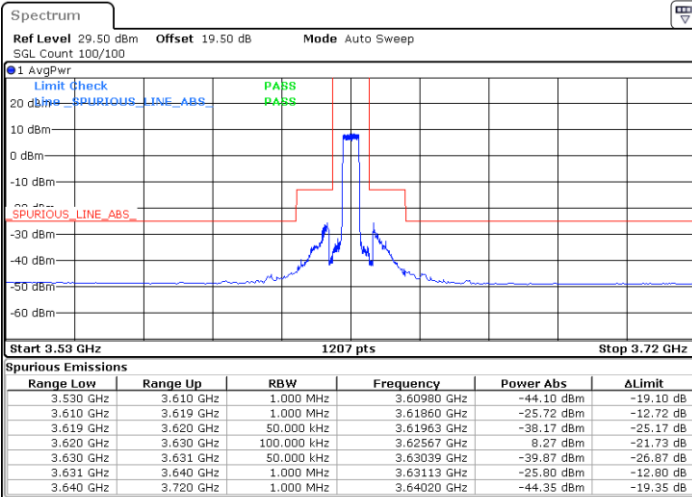

#### Lowest Channel / FullRB

#### N/A

Date: 29.MAY.2023 13:22:40

LTE Band 48 / 5MHz

QPSK

Middle Channel / 1RB0

Middle Channel / 1RBmax

Date: 29.MAY.2023 13:16:32

Date: 29.MAY.2023 13:44:12

Middle Channel / FullIRB

N/A

Date: 29.MAY.2023 13:30:21

LTE Band 48 / 5MHz

QPSK

Highest Channel / 1RB0

Highest Channel / 1RBmax

Date: 29.MAY.2023 13:18:03

Date: 29.MAY.2023 13:45:44

Highest Channel / FullIRB

N/A

Date: 29.MAY.2023 13:31:53

LTE Band 48 / 10MHz

QPSK

Lowest Channel / 1RB0

Lowest Channel / 1RBmax