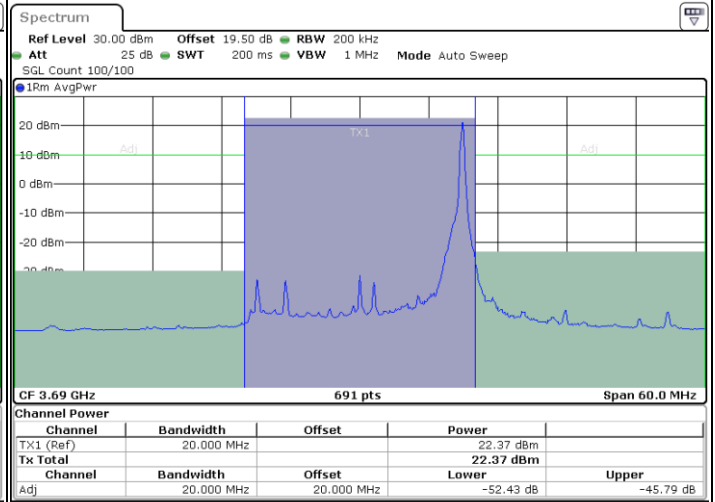

Middle Channel / FullRB

N/A

Date: 30.MAY.2023 19:00:05

LTE Band 48 / 20MHz

64QAM

Highest Channel / 1RB0

Highest Channel / 1RBmax

Date: 30.MAY.2023 19:20:35

## 26dB Bandwidth

Mode	LTE Band 48 : 26dB BW(MHz)	
BW	20MHz	
Mod.	QPSK	16QAM
Middle CH	18.90	18.66