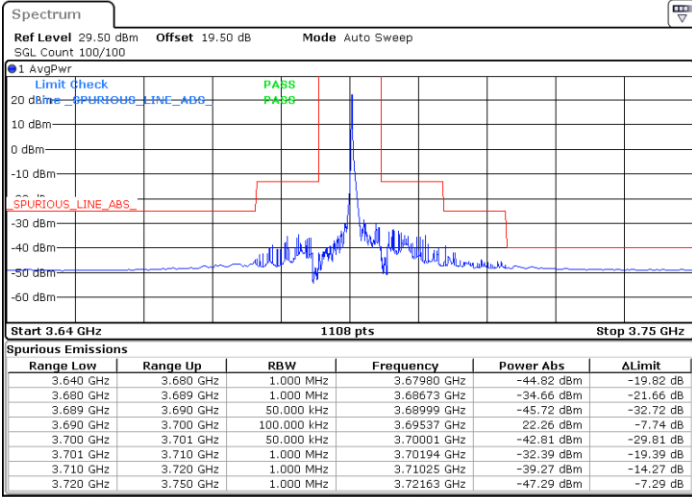

Middle Channel / FullIRB

N/A

Date: 29.MAY.2023 13:30:21

LTE Band 48 / 5MHz

QPSK

Highest Channel / 1RB0

Highest Channel / 1RBmax

Date: 29.MAY.2023 13:18:03

Date: 29.MAY.2023 13:45:44

Highest Channel / FullIRB

N/A

Date: 29.MAY.2023 13:31:53

LTE Band 48 / 10MHz

QPSK

Lowest Channel / 1RB0

Lowest Channel / 1RBmax