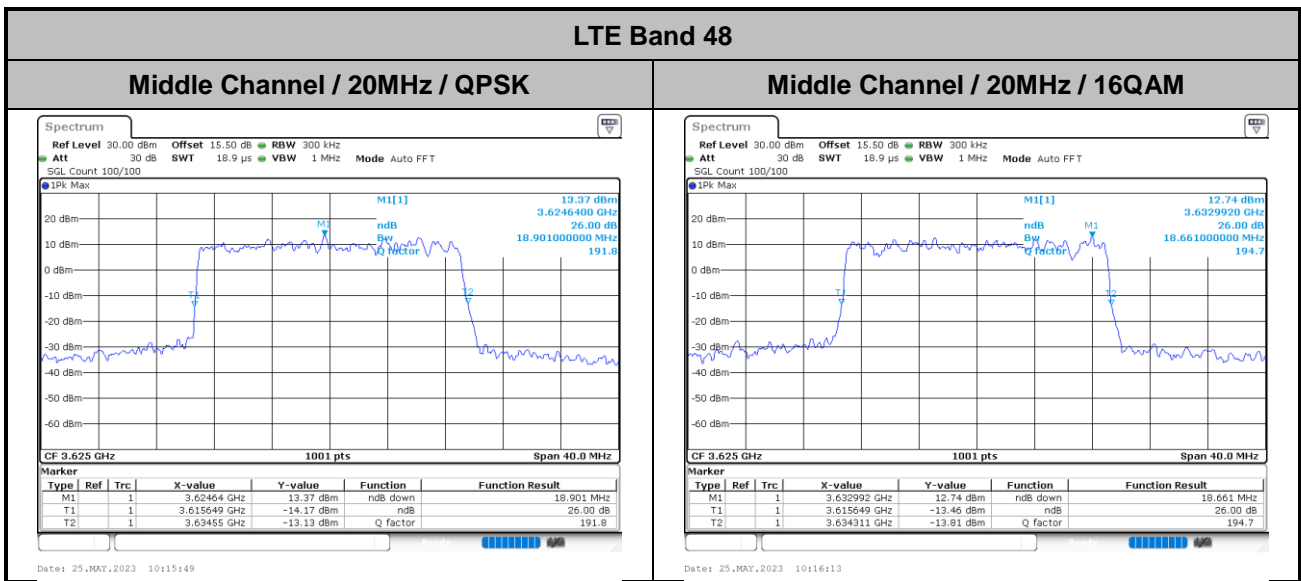

Date: 30.MAY.2023 19:26:33

Highest Channel / FullIRB

N/A

Date: 30.MAY.2023 19:00:45

## 26dB Bandwidth

Mode	LTE Band 48 : 26dB BW(MHz)	
BW	20MHz	
Mod.	QPSK	16QAM
Middle CH	18.90	18.66

# Occupied Bandwidth

Mode	LTE Band 48 : 99%OBW(MHz)	
BW	20MHz	
Mod.	QPSK	16QAM
Middle CH	17.94	17.86