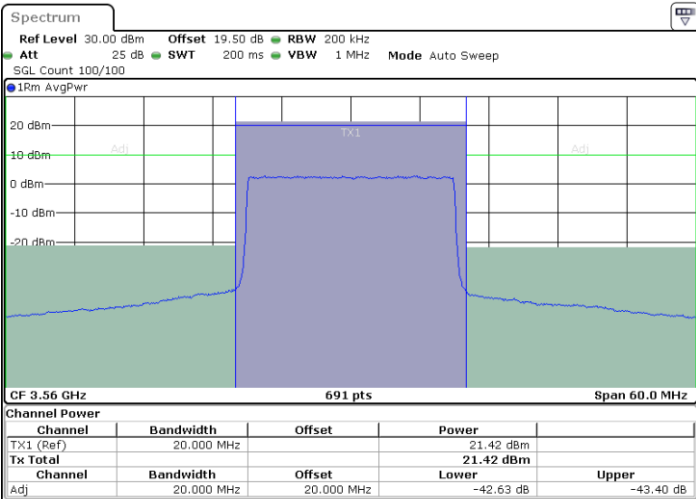

Lowest Channel / FullIRB

N/A

Date: 30.MAY.2023 18:56:47