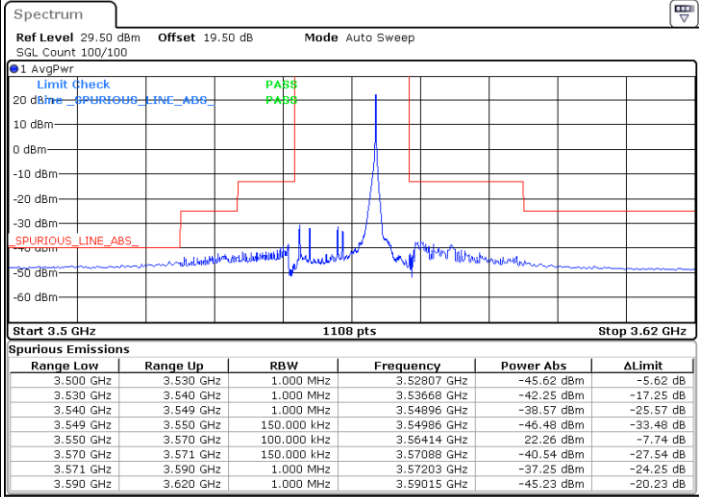

Middle Channel / 1RBmax

Date: 29.MAY.2023 13:54:58

Date: 29.MAY.2023 14:22:39

Middle Channel / FullIRB

N/A

Date: 29.MAY.2023 14:08:48

LTE Band 48 / 10MHz

QPSK

Highest Channel / 1RB0

Highest Channel / 1RBmax

Date: 29.MAY.2023 14:02:39

Date: 29.MAY.2023 14:30:19

Highest Channel / FullIRB

N/A

Date: 29.MAY.2023 14:16:29

LTE Band 48 / 15MHz

QPSK

Lowest Channel / 1RB0

Lowest Channel / 1RBmax

Date: 29.MAY.2023 14:31:52

Date: 29.MAY.2023 14:59:30

Lowest Channel / FullIRB

N/A

Date: 30.MAY.2023 16:19:03