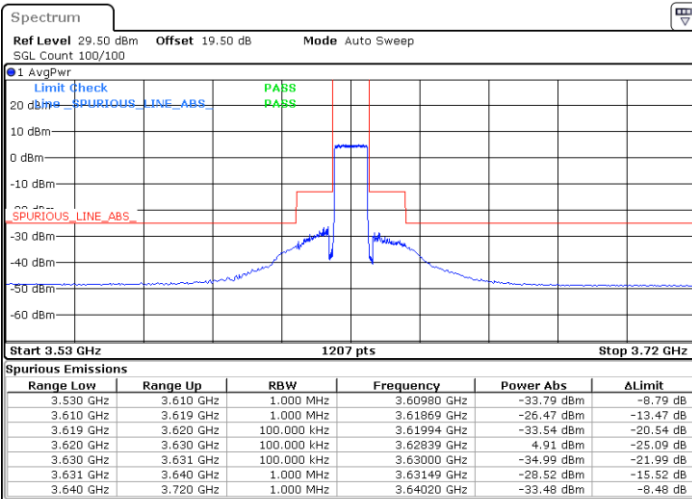

Date: 29.MAY.2023 13:53:26

Date: 29.MAY.2023 14:21:06

Lowest Channel / FullIRB

N/A

Date: 29.MAY.2023 14:07:16

LTE Band 48 / 10MHz

QPSK

MiddleChannel / 1RB0

Middle Channel / 1RBmax

Date: 29.MAY.2023 13:54:58

Date: 29.MAY.2023 14:22:39

Middle Channel / FullIRB

N/A

Date: 29.MAY.2023 14:08:48

LTE Band 48 / 10MHz

QPSK

Highest Channel / 1RB0

Highest Channel / 1RBmax

Date: 29.MAY.2023 14:02:39

Date: 29.MAY.2023 14:30:19

Highest Channel / FullIRB

N/A

Date: 29.MAY.2023 14:16:29

LTE Band 48 / 15MHz