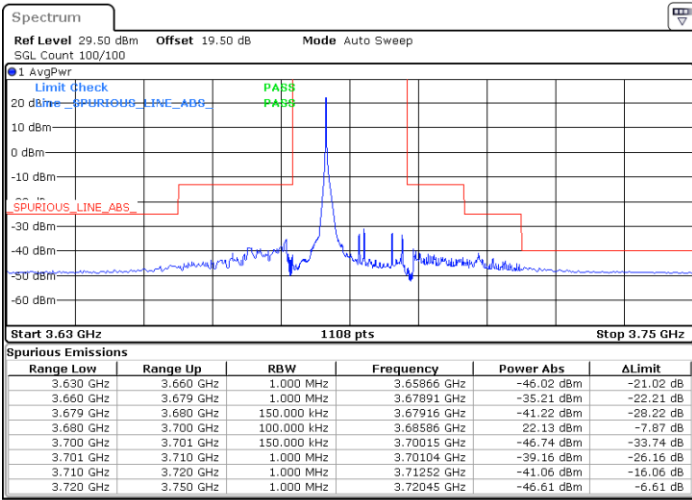

LTE Band 48 / 15MHz

QPSK

Middle Channel / 1RB0

Middle Channel / 1RBmax

Date: 29.MAY.2023 14:39:32

Date: 29.MAY.2023 15:07:10

Middle Channel / FullIRB

N/A

Date: 29.MAY.2023 14:53:21

LTE Band 48 / 15MHz

QPSK

Highest Channel / 1RB0

Highest Channel / 1RBmax

Date: 29.MAY.2023 14:41:04

Date: 29.MAY.2023 15:08:43

Highest Channel / FullIRB

N/A

Date: 30.MAY.2023 16:23:01

LTE Band 48 / 20MHz

QPSK

Lowest Channel / 1RB0

Lowest Channel / 1RBmax

Date: 29.MAY.2023 15:30:16

Date: 29.MAY.2023 15:44:06