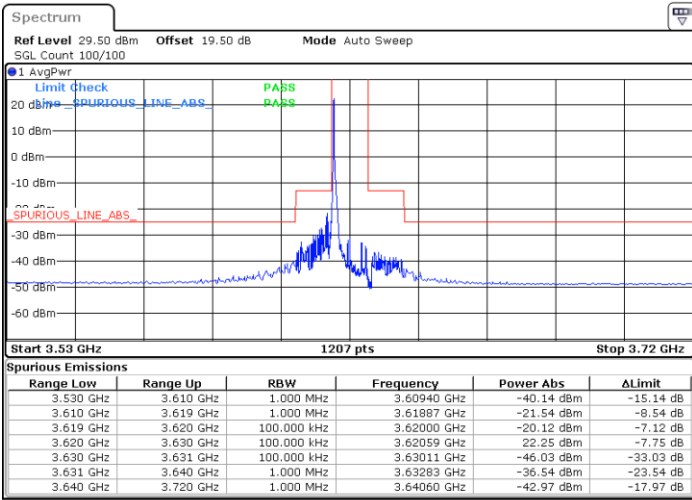

Date: 29.MAY.2023 13:45:44

Highest Channel / FullIRB

N/A

Date: 29.MAY.2023 13:31:53

LTE Band 48 / 10MHz

QPSK

Lowest Channel / 1RB0

Lowest Channel / 1RBmax

Date: 29.MAY.2023 13:53:26

Date: 29.MAY.2023 14:21:06

Lowest Channel / FullIRB

N/A

Date: 29.MAY.2023 14:07:16

LTE Band 48 / 10MHz

QPSK

MiddleChannel / 1RB0

Middle Channel / 1RBmax

Date: 29.MAY.2023 13:54:58

Date: 29.MAY.2023 14:22:39

Middle Channel / FullIRB

N/A

Date: 29.MAY.2023 14:08:48

LTE Band 48 / 10MHz

QPSK

Highest Channel / 1RB0

Highest Channel / 1RBmax

Date: 29.MAY.2023 14:02:39

Date: 29.MAY.2023 14:30:19

Highest Channel / FullIRB

N/A

Date: 29.MAY.2023 14:16:29

LTE Band 48 / 15MHz