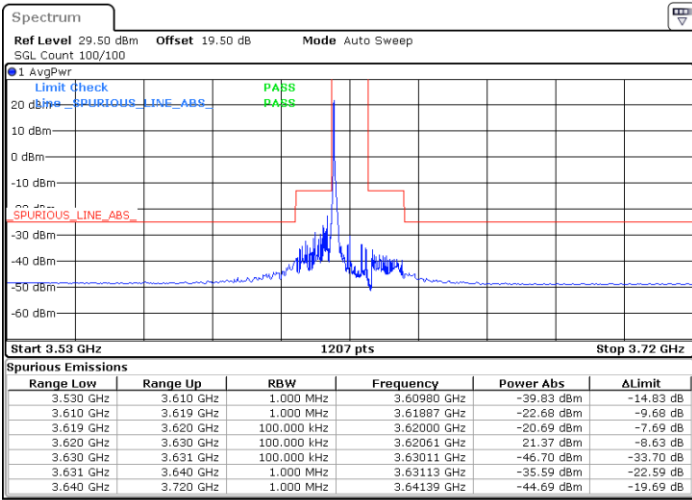

LTE Band 48 / 10MHz

16QAM

Lowest Channel / 1RB0

Lowest Channel / 1RBmax

Date: 29.MAY.2023 13:51:54

Date: 29.MAY.2023 14:19:34

Lowest Channel / FullIRB

N/A

Date: 29.MAY.2023 14:05:44

LTE Band 48 / 10MHz

16QAM

MiddleChannel / 1RB0

Middle Channel / 1RBmax

Date: 29.MAY.2023 13:56:31

Date: 29.MAY.2023 14:24:11

Middle Channel / FullIRB

N/A

Date: 29.MAY.2023 14:10:21

LTE Band 48 / 10MHz

16QAM

Highest Channel / 1RB0

Highest Channel / 1RBmax

Date: 29.MAY.2023 14:01:07

Date: 29.MAY.2023 14:28:47

Highest Channel / FullIRB

N/A

Date: 29.MAY.2023 14:14:57

LTE Band 48 / 15MHz

16QAM

Lowest Channel / 1RB0

Lowest Channel / 1RBmax

Date: 29.MAY.2023 14:33:24