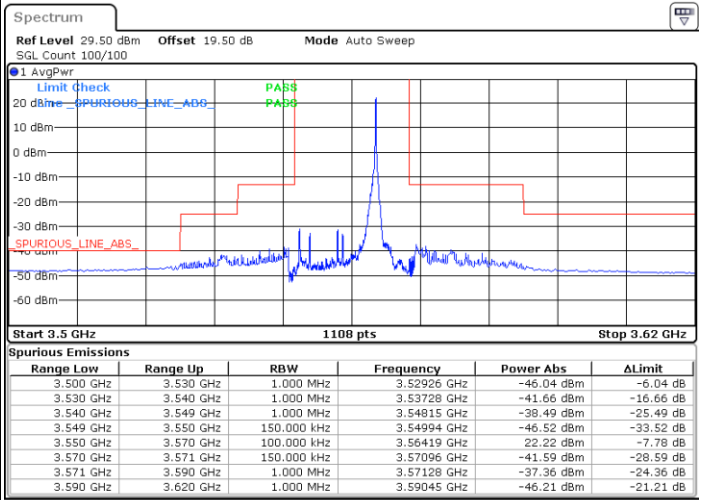

N/A

Date: 29.MAY.2023 14:10:21

LTE Band 48 / 10MHz

16QAM

Highest Channel / 1RB0

Highest Channel / 1RBmax

Date: 29.MAY.2023 14:01:07

Date: 29.MAY.2023 14:28:47

Highest Channel / FullIRB

N/A

Date: 29.MAY.2023 14:14:57

LTE Band 48 / 15MHz

16QAM

Lowest Channel / 1RB0

Lowest Channel / 1RBmax

Date: 29.MAY.2023 14:33:24

Date: 29.MAY.2023 15:01:03

Lowest Channel / FullIRB

N/A

Date: 30.MAY.2023 16:20:20

LTE Band 48 / 15MHz

16QAM

Middle Channel / 1RB0

Middle Channel / 1RBmax