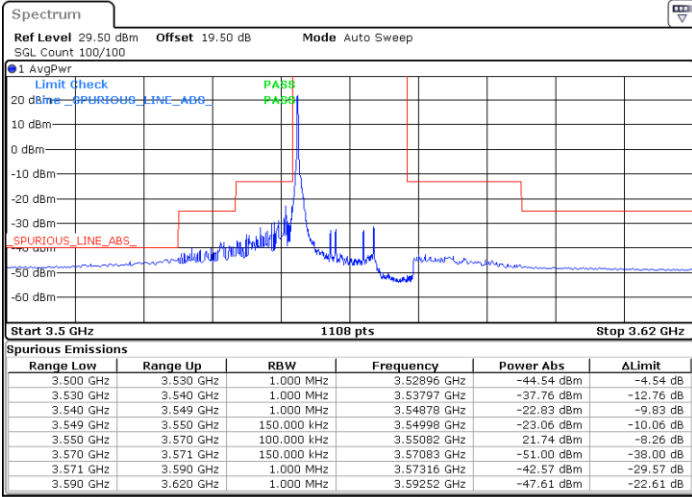

Highest Channel / 1RB0

Highest Channel / 1RBmax

Date: 29.MAY.2023 14:02:39

Date: 29.MAY.2023 14:30:19

Highest Channel / FullIRB

N/A

Date: 29.MAY.2023 14:16:29

LTE Band 48 / 15MHz

QPSK

Lowest Channel / 1RB0

Lowest Channel / 1RBmax

Date: 29.MAY.2023 14:31:52

Date: 29.MAY.2023 14:59:30

Lowest Channel / FullIRB

N/A

Date: 30.MAY.2023 16:19:03