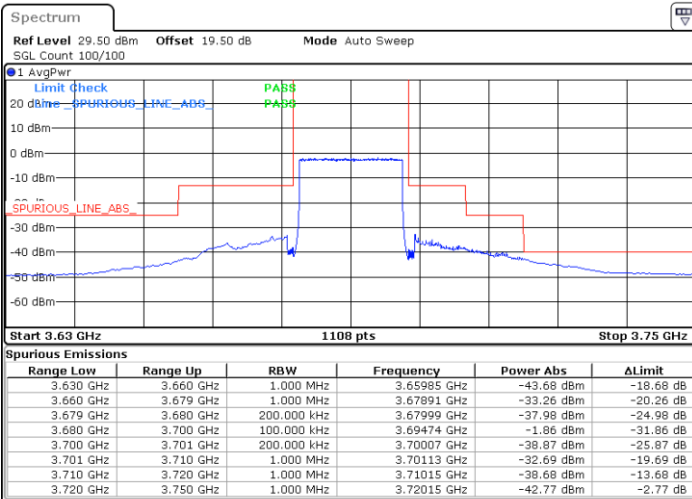

Lowest Channel / FullIRB

N/A

Date: 30.MAY.2023 16:24:20

LTE Band 48 / 20MHz

QPSK

Middle Channel / 1RB0

Middle Channel / 1RBmax

Date: 29.MAY.2023 15:31:48

Date: 29.MAY.2023 15:45:38

Middle Channel / FullIRB

N/A

Date: 29.MAY.2023 15:17:58

LTE Band 48 / 20MHz

QPSK

Highest Channel / 1RB0

Highest Channel / 1RBmax

Date: 29.MAY.2023 15:39:28

Date: 29.MAY.2023 15:53:19

Highest Channel / FullIRB

N/A

Date: 30.MAY.2023 16:28:05

LTE Band 48 / 5MHz

16QAM

Lowest Channel / 1RB0