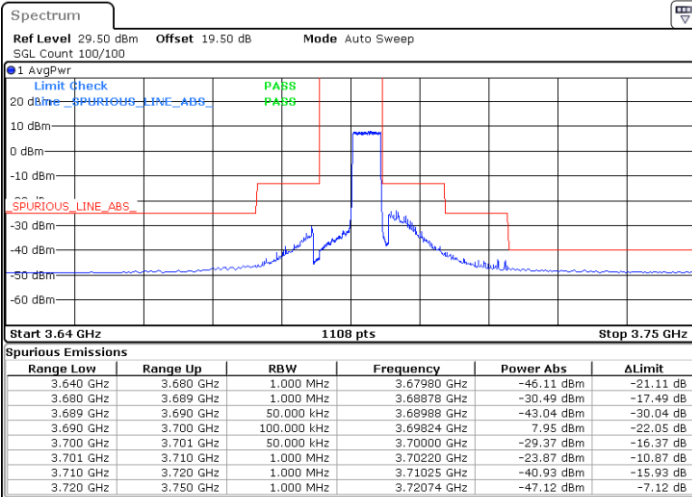

#### N/A

Date: 29.MAY.2023 13:22:40

LTE Band 48 / 5MHz

QPSK

Middle Channel / 1RB0

Middle Channel / 1RBmax

Date: 29.MAY.2023 13:16:32

Date: 29.MAY.2023 13:44:12

Middle Channel / FullIRB

N/A

Date: 29.MAY.2023 13:30:21

LTE Band 48 / 5MHz

QPSK

Highest Channel / 1RB0

Highest Channel / 1RBmax

Date: 29.MAY.2023 13:18:03

Date: 29.MAY.2023 13:45:44

Highest Channel / FullIRB

N/A

Date: 29.MAY.2023 13:31:53

LTE Band 48 / 10MHz

QPSK

Lowest Channel / 1RB0

Lowest Channel / 1RBmax