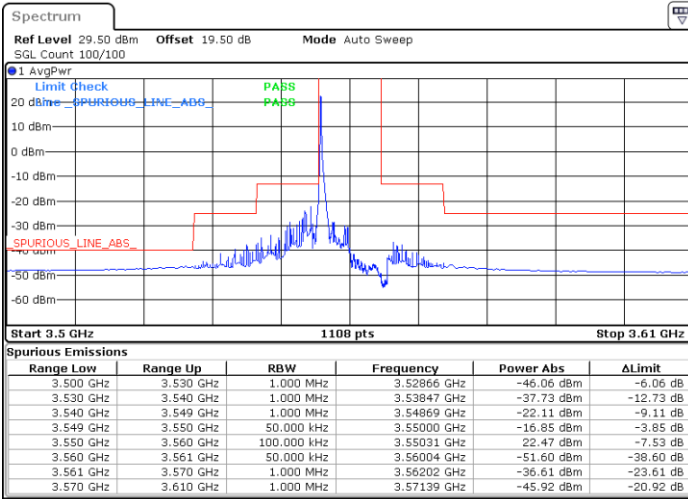

Conducted Band Edge

LTE Band 48 / 5MHz

QPSK

Lowest Channel / 1RB0

Lowest Channel / 1RBmax

Date: 29.MAY.2023 13:08:51

Date: 29.MAY.2023 13:36:31