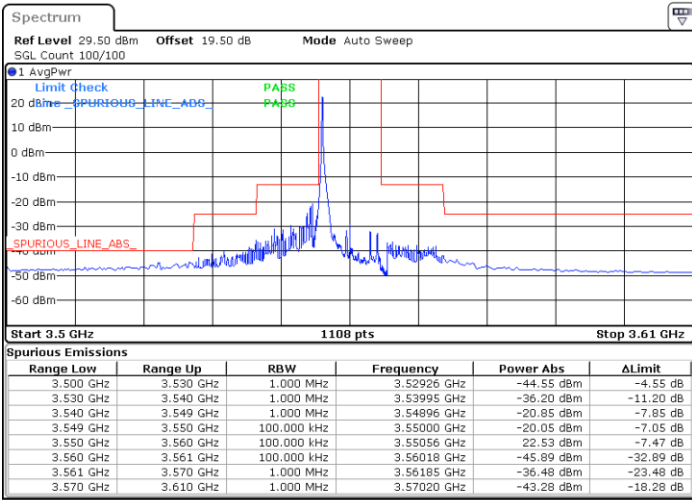

Middle Channel / FullIRB

N/A

Date: 29.MAY.2023 13:30:21

LTE Band 48 / 5MHz

QPSK

Highest Channel / 1RB0

Highest Channel / 1RBmax

Date: 29.MAY.2023 13:18:03

Date: 29.MAY.2023 13:45:44

Highest Channel / FullIRB

N/A

Date: 29.MAY.2023 13:31:53

LTE Band 48 / 10MHz

QPSK

Lowest Channel / 1RB0

Lowest Channel / 1RBmax

Date: 29.MAY.2023 13:53:26

Date: 29.MAY.2023 14:21:06

Lowest Channel / FullIRB

N/A

Date: 29.MAY.2023 14:07:16

LTE Band 48 / 10MHz

QPSK

MiddleChannel / 1RB0