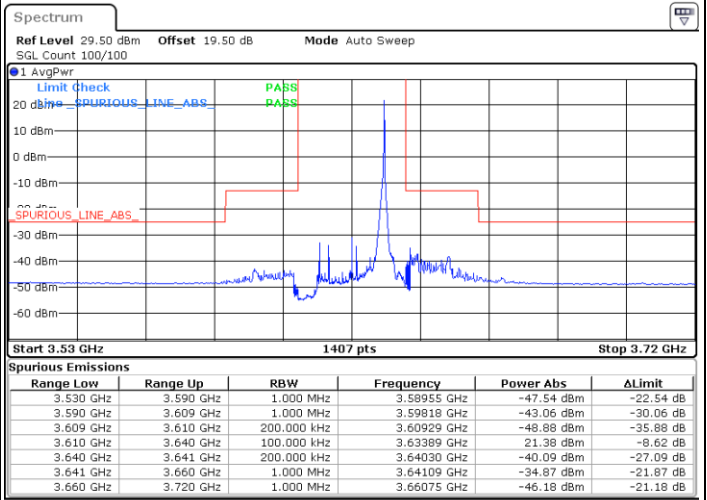

LTE Band 48 / 20MHz

16QAM

Middle Channel / 1RB0

Middle Channel / 1RBmax

Date: 29.MAY.2023 15:33:20

Date: 29.MAY.2023 15:47:10