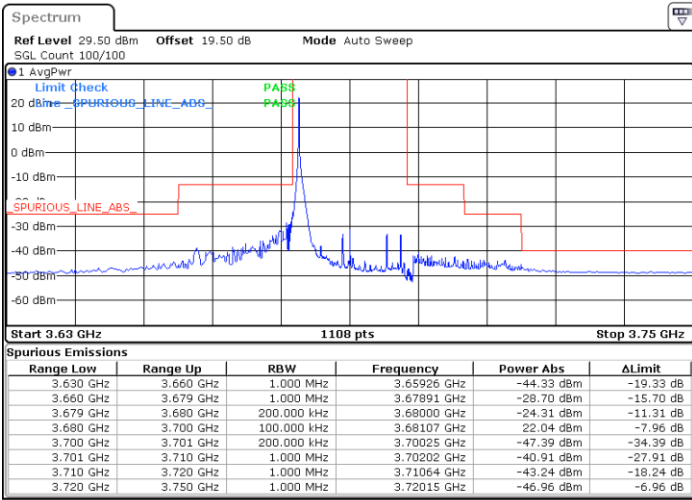

Lowest Channel / FullIRB

N/A

Date: 30.MAY.2023 16:24:20

LTE Band 48 / 20MHz

QPSK

Middle Channel / 1RB0

Middle Channel / 1RBmax

Date: 29.MAY.2023 15:31:48

Date: 29.MAY.2023 15:45:38

Middle Channel / FullIRB

N/A

Date: 29.MAY.2023 15:17:58

LTE Band 48 / 20MHz

QPSK

Highest Channel / 1RB0

Highest Channel / 1RBmax

Date: 29.MAY.2023 15:39:28

Date: 29.MAY.2023 15:53:19

Highest Channel / FullIRB

N/A

Date: 30.MAY.2023 16:28:05

LTE Band 48 / 5MHz

16QAM

Lowest Channel / 1RB0