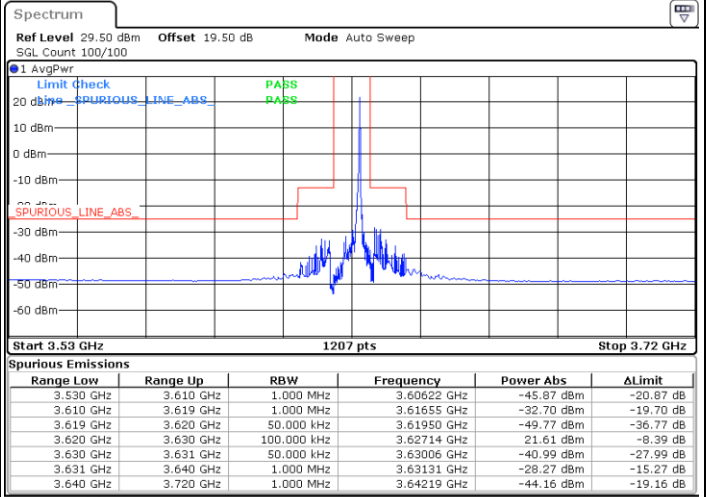

Date: 29.MAY.2023 15:39:28

Date: 29.MAY.2023 15:53:19

Highest Channel / FullIRB

N/A

Date: 30.MAY.2023 16:28:05

LTE Band 48 / 5MHz

16QAM

Lowest Channel / 1RB0

Lowest Channel / 1RBmax

Date: 29.MAY.2023 13:10:23

Date: 29.MAY.2023 13:38:03

Lowest Channel / FullIRB

N/A

Date: 29.MAY.2023 13:24:12

LTE Band 48 / 5MHz

16QAM

Middle Channel / 1RB0

Middle Channel / 1RBmax

Date: 29.MAY.2023 13:15:00

Date: 29.MAY.2023 13:42:40

Middle Channel / FullRB

N/A

Date: 29.MAY.2023 13:28:49

LTE Band 48 / 5MHz