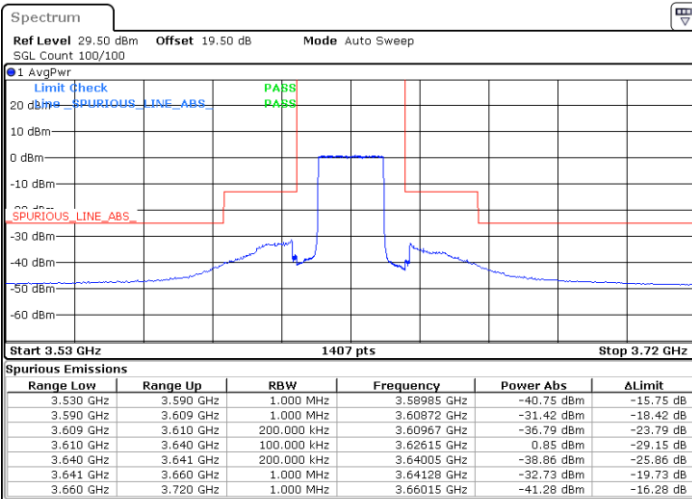

Lowest Channel / 1RB0

Lowest Channel / 1RBmax

Date: 29.MAY.2023 15:28:43

Date: 29.MAY.2023 15:42:34

Lowest Channel / FullIRB

N/A

Date: 30.MAY.2023 16:25:39

LTE Band 48 / 20MHz

16QAM

Middle Channel / 1RB0

Middle Channel / 1RBmax

Date: 29.MAY.2023 15:33:20

Date: 29.MAY.2023 15:47:10

Middle Channel / FullIRB

N/A

Date: 29.MAY.2023 15:19:29

LTE Band 48 / 20MHz

16QAM

Highest Channel / 1RB0

Highest Channel / 1RBmax

Date: 29.MAY.2023 15:37:56

Date: 29.MAY.2023 15:51:46

Highest Channel / FullIRB

N/A