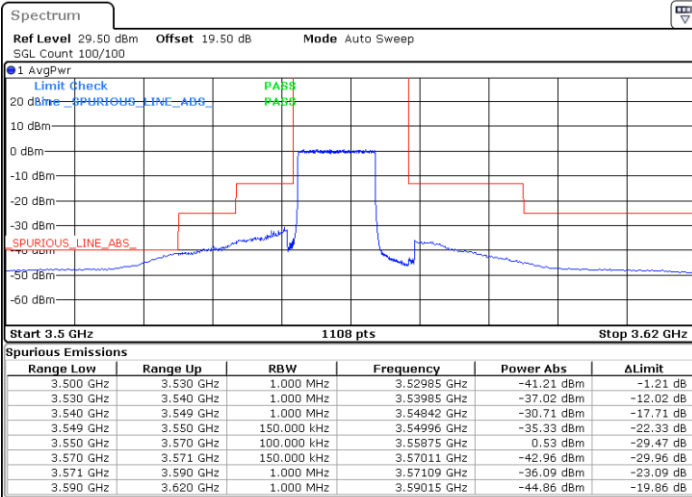

Highest Channel / 1RB0

Highest Channel / 1RBmax

Date: 29.MAY.2023 14:02:39

Date: 29.MAY.2023 14:30:19

Highest Channel / FullIRB

N/A

Date: 29.MAY.2023 14:16:29

LTE Band 48 / 15MHz

QPSK

Lowest Channel / 1RB0

Lowest Channel / 1RBmax

Date: 29.MAY.2023 14:31:52

Date: 29.MAY.2023 14:59:30

Lowest Channel / FullIRB

N/A

Date: 30.MAY.2023 16:19:03

LTE Band 48 / 15MHz

QPSK

Middle Channel / 1RB0

Middle Channel / 1RBmax

Date: 29.MAY.2023 14:39:32

Date: 29.MAY.2023 15:07:10

Middle Channel / FullIRB

N/A

Date: 29.MAY.2023 14:53:21

LTE Band 48 / 15MHz

QPSK

Highest Channel / 1RB0

Highest Channel / 1RBmax

Date: 29.MAY.2023 14:41:04

Date: 29.MAY.2023 15:08:43

Highest Channel / FullIRB