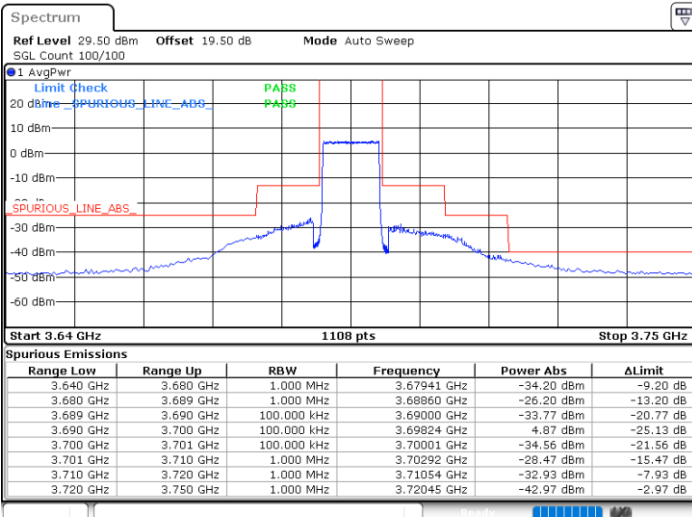

Middle Channel / 1RBmax

Date: 29.MAY.2023 13:54:58

Date: 29.MAY.2023 14:22:39

Middle Channel / FullIRB

N/A

Date: 29.MAY.2023 14:08:48

LTE Band 48 / 10MHz

QPSK

Highest Channel / 1RB0

Highest Channel / 1RBmax

Date: 29.MAY.2023 14:02:39

Date: 29.MAY.2023 14:30:19

Highest Channel / FullIRB

N/A

Date: 29.MAY.2023 14:16:29

LTE Band 48 / 15MHz

QPSK

Lowest Channel / 1RB0

Lowest Channel / 1RBmax

Date: 29.MAY.2023 14:31:52

Date: 29.MAY.2023 14:59:30

Lowest Channel / FullIRB

N/A

Date: 30.MAY.2023 16:19:03