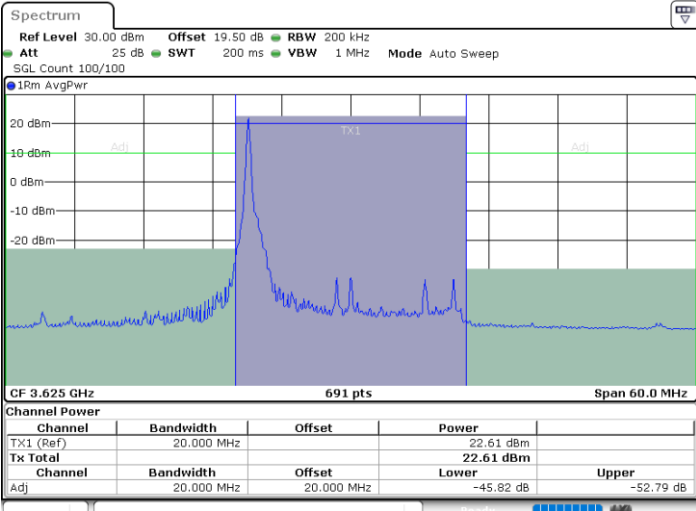

LTE Band 48 / 20MHz

64QAM

Middle Channel / 1RB0

Middle Channel / 1RBmax

Date: 30.MAY.2023 19:19:56