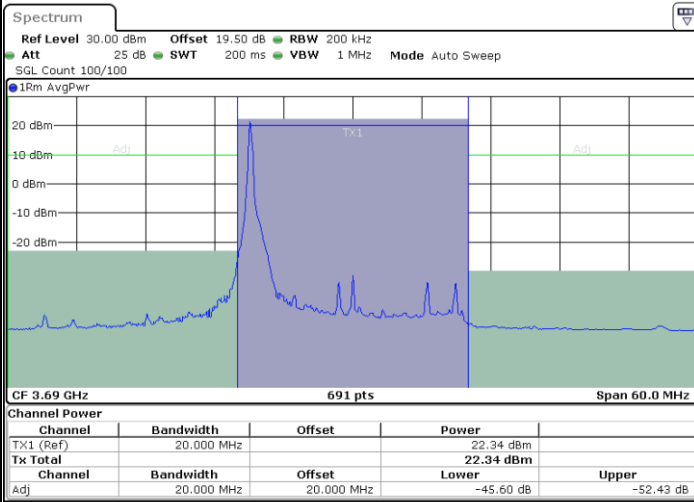

Middle Channel / FullRB

N/A

Date: 30.MAY.2023 19:00:05

LTE Band 48 / 20MHz

64QAM

Highest Channel / 1RB0

Highest Channel / 1RBmax

Date: 30.MAY.2023 19:20:35

## 26dB Bandwidth

Mode	LTE Band 48 : 26dB BW(MHz)	
BW	20MHz	
Mod.	QPSK	16QAM
Middle CH	18.90	18.66