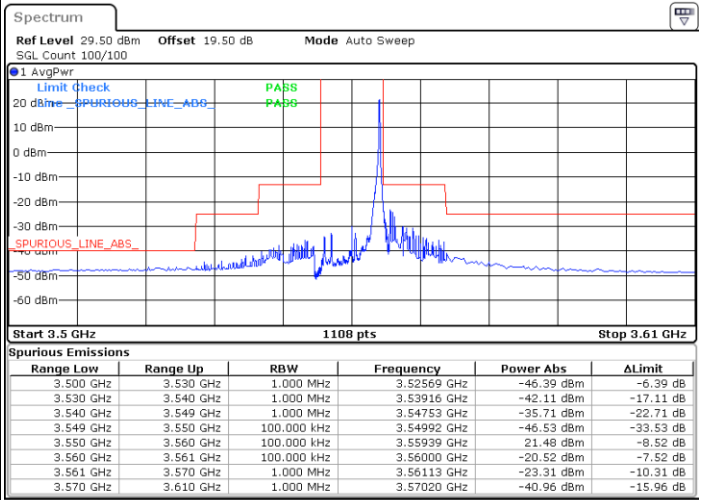

16QAM

Highest Channel / 1RB0

Highest Channel / 1RBmax

Date: 29.MAY.2023 13:19:36

Date: 29.MAY.2023 13:47:16

Highest Channel / FullIRB

N/A

Date: 29.MAY.2023 13:33:25

LTE Band 48 / 10MHz

16QAM

Lowest Channel / 1RB0

Lowest Channel / 1RBmax

Date: 29.MAY.2023 13:51:54

Date: 29.MAY.2023 14:19:34

Lowest Channel / FullIRB

N/A

Date: 29.MAY.2023 14:05:44

LTE Band 48 / 10MHz

16QAM

MiddleChannel / 1RB0

Middle Channel / 1RBmax

Date: 29.MAY.2023 13:56:31

Date: 29.MAY.2023 14:24:11

Middle Channel / FullIRB