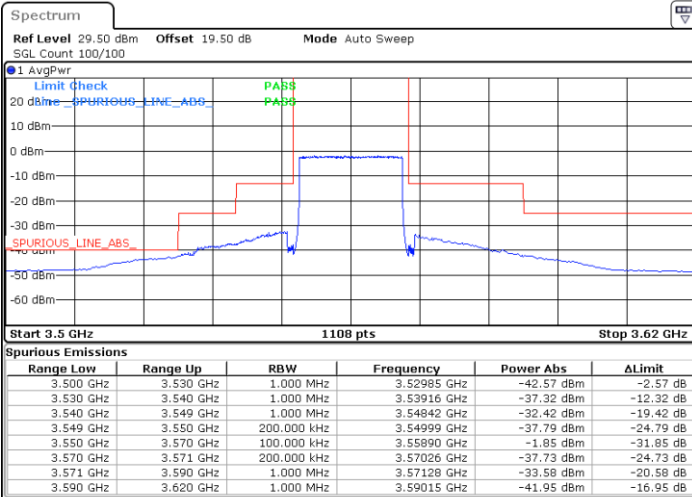

Date: 29.MAY.2023 14:53:21

LTE Band 48 / 15MHz

QPSK

Highest Channel / 1RB0

Highest Channel / 1RBmax

Date: 29.MAY.2023 14:41:04

Date: 29.MAY.2023 15:08:43

Highest Channel / FullIRB

N/A

Date: 30.MAY.2023 16:23:01

LTE Band 48 / 20MHz

QPSK

Lowest Channel / 1RB0

Lowest Channel / 1RBmax

Date: 29.MAY.2023 15:30:16

Date: 29.MAY.2023 15:44:06

Lowest Channel / FullIRB

N/A

Date: 30.MAY.2023 16:24:20

LTE Band 48 / 20MHz

QPSK

Middle Channel / 1RB0

Middle Channel / 1RBmax

Date: 29.MAY.2023 15:31:48