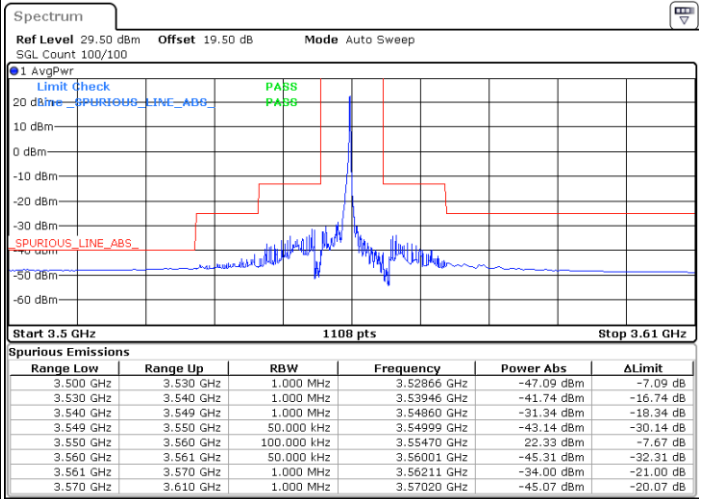

Conducted Band Edge

LTE Band 48 / 5MHz

QPSK

Lowest Channel / 1RB0

Lowest Channel / 1RBmax

Date: 29.MAY.2023 13:08:51

Date: 29.MAY.2023 13:36:31