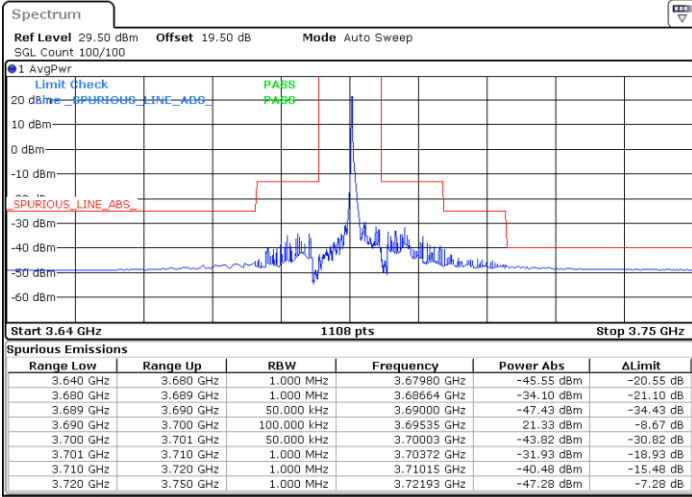

Lowest Channel / 1RBmax

Date: 29.MAY.2023 13:10:23

Date: 29.MAY.2023 13:38:03

Lowest Channel / FullIRB

N/A

Date: 29.MAY.2023 13:24:12

LTE Band 48 / 5MHz

16QAM

Middle Channel / 1RB0

Middle Channel / 1RBmax

Date: 29.MAY.2023 13:15:00

Date: 29.MAY.2023 13:42:40

Middle Channel / FullRB

N/A

Date: 29.MAY.2023 13:28:49

LTE Band 48 / 5MHz

16QAM

Highest Channel / 1RB0

Highest Channel / 1RBmax

Date: 29.MAY.2023 13:19:36

Date: 29.MAY.2023 13:47:16

Highest Channel / FullIRB

N/A

Date: 29.MAY.2023 13:33:25