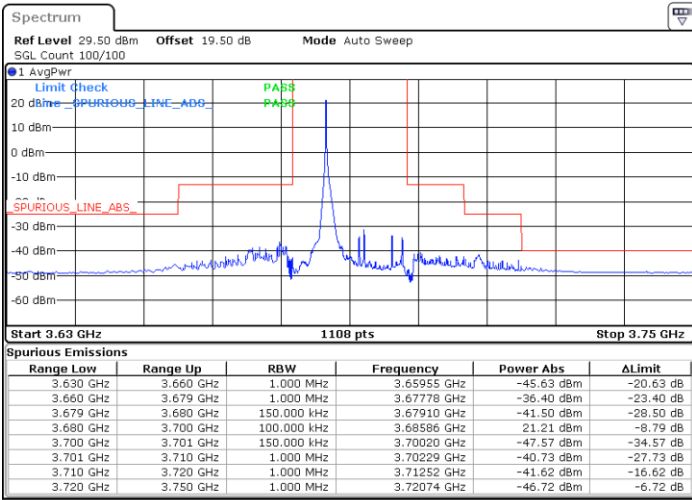

Date: 29.MAY.2023 15:01:03

Lowest Channel / FullIRB

N/A

Date: 30.MAY.2023 16:20:20

LTE Band 48 / 15MHz

16QAM

Middle Channel / 1RB0

Middle Channel / 1RBmax

Date: 29.MAY.2023 14:38:00

Date: 29.MAY.2023 15:05:39

Middle Channel / FullIRB

N/A

Date: 29.MAY.2023 14:51:50

LTE Band 48 / 15MHz

16QAM

Highest Channel / 1RB0

Highest Channel / 1RBmax

Date: 29.MAY.2023 14:42:36

Date: 29.MAY.2023 15:10:15

Highest Channel / FullIRB

N/A

Date: 30.MAY.2023 16:21:51

LTE Band 48 / 20MHz

16QAM

Lowest Channel / 1RB0

Lowest Channel / 1RBmax

Date: 29.MAY.2023 15:28:43

Date: 29.MAY.2023 15:42:34

Lowest Channel / FullIRB

N/A

Date: 30.MAY.2023 16:25:39

LTE Band 48 / 20MHz