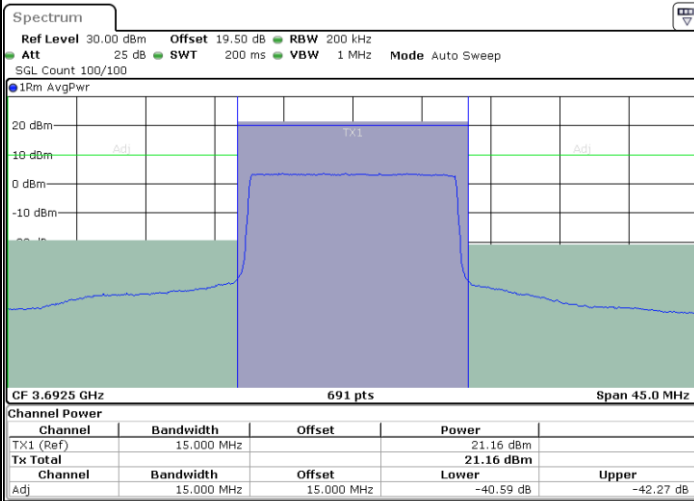

LTE Band 48 / 15MHz

64QAM

Highest Channel / 1RB0

Highest Channel / 1RBmax

Date: 30.MAY.2023 18:43:53

Date: 30.MAY.2023 18:56:07

Highest Channel / FullIRB

N/A