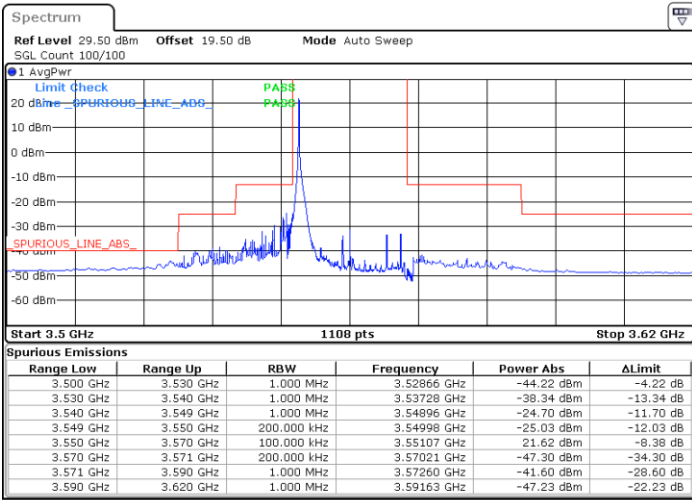

Date: 29.MAY.2023 14:38:00

Date: 29.MAY.2023 15:05:39

Middle Channel / FullIRB

N/A

Date: 29.MAY.2023 14:51:50

LTE Band 48 / 15MHz

16QAM

Highest Channel / 1RB0

Highest Channel / 1RBmax

Date: 29.MAY.2023 14:42:36

Date: 29.MAY.2023 15:10:15

Highest Channel / FullIRB

N/A

Date: 30.MAY.2023 16:21:51

LTE Band 48 / 20MHz

16QAM

Lowest Channel / 1RB0

Lowest Channel / 1RBmax

Date: 29.MAY.2023 15:28:43

Date: 29.MAY.2023 15:42:34

Lowest Channel / FullIRB

N/A

Date: 30.MAY.2023 16:25:39

LTE Band 48 / 20MHz