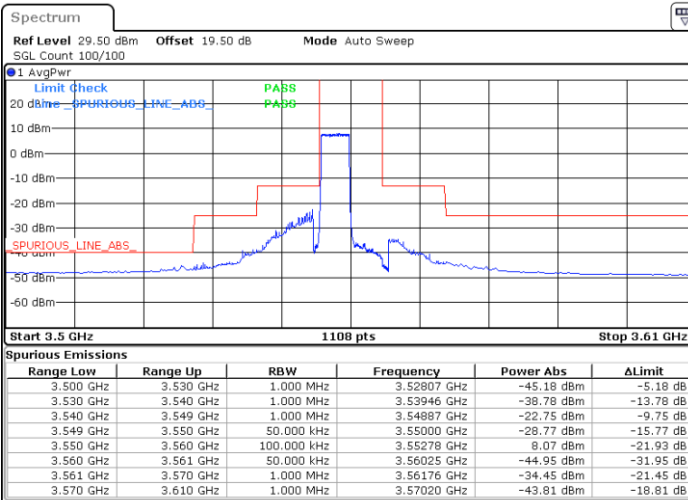

Lowest Channel / FullRB

N/A

Date: 29.MAY.2023 13:22:40