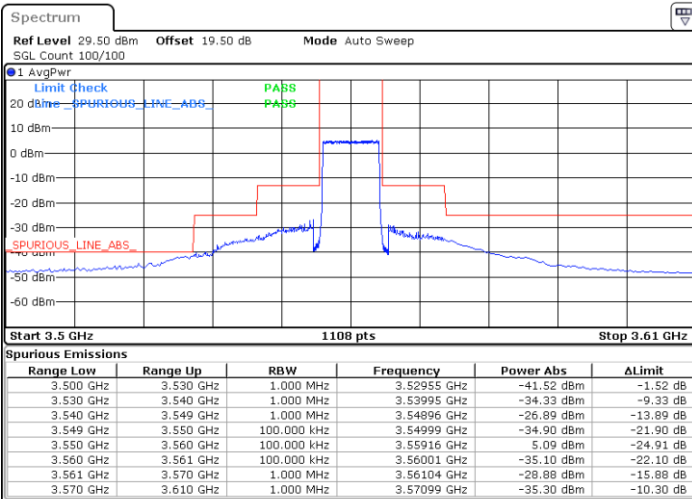

Middle Channel / FullIRB

N/A

Date: 29.MAY.2023 13:30:21

LTE Band 48 / 5MHz

QPSK

Highest Channel / 1RB0

Highest Channel / 1RBmax

Date: 29.MAY.2023 13:18:03

Date: 29.MAY.2023 13:45:44

Highest Channel / FullIRB

N/A

Date: 29.MAY.2023 13:31:53

LTE Band 48 / 10MHz

QPSK

Lowest Channel / 1RB0

Lowest Channel / 1RBmax

Date: 29.MAY.2023 13:53:26

Date: 29.MAY.2023 14:21:06

Lowest Channel / FullIRB

N/A

Date: 29.MAY.2023 14:07:16

LTE Band 48 / 10MHz

QPSK

MiddleChannel / 1RB0