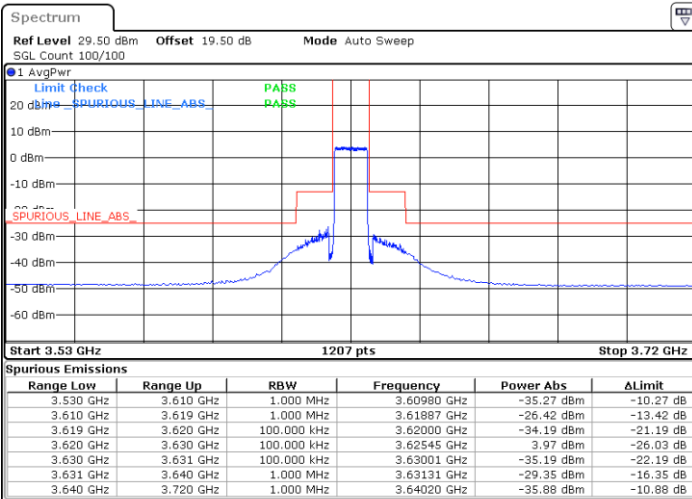

LTE Band 48 / 10MHz

16QAM

Lowest Channel / 1RB0

Lowest Channel / 1RBmax

Date: 29.MAY.2023 13:51:54

Date: 29.MAY.2023 14:19:34

Lowest Channel / FullIRB

N/A

Date: 29.MAY.2023 14:05:44

LTE Band 48 / 10MHz

16QAM

MiddleChannel / 1RB0

Middle Channel / 1RBmax

Date: 29.MAY.2023 13:56:31

Date: 29.MAY.2023 14:24:11

Middle Channel / FullIRB

N/A

Date: 29.MAY.2023 14:10:21

LTE Band 48 / 10MHz

16QAM

Highest Channel / 1RB0

Highest Channel / 1RBmax

Date: 29.MAY.2023 14:01:07

Date: 29.MAY.2023 14:28:47