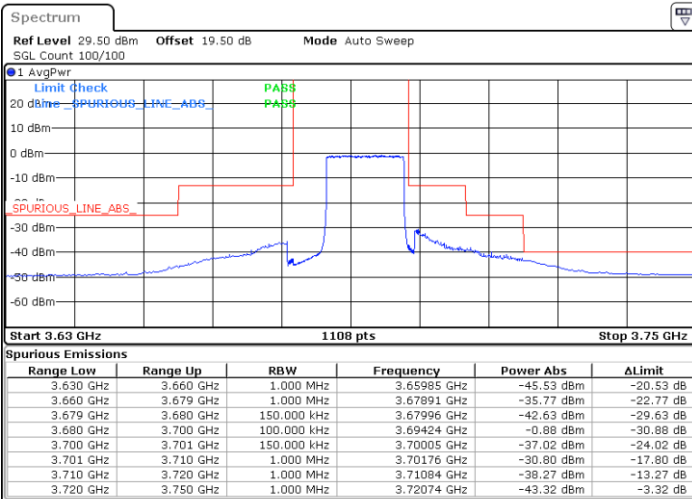

Date: 29.MAY.2023 14:38:00

Date: 29.MAY.2023 15:05:39

Middle Channel / FullIRB

N/A

Date: 29.MAY.2023 14:51:50

LTE Band 48 / 15MHz

16QAM

Highest Channel / 1RB0

Highest Channel / 1RBmax

Date: 29.MAY.2023 14:42:36

Date: 29.MAY.2023 15:10:15

Highest Channel / FullIRB

N/A

Date: 30.MAY.2023 16:21:51

LTE Band 48 / 20MHz

16QAM

Lowest Channel / 1RB0

Lowest Channel / 1RBmax

Date: 29.MAY.2023 15:28:43

Date: 29.MAY.2023 15:42:34

Lowest Channel / FullIRB

N/A

Date: 30.MAY.2023 16:25:39

LTE Band 48 / 20MHz