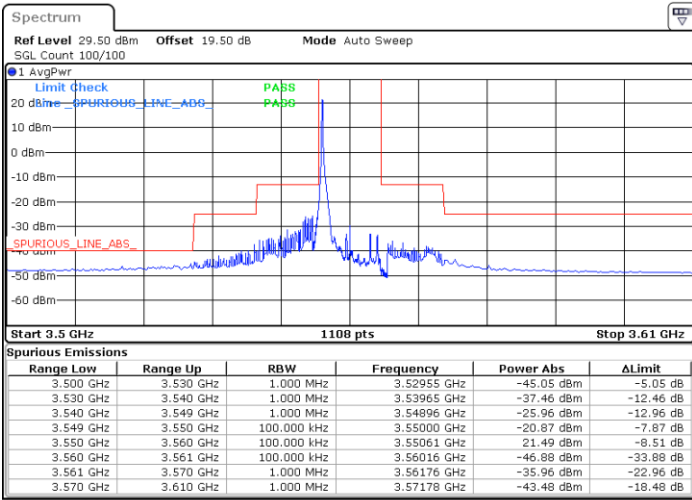

Middle Channel / 1RB0

Middle Channel / 1RBmax

Date: 29.MAY.2023 13:15:00

Date: 29.MAY.2023 13:42:40

Middle Channel / FullRB

N/A

Date: 29.MAY.2023 13:28:49

LTE Band 48 / 5MHz

16QAM

Highest Channel / 1RB0

Highest Channel / 1RBmax

Date: 29.MAY.2023 13:19:36

Date: 29.MAY.2023 13:47:16

Highest Channel / FullIRB

N/A

Date: 29.MAY.2023 13:33:25

LTE Band 48 / 10MHz

16QAM

Lowest Channel / 1RB0

Lowest Channel / 1RBmax

Date: 29.MAY.2023 13:51:54

Date: 29.MAY.2023 14:19:34

Lowest Channel / FullIRB

N/A