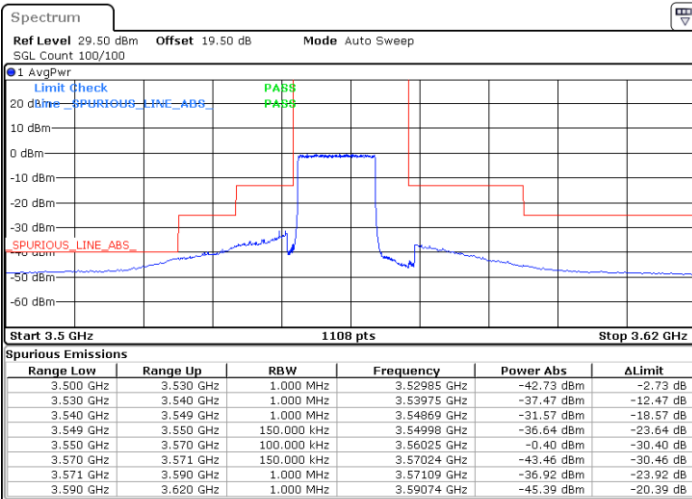

N/A

Date: 29.MAY.2023 14:10:21

LTE Band 48 / 10MHz

16QAM

Highest Channel / 1RB0

Highest Channel / 1RBmax

Date: 29.MAY.2023 14:01:07

Date: 29.MAY.2023 14:28:47

Highest Channel / FullIRB

N/A

Date: 29.MAY.2023 14:14:57

LTE Band 48 / 15MHz

16QAM

Lowest Channel / 1RB0

Lowest Channel / 1RBmax

Date: 29.MAY.2023 14:33:24

Date: 29.MAY.2023 15:01:03

Lowest Channel / FullIRB

N/A

Date: 30.MAY.2023 16:20:20

LTE Band 48 / 15MHz

16QAM

Middle Channel / 1RB0

Middle Channel / 1RBmax