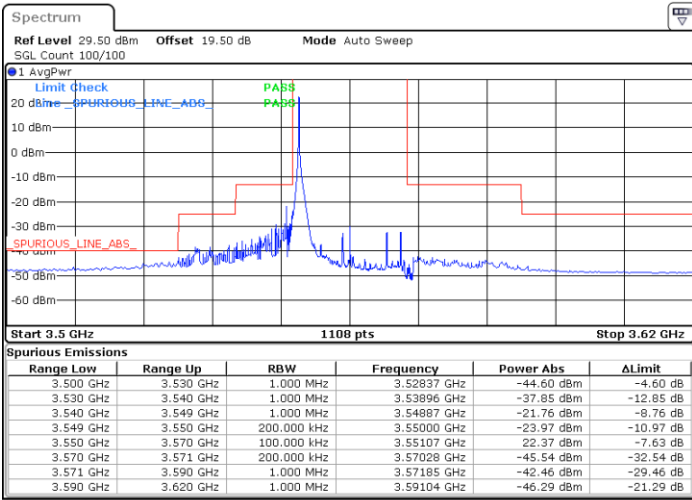

Date: 29.MAY.2023 14:53:21

LTE Band 48 / 15MHz

QPSK

Highest Channel / 1RB0

Highest Channel / 1RBmax

Date: 29.MAY.2023 14:41:04

Date: 29.MAY.2023 15:08:43

Highest Channel / FullIRB

N/A

Date: 30.MAY.2023 16:23:01

LTE Band 48 / 20MHz

QPSK

Lowest Channel / 1RB0

Lowest Channel / 1RBmax

Date: 29.MAY.2023 15:30:16

Date: 29.MAY.2023 15:44:06

Lowest Channel / FullIRB

N/A

Date: 30.MAY.2023 16:24:20

LTE Band 48 / 20MHz

QPSK

Middle Channel / 1RB0

Middle Channel / 1RBmax

Date: 29.MAY.2023 15:31:48