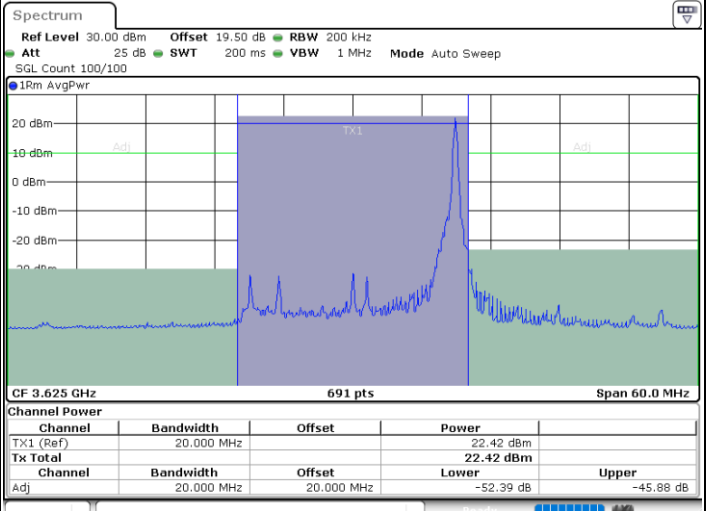

N/A

Date: 30.MAY.2023 18:56:47

LTE Band 48 / 20MHz

64QAM

Middle Channel / 1RB0

Middle Channel / 1RBmax

Date: 30.MAY.2023 19:19:56

Date: 30.MAY.2023 19:25:54