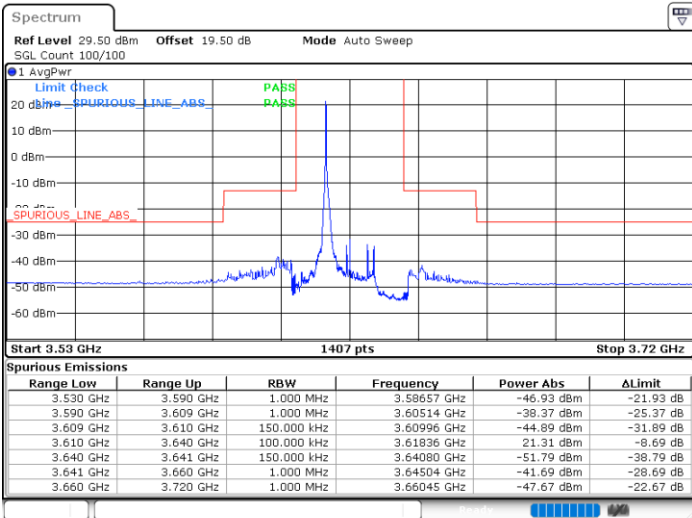

Highest Channel / FullIRB

N/A

Date: 29.MAY.2023 14:14:57

LTE Band 48 / 15MHz

16QAM

Lowest Channel / 1RB0

Lowest Channel / 1RBmax

Date: 29.MAY.2023 14:33:24

Date: 29.MAY.2023 15:01:03

Lowest Channel / FullIRB

N/A

Date: 30.MAY.2023 16:20:20

LTE Band 48 / 15MHz

16QAM

Middle Channel / 1RB0

Middle Channel / 1RBmax

Date: 29.MAY.2023 14:38:00

Date: 29.MAY.2023 15:05:39

Middle Channel / FullIRB

N/A

Date: 29.MAY.2023 14:51:50

LTE Band 48 / 15MHz

16QAM

Highest Channel / 1RB0