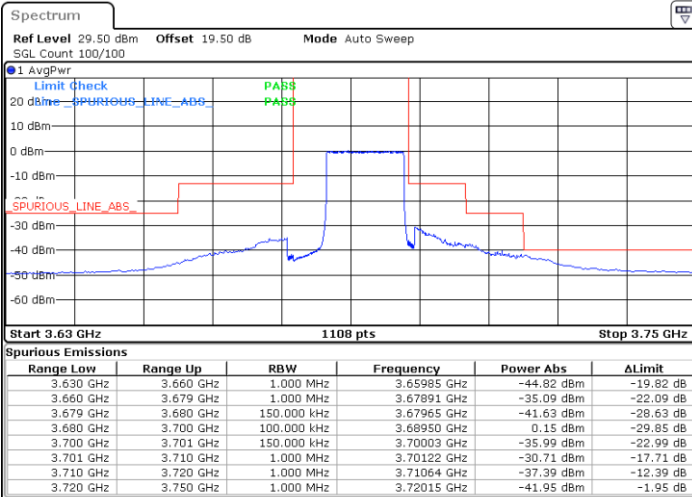

LTE Band 48 / 15MHz

QPSK

Middle Channel / 1RB0

Middle Channel / 1RBmax

Date: 29.MAY.2023 14:39:32

Date: 29.MAY.2023 15:07:10

Middle Channel / FullIRB

N/A

Date: 29.MAY.2023 14:53:21

LTE Band 48 / 15MHz

QPSK

Highest Channel / 1RB0

Highest Channel / 1RBmax

Date: 29.MAY.2023 14:41:04

Date: 29.MAY.2023 15:08:43

Highest Channel / FullIRB

N/A

Date: 30.MAY.2023 16:23:01

LTE Band 48 / 20MHz

QPSK

Lowest Channel / 1RB0

Lowest Channel / 1RBmax

Date: 29.MAY.2023 15:30:16

Date: 29.MAY.2023 15:44:06