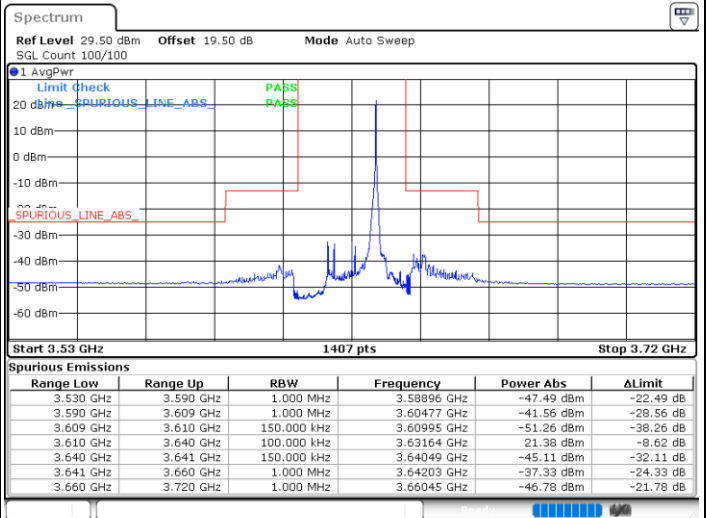

Highest Channel / FullIRB

N/A

Date: 29.MAY.2023 14:14:57

LTE Band 48 / 15MHz

16QAM

Lowest Channel / 1RB0

Lowest Channel / 1RBmax

Date: 29.MAY.2023 14:33:24

Date: 29.MAY.2023 15:01:03

Lowest Channel / FullIRB

N/A

Date: 30.MAY.2023 16:20:20

LTE Band 48 / 15MHz

16QAM

Middle Channel / 1RB0

Middle Channel / 1RBmax

Date: 29.MAY.2023 14:38:00

Date: 29.MAY.2023 15:05:39

Middle Channel / FullIRB

N/A

Date: 29.MAY.2023 14:51:50

LTE Band 48 / 15MHz

16QAM

Highest Channel / 1RB0