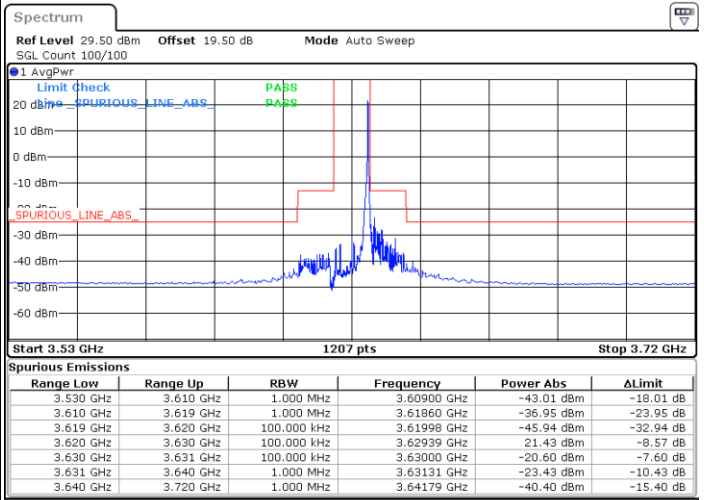

LTE Band 48 / 10MHz

16QAM

Lowest Channel / 1RB0

Lowest Channel / 1RBmax

Date: 29.MAY.2023 13:51:54

Date: 29.MAY.2023 14:19:34

Lowest Channel / FullIRB

N/A

Date: 29.MAY.2023 14:05:44

LTE Band 48 / 10MHz

16QAM

MiddleChannel / 1RB0

Middle Channel / 1RBmax

Date: 29.MAY.2023 13:56:31

Date: 29.MAY.2023 14:24:11

Middle Channel / FullIRB

N/A

Date: 29.MAY.2023 14:10:21

LTE Band 48 / 10MHz

16QAM

Highest Channel / 1RB0

Highest Channel / 1RBmax

Date: 29.MAY.2023 14:01:07

Date: 29.MAY.2023 14:28:47

Highest Channel / FullIRB

N/A

Date: 29.MAY.2023 14:14:57

LTE Band 48 / 15MHz

16QAM

Lowest Channel / 1RB0

Lowest Channel / 1RBmax

Date: 29.MAY.2023 14:33:24