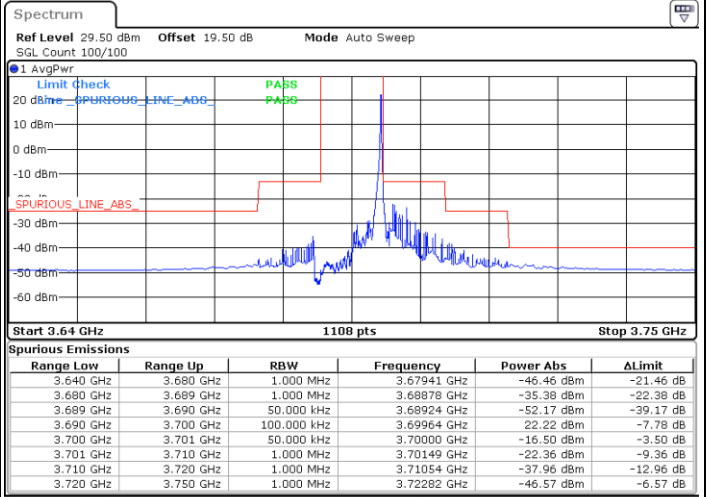

#### N/A

Date: 29.MAY.2023 13:22:40

LTE Band 48 / 5MHz

QPSK

Middle Channel / 1RB0

Middle Channel / 1RBmax

Date: 29.MAY.2023 13:16:32

Date: 29.MAY.2023 13:44:12

Middle Channel / FullIRB

N/A

Date: 29.MAY.2023 13:30:21

LTE Band 48 / 5MHz

QPSK

Highest Channel / 1RB0

Highest Channel / 1RBmax

Date: 29.MAY.2023 13:18:03

Date: 29.MAY.2023 13:45:44

Highest Channel / FullIRB

N/A

Date: 29.MAY.2023 13:31:53

LTE Band 48 / 10MHz

QPSK

Lowest Channel / 1RB0

Lowest Channel / 1RBmax