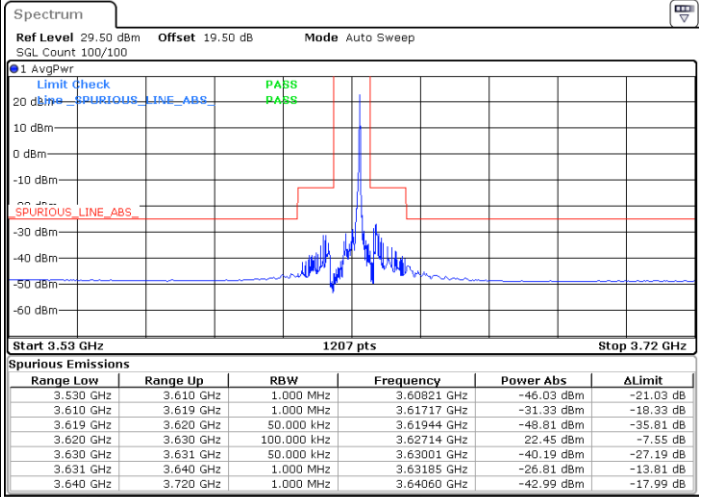

#### Lowest Channel / FullRB

#### N/A

Date: 29.MAY.2023 13:22:40

LTE Band 48 / 5MHz

QPSK

Middle Channel / 1RB0

Middle Channel / 1RBmax

Date: 29.MAY.2023 13:16:32

Date: 29.MAY.2023 13:44:12

Middle Channel / FullIRB

N/A

Date: 29.MAY.2023 13:30:21

LTE Band 48 / 5MHz

QPSK

Highest Channel / 1RB0

Highest Channel / 1RBmax

Date: 29.MAY.2023 13:18:03

Date: 29.MAY.2023 13:45:44

Highest Channel / FullIRB

N/A

Date: 29.MAY.2023 13:31:53

LTE Band 48 / 10MHz

QPSK

Lowest Channel / 1RB0

Lowest Channel / 1RBmax