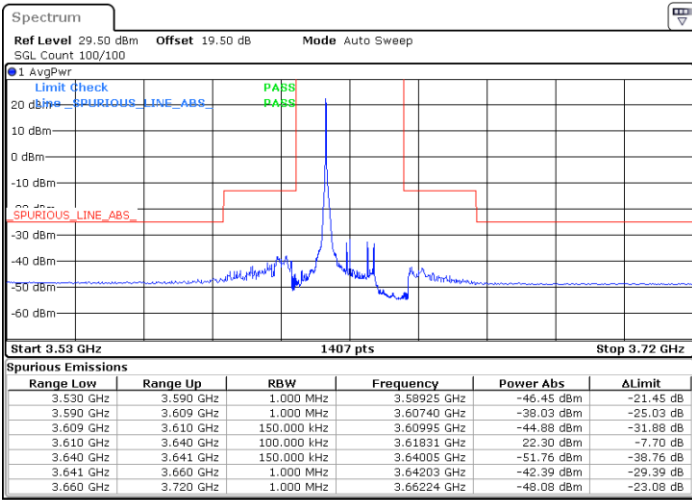

Highest Channel / 1RB0

Highest Channel / 1RBmax

Date: 29.MAY.2023 14:02:39

Date: 29.MAY.2023 14:30:19

Highest Channel / FullIRB

N/A

Date: 29.MAY.2023 14:16:29

LTE Band 48 / 15MHz

QPSK

Lowest Channel / 1RB0

Lowest Channel / 1RBmax

Date: 29.MAY.2023 14:31:52

Date: 29.MAY.2023 14:59:30

Lowest Channel / FullIRB

N/A

Date: 30.MAY.2023 16:19:03

LTE Band 48 / 15MHz

QPSK

Middle Channel / 1RB0

Middle Channel / 1RBmax

Date: 29.MAY.2023 14:39:32

Date: 29.MAY.2023 15:07:10

Middle Channel / FullIRB

N/A

Date: 29.MAY.2023 14:53:21

LTE Band 48 / 15MHz

QPSK

Highest Channel / 1RB0

Highest Channel / 1RBmax

Date: 29.MAY.2023 14:41:04

Date: 29.MAY.2023 15:08:43

Highest Channel / FullIRB