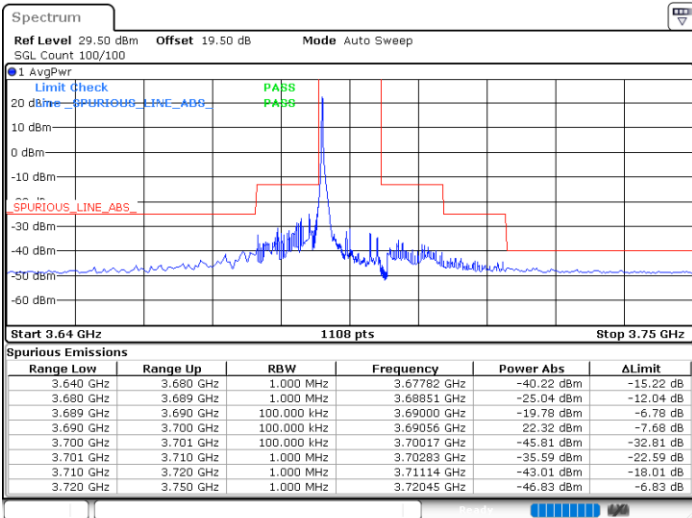

Date: 29.MAY.2023 13:53:26

Date: 29.MAY.2023 14:21:06

Lowest Channel / FullIRB

N/A

Date: 29.MAY.2023 14:07:16

LTE Band 48 / 10MHz

QPSK

MiddleChannel / 1RB0

Middle Channel / 1RBmax

Date: 29.MAY.2023 13:54:58

Date: 29.MAY.2023 14:22:39

Middle Channel / FullIRB

N/A

Date: 29.MAY.2023 14:08:48

LTE Band 48 / 10MHz

QPSK

Highest Channel / 1RB0

Highest Channel / 1RBmax

Date: 29.MAY.2023 14:02:39

Date: 29.MAY.2023 14:30:19

Highest Channel / FullIRB

N/A

Date: 29.MAY.2023 14:16:29

LTE Band 48 / 15MHz