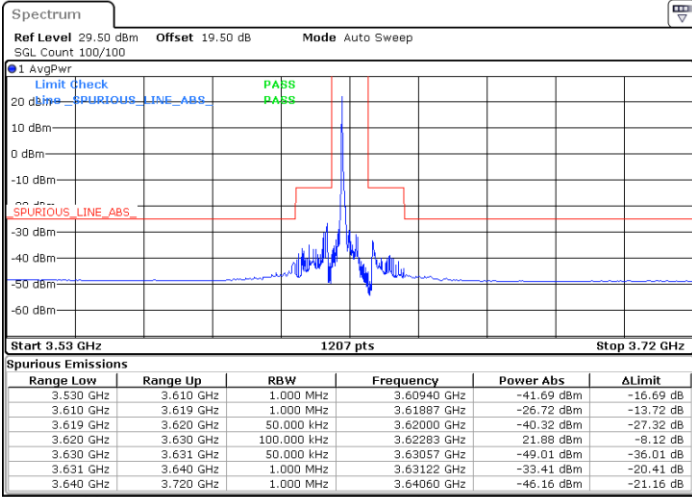

Date: 29.MAY.2023 15:39:28

Date: 29.MAY.2023 15:53:19

Highest Channel / FullIRB

N/A

Date: 30.MAY.2023 16:28:05

LTE Band 48 / 5MHz

16QAM

Lowest Channel / 1RB0

Lowest Channel / 1RBmax

Date: 29.MAY.2023 13:10:23

Date: 29.MAY.2023 13:38:03

Lowest Channel / FullIRB

N/A

Date: 29.MAY.2023 13:24:12

LTE Band 48 / 5MHz

16QAM

Middle Channel / 1RB0

Middle Channel / 1RBmax

Date: 29.MAY.2023 13:15:00

Date: 29.MAY.2023 13:42:40

Middle Channel / FullRB

N/A

Date: 29.MAY.2023 13:28:49

LTE Band 48 / 5MHz