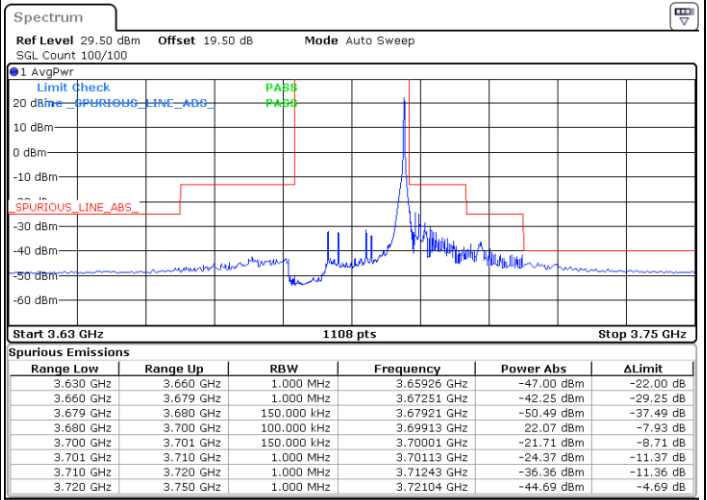

LTE Band 48 / 15MHz

QPSK

Middle Channel / 1RB0

Middle Channel / 1RBmax

Date: 29.MAY.2023 14:39:32

Date: 29.MAY.2023 15:07:10

Middle Channel / FullIRB

N/A

Date: 29.MAY.2023 14:53:21

LTE Band 48 / 15MHz

QPSK

Highest Channel / 1RB0

Highest Channel / 1RBmax

Date: 29.MAY.2023 14:41:04

Date: 29.MAY.2023 15:08:43

Highest Channel / FullIRB

N/A

Date: 30.MAY.2023 16:23:01

LTE Band 48 / 20MHz

QPSK

Lowest Channel / 1RB0

Lowest Channel / 1RBmax

Date: 29.MAY.2023 15:30:16

Date: 29.MAY.2023 15:44:06

Lowest Channel / FullIRB

N/A

Date: 30.MAY.2023 16:24:20

LTE Band 48 / 20MHz

QPSK

Middle Channel / 1RB0

Middle Channel / 1RBmax

Date: 29.MAY.2023 15:31:48