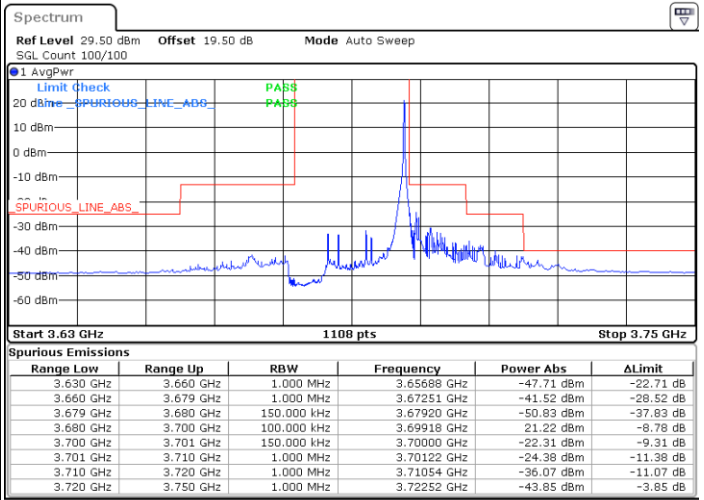

Date: 29.MAY.2023 15:01:03

Lowest Channel / FullIRB

N/A

Date: 30.MAY.2023 16:20:20

LTE Band 48 / 15MHz

16QAM

Middle Channel / 1RB0

Middle Channel / 1RBmax

Date: 29.MAY.2023 14:38:00

Date: 29.MAY.2023 15:05:39

Middle Channel / FullIRB

N/A

Date: 29.MAY.2023 14:51:50

LTE Band 48 / 15MHz

16QAM

Highest Channel / 1RB0

Highest Channel / 1RBmax

Date: 29.MAY.2023 14:42:36

Date: 29.MAY.2023 15:10:15

Highest Channel / FullIRB

N/A

Date: 30.MAY.2023 16:21:51

LTE Band 48 / 20MHz

16QAM

Lowest Channel / 1RB0

Lowest Channel / 1RBmax

Date: 29.MAY.2023 15:28:43

Date: 29.MAY.2023 15:42:34

Lowest Channel / FullIRB

N/A

Date: 30.MAY.2023 16:25:39

LTE Band 48 / 20MHz