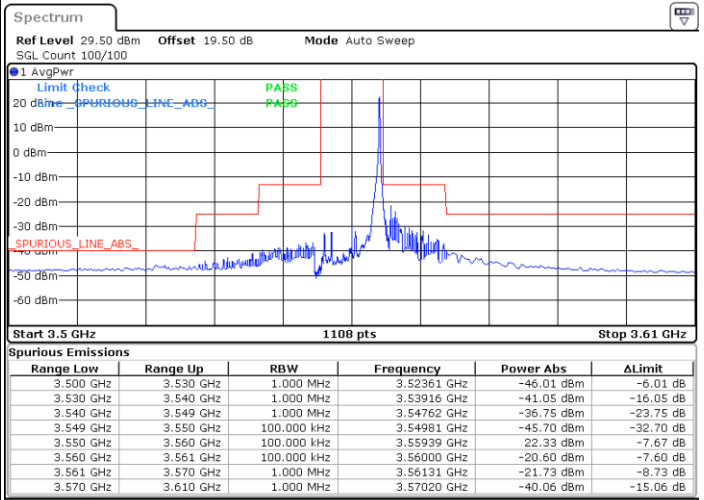

Middle Channel / FullIRB

N/A

Date: 29.MAY.2023 13:30:21

LTE Band 48 / 5MHz

QPSK

Highest Channel / 1RB0

Highest Channel / 1RBmax

Date: 29.MAY.2023 13:18:03

Date: 29.MAY.2023 13:45:44

Highest Channel / FullIRB

N/A

Date: 29.MAY.2023 13:31:53

LTE Band 48 / 10MHz

QPSK

Lowest Channel / 1RB0

Lowest Channel / 1RBmax

Date: 29.MAY.2023 13:53:26

Date: 29.MAY.2023 14:21:06

Lowest Channel / FullIRB

N/A

Date: 29.MAY.2023 14:07:16

LTE Band 48 / 10MHz

QPSK

MiddleChannel / 1RB0