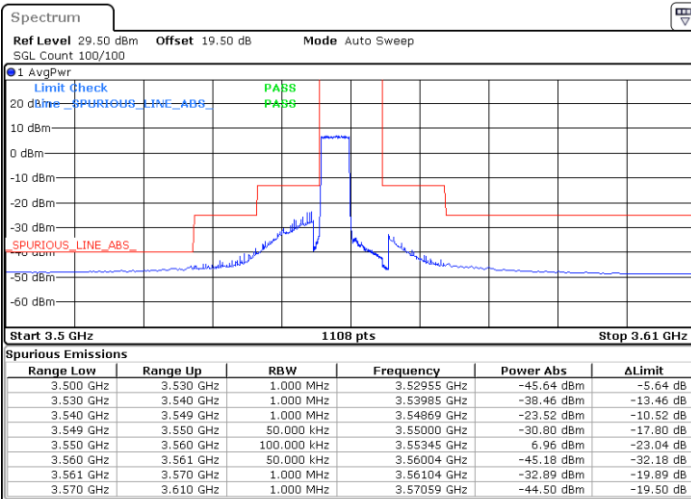

Date: 29.MAY.2023 15:39:28

Date: 29.MAY.2023 15:53:19

Highest Channel / FullIRB

N/A

Date: 30.MAY.2023 16:28:05

LTE Band 48 / 5MHz

16QAM

Lowest Channel / 1RB0

Lowest Channel / 1RBmax

Date: 29.MAY.2023 13:10:23

Date: 29.MAY.2023 13:38:03

Lowest Channel / FullIRB

N/A

Date: 29.MAY.2023 13:24:12

LTE Band 48 / 5MHz

16QAM

Middle Channel / 1RB0

Middle Channel / 1RBmax

Date: 29.MAY.2023 13:15:00

Date: 29.MAY.2023 13:42:40

Middle Channel / FullRB

N/A

Date: 29.MAY.2023 13:28:49

LTE Band 48 / 5MHz