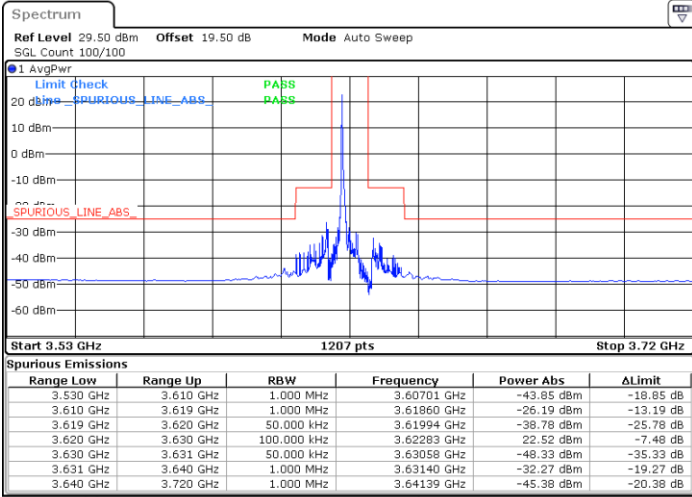

#### Lowest Channel / FullRB

#### N/A

Date: 29.MAY.2023 13:22:40

LTE Band 48 / 5MHz

QPSK

Middle Channel / 1RB0

Middle Channel / 1RBmax

Date: 29.MAY.2023 13:16:32

Date: 29.MAY.2023 13:44:12

Middle Channel / FullIRB

N/A

Date: 29.MAY.2023 13:30:21

LTE Band 48 / 5MHz

QPSK

Highest Channel / 1RB0

Highest Channel / 1RBmax

Date: 29.MAY.2023 13:18:03

Date: 29.MAY.2023 13:45:44

Highest Channel / FullIRB

N/A

Date: 29.MAY.2023 13:31:53

LTE Band 48 / 10MHz

QPSK

Lowest Channel / 1RB0

Lowest Channel / 1RBmax