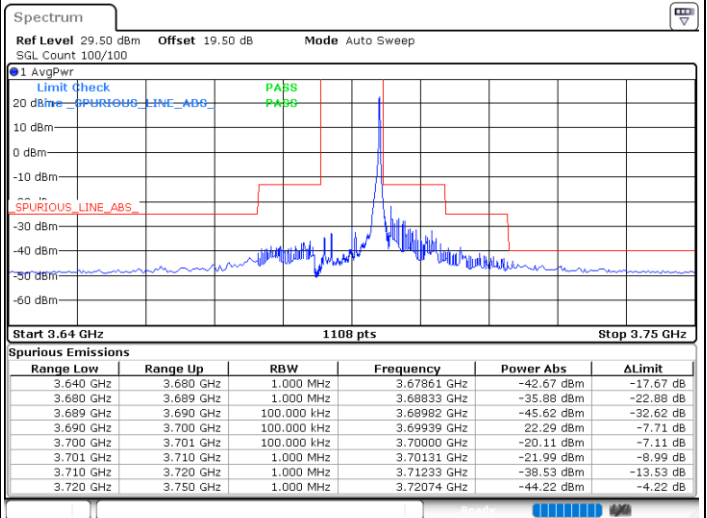

Date: 29.MAY.2023 13:53:26

Date: 29.MAY.2023 14:21:06

Lowest Channel / FullIRB

N/A

Date: 29.MAY.2023 14:07:16

LTE Band 48 / 10MHz

QPSK

MiddleChannel / 1RB0

Middle Channel / 1RBmax

Date: 29.MAY.2023 13:54:58

Date: 29.MAY.2023 14:22:39

Middle Channel / FullIRB

N/A

Date: 29.MAY.2023 14:08:48

LTE Band 48 / 10MHz

QPSK

Highest Channel / 1RB0

Highest Channel / 1RBmax

Date: 29.MAY.2023 14:02:39

Date: 29.MAY.2023 14:30:19

Highest Channel / FullIRB

N/A

Date: 29.MAY.2023 14:16:29

LTE Band 48 / 15MHz