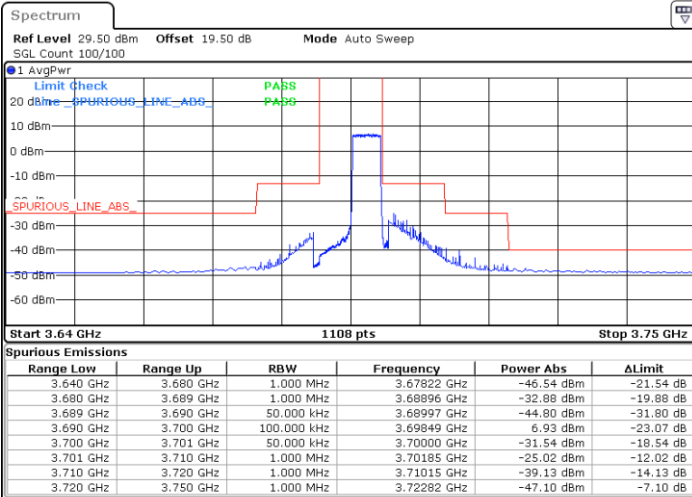

Middle Channel / 1RB0

Middle Channel / 1RBmax

Date: 29.MAY.2023 13:15:00

Date: 29.MAY.2023 13:42:40

Middle Channel / FullRB

N/A

Date: 29.MAY.2023 13:28:49

LTE Band 48 / 5MHz

16QAM

Highest Channel / 1RB0

Highest Channel / 1RBmax

Date: 29.MAY.2023 13:19:36

Date: 29.MAY.2023 13:47:16

Highest Channel / FullIRB

N/A

Date: 29.MAY.2023 13:33:25

LTE Band 48 / 10MHz

16QAM

Lowest Channel / 1RB0

Lowest Channel / 1RBmax

Date: 29.MAY.2023 13:51:54

Date: 29.MAY.2023 14:19:34

Lowest Channel / FullIRB

N/A