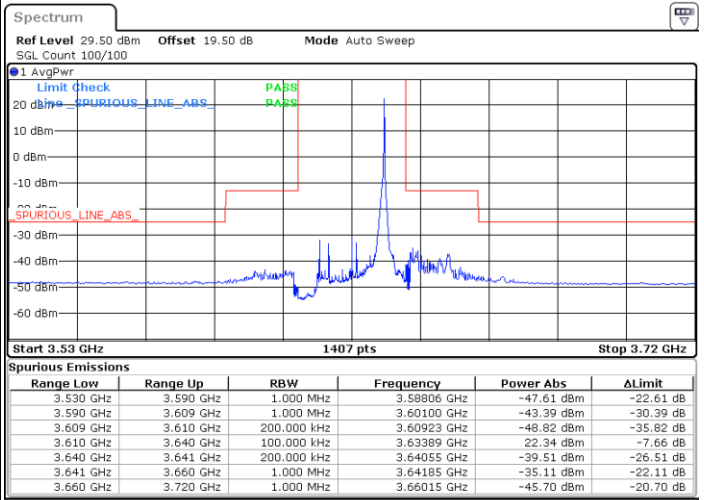

N/A

Date: 30.MAY.2023 16:23:01

LTE Band 48 / 20MHz

QPSK

Lowest Channel / 1RB0

Lowest Channel / 1RBmax

Date: 29.MAY.2023 15:30:16

Date: 29.MAY.2023 15:44:06

Lowest Channel / FullIRB

N/A

Date: 30.MAY.2023 16:24:20

LTE Band 48 / 20MHz

QPSK

Middle Channel / 1RB0

Middle Channel / 1RBmax

Date: 29.MAY.2023 15:31:48

Date: 29.MAY.2023 15:45:38

Middle Channel / FullIRB

N/A

Date: 29.MAY.2023 15:17:58

LTE Band 48 / 20MHz

QPSK

Highest Channel / 1RB0

Highest Channel / 1RBmax