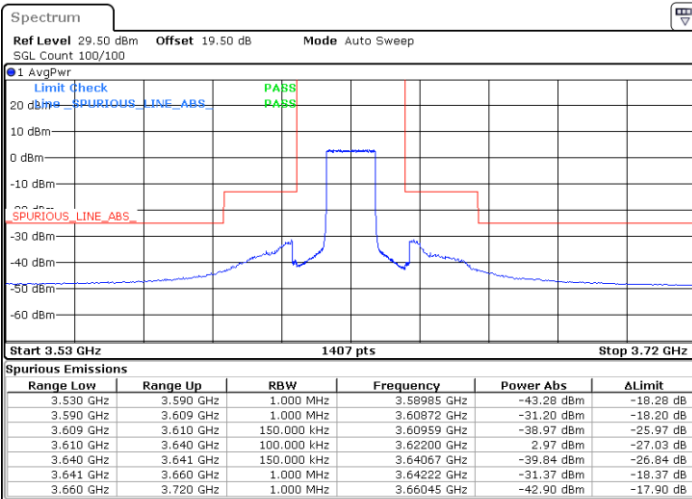

QPSK

Lowest Channel / 1RB0

Lowest Channel / 1RBmax

Date: 29.MAY.2023 14:31:52

Date: 29.MAY.2023 14:59:30

Lowest Channel / FullIRB

N/A

Date: 30.MAY.2023 16:19:03

LTE Band 48 / 15MHz

QPSK

Middle Channel / 1RB0

Middle Channel / 1RBmax

Date: 29.MAY.2023 14:39:32

Date: 29.MAY.2023 15:07:10

Middle Channel / FullIRB

N/A

Date: 29.MAY.2023 14:53:21

LTE Band 48 / 15MHz

QPSK

Highest Channel / 1RB0

Highest Channel / 1RBmax

Date: 29.MAY.2023 14:41:04

Date: 29.MAY.2023 15:08:43

Highest Channel / FullIRB