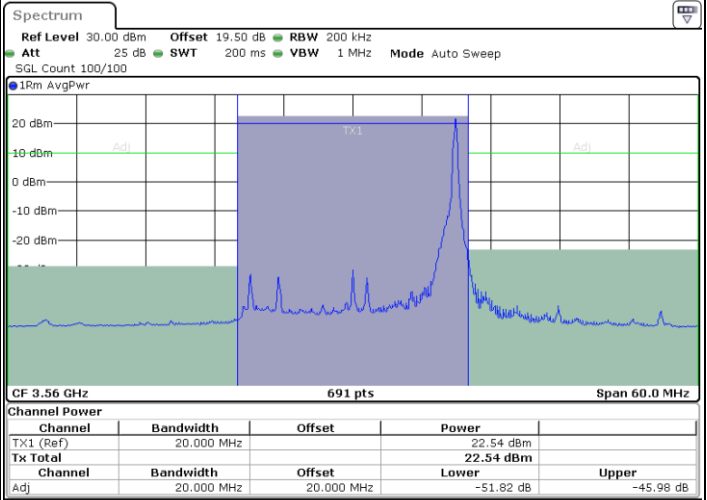

Date: 30.MAY.2023 18:50:00

LTE Band 48 / 20MHz

64QAM

Lowest Channel / 1RB0

Lowest Channel / 1RBmax

Date: 30.MAY.2023 19:02:44

Date: 30.MAY.2023 19:22:35

Lowest Channel / FullIRB