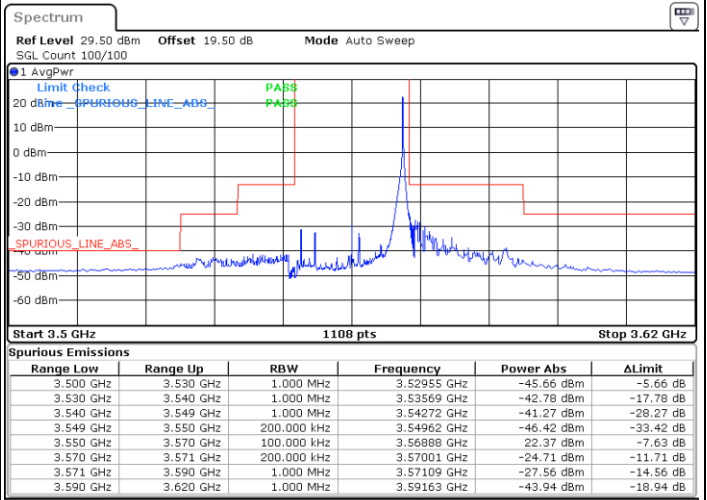

Date: 29.MAY.2023 14:53:21

LTE Band 48 / 15MHz

QPSK

Highest Channel / 1RB0

Highest Channel / 1RBmax

Date: 29.MAY.2023 14:41:04

Date: 29.MAY.2023 15:08:43

Highest Channel / FullIRB

N/A

Date: 30.MAY.2023 16:23:01

LTE Band 48 / 20MHz

QPSK

Lowest Channel / 1RB0

Lowest Channel / 1RBmax

Date: 29.MAY.2023 15:30:16

Date: 29.MAY.2023 15:44:06

Lowest Channel / FullIRB

N/A

Date: 30.MAY.2023 16:24:20

LTE Band 48 / 20MHz

QPSK

Middle Channel / 1RB0

Middle Channel / 1RBmax

Date: 29.MAY.2023 15:31:48

Date: 29.MAY.2023 15:45:38

Middle Channel / FullIRB

N/A

Date: 29.MAY.2023 15:17:58

LTE Band 48 / 20MHz

QPSK

Highest Channel / 1RB0

Highest Channel / 1RBmax