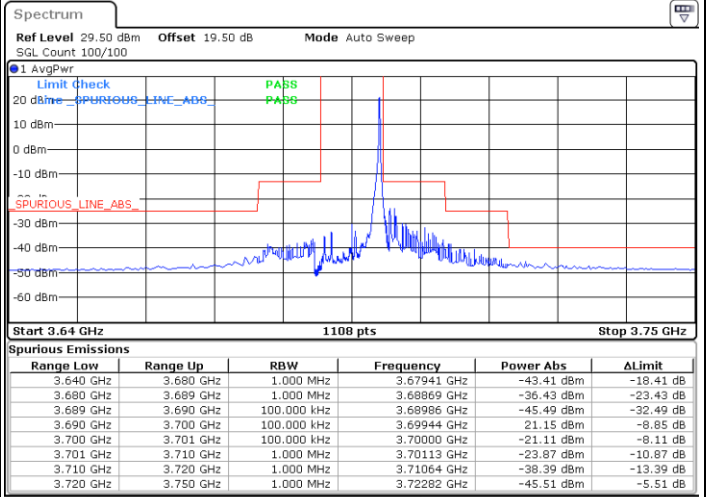

Date: 29.MAY.2023 14:05:44

LTE Band 48 / 10MHz

16QAM

MiddleChannel / 1RB0

Middle Channel / 1RBmax

Date: 29.MAY.2023 13:56:31

Date: 29.MAY.2023 14:24:11

Middle Channel / FullIRB

N/A

Date: 29.MAY.2023 14:10:21

LTE Band 48 / 10MHz

16QAM

Highest Channel / 1RB0

Highest Channel / 1RBmax

Date: 29.MAY.2023 14:01:07

Date: 29.MAY.2023 14:28:47

Highest Channel / FullIRB

N/A

Date: 29.MAY.2023 14:14:57

LTE Band 48 / 15MHz

16QAM

Lowest Channel / 1RB0

Lowest Channel / 1RBmax

Date: 29.MAY.2023 14:33:24