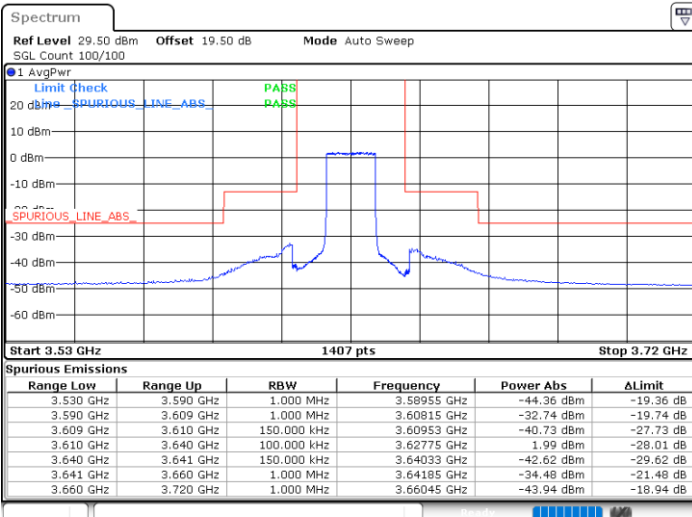

Highest Channel / FullIRB

N/A

Date: 29.MAY.2023 14:14:57

LTE Band 48 / 15MHz

16QAM

Lowest Channel / 1RB0

Lowest Channel / 1RBmax

Date: 29.MAY.2023 14:33:24

Date: 29.MAY.2023 15:01:03

Lowest Channel / FullIRB

N/A

Date: 30.MAY.2023 16:20:20

LTE Band 48 / 15MHz

16QAM

Middle Channel / 1RB0

Middle Channel / 1RBmax

Date: 29.MAY.2023 14:38:00

Date: 29.MAY.2023 15:05:39

Middle Channel / FullIRB

N/A

Date: 29.MAY.2023 14:51:50

LTE Band 48 / 15MHz

16QAM

Highest Channel / 1RB0