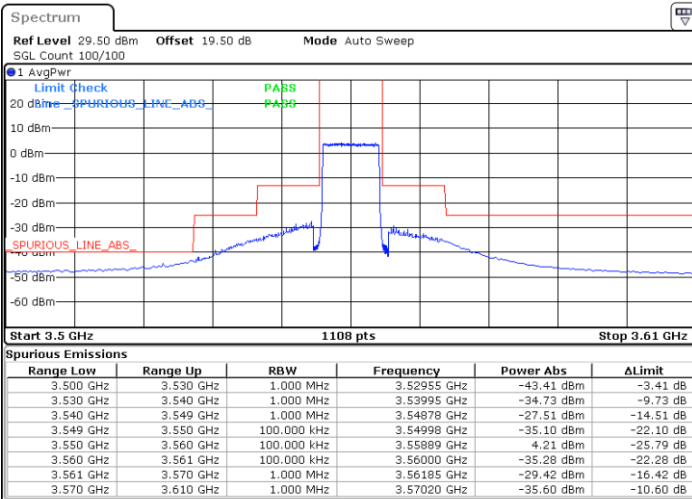

LTE Band 48 / 10MHz

16QAM

Lowest Channel / 1RB0

Lowest Channel / 1RBmax

Date: 29.MAY.2023 13:51:54

Date: 29.MAY.2023 14:19:34

Lowest Channel / FullIRB

N/A

Date: 29.MAY.2023 14:05:44

LTE Band 48 / 10MHz

16QAM

MiddleChannel / 1RB0

Middle Channel / 1RBmax

Date: 29.MAY.2023 13:56:31

Date: 29.MAY.2023 14:24:11

Middle Channel / FullIRB