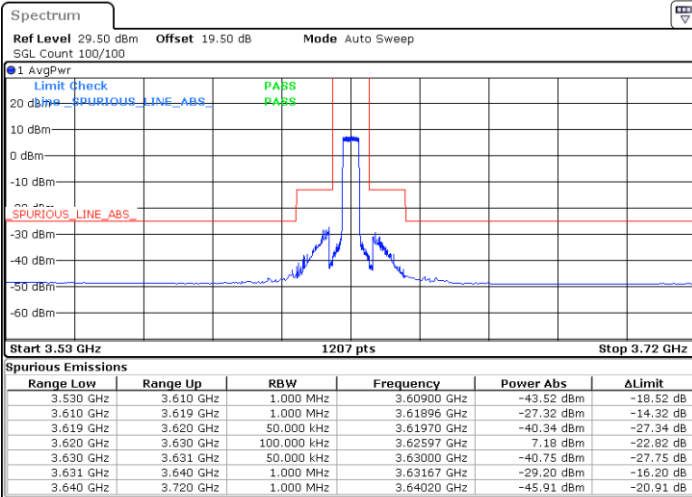

Lowest Channel / 1RBmax

Date: 29.MAY.2023 13:10:23

Date: 29.MAY.2023 13:38:03

Lowest Channel / FullIRB

N/A

Date: 29.MAY.2023 13:24:12

LTE Band 48 / 5MHz

16QAM

Middle Channel / 1RB0

Middle Channel / 1RBmax

Date: 29.MAY.2023 13:15:00

Date: 29.MAY.2023 13:42:40

Middle Channel / FullRB

N/A

Date: 29.MAY.2023 13:28:49

LTE Band 48 / 5MHz

16QAM

Highest Channel / 1RB0

Highest Channel / 1RBmax

Date: 29.MAY.2023 13:19:36

Date: 29.MAY.2023 13:47:16

Highest Channel / FullIRB

N/A

Date: 29.MAY.2023 13:33:25

LTE Band 48 / 10MHz

16QAM

Lowest Channel / 1RB0

Lowest Channel / 1RBmax

Date: 29.MAY.2023 13:51:54

Date: 29.MAY.2023 14:19:34

Lowest Channel / FullIRB

N/A