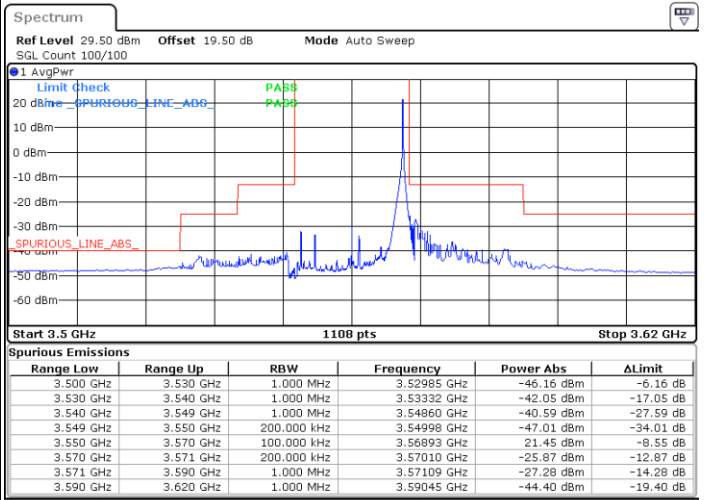

Date: 29.MAY.2023 14:38:00

Date: 29.MAY.2023 15:05:39

Middle Channel / FullIRB

N/A

Date: 29.MAY.2023 14:51:50

LTE Band 48 / 15MHz

16QAM

Highest Channel / 1RB0

Highest Channel / 1RBmax

Date: 29.MAY.2023 14:42:36

Date: 29.MAY.2023 15:10:15

Highest Channel / FullIRB

N/A

Date: 30.MAY.2023 16:21:51

LTE Band 48 / 20MHz

16QAM

Lowest Channel / 1RB0

Lowest Channel / 1RBmax

Date: 29.MAY.2023 15:28:43

Date: 29.MAY.2023 15:42:34

Lowest Channel / FullIRB

N/A

Date: 30.MAY.2023 16:25:39

LTE Band 48 / 20MHz