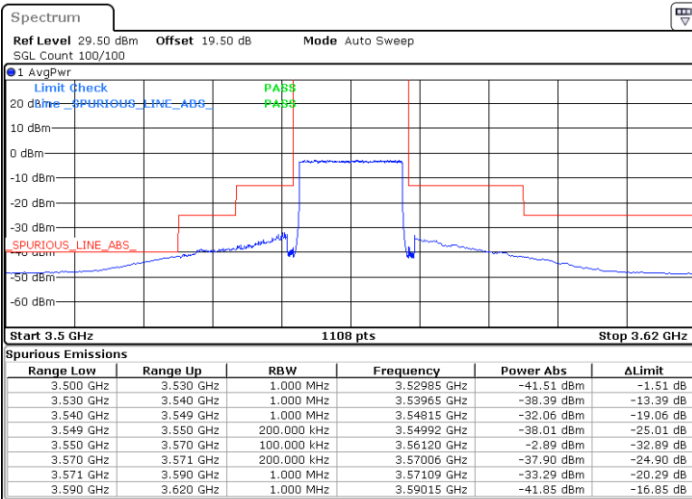

Highest Channel / 1RBmax

Date: 29.MAY.2023 14:42:36

Date: 29.MAY.2023 15:10:15

Highest Channel / FullIRB

N/A

Date: 30.MAY.2023 16:21:51

LTE Band 48 / 20MHz

16QAM

Lowest Channel / 1RB0

Lowest Channel / 1RBmax

Date: 29.MAY.2023 15:28:43

Date: 29.MAY.2023 15:42:34

Lowest Channel / FullIRB

N/A

Date: 30.MAY.2023 16:25:39

LTE Band 48 / 20MHz