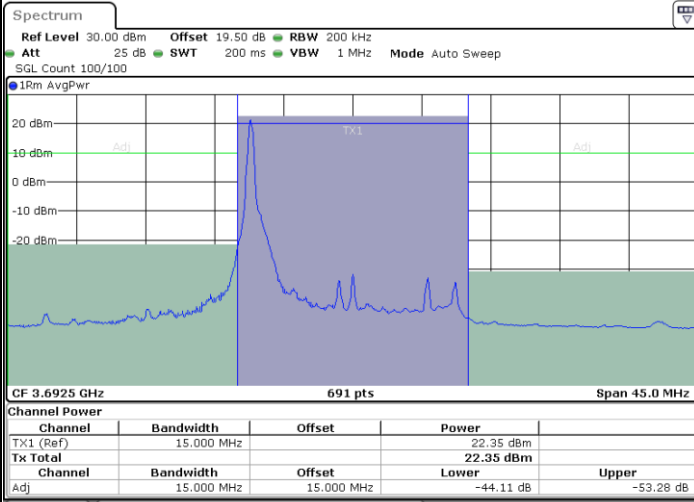

LTE Band 48 / 15MHz

64QAM

Highest Channel / 1RB0

Highest Channel / 1RBmax

Date: 30.MAY.2023 18:43:53

Date: 30.MAY.2023 18:56:07

Highest Channel / FullIRB

N/A