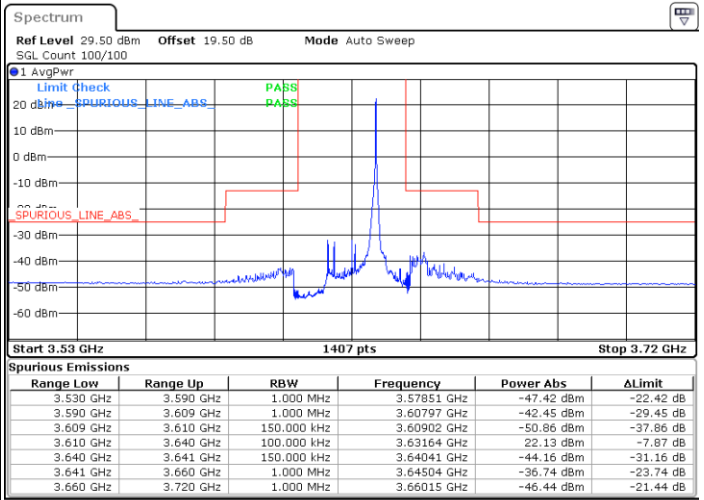

Highest Channel / 1RB0

Highest Channel / 1RBmax

Date: 29.MAY.2023 14:02:39

Date: 29.MAY.2023 14:30:19

Highest Channel / FullIRB

N/A

Date: 29.MAY.2023 14:16:29

LTE Band 48 / 15MHz

QPSK

Lowest Channel / 1RB0

Lowest Channel / 1RBmax

Date: 29.MAY.2023 14:31:52

Date: 29.MAY.2023 14:59:30

Lowest Channel / FullIRB

N/A

Date: 30.MAY.2023 16:19:03

LTE Band 48 / 15MHz

QPSK

Middle Channel / 1RB0

Middle Channel / 1RBmax

Date: 29.MAY.2023 14:39:32

Date: 29.MAY.2023 15:07:10

Middle Channel / FullIRB

N/A

Date: 29.MAY.2023 14:53:21

LTE Band 48 / 15MHz

QPSK

Highest Channel / 1RB0

Highest Channel / 1RBmax

Date: 29.MAY.2023 14:41:04

Date: 29.MAY.2023 15:08:43

Highest Channel / FullIRB