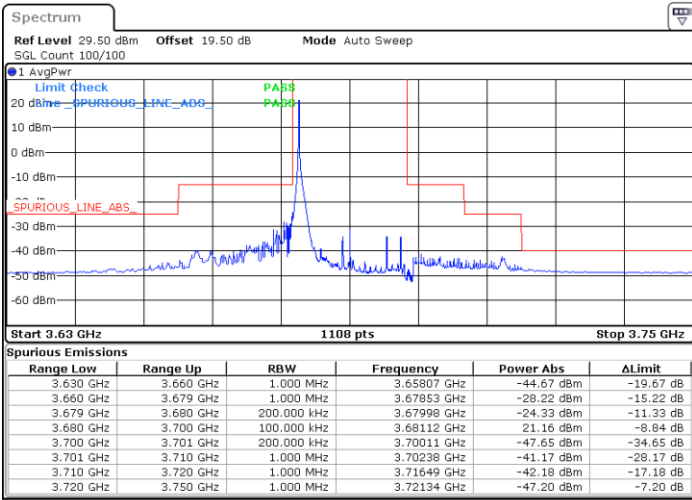

Lowest Channel / 1RB0

Lowest Channel / 1RBmax

Date: 29.MAY.2023 15:28:43

Date: 29.MAY.2023 15:42:34

Lowest Channel / FullIRB

N/A

Date: 30.MAY.2023 16:25:39

LTE Band 48 / 20MHz

16QAM

Middle Channel / 1RB0

Middle Channel / 1RBmax

Date: 29.MAY.2023 15:33:20

Date: 29.MAY.2023 15:47:10

Middle Channel / FullIRB

N/A

Date: 29.MAY.2023 15:19:29

LTE Band 48 / 20MHz

16QAM

Highest Channel / 1RB0

Highest Channel / 1RBmax

Date: 29.MAY.2023 15:37:56

Date: 29.MAY.2023 15:51:46

Highest Channel / FullIRB

N/A