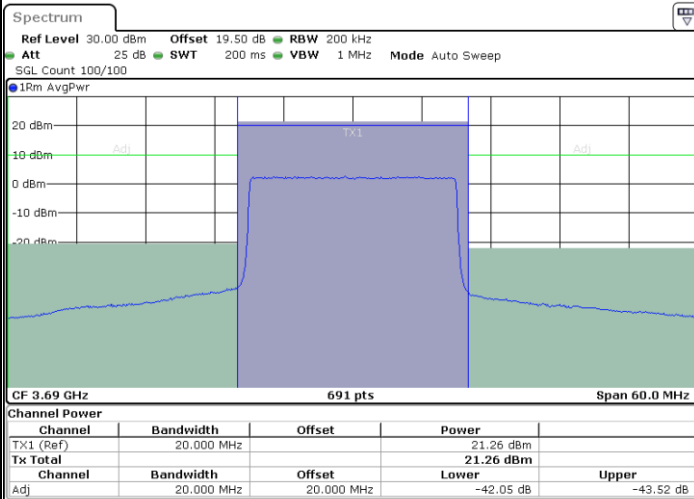

Highest Channel / FullIRB

N/A

Date: 30.MAY.2023 19:00:45