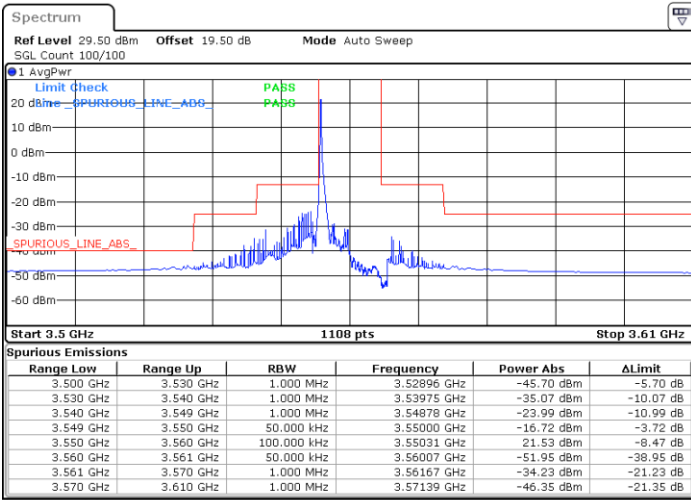

Date: 29.MAY.2023 15:45:38

Middle Channel / FullIRB

N/A

Date: 29.MAY.2023 15:17:58

LTE Band 48 / 20MHz

QPSK

Highest Channel / 1RB0

Highest Channel / 1RBmax

Date: 29.MAY.2023 15:39:28

Date: 29.MAY.2023 15:53:19

Highest Channel / FullIRB

N/A

Date: 30.MAY.2023 16:28:05

LTE Band 48 / 5MHz

16QAM

Lowest Channel / 1RB0

Lowest Channel / 1RBmax

Date: 29.MAY.2023 13:10:23

Date: 29.MAY.2023 13:38:03

Lowest Channel / FullIRB

N/A

Date: 29.MAY.2023 13:24:12

LTE Band 48 / 5MHz

16QAM