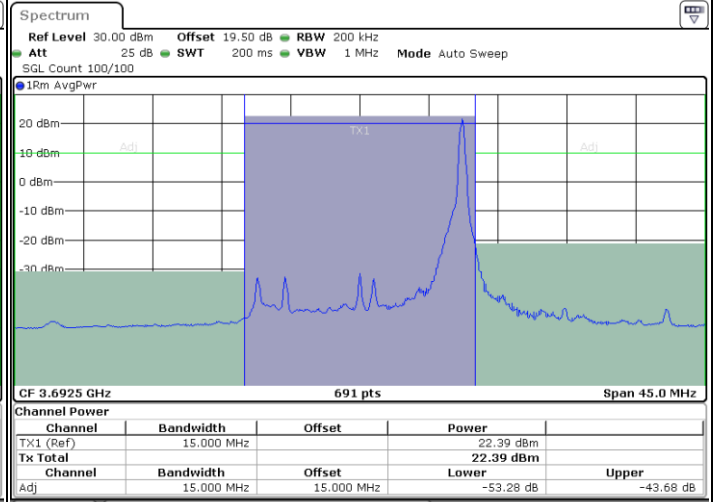

LTE Band 48 / 15MHz

64QAM

Highest Channel / 1RB0

Highest Channel / 1RBmax

Date: 30.MAY.2023 18:43:53

Date: 30.MAY.2023 18:56:07

Highest Channel / FullIRB

N/A