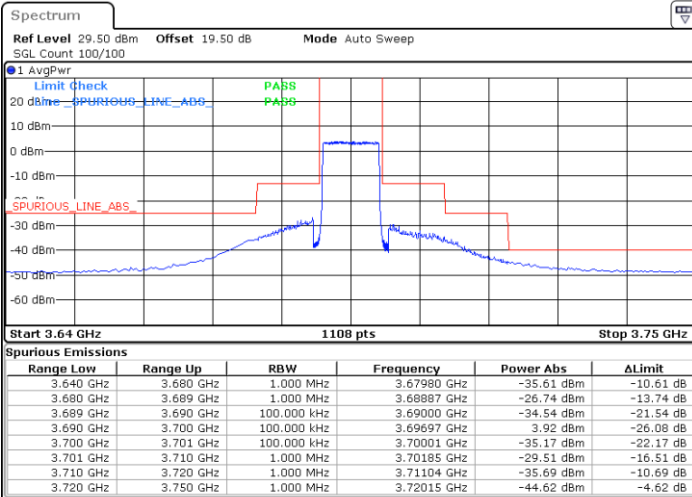

Date: 29.MAY.2023 14:05:44

LTE Band 48 / 10MHz

16QAM

MiddleChannel / 1RB0

Middle Channel / 1RBmax

Date: 29.MAY.2023 13:56:31

Date: 29.MAY.2023 14:24:11

Middle Channel / FullIRB

N/A

Date: 29.MAY.2023 14:10:21

LTE Band 48 / 10MHz

16QAM

Highest Channel / 1RB0

Highest Channel / 1RBmax

Date: 29.MAY.2023 14:01:07

Date: 29.MAY.2023 14:28:47

Highest Channel / FullIRB

N/A

Date: 29.MAY.2023 14:14:57

LTE Band 48 / 15MHz

16QAM

Lowest Channel / 1RB0

Lowest Channel / 1RBmax

Date: 29.MAY.2023 14:33:24