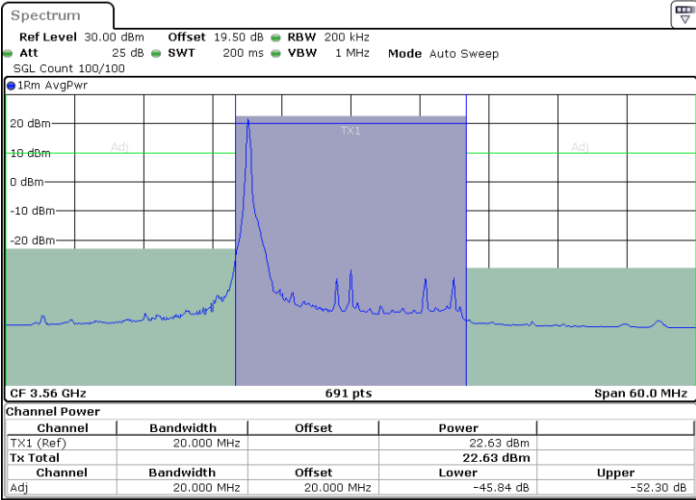

Date: 30.MAY.2023 18:50:00

LTE Band 48 / 20MHz

64QAM

Lowest Channel / 1RB0

Lowest Channel / 1RBmax

Date: 30.MAY.2023 19:02:44

Date: 30.MAY.2023 19:22:35

Lowest Channel / FullIRB