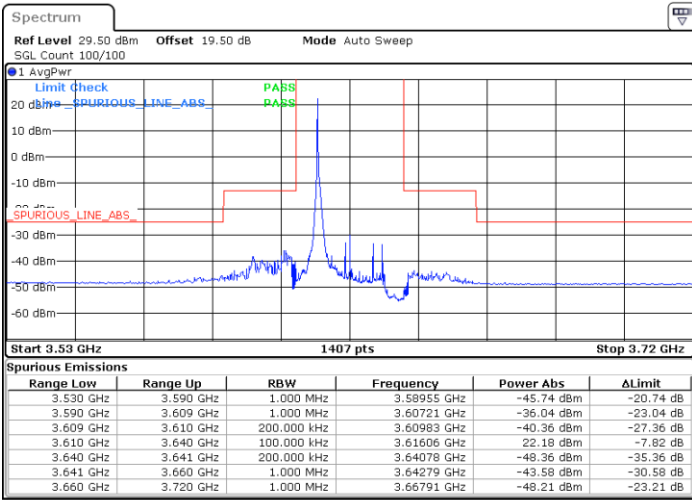

N/A

Date: 30.MAY.2023 16:23:01

LTE Band 48 / 20MHz

QPSK

Lowest Channel / 1RB0

Lowest Channel / 1RBmax

Date: 29.MAY.2023 15:30:16

Date: 29.MAY.2023 15:44:06

Lowest Channel / FullIRB

N/A

Date: 30.MAY.2023 16:24:20

LTE Band 48 / 20MHz

QPSK

Middle Channel / 1RB0

Middle Channel / 1RBmax

Date: 29.MAY.2023 15:31:48

Date: 29.MAY.2023 15:45:38

Middle Channel / FullIRB

N/A

Date: 29.MAY.2023 15:17:58

LTE Band 48 / 20MHz

QPSK

Highest Channel / 1RB0

Highest Channel / 1RBmax