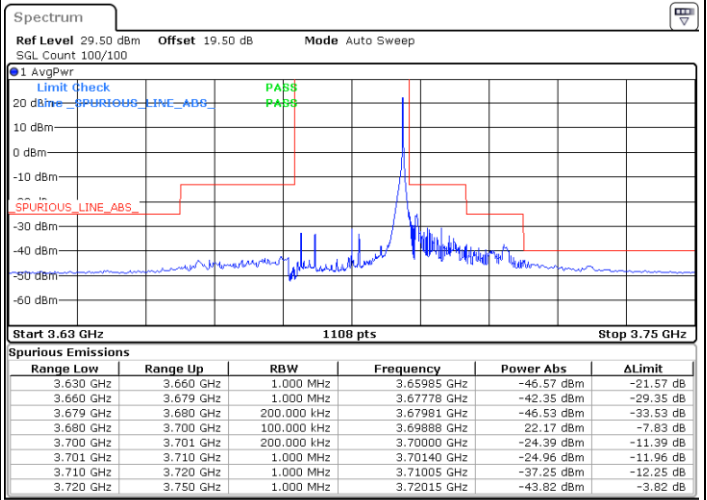

Lowest Channel / FullIRB

N/A

Date: 30.MAY.2023 16:24:20

LTE Band 48 / 20MHz

QPSK

Middle Channel / 1RB0

Middle Channel / 1RBmax

Date: 29.MAY.2023 15:31:48

Date: 29.MAY.2023 15:45:38

Middle Channel / FullIRB

N/A

Date: 29.MAY.2023 15:17:58

LTE Band 48 / 20MHz

QPSK

Highest Channel / 1RB0

Highest Channel / 1RBmax

Date: 29.MAY.2023 15:39:28

Date: 29.MAY.2023 15:53:19

Highest Channel / FullIRB

N/A

Date: 30.MAY.2023 16:28:05

LTE Band 48 / 5MHz

16QAM

Lowest Channel / 1RB0

Lowest Channel / 1RBmax

Date: 29.MAY.2023 13:10:23

Date: 29.MAY.2023 13:38:03

Lowest Channel / FullIRB

N/A

Date: 29.MAY.2023 13:24:12

LTE Band 48 / 5MHz

16QAM