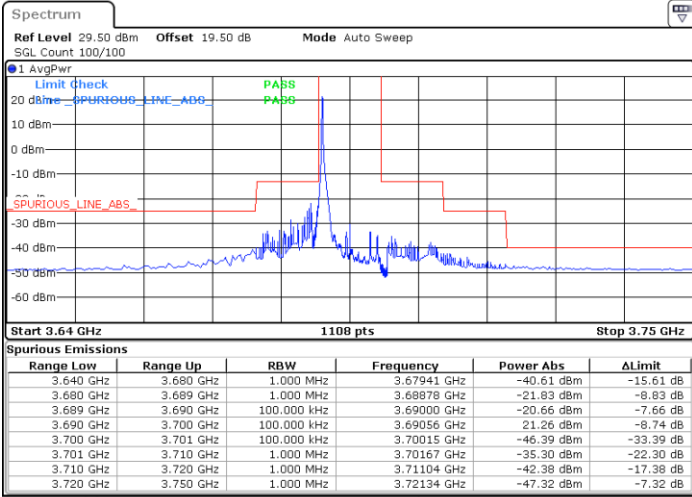

N/A

Date: 29.MAY.2023 14:10:21

LTE Band 48 / 10MHz

16QAM

Highest Channel / 1RB0

Highest Channel / 1RBmax

Date: 29.MAY.2023 14:01:07

Date: 29.MAY.2023 14:28:47

Highest Channel / FullIRB

N/A

Date: 29.MAY.2023 14:14:57

LTE Band 48 / 15MHz

16QAM

Lowest Channel / 1RB0

Lowest Channel / 1RBmax

Date: 29.MAY.2023 14:33:24