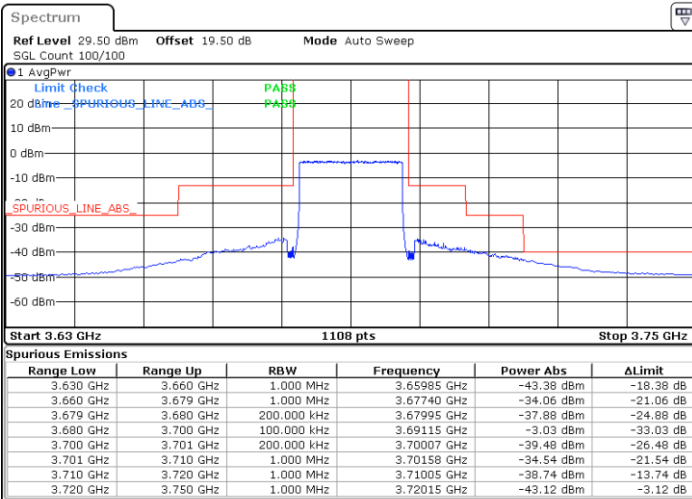

LTE Band 48 / 20MHz

16QAM

Highest Channel / 1RB0

Highest Channel / 1RBmax

Date: 29.MAY.2023 15:37:56

Date: 29.MAY.2023 15:51:46

Highest Channel / FullIRB

N/A