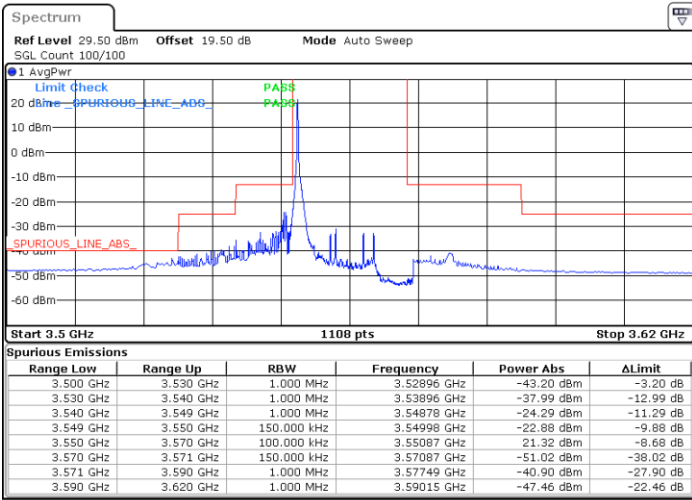

N/A

Date: 29.MAY.2023 14:10:21

LTE Band 48 / 10MHz

16QAM

Highest Channel / 1RB0

Highest Channel / 1RBmax

Date: 29.MAY.2023 14:01:07

Date: 29.MAY.2023 14:28:47

Highest Channel / FullIRB

N/A

Date: 29.MAY.2023 14:14:57

LTE Band 48 / 15MHz

16QAM

Lowest Channel / 1RB0

Lowest Channel / 1RBmax

Date: 29.MAY.2023 14:33:24

Date: 29.MAY.2023 15:01:03

Lowest Channel / FullIRB

N/A

Date: 30.MAY.2023 16:20:20

LTE Band 48 / 15MHz

16QAM

Middle Channel / 1RB0

Middle Channel / 1RBmax