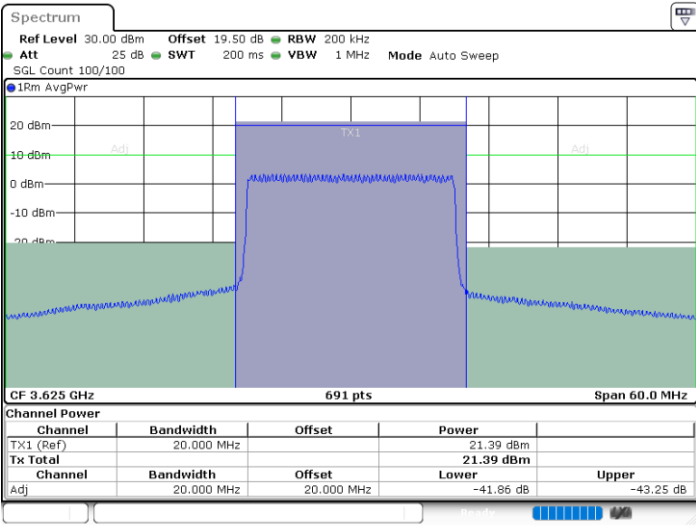

Middle Channel / FullRB

N/A

Date: 30.MAY.2023 19:00:05

LTE Band 48 / 20MHz

64QAM

Highest Channel / 1RB0

Highest Channel / 1RBmax

Date: 30.MAY.2023 19:20:35