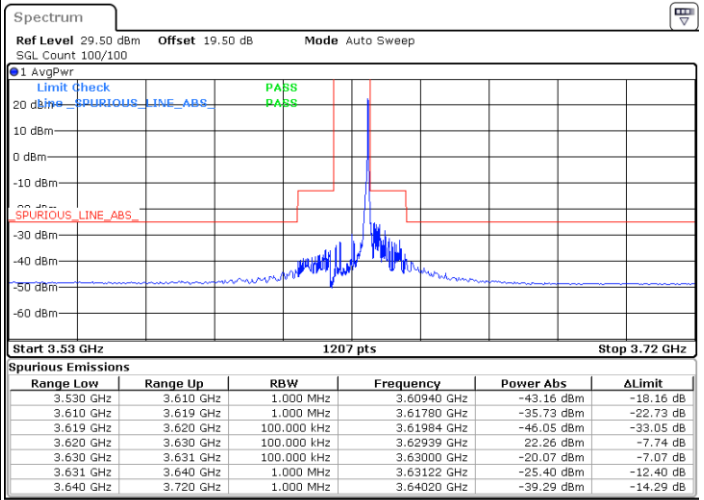

Date: 29.MAY.2023 13:45:44

Highest Channel / FullIRB

N/A

Date: 29.MAY.2023 13:31:53

LTE Band 48 / 10MHz

QPSK

Lowest Channel / 1RB0

Lowest Channel / 1RBmax

Date: 29.MAY.2023 13:53:26

Date: 29.MAY.2023 14:21:06

Lowest Channel / FullIRB

N/A

Date: 29.MAY.2023 14:07:16

LTE Band 48 / 10MHz

QPSK

MiddleChannel / 1RB0

Middle Channel / 1RBmax

Date: 29.MAY.2023 13:54:58

Date: 29.MAY.2023 14:22:39

Middle Channel / FullIRB

N/A

Date: 29.MAY.2023 14:08:48

LTE Band 48 / 10MHz

QPSK

Highest Channel / 1RB0

Highest Channel / 1RBmax

Date: 29.MAY.2023 14:02:39

Date: 29.MAY.2023 14:30:19

Highest Channel / FullIRB

N/A

Date: 29.MAY.2023 14:16:29

LTE Band 48 / 15MHz