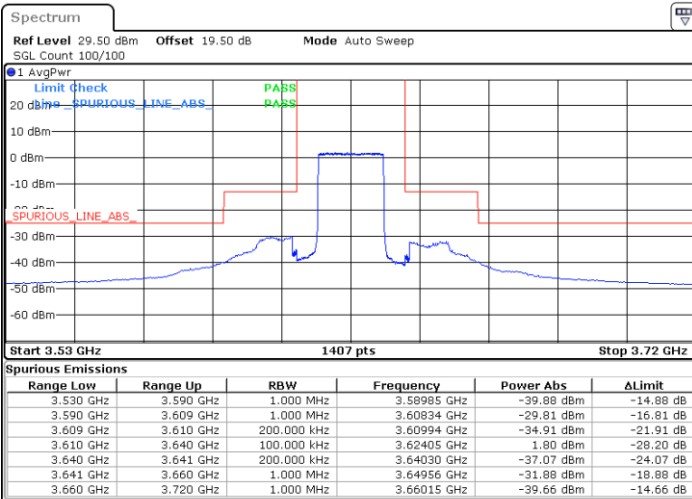

N/A

Date: 30.MAY.2023 16:23:01

LTE Band 48 / 20MHz

QPSK

Lowest Channel / 1RB0

Lowest Channel / 1RBmax

Date: 29.MAY.2023 15:30:16

Date: 29.MAY.2023 15:44:06

Lowest Channel / FullIRB

N/A

Date: 30.MAY.2023 16:24:20

LTE Band 48 / 20MHz

QPSK

Middle Channel / 1RB0

Middle Channel / 1RBmax

Date: 29.MAY.2023 15:31:48

Date: 29.MAY.2023 15:45:38

Middle Channel / FullIRB

N/A

Date: 29.MAY.2023 15:17:58

LTE Band 48 / 20MHz

QPSK

Highest Channel / 1RB0

Highest Channel / 1RBmax