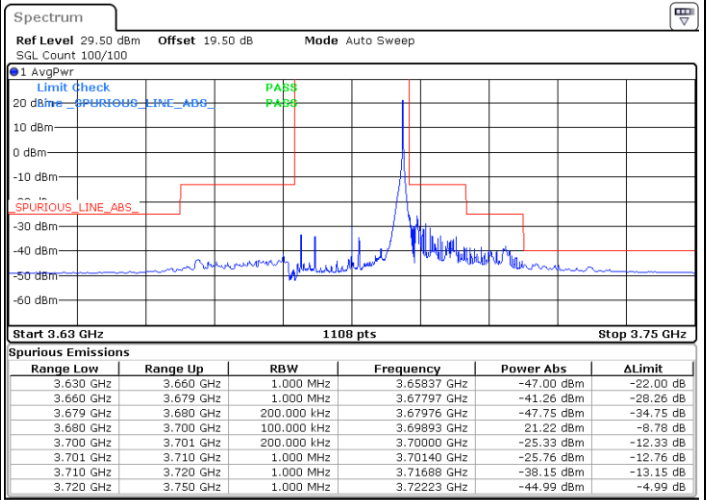

Lowest Channel / 1RB0

Lowest Channel / 1RBmax

Date: 29.MAY.2023 15:28:43

Date: 29.MAY.2023 15:42:34

Lowest Channel / FullIRB

N/A

Date: 30.MAY.2023 16:25:39

LTE Band 48 / 20MHz

16QAM

Middle Channel / 1RB0

Middle Channel / 1RBmax

Date: 29.MAY.2023 15:33:20

Date: 29.MAY.2023 15:47:10

Middle Channel / FullIRB

N/A

Date: 29.MAY.2023 15:19:29

LTE Band 48 / 20MHz

16QAM

Highest Channel / 1RB0

Highest Channel / 1RBmax

Date: 29.MAY.2023 15:37:56

Date: 29.MAY.2023 15:51:46

Highest Channel / FullIRB

N/A