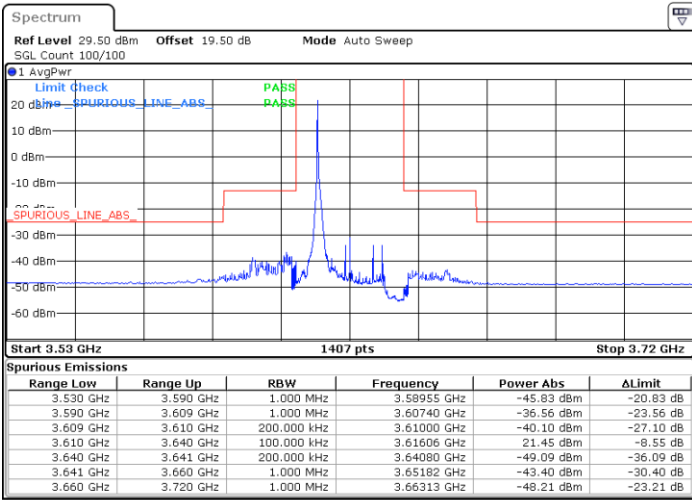

LTE Band 48 / 20MHz

16QAM

Middle Channel / 1RB0

Middle Channel / 1RBmax

Date: 29.MAY.2023 15:33:20

Date: 29.MAY.2023 15:47:10