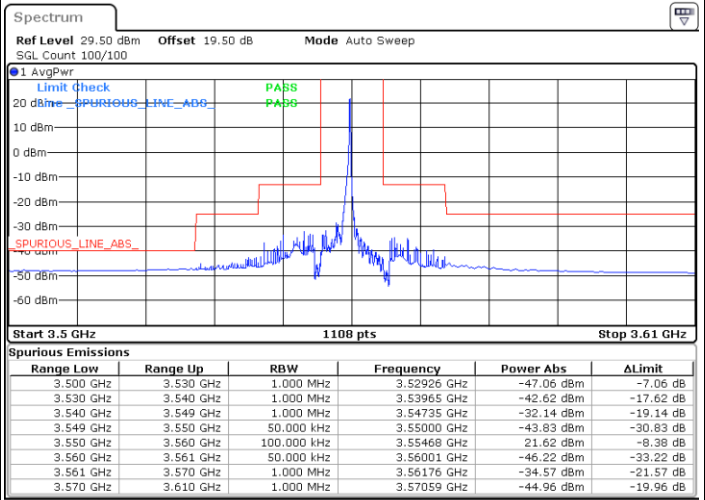

Date: 29.MAY.2023 15:45:38

Middle Channel / FullIRB

N/A

Date: 29.MAY.2023 15:17:58

LTE Band 48 / 20MHz

QPSK

Highest Channel / 1RB0

Highest Channel / 1RBmax

Date: 29.MAY.2023 15:39:28

Date: 29.MAY.2023 15:53:19

Highest Channel / FullIRB

N/A

Date: 30.MAY.2023 16:28:05

LTE Band 48 / 5MHz

16QAM

Lowest Channel / 1RB0

Lowest Channel / 1RBmax

Date: 29.MAY.2023 13:10:23

Date: 29.MAY.2023 13:38:03

Lowest Channel / FullIRB

N/A

Date: 29.MAY.2023 13:24:12

LTE Band 48 / 5MHz

16QAM