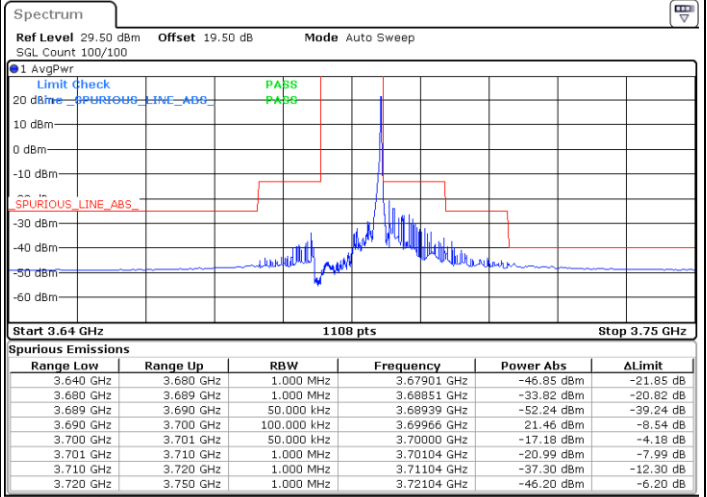

Lowest Channel / 1RBmax

Date: 29.MAY.2023 13:10:23

Date: 29.MAY.2023 13:38:03

Lowest Channel / FullIRB

N/A

Date: 29.MAY.2023 13:24:12

LTE Band 48 / 5MHz

16QAM

Middle Channel / 1RB0

Middle Channel / 1RBmax

Date: 29.MAY.2023 13:15:00

Date: 29.MAY.2023 13:42:40

Middle Channel / FullRB

N/A

Date: 29.MAY.2023 13:28:49

LTE Band 48 / 5MHz

16QAM

Highest Channel / 1RB0

Highest Channel / 1RBmax

Date: 29.MAY.2023 13:19:36

Date: 29.MAY.2023 13:47:16

Highest Channel / FullIRB

N/A

Date: 29.MAY.2023 13:33:25

LTE Band 48 / 10MHz

16QAM

Lowest Channel / 1RB0

Lowest Channel / 1RBmax

Date: 29.MAY.2023 13:51:54

Date: 29.MAY.2023 14:19:34

Lowest Channel / FullIRB

N/A