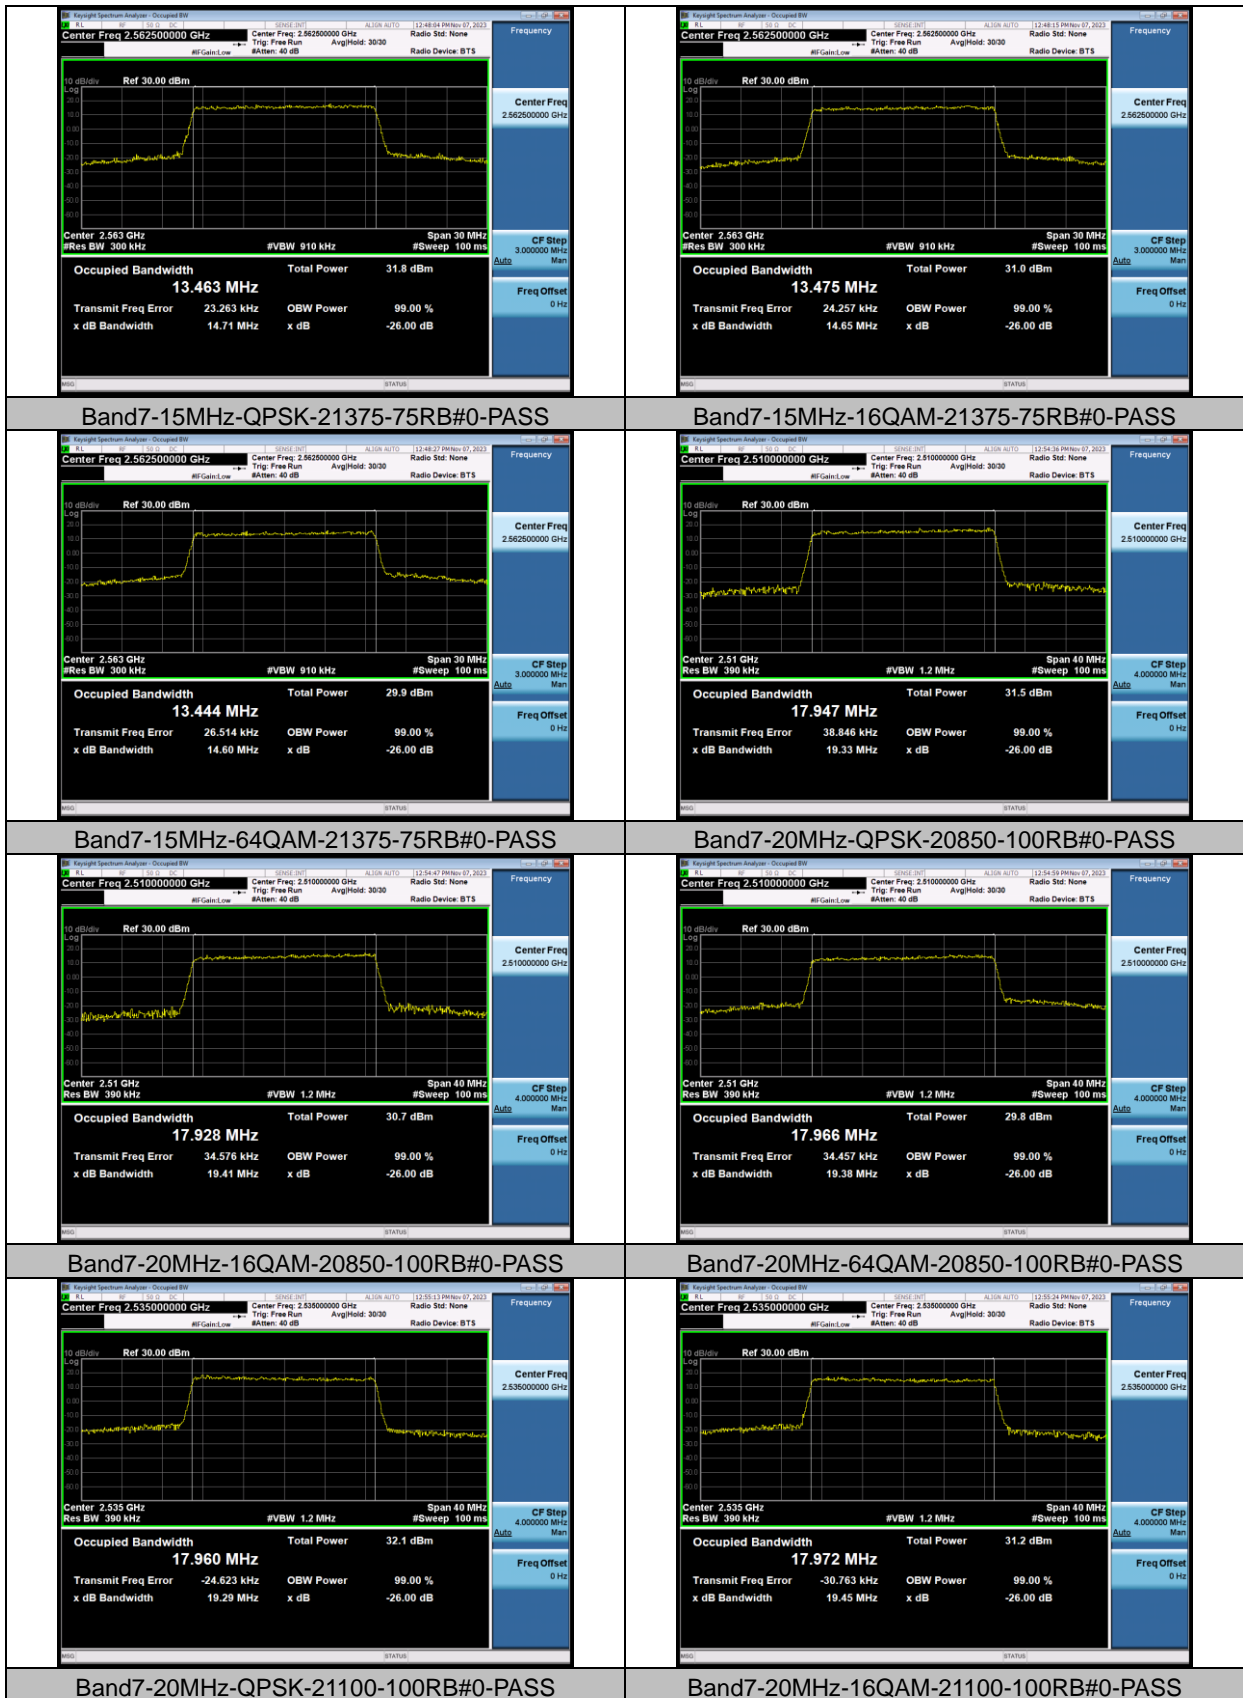

BUREAU VERITAS

Test Report No.: W7L-P23100008RF06

BUREAU
VERITAS

Test Report No.: W7L-P23100008RF06

Band7-20MHz-16QAM-21350-100RB#0-PASS

Band7-20MHz-64QAM-21350-100RB#0-PASS

26DB BANDWIDTH AND OCCUPIED BANDWIDTH

TEST GRAPHS

Test Report No.: W7L-P23100008RF06

BUREAU VERITAS

Test Report No.: W7L-P23100008RF06

**BUREAU
VERITAS**

Test Report No.: W7L-P23100008RF06

BUREAU VERITAS

Test Report No.: W7L-P23100008RF06