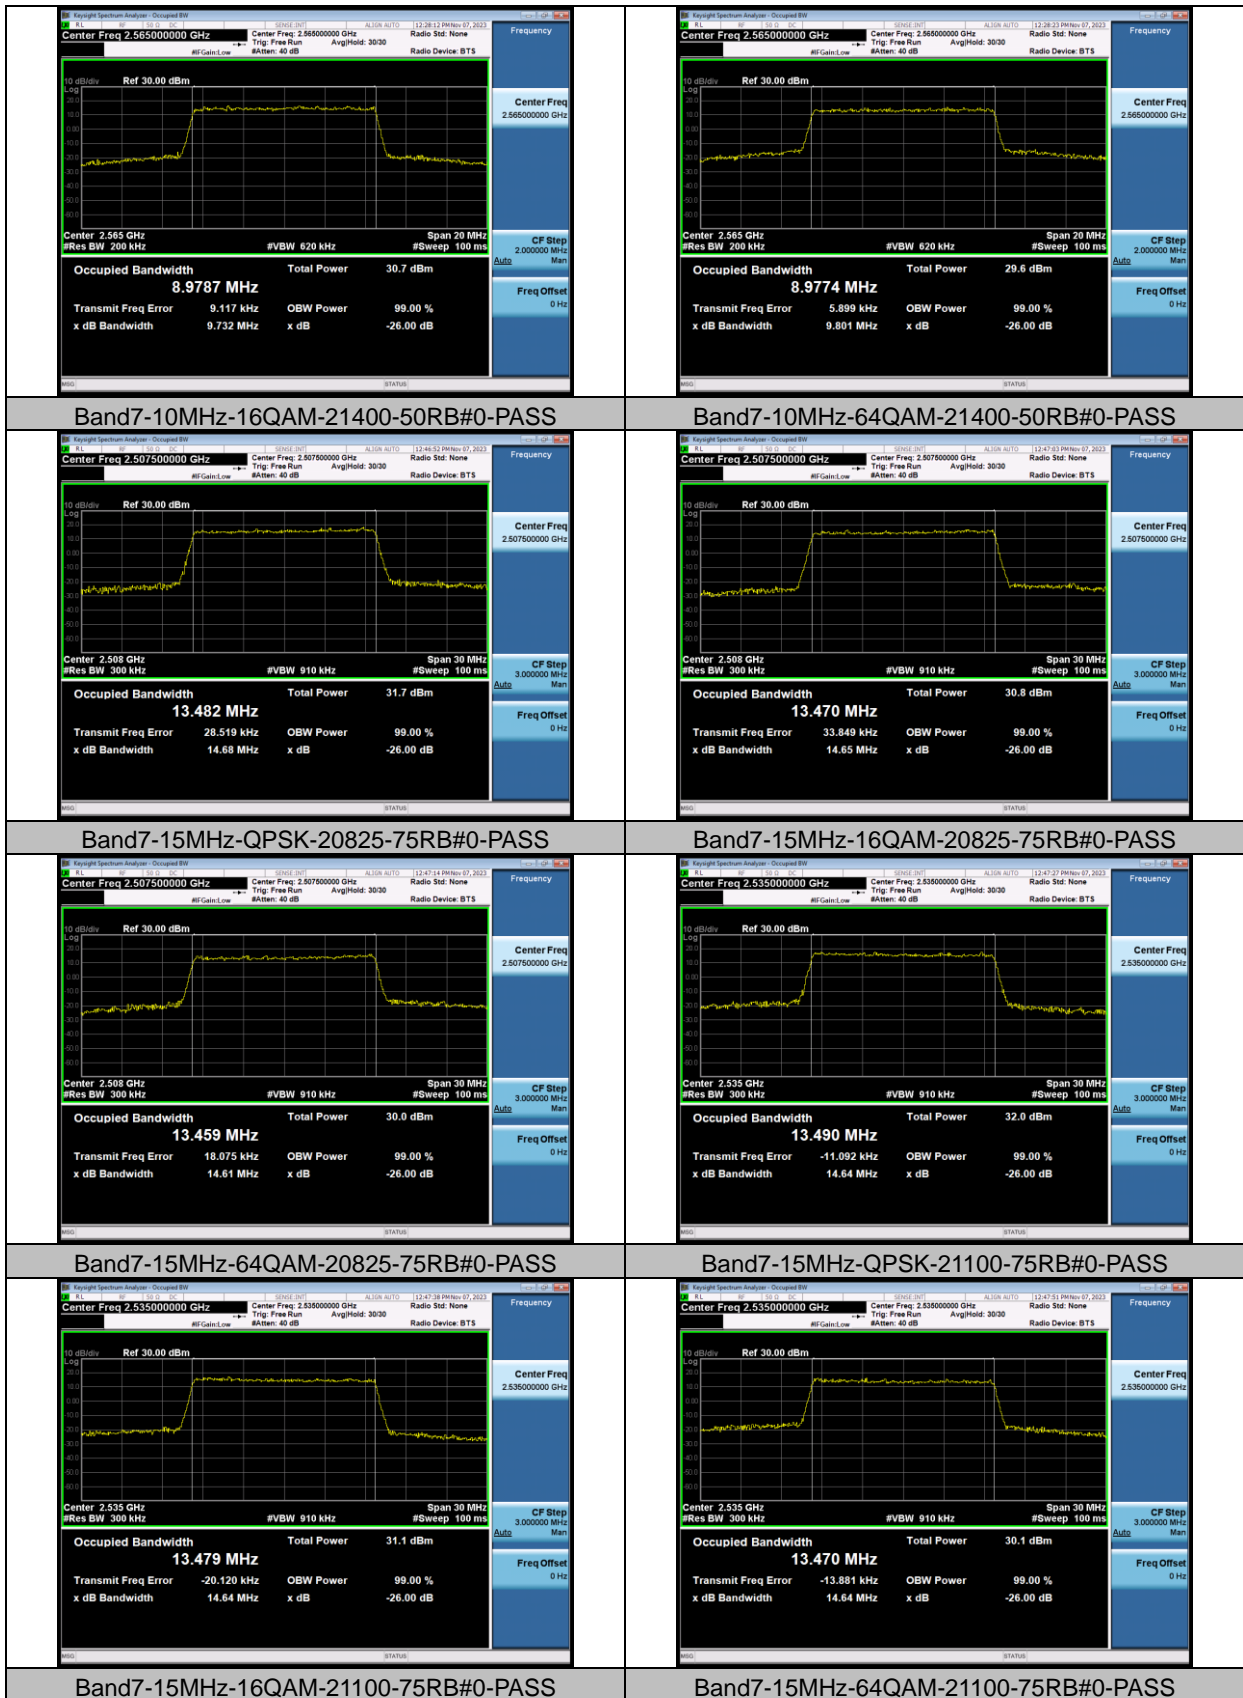

BUREAU VERITAS

Test Report No.: W7L-P23100008RF06

BUREAU
VERITAS

Test Report No.: W7L-P23100008RF06

Band7-20MHz-16QAM-21350-100RB#0-PASS

Band7-20MHz-64QAM-21350-100RB#0-PASS

26DB BANDWIDTH AND OCCUPIED BANDWIDTH

TEST GRAPHS

Test Report No.: W7L-P23100008RF06

BUREAU VERITAS

Test Report No.: W7L-P23100008RF06

**BUREAU
VERITAS**

Test Report No.: W7L-P23100008RF06

BUREAU VERITAS

Test Report No.: W7L-P23100008RF06