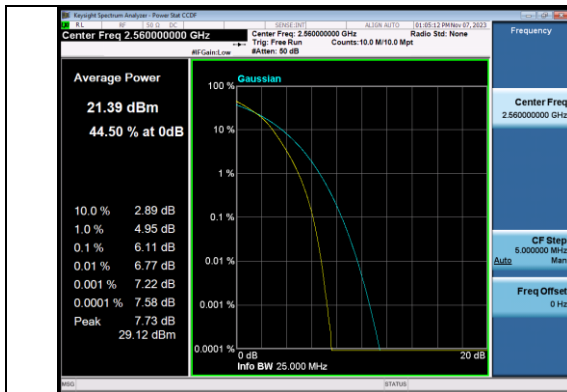

BUREAU VERITAS

Test Report No.: W7L-P23100008RF06

BUREAU
VERITAS

Test Report No.: W7L-P23100008RF06

Band7-20MHz-16QAM-21350-100RB#0-PASS

Band7-20MHz-64QAM-21350-100RB#0-PASS

26DB BANDWIDTH AND OCCUPIED BANDWIDTH