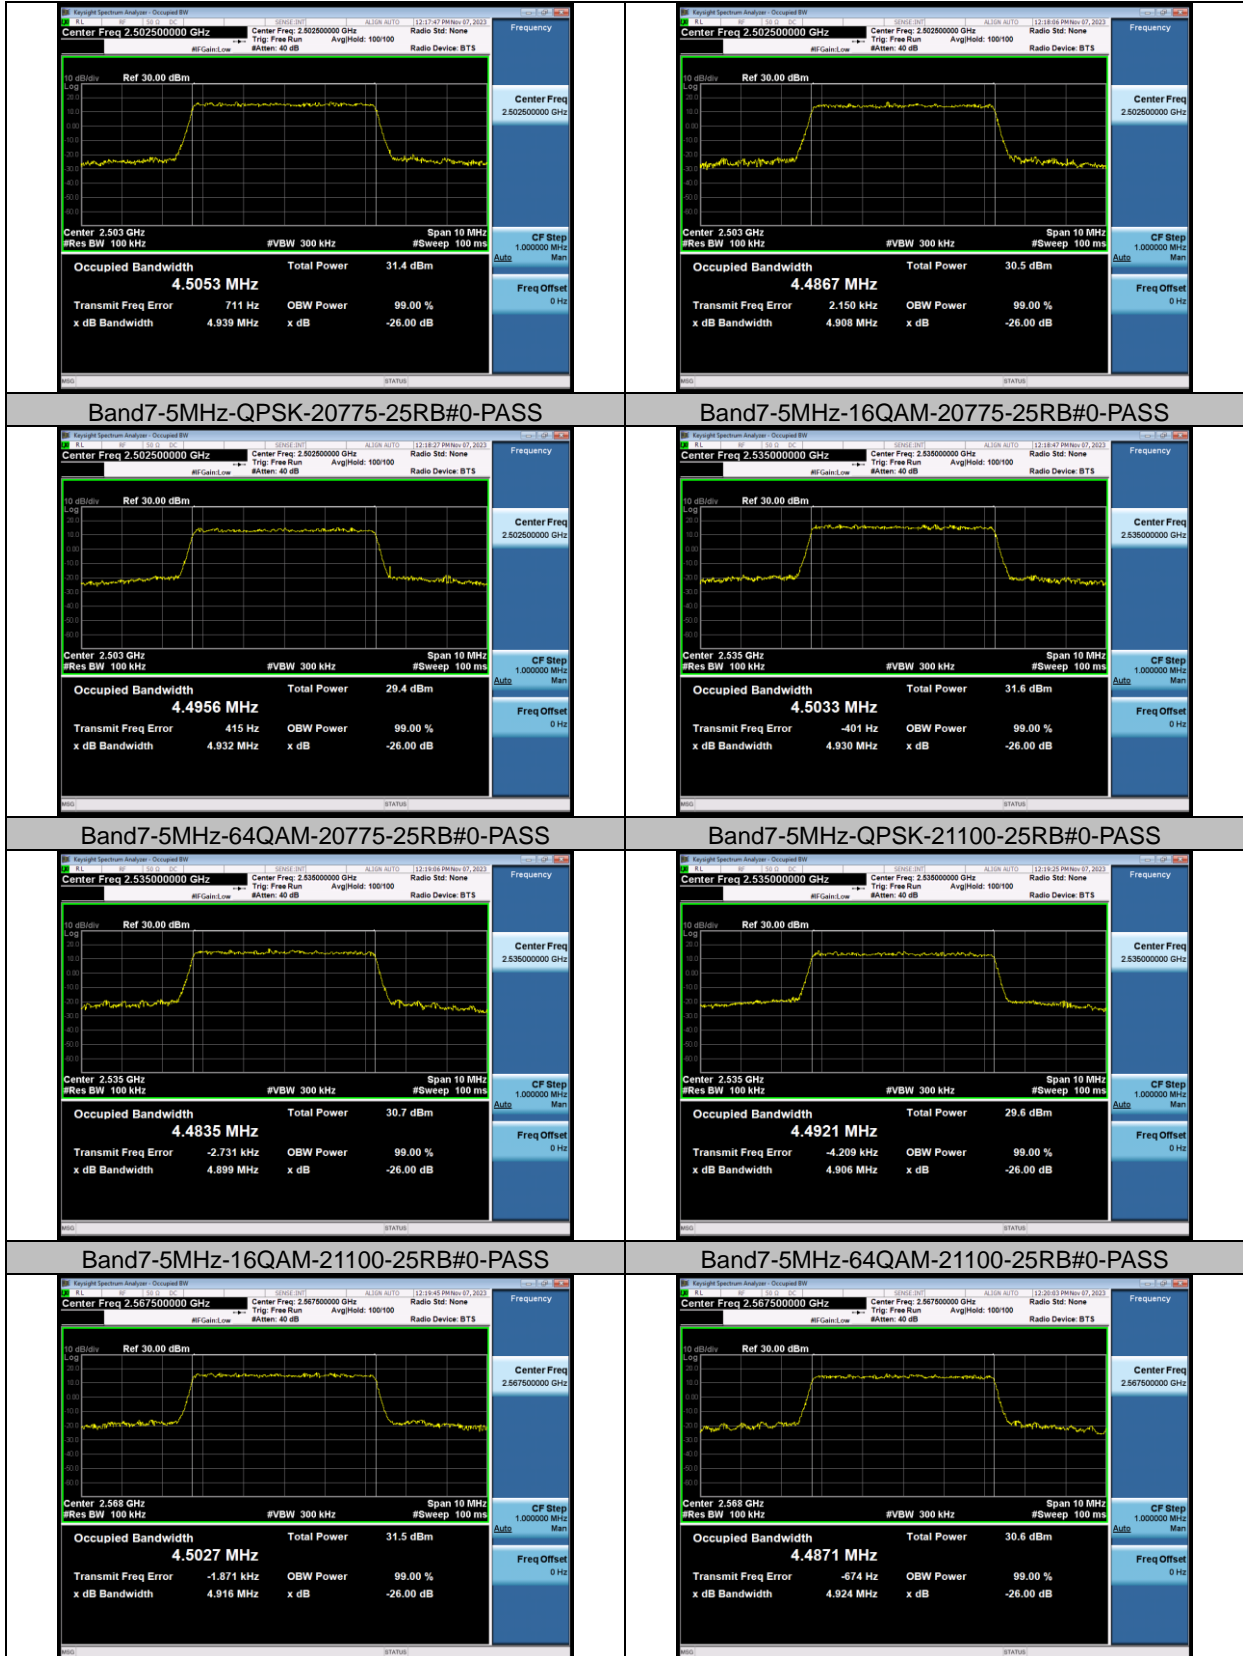

TEST GRAPHS