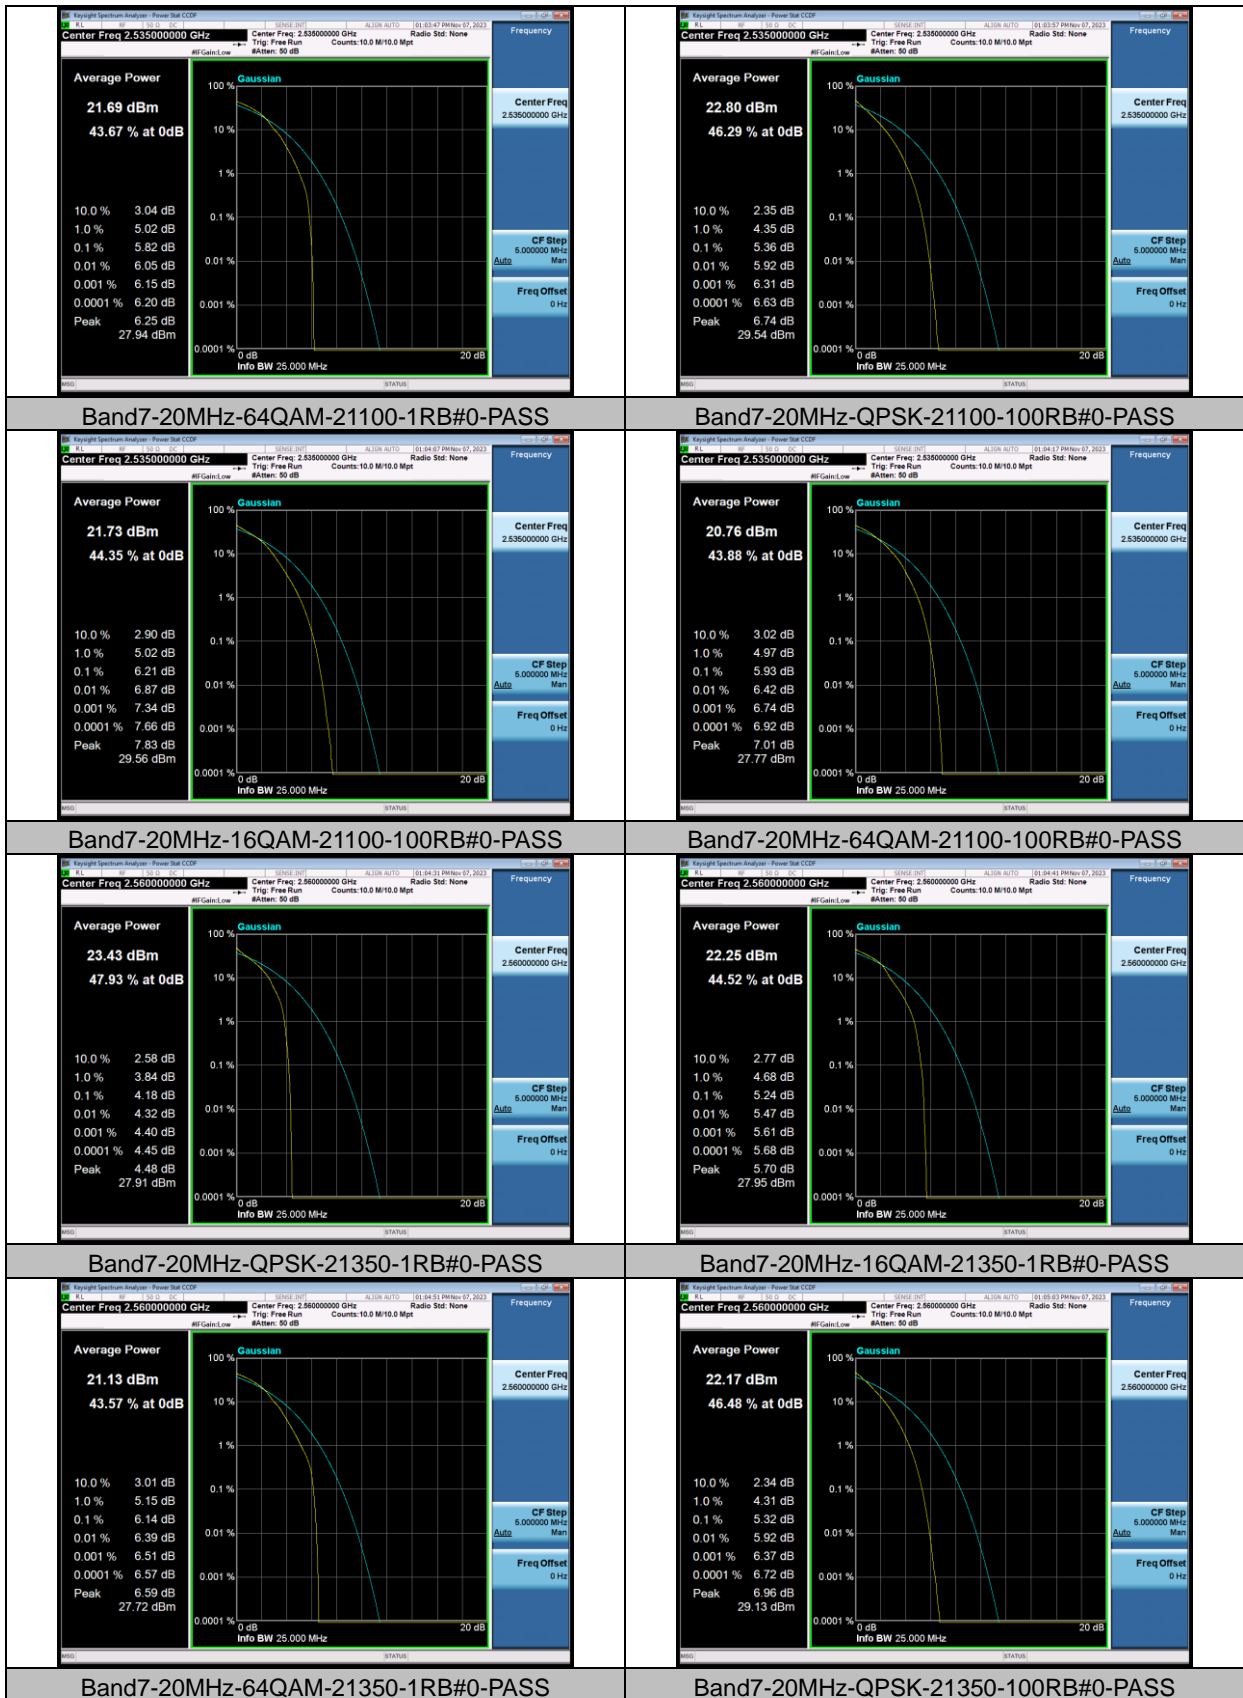

BUREAU VERITAS

Test Report No.: W7L-P23100008RF06

BUREAU
VERITAS

Test Report No.: W7L-P23100008RF06

Band7-20MHz-16QAM-21350-100RB#0-PASS

Band7-20MHz-64QAM-21350-100RB#0-PASS

26DB BANDWIDTH AND OCCUPIED BANDWIDTH