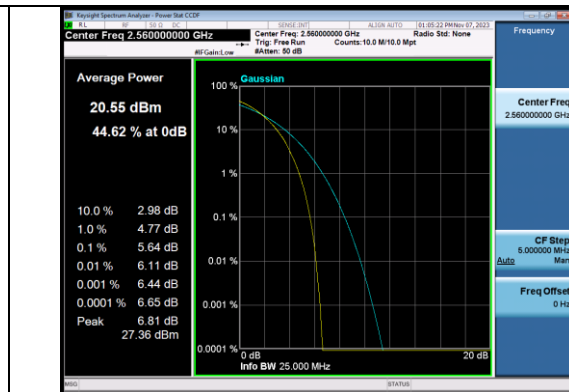

BUREAU VERITAS

Test Report No.: W7L-P23100008RF06

BUREAU
VERITAS

Test Report No.: W7L-P23100008RF06

Band7-20MHz-16QAM-21350-100RB#0-PASS

Band7-20MHz-64QAM-21350-100RB#0-PASS

26DB BANDWIDTH AND OCCUPIED BANDWIDTH