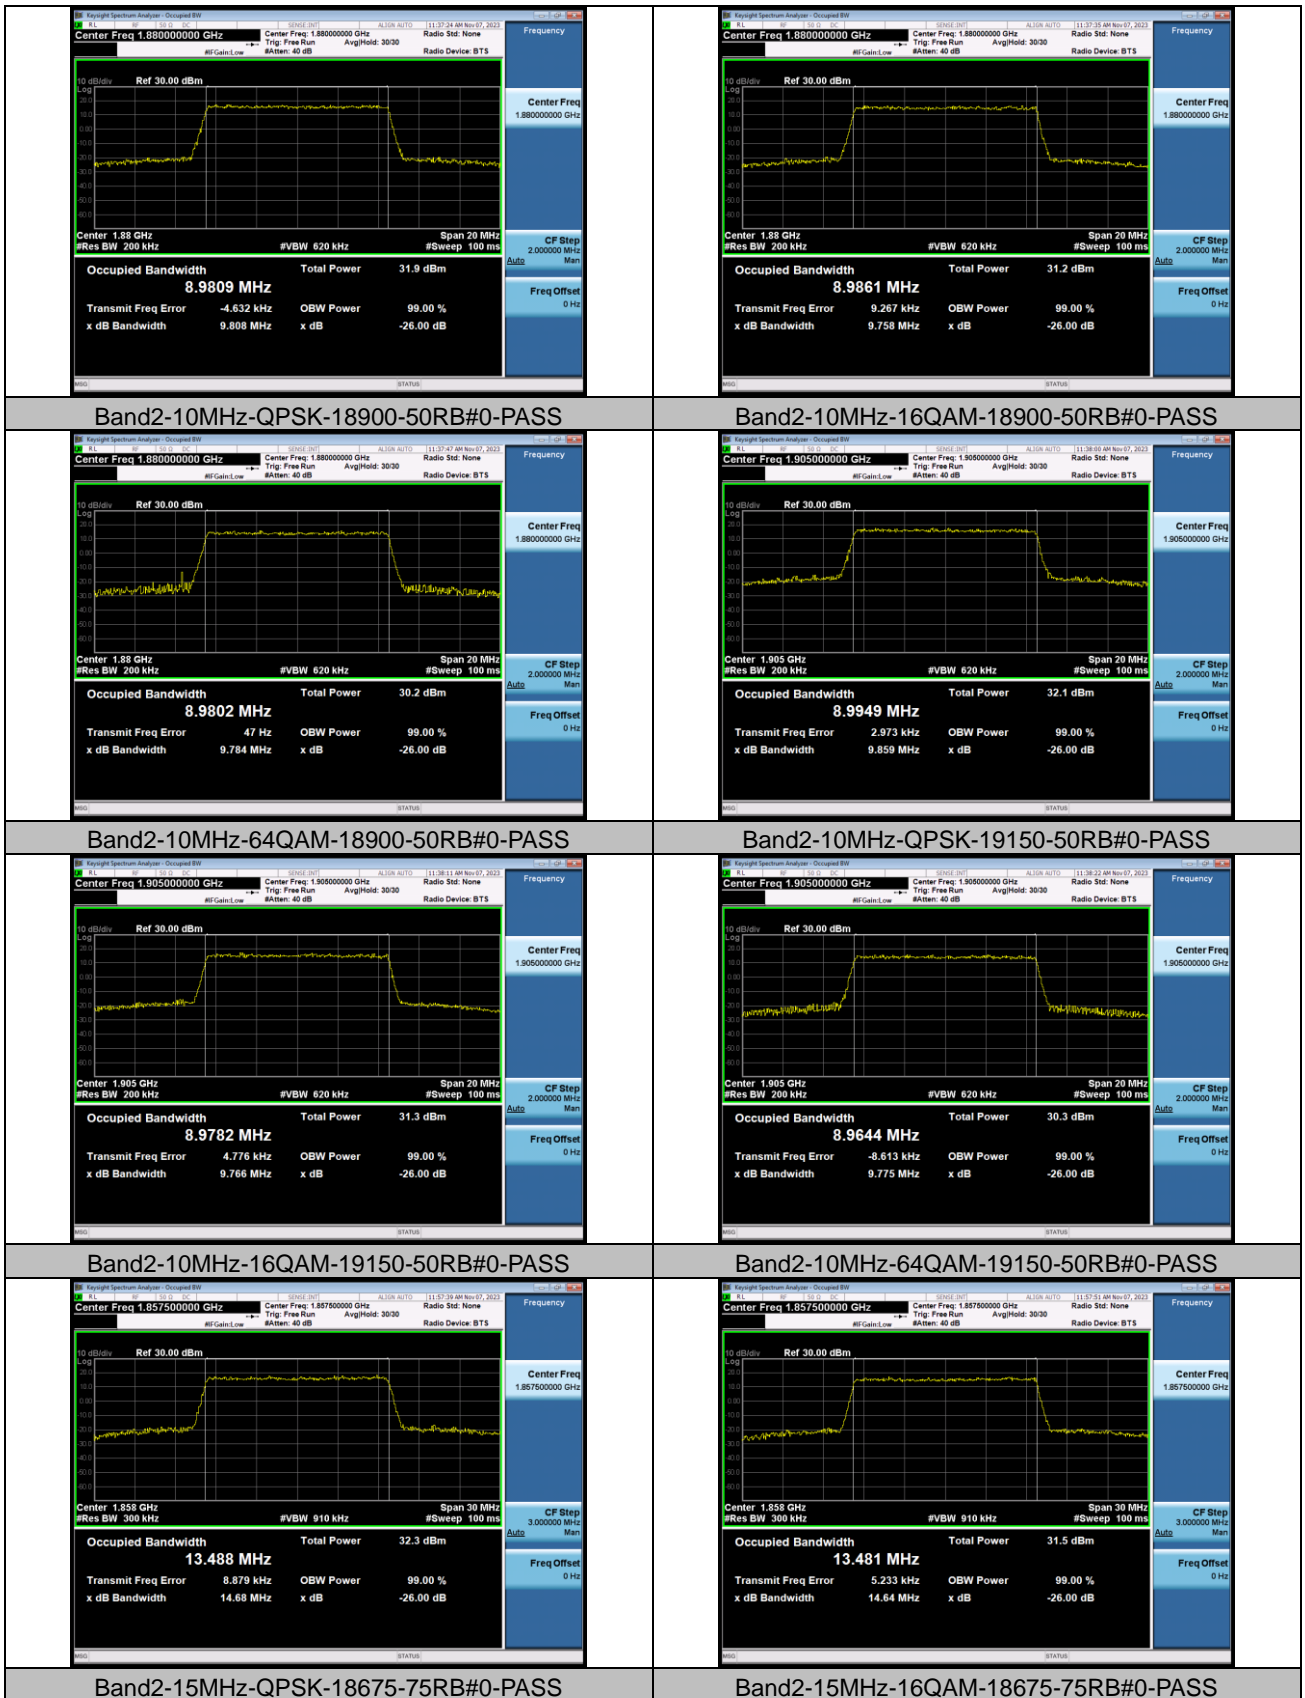

BUREAU VERITAS

Test Report No.: W7L-P23100008RF05

Huarui 7Layers High Technology (Suzhou) Co., Ltd

Tower N, Innovation Center, 88 Zhuyi Road, High-tech District, Suzhou City, Anhui Province

Tel: +86(0557) 368 1008