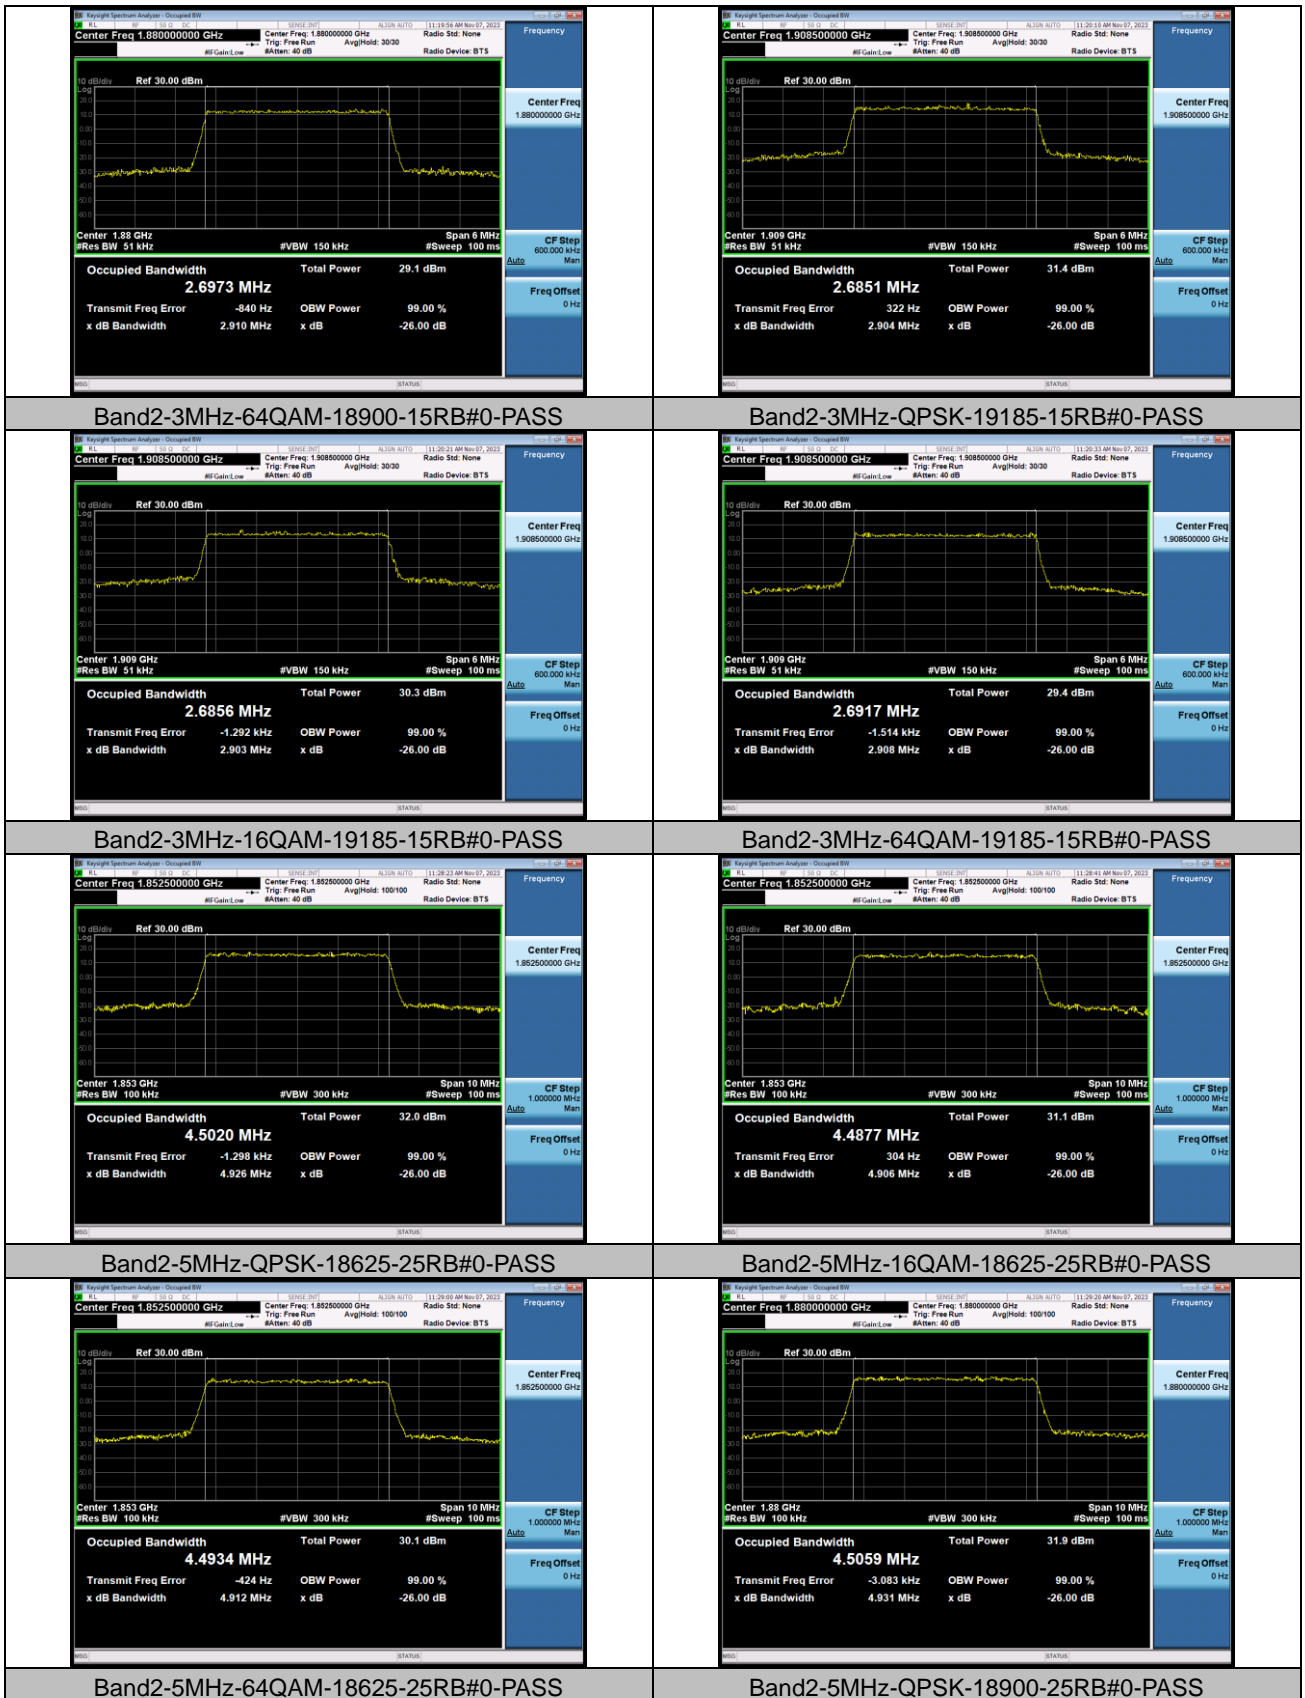

BUREAU VERITAS

Test Report No.: W7L-P23100008RF05

Huarui 7Layers High Technology (Suzhou) Co., Ltd

Tower N, Innovation Center, 88 Zhuyi Road, High-tech District, Suzhou City, Anhui Province

Tel: +86(0557) 368 1008