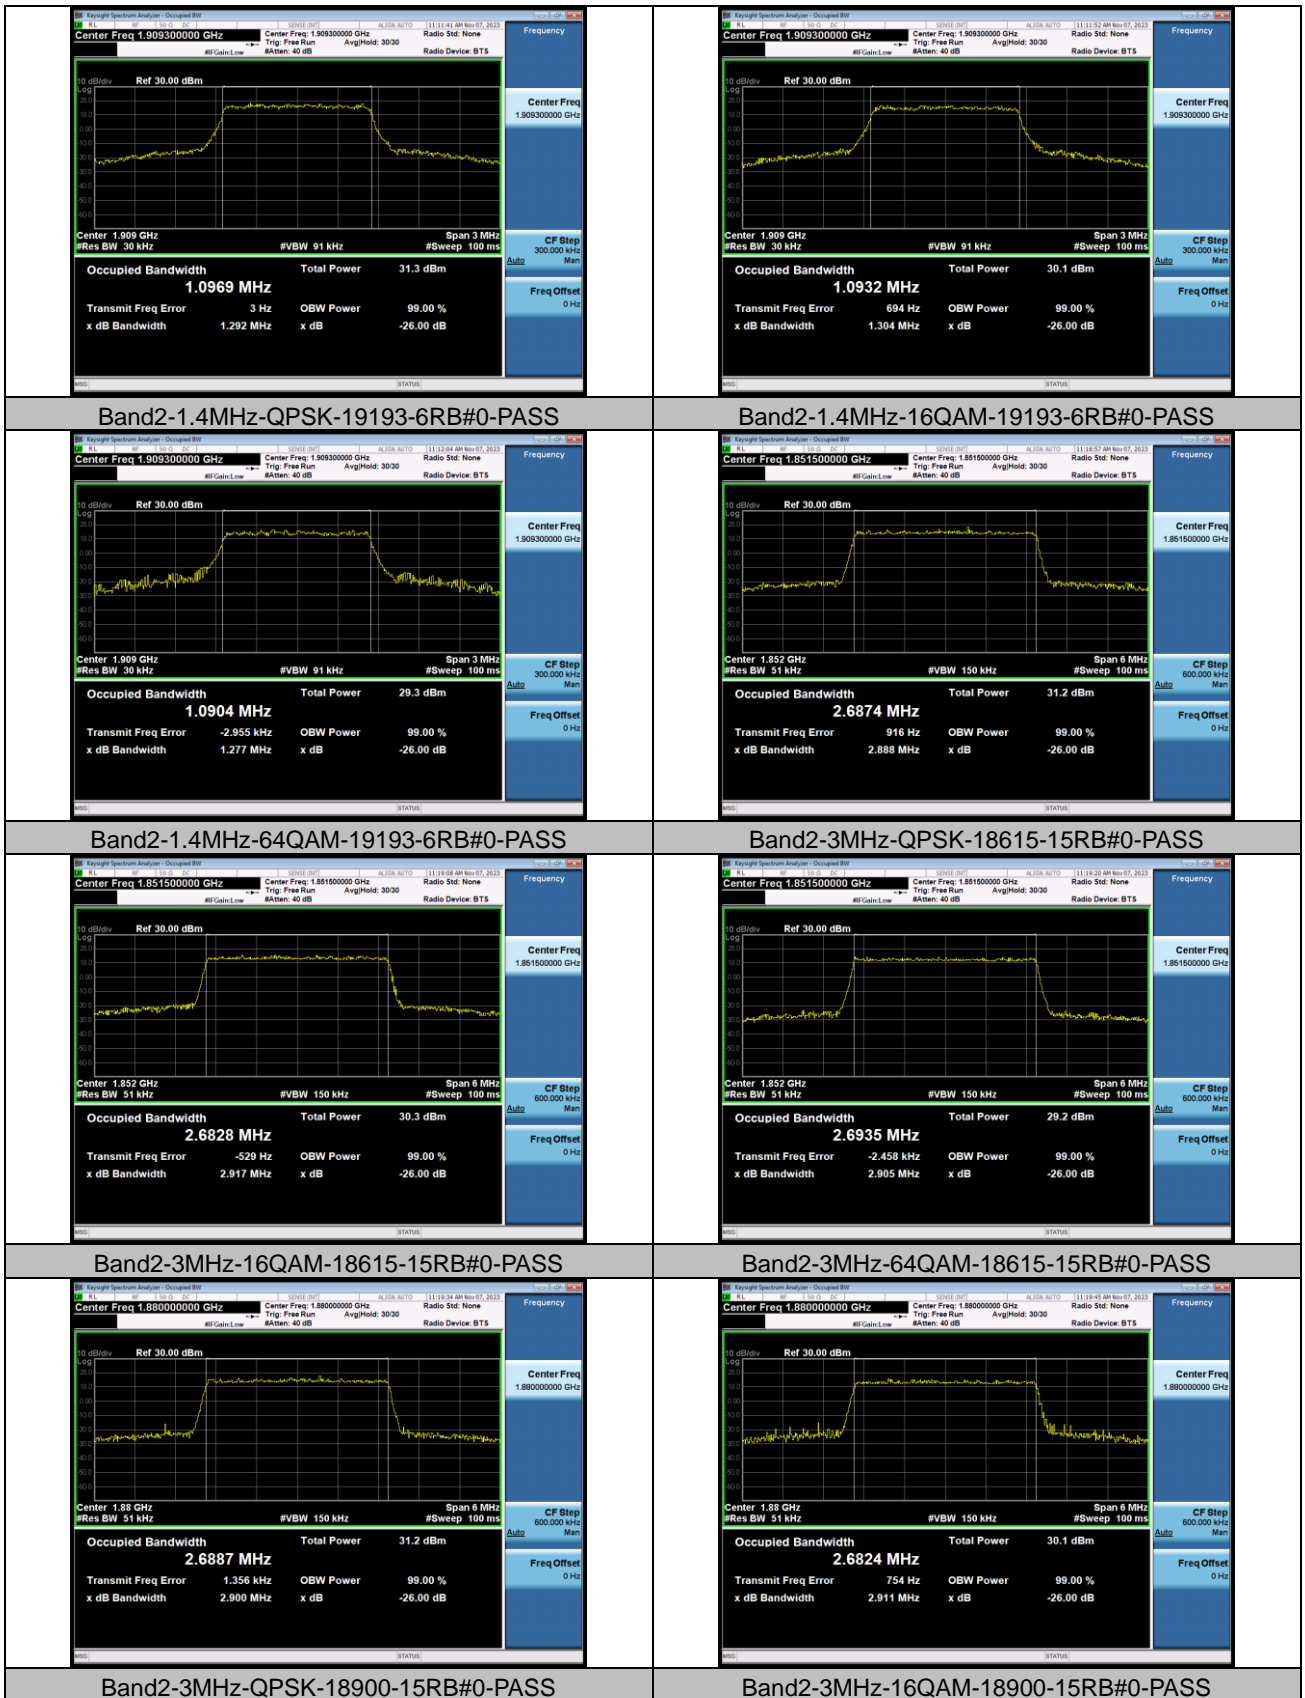

BUREAU VERITAS

Test Report No.: W7L-P23100008RF05

Huarui 7Layers High Technology (Suzhou) Co., Ltd

Tower N, Innovation Center, 88 Zhuyi Road, High-tech District, Suzhou City, Anhui Province

Tel: +86(0557) 368 1008