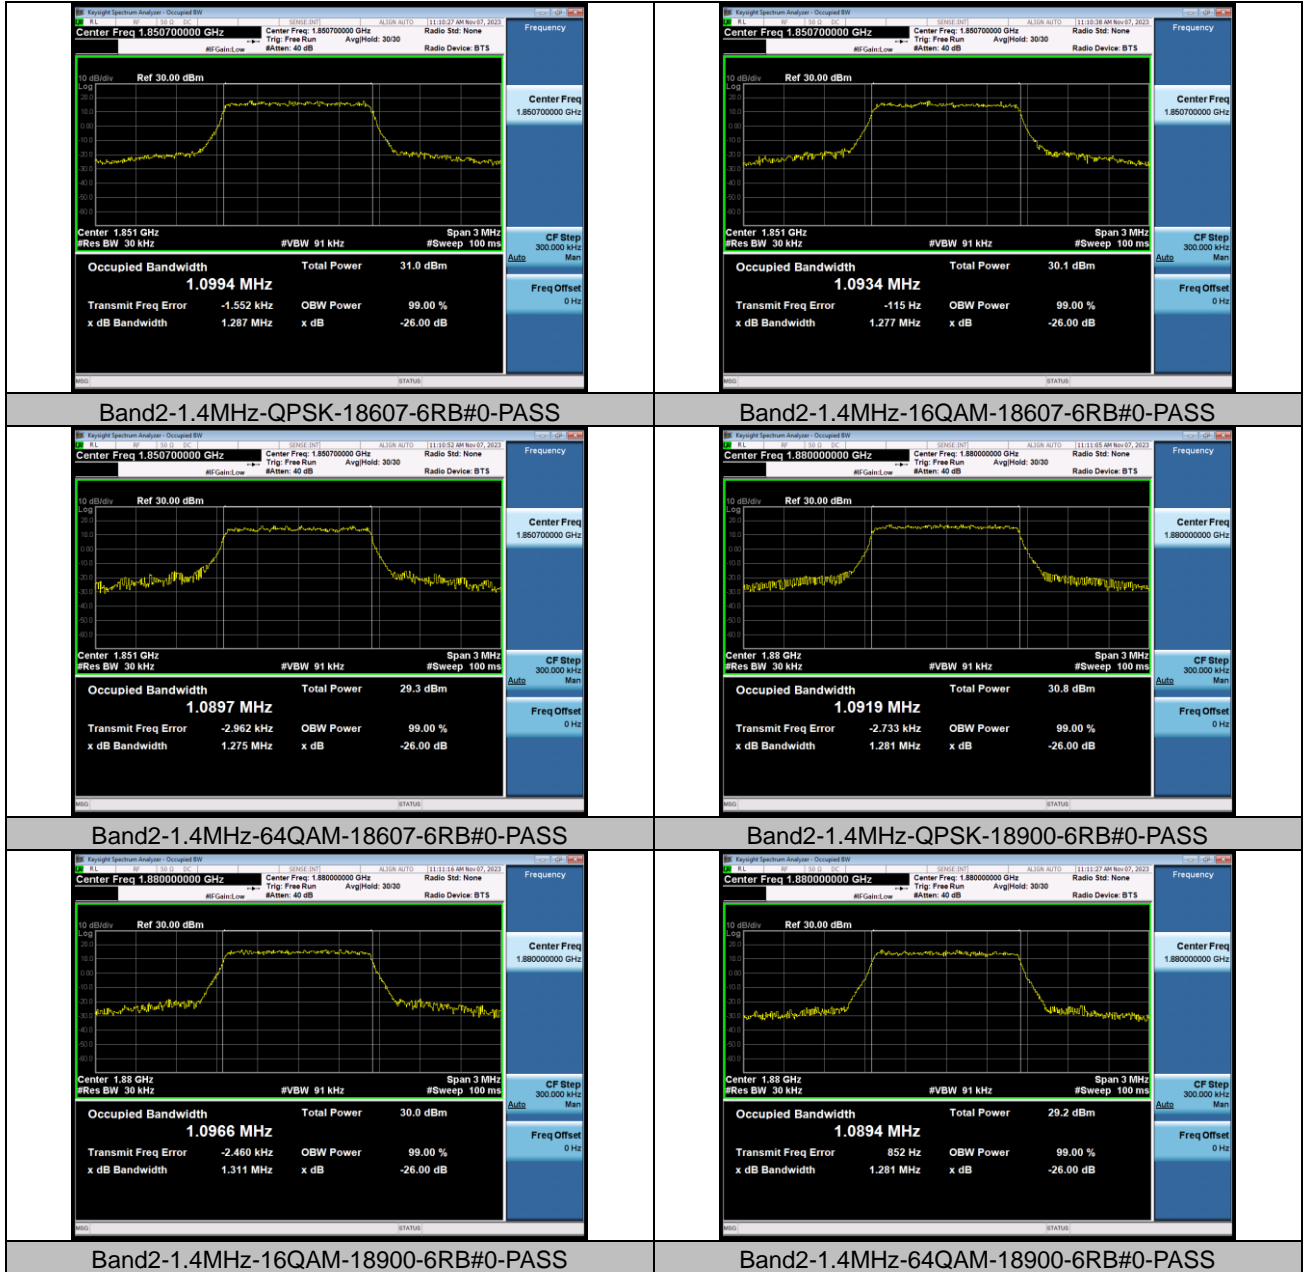

BUREAU VERITAS

Test Report No.: W7L-P23100008RF05

Test Graphs

Huarui 7Layers High Technology (Suzhou) Co., Ltd

Tower N, Innovation Center, 88 Zhuyi Road, High-tech District, Suzhou City, Anhui Province

Tel: +86(0557) 368 1008