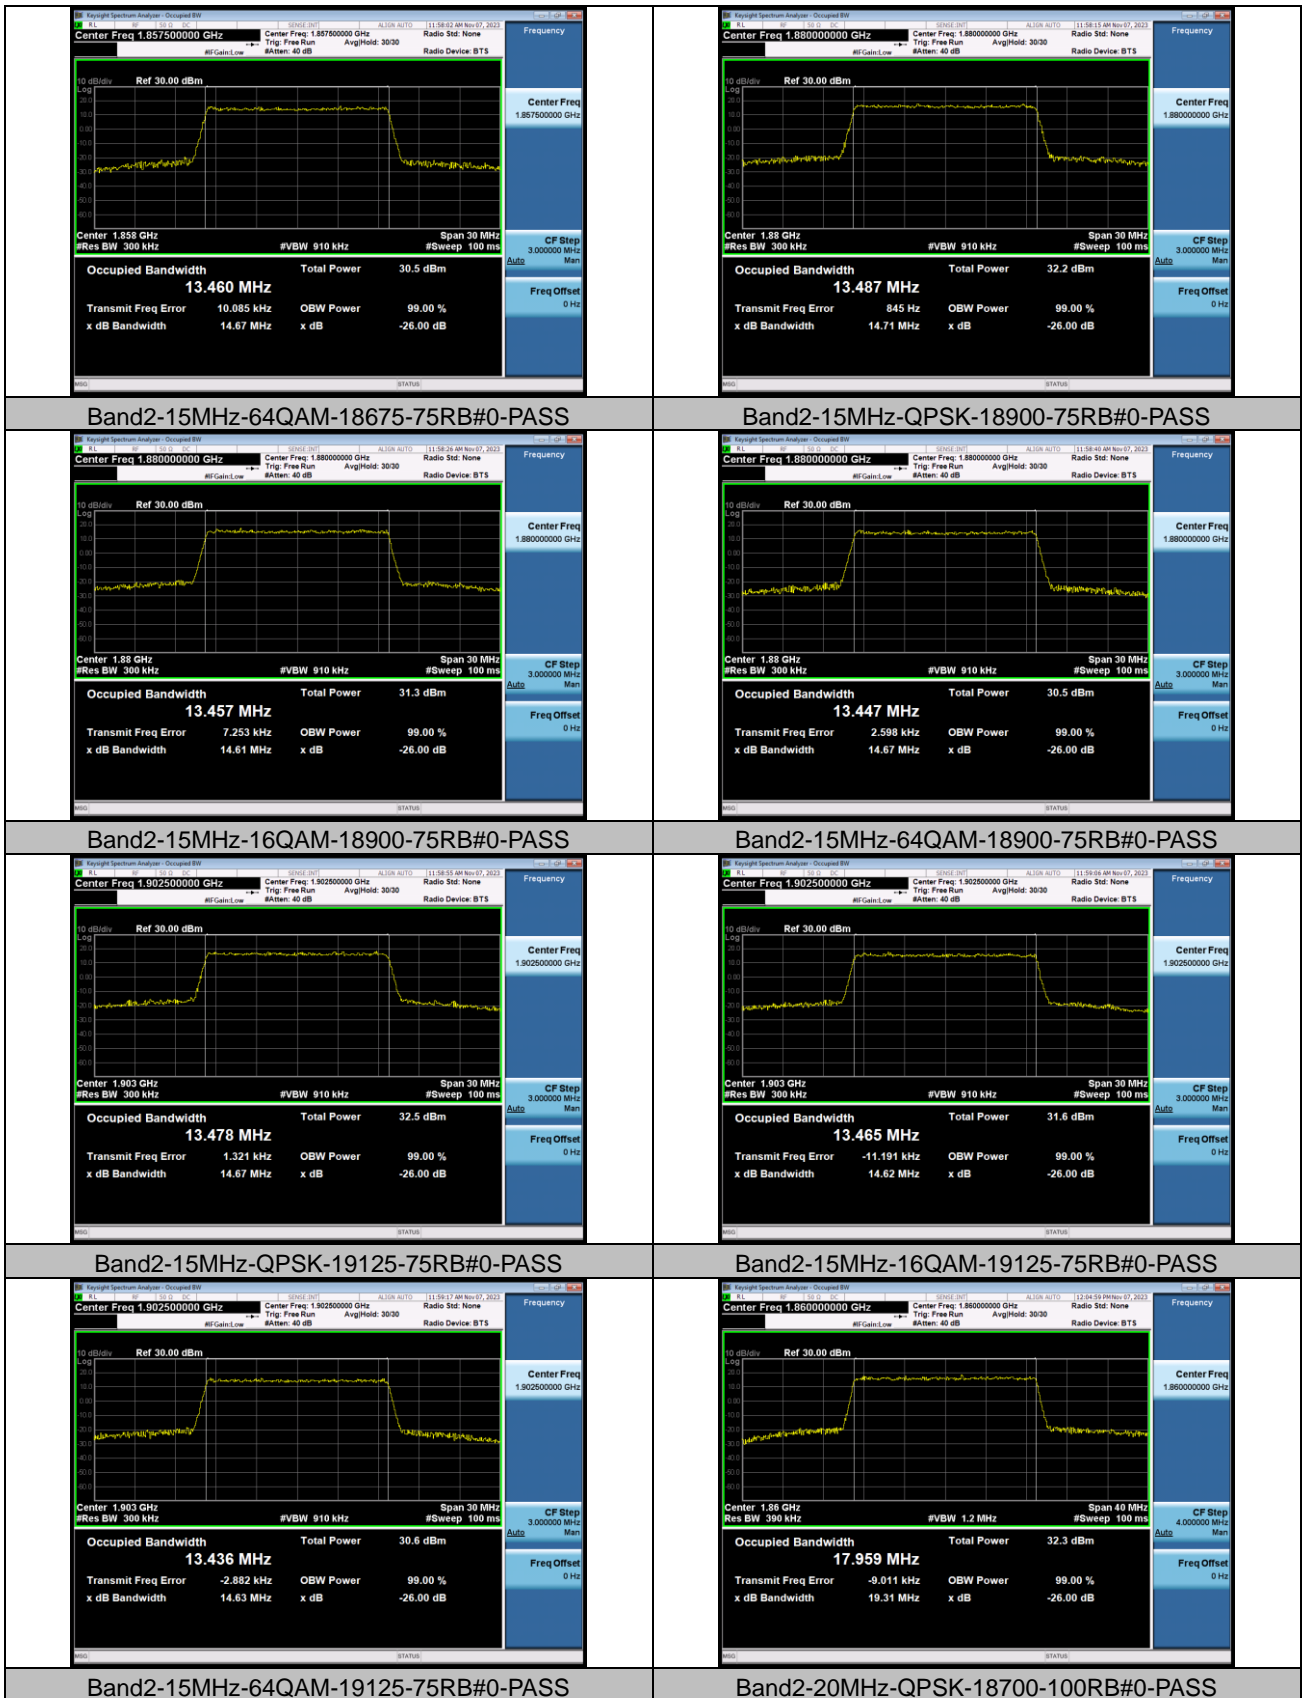

BUREAU VERITAS

Test Report No.: W7L-P23100008RF05

Huarui 7Layers High Technology (Suzhou) Co., Ltd

Tower N, Innovation Center, 88 Zhuyi Road, High-tech District, Suzhou City, Anhui Province

Tel: +86(0557) 368 1008