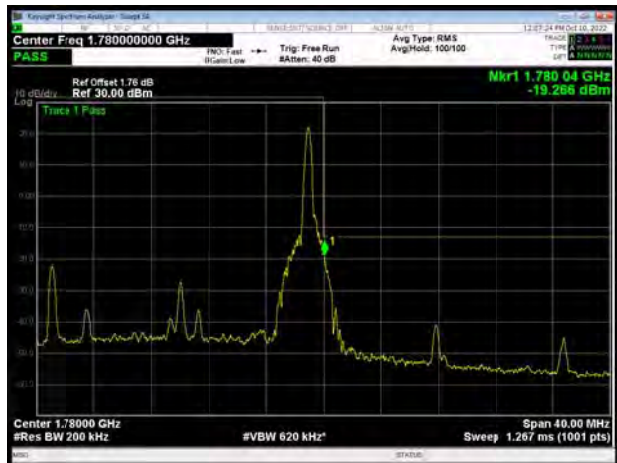

LTE Band 66 QPSK 10MHz CH-Low, 1 RB

LTE Band 66 QPSK 10MHz CH-High, 1 RB

LTE Band 66 QPSK 10MHz CH-Low, 100%RB

LTE Band 66 QPSK 10MHz CH-High, 100%RB

LTE Band 66 QPSK 15MHz CH-Low, 1 RB

LTE Band 66 QPSK 15MHz CH-High, 1 RB

LTE Band 66 QPSK 15MHz CH-Low, 100%RB

LTE Band 66 QPSK 15MHz CH-High, 100%RB

LTE Band 66 QPSK 20MHz CH-Low, 1 RB

LTE Band 66 QPSK 20MHz CH-High, 1 RB

LTE Band 66 QPSK 20MHz CH-Low, 100%RB

LTE Band 66 QPSK 20MHz CH-High, 100%RB

LTE Band 66 16QAM 1.4MHz CH-Low, 1 RB

LTE Band 66 16QAM 1.4MHz CH-High, 1 RB

LTE Band 66 16QAM 1.4MHz CH-Low, 100%RB

LTE Band 66 16QAM 1.4MHz CH-High, 100%RB

LTE Band 66 16QAM 3MHz CH-Low, 1 RB

LTE Band 66 16QAM 3MHz CH-High, 1 RB