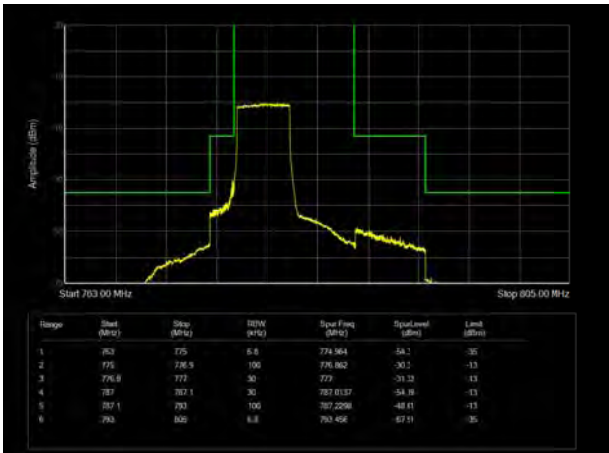

LTE Band 13 QPSK 10MHz CH-Low, 100%RB

LTE Band 13 QPSK 10MHz CH-High, 100%RB

LTE Band 13 16QAM 5MHz CH-Low, 1 RB

LTE Band 13 16QAM 5MHz CH-High, 1 RB

LTE Band 13 16QAM 5MHz CH-Low, 100%RB

LTE Band 13 16QAM 5MHz CH-High, 100%RB

LTE Band 13 16QAM 10MHz CH-Low, 1 RB

LTE Band 13 16QAM 10MHz CH-High, 1 RB

LTE Band 13 16QAM 10MHz CH-Low, 100%RB

LTE Band 13 16QAM 10MHz CH-High, 100%RB

LTE Band 13 64QAM 5MHz CH-Low, 1 RB

LTE Band 13 64QAM 5MHz CH-High, 1 RB

LTE Band 13 64QAM 5MHz CH-Low, 100%RB

LTE Band 13 64QAM 5MHz CH-High, 100%RB

LTE Band 13 64QAM 10MHz CH-Low, 1 RB

LTE Band 13 64QAM 10MHz CH-High, 1 RB

LTE Band 13 64QAM 10MHz CH-Low, 100%RB

LTE Band 13 64QAM 10MHz CH-High, 100%RB

LTE Band 38 QPSK 5MHz CH-Low, 1 RB

LTE Band 38 QPSK 5MHz CH-High, 1 RB

LTE Band 38 QPSK 5MHz CH-Low, 100%RB

LTE Band 38 QPSK 5MHz CH-High, 100%RB

LTE Band 38 QPSK 10MHz CH-Low, 1 RB

LTE Band 38 QPSK 10MHz CH-High, 1 RB