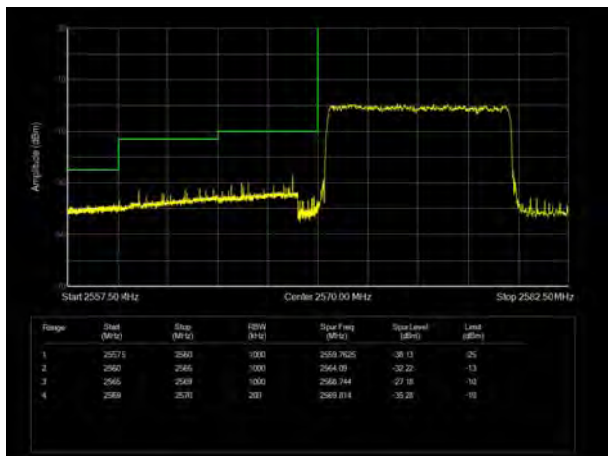

LTE Band 38 16QAM 15MHz CH-Low, 1 RB

LTE Band 38 16QAM 15MHz CH-High, 1 RB

LTE Band 38 16QAM 15MHz CH-Low, 100%RB

LTE Band 38 16QAM 15MHz CH-High, 100%RB

LTE Band 38 16QAM 20MHz CH-Low, 1 RB

LTE Band 38 16QAM 20MHz CH-High, 1 RB

LTE Band 38 16QAM 20MHz CH-Low, 100%RB

LTE Band 38 16QAM 20MHz CH-High, 100%RB

LTE Band 38 64QAM 5MHz CH-Low, 1 RB

LTE Band 38 64QAM 5MHz CH-High, 1 RB

LTE Band 38 64QAM 5MHz CH-Low, 100%RB

LTE Band 38 64QAM 5MHz CH-High, 100%RB

LTE Band 38 64QAM 10MHz CH-Low, 1 RB

LTE Band 38 64QAM 10MHz CH-High, 1 RB

LTE Band 38 64QAM 10MHz CH-Low, 100%RB

LTE Band 38 64QAM 10MHz CH-High, 100%RB

LTE Band 38 64QAM 15MHz CH-Low, 1 RB

LTE Band 38 64QAM 15MHz CH-High, 1 RB