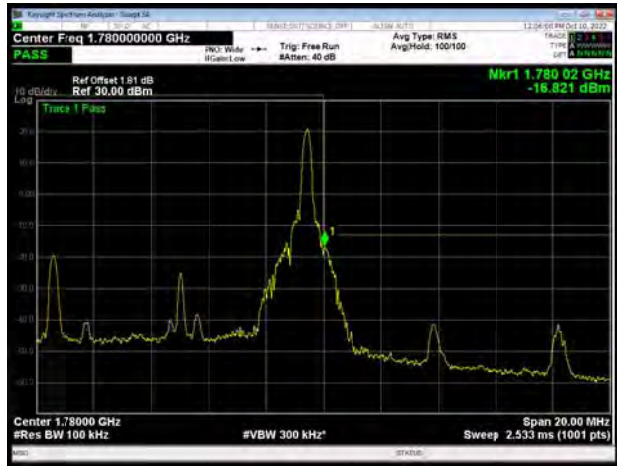

LTE Band 66 QPSK 1.4MHz CH-Low, 1 RB

LTE Band 66 QPSK 1.4MHz CH-High, 1 RB

LTE Band 66 QPSK 1.4MHz CH-Low, 100%RB

LTE Band 66 QPSK 1.4MHz CH-High, 100%RB

LTE Band 66 QPSK 3MHz CH-Low, 1 RB

LTE Band 66 QPSK 3MHz CH-High, 1 RB

LTE Band 66 QPSK 3MHz CH-Low, 100%RB

LTE Band 66 QPSK 3MHz CH-High, 100%RB

LTE Band 66 QPSK 5MHz CH-Low, 1 RB

LTE Band 66 QPSK 5MHz CH-High, 1 RB

LTE Band 66 QPSK 5MHz CH-Low, 100%RB

LTE Band 66 QPSK 5MHz CH-High, 100%RB

LTE Band 66 QPSK 10MHz CH-Low, 1 RB

LTE Band 66 QPSK 10MHz CH-High, 1 RB

LTE Band 66 QPSK 10MHz CH-Low, 100%RB

LTE Band 66 QPSK 10MHz CH-High, 100%RB

LTE Band 66 QPSK 15MHz CH-Low, 1 RB

LTE Band 66 QPSK 15MHz CH-High, 1 RB