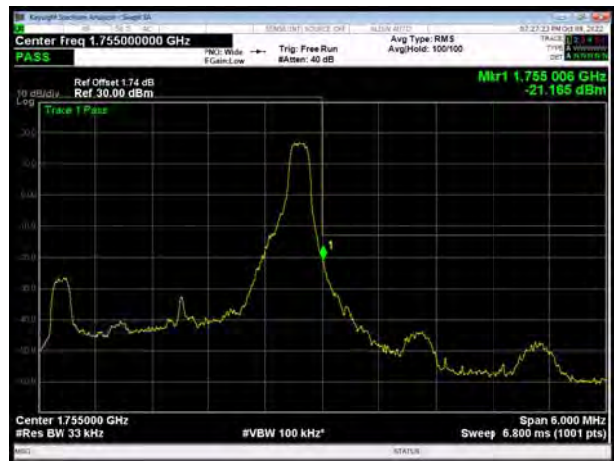

LTE Band 4 QPSK 1.4MHz CH-Low, 1 RB

LTE Band 4 QPSK 1.4MHz CH-High, 1 RB

LTE Band 4 QPSK 1.4MHz CH-Low, 100%RB

LTE Band 4 QPSK 1.4MHz CH-High, 100%RB

LTE Band 4 QPSK 3MHz CH-Low, 1 RB

LTE Band 4 QPSK 3MHz CH-High, 1 RB

LTE Band 4 QPSK 3MHz CH-Low, 100%RB

LTE Band 4 QPSK 3MHz CH-High, 100%RB

LTE Band 4 QPSK 5MHz CH-Low, 1 RB

LTE Band 4 QPSK 5MHz CH-High, 1 RB

LTE Band 4 QPSK 5MHz CH-Low, 100%RB

LTE Band 4 QPSK 5MHz CH-High, 100%RB