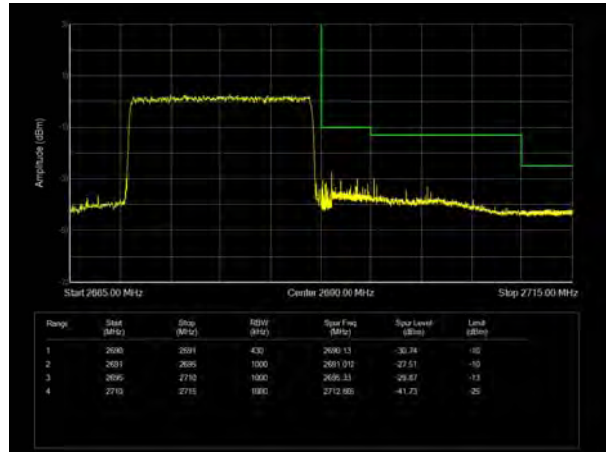

LTE Band 41 QPSK 10MHz CH-Low, 100%RB

LTE Band 41 QPSK 10MHz CH-High, 100%RB

LTE Band 41 QPSK 15MHz CH-Low, 1 RB

LTE Band 41 QPSK 15MHz CH-High, 1 RB

LTE Band 41 QPSK 15MHz CH-Low, 100%RB

LTE Band 41 QPSK 15MHz CH-High, 100%RB

LTE Band 41 QPSK 20MHz CH-Low, 1 RB

LTE Band 41 QPSK 20MHz CH-High, 1 RB

LTE Band 41 QPSK 20MHz CH-Low, 100%RB

LTE Band 41 QPSK 20MHz CH-High, 100%RB

LTE Band 41 16QAM 5MHz CH-Low, 1 RB

LTE Band 41 16QAM 5MHz CH-High, 1 RB