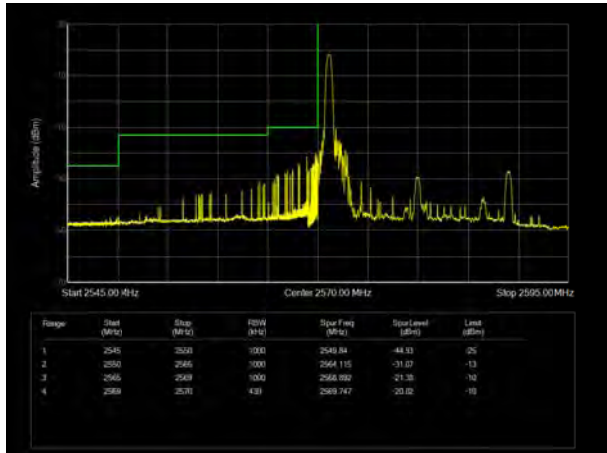

LTE Band 38 QPSK 5MHz CH-Low, 1 RB

LTE Band 38 QPSK 5MHz CH-High, 1 RB

LTE Band 38 QPSK 5MHz CH-Low, 100%RB

LTE Band 38 QPSK 5MHz CH-High, 100%RB

LTE Band 38 QPSK 10MHz CH-Low, 1 RB

LTE Band 38 QPSK 10MHz CH-High, 1 RB

LTE Band 38 QPSK 10MHz CH-Low, 100%RB

LTE Band 38 QPSK 10MHz CH-High, 100%RB

LTE Band 38 QPSK 15MHz CH-Low, 1 RB

LTE Band 38 QPSK 15MHz CH-High, 1 RB

LTE Band 38 QPSK 15MHz CH-Low, 100%RB

LTE Band 38 QPSK 15MHz CH-High, 100%RB

LTE Band 38 QPSK 20MHz CH-Low, 1 RB

LTE Band 38 QPSK 20MHz CH-High, 1 RB

LTE Band 38 QPSK 20MHz CH-Low, 100%RB

LTE Band 38 QPSK 20MHz CH-High, 100%RB

LTE Band 38 16QAM 5MHz CH-Low, 1 RB

LTE Band 38 16QAM 5MHz CH-High, 1 RB