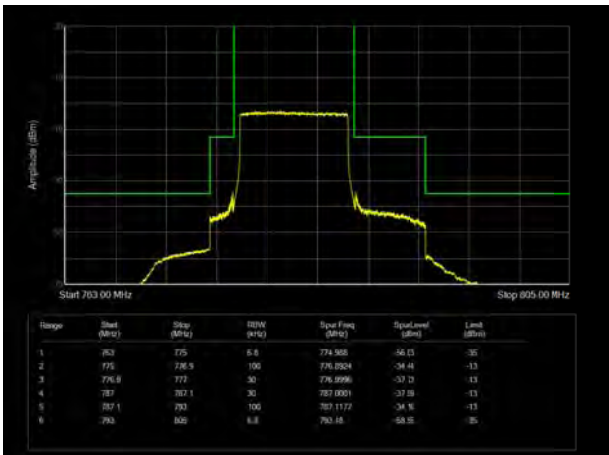

LTE Band 13 16QAM 10MHz CH-Low, 1 RB

LTE Band 13 16QAM 10MHz CH-High, 1 RB

LTE Band 13 16QAM 10MHz CH-Low, 100%RB

LTE Band 13 16QAM 10MHz CH-High, 100%RB

LTE Band 13 64QAM 5MHz CH-Low, 1 RB

LTE Band 13 64QAM 5MHz CH-High, 1 RB

LTE Band 13 64QAM 5MHz CH-Low, 100%RB

LTE Band 13 64QAM 5MHz CH-High, 100%RB

LTE Band 13 64QAM 10MHz CH-Low, 1 RB

LTE Band 13 64QAM 10MHz CH-High, 1 RB

LTE Band 13 64QAM 10MHz CH-Low, 100%RB

LTE Band 13 64QAM 10MHz CH-High, 100%RB

LTE Band 38 QPSK 5MHz CH-Low, 1 RB

LTE Band 38 QPSK 5MHz CH-High, 1 RB

LTE Band 38 QPSK 5MHz CH-Low, 100%RB

LTE Band 38 QPSK 5MHz CH-High, 100%RB

LTE Band 38 QPSK 10MHz CH-Low, 1 RB

LTE Band 38 QPSK 10MHz CH-High, 1 RB

LTE Band 38 QPSK 10MHz CH-Low, 100%RB

LTE Band 38 QPSK 10MHz CH-High, 100%RB

LTE Band 38 QPSK 15MHz CH-Low, 1 RB

LTE Band 38 QPSK 15MHz CH-High, 1 RB

LTE Band 38 QPSK 15MHz CH-Low, 100%RB

LTE Band 38 QPSK 15MHz CH-High, 100%RB