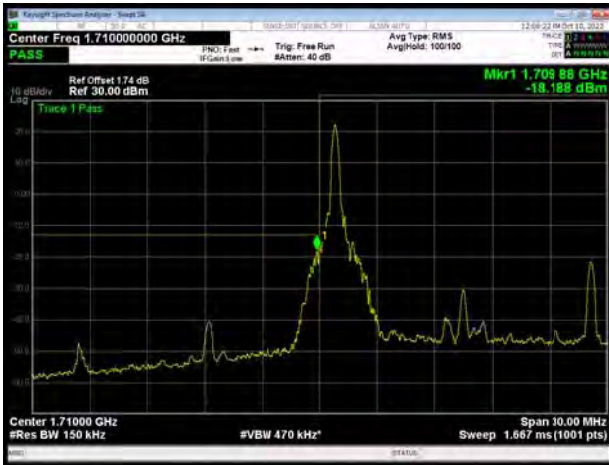

LTE Band 66 QPSK 3MHz CH-Low, 100%RB

LTE Band 66 QPSK 3MHz CH-High, 100%RB

LTE Band 66 QPSK 5MHz CH-Low, 1 RB

LTE Band 66 QPSK 5MHz CH-High, 1 RB

LTE Band 66 QPSK 5MHz CH-Low, 100%RB

LTE Band 66 QPSK 5MHz CH-High, 100%RB

LTE Band 66 QPSK 10MHz CH-Low, 1 RB

LTE Band 66 QPSK 10MHz CH-High, 1 RB

LTE Band 66 QPSK 10MHz CH-Low, 100%RB

LTE Band 66 QPSK 10MHz CH-High, 100%RB

LTE Band 66 QPSK 15MHz CH-Low, 1 RB

LTE Band 66 QPSK 15MHz CH-High, 1 RB

LTE Band 66 QPSK 15MHz CH-Low, 100%RB

LTE Band 66 QPSK 15MHz CH-High, 100%RB

LTE Band 66 QPSK 20MHz CH-Low, 1 RB

LTE Band 66 QPSK 20MHz CH-High, 1 RB

LTE Band 66 QPSK 20MHz CH-Low, 100%RB

LTE Band 66 QPSK 20MHz CH-High, 100%RB