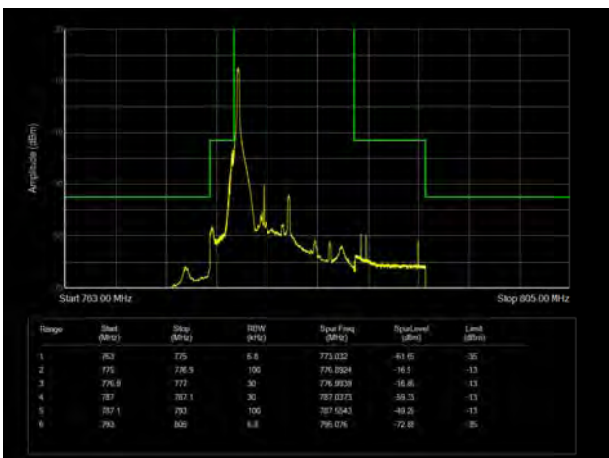

LTE Band 13 QPSK 5MHz CH-Low, 1 RB

LTE Band 13 QPSK 5MHz CH-High, 1 RB

LTE Band 13 QPSK 5MHz CH-Low, 100%RB

LTE Band 13 QPSK 5MHz CH-High, 100%RB

LTE Band 13 QPSK 10MHz CH-Low, 1 RB

LTE Band 13 QPSK 10MHz CH-High, 1 RB

LTE Band 13 QPSK 10MHz CH-Low, 100%RB

LTE Band 13 QPSK 10MHz CH-High, 100%RB

LTE Band 13 16QAM 5MHz CH-Low, 1 RB

LTE Band 13 16QAM 5MHz CH-High, 1 RB

LTE Band 13 16QAM 5MHz CH-Low, 100%RB

LTE Band 13 16QAM 5MHz CH-High, 100%RB