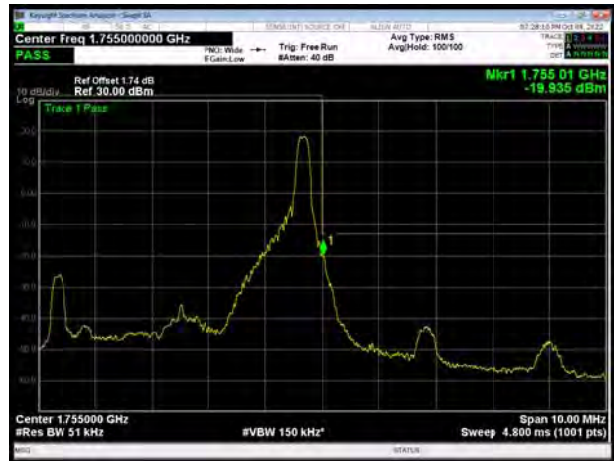

LTE Band 4 QPSK 1.4MHz CH-Low, 1 RB

LTE Band 4 QPSK 1.4MHz CH-High, 1 RB

LTE Band 4 QPSK 1.4MHz CH-Low, 100%RB

LTE Band 4 QPSK 1.4MHz CH-High, 100%RB

LTE Band 4 QPSK 3MHz CH-Low, 1 RB

LTE Band 4 QPSK 3MHz CH-High, 1 RB

LTE Band 4 QPSK 3MHz CH-Low, 100%RB

LTE Band 4 QPSK 3MHz CH-High, 100%RB

LTE Band 4 QPSK 5MHz CH-Low, 1 RB

LTE Band 4 QPSK 5MHz CH-High, 1 RB

LTE Band 4 QPSK 5MHz CH-Low, 100%RB

LTE Band 4 QPSK 5MHz CH-High, 100%RB

LTE Band 4 QPSK 10MHz CH-Low, 1 RB

LTE Band 4 QPSK 10MHz CH-High, 1 RB

LTE Band 4 QPSK 10MHz CH-Low, 100%RB

LTE Band 4 QPSK 10MHz CH-High, 100%RB

LTE Band 4 QPSK 15MHz CH-Low, 1 RB

LTE Band 4 QPSK 15MHz CH-High, 1 RB