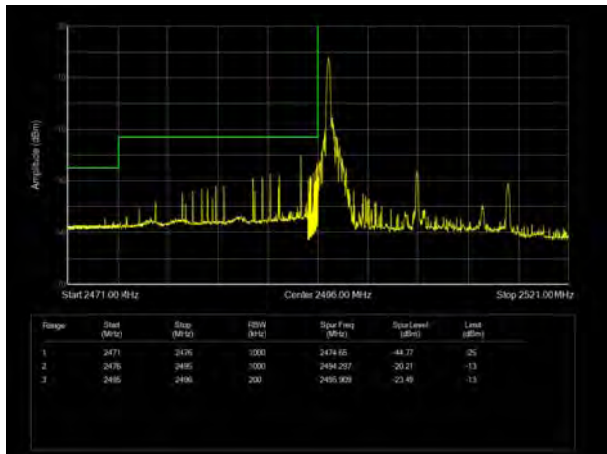

LTE Band 41 16QAM 15MHz CH-Low, 1 RB

LTE Band 41 16QAM 15MHz CH-High, 1 RB

LTE Band 41 16QAM 15MHz CH-Low, 100%RB

LTE Band 41 16QAM 15MHz CH-High, 100%RB

LTE Band 41 16QAM 20MHz CH-Low, RB 1

LTE Band 41 16QAM 20MHz CH-High, RB 1