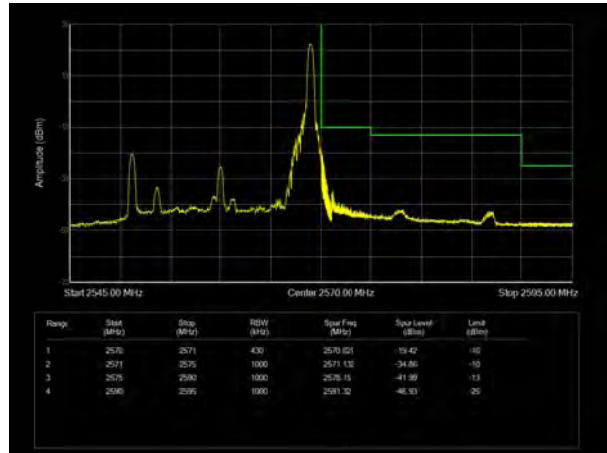

LTE Band 7 QPSK 5MHz CH-Low, 1 RB

LTE Band 7 QPSK 5MHz CH-High, 1 RB

LTE Band 7 QPSK 5MHz CH-Low, 100%RB

LTE Band 7 QPSK 5MHz CH-High, 100%RB

LTE Band 7 QPSK 10MHz CH-Low, 1 RB

LTE Band 7 QPSK 10MHz CH-High, 1 RB

LTE Band 7 QPSK 10MHz CH-Low, 100%RB

LTE Band 7 QPSK 10MHz CH-High, 100%RB

LTE Band 7 QPSK 15MHz CH-Low, 1 RB

LTE Band 7 QPSK 15MHz CH-High, 1 RB

LTE Band 7 QPSK 15MHz CH-Low, 100%RB

LTE Band 7 QPSK 15MHz CH-High, 100%RB

LTE Band 7 QPSK 20MHz CH-Low, 1 RB

LTE Band 7 QPSK 20MHz CH-High, 1 RB

LTE Band 7 QPSK 20MHz CH-Low, 100%RB

LTE Band 7 QPSK 20MHz CH-High, 100%RB

LTE Band 7 16QAM 5MHz CH-Low, 1 RB

LTE Band 7 16QAM 5MHz CH-High, 1 RB