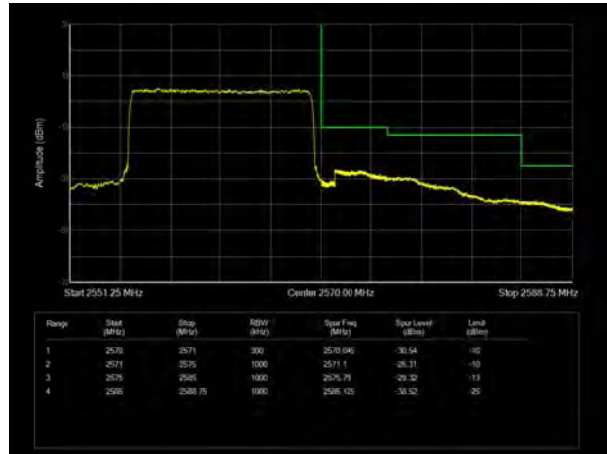

LTE Band 7 16QAM 5MHz CH-Low, 100%RB

LTE Band 7 16QAM 5MHz CH-High, 100%RB

LTE Band 7 16QAM 10MHz CH-Low, 1 RB

LTE Band 7 16QAM 10MHz CH-High, 1 RB

LTE Band 7 16QAM 10MHz CH-Low, 100%RB

LTE Band 7 16QAM 10MHz CH-High, 100%RB

LTE Band 7 16QAM 15MHz CH-Low, 1 RB

LTE Band 7 16QAM 15MHz CH-High, 1 RB

LTE Band 7 16QAM 15MHz CH-Low, 100%RB

LTE Band 7 16QAM 15MHz CH-High, 100%RB

LTE Band 7 16QAM 20MHz CH-Low, 1 RB

LTE Band 7 16QAM 20MHz CH-High, 1 RB

LTE Band 7 16QAM 20MHz CH-Low, 100%RB

LTE Band 7 16QAM 20MHz CH-High, 100%RB

LTE Band 7 64QAM 5MHz CH-Low, 1 RB

LTE Band 7 64QAM 5MHz CH-High, 1 RB

LTE Band 7 64QAM 5MHz CH-Low, 100%RB

LTE Band 7 64QAM 5MHz CH-High, 100%RB