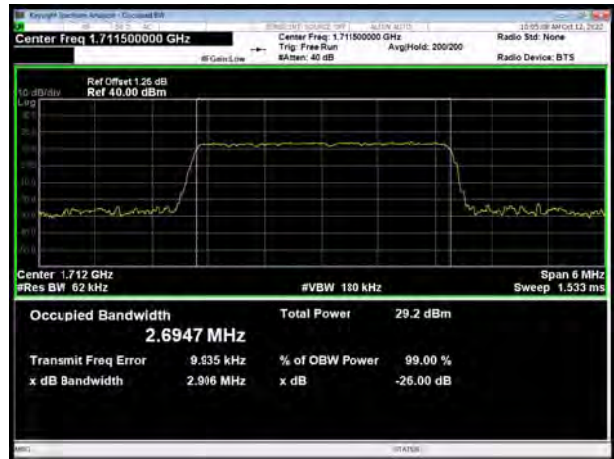

LTE Band 66 64QAM 1.4MHz CH-Low

LTE Band 66 64QAM 3MHz CH-Low

LTE Band 66 64QAM 1.4MHz CH-Middle

LTE Band 66 64QAM 3MHz CH-Middle

LTE Band 66 64QAM 1.4MHz CH-High

LTE Band 66 64QAM 3MHz CH-High

LTE Band 66 64QAM 5MHz CH-Low