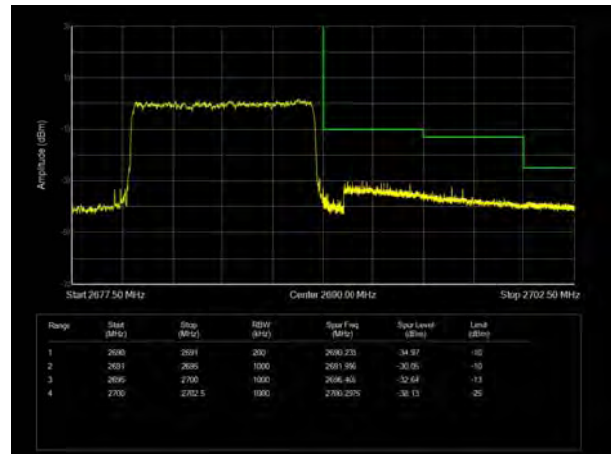

LTE Band 41 16QAM 5MHz CH-Low, 100%RB

LTE Band 41 16QAM 5MHz CH-High, 100%RB

LTE Band 41 16QAM 10MHz CH-Low, 1 RB

LTE Band 41 16QAM 10MHz CH-High, 1 RB

LTE Band 41 16QAM 10MHz CH-Low, 100%RB

LTE Band 41 16QAM 10MHz CH-High, 100%RB