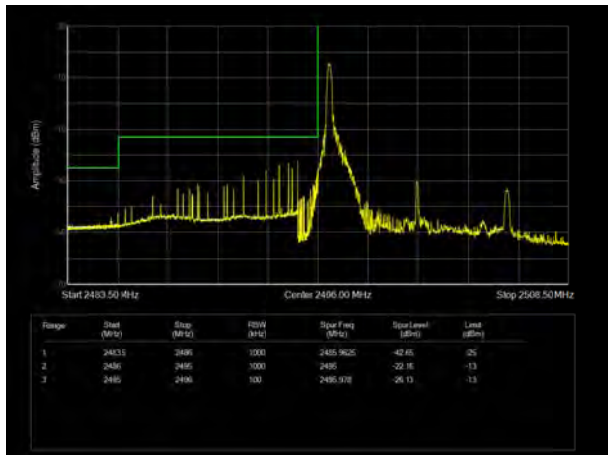

LTE Band 41 64QAM 10MHz CH-Low, 100%RB