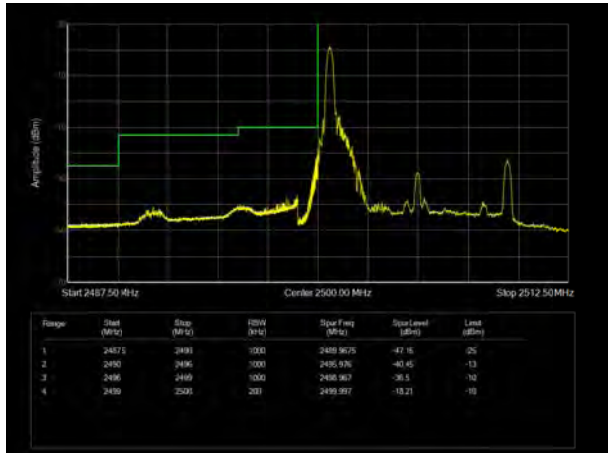

LTE Band 7 16QAM 15MHz CH-Low, 1 RB

LTE Band 7 16QAM 15MHz CH-High, 1 RB

LTE Band 7 16QAM 15MHz CH-Low, 100%RB

LTE Band 7 16QAM 15MHz CH-High, 100%RB

LTE Band 7 16QAM 20MHz CH-Low, 1 RB

LTE Band 7 16QAM 20MHz CH-High, 1 RB

LTE Band 7 16QAM 20MHz CH-Low, 100%RB

LTE Band 7 16QAM 20MHz CH-High, 100%RB

LTE Band 7 64QAM 5MHz CH-Low, 1 RB

LTE Band 7 64QAM 5MHz CH-High, 1 RB

LTE Band 7 64QAM 5MHz CH-Low, 100%RB

LTE Band 7 64QAM 5MHz CH-High, 100%RB

LTE Band 7 64QAM 10MHz CH-Low, 1 RB

LTE Band 7 64QAM 10MHz CH-High, 1 RB

LTE Band 7 64QAM 10MHz CH-Low, 100%RB

LTE Band 7 64QAM 10MHz CH-High, 100%RB

LTE Band 7 64QAM 15MHz CH-Low, 1 RB

LTE Band 7 64QAM 15MHz CH-High, 1 RB