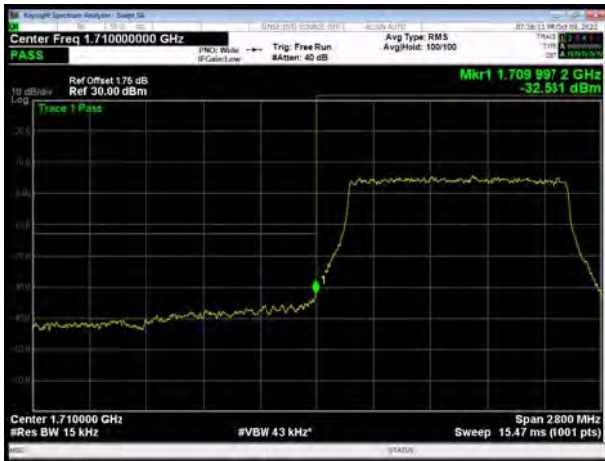

LTE Band 66 64QAM 15MHz CH-Middle

LTE Band 66 64QAM 20MHz CH-Middle

LTE Band 66 64QAM 15MHz CH-High

LTE Band 66 64QAM 20MHz CH-High

6.3 Band Edge Compliance

All the test traces in the plots shows the test results clearly.

LTE Band 4 QPSK 1.4MHz CH-Low, 1 RB

LTE Band 4 QPSK 1.4MHz CH-High, 1 RB

LTE Band 4 QPSK 1.4MHz CH-Low, 100%RB

LTE Band 4 QPSK 1.4MHz CH-High, 100%RB

LTE Band 4 QPSK 3MHz CH-Low, 1 RB

LTE Band 4 QPSK 3MHz CH-High, 1 RB