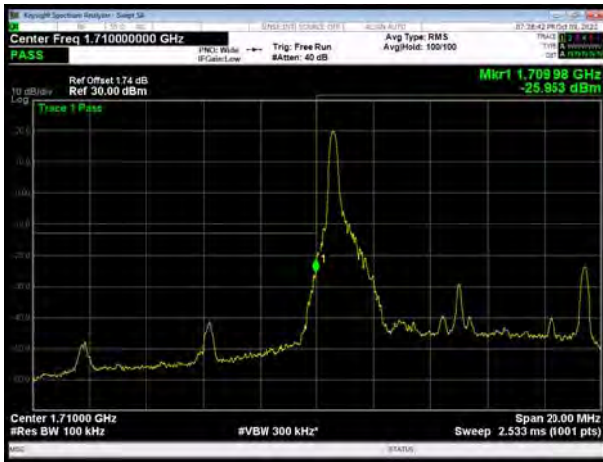

LTE Band 4 16QAM 1.4MHz CH-Low, 1 RB

LTE Band 4 16QAM 1.4MHz CH-High, 1 RB

LTE Band 4 16QAM 1.4MHz CH-Low, 100%RB

LTE Band 4 16QAM 1.4MHz CH-High, 100%RB

LTE Band 4 16QAM 3MHz CH-Low, 1 RB

LTE Band 4 16QAM 3MHz CH-High, 1 RB

LTE Band 4 16QAM 3MHz CH-Low, 100%RB

LTE Band 4 16QAM 3MHz CH-High, 100%RB

LTE Band 4 16QAM 5MHz CH-Low, 1 RB

LTE Band 4 16QAM 5MHz CH-High, 1 RB

LTE Band 4 16QAM 5MHz CH-Low, 100%RB

LTE Band 4 16QAM 5MHz CH-High, 100%RB

LTE Band 4 16QAM 10MHz CH-Low, 1 RB

LTE Band 4 16QAM 10MHz CH-High, 1 RB

LTE Band 4 16QAM 10MHz CH-Low, 100%RB

LTE Band 4 16QAM 10MHz CH-High, 100%RB

LTE Band 4 16QAM 15MHz CH-Low, 1 RB

LTE Band 4 16QAM 15MHz CH-High, 1 RB