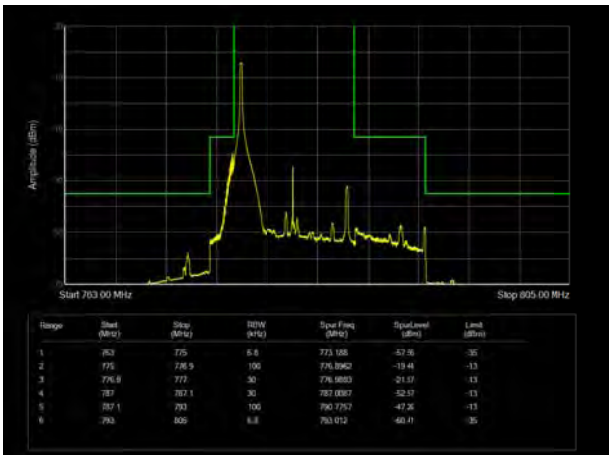

LTE Band 13 QPSK 5MHz CH-Low, 1 RB

LTE Band 13 QPSK 5MHz CH-High, 1 RB

LTE Band 13 QPSK 5MHz CH-Low, 100%RB

LTE Band 13 QPSK 5MHz CH-High, 100%RB

LTE Band 13 QPSK 10MHz CH-Low, 1 RB

LTE Band 13 QPSK 10MHz CH-High, 1 RB

LTE Band 13 QPSK 10MHz CH-Low, 100%RB

LTE Band 13 QPSK 10MHz CH-High, 100%RB

LTE Band 13 16QAM 5MHz CH-Low, 1 RB

LTE Band 13 16QAM 5MHz CH-High, 1 RB

LTE Band 13 16QAM 5MHz CH-Low, 100%RB

LTE Band 13 16QAM 5MHz CH-High, 100%RB