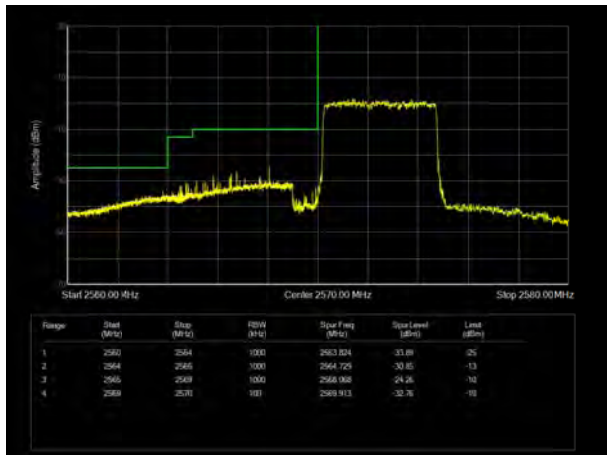

LTE Band 38 QPSK 10MHz CH-Low, 100%RB

LTE Band 38 QPSK 10MHz CH-High, 100%RB

LTE Band 38 QPSK 15MHz CH-Low, 1 RB

LTE Band 38 QPSK 15MHz CH-High, 1 RB

LTE Band 38 QPSK 15MHz CH-Low, 100%RB

LTE Band 38 QPSK 15MHz CH-High, 100%RB

LTE Band 38 QPSK 20MHz CH-Low, 1 RB

LTE Band 38 QPSK 20MHz CH-High, 1 RB

LTE Band 38 QPSK 20MHz CH-Low, 100%RB

LTE Band 38 QPSK 20MHz CH-High, 100%RB

LTE Band 38 16QAM 5MHz CH-Low, 1 RB

LTE Band 38 16QAM 5MHz CH-High, 1 RB

LTE Band 38 16QAM 5MHz CH-Low, 100%RB

LTE Band 38 16QAM 5MHz CH-High, 100%RB

LTE Band 38 16QAM 10MHz CH-Low, 1 RB

LTE Band 38 16QAM 10MHz CH-High, 1 RB

LTE Band 38 16QAM 10MHz CH-Low, 100%RB

LTE Band 38 16QAM 10MHz CH-High, 100%RB