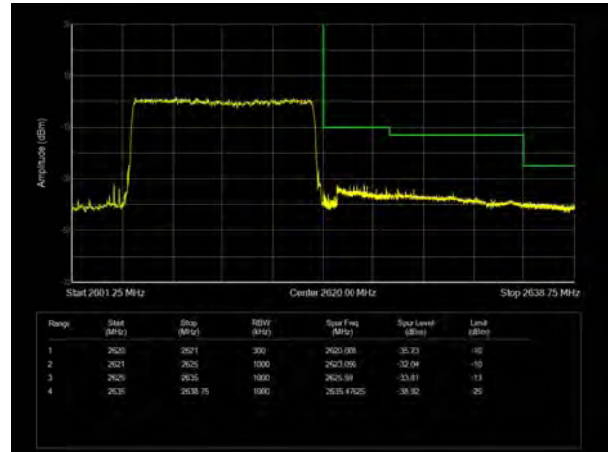

LTE Band 38 16QAM 5MHz CH-Low, 100%RB

LTE Band 38 16QAM 5MHz CH-High, 100%RB

LTE Band 38 16QAM 10MHz CH-Low, 1 RB

LTE Band 38 16QAM 10MHz CH-High, 1 RB

LTE Band 38 16QAM 10MHz CH-Low, 100%RB

LTE Band 38 16QAM 10MHz CH-High, 100%RB

LTE Band 38 16QAM 15MHz CH-Low, 1 RB

LTE Band 38 16QAM 15MHz CH-High, 1 RB

LTE Band 38 16QAM 15MHz CH-Low, 100%RB

LTE Band 38 16QAM 15MHz CH-High, 100%RB

LTE Band 38 16QAM 20MHz CH-Low, 1 RB

LTE Band 38 16QAM 20MHz CH-High, 1 RB

LTE Band 38 16QAM 20MHz CH-Low, 100%RB

LTE Band 38 16QAM 20MHz CH-High, 100%RB

LTE Band 38 64QAM 5MHz CH-Low, 1 RB

LTE Band 38 64QAM 5MHz CH-High, 1 RB

LTE Band 38 64QAM 5MHz CH-Low, 100%RB

LTE Band 38 64QAM 5MHz CH-High, 100%RB