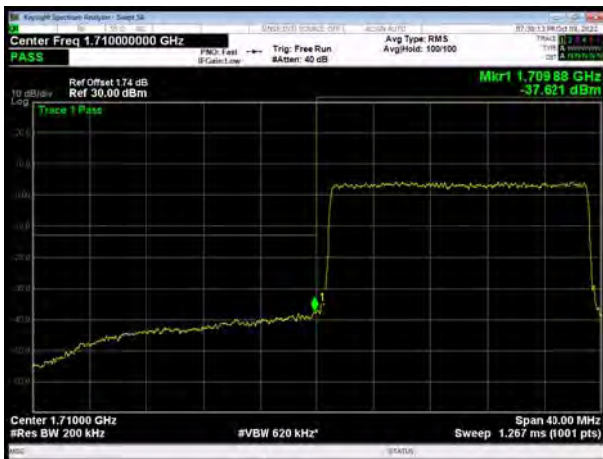

LTE Band 4 QPSK 10MHz CH-Low, 1 RB

LTE Band 4 QPSK 10MHz CH-High, 1 RB

LTE Band 4 QPSK 10MHz CH-Low, 100%RB

LTE Band 4 QPSK 10MHz CH-High, 100%RB

LTE Band 4 QPSK 15MHz CH-Low, 1 RB

LTE Band 4 QPSK 15MHz CH-High, 1 RB

LTE Band 4 QPSK 15MHz CH-Low, 100%RB

LTE Band 4 QPSK 15MHz CH-High, 100%RB

LTE Band 4 QPSK 20MHz CH-Low, 1 RB

LTE Band 4 QPSK 20MHz CH-High, 1 RB

LTE Band 4 QPSK 20MHz CH-Low, 100%RB

LTE Band 4 QPSK 20MHz CH-High, 100%RB

LTE Band 4 16QAM 1.4MHz CH-Low, 1 RB

LTE Band 4 16QAM 1.4MHz CH-High, 1 RB

LTE Band 4 16QAM 1.4MHz CH-Low, 100%RB

LTE Band 4 16QAM 1.4MHz CH-High, 100%RB

LTE Band 4 16QAM 3MHz CH-Low, 1 RB

LTE Band 4 16QAM 3MHz CH-High, 1 RB