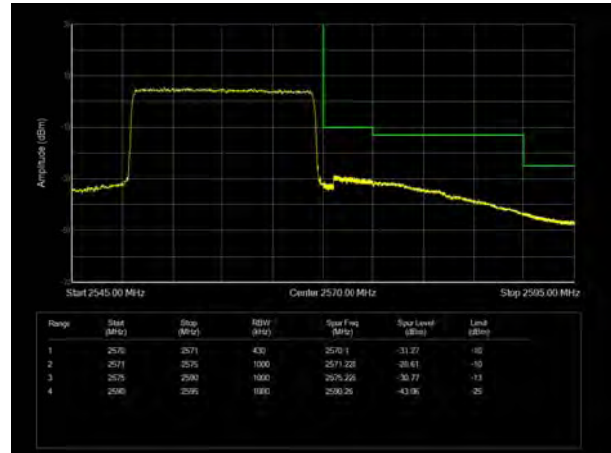

LTE Band 7 16QAM 5MHz CH-Low, 100%RB

LTE Band 7 16QAM 5MHz CH-High, 100%RB

LTE Band 7 16QAM 10MHz CH-Low, 1 RB

LTE Band 7 16QAM 10MHz CH-High, 1 RB

LTE Band 7 16QAM 10MHz CH-Low, 100%RB

LTE Band 7 16QAM 10MHz CH-High, 100%RB

LTE Band 7 16QAM 15MHz CH-Low, 1 RB

LTE Band 7 16QAM 15MHz CH-High, 1 RB

LTE Band 7 16QAM 15MHz CH-Low, 100%RB

LTE Band 7 16QAM 15MHz CH-High, 100%RB

LTE Band 7 16QAM 20MHz CH-Low, 1 RB

LTE Band 7 16QAM 20MHz CH-High, 1 RB

LTE Band 7 16QAM 20MHz CH-Low, 100%RB

LTE Band 7 16QAM 20MHz CH-High, 100%RB

LTE Band 7 64QAM 5MHz CH-Low, 1 RB

LTE Band 7 64QAM 5MHz CH-High, 1 RB

LTE Band 7 64QAM 5MHz CH-Low, 100%RB

LTE Band 7 64QAM 5MHz CH-High, 100%RB