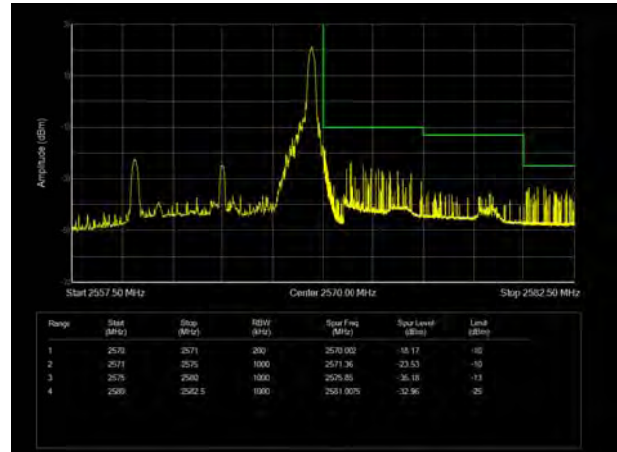

LTE Band 7 QPSK 20MHz CH-Low, 1 RB

LTE Band 7 QPSK 20MHz CH-High, 1 RB

LTE Band 7 QPSK 20MHz CH-Low, 100%RB

LTE Band 7 QPSK 20MHz CH-High, 100%RB

LTE Band 7 16QAM 5MHz CH-Low, 1 RB

LTE Band 7 16QAM 5MHz CH-High, 1 RB

LTE Band 7 16QAM 5MHz CH-Low, 100%RB

LTE Band 7 16QAM 5MHz CH-High, 100%RB

LTE Band 7 16QAM 10MHz CH-Low, 1 RB

LTE Band 7 16QAM 10MHz CH-High, 1 RB

LTE Band 7 16QAM 10MHz CH-Low, 100%RB

LTE Band 7 16QAM 10MHz CH-High, 100%RB

LTE Band 7 16QAM 15MHz CH-Low, 1 RB

LTE Band 7 16QAM 15MHz CH-High, 1 RB

LTE Band 7 16QAM 15MHz CH-Low, 100%RB

LTE Band 7 16QAM 15MHz CH-High, 100%RB

LTE Band 7 16QAM 20MHz CH-Low, 1 RB

LTE Band 7 16QAM 20MHz CH-High, 1 RB