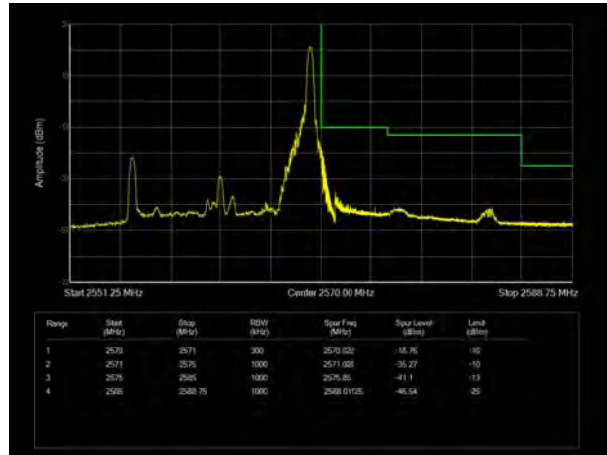

LTE Band 7 QPSK 20MHz CH-Low, 1 RB

LTE Band 7 QPSK 20MHz CH-High, 1 RB

LTE Band 7 QPSK 20MHz CH-Low, 100%RB

LTE Band 7 QPSK 20MHz CH-High, 100%RB

LTE Band 7 16QAM 5MHz CH-Low, 1 RB

LTE Band 7 16QAM 5MHz CH-High, 1 RB

LTE Band 7 16QAM 5MHz CH-Low, 100%RB

LTE Band 7 16QAM 5MHz CH-High, 100%RB

LTE Band 7 16QAM 10MHz CH-Low, 1 RB

LTE Band 7 16QAM 10MHz CH-High, 1 RB

LTE Band 7 16QAM 10MHz CH-Low, 100%RB

LTE Band 7 16QAM 10MHz CH-High, 100%RB

LTE Band 7 16QAM 15MHz CH-Low, 1 RB

LTE Band 7 16QAM 15MHz CH-High, 1 RB

LTE Band 7 16QAM 15MHz CH-Low, 100%RB

LTE Band 7 16QAM 15MHz CH-High, 100%RB

LTE Band 7 16QAM 20MHz CH-Low, 1 RB

LTE Band 7 16QAM 20MHz CH-High, 1 RB