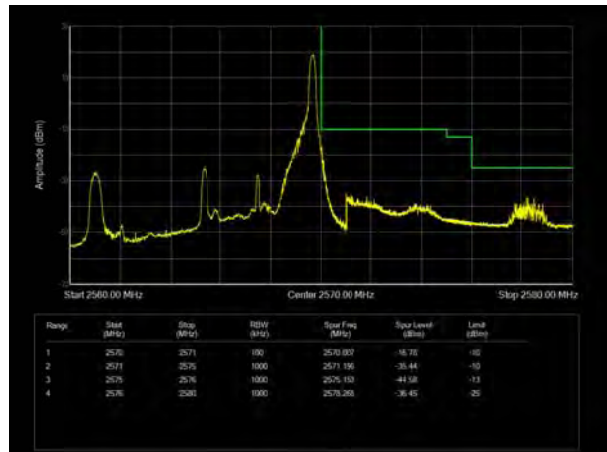

LTE Band 7 QPSK 10MHz CH-Low, 100%RB

LTE Band 7 QPSK 10MHz CH-High, 100%RB

LTE Band 7 QPSK 15MHz CH-Low, 1 RB

LTE Band 7 QPSK 15MHz CH-High, 1 RB

LTE Band 7 QPSK 15MHz CH-Low, 100%RB

LTE Band 7 QPSK 15MHz CH-High, 100%RB

LTE Band 7 QPSK 20MHz CH-Low, 1 RB

LTE Band 7 QPSK 20MHz CH-High, 1 RB

LTE Band 7 QPSK 20MHz CH-Low, 100%RB

LTE Band 7 QPSK 20MHz CH-High, 100%RB

LTE Band 7 16QAM 5MHz CH-Low, 1 RB

LTE Band 7 16QAM 5MHz CH-High, 1 RB

LTE Band 7 16QAM 5MHz CH-Low, 100%RB

LTE Band 7 16QAM 5MHz CH-High, 100%RB

LTE Band 7 16QAM 10MHz CH-Low, 1 RB

LTE Band 7 16QAM 10MHz CH-High, 1 RB

LTE Band 7 16QAM 10MHz CH-Low, 100%RB

LTE Band 7 16QAM 10MHz CH-High, 100%RB