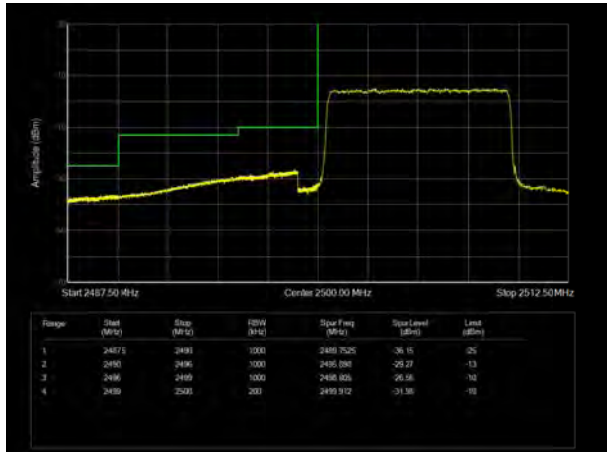

LTE Band 7 QPSK 20MHz CH-Low, 1 RB

LTE Band 7 QPSK 20MHz CH-High, 1 RB

LTE Band 7 QPSK 20MHz CH-Low, 100%RB

LTE Band 7 QPSK 20MHz CH-High, 100%RB

LTE Band 7 16QAM 5MHz CH-Low, 1 RB

LTE Band 7 16QAM 5MHz CH-High, 1 RB

LTE Band 7 16QAM 5MHz CH-Low, 100%RB

LTE Band 7 16QAM 5MHz CH-High, 100%RB

LTE Band 7 16QAM 10MHz CH-Low, 1 RB

LTE Band 7 16QAM 10MHz CH-High, 1 RB

LTE Band 7 16QAM 10MHz CH-Low, 100%RB

LTE Band 7 16QAM 10MHz CH-High, 100%RB

LTE Band 7 16QAM 15MHz CH-Low, 1 RB

LTE Band 7 16QAM 15MHz CH-High, 1 RB

LTE Band 7 16QAM 15MHz CH-Low, 100%RB

LTE Band 7 16QAM 15MHz CH-High, 100%RB

LTE Band 7 16QAM 20MHz CH-Low, 1 RB

LTE Band 7 16QAM 20MHz CH-High, 1 RB