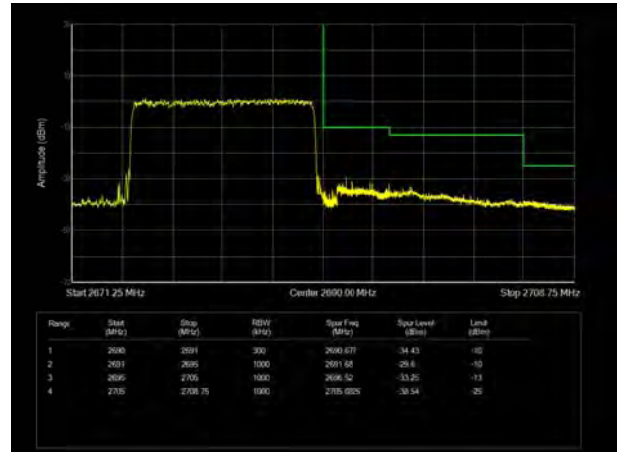

LTE Band 41 16QAM 15MHz CH-Low, 1 RB

LTE Band 41 16QAM 15MHz CH-High, 1 RB

LTE Band 41 16QAM 15MHz CH-Low, 100%RB

LTE Band 41 16QAM 15MHz CH-High, 100%RB

LTE Band 41 16QAM 20MHz CH-Low, RB 1

LTE Band 41 16QAM 20MHz CH-High, RB 1