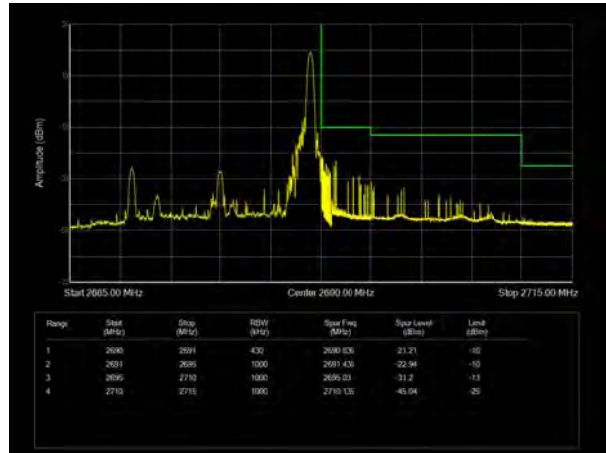

LTE Band 41 QPSK 5MHz CH-Low, 1 RB

LTE Band 41 QPSK 5MHz CH-High, 1 RB

LTE Band 41 QPSK 5MHz CH-Low, 100%RB

LTE Band 41 QPSK 5MHz CH-High, 100%RB

LTE Band 41 QPSK 10MHz CH-Low, 1 RB

LTE Band 41 QPSK 10MHz CH-High, 1 RB

LTE Band 41 QPSK 10MHz CH-Low, 100%RB

LTE Band 41 QPSK 10MHz CH-High, 100%RB

LTE Band 41 QPSK 15MHz CH-Low, 1 RB

LTE Band 41 QPSK 15MHz CH-High, 1 RB

LTE Band 41 QPSK 15MHz CH-Low, 100%RB

LTE Band 41 QPSK 15MHz CH-High, 100%RB

LTE Band 41 QPSK 20MHz CH-Low, 1 RB

LTE Band 41 QPSK 20MHz CH-High, 1 RB

LTE Band 41 QPSK 20MHz CH-Low, 100%RB

LTE Band 41 QPSK 20MHz CH-High, 100%RB

LTE Band 41 16QAM 5MHz CH-Low, 1 RB

LTE Band 41 16QAM 5MHz CH-High, 1 RB