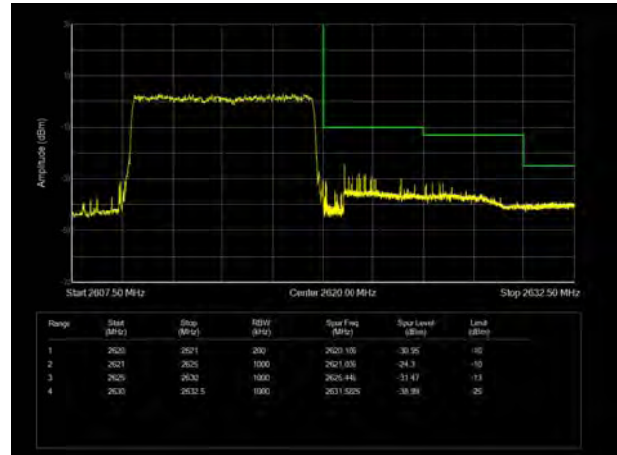

LTE Band 13 64QAM 5MHz CH-Low, 100%RB

LTE Band 13 64QAM 5MHz CH-High, 100%RB

LTE Band 13 64QAM 10MHz CH-Low, 1 RB

LTE Band 13 64QAM 10MHz CH-High, 1 RB

LTE Band 13 64QAM 10MHz CH-Low, 100%RB

LTE Band 13 64QAM 10MHz CH-High, 100%RB

LTE Band 38 QPSK 5MHz CH-Low, 1 RB

LTE Band 38 QPSK 5MHz CH-High, 1 RB

LTE Band 38 QPSK 5MHz CH-Low, 100%RB

LTE Band 38 QPSK 5MHz CH-High, 100%RB

LTE Band 38 QPSK 10MHz CH-Low, 1 RB

LTE Band 38 QPSK 10MHz CH-High, 1 RB

LTE Band 38 QPSK 10MHz CH-Low, 100%RB

LTE Band 38 QPSK 10MHz CH-High, 100%RB

LTE Band 38 QPSK 15MHz CH-Low, 1 RB

LTE Band 38 QPSK 15MHz CH-High, 1 RB

LTE Band 38 QPSK 15MHz CH-Low, 100%RB

LTE Band 38 QPSK 15MHz CH-High, 100%RB