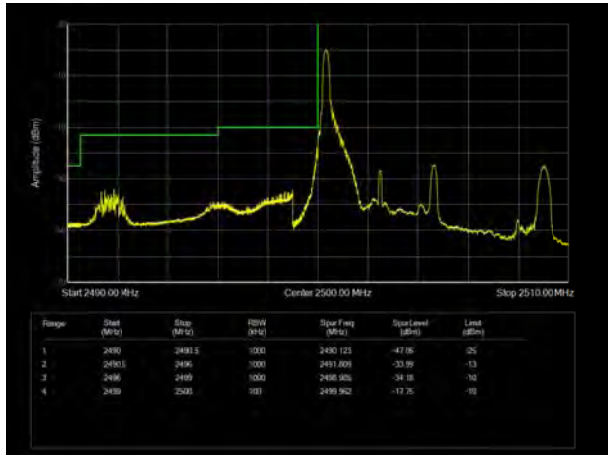

LTE Band 4 64QAM 15MHz CH-Low, 100%RB

LTE Band 4 64QAM 15MHz CH-High, 100%RB

LTE Band 4 64QAM 20MHz CH-Low, 1 RB

LTE Band 4 64QAM 20MHz CH-High, 1 RB

LTE Band 4 64QAM 20MHz CH-Low, 100%RB

LTE Band 4 64QAM 20MHz CH-High, 100%RB

LTE Band 7 QPSK 5MHz CH-Low, 1 RB

LTE Band 7 QPSK 5MHz CH-High, 1 RB

LTE Band 7 QPSK 5MHz CH-Low, 100%RB

LTE Band 7 QPSK 5MHz CH-High, 100%RB

LTE Band 7 QPSK 10MHz CH-Low, 1 RB

LTE Band 7 QPSK 10MHz CH-High, 1 RB

LTE Band 7 QPSK 10MHz CH-Low, 100%RB

LTE Band 7 QPSK 10MHz CH-High, 100%RB

LTE Band 7 QPSK 15MHz CH-Low, 1 RB

LTE Band 7 QPSK 15MHz CH-High, 1 RB

LTE Band 7 QPSK 15MHz CH-Low, 100%RB

LTE Band 7 QPSK 15MHz CH-High, 100%RB