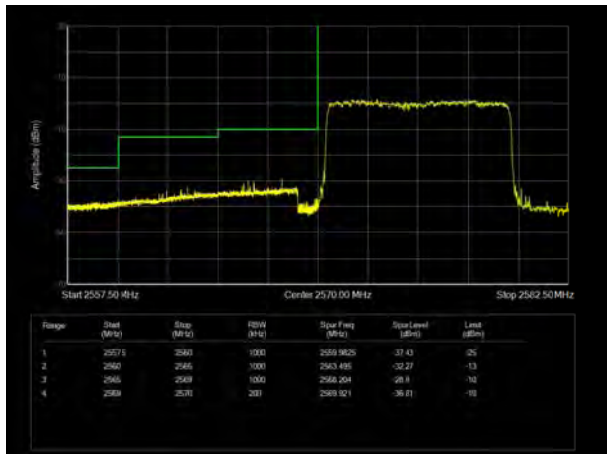

LTE Band 38 QPSK 20MHz CH-Low, 1 RB

LTE Band 38 QPSK 20MHz CH-High, 1 RB

LTE Band 38 QPSK 20MHz CH-Low, 100%RB

LTE Band 38 QPSK 20MHz CH-High, 100%RB

LTE Band 38 16QAM 5MHz CH-Low, 1 RB

LTE Band 38 16QAM 5MHz CH-High, 1 RB

LTE Band 38 16QAM 5MHz CH-Low, 100%RB

LTE Band 38 16QAM 5MHz CH-High, 100%RB

LTE Band 38 16QAM 10MHz CH-Low, 1 RB

LTE Band 38 16QAM 10MHz CH-High, 1 RB

LTE Band 38 16QAM 10MHz CH-Low, 100%RB

LTE Band 38 16QAM 10MHz CH-High, 100%RB

LTE Band 38 16QAM 15MHz CH-Low, 1 RB

LTE Band 38 16QAM 15MHz CH-High, 1 RB

LTE Band 38 16QAM 15MHz CH-Low, 100%RB

LTE Band 38 16QAM 15MHz CH-High, 100%RB

LTE Band 38 16QAM 20MHz CH-Low, 1 RB

LTE Band 38 16QAM 20MHz CH-High, 1 RB