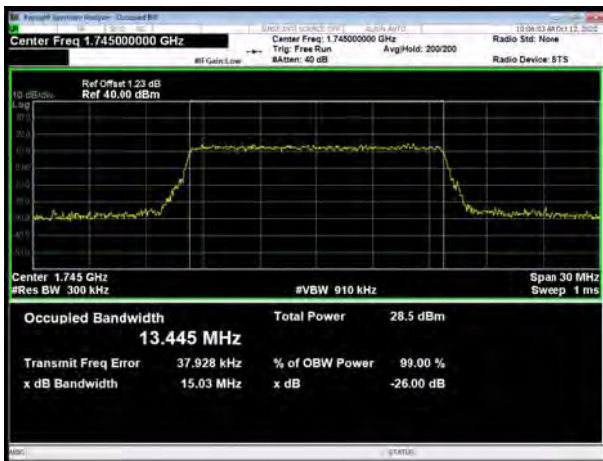

LTE Band 66 64QAM 15MHz CH-Middle