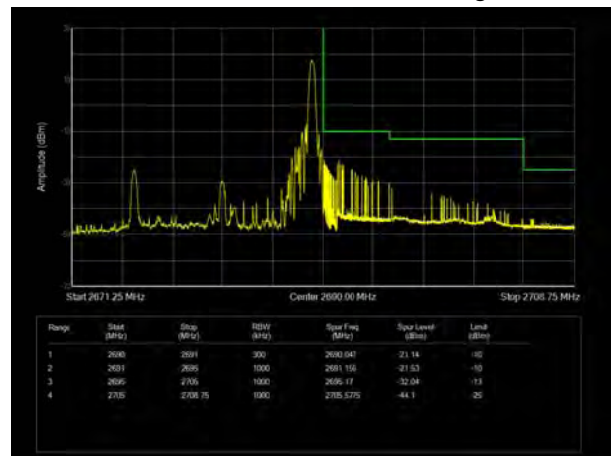

LTE Band 41 QPSK 5MHz CH-Low, 1 RB

LTE Band 41 QPSK 5MHz CH-High, 1 RB

LTE Band 41 QPSK 5MHz CH-Low, 100%RB

LTE Band 41 QPSK 5MHz CH-High, 100%RB

LTE Band 41 QPSK 10MHz CH-Low, 1 RB

LTE Band 41 QPSK 10MHz CH-High, 1 RB

LTE Band 41 QPSK 10MHz CH-Low, 100%RB

LTE Band 41 QPSK 10MHz CH-High, 100%RB

LTE Band 41 QPSK 15MHz CH-Low, 1 RB

LTE Band 41 QPSK 15MHz CH-High, 1 RB

LTE Band 41 QPSK 15MHz CH-Low, 100%RB

LTE Band 41 QPSK 15MHz CH-High, 100%RB

LTE Band 41 QPSK 20MHz CH-Low, 1 RB

LTE Band 41 QPSK 20MHz CH-High, 1 RB

LTE Band 41 QPSK 20MHz CH-Low, 100%RB

LTE Band 41 QPSK 20MHz CH-High, 100%RB

LTE Band 41 16QAM 5MHz CH-Low, 1 RB

LTE Band 41 16QAM 5MHz CH-High, 1 RB