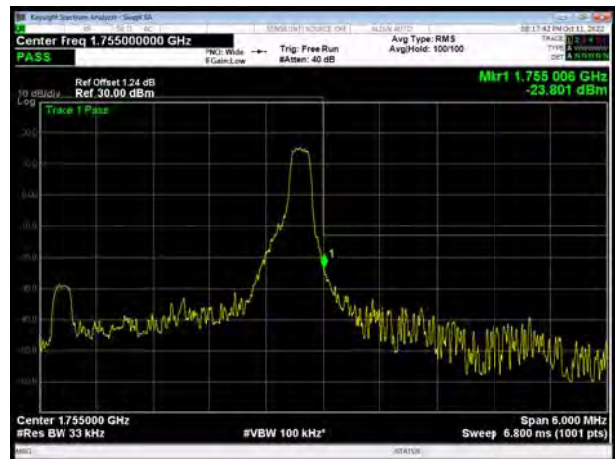

LTE Band 4 64QAM 1.4MHz CH-Low, 1 RB

LTE Band 4 64QAM 1.4MHz CH-High, 1 RB

LTE Band 4 64QAM 1.4MHz CH-Low, 100%RB

LTE Band 4 64QAM 1.4MHz CH-High, 100%RB

LTE Band 4 64QAM 3MHz CH-Low, 1 RB

LTE Band 4 64QAM 3MHz CH-High, 1 RB