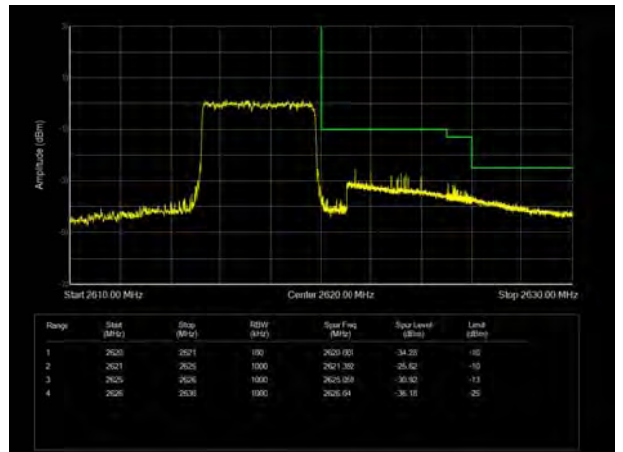

LTE Band 38 16QAM 15MHz CH-Low, 1 RB

LTE Band 38 16QAM 15MHz CH-High, 1 RB

LTE Band 38 16QAM 15MHz CH-Low, 100%RB

LTE Band 38 16QAM 15MHz CH-High, 100%RB

LTE Band 38 16QAM 20MHz CH-Low, 1 RB

LTE Band 38 16QAM 20MHz CH-High, 1 RB

LTE Band 38 16QAM 20MHz CH-Low, 100%RB

LTE Band 38 16QAM 20MHz CH-High, 100%RB

LTE Band 38 64QAM 5MHz CH-Low, 1 RB

LTE Band 38 64QAM 5MHz CH-High, 1 RB

LTE Band 38 64QAM 5MHz CH-Low, 100%RB

LTE Band 38 64QAM 5MHz CH-High, 100%RB

LTE Band 38 64QAM 10MHz CH-Low, 1 RB

LTE Band 38 64QAM 10MHz CH-High, 1 RB

LTE Band 38 64QAM 10MHz CH-Low, 100%RB

LTE Band 38 64QAM 10MHz CH-High, 100%RB

LTE Band 38 64QAM 15MHz CH-Low, 1 RB

LTE Band 38 64QAM 15MHz CH-High, 1 RB