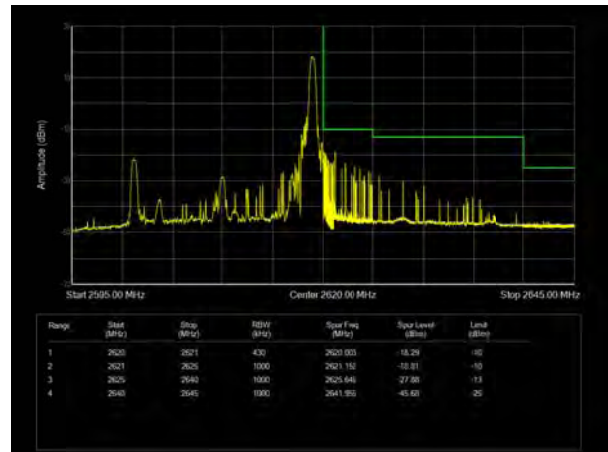

LTE Band 38 16QAM 5MHz CH-Low, 100%RB

LTE Band 38 16QAM 5MHz CH-High, 100%RB

LTE Band 38 16QAM 10MHz CH-Low, 1 RB

LTE Band 38 16QAM 10MHz CH-High, 1 RB

LTE Band 38 16QAM 10MHz CH-Low, 100%RB

LTE Band 38 16QAM 10MHz CH-High, 100%RB

LTE Band 38 16QAM 15MHz CH-Low, 1 RB

LTE Band 38 16QAM 15MHz CH-High, 1 RB

LTE Band 38 16QAM 15MHz CH-Low, 100%RB

LTE Band 38 16QAM 15MHz CH-High, 100%RB

LTE Band 38 16QAM 20MHz CH-Low, 1 RB

LTE Band 38 16QAM 20MHz CH-High, 1 RB

LTE Band 38 16QAM 20MHz CH-Low, 100%RB

LTE Band 38 16QAM 20MHz CH-High, 100%RB

LTE Band 38 64QAM 5MHz CH-Low, 1 RB

LTE Band 38 64QAM 5MHz CH-High, 1 RB

LTE Band 38 64QAM 5MHz CH-Low, 100%RB

LTE Band 38 64QAM 5MHz CH-High, 100%RB