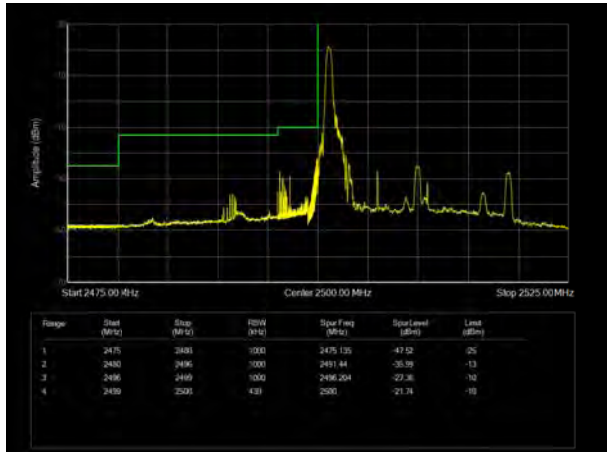

LTE Band 7 64QAM 20MHz CH-Low, 100%RB