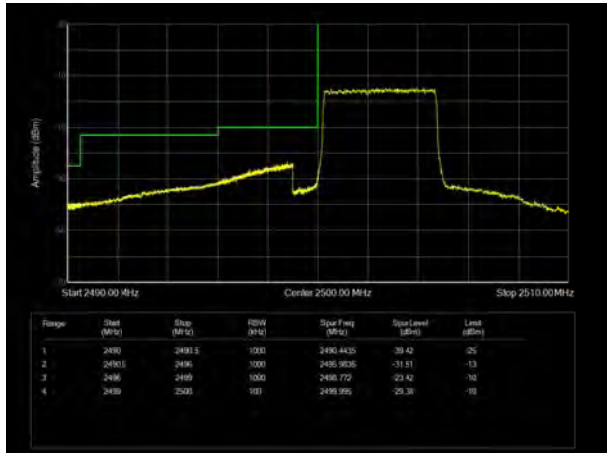

LTE Band 7 QPSK 10MHz CH-Low, 100%RB

LTE Band 7 QPSK 10MHz CH-High, 100%RB

LTE Band 7 QPSK 15MHz CH-Low, 1 RB

LTE Band 7 QPSK 15MHz CH-High, 1 RB

LTE Band 7 QPSK 15MHz CH-Low, 100%RB

LTE Band 7 QPSK 15MHz CH-High, 100%RB

LTE Band 7 QPSK 20MHz CH-Low, 1 RB

LTE Band 7 QPSK 20MHz CH-High, 1 RB

LTE Band 7 QPSK 20MHz CH-Low, 100%RB

LTE Band 7 QPSK 20MHz CH-High, 100%RB

LTE Band 7 16QAM 5MHz CH-Low, 1 RB

LTE Band 7 16QAM 5MHz CH-High, 1 RB

LTE Band 7 16QAM 5MHz CH-Low, 100%RB

LTE Band 7 16QAM 5MHz CH-High, 100%RB

LTE Band 7 16QAM 10MHz CH-Low, 1 RB

LTE Band 7 16QAM 10MHz CH-High, 1 RB

LTE Band 7 16QAM 10MHz CH-Low, 100%RB

LTE Band 7 16QAM 10MHz CH-High, 100%RB