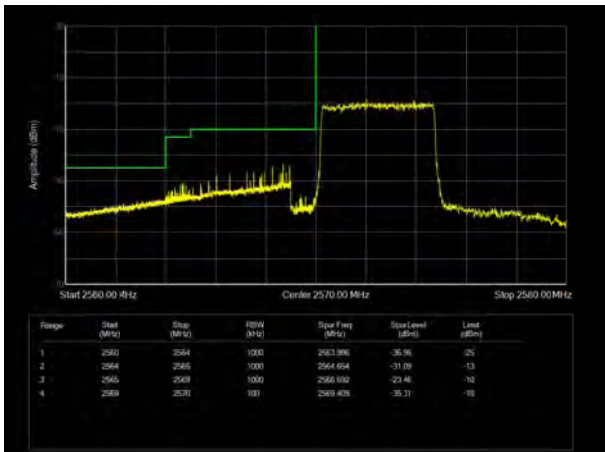

LTE Band 38 16QAM 15MHz CH-Low, 1 RB

LTE Band 38 16QAM 15MHz CH-High, 1 RB

LTE Band 38 16QAM 15MHz CH-Low, 100%RB

LTE Band 38 16QAM 15MHz CH-High, 100%RB

LTE Band 38 16QAM 20MHz CH-Low, 1 RB

LTE Band 38 16QAM 20MHz CH-High, 1 RB

LTE Band 38 16QAM 20MHz CH-Low, 100%RB

LTE Band 38 16QAM 20MHz CH-High, 100%RB

LTE Band 38 64QAM 5MHz CH-Low, 1 RB

LTE Band 38 64QAM 5MHz CH-High, 1 RB

LTE Band 38 64QAM 5MHz CH-Low, 100%RB

LTE Band 38 64QAM 5MHz CH-High, 100%RB

LTE Band 38 64QAM 10MHz CH-Low, 1 RB

LTE Band 38 64QAM 10MHz CH-High, 1 RB

LTE Band 38 64QAM 10MHz CH-Low, 100%RB

LTE Band 38 64QAM 10MHz CH-High, 100%RB

LTE Band 38 64QAM 15MHz CH-Low, 1 RB

LTE Band 38 64QAM 15MHz CH-High, 1 RB