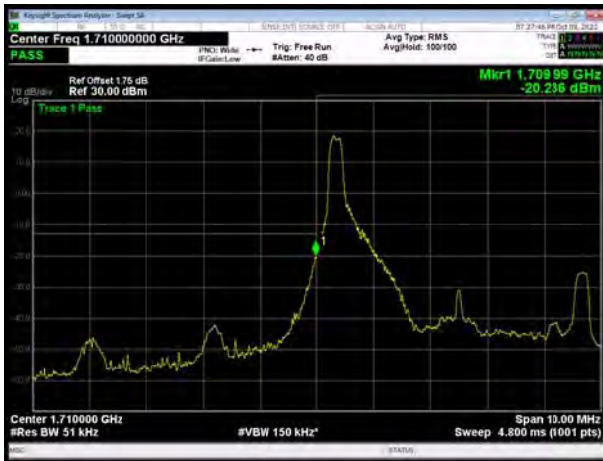

LTE Band 4 QPSK 1.4MHz CH-Low, 1 RB

LTE Band 4 QPSK 1.4MHz CH-High, 1 RB

LTE Band 4 QPSK 1.4MHz CH-Low, 100%RB

LTE Band 4 QPSK 1.4MHz CH-High, 100%RB

LTE Band 4 QPSK 3MHz CH-Low, 1 RB

LTE Band 4 QPSK 3MHz CH-High, 1 RB

LTE Band 4 QPSK 3MHz CH-Low, 100%RB

LTE Band 4 QPSK 3MHz CH-High, 100%RB

LTE Band 4 QPSK 5MHz CH-Low, 1 RB

LTE Band 4 QPSK 5MHz CH-High, 1 RB

LTE Band 4 QPSK 5MHz CH-Low, 100%RB

LTE Band 4 QPSK 5MHz CH-High, 100%RB