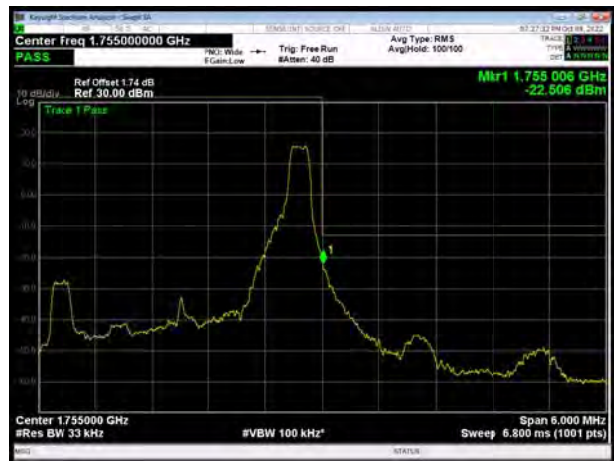

LTE Band 4 QPSK 15MHz CH-Low, 100%RB

LTE Band 4 QPSK 15MHz CH-High, 100%RB

LTE Band 4 QPSK 20MHz CH-Low, 1 RB

LTE Band 4 QPSK 20MHz CH-High, 1 RB

LTE Band 4 QPSK 20MHz CH-Low, 100%RB

LTE Band 4 QPSK 20MHz CH-High, 100%RB

LTE Band 4 16QAM 1.4MHz CH-Low, 1 RB

LTE Band 4 16QAM 1.4MHz CH-High, 1 RB

LTE Band 4 16QAM 1.4MHz CH-Low, 100%RB

LTE Band 4 16QAM 1.4MHz CH-High, 100%RB

LTE Band 4 16QAM 3MHz CH-Low, 1 RB

LTE Band 4 16QAM 3MHz CH-High, 1 RB

LTE Band 4 16QAM 3MHz CH-Low, 100%RB

LTE Band 4 16QAM 3MHz CH-High, 100%RB

LTE Band 4 16QAM 5MHz CH-Low, 1 RB

LTE Band 4 16QAM 5MHz CH-High, 1 RB

LTE Band 4 16QAM 5MHz CH-Low, 100%RB

LTE Band 4 16QAM 5MHz CH-High, 100%RB