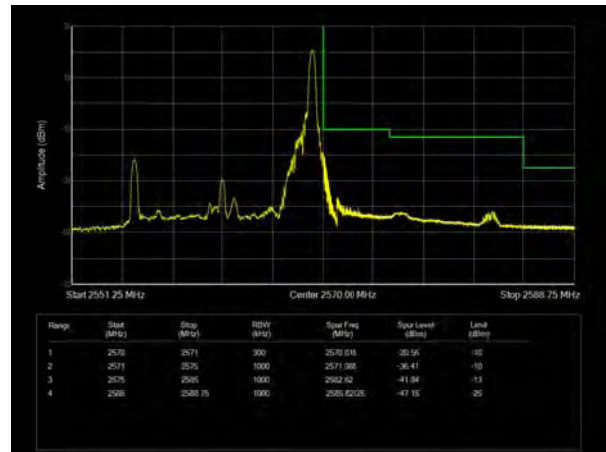

LTE Band 7 16QAM 20MHz CH-Low, 100%RB

LTE Band 7 16QAM 20MHz CH-High, 100%RB

LTE Band 7 64QAM 5MHz CH-Low, 1 RB

LTE Band 7 64QAM 5MHz CH-High, 1 RB

LTE Band 7 64QAM 5MHz CH-Low, 100%RB

LTE Band 7 64QAM 5MHz CH-High, 100%RB

LTE Band 7 64QAM 10MHz CH-Low, 1 RB

LTE Band 7 64QAM 10MHz CH-High, 1 RB

LTE Band 7 64QAM 10MHz CH-Low, 100%RB

LTE Band 7 64QAM 10MHz CH-High, 100%RB

LTE Band 7 64QAM 15MHz CH-Low, 1 RB

LTE Band 7 64QAM 15MHz CH-High, 1 RB

LTE Band 7 64QAM 15MHz CH-Low, 100%RB

LTE Band 7 64QAM 15MHz CH-High, 100%RB

LTE Band 7 64QAM 20MHz CH-Low, 1 RB

LTE Band 7 64QAM 20MHz CH-High, 1 RB

LTE Band 7 64QAM 20MHz CH-Low, 100%RB

LTE Band 7 64QAM 20MHz CH-High, 100%RB