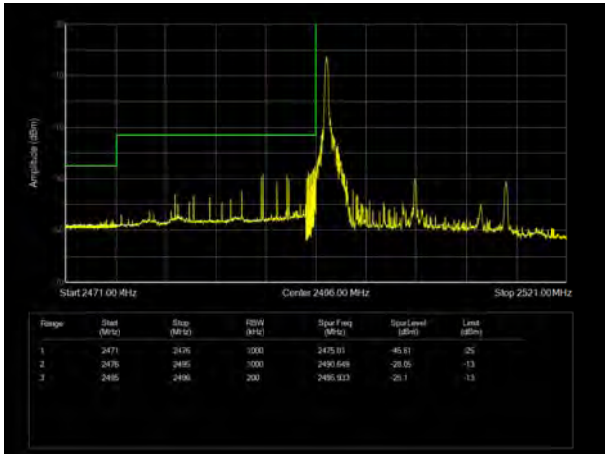

LTE Band 41 64QAM 20MHz CH-Low, 100%RB