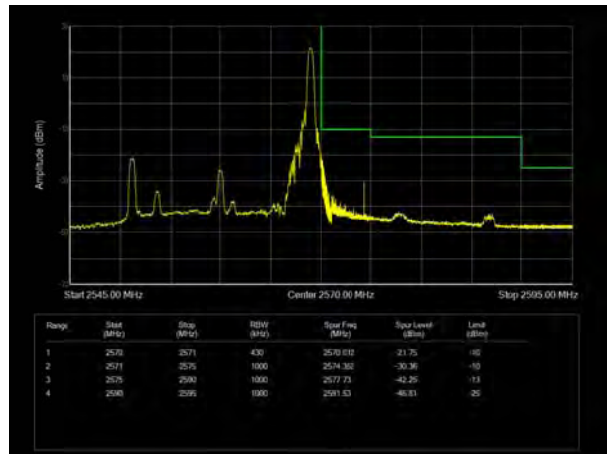

LTE Band 7 16QAM 5MHz CH-Low, 100%RB

LTE Band 7 16QAM 5MHz CH-High, 100%RB

LTE Band 7 16QAM 10MHz CH-Low, 1 RB

LTE Band 7 16QAM 10MHz CH-High, 1 RB

LTE Band 7 16QAM 10MHz CH-Low, 100%RB

LTE Band 7 16QAM 10MHz CH-High, 100%RB

LTE Band 7 16QAM 15MHz CH-Low, 1 RB

LTE Band 7 16QAM 15MHz CH-High, 1 RB

LTE Band 7 16QAM 15MHz CH-Low, 100%RB

LTE Band 7 16QAM 15MHz CH-High, 100%RB

LTE Band 7 16QAM 20MHz CH-Low, 1 RB

LTE Band 7 16QAM 20MHz CH-High, 1 RB

LTE Band 7 16QAM 20MHz CH-Low, 100%RB

LTE Band 7 16QAM 20MHz CH-High, 100%RB

LTE Band 7 64QAM 5MHz CH-Low, 1 RB

LTE Band 7 64QAM 5MHz CH-High, 1 RB

LTE Band 7 64QAM 5MHz CH-Low, 100%RB

LTE Band 7 64QAM 5MHz CH-High, 100%RB