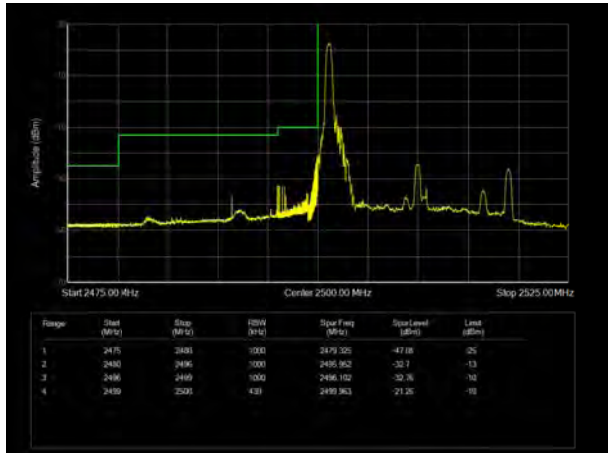

LTE Band 7 QPSK 5MHz CH-Low, 1 RB

LTE Band 7 QPSK 5MHz CH-High, 1 RB

LTE Band 7 QPSK 5MHz CH-Low, 100%RB

LTE Band 7 QPSK 5MHz CH-High, 100%RB

LTE Band 7 QPSK 10MHz CH-Low, 1 RB

LTE Band 7 QPSK 10MHz CH-High, 1 RB

LTE Band 7 QPSK 10MHz CH-Low, 100%RB

LTE Band 7 QPSK 10MHz CH-High, 100%RB

LTE Band 7 QPSK 15MHz CH-Low, 1 RB

LTE Band 7 QPSK 15MHz CH-High, 1 RB

LTE Band 7 QPSK 15MHz CH-Low, 100%RB

LTE Band 7 QPSK 15MHz CH-High, 100%RB

LTE Band 7 QPSK 20MHz CH-Low, 1 RB

LTE Band 7 QPSK 20MHz CH-High, 1 RB

LTE Band 7 QPSK 20MHz CH-Low, 100%RB

LTE Band 7 QPSK 20MHz CH-High, 100%RB

LTE Band 7 16QAM 5MHz CH-Low, 1 RB

LTE Band 7 16QAM 5MHz CH-High, 1 RB