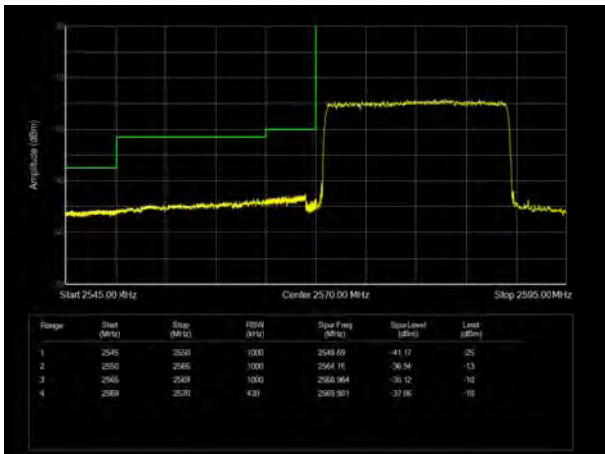

LTE Band 38 64QAM 10MHz CH-Low, 1 RB

LTE Band 38 64QAM 10MHz CH-High, 1 RB

LTE Band 38 64QAM 10MHz CH-Low, 100%RB

LTE Band 38 64QAM 10MHz CH-High, 100%RB

LTE Band 38 64QAM 15MHz CH-Low, 1 RB

LTE Band 38 64QAM 15MHz CH-High, 1 RB

LTE Band 38 64QAM 15MHz CH-Low, 100%RB

LTE Band 38 64QAM 15MHz CH-High, 100%RB

LTE Band 38 64QAM 20MHz CH-Low, 1 RB

LTE Band 38 64QAM 20MHz CH-High, 1 RB

LTE Band 38 64QAM 20MHz CH-Low, 100%RB

LTE Band 38 64QAM 20MHz CH-High, 100%RB

LTE Band 41 QPSK 5MHz CH-Low, 1 RB

LTE Band 41 QPSK 5MHz CH-High, 1 RB

LTE Band 41 QPSK 5MHz CH-Low, 100%RB

LTE Band 41 QPSK 5MHz CH-High, 100%RB

LTE Band 41 QPSK 10MHz CH-Low, 1 RB

LTE Band 41 QPSK 10MHz CH-High, 1 RB