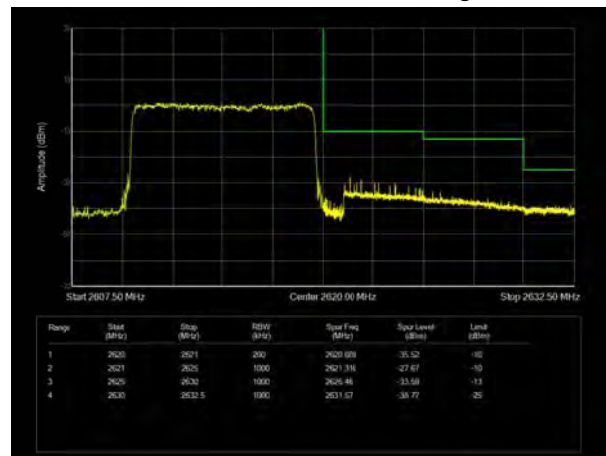

LTE Band 38 16QAM 20MHz CH-Low, 100%RB

LTE Band 38 16QAM 20MHz CH-High, 100%RB

LTE Band 38 64QAM 5MHz CH-Low, 1 RB

LTE Band 38 64QAM 5MHz CH-High, 1 RB

LTE Band 38 64QAM 5MHz CH-Low, 100%RB

LTE Band 38 64QAM 5MHz CH-High, 100%RB

LTE Band 38 64QAM 10MHz CH-Low, 1 RB

LTE Band 38 64QAM 10MHz CH-High, 1 RB

LTE Band 38 64QAM 10MHz CH-Low, 100%RB

LTE Band 38 64QAM 10MHz CH-High, 100%RB

LTE Band 38 64QAM 15MHz CH-Low, 1 RB

LTE Band 38 64QAM 15MHz CH-High, 1 RB

LTE Band 38 64QAM 15MHz CH-Low, 100%RB

LTE Band 38 64QAM 15MHz CH-High, 100%RB

LTE Band 38 64QAM 20MHz CH-Low, 1 RB

LTE Band 38 64QAM 20MHz CH-High, 1 RB

LTE Band 38 64QAM 20MHz CH-Low, 100%RB

LTE Band 38 64QAM 20MHz CH-High, 100%RB