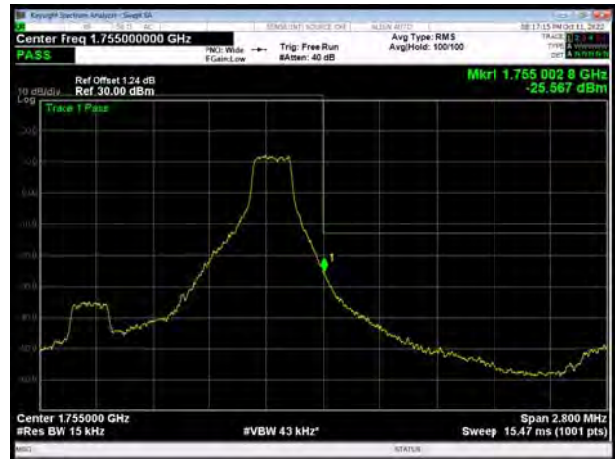

LTE Band 4 64QAM 1.4MHz CH-High, 100%RB