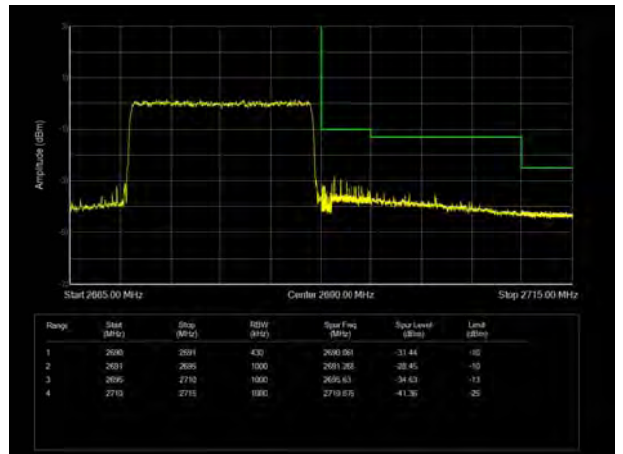

LTE Band 41 64QAM 15MHz CH-Low, 100%RB

LTE Band 41 64QAM 15MHz CH-High, 100%RB

LTE Band 41 64QAM 20MHz CH-Low, 1 RB

LTE Band 41 64QAM 20MHz CH-High, 1 RB

LTE Band 41 64QAM 20MHz CH-Low, 100%RB

LTE Band 41 64QAM 20MHz CH-High, 100%RB

LTE Band 66 QPSK 1.4MHz CH-Low, 1 RB

LTE Band 66 QPSK 1.4MHz CH-High, 1 RB

LTE Band 66 QPSK 1.4MHz CH-Low, 100%RB

LTE Band 66 QPSK 1.4MHz CH-High, 100%RB

LTE Band 66 QPSK 3MHz CH-Low, 1 RB

LTE Band 66 QPSK 3MHz CH-High, 1 RB