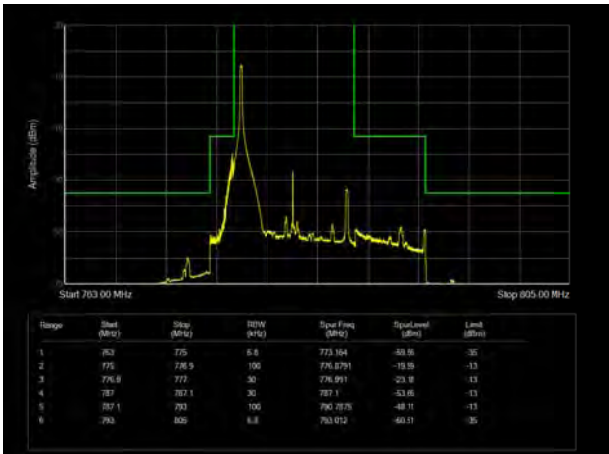

LTE Band 13 QPSK 10MHz CH-Low, 100%RB

LTE Band 13 QPSK 10MHz CH-High, 100%RB

LTE Band 13 16QAM 5MHz CH-Low, 1 RB

LTE Band 13 16QAM 5MHz CH-High, 1 RB

LTE Band 13 16QAM 5MHz CH-Low, 100%RB

LTE Band 13 16QAM 5MHz CH-High, 100%RB

LTE Band 13 16QAM 10MHz CH-Low, 1 RB

LTE Band 13 16QAM 10MHz CH-High, 1 RB

LTE Band 13 16QAM 10MHz CH-Low, 100%RB

LTE Band 13 16QAM 10MHz CH-High, 100%RB

LTE Band 13 64QAM 5MHz CH-Low, 1 RB

LTE Band 13 64QAM 5MHz CH-High, 1 RB

LTE Band 13 64QAM 5MHz CH-Low, 100%RB

LTE Band 13 64QAM 5MHz CH-High, 100%RB

LTE Band 13 64QAM 10MHz CH-Low, 1 RB

LTE Band 13 64QAM 10MHz CH-High, 1 RB

LTE Band 13 64QAM 10MHz CH-Low, 100%RB

LTE Band 13 64QAM 10MHz CH-High, 100%RB