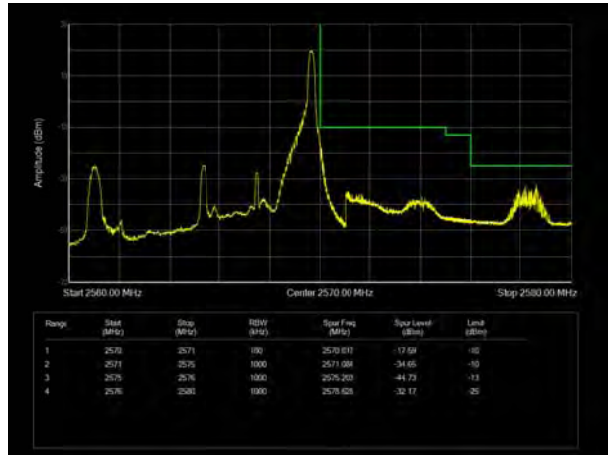

LTE Band 4 64QAM 15MHz CH-Low, 100%RB

LTE Band 4 64QAM 15MHz CH-High, 100%RB

LTE Band 4 64QAM 20MHz CH-Low, 1 RB

LTE Band 4 64QAM 20MHz CH-High, 1 RB

LTE Band 4 64QAM 20MHz CH-Low, 100%RB

LTE Band 4 64QAM 20MHz CH-High, 100%RB

LTE Band 7 QPSK 5MHz CH-Low, 1 RB

LTE Band 7 QPSK 5MHz CH-High, 1 RB

LTE Band 7 QPSK 5MHz CH-Low, 100%RB

LTE Band 7 QPSK 5MHz CH-High, 100%RB

LTE Band 7 QPSK 10MHz CH-Low, 1 RB

LTE Band 7 QPSK 10MHz CH-High, 1 RB