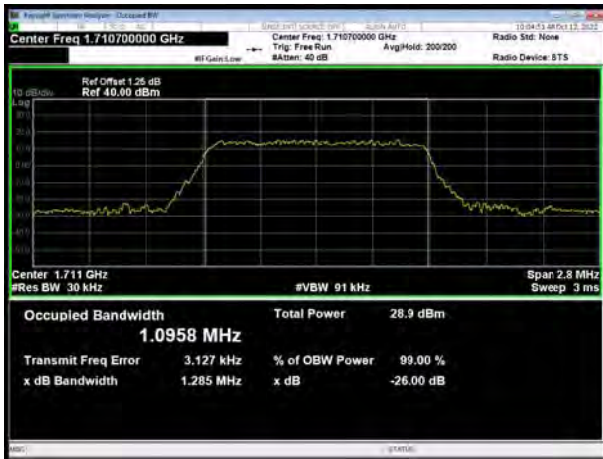

LTE Band 66 64QAM 1.4MHz CH-Low

LTE Band 66 64QAM 3MHz CH-Low

LTE Band 66 64QAM 1.4MHz CH-Middle

LTE Band 66 64QAM 3MHz CH-Middle

LTE Band 66 64QAM 1.4MHz CH-High

LTE Band 66 64QAM 3MHz CH-High

LTE Band 66 64QAM 5MHz CH-Low