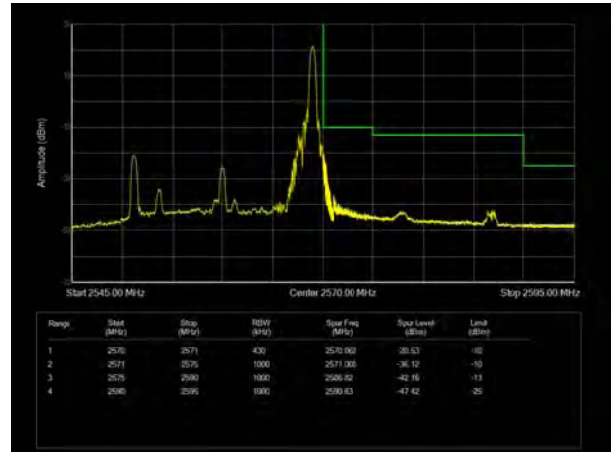

LTE Band 7 64QAM 15MHz CH-Low, 100%RB

LTE Band 7 64QAM 15MHz CH-High, 100%RB

LTE Band 7 64QAM 20MHz CH-Low, 1 RB

LTE Band 7 64QAM 20MHz CH-High, 1 RB

LTE Band 7 64QAM 20MHz CH-Low, 100%RB

LTE Band 7 64QAM 20MHz CH-High, 100%RB

LTE Band 13 QPSK 5MHz CH-Low, 1 RB

LTE Band 13 QPSK 5MHz CH-High, 1 RB

LTE Band 13 QPSK 5MHz CH-Low, 100%RB

LTE Band 13 QPSK 5MHz CH-High, 100%RB

LTE Band 13 QPSK 10MHz CH-Low, 1 RB

LTE Band 13 QPSK 10MHz CH-High, 1 RB