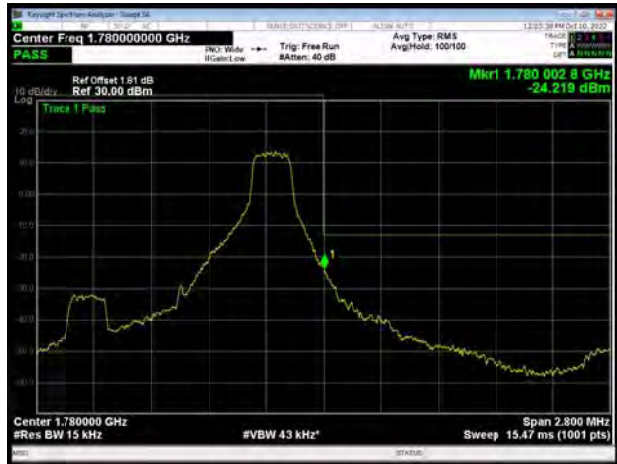

LTE Band 41 64QAM 15MHz CH-Low, 100%RB

LTE Band 41 64QAM 15MHz CH-High, 100%RB

LTE Band 41 64QAM 20MHz CH-Low, 1 RB

LTE Band 41 64QAM 20MHz CH-High, 1 RB

LTE Band 41 64QAM 20MHz CH-Low, 100%RB

LTE Band 41 64QAM 20MHz CH-High, 100%RB

LTE Band 66 QPSK 1.4MHz CH-Low, 1 RB

LTE Band 66 QPSK 1.4MHz CH-High, 1 RB

LTE Band 66 QPSK 1.4MHz CH-Low, 100%RB

LTE Band 66 QPSK 1.4MHz CH-High, 100%RB

LTE Band 66 QPSK 3MHz CH-Low, 1 RB

LTE Band 66 QPSK 3MHz CH-High, 1 RB