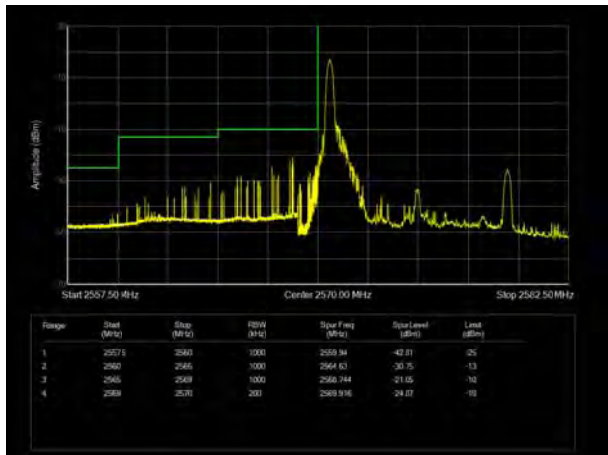

LTE Band 38 16QAM 15MHz CH-Low, 1 RB

LTE Band 38 16QAM 15MHz CH-High, 1 RB

LTE Band 38 16QAM 15MHz CH-Low, 100%RB

LTE Band 38 16QAM 15MHz CH-High, 100%RB

LTE Band 38 16QAM 20MHz CH-Low, 1 RB

LTE Band 38 16QAM 20MHz CH-High, 1 RB

LTE Band 38 16QAM 20MHz CH-Low, 100%RB

LTE Band 38 16QAM 20MHz CH-High, 100%RB

LTE Band 38 64QAM 5MHz CH-Low, 1 RB

LTE Band 38 64QAM 5MHz CH-High, 1 RB

LTE Band 38 64QAM 5MHz CH-Low, 100%RB

LTE Band 38 64QAM 5MHz CH-High, 100%RB

LTE Band 38 64QAM 10MHz CH-Low, 1 RB

LTE Band 38 64QAM 10MHz CH-High, 1 RB

LTE Band 38 64QAM 10MHz CH-Low, 100%RB

LTE Band 38 64QAM 10MHz CH-High, 100%RB

LTE Band 38 64QAM 15MHz CH-Low, 1 RB

LTE Band 38 64QAM 15MHz CH-High, 1 RB