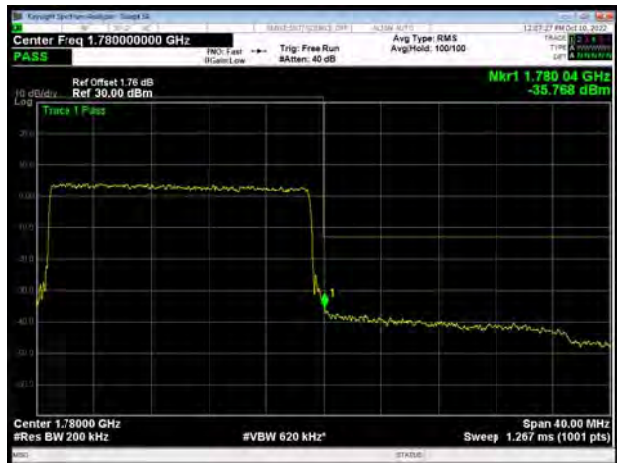

LTE Band 66 QPSK 15MHz CH-Low, 100%RB

LTE Band 66 QPSK 15MHz CH-High, 100%RB

LTE Band 66 QPSK 20MHz CH-Low, 1 RB

LTE Band 66 QPSK 20MHz CH-High, 1 RB

LTE Band 66 QPSK 20MHz CH-Low, 100%RB

LTE Band 66 QPSK 20MHz CH-High, 100%RB