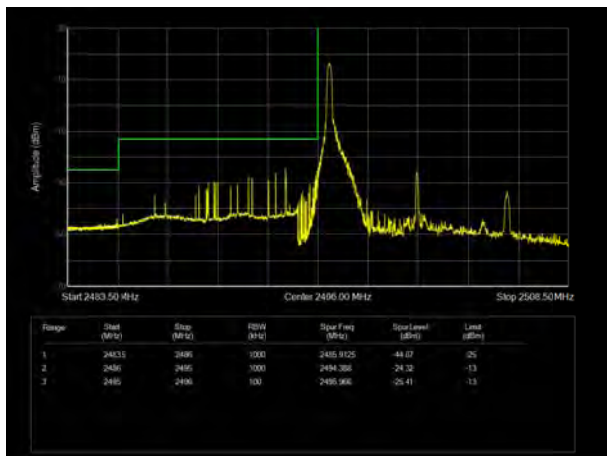

LTE Band 41 16QAM 10MHz CH-Low, 100%RB