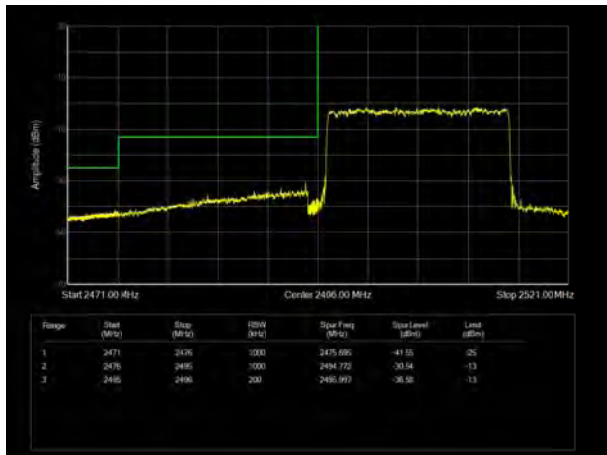

LTE Band 41 64QAM 5MHz CH-Low, 1 RB