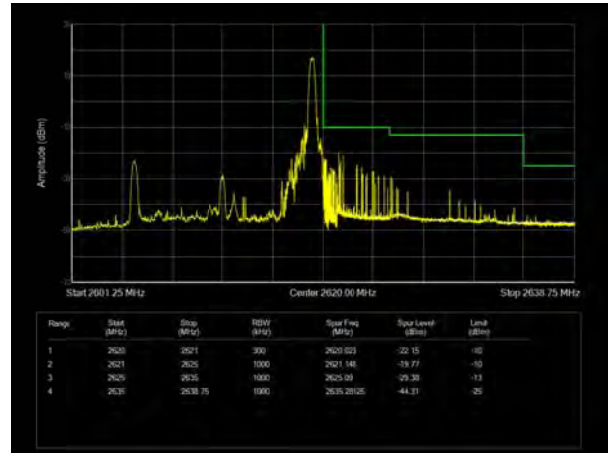

LTE Band 38 QPSK 20MHz CH-Low, 1 RB

LTE Band 38 QPSK 20MHz CH-High, 1 RB

LTE Band 38 QPSK 20MHz CH-Low, 100%RB

LTE Band 38 QPSK 20MHz CH-High, 100%RB

LTE Band 38 16QAM 5MHz CH-Low, 1 RB

LTE Band 38 16QAM 5MHz CH-High, 1 RB

LTE Band 38 16QAM 5MHz CH-Low, 100%RB

LTE Band 38 16QAM 5MHz CH-High, 100%RB

LTE Band 38 16QAM 10MHz CH-Low, 1 RB

LTE Band 38 16QAM 10MHz CH-High, 1 RB

LTE Band 38 16QAM 10MHz CH-Low, 100%RB

LTE Band 38 16QAM 10MHz CH-High, 100%RB

LTE Band 38 16QAM 15MHz CH-Low, 1 RB

LTE Band 38 16QAM 15MHz CH-High, 1 RB

LTE Band 38 16QAM 15MHz CH-Low, 100%RB

LTE Band 38 16QAM 15MHz CH-High, 100%RB

LTE Band 38 16QAM 20MHz CH-Low, 1 RB

LTE Band 38 16QAM 20MHz CH-High, 1 RB