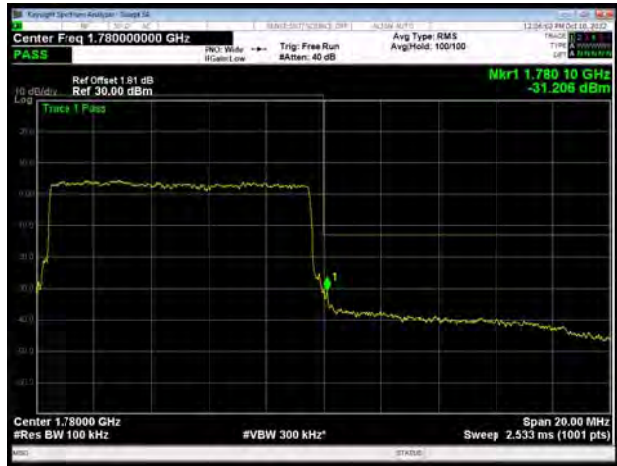

LTE Band 66 QPSK 3MHz CH-Low, 100%RB

LTE Band 66 QPSK 3MHz CH-High, 100%RB

LTE Band 66 QPSK 5MHz CH-Low, 1 RB

LTE Band 66 QPSK 5MHz CH-High, 1 RB

LTE Band 66 QPSK 5MHz CH-Low, 100%RB

LTE Band 66 QPSK 5MHz CH-High, 100%RB

LTE Band 66 QPSK 10MHz CH-Low, 1 RB

LTE Band 66 QPSK 10MHz CH-High, 1 RB

LTE Band 66 QPSK 10MHz CH-Low, 100%RB

LTE Band 66 QPSK 10MHz CH-High, 100%RB

LTE Band 66 QPSK 15MHz CH-Low, 1 RB

LTE Band 66 QPSK 15MHz CH-High, 1 RB

LTE Band 66 QPSK 15MHz CH-Low, 100%RB

LTE Band 66 QPSK 15MHz CH-High, 100%RB

LTE Band 66 QPSK 20MHz CH-Low, 1 RB

LTE Band 66 QPSK 20MHz CH-High, 1 RB

LTE Band 66 QPSK 20MHz CH-Low, 100%RB

LTE Band 66 QPSK 20MHz CH-High, 100%RB