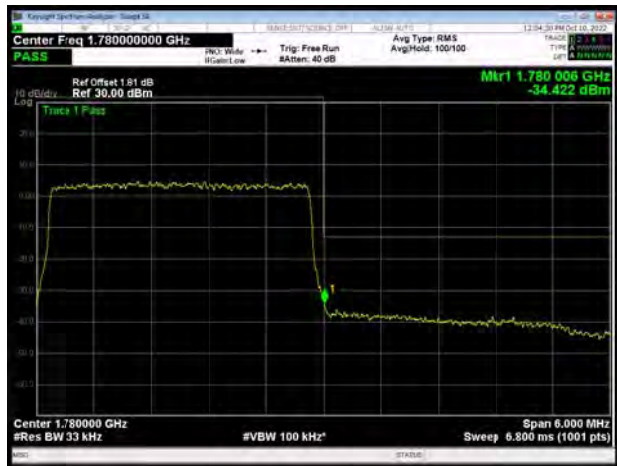

LTE Band 66 QPSK 1.4MHz CH-Low, 1 RB

LTE Band 66 QPSK 1.4MHz CH-High, 1 RB

LTE Band 66 QPSK 1.4MHz CH-Low, 100%RB

LTE Band 66 QPSK 1.4MHz CH-High, 100%RB

LTE Band 66 QPSK 3MHz CH-Low, 1 RB

LTE Band 66 QPSK 3MHz CH-High, 1 RB

LTE Band 66 QPSK 3MHz CH-Low, 100%RB

LTE Band 66 QPSK 3MHz CH-High, 100%RB

LTE Band 66 QPSK 5MHz CH-Low, 1 RB

LTE Band 66 QPSK 5MHz CH-High, 1 RB

LTE Band 66 QPSK 5MHz CH-Low, 100%RB

LTE Band 66 QPSK 5MHz CH-High, 100%RB