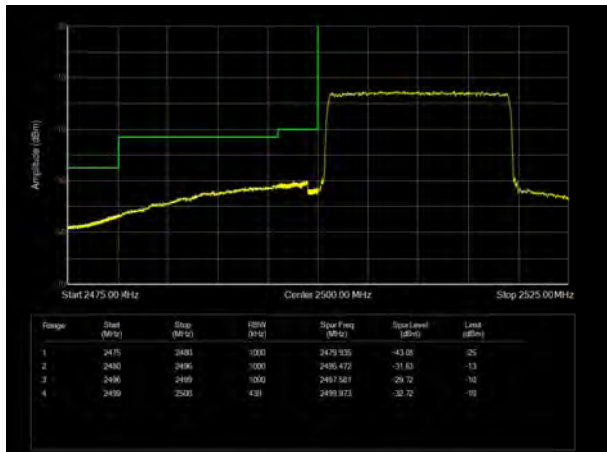

LTE Band 7 64QAM 10MHz CH-Low, 1 RB

LTE Band 7 64QAM 10MHz CH-High, 1 RB

LTE Band 7 64QAM 10MHz CH-Low, 100%RB

LTE Band 7 64QAM 10MHz CH-High, 100%RB

LTE Band 7 64QAM 15MHz CH-Low, 1 RB

LTE Band 7 64QAM 15MHz CH-High, 1 RB

LTE Band 7 64QAM 15MHz CH-Low, 100%RB

LTE Band 7 64QAM 15MHz CH-High, 100%RB

LTE Band 7 64QAM 20MHz CH-Low, 1 RB

LTE Band 7 64QAM 20MHz CH-High, 1 RB

LTE Band 7 64QAM 20MHz CH-Low, 100%RB

LTE Band 7 64QAM 20MHz CH-High, 100%RB

LTE Band 13 QPSK 5MHz CH-Low, 1 RB

LTE Band 13 QPSK 5MHz CH-High, 1 RB

LTE Band 13 QPSK 5MHz CH-Low, 100%RB

LTE Band 13 QPSK 5MHz CH-High, 100%RB

LTE Band 13 QPSK 10MHz CH-Low, 1 RB

LTE Band 13 QPSK 10MHz CH-High, 1 RB