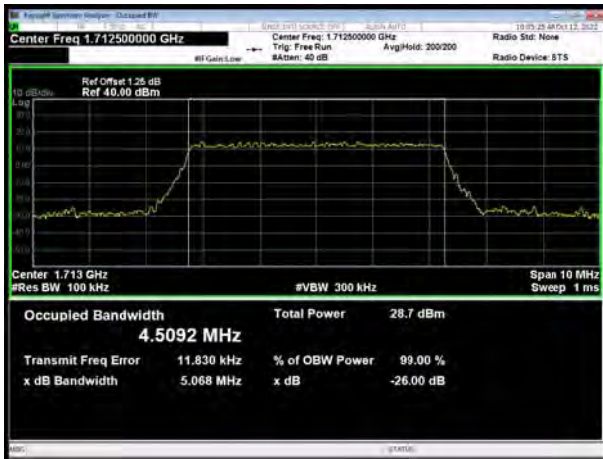

LTE Band 66 64QAM 1.4MHz CH-Low

LTE Band 66 64QAM 3MHz CH-Low

LTE Band 66 64QAM 1.4MHz CH-Middle

LTE Band 66 64QAM 3MHz CH-Middle

LTE Band 66 64QAM 1.4MHz CH-High

LTE Band 66 64QAM 3MHz CH-High

LTE Band 66 64QAM 5MHz CH-Low