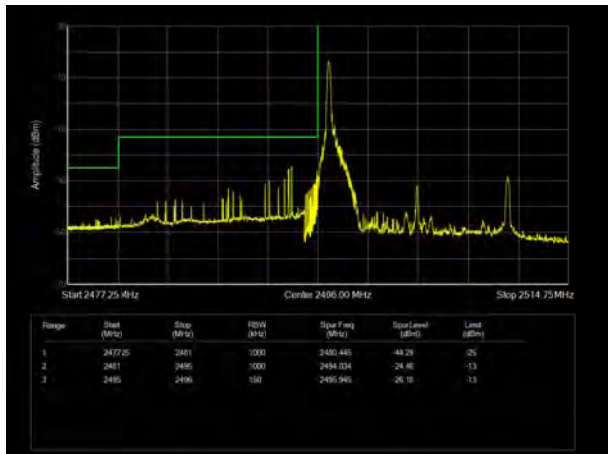

LTE Band 41 64QAM 10MHz CH-Low, 1 RB

LTE Band 41 64QAM 10MHz CH-High, 1 RB

LTE Band 41 64QAM 10MHz CH-Low, 100%RB

LTE Band 41 64QAM 10MHz CH-High, 100%RB

LTE Band 41 64QAM 15MHz CH-Low, 1 RB

LTE Band 41 64QAM 15MHz CH-High, 1 RB