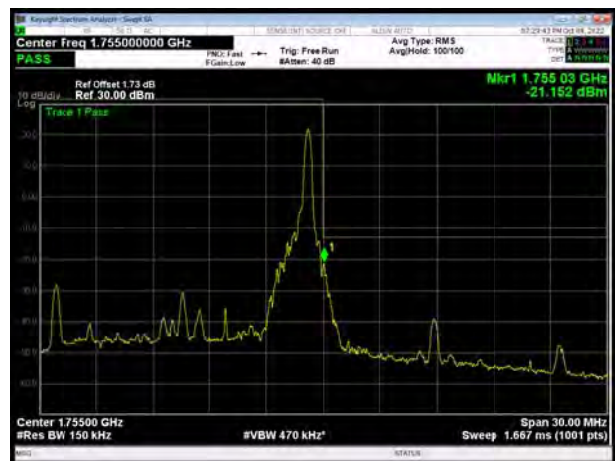

LTE Band 4 QPSK 3MHz CH-Low, 100%RB

LTE Band 4 QPSK 3MHz CH-High, 100%RB

LTE Band 4 QPSK 5MHz CH-Low, 1 RB

LTE Band 4 QPSK 5MHz CH-High, 1 RB

LTE Band 4 QPSK 5MHz CH-Low, 100%RB

LTE Band 4 QPSK 5MHz CH-High, 100%RB

LTE Band 4 QPSK 10MHz CH-Low, 1 RB

LTE Band 4 QPSK 10MHz CH-High, 1 RB

LTE Band 4 QPSK 10MHz CH-Low, 100%RB

LTE Band 4 QPSK 10MHz CH-High, 100%RB

LTE Band 4 QPSK 15MHz CH-Low, 1 RB

LTE Band 4 QPSK 15MHz CH-High, 1 RB

LTE Band 4 QPSK 15MHz CH-Low, 100%RB

LTE Band 4 QPSK 15MHz CH-High, 100%RB

LTE Band 4 QPSK 20MHz CH-Low, 1 RB

LTE Band 4 QPSK 20MHz CH-High, 1 RB

LTE Band 4 QPSK 20MHz CH-Low, 100%RB

LTE Band 4 QPSK 20MHz CH-High, 100%RB