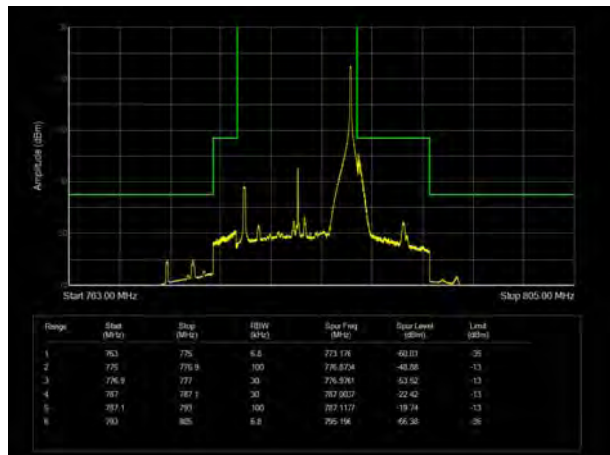

LTE Band 13 QPSK 5MHz CH-Low, 1 RB

LTE Band 13 QPSK 5MHz CH-High, 1 RB

LTE Band 13 QPSK 5MHz CH-Low, 100%RB

LTE Band 13 QPSK 5MHz CH-High, 100%RB

LTE Band 13 QPSK 10MHz CH-Low, 1 RB

LTE Band 13 QPSK 10MHz CH-High, 1 RB

LTE Band 13 QPSK 10MHz CH-Low, 100%RB

LTE Band 13 QPSK 10MHz CH-High, 100%RB

LTE Band 13 16QAM 5MHz CH-Low, 1 RB

LTE Band 13 16QAM 5MHz CH-High, 1 RB

LTE Band 13 16QAM 5MHz CH-Low, 100%RB

LTE Band 13 16QAM 5MHz CH-High, 100%RB

LTE Band 13 16QAM 10MHz CH-Low, 1 RB

LTE Band 13 16QAM 10MHz CH-High, 1 RB

LTE Band 13 16QAM 10MHz CH-Low, 100%RB

LTE Band 13 16QAM 10MHz CH-High, 100%RB

LTE Band 13 64QAM 5MHz CH-Low, 1 RB

LTE Band 13 64QAM 5MHz CH-High, 1 RB