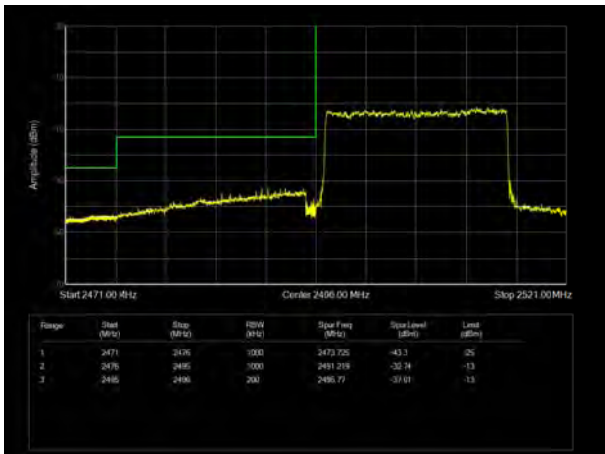

LTE Band 41 64QAM 15MHz CH-Low, 100%RB

LTE Band 41 64QAM 15MHz CH-High, 100%RB

LTE Band 41 64QAM 20MHz CH-Low, 1 RB

LTE Band 41 64QAM 20MHz CH-High, 1 RB

LTE Band 41 64QAM 20MHz CH-Low, 100%RB

LTE Band 41 64QAM 20MHz CH-High, 100%RB

LTE Band 66 QPSK 1.4MHz CH-Low, 1 RB

LTE Band 66 QPSK 1.4MHz CH-High, 1 RB

LTE Band 66 QPSK 1.4MHz CH-Low, 100%RB

LTE Band 66 QPSK 1.4MHz CH-High, 100%RB

LTE Band 66 QPSK 3MHz CH-Low, 1 RB

LTE Band 66 QPSK 3MHz CH-High, 1 RB