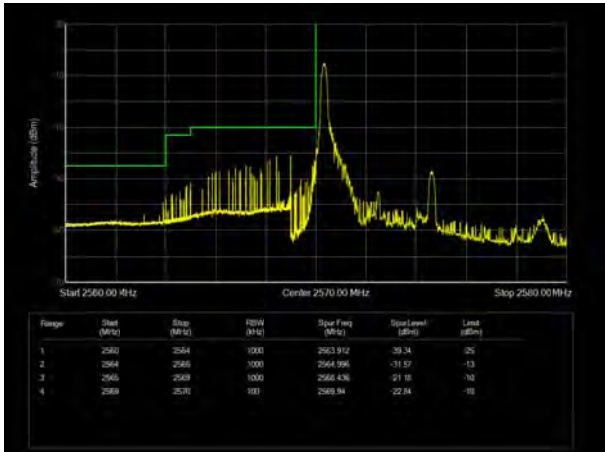

LTE Band 38 16QAM 5MHz CH-Low, 100%RB

LTE Band 38 16QAM 5MHz CH-High, 100%RB

LTE Band 38 16QAM 10MHz CH-Low, 1 RB

LTE Band 38 16QAM 10MHz CH-High, 1 RB

LTE Band 38 16QAM 10MHz CH-Low, 100%RB

LTE Band 38 16QAM 10MHz CH-High, 100%RB

LTE Band 38 16QAM 15MHz CH-Low, 1 RB

LTE Band 38 16QAM 15MHz CH-High, 1 RB

LTE Band 38 16QAM 15MHz CH-Low, 100%RB

LTE Band 38 16QAM 15MHz CH-High, 100%RB

LTE Band 38 16QAM 20MHz CH-Low, 1 RB

LTE Band 38 16QAM 20MHz CH-High, 1 RB

LTE Band 38 16QAM 20MHz CH-Low, 100%RB

LTE Band 38 16QAM 20MHz CH-High, 100%RB

LTE Band 38 64QAM 5MHz CH-Low, 1 RB

LTE Band 38 64QAM 5MHz CH-High, 1 RB

LTE Band 38 64QAM 5MHz CH-Low, 100%RB

LTE Band 38 64QAM 5MHz CH-High, 100%RB