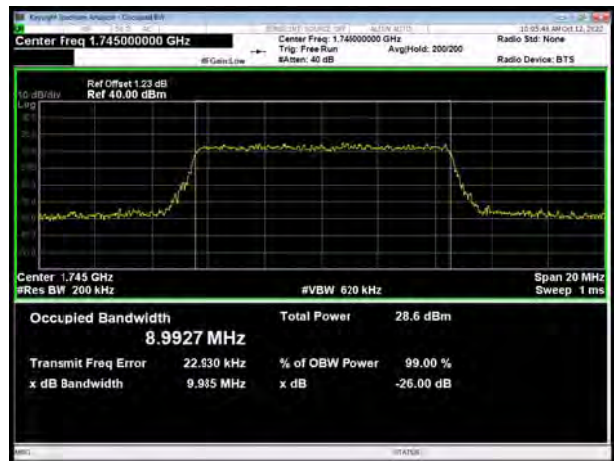

LTE Band 66 64QAM 10MHz CH-Middle