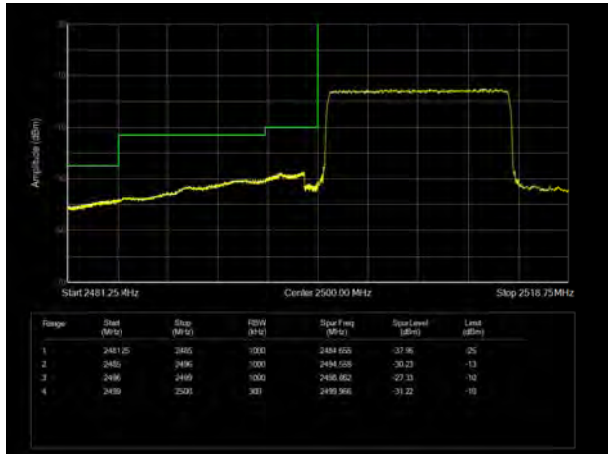

LTE Band 7 QPSK 20MHz CH-Low, 1 RB

LTE Band 7 QPSK 20MHz CH-High, 1 RB

LTE Band 7 QPSK 20MHz CH-Low, 100%RB

LTE Band 7 QPSK 20MHz CH-High, 100%RB

LTE Band 7 16QAM 5MHz CH-Low, 1 RB

LTE Band 7 16QAM 5MHz CH-High, 1 RB

LTE Band 7 16QAM 5MHz CH-Low, 100%RB

LTE Band 7 16QAM 5MHz CH-High, 100%RB

LTE Band 7 16QAM 10MHz CH-Low, 1 RB

LTE Band 7 16QAM 10MHz CH-High, 1 RB

LTE Band 7 16QAM 10MHz CH-Low, 100%RB

LTE Band 7 16QAM 10MHz CH-High, 100%RB

LTE Band 7 16QAM 15MHz CH-Low, 1 RB

LTE Band 7 16QAM 15MHz CH-High, 1 RB

LTE Band 7 16QAM 15MHz CH-Low, 100%RB

LTE Band 7 16QAM 15MHz CH-High, 100%RB

LTE Band 7 16QAM 20MHz CH-Low, 1 RB

LTE Band 7 16QAM 20MHz CH-High, 1 RB