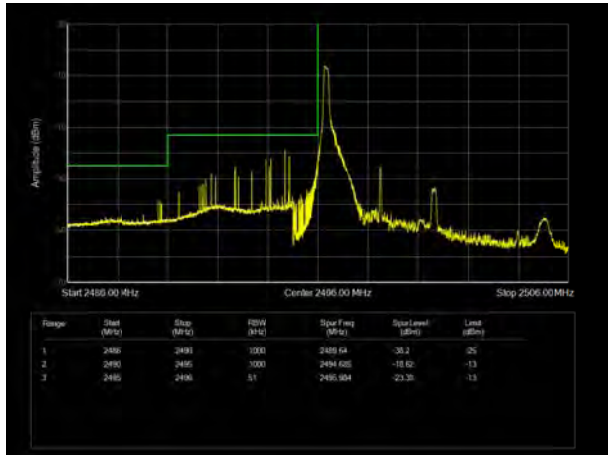

LTE Band 38 64QAM 10MHz CH-Low, 1 RB

LTE Band 38 64QAM 10MHz CH-High, 1 RB

LTE Band 38 64QAM 10MHz CH-Low, 100%RB

LTE Band 38 64QAM 10MHz CH-High, 100%RB

LTE Band 38 64QAM 15MHz CH-Low, 1 RB

LTE Band 38 64QAM 15MHz CH-High, 1 RB

LTE Band 38 64QAM 15MHz CH-Low, 100%RB

LTE Band 38 64QAM 15MHz CH-High, 100%RB

LTE Band 38 64QAM 20MHz CH-Low, 1 RB

LTE Band 38 64QAM 20MHz CH-High, 1 RB

LTE Band 38 64QAM 20MHz CH-Low, 100%RB

LTE Band 38 64QAM 20MHz CH-High, 100%RB

LTE Band 41 QPSK 5MHz CH-Low, 1 RB

LTE Band 41 QPSK 5MHz CH-High, 1 RB

LTE Band 41 QPSK 5MHz CH-Low, 100%RB

LTE Band 41 QPSK 5MHz CH-High, 100%RB

LTE Band 41 QPSK 10MHz CH-Low, 1 RB

LTE Band 41 QPSK 10MHz CH-High, 1 RB