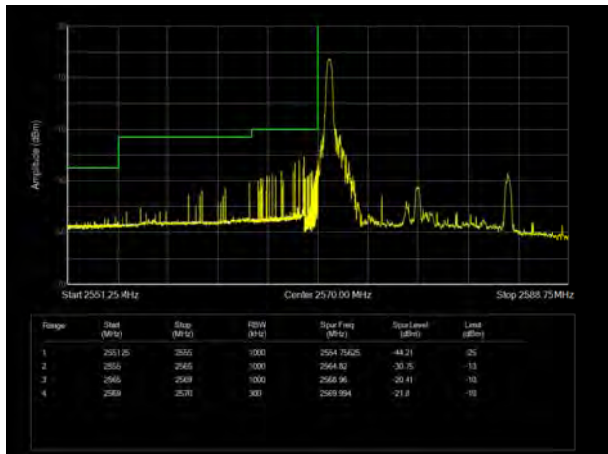

LTE Band 38 16QAM 20MHz CH-Low, 100%RB

LTE Band 38 16QAM 20MHz CH-High, 100%RB

LTE Band 38 64QAM 5MHz CH-Low, 1 RB

LTE Band 38 64QAM 5MHz CH-High, 1 RB

LTE Band 38 64QAM 5MHz CH-Low, 100%RB

LTE Band 38 64QAM 5MHz CH-High, 100%RB

LTE Band 38 64QAM 10MHz CH-Low, 1 RB

LTE Band 38 64QAM 10MHz CH-High, 1 RB

LTE Band 38 64QAM 10MHz CH-Low, 100%RB

LTE Band 38 64QAM 10MHz CH-High, 100%RB

LTE Band 38 64QAM 15MHz CH-Low, 1 RB

LTE Band 38 64QAM 15MHz CH-High, 1 RB

LTE Band 38 64QAM 15MHz CH-Low, 100%RB

LTE Band 38 64QAM 15MHz CH-High, 100%RB

LTE Band 38 64QAM 20MHz CH-Low, 1 RB

LTE Band 38 64QAM 20MHz CH-High, 1 RB

LTE Band 38 64QAM 20MHz CH-Low, 100%RB

LTE Band 38 64QAM 20MHz CH-High, 100%RB