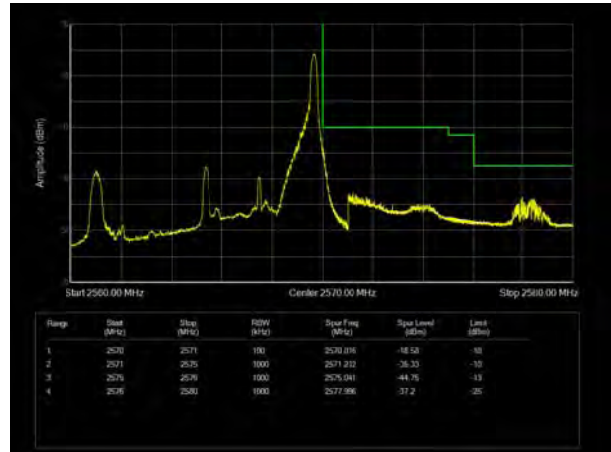

LTE Band 7 16QAM 20MHz CH-Low, 100%RB

LTE Band 7 16QAM 20MHz CH-High, 100%RB

LTE Band 7 64QAM 5MHz CH-Low, 1 RB

LTE Band 7 64QAM 5MHz CH-High, 1 RB

LTE Band 7 64QAM 5MHz CH-Low, 100%RB

LTE Band 7 64QAM 5MHz CH-High, 100%RB

LTE Band 7 64QAM 10MHz CH-Low, 1 RB

LTE Band 7 64QAM 10MHz CH-High, 1 RB

LTE Band 7 64QAM 10MHz CH-Low, 100%RB

LTE Band 7 64QAM 10MHz CH-High, 100%RB

LTE Band 7 64QAM 15MHz CH-Low, 1 RB

LTE Band 7 64QAM 15MHz CH-High, 1 RB