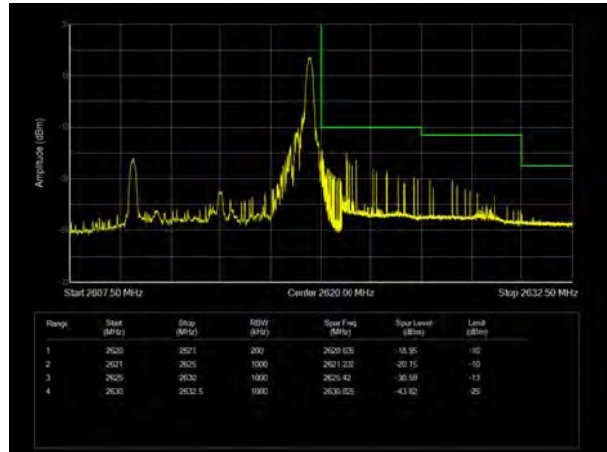

LTE Band 38 QPSK 5MHz CH-Low, 1 RB

LTE Band 38 QPSK 5MHz CH-High, 1 RB

LTE Band 38 QPSK 5MHz CH-Low, 100%RB

LTE Band 38 QPSK 5MHz CH-High, 100%RB

LTE Band 38 QPSK 10MHz CH-Low, 1 RB

LTE Band 38 QPSK 10MHz CH-High, 1 RB

LTE Band 38 QPSK 10MHz CH-Low, 100%RB

LTE Band 38 QPSK 10MHz CH-High, 100%RB

LTE Band 38 QPSK 15MHz CH-Low, 1 RB

LTE Band 38 QPSK 15MHz CH-High, 1 RB

LTE Band 38 QPSK 15MHz CH-Low, 100%RB

LTE Band 38 QPSK 15MHz CH-High, 100%RB