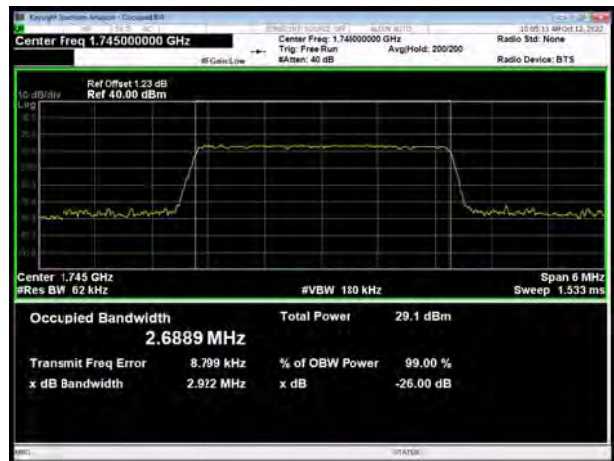

LTE Band 66 64QAM 1.4MHz CH-Low

LTE Band 66 64QAM 3MHz CH-Low

LTE Band 66 64QAM 1.4MHz CH-Middle

LTE Band 66 64QAM 3MHz CH-Middle

LTE Band 66 64QAM 1.4MHz CH-High

LTE Band 66 64QAM 3MHz CH-High

LTE Band 66 64QAM 5MHz CH-Low