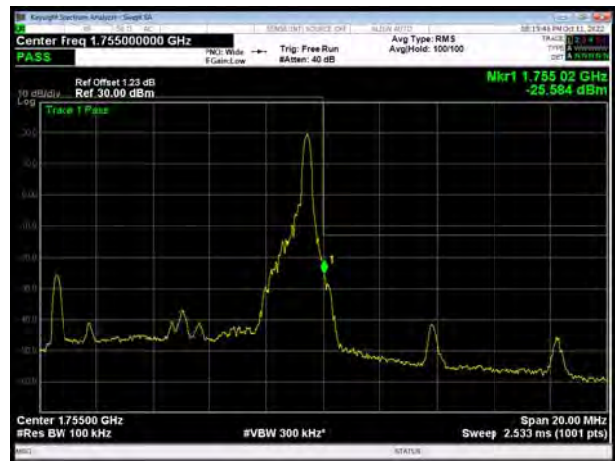

LTE Band 4 64QAM 10MHz CH-High, 100%RB