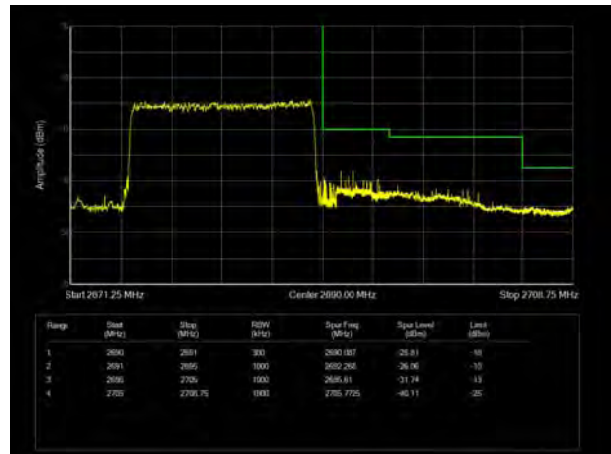

LTE Band 41 QPSK 10MHz CH-Low, 100%RB

LTE Band 41 QPSK 10MHz CH-High, 100%RB

LTE Band 41 QPSK 15MHz CH-Low, 1 RB

LTE Band 41 QPSK 15MHz CH-High, 1 RB

LTE Band 41 QPSK 15MHz CH-Low, 100%RB

LTE Band 41 QPSK 15MHz CH-High, 100%RB