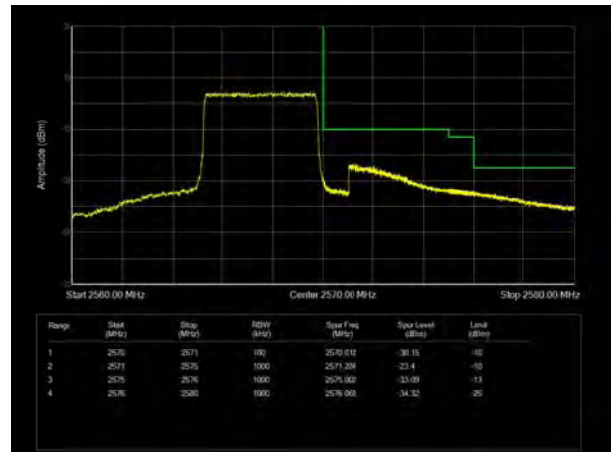

LTE Band 7 16QAM 20MHz CH-Low, 100%RB

LTE Band 7 16QAM 20MHz CH-High, 100%RB

LTE Band 7 64QAM 5MHz CH-Low, 1 RB

LTE Band 7 64QAM 5MHz CH-High, 1 RB

LTE Band 7 64QAM 5MHz CH-Low, 100%RB

LTE Band 7 64QAM 5MHz CH-High, 100%RB

LTE Band 7 64QAM 10MHz CH-Low, 1 RB

LTE Band 7 64QAM 10MHz CH-High, 1 RB

LTE Band 7 64QAM 10MHz CH-Low, 100%RB

LTE Band 7 64QAM 10MHz CH-High, 100%RB

LTE Band 7 64QAM 15MHz CH-Low, 1 RB

LTE Band 7 64QAM 15MHz CH-High, 1 RB