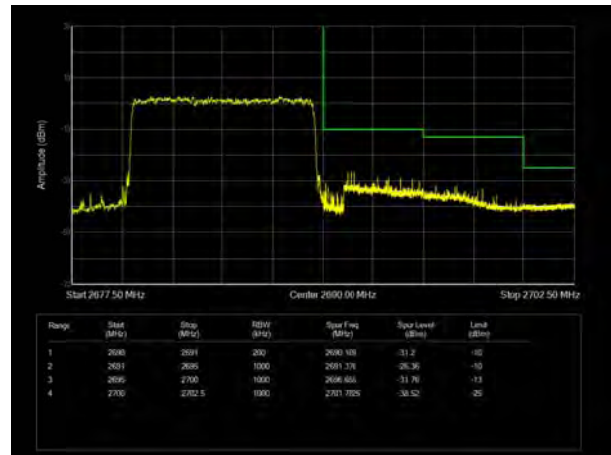

LTE Band 38 64QAM 15MHz CH-Low, 100%RB

LTE Band 38 64QAM 15MHz CH-High, 100%RB

LTE Band 38 64QAM 20MHz CH-Low, 1 RB

LTE Band 38 64QAM 20MHz CH-High, 1 RB

LTE Band 38 64QAM 20MHz CH-Low, 100%RB

LTE Band 38 64QAM 20MHz CH-High, 100%RB

LTE Band 41 QPSK 5MHz CH-Low, 1 RB

LTE Band 41 QPSK 5MHz CH-High, 1 RB

LTE Band 41 QPSK 5MHz CH-Low, 100%RB

LTE Band 41 QPSK 5MHz CH-High, 100%RB

LTE Band 41 QPSK 10MHz CH-Low, 1 RB

LTE Band 41 QPSK 10MHz CH-High, 1 RB

LTE Band 41 QPSK 10MHz CH-Low, 100%RB

LTE Band 41 QPSK 10MHz CH-High, 100%RB

LTE Band 41 QPSK 15MHz CH-Low, 1 RB

LTE Band 41 QPSK 15MHz CH-High, 1 RB

LTE Band 41 QPSK 15MHz CH-Low, 100%RB

LTE Band 41 QPSK 15MHz CH-High, 100%RB