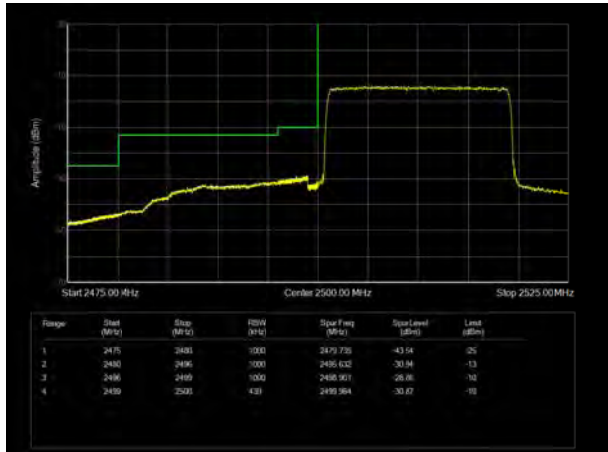

LTE Band 7 QPSK 5MHz CH-Low, 1 RB

LTE Band 7 QPSK 5MHz CH-High, 1 RB

LTE Band 7 QPSK 5MHz CH-Low, 100%RB

LTE Band 7 QPSK 5MHz CH-High, 100%RB

LTE Band 7 QPSK 10MHz CH-Low, 1 RB

LTE Band 7 QPSK 10MHz CH-High, 1 RB

LTE Band 7 QPSK 10MHz CH-Low, 100%RB

LTE Band 7 QPSK 10MHz CH-High, 100%RB

LTE Band 7 QPSK 15MHz CH-Low, 1 RB

LTE Band 7 QPSK 15MHz CH-High, 1 RB

LTE Band 7 QPSK 15MHz CH-Low, 100%RB

LTE Band 7 QPSK 15MHz CH-High, 100%RB

LTE Band 7 QPSK 20MHz CH-Low, 1 RB

LTE Band 7 QPSK 20MHz CH-High, 1 RB

LTE Band 7 QPSK 20MHz CH-Low, 100%RB

LTE Band 7 QPSK 20MHz CH-High, 100%RB

LTE Band 7 16QAM 5MHz CH-Low, 1 RB

LTE Band 7 16QAM 5MHz CH-High, 1 RB