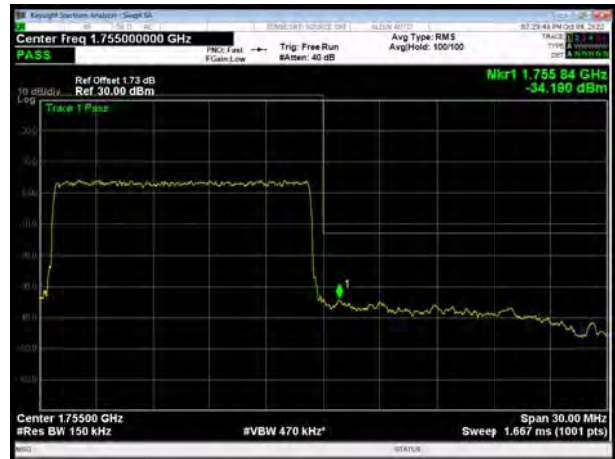

LTE Band 4 QPSK 3MHz CH-Low, 100%RB

LTE Band 4 QPSK 3MHz CH-High, 100%RB

LTE Band 4 QPSK 5MHz CH-Low, 1 RB

LTE Band 4 QPSK 5MHz CH-High, 1 RB

LTE Band 4 QPSK 5MHz CH-Low, 100%RB

LTE Band 4 QPSK 5MHz CH-High, 100%RB

LTE Band 4 QPSK 10MHz CH-Low, 1 RB

LTE Band 4 QPSK 10MHz CH-High, 1 RB

LTE Band 4 QPSK 10MHz CH-Low, 100%RB

LTE Band 4 QPSK 10MHz CH-High, 100%RB

LTE Band 4 QPSK 15MHz CH-Low, 1 RB

LTE Band 4 QPSK 15MHz CH-High, 1 RB

LTE Band 4 QPSK 15MHz CH-Low, 100%RB

LTE Band 4 QPSK 15MHz CH-High, 100%RB

LTE Band 4 QPSK 20MHz CH-Low, 1 RB

LTE Band 4 QPSK 20MHz CH-High, 1 RB

LTE Band 4 QPSK 20MHz CH-Low, 100%RB

LTE Band 4 QPSK 20MHz CH-High, 100%RB