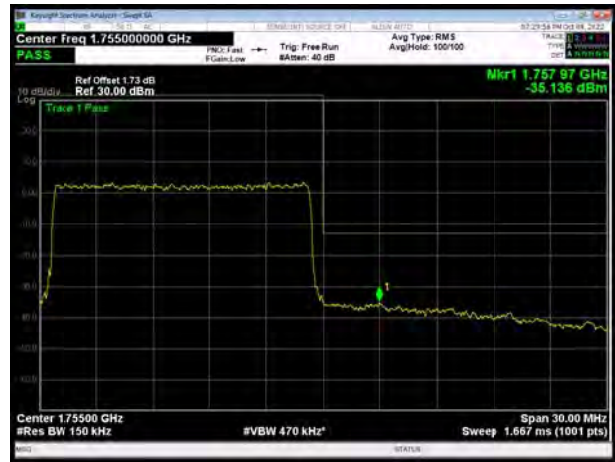

LTE Band 4 16QAM 10MHz CH-Low, 1 RB

LTE Band 4 16QAM 10MHz CH-High, 1 RB

LTE Band 4 16QAM 10MHz CH-Low, 100%RB

LTE Band 4 16QAM 10MHz CH-High, 100%RB

LTE Band 4 16QAM 15MHz CH-Low, 1 RB

LTE Band 4 16QAM 15MHz CH-High, 1 RB

LTE Band 4 16QAM 15MHz CH-Low, 100%RB

LTE Band 4 16QAM 15MHz CH-High, 100%RB

LTE Band 4 16QAM 20MHz CH-Low, 1 RB

LTE Band 4 16QAM 20MHz CH-High, 1 RB

LTE Band 4 16QAM 20MHz CH-Low, 100%RB

LTE Band 4 16QAM 20MHz CH-High, 100%RB