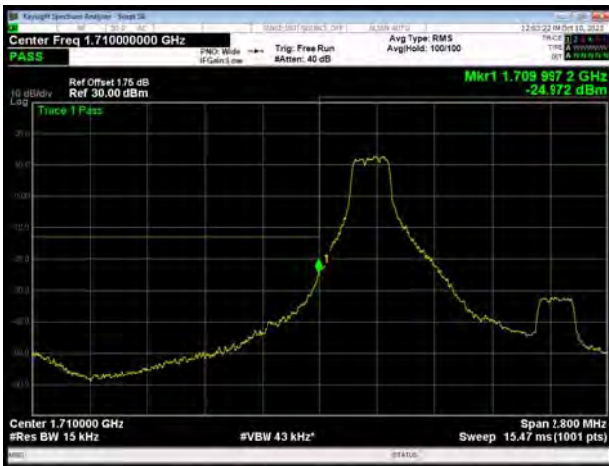

LTE Band 66 16QAM 1.4MHz CH-Low, 100%RB