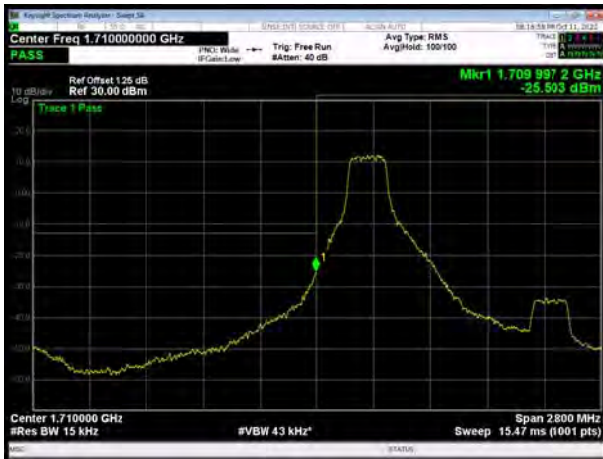

LTE Band 4 16QAM 15MHz CH-Low, 100%RB

LTE Band 4 16QAM 15MHz CH-High, 100%RB

LTE Band 4 16QAM 20MHz CH-Low, 1 RB

LTE Band 4 16QAM 20MHz CH-High, 1 RB

LTE Band 4 16QAM 20MHz CH-Low, 100%RB

LTE Band 4 16QAM 20MHz CH-High, 100%RB

LTE Band 4 64QAM 1.4MHz CH-Low, 1 RB

LTE Band 4 64QAM 1.4MHz CH-High, 1 RB

LTE Band 4 64QAM 1.4MHz CH-Low, 100%RB

LTE Band 4 64QAM 1.4MHz CH-High, 100%RB

LTE Band 4 64QAM 3MHz CH-Low, 1 RB

LTE Band 4 64QAM 3MHz CH-High, 1 RB