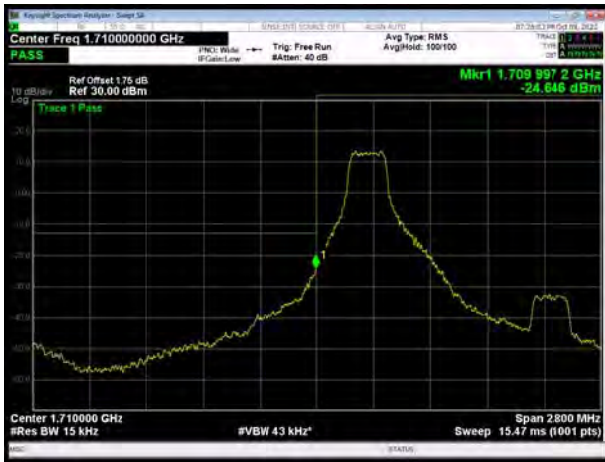

LTE Band 66 64QAM 15MHz CH-Middle

LTE Band 66 64QAM 20MHz CH-Middle

LTE Band 66 64QAM 15MHz CH-High

LTE Band 66 64QAM 20MHz CH-High

6.3 Band Edge Compliance

All the test traces in the plots shows the test results clearly.

LTE Band 4 QPSK 1.4MHz CH-Low, 1 RB

LTE Band 4 QPSK 1.4MHz CH-High, 1 RB

LTE Band 4 QPSK 1.4MHz CH-Low, 100%RB

LTE Band 4 QPSK 1.4MHz CH-High, 100%RB

LTE Band 4 QPSK 3MHz CH-Low, 1 RB

LTE Band 4 QPSK 3MHz CH-High, 1 RB