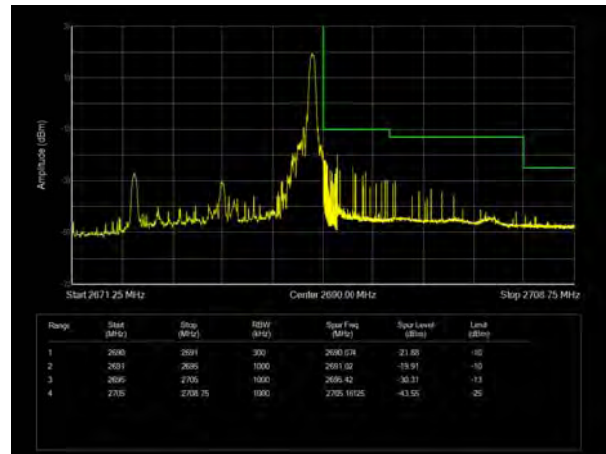

LTE Band 41 64QAM 10MHz CH-Low, 1 RB

LTE Band 41 64QAM 10MHz CH-High, 1 RB

LTE Band 41 64QAM 10MHz CH-Low, 100%RB

LTE Band 41 64QAM 10MHz CH-High, 100%RB

LTE Band 41 64QAM 15MHz CH-Low, 1 RB

LTE Band 41 64QAM 15MHz CH-High, 1 RB