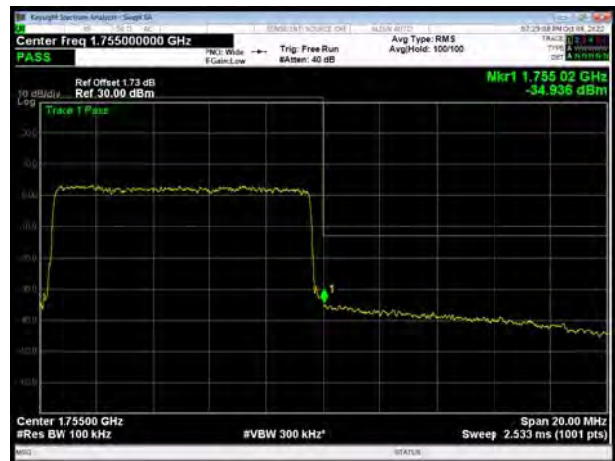

LTE Band 4 16QAM 10MHz CH-Low, 1 RB

LTE Band 4 16QAM 10MHz CH-High, 1 RB

LTE Band 4 16QAM 10MHz CH-Low, 100%RB

LTE Band 4 16QAM 10MHz CH-High, 100%RB

LTE Band 4 16QAM 15MHz CH-Low, 1 RB

LTE Band 4 16QAM 15MHz CH-High, 1 RB

LTE Band 4 16QAM 15MHz CH-Low, 100%RB

LTE Band 4 16QAM 15MHz CH-High, 100%RB

LTE Band 4 16QAM 20MHz CH-Low, 1 RB

LTE Band 4 16QAM 20MHz CH-High, 1 RB

LTE Band 4 16QAM 20MHz CH-Low, 100%RB

LTE Band 4 16QAM 20MHz CH-High, 100%RB