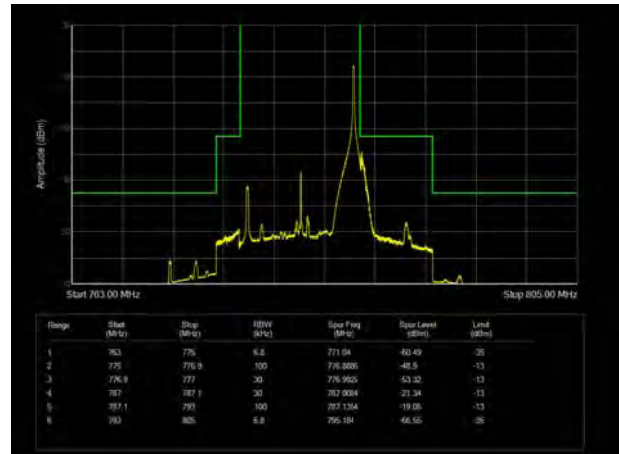

LTE Band 13 64QAM 5MHz CH-Low, 100%RB

LTE Band 13 64QAM 5MHz CH-High, 100%RB

LTE Band 13 64QAM 10MHz CH-Low, 1 RB

LTE Band 13 64QAM 10MHz CH-High, 1 RB

LTE Band 13 64QAM 10MHz CH-Low, 100%RB

LTE Band 13 64QAM 10MHz CH-High, 100%RB

LTE Band 38 QPSK 5MHz CH-Low, 1 RB

LTE Band 38 QPSK 5MHz CH-High, 1 RB

LTE Band 38 QPSK 5MHz CH-Low, 100%RB

LTE Band 38 QPSK 5MHz CH-High, 100%RB

LTE Band 38 QPSK 10MHz CH-Low, 1 RB

LTE Band 38 QPSK 10MHz CH-High, 1 RB