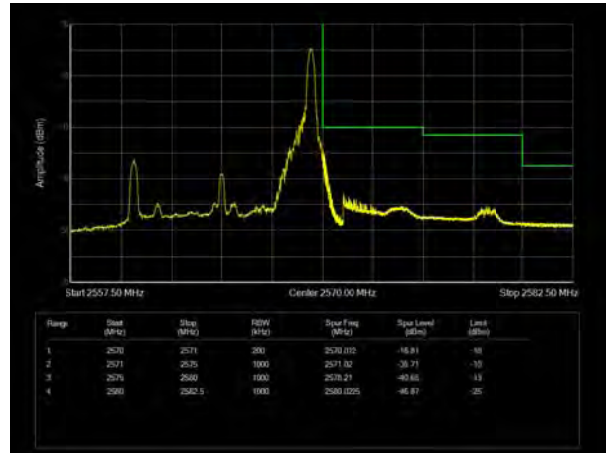

LTE Band 7 16QAM 15MHz CH-Low, 1 RB

LTE Band 7 16QAM 15MHz CH-High, 1 RB

LTE Band 7 16QAM 15MHz CH-Low, 100%RB

LTE Band 7 16QAM 15MHz CH-High, 100%RB

LTE Band 7 16QAM 20MHz CH-Low, 1 RB

LTE Band 7 16QAM 20MHz CH-High, 1 RB

LTE Band 7 16QAM 20MHz CH-Low, 100%RB

LTE Band 7 16QAM 20MHz CH-High, 100%RB

LTE Band 7 64QAM 5MHz CH-Low, 1 RB

LTE Band 7 64QAM 5MHz CH-High, 1 RB

LTE Band 7 64QAM 5MHz CH-Low, 100%RB

LTE Band 7 64QAM 5MHz CH-High, 100%RB

LTE Band 7 64QAM 10MHz CH-Low, 1 RB

LTE Band 7 64QAM 10MHz CH-High, 1 RB

LTE Band 7 64QAM 10MHz CH-Low, 100%RB

LTE Band 7 64QAM 10MHz CH-High, 100%RB

LTE Band 7 64QAM 15MHz CH-Low, 1 RB

LTE Band 7 64QAM 15MHz CH-High, 1 RB