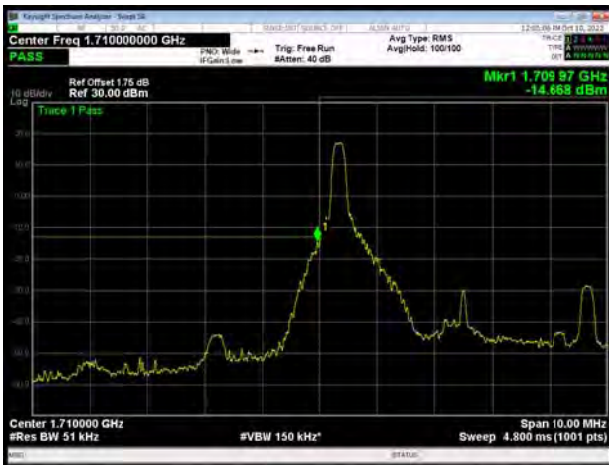

LTE Band 66 16QAM 5MHz CH-Low, 100%RB