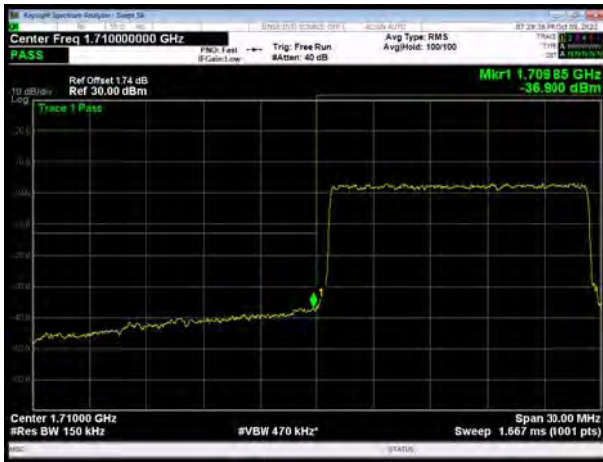

LTE Band 4 16QAM 10MHz CH-Low, 1 RB

LTE Band 4 16QAM 10MHz CH-High, 1 RB

LTE Band 4 16QAM 10MHz CH-Low, 100%RB

LTE Band 4 16QAM 10MHz CH-High, 100%RB

LTE Band 4 16QAM 15MHz CH-Low, 1 RB

LTE Band 4 16QAM 15MHz CH-High, 1 RB

LTE Band 4 16QAM 15MHz CH-Low, 100%RB

LTE Band 4 16QAM 15MHz CH-High, 100%RB

LTE Band 4 16QAM 20MHz CH-Low, 1 RB

LTE Band 4 16QAM 20MHz CH-High, 1 RB

LTE Band 4 16QAM 20MHz CH-Low, 100%RB

LTE Band 4 16QAM 20MHz CH-High, 100%RB