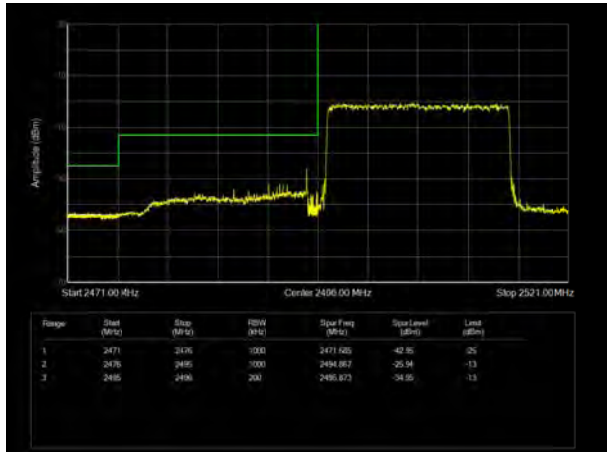

LTE Band 41 16QAM 5MHz CH-Low, 1 RB