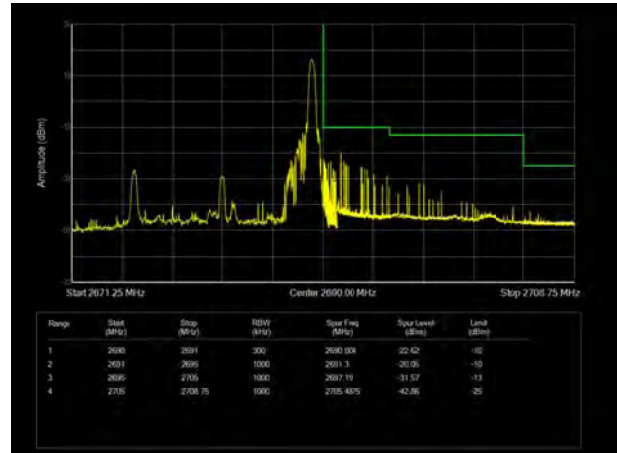

LTE Band 41 16QAM 5MHz CH-Low, 100%RB

LTE Band 41 16QAM 5MHz CH-High, 100%RB

LTE Band 41 16QAM 10MHz CH-Low, 1 RB

LTE Band 41 16QAM 10MHz CH-High, 1 RB

LTE Band 41 16QAM 10MHz CH-Low, 100%RB

LTE Band 41 16QAM 10MHz CH-High, 100%RB

LTE Band 41 16QAM 15MHz CH-Low, 1 RB

LTE Band 41 16QAM 15MHz CH-High, 1 RB

LTE Band 41 16QAM 15MHz CH-Low, 100%RB

LTE Band 41 16QAM 15MHz CH-High, 100%RB

LTE Band 41 16QAM 20MHz CH-Low, RB 1

LTE Band 41 16QAM 20MHz CH-High, RB 1