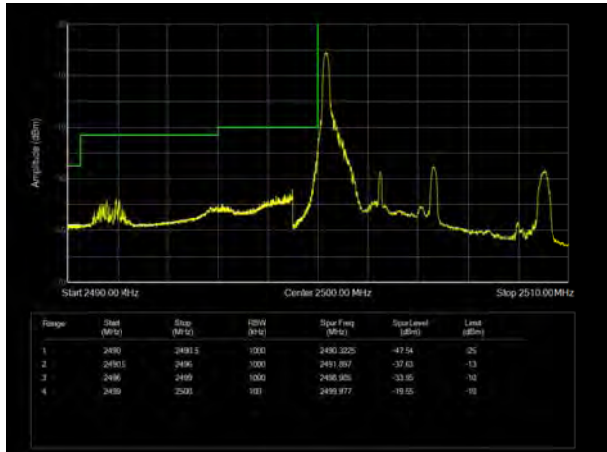

LTE Band 7 16QAM 15MHz CH-Low, 1 RB

LTE Band 7 16QAM 15MHz CH-High, 1 RB

LTE Band 7 16QAM 15MHz CH-Low, 100%RB

LTE Band 7 16QAM 15MHz CH-High, 100%RB

LTE Band 7 16QAM 20MHz CH-Low, 1 RB

LTE Band 7 16QAM 20MHz CH-High, 1 RB

LTE Band 7 16QAM 20MHz CH-Low, 100%RB

LTE Band 7 16QAM 20MHz CH-High, 100%RB

LTE Band 7 64QAM 5MHz CH-Low, 1 RB

LTE Band 7 64QAM 5MHz CH-High, 1 RB

LTE Band 7 64QAM 5MHz CH-Low, 100%RB

LTE Band 7 64QAM 5MHz CH-High, 100%RB