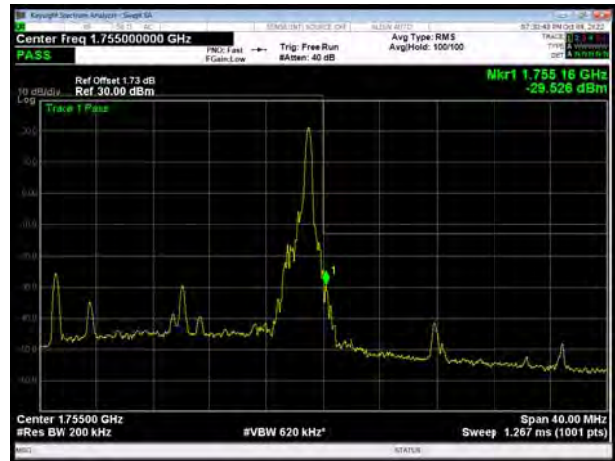

LTE Band 4 16QAM 15MHz CH-Low, 100%RB

LTE Band 4 16QAM 15MHz CH-High, 100%RB

LTE Band 4 16QAM 20MHz CH-Low, 1 RB

LTE Band 4 16QAM 20MHz CH-High, 1 RB

LTE Band 4 16QAM 20MHz CH-Low, 100%RB

LTE Band 4 16QAM 20MHz CH-High, 100%RB

LTE Band 4 64QAM 1.4MHz CH-Low, 1 RB

LTE Band 4 64QAM 1.4MHz CH-High, 1 RB

LTE Band 4 64QAM 1.4MHz CH-Low, 100%RB

LTE Band 4 64QAM 1.4MHz CH-High, 100%RB

LTE Band 4 64QAM 3MHz CH-Low, 1 RB

LTE Band 4 64QAM 3MHz CH-High, 1 RB