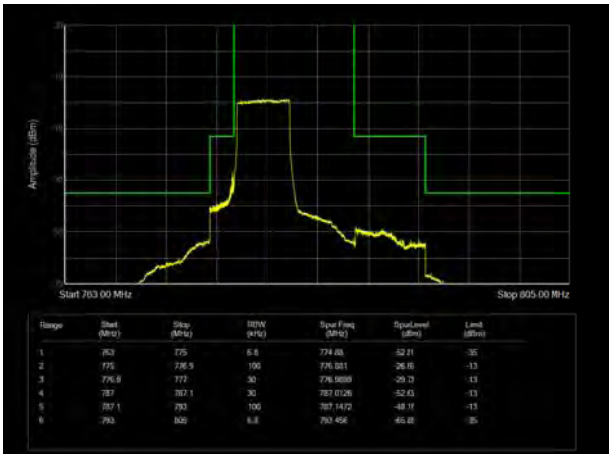

LTE Band 7 64QAM 10MHz CH-Low, 1 RB

LTE Band 7 64QAM 10MHz CH-High, 1 RB

LTE Band 7 64QAM 10MHz CH-Low, 100%RB

LTE Band 7 64QAM 10MHz CH-High, 100%RB

LTE Band 7 64QAM 15MHz CH-Low, 1 RB

LTE Band 7 64QAM 15MHz CH-High, 1 RB

LTE Band 7 64QAM 15MHz CH-Low, 100%RB

LTE Band 7 64QAM 15MHz CH-High, 100%RB

LTE Band 7 64QAM 20MHz CH-Low, 1 RB

LTE Band 7 64QAM 20MHz CH-High, 1 RB

LTE Band 7 64QAM 20MHz CH-Low, 100%RB

LTE Band 7 64QAM 20MHz CH-High, 100%RB

LTE Band 13 QPSK 5MHz CH-Low, 1 RB

LTE Band 13 QPSK 5MHz CH-High, 1 RB

LTE Band 13 QPSK 5MHz CH-Low, 100%RB

LTE Band 13 QPSK 5MHz CH-High, 100%RB

LTE Band 13 QPSK 10MHz CH-Low, 1 RB

LTE Band 13 QPSK 10MHz CH-High, 1 RB

LTE Band 13 QPSK 10MHz CH-Low, 100%RB

LTE Band 13 QPSK 10MHz CH-High, 100%RB

LTE Band 13 16QAM 5MHz CH-Low, 1 RB

LTE Band 13 16QAM 5MHz CH-High, 1 RB

LTE Band 13 16QAM 5MHz CH-Low, 100%RB

LTE Band 13 16QAM 5MHz CH-High, 100%RB