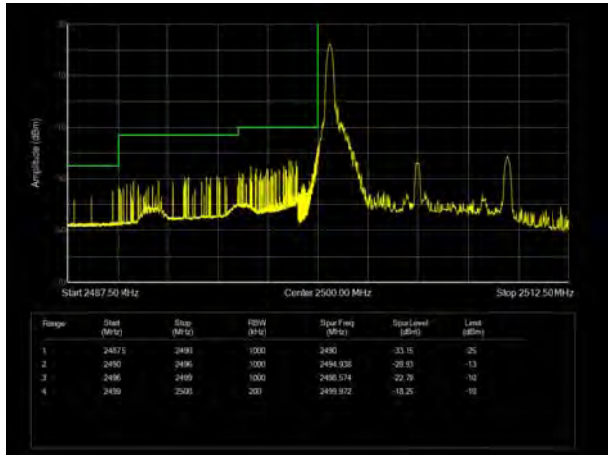

LTE Band 7 QPSK 5MHz CH-Low, 1 RB

LTE Band 7 QPSK 5MHz CH-High, 1 RB

LTE Band 7 QPSK 5MHz CH-Low, 100%RB

LTE Band 7 QPSK 5MHz CH-High, 100%RB

LTE Band 7 QPSK 10MHz CH-Low, 1 RB

LTE Band 7 QPSK 10MHz CH-High, 1 RB

LTE Band 7 QPSK 10MHz CH-Low, 100%RB

LTE Band 7 QPSK 10MHz CH-High, 100%RB

LTE Band 7 QPSK 15MHz CH-Low, 1 RB

LTE Band 7 QPSK 15MHz CH-High, 1 RB

LTE Band 7 QPSK 15MHz CH-Low, 100%RB

LTE Band 7 QPSK 15MHz CH-High, 100%RB