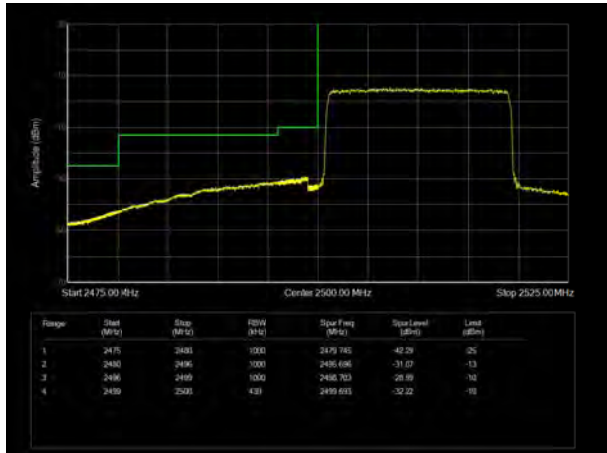

LTE Band 7 16QAM 5MHz CH-Low, 100%RB

LTE Band 7 16QAM 5MHz CH-High, 100%RB

LTE Band 7 16QAM 10MHz CH-Low, 1 RB

LTE Band 7 16QAM 10MHz CH-High, 1 RB

LTE Band 7 16QAM 10MHz CH-Low, 100%RB

LTE Band 7 16QAM 10MHz CH-High, 100%RB

LTE Band 7 16QAM 15MHz CH-Low, 1 RB

LTE Band 7 16QAM 15MHz CH-High, 1 RB

LTE Band 7 16QAM 15MHz CH-Low, 100%RB

LTE Band 7 16QAM 15MHz CH-High, 100%RB

LTE Band 7 16QAM 20MHz CH-Low, 1 RB

LTE Band 7 16QAM 20MHz CH-High, 1 RB

LTE Band 7 16QAM 20MHz CH-Low, 100%RB

LTE Band 7 16QAM 20MHz CH-High, 100%RB

LTE Band 7 64QAM 5MHz CH-Low, 1 RB

LTE Band 7 64QAM 5MHz CH-High, 1 RB

LTE Band 7 64QAM 5MHz CH-Low, 100%RB

LTE Band 7 64QAM 5MHz CH-High, 100%RB