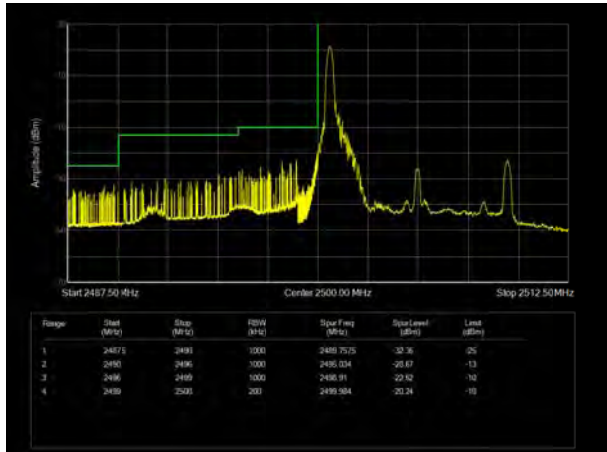

LTE Band 7 QPSK 10MHz CH-Low, 100%RB

LTE Band 7 QPSK 10MHz CH-High, 100%RB

LTE Band 7 QPSK 15MHz CH-Low, 1 RB

LTE Band 7 QPSK 15MHz CH-High, 1 RB

LTE Band 7 QPSK 15MHz CH-Low, 100%RB

LTE Band 7 QPSK 15MHz CH-High, 100%RB

LTE Band 7 QPSK 20MHz CH-Low, 1 RB

LTE Band 7 QPSK 20MHz CH-High, 1 RB

LTE Band 7 QPSK 20MHz CH-Low, 100%RB

LTE Band 7 QPSK 20MHz CH-High, 100%RB

LTE Band 7 16QAM 5MHz CH-Low, 1 RB

LTE Band 7 16QAM 5MHz CH-High, 1 RB

LTE Band 7 16QAM 5MHz CH-Low, 100%RB

LTE Band 7 16QAM 5MHz CH-High, 100%RB

LTE Band 7 16QAM 10MHz CH-Low, 1 RB

LTE Band 7 16QAM 10MHz CH-High, 1 RB

LTE Band 7 16QAM 10MHz CH-Low, 100%RB

LTE Band 7 16QAM 10MHz CH-High, 100%RB