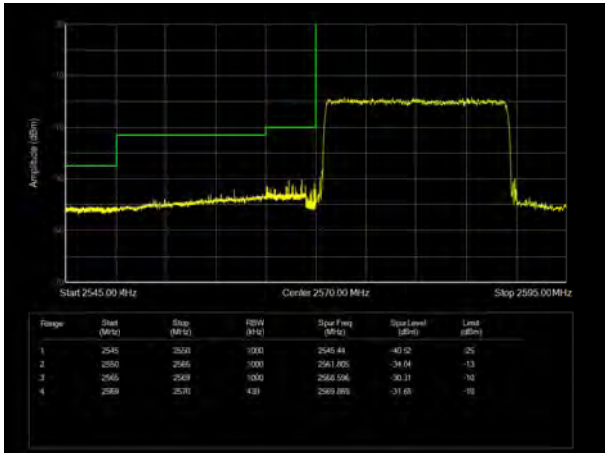

LTE Band 38 16QAM 5MHz CH-Low, 100%RB

LTE Band 38 16QAM 5MHz CH-High, 100%RB

LTE Band 38 16QAM 10MHz CH-Low, 1 RB

LTE Band 38 16QAM 10MHz CH-High, 1 RB

LTE Band 38 16QAM 10MHz CH-Low, 100%RB

LTE Band 38 16QAM 10MHz CH-High, 100%RB

LTE Band 38 16QAM 15MHz CH-Low, 1 RB

LTE Band 38 16QAM 15MHz CH-High, 1 RB

LTE Band 38 16QAM 15MHz CH-Low, 100%RB

LTE Band 38 16QAM 15MHz CH-High, 100%RB

LTE Band 38 16QAM 20MHz CH-Low, 1 RB

LTE Band 38 16QAM 20MHz CH-High, 1 RB

LTE Band 38 16QAM 20MHz CH-Low, 100%RB

LTE Band 38 16QAM 20MHz CH-High, 100%RB

LTE Band 38 64QAM 5MHz CH-Low, 1 RB

LTE Band 38 64QAM 5MHz CH-High, 1 RB

LTE Band 38 64QAM 5MHz CH-Low, 100%RB

LTE Band 38 64QAM 5MHz CH-High, 100%RB