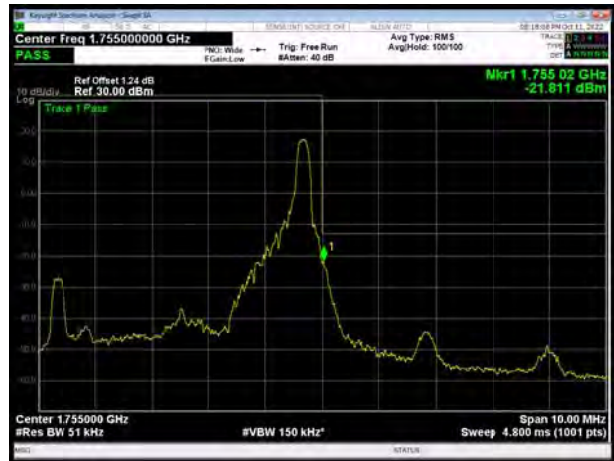

LTE Band 4 64QAM 3MHz CH-Low, 100%RB

LTE Band 4 64QAM 3MHz CH-High, 100%RB

LTE Band 4 64QAM 5MHz CH-Low, 1 RB

LTE Band 4 64QAM 5MHz CH-High, 1 RB

LTE Band 4 64QAM 5MHz CH-Low, 100%RB

LTE Band 4 64QAM 5MHz CH-High, 100%RB