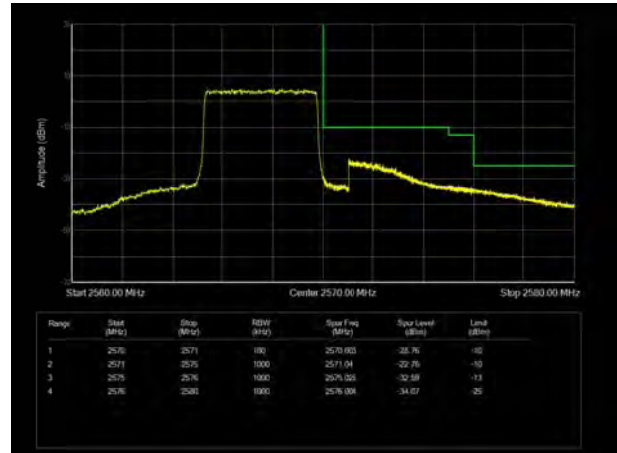

LTE Band 7 QPSK 10MHz CH-Low, 100%RB

LTE Band 7 QPSK 10MHz CH-High, 100%RB

LTE Band 7 QPSK 15MHz CH-Low, 1 RB

LTE Band 7 QPSK 15MHz CH-High, 1 RB

LTE Band 7 QPSK 15MHz CH-Low, 100%RB

LTE Band 7 QPSK 15MHz CH-High, 100%RB

LTE Band 7 QPSK 20MHz CH-Low, 1 RB

LTE Band 7 QPSK 20MHz CH-High, 1 RB

LTE Band 7 QPSK 20MHz CH-Low, 100%RB

LTE Band 7 QPSK 20MHz CH-High, 100%RB

LTE Band 7 16QAM 5MHz CH-Low, 1 RB

LTE Band 7 16QAM 5MHz CH-High, 1 RB

LTE Band 7 16QAM 5MHz CH-Low, 100%RB

LTE Band 7 16QAM 5MHz CH-High, 100%RB

LTE Band 7 16QAM 10MHz CH-Low, 1 RB

LTE Band 7 16QAM 10MHz CH-High, 1 RB

LTE Band 7 16QAM 10MHz CH-Low, 100%RB

LTE Band 7 16QAM 10MHz CH-High, 100%RB