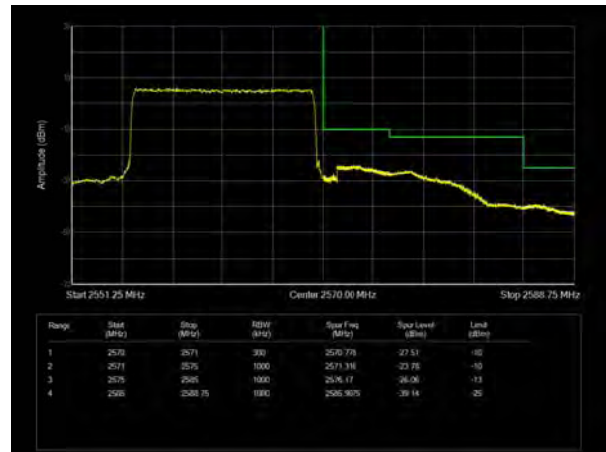

LTE Band 7 QPSK 5MHz CH-Low, 1 RB

LTE Band 7 QPSK 5MHz CH-High, 1 RB

LTE Band 7 QPSK 5MHz CH-Low, 100%RB

LTE Band 7 QPSK 5MHz CH-High, 100%RB

LTE Band 7 QPSK 10MHz CH-Low, 1 RB

LTE Band 7 QPSK 10MHz CH-High, 1 RB

LTE Band 7 QPSK 10MHz CH-Low, 100%RB

LTE Band 7 QPSK 10MHz CH-High, 100%RB

LTE Band 7 QPSK 15MHz CH-Low, 1 RB

LTE Band 7 QPSK 15MHz CH-High, 1 RB

LTE Band 7 QPSK 15MHz CH-Low, 100%RB

LTE Band 7 QPSK 15MHz CH-High, 100%RB

LTE Band 7 QPSK 20MHz CH-Low, 1 RB

LTE Band 7 QPSK 20MHz CH-High, 1 RB

LTE Band 7 QPSK 20MHz CH-Low, 100%RB

LTE Band 7 QPSK 20MHz CH-High, 100%RB

LTE Band 7 16QAM 5MHz CH-Low, 1 RB

LTE Band 7 16QAM 5MHz CH-High, 1 RB