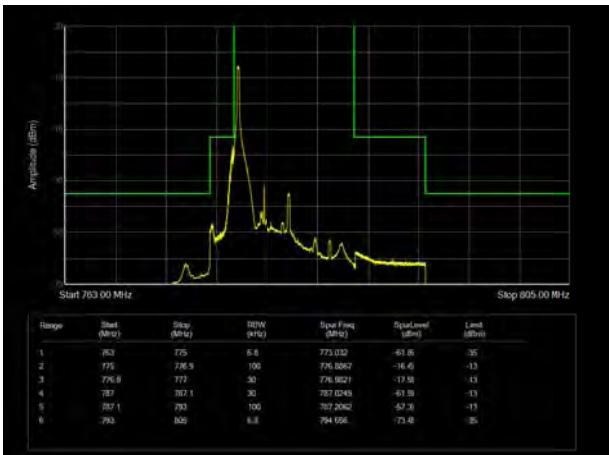

LTE Band 13 QPSK 10MHz CH-Low, 100%RB

LTE Band 13 QPSK 10MHz CH-High, 100%RB

LTE Band 13 16QAM 5MHz CH-Low, 1 RB

LTE Band 13 16QAM 5MHz CH-High, 1 RB

LTE Band 13 16QAM 5MHz CH-Low, 100%RB

LTE Band 13 16QAM 5MHz CH-High, 100%RB

LTE Band 13 16QAM 10MHz CH-Low, 1 RB

LTE Band 13 16QAM 10MHz CH-High, 1 RB

LTE Band 13 16QAM 10MHz CH-Low, 100%RB

LTE Band 13 16QAM 10MHz CH-High, 100%RB

LTE Band 13 64QAM 5MHz CH-Low, 1 RB

LTE Band 13 64QAM 5MHz CH-High, 1 RB

LTE Band 13 64QAM 5MHz CH-Low, 100%RB

LTE Band 13 64QAM 5MHz CH-High, 100%RB

LTE Band 13 64QAM 10MHz CH-Low, 1 RB

LTE Band 13 64QAM 10MHz CH-High, 1 RB

LTE Band 13 64QAM 10MHz CH-Low, 100%RB

LTE Band 13 64QAM 10MHz CH-High, 100%RB