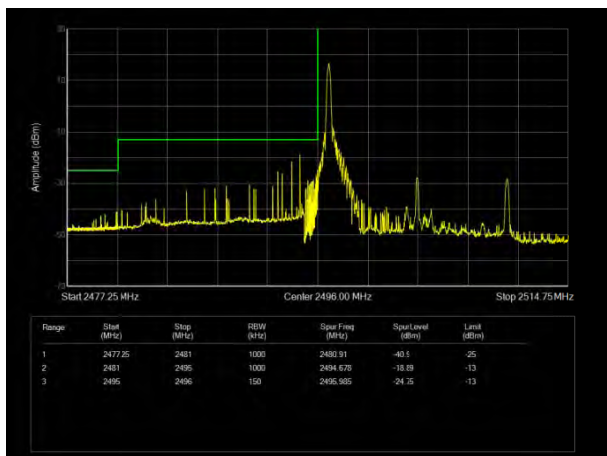

LTE Band 38 64QAM 15MHz CH-Low, 100%RB

LTE Band 38 64QAM 15MHz CH-High, 100%RB

LTE Band 38 64QAM 20MHz CH-Low, 1 RB

LTE Band 38 64QAM 20MHz CH-High, 1 RB

LTE Band 38 64QAM 20MHz CH-Low, 100%RB

LTE Band 38 64QAM 20MHz CH-High, 100%RB

LTE Band 41 QPSK 5MHz CH-Low, 1 RB

LTE Band 41 QPSK 5MHz CH-High, 1 RB

LTE Band 41 QPSK 5MHz CH-Low, 100%RB

LTE Band 41 QPSK 5MHz CH-High, 100%RB

LTE Band 41 QPSK 10MHz CH-Low, 1 RB

LTE Band 41 QPSK 10MHz CH-High, 1 RB

LTE Band 41 QPSK 10MHz CH-Low, 100%RB

LTE Band 41 QPSK 10MHz CH-High, 100%RB

LTE Band 41 QPSK 15MHz CH-Low, 1 RB

LTE Band 41 QPSK 15MHz CH-High, 1 RB

LTE Band 41 QPSK 15MHz CH-Low, 100%RB

LTE Band 41 QPSK 15MHz CH-High, 100%RB