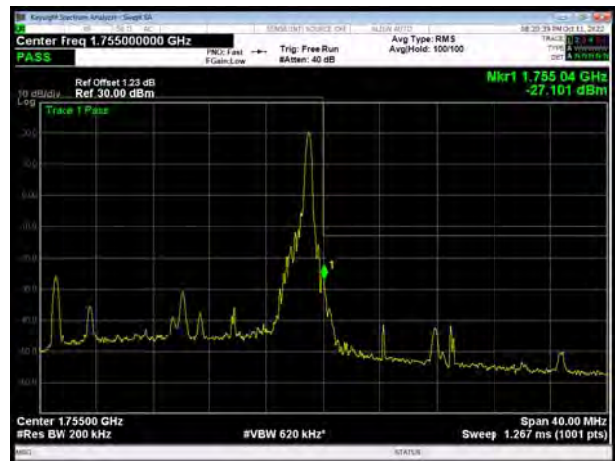

LTE Band 4 64QAM 15MHz CH-Low, 100%RB

LTE Band 4 64QAM 15MHz CH-High, 100%RB

LTE Band 4 64QAM 20MHz CH-Low, 1 RB

LTE Band 4 64QAM 20MHz CH-High, 1 RB

LTE Band 4 64QAM 20MHz CH-Low, 100%RB

LTE Band 4 64QAM 20MHz CH-High, 100%RB

LTE Band 7 QPSK 5MHz CH-Low, 1 RB

LTE Band 7 QPSK 5MHz CH-High, 1 RB

LTE Band 7 QPSK 5MHz CH-Low, 100%RB

LTE Band 7 QPSK 5MHz CH-High, 100%RB

LTE Band 7 QPSK 10MHz CH-Low, 1 RB

LTE Band 7 QPSK 10MHz CH-High, 1 RB