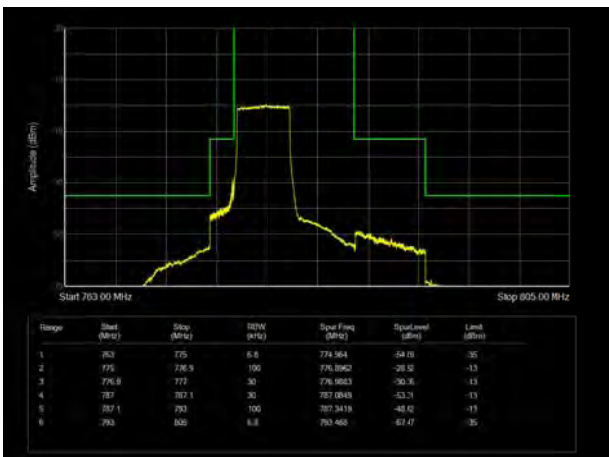

LTE Band 13 QPSK 5MHz CH-Low, 1 RB

LTE Band 13 QPSK 5MHz CH-High, 1 RB

LTE Band 13 QPSK 5MHz CH-Low, 100%RB

LTE Band 13 QPSK 5MHz CH-High, 100%RB

LTE Band 13 QPSK 10MHz CH-Low, 1 RB

LTE Band 13 QPSK 10MHz CH-High, 1 RB

LTE Band 13 QPSK 10MHz CH-Low, 100%RB

LTE Band 13 QPSK 10MHz CH-High, 100%RB

LTE Band 13 16QAM 5MHz CH-Low, 1 RB

LTE Band 13 16QAM 5MHz CH-High, 1 RB

LTE Band 13 16QAM 5MHz CH-Low, 100%RB

LTE Band 13 16QAM 5MHz CH-High, 100%RB

LTE Band 13 16QAM 10MHz CH-Low, 1 RB

LTE Band 13 16QAM 10MHz CH-High, 1 RB

LTE Band 13 16QAM 10MHz CH-Low, 100%RB

LTE Band 13 16QAM 10MHz CH-High, 100%RB

LTE Band 13 64QAM 5MHz CH-Low, 1 RB

LTE Band 13 64QAM 5MHz CH-High, 1 RB