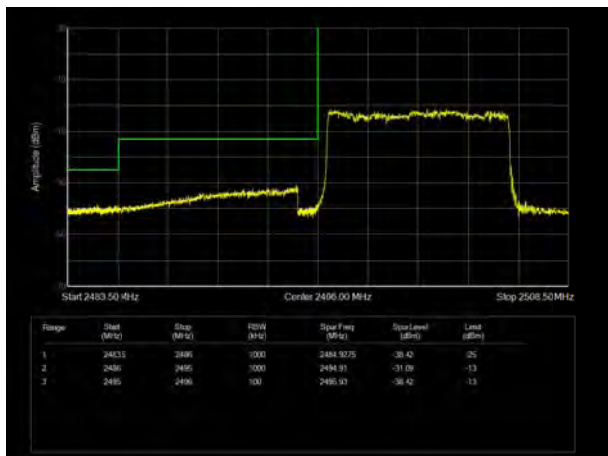

LTE Band 41 64QAM 15MHz CH-Low, 1 RB