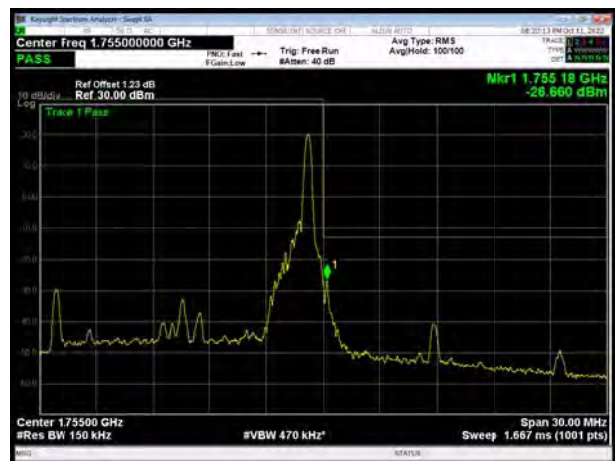

LTE Band 4 64QAM 10MHz CH-Low, 1 RB

LTE Band 4 64QAM 10MHz CH-High, 1 RB

LTE Band 4 64QAM 10MHz CH-Low, 100%RB

LTE Band 4 64QAM 10MHz CH-High, 100%RB

LTE Band 4 64QAM 15MHz CH-Low, 1 RB

LTE Band 4 64QAM 15MHz CH-High, 1 RB