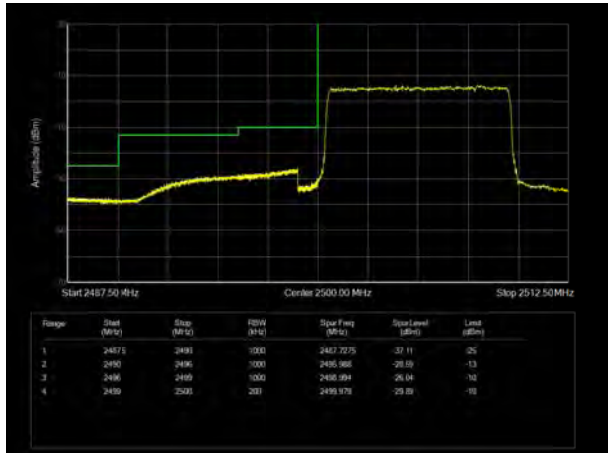

LTE Band 4 64QAM 15MHz CH-Low, 100%RB

LTE Band 4 64QAM 15MHz CH-High, 100%RB

LTE Band 4 64QAM 20MHz CH-Low, 1 RB

LTE Band 4 64QAM 20MHz CH-High, 1 RB

LTE Band 4 64QAM 20MHz CH-Low, 100%RB

LTE Band 4 64QAM 20MHz CH-High, 100%RB

LTE Band 7 QPSK 5MHz CH-Low, 1 RB

LTE Band 7 QPSK 5MHz CH-High, 1 RB

LTE Band 7 QPSK 5MHz CH-Low, 100%RB

LTE Band 7 QPSK 5MHz CH-High, 100%RB

LTE Band 7 QPSK 10MHz CH-Low, 1 RB

LTE Band 7 QPSK 10MHz CH-High, 1 RB

LTE Band 7 QPSK 10MHz CH-Low, 100%RB

LTE Band 7 QPSK 10MHz CH-High, 100%RB

LTE Band 7 QPSK 15MHz CH-Low, 1 RB

LTE Band 7 QPSK 15MHz CH-High, 1 RB

LTE Band 7 QPSK 15MHz CH-Low, 100%RB

LTE Band 7 QPSK 15MHz CH-High, 100%RB