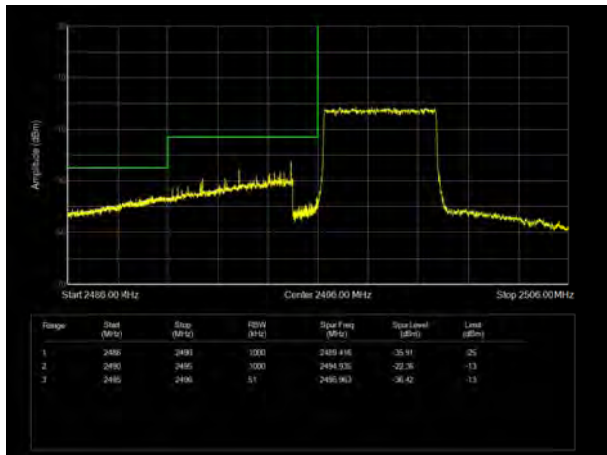

LTE Band 41 QPSK 10MHz CH-Low, 100%RB

LTE Band 41 QPSK 10MHz CH-High, 100%RB

LTE Band 41 QPSK 15MHz CH-Low, 1 RB

LTE Band 41 QPSK 15MHz CH-High, 1 RB

LTE Band 41 QPSK 15MHz CH-Low, 100%RB

LTE Band 41 QPSK 15MHz CH-High, 100%RB

LTE Band 41 QPSK 20MHz CH-Low, 1 RB

LTE Band 41 QPSK 20MHz CH-High, 1 RB

LTE Band 41 QPSK 20MHz CH-Low, 100%RB

LTE Band 41 QPSK 20MHz CH-High, 100%RB

LTE Band 41 16QAM 5MHz CH-Low, 1 RB

LTE Band 41 16QAM 5MHz CH-High, 1 RB

LTE Band 41 16QAM 5MHz CH-Low, 100%RB

LTE Band 41 16QAM 5MHz CH-High, 100%RB

LTE Band 41 16QAM 10MHz CH-Low, 1 RB

LTE Band 41 16QAM 10MHz CH-High, 1 RB

LTE Band 41 16QAM 10MHz CH-Low, 100%RB

LTE Band 41 16QAM 10MHz CH-High, 100%RB