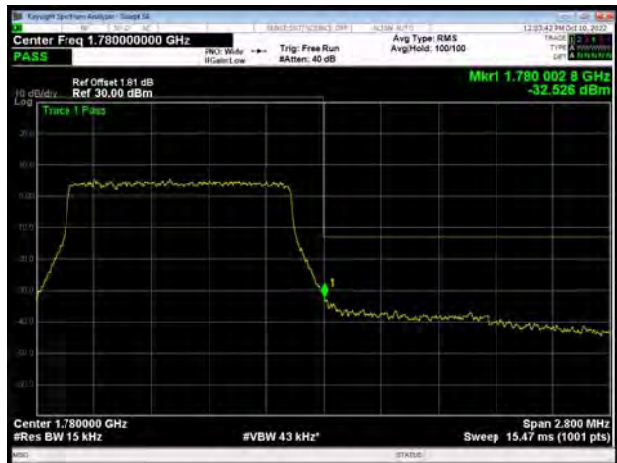

LTE Band 66 QPSK 1.4MHz CH-Low, 1 RB

LTE Band 66 QPSK 1.4MHz CH-High, 1 RB

LTE Band 66 QPSK 1.4MHz CH-Low, 100%RB

LTE Band 66 QPSK 1.4MHz CH-High, 100%RB

LTE Band 66 QPSK 3MHz CH-Low, 1 RB

LTE Band 66 QPSK 3MHz CH-High, 1 RB

LTE Band 66 QPSK 3MHz CH-Low, 100%RB

LTE Band 66 QPSK 3MHz CH-High, 100%RB

LTE Band 66 QPSK 5MHz CH-Low, 1 RB

LTE Band 66 QPSK 5MHz CH-High, 1 RB

LTE Band 66 QPSK 5MHz CH-Low, 100%RB

LTE Band 66 QPSK 5MHz CH-High, 100%RB