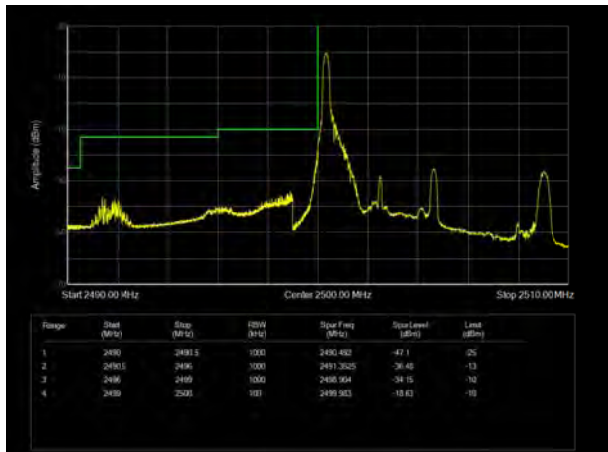

LTE Band 7 QPSK 10MHz CH-Low, 100%RB

LTE Band 7 QPSK 10MHz CH-High, 100%RB

LTE Band 7 QPSK 15MHz CH-Low, 1 RB

LTE Band 7 QPSK 15MHz CH-High, 1 RB

LTE Band 7 QPSK 15MHz CH-Low, 100%RB

LTE Band 7 QPSK 15MHz CH-High, 100%RB

LTE Band 7 QPSK 20MHz CH-Low, 1 RB

LTE Band 7 QPSK 20MHz CH-High, 1 RB

LTE Band 7 QPSK 20MHz CH-Low, 100%RB

LTE Band 7 QPSK 20MHz CH-High, 100%RB

LTE Band 7 16QAM 5MHz CH-Low, 1 RB

LTE Band 7 16QAM 5MHz CH-High, 1 RB

LTE Band 7 16QAM 5MHz CH-Low, 100%RB

LTE Band 7 16QAM 5MHz CH-High, 100%RB

LTE Band 7 16QAM 10MHz CH-Low, 1 RB

LTE Band 7 16QAM 10MHz CH-High, 1 RB

LTE Band 7 16QAM 10MHz CH-Low, 100%RB

LTE Band 7 16QAM 10MHz CH-High, 100%RB