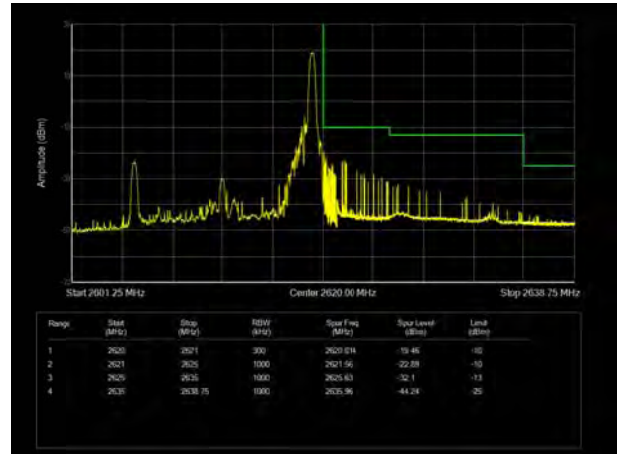

LTE Band 38 QPSK 5MHz CH-Low, 1 RB

LTE Band 38 QPSK 5MHz CH-High, 1 RB

LTE Band 38 QPSK 5MHz CH-Low, 100%RB

LTE Band 38 QPSK 5MHz CH-High, 100%RB

LTE Band 38 QPSK 10MHz CH-Low, 1 RB

LTE Band 38 QPSK 10MHz CH-High, 1 RB

LTE Band 38 QPSK 10MHz CH-Low, 100%RB

LTE Band 38 QPSK 10MHz CH-High, 100%RB

LTE Band 38 QPSK 15MHz CH-Low, 1 RB

LTE Band 38 QPSK 15MHz CH-High, 1 RB

LTE Band 38 QPSK 15MHz CH-Low, 100%RB

LTE Band 38 QPSK 15MHz CH-High, 100%RB

LTE Band 38 QPSK 20MHz CH-Low, 1 RB

LTE Band 38 QPSK 20MHz CH-High, 1 RB

LTE Band 38 QPSK 20MHz CH-Low, 100%RB

LTE Band 38 QPSK 20MHz CH-High, 100%RB

LTE Band 38 16QAM 5MHz CH-Low, 1 RB

LTE Band 38 16QAM 5MHz CH-High, 1 RB