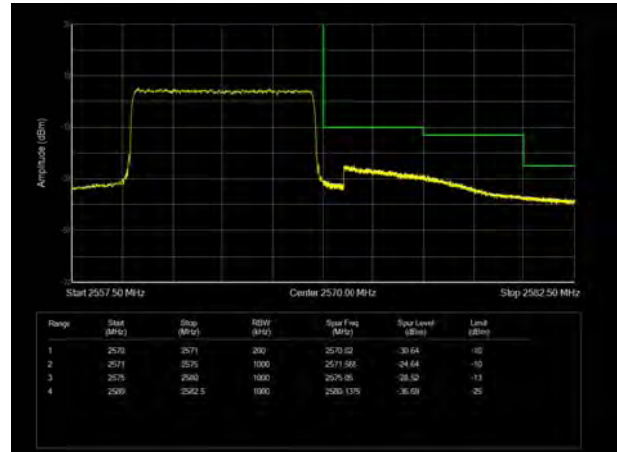

LTE Band 7 QPSK 20MHz CH-Low, 1 RB

LTE Band 7 QPSK 20MHz CH-High, 1 RB

LTE Band 7 QPSK 20MHz CH-Low, 100%RB

LTE Band 7 QPSK 20MHz CH-High, 100%RB

LTE Band 7 16QAM 5MHz CH-Low, 1 RB

LTE Band 7 16QAM 5MHz CH-High, 1 RB

LTE Band 7 16QAM 5MHz CH-Low, 100%RB

LTE Band 7 16QAM 5MHz CH-High, 100%RB

LTE Band 7 16QAM 10MHz CH-Low, 1 RB

LTE Band 7 16QAM 10MHz CH-High, 1 RB

LTE Band 7 16QAM 10MHz CH-Low, 100%RB

LTE Band 7 16QAM 10MHz CH-High, 100%RB

LTE Band 7 16QAM 15MHz CH-Low, 1 RB

LTE Band 7 16QAM 15MHz CH-High, 1 RB

LTE Band 7 16QAM 15MHz CH-Low, 100%RB

LTE Band 7 16QAM 15MHz CH-High, 100%RB

LTE Band 7 16QAM 20MHz CH-Low, 1 RB

LTE Band 7 16QAM 20MHz CH-High, 1 RB