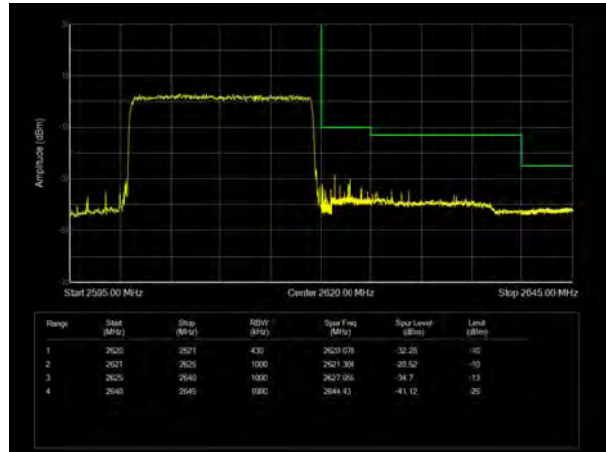

LTE Band 38 QPSK 10MHz CH-Low, 100%RB

LTE Band 38 QPSK 10MHz CH-High, 100%RB

LTE Band 38 QPSK 15MHz CH-Low, 1 RB

LTE Band 38 QPSK 15MHz CH-High, 1 RB

LTE Band 38 QPSK 15MHz CH-Low, 100%RB

LTE Band 38 QPSK 15MHz CH-High, 100%RB

LTE Band 38 QPSK 20MHz CH-Low, 1 RB

LTE Band 38 QPSK 20MHz CH-High, 1 RB

LTE Band 38 QPSK 20MHz CH-Low, 100%RB

LTE Band 38 QPSK 20MHz CH-High, 100%RB

LTE Band 38 16QAM 5MHz CH-Low, 1 RB

LTE Band 38 16QAM 5MHz CH-High, 1 RB

LTE Band 38 16QAM 5MHz CH-Low, 100%RB

LTE Band 38 16QAM 5MHz CH-High, 100%RB

LTE Band 38 16QAM 10MHz CH-Low, 1 RB

LTE Band 38 16QAM 10MHz CH-High, 1 RB

LTE Band 38 16QAM 10MHz CH-Low, 100%RB

LTE Band 38 16QAM 10MHz CH-High, 100%RB