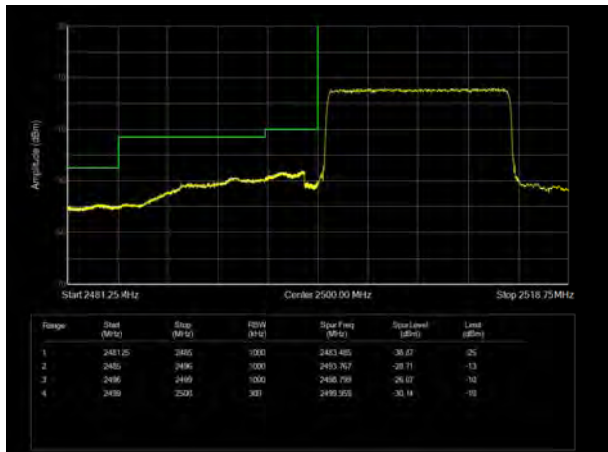

LTE Band 7 QPSK 5MHz CH-Low, 1 RB

LTE Band 7 QPSK 5MHz CH-High, 1 RB

LTE Band 7 QPSK 5MHz CH-Low, 100%RB

LTE Band 7 QPSK 5MHz CH-High, 100%RB

LTE Band 7 QPSK 10MHz CH-Low, 1 RB

LTE Band 7 QPSK 10MHz CH-High, 1 RB

LTE Band 7 QPSK 10MHz CH-Low, 100%RB

LTE Band 7 QPSK 10MHz CH-High, 100%RB

LTE Band 7 QPSK 15MHz CH-Low, 1 RB

LTE Band 7 QPSK 15MHz CH-High, 1 RB

LTE Band 7 QPSK 15MHz CH-Low, 100%RB

LTE Band 7 QPSK 15MHz CH-High, 100%RB

LTE Band 7 QPSK 20MHz CH-Low, 1 RB

LTE Band 7 QPSK 20MHz CH-High, 1 RB

LTE Band 7 QPSK 20MHz CH-Low, 100%RB

LTE Band 7 QPSK 20MHz CH-High, 100%RB

LTE Band 7 16QAM 5MHz CH-Low, 1 RB

LTE Band 7 16QAM 5MHz CH-High, 1 RB