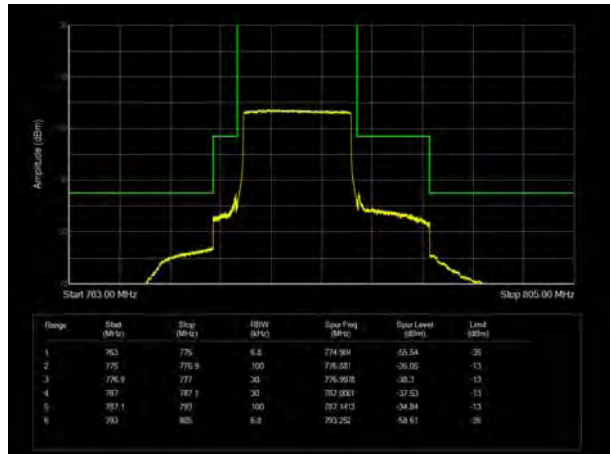

LTE Band 13 QPSK 10MHz CH-Low, 100%RB

LTE Band 13 QPSK 10MHz CH-High, 100%RB

LTE Band 13 16QAM 5MHz CH-Low, 1 RB

LTE Band 13 16QAM 5MHz CH-High, 1 RB

LTE Band 13 16QAM 5MHz CH-Low, 100%RB

LTE Band 13 16QAM 5MHz CH-High, 100%RB

LTE Band 13 16QAM 10MHz CH-Low, 1 RB

LTE Band 13 16QAM 10MHz CH-High, 1 RB

LTE Band 13 16QAM 10MHz CH-Low, 100%RB

LTE Band 13 16QAM 10MHz CH-High, 100%RB

LTE Band 13 64QAM 5MHz CH-Low, 1 RB

LTE Band 13 64QAM 5MHz CH-High, 1 RB

LTE Band 13 64QAM 5MHz CH-Low, 100%RB

LTE Band 13 64QAM 5MHz CH-High, 100%RB

LTE Band 13 64QAM 10MHz CH-Low, 1 RB

LTE Band 13 64QAM 10MHz CH-High, 1 RB

LTE Band 13 64QAM 10MHz CH-Low, 100%RB

LTE Band 13 64QAM 10MHz CH-High, 100%RB

LTE Band 38 QPSK 5MHz CH-Low, 1 RB

LTE Band 38 QPSK 5MHz CH-High, 1 RB

LTE Band 38 QPSK 5MHz CH-Low, 100%RB

LTE Band 38 QPSK 5MHz CH-High, 100%RB

LTE Band 38 QPSK 10MHz CH-Low, 1 RB

LTE Band 38 QPSK 10MHz CH-High, 1 RB