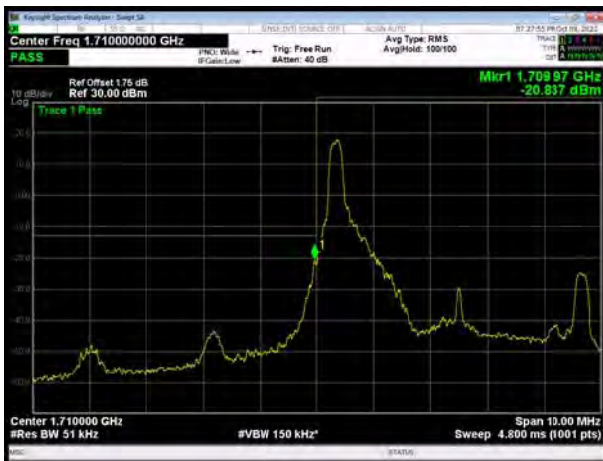

LTE Band 4 QPSK 15MHz CH-Low, 100%RB

LTE Band 4 QPSK 15MHz CH-High, 100%RB

LTE Band 4 QPSK 20MHz CH-Low, 1 RB

LTE Band 4 QPSK 20MHz CH-High, 1 RB

LTE Band 4 QPSK 20MHz CH-Low, 100%RB

LTE Band 4 QPSK 20MHz CH-High, 100%RB

LTE Band 4 16QAM 1.4MHz CH-Low, 1 RB

LTE Band 4 16QAM 1.4MHz CH-High, 1 RB

LTE Band 4 16QAM 1.4MHz CH-Low, 100%RB

LTE Band 4 16QAM 1.4MHz CH-High, 100%RB

LTE Band 4 16QAM 3MHz CH-Low, 1 RB

LTE Band 4 16QAM 3MHz CH-High, 1 RB

LTE Band 4 16QAM 3MHz CH-Low, 100%RB

LTE Band 4 16QAM 3MHz CH-High, 100%RB

LTE Band 4 16QAM 5MHz CH-Low, 1 RB

LTE Band 4 16QAM 5MHz CH-High, 1 RB

LTE Band 4 16QAM 5MHz CH-Low, 100%RB

LTE Band 4 16QAM 5MHz CH-High, 100%RB