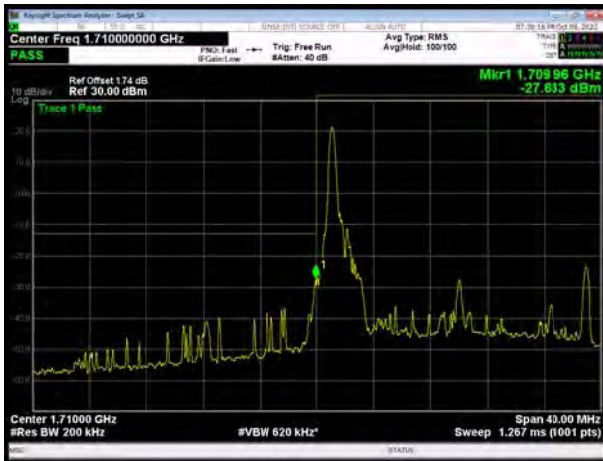

LTE Band 4 16QAM 10MHz CH-Low, 1 RB

LTE Band 4 16QAM 10MHz CH-High, 1 RB

LTE Band 4 16QAM 10MHz CH-Low, 100%RB

LTE Band 4 16QAM 10MHz CH-High, 100%RB

LTE Band 4 16QAM 15MHz CH-Low, 1 RB

LTE Band 4 16QAM 15MHz CH-High, 1 RB

LTE Band 4 16QAM 15MHz CH-Low, 100%RB

LTE Band 4 16QAM 15MHz CH-High, 100%RB

LTE Band 4 16QAM 20MHz CH-Low, 1 RB

LTE Band 4 16QAM 20MHz CH-High, 1 RB

LTE Band 4 16QAM 20MHz CH-Low, 100%RB

LTE Band 4 16QAM 20MHz CH-High, 100%RB