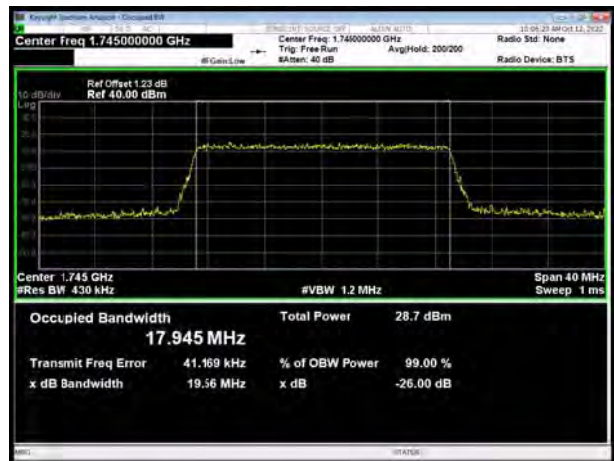

LTE Band 66 64QAM 20MHz CH-Middle