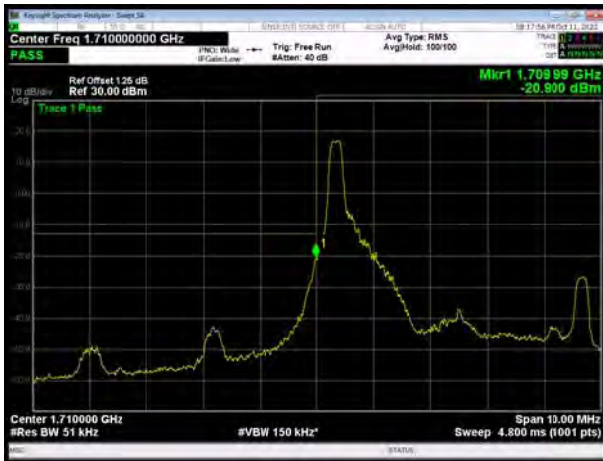

LTE Band 4 64QAM 1.4MHz CH-Low, 1 RB

LTE Band 4 64QAM 1.4MHz CH-High, 1 RB

LTE Band 4 64QAM 1.4MHz CH-Low, 100%RB

LTE Band 4 64QAM 1.4MHz CH-High, 100%RB

LTE Band 4 64QAM 3MHz CH-Low, 1 RB

LTE Band 4 64QAM 3MHz CH-High, 1 RB

LTE Band 4 64QAM 3MHz CH-Low, 100%RB

LTE Band 4 64QAM 3MHz CH-High, 100%RB

LTE Band 4 64QAM 5MHz CH-Low, 1 RB

LTE Band 4 64QAM 5MHz CH-High, 1 RB

LTE Band 4 64QAM 5MHz CH-Low, 100%RB

LTE Band 4 64QAM 5MHz CH-High, 100%RB