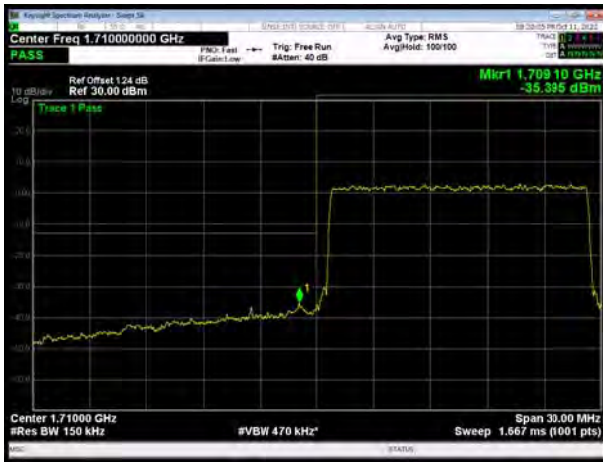

LTE Band 4 64QAM 10MHz CH-Low, 1 RB

LTE Band 4 64QAM 10MHz CH-High, 1 RB

LTE Band 4 64QAM 10MHz CH-Low, 100%RB

LTE Band 4 64QAM 10MHz CH-High, 100%RB

LTE Band 4 64QAM 15MHz CH-Low, 1 RB

LTE Band 4 64QAM 15MHz CH-High, 1 RB

LTE Band 4 64QAM 15MHz CH-Low, 100%RB

LTE Band 4 64QAM 15MHz CH-High, 100%RB

LTE Band 4 64QAM 20MHz CH-Low, 1 RB

LTE Band 4 64QAM 20MHz CH-High, 1 RB

LTE Band 4 64QAM 20MHz CH-Low, 100%RB

LTE Band 4 64QAM 20MHz CH-High, 100%RB