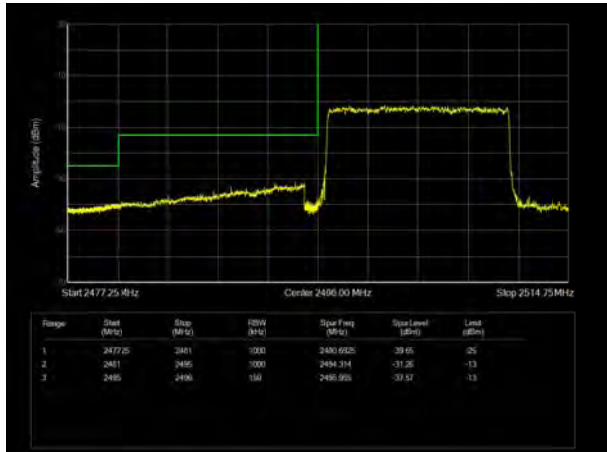

LTE Band 41 16QAM 20MHz CH-Low, RB 1