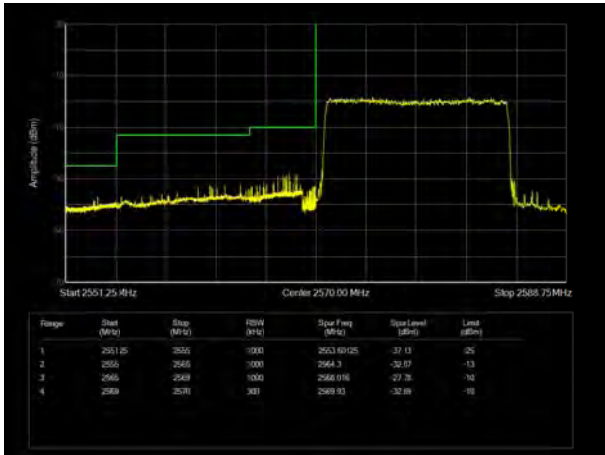

LTE Band 38 16QAM 20MHz CH-Low, 100%RB

LTE Band 38 16QAM 20MHz CH-High, 100%RB

LTE Band 38 64QAM 5MHz CH-Low, 1 RB

LTE Band 38 64QAM 5MHz CH-High, 1 RB

LTE Band 38 64QAM 5MHz CH-Low, 100%RB

LTE Band 38 64QAM 5MHz CH-High, 100%RB

LTE Band 38 64QAM 10MHz CH-Low, 1 RB

LTE Band 38 64QAM 10MHz CH-High, 1 RB

LTE Band 38 64QAM 10MHz CH-Low, 100%RB

LTE Band 38 64QAM 10MHz CH-High, 100%RB

LTE Band 38 64QAM 15MHz CH-Low, 1 RB

LTE Band 38 64QAM 15MHz CH-High, 1 RB

LTE Band 38 64QAM 15MHz CH-Low, 100%RB

LTE Band 38 64QAM 15MHz CH-High, 100%RB

LTE Band 38 64QAM 20MHz CH-Low, 1 RB

LTE Band 38 64QAM 20MHz CH-High, 1 RB

LTE Band 38 64QAM 20MHz CH-Low, 100%RB

LTE Band 38 64QAM 20MHz CH-High, 100%RB