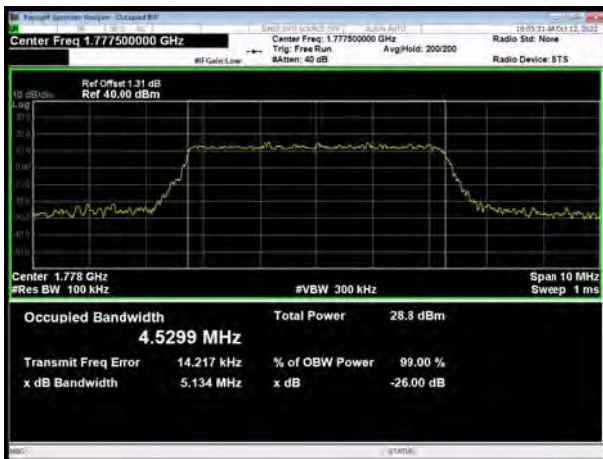

LTE Band 66 64QAM 10MHz CH-Low

LTE Band 66 64QAM 5MHz CH-Middle

LTE Band 66 64QAM 10MHz CH-Middle

LTE Band 66 64QAM 5MHz CH-High

LTE Band 66 64QAM 10MHz CH-High

LTE Band 66 64QAM 15MHz CH-Low

LTE Band 66 64QAM 20MHz CH-Low