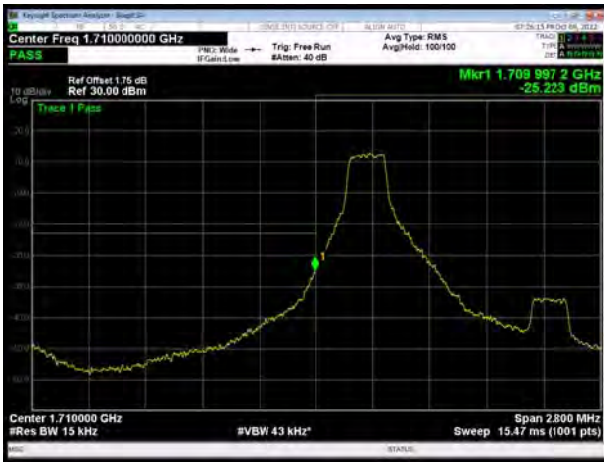

LTE Band 4 QPSK 10MHz CH-Low, 1 RB

LTE Band 4 QPSK 10MHz CH-High, 1 RB

LTE Band 4 QPSK 10MHz CH-Low, 100%RB

LTE Band 4 QPSK 10MHz CH-High, 100%RB

LTE Band 4 QPSK 15MHz CH-Low, 1 RB

LTE Band 4 QPSK 15MHz CH-High, 1 RB

LTE Band 4 QPSK 15MHz CH-Low, 100%RB

LTE Band 4 QPSK 15MHz CH-High, 100%RB

LTE Band 4 QPSK 20MHz CH-Low, 1 RB

LTE Band 4 QPSK 20MHz CH-High, 1 RB

LTE Band 4 QPSK 20MHz CH-Low, 100%RB

LTE Band 4 QPSK 20MHz CH-High, 100%RB

LTE Band 4 16QAM 1.4MHz CH-Low, 1 RB

LTE Band 4 16QAM 1.4MHz CH-High, 1 RB

LTE Band 4 16QAM 1.4MHz CH-Low, 100%RB

LTE Band 4 16QAM 1.4MHz CH-High, 100%RB

LTE Band 4 16QAM 3MHz CH-Low, 1 RB

LTE Band 4 16QAM 3MHz CH-High, 1 RB