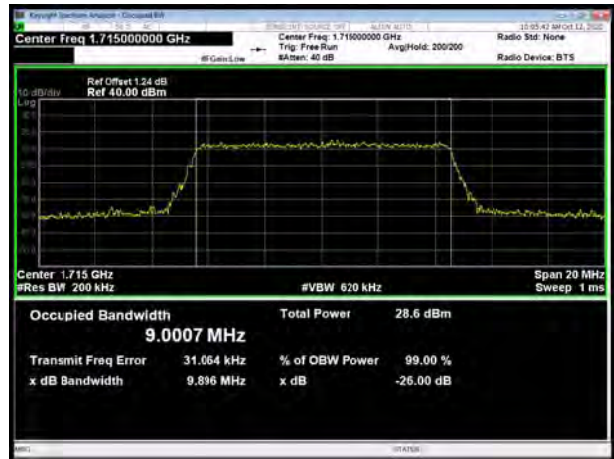

LTE Band 66 64QAM 10MHz CH-Low