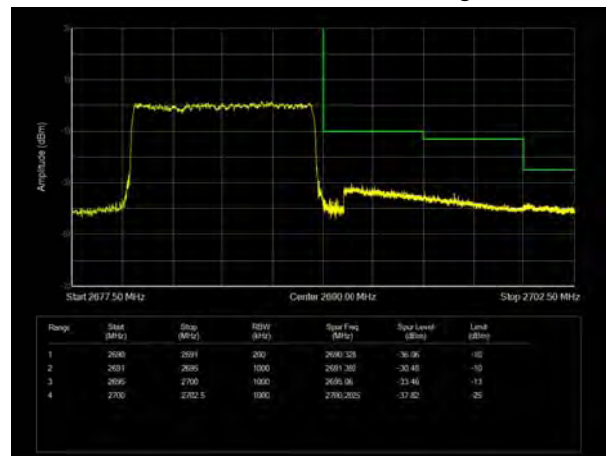

LTE Band 41 64QAM 10MHz CH-Low, 1 RB

LTE Band 41 64QAM 10MHz CH-High, 1 RB

LTE Band 41 64QAM 10MHz CH-Low, 100%RB

LTE Band 41 64QAM 10MHz CH-High, 100%RB

LTE Band 41 64QAM 15MHz CH-Low, 1 RB

LTE Band 41 64QAM 15MHz CH-High, 1 RB

LTE Band 41 64QAM 15MHz CH-Low, 100%RB

LTE Band 41 64QAM 15MHz CH-High, 100%RB

LTE Band 41 64QAM 20MHz CH-Low, 1 RB

LTE Band 41 64QAM 20MHz CH-High, 1 RB

LTE Band 41 64QAM 20MHz CH-Low, 100%RB

LTE Band 41 64QAM 20MHz CH-High, 100%RB