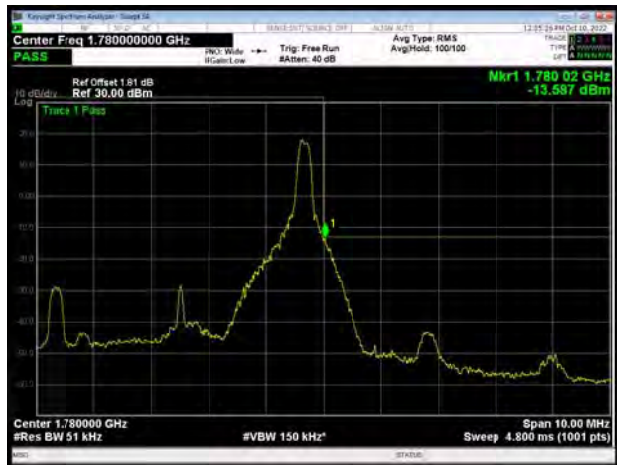

LTE Band 66 16QAM 3MHz CH-Low, 100%RB

LTE Band 66 16QAM 3MHz CH-High, 100%RB

LTE Band 66 16QAM 5MHz CH-Low, 1 RB

LTE Band 66 16QAM 5MHz CH-High, 1 RB

LTE Band 66 16QAM 5MHz CH-Low, 100%RB

LTE Band 66 16QAM 5MHz CH-High, 100%RB