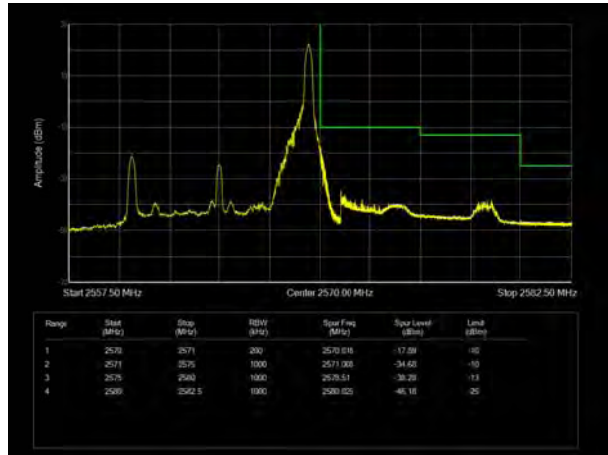

LTE Band 4 64QAM 15MHz CH-Low, 100%RB

LTE Band 4 64QAM 15MHz CH-High, 100%RB

LTE Band 4 64QAM 20MHz CH-Low, 1 RB

LTE Band 4 64QAM 20MHz CH-High, 1 RB

LTE Band 4 64QAM 20MHz CH-Low, 100%RB

LTE Band 4 64QAM 20MHz CH-High, 100%RB

LTE Band 7 QPSK 5MHz CH-Low, 1 RB

LTE Band 7 QPSK 5MHz CH-High, 1 RB

LTE Band 7 QPSK 5MHz CH-Low, 100%RB

LTE Band 7 QPSK 5MHz CH-High, 100%RB

LTE Band 7 QPSK 10MHz CH-Low, 1 RB

LTE Band 7 QPSK 10MHz CH-High, 1 RB

LTE Band 7 QPSK 10MHz CH-Low, 100%RB

LTE Band 7 QPSK 10MHz CH-High, 100%RB

LTE Band 7 QPSK 15MHz CH-Low, 1 RB

LTE Band 7 QPSK 15MHz CH-High, 1 RB

LTE Band 7 QPSK 15MHz CH-Low, 100%RB

LTE Band 7 QPSK 15MHz CH-High, 100%RB