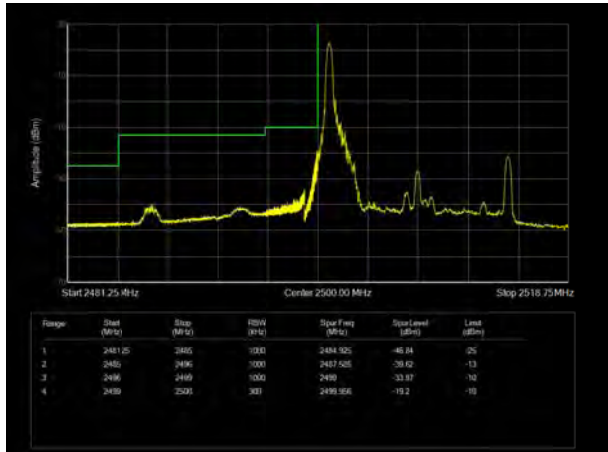

LTE Band 7 QPSK 5MHz CH-Low, 1 RB

LTE Band 7 QPSK 5MHz CH-High, 1 RB

LTE Band 7 QPSK 5MHz CH-Low, 100%RB

LTE Band 7 QPSK 5MHz CH-High, 100%RB

LTE Band 7 QPSK 10MHz CH-Low, 1 RB

LTE Band 7 QPSK 10MHz CH-High, 1 RB

LTE Band 7 QPSK 10MHz CH-Low, 100%RB

LTE Band 7 QPSK 10MHz CH-High, 100%RB

LTE Band 7 QPSK 15MHz CH-Low, 1 RB

LTE Band 7 QPSK 15MHz CH-High, 1 RB

LTE Band 7 QPSK 15MHz CH-Low, 100%RB

LTE Band 7 QPSK 15MHz CH-High, 100%RB