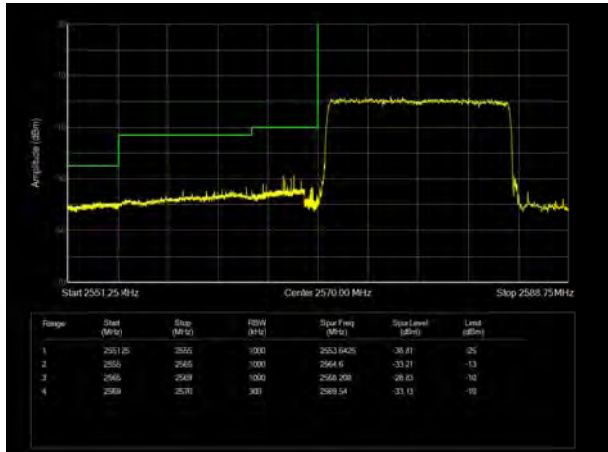

LTE Band 38 QPSK 20MHz CH-Low, 1 RB

LTE Band 38 QPSK 20MHz CH-High, 1 RB

LTE Band 38 QPSK 20MHz CH-Low, 100%RB

LTE Band 38 QPSK 20MHz CH-High, 100%RB

LTE Band 38 16QAM 5MHz CH-Low, 1 RB

LTE Band 38 16QAM 5MHz CH-High, 1 RB

LTE Band 38 16QAM 5MHz CH-Low, 100%RB

LTE Band 38 16QAM 5MHz CH-High, 100%RB

LTE Band 38 16QAM 10MHz CH-Low, 1 RB

LTE Band 38 16QAM 10MHz CH-High, 1 RB

LTE Band 38 16QAM 10MHz CH-Low, 100%RB

LTE Band 38 16QAM 10MHz CH-High, 100%RB

LTE Band 38 16QAM 15MHz CH-Low, 1 RB

LTE Band 38 16QAM 15MHz CH-High, 1 RB

LTE Band 38 16QAM 15MHz CH-Low, 100%RB

LTE Band 38 16QAM 15MHz CH-High, 100%RB

LTE Band 38 16QAM 20MHz CH-Low, 1 RB

LTE Band 38 16QAM 20MHz CH-High, 1 RB