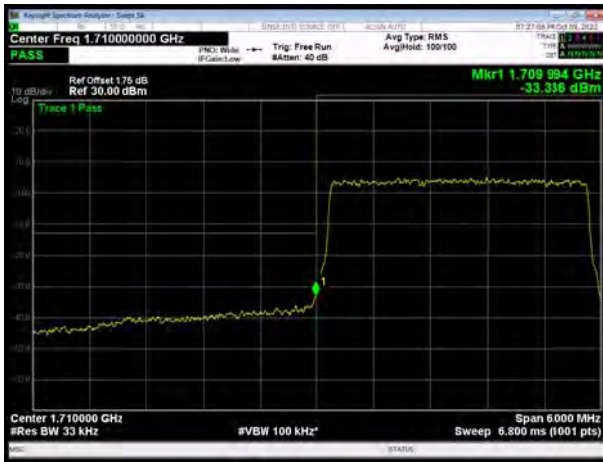

LTE Band 4 QPSK 1.4MHz CH-Low, 1 RB

LTE Band 4 QPSK 1.4MHz CH-High, 1 RB

LTE Band 4 QPSK 1.4MHz CH-Low, 100%RB

LTE Band 4 QPSK 1.4MHz CH-High, 100%RB

LTE Band 4 QPSK 3MHz CH-Low, 1 RB

LTE Band 4 QPSK 3MHz CH-High, 1 RB

LTE Band 4 QPSK 3MHz CH-Low, 100%RB

LTE Band 4 QPSK 3MHz CH-High, 100%RB

LTE Band 4 QPSK 5MHz CH-Low, 1 RB

LTE Band 4 QPSK 5MHz CH-High, 1 RB

LTE Band 4 QPSK 5MHz CH-Low, 100%RB

LTE Band 4 QPSK 5MHz CH-High, 100%RB