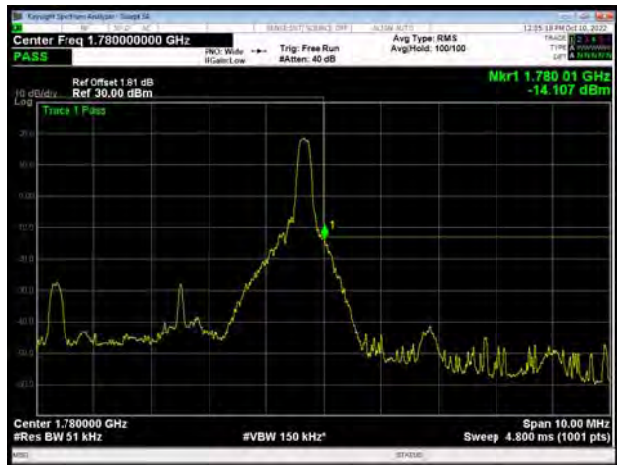

LTE Band 66 QPSK 1.4MHz CH-Low, 1 RB

LTE Band 66 QPSK 1.4MHz CH-High, 1 RB

LTE Band 66 QPSK 1.4MHz CH-Low, 100%RB

LTE Band 66 QPSK 1.4MHz CH-High, 100%RB

LTE Band 66 QPSK 3MHz CH-Low, 1 RB

LTE Band 66 QPSK 3MHz CH-High, 1 RB

LTE Band 66 QPSK 3MHz CH-Low, 100%RB

LTE Band 66 QPSK 3MHz CH-High, 100%RB

LTE Band 66 QPSK 5MHz CH-Low, 1 RB

LTE Band 66 QPSK 5MHz CH-High, 1 RB

LTE Band 66 QPSK 5MHz CH-Low, 100%RB

LTE Band 66 QPSK 5MHz CH-High, 100%RB

LTE Band 66 QPSK 10MHz CH-Low, 1 RB

LTE Band 66 QPSK 10MHz CH-High, 1 RB

LTE Band 66 QPSK 10MHz CH-Low, 100%RB

LTE Band 66 QPSK 10MHz CH-High, 100%RB

LTE Band 66 QPSK 15MHz CH-Low, 1 RB

LTE Band 66 QPSK 15MHz CH-High, 1 RB