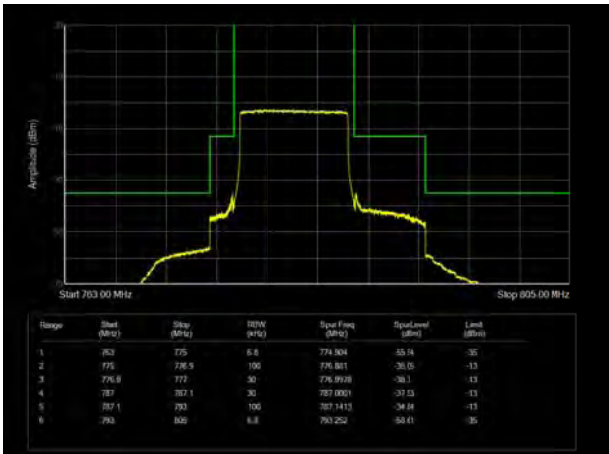

LTE Band 13 QPSK 5MHz CH-Low, 1 RB

LTE Band 13 QPSK 5MHz CH-High, 1 RB

LTE Band 13 QPSK 5MHz CH-Low, 100%RB

LTE Band 13 QPSK 5MHz CH-High, 100%RB

LTE Band 13 QPSK 10MHz CH-Low, 1 RB

LTE Band 13 QPSK 10MHz CH-High, 1 RB

LTE Band 13 QPSK 10MHz CH-Low, 100%RB

LTE Band 13 QPSK 10MHz CH-High, 100%RB

LTE Band 13 16QAM 5MHz CH-Low, 1 RB

LTE Band 13 16QAM 5MHz CH-High, 1 RB

LTE Band 13 16QAM 5MHz CH-Low, 100%RB

LTE Band 13 16QAM 5MHz CH-High, 100%RB

LTE Band 13 16QAM 10MHz CH-Low, 1 RB

LTE Band 13 16QAM 10MHz CH-High, 1 RB

LTE Band 13 16QAM 10MHz CH-Low, 100%RB

LTE Band 13 16QAM 10MHz CH-High, 100%RB

LTE Band 13 64QAM 5MHz CH-Low, 1 RB

LTE Band 13 64QAM 5MHz CH-High, 1 RB