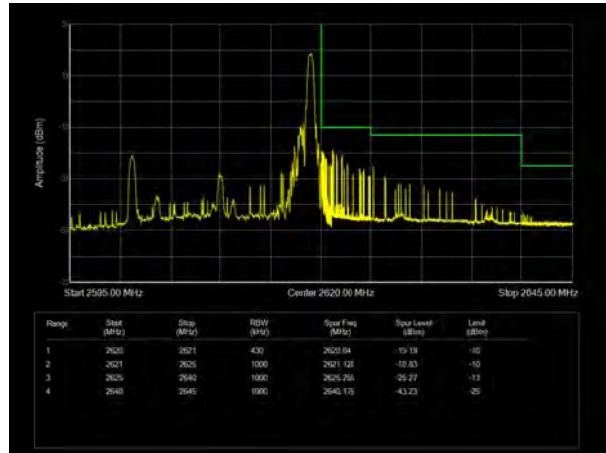

LTE Band 38 QPSK 5MHz CH-Low, 1 RB

LTE Band 38 QPSK 5MHz CH-High, 1 RB

LTE Band 38 QPSK 5MHz CH-Low, 100%RB

LTE Band 38 QPSK 5MHz CH-High, 100%RB

LTE Band 38 QPSK 10MHz CH-Low, 1 RB

LTE Band 38 QPSK 10MHz CH-High, 1 RB

LTE Band 38 QPSK 10MHz CH-Low, 100%RB

LTE Band 38 QPSK 10MHz CH-High, 100%RB

LTE Band 38 QPSK 15MHz CH-Low, 1 RB

LTE Band 38 QPSK 15MHz CH-High, 1 RB

LTE Band 38 QPSK 15MHz CH-Low, 100%RB

LTE Band 38 QPSK 15MHz CH-High, 100%RB

LTE Band 38 QPSK 20MHz CH-Low, 1 RB

LTE Band 38 QPSK 20MHz CH-High, 1 RB

LTE Band 38 QPSK 20MHz CH-Low, 100%RB

LTE Band 38 QPSK 20MHz CH-High, 100%RB

LTE Band 38 16QAM 5MHz CH-Low, 1 RB

LTE Band 38 16QAM 5MHz CH-High, 1 RB