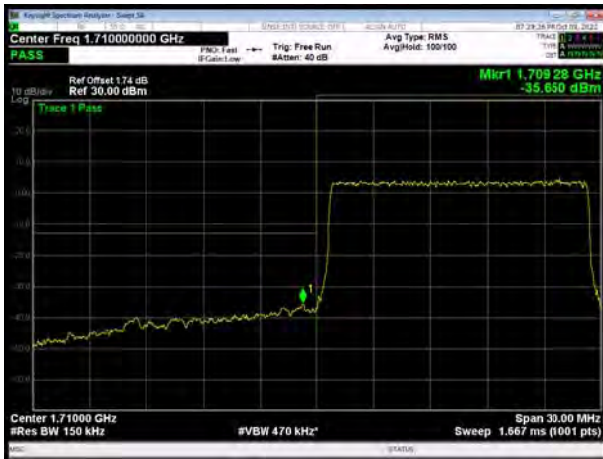

LTE Band 4 QPSK 10MHz CH-Low, 1 RB

LTE Band 4 QPSK 10MHz CH-High, 1 RB

LTE Band 4 QPSK 10MHz CH-Low, 100%RB

LTE Band 4 QPSK 10MHz CH-High, 100%RB

LTE Band 4 QPSK 15MHz CH-Low, 1 RB

LTE Band 4 QPSK 15MHz CH-High, 1 RB

LTE Band 4 QPSK 15MHz CH-Low, 100%RB

LTE Band 4 QPSK 15MHz CH-High, 100%RB

LTE Band 4 QPSK 20MHz CH-Low, 1 RB

LTE Band 4 QPSK 20MHz CH-High, 1 RB

LTE Band 4 QPSK 20MHz CH-Low, 100%RB

LTE Band 4 QPSK 20MHz CH-High, 100%RB