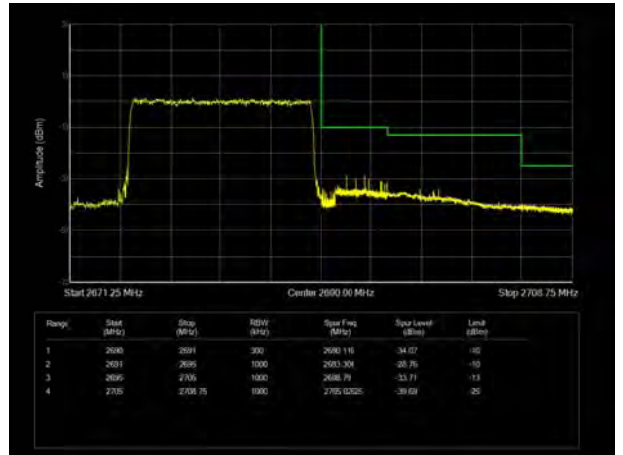

LTE Band 41 64QAM 10MHz CH-Low, 1 RB

LTE Band 41 64QAM 10MHz CH-High, 1 RB

LTE Band 41 64QAM 10MHz CH-Low, 100%RB

LTE Band 41 64QAM 10MHz CH-High, 100%RB

LTE Band 41 64QAM 15MHz CH-Low, 1 RB

LTE Band 41 64QAM 15MHz CH-High, 1 RB

LTE Band 41 64QAM 15MHz CH-Low, 100%RB

LTE Band 41 64QAM 15MHz CH-High, 100%RB

LTE Band 41 64QAM 20MHz CH-Low, 1 RB

LTE Band 41 64QAM 20MHz CH-High, 1 RB

LTE Band 41 64QAM 20MHz CH-Low, 100%RB

LTE Band 41 64QAM 20MHz CH-High, 100%RB