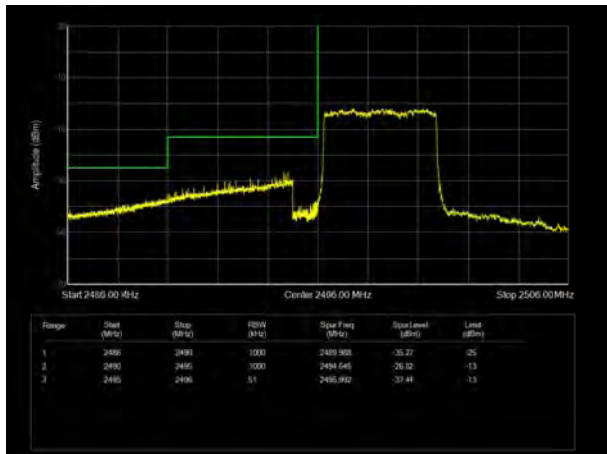

LTE Band 41 16QAM 20MHz CH-Low, 100%RB

LTE Band 41 16QAM 20MHz CH-High, 100%RB

LTE Band 41 64QAM 5MHz CH-Low, 1 RB

LTE Band 41 64QAM 5MHz CH-High, 1 RB

LTE Band 41 64QAM 5MHz CH-Low, 100%RB

LTE Band 41 64QAM 5MHz CH-High, 100%RB