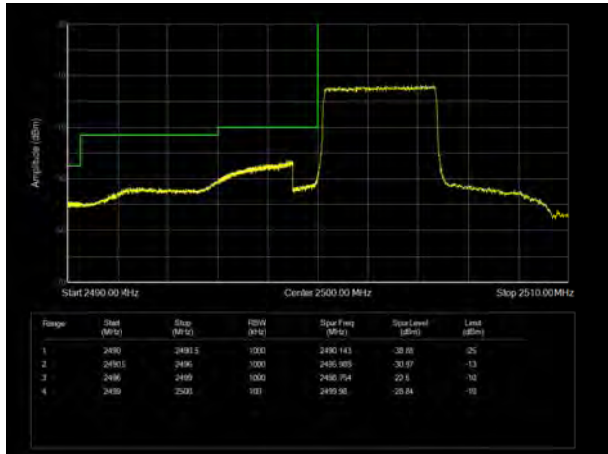

LTE Band 4 64QAM 10MHz CH-Low, 1 RB

LTE Band 4 64QAM 10MHz CH-High, 1 RB

LTE Band 4 64QAM 10MHz CH-Low, 100%RB

LTE Band 4 64QAM 10MHz CH-High, 100%RB

LTE Band 4 64QAM 15MHz CH-Low, 1 RB

LTE Band 4 64QAM 15MHz CH-High, 1 RB

LTE Band 4 64QAM 15MHz CH-Low, 100%RB

LTE Band 4 64QAM 15MHz CH-High, 100%RB

LTE Band 4 64QAM 20MHz CH-Low, 1 RB

LTE Band 4 64QAM 20MHz CH-High, 1 RB

LTE Band 4 64QAM 20MHz CH-Low, 100%RB

LTE Band 4 64QAM 20MHz CH-High, 100%RB

LTE Band 7 QPSK 5MHz CH-Low, 1 RB

LTE Band 7 QPSK 5MHz CH-High, 1 RB

LTE Band 7 QPSK 5MHz CH-Low, 100%RB

LTE Band 7 QPSK 5MHz CH-High, 100%RB

LTE Band 7 QPSK 10MHz CH-Low, 1 RB

LTE Band 7 QPSK 10MHz CH-High, 1 RB