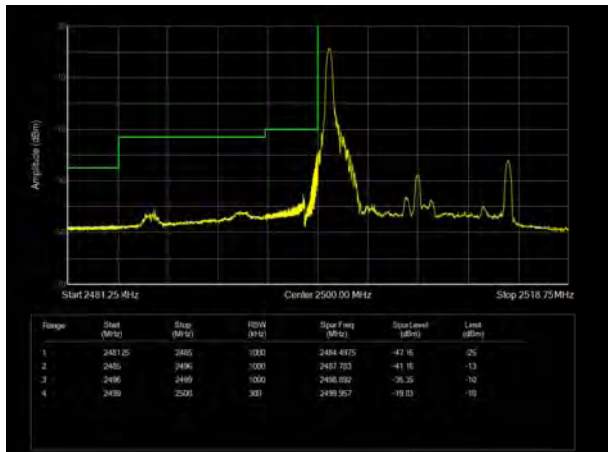

LTE Band 7 16QAM 20MHz CH-Low, 100%RB

LTE Band 7 16QAM 20MHz CH-High, 100%RB

LTE Band 7 64QAM 5MHz CH-Low, 1 RB

LTE Band 7 64QAM 5MHz CH-High, 1 RB

LTE Band 7 64QAM 5MHz CH-Low, 100%RB

LTE Band 7 64QAM 5MHz CH-High, 100%RB

LTE Band 7 64QAM 10MHz CH-Low, 1 RB

LTE Band 7 64QAM 10MHz CH-High, 1 RB

LTE Band 7 64QAM 10MHz CH-Low, 100%RB

LTE Band 7 64QAM 10MHz CH-High, 100%RB

LTE Band 7 64QAM 15MHz CH-Low, 1 RB

LTE Band 7 64QAM 15MHz CH-High, 1 RB

LTE Band 7 64QAM 15MHz CH-Low, 100%RB

LTE Band 7 64QAM 15MHz CH-High, 100%RB

LTE Band 7 64QAM 20MHz CH-Low, 1 RB

LTE Band 7 64QAM 20MHz CH-High, 1 RB

LTE Band 7 64QAM 20MHz CH-Low, 100%RB

LTE Band 7 64QAM 20MHz CH-High, 100%RB

LTE Band 13 QPSK 5MHz CH-Low, 1 RB

LTE Band 13 QPSK 5MHz CH-High, 1 RB

LTE Band 13 QPSK 5MHz CH-Low, 100%RB

LTE Band 13 QPSK 5MHz CH-High, 100%RB

LTE Band 13 QPSK 10MHz CH-Low, 1 RB

LTE Band 13 QPSK 10MHz CH-High, 1 RB