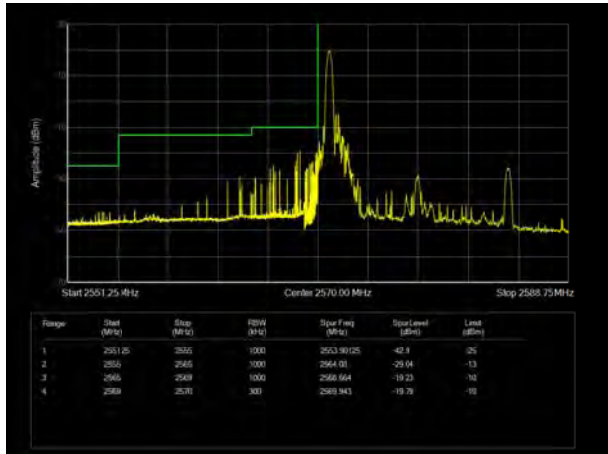

LTE Band 38 QPSK 5MHz CH-Low, 1 RB

LTE Band 38 QPSK 5MHz CH-High, 1 RB

LTE Band 38 QPSK 5MHz CH-Low, 100%RB

LTE Band 38 QPSK 5MHz CH-High, 100%RB

LTE Band 38 QPSK 10MHz CH-Low, 1 RB

LTE Band 38 QPSK 10MHz CH-High, 1 RB

LTE Band 38 QPSK 10MHz CH-Low, 100%RB

LTE Band 38 QPSK 10MHz CH-High, 100%RB

LTE Band 38 QPSK 15MHz CH-Low, 1 RB

LTE Band 38 QPSK 15MHz CH-High, 1 RB

LTE Band 38 QPSK 15MHz CH-Low, 100%RB

LTE Band 38 QPSK 15MHz CH-High, 100%RB