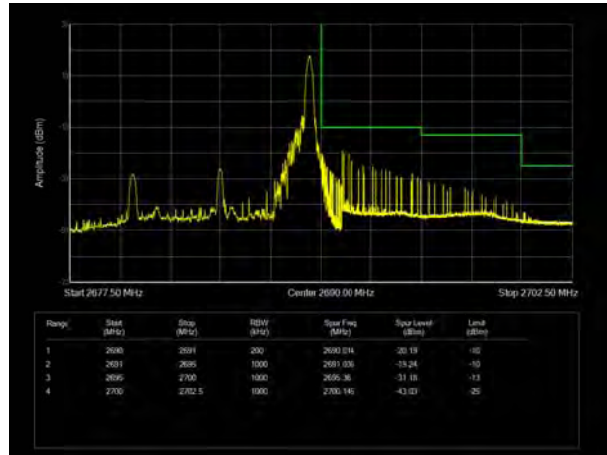

LTE Band 38 64QAM 15MHz CH-Low, 100%RB

LTE Band 38 64QAM 15MHz CH-High, 100%RB

LTE Band 38 64QAM 20MHz CH-Low, 1 RB

LTE Band 38 64QAM 20MHz CH-High, 1 RB

LTE Band 38 64QAM 20MHz CH-Low, 100%RB

LTE Band 38 64QAM 20MHz CH-High, 100%RB

LTE Band 41 QPSK 5MHz CH-Low, 1 RB

LTE Band 41 QPSK 5MHz CH-High, 1 RB

LTE Band 41 QPSK 5MHz CH-Low, 100%RB

LTE Band 41 QPSK 5MHz CH-High, 100%RB

LTE Band 41 QPSK 10MHz CH-Low, 1 RB

LTE Band 41 QPSK 10MHz CH-High, 1 RB

LTE Band 41 QPSK 10MHz CH-Low, 100%RB

LTE Band 41 QPSK 10MHz CH-High, 100%RB

LTE Band 41 QPSK 15MHz CH-Low, 1 RB

LTE Band 41 QPSK 15MHz CH-High, 1 RB

LTE Band 41 QPSK 15MHz CH-Low, 100%RB

LTE Band 41 QPSK 15MHz CH-High, 100%RB