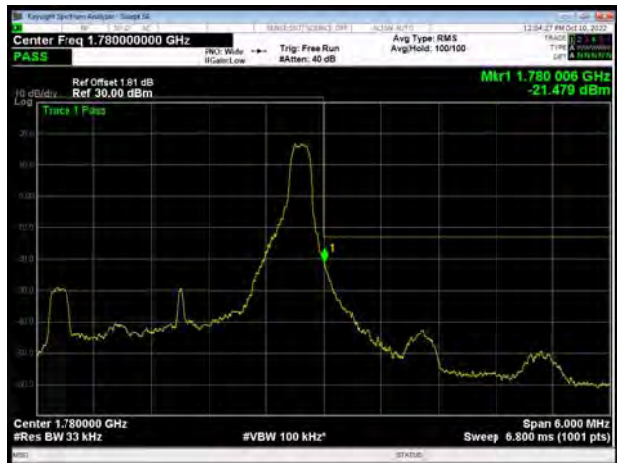

LTE Band 66 QPSK 1.4MHz CH-Low, 1 RB

LTE Band 66 QPSK 1.4MHz CH-High, 1 RB

LTE Band 66 QPSK 1.4MHz CH-Low, 100%RB

LTE Band 66 QPSK 1.4MHz CH-High, 100%RB

LTE Band 66 QPSK 3MHz CH-Low, 1 RB

LTE Band 66 QPSK 3MHz CH-High, 1 RB

LTE Band 66 QPSK 3MHz CH-Low, 100%RB

LTE Band 66 QPSK 3MHz CH-High, 100%RB

LTE Band 66 QPSK 5MHz CH-Low, 1 RB

LTE Band 66 QPSK 5MHz CH-High, 1 RB

LTE Band 66 QPSK 5MHz CH-Low, 100%RB

LTE Band 66 QPSK 5MHz CH-High, 100%RB