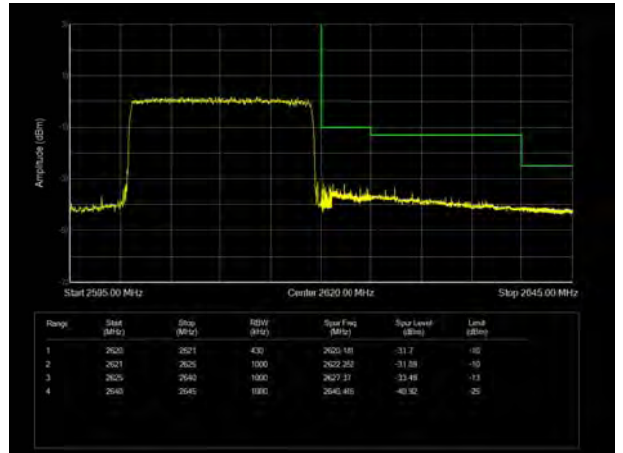

LTE Band 38 16QAM 5MHz CH-Low, 100%RB

LTE Band 38 16QAM 5MHz CH-High, 100%RB

LTE Band 38 16QAM 10MHz CH-Low, 1 RB

LTE Band 38 16QAM 10MHz CH-High, 1 RB

LTE Band 38 16QAM 10MHz CH-Low, 100%RB

LTE Band 38 16QAM 10MHz CH-High, 100%RB

LTE Band 38 16QAM 15MHz CH-Low, 1 RB

LTE Band 38 16QAM 15MHz CH-High, 1 RB

LTE Band 38 16QAM 15MHz CH-Low, 100%RB

LTE Band 38 16QAM 15MHz CH-High, 100%RB

LTE Band 38 16QAM 20MHz CH-Low, 1 RB

LTE Band 38 16QAM 20MHz CH-High, 1 RB

LTE Band 38 16QAM 20MHz CH-Low, 100%RB

LTE Band 38 16QAM 20MHz CH-High, 100%RB

LTE Band 38 64QAM 5MHz CH-Low, 1 RB

LTE Band 38 64QAM 5MHz CH-High, 1 RB

LTE Band 38 64QAM 5MHz CH-Low, 100%RB

LTE Band 38 64QAM 5MHz CH-High, 100%RB