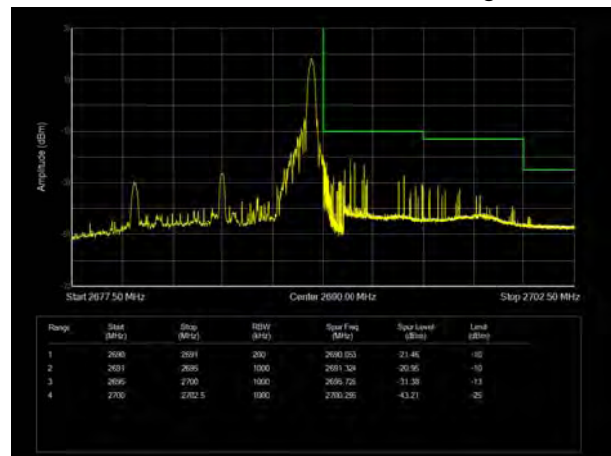

LTE Band 41 16QAM 5MHz CH-Low, 100%RB

LTE Band 41 16QAM 5MHz CH-High, 100%RB

LTE Band 41 16QAM 10MHz CH-Low, 1 RB

LTE Band 41 16QAM 10MHz CH-High, 1 RB

LTE Band 41 16QAM 10MHz CH-Low, 100%RB

LTE Band 41 16QAM 10MHz CH-High, 100%RB