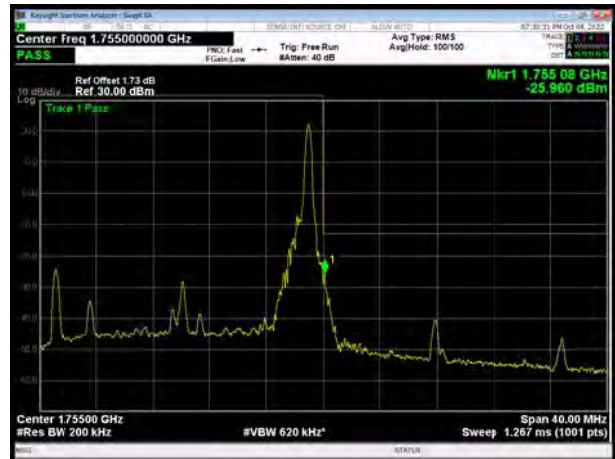

LTE Band 4 QPSK 10MHz CH-Low, 1 RB

LTE Band 4 QPSK 10MHz CH-High, 1 RB

LTE Band 4 QPSK 10MHz CH-Low, 100%RB

LTE Band 4 QPSK 10MHz CH-High, 100%RB

LTE Band 4 QPSK 15MHz CH-Low, 1 RB

LTE Band 4 QPSK 15MHz CH-High, 1 RB

LTE Band 4 QPSK 15MHz CH-Low, 100%RB

LTE Band 4 QPSK 15MHz CH-High, 100%RB

LTE Band 4 QPSK 20MHz CH-Low, 1 RB

LTE Band 4 QPSK 20MHz CH-High, 1 RB

LTE Band 4 QPSK 20MHz CH-Low, 100%RB

LTE Band 4 QPSK 20MHz CH-High, 100%RB

LTE Band 4 16QAM 1.4MHz CH-Low, 1 RB

LTE Band 4 16QAM 1.4MHz CH-High, 1 RB

LTE Band 4 16QAM 1.4MHz CH-Low, 100%RB

LTE Band 4 16QAM 1.4MHz CH-High, 100%RB

LTE Band 4 16QAM 3MHz CH-Low, 1 RB

LTE Band 4 16QAM 3MHz CH-High, 1 RB