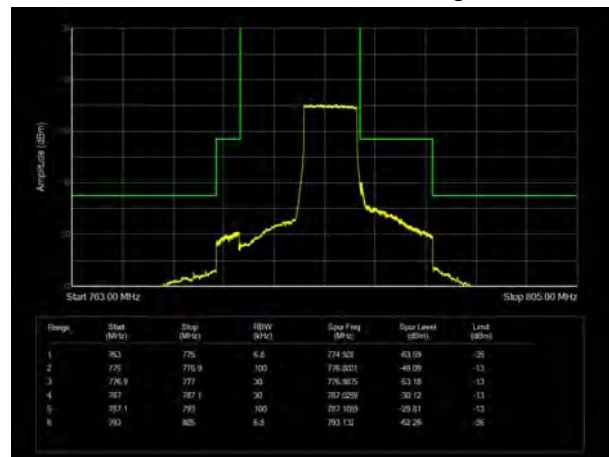

LTE Band 13 QPSK 5MHz CH-Low, 1 RB

LTE Band 13 QPSK 5MHz CH-High, 1 RB

LTE Band 13 QPSK 5MHz CH-Low, 100%RB

LTE Band 13 QPSK 5MHz CH-High, 100%RB

LTE Band 13 QPSK 10MHz CH-Low, 1 RB

LTE Band 13 QPSK 10MHz CH-High, 1 RB

LTE Band 13 QPSK 10MHz CH-Low, 100%RB

LTE Band 13 QPSK 10MHz CH-High, 100%RB

LTE Band 13 16QAM 5MHz CH-Low, 1 RB

LTE Band 13 16QAM 5MHz CH-High, 1 RB

LTE Band 13 16QAM 5MHz CH-Low, 100%RB

LTE Band 13 16QAM 5MHz CH-High, 100%RB

LTE Band 13 16QAM 10MHz CH-Low, 1 RB

LTE Band 13 16QAM 10MHz CH-High, 1 RB

LTE Band 13 16QAM 10MHz CH-Low, 100%RB

LTE Band 13 16QAM 10MHz CH-High, 100%RB

LTE Band 13 64QAM 5MHz CH-Low, 1 RB

LTE Band 13 64QAM 5MHz CH-High, 1 RB