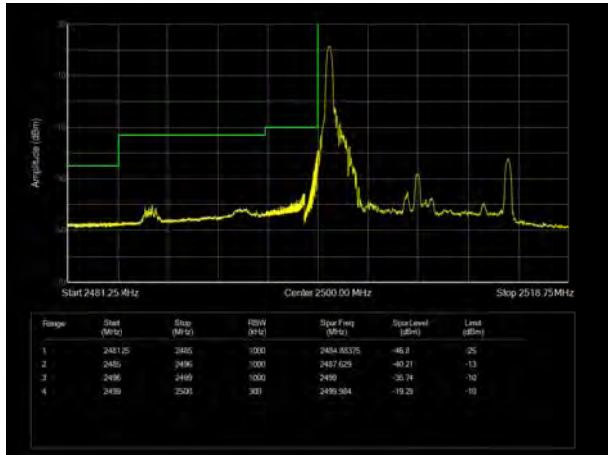

LTE Band 7 QPSK 20MHz CH-Low, 1 RB

LTE Band 7 QPSK 20MHz CH-High, 1 RB

LTE Band 7 QPSK 20MHz CH-Low, 100%RB

LTE Band 7 QPSK 20MHz CH-High, 100%RB

LTE Band 7 16QAM 5MHz CH-Low, 1 RB

LTE Band 7 16QAM 5MHz CH-High, 1 RB

LTE Band 7 16QAM 5MHz CH-Low, 100%RB

LTE Band 7 16QAM 5MHz CH-High, 100%RB

LTE Band 7 16QAM 10MHz CH-Low, 1 RB

LTE Band 7 16QAM 10MHz CH-High, 1 RB

LTE Band 7 16QAM 10MHz CH-Low, 100%RB

LTE Band 7 16QAM 10MHz CH-High, 100%RB

LTE Band 7 16QAM 15MHz CH-Low, 1 RB

LTE Band 7 16QAM 15MHz CH-High, 1 RB

LTE Band 7 16QAM 15MHz CH-Low, 100%RB

LTE Band 7 16QAM 15MHz CH-High, 100%RB

LTE Band 7 16QAM 20MHz CH-Low, 1 RB

LTE Band 7 16QAM 20MHz CH-High, 1 RB