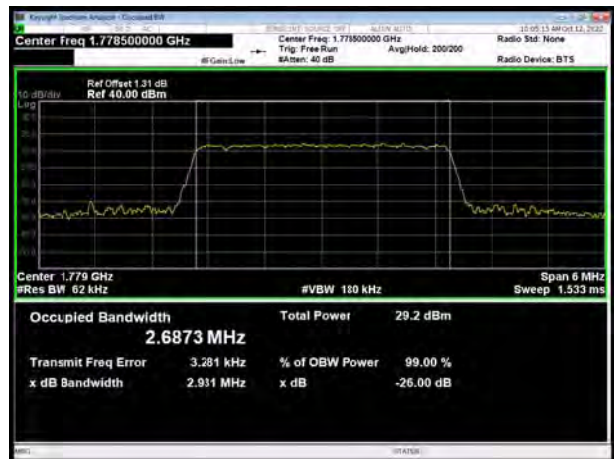

LTE Band 66 64QAM 1.4MHz CH-Low

LTE Band 66 64QAM 3MHz CH-Low

LTE Band 66 64QAM 1.4MHz CH-Middle

LTE Band 66 64QAM 3MHz CH-Middle

LTE Band 66 64QAM 1.4MHz CH-High

LTE Band 66 64QAM 3MHz CH-High

LTE Band 66 64QAM 5MHz CH-Low