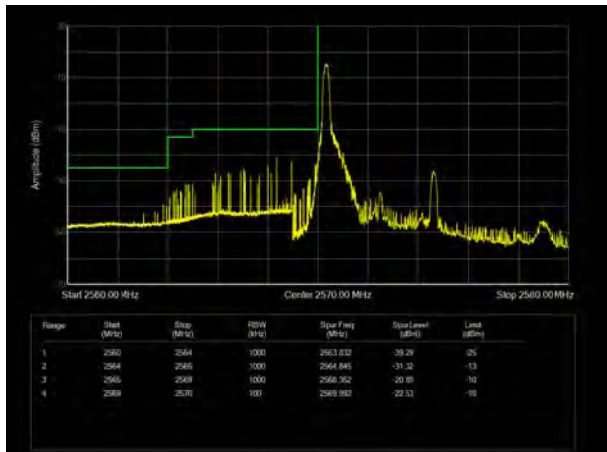

LTE Band 38 QPSK 10MHz CH-Low, 100%RB

LTE Band 38 QPSK 10MHz CH-High, 100%RB

LTE Band 38 QPSK 15MHz CH-Low, 1 RB

LTE Band 38 QPSK 15MHz CH-High, 1 RB

LTE Band 38 QPSK 15MHz CH-Low, 100%RB

LTE Band 38 QPSK 15MHz CH-High, 100%RB

LTE Band 38 QPSK 20MHz CH-Low, 1 RB

LTE Band 38 QPSK 20MHz CH-High, 1 RB

LTE Band 38 QPSK 20MHz CH-Low, 100%RB

LTE Band 38 QPSK 20MHz CH-High, 100%RB

LTE Band 38 16QAM 5MHz CH-Low, 1 RB

LTE Band 38 16QAM 5MHz CH-High, 1 RB

LTE Band 38 16QAM 5MHz CH-Low, 100%RB

LTE Band 38 16QAM 5MHz CH-High, 100%RB

LTE Band 38 16QAM 10MHz CH-Low, 1 RB

LTE Band 38 16QAM 10MHz CH-High, 1 RB

LTE Band 38 16QAM 10MHz CH-Low, 100%RB

LTE Band 38 16QAM 10MHz CH-High, 100%RB