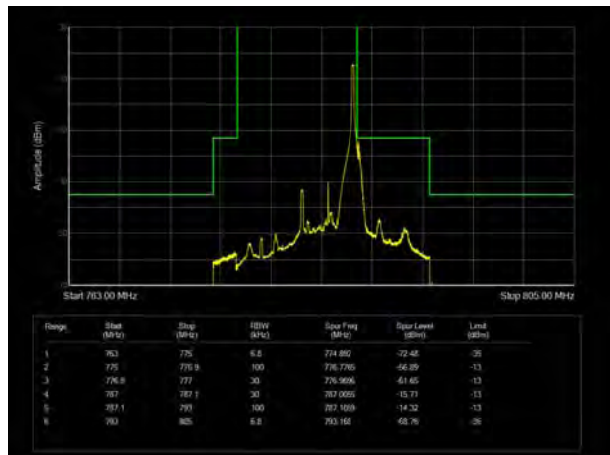

LTE Band 7 64QAM 10MHz CH-Low, 1 RB

LTE Band 7 64QAM 10MHz CH-High, 1 RB

LTE Band 7 64QAM 10MHz CH-Low, 100%RB

LTE Band 7 64QAM 10MHz CH-High, 100%RB

LTE Band 7 64QAM 15MHz CH-Low, 1 RB

LTE Band 7 64QAM 15MHz CH-High, 1 RB

LTE Band 7 64QAM 15MHz CH-Low, 100%RB

LTE Band 7 64QAM 15MHz CH-High, 100%RB

LTE Band 7 64QAM 20MHz CH-Low, 1 RB

LTE Band 7 64QAM 20MHz CH-High, 1 RB

LTE Band 7 64QAM 20MHz CH-Low, 100%RB

LTE Band 7 64QAM 20MHz CH-High, 100%RB

LTE Band 13 QPSK 5MHz CH-Low, 1 RB

LTE Band 13 QPSK 5MHz CH-High, 1 RB

LTE Band 13 QPSK 5MHz CH-Low, 100%RB

LTE Band 13 QPSK 5MHz CH-High, 100%RB

LTE Band 13 QPSK 10MHz CH-Low, 1 RB

LTE Band 13 QPSK 10MHz CH-High, 1 RB