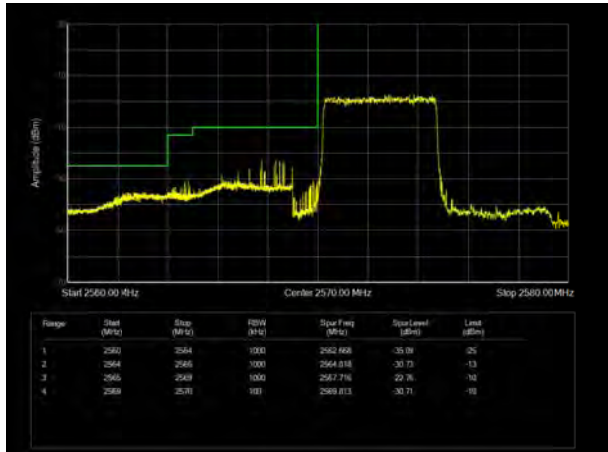

LTE Band 13 16QAM 10MHz CH-Low, 1 RB

LTE Band 13 16QAM 10MHz CH-High, 1 RB

LTE Band 13 16QAM 10MHz CH-Low, 100%RB

LTE Band 13 16QAM 10MHz CH-High, 100%RB

LTE Band 13 64QAM 5MHz CH-Low, 1 RB

LTE Band 13 64QAM 5MHz CH-High, 1 RB

LTE Band 13 64QAM 5MHz CH-Low, 100%RB

LTE Band 13 64QAM 5MHz CH-High, 100%RB

LTE Band 13 64QAM 10MHz CH-Low, 1 RB

LTE Band 13 64QAM 10MHz CH-High, 1 RB

LTE Band 13 64QAM 10MHz CH-Low, 100%RB

LTE Band 13 64QAM 10MHz CH-High, 100%RB

LTE Band 38 QPSK 5MHz CH-Low, 1 RB

LTE Band 38 QPSK 5MHz CH-High, 1 RB

LTE Band 38 QPSK 5MHz CH-Low, 100%RB

LTE Band 38 QPSK 5MHz CH-High, 100%RB

LTE Band 38 QPSK 10MHz CH-Low, 1 RB

LTE Band 38 QPSK 10MHz CH-High, 1 RB