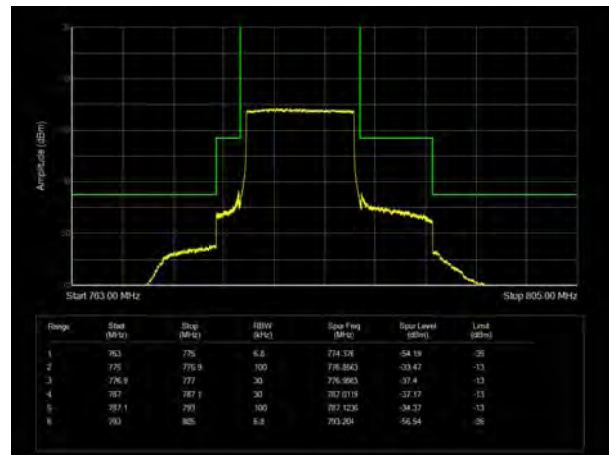

LTE Band 7 64QAM 15MHz CH-Low, 100%RB

LTE Band 7 64QAM 15MHz CH-High, 100%RB

LTE Band 7 64QAM 20MHz CH-Low, 1 RB

LTE Band 7 64QAM 20MHz CH-High, 1 RB

LTE Band 7 64QAM 20MHz CH-Low, 100%RB

LTE Band 7 64QAM 20MHz CH-High, 100%RB

LTE Band 13 QPSK 5MHz CH-Low, 1 RB

LTE Band 13 QPSK 5MHz CH-High, 1 RB

LTE Band 13 QPSK 5MHz CH-Low, 100%RB

LTE Band 13 QPSK 5MHz CH-High, 100%RB

LTE Band 13 QPSK 10MHz CH-Low, 1 RB

LTE Band 13 QPSK 10MHz CH-High, 1 RB

LTE Band 13 QPSK 10MHz CH-Low, 100%RB

LTE Band 13 QPSK 10MHz CH-High, 100%RB

LTE Band 13 16QAM 5MHz CH-Low, 1 RB

LTE Band 13 16QAM 5MHz CH-High, 1 RB

LTE Band 13 16QAM 5MHz CH-Low, 100%RB

LTE Band 13 16QAM 5MHz CH-High, 100%RB