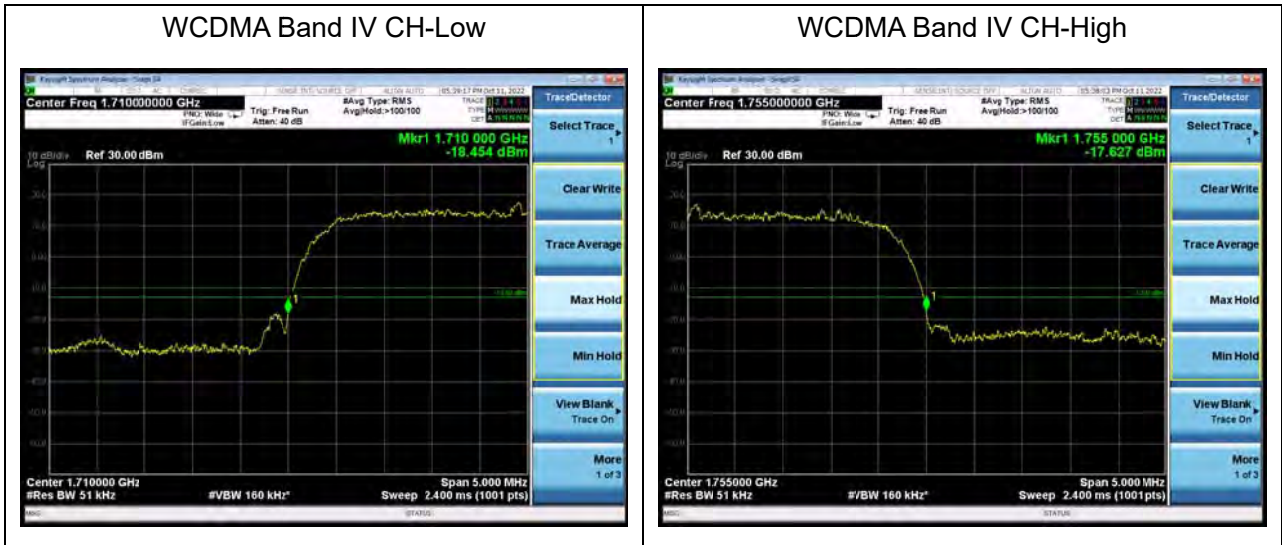

LTE Band 66 64QAM 10MHz CH-Low

LTE Band 66 64QAM 5MHz CH-Middle

LTE Band 66 64QAM 10MHz CH-Middle

LTE Band 66 64QAM 5MHz CH-High

LTE Band 66 64QAM 10MHz CH-High

LTE Band 66 64QAM 15MHz CH-Low

LTE Band 66 64QAM 20MHz CH-Low

LTE Band 66 64QAM 15MHz CH-Middle

LTE Band 66 64QAM 20MHz CH-Middle

LTE Band 66 64QAM 15MHz CH-High

LTE Band 66 64QAM 20MHz CH-High

6.3 Band Edge Compliance

All the test traces in the plots shows the test results clearly.

LTE Band 4 QPSK 1.4MHz CH-Low, 1 RB

LTE Band 4 QPSK 1.4MHz CH-High, 1 RB

LTE Band 4 QPSK 1.4MHz CH-Low, 100%RB

LTE Band 4 QPSK 1.4MHz CH-High, 100%RB

LTE Band 4 QPSK 3MHz CH-Low, 1 RB

LTE Band 4 QPSK 3MHz CH-High, 1 RB

LTE Band 4 QPSK 3MHz CH-Low, 100%RB

LTE Band 4 QPSK 3MHz CH-High, 100%RB

LTE Band 4 QPSK 5MHz CH-Low, 1 RB

LTE Band 4 QPSK 5MHz CH-High, 1 RB

LTE Band 4 QPSK 5MHz CH-Low, 100%RB

LTE Band 4 QPSK 5MHz CH-High, 100%RB