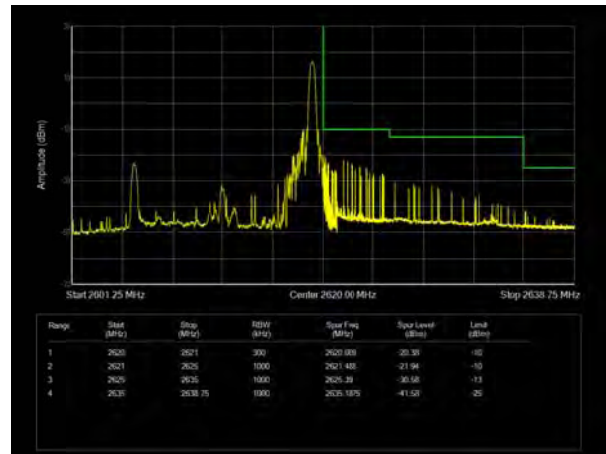

LTE Band 38 16QAM 20MHz CH-Low, 100%RB

LTE Band 38 16QAM 20MHz CH-High, 100%RB

LTE Band 38 64QAM 5MHz CH-Low, 1 RB

LTE Band 38 64QAM 5MHz CH-High, 1 RB

LTE Band 38 64QAM 5MHz CH-Low, 100%RB

LTE Band 38 64QAM 5MHz CH-High, 100%RB

LTE Band 38 64QAM 10MHz CH-Low, 1 RB

LTE Band 38 64QAM 10MHz CH-High, 1 RB

LTE Band 38 64QAM 10MHz CH-Low, 100%RB

LTE Band 38 64QAM 10MHz CH-High, 100%RB

LTE Band 38 64QAM 15MHz CH-Low, 1 RB

LTE Band 38 64QAM 15MHz CH-High, 1 RB

LTE Band 38 64QAM 15MHz CH-Low, 100%RB

LTE Band 38 64QAM 15MHz CH-High, 100%RB

LTE Band 38 64QAM 20MHz CH-Low, 1 RB

LTE Band 38 64QAM 20MHz CH-High, 1 RB

LTE Band 38 64QAM 20MHz CH-Low, 100%RB

LTE Band 38 64QAM 20MHz CH-High, 100%RB