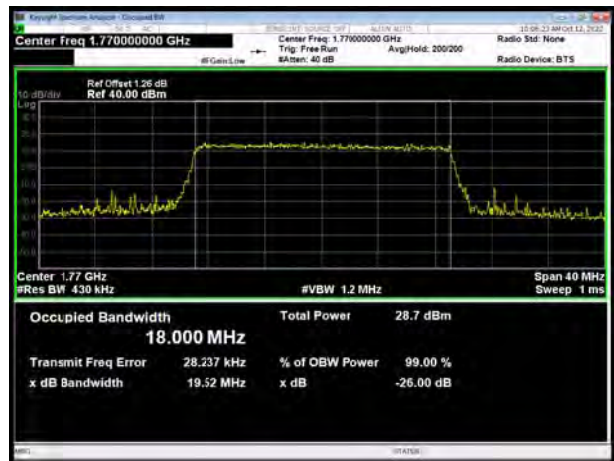

LTE Band 66 64QAM 20MHz CH-High