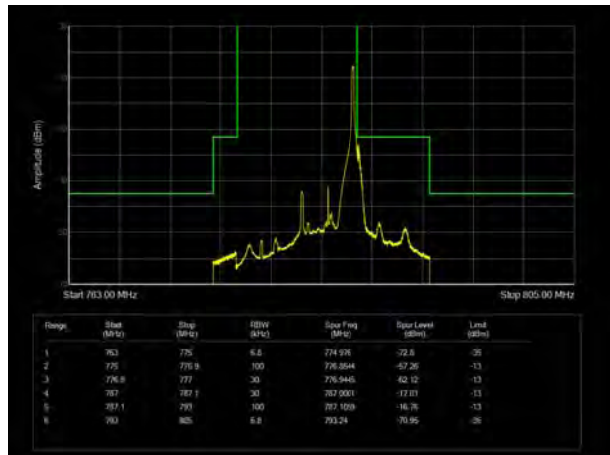

LTE Band 13 QPSK 10MHz CH-Low, 100%RB

LTE Band 13 QPSK 10MHz CH-High, 100%RB

LTE Band 13 16QAM 5MHz CH-Low, 1 RB

LTE Band 13 16QAM 5MHz CH-High, 1 RB

LTE Band 13 16QAM 5MHz CH-Low, 100%RB

LTE Band 13 16QAM 5MHz CH-High, 100%RB

LTE Band 13 16QAM 10MHz CH-Low, 1 RB

LTE Band 13 16QAM 10MHz CH-High, 1 RB

LTE Band 13 16QAM 10MHz CH-Low, 100%RB

LTE Band 13 16QAM 10MHz CH-High, 100%RB

LTE Band 13 64QAM 5MHz CH-Low, 1 RB

LTE Band 13 64QAM 5MHz CH-High, 1 RB

LTE Band 13 64QAM 5MHz CH-Low, 100%RB

LTE Band 13 64QAM 5MHz CH-High, 100%RB

LTE Band 13 64QAM 10MHz CH-Low, 1 RB

LTE Band 13 64QAM 10MHz CH-High, 1 RB

LTE Band 13 64QAM 10MHz CH-Low, 100%RB

LTE Band 13 64QAM 10MHz CH-High, 100%RB

LTE Band 38 QPSK 5MHz CH-Low, 1 RB

LTE Band 38 QPSK 5MHz CH-High, 1 RB

LTE Band 38 QPSK 5MHz CH-Low, 100%RB

LTE Band 38 QPSK 5MHz CH-High, 100%RB

LTE Band 38 QPSK 10MHz CH-Low, 1 RB

LTE Band 38 QPSK 10MHz CH-High, 1 RB