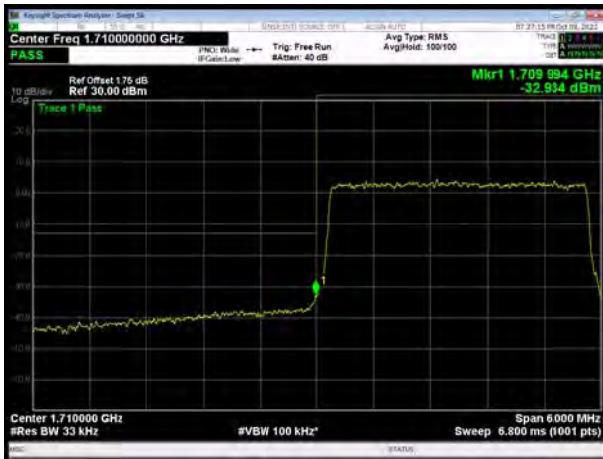

LTE Band 4 16QAM 1.4MHz CH-Low, 1 RB

LTE Band 4 16QAM 1.4MHz CH-High, 1 RB

LTE Band 4 16QAM 1.4MHz CH-Low, 100%RB

LTE Band 4 16QAM 1.4MHz CH-High, 100%RB

LTE Band 4 16QAM 3MHz CH-Low, 1 RB

LTE Band 4 16QAM 3MHz CH-High, 1 RB

LTE Band 4 16QAM 3MHz CH-Low, 100%RB

LTE Band 4 16QAM 3MHz CH-High, 100%RB

LTE Band 4 16QAM 5MHz CH-Low, 1 RB

LTE Band 4 16QAM 5MHz CH-High, 1 RB

LTE Band 4 16QAM 5MHz CH-Low, 100%RB

LTE Band 4 16QAM 5MHz CH-High, 100%RB