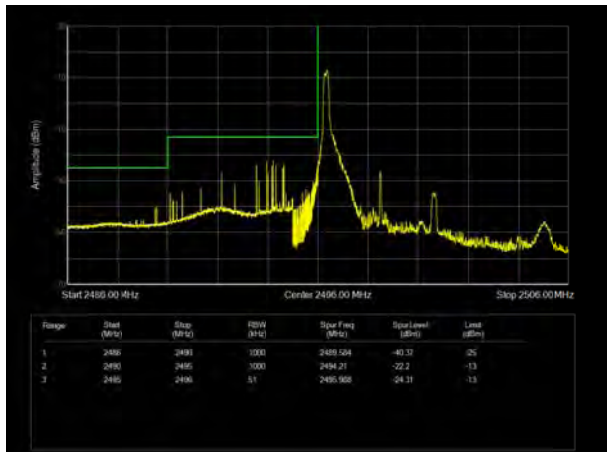

LTE Band 41 QPSK 10MHz CH-Low, 100%RB

LTE Band 41 QPSK 10MHz CH-High, 100%RB

LTE Band 41 QPSK 15MHz CH-Low, 1 RB

LTE Band 41 QPSK 15MHz CH-High, 1 RB

LTE Band 41 QPSK 15MHz CH-Low, 100%RB

LTE Band 41 QPSK 15MHz CH-High, 100%RB

LTE Band 41 QPSK 20MHz CH-Low, 1 RB

LTE Band 41 QPSK 20MHz CH-High, 1 RB

LTE Band 41 QPSK 20MHz CH-Low, 100%RB

LTE Band 41 QPSK 20MHz CH-High, 100%RB

LTE Band 41 16QAM 5MHz CH-Low, 1 RB

LTE Band 41 16QAM 5MHz CH-High, 1 RB

LTE Band 41 16QAM 5MHz CH-Low, 100%RB

LTE Band 41 16QAM 5MHz CH-High, 100%RB

LTE Band 41 16QAM 10MHz CH-Low, 1 RB

LTE Band 41 16QAM 10MHz CH-High, 1 RB

LTE Band 41 16QAM 10MHz CH-Low, 100%RB

LTE Band 41 16QAM 10MHz CH-High, 100%RB