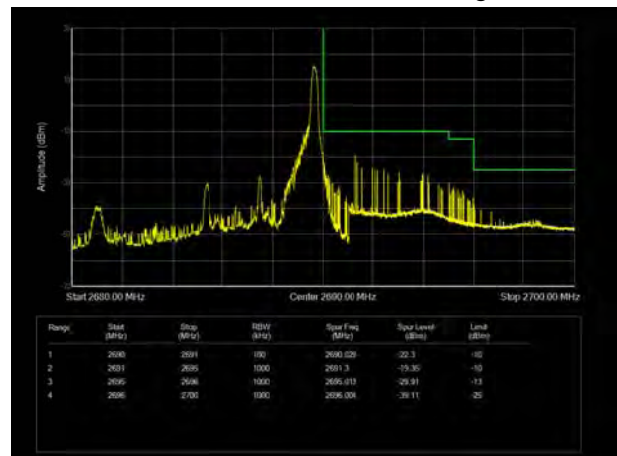

LTE Band 41 16QAM 20MHz CH-Low, 100%RB

LTE Band 41 16QAM 20MHz CH-High, 100%RB

LTE Band 41 64QAM 5MHz CH-Low, 1 RB

LTE Band 41 64QAM 5MHz CH-High, 1 RB

LTE Band 41 64QAM 5MHz CH-Low, 100%RB

LTE Band 41 64QAM 5MHz CH-High, 100%RB

LTE Band 41 64QAM 10MHz CH-Low, 1 RB

LTE Band 41 64QAM 10MHz CH-High, 1 RB

LTE Band 41 64QAM 10MHz CH-Low, 100%RB

LTE Band 41 64QAM 10MHz CH-High, 100%RB

LTE Band 41 64QAM 15MHz CH-Low, 1 RB

LTE Band 41 64QAM 15MHz CH-High, 1 RB