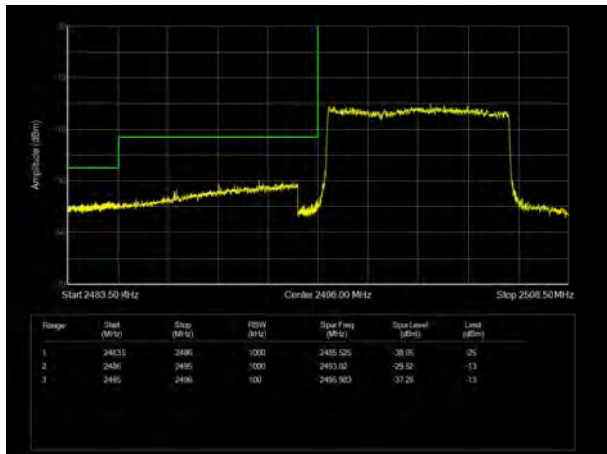

LTE Band 41 16QAM 5MHz CH-Low, 100%RB

LTE Band 41 16QAM 5MHz CH-High, 100%RB

LTE Band 41 16QAM 10MHz CH-Low, 1 RB

LTE Band 41 16QAM 10MHz CH-High, 1 RB

LTE Band 41 16QAM 10MHz CH-Low, 100%RB

LTE Band 41 16QAM 10MHz CH-High, 100%RB