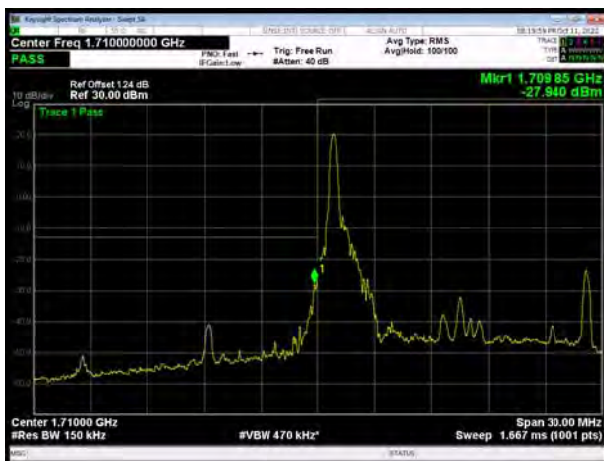

LTE Band 4 64QAM 10MHz CH-Low, 1 RB

LTE Band 4 64QAM 10MHz CH-High, 1 RB

LTE Band 4 64QAM 10MHz CH-Low, 100%RB

LTE Band 4 64QAM 10MHz CH-High, 100%RB

LTE Band 4 64QAM 15MHz CH-Low, 1 RB

LTE Band 4 64QAM 15MHz CH-High, 1 RB