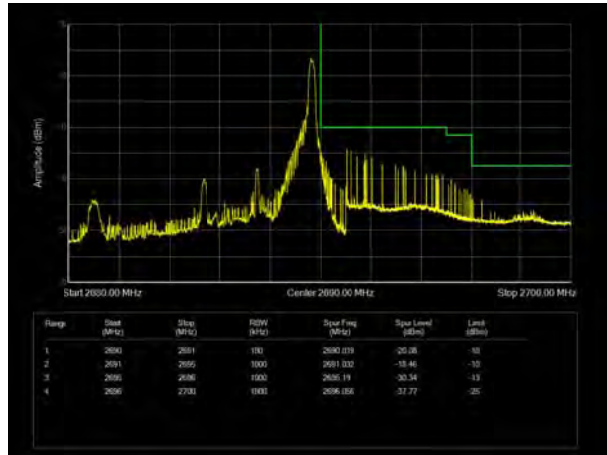

LTE Band 38 64QAM 10MHz CH-Low, 1 RB

LTE Band 38 64QAM 10MHz CH-High, 1 RB

LTE Band 38 64QAM 10MHz CH-Low, 100%RB

LTE Band 38 64QAM 10MHz CH-High, 100%RB

LTE Band 38 64QAM 15MHz CH-Low, 1 RB

LTE Band 38 64QAM 15MHz CH-High, 1 RB

LTE Band 38 64QAM 15MHz CH-Low, 100%RB

LTE Band 38 64QAM 15MHz CH-High, 100%RB

LTE Band 38 64QAM 20MHz CH-Low, 1 RB

LTE Band 38 64QAM 20MHz CH-High, 1 RB

LTE Band 38 64QAM 20MHz CH-Low, 100%RB

LTE Band 38 64QAM 20MHz CH-High, 100%RB

LTE Band 41 QPSK 5MHz CH-Low, 1 RB

LTE Band 41 QPSK 5MHz CH-High, 1 RB

LTE Band 41 QPSK 5MHz CH-Low, 100%RB

LTE Band 41 QPSK 5MHz CH-High, 100%RB

LTE Band 41 QPSK 10MHz CH-Low, 1 RB

LTE Band 41 QPSK 10MHz CH-High, 1 RB