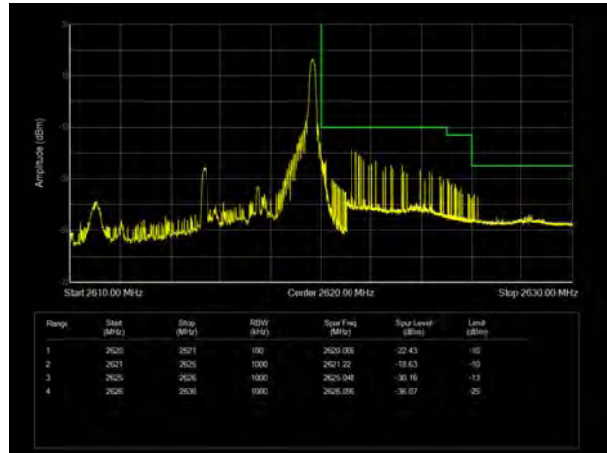

LTE Band 13 64QAM 5MHz CH-Low, 100%RB

LTE Band 13 64QAM 5MHz CH-High, 100%RB

LTE Band 13 64QAM 10MHz CH-Low, 1 RB

LTE Band 13 64QAM 10MHz CH-High, 1 RB

LTE Band 13 64QAM 10MHz CH-Low, 100%RB

LTE Band 13 64QAM 10MHz CH-High, 100%RB

LTE Band 38 QPSK 5MHz CH-Low, 1 RB

LTE Band 38 QPSK 5MHz CH-High, 1 RB

LTE Band 38 QPSK 5MHz CH-Low, 100%RB

LTE Band 38 QPSK 5MHz CH-High, 100%RB

LTE Band 38 QPSK 10MHz CH-Low, 1 RB

LTE Band 38 QPSK 10MHz CH-High, 1 RB