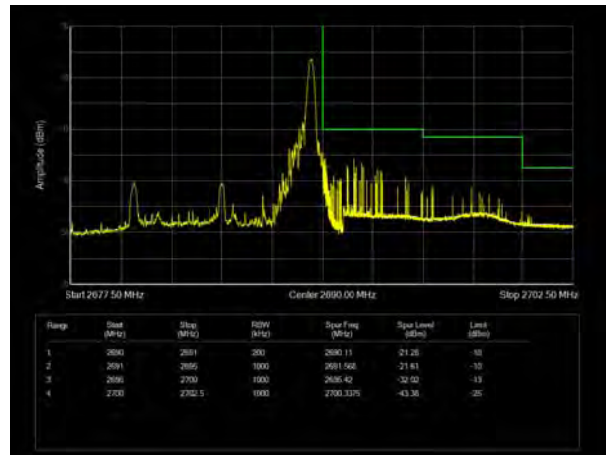

LTE Band 41 16QAM 20MHz CH-Low, 100%RB

LTE Band 41 16QAM 20MHz CH-High, 100%RB

LTE Band 41 64QAM 5MHz CH-Low, 1 RB

LTE Band 41 64QAM 5MHz CH-High, 1 RB

LTE Band 41 64QAM 5MHz CH-Low, 100%RB

LTE Band 41 64QAM 5MHz CH-High, 100%RB

LTE Band 41 64QAM 10MHz CH-Low, 1 RB

LTE Band 41 64QAM 10MHz CH-High, 1 RB

LTE Band 41 64QAM 10MHz CH-Low, 100%RB

LTE Band 41 64QAM 10MHz CH-High, 100%RB

LTE Band 41 64QAM 15MHz CH-Low, 1 RB

LTE Band 41 64QAM 15MHz CH-High, 1 RB