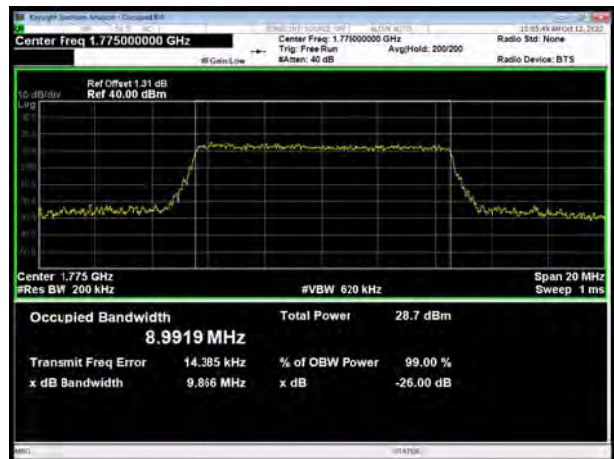

LTE Band 66 64QAM 10MHz CH-Low

LTE Band 66 64QAM 5MHz CH-Middle

LTE Band 66 64QAM 10MHz CH-Middle

LTE Band 66 64QAM 5MHz CH-High

LTE Band 66 64QAM 10MHz CH-High

LTE Band 66 64QAM 15MHz CH-Low

LTE Band 66 64QAM 20MHz CH-Low