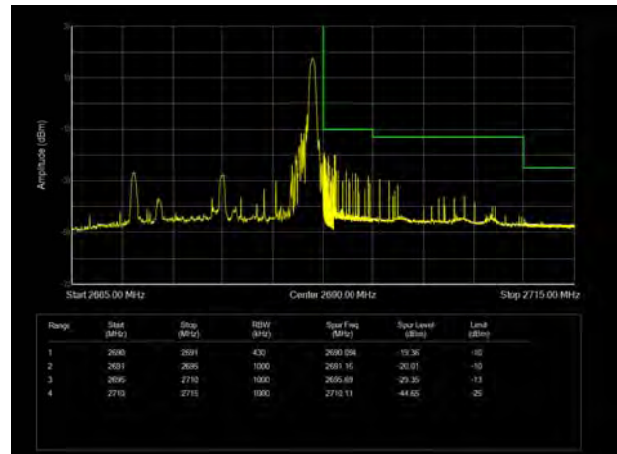

LTE Band 41 16QAM 15MHz CH-Low, 1 RB

LTE Band 41 16QAM 15MHz CH-High, 1 RB

LTE Band 41 16QAM 15MHz CH-Low, 100%RB

LTE Band 41 16QAM 15MHz CH-High, 100%RB

LTE Band 41 16QAM 20MHz CH-Low, RB 1

LTE Band 41 16QAM 20MHz CH-High, RB 1