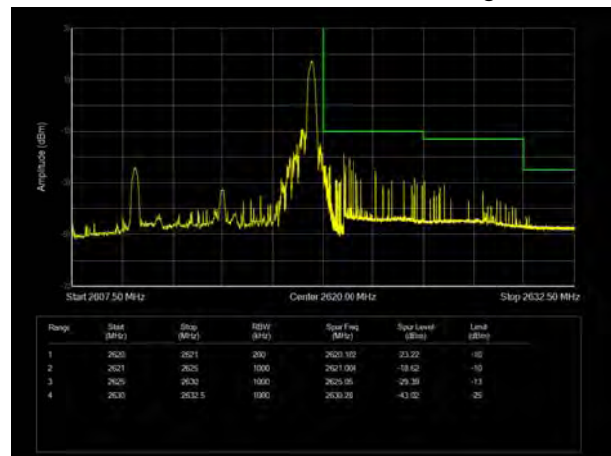

LTE Band 38 QPSK 20MHz CH-Low, 1 RB

LTE Band 38 QPSK 20MHz CH-High, 1 RB

LTE Band 38 QPSK 20MHz CH-Low, 100%RB

LTE Band 38 QPSK 20MHz CH-High, 100%RB

LTE Band 38 16QAM 5MHz CH-Low, 1 RB

LTE Band 38 16QAM 5MHz CH-High, 1 RB

LTE Band 38 16QAM 5MHz CH-Low, 100%RB

LTE Band 38 16QAM 5MHz CH-High, 100%RB

LTE Band 38 16QAM 10MHz CH-Low, 1 RB

LTE Band 38 16QAM 10MHz CH-High, 1 RB

LTE Band 38 16QAM 10MHz CH-Low, 100%RB

LTE Band 38 16QAM 10MHz CH-High, 100%RB

LTE Band 38 16QAM 15MHz CH-Low, 1 RB

LTE Band 38 16QAM 15MHz CH-High, 1 RB

LTE Band 38 16QAM 15MHz CH-Low, 100%RB

LTE Band 38 16QAM 15MHz CH-High, 100%RB

LTE Band 38 16QAM 20MHz CH-Low, 1 RB

LTE Band 38 16QAM 20MHz CH-High, 1 RB