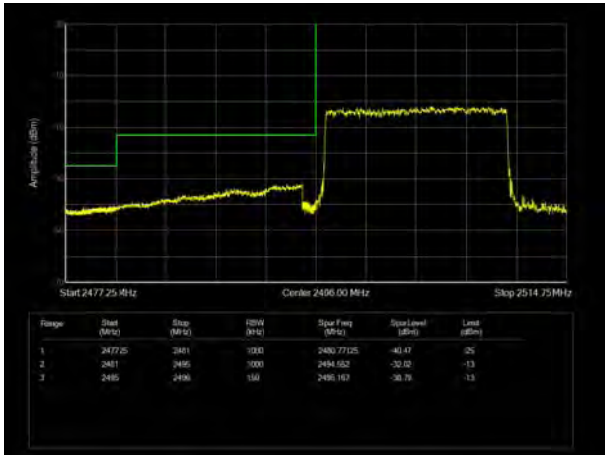

LTE Band 41 64QAM 10MHz CH-Low, 1 RB

LTE Band 41 64QAM 10MHz CH-High, 1 RB

LTE Band 41 64QAM 10MHz CH-Low, 100%RB

LTE Band 41 64QAM 10MHz CH-High, 100%RB

LTE Band 41 64QAM 15MHz CH-Low, 1 RB

LTE Band 41 64QAM 15MHz CH-High, 1 RB

LTE Band 41 64QAM 15MHz CH-Low, 100%RB

LTE Band 41 64QAM 15MHz CH-High, 100%RB

LTE Band 41 64QAM 20MHz CH-Low, 1 RB

LTE Band 41 64QAM 20MHz CH-High, 1 RB

LTE Band 41 64QAM 20MHz CH-Low, 100%RB

LTE Band 41 64QAM 20MHz CH-High, 100%RB