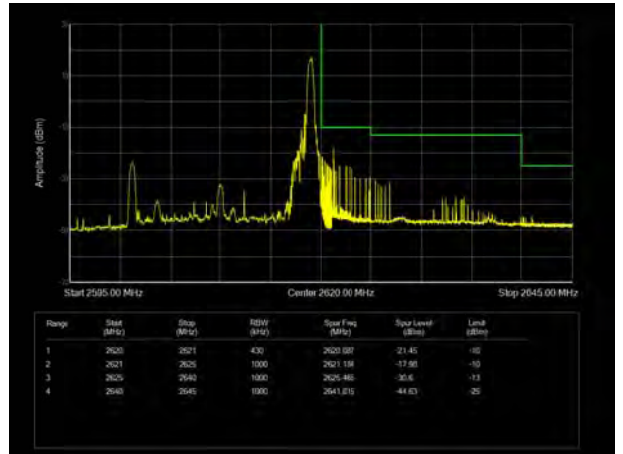

LTE Band 38 64QAM 10MHz CH-Low, 1 RB

LTE Band 38 64QAM 10MHz CH-High, 1 RB

LTE Band 38 64QAM 10MHz CH-Low, 100%RB

LTE Band 38 64QAM 10MHz CH-High, 100%RB

LTE Band 38 64QAM 15MHz CH-Low, 1 RB

LTE Band 38 64QAM 15MHz CH-High, 1 RB

LTE Band 38 64QAM 15MHz CH-Low, 100%RB

LTE Band 38 64QAM 15MHz CH-High, 100%RB

LTE Band 38 64QAM 20MHz CH-Low, 1 RB

LTE Band 38 64QAM 20MHz CH-High, 1 RB

LTE Band 38 64QAM 20MHz CH-Low, 100%RB

LTE Band 38 64QAM 20MHz CH-High, 100%RB

LTE Band 41 QPSK 5MHz CH-Low, 1 RB

LTE Band 41 QPSK 5MHz CH-High, 1 RB

LTE Band 41 QPSK 5MHz CH-Low, 100%RB

LTE Band 41 QPSK 5MHz CH-High, 100%RB

LTE Band 41 QPSK 10MHz CH-Low, 1 RB

LTE Band 41 QPSK 10MHz CH-High, 1 RB