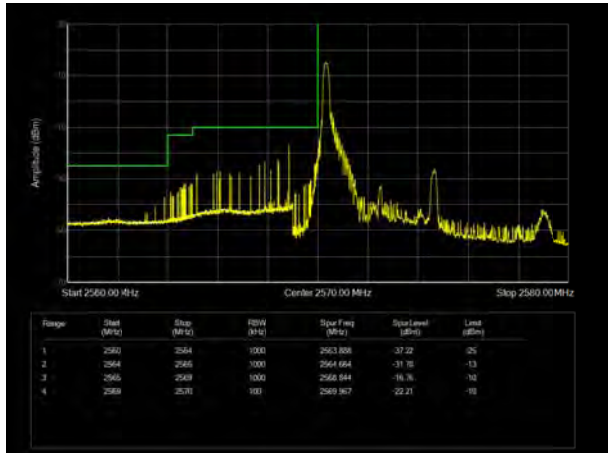

LTE Band 13 64QAM 5MHz CH-Low, 100%RB

LTE Band 13 64QAM 5MHz CH-High, 100%RB

LTE Band 13 64QAM 10MHz CH-Low, 1 RB

LTE Band 13 64QAM 10MHz CH-High, 1 RB

LTE Band 13 64QAM 10MHz CH-Low, 100%RB

LTE Band 13 64QAM 10MHz CH-High, 100%RB

LTE Band 38 QPSK 5MHz CH-Low, 1 RB

LTE Band 38 QPSK 5MHz CH-High, 1 RB

LTE Band 38 QPSK 5MHz CH-Low, 100%RB

LTE Band 38 QPSK 5MHz CH-High, 100%RB

LTE Band 38 QPSK 10MHz CH-Low, 1 RB

LTE Band 38 QPSK 10MHz CH-High, 1 RB