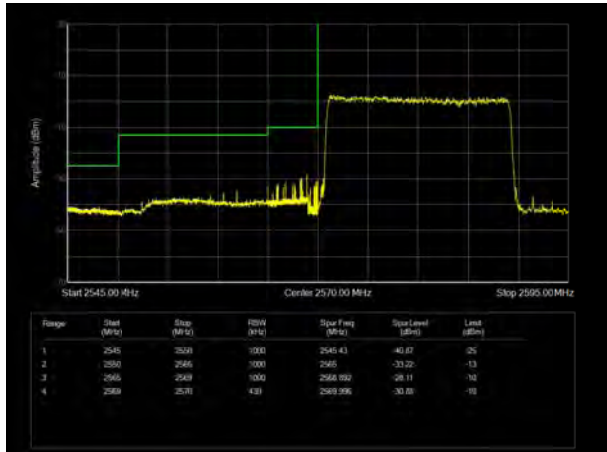

LTE Band 38 QPSK 5MHz CH-Low, 1 RB

LTE Band 38 QPSK 5MHz CH-High, 1 RB

LTE Band 38 QPSK 5MHz CH-Low, 100%RB

LTE Band 38 QPSK 5MHz CH-High, 100%RB

LTE Band 38 QPSK 10MHz CH-Low, 1 RB

LTE Band 38 QPSK 10MHz CH-High, 1 RB

LTE Band 38 QPSK 10MHz CH-Low, 100%RB

LTE Band 38 QPSK 10MHz CH-High, 100%RB

LTE Band 38 QPSK 15MHz CH-Low, 1 RB

LTE Band 38 QPSK 15MHz CH-High, 1 RB

LTE Band 38 QPSK 15MHz CH-Low, 100%RB

LTE Band 38 QPSK 15MHz CH-High, 100%RB

LTE Band 38 QPSK 20MHz CH-Low, 1 RB

LTE Band 38 QPSK 20MHz CH-High, 1 RB

LTE Band 38 QPSK 20MHz CH-Low, 100%RB

LTE Band 38 QPSK 20MHz CH-High, 100%RB

LTE Band 38 16QAM 5MHz CH-Low, 1 RB

LTE Band 38 16QAM 5MHz CH-High, 1 RB