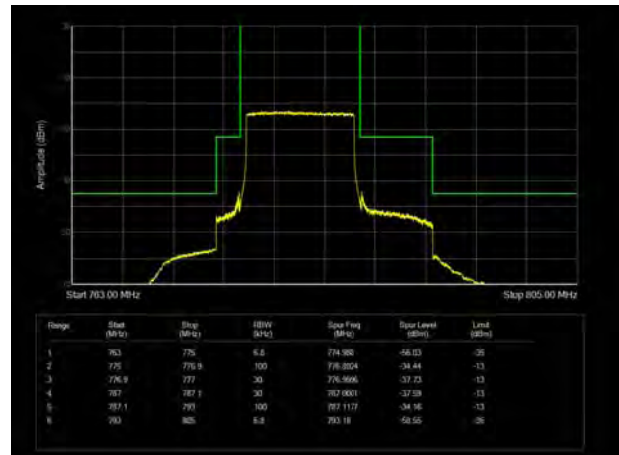

LTE Band 13 16QAM 10MHz CH-Low, 1 RB

LTE Band 13 16QAM 10MHz CH-High, 1 RB

LTE Band 13 16QAM 10MHz CH-Low, 100%RB

LTE Band 13 16QAM 10MHz CH-High, 100%RB

LTE Band 13 64QAM 5MHz CH-Low, 1 RB

LTE Band 13 64QAM 5MHz CH-High, 1 RB

LTE Band 13 64QAM 5MHz CH-Low, 100%RB

LTE Band 13 64QAM 5MHz CH-High, 100%RB

LTE Band 13 64QAM 10MHz CH-Low, 1 RB

LTE Band 13 64QAM 10MHz CH-High, 1 RB

LTE Band 13 64QAM 10MHz CH-Low, 100%RB

LTE Band 13 64QAM 10MHz CH-High, 100%RB

LTE Band 38 QPSK 5MHz CH-Low, 1 RB

LTE Band 38 QPSK 5MHz CH-High, 1 RB

LTE Band 38 QPSK 5MHz CH-Low, 100%RB

LTE Band 38 QPSK 5MHz CH-High, 100%RB

LTE Band 38 QPSK 10MHz CH-Low, 1 RB

LTE Band 38 QPSK 10MHz CH-High, 1 RB

LTE Band 38 QPSK 10MHz CH-Low, 100%RB

LTE Band 38 QPSK 10MHz CH-High, 100%RB

LTE Band 38 QPSK 15MHz CH-Low, 1 RB

LTE Band 38 QPSK 15MHz CH-High, 1 RB

LTE Band 38 QPSK 15MHz CH-Low, 100%RB

LTE Band 38 QPSK 15MHz CH-High, 100%RB