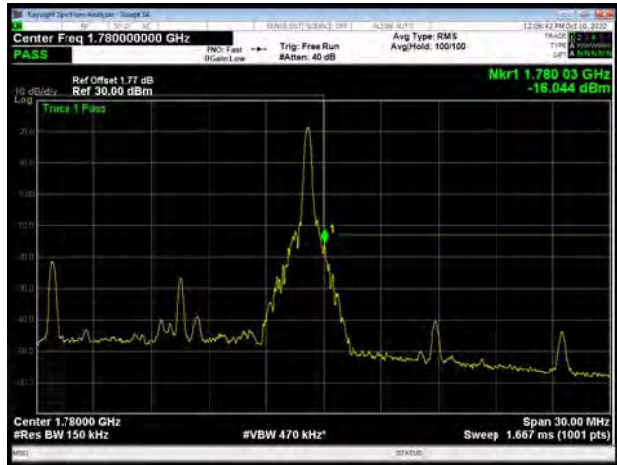

LTE Band 66 QPSK 3MHz CH-Low, 100%RB

LTE Band 66 QPSK 3MHz CH-High, 100%RB

LTE Band 66 QPSK 5MHz CH-Low, 1 RB

LTE Band 66 QPSK 5MHz CH-High, 1 RB

LTE Band 66 QPSK 5MHz CH-Low, 100%RB

LTE Band 66 QPSK 5MHz CH-High, 100%RB

LTE Band 66 QPSK 10MHz CH-Low, 1 RB

LTE Band 66 QPSK 10MHz CH-High, 1 RB

LTE Band 66 QPSK 10MHz CH-Low, 100%RB

LTE Band 66 QPSK 10MHz CH-High, 100%RB

LTE Band 66 QPSK 15MHz CH-Low, 1 RB

LTE Band 66 QPSK 15MHz CH-High, 1 RB

LTE Band 66 QPSK 15MHz CH-Low, 100%RB

LTE Band 66 QPSK 15MHz CH-High, 100%RB

LTE Band 66 QPSK 20MHz CH-Low, 1 RB

LTE Band 66 QPSK 20MHz CH-High, 1 RB

LTE Band 66 QPSK 20MHz CH-Low, 100%RB

LTE Band 66 QPSK 20MHz CH-High, 100%RB