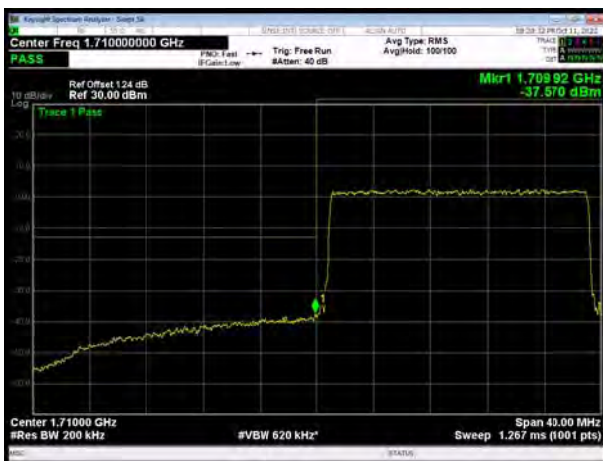

LTE Band 4 64QAM 15MHz CH-Low, 100%RB

LTE Band 4 64QAM 15MHz CH-High, 100%RB

LTE Band 4 64QAM 20MHz CH-Low, 1 RB

LTE Band 4 64QAM 20MHz CH-High, 1 RB

LTE Band 4 64QAM 20MHz CH-Low, 100%RB

LTE Band 4 64QAM 20MHz CH-High, 100%RB