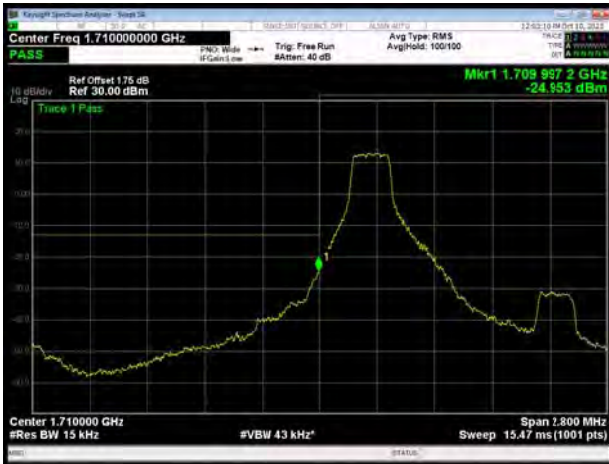

LTE Band 41 64QAM 15MHz CH-Low, 100%RB

LTE Band 41 64QAM 15MHz CH-High, 100%RB

LTE Band 41 64QAM 20MHz CH-Low, 1 RB

LTE Band 41 64QAM 20MHz CH-High, 1 RB

LTE Band 41 64QAM 20MHz CH-Low, 100%RB

LTE Band 41 64QAM 20MHz CH-High, 100%RB

LTE Band 66 QPSK 1.4MHz CH-Low, 1 RB

LTE Band 66 QPSK 1.4MHz CH-High, 1 RB

LTE Band 66 QPSK 1.4MHz CH-Low, 100%RB

LTE Band 66 QPSK 1.4MHz CH-High, 100%RB

LTE Band 66 QPSK 3MHz CH-Low, 1 RB

LTE Band 66 QPSK 3MHz CH-High, 1 RB