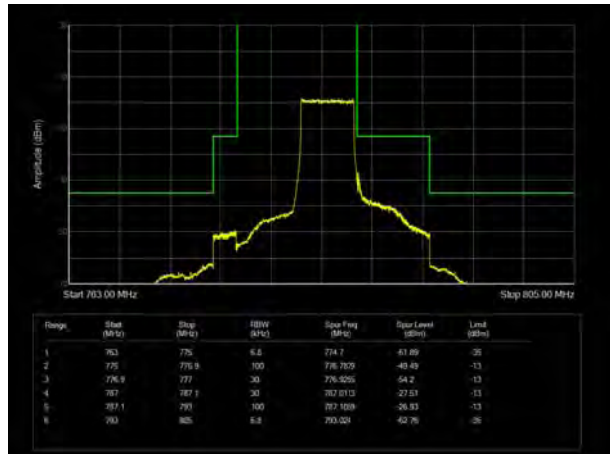

LTE Band 13 QPSK 5MHz CH-Low, 1 RB

LTE Band 13 QPSK 5MHz CH-High, 1 RB

LTE Band 13 QPSK 5MHz CH-Low, 100%RB

LTE Band 13 QPSK 5MHz CH-High, 100%RB

LTE Band 13 QPSK 10MHz CH-Low, 1 RB

LTE Band 13 QPSK 10MHz CH-High, 1 RB

LTE Band 13 QPSK 10MHz CH-Low, 100%RB

LTE Band 13 QPSK 10MHz CH-High, 100%RB

LTE Band 13 16QAM 5MHz CH-Low, 1 RB

LTE Band 13 16QAM 5MHz CH-High, 1 RB

LTE Band 13 16QAM 5MHz CH-Low, 100%RB

LTE Band 13 16QAM 5MHz CH-High, 100%RB