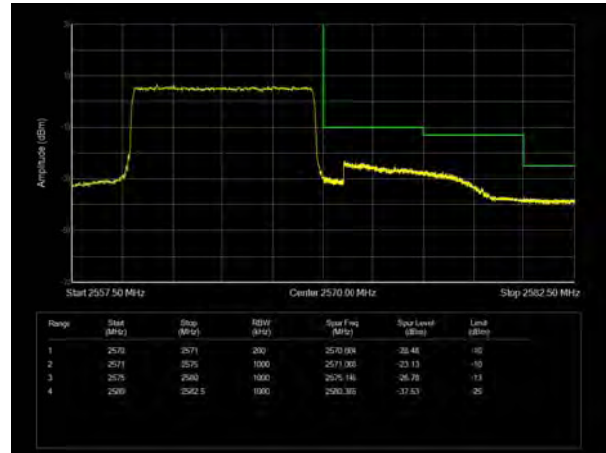

LTE Band 4 64QAM 15MHz CH-Low, 100%RB

LTE Band 4 64QAM 15MHz CH-High, 100%RB

LTE Band 4 64QAM 20MHz CH-Low, 1 RB

LTE Band 4 64QAM 20MHz CH-High, 1 RB

LTE Band 4 64QAM 20MHz CH-Low, 100%RB

LTE Band 4 64QAM 20MHz CH-High, 100%RB

LTE Band 7 QPSK 5MHz CH-Low, 1 RB

LTE Band 7 QPSK 5MHz CH-High, 1 RB

LTE Band 7 QPSK 5MHz CH-Low, 100%RB

LTE Band 7 QPSK 5MHz CH-High, 100%RB

LTE Band 7 QPSK 10MHz CH-Low, 1 RB

LTE Band 7 QPSK 10MHz CH-High, 1 RB

LTE Band 7 QPSK 10MHz CH-Low, 100%RB

LTE Band 7 QPSK 10MHz CH-High, 100%RB

LTE Band 7 QPSK 15MHz CH-Low, 1 RB

LTE Band 7 QPSK 15MHz CH-High, 1 RB

LTE Band 7 QPSK 15MHz CH-Low, 100%RB

LTE Band 7 QPSK 15MHz CH-High, 100%RB