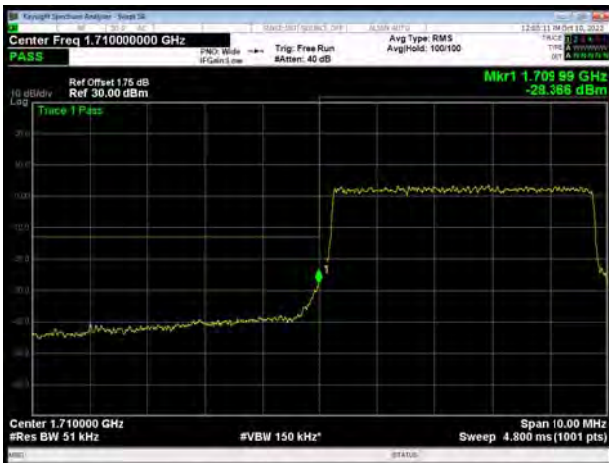

LTE Band 66 16QAM 3MHz CH-Low, 100%RB

LTE Band 66 16QAM 3MHz CH-High, 100%RB

LTE Band 66 16QAM 5MHz CH-Low, 1 RB

LTE Band 66 16QAM 5MHz CH-High, 1 RB

LTE Band 66 16QAM 5MHz CH-Low, 100%RB

LTE Band 66 16QAM 5MHz CH-High, 100%RB