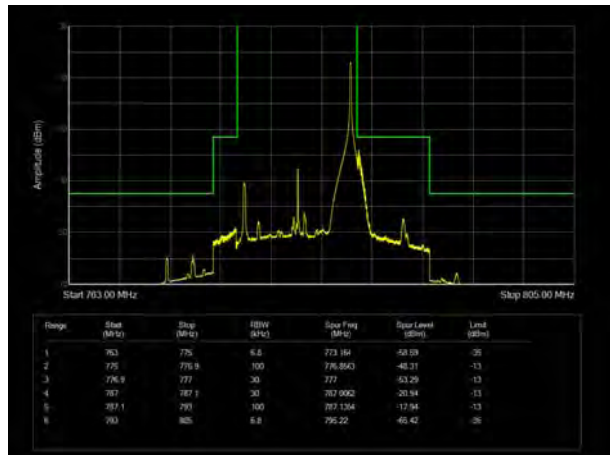

LTE Band 13 QPSK 5MHz CH-Low, 1 RB

LTE Band 13 QPSK 5MHz CH-High, 1 RB

LTE Band 13 QPSK 5MHz CH-Low, 100%RB

LTE Band 13 QPSK 5MHz CH-High, 100%RB

LTE Band 13 QPSK 10MHz CH-Low, 1 RB

LTE Band 13 QPSK 10MHz CH-High, 1 RB

LTE Band 13 QPSK 10MHz CH-Low, 100%RB

LTE Band 13 QPSK 10MHz CH-High, 100%RB

LTE Band 13 16QAM 5MHz CH-Low, 1 RB

LTE Band 13 16QAM 5MHz CH-High, 1 RB

LTE Band 13 16QAM 5MHz CH-Low, 100%RB

LTE Band 13 16QAM 5MHz CH-High, 100%RB