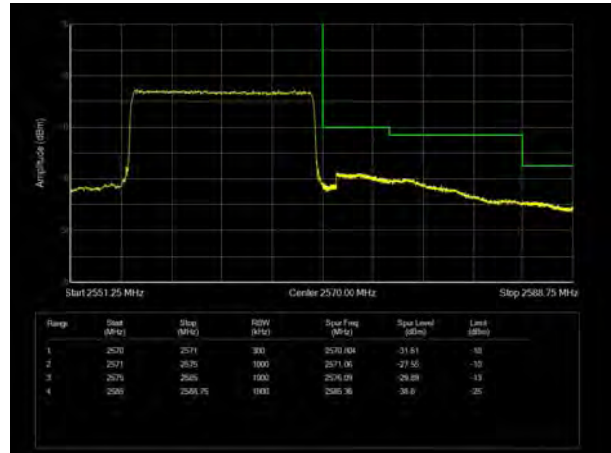

LTE Band 7 16QAM 20MHz CH-Low, 100%RB

LTE Band 7 16QAM 20MHz CH-High, 100%RB

LTE Band 7 64QAM 5MHz CH-Low, 1 RB

LTE Band 7 64QAM 5MHz CH-High, 1 RB

LTE Band 7 64QAM 5MHz CH-Low, 100%RB

LTE Band 7 64QAM 5MHz CH-High, 100%RB

LTE Band 7 64QAM 10MHz CH-Low, 1 RB

LTE Band 7 64QAM 10MHz CH-High, 1 RB

LTE Band 7 64QAM 10MHz CH-Low, 100%RB

LTE Band 7 64QAM 10MHz CH-High, 100%RB

LTE Band 7 64QAM 15MHz CH-Low, 1 RB

LTE Band 7 64QAM 15MHz CH-High, 1 RB

LTE Band 7 64QAM 15MHz CH-Low, 100%RB

LTE Band 7 64QAM 15MHz CH-High, 100%RB

LTE Band 7 64QAM 20MHz CH-Low, 1 RB

LTE Band 7 64QAM 20MHz CH-High, 1 RB

LTE Band 7 64QAM 20MHz CH-Low, 100%RB

LTE Band 7 64QAM 20MHz CH-High, 100%RB