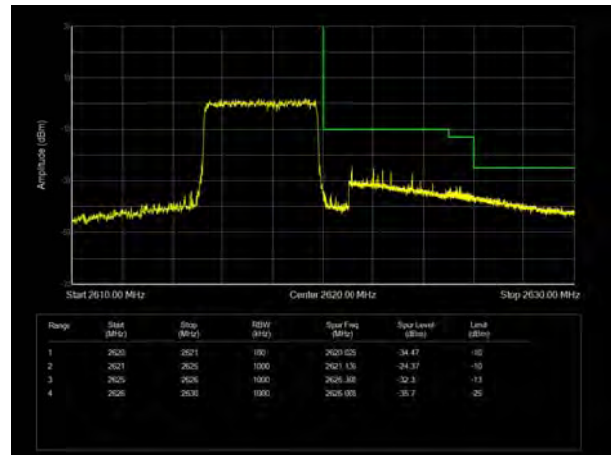

LTE Band 38 QPSK 10MHz CH-Low, 100%RB

LTE Band 38 QPSK 10MHz CH-High, 100%RB

LTE Band 38 QPSK 15MHz CH-Low, 1 RB

LTE Band 38 QPSK 15MHz CH-High, 1 RB

LTE Band 38 QPSK 15MHz CH-Low, 100%RB

LTE Band 38 QPSK 15MHz CH-High, 100%RB

LTE Band 38 QPSK 20MHz CH-Low, 1 RB

LTE Band 38 QPSK 20MHz CH-High, 1 RB

LTE Band 38 QPSK 20MHz CH-Low, 100%RB

LTE Band 38 QPSK 20MHz CH-High, 100%RB

LTE Band 38 16QAM 5MHz CH-Low, 1 RB

LTE Band 38 16QAM 5MHz CH-High, 1 RB

LTE Band 38 16QAM 5MHz CH-Low, 100%RB

LTE Band 38 16QAM 5MHz CH-High, 100%RB

LTE Band 38 16QAM 10MHz CH-Low, 1 RB

LTE Band 38 16QAM 10MHz CH-High, 1 RB

LTE Band 38 16QAM 10MHz CH-Low, 100%RB

LTE Band 38 16QAM 10MHz CH-High, 100%RB