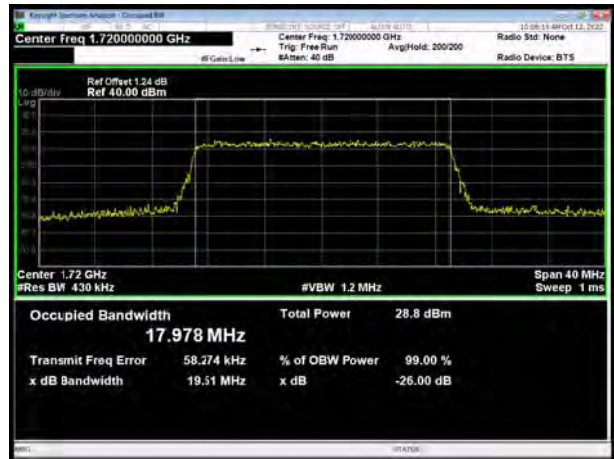

LTE Band 66 64QAM 10MHz CH-Low

LTE Band 66 64QAM 5MHz CH-Middle

LTE Band 66 64QAM 10MHz CH-Middle

LTE Band 66 64QAM 5MHz CH-High

LTE Band 66 64QAM 10MHz CH-High

LTE Band 66 64QAM 15MHz CH-Low

LTE Band 66 64QAM 20MHz CH-Low