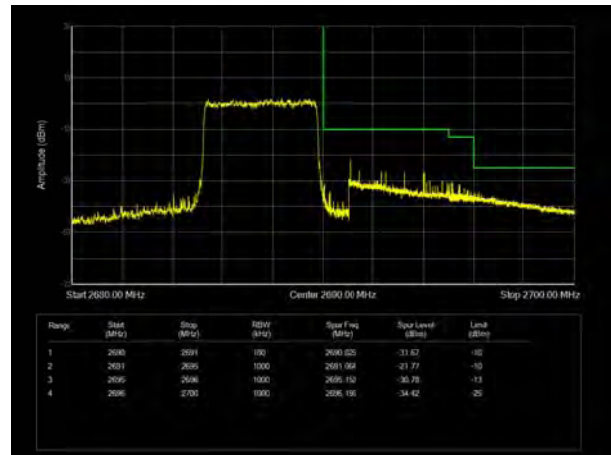

LTE Band 41 16QAM 10MHz CH-High, 1 RB