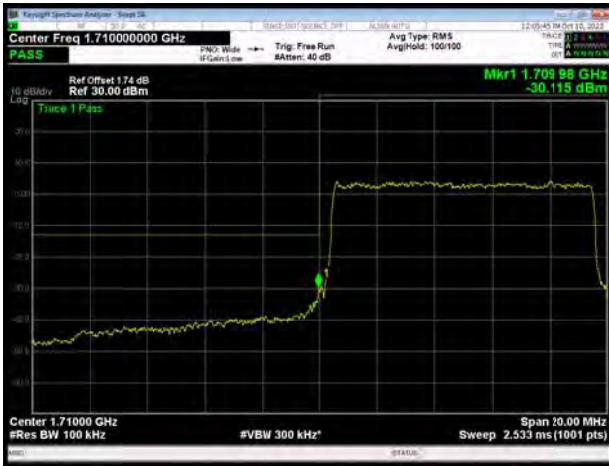

LTE Band 66 QPSK 15MHz CH-Low, 1 RB