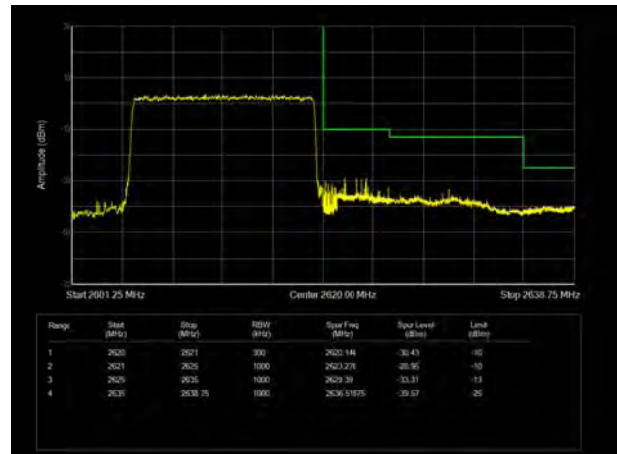

LTE Band 38 QPSK 5MHz CH-Low, 1 RB

LTE Band 38 QPSK 5MHz CH-High, 1 RB

LTE Band 38 QPSK 5MHz CH-Low, 100%RB

LTE Band 38 QPSK 5MHz CH-High, 100%RB

LTE Band 38 QPSK 10MHz CH-Low, 1 RB

LTE Band 38 QPSK 10MHz CH-High, 1 RB

LTE Band 38 QPSK 10MHz CH-Low, 100%RB

LTE Band 38 QPSK 10MHz CH-High, 100%RB

LTE Band 38 QPSK 15MHz CH-Low, 1 RB

LTE Band 38 QPSK 15MHz CH-High, 1 RB

LTE Band 38 QPSK 15MHz CH-Low, 100%RB

LTE Band 38 QPSK 15MHz CH-High, 100%RB

LTE Band 38 QPSK 20MHz CH-Low, 1 RB

LTE Band 38 QPSK 20MHz CH-High, 1 RB

LTE Band 38 QPSK 20MHz CH-Low, 100%RB

LTE Band 38 QPSK 20MHz CH-High, 100%RB

LTE Band 38 16QAM 5MHz CH-Low, 1 RB

LTE Band 38 16QAM 5MHz CH-High, 1 RB