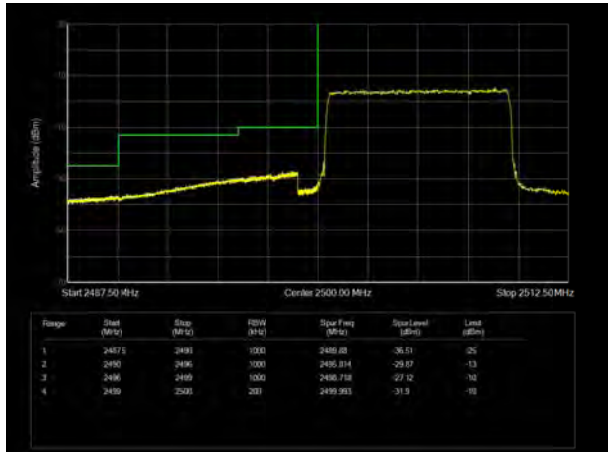

LTE Band 7 16QAM 20MHz CH-Low, 100%RB

LTE Band 7 16QAM 20MHz CH-High, 100%RB

LTE Band 7 64QAM 5MHz CH-Low, 1 RB

LTE Band 7 64QAM 5MHz CH-High, 1 RB

LTE Band 7 64QAM 5MHz CH-Low, 100%RB

LTE Band 7 64QAM 5MHz CH-High, 100%RB

LTE Band 7 64QAM 10MHz CH-Low, 1 RB

LTE Band 7 64QAM 10MHz CH-High, 1 RB

LTE Band 7 64QAM 10MHz CH-Low, 100%RB

LTE Band 7 64QAM 10MHz CH-High, 100%RB

LTE Band 7 64QAM 15MHz CH-Low, 1 RB

LTE Band 7 64QAM 15MHz CH-High, 1 RB