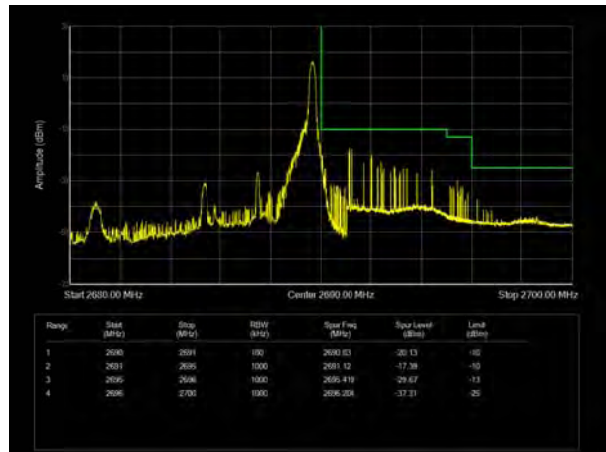

LTE Band 41 QPSK 10MHz CH-Low, 100%RB

LTE Band 41 QPSK 10MHz CH-High, 100%RB

LTE Band 41 QPSK 15MHz CH-Low, 1 RB

LTE Band 41 QPSK 15MHz CH-High, 1 RB

LTE Band 41 QPSK 15MHz CH-Low, 100%RB

LTE Band 41 QPSK 15MHz CH-High, 100%RB

LTE Band 41 QPSK 20MHz CH-Low, 1 RB

LTE Band 41 QPSK 20MHz CH-High, 1 RB

LTE Band 41 QPSK 20MHz CH-Low, 100%RB

LTE Band 41 QPSK 20MHz CH-High, 100%RB

LTE Band 41 16QAM 5MHz CH-Low, 1 RB

LTE Band 41 16QAM 5MHz CH-High, 1 RB