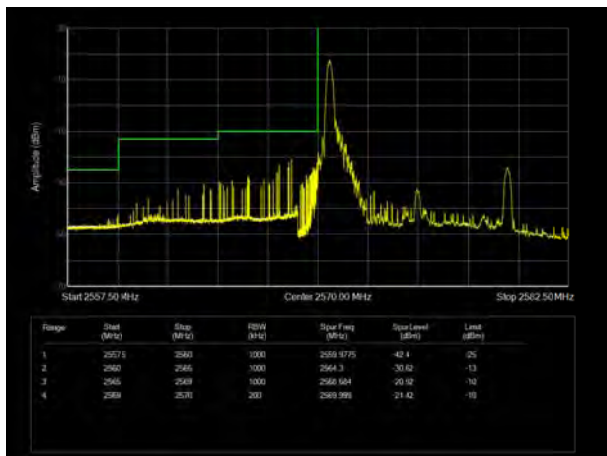

LTE Band 38 QPSK 10MHz CH-Low, 100%RB

LTE Band 38 QPSK 10MHz CH-High, 100%RB

LTE Band 38 QPSK 15MHz CH-Low, 1 RB

LTE Band 38 QPSK 15MHz CH-High, 1 RB

LTE Band 38 QPSK 15MHz CH-Low, 100%RB

LTE Band 38 QPSK 15MHz CH-High, 100%RB

LTE Band 38 QPSK 20MHz CH-Low, 1 RB

LTE Band 38 QPSK 20MHz CH-High, 1 RB

LTE Band 38 QPSK 20MHz CH-Low, 100%RB

LTE Band 38 QPSK 20MHz CH-High, 100%RB

LTE Band 38 16QAM 5MHz CH-Low, 1 RB

LTE Band 38 16QAM 5MHz CH-High, 1 RB

LTE Band 38 16QAM 5MHz CH-Low, 100%RB

LTE Band 38 16QAM 5MHz CH-High, 100%RB

LTE Band 38 16QAM 10MHz CH-Low, 1 RB

LTE Band 38 16QAM 10MHz CH-High, 1 RB

LTE Band 38 16QAM 10MHz CH-Low, 100%RB

LTE Band 38 16QAM 10MHz CH-High, 100%RB