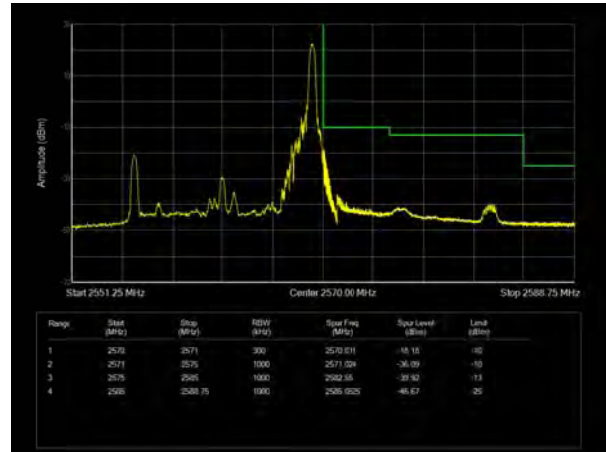

LTE Band 7 QPSK 5MHz CH-Low, 1 RB

LTE Band 7 QPSK 5MHz CH-High, 1 RB

LTE Band 7 QPSK 5MHz CH-Low, 100%RB

LTE Band 7 QPSK 5MHz CH-High, 100%RB

LTE Band 7 QPSK 10MHz CH-Low, 1 RB

LTE Band 7 QPSK 10MHz CH-High, 1 RB

LTE Band 7 QPSK 10MHz CH-Low, 100%RB

LTE Band 7 QPSK 10MHz CH-High, 100%RB

LTE Band 7 QPSK 15MHz CH-Low, 1 RB

LTE Band 7 QPSK 15MHz CH-High, 1 RB

LTE Band 7 QPSK 15MHz CH-Low, 100%RB

LTE Band 7 QPSK 15MHz CH-High, 100%RB

LTE Band 7 QPSK 20MHz CH-Low, 1 RB

LTE Band 7 QPSK 20MHz CH-High, 1 RB

LTE Band 7 QPSK 20MHz CH-Low, 100%RB

LTE Band 7 QPSK 20MHz CH-High, 100%RB

LTE Band 7 16QAM 5MHz CH-Low, 1 RB

LTE Band 7 16QAM 5MHz CH-High, 1 RB