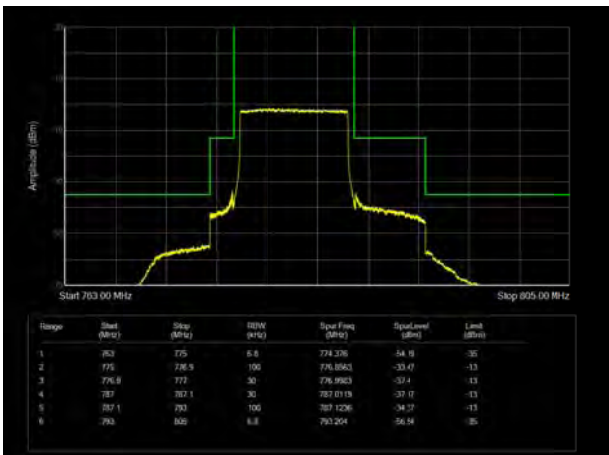

LTE Band 13 QPSK 5MHz CH-Low, 1 RB

LTE Band 13 QPSK 5MHz CH-High, 1 RB

LTE Band 13 QPSK 5MHz CH-Low, 100%RB

LTE Band 13 QPSK 5MHz CH-High, 100%RB

LTE Band 13 QPSK 10MHz CH-Low, 1 RB

LTE Band 13 QPSK 10MHz CH-High, 1 RB

LTE Band 13 QPSK 10MHz CH-Low, 100%RB

LTE Band 13 QPSK 10MHz CH-High, 100%RB

LTE Band 13 16QAM 5MHz CH-Low, 1 RB

LTE Band 13 16QAM 5MHz CH-High, 1 RB

LTE Band 13 16QAM 5MHz CH-Low, 100%RB

LTE Band 13 16QAM 5MHz CH-High, 100%RB