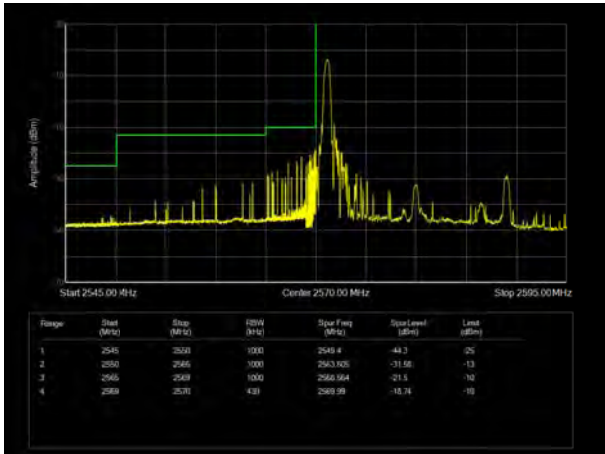

LTE Band 38 16QAM 20MHz CH-Low, 100%RB

LTE Band 38 16QAM 20MHz CH-High, 100%RB

LTE Band 38 64QAM 5MHz CH-Low, 1 RB

LTE Band 38 64QAM 5MHz CH-High, 1 RB

LTE Band 38 64QAM 5MHz CH-Low, 100%RB

LTE Band 38 64QAM 5MHz CH-High, 100%RB

LTE Band 38 64QAM 10MHz CH-Low, 1 RB

LTE Band 38 64QAM 10MHz CH-High, 1 RB

LTE Band 38 64QAM 10MHz CH-Low, 100%RB

LTE Band 38 64QAM 10MHz CH-High, 100%RB

LTE Band 38 64QAM 15MHz CH-Low, 1 RB

LTE Band 38 64QAM 15MHz CH-High, 1 RB

LTE Band 38 64QAM 15MHz CH-Low, 100%RB

LTE Band 38 64QAM 15MHz CH-High, 100%RB

LTE Band 38 64QAM 20MHz CH-Low, 1 RB

LTE Band 38 64QAM 20MHz CH-High, 1 RB

LTE Band 38 64QAM 20MHz CH-Low, 100%RB

LTE Band 38 64QAM 20MHz CH-High, 100%RB