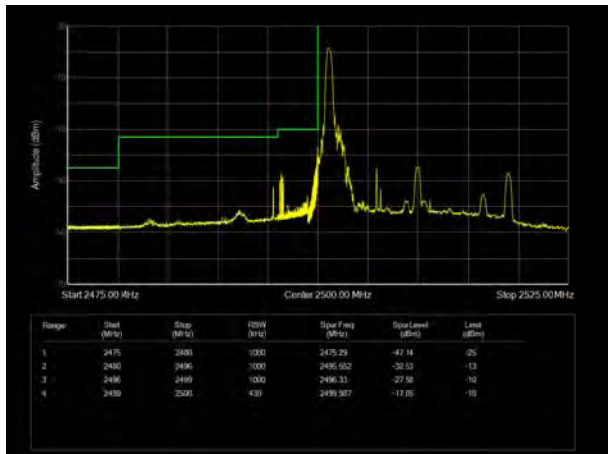

LTE Band 7 16QAM 5MHz CH-Low, 100%RB

LTE Band 7 16QAM 5MHz CH-High, 100%RB

LTE Band 7 16QAM 10MHz CH-Low, 1 RB

LTE Band 7 16QAM 10MHz CH-High, 1 RB

LTE Band 7 16QAM 10MHz CH-Low, 100%RB

LTE Band 7 16QAM 10MHz CH-High, 100%RB

LTE Band 7 16QAM 15MHz CH-Low, 1 RB

LTE Band 7 16QAM 15MHz CH-High, 1 RB

LTE Band 7 16QAM 15MHz CH-Low, 100%RB

LTE Band 7 16QAM 15MHz CH-High, 100%RB

LTE Band 7 16QAM 20MHz CH-Low, 1 RB

LTE Band 7 16QAM 20MHz CH-High, 1 RB

LTE Band 7 16QAM 20MHz CH-Low, 100%RB

LTE Band 7 16QAM 20MHz CH-High, 100%RB

LTE Band 7 64QAM 5MHz CH-Low, 1 RB

LTE Band 7 64QAM 5MHz CH-High, 1 RB

LTE Band 7 64QAM 5MHz CH-Low, 100%RB

LTE Band 7 64QAM 5MHz CH-High, 100%RB