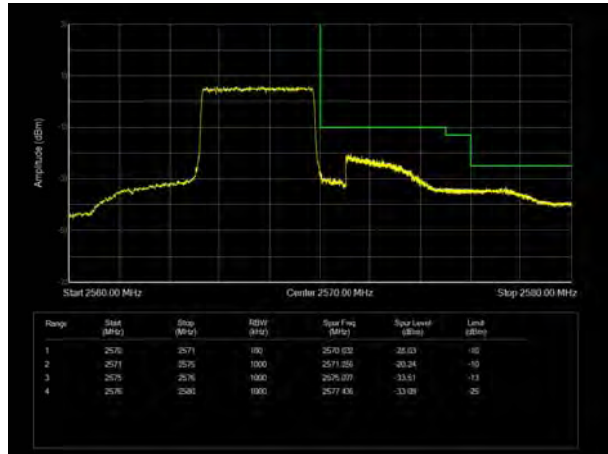

LTE Band 4 64QAM 15MHz CH-Low, 100%RB

LTE Band 4 64QAM 15MHz CH-High, 100%RB

LTE Band 4 64QAM 20MHz CH-Low, 1 RB

LTE Band 4 64QAM 20MHz CH-High, 1 RB

LTE Band 4 64QAM 20MHz CH-Low, 100%RB

LTE Band 4 64QAM 20MHz CH-High, 100%RB

LTE Band 7 QPSK 5MHz CH-Low, 1 RB

LTE Band 7 QPSK 5MHz CH-High, 1 RB

LTE Band 7 QPSK 5MHz CH-Low, 100%RB

LTE Band 7 QPSK 5MHz CH-High, 100%RB

LTE Band 7 QPSK 10MHz CH-Low, 1 RB

LTE Band 7 QPSK 10MHz CH-High, 1 RB

LTE Band 7 QPSK 10MHz CH-Low, 100%RB

LTE Band 7 QPSK 10MHz CH-High, 100%RB

LTE Band 7 QPSK 15MHz CH-Low, 1 RB

LTE Band 7 QPSK 15MHz CH-High, 1 RB

LTE Band 7 QPSK 15MHz CH-Low, 100%RB

LTE Band 7 QPSK 15MHz CH-High, 100%RB