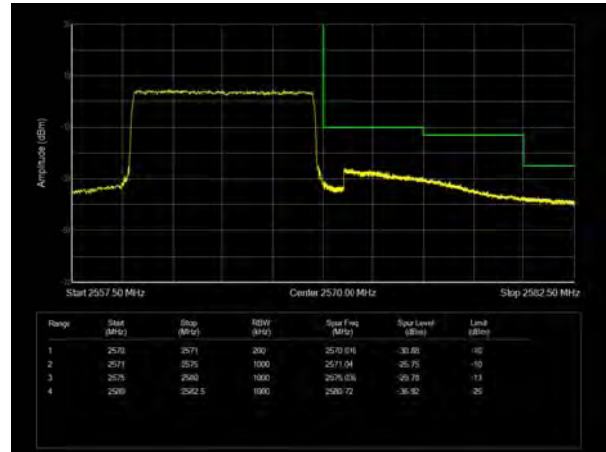

LTE Band 7 16QAM 20MHz CH-Low, 100%RB

LTE Band 7 16QAM 20MHz CH-High, 100%RB

LTE Band 7 64QAM 5MHz CH-Low, 1 RB

LTE Band 7 64QAM 5MHz CH-High, 1 RB

LTE Band 7 64QAM 5MHz CH-Low, 100%RB

LTE Band 7 64QAM 5MHz CH-High, 100%RB

LTE Band 7 64QAM 10MHz CH-Low, 1 RB

LTE Band 7 64QAM 10MHz CH-High, 1 RB

LTE Band 7 64QAM 10MHz CH-Low, 100%RB

LTE Band 7 64QAM 10MHz CH-High, 100%RB

LTE Band 7 64QAM 15MHz CH-Low, 1 RB

LTE Band 7 64QAM 15MHz CH-High, 1 RB

LTE Band 7 64QAM 15MHz CH-Low, 100%RB

LTE Band 7 64QAM 15MHz CH-High, 100%RB

LTE Band 7 64QAM 20MHz CH-Low, 1 RB

LTE Band 7 64QAM 20MHz CH-High, 1 RB

LTE Band 7 64QAM 20MHz CH-Low, 100%RB

LTE Band 7 64QAM 20MHz CH-High, 100%RB