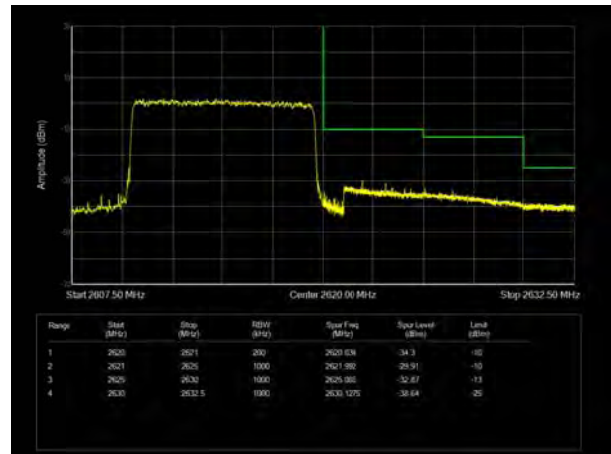

LTE Band 38 QPSK 20MHz CH-Low, 1 RB

LTE Band 38 QPSK 20MHz CH-High, 1 RB

LTE Band 38 QPSK 20MHz CH-Low, 100%RB

LTE Band 38 QPSK 20MHz CH-High, 100%RB

LTE Band 38 16QAM 5MHz CH-Low, 1 RB

LTE Band 38 16QAM 5MHz CH-High, 1 RB

LTE Band 38 16QAM 5MHz CH-Low, 100%RB

LTE Band 38 16QAM 5MHz CH-High, 100%RB

LTE Band 38 16QAM 10MHz CH-Low, 1 RB

LTE Band 38 16QAM 10MHz CH-High, 1 RB

LTE Band 38 16QAM 10MHz CH-Low, 100%RB

LTE Band 38 16QAM 10MHz CH-High, 100%RB

LTE Band 38 16QAM 15MHz CH-Low, 1 RB

LTE Band 38 16QAM 15MHz CH-High, 1 RB

LTE Band 38 16QAM 15MHz CH-Low, 100%RB

LTE Band 38 16QAM 15MHz CH-High, 100%RB

LTE Band 38 16QAM 20MHz CH-Low, 1 RB

LTE Band 38 16QAM 20MHz CH-High, 1 RB