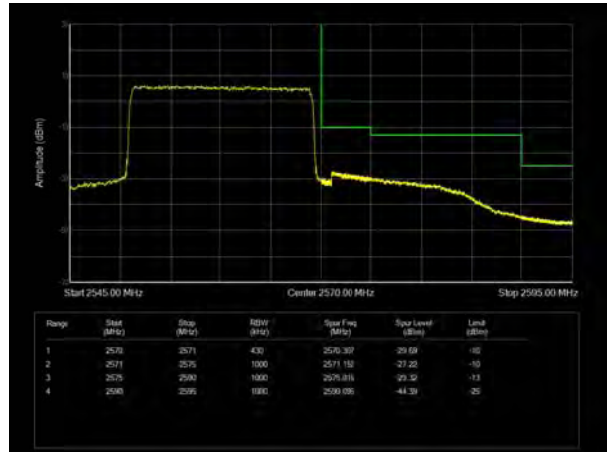

LTE Band 7 QPSK 10MHz CH-Low, 100%RB

LTE Band 7 QPSK 10MHz CH-High, 100%RB

LTE Band 7 QPSK 15MHz CH-Low, 1 RB

LTE Band 7 QPSK 15MHz CH-High, 1 RB

LTE Band 7 QPSK 15MHz CH-Low, 100%RB

LTE Band 7 QPSK 15MHz CH-High, 100%RB

LTE Band 7 QPSK 20MHz CH-Low, 1 RB

LTE Band 7 QPSK 20MHz CH-High, 1 RB

LTE Band 7 QPSK 20MHz CH-Low, 100%RB

LTE Band 7 QPSK 20MHz CH-High, 100%RB

LTE Band 7 16QAM 5MHz CH-Low, 1 RB

LTE Band 7 16QAM 5MHz CH-High, 1 RB

LTE Band 7 16QAM 5MHz CH-Low, 100%RB

LTE Band 7 16QAM 5MHz CH-High, 100%RB

LTE Band 7 16QAM 10MHz CH-Low, 1 RB

LTE Band 7 16QAM 10MHz CH-High, 1 RB

LTE Band 7 16QAM 10MHz CH-Low, 100%RB

LTE Band 7 16QAM 10MHz CH-High, 100%RB