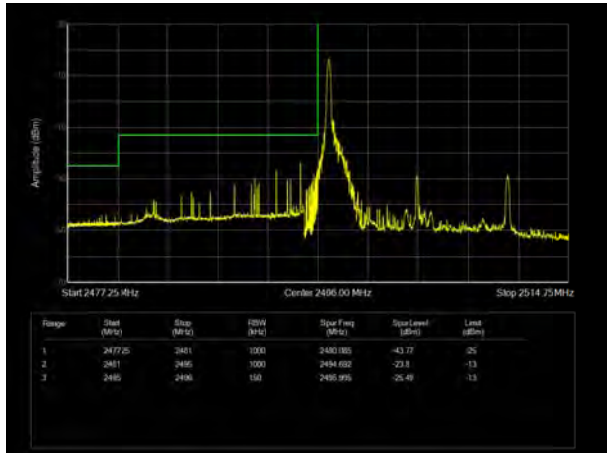

LTE Band 41 16QAM 15MHz CH-Low, 100%RB