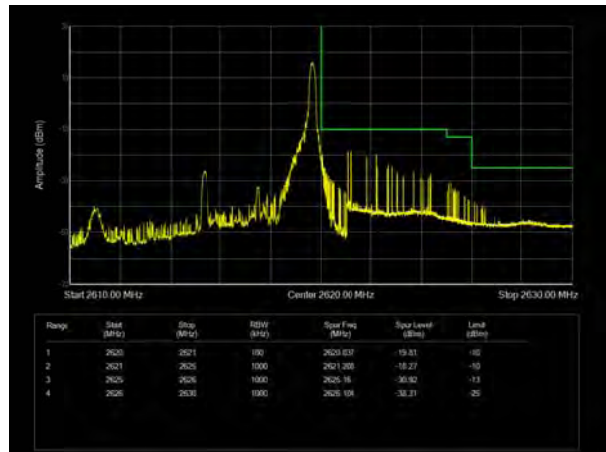

LTE Band 38 QPSK 10MHz CH-Low, 100%RB

LTE Band 38 QPSK 10MHz CH-High, 100%RB

LTE Band 38 QPSK 15MHz CH-Low, 1 RB

LTE Band 38 QPSK 15MHz CH-High, 1 RB

LTE Band 38 QPSK 15MHz CH-Low, 100%RB

LTE Band 38 QPSK 15MHz CH-High, 100%RB

LTE Band 38 QPSK 20MHz CH-Low, 1 RB

LTE Band 38 QPSK 20MHz CH-High, 1 RB

LTE Band 38 QPSK 20MHz CH-Low, 100%RB

LTE Band 38 QPSK 20MHz CH-High, 100%RB

LTE Band 38 16QAM 5MHz CH-Low, 1 RB

LTE Band 38 16QAM 5MHz CH-High, 1 RB

LTE Band 38 16QAM 5MHz CH-Low, 100%RB

LTE Band 38 16QAM 5MHz CH-High, 100%RB

LTE Band 38 16QAM 10MHz CH-Low, 1 RB

LTE Band 38 16QAM 10MHz CH-High, 1 RB

LTE Band 38 16QAM 10MHz CH-Low, 100%RB

LTE Band 38 16QAM 10MHz CH-High, 100%RB