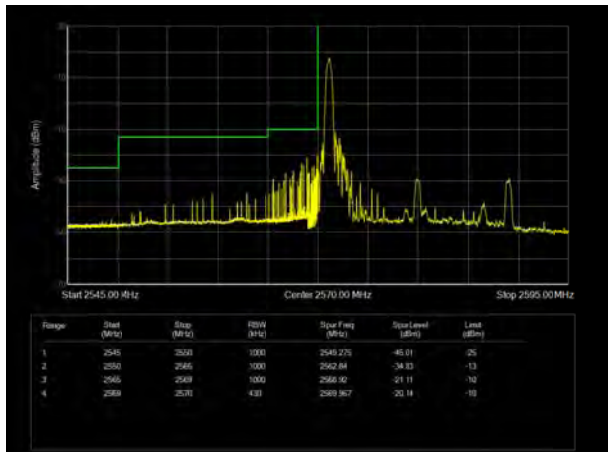

LTE Band 38 16QAM 5MHz CH-Low, 100%RB

LTE Band 38 16QAM 5MHz CH-High, 100%RB

LTE Band 38 16QAM 10MHz CH-Low, 1 RB

LTE Band 38 16QAM 10MHz CH-High, 1 RB

LTE Band 38 16QAM 10MHz CH-Low, 100%RB

LTE Band 38 16QAM 10MHz CH-High, 100%RB

LTE Band 38 16QAM 15MHz CH-Low, 1 RB

LTE Band 38 16QAM 15MHz CH-High, 1 RB

LTE Band 38 16QAM 15MHz CH-Low, 100%RB

LTE Band 38 16QAM 15MHz CH-High, 100%RB

LTE Band 38 16QAM 20MHz CH-Low, 1 RB

LTE Band 38 16QAM 20MHz CH-High, 1 RB

LTE Band 38 16QAM 20MHz CH-Low, 100%RB

LTE Band 38 16QAM 20MHz CH-High, 100%RB

LTE Band 38 64QAM 5MHz CH-Low, 1 RB

LTE Band 38 64QAM 5MHz CH-High, 1 RB

LTE Band 38 64QAM 5MHz CH-Low, 100%RB

LTE Band 38 64QAM 5MHz CH-High, 100%RB