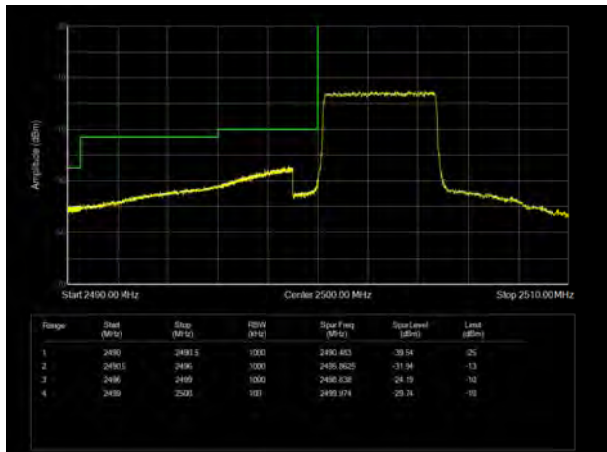

LTE Band 7 16QAM 20MHz CH-Low, 100%RB

LTE Band 7 16QAM 20MHz CH-High, 100%RB

LTE Band 7 64QAM 5MHz CH-Low, 1 RB

LTE Band 7 64QAM 5MHz CH-High, 1 RB

LTE Band 7 64QAM 5MHz CH-Low, 100%RB

LTE Band 7 64QAM 5MHz CH-High, 100%RB

LTE Band 7 64QAM 10MHz CH-Low, 1 RB

LTE Band 7 64QAM 10MHz CH-High, 1 RB

LTE Band 7 64QAM 10MHz CH-Low, 100%RB

LTE Band 7 64QAM 10MHz CH-High, 100%RB

LTE Band 7 64QAM 15MHz CH-Low, 1 RB

LTE Band 7 64QAM 15MHz CH-High, 1 RB