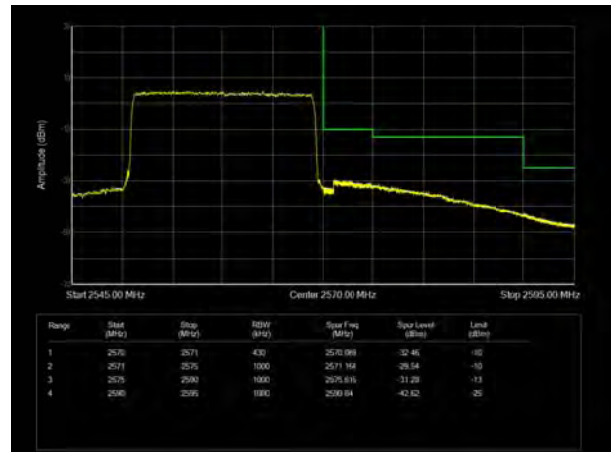

LTE Band 7 64QAM 10MHz CH-Low, 1 RB

LTE Band 7 64QAM 10MHz CH-High, 1 RB

LTE Band 7 64QAM 10MHz CH-Low, 100%RB

LTE Band 7 64QAM 10MHz CH-High, 100%RB

LTE Band 7 64QAM 15MHz CH-Low, 1 RB

LTE Band 7 64QAM 15MHz CH-High, 1 RB

LTE Band 7 64QAM 15MHz CH-Low, 100%RB

LTE Band 7 64QAM 15MHz CH-High, 100%RB

LTE Band 7 64QAM 20MHz CH-Low, 1 RB

LTE Band 7 64QAM 20MHz CH-High, 1 RB

LTE Band 7 64QAM 20MHz CH-Low, 100%RB

LTE Band 7 64QAM 20MHz CH-High, 100%RB

LTE Band 13 QPSK 5MHz CH-Low, 1 RB

LTE Band 13 QPSK 5MHz CH-High, 1 RB

LTE Band 13 QPSK 5MHz CH-Low, 100%RB

LTE Band 13 QPSK 5MHz CH-High, 100%RB

LTE Band 13 QPSK 10MHz CH-Low, 1 RB

LTE Band 13 QPSK 10MHz CH-High, 1 RB