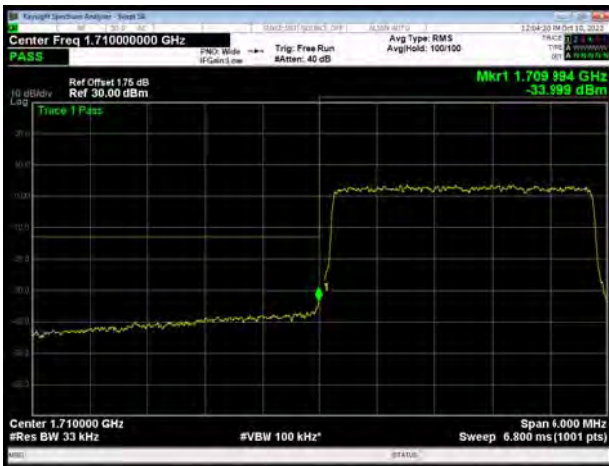

LTE Band 66 16QAM 5MHz CH-Low, 1 RB