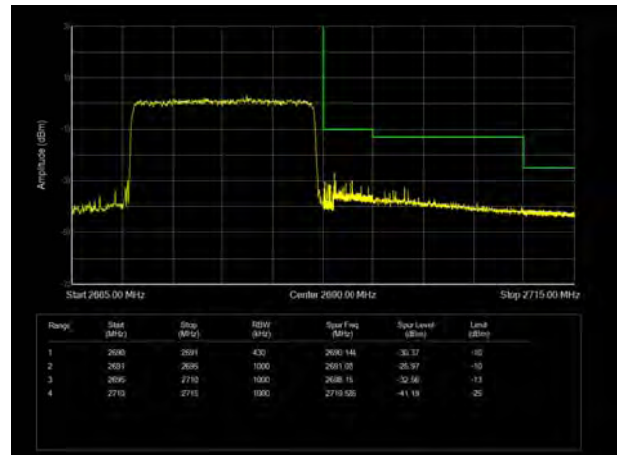

LTE Band 41 64QAM 5MHz CH-High, 1 RB