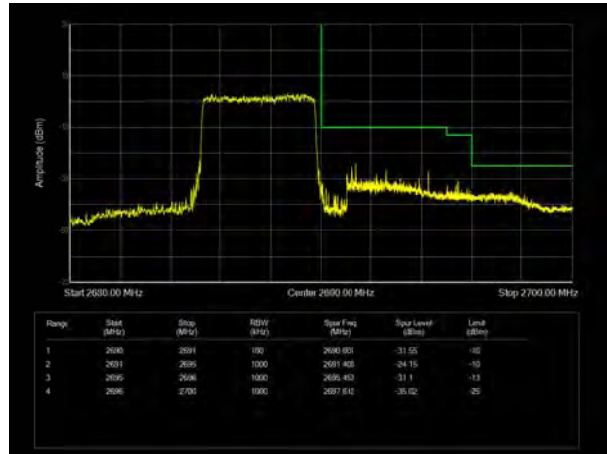

LTE Band 38 64QAM 15MHz CH-Low, 100%RB

LTE Band 38 64QAM 15MHz CH-High, 100%RB

LTE Band 38 64QAM 20MHz CH-Low, 1 RB

LTE Band 38 64QAM 20MHz CH-High, 1 RB

LTE Band 38 64QAM 20MHz CH-Low, 100%RB

LTE Band 38 64QAM 20MHz CH-High, 100%RB

LTE Band 41 QPSK 5MHz CH-Low, 1 RB

LTE Band 41 QPSK 5MHz CH-High, 1 RB

LTE Band 41 QPSK 5MHz CH-Low, 100%RB

LTE Band 41 QPSK 5MHz CH-High, 100%RB

LTE Band 41 QPSK 10MHz CH-Low, 1 RB

LTE Band 41 QPSK 10MHz CH-High, 1 RB

LTE Band 41 QPSK 10MHz CH-Low, 100%RB

LTE Band 41 QPSK 10MHz CH-High, 100%RB

LTE Band 41 QPSK 15MHz CH-Low, 1 RB

LTE Band 41 QPSK 15MHz CH-High, 1 RB

LTE Band 41 QPSK 15MHz CH-Low, 100%RB

LTE Band 41 QPSK 15MHz CH-High, 100%RB