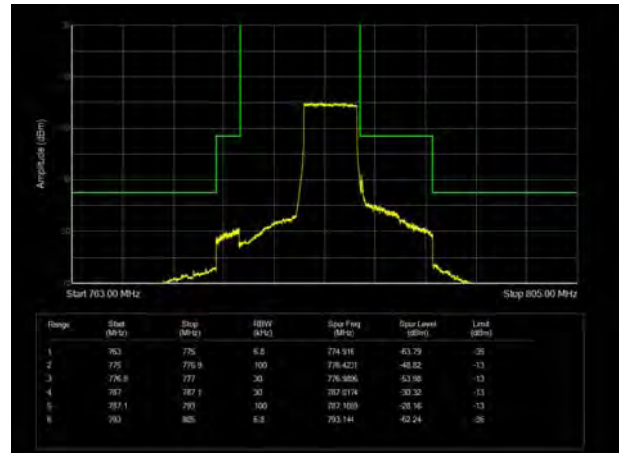

LTE Band 13 QPSK 10MHz CH-Low, 100%RB

LTE Band 13 QPSK 10MHz CH-High, 100%RB

LTE Band 13 16QAM 5MHz CH-Low, 1 RB

LTE Band 13 16QAM 5MHz CH-High, 1 RB

LTE Band 13 16QAM 5MHz CH-Low, 100%RB

LTE Band 13 16QAM 5MHz CH-High, 100%RB

LTE Band 13 16QAM 10MHz CH-Low, 1 RB

LTE Band 13 16QAM 10MHz CH-High, 1 RB

LTE Band 13 16QAM 10MHz CH-Low, 100%RB

LTE Band 13 16QAM 10MHz CH-High, 100%RB

LTE Band 13 64QAM 5MHz CH-Low, 1 RB

LTE Band 13 64QAM 5MHz CH-High, 1 RB

LTE Band 13 64QAM 5MHz CH-Low, 100%RB

LTE Band 13 64QAM 5MHz CH-High, 100%RB

LTE Band 13 64QAM 10MHz CH-Low, 1 RB

LTE Band 13 64QAM 10MHz CH-High, 1 RB

LTE Band 13 64QAM 10MHz CH-Low, 100%RB

LTE Band 13 64QAM 10MHz CH-High, 100%RB