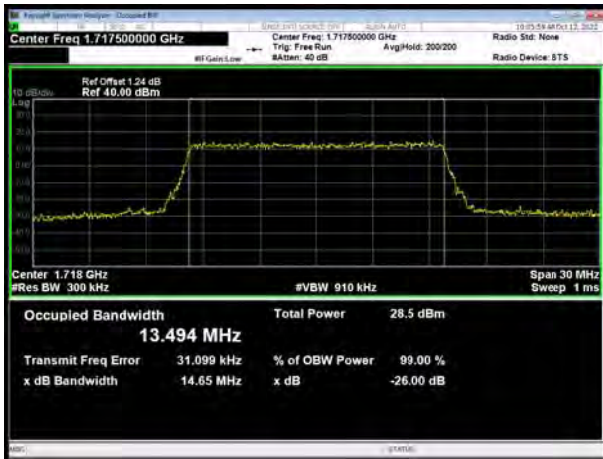

LTE Band 66 64QAM 10MHz CH-Low

LTE Band 66 64QAM 5MHz CH-Middle

LTE Band 66 64QAM 10MHz CH-Middle

LTE Band 66 64QAM 5MHz CH-High

LTE Band 66 64QAM 10MHz CH-High

LTE Band 66 64QAM 15MHz CH-Low

LTE Band 66 64QAM 20MHz CH-Low