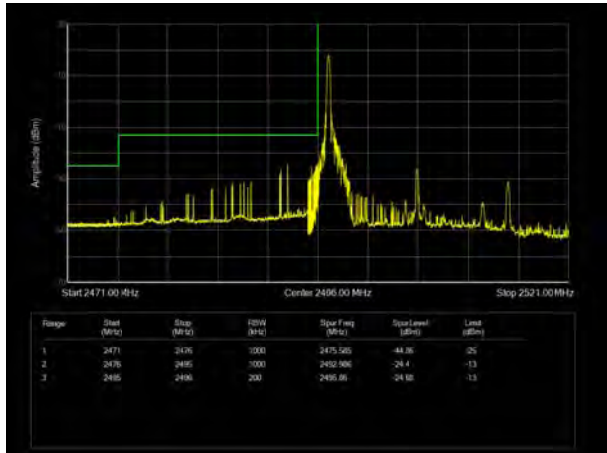

LTE Band 41 QPSK 20MHz CH-Low, 100%RB