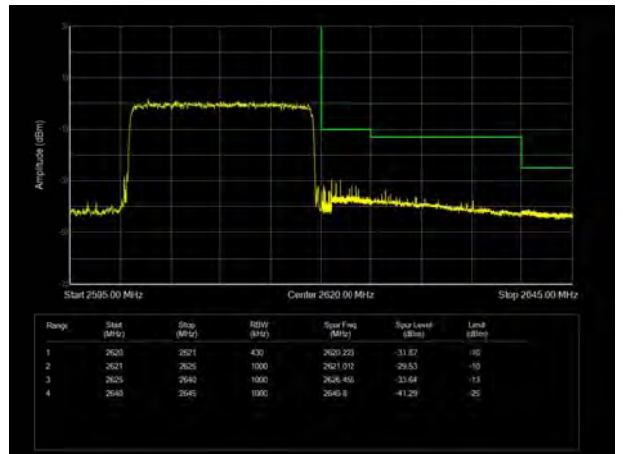

LTE Band 38 64QAM 10MHz CH-Low, 1 RB

LTE Band 38 64QAM 10MHz CH-High, 1 RB

LTE Band 38 64QAM 10MHz CH-Low, 100%RB

LTE Band 38 64QAM 10MHz CH-High, 100%RB

LTE Band 38 64QAM 15MHz CH-Low, 1 RB

LTE Band 38 64QAM 15MHz CH-High, 1 RB

LTE Band 38 64QAM 15MHz CH-Low, 100%RB

LTE Band 38 64QAM 15MHz CH-High, 100%RB

LTE Band 38 64QAM 20MHz CH-Low, 1 RB

LTE Band 38 64QAM 20MHz CH-High, 1 RB

LTE Band 38 64QAM 20MHz CH-Low, 100%RB

LTE Band 38 64QAM 20MHz CH-High, 100%RB

LTE Band 41 QPSK 5MHz CH-Low, 1 RB

LTE Band 41 QPSK 5MHz CH-High, 1 RB

LTE Band 41 QPSK 5MHz CH-Low, 100%RB

LTE Band 41 QPSK 5MHz CH-High, 100%RB

LTE Band 41 QPSK 10MHz CH-Low, 1 RB

LTE Band 41 QPSK 10MHz CH-High, 1 RB