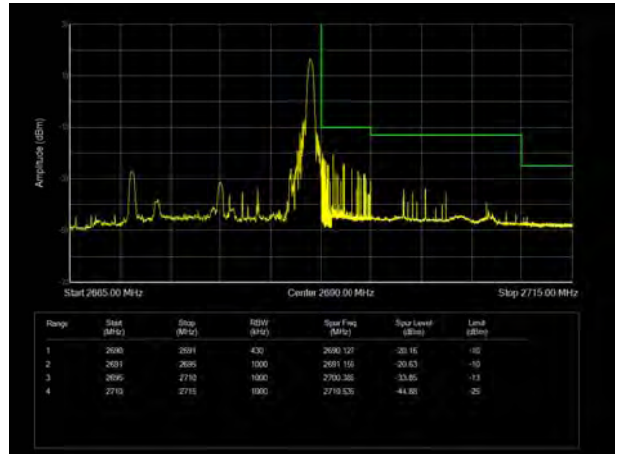

LTE Band 41 64QAM 10MHz CH-Low, 1 RB

LTE Band 41 64QAM 10MHz CH-High, 1 RB

LTE Band 41 64QAM 10MHz CH-Low, 100%RB

LTE Band 41 64QAM 10MHz CH-High, 100%RB

LTE Band 41 64QAM 15MHz CH-Low, 1 RB

LTE Band 41 64QAM 15MHz CH-High, 1 RB

LTE Band 41 64QAM 15MHz CH-Low, 100%RB

LTE Band 41 64QAM 15MHz CH-High, 100%RB

LTE Band 41 64QAM 20MHz CH-Low, 1 RB

LTE Band 41 64QAM 20MHz CH-High, 1 RB

LTE Band 41 64QAM 20MHz CH-Low, 100%RB

LTE Band 41 64QAM 20MHz CH-High, 100%RB

LTE Band 66 QPSK 1.4MHz CH-Low, 1 RB

LTE Band 66 QPSK 1.4MHz CH-High, 1 RB

LTE Band 66 QPSK 1.4MHz CH-Low, 100%RB

LTE Band 66 QPSK 1.4MHz CH-High, 100%RB

LTE Band 66 QPSK 3MHz CH-Low, 1 RB

LTE Band 66 QPSK 3MHz CH-High, 1 RB