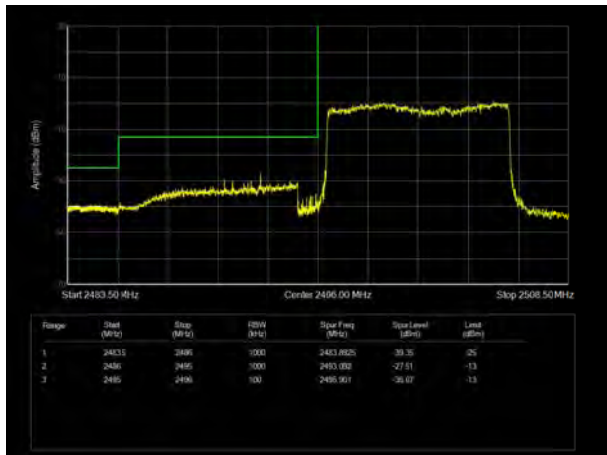

LTE Band 38 64QAM 15MHz CH-Low, 100%RB

LTE Band 38 64QAM 15MHz CH-High, 100%RB

LTE Band 38 64QAM 20MHz CH-Low, 1 RB

LTE Band 38 64QAM 20MHz CH-High, 1 RB

LTE Band 38 64QAM 20MHz CH-Low, 100%RB

LTE Band 38 64QAM 20MHz CH-High, 100%RB

LTE Band 41 QPSK 5MHz CH-Low, 1 RB

LTE Band 41 QPSK 5MHz CH-High, 1 RB

LTE Band 41 QPSK 5MHz CH-Low, 100%RB

LTE Band 41 QPSK 5MHz CH-High, 100%RB

LTE Band 41 QPSK 10MHz CH-Low, 1 RB

LTE Band 41 QPSK 10MHz CH-High, 1 RB

LTE Band 41 QPSK 10MHz CH-Low, 100%RB

LTE Band 41 QPSK 10MHz CH-High, 100%RB

LTE Band 41 QPSK 15MHz CH-Low, 1 RB

LTE Band 41 QPSK 15MHz CH-High, 1 RB

LTE Band 41 QPSK 15MHz CH-Low, 100%RB

LTE Band 41 QPSK 15MHz CH-High, 100%RB