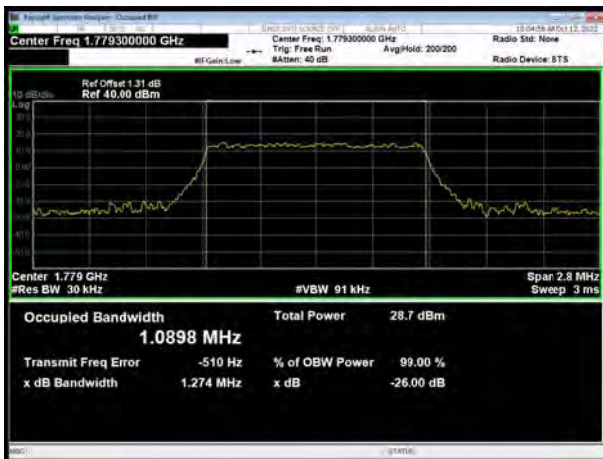

LTE Band 66 64QAM 1.4MHz CH-Low

LTE Band 66 64QAM 3MHz CH-Low

LTE Band 66 64QAM 1.4MHz CH-Middle

LTE Band 66 64QAM 3MHz CH-Middle

LTE Band 66 64QAM 1.4MHz CH-High

LTE Band 66 64QAM 3MHz CH-High

LTE Band 66 64QAM 5MHz CH-Low