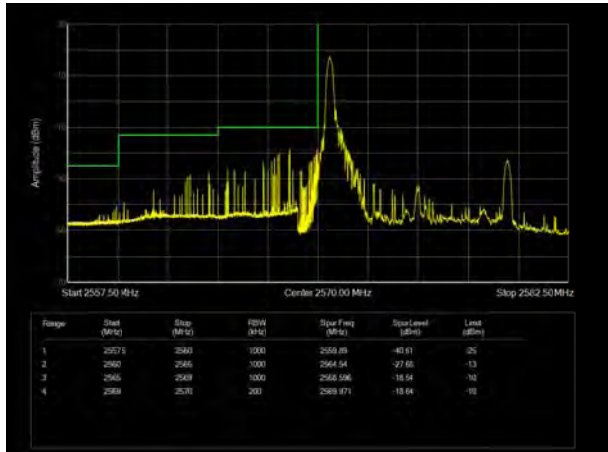

LTE Band 38 QPSK 5MHz CH-Low, 1 RB

LTE Band 38 QPSK 5MHz CH-High, 1 RB

LTE Band 38 QPSK 5MHz CH-Low, 100%RB

LTE Band 38 QPSK 5MHz CH-High, 100%RB

LTE Band 38 QPSK 10MHz CH-Low, 1 RB

LTE Band 38 QPSK 10MHz CH-High, 1 RB

LTE Band 38 QPSK 10MHz CH-Low, 100%RB

LTE Band 38 QPSK 10MHz CH-High, 100%RB

LTE Band 38 QPSK 15MHz CH-Low, 1 RB

LTE Band 38 QPSK 15MHz CH-High, 1 RB

LTE Band 38 QPSK 15MHz CH-Low, 100%RB

LTE Band 38 QPSK 15MHz CH-High, 100%RB