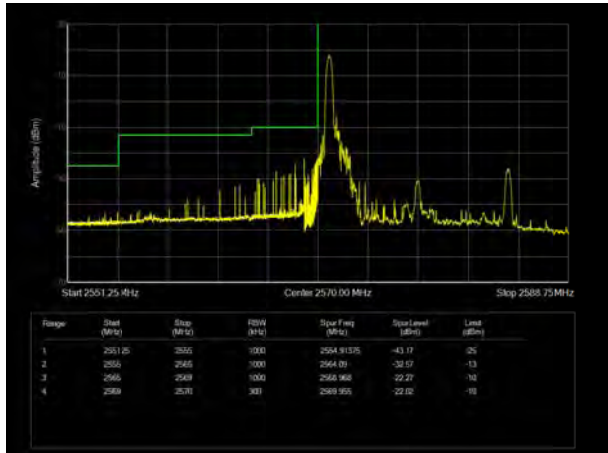

LTE Band 38 QPSK 20MHz CH-Low, 1 RB

LTE Band 38 QPSK 20MHz CH-High, 1 RB

LTE Band 38 QPSK 20MHz CH-Low, 100%RB

LTE Band 38 QPSK 20MHz CH-High, 100%RB

LTE Band 38 16QAM 5MHz CH-Low, 1 RB

LTE Band 38 16QAM 5MHz CH-High, 1 RB

LTE Band 38 16QAM 5MHz CH-Low, 100%RB

LTE Band 38 16QAM 5MHz CH-High, 100%RB

LTE Band 38 16QAM 10MHz CH-Low, 1 RB

LTE Band 38 16QAM 10MHz CH-High, 1 RB

LTE Band 38 16QAM 10MHz CH-Low, 100%RB

LTE Band 38 16QAM 10MHz CH-High, 100%RB

LTE Band 38 16QAM 15MHz CH-Low, 1 RB

LTE Band 38 16QAM 15MHz CH-High, 1 RB

LTE Band 38 16QAM 15MHz CH-Low, 100%RB

LTE Band 38 16QAM 15MHz CH-High, 100%RB

LTE Band 38 16QAM 20MHz CH-Low, 1 RB

LTE Band 38 16QAM 20MHz CH-High, 1 RB