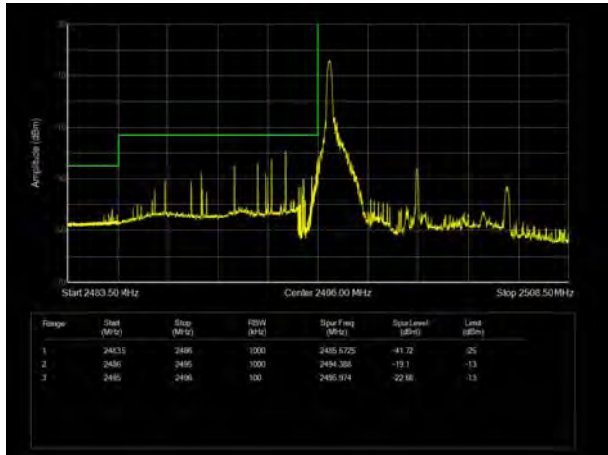

LTE Band 38 64QAM 15MHz CH-Low, 100%RB

LTE Band 38 64QAM 15MHz CH-High, 100%RB

LTE Band 38 64QAM 20MHz CH-Low, 1 RB

LTE Band 38 64QAM 20MHz CH-High, 1 RB

LTE Band 38 64QAM 20MHz CH-Low, 100%RB

LTE Band 38 64QAM 20MHz CH-High, 100%RB

LTE Band 41 QPSK 5MHz CH-Low, 1 RB

LTE Band 41 QPSK 5MHz CH-High, 1 RB

LTE Band 41 QPSK 5MHz CH-Low, 100%RB

LTE Band 41 QPSK 5MHz CH-High, 100%RB

LTE Band 41 QPSK 10MHz CH-Low, 1 RB

LTE Band 41 QPSK 10MHz CH-High, 1 RB

LTE Band 41 QPSK 10MHz CH-Low, 100%RB

LTE Band 41 QPSK 10MHz CH-High, 100%RB

LTE Band 41 QPSK 15MHz CH-Low, 1 RB

LTE Band 41 QPSK 15MHz CH-High, 1 RB

LTE Band 41 QPSK 15MHz CH-Low, 100%RB

LTE Band 41 QPSK 15MHz CH-High, 100%RB