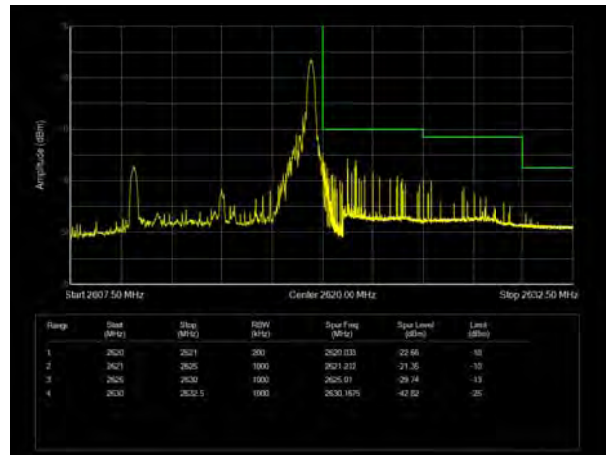

LTE Band 38 16QAM 15MHz CH-Low, 1 RB

LTE Band 38 16QAM 15MHz CH-High, 1 RB

LTE Band 38 16QAM 15MHz CH-Low, 100%RB

LTE Band 38 16QAM 15MHz CH-High, 100%RB

LTE Band 38 16QAM 20MHz CH-Low, 1 RB

LTE Band 38 16QAM 20MHz CH-High, 1 RB

LTE Band 38 16QAM 20MHz CH-Low, 100%RB

LTE Band 38 16QAM 20MHz CH-High, 100%RB

LTE Band 38 64QAM 5MHz CH-Low, 1 RB

LTE Band 38 64QAM 5MHz CH-High, 1 RB

LTE Band 38 64QAM 5MHz CH-Low, 100%RB

LTE Band 38 64QAM 5MHz CH-High, 100%RB

LTE Band 38 64QAM 10MHz CH-Low, 1 RB

LTE Band 38 64QAM 10MHz CH-High, 1 RB

LTE Band 38 64QAM 10MHz CH-Low, 100%RB

LTE Band 38 64QAM 10MHz CH-High, 100%RB

LTE Band 38 64QAM 15MHz CH-Low, 1 RB

LTE Band 38 64QAM 15MHz CH-High, 1 RB