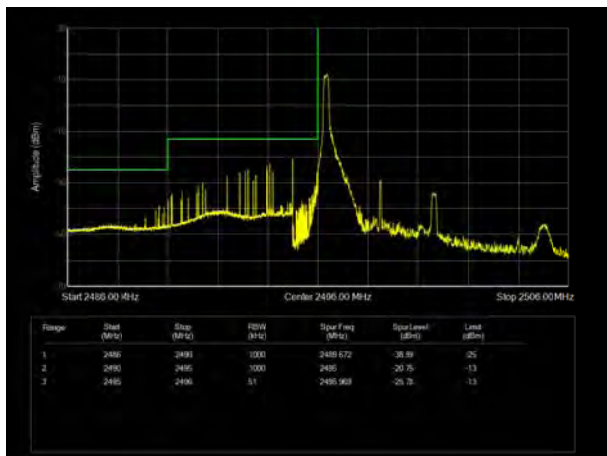

LTE Band 41 64QAM 5MHz CH-Low, 100%RB