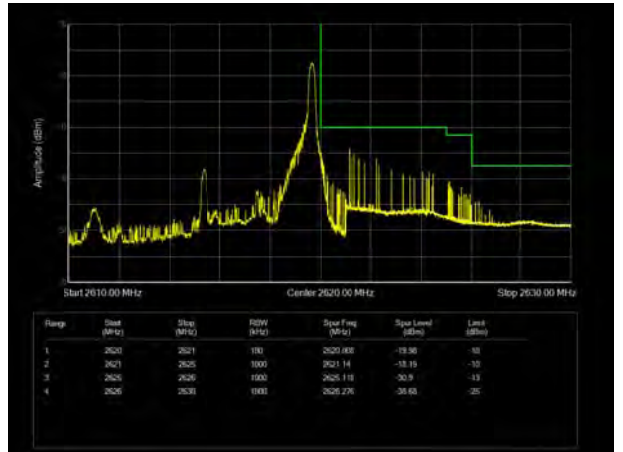

LTE Band 38 16QAM 15MHz CH-Low, 1 RB

LTE Band 38 16QAM 15MHz CH-High, 1 RB

LTE Band 38 16QAM 15MHz CH-Low, 100%RB

LTE Band 38 16QAM 15MHz CH-High, 100%RB

LTE Band 38 16QAM 20MHz CH-Low, 1 RB

LTE Band 38 16QAM 20MHz CH-High, 1 RB

LTE Band 38 16QAM 20MHz CH-Low, 100%RB

LTE Band 38 16QAM 20MHz CH-High, 100%RB

LTE Band 38 64QAM 5MHz CH-Low, 1 RB

LTE Band 38 64QAM 5MHz CH-High, 1 RB

LTE Band 38 64QAM 5MHz CH-Low, 100%RB

LTE Band 38 64QAM 5MHz CH-High, 100%RB

LTE Band 38 64QAM 10MHz CH-Low, 1 RB

LTE Band 38 64QAM 10MHz CH-High, 1 RB

LTE Band 38 64QAM 10MHz CH-Low, 100%RB

LTE Band 38 64QAM 10MHz CH-High, 100%RB

LTE Band 38 64QAM 15MHz CH-Low, 1 RB

LTE Band 38 64QAM 15MHz CH-High, 1 RB