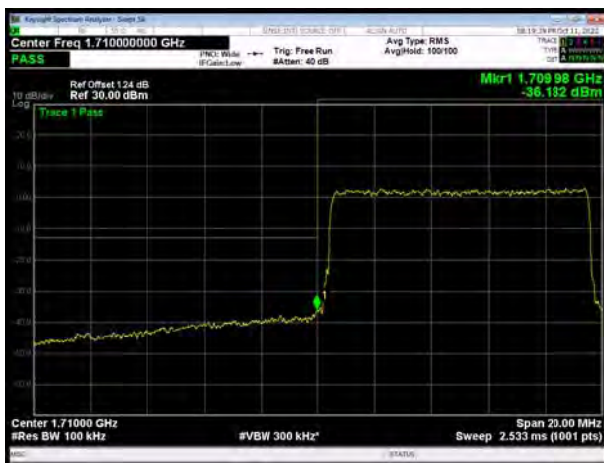

LTE Band 4 64QAM 15MHz CH-Low, 1 RB