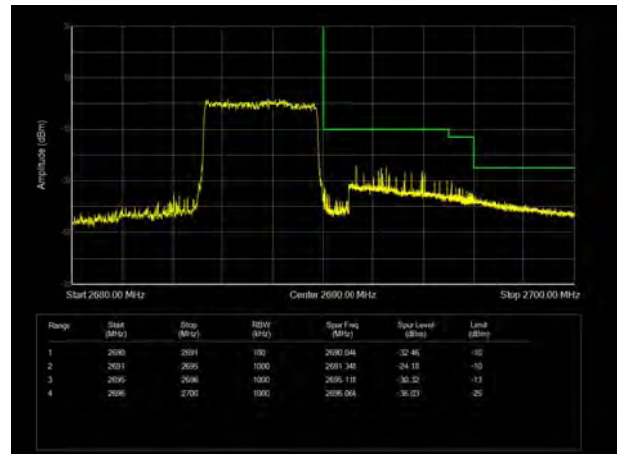

LTE Band 41 16QAM 20MHz CH-Low, 100%RB

LTE Band 41 16QAM 20MHz CH-High, 100%RB

LTE Band 41 64QAM 5MHz CH-Low, 1 RB

LTE Band 41 64QAM 5MHz CH-High, 1 RB

LTE Band 41 64QAM 5MHz CH-Low, 100%RB

LTE Band 41 64QAM 5MHz CH-High, 100%RB