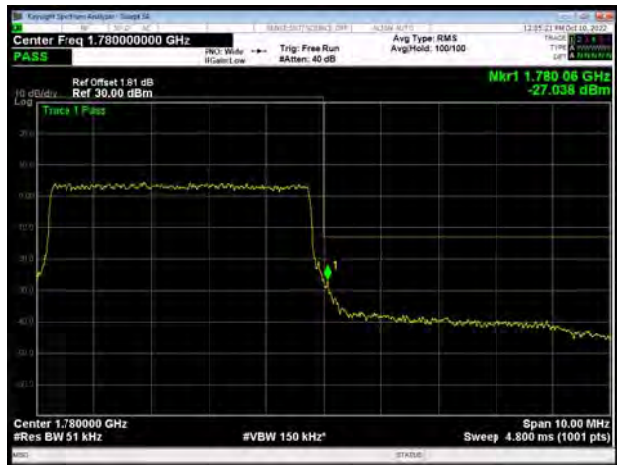

LTE Band 66 QPSK 1.4MHz CH-Low, 1 RB

LTE Band 66 QPSK 1.4MHz CH-High, 1 RB

LTE Band 66 QPSK 1.4MHz CH-Low, 100%RB

LTE Band 66 QPSK 1.4MHz CH-High, 100%RB

LTE Band 66 QPSK 3MHz CH-Low, 1 RB

LTE Band 66 QPSK 3MHz CH-High, 1 RB

LTE Band 66 QPSK 3MHz CH-Low, 100%RB

LTE Band 66 QPSK 3MHz CH-High, 100%RB

LTE Band 66 QPSK 5MHz CH-Low, 1 RB

LTE Band 66 QPSK 5MHz CH-High, 1 RB

LTE Band 66 QPSK 5MHz CH-Low, 100%RB

LTE Band 66 QPSK 5MHz CH-High, 100%RB

LTE Band 66 QPSK 10MHz CH-Low, 1 RB

LTE Band 66 QPSK 10MHz CH-High, 1 RB

LTE Band 66 QPSK 10MHz CH-Low, 100%RB

LTE Band 66 QPSK 10MHz CH-High, 100%RB

LTE Band 66 QPSK 15MHz CH-Low, 1 RB

LTE Band 66 QPSK 15MHz CH-High, 1 RB