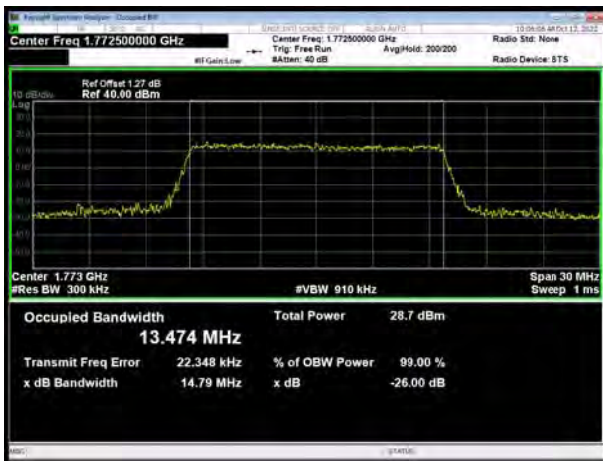

LTE Band 66 64QAM 15MHz CH-High