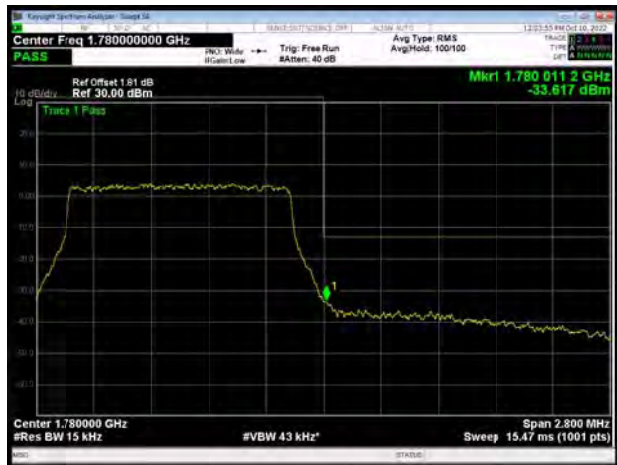

LTE Band 66 QPSK 15MHz CH-Low, 100%RB

LTE Band 66 QPSK 15MHz CH-High, 100%RB

LTE Band 66 QPSK 20MHz CH-Low, 1 RB

LTE Band 66 QPSK 20MHz CH-High, 1 RB

LTE Band 66 QPSK 20MHz CH-Low, 100%RB

LTE Band 66 QPSK 20MHz CH-High, 100%RB

LTE Band 66 16QAM 1.4MHz CH-Low, 1 RB

LTE Band 66 16QAM 1.4MHz CH-High, 1 RB

LTE Band 66 16QAM 1.4MHz CH-Low, 100%RB

LTE Band 66 16QAM 1.4MHz CH-High, 100%RB

LTE Band 66 16QAM 3MHz CH-Low, 1 RB

LTE Band 66 16QAM 3MHz CH-High, 1 RB

LTE Band 66 16QAM 3MHz CH-Low, 100%RB

LTE Band 66 16QAM 3MHz CH-High, 100%RB

LTE Band 66 16QAM 5MHz CH-Low, 1 RB

LTE Band 66 16QAM 5MHz CH-High, 1 RB

LTE Band 66 16QAM 5MHz CH-Low, 100%RB

LTE Band 66 16QAM 5MHz CH-High, 100%RB