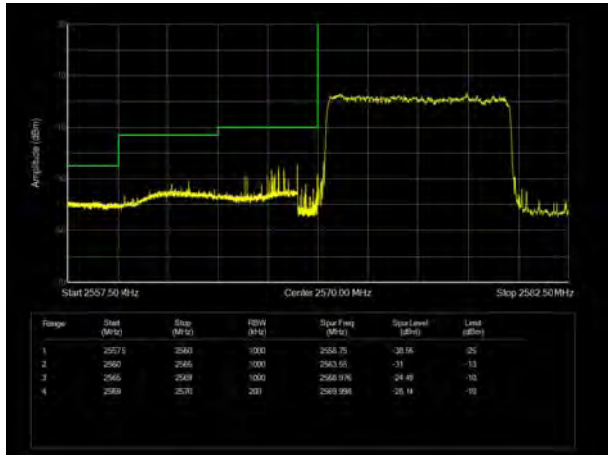

LTE Band 38 QPSK 5MHz CH-Low, 1 RB

LTE Band 38 QPSK 5MHz CH-High, 1 RB

LTE Band 38 QPSK 5MHz CH-Low, 100%RB

LTE Band 38 QPSK 5MHz CH-High, 100%RB

LTE Band 38 QPSK 10MHz CH-Low, 1 RB

LTE Band 38 QPSK 10MHz CH-High, 1 RB

LTE Band 38 QPSK 10MHz CH-Low, 100%RB

LTE Band 38 QPSK 10MHz CH-High, 100%RB

LTE Band 38 QPSK 15MHz CH-Low, 1 RB

LTE Band 38 QPSK 15MHz CH-High, 1 RB

LTE Band 38 QPSK 15MHz CH-Low, 100%RB

LTE Band 38 QPSK 15MHz CH-High, 100%RB