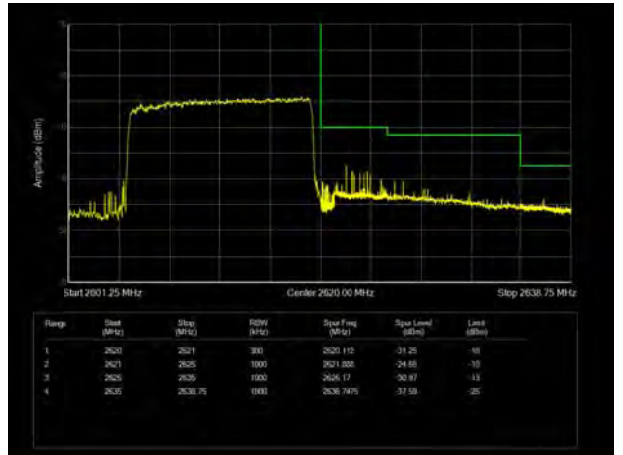

LTE Band 38 16QAM 20MHz CH-Low, 100%RB

LTE Band 38 16QAM 20MHz CH-High, 100%RB

LTE Band 38 64QAM 5MHz CH-Low, 1 RB

LTE Band 38 64QAM 5MHz CH-High, 1 RB

LTE Band 38 64QAM 5MHz CH-Low, 100%RB

LTE Band 38 64QAM 5MHz CH-High, 100%RB

LTE Band 38 64QAM 10MHz CH-Low, 1 RB

LTE Band 38 64QAM 10MHz CH-High, 1 RB

LTE Band 38 64QAM 10MHz CH-Low, 100%RB

LTE Band 38 64QAM 10MHz CH-High, 100%RB

LTE Band 38 64QAM 15MHz CH-Low, 1 RB

LTE Band 38 64QAM 15MHz CH-High, 1 RB

LTE Band 38 64QAM 15MHz CH-Low, 100%RB

LTE Band 38 64QAM 15MHz CH-High, 100%RB

LTE Band 38 64QAM 20MHz CH-Low, 1 RB

LTE Band 38 64QAM 20MHz CH-High, 1 RB

LTE Band 38 64QAM 20MHz CH-Low, 100%RB

LTE Band 38 64QAM 20MHz CH-High, 100%RB