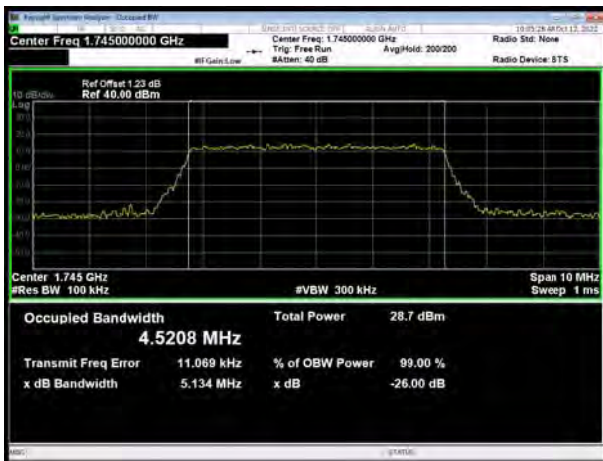

LTE Band 66 64QAM 5MHz CH-Middle