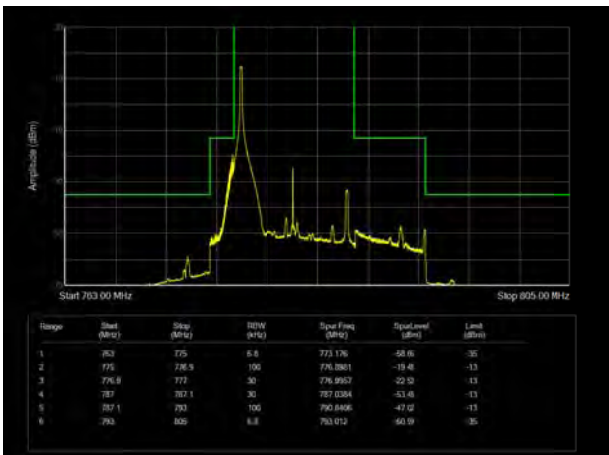

LTE Band 13 QPSK 5MHz CH-Low, 1 RB

LTE Band 13 QPSK 5MHz CH-High, 1 RB

LTE Band 13 QPSK 5MHz CH-Low, 100%RB

LTE Band 13 QPSK 5MHz CH-High, 100%RB

LTE Band 13 QPSK 10MHz CH-Low, 1 RB

LTE Band 13 QPSK 10MHz CH-High, 1 RB

LTE Band 13 QPSK 10MHz CH-Low, 100%RB

LTE Band 13 QPSK 10MHz CH-High, 100%RB

LTE Band 13 16QAM 5MHz CH-Low, 1 RB

LTE Band 13 16QAM 5MHz CH-High, 1 RB

LTE Band 13 16QAM 5MHz CH-Low, 100%RB

LTE Band 13 16QAM 5MHz CH-High, 100%RB

LTE Band 13 16QAM 10MHz CH-Low, 1 RB

LTE Band 13 16QAM 10MHz CH-High, 1 RB

LTE Band 13 16QAM 10MHz CH-Low, 100%RB

LTE Band 13 16QAM 10MHz CH-High, 100%RB

LTE Band 13 64QAM 5MHz CH-Low, 1 RB

LTE Band 13 64QAM 5MHz CH-High, 1 RB