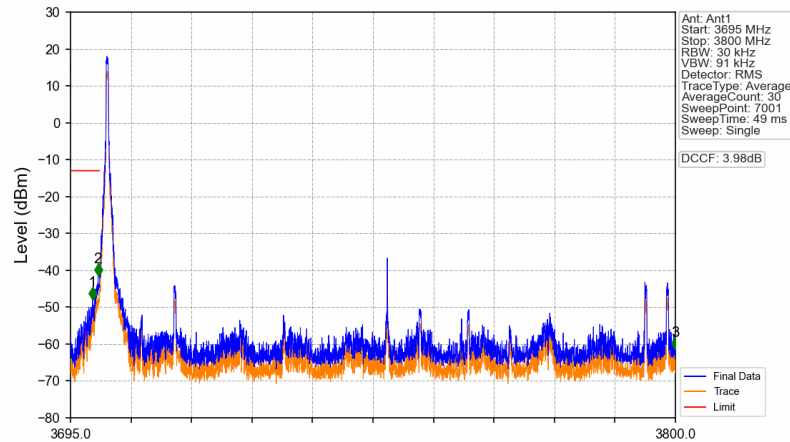

n77a_30kHz_SISO_NTNV_100MHz_CP-OFDM QPSK_3750MHz_Inner_1RB_Left

Start (MHz)	Stop (MHz)	RBW (MHz)	Method	Marker No.	Freq (MHz)	Level (dBm)	Limit (dBm)	Result
3695	3699	0.5	/	1	3698.825	-47.97	-13	Pass
3699	3700	0.03	/	2	3699.785	-41.64	-13	Pass
3700	3800	0.03	/	3	3800.000	-61.62	-13	Pass