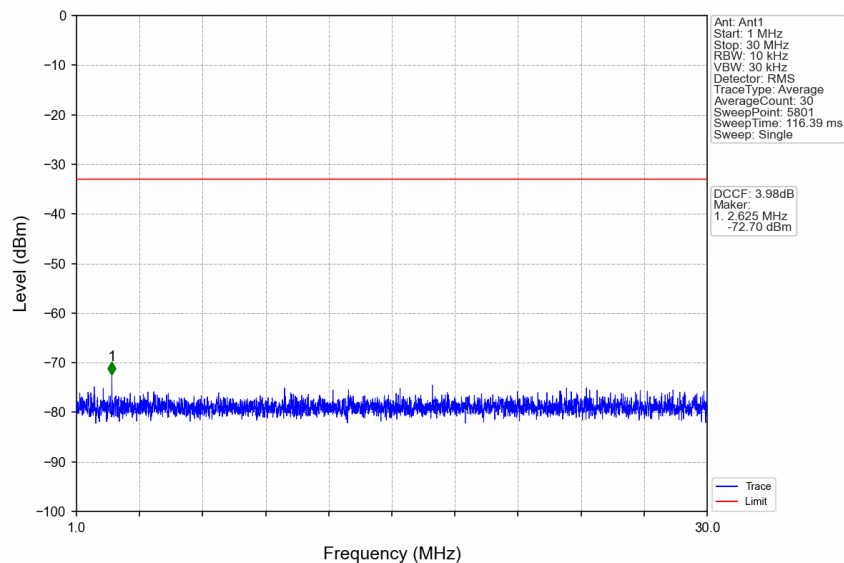

n77a_30kHz_SISO_NTNV_100MHz_CP-OFDM QPSK_3930MHz_Edge_1RB_Right

South of No. 6 Plant, No. 1, Runsheng Road, Suzhou Industrial Park, Suzhou Area, China (Jiangsu) Pilot Free Trade Zone 215000 t (86-512) 62992980 www.sgsgroup.com.cn
中国·苏州·中国(江苏)自由贸易试验区苏州片区苏州工业园区润胜路1号的6号厂房南楼 邮编: 215000 t (86-512) 62992980 sgs.china@sgs.com