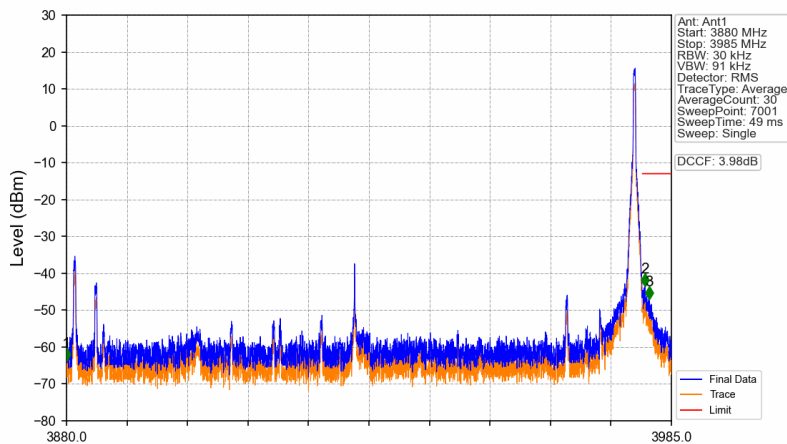

n77a_30kHz_SISO_NTNV_100MHz_CP-OFDM QPSK_3930MHz_Inner_1RB_Right

Start (MHz)	Stop (MHz)	RBW (MHz)	Method	Marker No.	Freq (MHz)	Level (dBm)	Limit (dBm)	Result
3880	3980	0.03	/	1	3880.000	-63.68	-13	Pass
3980	3980	0.03	/	/	/	/	/	/
3980	3981	0.03	/	2	3980.410	-43.53	-13	Pass
3981	3985	0.5	/	3	3981.205	-47.08	-13	Pass

---End of Attachment---

South of No. 6 Plant, No. 1, Runsheng Road, Suzhou Industrial Park, Suzhou Area, China (Jiangsu) Pilot Free Trade Zone 215000 t (86-512) 62992980 www.sgsgroup.com.cn
中国·苏州·中国(江苏)自由贸易试验区苏州片区苏州工业园区润胜路1号的6号厂房南楼 邮编: 215000 t (86-512) 62992980 sgs.china@sgs.com