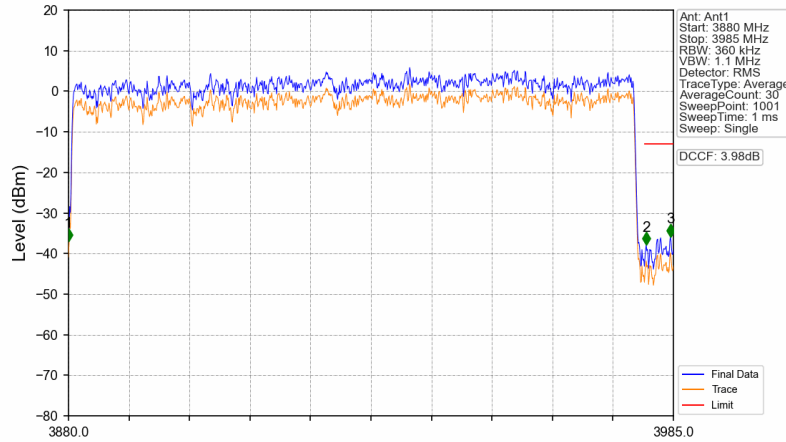

n77a_30kHz_SISO_NTNV_100MHz_DFT-s-OFDM_QPSK_3930MHz_Outer_Full

Start (MHz)	Stop (MHz)	RBW (MHz)	Method	Marker No.	Freq (MHz)	Level (dBm)	Limit (dBm)	Result
3880	3980	0.36	/	1	3880.000	-36.91	-13	Pass
3980	3980	0.36	/	/	/	/	/	/
3980	3981	0.36	/	2	3980.275	-37.82	-13	Pass
3981	3985	0.5	/	3	3984.475	-35.82	-13	Pass