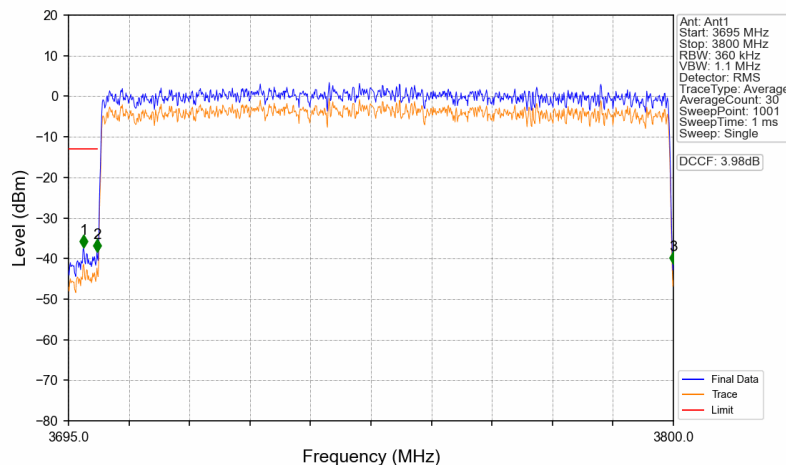

n77a_30kHz_SISO_NTNV_100MHz_CP-OFDM QPSK_3750MHz_Outer_Full

Start (MHz)	Stop (MHz)	RBW (MHz)	Method	Marker No.	Freq (MHz)	Level (dBm)	Limit (dBm)	Result
3695	3699	0.5	/	1	3697.625	-37.39	-13	Pass
3699	3700	0.36	/	2	3699.935	-38.36	-13	Pass
3700	3800	0.36	/	3	3800.000	-41.39	-13	Pass

South of No. 6 Plant, No. 1, Runsheng Road, Suzhou Industrial Park, Suzhou Area, China (Jiangsu) Pilot Free Trade Zone 215000 t (86-512) 62992980 www.sgsgroup.com.cn
中国·苏州·中国(江苏)自由贸易试验区苏州片区苏州工业园区润胜路1号的6号厂房南楼 邮编: 215000 t (86-512) 62992980 sgs.china@sgs.com