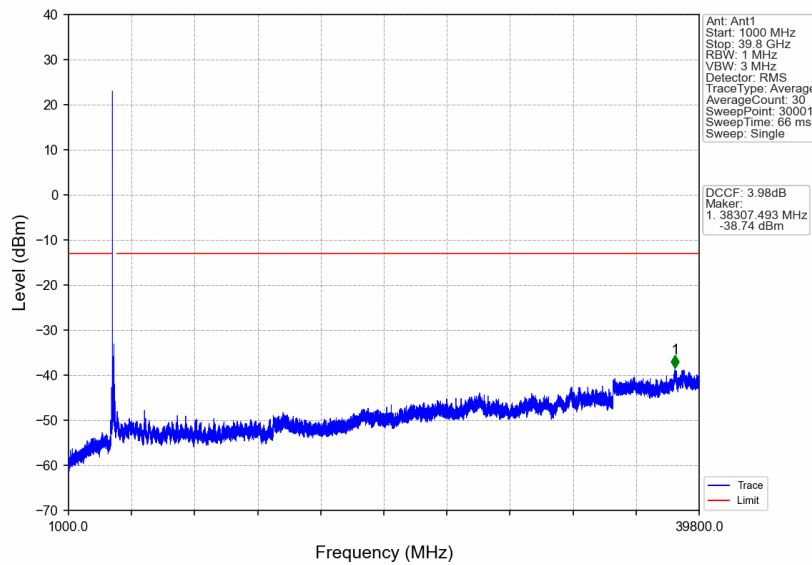

n77a_30kHz_SISO_NTNV_100MHz_CP-OFDM QPSK_3750MHz_Edge_1RB_Left