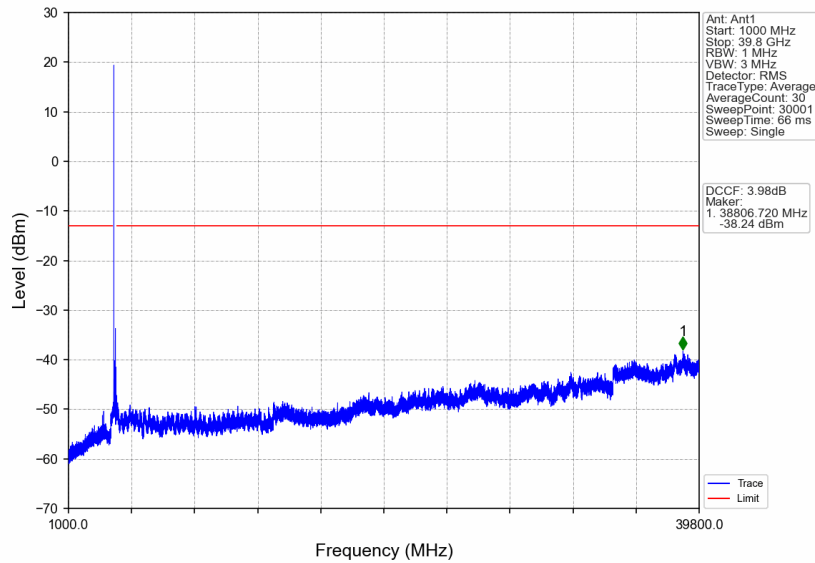

n77a_30kHz_SISO_NTNV_100MHz_CP-OFDM QPSK_3840MHz_Edge_1RB_Left