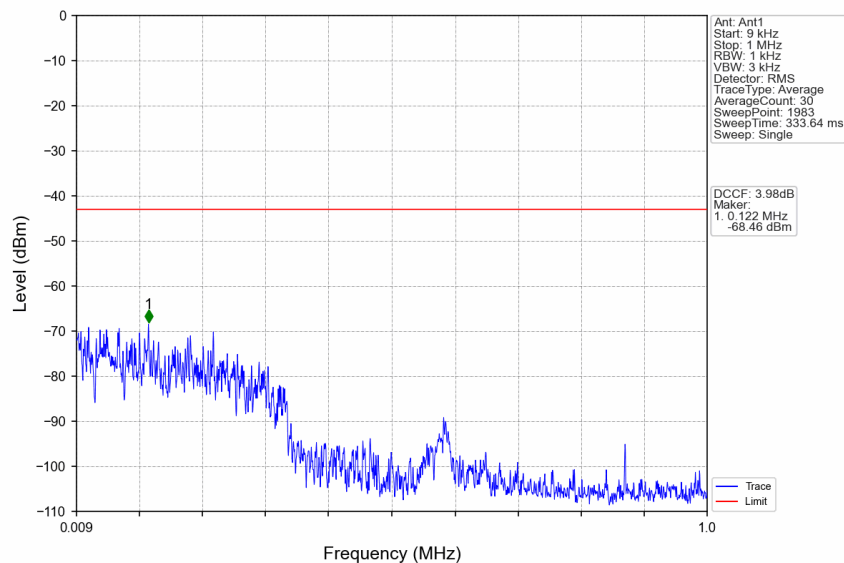

n77a_30kHz_SISO_NTNV_100MHz_CP-OFDM QPSK_3840MHz_Edge_1RB_Left

South of No. 6 Plant, No. 1, Runsheng Road, Suzhou Industrial Park, Suzhou Area, China (Jiangsu) Pilot Free Trade Zone 215000 t (86-512) 62992980 www.sgsgroup.com.cn
中国·苏州·中国(江苏)自由贸易试验区苏州片区苏州工业园区润胜路1号的6号厂房南楼 邮编: 215000 t (86-512) 62992980 sgs.china@sgs.com