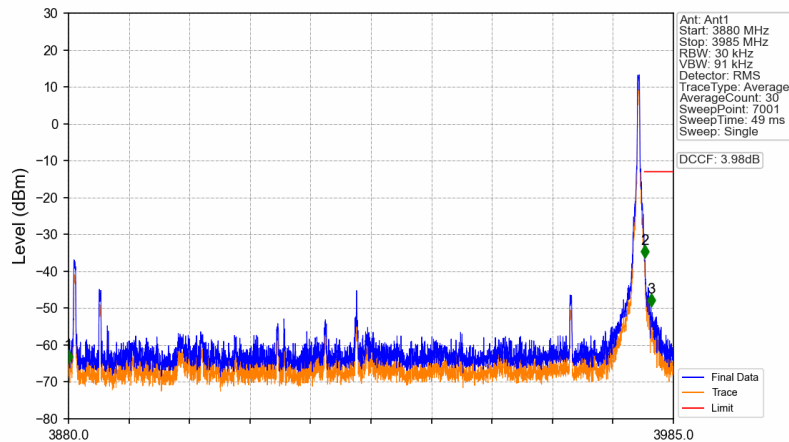

n77a_30kHz_SISO_NTNV_100MHz_CP-OFDM QPSK_3930MHz_Edge_1RB_Right

Start (MHz)	Stop (MHz)	RBW (MHz)	Method	Marker No.	Freq (MHz)	Level (dBm)	Limit (dBm)	Result
3880	3980	0.03	/	1	3880.000	-64.80	-13	Pass
3980	3980	0.03	/	/	/	/	/	/
3980	3981	0.03	/	2	3980.005	-36.36	-13	Pass
3981	3985	0.5	/	3	3981.100	-49.59	-13	Pass

South of No. 6 Plant, No. 1, Runsheng Road, Suzhou Industrial Park, Suzhou Area, China (Jiangsu) Pilot Free Trade Zone 215000
中国·苏州·中国(江苏)自由贸易试验区苏州片区苏州工业园区润胜路1号的6号厂房南楼 邮编: 215000

t (86-512) 62992980 www.sgsgroup.com.cn
t (86-512) 62992980 sgs.china@sgs.com