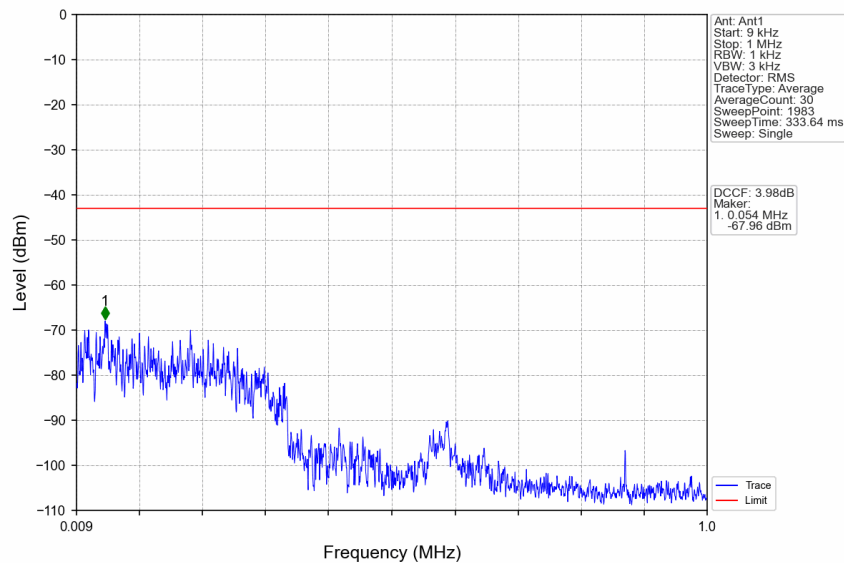

n77a_30kHz_SISO_NTNV_100MHz_CP-OFDM QPSK_3930MHz_Edge_1RB_Right