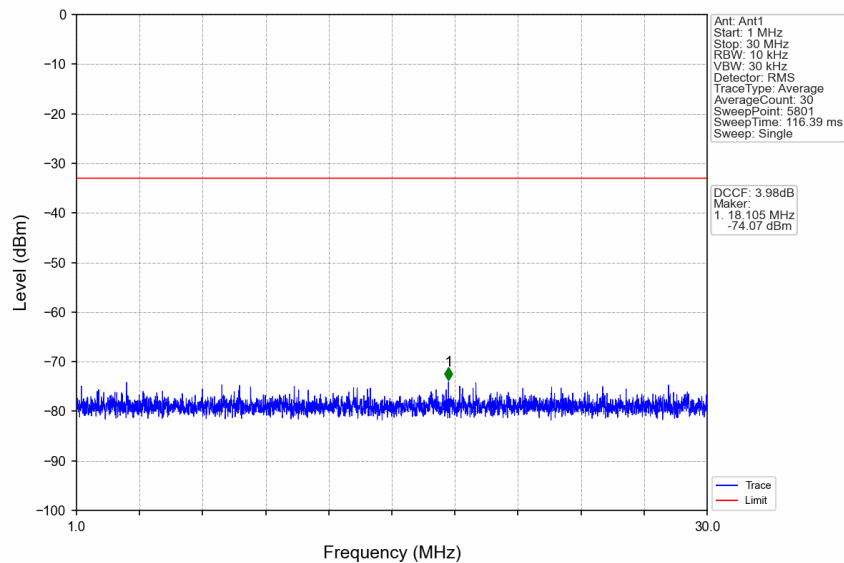

n77a_30kHz_SISO_NTNV_100MHz_CP-OFDM QPSK_3840MHz_Edge_1RB_Left