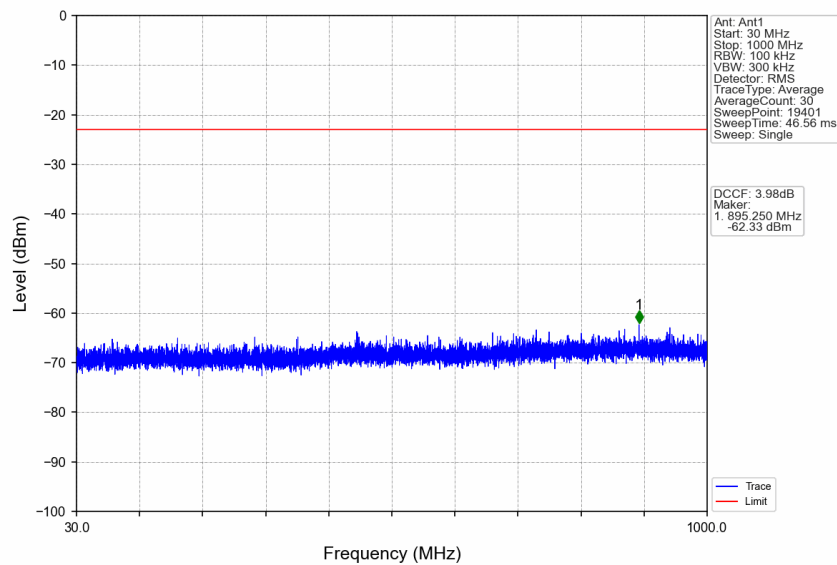

n77a_30kHz_SISO_NTNV_100MHz_CP-OFDM QPSK_3750MHz_Edge_1RB_Left

South of No. 6 Plant, No. 1, Runsheng Road, Suzhou Industrial Park, Suzhou Area, China (Jiangsu) Pilot Free Trade Zone 215000 t (86-512) 62992980 www.sgsgroup.com.cn
中国·苏州·中国(江苏)自由贸易试验区苏州片区苏州工业园区润胜路1号的6号厂房南楼 邮编: 215000 t (86-512) 62992980 sgs.china@sgs.com