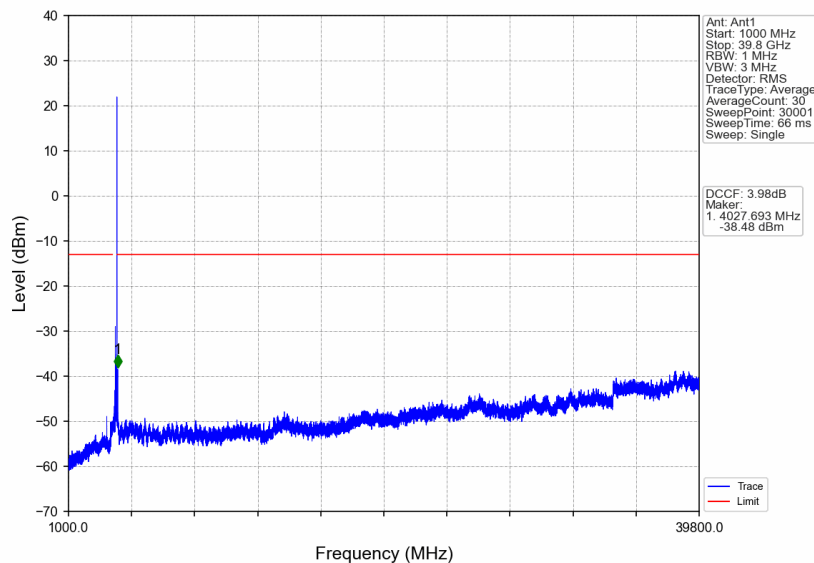

n77a_30kHz_SISO_NTNV_100MHz_DFT-s-OFDM_QPSK_3930MHz_Edge_1RB_Right

South of No. 6 Plant, No. 1, Runsheng Road, Suzhou Industrial Park, Suzhou Area, China (Jiangsu) Pilot Free Trade Zone 215000 t (86-512) 62992980 www.sgsgroup.com.cn
中国·苏州·中国(江苏)自由贸易试验区苏州片区苏州工业园区润胜路1号的6号厂房南楼 邮编: 215000 t (86-512) 62992980 sgs.china@sgs.com