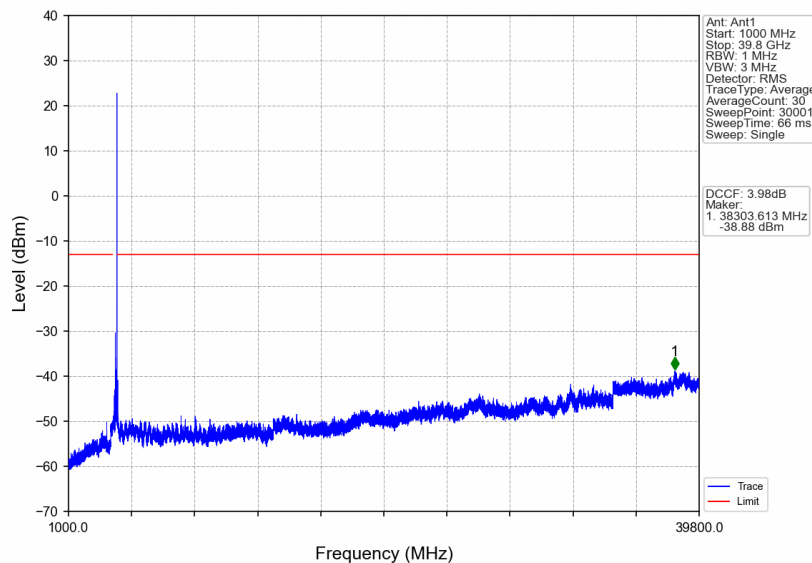

n77a_30kHz_SISO_NTNV_100MHz_CP-OFDM QPSK_3930MHz_Edge_1RB_Right

South of No. 6 Plant, No. 1, Runsheng Road, Suzhou Industrial Park, Suzhou Area, China (Jiangsu) Pilot Free Trade Zone 215000 t (86-512) 62992980 www.sgsgroup.com.cn
中国·苏州·中国(江苏)自由贸易试验区苏州片区苏州工业园区润胜路1号的6号厂房南楼 邮编: 215000 t (86-512) 62992980 sgs.china@sgs.com