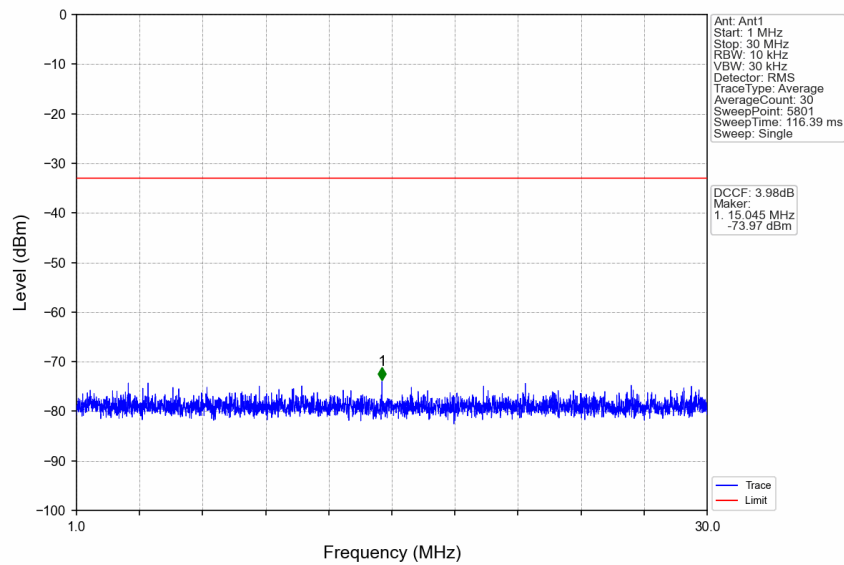

n77a_30kHz_SISO_NTNV_100MHz_CP-OFDM QPSK_3750MHz_Edge_1RB_Left