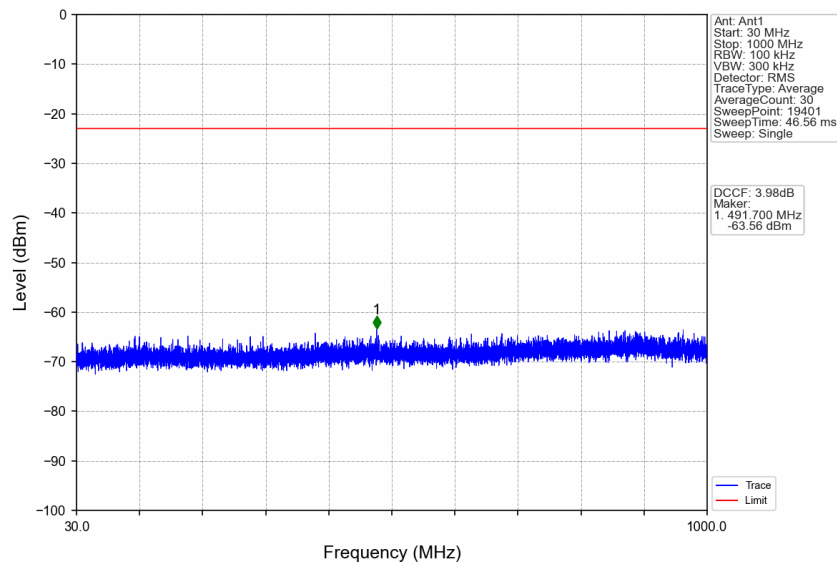

n77a_30kHz_SISO_NTNV_100MHz_CP-OFDM QPSK_3930MHz_Edge_1RB_Right