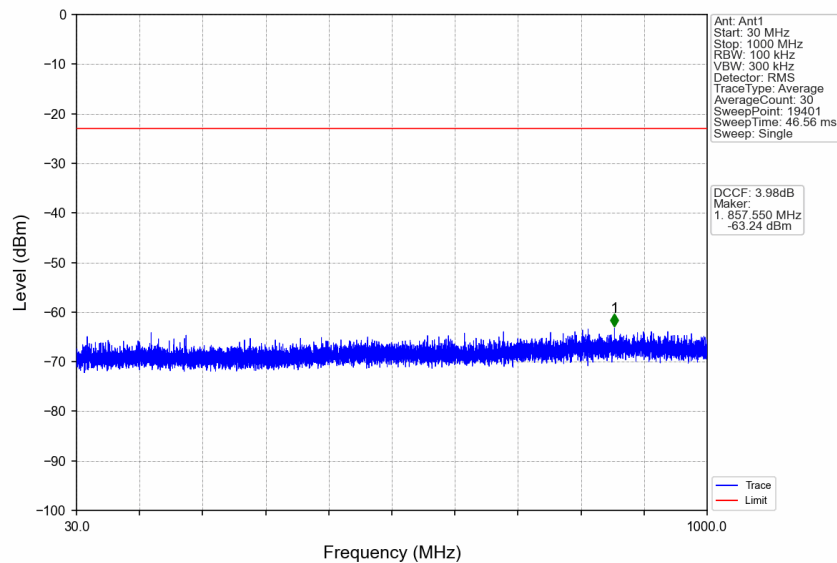

n77a_30kHz_SISO_NTNV_100MHz_DFT-s-OFDM_QPSK_3930MHz_Edge_1RB_Right