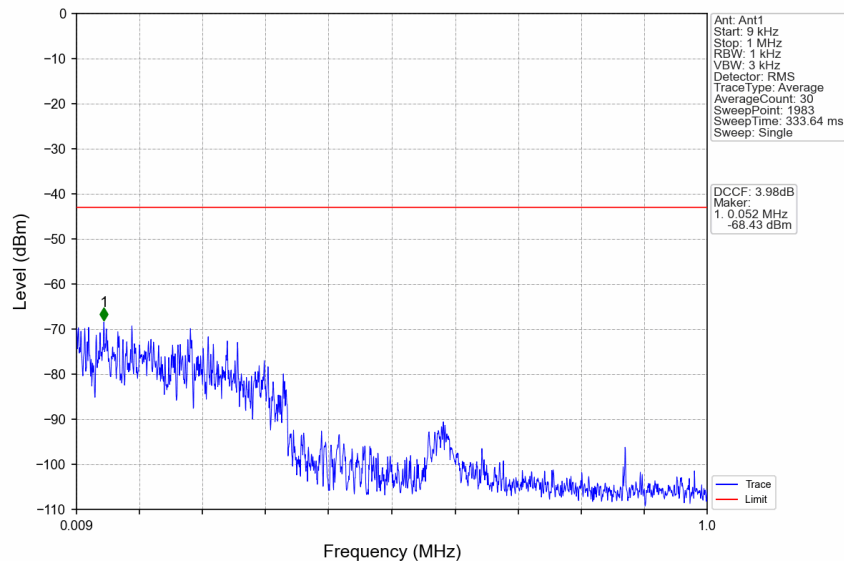

n77a_30kHz_SISO_NTNV_100MHz_CP-OFDM_QPSK_3750MHz_Edge_1RB_Left

South of No. 6 Plant, No. 1, Runsheng Road, Suzhou Industrial Park, Suzhou Area, China (Jiangsu) Pilot Free Trade Zone 215000 t (86-512) 62992980 www.sgs.com.cn
中国·苏州·中国(江苏)自由贸易试验区苏州片区苏州工业园区润胜路1号的6号厂房南楼 邮编: 215000 t (86-512) 62992980 sgs.china@sgs.com