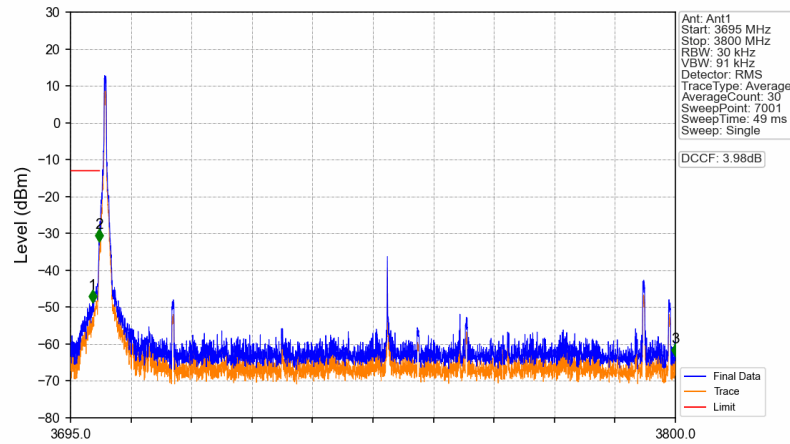

n77a_30kHz_SISO_NTNV_100MHz_CP-OFDM_QPSK_3750MHz_Edge_1RB_Left

Start (MHz)	Stop (MHz)	RBW (MHz)	Method	Marker No.	Freq (MHz)	Level (dBm)	Limit (dBm)	Result
3695	3699	0.5	/	1	3698.840	-48.74	-13	Pass
3699	3700	0.03	/	2	3699.965	-32.35	-13	Pass
3700	3800	0.03	/	3	3800.000	-63.38	-13	Pass