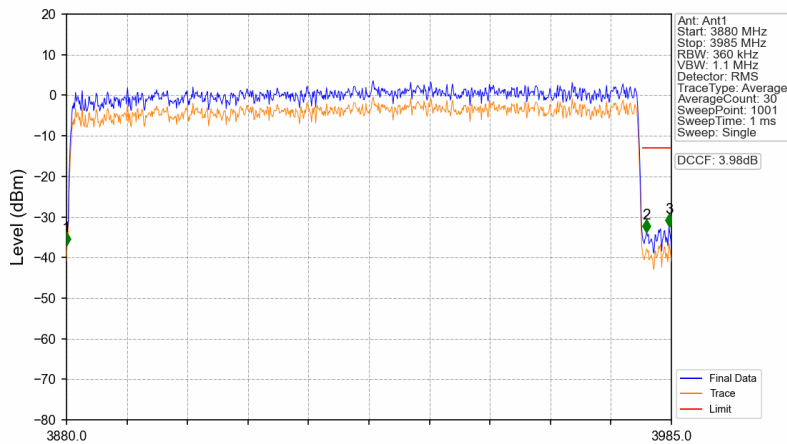

n77a_30kHz_SISO_NTNV_100MHz_CP-OFDM QPSK_3930MHz_Outer_Full

Start (MHz)	Stop (MHz)	RBW (MHz)	Method	Marker No.	Freq (MHz)	Level (dBm)	Limit (dBm)	Result
3880	3980	0.36	/	1	3880.000	-36.92	-13	Pass
3980	3980	0.36	/	/	/	/	/	/
3980	3981	0.36	/	2	3980.695	-33.84	-13	Pass
3981	3985	0.5	/	3	3984.580	-32.40	-13	Pass