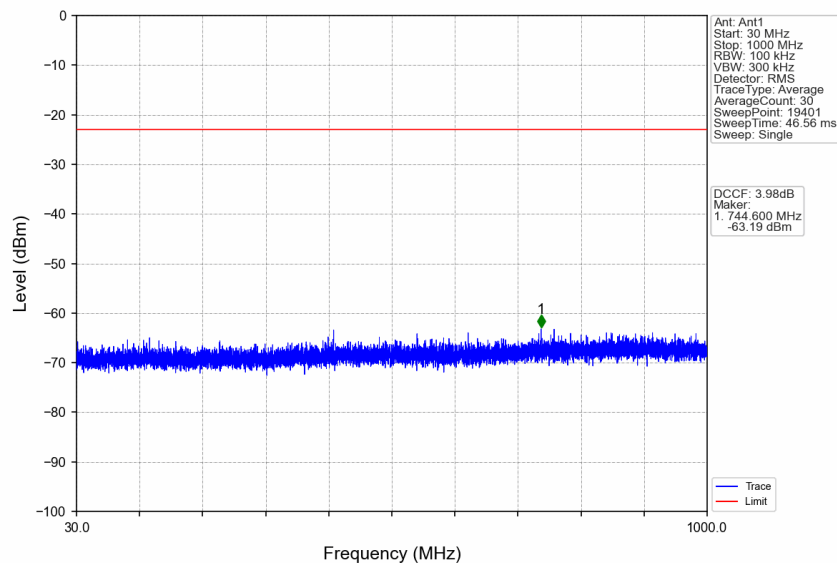

n77a_30kHz_SISO_NTNV_100MHz_CP-OFDM QPSK_3840MHz_Edge_1RB_Left

South of No. 6 Plant, No. 1, Runsheng Road, Suzhou Industrial Park, Suzhou Area, China (Jiangsu) Pilot Free Trade Zone 215000 t (86-512) 62992980 www.sgsgroup.com.cn
中国·苏州·中国(江苏)自由贸易试验区苏州片区苏州工业园区润胜路1号的6号厂房南楼 邮编: 215000 t (86-512) 62992980 sgs.china@sgs.com