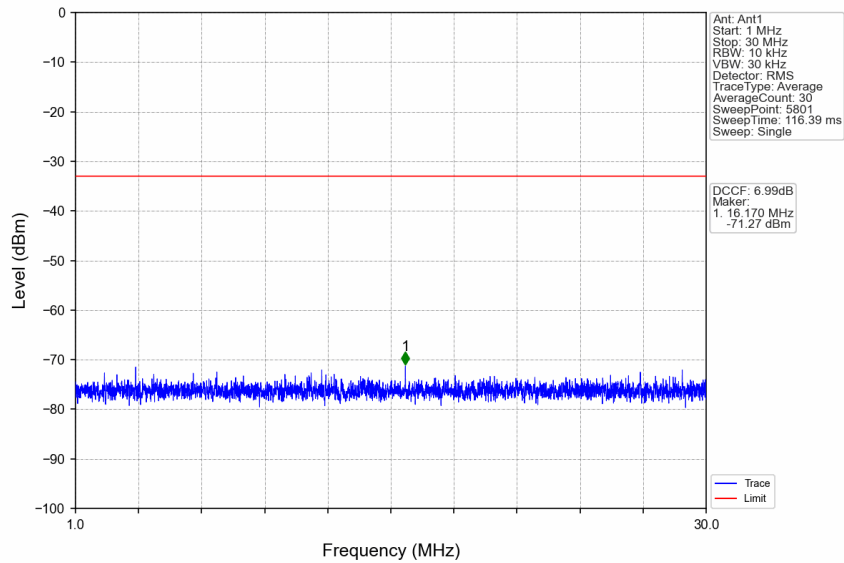

n77d_30kHz_SISO_NTNV_100MHz_CP-OFDM QPSK_3500.01MHz_Edge_1RB_Left