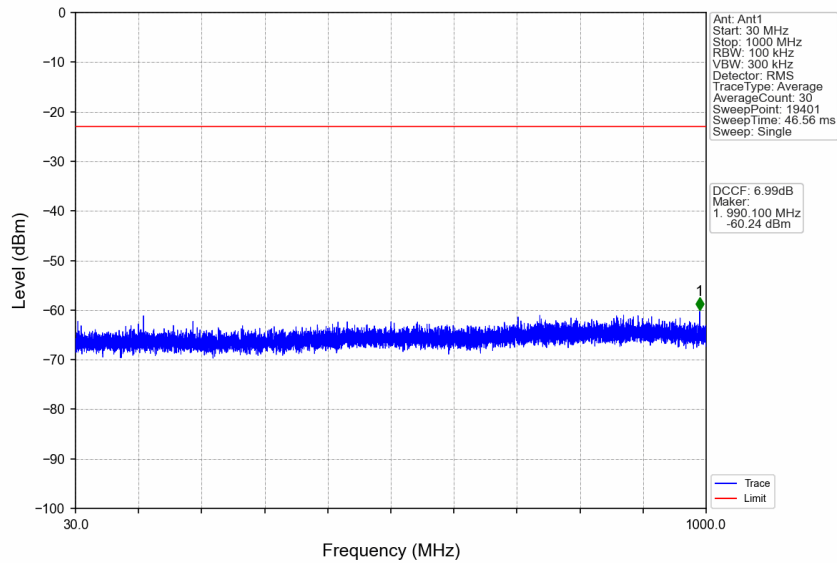

n77d_30kHz_SISO_NTNV_100MHz_CP-OFDM QPSK_3499.98MHz_Edge_1RB_Right