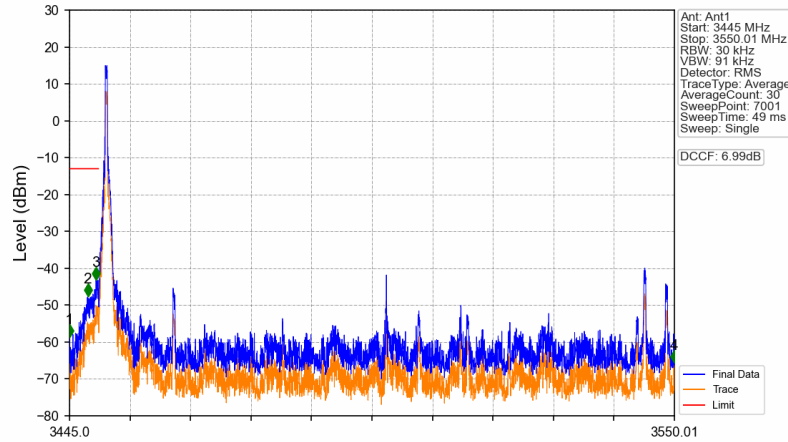

n77d_30kHz_SISO_NTNV_100MHz_CP-OFDM QPSK_3500.01MHz_Inner_1RB_Left

Start (MHz)	Stop (MHz)	RBW (MHz)	Method	Marker No.	Freq (MHz)	Level (dBm)	Limit (dBm)	Result
3445	3445.01	1	/	1	3445.000	-58.61	-13	Pass
3445.01	3449.01	0.5	/	2	3448.165	-47.57	-13	Pass
3449.01	3450.01	0.03	/	3	3449.605	-43.17	-13	Pass
3450.01	3550.01	0.03	/	4	3550.010	-65.72	-13	Pass