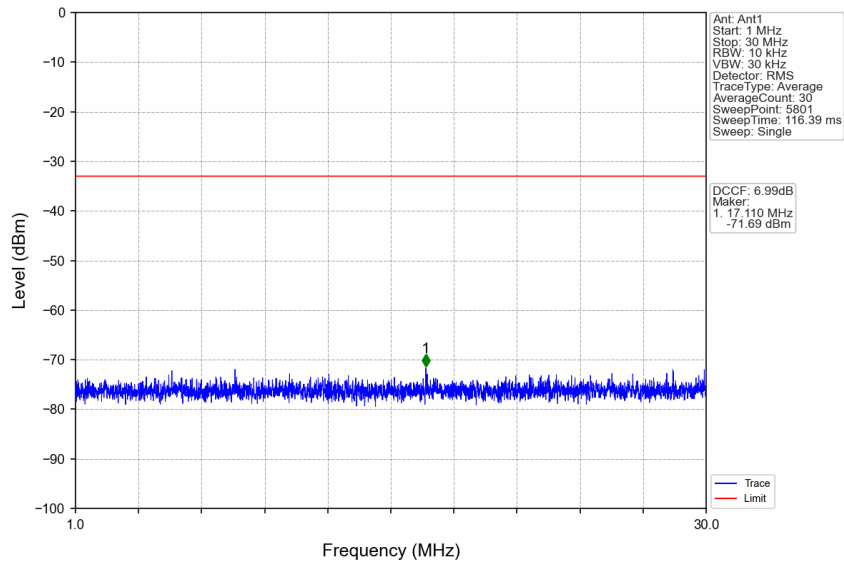

n77d_30kHz_SISO_NTNV_100MHz_CP-OFDM QPSK_3499.98MHz_Edge_1RB_Right

South of No. 6 Plant, No. 1, Runsheng Road, Suzhou Industrial Park, Suzhou Area, China (Jiangsu) Pilot Free Trade Zone 215000 t (86-512) 62992980 www.sgsgroup.com.cn
中国·苏州·中国(江苏)自由贸易试验区苏州片区苏州工业园区润胜路1号的6号厂房南楼 邮编: 215000 t (86-512) 62992980 sgs.china@sgs.com