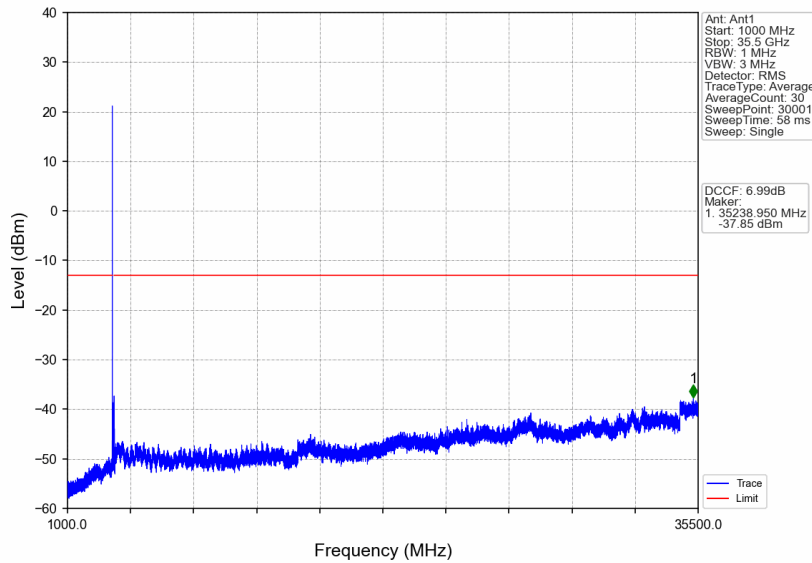

n77d_30kHz_SISO_NTNV_100MHz_CP-OFDM QPSK_3500.01MHz_Edge_1RB_Left