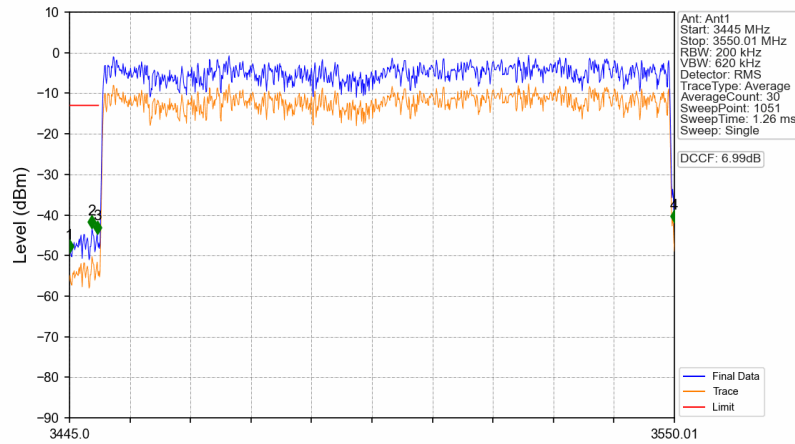

n77d_30kHz_SISO_NTNV_100MHz_CP-OFDM QPSK_3500.01MHz_Outer_Full

Start (MHz)	Stop (MHz)	RBW (MHz)	Method	Marker No.	Freq (MHz)	Level (dBm)	Limit (dBm)	Result
3445	3445.01	1	/	1	3445.000	-49.29	-13	Pass
3445.01	3449.01	0.5	/	2	3448.900	-43.27	-13	Pass
3449.01	3450.01	0.2	/	3	3449.800	-44.61	-13	Pass
3450.01	3550.01	0.2	/	4	3550.010	-41.92	-13	Pass

South of No. 6 Plant, No. 1, Runsheng Road, Suzhou Industrial Park, Suzhou Area, China (Jiangsu) Pilot Free Trade Zone 215000
中国·苏州·中国(江苏)自由贸易试验区苏州片区苏州工业园区润胜路1号的6号厂房南楼 邮编: 215000

t (86-512) 62992980 www.sgs.com.cn
t (86-512) 62992980 sgs.china@sgs.com