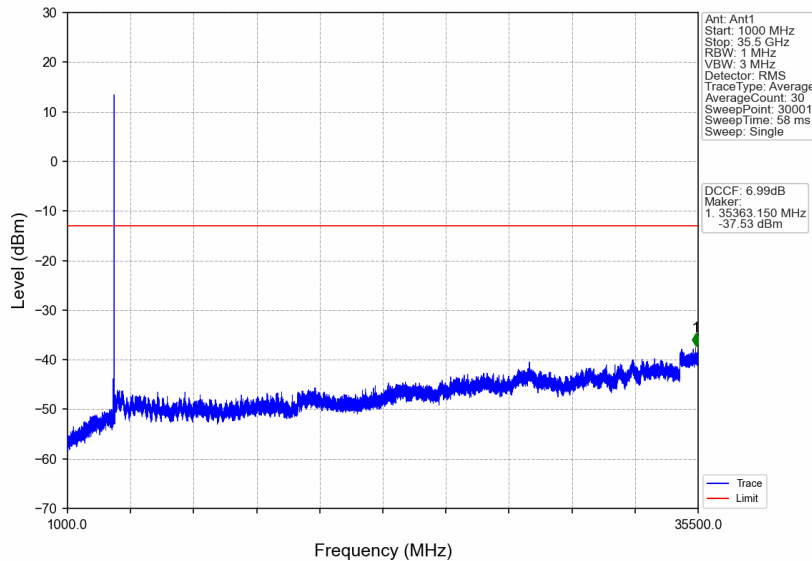

n77d_30kHz_SISO_NTNV_100MHz_CP-OFDM QPSK_3499.98MHz_Edge_1RB_Right

South of No. 6 Plant, No. 1, Runsheng Road, Suzhou Industrial Park, Suzhou Area, China (Jiangsu) Pilot Free Trade Zone 215000 t (86-512) 62992980 www.sgsgroup.com.cn
中国·苏州·中国(江苏)自由贸易试验区苏州片区苏州工业园区润胜路1号的6号厂房南楼 邮编: 215000 t (86-512) 62992980 sgs.china@sgs.com