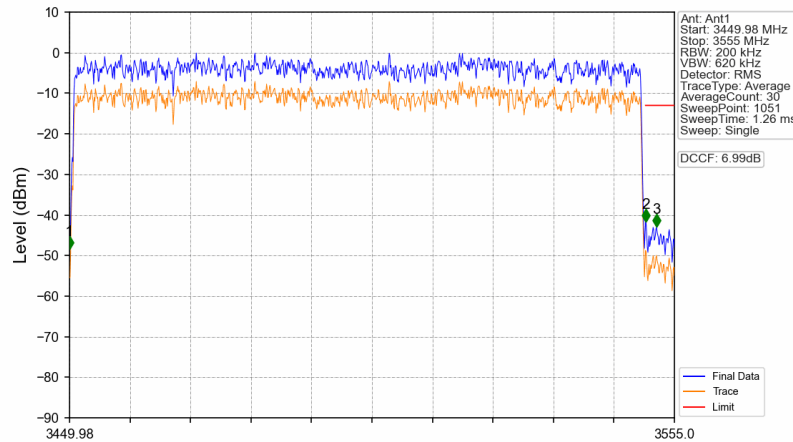

n77d_30kHz_SISO_NTNV_100MHz_CP-OFDM QPSK_3499.98MHz_Outer_Full

Start (MHz)	Stop (MHz)	RBW (MHz)	Method	Marker No.	Freq (MHz)	Level (dBm)	Limit (dBm)	Result
3449.98	3549.98	0.2	/	1	3449.980	-48.41	-13	Pass
3449.98	3549.98	0.2	/	/	/	/	/	/
3549.98	3550.98	0.2	/	2	3549.999	-41.75	-13	Pass
3550.98	3554.98	0.5	/	3	3551.899	-42.97	-13	Pass