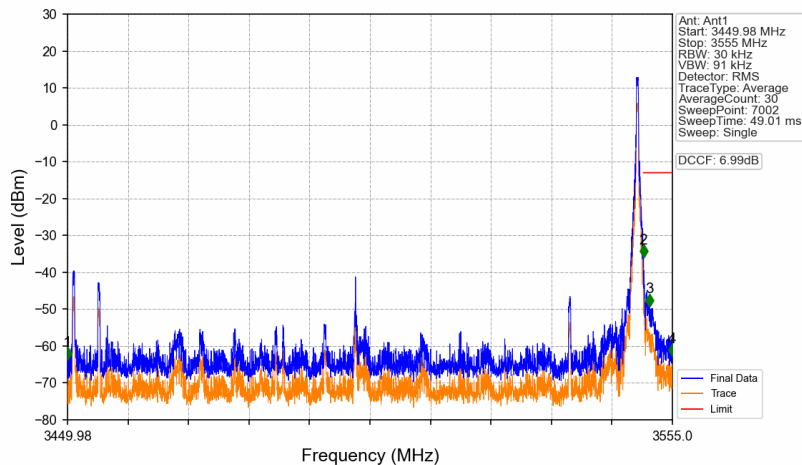

n77d_30kHz_SISO_NTNV_100MHz_CP-OFDM QPSK_3499.98MHz_Edge_1RB_Right

Start (MHz)	Stop (MHz)	RBW (MHz)	Method	Marker No.	Freq (MHz)	Level (dBm)	Limit (dBm)	Result
3449.98	3549.98	0.03	/	1	3449.980	-63.78	-13	Pass
3549.98	3549.98	0.03	/	/	/	/	/	/
3549.98	3550.98	0.03	/	2	3549.990	-35.94	-13	Pass
3550.98	3554.98	0.5	/	3	3551.025	-49.26	-13	Pass
3554.98	3554.98	1	/	4	3555.000	-62.72	-13	Pass

t (86-512) 62992980 www.sgs.com.cn
t (86-512) 62992980 sgs.china@sgs.com