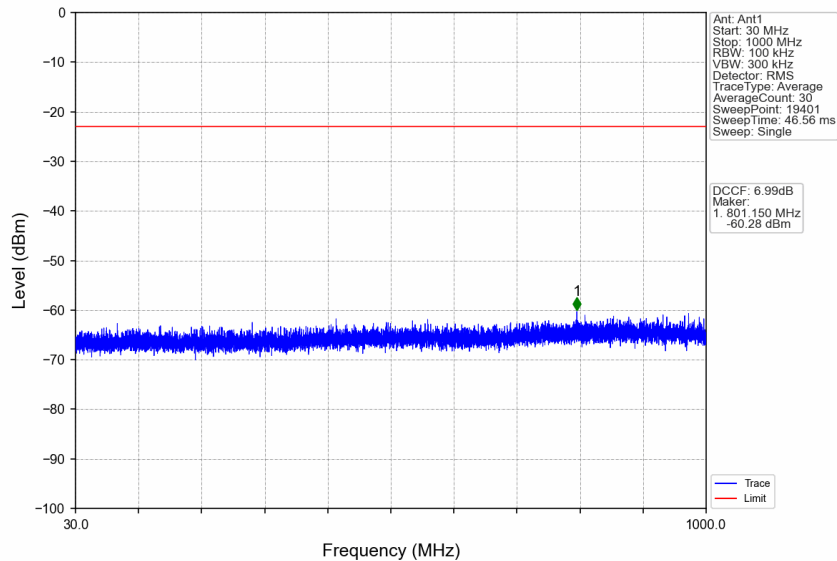

n77d_30kHz_SISO_NTNV_100MHz_CP-OFDM QPSK_3500.01MHz_Edge_1RB_Left

Attention: To check the authenticity of testing /inspection report & certificate, please contact us at telephone: (86-755) 8307 1443, or email: CN.Doccheck@sgs.com

South of No. 6 Plant, No. 1, Runsheng Road, Suzhou Industrial Park, Suzhou Area, China (Jiangsu) Pilot Free Trade Zone 215000 t (86-512) 62992980 www.sgsgroup.com.cn
中国·苏州·中国(江苏)自由贸易试验区苏州片区苏州工业园区润胜路1号的6号厂房南楼 邮编: 215000 t (86-512) 62992980 sgs.china@sgs.com