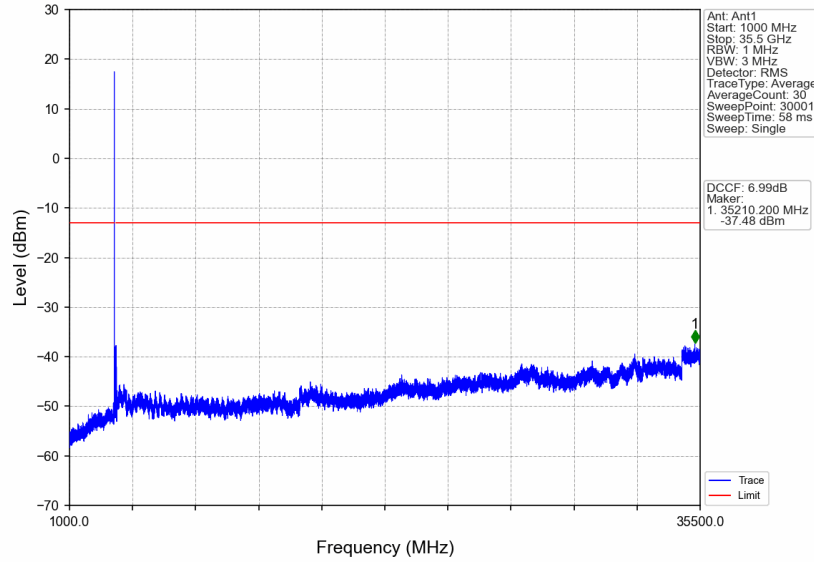

n77d_30kHz_SISO_NTNV_100MHz_CP-OFDM QPSK_3500.01MHz_Edge_1RB_Left