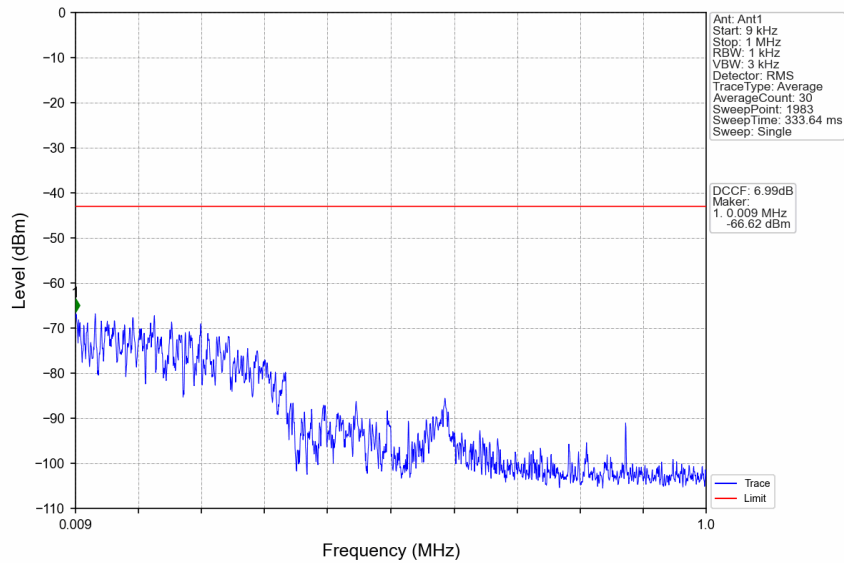

n77d_30kHz_SISO_NTNV_100MHz_CP-OFDM QPSK_3499.98MHz_Edge_1RB_Right