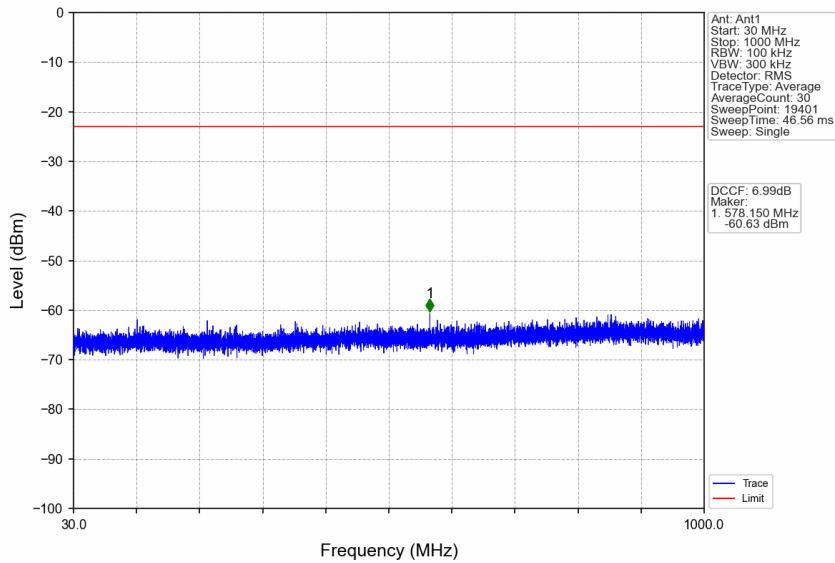

n77d_30kHz_SISO_NTNV_100MHz_CP-OFDM QPSK_3500.01MHz_Edge_1RB_Left

Attention: To check the authenticity of testing /inspection report & certificate, please contact us at telephone: (86-755) 8307 1443, or email: CN.Doccheck@sgs.com

South of No. 6 Plant, No. 1, Runsheng Road, Suzhou Industrial Park, Suzhou Area, China (Jiangsu) Pilot Free Trade Zone 215000 t (86-512) 62992980 www.sgsgroup.com.cn
中国·苏州·中国(江苏)自由贸易试验区苏州片区苏州工业园区润胜路1号的6号厂房南楼 邮编: 215000 t (86-512) 62992980 sgs.china@sgs.com