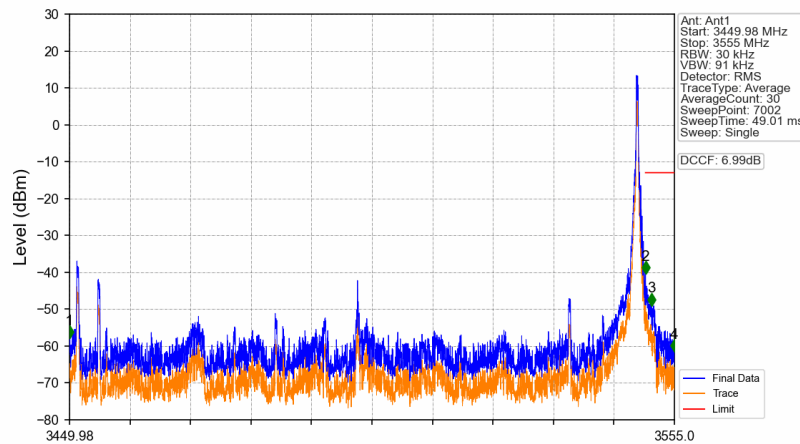

n77d_30kHz_SISO_NTNV_100MHz_CP-OFDM QPSK_3499.98MHz_Inner_1RB_Right

Start (MHz)	Stop (MHz)	RBW (MHz)	Method	Marker No.	Freq (MHz)	Level (dBm)	Limit (dBm)	Result
3449.98	3549.98	0.03	/	1	3449.980	-57.84	-13	Pass
3449.98	3549.98	0.03	/	/	/	/	/	/
3549.98	3550.98	0.03	/	2	3549.990	-40.45	-13	Pass
3550.98	3554.98	0.5	/	3	3551.010	-49.07	-13	Pass
3554.98	3554.98	1	/	4	3555.000	-61.57	-13	Pass

--- End of Attachment ---

South of No. 6 Plant, No. 1, Runsheng Road, Suzhou Industrial Park, Suzhou Area, China (Jiangsu) Pilot Free Trade Zone 215000 t (86-512) 62992980 www.sgs.com.cn
中国·苏州·中国(江苏)自由贸易试验区苏州片区苏州工业园区润胜路1号的6号厂房南楼 邮编: 215000 t (86-512) 62992980 sgs.china@sgs.com