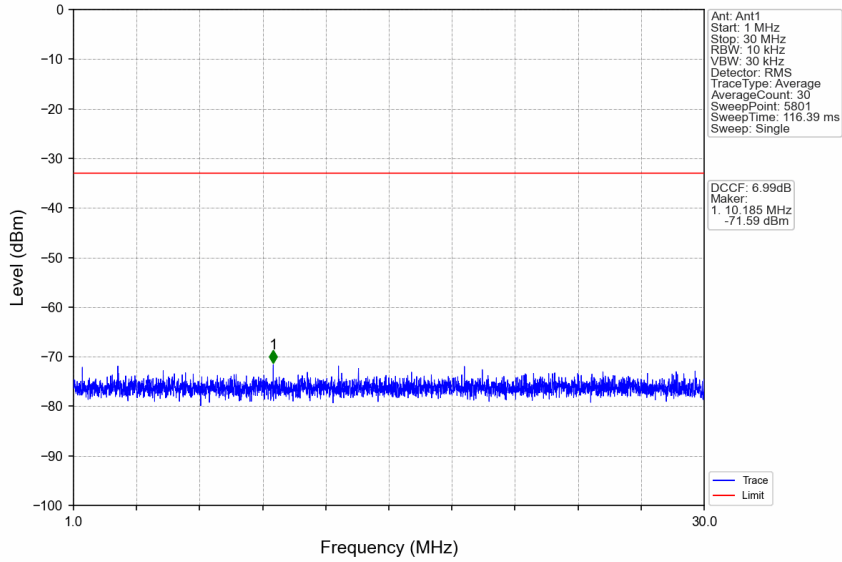

n77d_30kHz_SISO_NTNV_100MHz_CP-OFDM QPSK_3500.01MHz_Edge_1RB_Left