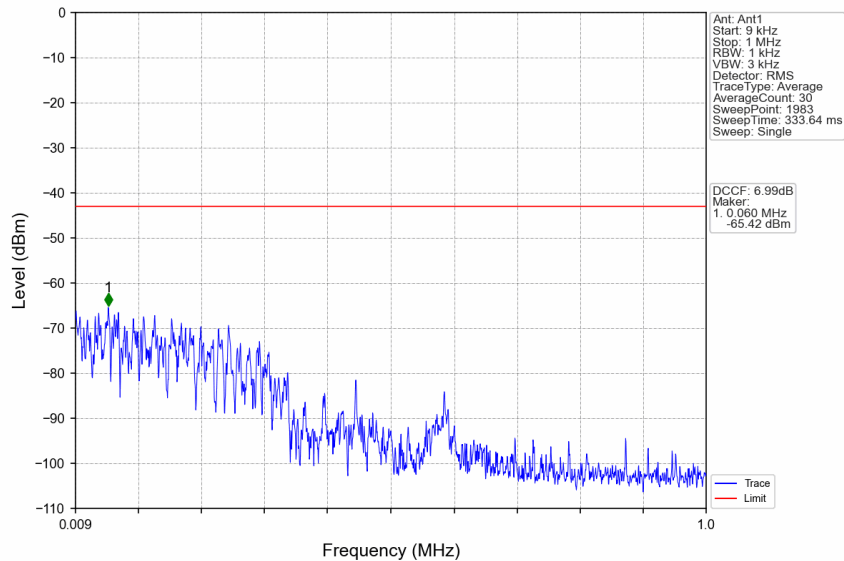

n77d_30kHz_SISO_NTNV_100MHz_CP-OFDM QPSK_3500.01MHz_Edge_1RB_Left

South of No. 6 Plant, No. 1, Runsheng Road, Suzhou Industrial Park, Suzhou Area, China (Jiangsu) Pilot Free Trade Zone 215000 t (86-512) 62992980 www.sgsgroup.com.cn
中国·苏州·中国(江苏)自由贸易试验区苏州片区苏州工业园区润胜路1号的6号厂房南楼 邮编: 215000 t (86-512) 62992980 sgs.china@sgs.com