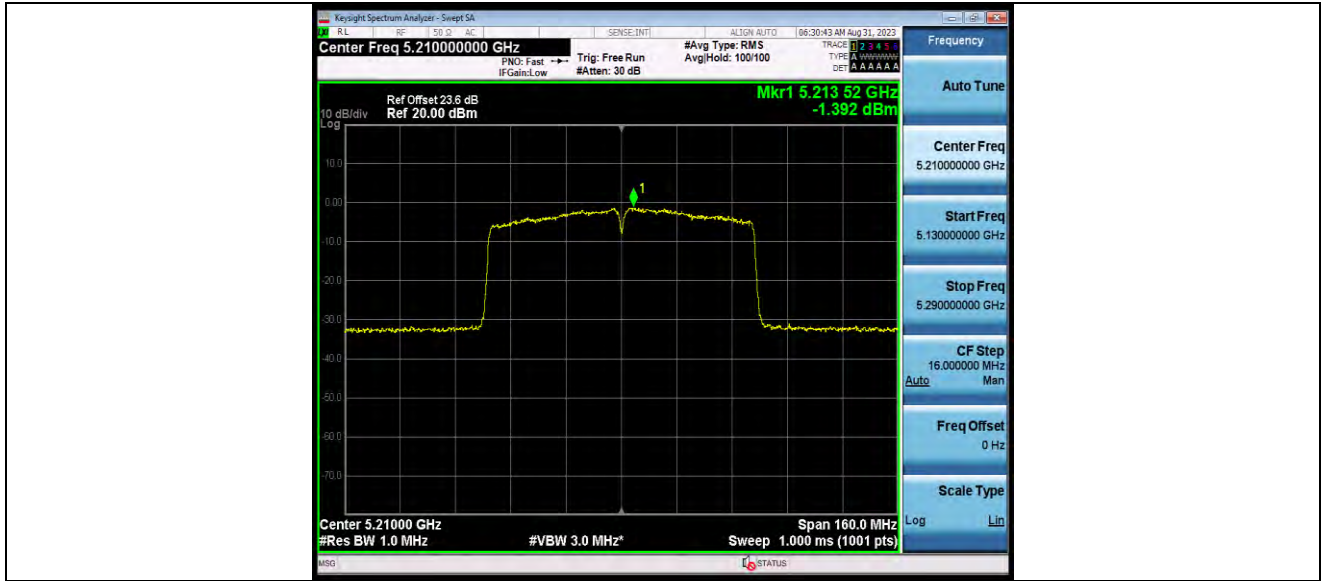

BUREAU VERITAS

Test Report No.: W7L-P23080006RF03

11AC80SISO_Ant1_5290

11AC80SISO_Ant1_5530

BUREAU
VERITAS

Test Report No.: W7L-P23080006RF03

11AC80SISO_Ant1_5610

11AC80SISO_Ant1_5775

**BUREAU
VERITAS**

Test Report No.: W7L-P23080006RF03

---END---