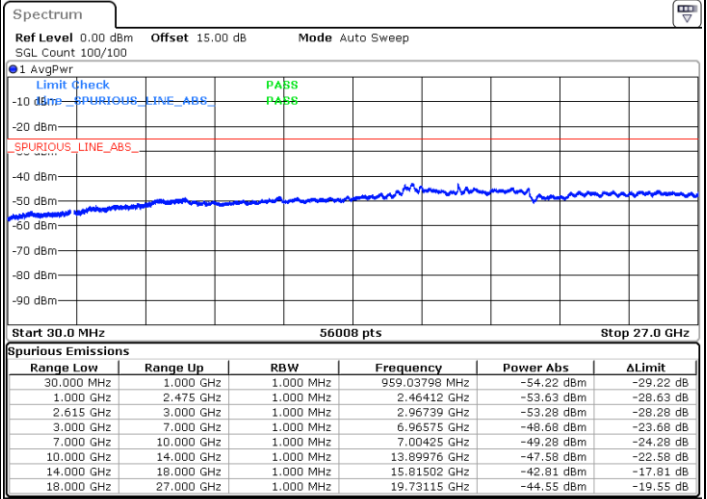

Date: 16.MAY.2023 02:50:05

Middle Channel / FullIRB

N/A

Date: 16.MAY.2023 02:42:31

LTE Band 7C / 20MHz+15MHz

64QAM

Highest Channel / 1RB0 and 1RB74

Highest Channel / 1RB99 and 1RB0

Date: 16.MAY.2023 03:06:27

Date: 16.MAY.2023 03:05:11

Highest Channel / FullIRB

N/A

Date: 16.MAY.2023 03:12:45

LTE Band 7C / 20MHz+20MHz

64QAM

Lowest Channel / 1RB0 and 1RB99

Lowest Channel / 1RB99 and 1RB0

Date: 16.MAY.2023 03:31:40

Date: 16.MAY.2023 03:25:23

Lowest Channel / FullIRB

N/A

Date: 16.MAY.2023 03:32:56

LTE Band 7C / 20MHz+20MHz

64QAM