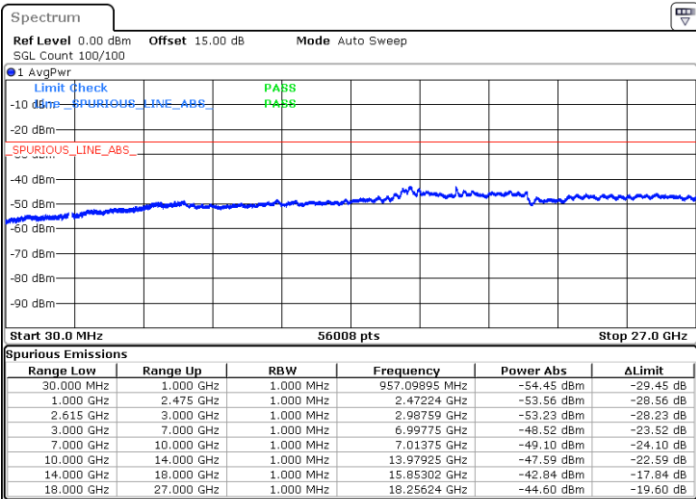

Lowest Channel / 1RB99 and 1RB0

Date: 16.MAY.2023 03:31:40

Date: 16.MAY.2023 03:25:23

Lowest Channel / FullIRB

N/A

Date: 16.MAY.2023 03:32:56

LTE Band 7C / 20MHz+20MHz

64QAM

Middle Channel / 1RB0 and 1RB9

Middle Channel / 1RB99 and 1RB0

Date: 16.MAY.2023 03:43:31

Date: 16.MAY.2023 03:49:50

Middle Channel / FullIRB

N/A

Date: 16.MAY.2023 03:42:15

LTE Band 7C / 20MHz+20MHz

64QAM

Highest Channel / 1RB0 and 1RB99

Highest Channel / 1RB99 and 1RB0

Date: 16.MAY.2023 04:06:15

Date: 16.MAY.2023 04:04:59

Highest Channel / FullIRB

N/A

Date: 16.MAY.2023 04:12:32

LTE Band 38C

26dB Bandwidth

Mode	LTE Band 38C : 26dB BW(MHz)		
	QPSK	16QAM	64QAM
BW	15MHz+15MHz	15MHz+15MHz	15MHz+15MHz
Lowest CH	30.45	30.51	30.39
Middle CH	30.69	30.39	30.39
Highest CH	30.63	30.51	30.45
BW	20MHz+20MHz	20MHz+20MHz	20MHz+20MHz
Lowest CH	39.80	39.72	39.80
Middle CH	39.72	39.80	39.80
Highest CH	39.80	39.80	39.72