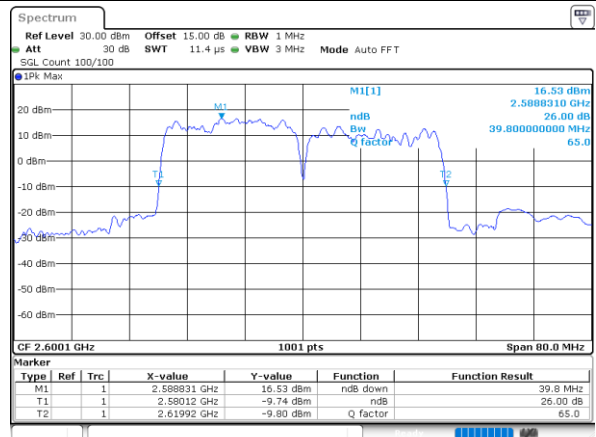

Lowest Channel / 15MHz+15MHz

Date: 15.MAY.2023 16:08:48

Lowest Channel / 20MHz+20MHz

Date: 15.MAY.2023 17:16:40

Middle Channel / 15MHz+15MHz

Date: 15.MAY.2023 16:11:56

Middle Channel / 20MHz+20MHz

Date: 15.MAY.2023 17:19:47

Highest Channel / 15MHz+15MHz

Date: 15.MAY.2023 16:15:05

Highest Channel / 20MHz+20MHz

Date: 15.MAY.2023 17:22:53

LTE Band 38C

64QAM

Lowest Channel / 15MHz+15MHz

Date: 15.MAY.2023 16:08:17