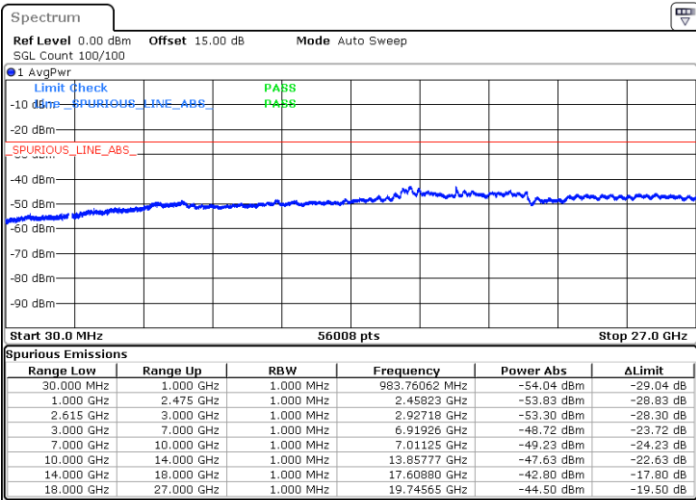

Date: 16.MAY.2023 03:06:27

Date: 16.MAY.2023 03:05:11

Highest Channel / FullIRB

N/A

Date: 16.MAY.2023 03:12:45

LTE Band 7C / 20MHz+20MHz

64QAM

Lowest Channel / 1RB0 and 1RB99

Lowest Channel / 1RB99 and 1RB0

Date: 16.MAY.2023 03:31:40

Date: 16.MAY.2023 03:25:23

Lowest Channel / FullIRB

N/A

Date: 16.MAY.2023 03:32:56

LTE Band 7C / 20MHz+20MHz

64QAM

Middle Channel / 1RB0 and 1RB9

Middle Channel / 1RB99 and 1RB0

Date: 16.MAY.2023 03:43:31

Date: 16.MAY.2023 03:49:50

Middle Channel / FullIRB

N/A

Date: 16.MAY.2023 03:42:15

LTE Band 7C / 20MHz+20MHz