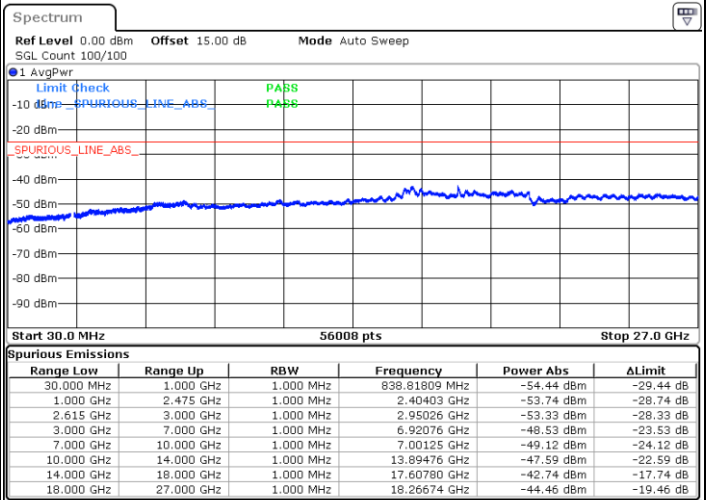

Middle Channel / FullIRB

N/A

Date: 16.MAY.2023 00:42:31

LTE Band 7C / 15MHz+15MHz

64QAM

Highest Channel / 1RB0 and 1RB74

Highest Channel / 1RB74 and 1RB0

Date: 16.MAY.2023 01:06:24

Date: 16.MAY.2023 01:05:08

Highest Channel / FullIRB

N/A

Date: 16.MAY.2023 01:12:41

LTE Band 7C / 15MHz+20MHz

64QAM

Lowest Channel / 1RB0 and 1RB99

Lowest Channel / 1RB74 and 1RB0

Date: 16.MAY.2023 01:32:13

Date: 16.MAY.2023 01:25:57

Lowest Channel / FullIRB

N/A

Date: 16.MAY.2023 01:33:29

LTE Band 7C / 15MHz+20MHz

64QAM

Middle Channel / 1RB0 and 1RB9