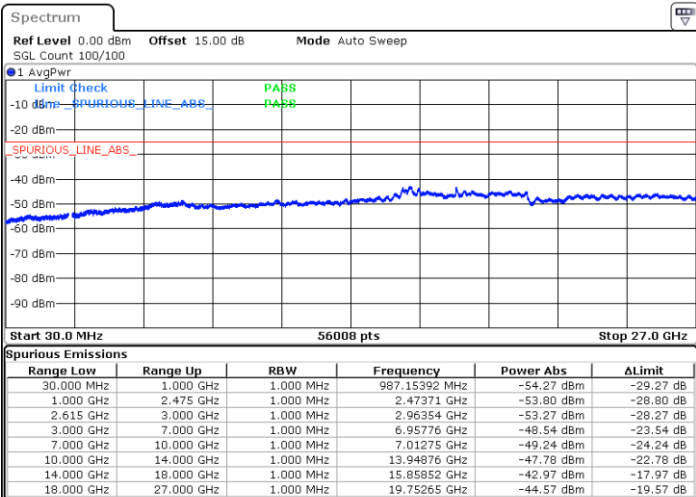

Date: 16.MAY.2023 01:32:13

Date: 16.MAY.2023 01:25:57

Lowest Channel / FullIRB

N/A

Date: 16.MAY.2023 01:33:29

LTE Band 7C / 15MHz+20MHz

64QAM

Middle Channel / 1RB0 and 1RB9

Middle Channel / 1RB74 and 1RB0

Date: 16.MAY.2023 01:44:04

Date: 16.MAY.2023 01:50:22

Middle Channel / FullRB

N/A

Date: 16.MAY.2023 01:42:48

LTE Band 7C / 15MHz+20MHz

64QAM

Highest Channel / 1RB0 and 1RB99

Highest Channel / 1RB74 and 1RB0

Date: 16.MAY.2023 02:06:43

Date: 16.MAY.2023 02:05:27

Highest Channel / FullIRB

N/A

Date: 16.MAY.2023 02:13:01

LTE Band 7C / 20MHz+10MHz