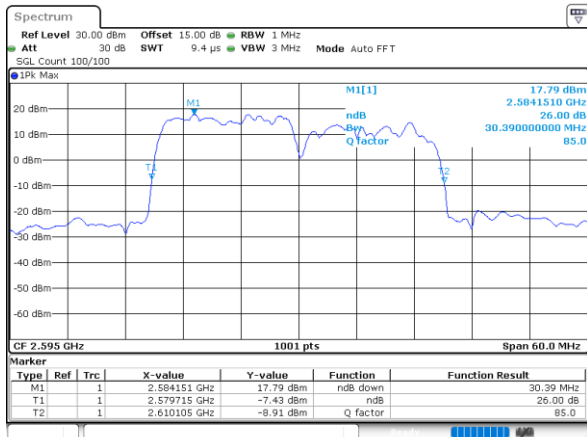

Middle Channel / 20MHz+20MHz

Date: 15.MAY.2023 17:20:18

Highest Channel / 15MHz+15MHz

Date: 15.MAY.2023 16:14:34

Highest Channel / 20MHz+20MHz

Date: 22.MAY.2023 17:03:44

LTE Band 38C

16QAM

Lowest Channel / 15MHz+15MHz

Date: 15.MAY.2023 16:08:48

Lowest Channel / 20MHz+20MHz

Date: 15.MAY.2023 17:16:40

Middle Channel / 15MHz+15MHz

Date: 15.MAY.2023 16:11:56

Middle Channel / 20MHz+20MHz

Date: 15.MAY.2023 17:19:47

Highest Channel / 15MHz+15MHz

Date: 15.MAY.2023 16:15:05

Highest Channel / 20MHz+20MHz

Date: 15.MAY.2023 17:22:53

LTE Band 38C

64QAM

Lowest Channel / 15MHz+15MHz

Date: 15.MAY.2023 16:08:17