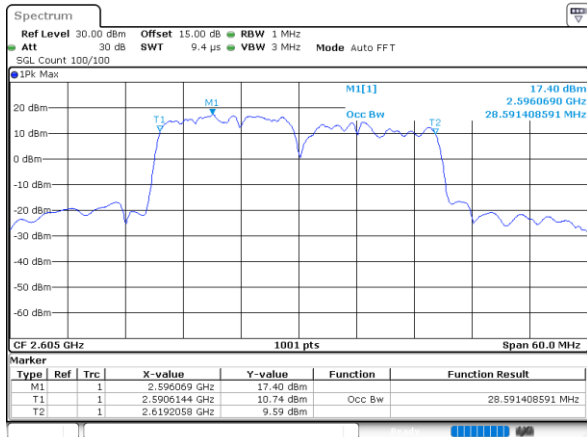

Middle Channel / 20MHz+20MHz

Date: 15.MAY.2023 17:17:43

Highest Channel / 15MHz+15MHz

Date: 15.MAY.2023 16:14:03

Highest Channel / 20MHz+20MHz

Date: 15.MAY.2023 17:21:52

LTE Band 38C

16QAM

Lowest Channel / 15MHz+15MHz

Date: 15.MAY.2023 16:07:15

Lowest Channel / 20MHz+20MHz

Date: 15.MAY.2023 17:15:07

Middle Channel / 15MHz+15MHz

Date: 15.MAY.2023 16:10:24

Middle Channel / 20MHz+20MHz

Date: 15.MAY.2023 17:18:14

Highest Channel / 15MHz+15MHz

Date: 15.MAY.2023 16:13:32

Highest Channel / 20MHz+20MHz

Date: 15.MAY.2023 17:21:21

LTE Band 38C

64QAM

Lowest Channel / 15MHz+15MHz

Date: 15.MAY.2023 16:07:46