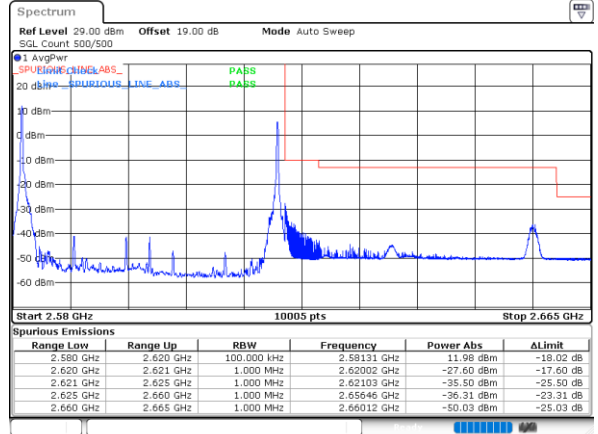

Highest Channel / 20MHz+20MHz

Date: 15.MAY.2023 17:20:50

Conducted Band Edge

LTE Band 38C / 15MHz+15MHz

QPSK

Lowest Band Edge / 1RB0 and 1RB74

Highest Band Edge / 1RB0 and 1RB74

Date: 15.MAY.2023 14:56:47

Date: 15.MAY.2023 15:03:42

Lowest Band Edge / 1RB74 and 1RB0

Highest Band Edge / 1RB74 and 1RB0

Date: 15.MAY.2023 14:57:43

Date: 15.MAY.2023 15:08:45

Lowest Band Edge / Full RB

Date: 15_MAY_2023 14:51:45

Highest Band Edge / Full RB

Date: 15_MAY_2023 15:02:41

LTE Band 38C / 20MHz+20MHz

QPSK

Lowest Band Edge / 1RB0 and 1RB9

Date: 15.MAY.2023 16:22:58

Highest Band Edge / 1RB0 and 1RB9

Date: 15.MAY.2023 16:29:47

Lowest Band Edge / 1RB99 and 1RB0

Date: 15.MAY.2023 16:23:53

Highest Band Edge / 1RB99 and 1RB0

Date: 15.MAY.2023 16:34:49

Lowest Band Edge / Full RB

Date: 15.MAY.2023 16:18:22

Highest Band Edge / Full RB

Date: 15.MAY.2023 16:28:46

LTE Band 38C / 15MHz+15MHz