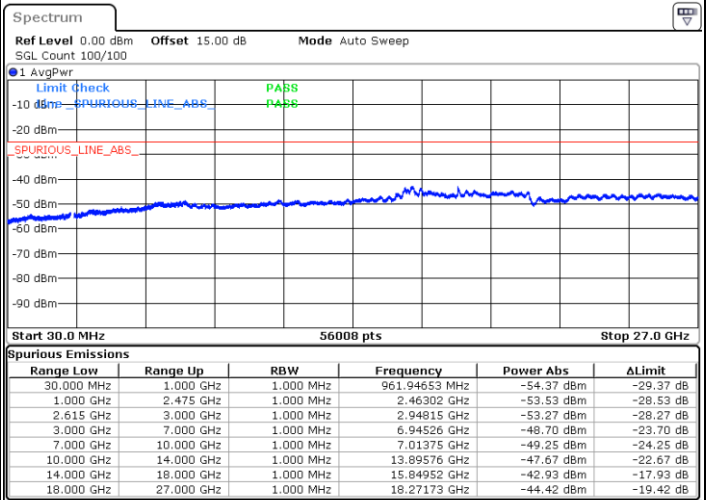

Date: 16.MAY.2023 01:05:08

Highest Channel / FullIRB

N/A

Date: 16.MAY.2023 01:12:41

LTE Band 7C / 15MHz+20MHz

64QAM

Lowest Channel / 1RB0 and 1RB99

Lowest Channel / 1RB74 and 1RB0

Date: 16.MAY.2023 01:32:13

Date: 16.MAY.2023 01:25:57

Lowest Channel / FullIRB

N/A

Date: 16.MAY.2023 01:33:29

LTE Band 7C / 15MHz+20MHz

64QAM

Middle Channel / 1RB0 and 1RB9

Middle Channel / 1RB74 and 1RB0

Date: 16.MAY.2023 01:44:04

Date: 16.MAY.2023 01:50:22

Middle Channel / FullRB

N/A

Date: 16.MAY.2023 01:42:48

LTE Band 7C / 15MHz+20MHz

64QAM

Highest Channel / 1RB0 and 1RB99

Highest Channel / 1RB74 and 1RB0

Date: 16.MAY.2023 02:06:43

Date: 16.MAY.2023 02:05:27

Highest Channel / FullIRB

N/A

Date: 16.MAY.2023 02:13:01

LTE Band 7C / 20MHz+10MHz