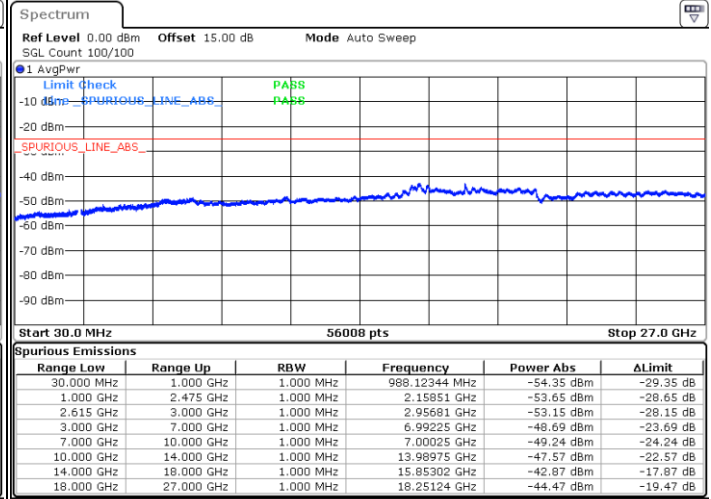

Highest Channel / 1RB0 and 1RB99

Highest Channel / 1RB74 and 1RB0

Date: 16.MAY.2023 02:06:43

Date: 16.MAY.2023 02:05:27

Highest Channel / FullIRB

N/A

Date: 16.MAY.2023 02:13:01

LTE Band 7C / 20MHz+10MHz

LTE Band 7C / 20MHz+10MHz

64QAM

Middle Channel / 1RB0 and 1RB49

Middle Channel / 1RB99 and 1RB0

Date: 15.MAY.2023 19:11:48

Date: 15.MAY.2023 19:18:15

Middle Channel / FullIRB

N/A

Date: 15.MAY.2023 19:10:30

LTE Band 7C / 20MHz+10MHz

64QAM

Highest Channel / 1RB0 and 1RB49

Highest Channel / 1RB99 and 1RB0

Date: 15.MAY.2023 19:35:13

Date: 15.MAY.2023 19:33:55

Highest Channel / FullIRB