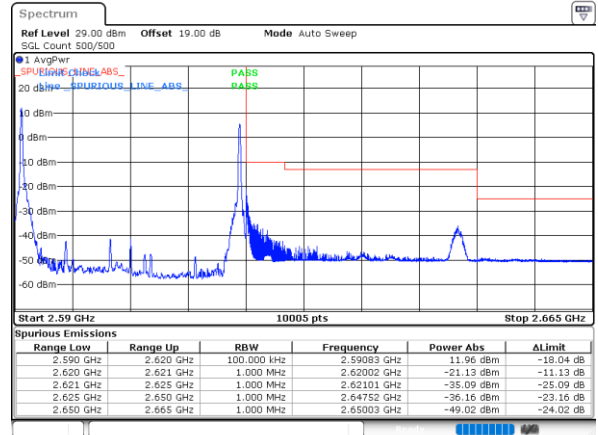

Lowest Channel / 20MHz+20MHz

Date: 15.MAY.2023 17:15:38

Middle Channel / 15MHz+15MHz

Date: 15.MAY.2023 16:10:55

Middle Channel / 20MHz+20MHz

Date: 15.MAY.2023 17:18:45

Highest Channel / 15MHz+15MHz

Date: 15.MAY.2023 16:13:01

Highest Channel / 20MHz+20MHz

Date: 15.MAY.2023 17:20:50

Conducted Band Edge

LTE Band 38C / 15MHz+15MHz

QPSK

Lowest Band Edge / 1RB0 and 1RB74

Highest Band Edge / 1RB0 and 1RB74

Date: 15.MAY.2023 14:56:47

Date: 15.MAY.2023 15:03:42

Lowest Band Edge / 1RB74 and 1RB0

Highest Band Edge / 1RB74 and 1RB0

Date: 15.MAY.2023 14:57:43

Date: 15.MAY.2023 15:08:45

Lowest Band Edge / Full RB

Date: 15_MAY_2023 14:51:45

Highest Band Edge / Full RB

Date: 15_MAY_2023 15:02:41

LTE Band 38C / 20MHz+20MHz

QPSK

Lowest Band Edge / 1RB0 and 1RB9

Date: 15.MAY.2023 16:22:58

Highest Band Edge / 1RB0 and 1RB9

Date: 15.MAY.2023 16:29:47

Lowest Band Edge / 1RB99 and 1RB0