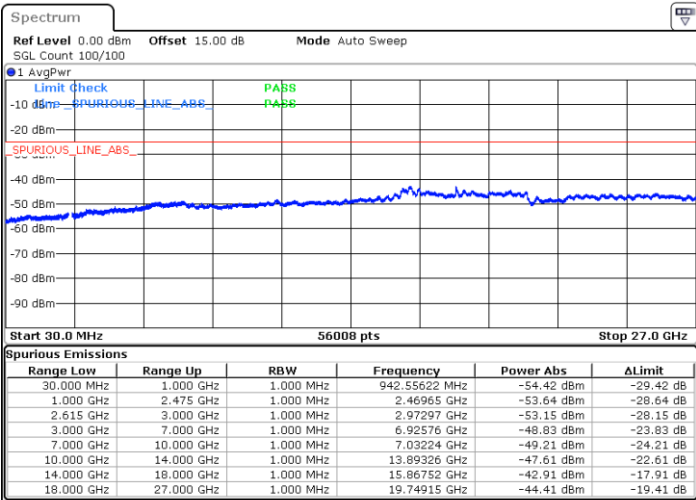

Date: 16.MAY.2023 01:05:08

Highest Channel / FullIRB

N/A

Date: 16.MAY.2023 01:12:41

LTE Band 7C / 15MHz+20MHz

64QAM

Lowest Channel / 1RB0 and 1RB99

Lowest Channel / 1RB74 and 1RB0

Date: 16.MAY.2023 01:32:13

Date: 16.MAY.2023 01:25:57

Lowest Channel / FullIRB

N/A

Date: 16.MAY.2023 01:33:29

LTE Band 7C / 15MHz+20MHz

64QAM

Middle Channel / 1RB0 and 1RB9

Middle Channel / 1RB74 and 1RB0

Date: 16.MAY.2023 01:44:04

Date: 16.MAY.2023 01:50:22

Middle Channel / FullRB

N/A

Date: 16.MAY.2023 01:42:48

LTE Band 7C / 15MHz+20MHz

64QAM

Highest Channel / 1RB0 and 1RB99

Highest Channel / 1RB74 and 1RB0

Date: 16.MAY.2023 02:06:43

Date: 16.MAY.2023 02:05:27

Highest Channel / FullIRB

N/A

Date: 16.MAY.2023 02:13:01

LTE Band 7C / 20MHz+10MHz