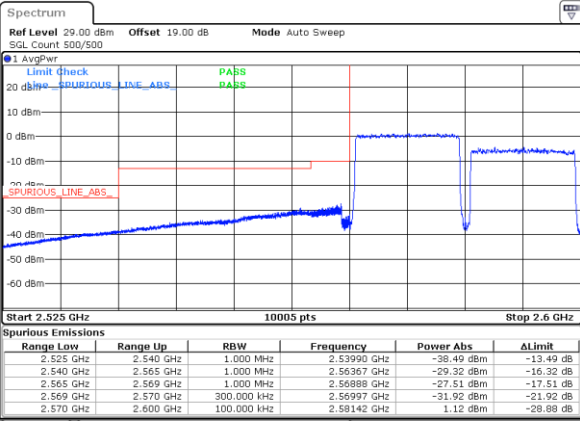

Highest Channel / 20MHz+20MHz

Date: 15.MAY.2023 17:20:50

Conducted Band Edge

LTE Band 38C / 15MHz+15MHz

QPSK

Lowest Band Edge / 1RB0 and 1RB74

Highest Band Edge / 1RB0 and 1RB74

Date: 15.MAY.2023 14:56:47

Date: 15.MAY.2023 15:03:42

Lowest Band Edge / 1RB74 and 1RB0

Highest Band Edge / 1RB74 and 1RB0

Date: 15.MAY.2023 14:57:43

Date: 15.MAY.2023 15:08:45

Lowest Band Edge / Full RB

Date: 15_MAY_2023 14:51:45

Highest Band Edge / Full RB

Date: 15_MAY_2023 15:02:41

LTE Band 38C / 20MHz+20MHz

QPSK

Lowest Band Edge / 1RB0 and 1RB9

Date: 15.MAY.2023 16:22:58

Highest Band Edge / 1RB0 and 1RB9

Date: 15.MAY.2023 16:29:47

Lowest Band Edge / 1RB99 and 1RB0

Date: 15.MAY.2023 16:23:53

Highest Band Edge / 1RB99 and 1RB0

Date: 15.MAY.2023 16:34:49

Lowest Band Edge / Full RB

Date: 15.MAY.2023 16:18:22

Highest Band Edge / Full RB

Date: 15.MAY.2023 16:28:46

LTE Band 38C / 15MHz+15MHz