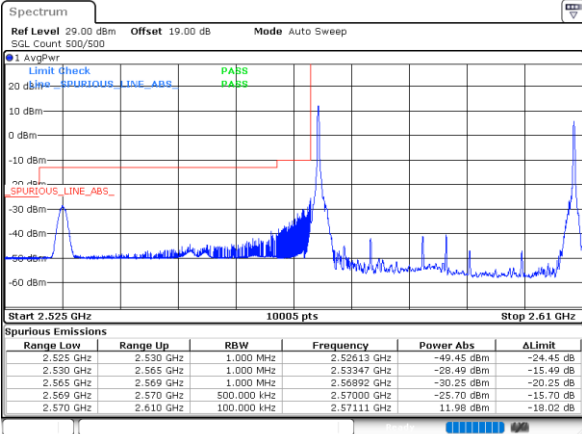

Highest Channel / 20MHz+20MHz

Date: 15.MAY.2023 17:20:50

Conducted Band Edge

LTE Band 38C / 15MHz+15MHz

QPSK

Lowest Band Edge / 1RB0 and 1RB74

Highest Band Edge / 1RB0 and 1RB74

Date: 15.MAY.2023 14:56:47

Date: 15.MAY.2023 15:03:42

Lowest Band Edge / 1RB74 and 1RB0

Highest Band Edge / 1RB74 and 1RB0

Date: 15.MAY.2023 14:57:43

Date: 15.MAY.2023 15:08:45

Lowest Band Edge / Full RB

Date: 15_MAY_2023 14:51:45

Highest Band Edge / Full RB

Date: 15_MAY_2023 15:02:41

LTE Band 38C / 20MHz+20MHz

QPSK

Lowest Band Edge / 1RB0 and 1RB9

Date: 15.MAY.2023 16:22:58

Highest Band Edge / 1RB0 and 1RB9

Date: 15.MAY.2023 16:29:47

Lowest Band Edge / 1RB99 and 1RB0

Date: 15.MAY.2023 16:23:53

Highest Band Edge / 1RB99 and 1RB0

Date: 15.MAY.2023 16:34:49

Lowest Band Edge / Full RB

Date: 15.MAY.2023 16:18:22

Highest Band Edge / Full RB

Date: 15.MAY.2023 16:28:46

LTE Band 38C / 15MHz+15MHz