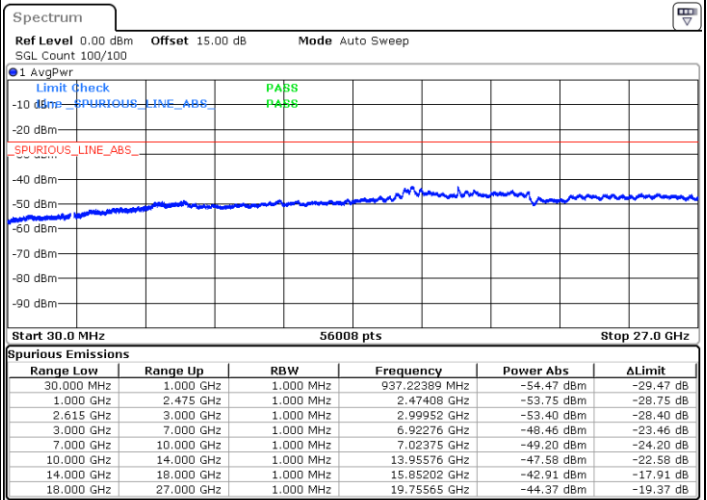

Date: 16.MAY.2023 03:06:27

Date: 16.MAY.2023 03:05:11

Highest Channel / FullIRB

N/A

Date: 16.MAY.2023 03:12:45

LTE Band 7C / 20MHz+20MHz

64QAM

Lowest Channel / 1RB0 and 1RB99

Lowest Channel / 1RB99 and 1RB0

Date: 16.MAY.2023 03:31:40

Date: 16.MAY.2023 03:25:23

Lowest Channel / FullIRB

N/A

Date: 16.MAY.2023 03:32:56

LTE Band 7C / 20MHz+20MHz

64QAM

Middle Channel / 1RB0 and 1RB9

Middle Channel / 1RB99 and 1RB0

Date: 16.MAY.2023 03:43:31

Date: 16.MAY.2023 03:49:50

Middle Channel / FullIRB

N/A

Date: 16.MAY.2023 03:42:15

LTE Band 7C / 20MHz+20MHz