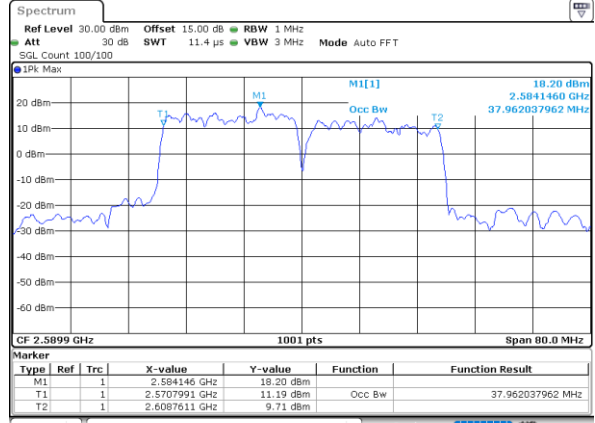

Lowest Channel / 15MHz+15MHz

Date: 15.MAY.2023 16:07:15

Lowest Channel / 20MHz+20MHz

Date: 15.MAY.2023 17:15:07

Middle Channel / 15MHz+15MHz

Date: 15.MAY.2023 16:10:24

Middle Channel / 20MHz+20MHz

Date: 15.MAY.2023 17:18:14

Highest Channel / 15MHz+15MHz

Date: 15.MAY.2023 16:13:32

Highest Channel / 20MHz+20MHz

Date: 15.MAY.2023 17:21:21

LTE Band 38C

64QAM

Lowest Channel / 15MHz+15MHz

Date: 15.MAY.2023 16:07:46

Lowest Channel / 20MHz+20MHz

Date: 15.MAY.2023 17:15:38

Middle Channel / 15MHz+15MHz

Date: 15.MAY.2023 16:10:55

Middle Channel / 20MHz+20MHz

Date: 15.MAY.2023 17:18:45

Highest Channel / 15MHz+15MHz

Date: 15.MAY.2023 16:13:01

Highest Channel / 20MHz+20MHz

Date: 15.MAY.2023 17:20:50

Conducted Band Edge

LTE Band 38C / 15MHz+15MHz

QPSK

Lowest Band Edge / 1RB0 and 1RB74

Highest Band Edge / 1RB0 and 1RB74

Date: 15.MAY.2023 14:56:47