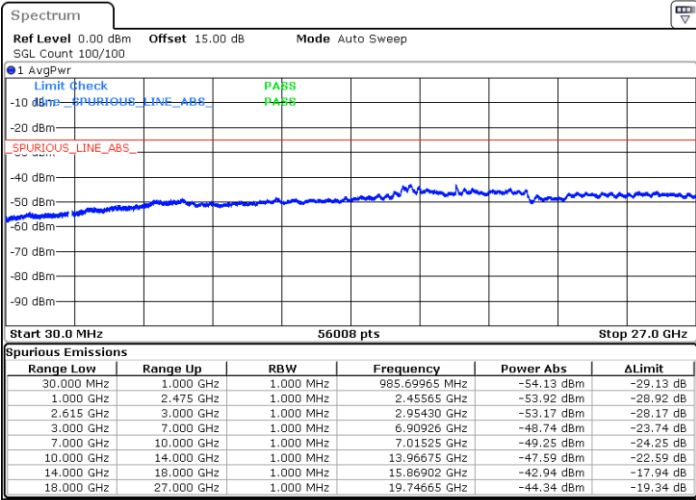

Date: 16.MAY.2023 05:12:22

LTE Band 7C / 15MHz+15MHz

64QAM

Lowest Channel / 1RB0 and 1RB74

Lowest Channel / 1RB74 and 1RB0

Date: 16.MAY.2023 00:31:58

Date: 15.MAY.2023 19:54:53

Lowest Channel / FullIRB

N/A

Date: 16.MAY.2023 00:33:14

LTE Band 7C / 15MHz+15MHz

64QAM

Middle Channel / 1RB0 and 1RB74

Middle Channel / 1RB74 and 1RB0

Date: 16.MAY.2023 00:43:47

Date: 16.MAY.2023 00:50:03

Middle Channel / FullIRB

N/A

Date: 16.MAY.2023 00:42:31

LTE Band 7C / 15MHz+15MHz

64QAM

Highest Channel / 1RB0 and 1RB74

Highest Channel / 1RB74 and 1RB0

Date: 16.MAY.2023 01:06:24

Date: 16.MAY.2023 01:05:08

Highest Channel / FullIRB

N/A

Date: 16.MAY.2023 01:12:41

LTE Band 7C / 15MHz+20MHz

64QAM

Lowest Channel / 1RB0 and 1RB99

Lowest Channel / 1RB74 and 1RB0