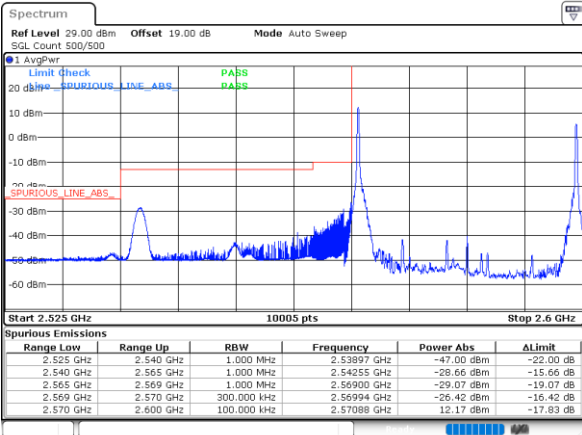

Lowest Channel / 20MHz+20MHz

Date: 15.MAY.2023 17:15:38

Middle Channel / 15MHz+15MHz

Date: 15.MAY.2023 16:10:55

Middle Channel / 20MHz+20MHz

Date: 15.MAY.2023 17:18:45

Highest Channel / 15MHz+15MHz

Date: 15.MAY.2023 16:13:01

Highest Channel / 20MHz+20MHz

Date: 15.MAY.2023 17:20:50

Conducted Band Edge

LTE Band 38C / 15MHz+15MHz

QPSK

Lowest Band Edge / 1RB0 and 1RB74

Highest Band Edge / 1RB0 and 1RB74

Date: 15.MAY.2023 14:56:47

Date: 15.MAY.2023 15:03:42

Lowest Band Edge / 1RB74 and 1RB0

Highest Band Edge / 1RB74 and 1RB0

Date: 15.MAY.2023 14:57:43

Date: 15.MAY.2023 15:08:45

Lowest Band Edge / Full RB

Date: 15_MAY_2023 14:51:45

Highest Band Edge / Full RB