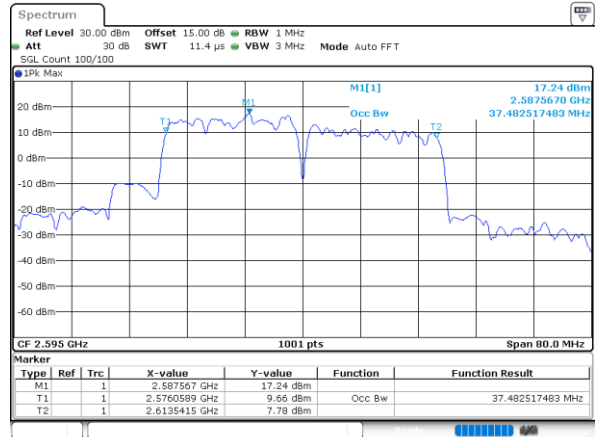

Middle Channel / 20MHz+20MHz

Date: 15.MAY.2023 17:17:43

Highest Channel / 15MHz+15MHz

Date: 15.MAY.2023 16:14:03

Highest Channel / 20MHz+20MHz

Date: 15.MAY.2023 17:21:52

LTE Band 38C

16QAM

Lowest Channel / 15MHz+15MHz

Date: 15.MAY.2023 16:07:15

Lowest Channel / 20MHz+20MHz

Date: 15.MAY.2023 17:15:07

Middle Channel / 15MHz+15MHz

Date: 15.MAY.2023 16:10:24

Middle Channel / 20MHz+20MHz

Date: 15.MAY.2023 17:18:14

Highest Channel / 15MHz+15MHz

Date: 15.MAY.2023 16:13:32

Highest Channel / 20MHz+20MHz

Date: 15.MAY.2023 17:21:21

LTE Band 38C

64QAM

Lowest Channel / 15MHz+15MHz

Date: 15.MAY.2023 16:07:46