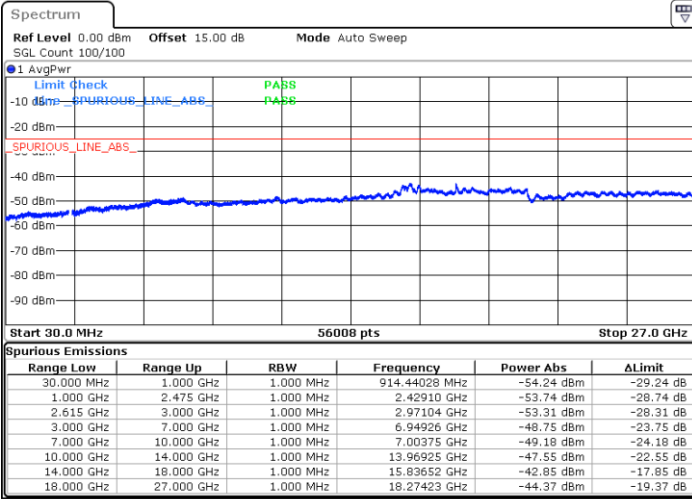

Highest Channel / 1RB0 and 1RB99

Highest Channel / 1RB74 and 1RB0

Date: 16.MAY.2023 02:06:43

Date: 16.MAY.2023 02:05:27

Highest Channel / FullIRB

N/A

Date: 16.MAY.2023 02:13:01

LTE Band 7C / 20MHz+10MHz

64QAM

Lowest Channel / 1RB0 and 1RB49

Lowest Channel / 1RB99 and 1RB0

Date: 15.MAY.2023 18:59:32

Date: 15.MAY.2023 18:53:05

Lowest Channel / FullRB

N/A

Date: 15.MAY.2023 19:00:50

LTE Band 7C / 20MHz+10MHz

64QAM

Middle Channel / 1RB0 and 1RB49

Middle Channel / 1RB99 and 1RB0

Date: 15.MAY.2023 19:11:48

Date: 15.MAY.2023 19:18:15

Middle Channel / FullIRB

N/A

Date: 15.MAY.2023 19:10:30

LTE Band 7C / 20MHz+10MHz

64QAM

Highest Channel / 1RB0 and 1RB49

Highest Channel / 1RB99 and 1RB0

Date: 15.MAY.2023 19:35:13

Date: 15.MAY.2023 19:33:55

Highest Channel / FullIRB