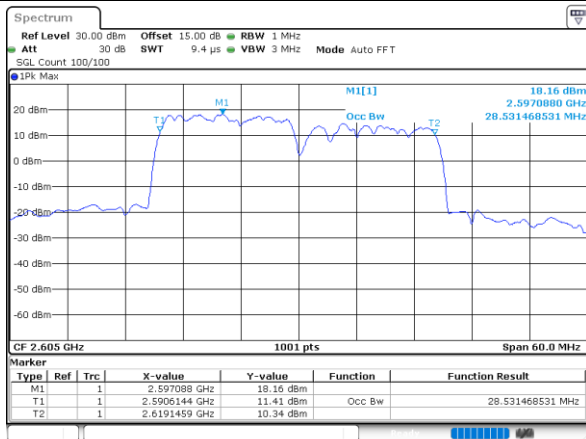

Highest Channel / 20MHz+20MHz

Date: 15.MAY.2023 17:23:24

Occupied Bandwidth

Mode	LTE Band 38C : 99%OBW(MHz)		
	QPSK	16QAM	64QAM
BW	15MHz+15MHz	15MHz+15MHz	15MHz+15MHz
Lowest CH	28.47	28.59	28.41
Middle CH	28.47	28.47	28.29
Highest CH	28.53	28.59	28.53
BW	20MHz+20MHz	20MHz+20MHz	20MHz+20MHz
Lowest CH	37.48	37.56	37.96
Middle CH	37.16	37.48	37.80
Highest CH	37.72	37.64	37.80

LTE Band 38C

QPSK

Lowest Channel / 15MHz+15MHz

Date: 15.MAY.2023 16:06:44

Lowest Channel / 20MHz+20MHz

Date: 15.MAY.2023 17:14:36

Middle Channel / 15MHz+15MHz

Date: 15.MAY.2023 16:09:53

Middle Channel / 20MHz+20MHz

Date: 15.MAY.2023 17:17:43

Highest Channel / 15MHz+15MHz

Date: 15.MAY.2023 16:14:03

Highest Channel / 20MHz+20MHz

Date: 15.MAY.2023 17:21:52

LTE Band 38C

16QAM