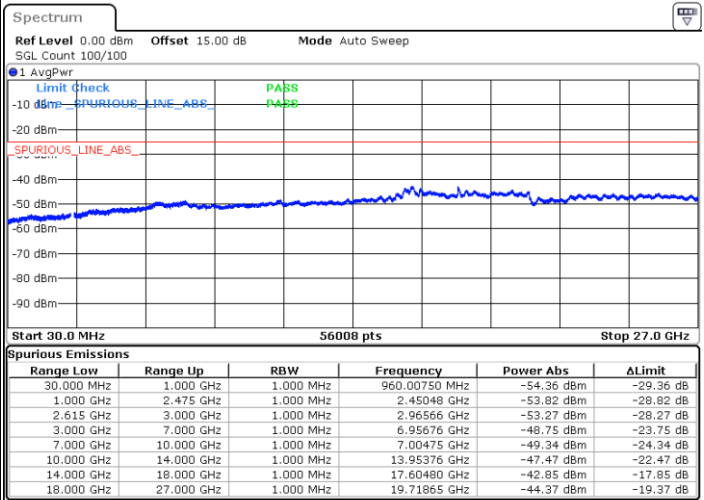

LTE Band 7C / 20MHz+10MHz

64QAM

Middle Channel / 1RB0 and 1RB49

Middle Channel / 1RB99 and 1RB0

Date: 15.MAY.2023 19:11:48

Date: 15.MAY.2023 19:18:15

Middle Channel / FullIRB

N/A

Date: 15.MAY.2023 19:10:30

LTE Band 7C / 20MHz+10MHz

64QAM

Highest Channel / 1RB0 and 1RB49

Highest Channel / 1RB99 and 1RB0

Date: 15.MAY.2023 19:35:13

Date: 15.MAY.2023 19:33:55

Highest Channel / FullIRB

N/A

Date: 15.MAY.2023 19:41:40

LTE Band 7C / 20MHz+15MHz

64QAM

Lowest Channel / 1RB0 and 1RB74

Lowest Channel / 1RB99 and 1RB0

Date: 16.MAY.2023 02:31:56

Date: 16.MAY.2023 02:25:39