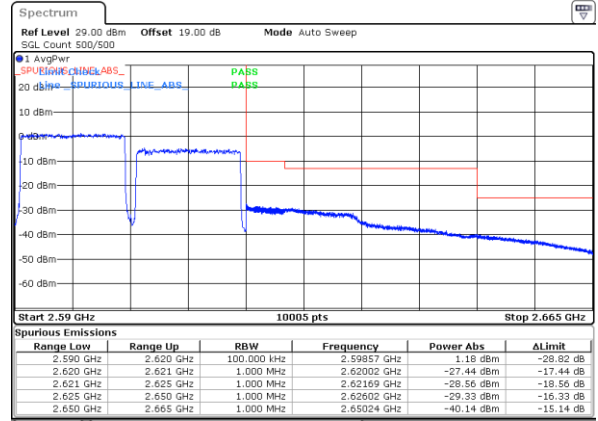

Highest Channel / 20MHz+20MHz

Date: 15.MAY.2023 17:20:50

Conducted Band Edge

LTE Band 38C / 15MHz+15MHz

QPSK

Lowest Band Edge / 1RB0 and 1RB74

Highest Band Edge / 1RB0 and 1RB74

Date: 15.MAY.2023 14:56:47

Date: 15.MAY.2023 15:03:42

Lowest Band Edge / 1RB74 and 1RB0

Highest Band Edge / 1RB74 and 1RB0

Date: 15.MAY.2023 14:57:43

Date: 15.MAY.2023 15:08:45

Lowest Band Edge / Full RB

Date: 15_MAY_2023 14:51:45

Highest Band Edge / Full RB

Date: 15_MAY_2023 15:02:41

LTE Band 38C / 20MHz+20MHz

QPSK

Lowest Band Edge / 1RB0 and 1RB9

Date: 15.MAY.2023 16:22:58

Highest Band Edge / 1RB0 and 1RB9

Date: 15.MAY.2023 16:29:47

Lowest Band Edge / 1RB99 and 1RB0

Date: 15.MAY.2023 16:23:53

Highest Band Edge / 1RB99 and 1RB0

Date: 15.MAY.2023 16:34:49

Lowest Band Edge / Full RB

Date: 15.MAY.2023 16:18:22

Highest Band Edge / Full RB

Date: 15.MAY.2023 16:28:46

LTE Band 38C / 15MHz+15MHz