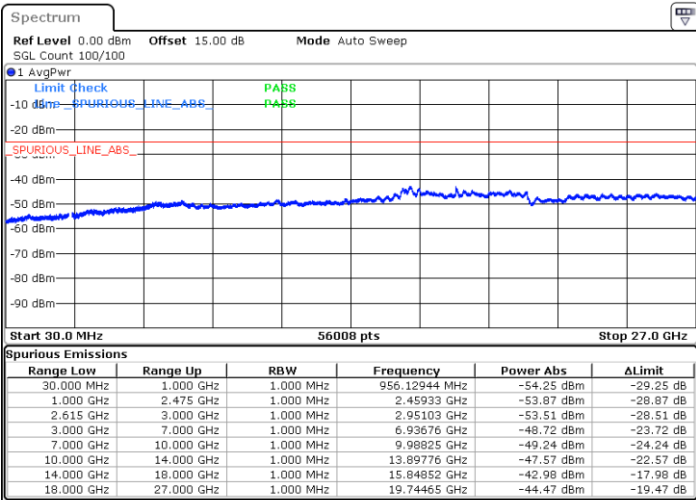

Lowest Channel / 1RB99 and 1RB0

Date: 16.MAY.2023 03:31:40

Date: 16.MAY.2023 03:25:23

Lowest Channel / FullIRB

N/A

Date: 16.MAY.2023 03:32:56

LTE Band 7C / 20MHz+20MHz

64QAM

Middle Channel / 1RB0 and 1RB9

Middle Channel / 1RB99 and 1RB0

Date: 16.MAY.2023 03:43:31

Date: 16.MAY.2023 03:49:50

Middle Channel / FullIRB

N/A

Date: 16.MAY.2023 03:42:15

LTE Band 7C / 20MHz+20MHz

64QAM

Highest Channel / 1RB0 and 1RB99

Highest Channel / 1RB99 and 1RB0

Date: 16.MAY.2023 04:06:15

Date: 16.MAY.2023 04:04:59

Highest Channel / FullIRB

N/A

Date: 16.MAY.2023 04:12:32

LTE Band 38C

26dB Bandwidth

Mode	LTE Band 38C : 26dB BW(MHz)		
	QPSK	16QAM	64QAM
BW	15MHz+15MHz	15MHz+15MHz	15MHz+15MHz
Lowest CH	30.45	30.51	30.39
Middle CH	30.69	30.39	30.39
Highest CH	30.63	30.51	30.45
BW	20MHz+20MHz	20MHz+20MHz	20MHz+20MHz
Lowest CH	39.80	39.72	39.80
Middle CH	39.72	39.80	39.80
Highest CH	39.80	39.80	39.72