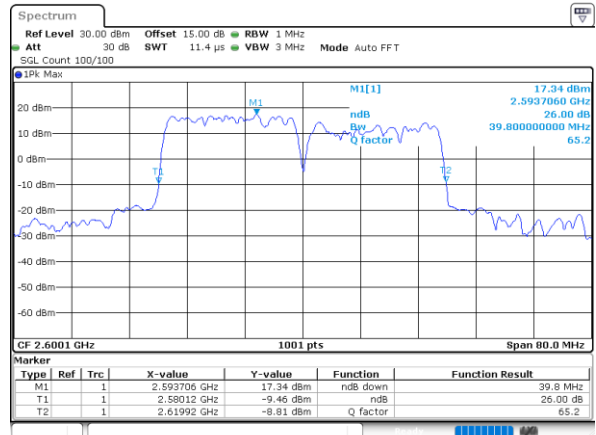

LTE Band 38C

QPSK

Lowest Channel / 15MHz+15MHz

Date: 15.MAY.2023 16:09:19

Lowest Channel / 20MHz+20MHz

Date: 15.MAY.2023 17:17:11

Middle Channel / 15MHz+15MHz

Date: 15.MAY.2023 16:12:27

Middle Channel / 20MHz+20MHz

Date: 15.MAY.2023 17:20:18

Highest Channel / 15MHz+15MHz

Date: 15.MAY.2023 16:14:34

Highest Channel / 20MHz+20MHz

Date: 22.MAY.2023 17:03:44

LTE Band 38C

16QAM

Lowest Channel / 15MHz+15MHz

Date: 15.MAY.2023 16:08:48

Lowest Channel / 20MHz+20MHz

Date: 15.MAY.2023 17:16:40

Middle Channel / 15MHz+15MHz

Date: 15.MAY.2023 16:11:56

Middle Channel / 20MHz+20MHz

Date: 15.MAY.2023 17:19:47