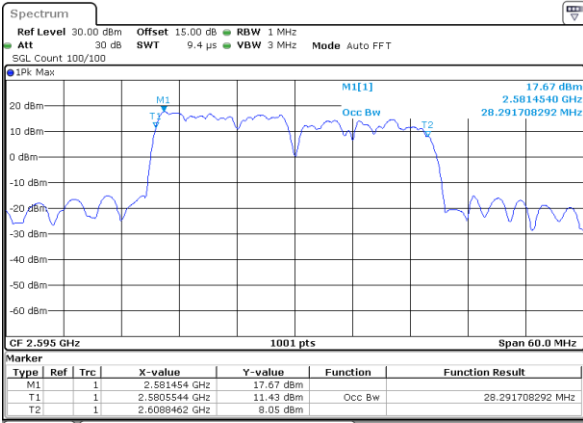

Lowest Channel / 15MHz+15MHz

Date: 15.MAY.2023 16:07:15

Lowest Channel / 20MHz+20MHz

Date: 15.MAY.2023 17:15:07

Middle Channel / 15MHz+15MHz

Date: 15.MAY.2023 16:10:24

Middle Channel / 20MHz+20MHz

Date: 15.MAY.2023 17:18:14

Highest Channel / 15MHz+15MHz

Date: 15.MAY.2023 16:13:32

Highest Channel / 20MHz+20MHz

Date: 15.MAY.2023 17:21:21

LTE Band 38C

64QAM

Lowest Channel / 15MHz+15MHz

Date: 15.MAY.2023 16:07:46

Lowest Channel / 20MHz+20MHz

Date: 15.MAY.2023 17:15:38

Middle Channel / 15MHz+15MHz

Date: 15.MAY.2023 16:10:55

Middle Channel / 20MHz+20MHz

Date: 15.MAY.2023 17:18:45

Highest Channel / 15MHz+15MHz

Date: 15.MAY.2023 16:13:01

Highest Channel / 20MHz+20MHz

Date: 15.MAY.2023 17:20:50

Conducted Band Edge

LTE Band 38C / 15MHz+15MHz

QPSK

Lowest Band Edge / 1RB0 and 1RB74

Highest Band Edge / 1RB0 and 1RB74

Date: 15.MAY.2023 14:56:47