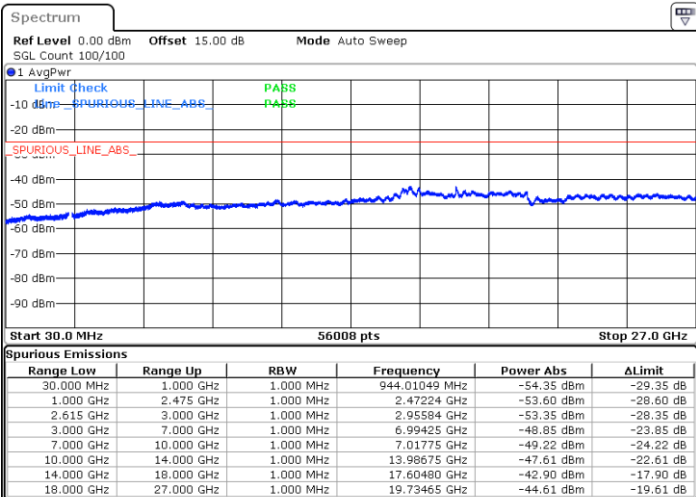

N/A

Date: 15.MAY.2023 19:41:40

LTE Band 7C / 20MHz+15MHz

64QAM

Lowest Channel / 1RB0 and 1RB74

Lowest Channel / 1RB99 and 1RB0

Date: 16.MAY.2023 02:31:56

Date: 16.MAY.2023 02:25:39

Lowest Channel / FullRB

N/A

Date: 16.MAY.2023 02:33:12

LTE Band 7C / 20MHz+15MHz

64QAM

MiddleChannel / 1RB0 and 1RB74

Middle Channel / 1RB99 and 1RB0

Date: 16.MAY.2023 02:43:47

Date: 16.MAY.2023 02:50:05

Middle Channel / FullIRB

N/A

Date: 16.MAY.2023 02:42:31

LTE Band 7C / 20MHz+15MHz

64QAM

Highest Channel / 1RB0 and 1RB74

Highest Channel / 1RB99 and 1RB0

Date: 16.MAY.2023 03:06:27

Date: 16.MAY.2023 03:05:11

Highest Channel / FullIRB

N/A

Date: 16.MAY.2023 03:12:45

LTE Band 7C / 20MHz+20MHz

64QAM

Lowest Channel / 1RB0 and 1RB99