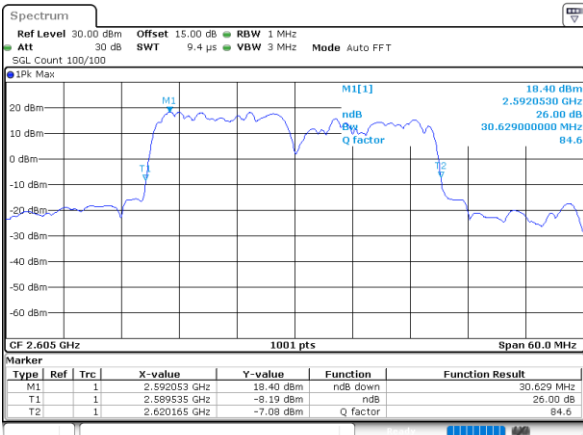

LTE Band 38C

26dB Bandwidth

Mode	LTE Band 38C : 26dB BW(MHz)		
	QPSK	16QAM	64QAM
BW	15MHz+15MHz	15MHz+15MHz	15MHz+15MHz
Lowest CH	30.45	30.51	30.39
Middle CH	30.69	30.39	30.39
Highest CH	30.63	30.51	30.45
BW	20MHz+20MHz	20MHz+20MHz	20MHz+20MHz
Lowest CH	39.80	39.72	39.80
Middle CH	39.72	39.80	39.80
Highest CH	39.80	39.80	39.72

LTE Band 38C

QPSK

Lowest Channel / 15MHz+15MHz

Date: 15.MAY.2023 16:09:19

Lowest Channel / 20MHz+20MHz

Date: 15.MAY.2023 17:17:11

Middle Channel / 15MHz+15MHz

Date: 15.MAY.2023 16:12:27

Middle Channel / 20MHz+20MHz

Date: 15.MAY.2023 17:20:18

Highest Channel / 15MHz+15MHz

Date: 15.MAY.2023 16:14:34

Highest Channel / 20MHz+20MHz

Date: 22.MAY.2023 17:03:44

LTE Band 38C

16QAM