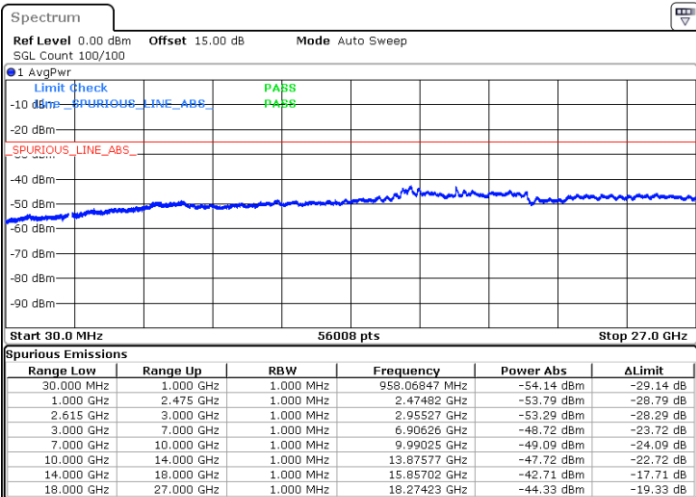

LTE Band 7C / 20MHz+10MHz

64QAM

Middle Channel / 1RB0 and 1RB49

Middle Channel / 1RB99 and 1RB0

Date: 15.MAY.2023 19:11:48

Date: 15.MAY.2023 19:18:15

Middle Channel / FullIRB

N/A

Date: 15.MAY.2023 19:10:30

LTE Band 7C / 20MHz+10MHz

64QAM

Highest Channel / 1RB0 and 1RB49

Highest Channel / 1RB99 and 1RB0

Date: 15.MAY.2023 19:35:13

Date: 15.MAY.2023 19:33:55

Highest Channel / FullIRB

N/A

Date: 15.MAY.2023 19:41:40

LTE Band 7C / 20MHz+15MHz

64QAM

Lowest Channel / 1RB0 and 1RB74

Lowest Channel / 1RB99 and 1RB0

Date: 16.MAY.2023 02:31:56

Date: 16.MAY.2023 02:25:39