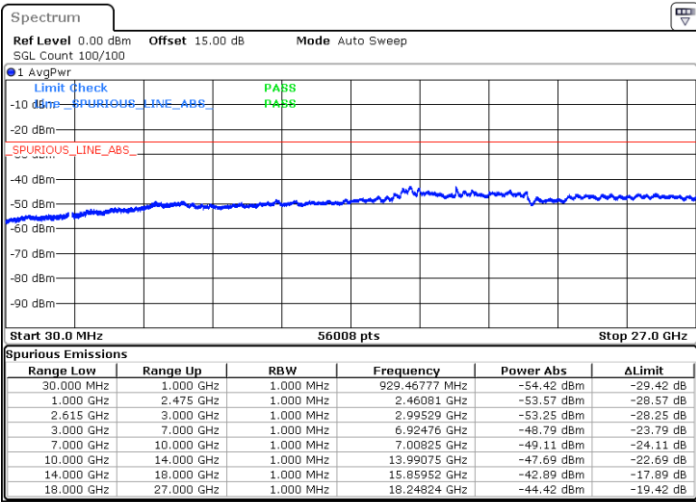

Highest Channel / 1RB0 and 1RB99

Highest Channel / 1RB74 and 1RB0

Date: 16.MAY.2023 02:06:43

Date: 16.MAY.2023 02:05:27

Highest Channel / FullIRB

N/A

Date: 16.MAY.2023 02:13:01

LTE Band 7C / 20MHz+10MHz

64QAM

Lowest Channel / 1RB0 and 1RB49

Lowest Channel / 1RB99 and 1RB0

Date: 15.MAY.2023 18:59:32

Date: 15.MAY.2023 18:53:05

Lowest Channel / FullRB

N/A

Date: 15.MAY.2023 19:00:50

LTE Band 7C / 20MHz+10MHz

64QAM

Middle Channel / 1RB0 and 1RB49

Middle Channel / 1RB99 and 1RB0

Date: 15.MAY.2023 19:11:48

Date: 15.MAY.2023 19:18:15

Middle Channel / FullIRB

N/A

Date: 15.MAY.2023 19:10:30

LTE Band 7C / 20MHz+10MHz

64QAM

Highest Channel / 1RB0 and 1RB49

Highest Channel / 1RB99 and 1RB0

Date: 15.MAY.2023 19:35:13

Date: 15.MAY.2023 19:33:55

Highest Channel / FullIRB