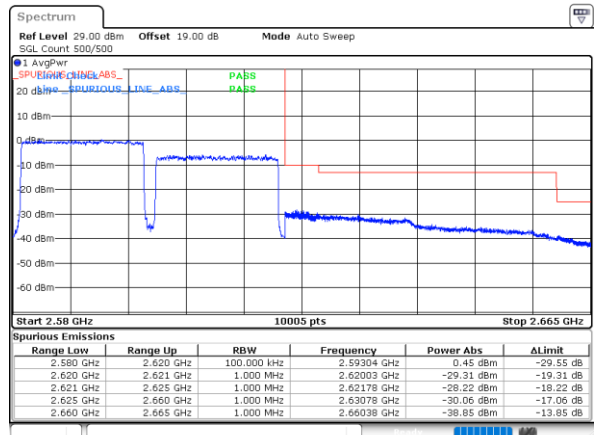

Date: 15_MAY_2023 15:02:41

LTE Band 38C / 20MHz+20MHz

QPSK

Lowest Band Edge / 1RB0 and 1RB9

Date: 15.MAY.2023 16:22:58

Highest Band Edge / 1RB0 and 1RB9

Date: 15.MAY.2023 16:29:47

Lowest Band Edge / 1RB99 and 1RB0

Date: 15.MAY.2023 16:23:53

Highest Band Edge / 1RB99 and 1RB0

Date: 15.MAY.2023 16:34:49

Lowest Band Edge / Full RB

Date: 15.MAY.2023 16:18:22

Highest Band Edge / Full RB

Date: 15.MAY.2023 16:28:46

LTE Band 38C / 15MHz+15MHz

16QAM

Lowest Band Edge / 1RB0 and 1RB74

Date: 15.MAY.2023 14:55:51

Highest Band Edge / 1RB0 and 1RB74

Date: 15.MAY.2023 15:04:43

Lowest Band Edge / 1RB74 and 1RB0

Date: 15.MAY.2023 14:58:39

Highest Band Edge / 1RB74 and 1RB0