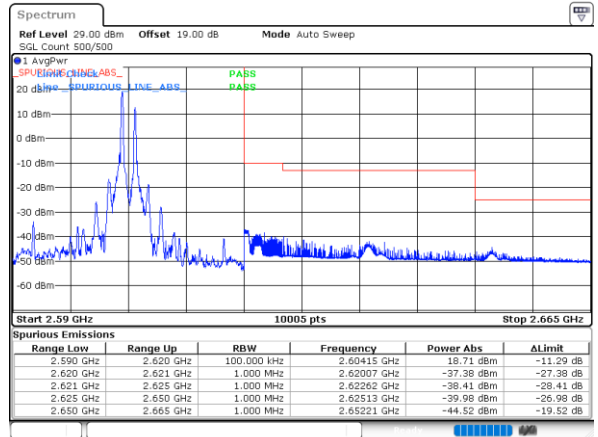

Date: 15_MAY_2023 15:02:41

LTE Band 38C / 20MHz+20MHz

QPSK

Lowest Band Edge / 1RB0 and 1RB9

Date: 15.MAY.2023 16:22:58

Highest Band Edge / 1RB0 and 1RB9

Date: 15.MAY.2023 16:29:47

Lowest Band Edge / 1RB99 and 1RB0

Date: 15.MAY.2023 16:23:53

Highest Band Edge / 1RB99 and 1RB0

Date: 15.MAY.2023 16:34:49

Lowest Band Edge / Full RB

Date: 15.MAY.2023 16:18:22

Highest Band Edge / Full RB

Date: 15.MAY.2023 16:28:46

LTE Band 38C / 15MHz+15MHz

16QAM

Lowest Band Edge / 1RB0 and 1RB74

Date: 15.MAY.2023 14:55:51

Highest Band Edge / 1RB0 and 1RB74

Date: 15.MAY.2023 15:04:43

Lowest Band Edge / 1RB74 and 1RB0

Date: 15.MAY.2023 14:58:39

Highest Band Edge / 1RB74 and 1RB0

Date: 15.MAY.2023 15:07:45

Lowest Band Edge / Full RB

Date: 15.MAY.2023 14:52:51

Highest Band Edge / Full RB

Date: 15.MAY.2023 15:01:41