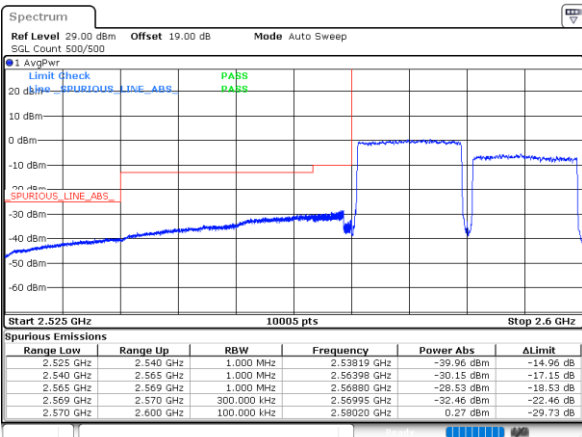

Date: 15_MAY_2023 15:02:41

LTE Band 38C / 20MHz+20MHz

QPSK

Lowest Band Edge / 1RB0 and 1RB9

Date: 15.MAY.2023 16:22:58

Highest Band Edge / 1RB0 and 1RB9

Date: 15.MAY.2023 16:29:47

Lowest Band Edge / 1RB99 and 1RB0

Date: 15.MAY.2023 16:23:53

Highest Band Edge / 1RB99 and 1RB0

Date: 15.MAY.2023 16:34:49

Lowest Band Edge / Full RB

Date: 15.MAY.2023 16:18:22

Highest Band Edge / Full RB

Date: 15.MAY.2023 16:28:46

LTE Band 38C / 15MHz+15MHz

16QAM

Lowest Band Edge / 1RB0 and 1RB74

Date: 15.MAY.2023 14:55:51

Highest Band Edge / 1RB0 and 1RB74

Date: 15.MAY.2023 15:04:43

Lowest Band Edge / 1RB74 and 1RB0

Date: 15.MAY.2023 14:58:39

Highest Band Edge / 1RB74 and 1RB0

Date: 15.MAY.2023 15:07:45

Lowest Band Edge / Full RB

Date: 15.MAY.2023 14:52:51

Highest Band Edge / Full RB

Date: 15.MAY.2023 15:01:41