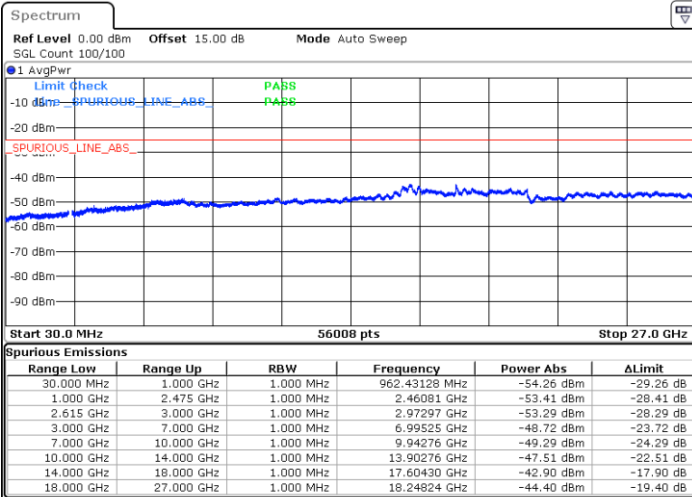

Highest Channel / 1RB0 and 1RB99

Highest Channel / 1RB74 and 1RB0

Date: 16.MAY.2023 02:06:43

Date: 16.MAY.2023 02:05:27

Highest Channel / FullIRB

N/A

Date: 16.MAY.2023 02:13:01

LTE Band 7C / 20MHz+10MHz

LTE Band 7C / 20MHz+10MHz

64QAM

Middle Channel / 1RB0 and 1RB49

Middle Channel / 1RB99 and 1RB0

Date: 15.MAY.2023 19:11:48

Date: 15.MAY.2023 19:18:15

Middle Channel / FullIRB

N/A

Date: 15.MAY.2023 19:10:30

LTE Band 7C / 20MHz+10MHz

64QAM

Highest Channel / 1RB0 and 1RB49

Highest Channel / 1RB99 and 1RB0

Date: 15.MAY.2023 19:35:13

Date: 15.MAY.2023 19:33:55

Highest Channel / FullIRB