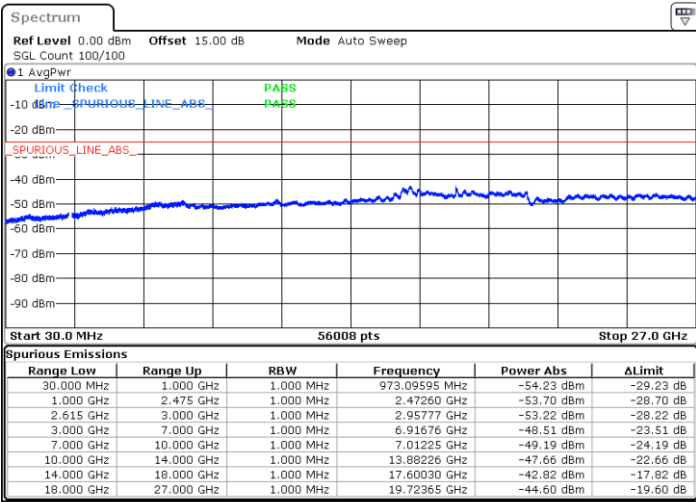

Middle Channel / 1RB0 and 1RB9

Middle Channel / 1RB99 and 1RB0

Date: 16.MAY.2023 03:43:31

Date: 16.MAY.2023 03:49:50

Middle Channel / FullIRB

N/A

Date: 16.MAY.2023 03:42:15

LTE Band 7C / 20MHz+20MHz

64QAM

Highest Channel / 1RB0 and 1RB99

Highest Channel / 1RB99 and 1RB0

Date: 16.MAY.2023 04:06:15

Date: 16.MAY.2023 04:04:59

Highest Channel / FullIRB

N/A

Date: 16.MAY.2023 04:12:32

LTE Band 38C

26dB Bandwidth

Mode	LTE Band 38C : 26dB BW(MHz)		
	QPSK	16QAM	64QAM
BW	15MHz+15MHz	15MHz+15MHz	15MHz+15MHz
Lowest CH	30.45	30.51	30.39
Middle CH	30.69	30.39	30.39
Highest CH	30.63	30.51	30.45
BW	20MHz+20MHz	20MHz+20MHz	20MHz+20MHz
Lowest CH	39.80	39.72	39.80
Middle CH	39.72	39.80	39.80
Highest CH	39.80	39.80	39.72