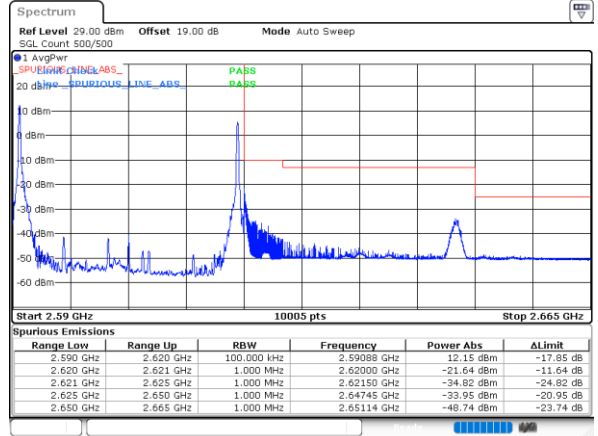

Highest Band Edge / 1RB0 and 1RB74

Date: 15.MAY.2023 15:04:43