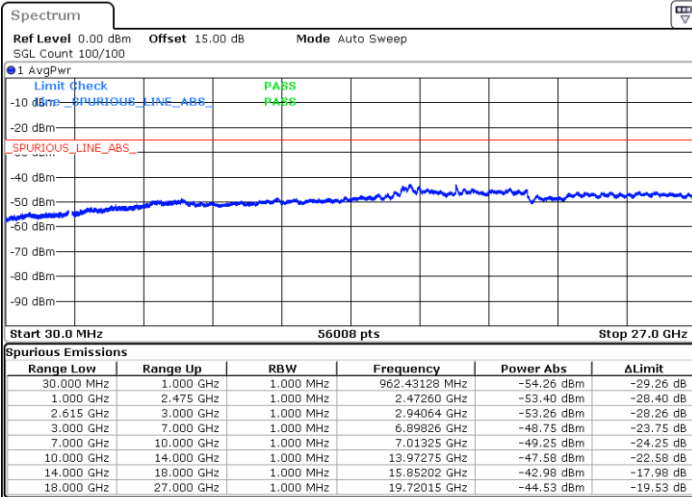

Date: 16.MAY.2023 03:06:27

Date: 16.MAY.2023 03:05:11

Highest Channel / FullIRB

N/A

Date: 16.MAY.2023 03:12:45

LTE Band 7C / 20MHz+20MHz

64QAM

Lowest Channel / 1RB0 and 1RB99

Lowest Channel / 1RB99 and 1RB0

Date: 16.MAY.2023 03:31:40

Date: 16.MAY.2023 03:25:23

Lowest Channel / FullIRB

N/A

Date: 16.MAY.2023 03:32:56

LTE Band 7C / 20MHz+20MHz

64QAM

Middle Channel / 1RB0 and 1RB9

Middle Channel / 1RB99 and 1RB0

Date: 16.MAY.2023 03:43:31

Date: 16.MAY.2023 03:49:50

Middle Channel / FullIRB

N/A

Date: 16.MAY.2023 03:42:15

LTE Band 7C / 20MHz+20MHz