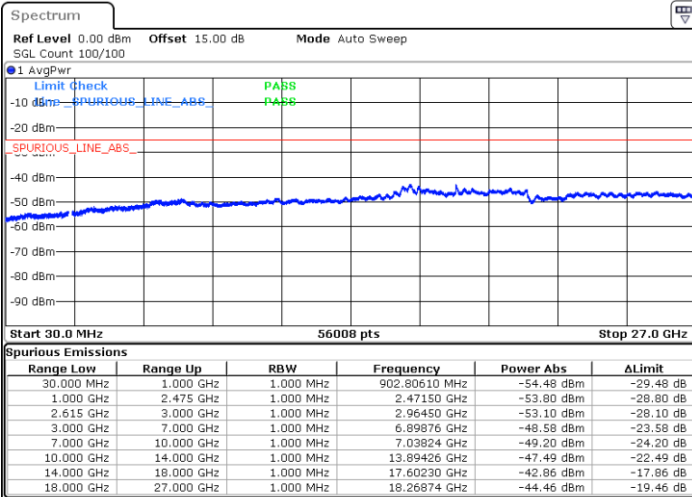

Highest Channel / 1RB0 and 1RB99

Highest Channel / 1RB74 and 1RB0

Date: 16.MAY.2023 02:06:43

Date: 16.MAY.2023 02:05:27

Highest Channel / FullIRB

N/A

Date: 16.MAY.2023 02:13:01

LTE Band 7C / 20MHz+10MHz

64QAM

Lowest Channel / 1RB0 and 1RB49

Lowest Channel / 1RB99 and 1RB0

Date: 15.MAY.2023 18:59:32

Date: 15.MAY.2023 18:53:05

Lowest Channel / FullRB

N/A

Date: 15.MAY.2023 19:00:50