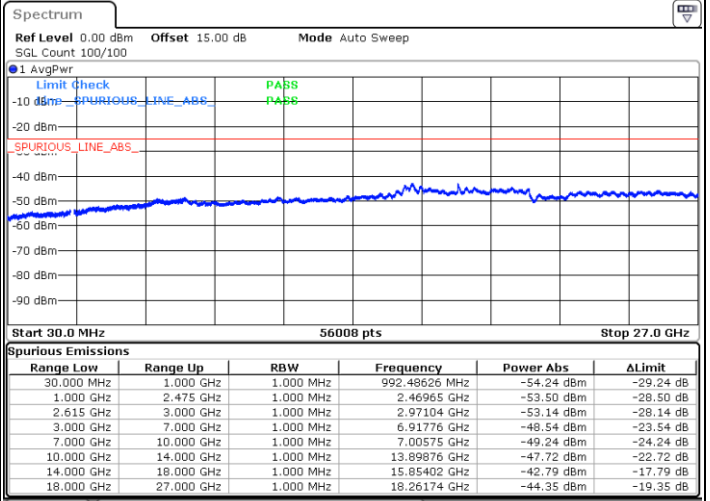

Date: 15.MAY.2023 19:10:30

LTE Band 7C / 20MHz+10MHz

64QAM

Highest Channel / 1RB0 and 1RB49

Highest Channel / 1RB99 and 1RB0

Date: 15.MAY.2023 19:35:13

Date: 15.MAY.2023 19:33:55

Highest Channel / FullIRB

N/A

Date: 15.MAY.2023 19:41:40

LTE Band 7C / 20MHz+15MHz

64QAM

Lowest Channel / 1RB0 and 1RB74

Lowest Channel / 1RB99 and 1RB0

Date: 16.MAY.2023 02:31:56

Date: 16.MAY.2023 02:25:39

Lowest Channel / FullRB

N/A

Date: 16.MAY.2023 02:33:12

LTE Band 7C / 20MHz+15MHz

64QAM

MiddleChannel / 1RB0 and 1RB74

Middle Channel / 1RB99 and 1RB0

Date: 16.MAY.2023 02:43:47

Date: 16.MAY.2023 02:50:05

Middle Channel / FullIRB

N/A

Date: 16.MAY.2023 02:42:31

LTE Band 7C / 20MHz+15MHz

64QAM

Highest Channel / 1RB0 and 1RB74

Highest Channel / 1RB99 and 1RB0