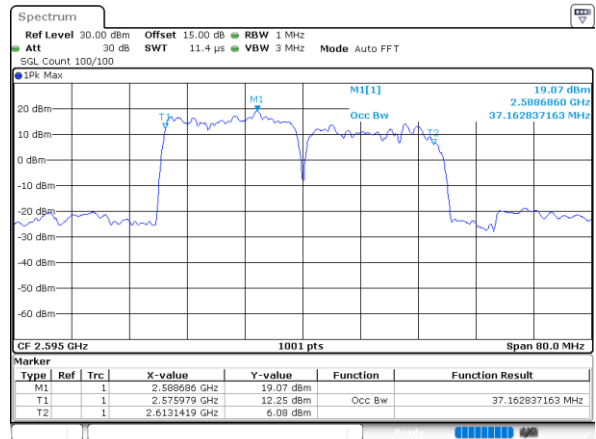

Highest Channel / 20MHz+20MHz

Date: 15.MAY.2023 17:23:24

Occupied Bandwidth

Mode	LTE Band 38C : 99%OBW(MHz)		
	QPSK	16QAM	64QAM
BW	15MHz+15MHz	15MHz+15MHz	15MHz+15MHz
Lowest CH	28.47	28.59	28.41
Middle CH	28.47	28.47	28.29
Highest CH	28.53	28.59	28.53
BW	20MHz+20MHz	20MHz+20MHz	20MHz+20MHz
Lowest CH	37.48	37.56	37.96
Middle CH	37.16	37.48	37.80
Highest CH	37.72	37.64	37.80

LTE Band 38C

QPSK

Lowest Channel / 15MHz+15MHz

Date: 15.MAY.2023 16:06:44

Lowest Channel / 20MHz+20MHz

Date: 15.MAY.2023 17:14:36

Middle Channel / 15MHz+15MHz

Date: 15.MAY.2023 16:09:53

Middle Channel / 20MHz+20MHz

Date: 15.MAY.2023 17:17:43

Highest Channel / 15MHz+15MHz

Date: 15.MAY.2023 16:14:03

Highest Channel / 20MHz+20MHz

Date: 15.MAY.2023 17:21:52

LTE Band 38C

16QAM