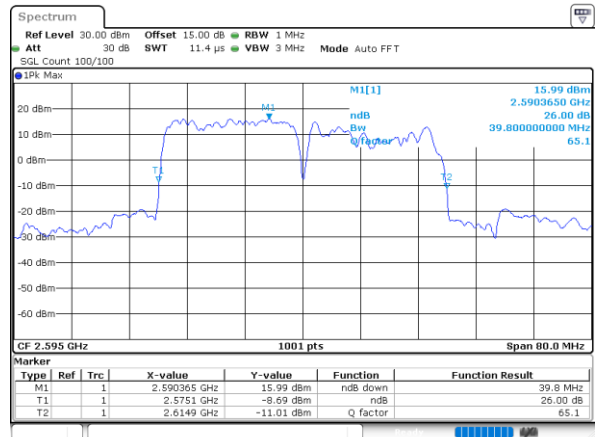

Middle Channel / 20MHz+20MHz

Date: 15.MAY.2023 17:20:18

Highest Channel / 15MHz+15MHz

Date: 15.MAY.2023 16:14:34

Highest Channel / 20MHz+20MHz

Date: 22.MAY.2023 17:03:44

LTE Band 38C

16QAM

Lowest Channel / 15MHz+15MHz

Date: 15.MAY.2023 16:08:48

Lowest Channel / 20MHz+20MHz

Date: 15.MAY.2023 17:16:40

Middle Channel / 15MHz+15MHz

Date: 15.MAY.2023 16:11:56

Middle Channel / 20MHz+20MHz

Date: 15.MAY.2023 17:19:47

Highest Channel / 15MHz+15MHz

Date: 15.MAY.2023 16:15:05

Highest Channel / 20MHz+20MHz

Date: 15.MAY.2023 17:22:53

LTE Band 38C

64QAM

Lowest Channel / 15MHz+15MHz

Date: 15.MAY.2023 16:08:17