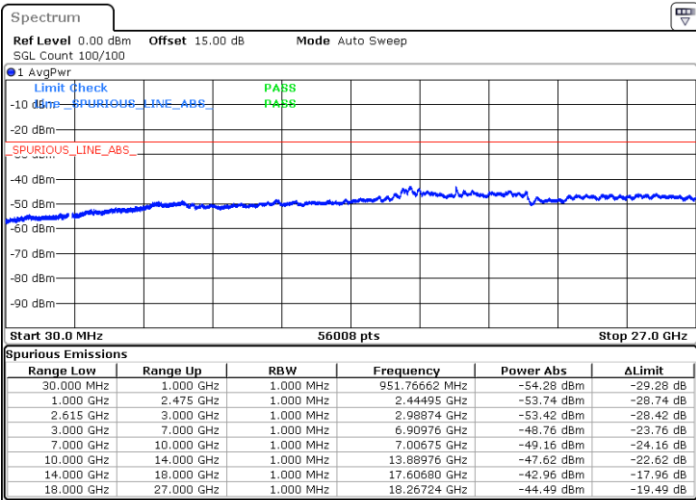

Lowest Channel / FullRB

N/A

Date: 16.MAY.2023 02:33:12

LTE Band 7C / 20MHz+15MHz

64QAM

MiddleChannel / 1RB0 and 1RB74

Middle Channel / 1RB99 and 1RB0

Date: 16.MAY.2023 02:43:47

Date: 16.MAY.2023 02:50:05

Middle Channel / FullIRB

N/A

Date: 16.MAY.2023 02:42:31

LTE Band 7C / 20MHz+15MHz

64QAM

Highest Channel / 1RB0 and 1RB74

Highest Channel / 1RB99 and 1RB0

Date: 16.MAY.2023 03:06:27

Date: 16.MAY.2023 03:05:11

Highest Channel / FullIRB

N/A

Date: 16.MAY.2023 03:12:45

LTE Band 7C / 20MHz+20MHz

64QAM

Lowest Channel / 1RB0 and 1RB99

Lowest Channel / 1RB99 and 1RB0

Date: 16.MAY.2023 03:31:40

Date: 16.MAY.2023 03:25:23

Lowest Channel / FullIRB

N/A

Date: 16.MAY.2023 03:32:56

LTE Band 7C / 20MHz+20MHz

64QAM