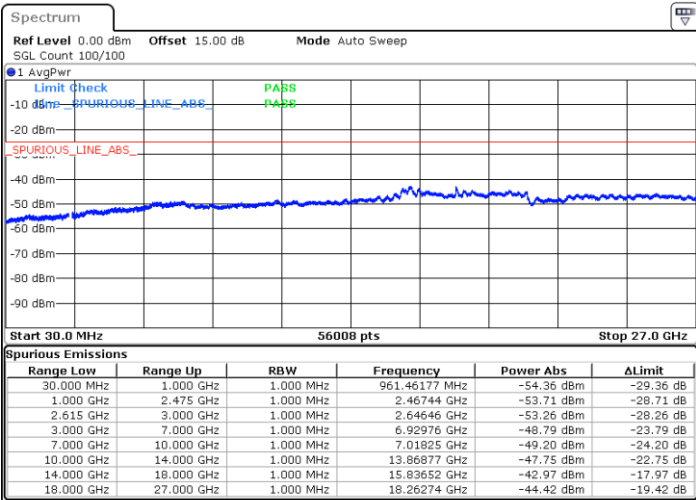

Middle Channel / FullIRB

N/A

Date: 16.MAY.2023 00:42:31

LTE Band 7C / 15MHz+15MHz

64QAM

Highest Channel / 1RB0 and 1RB74

Highest Channel / 1RB74 and 1RB0

Date: 16.MAY.2023 01:06:24

Date: 16.MAY.2023 01:05:08

Highest Channel / FullIRB

N/A

Date: 16.MAY.2023 01:12:41

LTE Band 7C / 15MHz+20MHz

64QAM

Lowest Channel / 1RB0 and 1RB99

Lowest Channel / 1RB74 and 1RB0

Date: 16.MAY.2023 01:32:13

Date: 16.MAY.2023 01:25:57

Lowest Channel / FullIRB

N/A

Date: 16.MAY.2023 01:33:29

LTE Band 7C / 15MHz+20MHz

64QAM

Middle Channel / 1RB0 and 1RB9

Highest Channel / 1RB0 and 1RB99

Highest Channel / 1RB74 and 1RB0

Date: 16.MAY.2023 02:06:43

Date: 16.MAY.2023 02:05:27

Highest Channel / FullIRB

N/A

Date: 16.MAY.2023 02:13:01

LTE Band 7C / 20MHz+10MHz