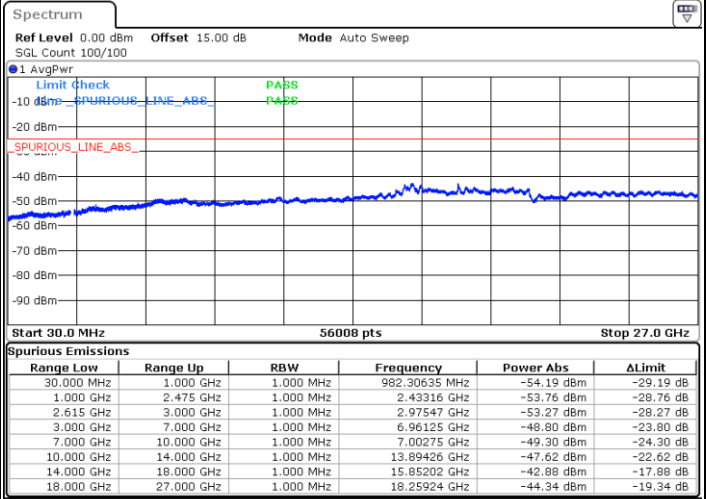

Date: 16.MAY.2023 01:32:13

Date: 16.MAY.2023 01:25:57

Lowest Channel / FullIRB

N/A

Date: 16.MAY.2023 01:33:29

LTE Band 7C / 15MHz+20MHz

64QAM

Middle Channel / 1RB0 and 1RB9

Middle Channel / 1RB74 and 1RB0

Date: 16.MAY.2023 01:44:04

Date: 16.MAY.2023 01:50:22

Middle Channel / FullRB

N/A

Date: 16.MAY.2023 01:42:48

LTE Band 7C / 15MHz+20MHz

64QAM

Highest Channel / 1RB0 and 1RB99

Highest Channel / 1RB74 and 1RB0

Date: 16.MAY.2023 02:06:43

Date: 16.MAY.2023 02:05:27

Highest Channel / FullIRB

N/A

Date: 16.MAY.2023 02:13:01

LTE Band 7C / 20MHz+10MHz