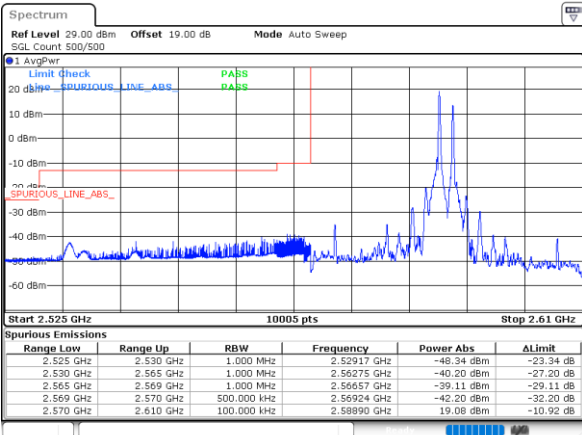

Date: 15.MAY.2023 15:03:42

Lowest Band Edge / 1RB74 and 1RB0

Highest Band Edge / 1RB74 and 1RB0

Date: 15.MAY.2023 14:57:43

Date: 15.MAY.2023 15:08:45

Lowest Band Edge / Full RB

Date: 15_MAY_2023 14:51:45

Highest Band Edge / Full RB

Date: 15_MAY_2023 15:02:41

LTE Band 38C / 20MHz+20MHz

QPSK

Lowest Band Edge / 1RB0 and 1RB9

Date: 15.MAY.2023 16:22:58

Highest Band Edge / 1RB0 and 1RB9

Date: 15.MAY.2023 16:29:47

Lowest Band Edge / 1RB99 and 1RB0

Date: 15.MAY.2023 16:23:53

Highest Band Edge / 1RB99 and 1RB0

Date: 15.MAY.2023 16:34:49

Lowest Band Edge / Full RB

Date: 15.MAY.2023 16:18:22

Highest Band Edge / Full RB

Date: 15.MAY.2023 16:28:46

LTE Band 38C / 15MHz+15MHz