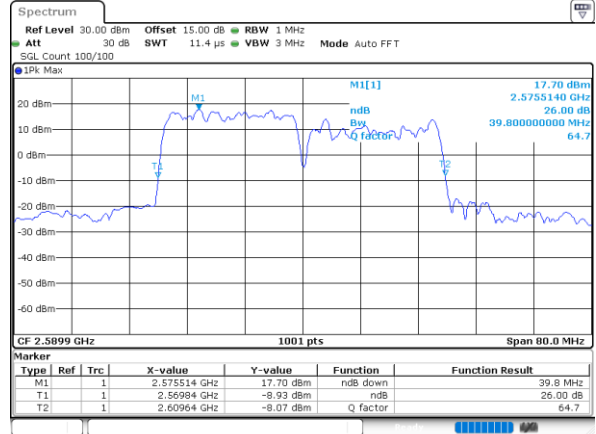

LTE Band 38C

26dB Bandwidth

Mode	LTE Band 38C : 26dB BW(MHz)		
	QPSK	16QAM	64QAM
BW	15MHz+15MHz	15MHz+15MHz	15MHz+15MHz
Lowest CH	30.45	30.51	30.39
Middle CH	30.69	30.39	30.39
Highest CH	30.63	30.51	30.45
BW	20MHz+20MHz	20MHz+20MHz	20MHz+20MHz
Lowest CH	39.80	39.72	39.80
Middle CH	39.72	39.80	39.80
Highest CH	39.80	39.80	39.72

LTE Band 38C

QPSK

Lowest Channel / 15MHz+15MHz

Date: 15.MAY.2023 16:09:19

Lowest Channel / 20MHz+20MHz

Date: 15.MAY.2023 17:17:11

Middle Channel / 15MHz+15MHz

Date: 15.MAY.2023 16:12:27

Middle Channel / 20MHz+20MHz

Date: 15.MAY.2023 17:20:18

Highest Channel / 15MHz+15MHz

Date: 15.MAY.2023 16:14:34

Highest Channel / 20MHz+20MHz

Date: 22.MAY.2023 17:03:44

LTE Band 38C

16QAM