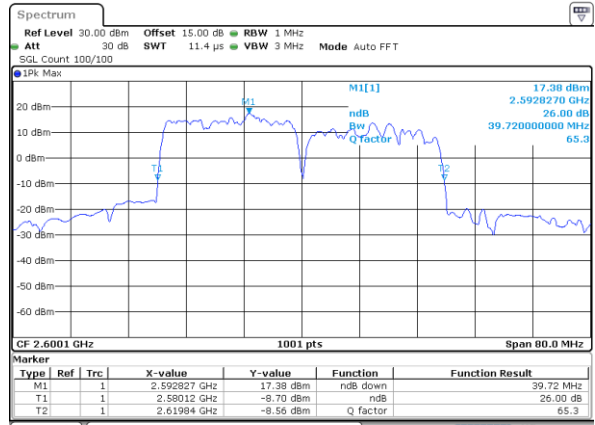

Highest Channel / 15MHz+15MHz

Date: 15.MAY.2023 16:15:05

Highest Channel / 20MHz+20MHz

Date: 15.MAY.2023 17:22:53

LTE Band 38C

64QAM

Lowest Channel / 15MHz+15MHz

Date: 15.MAY.2023 16:08:17

Lowest Channel / 20MHz+20MHz

Date: 15.MAY.2023 17:16:09

Middle Channel / 15MHz+15MHz

Date: 15.MAY.2023 16:11:25

Middle Channel / 20MHz+20MHz

Date: 15.MAY.2023 17:19:16

Highest Channel / 15MHz+15MHz

Date: 15.MAY.2023 16:15:36

Highest Channel / 20MHz+20MHz

Date: 15.MAY.2023 17:23:24

Occupied Bandwidth

Mode	LTE Band 38C : 99%OBW(MHz)		
	QPSK	16QAM	64QAM
BW	15MHz+15MHz	15MHz+15MHz	15MHz+15MHz
Lowest CH	28.47	28.59	28.41
Middle CH	28.47	28.47	28.29
Highest CH	28.53	28.59	28.53
BW	20MHz+20MHz	20MHz+20MHz	20MHz+20MHz
Lowest CH	37.48	37.56	37.96
Middle CH	37.16	37.48	37.80
Highest CH	37.72	37.64	37.80