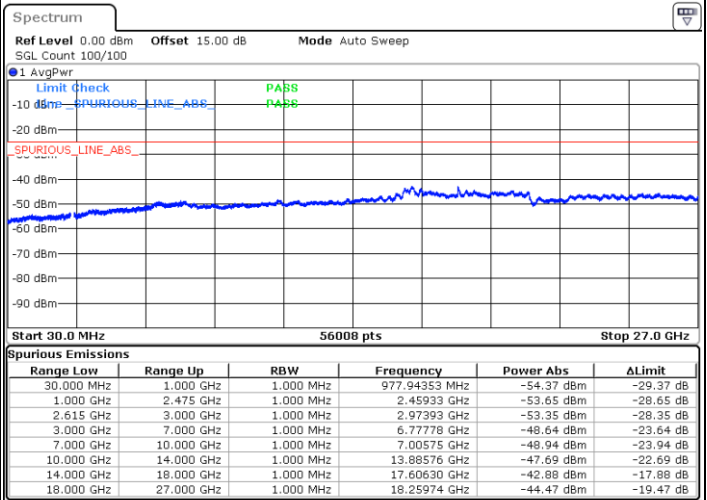

LTE Band 7C / 15MHz+10MHz

64QAM

Highest Channel / 1RB0 and 1RB49

Highest Channel / 1RB74 and 1RB0

Date: 16.MAY.2023 05:06:03

Date: 16.MAY.2023 05:04:47

Highest Channel / FullIRB

N/A

Date: 16.MAY.2023 05:12:22

LTE Band 7C / 15MHz+15MHz

64QAM

Lowest Channel / 1RB0 and 1RB74

Lowest Channel / 1RB74 and 1RB0

Date: 16.MAY.2023 00:31:58

Date: 15.MAY.2023 19:54:53

Lowest Channel / FullIRB

N/A

Date: 16.MAY.2023 00:33:14

LTE Band 7C / 15MHz+15MHz

64QAM

Middle Channel / 1RB0 and 1RB74

Middle Channel / 1RB74 and 1RB0

Date: 16.MAY.2023 00:43:47

Date: 16.MAY.2023 00:50:03

Middle Channel / FullIRB

N/A

Date: 16.MAY.2023 00:42:31

LTE Band 7C / 15MHz+15MHz

64QAM

Highest Channel / 1RB0 and 1RB74

Highest Channel / 1RB74 and 1RB0

Date: 16.MAY.2023 01:06:24