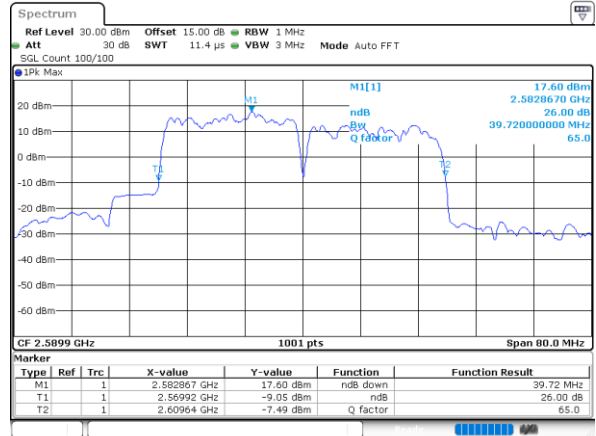

LTE Band 38C

QPSK

Lowest Channel / 15MHz+15MHz

Date: 15.MAY.2023 16:09:19

Lowest Channel / 20MHz+20MHz

Date: 15.MAY.2023 17:17:11

Middle Channel / 15MHz+15MHz

Date: 15.MAY.2023 16:12:27

Middle Channel / 20MHz+20MHz

Date: 15.MAY.2023 17:20:18

Highest Channel / 15MHz+15MHz

Date: 15.MAY.2023 16:14:34

Highest Channel / 20MHz+20MHz

Date: 22.MAY.2023 17:03:44

LTE Band 38C

16QAM

Lowest Channel / 15MHz+15MHz

Date: 15.MAY.2023 16:08:48

Lowest Channel / 20MHz+20MHz

Date: 15.MAY.2023 17:16:40

Middle Channel / 15MHz+15MHz

Date: 15.MAY.2023 16:11:56

Middle Channel / 20MHz+20MHz

Date: 15.MAY.2023 17:19:47