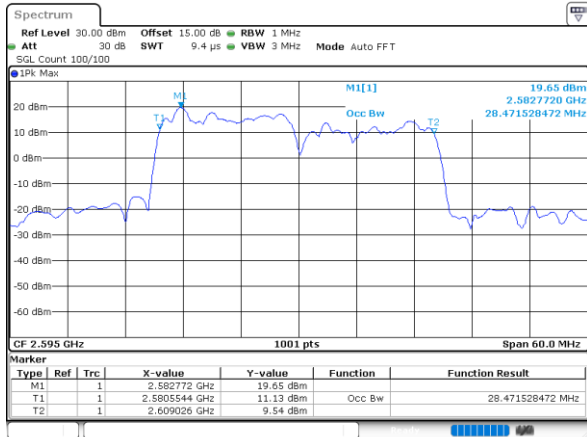

Middle Channel / 20MHz+20MHz

Date: 15.MAY.2023 17:17:43

Highest Channel / 15MHz+15MHz

Date: 15.MAY.2023 16:14:03

Highest Channel / 20MHz+20MHz

Date: 15.MAY.2023 17:21:52

LTE Band 38C

16QAM

Lowest Channel / 15MHz+15MHz

Date: 15.MAY.2023 16:07:15

Lowest Channel / 20MHz+20MHz

Date: 15.MAY.2023 17:15:07

Middle Channel / 15MHz+15MHz

Date: 15.MAY.2023 16:10:24

Middle Channel / 20MHz+20MHz

Date: 15.MAY.2023 17:18:14

Highest Channel / 15MHz+15MHz

Date: 15.MAY.2023 16:13:32

Highest Channel / 20MHz+20MHz

Date: 15.MAY.2023 17:21:21

LTE Band 38C

64QAM

Lowest Channel / 15MHz+15MHz

Date: 15.MAY.2023 16:07:46

Lowest Channel / 20MHz+20MHz

Date: 15.MAY.2023 17:15:38

Middle Channel / 15MHz+15MHz

Date: 15.MAY.2023 16:10:55

Middle Channel / 20MHz+20MHz

Date: 15.MAY.2023 17:18:45

Highest Channel / 15MHz+15MHz

Date: 15.MAY.2023 16:13:01