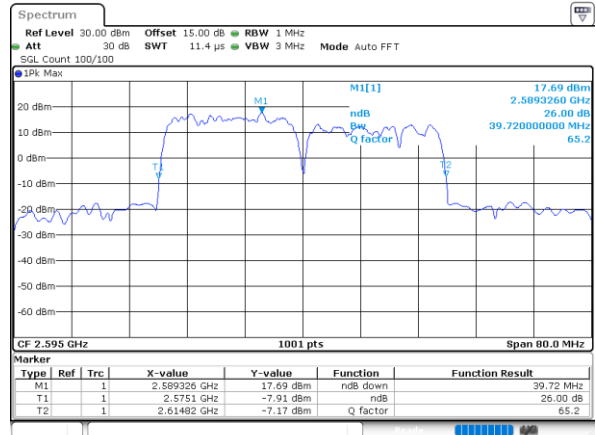

LTE Band 38C

26dB Bandwidth

Mode	LTE Band 38C : 26dB BW(MHz)		
	QPSK	16QAM	64QAM
BW	15MHz+15MHz	15MHz+15MHz	15MHz+15MHz
Lowest CH	30.45	30.51	30.39
Middle CH	30.69	30.39	30.39
Highest CH	30.63	30.51	30.45
BW	20MHz+20MHz	20MHz+20MHz	20MHz+20MHz
Lowest CH	39.80	39.72	39.80
Middle CH	39.72	39.80	39.80
Highest CH	39.80	39.80	39.72

LTE Band 38C

QPSK

Lowest Channel / 15MHz+15MHz

Date: 15.MAY.2023 16:09:19

Lowest Channel / 20MHz+20MHz

Date: 15.MAY.2023 17:17:11

Middle Channel / 15MHz+15MHz

Date: 15.MAY.2023 16:12:27

Middle Channel / 20MHz+20MHz

Date: 15.MAY.2023 17:20:18

Highest Channel / 15MHz+15MHz

Date: 15.MAY.2023 16:14:34

Highest Channel / 20MHz+20MHz

Date: 22.MAY.2023 17:03:44

LTE Band 38C

16QAM