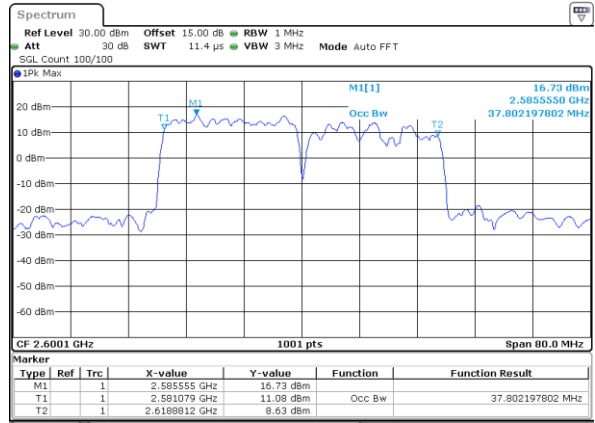

Highest Channel / 15MHz+15MHz

Date: 15.MAY.2023 16:13:32

Highest Channel / 20MHz+20MHz

Date: 15.MAY.2023 17:21:21

LTE Band 38C

64QAM

Lowest Channel / 15MHz+15MHz

Date: 15.MAY.2023 16:07:46

Lowest Channel / 20MHz+20MHz

Date: 15.MAY.2023 17:15:38

Middle Channel / 15MHz+15MHz

Date: 15.MAY.2023 16:10:55

Middle Channel / 20MHz+20MHz

Date: 15.MAY.2023 17:18:45

Highest Channel / 15MHz+15MHz

Date: 15.MAY.2023 16:13:01

Highest Channel / 20MHz+20MHz

Date: 15.MAY.2023 17:20:50

Conducted Band Edge

LTE Band 38C / 15MHz+15MHz

QPSK

Lowest Band Edge / 1RB0 and 1RB74

Highest Band Edge / 1RB0 and 1RB74

Date: 15.MAY.2023 14:56:47