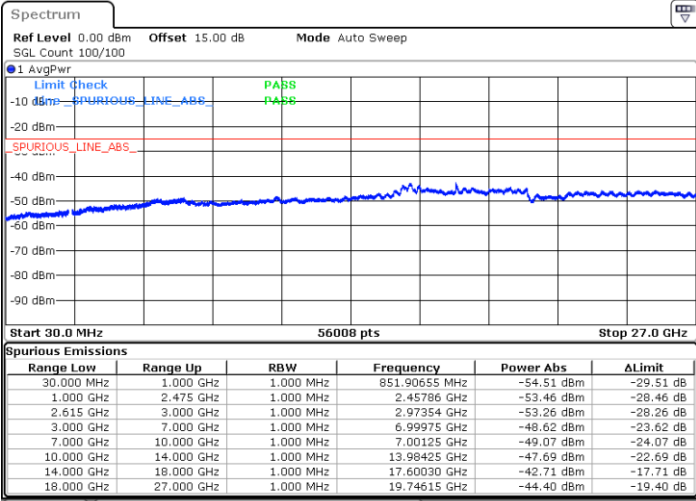

Date: 15.MAY.2023 19:10:30

LTE Band 7C / 20MHz+10MHz

64QAM

Highest Channel / 1RB0 and 1RB49

Highest Channel / 1RB99 and 1RB0

Date: 15.MAY.2023 19:35:13

Date: 15.MAY.2023 19:33:55

Highest Channel / FullIRB

N/A

Date: 15.MAY.2023 19:41:40

LTE Band 7C / 20MHz+15MHz

64QAM

Lowest Channel / 1RB0 and 1RB74

Lowest Channel / 1RB99 and 1RB0

Date: 16.MAY.2023 02:31:56

Date: 16.MAY.2023 02:25:39

Lowest Channel / FullRB

N/A

Date: 16.MAY.2023 02:33:12

LTE Band 7C / 20MHz+15MHz

64QAM

MiddleChannel / 1RB0 and 1RB74

Middle Channel / 1RB99 and 1RB0

Date: 16.MAY.2023 02:43:47

Date: 16.MAY.2023 02:50:05

Middle Channel / FullIRB

N/A

Date: 16.MAY.2023 02:42:31

LTE Band 7C / 20MHz+15MHz

64QAM

Highest Channel / 1RB0 and 1RB74

Highest Channel / 1RB99 and 1RB0