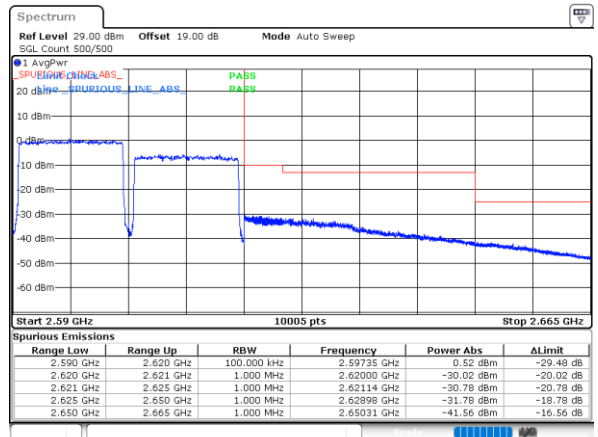

Date: 15.MAY.2023 16:23:53

Highest Band Edge / 1RB99 and 1RB0

Date: 15.MAY.2023 16:34:49

Lowest Band Edge / Full RB

Date: 15.MAY.2023 16:18:22

Highest Band Edge / Full RB

Date: 15.MAY.2023 16:28:46

LTE Band 38C / 15MHz+15MHz

16QAM

Lowest Band Edge / 1RB0 and 1RB74

Date: 15.MAY.2023 14:55:51

Highest Band Edge / 1RB0 and 1RB74

Date: 15.MAY.2023 15:04:43

Lowest Band Edge / 1RB74 and 1RB0

Date: 15.MAY.2023 14:58:39

Highest Band Edge / 1RB74 and 1RB0

Date: 15.MAY.2023 15:07:45

Lowest Band Edge / Full RB

Date: 15.MAY.2023 14:52:51

Highest Band Edge / Full RB

Date: 15.MAY.2023 15:01:41