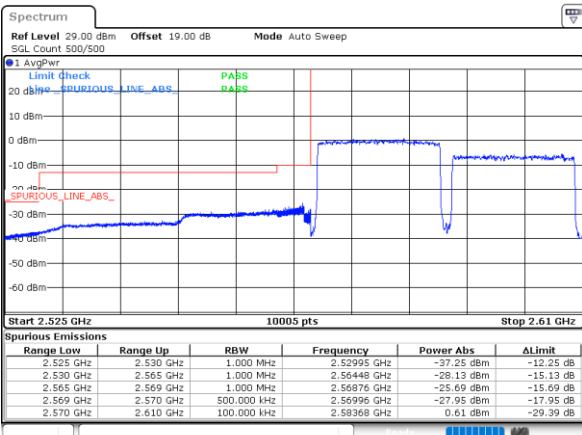

Date: 15.MAY.2023 15:03:42

Lowest Band Edge / 1RB74 and 1RB0

Highest Band Edge / 1RB74 and 1RB0

Date: 15.MAY.2023 14:57:43

Date: 15.MAY.2023 15:08:45

Lowest Band Edge / Full RB

Date: 15_MAY_2023 14:51:45

Highest Band Edge / Full RB

Date: 15_MAY_2023 15:02:41

LTE Band 38C / 20MHz+20MHz

QPSK

Lowest Band Edge / 1RB0 and 1RB9

Date: 15.MAY.2023 16:22:58

Highest Band Edge / 1RB0 and 1RB9

Date: 15.MAY.2023 16:29:47

Lowest Band Edge / 1RB99 and 1RB0

Date: 15.MAY.2023 16:23:53

Highest Band Edge / 1RB99 and 1RB0

Date: 15.MAY.2023 16:34:49

Lowest Band Edge / Full RB

Date: 15.MAY.2023 16:18:22

Highest Band Edge / Full RB

Date: 15.MAY.2023 16:28:46

LTE Band 38C / 15MHz+15MHz