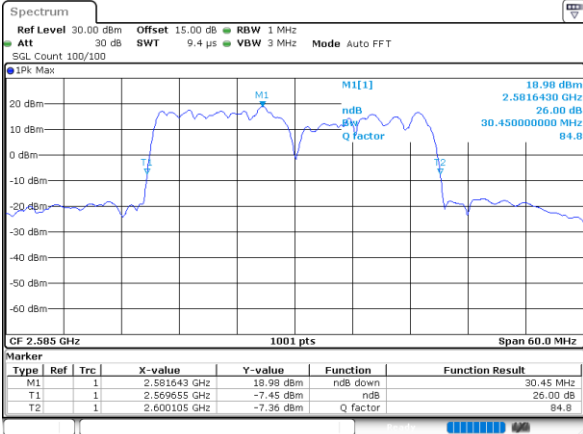

LTE Band 38C

26dB Bandwidth

Mode	LTE Band 38C : 26dB BW(MHz)		
	QPSK	16QAM	64QAM
BW	15MHz+15MHz	15MHz+15MHz	15MHz+15MHz
Lowest CH	30.45	30.51	30.39
Middle CH	30.69	30.39	30.39
Highest CH	30.63	30.51	30.45
BW	20MHz+20MHz	20MHz+20MHz	20MHz+20MHz
Lowest CH	39.80	39.72	39.80
Middle CH	39.72	39.80	39.80
Highest CH	39.80	39.80	39.72

LTE Band 38C

QPSK

Lowest Channel / 15MHz+15MHz

Date: 15.MAY.2023 16:09:19

Lowest Channel / 20MHz+20MHz

Date: 15.MAY.2023 17:17:11

Middle Channel / 15MHz+15MHz

Date: 15.MAY.2023 16:12:27