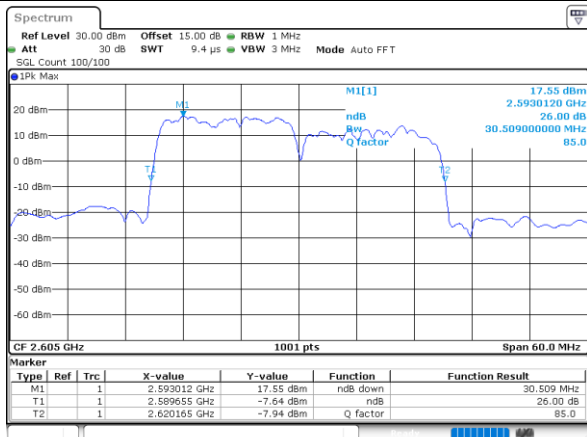

Middle Channel / 20MHz+20MHz

Date: 15.MAY.2023 17:20:18

Highest Channel / 15MHz+15MHz

Date: 15.MAY.2023 16:14:34

Highest Channel / 20MHz+20MHz

Date: 22.MAY.2023 17:03:44

LTE Band 38C

16QAM

Lowest Channel / 15MHz+15MHz

Date: 15.MAY.2023 16:08:48

Lowest Channel / 20MHz+20MHz

Date: 15.MAY.2023 17:16:40

Middle Channel / 15MHz+15MHz

Date: 15.MAY.2023 16:11:56

Middle Channel / 20MHz+20MHz

Date: 15.MAY.2023 17:19:47

Highest Channel / 15MHz+15MHz

Date: 15.MAY.2023 16:15:05

Highest Channel / 20MHz+20MHz

Date: 15.MAY.2023 17:22:53

LTE Band 38C

64QAM

Lowest Channel / 15MHz+15MHz

Date: 15.MAY.2023 16:08:17