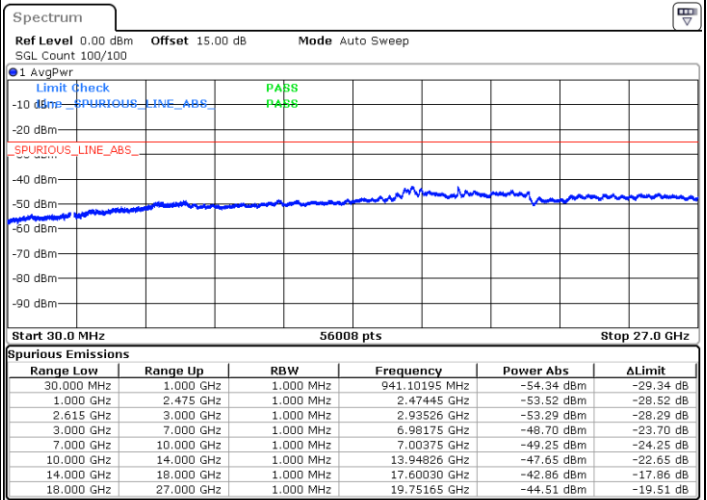

Lowest Channel / FullRB

N/A

Date: 16.MAY.2023 02:33:12

LTE Band 7C / 20MHz+15MHz

64QAM

MiddleChannel / 1RB0 and 1RB74

Middle Channel / 1RB99 and 1RB0

Date: 16.MAY.2023 02:43:47

Date: 16.MAY.2023 02:50:05

Middle Channel / FullIRB

N/A

Date: 16.MAY.2023 02:42:31

LTE Band 7C / 20MHz+15MHz

64QAM

Highest Channel / 1RB0 and 1RB74

Highest Channel / 1RB99 and 1RB0

Date: 16.MAY.2023 03:06:27

Date: 16.MAY.2023 03:05:11

Highest Channel / FullIRB

N/A

Date: 16.MAY.2023 03:12:45

LTE Band 7C / 20MHz+20MHz

64QAM

Lowest Channel / 1RB0 and 1RB99

Lowest Channel / 1RB99 and 1RB0

Date: 16.MAY.2023 03:31:40

Date: 16.MAY.2023 03:25:23

Lowest Channel / FullIRB

N/A

Date: 16.MAY.2023 03:32:56

LTE Band 7C / 20MHz+20MHz

64QAM