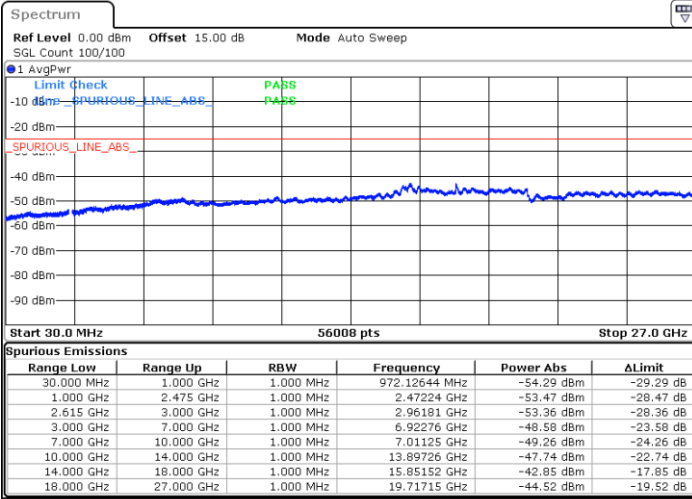

Date: 16.MAY.2023 02:50:05

Middle Channel / FullIRB

N/A

Date: 16.MAY.2023 02:42:31

LTE Band 7C / 20MHz+15MHz

64QAM

Highest Channel / 1RB0 and 1RB74

Highest Channel / 1RB99 and 1RB0

Date: 16.MAY.2023 03:06:27

Date: 16.MAY.2023 03:05:11

Highest Channel / FullIRB

N/A

Date: 16.MAY.2023 03:12:45

LTE Band 7C / 20MHz+20MHz

64QAM

Lowest Channel / 1RB0 and 1RB99

Lowest Channel / 1RB99 and 1RB0

Date: 16.MAY.2023 03:31:40

Date: 16.MAY.2023 03:25:23

Lowest Channel / FullIRB

N/A

Date: 16.MAY.2023 03:32:56

LTE Band 7C / 20MHz+20MHz

64QAM