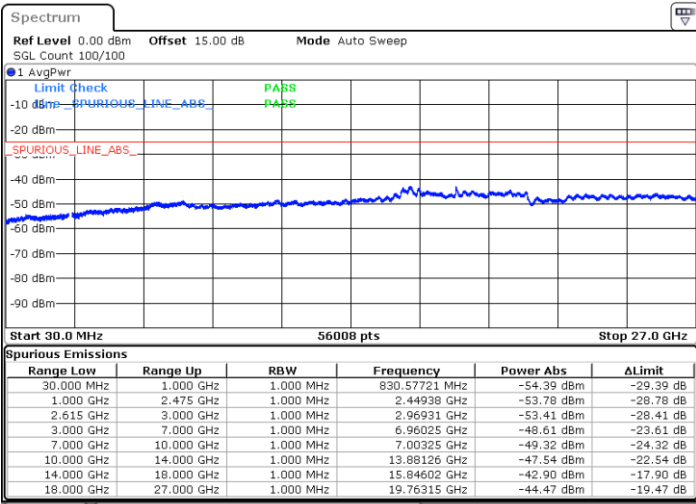

LTE Band 7C / 20MHz+10MHz

64QAM

Lowest Channel / 1RB0 and 1RB49

Lowest Channel / 1RB99 and 1RB0

Date: 15.MAY.2023 18:59:32