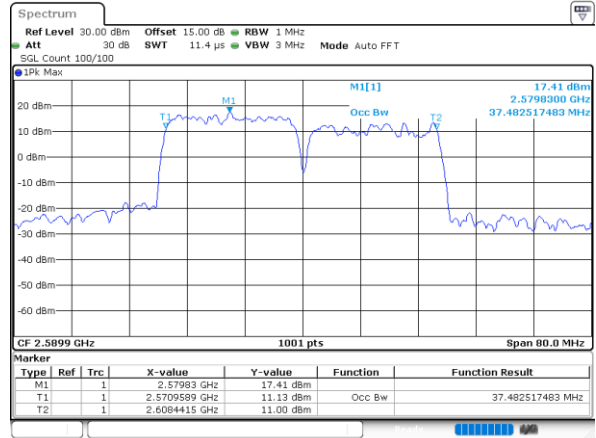

Highest Channel / 20MHz+20MHz

Date: 15.MAY.2023 17:23:24

Occupied Bandwidth

Mode	LTE Band 38C : 99%OBW(MHz)		
	QPSK	16QAM	64QAM
BW	15MHz+15MHz	15MHz+15MHz	15MHz+15MHz
Lowest CH	28.47	28.59	28.41
Middle CH	28.47	28.47	28.29
Highest CH	28.53	28.59	28.53
BW	20MHz+20MHz	20MHz+20MHz	20MHz+20MHz
Lowest CH	37.48	37.56	37.96
Middle CH	37.16	37.48	37.80
Highest CH	37.72	37.64	37.80

LTE Band 38C

QPSK

Lowest Channel / 15MHz+15MHz

Date: 15.MAY.2023 16:06:44

Lowest Channel / 20MHz+20MHz

Date: 15.MAY.2023 17:14:36

Middle Channel / 15MHz+15MHz

Date: 15.MAY.2023 16:09:53

Middle Channel / 20MHz+20MHz

Date: 15.MAY.2023 17:17:43

Highest Channel / 15MHz+15MHz

Date: 15.MAY.2023 16:14:03

Highest Channel / 20MHz+20MHz

Date: 15.MAY.2023 17:21:52

LTE Band 38C

16QAM