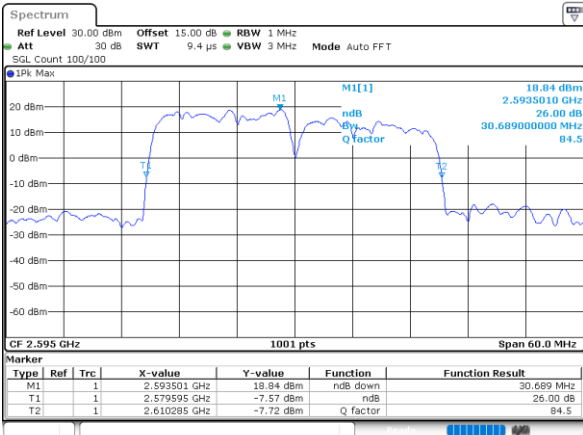

LTE Band 38C

26dB Bandwidth

Mode	LTE Band 38C : 26dB BW(MHz)		
	QPSK	16QAM	64QAM
BW	15MHz+15MHz	15MHz+15MHz	15MHz+15MHz
Lowest CH	30.45	30.51	30.39
Middle CH	30.69	30.39	30.39
Highest CH	30.63	30.51	30.45
BW	20MHz+20MHz	20MHz+20MHz	20MHz+20MHz
Lowest CH	39.80	39.72	39.80
Middle CH	39.72	39.80	39.80
Highest CH	39.80	39.80	39.72

LTE Band 38C

QPSK

Lowest Channel / 15MHz+15MHz

Date: 15.MAY.2023 16:09:19

Lowest Channel / 20MHz+20MHz

Date: 15.MAY.2023 17:17:11

Middle Channel / 15MHz+15MHz

Date: 15.MAY.2023 16:12:27

Middle Channel / 20MHz+20MHz

Date: 15.MAY.2023 17:20:18

Highest Channel / 15MHz+15MHz

Date: 15.MAY.2023 16:14:34

Highest Channel / 20MHz+20MHz

Date: 22.MAY.2023 17:03:44

LTE Band 38C

16QAM