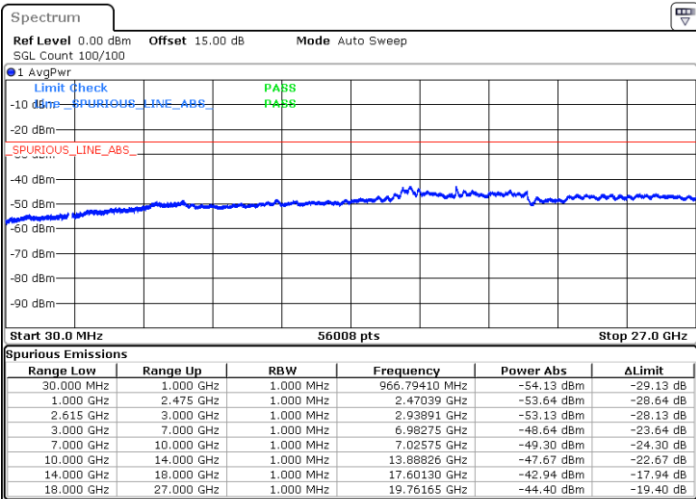

LTE Band 7C / 15MHz+10MHz

64QAM

Highest Channel / 1RB0 and 1RB49

Highest Channel / 1RB74 and 1RB0

Date: 16.MAY.2023 05:06:03

Date: 16.MAY.2023 05:04:47

Highest Channel / FullIRB

N/A

Date: 16.MAY.2023 05:12:22

LTE Band 7C / 15MHz+15MHz

64QAM

Lowest Channel / 1RB0 and 1RB74

Lowest Channel / 1RB74 and 1RB0

Date: 16.MAY.2023 00:31:58

Date: 15.MAY.2023 19:54:53

Lowest Channel / FullIRB

N/A

Date: 16.MAY.2023 00:33:14

LTE Band 7C / 15MHz+15MHz

64QAM

Middle Channel / 1RB0 and 1RB74

Middle Channel / 1RB74 and 1RB0

Date: 16.MAY.2023 00:43:47

Date: 16.MAY.2023 00:50:03

Middle Channel / FullIRB

N/A

Date: 16.MAY.2023 00:42:31

LTE Band 7C / 15MHz+15MHz

64QAM

Highest Channel / 1RB0 and 1RB74

Highest Channel / 1RB74 and 1RB0

Date: 16.MAY.2023 01:06:24