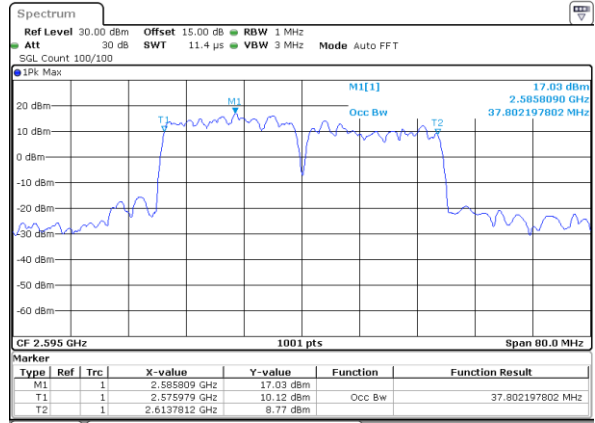

Highest Channel / 15MHz+15MHz

Date: 15.MAY.2023 16:13:32

Highest Channel / 20MHz+20MHz

Date: 15.MAY.2023 17:21:21

LTE Band 38C

64QAM

Lowest Channel / 15MHz+15MHz

Date: 15.MAY.2023 16:07:46

Lowest Channel / 20MHz+20MHz

Date: 15.MAY.2023 17:15:38

Middle Channel / 15MHz+15MHz

Date: 15.MAY.2023 16:10:55

Middle Channel / 20MHz+20MHz

Date: 15.MAY.2023 17:18:45

Highest Channel / 15MHz+15MHz

Date: 15.MAY.2023 16:13:01

Highest Channel / 20MHz+20MHz

Date: 15.MAY.2023 17:20:50

Conducted Band Edge

LTE Band 38C / 15MHz+15MHz

QPSK

Lowest Band Edge / 1RB0 and 1RB74

Highest Band Edge / 1RB0 and 1RB74

Date: 15.MAY.2023 14:56:47