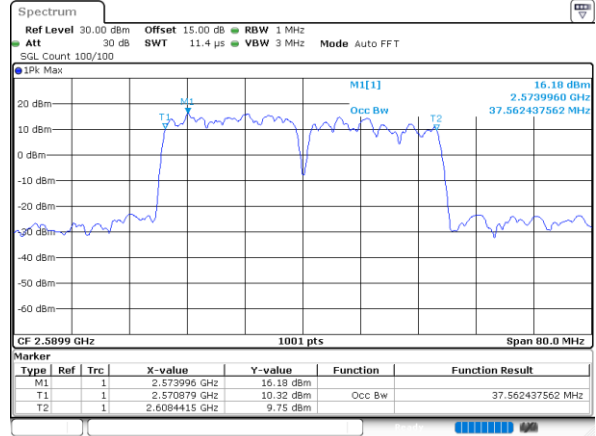

LTE Band 38C

QPSK

Lowest Channel / 15MHz+15MHz

Date: 15.MAY.2023 16:06:44

Lowest Channel / 20MHz+20MHz

Date: 15.MAY.2023 17:14:36

Middle Channel / 15MHz+15MHz

Date: 15.MAY.2023 16:09:53

Middle Channel / 20MHz+20MHz

Date: 15.MAY.2023 17:17:43

Highest Channel / 15MHz+15MHz

Date: 15.MAY.2023 16:14:03

Highest Channel / 20MHz+20MHz

Date: 15.MAY.2023 17:21:52

LTE Band 38C

16QAM

Lowest Channel / 15MHz+15MHz

Date: 15.MAY.2023 16:07:15

Lowest Channel / 20MHz+20MHz

Date: 15.MAY.2023 17:15:07

Middle Channel / 15MHz+15MHz

Date: 15.MAY.2023 16:10:24

Middle Channel / 20MHz+20MHz

Date: 15.MAY.2023 17:18:14