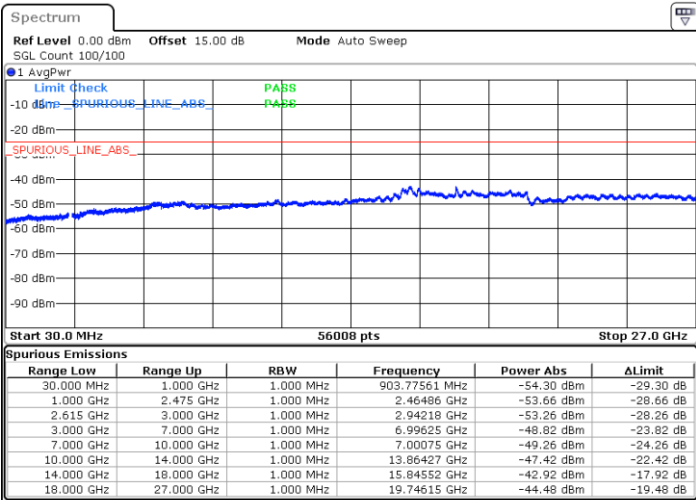

LTE Band 7C / 20MHz+10MHz

64QAM

Middle Channel / 1RB0 and 1RB49

Middle Channel / 1RB99 and 1RB0

Date: 15.MAY.2023 19:11:48

Date: 15.MAY.2023 19:18:15

Middle Channel / FullIRB

N/A

Date: 15.MAY.2023 19:10:30

LTE Band 7C / 20MHz+10MHz

64QAM

Highest Channel / 1RB0 and 1RB49

Highest Channel / 1RB99 and 1RB0

Date: 15.MAY.2023 19:35:13

Date: 15.MAY.2023 19:33:55

Highest Channel / FullIRB

N/A

Date: 15.MAY.2023 19:41:40

LTE Band 7C / 20MHz+15MHz

64QAM

Lowest Channel / 1RB0 and 1RB74

Lowest Channel / 1RB99 and 1RB0

Date: 16.MAY.2023 02:31:56

Date: 16.MAY.2023 02:25:39