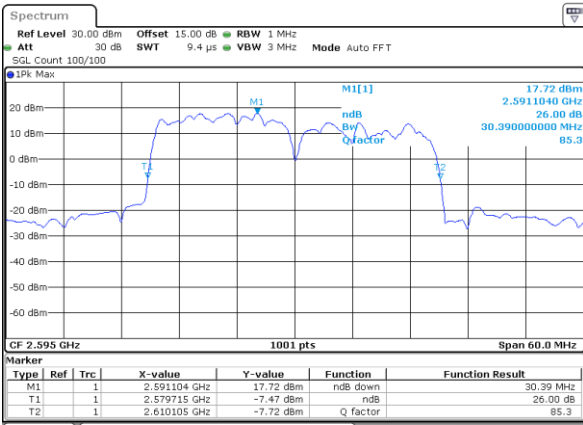

Lowest Channel / 15MHz+15MHz

Date: 15.MAY.2023 16:08:48

Lowest Channel / 20MHz+20MHz

Date: 15.MAY.2023 17:16:40

Middle Channel / 15MHz+15MHz

Date: 15.MAY.2023 16:11:56

Middle Channel / 20MHz+20MHz

Date: 15.MAY.2023 17:19:47

Highest Channel / 15MHz+15MHz

Date: 15.MAY.2023 16:15:05

Highest Channel / 20MHz+20MHz

Date: 15.MAY.2023 17:22:53

LTE Band 38C

64QAM

Lowest Channel / 15MHz+15MHz

Date: 15.MAY.2023 16:08:17

Lowest Channel / 20MHz+20MHz

Date: 15.MAY.2023 17:16:09

Middle Channel / 15MHz+15MHz

Date: 15.MAY.2023 16:11:25

Middle Channel / 20MHz+20MHz

Date: 15.MAY.2023 17:19:16

Highest Channel / 15MHz+15MHz

Date: 15.MAY.2023 16:15:36

Highest Channel / 20MHz+20MHz

Date: 15.MAY.2023 17:23:24

Occupied Bandwidth

Mode	LTE Band 38C : 99%OBW(MHz)		
	QPSK	16QAM	64QAM
BW	15MHz+15MHz	15MHz+15MHz	15MHz+15MHz
Lowest CH	28.47	28.59	28.41
Middle CH	28.47	28.47	28.29
Highest CH	28.53	28.59	28.53
BW	20MHz+20MHz	20MHz+20MHz	20MHz+20MHz
Lowest CH	37.48	37.56	37.96
Middle CH	37.16	37.48	37.80
Highest CH	37.72	37.64	37.80