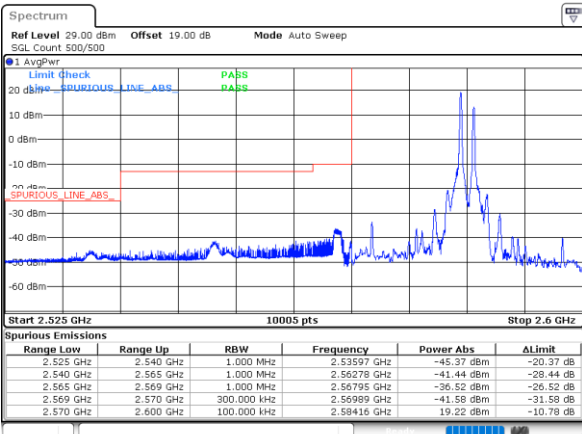

Lowest Channel / 20MHz+20MHz

Date: 15.MAY.2023 17:15:38

Middle Channel / 15MHz+15MHz

Date: 15.MAY.2023 16:10:55

Middle Channel / 20MHz+20MHz

Date: 15.MAY.2023 17:18:45

Highest Channel / 15MHz+15MHz

Date: 15.MAY.2023 16:13:01

Highest Channel / 20MHz+20MHz

Date: 15.MAY.2023 17:20:50

Conducted Band Edge

LTE Band 38C / 15MHz+15MHz

QPSK

Lowest Band Edge / 1RB0 and 1RB74

Highest Band Edge / 1RB0 and 1RB74

Date: 15.MAY.2023 14:56:47

Date: 15.MAY.2023 15:03:42

Lowest Band Edge / 1RB74 and 1RB0

Highest Band Edge / 1RB74 and 1RB0

Date: 15.MAY.2023 14:57:43

Date: 15.MAY.2023 15:08:45

Lowest Band Edge / Full RB

Date: 15_MAY_2023 14:51:45

Highest Band Edge / Full RB