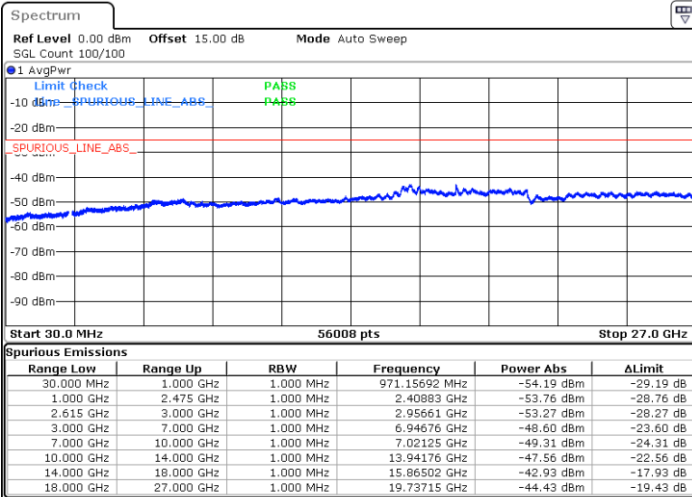

LTE Band 7C / 15MHz+10MHz

64QAM

Highest Channel / 1RB0 and 1RB49

Highest Channel / 1RB74 and 1RB0

Date: 16.MAY.2023 05:06:03

Date: 16.MAY.2023 05:04:47

Highest Channel / FullIRB

N/A

Date: 16.MAY.2023 05:12:22

LTE Band 7C / 15MHz+15MHz

64QAM

Lowest Channel / 1RB0 and 1RB74

Lowest Channel / 1RB74 and 1RB0

Date: 16.MAY.2023 00:31:58

Date: 15.MAY.2023 19:54:53

Lowest Channel / FullIRB