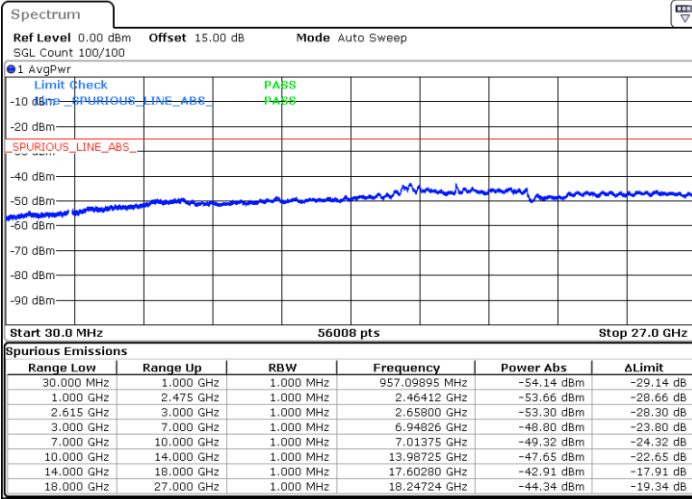

Date: 16.MAY.2023 01:32:13

Date: 16.MAY.2023 01:25:57

Lowest Channel / FullIRB

N/A

Date: 16.MAY.2023 01:33:29

LTE Band 7C / 15MHz+20MHz

64QAM

Middle Channel / 1RB0 and 1RB9

Middle Channel / 1RB74 and 1RB0

Date: 16.MAY.2023 01:44:04

Date: 16.MAY.2023 01:50:22

Middle Channel / FullRB

N/A

Date: 16.MAY.2023 01:42:48

LTE Band 7C / 15MHz+20MHz

64QAM

Highest Channel / 1RB0 and 1RB99

Highest Channel / 1RB74 and 1RB0

Date: 16.MAY.2023 02:06:43

Date: 16.MAY.2023 02:05:27

Highest Channel / FullIRB

N/A

Date: 16.MAY.2023 02:13:01

LTE Band 7C / 20MHz+10MHz