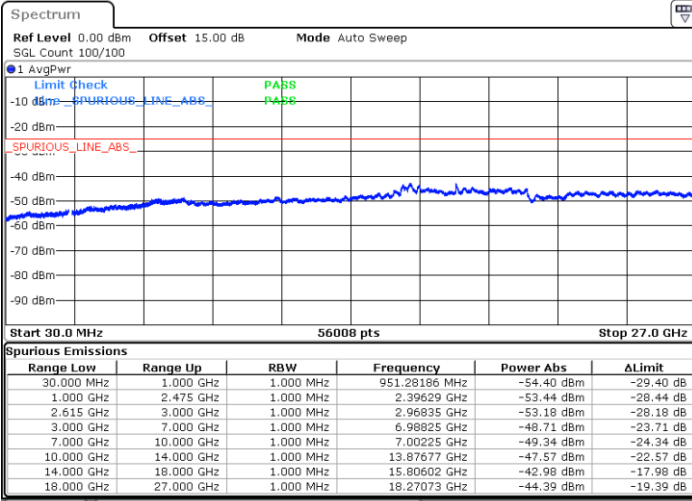

LTE Band 7C / 15MHz+10MHz

64QAM

Highest Channel / 1RB0 and 1RB49

Highest Channel / 1RB74 and 1RB0

Date: 16.MAY.2023 05:06:03

Date: 16.MAY.2023 05:04:47

Highest Channel / FullIRB

N/A

Date: 16.MAY.2023 05:12:22

LTE Band 7C / 15MHz+15MHz

64QAM

Lowest Channel / 1RB0 and 1RB74

Lowest Channel / 1RB74 and 1RB0

Date: 16.MAY.2023 00:31:58

Date: 15.MAY.2023 19:54:53

Lowest Channel / FullIRB