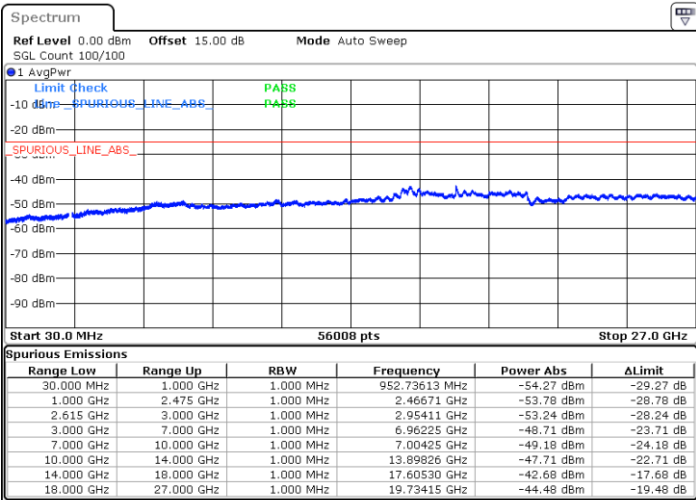

LTE Band 7C / 15MHz+10MHz

64QAM

Highest Channel / 1RB0 and 1RB49

Highest Channel / 1RB74 and 1RB0

Date: 16.MAY.2023 05:06:03

Date: 16.MAY.2023 05:04:47

Highest Channel / FullIRB

N/A

Date: 16.MAY.2023 05:12:22

LTE Band 7C / 15MHz+15MHz

64QAM

Lowest Channel / 1RB0 and 1RB74

Lowest Channel / 1RB74 and 1RB0

Date: 16.MAY.2023 00:31:58

Date: 15.MAY.2023 19:54:53

Lowest Channel / FullIRB

N/A

Date: 16.MAY.2023 00:33:14

LTE Band 7C / 15MHz+15MHz

64QAM

Middle Channel / 1RB0 and 1RB74

Middle Channel / 1RB74 and 1RB0

Date: 16.MAY.2023 00:43:47

Date: 16.MAY.2023 00:50:03

Middle Channel / FullIRB

N/A

Date: 16.MAY.2023 00:42:31

LTE Band 7C / 15MHz+15MHz

64QAM

Highest Channel / 1RB0 and 1RB74

Highest Channel / 1RB74 and 1RB0

Date: 16.MAY.2023 01:06:24