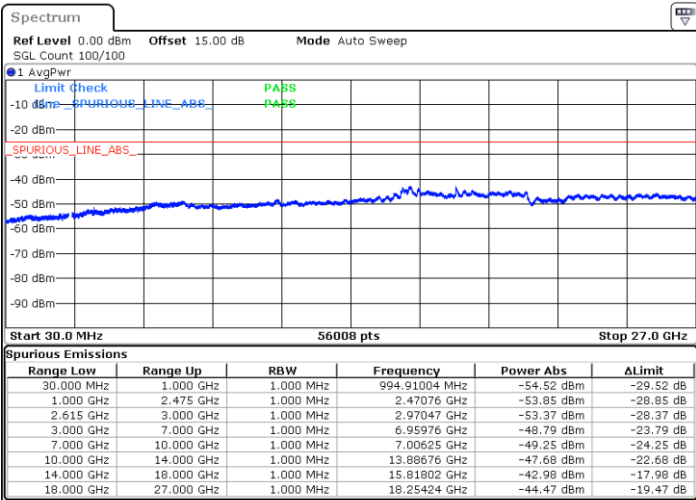

N/A

Date: 15.MAY.2023 19:41:40

LTE Band 7C / 20MHz+15MHz

64QAM

Lowest Channel / 1RB0 and 1RB74

Lowest Channel / 1RB99 and 1RB0

Date: 16.MAY.2023 02:31:56

Date: 16.MAY.2023 02:25:39

Lowest Channel / FullRB

N/A

Date: 16.MAY.2023 02:33:12

LTE Band 7C / 20MHz+15MHz

64QAM

MiddleChannel / 1RB0 and 1RB74

Middle Channel / 1RB99 and 1RB0

Date: 16.MAY.2023 02:43:47

Date: 16.MAY.2023 02:50:05

Middle Channel / FullIRB

N/A

Date: 16.MAY.2023 02:42:31

LTE Band 7C / 20MHz+15MHz

64QAM

Highest Channel / 1RB0 and 1RB74

Highest Channel / 1RB99 and 1RB0

Date: 16.MAY.2023 03:06:27

Date: 16.MAY.2023 03:05:11

Highest Channel / FullIRB

N/A

Date: 16.MAY.2023 03:12:45

LTE Band 7C / 20MHz+20MHz

64QAM

Lowest Channel / 1RB0 and 1RB99