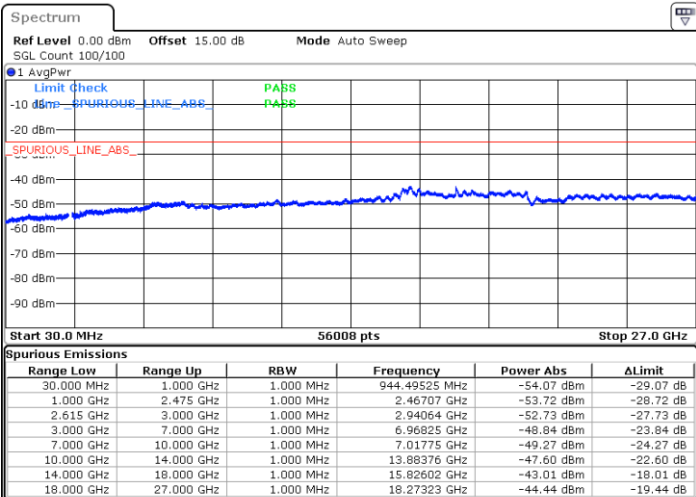

Lowest Channel / FullRB

N/A

Date: 16.MAY.2023 02:33:12

LTE Band 7C / 20MHz+15MHz

64QAM

MiddleChannel / 1RB0 and 1RB74

Middle Channel / 1RB99 and 1RB0

Date: 16.MAY.2023 02:43:47

Date: 16.MAY.2023 02:50:05

Middle Channel / FullIRB

N/A

Date: 16.MAY.2023 02:42:31

LTE Band 7C / 20MHz+15MHz

64QAM

Highest Channel / 1RB0 and 1RB74

Highest Channel / 1RB99 and 1RB0

Date: 16.MAY.2023 03:06:27

Date: 16.MAY.2023 03:05:11

Highest Channel / FullIRB

N/A

Date: 16.MAY.2023 03:12:45

LTE Band 7C / 20MHz+20MHz

64QAM

Lowest Channel / 1RB0 and 1RB99

Lowest Channel / 1RB99 and 1RB0

Date: 16.MAY.2023 03:31:40

Date: 16.MAY.2023 03:25:23

Lowest Channel / FullIRB

N/A

Date: 16.MAY.2023 03:32:56

LTE Band 7C / 20MHz+20MHz

64QAM