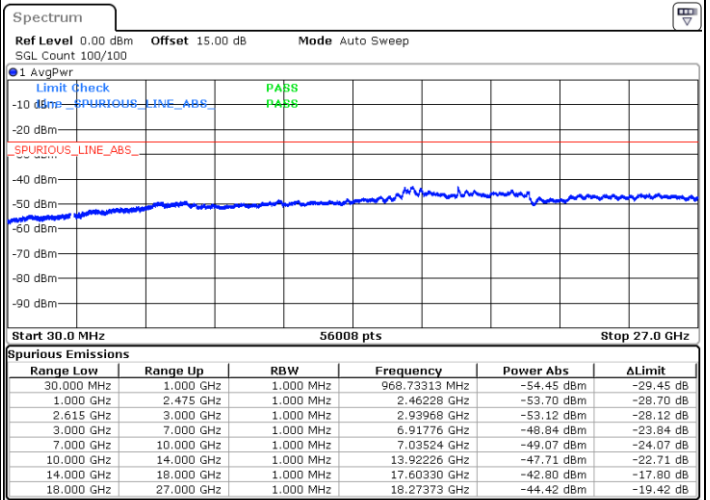

N/A

Date: 15.MAY.2023 19:41:40

LTE Band 7C / 20MHz+15MHz

64QAM

Lowest Channel / 1RB0 and 1RB74

Lowest Channel / 1RB99 and 1RB0

Date: 16.MAY.2023 02:31:56

Date: 16.MAY.2023 02:25:39

Lowest Channel / FullRB

N/A

Date: 16.MAY.2023 02:33:12

LTE Band 7C / 20MHz+15MHz

64QAM

MiddleChannel / 1RB0 and 1RB74

Middle Channel / 1RB99 and 1RB0

Date: 16.MAY.2023 02:43:47

Date: 16.MAY.2023 02:50:05

Middle Channel / FullIRB

N/A

Date: 16.MAY.2023 02:42:31

LTE Band 7C / 20MHz+15MHz

64QAM

Highest Channel / 1RB0 and 1RB74

Highest Channel / 1RB99 and 1RB0

Date: 16.MAY.2023 03:06:27

Date: 16.MAY.2023 03:05:11

Highest Channel / FullIRB

N/A

Date: 16.MAY.2023 03:12:45

LTE Band 7C / 20MHz+20MHz

64QAM

Lowest Channel / 1RB0 and 1RB99