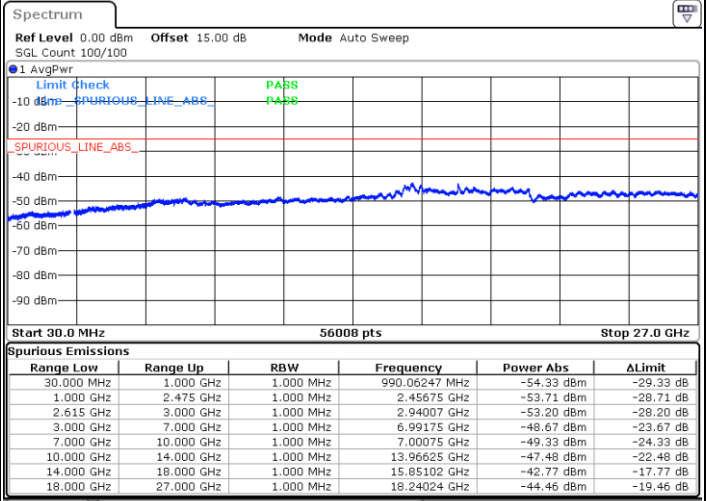

LTE Band 7C / 15MHz+10MHz

64QAM

Highest Channel / 1RB0 and 1RB49

Highest Channel / 1RB74 and 1RB0

Date: 16.MAY.2023 05:06:03

Date: 16.MAY.2023 05:04:47

Highest Channel / FullIRB

N/A

Date: 16.MAY.2023 05:12:22

LTE Band 7C / 15MHz+15MHz

64QAM

Lowest Channel / 1RB0 and 1RB74

Lowest Channel / 1RB74 and 1RB0

Date: 16.MAY.2023 00:31:58

Date: 15.MAY.2023 19:54:53

Lowest Channel / FullIRB