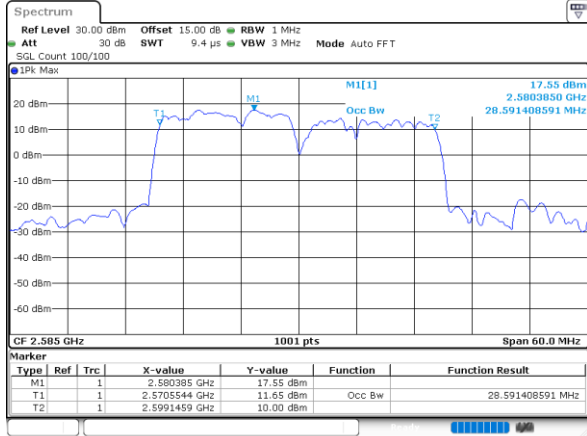

LTE Band 38C

QPSK

Lowest Channel / 15MHz+15MHz

Date: 15.MAY.2023 16:06:44

Lowest Channel / 20MHz+20MHz

Date: 15.MAY.2023 17:14:36

Middle Channel / 15MHz+15MHz

Date: 15.MAY.2023 16:09:53

Middle Channel / 20MHz+20MHz

Date: 15.MAY.2023 17:17:43

Highest Channel / 15MHz+15MHz

Date: 15.MAY.2023 16:14:03

Highest Channel / 20MHz+20MHz

Date: 15.MAY.2023 17:21:52

LTE Band 38C

16QAM

Lowest Channel / 15MHz+15MHz

Date: 15.MAY.2023 16:07:15

Lowest Channel / 20MHz+20MHz

Date: 15.MAY.2023 17:15:07

Middle Channel / 15MHz+15MHz

Date: 15.MAY.2023 16:10:24

Middle Channel / 20MHz+20MHz

Date: 15.MAY.2023 17:18:14