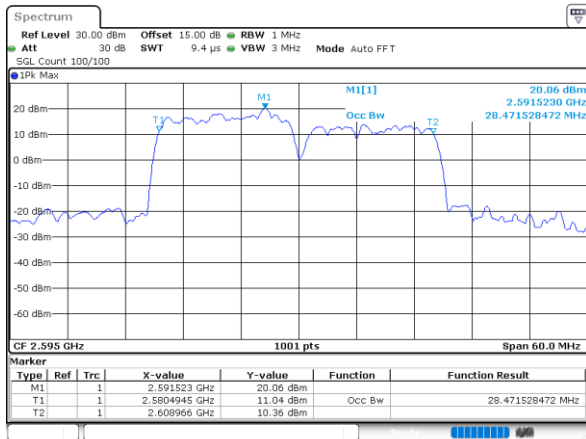

Highest Channel / 20MHz+20MHz

Date: 15.MAY.2023 17:23:24

Occupied Bandwidth

Mode	LTE Band 38C : 99%OBW(MHz)		
	QPSK	16QAM	64QAM
BW	15MHz+15MHz	15MHz+15MHz	15MHz+15MHz
Lowest CH	28.47	28.59	28.41
Middle CH	28.47	28.47	28.29
Highest CH	28.53	28.59	28.53
BW	20MHz+20MHz	20MHz+20MHz	20MHz+20MHz
Lowest CH	37.48	37.56	37.96
Middle CH	37.16	37.48	37.80
Highest CH	37.72	37.64	37.80

LTE Band 38C

QPSK

Lowest Channel / 15MHz+15MHz

Date: 15.MAY.2023 16:06:44

Lowest Channel / 20MHz+20MHz

Date: 15.MAY.2023 17:14:36

Middle Channel / 15MHz+15MHz

Date: 15.MAY.2023 16:09:53

Middle Channel / 20MHz+20MHz

Date: 15.MAY.2023 17:17:43

Highest Channel / 15MHz+15MHz

Date: 15.MAY.2023 16:14:03

Highest Channel / 20MHz+20MHz

Date: 15.MAY.2023 17:21:52

LTE Band 38C

16QAM