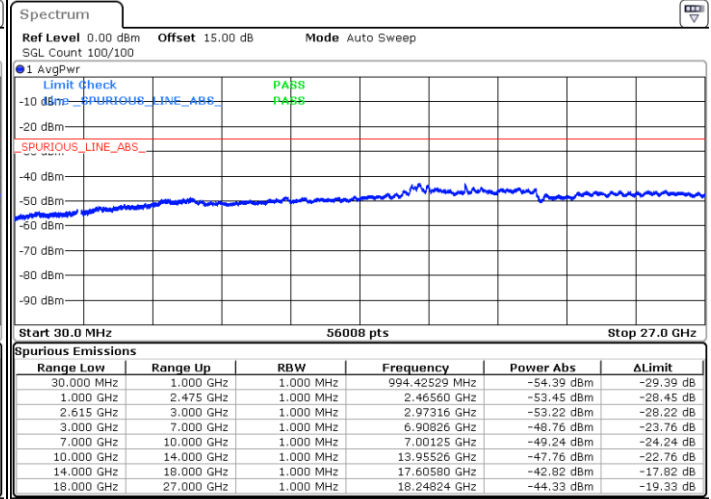

Middle Channel / FullIRB

N/A

Date: 16.MAY.2023 00:42:31

LTE Band 7C / 15MHz+15MHz

64QAM

Highest Channel / 1RB0 and 1RB74

Highest Channel / 1RB74 and 1RB0

Date: 16.MAY.2023 01:06:24

Date: 16.MAY.2023 01:05:08

Highest Channel / FullIRB

N/A

Date: 16.MAY.2023 01:12:41

LTE Band 7C / 15MHz+20MHz

64QAM

Lowest Channel / 1RB0 and 1RB99

Lowest Channel / 1RB74 and 1RB0

Date: 16.MAY.2023 01:32:13

Date: 16.MAY.2023 01:25:57

Lowest Channel / FullIRB

N/A

Date: 16.MAY.2023 01:33:29

LTE Band 7C / 15MHz+20MHz

64QAM

Middle Channel / 1RB0 and 1RB9