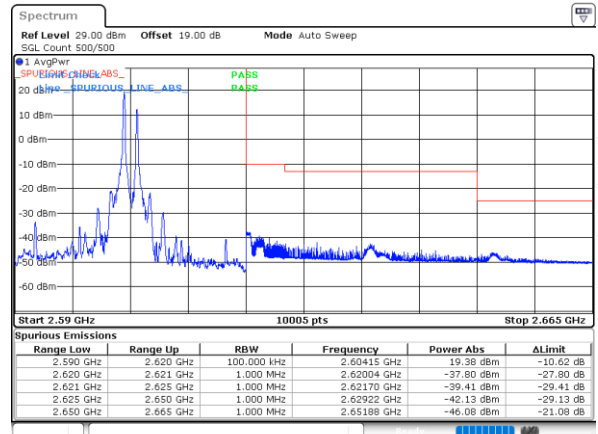

Lowest Channel / 20MHz+20MHz

Date: 15.MAY.2023 17:15:38

Middle Channel / 15MHz+15MHz

Date: 15.MAY.2023 16:10:55

Middle Channel / 20MHz+20MHz

Date: 15.MAY.2023 17:18:45

Highest Channel / 15MHz+15MHz

Date: 15.MAY.2023 16:13:01

Highest Channel / 20MHz+20MHz

Date: 15.MAY.2023 17:20:50

Conducted Band Edge

LTE Band 38C / 15MHz+15MHz

QPSK

Lowest Band Edge / 1RB0 and 1RB74

Highest Band Edge / 1RB0 and 1RB74

Date: 15.MAY.2023 14:56:47

Date: 15.MAY.2023 15:03:42

Lowest Band Edge / 1RB74 and 1RB0

Highest Band Edge / 1RB74 and 1RB0

Date: 15.MAY.2023 14:57:43

Date: 15.MAY.2023 15:08:45

Lowest Band Edge / Full RB

Date: 15_MAY_2023 14:51:45

Highest Band Edge / Full RB

Date: 15_MAY_2023 15:02:41

LTE Band 38C / 20MHz+20MHz

QPSK

Lowest Band Edge / 1RB0 and 1RB9

Date: 15.MAY.2023 16:22:58

Highest Band Edge / 1RB0 and 1RB9

Date: 15.MAY.2023 16:29:47

Lowest Band Edge / 1RB99 and 1RB0