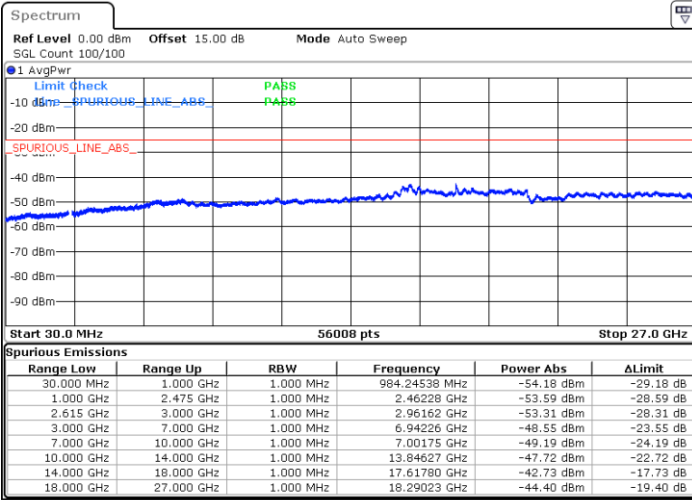

Middle Channel / FullIRB

N/A

Date: 16.MAY.2023 00:42:31

LTE Band 7C / 15MHz+15MHz

64QAM

Highest Channel / 1RB0 and 1RB74

Highest Channel / 1RB74 and 1RB0

Date: 16.MAY.2023 01:06:24

Date: 16.MAY.2023 01:05:08

Highest Channel / FullIRB

N/A

Date: 16.MAY.2023 01:12:41

LTE Band 7C / 15MHz+20MHz

64QAM

Lowest Channel / 1RB0 and 1RB99

Lowest Channel / 1RB74 and 1RB0