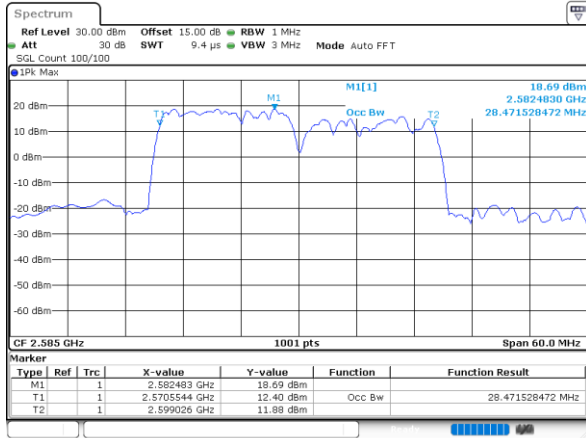

Highest Channel / 20MHz+20MHz

Date: 15.MAY.2023 17:23:24

Occupied Bandwidth

Mode	LTE Band 38C : 99%OBW(MHz)		
	QPSK	16QAM	64QAM
BW	15MHz+15MHz	15MHz+15MHz	15MHz+15MHz
Lowest CH	28.47	28.59	28.41
Middle CH	28.47	28.47	28.29
Highest CH	28.53	28.59	28.53
BW	20MHz+20MHz	20MHz+20MHz	20MHz+20MHz
Lowest CH	37.48	37.56	37.96
Middle CH	37.16	37.48	37.80
Highest CH	37.72	37.64	37.80

LTE Band 38C

QPSK

Lowest Channel / 15MHz+15MHz

Date: 15.MAY.2023 16:06:44

Lowest Channel / 20MHz+20MHz

Date: 15.MAY.2023 17:14:36

Middle Channel / 15MHz+15MHz

Date: 15.MAY.2023 16:09:53