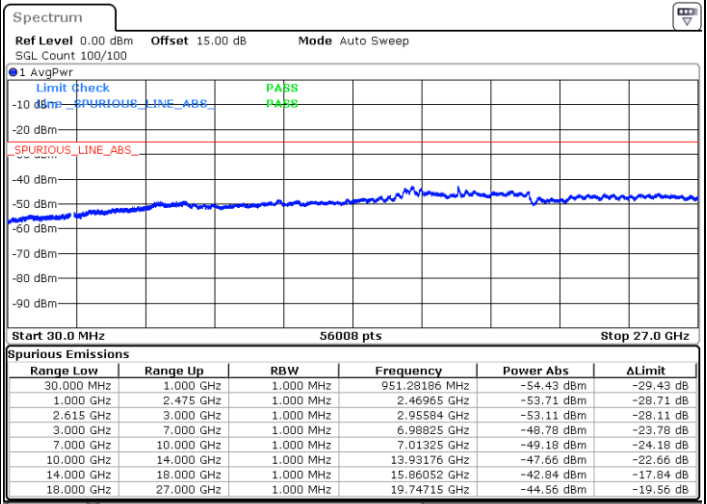

Highest Channel / 1RB0 and 1RB99

Highest Channel / 1RB74 and 1RB0

Date: 16.MAY.2023 02:06:43

Date: 16.MAY.2023 02:05:27

Highest Channel / FullIRB

N/A

Date: 16.MAY.2023 02:13:01

LTE Band 7C / 20MHz+10MHz

64QAM

Lowest Channel / 1RB0 and 1RB49

Lowest Channel / 1RB99 and 1RB0

Date: 15.MAY.2023 18:59:32

Date: 15.MAY.2023 18:53:05

Lowest Channel / FullRB

N/A

Date: 15.MAY.2023 19:00:50