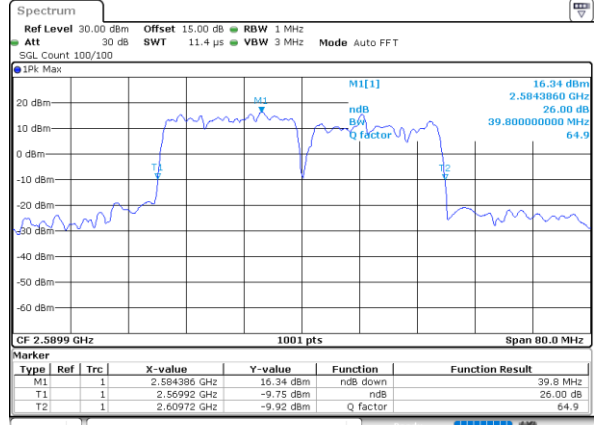

Lowest Channel / 15MHz+15MHz

Date: 15.MAY.2023 16:08:48

Lowest Channel / 20MHz+20MHz

Date: 15.MAY.2023 17:16:40

Middle Channel / 15MHz+15MHz

Date: 15.MAY.2023 16:11:56

Middle Channel / 20MHz+20MHz

Date: 15.MAY.2023 17:19:47

Highest Channel / 15MHz+15MHz

Date: 15.MAY.2023 16:15:05

Highest Channel / 20MHz+20MHz

Date: 15.MAY.2023 17:22:53

LTE Band 38C

64QAM

Lowest Channel / 15MHz+15MHz

Date: 15.MAY.2023 16:08:17

Lowest Channel / 20MHz+20MHz

Date: 15.MAY.2023 17:16:09

Middle Channel / 15MHz+15MHz

Date: 15.MAY.2023 16:11:25

Middle Channel / 20MHz+20MHz

Date: 15.MAY.2023 17:19:16

Highest Channel / 15MHz+15MHz

Date: 15.MAY.2023 16:15:36

Highest Channel / 20MHz+20MHz

Date: 15.MAY.2023 17:23:24

Occupied Bandwidth

Mode	LTE Band 38C : 99%OBW(MHz)		
	QPSK	16QAM	64QAM
BW	15MHz+15MHz	15MHz+15MHz	15MHz+15MHz
Lowest CH	28.47	28.59	28.41
Middle CH	28.47	28.47	28.29
Highest CH	28.53	28.59	28.53
BW	20MHz+20MHz	20MHz+20MHz	20MHz+20MHz
Lowest CH	37.48	37.56	37.96
Middle CH	37.16	37.48	37.80
Highest CH	37.72	37.64	37.80