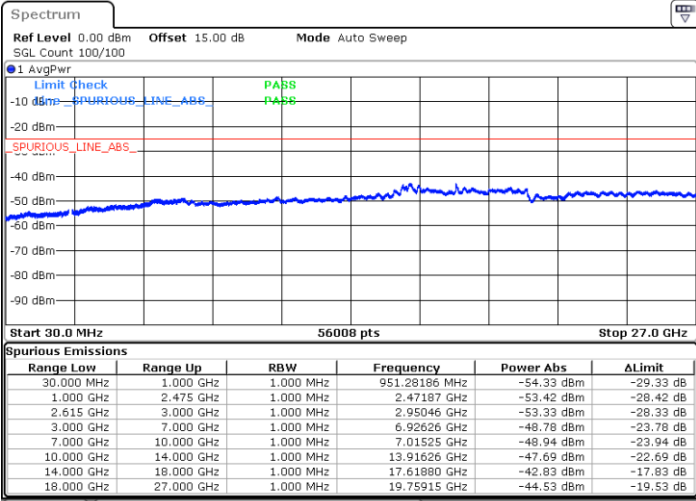

Date: 16.MAY.2023 05:12:22

LTE Band 7C / 15MHz+15MHz

64QAM

Lowest Channel / 1RB0 and 1RB74

Lowest Channel / 1RB74 and 1RB0

Date: 16.MAY.2023 00:31:58

Date: 15.MAY.2023 19:54:53

Lowest Channel / FullIRB

N/A

Date: 16.MAY.2023 00:33:14

LTE Band 7C / 15MHz+15MHz

64QAM

Middle Channel / 1RB0 and 1RB74

Middle Channel / 1RB74 and 1RB0

Date: 16.MAY.2023 00:43:47

Date: 16.MAY.2023 00:50:03

Middle Channel / FullIRB

N/A

Date: 16.MAY.2023 00:42:31

LTE Band 7C / 15MHz+15MHz

64QAM

Highest Channel / 1RB0 and 1RB74

Highest Channel / 1RB74 and 1RB0

Date: 16.MAY.2023 01:06:24

Date: 16.MAY.2023 01:05:08

Highest Channel / FullIRB

N/A

Date: 16.MAY.2023 01:12:41

LTE Band 7C / 15MHz+20MHz

64QAM

Lowest Channel / 1RB0 and 1RB99

Lowest Channel / 1RB74 and 1RB0