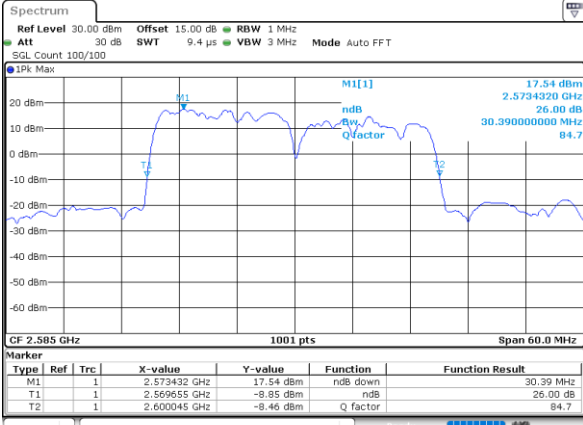

Lowest Channel / 15MHz+15MHz

Date: 15.MAY.2023 16:08:48

Lowest Channel / 20MHz+20MHz

Date: 15.MAY.2023 17:16:40

Middle Channel / 15MHz+15MHz

Date: 15.MAY.2023 16:11:56

Middle Channel / 20MHz+20MHz

Date: 15.MAY.2023 17:19:47

Highest Channel / 15MHz+15MHz

Date: 15.MAY.2023 16:15:05

Highest Channel / 20MHz+20MHz

Date: 15.MAY.2023 17:22:53

LTE Band 38C

64QAM

Lowest Channel / 15MHz+15MHz

Date: 15.MAY.2023 16:08:17

Lowest Channel / 20MHz+20MHz

Date: 15.MAY.2023 17:16:09

Middle Channel / 15MHz+15MHz

Date: 15.MAY.2023 16:11:25

Middle Channel / 20MHz+20MHz

Date: 15.MAY.2023 17:19:16

Highest Channel / 15MHz+15MHz

Date: 15.MAY.2023 16:15:36

Highest Channel / 20MHz+20MHz

Date: 15.MAY.2023 17:23:24

Occupied Bandwidth

Mode	LTE Band 38C : 99%OBW(MHz)		
	QPSK	16QAM	64QAM
BW	15MHz+15MHz	15MHz+15MHz	15MHz+15MHz
Lowest CH	28.47	28.59	28.41
Middle CH	28.47	28.47	28.29
Highest CH	28.53	28.59	28.53
BW	20MHz+20MHz	20MHz+20MHz	20MHz+20MHz
Lowest CH	37.48	37.56	37.96
Middle CH	37.16	37.48	37.80
Highest CH	37.72	37.64	37.80