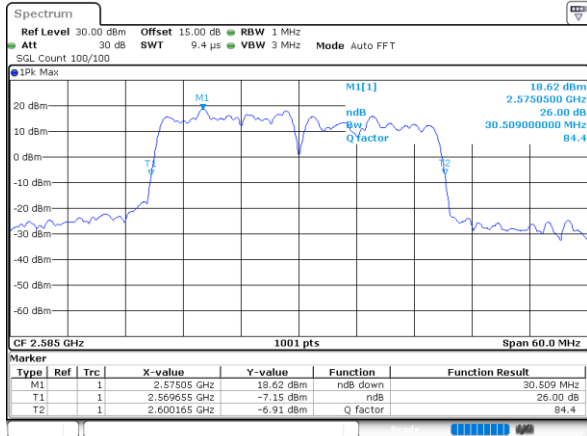

LTE Band 38C

QPSK

Lowest Channel / 15MHz+15MHz

Date: 15.MAY.2023 16:09:19

Lowest Channel / 20MHz+20MHz

Date: 15.MAY.2023 17:17:11

Middle Channel / 15MHz+15MHz

Date: 15.MAY.2023 16:12:27

Middle Channel / 20MHz+20MHz

Date: 15.MAY.2023 17:20:18

Highest Channel / 15MHz+15MHz

Date: 15.MAY.2023 16:14:34

Highest Channel / 20MHz+20MHz

Date: 22.MAY.2023 17:03:44

LTE Band 38C

16QAM

Lowest Channel / 15MHz+15MHz

Date: 15.MAY.2023 16:08:48

Lowest Channel / 20MHz+20MHz

Date: 15.MAY.2023 17:16:40

Middle Channel / 15MHz+15MHz

Date: 15.MAY.2023 16:11:56

Middle Channel / 20MHz+20MHz

Date: 15.MAY.2023 17:19:47

Highest Channel / 15MHz+15MHz

Date: 15.MAY.2023 16:15:05

Highest Channel / 20MHz+20MHz

Date: 15.MAY.2023 17:22:53

LTE Band 38C

64QAM

Lowest Channel / 15MHz+15MHz

Date: 15.MAY.2023 16:08:17