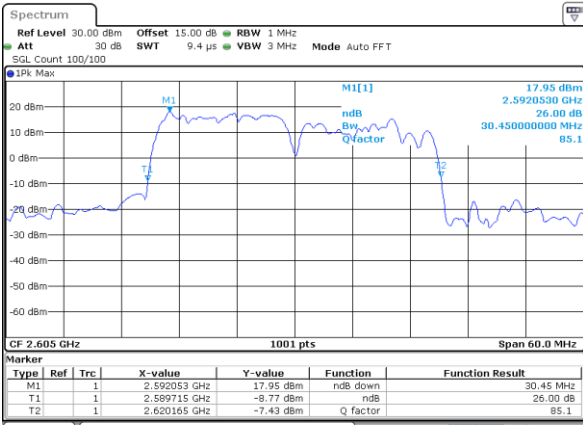

Highest Channel / 15MHz+15MHz

Date: 15.MAY.2023 16:15:05

Highest Channel / 20MHz+20MHz

Date: 15.MAY.2023 17:22:53

LTE Band 38C

64QAM

Lowest Channel / 15MHz+15MHz

Date: 15.MAY.2023 16:08:17

Lowest Channel / 20MHz+20MHz

Date: 15.MAY.2023 17:16:09

Middle Channel / 15MHz+15MHz

Date: 15.MAY.2023 16:11:25

Middle Channel / 20MHz+20MHz

Date: 15.MAY.2023 17:19:16

Highest Channel / 15MHz+15MHz

Date: 15.MAY.2023 16:15:36

Highest Channel / 20MHz+20MHz

Date: 15.MAY.2023 17:23:24

Occupied Bandwidth

Mode	LTE Band 38C : 99%OBW(MHz)		
	QPSK	16QAM	64QAM
BW	15MHz+15MHz	15MHz+15MHz	15MHz+15MHz
Lowest CH	28.47	28.59	28.41
Middle CH	28.47	28.47	28.29
Highest CH	28.53	28.59	28.53
BW	20MHz+20MHz	20MHz+20MHz	20MHz+20MHz
Lowest CH	37.48	37.56	37.96
Middle CH	37.16	37.48	37.80
Highest CH	37.72	37.64	37.80