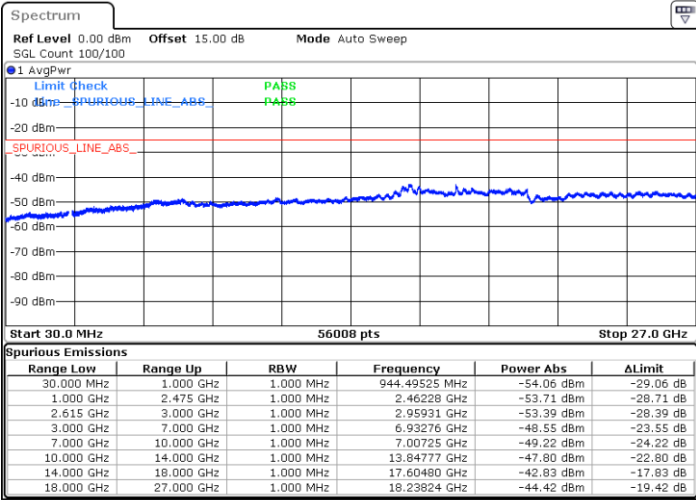

Date: 15.MAY.2023 19:10:30

LTE Band 7C / 20MHz+10MHz

64QAM

Highest Channel / 1RB0 and 1RB49

Highest Channel / 1RB99 and 1RB0

Date: 15.MAY.2023 19:35:13

Date: 15.MAY.2023 19:33:55

Highest Channel / FullIRB

N/A

Date: 15.MAY.2023 19:41:40

LTE Band 7C / 20MHz+15MHz

64QAM

Lowest Channel / 1RB0 and 1RB74

Lowest Channel / 1RB99 and 1RB0

Date: 16.MAY.2023 02:31:56

Date: 16.MAY.2023 02:25:39

Lowest Channel / FullRB

N/A

Date: 16.MAY.2023 02:33:12

LTE Band 7C / 20MHz+15MHz

64QAM

MiddleChannel / 1RB0 and 1RB74

Middle Channel / 1RB99 and 1RB0

Date: 16.MAY.2023 02:43:47

Date: 16.MAY.2023 02:50:05

Middle Channel / FullIRB

N/A

Date: 16.MAY.2023 02:42:31

LTE Band 7C / 20MHz+15MHz

64QAM

Highest Channel / 1RB0 and 1RB74

Highest Channel / 1RB99 and 1RB0