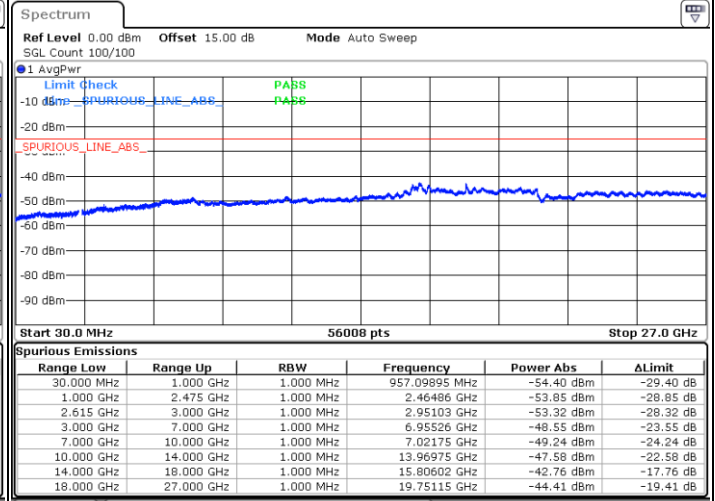

Date: 16.MAY.2023 05:12:22

LTE Band 7C / 15MHz+15MHz

64QAM

Lowest Channel / 1RB0 and 1RB74

Lowest Channel / 1RB74 and 1RB0

Date: 16.MAY.2023 00:31:58

Date: 15.MAY.2023 19:54:53

Lowest Channel / FullIRB

N/A

Date: 16.MAY.2023 00:33:14

LTE Band 7C / 15MHz+15MHz

64QAM

Middle Channel / 1RB0 and 1RB74

Middle Channel / 1RB74 and 1RB0

Date: 16.MAY.2023 00:43:47

Date: 16.MAY.2023 00:50:03

Middle Channel / FullIRB

N/A

Date: 16.MAY.2023 00:42:31

LTE Band 7C / 15MHz+15MHz

64QAM

Highest Channel / 1RB0 and 1RB74

Highest Channel / 1RB74 and 1RB0

Date: 16.MAY.2023 01:06:24

Date: 16.MAY.2023 01:05:08

Highest Channel / FullIRB

N/A

Date: 16.MAY.2023 01:12:41

LTE Band 7C / 15MHz+20MHz

64QAM

Lowest Channel / 1RB0 and 1RB99

Lowest Channel / 1RB74 and 1RB0