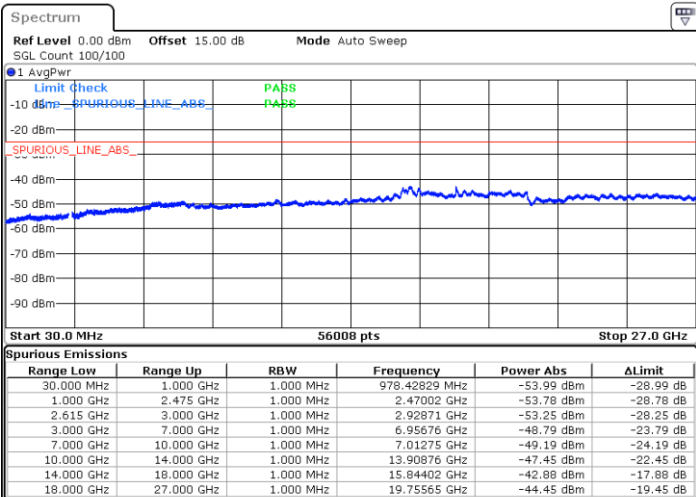

Middle Channel / FullIRB

N/A

Date: 16.MAY.2023 00:42:31

LTE Band 7C / 15MHz+15MHz

64QAM

Highest Channel / 1RB0 and 1RB74

Highest Channel / 1RB74 and 1RB0

Date: 16.MAY.2023 01:06:24

Date: 16.MAY.2023 01:05:08

Highest Channel / FullIRB

N/A

Date: 16.MAY.2023 01:12:41

LTE Band 7C / 15MHz+20MHz

64QAM

Lowest Channel / 1RB0 and 1RB99

Lowest Channel / 1RB74 and 1RB0

Date: 16.MAY.2023 01:32:13

Date: 16.MAY.2023 01:25:57

Lowest Channel / FullIRB

N/A

Date: 16.MAY.2023 01:33:29

LTE Band 7C / 15MHz+20MHz

64QAM

Middle Channel / 1RB0 and 1RB9