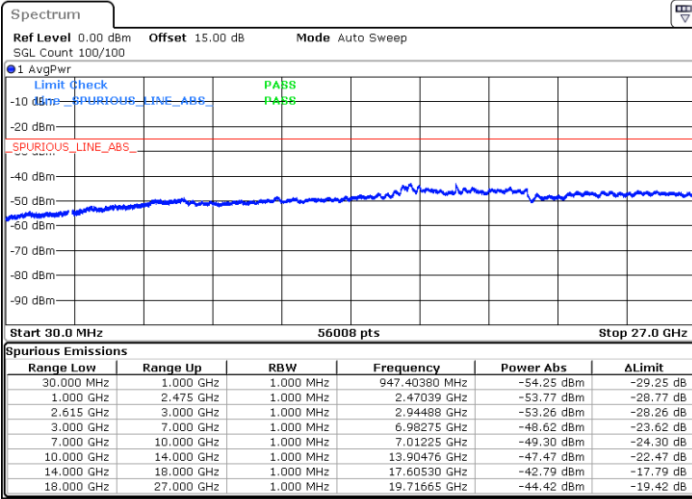

Middle Channel / FullIRB

N/A

Date: 16.MAY.2023 00:42:31

LTE Band 7C / 15MHz+15MHz

64QAM

Highest Channel / 1RB0 and 1RB74

Highest Channel / 1RB74 and 1RB0

Date: 16.MAY.2023 01:06:24

Date: 16.MAY.2023 01:05:08

Highest Channel / FullIRB

N/A

Date: 16.MAY.2023 01:12:41

LTE Band 7C / 15MHz+20MHz

64QAM

Lowest Channel / 1RB0 and 1RB99

Lowest Channel / 1RB74 and 1RB0