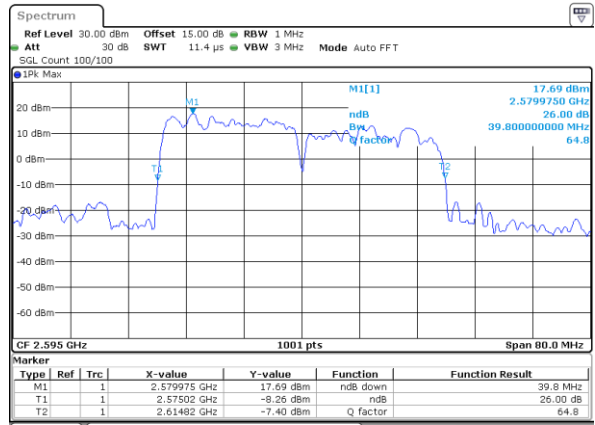

Highest Channel / 15MHz+15MHz

Date: 15.MAY.2023 16:15:05

Highest Channel / 20MHz+20MHz

Date: 15.MAY.2023 17:22:53

LTE Band 38C

64QAM

Lowest Channel / 15MHz+15MHz

Date: 15.MAY.2023 16:08:17

Lowest Channel / 20MHz+20MHz

Date: 15.MAY.2023 17:16:09

Middle Channel / 15MHz+15MHz

Date: 15.MAY.2023 16:11:25

Middle Channel / 20MHz+20MHz

Date: 15.MAY.2023 17:19:16

Highest Channel / 15MHz+15MHz

Date: 15.MAY.2023 16:15:36

Highest Channel / 20MHz+20MHz

Date: 15.MAY.2023 17:23:24

Occupied Bandwidth

Mode	LTE Band 38C : 99%OBW(MHz)		
	QPSK	16QAM	64QAM
BW	15MHz+15MHz	15MHz+15MHz	15MHz+15MHz
Lowest CH	28.47	28.59	28.41
Middle CH	28.47	28.47	28.29
Highest CH	28.53	28.59	28.53
BW	20MHz+20MHz	20MHz+20MHz	20MHz+20MHz
Lowest CH	37.48	37.56	37.96
Middle CH	37.16	37.48	37.80
Highest CH	37.72	37.64	37.80