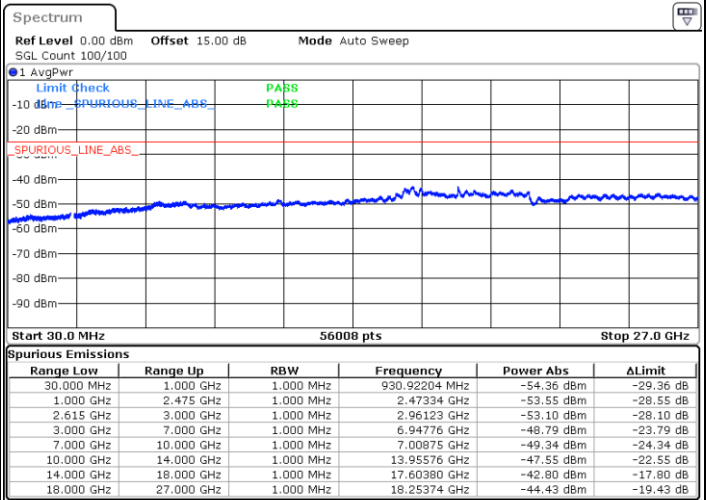

Lowest Channel / 1RB99 and 1RB0

Date: 16.MAY.2023 03:31:40

Date: 16.MAY.2023 03:25:23

Lowest Channel / FullIRB

N/A

Date: 16.MAY.2023 03:32:56

LTE Band 7C / 20MHz+20MHz

64QAM

Middle Channel / 1RB0 and 1RB9

Middle Channel / 1RB99 and 1RB0

Date: 16.MAY.2023 03:43:31

Date: 16.MAY.2023 03:49:50

Middle Channel / FullIRB

N/A

Date: 16.MAY.2023 03:42:15

LTE Band 7C / 20MHz+20MHz

64QAM

Highest Channel / 1RB0 and 1RB99

Highest Channel / 1RB99 and 1RB0

Date: 16.MAY.2023 04:06:15

Date: 16.MAY.2023 04:04:59

Highest Channel / FullIRB

N/A

Date: 16.MAY.2023 04:12:32

LTE Band 38C

26dB Bandwidth

Mode	LTE Band 38C : 26dB BW(MHz)		
	QPSK	16QAM	64QAM
BW	15MHz+15MHz	15MHz+15MHz	15MHz+15MHz
Lowest CH	30.45	30.51	30.39
Middle CH	30.69	30.39	30.39
Highest CH	30.63	30.51	30.45
BW	20MHz+20MHz	20MHz+20MHz	20MHz+20MHz
Lowest CH	39.80	39.72	39.80
Middle CH	39.72	39.80	39.80
Highest CH	39.80	39.80	39.72