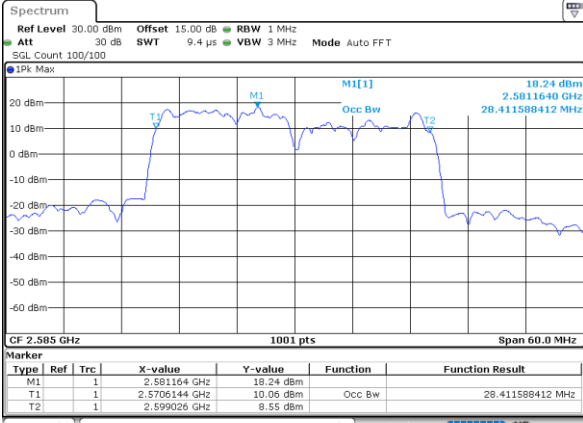

Lowest Channel / 15MHz+15MHz

Date: 15.MAY.2023 16:07:15

Lowest Channel / 20MHz+20MHz

Date: 15.MAY.2023 17:15:07

Middle Channel / 15MHz+15MHz

Date: 15.MAY.2023 16:10:24

Middle Channel / 20MHz+20MHz

Date: 15.MAY.2023 17:18:14

Highest Channel / 15MHz+15MHz

Date: 15.MAY.2023 16:13:32

Highest Channel / 20MHz+20MHz

Date: 15.MAY.2023 17:21:21

LTE Band 38C

64QAM

Lowest Channel / 15MHz+15MHz

Date: 15.MAY.2023 16:07:46

Lowest Channel / 20MHz+20MHz

Date: 15.MAY.2023 17:15:38

Middle Channel / 15MHz+15MHz

Date: 15.MAY.2023 16:10:55

Middle Channel / 20MHz+20MHz

Date: 15.MAY.2023 17:18:45

Highest Channel / 15MHz+15MHz

Date: 15.MAY.2023 16:13:01

Highest Channel / 20MHz+20MHz

Date: 15.MAY.2023 17:20:50

Conducted Band Edge

LTE Band 38C / 15MHz+15MHz

QPSK

Lowest Band Edge / 1RB0 and 1RB74

Highest Band Edge / 1RB0 and 1RB74

Date: 15.MAY.2023 14:56:47