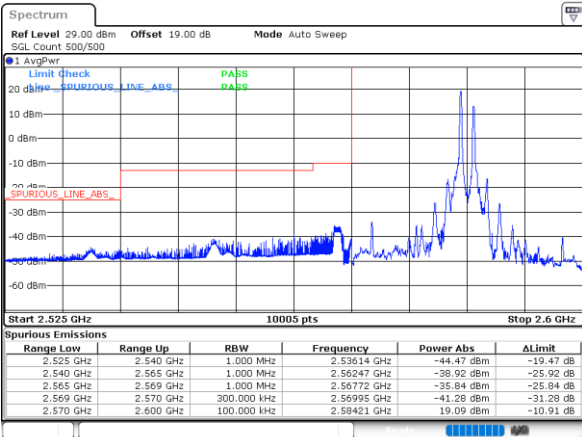

Date: 15_MAY_2023 15:02:41

LTE Band 38C / 20MHz+20MHz

QPSK

Lowest Band Edge / 1RB0 and 1RB9

Date: 15.MAY.2023 16:22:58

Highest Band Edge / 1RB0 and 1RB9

Date: 15.MAY.2023 16:29:47

Lowest Band Edge / 1RB99 and 1RB0

Date: 15.MAY.2023 16:23:53

Highest Band Edge / 1RB99 and 1RB0

Date: 15.MAY.2023 16:34:49

Lowest Band Edge / Full RB

Date: 15.MAY.2023 16:18:22

Highest Band Edge / Full RB

Date: 15.MAY.2023 16:28:46

LTE Band 38C / 15MHz+15MHz

16QAM

Lowest Band Edge / 1RB0 and 1RB74

Date: 15.MAY.2023 14:55:51

Highest Band Edge / 1RB0 and 1RB74

Date: 15.MAY.2023 15:04:43

Lowest Band Edge / 1RB74 and 1RB0

Date: 15.MAY.2023 14:58:39

Highest Band Edge / 1RB74 and 1RB0

Date: 15.MAY.2023 15:07:45

Lowest Band Edge / Full RB

Date: 15.MAY.2023 14:52:51

Highest Band Edge / Full RB

Date: 15.MAY.2023 15:01:41