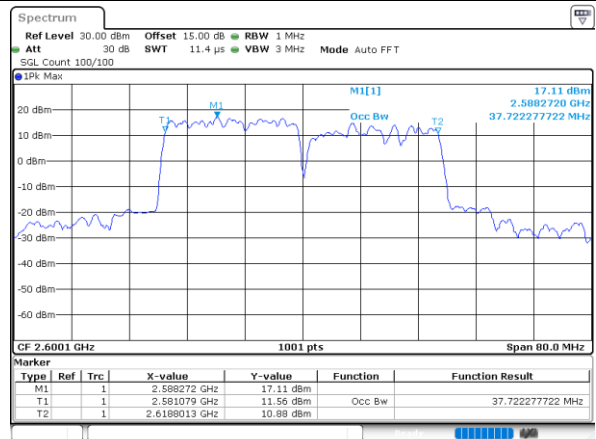

LTE Band 38C

QPSK

Lowest Channel / 15MHz+15MHz

Date: 15.MAY.2023 16:06:44

Lowest Channel / 20MHz+20MHz

Date: 15.MAY.2023 17:14:36

Middle Channel / 15MHz+15MHz

Date: 15.MAY.2023 16:09:53

Middle Channel / 20MHz+20MHz

Date: 15.MAY.2023 17:17:43

Highest Channel / 15MHz+15MHz

Date: 15.MAY.2023 16:14:03

Highest Channel / 20MHz+20MHz

Date: 15.MAY.2023 17:21:52

LTE Band 38C

16QAM

Lowest Channel / 15MHz+15MHz

Date: 15.MAY.2023 16:07:15

Lowest Channel / 20MHz+20MHz

Date: 15.MAY.2023 17:15:07

Middle Channel / 15MHz+15MHz

Date: 15.MAY.2023 16:10:24

Middle Channel / 20MHz+20MHz

Date: 15.MAY.2023 17:18:14