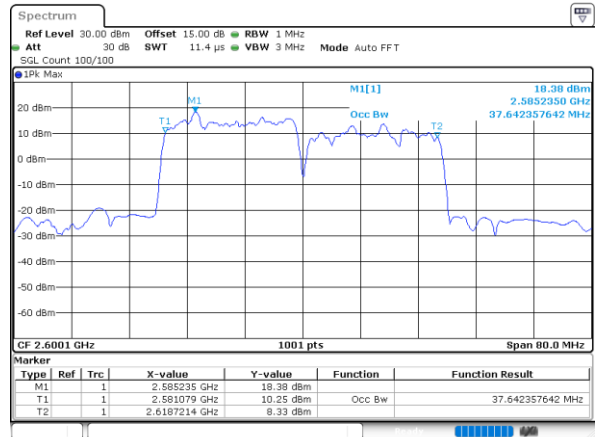

Middle Channel / 20MHz+20MHz

Date: 15.MAY.2023 17:17:43

Highest Channel / 15MHz+15MHz

Date: 15.MAY.2023 16:14:03

Highest Channel / 20MHz+20MHz

Date: 15.MAY.2023 17:21:52

LTE Band 38C

16QAM

Lowest Channel / 15MHz+15MHz

Date: 15.MAY.2023 16:07:15

Lowest Channel / 20MHz+20MHz

Date: 15.MAY.2023 17:15:07

Middle Channel / 15MHz+15MHz

Date: 15.MAY.2023 16:10:24

Middle Channel / 20MHz+20MHz

Date: 15.MAY.2023 17:18:14

Highest Channel / 15MHz+15MHz

Date: 15.MAY.2023 16:13:32

Highest Channel / 20MHz+20MHz

Date: 15.MAY.2023 17:21:21

LTE Band 38C

64QAM

Lowest Channel / 15MHz+15MHz

Date: 15.MAY.2023 16:07:46