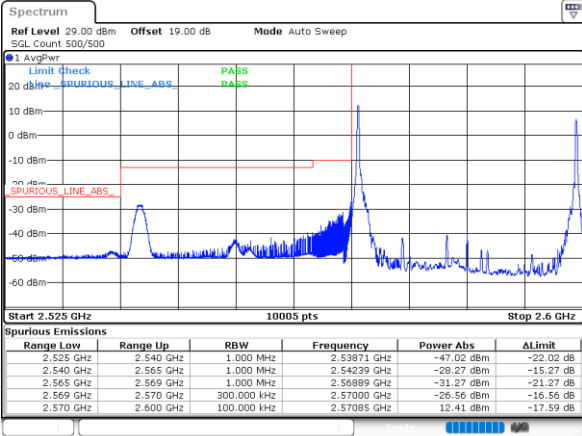

Date: 15_MAY_2023 15:02:41

LTE Band 38C / 20MHz+20MHz

QPSK

Lowest Band Edge / 1RB0 and 1RB9

Date: 15.MAY.2023 16:22:58

Highest Band Edge / 1RB0 and 1RB9

Date: 15.MAY.2023 16:29:47

Lowest Band Edge / 1RB99 and 1RB0

Date: 15.MAY.2023 16:23:53

Highest Band Edge / 1RB99 and 1RB0

Date: 15.MAY.2023 16:34:49

Lowest Band Edge / Full RB

Date: 15.MAY.2023 16:18:22

Highest Band Edge / Full RB

Date: 15.MAY.2023 16:28:46

LTE Band 38C / 15MHz+15MHz

16QAM

Lowest Band Edge / 1RB0 and 1RB74

Date: 15.MAY.2023 14:55:51

Highest Band Edge / 1RB0 and 1RB74

Date: 15.MAY.2023 15:04:43

Lowest Band Edge / 1RB74 and 1RB0

Date: 15.MAY.2023 14:58:39

Highest Band Edge / 1RB74 and 1RB0

Date: 15.MAY.2023 15:07:45

Lowest Band Edge / Full RB

Date: 15.MAY.2023 14:52:51

Highest Band Edge / Full RB

Date: 15.MAY.2023 15:01:41