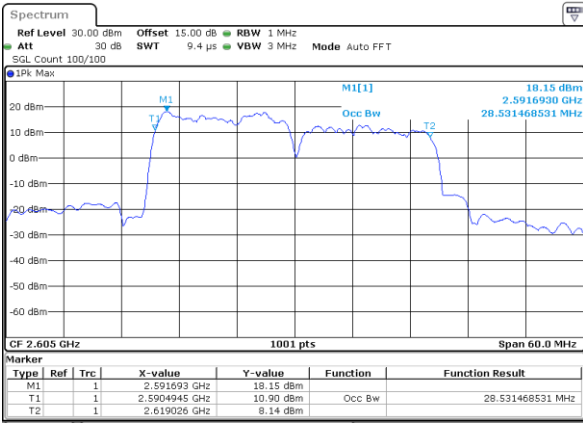

Highest Channel / 15MHz+15MHz

Date: 15.MAY.2023 16:13:32

Highest Channel / 20MHz+20MHz

Date: 15.MAY.2023 17:21:21

LTE Band 38C

64QAM

Lowest Channel / 15MHz+15MHz

Date: 15.MAY.2023 16:07:46

Lowest Channel / 20MHz+20MHz

Date: 15.MAY.2023 17:15:38

Middle Channel / 15MHz+15MHz

Date: 15.MAY.2023 16:10:55

Middle Channel / 20MHz+20MHz

Date: 15.MAY.2023 17:18:45

Highest Channel / 15MHz+15MHz

Date: 15.MAY.2023 16:13:01

Highest Channel / 20MHz+20MHz

Date: 15.MAY.2023 17:20:50

Conducted Band Edge

LTE Band 38C / 15MHz+15MHz

QPSK

Lowest Band Edge / 1RB0 and 1RB74

Highest Band Edge / 1RB0 and 1RB74

Date: 15.MAY.2023 14:56:47