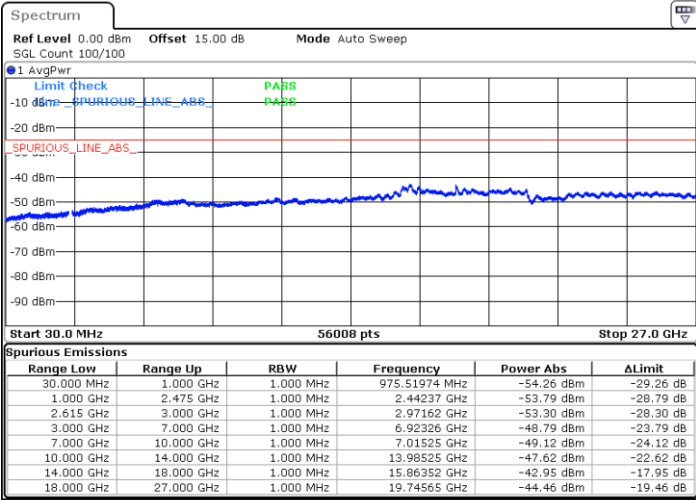

N/A

Date: 16.MAY.2023 00:41:16

LTE Band 7C / 15MHz+15MHz

16QAM

Highest Channel / 1RB0 and 1RB74

Highest Channel / 1RB74 and 1RB0

Date: 16.MAY.2023 01:07:39

Date: 16.MAY.2023 01:03:52

Highest Channel / FullIRB

N/A

Date: 16.MAY.2023 01:11:26

LTE Band 7C / 15MHz+20MHz

16QAM

Lowest Channel / 1RB0 and 1RB99

Lowest Channel / 1RB74 and 1RB80

Date: 16.MAY.2023 01:30:58

Date: 16.MAY.2023 01:27:12

Lowest Channel / FullIRB

N/A

Date: 16.MAY.2023 01:34:45

LTE Band 7C / 15MHz+20MHz

16QAM

Middle Channel / 1RB0 and 1RB9

Middle Channel / 1RB74 and 1RB0

Date: 16.MAY.2023 01:45:19

Date: 16.MAY.2023 01:49:06

Middle Channel / FullIRB

N/A

Date: 16.MAY.2023 01:41:32

LTE Band 7C / 15MHz+20MHz

16QAM

Highest Channel / 1RB0 and 1RB99