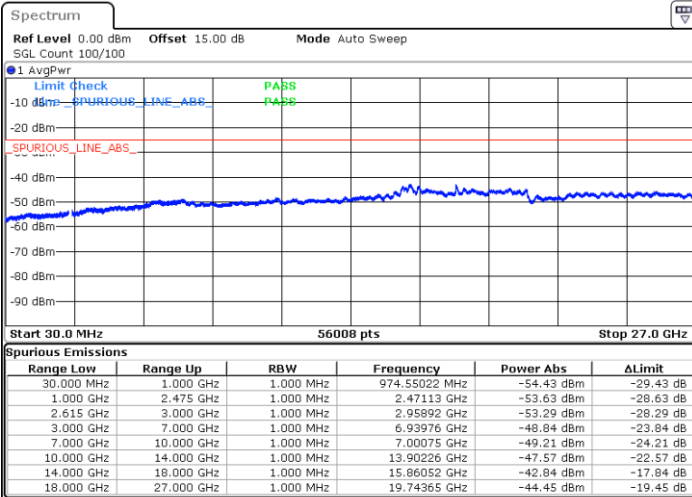

Lowest Channel / FullRB

N/A

Date: 15.MAY.2023 18:00:26

LTE Band 7C / 10MHz+20MHz

16QAM

MiddleChannel / 1RB0 and 1RB99

Middle Channel / 1RB49 and 1RB0

Date: 15.MAY.2023 18:11:23

Date: 15.MAY.2023 18:15:15

Middle Channel / FullIRB

N/A

Date: 15.MAY.2023 18:07:30

LTE Band 7C / 10MHz+20MHz

16QAM

Highest Channel / 1RB0 and 1RB99

Highest Channel / 1RB49 and 1RB0

Date: 15.MAY.2023 18:34:45

Date: 15.MAY.2023 18:30:53

Highest Channel / FullIRB

N/A

Date: 15.MAY.2023 18:38:38

LTE Band 7C / 15MHz+10MHz

16QAM

Lowest Channel / 1RB0 and 1RB49

Lowest Channel / 1RB74 and 1RB0

Date: 16.MAY.2023 04:30:16

Date: 16.MAY.2023 04:26:30

Lowest Channel / FullIRB

N/A

Date: 16.MAY.2023 04:34:03

LTE Band 7C / 15MHz+10MHz

16QAM