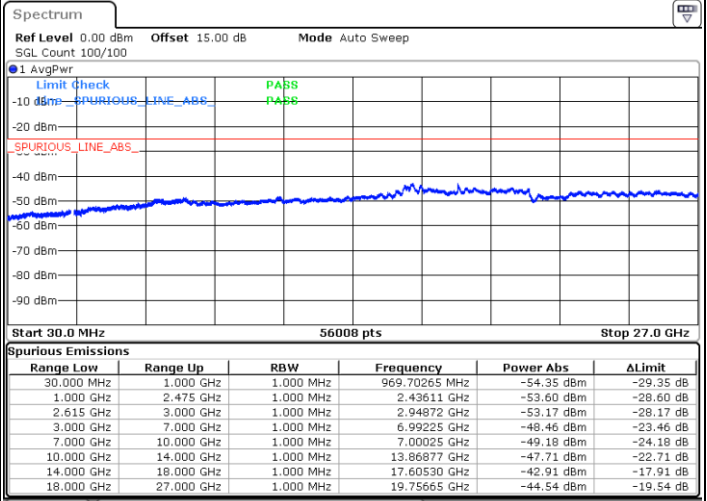

LTE Band 7C / 15MHz+15MHz

16QAM

Lowest Channel / 1RB0 and 1RB74

Lowest Channel / 1RB74 and 1RB0

Date: 15.MAY.2023 20:00:02

Date: 15.MAY.2023 19:56:10

Lowest Channel / FullIRB

N/A

Date: 16.MAY.2023 00:34:29

LTE Band 7C / 15MHz+15MHz

16QAM

Middle Channel / 1RB0 and 1RB74

Middle Channel / 1RB74 and 1RB0

Date: 16.MAY.2023 00:45:02

Date: 16.MAY.2023 00:48:48

Middle Channel / FullIRB

N/A

Date: 16.MAY.2023 00:41:16

LTE Band 7C / 15MHz+15MHz

16QAM

Highest Channel / 1RB0 and 1RB74

Highest Channel / 1RB74 and 1RB0

Date: 16.MAY.2023 01:07:39

Date: 16.MAY.2023 01:03:52

Highest Channel / FullIRB

N/A

Date: 16.MAY.2023 01:11:26

LTE Band 7C / 15MHz+20MHz

16QAM

Lowest Channel / 1RB0 and 1RB99

Lowest Channel / 1RB74 and 1RB80

Date: 16.MAY.2023 01:30:58