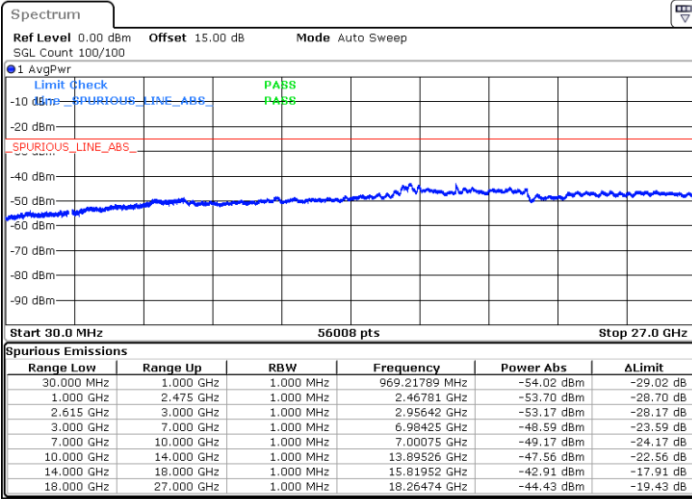

Middle Channel / FullIRB

N/A

Date: 16.MAY.2023 02:41:15

LTE Band 7C / 20MHz+15MHz

16QAM

Highest Channel / 1RB0 and 1RB74

Highest Channel / 1RB99 and 1RB0

Date: 16.MAY.2023 03:07:42

Date: 16.MAY.2023 03:03:55

Highest Channel / FullIRB

N/A

Date: 16.MAY.2023 03:11:29

LTE Band 7C / 20MHz+20MHz

16QAM

Lowest Channel / 1RB0 and 1RB99

Lowest Channel / 1RB99 and 1RB0

Date: 16.MAY.2023 03:30:25

Date: 16.MAY.2023 03:26:38

Lowest Channel / FullIRB

N/A

Date: 16.MAY.2023 03:34:12

LTE Band 7C / 20MHz+20MHz

16QAM

Middle Channel / 1RB0 and 1RB99