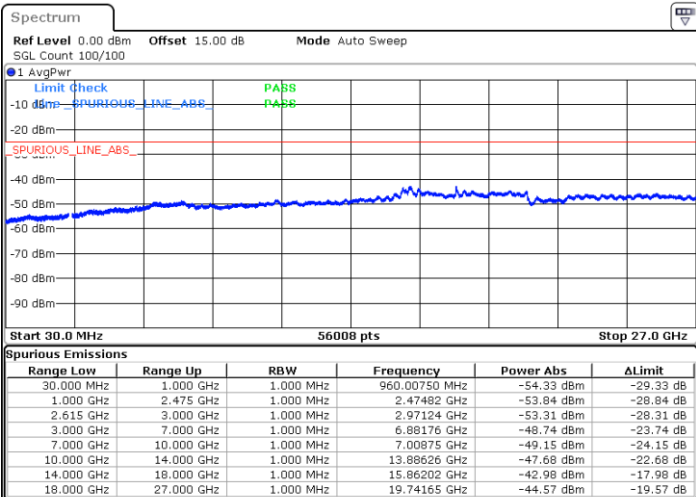

Highest Channel / 1RB74 and 1RB0

Date: 16.MAY.2023 02:07:58

Date: 16.MAY.2023 02:04:12

Highest Channel / FullIRB

N/A

Date: 16.MAY.2023 02:11:45

LTE Band 7C / 20MHz+10MHz

16QAM

Lowest Channel / 1RB0 and 1RB49

Lowest Channel / 1RB99 and 1RB0

Date: 15.MAY.2023 18:58:14

Date: 15.MAY.2023 18:54:22

Lowest Channel / FullRB

N/A

Date: 15.MAY.2023 19:02:07

LTE Band 7C / 20MHz+10MHz

LTE Band 7C / 20MHz+10MHz

16QAM

Highest Channel / 1RB0 and 1RB49

Highest Channel / 1RB99 and 1RB0

Date: 15.MAY.2023 19:36:30

Date: 15.MAY.2023 19:32:38

Highest Channel / FullIRB

N/A