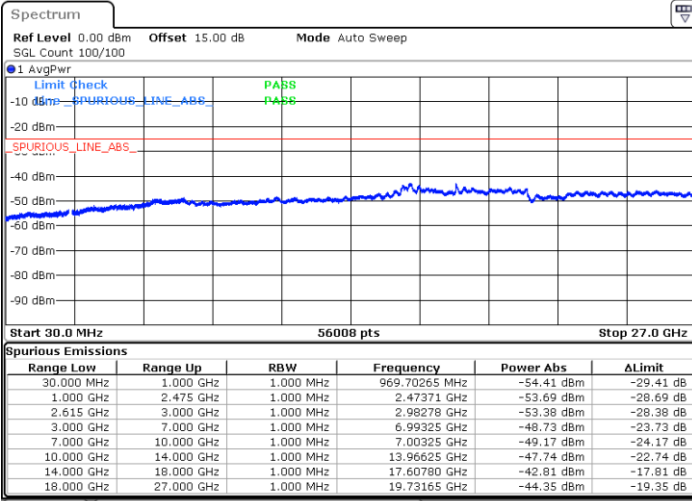

Date: 15.MAY.2023 18:15:15

Middle Channel / FullIRB

N/A

Date: 15.MAY.2023 18:07:30

LTE Band 7C / 10MHz+20MHz

16QAM

Highest Channel / 1RB0 and 1RB99

Highest Channel / 1RB49 and 1RB0

Date: 15.MAY.2023 18:34:45

Date: 15.MAY.2023 18:30:53

Highest Channel / FullIRB

N/A

Date: 15.MAY.2023 18:38:38

LTE Band 7C / 15MHz+10MHz

16QAM

Lowest Channel / 1RB0 and 1RB49

Lowest Channel / 1RB74 and 1RB0

Date: 16.MAY.2023 04:30:16

Date: 16.MAY.2023 04:26:30

Lowest Channel / FullIRB

N/A

Date: 16.MAY.2023 04:34:03

LTE Band 7C / 15MHz+10MHz

16QAM