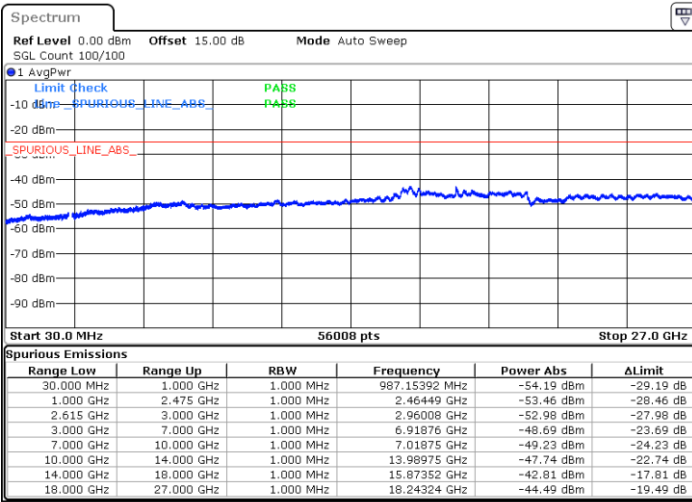

LTE Band 7C / 10MHz+20MHz

64QAM

MiddleChannel / 1RB0 and 1RB99

Middle Channel / 1RB49 and 1RB0

Date: 15.MAY.2023 18:10:06

Date: 15.MAY.2023 18:16:32

Middle Channel / FullIRB

N/A

Date: 15.MAY.2023 18:08:48

LTE Band 7C / 10MHz+20MHz

64QAM

Highest Channel / 1RB0 and 1RB99

Highest Channel / 1RB49 and 1RB0

Date: 15.MAY.2023 18:33:28

Date: 15.MAY.2023 18:32:10

Highest Channel / FullIRB

N/A

Date: 15.MAY.2023 18:39:55

LTE Band 7C / 15MHz+10MHz

64QAM

Lowest Channel / 1RB0 and 1RB49

Lowest Channel / 1RB74 and 1RB80

Date: 16.MAY.2023 04:31:32

Date: 16.MAY.2023 04:25:15

Lowest Channel / FullIRB

N/A

Date: 16.MAY.2023 04:32:48

LTE Band 7C / 15MHz+10MHz

64QAM

Middle Channel / 1RB0 and 1RB49

Middle Channel / 1RB74 and 1RB0

Date: 16.MAY.2023 04:43:21