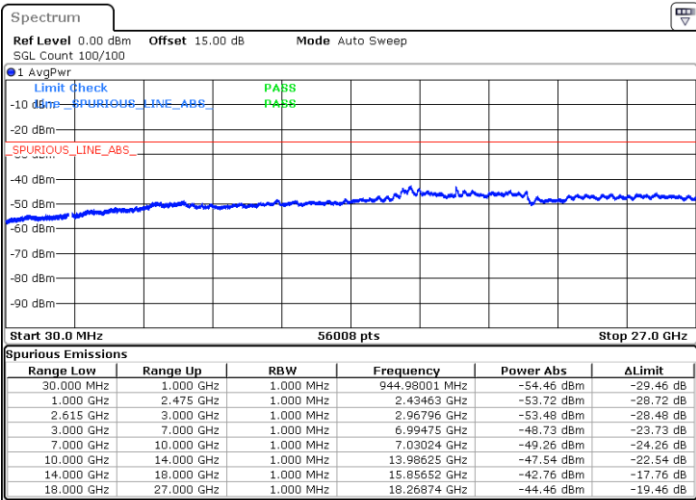

Date: 15.MAY.2023 18:34:45

Date: 15.MAY.2023 18:30:53

Highest Channel / FullIRB

N/A

Date: 15.MAY.2023 18:38:38

LTE Band 7C / 15MHz+10MHz

16QAM

Lowest Channel / 1RB0 and 1RB49

Lowest Channel / 1RB74 and 1RB0

Date: 16.MAY.2023 04:30:16

Date: 16.MAY.2023 04:26:30

Lowest Channel / FullIRB

N/A

Date: 16.MAY.2023 04:34:03

LTE Band 7C / 15MHz+10MHz

16QAM

Middle Channel / 1RB0 and 1RB49

Middle Channel / 1RB74 and 1RB0

Date: 16.MAY.2023 04:44:37

Date: 16.MAY.2023 04:48:23

Middle Channel / FullIRB

N/A

Date: 16.MAY.2023 04:40:50

LTE Band 7C / 15MHz+10MHz