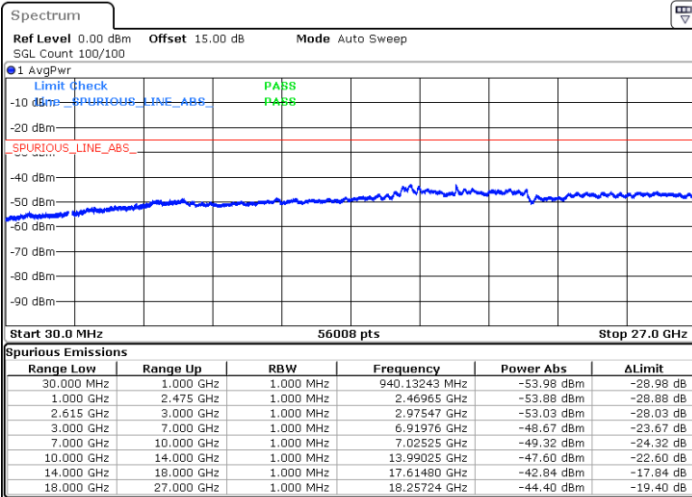

Lowest Channel / 1RB0 and 1RB49

Lowest Channel / 1RB99 and 1RB0

Date: 15.MAY.2023 18:58:14

Date: 15.MAY.2023 18:54:22

Lowest Channel / FullRB

N/A

Date: 15.MAY.2023 19:02:07

LTE Band 7C / 20MHz+10MHz

LTE Band 7C / 20MHz+10MHz

16QAM

Highest Channel / 1RB0 and 1RB49

Highest Channel / 1RB99 and 1RB0

Date: 15.MAY.2023 19:36:30

Date: 15.MAY.2023 19:32:38

Highest Channel / FullIRB

N/A

Date: 15.MAY.2023 19:40:23

LTE Band 7C / 20MHz+15MHz

16QAM

Lowest Channel / 1RB0 and 1RB74

Lowest Channel / 1RB99 and 1RB0

Date: 16.MAY.2023 02:30:40

Date: 16.MAY.2023 02:26:54

Lowest Channel / FullIRB