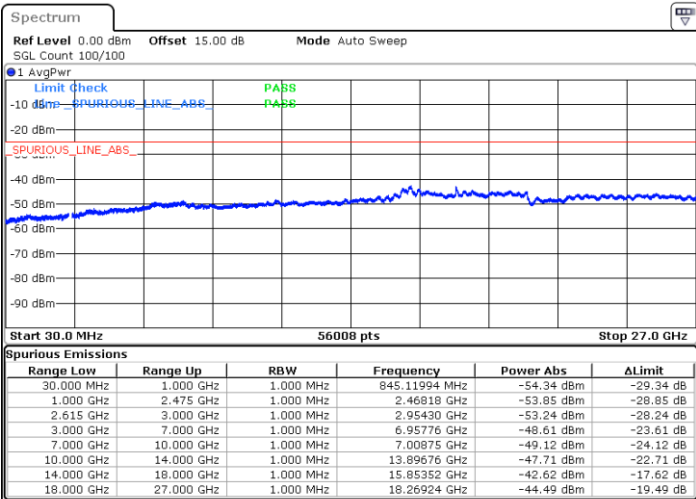

Date: 16.MAY.2023 03:03:55

Highest Channel / FullIRB

N/A

Date: 16.MAY.2023 03:11:29

LTE Band 7C / 20MHz+20MHz

16QAM

Lowest Channel / 1RB0 and 1RB99

Lowest Channel / 1RB99 and 1RB0

Date: 16.MAY.2023 03:30:25

Date: 16.MAY.2023 03:26:38

Lowest Channel / FullIRB

N/A

Date: 16.MAY.2023 03:34:12

LTE Band 7C / 20MHz+20MHz

16QAM

Middle Channel / 1RB0 and 1RB99

Middle Channel / 1RB99 and 1RB0

Date: 16.MAY.2023 03:44:47

Date: 16.MAY.2023 03:48:34

Middle Channel / FullIRB

N/A

Date: 16.MAY.2023 03:41:00

LTE Band 7C / 20MHz+20MHz

16QAM

Highest Channel / 1RB0 and 1RB99

Highest Channel / 1RB99 and 1RB0

Date: 16.MAY.2023 04:07:30

Date: 16.MAY.2023 04:03:43

Highest Channel / FullIRB

N/A

Date: 16.MAY.2023 04:11:17

LTE Band 7C / 10MHz+20MHz