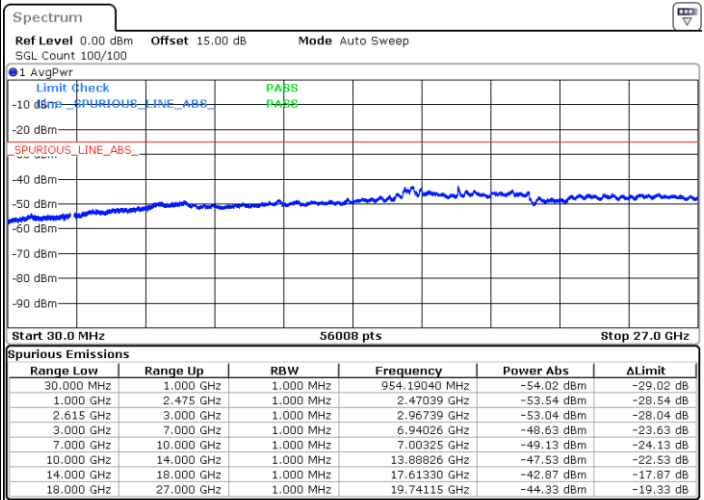

Lowest Channel / 1RB74 and 1RB0

Date: 16.MAY.2023 04:30:16

Date: 16.MAY.2023 04:26:30

Lowest Channel / FullIRB

N/A

Date: 16.MAY.2023 04:34:03

LTE Band 7C / 15MHz+10MHz

16QAM

Middle Channel / 1RB0 and 1RB49

Middle Channel / 1RB74 and 1RB0

Date: 16.MAY.2023 04:44:37

Date: 16.MAY.2023 04:48:23

Middle Channel / FullIRB

N/A

Date: 16.MAY.2023 04:40:50

LTE Band 7C / 15MHz+10MHz

16QAM

Highest Channel / 1RB0 and 1RB49

Highest Channel / 1RB74 and 1RB0

Date: 16.MAY.2023 05:07:19

Date: 16.MAY.2023 05:03:32

Highest Channel / FullIRB

N/A

Date: 16.MAY.2023 05:11:06

LTE Band 7C / 15MHz+15MHz

16QAM

Lowest Channel / 1RB0 and 1RB74

Lowest Channel / 1RB74 and 1RB0

Date: 15.MAY.2023 20:00:02

Date: 15.MAY.2023 19:56:10

Lowest Channel / FullIRB

N/A