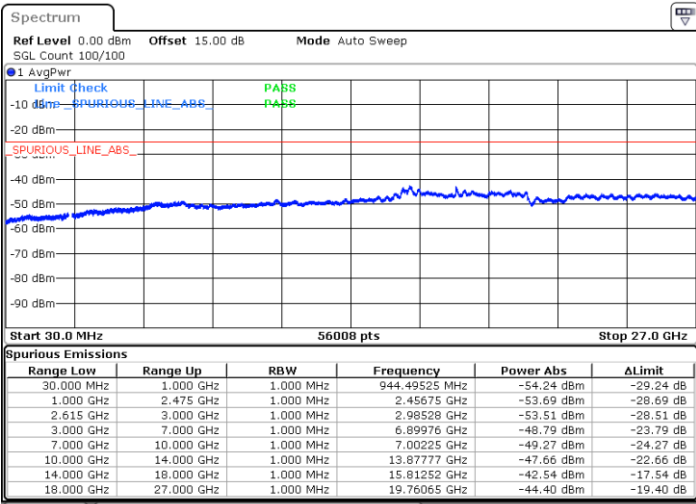

Highest Channel / FullIRB

N/A

Date: 16.MAY.2023 01:11:26

LTE Band 7C / 15MHz+20MHz

16QAM

Lowest Channel / 1RB0 and 1RB99

Lowest Channel / 1RB74 and 1RB80

Date: 16.MAY.2023 01:30:58

Date: 16.MAY.2023 01:27:12

Lowest Channel / FullIRB

N/A

Date: 16.MAY.2023 01:34:45

LTE Band 7C / 15MHz+20MHz

16QAM

Middle Channel / 1RB0 and 1RB9

Middle Channel / 1RB74 and 1RB0

Date: 16.MAY.2023 01:45:19

Date: 16.MAY.2023 01:49:06

Middle Channel / FullIRB

N/A

Date: 16.MAY.2023 01:41:32

LTE Band 7C / 15MHz+20MHz

16QAM

Highest Channel / 1RB0 and 1RB99

Highest Channel / 1RB74 and 1RB0

Date: 16.MAY.2023 02:07:58

Date: 16.MAY.2023 02:04:12

Highest Channel / FullIRB

N/A

Date: 16.MAY.2023 02:11:45

LTE Band 7C / 20MHz+10MHz

16QAM