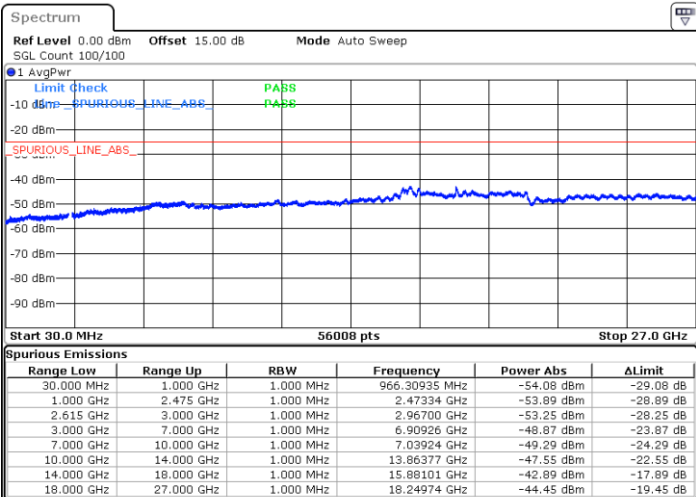

LTE Band 7C / 20MHz+10MHz

16QAM

Highest Channel / 1RB0 and 1RB49

Highest Channel / 1RB99 and 1RB0

Date: 15.MAY.2023 19:36:30

Date: 15.MAY.2023 19:32:38

Highest Channel / FullIRB

N/A

Date: 15.MAY.2023 19:40:23

LTE Band 7C / 20MHz+15MHz

16QAM

Lowest Channel / 1RB0 and 1RB74

Lowest Channel / 1RB99 and 1RB0

Date: 16.MAY.2023 02:30:40

Date: 16.MAY.2023 02:26:54

Lowest Channel / FullIRB

N/A

Date: 16.MAY.2023 02:34:28

LTE Band 7C / 20MHz+15MHz

16QAM

MiddleChannel / 1RB0 and 1RB74

Middle Channel / 1RB99 and 1RB0

Date: 16.MAY.2023 02:45:03

Date: 16.MAY.2023 02:48:49

Middle Channel / FullIRB

N/A

Date: 16.MAY.2023 02:41:15

LTE Band 7C / 20MHz+15MHz

16QAM

Highest Channel / 1RB0 and 1RB74

Highest Channel / 1RB99 and 1RB0

Date: 16.MAY.2023 03:07:42