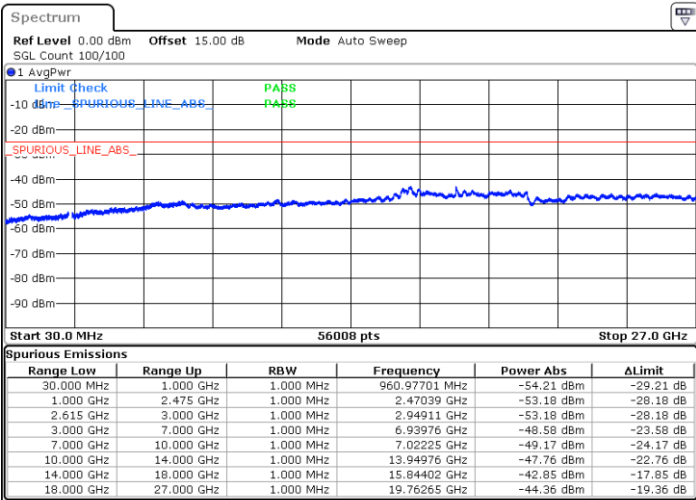

Date: 16.MAY.2023 03:39:44

LTE Band 7C / 20MHz+20MHz

QPSK

Highest Channel / 1RB0 and 1RB99

Highest Channel / 1RB99 and 1RB0

Date: 16.MAY.2023 04:08:45

Date: 16.MAY.2023 04:02:28

Highest Channel / FullIRB

N/A

Date: 16.MAY.2023 04:10:01

LTE Band 7C / 10MHz+20MHz

16QAM

Lowest Channel / 1RB0 and 1RB99

Lowest Channel / 1RB49 and 1RB0

Date: 15.MAY.2023 17:56:33

Date: 15.MAY.2023 17:52:40

Lowest Channel / FullRB

N/A

Date: 15.MAY.2023 18:00:26

LTE Band 7C / 10MHz+20MHz

16QAM

MiddleChannel / 1RB0 and 1RB99

Middle Channel / 1RB49 and 1RB0

Date: 15.MAY.2023 18:11:23

Date: 15.MAY.2023 18:15:15

Middle Channel / FullIRB

N/A

Date: 15.MAY.2023 18:07:30

LTE Band 7C / 10MHz+20MHz

16QAM

Highest Channel / 1RB0 and 1RB99

Highest Channel / 1RB49 and 1RB0