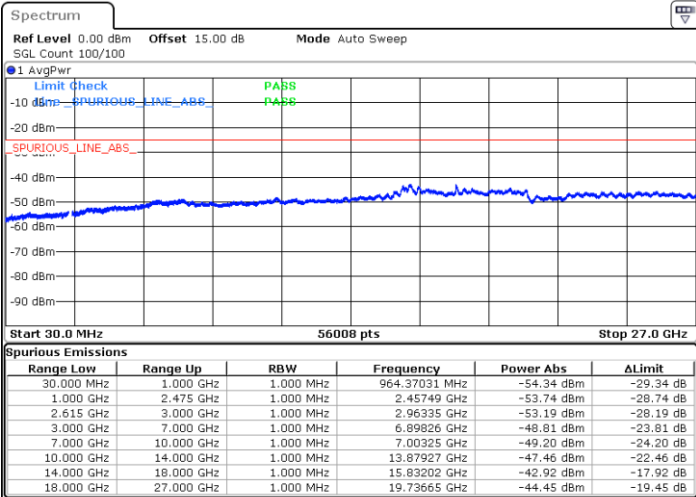

N/A

Date: 16.MAY.2023 02:34:28

LTE Band 7C / 20MHz+15MHz

16QAM

MiddleChannel / 1RB0 and 1RB74

Middle Channel / 1RB99 and 1RB0

Date: 16.MAY.2023 02:45:03

Date: 16.MAY.2023 02:48:49

Middle Channel / FullIRB

N/A

Date: 16.MAY.2023 02:41:15

LTE Band 7C / 20MHz+15MHz

16QAM

Highest Channel / 1RB0 and 1RB74

Highest Channel / 1RB99 and 1RB0

Date: 16.MAY.2023 03:07:42

Date: 16.MAY.2023 03:03:55

Highest Channel / FullIRB

N/A

Date: 16.MAY.2023 03:11:29

LTE Band 7C / 20MHz+20MHz

16QAM

Lowest Channel / 1RB0 and 1RB99

Lowest Channel / 1RB99 and 1RB0

Date: 16.MAY.2023 03:30:25

Date: 16.MAY.2023 03:26:38

Lowest Channel / FullIRB

N/A

Date: 16.MAY.2023 03:34:12

LTE Band 7C / 20MHz+20MHz

16QAM

Middle Channel / 1RB0 and 1RB99