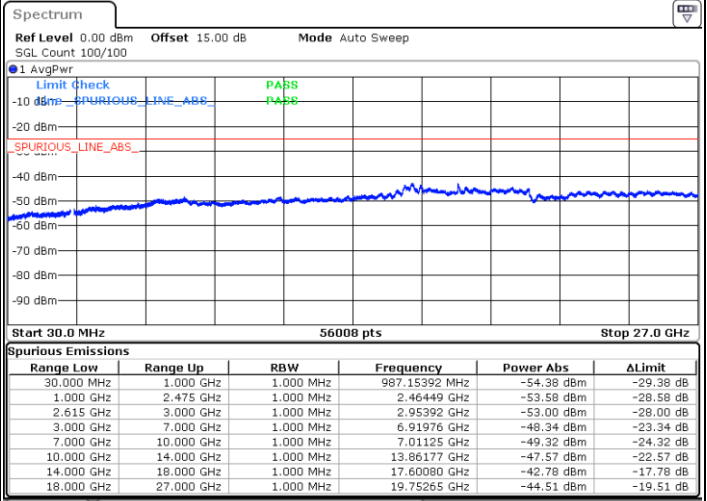

Lowest Channel / 1RB0 and 1RB49

Lowest Channel / 1RB99 and 1RB0

Date: 15.MAY.2023 18:58:14

Date: 15.MAY.2023 18:54:22

Lowest Channel / FullRB

N/A

Date: 15.MAY.2023 19:02:07

LTE Band 7C / 20MHz+10MHz

16QAM

Middle Channel / 1RB0 and 1RB49

Middle Channel / 1RB99 and 1RB0

Date: 15.MAY.2023 19:13:05

Date: 15.MAY.2023 19:16:57

Middle Channel / FullIRB

N/A

Date: 15.MAY.2023 19:09:12

LTE Band 7C / 20MHz+10MHz

16QAM

Highest Channel / 1RB0 and 1RB49

Highest Channel / 1RB99 and 1RB0

Date: 15.MAY.2023 19:36:30

Date: 15.MAY.2023 19:32:38

Highest Channel / FullIRB

N/A

Date: 15.MAY.2023 19:40:23

LTE Band 7C / 20MHz+15MHz

16QAM

Lowest Channel / 1RB0 and 1RB74

Lowest Channel / 1RB99 and 1RB0

Date: 16.MAY.2023 02:30:40

Date: 16.MAY.2023 02:26:54

Lowest Channel / FullIRB