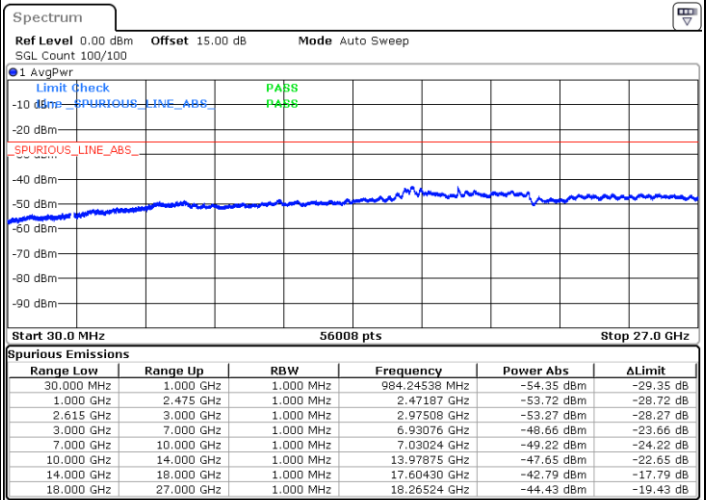

Middle Channel / 1RB99 and 1RB0

Date: 16.MAY.2023 03:44:47

Date: 16.MAY.2023 03:48:34

Middle Channel / FullIRB

N/A

Date: 16.MAY.2023 03:41:00

LTE Band 7C / 20MHz+20MHz

16QAM

Highest Channel / 1RB0 and 1RB99

Highest Channel / 1RB99 and 1RB0

Date: 16.MAY.2023 04:07:30

Date: 16.MAY.2023 04:03:43

Highest Channel / FullIRB

N/A

Date: 16.MAY.2023 04:11:17

LTE Band 7C / 10MHz+20MHz

64QAM

Lowest Channel / 1RB0 and 1RB99

Lowest Channel / 1RB49 and 1RB0

Date: 15.MAY.2023 17:57:50

Date: 15.MAY.2023 17:51:23

Lowest Channel / FullIRB

N/A

Date: 15.MAY.2023 17:59:08