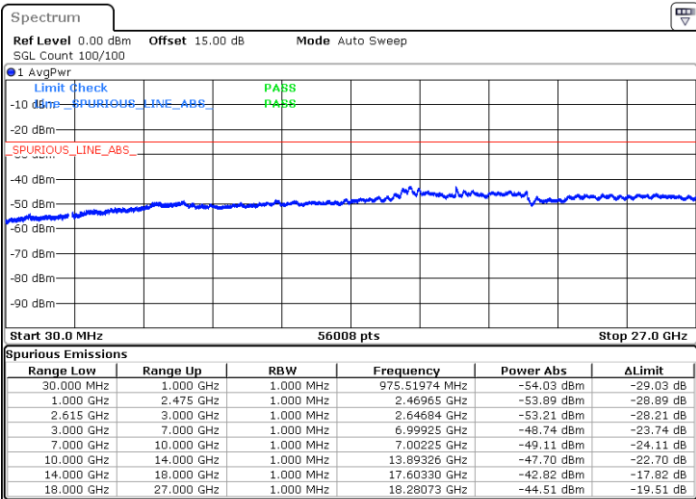

Date: 16.MAY.2023 03:39:44

LTE Band 7C / 20MHz+20MHz

QPSK

Highest Channel / 1RB0 and 1RB99

Highest Channel / 1RB99 and 1RB0

Date: 16.MAY.2023 04:08:45

Date: 16.MAY.2023 04:02:28

Highest Channel / FullIRB

N/A

Date: 16.MAY.2023 04:10:01

LTE Band 7C / 10MHz+20MHz

16QAM

Lowest Channel / 1RB0 and 1RB99

Lowest Channel / 1RB49 and 1RB0

Date: 15.MAY.2023 17:56:33

Date: 15.MAY.2023 17:52:40

Lowest Channel / FullRB

N/A

Date: 15.MAY.2023 18:00:26

LTE Band 7C / 10MHz+20MHz

16QAM

MiddleChannel / 1RB0 and 1RB99

Middle Channel / 1RB49 and 1RB0

Date: 15.MAY.2023 18:11:23

Date: 15.MAY.2023 18:15:15

Middle Channel / FullIRB

N/A

Date: 15.MAY.2023 18:07:30

LTE Band 7C / 10MHz+20MHz

16QAM

Highest Channel / 1RB0 and 1RB99

Highest Channel / 1RB49 and 1RB0