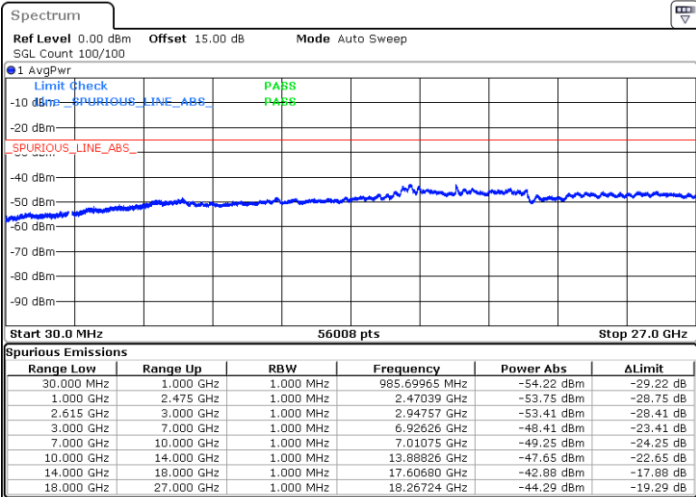

N/A

Date: 16.MAY.2023 04:10:01

LTE Band 7C / 10MHz+20MHz

16QAM

Lowest Channel / 1RB0 and 1RB99

Lowest Channel / 1RB49 and 1RB0

Date: 15.MAY.2023 17:56:33

Date: 15.MAY.2023 17:52:40

Lowest Channel / FullRB

N/A

Date: 15.MAY.2023 18:00:26

LTE Band 7C / 10MHz+20MHz

16QAM

MiddleChannel / 1RB0 and 1RB99

Middle Channel / 1RB49 and 1RB0

Date: 15.MAY.2023 18:11:23

Date: 15.MAY.2023 18:15:15

Middle Channel / FullIRB

N/A

Date: 15.MAY.2023 18:07:30

LTE Band 7C / 10MHz+20MHz

16QAM

Highest Channel / 1RB0 and 1RB99

Highest Channel / 1RB49 and 1RB0

Date: 15.MAY.2023 18:34:45

Date: 15.MAY.2023 18:30:53

Highest Channel / FullIRB

N/A

Date: 15.MAY.2023 18:38:38

LTE Band 7C / 15MHz+10MHz

16QAM

Lowest Channel / 1RB0 and 1RB49