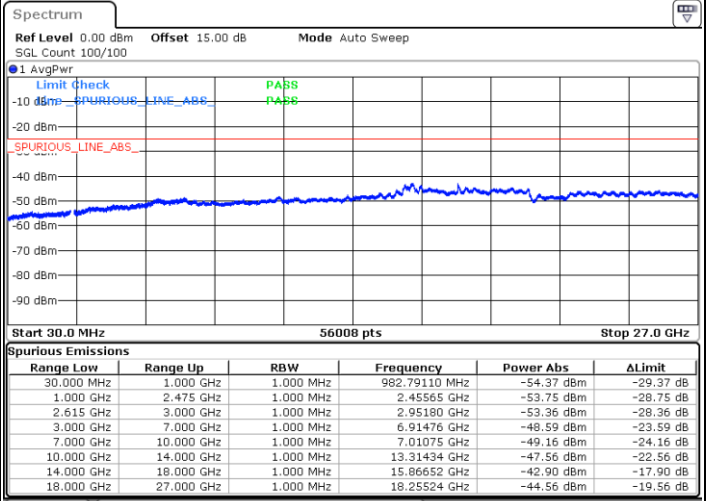

LTE Band 7C / 20MHz+10MHz

16QAM

Middle Channel / 1RB0 and 1RB49

Middle Channel / 1RB99 and 1RB0

Date: 15.MAY.2023 19:13:05

Date: 15.MAY.2023 19:16:57