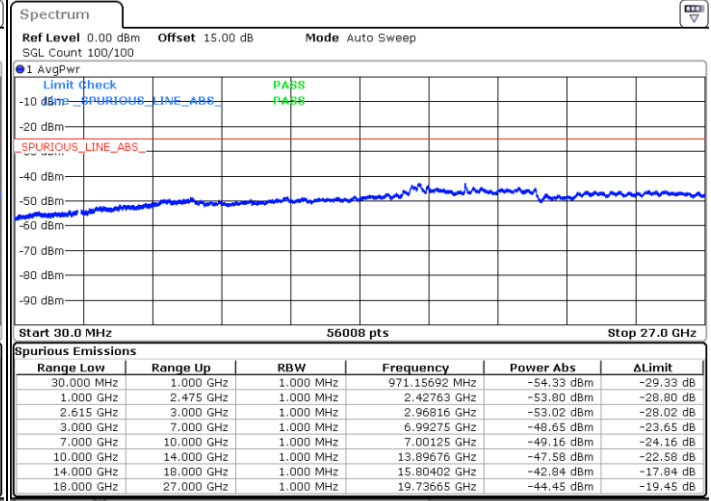

Date: 15.MAY.2023 18:08:48

LTE Band 7C / 10MHz+20MHz

64QAM

Highest Channel / 1RB0 and 1RB99

Highest Channel / 1RB49 and 1RB0

Date: 15.MAY.2023 18:33:28

Date: 15.MAY.2023 18:32:10

Highest Channel / FullIRB

N/A

Date: 15.MAY.2023 18:39:55

LTE Band 7C / 15MHz+10MHz

64QAM

Lowest Channel / 1RB0 and 1RB49

Lowest Channel / 1RB74 and 1RB80

Date: 16.MAY.2023 04:31:32

Date: 16.MAY.2023 04:25:15

Lowest Channel / FullIRB

N/A

Date: 16.MAY.2023 04:32:48

LTE Band 7C / 15MHz+10MHz

64QAM

Middle Channel / 1RB0 and 1RB49

Middle Channel / 1RB74 and 1RB0

Date: 16.MAY.2023 04:43:21