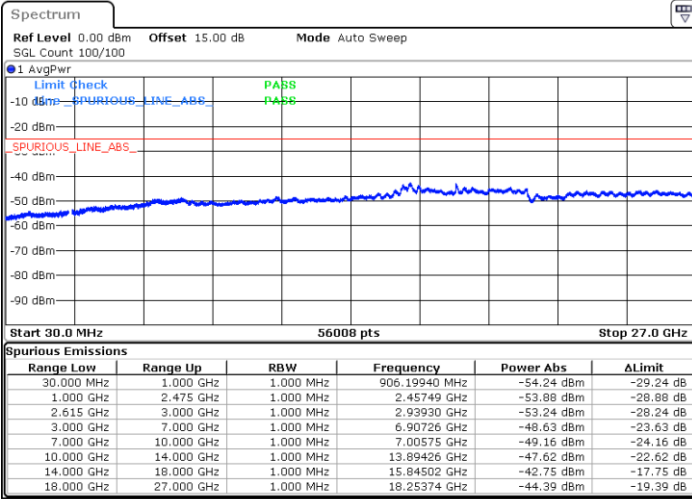

Lowest Channel / FullRB

N/A

Date: 15.MAY.2023 18:00:26

LTE Band 7C / 10MHz+20MHz

16QAM

MiddleChannel / 1RB0 and 1RB99

Middle Channel / 1RB49 and 1RB0

Date: 15.MAY.2023 18:11:23

Date: 15.MAY.2023 18:15:15

Middle Channel / FullIRB

N/A

Date: 15.MAY.2023 18:07:30

LTE Band 7C / 10MHz+20MHz

16QAM

Highest Channel / 1RB0 and 1RB99

Highest Channel / 1RB49 and 1RB0

Date: 15.MAY.2023 18:34:45

Date: 15.MAY.2023 18:30:53

Highest Channel / FullIRB

N/A

Date: 15.MAY.2023 18:38:38

LTE Band 7C / 15MHz+10MHz

16QAM

Lowest Channel / 1RB0 and 1RB49