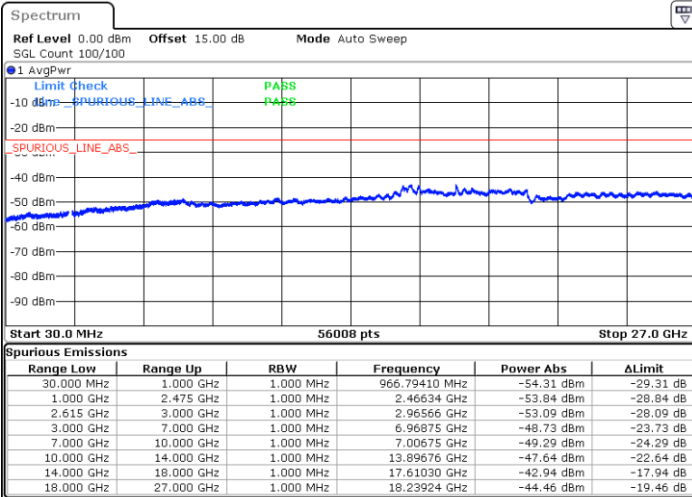

Date: 16.MAY.2023 01:45:19

Date: 16.MAY.2023 01:49:06

Middle Channel / FullIRB

N/A

Date: 16.MAY.2023 01:41:32

LTE Band 7C / 15MHz+20MHz

16QAM

Highest Channel / 1RB0 and 1RB99

Highest Channel / 1RB74 and 1RB0

Date: 16.MAY.2023 02:07:58

Date: 16.MAY.2023 02:04:12

Highest Channel / FullIRB

N/A

Date: 16.MAY.2023 02:11:45

LTE Band 7C / 20MHz+10MHz

16QAM

Lowest Channel / 1RB0 and 1RB49

Lowest Channel / 1RB99 and 1RB0

Date: 15.MAY.2023 18:58:14

Date: 15.MAY.2023 18:54:22

Lowest Channel / FullRB

N/A

Date: 15.MAY.2023 19:02:07

LTE Band 7C / 20MHz+10MHz