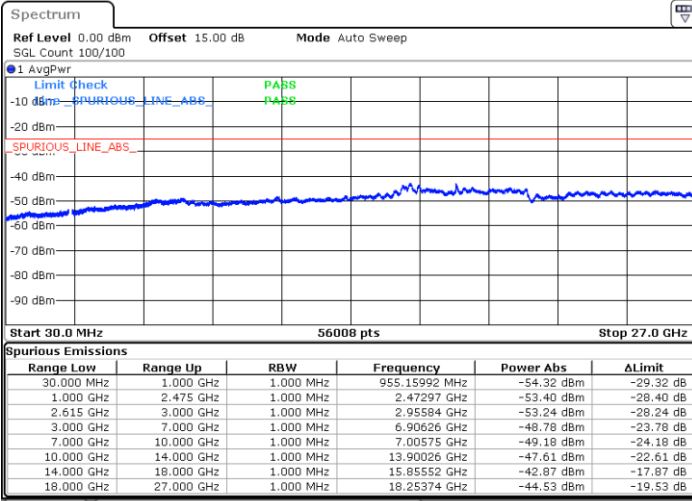

Middle Channel / 1RB0 and 1RB49

Middle Channel / 1RB74 and 1RB0

Date: 16.MAY.2023 04:44:37

Date: 16.MAY.2023 04:48:23

Middle Channel / FullIRB

N/A

Date: 16.MAY.2023 04:40:50

LTE Band 7C / 15MHz+10MHz

16QAM

Highest Channel / 1RB0 and 1RB49

Highest Channel / 1RB74 and 1RB0

Date: 16.MAY.2023 05:07:19

Date: 16.MAY.2023 05:03:32

Highest Channel / FullIRB

N/A

Date: 16.MAY.2023 05:11:06

LTE Band 7C / 15MHz+15MHz

16QAM

Lowest Channel / 1RB0 and 1RB74

Lowest Channel / 1RB74 and 1RB0

Date: 15.MAY.2023 20:00:02

Date: 15.MAY.2023 19:56:10

Lowest Channel / FullIRB

N/A