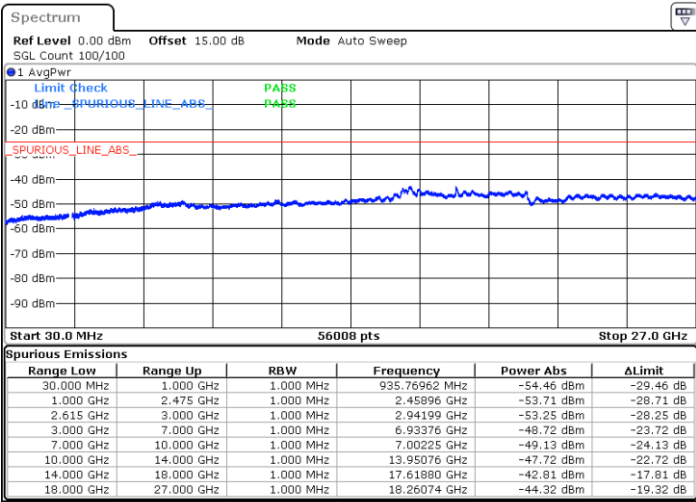

Highest Channel / FullIRB

N/A

Date: 16.MAY.2023 01:11:26

LTE Band 7C / 15MHz+20MHz

16QAM

Lowest Channel / 1RB0 and 1RB99

Lowest Channel / 1RB74 and 1RB80

Date: 16.MAY.2023 01:30:58

Date: 16.MAY.2023 01:27:12

Lowest Channel / FullIRB

N/A

Date: 16.MAY.2023 01:34:45

LTE Band 7C / 15MHz+20MHz

16QAM

Middle Channel / 1RB0 and 1RB9

Middle Channel / 1RB74 and 1RB0

Date: 16.MAY.2023 01:45:19

Date: 16.MAY.2023 01:49:06

Middle Channel / FullIRB

N/A

Date: 16.MAY.2023 01:41:32

LTE Band 7C / 15MHz+20MHz

16QAM

Highest Channel / 1RB0 and 1RB99

Highest Channel / 1RB74 and 1RB0

Date: 16.MAY.2023 02:07:58

Date: 16.MAY.2023 02:04:12

Highest Channel / FullIRB

N/A

Date: 16.MAY.2023 02:11:45

LTE Band 7C / 20MHz+10MHz

16QAM