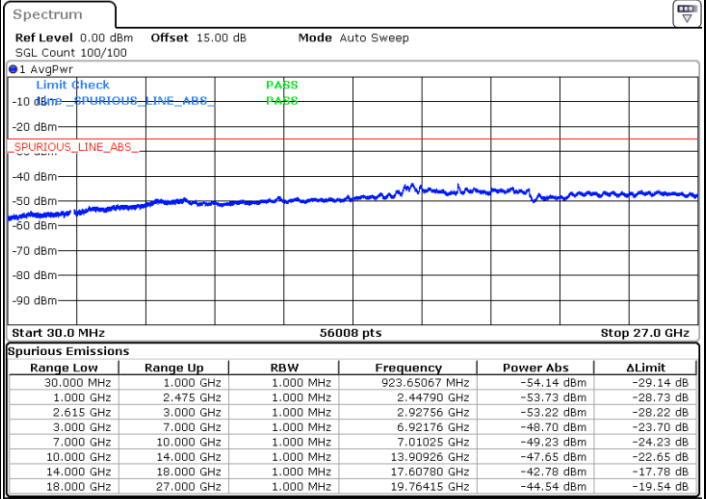

Middle Channel / FullIRB

N/A

Date: 16.MAY.2023 02:41:15

LTE Band 7C / 20MHz+15MHz

16QAM

Highest Channel / 1RB0 and 1RB74

Highest Channel / 1RB99 and 1RB0

Date: 16.MAY.2023 03:07:42

Date: 16.MAY.2023 03:03:55

Highest Channel / FullIRB

N/A

Date: 16.MAY.2023 03:11:29

LTE Band 7C / 20MHz+20MHz

16QAM

Lowest Channel / 1RB0 and 1RB99

Lowest Channel / 1RB99 and 1RB0

Date: 16.MAY.2023 03:30:25

Date: 16.MAY.2023 03:26:38

Lowest Channel / FullIRB

N/A

Date: 16.MAY.2023 03:34:12

LTE Band 7C / 20MHz+20MHz

16QAM

Middle Channel / 1RB0 and 1RB99