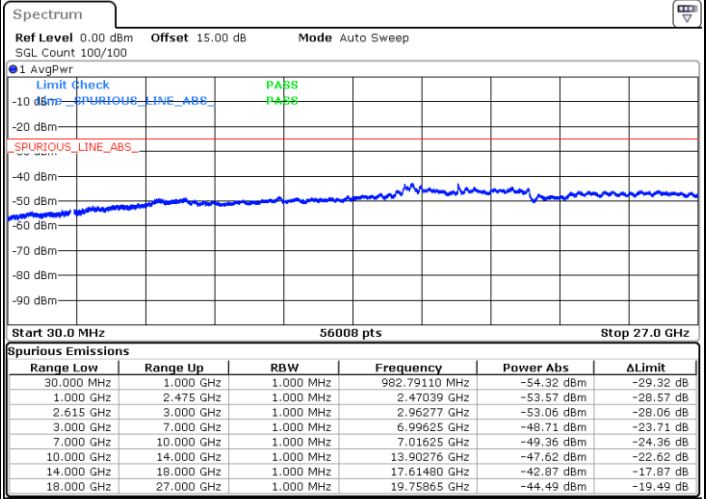

N/A

Date: 16.MAY.2023 02:34:28

LTE Band 7C / 20MHz+15MHz

16QAM

MiddleChannel / 1RB0 and 1RB74

Middle Channel / 1RB99 and 1RB0

Date: 16.MAY.2023 02:45:03

Date: 16.MAY.2023 02:48:49

Middle Channel / FullIRB

N/A

Date: 16.MAY.2023 02:41:15

LTE Band 7C / 20MHz+15MHz

16QAM

Highest Channel / 1RB0 and 1RB74

Highest Channel / 1RB99 and 1RB0

Date: 16.MAY.2023 03:07:42

Date: 16.MAY.2023 03:03:55

Highest Channel / FullIRB

N/A

Date: 16.MAY.2023 03:11:29

LTE Band 7C / 20MHz+20MHz

16QAM

Lowest Channel / 1RB0 and 1RB99

Lowest Channel / 1RB99 and 1RB0

Date: 16.MAY.2023 03:30:25

Date: 16.MAY.2023 03:26:38

Lowest Channel / FullIRB

N/A

Date: 16.MAY.2023 03:34:12

LTE Band 7C / 20MHz+20MHz

16QAM

Middle Channel / 1RB0 and 1RB99