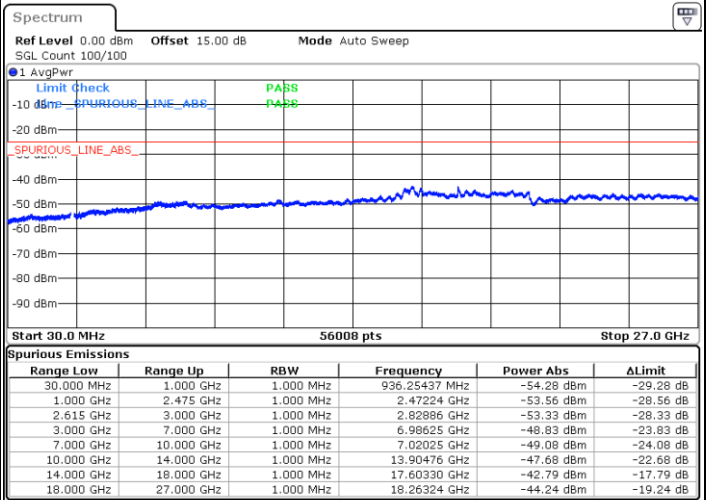

Date: 16.MAY.2023 03:03:55

Highest Channel / FullIRB

N/A

Date: 16.MAY.2023 03:11:29

LTE Band 7C / 20MHz+20MHz

16QAM

Lowest Channel / 1RB0 and 1RB99

Lowest Channel / 1RB99 and 1RB0

Date: 16.MAY.2023 03:30:25

Date: 16.MAY.2023 03:26:38

Lowest Channel / FullIRB

N/A

Date: 16.MAY.2023 03:34:12

LTE Band 7C / 20MHz+20MHz

16QAM

Middle Channel / 1RB0 and 1RB99

Middle Channel / 1RB99 and 1RB0

Date: 16.MAY.2023 03:44:47

Date: 16.MAY.2023 03:48:34

Middle Channel / FullIRB

N/A

Date: 16.MAY.2023 03:41:00

LTE Band 7C / 20MHz+20MHz

16QAM

Highest Channel / 1RB0 and 1RB99

Highest Channel / 1RB99 and 1RB0

Date: 16.MAY.2023 04:07:30

Date: 16.MAY.2023 04:03:43

Highest Channel / FullIRB

N/A

Date: 16.MAY.2023 04:11:17

LTE Band 7C / 10MHz+20MHz