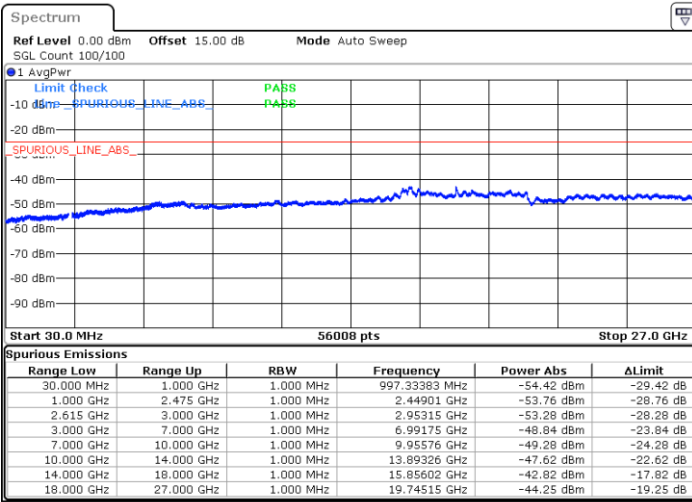

Date: 16.MAY.2023 03:03:55

Highest Channel / FullIRB

N/A

Date: 16.MAY.2023 03:11:29

LTE Band 7C / 20MHz+20MHz

16QAM

Lowest Channel / 1RB0 and 1RB99

Lowest Channel / 1RB99 and 1RB0

Date: 16.MAY.2023 03:30:25

Date: 16.MAY.2023 03:26:38

Lowest Channel / FullIRB

N/A

Date: 16.MAY.2023 03:34:12

LTE Band 7C / 20MHz+20MHz

16QAM

Middle Channel / 1RB0 and 1RB99

Middle Channel / 1RB99 and 1RB0

Date: 16.MAY.2023 03:44:47

Date: 16.MAY.2023 03:48:34

Middle Channel / FullIRB

N/A

Date: 16.MAY.2023 03:41:00

LTE Band 7C / 20MHz+20MHz

16QAM

Highest Channel / 1RB0 and 1RB99

Highest Channel / 1RB99 and 1RB0

Date: 16.MAY.2023 04:07:30

Date: 16.MAY.2023 04:03:43

Highest Channel / FullIRB

N/A

Date: 16.MAY.2023 04:11:17

LTE Band 7C / 10MHz+20MHz