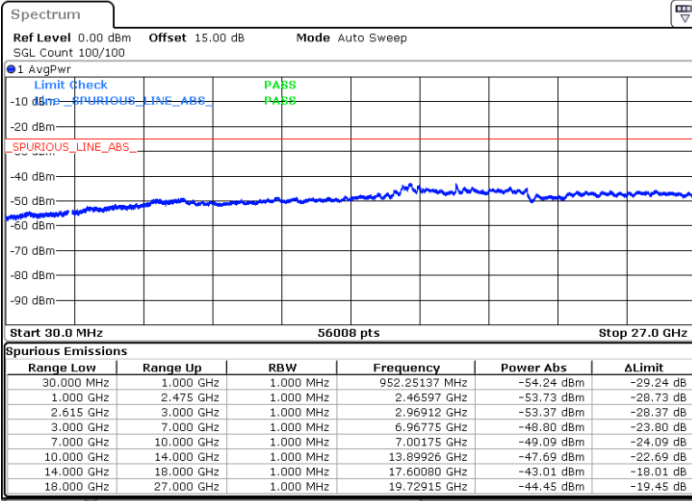

Lowest Channel / 1RB0 and 1RB49

Lowest Channel / 1RB99 and 1RB0

Date: 15.MAY.2023 18:58:14

Date: 15.MAY.2023 18:54:22

Lowest Channel / FullRB

N/A

Date: 15.MAY.2023 19:02:07

LTE Band 7C / 20MHz+10MHz

16QAM

Middle Channel / 1RB0 and 1RB49

Middle Channel / 1RB99 and 1RB0

Date: 15.MAY.2023 19:13:05

Date: 15.MAY.2023 19:16:57

Middle Channel / FullIRB

N/A

Date: 15.MAY.2023 19:09:12

LTE Band 7C / 20MHz+10MHz

16QAM

Highest Channel / 1RB0 and 1RB49

Highest Channel / 1RB99 and 1RB0

Date: 15.MAY.2023 19:36:30

Date: 15.MAY.2023 19:32:38

Highest Channel / FullIRB

N/A

Date: 15.MAY.2023 19:40:23

LTE Band 7C / 20MHz+15MHz

16QAM

Lowest Channel / 1RB0 and 1RB74

Lowest Channel / 1RB99 and 1RB0

Date: 16.MAY.2023 02:30:40

Date: 16.MAY.2023 02:26:54

Lowest Channel / FullIRB