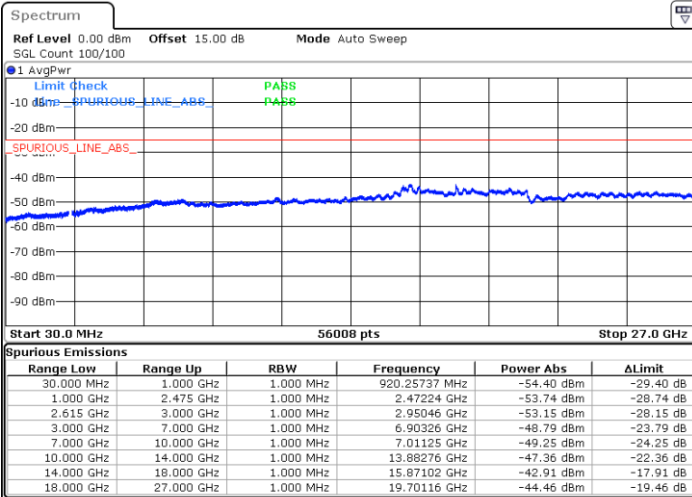

Highest Channel / 1RB0 and 1RB99

Highest Channel / 1RB99 and 1RB0

Date: 16.MAY.2023 04:07:30

Date: 16.MAY.2023 04:03:43

Highest Channel / FullIRB

N/A

Date: 16.MAY.2023 04:11:17

LTE Band 7C / 10MHz+20MHz

64QAM

Lowest Channel / 1RB0 and 1RB99

Lowest Channel / 1RB49 and 1RB0

Date: 15.MAY.2023 17:57:50

Date: 15.MAY.2023 17:51:23

Lowest Channel / FullIRB

N/A

Date: 15.MAY.2023 17:59:08

LTE Band 7C / 10MHz+20MHz

64QAM

MiddleChannel / 1RB0 and 1RB99

Middle Channel / 1RB49 and 1RB0

Date: 15.MAY.2023 18:10:06

Date: 15.MAY.2023 18:16:32

Middle Channel / FullIRB

N/A

Date: 15.MAY.2023 18:08:48

LTE Band 7C / 10MHz+20MHz

64QAM

Highest Channel / 1RB0 and 1RB99

Highest Channel / 1RB49 and 1RB0

Date: 15.MAY.2023 18:33:28

Date: 15.MAY.2023 18:32:10

Highest Channel / FullIRB