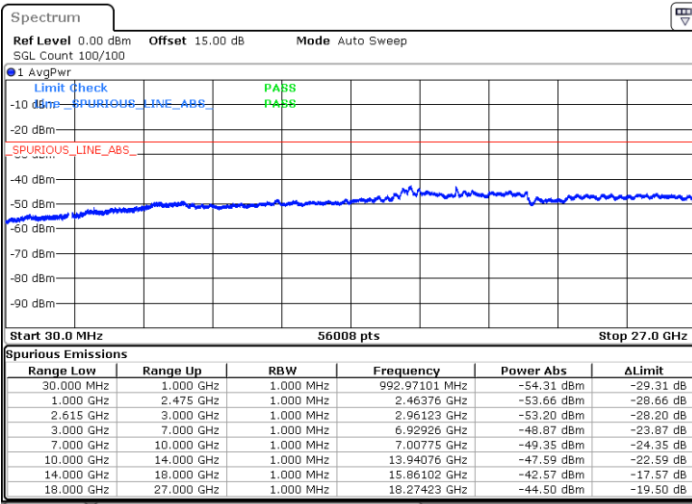

Date: 16.MAY.2023 00:34:29

LTE Band 7C / 15MHz+15MHz

16QAM

Middle Channel / 1RB0 and 1RB74

Middle Channel / 1RB74 and 1RB0

Date: 16.MAY.2023 00:45:02

Date: 16.MAY.2023 00:48:48

Middle Channel / FullIRB

N/A

Date: 16.MAY.2023 00:41:16

LTE Band 7C / 15MHz+15MHz

16QAM

Highest Channel / 1RB0 and 1RB74

Highest Channel / 1RB74 and 1RB0

Date: 16.MAY.2023 01:07:39

Date: 16.MAY.2023 01:03:52

Highest Channel / FullIRB

N/A

Date: 16.MAY.2023 01:11:26

LTE Band 7C / 15MHz+20MHz

16QAM

Lowest Channel / 1RB0 and 1RB99

Lowest Channel / 1RB74 and 1RB80

Date: 16.MAY.2023 01:30:58