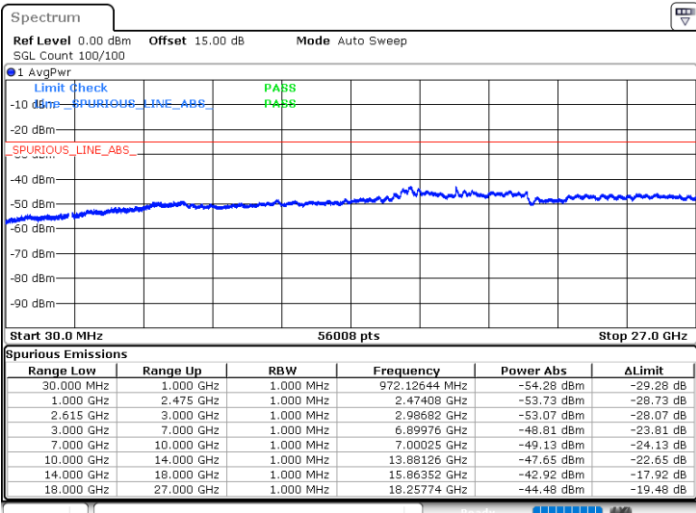

LTE Band 7C / 20MHz+20MHz

QPSK

Middle Channel / 1RB0 and 1RB99

Middle Channel / 1RB99 and 1RB0

Date: 16.MAY.2023 03:46:03

Date: 16.MAY.2023 03:47:18

Middle Channel / FullRB

N/A

Date: 16.MAY.2023 03:39:44

LTE Band 7C / 20MHz+20MHz

QPSK

Highest Channel / 1RB0 and 1RB99

Highest Channel / 1RB99 and 1RB0

Date: 16.MAY.2023 04:08:45

Date: 16.MAY.2023 04:02:28

Highest Channel / FullIRB