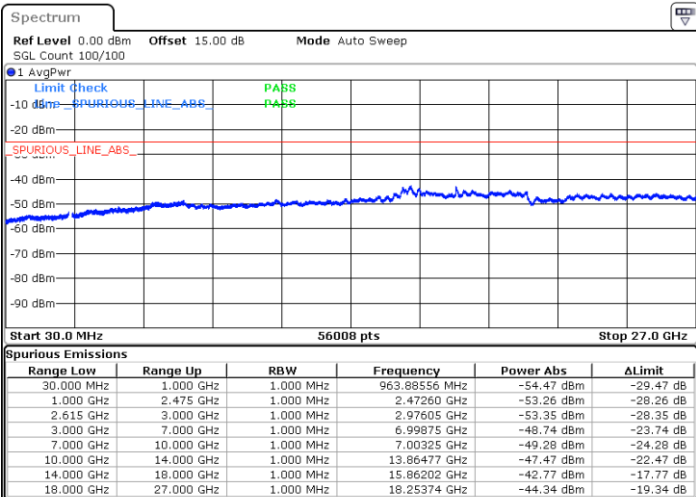

Middle Channel / 1RB0 and 1RB49

Middle Channel / 1RB74 and 1RB0

Date: 16.MAY.2023 04:44:37

Date: 16.MAY.2023 04:48:23

Middle Channel / FullIRB

N/A

Date: 16.MAY.2023 04:40:50

LTE Band 7C / 15MHz+10MHz

16QAM

Highest Channel / 1RB0 and 1RB49

Highest Channel / 1RB74 and 1RB0

Date: 16.MAY.2023 05:07:19

Date: 16.MAY.2023 05:03:32

Highest Channel / FullIRB

N/A

Date: 16.MAY.2023 05:11:06

LTE Band 7C / 15MHz+15MHz

16QAM

Lowest Channel / 1RB0 and 1RB74

Lowest Channel / 1RB74 and 1RB0

Date: 15.MAY.2023 20:00:02

Date: 15.MAY.2023 19:56:10

Lowest Channel / FullIRB

N/A