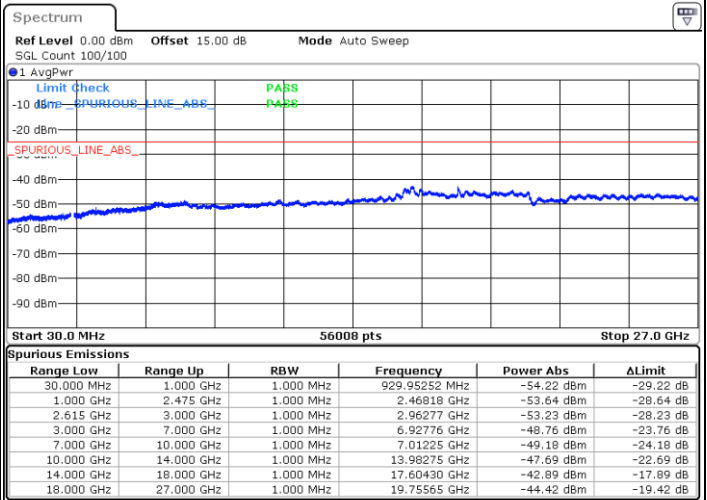

Date: 15.MAY.2023 18:34:45

Date: 15.MAY.2023 18:30:53

Highest Channel / FullIRB

N/A

Date: 15.MAY.2023 18:38:38

LTE Band 7C / 15MHz+10MHz

16QAM

Lowest Channel / 1RB0 and 1RB49

Lowest Channel / 1RB74 and 1RB0

Date: 16.MAY.2023 04:30:16

Date: 16.MAY.2023 04:26:30

Lowest Channel / FullIRB

N/A

Date: 16.MAY.2023 04:34:03

LTE Band 7C / 15MHz+10MHz

16QAM

Middle Channel / 1RB0 and 1RB49

Middle Channel / 1RB74 and 1RB0

Date: 16.MAY.2023 04:44:37

Date: 16.MAY.2023 04:48:23

Middle Channel / FullIRB

N/A

Date: 16.MAY.2023 04:40:50

LTE Band 7C / 15MHz+10MHz