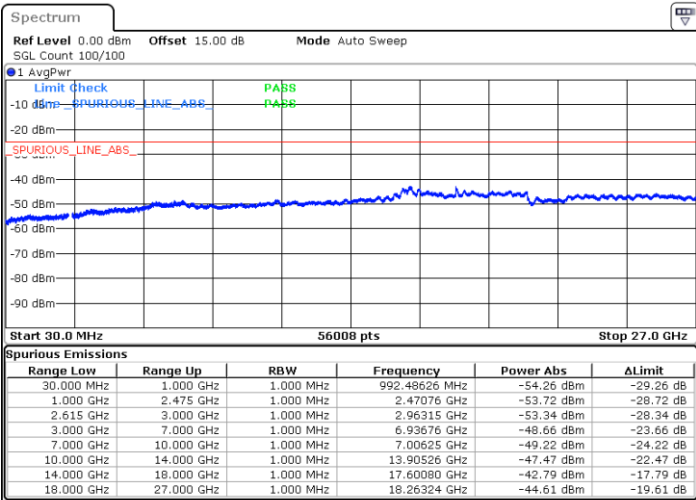

Date: 16.MAY.2023 01:45:19

Date: 16.MAY.2023 01:49:06

Middle Channel / FullIRB

N/A

Date: 16.MAY.2023 01:41:32

LTE Band 7C / 15MHz+20MHz

16QAM

Highest Channel / 1RB0 and 1RB99

Highest Channel / 1RB74 and 1RB0

Date: 16.MAY.2023 02:07:58

Date: 16.MAY.2023 02:04:12

Highest Channel / FullIRB

N/A

Date: 16.MAY.2023 02:11:45

LTE Band 7C / 20MHz+10MHz

16QAM

Lowest Channel / 1RB0 and 1RB49

Lowest Channel / 1RB99 and 1RB0

Date: 15.MAY.2023 18:58:14

Date: 15.MAY.2023 18:54:22

Lowest Channel / FullRB

N/A

Date: 15.MAY.2023 19:02:07

LTE Band 7C / 20MHz+10MHz