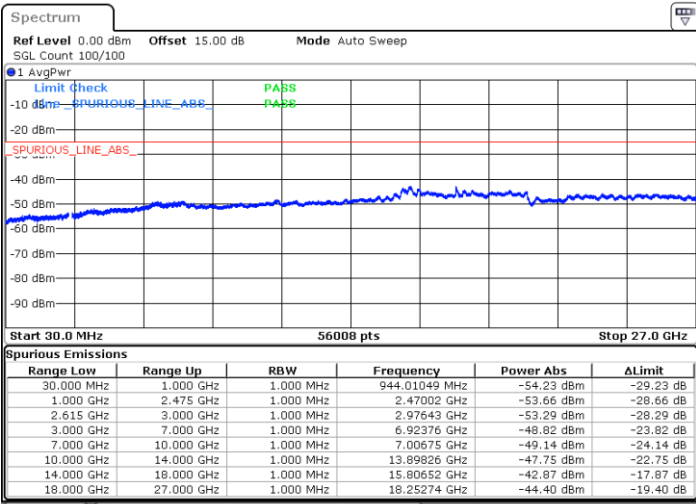

Date: 15.MAY.2023 18:08:48

LTE Band 7C / 10MHz+20MHz

64QAM

Highest Channel / 1RB0 and 1RB99

Highest Channel / 1RB49 and 1RB0

Date: 15.MAY.2023 18:33:28

Date: 15.MAY.2023 18:32:10

Highest Channel / FullIRB

N/A

Date: 15.MAY.2023 18:39:55

LTE Band 7C / 15MHz+10MHz

64QAM

Lowest Channel / 1RB0 and 1RB49

Lowest Channel / 1RB74 and 1RB80

Date: 16.MAY.2023 04:31:32

Date: 16.MAY.2023 04:25:15

Lowest Channel / FullIRB

N/A

Date: 16.MAY.2023 04:32:48

LTE Band 7C / 15MHz+10MHz

64QAM

Middle Channel / 1RB0 and 1RB49

Middle Channel / 1RB74 and 1RB0

Date: 16.MAY.2023 04:43:21