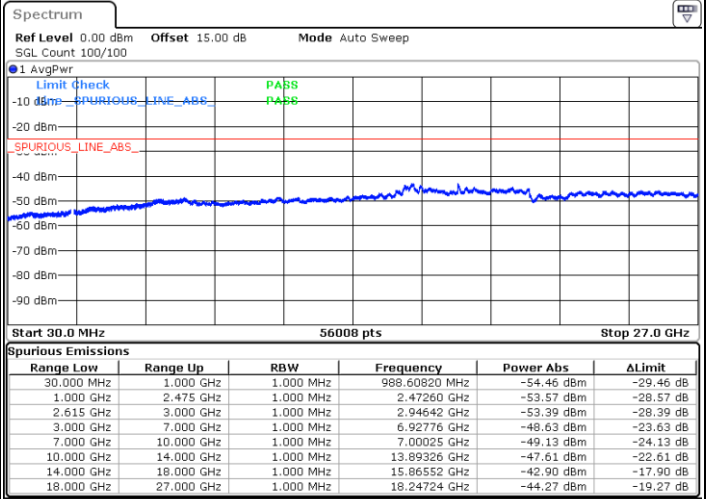

Highest Channel / 1RB0 and 1RB99

Highest Channel / 1RB99 and 1RB0

Date: 16.MAY.2023 04:07:30

Date: 16.MAY.2023 04:03:43

Highest Channel / FullIRB

N/A

Date: 16.MAY.2023 04:11:17

LTE Band 7C / 10MHz+20MHz

64QAM

Lowest Channel / 1RB0 and 1RB99

Lowest Channel / 1RB49 and 1RB0

Date: 15.MAY.2023 17:57:50

Date: 15.MAY.2023 17:51:23

Lowest Channel / FullIRB

N/A

Date: 15.MAY.2023 17:59:08

LTE Band 7C / 10MHz+20MHz

64QAM

MiddleChannel / 1RB0 and 1RB99

Middle Channel / 1RB49 and 1RB0

Date: 15.MAY.2023 18:10:06

Date: 15.MAY.2023 18:16:32

Middle Channel / FullIRB

N/A

Date: 15.MAY.2023 18:08:48

LTE Band 7C / 10MHz+20MHz

64QAM

Highest Channel / 1RB0 and 1RB99

Highest Channel / 1RB49 and 1RB0

Date: 15.MAY.2023 18:33:28

Date: 15.MAY.2023 18:32:10

Highest Channel / FullIRB