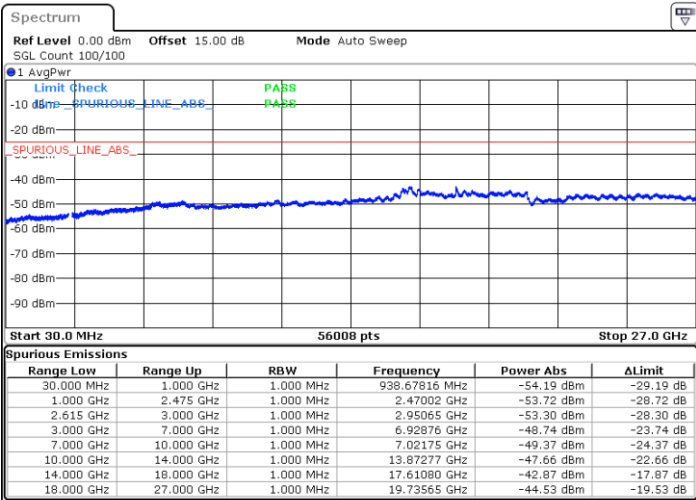

Lowest Channel / 1RB74 and 1RB0

Date: 16.MAY.2023 04:30:16

Date: 16.MAY.2023 04:26:30

Lowest Channel / FullIRB

N/A

Date: 16.MAY.2023 04:34:03

LTE Band 7C / 15MHz+10MHz

16QAM

Middle Channel / 1RB0 and 1RB49

Middle Channel / 1RB74 and 1RB0

Date: 16.MAY.2023 04:44:37

Date: 16.MAY.2023 04:48:23

Middle Channel / FullIRB

N/A

Date: 16.MAY.2023 04:40:50

LTE Band 7C / 15MHz+10MHz

16QAM

Highest Channel / 1RB0 and 1RB49

Highest Channel / 1RB74 and 1RB0

Date: 16.MAY.2023 05:07:19

Date: 16.MAY.2023 05:03:32

Highest Channel / FullIRB

N/A

Date: 16.MAY.2023 05:11:06

LTE Band 7C / 15MHz+15MHz

16QAM

Lowest Channel / 1RB0 and 1RB74

Lowest Channel / 1RB74 and 1RB0

Date: 15.MAY.2023 20:00:02

Date: 15.MAY.2023 19:56:10

Lowest Channel / FullIRB

N/A