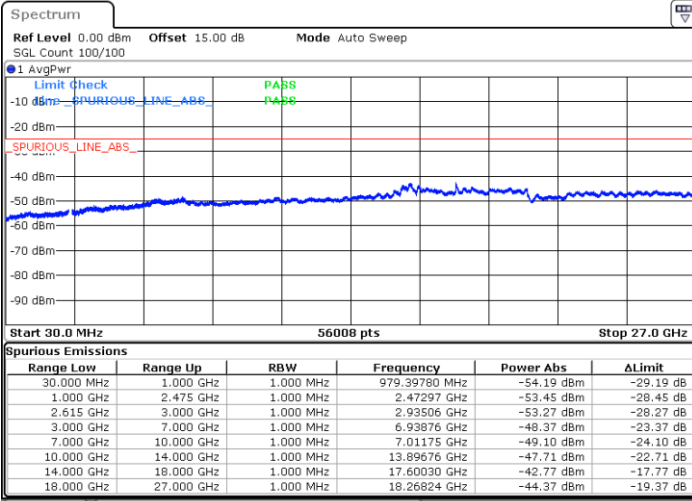

Date: 15.MAY.2023 18:08:48

LTE Band 7C / 10MHz+20MHz

64QAM

Highest Channel / 1RB0 and 1RB99

Highest Channel / 1RB49 and 1RB0

Date: 15.MAY.2023 18:33:28

Date: 15.MAY.2023 18:32:10

Highest Channel / FullIRB

N/A

Date: 15.MAY.2023 18:39:55

LTE Band 7C / 15MHz+10MHz

64QAM

Lowest Channel / 1RB0 and 1RB49

Lowest Channel / 1RB74 and 1RB80

Date: 16.MAY.2023 04:31:32

Date: 16.MAY.2023 04:25:15

Lowest Channel / FullIRB

N/A

Date: 16.MAY.2023 04:32:48

LTE Band 7C / 15MHz+10MHz

64QAM

Middle Channel / 1RB0 and 1RB49

Middle Channel / 1RB74 and 1RB0

Date: 16.MAY.2023 04:43:21