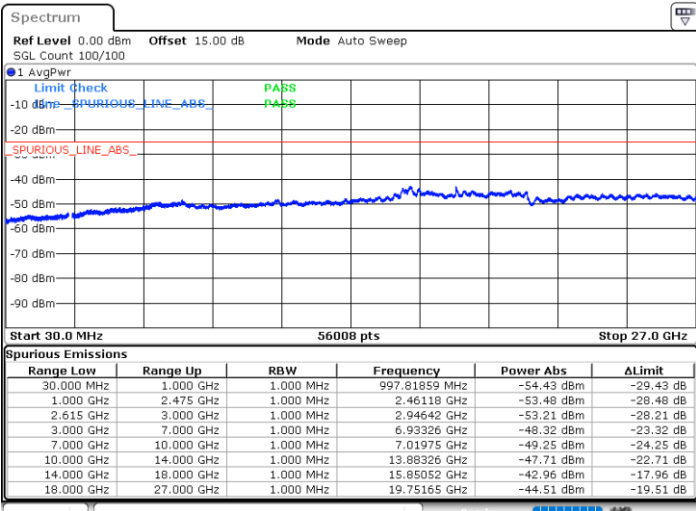

LTE Band 7C / 20MHz+20MHz

QPSK

Middle Channel / 1RB0 and 1RB99

Middle Channel / 1RB99 and 1RB0

Date: 16.MAY.2023 03:46:03

Date: 16.MAY.2023 03:47:18

Middle Channel / FullRB

N/A

Date: 16.MAY.2023 03:39:44

LTE Band 7C / 20MHz+20MHz

QPSK

Highest Channel / 1RB0 and 1RB99

Highest Channel / 1RB99 and 1RB0

Date: 16.MAY.2023 04:08:45

Date: 16.MAY.2023 04:02:28

Highest Channel / FullIRB