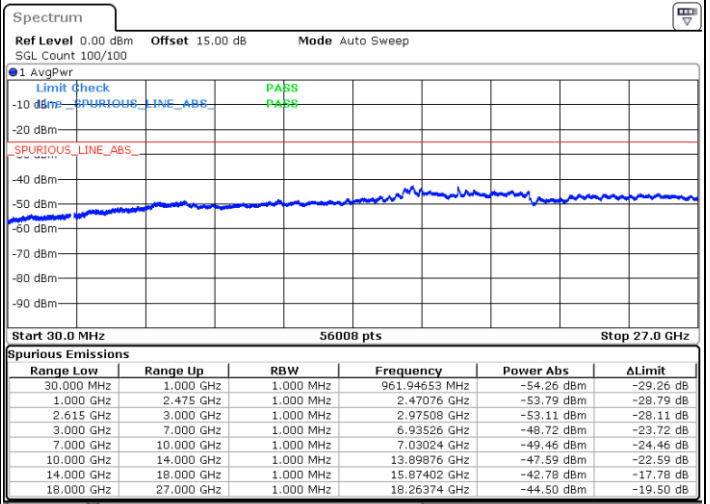

Highest Channel / FullIRB

N/A

Date: 16.MAY.2023 01:11:26

LTE Band 7C / 15MHz+20MHz

16QAM

Lowest Channel / 1RB0 and 1RB99

Lowest Channel / 1RB74 and 1RB80

Date: 16.MAY.2023 01:30:58

Date: 16.MAY.2023 01:27:12

Lowest Channel / FullIRB

N/A

Date: 16.MAY.2023 01:34:45

LTE Band 7C / 15MHz+20MHz

16QAM

Middle Channel / 1RB0 and 1RB9

Middle Channel / 1RB74 and 1RB0

Date: 16.MAY.2023 01:45:19

Date: 16.MAY.2023 01:49:06

Middle Channel / FullIRB

N/A

Date: 16.MAY.2023 01:41:32

LTE Band 7C / 15MHz+20MHz

16QAM

Highest Channel / 1RB0 and 1RB99

Highest Channel / 1RB74 and 1RB0

Date: 16.MAY.2023 02:07:58

Date: 16.MAY.2023 02:04:12

Highest Channel / FullIRB

N/A

Date: 16.MAY.2023 02:11:45

LTE Band 7C / 20MHz+10MHz

16QAM