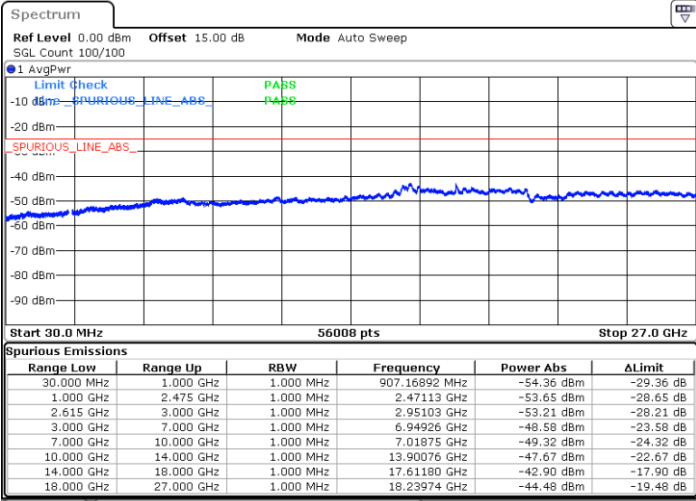

N/A

Date: 16.MAY.2023 00:41:16

LTE Band 7C / 15MHz+15MHz

16QAM

Highest Channel / 1RB0 and 1RB74

Highest Channel / 1RB74 and 1RB0

Date: 16.MAY.2023 01:07:39

Date: 16.MAY.2023 01:03:52

Highest Channel / FullIRB

N/A

Date: 16.MAY.2023 01:11:26

LTE Band 7C / 15MHz+20MHz

16QAM

Lowest Channel / 1RB0 and 1RB99

Lowest Channel / 1RB74 and 1RB80

Date: 16.MAY.2023 01:30:58

Date: 16.MAY.2023 01:27:12

Lowest Channel / FullIRB

N/A

Date: 16.MAY.2023 01:34:45

LTE Band 7C / 15MHz+20MHz

16QAM

Middle Channel / 1RB0 and 1RB9

Middle Channel / 1RB74 and 1RB0