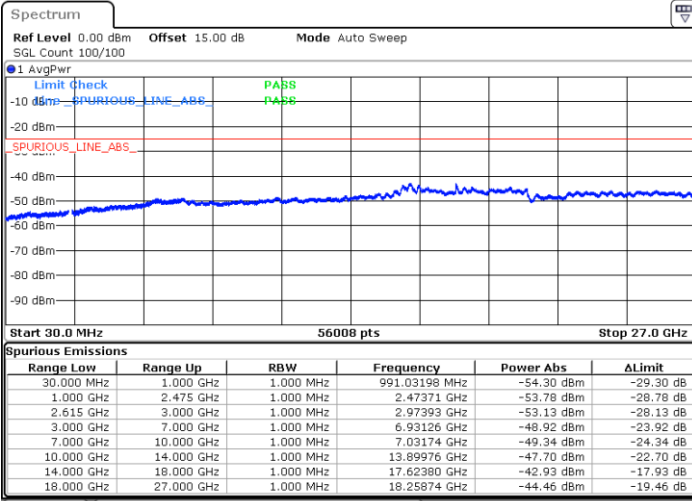

Date: 16.MAY.2023 01:27:12

Lowest Channel / FullIRB

N/A

Date: 16.MAY.2023 01:34:45

LTE Band 7C / 15MHz+20MHz

16QAM

Middle Channel / 1RB0 and 1RB9

Middle Channel / 1RB74 and 1RB0

Date: 16.MAY.2023 01:45:19

Date: 16.MAY.2023 01:49:06

Middle Channel / FullIRB

N/A

Date: 16.MAY.2023 01:41:32

LTE Band 7C / 15MHz+20MHz

16QAM

Highest Channel / 1RB0 and 1RB99

Highest Channel / 1RB74 and 1RB0

Date: 16.MAY.2023 02:07:58

Date: 16.MAY.2023 02:04:12

Highest Channel / FullIRB

N/A

Date: 16.MAY.2023 02:11:45

LTE Band 7C / 20MHz+10MHz

16QAM

Lowest Channel / 1RB0 and 1RB49

Lowest Channel / 1RB99 and 1RB0

Date: 15.MAY.2023 18:58:14

Date: 15.MAY.2023 18:54:22

Lowest Channel / FullRB

N/A

Date: 15.MAY.2023 19:02:07

LTE Band 7C / 20MHz+10MHz