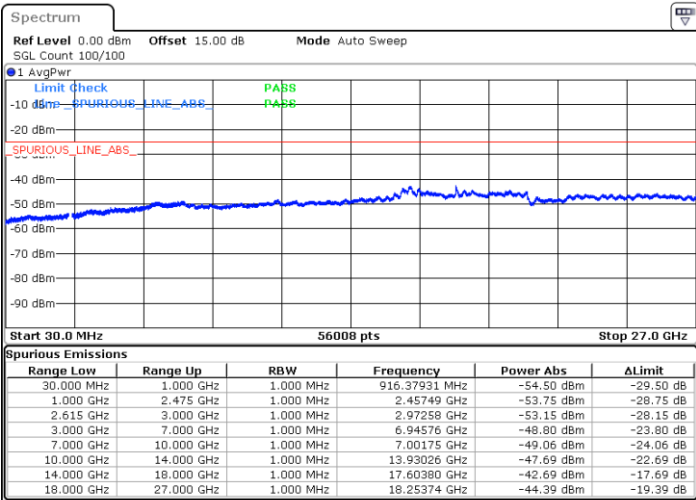

LTE Band 7C / 20MHz+20MHz

QPSK

Middle Channel / 1RB0 and 1RB99

Middle Channel / 1RB99 and 1RB0

Date: 16.MAY.2023 03:46:03

Date: 16.MAY.2023 03:47:18

Middle Channel / FullRB

N/A

Date: 16.MAY.2023 03:39:44

LTE Band 7C / 20MHz+20MHz

QPSK

Highest Channel / 1RB0 and 1RB99

Highest Channel / 1RB99 and 1RB0

Date: 16.MAY.2023 04:08:45

Date: 16.MAY.2023 04:02:28

Highest Channel / FullIRB

N/A

Date: 16.MAY.2023 04:10:01

LTE Band 7C / 10MHz+20MHz

16QAM

Lowest Channel / 1RB0 and 1RB99

Lowest Channel / 1RB49 and 1RB0

Date: 15.MAY.2023 17:56:33

Date: 15.MAY.2023 17:52:40

Lowest Channel / FullRB

N/A

Date: 15.MAY.2023 18:00:26

LTE Band 7C / 10MHz+20MHz

16QAM

MiddleChannel / 1RB0 and 1RB99

Middle Channel / 1RB49 and 1RB0

Date: 15.MAY.2023 18:11:23