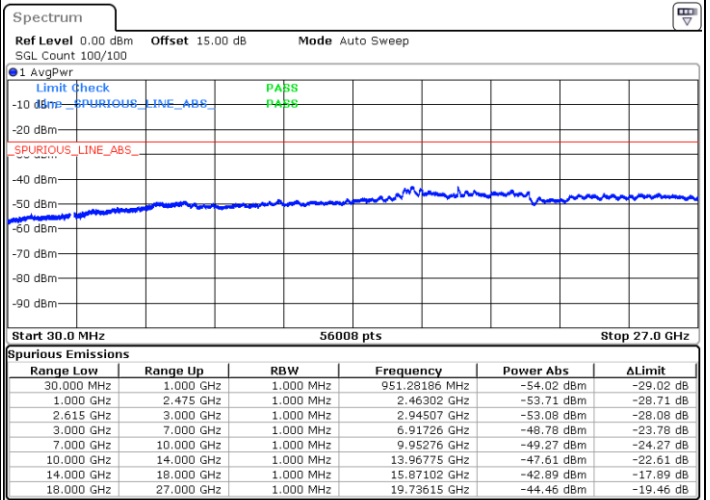

LTE Band 7C / 20MHz+20MHz

QPSK

Middle Channel / 1RB0 and 1RB99

Middle Channel / 1RB99 and 1RB0

Date: 16.MAY.2023 03:46:03

Date: 16.MAY.2023 03:47:18

Middle Channel / FullRB

N/A

Date: 16.MAY.2023 03:39:44

LTE Band 7C / 20MHz+20MHz

QPSK

Highest Channel / 1RB0 and 1RB99

Highest Channel / 1RB99 and 1RB0

Date: 16.MAY.2023 04:08:45

Date: 16.MAY.2023 04:02:28

Highest Channel / FullIRB

N/A

Date: 16.MAY.2023 04:10:01

LTE Band 7C / 10MHz+20MHz

16QAM

Lowest Channel / 1RB0 and 1RB99

Lowest Channel / 1RB49 and 1RB0

Date: 15.MAY.2023 17:56:33

Date: 15.MAY.2023 17:52:40

Lowest Channel / FullRB

N/A

Date: 15.MAY.2023 18:00:26

LTE Band 7C / 10MHz+20MHz

16QAM

MiddleChannel / 1RB0 and 1RB99

Middle Channel / 1RB49 and 1RB0

Date: 15.MAY.2023 18:11:23