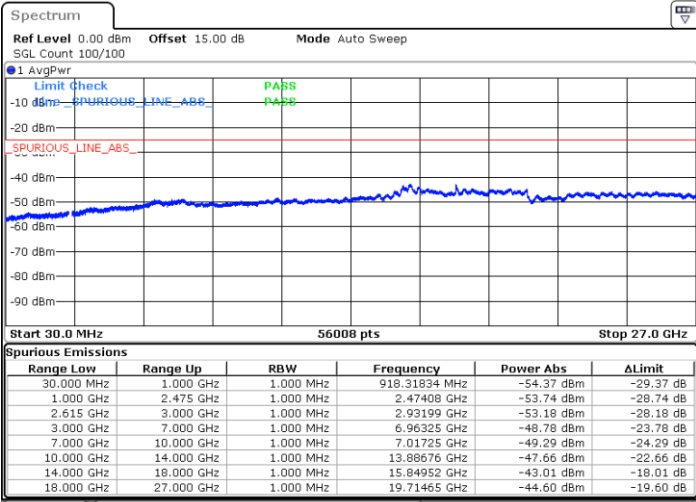

Lowest Channel / 1RB0 and 1RB49

Lowest Channel / 1RB99 and 1RB0

Date: 15.MAY.2023 18:58:14

Date: 15.MAY.2023 18:54:22

Lowest Channel / FullRB

N/A

Date: 15.MAY.2023 19:02:07

LTE Band 7C / 20MHz+10MHz

16QAM

Middle Channel / 1RB0 and 1RB49

Middle Channel / 1RB99 and 1RB0

Date: 15.MAY.2023 19:13:05

Date: 15.MAY.2023 19:16:57

Middle Channel / FullIRB

N/A

Date: 15.MAY.2023 19:09:12

LTE Band 7C / 20MHz+10MHz

16QAM

Highest Channel / 1RB0 and 1RB49

Highest Channel / 1RB99 and 1RB0

Date: 15.MAY.2023 19:36:30

Date: 15.MAY.2023 19:32:38

Highest Channel / FullIRB

N/A

Date: 15.MAY.2023 19:40:23

LTE Band 7C / 20MHz+15MHz

16QAM

Lowest Channel / 1RB0 and 1RB74

Lowest Channel / 1RB99 and 1RB0

Date: 16.MAY.2023 02:30:40

Date: 16.MAY.2023 02:26:54

Lowest Channel / FullIRB