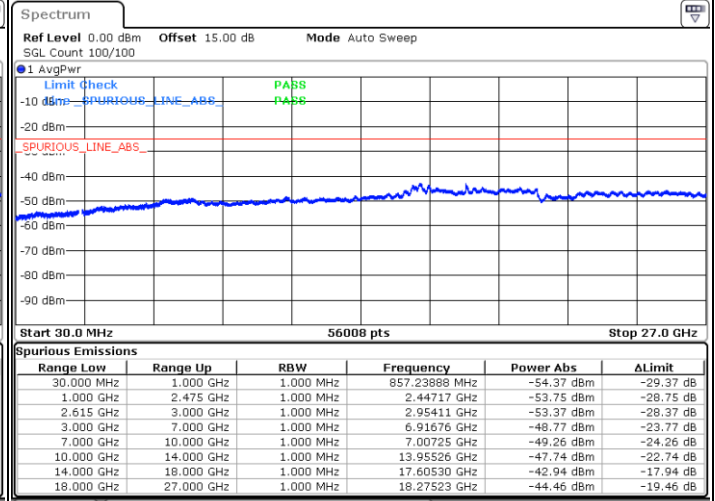

Date: 15.MAY.2023 19:40:23

LTE Band 7C / 20MHz+15MHz

16QAM

Lowest Channel / 1RB0 and 1RB74

Lowest Channel / 1RB99 and 1RB0

Date: 16.MAY.2023 02:30:40

Date: 16.MAY.2023 02:26:54

Lowest Channel / FullIRB

N/A

Date: 16.MAY.2023 02:34:28

LTE Band 7C / 20MHz+15MHz

16QAM

MiddleChannel / 1RB0 and 1RB74

Middle Channel / 1RB99 and 1RB0

Date: 16.MAY.2023 02:45:03

Date: 16.MAY.2023 02:48:49

Middle Channel / FullIRB

N/A

Date: 16.MAY.2023 02:41:15

LTE Band 7C / 20MHz+15MHz

16QAM

Highest Channel / 1RB0 and 1RB74

Highest Channel / 1RB99 and 1RB0

Date: 16.MAY.2023 03:07:42

Date: 16.MAY.2023 03:03:55

Highest Channel / FullIRB

N/A

Date: 16.MAY.2023 03:11:29

LTE Band 7C / 20MHz+20MHz

16QAM

Lowest Channel / 1RB0 and 1RB99

Lowest Channel / 1RB99 and 1RB0