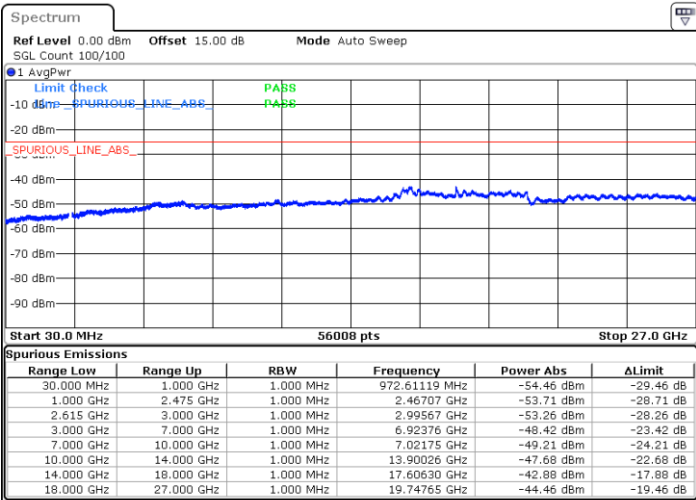

LTE Band 7C / 20MHz+10MHz

16QAM

Highest Channel / 1RB0 and 1RB49

Highest Channel / 1RB99 and 1RB0

Date: 15.MAY.2023 19:36:30

Date: 15.MAY.2023 19:32:38

Highest Channel / FullIRB

N/A

Date: 15.MAY.2023 19:40:23

LTE Band 7C / 20MHz+15MHz

16QAM

Lowest Channel / 1RB0 and 1RB74

Lowest Channel / 1RB99 and 1RB0

Date: 16.MAY.2023 02:30:40

Date: 16.MAY.2023 02:26:54

Lowest Channel / FullIRB

N/A

Date: 16.MAY.2023 02:34:28

LTE Band 7C / 20MHz+15MHz

16QAM

MiddleChannel / 1RB0 and 1RB74

Middle Channel / 1RB99 and 1RB0

Date: 16.MAY.2023 02:45:03

Date: 16.MAY.2023 02:48:49

Middle Channel / FullIRB

N/A

Date: 16.MAY.2023 02:41:15

LTE Band 7C / 20MHz+15MHz

16QAM

Highest Channel / 1RB0 and 1RB74

Highest Channel / 1RB99 and 1RB0

Date: 16.MAY.2023 03:07:42