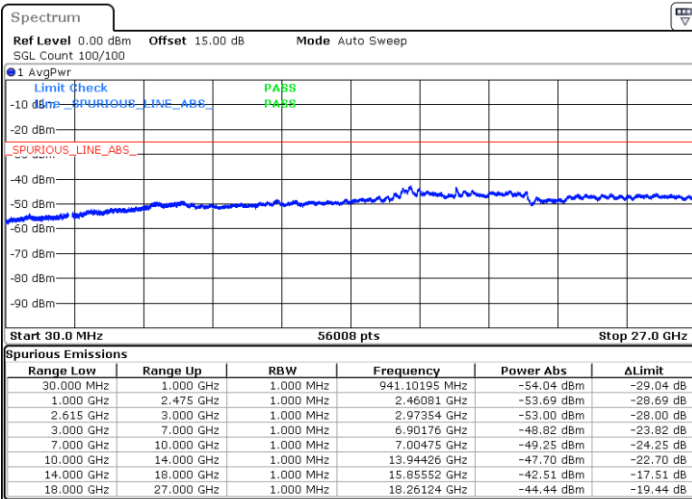

Middle Channel / 1RB99 and 1RB0

Date: 16.MAY.2023 03:44:47

Date: 16.MAY.2023 03:48:34

Middle Channel / FullIRB

N/A

Date: 16.MAY.2023 03:41:00

LTE Band 7C / 20MHz+20MHz

16QAM

Highest Channel / 1RB0 and 1RB99

Highest Channel / 1RB99 and 1RB0

Date: 16.MAY.2023 04:07:30

Date: 16.MAY.2023 04:03:43

Highest Channel / FullIRB

N/A

Date: 16.MAY.2023 04:11:17

LTE Band 7C / 10MHz+20MHz

64QAM

Lowest Channel / 1RB0 and 1RB99

Lowest Channel / 1RB49 and 1RB0

Date: 15.MAY.2023 17:57:50

Date: 15.MAY.2023 17:51:23

Lowest Channel / FullIRB

N/A

Date: 15.MAY.2023 17:59:08