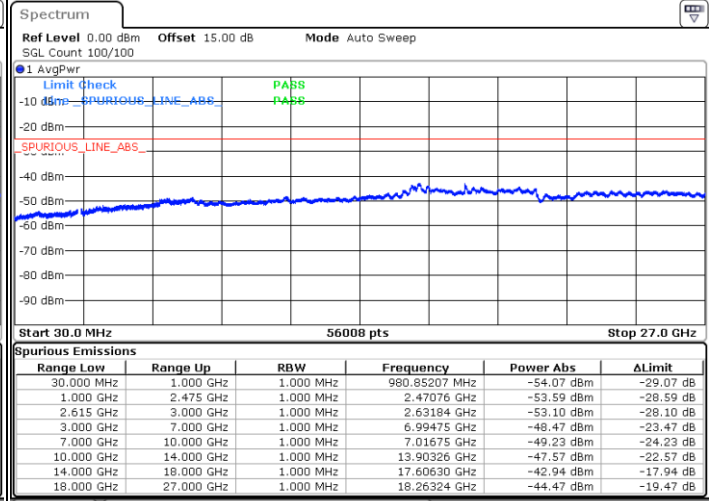

16QAM

Highest Channel / 1RB0 and 1RB49

Highest Channel / 1RB74 and 1RB0

Date: 16.MAY.2023 05:07:19

Date: 16.MAY.2023 05:03:32

Highest Channel / FullIRB

N/A

Date: 16.MAY.2023 05:11:06

LTE Band 7C / 15MHz+15MHz

16QAM

Lowest Channel / 1RB0 and 1RB74

Lowest Channel / 1RB74 and 1RB0

Date: 15.MAY.2023 20:00:02

Date: 15.MAY.2023 19:56:10

Lowest Channel / FullIRB

N/A

Date: 16.MAY.2023 00:34:29

LTE Band 7C / 15MHz+15MHz

16QAM

Middle Channel / 1RB0 and 1RB74

Middle Channel / 1RB74 and 1RB0

Date: 16.MAY.2023 00:45:02

Date: 16.MAY.2023 00:48:48

Middle Channel / FullIRB