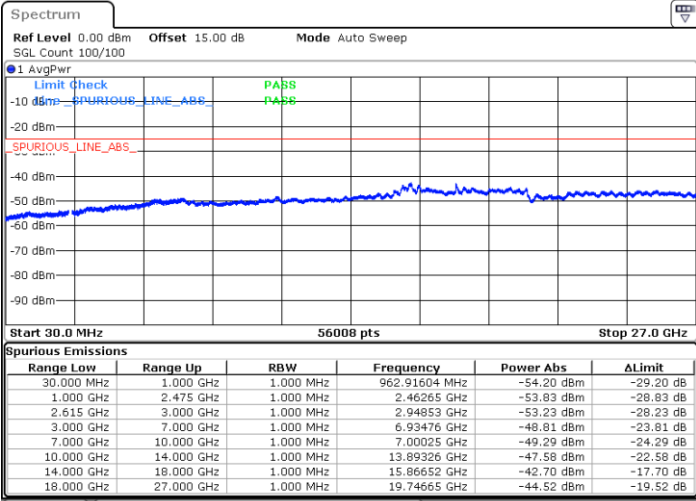

N/A

Date: 16.MAY.2023 04:10:01

LTE Band 7C / 10MHz+20MHz

16QAM

Lowest Channel / 1RB0 and 1RB99

Lowest Channel / 1RB49 and 1RB0

Date: 15.MAY.2023 17:56:33

Date: 15.MAY.2023 17:52:40

Lowest Channel / FullRB

N/A

Date: 15.MAY.2023 18:00:26

LTE Band 7C / 10MHz+20MHz

16QAM

MiddleChannel / 1RB0 and 1RB99

Middle Channel / 1RB49 and 1RB0

Date: 15.MAY.2023 18:11:23

Date: 15.MAY.2023 18:15:15

Middle Channel / FullIRB

N/A

Date: 15.MAY.2023 18:07:30

LTE Band 7C / 10MHz+20MHz

16QAM

Highest Channel / 1RB0 and 1RB99

Highest Channel / 1RB49 and 1RB0

Date: 15.MAY.2023 18:34:45

Date: 15.MAY.2023 18:30:53

Highest Channel / FullIRB

N/A

Date: 15.MAY.2023 18:38:38

LTE Band 7C / 15MHz+10MHz

16QAM

Lowest Channel / 1RB0 and 1RB49