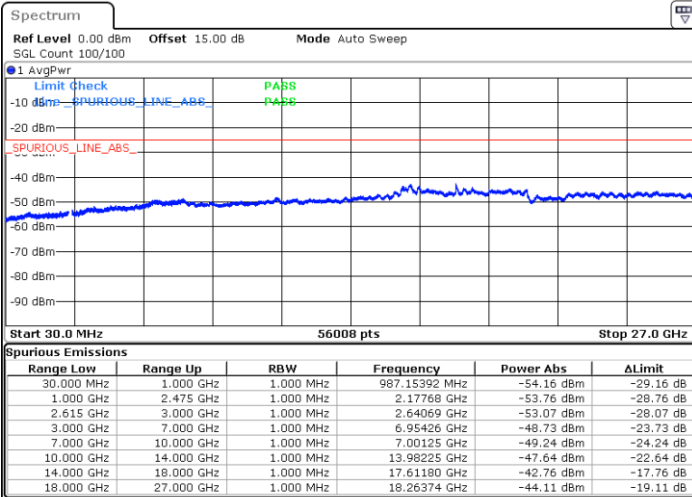

Middle Channel / FullIRB

N/A

Date: 16.MAY.2023 02:41:15

LTE Band 7C / 20MHz+15MHz

16QAM

Highest Channel / 1RB0 and 1RB74

Highest Channel / 1RB99 and 1RB0

Date: 16.MAY.2023 03:07:42

Date: 16.MAY.2023 03:03:55

Highest Channel / FullIRB

N/A

Date: 16.MAY.2023 03:11:29

LTE Band 7C / 20MHz+20MHz

16QAM

Lowest Channel / 1RB0 and 1RB99

Lowest Channel / 1RB99 and 1RB0

Date: 16.MAY.2023 03:30:25

Date: 16.MAY.2023 03:26:38

Lowest Channel / FullIRB

N/A

Date: 16.MAY.2023 03:34:12

LTE Band 7C / 20MHz+20MHz

16QAM

Middle Channel / 1RB0 and 1RB99