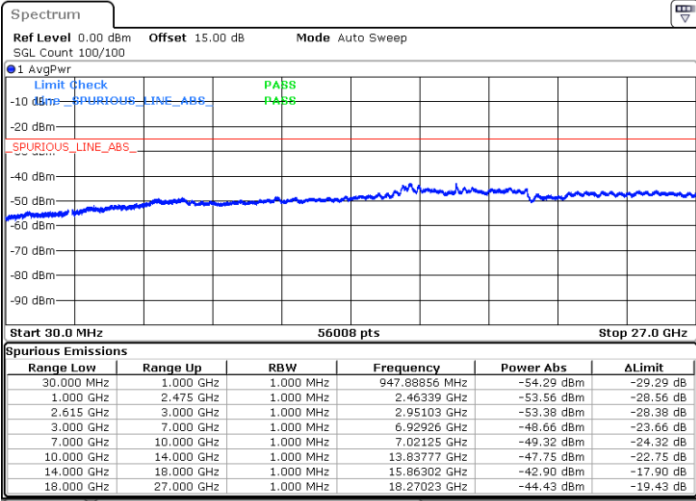

Date: 15.MAY.2023 19:40:23

LTE Band 7C / 20MHz+15MHz

16QAM

Lowest Channel / 1RB0 and 1RB74

Lowest Channel / 1RB99 and 1RB0

Date: 16.MAY.2023 02:30:40

Date: 16.MAY.2023 02:26:54

Lowest Channel / FullIRB

N/A

Date: 16.MAY.2023 02:34:28

LTE Band 7C / 20MHz+15MHz

16QAM

MiddleChannel / 1RB0 and 1RB74

Middle Channel / 1RB99 and 1RB0

Date: 16.MAY.2023 02:45:03

Date: 16.MAY.2023 02:48:49

Middle Channel / FullIRB

N/A

Date: 16.MAY.2023 02:41:15

LTE Band 7C / 20MHz+15MHz

16QAM

Highest Channel / 1RB0 and 1RB74

Highest Channel / 1RB99 and 1RB0

Date: 16.MAY.2023 03:07:42

Date: 16.MAY.2023 03:03:55

Highest Channel / FullIRB

N/A

Date: 16.MAY.2023 03:11:29

LTE Band 7C / 20MHz+20MHz

16QAM

Lowest Channel / 1RB0 and 1RB99

Lowest Channel / 1RB99 and 1RB0