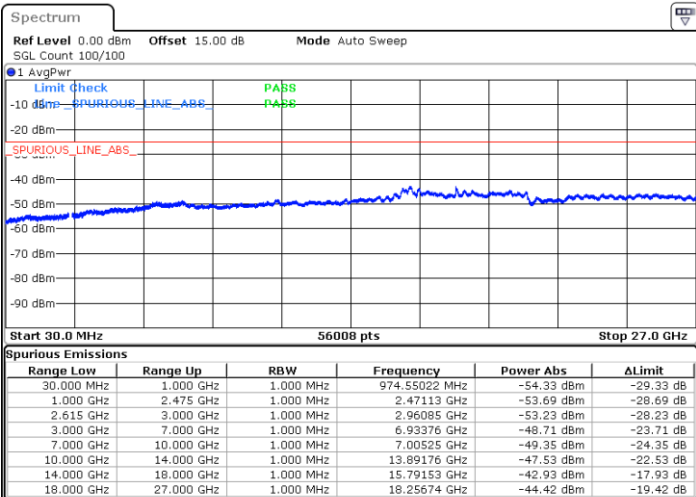

LTE Band 7C / 20MHz+20MHz

QPSK

Middle Channel / 1RB0 and 1RB99

Middle Channel / 1RB99 and 1RB0

Date: 16.MAY.2023 03:46:03

Date: 16.MAY.2023 03:47:18

Middle Channel / FullRB

N/A

Date: 16.MAY.2023 03:39:44

LTE Band 7C / 20MHz+20MHz

QPSK

Highest Channel / 1RB0 and 1RB99

Highest Channel / 1RB99 and 1RB0

Date: 16.MAY.2023 04:08:45

Date: 16.MAY.2023 04:02:28

Highest Channel / FullIRB

N/A

Date: 16.MAY.2023 04:10:01

LTE Band 7C / 10MHz+20MHz

16QAM

Lowest Channel / 1RB0 and 1RB99

Lowest Channel / 1RB49 and 1RB0

Date: 15.MAY.2023 17:56:33

Date: 15.MAY.2023 17:52:40

Lowest Channel / FullRB

N/A

Date: 15.MAY.2023 18:00:26

LTE Band 7C / 10MHz+20MHz

16QAM

MiddleChannel / 1RB0 and 1RB99

Middle Channel / 1RB49 and 1RB0

Date: 15.MAY.2023 18:11:23