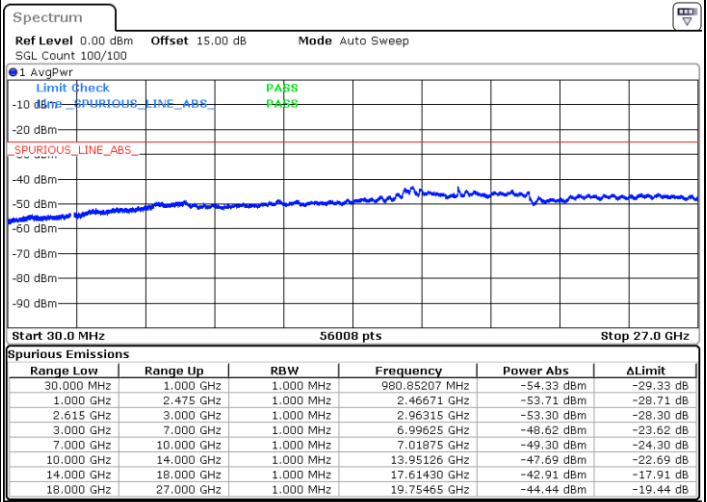

LTE Band 7C / 10MHz+20MHz

64QAM

MiddleChannel / 1RB0 and 1RB99

Middle Channel / 1RB49 and 1RB0

Date: 15.MAY.2023 18:10:06

Date: 15.MAY.2023 18:16:32

Middle Channel / FullIRB

N/A

Date: 15.MAY.2023 18:08:48

LTE Band 7C / 10MHz+20MHz

64QAM

Highest Channel / 1RB0 and 1RB99

Highest Channel / 1RB49 and 1RB0

Date: 15.MAY.2023 18:33:28

Date: 15.MAY.2023 18:32:10

Highest Channel / FullIRB

N/A

Date: 15.MAY.2023 18:39:55

LTE Band 7C / 15MHz+10MHz

64QAM

Lowest Channel / 1RB0 and 1RB49

Lowest Channel / 1RB74 and 1RB80

Date: 16.MAY.2023 04:31:32

Date: 16.MAY.2023 04:25:15

Lowest Channel / FullIRB

N/A

Date: 16.MAY.2023 04:32:48

LTE Band 7C / 15MHz+10MHz

64QAM

Middle Channel / 1RB0 and 1RB49

Middle Channel / 1RB74 and 1RB0

Date: 16.MAY.2023 04:43:21