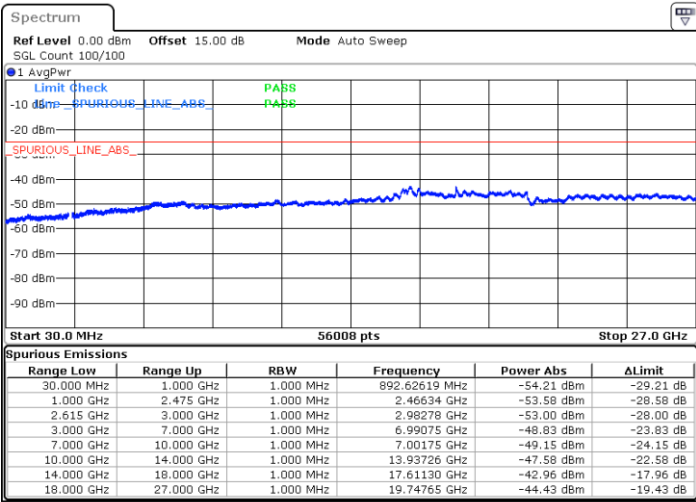

Date: 15.MAY.2023 18:08:48

LTE Band 7C / 10MHz+20MHz

64QAM

Highest Channel / 1RB0 and 1RB99

Highest Channel / 1RB49 and 1RB0

Date: 15.MAY.2023 18:33:28

Date: 15.MAY.2023 18:32:10

Highest Channel / FullIRB

N/A

Date: 15.MAY.2023 18:39:55

LTE Band 7C / 15MHz+10MHz

64QAM

Lowest Channel / 1RB0 and 1RB49

Lowest Channel / 1RB74 and 1RB80

Date: 16.MAY.2023 04:31:32

Date: 16.MAY.2023 04:25:15

Lowest Channel / FullIRB

N/A

Date: 16.MAY.2023 04:32:48

LTE Band 7C / 15MHz+10MHz

64QAM

Middle Channel / 1RB0 and 1RB49

Middle Channel / 1RB74 and 1RB0

Date: 16.MAY.2023 04:43:21