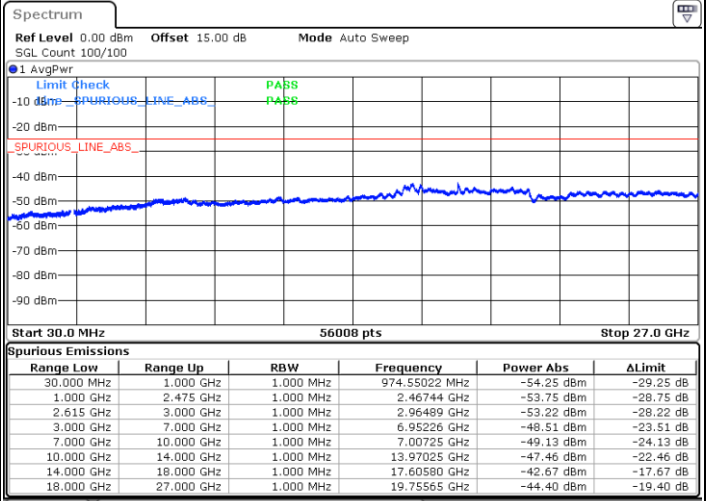

N/A

Date: 16.MAY.2023 00:41:16

LTE Band 7C / 15MHz+15MHz

16QAM

Highest Channel / 1RB0 and 1RB74

Highest Channel / 1RB74 and 1RB0

Date: 16.MAY.2023 01:07:39

Date: 16.MAY.2023 01:03:52

Highest Channel / FullIRB

N/A

Date: 16.MAY.2023 01:11:26

LTE Band 7C / 15MHz+20MHz

16QAM

Lowest Channel / 1RB0 and 1RB99

Lowest Channel / 1RB74 and 1RB80

Date: 16.MAY.2023 01:30:58

Date: 16.MAY.2023 01:27:12

Lowest Channel / FullIRB

N/A

Date: 16.MAY.2023 01:34:45

LTE Band 7C / 15MHz+20MHz

16QAM

Middle Channel / 1RB0 and 1RB9

Middle Channel / 1RB74 and 1RB0

Date: 16.MAY.2023 01:45:19

Date: 16.MAY.2023 01:49:06

Middle Channel / FullIRB

N/A

Date: 16.MAY.2023 01:41:32

LTE Band 7C / 15MHz+20MHz

16QAM

Highest Channel / 1RB0 and 1RB99