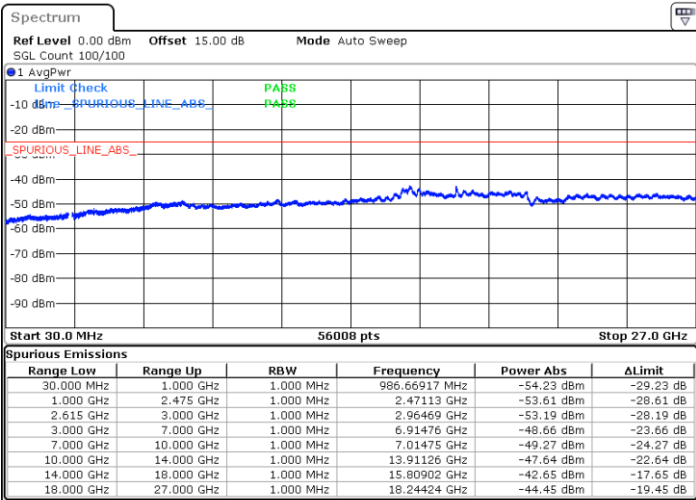

Middle Channel / 1RB99 and 1RB0

Date: 16.MAY.2023 03:44:47

Date: 16.MAY.2023 03:48:34

Middle Channel / FullIRB

N/A

Date: 16.MAY.2023 03:41:00

LTE Band 7C / 20MHz+20MHz

16QAM

Highest Channel / 1RB0 and 1RB99

Highest Channel / 1RB99 and 1RB0

Date: 16.MAY.2023 04:07:30

Date: 16.MAY.2023 04:03:43

Highest Channel / FullIRB

N/A

Date: 16.MAY.2023 04:11:17

LTE Band 7C / 10MHz+20MHz

64QAM

Lowest Channel / 1RB0 and 1RB99

Lowest Channel / 1RB49 and 1RB0

Date: 15.MAY.2023 17:57:50

Date: 15.MAY.2023 17:51:23

Lowest Channel / FullIRB

N/A

Date: 15.MAY.2023 17:59:08