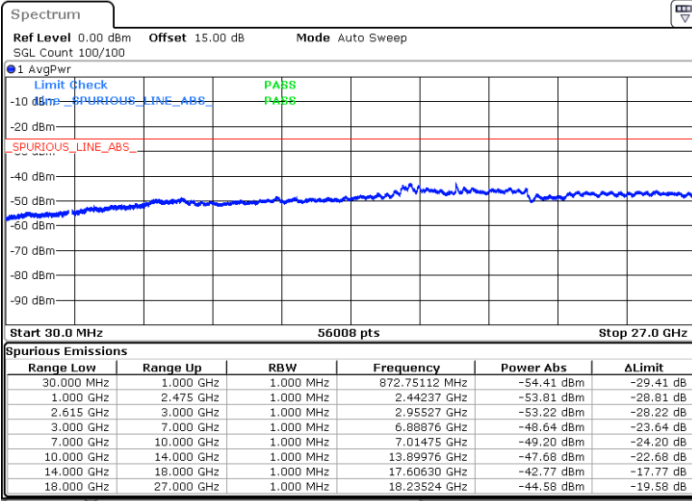

LTE Band 7C / 15MHz+15MHz

16QAM

Lowest Channel / 1RB0 and 1RB74

Lowest Channel / 1RB74 and 1RB0

Date: 15.MAY.2023 20:00:02

Date: 15.MAY.2023 19:56:10

Lowest Channel / FullIRB

N/A

Date: 16.MAY.2023 00:34:29

LTE Band 7C / 15MHz+15MHz

16QAM

Middle Channel / 1RB0 and 1RB74

Middle Channel / 1RB74 and 1RB0

Date: 16.MAY.2023 00:45:02

Date: 16.MAY.2023 00:48:48

Middle Channel / FullIRB

N/A

Date: 16.MAY.2023 00:41:16

LTE Band 7C / 15MHz+15MHz

16QAM

Highest Channel / 1RB0 and 1RB74

Highest Channel / 1RB74 and 1RB0

Date: 16.MAY.2023 01:07:39

Date: 16.MAY.2023 01:03:52

Highest Channel / FullIRB

N/A

Date: 16.MAY.2023 01:11:26

LTE Band 7C / 15MHz+20MHz

16QAM

Lowest Channel / 1RB0 and 1RB99

Lowest Channel / 1RB74 and 1RB80

Date: 16.MAY.2023 01:30:58