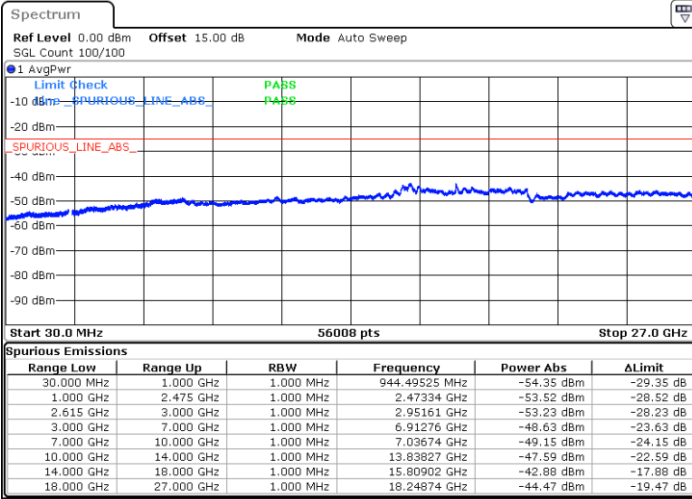

Highest Channel / 1RB0 and 1RB99

Highest Channel / 1RB99 and 1RB0

Date: 16.MAY.2023 04:07:30

Date: 16.MAY.2023 04:03:43

Highest Channel / FullIRB

N/A

Date: 16.MAY.2023 04:11:17

LTE Band 7C / 10MHz+20MHz

64QAM

Lowest Channel / 1RB0 and 1RB99

Lowest Channel / 1RB49 and 1RB0

Date: 15.MAY.2023 17:57:50

Date: 15.MAY.2023 17:51:23

Lowest Channel / FullIRB

N/A

Date: 15.MAY.2023 17:59:08

LTE Band 7C / 10MHz+20MHz

64QAM

MiddleChannel / 1RB0 and 1RB99

Middle Channel / 1RB49 and 1RB0

Date: 15.MAY.2023 18:10:06

Date: 15.MAY.2023 18:16:32

Middle Channel / FullIRB

N/A

Date: 15.MAY.2023 18:08:48

LTE Band 7C / 10MHz+20MHz

64QAM

Highest Channel / 1RB0 and 1RB99

Highest Channel / 1RB49 and 1RB0

Date: 15.MAY.2023 18:33:28

Date: 15.MAY.2023 18:32:10

Highest Channel / FullIRB