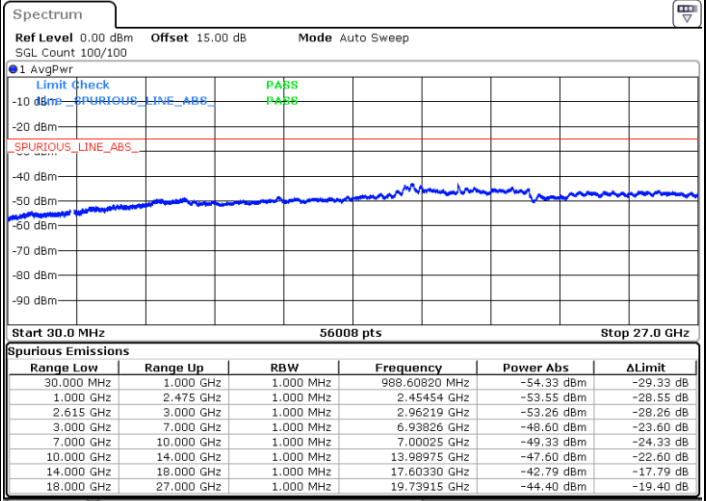

Date: 15.MAY.2023 18:15:15

Middle Channel / FullIRB

N/A

Date: 15.MAY.2023 18:07:30

LTE Band 7C / 10MHz+20MHz

16QAM

Highest Channel / 1RB0 and 1RB99

Highest Channel / 1RB49 and 1RB0

Date: 15.MAY.2023 18:34:45

Date: 15.MAY.2023 18:30:53

Highest Channel / FullIRB

N/A

Date: 15.MAY.2023 18:38:38

LTE Band 7C / 15MHz+10MHz

16QAM

Lowest Channel / 1RB0 and 1RB49

Lowest Channel / 1RB74 and 1RB0

Date: 16.MAY.2023 04:30:16

Date: 16.MAY.2023 04:26:30

Lowest Channel / FullIRB

N/A

Date: 16.MAY.2023 04:34:03

LTE Band 7C / 15MHz+10MHz

16QAM

Middle Channel / 1RB0 and 1RB49

Middle Channel / 1RB74 and 1RB0

Date: 16.MAY.2023 04:44:37

Date: 16.MAY.2023 04:48:23

Middle Channel / FullIRB

N/A

Date: 16.MAY.2023 04:40:50

LTE Band 7C / 15MHz+10MHz