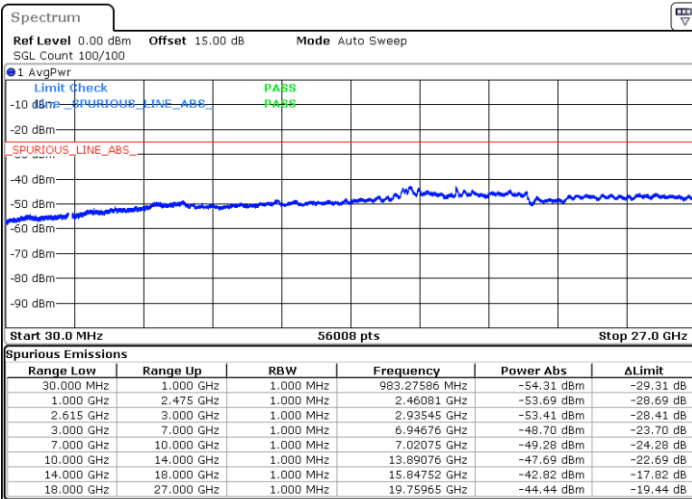

LTE Band 7C / 10MHz+20MHz

64QAM

MiddleChannel / 1RB0 and 1RB99

Middle Channel / 1RB49 and 1RB0

Date: 15.MAY.2023 18:10:06

Date: 15.MAY.2023 18:16:32

Middle Channel / FullIRB

N/A

Date: 15.MAY.2023 18:08:48

LTE Band 7C / 10MHz+20MHz

64QAM

Highest Channel / 1RB0 and 1RB99

Highest Channel / 1RB49 and 1RB0

Date: 15.MAY.2023 18:33:28

Date: 15.MAY.2023 18:32:10

Highest Channel / FullIRB

N/A

Date: 15.MAY.2023 18:39:55

LTE Band 7C / 15MHz+10MHz

64QAM

Lowest Channel / 1RB0 and 1RB49

Lowest Channel / 1RB74 and 1RB80

Date: 16.MAY.2023 04:31:32

Date: 16.MAY.2023 04:25:15

Lowest Channel / FullIRB

N/A

Date: 16.MAY.2023 04:32:48

LTE Band 7C / 15MHz+10MHz

64QAM

Middle Channel / 1RB0 and 1RB49

Middle Channel / 1RB74 and 1RB0

Date: 16.MAY.2023 04:43:21