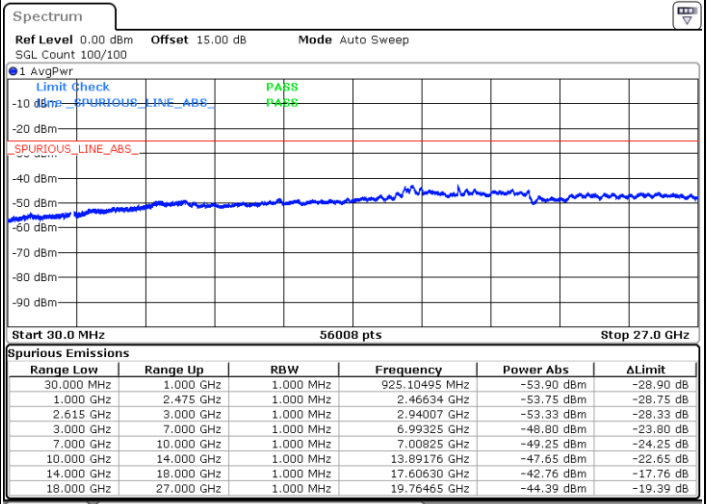

Date: 16.MAY.2023 00:34:29

LTE Band 7C / 15MHz+15MHz

16QAM

Middle Channel / 1RB0 and 1RB74

Middle Channel / 1RB74 and 1RB0

Date: 16.MAY.2023 00:45:02

Date: 16.MAY.2023 00:48:48

Middle Channel / FullIRB

N/A

Date: 16.MAY.2023 00:41:16

LTE Band 7C / 15MHz+15MHz

16QAM

Highest Channel / 1RB0 and 1RB74

Highest Channel / 1RB74 and 1RB0

Date: 16.MAY.2023 01:07:39

Date: 16.MAY.2023 01:03:52

Highest Channel / FullIRB

N/A

Date: 16.MAY.2023 01:11:26

LTE Band 7C / 15MHz+20MHz

16QAM

Lowest Channel / 1RB0 and 1RB99

Lowest Channel / 1RB74 and 1RB80

Date: 16.MAY.2023 01:30:58