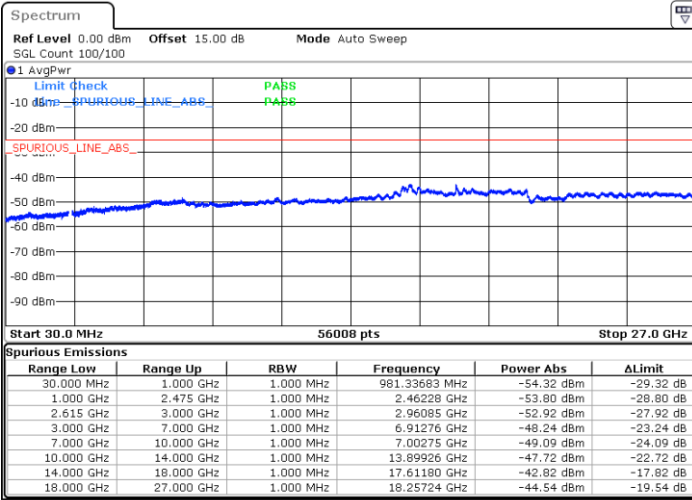

16QAM

Highest Channel / 1RB0 and 1RB49

Highest Channel / 1RB74 and 1RB0

Date: 16.MAY.2023 05:07:19

Date: 16.MAY.2023 05:03:32

Highest Channel / FullIRB

N/A

Date: 16.MAY.2023 05:11:06

LTE Band 7C / 15MHz+15MHz

16QAM

Lowest Channel / 1RB0 and 1RB74

Lowest Channel / 1RB74 and 1RB0

Date: 15.MAY.2023 20:00:02

Date: 15.MAY.2023 19:56:10

Lowest Channel / FullIRB

N/A

Date: 16.MAY.2023 00:34:29

LTE Band 7C / 15MHz+15MHz

16QAM

Middle Channel / 1RB0 and 1RB74

Middle Channel / 1RB74 and 1RB0

Date: 16.MAY.2023 00:45:02

Date: 16.MAY.2023 00:48:48

Middle Channel / FullIRB