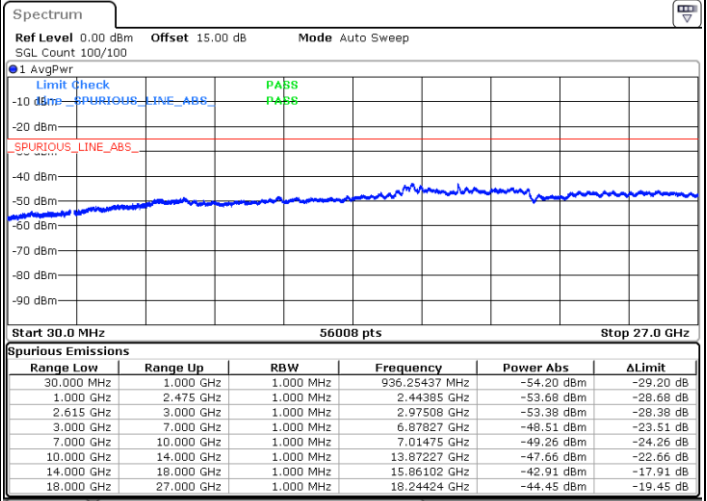

Date: 16.MAY.2023 01:27:12

Lowest Channel / FullIRB

N/A

Date: 16.MAY.2023 01:34:45

LTE Band 7C / 15MHz+20MHz

16QAM

Middle Channel / 1RB0 and 1RB9

Middle Channel / 1RB74 and 1RB0

Date: 16.MAY.2023 01:45:19

Date: 16.MAY.2023 01:49:06

Middle Channel / FullIRB

N/A

Date: 16.MAY.2023 01:41:32

LTE Band 7C / 15MHz+20MHz

16QAM

Highest Channel / 1RB0 and 1RB99

Highest Channel / 1RB74 and 1RB0

Date: 16.MAY.2023 02:07:58

Date: 16.MAY.2023 02:04:12

Highest Channel / FullIRB

N/A

Date: 16.MAY.2023 02:11:45

LTE Band 7C / 20MHz+10MHz

16QAM

Lowest Channel / 1RB0 and 1RB49

Lowest Channel / 1RB99 and 1RB0

Date: 15.MAY.2023 18:58:14

Date: 15.MAY.2023 18:54:22

Lowest Channel / FullRB

N/A

Date: 15.MAY.2023 19:02:07

LTE Band 7C / 20MHz+10MHz