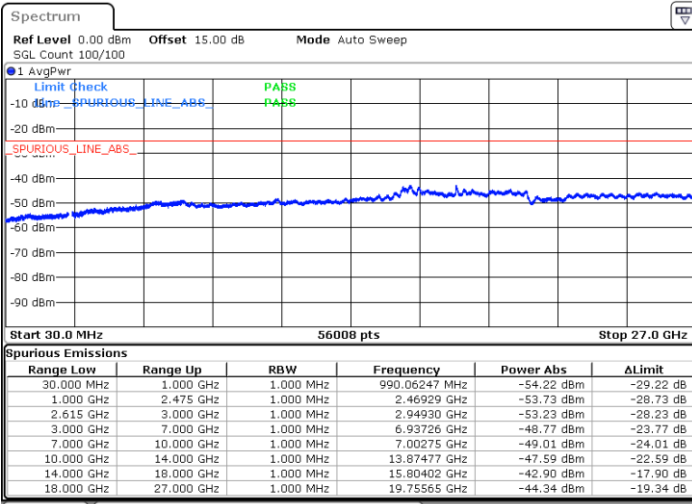

Date: 16.MAY.2023 00:34:29

LTE Band 7C / 15MHz+15MHz

16QAM

Middle Channel / 1RB0 and 1RB74

Middle Channel / 1RB74 and 1RB0

Date: 16.MAY.2023 00:45:02

Date: 16.MAY.2023 00:48:48

Middle Channel / FullIRB

N/A

Date: 16.MAY.2023 00:41:16

LTE Band 7C / 15MHz+15MHz

16QAM

Highest Channel / 1RB0 and 1RB74

Highest Channel / 1RB74 and 1RB0

Date: 16.MAY.2023 01:07:39

Date: 16.MAY.2023 01:03:52

Highest Channel / FullIRB

N/A

Date: 16.MAY.2023 01:11:26

LTE Band 7C / 15MHz+20MHz

16QAM

Lowest Channel / 1RB0 and 1RB99

Lowest Channel / 1RB74 and 1RB80

Date: 16.MAY.2023 01:30:58