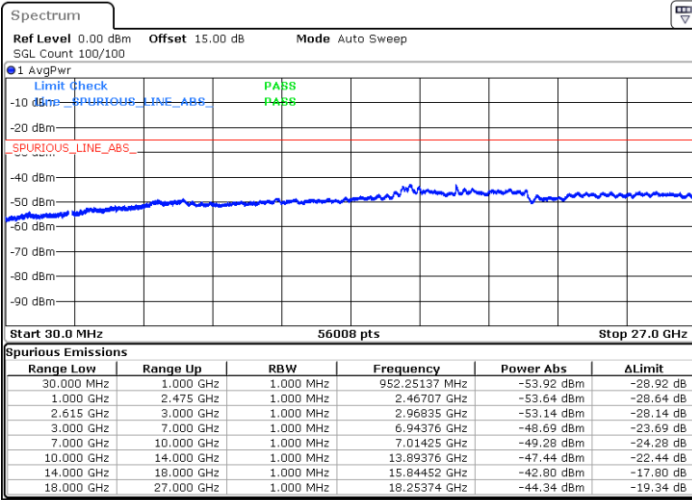

Date: 15.MAY.2023 18:34:45

Date: 15.MAY.2023 18:30:53

Highest Channel / FullIRB

N/A

Date: 15.MAY.2023 18:38:38

LTE Band 7C / 15MHz+10MHz

16QAM

Lowest Channel / 1RB0 and 1RB49

Lowest Channel / 1RB74 and 1RB0

Date: 16.MAY.2023 04:30:16

Date: 16.MAY.2023 04:26:30

Lowest Channel / FullIRB

N/A

Date: 16.MAY.2023 04:34:03

LTE Band 7C / 15MHz+10MHz

16QAM

Middle Channel / 1RB0 and 1RB49

Middle Channel / 1RB74 and 1RB0

Date: 16.MAY.2023 04:44:37

Date: 16.MAY.2023 04:48:23

Middle Channel / FullIRB

N/A

Date: 16.MAY.2023 04:40:50

LTE Band 7C / 15MHz+10MHz