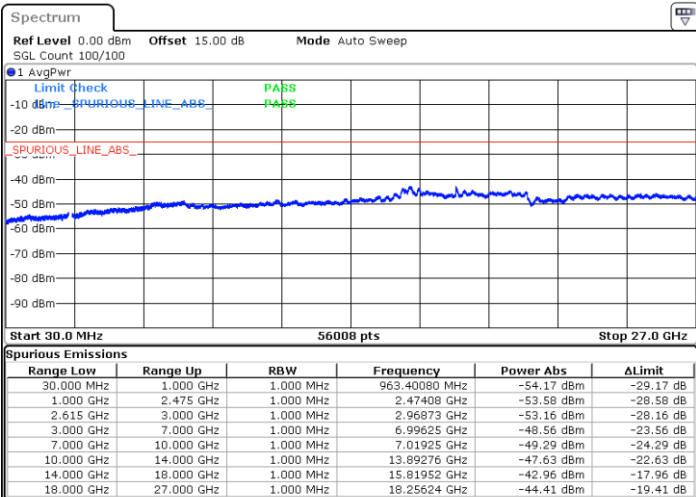

Highest Channel / 1RB0 and 1RB99

Highest Channel / 1RB99 and 1RB0

Date: 16.MAY.2023 04:07:30

Date: 16.MAY.2023 04:03:43

Highest Channel / FullIRB

N/A

Date: 16.MAY.2023 04:11:17

LTE Band 7C / 10MHz+20MHz

64QAM

Lowest Channel / 1RB0 and 1RB99

Lowest Channel / 1RB49 and 1RB0

Date: 15.MAY.2023 17:57:50

Date: 15.MAY.2023 17:51:23

Lowest Channel / FullIRB

N/A

Date: 15.MAY.2023 17:59:08

LTE Band 7C / 10MHz+20MHz

64QAM

MiddleChannel / 1RB0 and 1RB99

Middle Channel / 1RB49 and 1RB0

Date: 15.MAY.2023 18:10:06

Date: 15.MAY.2023 18:16:32

Middle Channel / FullIRB

N/A

Date: 15.MAY.2023 18:08:48

LTE Band 7C / 10MHz+20MHz

64QAM

Highest Channel / 1RB0 and 1RB99

Highest Channel / 1RB49 and 1RB0

Date: 15.MAY.2023 18:33:28

Date: 15.MAY.2023 18:32:10

Highest Channel / FullIRB