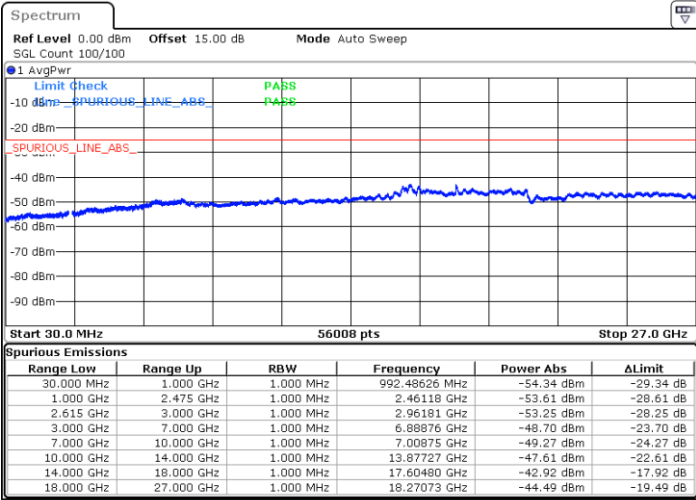

Date: 15.MAY.2023 19:40:23

LTE Band 7C / 20MHz+15MHz

16QAM

Lowest Channel / 1RB0 and 1RB74

Lowest Channel / 1RB99 and 1RB0

Date: 16.MAY.2023 02:30:40

Date: 16.MAY.2023 02:26:54

Lowest Channel / FullIRB

N/A

Date: 16.MAY.2023 02:34:28

LTE Band 7C / 20MHz+15MHz

16QAM

MiddleChannel / 1RB0 and 1RB74

Middle Channel / 1RB99 and 1RB0

Date: 16.MAY.2023 02:45:03

Date: 16.MAY.2023 02:48:49

Middle Channel / FullIRB

N/A

Date: 16.MAY.2023 02:41:15

LTE Band 7C / 20MHz+15MHz

16QAM

Highest Channel / 1RB0 and 1RB74

Highest Channel / 1RB99 and 1RB0

Date: 16.MAY.2023 03:07:42

Date: 16.MAY.2023 03:03:55

Highest Channel / FullIRB

N/A

Date: 16.MAY.2023 03:11:29

LTE Band 7C / 20MHz+20MHz

16QAM

Lowest Channel / 1RB0 and 1RB99

Lowest Channel / 1RB99 and 1RB0