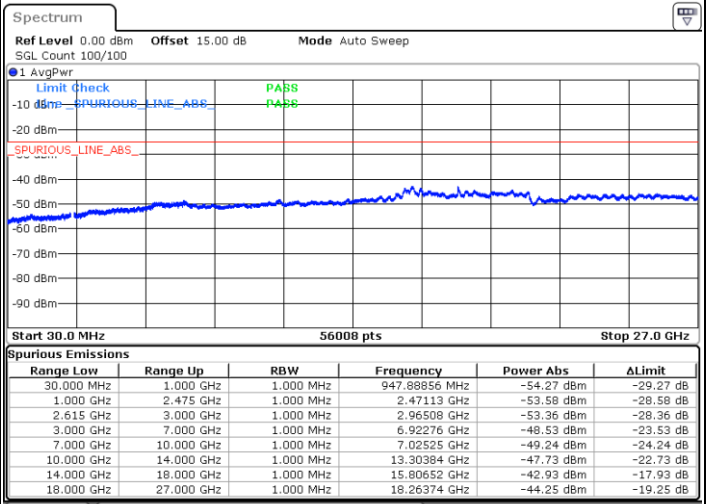

Date: 15.MAY.2023 18:08:48

LTE Band 7C / 10MHz+20MHz

64QAM

Highest Channel / 1RB0 and 1RB99

Highest Channel / 1RB49 and 1RB0

Date: 15.MAY.2023 18:33:28

Date: 15.MAY.2023 18:32:10

Highest Channel / FullIRB

N/A

Date: 15.MAY.2023 18:39:55

LTE Band 7C / 15MHz+10MHz

64QAM

Lowest Channel / 1RB0 and 1RB49

Lowest Channel / 1RB74 and 1RB80

Date: 16.MAY.2023 04:31:32

Date: 16.MAY.2023 04:25:15

Lowest Channel / FullIRB

N/A

Date: 16.MAY.2023 04:32:48

LTE Band 7C / 15MHz+10MHz

64QAM

Middle Channel / 1RB0 and 1RB49

Middle Channel / 1RB74 and 1RB0

Date: 16.MAY.2023 04:43:21