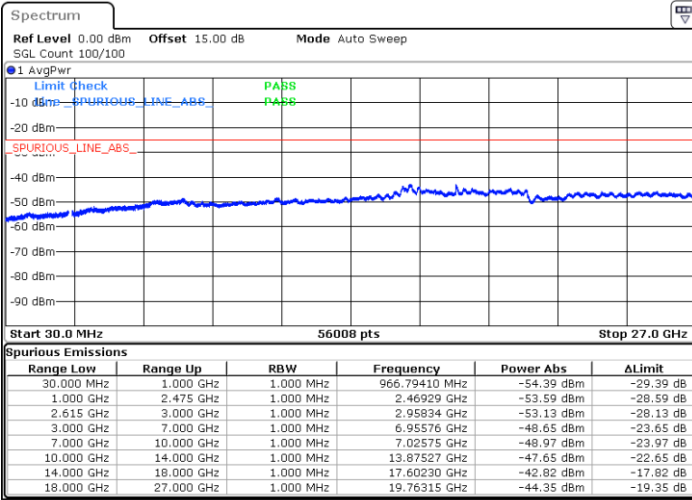

LTE Band 7C / 15MHz+15MHz

16QAM

Lowest Channel / 1RB0 and 1RB74

Lowest Channel / 1RB74 and 1RB0

Date: 15.MAY.2023 20:00:02

Date: 15.MAY.2023 19:56:10

Lowest Channel / FullIRB

N/A

Date: 16.MAY.2023 00:34:29

LTE Band 7C / 15MHz+15MHz

16QAM

Middle Channel / 1RB0 and 1RB74

Middle Channel / 1RB74 and 1RB0

Date: 16.MAY.2023 00:45:02

Date: 16.MAY.2023 00:48:48

Middle Channel / FullIRB

N/A

Date: 16.MAY.2023 00:41:16

LTE Band 7C / 15MHz+15MHz

16QAM

Highest Channel / 1RB0 and 1RB74

Highest Channel / 1RB74 and 1RB0

Date: 16.MAY.2023 01:07:39

Date: 16.MAY.2023 01:03:52

Highest Channel / FullIRB

N/A

Date: 16.MAY.2023 01:11:26

LTE Band 7C / 15MHz+20MHz

16QAM

Lowest Channel / 1RB0 and 1RB99

Lowest Channel / 1RB74 and 1RB80

Date: 16.MAY.2023 01:30:58