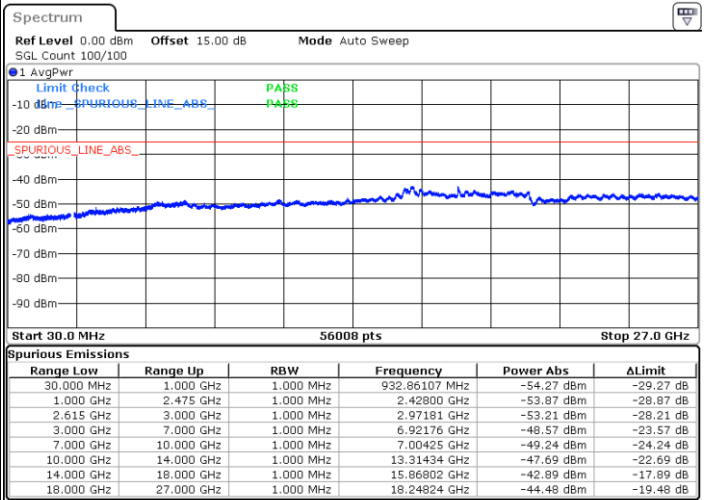

Date: 16.MAY.2023 01:45:19

Date: 16.MAY.2023 01:49:06

Middle Channel / FullIRB

N/A

Date: 16.MAY.2023 01:41:32

LTE Band 7C / 15MHz+20MHz

16QAM

Highest Channel / 1RB0 and 1RB99

Highest Channel / 1RB74 and 1RB0

Date: 16.MAY.2023 02:07:58

Date: 16.MAY.2023 02:04:12

Highest Channel / FullIRB

N/A

Date: 16.MAY.2023 02:11:45

LTE Band 7C / 20MHz+10MHz

16QAM

Lowest Channel / 1RB0 and 1RB49

Lowest Channel / 1RB99 and 1RB0

Date: 15.MAY.2023 18:58:14

Date: 15.MAY.2023 18:54:22

Lowest Channel / FullRB

N/A

Date: 15.MAY.2023 19:02:07

LTE Band 7C / 20MHz+10MHz