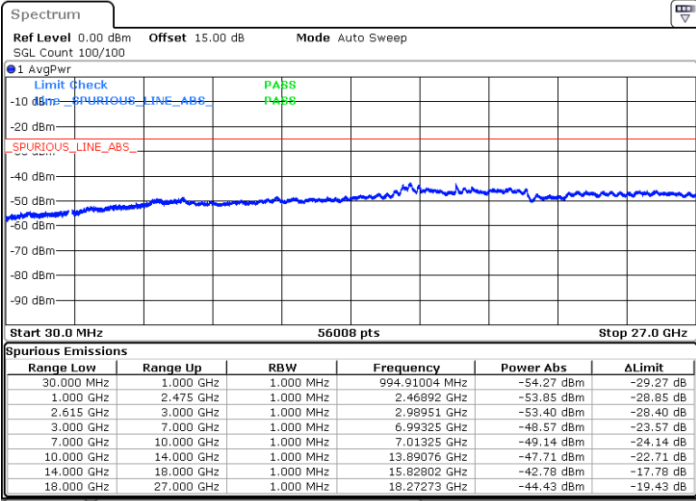

LTE Band 7C / 20MHz+10MHz

16QAM

Middle Channel / 1RB0 and 1RB49

Middle Channel / 1RB99 and 1RB0

Date: 15.MAY.2023 19:13:05

Date: 15.MAY.2023 19:16:57