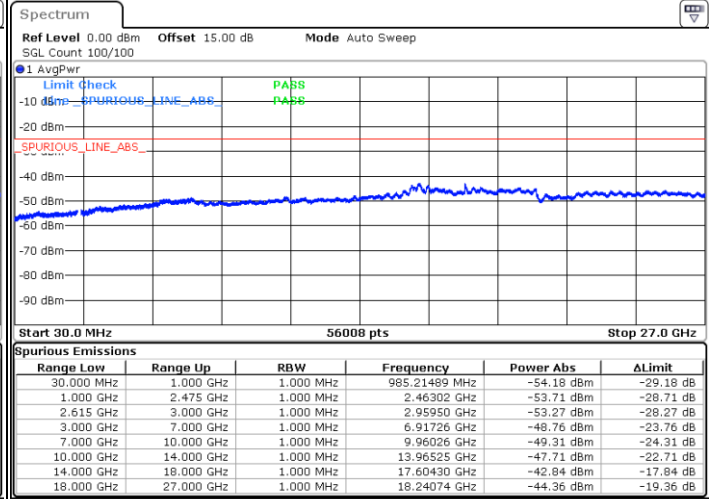

Lowest Channel / FullRB

N/A

Date: 15.MAY.2023 18:00:26

LTE Band 7C / 10MHz+20MHz

16QAM

MiddleChannel / 1RB0 and 1RB99

Middle Channel / 1RB49 and 1RB0

Date: 15.MAY.2023 18:11:23

Date: 15.MAY.2023 18:15:15

Middle Channel / FullIRB

N/A

Date: 15.MAY.2023 18:07:30

LTE Band 7C / 10MHz+20MHz

16QAM

Highest Channel / 1RB0 and 1RB99

Highest Channel / 1RB49 and 1RB0

Date: 15.MAY.2023 18:34:45

Date: 15.MAY.2023 18:30:53

Highest Channel / FullIRB

N/A

Date: 15.MAY.2023 18:38:38

LTE Band 7C / 15MHz+10MHz

16QAM

Lowest Channel / 1RB0 and 1RB49

Lowest Channel / 1RB74 and 1RB0

Date: 16.MAY.2023 04:30:16

Date: 16.MAY.2023 04:26:30

Lowest Channel / FullIRB

N/A

Date: 16.MAY.2023 04:34:03

LTE Band 7C / 15MHz+10MHz

16QAM