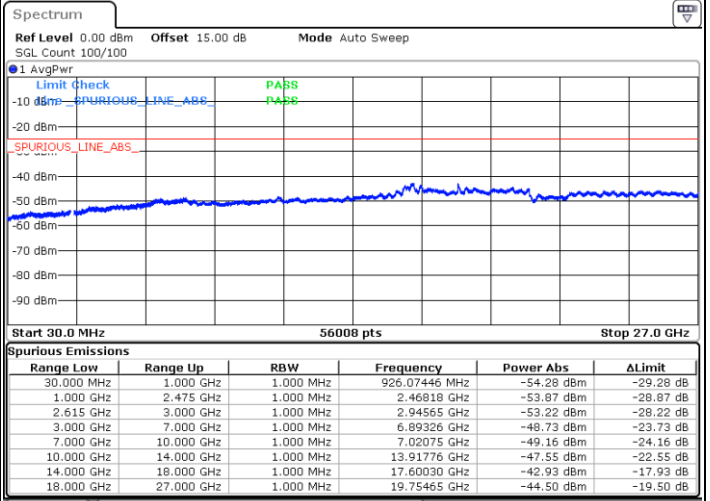

N/A

Date: 16.MAY.2023 04:10:01

LTE Band 7C / 10MHz+20MHz

16QAM

Lowest Channel / 1RB0 and 1RB99

Lowest Channel / 1RB49 and 1RB0

Date: 15.MAY.2023 17:56:33

Date: 15.MAY.2023 17:52:40

Lowest Channel / FullRB

N/A

Date: 15.MAY.2023 18:00:26

LTE Band 7C / 10MHz+20MHz

16QAM

MiddleChannel / 1RB0 and 1RB99

Middle Channel / 1RB49 and 1RB0

Date: 15.MAY.2023 18:11:23

Date: 15.MAY.2023 18:15:15

Middle Channel / FullIRB

N/A

Date: 15.MAY.2023 18:07:30

LTE Band 7C / 10MHz+20MHz

16QAM

Highest Channel / 1RB0 and 1RB99

Highest Channel / 1RB49 and 1RB0

Date: 15.MAY.2023 18:34:45

Date: 15.MAY.2023 18:30:53

Highest Channel / FullIRB

N/A

Date: 15.MAY.2023 18:38:38

LTE Band 7C / 15MHz+10MHz

16QAM

Lowest Channel / 1RB0 and 1RB49