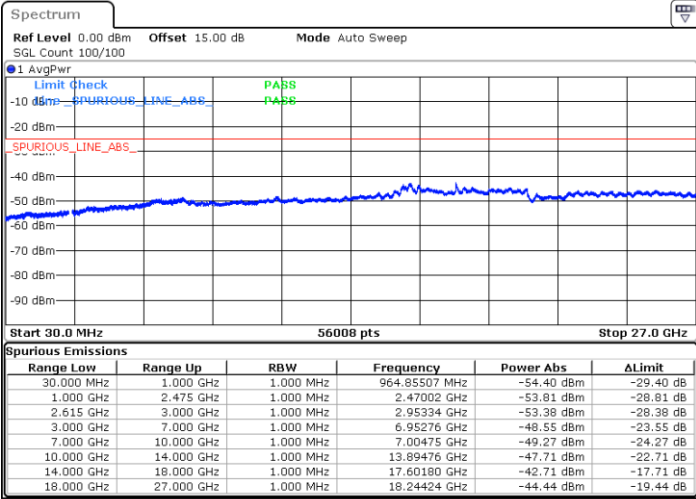

N/A

Date: 16.MAY.2023 02:34:28

LTE Band 7C / 20MHz+15MHz

16QAM

MiddleChannel / 1RB0 and 1RB74

Middle Channel / 1RB99 and 1RB0

Date: 16.MAY.2023 02:45:03

Date: 16.MAY.2023 02:48:49

Middle Channel / FullIRB

N/A

Date: 16.MAY.2023 02:41:15

LTE Band 7C / 20MHz+15MHz

16QAM

Highest Channel / 1RB0 and 1RB74

Highest Channel / 1RB99 and 1RB0

Date: 16.MAY.2023 03:07:42

Date: 16.MAY.2023 03:03:55

Highest Channel / FullIRB

N/A

Date: 16.MAY.2023 03:11:29

LTE Band 7C / 20MHz+20MHz

16QAM

Lowest Channel / 1RB0 and 1RB99

Lowest Channel / 1RB99 and 1RB0

Date: 16.MAY.2023 03:30:25

Date: 16.MAY.2023 03:26:38

Lowest Channel / FullIRB

N/A

Date: 16.MAY.2023 03:34:12

LTE Band 7C / 20MHz+20MHz

16QAM

Middle Channel / 1RB0 and 1RB99