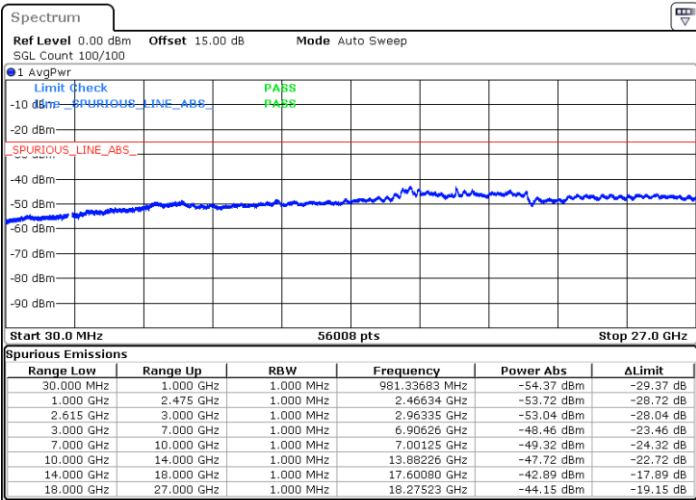

Date: 16.MAY.2023 03:03:55

Highest Channel / FullIRB

N/A

Date: 16.MAY.2023 03:11:29

LTE Band 7C / 20MHz+20MHz

16QAM

Lowest Channel / 1RB0 and 1RB99

Lowest Channel / 1RB99 and 1RB0

Date: 16.MAY.2023 03:30:25

Date: 16.MAY.2023 03:26:38

Lowest Channel / FullIRB

N/A

Date: 16.MAY.2023 03:34:12

LTE Band 7C / 20MHz+20MHz

16QAM

Middle Channel / 1RB0 and 1RB99

Middle Channel / 1RB99 and 1RB0

Date: 16.MAY.2023 03:44:47

Date: 16.MAY.2023 03:48:34

Middle Channel / FullIRB

N/A

Date: 16.MAY.2023 03:41:00

LTE Band 7C / 20MHz+20MHz

16QAM

Highest Channel / 1RB0 and 1RB99

Highest Channel / 1RB99 and 1RB0

Date: 16.MAY.2023 04:07:30

Date: 16.MAY.2023 04:03:43

Highest Channel / FullIRB

N/A

Date: 16.MAY.2023 04:11:17

LTE Band 7C / 10MHz+20MHz