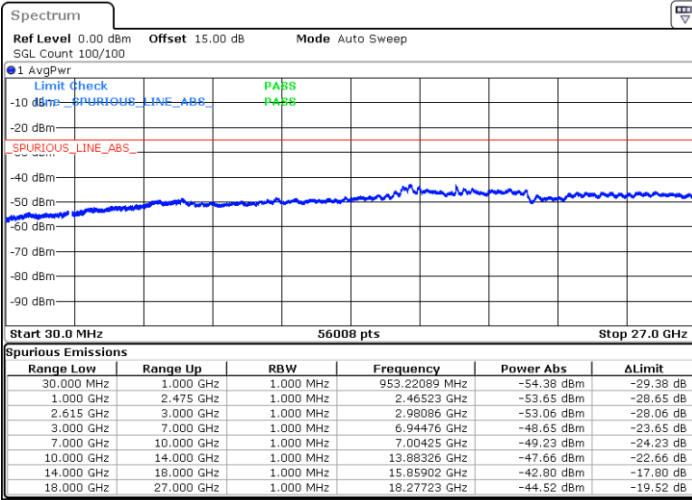

Middle Channel / FullIRB

N/A

Date: 16.MAY.2023 04:42:05