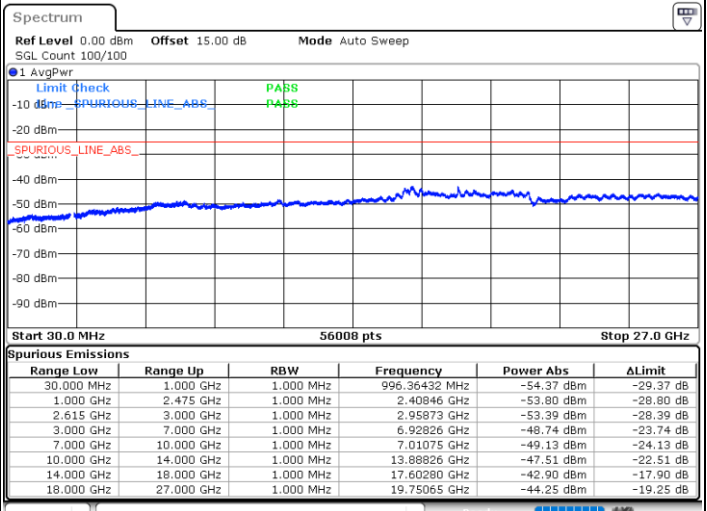

LTE Band 7C / 20MHz+20MHz

QPSK

Middle Channel / 1RB0 and 1RB99

Middle Channel / 1RB99 and 1RB0

Date: 16.MAY.2023 03:46:03

Date: 16.MAY.2023 03:47:18

Middle Channel / FullRB

N/A

Date: 16.MAY.2023 03:39:44

LTE Band 7C / 20MHz+20MHz

QPSK

Highest Channel / 1RB0 and 1RB99

Highest Channel / 1RB99 and 1RB0

Date: 16.MAY.2023 04:08:45

Date: 16.MAY.2023 04:02:28

Highest Channel / FullIRB