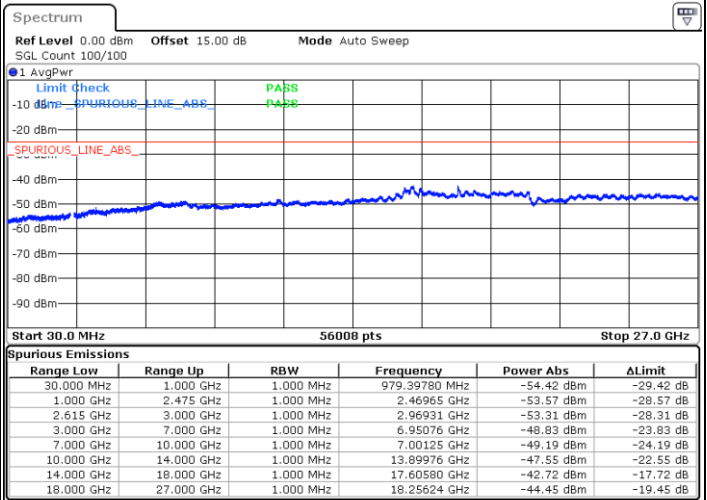

Date: 16.MAY.2023 03:39:44

LTE Band 7C / 20MHz+20MHz

QPSK

Highest Channel / 1RB0 and 1RB99

Highest Channel / 1RB99 and 1RB0

Date: 16.MAY.2023 04:08:45

Date: 16.MAY.2023 04:02:28

Highest Channel / FullIRB

N/A

Date: 16.MAY.2023 04:10:01

LTE Band 7C / 10MHz+20MHz

16QAM

Lowest Channel / 1RB0 and 1RB99

Lowest Channel / 1RB49 and 1RB0

Date: 15.MAY.2023 17:56:33

Date: 15.MAY.2023 17:52:40

Lowest Channel / FullRB

N/A

Date: 15.MAY.2023 18:00:26

LTE Band 7C / 10MHz+20MHz

16QAM

MiddleChannel / 1RB0 and 1RB99

Middle Channel / 1RB49 and 1RB0

Date: 15.MAY.2023 18:11:23

Date: 15.MAY.2023 18:15:15

Middle Channel / FullIRB

N/A

Date: 15.MAY.2023 18:07:30

LTE Band 7C / 10MHz+20MHz

16QAM

Highest Channel / 1RB0 and 1RB99

Highest Channel / 1RB49 and 1RB0