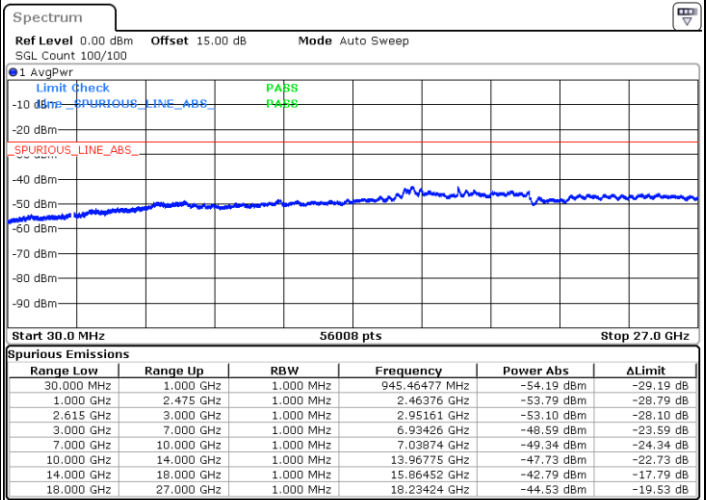

LTE Band 7C / 20MHz+10MHz

16QAM

Highest Channel / 1RB0 and 1RB49

Highest Channel / 1RB99 and 1RB0

Date: 15.MAY.2023 19:36:30

Date: 15.MAY.2023 19:32:38

Highest Channel / FullIRB

N/A

Date: 15.MAY.2023 19:40:23

LTE Band 7C / 20MHz+15MHz

16QAM

Lowest Channel / 1RB0 and 1RB74

Lowest Channel / 1RB99 and 1RB0

Date: 16.MAY.2023 02:30:40

Date: 16.MAY.2023 02:26:54

Lowest Channel / FullIRB

N/A

Date: 16.MAY.2023 02:34:28

LTE Band 7C / 20MHz+15MHz

16QAM

MiddleChannel / 1RB0 and 1RB74

Middle Channel / 1RB99 and 1RB0

Date: 16.MAY.2023 02:45:03

Date: 16.MAY.2023 02:48:49

Middle Channel / FullIRB

N/A

Date: 16.MAY.2023 02:41:15

LTE Band 7C / 20MHz+15MHz

16QAM

Highest Channel / 1RB0 and 1RB74

Highest Channel / 1RB99 and 1RB0

Date: 16.MAY.2023 03:07:42