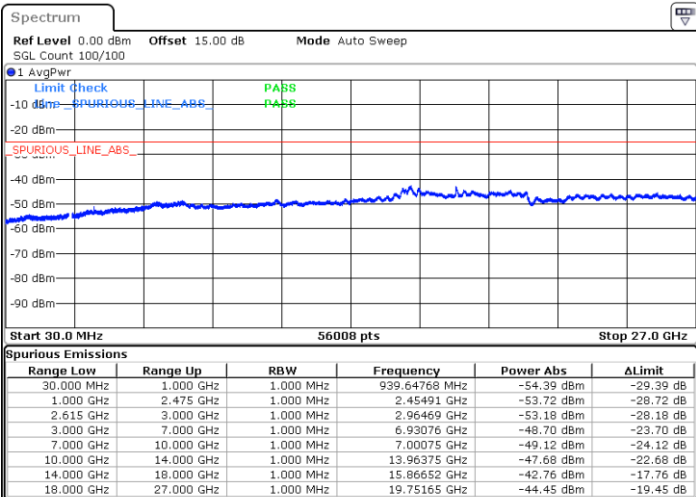

Lowest Channel / 1RB74 and 1RB0

Date: 16.MAY.2023 04:30:16

Date: 16.MAY.2023 04:26:30

Lowest Channel / FullIRB

N/A

Date: 16.MAY.2023 04:34:03

LTE Band 7C / 15MHz+10MHz

16QAM

Middle Channel / 1RB0 and 1RB49

Middle Channel / 1RB74 and 1RB0

Date: 16.MAY.2023 04:44:37

Date: 16.MAY.2023 04:48:23

Middle Channel / FullIRB

N/A

Date: 16.MAY.2023 04:40:50

LTE Band 7C / 15MHz+10MHz

16QAM

Highest Channel / 1RB0 and 1RB49

Highest Channel / 1RB74 and 1RB0

Date: 16.MAY.2023 05:07:19

Date: 16.MAY.2023 05:03:32

Highest Channel / FullIRB

N/A

Date: 16.MAY.2023 05:11:06

LTE Band 7C / 15MHz+15MHz

16QAM

Lowest Channel / 1RB0 and 1RB74

Lowest Channel / 1RB74 and 1RB0

Date: 15.MAY.2023 20:00:02

Date: 15.MAY.2023 19:56:10

Lowest Channel / FullIRB

N/A