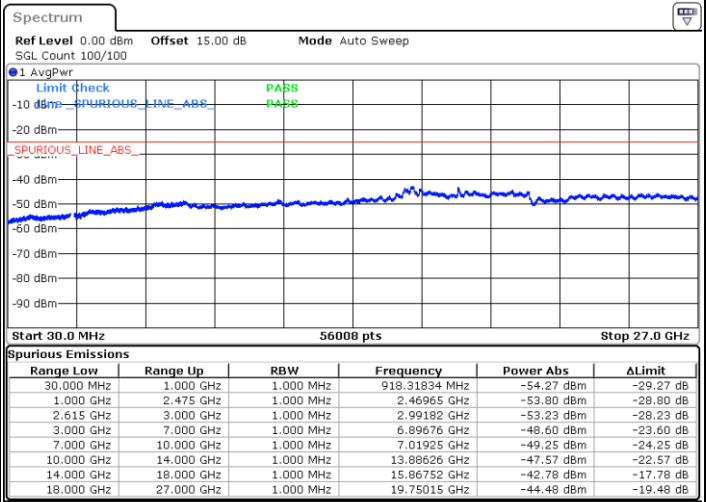

Date: 16.MAY.2023 03:03:55

Highest Channel / FullIRB

N/A

Date: 16.MAY.2023 03:11:29

LTE Band 7C / 20MHz+20MHz

16QAM

Lowest Channel / 1RB0 and 1RB99

Lowest Channel / 1RB99 and 1RB0

Date: 16.MAY.2023 03:30:25

Date: 16.MAY.2023 03:26:38

Lowest Channel / FullIRB

N/A

Date: 16.MAY.2023 03:34:12

LTE Band 7C / 20MHz+20MHz

16QAM

Middle Channel / 1RB0 and 1RB99

Middle Channel / 1RB99 and 1RB0

Date: 16.MAY.2023 03:44:47

Date: 16.MAY.2023 03:48:34

Middle Channel / FullIRB

N/A

Date: 16.MAY.2023 03:41:00

LTE Band 7C / 20MHz+20MHz

16QAM

Highest Channel / 1RB0 and 1RB99

Highest Channel / 1RB99 and 1RB0

Date: 16.MAY.2023 04:07:30

Date: 16.MAY.2023 04:03:43

Highest Channel / FullIRB

N/A

Date: 16.MAY.2023 04:11:17

LTE Band 7C / 10MHz+20MHz