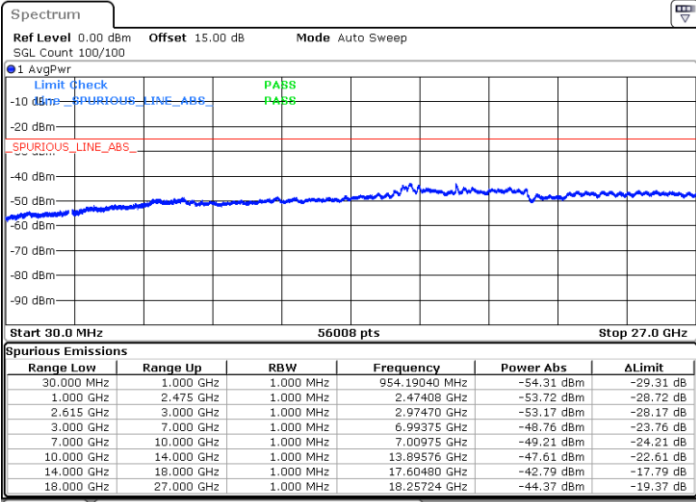

Conducted Spurious Emission

LTE Band 7C / 10MHz+20MHz

QPSK

Lowest Channel / 1RB0 and 1RB99

Lowest Channel / 1RB49 and 1RB0

Date: 15.MAY.2023 17:55:16

Date: 15.MAY.2023 17:53:58