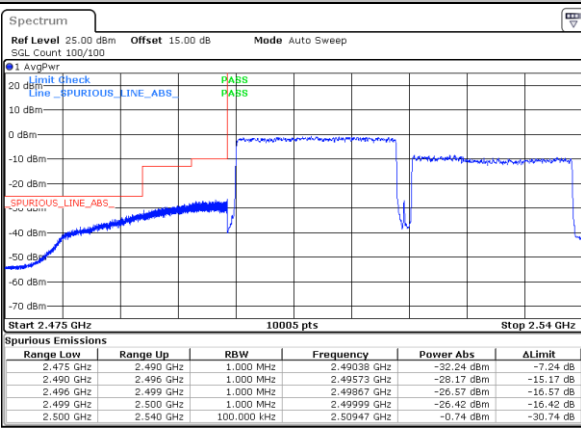

Lowest Band Edge / Full RB

Highest Band Edge / Full RB

Date: 16.MAY.2023 03:18:35

Date: 16.MAY.2023 03:15:47