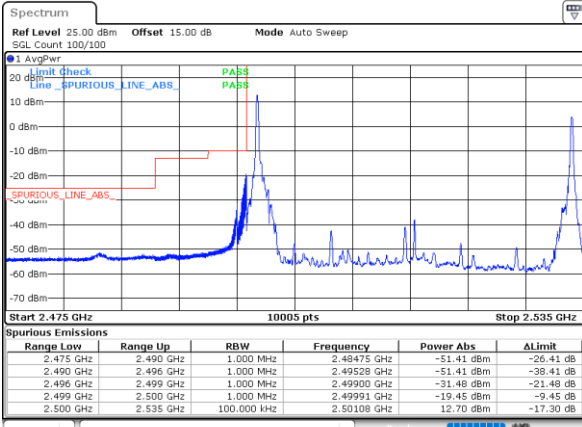

Date: 15.MAY.2023 18:46:05

Date: 15.MAY.2023 19:22:26

LTE Band 7C / 20MHz+15MHz

64QAM

Lowest Band Edge / 1RB0 and 1RB74

Highest Band Edge / 1RB0 and 1RB74

Date: 16.MAY.2023 02:19:48

Date: 16.MAY.2023 02:19:39