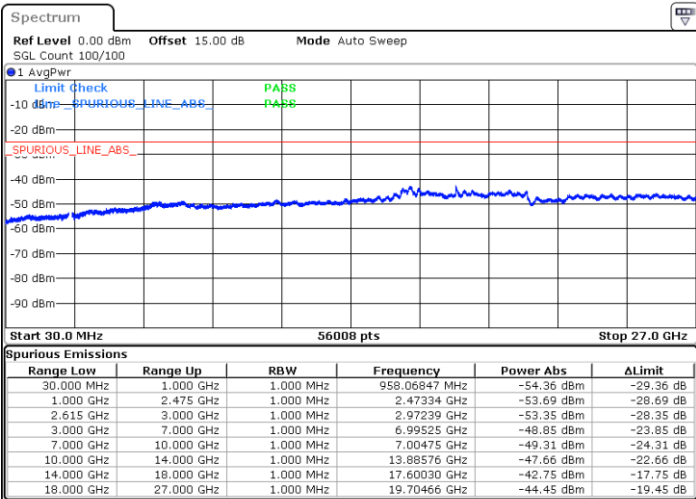

LTE Band 7C / 15MHz+15MHz

QPSK

Lowest Channel / 1RB0 and 1RB74

Lowest Channel / 1RB74 and 1RB0

Date: 15.MAY.2023 19:58:45

Date: 15.MAY.2023 19:57:27

Lowest Channel / FullIRB

N/A

Date: 16.MAY.2023 00:35:44

LTE Band 7C / 15MHz+15MHz

QPSK

Middle Channel / 1RB0 and 1RB74

Middle Channel / 1RB74 and 1RB0

Date: 16.MAY.2023 00:46:17

Date: 16.MAY.2023 00:47:32

Middle Channel / FullIRB

N/A

Date: 16.MAY.2023 00:40:00

LTE Band 7C / 15MHz+15MHz

QPSK

Highest Channel / 1RB0 and 1RB74

Highest Channel / 1RB74 and 1RB0

Date: 16.MAY.2023 01:08:55

Date: 16.MAY.2023 01:02:37

Highest Channel / FullIRB

N/A

Date: 16.MAY.2023 01:10:10

LTE Band 7C / 15MHz+20MHz

QPSK

Lowest Channel / 1RB0 and 1RB99

Lowest Channel / 1RB74 and 1RB0

Date: 16.MAY.2023 01:29:43