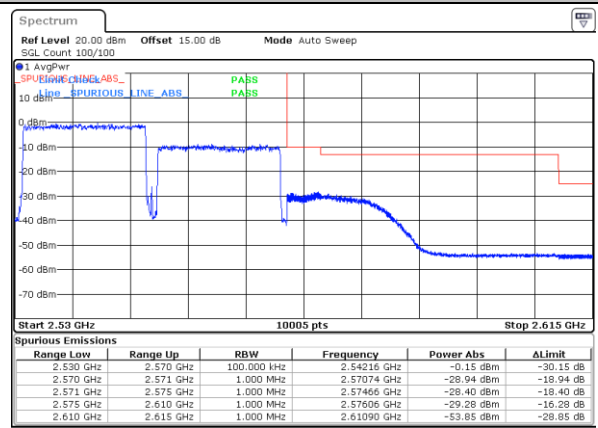

Lowest Band Edge / 1RB99 and 1RB0

Highest Band Edge / 1RB99 and 1RB0

Date: 16.MAY.2023 02:24:24

Date: 16.MAY.2023 02:15:34

Lowest Band Edge / Full RB

Highest Band Edge / Full RB

Date: 16.MAY.2023 02:18:52

Date: 16.MAY.2023 02:15:02

LTE Band 7C / 20MHz+20MHz

64QAM

Lowest Band Edge / 1RB0 and 1RB9

Highest Band Edge / 1RB0 and 1RB9

Date: 16.MAY.2023 03:19:31

Date: 16.MAY.2023 03:15:25

Lowest Band Edge / 1RB99 and 1RB0

Highest Band Edge / 1RB99 and 1RB0

Date: 16.MAY.2023 03:24:07

Date: 16.MAY.2023 03:15:21

Lowest Band Edge / Full RB

Highest Band Edge / Full RB

Date: 16.MAY.2023 03:18:35

Date: 16.MAY.2023 03:15:47

## LTE Band 7C / 10MHz+20MHz