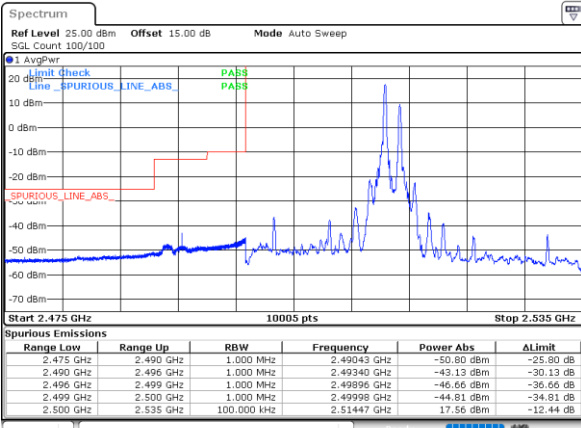

Date: 16.MAY.2023 00:59:32

Lowest Band Edge / Full RB

Highest Band Edge / Full RB

Date: 15.MAY.2023 19:47:52

Date: 16.MAY.2023 00:54:00

LTE Band 7C / 15MHz+20MHz

64QAM

Lowest Band Edge / 1RB0 and 1RB9

Highest Band Edge / 1RB0 and 1RB9

Date: 16.MAY.2023 01:20:06

Date: 16.MAY.2023 01:58:55

Lowest Band Edge / 1RB74 and 1RB0

Highest Band Edge / 1RB74 and 1RB0

Date: 16.MAY.2023 01:24:42

Date: 16.MAY.2023 01:59:50

Lowest Band Edge / Full RB

Highest Band Edge / Full RB

Date: 16.MAY.2023 01:19:11

Date: 16.MAY.2023 01:54:19

LTE Band 7C / 20MHz+10MHz

64QAM

Lowest Band Edge / 1RB0 and 1RB49

Highest Band Edge / 1RB0 and 1RB49