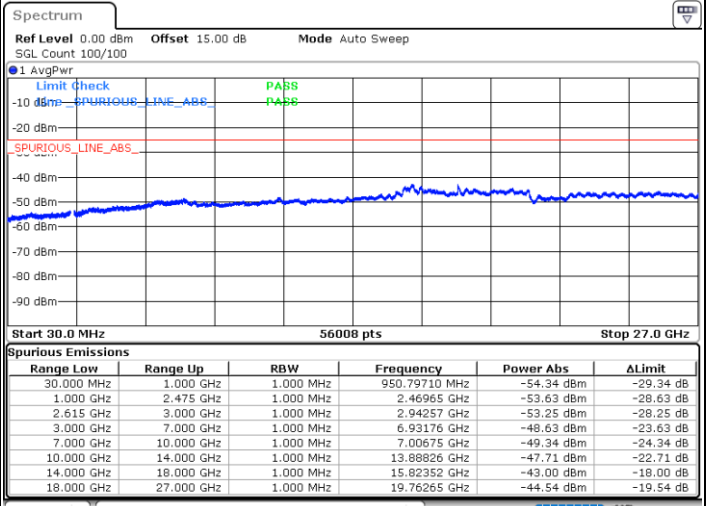

#### Lowest Channel / 1RB49 and 1RB0

Date: 15.MAY.2023 17:55:16

Date: 15.MAY.2023 17:53:58

#### Lowest Channel / FullIRB

N/A

Date: 15.MAY.2023 18:01:43

LTE Band 7C / 10MHz+20MHz

QPSK

MiddleChannel / 1RB0 and 1RB99

Middle Channel / 1RB49 and 1RB0

Date: 15.MAY.2023 18:12:40

Date: 15.MAY.2023 18:13:58

Middle Channel / FullIRB

N/A

Date: 15.MAY.2023 18:06:13

LTE Band 7C / 10MHz+20MHz

QPSK

Highest Channel / 1RB0 and 1RB99

Highest Channel / 1RB49 and 1RB0

Date: 15.MAY.2023 18:36:03

Date: 15.MAY.2023 18:29:36

Highest Channel / FullIRB

N/A

Date: 15.MAY.2023 18:37:20

LTE Band 7C / 15MHz+10MHz

QPSK

Lowest Channel / 1RB0 and 1RB49