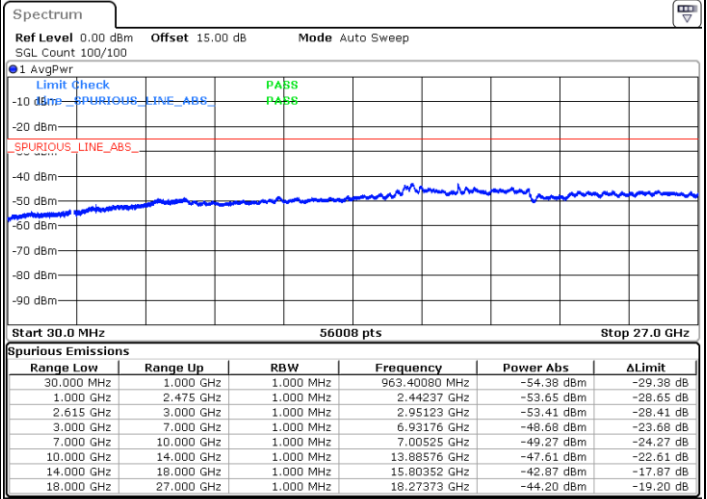

Lowest Channel / 1RB0 and 1RB49

Lowest Channel / 1RB99 and 1RB0

Date: 15.MAY.2023 18:56:57

Date: 15.MAY.2023 18:55:40

Lowest Channel / FullIRB

N/A

Date: 15.MAY.2023 19:03:25

LTE Band 7C / 20MHz+10MHz

QPSK

Middle Channel / 1RB0 and 1RB49

Middle Channel / 1RB99 and 1RB0

Date: 15.MAY.2023 19:14:22

Date: 15.MAY.2023 19:15:40

Middle Channel / FullIRB

N/A

Date: 15.MAY.2023 19:07:55

LTE Band 7C / 20MHz+10MHz

QPSK

Highest Channel / 1RB0 and 1RB49

Highest Channel / 1RB99 and 1RB0

Date: 15.MAY.2023 19:37:47

Date: 15.MAY.2023 19:31:20

Highest Channel / FullIRB

N/A

Date: 15.MAY.2023 19:39:05

LTE Band 7C / 20MHz+15MHz

QPSK

Lowest Channel / 1RB0 and 1RB74

Lowest Channel / 1RB99 and 1RB0

Date: 16.MAY.2023 02:29:25

Date: 16.MAY.2023 02:28:10

Lowest Channel / FullIRB