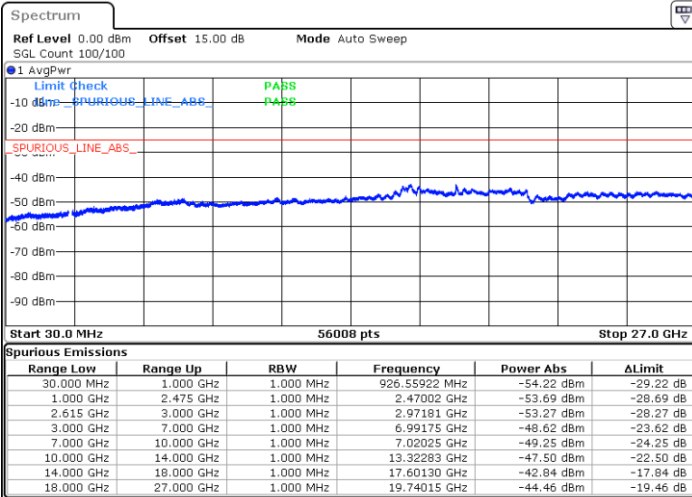

Date: 16.MAY.2023 01:46:35

Date: 16.MAY.2023 01:47:50

Middle Channel / FullIRB

N/A

Date: 16.MAY.2023 01:40:17

LTE Band 7C / 15MHz+20MHz

QPSK

Highest Channel / 1RB0 and 1RB99

Highest Channel / 1RB74 and 1RB0

Date: 16.MAY.2023 02:09:14

Date: 16.MAY.2023 02:02:56

Highest Channel / FullIRB

N/A

Date: 16.MAY.2023 02:10:30

LTE Band 7C / 20MHz+10MHz

QPSK

Lowest Channel / 1RB0 and 1RB49

Lowest Channel / 1RB99 and 1RB0

Date: 15.MAY.2023 18:56:57

Date: 15.MAY.2023 18:55:40

Lowest Channel / FullIRB

N/A

Date: 15.MAY.2023 19:03:25

LTE Band 7C / 20MHz+10MHz