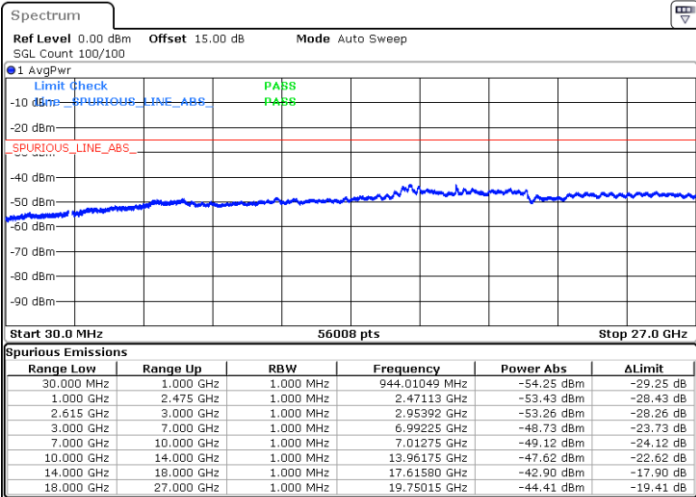

N/A

Date: 16.MAY.2023 00:40:00

LTE Band 7C / 15MHz+15MHz

QPSK

Highest Channel / 1RB0 and 1RB74

Highest Channel / 1RB74 and 1RB0

Date: 16.MAY.2023 01:08:55

Date: 16.MAY.2023 01:02:37

Highest Channel / FullIRB

N/A

Date: 16.MAY.2023 01:10:10

LTE Band 7C / 15MHz+20MHz

QPSK

Lowest Channel / 1RB0 and 1RB99

Lowest Channel / 1RB74 and 1RB0

Date: 16.MAY.2023 01:29:43

Date: 16.MAY.2023 01:28:28

Lowest Channel / FullIRB

N/A

Date: 16.MAY.2023 01:36:00

LTE Band 7C / 15MHz+20MHz

QPSK

Middle Channel / 1RB0 and 1RB9

Middle Channel / 1RB74 and 1RB0

Date: 16.MAY.2023 01:46:35

Date: 16.MAY.2023 01:47:50

Middle Channel / FullIRB

N/A

Date: 16.MAY.2023 01:40:17

LTE Band 7C / 15MHz+20MHz

QPSK

Highest Channel / 1RB0 and 1RB99