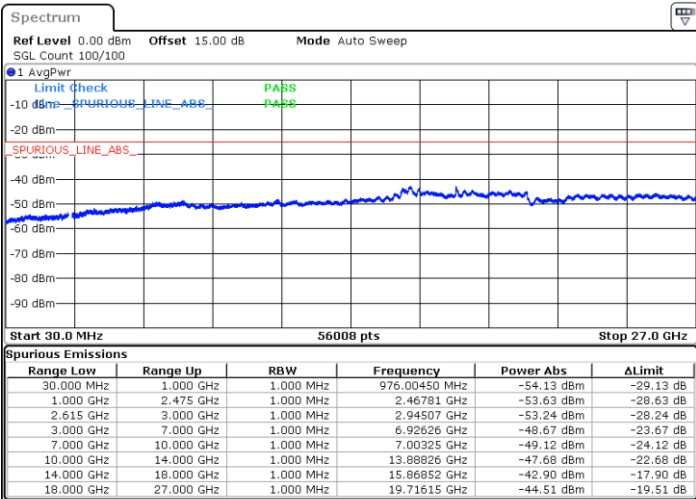

Lowest Channel / 1RB74 and 1RB80

Date: 16.MAY.2023 04:29:01

Date: 16.MAY.2023 04:27:46

Lowest Channel / FullIRB

N/A

Date: 16.MAY.2023 04:35:18

LTE Band 7C / 15MHz+10MHz

QPSK

Middle Channel / 1RB0 and 1RB49

Middle Channel / 1RB74 and 1RB0

Date: 16.MAY.2023 04:45:52

Date: 16.MAY.2023 04:47:08

Middle Channel / FullIRB

N/A

Date: 16.MAY.2023 04:39:34

LTE Band 7C / 15MHz+10MHz

QPSK

Highest Channel / 1RB0 and 1RB49

Highest Channel / 1RB74 and 1RB0

Date: 16.MAY.2023 05:08:34

Date: 16.MAY.2023 05:02:16

Highest Channel / FullIRB

N/A

Date: 16.MAY.2023 05:09:50

LTE Band 7C / 15MHz+15MHz

QPSK

Lowest Channel / 1RB0 and 1RB74

Lowest Channel / 1RB74 and 1RB0

Date: 15.MAY.2023 19:58:45

Date: 15.MAY.2023 19:57:27

Lowest Channel / FullIRB

N/A