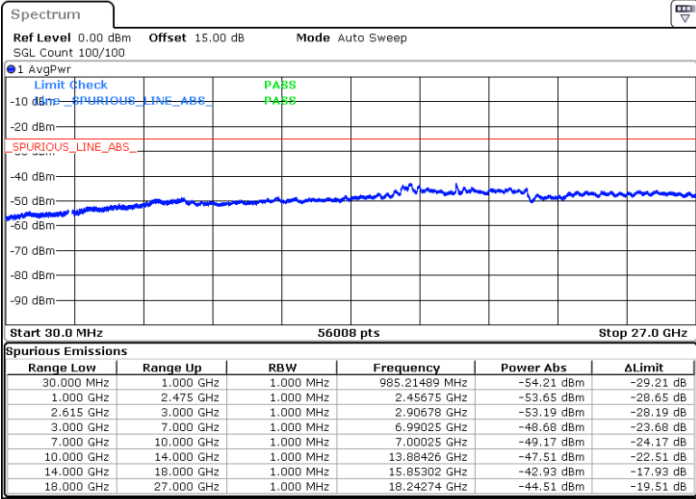

N/A

Date: 16.MAY.2023 00:40:00

LTE Band 7C / 15MHz+15MHz

QPSK

Highest Channel / 1RB0 and 1RB74

Highest Channel / 1RB74 and 1RB0

Date: 16.MAY.2023 01:08:55

Date: 16.MAY.2023 01:02:37

Highest Channel / FullIRB

N/A

Date: 16.MAY.2023 01:10:10

LTE Band 7C / 15MHz+20MHz

QPSK

Lowest Channel / 1RB0 and 1RB99

Lowest Channel / 1RB74 and 1RB0

Date: 16.MAY.2023 01:29:43

Date: 16.MAY.2023 01:28:28

Lowest Channel / FullIRB

N/A

Date: 16.MAY.2023 01:36:00

LTE Band 7C / 15MHz+20MHz

QPSK

Middle Channel / 1RB0 and 1RB9

Middle Channel / 1RB74 and 1RB0