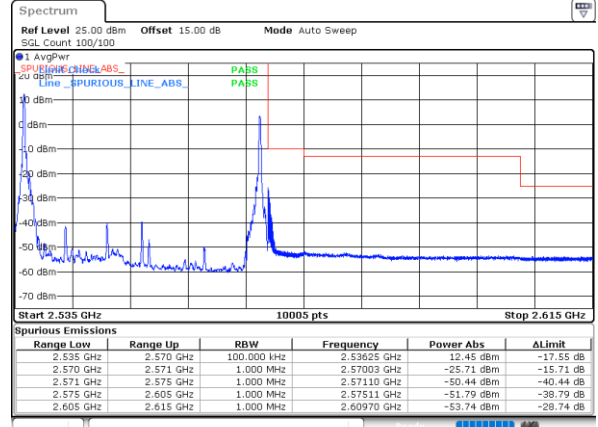

LTE Band 7C / 15MHz+20MHz

64QAM

Lowest Band Edge / 1RB0 and 1RB9

Highest Band Edge / 1RB0 and 1RB9

Date: 16.MAY.2023 01:20:06

Date: 16.MAY.2023 01:58:55