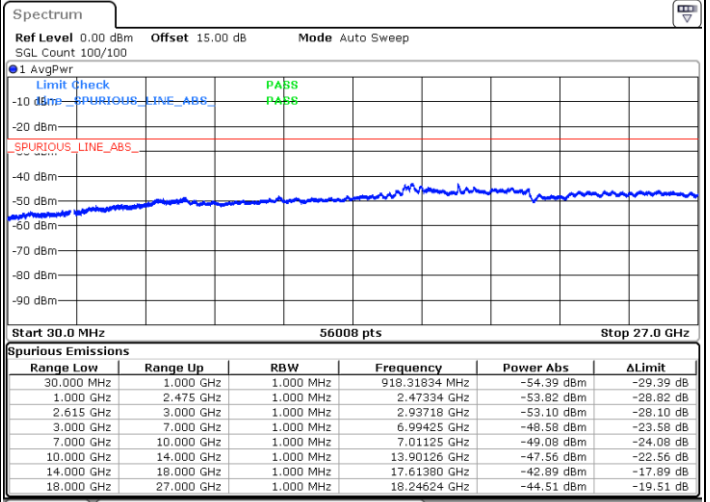

Conducted Spurious Emission

LTE Band 7C / 10MHz+20MHz

QPSK

Lowest Channel / 1RB0 and 1RB99

Lowest Channel / 1RB49 and 1RB0

Date: 15.MAY.2023 17:55:16

Date: 15.MAY.2023 17:53:58