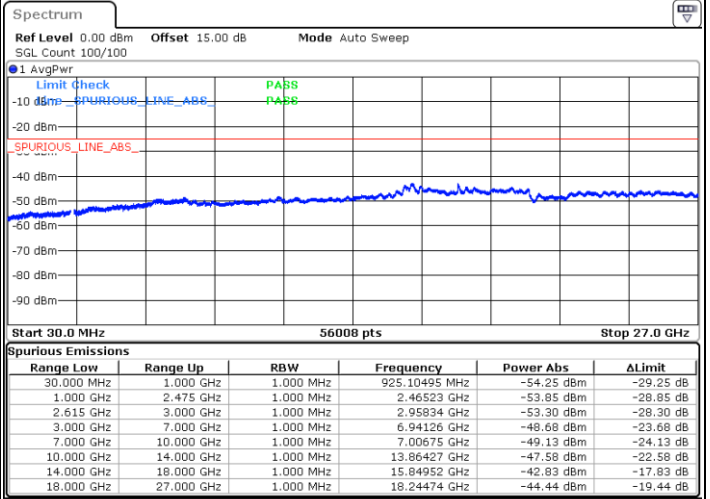

N/A

Date: 16.MAY.2023 00:40:00

LTE Band 7C / 15MHz+15MHz

QPSK

Highest Channel / 1RB0 and 1RB74

Highest Channel / 1RB74 and 1RB0

Date: 16.MAY.2023 01:08:55

Date: 16.MAY.2023 01:02:37

Highest Channel / FullIRB

N/A

Date: 16.MAY.2023 01:10:10

LTE Band 7C / 15MHz+20MHz

QPSK

Lowest Channel / 1RB0 and 1RB99

Lowest Channel / 1RB74 and 1RB0

Date: 16.MAY.2023 01:29:43

Date: 16.MAY.2023 01:28:28

Lowest Channel / FullIRB

N/A

Date: 16.MAY.2023 01:36:00

LTE Band 7C / 15MHz+20MHz

QPSK

Middle Channel / 1RB0 and 1RB9

Middle Channel / 1RB74 and 1RB0