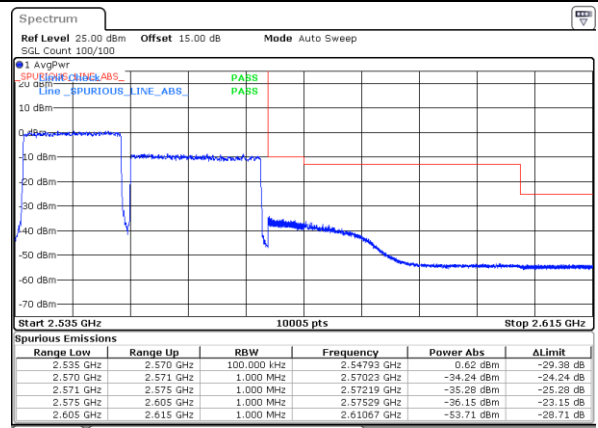

Date: 16.MAY.2023 00:59:32

Lowest Band Edge / Full RB

Highest Band Edge / Full RB

Date: 15.MAY.2023 19:47:52

Date: 16.MAY.2023 00:54:00

LTE Band 7C / 15MHz+20MHz

64QAM

Lowest Band Edge / 1RB0 and 1RB9

Highest Band Edge / 1RB0 and 1RB9

Date: 16.MAY.2023 01:20:06

Date: 16.MAY.2023 01:58:55

Lowest Band Edge / 1RB74 and 1RB0

Highest Band Edge / 1RB74 and 1RB0

Date: 16.MAY.2023 01:24:42

Date: 16.MAY.2023 01:59:50

Lowest Band Edge / Full RB

Highest Band Edge / Full RB

Date: 16.MAY.2023 01:19:11

Date: 16.MAY.2023 01:54:19

LTE Band 7C / 20MHz+10MHz

64QAM

Lowest Band Edge / 1RB0 and 1RB49

Highest Band Edge / 1RB0 and 1RB49