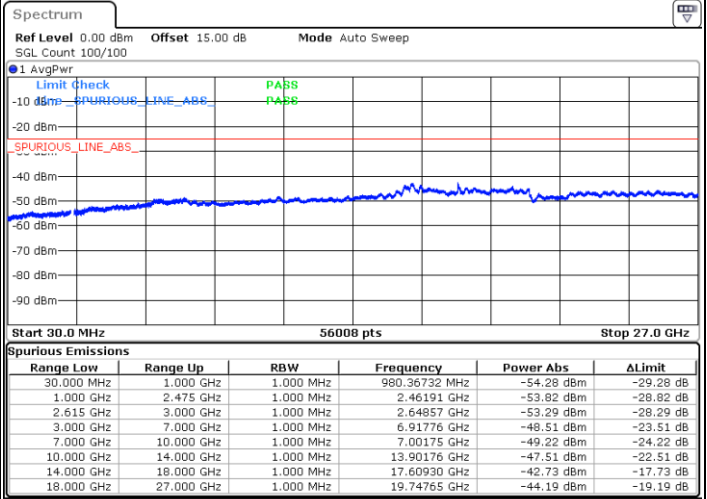

Date: 15.MAY.2023 19:39:05

LTE Band 7C / 20MHz+15MHz

QPSK

Lowest Channel / 1RB0 and 1RB74

Lowest Channel / 1RB99 and 1RB0

Date: 16.MAY.2023 02:29:25

Date: 16.MAY.2023 02:28:10

Lowest Channel / FullIRB

N/A

Date: 16.MAY.2023 02:35:43

LTE Band 7C / 20MHz+15MHz

QPSK

MiddleChannel / 1RB0 and 1RB74

Middle Channel / 1RB99 and 1RB0

Date: 16.MAY.2023 02:46:18

Date: 16.MAY.2023 02:47:34

Middle Channel / FullIRB

N/A

Date: 16.MAY.2023 02:40:00

LTE Band 7C / 20MHz+15MHz

QPSK

Highest Channel / 1RB0 and 1RB74

Highest Channel / 1RB99 and 1RB0

Date: 16.MAY.2023 03:08:58

Date: 16.MAY.2023 03:02:40

Highest Channel / FullIRB

N/A

Date: 16.MAY.2023 03:10:14

LTE Band 7C / 20MHz+20MHz

QPSK

Lowest Channel / 1RB0 and 1RB99

Lowest Channel / 1RB99 and 1RB0