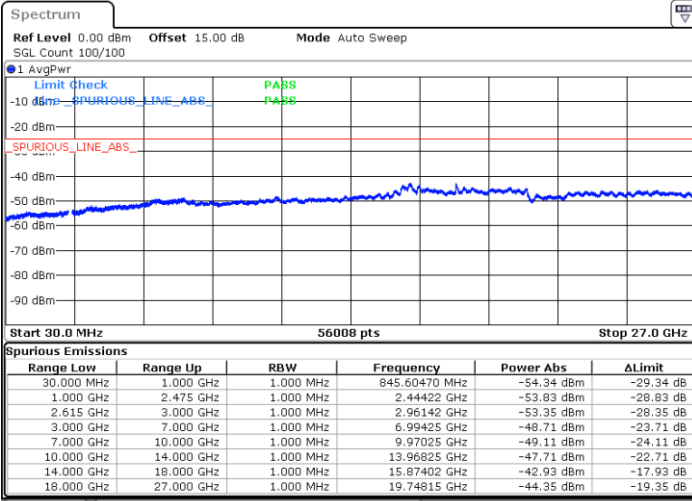

Date: 16.MAY.2023 01:28:28

Lowest Channel / FullIRB

N/A

Date: 16.MAY.2023 01:36:00

LTE Band 7C / 15MHz+20MHz

QPSK

Middle Channel / 1RB0 and 1RB9

Middle Channel / 1RB74 and 1RB0

Date: 16.MAY.2023 01:46:35

Date: 16.MAY.2023 01:47:50

Middle Channel / FullIRB

N/A

Date: 16.MAY.2023 01:40:17

LTE Band 7C / 15MHz+20MHz

QPSK

Highest Channel / 1RB0 and 1RB99

Highest Channel / 1RB74 and 1RB0

Date: 16.MAY.2023 02:09:14

Date: 16.MAY.2023 02:02:56

Highest Channel / FullIRB

N/A

Date: 16.MAY.2023 02:10:30

LTE Band 7C / 20MHz+10MHz

QPSK

Lowest Channel / 1RB0 and 1RB49

Lowest Channel / 1RB99 and 1RB0

Date: 15.MAY.2023 18:56:57

Date: 15.MAY.2023 18:55:40

Lowest Channel / FullIRB

N/A

Date: 15.MAY.2023 19:03:25

LTE Band 7C / 20MHz+10MHz