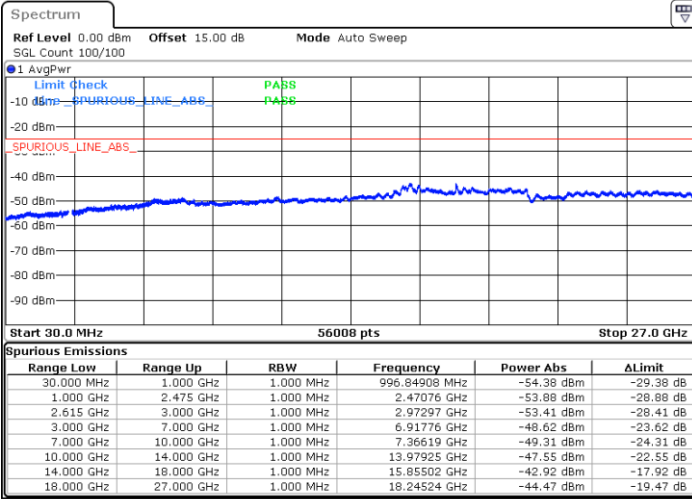

Date: 15.MAY.2023 19:39:05

LTE Band 7C / 20MHz+15MHz

QPSK

Lowest Channel / 1RB0 and 1RB74

Lowest Channel / 1RB99 and 1RB0

Date: 16.MAY.2023 02:29:25

Date: 16.MAY.2023 02:28:10

Lowest Channel / FullIRB

N/A

Date: 16.MAY.2023 02:35:43

LTE Band 7C / 20MHz+15MHz

QPSK

MiddleChannel / 1RB0 and 1RB74

Middle Channel / 1RB99 and 1RB0

Date: 16.MAY.2023 02:46:18

Date: 16.MAY.2023 02:47:34

Middle Channel / FullIRB

N/A

Date: 16.MAY.2023 02:40:00

LTE Band 7C / 20MHz+15MHz

QPSK

Highest Channel / 1RB0 and 1RB74

Highest Channel / 1RB99 and 1RB0

Date: 16.MAY.2023 03:08:58

Date: 16.MAY.2023 03:02:40

Highest Channel / FullIRB

N/A

Date: 16.MAY.2023 03:10:14

LTE Band 7C / 20MHz+20MHz

QPSK

Lowest Channel / 1RB0 and 1RB99

Lowest Channel / 1RB99 and 1RB0