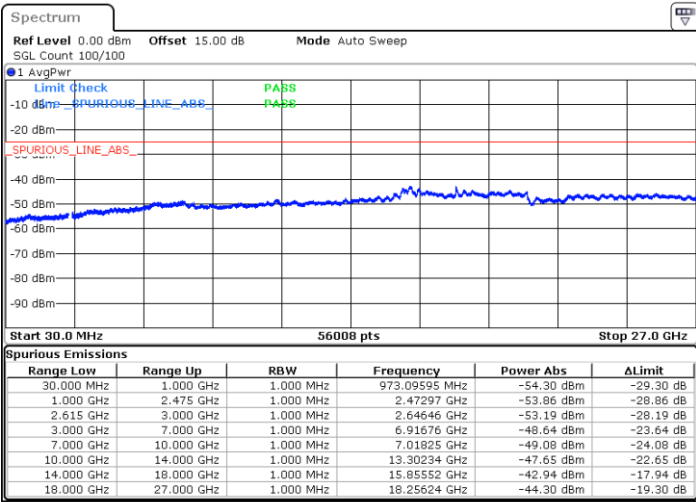

LTE Band 7C / 20MHz+10MHz

QPSK

Highest Channel / 1RB0 and 1RB49

Highest Channel / 1RB99 and 1RB0

Date: 15.MAY.2023 19:37:47

Date: 15.MAY.2023 19:31:20

Highest Channel / FullIRB

N/A

Date: 15.MAY.2023 19:39:05

LTE Band 7C / 20MHz+15MHz

QPSK

Lowest Channel / 1RB0 and 1RB74

Lowest Channel / 1RB99 and 1RB0

Date: 16.MAY.2023 02:29:25

Date: 16.MAY.2023 02:28:10

Lowest Channel / FullIRB

N/A

Date: 16.MAY.2023 02:35:43

LTE Band 7C / 20MHz+15MHz

QPSK

MiddleChannel / 1RB0 and 1RB74

Middle Channel / 1RB99 and 1RB0

Date: 16.MAY.2023 02:46:18

Date: 16.MAY.2023 02:47:34