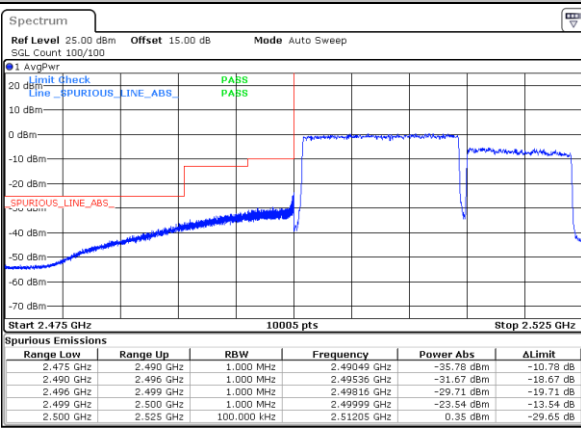

LTE Band 7C / 15MHz+10MHz

64QAM

Lowest Band Edge / 1RB0 and 1RB49

Highest Band Edge / 1RB0 and 1RB49

Date: 16.MAY.2023 04:19:23

Date: 16.MAY.2023 04:19:14

Lowest Band Edge / 1RB74 and 1RB0

Highest Band Edge / 1RB74 and 1RB0

Date: 16.MAY.2023 04:23:59

Date: 16.MAY.2023 04:19:10

Lowest Band Edge / Full RB

Highest Band Edge / Full RB

Date: 16.MAY.2023 04:18:27

Date: 16.MAY.2023 04:15:36

LTE Band 7C / 15MHz+15MHz

64QAM