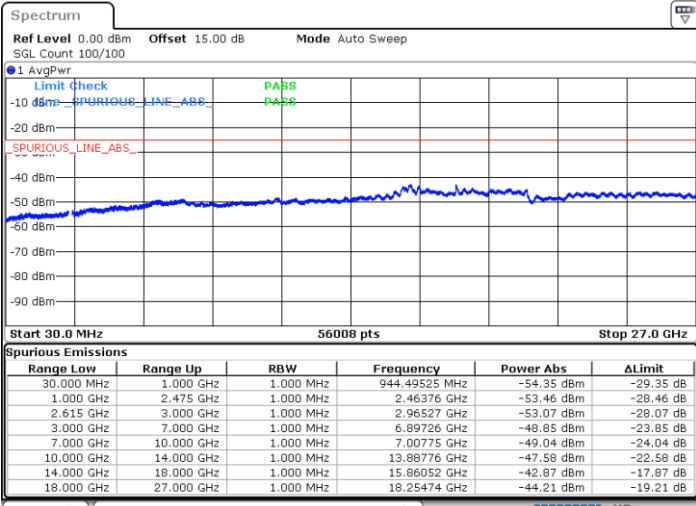

#### Lowest Channel / 1RB49 and 1RB0

Date: 15.MAY.2023 17:55:16

Date: 15.MAY.2023 17:53:58

#### Lowest Channel / FullIRB

N/A

Date: 15.MAY.2023 18:01:43

LTE Band 7C / 10MHz+20MHz

QPSK

MiddleChannel / 1RB0 and 1RB99

Middle Channel / 1RB49 and 1RB0

Date: 15.MAY.2023 18:12:40

Date: 15.MAY.2023 18:13:58

Middle Channel / FullIRB

N/A

Date: 15.MAY.2023 18:06:13

LTE Band 7C / 10MHz+20MHz

QPSK

Highest Channel / 1RB0 and 1RB99

Highest Channel / 1RB49 and 1RB0

Date: 15.MAY.2023 18:36:03

Date: 15.MAY.2023 18:29:36

Highest Channel / FullIRB

N/A

Date: 15.MAY.2023 18:37:20

LTE Band 7C / 15MHz+10MHz

QPSK

Lowest Channel / 1RB0 and 1RB49