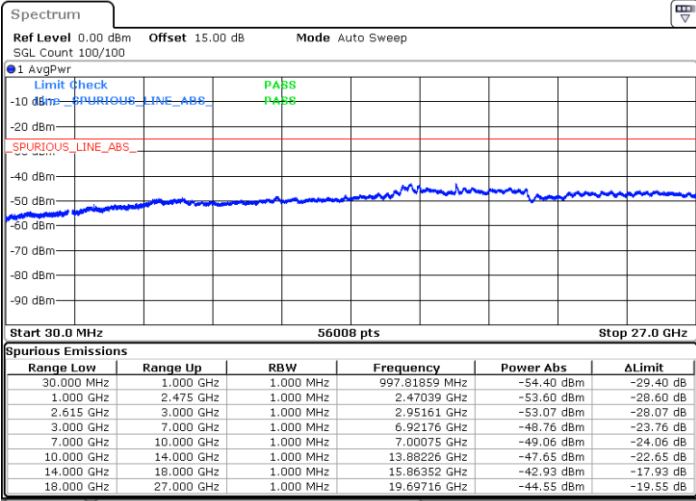

Highest Channel / 1RB74 and 1RB0

Date: 16.MAY.2023 02:09:14

Date: 16.MAY.2023 02:02:56

Highest Channel / FullIRB

N/A

Date: 16.MAY.2023 02:10:30

LTE Band 7C / 20MHz+10MHz

QPSK

Lowest Channel / 1RB0 and 1RB49

Lowest Channel / 1RB99 and 1RB0

Date: 15.MAY.2023 18:56:57

Date: 15.MAY.2023 18:55:40

Lowest Channel / FullIRB

N/A

Date: 15.MAY.2023 19:03:25

LTE Band 7C / 20MHz+10MHz

QPSK

Middle Channel / 1RB0 and 1RB49

Middle Channel / 1RB99 and 1RB0

Date: 15.MAY.2023 19:14:22

Date: 15.MAY.2023 19:15:40

Middle Channel / FullIRB

N/A

Date: 15.MAY.2023 19:07:55

LTE Band 7C / 20MHz+10MHz

QPSK

Highest Channel / 1RB0 and 1RB49

Highest Channel / 1RB99 and 1RB0

Date: 15.MAY.2023 19:37:47

Date: 15.MAY.2023 19:31:20

Highest Channel / FullIRB

N/A