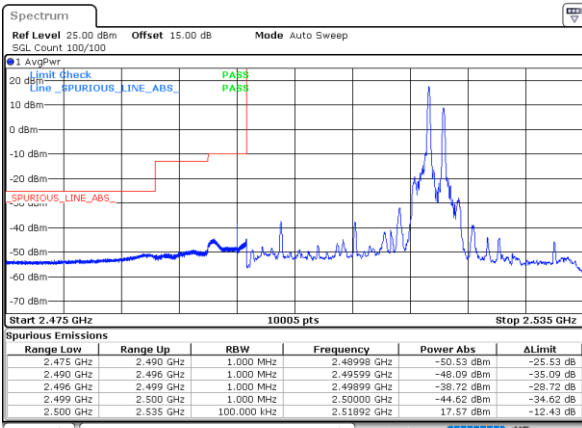

Date: 15.MAY.2023 18:46:05

Date: 15.MAY.2023 19:22:26

LTE Band 7C / 20MHz+15MHz

64QAM

Lowest Band Edge / 1RB0 and 1RB74

Highest Band Edge / 1RB0 and 1RB74

Date: 16.MAY.2023 02:19:48

Date: 16.MAY.2023 02:19:39

Lowest Band Edge / 1RB99 and 1RB0

Highest Band Edge / 1RB99 and 1RB0

Date: 16.MAY.2023 02:24:24

Date: 16.MAY.2023 02:15:34

Lowest Band Edge / Full RB

Highest Band Edge / Full RB

Date: 16.MAY.2023 02:18:52

Date: 16.MAY.2023 02:15:02