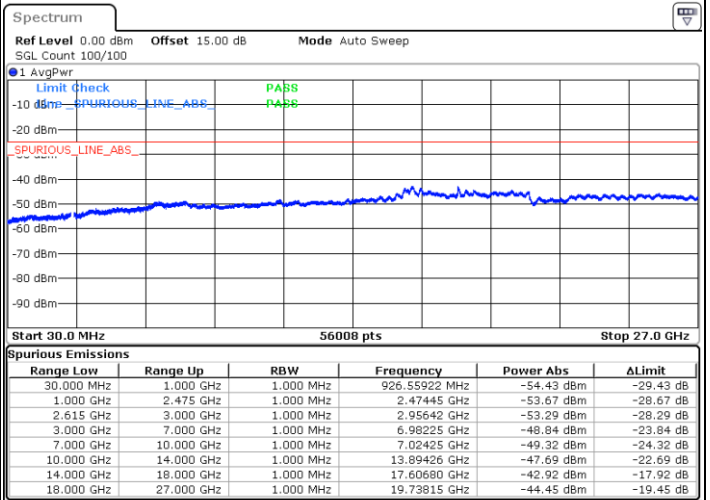

Date: 15.MAY.2023 18:36:03

Date: 15.MAY.2023 18:29:36

Highest Channel / FullIRB

N/A

Date: 15.MAY.2023 18:37:20

LTE Band 7C / 15MHz+10MHz

QPSK

Lowest Channel / 1RB0 and 1RB49

Lowest Channel / 1RB74 and 1RB80

Date: 16.MAY.2023 04:29:01

Date: 16.MAY.2023 04:27:46

Lowest Channel / FullIRB

N/A

Date: 16.MAY.2023 04:35:18

LTE Band 7C / 15MHz+10MHz

QPSK

Middle Channel / 1RB0 and 1RB49

Middle Channel / 1RB74 and 1RB0

Date: 16.MAY.2023 04:45:52

Date: 16.MAY.2023 04:47:08

Middle Channel / FullIRB

N/A

Date: 16.MAY.2023 04:39:34

LTE Band 7C / 15MHz+10MHz

QPSK

Highest Channel / 1RB0 and 1RB49

Highest Channel / 1RB74 and 1RB0

Date: 16.MAY.2023 05:08:34

Date: 16.MAY.2023 05:02:16

Highest Channel / FullIRB

N/A

Date: 16.MAY.2023 05:09:50