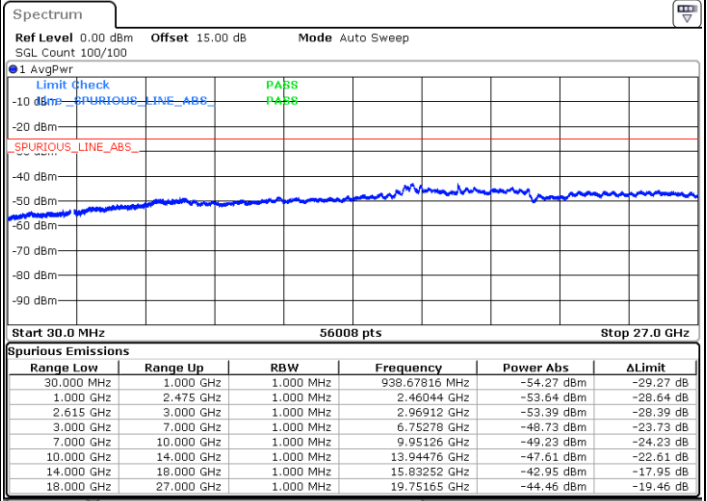

Date: 15.MAY.2023 19:39:05

LTE Band 7C / 20MHz+15MHz

QPSK

Lowest Channel / 1RB0 and 1RB74

Lowest Channel / 1RB99 and 1RB0

Date: 16.MAY.2023 02:29:25

Date: 16.MAY.2023 02:28:10

Lowest Channel / FullIRB

N/A

Date: 16.MAY.2023 02:35:43

LTE Band 7C / 20MHz+15MHz

QPSK

MiddleChannel / 1RB0 and 1RB74

Middle Channel / 1RB99 and 1RB0

Date: 16.MAY.2023 02:46:18

Date: 16.MAY.2023 02:47:34

Middle Channel / FullIRB

N/A

Date: 16.MAY.2023 02:40:00

LTE Band 7C / 20MHz+15MHz

QPSK

Highest Channel / 1RB0 and 1RB74

Highest Channel / 1RB99 and 1RB0

Date: 16.MAY.2023 03:08:58

Date: 16.MAY.2023 03:02:40

Highest Channel / FullIRB

N/A

Date: 16.MAY.2023 03:10:14

LTE Band 7C / 20MHz+20MHz

QPSK

Lowest Channel / 1RB0 and 1RB99

Lowest Channel / 1RB99 and 1RB0