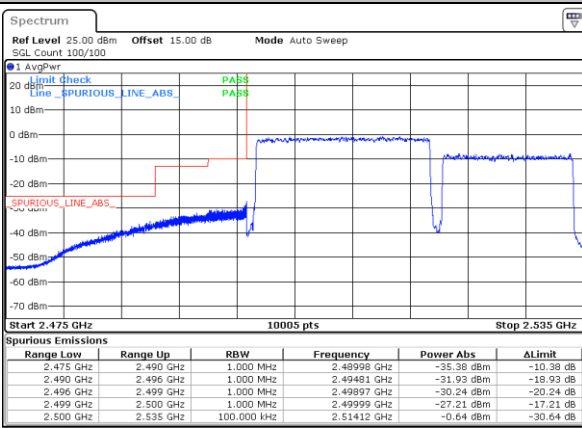

Lowest Band Edge / 1RB99 and 1RB0

Highest Band Edge / 1RB99 and 1RB0

Date: 16.MAY.2023 02:24:24

Date: 16.MAY.2023 02:15:34

Lowest Band Edge / Full RB

Highest Band Edge / Full RB

Date: 16.MAY.2023 02:18:52

Date: 16.MAY.2023 02:15:02

LTE Band 7C / 20MHz+20MHz

64QAM

Lowest Band Edge / 1RB0 and 1RB9

Highest Band Edge / 1RB0 and 1RB9

Date: 16.MAY.2023 03:19:31

Date: 16.MAY.2023 03:15:25

Lowest Band Edge / 1RB99 and 1RB0

Highest Band Edge / 1RB99 and 1RB0