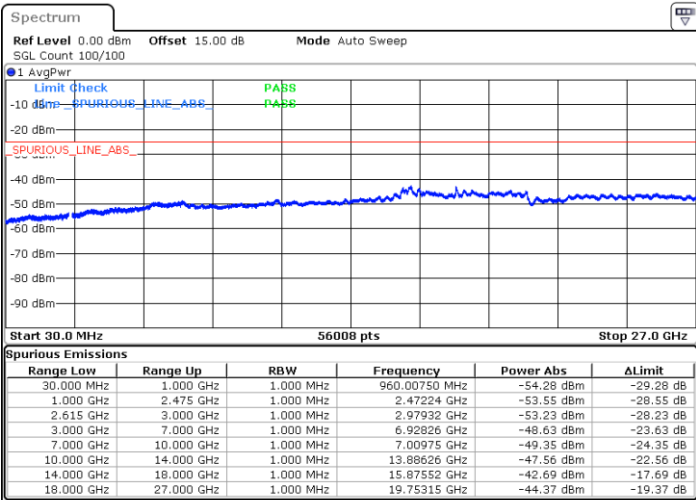

Lowest Channel / 1RB74 and 1RB80

Date: 16.MAY.2023 04:29:01

Date: 16.MAY.2023 04:27:46

Lowest Channel / FullIRB

N/A

Date: 16.MAY.2023 04:35:18

LTE Band 7C / 15MHz+10MHz

QPSK

Middle Channel / 1RB0 and 1RB49

Middle Channel / 1RB74 and 1RB0

Date: 16.MAY.2023 04:45:52

Date: 16.MAY.2023 04:47:08

Middle Channel / FullIRB

N/A

Date: 16.MAY.2023 04:39:34

LTE Band 7C / 15MHz+10MHz

QPSK

Highest Channel / 1RB0 and 1RB49

Highest Channel / 1RB74 and 1RB0

Date: 16.MAY.2023 05:08:34

Date: 16.MAY.2023 05:02:16

Highest Channel / FullIRB

N/A

Date: 16.MAY.2023 05:09:50

LTE Band 7C / 15MHz+15MHz

QPSK

Lowest Channel / 1RB0 and 1RB74

Lowest Channel / 1RB74 and 1RB0

Date: 15.MAY.2023 19:58:45

Date: 15.MAY.2023 19:57:27

Lowest Channel / FullIRB

N/A