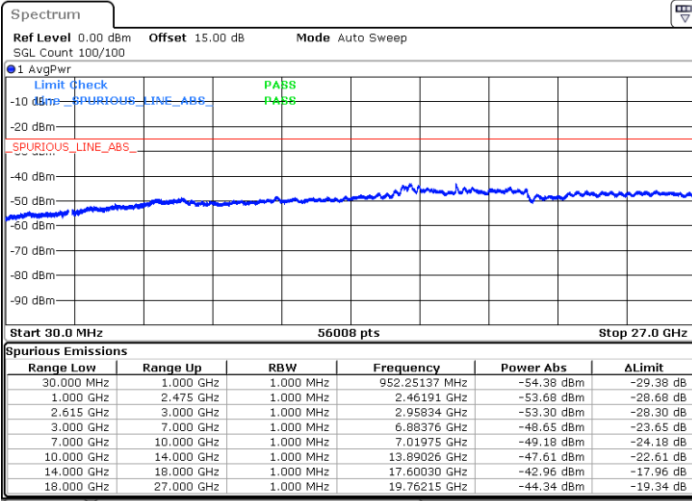

Date: 15.MAY.2023 19:39:05

LTE Band 7C / 20MHz+15MHz

QPSK

Lowest Channel / 1RB0 and 1RB74

Lowest Channel / 1RB99 and 1RB0

Date: 16.MAY.2023 02:29:25

Date: 16.MAY.2023 02:28:10

Lowest Channel / FullIRB

N/A

Date: 16.MAY.2023 02:35:43

LTE Band 7C / 20MHz+15MHz

QPSK

MiddleChannel / 1RB0 and 1RB74

Middle Channel / 1RB99 and 1RB0

Date: 16.MAY.2023 02:46:18

Date: 16.MAY.2023 02:47:34

Middle Channel / FullIRB

N/A

Date: 16.MAY.2023 02:40:00

LTE Band 7C / 20MHz+15MHz

QPSK

Highest Channel / 1RB0 and 1RB74

Highest Channel / 1RB99 and 1RB0

Date: 16.MAY.2023 03:08:58

Date: 16.MAY.2023 03:02:40

Highest Channel / FullIRB

N/A

Date: 16.MAY.2023 03:10:14

LTE Band 7C / 20MHz+20MHz

QPSK

Lowest Channel / 1RB0 and 1RB99

Lowest Channel / 1RB99 and 1RB0