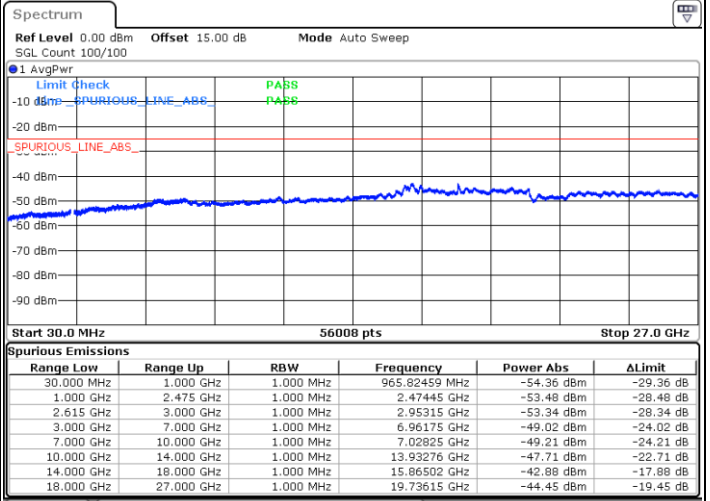

Date: 16.MAY.2023 01:28:28

Lowest Channel / FullIRB

N/A

Date: 16.MAY.2023 01:36:00

LTE Band 7C / 15MHz+20MHz

QPSK

Middle Channel / 1RB0 and 1RB9

Middle Channel / 1RB74 and 1RB0

Date: 16.MAY.2023 01:46:35

Date: 16.MAY.2023 01:47:50

Middle Channel / FullIRB

N/A

Date: 16.MAY.2023 01:40:17

LTE Band 7C / 15MHz+20MHz

QPSK

Highest Channel / 1RB0 and 1RB99

Highest Channel / 1RB74 and 1RB0

Date: 16.MAY.2023 02:09:14

Date: 16.MAY.2023 02:02:56

Highest Channel / FullIRB

N/A

Date: 16.MAY.2023 02:10:30

LTE Band 7C / 20MHz+10MHz

QPSK

Lowest Channel / 1RB0 and 1RB49

Lowest Channel / 1RB99 and 1RB0

Date: 15.MAY.2023 18:56:57

Date: 15.MAY.2023 18:55:40

Lowest Channel / FullIRB

N/A

Date: 15.MAY.2023 19:03:25

LTE Band 7C / 20MHz+10MHz