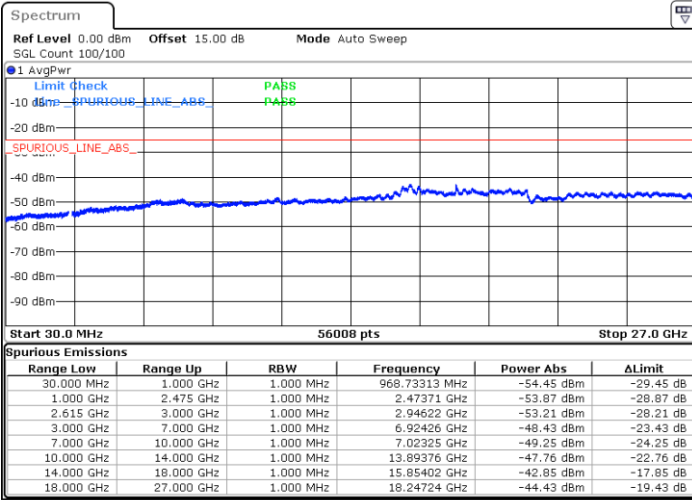

LTE Band 7C / 20MHz+10MHz

QPSK

Highest Channel / 1RB0 and 1RB49

Highest Channel / 1RB99 and 1RB0

Date: 15.MAY.2023 19:37:47

Date: 15.MAY.2023 19:31:20

Highest Channel / FullIRB

N/A

Date: 15.MAY.2023 19:39:05

LTE Band 7C / 20MHz+15MHz

QPSK

Lowest Channel / 1RB0 and 1RB74

Lowest Channel / 1RB99 and 1RB0

Date: 16.MAY.2023 02:29:25

Date: 16.MAY.2023 02:28:10

Lowest Channel / FullIRB

N/A

Date: 16.MAY.2023 02:35:43

LTE Band 7C / 20MHz+15MHz

QPSK

MiddleChannel / 1RB0 and 1RB74

Middle Channel / 1RB99 and 1RB0

Date: 16.MAY.2023 02:46:18

Date: 16.MAY.2023 02:47:34

Middle Channel / FullIRB

N/A

Date: 16.MAY.2023 02:40:00

LTE Band 7C / 20MHz+15MHz

QPSK

Highest Channel / 1RB0 and 1RB74

Highest Channel / 1RB99 and 1RB0

Date: 16.MAY.2023 03:08:58