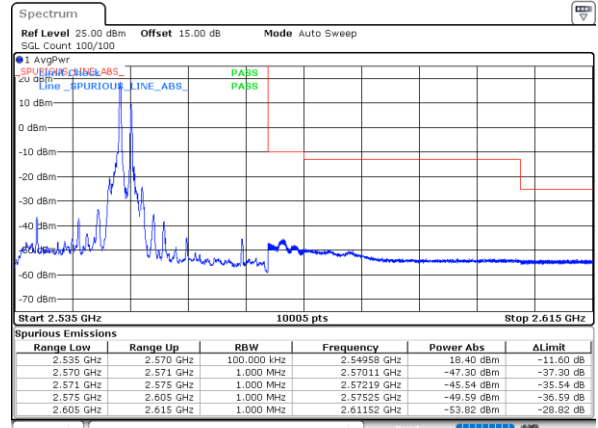

Date: 16.MAY.2023 00:59:32

Lowest Band Edge / Full RB

Highest Band Edge / Full RB

Date: 15.MAY.2023 19:47:52

Date: 16.MAY.2023 00:54:00

LTE Band 7C / 15MHz+20MHz

64QAM

Lowest Band Edge / 1RB0 and 1RB9

Highest Band Edge / 1RB0 and 1RB9

Date: 16.MAY.2023 01:20:06

Date: 16.MAY.2023 01:58:55

Lowest Band Edge / 1RB74 and 1RB0

Highest Band Edge / 1RB74 and 1RB0

Date: 16.MAY.2023 01:24:42

Date: 16.MAY.2023 01:59:50

Lowest Band Edge / Full RB

Highest Band Edge / Full RB

Date: 16.MAY.2023 01:19:11

Date: 16.MAY.2023 01:54:19

LTE Band 7C / 20MHz+10MHz

64QAM

Lowest Band Edge / 1RB0 and 1RB49

Highest Band Edge / 1RB0 and 1RB49