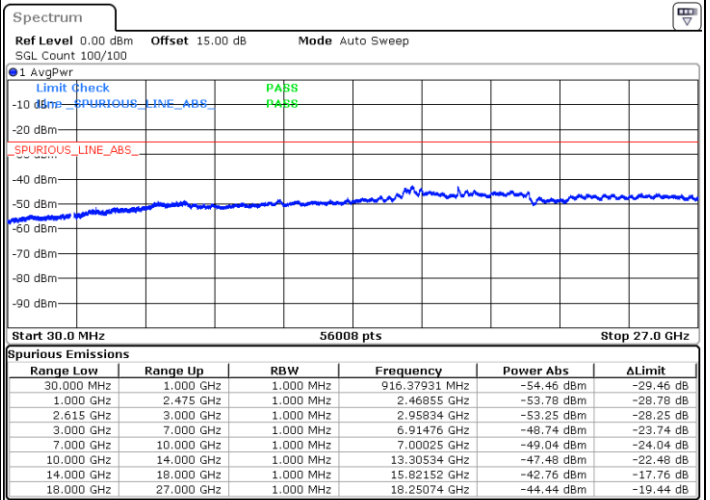

Highest Channel / FullIRB

N/A

Date: 16.MAY.2023 01:10:10

LTE Band 7C / 15MHz+20MHz

QPSK

Lowest Channel / 1RB0 and 1RB99

Lowest Channel / 1RB74 and 1RB0

Date: 16.MAY.2023 01:29:43

Date: 16.MAY.2023 01:28:28

Lowest Channel / FullIRB

N/A

Date: 16.MAY.2023 01:36:00

LTE Band 7C / 15MHz+20MHz

QPSK

Middle Channel / 1RB0 and 1RB9

Middle Channel / 1RB74 and 1RB0

Date: 16.MAY.2023 01:46:35

Date: 16.MAY.2023 01:47:50

Middle Channel / FullIRB

N/A

Date: 16.MAY.2023 01:40:17

LTE Band 7C / 15MHz+20MHz

QPSK

Highest Channel / 1RB0 and 1RB99

Highest Channel / 1RB74 and 1RB0

Date: 16.MAY.2023 02:09:14

Date: 16.MAY.2023 02:02:56

Highest Channel / FullIRB

N/A

Date: 16.MAY.2023 02:10:30

LTE Band 7C / 20MHz+10MHz

QPSK