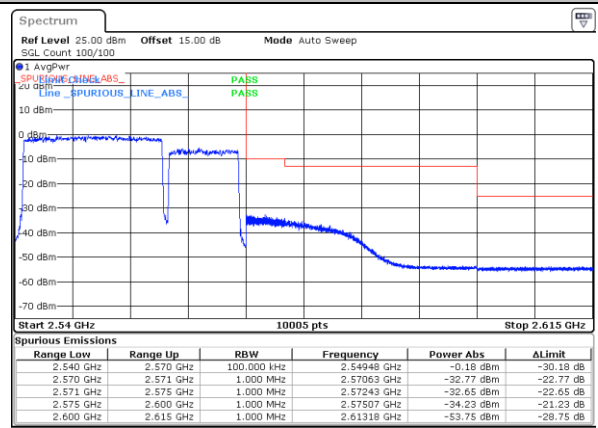

Lowest Band Edge / Full RB

Highest Band Edge / Full RB

Date: 16.MAY.2023 01:19:11

Date: 16.MAY.2023 01:54:19

LTE Band 7C / 20MHz+10MHz

64QAM

Lowest Band Edge / 1RB0 and 1RB49

Highest Band Edge / 1RB0 and 1RB49

Date: 15.MAY.2023 18:47:03

Date: 15.MAY.2023 19:27:12

Lowest Band Edge / 1RB99 and 1RB0

Highest Band Edge / 1RB99 and 1RB0

Date: 15.MAY.2023 18:51:48

Date: 15.MAY.2023 19:28:09

Lowest Band Edge / Full RB

Highest Band Edge / Full RB

Date: 15.MAY.2023 18:46:05

Date: 15.MAY.2023 19:22:26

LTE Band 7C / 20MHz+15MHz

64QAM

Lowest Band Edge / 1RB0 and 1RB74

Highest Band Edge / 1RB0 and 1RB74

Date: 16.MAY.2023 02:19:48

Date: 16.MAY.2023 02:19:39