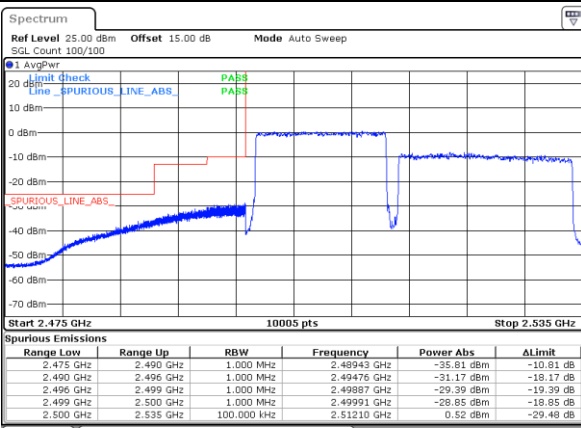

Highest Band Edge / 1RB0 and 1RB9

Date: 16.MAY.2023 01:20:06

Date: 16.MAY.2023 01:58:55

Lowest Band Edge / 1RB74 and 1RB0

Highest Band Edge / 1RB74 and 1RB0

Date: 16.MAY.2023 01:24:42

Date: 16.MAY.2023 01:59:50

Lowest Band Edge / Full RB

Highest Band Edge / Full RB

Date: 16.MAY.2023 01:19:11

Date: 16.MAY.2023 01:54:19

LTE Band 7C / 20MHz+10MHz

64QAM

Lowest Band Edge / 1RB0 and 1RB49

Highest Band Edge / 1RB0 and 1RB49