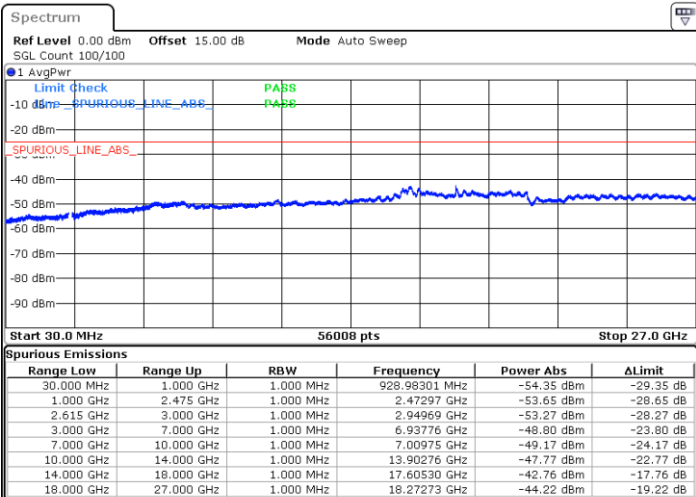

Highest Channel / FullIRB

N/A

Date: 16.MAY.2023 01:10:10

LTE Band 7C / 15MHz+20MHz

QPSK

Lowest Channel / 1RB0 and 1RB99

Lowest Channel / 1RB74 and 1RB0

Date: 16.MAY.2023 01:29:43

Date: 16.MAY.2023 01:28:28

Lowest Channel / FullIRB

N/A

Date: 16.MAY.2023 01:36:00

LTE Band 7C / 15MHz+20MHz

QPSK

Middle Channel / 1RB0 and 1RB9

Middle Channel / 1RB74 and 1RB0

Date: 16.MAY.2023 01:46:35

Date: 16.MAY.2023 01:47:50

Middle Channel / FullIRB

N/A

Date: 16.MAY.2023 01:40:17

LTE Band 7C / 15MHz+20MHz

QPSK

Highest Channel / 1RB0 and 1RB99

Highest Channel / 1RB74 and 1RB0

Date: 16.MAY.2023 02:09:14

Date: 16.MAY.2023 02:02:56

Highest Channel / FullIRB

N/A

Date: 16.MAY.2023 02:10:30

LTE Band 7C / 20MHz+10MHz

QPSK