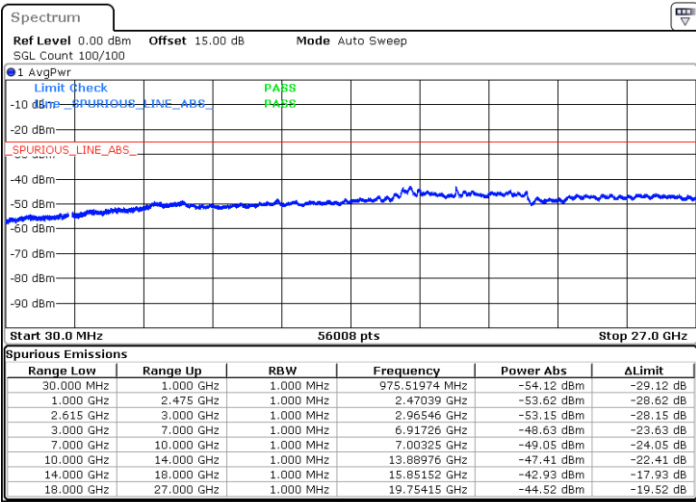

Date: 15.MAY.2023 18:36:03

Date: 15.MAY.2023 18:29:36

Highest Channel / FullIRB

N/A

Date: 15.MAY.2023 18:37:20

LTE Band 7C / 15MHz+10MHz

QPSK

Lowest Channel / 1RB0 and 1RB49

Lowest Channel / 1RB74 and 1RB80

Date: 16.MAY.2023 04:29:01

Date: 16.MAY.2023 04:27:46

Lowest Channel / FullIRB

N/A

Date: 16.MAY.2023 04:35:18

LTE Band 7C / 15MHz+10MHz

QPSK

Middle Channel / 1RB0 and 1RB49

Middle Channel / 1RB74 and 1RB0

Date: 16.MAY.2023 04:45:52

Date: 16.MAY.2023 04:47:08

Middle Channel / FullIRB

N/A

Date: 16.MAY.2023 04:39:34

LTE Band 7C / 15MHz+10MHz

QPSK

Highest Channel / 1RB0 and 1RB49

Highest Channel / 1RB74 and 1RB0

Date: 16.MAY.2023 05:08:34

Date: 16.MAY.2023 05:02:16

Highest Channel / FullIRB

N/A

Date: 16.MAY.2023 05:09:50