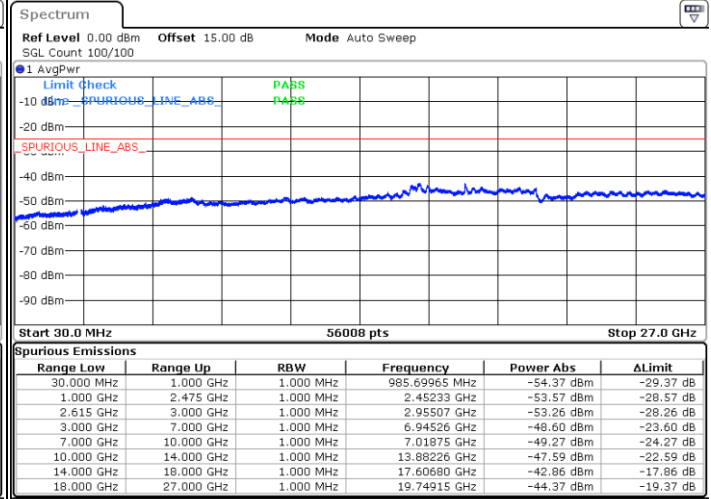

#### Lowest Channel / FullIRB

N/A

Date: 15.MAY.2023 18:01:43

LTE Band 7C / 10MHz+20MHz

QPSK

MiddleChannel / 1RB0 and 1RB99

Middle Channel / 1RB49 and 1RB0

Date: 15.MAY.2023 18:12:40

Date: 15.MAY.2023 18:13:58

Middle Channel / FullIRB

N/A

Date: 15.MAY.2023 18:06:13

LTE Band 7C / 10MHz+20MHz

QPSK

Highest Channel / 1RB0 and 1RB99

Highest Channel / 1RB49 and 1RB0

Date: 15.MAY.2023 18:36:03

Date: 15.MAY.2023 18:29:36

Highest Channel / FullIRB

N/A

Date: 15.MAY.2023 18:37:20

LTE Band 7C / 15MHz+10MHz

QPSK

Lowest Channel / 1RB0 and 1RB49

Lowest Channel / 1RB74 and 1RB80

Date: 16.MAY.2023 04:29:01

Date: 16.MAY.2023 04:27:46

Lowest Channel / FullIRB

N/A

Date: 16.MAY.2023 04:35:18

LTE Band 7C / 15MHz+10MHz

QPSK