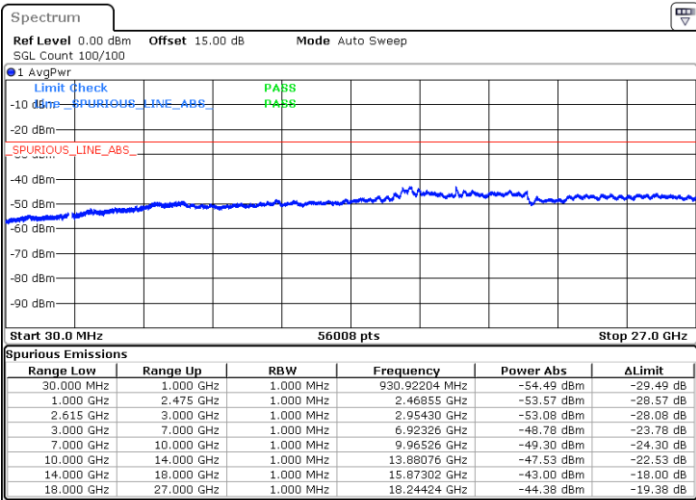

#### Lowest Channel / 1RB0 and 1RB99

#### Lowest Channel / 1RB49 and 1RB0

Date: 15.MAY.2023 17:55:16

Date: 15.MAY.2023 17:53:58

#### Lowest Channel / FullIRB

N/A

Date: 15.MAY.2023 18:01:43

LTE Band 7C / 10MHz+20MHz

QPSK

MiddleChannel / 1RB0 and 1RB99

Middle Channel / 1RB49 and 1RB0

Date: 15.MAY.2023 18:12:40

Date: 15.MAY.2023 18:13:58

Middle Channel / FullIRB

N/A

Date: 15.MAY.2023 18:06:13

LTE Band 7C / 10MHz+20MHz

QPSK

Highest Channel / 1RB0 and 1RB99

Highest Channel / 1RB49 and 1RB0