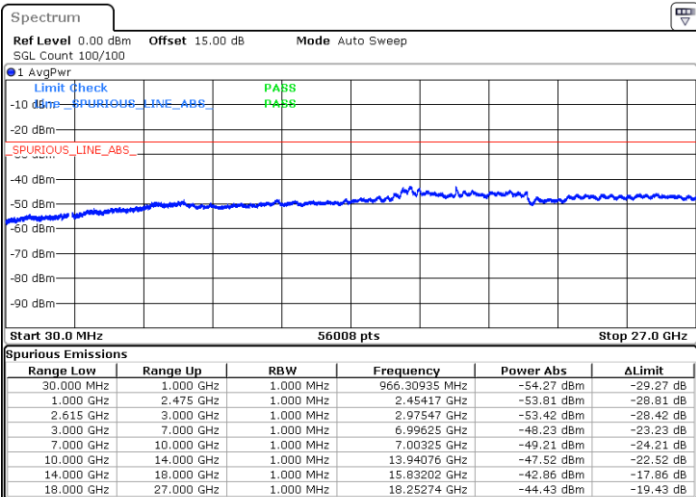

Date: 16.MAY.2023 00:35:44

LTE Band 7C / 15MHz+15MHz

QPSK

Middle Channel / 1RB0 and 1RB74

Middle Channel / 1RB74 and 1RB0

Date: 16.MAY.2023 00:46:17

Date: 16.MAY.2023 00:47:32

Middle Channel / FullIRB

N/A

Date: 16.MAY.2023 00:40:00

LTE Band 7C / 15MHz+15MHz

QPSK

Highest Channel / 1RB0 and 1RB74

Highest Channel / 1RB74 and 1RB0

Date: 16.MAY.2023 01:08:55

Date: 16.MAY.2023 01:02:37

Highest Channel / FullIRB

N/A

Date: 16.MAY.2023 01:10:10

LTE Band 7C / 15MHz+20MHz

QPSK

Lowest Channel / 1RB0 and 1RB99

Lowest Channel / 1RB74 and 1RB0

Date: 16.MAY.2023 01:29:43