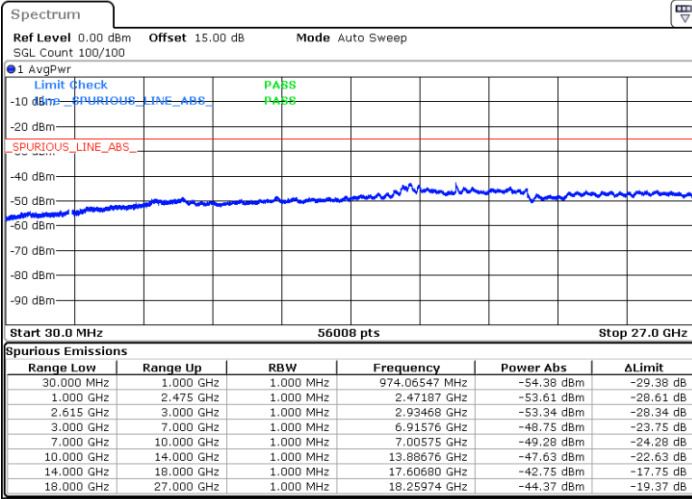

Highest Channel / 1RB74 and 1RB0

Date: 16.MAY.2023 02:09:14

Date: 16.MAY.2023 02:02:56

Highest Channel / FullIRB

N/A

Date: 16.MAY.2023 02:10:30

LTE Band 7C / 20MHz+10MHz

QPSK

Lowest Channel / 1RB0 and 1RB49

Lowest Channel / 1RB99 and 1RB0

Date: 15.MAY.2023 18:56:57

Date: 15.MAY.2023 18:55:40

Lowest Channel / FullIRB

N/A

Date: 15.MAY.2023 19:03:25

LTE Band 7C / 20MHz+10MHz

QPSK

Middle Channel / 1RB0 and 1RB49

Middle Channel / 1RB99 and 1RB0

Date: 15.MAY.2023 19:14:22

Date: 15.MAY.2023 19:15:40

Middle Channel / FullIRB

N/A

Date: 15.MAY.2023 19:07:55

LTE Band 7C / 20MHz+10MHz

QPSK

Highest Channel / 1RB0 and 1RB49

Highest Channel / 1RB99 and 1RB0

Date: 15.MAY.2023 19:37:47

Date: 15.MAY.2023 19:31:20

Highest Channel / FullIRB

N/A