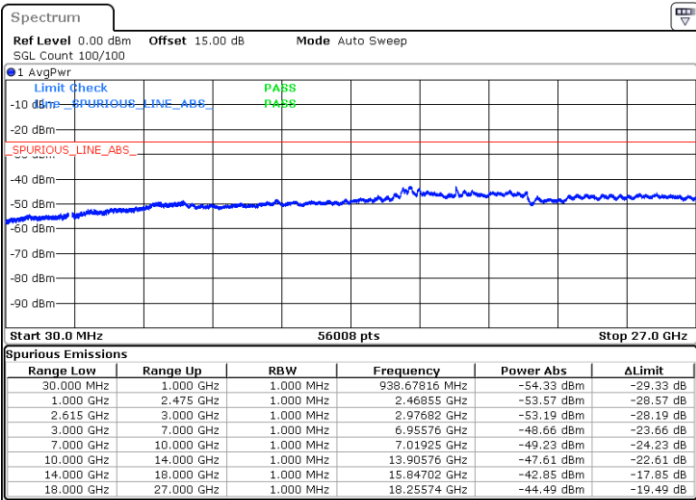

#### Lowest Channel / FullIRB

N/A

Date: 15.MAY.2023 18:01:43

LTE Band 7C / 10MHz+20MHz

QPSK

MiddleChannel / 1RB0 and 1RB99

Middle Channel / 1RB49 and 1RB0

Date: 15.MAY.2023 18:12:40

Date: 15.MAY.2023 18:13:58

Middle Channel / FullIRB

N/A

Date: 15.MAY.2023 18:06:13

LTE Band 7C / 10MHz+20MHz

QPSK

Highest Channel / 1RB0 and 1RB99

Highest Channel / 1RB49 and 1RB0

Date: 15.MAY.2023 18:36:03

Date: 15.MAY.2023 18:29:36

Highest Channel / FullIRB

N/A

Date: 15.MAY.2023 18:37:20

LTE Band 7C / 15MHz+10MHz

QPSK

Lowest Channel / 1RB0 and 1RB49

Lowest Channel / 1RB74 and 1RB80

Date: 16.MAY.2023 04:29:01

Date: 16.MAY.2023 04:27:46

Lowest Channel / FullIRB

N/A

Date: 16.MAY.2023 04:35:18

LTE Band 7C / 15MHz+10MHz

QPSK