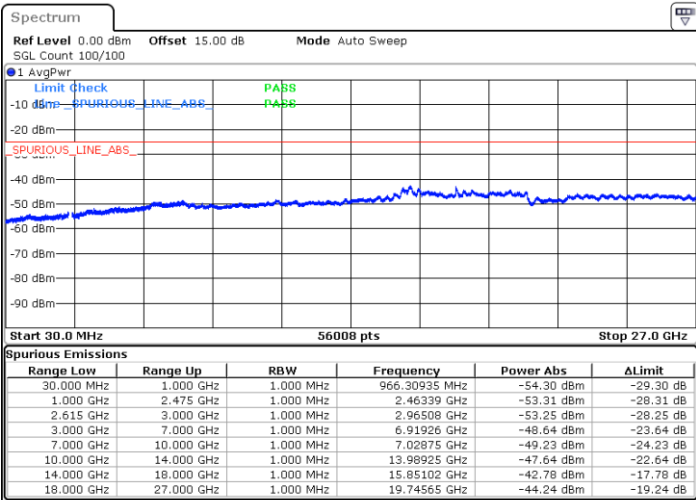

LTE Band 7C / 15MHz+15MHz

QPSK

Lowest Channel / 1RB0 and 1RB74

Lowest Channel / 1RB74 and 1RB0

Date: 15.MAY.2023 19:58:45

Date: 15.MAY.2023 19:57:27

Lowest Channel / FullIRB

N/A

Date: 16.MAY.2023 00:35:44

LTE Band 7C / 15MHz+15MHz

QPSK

Middle Channel / 1RB0 and 1RB74

Middle Channel / 1RB74 and 1RB0

Date: 16.MAY.2023 00:46:17

Date: 16.MAY.2023 00:47:32

Middle Channel / FullIRB

N/A

Date: 16.MAY.2023 00:40:00

LTE Band 7C / 15MHz+15MHz

QPSK

Highest Channel / 1RB0 and 1RB74

Highest Channel / 1RB74 and 1RB0

Date: 16.MAY.2023 01:08:55

Date: 16.MAY.2023 01:02:37

Highest Channel / FullIRB

N/A

Date: 16.MAY.2023 01:10:10

LTE Band 7C / 15MHz+20MHz

QPSK

Lowest Channel / 1RB0 and 1RB99

Lowest Channel / 1RB74 and 1RB0

Date: 16.MAY.2023 01:29:43