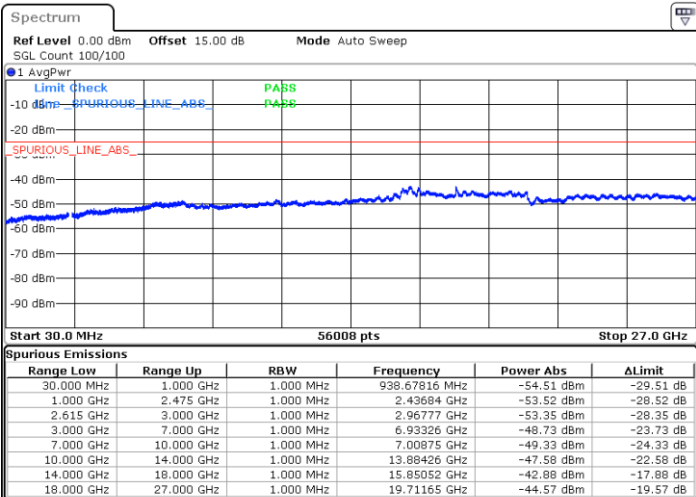

Date: 15.MAY.2023 18:36:03

Date: 15.MAY.2023 18:29:36

Highest Channel / FullIRB

N/A

Date: 15.MAY.2023 18:37:20

LTE Band 7C / 15MHz+10MHz

QPSK

Lowest Channel / 1RB0 and 1RB49

Lowest Channel / 1RB74 and 1RB80

Date: 16.MAY.2023 04:29:01

Date: 16.MAY.2023 04:27:46

Lowest Channel / FullIRB

N/A

Date: 16.MAY.2023 04:35:18

LTE Band 7C / 15MHz+10MHz

QPSK

Middle Channel / 1RB0 and 1RB49

Middle Channel / 1RB74 and 1RB0

Date: 16.MAY.2023 04:45:52

Date: 16.MAY.2023 04:47:08

Middle Channel / FullIRB

N/A

Date: 16.MAY.2023 04:39:34

LTE Band 7C / 15MHz+10MHz

QPSK

Highest Channel / 1RB0 and 1RB49

Highest Channel / 1RB74 and 1RB0

Date: 16.MAY.2023 05:08:34

Date: 16.MAY.2023 05:02:16

Highest Channel / FullIRB

N/A

Date: 16.MAY.2023 05:09:50