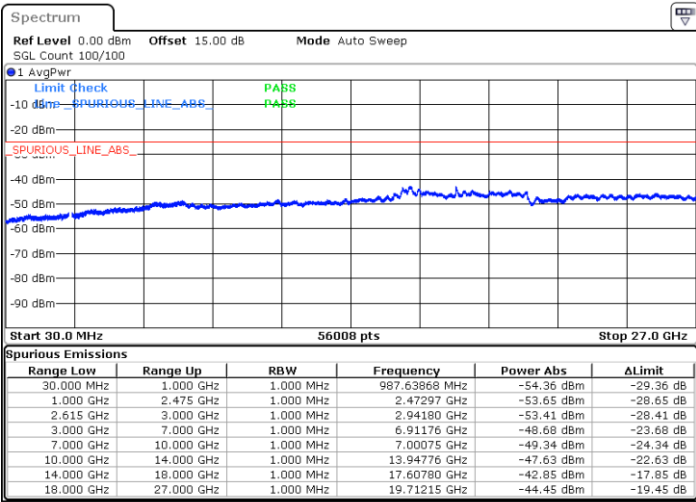

Lowest Channel / FullIRB

N/A

Date: 16.MAY.2023 03:35:27