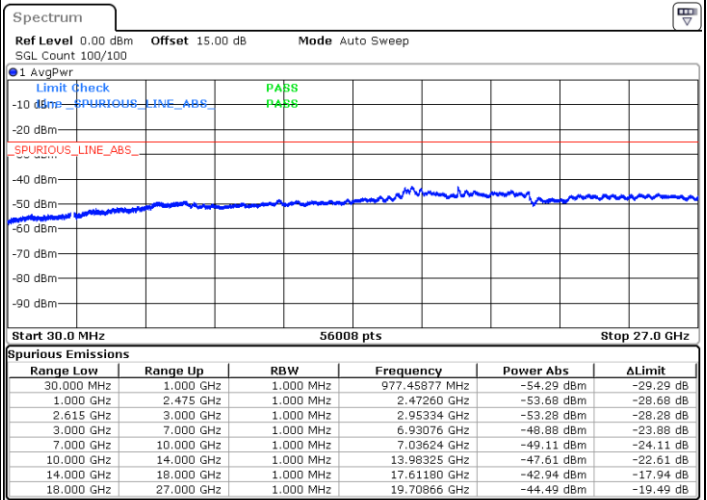

QPSK

Highest Channel / 1RB0 and 1RB49

Highest Channel / 1RB74 and 1RB0

Date: 16.MAY.2023 05:08:34

Date: 16.MAY.2023 05:02:16

Highest Channel / FullIRB

N/A

Date: 16.MAY.2023 05:09:50

LTE Band 7C / 15MHz+15MHz

QPSK

Lowest Channel / 1RB0 and 1RB74

Lowest Channel / 1RB74 and 1RB0

Date: 15.MAY.2023 19:58:45

Date: 15.MAY.2023 19:57:27

Lowest Channel / FullIRB

N/A

Date: 16.MAY.2023 00:35:44

LTE Band 7C / 15MHz+15MHz

QPSK

Middle Channel / 1RB0 and 1RB74

Middle Channel / 1RB74 and 1RB0

Date: 16.MAY.2023 00:46:17

Date: 16.MAY.2023 00:47:32

Middle Channel / FullIRB