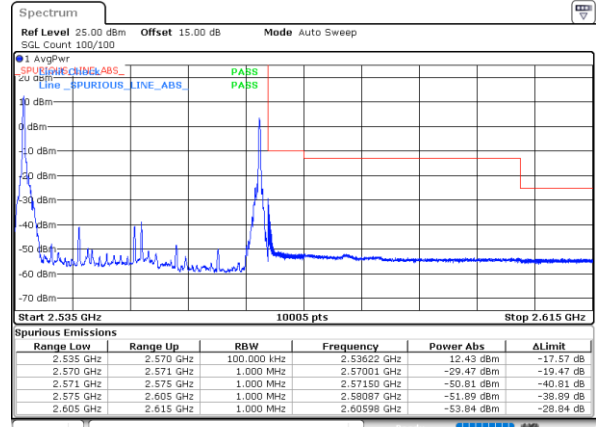

Date: 15.MAY.2023 18:46:05

Date: 15.MAY.2023 19:22:26

LTE Band 7C / 20MHz+15MHz

64QAM

Lowest Band Edge / 1RB0 and 1RB74

Highest Band Edge / 1RB0 and 1RB74

Date: 16.MAY.2023 02:19:48

Date: 16.MAY.2023 02:19:39