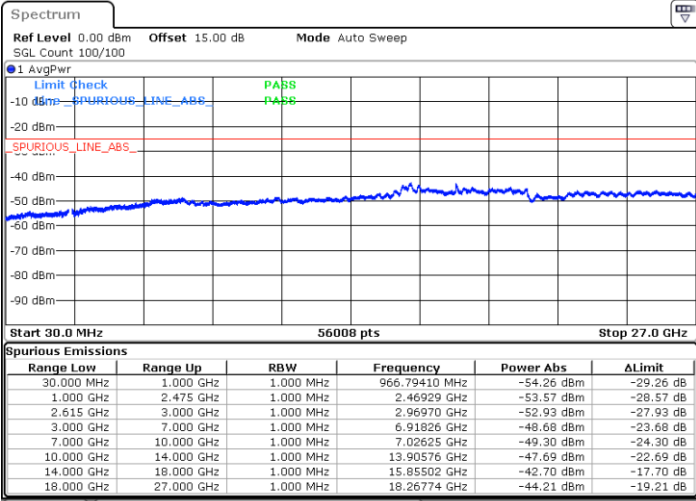

Date: 16.MAY.2023 01:46:35

Date: 16.MAY.2023 01:47:50

Middle Channel / FullIRB

N/A

Date: 16.MAY.2023 01:40:17

LTE Band 7C / 15MHz+20MHz

QPSK

Highest Channel / 1RB0 and 1RB99

Highest Channel / 1RB74 and 1RB0

Date: 16.MAY.2023 02:09:14

Date: 16.MAY.2023 02:02:56

Highest Channel / FullIRB

N/A

Date: 16.MAY.2023 02:10:30

LTE Band 7C / 20MHz+10MHz

QPSK

Lowest Channel / 1RB0 and 1RB49

Lowest Channel / 1RB99 and 1RB0

Date: 15.MAY.2023 18:56:57

Date: 15.MAY.2023 18:55:40

Lowest Channel / FullIRB

N/A

Date: 15.MAY.2023 19:03:25

LTE Band 7C / 20MHz+10MHz