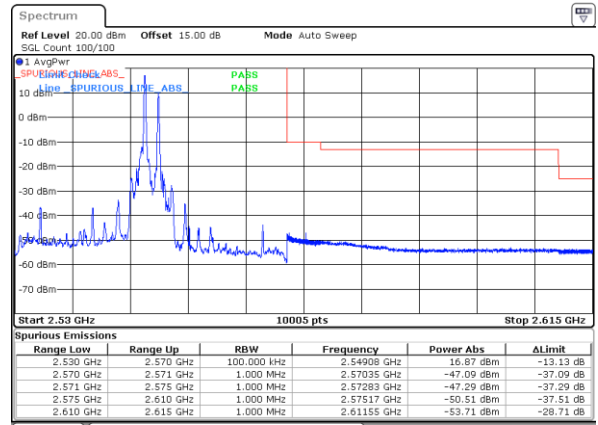

LTE Band 7C / 20MHz+20MHz

64QAM

Lowest Band Edge / 1RB0 and 1RB9

Highest Band Edge / 1RB0 and 1RB9

Date: 16.MAY.2023 03:19:31

Date: 16.MAY.2023 03:15:25

Lowest Band Edge / 1RB99 and 1RB0

Highest Band Edge / 1RB99 and 1RB0