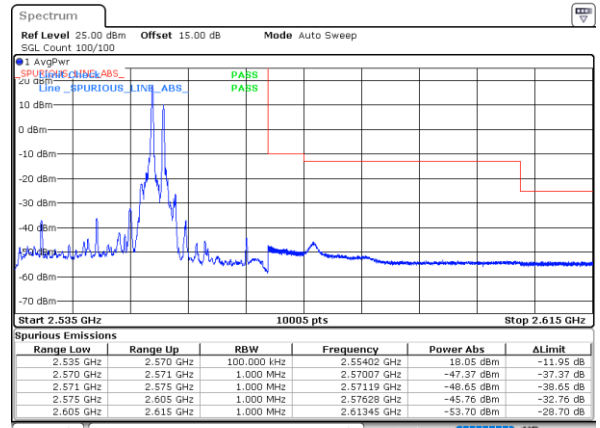

Date: 15.MAY.2023 18:46:05

Date: 15.MAY.2023 19:22:26

LTE Band 7C / 20MHz+15MHz

64QAM

Lowest Band Edge / 1RB0 and 1RB74

Highest Band Edge / 1RB0 and 1RB74

Date: 16.MAY.2023 02:19:48

Date: 16.MAY.2023 02:19:39

Lowest Band Edge / 1RB99 and 1RB0

Highest Band Edge / 1RB99 and 1RB0

Date: 16.MAY.2023 02:24:24

Date: 16.MAY.2023 02:15:34

Lowest Band Edge / Full RB

Highest Band Edge / Full RB

Date: 16.MAY.2023 02:18:52

Date: 16.MAY.2023 02:15:02