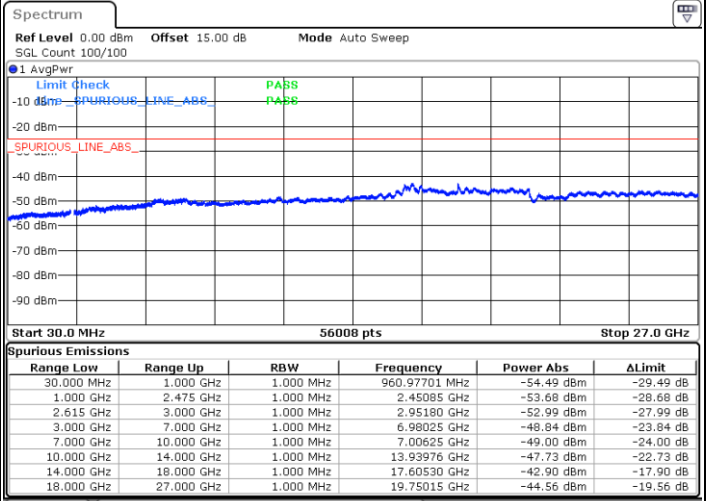

Highest Channel / 1RB74 and 1RB0

Date: 16.MAY.2023 02:09:14

Date: 16.MAY.2023 02:02:56

Highest Channel / FullIRB

N/A

Date: 16.MAY.2023 02:10:30

LTE Band 7C / 20MHz+10MHz

QPSK

Lowest Channel / 1RB0 and 1RB49

Lowest Channel / 1RB99 and 1RB0

Date: 15.MAY.2023 18:56:57

Date: 15.MAY.2023 18:55:40

Lowest Channel / FullIRB

N/A

Date: 15.MAY.2023 19:03:25

LTE Band 7C / 20MHz+10MHz

QPSK

Middle Channel / 1RB0 and 1RB49

Middle Channel / 1RB99 and 1RB0

Date: 15.MAY.2023 19:14:22

Date: 15.MAY.2023 19:15:40

Middle Channel / FullIRB

N/A

Date: 15.MAY.2023 19:07:55

LTE Band 7C / 20MHz+10MHz

QPSK

Highest Channel / 1RB0 and 1RB49

Highest Channel / 1RB99 and 1RB0

Date: 15.MAY.2023 19:37:47

Date: 15.MAY.2023 19:31:20

Highest Channel / FullIRB

N/A