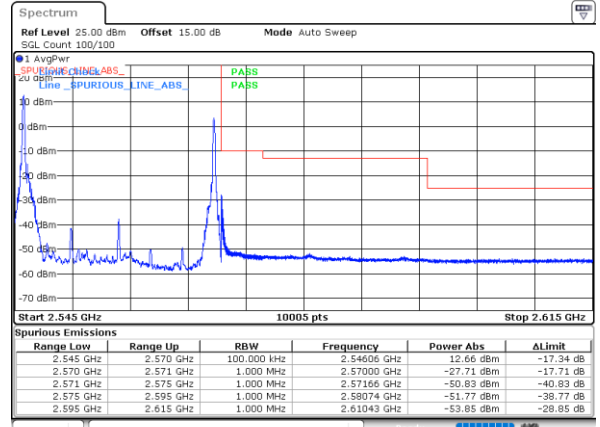

LTE Band 7C / 15MHz+10MHz

64QAM

Lowest Band Edge / 1RB0 and 1RB49

Highest Band Edge / 1RB0 and 1RB49

Date: 16.MAY.2023 04:19:23

Date: 16.MAY.2023 04:19:14

Lowest Band Edge / 1RB74 and 1RB0

Highest Band Edge / 1RB74 and 1RB0

Date: 16.MAY.2023 04:23:59

Date: 16.MAY.2023 04:19:10

Lowest Band Edge / Full RB

Highest Band Edge / Full RB

Date: 16.MAY.2023 04:18:27

Date: 16.MAY.2023 04:15:36

LTE Band 7C / 15MHz+15MHz

64QAM