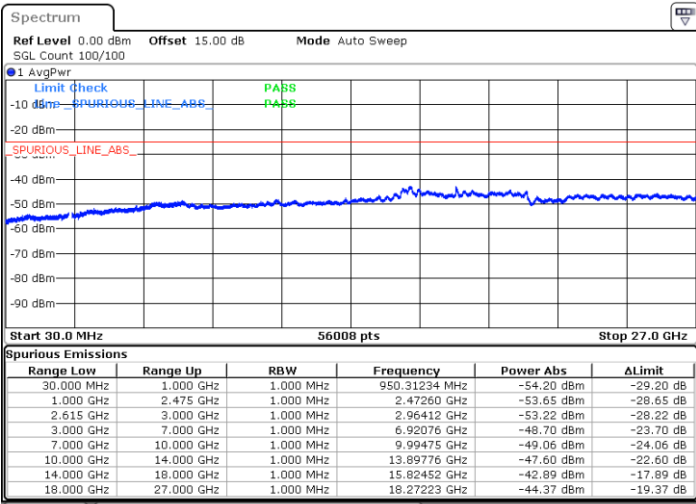

Middle Channel / FullIRB

N/A

Date: 16.MAY.2023 02:40:00

LTE Band 7C / 20MHz+15MHz

QPSK

Highest Channel / 1RB0 and 1RB74

Highest Channel / 1RB99 and 1RB0

Date: 16.MAY.2023 03:08:58

Date: 16.MAY.2023 03:02:40

Highest Channel / FullIRB

N/A

Date: 16.MAY.2023 03:10:14

LTE Band 7C / 20MHz+20MHz

QPSK

Lowest Channel / 1RB0 and 1RB99

Lowest Channel / 1RB99 and 1RB0