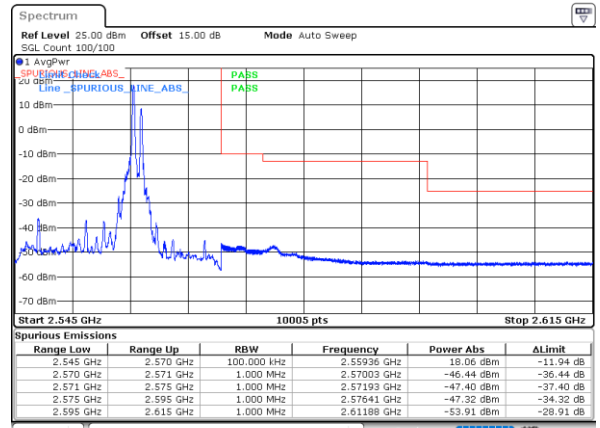

LTE Band 7C / 15MHz+10MHz

64QAM

Lowest Band Edge / 1RB0 and 1RB49

Highest Band Edge / 1RB0 and 1RB49

Date: 16.MAY.2023 04:19:23

Date: 16.MAY.2023 04:19:14

Lowest Band Edge / 1RB74 and 1RB0

Highest Band Edge / 1RB74 and 1RB0

Date: 16.MAY.2023 04:23:59

Date: 16.MAY.2023 04:19:10

Lowest Band Edge / Full RB

Highest Band Edge / Full RB

Date: 16.MAY.2023 04:18:27

Date: 16.MAY.2023 04:15:36

LTE Band 7C / 15MHz+15MHz

64QAM