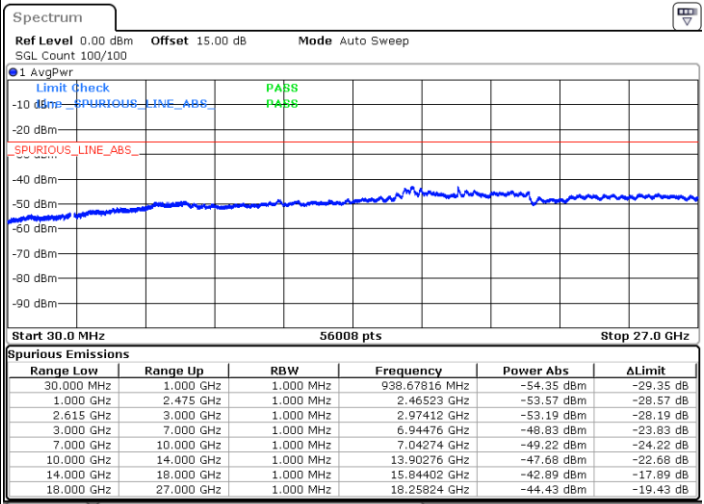

Date: 16.MAY.2023 03:27:54