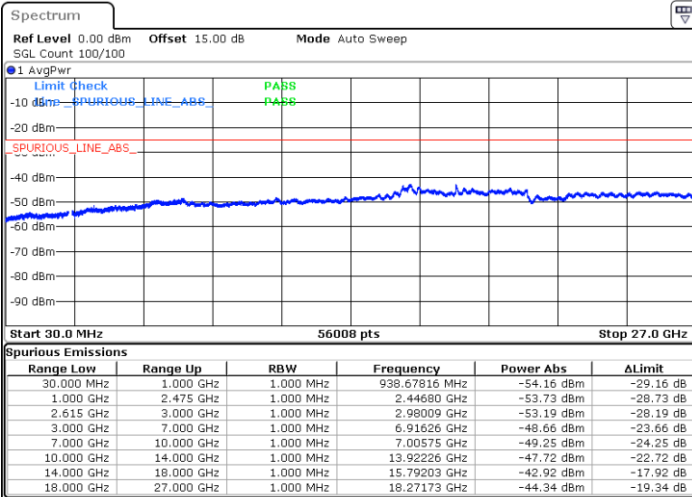

#### Lowest Channel / FullIRB

N/A

Date: 15.MAY.2023 18:01:43

LTE Band 7C / 10MHz+20MHz

QPSK

MiddleChannel / 1RB0 and 1RB99

Middle Channel / 1RB49 and 1RB0

Date: 15.MAY.2023 18:12:40

Date: 15.MAY.2023 18:13:58

Middle Channel / FullIRB

N/A

Date: 15.MAY.2023 18:06:13

LTE Band 7C / 10MHz+20MHz

QPSK

Highest Channel / 1RB0 and 1RB99

Highest Channel / 1RB49 and 1RB0

Date: 15.MAY.2023 18:36:03

Date: 15.MAY.2023 18:29:36

Highest Channel / FullIRB

N/A

Date: 15.MAY.2023 18:37:20

LTE Band 7C / 15MHz+10MHz

QPSK

Lowest Channel / 1RB0 and 1RB49

Lowest Channel / 1RB74 and 1RB80

Date: 16.MAY.2023 04:29:01

Date: 16.MAY.2023 04:27:46

Lowest Channel / FullIRB

N/A

Date: 16.MAY.2023 04:35:18

LTE Band 7C / 15MHz+10MHz

QPSK