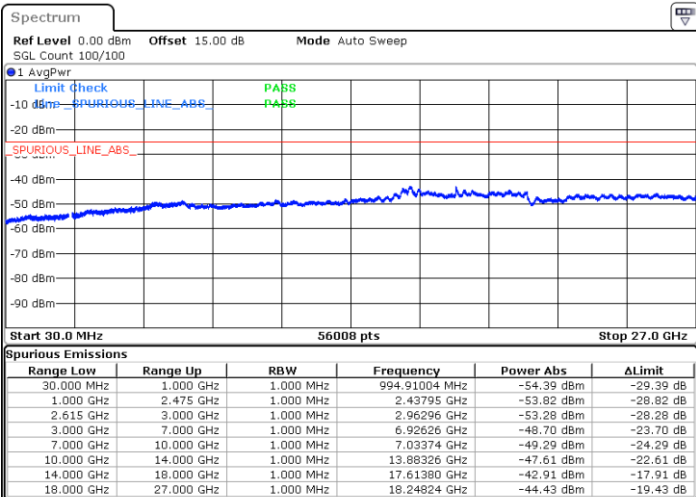

QPSK

Highest Channel / 1RB0 and 1RB49

Highest Channel / 1RB74 and 1RB0

Date: 16.MAY.2023 05:08:34

Date: 16.MAY.2023 05:02:16

Highest Channel / FullIRB

N/A

Date: 16.MAY.2023 05:09:50

LTE Band 7C / 15MHz+15MHz

QPSK

Lowest Channel / 1RB0 and 1RB74

Lowest Channel / 1RB74 and 1RB0

Date: 15.MAY.2023 19:58:45

Date: 15.MAY.2023 19:57:27

Lowest Channel / FullIRB

N/A

Date: 16.MAY.2023 00:35:44

LTE Band 7C / 15MHz+15MHz

QPSK

Middle Channel / 1RB0 and 1RB74

Middle Channel / 1RB74 and 1RB0

Date: 16.MAY.2023 00:46:17

Date: 16.MAY.2023 00:47:32

Middle Channel / FullIRB