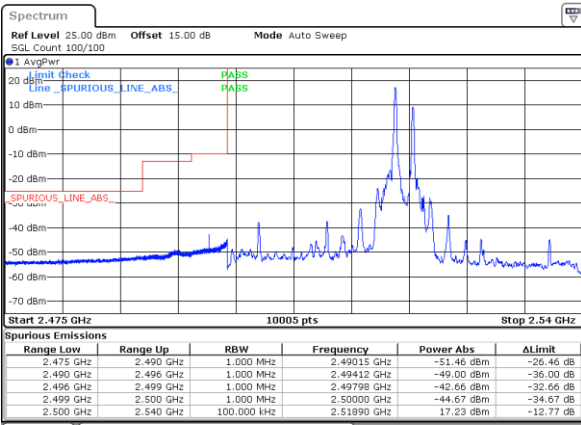

LTE Band 7C / 20MHz+20MHz

64QAM

Lowest Band Edge / 1RB0 and 1RB9

Highest Band Edge / 1RB0 and 1RB9

Date: 16.MAY.2023 03:19:31

Date: 16.MAY.2023 03:15:25

Lowest Band Edge / 1RB99 and 1RB0

Highest Band Edge / 1RB99 and 1RB0

Date: 16.MAY.2023 03:24:07

Date: 16.MAY.2023 03:15:21

Lowest Band Edge / Full RB

Highest Band Edge / Full RB

Date: 16.MAY.2023 03:18:35

Date: 16.MAY.2023 03:15:47

## LTE Band 7C / 10MHz+20MHz