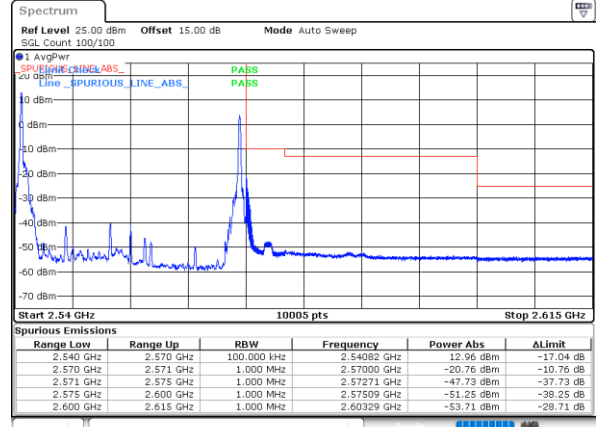

LTE Band 7C / 15MHz+15MHz

64QAM

Lowest Band Edge / 1RB0 and 1RB74

Highest Band Edge / 1RB0 and 1RB74

Date: 15.MAY.2023 19:48:50

Date: 16.MAY.2023 00:58:37