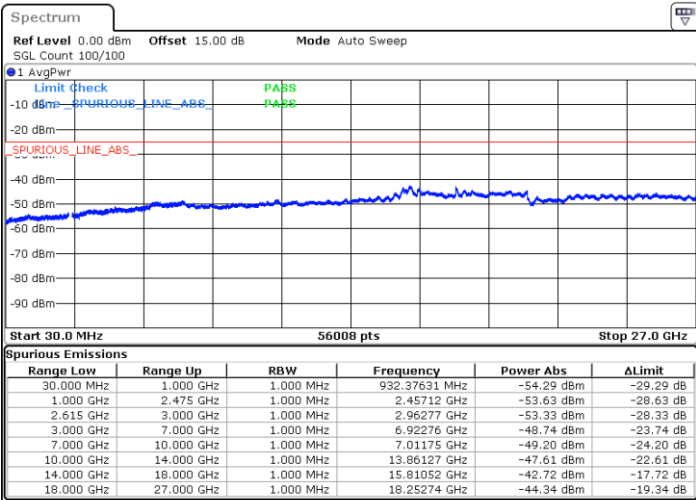

Date: 16.MAY.2023 00:35:44

LTE Band 7C / 15MHz+15MHz

QPSK

Middle Channel / 1RB0 and 1RB74

Middle Channel / 1RB74 and 1RB0

Date: 16.MAY.2023 00:46:17

Date: 16.MAY.2023 00:47:32

Middle Channel / FullIRB

N/A

Date: 16.MAY.2023 00:40:00

LTE Band 7C / 15MHz+15MHz

QPSK

Highest Channel / 1RB0 and 1RB74

Highest Channel / 1RB74 and 1RB0

Date: 16.MAY.2023 01:08:55

Date: 16.MAY.2023 01:02:37

Highest Channel / FullIRB

N/A

Date: 16.MAY.2023 01:10:10

LTE Band 7C / 15MHz+20MHz

QPSK

Lowest Channel / 1RB0 and 1RB99

Lowest Channel / 1RB74 and 1RB0

Date: 16.MAY.2023 01:29:43