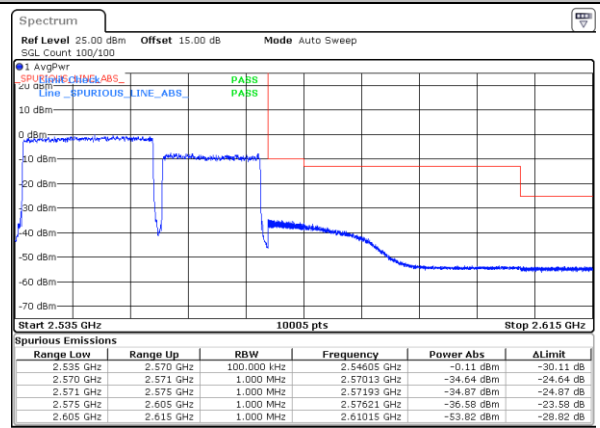

Date: 15.MAY.2023 18:46:05

Date: 15.MAY.2023 19:22:26

LTE Band 7C / 20MHz+15MHz

64QAM

Lowest Band Edge / 1RB0 and 1RB74

Highest Band Edge / 1RB0 and 1RB74

Date: 16.MAY.2023 02:19:48

Date: 16.MAY.2023 02:19:39

Lowest Band Edge / 1RB99 and 1RB0

Highest Band Edge / 1RB99 and 1RB0

Date: 16.MAY.2023 02:24:24

Date: 16.MAY.2023 02:15:34

Lowest Band Edge / Full RB

Highest Band Edge / Full RB

Date: 16.MAY.2023 02:18:52

Date: 16.MAY.2023 02:15:02

LTE Band 7C / 20MHz+20MHz

64QAM

Lowest Band Edge / 1RB0 and 1RB9

Highest Band Edge / 1RB0 and 1RB9

Date: 16.MAY.2023 03:19:31

Date: 16.MAY.2023 03:15:25

Lowest Band Edge / 1RB99 and 1RB0

Highest Band Edge / 1RB99 and 1RB0