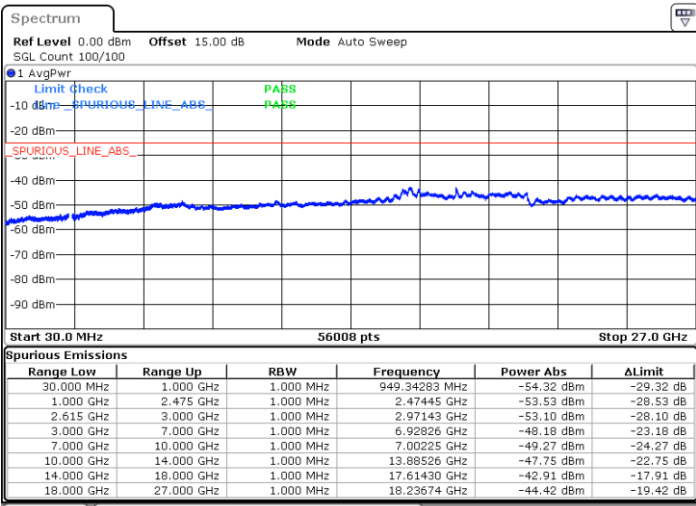

#### Lowest Channel / 1RB49 and 1RB0

Date: 15.MAY.2023 17:55:16

Date: 15.MAY.2023 17:53:58

#### Lowest Channel / FullIRB

N/A

Date: 15.MAY.2023 18:01:43

LTE Band 7C / 10MHz+20MHz

QPSK

MiddleChannel / 1RB0 and 1RB99

Middle Channel / 1RB49 and 1RB0

Date: 15.MAY.2023 18:12:40

Date: 15.MAY.2023 18:13:58

Middle Channel / FullIRB

N/A

Date: 15.MAY.2023 18:06:13

LTE Band 7C / 10MHz+20MHz

QPSK

Highest Channel / 1RB0 and 1RB99

Highest Channel / 1RB49 and 1RB0

Date: 15.MAY.2023 18:36:03

Date: 15.MAY.2023 18:29:36

Highest Channel / FullIRB

N/A

Date: 15.MAY.2023 18:37:20

LTE Band 7C / 15MHz+10MHz

QPSK

Lowest Channel / 1RB0 and 1RB49