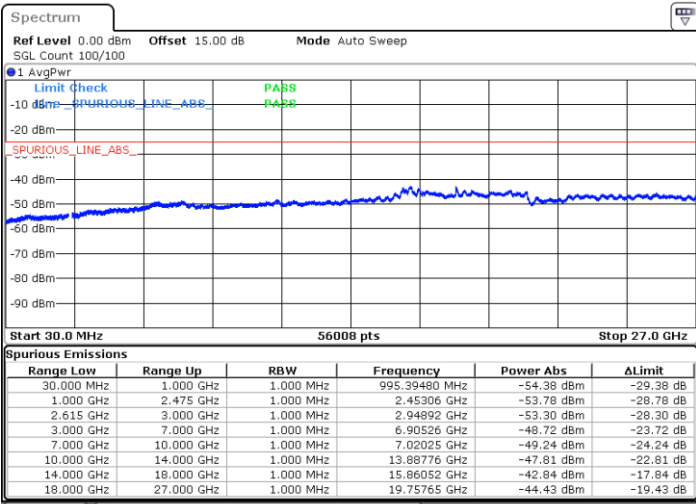

Date: 15.MAY.2023 18:36:03

Date: 15.MAY.2023 18:29:36

Highest Channel / FullIRB

N/A

Date: 15.MAY.2023 18:37:20

LTE Band 7C / 15MHz+10MHz

QPSK

Lowest Channel / 1RB0 and 1RB49

Lowest Channel / 1RB74 and 1RB80

Date: 16.MAY.2023 04:29:01

Date: 16.MAY.2023 04:27:46

Lowest Channel / FullIRB

N/A

Date: 16.MAY.2023 04:35:18

LTE Band 7C / 15MHz+10MHz

QPSK

Middle Channel / 1RB0 and 1RB49

Middle Channel / 1RB74 and 1RB0

Date: 16.MAY.2023 04:45:52

Date: 16.MAY.2023 04:47:08

Middle Channel / FullIRB

N/A

Date: 16.MAY.2023 04:39:34

LTE Band 7C / 15MHz+10MHz

QPSK

Highest Channel / 1RB0 and 1RB49

Highest Channel / 1RB74 and 1RB0

Date: 16.MAY.2023 05:08:34

Date: 16.MAY.2023 05:02:16

Highest Channel / FullIRB

N/A

Date: 16.MAY.2023 05:09:50