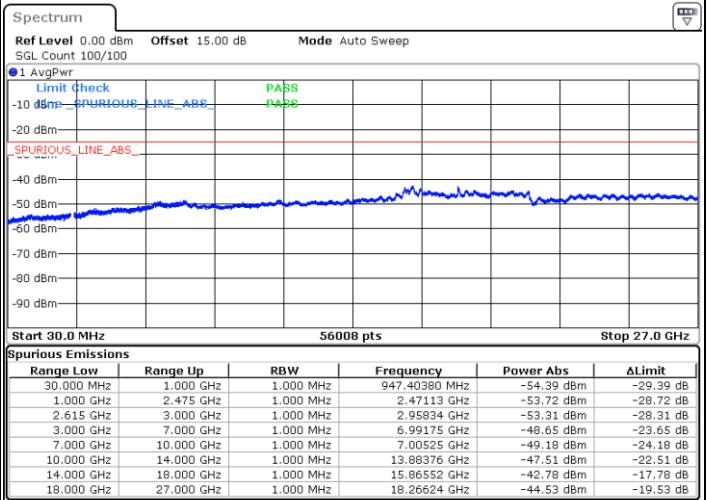

LTE Band 7C / 15MHz+15MHz

QPSK

Lowest Channel / 1RB0 and 1RB74

Lowest Channel / 1RB74 and 1RB0

Date: 15.MAY.2023 19:58:45

Date: 15.MAY.2023 19:57:27

Lowest Channel / FullIRB

N/A

Date: 16.MAY.2023 00:35:44

LTE Band 7C / 15MHz+15MHz

QPSK

Middle Channel / 1RB0 and 1RB74

Middle Channel / 1RB74 and 1RB0

Date: 16.MAY.2023 00:46:17

Date: 16.MAY.2023 00:47:32

Middle Channel / FullIRB

N/A

Date: 16.MAY.2023 00:40:00

LTE Band 7C / 15MHz+15MHz

QPSK

Highest Channel / 1RB0 and 1RB74

Highest Channel / 1RB74 and 1RB0

Date: 16.MAY.2023 01:08:55

Date: 16.MAY.2023 01:02:37

Highest Channel / FullIRB

N/A

Date: 16.MAY.2023 01:10:10

LTE Band 7C / 15MHz+20MHz

QPSK

Lowest Channel / 1RB0 and 1RB99

Lowest Channel / 1RB74 and 1RB0

Date: 16.MAY.2023 01:29:43