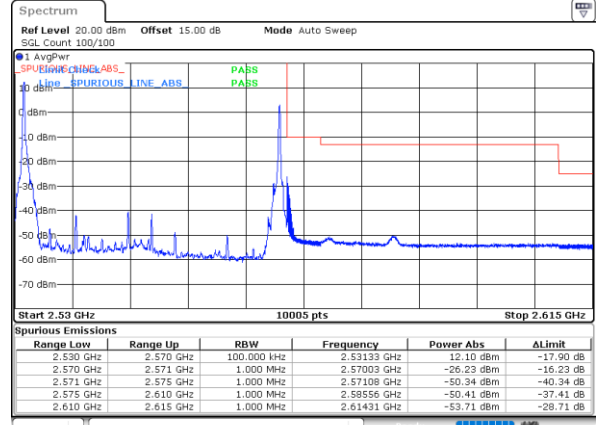

Date: 15.MAY.2023 18:46:05

Date: 15.MAY.2023 19:22:26

LTE Band 7C / 20MHz+15MHz

64QAM

Lowest Band Edge / 1RB0 and 1RB74

Highest Band Edge / 1RB0 and 1RB74

Date: 16.MAY.2023 02:19:48

Date: 16.MAY.2023 02:19:39

Lowest Band Edge / 1RB99 and 1RB0

Highest Band Edge / 1RB99 and 1RB0

Date: 16.MAY.2023 02:24:24

Date: 16.MAY.2023 02:15:34

Lowest Band Edge / Full RB

Highest Band Edge / Full RB

Date: 16.MAY.2023 02:18:52

Date: 16.MAY.2023 02:15:02

LTE Band 7C / 20MHz+20MHz

64QAM

Lowest Band Edge / 1RB0 and 1RB9

Highest Band Edge / 1RB0 and 1RB9

Date: 16.MAY.2023 03:19:31

Date: 16.MAY.2023 03:15:25

Lowest Band Edge / 1RB99 and 1RB0

Highest Band Edge / 1RB99 and 1RB0