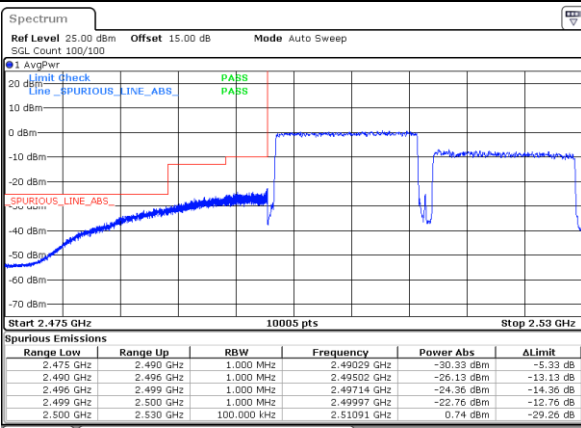

Lowest Band Edge / 1RB0 and 1RB74

Highest Band Edge / 1RB0 and 1RB74

Date: 15.MAY.2023 19:48:50

Date: 16.MAY.2023 00:58:37

Lowest Band Edge / 1RB74 and 1RB0

Highest Band Edge / 1RB74 and 1RB0

Date: 15.MAY.2023 19:53:35

Date: 16.MAY.2023 00:59:32

Lowest Band Edge / Full RB

Highest Band Edge / Full RB

Date: 15.MAY.2023 19:47:52

Date: 16.MAY.2023 00:54:00

LTE Band 7C / 15MHz+20MHz

64QAM

Lowest Band Edge / 1RB0 and 1RB9