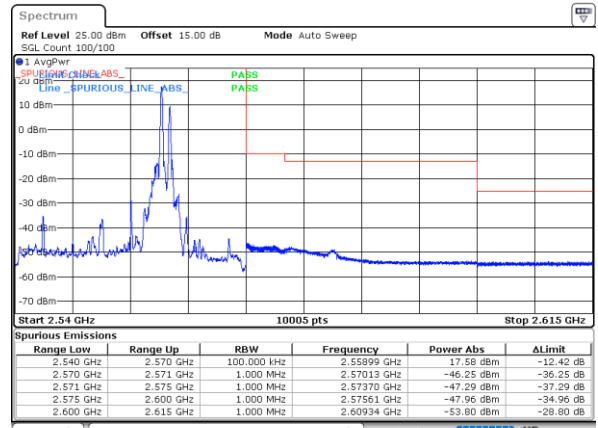

Lowest Band Edge / Full RB

Highest Band Edge / Full RB

Date: 16.MAY.2023 01:19:11

Date: 16.MAY.2023 01:54:19

LTE Band 7C / 20MHz+10MHz

64QAM

Lowest Band Edge / 1RB0 and 1RB49

Highest Band Edge / 1RB0 and 1RB49

Date: 15.MAY.2023 18:47:03

Date: 15.MAY.2023 19:27:12

Lowest Band Edge / 1RB99 and 1RB0

Highest Band Edge / 1RB99 and 1RB0

Date: 15.MAY.2023 18:51:48

Date: 15.MAY.2023 19:28:09

Lowest Band Edge / Full RB

Highest Band Edge / Full RB