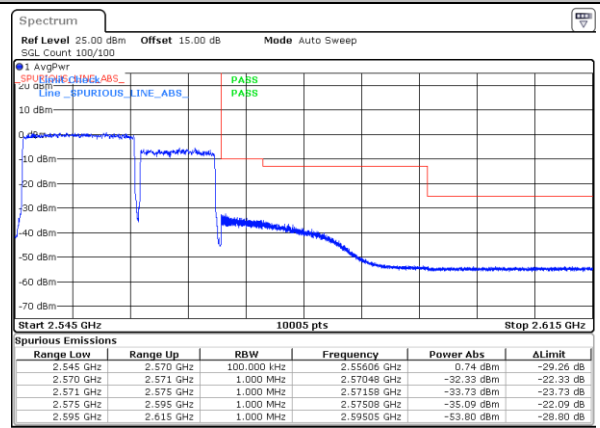

LTE Band 7C / 15MHz+10MHz

64QAM

Lowest Band Edge / 1RB0 and 1RB49

Highest Band Edge / 1RB0 and 1RB49

Date: 16.MAY.2023 04:19:23

Date: 16.MAY.2023 04:19:14

Lowest Band Edge / 1RB74 and 1RB0

Highest Band Edge / 1RB74 and 1RB0

Date: 16.MAY.2023 04:23:59

Date: 16.MAY.2023 04:19:10

Lowest Band Edge / Full RB

Highest Band Edge / Full RB

Date: 16.MAY.2023 04:18:27

Date: 16.MAY.2023 04:15:36

LTE Band 7C / 15MHz+15MHz

64QAM