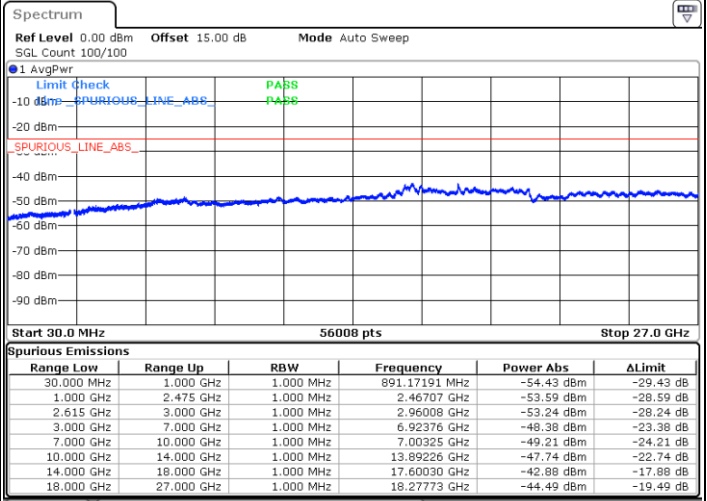

Date: 16.MAY.2023 01:28:28

Lowest Channel / FullIRB

N/A

Date: 16.MAY.2023 01:36:00

LTE Band 7C / 15MHz+20MHz

QPSK

Middle Channel / 1RB0 and 1RB9

Middle Channel / 1RB74 and 1RB0

Date: 16.MAY.2023 01:46:35

Date: 16.MAY.2023 01:47:50

Middle Channel / FullIRB

N/A

Date: 16.MAY.2023 01:40:17

LTE Band 7C / 15MHz+20MHz

QPSK

Highest Channel / 1RB0 and 1RB99

Highest Channel / 1RB74 and 1RB0

Date: 16.MAY.2023 02:09:14

Date: 16.MAY.2023 02:02:56

Highest Channel / FullIRB

N/A

Date: 16.MAY.2023 02:10:30

LTE Band 7C / 20MHz+10MHz

QPSK

Lowest Channel / 1RB0 and 1RB49

Lowest Channel / 1RB99 and 1RB0

Date: 15.MAY.2023 18:56:57

Date: 15.MAY.2023 18:55:40

Lowest Channel / FullIRB

N/A

Date: 15.MAY.2023 19:03:25

LTE Band 7C / 20MHz+10MHz