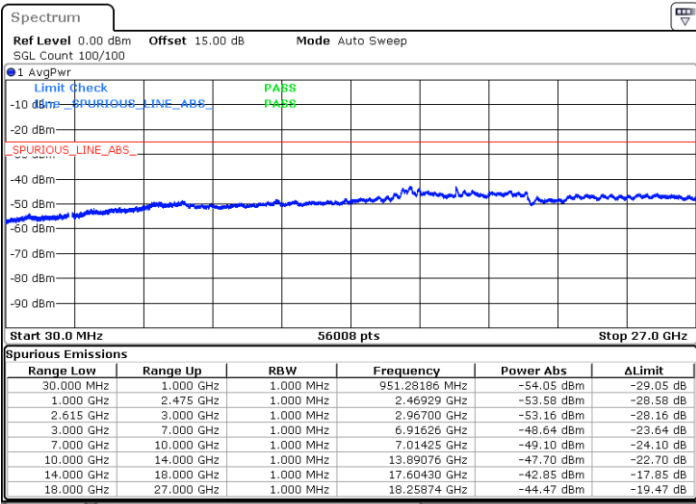

LTE Band 7C / 20MHz+10MHz

QPSK

Highest Channel / 1RB0 and 1RB49

Highest Channel / 1RB99 and 1RB0

Date: 15.MAY.2023 19:37:47

Date: 15.MAY.2023 19:31:20

Highest Channel / FullIRB

N/A

Date: 15.MAY.2023 19:39:05

LTE Band 7C / 20MHz+15MHz

QPSK

Lowest Channel / 1RB0 and 1RB74

Lowest Channel / 1RB99 and 1RB0

Date: 16.MAY.2023 02:29:25

Date: 16.MAY.2023 02:28:10

Lowest Channel / FullIRB

N/A

Date: 16.MAY.2023 02:35:43

LTE Band 7C / 20MHz+15MHz

QPSK

MiddleChannel / 1RB0 and 1RB74

Middle Channel / 1RB99 and 1RB0

Date: 16.MAY.2023 02:46:18

Date: 16.MAY.2023 02:47:34