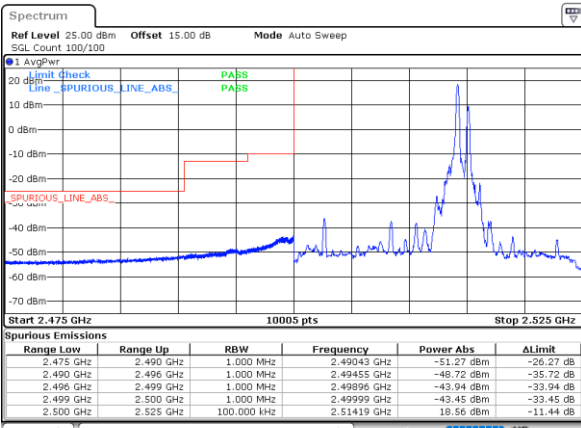

LTE Band 7C / 15MHz+10MHz

64QAM

Lowest Band Edge / 1RB0 and 1RB49

Highest Band Edge / 1RB0 and 1RB49

Date: 16.MAY.2023 04:19:23

Date: 16.MAY.2023 04:19:14

Lowest Band Edge / 1RB74 and 1RB0

Highest Band Edge / 1RB74 and 1RB0

Date: 16.MAY.2023 04:23:59

Date: 16.MAY.2023 04:19:10

Lowest Band Edge / Full RB

Highest Band Edge / Full RB

Date: 16.MAY.2023 04:18:27

Date: 16.MAY.2023 04:15:36

LTE Band 7C / 15MHz+15MHz

64QAM