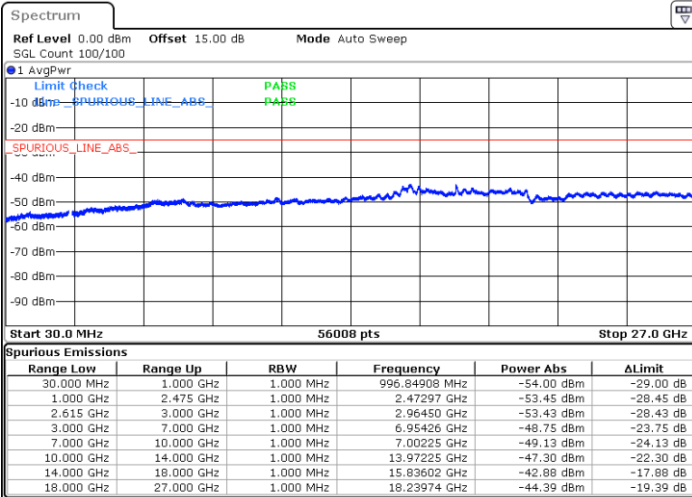

Date: 15.MAY.2023 19:39:05

LTE Band 7C / 20MHz+15MHz

QPSK

Lowest Channel / 1RB0 and 1RB74

Lowest Channel / 1RB99 and 1RB0

Date: 16.MAY.2023 02:29:25

Date: 16.MAY.2023 02:28:10

Lowest Channel / FullIRB

N/A

Date: 16.MAY.2023 02:35:43

LTE Band 7C / 20MHz+15MHz

QPSK

MiddleChannel / 1RB0 and 1RB74

Middle Channel / 1RB99 and 1RB0

Date: 16.MAY.2023 02:46:18

Date: 16.MAY.2023 02:47:34

Middle Channel / FullIRB

N/A

Date: 16.MAY.2023 02:40:00

LTE Band 7C / 20MHz+15MHz

QPSK

Highest Channel / 1RB0 and 1RB74

Highest Channel / 1RB99 and 1RB0

Date: 16.MAY.2023 03:08:58

Date: 16.MAY.2023 03:02:40

Highest Channel / FullIRB

N/A

Date: 16.MAY.2023 03:10:14

LTE Band 7C / 20MHz+20MHz

QPSK

Lowest Channel / 1RB0 and 1RB99

Lowest Channel / 1RB99 and 1RB0