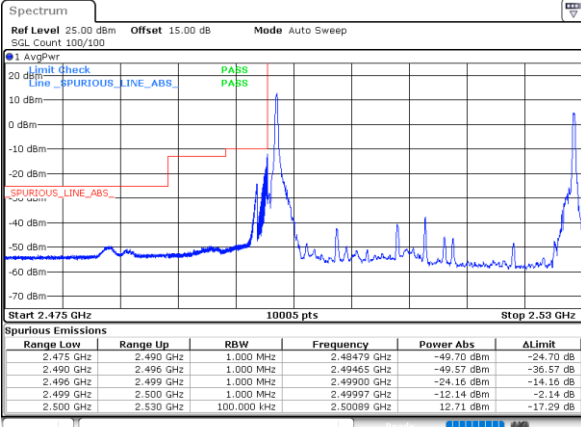

LTE Band 7C / 15MHz+15MHz

64QAM

Lowest Band Edge / 1RB0 and 1RB74

Highest Band Edge / 1RB0 and 1RB74

Date: 15.MAY.2023 19:48:50

Date: 16.MAY.2023 00:58:37