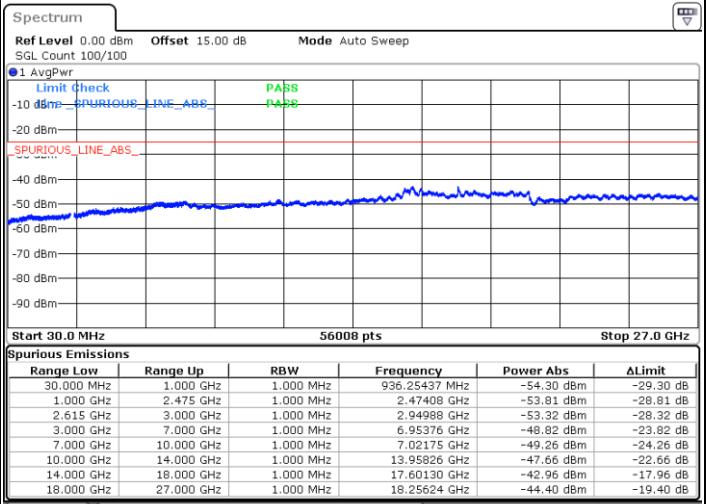

LTE Band 7C / 20MHz+10MHz

QPSK

Highest Channel / 1RB0 and 1RB49

Highest Channel / 1RB99 and 1RB0

Date: 15.MAY.2023 19:37:47

Date: 15.MAY.2023 19:31:20

Highest Channel / FullIRB

N/A

Date: 15.MAY.2023 19:39:05

LTE Band 7C / 20MHz+15MHz

QPSK

Lowest Channel / 1RB0 and 1RB74

Lowest Channel / 1RB99 and 1RB0

Date: 16.MAY.2023 02:29:25

Date: 16.MAY.2023 02:28:10

Lowest Channel / FullIRB

N/A

Date: 16.MAY.2023 02:35:43

LTE Band 7C / 20MHz+15MHz

QPSK

MiddleChannel / 1RB0 and 1RB74

Middle Channel / 1RB99 and 1RB0

Date: 16.MAY.2023 02:46:18

Date: 16.MAY.2023 02:47:34