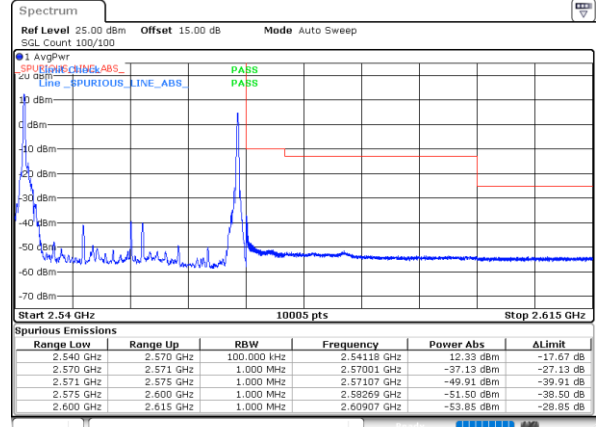

Lowest Band Edge / Full RB

Highest Band Edge / Full RB

Date: 16.MAY.2023 01:19:11

Date: 16.MAY.2023 01:54:19

LTE Band 7C / 20MHz+10MHz

64QAM

Lowest Band Edge / 1RB0 and 1RB49

Highest Band Edge / 1RB0 and 1RB49