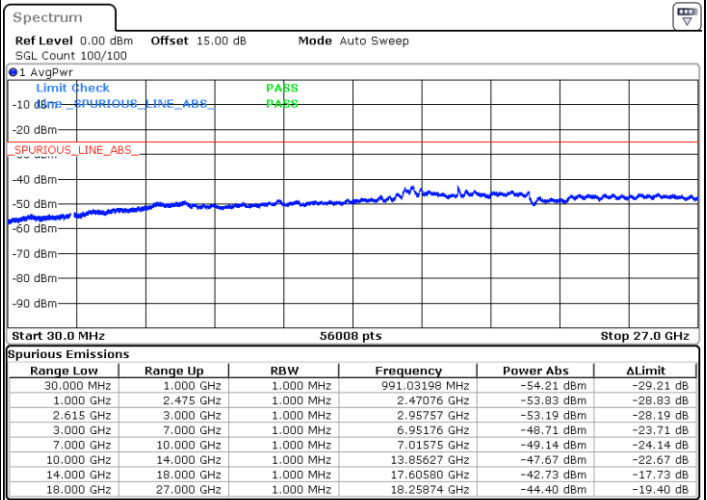

#### Lowest Channel / FullIRB

N/A

Date: 15.MAY.2023 18:01:43

LTE Band 7C / 10MHz+20MHz

QPSK

MiddleChannel / 1RB0 and 1RB99

Middle Channel / 1RB49 and 1RB0

Date: 15.MAY.2023 18:12:40

Date: 15.MAY.2023 18:13:58

Middle Channel / FullIRB

N/A

Date: 15.MAY.2023 18:06:13

LTE Band 7C / 10MHz+20MHz

QPSK

Highest Channel / 1RB0 and 1RB99

Highest Channel / 1RB49 and 1RB0

Date: 15.MAY.2023 18:36:03

Date: 15.MAY.2023 18:29:36

Highest Channel / FullIRB

N/A

Date: 15.MAY.2023 18:37:20

LTE Band 7C / 15MHz+10MHz

QPSK

Lowest Channel / 1RB0 and 1RB49

Lowest Channel / 1RB74 and 1RB80

Date: 16.MAY.2023 04:29:01

Date: 16.MAY.2023 04:27:46

Lowest Channel / FullIRB

N/A

Date: 16.MAY.2023 04:35:18

LTE Band 7C / 15MHz+10MHz

QPSK