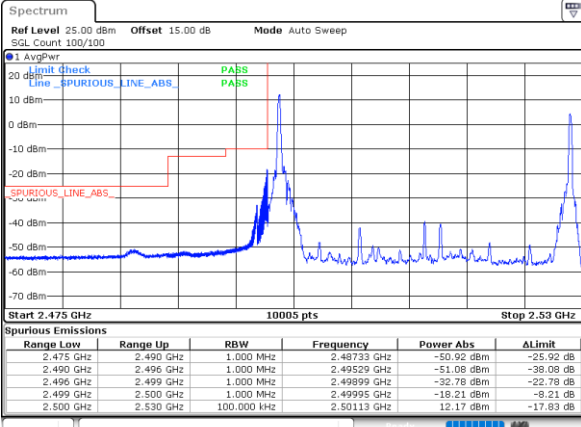

Lowest Band Edge / Full RB

Highest Band Edge / Full RB

Date: 16.MAY.2023 01:19:11

Date: 16.MAY.2023 01:54:19

LTE Band 7C / 20MHz+10MHz

64QAM

Lowest Band Edge / 1RB0 and 1RB49

Highest Band Edge / 1RB0 and 1RB49

Date: 15.MAY.2023 18:47:03

Date: 15.MAY.2023 19:27:12

Lowest Band Edge / 1RB99 and 1RB0

Highest Band Edge / 1RB99 and 1RB0

Date: 15.MAY.2023 18:51:48

Date: 15.MAY.2023 19:28:09

Lowest Band Edge / Full RB

Highest Band Edge / Full RB