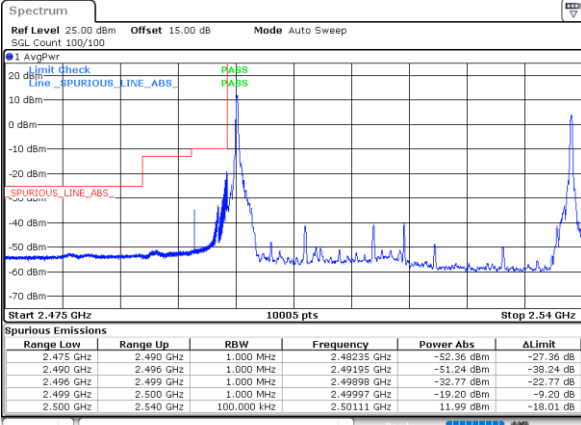

Date: 15.MAY.2023 18:46:05

Date: 15.MAY.2023 19:22:26

LTE Band 7C / 20MHz+15MHz

64QAM

Lowest Band Edge / 1RB0 and 1RB74

Highest Band Edge / 1RB0 and 1RB74

Date: 16.MAY.2023 02:19:48

Date: 16.MAY.2023 02:19:39

Lowest Band Edge / 1RB99 and 1RB0

Highest Band Edge / 1RB99 and 1RB0

Date: 16.MAY.2023 02:24:24

Date: 16.MAY.2023 02:15:34

Lowest Band Edge / Full RB

Highest Band Edge / Full RB

Date: 16.MAY.2023 02:18:52

Date: 16.MAY.2023 02:15:02

LTE Band 7C / 20MHz+20MHz

64QAM

Lowest Band Edge / 1RB0 and 1RB9

Highest Band Edge / 1RB0 and 1RB9

Date: 16.MAY.2023 03:19:31

Date: 16.MAY.2023 03:15:25

Lowest Band Edge / 1RB99 and 1RB0

Highest Band Edge / 1RB99 and 1RB0