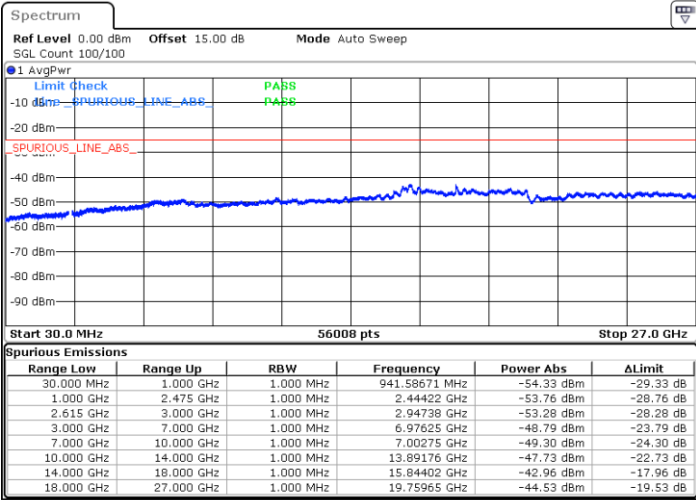

Highest Channel / 1RB74 and 1RB0

Date: 16.MAY.2023 02:09:14

Date: 16.MAY.2023 02:02:56

Highest Channel / FullIRB

N/A

Date: 16.MAY.2023 02:10:30

LTE Band 7C / 20MHz+10MHz

QPSK

Lowest Channel / 1RB0 and 1RB49

Lowest Channel / 1RB99 and 1RB0

Date: 15.MAY.2023 18:56:57

Date: 15.MAY.2023 18:55:40

Lowest Channel / FullIRB

N/A

Date: 15.MAY.2023 19:03:25

LTE Band 7C / 20MHz+10MHz

LTE Band 7C / 20MHz+10MHz

QPSK

Highest Channel / 1RB0 and 1RB49

Highest Channel / 1RB99 and 1RB0

Date: 15.MAY.2023 19:37:47

Date: 15.MAY.2023 19:31:20

Highest Channel / FullIRB

N/A