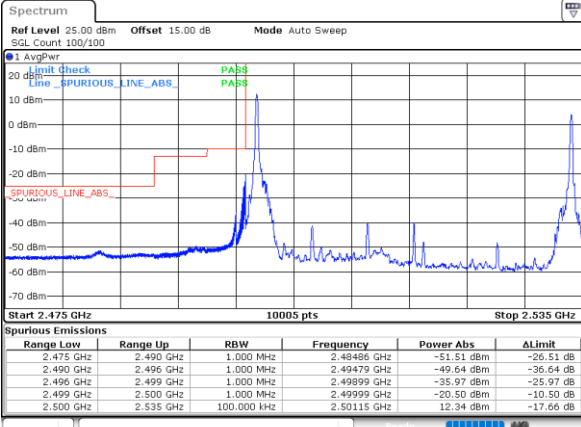

LTE Band 7C / 15MHz+20MHz

64QAM

Lowest Band Edge / 1RB0 and 1RB9

Highest Band Edge / 1RB0 and 1RB9

Date: 16.MAY.2023 01:20:06

Date: 16.MAY.2023 01:58:55