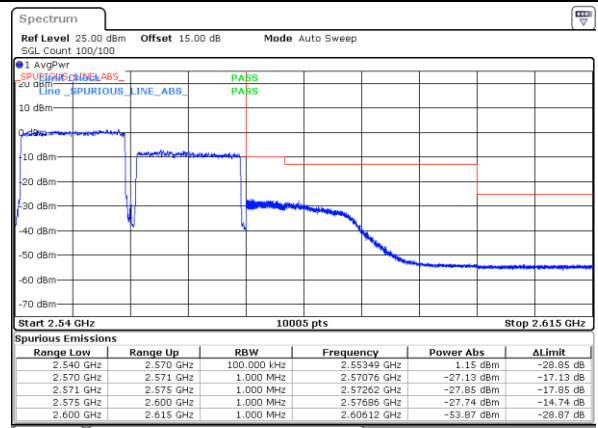

Date: 16.MAY.2023 04:23:59

Date: 16.MAY.2023 04:19:10

Lowest Band Edge / Full RB

Highest Band Edge / Full RB

Date: 16.MAY.2023 04:18:27

Date: 16.MAY.2023 04:15:36

LTE Band 7C / 15MHz+15MHz

64QAM

Lowest Band Edge / 1RB0 and 1RB74

Highest Band Edge / 1RB0 and 1RB74

Date: 15.MAY.2023 19:48:50

Date: 16.MAY.2023 00:58:37

Lowest Band Edge / 1RB74 and 1RB0

Highest Band Edge / 1RB74 and 1RB0

Date: 15.MAY.2023 19:53:35

Date: 16.MAY.2023 00:59:32

Lowest Band Edge / Full RB

Highest Band Edge / Full RB

Date: 15.MAY.2023 19:47:52

Date: 16.MAY.2023 00:54:00

LTE Band 7C / 15MHz+20MHz

64QAM

Lowest Band Edge / 1RB0 and 1RB9