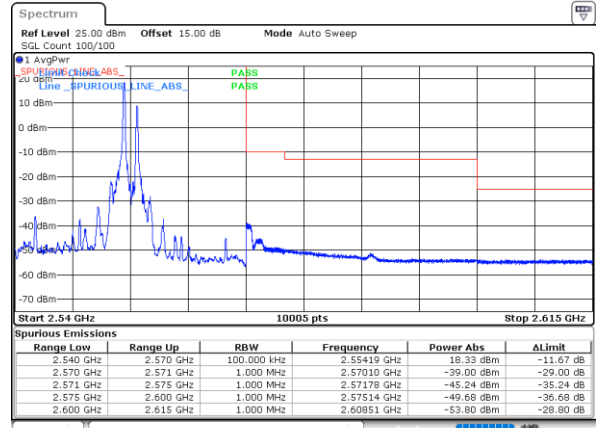

Date: 16.MAY.2023 04:23:59

Date: 16.MAY.2023 04:19:10

Lowest Band Edge / Full RB

Highest Band Edge / Full RB

Date: 16.MAY.2023 04:18:27

Date: 16.MAY.2023 04:15:36

LTE Band 7C / 15MHz+15MHz

64QAM

Lowest Band Edge / 1RB0 and 1RB74

Highest Band Edge / 1RB0 and 1RB74

Date: 15.MAY.2023 19:48:50

Date: 16.MAY.2023 00:58:37

Lowest Band Edge / 1RB74 and 1RB0

Highest Band Edge / 1RB74 and 1RB0

Date: 15.MAY.2023 19:53:35

Date: 16.MAY.2023 00:59:32

Lowest Band Edge / Full RB

Highest Band Edge / Full RB

Date: 15.MAY.2023 19:47:52

Date: 16.MAY.2023 00:54:00

LTE Band 7C / 15MHz+20MHz

64QAM

Lowest Band Edge / 1RB0 and 1RB9