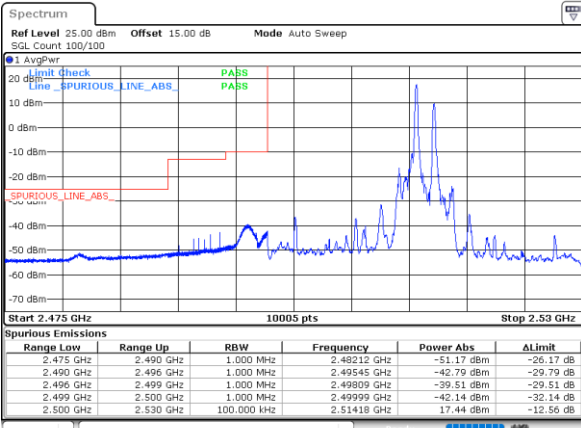

Lowest Band Edge / 1RB0 and 1RB74

Highest Band Edge / 1RB0 and 1RB74

Date: 15.MAY.2023 19:48:50

Date: 16.MAY.2023 00:58:37

Lowest Band Edge / 1RB74 and 1RB0

Highest Band Edge / 1RB74 and 1RB0

Date: 15.MAY.2023 19:53:35

Date: 16.MAY.2023 00:59:32

Lowest Band Edge / Full RB

Highest Band Edge / Full RB

Date: 15.MAY.2023 19:47:52

Date: 16.MAY.2023 00:54:00

LTE Band 7C / 15MHz+20MHz

64QAM

Lowest Band Edge / 1RB0 and 1RB9