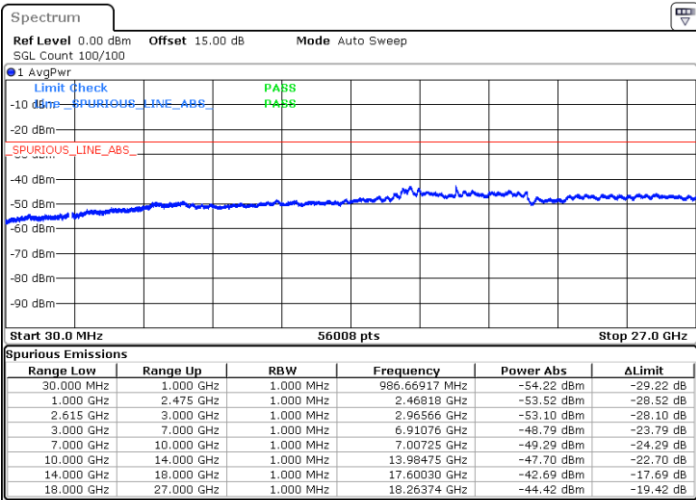

Highest Channel / FullIRB

N/A

Date: 16.MAY.2023 01:10:10

LTE Band 7C / 15MHz+20MHz

QPSK

Lowest Channel / 1RB0 and 1RB99

Lowest Channel / 1RB74 and 1RB0

Date: 16.MAY.2023 01:29:43

Date: 16.MAY.2023 01:28:28

Lowest Channel / FullIRB

N/A

Date: 16.MAY.2023 01:36:00

LTE Band 7C / 15MHz+20MHz

QPSK

Middle Channel / 1RB0 and 1RB9

Middle Channel / 1RB74 and 1RB0

Date: 16.MAY.2023 01:46:35

Date: 16.MAY.2023 01:47:50

Middle Channel / FullIRB

N/A

Date: 16.MAY.2023 01:40:17

LTE Band 7C / 15MHz+20MHz

QPSK

Highest Channel / 1RB0 and 1RB99

Highest Channel / 1RB74 and 1RB0

Date: 16.MAY.2023 02:09:14

Date: 16.MAY.2023 02:02:56

Highest Channel / FullIRB

N/A

Date: 16.MAY.2023 02:10:30

LTE Band 7C / 20MHz+10MHz

QPSK