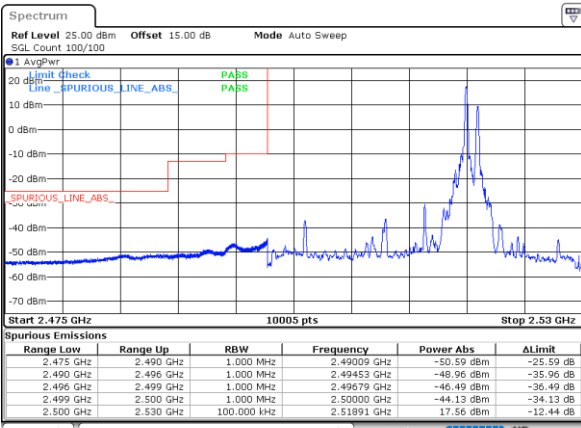

Lowest Band Edge / 1RB99 and 1RB0

Highest Band Edge / 1RB99 and 1RB0

Date: 15.MAY.2023 18:51:48

Date: 15.MAY.2023 19:28:09