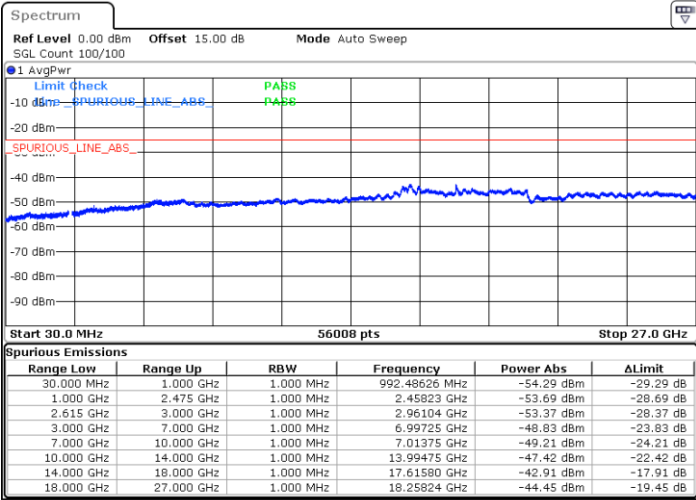

Lowest Channel / 1RB0 and 1RB49

Lowest Channel / 1RB99 and 1RB0

Date: 15.MAY.2023 18:56:57

Date: 15.MAY.2023 18:55:40

Lowest Channel / FullIRB

N/A

Date: 15.MAY.2023 19:03:25

LTE Band 7C / 20MHz+10MHz

QPSK

Middle Channel / 1RB0 and 1RB49

Middle Channel / 1RB99 and 1RB0

Date: 15.MAY.2023 19:14:22

Date: 15.MAY.2023 19:15:40

Middle Channel / FullIRB

N/A

Date: 15.MAY.2023 19:07:55

LTE Band 7C / 20MHz+10MHz

QPSK

Highest Channel / 1RB0 and 1RB49

Highest Channel / 1RB99 and 1RB0

Date: 15.MAY.2023 19:37:47

Date: 15.MAY.2023 19:31:20

Highest Channel / FullIRB

N/A

Date: 15.MAY.2023 19:39:05

LTE Band 7C / 20MHz+15MHz

QPSK

Lowest Channel / 1RB0 and 1RB74

Lowest Channel / 1RB99 and 1RB0

Date: 16.MAY.2023 02:29:25

Date: 16.MAY.2023 02:28:10

Lowest Channel / FullIRB