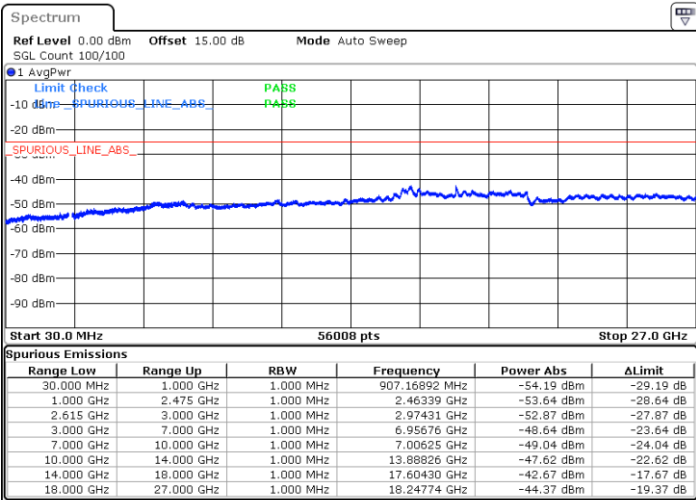

Date: 15.MAY.2023 18:36:03

Date: 15.MAY.2023 18:29:36

Highest Channel / FullIRB

N/A

Date: 15.MAY.2023 18:37:20

LTE Band 7C / 15MHz+10MHz

QPSK

Lowest Channel / 1RB0 and 1RB49

Lowest Channel / 1RB74 and 1RB80

Date: 16.MAY.2023 04:29:01

Date: 16.MAY.2023 04:27:46

Lowest Channel / FullIRB

N/A

Date: 16.MAY.2023 04:35:18

LTE Band 7C / 15MHz+10MHz

QPSK

Middle Channel / 1RB0 and 1RB49

Middle Channel / 1RB74 and 1RB0

Date: 16.MAY.2023 04:45:52

Date: 16.MAY.2023 04:47:08

Middle Channel / FullIRB

N/A

Date: 16.MAY.2023 04:39:34

LTE Band 7C / 15MHz+10MHz

QPSK

Highest Channel / 1RB0 and 1RB49

Highest Channel / 1RB74 and 1RB0

Date: 16.MAY.2023 05:08:34

Date: 16.MAY.2023 05:02:16

Highest Channel / FullIRB

N/A

Date: 16.MAY.2023 05:09:50