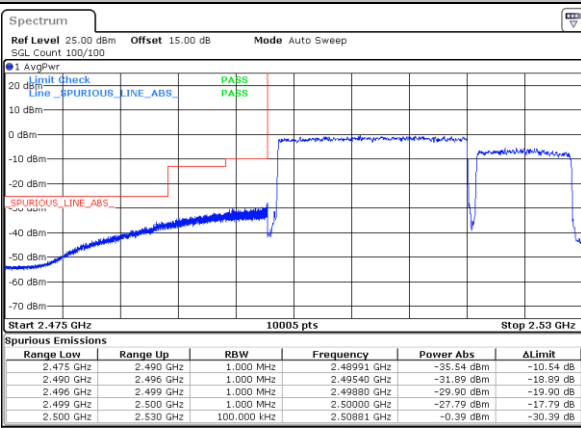

Date: 15.MAY.2023 18:47:03

Date: 15.MAY.2023 19:27:12

Lowest Band Edge / 1RB99 and 1RB0

Highest Band Edge / 1RB99 and 1RB0

Date: 15.MAY.2023 18:51:48

Date: 15.MAY.2023 19:28:09

Lowest Band Edge / Full RB

Highest Band Edge / Full RB

Date: 15.MAY.2023 18:46:05

Date: 15.MAY.2023 19:22:26

LTE Band 7C / 20MHz+15MHz

64QAM

Lowest Band Edge / 1RB0 and 1RB74

Highest Band Edge / 1RB0 and 1RB74

Date: 16.MAY.2023 02:19:48

Date: 16.MAY.2023 02:19:39