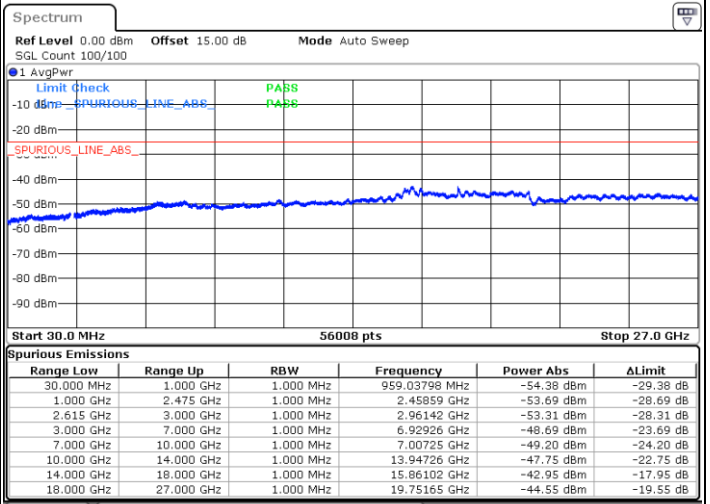

Date: 15.MAY.2023 18:36:03

Date: 15.MAY.2023 18:29:36

Highest Channel / FullIRB

N/A

Date: 15.MAY.2023 18:37:20

LTE Band 7C / 15MHz+10MHz

QPSK

Lowest Channel / 1RB0 and 1RB49

Lowest Channel / 1RB74 and 1RB80

Date: 16.MAY.2023 04:29:01

Date: 16.MAY.2023 04:27:46

Lowest Channel / FullIRB

N/A

Date: 16.MAY.2023 04:35:18

LTE Band 7C / 15MHz+10MHz

QPSK

Middle Channel / 1RB0 and 1RB49

Middle Channel / 1RB74 and 1RB0

Date: 16.MAY.2023 04:45:52

Date: 16.MAY.2023 04:47:08

Middle Channel / FullIRB

N/A

Date: 16.MAY.2023 04:39:34

LTE Band 7C / 15MHz+10MHz

QPSK

Highest Channel / 1RB0 and 1RB49

Highest Channel / 1RB74 and 1RB0

Date: 16.MAY.2023 05:08:34

Date: 16.MAY.2023 05:02:16

Highest Channel / FullIRB

N/A

Date: 16.MAY.2023 05:09:50