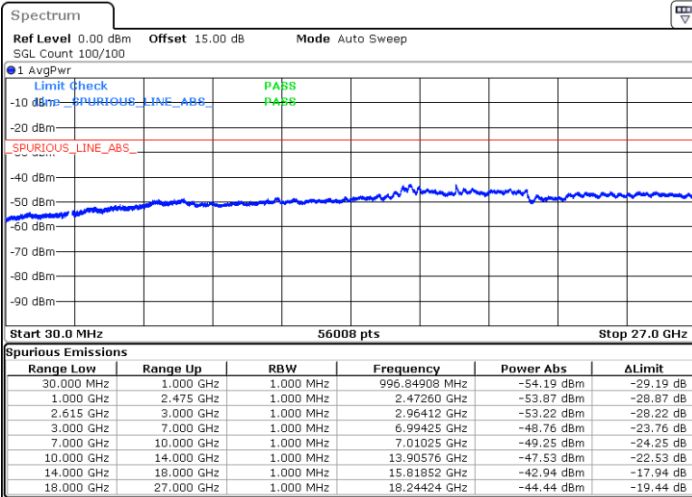

Lowest Channel / 1RB0 and 1RB49

Lowest Channel / 1RB99 and 1RB0

Date: 15.MAY.2023 18:56:57

Date: 15.MAY.2023 18:55:40

Lowest Channel / FullIRB

N/A

Date: 15.MAY.2023 19:03:25

LTE Band 7C / 20MHz+10MHz

LTE Band 7C / 20MHz+10MHz

QPSK

Highest Channel / 1RB0 and 1RB49

Highest Channel / 1RB99 and 1RB0

Date: 15.MAY.2023 19:37:47

Date: 15.MAY.2023 19:31:20

Highest Channel / FullIRB

N/A

Date: 15.MAY.2023 19:39:05

LTE Band 7C / 20MHz+15MHz

QPSK

Lowest Channel / 1RB0 and 1RB74

Lowest Channel / 1RB99 and 1RB0

Date: 16.MAY.2023 02:29:25

Date: 16.MAY.2023 02:28:10

Lowest Channel / FullIRB