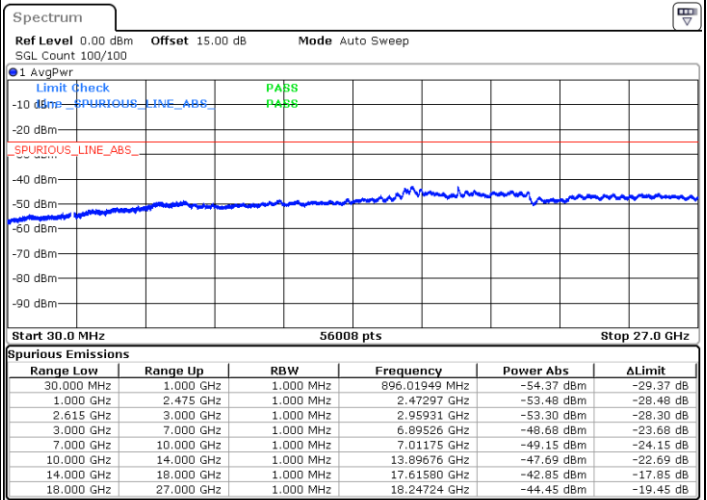

Date: 16.MAY.2023 00:35:44

LTE Band 7C / 15MHz+15MHz

QPSK

Middle Channel / 1RB0 and 1RB74

Middle Channel / 1RB74 and 1RB0

Date: 16.MAY.2023 00:46:17

Date: 16.MAY.2023 00:47:32

Middle Channel / FullIRB

N/A

Date: 16.MAY.2023 00:40:00

LTE Band 7C / 15MHz+15MHz

QPSK

Highest Channel / 1RB0 and 1RB74

Highest Channel / 1RB74 and 1RB0

Date: 16.MAY.2023 01:08:55

Date: 16.MAY.2023 01:02:37

Highest Channel / FullIRB

N/A

Date: 16.MAY.2023 01:10:10

LTE Band 7C / 15MHz+20MHz

QPSK

Lowest Channel / 1RB0 and 1RB99

Lowest Channel / 1RB74 and 1RB0

Date: 16.MAY.2023 01:29:43