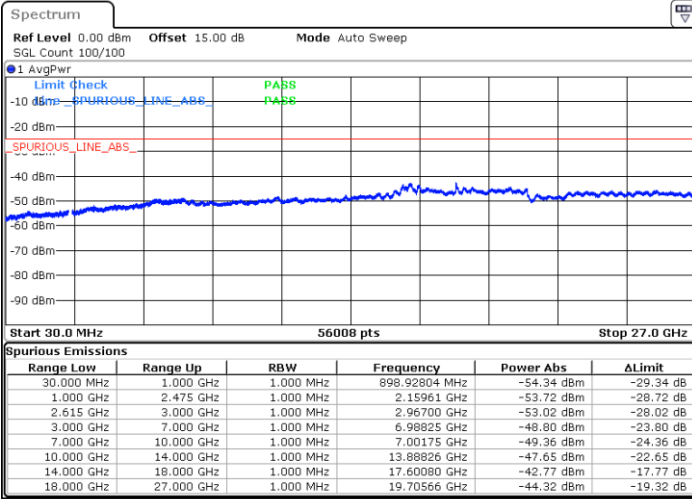

#### Lowest Channel / FullIRB

N/A

Date: 15.MAY.2023 18:01:43

LTE Band 7C / 10MHz+20MHz

QPSK

MiddleChannel / 1RB0 and 1RB99

Middle Channel / 1RB49 and 1RB0

Date: 15.MAY.2023 18:12:40

Date: 15.MAY.2023 18:13:58

Middle Channel / FullIRB

N/A

Date: 15.MAY.2023 18:06:13

LTE Band 7C / 10MHz+20MHz

QPSK

Highest Channel / 1RB0 and 1RB99

Highest Channel / 1RB49 and 1RB0

Date: 15.MAY.2023 18:36:03

Date: 15.MAY.2023 18:29:36

Highest Channel / FullIRB

N/A

Date: 15.MAY.2023 18:37:20

LTE Band 7C / 15MHz+10MHz

QPSK

Lowest Channel / 1RB0 and 1RB49