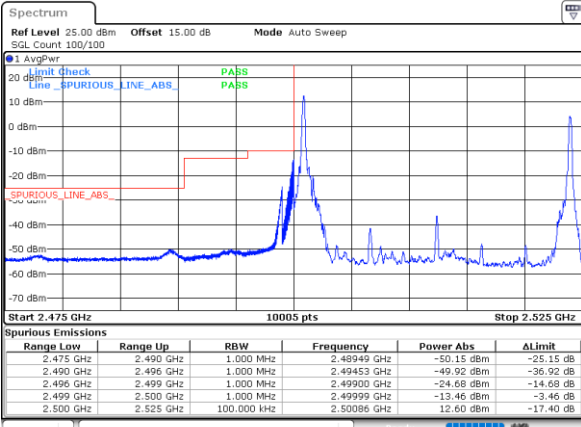

LTE Band 7C / 15MHz+10MHz

64QAM

Lowest Band Edge / 1RB0 and 1RB49

Highest Band Edge / 1RB0 and 1RB49

Date: 16.MAY.2023 04:19:23

Date: 16.MAY.2023 04:19:14

Lowest Band Edge / 1RB74 and 1RB0

Highest Band Edge / 1RB74 and 1RB0

Date: 16.MAY.2023 04:23:59

Date: 16.MAY.2023 04:19:10

Lowest Band Edge / Full RB

Highest Band Edge / Full RB

Date: 16.MAY.2023 04:18:27

Date: 16.MAY.2023 04:15:36

LTE Band 7C / 15MHz+15MHz

64QAM