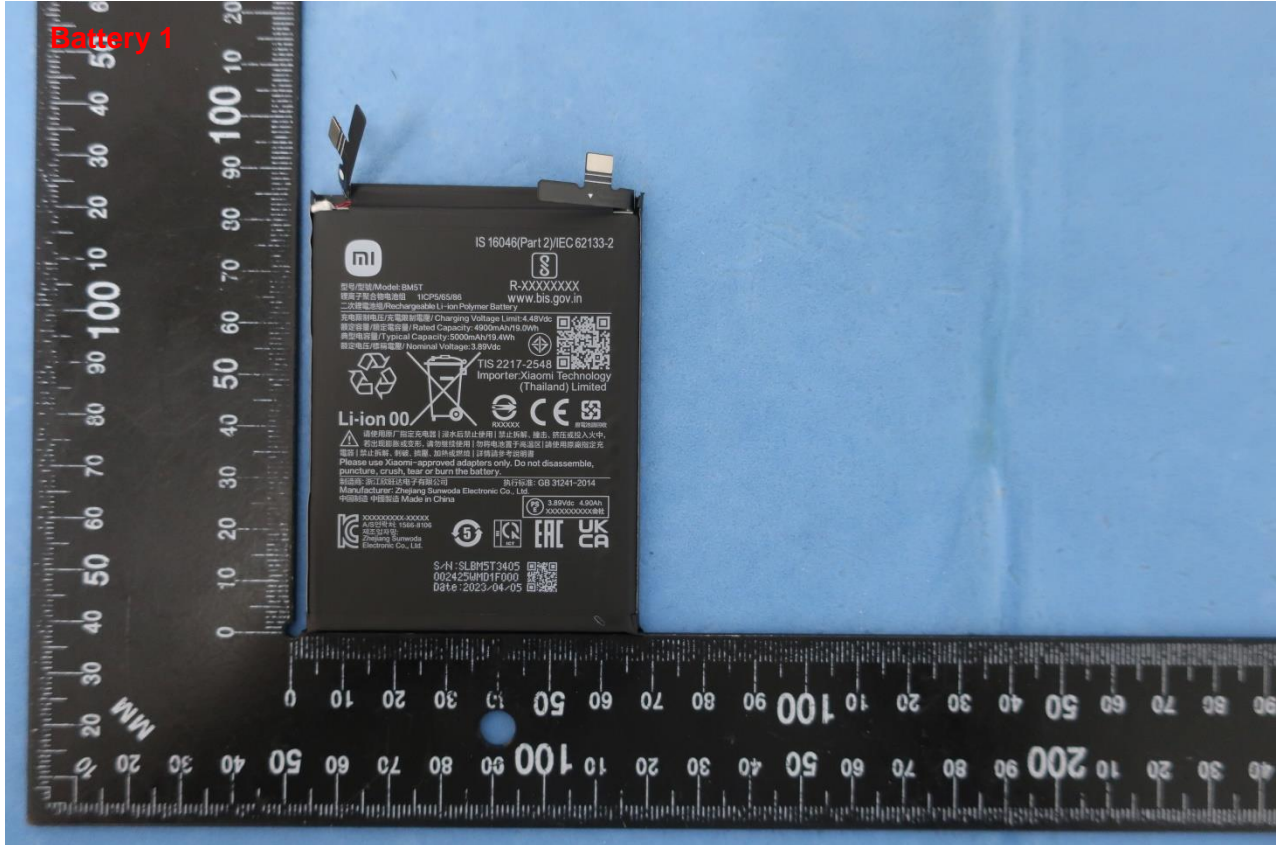

Brand Name: Xiaomi; Model Name: 2306EPN60G