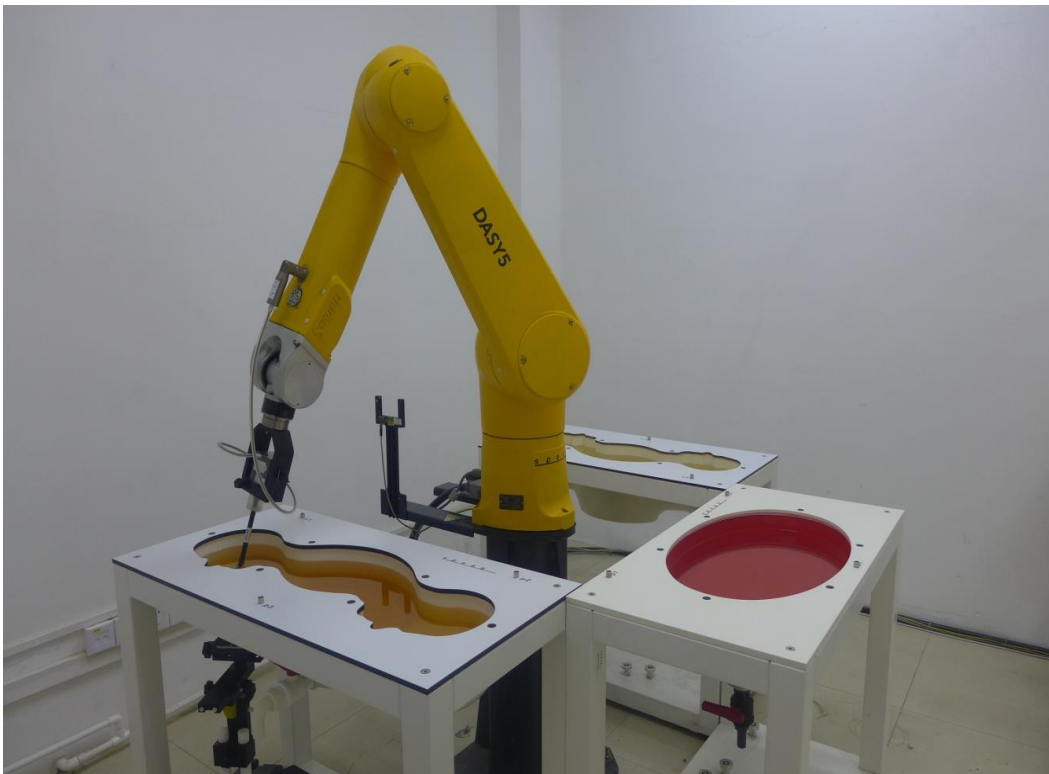

## Photographs

1. SAR measurement System
2. Photographs of Tissue Simulate Liquid
3. Photographs of EUT test position
4. EUT Constructional Details
5. DUT Antenna Locations(Back View)

## 1. SAR measurement System

### 4. EUT Constructional Details

Photo 22: Front View	Photo 23: Back View
 A black smartphone is shown from the front view, lying vertically on a blue surface. A ruler is placed to the left of the phone, and another ruler is placed horizontally below it. The phone's screen is dark, and the top edge shows the earpiece and front camera.	 A purple smartphone is shown from the back view, lying vertically on a blue surface. A ruler is placed to the left of the phone, and another ruler is placed horizontally below it. The back cover features a triple-camera module in the top-left corner, the 'Redmi' logo, and the '5G' logo.