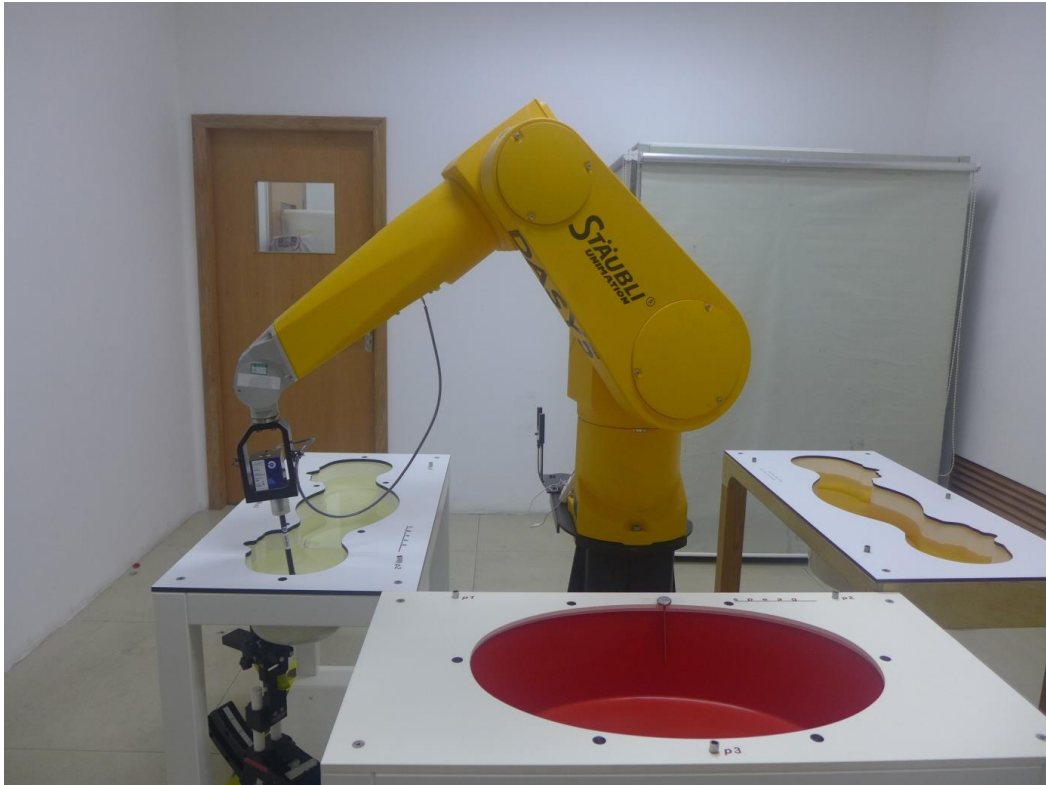

## Photographs

1. SAR measurement System
2. Photographs of Tissue Simulate Liquid
3. Photographs of EUT test position
4. EUT Constructional Details
5. DUT Antenna Locations(Back View)

## 1. SAR measurement System

## 2. Photographs of Tissue Simulate Liquid

Photo 1: Tissue Simulant Liquid for HBBL600-10000MHz	NA
	NA

### 4. EUT Constructional Details

Photo 22: Front View	Photo 23: Back View
 A black smartphone is shown from the front view, lying vertically on a blue surface. A ruler is placed to the left of the phone, and another ruler is placed horizontally below it. The phone's screen is dark, and the top edge shows the earpiece and front camera.	 A purple smartphone is shown from the back view, lying vertically on a blue surface. A ruler is placed to the left of the phone, and another ruler is placed horizontally below it. The back cover features a triple-camera module in the top-left corner, the 'Redmi' logo, and the '5G' logo.