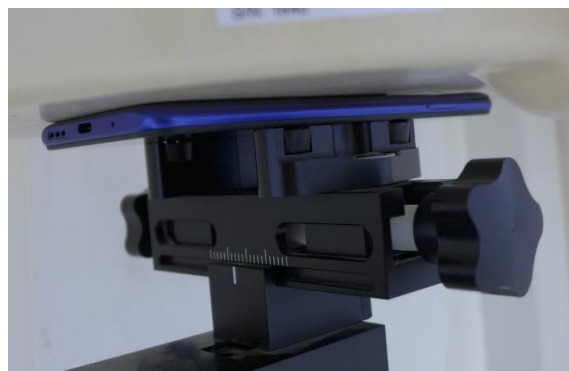

**Photo 14: Top side 10mm**

**Photo 15: Bottom side 10mm**

**Photo 16: Front side 0mm**

**Photo 17: Back side 0mm**

Photo 18: Left side 0mm	Photo 19: Right side 0mm
	
Photo 20: Top side 0mm	Photo 21: Bottom side 0mm
	

### 4. EUT Constructional Details

Photo 22: Front View	Photo 23: Back View
 A black smartphone is shown from the front view, lying vertically on a blue surface. A ruler is placed to the left of the phone, and another ruler is placed horizontally below it. The phone's screen is dark, and the top edge shows the earpiece and front camera.	 A purple smartphone is shown from the back view, lying vertically on a blue surface. A ruler is placed to the left of the phone, and another ruler is placed horizontally below it. The back cover features a triple-camera module in the top-left corner, the 'Redmi' logo, and the '5G' logo.