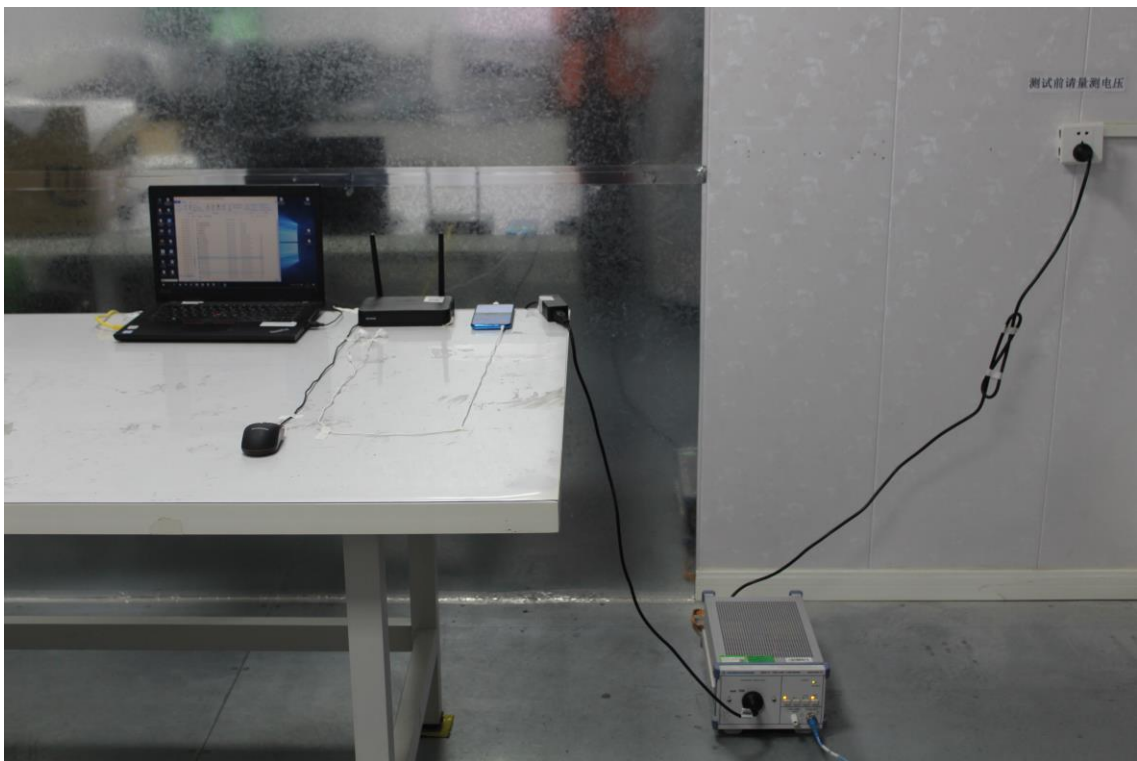

**Setup Photos  
for ZR/2020/20029  
FCC ID: 2AFZZJ9G**

# 1 Photographs

## Conducted Emissions at Mains Terminals (150kHz-30MHz) Test Setup

**Radiated Emissions Test Setup**