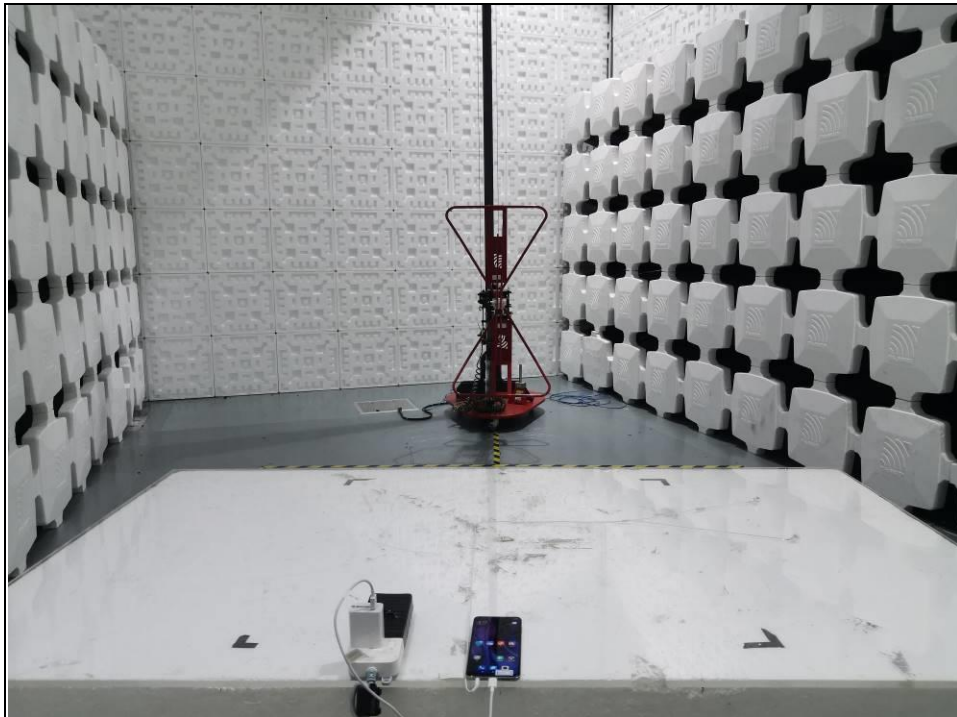

SET-UP FOR CONDUCTED EMISSION TEST

SET-UP FOR RADIATED EMISSION TEST

Frequency Range < 30MHz ~1GHz >

Frequency Range < Above 1GHz >