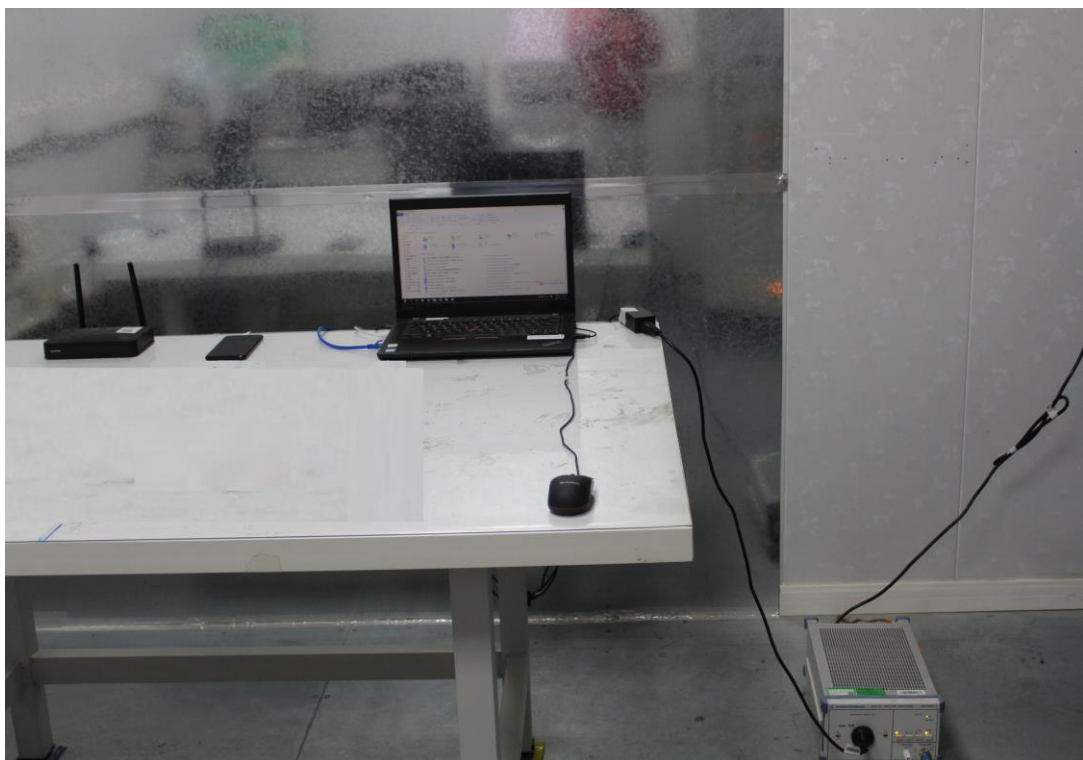

# 1 Photographs

## Conducted Emissions at Mains Terminals (150kHz-30MHz) Test Setup

**Radiated Emissions Test Setup**