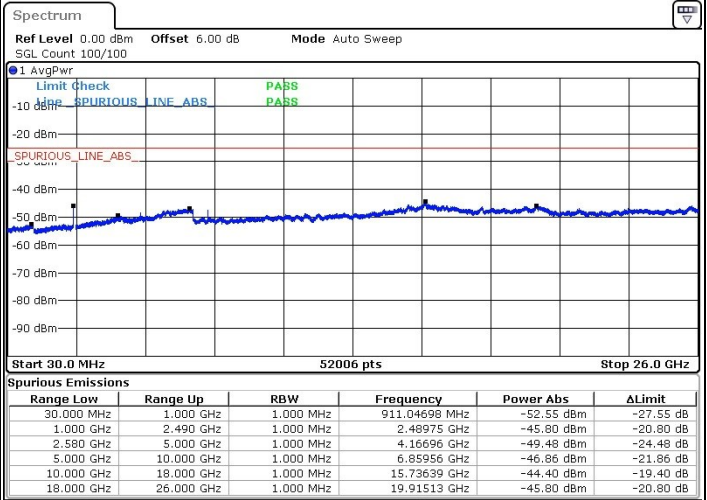

Middle Channel / 16QAM

Date: 31.JUL.2019 11:30:43

Date: 31.JUL.2019 11:31:57

Middle Channel / 64QAM

Date: 31.JUL.2019 11:32:56

LTE Band 7 / 15MHz+15MHz

Highest Channel / QPSK

Highest Channel / 16QAM

Date: 31.JUL.2019 11:39:53

Date: 31.JUL.2019 11:38:48

Highest Channel / 64QAM

Date: 31.JUL.2019 11:37:31

LTE Band 7 / 15MHz+20MHz

Lowest Channel / QPSK

Lowest Channel / 16QAM

Date: 27.JUL.2019 02:14:48

Date: 27.JUL.2019 02:16:16

Lowest Channel / 64QAM

Date: 27.JUL.2019 02:17:52

LTE Band 7 / 15MHz+20MHz

Middle Channel / QPSK

Middle Channel / 16QAM

Date: 27.JUL.2019 02:23:15

Date: 27.JUL.2019 02:22:19

Middle Channel / 64QAM

Date: 27.JUL.2019 02:21:11

LTE Band 7 / 15MHz+20MHz

Highest Channel / QPSK

Highest Channel / 16QAM

Date: 27.JUL.2019 02:27:03

Date: 27.JUL.2019 02:28:23

Highest Channel / 64QAM