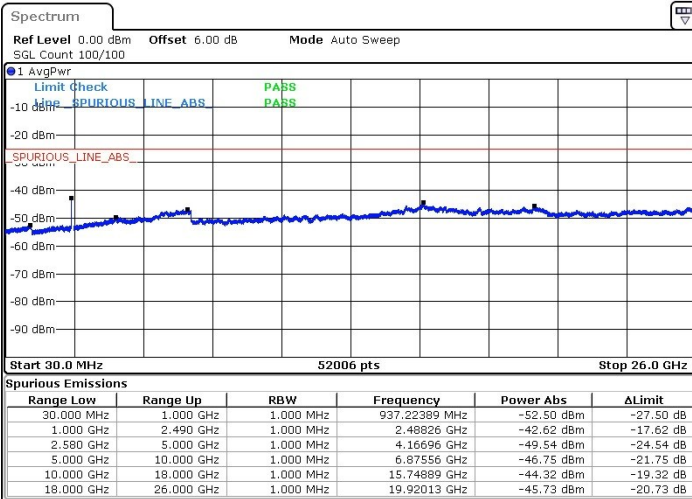

Date: 27.JUL.2019 02:44:21

Date: 27.JUL.2019 02:43:35

Middle Channel / 64QAM

Date: 27.JUL.2019 02:42:22

LTE Band 7 / 20MHz+15MHz

Highest Channel / QPSK

Highest Channel / 16QAM

Date: 27.JUL.2019 02:47:39

Date: 27.JUL.2019 02:48:43

Highest Channel / 64QAM

Date: 27.JUL.2019 02:50:45

LTE Band 7 / 20MHz+20MHz

Lowest Channel / QPSK

Lowest Channel / 16QAM

Date: 31.JUL.2019 11:48:44

Date: 31.JUL.2019 11:50:13

Lowest Channel / 64QAM

Date: 31.JUL.2019 11:52:53