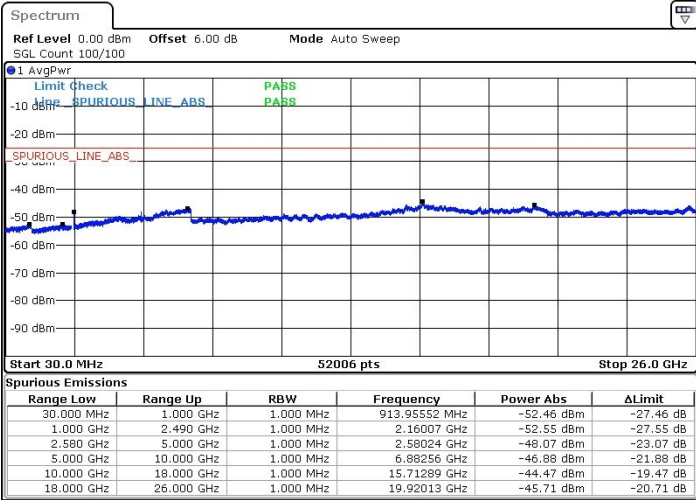

LTE Band 7 / 15MHz+10MHz

Highest Channel / QPSK

Highest Channel / 16QAM

Date: 31.JUL.2019 11:10:06

Date: 31.JUL.2019 11:11:21

Highest Channel / 64QAM

Date: 31.JUL.2019 11:12:43

LTE Band 7 / 15MHz+15MHz

Lowest Channel / QPSK

Lowest Channel / 16QAM

Date: 31.JUL.2019 11:21:33

Date: 31.JUL.2019 11:22:54

Lowest Channel / 64QAM

Date: 31.JUL.2019 11:24:02

LTE Band 7 / 15MHz+15MHz

Middle Channel / QPSK

Middle Channel / 16QAM

Date: 31.JUL.2019 11:30:43

Date: 31.JUL.2019 11:31:57

Middle Channel / 64QAM

Date: 31.JUL.2019 11:32:56

LTE Band 7 / 15MHz+15MHz

Highest Channel / QPSK

Highest Channel / 16QAM