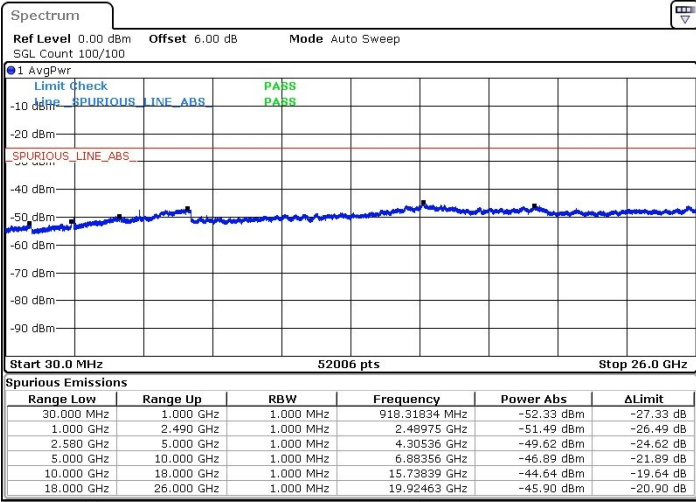

LTE Band 7 / 15MHz+10MHz

Highest Channel / QPSK

Highest Channel / 16QAM

Date: 31.JUL.2019 11:10:06

Date: 31.JUL.2019 11:11:21

Highest Channel / 64QAM

Date: 31.JUL.2019 11:12:43

LTE Band 7 / 15MHz+15MHz

Lowest Channel / QPSK

Lowest Channel / 16QAM

Date: 31.JUL.2019 11:21:33

Date: 31.JUL.2019 11:22:54

Lowest Channel / 64QAM

Date: 31.JUL.2019 11:24:02

LTE Band 7 / 15MHz+15MHz

Middle Channel / QPSK

Middle Channel / 16QAM

Date: 31.JUL.2019 11:30:43

Date: 31.JUL.2019 11:31:57

Middle Channel / 64QAM

Date: 31.JUL.2019 11:32:56

LTE Band 7 / 15MHz+15MHz

Highest Channel / QPSK

Highest Channel / 16QAM

Date: 31.JUL.2019 11:39:53

Date: 31.JUL.2019 11:38:48

Highest Channel / 64QAM

Date: 31.JUL.2019 11:37:31

LTE Band 7 / 15MHz+20MHz

Lowest Channel / QPSK

Lowest Channel / 16QAM

Date: 27.JUL.2019 02:14:48