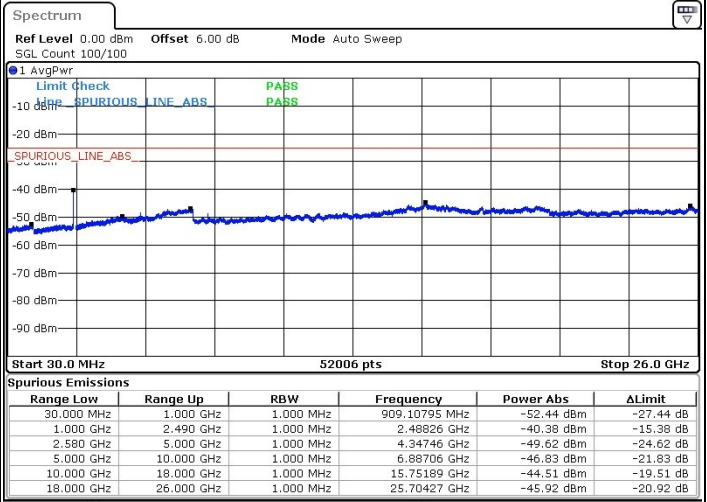

Middle Channel / 64QAM

Date: 27.JUL.2019 02:21:11

LTE Band 7 / 15MHz+20MHz

Highest Channel / QPSK

Highest Channel / 16QAM

Date: 27.JUL.2019 02:27:03

Date: 27.JUL.2019 02:28:23

Highest Channel / 64QAM

Date: 27.JUL.2019 02:30:08

LTE Band 7 / 20MHz+10MHz

Lowest Channel / QPSK

Lowest Channel / 16QAM

Date: 27.JUL.2019 01:45:20

Date: 27.JUL.2019 01:46:22

Lowest Channel / 64QAM

Date: 27.JUL.2019 01:47:30

LTE Band 7 / 20MHz+10MHz

Middle Channel / QPSK

Middle Channel / 16QAM

Date: 27.JUL.2019 01:59:17

Date: 27.JUL.2019 02:00:31

Middle Channel / 64QAM

Date: 27.JUL.2019 02:01:21

LTE Band 7 / 20MHz+10MHz

Highest Channel / QPSK

Highest Channel / 16QAM

Date: 27.JUL.2019 01:55:41

Date: 27.JUL.2019 01:53:05

Highest Channel / 64QAM

Date: 27.JUL.2019 01:51:43

LTE Band 7 / 20MHz+15MHz

Lowest Channel / QPSK