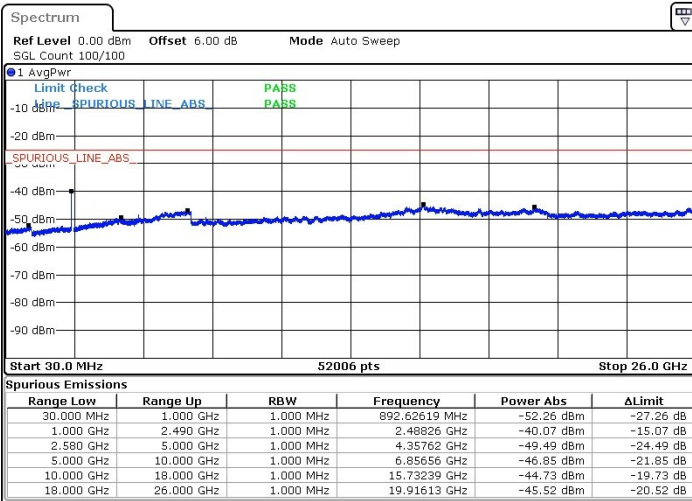

Middle Channel / 64QAM

Date: 27.JUL.2019 02:21:11

LTE Band 7 / 15MHz+20MHz

Highest Channel / QPSK

Highest Channel / 16QAM

Date: 27.JUL.2019 02:27:03

Date: 27.JUL.2019 02:28:23

Highest Channel / 64QAM

Date: 27.JUL.2019 02:30:08

LTE Band 7 / 20MHz+10MHz

Lowest Channel / QPSK

Lowest Channel / 16QAM

Date: 27.JUL.2019 01:45:20

Date: 27.JUL.2019 01:46:22

Lowest Channel / 64QAM

Date: 27.JUL.2019 01:47:30

LTE Band 7 / 20MHz+10MHz

Middle Channel / QPSK

Middle Channel / 16QAM

Date: 27.JUL.2019 01:59:17

Date: 27.JUL.2019 02:00:31

Middle Channel / 64QAM

Date: 27.JUL.2019 02:01:21

LTE Band 7 / 20MHz+10MHz

Highest Channel / QPSK

Highest Channel / 16QAM

Date: 27.JUL.2019 01:55:41

Date: 27.JUL.2019 01:53:05

Highest Channel / 64QAM

Date: 27.JUL.2019 01:51:43

LTE Band 7 / 20MHz+15MHz

Lowest Channel / QPSK