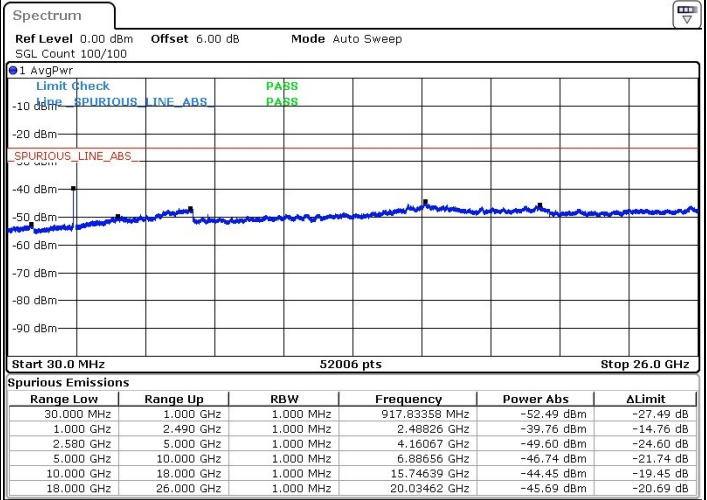

LTE Band 7 / 20MHz+10MHz

Middle Channel / QPSK

Middle Channel / 16QAM

Date: 27.JUL.2019 01:59:17

Date: 27.JUL.2019 02:00:31

Middle Channel / 64QAM

Date: 27.JUL.2019 02:01:21

LTE Band 7 / 20MHz+10MHz

Highest Channel / QPSK

Highest Channel / 16QAM

Date: 27.JUL.2019 01:55:41

Date: 27.JUL.2019 01:53:05

Highest Channel / 64QAM

Date: 27.JUL.2019 01:51:43

LTE Band 7 / 20MHz+15MHz

Lowest Channel / QPSK

Lowest Channel / 16QAM

Date: 27.JUL.2019 02:36:01

Date: 27.JUL.2019 02:37:49

Lowest Channel / 64QAM

Date: 27.JUL.2019 02:39:12

LTE Band 7 / 20MHz+15MHz

Middle Channel / QPSK

Middle Channel / 16QAM

Date: 27.JUL.2019 02:44:21

Date: 27.JUL.2019 02:43:35

Middle Channel / 64QAM

Date: 27.JUL.2019 02:42:22

LTE Band 7 / 20MHz+15MHz

Highest Channel / QPSK

Highest Channel / 16QAM

Date: 27.JUL.2019 02:47:39