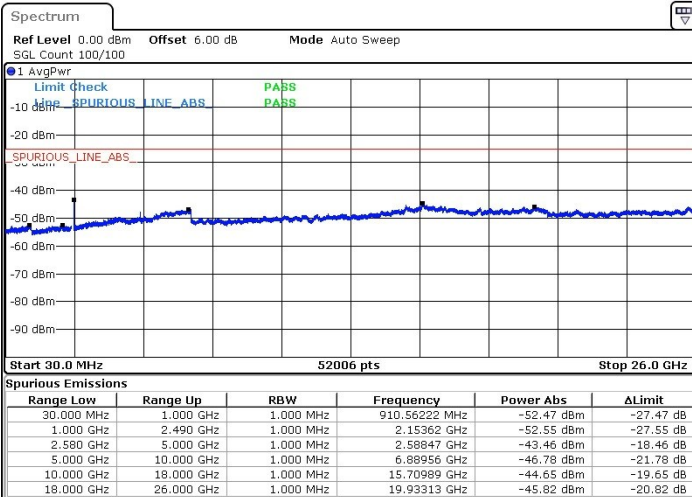

Date: 27.JUL.2019 02:16:16

Lowest Channel / 64QAM

Date: 27.JUL.2019 02:17:52

LTE Band 7 / 15MHz+20MHz

Middle Channel / QPSK

Middle Channel / 16QAM

Date: 27.JUL.2019 02:23:15

Date: 27.JUL.2019 02:22:19

Middle Channel / 64QAM

Date: 27.JUL.2019 02:21:11

LTE Band 7 / 15MHz+20MHz

Highest Channel / QPSK

Highest Channel / 16QAM

Date: 27.JUL.2019 02:27:03

Date: 27.JUL.2019 02:28:23

Highest Channel / 64QAM

Date: 27.JUL.2019 02:30:08

LTE Band 7 / 20MHz+10MHz

Lowest Channel / QPSK

Lowest Channel / 16QAM

Date: 27.JUL.2019 01:45:20

Date: 27.JUL.2019 01:46:22

Lowest Channel / 64QAM

Date: 27.JUL.2019 01:47:30