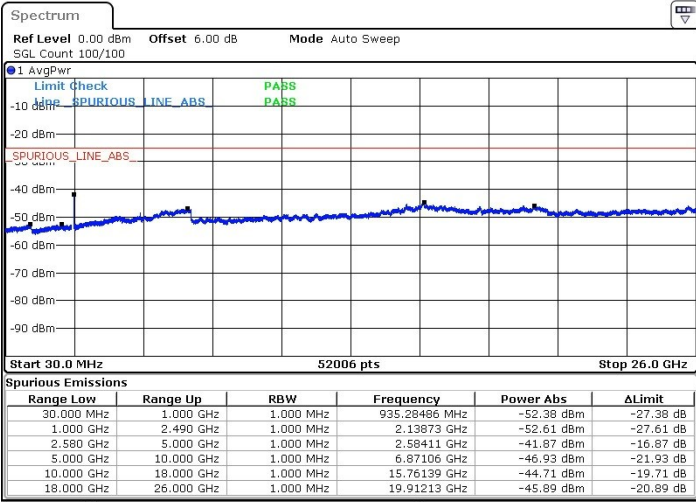

Lowest Channel / 16QAM

Date: 27.JUL.2019 02:36:01

Date: 27.JUL.2019 02:37:49

Lowest Channel / 64QAM

Date: 27.JUL.2019 02:39:12

LTE Band 7 / 20MHz+15MHz

Middle Channel / QPSK

Middle Channel / 16QAM

Date: 27.JUL.2019 02:44:21

Date: 27.JUL.2019 02:43:35

Middle Channel / 64QAM

Date: 27.JUL.2019 02:42:22

LTE Band 7 / 20MHz+15MHz

Highest Channel / QPSK

Highest Channel / 16QAM

Date: 27.JUL.2019 02:47:39

Date: 27.JUL.2019 02:48:43

Highest Channel / 64QAM

Date: 27.JUL.2019 02:50:45

LTE Band 7 / 20MHz+20MHz

Lowest Channel / QPSK

Lowest Channel / 16QAM

Date: 31.JUL.2019 11:48:44

Date: 31.JUL.2019 11:50:13