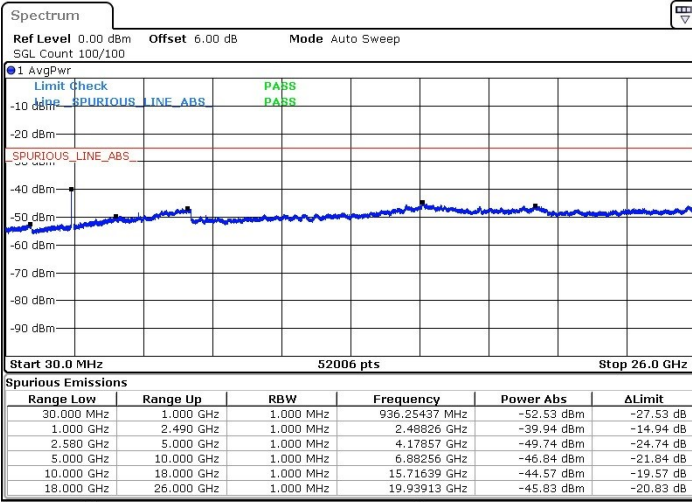

Middle Channel / 64QAM

Date: 27.JUL.2019 02:21:11

LTE Band 7 / 15MHz+20MHz

Highest Channel / QPSK

Highest Channel / 16QAM

Date: 27.JUL.2019 02:27:03

Date: 27.JUL.2019 02:28:23

Highest Channel / 64QAM

Date: 27.JUL.2019 02:30:08

LTE Band 7 / 20MHz+10MHz

Lowest Channel / QPSK

Lowest Channel / 16QAM

Date: 27.JUL.2019 01:45:20

Date: 27.JUL.2019 01:46:22

Lowest Channel / 64QAM

Date: 27.JUL.2019 01:47:30

LTE Band 7 / 20MHz+10MHz

Middle Channel / QPSK

Middle Channel / 16QAM

Date: 27.JUL.2019 01:59:17

Date: 27.JUL.2019 02:00:31

Middle Channel / 64QAM

Date: 27.JUL.2019 02:01:21

LTE Band 7 / 20MHz+10MHz