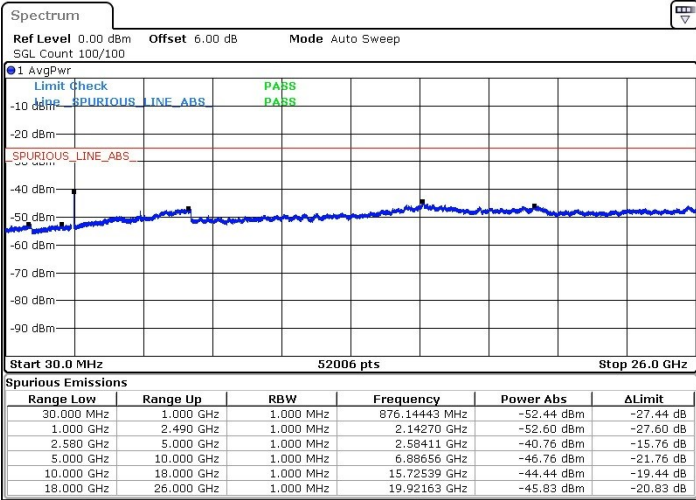

Lowest Channel / QPSK

Lowest Channel / 16QAM

Date: 31.JUL.2019 11:21:33

Date: 31.JUL.2019 11:22:54

Lowest Channel / 64QAM

Date: 31.JUL.2019 11:24:02

LTE Band 7 / 15MHz+15MHz

Middle Channel / QPSK

Middle Channel / 16QAM

Date: 31.JUL.2019 11:30:43

Date: 31.JUL.2019 11:31:57

Middle Channel / 64QAM

Date: 31.JUL.2019 11:32:56

LTE Band 7 / 15MHz+15MHz

Highest Channel / QPSK

Highest Channel / 16QAM

Date: 31.JUL.2019 11:39:53

Date: 31.JUL.2019 11:38:48

Highest Channel / 64QAM

Date: 31.JUL.2019 11:37:31

LTE Band 7 / 15MHz+20MHz

Lowest Channel / QPSK

Lowest Channel / 16QAM

Date: 27.JUL.2019 02:14:48

Date: 27.JUL.2019 02:16:16

Lowest Channel / 64QAM

Date: 27.JUL.2019 02:17:52

LTE Band 7 / 15MHz+20MHz

Middle Channel / QPSK

Middle Channel / 16QAM

Date: 27.JUL.2019 02:23:15

Date: 27.JUL.2019 02:22:19