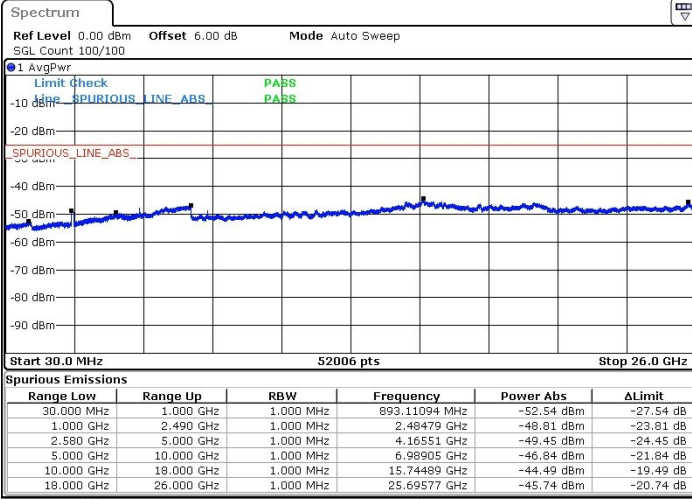

Highest Channel / QPSK

Highest Channel / 16QAM

Date: 27.JUL.2019 01:55:41

Date: 27.JUL.2019 01:53:05

Highest Channel / 64QAM

Date: 27.JUL.2019 01:51:43

LTE Band 7 / 20MHz+15MHz

Lowest Channel / QPSK

Lowest Channel / 16QAM

Date: 27.JUL.2019 02:36:01

Date: 27.JUL.2019 02:37:49

Lowest Channel / 64QAM

Date: 27.JUL.2019 02:39:12

LTE Band 7 / 20MHz+15MHz

Middle Channel / QPSK

Middle Channel / 16QAM

Date: 27.JUL.2019 02:44:21

Date: 27.JUL.2019 02:43:35

Middle Channel / 64QAM

Date: 27.JUL.2019 02:42:22

LTE Band 7 / 20MHz+15MHz

Highest Channel / QPSK

Highest Channel / 16QAM

Date: 27.JUL.2019 02:47:39

Date: 27.JUL.2019 02:48:43

Highest Channel / 64QAM

Date: 27.JUL.2019 02:50:45

LTE Band 7 / 20MHz+20MHz

Lowest Channel / QPSK

Lowest Channel / 16QAM

Date: 31.JUL.2019 11:48:44

Date: 31.JUL.2019 11:50:13