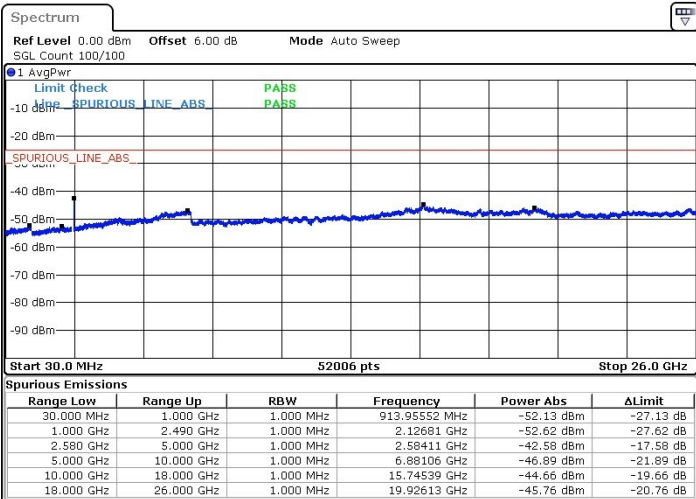

Lowest Channel / QPSK

Lowest Channel / 16QAM

Date: 31.JUL.2019 11:21:33

Date: 31.JUL.2019 11:22:54

Lowest Channel / 64QAM

Date: 31.JUL.2019 11:24:02

LTE Band 7 / 15MHz+15MHz

Middle Channel / QPSK

Middle Channel / 16QAM

Date: 31.JUL.2019 11:30:43

Date: 31.JUL.2019 11:31:57

Middle Channel / 64QAM

Date: 31.JUL.2019 11:32:56

LTE Band 7 / 15MHz+15MHz

Highest Channel / QPSK

Highest Channel / 16QAM

Date: 31.JUL.2019 11:39:53

Date: 31.JUL.2019 11:38:48

Highest Channel / 64QAM

Date: 31.JUL.2019 11:37:31

LTE Band 7 / 15MHz+20MHz

Lowest Channel / QPSK

Lowest Channel / 16QAM

Date: 27.JUL.2019 02:14:48

Date: 27.JUL.2019 02:16:16

Lowest Channel / 64QAM

Date: 27.JUL.2019 02:17:52

LTE Band 7 / 15MHz+20MHz

Middle Channel / QPSK

Middle Channel / 16QAM

Date: 27.JUL.2019 02:23:15

Date: 27.JUL.2019 02:22:19