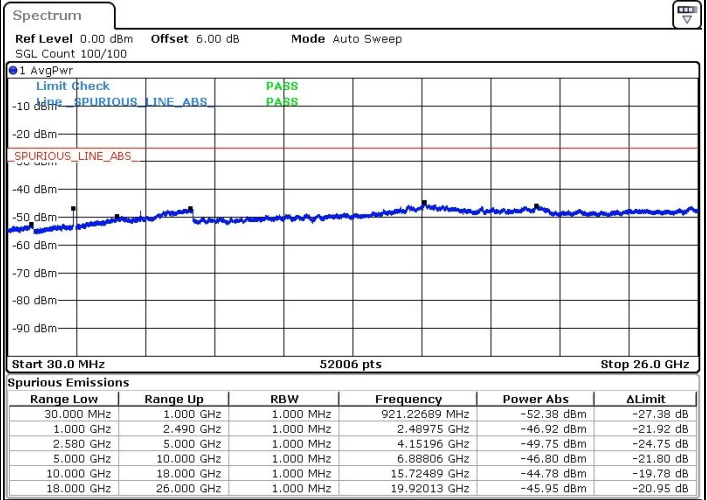

LTE Band 7 / 15MHz+10MHz

Highest Channel / QPSK

Highest Channel / 16QAM

Date: 31.JUL.2019 11:10:06

Date: 31.JUL.2019 11:11:21

Highest Channel / 64QAM

Date: 31.JUL.2019 11:12:43

LTE Band 7 / 15MHz+15MHz

Lowest Channel / QPSK

Lowest Channel / 16QAM

Date: 31.JUL.2019 11:21:33

Date: 31.JUL.2019 11:22:54

Lowest Channel / 64QAM

Date: 31.JUL.2019 11:24:02

LTE Band 7 / 15MHz+15MHz

Middle Channel / QPSK

Middle Channel / 16QAM

Date: 31.JUL.2019 11:30:43

Date: 31.JUL.2019 11:31:57

Middle Channel / 64QAM

Date: 31.JUL.2019 11:32:56

LTE Band 7 / 15MHz+15MHz

Highest Channel / QPSK

Highest Channel / 16QAM