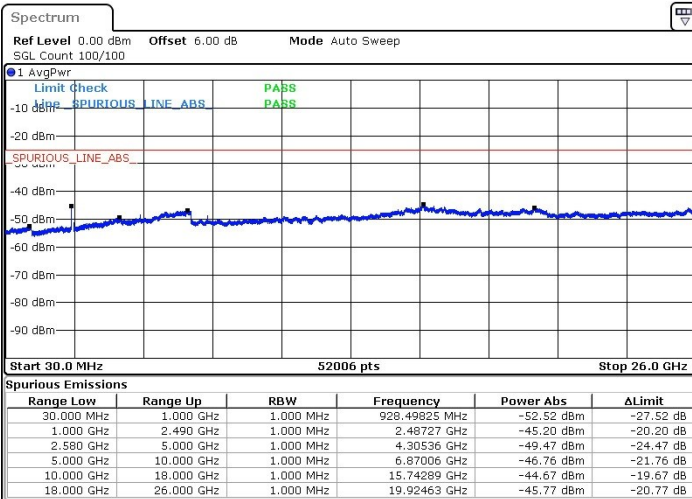

Date: 27.JUL.2019 02:30:08

LTE Band 7 / 20MHz+10MHz

Lowest Channel / QPSK

Lowest Channel / 16QAM

Date: 27.JUL.2019 01:45:20

Date: 27.JUL.2019 01:46:22

Lowest Channel / 64QAM

Date: 27.JUL.2019 01:47:30

LTE Band 7 / 20MHz+10MHz

Middle Channel / QPSK

Middle Channel / 16QAM

Date: 27.JUL.2019 01:59:17

Date: 27.JUL.2019 02:00:31

Middle Channel / 64QAM

Date: 27.JUL.2019 02:01:21

LTE Band 7 / 20MHz+10MHz

Highest Channel / QPSK

Highest Channel / 16QAM

Date: 27.JUL.2019 01:55:41

Date: 27.JUL.2019 01:53:05

Highest Channel / 64QAM

Date: 27.JUL.2019 01:51:43

LTE Band 7 / 20MHz+15MHz

Lowest Channel / QPSK