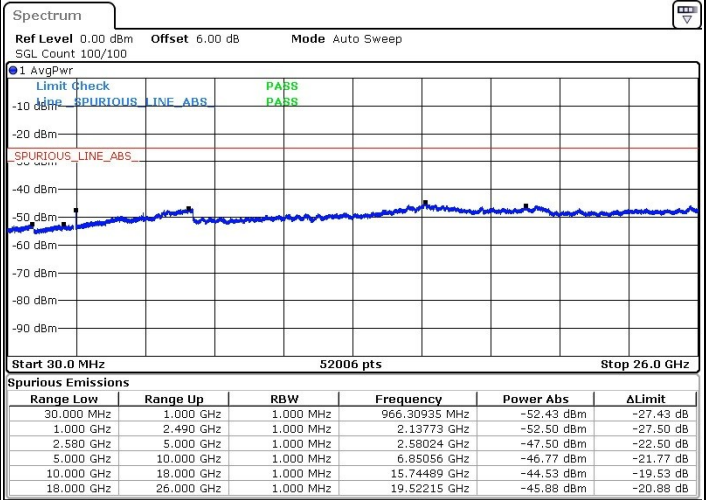

LTE Band 7 / 15MHz+10MHz

Highest Channel / QPSK

Highest Channel / 16QAM

Date: 31.JUL.2019 11:10:06

Date: 31.JUL.2019 11:11:21

Highest Channel / 64QAM

Date: 31.JUL.2019 11:12:43

LTE Band 7 / 15MHz+15MHz

Lowest Channel / QPSK

Lowest Channel / 16QAM

Date: 31.JUL.2019 11:21:33

Date: 31.JUL.2019 11:22:54

Lowest Channel / 64QAM

Date: 31.JUL.2019 11:24:02

LTE Band 7 / 15MHz+15MHz

Middle Channel / QPSK

Middle Channel / 16QAM

Date: 31.JUL.2019 11:30:43

Date: 31.JUL.2019 11:31:57

Middle Channel / 64QAM

Date: 31.JUL.2019 11:32:56

LTE Band 7 / 15MHz+15MHz

Highest Channel / QPSK

Highest Channel / 16QAM