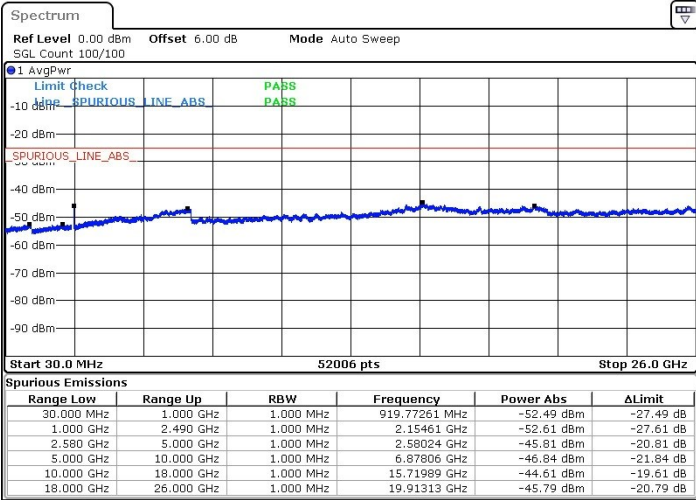

Date: 27.JUL.2019 02:30:08

LTE Band 7 / 20MHz+10MHz

Lowest Channel / QPSK

Lowest Channel / 16QAM

Date: 27.JUL.2019 01:45:20

Date: 27.JUL.2019 01:46:22

Lowest Channel / 64QAM

Date: 27.JUL.2019 01:47:30

LTE Band 7 / 20MHz+10MHz

Middle Channel / QPSK

Middle Channel / 16QAM

Date: 27.JUL.2019 01:59:17

Date: 27.JUL.2019 02:00:31

Middle Channel / 64QAM

Date: 27.JUL.2019 02:01:21

LTE Band 7 / 20MHz+10MHz

Highest Channel / QPSK

Highest Channel / 16QAM

Date: 27.JUL.2019 01:55:41

Date: 27.JUL.2019 01:53:05

Highest Channel / 64QAM

Date: 27.JUL.2019 01:51:43

LTE Band 7 / 20MHz+15MHz

Lowest Channel / QPSK

Lowest Channel / 16QAM

Date: 27.JUL.2019 02:36:01

Date: 27.JUL.2019 02:37:49

Lowest Channel / 64QAM

Date: 27.JUL.2019 02:39:12

LTE Band 7 / 20MHz+15MHz

Middle Channel / QPSK

Middle Channel / 16QAM