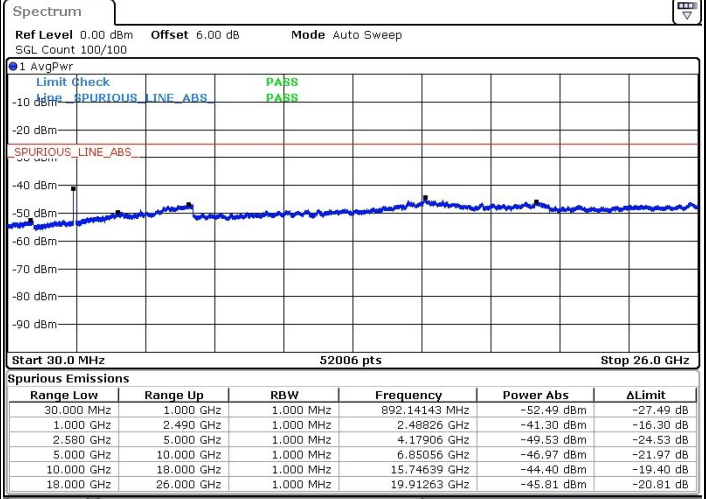

Date: 27.JUL.2019 02:44:21

Date: 27.JUL.2019 02:43:35

Middle Channel / 64QAM

Date: 27.JUL.2019 02:42:22

LTE Band 7 / 20MHz+15MHz

Highest Channel / QPSK

Highest Channel / 16QAM

Date: 27.JUL.2019 02:47:39

Date: 27.JUL.2019 02:48:43

Highest Channel / 64QAM

Date: 27.JUL.2019 02:50:45

LTE Band 7 / 20MHz+20MHz

Lowest Channel / QPSK

Lowest Channel / 16QAM

Date: 31.JUL.2019 11:48:44

Date: 31.JUL.2019 11:50:13

Lowest Channel / 64QAM

Date: 31.JUL.2019 11:52:53