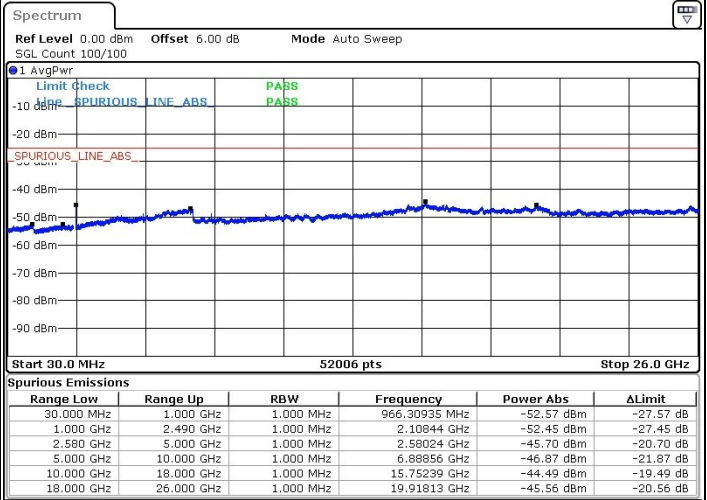

Date: 27.JUL.2019 02:30:08

LTE Band 7 / 20MHz+10MHz

Lowest Channel / QPSK

Lowest Channel / 16QAM

Date: 27.JUL.2019 01:45:20

Date: 27.JUL.2019 01:46:22

Lowest Channel / 64QAM

Date: 27.JUL.2019 01:47:30

LTE Band 7 / 20MHz+10MHz

Middle Channel / QPSK

Middle Channel / 16QAM

Date: 27.JUL.2019 01:59:17

Date: 27.JUL.2019 02:00:31

Middle Channel / 64QAM

Date: 27.JUL.2019 02:01:21

LTE Band 7 / 20MHz+10MHz

Highest Channel / QPSK

Highest Channel / 16QAM

Date: 27.JUL.2019 01:55:41

Date: 27.JUL.2019 01:53:05

Highest Channel / 64QAM

Date: 27.JUL.2019 01:51:43

LTE Band 7 / 20MHz+15MHz

Lowest Channel / QPSK