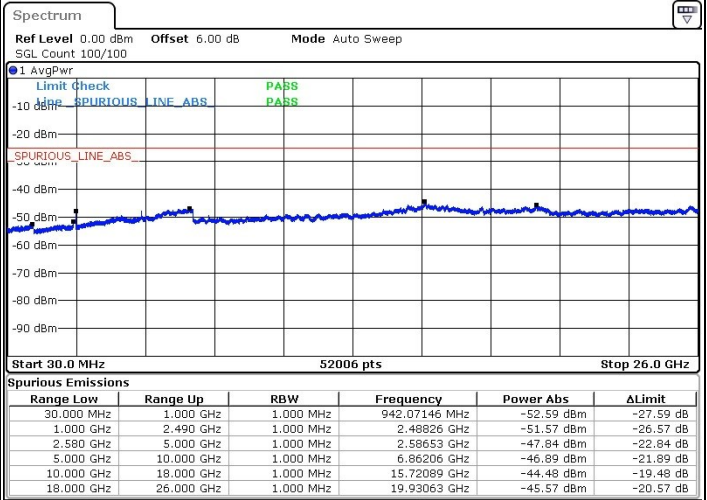

Date: 31.JUL.2019 11:39:53

Date: 31.JUL.2019 11:38:48

Highest Channel / 64QAM

Date: 31.JUL.2019 11:37:31

LTE Band 7 / 15MHz+20MHz

Lowest Channel / QPSK

Lowest Channel / 16QAM

Date: 27.JUL.2019 02:14:48

Date: 27.JUL.2019 02:16:16

Lowest Channel / 64QAM

Date: 27.JUL.2019 02:17:52

LTE Band 7 / 15MHz+20MHz

Middle Channel / QPSK

Middle Channel / 16QAM

Date: 27.JUL.2019 02:23:15

Date: 27.JUL.2019 02:22:19

Middle Channel / 64QAM

Date: 27.JUL.2019 02:21:11

LTE Band 7 / 15MHz+20MHz

Highest Channel / QPSK

Highest Channel / 16QAM

Date: 27.JUL.2019 02:27:03

Date: 27.JUL.2019 02:28:23

Highest Channel / 64QAM