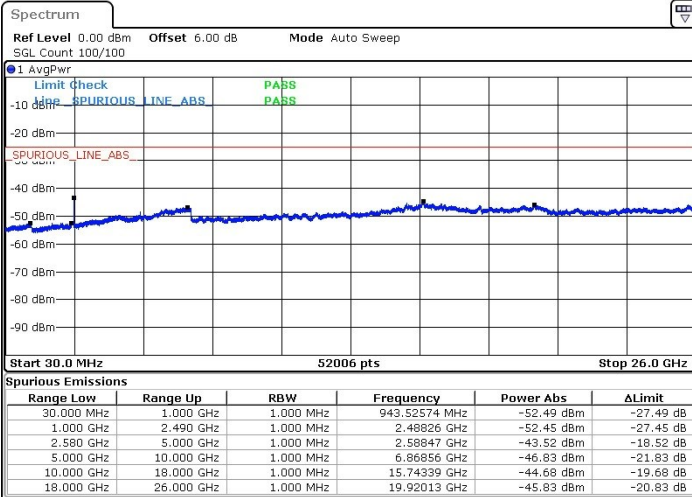

Middle Channel / 64QAM

Date: 27.JUL.2019 02:21:11

LTE Band 7 / 15MHz+20MHz

Highest Channel / QPSK

Highest Channel / 16QAM

Date: 27.JUL.2019 02:27:03

Date: 27.JUL.2019 02:28:23

Highest Channel / 64QAM

Date: 27.JUL.2019 02:30:08

LTE Band 7 / 20MHz+10MHz

Lowest Channel / QPSK

Lowest Channel / 16QAM

Date: 27.JUL.2019 01:45:20

Date: 27.JUL.2019 01:46:22

Lowest Channel / 64QAM

Date: 27.JUL.2019 01:47:30