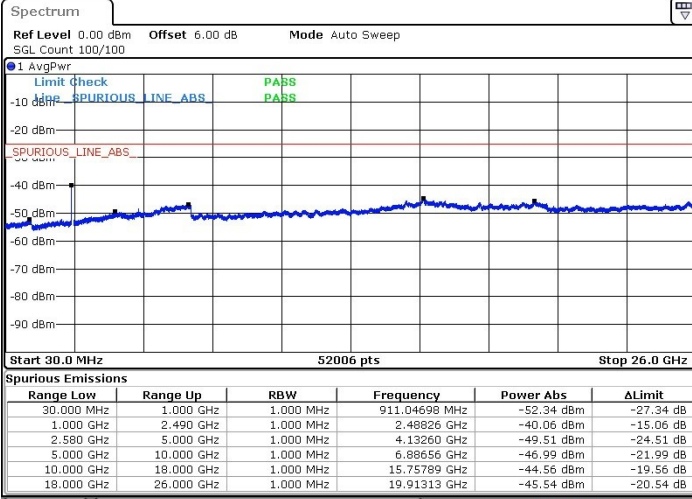

Lowest Channel / 16QAM

Date: 27.JUL.2019 02:36:01

Date: 27.JUL.2019 02:37:49

Lowest Channel / 64QAM

Date: 27.JUL.2019 02:39:12

LTE Band 7 / 20MHz+15MHz

Middle Channel / QPSK

Middle Channel / 16QAM

Date: 27.JUL.2019 02:44:21

Date: 27.JUL.2019 02:43:35

Middle Channel / 64QAM

Date: 27.JUL.2019 02:42:22

LTE Band 7 / 20MHz+15MHz

Highest Channel / QPSK

Highest Channel / 16QAM

Date: 27.JUL.2019 02:47:39

Date: 27.JUL.2019 02:48:43

Highest Channel / 64QAM

Date: 27.JUL.2019 02:50:45

LTE Band 7 / 20MHz+20MHz

Lowest Channel / QPSK

Lowest Channel / 16QAM

Date: 31.JUL.2019 11:48:44

Date: 31.JUL.2019 11:50:13

Lowest Channel / 64QAM

Date: 31.JUL.2019 11:52:53