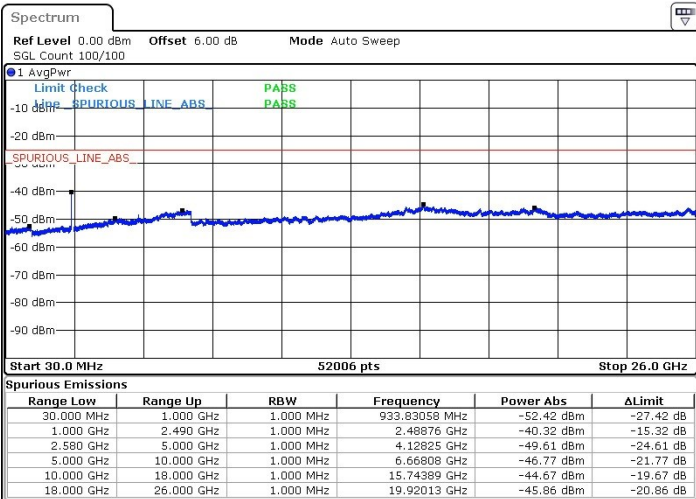

Highest Channel / QPSK

Highest Channel / 16QAM

Date: 27.JUL.2019 01:55:41

Date: 27.JUL.2019 01:53:05

Highest Channel / 64QAM

Date: 27.JUL.2019 01:51:43

LTE Band 7 / 20MHz+15MHz

Lowest Channel / QPSK

Lowest Channel / 16QAM

Date: 27.JUL.2019 02:36:01

Date: 27.JUL.2019 02:37:49

Lowest Channel / 64QAM

Date: 27.JUL.2019 02:39:12

LTE Band 7 / 20MHz+15MHz

Middle Channel / QPSK

Middle Channel / 16QAM

Date: 27.JUL.2019 02:44:21

Date: 27.JUL.2019 02:43:35

Middle Channel / 64QAM

Date: 27.JUL.2019 02:42:22

LTE Band 7 / 20MHz+15MHz

Highest Channel / QPSK

Highest Channel / 16QAM

Date: 27.JUL.2019 02:47:39

Date: 27.JUL.2019 02:48:43

Highest Channel / 64QAM

Date: 27.JUL.2019 02:50:45

LTE Band 7 / 20MHz+20MHz

Lowest Channel / QPSK

Lowest Channel / 16QAM

Date: 31.JUL.2019 11:48:44

Date: 31.JUL.2019 11:50:13