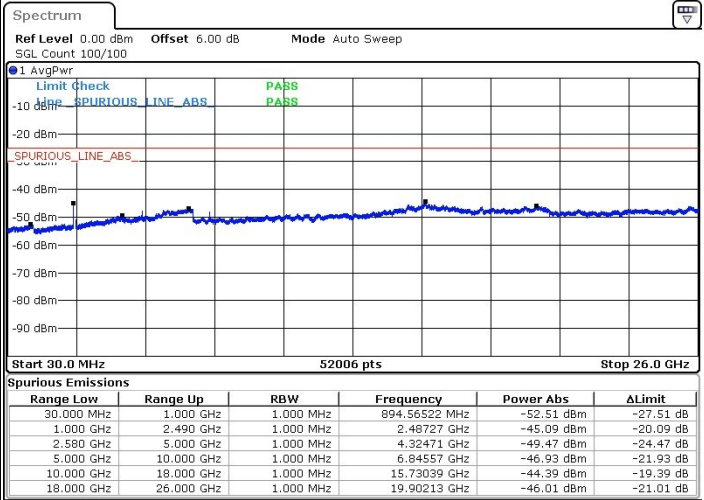

Middle Channel / 64QAM

Date: 27.JUL.2019 02:21:11

LTE Band 7 / 15MHz+20MHz

Highest Channel / QPSK

Highest Channel / 16QAM

Date: 27.JUL.2019 02:27:03

Date: 27.JUL.2019 02:28:23

Highest Channel / 64QAM

Date: 27.JUL.2019 02:30:08

LTE Band 7 / 20MHz+10MHz

Lowest Channel / QPSK

Lowest Channel / 16QAM

Date: 27.JUL.2019 01:45:20

Date: 27.JUL.2019 01:46:22

Lowest Channel / 64QAM

Date: 27.JUL.2019 01:47:30

LTE Band 7 / 20MHz+10MHz

Middle Channel / QPSK

Middle Channel / 16QAM

Date: 27.JUL.2019 01:59:17

Date: 27.JUL.2019 02:00:31

Middle Channel / 64QAM

Date: 27.JUL.2019 02:01:21

LTE Band 7 / 20MHz+10MHz

Highest Channel / QPSK

Highest Channel / 16QAM

Date: 27.JUL.2019 01:55:41

Date: 27.JUL.2019 01:53:05

Highest Channel / 64QAM

Date: 27.JUL.2019 01:51:43

LTE Band 7 / 20MHz+15MHz

Lowest Channel / QPSK