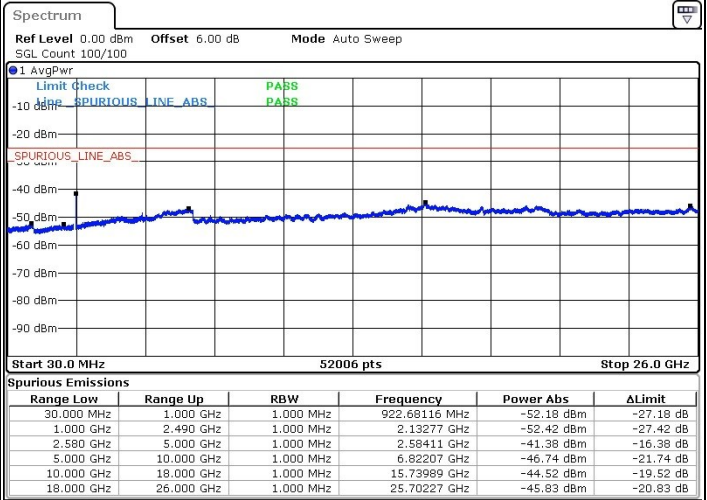

Lowest Channel / QPSK

Lowest Channel / 16QAM

Date: 31.JUL.2019 11:21:33

Date: 31.JUL.2019 11:22:54

Lowest Channel / 64QAM

Date: 31.JUL.2019 11:24:02

LTE Band 7 / 15MHz+15MHz

Middle Channel / QPSK

Middle Channel / 16QAM

Date: 31.JUL.2019 11:30:43

Date: 31.JUL.2019 11:31:57

Middle Channel / 64QAM

Date: 31.JUL.2019 11:32:56

LTE Band 7 / 15MHz+15MHz

Highest Channel / QPSK

Highest Channel / 16QAM

Date: 31.JUL.2019 11:39:53

Date: 31.JUL.2019 11:38:48

Highest Channel / 64QAM

Date: 31.JUL.2019 11:37:31

LTE Band 7 / 15MHz+20MHz

Lowest Channel / QPSK

Lowest Channel / 16QAM

Date: 27.JUL.2019 02:14:48