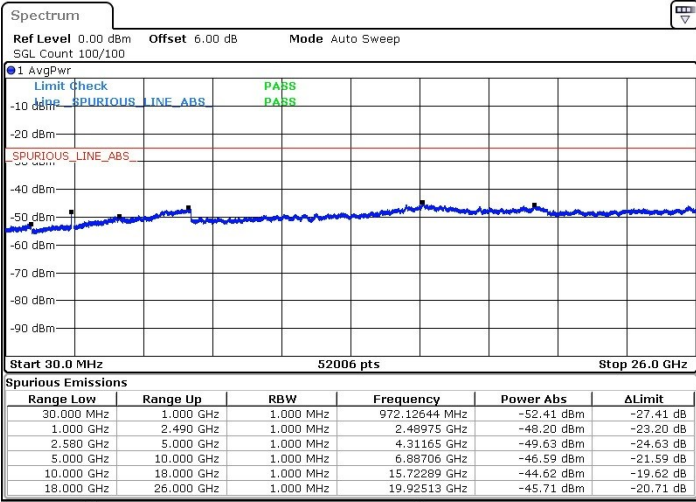

LTE Band 7 / 15MHz+10MHz

Highest Channel / QPSK

Highest Channel / 16QAM

Date: 31.JUL.2019 11:10:06

Date: 31.JUL.2019 11:11:21

Highest Channel / 64QAM

Date: 31.JUL.2019 11:12:43

LTE Band 7 / 15MHz+15MHz

Lowest Channel / QPSK

Lowest Channel / 16QAM

Date: 31.JUL.2019 11:21:33

Date: 31.JUL.2019 11:22:54

Lowest Channel / 64QAM

Date: 31.JUL.2019 11:24:02

LTE Band 7 / 15MHz+15MHz

Middle Channel / QPSK

Middle Channel / 16QAM

Date: 31.JUL.2019 11:30:43

Date: 31.JUL.2019 11:31:57

Middle Channel / 64QAM

Date: 31.JUL.2019 11:32:56

LTE Band 7 / 15MHz+15MHz

Highest Channel / QPSK

Highest Channel / 16QAM

Date: 31.JUL.2019 11:39:53

Date: 31.JUL.2019 11:38:48

Highest Channel / 64QAM

Date: 31.JUL.2019 11:37:31

LTE Band 7 / 15MHz+20MHz

Lowest Channel / QPSK

Lowest Channel / 16QAM

Date: 27.JUL.2019 02:14:48