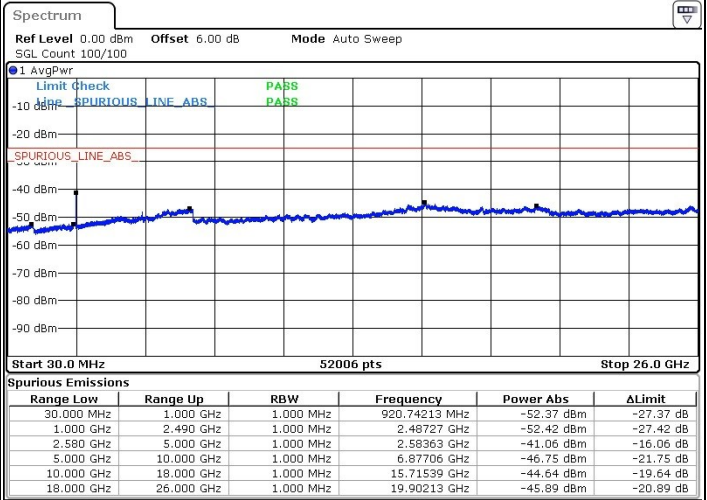

Lowest Channel / 16QAM

Date: 27.JUL.2019 02:36:01

Date: 27.JUL.2019 02:37:49

Lowest Channel / 64QAM

Date: 27.JUL.2019 02:39:12

LTE Band 7 / 20MHz+15MHz

Middle Channel / QPSK

Middle Channel / 16QAM

Date: 27.JUL.2019 02:44:21

Date: 27.JUL.2019 02:43:35

Middle Channel / 64QAM

Date: 27.JUL.2019 02:42:22

LTE Band 7 / 20MHz+15MHz

Highest Channel / QPSK

Highest Channel / 16QAM

Date: 27.JUL.2019 02:47:39

Date: 27.JUL.2019 02:48:43

Highest Channel / 64QAM

Date: 27.JUL.2019 02:50:45

LTE Band 7 / 20MHz+20MHz

Lowest Channel / QPSK

Lowest Channel / 16QAM

Date: 31.JUL.2019 11:48:44

Date: 31.JUL.2019 11:50:13