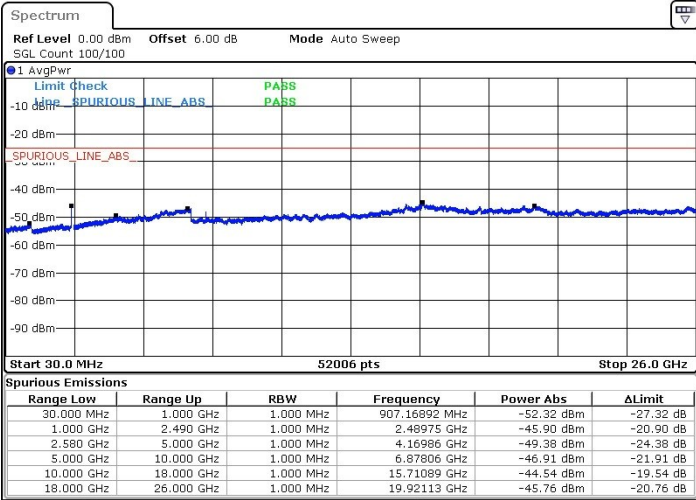

Middle Channel / 16QAM

Date: 31.JUL.2019 11:30:43

Date: 31.JUL.2019 11:31:57

Middle Channel / 64QAM

Date: 31.JUL.2019 11:32:56

LTE Band 7 / 15MHz+15MHz

Highest Channel / QPSK

Highest Channel / 16QAM

Date: 31.JUL.2019 11:39:53

Date: 31.JUL.2019 11:38:48

Highest Channel / 64QAM

Date: 31.JUL.2019 11:37:31

LTE Band 7 / 15MHz+20MHz

Lowest Channel / QPSK

Lowest Channel / 16QAM

Date: 27.JUL.2019 02:14:48

Date: 27.JUL.2019 02:16:16

Lowest Channel / 64QAM

Date: 27.JUL.2019 02:17:52

LTE Band 7 / 15MHz+20MHz

Middle Channel / QPSK

Middle Channel / 16QAM

Date: 27.JUL.2019 02:23:15

Date: 27.JUL.2019 02:22:19

Middle Channel / 64QAM

Date: 27.JUL.2019 02:21:11

LTE Band 7 / 15MHz+20MHz

Highest Channel / QPSK

Highest Channel / 16QAM

Date: 27.JUL.2019 02:27:03

Date: 27.JUL.2019 02:28:23

Highest Channel / 64QAM