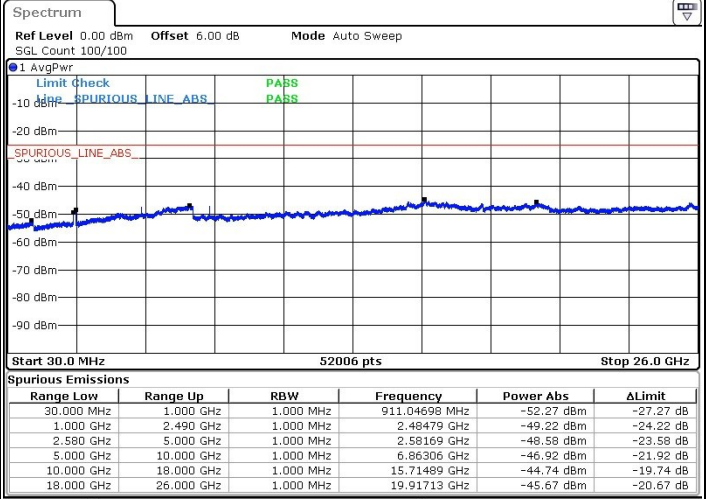

Highest Channel / QPSK

Highest Channel / 16QAM

Date: 27.JUL.2019 01:55:41

Date: 27.JUL.2019 01:53:05

Highest Channel / 64QAM

Date: 27.JUL.2019 01:51:43

LTE Band 7 / 20MHz+15MHz

Lowest Channel / QPSK

Lowest Channel / 16QAM

Date: 27.JUL.2019 02:36:01

Date: 27.JUL.2019 02:37:49

Lowest Channel / 64QAM

Date: 27.JUL.2019 02:39:12

LTE Band 7 / 20MHz+15MHz

Middle Channel / QPSK

Middle Channel / 16QAM

Date: 27.JUL.2019 02:44:21

Date: 27.JUL.2019 02:43:35

Middle Channel / 64QAM

Date: 27.JUL.2019 02:42:22

LTE Band 7 / 20MHz+15MHz

Highest Channel / QPSK

Highest Channel / 16QAM

Date: 27.JUL.2019 02:47:39