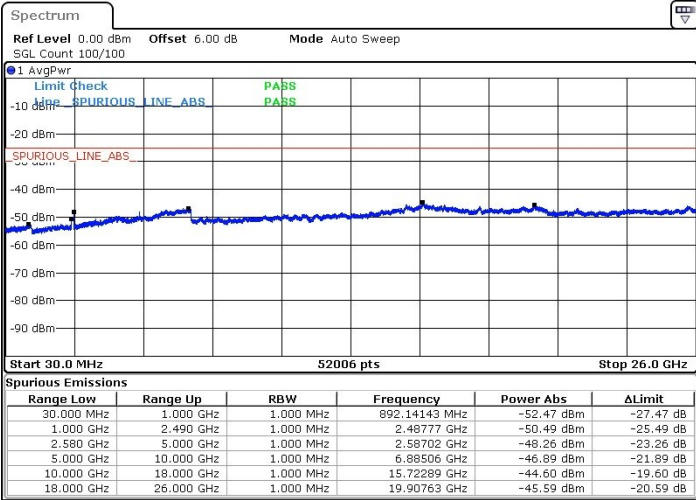

Date: 31.JUL.2019 11:39:53

Date: 31.JUL.2019 11:38:48

Highest Channel / 64QAM

Date: 31.JUL.2019 11:37:31

LTE Band 7 / 15MHz+20MHz

Lowest Channel / QPSK

Lowest Channel / 16QAM

Date: 27.JUL.2019 02:14:48

Date: 27.JUL.2019 02:16:16

Lowest Channel / 64QAM

Date: 27.JUL.2019 02:17:52

LTE Band 7 / 15MHz+20MHz

Middle Channel / QPSK

Middle Channel / 16QAM

Date: 27.JUL.2019 02:23:15

Date: 27.JUL.2019 02:22:19

Middle Channel / 64QAM

Date: 27.JUL.2019 02:21:11

LTE Band 7 / 15MHz+20MHz

Highest Channel / QPSK

Highest Channel / 16QAM

Date: 27.JUL.2019 02:27:03

Date: 27.JUL.2019 02:28:23

Highest Channel / 64QAM

Date: 27.JUL.2019 02:30:08

LTE Band 7 / 20MHz+10MHz

Lowest Channel / QPSK

Lowest Channel / 16QAM

Date: 27.JUL.2019 01:45:20

Date: 27.JUL.2019 01:46:22

Lowest Channel / 64QAM

Date: 27.JUL.2019 01:47:30