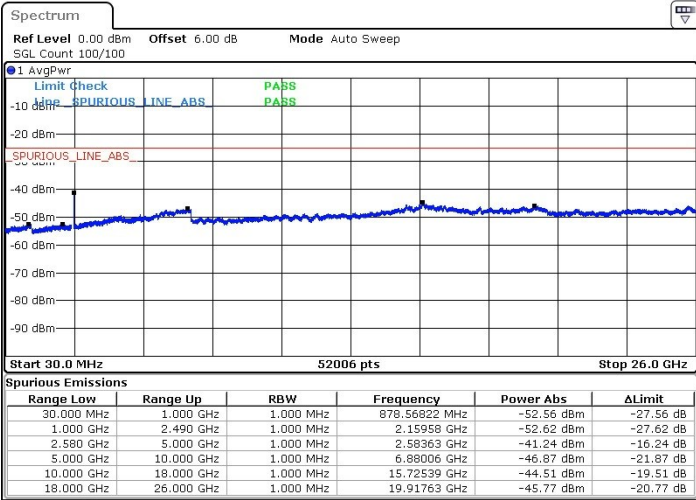

Highest Channel / QPSK

Highest Channel / 16QAM

Date: 27.JUL.2019 01:55:41

Date: 27.JUL.2019 01:53:05

Highest Channel / 64QAM

Date: 27.JUL.2019 01:51:43

LTE Band 7 / 20MHz+15MHz

Lowest Channel / QPSK

Lowest Channel / 16QAM

Date: 27.JUL.2019 02:36:01

Date: 27.JUL.2019 02:37:49

Lowest Channel / 64QAM

Date: 27.JUL.2019 02:39:12

LTE Band 7 / 20MHz+15MHz

Middle Channel / QPSK

Middle Channel / 16QAM

Date: 27.JUL.2019 02:44:21

Date: 27.JUL.2019 02:43:35

Middle Channel / 64QAM

Date: 27.JUL.2019 02:42:22

LTE Band 7 / 20MHz+15MHz

Highest Channel / QPSK

Highest Channel / 16QAM

Date: 27.JUL.2019 02:47:39

Date: 27.JUL.2019 02:48:43

Highest Channel / 64QAM

Date: 27.JUL.2019 02:50:45

LTE Band 7 / 20MHz+20MHz

Lowest Channel / QPSK

Lowest Channel / 16QAM

Date: 31.JUL.2019 11:48:44

Date: 31.JUL.2019 11:50:13