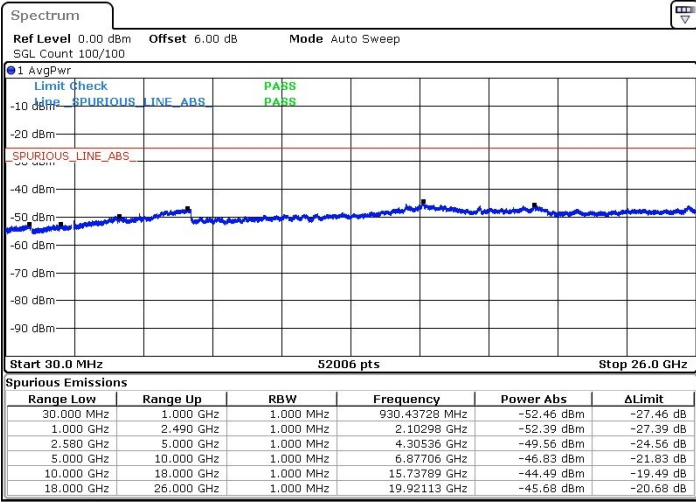

Lowest Channel / QPSK

Lowest Channel / 16QAM

Date: 31.JUL.2019 11:21:33

Date: 31.JUL.2019 11:22:54

Lowest Channel / 64QAM

Date: 31.JUL.2019 11:24:02

LTE Band 7 / 15MHz+15MHz

Middle Channel / QPSK

Middle Channel / 16QAM

Date: 31.JUL.2019 11:30:43

Date: 31.JUL.2019 11:31:57

Middle Channel / 64QAM

Date: 31.JUL.2019 11:32:56

LTE Band 7 / 15MHz+15MHz

Highest Channel / QPSK

Highest Channel / 16QAM

Date: 31.JUL.2019 11:39:53

Date: 31.JUL.2019 11:38:48

Highest Channel / 64QAM

Date: 31.JUL.2019 11:37:31

LTE Band 7 / 15MHz+20MHz

Lowest Channel / QPSK

Lowest Channel / 16QAM

Date: 27.JUL.2019 02:14:48