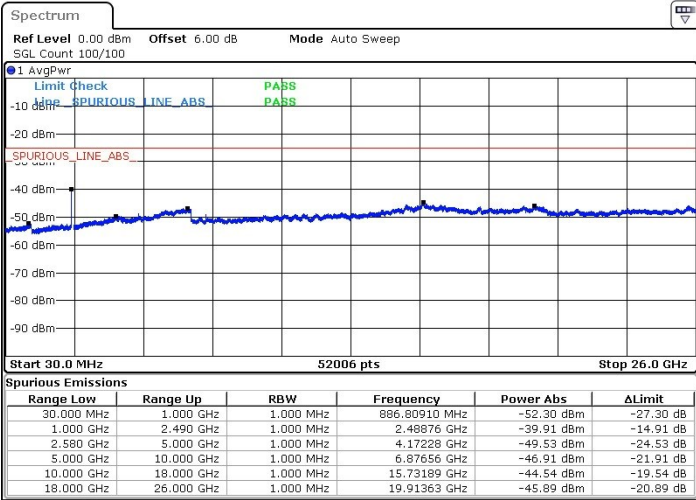

LTE Band 7 / 20MHz+10MHz

Middle Channel / QPSK

Middle Channel / 16QAM

Date: 27.JUL.2019 01:59:17

Date: 27.JUL.2019 02:00:31

Middle Channel / 64QAM

Date: 27.JUL.2019 02:01:21

LTE Band 7 / 20MHz+10MHz

Highest Channel / QPSK

Highest Channel / 16QAM

Date: 27.JUL.2019 01:55:41

Date: 27.JUL.2019 01:53:05

Highest Channel / 64QAM

Date: 27.JUL.2019 01:51:43

LTE Band 7 / 20MHz+15MHz

Lowest Channel / QPSK

Lowest Channel / 16QAM

Date: 27.JUL.2019 02:36:01

Date: 27.JUL.2019 02:37:49

Lowest Channel / 64QAM

Date: 27.JUL.2019 02:39:12

LTE Band 7 / 20MHz+15MHz

Middle Channel / QPSK

Middle Channel / 16QAM

Date: 27.JUL.2019 02:44:21

Date: 27.JUL.2019 02:43:35

Middle Channel / 64QAM

Date: 27.JUL.2019 02:42:22

LTE Band 7 / 20MHz+15MHz

Highest Channel / QPSK

Highest Channel / 16QAM

Date: 27.JUL.2019 02:47:39