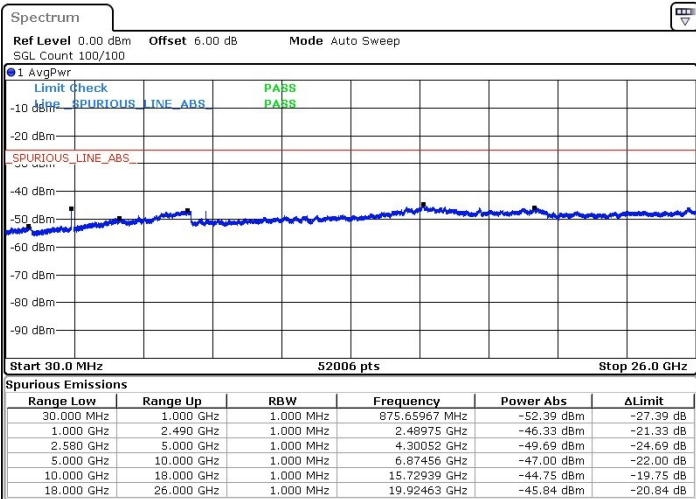

Middle Channel / 16QAM

Date: 31.JUL.2019 11:30:43

Date: 31.JUL.2019 11:31:57

Middle Channel / 64QAM

Date: 31.JUL.2019 11:32:56

LTE Band 7 / 15MHz+15MHz

Highest Channel / QPSK

Highest Channel / 16QAM

Date: 31.JUL.2019 11:39:53

Date: 31.JUL.2019 11:38:48

Highest Channel / 64QAM

Date: 31.JUL.2019 11:37:31

LTE Band 7 / 15MHz+20MHz

Lowest Channel / QPSK

Lowest Channel / 16QAM

Date: 27.JUL.2019 02:14:48

Date: 27.JUL.2019 02:16:16

Lowest Channel / 64QAM

Date: 27.JUL.2019 02:17:52

LTE Band 7 / 15MHz+20MHz

Middle Channel / QPSK

Middle Channel / 16QAM

Date: 27.JUL.2019 02:23:15

Date: 27.JUL.2019 02:22:19

Middle Channel / 64QAM

Date: 27.JUL.2019 02:21:11

LTE Band 7 / 15MHz+20MHz

Highest Channel / QPSK

Highest Channel / 16QAM

Date: 27.JUL.2019 02:27:03

Date: 27.JUL.2019 02:28:23

Highest Channel / 64QAM