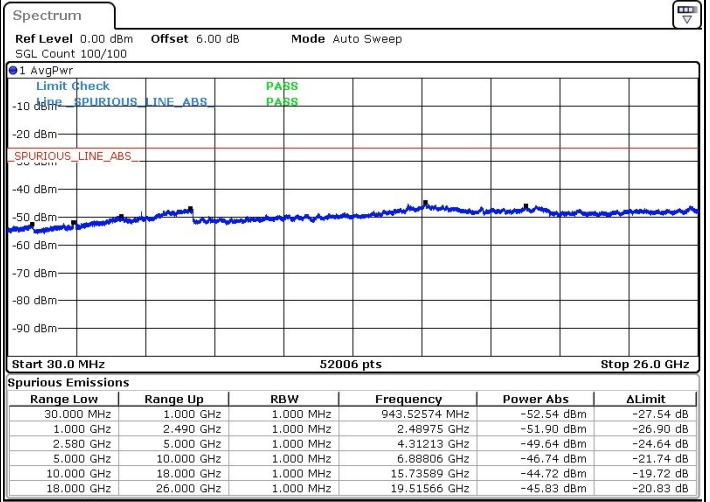

LTE Band 7 / 15MHz+10MHz

Highest Channel / QPSK

Highest Channel / 16QAM

Date: 31.JUL.2019 11:10:06

Date: 31.JUL.2019 11:11:21

Highest Channel / 64QAM

Date: 31.JUL.2019 11:12:43

LTE Band 7 / 15MHz+15MHz

Lowest Channel / QPSK

Lowest Channel / 16QAM

Date: 31.JUL.2019 11:21:33

Date: 31.JUL.2019 11:22:54

Lowest Channel / 64QAM

Date: 31.JUL.2019 11:24:02

LTE Band 7 / 15MHz+15MHz

Middle Channel / QPSK

Middle Channel / 16QAM

Date: 31.JUL.2019 11:30:43

Date: 31.JUL.2019 11:31:57

Middle Channel / 64QAM

Date: 31.JUL.2019 11:32:56

LTE Band 7 / 15MHz+15MHz

Highest Channel / QPSK

Highest Channel / 16QAM

Date: 31.JUL.2019 11:39:53

Date: 31.JUL.2019 11:38:48

Highest Channel / 64QAM

Date: 31.JUL.2019 11:37:31

LTE Band 7 / 15MHz+20MHz

Lowest Channel / QPSK

Lowest Channel / 16QAM

Date: 27.JUL.2019 02:14:48