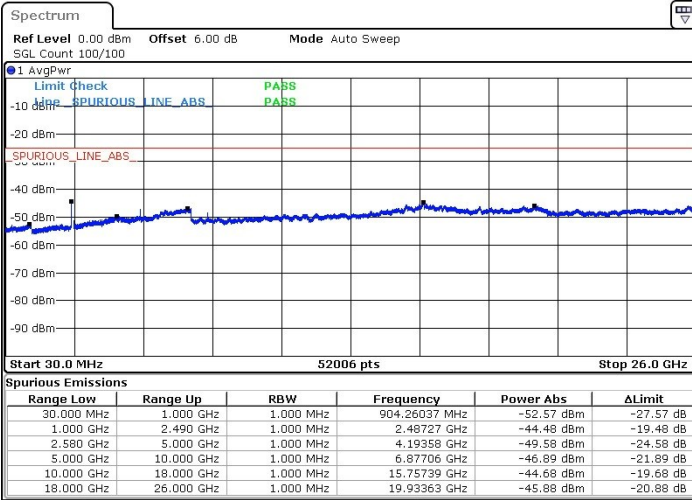

Middle Channel / 64QAM

Date: 27.JUL.2019 02:21:11

LTE Band 7 / 15MHz+20MHz

Highest Channel / QPSK

Highest Channel / 16QAM

Date: 27.JUL.2019 02:27:03

Date: 27.JUL.2019 02:28:23

Highest Channel / 64QAM

Date: 27.JUL.2019 02:30:08

LTE Band 7 / 20MHz+10MHz

Lowest Channel / QPSK

Lowest Channel / 16QAM

Date: 27.JUL.2019 01:45:20

Date: 27.JUL.2019 01:46:22

Lowest Channel / 64QAM

Date: 27.JUL.2019 01:47:30

LTE Band 7 / 20MHz+10MHz

Middle Channel / QPSK

Middle Channel / 16QAM

Date: 27.JUL.2019 01:59:17

Date: 27.JUL.2019 02:00:31

Middle Channel / 64QAM

Date: 27.JUL.2019 02:01:21

LTE Band 7 / 20MHz+10MHz

Highest Channel / QPSK

Highest Channel / 16QAM

Date: 27.JUL.2019 01:55:41

Date: 27.JUL.2019 01:53:05

Highest Channel / 64QAM

Date: 27.JUL.2019 01:51:43

LTE Band 7 / 20MHz+15MHz

Lowest Channel / QPSK