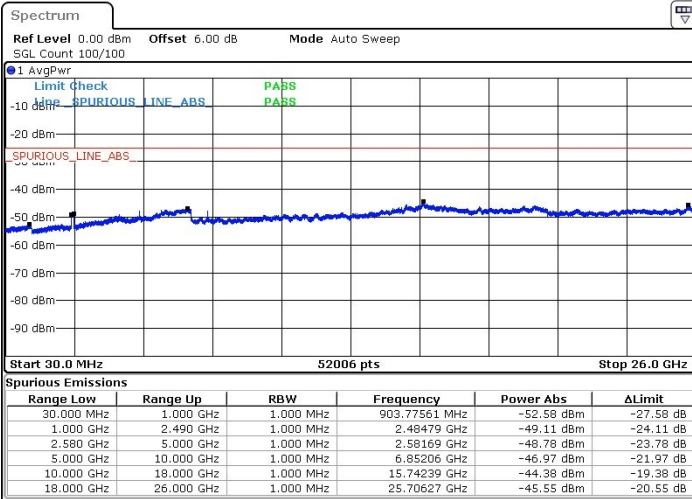

Highest Channel / QPSK

Highest Channel / 16QAM

Date: 27.JUL.2019 01:55:41

Date: 27.JUL.2019 01:53:05

Highest Channel / 64QAM

Date: 27.JUL.2019 01:51:43

LTE Band 7 / 20MHz+15MHz

Lowest Channel / QPSK

Lowest Channel / 16QAM

Date: 27.JUL.2019 02:36:01

Date: 27.JUL.2019 02:37:49

Lowest Channel / 64QAM

Date: 27.JUL.2019 02:39:12

LTE Band 7 / 20MHz+15MHz

Middle Channel / QPSK

Middle Channel / 16QAM

Date: 27.JUL.2019 02:44:21

Date: 27.JUL.2019 02:43:35

Middle Channel / 64QAM

Date: 27.JUL.2019 02:42:22

LTE Band 7 / 20MHz+15MHz

Highest Channel / QPSK

Highest Channel / 16QAM

Date: 27.JUL.2019 02:47:39

Date: 27.JUL.2019 02:48:43

Highest Channel / 64QAM

Date: 27.JUL.2019 02:50:45

LTE Band 7 / 20MHz+20MHz

Lowest Channel / QPSK

Lowest Channel / 16QAM

Date: 31.JUL.2019 11:48:44

Date: 31.JUL.2019 11:50:13