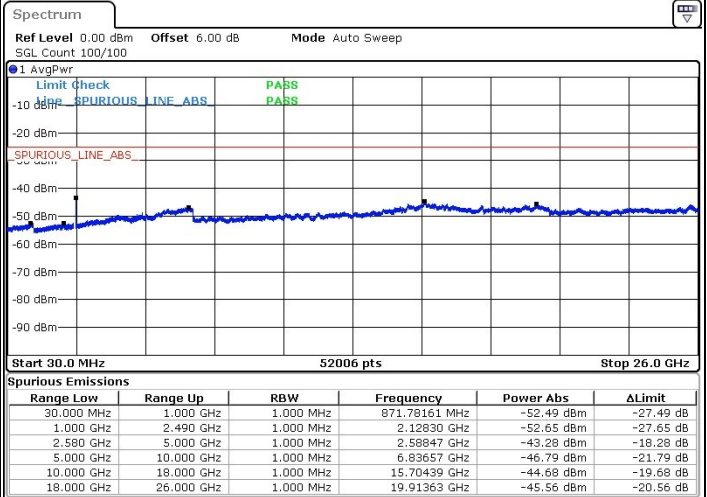

Middle Channel / 64QAM

Date: 27.JUL.2019 02:21:11

LTE Band 7 / 15MHz+20MHz

Highest Channel / QPSK

Highest Channel / 16QAM

Date: 27.JUL.2019 02:27:03

Date: 27.JUL.2019 02:28:23

Highest Channel / 64QAM

Date: 27.JUL.2019 02:30:08

LTE Band 7 / 20MHz+10MHz

Lowest Channel / QPSK

Lowest Channel / 16QAM

Date: 27.JUL.2019 01:45:20

Date: 27.JUL.2019 01:46:22

Lowest Channel / 64QAM

Date: 27.JUL.2019 01:47:30