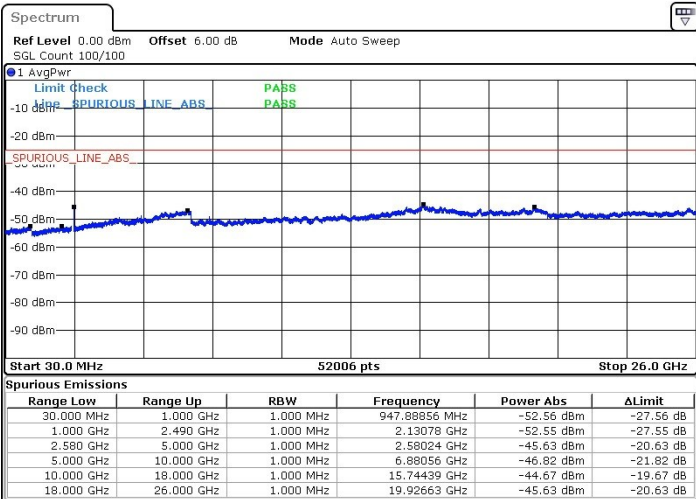

LTE Band 7 / 20MHz+10MHz

Middle Channel / QPSK

Middle Channel / 16QAM

Date: 27.JUL.2019 01:59:17

Date: 27.JUL.2019 02:00:31

Middle Channel / 64QAM

Date: 27.JUL.2019 02:01:21

LTE Band 7 / 20MHz+10MHz

Highest Channel / QPSK

Highest Channel / 16QAM

Date: 27.JUL.2019 01:55:41

Date: 27.JUL.2019 01:53:05

Highest Channel / 64QAM

Date: 27.JUL.2019 01:51:43

LTE Band 7 / 20MHz+15MHz

Lowest Channel / QPSK

Lowest Channel / 16QAM

Date: 27.JUL.2019 02:36:01

Date: 27.JUL.2019 02:37:49

Lowest Channel / 64QAM

Date: 27.JUL.2019 02:39:12

LTE Band 7 / 20MHz+15MHz

Middle Channel / QPSK

Middle Channel / 16QAM

Date: 27.JUL.2019 02:44:21

Date: 27.JUL.2019 02:43:35

Middle Channel / 64QAM

Date: 27.JUL.2019 02:42:22

LTE Band 7 / 20MHz+15MHz

Highest Channel / QPSK

Highest Channel / 16QAM

Date: 27.JUL.2019 02:47:39