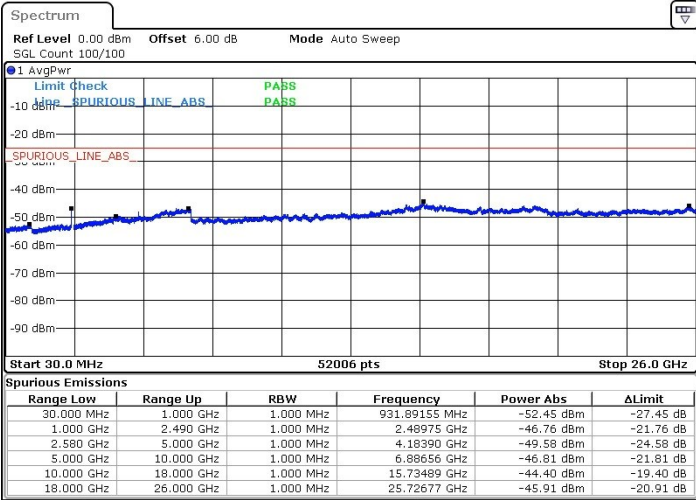

LTE Band 7 / 15MHz+10MHz

Highest Channel / QPSK

Highest Channel / 16QAM

Date: 31.JUL.2019 11:10:06

Date: 31.JUL.2019 11:11:21

Highest Channel / 64QAM

Date: 31.JUL.2019 11:12:43

LTE Band 7 / 15MHz+15MHz

Lowest Channel / QPSK

Lowest Channel / 16QAM

Date: 31.JUL.2019 11:21:33

Date: 31.JUL.2019 11:22:54

Lowest Channel / 64QAM

Date: 31.JUL.2019 11:24:02

LTE Band 7 / 15MHz+15MHz

Middle Channel / QPSK

Middle Channel / 16QAM

Date: 31.JUL.2019 11:30:43

Date: 31.JUL.2019 11:31:57

Middle Channel / 64QAM

Date: 31.JUL.2019 11:32:56

LTE Band 7 / 15MHz+15MHz

Highest Channel / QPSK

Highest Channel / 16QAM