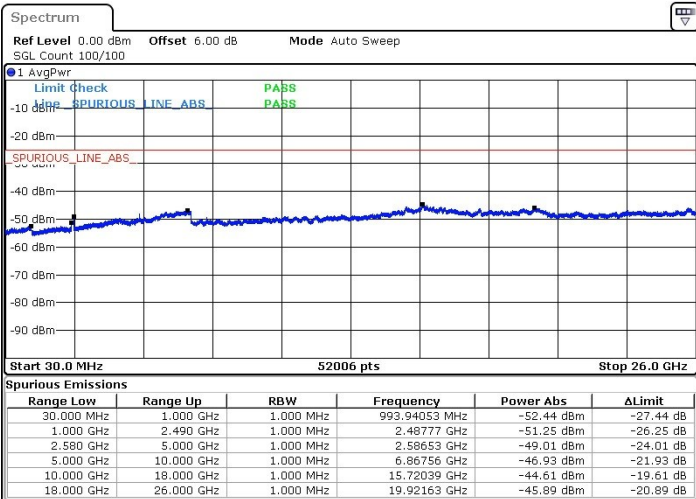

Date: 31.JUL.2019 11:39:53

Date: 31.JUL.2019 11:38:48

Highest Channel / 64QAM

Date: 31.JUL.2019 11:37:31

LTE Band 7 / 15MHz+20MHz

Lowest Channel / QPSK

Lowest Channel / 16QAM

Date: 27.JUL.2019 02:14:48

Date: 27.JUL.2019 02:16:16

Lowest Channel / 64QAM

Date: 27.JUL.2019 02:17:52

LTE Band 7 / 15MHz+20MHz

Middle Channel / QPSK

Middle Channel / 16QAM

Date: 27.JUL.2019 02:23:15

Date: 27.JUL.2019 02:22:19

Middle Channel / 64QAM

Date: 27.JUL.2019 02:21:11

LTE Band 7 / 15MHz+20MHz

Highest Channel / QPSK

Highest Channel / 16QAM

Date: 27.JUL.2019 02:27:03

Date: 27.JUL.2019 02:28:23

Highest Channel / 64QAM

Date: 27.JUL.2019 02:30:08

LTE Band 7 / 20MHz+10MHz

Lowest Channel / QPSK

Lowest Channel / 16QAM

Date: 27.JUL.2019 01:45:20

Date: 27.JUL.2019 01:46:22

Lowest Channel / 64QAM

Date: 27.JUL.2019 01:47:30