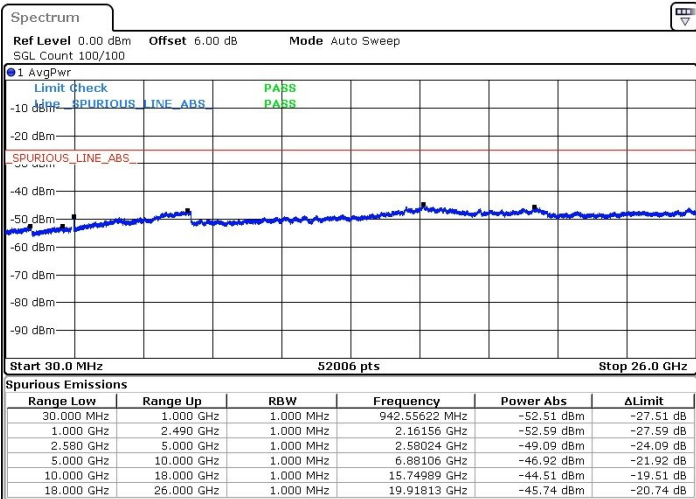

LTE Band 7 / 15MHz+10MHz

Highest Channel / QPSK

Highest Channel / 16QAM

Date: 31.JUL.2019 11:10:06

Date: 31.JUL.2019 11:11:21

Highest Channel / 64QAM

Date: 31.JUL.2019 11:12:43

LTE Band 7 / 15MHz+15MHz

Lowest Channel / QPSK

Lowest Channel / 16QAM

Date: 31.JUL.2019 11:21:33

Date: 31.JUL.2019 11:22:54

Lowest Channel / 64QAM

Date: 31.JUL.2019 11:24:02

LTE Band 7 / 15MHz+15MHz

Middle Channel / QPSK

Middle Channel / 16QAM

Date: 31.JUL.2019 11:30:43

Date: 31.JUL.2019 11:31:57

Middle Channel / 64QAM

Date: 31.JUL.2019 11:32:56

LTE Band 7 / 15MHz+15MHz

Highest Channel / QPSK

Highest Channel / 16QAM