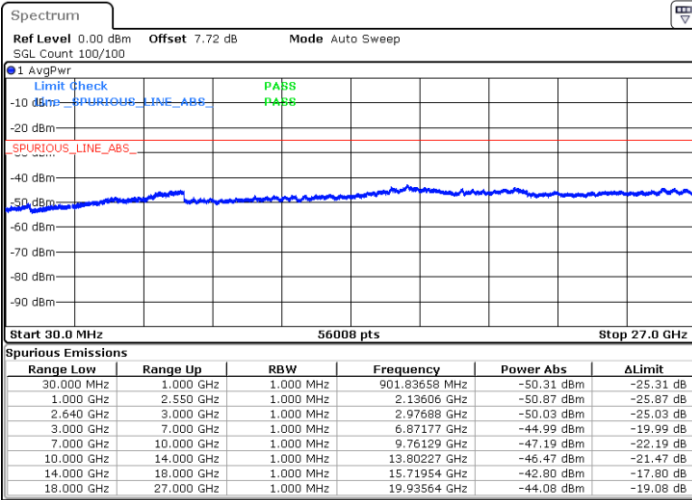

LTE Band 38 / 5MHz

Highest Channel / QPSK

Highest Channel / 16QAM

Date: 31.JUL.2019 15:35:43

Date: 31.JUL.2019 15:36:38

LTE Band 38 / 10MHz

Lowest Channel / QPSK

Lowest Channel / 16QAM

Date: 31.JUL.2019 15:37:33

Date: 31.JUL.2019 15:38:28

LTE Band 38 / 10MHz

Middle Channel / QPSK

Middle Channel / 16QAM

Date: 31.JUL.2019 15:39:23

Date: 31.JUL.2019 15:40:18

Highest Channel / QPSK

Highest Channel / 16QAM

Date: 31.JUL.2019 15:41:13

Date: 31.JUL.2019 15:42:08

LTE Band 38 / 15MHz

Lowest Channel / QPSK

Lowest Channel / 16QAM

Date: 31.JUL.2019 15:43:03

Date: 31.JUL.2019 15:43:58