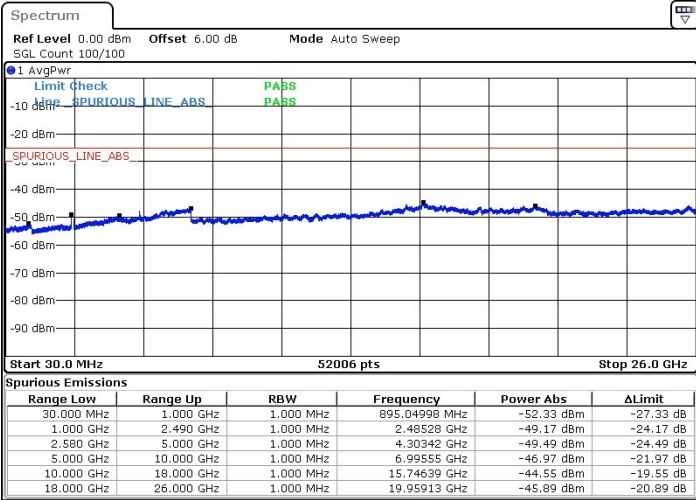

LTE Band 7 / 15MHz+10MHz

Middle Channel / QPSK

Middle Channel / 16QAM

Date: 31.JUL.2019 11:08:50