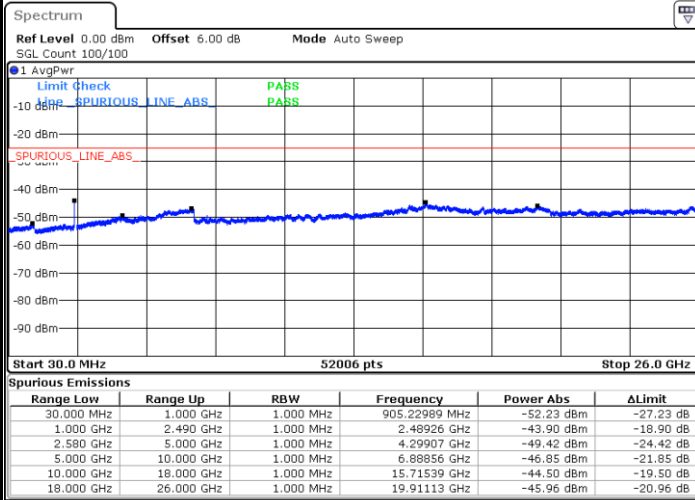

Highest Channel / 16QAM

Date: 29 JUL 2019 22:42:42

Date: 29 JUL 2019 22:43:36

LTE Band 7 / 5MHz

Lowest Channel / 64QAM

Middle Channel / 64QAM

Date: 29 JUL 2019 22:45:30

Date: 29 JUL 2019 22:46:24

Highest Channel / 64QAM

Date: 29 JUL 2019 22:47:18

LTE Band 7 / 10MHz

Lowest Channel / 64QAM

Middle Channel / 64QAM

Date: 29 JUL 2019 22:53:46

Date: 29 JUL 2019 22:54:40

Highest Channel / 64QAM

Date: 29 JUL 2019 22:55:34

LTE Band 7 / 15MHz

Lowest Channel / 64QAM

Middle Channel / 64QAM

Date: 29 JUL 2019 23:06:34

Date: 29 JUL 2019 23:07:28

Highest Channel / 64QAM

Date: 29 JUL 2019 23:08:22