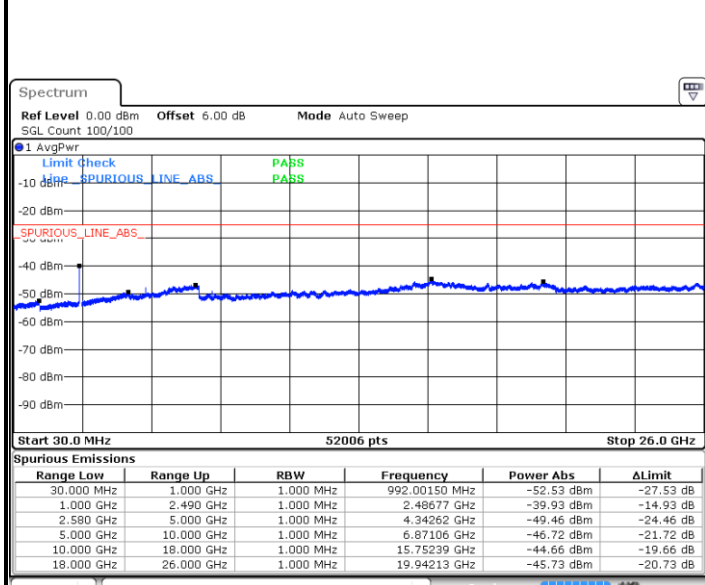

LTE Band7 / 15MHz

Highest Channel / QPSK

Date: 29 JUL 2019 22:26:11

Highest Channel / 16QAM

Date: 29 JUL 2019 22:27:05

LTE Band 7 / 20MHz

Lowest Channel / QPSK

Date: 29 JUL 2019 22:39:06

Lowest Channel / 16QAM

Date: 29 JUL 2019 22:40:00

LTE Band 7 / 20MHz

Middle Channel / QPSK

Middle Channel / 16QAM

Date: 29 JUL 2019 22:41:48

Date: 29 JUL 2019 22:40:54

Highest Channel / QPSK

Highest Channel / 16QAM

Date: 29 JUL 2019 22:42:42

Date: 29 JUL 2019 22:43:36

LTE Band 7 / 5MHz

Lowest Channel / 64QAM

Middle Channel / 64QAM

Date: 29 JUL 2019 22:45:30

Date: 29 JUL 2019 22:46:24