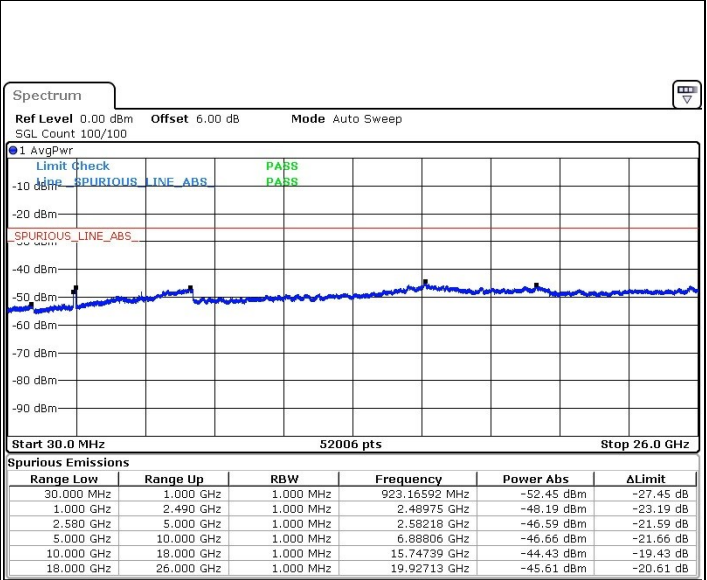

Date: 31.JUL.2019 16:03:12

Highest Channel / 64QAM

Date: 31.JUL.2019 16:04:07

LTE Band 7 / 10MHz+20MHz

Lowest Channel / QPSK

Lowest Channel / 16QAM

Date: 27.JUL.2019 01:36:56

Date: 27.JUL.2019 01:37:55

Lowest Channel / 64QAM

Date: 27.JUL.2019 01:38:49

**LTE Band 7 / 10MHz+20MHz**

**Middle Channel / QPSK**

Date: 27.JUL.2019 01:35:14

**Middle Channel / 16QAM**

Date: 27.JUL.2019 01:34:22

**Middle Channel / 64QAM**

Date: 27.JUL.2019 01:33:01

LTE Band 7 / 10MHz+20MHz

Highest Channel / QPSK

Highest Channel / 16QAM

Date: 27.JUL.2019 01:27:07

Date: 27.JUL.2019 01:28:01

Highest Channel / 64QAM

Date: 27.JUL.2019 01:29:06

LTE Band 7 / 15MHz+10MHz

Lowest Channel / QPSK

Lowest Channel / 16QAM

Date: 31.JUL.2019 11:01:46

Date: 31.JUL.2019 11:00:37

Lowest Channel / 64QAM

Date: 31.JUL.2019 10:59:32

LTE Band 7 / 15MHz+10MHz