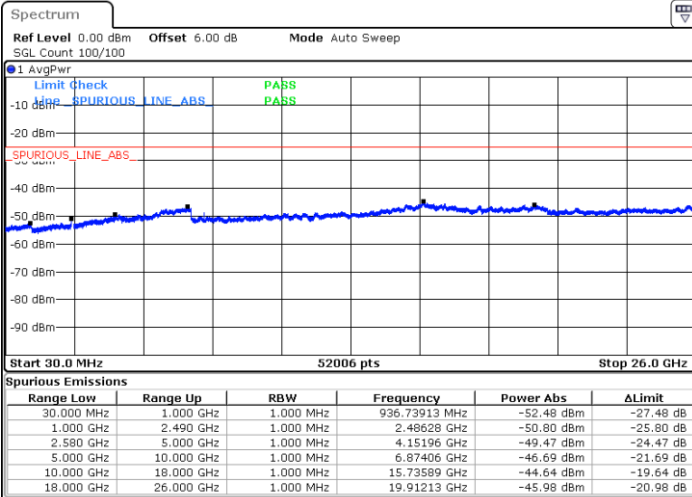

Highest Channel / 16QAM

Date: 29 JUL 2019 22:42:42

Date: 29 JUL 2019 22:43:36

LTE Band 7 / 5MHz

Lowest Channel / 64QAM

Middle Channel / 64QAM

Date: 29 JUL 2019 22:45:30

Date: 29 JUL 2019 22:46:24

Highest Channel / 64QAM

Date: 29 JUL 2019 22:47:18

LTE Band 7 / 10MHz

Lowest Channel / 64QAM

Middle Channel / 64QAM

Date: 29 JUL 2019 22:53:46

Date: 29 JUL 2019 22:54:40

Highest Channel / 64QAM