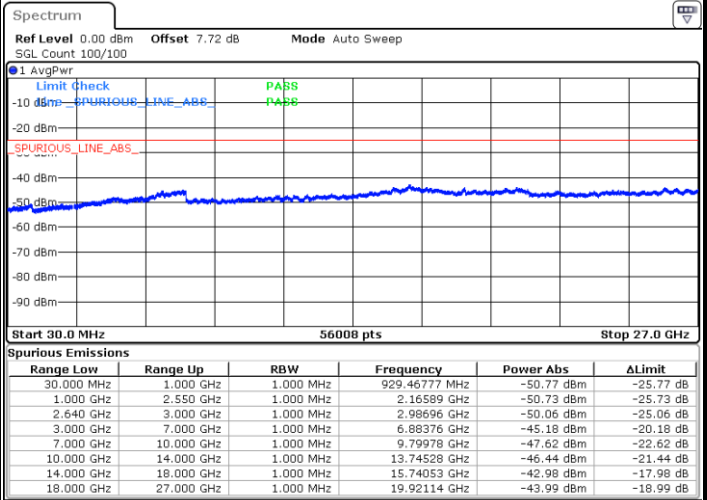

LTE Band 38 / 5MHz

Highest Channel / QPSK

Highest Channel / 16QAM

Date: 31.JUL.2019 15:35:43

Date: 31.JUL.2019 15:36:38

LTE Band 38 / 10MHz

Lowest Channel / QPSK

Lowest Channel / 16QAM

Date: 31.JUL.2019 15:37:33

Date: 31.JUL.2019 15:38:28

LTE Band 38 / 10MHz

Middle Channel / QPSK

Middle Channel / 16QAM

Date: 31.JUL.2019 15:39:23

Date: 31.JUL.2019 15:40:18

Highest Channel / QPSK

Highest Channel / 16QAM

Date: 31.JUL.2019 15:41:13

Date: 31.JUL.2019 15:42:08

LTE Band 38 / 15MHz

Lowest Channel / QPSK

Lowest Channel / 16QAM

Date: 31.JUL.2019 15:43:03

Date: 31.JUL.2019 15:43:58