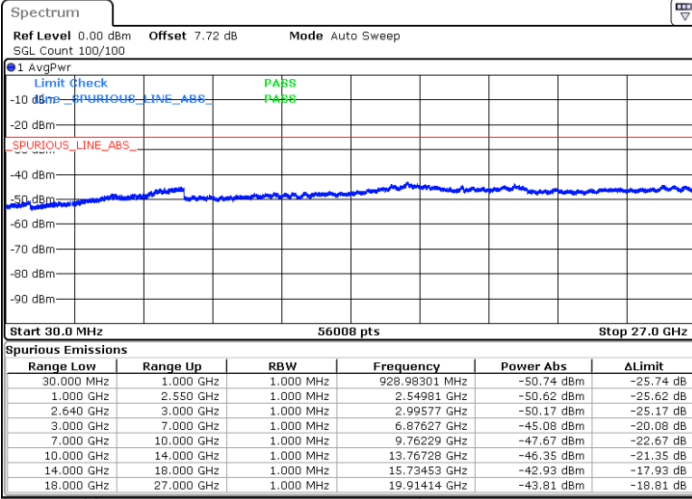

Middle Channel / 64QAM

Date: 31.JUL.2019 15:56:47

Date: 31.JUL.2019 15:57:42

Highest Channel / 64QAM

Date: 31.JUL.2019 15:58:37

LTE Band 38 / 15MHz

Lowest Channel / 64QAM

Middle Channel / 64QAM

Date: 31.JUL.2019 15:59:32

Date: 31.JUL.2019 16:00:27

Highest Channel / 64QAM

Date: 31.JUL.2019 16:01:22

LTE Band 38 / 20MHz

Lowest Channel / 64QAM

Middle Channel / 64QAM

Date: 31.JUL.2019 16:02:17

Date: 31.JUL.2019 16:03:12

Highest Channel / 64QAM

Date: 31.JUL.2019 16:04:07

LTE Band 7 / 10MHz+20MHz

Lowest Channel / QPSK

Lowest Channel / 16QAM

Date: 27.JUL.2019 01:36:56

Date: 27.JUL.2019 01:37:55