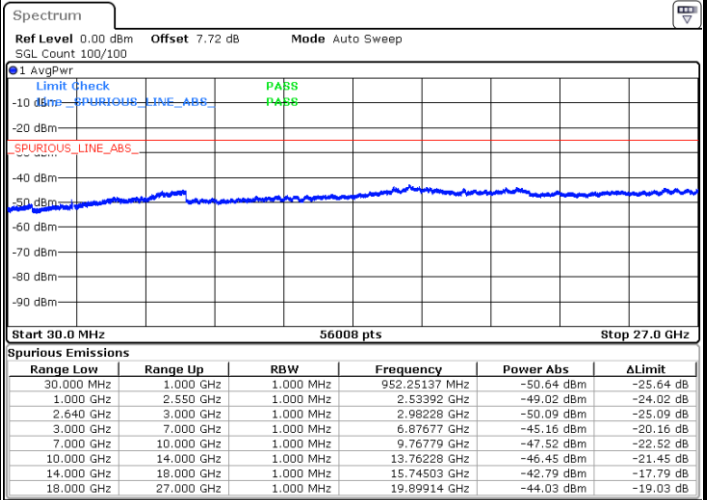

Date: 31.JUL.2019 15:37:33

Date: 31.JUL.2019 15:38:28

LTE Band 38 / 10MHz

Middle Channel / QPSK

Middle Channel / 16QAM

Date: 31.JUL.2019 15:39:23

Date: 31.JUL.2019 15:40:18

Highest Channel / QPSK

Highest Channel / 16QAM

Date: 31.JUL.2019 15:41:13

Date: 31.JUL.2019 15:42:08

LTE Band 38 / 15MHz

Lowest Channel / QPSK

Lowest Channel / 16QAM

Date: 31.JUL.2019 15:43:03

Date: 31.JUL.2019 15:43:58

Middle Channel / QPSK

Middle Channel / 16QAM

Date: 31.JUL.2019 15:44:53

Date: 31.JUL.2019 15:45:48

LTE Band 38 / 15MHz

Highest Channel / QPSK

Highest Channel / 16QAM

Date: 31.JUL.2019 15:46:42