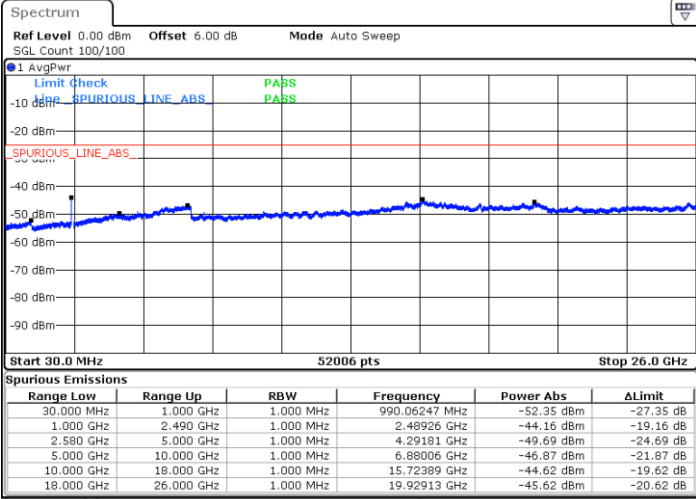

Highest Channel / 64QAM

Date: 29 JUL 2019 22:47:18

LTE Band 7 / 10MHz

Lowest Channel / 64QAM

Middle Channel / 64QAM

Date: 29 JUL 2019 22:53:46

Date: 29 JUL 2019 22:54:40

Highest Channel / 64QAM

Date: 29 JUL 2019 22:55:34

LTE Band 7 / 15MHz

Lowest Channel / 64QAM

Middle Channel / 64QAM

Date: 29 JUL 2019 23:06:34

Date: 29 JUL 2019 23:07:28

Highest Channel / 64QAM

Date: 29 JUL 2019 23:08:22

LTE Band 7 / 20MHz

Lowest Channel / 64QAM

Middle Channel / 64QAM

Date: 29 JUL 2019 23:14:49

Date: 29 JUL 2019 23:15:44

Highest Channel / 64QAM

Date: 29 JUL 2019 23:16:38

LTE Band 38 / 5MHz