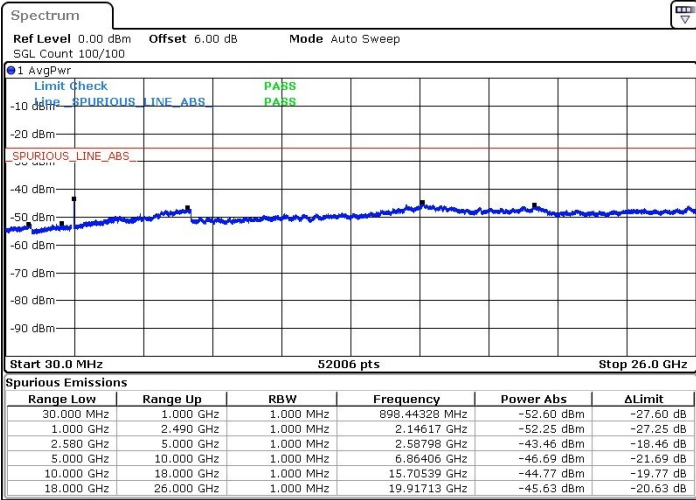

Date: 31.JUL.2019 16:03:12

Highest Channel / 64QAM

Date: 31.JUL.2019 16:04:07

LTE Band 7 / 10MHz+20MHz

Lowest Channel / QPSK

Lowest Channel / 16QAM

Date: 27.JUL.2019 01:36:56

Date: 27.JUL.2019 01:37:55

Lowest Channel / 64QAM

Date: 27.JUL.2019 01:38:49

**LTE Band 7 / 10MHz+20MHz**

**Middle Channel / QPSK**

Date: 27.JUL.2019 01:35:14

**Middle Channel / 16QAM**

Date: 27.JUL.2019 01:34:22

**Middle Channel / 64QAM**

Date: 27.JUL.2019 01:33:01

LTE Band 7 / 10MHz+20MHz

Highest Channel / QPSK

Highest Channel / 16QAM

Date: 27.JUL.2019 01:27:07

Date: 27.JUL.2019 01:28:01

Highest Channel / 64QAM

Date: 27.JUL.2019 01:29:06