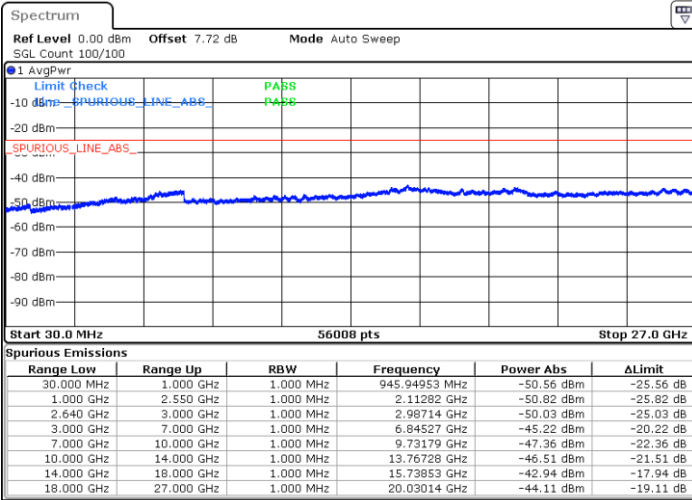

Middle Channel / 16QAM

Date: 31.JUL.2019 15:50:22

Date: 31.JUL.2019 15:51:17

Highest Channel / QPSK

Highest Channel / 16QAM

Date: 31.JUL.2019 15:52:12

Date: 31.JUL.2019 15:53:07

LTE Band 38 / 5MHz

Lowest Channel / 64QAM

Middle Channel / 64QAM

Date: 31.JUL.2019 15:54:02

Date: 31.JUL.2019 15:54:57

Highest Channel / 64QAM

Date: 31.JUL.2019 15:55:52

LTE Band 38 / 10MHz

Lowest Channel / 64QAM

Middle Channel / 64QAM

Date: 31.JUL.2019 15:56:47

Date: 31.JUL.2019 15:57:42

Highest Channel / 64QAM

Date: 31.JUL.2019 15:58:37

LTE Band 38 / 15MHz

Lowest Channel / 64QAM

Middle Channel / 64QAM

Date: 31.JUL.2019 15:59:32

Date: 31.JUL.2019 16:00:27

Highest Channel / 64QAM

Date: 31.JUL.2019 16:01:22

LTE Band 38 / 20MHz

Lowest Channel / 64QAM

Middle Channel / 64QAM

Date: 31.JUL.2019 16:02:17