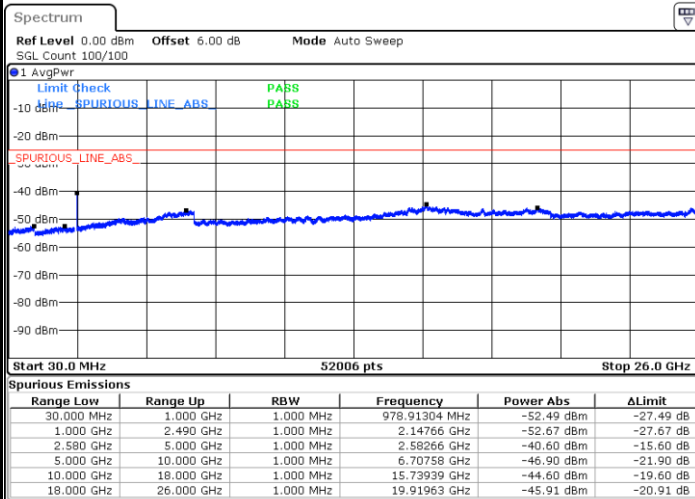

Highest Channel / 64QAM

Date: 29 JUL 2019 22:47:18

LTE Band 7 / 10MHz

Lowest Channel / 64QAM

Middle Channel / 64QAM

Date: 29 JUL 2019 22:53:46

Date: 29 JUL 2019 22:54:40

Highest Channel / 64QAM

Date: 29 JUL 2019 22:55:34

LTE Band 7 / 15MHz

Lowest Channel / 64QAM

Middle Channel / 64QAM

Date: 29 JUL 2019 23:06:34

Date: 29 JUL 2019 23:07:28

Highest Channel / 64QAM

Date: 29 JUL 2019 23:08:22

LTE Band 7 / 20MHz

Lowest Channel / 64QAM

Middle Channel / 64QAM

Date: 29 JUL 2019 23:14:49

Date: 29 JUL 2019 23:15:44

Highest Channel / 64QAM

Date: 29 JUL 2019 23:16:38

LTE Band 38 / 5MHz