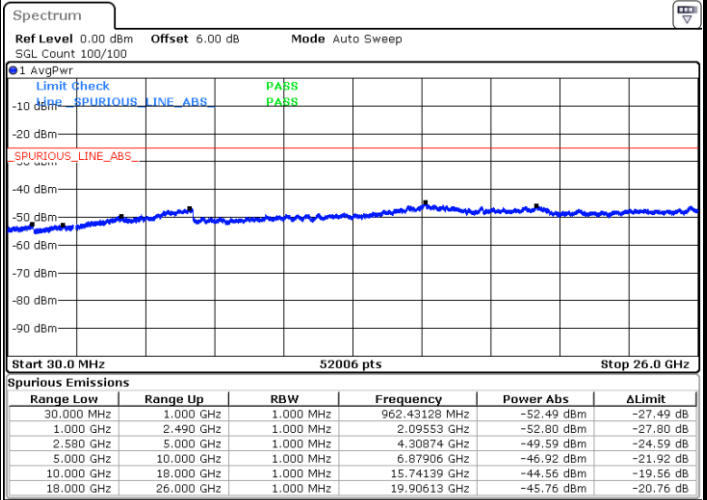

Highest Channel / 16QAM

Date: 29 JUL 2019 22:42:42

Date: 29 JUL 2019 22:43:36

LTE Band 7 / 5MHz

Lowest Channel / 64QAM

Middle Channel / 64QAM

Date: 29 JUL 2019 22:45:30

Date: 29 JUL 2019 22:46:24

Highest Channel / 64QAM

Date: 29 JUL 2019 22:47:18

LTE Band 7 / 10MHz

Lowest Channel / 64QAM

Middle Channel / 64QAM

Date: 29 JUL 2019 22:53:46

Date: 29 JUL 2019 22:54:40

Highest Channel / 64QAM

Date: 29 JUL 2019 22:55:34

LTE Band 7 / 15MHz

Lowest Channel / 64QAM

Middle Channel / 64QAM

Date: 29 JUL 2019 23:06:34

Date: 29 JUL 2019 23:07:28

Highest Channel / 64QAM

Date: 29 JUL 2019 23:08:22