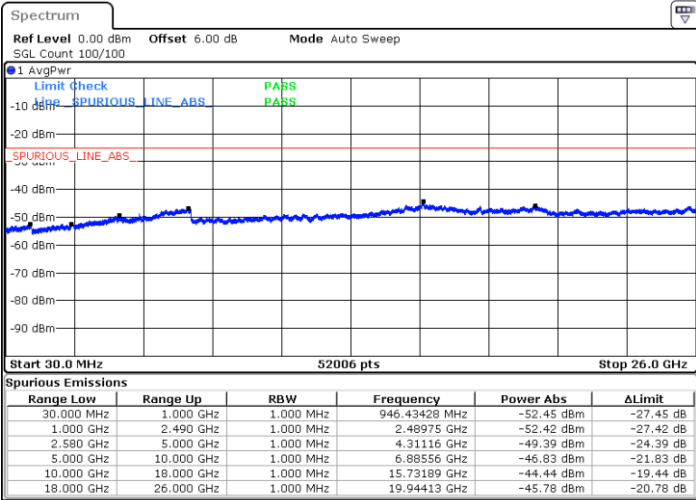

LTE Band7 / 15MHz

Highest Channel / QPSK

Date: 29 JUL 2019 22:26:11

Highest Channel / 16QAM

Date: 29 JUL 2019 22:27:05

LTE Band 7 / 20MHz

Lowest Channel / QPSK

Date: 29 JUL 2019 22:39:06

Lowest Channel / 16QAM

Date: 29 JUL 2019 22:40:00

LTE Band 7 / 20MHz

Middle Channel / QPSK

Middle Channel / 16QAM

Date: 29 JUL 2019 22:41:48

Date: 29 JUL 2019 22:40:54

Highest Channel / QPSK

Highest Channel / 16QAM

Date: 29 JUL 2019 22:42:42

Date: 29 JUL 2019 22:43:36

LTE Band 7 / 5MHz

Lowest Channel / 64QAM

Middle Channel / 64QAM

Date: 29 JUL 2019 22:45:30

Date: 29 JUL 2019 22:46:24