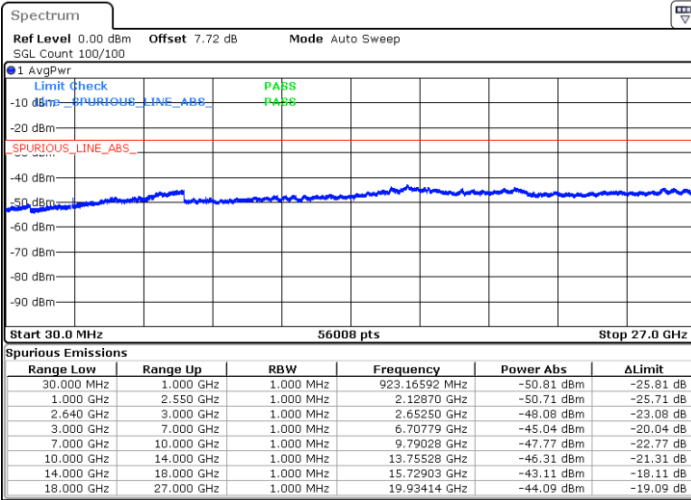

LTE Band 7 / 20MHz

Lowest Channel / 64QAM

Middle Channel / 64QAM

Date: 29 JUL 2019 23:14:49

Date: 29 JUL 2019 23:15:44

Highest Channel / 64QAM

Date: 29 JUL 2019 23:16:38

LTE Band 38 / 5MHz

Lowest Channel / QPSK

Date: 31.JUL.2019 15:32:03

Lowest Channel / 16QAM

Date: 31.JUL.2019 15:32:58

Middle Channel / QPSK

Date: 31.JUL.2019 15:33:53

Middle Channel / 16QAM

Date: 31.JUL.2019 15:34:48

LTE Band 38 / 5MHz

Highest Channel / QPSK

Highest Channel / 16QAM

Date: 31.JUL.2019 15:35:43

Date: 31.JUL.2019 15:36:38

LTE Band 38 / 10MHz

Lowest Channel / QPSK

Lowest Channel / 16QAM