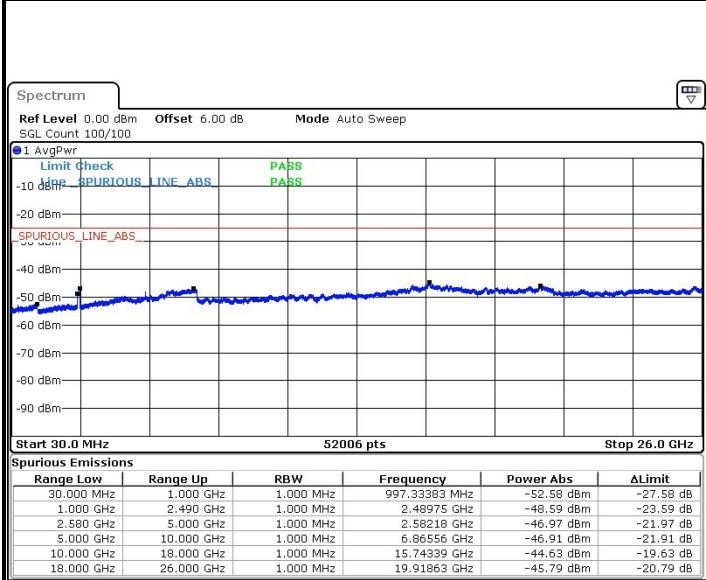

Date: 31.JUL.2019 16:03:12

Highest Channel / 64QAM

Date: 31.JUL.2019 16:04:07

LTE Band 7 / 10MHz+20MHz

Lowest Channel / QPSK

Lowest Channel / 16QAM

Date: 27.JUL.2019 01:36:56

Date: 27.JUL.2019 01:37:55

Lowest Channel / 64QAM

Date: 27.JUL.2019 01:38:49

**LTE Band 7 / 10MHz+20MHz**

**Middle Channel / QPSK**

Date: 27.JUL.2019 01:35:14

**Middle Channel / 16QAM**

Date: 27.JUL.2019 01:34:22

**Middle Channel / 64QAM**

Date: 27.JUL.2019 01:33:01

LTE Band 7 / 10MHz+20MHz

Highest Channel / QPSK

Highest Channel / 16QAM

Date: 27.JUL.2019 01:27:07

Date: 27.JUL.2019 01:28:01

Highest Channel / 64QAM

Date: 27.JUL.2019 01:29:06