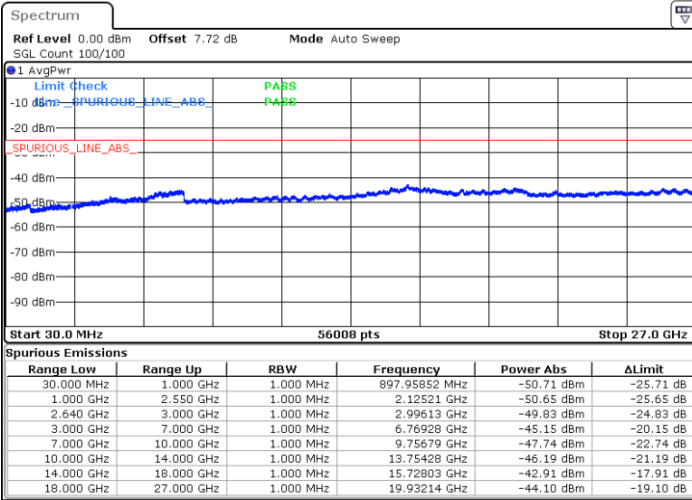

Lowest Channel / 64QAM

Middle Channel / 64QAM

Date: 31.JUL.2019 15:54:02

Date: 31.JUL.2019 15:54:57

Highest Channel / 64QAM

Date: 31.JUL.2019 15:55:52

LTE Band 38 / 10MHz

Lowest Channel / 64QAM

Middle Channel / 64QAM

Date: 31.JUL.2019 15:56:47

Date: 31.JUL.2019 15:57:42

Highest Channel / 64QAM

Date: 31.JUL.2019 15:58:37

LTE Band 38 / 15MHz

Lowest Channel / 64QAM

Middle Channel / 64QAM

Date: 31.JUL.2019 15:59:32

Date: 31.JUL.2019 16:00:27

Highest Channel / 64QAM

Date: 31.JUL.2019 16:01:22

LTE Band 38 / 20MHz

Lowest Channel / 64QAM

Middle Channel / 64QAM

Date: 31.JUL.2019 16:02:17

Date: 31.JUL.2019 16:03:12

Highest Channel / 64QAM

Date: 31.JUL.2019 16:04:07

LTE Band 7 / 10MHz+20MHz

Lowest Channel / QPSK

Lowest Channel / 16QAM

Date: 27.JUL.2019 01:36:56

Date: 27.JUL.2019 01:37:55