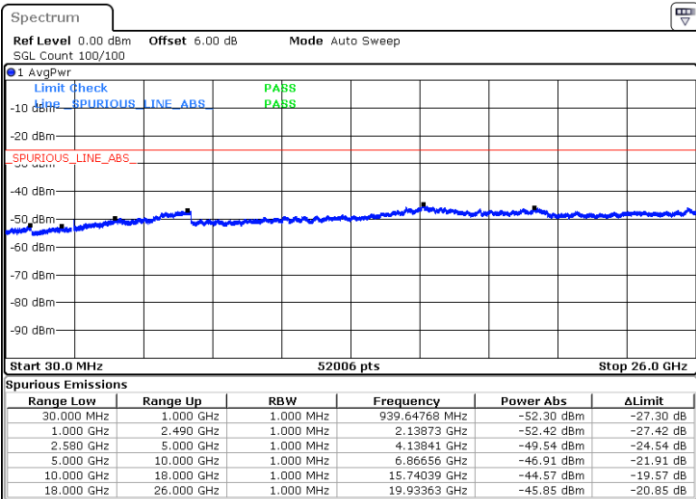

Highest Channel / 16QAM

Date: 29 JUL 2019 22:42:42

Date: 29 JUL 2019 22:43:36

LTE Band 7 / 5MHz

Lowest Channel / 64QAM

Middle Channel / 64QAM

Date: 29 JUL 2019 22:45:30

Date: 29 JUL 2019 22:46:24

Highest Channel / 64QAM

Date: 29 JUL 2019 22:47:18

LTE Band 7 / 10MHz

Lowest Channel / 64QAM

Middle Channel / 64QAM

Date: 29 JUL 2019 22:53:46

Date: 29 JUL 2019 22:54:40

Highest Channel / 64QAM

Date: 29 JUL 2019 22:55:34

LTE Band 7 / 15MHz

Lowest Channel / 64QAM

Middle Channel / 64QAM

Date: 29 JUL 2019 23:06:34

Date: 29 JUL 2019 23:07:28

Highest Channel / 64QAM

Date: 29 JUL 2019 23:08:22