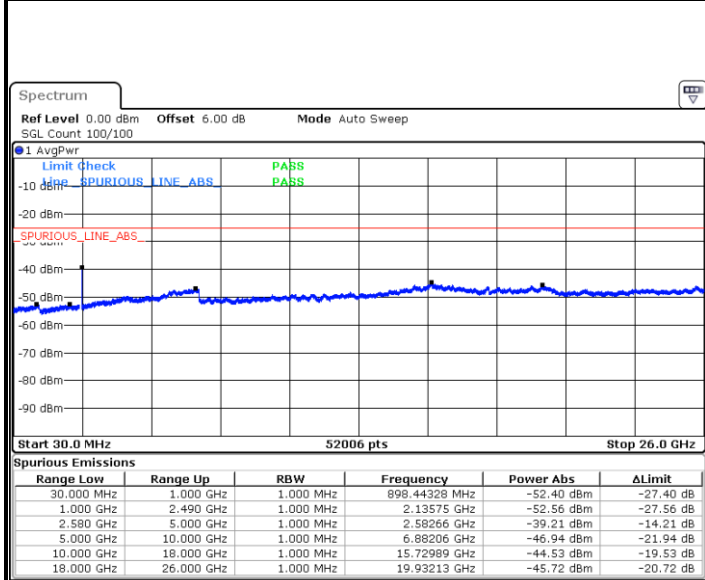

LTE Band7 / 15MHz

Highest Channel / QPSK

Date: 29 JUL 2019 22:26:11

Highest Channel / 16QAM

Date: 29 JUL 2019 22:27:05

LTE Band 7 / 20MHz

Lowest Channel / QPSK

Date: 29 JUL 2019 22:39:06

Lowest Channel / 16QAM

Date: 29 JUL 2019 22:40:00

LTE Band 7 / 20MHz

Middle Channel / QPSK

Middle Channel / 16QAM

Date: 29 JUL 2019 22:41:48

Date: 29 JUL 2019 22:40:54

Highest Channel / QPSK

Highest Channel / 16QAM

Date: 29 JUL 2019 22:42:42

Date: 29 JUL 2019 22:43:36

LTE Band 7 / 5MHz

Lowest Channel / 64QAM

Middle Channel / 64QAM

Date: 29 JUL 2019 22:45:30

Date: 29 JUL 2019 22:46:24