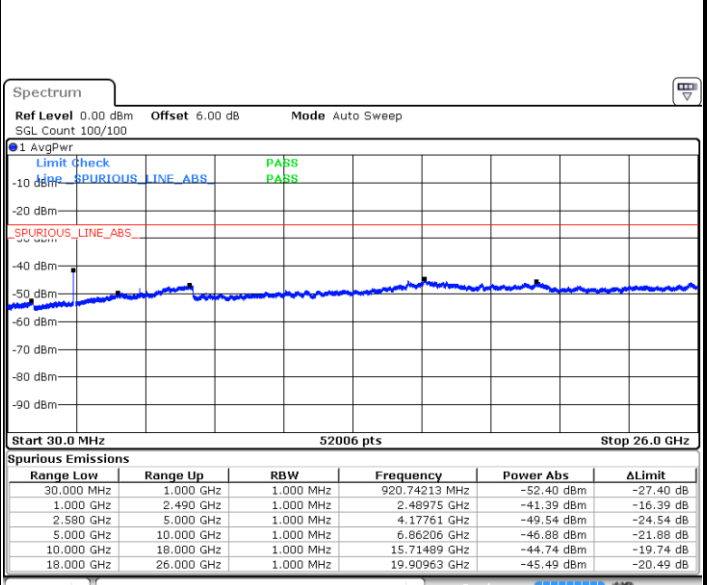

LTE Band7 / 15MHz

Highest Channel / QPSK

Date: 29 JUL 2019 22:26:11

Highest Channel / 16QAM

Date: 29 JUL 2019 22:27:05

LTE Band 7 / 20MHz

Lowest Channel / QPSK

Date: 29 JUL 2019 22:39:06

Lowest Channel / 16QAM

Date: 29 JUL 2019 22:40:00

LTE Band 7 / 20MHz

Middle Channel / QPSK

Middle Channel / 16QAM

Date: 29 JUL 2019 22:41:48

Date: 29 JUL 2019 22:40:54

Highest Channel / QPSK

Highest Channel / 16QAM

Date: 29 JUL 2019 22:42:42

Date: 29 JUL 2019 22:43:36

LTE Band 7 / 5MHz

Lowest Channel / 64QAM

Middle Channel / 64QAM

Date: 29 JUL 2019 22:45:30

Date: 29 JUL 2019 22:46:24