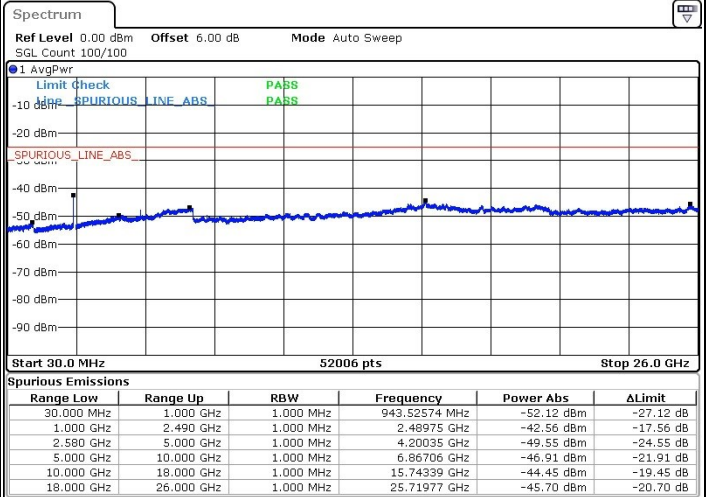

Date: 31.JUL.2019 15:59:32

Date: 31.JUL.2019 16:00:27

Highest Channel / 64QAM

Date: 31.JUL.2019 16:01:22

LTE Band 38 / 20MHz

Lowest Channel / 64QAM

Middle Channel / 64QAM

Date: 31.JUL.2019 16:02:17

Date: 31.JUL.2019 16:03:12

Highest Channel / 64QAM

Date: 31.JUL.2019 16:04:07

LTE Band 7 / 10MHz+20MHz

Lowest Channel / QPSK

Lowest Channel / 16QAM

Date: 27.JUL.2019 01:36:56

Date: 27.JUL.2019 01:37:55

Lowest Channel / 64QAM

Date: 27.JUL.2019 01:38:49

**LTE Band 7 / 10MHz+20MHz**

**Middle Channel / QPSK**

Date: 27.JUL.2019 01:35:14

**Middle Channel / 16QAM**

Date: 27.JUL.2019 01:34:22

**Middle Channel / 64QAM**

Date: 27.JUL.2019 01:33:01

LTE Band 7 / 10MHz+20MHz

Highest Channel / QPSK

Highest Channel / 16QAM

Date: 27.JUL.2019 01:27:07

Date: 27.JUL.2019 01:28:01

Highest Channel / 64QAM

Date: 27.JUL.2019 01:29:06