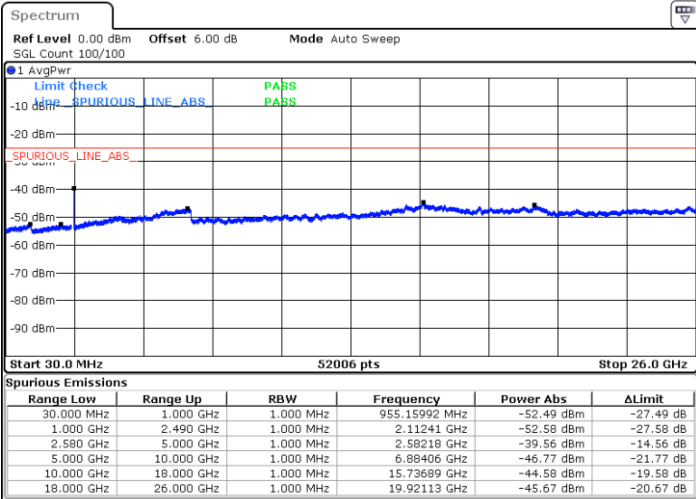

Date: 29 JUL 2019 22:55:34

LTE Band 7 / 15MHz

Lowest Channel / 64QAM

Middle Channel / 64QAM

Date: 29 JUL 2019 23:06:34

Date: 29 JUL 2019 23:07:28

Highest Channel / 64QAM

Date: 29 JUL 2019 23:08:22

LTE Band 7 / 20MHz

Lowest Channel / 64QAM

Middle Channel / 64QAM

Date: 29 JUL 2019 23:14:49

Date: 29 JUL 2019 23:15:44

Highest Channel / 64QAM

Date: 29 JUL 2019 23:16:38

LTE Band 38 / 5MHz

LTE Band 38 / 5MHz

Highest Channel / QPSK

Highest Channel / 16QAM

Date: 31.JUL.2019 15:35:43

Date: 31.JUL.2019 15:36:38

LTE Band 38 / 10MHz

Lowest Channel / QPSK

Lowest Channel / 16QAM