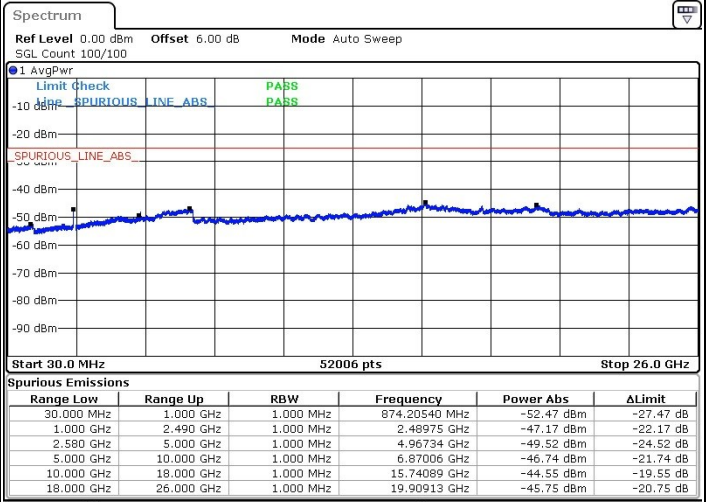

Lowest Channel / 64QAM

Date: 27.JUL.2019 01:38:49

**LTE Band 7 / 10MHz+20MHz**

**Middle Channel / QPSK**

Date: 27.JUL.2019 01:35:14

**Middle Channel / 16QAM**

Date: 27.JUL.2019 01:34:22

**Middle Channel / 64QAM**

Date: 27.JUL.2019 01:33:01

LTE Band 7 / 10MHz+20MHz

Highest Channel / QPSK

Highest Channel / 16QAM

Date: 27.JUL.2019 01:27:07

Date: 27.JUL.2019 01:28:01

Highest Channel / 64QAM

Date: 27.JUL.2019 01:29:06

LTE Band 7 / 15MHz+10MHz

Lowest Channel / QPSK

Lowest Channel / 16QAM

Date: 31.JUL.2019 11:01:46

Date: 31.JUL.2019 11:00:37

Lowest Channel / 64QAM

Date: 31.JUL.2019 10:59:32

LTE Band 7 / 15MHz+10MHz