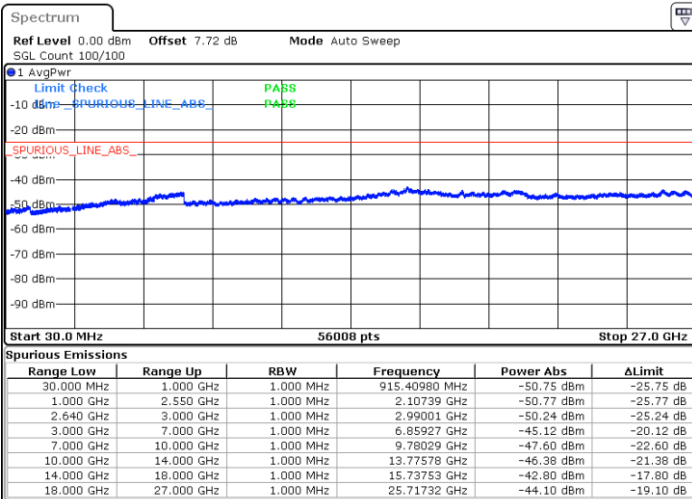

Middle Channel / 16QAM

Date: 31.JUL.2019 15:50:22

Date: 31.JUL.2019 15:51:17

Highest Channel / QPSK

Highest Channel / 16QAM

Date: 31.JUL.2019 15:52:12

Date: 31.JUL.2019 15:53:07

LTE Band 38 / 5MHz

Lowest Channel / 64QAM

Middle Channel / 64QAM

Date: 31.JUL.2019 15:54:02

Date: 31.JUL.2019 15:54:57

Highest Channel / 64QAM

Date: 31.JUL.2019 15:55:52

LTE Band 38 / 10MHz

Lowest Channel / 64QAM

Middle Channel / 64QAM

Date: 31.JUL.2019 15:56:47

Date: 31.JUL.2019 15:57:42

Highest Channel / 64QAM

Date: 31.JUL.2019 15:58:37

LTE Band 38 / 15MHz

Lowest Channel / 64QAM

Middle Channel / 64QAM