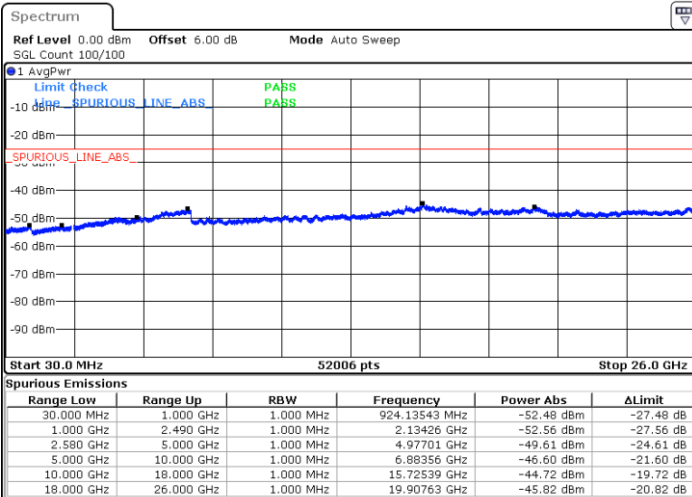

Highest Channel / 16QAM

Date: 29 JUL 2019 22:42:42

Date: 29 JUL 2019 22:43:36

LTE Band 7 / 5MHz

Lowest Channel / 64QAM

Middle Channel / 64QAM

Date: 29 JUL 2019 22:45:30

Date: 29 JUL 2019 22:46:24

Highest Channel / 64QAM

Date: 29 JUL 2019 22:47:18

LTE Band 7 / 10MHz

Lowest Channel / 64QAM

Middle Channel / 64QAM

Date: 29 JUL 2019 22:53:46

Date: 29 JUL 2019 22:54:40

Highest Channel / 64QAM