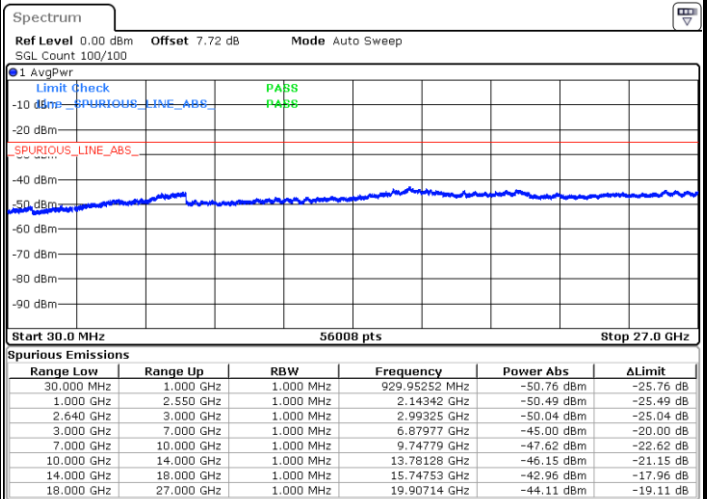

LTE Band 38 / 5MHz

Highest Channel / QPSK

Highest Channel / 16QAM

Date: 31.JUL.2019 15:35:43

Date: 31.JUL.2019 15:36:38

LTE Band 38 / 10MHz

Lowest Channel / QPSK

Lowest Channel / 16QAM

Date: 31.JUL.2019 15:37:33

Date: 31.JUL.2019 15:38:28

LTE Band 38 / 10MHz

Middle Channel / QPSK

Middle Channel / 16QAM

Date: 31.JUL.2019 15:39:23

Date: 31.JUL.2019 15:40:18

Highest Channel / QPSK

Highest Channel / 16QAM

Date: 31.JUL.2019 15:41:13

Date: 31.JUL.2019 15:42:08

LTE Band 38 / 15MHz

Lowest Channel / QPSK

Lowest Channel / 16QAM

Date: 31.JUL.2019 15:43:03

Date: 31.JUL.2019 15:43:58