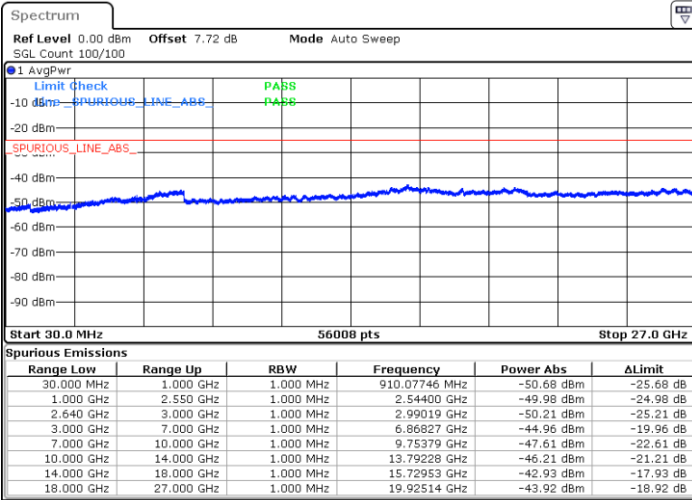

Date: 31.JUL.2019 15:37:33

Date: 31.JUL.2019 15:38:28

LTE Band 38 / 10MHz

Middle Channel / QPSK

Middle Channel / 16QAM

Date: 31.JUL.2019 15:39:23

Date: 31.JUL.2019 15:40:18

Highest Channel / QPSK

Highest Channel / 16QAM

Date: 31.JUL.2019 15:41:13

Date: 31.JUL.2019 15:42:08

LTE Band 38 / 15MHz

Lowest Channel / QPSK

Lowest Channel / 16QAM

Date: 31.JUL.2019 15:43:03

Date: 31.JUL.2019 15:43:58

Middle Channel / QPSK

Middle Channel / 16QAM

Date: 31.JUL.2019 15:44:53

Date: 31.JUL.2019 15:45:48

LTE Band 38 / 15MHz

Highest Channel / QPSK

Highest Channel / 16QAM

Date: 31.JUL.2019 15:46:42