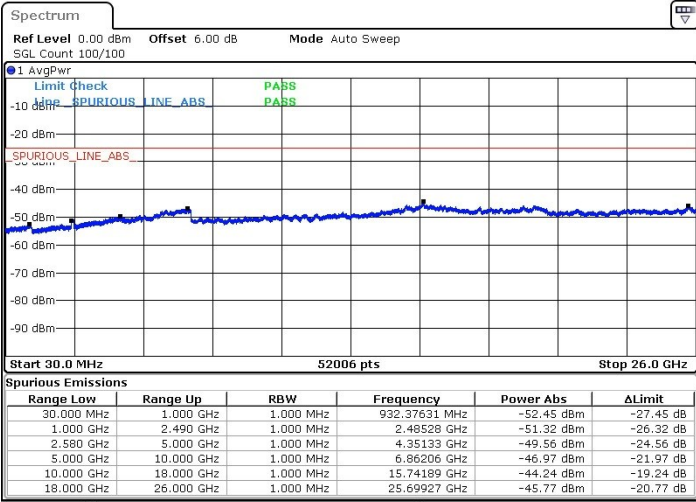

LTE Band 7 / 15MHz+10MHz

Lowest Channel / QPSK

Lowest Channel / 16QAM

Date: 31.JUL.2019 11:01:46

Date: 31.JUL.2019 11:00:37

Lowest Channel / 64QAM

Date: 31.JUL.2019 10:59:32

LTE Band 7 / 15MHz+10MHz

Middle Channel / QPSK

Middle Channel / 16QAM

Date: 31.JUL.2019 11:08:50

Date: 31.JUL.2019 11:08:00

Middle Channel / 64QAM

Date: 31.JUL.2019 11:06:37