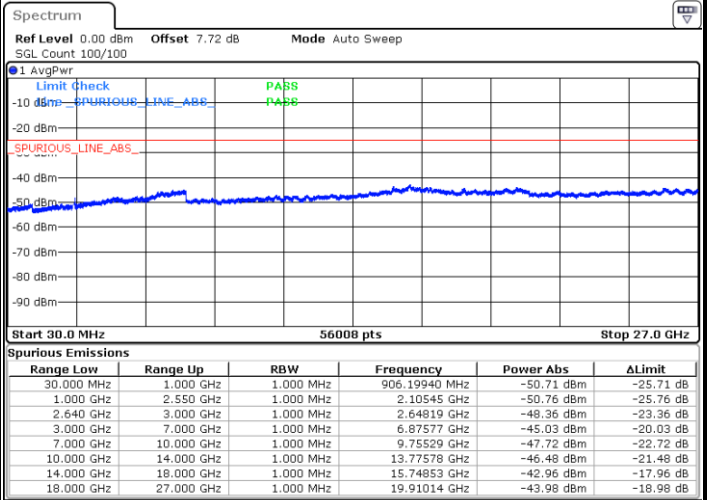

Highest Channel / 16QAM

Date: 31.JUL.2019 15:41:13

Date: 31.JUL.2019 15:42:08

LTE Band 38 / 15MHz

Lowest Channel / QPSK

Lowest Channel / 16QAM

Date: 31.JUL.2019 15:43:03

Date: 31.JUL.2019 15:43:58

Middle Channel / QPSK

Middle Channel / 16QAM

Date: 31.JUL.2019 15:44:53

Date: 31.JUL.2019 15:45:48

LTE Band 38 / 15MHz

Highest Channel / QPSK

Highest Channel / 16QAM

Date: 31.JUL.2019 15:46:42

Date: 31.JUL.2019 15:47:37

LTE Band 38 / 20MHz

Lowest Channel / QPSK

Lowest Channel / 16QAM

Date: 31.JUL.2019 15:48:32

Date: 31.JUL.2019 15:49:27

LTE Band 38 / 20MHz

Middle Channel / QPSK