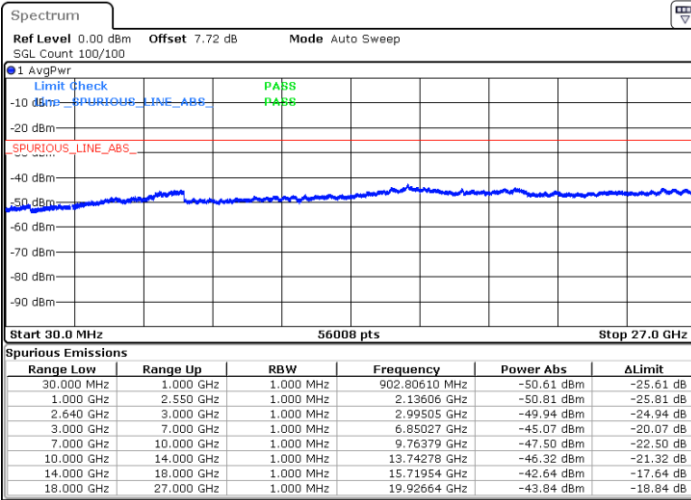

Middle Channel / QPSK

Middle Channel / 16QAM

Date: 31.JUL.2019 15:44:53

Date: 31.JUL.2019 15:45:48

LTE Band 38 / 15MHz

Highest Channel / QPSK

Highest Channel / 16QAM

Date: 31.JUL.2019 15:46:42

Date: 31.JUL.2019 15:47:37

LTE Band 38 / 20MHz

Lowest Channel / QPSK

Lowest Channel / 16QAM

Date: 31.JUL.2019 15:48:32

Date: 31.JUL.2019 15:49:27

LTE Band 38 / 20MHz

Middle Channel / QPSK

Middle Channel / 16QAM

Date: 31.JUL.2019 15:50:22

Date: 31.JUL.2019 15:51:17

Highest Channel / QPSK

Highest Channel / 16QAM

Date: 31.JUL.2019 15:52:12

Date: 31.JUL.2019 15:53:07

LTE Band 38 / 5MHz