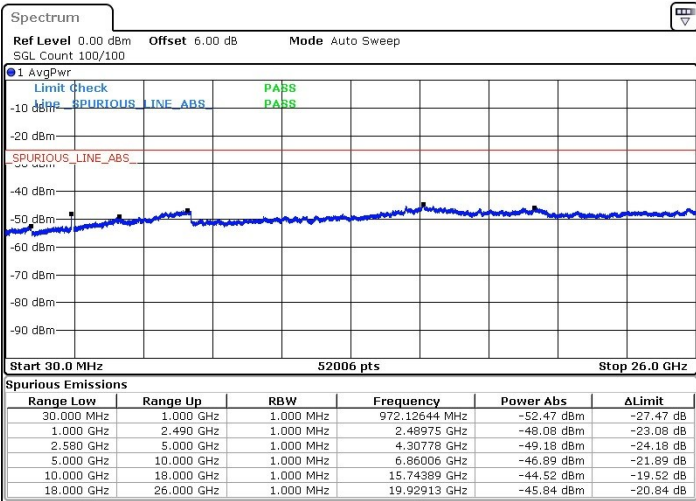

Lowest Channel / 64QAM

Date: 27.JUL.2019 01:38:49

**LTE Band 7 / 10MHz+20MHz**

**Middle Channel / QPSK**

Date: 27.JUL.2019 01:35:14

**Middle Channel / 16QAM**

Date: 27.JUL.2019 01:34:22

**Middle Channel / 64QAM**

Date: 27.JUL.2019 01:33:01

LTE Band 7 / 10MHz+20MHz

Highest Channel / QPSK

Highest Channel / 16QAM

Date: 27.JUL.2019 01:27:07

Date: 27.JUL.2019 01:28:01

Highest Channel / 64QAM

Date: 27.JUL.2019 01:29:06

LTE Band 7 / 15MHz+10MHz

Lowest Channel / QPSK

Lowest Channel / 16QAM

Date: 31.JUL.2019 11:01:46

Date: 31.JUL.2019 11:00:37

Lowest Channel / 64QAM

Date: 31.JUL.2019 10:59:32

LTE Band 7 / 15MHz+10MHz