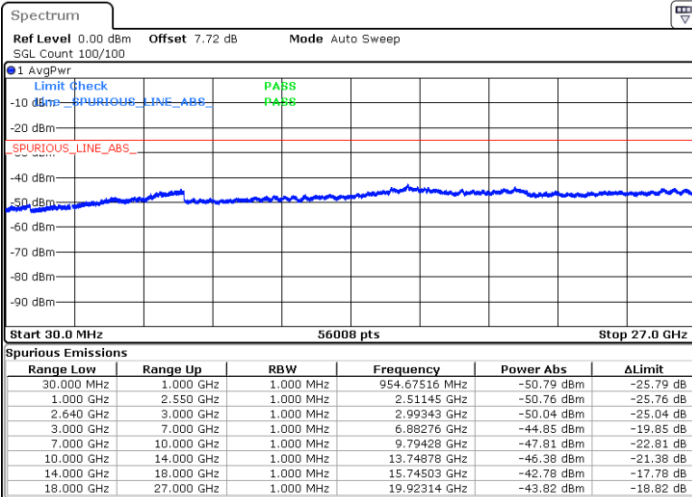

Middle Channel / 64QAM

Date: 31.JUL.2019 15:56:47

Date: 31.JUL.2019 15:57:42

Highest Channel / 64QAM

Date: 31.JUL.2019 15:58:37

LTE Band 38 / 15MHz

Lowest Channel / 64QAM

Middle Channel / 64QAM

Date: 31.JUL.2019 15:59:32

Date: 31.JUL.2019 16:00:27

Highest Channel / 64QAM

Date: 31.JUL.2019 16:01:22

LTE Band 38 / 20MHz

Lowest Channel / 64QAM

Middle Channel / 64QAM

Date: 31.JUL.2019 16:02:17

Date: 31.JUL.2019 16:03:12

Highest Channel / 64QAM

Date: 31.JUL.2019 16:04:07

LTE Band 7 / 10MHz+20MHz

Lowest Channel / QPSK

Lowest Channel / 16QAM

Date: 27.JUL.2019 01:36:56

Date: 27.JUL.2019 01:37:55