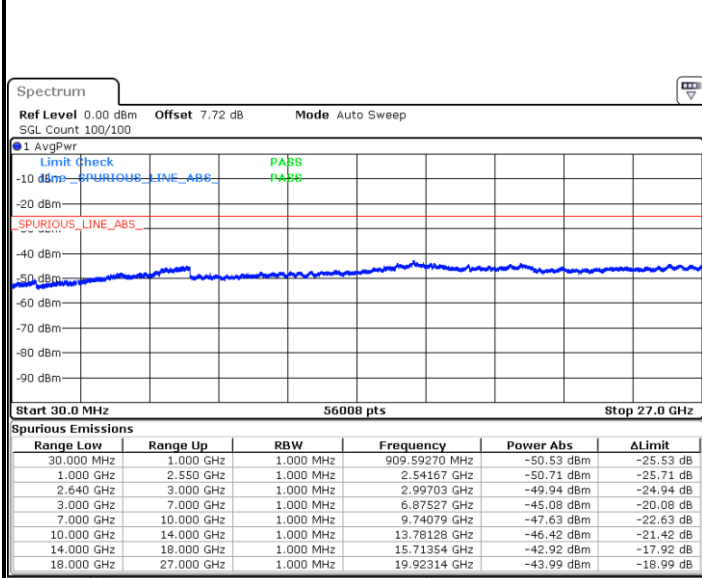

LTE Band 7 / 20MHz

Lowest Channel / 64QAM

Middle Channel / 64QAM

Date: 29 JUL 2019 23:14:49

Date: 29 JUL 2019 23:15:44

Highest Channel / 64QAM

Date: 29 JUL 2019 23:16:38

LTE Band 38 / 5MHz

Lowest Channel / QPSK

Date: 31.JUL.2019 15:32:03

Lowest Channel / 16QAM

Date: 31.JUL.2019 15:32:58

Middle Channel / QPSK

Date: 31.JUL.2019 15:33:53

Middle Channel / 16QAM

Date: 31.JUL.2019 15:34:48

LTE Band 38 / 5MHz

Highest Channel / QPSK

Highest Channel / 16QAM

Date: 31.JUL.2019 15:35:43

Date: 31.JUL.2019 15:36:38

LTE Band 38 / 10MHz

Lowest Channel / QPSK

Lowest Channel / 16QAM

Date: 31.JUL.2019 15:37:33

Date: 31.JUL.2019 15:38:28

LTE Band 38 / 10MHz

Middle Channel / QPSK

Middle Channel / 16QAM

Date: 31.JUL.2019 15:39:23

Date: 31.JUL.2019 15:40:18

Highest Channel / QPSK