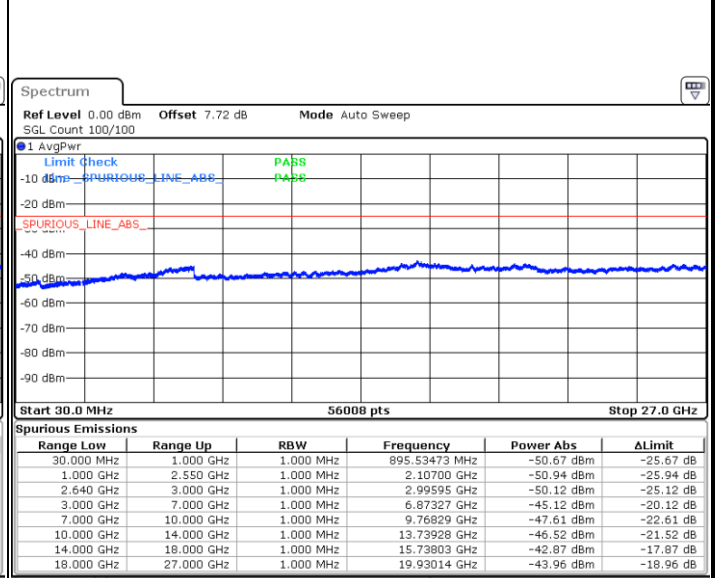

LTE Band 7 / 20MHz

Lowest Channel / 64QAM

Middle Channel / 64QAM

Date: 29 JUL 2019 23:14:49

Date: 29 JUL 2019 23:15:44

Highest Channel / 64QAM

Date: 29 JUL 2019 23:16:38

LTE Band 38 / 5MHz

Lowest Channel / QPSK

Date: 31.JUL.2019 15:32:03

Lowest Channel / 16QAM

Date: 31.JUL.2019 15:32:58

Middle Channel / QPSK

Date: 31.JUL.2019 15:33:53

Middle Channel / 16QAM

Date: 31.JUL.2019 15:34:48

LTE Band 38 / 5MHz

Highest Channel / QPSK

Highest Channel / 16QAM

Date: 31.JUL.2019 15:35:43

Date: 31.JUL.2019 15:36:38

LTE Band 38 / 10MHz

Lowest Channel / QPSK

Lowest Channel / 16QAM