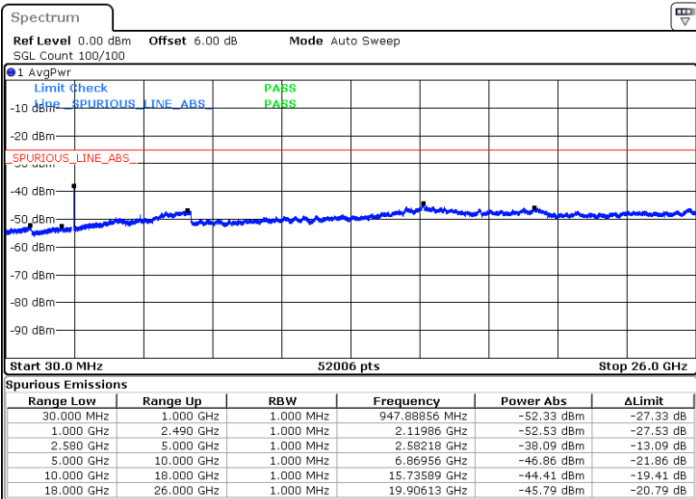

Lowest Channel / 16QAM

Date: 29 JUL 2019 22:40:00

LTE Band 7 / 20MHz

Middle Channel / QPSK

Middle Channel / 16QAM

Date: 29 JUL 2019 22:41:48

Date: 29 JUL 2019 22:40:54

Highest Channel / QPSK

Highest Channel / 16QAM

Date: 29 JUL 2019 22:42:42

Date: 29 JUL 2019 22:43:36

LTE Band 7 / 5MHz

Lowest Channel / 64QAM

Middle Channel / 64QAM

Date: 29 JUL 2019 22:45:30

Date: 29 JUL 2019 22:46:24