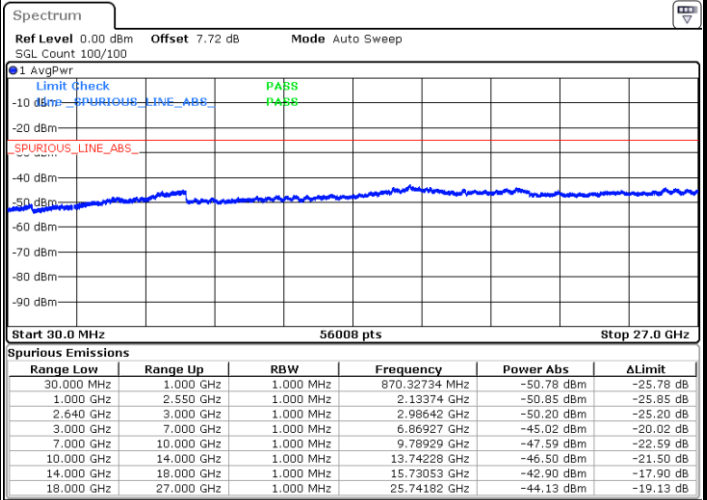

Middle Channel / 16QAM

Date: 31.JUL.2019 15:50:22

Date: 31.JUL.2019 15:51:17

Highest Channel / QPSK

Highest Channel / 16QAM

Date: 31.JUL.2019 15:52:12

Date: 31.JUL.2019 15:53:07

LTE Band 38 / 5MHz

Lowest Channel / 64QAM

Middle Channel / 64QAM

Date: 31.JUL.2019 15:54:02

Date: 31.JUL.2019 15:54:57

Highest Channel / 64QAM

Date: 31.JUL.2019 15:55:52

LTE Band 38 / 10MHz

Lowest Channel / 64QAM