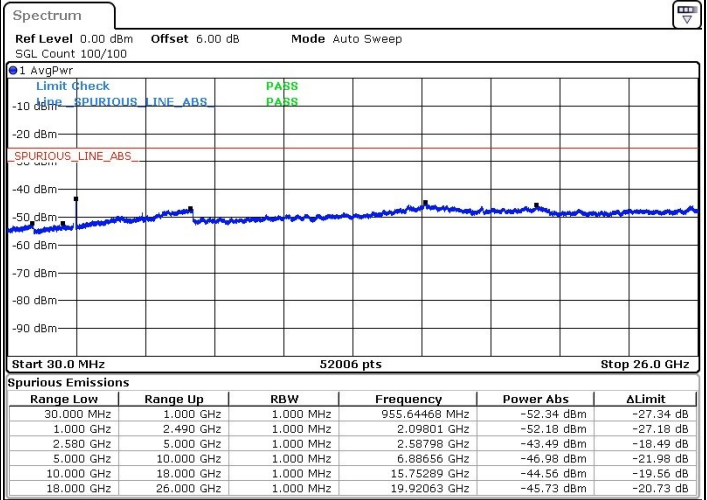

Lowest Channel / 64QAM

Date: 27.JUL.2019 01:38:49

**LTE Band 7 / 10MHz+20MHz**

**Middle Channel / QPSK**

Date: 27.JUL.2019 01:35:14

**Middle Channel / 16QAM**

Date: 27.JUL.2019 01:34:22

**Middle Channel / 64QAM**

Date: 27.JUL.2019 01:33:01

LTE Band 7 / 10MHz+20MHz

Highest Channel / QPSK

Highest Channel / 16QAM

Date: 27.JUL.2019 01:27:07

Date: 27.JUL.2019 01:28:01

Highest Channel / 64QAM

Date: 27.JUL.2019 01:29:06

LTE Band 7 / 15MHz+10MHz

Lowest Channel / QPSK

Lowest Channel / 16QAM

Date: 31.JUL.2019 11:01:46

Date: 31.JUL.2019 11:00:37

Lowest Channel / 64QAM

Date: 31.JUL.2019 10:59:32

LTE Band 7 / 15MHz+10MHz