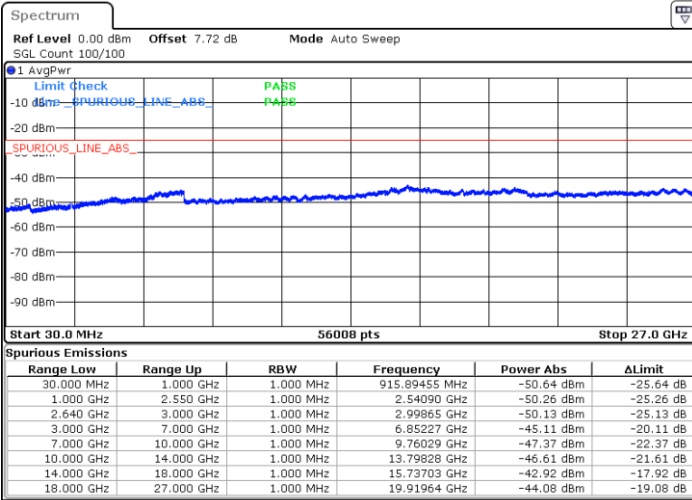

Date: 31.JUL.2019 15:47:37

LTE Band 38 / 20MHz

Lowest Channel / QPSK

Lowest Channel / 16QAM

Date: 31.JUL.2019 15:48:32

Date: 31.JUL.2019 15:49:27

LTE Band 38 / 20MHz

Middle Channel / QPSK

Middle Channel / 16QAM

Date: 31.JUL.2019 15:50:22

Date: 31.JUL.2019 15:51:17

Highest Channel / QPSK

Highest Channel / 16QAM

Date: 31.JUL.2019 15:52:12

Date: 31.JUL.2019 15:53:07

LTE Band 38 / 5MHz

Lowest Channel / 64QAM

Middle Channel / 64QAM

Date: 31.JUL.2019 15:54:02

Date: 31.JUL.2019 15:54:57

Highest Channel / 64QAM

Date: 31.JUL.2019 15:55:52

LTE Band 38 / 10MHz

Lowest Channel / 64QAM