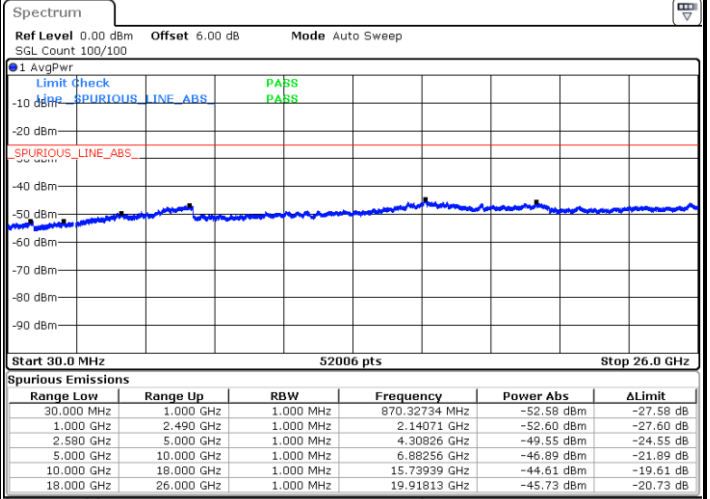

Highest Channel / 64QAM

Date: 29 JUL 2019 22:47:18

LTE Band 7 / 10MHz

Lowest Channel / 64QAM

Middle Channel / 64QAM

Date: 29 JUL 2019 22:53:46

Date: 29 JUL 2019 22:54:40

Highest Channel / 64QAM

Date: 29 JUL 2019 22:55:34

LTE Band 7 / 15MHz

Lowest Channel / 64QAM

Middle Channel / 64QAM

Date: 29 JUL 2019 23:06:34

Date: 29 JUL 2019 23:07:28

Highest Channel / 64QAM

Date: 29 JUL 2019 23:08:22

LTE Band 7 / 20MHz

Lowest Channel / 64QAM

Middle Channel / 64QAM

Date: 29 JUL 2019 23:14:49

Date: 29 JUL 2019 23:15:44

Highest Channel / 64QAM

Date: 29 JUL 2019 23:16:38

LTE Band 38 / 5MHz