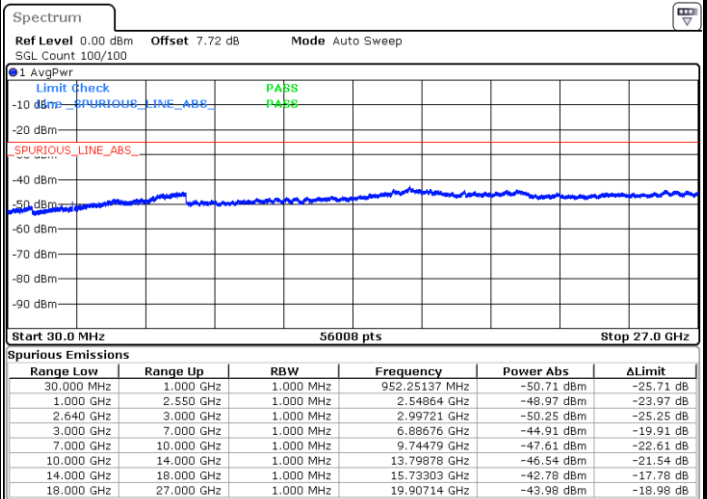

Date: 31.JUL.2019 15:37:33

Date: 31.JUL.2019 15:38:28

LTE Band 38 / 10MHz

Middle Channel / QPSK

Middle Channel / 16QAM

Date: 31.JUL.2019 15:39:23

Date: 31.JUL.2019 15:40:18

Highest Channel / QPSK

Highest Channel / 16QAM

Date: 31.JUL.2019 15:41:13

Date: 31.JUL.2019 15:42:08

LTE Band 38 / 15MHz

Lowest Channel / QPSK

Lowest Channel / 16QAM

Date: 31.JUL.2019 15:43:03

Date: 31.JUL.2019 15:43:58

Middle Channel / QPSK

Middle Channel / 16QAM

Date: 31.JUL.2019 15:44:53

Date: 31.JUL.2019 15:45:48

LTE Band 38 / 15MHz

Highest Channel / QPSK

Highest Channel / 16QAM

Date: 31.JUL.2019 15:46:42