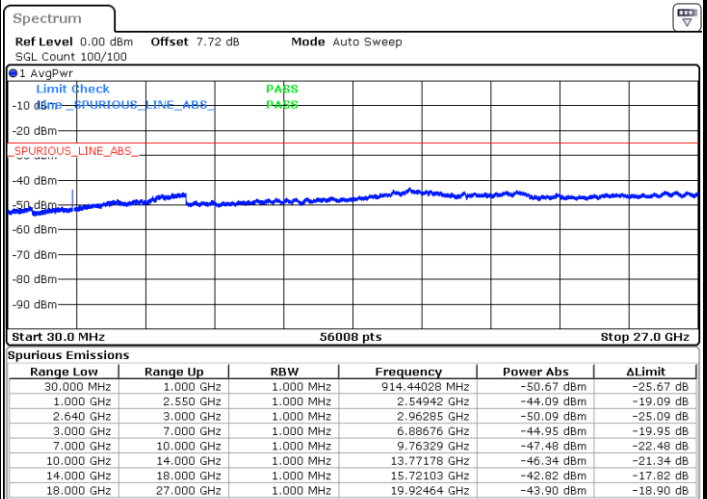

Highest Channel / 16QAM

Date: 31.JUL.2019 15:41:13

Date: 31.JUL.2019 15:42:08

LTE Band 38 / 15MHz

Lowest Channel / QPSK

Lowest Channel / 16QAM

Date: 31.JUL.2019 15:43:03

Date: 31.JUL.2019 15:43:58

Middle Channel / QPSK

Middle Channel / 16QAM

Date: 31.JUL.2019 15:44:53

Date: 31.JUL.2019 15:45:48

LTE Band 38 / 15MHz

Highest Channel / QPSK

Highest Channel / 16QAM

Date: 31.JUL.2019 15:46:42

Date: 31.JUL.2019 15:47:37

LTE Band 38 / 20MHz

Lowest Channel / QPSK

Lowest Channel / 16QAM

Date: 31.JUL.2019 15:48:32

Date: 31.JUL.2019 15:49:27

LTE Band 38 / 20MHz

Middle Channel / QPSK