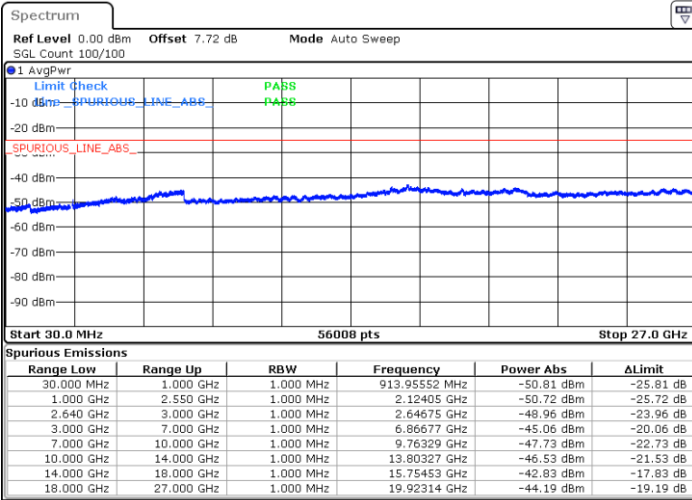

Highest Channel / 16QAM

Date: 31.JUL.2019 15:41:13

Date: 31.JUL.2019 15:42:08

LTE Band 38 / 15MHz

Lowest Channel / QPSK

Lowest Channel / 16QAM

Date: 31.JUL.2019 15:43:03

Date: 31.JUL.2019 15:43:58

Middle Channel / QPSK

Middle Channel / 16QAM

Date: 31.JUL.2019 15:44:53

Date: 31.JUL.2019 15:45:48

LTE Band 38 / 15MHz

Highest Channel / QPSK

Highest Channel / 16QAM

Date: 31.JUL.2019 15:46:42

Date: 31.JUL.2019 15:47:37

LTE Band 38 / 20MHz

Lowest Channel / QPSK

Lowest Channel / 16QAM

Date: 31.JUL.2019 15:48:32

Date: 31.JUL.2019 15:49:27

LTE Band 38 / 20MHz

Middle Channel / QPSK