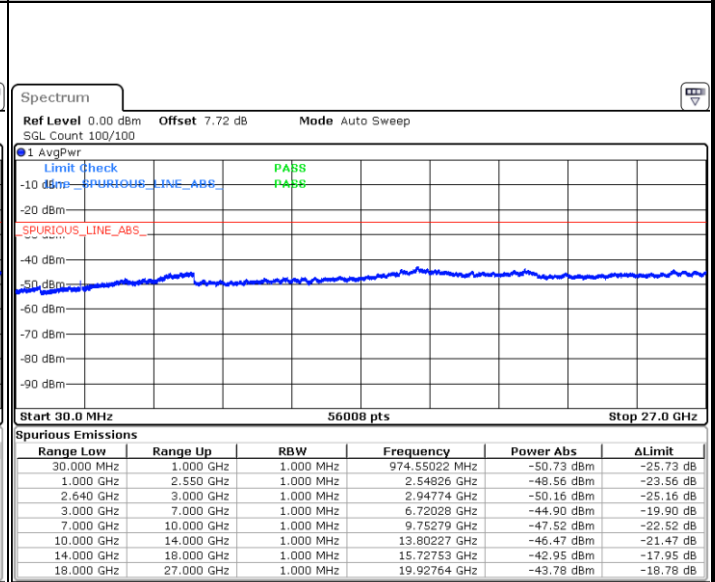

Lowest Channel / 16QAM

Date: 31.JUL.2019 15:32:58