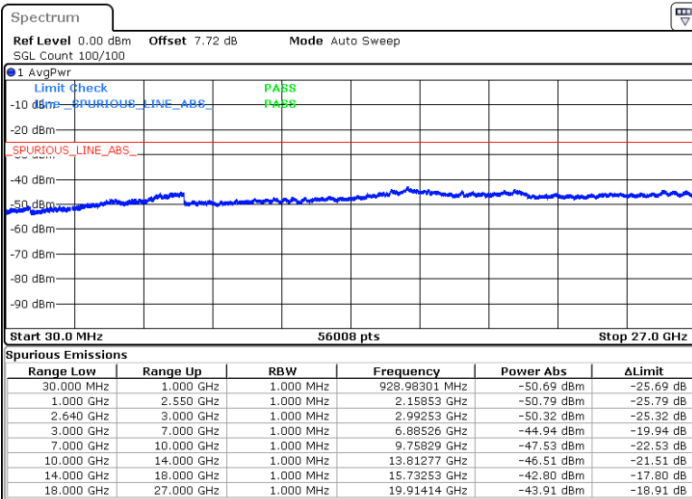

LTE Band 38 / 5MHz

Highest Channel / QPSK

Highest Channel / 16QAM

Date: 31.JUL.2019 15:35:43

Date: 31.JUL.2019 15:36:38

LTE Band 38 / 10MHz

Lowest Channel / QPSK

Lowest Channel / 16QAM

Date: 31.JUL.2019 15:37:33

Date: 31.JUL.2019 15:38:28

LTE Band 38 / 10MHz

Middle Channel / QPSK

Middle Channel / 16QAM

Date: 31.JUL.2019 15:39:23

Date: 31.JUL.2019 15:40:18

Highest Channel / QPSK

Highest Channel / 16QAM

Date: 31.JUL.2019 15:41:13

Date: 31.JUL.2019 15:42:08

LTE Band 38 / 15MHz

Lowest Channel / QPSK

Lowest Channel / 16QAM

Date: 31.JUL.2019 15:43:03

Date: 31.JUL.2019 15:43:58