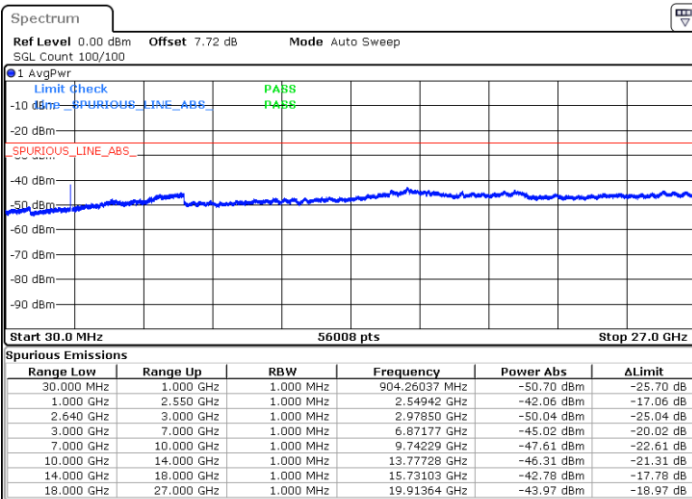

Highest Channel / 16QAM

Date: 31.JUL.2019 15:41:13

Date: 31.JUL.2019 15:42:08

LTE Band 38 / 15MHz

Lowest Channel / QPSK

Lowest Channel / 16QAM

Date: 31.JUL.2019 15:43:03

Date: 31.JUL.2019 15:43:58

Middle Channel / QPSK

Middle Channel / 16QAM

Date: 31.JUL.2019 15:44:53

Date: 31.JUL.2019 15:45:48

LTE Band 38 / 15MHz

Highest Channel / QPSK

Highest Channel / 16QAM

Date: 31.JUL.2019 15:46:42

Date: 31.JUL.2019 15:47:37

LTE Band 38 / 20MHz

Lowest Channel / QPSK

Lowest Channel / 16QAM

Date: 31.JUL.2019 15:48:32

Date: 31.JUL.2019 15:49:27

LTE Band 38 / 20MHz

Middle Channel / QPSK