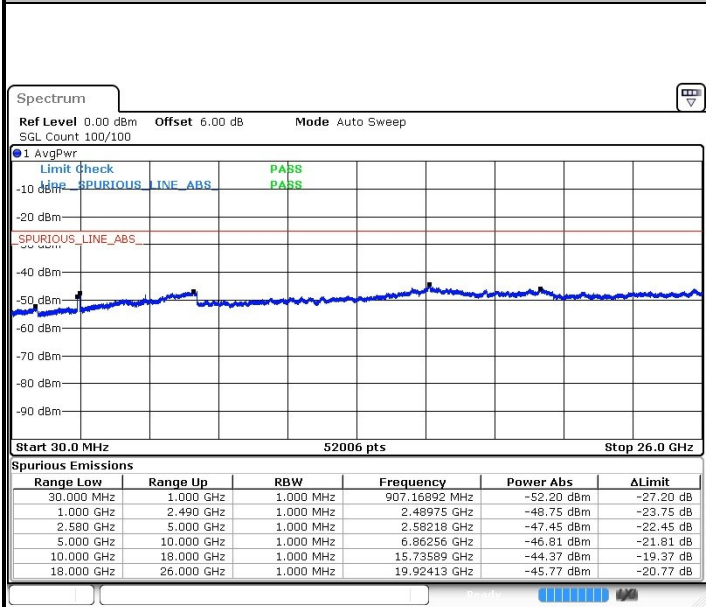

Date: 31.JUL.2019 16:03:12

Highest Channel / 64QAM

Date: 31.JUL.2019 16:04:07

LTE Band 7 / 10MHz+20MHz

Lowest Channel / QPSK

Lowest Channel / 16QAM

Date: 27.JUL.2019 01:36:56

Date: 27.JUL.2019 01:37:55

Lowest Channel / 64QAM

Date: 27.JUL.2019 01:38:49

**LTE Band 7 / 10MHz+20MHz**

**Middle Channel / QPSK**

Date: 27.JUL.2019 01:35:14

**Middle Channel / 16QAM**

Date: 27.JUL.2019 01:34:22

**Middle Channel / 64QAM**

Date: 27.JUL.2019 01:33:01

LTE Band 7 / 10MHz+20MHz

Highest Channel / QPSK

Highest Channel / 16QAM

Date: 27.JUL.2019 01:27:07

Date: 27.JUL.2019 01:28:01

Highest Channel / 64QAM

Date: 27.JUL.2019 01:29:06