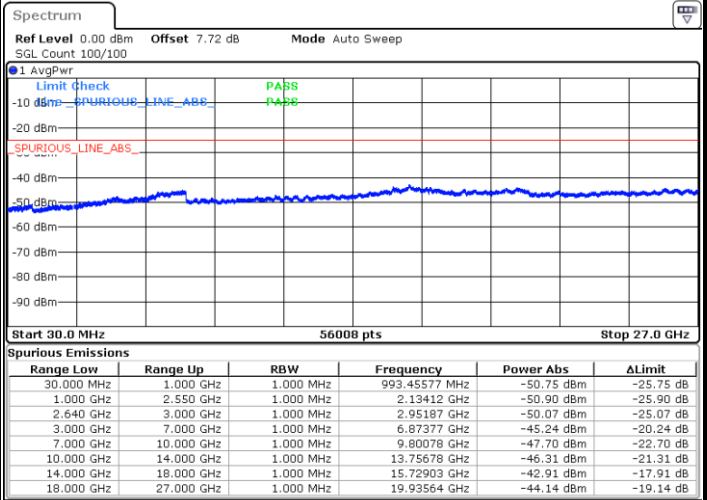

Lowest Channel / 64QAM

Middle Channel / 64QAM

Date: 31.JUL.2019 15:54:02

Date: 31.JUL.2019 15:54:57

Highest Channel / 64QAM

Date: 31.JUL.2019 15:55:52

LTE Band 38 / 10MHz

Lowest Channel / 64QAM

Middle Channel / 64QAM

Date: 31.JUL.2019 15:56:47

Date: 31.JUL.2019 15:57:42

Highest Channel / 64QAM

Date: 31.JUL.2019 15:58:37

LTE Band 38 / 15MHz

Lowest Channel / 64QAM

Middle Channel / 64QAM

Date: 31.JUL.2019 15:59:32

Date: 31.JUL.2019 16:00:27

Highest Channel / 64QAM

Date: 31.JUL.2019 16:01:22

LTE Band 38 / 20MHz

Lowest Channel / 64QAM

Middle Channel / 64QAM

Date: 31.JUL.2019 16:02:17