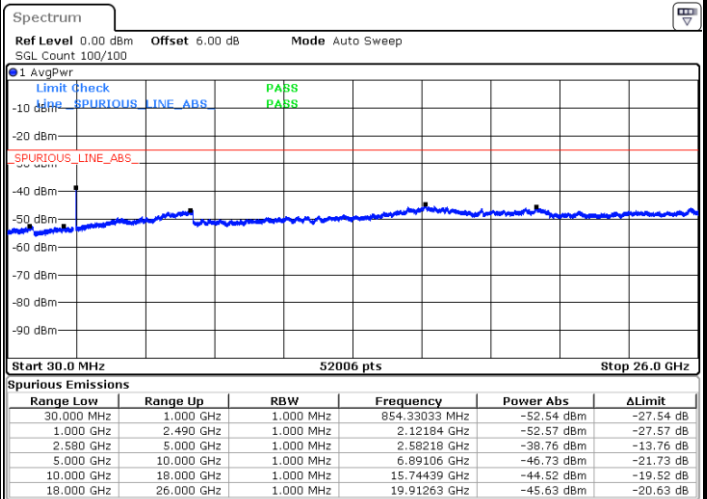

LTE Band7 / 15MHz

Highest Channel / QPSK

Date: 29 JUL 2019 22:26:11

Highest Channel / 16QAM

Date: 29 JUL 2019 22:27:05

LTE Band 7 / 20MHz

Lowest Channel / QPSK

Date: 29 JUL 2019 22:39:06

Lowest Channel / 16QAM

Date: 29 JUL 2019 22:40:00

LTE Band 7 / 20MHz

Middle Channel / QPSK

Middle Channel / 16QAM

Date: 29 JUL 2019 22:41:48

Date: 29 JUL 2019 22:40:54

Highest Channel / QPSK

Highest Channel / 16QAM

Date: 29 JUL 2019 22:42:42

Date: 29 JUL 2019 22:43:36

LTE Band 7 / 5MHz

Lowest Channel / 64QAM

Middle Channel / 64QAM

Date: 29 JUL 2019 22:45:30

Date: 29 JUL 2019 22:46:24

Highest Channel / 64QAM

Date: 29 JUL 2019 22:47:18

LTE Band 7 / 10MHz

Lowest Channel / 64QAM

Middle Channel / 64QAM

Date: 29 JUL 2019 22:53:46

Date: 29 JUL 2019 22:54:40

Highest Channel / 64QAM