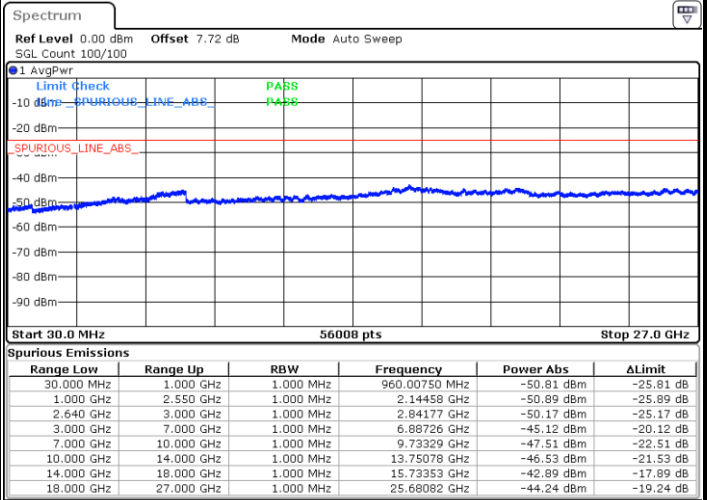

Middle Channel / 16QAM

Date: 31.JUL.2019 15:50:22

Date: 31.JUL.2019 15:51:17

Highest Channel / QPSK

Highest Channel / 16QAM

Date: 31.JUL.2019 15:52:12

Date: 31.JUL.2019 15:53:07

LTE Band 38 / 5MHz

Lowest Channel / 64QAM

Middle Channel / 64QAM

Date: 31.JUL.2019 15:54:02

Date: 31.JUL.2019 15:54:57

Highest Channel / 64QAM

Date: 31.JUL.2019 15:55:52

LTE Band 38 / 10MHz

Lowest Channel / 64QAM

Middle Channel / 64QAM

Date: 31.JUL.2019 15:56:47

Date: 31.JUL.2019 15:57:42

Highest Channel / 64QAM

Date: 31.JUL.2019 15:58:37

LTE Band 38 / 15MHz

Lowest Channel / 64QAM

Middle Channel / 64QAM