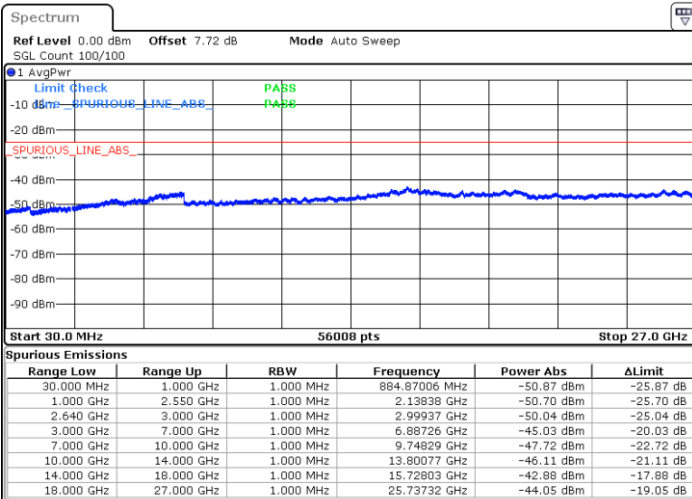

Middle Channel / 16QAM

Date: 31.JUL.2019 15:50:22

Date: 31.JUL.2019 15:51:17

Highest Channel / QPSK

Highest Channel / 16QAM

Date: 31.JUL.2019 15:52:12

Date: 31.JUL.2019 15:53:07

LTE Band 38 / 5MHz

Lowest Channel / 64QAM

Middle Channel / 64QAM

Date: 31.JUL.2019 15:54:02

Date: 31.JUL.2019 15:54:57

Highest Channel / 64QAM

Date: 31.JUL.2019 15:55:52

LTE Band 38 / 10MHz

Lowest Channel / 64QAM

Middle Channel / 64QAM

Date: 31.JUL.2019 15:56:47

Date: 31.JUL.2019 15:57:42

Highest Channel / 64QAM

Date: 31.JUL.2019 15:58:37

LTE Band 38 / 15MHz

Lowest Channel / 64QAM

Middle Channel / 64QAM