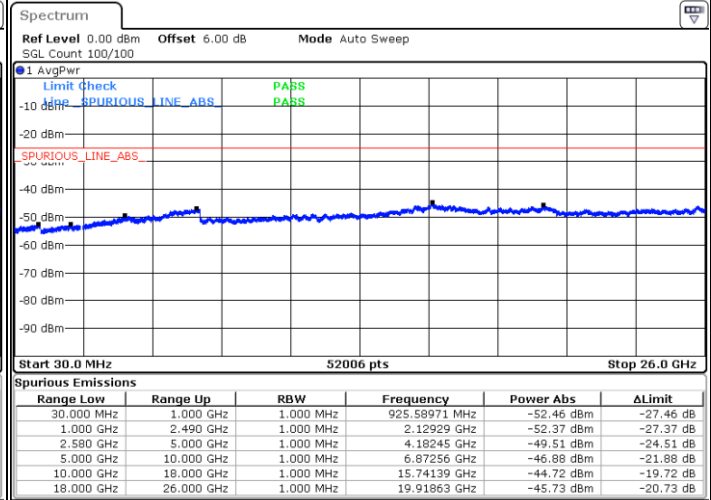

Highest Channel / 64QAM

Date: 29 JUL 2019 22:47:18

LTE Band 7 / 10MHz

Lowest Channel / 64QAM

Middle Channel / 64QAM

Date: 29 JUL 2019 22:53:46

Date: 29 JUL 2019 22:54:40

Highest Channel / 64QAM

Date: 29 JUL 2019 22:55:34

LTE Band 7 / 15MHz

Lowest Channel / 64QAM

Middle Channel / 64QAM

Date: 29 JUL 2019 23:06:34

Date: 29 JUL 2019 23:07:28

Highest Channel / 64QAM

Date: 29 JUL 2019 23:08:22

LTE Band 7 / 20MHz

Lowest Channel / 64QAM

Middle Channel / 64QAM

Date: 29 JUL 2019 23:14:49

Date: 29 JUL 2019 23:15:44

Highest Channel / 64QAM

Date: 29 JUL 2019 23:16:38

LTE Band 38 / 5MHz