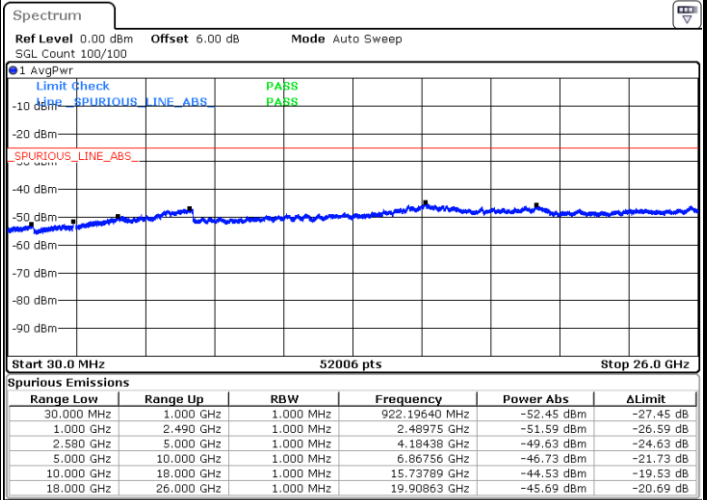

Lowest Channel / 16QAM

Date: 29 JUL 2019 22:40:00

LTE Band 7 / 20MHz

Middle Channel / QPSK

Middle Channel / 16QAM

Date: 29 JUL 2019 22:41:48

Date: 29 JUL 2019 22:40:54

Highest Channel / QPSK

Highest Channel / 16QAM

Date: 29 JUL 2019 22:42:42

Date: 29 JUL 2019 22:43:36

LTE Band 7 / 5MHz

Lowest Channel / 64QAM

Middle Channel / 64QAM

Date: 29 JUL 2019 22:45:30

Date: 29 JUL 2019 22:46:24