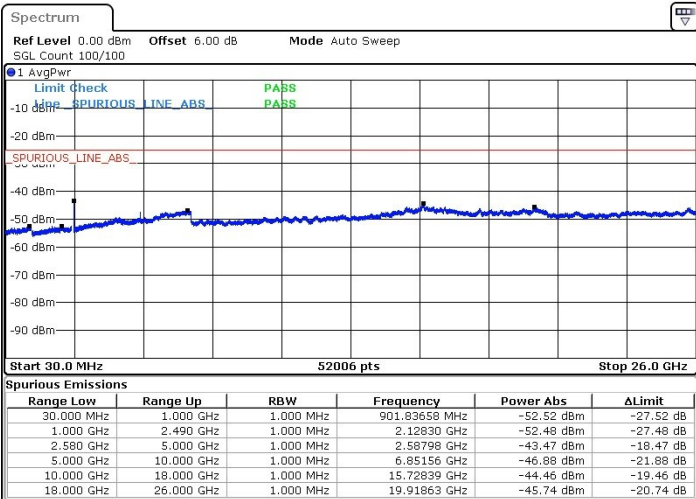

Date: 31.JUL.2019 16:03:12

Highest Channel / 64QAM

Date: 31.JUL.2019 16:04:07

LTE Band 7 / 10MHz+20MHz

Lowest Channel / QPSK

Lowest Channel / 16QAM

Date: 27.JUL.2019 01:36:56

Date: 27.JUL.2019 01:37:55

Lowest Channel / 64QAM

Date: 27.JUL.2019 01:38:49

**LTE Band 7 / 10MHz+20MHz**

**Middle Channel / QPSK**

Date: 27.JUL.2019 01:35:14

**Middle Channel / 16QAM**

Date: 27.JUL.2019 01:34:22

**Middle Channel / 64QAM**

Date: 27.JUL.2019 01:33:01

LTE Band 7 / 10MHz+20MHz

Highest Channel / QPSK

Highest Channel / 16QAM

Date: 27.JUL.2019 01:27:07

Date: 27.JUL.2019 01:28:01

Highest Channel / 64QAM

Date: 27.JUL.2019 01:29:06

LTE Band 7 / 15MHz+10MHz

Lowest Channel / QPSK

Lowest Channel / 16QAM

Date: 31.JUL.2019 11:01:46

Date: 31.JUL.2019 11:00:37

Lowest Channel / 64QAM

Date: 31.JUL.2019 10:59:32

LTE Band 7 / 15MHz+10MHz