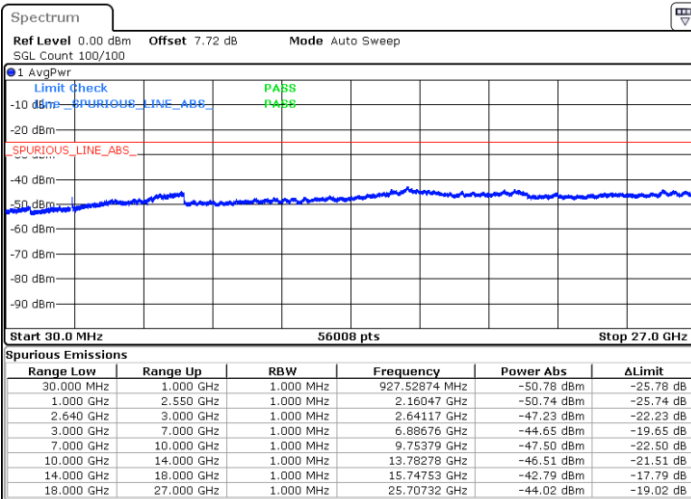

Date: 31.JUL.2019 15:47:37

LTE Band 38 / 20MHz

Lowest Channel / QPSK

Lowest Channel / 16QAM

Date: 31.JUL.2019 15:48:32

Date: 31.JUL.2019 15:49:27

LTE Band 38 / 20MHz

Middle Channel / QPSK

Middle Channel / 16QAM

Date: 31.JUL.2019 15:50:22

Date: 31.JUL.2019 15:51:17

Highest Channel / QPSK

Highest Channel / 16QAM

Date: 31.JUL.2019 15:52:12

Date: 31.JUL.2019 15:53:07

LTE Band 38 / 5MHz

Lowest Channel / 64QAM

Middle Channel / 64QAM

Date: 31.JUL.2019 15:54:02

Date: 31.JUL.2019 15:54:57

Highest Channel / 64QAM

Date: 31.JUL.2019 15:55:52

LTE Band 38 / 10MHz

Lowest Channel / 64QAM