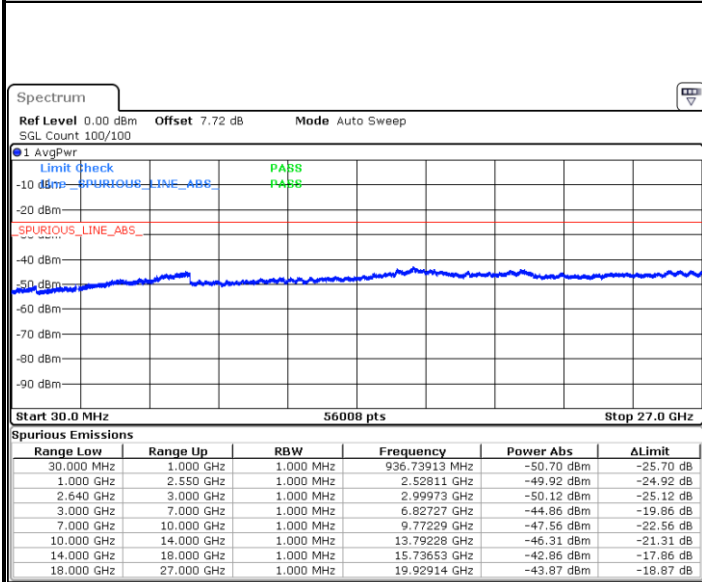

LTE Band 38 / 5MHz

Lowest Channel / QPSK

Date: 31.JUL.2019 15:32:03