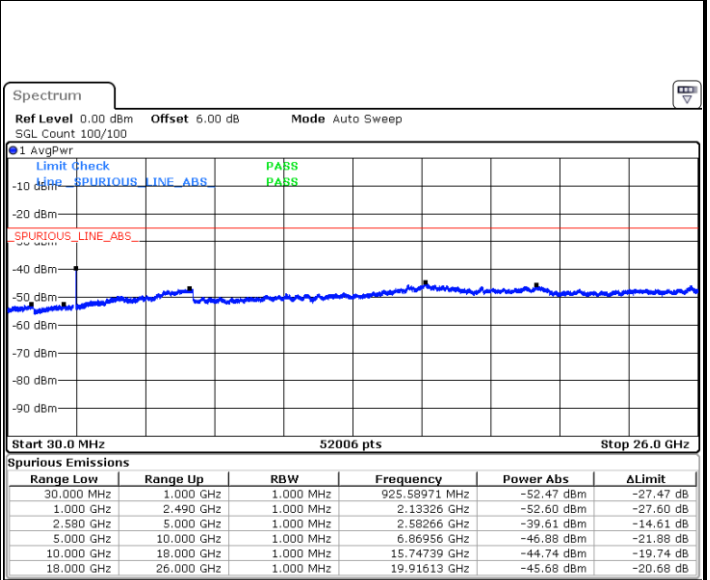

LTE Band7 / 15MHz

Highest Channel / QPSK

Date: 29 JUL 2019 22:26:11

Highest Channel / 16QAM

Date: 29 JUL 2019 22:27:05

LTE Band 7 / 20MHz

Lowest Channel / QPSK

Date: 29 JUL 2019 22:39:06

Lowest Channel / 16QAM

Date: 29 JUL 2019 22:40:00

LTE Band 7 / 20MHz

Middle Channel / QPSK

Middle Channel / 16QAM

Date: 29 JUL 2019 22:41:48

Date: 29 JUL 2019 22:40:54

Highest Channel / QPSK

Highest Channel / 16QAM

Date: 29 JUL 2019 22:42:42

Date: 29 JUL 2019 22:43:36

LTE Band 7 / 5MHz

Lowest Channel / 64QAM

Middle Channel / 64QAM

Date: 29 JUL 2019 22:45:30

Date: 29 JUL 2019 22:46:24