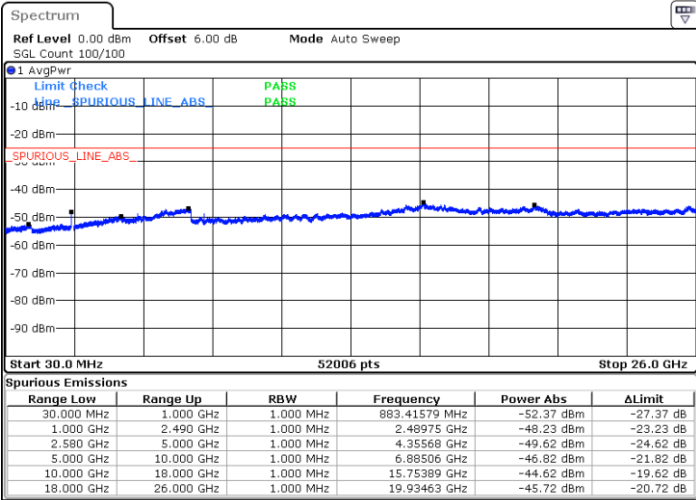

Highest Channel / 16QAM

Date: 29 JUL 2019 22:42:42

Date: 29 JUL 2019 22:43:36

LTE Band 7 / 5MHz

Lowest Channel / 64QAM

Middle Channel / 64QAM

Date: 29 JUL 2019 22:45:30

Date: 29 JUL 2019 22:46:24

Highest Channel / 64QAM

Date: 29 JUL 2019 22:47:18

LTE Band 7 / 10MHz

Lowest Channel / 64QAM

Middle Channel / 64QAM

Date: 29 JUL 2019 22:53:46

Date: 29 JUL 2019 22:54:40

Highest Channel / 64QAM

Date: 29 JUL 2019 22:55:34

LTE Band 7 / 15MHz

Lowest Channel / 64QAM

Middle Channel / 64QAM

Date: 29 JUL 2019 23:06:34

Date: 29 JUL 2019 23:07:28

Highest Channel / 64QAM

Date: 29 JUL 2019 23:08:22

LTE Band 7 / 20MHz

Lowest Channel / 64QAM

Middle Channel / 64QAM

Date: 29 JUL 2019 23:14:49

Date: 29 JUL 2019 23:15:44

Highest Channel / 64QAM

Date: 29 JUL 2019 23:16:38

LTE Band 38 / 5MHz