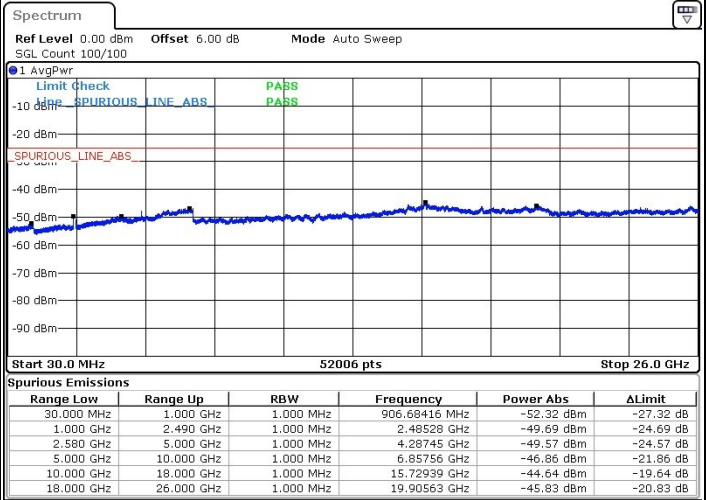

Date: 31.JUL.2019 11:08:00