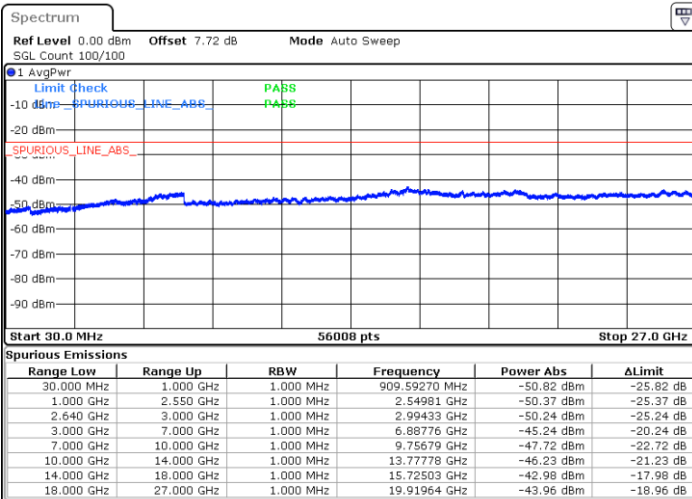

Date: 31.JUL.2019 15:37:33

Date: 31.JUL.2019 15:38:28

LTE Band 38 / 10MHz

Middle Channel / QPSK

Middle Channel / 16QAM

Date: 31.JUL.2019 15:39:23

Date: 31.JUL.2019 15:40:18

Highest Channel / QPSK

Highest Channel / 16QAM

Date: 31.JUL.2019 15:41:13

Date: 31.JUL.2019 15:42:08

LTE Band 38 / 15MHz

Lowest Channel / QPSK

Lowest Channel / 16QAM

Date: 31.JUL.2019 15:43:03

Date: 31.JUL.2019 15:43:58

Middle Channel / QPSK

Middle Channel / 16QAM

Date: 31.JUL.2019 15:44:53

Date: 31.JUL.2019 15:45:48

LTE Band 38 / 15MHz

Highest Channel / QPSK

Highest Channel / 16QAM

Date: 31.JUL.2019 15:46:42