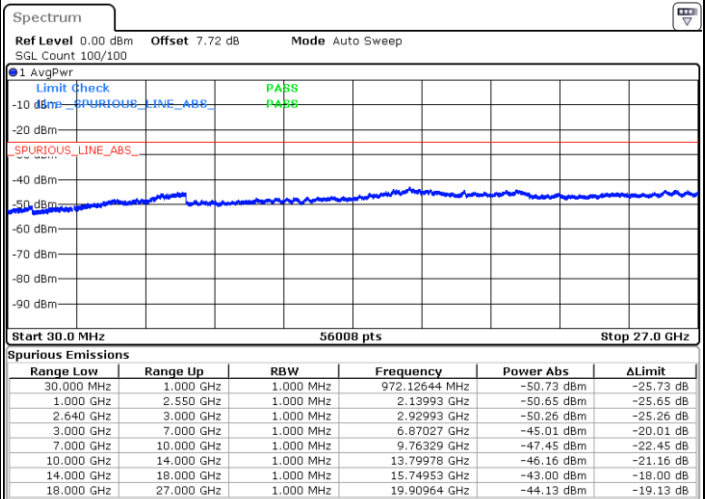

Date: 31.JUL.2019 15:47:37

LTE Band 38 / 20MHz

Lowest Channel / QPSK

Lowest Channel / 16QAM

Date: 31.JUL.2019 15:48:32

Date: 31.JUL.2019 15:49:27

LTE Band 38 / 20MHz

Middle Channel / QPSK

Middle Channel / 16QAM

Date: 31.JUL.2019 15:50:22

Date: 31.JUL.2019 15:51:17

Highest Channel / QPSK

Highest Channel / 16QAM

Date: 31.JUL.2019 15:52:12

Date: 31.JUL.2019 15:53:07

LTE Band 38 / 5MHz

Lowest Channel / 64QAM

Middle Channel / 64QAM

Date: 31.JUL.2019 15:54:02

Date: 31.JUL.2019 15:54:57

Highest Channel / 64QAM

Date: 31.JUL.2019 15:55:52

LTE Band 38 / 10MHz

Lowest Channel / 64QAM