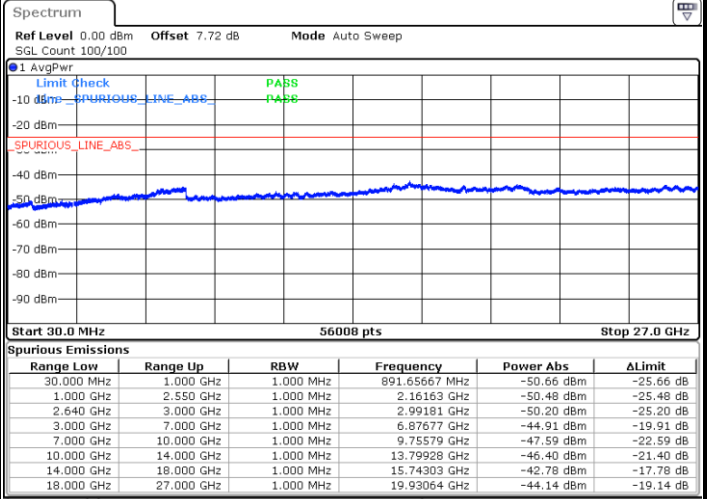

Middle Channel / 64QAM

Date: 31.JUL.2019 15:56:47

Date: 31.JUL.2019 15:57:42

Highest Channel / 64QAM

Date: 31.JUL.2019 15:58:37

LTE Band 38 / 15MHz

Lowest Channel / 64QAM

Middle Channel / 64QAM

Date: 31.JUL.2019 15:59:32

Date: 31.JUL.2019 16:00:27

Highest Channel / 64QAM

Date: 31.JUL.2019 16:01:22

LTE Band 38 / 20MHz

Lowest Channel / 64QAM

Middle Channel / 64QAM

Date: 31.JUL.2019 16:02:17

Date: 31.JUL.2019 16:03:12

Highest Channel / 64QAM

Date: 31.JUL.2019 16:04:07

LTE Band 7 / 10MHz+20MHz

Lowest Channel / QPSK

Lowest Channel / 16QAM

Date: 27.JUL.2019 01:36:56

Date: 27.JUL.2019 01:37:55