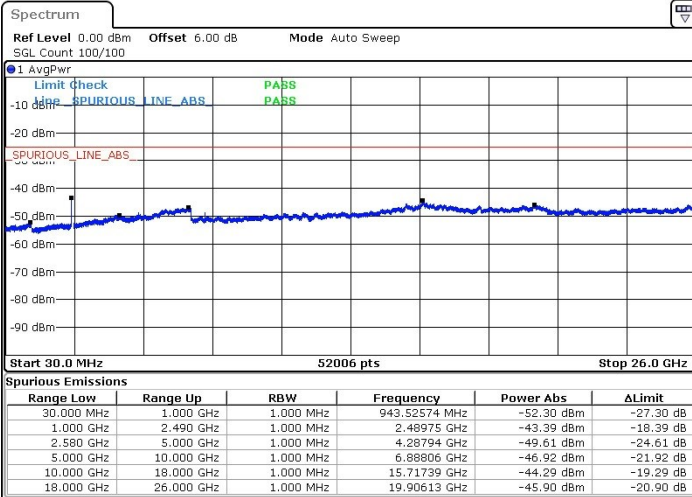

Date: 31.JUL.2019 15:59:32

Date: 31.JUL.2019 16:00:27

Highest Channel / 64QAM

Date: 31.JUL.2019 16:01:22

LTE Band 38 / 20MHz

Lowest Channel / 64QAM

Middle Channel / 64QAM

Date: 31.JUL.2019 16:02:17

Date: 31.JUL.2019 16:03:12

Highest Channel / 64QAM

Date: 31.JUL.2019 16:04:07

LTE Band 7 / 10MHz+20MHz

Lowest Channel / QPSK

Lowest Channel / 16QAM

Date: 27.JUL.2019 01:36:56

Date: 27.JUL.2019 01:37:55

Lowest Channel / 64QAM

Date: 27.JUL.2019 01:38:49

**LTE Band 7 / 10MHz+20MHz**

**Middle Channel / QPSK**

Date: 27.JUL.2019 01:35:14

**Middle Channel / 16QAM**

Date: 27.JUL.2019 01:34:22

**Middle Channel / 64QAM**

Date: 27.JUL.2019 01:33:01

LTE Band 7 / 10MHz+20MHz

Highest Channel / QPSK

Highest Channel / 16QAM

Date: 27.JUL.2019 01:27:07

Date: 27.JUL.2019 01:28:01

Highest Channel / 64QAM

Date: 27.JUL.2019 01:29:06