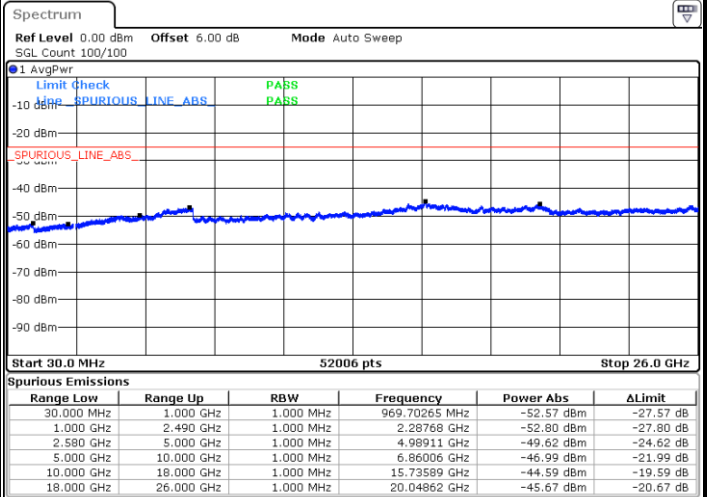

Highest Channel / 16QAM

Date: 29 JUL 2019 22:42:42

Date: 29 JUL 2019 22:43:36

LTE Band 7 / 5MHz

Lowest Channel / 64QAM

Middle Channel / 64QAM

Date: 29 JUL 2019 22:45:30

Date: 29 JUL 2019 22:46:24

Highest Channel / 64QAM

Date: 29 JUL 2019 22:47:18

LTE Band 7 / 10MHz

Lowest Channel / 64QAM

Middle Channel / 64QAM

Date: 29 JUL 2019 22:53:46

Date: 29 JUL 2019 22:54:40

Highest Channel / 64QAM