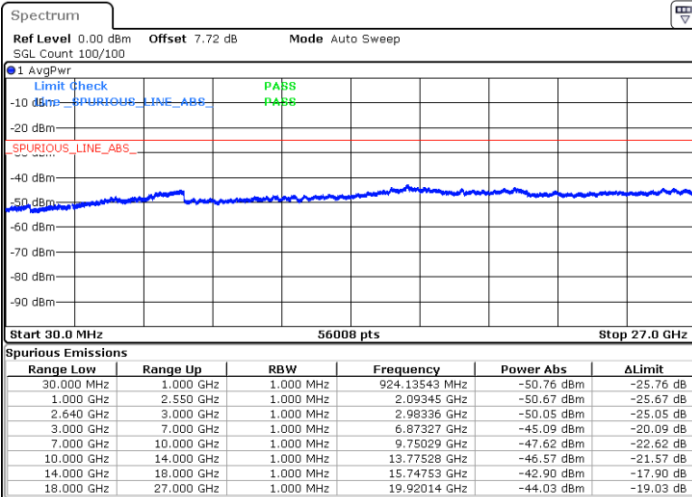

Lowest Channel / 64QAM

Middle Channel / 64QAM

Date: 31.JUL.2019 15:54:02

Date: 31.JUL.2019 15:54:57

Highest Channel / 64QAM

Date: 31.JUL.2019 15:55:52

LTE Band 38 / 10MHz

Lowest Channel / 64QAM

Middle Channel / 64QAM

Date: 31.JUL.2019 15:56:47

Date: 31.JUL.2019 15:57:42

Highest Channel / 64QAM

Date: 31.JUL.2019 15:58:37

LTE Band 38 / 15MHz

Lowest Channel / 64QAM

Middle Channel / 64QAM

Date: 31.JUL.2019 15:59:32

Date: 31.JUL.2019 16:00:27

Highest Channel / 64QAM

Date: 31.JUL.2019 16:01:22

LTE Band 38 / 20MHz

Lowest Channel / 64QAM

Middle Channel / 64QAM

Date: 31.JUL.2019 16:02:17

Date: 31.JUL.2019 16:03:12

Highest Channel / 64QAM

Date: 31.JUL.2019 16:04:07

LTE Band 7 / 10MHz+20MHz

Lowest Channel / QPSK

Lowest Channel / 16QAM

Date: 27.JUL.2019 01:36:56

Date: 27.JUL.2019 01:37:55