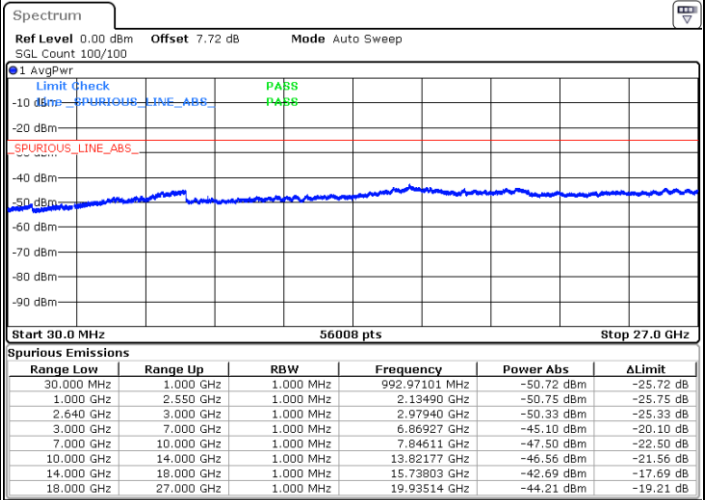

LTE Band 7 / 20MHz

Lowest Channel / 64QAM

Middle Channel / 64QAM

Date: 29 JUL 2019 23:14:49

Date: 29 JUL 2019 23:15:44

Highest Channel / 64QAM

Date: 29 JUL 2019 23:16:38

LTE Band 38 / 5MHz

Lowest Channel / QPSK

Date: 31.JUL.2019 15:32:03

Lowest Channel / 16QAM

Date: 31.JUL.2019 15:32:58

Middle Channel / QPSK

Date: 31.JUL.2019 15:33:53

Middle Channel / 16QAM

Date: 31.JUL.2019 15:34:48

LTE Band 38 / 5MHz

Highest Channel / QPSK

Highest Channel / 16QAM

Date: 31.JUL.2019 15:35:43

Date: 31.JUL.2019 15:36:38

LTE Band 38 / 10MHz

Lowest Channel / QPSK

Lowest Channel / 16QAM