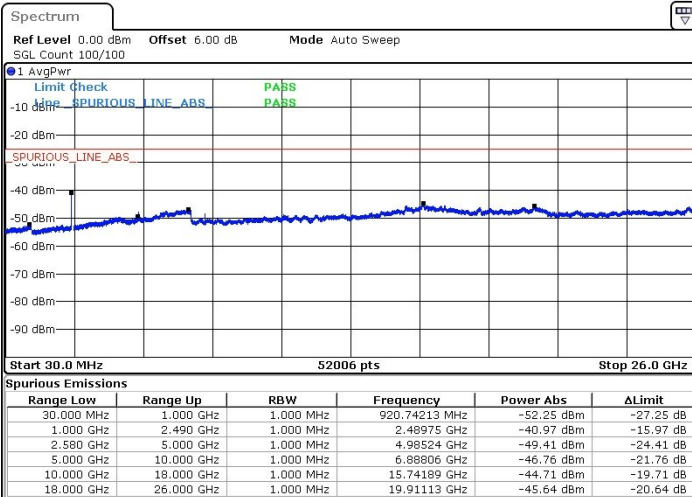

Date: 31.JUL.2019 15:59:32

Date: 31.JUL.2019 16:00:27

Highest Channel / 64QAM

Date: 31.JUL.2019 16:01:22

LTE Band 38 / 20MHz

Lowest Channel / 64QAM

Middle Channel / 64QAM

Date: 31.JUL.2019 16:02:17

Date: 31.JUL.2019 16:03:12

Highest Channel / 64QAM

Date: 31.JUL.2019 16:04:07

LTE Band 7 / 10MHz+20MHz

Lowest Channel / QPSK

Lowest Channel / 16QAM

Date: 27.JUL.2019 01:36:56

Date: 27.JUL.2019 01:37:55

Lowest Channel / 64QAM

Date: 27.JUL.2019 01:38:49

**LTE Band 7 / 10MHz+20MHz**

**Middle Channel / QPSK**

Date: 27.JUL.2019 01:35:14

**Middle Channel / 16QAM**

Date: 27.JUL.2019 01:34:22

**Middle Channel / 64QAM**

Date: 27.JUL.2019 01:33:01

LTE Band 7 / 10MHz+20MHz

Highest Channel / QPSK

Highest Channel / 16QAM

Date: 27.JUL.2019 01:27:07

Date: 27.JUL.2019 01:28:01

Highest Channel / 64QAM

Date: 27.JUL.2019 01:29:06