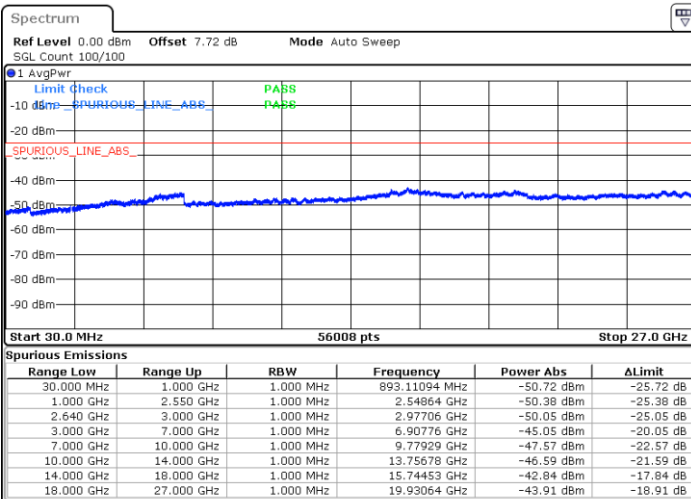

LTE Band 38 / 5MHz

Highest Channel / QPSK

Highest Channel / 16QAM

Date: 31.JUL.2019 15:35:43

Date: 31.JUL.2019 15:36:38

LTE Band 38 / 10MHz

Lowest Channel / QPSK

Lowest Channel / 16QAM

Date: 31.JUL.2019 15:37:33

Date: 31.JUL.2019 15:38:28

LTE Band 38 / 10MHz

Middle Channel / QPSK

Middle Channel / 16QAM

Date: 31.JUL.2019 15:39:23

Date: 31.JUL.2019 15:40:18

Highest Channel / QPSK