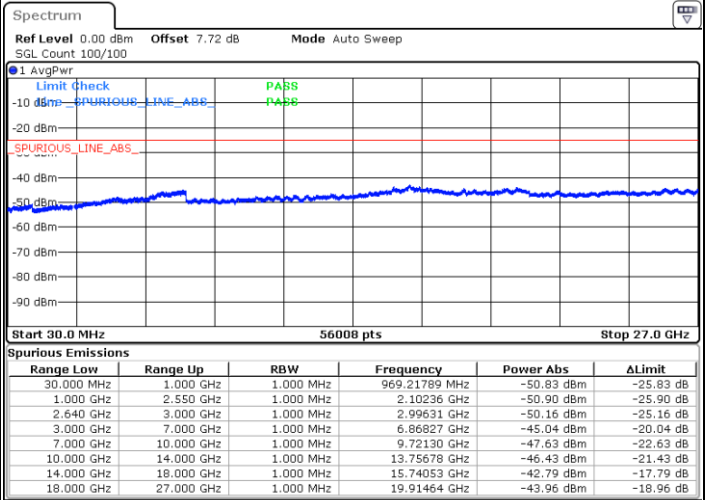

Middle Channel / QPSK

Middle Channel / 16QAM

Date: 31.JUL.2019 15:44:53

Date: 31.JUL.2019 15:45:48

LTE Band 38 / 15MHz

Highest Channel / QPSK

Highest Channel / 16QAM

Date: 31.JUL.2019 15:46:42

Date: 31.JUL.2019 15:47:37

LTE Band 38 / 20MHz

Lowest Channel / QPSK

Lowest Channel / 16QAM

Date: 31.JUL.2019 15:48:32

Date: 31.JUL.2019 15:49:27

LTE Band 38 / 20MHz

Middle Channel / QPSK

Middle Channel / 16QAM

Date: 31.JUL.2019 15:50:22

Date: 31.JUL.2019 15:51:17

Highest Channel / QPSK

Highest Channel / 16QAM

Date: 31.JUL.2019 15:52:12

Date: 31.JUL.2019 15:53:07

LTE Band 38 / 5MHz