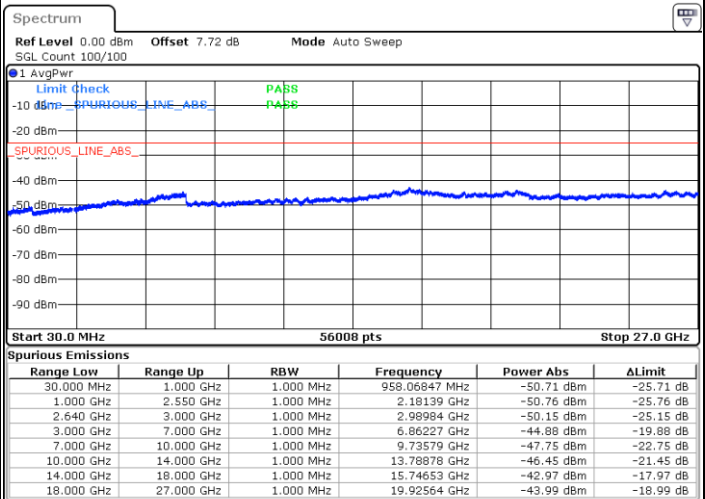

LTE Band 38 / 5MHz

Highest Channel / QPSK

Highest Channel / 16QAM

Date: 31.JUL.2019 15:35:43

Date: 31.JUL.2019 15:36:38

LTE Band 38 / 10MHz

Lowest Channel / QPSK

Lowest Channel / 16QAM

Date: 31.JUL.2019 15:37:33

Date: 31.JUL.2019 15:38:28

LTE Band 38 / 10MHz

Middle Channel / QPSK

Middle Channel / 16QAM

Date: 31.JUL.2019 15:39:23

Date: 31.JUL.2019 15:40:18

Highest Channel / QPSK