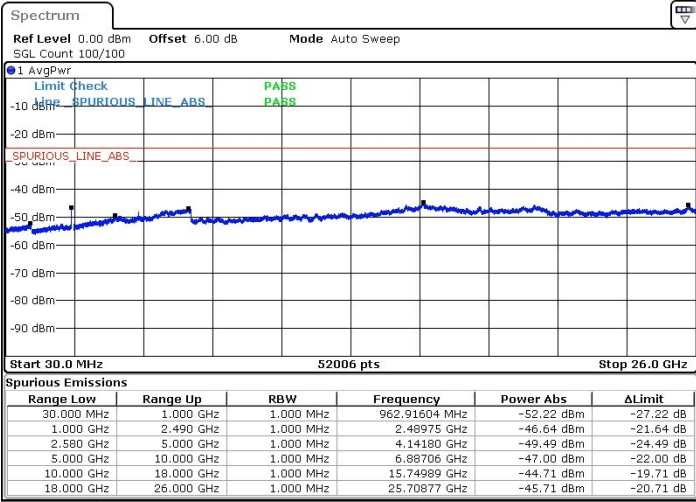

Lowest Channel / 64QAM

Date: 27.JUL.2019 01:38:49

**LTE Band 7 / 10MHz+20MHz**

**Middle Channel / QPSK**

Date: 27.JUL.2019 01:35:14

**Middle Channel / 16QAM**

Date: 27.JUL.2019 01:34:22

**Middle Channel / 64QAM**

Date: 27.JUL.2019 01:33:01

LTE Band 7 / 10MHz+20MHz

Highest Channel / QPSK

Highest Channel / 16QAM

Date: 27.JUL.2019 01:27:07

Date: 27.JUL.2019 01:28:01

Highest Channel / 64QAM

Date: 27.JUL.2019 01:29:06

LTE Band 7 / 15MHz+10MHz

Lowest Channel / QPSK

Lowest Channel / 16QAM

Date: 31.JUL.2019 11:01:46

Date: 31.JUL.2019 11:00:37

Lowest Channel / 64QAM

Date: 31.JUL.2019 10:59:32

LTE Band 7 / 15MHz+10MHz