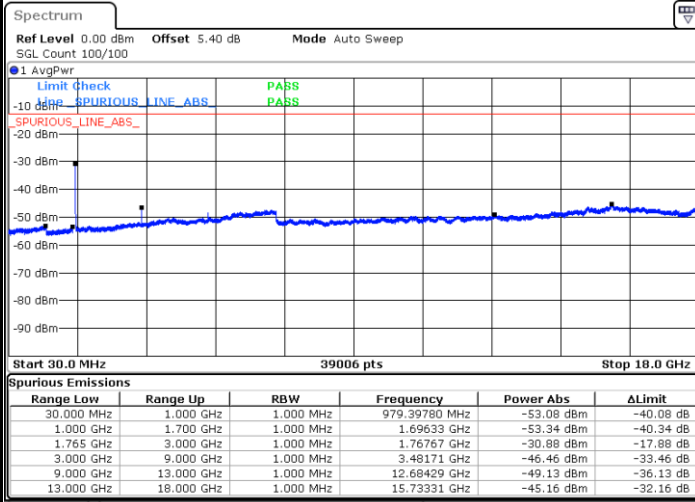

Highest Channel / 16QAM

Date: 6 AUG.2019 15:07:19

Date: 6 AUG.2019 15:08:14

LTE Band 4 / 15MHz

Lowest Channel / QPSK

Lowest Channel / 16QAM

Date: 6 AUG.2019 15:09:49

Date: 6 AUG.2019 15:10:44

Middle Channel / QPSK

Middle Channel / 16QAM

Date: 6 AUG.2019 15:12:19

Date: 6 AUG.2019 15:13:14

LTE Band 4 / 15MHz

Highest Channel / QPSK

Date: 6 AUG.2019 15:14:49

Highest Channel / 16QAM

Date: 6 AUG.2019 15:15:44

LTE Band 4 / 20MHz

Lowest Channel / QPSK

Date: 6 AUG.2019 16:45:39

Lowest Channel / 16QAM

Date: 6 AUG.2019 16:46:34

LTE Band 4 / 20MHz

Middle Channel / QPSK