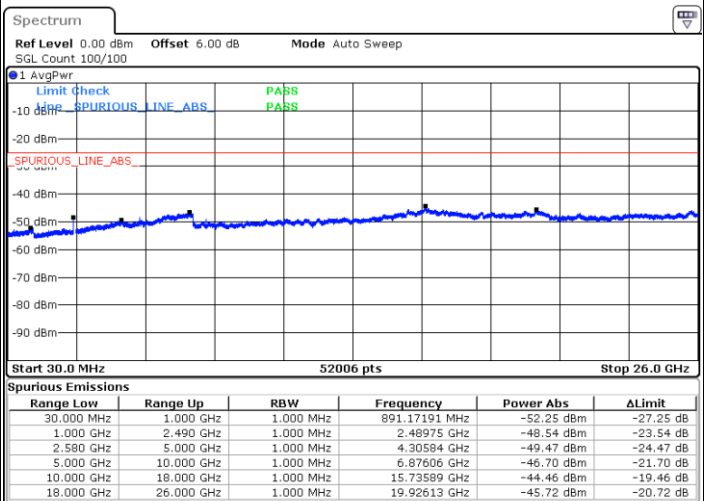

Date: 29 JUL 2019 20:49:00

Highest Channel / 64QAM

Date: 29 JUL 2019 20:53:49

LTE Band 5 / 10MHz

Lowest Channel / 64QAM

Middle Channel / 64QAM

Date: 29 JUL 2019 20:58:19

Date: 29 JUL 2019 20:59:14

Highest Channel / 64QAM

Date: 29 JUL 2019 21:04:04

LTE Band 7 / 5MHz

Lowest Channel / QPSK

Lowest Channel / 16QAM

Date: 29 JUL 2019 21:49:35

Date: 29 JUL 2019 21:50:29

Middle Channel / QPSK

Middle Channel / 16QAM

Date: 29 JUL 2019 21:52:18

Date: 29 JUL 2019 21:51:24

LTE Band 7 / 5MHz

Highest Channel / QPSK

Date: 29 JUL 2019 21:53:12

Highest Channel / 16QAM

Date: 29 JUL 2019 21:54:06

LTE Band 7 / 10MHz

Lowest Channel / QPSK

Date: 29 JUL 2019 22:06:04

Lowest Channel / 16QAM

Date: 29 JUL 2019 22:06:58

LTE Band 7 / 10MHz

Middle Channel / QPSK

Middle Channel / 16QAM