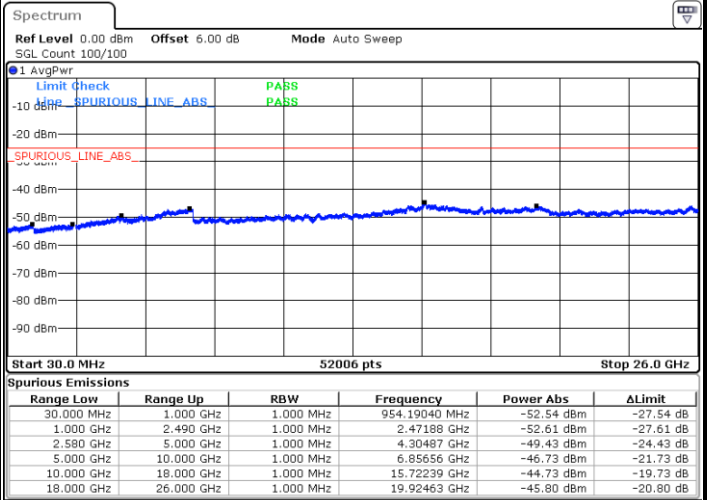

Highest Channel / 64QAM

Date: 29 JUL 2019 21:04:04

LTE Band 7 / 5MHz

Lowest Channel / QPSK

Lowest Channel / 16QAM

Date: 29 JUL 2019 21:49:35

Date: 29 JUL 2019 21:50:29

Middle Channel / QPSK

Middle Channel / 16QAM

Date: 29 JUL 2019 21:52:18

Date: 29 JUL 2019 21:51:24

LTE Band 7 / 5MHz

Highest Channel / QPSK

Date: 29 JUL 2019 21:53:12

Highest Channel / 16QAM

Date: 29 JUL 2019 21:54:06

LTE Band 7 / 10MHz

Lowest Channel / QPSK

Date: 29 JUL 2019 22:06:04

Lowest Channel / 16QAM

Date: 29 JUL 2019 22:06:58

LTE Band 7 / 10MHz

Middle Channel / QPSK

Middle Channel / 16QAM

Date: 29 JUL 2019 22:08:47

Date: 29 JUL 2019 22:07:53

Highest Channel / QPSK

Highest Channel / 16QAM

Date: 29 JUL 2019 22:09:41

Date: 29 JUL 2019 22:10:35

LTE Band 7 / 15MHz

Lowest Channel / QPSK