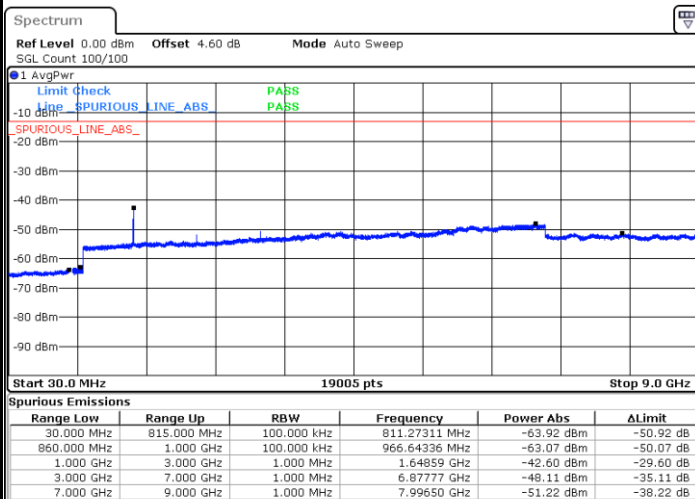

Highest Channel / 64QAM

Date: 6 AUG.2019 16:52:58

LTE Band 5 / 1.4MHz

Lowest Channel / QPSK

Lowest Channel / 16QAM

Date: 29 JUL 2019 19:03:11

Date: 29 JUL 2019 19:04:06

Middle Channel / QPSK

Middle Channel / 16QAM

Date: 29 JUL 2019 19:05:41

Date: 29 JUL 2019 19:06:36

LTE Band 5 / 1.4MHz

Highest Channel / QPSK

Date: 29 JUL 2019 19:14:41

Highest Channel / 16QAM

Date: 29 JUL 2019 19:15:35

LTE Band 5 / 3MHz

Lowest Channel / QPSK

Date: 29 JUL 2019 19:23:40

Lowest Channel / 16QAM

Date: 29 JUL 2019 19:24:35

LTE Band 5 / 3MHz

Middle Channel / QPSK

Middle Channel / 16QAM