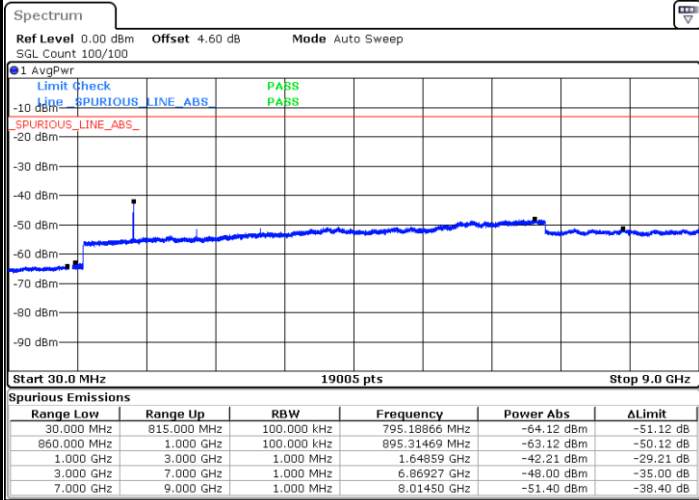

Date: 6 AUG.2019 15:45:26

Highest Channel / 64QAM

Date: 6 AUG.2019 15:46:41

LTE Band 4 / 20MHz

Lowest Channel / 64QAM

Middle Channel / 64QAM

Date: 6 AUG.2019 16:47:29

Date: 6 AUG.2019 16:50:13

Highest Channel / 64QAM

Date: 6 AUG.2019 16:52:58

LTE Band 5 / 1.4MHz

Lowest Channel / QPSK

Lowest Channel / 16QAM

Date: 29 JUL 2019 19:03:11

Date: 29 JUL 2019 19:04:06

Middle Channel / QPSK

Middle Channel / 16QAM

Date: 29 JUL 2019 19:05:41

Date: 29 JUL 2019 19:06:36

LTE Band 5 / 1.4MHz

Highest Channel / QPSK

Date: 29 JUL 2019 19:14:41

Highest Channel / 16QAM

Date: 29 JUL 2019 19:15:35