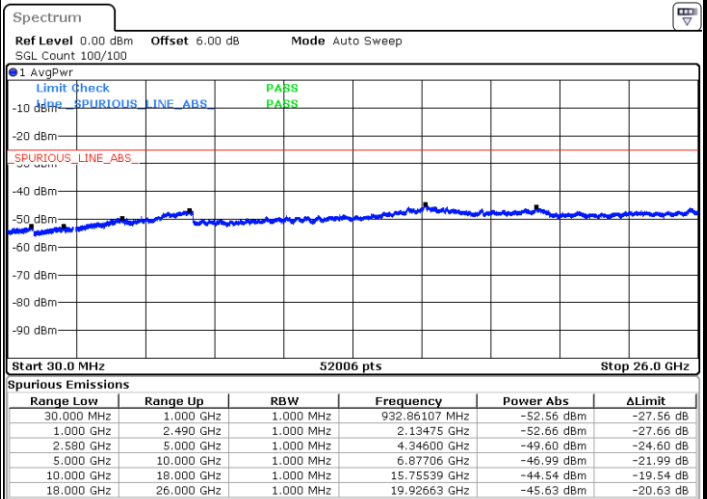

LTE Band 7 / 10MHz

Lowest Channel / QPSK

Date: 29 JUL 2019 22:06:04

Lowest Channel / 16QAM

Date: 29 JUL 2019 22:06:58

LTE Band 7 / 10MHz

Middle Channel / QPSK

Middle Channel / 16QAM

Date: 29 JUL 2019 22:08:47

Date: 29 JUL 2019 22:07:53

Highest Channel / QPSK

Highest Channel / 16QAM

Date: 29 JUL 2019 22:09:41

Date: 29 JUL 2019 22:10:35

LTE Band 7 / 15MHz

Lowest Channel / QPSK

Lowest Channel / 16QAM

Date: 29 JUL 2019 22:22:35

Date: 29 JUL 2019 22:23:29

Middle Channel / QPSK

Middle Channel / 16QAM

Date: 29 JUL 2019 22:25:17

Date: 29 JUL 2019 22:24:23