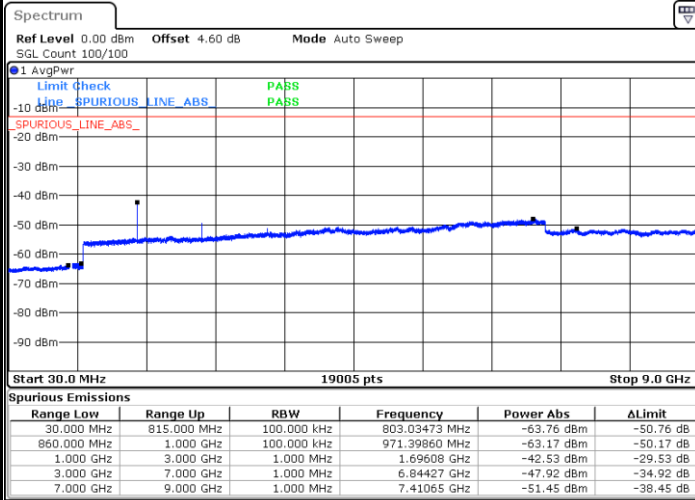

Highest Channel / 64QAM

Date: 6 AUG.2019 16:52:58

LTE Band 5 / 1.4MHz

Lowest Channel / QPSK

Lowest Channel / 16QAM

Date: 29 JUL 2019 19:03:11

Date: 29 JUL 2019 19:04:06

Middle Channel / QPSK

Middle Channel / 16QAM

Date: 29 JUL 2019 19:05:41

Date: 29 JUL 2019 19:06:36

LTE Band 5 / 1.4MHz

Highest Channel / QPSK

Date: 29 JUL 2019 19:14:41

Highest Channel / 16QAM

Date: 29 JUL 2019 19:15:35

LTE Band 5 / 3MHz

Lowest Channel / QPSK

Date: 29 JUL 2019 19:23:40

Lowest Channel / 16QAM

Date: 29 JUL 2019 19:24:35

LTE Band 5 / 3MHz

Middle Channel / QPSK

Middle Channel / 16QAM