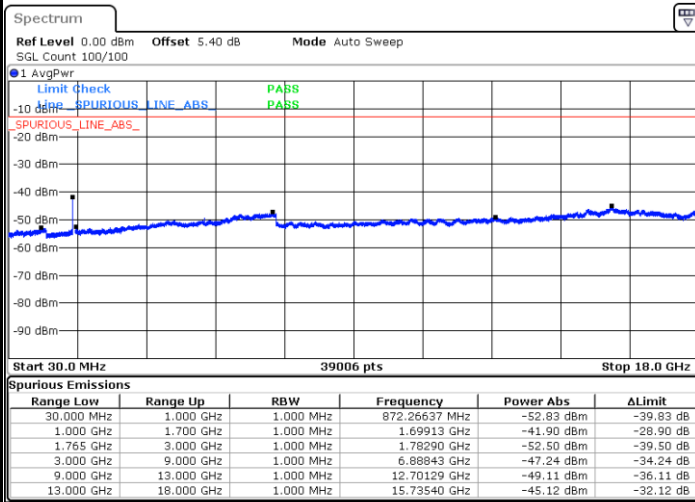

Highest Channel / 16QAM

Date: 6 AUG.2019 15:07:19

Date: 6 AUG.2019 15:08:14

LTE Band 4 / 15MHz

Lowest Channel / QPSK

Lowest Channel / 16QAM

Date: 6 AUG.2019 15:09:49

Date: 6 AUG.2019 15:10:44

Middle Channel / QPSK

Middle Channel / 16QAM

Date: 6 AUG.2019 15:12:19

Date: 6 AUG.2019 15:13:14

LTE Band 4 / 15MHz

Highest Channel / QPSK

Date: 6 AUG.2019 15:14:49

Highest Channel / 16QAM

Date: 6 AUG.2019 15:15:44

LTE Band 4 / 20MHz

Lowest Channel / QPSK

Date: 6 AUG.2019 16:45:39

Lowest Channel / 16QAM

Date: 6 AUG.2019 16:46:34

LTE Band 4 / 20MHz

Middle Channel / QPSK