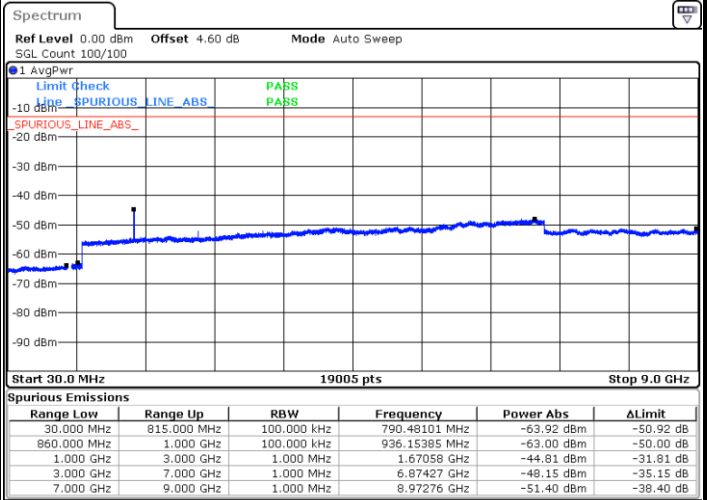

Date: 29 JUL 2019 20:07:06

Date: 29 JUL 2019 20:08:01

Highest Channel / QPSK

Highest Channel / 16QAM

Date: 29 JUL 2019 20:16:06

Date: 29 JUL 2019 20:17:00

LTE Band 5 / 1.4MHz

Lowest Channel / 64QAM

Middle Channel / 64QAM

Date: 29 JUL 2019 20:27:37

Date: 29 JUL 2019 20:28:31

Highest Channel / 64QAM

Date: 29 JUL 2019 20:33:21

LTE Band 5 / 3MHz

Lowest Channel / 64QAM

Middle Channel / 64QAM

Date: 29 JUL 2019 20:37:51

Date: 29 JUL 2019 20:38:45

Highest Channel / 64QAM

Date: 29 JUL 2019 20:43:35

LTE Band 5 / 5MHz

Lowest Channel / 64QAM

Date: 29 JUL 2019 20:48:05

Middle Channel / 64QAM

Date: 29 JUL 2019 20:49:00

Highest Channel / 64QAM

Date: 29 JUL 2019 20:53:49

LTE Band 5 / 10MHz

Lowest Channel / 64QAM

Middle Channel / 64QAM

Date: 29 JUL 2019 20:58:19

Date: 29 JUL 2019 20:59:14