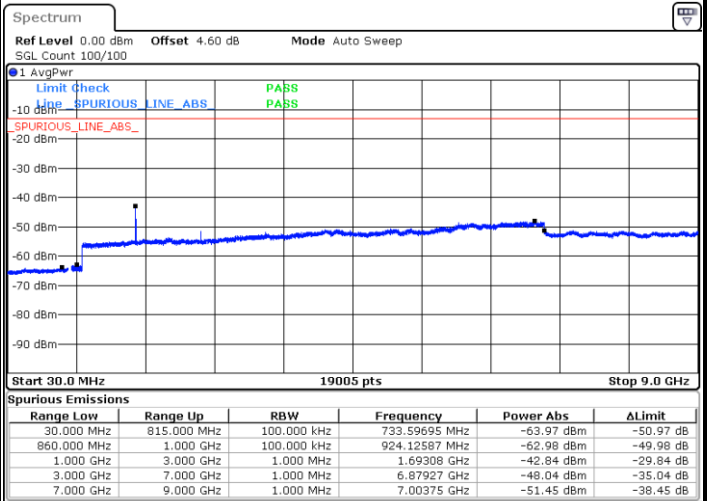

Middle Channel / 16QAM

Date: 29 JUL 2019 19:05:41

Date: 29 JUL 2019 19:06:36

LTE Band 5 / 1.4MHz

Highest Channel / QPSK

Date: 29 JUL 2019 19:14:41

Highest Channel / 16QAM

Date: 29 JUL 2019 19:15:35

LTE Band 5 / 3MHz

Lowest Channel / QPSK

Date: 29 JUL 2019 19:23:40

Lowest Channel / 16QAM

Date: 29 JUL 2019 19:24:35

LTE Band 5 / 3MHz

Middle Channel / QPSK

Middle Channel / 16QAM

Date: 29 JUL 2019 19:26:09

Date: 29 JUL 2019 19:27:04

Highest Channel / QPSK

Highest Channel / 16QAM

Date: 29 JUL 2019 19:35:09

Date: 29 JUL 2019 19:36:04

LTE Band 5 / 5MHz

Lowest Channel / QPSK