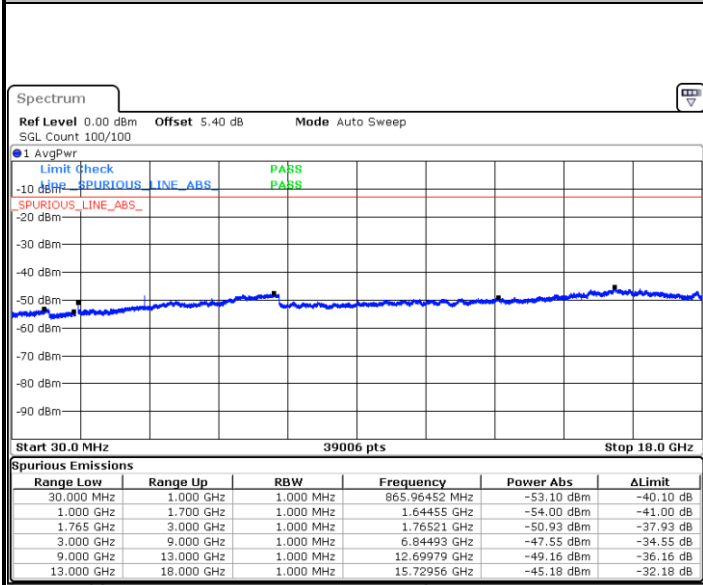

Lowest Channel / 64QAM

Date: 6 AUG.2019 15:32:56

Middle Channel / 64QAM

Date: 6 AUG.2019 15:34:11

Highest Channel / 64QAM

Date: 6 AUG.2019 15:35:26

LTE Band 4 / 5MHz

Lowest Channel / 64QAM

Date: 6 AUG.2019 15:36:41

Middle Channel / 64QAM

Date: 6 AUG.2019 15:37:56

Highest Channel / 64QAM

Date: 6 AUG.2019 15:39:11

LTE Band 4 / 10MHz

Lowest Channel / 64QAM

Date: 6 AUG.2019 15:40:26

Middle Channel / 64QAM

Date: 6 AUG.2019 15:41:41

Highest Channel / 64QAM

Date: 6 AUG.2019 15:42:56

LTE Band 4 / 15MHz

Lowest Channel / 64QAM

Middle Channel / 64QAM

Date: 6 AUG.2019 15:44:11