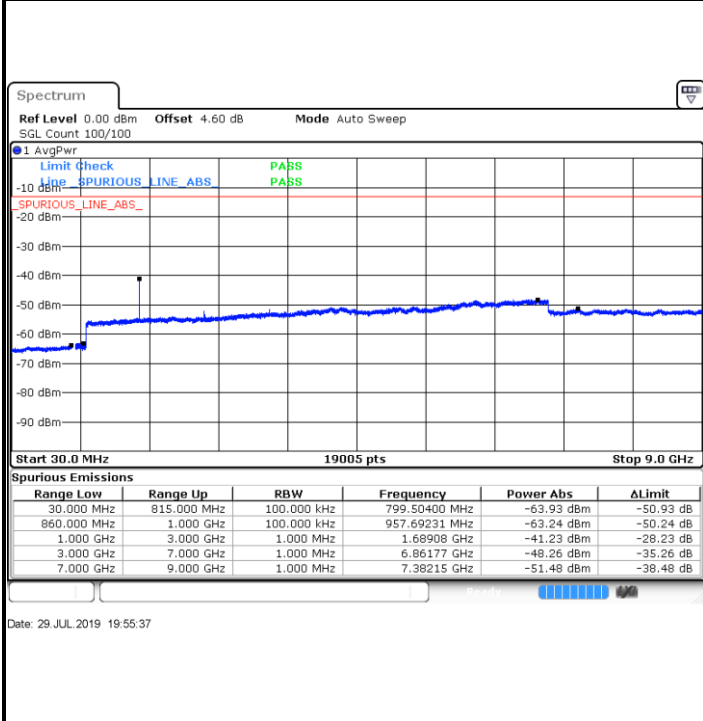

Date: 29 JUL 2019 19:26:09

Date: 29 JUL 2019 19:27:04

Highest Channel / QPSK

Highest Channel / 16QAM

Date: 29 JUL 2019 19:35:09

Date: 29 JUL 2019 19:36:04

LTE Band 5 / 5MHz

Lowest Channel / QPSK

Lowest Channel / 16QAM

Date: 29 JUL 2019 19:44:09

Date: 29 JUL 2019 19:45:03

Middle Channel / QPSK

Middle Channel / 16QAM

Date: 29 JUL 2019 19:46:38

Date: 29 JUL 2019 19:47:33

LTE Band 5 / 5MHz

Highest Channel / QPSK

Highest Channel / 16QAM

LTE Band 5 / 10MHz

Lowest Channel / QPSK

Lowest Channel / 16QAM

LTE Band 5 / 10MHz

Middle Channel / QPSK

Middle Channel / 16QAM

Date: 29 JUL 2019 20:07:06

Date: 29 JUL 2019 20:08:01

Highest Channel / QPSK

Highest Channel / 16QAM

Date: 29 JUL 2019 20:16:06

Date: 29 JUL 2019 20:17:00

LTE Band 5 / 1.4MHz

Lowest Channel / 64QAM