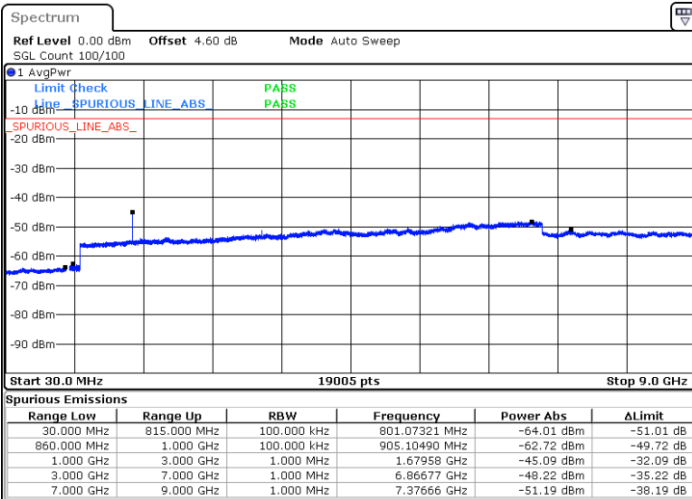

Date: 29 JUL 2019 20:37:51

Date: 29 JUL 2019 20:38:45

Highest Channel / 64QAM

Date: 29 JUL 2019 20:43:35

LTE Band 5 / 5MHz

Lowest Channel / 64QAM

Date: 29 JUL 2019 20:48:05

Middle Channel / 64QAM

Date: 29 JUL 2019 20:49:00

Highest Channel / 64QAM

Date: 29 JUL 2019 20:53:49

LTE Band 5 / 10MHz

Lowest Channel / 64QAM

Middle Channel / 64QAM

Date: 29 JUL 2019 20:58:19

Date: 29 JUL 2019 20:59:14

Highest Channel / 64QAM

Date: 29 JUL 2019 21:04:04

LTE Band 7 / 5MHz

Lowest Channel / QPSK

Lowest Channel / 16QAM

Date: 29 JUL 2019 21:49:35

Date: 29 JUL 2019 21:50:29

Middle Channel / QPSK