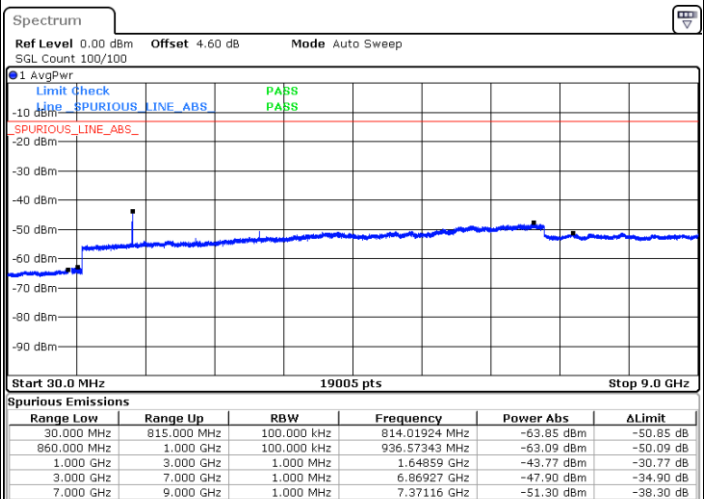

Highest Channel / 64QAM

Date: 6 AUG.2019 16:52:58

LTE Band 5 / 1.4MHz

Lowest Channel / QPSK

Lowest Channel / 16QAM

Date: 29 JUL 2019 19:03:11

Date: 29 JUL 2019 19:04:06

Middle Channel / QPSK

Middle Channel / 16QAM

Date: 29 JUL 2019 19:05:41

Date: 29 JUL 2019 19:06:36

LTE Band 5 / 1.4MHz

Highest Channel / QPSK

Date: 29 JUL 2019 19:14:41

Highest Channel / 16QAM

Date: 29 JUL 2019 19:15:35

LTE Band 5 / 3MHz

Lowest Channel / QPSK

Date: 29 JUL 2019 19:23:40

Lowest Channel / 16QAM

Date: 29 JUL 2019 19:24:35

LTE Band 5 / 3MHz

Middle Channel / QPSK

Middle Channel / 16QAM