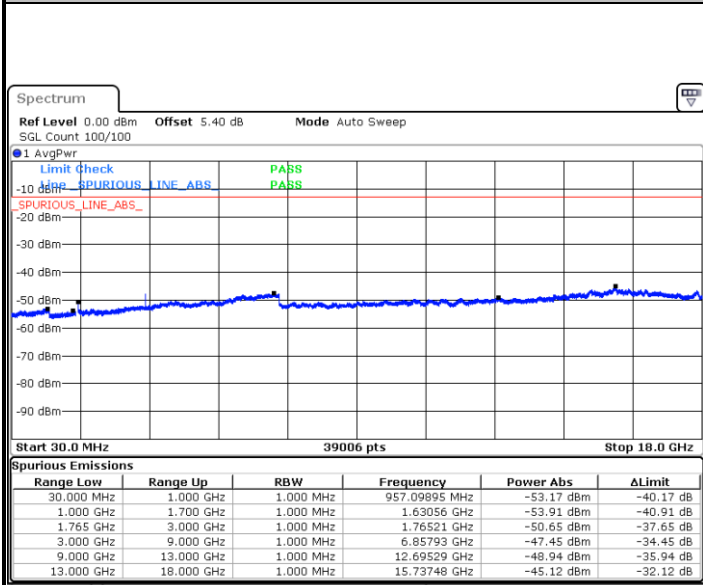

Middle Channel / 16QAM

Date: 6 AUG.2019 16:48:24

Date: 6 AUG.2019 16:49:18

Highest Channel / QPSK

Highest Channel / 16QAM

Date: 6 AUG.2019 16:51:08

Date: 6 AUG.2019 16:52:03

LTE Band 4 / 3MHz

Lowest Channel / 64QAM

Date: 6 AUG.2019 15:32:56

Middle Channel / 64QAM

Date: 6 AUG.2019 15:34:11

Highest Channel / 64QAM

Date: 6 AUG.2019 15:35:26

LTE Band 4 / 5MHz

Lowest Channel / 64QAM

Date: 6 AUG.2019 15:36:41

Middle Channel / 64QAM

Date: 6 AUG.2019 15:37:56

Highest Channel / 64QAM

Date: 6 AUG.2019 15:39:11

LTE Band 4 / 10MHz

Lowest Channel / 64QAM

Date: 6 AUG.2019 15:40:26