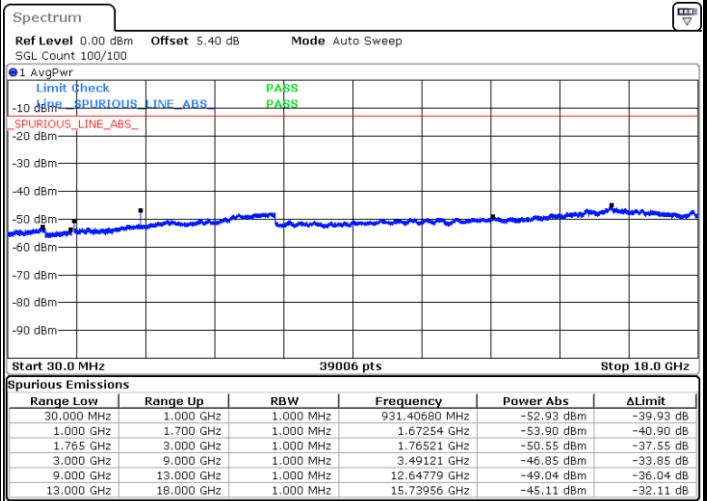

LTE Band 4 / 5MHz

Highest Channel / QPSK

Date: 6 AUG.2019 14:59.49

Highest Channel / 16QAM

Date: 6 AUG.2019 15:00.44

LTE Band 4 / 10MHz

Lowest Channel / QPSK

Date: 6 AUG.2019 15:02:19

Lowest Channel / 16QAM

Date: 6 AUG.2019 15:03:14

LTE Band 4 / 10MHz

Middle Channel / QPSK

Middle Channel / 16QAM

Date: 6 AUG.2019 15:04:49

Date: 6 AUG.2019 15:05:44

Highest Channel / QPSK

Highest Channel / 16QAM

Date: 6 AUG.2019 15:07:19

Date: 6 AUG.2019 15:08:14

LTE Band 4 / 15MHz

Lowest Channel / QPSK

Lowest Channel / 16QAM

Date: 6 AUG.2019 15:09:49

Date: 6 AUG.2019 15:10:44

Middle Channel / QPSK

Middle Channel / 16QAM

Date: 6 AUG.2019 15:12:19

Date: 6 AUG.2019 15:13:14

LTE Band 4 / 15MHz

Highest Channel / QPSK

Date: 6 AUG.2019 15:14:49

Highest Channel / 16QAM