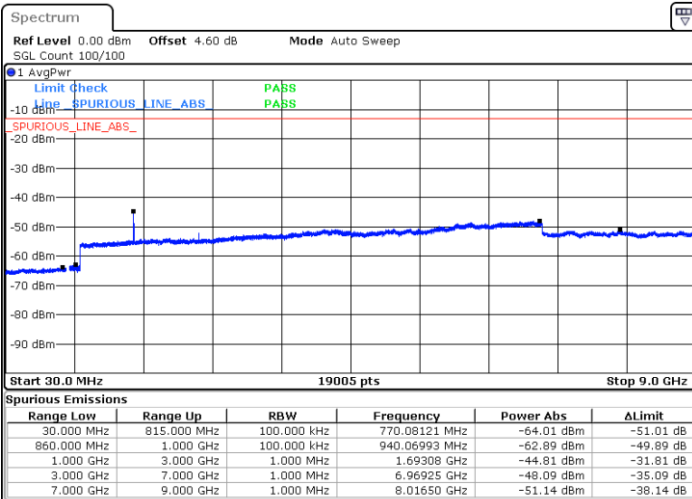

Date: 29 JUL 2019 20:07:06

Date: 29 JUL 2019 20:08:01

Highest Channel / QPSK

Highest Channel / 16QAM

Date: 29 JUL 2019 20:16:06

Date: 29 JUL 2019 20:17:00

LTE Band 5 / 1.4MHz

Lowest Channel / 64QAM

Middle Channel / 64QAM

Date: 29 JUL 2019 20:27:37

Date: 29 JUL 2019 20:28:31

Highest Channel / 64QAM

Date: 29 JUL 2019 20:33:21

LTE Band 5 / 3MHz

Lowest Channel / 64QAM

Middle Channel / 64QAM

Date: 29 JUL 2019 20:37:51

Date: 29 JUL 2019 20:38:45

Highest Channel / 64QAM

Date: 29 JUL 2019 20:43:35

LTE Band 5 / 5MHz

Lowest Channel / 64QAM

Date: 29 JUL 2019 20:48:05

Middle Channel / 64QAM

Date: 29 JUL 2019 20:49:00

Highest Channel / 64QAM

Date: 29 JUL 2019 20:53:49

LTE Band 5 / 10MHz

Lowest Channel / 64QAM

Middle Channel / 64QAM

Date: 29 JUL 2019 20:58:19

Date: 29 JUL 2019 20:59:14