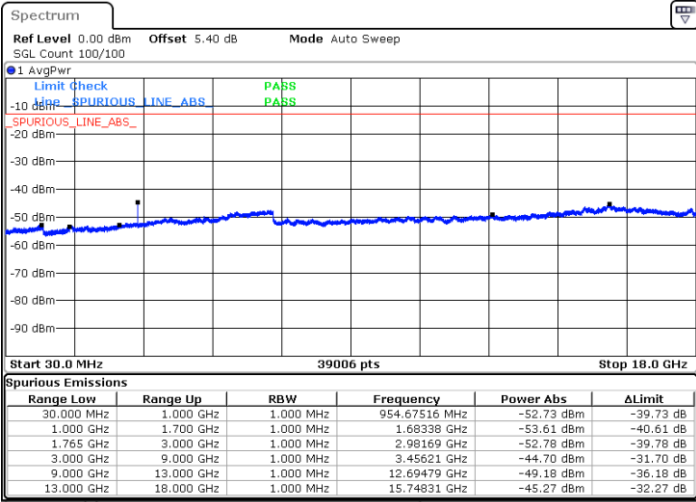

Lowest Channel / 16QAM

Date: 6 AUG.2019 15:03:14

LTE Band 4 / 10MHz

Middle Channel / QPSK

Middle Channel / 16QAM

Date: 6 AUG.2019 15:04:49

Date: 6 AUG.2019 15:05:44

Highest Channel / QPSK

Highest Channel / 16QAM

Date: 6 AUG.2019 15:07:19

Date: 6 AUG.2019 15:08:14

LTE Band 4 / 15MHz

Lowest Channel / QPSK

Lowest Channel / 16QAM

Date: 6 AUG.2019 15:09:49

Date: 6 AUG.2019 15:10:44