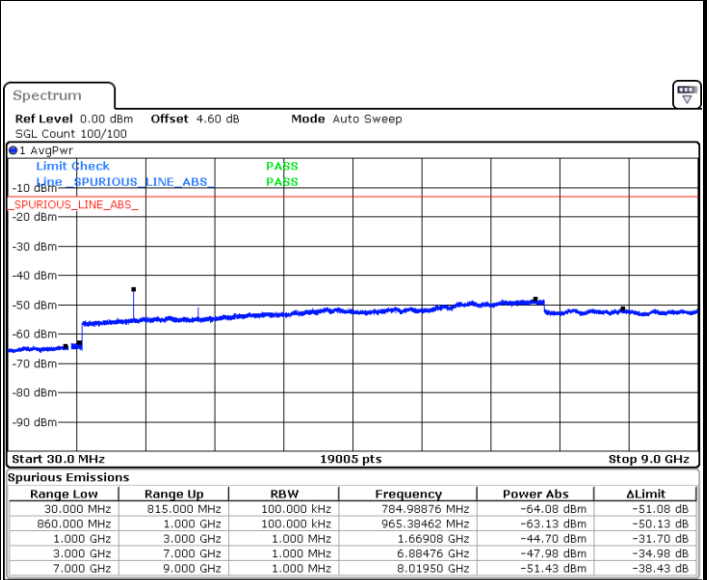

Middle Channel / 64QAM

Date: 29 JUL 2019 20:27:37

Date: 29 JUL 2019 20:28:31

Highest Channel / 64QAM

Date: 29 JUL 2019 20:33:21

LTE Band 5 / 3MHz

Lowest Channel / 64QAM

Middle Channel / 64QAM

Date: 29 JUL 2019 20:37:51

Date: 29 JUL 2019 20:38:45

Highest Channel / 64QAM

Date: 29 JUL 2019 20:43:35

LTE Band 5 / 5MHz

Lowest Channel / 64QAM

Date: 29 JUL 2019 20:48:05

Middle Channel / 64QAM

Date: 29 JUL 2019 20:49:00

Highest Channel / 64QAM

Date: 29 JUL 2019 20:53:49

LTE Band 5 / 10MHz

Lowest Channel / 64QAM

Middle Channel / 64QAM

Date: 29 JUL 2019 20:58:19

Date: 29 JUL 2019 20:59:14

Highest Channel / 64QAM

Date: 29 JUL 2019 21:04:04

LTE Band 7 / 5MHz

Lowest Channel / QPSK

Lowest Channel / 16QAM

Date: 29 JUL 2019 21:49:35

Date: 29 JUL 2019 21:50:29

Middle Channel / QPSK