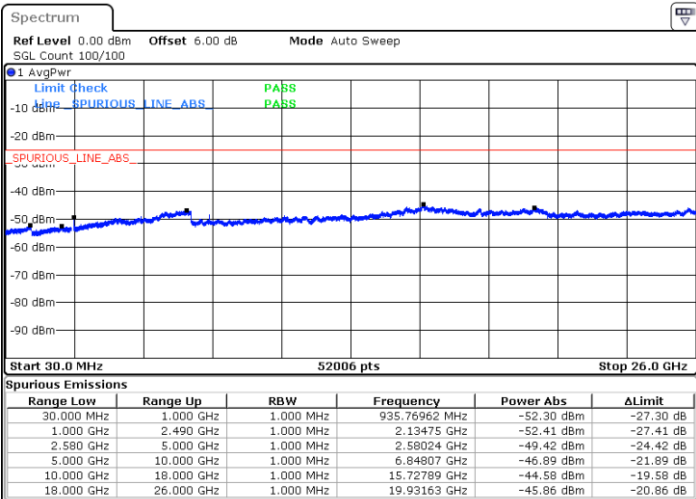

Highest Channel / 64QAM

Date: 29 JUL 2019 21:04:04

LTE Band 7 / 5MHz

Lowest Channel / QPSK

Lowest Channel / 16QAM

Date: 29 JUL 2019 21:49:35

Date: 29 JUL 2019 21:50:29

Middle Channel / QPSK

Middle Channel / 16QAM

Date: 29 JUL 2019 21:52:18

Date: 29 JUL 2019 21:51:24

LTE Band 7 / 5MHz

Highest Channel / QPSK

Date: 29 JUL 2019 21:53:12

Highest Channel / 16QAM

Date: 29 JUL 2019 21:54:06

LTE Band 7 / 10MHz

Lowest Channel / QPSK

Date: 29 JUL 2019 22:06:04

Lowest Channel / 16QAM

Date: 29 JUL 2019 22:06:58

LTE Band 7 / 10MHz

Middle Channel / QPSK

Middle Channel / 16QAM

Date: 29 JUL 2019 22:08:47

Date: 29 JUL 2019 22:07:53

Highest Channel / QPSK

Highest Channel / 16QAM

Date: 29 JUL 2019 22:09:41

Date: 29 JUL 2019 22:10:35

LTE Band 7 / 15MHz

Lowest Channel / QPSK