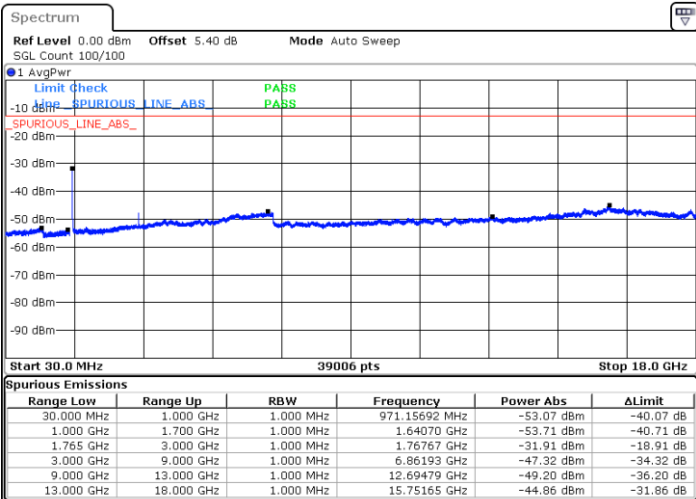

Date: 6 AUG.2019 15:36:41

Middle Channel / 64QAM

Date: 6 AUG.2019 15:37:56

Highest Channel / 64QAM

Date: 6 AUG.2019 15:39:11

LTE Band 4 / 10MHz

Lowest Channel / 64QAM

Date: 6 AUG.2019 15:40:26

Middle Channel / 64QAM

Date: 6 AUG.2019 15:41:41

Highest Channel / 64QAM

Date: 6 AUG.2019 15:42:56

LTE Band 4 / 15MHz

Lowest Channel / 64QAM

Middle Channel / 64QAM

Date: 6 AUG.2019 15:44:11

Date: 6 AUG.2019 15:45:26

Highest Channel / 64QAM

Date: 6 AUG.2019 15:46:41

LTE Band 4 / 20MHz

Lowest Channel / 64QAM

Middle Channel / 64QAM

Date: 6 AUG.2019 16:47:29

Date: 6 AUG.2019 16:50:13