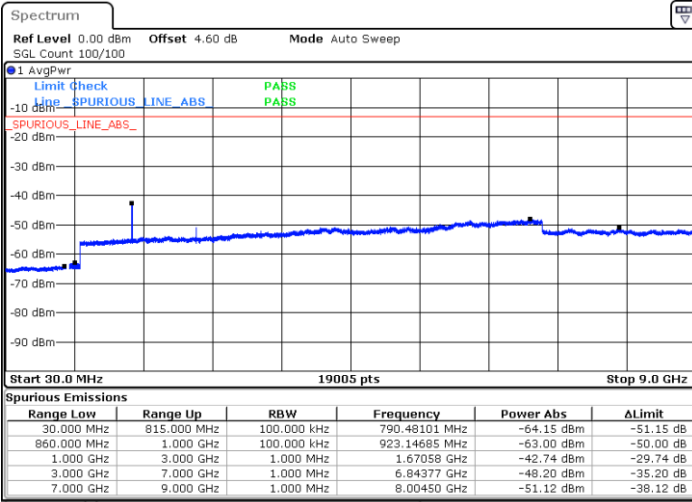

Middle Channel / 16QAM

Date: 29 JUL 2019 19:05:41

Date: 29 JUL 2019 19:06:36

LTE Band 5 / 1.4MHz

Highest Channel / QPSK

Date: 29 JUL 2019 19:14:41

Highest Channel / 16QAM

Date: 29 JUL 2019 19:15:35

LTE Band 5 / 3MHz

Lowest Channel / QPSK

Date: 29 JUL 2019 19:23:40

Lowest Channel / 16QAM

Date: 29 JUL 2019 19:24:35

LTE Band 5 / 3MHz

Middle Channel / QPSK

Middle Channel / 16QAM

Date: 29 JUL 2019 19:26:09

Date: 29 JUL 2019 19:27:04

Highest Channel / QPSK

Highest Channel / 16QAM

Date: 29 JUL 2019 19:35:09

Date: 29 JUL 2019 19:36:04

LTE Band 5 / 5MHz

Lowest Channel / QPSK