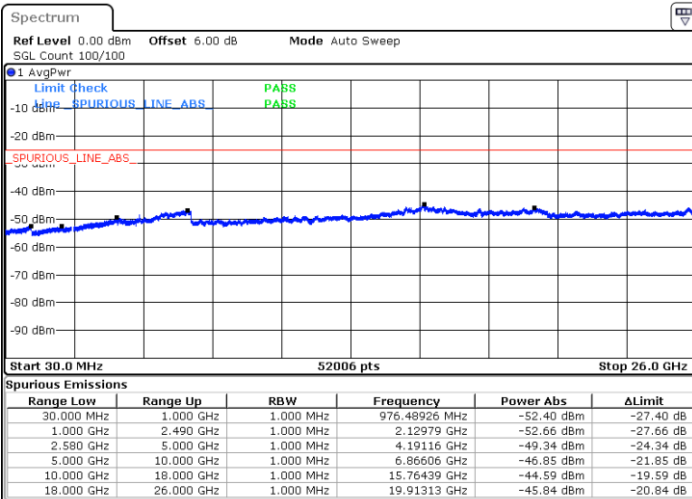

Date: 29 JUL 2019 22:08:47

Date: 29 JUL 2019 22:07:53

Highest Channel / QPSK

Highest Channel / 16QAM

Date: 29 JUL 2019 22:09:41

Date: 29 JUL 2019 22:10:35

LTE Band 7 / 15MHz

Lowest Channel / QPSK

Lowest Channel / 16QAM

Date: 29 JUL 2019 22:22:35

Date: 29 JUL 2019 22:23:29

Middle Channel / QPSK

Middle Channel / 16QAM

Date: 29 JUL 2019 22:25:17

Date: 29 JUL 2019 22:24:23