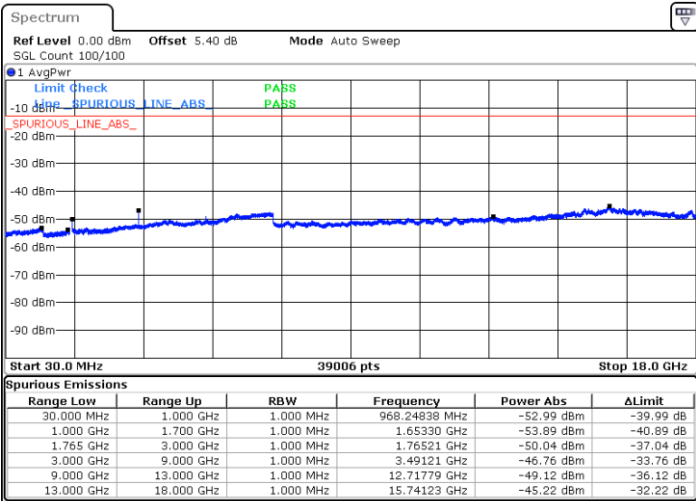

Lowest Channel / 16QAM

Date: 6 AUG.2019 15:03:14

LTE Band 4 / 10MHz

Middle Channel / QPSK

Middle Channel / 16QAM

Date: 6 AUG.2019 15:04:49

Date: 6 AUG.2019 15:05:44

Highest Channel / QPSK

Highest Channel / 16QAM

Date: 6 AUG.2019 15:07:19

Date: 6 AUG.2019 15:08:14

LTE Band 4 / 15MHz

Lowest Channel / QPSK

Lowest Channel / 16QAM

Date: 6 AUG.2019 15:09:49

Date: 6 AUG.2019 15:10:44