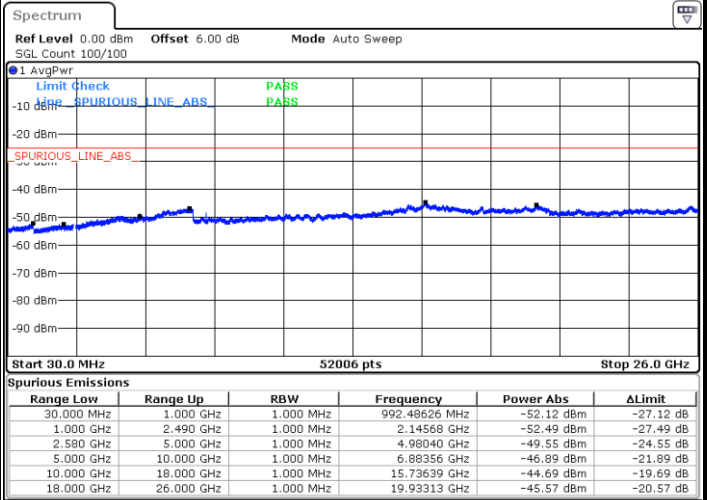

Date: 29 JUL 2019 20:49:00

Highest Channel / 64QAM

Date: 29 JUL 2019 20:53:49

LTE Band 5 / 10MHz

Lowest Channel / 64QAM

Middle Channel / 64QAM

Date: 29 JUL 2019 20:58:19

Date: 29 JUL 2019 20:59:14

Highest Channel / 64QAM

Date: 29 JUL 2019 21:04:04

LTE Band 7 / 5MHz

Lowest Channel / QPSK

Lowest Channel / 16QAM

Date: 29 JUL 2019 21:49:35

Date: 29 JUL 2019 21:50:29

Middle Channel / QPSK

Middle Channel / 16QAM

Date: 29 JUL 2019 21:52:18

Date: 29 JUL 2019 21:51:24

LTE Band 7 / 5MHz

Highest Channel / QPSK

Date: 29 JUL 2019 21:53:12

Highest Channel / 16QAM

Date: 29 JUL 2019 21:54:06