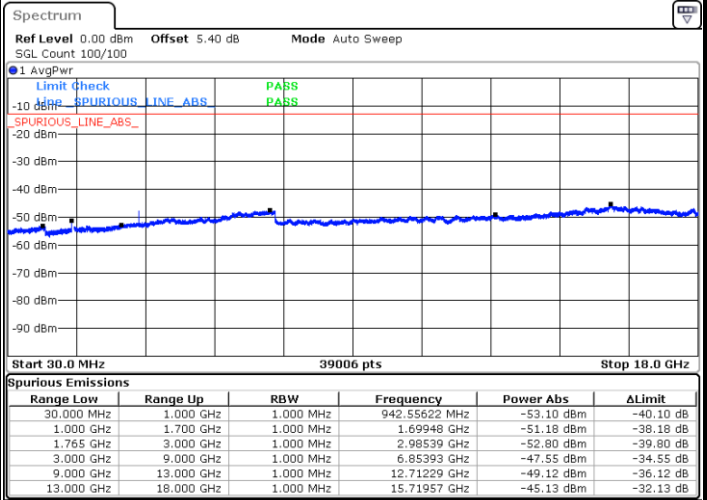

Date: 6 AUG.2019 15:36:41

Middle Channel / 64QAM

Date: 6 AUG.2019 15:37:56

Highest Channel / 64QAM

Date: 6 AUG.2019 15:39:11

LTE Band 4 / 10MHz

Lowest Channel / 64QAM

Date: 6 AUG.2019 15:40:26

Middle Channel / 64QAM

Date: 6 AUG.2019 15:41:41

Highest Channel / 64QAM

Date: 6 AUG.2019 15:42:56

LTE Band 4 / 15MHz

Lowest Channel / 64QAM

Middle Channel / 64QAM

Date: 6 AUG.2019 15:44:11

Date: 6 AUG.2019 15:45:26

Highest Channel / 64QAM

Date: 6 AUG.2019 15:46:41

LTE Band 4 / 20MHz

Lowest Channel / 64QAM

Middle Channel / 64QAM

Date: 6 AUG.2019 16:47:29

Date: 6 AUG.2019 16:50:13