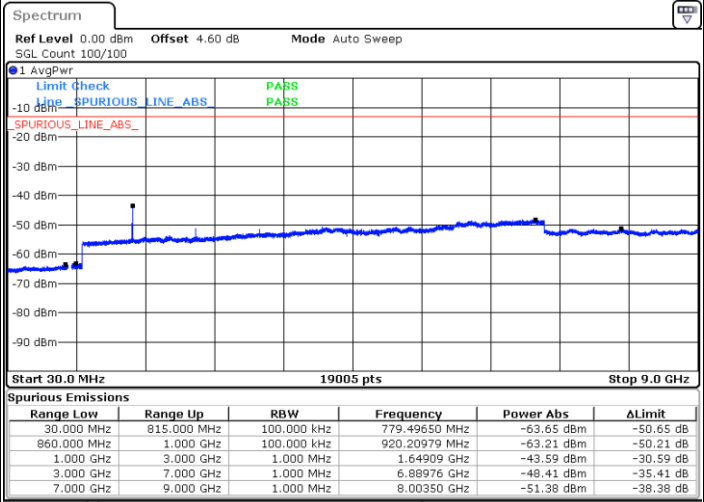

LTE Band 5 / 3MHz

Lowest Channel / QPSK

Date: 29 JUL 2019 19:23:40

Lowest Channel / 16QAM

Date: 29 JUL 2019 19:24:35

LTE Band 5 / 3MHz

Middle Channel / QPSK

Middle Channel / 16QAM

Date: 29 JUL 2019 19:26:09

Date: 29 JUL 2019 19:27:04

Highest Channel / QPSK

Highest Channel / 16QAM

Date: 29 JUL 2019 19:35:09

Date: 29 JUL 2019 19:36:04

LTE Band 5 / 5MHz

Lowest Channel / QPSK

Lowest Channel / 16QAM

Date: 29 JUL 2019 19:44:09

Date: 29 JUL 2019 19:45:03

Middle Channel / QPSK

Middle Channel / 16QAM

Date: 29 JUL 2019 19:46:38

Date: 29 JUL 2019 19:47:33

LTE Band 5 / 5MHz

Highest Channel / QPSK

Highest Channel / 16QAM

LTE Band 5 / 10MHz

Lowest Channel / QPSK

Lowest Channel / 16QAM

LTE Band 5 / 10MHz

Middle Channel / QPSK

Middle Channel / 16QAM