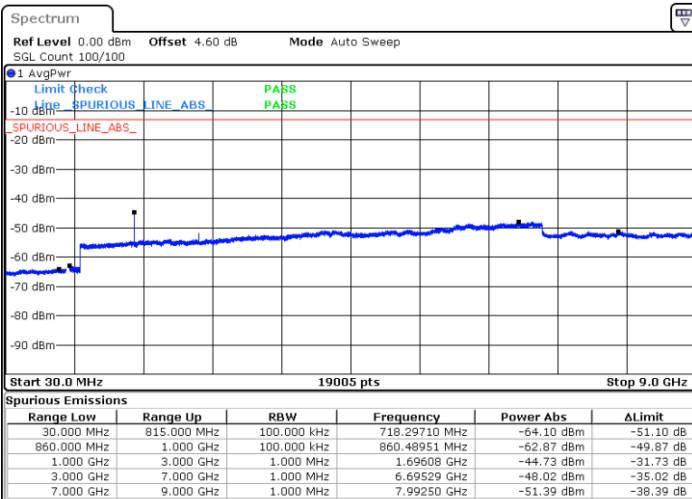

Date: 29 JUL 2019 20:07:06

Date: 29 JUL 2019 20:08:01

Highest Channel / QPSK

Highest Channel / 16QAM

Date: 29 JUL 2019 20:16:06

Date: 29 JUL 2019 20:17:00

LTE Band 5 / 1.4MHz

Lowest Channel / 64QAM

Middle Channel / 64QAM

Date: 29 JUL 2019 20:27:37

Date: 29 JUL 2019 20:28:31

Highest Channel / 64QAM

Date: 29 JUL 2019 20:33:21

LTE Band 5 / 3MHz

Lowest Channel / 64QAM

Middle Channel / 64QAM

Date: 29 JUL 2019 20:37:51

Date: 29 JUL 2019 20:38:45

Highest Channel / 64QAM

Date: 29 JUL 2019 20:43:35

LTE Band 5 / 5MHz

Lowest Channel / 64QAM

Date: 29 JUL 2019 20:48:05

Middle Channel / 64QAM

Date: 29 JUL 2019 20:49:00

Highest Channel / 64QAM

Date: 29 JUL 2019 20:53:49

LTE Band 5 / 10MHz

Lowest Channel / 64QAM

Middle Channel / 64QAM

Date: 29 JUL 2019 20:58:19

Date: 29 JUL 2019 20:59:14