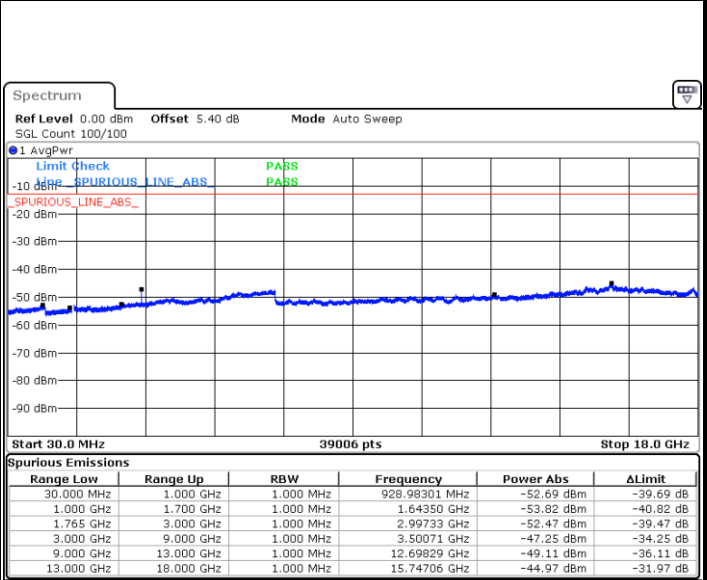

LTE Band 4 / 5MHz

Highest Channel / QPSK

Date: 6 AUG.2019 14:59.49

Highest Channel / 16QAM

Date: 6 AUG.2019 15:00.44

LTE Band 4 / 10MHz

Lowest Channel / QPSK

Date: 6 AUG.2019 15:02:19

Lowest Channel / 16QAM

Date: 6 AUG.2019 15:03:14

LTE Band 4 / 10MHz

Middle Channel / QPSK

Middle Channel / 16QAM

Date: 6 AUG.2019 15:04:49

Date: 6 AUG.2019 15:05:44

Highest Channel / QPSK

Highest Channel / 16QAM

Date: 6 AUG.2019 15:07:19

Date: 6 AUG.2019 15:08:14

LTE Band 4 / 15MHz

Lowest Channel / QPSK

Lowest Channel / 16QAM

Date: 6 AUG.2019 15:09:49

Date: 6 AUG.2019 15:10:44