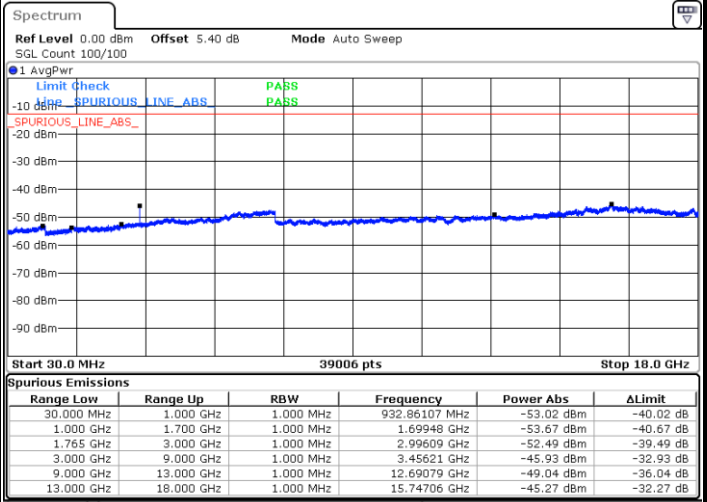

LTE Band 4 / 5MHz

Highest Channel / QPSK

Date: 6 AUG.2019 14:59.49

Highest Channel / 16QAM

Date: 6 AUG.2019 15:00.44

LTE Band 4 / 10MHz

Lowest Channel / QPSK

Date: 6 AUG.2019 15:02:19

Lowest Channel / 16QAM

Date: 6 AUG.2019 15:03:14

LTE Band 4 / 10MHz

Middle Channel / QPSK

Middle Channel / 16QAM

Date: 6 AUG.2019 15:04:49

Date: 6 AUG.2019 15:05:44

Highest Channel / QPSK

Highest Channel / 16QAM

Date: 6 AUG.2019 15:07:19

Date: 6 AUG.2019 15:08:14

LTE Band 4 / 15MHz

Lowest Channel / QPSK

Lowest Channel / 16QAM

Date: 6 AUG.2019 15:09:49

Date: 6 AUG.2019 15:10:44