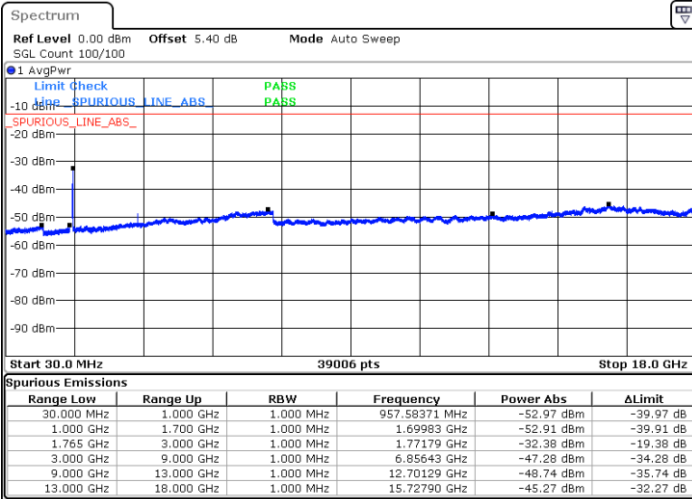

Middle Channel / 64QAM

Date: 6 AUG.2019 15:41:41

Highest Channel / 64QAM

Date: 6 AUG.2019 15:42:56

LTE Band 4 / 15MHz

Lowest Channel / 64QAM

Middle Channel / 64QAM

Date: 6 AUG.2019 15:44:11

Date: 6 AUG.2019 15:45:26

Highest Channel / 64QAM

Date: 6 AUG.2019 15:46:41

LTE Band 4 / 20MHz

Lowest Channel / 64QAM

Middle Channel / 64QAM

Date: 6 AUG.2019 16:47:29

Date: 6 AUG.2019 16:50:13

Highest Channel / 64QAM

Date: 6 AUG.2019 16:52:58

LTE Band 5 / 1.4MHz

Lowest Channel / QPSK

Lowest Channel / 16QAM

Date: 29 JUL 2019 19:03:11

Date: 29 JUL 2019 19:04:06

Middle Channel / QPSK