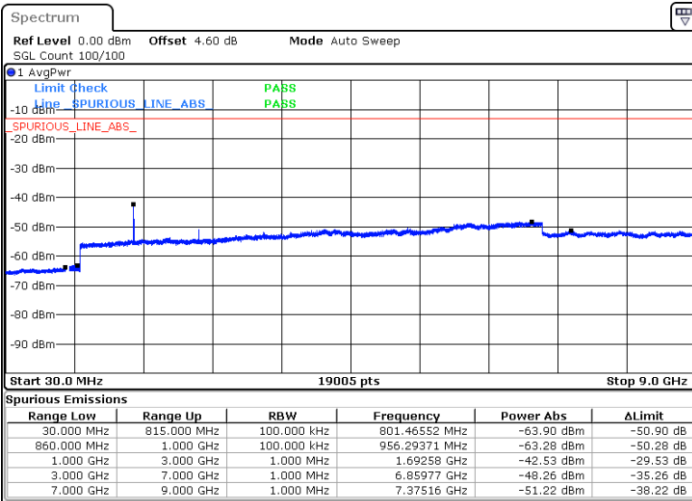

Middle Channel / 16QAM

Date: 29 JUL 2019 19:05:41

Date: 29 JUL 2019 19:06:36

LTE Band 5 / 1.4MHz

Highest Channel / QPSK

Date: 29 JUL 2019 19:14:41

Highest Channel / 16QAM

Date: 29 JUL 2019 19:15:35

LTE Band 5 / 3MHz

Lowest Channel / QPSK

Date: 29 JUL 2019 19:23:40

Lowest Channel / 16QAM

Date: 29 JUL 2019 19:24:35

LTE Band 5 / 3MHz

Middle Channel / QPSK

Middle Channel / 16QAM

Date: 29 JUL 2019 19:26:09

Date: 29 JUL 2019 19:27:04

Highest Channel / QPSK

Highest Channel / 16QAM

Date: 29 JUL 2019 19:35:09

Date: 29 JUL 2019 19:36:04

LTE Band 5 / 5MHz

Lowest Channel / QPSK