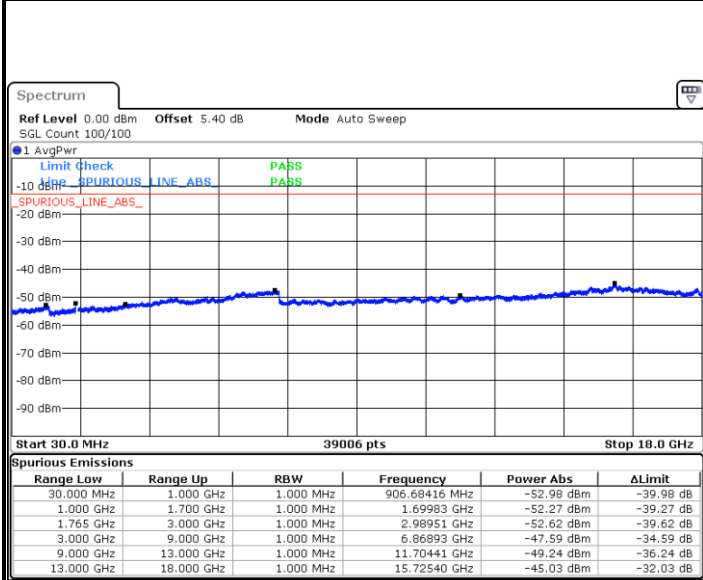

Lowest Channel / 64QAM

Date: 6 AUG.2019 15:32:56

Middle Channel / 64QAM

Date: 6 AUG.2019 15:34:11

Highest Channel / 64QAM

Date: 6 AUG.2019 15:35:26

LTE Band 4 / 5MHz

Lowest Channel / 64QAM

Date: 6 AUG.2019 15:36:41

Middle Channel / 64QAM

Date: 6 AUG.2019 15:37:56

Highest Channel / 64QAM

Date: 6 AUG.2019 15:39:11

LTE Band 4 / 10MHz

Lowest Channel / 64QAM

Date: 6 AUG.2019 15:40:26

Middle Channel / 64QAM

Date: 6 AUG.2019 15:41:41

Highest Channel / 64QAM

Date: 6 AUG.2019 15:42:56

LTE Band 4 / 15MHz

Lowest Channel / 64QAM

Middle Channel / 64QAM

Date: 6 AUG.2019 15:44:11

Date: 6 AUG.2019 15:45:26

Highest Channel / 64QAM

Date: 6 AUG.2019 15:46:41

LTE Band 4 / 20MHz

Lowest Channel / 64QAM

Middle Channel / 64QAM

Date: 6 AUG.2019 16:47:29

Date: 6 AUG.2019 16:50:13