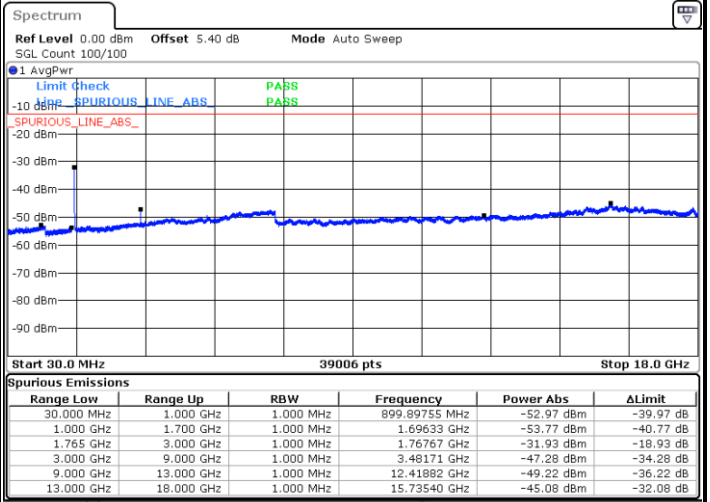

Highest Channel / 16QAM

Date: 6 AUG.2019 15:07:19

Date: 6 AUG.2019 15:08:14

LTE Band 4 / 15MHz

Lowest Channel / QPSK

Lowest Channel / 16QAM

Date: 6 AUG.2019 15:09:49

Date: 6 AUG.2019 15:10:44

Middle Channel / QPSK

Middle Channel / 16QAM

Date: 6 AUG.2019 15:12:19

Date: 6 AUG.2019 15:13:14

LTE Band 4 / 15MHz

Highest Channel / QPSK

Date: 6 AUG.2019 15:14:49

Highest Channel / 16QAM

Date: 6 AUG.2019 15:15:44

LTE Band 4 / 20MHz

Lowest Channel / QPSK

Date: 6 AUG.2019 16:45:39

Lowest Channel / 16QAM

Date: 6 AUG.2019 16:46:34

LTE Band 4 / 20MHz

Middle Channel / QPSK

Middle Channel / 16QAM

Date: 6 AUG.2019 16:48:24

Date: 6 AUG.2019 16:49:18

Highest Channel / QPSK

Highest Channel / 16QAM

Date: 6 AUG.2019 16:51:08

Date: 6 AUG.2019 16:52:03

LTE Band 4 / 3MHz