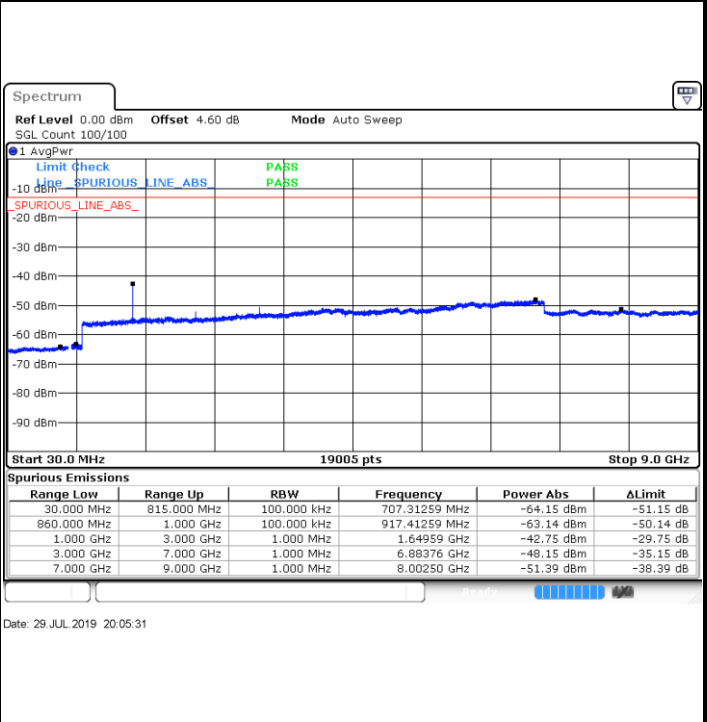

Lowest Channel / 16QAM

Date: 29 JUL 2019 19:44:09

Date: 29 JUL 2019 19:45:03

Middle Channel / QPSK

Middle Channel / 16QAM

Date: 29 JUL 2019 19:46:38

Date: 29 JUL 2019 19:47:33

LTE Band 5 / 5MHz

Highest Channel / QPSK

Highest Channel / 16QAM

LTE Band 5 / 10MHz

Lowest Channel / QPSK

Lowest Channel / 16QAM

LTE Band 5 / 10MHz

Middle Channel / QPSK

Middle Channel / 16QAM

Date: 29 JUL 2019 20:07:06

Date: 29 JUL 2019 20:08:01

Highest Channel / QPSK

Highest Channel / 16QAM

Date: 29 JUL 2019 20:16:06

Date: 29 JUL 2019 20:17:00

LTE Band 5 / 1.4MHz

Lowest Channel / 64QAM