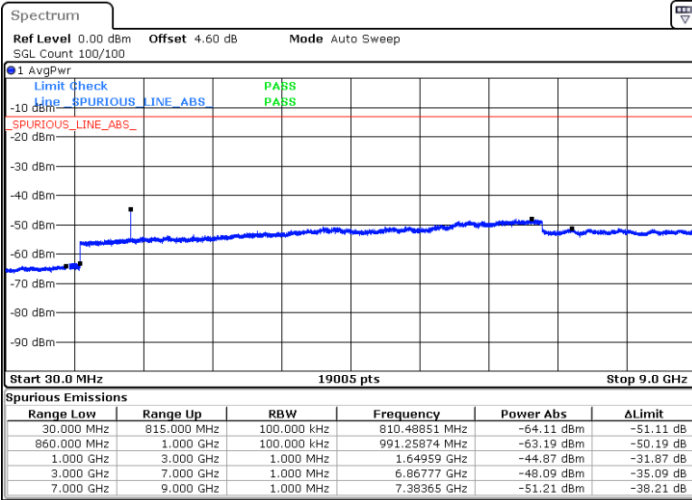

Date: 29 JUL 2019 20:37:51

Date: 29 JUL 2019 20:38:45

Highest Channel / 64QAM

Date: 29 JUL 2019 20:43:35

LTE Band 5 / 5MHz

Lowest Channel / 64QAM

Date: 29 JUL 2019 20:48:05

Middle Channel / 64QAM

Date: 29 JUL 2019 20:49:00

Highest Channel / 64QAM

Date: 29 JUL 2019 20:53:49

LTE Band 5 / 10MHz

Lowest Channel / 64QAM

Middle Channel / 64QAM

Date: 29 JUL 2019 20:58:19

Date: 29 JUL 2019 20:59:14

Highest Channel / 64QAM

Date: 29 JUL 2019 21:04:04

LTE Band 7 / 5MHz

Lowest Channel / QPSK

Lowest Channel / 16QAM

Date: 29 JUL 2019 21:49:35

Date: 29 JUL 2019 21:50:29

Middle Channel / QPSK

Middle Channel / 16QAM

Date: 29 JUL 2019 21:52:18

Date: 29 JUL 2019 21:51:24

LTE Band 7 / 5MHz

Highest Channel / QPSK

Date: 29 JUL 2019 21:53:12

Highest Channel / 16QAM

Date: 29 JUL 2019 21:54:06