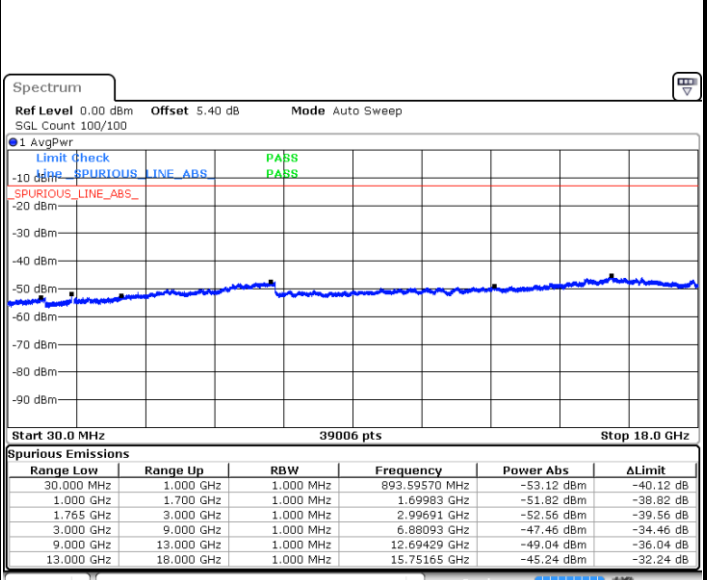

LTE Band 4 / 5MHz

Highest Channel / QPSK

Date: 6 AUG.2019 14:59.49

Highest Channel / 16QAM

Date: 6 AUG.2019 15:00.44

LTE Band 4 / 10MHz

Lowest Channel / QPSK

Date: 6 AUG.2019 15:02:19

Lowest Channel / 16QAM

Date: 6 AUG.2019 15:03:14

LTE Band 4 / 10MHz

Middle Channel / QPSK

Middle Channel / 16QAM

Date: 6 AUG.2019 15:04:49

Date: 6 AUG.2019 15:05:44

Highest Channel / QPSK

Highest Channel / 16QAM

Date: 6 AUG.2019 15:07:19

Date: 6 AUG.2019 15:08:14

LTE Band 4 / 15MHz

Lowest Channel / QPSK

Lowest Channel / 16QAM

Date: 6 AUG.2019 15:09:49

Date: 6 AUG.2019 15:10:44