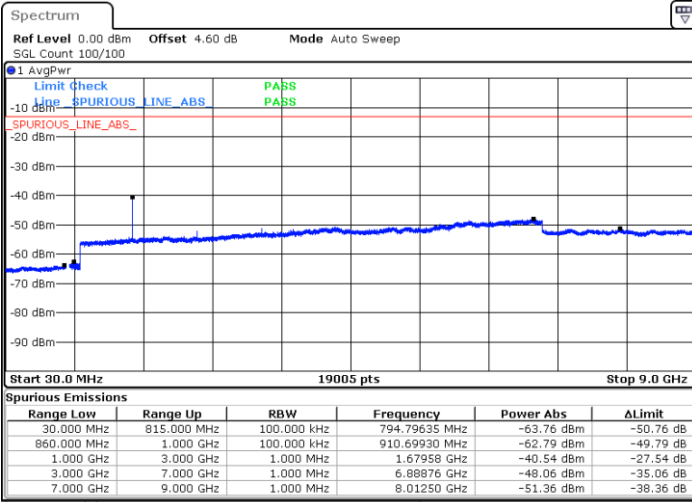

Lowest Channel / 16QAM

Date: 29 JUL 2019 19:44:09

Date: 29 JUL 2019 19:45:03

Middle Channel / QPSK

Middle Channel / 16QAM

Date: 29 JUL 2019 19:46:38

Date: 29 JUL 2019 19:47:33

LTE Band 5 / 5MHz

Highest Channel / QPSK

Highest Channel / 16QAM

LTE Band 5 / 10MHz

Lowest Channel / QPSK

Lowest Channel / 16QAM

LTE Band 5 / 10MHz

Middle Channel / QPSK

Middle Channel / 16QAM

Date: 29 JUL 2019 20:07:06

Date: 29 JUL 2019 20:08:01

Highest Channel / QPSK

Highest Channel / 16QAM

Date: 29 JUL 2019 20:16:06

Date: 29 JUL 2019 20:17:00

LTE Band 5 / 1.4MHz

Lowest Channel / 64QAM