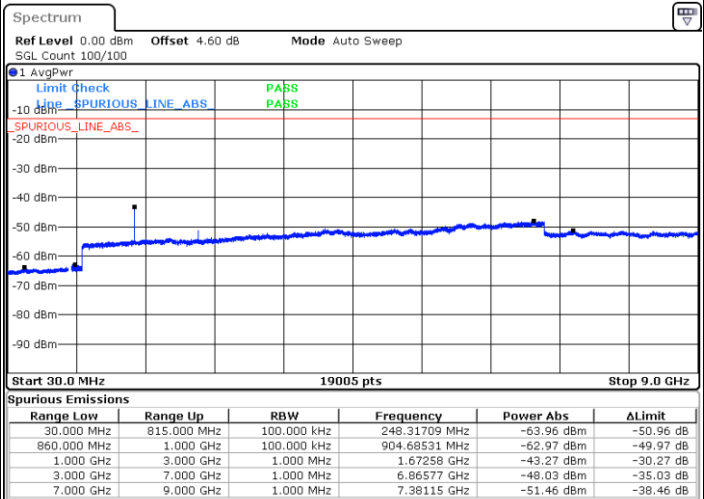

Date: 6 AUG.2019 15:45:26

Highest Channel / 64QAM

Date: 6 AUG.2019 15:46:41

LTE Band 4 / 20MHz

Lowest Channel / 64QAM

Middle Channel / 64QAM

Date: 6 AUG.2019 16:47:29

Date: 6 AUG.2019 16:50:13

Highest Channel / 64QAM

Date: 6 AUG.2019 16:52:58

LTE Band 5 / 1.4MHz

Lowest Channel / QPSK

Lowest Channel / 16QAM

Date: 29 JUL 2019 19:03:11

Date: 29 JUL 2019 19:04:06

Middle Channel / QPSK

Middle Channel / 16QAM

Date: 29 JUL 2019 19:05:41

Date: 29 JUL 2019 19:06:36

LTE Band 5 / 1.4MHz

Highest Channel / QPSK

Date: 29 JUL 2019 19:14:41

Highest Channel / 16QAM

Date: 29 JUL 2019 19:15:35