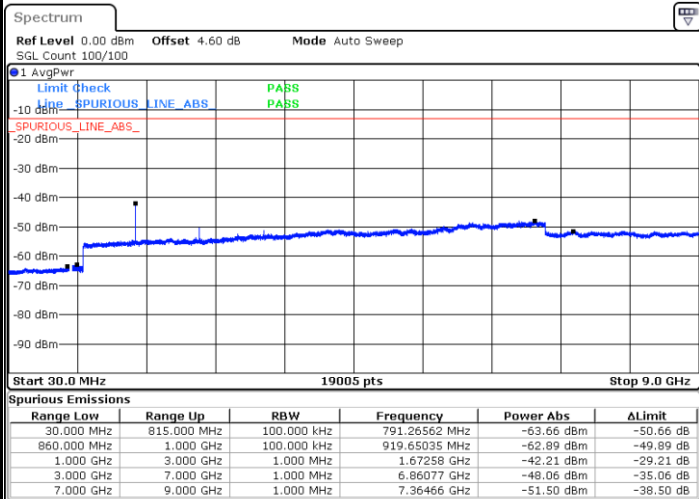

Date: 6 AUG.2019 15:45:26

Highest Channel / 64QAM

Date: 6 AUG.2019 15:46:41

LTE Band 4 / 20MHz

Lowest Channel / 64QAM

Middle Channel / 64QAM

Date: 6 AUG.2019 16:47:29

Date: 6 AUG.2019 16:50:13

Highest Channel / 64QAM

Date: 6 AUG.2019 16:52:58

LTE Band 5 / 1.4MHz

Lowest Channel / QPSK

Lowest Channel / 16QAM

Date: 29 JUL 2019 19:03:11

Date: 29 JUL 2019 19:04:06

Middle Channel / QPSK

Middle Channel / 16QAM

Date: 29 JUL 2019 19:05:41

Date: 29 JUL 2019 19:06:36

LTE Band 5 / 1.4MHz

Highest Channel / QPSK

Date: 29 JUL 2019 19:14:41

Highest Channel / 16QAM

Date: 29 JUL 2019 19:15:35