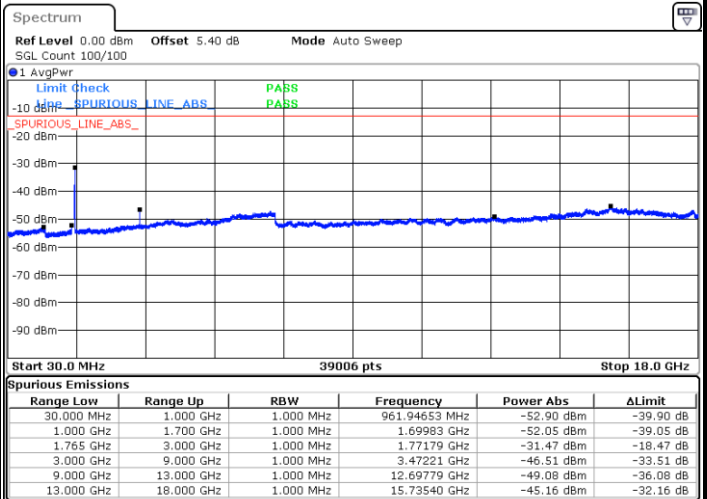

Date: 6 AUG.2019 15:15:44

LTE Band 4 / 20MHz

Lowest Channel / QPSK

Date: 6 AUG.2019 16:45:39

Lowest Channel / 16QAM

Date: 6 AUG.2019 16:46:34

LTE Band 4 / 20MHz

Middle Channel / QPSK

Middle Channel / 16QAM

Date: 6 AUG.2019 16:48:24

Date: 6 AUG.2019 16:49:18

Highest Channel / QPSK

Highest Channel / 16QAM

Date: 6 AUG.2019 16:51:08

Date: 6 AUG.2019 16:52:03

LTE Band 4 / 3MHz

Lowest Channel / 64QAM

Date: 6 AUG.2019 15:32:56

Middle Channel / 64QAM

Date: 6 AUG.2019 15:34:11

Highest Channel / 64QAM

Date: 6 AUG.2019 15:35:26

LTE Band 4 / 5MHz

Lowest Channel / 64QAM