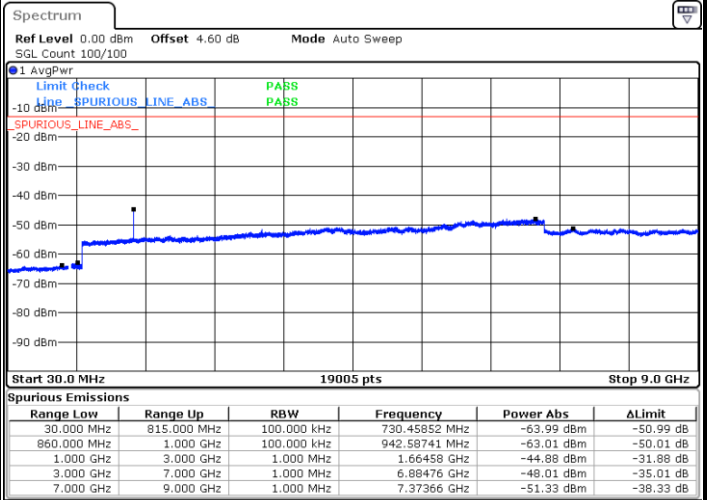

Date: 29 JUL 2019 20:37:51

Date: 29 JUL 2019 20:38:45

Highest Channel / 64QAM

Date: 29 JUL 2019 20:43:35

LTE Band 5 / 5MHz

Lowest Channel / 64QAM

Date: 29 JUL 2019 20:48:05

Middle Channel / 64QAM

Date: 29 JUL 2019 20:49:00

Highest Channel / 64QAM

Date: 29 JUL 2019 20:53:49

LTE Band 5 / 10MHz

Lowest Channel / 64QAM

Middle Channel / 64QAM

Date: 29 JUL 2019 20:58:19

Date: 29 JUL 2019 20:59:14

Highest Channel / 64QAM

Date: 29 JUL 2019 21:04:04

LTE Band 7 / 5MHz

Lowest Channel / QPSK

Lowest Channel / 16QAM

Date: 29 JUL 2019 21:49:35

Date: 29 JUL 2019 21:50:29

Middle Channel / QPSK