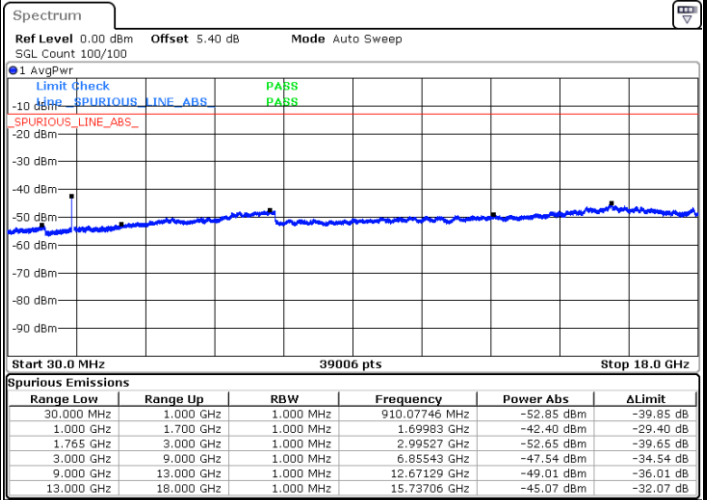

Lowest Channel / 16QAM

Date: 6 AUG.2019 15:03:14

LTE Band 4 / 10MHz

Middle Channel / QPSK

Middle Channel / 16QAM

Date: 6 AUG.2019 15:04:49

Date: 6 AUG.2019 15:05:44

Highest Channel / QPSK

Highest Channel / 16QAM

Date: 6 AUG.2019 15:07:19

Date: 6 AUG.2019 15:08:14

LTE Band 4 / 15MHz

Lowest Channel / QPSK

Lowest Channel / 16QAM

Date: 6 AUG.2019 15:09:49

Date: 6 AUG.2019 15:10:44

Middle Channel / QPSK

Middle Channel / 16QAM

Date: 6 AUG.2019 15:12:19

Date: 6 AUG.2019 15:13:14

LTE Band 4 / 15MHz

Highest Channel / QPSK

Date: 6 AUG.2019 15:14:49

Highest Channel / 16QAM