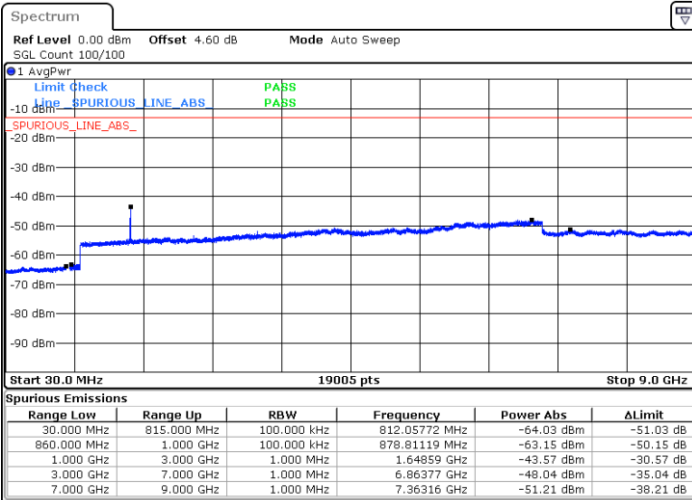

Highest Channel / QPSK

Highest Channel / 16QAM

LTE Band 5 / 10MHz

Lowest Channel / QPSK

Lowest Channel / 16QAM

LTE Band 5 / 10MHz

Middle Channel / QPSK

Middle Channel / 16QAM

Date: 29 JUL 2019 20:07:06

Date: 29 JUL 2019 20:08:01

Highest Channel / QPSK

Highest Channel / 16QAM

Date: 29 JUL 2019 20:16:06

Date: 29 JUL 2019 20:17:00

LTE Band 5 / 1.4MHz

Lowest Channel / 64QAM

Middle Channel / 64QAM

Date: 29 JUL 2019 20:27:37

Date: 29 JUL 2019 20:28:31

Highest Channel / 64QAM

Date: 29 JUL 2019 20:33:21

LTE Band 5 / 3MHz

Lowest Channel / 64QAM

Middle Channel / 64QAM

Date: 29 JUL 2019 20:37:51

Date: 29 JUL 2019 20:38:45

Highest Channel / 64QAM

Date: 29 JUL 2019 20:43:35

LTE Band 5 / 5MHz

Lowest Channel / 64QAM

Date: 29 JUL 2019 20:48:05

Middle Channel / 64QAM