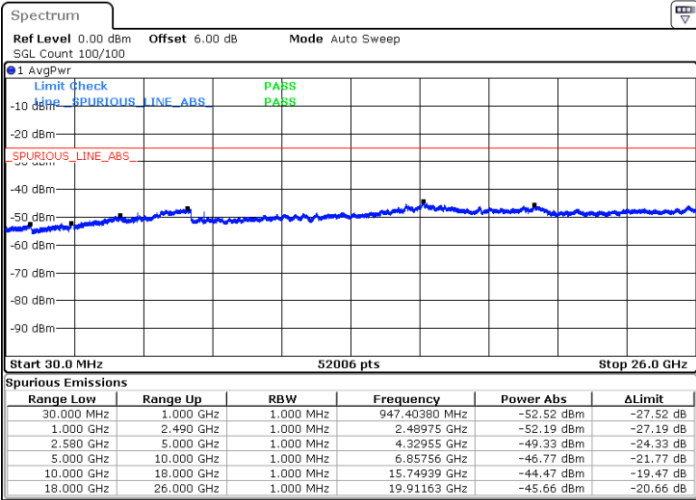

Date: 29 JUL 2019 20:49:00

Highest Channel / 64QAM

Date: 29 JUL 2019 20:53:49

LTE Band 5 / 10MHz

Lowest Channel / 64QAM

Middle Channel / 64QAM

Date: 29 JUL 2019 20:58:19

Date: 29 JUL 2019 20:59:14

Highest Channel / 64QAM

Date: 29 JUL 2019 21:04:04

LTE Band 7 / 5MHz

Lowest Channel / QPSK

Lowest Channel / 16QAM

Date: 29 JUL 2019 21:49:35

Date: 29 JUL 2019 21:50:29

Middle Channel / QPSK

Middle Channel / 16QAM

Date: 29 JUL 2019 21:52:18

Date: 29 JUL 2019 21:51:24

LTE Band 7 / 5MHz

Highest Channel / QPSK

Date: 29 JUL 2019 21:53:12

Highest Channel / 16QAM

Date: 29 JUL 2019 21:54:06