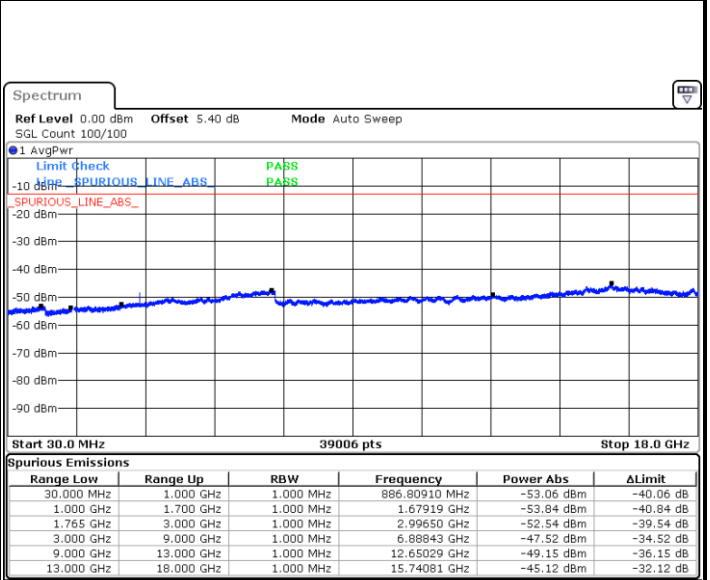

Date: 6 AUG.2019 15:15:44

LTE Band 4 / 20MHz

Lowest Channel / QPSK

Date: 6 AUG.2019 16:45:39

Lowest Channel / 16QAM

Date: 6 AUG.2019 16:46:34

LTE Band 4 / 20MHz

Middle Channel / QPSK

Middle Channel / 16QAM

Date: 6 AUG.2019 16:48:24

Date: 6 AUG.2019 16:49:18

Highest Channel / QPSK

Highest Channel / 16QAM

Date: 6 AUG.2019 16:51:08

Date: 6 AUG.2019 16:52:03

LTE Band 4 / 3MHz

Lowest Channel / 64QAM

Date: 6 AUG.2019 15:32:56

Middle Channel / 64QAM

Date: 6 AUG.2019 15:34:11

Highest Channel / 64QAM

Date: 6 AUG.2019 15:35:26

LTE Band 4 / 5MHz

Lowest Channel / 64QAM