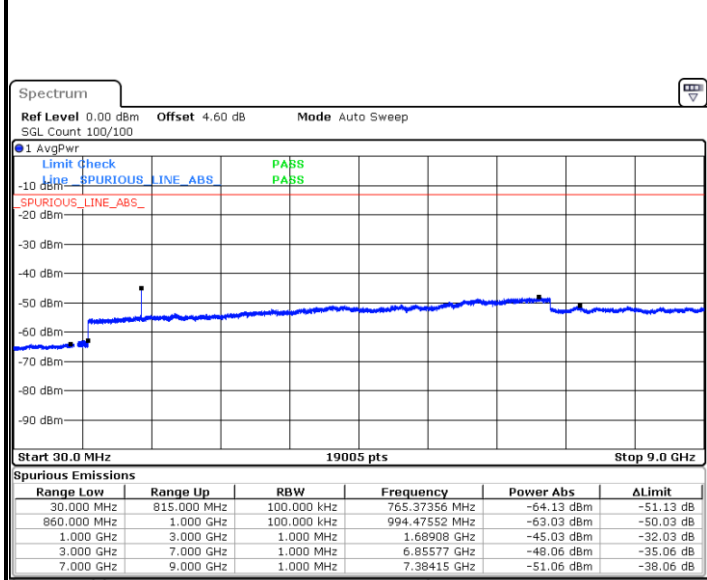

Middle Channel / 64QAM

Date: 29 JUL 2019 20:27:37

Date: 29 JUL 2019 20:28:31

Highest Channel / 64QAM

Date: 29 JUL 2019 20:33:21

LTE Band 5 / 3MHz

Lowest Channel / 64QAM

Middle Channel / 64QAM

Date: 29 JUL 2019 20:37:51

Date: 29 JUL 2019 20:38:45

Highest Channel / 64QAM

Date: 29 JUL 2019 20:43:35

LTE Band 5 / 5MHz

Lowest Channel / 64QAM

Date: 29 JUL 2019 20:48:05

Middle Channel / 64QAM

Date: 29 JUL 2019 20:49:00

Highest Channel / 64QAM

Date: 29 JUL 2019 20:53:49

LTE Band 5 / 10MHz

Lowest Channel / 64QAM

Middle Channel / 64QAM

Date: 29 JUL 2019 20:58:19

Date: 29 JUL 2019 20:59:14

Highest Channel / 64QAM

Date: 29 JUL 2019 21:04:04

LTE Band 7 / 5MHz

Lowest Channel / QPSK

Lowest Channel / 16QAM

Date: 29 JUL 2019 21:49:35

Date: 29 JUL 2019 21:50:29

Middle Channel / QPSK