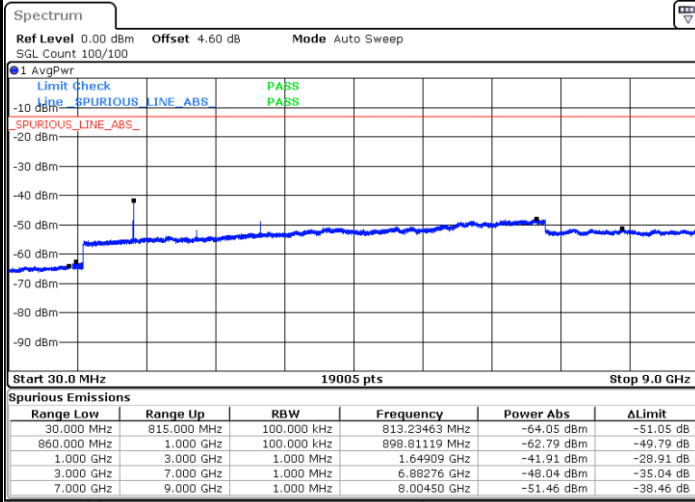

Date: 29 JUL 2019 19:26:09

Date: 29 JUL 2019 19:27:04

Highest Channel / QPSK

Highest Channel / 16QAM

Date: 29 JUL 2019 19:35:09

Date: 29 JUL 2019 19:36:04

LTE Band 5 / 5MHz

Lowest Channel / QPSK

Lowest Channel / 16QAM

Date: 29 JUL 2019 19:44:09

Date: 29 JUL 2019 19:45:03

Middle Channel / QPSK

Middle Channel / 16QAM

Date: 29 JUL 2019 19:46:38

Date: 29 JUL 2019 19:47:33

LTE Band 5 / 5MHz