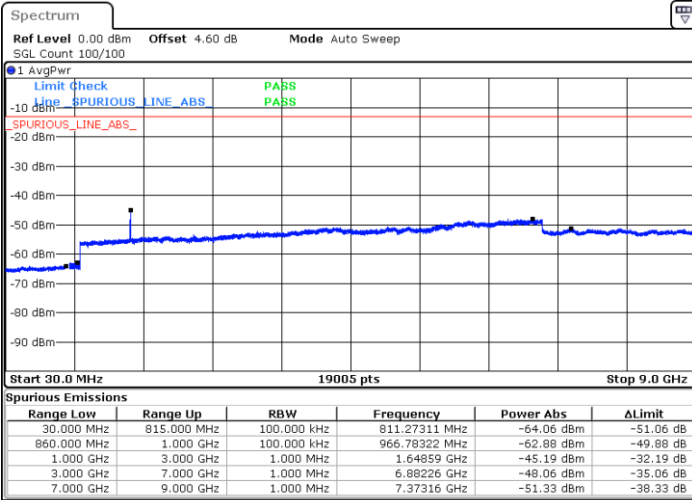

Date: 29 JUL 2019 20:07:06

Date: 29 JUL 2019 20:08:01

Highest Channel / QPSK

Highest Channel / 16QAM

Date: 29 JUL 2019 20:16:06

Date: 29 JUL 2019 20:17:00

LTE Band 5 / 1.4MHz

Lowest Channel / 64QAM

Middle Channel / 64QAM

Date: 29 JUL 2019 20:27:37

Date: 29 JUL 2019 20:28:31

Highest Channel / 64QAM

Date: 29 JUL 2019 20:33:21

LTE Band 5 / 3MHz

Lowest Channel / 64QAM

Middle Channel / 64QAM

Date: 29 JUL 2019 20:37:51

Date: 29 JUL 2019 20:38:45

Highest Channel / 64QAM

Date: 29 JUL 2019 20:43:35

LTE Band 5 / 5MHz

Lowest Channel / 64QAM

Date: 29 JUL 2019 20:48:05

Middle Channel / 64QAM

Date: 29 JUL 2019 20:49:00

Highest Channel / 64QAM

Date: 29 JUL 2019 20:53:49

LTE Band 5 / 10MHz

Lowest Channel / 64QAM

Middle Channel / 64QAM

Date: 29 JUL 2019 20:58:19

Date: 29 JUL 2019 20:59:14