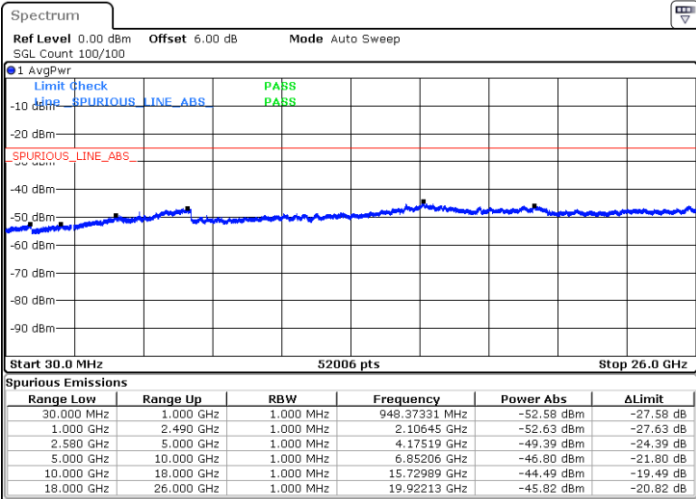

Date: 29 JUL 2019 20:49:00

Highest Channel / 64QAM

Date: 29 JUL 2019 20:53:49

LTE Band 5 / 10MHz

Lowest Channel / 64QAM

Middle Channel / 64QAM

Date: 29 JUL 2019 20:58:19

Date: 29 JUL 2019 20:59:14

Highest Channel / 64QAM

Date: 29 JUL 2019 21:04:04

LTE Band 7 / 5MHz

Lowest Channel / QPSK

Lowest Channel / 16QAM

Date: 29 JUL 2019 21:49:35

Date: 29 JUL 2019 21:50:29

Middle Channel / QPSK

Middle Channel / 16QAM

Date: 29 JUL 2019 21:52:18

Date: 29 JUL 2019 21:51:24

LTE Band 7 / 5MHz

Highest Channel / QPSK

Date: 29 JUL 2019 21:53:12

Highest Channel / 16QAM

Date: 29 JUL 2019 21:54:06