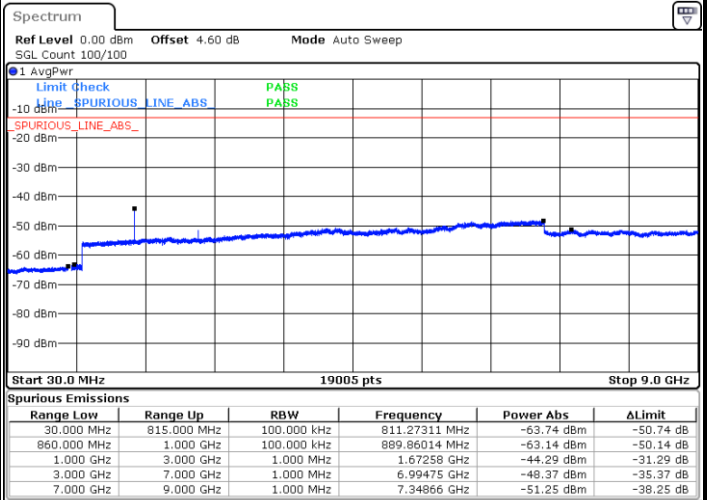

Highest Channel / QPSK

Highest Channel / 16QAM

LTE Band 5 / 10MHz

Lowest Channel / QPSK

Lowest Channel / 16QAM

LTE Band 5 / 10MHz

Middle Channel / QPSK

Middle Channel / 16QAM

Date: 29 JUL 2019 20:07:06

Date: 29 JUL 2019 20:08:01

Highest Channel / QPSK

Highest Channel / 16QAM

Date: 29 JUL 2019 20:16:06

Date: 29 JUL 2019 20:17:00

LTE Band 5 / 1.4MHz

Lowest Channel / 64QAM

Middle Channel / 64QAM

Date: 29 JUL 2019 20:27:37

Date: 29 JUL 2019 20:28:31

Highest Channel / 64QAM

Date: 29 JUL 2019 20:33:21

LTE Band 5 / 3MHz

Lowest Channel / 64QAM

Middle Channel / 64QAM

Date: 29 JUL 2019 20:37:51

Date: 29 JUL 2019 20:38:45

Highest Channel / 64QAM

Date: 29 JUL 2019 20:43:35

LTE Band 5 / 5MHz

Lowest Channel / 64QAM

Date: 29 JUL 2019 20:48:05

Middle Channel / 64QAM