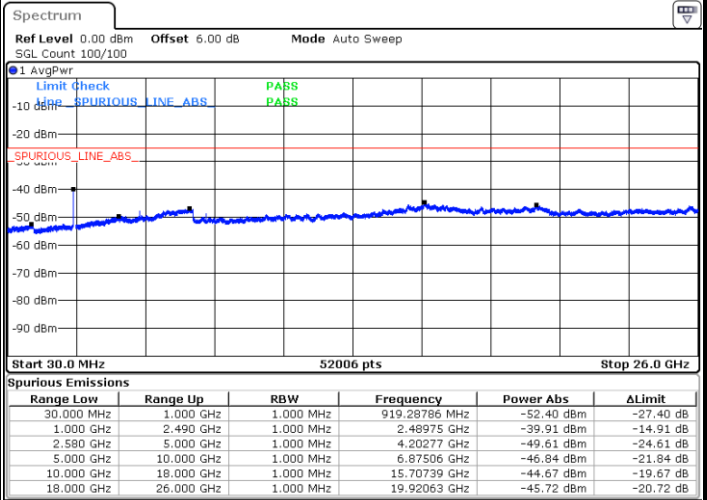

LTE Band 7 / 10MHz

Lowest Channel / QPSK

Date: 29 JUL 2019 22:06:04

Lowest Channel / 16QAM

Date: 29 JUL 2019 22:06:58

LTE Band 7 / 10MHz

Middle Channel / QPSK

Middle Channel / 16QAM

Date: 29 JUL 2019 22:08:47

Date: 29 JUL 2019 22:07:53

Highest Channel / QPSK

Highest Channel / 16QAM

Date: 29 JUL 2019 22:09:41

Date: 29 JUL 2019 22:10:35

LTE Band 7 / 15MHz

Lowest Channel / QPSK

Lowest Channel / 16QAM

Date: 29 JUL 2019 22:22:35

Date: 29 JUL 2019 22:23:29

Middle Channel / QPSK

Middle Channel / 16QAM

Date: 29 JUL 2019 22:25:17

Date: 29 JUL 2019 22:24:23