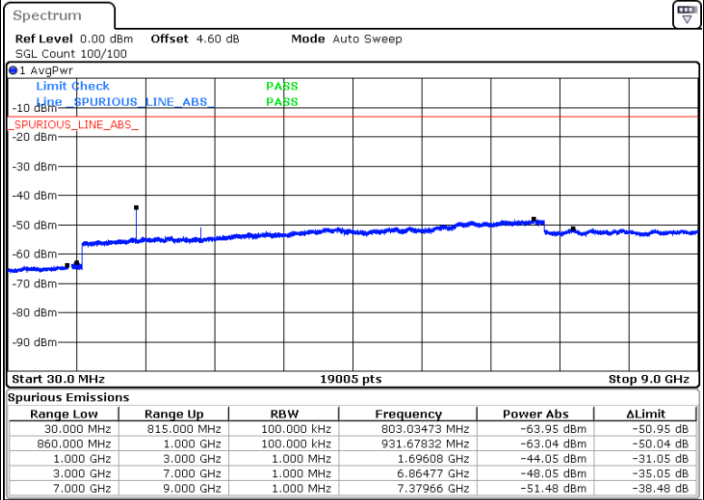

Highest Channel / 64QAM

Date: 6 AUG.2019 16:52:58

LTE Band 5 / 1.4MHz

Lowest Channel / QPSK

Lowest Channel / 16QAM

Date: 29 JUL 2019 19:03:11

Date: 29 JUL 2019 19:04:06

Middle Channel / QPSK

Middle Channel / 16QAM

Date: 29 JUL 2019 19:05:41

Date: 29 JUL 2019 19:06:36

LTE Band 5 / 1.4MHz

Highest Channel / QPSK

Date: 29 JUL 2019 19:14:41

Highest Channel / 16QAM

Date: 29 JUL 2019 19:15:35

LTE Band 5 / 3MHz

Lowest Channel / QPSK

Date: 29 JUL 2019 19:23:40

Lowest Channel / 16QAM

Date: 29 JUL 2019 19:24:35

LTE Band 5 / 3MHz

Middle Channel / QPSK

Middle Channel / 16QAM