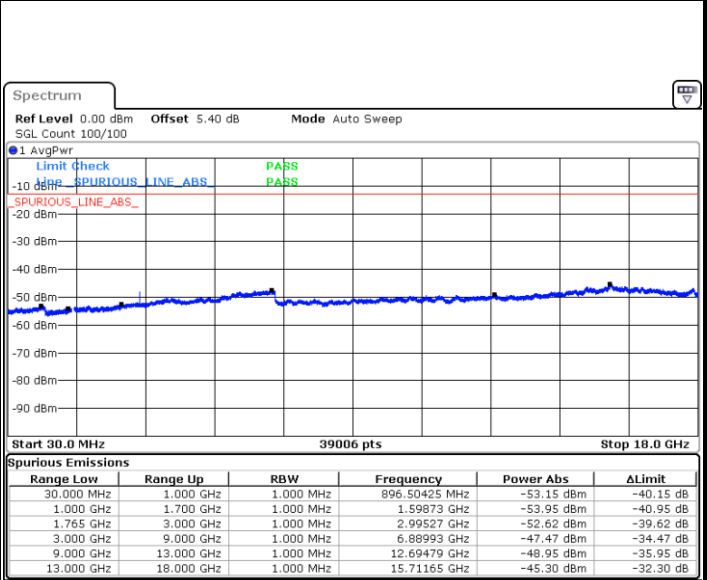

Lowest Channel / 64QAM

Date: 6 AUG.2019 15:32:56

Middle Channel / 64QAM

Date: 6 AUG.2019 15:34:11

Highest Channel / 64QAM

Date: 6 AUG.2019 15:35:26

LTE Band 4 / 5MHz

Lowest Channel / 64QAM

Date: 6 AUG.2019 15:36:41

Middle Channel / 64QAM

Date: 6 AUG.2019 15:37:56

Highest Channel / 64QAM

Date: 6 AUG.2019 15:39:11

LTE Band 4 / 10MHz

Lowest Channel / 64QAM

Date: 6 AUG.2019 15:40:26

Middle Channel / 64QAM

Date: 6 AUG.2019 15:41:41

Highest Channel / 64QAM

Date: 6 AUG.2019 15:42:56

LTE Band 4 / 15MHz

Lowest Channel / 64QAM

Middle Channel / 64QAM

Date: 6 AUG.2019 15:44:11