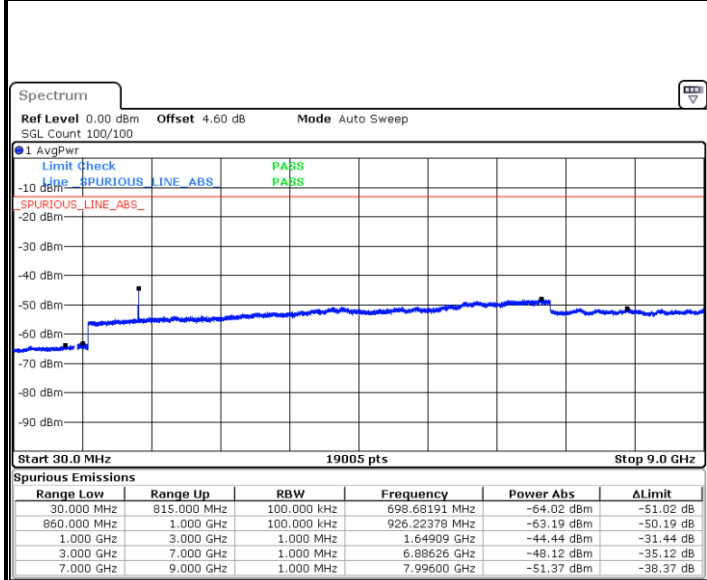

Middle Channel / 64QAM

Date: 29 JUL 2019 20:27:37

Date: 29 JUL 2019 20:28:31

Highest Channel / 64QAM

Date: 29 JUL 2019 20:33:21

LTE Band 5 / 3MHz

Lowest Channel / 64QAM

Middle Channel / 64QAM

Date: 29 JUL 2019 20:37:51

Date: 29 JUL 2019 20:38:45

Highest Channel / 64QAM

Date: 29 JUL 2019 20:43:35

LTE Band 5 / 5MHz

Lowest Channel / 64QAM

Date: 29 JUL 2019 20:48:05

Middle Channel / 64QAM

Date: 29 JUL 2019 20:49:00

Highest Channel / 64QAM

Date: 29 JUL 2019 20:53:49

LTE Band 5 / 10MHz

Lowest Channel / 64QAM

Middle Channel / 64QAM

Date: 29 JUL 2019 20:58:19

Date: 29 JUL 2019 20:59:14

Highest Channel / 64QAM

Date: 29 JUL 2019 21:04:04

LTE Band 7 / 5MHz

Lowest Channel / QPSK

Lowest Channel / 16QAM

Date: 29 JUL 2019 21:49:35

Date: 29 JUL 2019 21:50:29

Middle Channel / QPSK