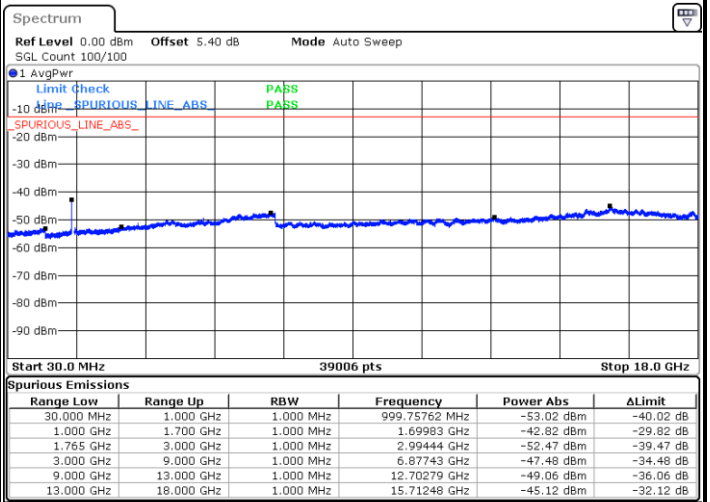

Middle Channel / QPSK

Middle Channel / 16QAM

Date: 6 AUG.2019 15:12:19

Date: 6 AUG.2019 15:13:14

LTE Band 4 / 15MHz

Highest Channel / QPSK

Date: 6 AUG.2019 15:14:49

Highest Channel / 16QAM

Date: 6 AUG.2019 15:15:44

LTE Band 4 / 20MHz

Lowest Channel / QPSK

Date: 6 AUG.2019 16:45:39

Lowest Channel / 16QAM

Date: 6 AUG.2019 16:46:34

LTE Band 4 / 20MHz

Middle Channel / QPSK

Middle Channel / 16QAM

Date: 6 AUG.2019 16:48:24

Date: 6 AUG.2019 16:49:18

Highest Channel / QPSK

Highest Channel / 16QAM

Date: 6 AUG.2019 16:51:08

Date: 6 AUG.2019 16:52:03

LTE Band 4 / 3MHz