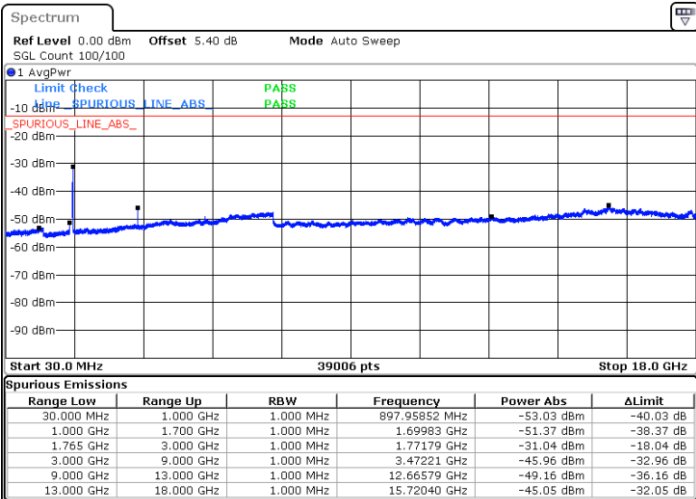

Middle Channel / 16QAM

Date: 6 AUG.2019 16:48:24

Date: 6 AUG.2019 16:49:18

Highest Channel / QPSK

Highest Channel / 16QAM

Date: 6 AUG.2019 16:51:08

Date: 6 AUG.2019 16:52:03

LTE Band 4 / 3MHz

Lowest Channel / 64QAM

Date: 6 AUG.2019 15:32:56

Middle Channel / 64QAM

Date: 6 AUG.2019 15:34:11

Highest Channel / 64QAM

Date: 6 AUG.2019 15:35:26

LTE Band 4 / 5MHz

Lowest Channel / 64QAM