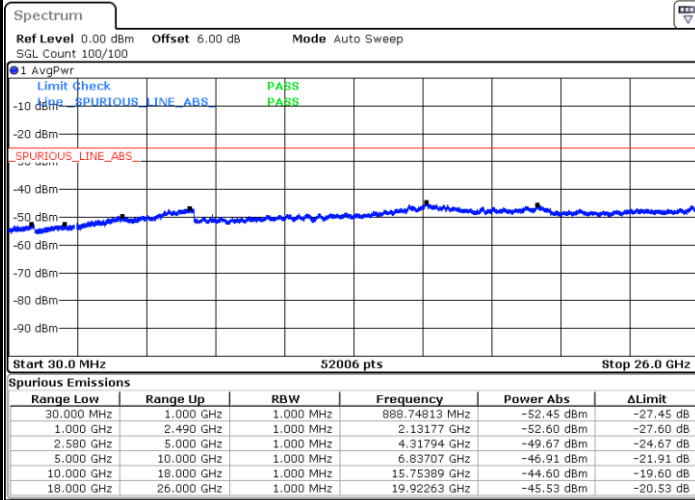

Date: 29 JUL 2019 20:49:00

Highest Channel / 64QAM

Date: 29 JUL 2019 20:53:49

LTE Band 5 / 10MHz

Lowest Channel / 64QAM

Middle Channel / 64QAM

Date: 29 JUL 2019 20:58:19

Date: 29 JUL 2019 20:59:14

Highest Channel / 64QAM

Date: 29 JUL 2019 21:04:04

LTE Band 7 / 5MHz

Lowest Channel / QPSK

Lowest Channel / 16QAM

Date: 29 JUL 2019 21:49:35

Date: 29 JUL 2019 21:50:29

Middle Channel / QPSK

Middle Channel / 16QAM

Date: 29 JUL 2019 21:52:18

Date: 29 JUL 2019 21:51:24

LTE Band 7 / 5MHz

Highest Channel / QPSK

Date: 29 JUL 2019 21:53:12

Highest Channel / 16QAM

Date: 29 JUL 2019 21:54:06

LTE Band 7 / 10MHz

Lowest Channel / QPSK

Date: 29 JUL 2019 22:06:04

Lowest Channel / 16QAM

Date: 29 JUL 2019 22:06:58

LTE Band 7 / 10MHz

Middle Channel / QPSK

Middle Channel / 16QAM