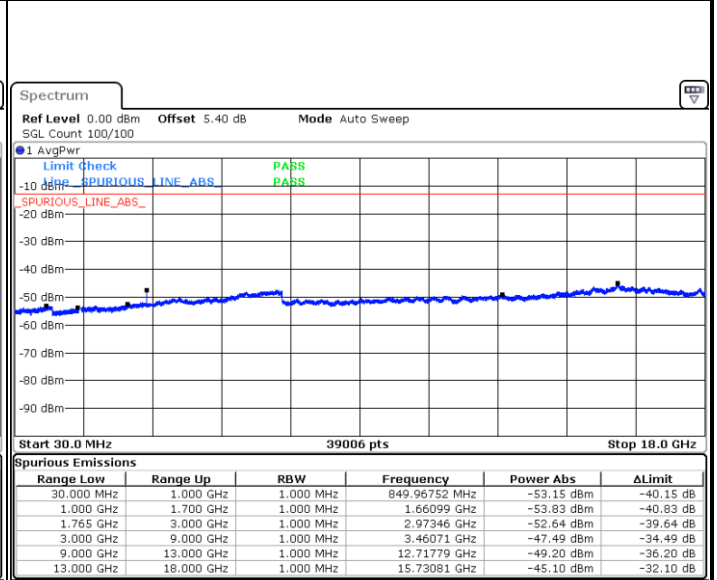

Middle Channel / 16QAM

Date: 6 AUG.2019 16:48:24

Date: 6 AUG.2019 16:49:18

Highest Channel / QPSK

Highest Channel / 16QAM

Date: 6 AUG.2019 16:51:08

Date: 6 AUG.2019 16:52:03

LTE Band 4 / 3MHz

Lowest Channel / 64QAM

Date: 6 AUG.2019 15:32:56

Middle Channel / 64QAM

Date: 6 AUG.2019 15:34:11

Highest Channel / 64QAM

Date: 6 AUG.2019 15:35:26

LTE Band 4 / 5MHz

Lowest Channel / 64QAM

Date: 6 AUG.2019 15:36:41

Middle Channel / 64QAM

Date: 6 AUG.2019 15:37:56

Highest Channel / 64QAM

Date: 6 AUG.2019 15:39:11

LTE Band 4 / 10MHz

Lowest Channel / 64QAM

Date: 6 AUG.2019 15:40:26