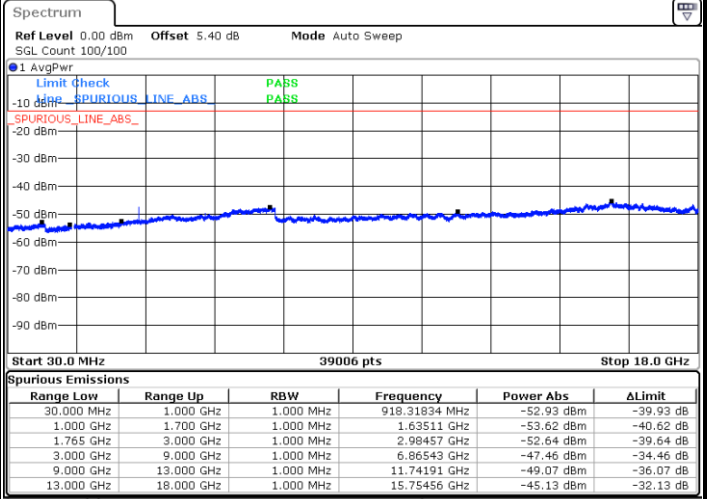

Date: 6 AUG.2019 15:45:26

Highest Channel / 64QAM

Date: 6 AUG.2019 15:46:41

LTE Band 4 / 20MHz

Lowest Channel / 64QAM

Middle Channel / 64QAM

Date: 6 AUG.2019 16:47:29

Date: 6 AUG.2019 16:50:13

Highest Channel / 64QAM

Date: 6 AUG.2019 16:52:58

LTE Band 5 / 1.4MHz

Lowest Channel / QPSK

Lowest Channel / 16QAM

Date: 29 JUL 2019 19:03:11

Date: 29 JUL 2019 19:04:06

Middle Channel / QPSK