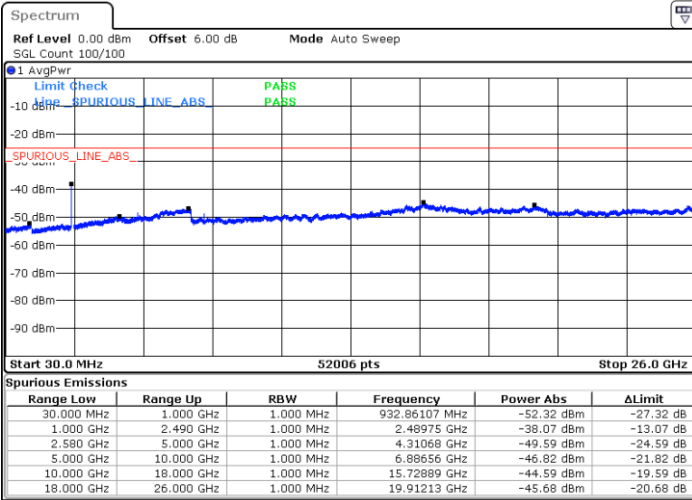

LTE Band 7 / 10MHz

Lowest Channel / QPSK

Date: 29 JUL 2019 22:06:04

Lowest Channel / 16QAM

Date: 29 JUL 2019 22:06:58

LTE Band 7 / 10MHz

Middle Channel / QPSK

Middle Channel / 16QAM

Date: 29 JUL 2019 22:08:47

Date: 29 JUL 2019 22:07:53

Highest Channel / QPSK

Highest Channel / 16QAM

Date: 29 JUL 2019 22:09:41

Date: 29 JUL 2019 22:10:35

LTE Band 7 / 15MHz

Lowest Channel / QPSK

Lowest Channel / 16QAM

Date: 29 JUL 2019 22:22:35

Date: 29 JUL 2019 22:23:29

Middle Channel / QPSK

Middle Channel / 16QAM

Date: 29 JUL 2019 22:25:17

Date: 29 JUL 2019 22:24:23