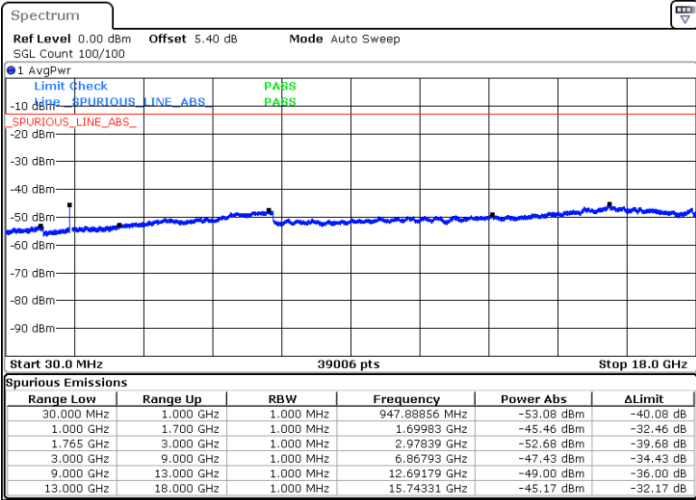

Date: 6 AUG.2019 15:36:41

Middle Channel / 64QAM

Date: 6 AUG.2019 15:37:56

Highest Channel / 64QAM

Date: 6 AUG.2019 15:39:11

LTE Band 4 / 10MHz

Lowest Channel / 64QAM

Date: 6 AUG.2019 15:40:26

Middle Channel / 64QAM

Date: 6 AUG.2019 15:41:41

Highest Channel / 64QAM

Date: 6 AUG.2019 15:42:56

LTE Band 4 / 15MHz

Lowest Channel / 64QAM

Middle Channel / 64QAM

Date: 6 AUG.2019 15:44:11

Date: 6 AUG.2019 15:45:26

Highest Channel / 64QAM

Date: 6 AUG.2019 15:46:41

LTE Band 4 / 20MHz

Lowest Channel / 64QAM

Middle Channel / 64QAM

Date: 6 AUG.2019 16:47:29

Date: 6 AUG.2019 16:50:13

Highest Channel / 64QAM

Date: 6 AUG.2019 16:52:58

LTE Band 5 / 1.4MHz

Lowest Channel / QPSK

Lowest Channel / 16QAM

Date: 29 JUL 2019 19:03:11

Date: 29 JUL 2019 19:04:06

Middle Channel / QPSK