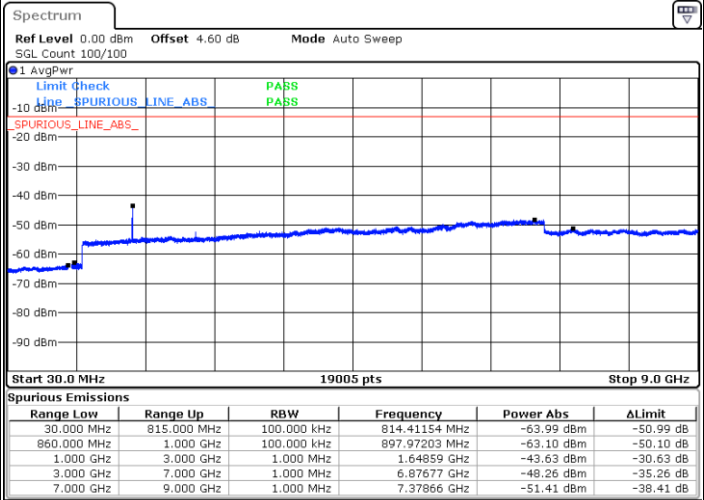

Date: 6 AUG.2019 15:45:26

Highest Channel / 64QAM

Date: 6 AUG.2019 15:46:41

LTE Band 4 / 20MHz

Lowest Channel / 64QAM

Middle Channel / 64QAM

Date: 6 AUG.2019 16:47:29

Date: 6 AUG.2019 16:50:13

Highest Channel / 64QAM

Date: 6 AUG.2019 16:52:58

LTE Band 5 / 1.4MHz

Lowest Channel / QPSK

Lowest Channel / 16QAM

Date: 29 JUL 2019 19:03:11

Date: 29 JUL 2019 19:04:06

Middle Channel / QPSK

Middle Channel / 16QAM

Date: 29 JUL 2019 19:05:41

Date: 29 JUL 2019 19:06:36

LTE Band 5 / 1.4MHz

Highest Channel / QPSK

Date: 29 JUL 2019 19:14:41

Highest Channel / 16QAM

Date: 29 JUL 2019 19:15:35