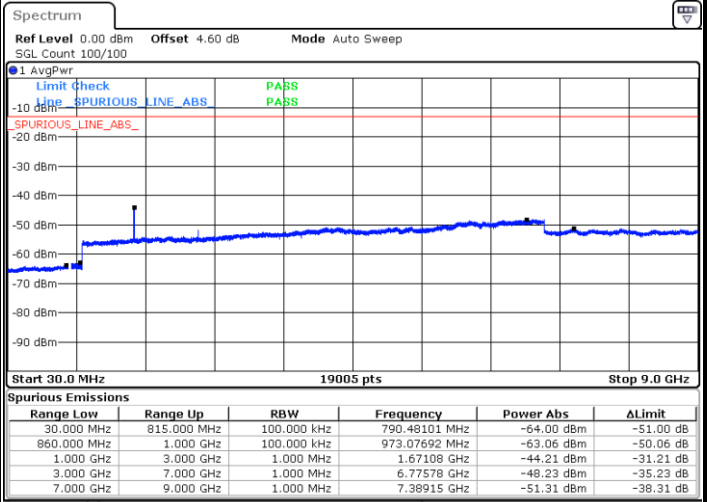

Middle Channel / 16QAM

Date: 29 JUL 2019 19:05:41

Date: 29 JUL 2019 19:06:36

LTE Band 5 / 1.4MHz

Highest Channel / QPSK

Date: 29 JUL 2019 19:14:41

Highest Channel / 16QAM

Date: 29 JUL 2019 19:15:35

LTE Band 5 / 3MHz

Lowest Channel / QPSK

Date: 29 JUL 2019 19:23:40

Lowest Channel / 16QAM

Date: 29 JUL 2019 19:24:35

LTE Band 5 / 3MHz

Middle Channel / QPSK

Middle Channel / 16QAM

Date: 29 JUL 2019 19:26:09

Date: 29 JUL 2019 19:27:04

Highest Channel / QPSK

Highest Channel / 16QAM

Date: 29 JUL 2019 19:35:09

Date: 29 JUL 2019 19:36:04

LTE Band 5 / 5MHz

Lowest Channel / QPSK