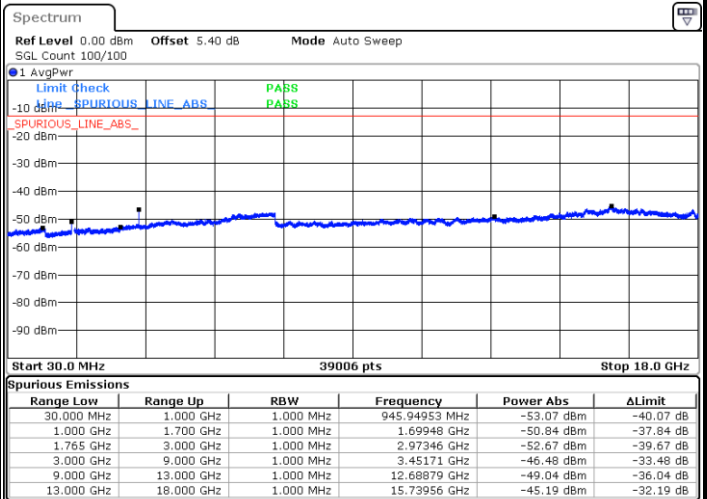

Lowest Channel / 16QAM

Date: 6 AUG.2019 15:03:14

LTE Band 4 / 10MHz

Middle Channel / QPSK

Middle Channel / 16QAM

Date: 6 AUG.2019 15:04:49

Date: 6 AUG.2019 15:05:44

Highest Channel / QPSK

Highest Channel / 16QAM

Date: 6 AUG.2019 15:07:19

Date: 6 AUG.2019 15:08:14

LTE Band 4 / 15MHz

Lowest Channel / QPSK

Lowest Channel / 16QAM

Date: 6 AUG.2019 15:09:49

Date: 6 AUG.2019 15:10:44

Middle Channel / QPSK

Middle Channel / 16QAM

Date: 6 AUG.2019 15:12:19

Date: 6 AUG.2019 15:13:14

LTE Band 4 / 15MHz

Highest Channel / QPSK

Date: 6 AUG.2019 15:14:49

Highest Channel / 16QAM