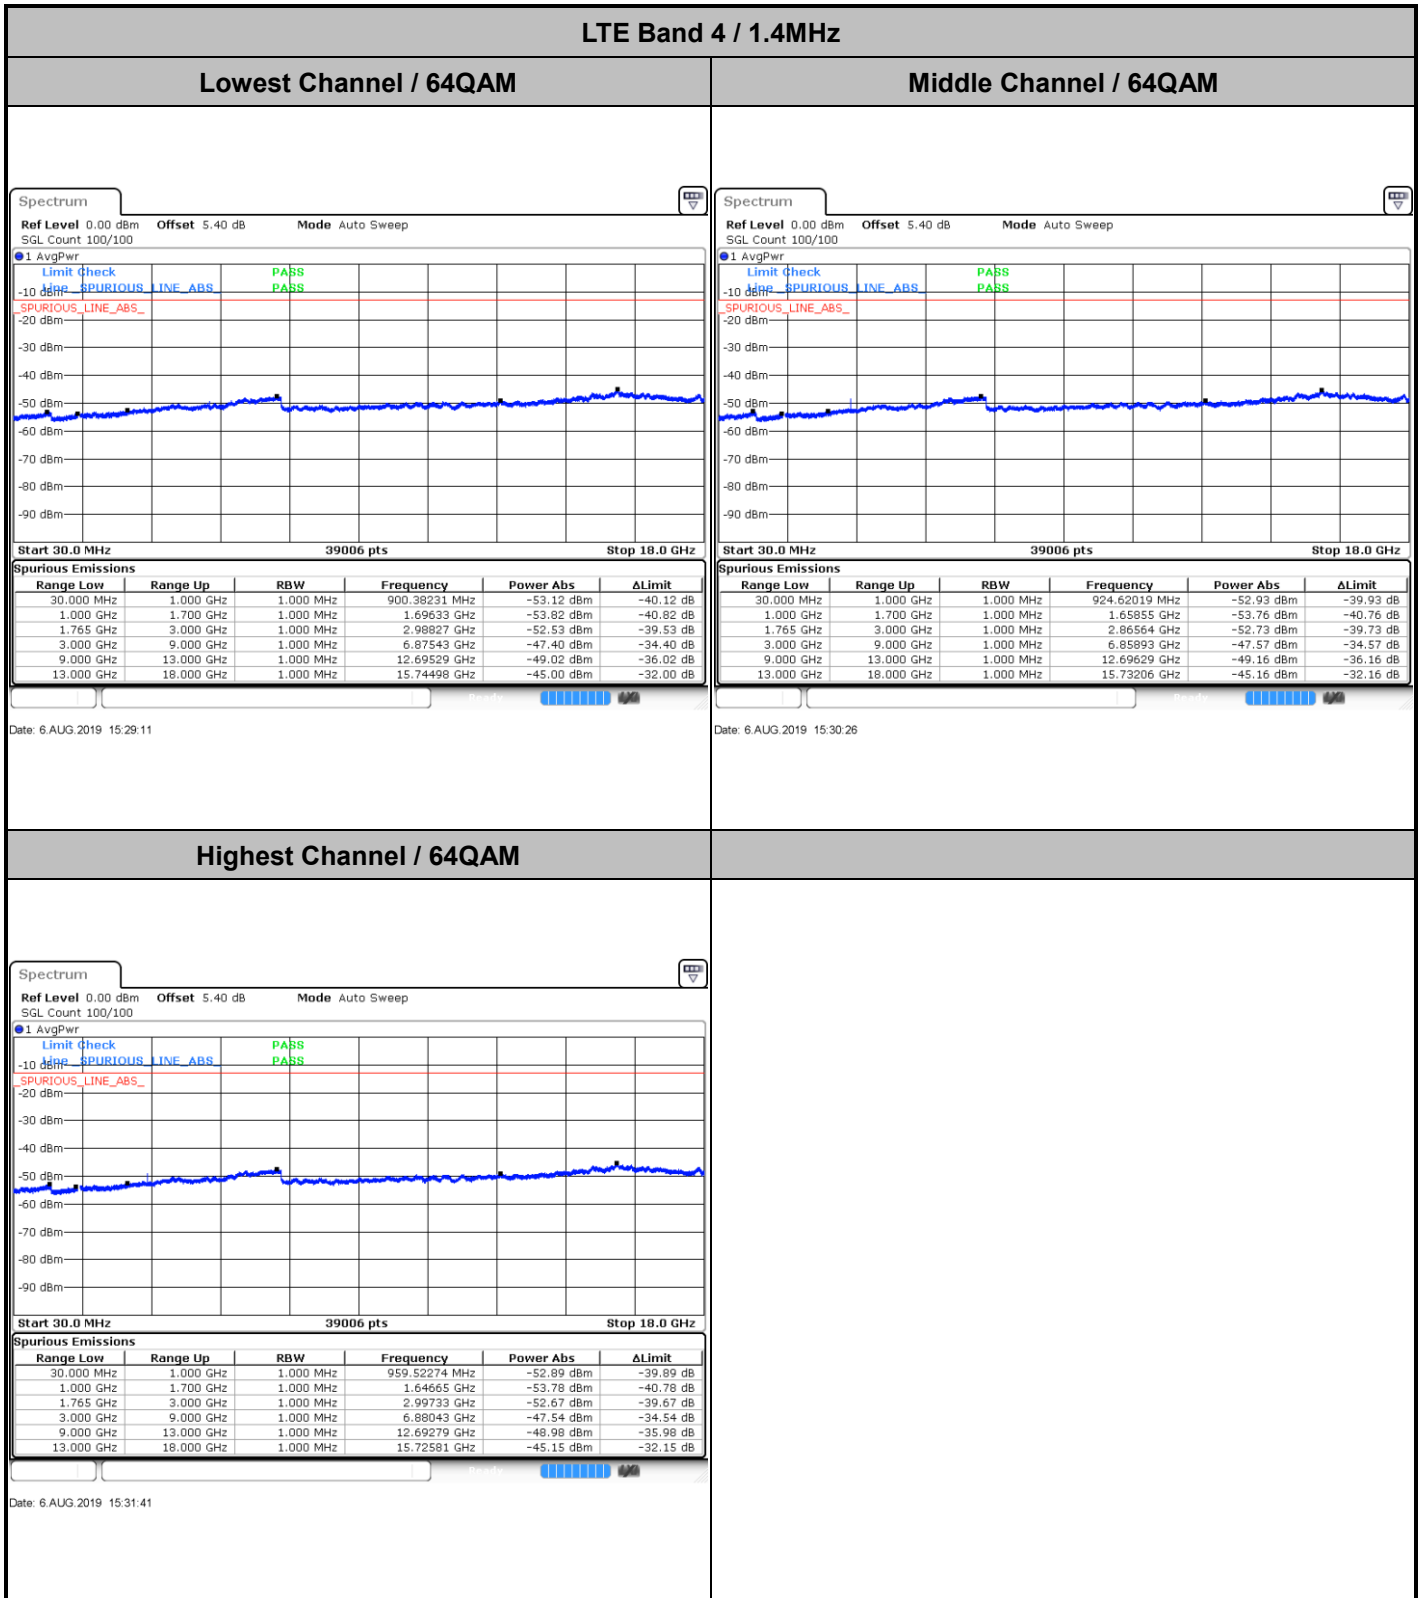

Middle Channel / 16QAM

Date: 6 AUG.2019 16:48:24

Date: 6 AUG.2019 16:49:18

Highest Channel / QPSK

Highest Channel / 16QAM

Date: 6 AUG.2019 16:51:08

Date: 6 AUG.2019 16:52:03

LTE Band 4 / 3MHz

Lowest Channel / 64QAM

Date: 6 AUG.2019 15:32:56

Middle Channel / 64QAM

Date: 6 AUG.2019 15:34:11

Highest Channel / 64QAM

Date: 6 AUG.2019 15:35:26

LTE Band 4 / 5MHz

Lowest Channel / 64QAM