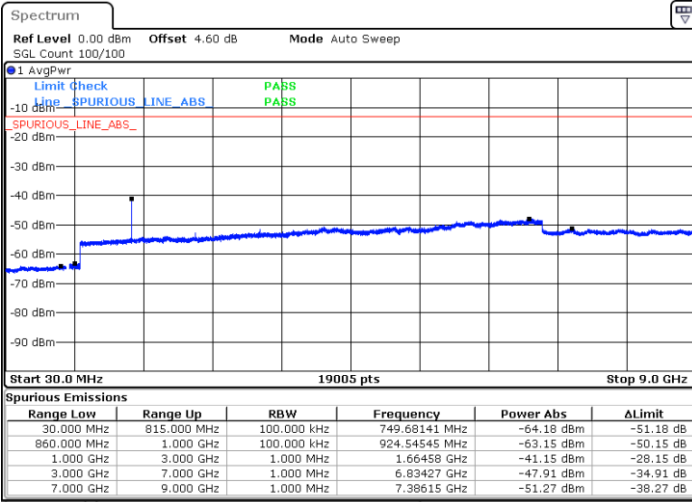

Lowest Channel / 16QAM

Date: 29 JUL 2019 19:44:09

Date: 29 JUL 2019 19:45:03

Middle Channel / QPSK

Middle Channel / 16QAM

Date: 29 JUL 2019 19:46:38

Date: 29 JUL 2019 19:47:33

LTE Band 5 / 5MHz

Highest Channel / QPSK

Highest Channel / 16QAM

LTE Band 5 / 10MHz

Lowest Channel / QPSK

Lowest Channel / 16QAM

LTE Band 5 / 10MHz

Middle Channel / QPSK

Middle Channel / 16QAM

Date: 29 JUL 2019 20:07:06

Date: 29 JUL 2019 20:08:01

Highest Channel / QPSK

Highest Channel / 16QAM

Date: 29 JUL 2019 20:16:06

Date: 29 JUL 2019 20:17:00

LTE Band 5 / 1.4MHz

Lowest Channel / 64QAM