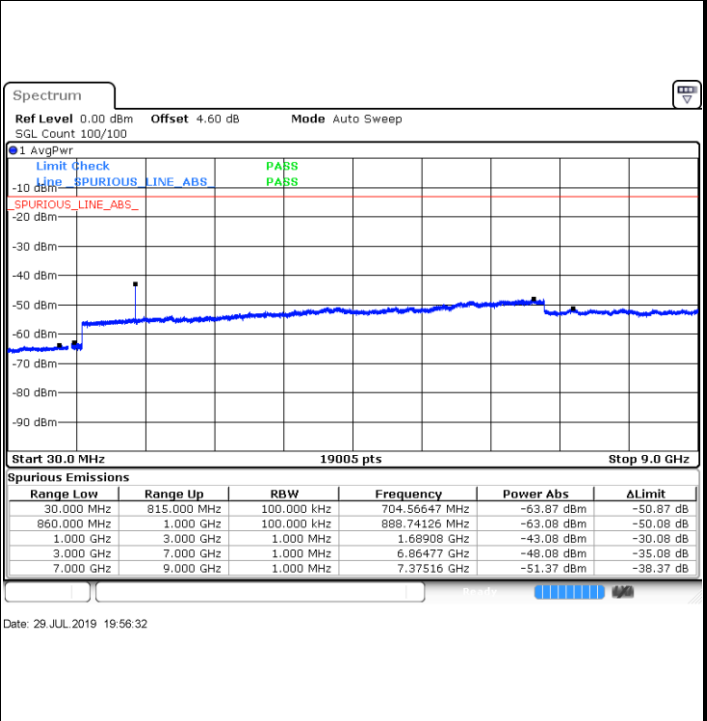

Date: 29 JUL 2019 19:26:09

Date: 29 JUL 2019 19:27:04

Highest Channel / QPSK

Highest Channel / 16QAM

Date: 29 JUL 2019 19:35:09

Date: 29 JUL 2019 19:36:04

LTE Band 5 / 5MHz

Lowest Channel / QPSK

Lowest Channel / 16QAM

Date: 29 JUL 2019 19:44:09

Date: 29 JUL 2019 19:45:03

Middle Channel / QPSK

Middle Channel / 16QAM

Date: 29 JUL 2019 19:46:38

Date: 29 JUL 2019 19:47:33

LTE Band 5 / 5MHz

Highest Channel / QPSK

Highest Channel / 16QAM

LTE Band 5 / 10MHz

Lowest Channel / QPSK

Lowest Channel / 16QAM

LTE Band 5 / 10MHz

Middle Channel / QPSK

Middle Channel / 16QAM

Date: 29 JUL 2019 20:07:06

Date: 29 JUL 2019 20:08:01

Highest Channel / QPSK

Highest Channel / 16QAM

Date: 29 JUL 2019 20:16:06

Date: 29 JUL 2019 20:17:00

LTE Band 5 / 1.4MHz

Lowest Channel / 64QAM