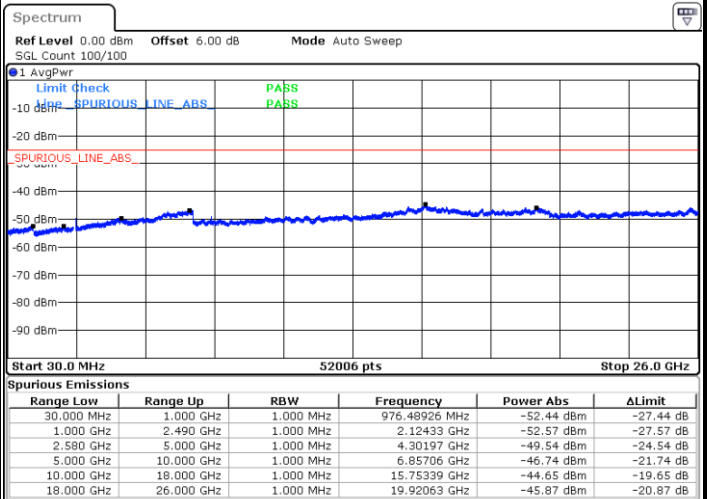

Highest Channel / 64QAM

Date: 29 JUL 2019 21:04:04

LTE Band 7 / 5MHz

Lowest Channel / QPSK

Lowest Channel / 16QAM

Date: 29 JUL 2019 21:49:35

Date: 29 JUL 2019 21:50:29

Middle Channel / QPSK

Middle Channel / 16QAM

Date: 29 JUL 2019 21:52:18

Date: 29 JUL 2019 21:51:24

LTE Band 7 / 5MHz

Highest Channel / QPSK

Date: 29 JUL 2019 21:53:12

Highest Channel / 16QAM

Date: 29 JUL 2019 21:54:06

LTE Band 7 / 10MHz

Lowest Channel / QPSK

Date: 29 JUL 2019 22:06:04

Lowest Channel / 16QAM

Date: 29 JUL 2019 22:06:58

LTE Band 7 / 10MHz

Middle Channel / QPSK

Middle Channel / 16QAM

Date: 29 JUL 2019 22:08:47

Date: 29 JUL 2019 22:07:53

Highest Channel / QPSK

Highest Channel / 16QAM

Date: 29 JUL 2019 22:09:41

Date: 29 JUL 2019 22:10:35

LTE Band 7 / 15MHz

Lowest Channel / QPSK