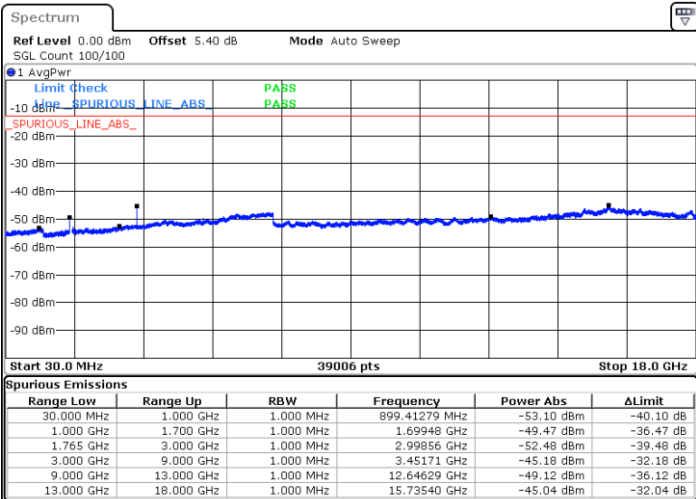

Highest Channel / 16QAM

Date: 6 AUG.2019 15:07:19

Date: 6 AUG.2019 15:08:14

LTE Band 4 / 15MHz

Lowest Channel / QPSK

Lowest Channel / 16QAM

Date: 6 AUG.2019 15:09:49

Date: 6 AUG.2019 15:10:44

Middle Channel / QPSK

Middle Channel / 16QAM

Date: 6 AUG.2019 15:12:19

Date: 6 AUG.2019 15:13:14

LTE Band 4 / 15MHz

Highest Channel / QPSK

Date: 6 AUG.2019 15:14:49

Highest Channel / 16QAM