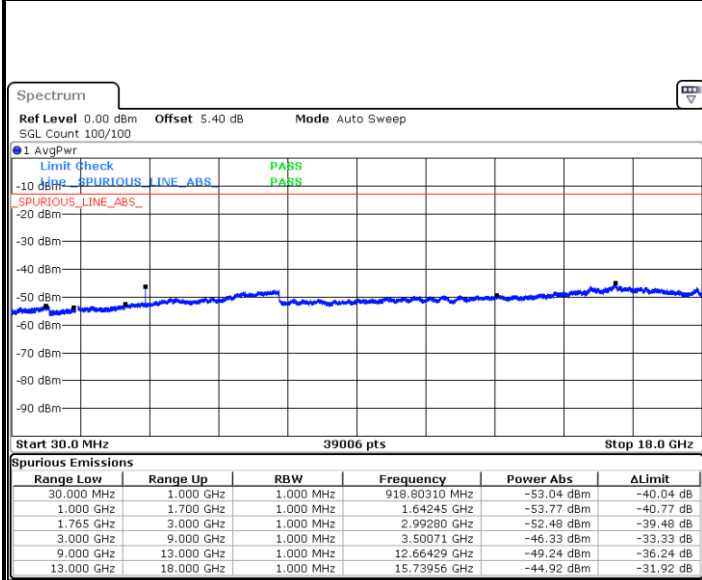

LTE Band 4 / 5MHz

Highest Channel / QPSK

Date: 6 AUG.2019 14:59.49

Highest Channel / 16QAM

Date: 6 AUG.2019 15:00.44

LTE Band 4 / 10MHz

Lowest Channel / QPSK

Date: 6 AUG.2019 15:02:19

Lowest Channel / 16QAM

Date: 6 AUG.2019 15:03:14

LTE Band 4 / 10MHz

Middle Channel / QPSK

Middle Channel / 16QAM

Date: 6 AUG.2019 15:04:49

Date: 6 AUG.2019 15:05:44

Highest Channel / QPSK

Highest Channel / 16QAM

Date: 6 AUG.2019 15:07:19

Date: 6 AUG.2019 15:08:14

LTE Band 4 / 15MHz

Lowest Channel / QPSK

Lowest Channel / 16QAM

Date: 6 AUG.2019 15:09:49

Date: 6 AUG.2019 15:10:44