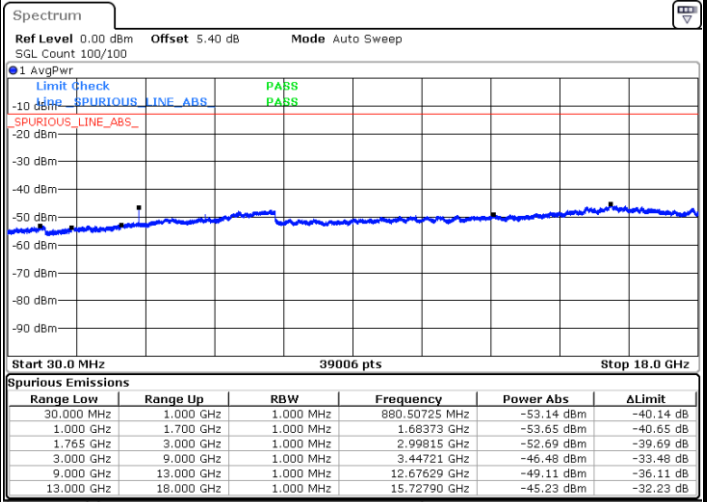

Middle Channel / QPSK

Middle Channel / 16QAM

Date: 6 AUG.2019 15:12:19

Date: 6 AUG.2019 15:13:14

LTE Band 4 / 15MHz

Highest Channel / QPSK

Date: 6 AUG.2019 15:14:49

Highest Channel / 16QAM

Date: 6 AUG.2019 15:15:44

LTE Band 4 / 20MHz

Lowest Channel / QPSK

Date: 6 AUG.2019 16:45:39

Lowest Channel / 16QAM

Date: 6 AUG.2019 16:46:34

LTE Band 4 / 20MHz

Middle Channel / QPSK

Middle Channel / 16QAM

Date: 6 AUG.2019 16:48:24

Date: 6 AUG.2019 16:49:18

Highest Channel / QPSK

Highest Channel / 16QAM

Date: 6 AUG.2019 16:51:08

Date: 6 AUG.2019 16:52:03

LTE Band 4 / 3MHz