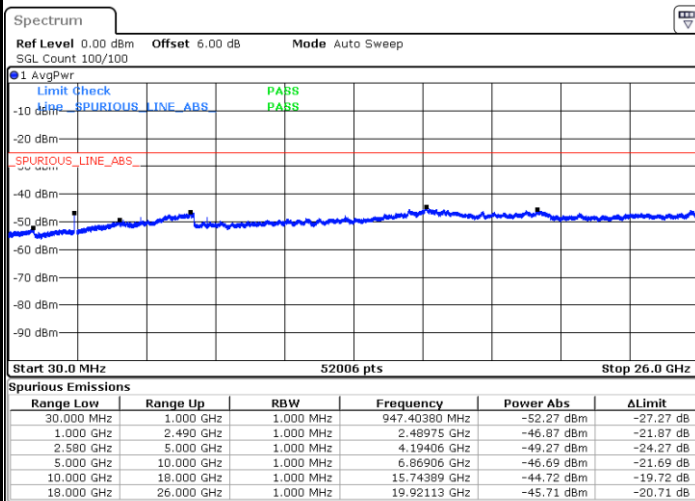

Date: 29 JUL 2019 20:49:00

Highest Channel / 64QAM

Date: 29 JUL 2019 20:53:49

LTE Band 5 / 10MHz

Lowest Channel / 64QAM

Middle Channel / 64QAM

Date: 29 JUL 2019 20:58:19

Date: 29 JUL 2019 20:59:14

Highest Channel / 64QAM

Date: 29 JUL 2019 21:04:04

LTE Band 7 / 5MHz

Lowest Channel / QPSK

Lowest Channel / 16QAM

Date: 29 JUL 2019 21:49:35

Date: 29 JUL 2019 21:50:29

Middle Channel / QPSK

Middle Channel / 16QAM

Date: 29 JUL 2019 21:52:18

Date: 29 JUL 2019 21:51:24

LTE Band 7 / 5MHz

Highest Channel / QPSK

Date: 29 JUL 2019 21:53:12

Highest Channel / 16QAM

Date: 29 JUL 2019 21:54:06

LTE Band 7 / 10MHz

Lowest Channel / QPSK

Date: 29 JUL 2019 22:06:04

Lowest Channel / 16QAM

Date: 29 JUL 2019 22:06:58

LTE Band 7 / 10MHz

Middle Channel / QPSK

Middle Channel / 16QAM