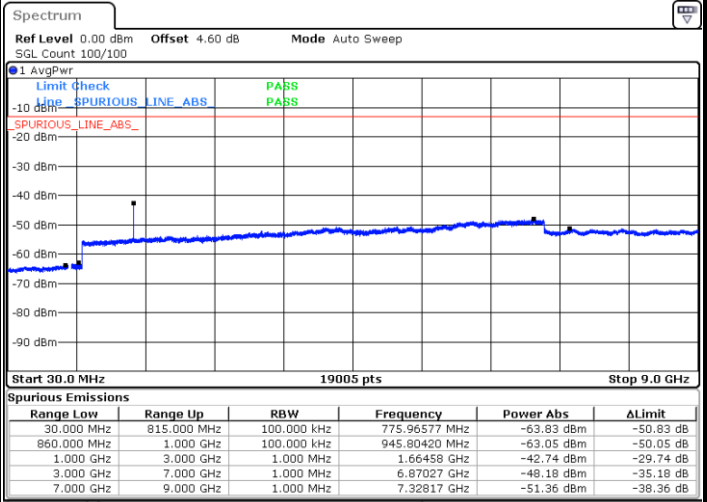

Lowest Channel / 16QAM

Date: 29 JUL 2019 19:44:09

Date: 29 JUL 2019 19:45:03

Middle Channel / QPSK

Middle Channel / 16QAM

Date: 29 JUL 2019 19:46:38

Date: 29 JUL 2019 19:47:33

LTE Band 5 / 5MHz

Highest Channel / QPSK

Highest Channel / 16QAM

LTE Band 5 / 10MHz

Lowest Channel / QPSK

Lowest Channel / 16QAM

LTE Band 5 / 10MHz

Middle Channel / QPSK

Middle Channel / 16QAM

Date: 29 JUL 2019 20:07:06

Date: 29 JUL 2019 20:08:01

Highest Channel / QPSK

Highest Channel / 16QAM

Date: 29 JUL 2019 20:16:06

Date: 29 JUL 2019 20:17:00

LTE Band 5 / 1.4MHz

Lowest Channel / 64QAM