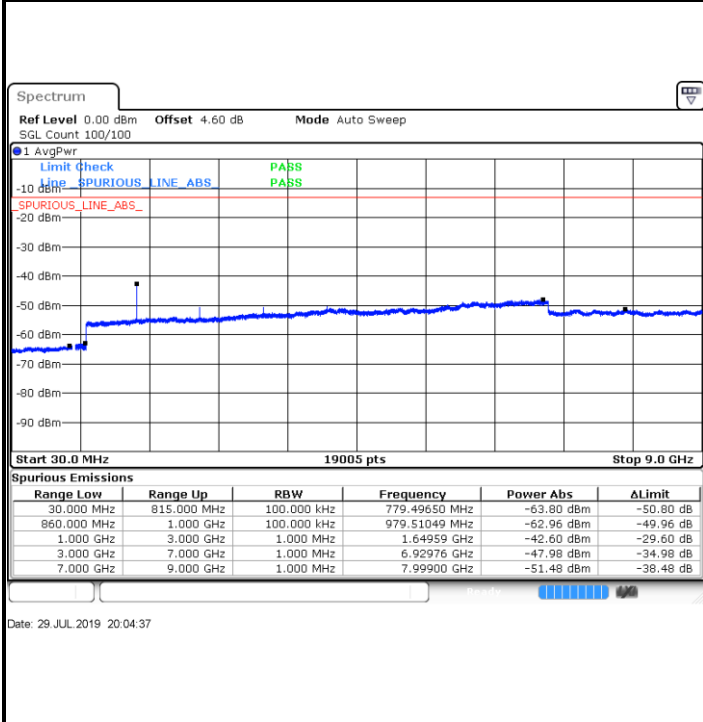

Lowest Channel / 16QAM

Date: 29 JUL 2019 19:44:09

Date: 29 JUL 2019 19:45:03

Middle Channel / QPSK

Middle Channel / 16QAM

Date: 29 JUL 2019 19:46:38

Date: 29 JUL 2019 19:47:33

LTE Band 5 / 5MHz

Highest Channel / QPSK

Highest Channel / 16QAM

LTE Band 5 / 10MHz

Lowest Channel / QPSK

Lowest Channel / 16QAM

LTE Band 5 / 10MHz

Middle Channel / QPSK

Middle Channel / 16QAM

Date: 29 JUL 2019 20:07:06

Date: 29 JUL 2019 20:08:01

Highest Channel / QPSK

Highest Channel / 16QAM

Date: 29 JUL 2019 20:16:06

Date: 29 JUL 2019 20:17:00

LTE Band 5 / 1.4MHz

Lowest Channel / 64QAM