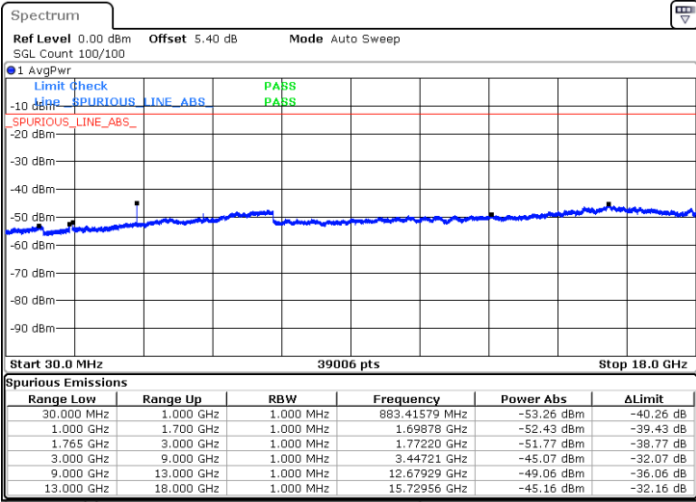

Middle Channel / QPSK

Middle Channel / 16QAM

Date: 6 AUG.2019 15:12:19

Date: 6 AUG.2019 15:13:14

LTE Band 4 / 15MHz

Highest Channel / QPSK

Date: 6 AUG.2019 15:14:49

Highest Channel / 16QAM

Date: 6 AUG.2019 15:15:44

LTE Band 4 / 20MHz

Lowest Channel / QPSK

Date: 6 AUG.2019 16:45:39

Lowest Channel / 16QAM

Date: 6 AUG.2019 16:46:34

LTE Band 4 / 20MHz

Middle Channel / QPSK

Middle Channel / 16QAM

Date: 6 AUG.2019 16:48:24

Date: 6 AUG.2019 16:49:18

Highest Channel / QPSK

Highest Channel / 16QAM

Date: 6 AUG.2019 16:51:08

Date: 6 AUG.2019 16:52:03

LTE Band 4 / 3MHz