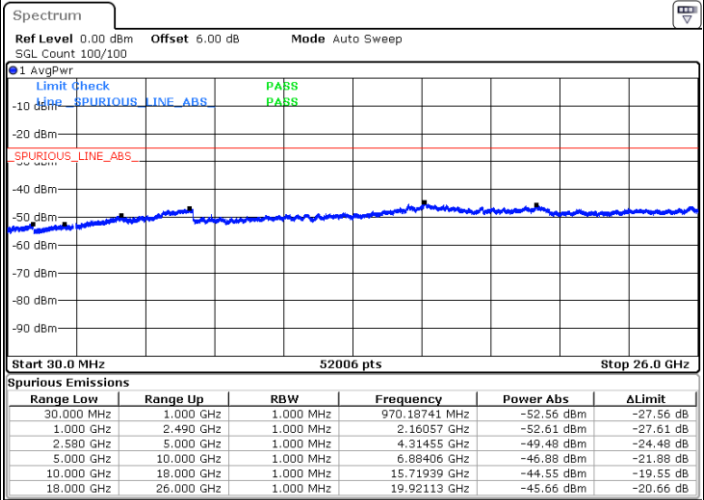

Date: 29 JUL 2019 20:49:00

Highest Channel / 64QAM

Date: 29 JUL 2019 20:53:49

LTE Band 5 / 10MHz

Lowest Channel / 64QAM

Middle Channel / 64QAM

Date: 29 JUL 2019 20:58:19

Date: 29 JUL 2019 20:59:14

Highest Channel / 64QAM

Date: 29 JUL 2019 21:04:04

LTE Band 7 / 5MHz

Lowest Channel / QPSK

Lowest Channel / 16QAM

Date: 29 JUL 2019 21:49:35

Date: 29 JUL 2019 21:50:29

Middle Channel / QPSK

Middle Channel / 16QAM

Date: 29 JUL 2019 21:52:18

Date: 29 JUL 2019 21:51:24

LTE Band 7 / 5MHz

Highest Channel / QPSK

Date: 29 JUL 2019 21:53:12

Highest Channel / 16QAM

Date: 29 JUL 2019 21:54:06

LTE Band 7 / 10MHz

Lowest Channel / QPSK

Date: 29 JUL 2019 22:06:04

Lowest Channel / 16QAM

Date: 29 JUL 2019 22:06:58

LTE Band 7 / 10MHz

Middle Channel / QPSK

Middle Channel / 16QAM