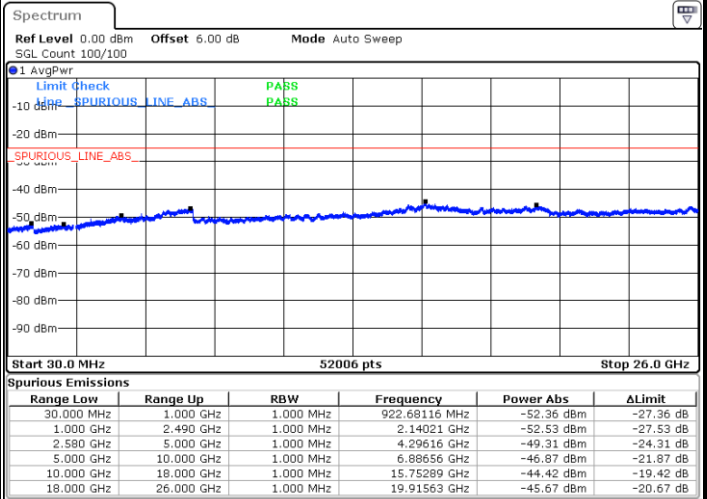

Date: 29 JUL 2019 20:49:00

Highest Channel / 64QAM

Date: 29 JUL 2019 20:53:49

LTE Band 5 / 10MHz

Lowest Channel / 64QAM

Middle Channel / 64QAM

Date: 29 JUL 2019 20:58:19

Date: 29 JUL 2019 20:59:14

Highest Channel / 64QAM

Date: 29 JUL 2019 21:04:04

LTE Band 7 / 5MHz

Lowest Channel / QPSK

Lowest Channel / 16QAM

Date: 29 JUL 2019 21:49:35

Date: 29 JUL 2019 21:50:29

Middle Channel / QPSK

Middle Channel / 16QAM

Date: 29 JUL 2019 21:52:18

Date: 29 JUL 2019 21:51:24

LTE Band 7 / 5MHz

Highest Channel / QPSK

Date: 29 JUL 2019 21:53:12

Highest Channel / 16QAM

Date: 29 JUL 2019 21:54:06