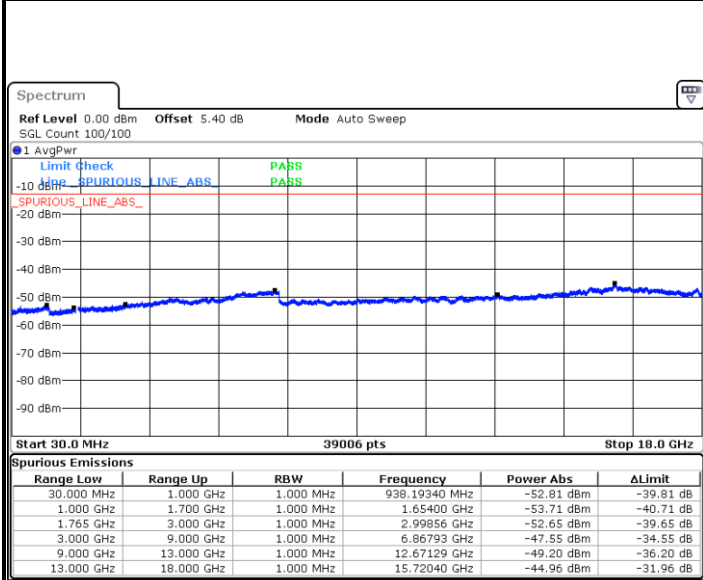

Date: 6 AUG.2019 15:15:44

LTE Band 4 / 20MHz

Lowest Channel / QPSK

Date: 6 AUG.2019 16:45:39

Lowest Channel / 16QAM

Date: 6 AUG.2019 16:46:34

LTE Band 4 / 20MHz

Middle Channel / QPSK

Middle Channel / 16QAM

Date: 6 AUG.2019 16:48:24

Date: 6 AUG.2019 16:49:18

Highest Channel / QPSK

Highest Channel / 16QAM

Date: 6 AUG.2019 16:51:08

Date: 6 AUG.2019 16:52:03

LTE Band 4 / 3MHz

Lowest Channel / 64QAM

Date: 6 AUG.2019 15:32:56

Middle Channel / 64QAM

Date: 6 AUG.2019 15:34:11

Highest Channel / 64QAM

Date: 6 AUG.2019 15:35:26

LTE Band 4 / 5MHz

Lowest Channel / 64QAM

Date: 6 AUG.2019 15:36:41

Middle Channel / 64QAM

Date: 6 AUG.2019 15:37:56

Highest Channel / 64QAM

Date: 6 AUG.2019 15:39:11

LTE Band 4 / 10MHz

Lowest Channel / 64QAM

Date: 6 AUG.2019 15:40:26