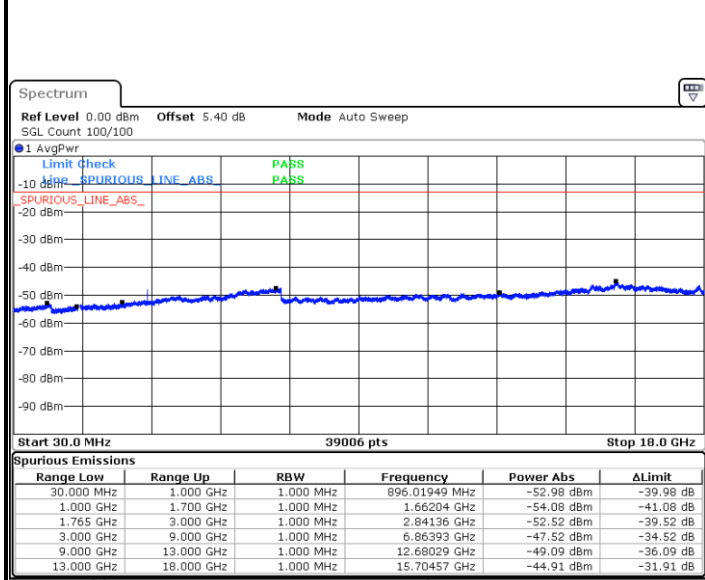

Middle Channel / 16QAM

Date: 6 AUG.2019 16:48:24

Date: 6 AUG.2019 16:49:18

Highest Channel / QPSK

Highest Channel / 16QAM

Date: 6 AUG.2019 16:51:08

Date: 6 AUG.2019 16:52:03

LTE Band 4 / 3MHz

Lowest Channel / 64QAM

Date: 6 AUG.2019 15:32:56

Middle Channel / 64QAM

Date: 6 AUG.2019 15:34:11

Highest Channel / 64QAM

Date: 6 AUG.2019 15:35:26

LTE Band 4 / 5MHz

Lowest Channel / 64QAM

Date: 6 AUG.2019 15:36:41

Middle Channel / 64QAM

Date: 6 AUG.2019 15:37:56

Highest Channel / 64QAM

Date: 6 AUG.2019 15:39:11

LTE Band 4 / 10MHz

Lowest Channel / 64QAM

Date: 6 AUG.2019 15:40:26

Middle Channel / 64QAM

Date: 6 AUG.2019 15:41:41

Highest Channel / 64QAM

Date: 6 AUG.2019 15:42:56

LTE Band 4 / 15MHz

Lowest Channel / 64QAM

Middle Channel / 64QAM

Date: 6 AUG.2019 15:44:11