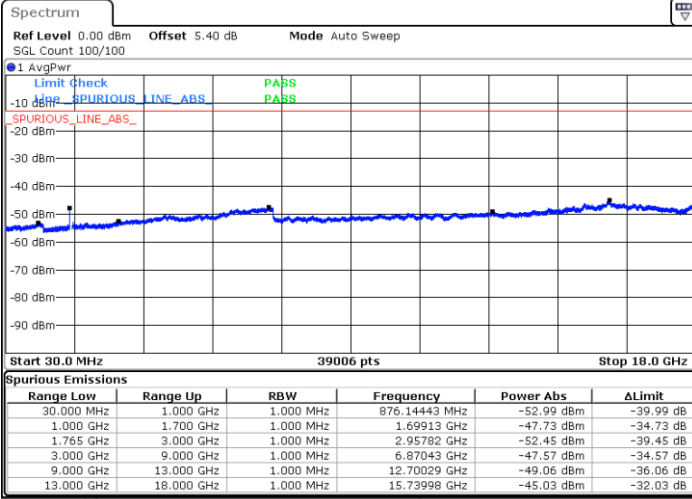

Middle Channel / 64QAM

Date: 6 AUG.2019 15:41:41

Highest Channel / 64QAM

Date: 6 AUG.2019 15:42:56

LTE Band 4 / 15MHz

Lowest Channel / 64QAM

Middle Channel / 64QAM

Date: 6 AUG.2019 15:44:11

Date: 6 AUG.2019 15:45:26

Highest Channel / 64QAM

Date: 6 AUG.2019 15:46:41

LTE Band 4 / 20MHz

Lowest Channel / 64QAM

Middle Channel / 64QAM

Date: 6 AUG.2019 16:47:29

Date: 6 AUG.2019 16:50:13

Highest Channel / 64QAM

Date: 6 AUG.2019 16:52:58

LTE Band 5 / 1.4MHz

Lowest Channel / QPSK

Lowest Channel / 16QAM

Date: 29 JUL 2019 19:03:11

Date: 29 JUL 2019 19:04:06

Middle Channel / QPSK