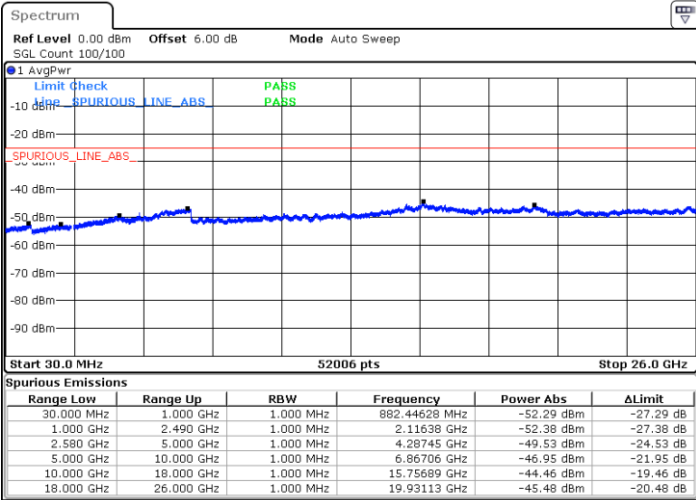

Highest Channel / 64QAM

Date: 29 JUL 2019 21:04:04

LTE Band 7 / 5MHz

Lowest Channel / QPSK

Lowest Channel / 16QAM

Date: 29 JUL 2019 21:49:35

Date: 29 JUL 2019 21:50:29

Middle Channel / QPSK

Middle Channel / 16QAM

Date: 29 JUL 2019 21:52:18

Date: 29 JUL 2019 21:51:24

LTE Band 7 / 5MHz

Highest Channel / QPSK

Date: 29 JUL 2019 21:53:12

Highest Channel / 16QAM

Date: 29 JUL 2019 21:54:06

LTE Band 7 / 10MHz

Lowest Channel / QPSK

Date: 29 JUL 2019 22:06:04

Lowest Channel / 16QAM

Date: 29 JUL 2019 22:06:58

LTE Band 7 / 10MHz

Middle Channel / QPSK

Middle Channel / 16QAM

Date: 29 JUL 2019 22:08:47

Date: 29 JUL 2019 22:07:53

Highest Channel / QPSK

Highest Channel / 16QAM

Date: 29 JUL 2019 22:09:41

Date: 29 JUL 2019 22:10:35

LTE Band 7 / 15MHz

Lowest Channel / QPSK