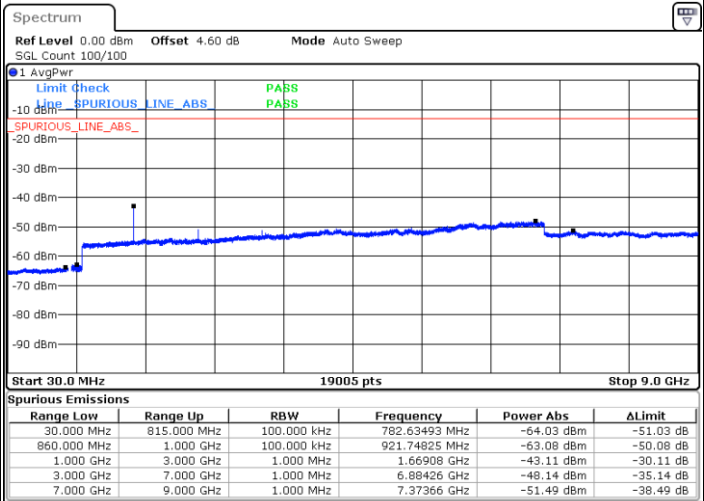

Date: 29 JUL 2019 19:26:09

Date: 29 JUL 2019 19:27:04

Highest Channel / QPSK

Highest Channel / 16QAM

Date: 29 JUL 2019 19:35:09

Date: 29 JUL 2019 19:36:04

LTE Band 5 / 5MHz

Lowest Channel / QPSK

Lowest Channel / 16QAM

Date: 29 JUL 2019 19:44:09

Date: 29 JUL 2019 19:45:03

Middle Channel / QPSK

Middle Channel / 16QAM

Date: 29 JUL 2019 19:46:38

Date: 29 JUL 2019 19:47:33

LTE Band 5 / 5MHz

Highest Channel / QPSK

Highest Channel / 16QAM

LTE Band 5 / 10MHz

Lowest Channel / QPSK

Lowest Channel / 16QAM

LTE Band 5 / 10MHz

Middle Channel / QPSK

Middle Channel / 16QAM

Date: 29 JUL 2019 20:07:06

Date: 29 JUL 2019 20:08:01

Highest Channel / QPSK

Highest Channel / 16QAM

Date: 29 JUL 2019 20:16:06

Date: 29 JUL 2019 20:17:00

LTE Band 5 / 1.4MHz

Lowest Channel / 64QAM