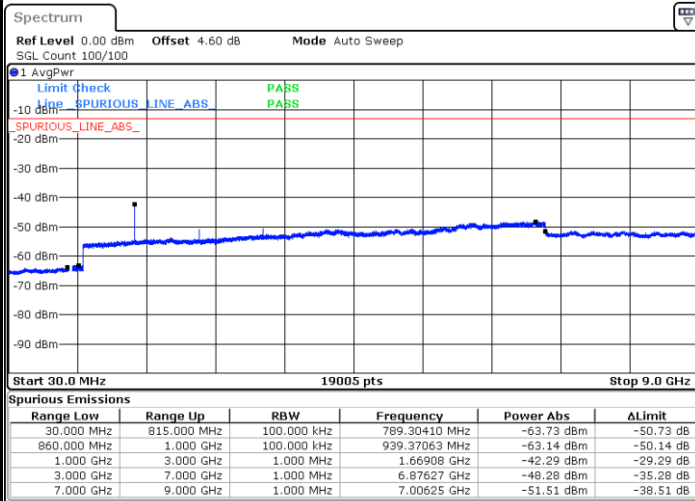

Date: 29 JUL 2019 19:26:09

Date: 29 JUL 2019 19:27:04

Highest Channel / QPSK

Highest Channel / 16QAM

Date: 29 JUL 2019 19:35:09

Date: 29 JUL 2019 19:36:04

LTE Band 5 / 5MHz

Lowest Channel / QPSK

Lowest Channel / 16QAM

Date: 29 JUL 2019 19:44:09

Date: 29 JUL 2019 19:45:03

Middle Channel / QPSK

Middle Channel / 16QAM

Date: 29 JUL 2019 19:46:38

Date: 29 JUL 2019 19:47:33

LTE Band 5 / 5MHz

Highest Channel / QPSK

Highest Channel / 16QAM

LTE Band 5 / 10MHz

Lowest Channel / QPSK

Lowest Channel / 16QAM

LTE Band 5 / 10MHz

Middle Channel / QPSK

Middle Channel / 16QAM

Date: 29 JUL 2019 20:07:06

Date: 29 JUL 2019 20:08:01

Highest Channel / QPSK

Highest Channel / 16QAM

Date: 29 JUL 2019 20:16:06

Date: 29 JUL 2019 20:17:00

LTE Band 5 / 1.4MHz

Lowest Channel / 64QAM