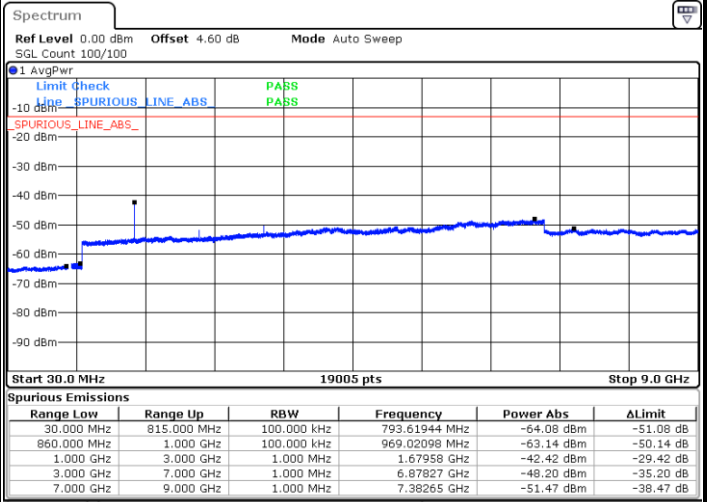

Lowest Channel / 16QAM

Date: 29 JUL 2019 19:44:09

Date: 29 JUL 2019 19:45:03

Middle Channel / QPSK

Middle Channel / 16QAM

Date: 29 JUL 2019 19:46:38

Date: 29 JUL 2019 19:47:33

LTE Band 5 / 5MHz

Highest Channel / QPSK

Highest Channel / 16QAM

LTE Band 5 / 10MHz

Lowest Channel / QPSK

Lowest Channel / 16QAM

LTE Band 5 / 10MHz

Middle Channel / QPSK

Middle Channel / 16QAM

Date: 29 JUL 2019 20:07:06

Date: 29 JUL 2019 20:08:01

Highest Channel / QPSK

Highest Channel / 16QAM

Date: 29 JUL 2019 20:16:06

Date: 29 JUL 2019 20:17:00

LTE Band 5 / 1.4MHz

Lowest Channel / 64QAM