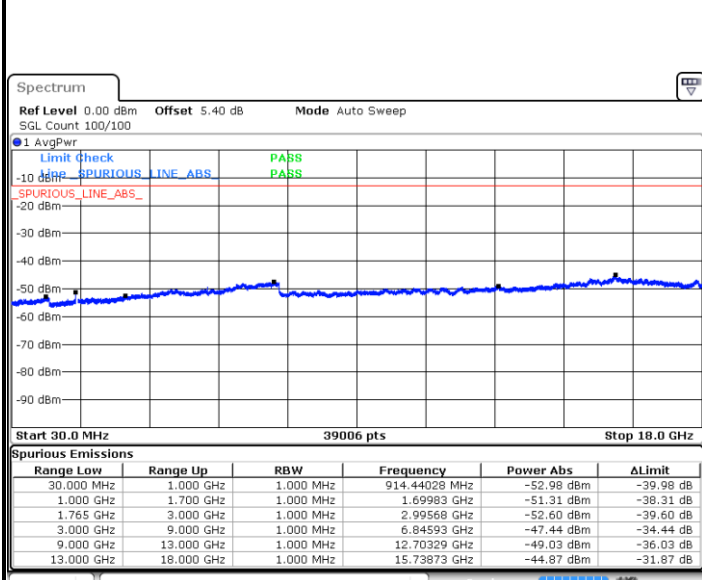

LTE Band 4 / 5MHz

Highest Channel / QPSK

Date: 6 AUG.2019 14:59.49

Highest Channel / 16QAM

Date: 6 AUG.2019 15:00.44

LTE Band 4 / 10MHz

Lowest Channel / QPSK

Date: 6 AUG.2019 15:02:19

Lowest Channel / 16QAM

Date: 6 AUG.2019 15:03:14

LTE Band 4 / 10MHz

Middle Channel / QPSK

Middle Channel / 16QAM

Date: 6 AUG.2019 15:04:49

Date: 6 AUG.2019 15:05:44

Highest Channel / QPSK

Highest Channel / 16QAM

Date: 6 AUG.2019 15:07:19

Date: 6 AUG.2019 15:08:14

LTE Band 4 / 15MHz

Lowest Channel / QPSK

Lowest Channel / 16QAM

Date: 6 AUG.2019 15:09:49

Date: 6 AUG.2019 15:10:44