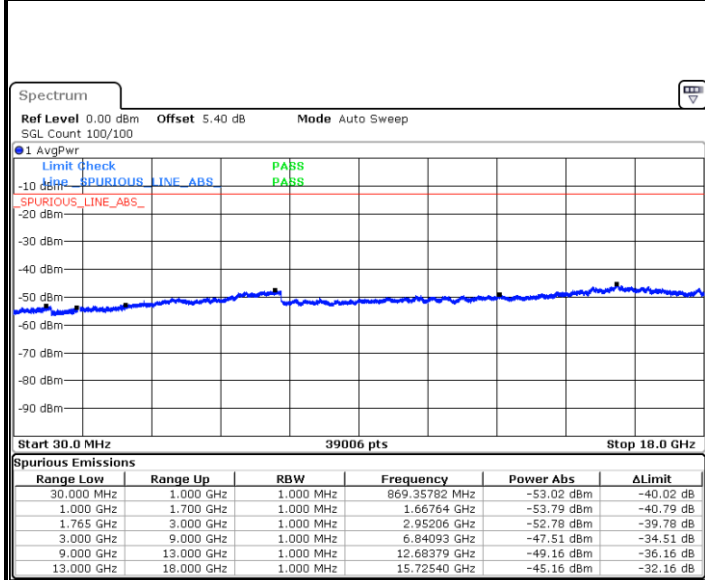

Middle Channel / 16QAM

Date: 6 AUG.2019 16:48:24

Date: 6 AUG.2019 16:49:18

Highest Channel / QPSK

Highest Channel / 16QAM

Date: 6 AUG.2019 16:51:08

Date: 6 AUG.2019 16:52:03

LTE Band 4 / 3MHz

Lowest Channel / 64QAM

Date: 6 AUG.2019 15:32:56

Middle Channel / 64QAM

Date: 6 AUG.2019 15:34:11

Highest Channel / 64QAM

Date: 6 AUG.2019 15:35:26

LTE Band 4 / 5MHz

Lowest Channel / 64QAM

Date: 6 AUG.2019 15:36:41

Middle Channel / 64QAM

Date: 6 AUG.2019 15:37:56

Highest Channel / 64QAM

Date: 6 AUG.2019 15:39:11

LTE Band 4 / 10MHz

Lowest Channel / 64QAM

Date: 6 AUG.2019 15:40:26