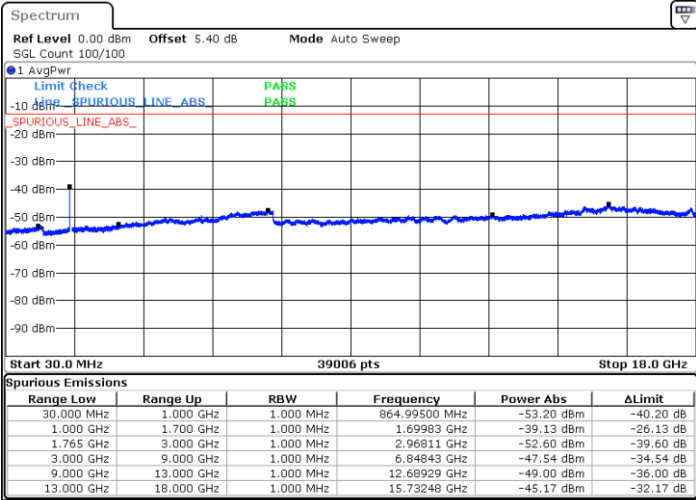

Lowest Channel / 16QAM

Date: 6 AUG.2019 15:03:14

LTE Band 4 / 10MHz

Middle Channel / QPSK

Middle Channel / 16QAM

Date: 6 AUG.2019 15:04:49

Date: 6 AUG.2019 15:05:44

Highest Channel / QPSK

Highest Channel / 16QAM

Date: 6 AUG.2019 15:07:19

Date: 6 AUG.2019 15:08:14

LTE Band 4 / 15MHz

Lowest Channel / QPSK

Lowest Channel / 16QAM

Date: 6 AUG.2019 15:09:49

Date: 6 AUG.2019 15:10:44

Middle Channel / QPSK

Middle Channel / 16QAM

Date: 6 AUG.2019 15:12:19

Date: 6 AUG.2019 15:13:14

LTE Band 4 / 15MHz

Highest Channel / QPSK

Date: 6 AUG.2019 15:14:49

Highest Channel / 16QAM