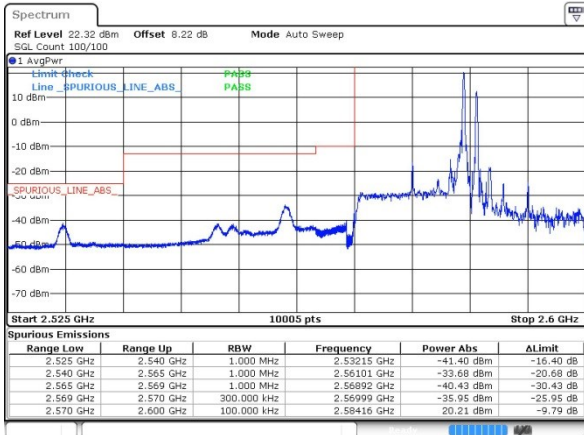

LTE Band 38 / 15MHz+15MHz

64QAM

Lowest Band Edge / 1RB0 and 1RB74

Date: 29 JUL 2019 09:09:36

Highest Band Edge / 1RB0 and 1RB74

Date: 29 JUL 2019 09:19:44

Lowest Band Edge / 1RB74 and 1RB0

Date: 29 JUL 2019 09:15:23

Highest Band Edge / 1RB74 and 1RB0

Date: 29 JUL 2019 09:20:06

Lowest Band Edge / Full RB

Date: 29 JUL 2019 09:09:06

Highest Band Edge / Full RB

Date: 29 JUL 2019 09:16:22

LTE Band 38 / 20MHz+20MHz

64QAM