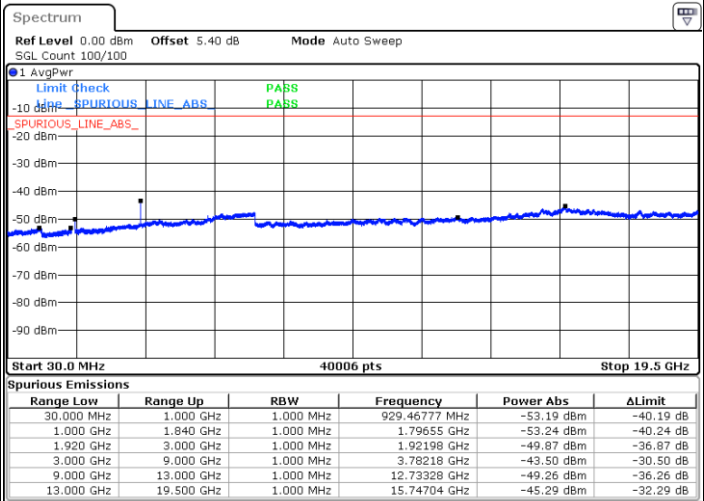

Date: 25 JUL 2019 21:37:07

Highest Channel / 16QAM

Date: 25 JUL 2019 21:38:02

LTE Band 2 / 20MHz

Lowest Channel / QPSK

Date: 25 JUL 2019 21:44:07

Lowest Channel / 16QAM

Date: 25 JUL 2019 21:45:02

LTE Band 2 / 20MHz

Middle Channel / QPSK

Middle Channel / 16QAM

Date: 25 JUL 2019 21:46:37

Date: 25 JUL 2019 21:47:32

Highest Channel / QPSK

Highest Channel / 16QAM

Date: 25 JUL 2019 21:53:38

Date: 25 JUL 2019 21:54:33

LTE Band 2 / 1.4MHz

Lowest Channel / 64QAM

Middle Channel / 64QAM

Date: 25 JUL 2019 22:28:33

Date: 25 JUL 2019 22:29:28

Highest Channel / 64QAM

Date: 25 JUL 2019 22:30:23