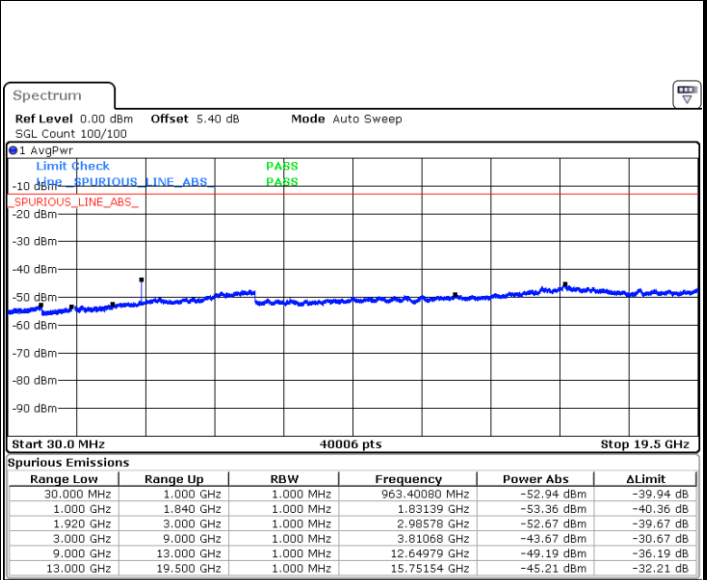

Date: 25 JUL 2019 20:48:29

LTE Band 2 / 5MHz

Lowest Channel / QPSK

Lowest Channel / 16QAM

Date: 25 JUL 2019 20:54:34

Date: 25 JUL 2019 20:55:29

Middle Channel / QPSK

Middle Channel / 16QAM

Date: 25 JUL 2019 20:57:04

Date: 25 JUL 2019 20:57:59

LTE Band 2 / 5MHz

Highest Channel / QPSK

Date: 25 JUL 2019 21:04:05

Highest Channel / 16QAM

Date: 25 JUL 2019 21:05:00

LTE Band 2 / 10MHz

Lowest Channel / QPSK

Date: 25 JUL 2019 21:11:05

Lowest Channel / 16QAM

Date: 25 JUL 2019 21:12:00

LTE Band 2 / 10MHz

Middle Channel / QPSK

Middle Channel / 16QAM

Date: 25 JUL 2019 21:13:35