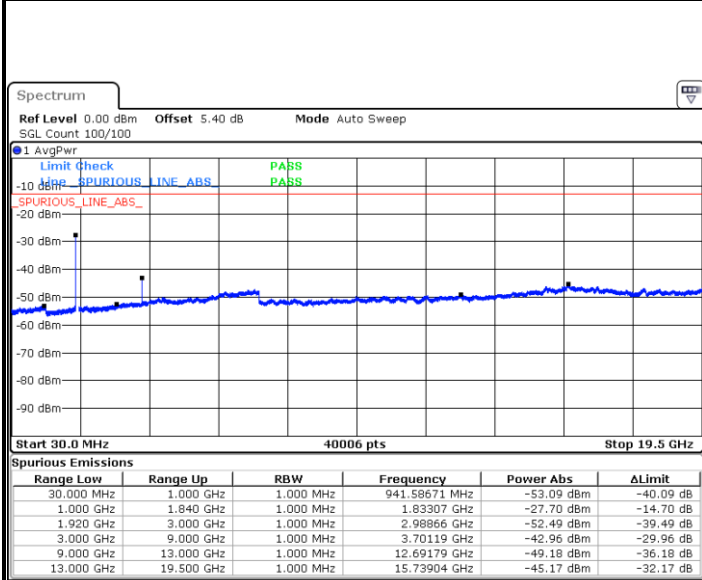

LTE Band 2 / 3MHz

Lowest Channel / 64QAM

Date: 25 JUL 2019 22:31:18

Middle Channel / 64QAM

Date: 25 JUL 2019 22:32:13

Highest Channel / 64QAM

Date: 25 JUL 2019 22:33:08

LTE Band 2 / 5MHz

Lowest Channel / 64QAM

Date: 25 JUL 2019 22:34:02

Middle Channel / 64QAM

Date: 25 JUL 2019 22:34:57

Highest Channel / 64QAM

Date: 25 JUL 2019 22:35:52

LTE Band 2 / 10MHz

Lowest Channel / 64QAM

Date: 25 JUL 2019 22:36:47

Middle Channel / 64QAM

Date: 25 JUL 2019 22:37:42

Highest Channel / 64QAM

Date: 25 JUL 2019 22:38:37

LTE Band 2 / 15MHz

Lowest Channel / 64QAM

Middle Channel / 64QAM