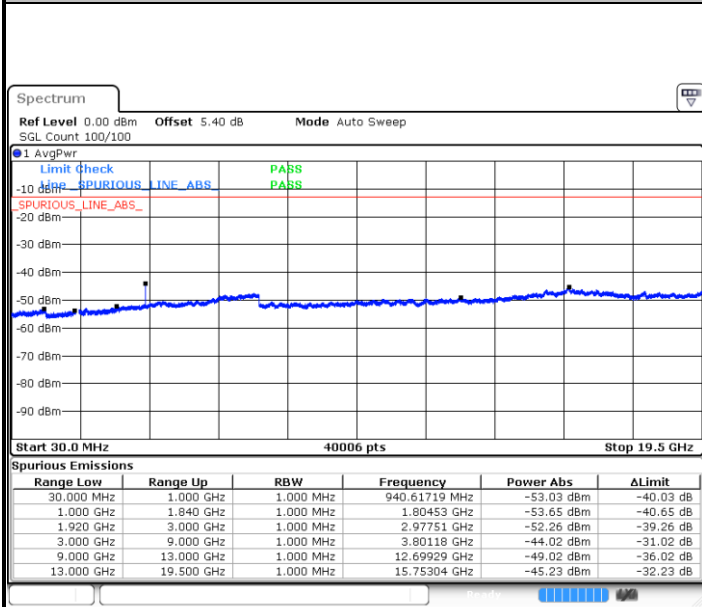

LTE Band 2 / 3MHz

Lowest Channel / 64QAM

Date: 25 JUL 2019 22:31:18

Middle Channel / 64QAM

Date: 25 JUL 2019 22:32:13

Highest Channel / 64QAM

Date: 25 JUL 2019 22:33:08

LTE Band 2 / 5MHz

Lowest Channel / 64QAM

Date: 25 JUL 2019 22:34:02

Middle Channel / 64QAM

Date: 25 JUL 2019 22:34:57

Highest Channel / 64QAM

Date: 25 JUL 2019 22:35:52

LTE Band 2 / 10MHz

Lowest Channel / 64QAM

Date: 25 JUL 2019 22:36:47

Middle Channel / 64QAM

Date: 25 JUL 2019 22:37:42

Highest Channel / 64QAM

Date: 25 JUL 2019 22:38:37

LTE Band 2 / 15MHz

Lowest Channel / 64QAM

Middle Channel / 64QAM

Date: 25 JUL 2019 22:39:31

Date: 25 JUL 2019 22:40:26

Highest Channel / 64QAM

Date: 25 JUL 2019 22:41:21

LTE Band 2 / 20MHz

Lowest Channel / 64QAM

Date: 25 JUL 2019 22:42:16

Middle Channel / 64QAM