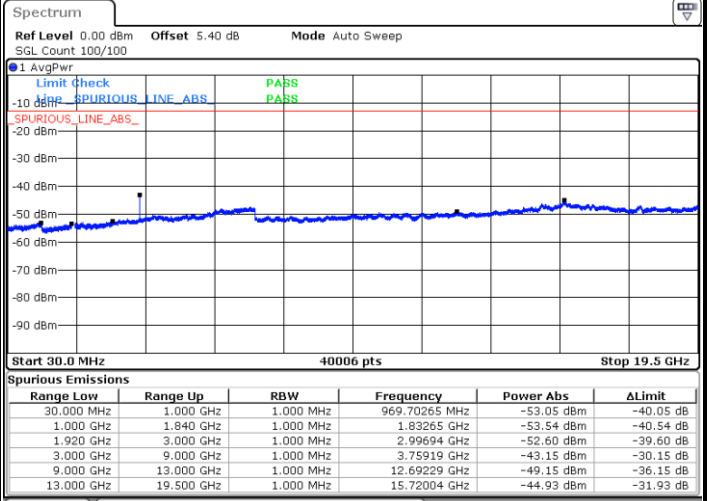

Date: 25 JUL 2019 21:37:07

Highest Channel / 16QAM

Date: 25 JUL 2019 21:38:02

LTE Band 2 / 20MHz

Lowest Channel / QPSK

Date: 25 JUL 2019 21:44:07

Lowest Channel / 16QAM

Date: 25 JUL 2019 21:45:02

LTE Band 2 / 20MHz

Middle Channel / QPSK

Middle Channel / 16QAM

Date: 25 JUL 2019 21:46:37

Date: 25 JUL 2019 21:47:32

Highest Channel / QPSK

Highest Channel / 16QAM

Date: 25 JUL 2019 21:53:38

Date: 25 JUL 2019 21:54:33

LTE Band 2 / 1.4MHz

Lowest Channel / 64QAM

Middle Channel / 64QAM

Date: 25 JUL 2019 22:28:33

Date: 25 JUL 2019 22:29:28

Highest Channel / 64QAM

Date: 25 JUL 2019 22:30:23