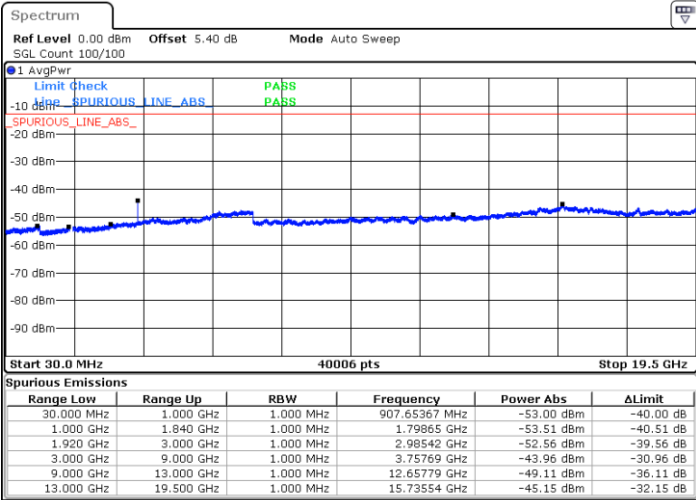

Date: 29 JUL 2019 09:52:44

Lowest Band Edge / Full RB

Highest Band Edge / Full RB

Date: 29 JUL 2019 09:38:59

Date: 29 JUL 2019 09:47:49

Conducted Spurious Emission

LTE Band 2 / 1.4MHz

Highest Channel / QPSK

Date: 25 JUL 2019 20:30:43

Highest Channel / 16QAM

Date: 25 JUL 2019 20:31:37

LTE Band 2 / 3MHz

Lowest Channel / QPSK

Date: 25 JUL 2019 20:38:03

Lowest Channel / 16QAM

Date: 25 JUL 2019 20:38:58

LTE Band 2 / 3MHz

Middle Channel / QPSK

Middle Channel / 16QAM

Date: 25 JUL 2019 20:40:33

Date: 25 JUL 2019 20:41:28

Highest Channel / QPSK

Highest Channel / 16QAM

Date: 25 JUL 2019 20:47:34