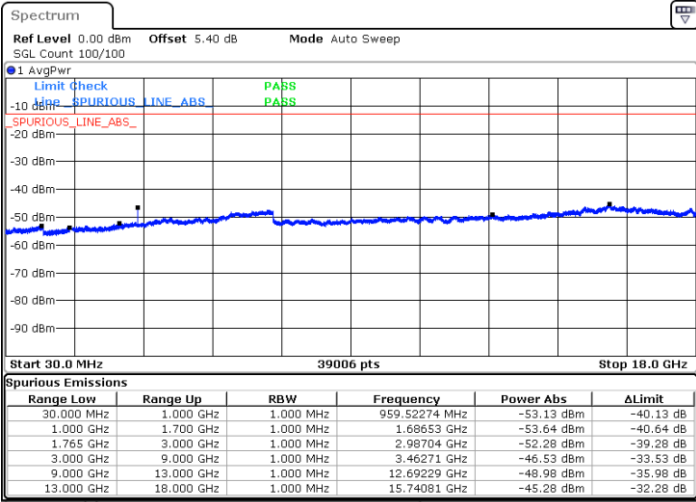

Date: 25 JUL 2019 22:43:11

Highest Channel / 64QAM

Date: 25 JUL 2019 22:44:06

LTE Band 4 / 1.4MHz

Lowest Channel / QPSK

Lowest Channel / 16QAM

Date: 6 AUG.2019 14:39:50

Date: 6 AUG.2019 14:40:45

Middle Channel / QPSK

Middle Channel / 16QAM

Date: 6 AUG.2019 14:42:20

Date: 6 AUG.2019 14:43:15

LTE Band 4 / 1.4MHz

Highest Channel / QPSK

Date: 6 AUG.2019 14:44:50

Highest Channel / 16QAM

Date: 6 AUG.2019 14:45:45

LTE Band 4 / 3MHz

Lowest Channel / QPSK

Date: 6 AUG.2019 14:47:20

Lowest Channel / 16QAM

Date: 6 AUG.2019 14:48:15

LTE Band 4 / 3MHz

Middle Channel / QPSK

Middle Channel / 16QAM

Date: 6 AUG.2019 14:49:50

Date: 6 AUG.2019 14:50:45

Highest Channel / QPSK

Highest Channel / 16QAM

Date: 6 AUG.2019 14:52:20

Date: 6 AUG.2019 14:53:15

LTE Band 4 / 5MHz