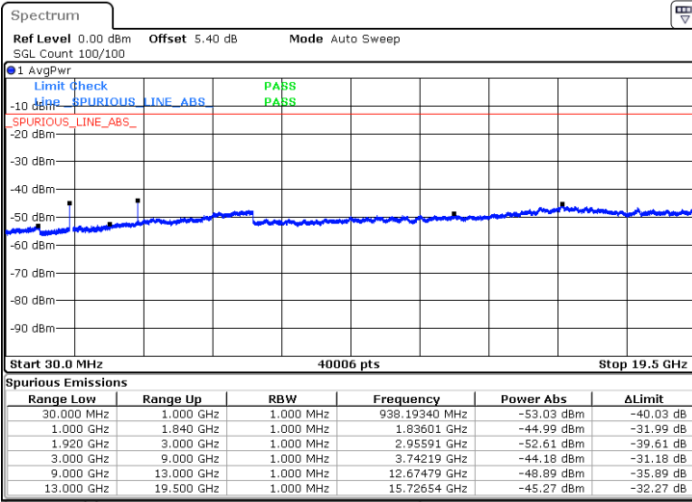

Date: 25 JUL 2019 21:37:07

Highest Channel / 16QAM

Date: 25 JUL 2019 21:38:02

LTE Band 2 / 20MHz

Lowest Channel / QPSK

Date: 25 JUL 2019 21:44:07

Lowest Channel / 16QAM

Date: 25 JUL 2019 21:45:02

LTE Band 2 / 20MHz

Middle Channel / QPSK

Middle Channel / 16QAM

Date: 25 JUL 2019 21:46:37

Date: 25 JUL 2019 21:47:32

Highest Channel / QPSK

Highest Channel / 16QAM

Date: 25 JUL 2019 21:53:38