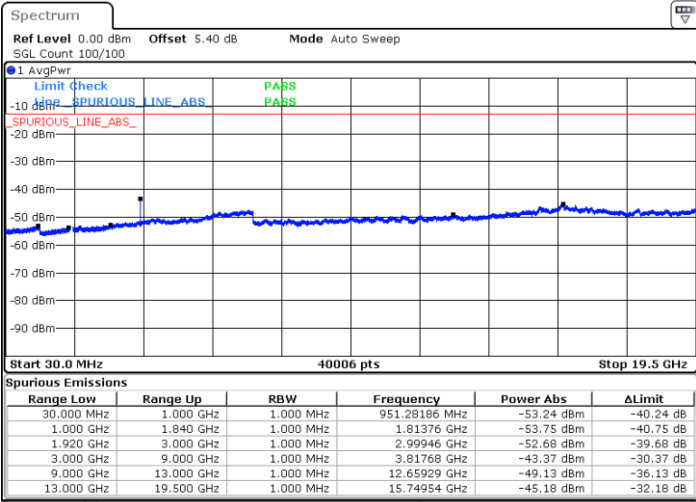

LTE Band 2 / 20MHz

Middle Channel / QPSK

Middle Channel / 16QAM

Date: 25 JUL 2019 21:46:37

Date: 25 JUL 2019 21:47:32

Highest Channel / QPSK

Highest Channel / 16QAM

Date: 25 JUL 2019 21:53:38

Date: 25 JUL 2019 21:54:33

LTE Band 2 / 1.4MHz

Lowest Channel / 64QAM

Middle Channel / 64QAM

Date: 25 JUL 2019 22:28:33

Date: 25 JUL 2019 22:29:28

Highest Channel / 64QAM

Date: 25 JUL 2019 22:30:23

LTE Band 2 / 3MHz

Lowest Channel / 64QAM

Date: 25 JUL 2019 22:31:18

Middle Channel / 64QAM

Date: 25 JUL 2019 22:32:13

Highest Channel / 64QAM

Date: 25 JUL 2019 22:33:08

LTE Band 2 / 5MHz

Lowest Channel / 64QAM

Date: 25 JUL 2019 22:34:02

Middle Channel / 64QAM

Date: 25 JUL 2019 22:34:57

Highest Channel / 64QAM

Date: 25 JUL 2019 22:35:52

LTE Band 2 / 10MHz

Lowest Channel / 64QAM