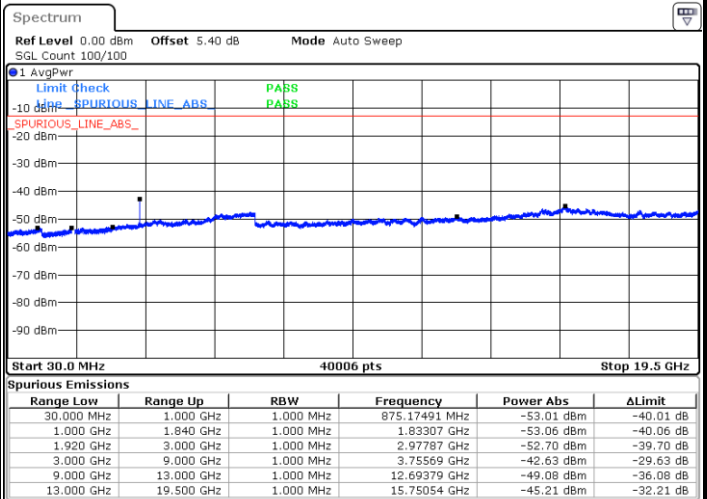

LTE Band 2 / 3MHz

Middle Channel / QPSK

Middle Channel / 16QAM

Date: 25 JUL 2019 20:40:33

Date: 25 JUL 2019 20:41:28

Highest Channel / QPSK

Highest Channel / 16QAM

Date: 25 JUL 2019 20:47:34

Date: 25 JUL 2019 20:48:29

LTE Band 2 / 5MHz

Lowest Channel / QPSK

Lowest Channel / 16QAM

Date: 25 JUL 2019 20:54:34

Date: 25 JUL 2019 20:55:29

Middle Channel / QPSK

Middle Channel / 16QAM

Date: 25 JUL 2019 20:57:04

Date: 25 JUL 2019 20:57:59

LTE Band 2 / 5MHz

Highest Channel / QPSK

Date: 25 JUL 2019 21:04:05

Highest Channel / 16QAM

Date: 25 JUL 2019 21:05:00

LTE Band 2 / 10MHz