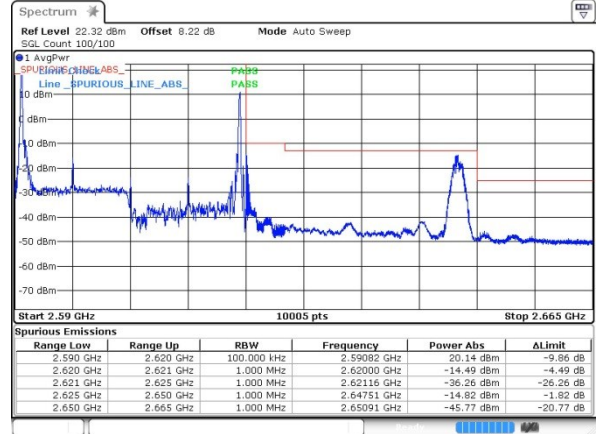

LTE Band 38 / 15MHz+15MHz

64QAM

Lowest Band Edge / 1RB0 and 1RB74

Date: 29 JUL 2019 09:09:36

Highest Band Edge / 1RB0 and 1RB74

Date: 29 JUL 2019 09:19:44

Lowest Band Edge / 1RB74 and 1RB0

Date: 29 JUL 2019 09:15:23

Highest Band Edge / 1RB74 and 1RB0

Date: 29 JUL 2019 09:20:06

Lowest Band Edge / Full RB

Date: 29 JUL 2019 09:09:06

Highest Band Edge / Full RB

Date: 29 JUL 2019 09:16:22

LTE Band 38 / 20MHz+20MHz

64QAM