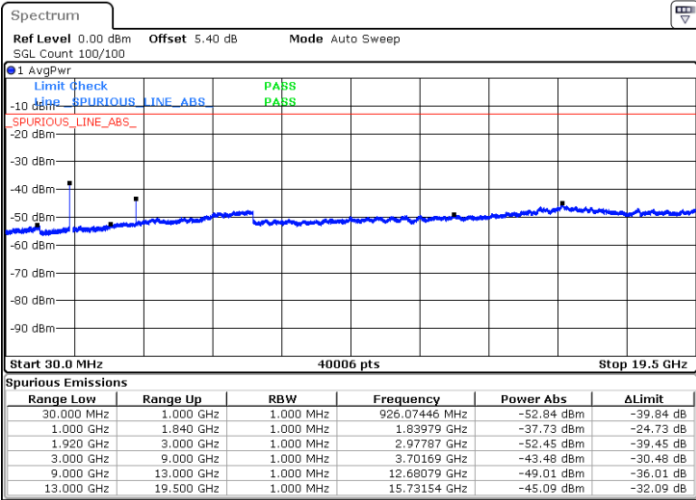

Lowest Channel / 64QAM

Date: 25 JUL 2019 22:34:02

Middle Channel / 64QAM

Date: 25 JUL 2019 22:34:57

Highest Channel / 64QAM

Date: 25 JUL 2019 22:35:52

LTE Band 2 / 10MHz

Lowest Channel / 64QAM

Date: 25 JUL 2019 22:36:47

Middle Channel / 64QAM

Date: 25 JUL 2019 22:37:42

Highest Channel / 64QAM

Date: 25 JUL 2019 22:38:37

LTE Band 2 / 15MHz

Lowest Channel / 64QAM

Middle Channel / 64QAM

Date: 25 JUL 2019 22:39:31

Date: 25 JUL 2019 22:40:26

Highest Channel / 64QAM

Date: 25 JUL 2019 22:41:21

LTE Band 2 / 20MHz

Lowest Channel / 64QAM

Date: 25 JUL 2019 22:42:16

Middle Channel / 64QAM

Date: 25 JUL 2019 22:43:11

Highest Channel / 64QAM

Date: 25 JUL 2019 22:44:06

LTE Band 4 / 1.4MHz

Lowest Channel / QPSK

Lowest Channel / 16QAM

Date: 6 AUG.2019 14:39:50

Date: 6 AUG.2019 14:40:45