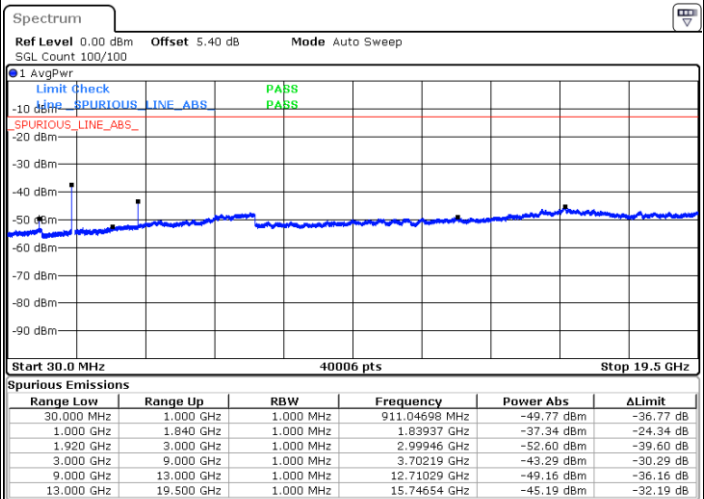

Date: 25 JUL 2019 21:27:36

Date: 25 JUL 2019 21:28:31

Middle Channel / QPSK

Middle Channel / 16QAM

Date: 25 JUL 2019 21:30:06

Date: 25 JUL 2019 21:31:01

LTE Band 2 / 15MHz

Highest Channel / QPSK

Date: 25 JUL 2019 21:37:07

Highest Channel / 16QAM

Date: 25 JUL 2019 21:38:02

LTE Band 2 / 20MHz

Lowest Channel / QPSK

Date: 25 JUL 2019 21:44:07

Lowest Channel / 16QAM

Date: 25 JUL 2019 21:45:02

LTE Band 2 / 20MHz

Middle Channel / QPSK

Middle Channel / 16QAM

Date: 25 JUL 2019 21:46:37

Date: 25 JUL 2019 21:47:32

Highest Channel / QPSK

Highest Channel / 16QAM

Date: 25 JUL 2019 21:53:38