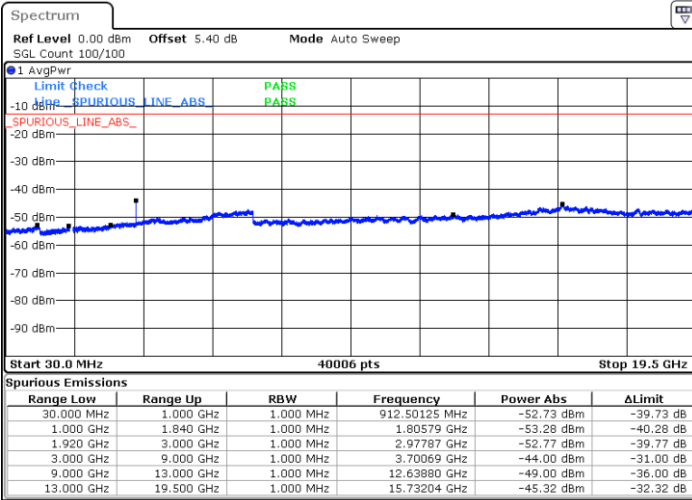

LTE Band 2 / 3MHz

Middle Channel / QPSK

Middle Channel / 16QAM

Date: 25 JUL 2019 20:40:33

Date: 25 JUL 2019 20:41:28

Highest Channel / QPSK

Highest Channel / 16QAM

Date: 25 JUL 2019 20:47:34

Date: 25 JUL 2019 20:48:29

LTE Band 2 / 5MHz

Lowest Channel / QPSK

Lowest Channel / 16QAM

Date: 25 JUL 2019 20:54:34

Date: 25 JUL 2019 20:55:29

Middle Channel / QPSK

Middle Channel / 16QAM