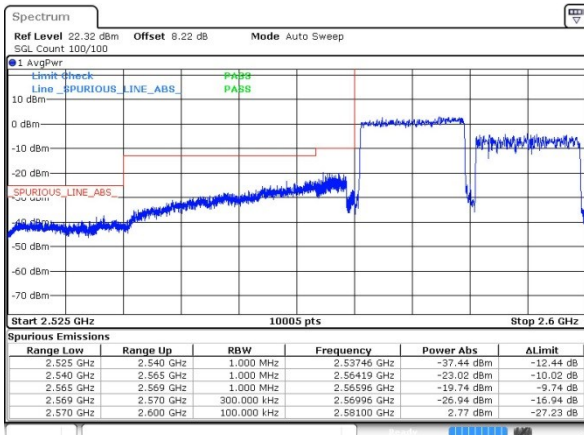

LTE Band 38 / 15MHz+15MHz

64QAM

Lowest Band Edge / 1RB0 and 1RB74

Date: 29 JUL 2019 09:09:36

Highest Band Edge / 1RB0 and 1RB74

Date: 29 JUL 2019 09:19:44

Lowest Band Edge / 1RB74 and 1RB0

Date: 29 JUL 2019 09:15:23

Highest Band Edge / 1RB74 and 1RB0

Date: 29 JUL 2019 09:20:06

Lowest Band Edge / Full RB

Date: 29 JUL 2019 09:09:06

Highest Band Edge / Full RB

Date: 29 JUL 2019 09:16:22

LTE Band 38 / 20MHz+20MHz

64QAM