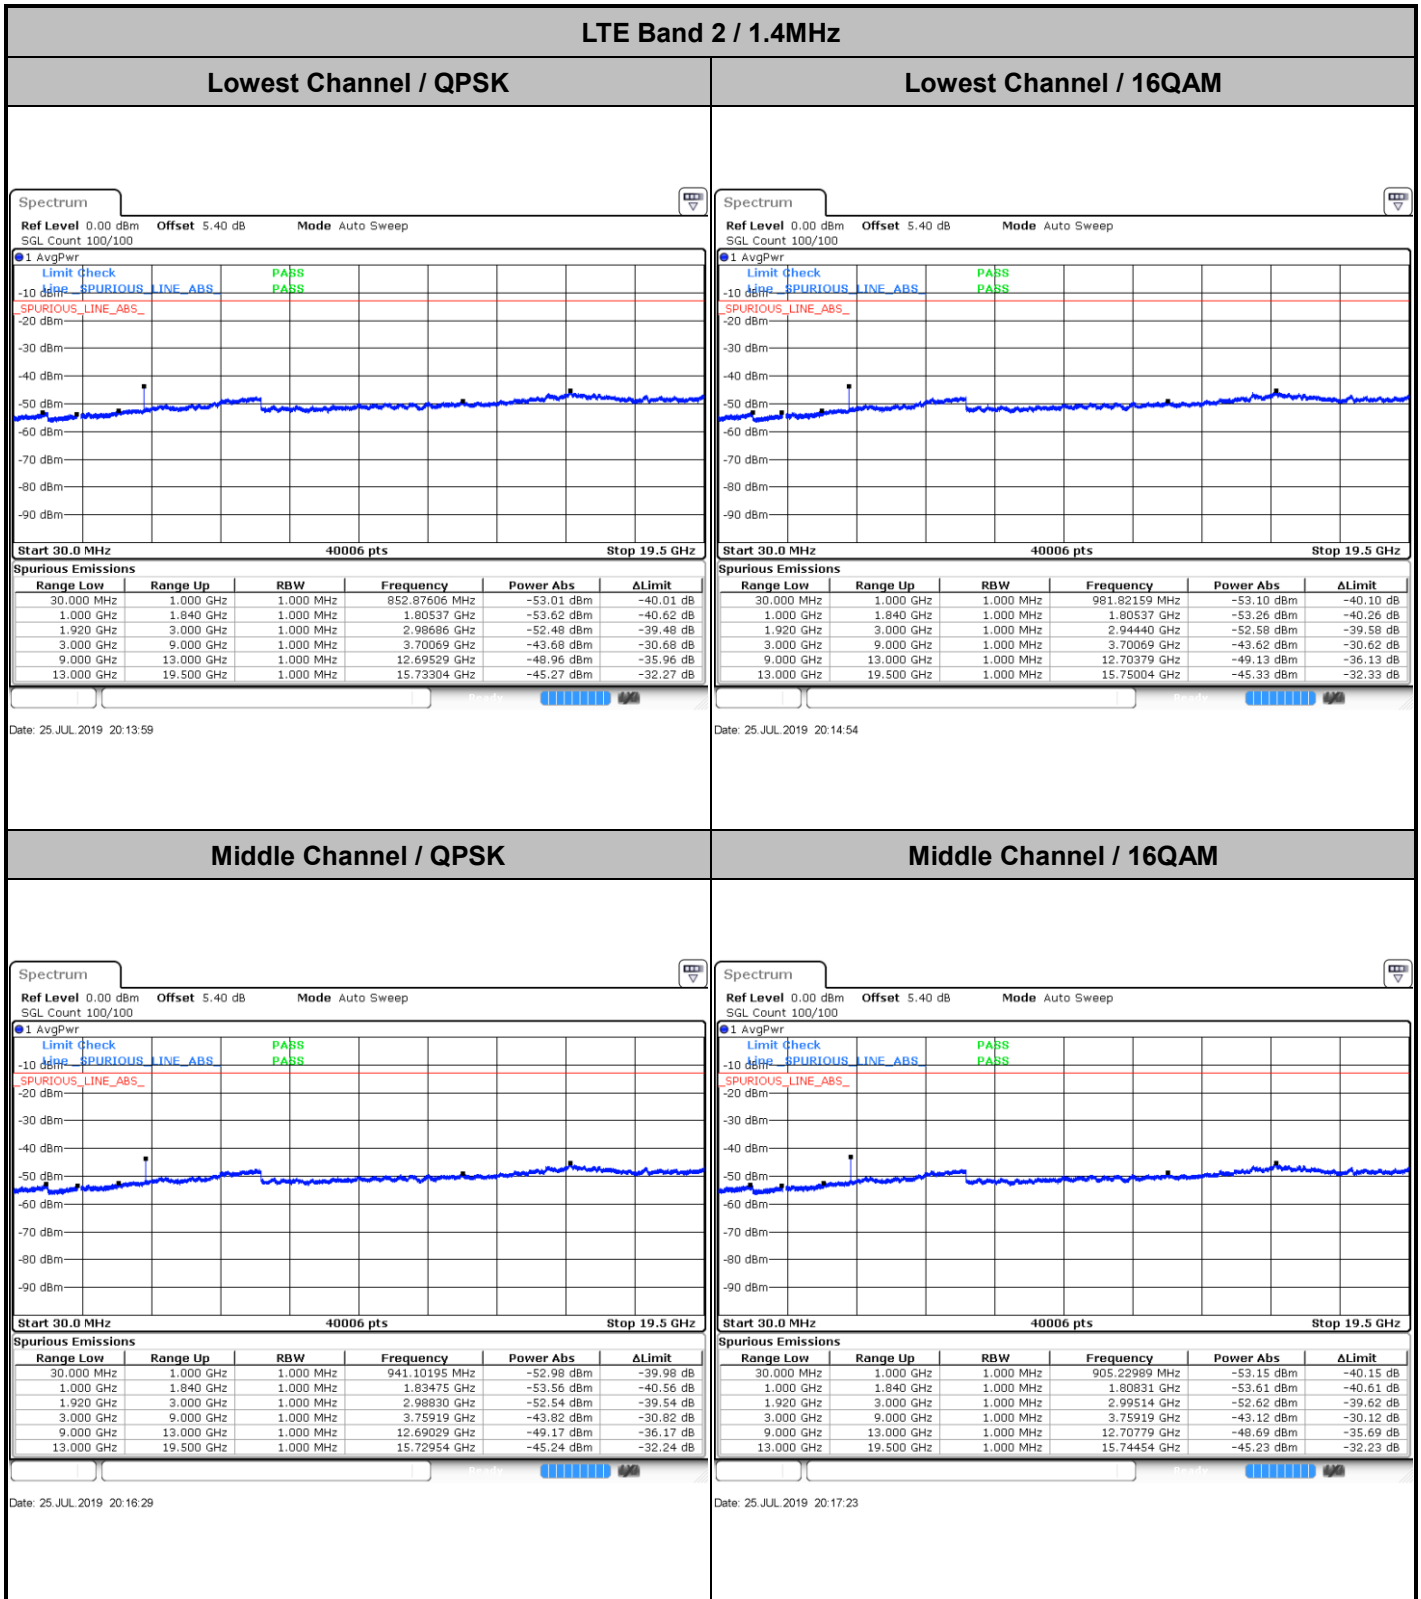

Lowest Band Edge / 1RB0 and 1RB9

Highest Band Edge / 1RB0 and 1RB9

Date: 29 JUL 2019 09:39:24

Date: 29 JUL 2019 09:48:31

Lowest Band Edge / 1RB99 and 1RB0

Highest Band Edge / 1RB99 and 1RB0

Date: 29 JUL 2019 09:42:47

Date: 29 JUL 2019 09:52:44

Lowest Band Edge / Full RB

Highest Band Edge / Full RB

Date: 29 JUL 2019 09:38:59

Date: 29 JUL 2019 09:47:49

Conducted Spurious Emission

LTE Band 2 / 1.4MHz

Highest Channel / QPSK

Date: 25 JUL 2019 20:30:43

Highest Channel / 16QAM

Date: 25 JUL 2019 20:31:37

LTE Band 2 / 3MHz

Lowest Channel / QPSK

Date: 25 JUL 2019 20:38:03

Lowest Channel / 16QAM

Date: 25 JUL 2019 20:38:58