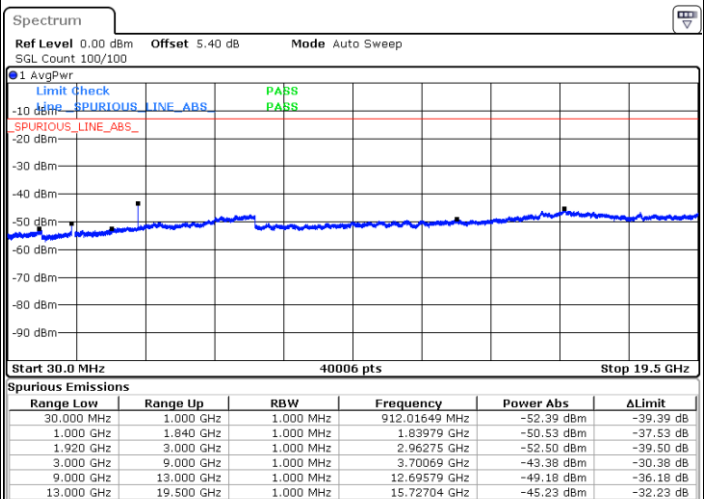

Date: 29 JUL 2019 09:52:44

Lowest Band Edge / Full RB

Highest Band Edge / Full RB

Date: 29 JUL 2019 09:38:59

Date: 29 JUL 2019 09:47:49

Conducted Spurious Emission

LTE Band 2 / 1.4MHz

Highest Channel / QPSK

Date: 25 JUL 2019 20:30:43

Highest Channel / 16QAM

Date: 25 JUL 2019 20:31:37

LTE Band 2 / 3MHz

Lowest Channel / QPSK

Date: 25 JUL 2019 20:38:03

Lowest Channel / 16QAM

Date: 25 JUL 2019 20:38:58

LTE Band 2 / 3MHz

Middle Channel / QPSK

Middle Channel / 16QAM

Date: 25 JUL 2019 20:40:33

Date: 25 JUL 2019 20:41:28

Highest Channel / QPSK

Highest Channel / 16QAM

Date: 25 JUL 2019 20:47:34