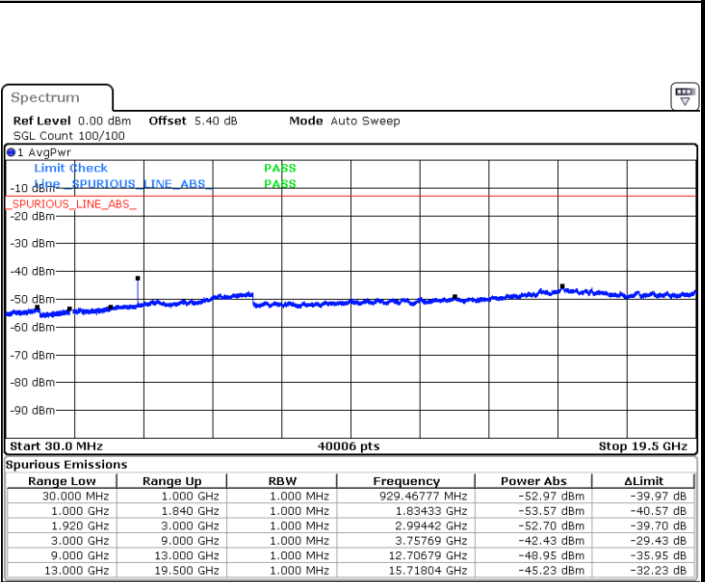

LTE Band 2 / 20MHz

Middle Channel / QPSK

Middle Channel / 16QAM

Date: 25 JUL 2019 21:46:37

Date: 25 JUL 2019 21:47:32

Highest Channel / QPSK

Highest Channel / 16QAM

Date: 25 JUL 2019 21:53:38

Date: 25 JUL 2019 21:54:33

LTE Band 2 / 1.4MHz

Lowest Channel / 64QAM

Middle Channel / 64QAM

Date: 25 JUL 2019 22:28:33

Date: 25 JUL 2019 22:29:28

Highest Channel / 64QAM

Date: 25 JUL 2019 22:30:23

LTE Band 2 / 3MHz

Lowest Channel / 64QAM

Date: 25 JUL 2019 22:31:18

Middle Channel / 64QAM

Date: 25 JUL 2019 22:32:13

Highest Channel / 64QAM

Date: 25 JUL 2019 22:33:08

LTE Band 2 / 5MHz

Lowest Channel / 64QAM

Date: 25 JUL 2019 22:34:02

Middle Channel / 64QAM

Date: 25 JUL 2019 22:34:57

Highest Channel / 64QAM

Date: 25 JUL 2019 22:35:52

LTE Band 2 / 10MHz

Lowest Channel / 64QAM