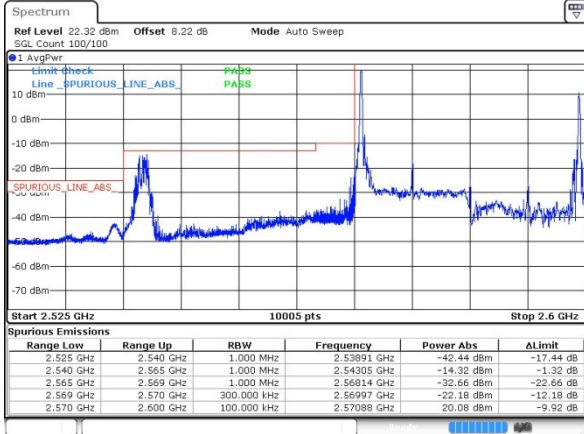

LTE Band 38 / 15MHz+15MHz

64QAM

Lowest Band Edge / 1RB0 and 1RB74

Date: 29 JUL 2019 09:09:36

Highest Band Edge / 1RB0 and 1RB74

Date: 29 JUL 2019 09:19:44

Lowest Band Edge / 1RB74 and 1RB0

Date: 29 JUL 2019 09:15:23

Highest Band Edge / 1RB74 and 1RB0

Date: 29 JUL 2019 09:20:06

Lowest Band Edge / Full RB

Date: 29 JUL 2019 09:09:06

Highest Band Edge / Full RB

Date: 29 JUL 2019 09:16:22

LTE Band 38 / 20MHz+20MHz

64QAM