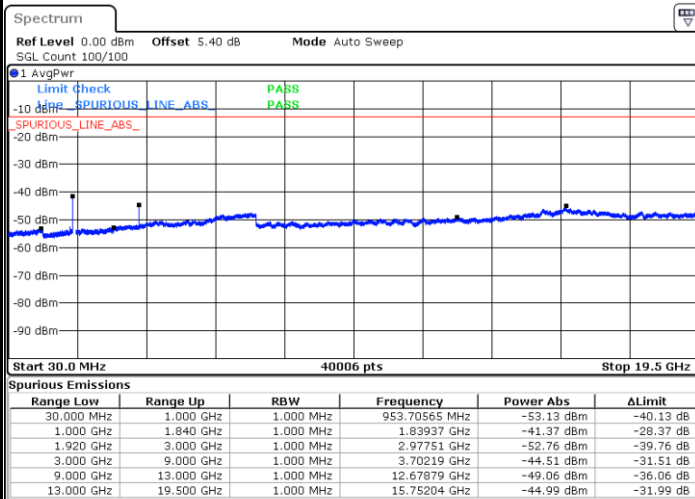

Date: 25 JUL 2019 21:27:36

Date: 25 JUL 2019 21:28:31

Middle Channel / QPSK

Middle Channel / 16QAM

Date: 25 JUL 2019 21:30:06

Date: 25 JUL 2019 21:31:01

LTE Band 2 / 15MHz

Highest Channel / QPSK

Date: 25 JUL 2019 21:37:07

Highest Channel / 16QAM

Date: 25 JUL 2019 21:38:02

LTE Band 2 / 20MHz

Lowest Channel / QPSK

Date: 25 JUL 2019 21:44:07

Lowest Channel / 16QAM

Date: 25 JUL 2019 21:45:02

LTE Band 2 / 20MHz

Middle Channel / QPSK

Middle Channel / 16QAM

Date: 25 JUL 2019 21:46:37

Date: 25 JUL 2019 21:47:32

Highest Channel / QPSK

Highest Channel / 16QAM

Date: 25 JUL 2019 21:53:38