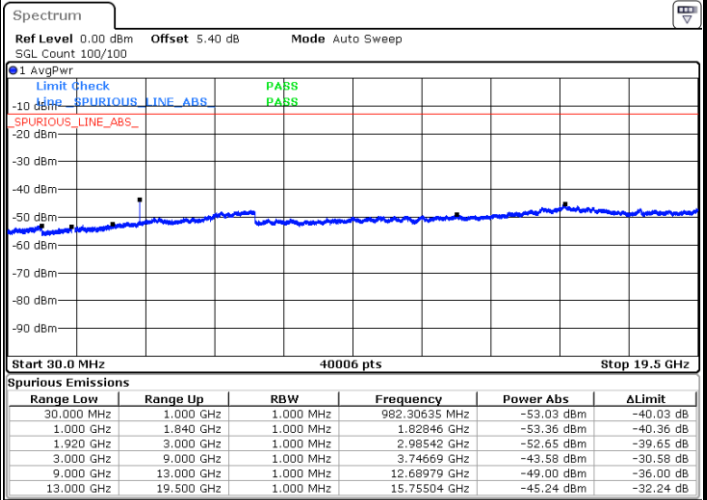

Lowest Channel / 64QAM

Date: 25 JUL 2019 22:34:02

Middle Channel / 64QAM

Date: 25 JUL 2019 22:34:57

Highest Channel / 64QAM

Date: 25 JUL 2019 22:35:52

LTE Band 2 / 10MHz

Lowest Channel / 64QAM

Date: 25 JUL 2019 22:36:47

Middle Channel / 64QAM

Date: 25 JUL 2019 22:37:42

Highest Channel / 64QAM

Date: 25 JUL 2019 22:38:37

LTE Band 2 / 15MHz

Lowest Channel / 64QAM

Middle Channel / 64QAM

Date: 25 JUL 2019 22:39:31

Date: 25 JUL 2019 22:40:26

Highest Channel / 64QAM

Date: 25 JUL 2019 22:41:21

LTE Band 2 / 20MHz

Lowest Channel / 64QAM

Date: 25 JUL 2019 22:42:16

Middle Channel / 64QAM

Date: 25 JUL 2019 22:43:11

Highest Channel / 64QAM

Date: 25 JUL 2019 22:44:06

LTE Band 4 / 1.4MHz

Lowest Channel / QPSK

Lowest Channel / 16QAM

Date: 6 AUG.2019 14:39:50

Date: 6 AUG.2019 14:40:45