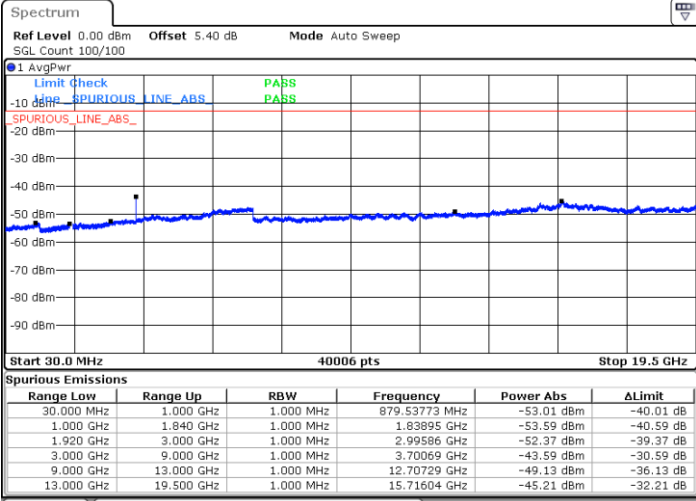

Date: 25 JUL 2019 21:37:07

Highest Channel / 16QAM

Date: 25 JUL 2019 21:38:02

LTE Band 2 / 20MHz

Lowest Channel / QPSK

Date: 25 JUL 2019 21:44:07

Lowest Channel / 16QAM

Date: 25 JUL 2019 21:45:02

LTE Band 2 / 20MHz

Middle Channel / QPSK

Middle Channel / 16QAM

Date: 25 JUL 2019 21:46:37

Date: 25 JUL 2019 21:47:32

Highest Channel / QPSK

Highest Channel / 16QAM

Date: 25 JUL 2019 21:53:38

Date: 25 JUL 2019 21:54:33

LTE Band 2 / 1.4MHz

Lowest Channel / 64QAM

Middle Channel / 64QAM

Date: 25 JUL 2019 22:28:33

Date: 25 JUL 2019 22:29:28

Highest Channel / 64QAM

Date: 25 JUL 2019 22:30:23

LTE Band 2 / 3MHz

Lowest Channel / 64QAM

Date: 25 JUL 2019 22:31:18

Middle Channel / 64QAM

Date: 25 JUL 2019 22:32:13

Highest Channel / 64QAM

Date: 25 JUL 2019 22:33:08

LTE Band 2 / 5MHz