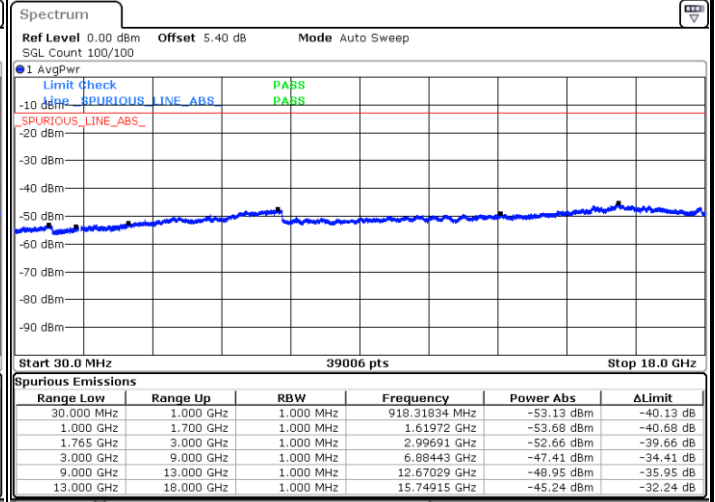

Date: 25 JUL 2019 22:39:31

Date: 25 JUL 2019 22:40:26

Highest Channel / 64QAM

Date: 25 JUL 2019 22:41:21

LTE Band 2 / 20MHz

Lowest Channel / 64QAM

Date: 25 JUL 2019 22:42:16

Middle Channel / 64QAM

Date: 25 JUL 2019 22:43:11

Highest Channel / 64QAM

Date: 25 JUL 2019 22:44:06

LTE Band 4 / 1.4MHz

Lowest Channel / QPSK

Lowest Channel / 16QAM

Date: 6 AUG.2019 14:39:50

Date: 6 AUG.2019 14:40:45

Middle Channel / QPSK

Middle Channel / 16QAM

Date: 6 AUG.2019 14:42:20

Date: 6 AUG.2019 14:43:15

LTE Band 4 / 1.4MHz

Highest Channel / QPSK

Date: 6 AUG.2019 14:44:50

Highest Channel / 16QAM