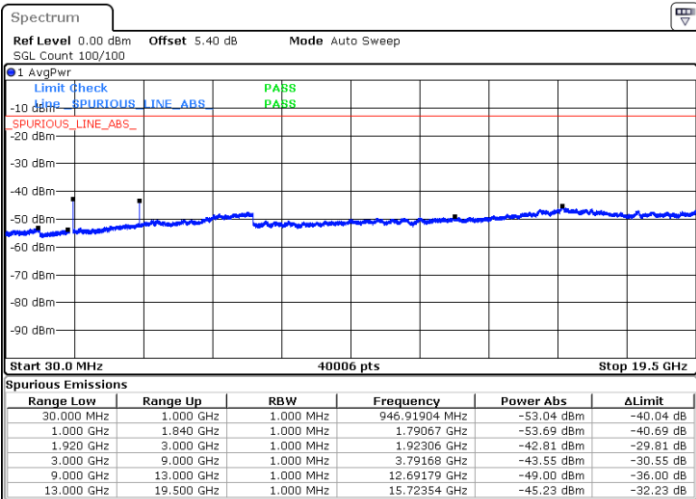

Lowest Channel / 64QAM

Date: 25 JUL 2019 22:34:02

Middle Channel / 64QAM

Date: 25 JUL 2019 22:34:57

Highest Channel / 64QAM

Date: 25 JUL 2019 22:35:52

LTE Band 2 / 10MHz

Lowest Channel / 64QAM

Date: 25 JUL 2019 22:36:47

Middle Channel / 64QAM

Date: 25 JUL 2019 22:37:42

Highest Channel / 64QAM

Date: 25 JUL 2019 22:38:37

LTE Band 2 / 15MHz

Lowest Channel / 64QAM

Middle Channel / 64QAM

Date: 25 JUL 2019 22:39:31

Date: 25 JUL 2019 22:40:26

Highest Channel / 64QAM

Date: 25 JUL 2019 22:41:21

LTE Band 2 / 20MHz

Lowest Channel / 64QAM

Date: 25 JUL 2019 22:42:16

Middle Channel / 64QAM

Date: 25 JUL 2019 22:43:11

Highest Channel / 64QAM

Date: 25 JUL 2019 22:44:06

LTE Band 4 / 1.4MHz

Lowest Channel / QPSK

Lowest Channel / 16QAM

Date: 6 AUG.2019 14:39:50

Date: 6 AUG.2019 14:40:45