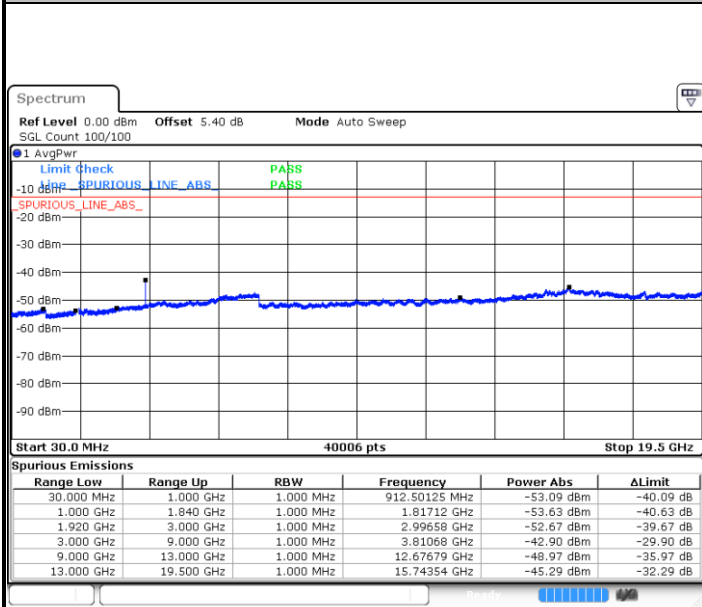

LTE Band 2 / 3MHz

Lowest Channel / 64QAM

Date: 25 JUL 2019 22:31:18

Middle Channel / 64QAM

Date: 25 JUL 2019 22:32:13

Highest Channel / 64QAM

Date: 25 JUL 2019 22:33:08

LTE Band 2 / 5MHz

Lowest Channel / 64QAM

Date: 25 JUL 2019 22:34:02

Middle Channel / 64QAM

Date: 25 JUL 2019 22:34:57

Highest Channel / 64QAM

Date: 25 JUL 2019 22:35:52

LTE Band 2 / 10MHz

Lowest Channel / 64QAM

Date: 25 JUL 2019 22:36:47

Middle Channel / 64QAM

Date: 25 JUL 2019 22:37:42

Highest Channel / 64QAM

Date: 25 JUL 2019 22:38:37

LTE Band 2 / 15MHz

Lowest Channel / 64QAM

Middle Channel / 64QAM