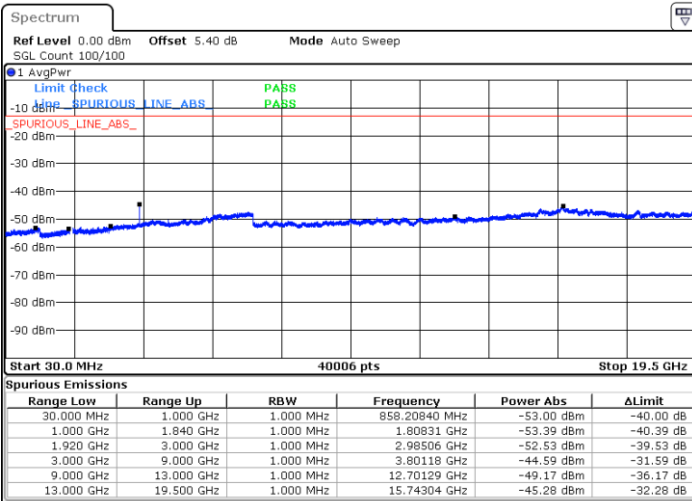

Lowest Channel / QPSK

Date: 25 JUL 2019 21:11:05

Lowest Channel / 16QAM

Date: 25 JUL 2019 21:12:00

LTE Band 2 / 10MHz

Middle Channel / QPSK

Middle Channel / 16QAM

Date: 25 JUL 2019 21:13:35

Date: 25 JUL 2019 21:14:30

Highest Channel / QPSK

Highest Channel / 16QAM

Date: 25 JUL 2019 21:20:36

Date: 25 JUL 2019 21:21:30

LTE Band 2 / 15MHz

Lowest Channel / QPSK

Lowest Channel / 16QAM