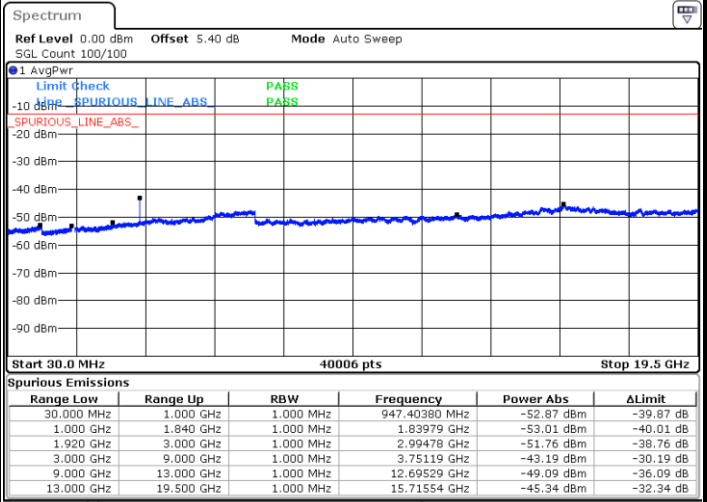

Date: 25 JUL 2019 20:57:04

Date: 25 JUL 2019 20:57:59

LTE Band 2 / 5MHz

Highest Channel / QPSK

Date: 25 JUL 2019 21:04:05

Highest Channel / 16QAM

Date: 25 JUL 2019 21:05:00

LTE Band 2 / 10MHz

Lowest Channel / QPSK

Date: 25 JUL 2019 21:11:05

Lowest Channel / 16QAM

Date: 25 JUL 2019 21:12:00

LTE Band 2 / 10MHz

Middle Channel / QPSK

Middle Channel / 16QAM

Date: 25 JUL 2019 21:13:35

Date: 25 JUL 2019 21:14:30

Highest Channel / QPSK

Highest Channel / 16QAM

Date: 25 JUL 2019 21:20:36

Date: 25 JUL 2019 21:21:30

LTE Band 2 / 15MHz

Lowest Channel / QPSK

Lowest Channel / 16QAM