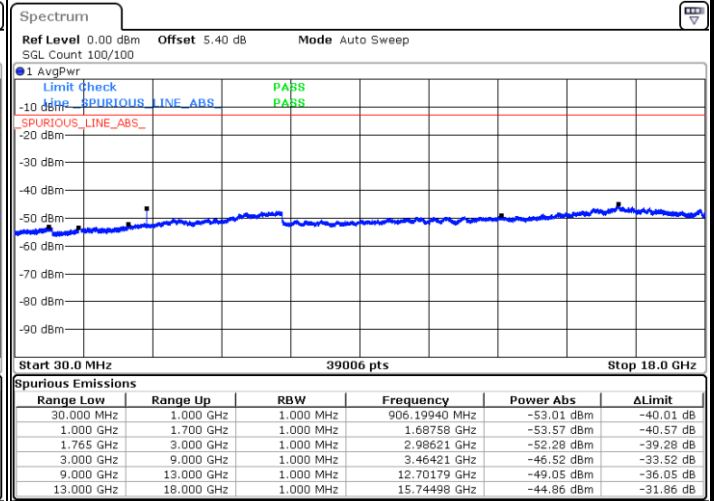

Date: 25 JUL 2019 22:39:31

Date: 25 JUL 2019 22:40:26

Highest Channel / 64QAM

Date: 25 JUL 2019 22:41:21

LTE Band 2 / 20MHz

Lowest Channel / 64QAM

Date: 25 JUL 2019 22:42:16

Middle Channel / 64QAM

Date: 25 JUL 2019 22:43:11

Highest Channel / 64QAM

Date: 25 JUL 2019 22:44:06

LTE Band 4 / 1.4MHz

Lowest Channel / QPSK

Lowest Channel / 16QAM

Date: 6 AUG.2019 14:39:50

Date: 6 AUG.2019 14:40:45

Middle Channel / QPSK

Middle Channel / 16QAM

Date: 6 AUG.2019 14:42:20

Date: 6 AUG.2019 14:43:15

LTE Band 4 / 1.4MHz

Highest Channel / QPSK

Date: 6 AUG.2019 14:44:50

Highest Channel / 16QAM