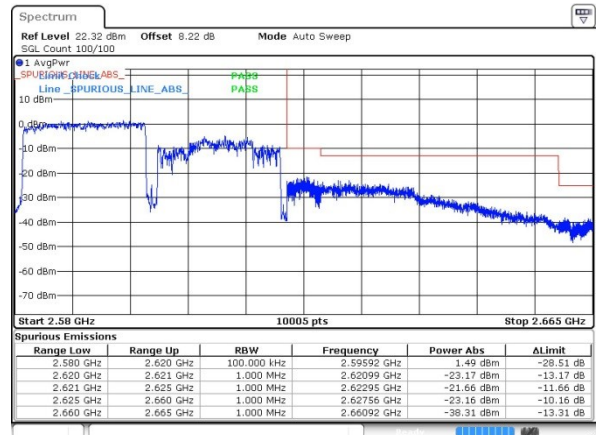

Highest Band Edge / 1RB74 and 1RB0

Date: 29 JUL 2019 09:20:06

Lowest Band Edge / Full RB

Date: 29 JUL 2019 09:09:06

Highest Band Edge / Full RB

Date: 29 JUL 2019 09:16:22

LTE Band 38 / 20MHz+20MHz

64QAM

Lowest Band Edge / 1RB0 and 1RB9

Highest Band Edge / 1RB0 and 1RB9

Date: 29 JUL 2019 09:39:24

Date: 29 JUL 2019 09:48:31

Lowest Band Edge / 1RB99 and 1RB0

Highest Band Edge / 1RB99 and 1RB0

Date: 29 JUL 2019 09:42:47

Date: 29 JUL 2019 09:52:44

Lowest Band Edge / Full RB

Highest Band Edge / Full RB

Date: 29 JUL 2019 09:38:59

Date: 29 JUL 2019 09:47:49

Conducted Spurious Emission

LTE Band 2 / 1.4MHz

Highest Channel / QPSK