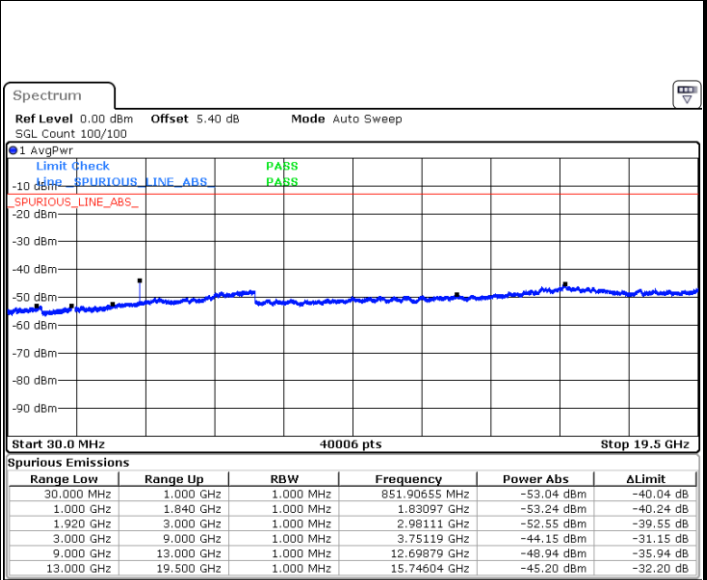

LTE Band 2 / 3MHz

Lowest Channel / 64QAM

Date: 25 JUL 2019 22:31:18

Middle Channel / 64QAM

Date: 25 JUL 2019 22:32:13

Highest Channel / 64QAM

Date: 25 JUL 2019 22:33:08

LTE Band 2 / 5MHz

Lowest Channel / 64QAM

Date: 25 JUL 2019 22:34:02

Middle Channel / 64QAM

Date: 25 JUL 2019 22:34:57

Highest Channel / 64QAM

Date: 25 JUL 2019 22:35:52

LTE Band 2 / 10MHz

Lowest Channel / 64QAM

Date: 25 JUL 2019 22:36:47

Middle Channel / 64QAM

Date: 25 JUL 2019 22:37:42

Highest Channel / 64QAM

Date: 25 JUL 2019 22:38:37

LTE Band 2 / 15MHz

Lowest Channel / 64QAM

Middle Channel / 64QAM

Date: 25 JUL 2019 22:39:31

Date: 25 JUL 2019 22:40:26

Highest Channel / 64QAM

Date: 25 JUL 2019 22:41:21

LTE Band 2 / 20MHz

Lowest Channel / 64QAM

Date: 25 JUL 2019 22:42:16

Middle Channel / 64QAM