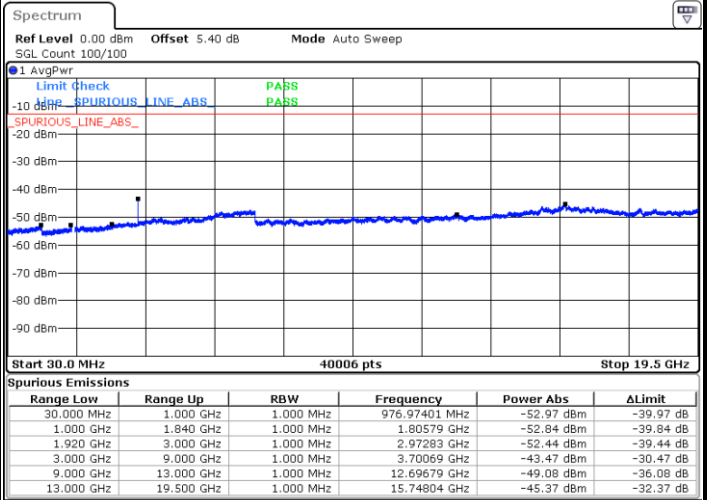

Date: 25 JUL 2019 20:48:29

LTE Band 2 / 5MHz

Lowest Channel / QPSK

Lowest Channel / 16QAM

Date: 25 JUL 2019 20:54:34

Date: 25 JUL 2019 20:55:29

Middle Channel / QPSK

Middle Channel / 16QAM

Date: 25 JUL 2019 20:57:04

Date: 25 JUL 2019 20:57:59

LTE Band 2 / 5MHz

Highest Channel / QPSK

Date: 25 JUL 2019 21:04:05

Highest Channel / 16QAM

Date: 25 JUL 2019 21:05:00

LTE Band 2 / 10MHz