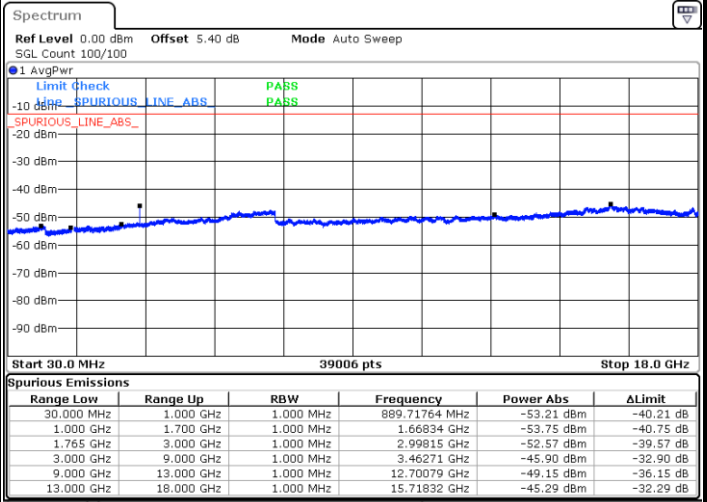

Date: 25 JUL 2019 22:43:11

Highest Channel / 64QAM

Date: 25 JUL 2019 22:44:06

LTE Band 4 / 1.4MHz

Lowest Channel / QPSK

Lowest Channel / 16QAM

Date: 6 AUG.2019 14:39:50

Date: 6 AUG.2019 14:40:45

Middle Channel / QPSK

Middle Channel / 16QAM

Date: 6 AUG.2019 14:42:20

Date: 6 AUG.2019 14:43:15

LTE Band 4 / 1.4MHz

Highest Channel / QPSK

Date: 6 AUG.2019 14:44:50

Highest Channel / 16QAM

Date: 6 AUG.2019 14:45:45

LTE Band 4 / 3MHz

Lowest Channel / QPSK

Date: 6 AUG.2019 14:47:20

Lowest Channel / 16QAM

Date: 6 AUG.2019 14:48:15

LTE Band 4 / 3MHz

Middle Channel / QPSK

Middle Channel / 16QAM

Date: 6 AUG.2019 14:49:50

Date: 6 AUG.2019 14:50:45

Highest Channel / QPSK

Highest Channel / 16QAM

Date: 6 AUG.2019 14:52:20

Date: 6 AUG.2019 14:53:15

LTE Band 4 / 5MHz