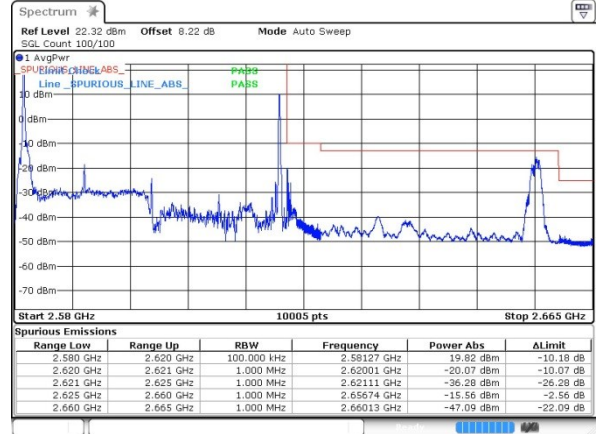

LTE Band 38 / 15MHz+15MHz

64QAM

Lowest Band Edge / 1RB0 and 1RB74

Date: 29 JUL 2019 09:09:36

Highest Band Edge / 1RB0 and 1RB74

Date: 29 JUL 2019 09:19:44

Lowest Band Edge / 1RB74 and 1RB0

Date: 29 JUL 2019 09:15:23

Highest Band Edge / 1RB74 and 1RB0

Date: 29 JUL 2019 09:20:06

Lowest Band Edge / Full RB

Date: 29 JUL 2019 09:09:06

Highest Band Edge / Full RB

Date: 29 JUL 2019 09:16:22

LTE Band 38 / 20MHz+20MHz

64QAM

Lowest Band Edge / 1RB0 and 1RB9

Highest Band Edge / 1RB0 and 1RB9

Date: 29 JUL 2019 09:39:24

Date: 29 JUL 2019 09:48:31

Lowest Band Edge / 1RB99 and 1RB0

Highest Band Edge / 1RB99 and 1RB0

Date: 29 JUL 2019 09:42:47

Date: 29 JUL 2019 09:52:44

Lowest Band Edge / Full RB

Highest Band Edge / Full RB

Date: 29 JUL 2019 09:38:59

Date: 29 JUL 2019 09:47:49

Conducted Spurious Emission

LTE Band 2 / 1.4MHz

Highest Channel / QPSK