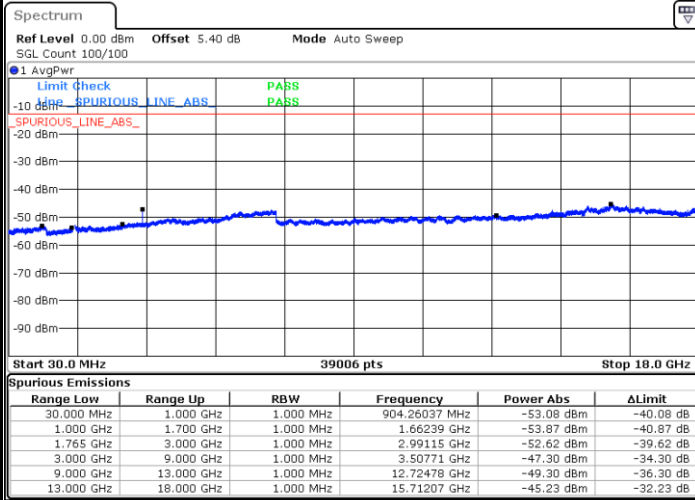

Date: 25 JUL 2019 22:43:11

Highest Channel / 64QAM

Date: 25 JUL 2019 22:44:06

LTE Band 4 / 1.4MHz

Lowest Channel / QPSK

Lowest Channel / 16QAM

Date: 6 AUG.2019 14:39:50

Date: 6 AUG.2019 14:40:45

Middle Channel / QPSK

Middle Channel / 16QAM

Date: 6 AUG.2019 14:42:20

Date: 6 AUG.2019 14:43:15

LTE Band 4 / 1.4MHz

Highest Channel / QPSK

Date: 6 AUG.2019 14:44:50

Highest Channel / 16QAM

Date: 6 AUG.2019 14:45:45

LTE Band 4 / 3MHz

Lowest Channel / QPSK

Date: 6 AUG.2019 14:47:20

Lowest Channel / 16QAM

Date: 6 AUG.2019 14:48:15

LTE Band 4 / 3MHz

Middle Channel / QPSK