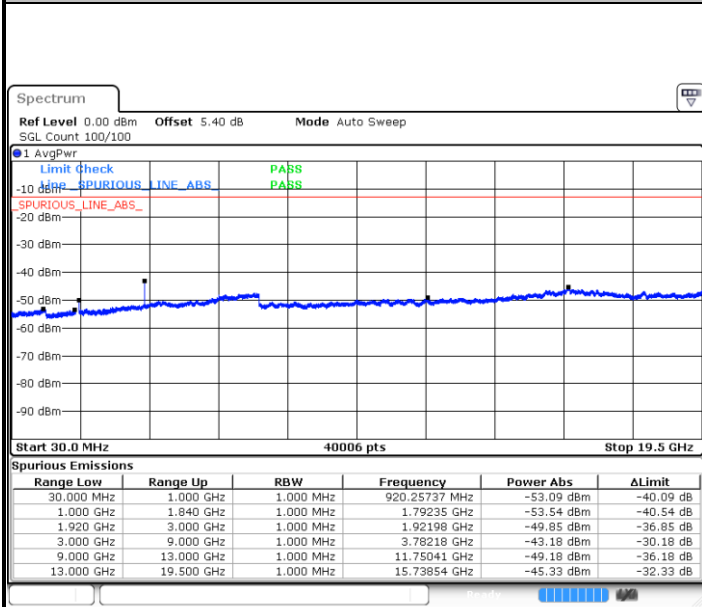

Date: 25 JUL 2019 22:36:47

Middle Channel / 64QAM

Date: 25 JUL 2019 22:37:42

Highest Channel / 64QAM

Date: 25 JUL 2019 22:38:37

LTE Band 2 / 15MHz

Lowest Channel / 64QAM

Middle Channel / 64QAM

Date: 25 JUL 2019 22:39:31

Date: 25 JUL 2019 22:40:26

Highest Channel / 64QAM

Date: 25 JUL 2019 22:41:21

LTE Band 2 / 20MHz

Lowest Channel / 64QAM

Date: 25 JUL 2019 22:42:16

Middle Channel / 64QAM

Date: 25 JUL 2019 22:43:11

Highest Channel / 64QAM

Date: 25 JUL 2019 22:44:06

LTE Band 4 / 1.4MHz

Lowest Channel / QPSK

Lowest Channel / 16QAM

Date: 6 AUG.2019 14:39:50

Date: 6 AUG.2019 14:40:45

Middle Channel / QPSK

Middle Channel / 16QAM

Date: 6 AUG.2019 14:42:20

Date: 6 AUG.2019 14:43:15

LTE Band 4 / 1.4MHz

Highest Channel / QPSK

Date: 6 AUG.2019 14:44:50

Highest Channel / 16QAM