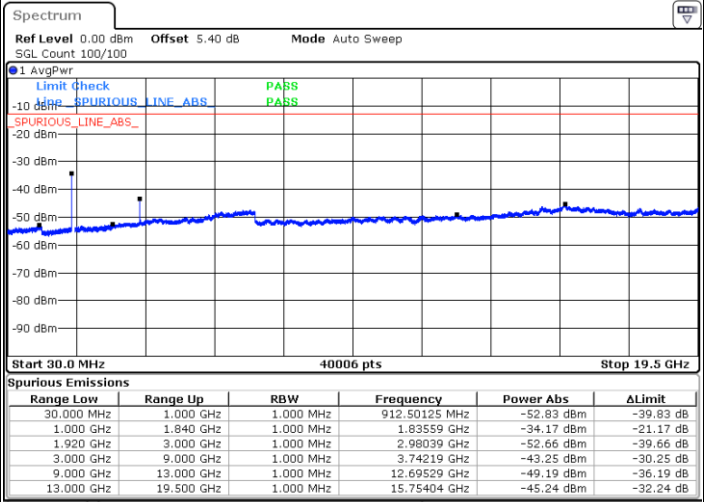

Date: 25 JUL 2019 21:27:36

Date: 25 JUL 2019 21:28:31

Middle Channel / QPSK

Middle Channel / 16QAM

Date: 25 JUL 2019 21:30:06

Date: 25 JUL 2019 21:31:01

LTE Band 2 / 15MHz

Highest Channel / QPSK

Date: 25 JUL 2019 21:37:07

Highest Channel / 16QAM

Date: 25 JUL 2019 21:38:02

LTE Band 2 / 20MHz

Lowest Channel / QPSK

Date: 25 JUL 2019 21:44:07

Lowest Channel / 16QAM

Date: 25 JUL 2019 21:45:02

LTE Band 2 / 20MHz

Middle Channel / QPSK

Middle Channel / 16QAM

Date: 25 JUL 2019 21:46:37

Date: 25 JUL 2019 21:47:32

Highest Channel / QPSK

Highest Channel / 16QAM

Date: 25 JUL 2019 21:53:38