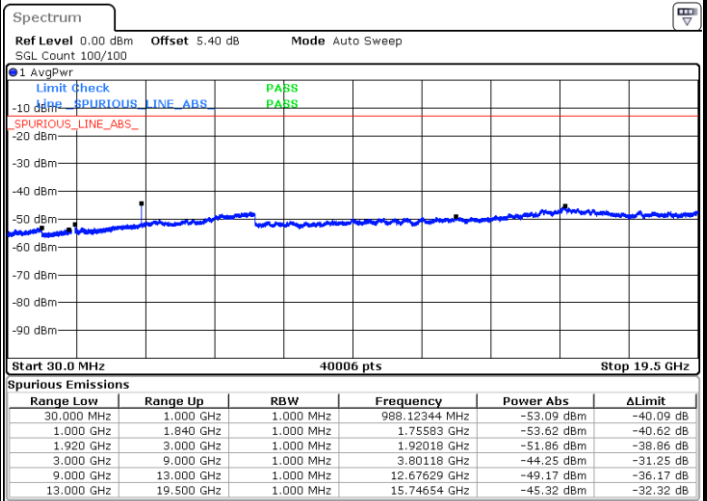

Date: 25 JUL 2019 20:57:04

Date: 25 JUL 2019 20:57:59

LTE Band 2 / 5MHz

Highest Channel / QPSK

Date: 25 JUL 2019 21:04:05

Highest Channel / 16QAM

Date: 25 JUL 2019 21:05:00

LTE Band 2 / 10MHz

Lowest Channel / QPSK

Date: 25 JUL 2019 21:11:05

Lowest Channel / 16QAM

Date: 25 JUL 2019 21:12:00

LTE Band 2 / 10MHz

Middle Channel / QPSK

Middle Channel / 16QAM

Date: 25 JUL 2019 21:13:35

Date: 25 JUL 2019 21:14:30

Highest Channel / QPSK

Highest Channel / 16QAM

Date: 25 JUL 2019 21:20:36

Date: 25 JUL 2019 21:21:30

LTE Band 2 / 15MHz

Lowest Channel / QPSK

Lowest Channel / 16QAM