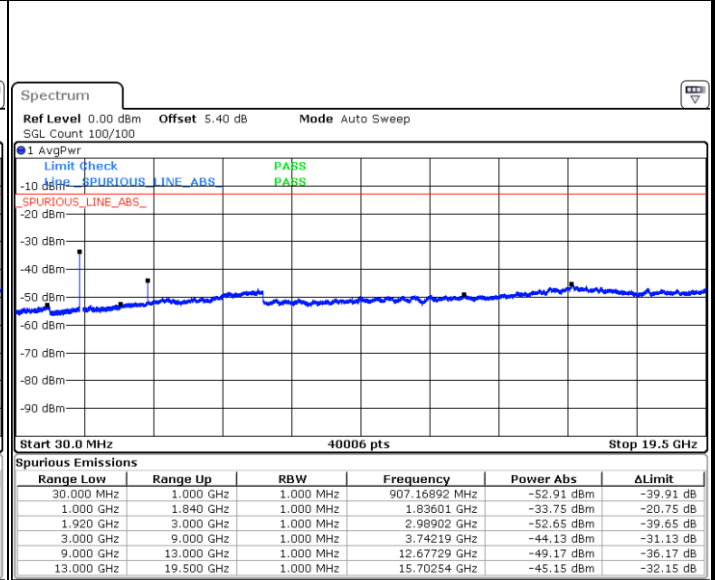

Lowest Channel / 64QAM

Date: 25 JUL 2019 22:34:02

Middle Channel / 64QAM

Date: 25 JUL 2019 22:34:57

Highest Channel / 64QAM

Date: 25 JUL 2019 22:35:52

LTE Band 2 / 10MHz

Lowest Channel / 64QAM

Date: 25 JUL 2019 22:36:47

Middle Channel / 64QAM

Date: 25 JUL 2019 22:37:42

Highest Channel / 64QAM

Date: 25 JUL 2019 22:38:37

LTE Band 2 / 15MHz

Lowest Channel / 64QAM

Middle Channel / 64QAM

Date: 25 JUL 2019 22:39:31

Date: 25 JUL 2019 22:40:26

Highest Channel / 64QAM

Date: 25 JUL 2019 22:41:21

LTE Band 2 / 20MHz

Lowest Channel / 64QAM

Date: 25 JUL 2019 22:42:16

Middle Channel / 64QAM

Date: 25 JUL 2019 22:43:11

Highest Channel / 64QAM

Date: 25 JUL 2019 22:44:06

LTE Band 4 / 1.4MHz

Lowest Channel / QPSK

Lowest Channel / 16QAM

Date: 6 AUG.2019 14:39:50

Date: 6 AUG.2019 14:40:45