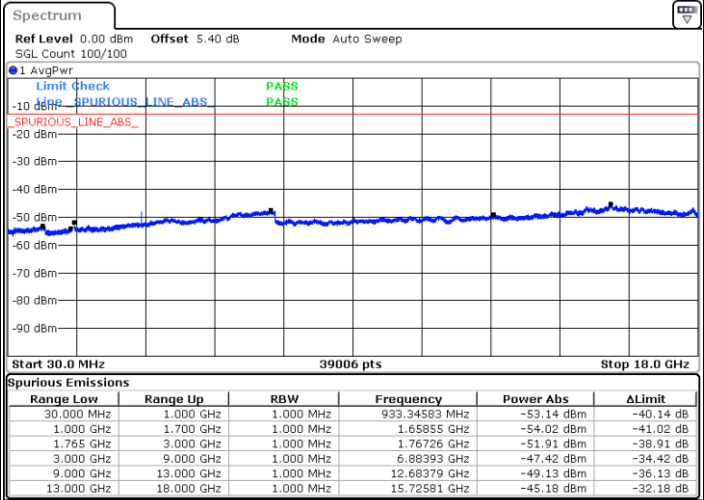

Date: 25 JUL 2019 22:43:11

Highest Channel / 64QAM

Date: 25 JUL 2019 22:44:06

LTE Band 4 / 1.4MHz

Lowest Channel / QPSK

Lowest Channel / 16QAM

Date: 6 AUG.2019 14:39:50

Date: 6 AUG.2019 14:40:45

Middle Channel / QPSK

Middle Channel / 16QAM

Date: 6 AUG.2019 14:42:20

Date: 6 AUG.2019 14:43:15

LTE Band 4 / 1.4MHz

Highest Channel / QPSK

Date: 6 AUG.2019 14:44:50

Highest Channel / 16QAM

Date: 6 AUG.2019 14:45:45

LTE Band 4 / 3MHz

Lowest Channel / QPSK

Date: 6 AUG.2019 14:47:20

Lowest Channel / 16QAM

Date: 6 AUG.2019 14:48:15

LTE Band 4 / 3MHz

Middle Channel / QPSK