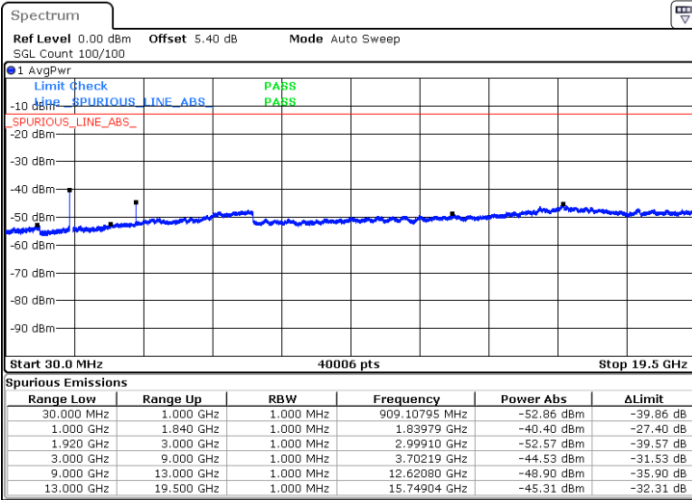

Date: 25 JUL 2019 21:14:30

Highest Channel / QPSK

Highest Channel / 16QAM

Date: 25 JUL 2019 21:20:36

Date: 25 JUL 2019 21:21:30

LTE Band 2 / 15MHz

Lowest Channel / QPSK

Lowest Channel / 16QAM

Date: 25 JUL 2019 21:27:36

Date: 25 JUL 2019 21:28:31

Middle Channel / QPSK

Middle Channel / 16QAM

Date: 25 JUL 2019 21:30:06

Date: 25 JUL 2019 21:31:01

LTE Band 2 / 15MHz

Highest Channel / QPSK