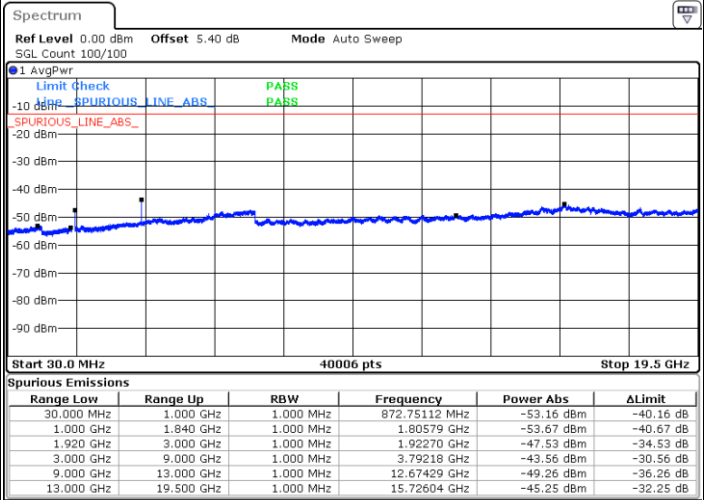

Date: 25 JUL 2019 21:14:30

Highest Channel / QPSK

Highest Channel / 16QAM

Date: 25 JUL 2019 21:20:36

Date: 25 JUL 2019 21:21:30

LTE Band 2 / 15MHz

Lowest Channel / QPSK

Lowest Channel / 16QAM

Date: 25 JUL 2019 21:27:36

Date: 25 JUL 2019 21:28:31

Middle Channel / QPSK

Middle Channel / 16QAM

Date: 25 JUL 2019 21:30:06

Date: 25 JUL 2019 21:31:01

LTE Band 2 / 15MHz

Highest Channel / QPSK

Date: 25 JUL 2019 21:37:07

Highest Channel / 16QAM

Date: 25 JUL 2019 21:38:02

LTE Band 2 / 20MHz

Lowest Channel / QPSK

Date: 25 JUL 2019 21:44:07

Lowest Channel / 16QAM

Date: 25 JUL 2019 21:45:02