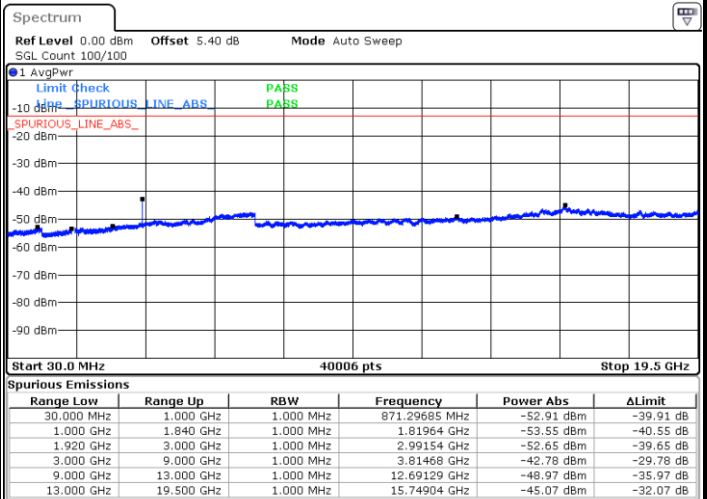

Date: 25 JUL 2019 20:30:43

Highest Channel / 16QAM

Date: 25 JUL 2019 20:31:37

LTE Band 2 / 3MHz

Lowest Channel / QPSK

Date: 25 JUL 2019 20:38:03

Lowest Channel / 16QAM

Date: 25 JUL 2019 20:38:58

LTE Band 2 / 3MHz

Middle Channel / QPSK

Middle Channel / 16QAM

Date: 25 JUL 2019 20:40:33

Date: 25 JUL 2019 20:41:28

Highest Channel / QPSK

Highest Channel / 16QAM

Date: 25 JUL 2019 20:47:34

Date: 25 JUL 2019 20:48:29

LTE Band 2 / 5MHz

Lowest Channel / QPSK

Lowest Channel / 16QAM

Date: 25 JUL 2019 20:54:34

Date: 25 JUL 2019 20:55:29

Middle Channel / QPSK

Middle Channel / 16QAM