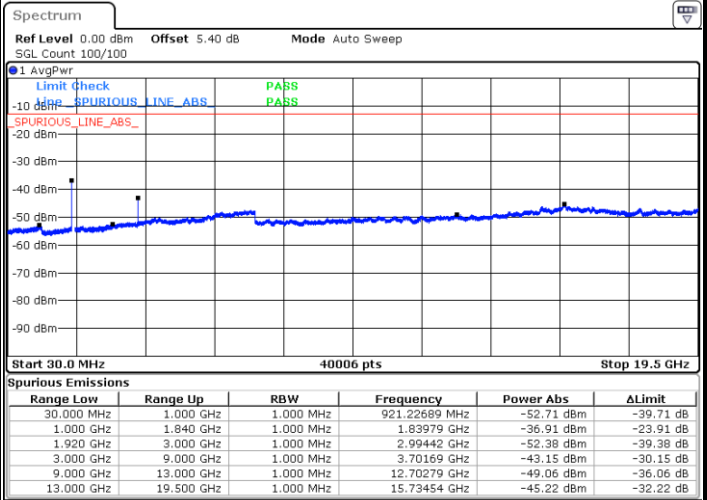

Date: 25 JUL 2019 21:14:30

Highest Channel / QPSK

Highest Channel / 16QAM

Date: 25 JUL 2019 21:20:36

Date: 25 JUL 2019 21:21:30

LTE Band 2 / 15MHz

Lowest Channel / QPSK

Lowest Channel / 16QAM

Date: 25 JUL 2019 21:27:36

Date: 25 JUL 2019 21:28:31

Middle Channel / QPSK

Middle Channel / 16QAM

Date: 25 JUL 2019 21:30:06

Date: 25 JUL 2019 21:31:01

LTE Band 2 / 15MHz

Highest Channel / QPSK