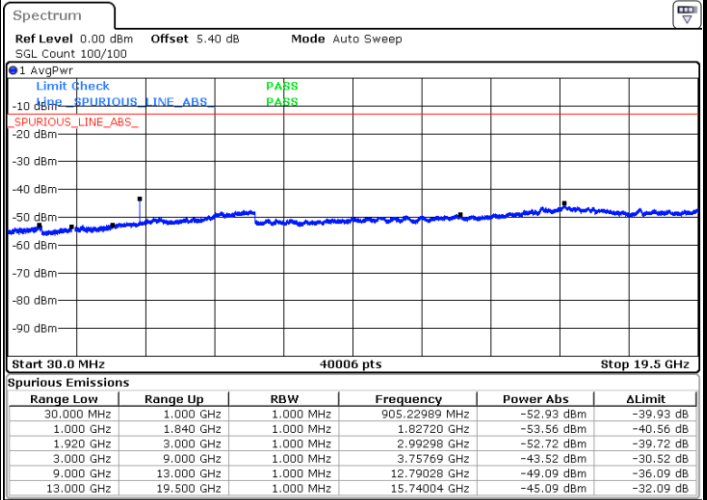

Date: 29 JUL 2019 09:52:44

Lowest Band Edge / Full RB

Highest Band Edge / Full RB

Date: 29 JUL 2019 09:38:59

Date: 29 JUL 2019 09:47:49

Conducted Spurious Emission

LTE Band 2 / 1.4MHz

Highest Channel / QPSK

Date: 25 JUL 2019 20:30:43

Highest Channel / 16QAM

Date: 25 JUL 2019 20:31:37

LTE Band 2 / 3MHz

Lowest Channel / QPSK

Date: 25 JUL 2019 20:38:03

Lowest Channel / 16QAM

Date: 25 JUL 2019 20:38:58

LTE Band 2 / 3MHz

Middle Channel / QPSK

Middle Channel / 16QAM

Date: 25 JUL 2019 20:40:33

Date: 25 JUL 2019 20:41:28

Highest Channel / QPSK

Highest Channel / 16QAM

Date: 25 JUL 2019 20:47:34