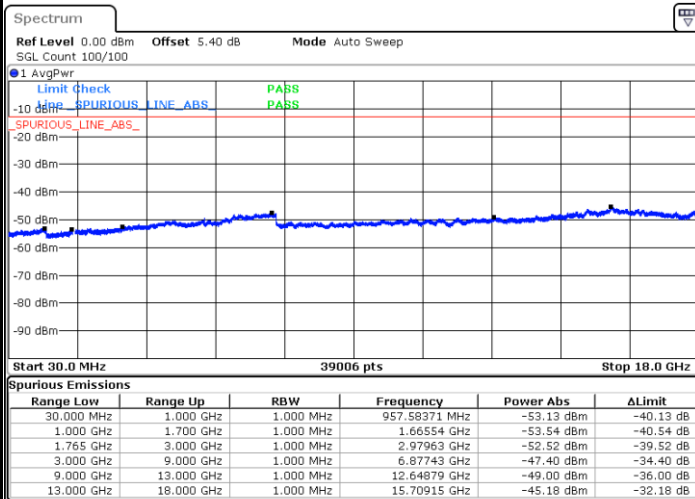

Date: 25 JUL 2019 22:43:11

Highest Channel / 64QAM

Date: 25 JUL 2019 22:44:06

LTE Band 4 / 1.4MHz

Lowest Channel / QPSK

Lowest Channel / 16QAM

Date: 6 AUG.2019 14:39:50

Date: 6 AUG.2019 14:40:45

Middle Channel / QPSK

Middle Channel / 16QAM

Date: 6 AUG.2019 14:42:20

Date: 6 AUG.2019 14:43:15

LTE Band 4 / 1.4MHz

Highest Channel / QPSK

Date: 6 AUG.2019 14:44:50

Highest Channel / 16QAM

Date: 6 AUG.2019 14:45:45

LTE Band 4 / 3MHz

Lowest Channel / QPSK

Date: 6 AUG.2019 14:47:20

Lowest Channel / 16QAM

Date: 6 AUG.2019 14:48:15

LTE Band 4 / 3MHz

Middle Channel / QPSK