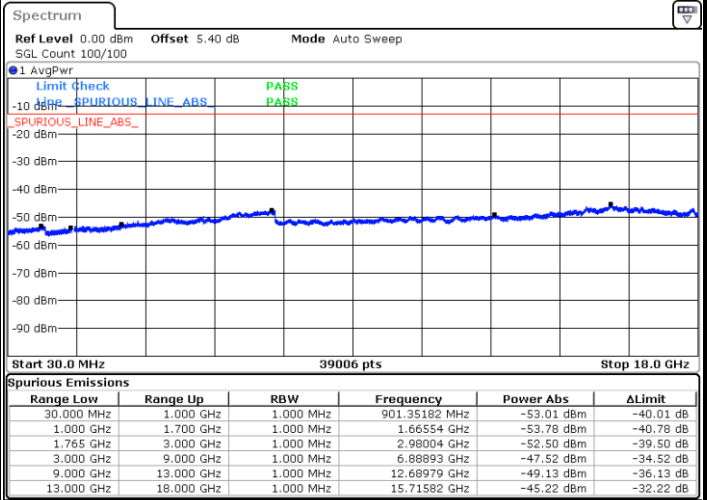

Date: 6 AUG.2019 14:45:45

LTE Band 4 / 3MHz

Lowest Channel / QPSK

Date: 6 AUG.2019 14:47:20

Lowest Channel / 16QAM

Date: 6 AUG.2019 14:48:15

LTE Band 4 / 3MHz

Middle Channel / QPSK

Middle Channel / 16QAM

Date: 6 AUG.2019 14:49:50

Date: 6 AUG.2019 14:50:45

Highest Channel / QPSK

Highest Channel / 16QAM

Date: 6 AUG.2019 14:52:20

Date: 6 AUG.2019 14:53:15

LTE Band 4 / 5MHz

Lowest Channel / QPSK

Lowest Channel / 16QAM

Date: 6 AUG.2019 14:54:50

Date: 6 AUG.2019 14:55:45

Middle Channel / QPSK

Middle Channel / 16QAM

Date: 6 AUG.2019 14:57:20

Date: 6 AUG.2019 14:58:14