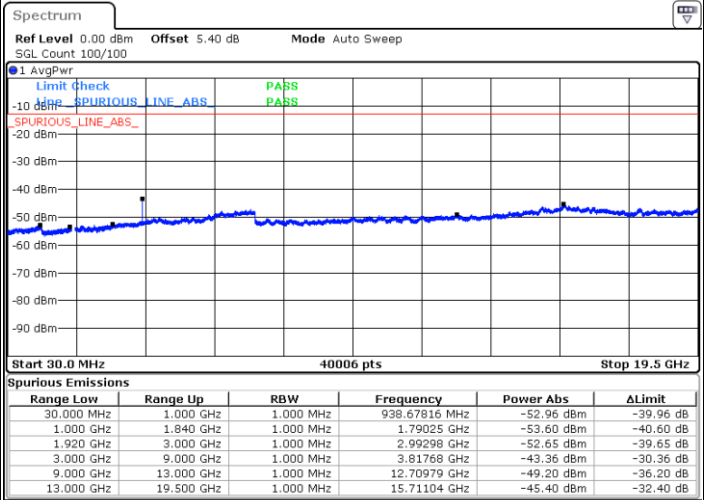

Lowest Band Edge / 1RB0 and 1RB9

Highest Band Edge / 1RB0 and 1RB9

Date: 29 JUL 2019 09:39:24

Date: 29 JUL 2019 09:48:31

Lowest Band Edge / 1RB99 and 1RB0

Highest Band Edge / 1RB99 and 1RB0

Date: 29 JUL 2019 09:42:47

Date: 29 JUL 2019 09:52:44

Lowest Band Edge / Full RB

Highest Band Edge / Full RB

Date: 29 JUL 2019 09:38:59

Date: 29 JUL 2019 09:47:49

Conducted Spurious Emission

LTE Band 2 / 1.4MHz

Highest Channel / QPSK

Date: 25 JUL 2019 20:30:43

Highest Channel / 16QAM

Date: 25 JUL 2019 20:31:37

LTE Band 2 / 3MHz

Lowest Channel / QPSK

Date: 25 JUL 2019 20:38:03

Lowest Channel / 16QAM

Date: 25 JUL 2019 20:38:58