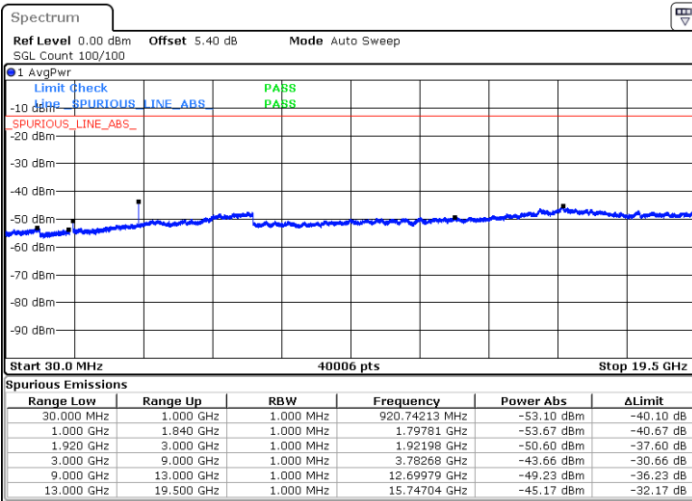

Date: 25 JUL 2019 21:37:07

Highest Channel / 16QAM

Date: 25 JUL 2019 21:38:02

LTE Band 2 / 20MHz

Lowest Channel / QPSK

Date: 25 JUL 2019 21:44:07

Lowest Channel / 16QAM

Date: 25 JUL 2019 21:45:02

LTE Band 2 / 20MHz

Middle Channel / QPSK

Middle Channel / 16QAM

Date: 25 JUL 2019 21:46:37

Date: 25 JUL 2019 21:47:32

Highest Channel / QPSK

Highest Channel / 16QAM

Date: 25 JUL 2019 21:53:38

Date: 25 JUL 2019 21:54:33

LTE Band 2 / 1.4MHz

Lowest Channel / 64QAM

Middle Channel / 64QAM

Date: 25 JUL 2019 22:28:33

Date: 25 JUL 2019 22:29:28

Highest Channel / 64QAM

Date: 25 JUL 2019 22:30:23