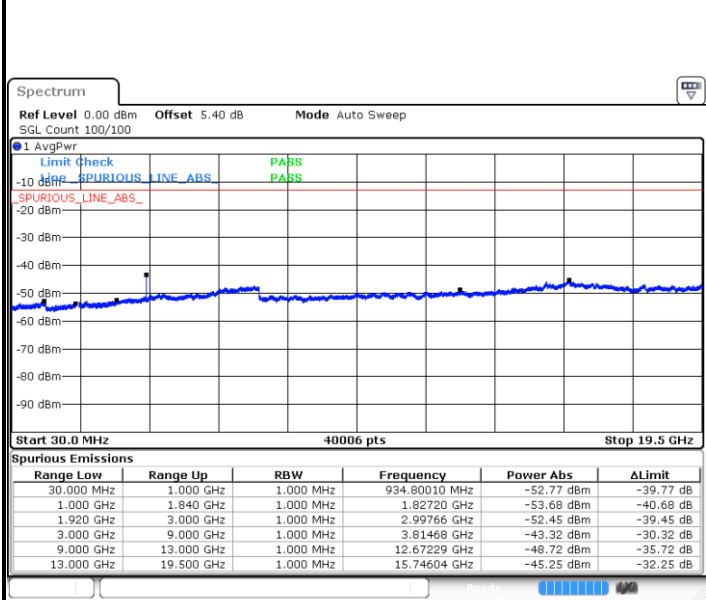

Date: 25 JUL 2019 21:54:33

LTE Band 2 / 1.4MHz

Lowest Channel / 64QAM

Middle Channel / 64QAM

Date: 25 JUL 2019 22:28:33

Date: 25 JUL 2019 22:29:28

Highest Channel / 64QAM

Date: 25 JUL 2019 22:30:23

LTE Band 2 / 3MHz

Lowest Channel / 64QAM

Date: 25 JUL 2019 22:31:18

Middle Channel / 64QAM

Date: 25 JUL 2019 22:32:13

Highest Channel / 64QAM

Date: 25 JUL 2019 22:33:08

LTE Band 2 / 5MHz

Lowest Channel / 64QAM

Date: 25 JUL 2019 22:34:02

Middle Channel / 64QAM

Date: 25 JUL 2019 22:34:57

Highest Channel / 64QAM

Date: 25 JUL 2019 22:35:52

LTE Band 2 / 10MHz

Lowest Channel / 64QAM