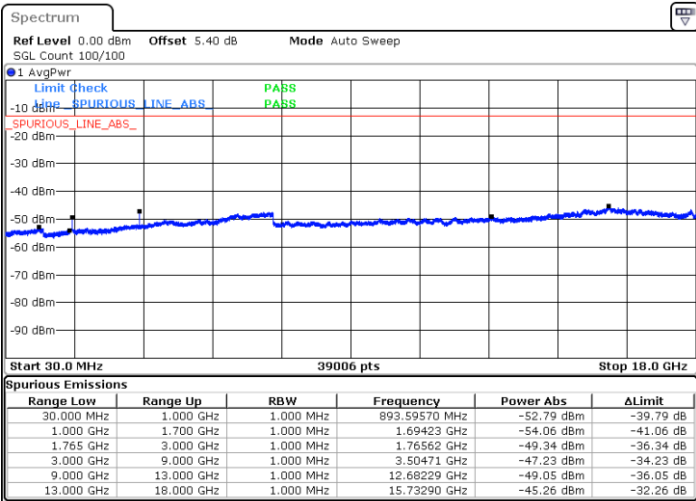

Date: 6 AUG.2019 14:45:45

LTE Band 4 / 3MHz

Lowest Channel / QPSK

Date: 6 AUG.2019 14:47:20

Lowest Channel / 16QAM

Date: 6 AUG.2019 14:48:15

LTE Band 4 / 3MHz

Middle Channel / QPSK

Middle Channel / 16QAM

Date: 6 AUG.2019 14:49:50

Date: 6 AUG.2019 14:50:45

Highest Channel / QPSK

Highest Channel / 16QAM

Date: 6 AUG.2019 14:52:20

Date: 6 AUG.2019 14:53:15

LTE Band 4 / 5MHz

Lowest Channel / QPSK

Lowest Channel / 16QAM

Date: 6 AUG.2019 14:54:50

Date: 6 AUG.2019 14:55:45

Middle Channel / QPSK

Middle Channel / 16QAM

Date: 6 AUG.2019 14:57:20

Date: 6 AUG.2019 14:58:14