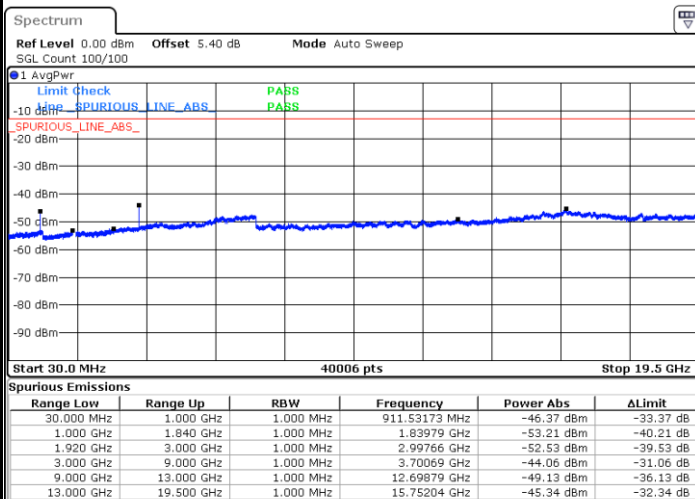

Date: 29 JUL 2019 09:52:44

Lowest Band Edge / Full RB

Highest Band Edge / Full RB

Date: 29 JUL 2019 09:38:59

Date: 29 JUL 2019 09:47:49

Conducted Spurious Emission

LTE Band 2 / 1.4MHz

Highest Channel / QPSK

Date: 25 JUL 2019 20:30:43

Highest Channel / 16QAM

Date: 25 JUL 2019 20:31:37

LTE Band 2 / 3MHz

Lowest Channel / QPSK

Date: 25 JUL 2019 20:38:03

Lowest Channel / 16QAM

Date: 25 JUL 2019 20:38:58

LTE Band 2 / 3MHz

Middle Channel / QPSK

Middle Channel / 16QAM

Date: 25 JUL 2019 20:40:33

Date: 25 JUL 2019 20:41:28

Highest Channel / QPSK

Highest Channel / 16QAM

Date: 25 JUL 2019 20:47:34