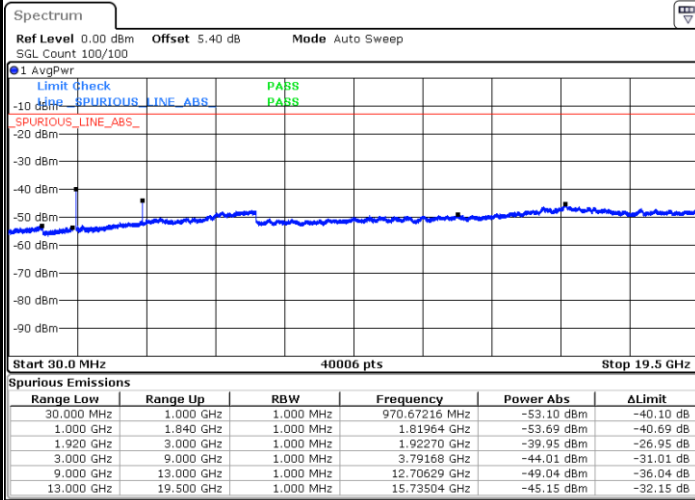

Date: 25 JUL 2019 21:14:30

Highest Channel / QPSK

Highest Channel / 16QAM

Date: 25 JUL 2019 21:20:36

Date: 25 JUL 2019 21:21:30

LTE Band 2 / 15MHz

Lowest Channel / QPSK

Lowest Channel / 16QAM

Date: 25 JUL 2019 21:27:36

Date: 25 JUL 2019 21:28:31

Middle Channel / QPSK

Middle Channel / 16QAM

Date: 25 JUL 2019 21:30:06

Date: 25 JUL 2019 21:31:01

LTE Band 2 / 15MHz

Highest Channel / QPSK

Date: 25 JUL 2019 21:37:07

Highest Channel / 16QAM

Date: 25 JUL 2019 21:38:02

LTE Band 2 / 20MHz

Lowest Channel / QPSK

Date: 25 JUL 2019 21:44:07

Lowest Channel / 16QAM

Date: 25 JUL 2019 21:45:02