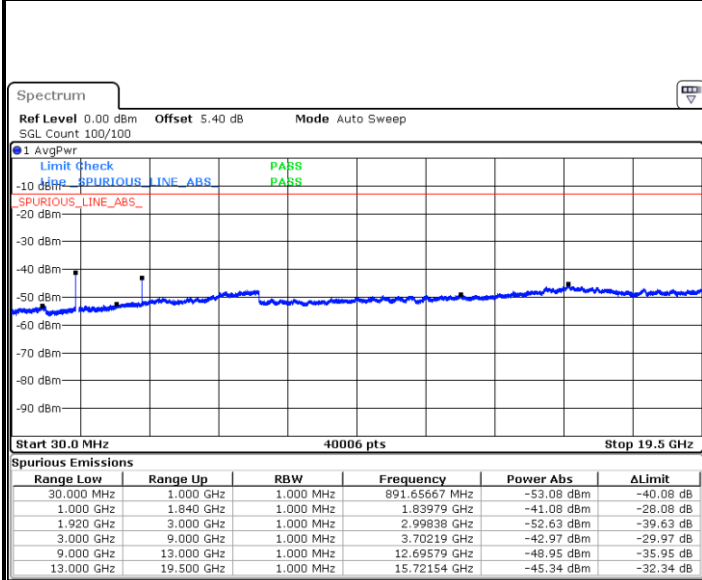

Date: 25 JUL 2019 22:36:47

Middle Channel / 64QAM

Date: 25 JUL 2019 22:37:42

Highest Channel / 64QAM

Date: 25 JUL 2019 22:38:37

LTE Band 2 / 15MHz

Lowest Channel / 64QAM

Middle Channel / 64QAM

Date: 25 JUL 2019 22:39:31

Date: 25 JUL 2019 22:40:26

Highest Channel / 64QAM

Date: 25 JUL 2019 22:41:21

LTE Band 2 / 20MHz

Lowest Channel / 64QAM

Date: 25 JUL 2019 22:42:16

Middle Channel / 64QAM

Date: 25 JUL 2019 22:43:11

Highest Channel / 64QAM

Date: 25 JUL 2019 22:44:06

LTE Band 4 / 1.4MHz

Lowest Channel / QPSK

Lowest Channel / 16QAM

Date: 6 AUG.2019 14:39:50

Date: 6 AUG.2019 14:40:45