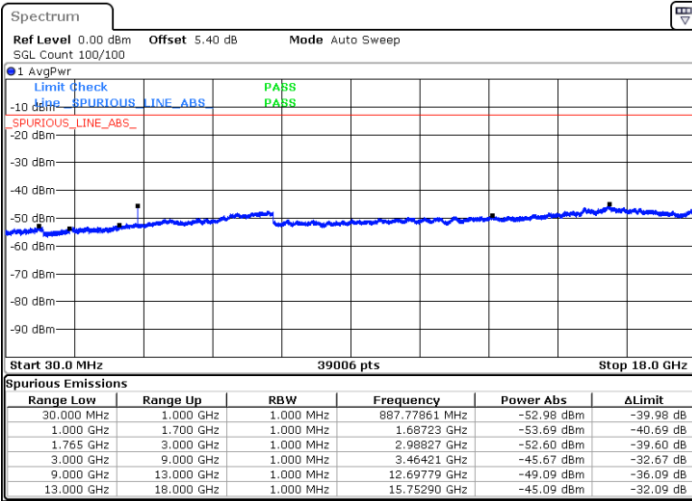

Date: 25 JUL 2019 22:39:31

Date: 25 JUL 2019 22:40:26

Highest Channel / 64QAM

Date: 25 JUL 2019 22:41:21

LTE Band 2 / 20MHz

Lowest Channel / 64QAM

Date: 25 JUL 2019 22:42:16

Middle Channel / 64QAM

Date: 25 JUL 2019 22:43:11

Highest Channel / 64QAM

Date: 25 JUL 2019 22:44:06

LTE Band 4 / 1.4MHz

Lowest Channel / QPSK

Lowest Channel / 16QAM

Date: 6 AUG.2019 14:39:50

Date: 6 AUG.2019 14:40:45

Middle Channel / QPSK

Middle Channel / 16QAM

Date: 6 AUG.2019 14:42:20

Date: 6 AUG.2019 14:43:15

LTE Band 4 / 1.4MHz

Highest Channel / QPSK

Date: 6 AUG.2019 14:44:50

Highest Channel / 16QAM