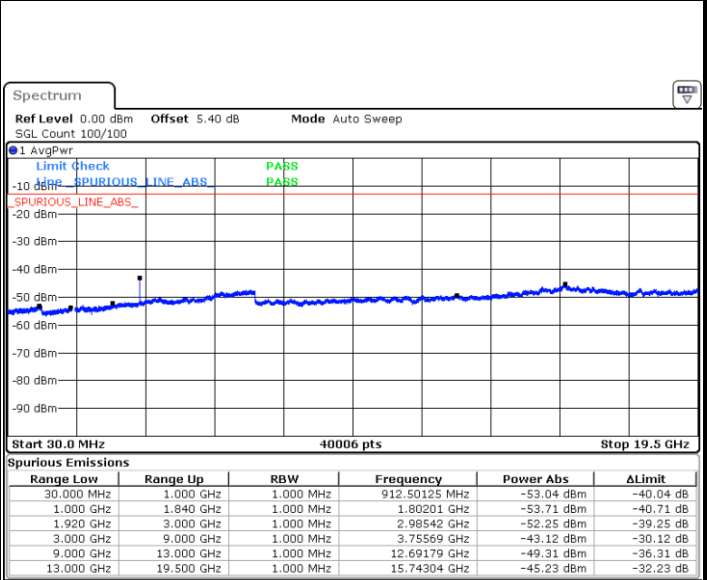

Date: 25 JUL 2019 21:54:33

LTE Band 2 / 1.4MHz

Lowest Channel / 64QAM

Middle Channel / 64QAM

Date: 25 JUL 2019 22:28:33

Date: 25 JUL 2019 22:29:28

Highest Channel / 64QAM

Date: 25 JUL 2019 22:30:23

LTE Band 2 / 3MHz

Lowest Channel / 64QAM

Date: 25 JUL 2019 22:31:18

Middle Channel / 64QAM

Date: 25 JUL 2019 22:32:13

Highest Channel / 64QAM

Date: 25 JUL 2019 22:33:08

LTE Band 2 / 5MHz

Lowest Channel / 64QAM

Date: 25 JUL 2019 22:34:02

Middle Channel / 64QAM

Date: 25 JUL 2019 22:34:57

Highest Channel / 64QAM

Date: 25 JUL 2019 22:35:52

LTE Band 2 / 10MHz

Lowest Channel / 64QAM