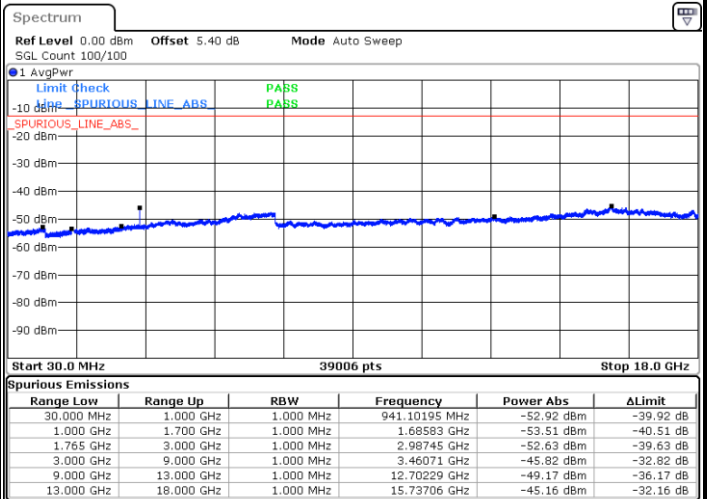

Middle Channel / 16QAM

Date: 6 AUG.2019 14:49:50

Date: 6 AUG.2019 14:50:45

Highest Channel / QPSK

Highest Channel / 16QAM

Date: 6 AUG.2019 14:52:20

Date: 6 AUG.2019 14:53:15

LTE Band 4 / 5MHz

Lowest Channel / QPSK

Lowest Channel / 16QAM

Date: 6 AUG.2019 14:54:50

Date: 6 AUG.2019 14:55:45

Middle Channel / QPSK

Middle Channel / 16QAM

Date: 6 AUG.2019 14:57:20

Date: 6 AUG.2019 14:58:14