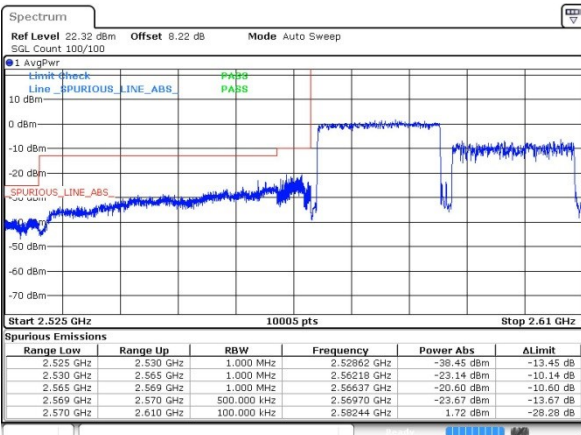

Lowest Band Edge / 1RB0 and 1RB9

Highest Band Edge / 1RB0 and 1RB9

Date: 29 JUL 2019 09:39:24

Date: 29 JUL 2019 09:48:31

Lowest Band Edge / 1RB99 and 1RB0

Highest Band Edge / 1RB99 and 1RB0

Date: 29 JUL 2019 09:42:47

Date: 29 JUL 2019 09:52:44

Lowest Band Edge / Full RB

Highest Band Edge / Full RB

Date: 29 JUL 2019 09:38:59

Date: 29 JUL 2019 09:47:49

Conducted Spurious Emission

LTE Band 2 / 1.4MHz

Highest Channel / QPSK