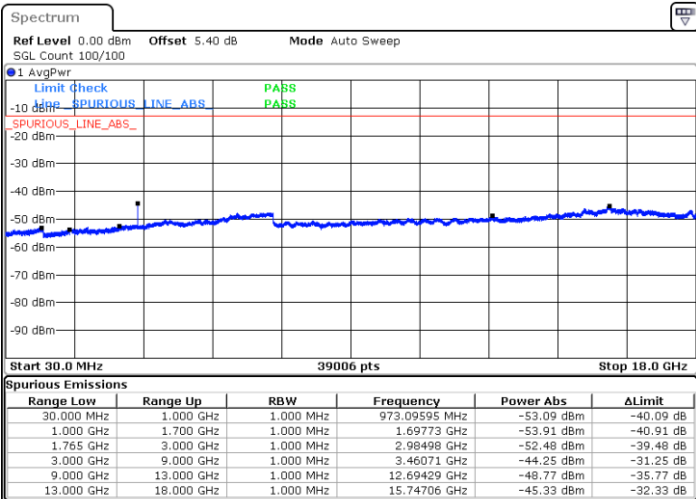

Middle Channel / 16QAM

Date: 6 AUG.2019 14:49:50

Date: 6 AUG.2019 14:50:45

Highest Channel / QPSK

Highest Channel / 16QAM

Date: 6 AUG.2019 14:52:20

Date: 6 AUG.2019 14:53:15

LTE Band 4 / 5MHz

Lowest Channel / QPSK

Lowest Channel / 16QAM

Date: 6 AUG.2019 14:54:50

Date: 6 AUG.2019 14:55:45

Middle Channel / QPSK

Middle Channel / 16QAM

Date: 6 AUG.2019 14:57:20

Date: 6 AUG.2019 14:58:14