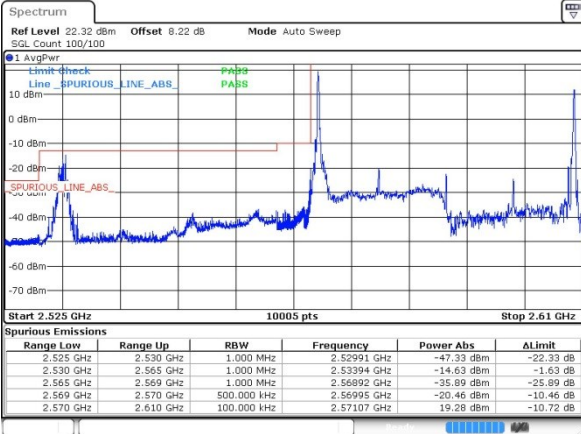

LTE Band 38 / 15MHz+15MHz

64QAM

Lowest Band Edge / 1RB0 and 1RB74

Date: 29 JUL 2019 09:09:36

Highest Band Edge / 1RB0 and 1RB74

Date: 29 JUL 2019 09:19:44

Lowest Band Edge / 1RB74 and 1RB0

Date: 29 JUL 2019 09:15:23

Highest Band Edge / 1RB74 and 1RB0

Date: 29 JUL 2019 09:20:06

Lowest Band Edge / Full RB

Date: 29 JUL 2019 09:09:06

Highest Band Edge / Full RB

Date: 29 JUL 2019 09:16:22

LTE Band 38 / 20MHz+20MHz

64QAM

Lowest Band Edge / 1RB0 and 1RB9

Highest Band Edge / 1RB0 and 1RB9

Date: 29 JUL 2019 09:39:24

Date: 29 JUL 2019 09:48:31

Lowest Band Edge / 1RB99 and 1RB0

Highest Band Edge / 1RB99 and 1RB0

Date: 29 JUL 2019 09:42:47

Date: 29 JUL 2019 09:52:44

Lowest Band Edge / Full RB

Highest Band Edge / Full RB

Date: 29 JUL 2019 09:38:59

Date: 29 JUL 2019 09:47:49

Conducted Spurious Emission

LTE Band 2 / 1.4MHz

Highest Channel / QPSK