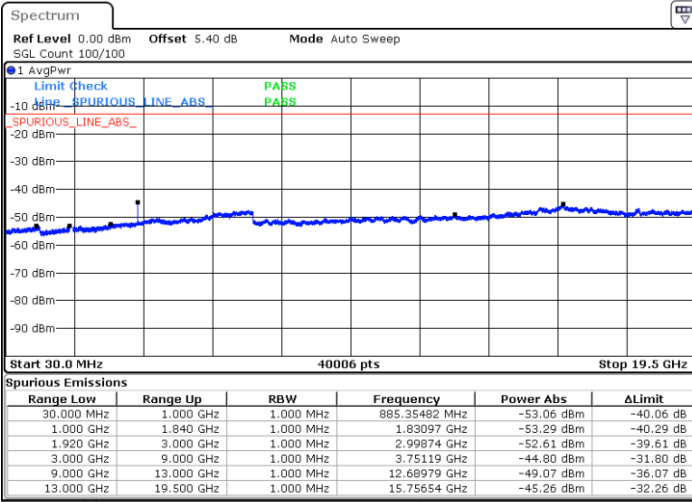

Lowest Channel / QPSK

Date: 25 JUL 2019 21:11:05

Lowest Channel / 16QAM

Date: 25 JUL 2019 21:12:00

LTE Band 2 / 10MHz

Middle Channel / QPSK

Middle Channel / 16QAM

Date: 25 JUL 2019 21:13:35

Date: 25 JUL 2019 21:14:30

Highest Channel / QPSK

Highest Channel / 16QAM

Date: 25 JUL 2019 21:20:36

Date: 25 JUL 2019 21:21:30

LTE Band 2 / 15MHz

Lowest Channel / QPSK

Lowest Channel / 16QAM