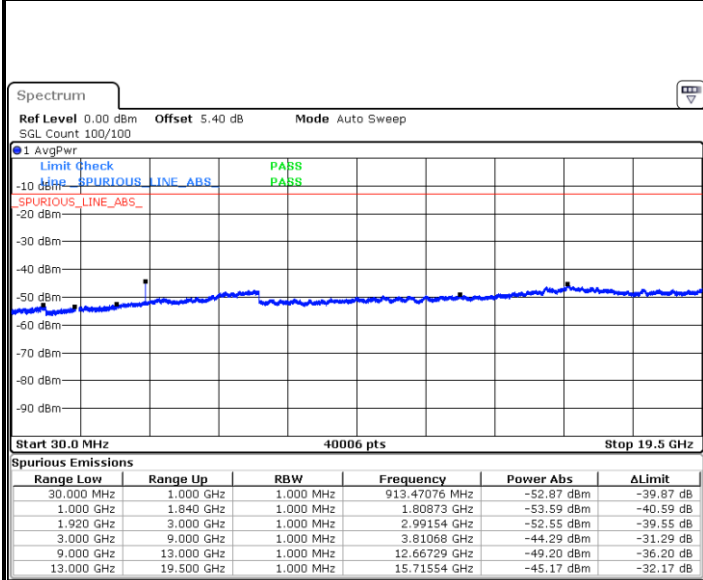

Date: 25 JUL 2019 20:48:29

LTE Band 2 / 5MHz

Lowest Channel / QPSK

Lowest Channel / 16QAM

Date: 25 JUL 2019 20:54:34

Date: 25 JUL 2019 20:55:29

Middle Channel / QPSK

Middle Channel / 16QAM

Date: 25 JUL 2019 20:57:04

Date: 25 JUL 2019 20:57:59

LTE Band 2 / 5MHz

Highest Channel / QPSK

Date: 25 JUL 2019 21:04:05

Highest Channel / 16QAM

Date: 25 JUL 2019 21:05:00

LTE Band 2 / 10MHz

Lowest Channel / QPSK

Date: 25 JUL 2019 21:11:05

Lowest Channel / 16QAM

Date: 25 JUL 2019 21:12:00

LTE Band 2 / 10MHz

Middle Channel / QPSK

Middle Channel / 16QAM

Date: 25 JUL 2019 21:13:35

Date: 25 JUL 2019 21:14:30

Highest Channel / QPSK

Highest Channel / 16QAM

Date: 25 JUL 2019 21:20:36

Date: 25 JUL 2019 21:21:30

LTE Band 2 / 15MHz

Lowest Channel / QPSK

Lowest Channel / 16QAM