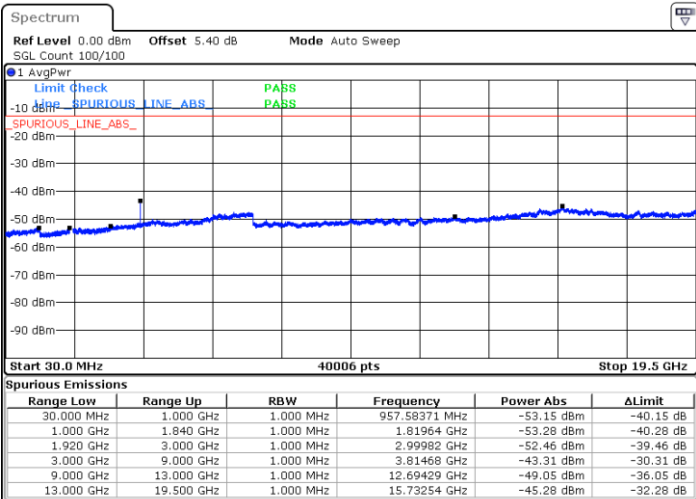

Date: 25 JUL 2019 20:30:43

Highest Channel / 16QAM

Date: 25 JUL 2019 20:31:37

LTE Band 2 / 3MHz

Lowest Channel / QPSK

Date: 25 JUL 2019 20:38:03

Lowest Channel / 16QAM

Date: 25 JUL 2019 20:38:58

LTE Band 2 / 3MHz

Middle Channel / QPSK

Middle Channel / 16QAM

Date: 25 JUL 2019 20:40:33

Date: 25 JUL 2019 20:41:28

Highest Channel / QPSK

Highest Channel / 16QAM

Date: 25 JUL 2019 20:47:34

Date: 25 JUL 2019 20:48:29

LTE Band 2 / 5MHz

Lowest Channel / QPSK

Lowest Channel / 16QAM

Date: 25 JUL 2019 20:54:34

Date: 25 JUL 2019 20:55:29

Middle Channel / QPSK

Middle Channel / 16QAM