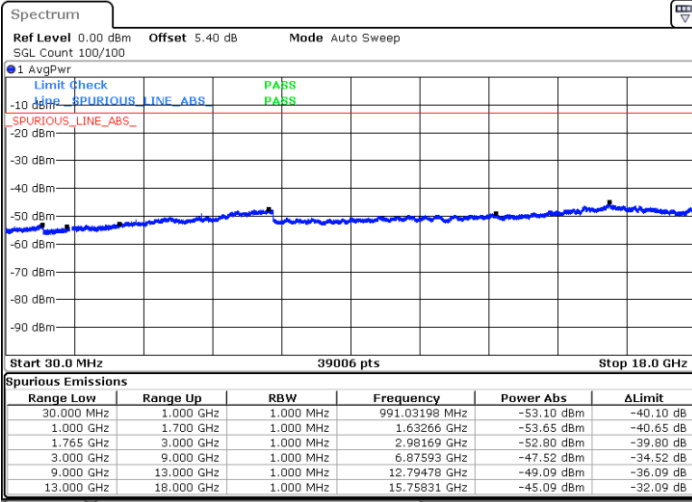

Date: 25 JUL 2019 22:39:31

Date: 25 JUL 2019 22:40:26

Highest Channel / 64QAM

Date: 25 JUL 2019 22:41:21

LTE Band 2 / 20MHz

Lowest Channel / 64QAM

Date: 25 JUL 2019 22:42:16

Middle Channel / 64QAM

Date: 25 JUL 2019 22:43:11

Highest Channel / 64QAM

Date: 25 JUL 2019 22:44:06

LTE Band 4 / 1.4MHz

Lowest Channel / QPSK

Lowest Channel / 16QAM

Date: 6 AUG.2019 14:39:50

Date: 6 AUG.2019 14:40:45

Middle Channel / QPSK

Middle Channel / 16QAM

Date: 6 AUG.2019 14:42:20

Date: 6 AUG.2019 14:43:15

LTE Band 4 / 1.4MHz

Highest Channel / QPSK

Date: 6 AUG.2019 14:44:50

Highest Channel / 16QAM