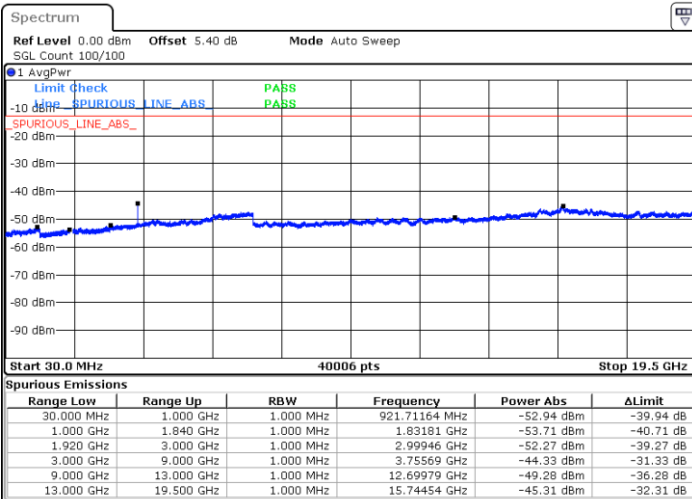

Date: 25 JUL 2019 20:48:29

LTE Band 2 / 5MHz

Lowest Channel / QPSK

Lowest Channel / 16QAM

Date: 25 JUL 2019 20:54:34

Date: 25 JUL 2019 20:55:29

Middle Channel / QPSK

Middle Channel / 16QAM

Date: 25 JUL 2019 20:57:04

Date: 25 JUL 2019 20:57:59

LTE Band 2 / 5MHz

Highest Channel / QPSK

Date: 25 JUL 2019 21:04:05

Highest Channel / 16QAM

Date: 25 JUL 2019 21:05:00

LTE Band 2 / 10MHz