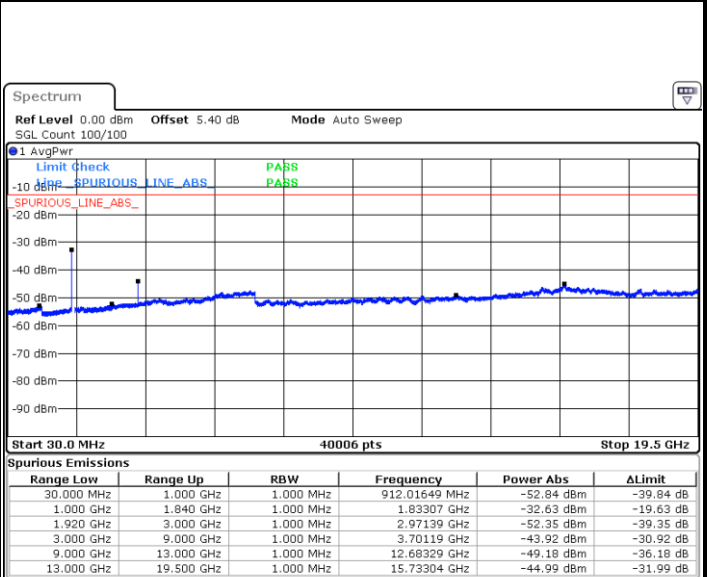

Date: 25 JUL 2019 20:48:29

LTE Band 2 / 5MHz

Lowest Channel / QPSK

Lowest Channel / 16QAM

Date: 25 JUL 2019 20:54:34

Date: 25 JUL 2019 20:55:29

Middle Channel / QPSK

Middle Channel / 16QAM

Date: 25 JUL 2019 20:57:04

Date: 25 JUL 2019 20:57:59

LTE Band 2 / 5MHz

Highest Channel / QPSK

Date: 25 JUL 2019 21:04:05

Highest Channel / 16QAM

Date: 25 JUL 2019 21:05:00

LTE Band 2 / 10MHz

Lowest Channel / QPSK

Date: 25 JUL 2019 21:11:05

Lowest Channel / 16QAM

Date: 25 JUL 2019 21:12:00

LTE Band 2 / 10MHz

Middle Channel / QPSK

Middle Channel / 16QAM

Date: 25 JUL 2019 21:13:35

Date: 25 JUL 2019 21:14:30

Highest Channel / QPSK

Highest Channel / 16QAM

Date: 25 JUL 2019 21:20:36

Date: 25 JUL 2019 21:21:30

LTE Band 2 / 15MHz

Lowest Channel / QPSK

Lowest Channel / 16QAM