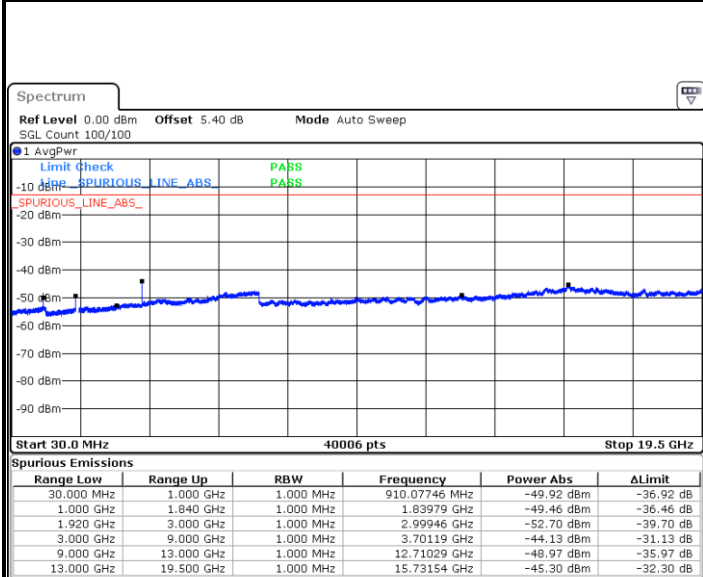

Date: 25 JUL 2019 20:48:29

LTE Band 2 / 5MHz

Lowest Channel / QPSK

Lowest Channel / 16QAM

Date: 25 JUL 2019 20:54:34

Date: 25 JUL 2019 20:55:29

Middle Channel / QPSK

Middle Channel / 16QAM

Date: 25 JUL 2019 20:57:04

Date: 25 JUL 2019 20:57:59

LTE Band 2 / 5MHz

Highest Channel / QPSK

Date: 25 JUL 2019 21:04:05

Highest Channel / 16QAM

Date: 25 JUL 2019 21:05:00

LTE Band 2 / 10MHz

Lowest Channel / QPSK

Date: 25 JUL 2019 21:11:05

Lowest Channel / 16QAM

Date: 25 JUL 2019 21:12:00

LTE Band 2 / 10MHz

Middle Channel / QPSK

Middle Channel / 16QAM

Date: 25 JUL 2019 21:13:35

Date: 25 JUL 2019 21:14:30

Highest Channel / QPSK

Highest Channel / 16QAM

Date: 25 JUL 2019 21:20:36

Date: 25 JUL 2019 21:21:30

LTE Band 2 / 15MHz

Lowest Channel / QPSK

Lowest Channel / 16QAM