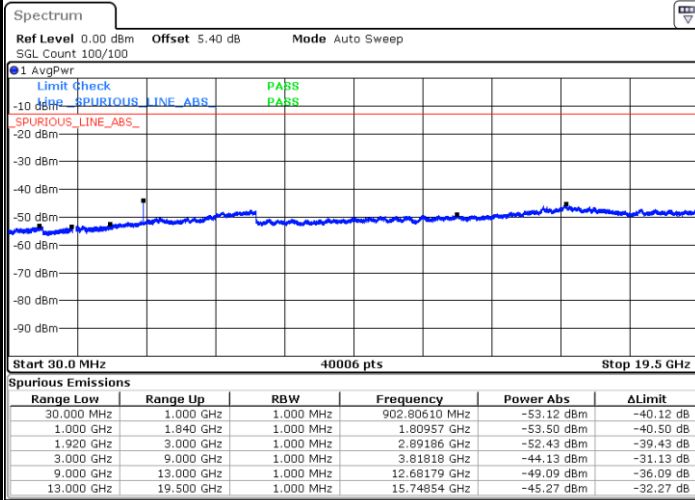

Lowest Band Edge / 1RB0 and 1RB9

Highest Band Edge / 1RB0 and 1RB9

Date: 29 JUL 2019 09:39:24

Date: 29 JUL 2019 09:48:31

Lowest Band Edge / 1RB99 and 1RB0

Highest Band Edge / 1RB99 and 1RB0

Date: 29 JUL 2019 09:42:47

Date: 29 JUL 2019 09:52:44

Lowest Band Edge / Full RB

Highest Band Edge / Full RB

Date: 29 JUL 2019 09:38:59

Date: 29 JUL 2019 09:47:49

Conducted Spurious Emission

LTE Band 2 / 1.4MHz

Highest Channel / QPSK

Date: 25 JUL 2019 20:30:43

Highest Channel / 16QAM

Date: 25 JUL 2019 20:31:37

LTE Band 2 / 3MHz

Lowest Channel / QPSK

Date: 25 JUL 2019 20:38:03

Lowest Channel / 16QAM

Date: 25 JUL 2019 20:38:58