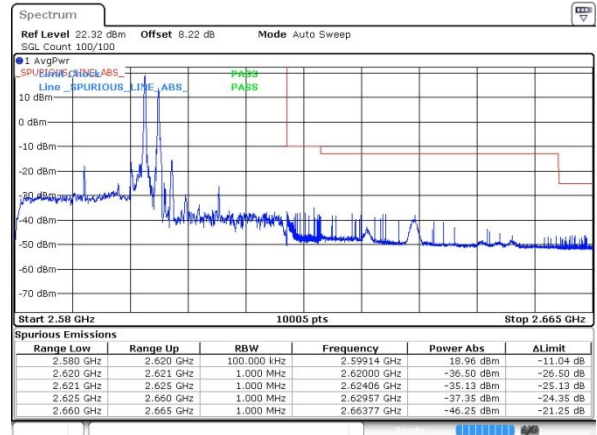

Lowest Band Edge / 1RB0 and 1RB9

Highest Band Edge / 1RB0 and 1RB9

Date: 29 JUL 2019 09:39:24

Date: 29 JUL 2019 09:48:31

Lowest Band Edge / 1RB99 and 1RB0

Highest Band Edge / 1RB99 and 1RB0

Date: 29 JUL 2019 09:42:47

Date: 29 JUL 2019 09:52:44

Lowest Band Edge / Full RB

Highest Band Edge / Full RB

Date: 29 JUL 2019 09:38:59

Date: 29 JUL 2019 09:47:49

Conducted Spurious Emission

LTE Band 2 / 1.4MHz

Highest Channel / QPSK