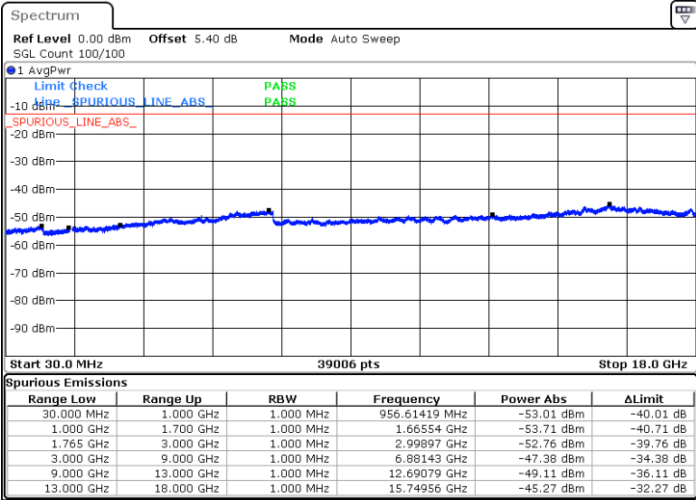

Date: 6 AUG.2019 14:45:45

LTE Band 4 / 3MHz

Lowest Channel / QPSK

Date: 6 AUG.2019 14:47:20

Lowest Channel / 16QAM

Date: 6 AUG.2019 14:48:15

LTE Band 4 / 3MHz

Middle Channel / QPSK

Middle Channel / 16QAM

Date: 6 AUG.2019 14:49:50

Date: 6 AUG.2019 14:50:45

Highest Channel / QPSK

Highest Channel / 16QAM

Date: 6 AUG.2019 14:52:20

Date: 6 AUG.2019 14:53:15

LTE Band 4 / 5MHz

Lowest Channel / QPSK

Lowest Channel / 16QAM

Date: 6 AUG.2019 14:54:50

Date: 6 AUG.2019 14:55:45

Middle Channel / QPSK

Middle Channel / 16QAM

Date: 6 AUG.2019 14:57:20

Date: 6 AUG.2019 14:58:14