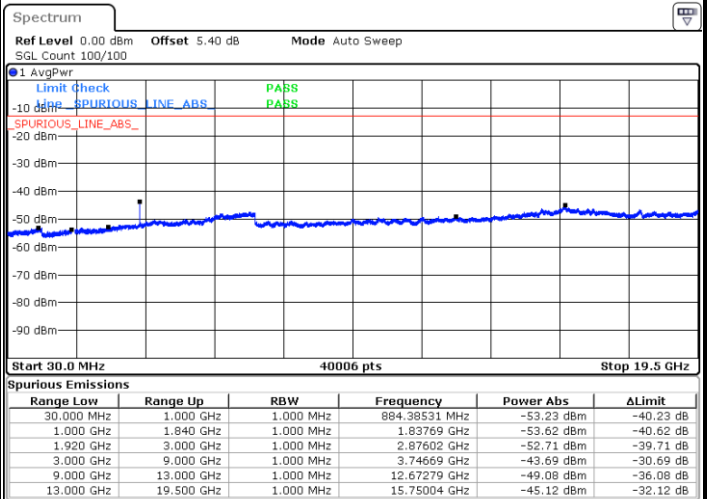

Lowest Channel / QPSK

Date: 25 JUL 2019 21:11:05

Lowest Channel / 16QAM

Date: 25 JUL 2019 21:12:00

LTE Band 2 / 10MHz

Middle Channel / QPSK

Middle Channel / 16QAM

Date: 25 JUL 2019 21:13:35

Date: 25 JUL 2019 21:14:30

Highest Channel / QPSK

Highest Channel / 16QAM

Date: 25 JUL 2019 21:20:36

Date: 25 JUL 2019 21:21:30

LTE Band 2 / 15MHz

Lowest Channel / QPSK

Lowest Channel / 16QAM

Date: 25 JUL 2019 21:27:36

Date: 25 JUL 2019 21:28:31

Middle Channel / QPSK

Middle Channel / 16QAM

Date: 25 JUL 2019 21:30:06

Date: 25 JUL 2019 21:31:01

LTE Band 2 / 15MHz

Highest Channel / QPSK