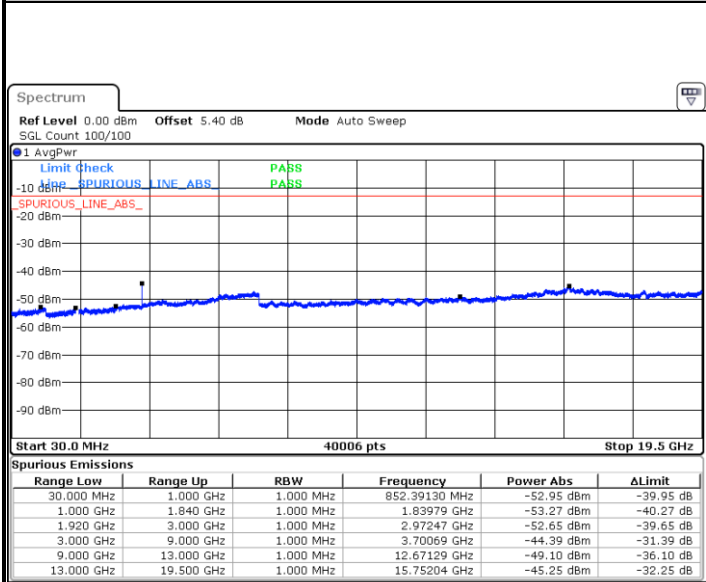

LTE Band 2 / 20MHz

Middle Channel / QPSK

Middle Channel / 16QAM

Date: 25 JUL 2019 21:46:37

Date: 25 JUL 2019 21:47:32

Highest Channel / QPSK

Highest Channel / 16QAM

Date: 25 JUL 2019 21:53:38

Date: 25 JUL 2019 21:54:33

LTE Band 2 / 1.4MHz

Lowest Channel / 64QAM

Middle Channel / 64QAM

Date: 25 JUL 2019 22:28:33

Date: 25 JUL 2019 22:29:28

Highest Channel / 64QAM

Date: 25 JUL 2019 22:30:23

LTE Band 2 / 3MHz

Lowest Channel / 64QAM

Date: 25 JUL 2019 22:31:18

Middle Channel / 64QAM

Date: 25 JUL 2019 22:32:13

Highest Channel / 64QAM

Date: 25 JUL 2019 22:33:08

LTE Band 2 / 5MHz