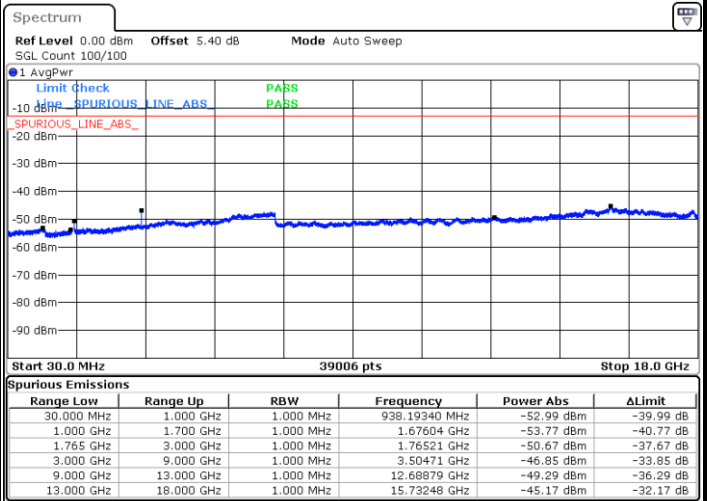

Middle Channel / QPSK

Middle Channel / 16QAM

Date: 6 AUG.2019 14:42:20

Date: 6 AUG.2019 14:43:15

LTE Band 4 / 1.4MHz

Highest Channel / QPSK

Date: 6 AUG.2019 14:44:50

Highest Channel / 16QAM

Date: 6 AUG.2019 14:45:45

LTE Band 4 / 3MHz

Lowest Channel / QPSK

Date: 6 AUG.2019 14:47:20

Lowest Channel / 16QAM

Date: 6 AUG.2019 14:48:15

LTE Band 4 / 3MHz

Middle Channel / QPSK

Middle Channel / 16QAM

Date: 6 AUG.2019 14:49:50

Date: 6 AUG.2019 14:50:45

Highest Channel / QPSK

Highest Channel / 16QAM

Date: 6 AUG.2019 14:52:20

Date: 6 AUG.2019 14:53:15

LTE Band 4 / 5MHz

Lowest Channel / QPSK

Lowest Channel / 16QAM

Date: 6 AUG.2019 14:54:50

Date: 6 AUG.2019 14:55:45

Middle Channel / QPSK

Middle Channel / 16QAM

Date: 6 AUG.2019 14:57:20

Date: 6 AUG.2019 14:58:14