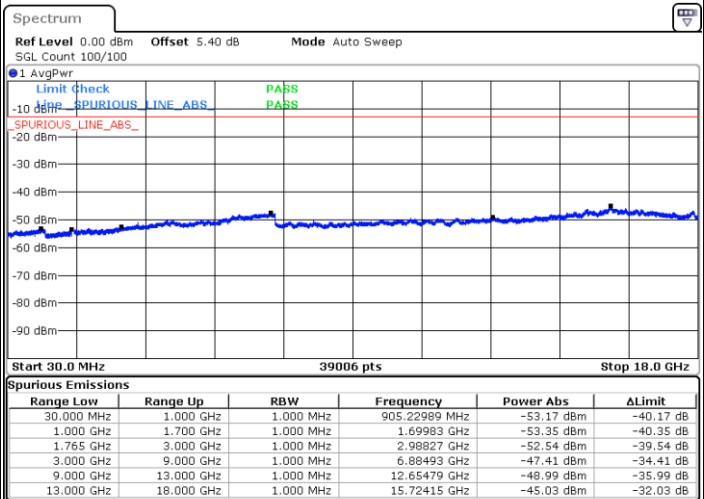

Date: 25 JUL 2019 22:43:11

Highest Channel / 64QAM

Date: 25 JUL 2019 22:44:06

LTE Band 4 / 1.4MHz

Lowest Channel / QPSK

Lowest Channel / 16QAM

Date: 6 AUG.2019 14:39:50

Date: 6 AUG.2019 14:40:45

Middle Channel / QPSK

Middle Channel / 16QAM

Date: 6 AUG.2019 14:42:20

Date: 6 AUG.2019 14:43:15

LTE Band 4 / 1.4MHz

Highest Channel / QPSK

Date: 6 AUG.2019 14:44:50

Highest Channel / 16QAM

Date: 6 AUG.2019 14:45:45

LTE Band 4 / 3MHz

Lowest Channel / QPSK

Date: 6 AUG.2019 14:47:20

Lowest Channel / 16QAM

Date: 6 AUG.2019 14:48:15

LTE Band 4 / 3MHz

Middle Channel / QPSK

Middle Channel / 16QAM

Date: 6 AUG.2019 14:49:50

Date: 6 AUG.2019 14:50:45

Highest Channel / QPSK

Highest Channel / 16QAM

Date: 6 AUG.2019 14:52:20

Date: 6 AUG.2019 14:53:15

LTE Band 4 / 5MHz