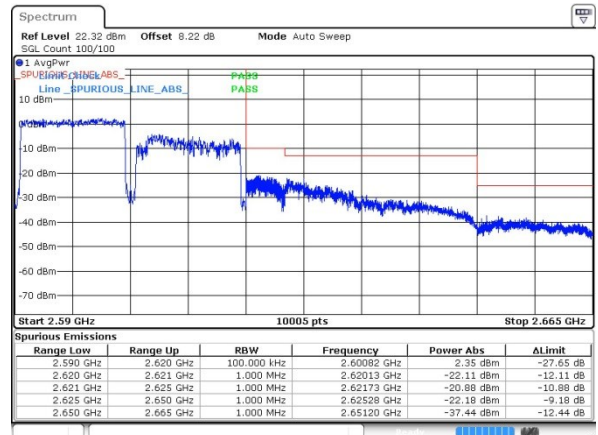

LTE Band 38 / 15MHz+15MHz

64QAM

Lowest Band Edge / 1RB0 and 1RB74

Date: 29 JUL 2019 09:09:36

Highest Band Edge / 1RB0 and 1RB74

Date: 29 JUL 2019 09:19:44

Lowest Band Edge / 1RB74 and 1RB0

Date: 29 JUL 2019 09:15:23

Highest Band Edge / 1RB74 and 1RB0

Date: 29 JUL 2019 09:20:06

Lowest Band Edge / Full RB

Date: 29 JUL 2019 09:09:06

Highest Band Edge / Full RB

Date: 29 JUL 2019 09:16:22

LTE Band 38 / 20MHz+20MHz

64QAM

Lowest Band Edge / 1RB0 and 1RB9

Highest Band Edge / 1RB0 and 1RB9

Date: 29 JUL 2019 09:39:24

Date: 29 JUL 2019 09:48:31

Lowest Band Edge / 1RB99 and 1RB0

Highest Band Edge / 1RB99 and 1RB0

Date: 29 JUL 2019 09:42:47

Date: 29 JUL 2019 09:52:44

Lowest Band Edge / Full RB

Highest Band Edge / Full RB

Date: 29 JUL 2019 09:38:59

Date: 29 JUL 2019 09:47:49

Conducted Spurious Emission

LTE Band 2 / 1.4MHz

Highest Channel / QPSK