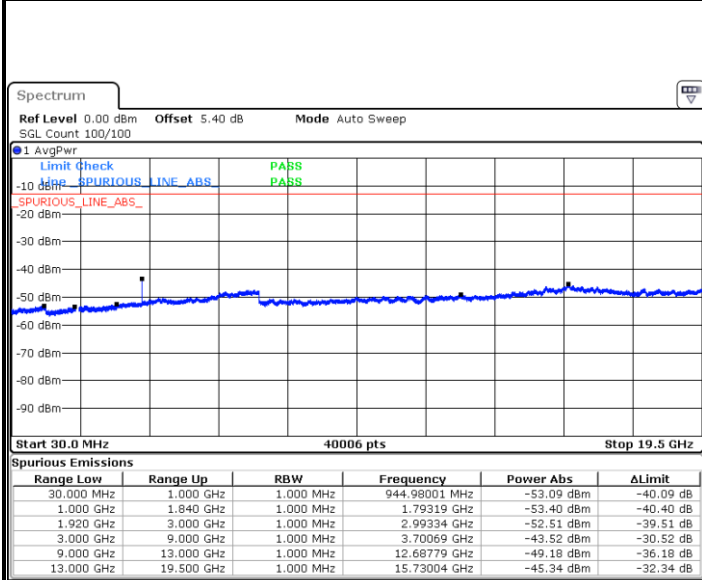

Date: 25 JUL 2019 21:54:33

LTE Band 2 / 1.4MHz

Lowest Channel / 64QAM

Middle Channel / 64QAM

Date: 25 JUL 2019 22:28:33

Date: 25 JUL 2019 22:29:28

Highest Channel / 64QAM

Date: 25 JUL 2019 22:30:23

LTE Band 2 / 3MHz

Lowest Channel / 64QAM

Date: 25 JUL 2019 22:31:18

Middle Channel / 64QAM

Date: 25 JUL 2019 22:32:13

Highest Channel / 64QAM

Date: 25 JUL 2019 22:33:08

LTE Band 2 / 5MHz

Lowest Channel / 64QAM

Date: 25 JUL 2019 22:34:02

Middle Channel / 64QAM

Date: 25 JUL 2019 22:34:57

Highest Channel / 64QAM

Date: 25 JUL 2019 22:35:52

LTE Band 2 / 10MHz

Lowest Channel / 64QAM