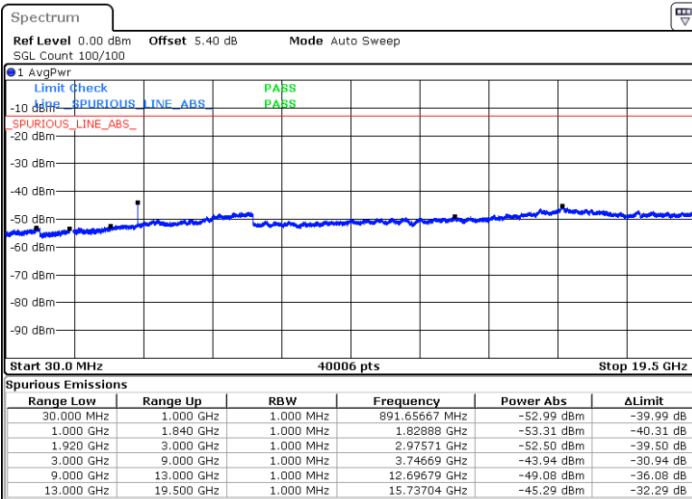

Date: 25 JUL 2019 21:14:30

Highest Channel / QPSK

Highest Channel / 16QAM

Date: 25 JUL 2019 21:20:36

Date: 25 JUL 2019 21:21:30

LTE Band 2 / 15MHz

Lowest Channel / QPSK

Lowest Channel / 16QAM

Date: 25 JUL 2019 21:27:36

Date: 25 JUL 2019 21:28:31

Middle Channel / QPSK

Middle Channel / 16QAM

Date: 25 JUL 2019 21:30:06

Date: 25 JUL 2019 21:31:01

LTE Band 2 / 15MHz

Highest Channel / QPSK