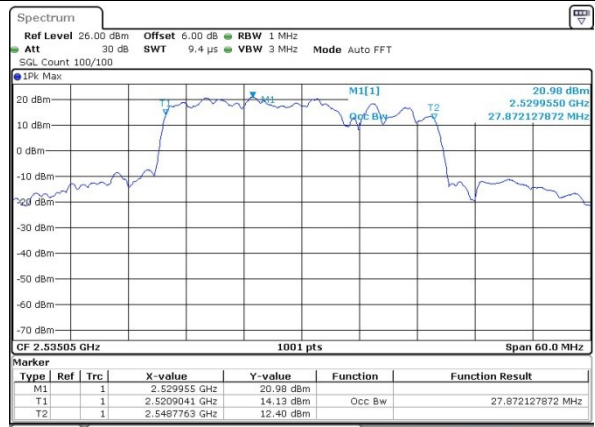

Highest Channel / 10MHz+20MHz

LTE Band 7

16QAM

Lowest Channel / 15MHz+10MHz

Date: 31.JUL.2019 11:03:49

Lowest Channel / 15MHz+15MHz

Date: 31.JUL.2019 11:26:39

Middle Channel / 15MHz+10MHz

Date: 31.JUL.2019 11:05:04

Middle Channel / 15MHz+15MHz

Date: 31.JUL.2019 11:28:32

Highest Channel / 15MHz+10MHz

Date: 31.JUL.2019 11:17:41

Highest Channel / 15MHz+15MHz

Date: 31.JUL.2019 11:40:43

LTE Band 7

16QAM

Lowest Channel / 15MHz+20MHz

Date: 27.JUL.2019 02:18:34

Lowest Channel / 20MHz+10MHz

Date: 27.JUL.2019 02:02:15

Middle Channel / 15MHz+20MHz

Date: 27.JUL.2019 02:19:51

Middle Channel / 20MHz+10MHz

Date: 27.JUL.2019 01:57:56

Highest Channel / 15MHz+20MHz

Date: 27.JUL.2019 02:30:46

Highest Channel / 20MHz+10MHz

Date: 27.JUL.2019 01:56:30