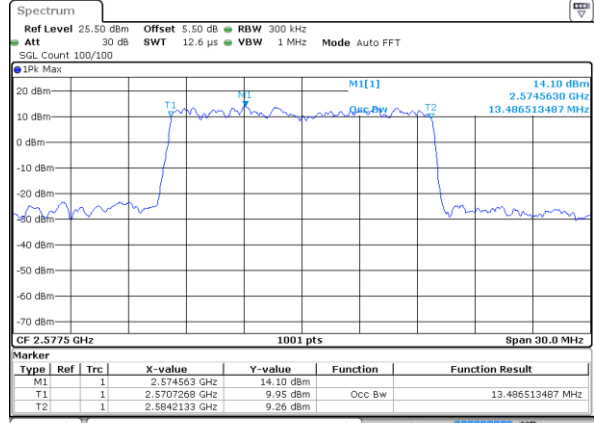

Lowest Channel / 15MHz / 16QAM

Date: 31 JUL 2019 16:11:33