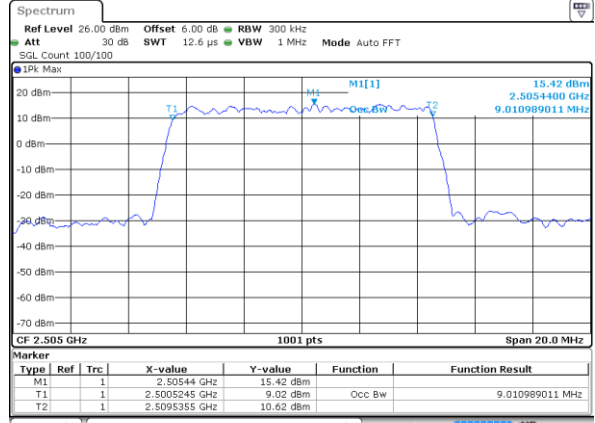

Highest Channel / 20MHz / 16QAM

Date: 29 JUL 2019 22:28:36

LTE Band 7

Lowest Channel / 5MHz / 64QAM

Date: 29 JUL 2019 22:43:47

Lowest Channel / 10MHz / 64QAM

Date: 29 JUL 2019 22:52:03

Middle Channel / 5MHz / 64QAM

Date: 29 JUL 2019 22:43:57

Middle Channel / 10MHz / 64QAM

Date: 29 JUL 2019 22:52:13

Highest Channel / 5MHz / 64QAM

Date: 29 JUL 2019 22:44:07

Highest Channel / 10MHz / 64QAM

Date: 29 JUL 2019 22:52:23

LTE Band 7