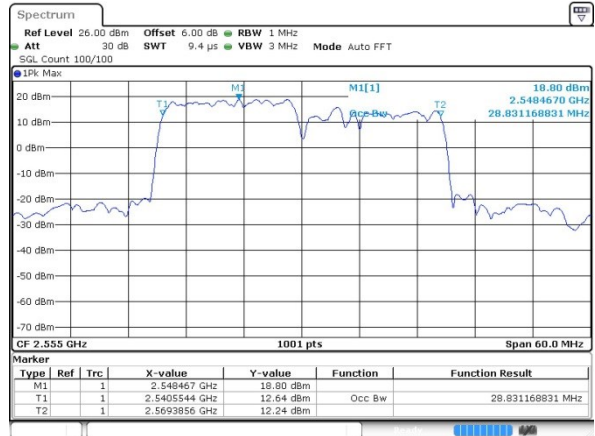

Middle Channel / 15MHz+10MHz

Date: 31.JUL.2019 11:04:45

Middle Channel / 15MHz+15MHz

Date: 31.JUL.2019 11:29:03

Highest Channel / 15MHz+10MHz

Date: 31.JUL.2019 11:17:20

Highest Channel / 15MHz+15MHz

Date: 31.JUL.2019 11:40:11