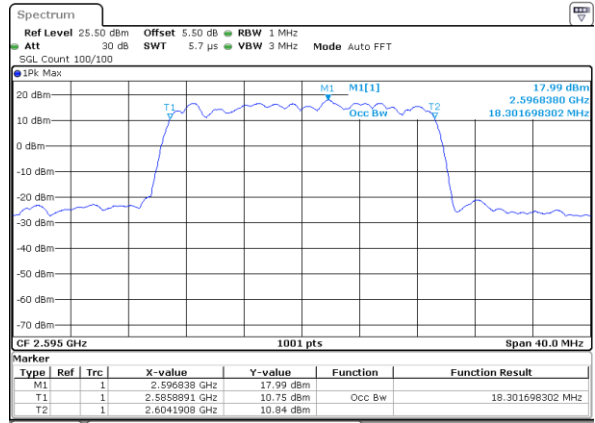

Middle Channel / 20MHz / 16QAM

Date: 31 JUL 2019 16:14:13