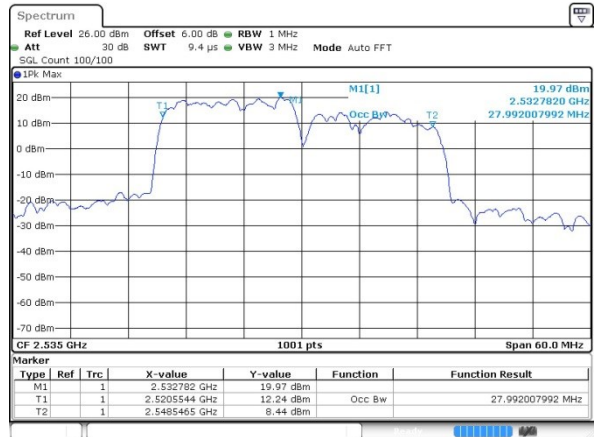

Middle Channel / 15MHz+15MHz

Date: 31.JUL.2019 11:29:03