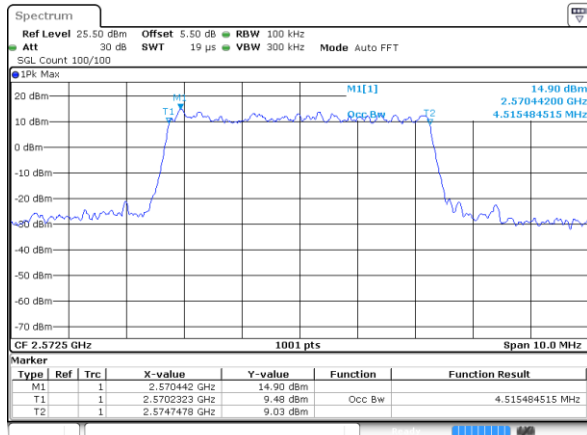

Highest Channel / 15MHz / 64QAM

Date: 29 JUL 2019 23:00:38

Highest Channel / 20MHz / 64QAM

Date: 29 JUL 2019 23:08:53

LTE Band 38

Lowest Channel / 5MHz / QPSK

Date: 31 JUL 2019 16:07:21

Lowest Channel / 5MHz / 16QAM