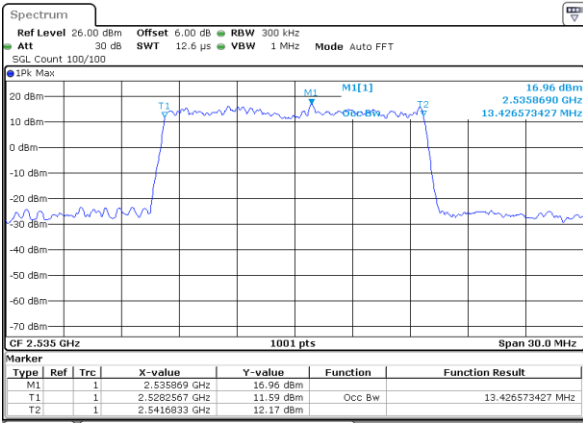

LTE Band 7

Lowest Channel / 15MHz / QPSK

Date: 29 JUL 2019 22:11:05

Lowest Channel / 15MHz / 16QAM

Date: 29 JUL 2019 22:10:45

Middle Channel / 15MHz / QPSK

Date: 29 JUL 2019 22:11:25

Middle Channel / 15MHz / 16QAM

Date: 29 JUL 2019 22:11:46

Highest Channel / 15MHz / QPSK

Date: 29 JUL 2019 22:12:26

Highest Channel / 15MHz / 16QAM

Date: 29 JUL 2019 22:12:06

LTE Band 7

Lowest Channel / 20MHz / QPSK

Date: 29 JUL 2019 22:27:36