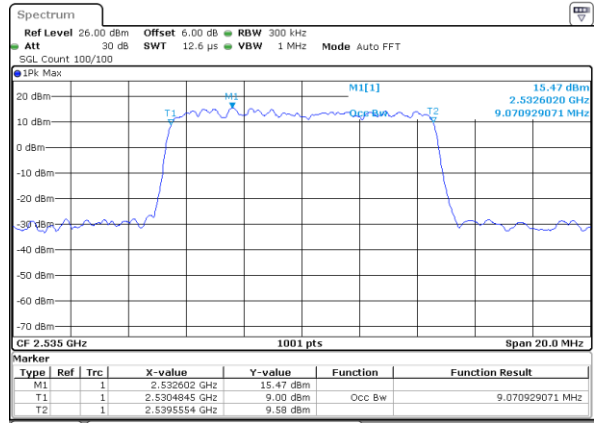

Highest Channel / 20MHz / 16QAM

Date: 29 JUL 2019 22:28:36

LTE Band 7

Lowest Channel / 5MHz / 64QAM

Date: 29 JUL 2019 22:43:47

Lowest Channel / 10MHz / 64QAM

Date: 29 JUL 2019 22:52:03

Middle Channel / 5MHz / 64QAM

Date: 29 JUL 2019 22:43:57

Middle Channel / 10MHz / 64QAM

Date: 29 JUL 2019 22:52:13

Highest Channel / 5MHz / 64QAM

Date: 29 JUL 2019 22:44:07

Highest Channel / 10MHz / 64QAM

Date: 29 JUL 2019 22:52:23

LTE Band 7