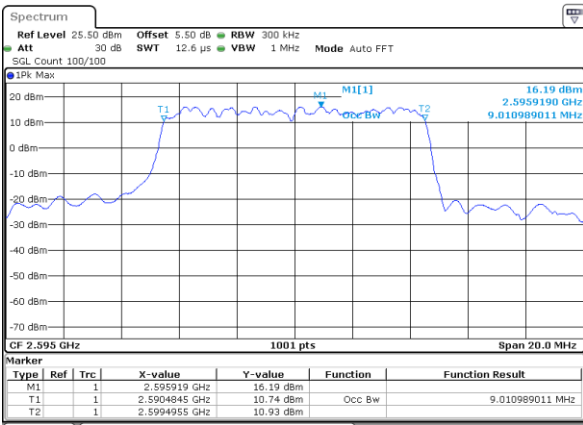

Date: 31 JUL 2019 16:08:52

LTE Band 38

Lowest Channel / 10MHz / QPSK

Date: 31 JUL 2019 16:09:22

Lowest Channel / 10MHz / 16QAM

Date: 31 JUL 2019 16:09:32

Middle Channel / 10MHz / QPSK

Date: 31 JUL 2019 16:10:02

Middle Channel / 10MHz / 16QAM

Date: 31 JUL 2019 16:10:12

Highest Channel / 10MHz / QPSK

Date: 31 JUL 2019 16:10:43

Highest Channel / 10MHz / 16QAM

Date: 31 JUL 2019 16:10:53

LTE Band 38

Lowest Channel / 15MHz / QPSK