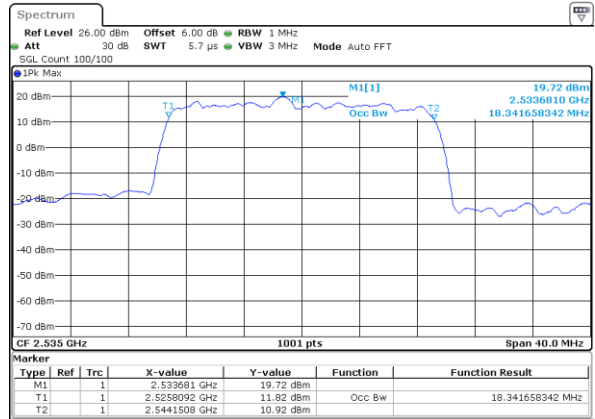

Date: 29 JUL 2019 22:11:46

Highest Channel / 15MHz / QPSK

Date: 29 JUL 2019 22:12:26

Highest Channel / 15MHz / 16QAM

Date: 29 JUL 2019 22:12:06

LTE Band 7

Lowest Channel / 20MHz / QPSK

Date: 29 JUL 2019 22:27:36

Lowest Channel / 20MHz / 16QAM

Date: 29 JUL 2019 22:27:16

Middle Channel / 20MHz / QPSK

Date: 29 JUL 2019 22:27:56

Middle Channel / 20MHz / 16QAM

Date: 29 JUL 2019 22:28:16

Highest Channel / 20MHz / QPSK

Date: 29 JUL 2019 22:28:56

Highest Channel / 20MHz / 16QAM

Date: 29 JUL 2019 22:28:36

LTE Band 7

Lowest Channel / 5MHz / 64QAM

Date: 29 JUL 2019 22:43:47

Lowest Channel / 10MHz / 64QAM

Date: 29 JUL 2019 22:52:03

Middle Channel / 5MHz / 64QAM