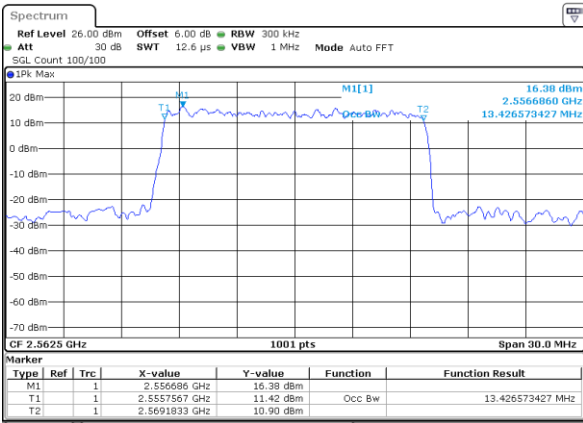

LTE Band 7

Lowest Channel / 15MHz / QPSK

Date: 29 JUL 2019 22:11:05

Lowest Channel / 15MHz / 16QAM

Date: 29 JUL 2019 22:10:45

Middle Channel / 15MHz / QPSK

Date: 29 JUL 2019 22:11:25

Middle Channel / 15MHz / 16QAM

Date: 29 JUL 2019 22:11:46

Highest Channel / 15MHz / QPSK

Date: 29 JUL 2019 22:12:26

Highest Channel / 15MHz / 16QAM

Date: 29 JUL 2019 22:12:06

LTE Band 7

Lowest Channel / 20MHz / QPSK

Date: 29 JUL 2019 22:27:36