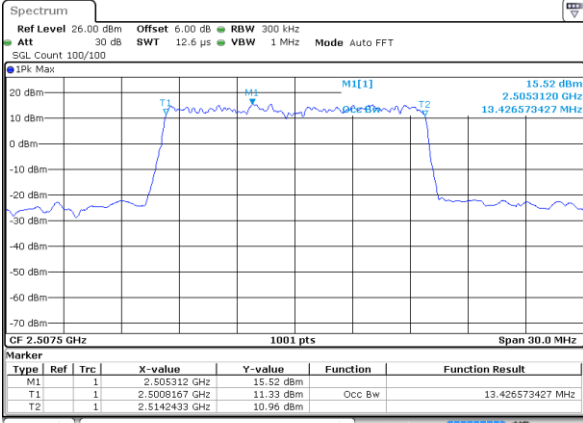

LTE Band 7

Lowest Channel / 15MHz / QPSK

Date: 29 JUL 2019 22:11:05

Lowest Channel / 15MHz / 16QAM

Date: 29 JUL 2019 22:10:45

Middle Channel / 15MHz / QPSK

Date: 29 JUL 2019 22:11:25

Middle Channel / 15MHz / 16QAM

Date: 29 JUL 2019 22:11:46

Highest Channel / 15MHz / QPSK

Date: 29 JUL 2019 22:12:26

Highest Channel / 15MHz / 16QAM

Date: 29 JUL 2019 22:12:06

LTE Band 7

Lowest Channel / 20MHz / QPSK

Date: 29 JUL 2019 22:27:36