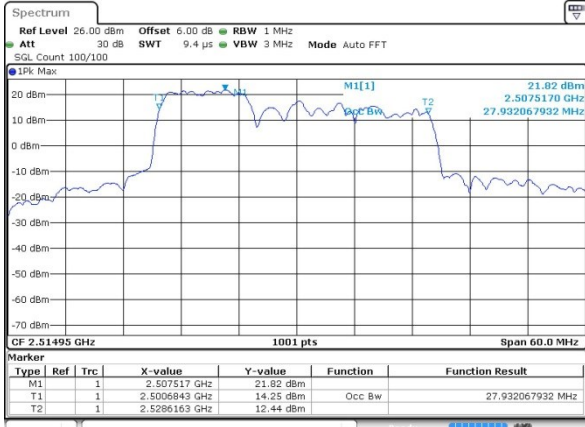

Highest Channel / 20MHz / 64QAM

Date: 31 JUL 2019 16:19:05

LTE Band 7

QPSK

Lowest Channel / 10MHz+20MHz

Date: 27.JUL.2019 01:38:47

Middle Channel / 10MHz+20MHz

Date: 27.JUL.2019 01:30:56

Highest Channel / 10MHz+20MHz

Date: 27.JUL.2019 01:30:17

LTE Band 7

QPSK

Lowest Channel / 15MHz+10MHz

Date: 31.JUL.2019 11:04:08

Lowest Channel / 15MHz+15MHz

Date: 31.JUL.2019 11:26:09