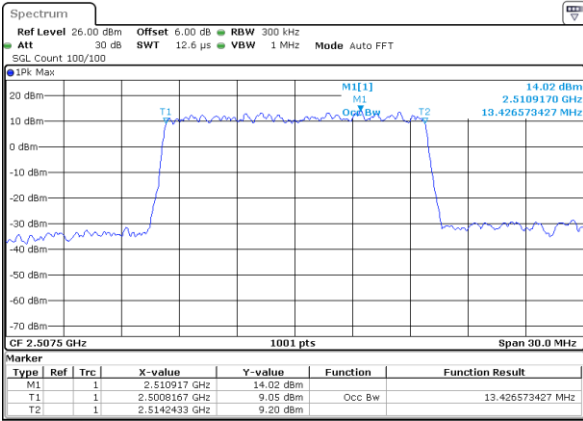

LTE Band 7

Lowest Channel / 15MHz / 64QAM

Date: 29 JUL 2019 23:00:17