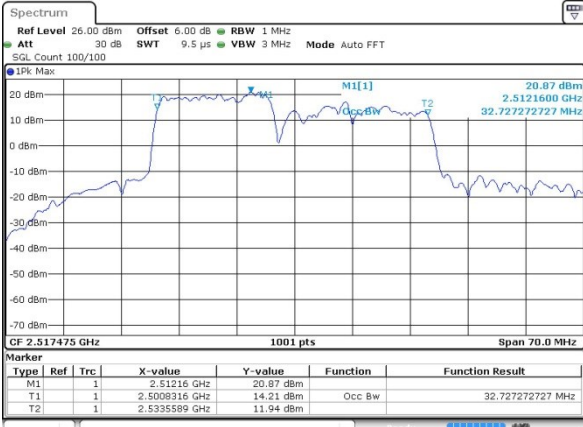

Highest Channel / 10MHz+20MHz

Date: 27.JUL.2019 01:30:17

LTE Band 7

QPSK

Lowest Channel / 15MHz+10MHz

Date: 31.JUL.2019 11:04:08

Lowest Channel / 15MHz+15MHz

Date: 31.JUL.2019 11:26:09

Middle Channel / 15MHz+10MHz

Date: 31.JUL.2019 11:04:45

Middle Channel / 15MHz+15MHz

Date: 31.JUL.2019 11:29:03

Highest Channel / 15MHz+10MHz

Date: 31.JUL.2019 11:17:20

Highest Channel / 15MHz+15MHz

Date: 31.JUL.2019 11:40:11

LTE Band 7

QPSK

Lowest Channel / 15MHz+20MHz

Date: 27.JUL.2019 02:18:54

Lowest Channel / 20MHz+10MHz

Date: 27.JUL.2019 02:02:36

Middle Channel / 15MHz+20MHz

Date: 27.JUL.2019 02:19:31