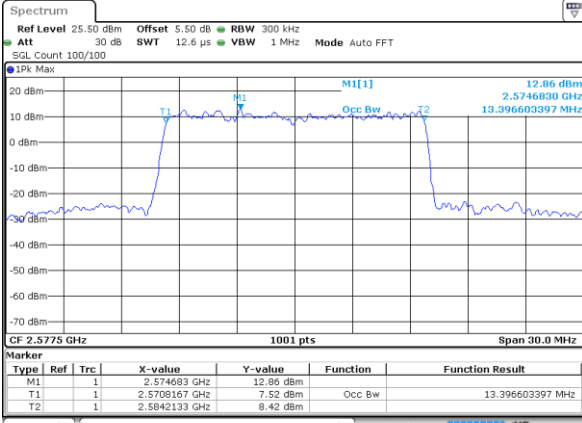

Date: 31 JUL 2019 16:16:44

Highest Channel / 5MHz / 64QAM

Date: 31 JUL 2019 16:16:04

Highest Channel / 10MHz / 64QAM

Date: 31 JUL 2019 16:17:04

LTE Band 38

Lowest Channel / 15MHz / 64QAM

Date: 31 JUL 2019 16:17:25