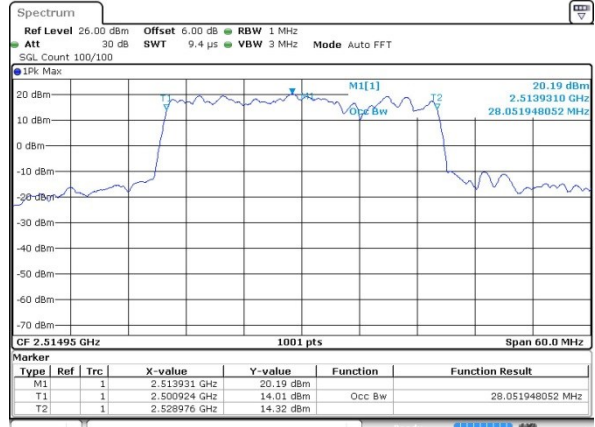

Lowest Channel / 20MHz+10MHz

Date: 27.JUL.2019 02:02:15