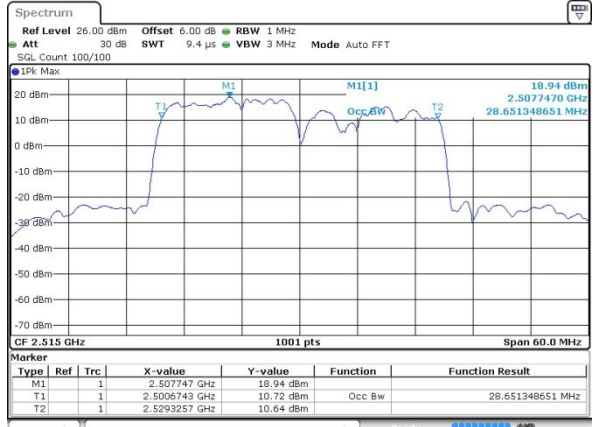

Highest Channel / 20MHz+15MHz

Date: 27 JUL 2019 02:51:37

Highest Channel / 20MHz+20MHz

Date: 31 JUL 2019 12:03:06

LTE Band 7

16QAM

Lowest Channel / 10MHz+20MHz

Middle Channel / 10MHz+20MHz

Highest Channel / 10MHz+20MHz

LTE Band 7

16QAM

Lowest Channel / 15MHz+10MHz

Date: 31.JUL.2019 11:03:49

Lowest Channel / 15MHz+15MHz

Date: 31.JUL.2019 11:26:39

Middle Channel / 15MHz+10MHz

Date: 31.JUL.2019 11:05:04

Middle Channel / 15MHz+15MHz

Date: 31.JUL.2019 11:28:32

Highest Channel / 15MHz+10MHz

Date: 31.JUL.2019 11:17:41

Highest Channel / 15MHz+15MHz

Date: 31.JUL.2019 11:40:43

LTE Band 7