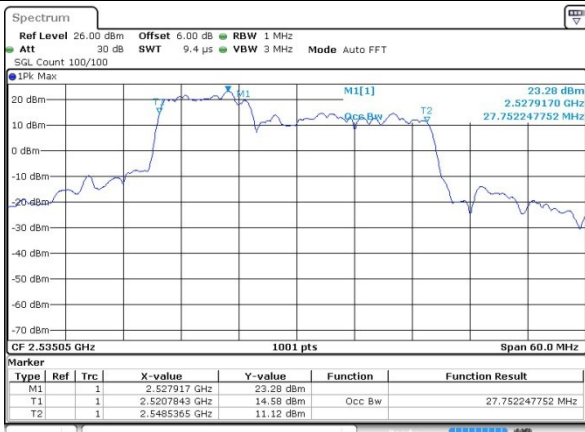

Lowest Channel / 20MHz+15MHz

Date: 27 JUL 2019 02:40:08

Lowest Channel / 20MHz+20MHz

Date: 31 JUL 2019 11:44:01

Middle Channel / 20MHz+15MHz

Date: 27 JUL 2019 02:40:40

Middle Channel / 20MHz+20MHz

Date: 31 JUL 2019 12:00:45

Highest Channel / 20MHz+15MHz

Date: 27 JUL 2019 02:51:37

Highest Channel / 20MHz+20MHz

Date: 31 JUL 2019 12:03:06

LTE Band 7

16QAM

Lowest Channel / 10MHz+20MHz

Middle Channel / 10MHz+20MHz

Highest Channel / 10MHz+20MHz

LTE Band 7

16QAM

Lowest Channel / 15MHz+10MHz

Date: 31.JUL.2019 11:03:49

Lowest Channel / 15MHz+15MHz

Date: 31.JUL.2019 11:26:39

Middle Channel / 15MHz+10MHz