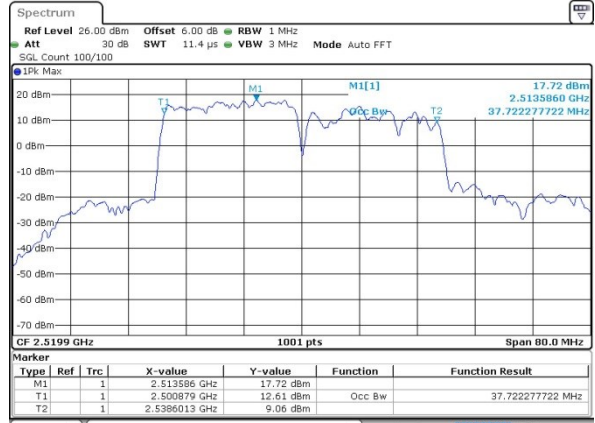

LTE Band 7

QPSK

Lowest Channel / 15MHz+20MHz

Date: 27.JUL.2019 02:18:54

Lowest Channel / 20MHz+10MHz

Date: 27.JUL.2019 02:02:36

Middle Channel / 15MHz+20MHz

Date: 27.JUL.2019 02:19:31

Middle Channel / 20MHz+10MHz

Date: 27.JUL.2019 01:58:15

Highest Channel / 15MHz+20MHz

Date: 27.JUL.2019 02:31:04

Highest Channel / 20MHz+10MHz

Date: 27.JUL.2019 01:58:08

LTE Band 7

QPSK

Lowest Channel / 20MHz+15MHz

Date: 27 JUL 2019 02:40:08

Lowest Channel / 20MHz+20MHz

Date: 31 JUL 2019 11:44:01

Middle Channel / 20MHz+15MHz

Date: 27 JUL 2019 02:40:40

Middle Channel / 20MHz+20MHz

Date: 31 JUL 2019 12:00:45