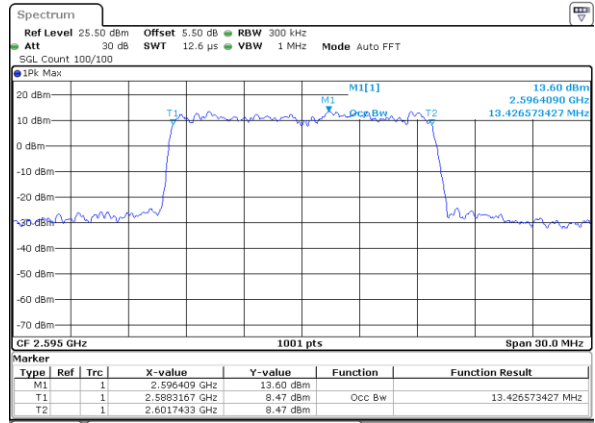

Middle Channel / 10MHz / 16QAM

Date: 31 JUL 2019 16:10:12

Highest Channel / 10MHz / QPSK

Date: 31 JUL 2019 16:10:43

Highest Channel / 10MHz / 16QAM

Date: 31 JUL 2019 16:10:53

LTE Band 38

Lowest Channel / 15MHz / QPSK

Date: 31 JUL 2019 16:11:23

Lowest Channel / 15MHz / 16QAM

Date: 31 JUL 2019 16:11:33

Middle Channel / 15MHz / QPSK

Date: 31 JUL 2019 16:12:03

Middle Channel / 15MHz / 16QAM

Date: 31 JUL 2019 16:12:13

Highest Channel / 15MHz / QPSK

Date: 31 JUL 2019 16:12:43

Highest Channel / 15MHz / 16QAM

Date: 31 JUL 2019 16:12:53

LTE Band 38

Lowest Channel / 20MHz / QPSK

Date: 31 JUL 2019 16:13:23

Lowest Channel / 20MHz / 16QAM

Date: 31 JUL 2019 16:13:33