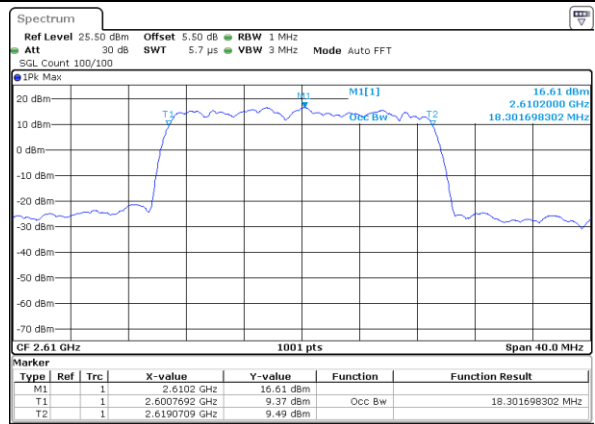

Lowest Channel / 20MHz / 64QAM

Date: 31 JUL 2019 16:18:25

Middle Channel / 15MHz / 64QAM

Date: 31 JUL 2019 16:17:45

Middle Channel / 20MHz / 64QAM

Date: 31 JUL 2019 16:18:45

Highest Channel / 15MHz / 64QAM

Date: 31 JUL 2019 16:18:05

Highest Channel / 20MHz / 64QAM

Date: 31 JUL 2019 16:19:05

LTE Band 7

QPSK

Lowest Channel / 10MHz+20MHz

Date: 27.JUL.2019 01:38:47

Middle Channel / 10MHz+20MHz

Date: 27.JUL.2019 01:30:56