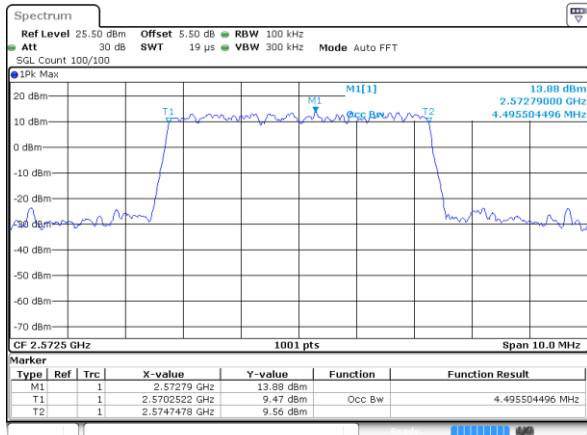

Highest Channel / 15MHz / 64QAM

Date: 29 JUL 2019 23:00:38

Highest Channel / 20MHz / 64QAM

Date: 29 JUL 2019 23:08:53

LTE Band 38

Lowest Channel / 5MHz / QPSK

Date: 31 JUL 2019 16:07:21

Lowest Channel / 5MHz / 16QAM