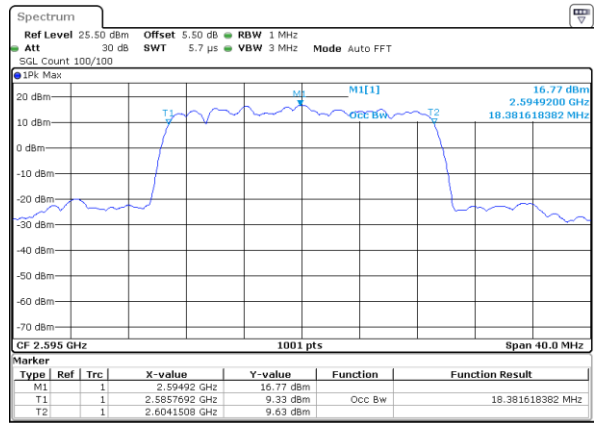

Date: 31 JUL 2019 16:16:44

Highest Channel / 5MHz / 64QAM

Date: 31 JUL 2019 16:16:04

Highest Channel / 10MHz / 64QAM

Date: 31 JUL 2019 16:17:04

LTE Band 38

Lowest Channel / 15MHz / 64QAM

Date: 31 JUL 2019 16:17:25

Lowest Channel / 20MHz / 64QAM

Date: 31 JUL 2019 16:18:25

Middle Channel / 15MHz / 64QAM

Date: 31 JUL 2019 16:17:45

Middle Channel / 20MHz / 64QAM

Date: 31 JUL 2019 16:18:45

Highest Channel / 15MHz / 64QAM

Date: 31 JUL 2019 16:18:05

Highest Channel / 20MHz / 64QAM

Date: 31 JUL 2019 16:19:05

LTE Band 7

QPSK

Lowest Channel / 10MHz+20MHz

Date: 27.JUL.2019 01:38:47

Middle Channel / 10MHz+20MHz

Date: 27.JUL.2019 01:30:56