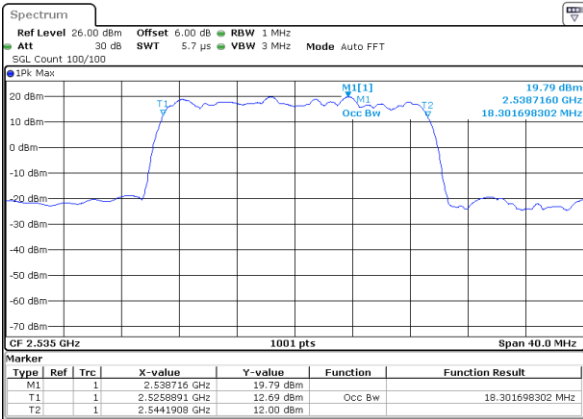

Middle Channel / 20MHz / QPSK

Date: 29 JUL 2019 22:27:56