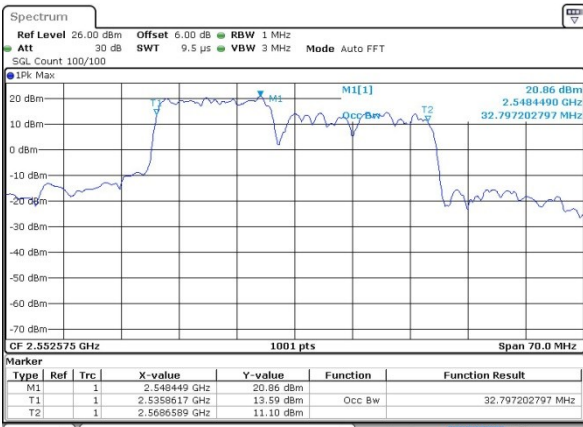

LTE Band 7

QPSK

Lowest Channel / 15MHz+20MHz

Date: 27.JUL.2019 02:18:54

Lowest Channel / 20MHz+10MHz

Date: 27.JUL.2019 02:02:36

Middle Channel / 15MHz+20MHz

Date: 27.JUL.2019 02:19:31

Middle Channel / 20MHz+10MHz

Date: 27.JUL.2019 01:58:15

Highest Channel / 15MHz+20MHz

Date: 27.JUL.2019 02:31:04

Highest Channel / 20MHz+10MHz

Date: 27.JUL.2019 01:58:08

LTE Band 7

QPSK