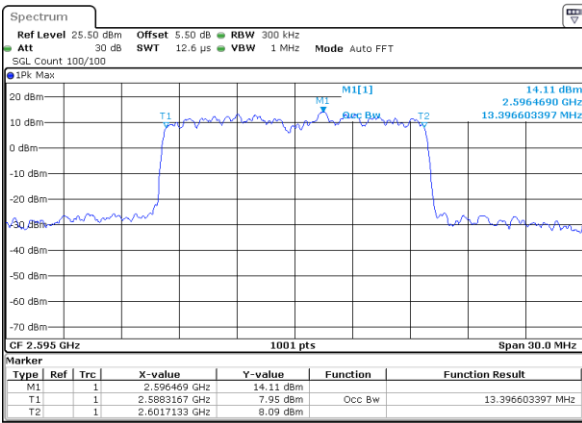

Middle Channel / 15MHz / 64QAM

Date: 31 JUL 2019 16:17:45