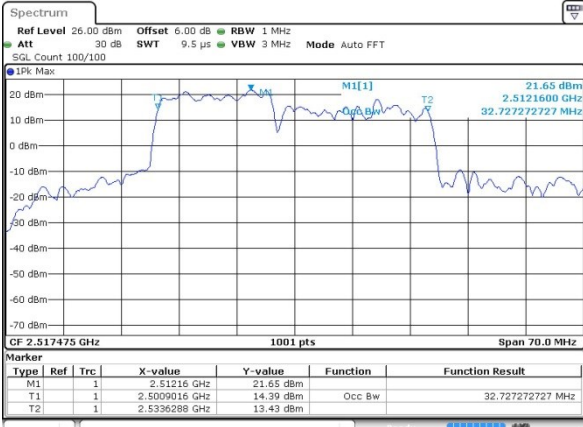

LTE Band 7

16QAM

Lowest Channel / 15MHz+20MHz

Date: 27.JUL.2019 02:18:34