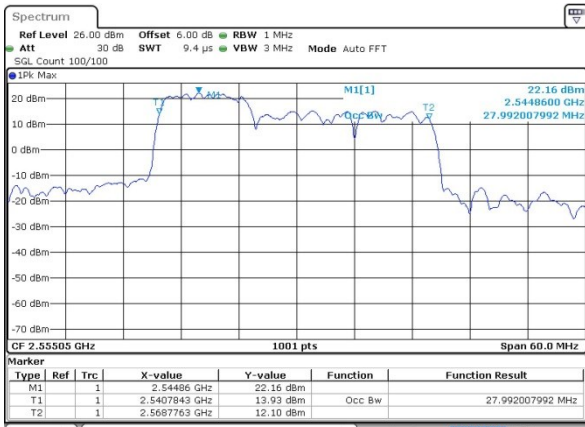

Highest Channel / 20MHz / 64QAM

Date: 31 JUL 2019 16:19:05

LTE Band 7

QPSK

Lowest Channel / 10MHz+20MHz

Date: 27.JUL.2019 01:38:47

Middle Channel / 10MHz+20MHz

Date: 27.JUL.2019 01:30:56

Highest Channel / 10MHz+20MHz

Date: 27.JUL.2019 01:30:17

LTE Band 7

QPSK

Lowest Channel / 15MHz+10MHz

Date: 31.JUL.2019 11:04:08

Lowest Channel / 15MHz+15MHz

Date: 31.JUL.2019 11:26:09