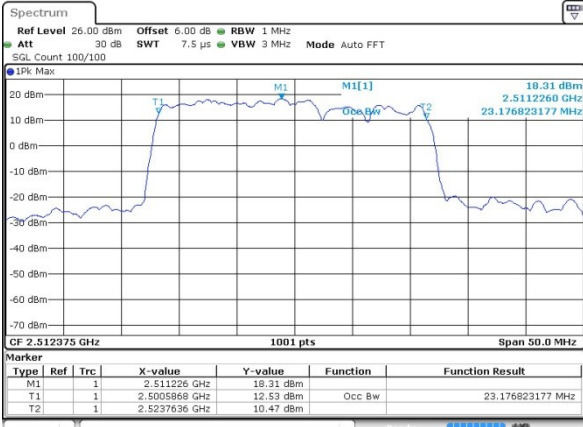

Highest Channel / 20MHz+15MHz

Date: 27 JUL 2019 02:51:37

Highest Channel / 20MHz+20MHz

Date: 31 JUL 2019 12:03:06

LTE Band 7

16QAM

Lowest Channel / 10MHz+20MHz

Middle Channel / 10MHz+20MHz

Highest Channel / 10MHz+20MHz

LTE Band 7

16QAM

Lowest Channel / 15MHz+10MHz

Date: 31.JUL.2019 11:03:49

Lowest Channel / 15MHz+15MHz

Date: 31.JUL.2019 11:26:39

Middle Channel / 15MHz+10MHz

Date: 31.JUL.2019 11:05:04

Middle Channel / 15MHz+15MHz

Date: 31.JUL.2019 11:28:32

Highest Channel / 15MHz+10MHz

Date: 31.JUL.2019 11:17:41

Highest Channel / 15MHz+15MHz

Date: 31.JUL.2019 11:40:43

LTE Band 7