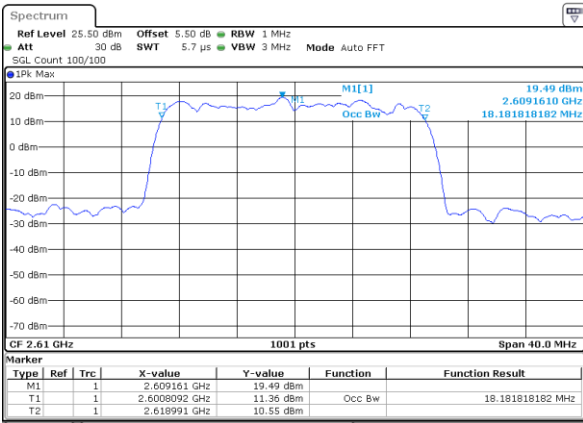

Date: 31 JUL 2019 16:12:43

Highest Channel / 15MHz / 16QAM

Date: 31 JUL 2019 16:12:53

LTE Band 38

Lowest Channel / 20MHz / QPSK

Date: 31 JUL 2019 16:13:23

Lowest Channel / 20MHz / 16QAM

Date: 31 JUL 2019 16:13:33

Middle Channel / 20MHz / QPSK

Date: 31 JUL 2019 16:14:03

Middle Channel / 20MHz / 16QAM

Date: 31 JUL 2019 16:14:13

Highest Channel / 20MHz / QPSK

Date: 31 JUL 2019 16:14:43

Highest Channel / 20MHz / 16QAM

Date: 31 JUL 2019 16:14:53

LTE Band 38

Lowest Channel / 5MHz / 64QAM

Date: 31 JUL 2019 16:15:24

Lowest Channel / 10MHz / 64QAM

Date: 31 JUL 2019 16:16:24

Middle Channel / 5MHz / 64QAM

Date: 31 JUL 2019 16:15:44

Middle Channel / 10MHz / 64QAM