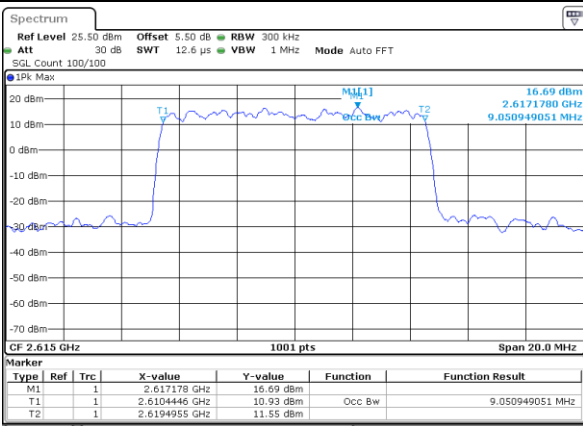

Highest Channel / 10MHz / QPSK

Date: 31 JUL 2019 16:10:43