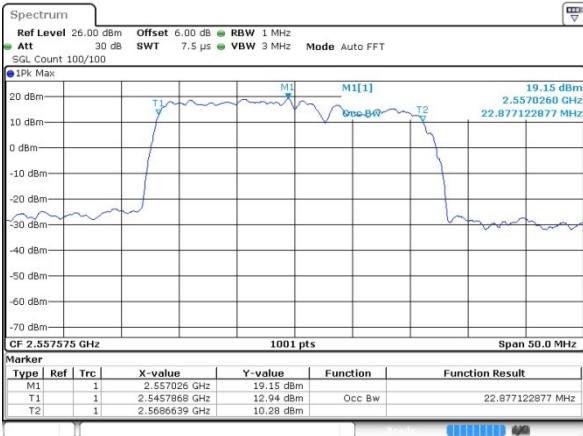

Highest Channel / 10MHz+20MHz

Date: 27.JUL.2019 01:30:17

LTE Band 7

QPSK

Lowest Channel / 15MHz+10MHz

Date: 31.JUL.2019 11:04:08

Lowest Channel / 15MHz+15MHz

Date: 31.JUL.2019 11:26:09

Middle Channel / 15MHz+10MHz

Date: 31.JUL.2019 11:04:45

Middle Channel / 15MHz+15MHz

Date: 31.JUL.2019 11:29:03

Highest Channel / 15MHz+10MHz

Date: 31.JUL.2019 11:17:20

Highest Channel / 15MHz+15MHz

Date: 31.JUL.2019 11:40:11

LTE Band 7

QPSK

Lowest Channel / 15MHz+20MHz

Date: 27.JUL.2019 02:18:54

Lowest Channel / 20MHz+10MHz

Date: 27.JUL.2019 02:02:36

Middle Channel / 15MHz+20MHz

Date: 27.JUL.2019 02:19:31