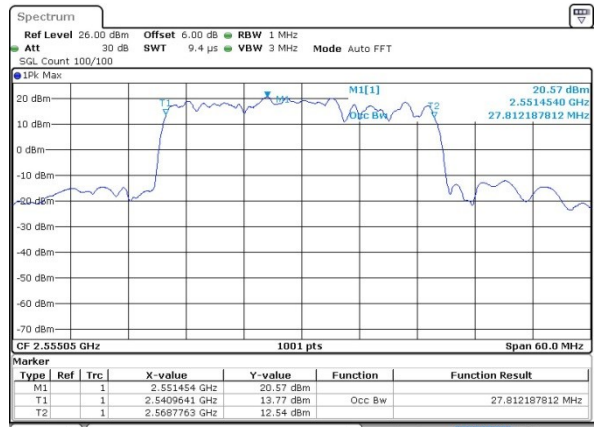

LTE Band 7

QPSK

Lowest Channel / 15MHz+20MHz

Date: 27.JUL.2019 02:18:54

Lowest Channel / 20MHz+10MHz

Date: 27.JUL.2019 02:02:36

Middle Channel / 15MHz+20MHz

Date: 27.JUL.2019 02:19:31

Middle Channel / 20MHz+10MHz

Date: 27.JUL.2019 01:58:15

Highest Channel / 15MHz+20MHz

Date: 27.JUL.2019 02:31:04

Highest Channel / 20MHz+10MHz

Date: 27.JUL.2019 01:58:08

LTE Band 7

QPSK

Lowest Channel / 20MHz+15MHz

Date: 27 JUL 2019 02:40:08

Lowest Channel / 20MHz+20MHz

Date: 31 JUL 2019 11:44:01

Middle Channel / 20MHz+15MHz

Date: 27 JUL 2019 02:40:40

Middle Channel / 20MHz+20MHz

Date: 31 JUL 2019 12:00:45