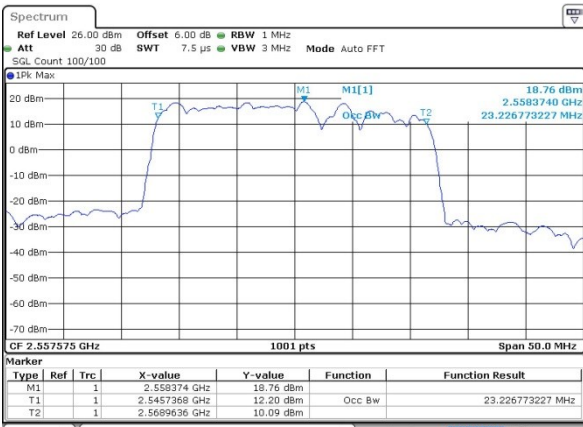

Highest Channel / 20MHz+15MHz

Date: 27 JUL 2019 02:51:37

Highest Channel / 20MHz+20MHz

Date: 31 JUL 2019 12:03:06

LTE Band 7

16QAM

Lowest Channel / 10MHz+20MHz

Middle Channel / 10MHz+20MHz

Highest Channel / 10MHz+20MHz

LTE Band 7

16QAM

Lowest Channel / 15MHz+10MHz

Date: 31.JUL.2019 11:03:49

Lowest Channel / 15MHz+15MHz

Date: 31.JUL.2019 11:26:39

Middle Channel / 15MHz+10MHz

Date: 31.JUL.2019 11:05:04

Middle Channel / 15MHz+15MHz

Date: 31.JUL.2019 11:28:32

Highest Channel / 15MHz+10MHz

Date: 31.JUL.2019 11:17:41

Highest Channel / 15MHz+15MHz

Date: 31.JUL.2019 11:40:43

LTE Band 7