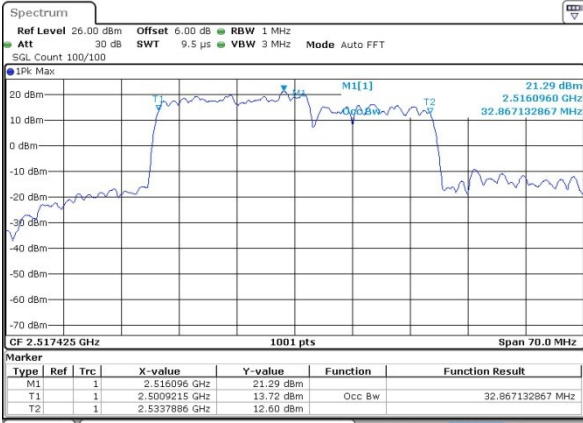

LTE Band 7

QPSK

Lowest Channel / 15MHz+20MHz

Date: 27.JUL.2019 02:18:54

Lowest Channel / 20MHz+10MHz

Date: 27.JUL.2019 02:02:36

Middle Channel / 15MHz+20MHz

Date: 27.JUL.2019 02:19:31

Middle Channel / 20MHz+10MHz

Date: 27.JUL.2019 01:58:15

Highest Channel / 15MHz+20MHz

Date: 27.JUL.2019 02:31:04

Highest Channel / 20MHz+10MHz

Date: 27.JUL.2019 01:58:08

LTE Band 7

QPSK

Lowest Channel / 20MHz+15MHz

Date: 27 JUL 2019 02:40:08

Lowest Channel / 20MHz+20MHz

Date: 31 JUL 2019 11:44:01

Middle Channel / 20MHz+15MHz

Date: 27 JUL 2019 02:40:40

Middle Channel / 20MHz+20MHz

Date: 31 JUL 2019 12:00:45