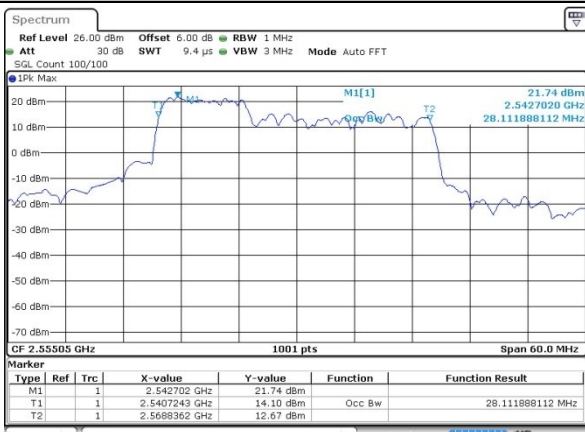

Lowest Channel / 20MHz+15MHz

Date: 27 JUL 2019 02:40:08

Lowest Channel / 20MHz+20MHz

Date: 31 JUL 2019 11:44:01

Middle Channel / 20MHz+15MHz

Date: 27 JUL 2019 02:40:40

Middle Channel / 20MHz+20MHz

Date: 31 JUL 2019 12:00:45

Highest Channel / 20MHz+15MHz

Date: 27 JUL 2019 02:51:37

Highest Channel / 20MHz+20MHz

Date: 31 JUL 2019 12:03:06

LTE Band 7

16QAM

Lowest Channel / 10MHz+20MHz

Middle Channel / 10MHz+20MHz

Highest Channel / 10MHz+20MHz

LTE Band 7

16QAM

Lowest Channel / 15MHz+10MHz

Date: 31.JUL.2019 11:03:49

Lowest Channel / 15MHz+15MHz

Date: 31.JUL.2019 11:26:39

Middle Channel / 15MHz+10MHz