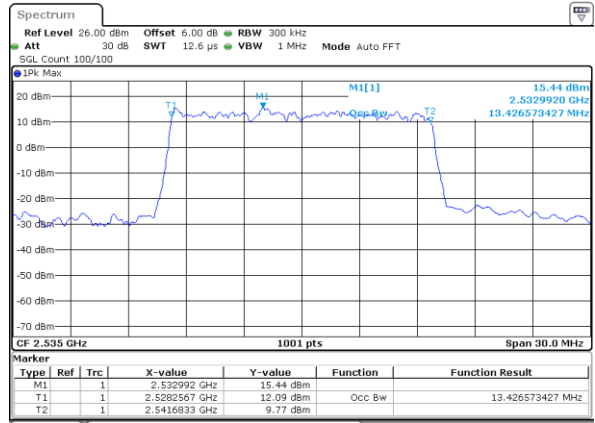

LTE Band 7

Lowest Channel / 15MHz / QPSK

Date: 29 JUL 2019 22:11:05

Lowest Channel / 15MHz / 16QAM

Date: 29 JUL 2019 22:10:45

Middle Channel / 15MHz / QPSK

Date: 29 JUL 2019 22:11:25

Middle Channel / 15MHz / 16QAM

Date: 29 JUL 2019 22:11:46

Highest Channel / 15MHz / QPSK

Date: 29 JUL 2019 22:12:26

Highest Channel / 15MHz / 16QAM

Date: 29 JUL 2019 22:12:06

LTE Band 7

Lowest Channel / 20MHz / QPSK

Date: 29 JUL 2019 22:27:36