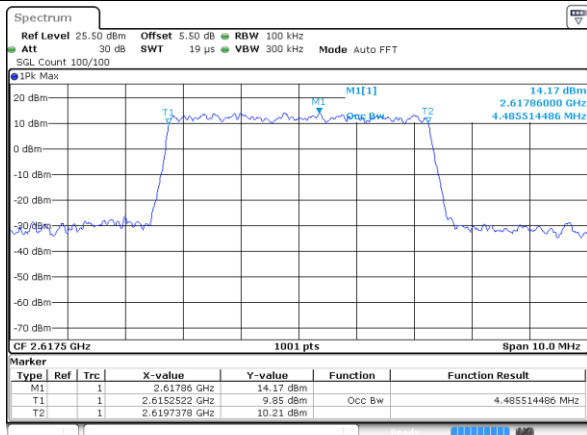

Highest Channel / 5MHz / QPSK

Date: 31 JUL 2019 16:08:42