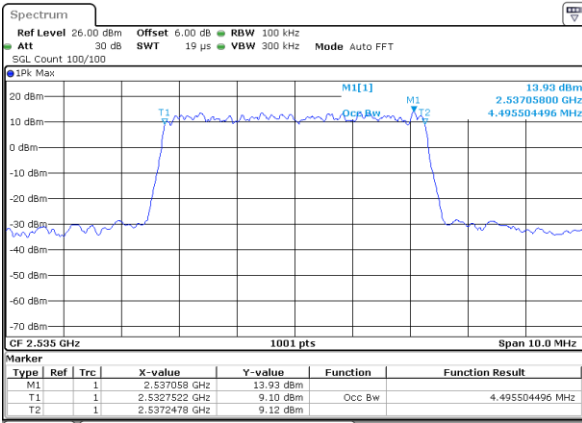

Highest Channel / 20MHz / 16QAM

Date: 29 JUL 2019 22:28:36

LTE Band 7

Lowest Channel / 5MHz / 64QAM

Date: 29 JUL 2019 22:43:47

Lowest Channel / 10MHz / 64QAM

Date: 29 JUL 2019 22:52:03

Middle Channel / 5MHz / 64QAM

Date: 29 JUL 2019 22:43:57

Middle Channel / 10MHz / 64QAM

Date: 29 JUL 2019 22:52:13

Highest Channel / 5MHz / 64QAM

Date: 29 JUL 2019 22:44:07

Highest Channel / 10MHz / 64QAM

Date: 29 JUL 2019 22:52:23

LTE Band 7