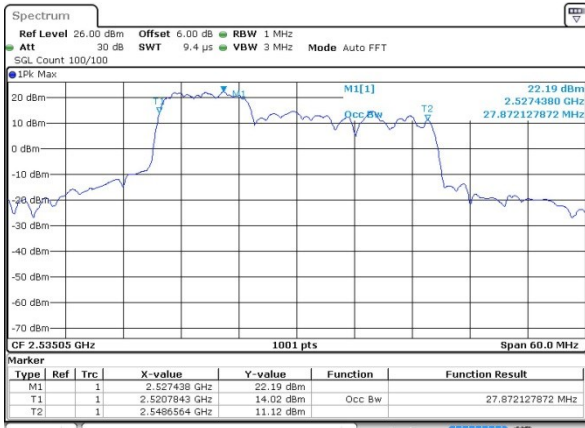

Highest Channel / 20MHz / 64QAM

Date: 31 JUL 2019 16:19:05

LTE Band 7

QPSK

Lowest Channel / 10MHz+20MHz

Date: 27.JUL.2019 01:38:47

Middle Channel / 10MHz+20MHz

Date: 27.JUL.2019 01:30:56

Highest Channel / 10MHz+20MHz

Date: 27.JUL.2019 01:30:17

LTE Band 7

QPSK

Lowest Channel / 15MHz+10MHz

Date: 31.JUL.2019 11:04:08

Lowest Channel / 15MHz+15MHz

Date: 31.JUL.2019 11:26:09