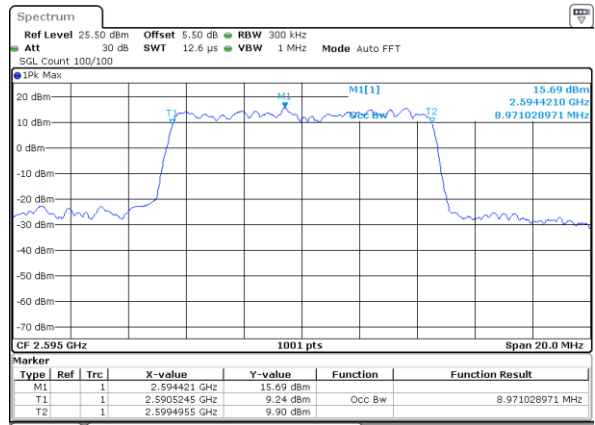

Date: 31 JUL 2019 16:08:52

LTE Band 38

Lowest Channel / 10MHz / QPSK

Date: 31 JUL 2019 16:09:22

Lowest Channel / 10MHz / 16QAM

Date: 31 JUL 2019 16:09:32

Middle Channel / 10MHz / QPSK

Date: 31 JUL 2019 16:10:02

Middle Channel / 10MHz / 16QAM

Date: 31 JUL 2019 16:10:12

Highest Channel / 10MHz / QPSK

Date: 31 JUL 2019 16:10:43

Highest Channel / 10MHz / 16QAM

Date: 31 JUL 2019 16:10:53

LTE Band 38

Lowest Channel / 15MHz / QPSK