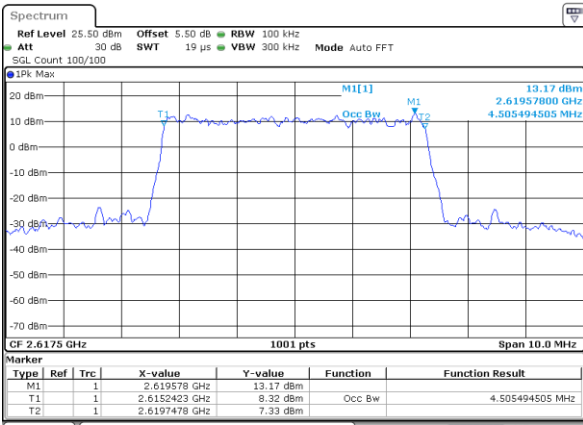

LTE Band 38

Lowest Channel / 5MHz / 64QAM

Date: 31 JUL 2019 16:15:24

Lowest Channel / 10MHz / 64QAM

Date: 31 JUL 2019 16:16:24

Middle Channel / 5MHz / 64QAM

Date: 31 JUL 2019 16:15:44

Middle Channel / 10MHz / 64QAM

Date: 31 JUL 2019 16:16:44

Highest Channel / 5MHz / 64QAM

Date: 31 JUL 2019 16:16:04

Highest Channel / 10MHz / 64QAM

Date: 31 JUL 2019 16:17:04

LTE Band 38

Lowest Channel / 15MHz / 64QAM

Date: 31 JUL 2019 16:17:25