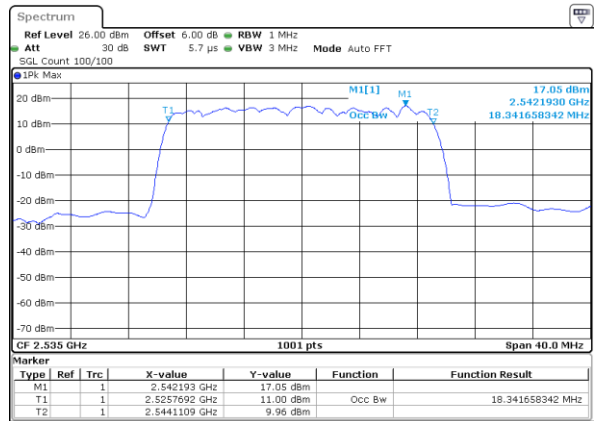

Lowest Channel / 15MHz / 64QAM

Date: 29 JUL 2019 23:00:17

Lowest Channel / 20MHz / 64QAM

Date: 29 JUL 2019 23:08:33

Middle Channel / 15MHz / 64QAM

Date: 29 JUL 2019 23:00:28

Middle Channel / 20MHz / 64QAM

Date: 29 JUL 2019 23:08:43

Highest Channel / 15MHz / 64QAM

Date: 29 JUL 2019 23:00:38

Highest Channel / 20MHz / 64QAM

Date: 29 JUL 2019 23:08:53

LTE Band 38

Lowest Channel / 5MHz / QPSK

Date: 31 JUL 2019 16:07:21

Lowest Channel / 5MHz / 16QAM