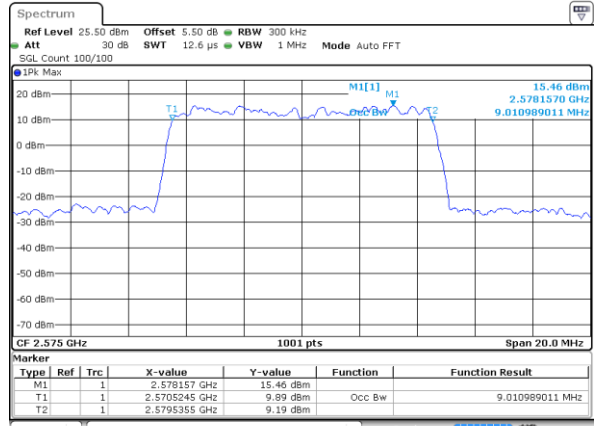

Date: 31 JUL 2019 16:08:52

LTE Band 38

Lowest Channel / 10MHz / QPSK

Date: 31 JUL 2019 16:09:22

Lowest Channel / 10MHz / 16QAM

Date: 31 JUL 2019 16:09:32

Middle Channel / 10MHz / QPSK

Date: 31 JUL 2019 16:10:02

Middle Channel / 10MHz / 16QAM

Date: 31 JUL 2019 16:10:12

Highest Channel / 10MHz / QPSK

Date: 31 JUL 2019 16:10:43

Highest Channel / 10MHz / 16QAM

Date: 31 JUL 2019 16:10:53

LTE Band 38

Lowest Channel / 15MHz / QPSK