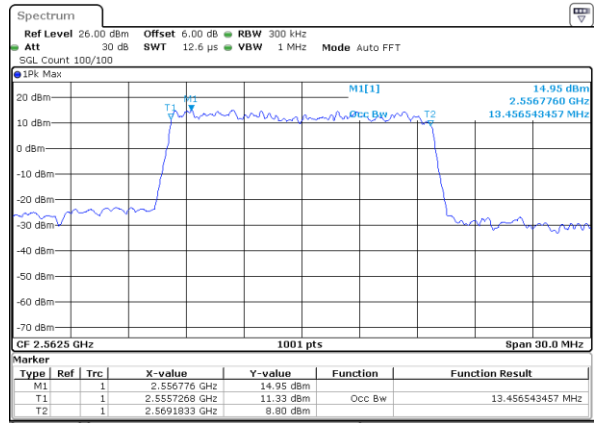

LTE Band 7

Lowest Channel / 15MHz / QPSK

Date: 29 JUL 2019 22:11:05

Lowest Channel / 15MHz / 16QAM

Date: 29 JUL 2019 22:10:45

Middle Channel / 15MHz / QPSK

Date: 29 JUL 2019 22:11:25

Middle Channel / 15MHz / 16QAM

Date: 29 JUL 2019 22:11:46

Highest Channel / 15MHz / QPSK

Date: 29 JUL 2019 22:12:26

Highest Channel / 15MHz / 16QAM

Date: 29 JUL 2019 22:12:06

LTE Band 7

Lowest Channel / 20MHz / QPSK

Date: 29 JUL 2019 22:27:36