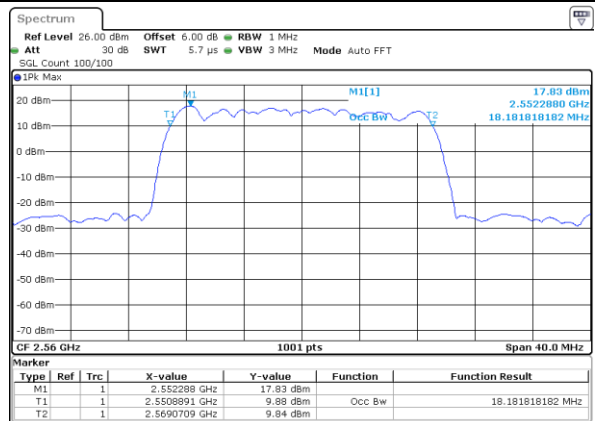

Lowest Channel / 15MHz / 64QAM

Date: 29 JUL 2019 23:00:17

Lowest Channel / 20MHz / 64QAM

Date: 29 JUL 2019 23:08:33

Middle Channel / 15MHz / 64QAM

Date: 29 JUL 2019 23:00:28

Middle Channel / 20MHz / 64QAM

Date: 29 JUL 2019 23:08:43

Highest Channel / 15MHz / 64QAM

Date: 29 JUL 2019 23:00:38

Highest Channel / 20MHz / 64QAM

Date: 29 JUL 2019 23:08:53

LTE Band 38

Lowest Channel / 5MHz / QPSK

Date: 31 JUL 2019 16:07:21

Lowest Channel / 5MHz / 16QAM