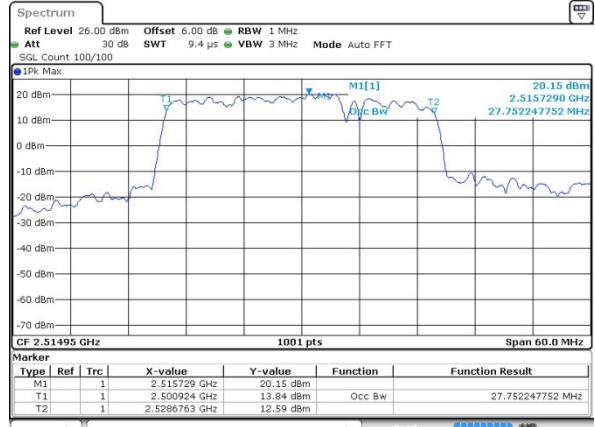

Middle Channel / 15MHz+10MHz

Date: 31.JUL.2019 11:04:45

Middle Channel / 15MHz+15MHz

Date: 31.JUL.2019 11:29:03

Highest Channel / 15MHz+10MHz

Date: 31.JUL.2019 11:17:20

Highest Channel / 15MHz+15MHz

Date: 31.JUL.2019 11:40:11

LTE Band 7

QPSK

Lowest Channel / 15MHz+20MHz

Date: 27.JUL.2019 02:18:54

Lowest Channel / 20MHz+10MHz

Date: 27.JUL.2019 02:02:36

Middle Channel / 15MHz+20MHz

Date: 27.JUL.2019 02:19:31

Middle Channel / 20MHz+10MHz

Date: 27.JUL.2019 01:58:15

Highest Channel / 15MHz+20MHz

Date: 27.JUL.2019 02:31:04

Highest Channel / 20MHz+10MHz

Date: 27.JUL.2019 01:58:08

LTE Band 7

QPSK

Lowest Channel / 20MHz+15MHz

Date: 27 JUL 2019 02:40:08

Lowest Channel / 20MHz+20MHz

Date: 31 JUL 2019 11:44:01

Middle Channel / 20MHz+15MHz

Date: 27 JUL 2019 02:40:40

Middle Channel / 20MHz+20MHz

Date: 31 JUL 2019 12:00:45