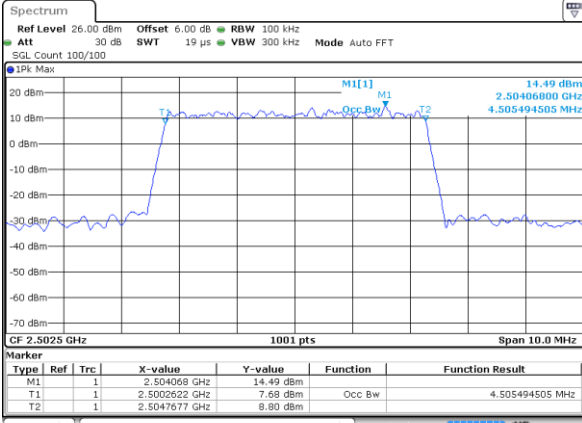

Highest Channel / 20MHz / 16QAM

Date: 29 JUL 2019 22:28:36

LTE Band 7

Lowest Channel / 5MHz / 64QAM

Date: 29 JUL 2019 22:43:47

Lowest Channel / 10MHz / 64QAM

Date: 29 JUL 2019 22:52:03

Middle Channel / 5MHz / 64QAM

Date: 29 JUL 2019 22:43:57

Middle Channel / 10MHz / 64QAM

Date: 29 JUL 2019 22:52:13

Highest Channel / 5MHz / 64QAM

Date: 29 JUL 2019 22:44:07

Highest Channel / 10MHz / 64QAM

Date: 29 JUL 2019 22:52:23

LTE Band 7