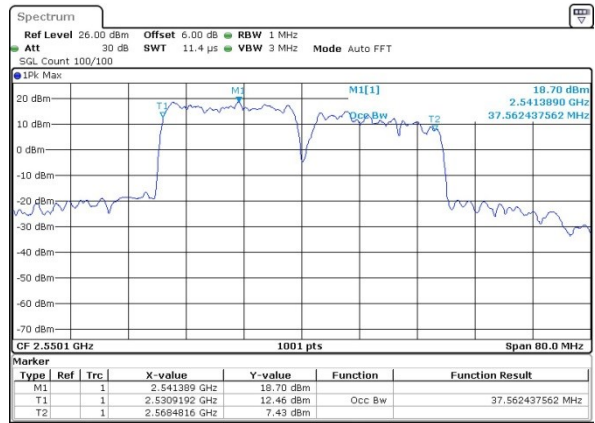

Middle Channel / 20MHz+10MHz

Date: 27.JUL.2019 01:58:15

Highest Channel / 15MHz+20MHz

Date: 27.JUL.2019 02:31:04

Highest Channel / 20MHz+10MHz

Date: 27.JUL.2019 01:58:08

LTE Band 7

QPSK

Lowest Channel / 20MHz+15MHz

Date: 27 JUL 2019 02:40:08

Lowest Channel / 20MHz+20MHz

Date: 31 JUL 2019 11:44:01

Middle Channel / 20MHz+15MHz

Date: 27 JUL 2019 02:40:40

Middle Channel / 20MHz+20MHz

Date: 31 JUL 2019 12:00:45

Highest Channel / 20MHz+15MHz

Date: 27 JUL 2019 02:51:37

Highest Channel / 20MHz+20MHz

Date: 31 JUL 2019 12:03:06

LTE Band 7

16QAM

Lowest Channel / 10MHz+20MHz

Middle Channel / 10MHz+20MHz