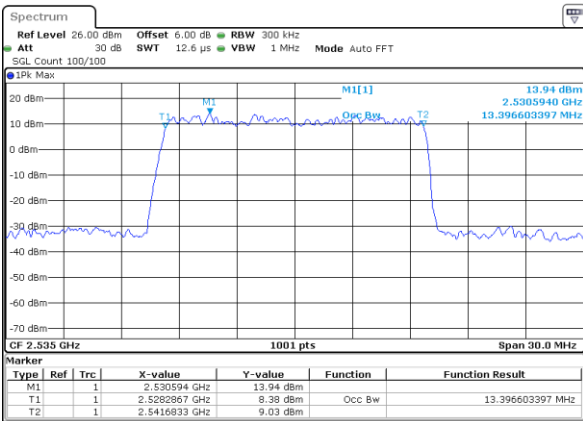

Lowest Channel / 15MHz / 64QAM

Date: 29 JUL 2019 23:00:17

Lowest Channel / 20MHz / 64QAM

Date: 29 JUL 2019 23:08:33

Middle Channel / 15MHz / 64QAM

Date: 29 JUL 2019 23:00:28

Middle Channel / 20MHz / 64QAM

Date: 29 JUL 2019 23:08:43

Highest Channel / 15MHz / 64QAM

Date: 29 JUL 2019 23:00:38

Highest Channel / 20MHz / 64QAM

Date: 29 JUL 2019 23:08:53

LTE Band 38

Lowest Channel / 5MHz / QPSK

Date: 31 JUL 2019 16:07:21

Lowest Channel / 5MHz / 16QAM