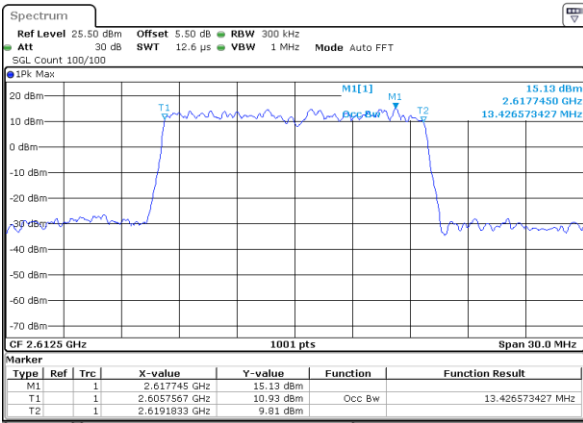

Date: 31 JUL 2019 16:11:23

Lowest Channel / 15MHz / 16QAM

Date: 31 JUL 2019 16:11:33

Middle Channel / 15MHz / QPSK

Date: 31 JUL 2019 16:12:03

Middle Channel / 15MHz / 16QAM

Date: 31 JUL 2019 16:12:13

Highest Channel / 15MHz / QPSK

Date: 31 JUL 2019 16:12:43

Highest Channel / 15MHz / 16QAM

Date: 31 JUL 2019 16:12:53

LTE Band 38

Lowest Channel / 20MHz / QPSK

Date: 31 JUL 2019 16:13:23

Lowest Channel / 20MHz / 16QAM

Date: 31 JUL 2019 16:13:33