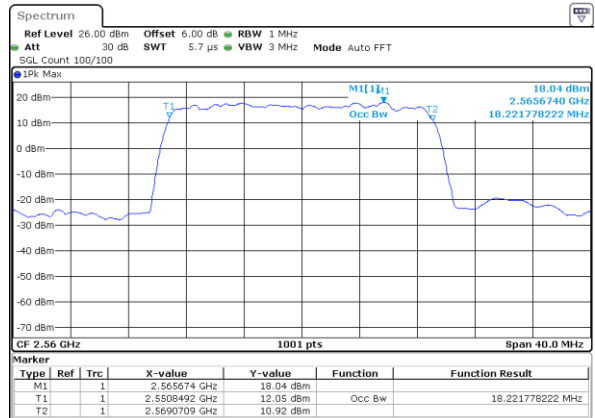

Date: 29 JUL 2019 22:11:46

Highest Channel / 15MHz / QPSK

Date: 29 JUL 2019 22:12:26

Highest Channel / 15MHz / 16QAM

Date: 29 JUL 2019 22:12:06

LTE Band 7

Lowest Channel / 20MHz / QPSK

Date: 29 JUL 2019 22:27:36

Lowest Channel / 20MHz / 16QAM

Date: 29 JUL 2019 22:27:16

Middle Channel / 20MHz / QPSK

Date: 29 JUL 2019 22:27:56

Middle Channel / 20MHz / 16QAM

Date: 29 JUL 2019 22:28:16

Highest Channel / 20MHz / QPSK

Date: 29 JUL 2019 22:28:56

Highest Channel / 20MHz / 16QAM

Date: 29 JUL 2019 22:28:36

LTE Band 7

Lowest Channel / 5MHz / 64QAM

Date: 29 JUL 2019 22:43:47

Lowest Channel / 10MHz / 64QAM

Date: 29 JUL 2019 22:52:03

Middle Channel / 5MHz / 64QAM