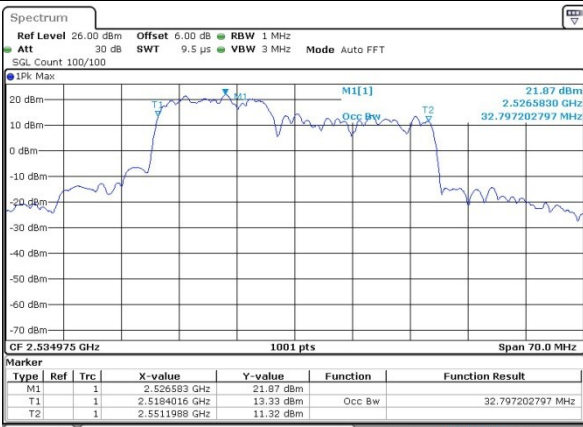

Date: 31.JUL.2019 11:05:04

Middle Channel / 15MHz+15MHz

Date: 31.JUL.2019 11:28:32

Highest Channel / 15MHz+10MHz

Date: 31.JUL.2019 11:17:41

Highest Channel / 15MHz+15MHz

Date: 31.JUL.2019 11:40:43

LTE Band 7

16QAM

Lowest Channel / 15MHz+20MHz

Date: 27.JUL.2019 02:18:34

Lowest Channel / 20MHz+10MHz

Date: 27.JUL.2019 02:02:15

Middle Channel / 15MHz+20MHz

Date: 27.JUL.2019 02:19:51

Middle Channel / 20MHz+10MHz

Date: 27.JUL.2019 01:57:56

Highest Channel / 15MHz+20MHz

Date: 27.JUL.2019 02:30:46

Highest Channel / 20MHz+10MHz

Date: 27.JUL.2019 01:56:30