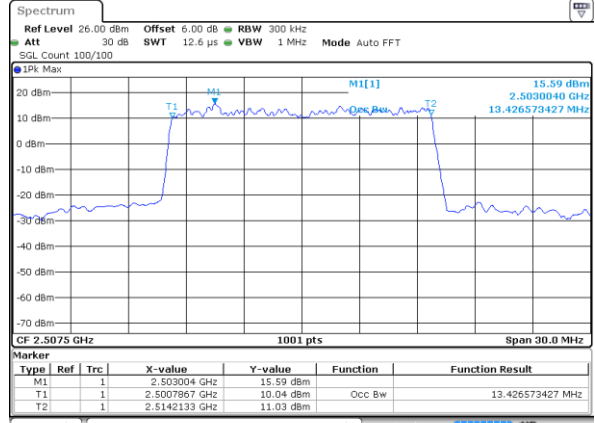

LTE Band 7

Lowest Channel / 15MHz / QPSK

Date: 29 JUL 2019 22:11:05

Lowest Channel / 15MHz / 16QAM

Date: 29 JUL 2019 22:10:45

Middle Channel / 15MHz / QPSK

Date: 29 JUL 2019 22:11:25

Middle Channel / 15MHz / 16QAM

Date: 29 JUL 2019 22:11:46

Highest Channel / 15MHz / QPSK

Date: 29 JUL 2019 22:12:26

Highest Channel / 15MHz / 16QAM

Date: 29 JUL 2019 22:12:06

LTE Band 7

Lowest Channel / 20MHz / QPSK

Date: 29 JUL 2019 22:27:36