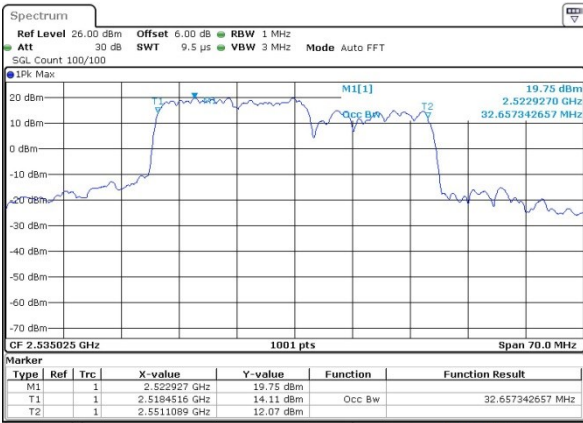

Middle Channel / 20MHz+10MHz

Date: 27.JUL.2019 01:58:15

Highest Channel / 15MHz+20MHz

Date: 27.JUL.2019 02:31:04

Highest Channel / 20MHz+10MHz

Date: 27.JUL.2019 01:58:08

LTE Band 7

QPSK

Lowest Channel / 20MHz+15MHz

Date: 27 JUL 2019 02:40:08

Lowest Channel / 20MHz+20MHz

Date: 31 JUL 2019 11:44:01

Middle Channel / 20MHz+15MHz

Date: 27 JUL 2019 02:40:40

Middle Channel / 20MHz+20MHz

Date: 31 JUL 2019 12:00:45

Highest Channel / 20MHz+15MHz

Date: 27 JUL 2019 02:51:37

Highest Channel / 20MHz+20MHz

Date: 31 JUL 2019 12:03:06

LTE Band 7

16QAM

Lowest Channel / 10MHz+20MHz

Middle Channel / 10MHz+20MHz