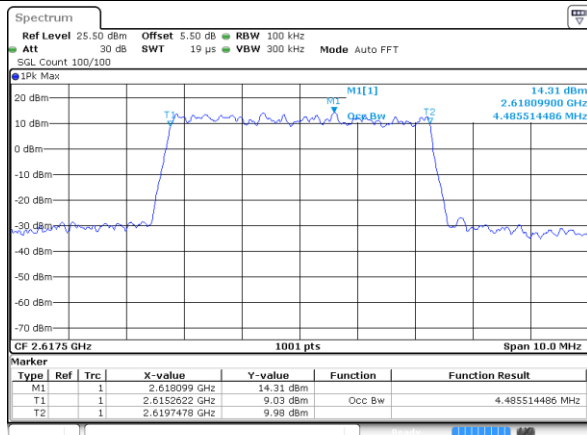

Highest Channel / 5MHz / 16QAM

Date: 31 JUL 2019 16:08:52