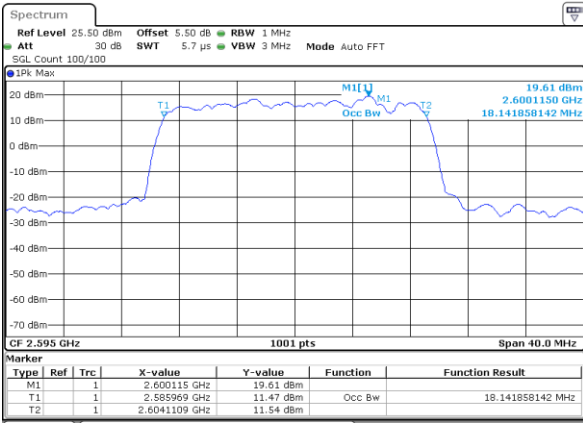

Date: 31 JUL 2019 16:12:43

Highest Channel / 15MHz / 16QAM

Date: 31 JUL 2019 16:12:53

LTE Band 38

Lowest Channel / 20MHz / QPSK

Date: 31 JUL 2019 16:13:23

Lowest Channel / 20MHz / 16QAM

Date: 31 JUL 2019 16:13:33

Middle Channel / 20MHz / QPSK

Date: 31 JUL 2019 16:14:03

Middle Channel / 20MHz / 16QAM

Date: 31 JUL 2019 16:14:13

Highest Channel / 20MHz / QPSK

Date: 31 JUL 2019 16:14:43

Highest Channel / 20MHz / 16QAM

Date: 31 JUL 2019 16:14:53