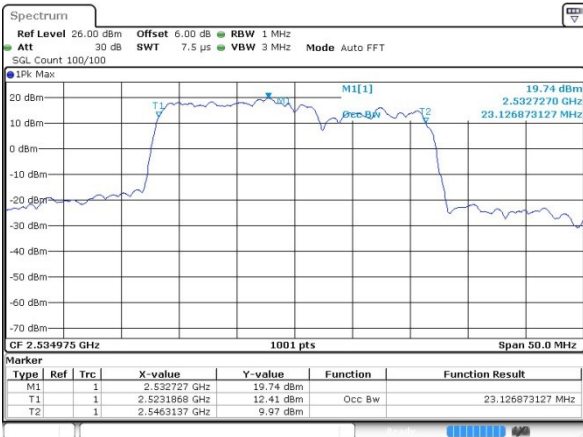

Highest Channel / 20MHz / 64QAM

Date: 31 JUL 2019 16:19:05

LTE Band 7

QPSK

Lowest Channel / 10MHz+20MHz

Date: 27.JUL.2019 01:38:47

Middle Channel / 10MHz+20MHz

Date: 27.JUL.2019 01:30:56

Highest Channel / 10MHz+20MHz

Date: 27.JUL.2019 01:30:17

LTE Band 7

QPSK

Lowest Channel / 15MHz+10MHz

Date: 31.JUL.2019 11:04:08

Lowest Channel / 15MHz+15MHz

Date: 31.JUL.2019 11:26:09

Middle Channel / 15MHz+10MHz

Date: 31.JUL.2019 11:04:45

Middle Channel / 15MHz+15MHz

Date: 31.JUL.2019 11:29:03

Highest Channel / 15MHz+10MHz

Date: 31.JUL.2019 11:17:20

Highest Channel / 15MHz+15MHz

Date: 31.JUL.2019 11:40:11