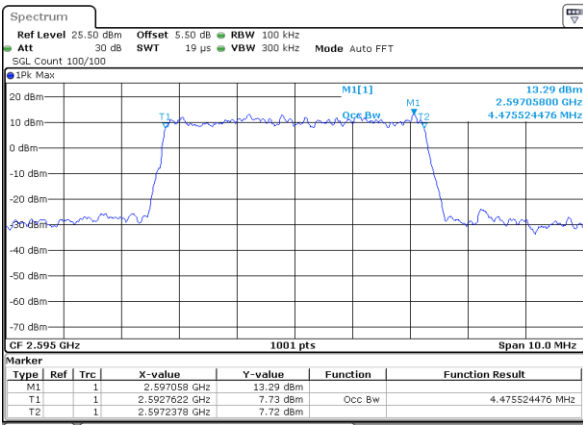

LTE Band 38

Lowest Channel / 5MHz / 64QAM

Date: 31 JUL 2019 16:15:24

Lowest Channel / 10MHz / 64QAM

Date: 31 JUL 2019 16:16:24

Middle Channel / 5MHz / 64QAM

Date: 31 JUL 2019 16:15:44

Middle Channel / 10MHz / 64QAM

Date: 31 JUL 2019 16:16:44

Highest Channel / 5MHz / 64QAM

Date: 31 JUL 2019 16:16:04

Highest Channel / 10MHz / 64QAM

Date: 31 JUL 2019 16:17:04

LTE Band 38

Lowest Channel / 15MHz / 64QAM

Date: 31 JUL 2019 16:17:25