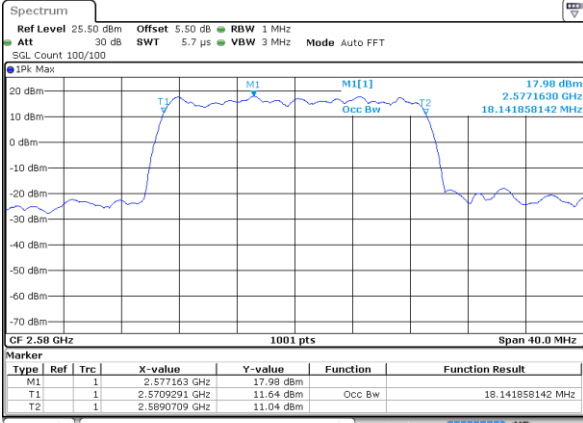

Date: 31 JUL 2019 16:12:43

Highest Channel / 15MHz / 16QAM

Date: 31 JUL 2019 16:12:53

LTE Band 38

Lowest Channel / 20MHz / QPSK

Date: 31 JUL 2019 16:13:23

Lowest Channel / 20MHz / 16QAM

Date: 31 JUL 2019 16:13:33