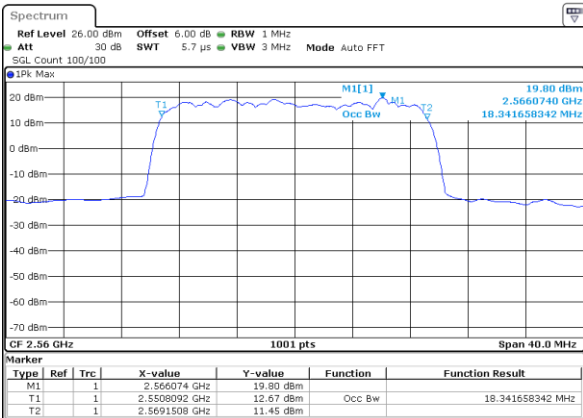

Date: 29 JUL 2019 22:11:46

Highest Channel / 15MHz / QPSK

Date: 29 JUL 2019 22:12:26

Highest Channel / 15MHz / 16QAM

Date: 29 JUL 2019 22:12:06

LTE Band 7

Lowest Channel / 20MHz / QPSK

Date: 29 JUL 2019 22:27:36

Lowest Channel / 20MHz / 16QAM

Date: 29 JUL 2019 22:27:16

Middle Channel / 20MHz / QPSK

Date: 29 JUL 2019 22:27:56

Middle Channel / 20MHz / 16QAM

Date: 29 JUL 2019 22:28:16

Highest Channel / 20MHz / QPSK

Date: 29 JUL 2019 22:28:56

Highest Channel / 20MHz / 16QAM

Date: 29 JUL 2019 22:28:36

LTE Band 7

Lowest Channel / 5MHz / 64QAM

Date: 29 JUL 2019 22:43:47

Lowest Channel / 10MHz / 64QAM

Date: 29 JUL 2019 22:52:03

Middle Channel / 5MHz / 64QAM