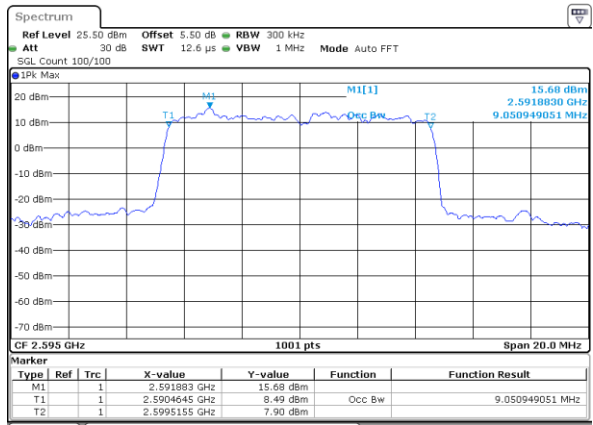

LTE Band 38

Lowest Channel / 5MHz / 64QAM

Date: 31 JUL 2019 16:15:24

Lowest Channel / 10MHz / 64QAM

Date: 31 JUL 2019 16:16:24

Middle Channel / 5MHz / 64QAM

Date: 31 JUL 2019 16:15:44

Middle Channel / 10MHz / 64QAM

Date: 31 JUL 2019 16:16:44

Highest Channel / 5MHz / 64QAM

Date: 31 JUL 2019 16:16:04

Highest Channel / 10MHz / 64QAM

Date: 31 JUL 2019 16:17:04

LTE Band 38

Lowest Channel / 15MHz / 64QAM

Date: 31 JUL 2019 16:17:25