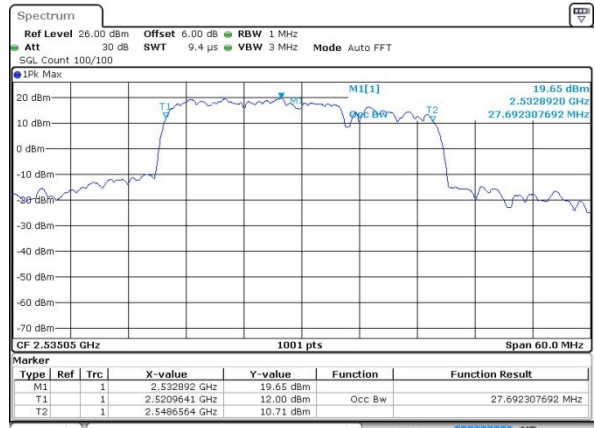

LTE Band 7

QPSK

Lowest Channel / 15MHz+20MHz

Date: 27.JUL.2019 02:18:54

Lowest Channel / 20MHz+10MHz

Date: 27.JUL.2019 02:02:36

Middle Channel / 15MHz+20MHz

Date: 27.JUL.2019 02:19:31

Middle Channel / 20MHz+10MHz

Date: 27.JUL.2019 01:58:15

Highest Channel / 15MHz+20MHz

Date: 27.JUL.2019 02:31:04

Highest Channel / 20MHz+10MHz

Date: 27.JUL.2019 01:58:08

LTE Band 7

QPSK