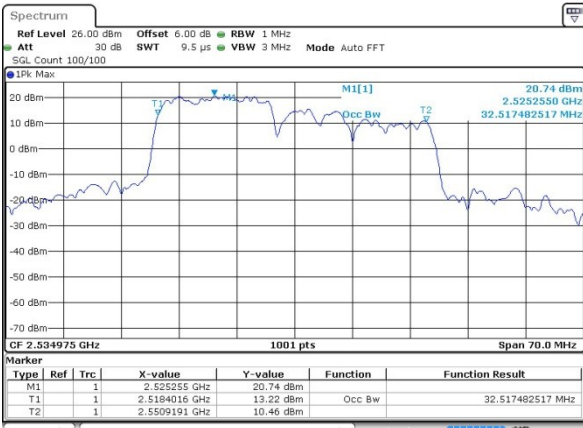

LTE Band 7

QPSK

Lowest Channel / 15MHz+20MHz

Date: 27.JUL.2019 02:18:54

Lowest Channel / 20MHz+10MHz

Date: 27.JUL.2019 02:02:36

Middle Channel / 15MHz+20MHz

Date: 27.JUL.2019 02:19:31

Middle Channel / 20MHz+10MHz

Date: 27.JUL.2019 01:58:15

Highest Channel / 15MHz+20MHz

Date: 27.JUL.2019 02:31:04

Highest Channel / 20MHz+10MHz

Date: 27.JUL.2019 01:58:08

LTE Band 7

QPSK