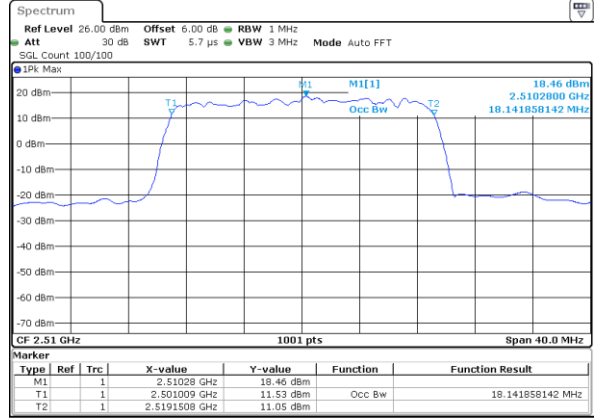

Lowest Channel / 20MHz / 16QAM

Date: 29 JUL 2019 22:27:16