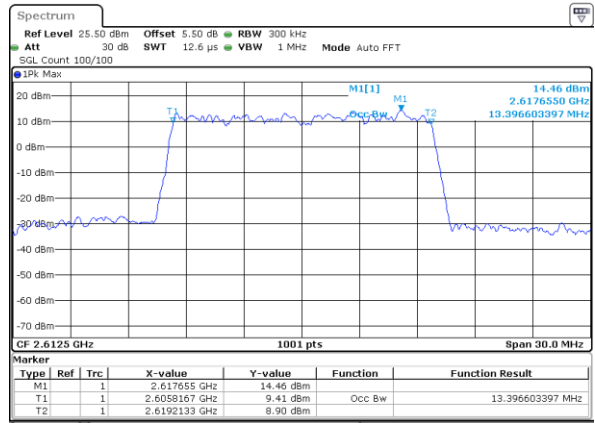

Date: 31 JUL 2019 16:11:23

Lowest Channel / 15MHz / 16QAM

Date: 31 JUL 2019 16:11:33

Middle Channel / 15MHz / QPSK

Date: 31 JUL 2019 16:12:03

Middle Channel / 15MHz / 16QAM

Date: 31 JUL 2019 16:12:13

Highest Channel / 15MHz / QPSK

Date: 31 JUL 2019 16:12:43

Highest Channel / 15MHz / 16QAM

Date: 31 JUL 2019 16:12:53

LTE Band 38

Lowest Channel / 20MHz / QPSK

Date: 31 JUL 2019 16:13:23

Lowest Channel / 20MHz / 16QAM

Date: 31 JUL 2019 16:13:33