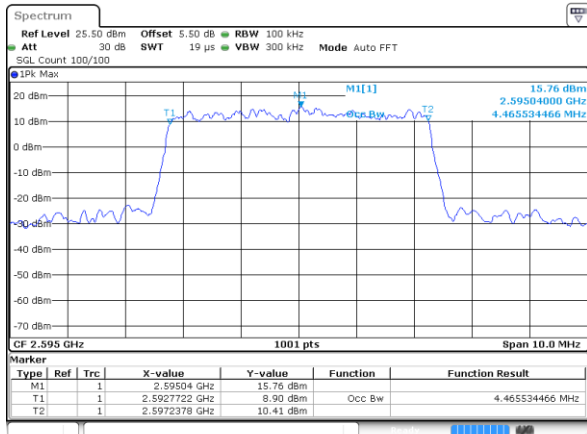

Middle Channel / 5MHz / QPSK

Date: 31 JUL 2019 16:08:02