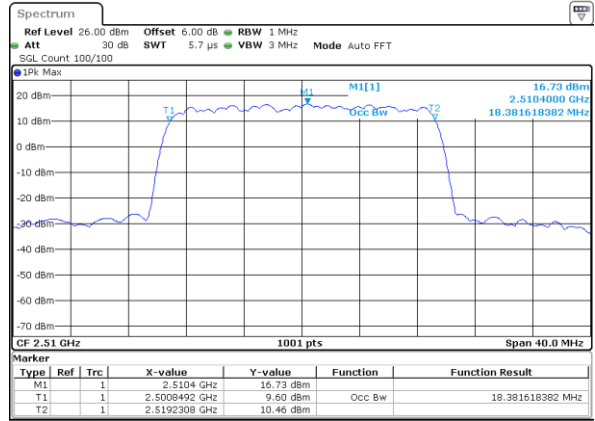

Lowest Channel / 20MHz / 64QAM

Date: 29 JUL 2019 23:08:33