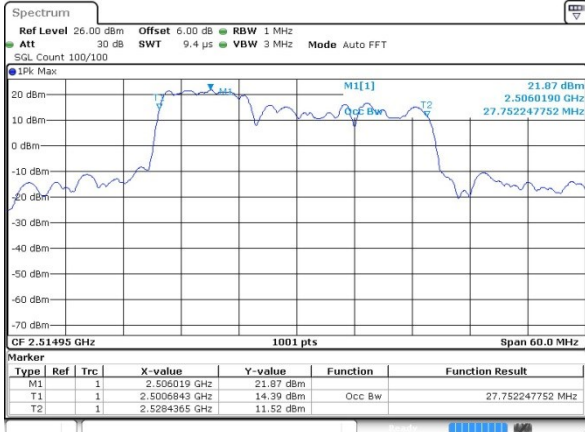

Lowest Channel / 20MHz+15MHz

Date: 27 JUL 2019 02:40:08

Lowest Channel / 20MHz+20MHz

Date: 31 JUL 2019 11:44:01

Middle Channel / 20MHz+15MHz

Date: 27 JUL 2019 02:40:40

Middle Channel / 20MHz+20MHz

Date: 31 JUL 2019 12:00:45

Highest Channel / 20MHz+15MHz

Date: 27 JUL 2019 02:51:37

Highest Channel / 20MHz+20MHz

Date: 31 JUL 2019 12:03:06

LTE Band 7

16QAM

Lowest Channel / 10MHz+20MHz

Middle Channel / 10MHz+20MHz

Highest Channel / 10MHz+20MHz

LTE Band 7

16QAM

Lowest Channel / 15MHz+10MHz

Date: 31.JUL.2019 11:03:49

Lowest Channel / 15MHz+15MHz

Date: 31.JUL.2019 11:26:39

Middle Channel / 15MHz+10MHz