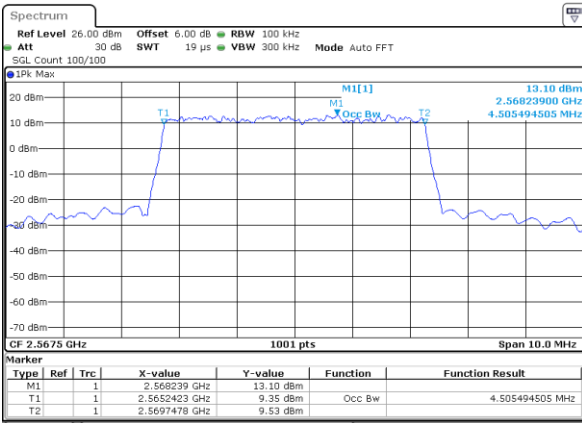

Highest Channel / 20MHz / 16QAM

Date: 29 JUL 2019 22:28:36

LTE Band 7

Lowest Channel / 5MHz / 64QAM

Date: 29 JUL 2019 22:43:47

Lowest Channel / 10MHz / 64QAM

Date: 29 JUL 2019 22:52:03

Middle Channel / 5MHz / 64QAM

Date: 29 JUL 2019 22:43:57

Middle Channel / 10MHz / 64QAM

Date: 29 JUL 2019 22:52:13

Highest Channel / 5MHz / 64QAM

Date: 29 JUL 2019 22:44:07

Highest Channel / 10MHz / 64QAM

Date: 29 JUL 2019 22:52:23

LTE Band 7