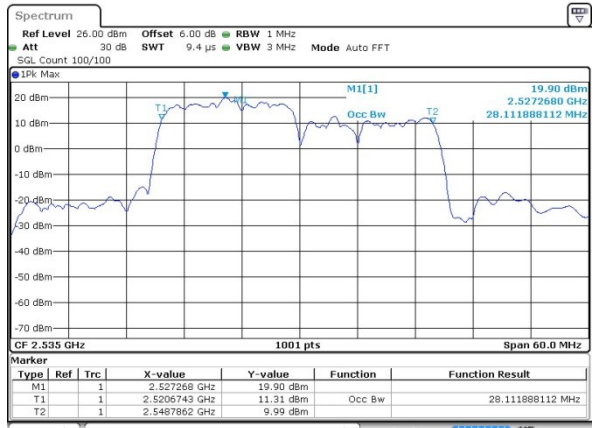

Highest Channel / 20MHz+15MHz

Date: 27 JUL 2019 02:51:37

Highest Channel / 20MHz+20MHz

Date: 31 JUL 2019 12:03:06

LTE Band 7

16QAM

Lowest Channel / 10MHz+20MHz

Middle Channel / 10MHz+20MHz

Highest Channel / 10MHz+20MHz

LTE Band 7

16QAM

Lowest Channel / 15MHz+10MHz

Date: 31.JUL.2019 11:03:49

Lowest Channel / 15MHz+15MHz

Date: 31.JUL.2019 11:26:39

Middle Channel / 15MHz+10MHz

Date: 31.JUL.2019 11:05:04

Middle Channel / 15MHz+15MHz

Date: 31.JUL.2019 11:28:32

Highest Channel / 15MHz+10MHz

Date: 31.JUL.2019 11:17:41

Highest Channel / 15MHz+15MHz

Date: 31.JUL.2019 11:40:43

LTE Band 7