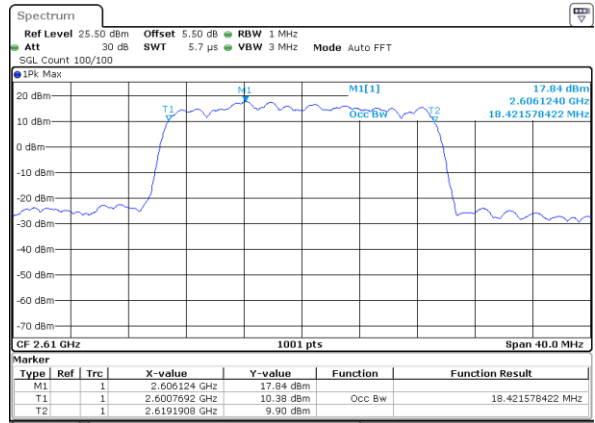

Date: 31 JUL 2019 16:12:43

Highest Channel / 15MHz / 16QAM

Date: 31 JUL 2019 16:12:53

LTE Band 38

Lowest Channel / 20MHz / QPSK

Date: 31 JUL 2019 16:13:23

Lowest Channel / 20MHz / 16QAM

Date: 31 JUL 2019 16:13:33

Middle Channel / 20MHz / QPSK

Date: 31 JUL 2019 16:14:03

Middle Channel / 20MHz / 16QAM

Date: 31 JUL 2019 16:14:13

Highest Channel / 20MHz / QPSK

Date: 31 JUL 2019 16:14:43

Highest Channel / 20MHz / 16QAM

Date: 31 JUL 2019 16:14:53

LTE Band 38

Lowest Channel / 5MHz / 64QAM

Date: 31 JUL 2019 16:15:24

Lowest Channel / 10MHz / 64QAM

Date: 31 JUL 2019 16:16:24

Middle Channel / 5MHz / 64QAM

Date: 31 JUL 2019 16:15:44

Middle Channel / 10MHz / 64QAM