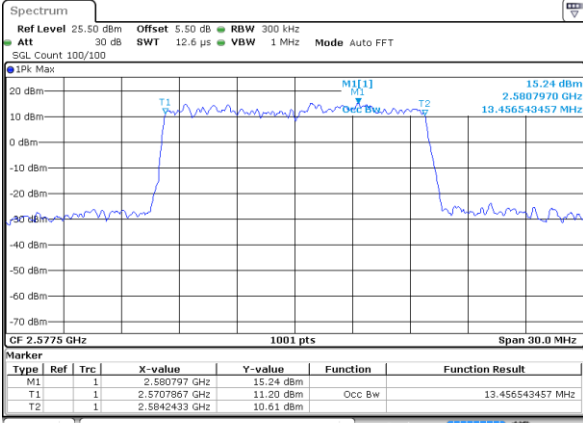

Middle Channel / 10MHz / 16QAM

Date: 31 JUL 2019 16:10:12

Highest Channel / 10MHz / QPSK

Date: 31 JUL 2019 16:10:43

Highest Channel / 10MHz / 16QAM

Date: 31 JUL 2019 16:10:53

LTE Band 38

Lowest Channel / 15MHz / QPSK