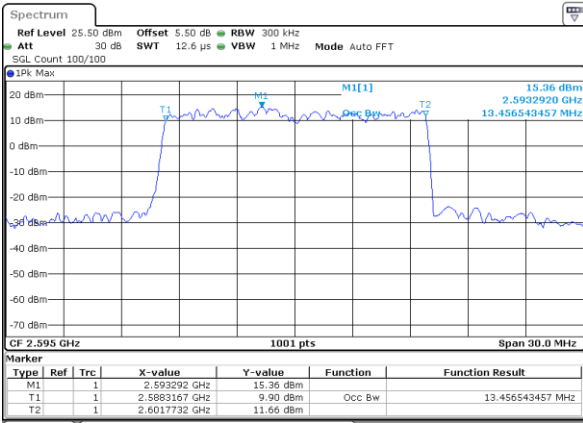

Middle Channel / 15MHz / QPSK

Date: 31 JUL 2019 16:12:03