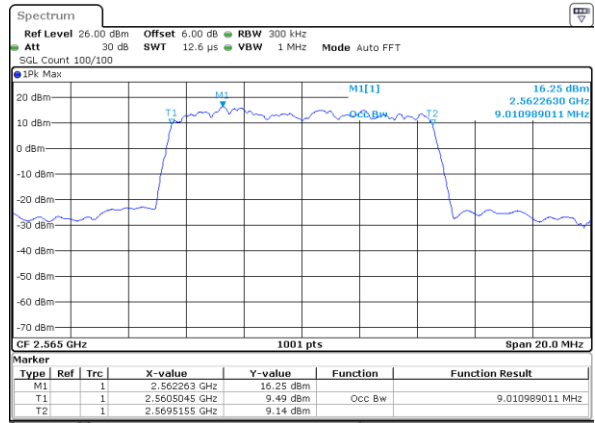

Highest Channel / 20MHz / 16QAM

Date: 29 JUL 2019 22:28:36

LTE Band 7

Lowest Channel / 5MHz / 64QAM

Date: 29 JUL 2019 22:43:47

Lowest Channel / 10MHz / 64QAM

Date: 29 JUL 2019 22:52:03

Middle Channel / 5MHz / 64QAM

Date: 29 JUL 2019 22:43:57

Middle Channel / 10MHz / 64QAM

Date: 29 JUL 2019 22:52:13

Highest Channel / 5MHz / 64QAM

Date: 29 JUL 2019 22:44:07

Highest Channel / 10MHz / 64QAM

Date: 29 JUL 2019 22:52:23

LTE Band 7