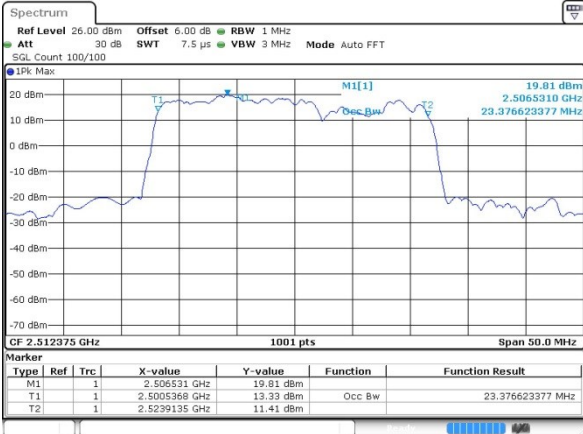

Highest Channel / 10MHz+20MHz

Date: 27.JUL.2019 01:30:17

LTE Band 7

QPSK

Lowest Channel / 15MHz+10MHz

Date: 31.JUL.2019 11:04:08

Lowest Channel / 15MHz+15MHz

Date: 31.JUL.2019 11:26:09