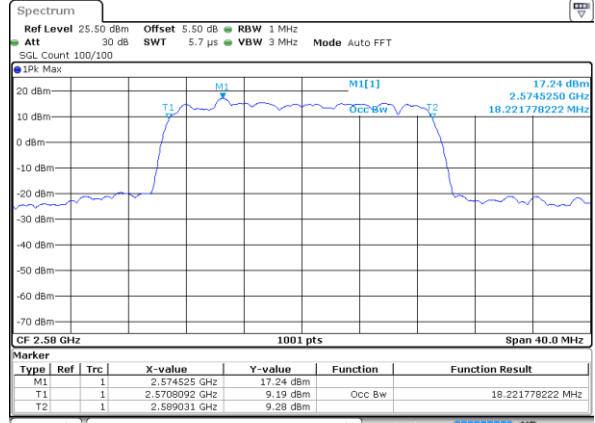

Date: 31 JUL 2019 16:16:44

Highest Channel / 5MHz / 64QAM

Date: 31 JUL 2019 16:16:04

Highest Channel / 10MHz / 64QAM

Date: 31 JUL 2019 16:17:04

LTE Band 38

Lowest Channel / 15MHz / 64QAM

Date: 31 JUL 2019 16:17:25

Lowest Channel / 20MHz / 64QAM

Date: 31 JUL 2019 16:18:25

Middle Channel / 15MHz / 64QAM

Date: 31 JUL 2019 16:17:45

Middle Channel / 20MHz / 64QAM

Date: 31 JUL 2019 16:18:45

Highest Channel / 15MHz / 64QAM

Date: 31 JUL 2019 16:18:05