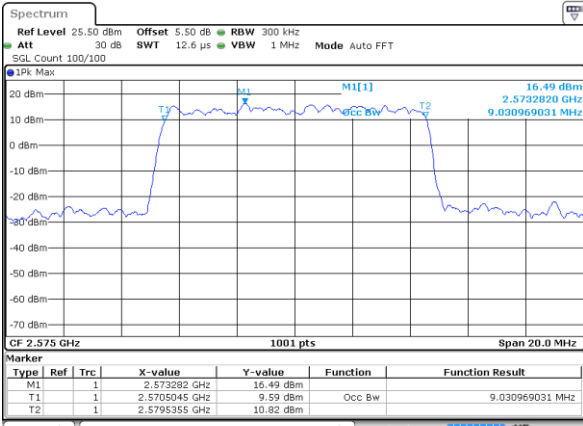

LTE Band 38

Lowest Channel / 10MHz / QPSK

Date: 31 JUL 2019 16:09:22