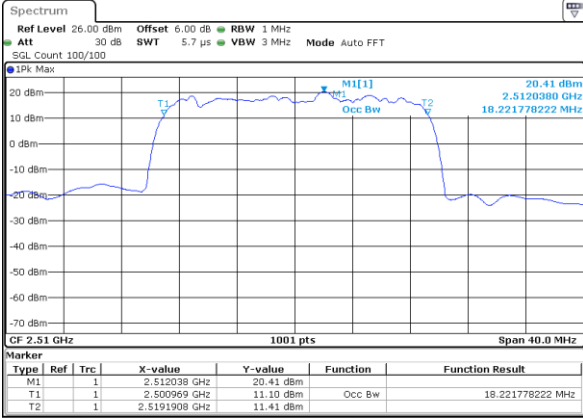

Date: 29 JUL 2019 22:11:46

Highest Channel / 15MHz / QPSK

Date: 29 JUL 2019 22:12:26

Highest Channel / 15MHz / 16QAM

Date: 29 JUL 2019 22:12:06

LTE Band 7

Lowest Channel / 20MHz / QPSK

Date: 29 JUL 2019 22:27:36