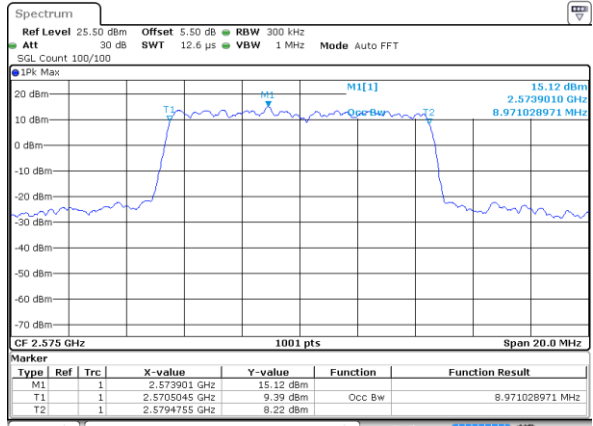

Lowest Channel / 10MHz / 64QAM

Date: 31 JUL 2019 16:16:24