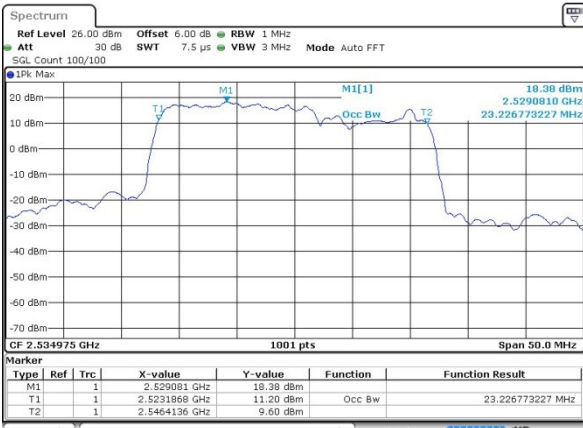

Highest Channel / 20MHz+15MHz

Date: 27 JUL 2019 02:51:37

Highest Channel / 20MHz+20MHz

Date: 31 JUL 2019 12:03:06

LTE Band 7

16QAM

Lowest Channel / 10MHz+20MHz

Middle Channel / 10MHz+20MHz

Highest Channel / 10MHz+20MHz

LTE Band 7

16QAM

Lowest Channel / 15MHz+10MHz

Date: 31.JUL.2019 11:03:49

Lowest Channel / 15MHz+15MHz

Date: 31.JUL.2019 11:26:39

Middle Channel / 15MHz+10MHz

Date: 31.JUL.2019 11:05:04

Middle Channel / 15MHz+15MHz

Date: 31.JUL.2019 11:28:32

Highest Channel / 15MHz+10MHz

Date: 31.JUL.2019 11:17:41

Highest Channel / 15MHz+15MHz

Date: 31.JUL.2019 11:40:43

LTE Band 7