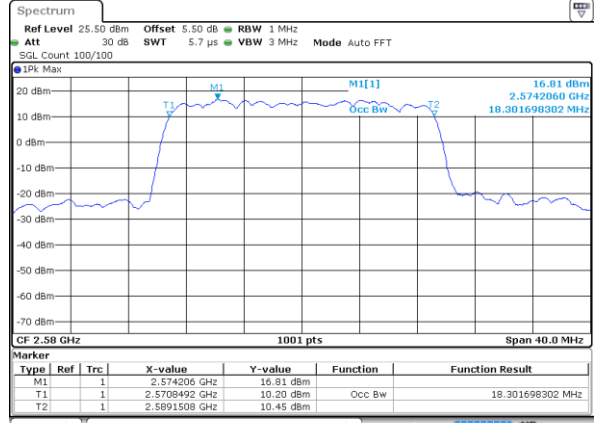

Date: 31 JUL 2019 16:12:43

Highest Channel / 15MHz / 16QAM

Date: 31 JUL 2019 16:12:53

LTE Band 38

Lowest Channel / 20MHz / QPSK

Date: 31 JUL 2019 16:13:23

Lowest Channel / 20MHz / 16QAM

Date: 31 JUL 2019 16:13:33