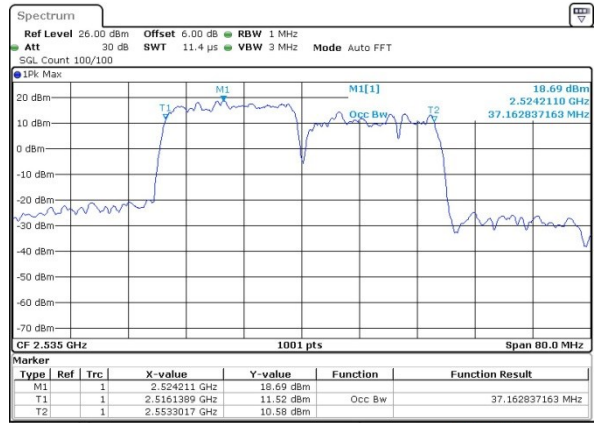

Middle Channel / 20MHz+10MHz

Date: 27.JUL.2019 01:58:15

Highest Channel / 15MHz+20MHz

Date: 27.JUL.2019 02:31:04

Highest Channel / 20MHz+10MHz

Date: 27.JUL.2019 01:58:08

LTE Band 7

QPSK

Lowest Channel / 20MHz+15MHz

Date: 27 JUL 2019 02:40:08

Lowest Channel / 20MHz+20MHz

Date: 31 JUL 2019 11:44:01

Middle Channel / 20MHz+15MHz

Date: 27 JUL 2019 02:40:40

Middle Channel / 20MHz+20MHz

Date: 31 JUL 2019 12:00:45

Highest Channel / 20MHz+15MHz

Date: 27 JUL 2019 02:51:37

Highest Channel / 20MHz+20MHz

Date: 31 JUL 2019 12:03:06

LTE Band 7

16QAM

Lowest Channel / 10MHz+20MHz

Middle Channel / 10MHz+20MHz