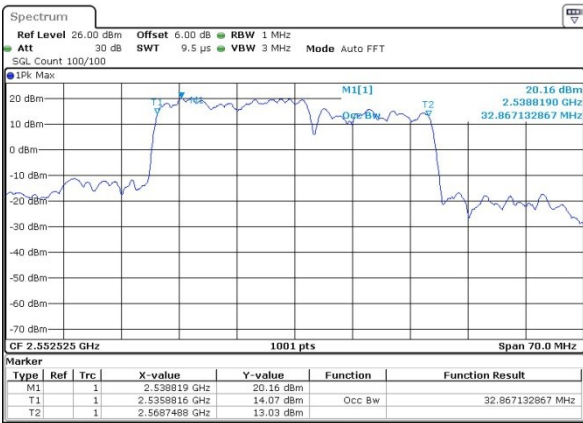

Middle Channel / 20MHz+10MHz

Date: 27.JUL.2019 01:58:15

Highest Channel / 15MHz+20MHz

Date: 27.JUL.2019 02:31:04

Highest Channel / 20MHz+10MHz

Date: 27.JUL.2019 01:58:08

LTE Band 7

QPSK

Lowest Channel / 20MHz+15MHz

Date: 27 JUL 2019 02:40:08

Lowest Channel / 20MHz+20MHz

Date: 31 JUL 2019 11:44:01

Middle Channel / 20MHz+15MHz

Date: 27 JUL 2019 02:40:40

Middle Channel / 20MHz+20MHz

Date: 31 JUL 2019 12:00:45

Highest Channel / 20MHz+15MHz

Date: 27 JUL 2019 02:51:37

Highest Channel / 20MHz+20MHz

Date: 31 JUL 2019 12:03:06

LTE Band 7

16QAM

Lowest Channel / 10MHz+20MHz

Middle Channel / 10MHz+20MHz