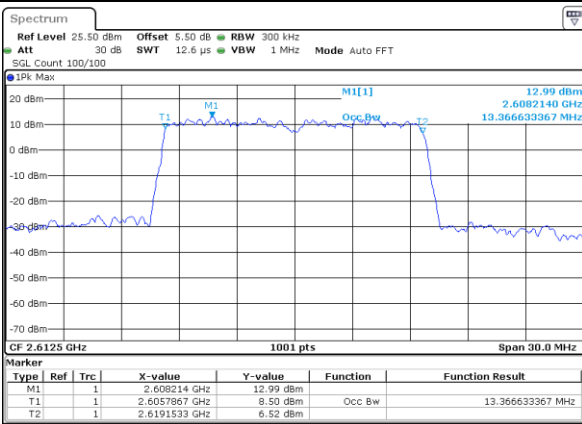

Lowest Channel / 20MHz / 64QAM

Date: 31 JUL 2019 16:18:25

Middle Channel / 15MHz / 64QAM

Date: 31 JUL 2019 16:17:45

Middle Channel / 20MHz / 64QAM

Date: 31 JUL 2019 16:18:45

Highest Channel / 15MHz / 64QAM

Date: 31 JUL 2019 16:18:05

Highest Channel / 20MHz / 64QAM

Date: 31 JUL 2019 16:19:05

LTE Band 7

QPSK

Lowest Channel / 10MHz+20MHz

Date: 27.JUL.2019 01:38:47

Middle Channel / 10MHz+20MHz

Date: 27.JUL.2019 01:30:56