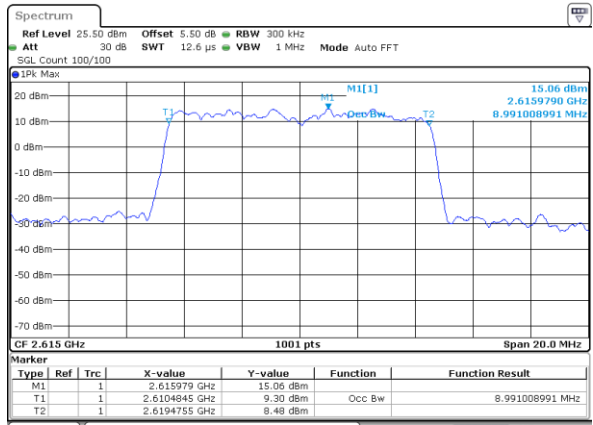

LTE Band 38

Lowest Channel / 5MHz / 64QAM

Date: 31 JUL 2019 16:15:24

Lowest Channel / 10MHz / 64QAM

Date: 31 JUL 2019 16:16:24

Middle Channel / 5MHz / 64QAM

Date: 31 JUL 2019 16:15:44

Middle Channel / 10MHz / 64QAM

Date: 31 JUL 2019 16:16:44

Highest Channel / 5MHz / 64QAM

Date: 31 JUL 2019 16:16:04

Highest Channel / 10MHz / 64QAM

Date: 31 JUL 2019 16:17:04

LTE Band 38

Lowest Channel / 15MHz / 64QAM

Date: 31 JUL 2019 16:17:25