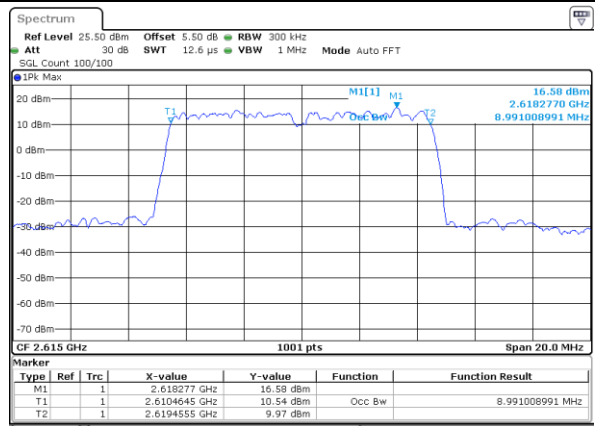

Middle Channel / 10MHz / 16QAM

Date: 31 JUL 2019 16:10:12

Highest Channel / 10MHz / QPSK

Date: 31 JUL 2019 16:10:43

Highest Channel / 10MHz / 16QAM

Date: 31 JUL 2019 16:10:53

LTE Band 38

Lowest Channel / 15MHz / QPSK