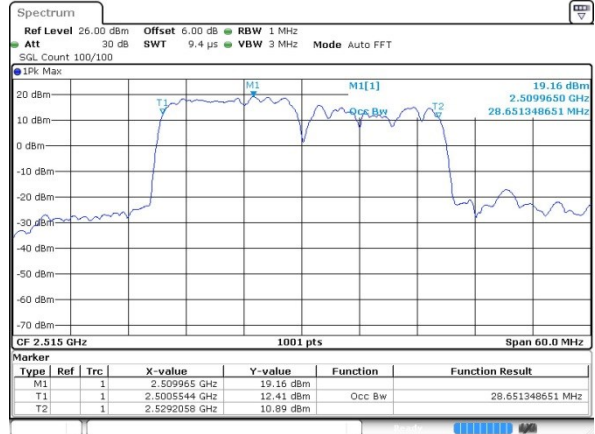

Highest Channel / 10MHz+20MHz

Date: 27.JUL.2019 01:30:17

LTE Band 7

QPSK

Lowest Channel / 15MHz+10MHz

Date: 31.JUL.2019 11:04:08

Lowest Channel / 15MHz+15MHz

Date: 31.JUL.2019 11:26:09