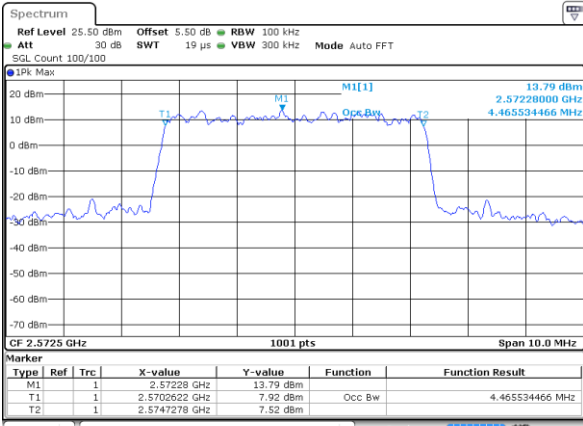

LTE Band 38

Lowest Channel / 5MHz / 64QAM

Date: 31 JUL 2019 16:15:24