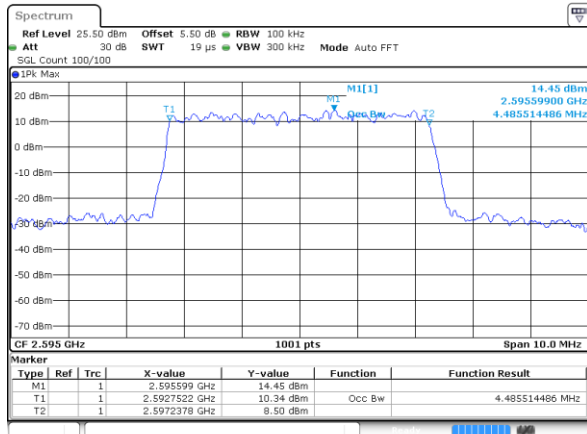

Middle Channel / 5MHz / 16QAM

Date: 31 JUL 2019 16:08:12