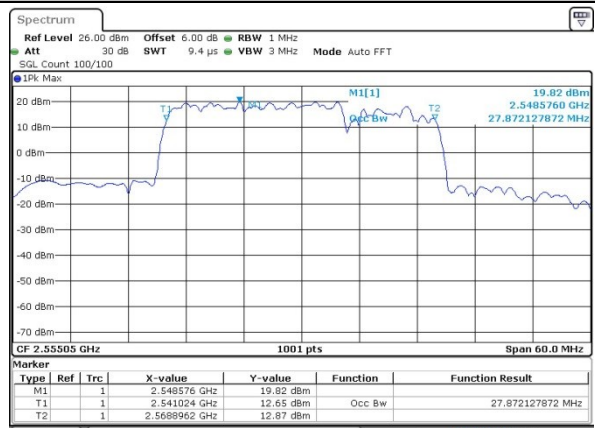

Date: 31.JUL.2019 11:05:04

Middle Channel / 15MHz+15MHz

Date: 31.JUL.2019 11:28:32

Highest Channel / 15MHz+10MHz

Date: 31.JUL.2019 11:17:41

Highest Channel / 15MHz+15MHz

Date: 31.JUL.2019 11:40:43

LTE Band 7

16QAM

Lowest Channel / 15MHz+20MHz

Date: 27.JUL.2019 02:18:34

Lowest Channel / 20MHz+10MHz

Date: 27.JUL.2019 02:02:15

Middle Channel / 15MHz+20MHz

Date: 27.JUL.2019 02:19:51

Middle Channel / 20MHz+10MHz

Date: 27.JUL.2019 01:57:56

Highest Channel / 15MHz+20MHz

Date: 27.JUL.2019 02:30:46

Highest Channel / 20MHz+10MHz

Date: 27.JUL.2019 01:56:30