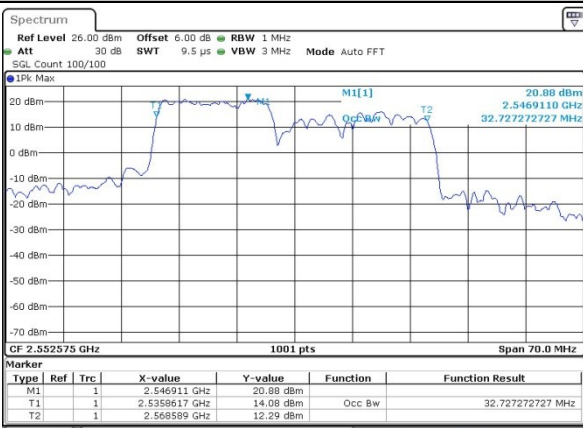

Date: 31.JUL.2019 11:05:04

Middle Channel / 15MHz+15MHz

Date: 31.JUL.2019 11:28:32

Highest Channel / 15MHz+10MHz

Date: 31.JUL.2019 11:17:41

Highest Channel / 15MHz+15MHz

Date: 31.JUL.2019 11:40:43

LTE Band 7

16QAM

Lowest Channel / 15MHz+20MHz

Date: 27.JUL.2019 02:18:34

Lowest Channel / 20MHz+10MHz

Date: 27.JUL.2019 02:02:15

Middle Channel / 15MHz+20MHz

Date: 27.JUL.2019 02:19:51

Middle Channel / 20MHz+10MHz

Date: 27.JUL.2019 01:57:56

Highest Channel / 15MHz+20MHz

Date: 27.JUL.2019 02:30:46

Highest Channel / 20MHz+10MHz

Date: 27.JUL.2019 01:56:30