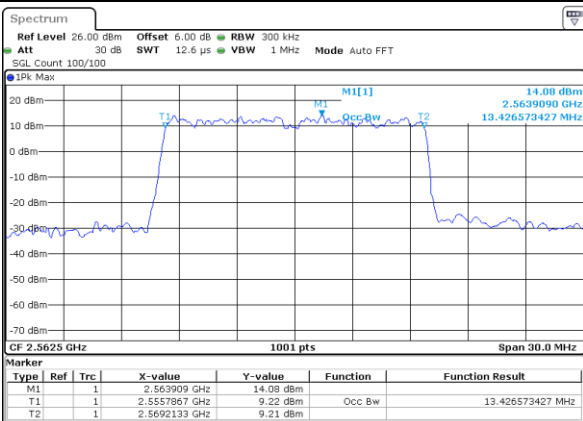

Lowest Channel / 15MHz / 64QAM

Date: 29 JUL 2019 23:00:17

Lowest Channel / 20MHz / 64QAM

Date: 29 JUL 2019 23:08:33

Middle Channel / 15MHz / 64QAM

Date: 29 JUL 2019 23:00:28

Middle Channel / 20MHz / 64QAM

Date: 29 JUL 2019 23:08:43

Highest Channel / 15MHz / 64QAM

Date: 29 JUL 2019 23:00:38

Highest Channel / 20MHz / 64QAM

Date: 29 JUL 2019 23:08:53

LTE Band 38

Lowest Channel / 5MHz / QPSK

Date: 31 JUL 2019 16:07:21

Lowest Channel / 5MHz / 16QAM