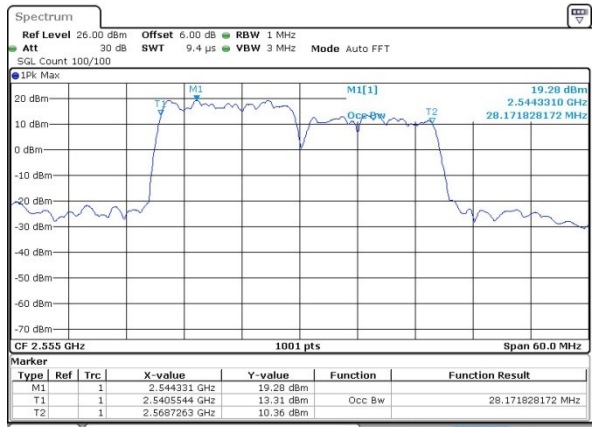

Highest Channel / 10MHz+20MHz

LTE Band 7

16QAM

Lowest Channel / 15MHz+10MHz

Date: 31.JUL.2019 11:03:49

Lowest Channel / 15MHz+15MHz

Date: 31.JUL.2019 11:26:39

Middle Channel / 15MHz+10MHz

Date: 31.JUL.2019 11:05:04

Middle Channel / 15MHz+15MHz

Date: 31.JUL.2019 11:28:32

Highest Channel / 15MHz+10MHz

Date: 31.JUL.2019 11:17:41

Highest Channel / 15MHz+15MHz

Date: 31.JUL.2019 11:40:43

LTE Band 7

Date: 27.JUL.2019 01:57:56

Highest Channel / 15MHz+20MHz

Date: 27.JUL.2019 02:30:46

Highest Channel / 20MHz+10MHz

Date: 27.JUL.2019 01:56:30