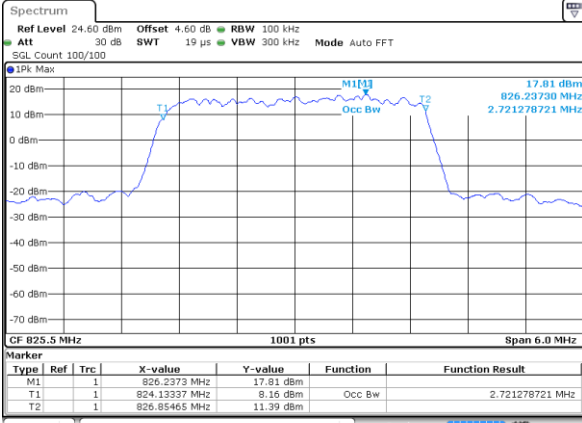

Date: 6 AUG 2019 15:45:37

Highest Channel / 20MHz / 64QAM

Date: 6 AUG 2019 16:44:35

LTE Band 5

Lowest Channel / 1.4MHz / QPSK

Date: 29 JUL 2019 18:55:16

Lowest Channel / 1.4MHz / 16QAM

Date: 29 JUL 2019 18:55:26

Middle Channel / 1.4MHz / QPSK

Date: 29 JUL 2019 19:04:17

Middle Channel / 1.4MHz / 16QAM

Date: 29 JUL 2019 19:04:27

Highest Channel / 1.4MHz / QPSK

Date: 29 JUL 2019 19:06:46

Highest Channel / 1.4MHz / 16QAM

Date: 29 JUL 2019 19:06:56

LTE Band 5

Lowest Channel / 3MHz / QPSK

Date: 29 JUL 2019 19:15:46

Lowest Channel / 3MHz / 16QAM

Date: 29 JUL 2019 19:15:56

Middle Channel / 3MHz / QPSK

Date: 29 JUL 2019 19:24:45