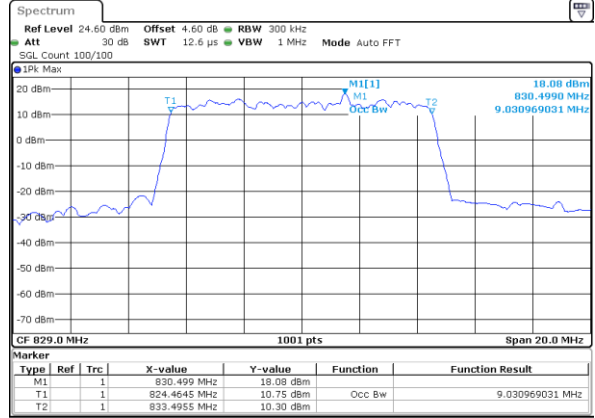

Date: 29 JUL 2019 19:47:43

Highest Channel / 5MHz / 16QAM

Date: 29 JUL 2019 19:47:53

LTE Band 5

Lowest Channel / 10MHz / QPSK

Date: 29 JUL 2019 19:56:42

Lowest Channel / 10MHz / 16QAM

Date: 29 JUL 2019 19:56:53