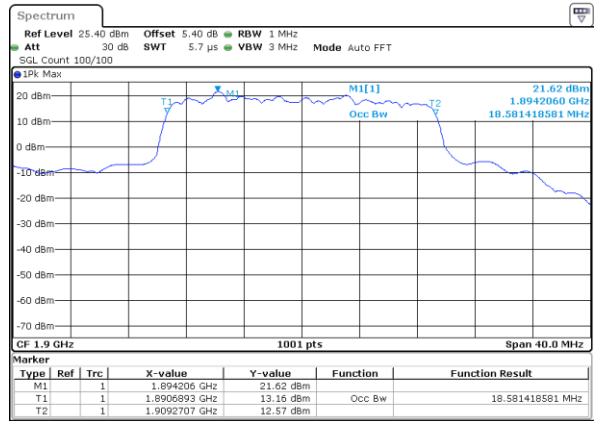

Highest Channel / 15MHz / 16QAM

Date: 25 JUL 2019 21:31:22

LTE Band 2

Lowest Channel / 20MHz / QPSK

Date: 25 JUL 2019 21:38:13

Lowest Channel / 20MHz / 16QAM

Date: 25 JUL 2019 21:38:23

Middle Channel / 20MHz / QPSK

Date: 25 JUL 2019 21:45:13

Middle Channel / 20MHz / 16QAM

Date: 25 JUL 2019 21:45:23

Highest Channel / 20MHz / QPSK

Date: 25 JUL 2019 21:47:43

Highest Channel / 20MHz / 16QAM

Date: 25 JUL 2019 21:47:53

LTE Band 2