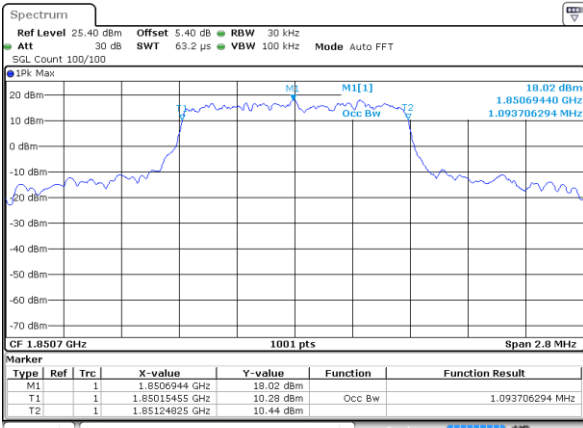

LTE Band 2

Lowest Channel / 1.4MHz / 64QAM

Date: 25 JUL 2019 21:54:44