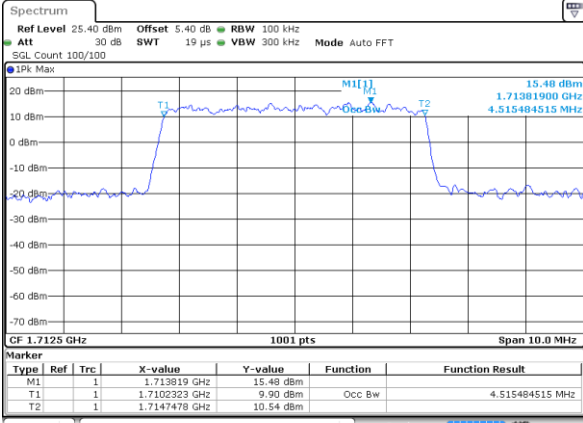

Date: 6 AUG 2019 14:43:26

Highest Channel / 1.4MHz / 16QAM

Date: 6 AUG 2019 14:43:36

LTE Band 4

Lowest Channel / 3MHz / QPSK

Date: 6 AUG 2019 14:45:56

Lowest Channel / 3MHz / 16QAM

Date: 6 AUG 2019 14:46:06

Middle Channel / 3MHz / QPSK

Date: 6 AUG 2019 14:48:26

Middle Channel / 3MHz / 16QAM

Date: 6 AUG 2019 14:48:36

Highest Channel / 3MHz / QPSK

Date: 6 AUG 2019 14:50:56

Highest Channel / 3MHz / 16QAM

Date: 6 AUG 2019 14:51:06

LTE Band 4

Lowest Channel / 5MHz / QPSK

Date: 6 AUG 2019 14:53:26

Lowest Channel / 5MHz / 16QAM

Date: 6 AUG 2019 14:53:36

Middle Channel / 5MHz / QPSK

Date: 6 AUG 2019 14:55:55

Middle Channel / 5MHz / 16QAM