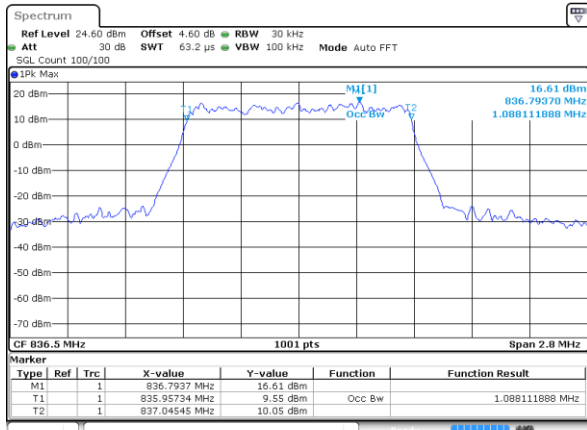

Middle Channel / 1.4MHz / QPSK

Date: 29 JUL 2019 19:04:17