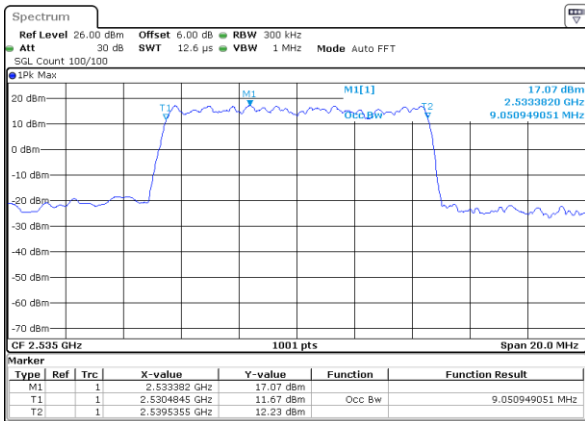

Date: 29 JUL 2019 21:39:26

LTE Band 7

Lowest Channel / 10MHz / QPSK

Date: 29 JUL 2019 21:54:17

Lowest Channel / 10MHz / 16QAM

Date: 29 JUL 2019 21:54:37

Middle Channel / 10MHz / QPSK

Date: 29 JUL 2019 21:55:16

Middle Channel / 10MHz / 16QAM

Date: 29 JUL 2019 21:54:56

Highest Channel / 10MHz / QPSK

Date: 29 JUL 2019 21:55:36

Highest Channel / 10MHz / 16QAM

Date: 29 JUL 2019 21:55:56