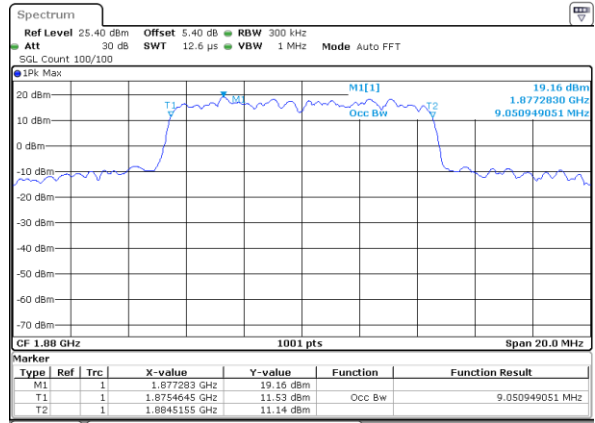

LTE Band 2

Lowest Channel / 10MHz / QPSK

Date: 25 JUL 2019 21:05:10

Lowest Channel / 10MHz / 16QAM

Date: 25 JUL 2019 21:05:21

Middle Channel / 10MHz / QPSK

Date: 25 JUL 2019 21:12:11

Middle Channel / 10MHz / 16QAM

Date: 25 JUL 2019 21:12:21

Highest Channel / 10MHz / QPSK

Date: 25 JUL 2019 21:14:41

Highest Channel / 10MHz / 16QAM

Date: 25 JUL 2019 21:14:51

LTE Band 2

Lowest Channel / 15MHz / QPSK

Date: 25 JUL 2019 21:21:41