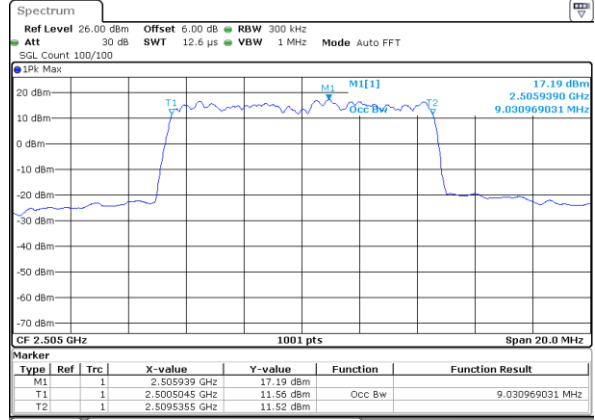

Date: 29 JUL 2019 21:39:26

LTE Band 7

Lowest Channel / 10MHz / QPSK

Date: 29 JUL 2019 21:54:17

Lowest Channel / 10MHz / 16QAM

Date: 29 JUL 2019 21:54:37

Middle Channel / 10MHz / QPSK

Date: 29 JUL 2019 21:55:16

Middle Channel / 10MHz / 16QAM

Date: 29 JUL 2019 21:54:56

Highest Channel / 10MHz / QPSK

Date: 29 JUL 2019 21:55:36

Highest Channel / 10MHz / 16QAM

Date: 29 JUL 2019 21:55:56