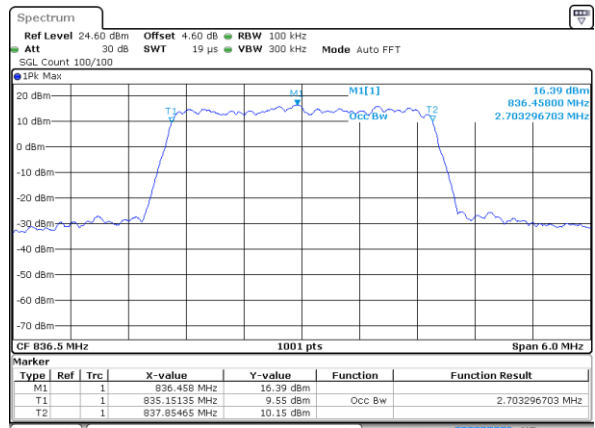

LTE Band 5

Lowest Channel / 1.4MHz / 64QAM

Lowest Channel / 3MHz / 64QAM

Middle Channel / 1.4MHz / 64QAM

Middle Channel / 3MHz / 64QAM

Highest Channel / 1.4MHz / 64QAM

Highest Channel / 3MHz / 64QAM

LTE Band 5

Lowest Channel / 5MHz / 64QAM

Date: 29 JUL 2019 20:43:46

Lowest Channel / 10MHz / 64QAM

Date: 29 JUL 2019 20:54:00

Middle Channel / 5MHz / 64QAM

Date: 29 JUL 2019 20:49:10

Middle Channel / 10MHz / 64QAM

Date: 29 JUL 2019 20:59:24