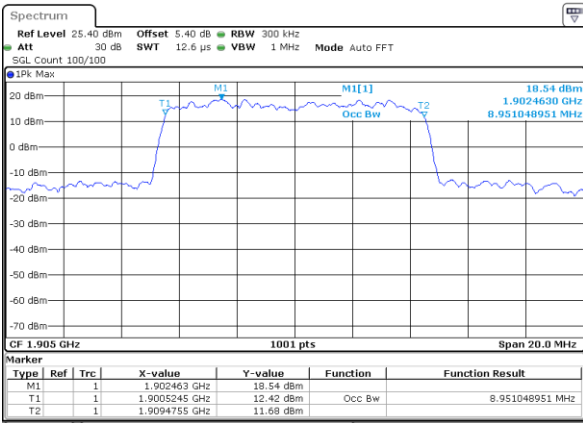

LTE Band 2

Lowest Channel / 10MHz / QPSK

Date: 25 JUL 2019 21:05:10

Lowest Channel / 10MHz / 16QAM

Date: 25 JUL 2019 21:05:21

Middle Channel / 10MHz / QPSK

Date: 25 JUL 2019 21:12:11

Middle Channel / 10MHz / 16QAM

Date: 25 JUL 2019 21:12:21

Highest Channel / 10MHz / QPSK

Date: 25 JUL 2019 21:14:41

Highest Channel / 10MHz / 16QAM

Date: 25 JUL 2019 21:14:51

LTE Band 2

Lowest Channel / 15MHz / QPSK

Date: 25 JUL 2019 21:21:41