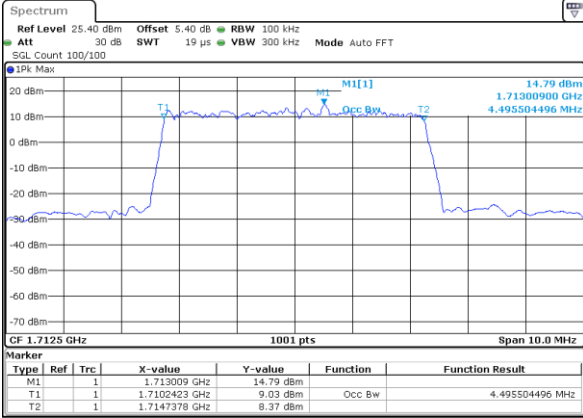

LTE Band 4

Lowest Channel / 5MHz / 64QAM

Date: 6 AUG 2019 15:35:37