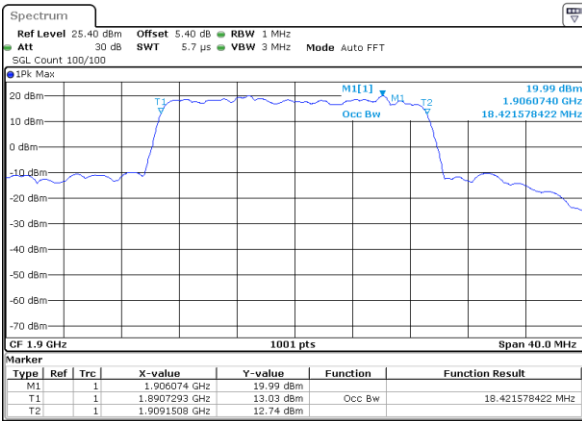

Highest Channel / 15MHz / 16QAM

Date: 25 JUL 2019 21:31:22

LTE Band 2

Lowest Channel / 20MHz / QPSK

Date: 25 JUL 2019 21:38:13

Lowest Channel / 20MHz / 16QAM

Date: 25 JUL 2019 21:38:23

Middle Channel / 20MHz / QPSK

Date: 25 JUL 2019 21:45:13

Middle Channel / 20MHz / 16QAM

Date: 25 JUL 2019 21:45:23

Highest Channel / 20MHz / QPSK

Date: 25 JUL 2019 21:47:43

Highest Channel / 20MHz / 16QAM

Date: 25 JUL 2019 21:47:53

LTE Band 2