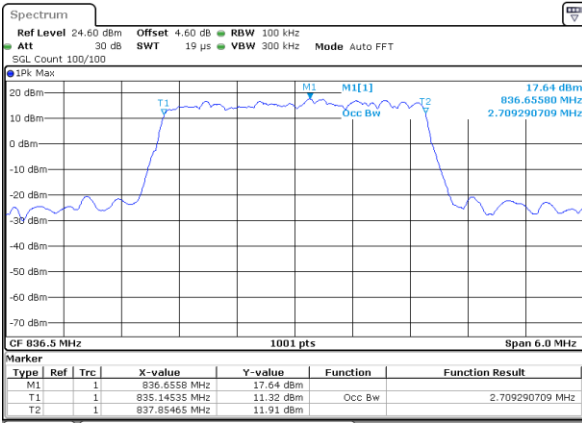

Date: 29 JUL 2019 19:06:56

LTE Band 5

Lowest Channel / 3MHz / QPSK

Date: 29 JUL 2019 19:15:46

Lowest Channel / 3MHz / 16QAM

Date: 29 JUL 2019 19:15:56

Middle Channel / 3MHz / QPSK

Date: 29 JUL 2019 19:24:45

Middle Channel / 3MHz / 16QAM

Date: 29 JUL 2019 19:24:55

Highest Channel / 3MHz / QPSK

Date: 29 JUL 2019 19:27:15

Highest Channel / 3MHz / 16QAM

Date: 29 JUL 2019 19:27:25

LTE Band 5

Lowest Channel / 5MHz / QPSK