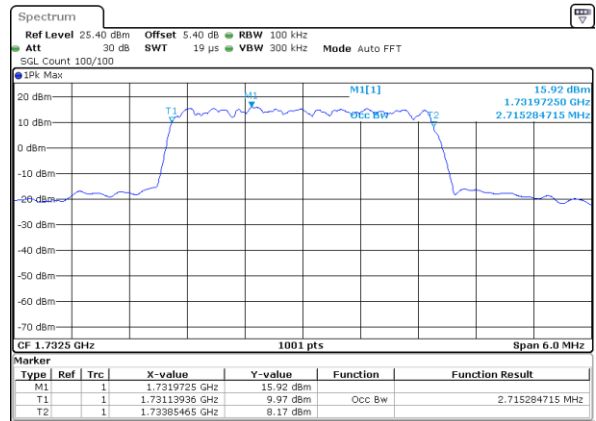

Middle Channel / 3MHz / 16QAM

Date: 6 AUG 2019 14:48:36