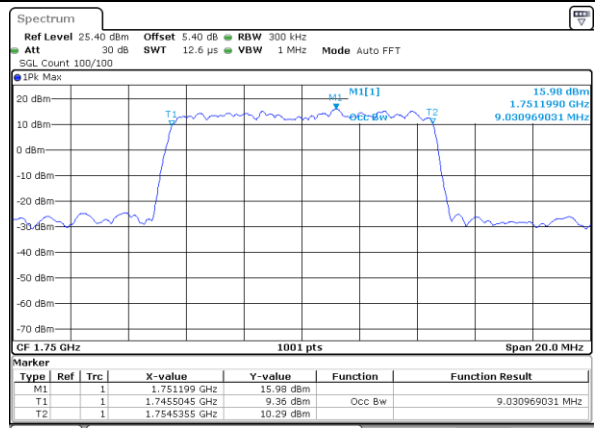

Highest Channel / 10MHz / 16QAM

Date: 6 AUG 2019 15:06:05

LTE Band 4

Lowest Channel / 15MHz / QPSK

Date: 6 AUG 2019 15:08:25

Lowest Channel / 15MHz / 16QAM

Date: 6 AUG 2019 15:08:35

Middle Channel / 15MHz / QPSK