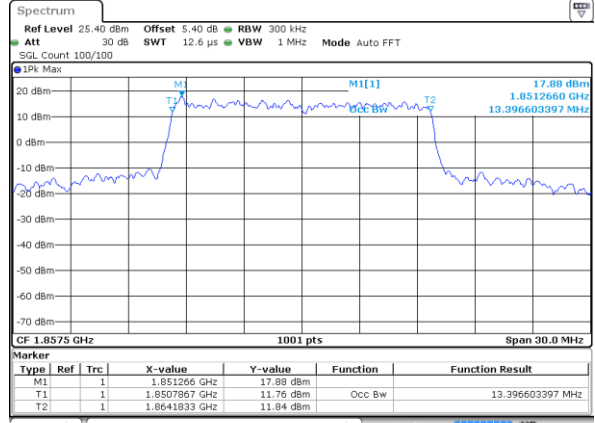

Lowest Channel / 15MHz / 16QAM

Date: 25 JUL 2019 21:21:51