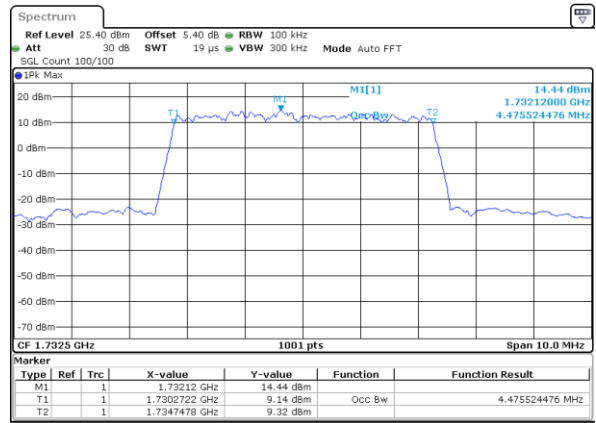

LTE Band 4

Lowest Channel / 5MHz / QPSK

Date: 6 AUG 2019 14:53:26

Lowest Channel / 5MHz / 16QAM

Date: 6 AUG 2019 14:53:36

Middle Channel / 5MHz / QPSK

Date: 6 AUG 2019 14:55:55

Middle Channel / 5MHz / 16QAM

Date: 6 AUG 2019 14:56:06

Highest Channel / 5MHz / QPSK

Date: 6 AUG 2019 14:58:25

Highest Channel / 5MHz / 16QAM

Date: 6 AUG 2019 14:58:35

LTE Band 4

Lowest Channel / 10MHz / QPSK

Date: 6 AUG 2019 15:00:55