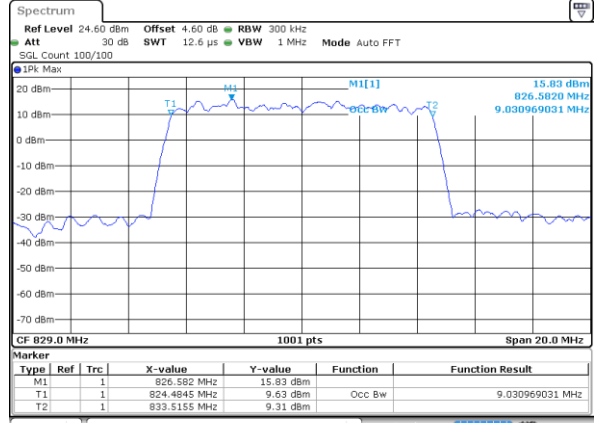

LTE Band 5

Lowest Channel / 1.4MHz / 64QAM

Lowest Channel / 3MHz / 64QAM

Middle Channel / 1.4MHz / 64QAM

Middle Channel / 3MHz / 64QAM

Highest Channel / 1.4MHz / 64QAM

Highest Channel / 3MHz / 64QAM

LTE Band 5

Lowest Channel / 5MHz / 64QAM

Date: 29 JUL 2019 20:43:46

Lowest Channel / 10MHz / 64QAM

Date: 29 JUL 2019 20:54:00

Middle Channel / 5MHz / 64QAM

Date: 29 JUL 2019 20:49:10

Middle Channel / 10MHz / 64QAM

Date: 29 JUL 2019 20:59:24