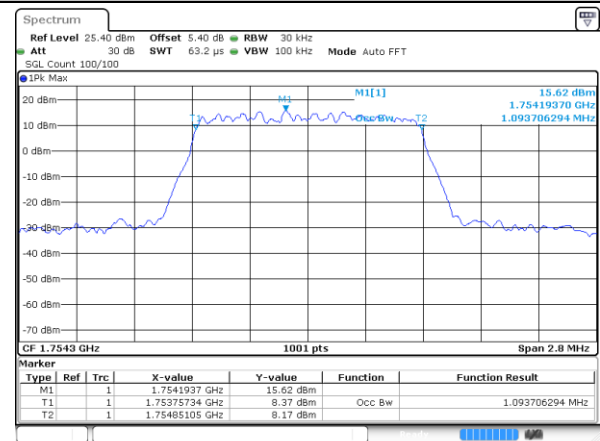

Date: 6 AUG 2019 14:43:26

Highest Channel / 1.4MHz / 16QAM

Date: 6 AUG 2019 14:43:36

LTE Band 4

Lowest Channel / 3MHz / QPSK

Date: 6 AUG 2019 14:45:56

Lowest Channel / 3MHz / 16QAM

Date: 6 AUG 2019 14:46:06