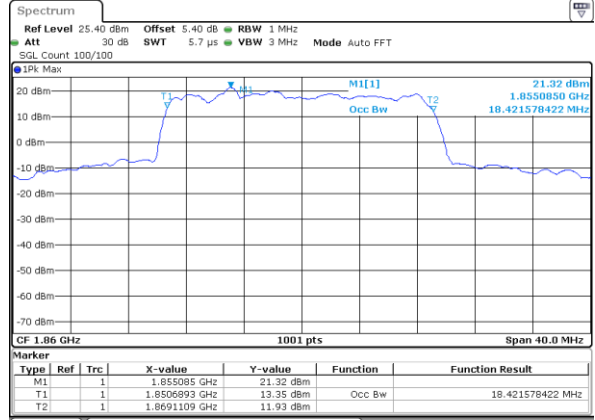

Highest Channel / 15MHz / 16QAM

Date: 25 JUL 2019 21:31:22

LTE Band 2

Lowest Channel / 20MHz / QPSK

Date: 25 JUL 2019 21:38:13

Lowest Channel / 20MHz / 16QAM

Date: 25 JUL 2019 21:38:23

Middle Channel / 20MHz / QPSK

Date: 25 JUL 2019 21:45:13

Middle Channel / 20MHz / 16QAM

Date: 25 JUL 2019 21:45:23

Highest Channel / 20MHz / QPSK

Date: 25 JUL 2019 21:47:43

Highest Channel / 20MHz / 16QAM

Date: 25 JUL 2019 21:47:53

LTE Band 2