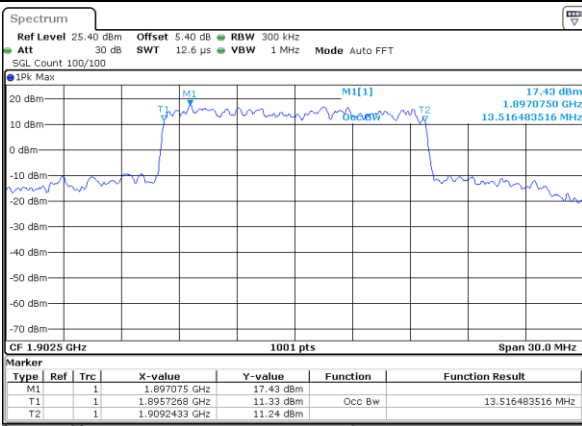

Date: 25 JUL 2019 21:56:35

LTE Band 2

Lowest Channel / 15MHz / 64QAM

Date: 25 JUL 2019 21:56:45

Lowest Channel / 20MHz / 64QAM

Date: 25 JUL 2019 21:57:16

Middle Channel / 15MHz / 64QAM

Date: 25 JUL 2019 21:56:55

Middle Channel / 20MHz / 64QAM

Date: 25 JUL 2019 21:57:26

Highest Channel / 15MHz / 64QAM

Date: 25 JUL 2019 21:57:05

Highest Channel / 20MHz / 64QAM

Date: 25 JUL 2019 21:57:36

LTE Band 4

Lowest Channel / 1.4MHz / QPSK