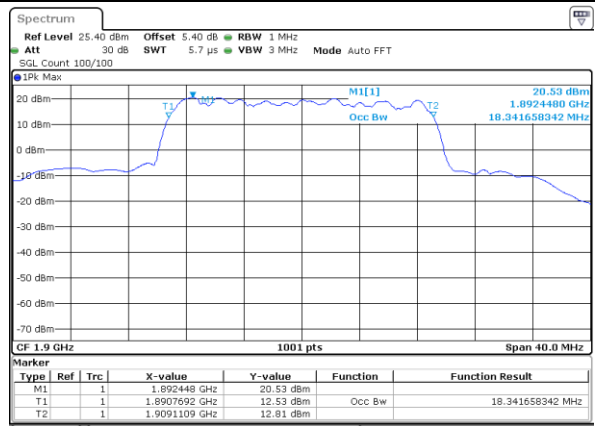

Middle Channel / 20MHz / 64QAM

Date: 25 JUL 2019 21:57:26

Highest Channel / 15MHz / 64QAM

Date: 25 JUL 2019 21:57:05

Highest Channel / 20MHz / 64QAM

Date: 25 JUL 2019 21:57:36

LTE Band 4

Lowest Channel / 1.4MHz / QPSK