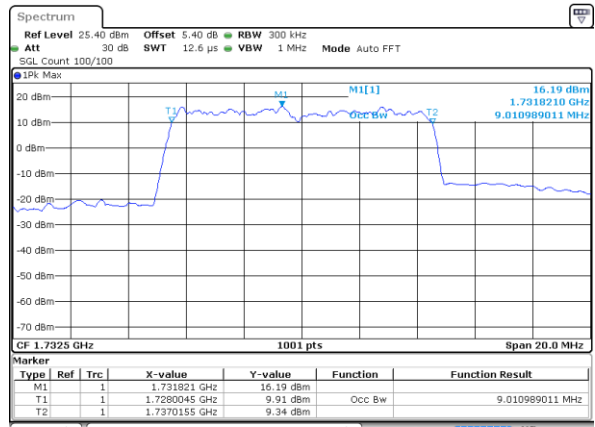

Date: 6 AUG 2019 14:56:06

Highest Channel / 5MHz / QPSK

Date: 6 AUG 2019 14:58:25

Highest Channel / 5MHz / 16QAM

Date: 6 AUG 2019 14:58:35

LTE Band 4

Lowest Channel / 10MHz / QPSK

Date: 6 AUG 2019 15:00:55

Lowest Channel / 10MHz / 16QAM

Date: 6 AUG 2019 15:01:05

Middle Channel / 10MHz / QPSK

Date: 6 AUG 2019 15:03:25

Middle Channel / 10MHz / 16QAM

Date: 6 AUG 2019 15:03:35

Highest Channel / 10MHz / QPSK

Date: 6 AUG 2019 15:05:55

Highest Channel / 10MHz / 16QAM

Date: 6 AUG 2019 15:06:05

LTE Band 4

Lowest Channel / 15MHz / QPSK

Date: 6 AUG 2019 15:08:25

Lowest Channel / 15MHz / 16QAM

Date: 6 AUG 2019 15:08:35

Middle Channel / 15MHz / QPSK