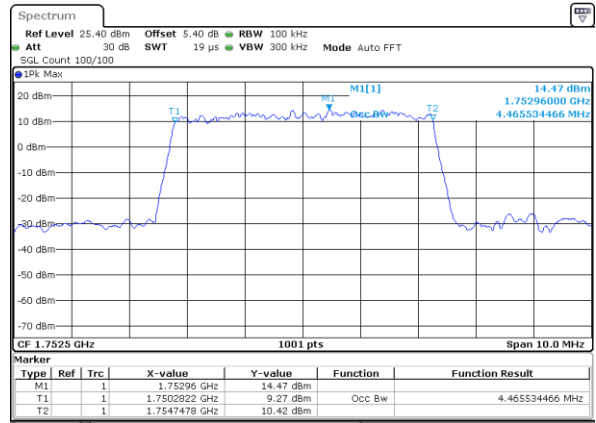

LTE Band 4

Lowest Channel / 5MHz / QPSK

Date: 6 AUG 2019 14:53:26

Lowest Channel / 5MHz / 16QAM

Date: 6 AUG 2019 14:53:36

Middle Channel / 5MHz / QPSK

Date: 6 AUG 2019 14:55:55

Middle Channel / 5MHz / 16QAM

Date: 6 AUG 2019 14:56:06

Highest Channel / 5MHz / QPSK

Date: 6 AUG 2019 14:58:25

Highest Channel / 5MHz / 16QAM

Date: 6 AUG 2019 14:58:35

LTE Band 4

Lowest Channel / 10MHz / QPSK

Date: 6 AUG 2019 15:00:55