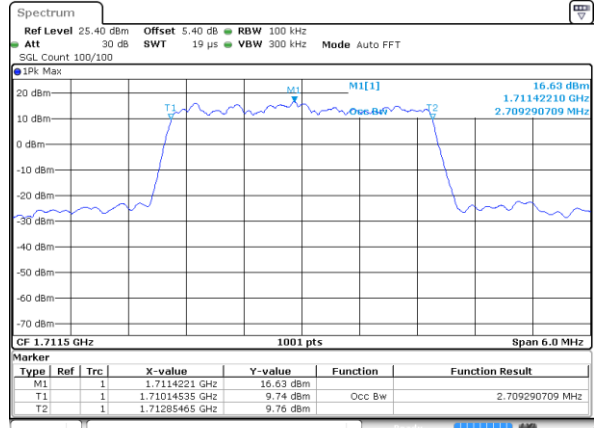

Highest Channel / 20MHz / QPSK

Date: 6 AUG 2019 16:43:55

Highest Channel / 20MHz / 16QAM

Date: 6 AUG 2019 16:44:15

LTE Band 4

Lowest Channel / 1.4MHz / 64QAM

Date: 6 AUG 2019 15:28:07

Lowest Channel / 3MHz / 64QAM