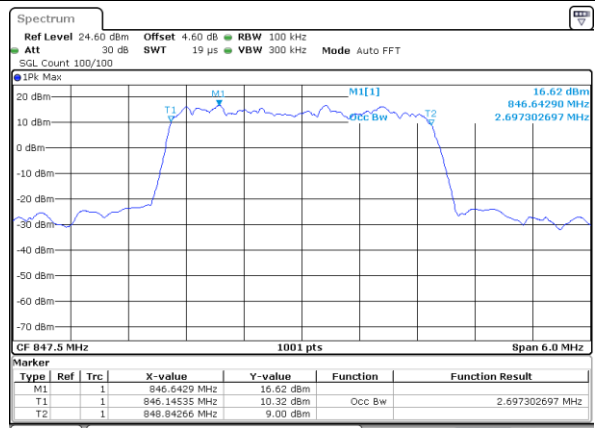

LTE Band 5

Lowest Channel / 1.4MHz / 64QAM

Lowest Channel / 3MHz / 64QAM

Middle Channel / 1.4MHz / 64QAM

Middle Channel / 3MHz / 64QAM

Highest Channel / 1.4MHz / 64QAM

Highest Channel / 3MHz / 64QAM

LTE Band 5

Lowest Channel / 5MHz / 64QAM

Date: 29 JUL 2019 20:43:46

Lowest Channel / 10MHz / 64QAM

Date: 29 JUL 2019 20:54:00

Middle Channel / 5MHz / 64QAM

Date: 29 JUL 2019 20:49:10

Middle Channel / 10MHz / 64QAM

Date: 29 JUL 2019 20:59:24