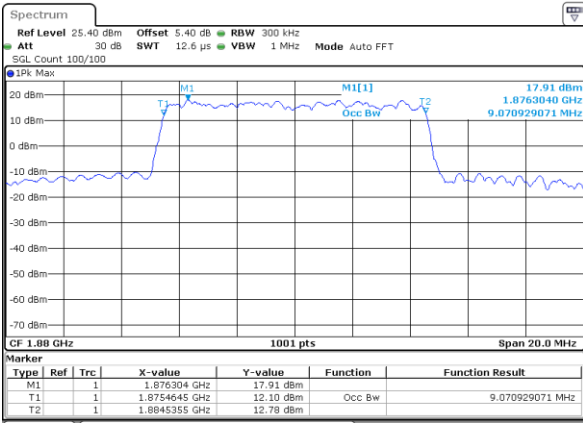

LTE Band 2

Lowest Channel / 10MHz / QPSK

Date: 25 JUL 2019 21:05:10

Lowest Channel / 10MHz / 16QAM

Date: 25 JUL 2019 21:05:21

Middle Channel / 10MHz / QPSK

Date: 25 JUL 2019 21:12:11

Middle Channel / 10MHz / 16QAM

Date: 25 JUL 2019 21:12:21

Highest Channel / 10MHz / QPSK

Date: 25 JUL 2019 21:14:41

Highest Channel / 10MHz / 16QAM

Date: 25 JUL 2019 21:14:51

LTE Band 2

Lowest Channel / 15MHz / QPSK

Date: 25 JUL 2019 21:21:41