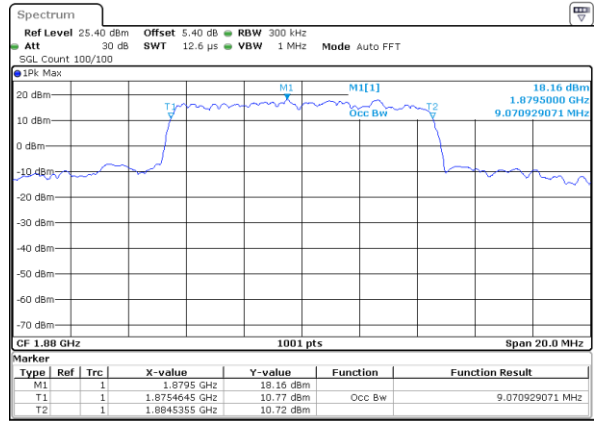

Middle Channel / 10MHz / 64QAM

Date: 25 JUL 2019 21:56:25