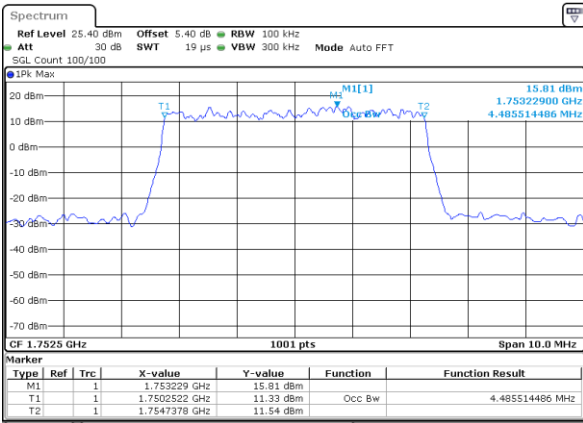

LTE Band 4

Lowest Channel / 5MHz / QPSK

Date: 6 AUG 2019 14:53:26

Lowest Channel / 5MHz / 16QAM

Date: 6 AUG 2019 14:53:36

Middle Channel / 5MHz / QPSK

Date: 6 AUG 2019 14:55:55

Middle Channel / 5MHz / 16QAM

Date: 6 AUG 2019 14:56:06

Highest Channel / 5MHz / QPSK

Date: 6 AUG 2019 14:58:25

Highest Channel / 5MHz / 16QAM

Date: 6 AUG 2019 14:58:35

LTE Band 4

Lowest Channel / 10MHz / QPSK

Date: 6 AUG 2019 15:00:55