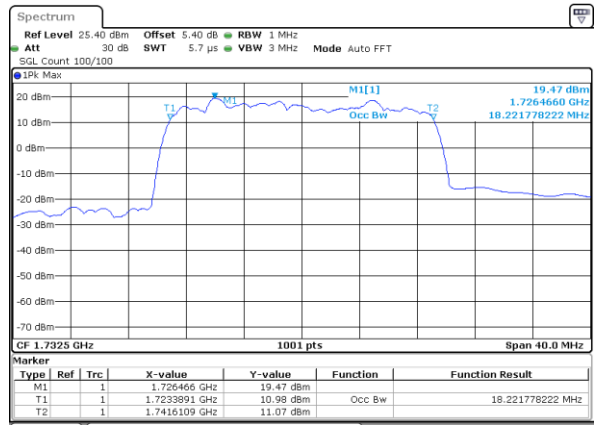

Date: 6 AUG 2019 15:10:55

Middle Channel / 15MHz / 16QAM

Date: 6 AUG 2019 15:11:05

Highest Channel / 15MHz / QPSK

Date: 6 AUG 2019 15:13:24

Highest Channel / 15MHz / 16QAM

Date: 6 AUG 2019 15:13:35

LTE Band 4

Lowest Channel / 20MHz / QPSK

Date: 6 AUG 2019 16:41:54

Lowest Channel / 20MHz / 16QAM

Date: 6 AUG 2019 16:42:14

Middle Channel / 20MHz / QPSK

Date: 6 AUG 2019 16:42:54

Middle Channel / 20MHz / 16QAM

Date: 6 AUG 2019 16:43:14

Highest Channel / 20MHz / QPSK

Date: 6 AUG 2019 16:43:55

Highest Channel / 20MHz / 16QAM

Date: 6 AUG 2019 16:44:15

LTE Band 4

Lowest Channel / 1.4MHz / 64QAM

Date: 6 AUG 2019 15:28:07

Lowest Channel / 3MHz / 64QAM