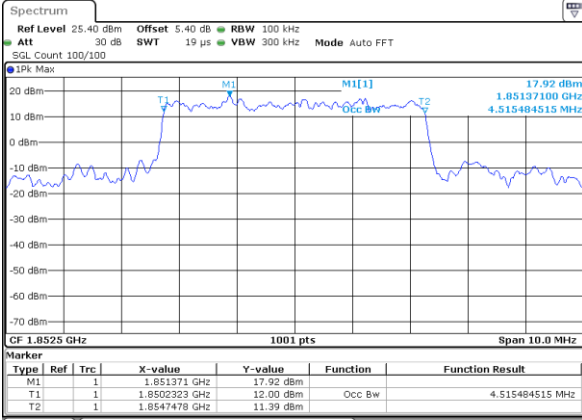

Highest Channel / 1.4MHz / 64QAM

Date: 25 JUL 2019 21:55:04

Highest Channel / 3MHz / 64QAM

Date: 25 JUL 2019 21:55:34

LTE Band 2

Lowest Channel / 5MHz / 64QAM

Date: 25 JUL 2019 21:55:44

Lowest Channel / 10MHz / 64QAM

Date: 25 JUL 2019 21:56:15

Middle Channel / 5MHz / 64QAM

Date: 25 JUL 2019 21:55:44

Middle Channel / 10MHz / 64QAM

Date: 25 JUL 2019 21:56:25

Highest Channel / 5MHz / 64QAM

Date: 25 JUL 2019 21:56:05

Highest Channel / 10MHz / 64QAM