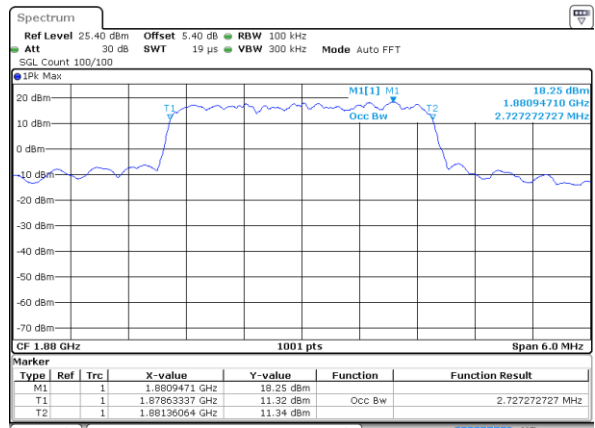

Lowest Channel / 1.4MHz / 64QAM

Date: 25 JUL 2019 21:54:44

Lowest Channel / 3MHz / 64QAM

Date: 25 JUL 2019 21:55:14

Middle Channel / 1.4MHz / 64QAM

Date: 25 JUL 2019 21:54:54

Middle Channel / 3MHz / 64QAM

Date: 25 JUL 2019 21:55:24

Highest Channel / 1.4MHz / 64QAM

Date: 25 JUL 2019 21:55:04

Highest Channel / 3MHz / 64QAM

Date: 25 JUL 2019 21:55:34

LTE Band 2

Lowest Channel / 5MHz / 64QAM

Date: 25 JUL 2019 21:55:44

Lowest Channel / 10MHz / 64QAM