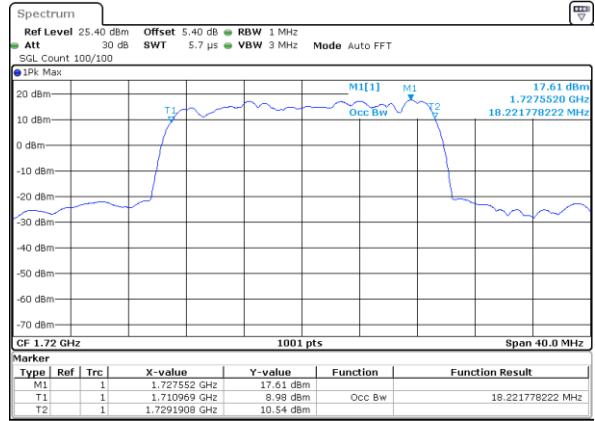

Date: 6 AUG 2019 15:34:22

LTE Band 4

Lowest Channel / 5MHz / 64QAM

Date: 6 AUG 2019 15:35:37

Lowest Channel / 10MHz / 64QAM

Date: 6 AUG 2019 15:39:22

Middle Channel / 5MHz / 64QAM

Date: 6 AUG 2019 15:36:52

Middle Channel / 10MHz / 64QAM

Date: 6 AUG 2019 15:40:37

Highest Channel / 5MHz / 64QAM

Date: 6 AUG 2019 15:38:07

Highest Channel / 10MHz / 64QAM

Date: 6 AUG 2019 15:41:52

LTE Band 4

Lowest Channel / 15MHz / 64QAM

Date: 6 AUG 2019 15:43:07

Lowest Channel / 20MHz / 64QAM

Date: 6 AUG 2019 16:42:34

Middle Channel / 15MHz / 64QAM

Date: 6 AUG 2019 15:44:22

Middle Channel / 20MHz / 64QAM

Date: 6 AUG 2019 16:43:34

Highest Channel / 15MHz / 64QAM