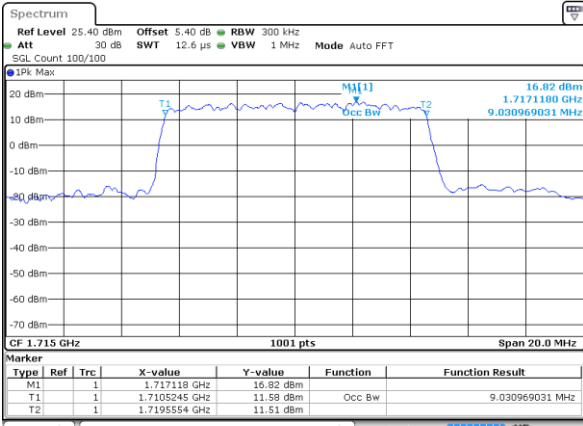

Date: 6 AUG 2019 14:56:06

Highest Channel / 5MHz / QPSK

Date: 6 AUG 2019 14:58:25

Highest Channel / 5MHz / 16QAM

Date: 6 AUG 2019 14:58:35

LTE Band 4

Lowest Channel / 10MHz / QPSK

Date: 6 AUG 2019 15:00:55