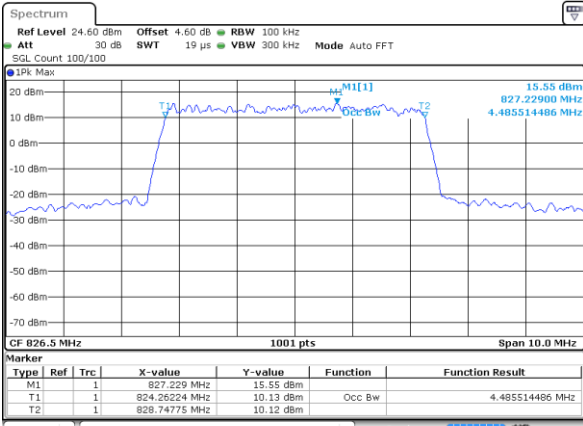

Middle Channel / 3MHz / 16QAM

Date: 29 JUL 2019 19:24:55

Highest Channel / 3MHz / QPSK

Date: 29 JUL 2019 19:27:15

Highest Channel / 3MHz / 16QAM

Date: 29 JUL 2019 19:27:25

LTE Band 5

Lowest Channel / 5MHz / QPSK