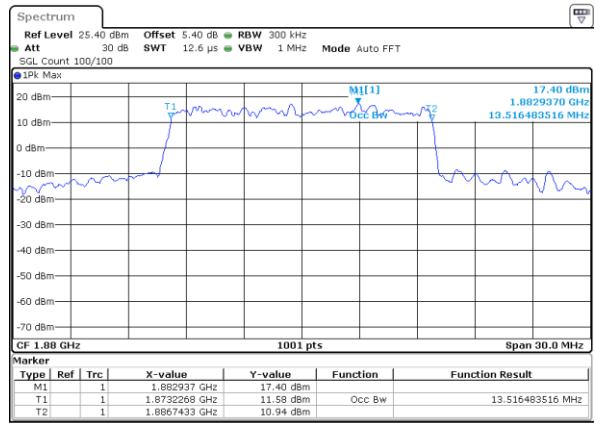

Date: 25 JUL 2019 21:12:21

Highest Channel / 10MHz / QPSK

Date: 25 JUL 2019 21:14:41

Highest Channel / 10MHz / 16QAM

Date: 25 JUL 2019 21:14:51

LTE Band 2

Lowest Channel / 15MHz / QPSK

Date: 25 JUL 2019 21:21:41

Lowest Channel / 15MHz / 16QAM

Date: 25 JUL 2019 21:21:51

Middle Channel / 15MHz / QPSK

Date: 25 JUL 2019 21:28:42

Middle Channel / 15MHz / 16QAM

Date: 25 JUL 2019 21:28:52

Highest Channel / 15MHz / QPSK

Date: 25 JUL 2019 21:31:12

Highest Channel / 15MHz / 16QAM

Date: 25 JUL 2019 21:31:22

LTE Band 2

Lowest Channel / 20MHz / QPSK

Date: 25 JUL 2019 21:38:13

Lowest Channel / 20MHz / 16QAM

Date: 25 JUL 2019 21:38:23

Middle Channel / 20MHz / QPSK