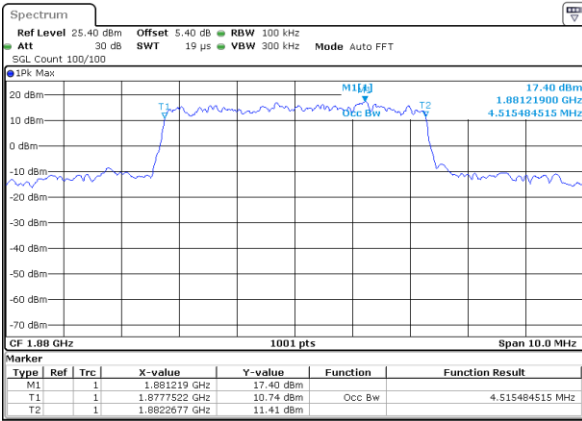

Middle Channel / 5MHz / 64QAM

Date: 25 JUL 2019 21:55:44