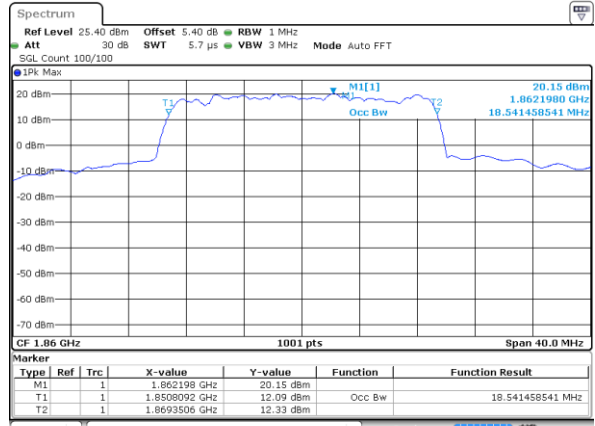

Date: 25 JUL 2019 21:56:35

LTE Band 2

Lowest Channel / 15MHz / 64QAM

Date: 25 JUL 2019 21:56:45

Lowest Channel / 20MHz / 64QAM

Date: 25 JUL 2019 21:57:16

Middle Channel / 15MHz / 64QAM

Date: 25 JUL 2019 21:56:55

Middle Channel / 20MHz / 64QAM

Date: 25 JUL 2019 21:57:26

Highest Channel / 15MHz / 64QAM

Date: 25 JUL 2019 21:57:05

Highest Channel / 20MHz / 64QAM

Date: 25 JUL 2019 21:57:36

LTE Band 4

Lowest Channel / 1.4MHz / QPSK