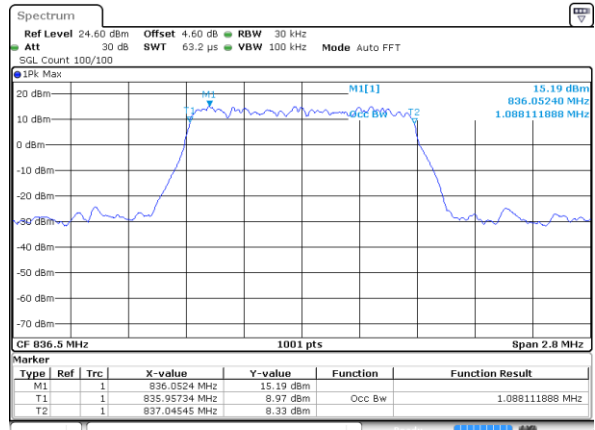

Middle Channel / 1.4MHz / 16QAM

Date: 29 JUL 2019 19:04:27