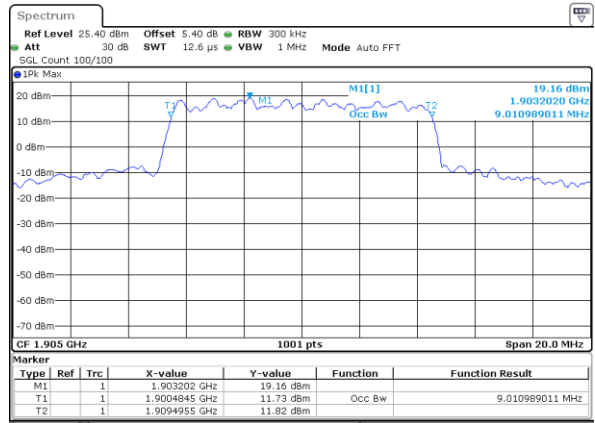

LTE Band 2

Lowest Channel / 10MHz / QPSK

Date: 25 JUL 2019 21:05:10

Lowest Channel / 10MHz / 16QAM

Date: 25 JUL 2019 21:05:21

Middle Channel / 10MHz / QPSK

Date: 25 JUL 2019 21:12:11

Middle Channel / 10MHz / 16QAM

Date: 25 JUL 2019 21:12:21

Highest Channel / 10MHz / QPSK

Date: 25 JUL 2019 21:14:41

Highest Channel / 10MHz / 16QAM

Date: 25 JUL 2019 21:14:51

LTE Band 2

Lowest Channel / 15MHz / QPSK

Date: 25 JUL 2019 21:21:41