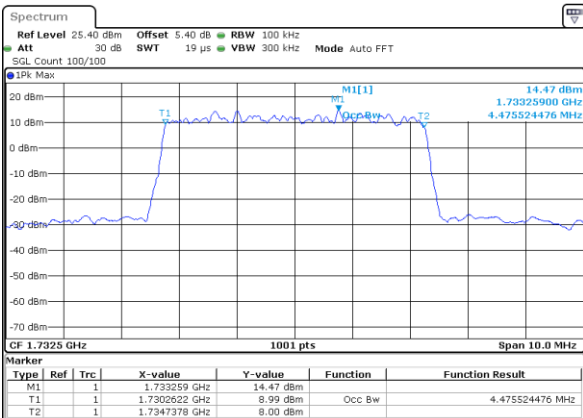

Date: 6 AUG 2019 15:34:22

LTE Band 4

Lowest Channel / 5MHz / 64QAM

Date: 6 AUG 2019 15:35:37

Lowest Channel / 10MHz / 64QAM

Date: 6 AUG 2019 15:39:22

Middle Channel / 5MHz / 64QAM

Date: 6 AUG 2019 15:36:52

Middle Channel / 10MHz / 64QAM

Date: 6 AUG 2019 15:40:37

Highest Channel / 5MHz / 64QAM

Date: 6 AUG 2019 15:38:07

Highest Channel / 10MHz / 64QAM

Date: 6 AUG 2019 15:41:52

LTE Band 4

Lowest Channel / 15MHz / 64QAM