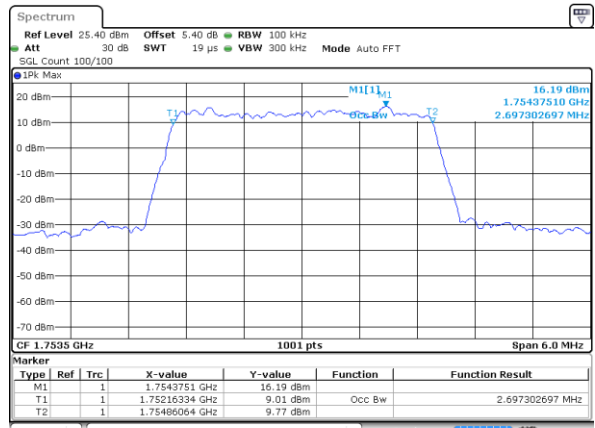

Highest Channel / 20MHz / QPSK

Date: 6 AUG 2019 16:43:55

Highest Channel / 20MHz / 16QAM

Date: 6 AUG 2019 16:44:15

LTE Band 4

Lowest Channel / 1.4MHz / 64QAM

Date: 6 AUG 2019 15:28:07

Lowest Channel / 3MHz / 64QAM

Date: 6 AUG 2019 15:31:52

Middle Channel / 1.4MHz / 64QAM

Date: 6 AUG 2019 15:29:22

Middle Channel / 3MHz / 64QAM

Date: 6 AUG 2019 15:33:07

Highest Channel / 1.4MHz / 64QAM

Date: 6 AUG 2019 15:30:37

Highest Channel / 3MHz / 64QAM

Date: 6 AUG 2019 15:34:22

LTE Band 4

Lowest Channel / 5MHz / 64QAM

Date: 6 AUG 2019 15:35:37

Lowest Channel / 10MHz / 64QAM

Date: 6 AUG 2019 15:39:22

Middle Channel / 5MHz / 64QAM

Date: 6 AUG 2019 15:36:52