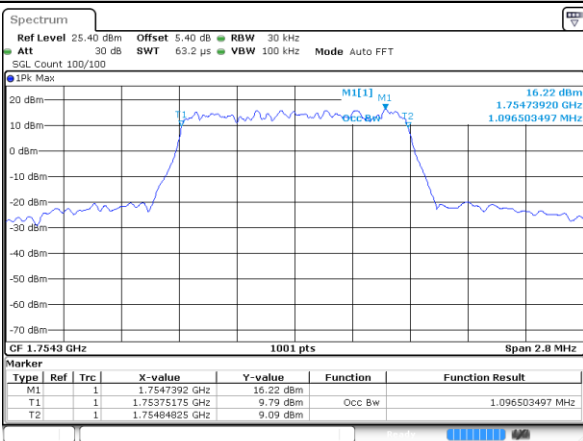

Date: 6 AUG 2019 14:43:26

Highest Channel / 1.4MHz / 16QAM

Date: 6 AUG 2019 14:43:36

LTE Band 4

Lowest Channel / 3MHz / QPSK

Date: 6 AUG 2019 14:45:56

Lowest Channel / 3MHz / 16QAM

Date: 6 AUG 2019 14:46:06