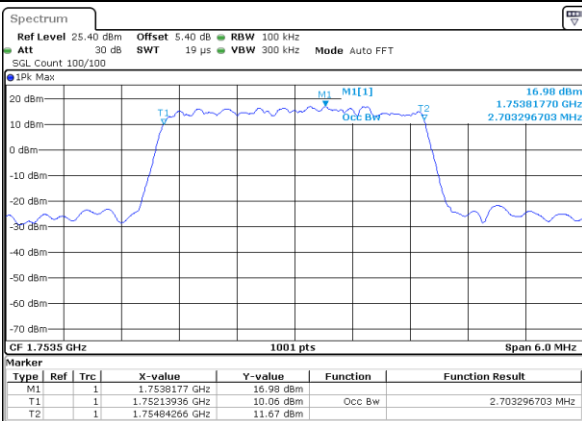

Date: 6 AUG 2019 14:43:26

Highest Channel / 1.4MHz / 16QAM

Date: 6 AUG 2019 14:43:36

LTE Band 4

Lowest Channel / 3MHz / QPSK

Date: 6 AUG 2019 14:45:56

Lowest Channel / 3MHz / 16QAM

Date: 6 AUG 2019 14:46:06

Middle Channel / 3MHz / QPSK

Date: 6 AUG 2019 14:48:26

Middle Channel / 3MHz / 16QAM

Date: 6 AUG 2019 14:48:36

Highest Channel / 3MHz / QPSK

Date: 6 AUG 2019 14:50:56

Highest Channel / 3MHz / 16QAM

Date: 6 AUG 2019 14:51:06

LTE Band 4

Lowest Channel / 5MHz / QPSK

Date: 6 AUG 2019 14:53:26

Lowest Channel / 5MHz / 16QAM

Date: 6 AUG 2019 14:53:36

Middle Channel / 5MHz / QPSK

Date: 6 AUG 2019 14:55:55

Middle Channel / 5MHz / 16QAM