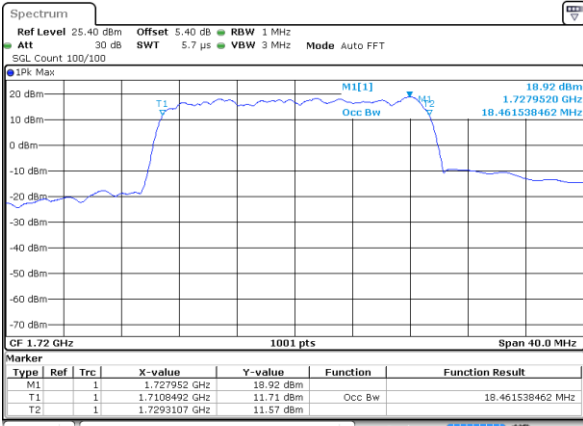

LTE Band 4

Lowest Channel / 20MHz / QPSK

Date: 6 AUG 2019 16:41:54