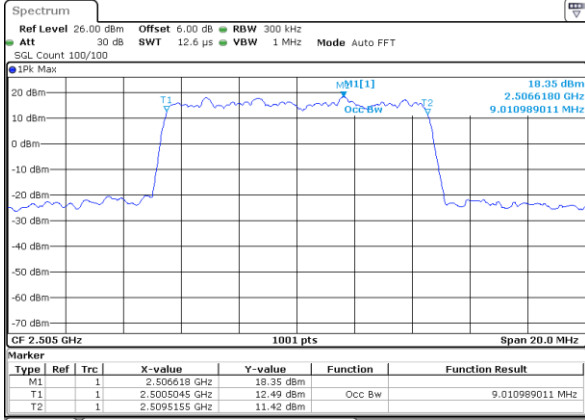

Highest Channel / 5MHz / 64QAM

Date: 29 JUL 2019 20:49:30

Highest Channel / 10MHz / 64QAM

Date: 29 JUL 2019 20:59:44

LTE Band 7

Lowest Channel / 5MHz / QPSK

Date: 29 JUL 2019 21:37:45

Lowest Channel / 5MHz / 16QAM

Date: 29 JUL 2019 21:38:05

Middle Channel / 5MHz / QPSK

Date: 29 JUL 2019 21:38:45

Middle Channel / 5MHz / 16QAM

Date: 29 JUL 2019 21:38:26

Highest Channel / 5MHz / QPSK

Date: 29 JUL 2019 21:39:06

Highest Channel / 5MHz / 16QAM

Date: 29 JUL 2019 21:39:26

LTE Band 7

Lowest Channel / 10MHz / QPSK

Date: 29 JUL 2019 21:54:17

Lowest Channel / 10MHz / 16QAM

Date: 29 JUL 2019 21:54:37

Middle Channel / 10MHz / QPSK

Date: 29 JUL 2019 21:55:16