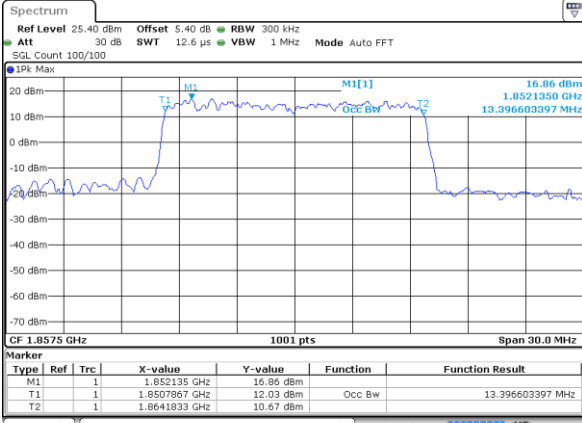

Date: 25 JUL 2019 21:12:21

Highest Channel / 10MHz / QPSK

Date: 25 JUL 2019 21:14:41

Highest Channel / 10MHz / 16QAM

Date: 25 JUL 2019 21:14:51

LTE Band 2

Lowest Channel / 15MHz / QPSK

Date: 25 JUL 2019 21:21:41