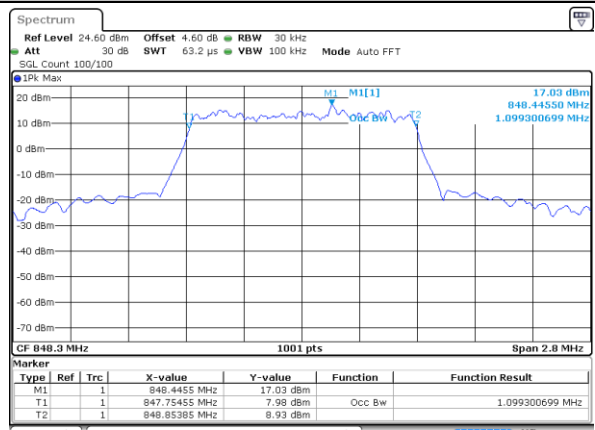

Date: 6 AUG 2019 15:45:37

Highest Channel / 20MHz / 64QAM

Date: 6 AUG 2019 16:44:35

LTE Band 5

Lowest Channel / 1.4MHz / QPSK

Date: 29 JUL 2019 18:55:16

Lowest Channel / 1.4MHz / 16QAM

Date: 29 JUL 2019 18:55:26

Middle Channel / 1.4MHz / QPSK

Date: 29 JUL 2019 19:04:17

Middle Channel / 1.4MHz / 16QAM

Date: 29 JUL 2019 19:04:27

Highest Channel / 1.4MHz / QPSK

Date: 29 JUL 2019 19:06:46

Highest Channel / 1.4MHz / 16QAM