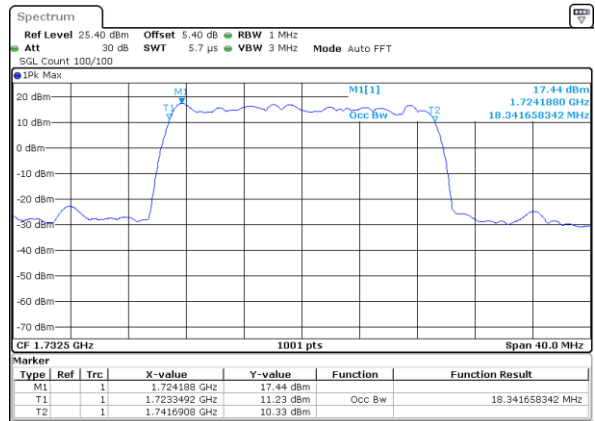

Middle Channel / 10MHz / 64QAM

Date: 6 AUG 2019 15:40:37

Highest Channel / 5MHz / 64QAM

Date: 6 AUG 2019 15:38:07

Highest Channel / 10MHz / 64QAM

Date: 6 AUG 2019 15:41:52

LTE Band 4

Lowest Channel / 15MHz / 64QAM

Date: 6 AUG 2019 15:43:07

Lowest Channel / 20MHz / 64QAM

Date: 6 AUG 2019 16:42:34

Middle Channel / 15MHz / 64QAM

Date: 6 AUG 2019 15:44:22

Middle Channel / 20MHz / 64QAM

Date: 6 AUG 2019 16:43:34

Highest Channel / 15MHz / 64QAM

Date: 6 AUG 2019 15:45:37

Highest Channel / 20MHz / 64QAM

Date: 6 AUG 2019 16:44:35

LTE Band 5

Lowest Channel / 1.4MHz / QPSK

Date: 29 JUL 2019 18:55:16

Lowest Channel / 1.4MHz / 16QAM

Date: 29 JUL 2019 18:55:26