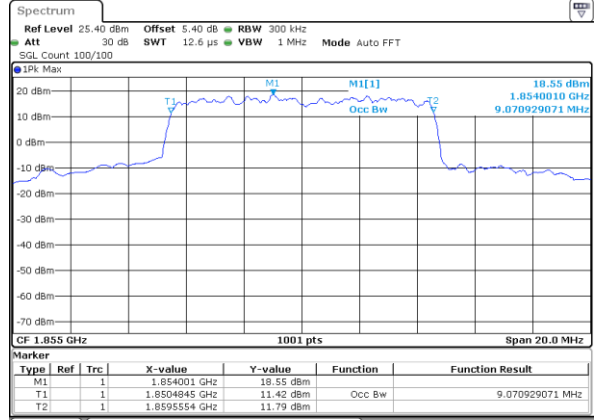

Highest Channel / 1.4MHz / 64QAM

Date: 25 JUL 2019 21:55:04

Highest Channel / 3MHz / 64QAM

Date: 25 JUL 2019 21:55:34

LTE Band 2

Lowest Channel / 5MHz / 64QAM

Date: 25 JUL 2019 21:55:44

Lowest Channel / 10MHz / 64QAM