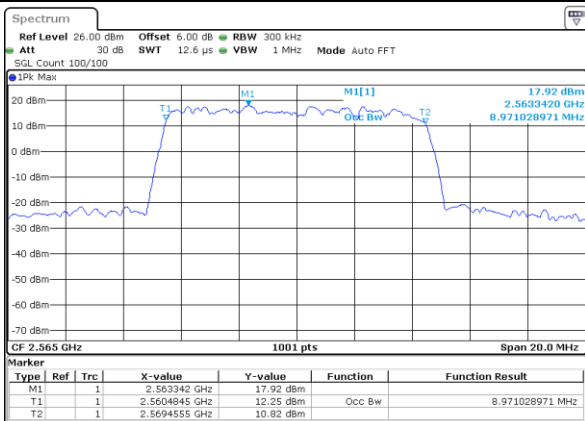

Highest Channel / 10MHz / QPSK

Date: 29 JUL 2019 21:55:36