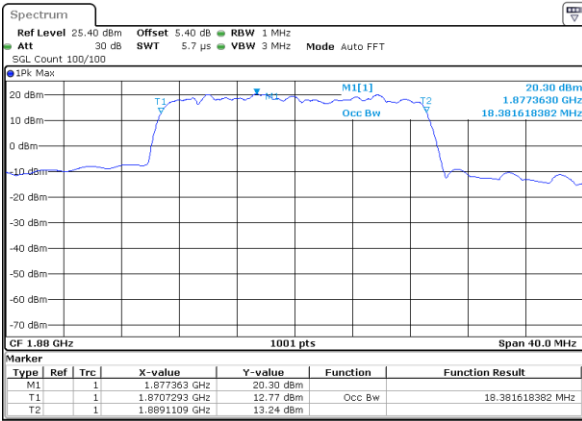

Highest Channel / 15MHz / 16QAM

Date: 25 JUL 2019 21:31:22

LTE Band 2

Lowest Channel / 20MHz / QPSK

Date: 25 JUL 2019 21:38:13

Lowest Channel / 20MHz / 16QAM

Date: 25 JUL 2019 21:38:23

Middle Channel / 20MHz / QPSK

Date: 25 JUL 2019 21:45:13

Middle Channel / 20MHz / 16QAM

Date: 25 JUL 2019 21:45:23

Highest Channel / 20MHz / QPSK

Date: 25 JUL 2019 21:47:43

Highest Channel / 20MHz / 16QAM

Date: 25 JUL 2019 21:47:53

LTE Band 2