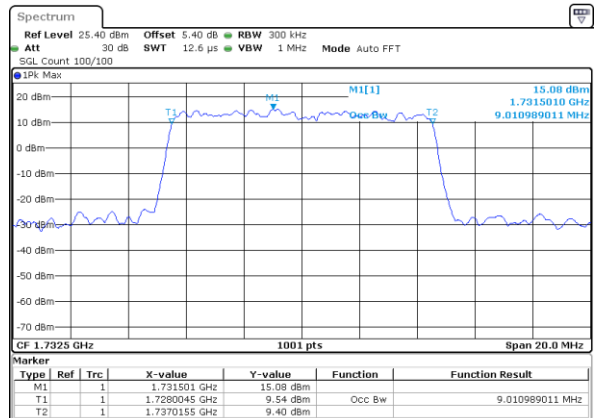

Date: 6 AUG 2019 15:34:22

LTE Band 4

Lowest Channel / 5MHz / 64QAM

Date: 6 AUG 2019 15:35:37

Lowest Channel / 10MHz / 64QAM

Date: 6 AUG 2019 15:39:22

Middle Channel / 5MHz / 64QAM

Date: 6 AUG 2019 15:36:52

Middle Channel / 10MHz / 64QAM

Date: 6 AUG 2019 15:40:37

Highest Channel / 5MHz / 64QAM

Date: 6 AUG 2019 15:38:07

Highest Channel / 10MHz / 64QAM

Date: 6 AUG 2019 15:41:52

LTE Band 4

Lowest Channel / 15MHz / 64QAM