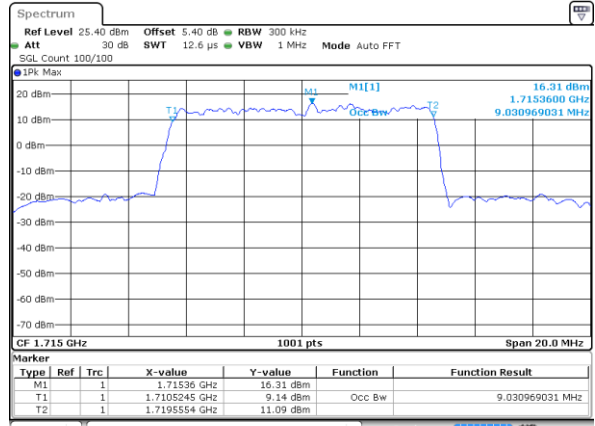

Lowest Channel / 10MHz / 16QAM

Date: 6 AUG 2019 15:01:05