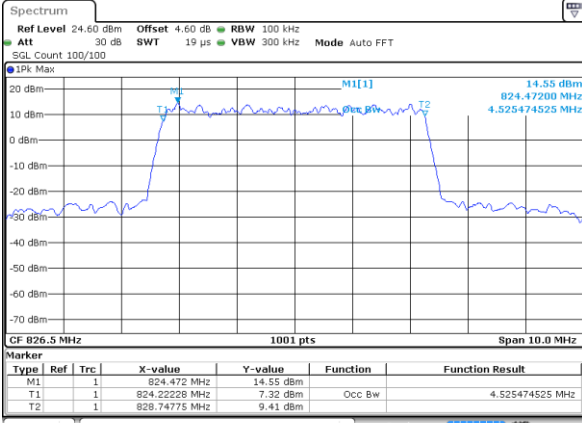

LTE Band 5

Lowest Channel / 1.4MHz / 64QAM

Lowest Channel / 3MHz / 64QAM

Middle Channel / 1.4MHz / 64QAM

Middle Channel / 3MHz / 64QAM

Highest Channel / 1.4MHz / 64QAM

Highest Channel / 3MHz / 64QAM

LTE Band 5

Lowest Channel / 5MHz / 64QAM

Date: 29 JUL 2019 20:43:46

Lowest Channel / 10MHz / 64QAM

Date: 29 JUL 2019 20:54:00

Middle Channel / 5MHz / 64QAM

Date: 29 JUL 2019 20:49:10

Middle Channel / 10MHz / 64QAM

Date: 29 JUL 2019 20:59:24