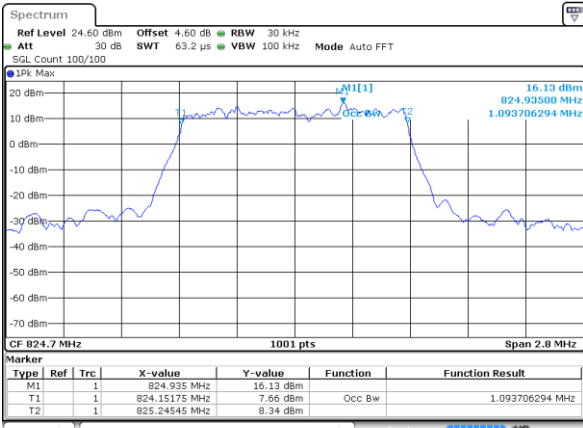

Date: 29 JUL 2019 19:47:43

Highest Channel / 5MHz / 16QAM

Date: 29 JUL 2019 19:47:53

LTE Band 5

Lowest Channel / 10MHz / QPSK

Date: 29 JUL 2019 19:56:42

Lowest Channel / 10MHz / 16QAM

Date: 29 JUL 2019 19:56:53

Middle Channel / 10MHz / QPSK

Date: 29 JUL 2019 20:05:42

Middle Channel / 10MHz / 16QAM

Date: 29 JUL 2019 20:05:52

Highest Channel / 10MHz / QPSK

Date: 29 JUL 2019 20:08:11

Highest Channel / 10MHz / 16QAM

Date: 29 JUL 2019 20:08:21

LTE Band 5

Lowest Channel / 1.4MHz / 64QAM

Lowest Channel / 3MHz / 64QAM

Middle Channel / 1.4MHz / 64QAM

Middle Channel / 3MHz / 64QAM

Highest Channel / 1.4MHz / 64QAM

Highest Channel / 3MHz / 64QAM

LTE Band 5