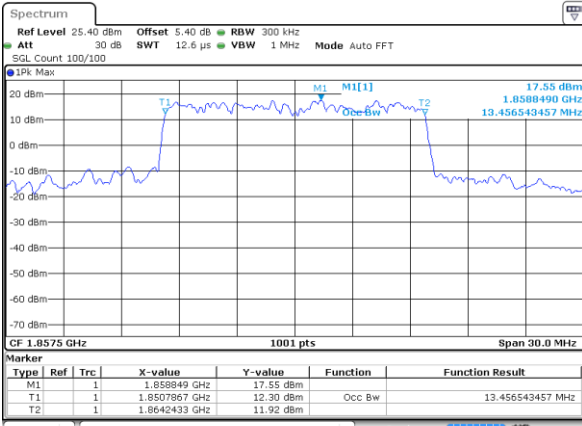

LTE Band 2

Lowest Channel / 15MHz / 64QAM

Date: 25 JUL 2019 21:56:45