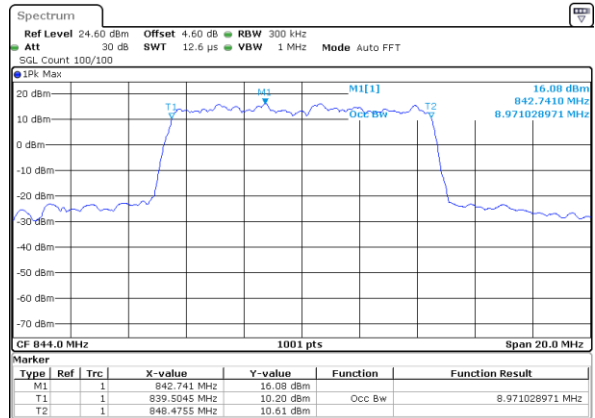

Date: 29 JUL 2019 19:47:43

Highest Channel / 5MHz / 16QAM

Date: 29 JUL 2019 19:47:53

LTE Band 5

Lowest Channel / 10MHz / QPSK

Date: 29 JUL 2019 19:56:42

Lowest Channel / 10MHz / 16QAM

Date: 29 JUL 2019 19:56:53

Middle Channel / 10MHz / QPSK

Date: 29 JUL 2019 20:05:42

Middle Channel / 10MHz / 16QAM

Date: 29 JUL 2019 20:05:52

Highest Channel / 10MHz / QPSK

Date: 29 JUL 2019 20:08:11

Highest Channel / 10MHz / 16QAM

Date: 29 JUL 2019 20:08:21

LTE Band 5

Lowest Channel / 1.4MHz / 64QAM

Lowest Channel / 3MHz / 64QAM

Middle Channel / 1.4MHz / 64QAM

Middle Channel / 3MHz / 64QAM

Highest Channel / 1.4MHz / 64QAM

Highest Channel / 3MHz / 64QAM

LTE Band 5