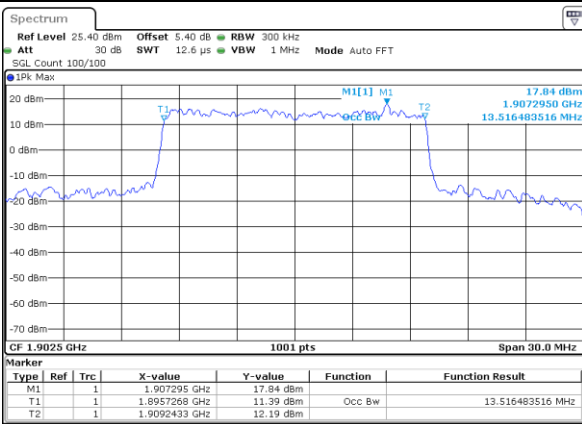

Highest Channel / 15MHz / QPSK

Date: 25 JUL 2019 21:31:12