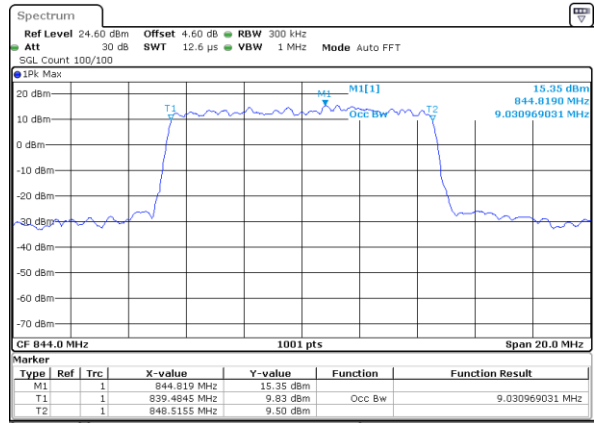

LTE Band 5

Lowest Channel / 1.4MHz / 64QAM

Lowest Channel / 3MHz / 64QAM

Middle Channel / 1.4MHz / 64QAM

Middle Channel / 3MHz / 64QAM

Highest Channel / 1.4MHz / 64QAM

Highest Channel / 3MHz / 64QAM

LTE Band 5

Lowest Channel / 5MHz / 64QAM

Date: 29 JUL 2019 20:43:46

Lowest Channel / 10MHz / 64QAM

Date: 29 JUL 2019 20:54:00

Middle Channel / 5MHz / 64QAM

Date: 29 JUL 2019 20:49:10

Middle Channel / 10MHz / 64QAM

Date: 29 JUL 2019 20:59:24

Highest Channel / 5MHz / 64QAM

Date: 29 JUL 2019 20:49:30

Highest Channel / 10MHz / 64QAM

Date: 29 JUL 2019 20:59:44

LTE Band 7

Lowest Channel / 5MHz / QPSK

Date: 29 JUL 2019 21:37:45

Lowest Channel / 5MHz / 16QAM