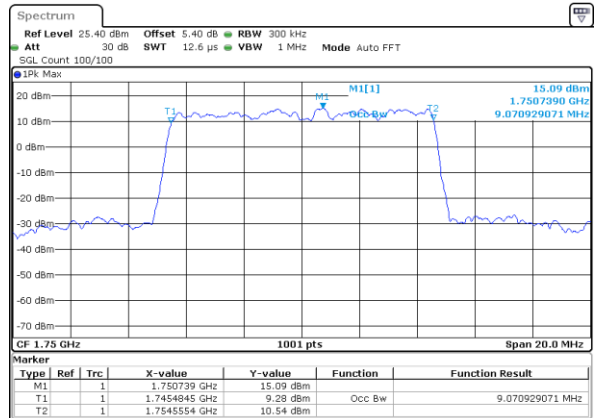

Date: 6 AUG 2019 15:34:22

LTE Band 4

Lowest Channel / 5MHz / 64QAM

Date: 6 AUG 2019 15:35:37

Lowest Channel / 10MHz / 64QAM

Date: 6 AUG 2019 15:39:22

Middle Channel / 5MHz / 64QAM

Date: 6 AUG 2019 15:36:52

Middle Channel / 10MHz / 64QAM

Date: 6 AUG 2019 15:40:37

Highest Channel / 5MHz / 64QAM

Date: 6 AUG 2019 15:38:07

Highest Channel / 10MHz / 64QAM

Date: 6 AUG 2019 15:41:52

LTE Band 4

Lowest Channel / 15MHz / 64QAM

Date: 6 AUG 2019 15:43:07

Lowest Channel / 20MHz / 64QAM

Date: 6 AUG 2019 16:42:34

Middle Channel / 15MHz / 64QAM

Date: 6 AUG 2019 15:44:22

Middle Channel / 20MHz / 64QAM

Date: 6 AUG 2019 16:43:34

Highest Channel / 15MHz / 64QAM