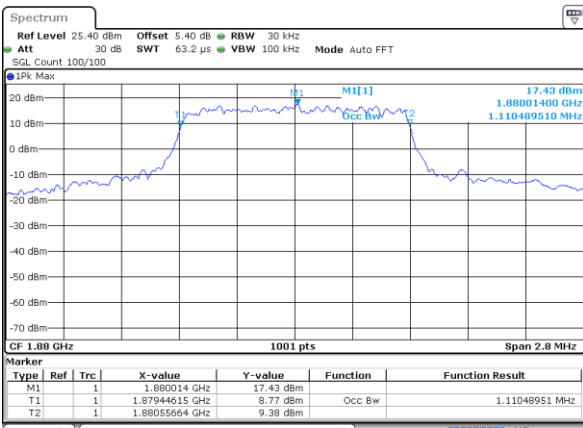

Lowest Channel / 1.4MHz / 64QAM

Date: 25 JUL 2019 21:54:44

Lowest Channel / 3MHz / 64QAM

Date: 25 JUL 2019 21:55:14

Middle Channel / 1.4MHz / 64QAM

Date: 25 JUL 2019 21:54:54

Middle Channel / 3MHz / 64QAM

Date: 25 JUL 2019 21:55:24

Highest Channel / 1.4MHz / 64QAM

Date: 25 JUL 2019 21:55:04

Highest Channel / 3MHz / 64QAM

Date: 25 JUL 2019 21:55:34

LTE Band 2

Lowest Channel / 5MHz / 64QAM

Date: 25 JUL 2019 21:55:44

Lowest Channel / 10MHz / 64QAM