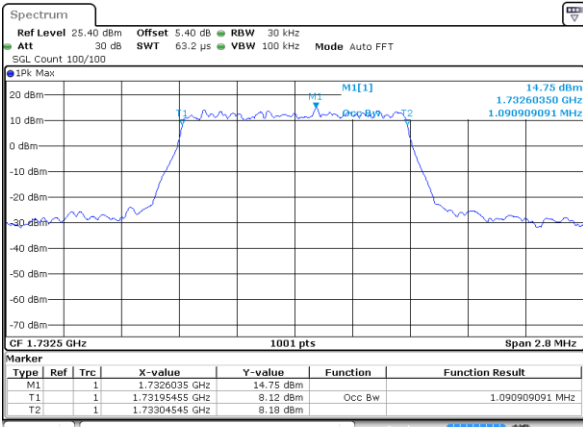

Middle Channel / 1.4MHz / 64QAM

Date: 6 AUG 2019 15:29:22