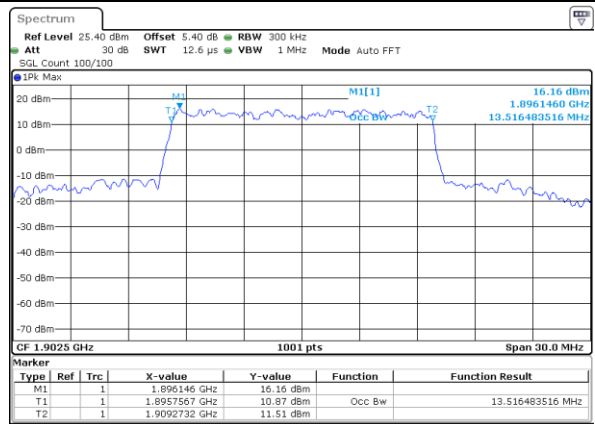

Highest Channel / 15MHz / 16QAM

Date: 25 JUL 2019 21:31:22

LTE Band 2

Lowest Channel / 20MHz / QPSK

Date: 25 JUL 2019 21:38:13

Lowest Channel / 20MHz / 16QAM

Date: 25 JUL 2019 21:38:23

Middle Channel / 20MHz / QPSK