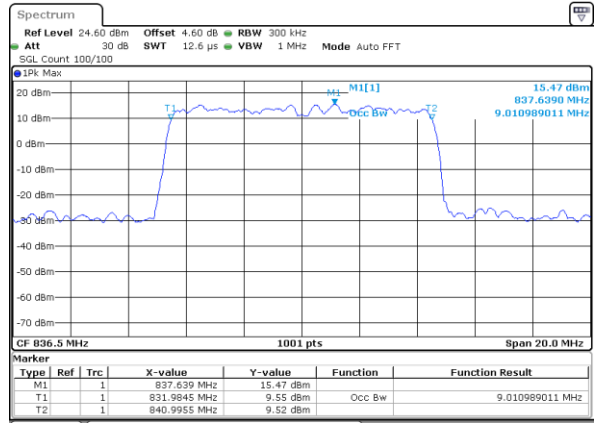

LTE Band 5

Lowest Channel / 1.4MHz / 64QAM

Lowest Channel / 3MHz / 64QAM

Middle Channel / 1.4MHz / 64QAM

Middle Channel / 3MHz / 64QAM

Highest Channel / 1.4MHz / 64QAM

Highest Channel / 3MHz / 64QAM

LTE Band 5

Lowest Channel / 5MHz / 64QAM

Date: 29 JUL 2019 20:43:46

Lowest Channel / 10MHz / 64QAM

Date: 29 JUL 2019 20:54:00

Middle Channel / 5MHz / 64QAM

Date: 29 JUL 2019 20:49:10

Middle Channel / 10MHz / 64QAM

Date: 29 JUL 2019 20:59:24

Highest Channel / 5MHz / 64QAM

Date: 29 JUL 2019 20:49:30

Highest Channel / 10MHz / 64QAM

Date: 29 JUL 2019 20:59:44

LTE Band 7

Lowest Channel / 5MHz / QPSK

Date: 29 JUL 2019 21:37:45

Lowest Channel / 5MHz / 16QAM