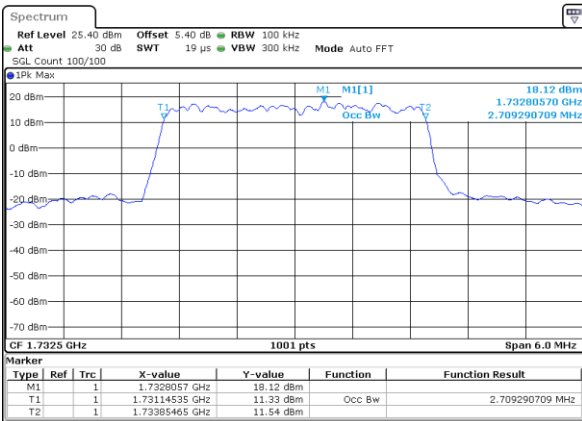

Middle Channel / 3MHz / QPSK

Date: 6 AUG 2019 14:48:26