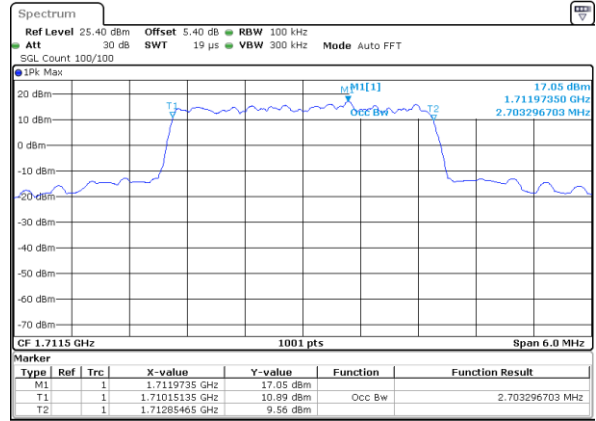

Date: 6 AUG 2019 14:43:26

Highest Channel / 1.4MHz / 16QAM

Date: 6 AUG 2019 14:43:36

LTE Band 4

Lowest Channel / 3MHz / QPSK

Date: 6 AUG 2019 14:45:56

Lowest Channel / 3MHz / 16QAM

Date: 6 AUG 2019 14:46:06