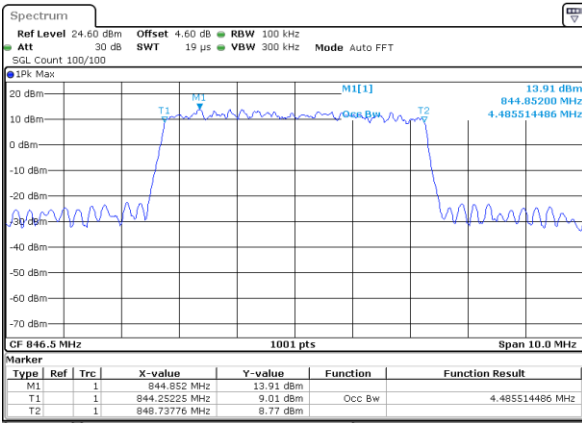

LTE Band 5

Lowest Channel / 1.4MHz / 64QAM

Lowest Channel / 3MHz / 64QAM

Middle Channel / 1.4MHz / 64QAM

Middle Channel / 3MHz / 64QAM

Highest Channel / 1.4MHz / 64QAM

Highest Channel / 3MHz / 64QAM

LTE Band 5

Lowest Channel / 5MHz / 64QAM

Date: 29 JUL 2019 20:43:46

Lowest Channel / 10MHz / 64QAM

Date: 29 JUL 2019 20:54:00

Middle Channel / 5MHz / 64QAM

Date: 29 JUL 2019 20:49:10

Middle Channel / 10MHz / 64QAM

Date: 29 JUL 2019 20:59:24

Highest Channel / 5MHz / 64QAM

Date: 29 JUL 2019 20:49:30

Highest Channel / 10MHz / 64QAM

Date: 29 JUL 2019 20:59:44

LTE Band 7

Lowest Channel / 5MHz / QPSK

Date: 29 JUL 2019 21:37:45

Lowest Channel / 5MHz / 16QAM