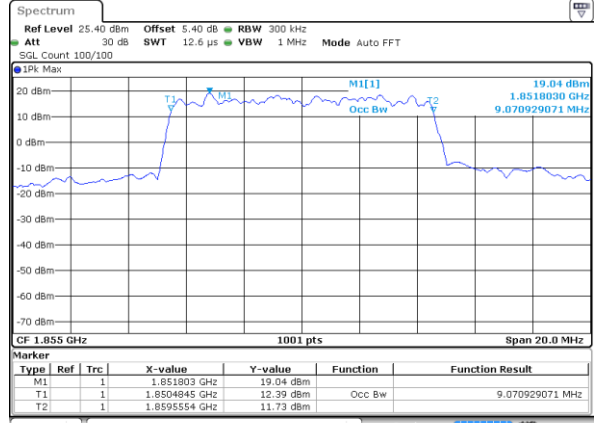

LTE Band 2

Lowest Channel / 10MHz / QPSK

Date: 25 JUL 2019 21:05:10

Lowest Channel / 10MHz / 16QAM

Date: 25 JUL 2019 21:05:21

Middle Channel / 10MHz / QPSK

Date: 25 JUL 2019 21:12:11

Middle Channel / 10MHz / 16QAM

Date: 25 JUL 2019 21:12:21

Highest Channel / 10MHz / QPSK

Date: 25 JUL 2019 21:14:41

Highest Channel / 10MHz / 16QAM

Date: 25 JUL 2019 21:14:51

LTE Band 2

Lowest Channel / 15MHz / QPSK

Date: 25 JUL 2019 21:21:41