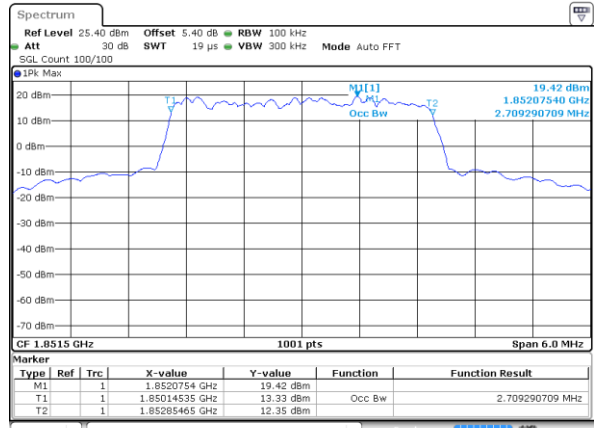

Lowest Channel / 3MHz / 64QAM

Date: 25 JUL 2019 21:55:14