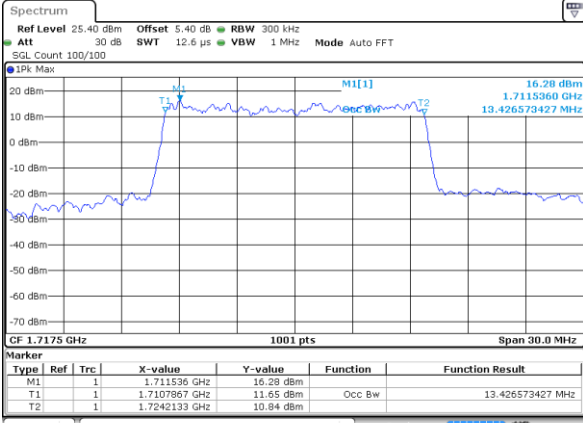

Highest Channel / 10MHz / 16QAM

Date: 6 AUG 2019 15:06:05

LTE Band 4

Lowest Channel / 15MHz / QPSK

Date: 6 AUG 2019 15:08:25

Lowest Channel / 15MHz / 16QAM

Date: 6 AUG 2019 15:08:35

Middle Channel / 15MHz / QPSK

Date: 6 AUG 2019 15:10:55

Middle Channel / 15MHz / 16QAM

Date: 6 AUG 2019 15:11:05

Highest Channel / 15MHz / QPSK

Date: 6 AUG 2019 15:13:24

Highest Channel / 15MHz / 16QAM

Date: 6 AUG 2019 15:13:35

LTE Band 4