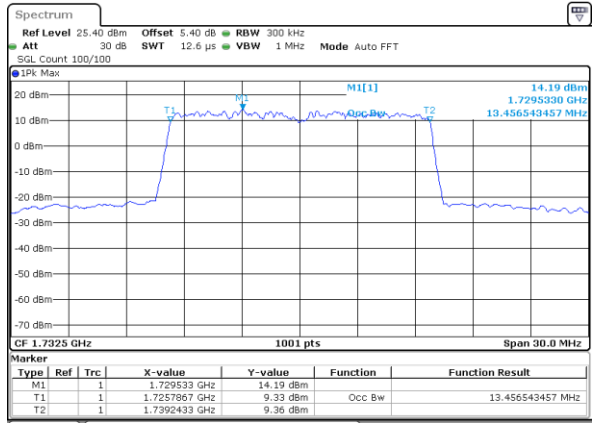

Highest Channel / 10MHz / 16QAM

Date: 6 AUG 2019 15:06:05

LTE Band 4

Lowest Channel / 15MHz / QPSK

Date: 6 AUG 2019 15:08:25

Lowest Channel / 15MHz / 16QAM

Date: 6 AUG 2019 15:08:35

Middle Channel / 15MHz / QPSK

Date: 6 AUG 2019 15:10:55

Middle Channel / 15MHz / 16QAM

Date: 6 AUG 2019 15:11:05

Highest Channel / 15MHz / QPSK

Date: 6 AUG 2019 15:13:24

Highest Channel / 15MHz / 16QAM

Date: 6 AUG 2019 15:13:35

LTE Band 4