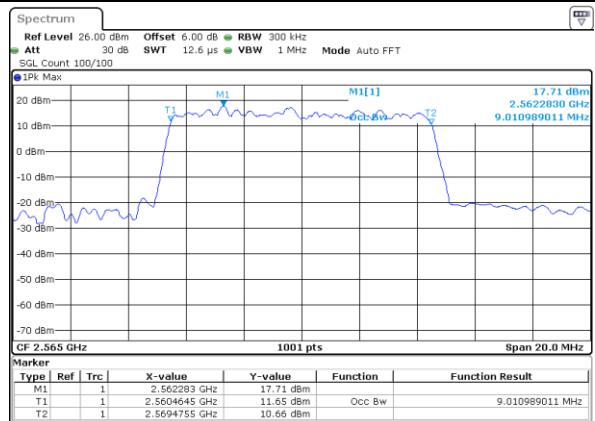

Middle Channel / 10MHz / 16QAM

Date: 29 JUL 2019 21:54:56

Highest Channel / 10MHz / QPSK

Date: 29 JUL 2019 21:55:36

Highest Channel / 10MHz / 16QAM

Date: 29 JUL 2019 21:55:56