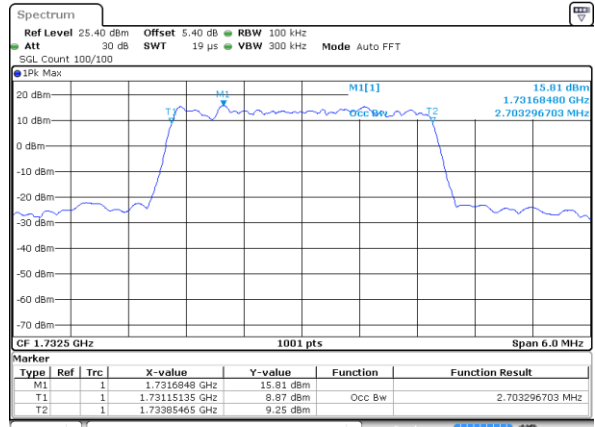

Highest Channel / 20MHz / QPSK

Date: 6 AUG 2019 16:43:55

Highest Channel / 20MHz / 16QAM

Date: 6 AUG 2019 16:44:15

LTE Band 4

Lowest Channel / 1.4MHz / 64QAM

Date: 6 AUG 2019 15:28:07

Lowest Channel / 3MHz / 64QAM

Date: 6 AUG 2019 15:31:52

Middle Channel / 1.4MHz / 64QAM

Date: 6 AUG 2019 15:29:22

Middle Channel / 3MHz / 64QAM

Date: 6 AUG 2019 15:33:07

Highest Channel / 1.4MHz / 64QAM

Date: 6 AUG 2019 15:30:37

Highest Channel / 3MHz / 64QAM