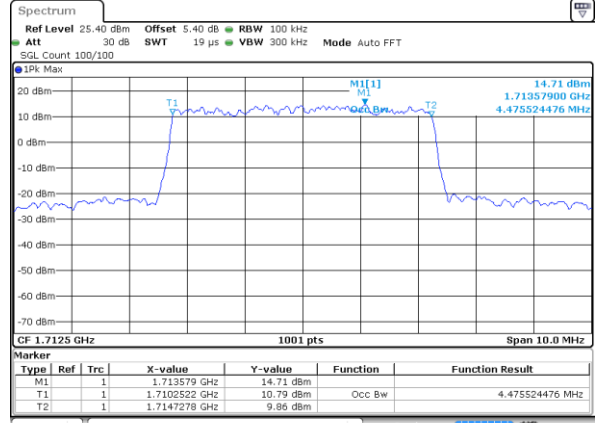

Lowest Channel / 5MHz / 16QAM

Date: 6 AUG 2019 14:53:36