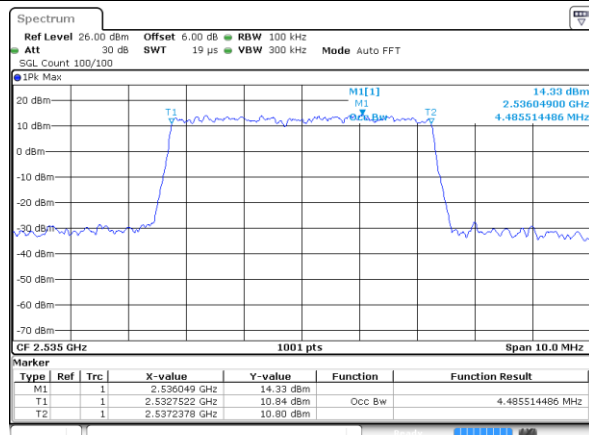

Middle Channel / 5MHz / 16QAM

Date: 29 JUL 2019 21:38:26