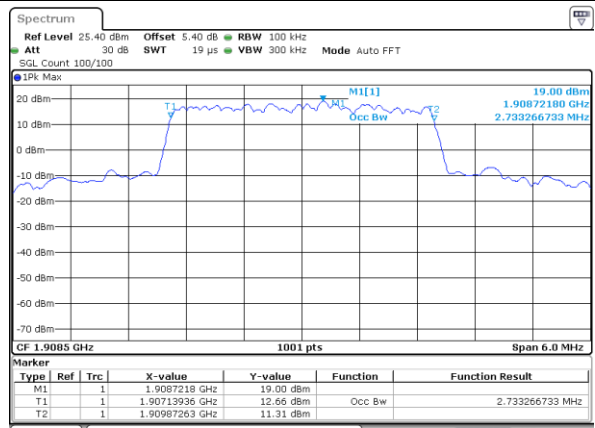

Lowest Channel / 1.4MHz / 64QAM

Date: 25 JUL 2019 21:54:44

Lowest Channel / 3MHz / 64QAM

Date: 25 JUL 2019 21:55:14

Middle Channel / 1.4MHz / 64QAM

Date: 25 JUL 2019 21:54:54

Middle Channel / 3MHz / 64QAM

Date: 25 JUL 2019 21:55:24

Highest Channel / 1.4MHz / 64QAM

Date: 25 JUL 2019 21:55:04

Highest Channel / 3MHz / 64QAM

Date: 25 JUL 2019 21:55:34

LTE Band 2

Lowest Channel / 5MHz / 64QAM

Date: 25 JUL 2019 21:55:44

Lowest Channel / 10MHz / 64QAM