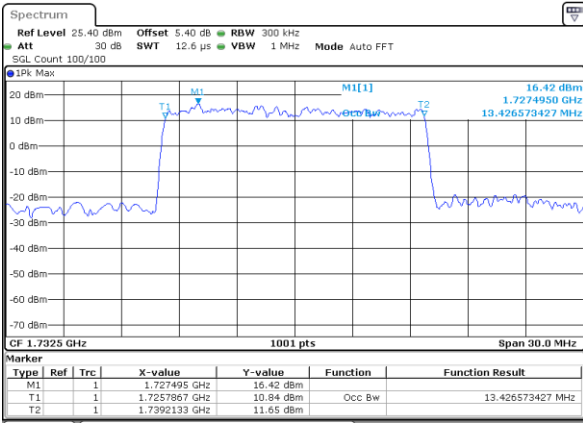

Highest Channel / 10MHz / 16QAM

Date: 6 AUG 2019 15:06:05

LTE Band 4

Lowest Channel / 15MHz / QPSK

Date: 6 AUG 2019 15:08:25

Lowest Channel / 15MHz / 16QAM

Date: 6 AUG 2019 15:08:35

Middle Channel / 15MHz / QPSK

Date: 6 AUG 2019 15:10:55

Middle Channel / 15MHz / 16QAM

Date: 6 AUG 2019 15:11:05

Highest Channel / 15MHz / QPSK

Date: 6 AUG 2019 15:13:24

Highest Channel / 15MHz / 16QAM

Date: 6 AUG 2019 15:13:35

LTE Band 4