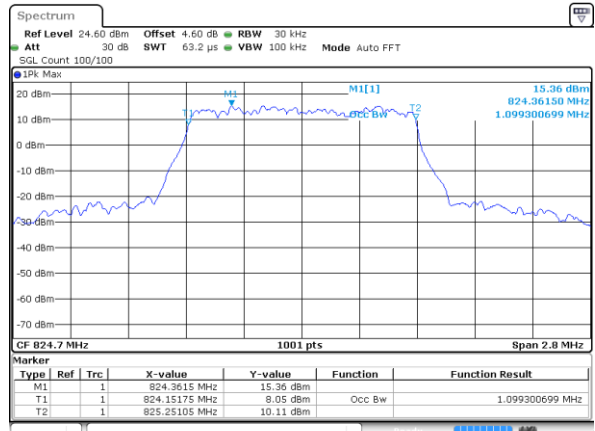

Date: 6 AUG 2019 15:45:37

Highest Channel / 20MHz / 64QAM

Date: 6 AUG 2019 16:44:35

LTE Band 5

Lowest Channel / 1.4MHz / QPSK

Date: 29 JUL 2019 18:55:16

Lowest Channel / 1.4MHz / 16QAM

Date: 29 JUL 2019 18:55:26