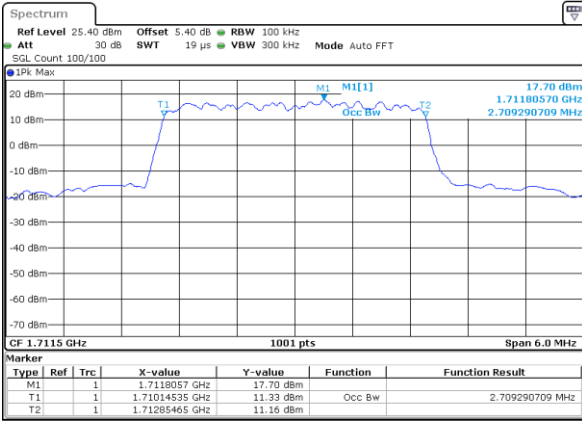

Date: 6 AUG 2019 14:43:26

Highest Channel / 1.4MHz / 16QAM

Date: 6 AUG 2019 14:43:36

LTE Band 4

Lowest Channel / 3MHz / QPSK

Date: 6 AUG 2019 14:45:56

Lowest Channel / 3MHz / 16QAM

Date: 6 AUG 2019 14:46:06