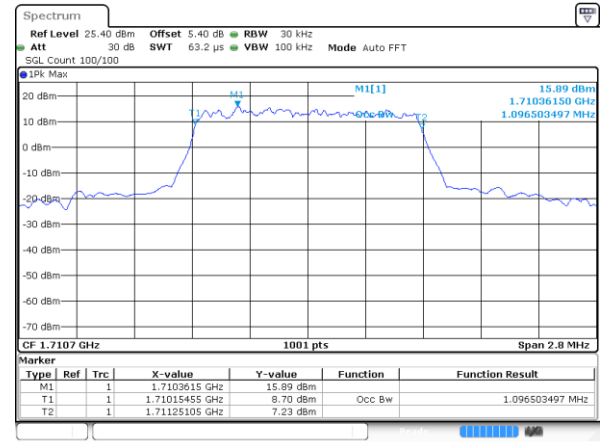

Lowest Channel / 1.4MHz / 16QAM

Date: 6 AUG 2019 14:38:36