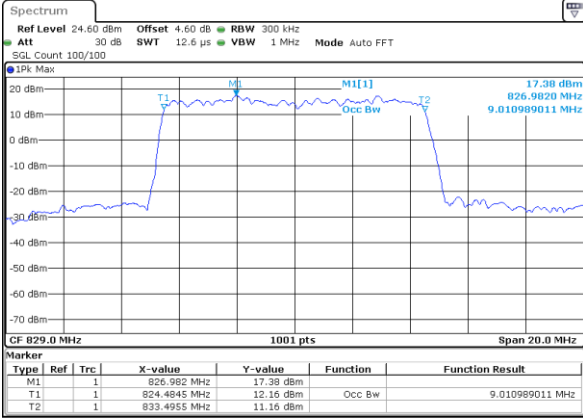

Date: 29 JUL 2019 19:47:43

Highest Channel / 5MHz / 16QAM

Date: 29 JUL 2019 19:47:53

LTE Band 5

Lowest Channel / 10MHz / QPSK

Date: 29 JUL 2019 19:56:42

Lowest Channel / 10MHz / 16QAM

Date: 29 JUL 2019 19:56:53