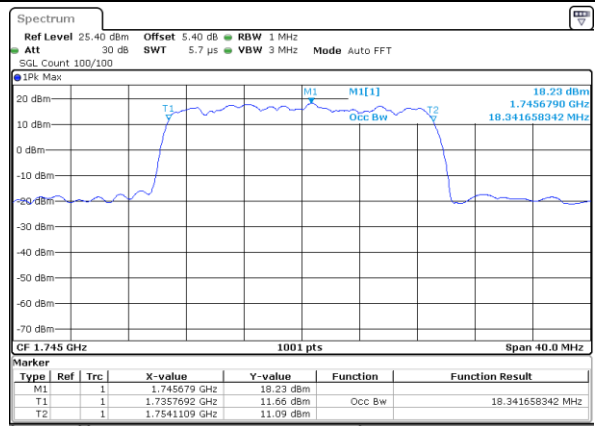

Highest Channel / 20MHz / QPSK

Date: 6 AUG 2019 16:43:55

Highest Channel / 20MHz / 16QAM

Date: 6 AUG 2019 16:44:15

LTE Band 4

Lowest Channel / 1.4MHz / 64QAM

Date: 6 AUG 2019 15:28:07

Lowest Channel / 3MHz / 64QAM