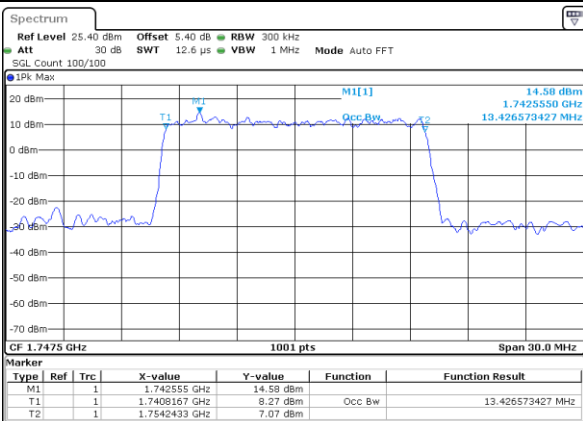

Middle Channel / 10MHz / 64QAM

Date: 6 AUG 2019 15:40:37

Highest Channel / 5MHz / 64QAM

Date: 6 AUG 2019 15:38:07

Highest Channel / 10MHz / 64QAM

Date: 6 AUG 2019 15:41:52

LTE Band 4

Lowest Channel / 15MHz / 64QAM

Date: 6 AUG 2019 15:43:07

Lowest Channel / 20MHz / 64QAM

Date: 6 AUG 2019 16:42:34

Middle Channel / 15MHz / 64QAM

Date: 6 AUG 2019 15:44:22

Middle Channel / 20MHz / 64QAM

Date: 6 AUG 2019 16:43:34

Highest Channel / 15MHz / 64QAM

Date: 6 AUG 2019 15:45:37

Highest Channel / 20MHz / 64QAM

Date: 6 AUG 2019 16:44:35

LTE Band 5

Lowest Channel / 1.4MHz / QPSK

Date: 29 JUL 2019 18:55:16

Lowest Channel / 1.4MHz / 16QAM

Date: 29 JUL 2019 18:55:26