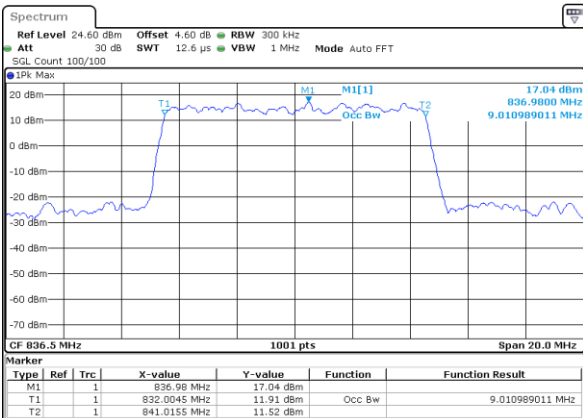

Middle Channel / 10MHz / QPSK

Date: 29 JUL 2019 20:05:42