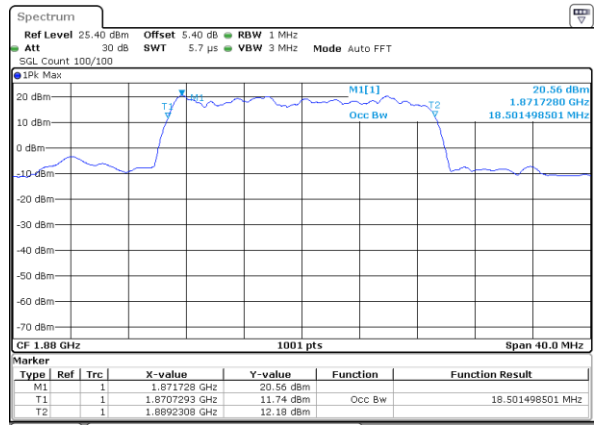

Date: 25 JUL 2019 21:56:35

LTE Band 2

Lowest Channel / 15MHz / 64QAM

Date: 25 JUL 2019 21:56:45

Lowest Channel / 20MHz / 64QAM

Date: 25 JUL 2019 21:57:16

Middle Channel / 15MHz / 64QAM

Date: 25 JUL 2019 21:56:55

Middle Channel / 20MHz / 64QAM

Date: 25 JUL 2019 21:57:26

Highest Channel / 15MHz / 64QAM

Date: 25 JUL 2019 21:57:05

Highest Channel / 20MHz / 64QAM

Date: 25 JUL 2019 21:57:36

LTE Band 4

Lowest Channel / 1.4MHz / QPSK