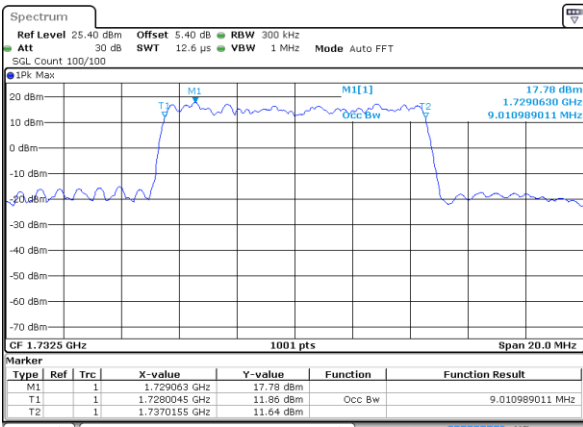

Middle Channel / 10MHz / QPSK

Date: 6 AUG 2019 15:03:25