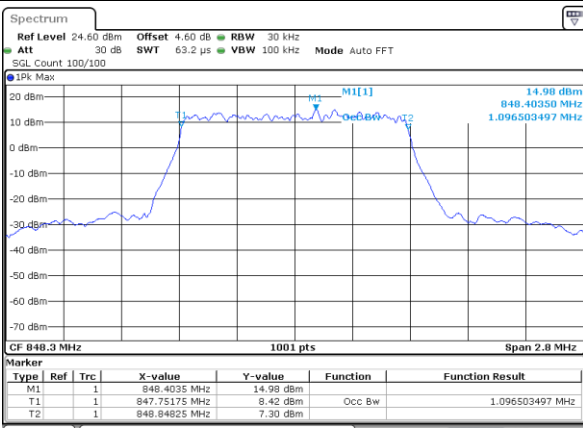

LTE Band 5

Lowest Channel / 1.4MHz / 64QAM

Lowest Channel / 3MHz / 64QAM

Middle Channel / 1.4MHz / 64QAM

Middle Channel / 3MHz / 64QAM

Highest Channel / 1.4MHz / 64QAM

Highest Channel / 3MHz / 64QAM

LTE Band 5

Lowest Channel / 5MHz / 64QAM

Date: 29 JUL 2019 20:43:46

Lowest Channel / 10MHz / 64QAM

Date: 29 JUL 2019 20:54:00

Middle Channel / 5MHz / 64QAM

Date: 29 JUL 2019 20:49:10

Middle Channel / 10MHz / 64QAM

Date: 29 JUL 2019 20:59:24