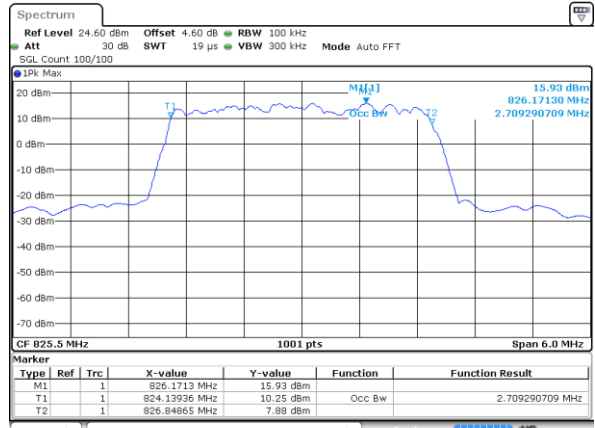

Date: 29 JUL 2019 19:47:43

Highest Channel / 5MHz / 16QAM

Date: 29 JUL 2019 19:47:53

LTE Band 5

Lowest Channel / 10MHz / QPSK

Date: 29 JUL 2019 19:56:42

Lowest Channel / 10MHz / 16QAM

Date: 29 JUL 2019 19:56:53

Middle Channel / 10MHz / QPSK

Date: 29 JUL 2019 20:05:42

Middle Channel / 10MHz / 16QAM

Date: 29 JUL 2019 20:05:52

Highest Channel / 10MHz / QPSK

Date: 29 JUL 2019 20:08:11

Highest Channel / 10MHz / 16QAM

Date: 29 JUL 2019 20:08:21

LTE Band 5

Lowest Channel / 1.4MHz / 64QAM

Lowest Channel / 3MHz / 64QAM

Middle Channel / 1.4MHz / 64QAM

Middle Channel / 3MHz / 64QAM

Highest Channel / 1.4MHz / 64QAM

Highest Channel / 3MHz / 64QAM

LTE Band 5