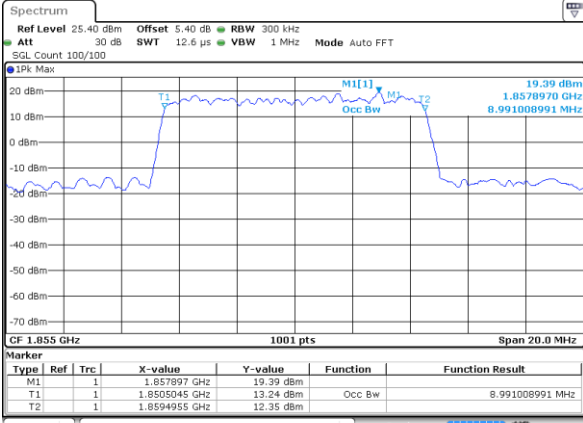

LTE Band 2

Lowest Channel / 10MHz / QPSK

Date: 25 JUL 2019 21:05:10

Lowest Channel / 10MHz / 16QAM

Date: 25 JUL 2019 21:05:21

Middle Channel / 10MHz / QPSK

Date: 25 JUL 2019 21:12:11

Middle Channel / 10MHz / 16QAM

Date: 25 JUL 2019 21:12:21

Highest Channel / 10MHz / QPSK

Date: 25 JUL 2019 21:14:41

Highest Channel / 10MHz / 16QAM

Date: 25 JUL 2019 21:14:51

LTE Band 2

Lowest Channel / 15MHz / QPSK

Date: 25 JUL 2019 21:21:41