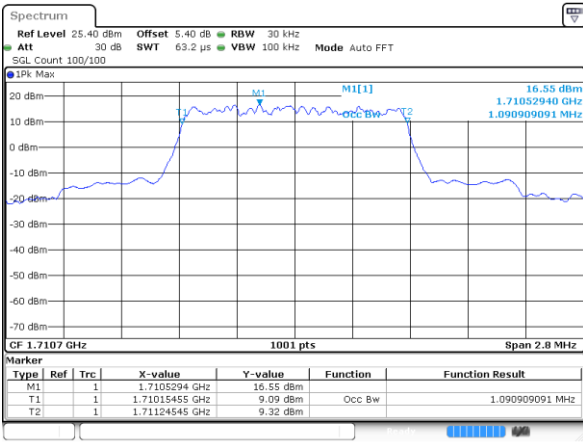

Middle Channel / 20MHz / 64QAM

Date: 25 JUL 2019 21:57:26

Highest Channel / 15MHz / 64QAM

Date: 25 JUL 2019 21:57:05

Highest Channel / 20MHz / 64QAM

Date: 25 JUL 2019 21:57:36

LTE Band 4

Lowest Channel / 1.4MHz / QPSK