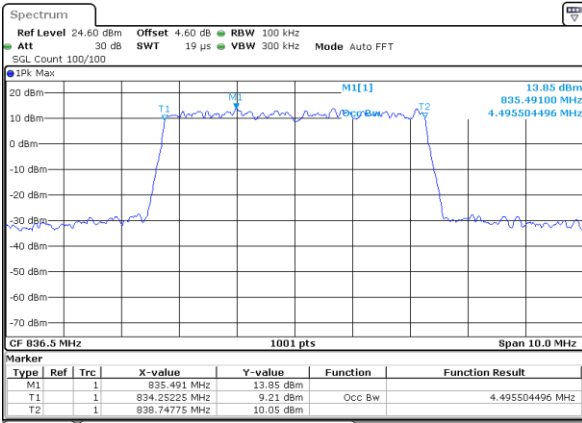

LTE Band 5

Lowest Channel / 1.4MHz / 64QAM

Lowest Channel / 3MHz / 64QAM

Middle Channel / 1.4MHz / 64QAM

Middle Channel / 3MHz / 64QAM

Highest Channel / 1.4MHz / 64QAM

Highest Channel / 3MHz / 64QAM

LTE Band 5

Lowest Channel / 5MHz / 64QAM

Date: 29 JUL 2019 20:43:46

Lowest Channel / 10MHz / 64QAM

Date: 29 JUL 2019 20:54:00

Middle Channel / 5MHz / 64QAM

Date: 29 JUL 2019 20:49:10

Middle Channel / 10MHz / 64QAM

Date: 29 JUL 2019 20:59:24

Highest Channel / 5MHz / 64QAM

Date: 29 JUL 2019 20:49:30

Highest Channel / 10MHz / 64QAM

Date: 29 JUL 2019 20:59:44

LTE Band 7

Lowest Channel / 5MHz / QPSK

Date: 29 JUL 2019 21:37:45

Lowest Channel / 5MHz / 16QAM