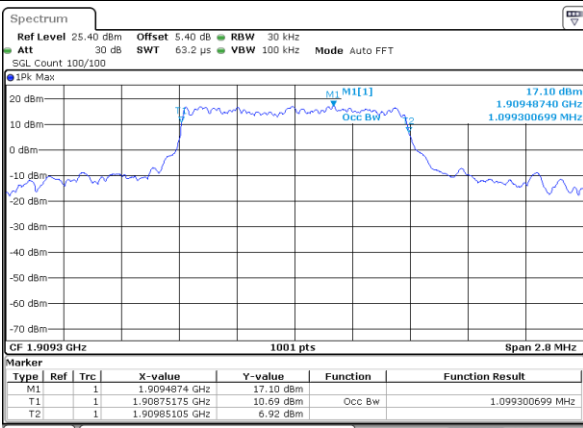

Lowest Channel / 1.4MHz / 64QAM

Date: 25 JUL 2019 21:54:44

Lowest Channel / 3MHz / 64QAM

Date: 25 JUL 2019 21:55:14

Middle Channel / 1.4MHz / 64QAM

Date: 25 JUL 2019 21:54:54

Middle Channel / 3MHz / 64QAM

Date: 25 JUL 2019 21:55:24

Highest Channel / 1.4MHz / 64QAM

Date: 25 JUL 2019 21:55:04

Highest Channel / 3MHz / 64QAM

Date: 25 JUL 2019 21:55:34

LTE Band 2

Lowest Channel / 5MHz / 64QAM

Date: 25 JUL 2019 21:55:44

Lowest Channel / 10MHz / 64QAM