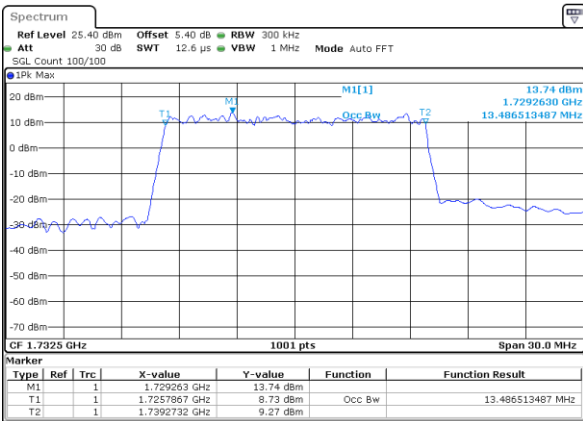

Date: 6 AUG 2019 15:34:22

LTE Band 4

Lowest Channel / 5MHz / 64QAM

Date: 6 AUG 2019 15:35:37

Lowest Channel / 10MHz / 64QAM

Date: 6 AUG 2019 15:39:22

Middle Channel / 5MHz / 64QAM

Date: 6 AUG 2019 15:36:52

Middle Channel / 10MHz / 64QAM

Date: 6 AUG 2019 15:40:37

Highest Channel / 5MHz / 64QAM

Date: 6 AUG 2019 15:38:07

Highest Channel / 10MHz / 64QAM

Date: 6 AUG 2019 15:41:52

LTE Band 4

Lowest Channel / 15MHz / 64QAM

Date: 6 AUG 2019 15:43:07

Lowest Channel / 20MHz / 64QAM

Date: 6 AUG 2019 16:42:34

Middle Channel / 15MHz / 64QAM

Date: 6 AUG 2019 15:44:22

Middle Channel / 20MHz / 64QAM

Date: 6 AUG 2019 16:43:34

Highest Channel / 15MHz / 64QAM