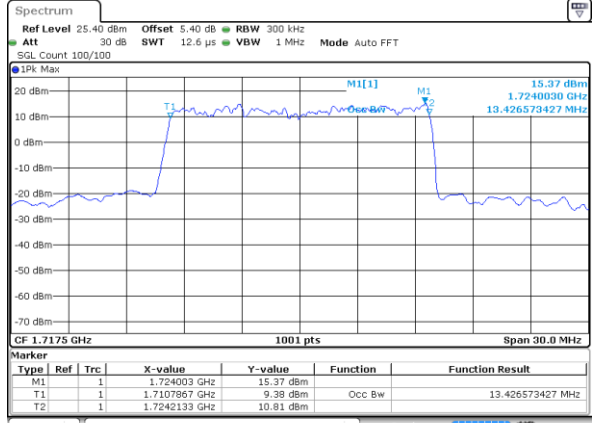

Highest Channel / 10MHz / 16QAM

Date: 6 AUG 2019 15:06:05

LTE Band 4

Lowest Channel / 15MHz / QPSK

Date: 6 AUG 2019 15:08:25

Lowest Channel / 15MHz / 16QAM

Date: 6 AUG 2019 15:08:35

Middle Channel / 15MHz / QPSK

Date: 6 AUG 2019 15:10:55

Middle Channel / 15MHz / 16QAM

Date: 6 AUG 2019 15:11:05

Highest Channel / 15MHz / QPSK

Date: 6 AUG 2019 15:13:24

Highest Channel / 15MHz / 16QAM

Date: 6 AUG 2019 15:13:35

LTE Band 4