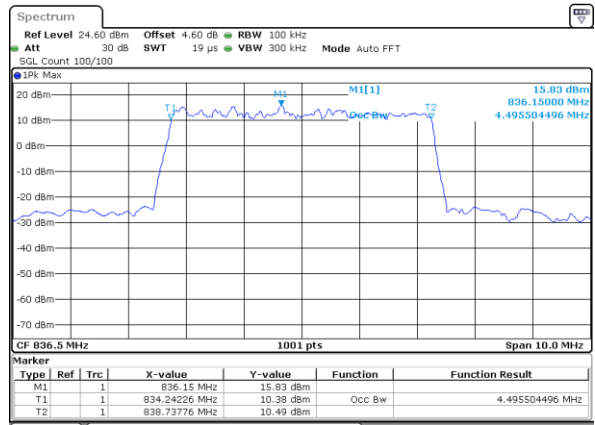

Middle Channel / 3MHz / 16QAM

Date: 29 JUL 2019 19:24:55

Highest Channel / 3MHz / QPSK

Date: 29 JUL 2019 19:27:15

Highest Channel / 3MHz / 16QAM

Date: 29 JUL 2019 19:27:25

LTE Band 5

Lowest Channel / 5MHz / QPSK

Date: 29 JUL 2019 19:36:14

Lowest Channel / 5MHz / 16QAM

Date: 29 JUL 2019 19:36:24

Middle Channel / 5MHz / QPSK

Date: 29 JUL 2019 19:45:14

Middle Channel / 5MHz / 16QAM

Date: 29 JUL 2019 19:45:24

Highest Channel / 5MHz / QPSK

Date: 29 JUL 2019 19:47:43

Highest Channel / 5MHz / 16QAM

Date: 29 JUL 2019 19:47:53

LTE Band 5

Lowest Channel / 10MHz / QPSK

Date: 29 JUL 2019 19:56:42

Lowest Channel / 10MHz / 16QAM

Date: 29 JUL 2019 19:56:53