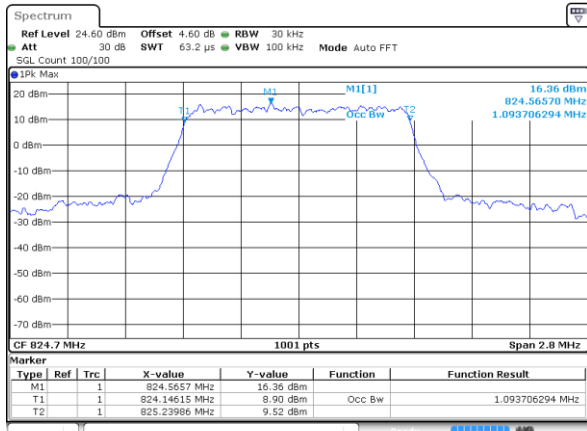

Date: 6 AUG 2019 15:45:37

Highest Channel / 20MHz / 64QAM

Date: 6 AUG 2019 16:44:35

LTE Band 5

Lowest Channel / 1.4MHz / QPSK

Date: 29 JUL 2019 18:55:16

Lowest Channel / 1.4MHz / 16QAM

Date: 29 JUL 2019 18:55:26

Middle Channel / 1.4MHz / QPSK

Date: 29 JUL 2019 19:04:17

Middle Channel / 1.4MHz / 16QAM

Date: 29 JUL 2019 19:04:27

Highest Channel / 1.4MHz / QPSK

Date: 29 JUL 2019 19:06:46

Highest Channel / 1.4MHz / 16QAM