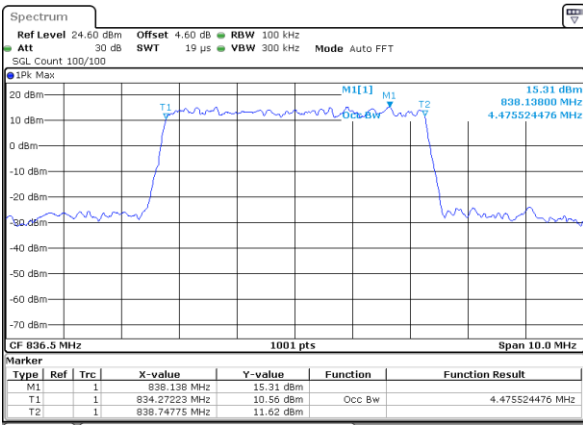

Middle Channel / 5MHz / QPSK

Date: 29 JUL 2019 19:45:14