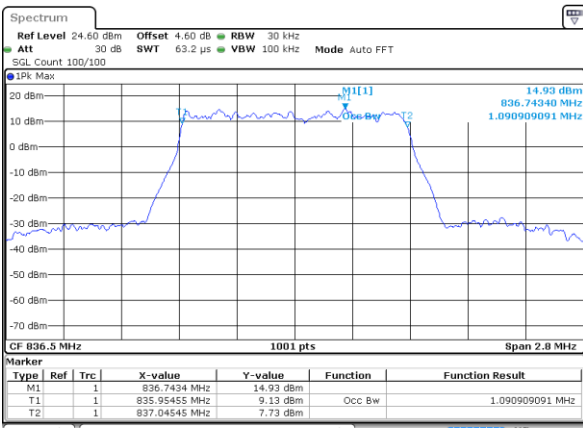

LTE Band 5

Lowest Channel / 1.4MHz / 64QAM

Lowest Channel / 3MHz / 64QAM

Middle Channel / 1.4MHz / 64QAM

Middle Channel / 3MHz / 64QAM

Highest Channel / 1.4MHz / 64QAM

Highest Channel / 3MHz / 64QAM

LTE Band 5

Lowest Channel / 5MHz / 64QAM

Date: 29 JUL 2019 20:43:46

Lowest Channel / 10MHz / 64QAM

Date: 29 JUL 2019 20:54:00

Middle Channel / 5MHz / 64QAM

Date: 29 JUL 2019 20:49:10

Middle Channel / 10MHz / 64QAM

Date: 29 JUL 2019 20:59:24