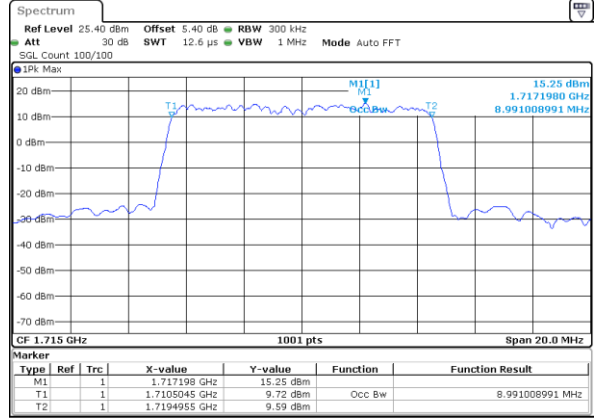

Date: 6 AUG 2019 15:34:22

LTE Band 4

Lowest Channel / 5MHz / 64QAM

Date: 6 AUG 2019 15:35:37

Lowest Channel / 10MHz / 64QAM

Date: 6 AUG 2019 15:39:22

Middle Channel / 5MHz / 64QAM

Date: 6 AUG 2019 15:36:52

Middle Channel / 10MHz / 64QAM

Date: 6 AUG 2019 15:40:37

Highest Channel / 5MHz / 64QAM

Date: 6 AUG 2019 15:38:07

Highest Channel / 10MHz / 64QAM

Date: 6 AUG 2019 15:41:52

LTE Band 4

Lowest Channel / 15MHz / 64QAM