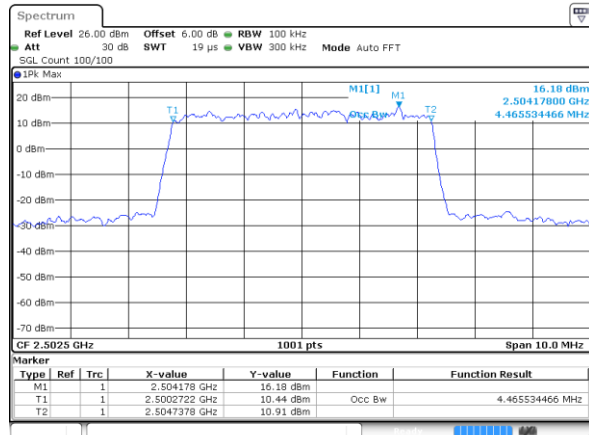

Lowest Channel / 5MHz / 64QAM

Date: 29 JUL 2019 20:43:46

Lowest Channel / 10MHz / 64QAM

Date: 29 JUL 2019 20:54:00

Middle Channel / 5MHz / 64QAM

Date: 29 JUL 2019 20:49:10

Middle Channel / 10MHz / 64QAM

Date: 29 JUL 2019 20:59:24

Highest Channel / 5MHz / 64QAM

Date: 29 JUL 2019 20:49:30

Highest Channel / 10MHz / 64QAM

Date: 29 JUL 2019 20:59:44

LTE Band 7

Lowest Channel / 5MHz / QPSK

Date: 29 JUL 2019 21:37:45

Lowest Channel / 5MHz / 16QAM