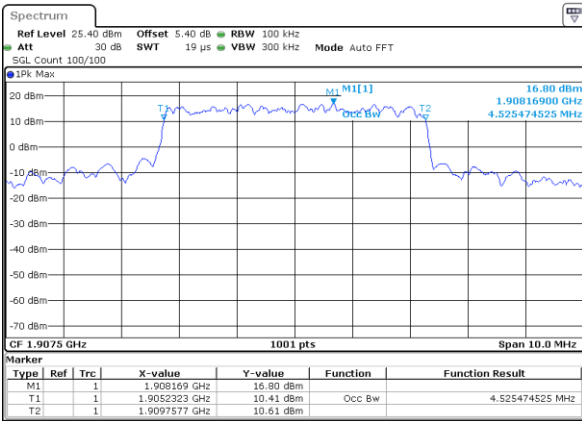

Highest Channel / 1.4MHz / 64QAM

Date: 25 JUL 2019 21:55:04

Highest Channel / 3MHz / 64QAM

Date: 25 JUL 2019 21:55:34

LTE Band 2

Lowest Channel / 5MHz / 64QAM

Date: 25 JUL 2019 21:55:44

Lowest Channel / 10MHz / 64QAM

Date: 25 JUL 2019 21:56:15

Middle Channel / 5MHz / 64QAM

Date: 25 JUL 2019 21:55:44

Middle Channel / 10MHz / 64QAM

Date: 25 JUL 2019 21:56:25

Highest Channel / 5MHz / 64QAM

Date: 25 JUL 2019 21:56:05

Highest Channel / 10MHz / 64QAM

Date: 25 JUL 2019 21:56:35

LTE Band 2

Lowest Channel / 15MHz / 64QAM

Date: 25 JUL 2019 21:56:45

Lowest Channel / 20MHz / 64QAM

Date: 25 JUL 2019 21:57:16

Middle Channel / 15MHz / 64QAM

Date: 25 JUL 2019 21:56:55