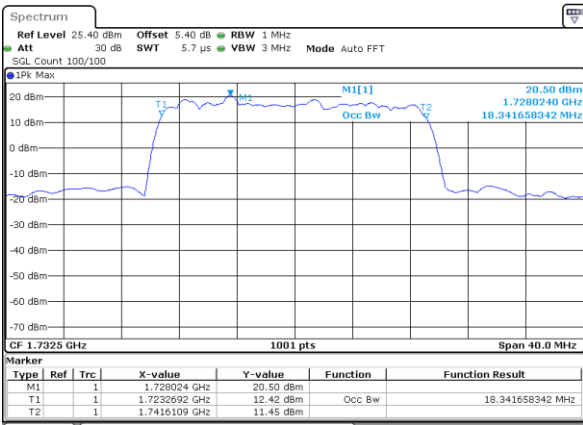

Date: 6 AUG 2019 15:10:55

Middle Channel / 15MHz / 16QAM

Date: 6 AUG 2019 15:11:05

Highest Channel / 15MHz / QPSK

Date: 6 AUG 2019 15:13:24

Highest Channel / 15MHz / 16QAM

Date: 6 AUG 2019 15:13:35

LTE Band 4

Lowest Channel / 20MHz / QPSK

Date: 6 AUG 2019 16:41:54

Lowest Channel / 20MHz / 16QAM

Date: 6 AUG 2019 16:42:14

Middle Channel / 20MHz / QPSK

Date: 6 AUG 2019 16:42:54

Middle Channel / 20MHz / 16QAM

Date: 6 AUG 2019 16:43:14

Highest Channel / 20MHz / QPSK

Date: 6 AUG 2019 16:43:55

Highest Channel / 20MHz / 16QAM

Date: 6 AUG 2019 16:44:15

LTE Band 4

Lowest Channel / 1.4MHz / 64QAM

Date: 6 AUG 2019 15:28:07

Lowest Channel / 3MHz / 64QAM