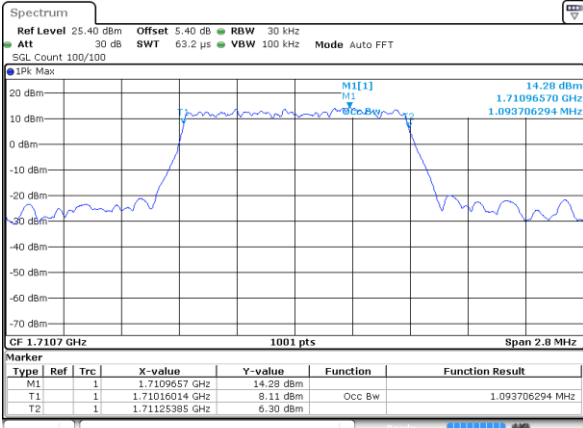

Highest Channel / 20MHz / QPSK

Date: 6 AUG 2019 16:43:55

Highest Channel / 20MHz / 16QAM

Date: 6 AUG 2019 16:44:15

LTE Band 4

Lowest Channel / 1.4MHz / 64QAM

Date: 6 AUG 2019 15:28:07

Lowest Channel / 3MHz / 64QAM