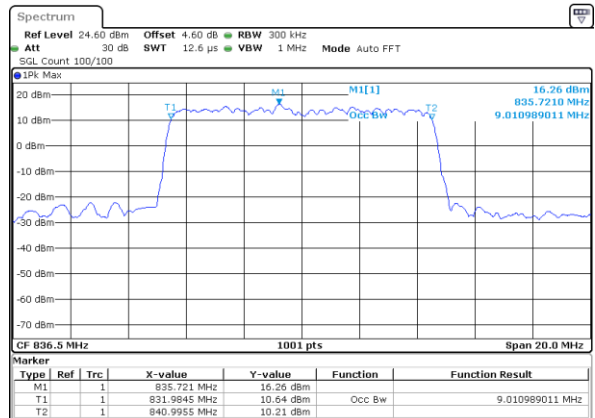

Middle Channel / 10MHz / 16QAM

Date: 29 JUL 2019 20:05:52