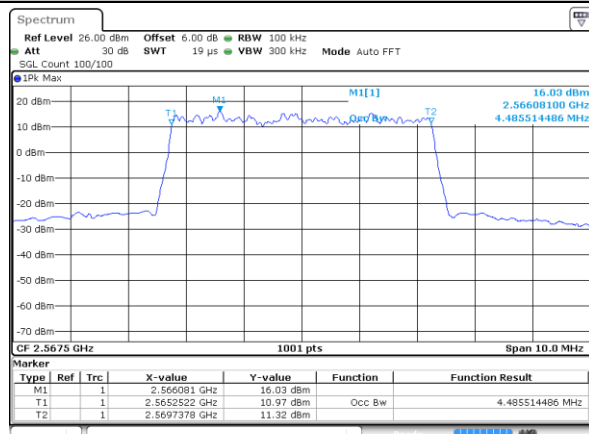

Highest Channel / 5MHz / 64QAM

Date: 29 JUL 2019 20:49:30

Highest Channel / 10MHz / 64QAM

Date: 29 JUL 2019 20:59:44

LTE Band 7

Lowest Channel / 5MHz / QPSK

Date: 29 JUL 2019 21:37:45

Lowest Channel / 5MHz / 16QAM

Date: 29 JUL 2019 21:38:05

Middle Channel / 5MHz / QPSK

Date: 29 JUL 2019 21:38:45

Middle Channel / 5MHz / 16QAM

Date: 29 JUL 2019 21:38:26

Highest Channel / 5MHz / QPSK

Date: 29 JUL 2019 21:39:06

Highest Channel / 5MHz / 16QAM

Date: 29 JUL 2019 21:39:26

LTE Band 7

Lowest Channel / 10MHz / QPSK

Date: 29 JUL 2019 21:54:17

Lowest Channel / 10MHz / 16QAM

Date: 29 JUL 2019 21:54:37

Middle Channel / 10MHz / QPSK

Date: 29 JUL 2019 21:55:16