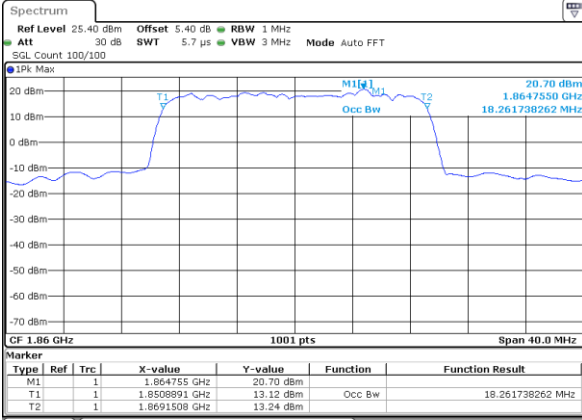

Highest Channel / 15MHz / 16QAM

Date: 25 JUL 2019 21:31:22

LTE Band 2

Lowest Channel / 20MHz / QPSK

Date: 25 JUL 2019 21:38:13

Lowest Channel / 20MHz / 16QAM

Date: 25 JUL 2019 21:38:23

Middle Channel / 20MHz / QPSK

Date: 25 JUL 2019 21:45:13

Middle Channel / 20MHz / 16QAM

Date: 25 JUL 2019 21:45:23

Highest Channel / 20MHz / QPSK

Date: 25 JUL 2019 21:47:43

Highest Channel / 20MHz / 16QAM

Date: 25 JUL 2019 21:47:53

LTE Band 2