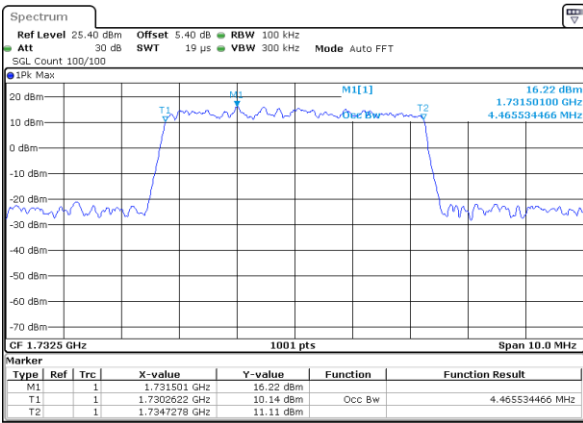

LTE Band 4

Lowest Channel / 5MHz / QPSK

Date: 6 AUG 2019 14:53:26

Lowest Channel / 5MHz / 16QAM

Date: 6 AUG 2019 14:53:36

Middle Channel / 5MHz / QPSK

Date: 6 AUG 2019 14:55:55

Middle Channel / 5MHz / 16QAM

Date: 6 AUG 2019 14:56:06

Highest Channel / 5MHz / QPSK

Date: 6 AUG 2019 14:58:25

Highest Channel / 5MHz / 16QAM

Date: 6 AUG 2019 14:58:35

LTE Band 4

Lowest Channel / 10MHz / QPSK

Date: 6 AUG 2019 15:00:55