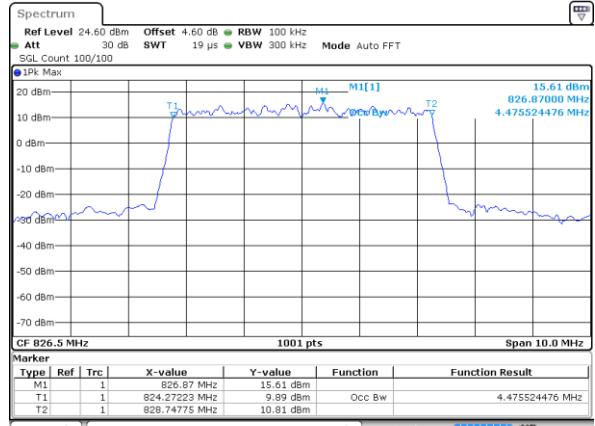

Lowest Channel / 5MHz / 16QAM

Date: 29 JUL 2019 19:36:24