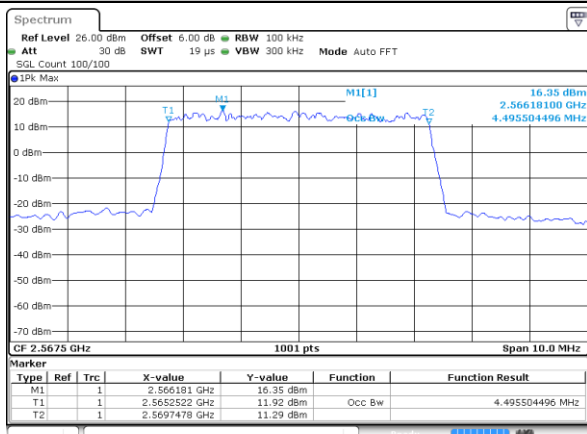

Highest Channel / 5MHz / 64QAM

Date: 29 JUL 2019 20:49:30

Highest Channel / 10MHz / 64QAM

Date: 29 JUL 2019 20:59:44

LTE Band 7

Lowest Channel / 5MHz / QPSK

Date: 29 JUL 2019 21:37:45

Lowest Channel / 5MHz / 16QAM

Date: 29 JUL 2019 21:38:05

Middle Channel / 5MHz / QPSK

Date: 29 JUL 2019 21:38:45

Middle Channel / 5MHz / 16QAM

Date: 29 JUL 2019 21:38:26

Highest Channel / 5MHz / QPSK

Date: 29 JUL 2019 21:39:06

Highest Channel / 5MHz / 16QAM

Date: 29 JUL 2019 21:39:26

LTE Band 7

Lowest Channel / 10MHz / QPSK

Date: 29 JUL 2019 21:54:17

Lowest Channel / 10MHz / 16QAM

Date: 29 JUL 2019 21:54:37

Middle Channel / 10MHz / QPSK

Date: 29 JUL 2019 21:55:16