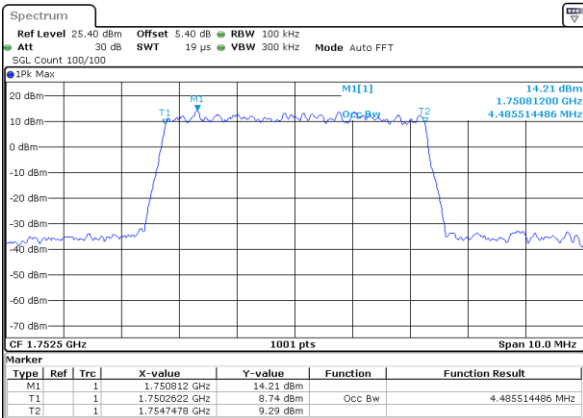

Date: 6 AUG 2019 15:34:22

LTE Band 4

Lowest Channel / 5MHz / 64QAM

Date: 6 AUG 2019 15:35:37

Lowest Channel / 10MHz / 64QAM

Date: 6 AUG 2019 15:39:22

Middle Channel / 5MHz / 64QAM

Date: 6 AUG 2019 15:36:52

Middle Channel / 10MHz / 64QAM

Date: 6 AUG 2019 15:40:37

Highest Channel / 5MHz / 64QAM

Date: 6 AUG 2019 15:38:07

Highest Channel / 10MHz / 64QAM

Date: 6 AUG 2019 15:41:52

LTE Band 4

Lowest Channel / 15MHz / 64QAM