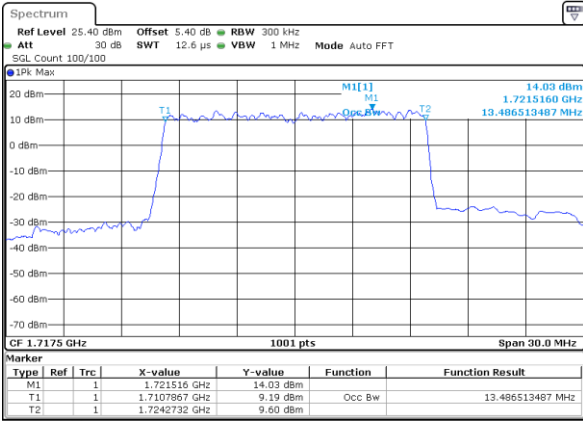

Date: 6 AUG 2019 15:34:22

LTE Band 4

Lowest Channel / 5MHz / 64QAM

Date: 6 AUG 2019 15:35:37

Lowest Channel / 10MHz / 64QAM

Date: 6 AUG 2019 15:39:22

Middle Channel / 5MHz / 64QAM

Date: 6 AUG 2019 15:36:52

Middle Channel / 10MHz / 64QAM

Date: 6 AUG 2019 15:40:37

Highest Channel / 5MHz / 64QAM

Date: 6 AUG 2019 15:38:07

Highest Channel / 10MHz / 64QAM

Date: 6 AUG 2019 15:41:52

LTE Band 4

Lowest Channel / 15MHz / 64QAM

Date: 6 AUG 2019 15:43:07

Lowest Channel / 20MHz / 64QAM

Date: 6 AUG 2019 16:42:34

Middle Channel / 15MHz / 64QAM

Date: 6 AUG 2019 15:44:22

Middle Channel / 20MHz / 64QAM

Date: 6 AUG 2019 16:43:34

Highest Channel / 15MHz / 64QAM

Date: 6 AUG 2019 15:45:37

Highest Channel / 20MHz / 64QAM

Date: 6 AUG 2019 16:44:35

LTE Band 5

Lowest Channel / 1.4MHz / QPSK

Date: 29 JUL 2019 18:55:16

Lowest Channel / 1.4MHz / 16QAM

Date: 29 JUL 2019 18:55:26