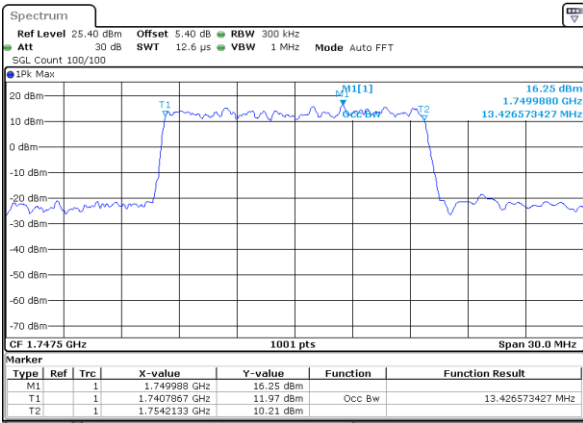

Highest Channel / 10MHz / 16QAM

Date: 6 AUG 2019 15:06:05

LTE Band 4

Lowest Channel / 15MHz / QPSK

Date: 6 AUG 2019 15:08:25

Lowest Channel / 15MHz / 16QAM

Date: 6 AUG 2019 15:08:35

Middle Channel / 15MHz / QPSK

Date: 6 AUG 2019 15:10:55

Middle Channel / 15MHz / 16QAM

Date: 6 AUG 2019 15:11:05

Highest Channel / 15MHz / QPSK

Date: 6 AUG 2019 15:13:24

Highest Channel / 15MHz / 16QAM

Date: 6 AUG 2019 15:13:35

LTE Band 4