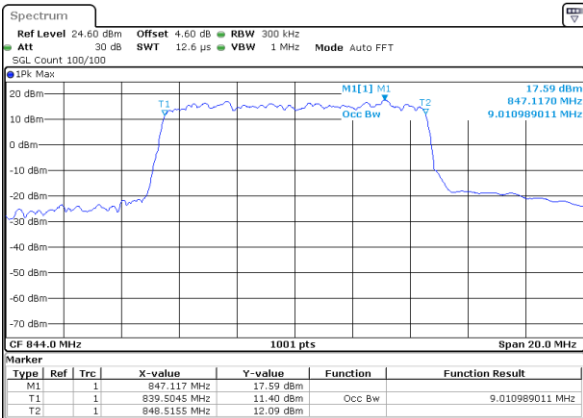

Date: 29 JUL 2019 19:47:43

Highest Channel / 5MHz / 16QAM

Date: 29 JUL 2019 19:47:53

LTE Band 5

Lowest Channel / 10MHz / QPSK

Date: 29 JUL 2019 19:56:42

Lowest Channel / 10MHz / 16QAM

Date: 29 JUL 2019 19:56:53

Middle Channel / 10MHz / QPSK

Date: 29 JUL 2019 20:05:42

Middle Channel / 10MHz / 16QAM

Date: 29 JUL 2019 20:05:52

Highest Channel / 10MHz / QPSK

Date: 29 JUL 2019 20:08:11

Highest Channel / 10MHz / 16QAM

Date: 29 JUL 2019 20:08:21

LTE Band 5

Lowest Channel / 1.4MHz / 64QAM

Lowest Channel / 3MHz / 64QAM

Middle Channel / 1.4MHz / 64QAM

Middle Channel / 3MHz / 64QAM

Highest Channel / 1.4MHz / 64QAM

Highest Channel / 3MHz / 64QAM

LTE Band 5