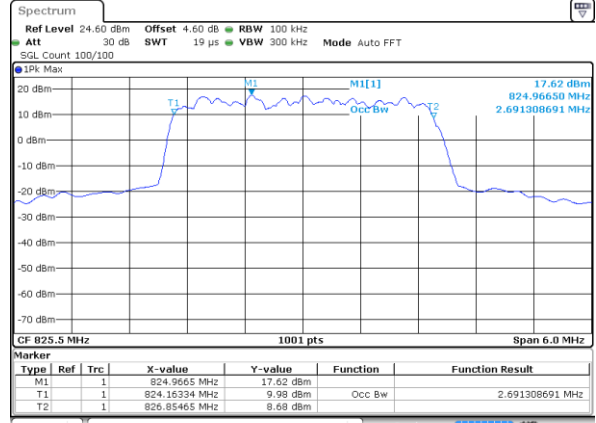

Date: 29 JUL 2019 19:06:56

LTE Band 5

Lowest Channel / 3MHz / QPSK

Date: 29 JUL 2019 19:15:46

Lowest Channel / 3MHz / 16QAM

Date: 29 JUL 2019 19:15:56

Middle Channel / 3MHz / QPSK

Date: 29 JUL 2019 19:24:45

Middle Channel / 3MHz / 16QAM

Date: 29 JUL 2019 19:24:55

Highest Channel / 3MHz / QPSK

Date: 29 JUL 2019 19:27:15

Highest Channel / 3MHz / 16QAM

Date: 29 JUL 2019 19:27:25

LTE Band 5

Lowest Channel / 5MHz / QPSK