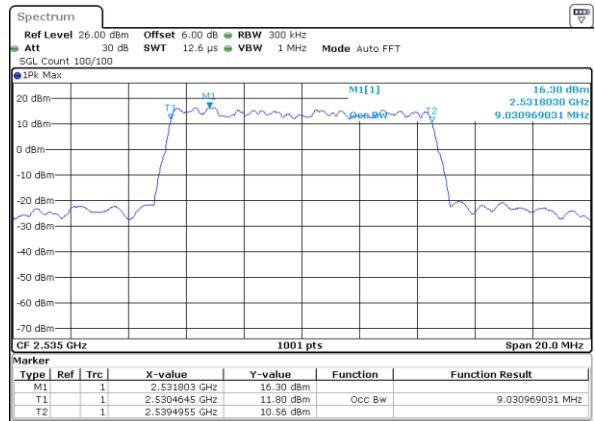

Middle Channel / 10MHz / 16QAM

Date: 29 JUL 2019 21:54:56