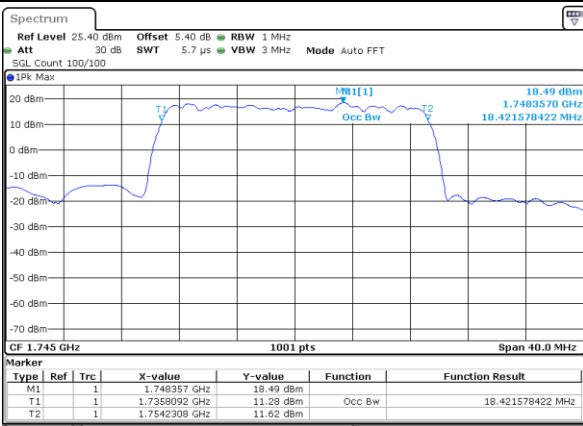

Highest Channel / 20MHz / QPSK

Date: 6 AUG 2019 16:43:55

Highest Channel / 20MHz / 16QAM

Date: 6 AUG 2019 16:44:15

LTE Band 4

Lowest Channel / 1.4MHz / 64QAM

Date: 6 AUG 2019 15:28:07

Lowest Channel / 3MHz / 64QAM