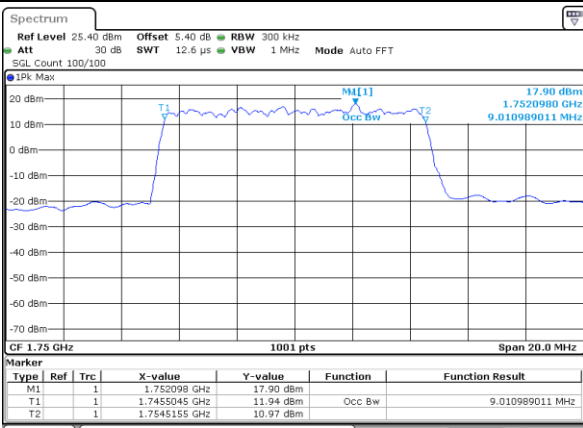

Highest Channel / 10MHz / QPSK

Date: 6 AUG 2019 15:05:55