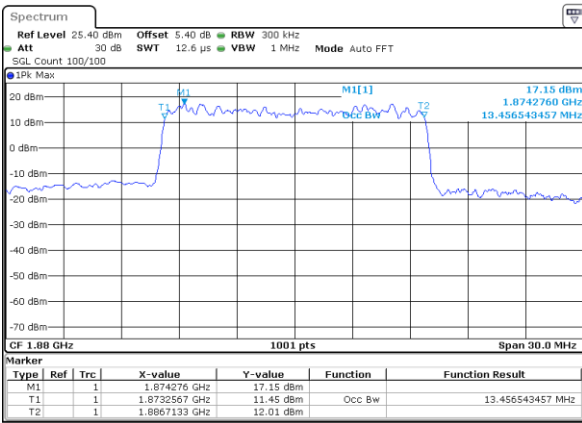

Middle Channel / 15MHz / QPSK

Date: 25 JUL 2019 21:28:42