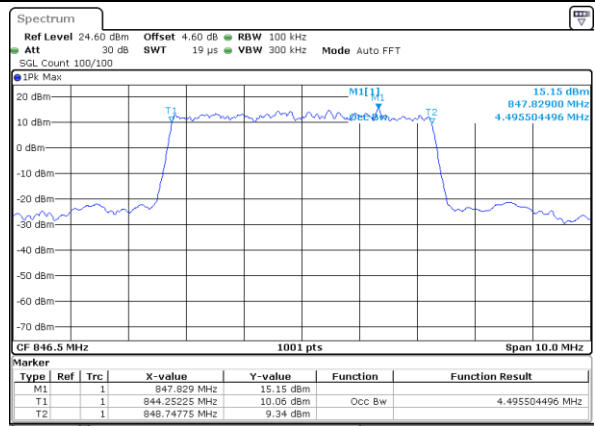

Middle Channel / 3MHz / 16QAM

Date: 29 JUL 2019 19:24:55

Highest Channel / 3MHz / QPSK

Date: 29 JUL 2019 19:27:15

Highest Channel / 3MHz / 16QAM

Date: 29 JUL 2019 19:27:25

LTE Band 5

Lowest Channel / 5MHz / QPSK

Date: 29 JUL 2019 19:36:14

Lowest Channel / 5MHz / 16QAM

Date: 29 JUL 2019 19:36:24

Middle Channel / 5MHz / QPSK

Date: 29 JUL 2019 19:45:14

Middle Channel / 5MHz / 16QAM

Date: 29 JUL 2019 19:45:24

Highest Channel / 5MHz / QPSK

Date: 29 JUL 2019 19:47:43

Highest Channel / 5MHz / 16QAM

Date: 29 JUL 2019 19:47:53

LTE Band 5

Lowest Channel / 10MHz / QPSK

Date: 29 JUL 2019 19:56:42

Lowest Channel / 10MHz / 16QAM

Date: 29 JUL 2019 19:56:53