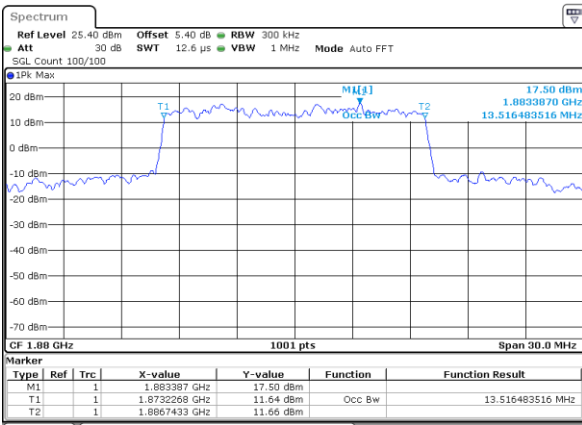

Date: 25 JUL 2019 21:56:35

LTE Band 2

Lowest Channel / 15MHz / 64QAM

Date: 25 JUL 2019 21:56:45

Lowest Channel / 20MHz / 64QAM

Date: 25 JUL 2019 21:57:16

Middle Channel / 15MHz / 64QAM

Date: 25 JUL 2019 21:56:55

Middle Channel / 20MHz / 64QAM

Date: 25 JUL 2019 21:57:26

Highest Channel / 15MHz / 64QAM

Date: 25 JUL 2019 21:57:05

Highest Channel / 20MHz / 64QAM

Date: 25 JUL 2019 21:57:36

LTE Band 4

Lowest Channel / 1.4MHz / QPSK