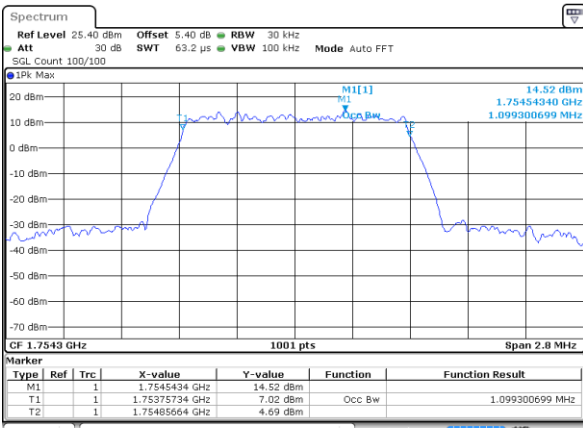

Highest Channel / 20MHz / QPSK

Date: 6 AUG 2019 16:43:55

Highest Channel / 20MHz / 16QAM

Date: 6 AUG 2019 16:44:15

LTE Band 4

Lowest Channel / 1.4MHz / 64QAM

Date: 6 AUG 2019 15:28:07

Lowest Channel / 3MHz / 64QAM

Date: 6 AUG 2019 15:31:52

Middle Channel / 1.4MHz / 64QAM

Date: 6 AUG 2019 15:29:22

Middle Channel / 3MHz / 64QAM

Date: 6 AUG 2019 15:33:07

Highest Channel / 1.4MHz / 64QAM

Date: 6 AUG 2019 15:30:37

Highest Channel / 3MHz / 64QAM