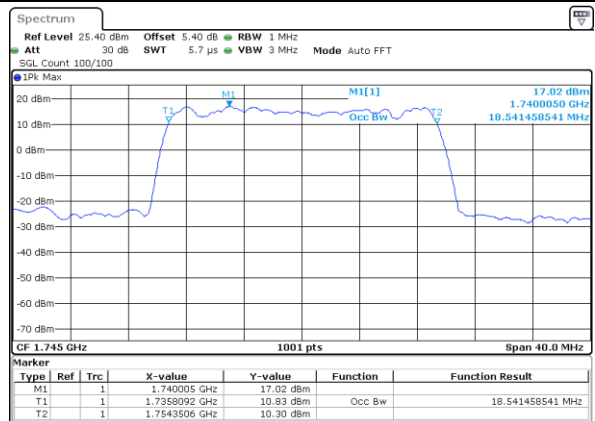

Middle Channel / 10MHz / 64QAM

Date: 6 AUG 2019 15:40:37

Highest Channel / 5MHz / 64QAM

Date: 6 AUG 2019 15:38:07

Highest Channel / 10MHz / 64QAM

Date: 6 AUG 2019 15:41:52

LTE Band 4

Lowest Channel / 15MHz / 64QAM

Date: 6 AUG 2019 15:43:07

Lowest Channel / 20MHz / 64QAM

Date: 6 AUG 2019 16:42:34

Middle Channel / 15MHz / 64QAM

Date: 6 AUG 2019 15:44:22

Middle Channel / 20MHz / 64QAM

Date: 6 AUG 2019 16:43:34

Highest Channel / 15MHz / 64QAM

Date: 6 AUG 2019 15:45:37

Highest Channel / 20MHz / 64QAM

Date: 6 AUG 2019 16:44:35

LTE Band 5

Lowest Channel / 1.4MHz / QPSK

Date: 29 JUL 2019 18:55:16

Lowest Channel / 1.4MHz / 16QAM

Date: 29 JUL 2019 18:55:26