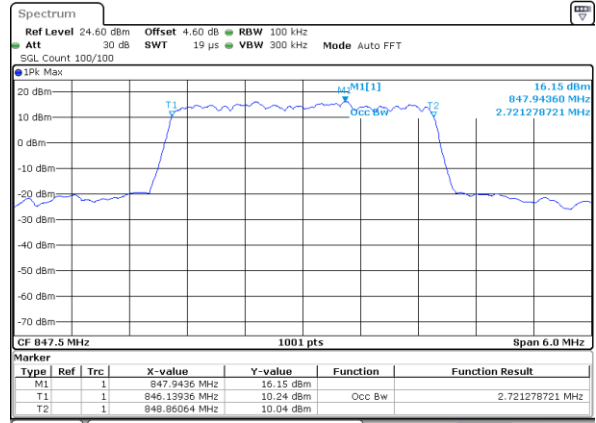

Middle Channel / 3MHz / 16QAM

Date: 29 JUL 2019 19:24:55

Highest Channel / 3MHz / QPSK

Date: 29 JUL 2019 19:27:15

Highest Channel / 3MHz / 16QAM

Date: 29 JUL 2019 19:27:25

LTE Band 5

Lowest Channel / 5MHz / QPSK