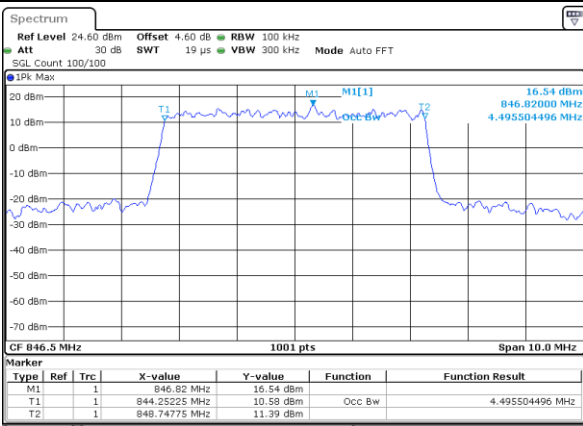

Middle Channel / 3MHz / 16QAM

Date: 29 JUL 2019 19:24:55

Highest Channel / 3MHz / QPSK

Date: 29 JUL 2019 19:27:15

Highest Channel / 3MHz / 16QAM

Date: 29 JUL 2019 19:27:25

LTE Band 5

Lowest Channel / 5MHz / QPSK

Date: 29 JUL 2019 19:36:14

Lowest Channel / 5MHz / 16QAM

Date: 29 JUL 2019 19:36:24

Middle Channel / 5MHz / QPSK

Date: 29 JUL 2019 19:45:14

Middle Channel / 5MHz / 16QAM

Date: 29 JUL 2019 19:45:24

Highest Channel / 5MHz / QPSK

Date: 29 JUL 2019 19:47:43

Highest Channel / 5MHz / 16QAM

Date: 29 JUL 2019 19:47:53

LTE Band 5

Lowest Channel / 10MHz / QPSK

Date: 29 JUL 2019 19:56:42

Lowest Channel / 10MHz / 16QAM

Date: 29 JUL 2019 19:56:53