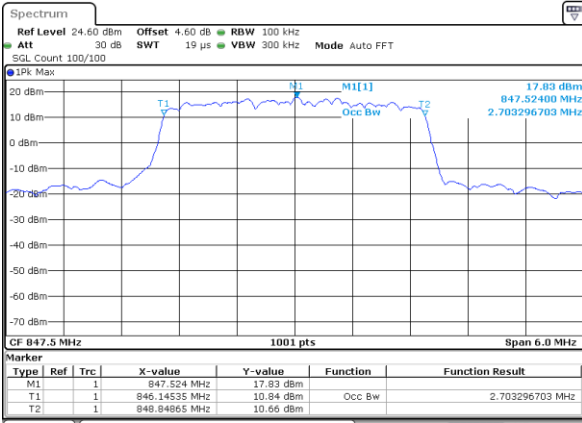

Date: 29 JUL 2019 19:06:56

LTE Band 5

Lowest Channel / 3MHz / QPSK

Date: 29 JUL 2019 19:15:46

Lowest Channel / 3MHz / 16QAM

Date: 29 JUL 2019 19:15:56

Middle Channel / 3MHz / QPSK

Date: 29 JUL 2019 19:24:45

Middle Channel / 3MHz / 16QAM

Date: 29 JUL 2019 19:24:55

Highest Channel / 3MHz / QPSK

Date: 29 JUL 2019 19:27:15

Highest Channel / 3MHz / 16QAM

Date: 29 JUL 2019 19:27:25

LTE Band 5

Lowest Channel / 5MHz / QPSK