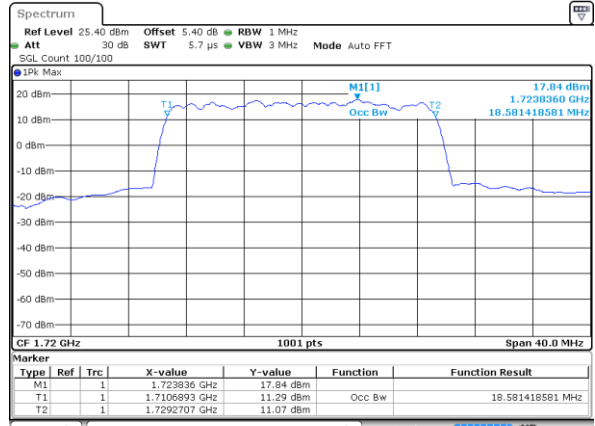

Lowest Channel / 20MHz / 16QAM

Date: 6 AUG 2019 16:42:14