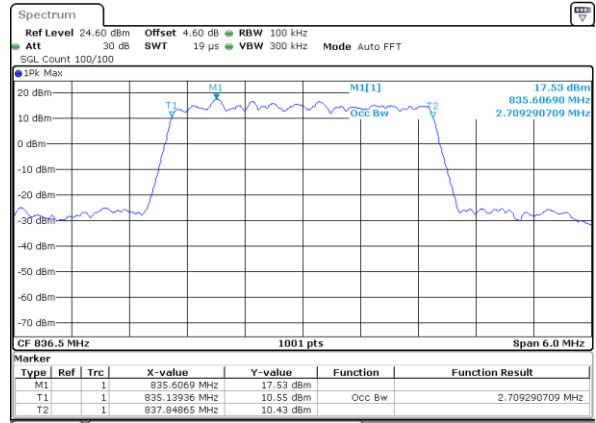

Date: 29 JUL 2019 19:06:56

LTE Band 5

Lowest Channel / 3MHz / QPSK

Date: 29 JUL 2019 19:15:46

Lowest Channel / 3MHz / 16QAM

Date: 29 JUL 2019 19:15:56

Middle Channel / 3MHz / QPSK

Date: 29 JUL 2019 19:24:45

Middle Channel / 3MHz / 16QAM

Date: 29 JUL 2019 19:24:55

Highest Channel / 3MHz / QPSK

Date: 29 JUL 2019 19:27:15

Highest Channel / 3MHz / 16QAM

Date: 29 JUL 2019 19:27:25

LTE Band 5

Lowest Channel / 5MHz / QPSK