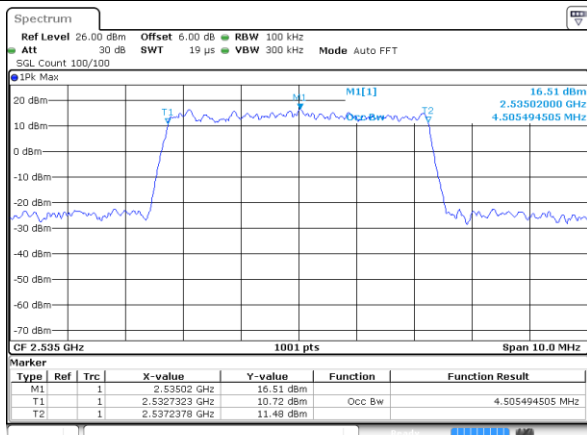

Middle Channel / 5MHz / QPSK

Date: 29 JUL 2019 21:38:45