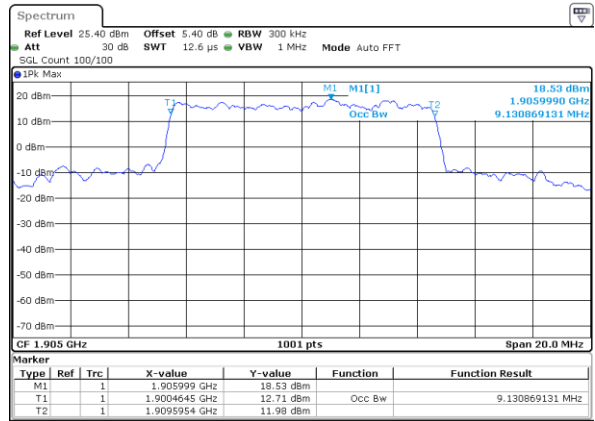

Highest Channel / 1.4MHz / 64QAM

Date: 25 JUL 2019 21:55:04

Highest Channel / 3MHz / 64QAM

Date: 25 JUL 2019 21:55:34

LTE Band 2

Lowest Channel / 5MHz / 64QAM

Date: 25 JUL 2019 21:55:44

Lowest Channel / 10MHz / 64QAM

Date: 25 JUL 2019 21:56:15

Middle Channel / 5MHz / 64QAM

Date: 25 JUL 2019 21:55:44

Middle Channel / 10MHz / 64QAM

Date: 25 JUL 2019 21:56:25

Highest Channel / 5MHz / 64QAM

Date: 25 JUL 2019 21:56:05

Highest Channel / 10MHz / 64QAM

Date: 25 JUL 2019 21:56:35

LTE Band 2

Lowest Channel / 15MHz / 64QAM

Date: 25 JUL 2019 21:56:45

Lowest Channel / 20MHz / 64QAM

Date: 25 JUL 2019 21:57:16

Middle Channel / 15MHz / 64QAM

Date: 25 JUL 2019 21:56:55

Middle Channel / 20MHz / 64QAM

Date: 25 JUL 2019 21:57:26

Highest Channel / 15MHz / 64QAM

Date: 25 JUL 2019 21:57:05

Highest Channel / 20MHz / 64QAM

Date: 25 JUL 2019 21:57:36

LTE Band 4

Lowest Channel / 1.4MHz / QPSK