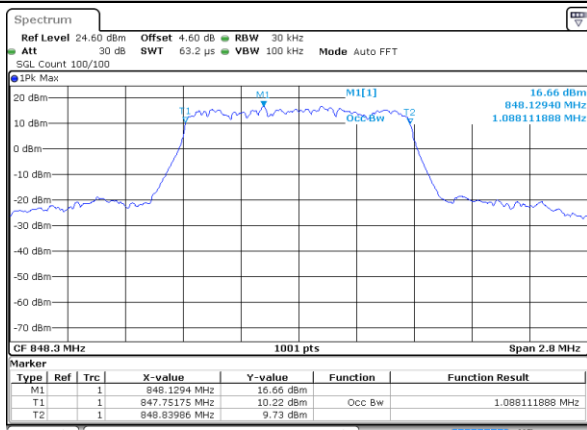

Date: 6 AUG 2019 15:45:37

Highest Channel / 20MHz / 64QAM

Date: 6 AUG 2019 16:44:35

LTE Band 5

Lowest Channel / 1.4MHz / QPSK

Date: 29 JUL 2019 18:55:16

Lowest Channel / 1.4MHz / 16QAM

Date: 29 JUL 2019 18:55:26

Middle Channel / 1.4MHz / QPSK

Date: 29 JUL 2019 19:04:17

Middle Channel / 1.4MHz / 16QAM

Date: 29 JUL 2019 19:04:27

Highest Channel / 1.4MHz / QPSK

Date: 29 JUL 2019 19:06:46

Highest Channel / 1.4MHz / 16QAM

Date: 29 JUL 2019 19:06:56

LTE Band 5

Lowest Channel / 3MHz / QPSK

Date: 29 JUL 2019 19:15:46

Lowest Channel / 3MHz / 16QAM

Date: 29 JUL 2019 19:15:56

Middle Channel / 3MHz / QPSK

Date: 29 JUL 2019 19:24:45