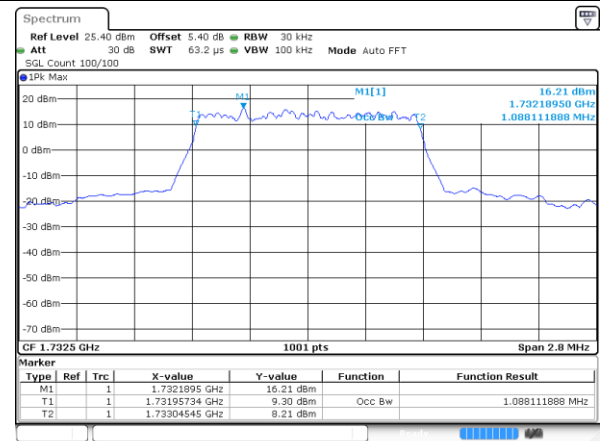

Middle Channel / 20MHz / 64QAM

Date: 25 JUL 2019 21:57:26

Highest Channel / 15MHz / 64QAM

Date: 25 JUL 2019 21:57:05

Highest Channel / 20MHz / 64QAM

Date: 25 JUL 2019 21:57:36

LTE Band 4

Lowest Channel / 1.4MHz / QPSK

Date: 6 AUG 2019 14:38:26

Lowest Channel / 1.4MHz / 16QAM

Date: 6 AUG 2019 14:38:36

Middle Channel / 1.4MHz / QPSK

Date: 6 AUG 2019 14:40:56

Middle Channel / 1.4MHz / 16QAM

Date: 6 AUG 2019 14:41:06

Highest Channel / 1.4MHz / QPSK

Date: 6 AUG 2019 14:43:26

Highest Channel / 1.4MHz / 16QAM

Date: 6 AUG 2019 14:43:36

LTE Band 4

Lowest Channel / 3MHz / QPSK

Date: 6 AUG 2019 14:45:56

Lowest Channel / 3MHz / 16QAM

Date: 6 AUG 2019 14:46:06