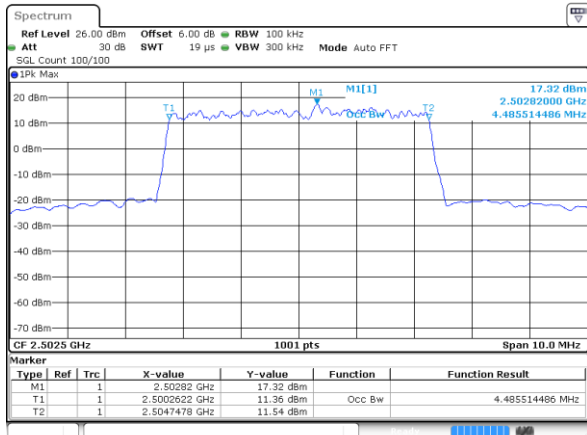

Lowest Channel / 5MHz / 64QAM

Date: 29 JUL 2019 20:43:46

Lowest Channel / 10MHz / 64QAM

Date: 29 JUL 2019 20:54:00

Middle Channel / 5MHz / 64QAM

Date: 29 JUL 2019 20:49:10

Middle Channel / 10MHz / 64QAM

Date: 29 JUL 2019 20:59:24

Highest Channel / 5MHz / 64QAM

Date: 29 JUL 2019 20:49:30

Highest Channel / 10MHz / 64QAM

Date: 29 JUL 2019 20:59:44

LTE Band 7

Lowest Channel / 5MHz / QPSK

Date: 29 JUL 2019 21:37:45

Lowest Channel / 5MHz / 16QAM