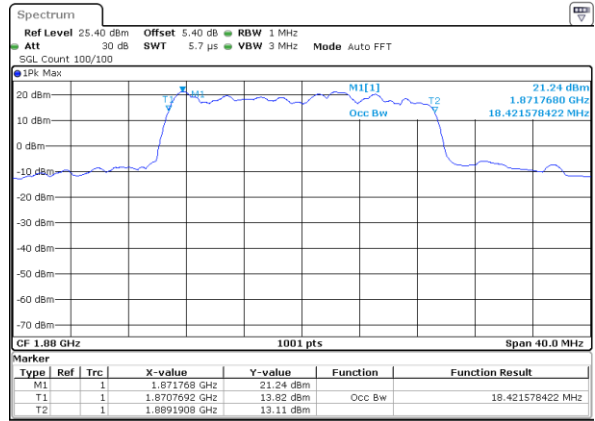

Highest Channel / 15MHz / 16QAM

Date: 25 JUL 2019 21:31:22

LTE Band 2

Lowest Channel / 20MHz / QPSK

Date: 25 JUL 2019 21:38:13

Lowest Channel / 20MHz / 16QAM

Date: 25 JUL 2019 21:38:23

Middle Channel / 20MHz / QPSK

Date: 25 JUL 2019 21:45:13

Middle Channel / 20MHz / 16QAM

Date: 25 JUL 2019 21:45:23

Highest Channel / 20MHz / QPSK

Date: 25 JUL 2019 21:47:43

Highest Channel / 20MHz / 16QAM

Date: 25 JUL 2019 21:47:53

LTE Band 2