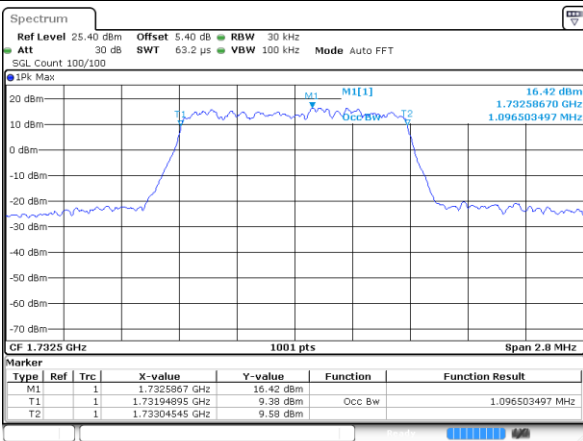

Middle Channel / 1.4MHz / QPSK

Date: 6 AUG 2019 14:40:56