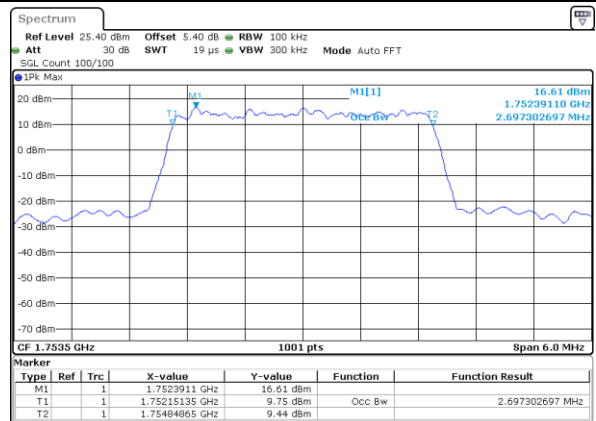

Highest Channel / 3MHz / 16QAM

Date: 6 AUG 2019 14:51:06