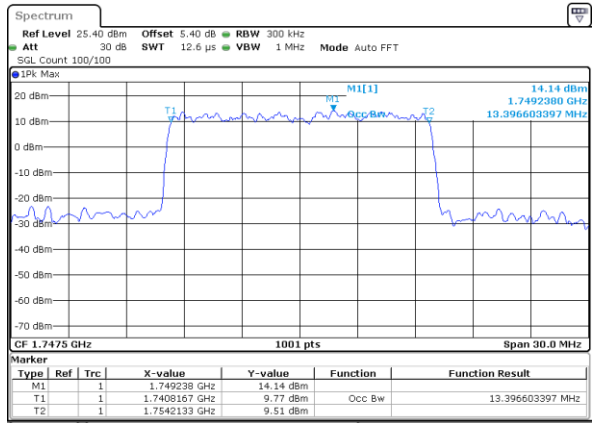

Highest Channel / 10MHz / 16QAM

Date: 6 AUG 2019 15:06:05

LTE Band 4

Lowest Channel / 15MHz / QPSK

Date: 6 AUG 2019 15:08:25

Lowest Channel / 15MHz / 16QAM

Date: 6 AUG 2019 15:08:35

Middle Channel / 15MHz / QPSK

Date: 6 AUG 2019 15:10:55

Middle Channel / 15MHz / 16QAM

Date: 6 AUG 2019 15:11:05

Highest Channel / 15MHz / QPSK

Date: 6 AUG 2019 15:13:24

Highest Channel / 15MHz / 16QAM

Date: 6 AUG 2019 15:13:35

LTE Band 4