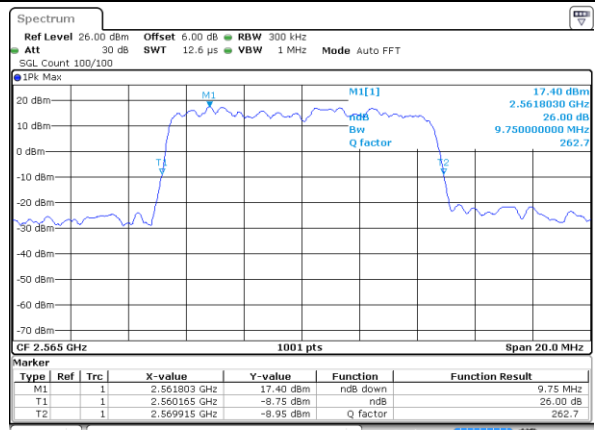

Date: 29 JUL 2019 21:54:47

Middle Channel / 10MHz / QPSK

Date: 29 JUL 2019 21:55:26

Middle Channel / 10MHz / 16QAM

Date: 29 JUL 2019 21:55:06

Highest Channel / 10MHz / QPSK

Date: 29 JUL 2019 21:55:46

Highest Channel / 10MHz / 16QAM