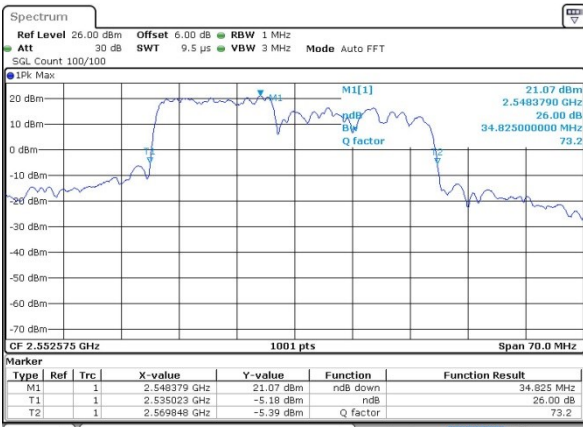

Date: 31.JUL.2019 11:40:23

LTE Band 7

QPSK

Lowest Channel / 15MHz+20MHz

Date: 27.JUL.2019 02:19:03

Lowest Channel / 20MHz+10MHz

Date: 27.JUL.2019 02:02:43

Middle Channel / 15MHz+20MHz

Date: 27.JUL.2019 02:19:37

Middle Channel / 20MHz+10MHz

Date: 27.JUL.2019 01:58:22

Highest Channel / 15MHz+20MHz

Date: 27.JUL.2019 02:31:11

Highest Channel / 20MHz+10MHz

Date: 27.JUL.2019 01:56:16

LTE Band 7