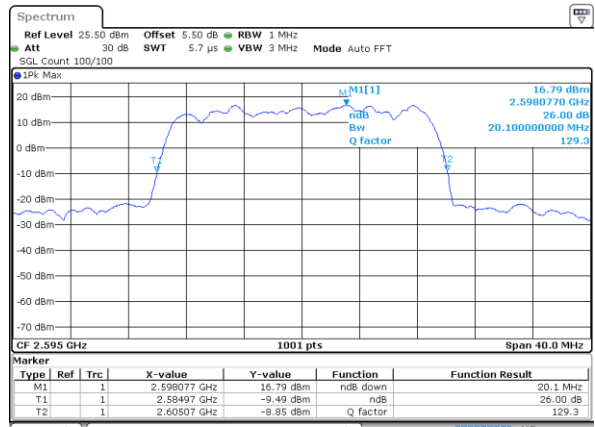

Middle Channel / 10MHz / 64QAM

Date: 31 JUL 2019 16:16:54

Highest Channel / 5MHz / 64QAM

Date: 31 JUL 2019 16:16:14

Highest Channel / 10MHz / 64QAM

Date: 31 JUL 2019 16:17:15

LTE Band 38

Lowest Channel / 15MHz / 64QAM

Date: 31 JUL 2019 16:17:35

Lowest Channel / 20MHz / 64QAM

Date: 31 JUL 2019 16:18:35

Middle Channel / 15MHz / 64QAM

Date: 31 JUL 2019 16:17:55

Middle Channel / 20MHz / 64QAM

Date: 31 JUL 2019 16:18:55

Highest Channel / 15MHz / 64QAM

Date: 31 JUL 2019 16:18:15

Highest Channel / 20MHz / 64QAM

Date: 31 JUL 2019 16:19:15

LTE Band 7

QPSK

Lowest Channel / 10MHz+20MHz

Date: 27.JUL.2019 01:38:53

Middle Channel / 10MHz+20MHz

Date: 27.JUL.2019 01:31:03

Highest Channel / 10MHz+20MHz

Date: 27.JUL.2019 01:30:25

LTE Band 7

QPSK

Lowest Channel / 15MHz+10MHz

Date: 31.JUL.2019 11:04:15

Lowest Channel / 15MHz+15MHz