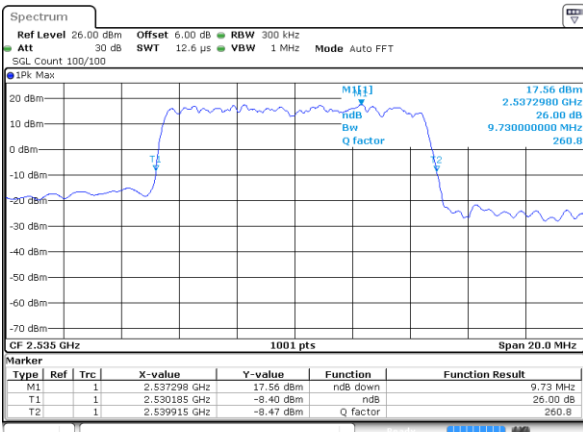

Middle Channel / 10MHz / QPSK

Date: 29 JUL 2019 21:55:26