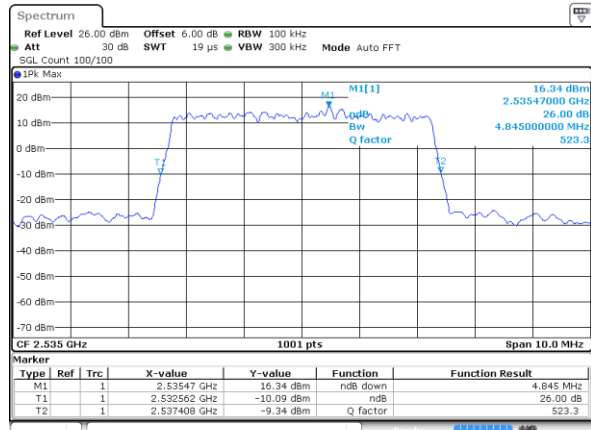

Date: 29 JUL 2019 20:49:20

Middle Channel / 10MHz / 64QAM

Date: 29 JUL 2019 20:59:34

Highest Channel / 5MHz / 64QAM

Date: 29 JUL 2019 20:49:40

Highest Channel / 10MHz / 64QAM

Date: 29 JUL 2019 20:59:54

LTE Band 7

Lowest Channel / 5MHz / QPSK

Date: 29 JUL 2019 21:37:55

Lowest Channel / 5MHz / 16QAM

Date: 29 JUL 2019 21:38:15

Middle Channel / 5MHz / QPSK

Date: 29 JUL 2019 21:38:56

Middle Channel / 5MHz / 16QAM

Date: 29 JUL 2019 21:38:36

Highest Channel / 5MHz / QPSK

Date: 29 JUL 2019 21:39:16

Highest Channel / 5MHz / 16QAM

Date: 29 JUL 2019 21:39:36

LTE Band 7

Lowest Channel / 10MHz / QPSK

Date: 29 JUL 2019 21:54:27

Lowest Channel / 10MHz / 16QAM