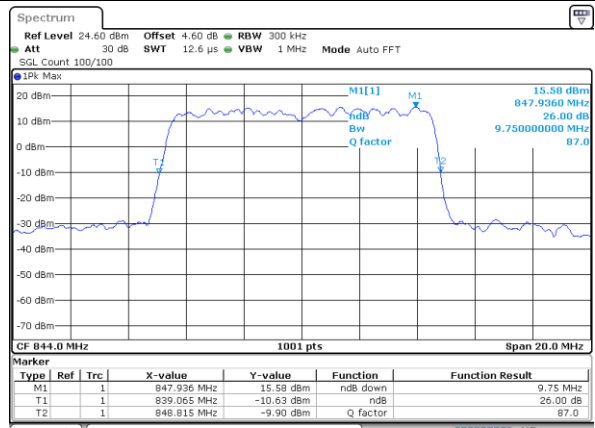

Date: 29 JUL 2019 20:49:20

Middle Channel / 10MHz / 64QAM

Date: 29 JUL 2019 20:59:34

Highest Channel / 5MHz / 64QAM

Date: 29 JUL 2019 20:49:40

Highest Channel / 10MHz / 64QAM

Date: 29 JUL 2019 20:59:54

LTE Band 7