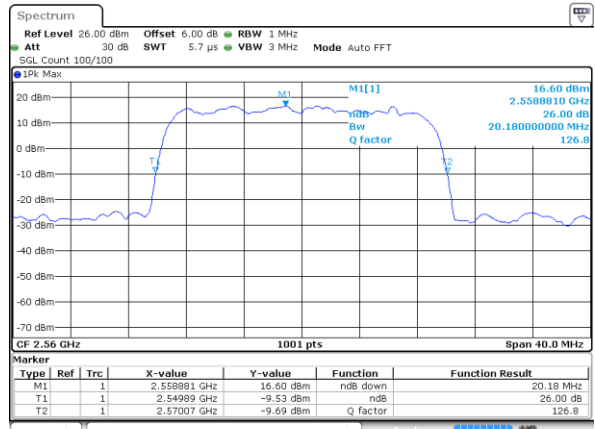

LTE Band 7

Lowest Channel / 15MHz / 64QAM

Date: 29 JUL 2019 23:00:48

Lowest Channel / 20MHz / 64QAM

Date: 29 JUL 2019 23:09:03

Middle Channel / 15MHz / 64QAM

Date: 29 JUL 2019 23:00:58

Middle Channel / 20MHz / 64QAM

Date: 29 JUL 2019 23:09:13

Highest Channel / 15MHz / 64QAM

Date: 29 JUL 2019 23:01:08

Highest Channel / 20MHz / 64QAM

Date: 29 JUL 2019 23:09:23

LTE Band 38

Lowest Channel / 5MHz / QPSK

Date: 31 JUL 2019 16:07:41