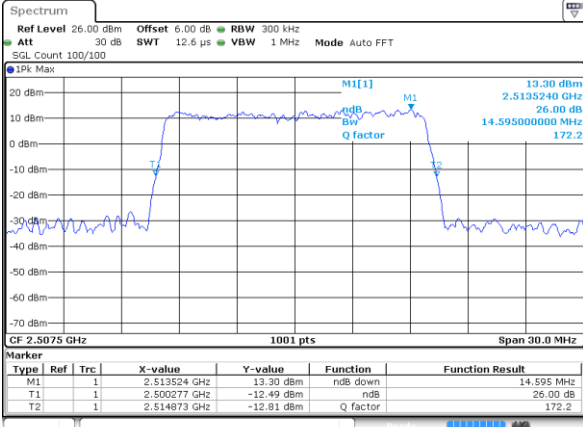

LTE Band 7

Lowest Channel / 15MHz / 64QAM

Date: 29 JUL 2019 23:00:48