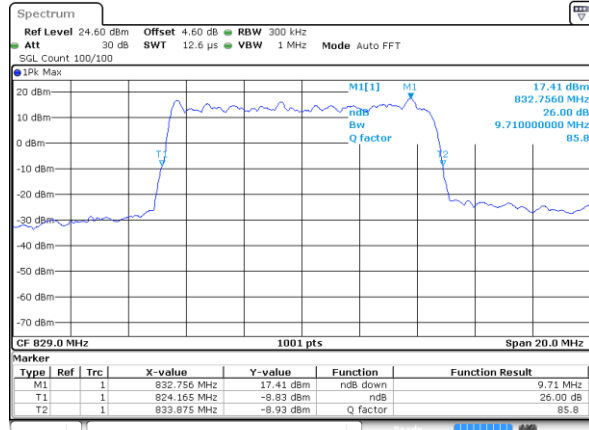

LTE Band 5

Lowest Channel / 10MHz / QPSK

Date: 29 JUL 2019 19:57:03

Lowest Channel / 10MHz / 16QAM

Date: 29 JUL 2019 19:57:13

Middle Channel / 10MHz / QPSK

Date: 29 JUL 2019 20:06:02

Middle Channel / 10MHz / 16QAM

Date: 29 JUL 2019 20:06:12

Highest Channel / 10MHz / QPSK

Date: 29 JUL 2019 20:08:31

Highest Channel / 10MHz / 16QAM

Date: 29 JUL 2019 20:08:41

LTE Band 5

Lowest Channel / 1.4MHz / 64QAM

Date: 29 JUL 2019 20:23:27