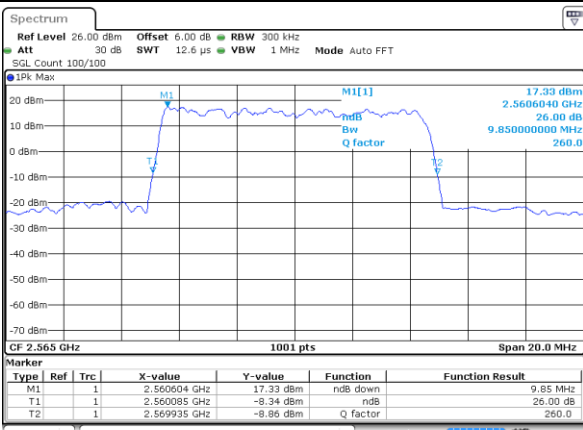

Date: 29 JUL 2019 21:54:47

Middle Channel / 10MHz / QPSK

Date: 29 JUL 2019 21:55:26

Middle Channel / 10MHz / 16QAM

Date: 29 JUL 2019 21:55:06

Highest Channel / 10MHz / QPSK

Date: 29 JUL 2019 21:55:46

Highest Channel / 10MHz / 16QAM