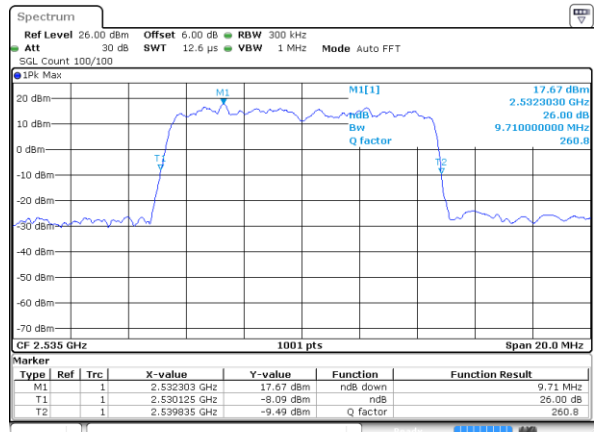

Middle Channel / 10MHz / 16QAM

Date: 29 JUL 2019 21:55:06