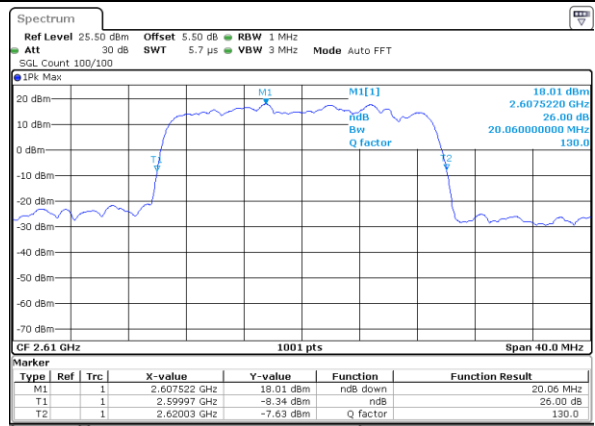

Highest Channel / 15MHz / QPSK

Date: 31 JUL 2019 16:13:03

Highest Channel / 15MHz / 16QAM

Date: 31 JUL 2019 16:13:13

LTE Band 38

Lowest Channel / 20MHz / QPSK

Date: 31 JUL 2019 16:13:43

Lowest Channel / 20MHz / 16QAM

Date: 31 JUL 2019 16:13:53

Middle Channel / 20MHz / QPSK

Date: 31 JUL 2019 16:14:23

Middle Channel / 20MHz / 16QAM

Date: 31 JUL 2019 16:14:33

Highest Channel / 20MHz / QPSK

Date: 31 JUL 2019 16:15:03

Highest Channel / 20MHz / 16QAM