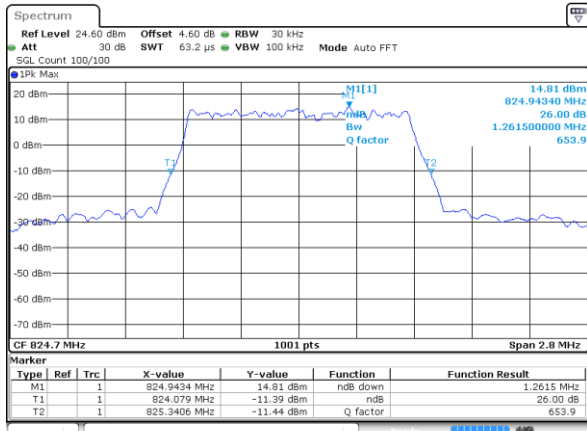

Date: 29 JUL 2019 20:06:12

Highest Channel / 10MHz / QPSK

Date: 29 JUL 2019 20:08:31

Highest Channel / 10MHz / 16QAM

Date: 29 JUL 2019 20:08:41

LTE Band 5

Lowest Channel / 1.4MHz / 64QAM

Date: 29 JUL 2019 20:23:27