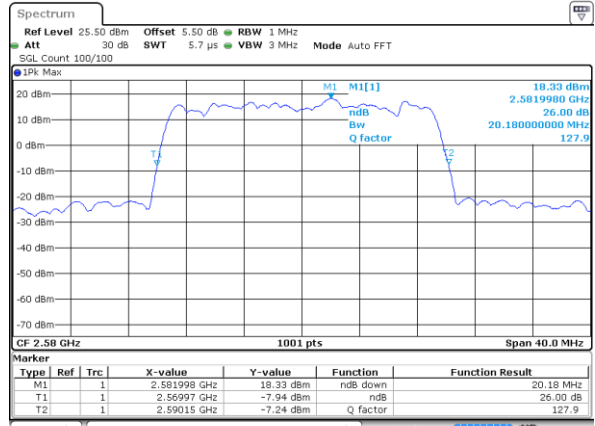

Highest Channel / 15MHz / QPSK

Date: 31 JUL 2019 16:13:03

Highest Channel / 15MHz / 16QAM

Date: 31 JUL 2019 16:13:13

LTE Band 38

Lowest Channel / 20MHz / QPSK

Date: 31 JUL 2019 16:13:43

Lowest Channel / 20MHz / 16QAM