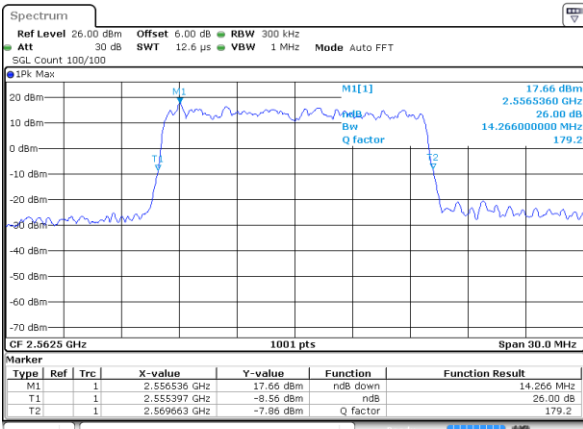

Date: 29 JUL 2019 21:56:06

LTE Band 7

Lowest Channel / 15MHz / QPSK

Date: 29 JUL 2019 22:11:15

Lowest Channel / 15MHz / 16QAM

Date: 29 JUL 2019 22:10:55

Middle Channel / 15MHz / QPSK

Date: 29 JUL 2019 22:11:36

Middle Channel / 15MHz / 16QAM

Date: 29 JUL 2019 22:11:56

Highest Channel / 15MHz / QPSK

Date: 29 JUL 2019 22:12:36

Highest Channel / 15MHz / 16QAM

Date: 29 JUL 2019 22:12:16

LTE Band 7

Lowest Channel / 20MHz / QPSK