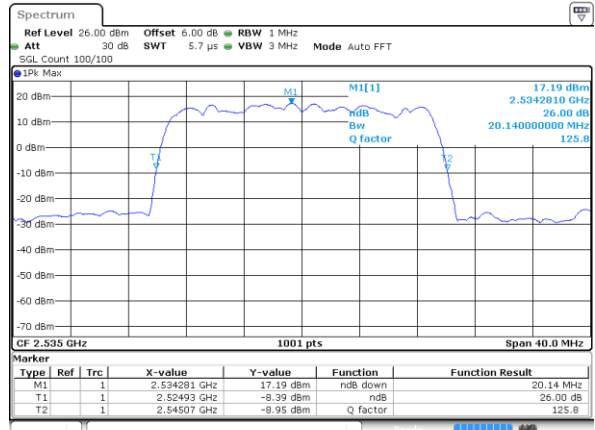

LTE Band 7

Lowest Channel / 15MHz / 64QAM

Date: 29 JUL 2019 23:00:48

Lowest Channel / 20MHz / 64QAM

Date: 29 JUL 2019 23:09:03

Middle Channel / 15MHz / 64QAM

Date: 29 JUL 2019 23:00:58

Middle Channel / 20MHz / 64QAM

Date: 29 JUL 2019 23:09:13

Highest Channel / 15MHz / 64QAM

Date: 29 JUL 2019 23:01:08

Highest Channel / 20MHz / 64QAM

Date: 29 JUL 2019 23:09:23

LTE Band 38

Lowest Channel / 5MHz / QPSK

Date: 31 JUL 2019 16:07:41