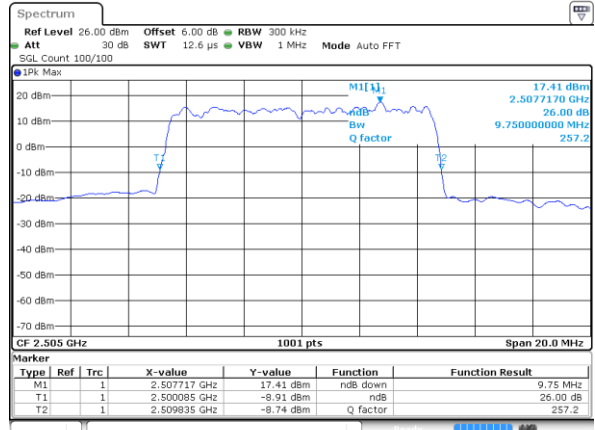

Highest Channel / 5MHz / QPSK

Date: 29 JUL 2019 21:39:16

Highest Channel / 5MHz / 16QAM

Date: 29 JUL 2019 21:39:36

LTE Band 7

Lowest Channel / 10MHz / QPSK

Date: 29 JUL 2019 21:54:27

Lowest Channel / 10MHz / 16QAM