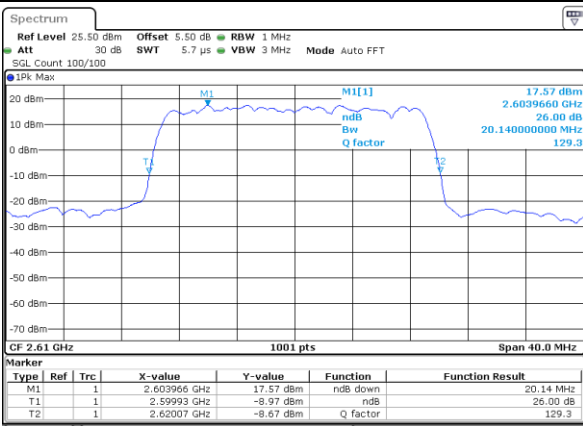

Highest Channel / 15MHz / QPSK

Date: 31 JUL 2019 16:13:03

Highest Channel / 15MHz / 16QAM

Date: 31 JUL 2019 16:13:13

LTE Band 38

Lowest Channel / 20MHz / QPSK

Date: 31 JUL 2019 16:13:43

Lowest Channel / 20MHz / 16QAM

Date: 31 JUL 2019 16:13:53

Middle Channel / 20MHz / QPSK

Date: 31 JUL 2019 16:14:23

Middle Channel / 20MHz / 16QAM

Date: 31 JUL 2019 16:14:33

Highest Channel / 20MHz / QPSK

Date: 31 JUL 2019 16:15:03

Highest Channel / 20MHz / 16QAM

Date: 31 JUL 2019 16:15:13

LTE Band 38

Lowest Channel / 5MHz / 64QAM

Date: 31 JUL 2019 16:15:34

Lowest Channel / 10MHz / 64QAM

Date: 31 JUL 2019 16:16:34

Middle Channel / 5MHz / 64QAM

Date: 31 JUL 2019 16:15:54