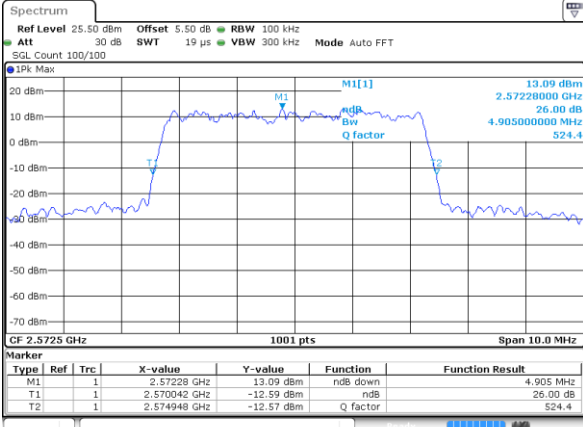

Highest Channel / 15MHz / QPSK

Date: 31 JUL 2019 16:13:03

Highest Channel / 15MHz / 16QAM

Date: 31 JUL 2019 16:13:13

LTE Band 38

Lowest Channel / 20MHz / QPSK

Date: 31 JUL 2019 16:13:43

Lowest Channel / 20MHz / 16QAM

Date: 31 JUL 2019 16:13:53

Middle Channel / 20MHz / QPSK

Date: 31 JUL 2019 16:14:23

Middle Channel / 20MHz / 16QAM

Date: 31 JUL 2019 16:14:33

Highest Channel / 20MHz / QPSK

Date: 31 JUL 2019 16:15:03

Highest Channel / 20MHz / 16QAM

Date: 31 JUL 2019 16:15:13

LTE Band 38

Lowest Channel / 5MHz / 64QAM

Date: 31 JUL 2019 16:15:34

Lowest Channel / 10MHz / 64QAM

Date: 31 JUL 2019 16:16:34

Middle Channel / 5MHz / 64QAM

Date: 31 JUL 2019 16:15:54