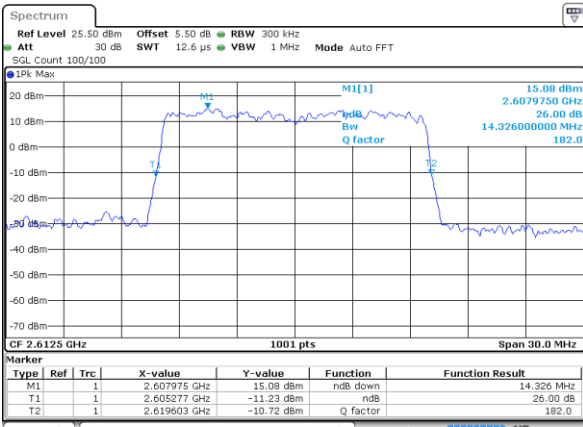

Lowest Channel / 15MHz / QPSK

Date: 31 JUL 2019 16:11:43

Lowest Channel / 15MHz / 16QAM

Date: 31 JUL 2019 16:11:53

Middle Channel / 15MHz / QPSK

Date: 31 JUL 2019 16:12:23

Middle Channel / 15MHz / 16QAM

Date: 31 JUL 2019 16:12:33

Highest Channel / 15MHz / QPSK

Date: 31 JUL 2019 16:13:03

Highest Channel / 15MHz / 16QAM

Date: 31 JUL 2019 16:13:13

LTE Band 38

Lowest Channel / 20MHz / QPSK

Date: 31 JUL 2019 16:13:43

Lowest Channel / 20MHz / 16QAM