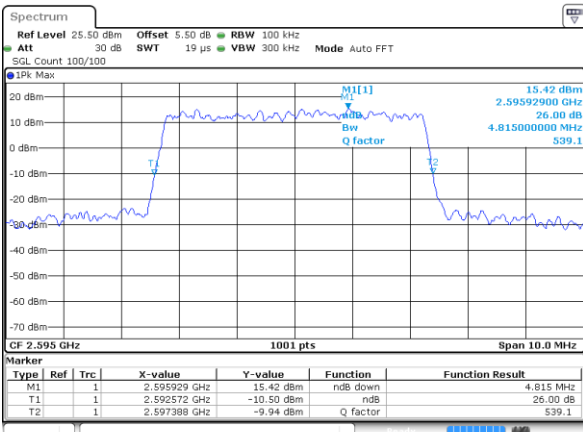

Middle Channel / 5MHz / QPSK

Date: 31 JUL 2019 16:08:22