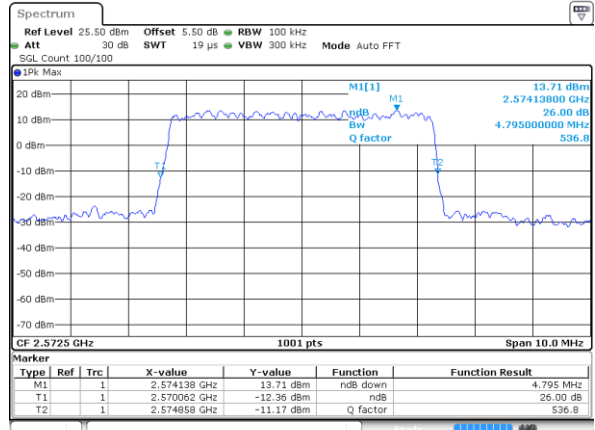

Lowest Channel / 5MHz / 16QAM

Date: 31 JUL 2019 16:07:51