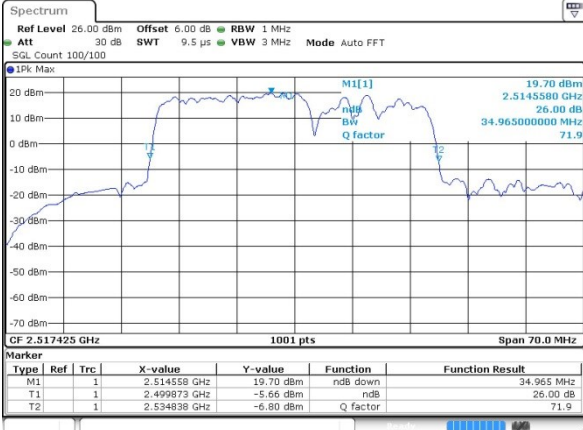

Date: 31.JUL.2019 11:40:23

LTE Band 7

QPSK

Lowest Channel / 15MHz+20MHz

Date: 27.JUL.2019 02:19:03

Lowest Channel / 20MHz+10MHz

Date: 27.JUL.2019 02:02:43

Middle Channel / 15MHz+20MHz

Date: 27.JUL.2019 02:19:37

Middle Channel / 20MHz+10MHz

Date: 27.JUL.2019 01:58:22

Highest Channel / 15MHz+20MHz

Date: 27.JUL.2019 02:31:11

Highest Channel / 20MHz+10MHz

Date: 27.JUL.2019 01:56:16

LTE Band 7

QPSK

Lowest Channel / 20MHz+15MHz

Date: 27 JUL 2019 02:40:15

Lowest Channel / 20MHz+20MHz

Date: 31 JUL 2019 11:44:13

Middle Channel / 20MHz+15MHz

Date: 27 JUL 2019 02:40:48

Middle Channel / 20MHz+20MHz