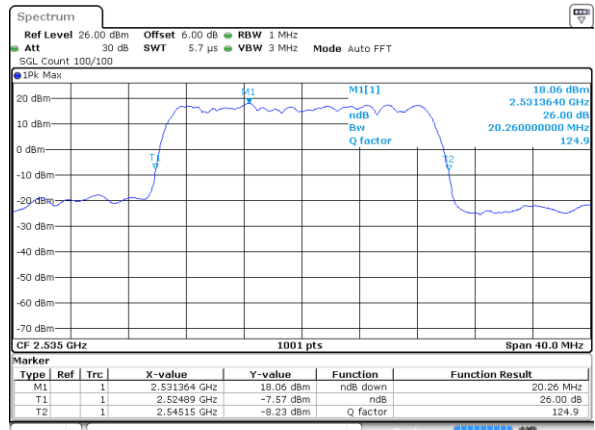

Middle Channel / 15MHz / 16QAM

Date: 29 JUL 2019 22:11:56

Highest Channel / 15MHz / QPSK

Date: 29 JUL 2019 22:12:36

Highest Channel / 15MHz / 16QAM

Date: 29 JUL 2019 22:12:16

LTE Band 7

Lowest Channel / 20MHz / QPSK

Date: 29 JUL 2019 22:27:46

Lowest Channel / 20MHz / 16QAM

Date: 29 JUL 2019 22:27:26

Middle Channel / 20MHz / QPSK

Date: 29 JUL 2019 22:28:06

Middle Channel / 20MHz / 16QAM

Date: 29 JUL 2019 22:28:26

Highest Channel / 20MHz / QPSK

Date: 29 JUL 2019 22:29:06

Highest Channel / 20MHz / 16QAM

Date: 29 JUL 2019 22:28:46

LTE Band 7

Lowest Channel / 5MHz / 64QAM

Date: 29 JUL 2019 22:44:17

Lowest Channel / 10MHz / 64QAM

Date: 29 JUL 2019 22:52:33