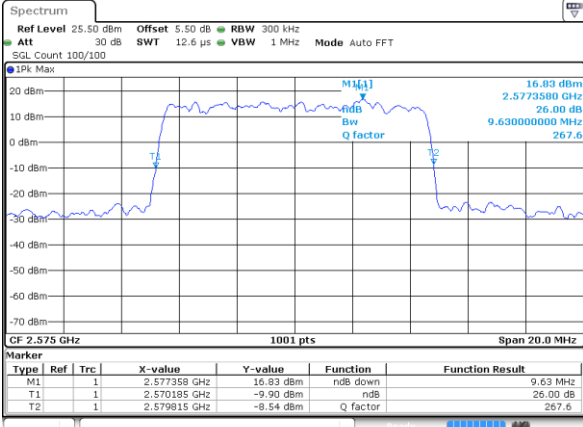

Highest Channel / 5MHz / 16QAM

Date: 31 JUL 2019 16:09:12

LTE Band 38

Lowest Channel / 10MHz / QPSK

Date: 31 JUL 2019 16:09:42

Lowest Channel / 10MHz / 16QAM

Date: 31 JUL 2019 16:09:52

Middle Channel / 10MHz / QPSK

Date: 31 JUL 2019 16:10:23

Middle Channel / 10MHz / 16QAM

Date: 31 JUL 2019 16:10:33

Highest Channel / 10MHz / QPSK

Date: 31 JUL 2019 16:11:03

Highest Channel / 10MHz / 16QAM

Date: 31 JUL 2019 16:11:13

LTE Band 38