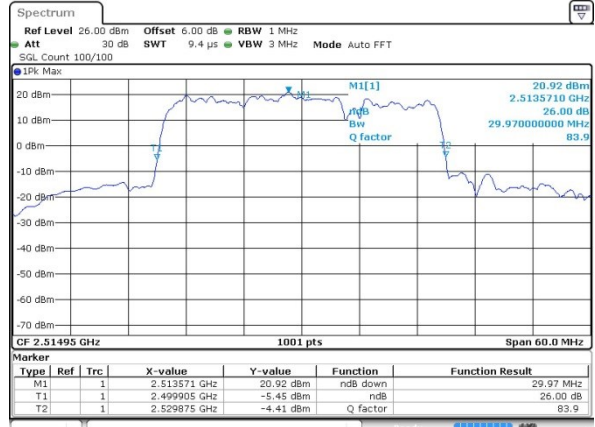

Date: 27.JUL.2019 01:31:03

Highest Channel / 10MHz+20MHz

Date: 27.JUL.2019 01:30:25

LTE Band 7

QPSK

Lowest Channel / 15MHz+10MHz

Date: 31.JUL.2019 11:04:15

Lowest Channel / 15MHz+15MHz

Date: 31.JUL.2019 11:26:22

Middle Channel / 15MHz+10MHz

Date: 31.JUL.2019 11:04:52

Middle Channel / 15MHz+15MHz

Date: 31.JUL.2019 11:29:14

Highest Channel / 15MHz+10MHz

Date: 31.JUL.2019 11:17:27

Highest Channel / 15MHz+15MHz

Date: 31.JUL.2019 11:40:23

LTE Band 7

QPSK

Lowest Channel / 15MHz+20MHz

Date: 27.JUL.2019 02:19:03

Lowest Channel / 20MHz+10MHz

Date: 27.JUL.2019 02:02:43

Middle Channel / 15MHz+20MHz

Date: 27.JUL.2019 02:19:37

Middle Channel / 20MHz+10MHz

Date: 27.JUL.2019 01:58:22

Highest Channel / 15MHz+20MHz

Date: 27.JUL.2019 02:31:11

Highest Channel / 20MHz+10MHz

Date: 27.JUL.2019 01:56:16

LTE Band 7