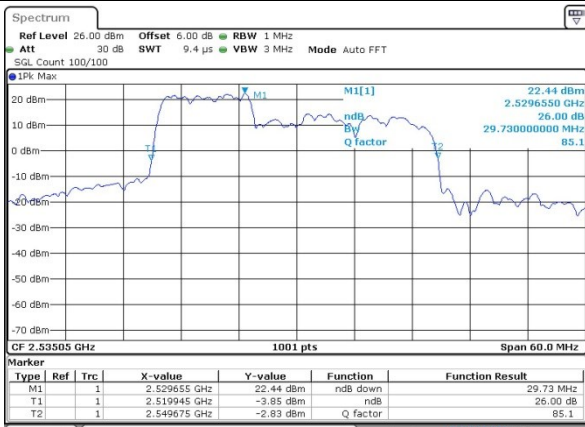

Date: 31 JUL 2019 16:18:15

Highest Channel / 20MHz / 64QAM

Date: 31 JUL 2019 16:19:15

LTE Band 7

QPSK

Lowest Channel / 10MHz+20MHz

Date: 27.JUL.2019 01:38:53

Middle Channel / 10MHz+20MHz

Date: 27.JUL.2019 01:31:03

Highest Channel / 10MHz+20MHz

Date: 27.JUL.2019 01:30:25

LTE Band 7

QPSK

Lowest Channel / 15MHz+10MHz

Date: 31.JUL.2019 11:04:15

Lowest Channel / 15MHz+15MHz