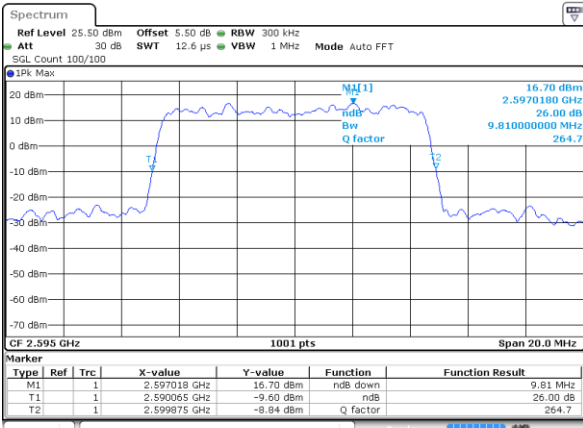

Highest Channel / 5MHz / 16QAM

Date: 31 JUL 2019 16:09:12

LTE Band 38

Lowest Channel / 10MHz / QPSK

Date: 31 JUL 2019 16:09:42

Lowest Channel / 10MHz / 16QAM

Date: 31 JUL 2019 16:09:52

Middle Channel / 10MHz / QPSK

Date: 31 JUL 2019 16:10:23

Middle Channel / 10MHz / 16QAM

Date: 31 JUL 2019 16:10:33

Highest Channel / 10MHz / QPSK

Date: 31 JUL 2019 16:11:03

Highest Channel / 10MHz / 16QAM

Date: 31 JUL 2019 16:11:13

LTE Band 38