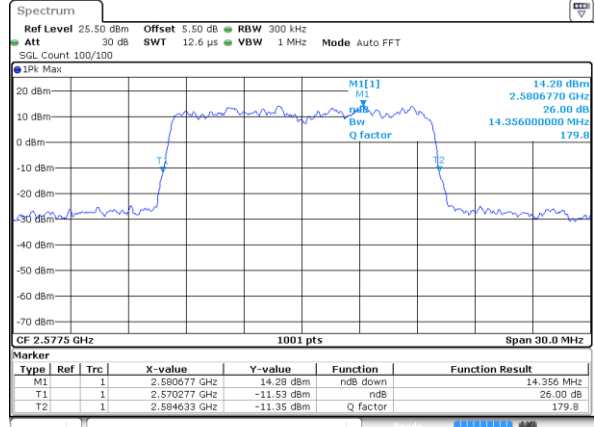

Lowest Channel / 15MHz / 16QAM

Date: 31 JUL 2019 16:11:53