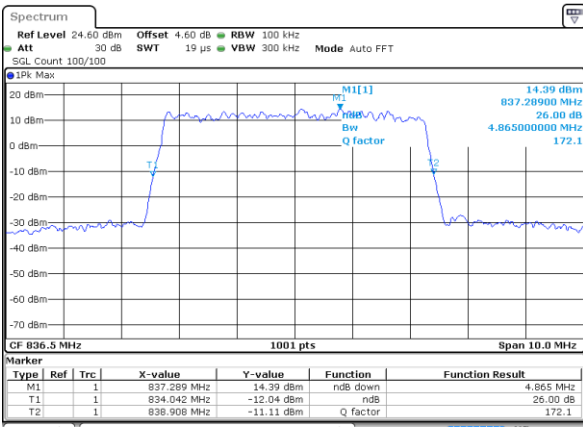

Highest Channel / 3MHz / 64QAM

Date: 29 JUL 2019 20:39:26

LTE Band 5

Lowest Channel / 5MHz / 64QAM

Date: 29 JUL 2019 20:43:56

Lowest Channel / 10MHz / 64QAM

Date: 29 JUL 2019 20:54:10

Middle Channel / 5MHz / 64QAM