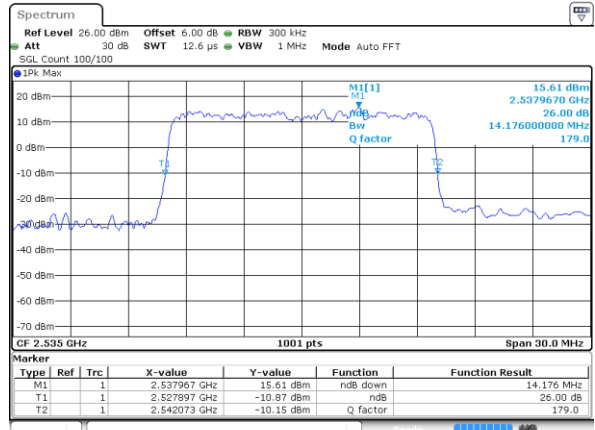

Date: 29 JUL 2019 21:56:06

LTE Band 7

Lowest Channel / 15MHz / QPSK

Date: 29 JUL 2019 22:11:15

Lowest Channel / 15MHz / 16QAM

Date: 29 JUL 2019 22:10:55

Middle Channel / 15MHz / QPSK

Date: 29 JUL 2019 22:11:36

Middle Channel / 15MHz / 16QAM

Date: 29 JUL 2019 22:11:56

Highest Channel / 15MHz / QPSK

Date: 29 JUL 2019 22:12:36

Highest Channel / 15MHz / 16QAM

Date: 29 JUL 2019 22:12:16

LTE Band 7

Lowest Channel / 20MHz / QPSK