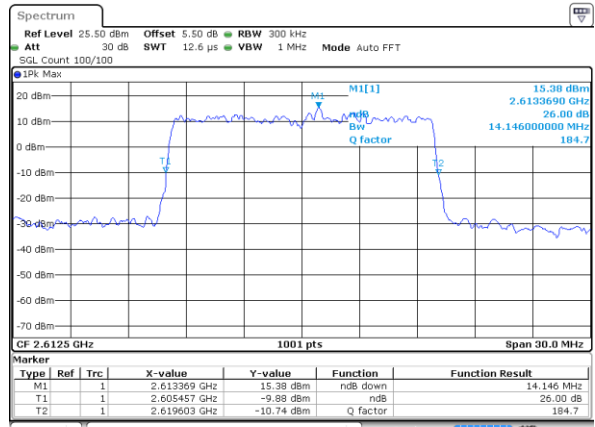

Date: 31 JUL 2019 16:10:23

Middle Channel / 10MHz / 16QAM

Date: 31 JUL 2019 16:10:33

Highest Channel / 10MHz / QPSK

Date: 31 JUL 2019 16:11:03

Highest Channel / 10MHz / 16QAM

Date: 31 JUL 2019 16:11:13

LTE Band 38

Lowest Channel / 15MHz / QPSK

Date: 31 JUL 2019 16:11:43

Lowest Channel / 15MHz / 16QAM

Date: 31 JUL 2019 16:11:53

Middle Channel / 15MHz / QPSK

Date: 31 JUL 2019 16:12:23

Middle Channel / 15MHz / 16QAM

Date: 31 JUL 2019 16:12:33

Highest Channel / 15MHz / QPSK

Date: 31 JUL 2019 16:13:03

Highest Channel / 15MHz / 16QAM

Date: 31 JUL 2019 16:13:13

LTE Band 38

Lowest Channel / 20MHz / QPSK

Date: 31 JUL 2019 16:13:43

Lowest Channel / 20MHz / 16QAM