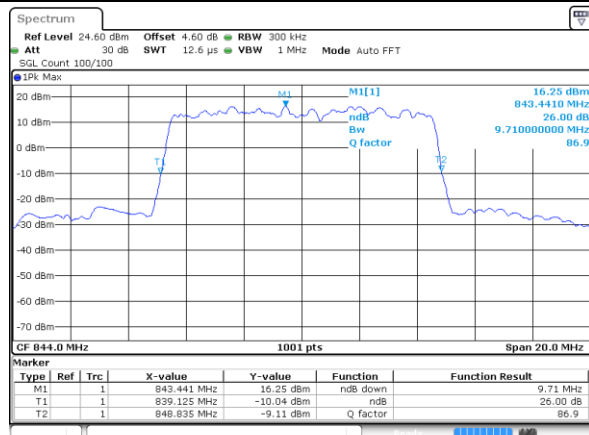

LTE Band 5

Lowest Channel / 10MHz / QPSK

Date: 29 JUL 2019 19:57:03

Lowest Channel / 10MHz / 16QAM

Date: 29 JUL 2019 19:57:13

Middle Channel / 10MHz / QPSK

Date: 29 JUL 2019 20:06:02

Middle Channel / 10MHz / 16QAM

Date: 29 JUL 2019 20:06:12

Highest Channel / 10MHz / QPSK

Date: 29 JUL 2019 20:08:31

Highest Channel / 10MHz / 16QAM

Date: 29 JUL 2019 20:08:41

LTE Band 5

Lowest Channel / 1.4MHz / 64QAM

Date: 29 JUL 2019 20:23:27