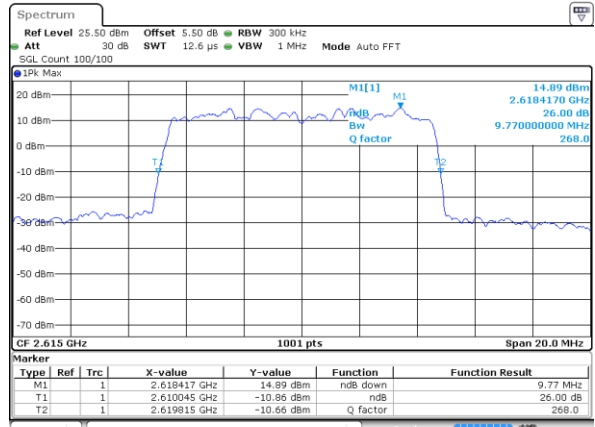

Date: 31 JUL 2019 16:15:13

LTE Band 38

Lowest Channel / 5MHz / 64QAM

Date: 31 JUL 2019 16:15:34

Lowest Channel / 10MHz / 64QAM

Date: 31 JUL 2019 16:16:34

Middle Channel / 5MHz / 64QAM

Date: 31 JUL 2019 16:15:54

Middle Channel / 10MHz / 64QAM

Date: 31 JUL 2019 16:16:54

Highest Channel / 5MHz / 64QAM

Date: 31 JUL 2019 16:16:14

Highest Channel / 10MHz / 64QAM

Date: 31 JUL 2019 16:17:15

LTE Band 38

Lowest Channel / 15MHz / 64QAM

Date: 31 JUL 2019 16:17:35

Lowest Channel / 20MHz / 64QAM

Date: 31 JUL 2019 16:18:35

Middle Channel / 15MHz / 64QAM

Date: 31 JUL 2019 16:17:55

Middle Channel / 20MHz / 64QAM

Date: 31 JUL 2019 16:18:55

Highest Channel / 15MHz / 64QAM

Date: 31 JUL 2019 16:18:15

Highest Channel / 20MHz / 64QAM

Date: 31 JUL 2019 16:19:15

LTE Band 7

QPSK

Lowest Channel / 10MHz+20MHz

Date: 27.JUL.2019 01:38:53

Middle Channel / 10MHz+20MHz