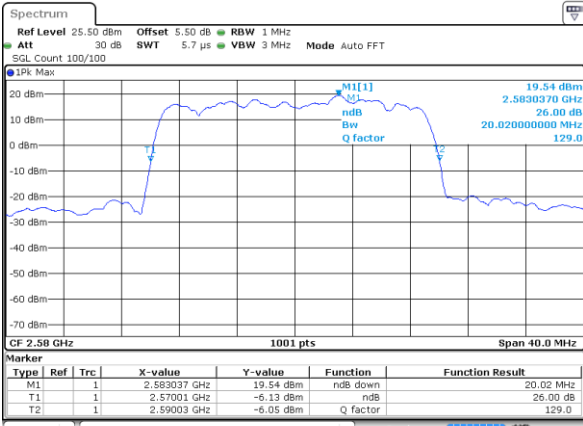

Highest Channel / 15MHz / QPSK

Date: 31 JUL 2019 16:13:03

Highest Channel / 15MHz / 16QAM

Date: 31 JUL 2019 16:13:13

LTE Band 38

Lowest Channel / 20MHz / QPSK

Date: 31 JUL 2019 16:13:43

Lowest Channel / 20MHz / 16QAM