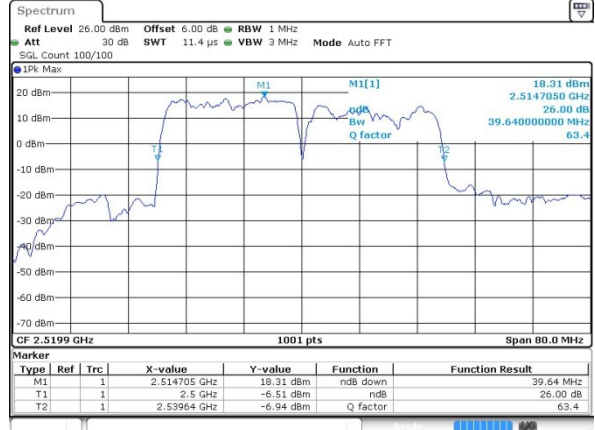

Date: 31.JUL.2019 11:40:23

LTE Band 7

QPSK

Lowest Channel / 15MHz+20MHz

Date: 27.JUL.2019 02:19:03

Lowest Channel / 20MHz+10MHz

Date: 27.JUL.2019 02:02:43

Middle Channel / 15MHz+20MHz

Date: 27.JUL.2019 02:19:37

Middle Channel / 20MHz+10MHz

Date: 27.JUL.2019 01:58:22

Highest Channel / 15MHz+20MHz

Date: 27.JUL.2019 02:31:11

Highest Channel / 20MHz+10MHz

Date: 27.JUL.2019 01:56:16

LTE Band 7

QPSK

Lowest Channel / 20MHz+15MHz

Date: 27 JUL 2019 02:40:15

Lowest Channel / 20MHz+20MHz

Date: 31 JUL 2019 11:44:13

Middle Channel / 20MHz+15MHz

Date: 27 JUL 2019 02:40:48

Middle Channel / 20MHz+20MHz

Date: 31 JUL 2019 12:00:51

Highest Channel / 20MHz+15MHz

Date: 27 JUL 2019 02:51:44

Highest Channel / 20MHz+20MHz

Date: 31 JUL 2019 12:03:28