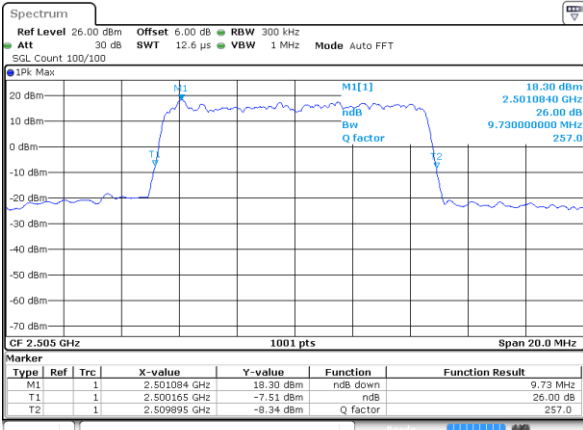

Highest Channel / 5MHz / QPSK

Date: 29 JUL 2019 21:39:16

Highest Channel / 5MHz / 16QAM

Date: 29 JUL 2019 21:39:36

LTE Band 7

Lowest Channel / 10MHz / QPSK

Date: 29 JUL 2019 21:54:27

Lowest Channel / 10MHz / 16QAM