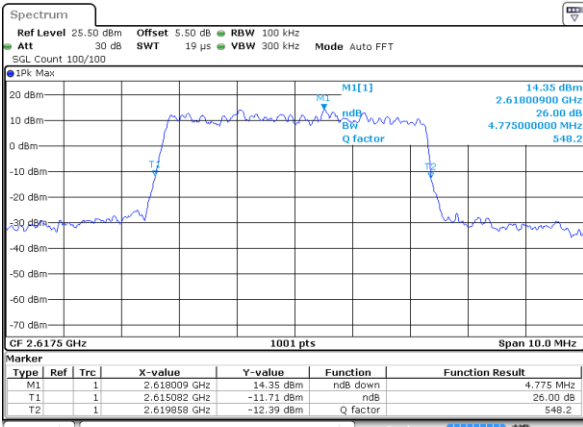

Date: 31 JUL 2019 16:15:13

LTE Band 38

Lowest Channel / 5MHz / 64QAM

Date: 31 JUL 2019 16:15:34

Lowest Channel / 10MHz / 64QAM

Date: 31 JUL 2019 16:16:34

Middle Channel / 5MHz / 64QAM

Date: 31 JUL 2019 16:15:54

Middle Channel / 10MHz / 64QAM

Date: 31 JUL 2019 16:16:54

Highest Channel / 5MHz / 64QAM

Date: 31 JUL 2019 16:16:14

Highest Channel / 10MHz / 64QAM

Date: 31 JUL 2019 16:17:15

LTE Band 38

Lowest Channel / 15MHz / 64QAM