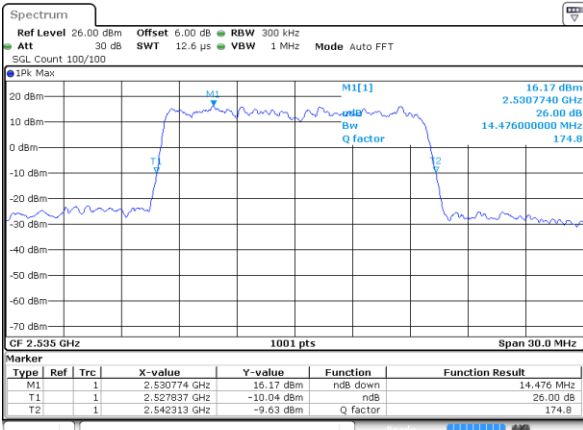

Date: 29 JUL 2019 21:56:06

LTE Band 7

Lowest Channel / 15MHz / QPSK

Date: 29 JUL 2019 22:11:15

Lowest Channel / 15MHz / 16QAM

Date: 29 JUL 2019 22:10:55

Middle Channel / 15MHz / QPSK

Date: 29 JUL 2019 22:11:36

Middle Channel / 15MHz / 16QAM

Date: 29 JUL 2019 22:11:56

Highest Channel / 15MHz / QPSK

Date: 29 JUL 2019 22:12:36

Highest Channel / 15MHz / 16QAM

Date: 29 JUL 2019 22:12:16

LTE Band 7

Lowest Channel / 20MHz / QPSK