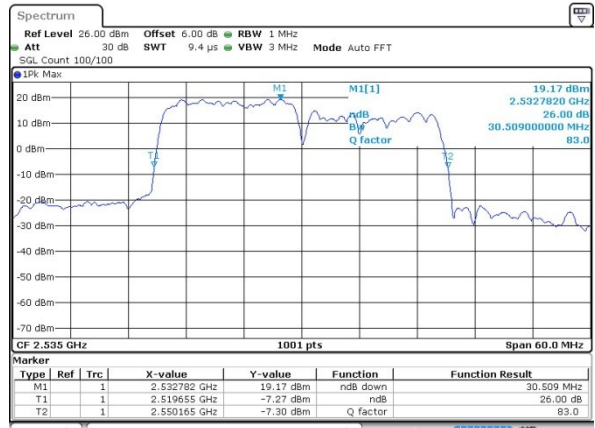

Date: 31 JUL 2019 16:18:15

Highest Channel / 20MHz / 64QAM

Date: 31 JUL 2019 16:19:15

LTE Band 7

QPSK

Lowest Channel / 10MHz+20MHz

Date: 27.JUL.2019 01:38:53

Middle Channel / 10MHz+20MHz

Date: 27.JUL.2019 01:31:03

Highest Channel / 10MHz+20MHz

Date: 27.JUL.2019 01:30:25

LTE Band 7

QPSK

Lowest Channel / 15MHz+10MHz

Date: 31.JUL.2019 11:04:15

Lowest Channel / 15MHz+15MHz

Date: 31.JUL.2019 11:26:22

Middle Channel / 15MHz+10MHz

Date: 31.JUL.2019 11:04:52

Middle Channel / 15MHz+15MHz

Date: 31.JUL.2019 11:29:14

Highest Channel / 15MHz+10MHz

Date: 31.JUL.2019 11:17:27

Highest Channel / 15MHz+15MHz