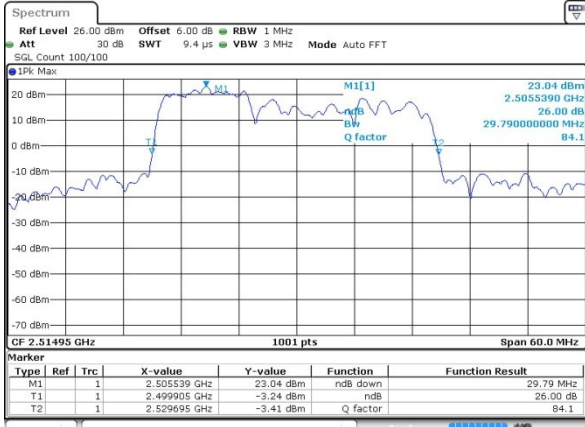

Date: 31 JUL 2019 16:18:15

Highest Channel / 20MHz / 64QAM

Date: 31 JUL 2019 16:19:15

LTE Band 7

QPSK

Lowest Channel / 10MHz+20MHz

Date: 27.JUL.2019 01:38:53

Middle Channel / 10MHz+20MHz

Date: 27.JUL.2019 01:31:03

Highest Channel / 10MHz+20MHz

Date: 27.JUL.2019 01:30:25

LTE Band 7

QPSK

Lowest Channel / 15MHz+10MHz

Date: 31.JUL.2019 11:04:15

Lowest Channel / 15MHz+15MHz