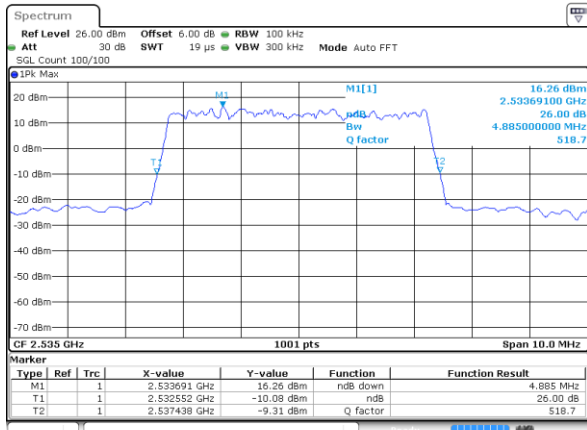

Middle Channel / 5MHz / QPSK

Date: 29 JUL 2019 21:38:56