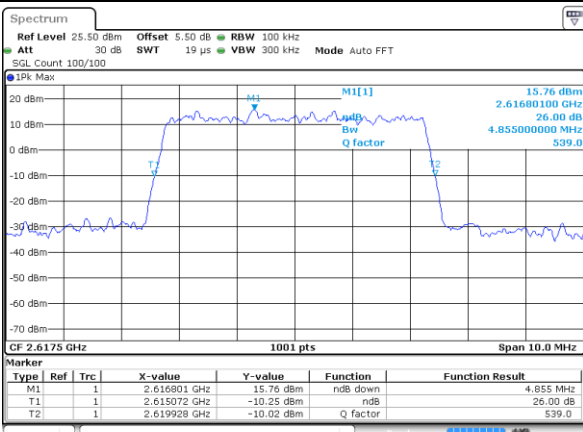

Lowest Channel / 5MHz / 16QAM

Date: 31 JUL 2019 16:07:51

Middle Channel / 5MHz / QPSK

Date: 31 JUL 2019 16:08:22

Middle Channel / 5MHz / 16QAM

Date: 31 JUL 2019 16:08:32

Highest Channel / 5MHz / QPSK

Date: 31 JUL 2019 16:09:02