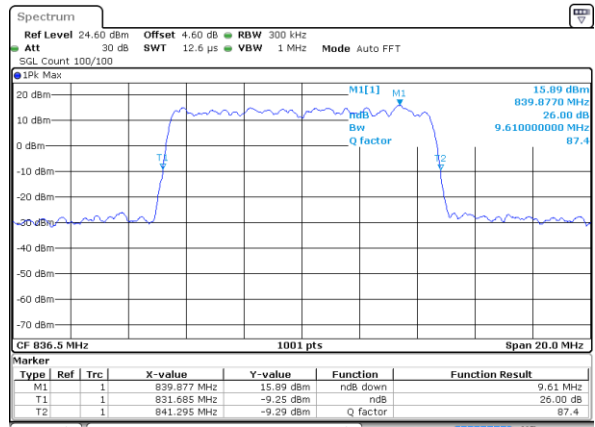

Highest Channel / 3MHz / 64QAM

Date: 29 JUL 2019 20:39:26

LTE Band 5

Lowest Channel / 5MHz / 64QAM

Date: 29 JUL 2019 20:43:56

Lowest Channel / 10MHz / 64QAM

Date: 29 JUL 2019 20:54:10

Middle Channel / 5MHz / 64QAM

Date: 29 JUL 2019 20:49:20

Middle Channel / 10MHz / 64QAM

Date: 29 JUL 2019 20:59:34

Highest Channel / 5MHz / 64QAM

Date: 29 JUL 2019 20:49:40

Highest Channel / 10MHz / 64QAM

Date: 29 JUL 2019 20:59:54

LTE Band 7