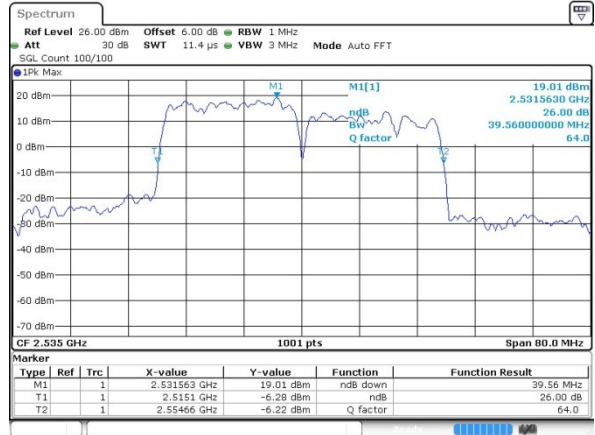

Date: 27.JUL.2019 02:19:37

Middle Channel / 20MHz+10MHz

Date: 27.JUL.2019 01:58:22

Highest Channel / 15MHz+20MHz

Date: 27.JUL.2019 02:31:11

Highest Channel / 20MHz+10MHz

Date: 27.JUL.2019 01:56:16

LTE Band 7

QPSK

Lowest Channel / 20MHz+15MHz

Date: 27 JUL 2019 02:40:15

Lowest Channel / 20MHz+20MHz

Date: 31 JUL 2019 11:44:13

Middle Channel / 20MHz+15MHz

Date: 27 JUL 2019 02:40:48

Middle Channel / 20MHz+20MHz

Date: 31 JUL 2019 12:00:51

Highest Channel / 20MHz+15MHz

Date: 27 JUL 2019 02:51:44

Highest Channel / 20MHz+20MHz

Date: 31 JUL 2019 12:03:28