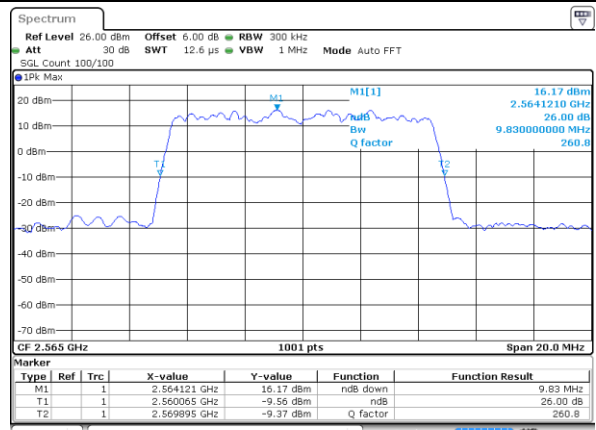

Middle Channel / 5MHz / 64QAM

Date: 29 JUL 2019 22:44:27

Middle Channel / 10MHz / 64QAM

Date: 29 JUL 2019 22:52:43

Highest Channel / 5MHz / 64QAM

Date: 29 JUL 2019 22:44:37

Highest Channel / 10MHz / 64QAM

Date: 29 JUL 2019 22:52:53