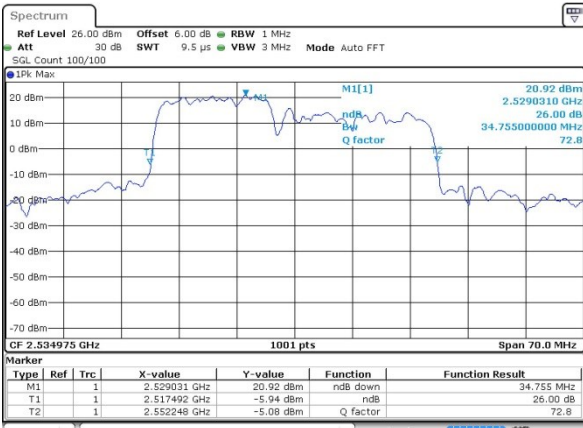

Date: 31.JUL.2019 11:40:23

LTE Band 7

QPSK

Lowest Channel / 15MHz+20MHz

Date: 27.JUL.2019 02:19:03

Lowest Channel / 20MHz+10MHz

Date: 27.JUL.2019 02:02:43

Middle Channel / 15MHz+20MHz

Date: 27.JUL.2019 02:19:37

Middle Channel / 20MHz+10MHz

Date: 27.JUL.2019 01:58:22

Highest Channel / 15MHz+20MHz

Date: 27.JUL.2019 02:31:11

Highest Channel / 20MHz+10MHz

Date: 27.JUL.2019 01:56:16

LTE Band 7