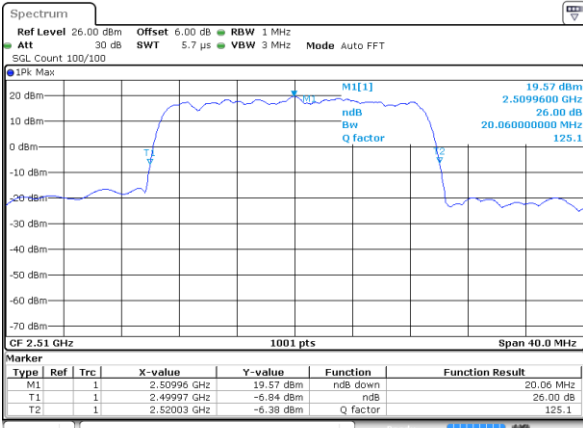

Middle Channel / 15MHz / 16QAM

Date: 29 JUL 2019 22:11:56

Highest Channel / 15MHz / QPSK

Date: 29 JUL 2019 22:12:36

Highest Channel / 15MHz / 16QAM

Date: 29 JUL 2019 22:12:16

LTE Band 7

Lowest Channel / 20MHz / QPSK