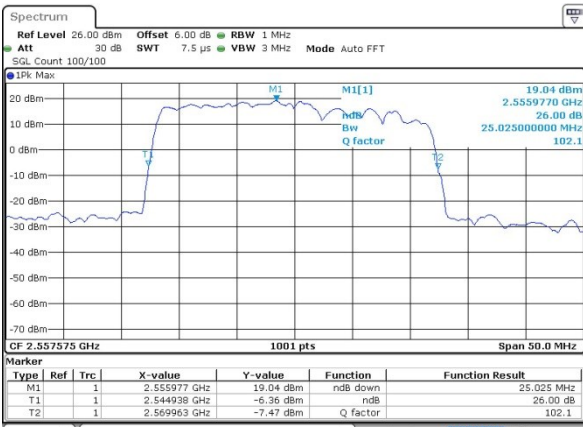

Date: 27.JUL.2019 01:31:03

Highest Channel / 10MHz+20MHz

Date: 27.JUL.2019 01:30:25

LTE Band 7

QPSK

Lowest Channel / 15MHz+10MHz

Date: 31.JUL.2019 11:04:15

Lowest Channel / 15MHz+15MHz

Date: 31.JUL.2019 11:26:22

Middle Channel / 15MHz+10MHz

Date: 31.JUL.2019 11:04:52

Middle Channel / 15MHz+15MHz

Date: 31.JUL.2019 11:29:14

Highest Channel / 15MHz+10MHz

Date: 31.JUL.2019 11:17:27

Highest Channel / 15MHz+15MHz

Date: 31.JUL.2019 11:40:23

LTE Band 7

QPSK

Lowest Channel / 15MHz+20MHz

Date: 27.JUL.2019 02:19:03

Lowest Channel / 20MHz+10MHz

Date: 27.JUL.2019 02:02:43

Middle Channel / 15MHz+20MHz