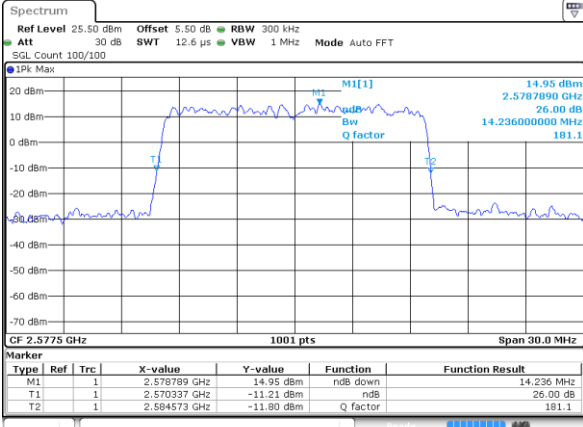

LTE Band 38

Lowest Channel / 15MHz / QPSK

Date: 31 JUL 2019 16:11:43