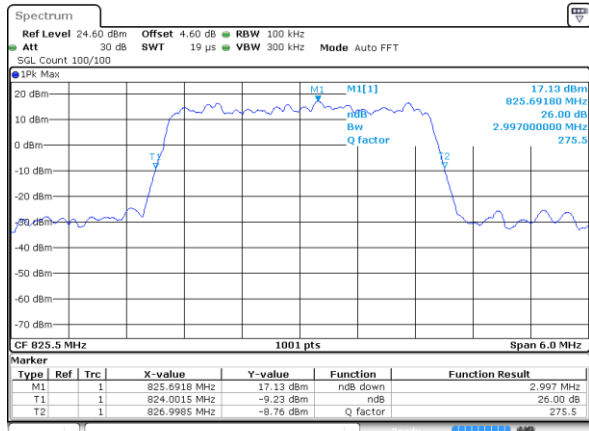

Lowest Channel / 3MHz / 64QAM

Date: 29 JUL 2019 20:33:42