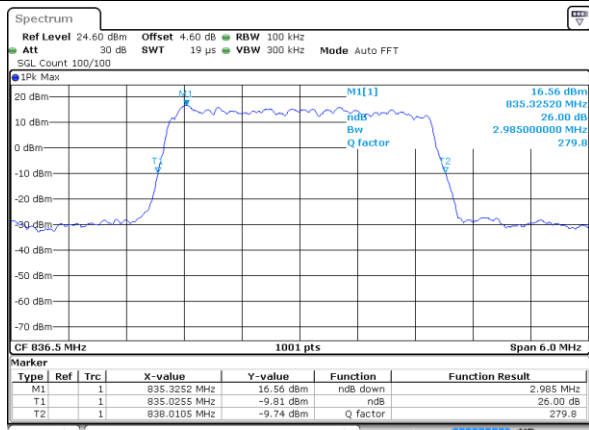

Lowest Channel / 3MHz / 64QAM

Date: 29 JUL 2019 20:33:42

Middle Channel / 1.4MHz / 64QAM

Date: 29 JUL 2019 20:28:52

Middle Channel / 3MHz / 64QAM

Date: 29 JUL 2019 20:39:06

Highest Channel / 1.4MHz / 64QAM

Date: 29 JUL 2019 20:29:12

Highest Channel / 3MHz / 64QAM

Date: 29 JUL 2019 20:39:26

LTE Band 5

Lowest Channel / 5MHz / 64QAM

Date: 29 JUL 2019 20:43:56

Lowest Channel / 10MHz / 64QAM

Date: 29 JUL 2019 20:54:10

Middle Channel / 5MHz / 64QAM