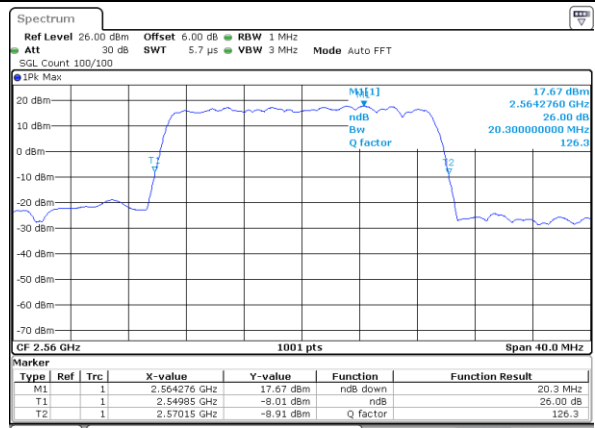

Middle Channel / 15MHz / 16QAM

Date: 29 JUL 2019 22:11:56

Highest Channel / 15MHz / QPSK

Date: 29 JUL 2019 22:12:36

Highest Channel / 15MHz / 16QAM

Date: 29 JUL 2019 22:12:16

LTE Band 7

Lowest Channel / 20MHz / QPSK

Date: 29 JUL 2019 22:27:46

Lowest Channel / 20MHz / 16QAM

Date: 29 JUL 2019 22:27:26

Middle Channel / 20MHz / QPSK

Date: 29 JUL 2019 22:28:06

Middle Channel / 20MHz / 16QAM

Date: 29 JUL 2019 22:28:26

Highest Channel / 20MHz / QPSK

Date: 29 JUL 2019 22:29:06

Highest Channel / 20MHz / 16QAM

Date: 29 JUL 2019 22:28:46

LTE Band 7

Lowest Channel / 5MHz / 64QAM

Date: 29 JUL 2019 22:44:17

Lowest Channel / 10MHz / 64QAM

Date: 29 JUL 2019 22:52:33