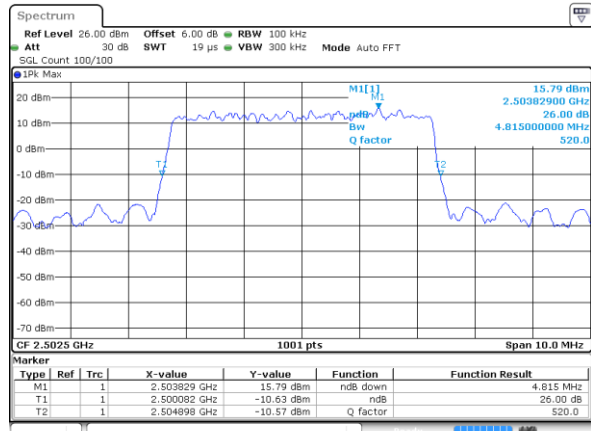

Lowest Channel / 5MHz / 16QAM

Date: 29 JUL 2019 21:38:15