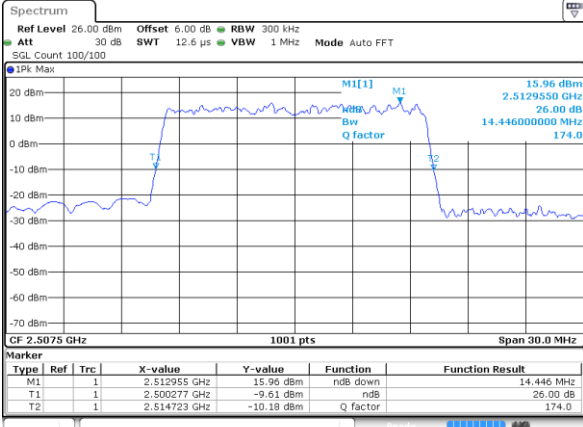

LTE Band 7

Lowest Channel / 15MHz / QPSK

Date: 29 JUL 2019 22:11:15