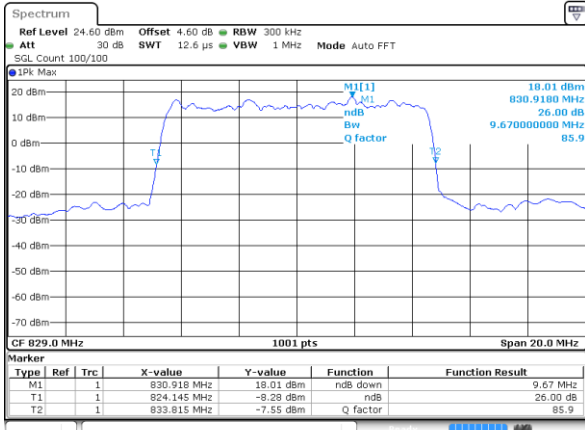

LTE Band 5

Lowest Channel / 10MHz / QPSK

Date: 29 JUL 2019 19:57:03

Lowest Channel / 10MHz / 16QAM

Date: 29 JUL 2019 19:57:13

Middle Channel / 10MHz / QPSK

Date: 29 JUL 2019 20:06:02

Middle Channel / 10MHz / 16QAM

Date: 29 JUL 2019 20:06:12

Highest Channel / 10MHz / QPSK

Date: 29 JUL 2019 20:08:31

Highest Channel / 10MHz / 16QAM

Date: 29 JUL 2019 20:08:41

LTE Band 5

Lowest Channel / 1.4MHz / 64QAM

Date: 29 JUL 2019 20:23:27