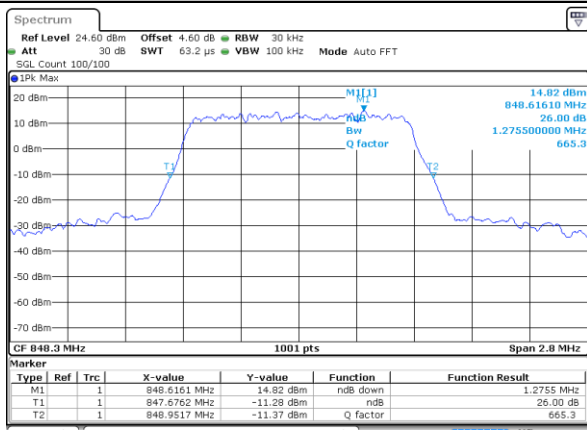

Highest Channel / 1.4MHz / 64QAM

Date: 29 JUL 2019 20:29:12