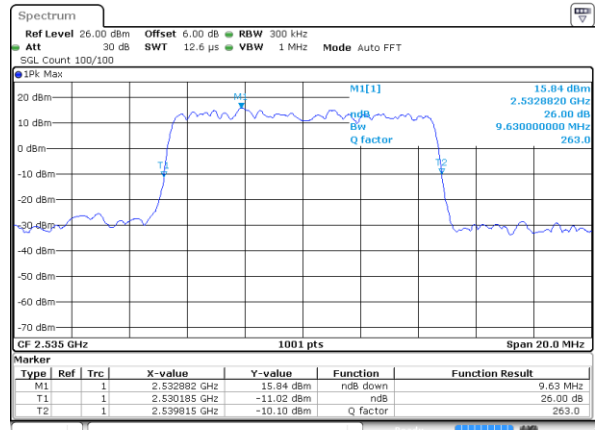

Middle Channel / 10MHz / 64QAM

Date: 29 JUL 2019 22:52:43