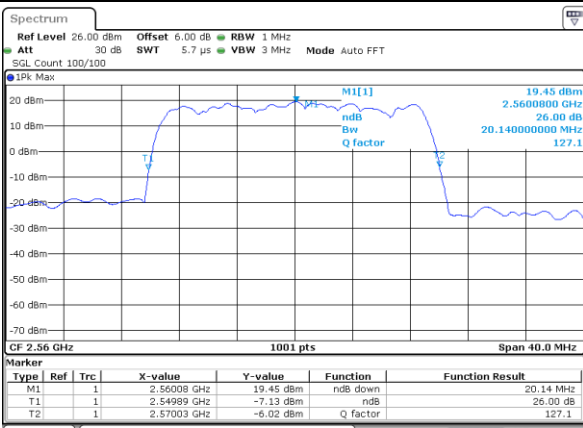

Date: 29 JUL 2019 22:27:46

Lowest Channel / 20MHz / 16QAM

Date: 29 JUL 2019 22:27:26

Middle Channel / 20MHz / QPSK

Date: 29 JUL 2019 22:28:06

Middle Channel / 20MHz / 16QAM

Date: 29 JUL 2019 22:28:26

Highest Channel / 20MHz / QPSK

Date: 29 JUL 2019 22:29:06

Highest Channel / 20MHz / 16QAM

Date: 29 JUL 2019 22:28:46

LTE Band 7

Lowest Channel / 5MHz / 64QAM

Date: 29 JUL 2019 22:44:17

Lowest Channel / 10MHz / 64QAM

Date: 29 JUL 2019 22:52:33