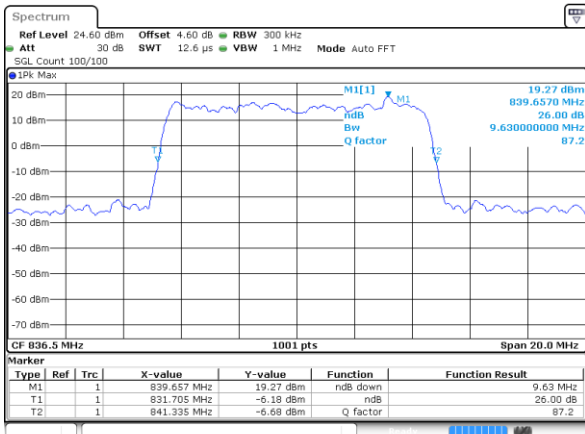

LTE Band 5

Lowest Channel / 10MHz / QPSK

Date: 29 JUL 2019 19:57:03

Lowest Channel / 10MHz / 16QAM

Date: 29 JUL 2019 19:57:13

Middle Channel / 10MHz / QPSK

Date: 29 JUL 2019 20:06:02

Middle Channel / 10MHz / 16QAM

Date: 29 JUL 2019 20:06:12

Highest Channel / 10MHz / QPSK

Date: 29 JUL 2019 20:08:31

Highest Channel / 10MHz / 16QAM

Date: 29 JUL 2019 20:08:41

LTE Band 5

Lowest Channel / 1.4MHz / 64QAM

Date: 29 JUL 2019 20:23:27