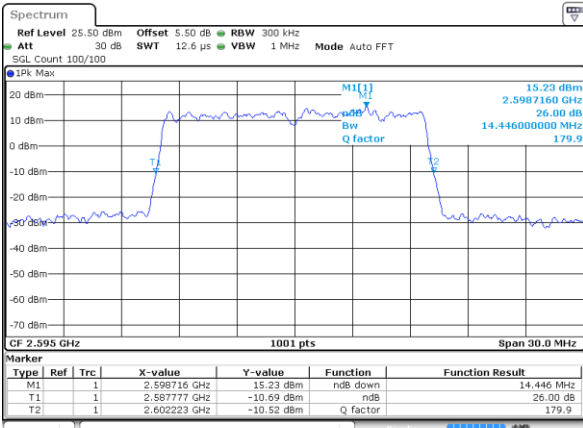

Lowest Channel / 15MHz / QPSK

Date: 31 JUL 2019 16:11:43

Lowest Channel / 15MHz / 16QAM

Date: 31 JUL 2019 16:11:53

Middle Channel / 15MHz / QPSK

Date: 31 JUL 2019 16:12:23

Middle Channel / 15MHz / 16QAM

Date: 31 JUL 2019 16:12:33

Highest Channel / 15MHz / QPSK

Date: 31 JUL 2019 16:13:03

Highest Channel / 15MHz / 16QAM

Date: 31 JUL 2019 16:13:13

LTE Band 38

Lowest Channel / 20MHz / QPSK

Date: 31 JUL 2019 16:13:43

Lowest Channel / 20MHz / 16QAM