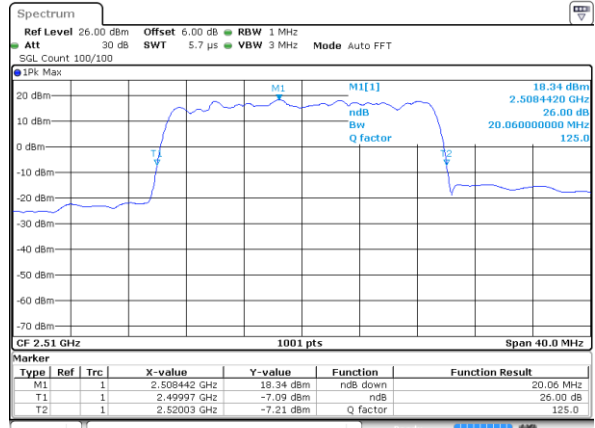

Lowest Channel / 20MHz / 16QAM

Date: 29 JUL 2019 22:27:26