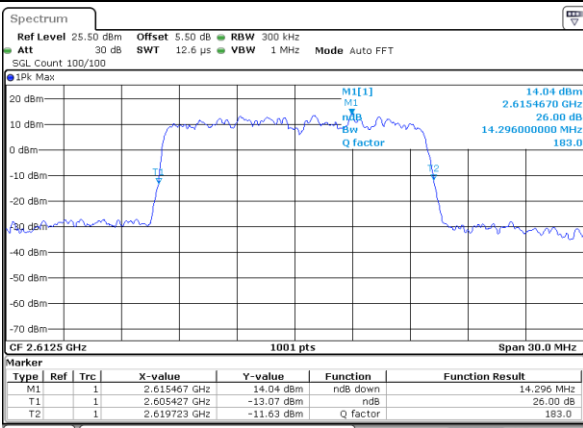

Middle Channel / 10MHz / 64QAM

Date: 31 JUL 2019 16:16:54

Highest Channel / 5MHz / 64QAM

Date: 31 JUL 2019 16:16:14

Highest Channel / 10MHz / 64QAM

Date: 31 JUL 2019 16:17:15

LTE Band 38

Lowest Channel / 15MHz / 64QAM

Date: 31 JUL 2019 16:17:35

Lowest Channel / 20MHz / 64QAM

Date: 31 JUL 2019 16:18:35

Middle Channel / 15MHz / 64QAM

Date: 31 JUL 2019 16:17:55

Middle Channel / 20MHz / 64QAM

Date: 31 JUL 2019 16:18:55

Highest Channel / 15MHz / 64QAM

Date: 31 JUL 2019 16:18:15

Highest Channel / 20MHz / 64QAM

Date: 31 JUL 2019 16:19:15

LTE Band 7

QPSK

Lowest Channel / 10MHz+20MHz

Date: 27.JUL.2019 01:38:53

Middle Channel / 10MHz+20MHz