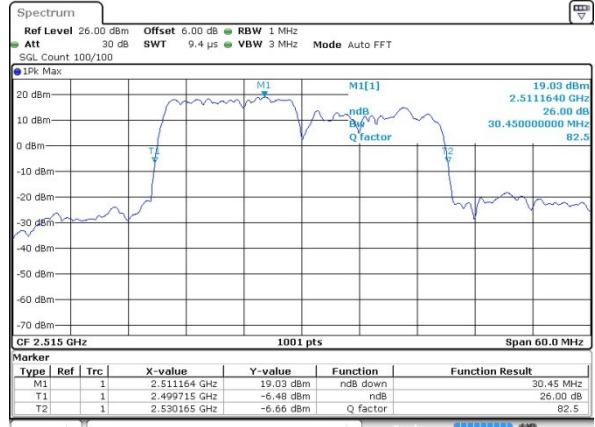

Date: 31 JUL 2019 16:18:15

Highest Channel / 20MHz / 64QAM

Date: 31 JUL 2019 16:19:15

LTE Band 7

QPSK

Lowest Channel / 10MHz+20MHz

Date: 27.JUL.2019 01:38:53

Middle Channel / 10MHz+20MHz

Date: 27.JUL.2019 01:31:03

Highest Channel / 10MHz+20MHz

Date: 27.JUL.2019 01:30:25

LTE Band 7

QPSK

Lowest Channel / 15MHz+10MHz

Date: 31.JUL.2019 11:04:15

Lowest Channel / 15MHz+15MHz

Date: 31.JUL.2019 11:26:22

Middle Channel / 15MHz+10MHz

Date: 31.JUL.2019 11:04:52

Middle Channel / 15MHz+15MHz

Date: 31.JUL.2019 11:29:14

Highest Channel / 15MHz+10MHz

Date: 31.JUL.2019 11:17:27

Highest Channel / 15MHz+15MHz