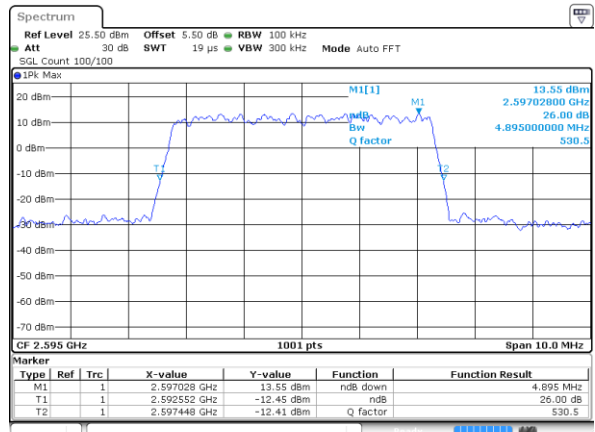

Date: 29 JUL 2019 23:09:13

Highest Channel / 15MHz / 64QAM

Date: 29 JUL 2019 23:01:08

Highest Channel / 20MHz / 64QAM

Date: 29 JUL 2019 23:09:23

LTE Band 38

Lowest Channel / 5MHz / QPSK

Date: 31 JUL 2019 16:07:41

Lowest Channel / 5MHz / 16QAM

Date: 31 JUL 2019 16:07:51

Middle Channel / 5MHz / QPSK

Date: 31 JUL 2019 16:08:22

Middle Channel / 5MHz / 16QAM

Date: 31 JUL 2019 16:08:32

Highest Channel / 5MHz / QPSK

Date: 31 JUL 2019 16:09:02

Highest Channel / 5MHz / 16QAM

Date: 31 JUL 2019 16:09:12

LTE Band 38

Lowest Channel / 10MHz / QPSK

Date: 31 JUL 2019 16:09:42

Lowest Channel / 10MHz / 16QAM

Date: 31 JUL 2019 16:09:52

Middle Channel / 10MHz / QPSK