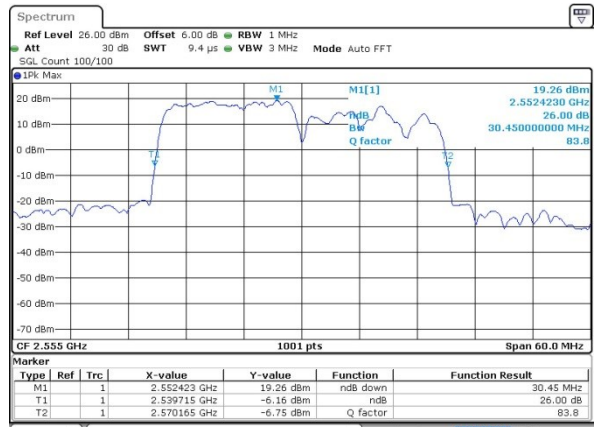

Date: 27.JUL.2019 01:31:03

Highest Channel / 10MHz+20MHz

Date: 27.JUL.2019 01:30:25

LTE Band 7

QPSK

Lowest Channel / 15MHz+10MHz

Date: 31.JUL.2019 11:04:15

Lowest Channel / 15MHz+15MHz

Date: 31.JUL.2019 11:26:22

Middle Channel / 15MHz+10MHz

Date: 31.JUL.2019 11:04:52

Middle Channel / 15MHz+15MHz

Date: 31.JUL.2019 11:29:14

Highest Channel / 15MHz+10MHz

Date: 31.JUL.2019 11:17:27

Highest Channel / 15MHz+15MHz

Date: 31.JUL.2019 11:40:23

LTE Band 7

QPSK

Lowest Channel / 15MHz+20MHz

Date: 27.JUL.2019 02:19:03

Lowest Channel / 20MHz+10MHz

Date: 27.JUL.2019 02:02:43

Middle Channel / 15MHz+20MHz

Date: 27.JUL.2019 02:19:37

Middle Channel / 20MHz+10MHz

Date: 27.JUL.2019 01:58:22

Highest Channel / 15MHz+20MHz

Date: 27.JUL.2019 02:31:11

Highest Channel / 20MHz+10MHz

Date: 27.JUL.2019 01:56:16

LTE Band 7