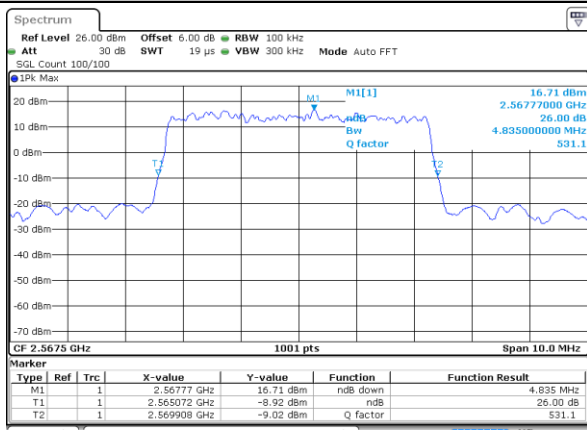

Highest Channel / 5MHz / QPSK

Date: 29 JUL 2019 21:39:16

Highest Channel / 5MHz / 16QAM

Date: 29 JUL 2019 21:39:36

LTE Band 7

Lowest Channel / 10MHz / QPSK

Date: 29 JUL 2019 21:54:27

Lowest Channel / 10MHz / 16QAM