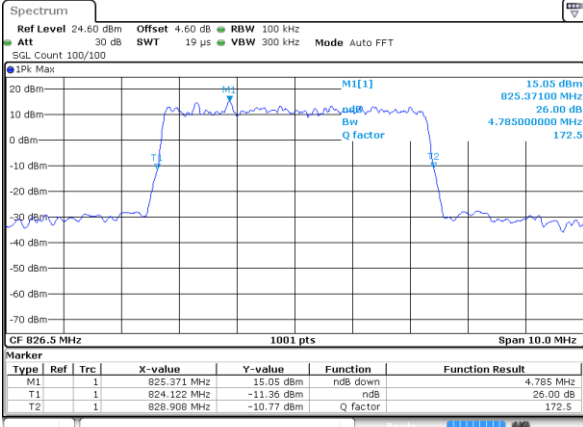

Highest Channel / 3MHz / 64QAM

Date: 29 JUL 2019 20:39:26

LTE Band 5

Lowest Channel / 5MHz / 64QAM

Date: 29 JUL 2019 20:43:56

Lowest Channel / 10MHz / 64QAM

Date: 29 JUL 2019 20:54:10

Middle Channel / 5MHz / 64QAM

Date: 29 JUL 2019 20:49:20

Middle Channel / 10MHz / 64QAM

Date: 29 JUL 2019 20:59:34

Highest Channel / 5MHz / 64QAM

Date: 29 JUL 2019 20:49:40

Highest Channel / 10MHz / 64QAM

Date: 29 JUL 2019 20:59:54

LTE Band 7