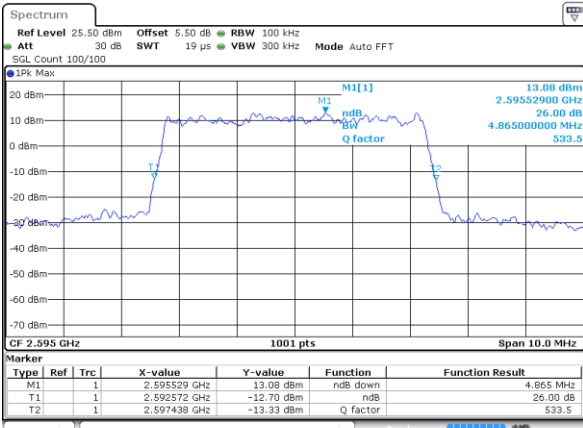

Date: 31 JUL 2019 16:15:13

LTE Band 38

Lowest Channel / 5MHz / 64QAM

Date: 31 JUL 2019 16:15:34

Lowest Channel / 10MHz / 64QAM

Date: 31 JUL 2019 16:16:34

Middle Channel / 5MHz / 64QAM

Date: 31 JUL 2019 16:15:54

Middle Channel / 10MHz / 64QAM

Date: 31 JUL 2019 16:16:54

Highest Channel / 5MHz / 64QAM

Date: 31 JUL 2019 16:16:14

Highest Channel / 10MHz / 64QAM

Date: 31 JUL 2019 16:17:15

LTE Band 38

Lowest Channel / 15MHz / 64QAM