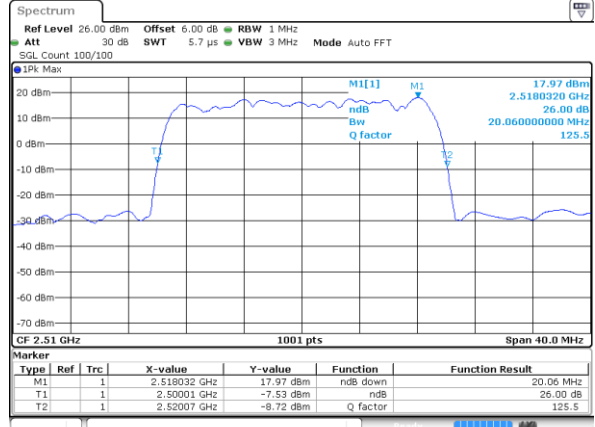

Date: 29 JUL 2019 22:29:06

Highest Channel / 20MHz / 16QAM

Date: 29 JUL 2019 22:28:46

LTE Band 7

Lowest Channel / 5MHz / 64QAM

Date: 29 JUL 2019 22:44:17

Lowest Channel / 10MHz / 64QAM

Date: 29 JUL 2019 22:52:33

Middle Channel / 5MHz / 64QAM

Date: 29 JUL 2019 22:44:27

Middle Channel / 10MHz / 64QAM

Date: 29 JUL 2019 22:52:43

Highest Channel / 5MHz / 64QAM

Date: 29 JUL 2019 22:44:37

Highest Channel / 10MHz / 64QAM

Date: 29 JUL 2019 22:52:53

LTE Band 7

Lowest Channel / 15MHz / 64QAM

Date: 29 JUL 2019 23:00:48

Lowest Channel / 20MHz / 64QAM

Date: 29 JUL 2019 23:09:03

Middle Channel / 15MHz / 64QAM

Date: 29 JUL 2019 23:00:58

Middle Channel / 20MHz / 64QAM