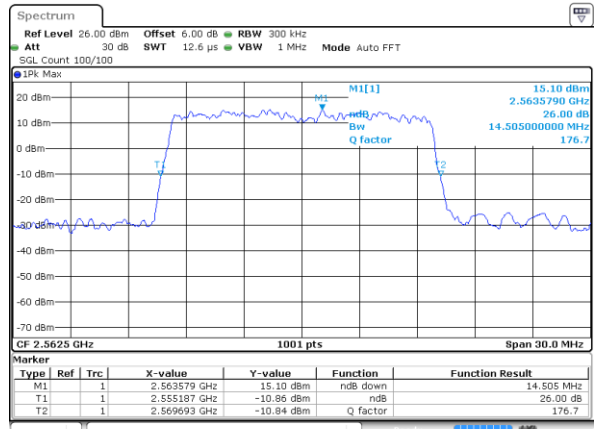

Middle Channel / 15MHz / 16QAM

Date: 29 JUL 2019 22:11:56

Highest Channel / 15MHz / QPSK

Date: 29 JUL 2019 22:12:36

Highest Channel / 15MHz / 16QAM

Date: 29 JUL 2019 22:12:16

LTE Band 7

Lowest Channel / 20MHz / QPSK