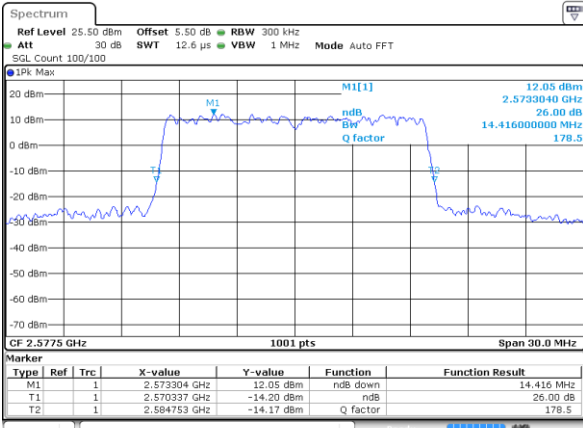

Middle Channel / 10MHz / 64QAM

Date: 31 JUL 2019 16:16:54

Highest Channel / 5MHz / 64QAM

Date: 31 JUL 2019 16:16:14

Highest Channel / 10MHz / 64QAM

Date: 31 JUL 2019 16:17:15

LTE Band 38

Lowest Channel / 15MHz / 64QAM

Date: 31 JUL 2019 16:17:35

Lowest Channel / 20MHz / 64QAM

Date: 31 JUL 2019 16:18:35

Middle Channel / 15MHz / 64QAM

Date: 31 JUL 2019 16:17:55

Middle Channel / 20MHz / 64QAM

Date: 31 JUL 2019 16:18:55

Highest Channel / 15MHz / 64QAM