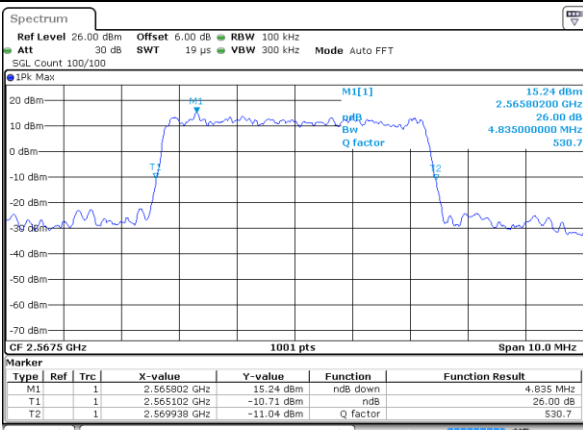

Middle Channel / 5MHz / 64QAM

Date: 29 JUL 2019 22:44:27

Middle Channel / 10MHz / 64QAM

Date: 29 JUL 2019 22:52:43

Highest Channel / 5MHz / 64QAM

Date: 29 JUL 2019 22:44:37

Highest Channel / 10MHz / 64QAM

Date: 29 JUL 2019 22:52:53