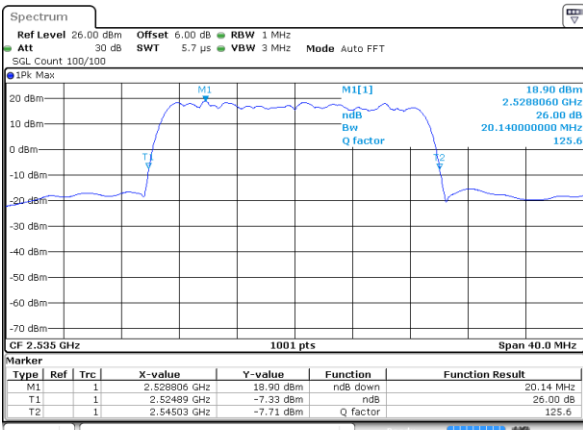

Middle Channel / 20MHz / QPSK

Date: 29 JUL 2019 22:28:06