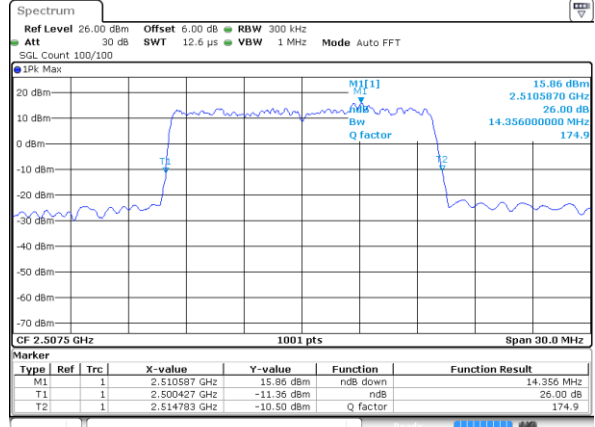

Date: 29 JUL 2019 21:56:06

LTE Band 7

Lowest Channel / 15MHz / QPSK

Date: 29 JUL 2019 22:11:15

Lowest Channel / 15MHz / 16QAM

Date: 29 JUL 2019 22:10:55

Middle Channel / 15MHz / QPSK

Date: 29 JUL 2019 22:11:36

Middle Channel / 15MHz / 16QAM

Date: 29 JUL 2019 22:11:56

Highest Channel / 15MHz / QPSK

Date: 29 JUL 2019 22:12:36

Highest Channel / 15MHz / 16QAM

Date: 29 JUL 2019 22:12:16

LTE Band 7

Lowest Channel / 20MHz / QPSK