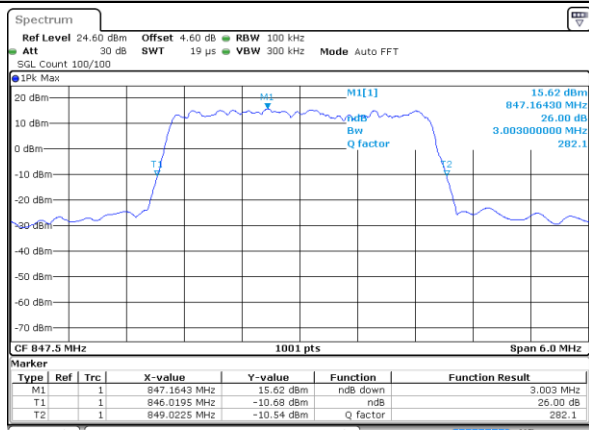

Highest Channel / 3MHz / 64QAM

Date: 29 JUL 2019 20:39:26