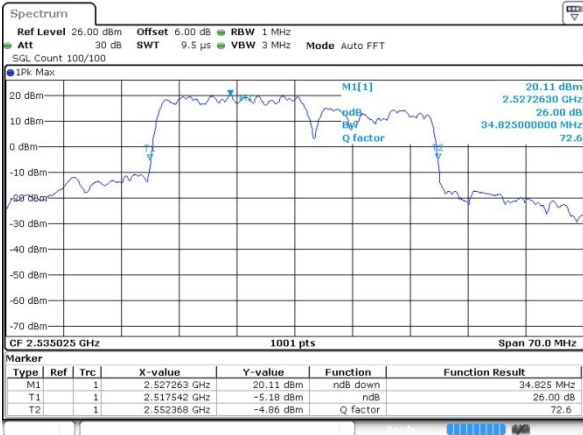

Date: 27.JUL.2019 02:19:37

Middle Channel / 20MHz+10MHz

Date: 27.JUL.2019 01:58:22

Highest Channel / 15MHz+20MHz

Date: 27.JUL.2019 02:31:11

Highest Channel / 20MHz+10MHz

Date: 27.JUL.2019 01:56:16

LTE Band 7

QPSK

Lowest Channel / 20MHz+15MHz

Date: 27 JUL 2019 02:40:15

Lowest Channel / 20MHz+20MHz

Date: 31 JUL 2019 11:44:13

Middle Channel / 20MHz+15MHz

Date: 27 JUL 2019 02:40:48

Middle Channel / 20MHz+20MHz

Date: 31 JUL 2019 12:00:51

Highest Channel / 20MHz+15MHz

Date: 27 JUL 2019 02:51:44

Highest Channel / 20MHz+20MHz

Date: 31 JUL 2019 12:03:28