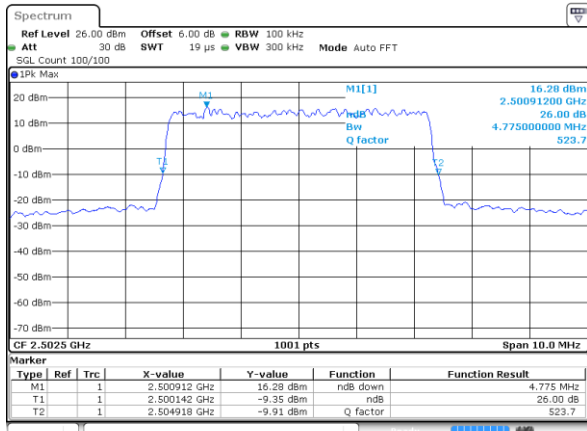

LTE Band 7

Lowest Channel / 5MHz / QPSK

Date: 29 JUL 2019 21:37:55