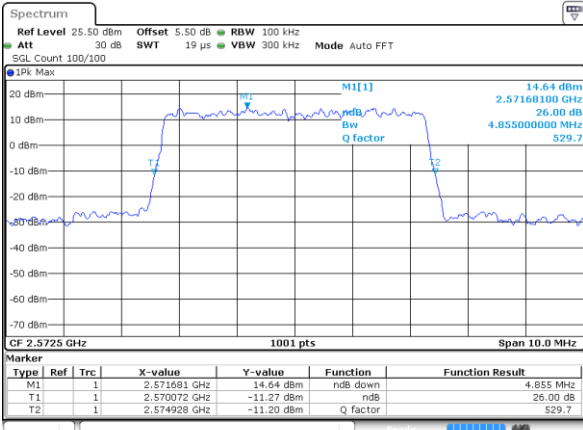

Date: 29 JUL 2019 23:09:13

Highest Channel / 15MHz / 64QAM

Date: 29 JUL 2019 23:01:08

Highest Channel / 20MHz / 64QAM

Date: 29 JUL 2019 23:09:23

LTE Band 38

Lowest Channel / 5MHz / QPSK

Date: 31 JUL 2019 16:07:41