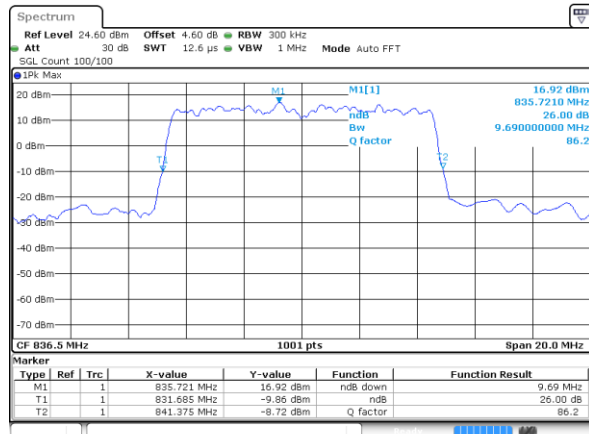

LTE Band 5

Lowest Channel / 10MHz / QPSK

Date: 29 JUL 2019 19:57:03

Lowest Channel / 10MHz / 16QAM

Date: 29 JUL 2019 19:57:13

Middle Channel / 10MHz / QPSK

Date: 29 JUL 2019 20:06:02

Middle Channel / 10MHz / 16QAM

Date: 29 JUL 2019 20:06:12

Highest Channel / 10MHz / QPSK

Date: 29 JUL 2019 20:08:31

Highest Channel / 10MHz / 16QAM

Date: 29 JUL 2019 20:08:41

LTE Band 5

Lowest Channel / 1.4MHz / 64QAM

Date: 29 JUL 2019 20:23:27