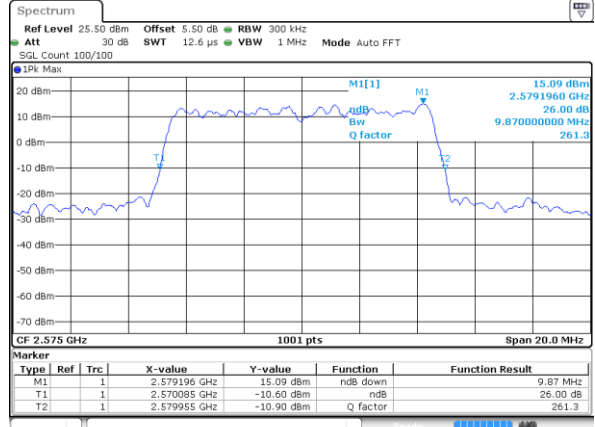

Date: 31 JUL 2019 16:15:13

LTE Band 38

Lowest Channel / 5MHz / 64QAM

Date: 31 JUL 2019 16:15:34

Lowest Channel / 10MHz / 64QAM

Date: 31 JUL 2019 16:16:34

Middle Channel / 5MHz / 64QAM

Date: 31 JUL 2019 16:15:54

Middle Channel / 10MHz / 64QAM

Date: 31 JUL 2019 16:16:54

Highest Channel / 5MHz / 64QAM

Date: 31 JUL 2019 16:16:14

Highest Channel / 10MHz / 64QAM

Date: 31 JUL 2019 16:17:15

LTE Band 38

Lowest Channel / 15MHz / 64QAM