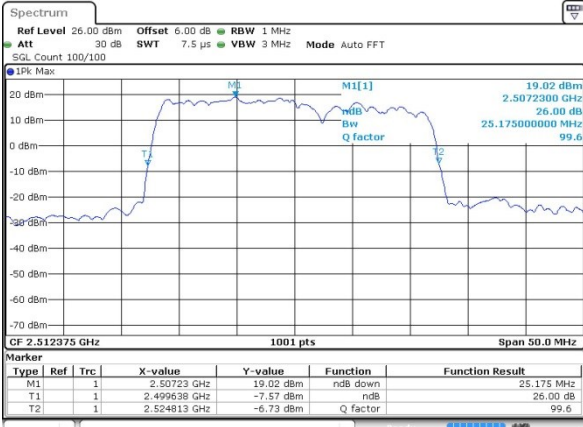

Date: 31 JUL 2019 16:18:15

Highest Channel / 20MHz / 64QAM

Date: 31 JUL 2019 16:19:15

LTE Band 7

QPSK

Lowest Channel / 10MHz+20MHz

Date: 27.JUL.2019 01:38:53

Middle Channel / 10MHz+20MHz

Date: 27.JUL.2019 01:31:03

Highest Channel / 10MHz+20MHz

Date: 27.JUL.2019 01:30:25

LTE Band 7

QPSK

Lowest Channel / 15MHz+10MHz

Date: 31.JUL.2019 11:04:15

Lowest Channel / 15MHz+15MHz

Date: 31.JUL.2019 11:26:22

Middle Channel / 15MHz+10MHz

Date: 31.JUL.2019 11:04:52

Middle Channel / 15MHz+15MHz

Date: 31.JUL.2019 11:29:14

Highest Channel / 15MHz+10MHz

Date: 31.JUL.2019 11:17:27

Highest Channel / 15MHz+15MHz