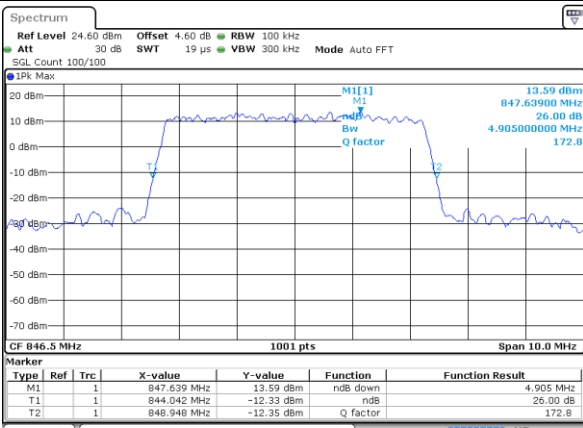

Highest Channel / 5MHz / 64QAM

Date: 29 JUL 2019 20:49:40