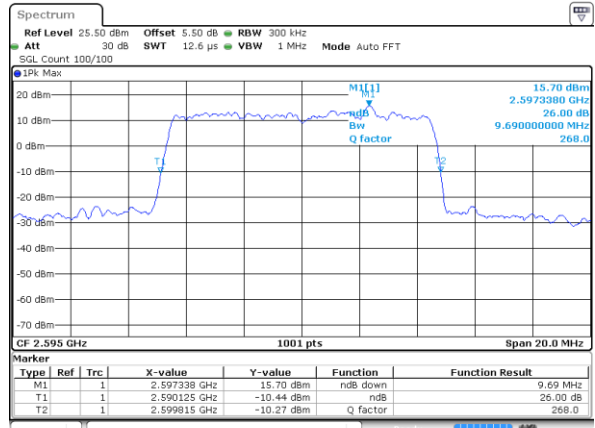

Date: 31 JUL 2019 16:15:13

LTE Band 38

Lowest Channel / 5MHz / 64QAM

Date: 31 JUL 2019 16:15:34

Lowest Channel / 10MHz / 64QAM

Date: 31 JUL 2019 16:16:34

Middle Channel / 5MHz / 64QAM

Date: 31 JUL 2019 16:15:54

Middle Channel / 10MHz / 64QAM

Date: 31 JUL 2019 16:16:54

Highest Channel / 5MHz / 64QAM

Date: 31 JUL 2019 16:16:14

Highest Channel / 10MHz / 64QAM

Date: 31 JUL 2019 16:17:15

LTE Band 38

Lowest Channel / 15MHz / 64QAM