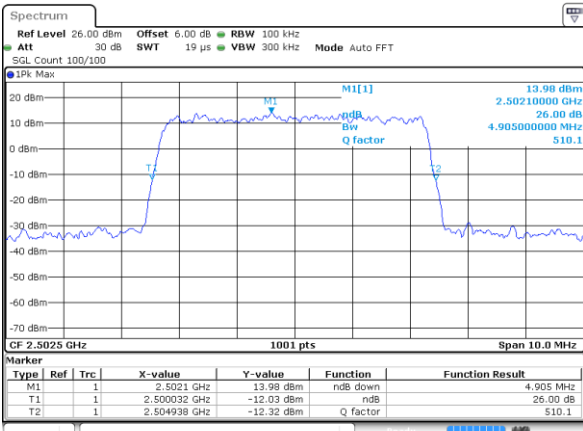

Date: 29 JUL 2019 22:29:06

Highest Channel / 20MHz / 16QAM

Date: 29 JUL 2019 22:28:46

LTE Band 7

Lowest Channel / 5MHz / 64QAM

Date: 29 JUL 2019 22:44:17

Lowest Channel / 10MHz / 64QAM

Date: 29 JUL 2019 22:52:33