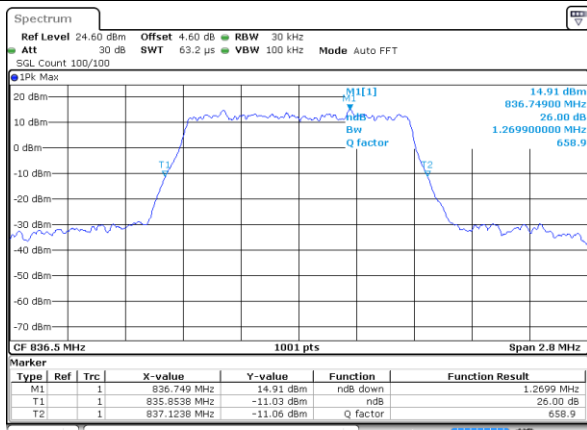

Middle Channel / 1.4MHz / 64QAM

Date: 29 JUL 2019 20:28:52