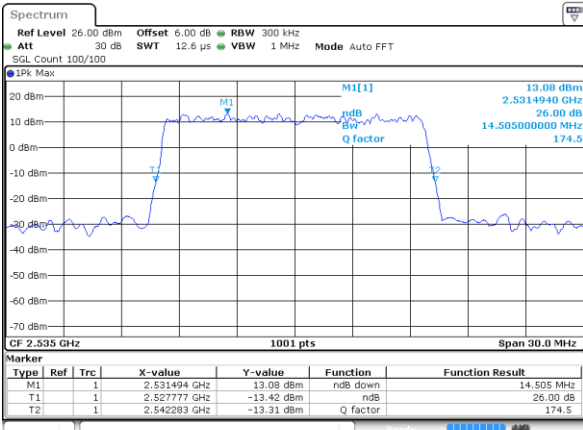

LTE Band 7

Lowest Channel / 15MHz / 64QAM

Date: 29 JUL 2019 23:00:48

Lowest Channel / 20MHz / 64QAM

Date: 29 JUL 2019 23:09:03

Middle Channel / 15MHz / 64QAM

Date: 29 JUL 2019 23:00:58

Middle Channel / 20MHz / 64QAM