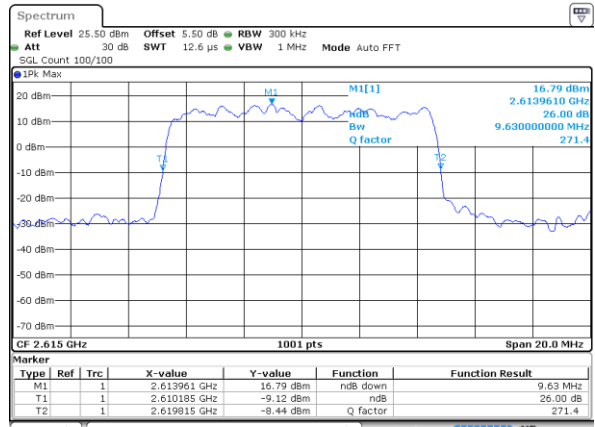

Highest Channel / 5MHz / 16QAM

Date: 31 JUL 2019 16:09:12

LTE Band 38

Lowest Channel / 10MHz / QPSK

Date: 31 JUL 2019 16:09:42

Lowest Channel / 10MHz / 16QAM

Date: 31 JUL 2019 16:09:52

Middle Channel / 10MHz / QPSK

Date: 31 JUL 2019 16:10:23

Middle Channel / 10MHz / 16QAM

Date: 31 JUL 2019 16:10:33

Highest Channel / 10MHz / QPSK

Date: 31 JUL 2019 16:11:03

Highest Channel / 10MHz / 16QAM

Date: 31 JUL 2019 16:11:13

LTE Band 38