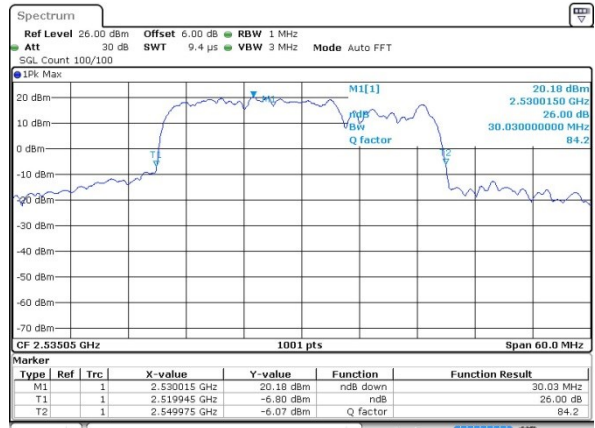

Date: 31.JUL.2019 11:26:22

Middle Channel / 15MHz+10MHz

Date: 31.JUL.2019 11:04:52

Middle Channel / 15MHz+15MHz

Date: 31.JUL.2019 11:29:14

Highest Channel / 15MHz+10MHz

Date: 31.JUL.2019 11:17:27

Highest Channel / 15MHz+15MHz

Date: 31.JUL.2019 11:40:23

LTE Band 7

QPSK

Lowest Channel / 15MHz+20MHz

Date: 27.JUL.2019 02:19:03

Lowest Channel / 20MHz+10MHz

Date: 27.JUL.2019 02:02:43

Middle Channel / 15MHz+20MHz

Date: 27.JUL.2019 02:19:37

Middle Channel / 20MHz+10MHz

Date: 27.JUL.2019 01:58:22

Highest Channel / 15MHz+20MHz

Date: 27.JUL.2019 02:31:11

Highest Channel / 20MHz+10MHz

Date: 27.JUL.2019 01:56:16

LTE Band 7