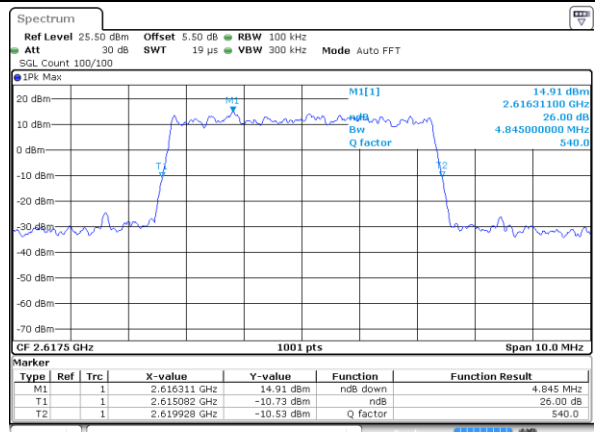

Date: 29 JUL 2019 23:09:13

Highest Channel / 15MHz / 64QAM

Date: 29 JUL 2019 23:01:08

Highest Channel / 20MHz / 64QAM

Date: 29 JUL 2019 23:09:23

LTE Band 38

Lowest Channel / 5MHz / QPSK

Date: 31 JUL 2019 16:07:41

Lowest Channel / 5MHz / 16QAM

Date: 31 JUL 2019 16:07:51

Middle Channel / 5MHz / QPSK

Date: 31 JUL 2019 16:08:22

Middle Channel / 5MHz / 16QAM

Date: 31 JUL 2019 16:08:32

Highest Channel / 5MHz / QPSK

Date: 31 JUL 2019 16:09:02

Highest Channel / 5MHz / 16QAM

Date: 31 JUL 2019 16:09:12

LTE Band 38

Lowest Channel / 10MHz / QPSK

Date: 31 JUL 2019 16:09:42

Lowest Channel / 10MHz / 16QAM

Date: 31 JUL 2019 16:09:52

Middle Channel / 10MHz / QPSK