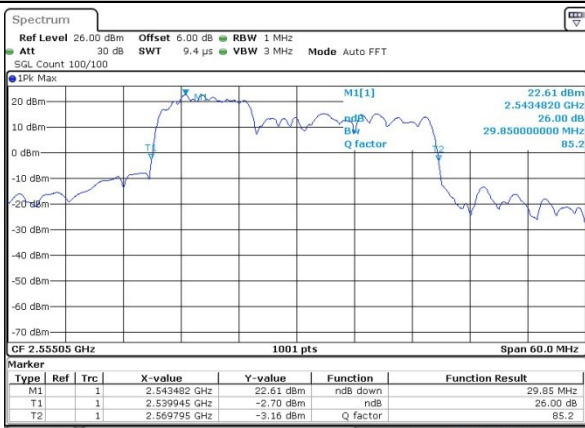

Date: 31 JUL 2019 16:18:15

Highest Channel / 20MHz / 64QAM

Date: 31 JUL 2019 16:19:15

LTE Band 7

QPSK

Lowest Channel / 10MHz+20MHz

Date: 27.JUL.2019 01:38:53

Middle Channel / 10MHz+20MHz

Date: 27.JUL.2019 01:31:03

Highest Channel / 10MHz+20MHz

Date: 27.JUL.2019 01:30:25

LTE Band 7

QPSK

Lowest Channel / 15MHz+10MHz

Date: 31.JUL.2019 11:04:15

Lowest Channel / 15MHz+15MHz