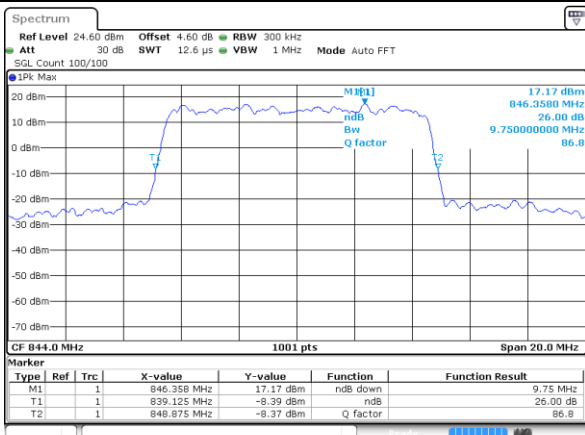

LTE Band 5

Lowest Channel / 10MHz / QPSK

Date: 29 JUL 2019 19:57:03

Lowest Channel / 10MHz / 16QAM

Date: 29 JUL 2019 19:57:13

Middle Channel / 10MHz / QPSK

Date: 29 JUL 2019 20:06:02

Middle Channel / 10MHz / 16QAM

Date: 29 JUL 2019 20:06:12

Highest Channel / 10MHz / QPSK

Date: 29 JUL 2019 20:08:31

Highest Channel / 10MHz / 16QAM

Date: 29 JUL 2019 20:08:41

LTE Band 5

Lowest Channel / 1.4MHz / 64QAM

Date: 29 JUL 2019 20:23:27