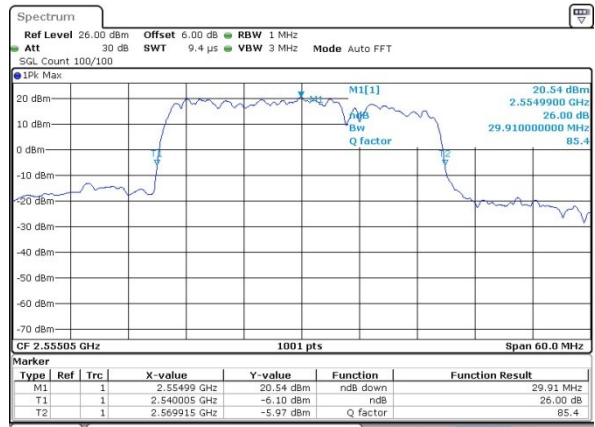

Date: 31.JUL.2019 11:40:23

LTE Band 7

QPSK

Lowest Channel / 15MHz+20MHz

Date: 27.JUL.2019 02:19:03

Lowest Channel / 20MHz+10MHz

Date: 27.JUL.2019 02:02:43

Middle Channel / 15MHz+20MHz

Date: 27.JUL.2019 02:19:37

Middle Channel / 20MHz+10MHz

Date: 27.JUL.2019 01:58:22

Highest Channel / 15MHz+20MHz

Date: 27.JUL.2019 02:31:11

Highest Channel / 20MHz+10MHz

Date: 27.JUL.2019 01:56:16

LTE Band 7

QPSK

Lowest Channel / 20MHz+15MHz

Date: 27 JUL 2019 02:40:15

Lowest Channel / 20MHz+20MHz

Date: 31 JUL 2019 11:44:13

Middle Channel / 20MHz+15MHz

Date: 27 JUL 2019 02:40:48

Middle Channel / 20MHz+20MHz

Date: 31 JUL 2019 12:00:51

Highest Channel / 20MHz+15MHz

Date: 27 JUL 2019 02:51:44

Highest Channel / 20MHz+20MHz

Date: 31 JUL 2019 12:03:28