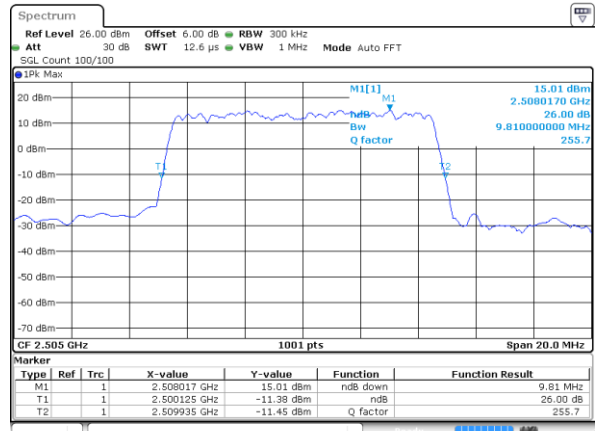

Date: 29 JUL 2019 22:29:06

Highest Channel / 20MHz / 16QAM

Date: 29 JUL 2019 22:28:46

LTE Band 7

Lowest Channel / 5MHz / 64QAM

Date: 29 JUL 2019 22:44:17

Lowest Channel / 10MHz / 64QAM

Date: 29 JUL 2019 22:52:33

Middle Channel / 5MHz / 64QAM

Date: 29 JUL 2019 22:44:27

Middle Channel / 10MHz / 64QAM

Date: 29 JUL 2019 22:52:43

Highest Channel / 5MHz / 64QAM

Date: 29 JUL 2019 22:44:37

Highest Channel / 10MHz / 64QAM

Date: 29 JUL 2019 22:52:53