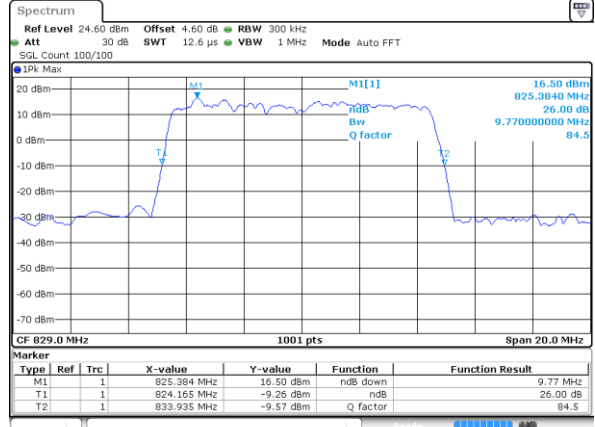

Highest Channel / 3MHz / 64QAM

Date: 29 JUL 2019 20:39:26

LTE Band 5

Lowest Channel / 5MHz / 64QAM

Date: 29 JUL 2019 20:43:56

Lowest Channel / 10MHz / 64QAM

Date: 29 JUL 2019 20:54:10

Middle Channel / 5MHz / 64QAM

Date: 29 JUL 2019 20:49:20

Middle Channel / 10MHz / 64QAM

Date: 29 JUL 2019 20:59:34

Highest Channel / 5MHz / 64QAM

Date: 29 JUL 2019 20:49:40

Highest Channel / 10MHz / 64QAM

Date: 29 JUL 2019 20:59:54

LTE Band 7