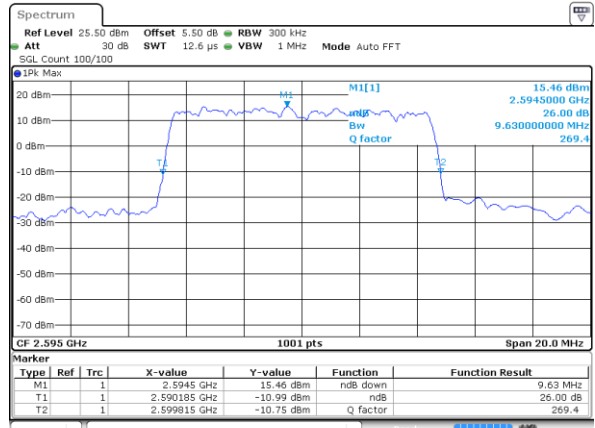

Highest Channel / 5MHz / 16QAM

Date: 31 JUL 2019 16:09:12

LTE Band 38

Lowest Channel / 10MHz / QPSK

Date: 31 JUL 2019 16:09:42

Lowest Channel / 10MHz / 16QAM

Date: 31 JUL 2019 16:09:52

Middle Channel / 10MHz / QPSK

Date: 31 JUL 2019 16:10:23

Middle Channel / 10MHz / 16QAM

Date: 31 JUL 2019 16:10:33

Highest Channel / 10MHz / QPSK

Date: 31 JUL 2019 16:11:03

Highest Channel / 10MHz / 16QAM

Date: 31 JUL 2019 16:11:13

LTE Band 38