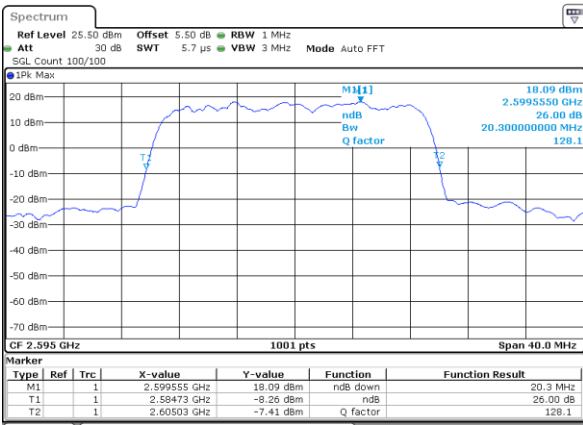

Middle Channel / 20MHz / QPSK

Date: 31 JUL 2019 16:14:23