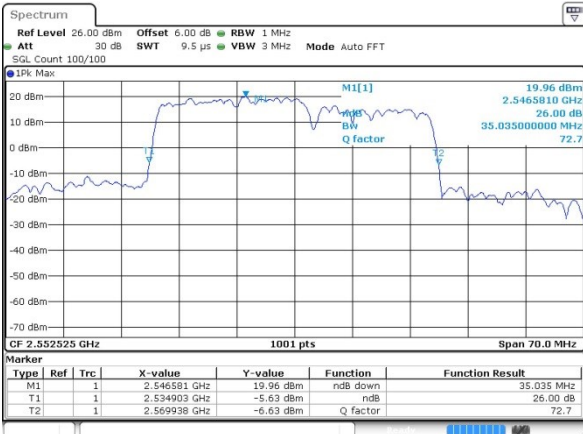

Date: 27.JUL.2019 02:19:37

Middle Channel / 20MHz+10MHz

Date: 27.JUL.2019 01:58:22

Highest Channel / 15MHz+20MHz

Date: 27.JUL.2019 02:31:11

Highest Channel / 20MHz+10MHz

Date: 27.JUL.2019 01:56:16

LTE Band 7

QPSK

Lowest Channel / 20MHz+15MHz

Date: 27 JUL 2019 02:40:15

Lowest Channel / 20MHz+20MHz

Date: 31 JUL 2019 11:44:13

Middle Channel / 20MHz+15MHz

Date: 27 JUL 2019 02:40:48

Middle Channel / 20MHz+20MHz

Date: 31 JUL 2019 12:00:51

Highest Channel / 20MHz+15MHz

Date: 27 JUL 2019 02:51:44

Highest Channel / 20MHz+20MHz

Date: 31 JUL 2019 12:03:28