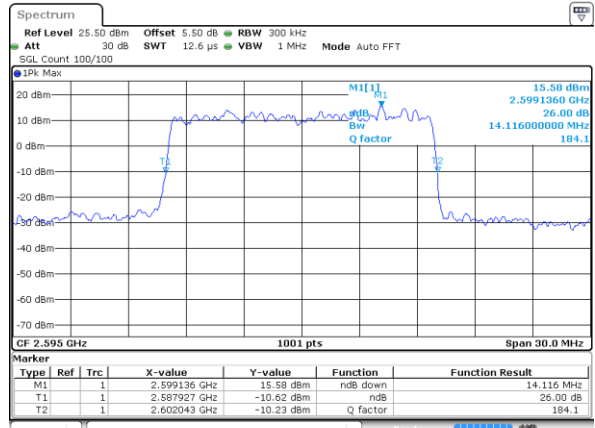

Date: 31 JUL 2019 16:10:23

Middle Channel / 10MHz / 16QAM

Date: 31 JUL 2019 16:10:33

Highest Channel / 10MHz / QPSK

Date: 31 JUL 2019 16:11:03

Highest Channel / 10MHz / 16QAM

Date: 31 JUL 2019 16:11:13

LTE Band 38

Lowest Channel / 15MHz / QPSK

Date: 31 JUL 2019 16:11:43

Lowest Channel / 15MHz / 16QAM

Date: 31 JUL 2019 16:11:53

Middle Channel / 15MHz / QPSK

Date: 31 JUL 2019 16:12:23

Middle Channel / 15MHz / 16QAM

Date: 31 JUL 2019 16:12:33

Highest Channel / 15MHz / QPSK

Date: 31 JUL 2019 16:13:03

Highest Channel / 15MHz / 16QAM

Date: 31 JUL 2019 16:13:13

LTE Band 38

Lowest Channel / 20MHz / QPSK

Date: 31 JUL 2019 16:13:43

Lowest Channel / 20MHz / 16QAM