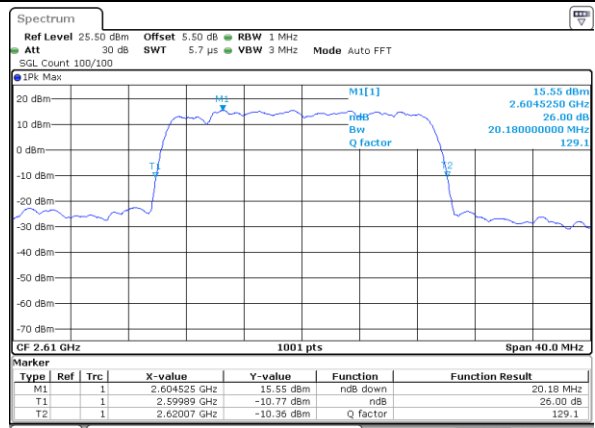

Middle Channel / 10MHz / 64QAM

Date: 31 JUL 2019 16:16:54

Highest Channel / 5MHz / 64QAM

Date: 31 JUL 2019 16:16:14

Highest Channel / 10MHz / 64QAM

Date: 31 JUL 2019 16:17:15

LTE Band 38

Lowest Channel / 15MHz / 64QAM

Date: 31 JUL 2019 16:17:35

Lowest Channel / 20MHz / 64QAM

Date: 31 JUL 2019 16:18:35

Middle Channel / 15MHz / 64QAM

Date: 31 JUL 2019 16:17:55

Middle Channel / 20MHz / 64QAM

Date: 31 JUL 2019 16:18:55

Highest Channel / 15MHz / 64QAM

Date: 31 JUL 2019 16:18:15

Highest Channel / 20MHz / 64QAM

Date: 31 JUL 2019 16:19:15

LTE Band 7

QPSK

Lowest Channel / 10MHz+20MHz

Date: 27.JUL.2019 01:38:53

Middle Channel / 10MHz+20MHz

Date: 27.JUL.2019 01:31:03

Highest Channel / 10MHz+20MHz

Date: 27.JUL.2019 01:30:25

LTE Band 7

QPSK

Lowest Channel / 15MHz+10MHz

Date: 31.JUL.2019 11:04:15

Lowest Channel / 15MHz+15MHz