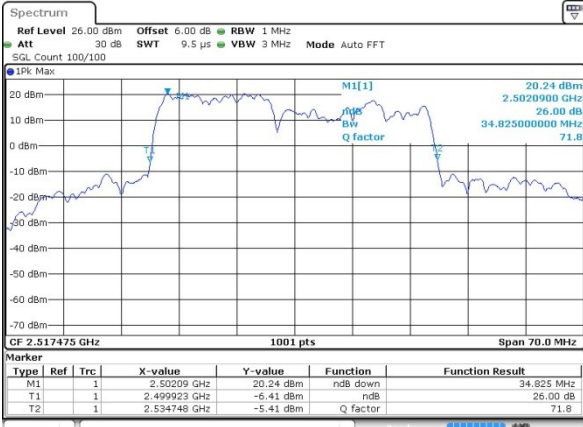

Date: 27.JUL.2019 01:31:03

Highest Channel / 10MHz+20MHz

Date: 27.JUL.2019 01:30:25

LTE Band 7

QPSK

Lowest Channel / 15MHz+10MHz

Date: 31.JUL.2019 11:04:15

Lowest Channel / 15MHz+15MHz

Date: 31.JUL.2019 11:26:22

Middle Channel / 15MHz+10MHz

Date: 31.JUL.2019 11:04:52

Middle Channel / 15MHz+15MHz

Date: 31.JUL.2019 11:29:14

Highest Channel / 15MHz+10MHz

Date: 31.JUL.2019 11:17:27

Highest Channel / 15MHz+15MHz

Date: 31.JUL.2019 11:40:23

LTE Band 7

QPSK

Lowest Channel / 15MHz+20MHz

Date: 27.JUL.2019 02:19:03

Lowest Channel / 20MHz+10MHz

Date: 27.JUL.2019 02:02:43

Middle Channel / 15MHz+20MHz