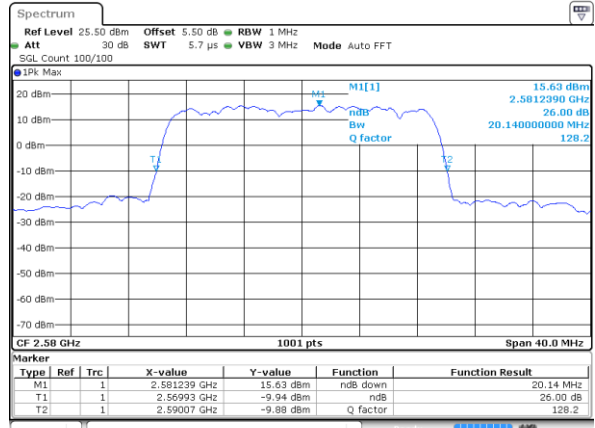

Date: 31 JUL 2019 16:15:13

LTE Band 38

Lowest Channel / 5MHz / 64QAM

Date: 31 JUL 2019 16:15:34

Lowest Channel / 10MHz / 64QAM

Date: 31 JUL 2019 16:16:34

Middle Channel / 5MHz / 64QAM

Date: 31 JUL 2019 16:15:54

Middle Channel / 10MHz / 64QAM

Date: 31 JUL 2019 16:16:54

Highest Channel / 5MHz / 64QAM

Date: 31 JUL 2019 16:16:14

Highest Channel / 10MHz / 64QAM

Date: 31 JUL 2019 16:17:15

LTE Band 38

Lowest Channel / 15MHz / 64QAM

Date: 31 JUL 2019 16:17:35

Lowest Channel / 20MHz / 64QAM

Date: 31 JUL 2019 16:18:35

Middle Channel / 15MHz / 64QAM

Date: 31 JUL 2019 16:17:55

Middle Channel / 20MHz / 64QAM

Date: 31 JUL 2019 16:18:55

Highest Channel / 15MHz / 64QAM

Date: 31 JUL 2019 16:18:15

Highest Channel / 20MHz / 64QAM

Date: 31 JUL 2019 16:19:15

LTE Band 7

QPSK

Lowest Channel / 10MHz+20MHz

Date: 27.JUL.2019 01:38:53

Middle Channel / 10MHz+20MHz