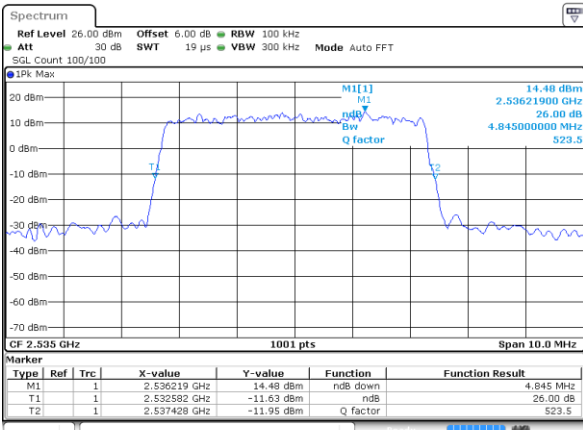

Middle Channel / 5MHz / 64QAM

Date: 29 JUL 2019 22:44:27