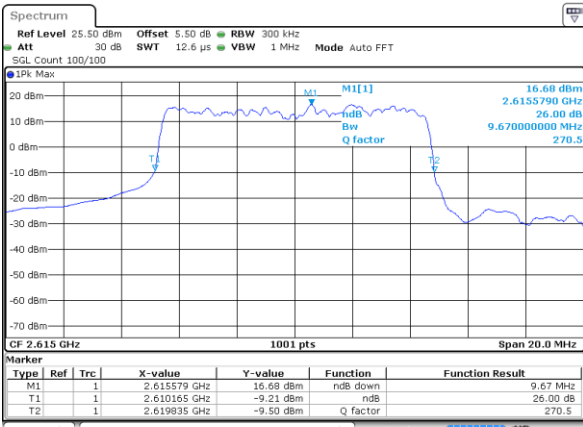

Highest Channel / 5MHz / 16QAM

Date: 31 JUL 2019 16:09:12

LTE Band 38

Lowest Channel / 10MHz / QPSK

Date: 31 JUL 2019 16:09:42

Lowest Channel / 10MHz / 16QAM

Date: 31 JUL 2019 16:09:52

Middle Channel / 10MHz / QPSK

Date: 31 JUL 2019 16:10:23

Middle Channel / 10MHz / 16QAM

Date: 31 JUL 2019 16:10:33

Highest Channel / 10MHz / QPSK

Date: 31 JUL 2019 16:11:03

Highest Channel / 10MHz / 16QAM

Date: 31 JUL 2019 16:11:13

LTE Band 38