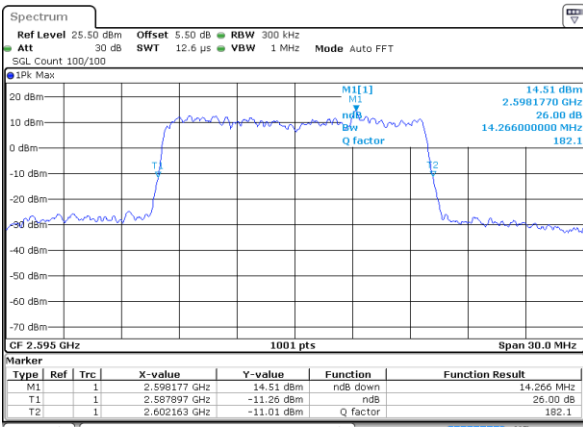

Middle Channel / 10MHz / 64QAM

Date: 31 JUL 2019 16:16:54

Highest Channel / 5MHz / 64QAM

Date: 31 JUL 2019 16:16:14

Highest Channel / 10MHz / 64QAM

Date: 31 JUL 2019 16:17:15

LTE Band 38

Lowest Channel / 15MHz / 64QAM

Date: 31 JUL 2019 16:17:35

Lowest Channel / 20MHz / 64QAM

Date: 31 JUL 2019 16:18:35

Middle Channel / 15MHz / 64QAM

Date: 31 JUL 2019 16:17:55

Middle Channel / 20MHz / 64QAM

Date: 31 JUL 2019 16:18:55

Highest Channel / 15MHz / 64QAM