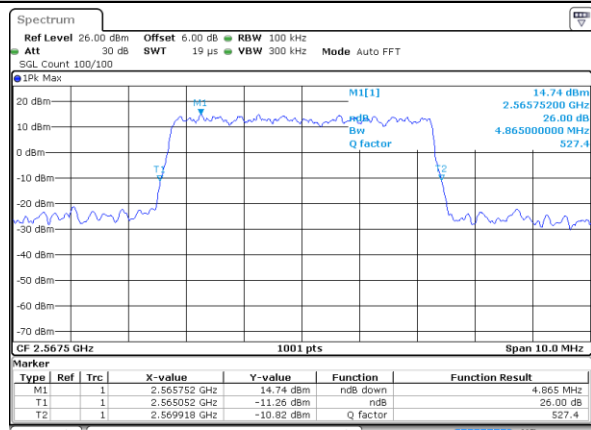

Highest Channel / 5MHz / QPSK

Date: 29 JUL 2019 21:39:16

Highest Channel / 5MHz / 16QAM

Date: 29 JUL 2019 21:39:36

LTE Band 7

Lowest Channel / 10MHz / QPSK

Date: 29 JUL 2019 21:54:27

Lowest Channel / 10MHz / 16QAM