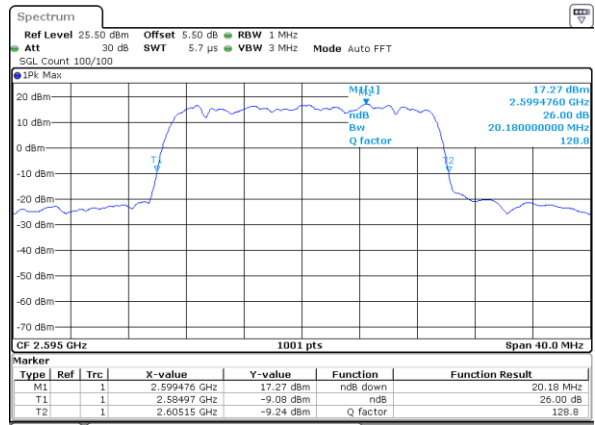

Lowest Channel / 15MHz / QPSK

Date: 31 JUL 2019 16:11:43

Lowest Channel / 15MHz / 16QAM

Date: 31 JUL 2019 16:11:53

Middle Channel / 15MHz / QPSK

Date: 31 JUL 2019 16:12:23

Middle Channel / 15MHz / 16QAM

Date: 31 JUL 2019 16:12:33

Highest Channel / 15MHz / QPSK

Date: 31 JUL 2019 16:13:03

Highest Channel / 15MHz / 16QAM

Date: 31 JUL 2019 16:13:13

LTE Band 38

Lowest Channel / 20MHz / QPSK

Date: 31 JUL 2019 16:13:43

Lowest Channel / 20MHz / 16QAM

Date: 31 JUL 2019 16:13:53

Middle Channel / 20MHz / QPSK

Date: 31 JUL 2019 16:14:23

Middle Channel / 20MHz / 16QAM

Date: 31 JUL 2019 16:14:33

Highest Channel / 20MHz / QPSK

Date: 31 JUL 2019 16:15:03

Highest Channel / 20MHz / 16QAM