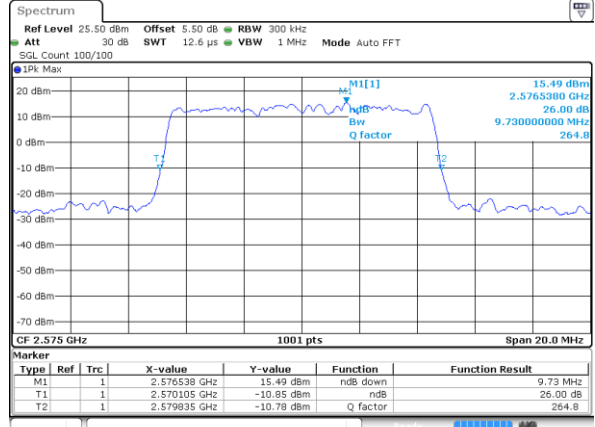

Highest Channel / 5MHz / 16QAM

Date: 31 JUL 2019 16:09:12

LTE Band 38

Lowest Channel / 10MHz / QPSK

Date: 31 JUL 2019 16:09:42

Lowest Channel / 10MHz / 16QAM

Date: 31 JUL 2019 16:09:52

Middle Channel / 10MHz / QPSK

Date: 31 JUL 2019 16:10:23

Middle Channel / 10MHz / 16QAM

Date: 31 JUL 2019 16:10:33

Highest Channel / 10MHz / QPSK

Date: 31 JUL 2019 16:11:03

Highest Channel / 10MHz / 16QAM

Date: 31 JUL 2019 16:11:13

LTE Band 38