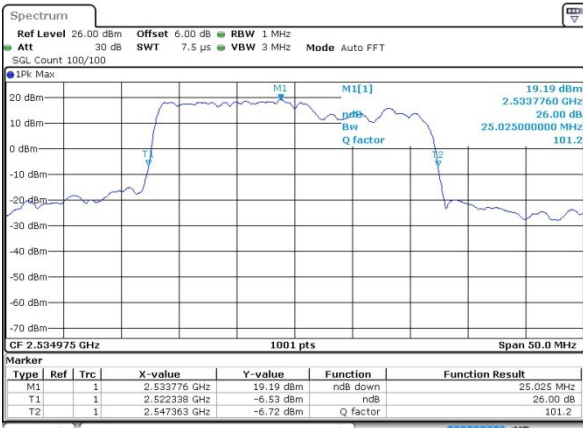

Date: 31 JUL 2019 16:18:15

Highest Channel / 20MHz / 64QAM

Date: 31 JUL 2019 16:19:15

LTE Band 7

QPSK

Lowest Channel / 10MHz+20MHz

Date: 27.JUL.2019 01:38:53

Middle Channel / 10MHz+20MHz

Date: 27.JUL.2019 01:31:03

Highest Channel / 10MHz+20MHz

Date: 27.JUL.2019 01:30:25

LTE Band 7

QPSK

Lowest Channel / 15MHz+10MHz

Date: 31.JUL.2019 11:04:15

Lowest Channel / 15MHz+15MHz

Date: 31.JUL.2019 11:26:22

Middle Channel / 15MHz+10MHz

Date: 31.JUL.2019 11:04:52

Middle Channel / 15MHz+15MHz

Date: 31.JUL.2019 11:29:14

Highest Channel / 15MHz+10MHz

Date: 31.JUL.2019 11:17:27

Highest Channel / 15MHz+15MHz