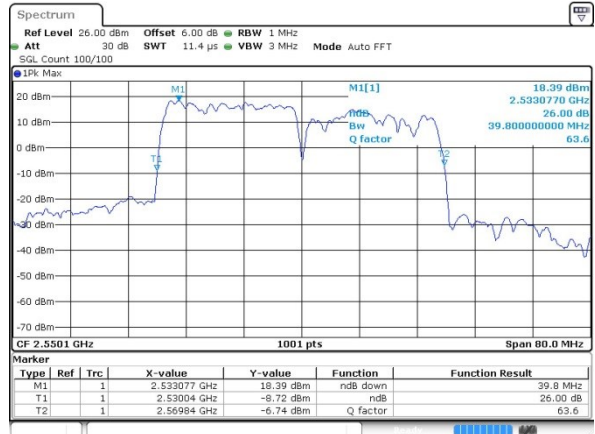

Date: 27.JUL.2019 02:19:37

Middle Channel / 20MHz+10MHz

Date: 27.JUL.2019 01:58:22

Highest Channel / 15MHz+20MHz

Date: 27.JUL.2019 02:31:11

Highest Channel / 20MHz+10MHz

Date: 27.JUL.2019 01:56:16

LTE Band 7

QPSK

Lowest Channel / 20MHz+15MHz

Date: 27 JUL 2019 02:40:15

Lowest Channel / 20MHz+20MHz

Date: 31 JUL 2019 11:44:13

Middle Channel / 20MHz+15MHz

Date: 27 JUL 2019 02:40:48

Middle Channel / 20MHz+20MHz

Date: 31 JUL 2019 12:00:51

Highest Channel / 20MHz+15MHz

Date: 27 JUL 2019 02:51:44

Highest Channel / 20MHz+20MHz

Date: 31 JUL 2019 12:03:28