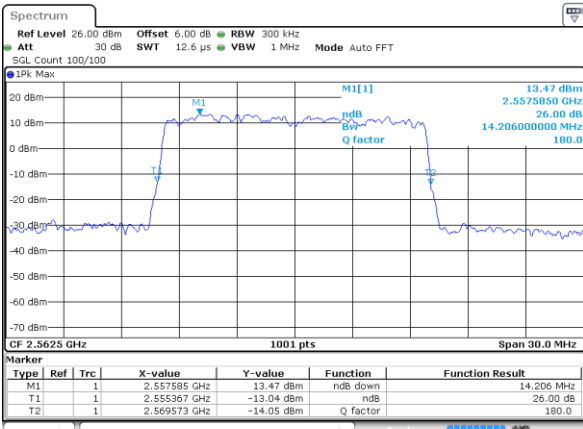

LTE Band 7

Lowest Channel / 15MHz / 64QAM

Date: 29 JUL 2019 23:00:48

Lowest Channel / 20MHz / 64QAM

Date: 29 JUL 2019 23:09:03

Middle Channel / 15MHz / 64QAM

Date: 29 JUL 2019 23:00:58

Middle Channel / 20MHz / 64QAM

Date: 29 JUL 2019 23:09:13

Highest Channel / 15MHz / 64QAM

Date: 29 JUL 2019 23:01:08

Highest Channel / 20MHz / 64QAM

Date: 29 JUL 2019 23:09:23

LTE Band 38

Lowest Channel / 5MHz / QPSK

Date: 31 JUL 2019 16:07:41