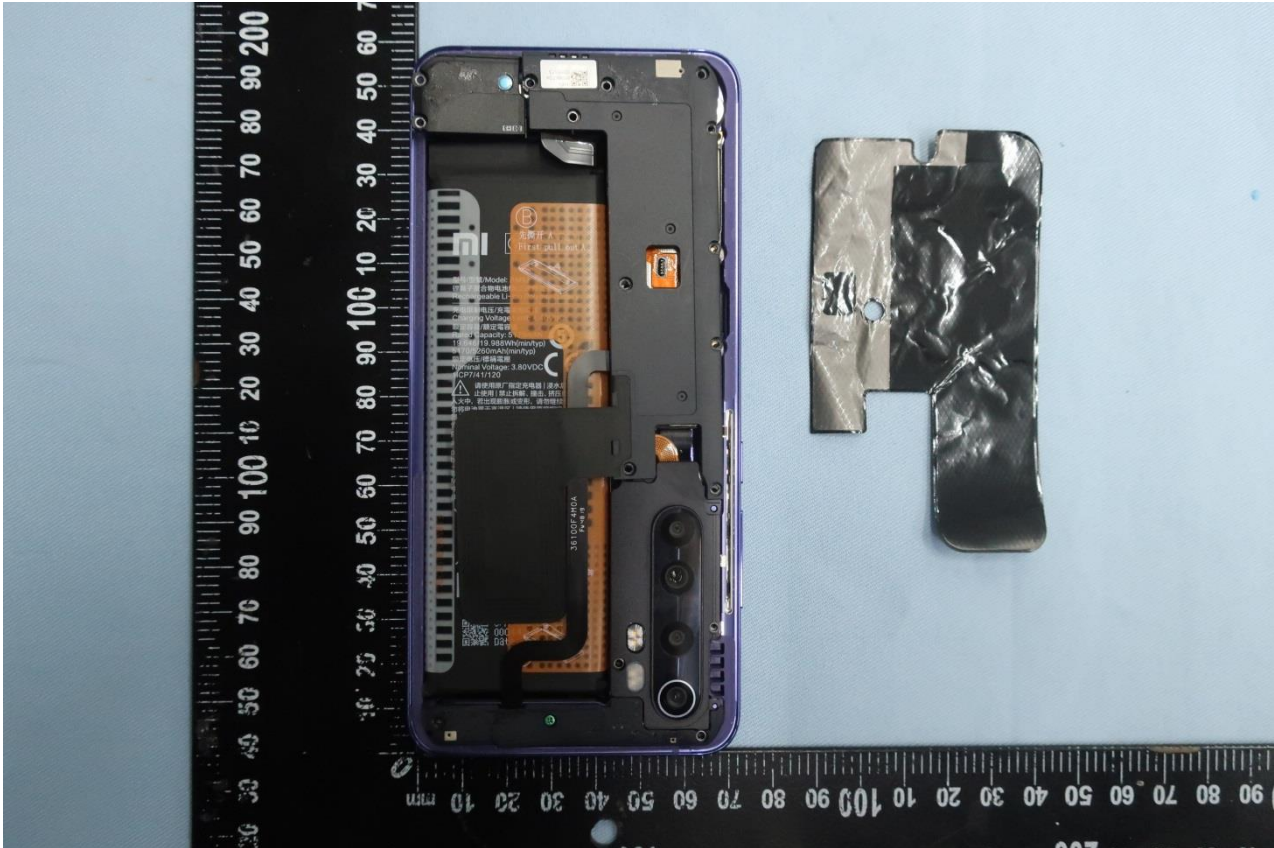

3. Internal Photograph of EUT

Brand Name: XIAOMI / Model Name: M2002F4LG

Brand Name: XIAOMI / Model Name: M2002F4LG

Brand Name: XIAOMI / Model Name: M2002F4LG

Brand Name: XIAOMI / Model Name: M2002F4LG

Brand Name: XIAOMI / Model Name: M2002F4LG