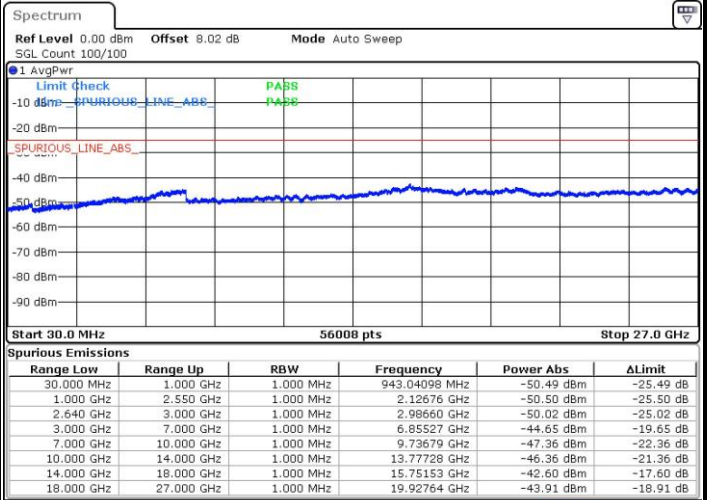

Date: 13.SEP.2019 15:36:21

Date: 13.SEP.2019 15:37:16

Highest Channel / 64QAM

Date: 13.SEP.2019 15:38:11

LTE Band 38 / 10MHz

Lowest Channel / 64QAM

Middle Channel / 64QAM

Date: 13.SEP.2019 15:39:06

Date: 13.SEP.2019 15:40:01

Highest Channel / 64QAM

Date: 13.SEP.2019 15:40:57

LTE Band 38 / 15MHz

Lowest Channel / 64QAM

Middle Channel / 64QAM

Date: 13.SEP.2019 15:41:52

Date: 13.SEP.2019 15:42:47

Highest Channel / 64QAM

Date: 13.SEP.2019 15:43:42

LTE Band 38 / 20MHz

Lowest Channel / 64QAM

Middle Channel / 64QAM

Date: 13.SEP.2019 15:44:37

Date: 13.SEP.2019 15:45:32

Highest Channel / 64QAM