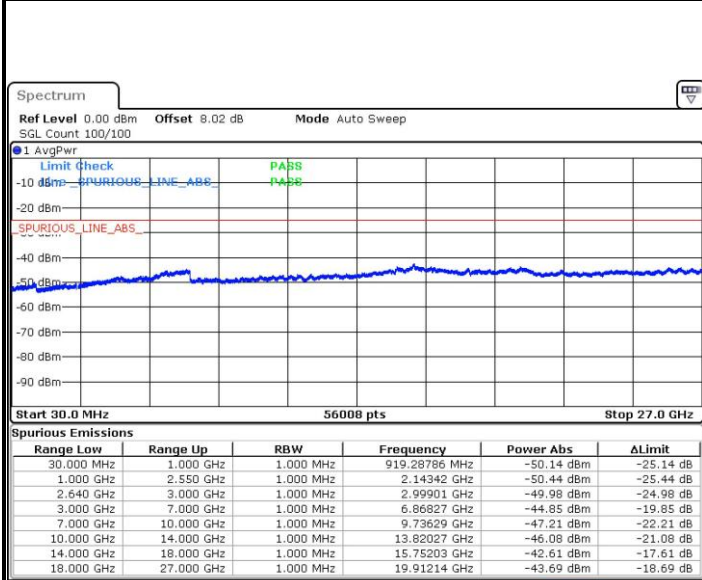

Lowest Channel / 64QAM

Middle Channel / 64QAM

Date: 8 SEP.2019 20:34:17

Date: 8 SEP.2019 20:35:11

Highest Channel / 64QAM

Date: 8 SEP.2019 20:39:43

LTE Band 26 / 15MHz

Lowest Channel / 64QAM

Middle Channel / 64QAM

Date: 8 SEP.2019 20:45:26

Date: 8 SEP.2019 20:46:20

Highest Channel / 64QAM

Date: 8 SEP.2019 20:50:52

LTE Band 38 / 5MHz

Lowest Channel / QPSK

Date: 13.SEP.2019 15:14:17

Lowest Channel / 16QAM

Date: 13.SEP.2019 15:15:12

Middle Channel / QPSK

Date: 13.SEP.2019 15:16:08

Middle Channel / 16QAM

Date: 13.SEP.2019 15:17:03

LTE Band 38 / 5MHz

Highest Channel / QPSK

Date: 13.SEP.2019 15:17:58

Highest Channel / 16QAM

Date: 13.SEP.2019 15:18:53

LTE Band 38 / 10MHz

Lowest Channel / QPSK

Date: 13.SEP.2019 15:19:48

Lowest Channel / 16QAM

Date: 13.SEP.2019 15:20:43