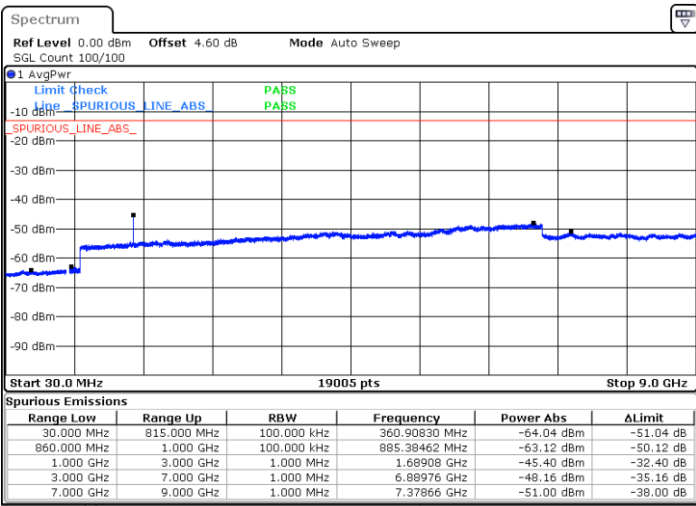

LTE Band 26 / 5MHz

Lowest Channel / 64QAM

Middle Channel / 64QAM

Date: 8 SEP.2019 20:23:09

Date: 8 SEP.2019 20:24:03

Highest Channel / 64QAM

Date: 8 SEP.2019 20:28:35

LTE Band 26 / 10MHz

Lowest Channel / 64QAM

Middle Channel / 64QAM

Date: 8 SEP.2019 20:34:17

Date: 8 SEP.2019 20:35:11

Highest Channel / 64QAM

Date: 8 SEP.2019 20:39:43

LTE Band 26 / 15MHz

Lowest Channel / 64QAM