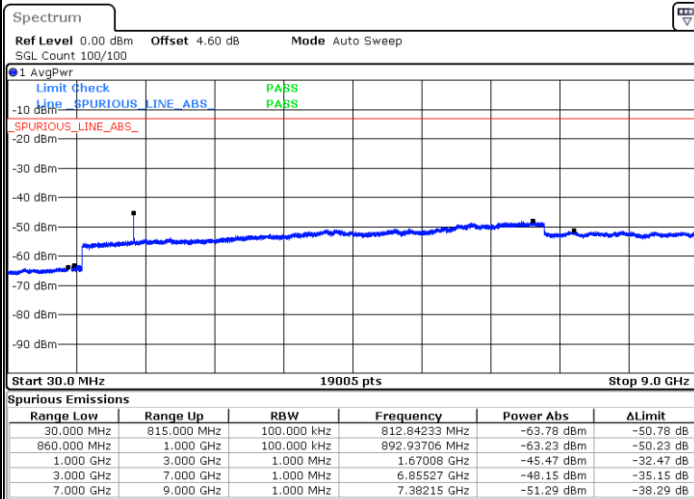

Lowest Channel / 64QAM

Middle Channel / 64QAM

Date: 8 SEP.2019 20:34:17

Date: 8 SEP.2019 20:35:11

Highest Channel / 64QAM

Date: 8 SEP.2019 20:39:43

LTE Band 26 / 15MHz

Lowest Channel / 64QAM

Middle Channel / 64QAM

Date: 8 SEP.2019 20:45:26

Date: 8 SEP.2019 20:46:20

Highest Channel / 64QAM

Date: 8 SEP.2019 20:50:52

LTE Band 38 / 5MHz

Lowest Channel / QPSK

Date: 13.SEP.2019 15:14:17

Lowest Channel / 16QAM

Date: 13.SEP.2019 15:15:12

Middle Channel / QPSK

Date: 13.SEP.2019 15:16:08

Middle Channel / 16QAM

Date: 13.SEP.2019 15:17:03

LTE Band 38 / 5MHz

Highest Channel / QPSK