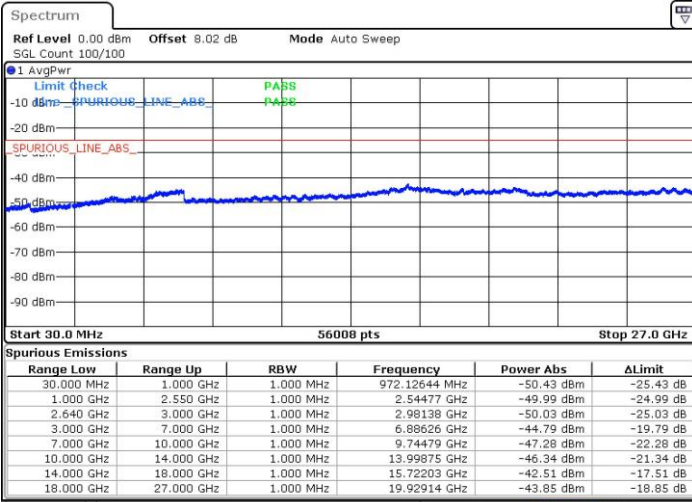

Date: 13.SEP.2019 15:40:01

Highest Channel / 64QAM

Date: 13.SEP.2019 15:40:57

LTE Band 38 / 15MHz

Lowest Channel / 64QAM

Middle Channel / 64QAM

Date: 13.SEP.2019 15:41:52

Date: 13.SEP.2019 15:42:47

Highest Channel / 64QAM

Date: 13.SEP.2019 15:43:42

LTE Band 38 / 20MHz

Lowest Channel / 64QAM

Middle Channel / 64QAM

Date: 13.SEP.2019 15:44:37

Date: 13.SEP.2019 15:45:32

Highest Channel / 64QAM