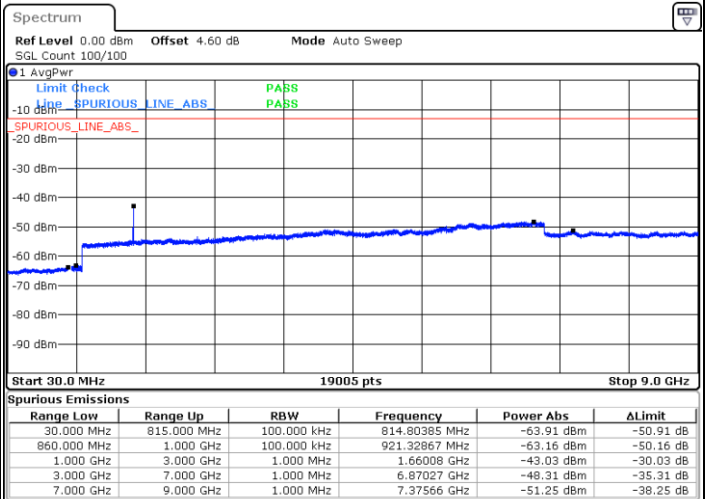

LTE Band 26 / 10MHz

Middle Channel / QPSK

Middle Channel / 16QAM

Date: 8 SEP.2019 20:37:00

Date: 8 SEP.2019 20:36:06

Highest Channel / QPSK

Highest Channel / 16QAM

Date: 8 SEP.2019 20:37:54

Date: 8 SEP.2019 20:38:49

LTE Band 26 / 15MHz

Lowest Channel / QPSK

Lowest Channel / 16QAM

Date: 8 SEP.2019 20:43:37

Date: 8 SEP.2019 20:44:31

Middle Channel / QPSK

Middle Channel / 16QAM

Date: 8 SEP.2019 20:48:09

Date: 8 SEP.2019 20:47:14

LTE Band 26 / 1.4MHz

Lowest Channel / 64QAM

Middle Channel / 64QAM

Date: 8 SEP.2019 19:58:52

Date: 8 SEP.2019 19:59:47

Highest Channel / 64QAM