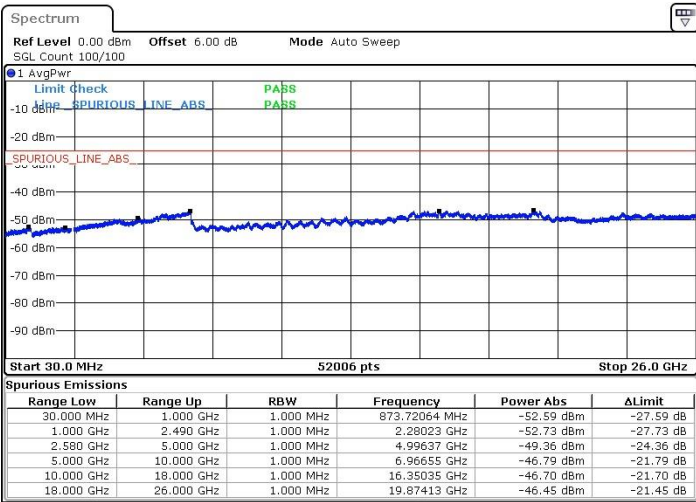

Date: 24.SEP.2019 21:23:42

LTE Band 7 / 10MHz+20MHz

MiddleChannel / QPSK

Middle Channel / 16QAM

Date: 24.SEP.2019 21:19:31

Date: 24.SEP.2019 21:21:03

Middle Channel / 64QAM

Date: 24.SEP.2019 21:22:14

LTE Band 7 / 10MHz+20MHz

Highest Channel / QPSK

Highest Channel / 16QAM

Date: 24.SEP.2019 21:17:07

Date: 24.SEP.2019 21:14:42

Highest Channel / 64QAM

Date: 24.SEP.2019 21:28:56

LTE Band 7 / 15MHz+10MHz

Lowest Channel / QPSK

Lowest Channel / 16QAM

Date: 24.SEP.2019 17:42:23

Date: 24.SEP.2019 17:43:39

Lowest Channel / 64QAM

Date: 24.SEP.2019 17:45:49

LTE Band 7 / 15MHz+10MHz

Middle Channel / QPSK