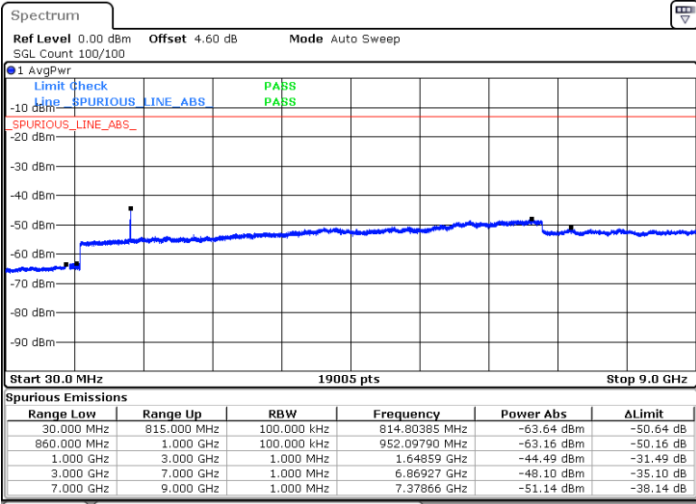

Date: 8 SEP.2019 20:48:09

Date: 8 SEP.2019 20:47:14

LTE Band 26 / 1.4MHz

Lowest Channel / 64QAM

Middle Channel / 64QAM

Date: 8 SEP.2019 19:58:52

Date: 8 SEP.2019 19:59:47

Highest Channel / 64QAM