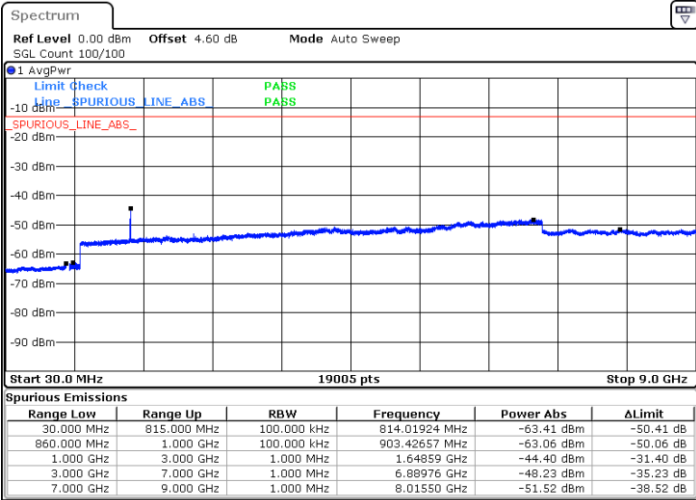

Date: 8 SEP.2019 20:48:09

Date: 8 SEP.2019 20:47:14

LTE Band 26 / 1.4MHz

Lowest Channel / 64QAM

Middle Channel / 64QAM

Date: 8 SEP.2019 19:58:52

Date: 8 SEP.2019 19:59:47

Highest Channel / 64QAM

Date: 8 SEP.2019 20:04:18

LTE Band 26 / 3MHz

Lowest Channel / 64QAM

Middle Channel / 64QAM

Date: 8 SEP.2019 20:10:12

Date: 8 SEP.2019 20:14:44

Highest Channel / 64QAM

Date: 8 SEP.2019 20:15:38

LTE Band 26 / 5MHz

Lowest Channel / 64QAM

Middle Channel / 64QAM

Date: 8 SEP.2019 20:23:09

Date: 8 SEP.2019 20:24:03

Highest Channel / 64QAM

Date: 8 SEP.2019 20:28:35

LTE Band 26 / 10MHz