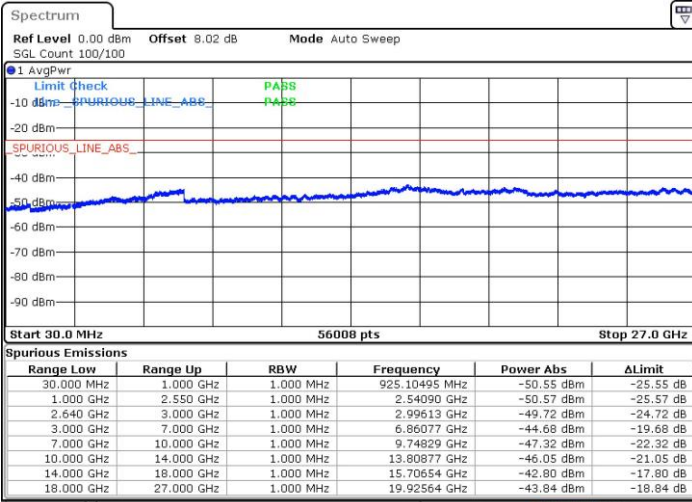

Date: 13.SEP.2019 15:33:36

Highest Channel / QPSK

Highest Channel / 16QAM

Date: 13.SEP.2019 15:34:31

Date: 13.SEP.2019 15:35:26

LTE Band 38 / 5MHz

Lowest Channel / 64QAM

Middle Channel / 64QAM

Date: 13.SEP.2019 15:36:21

Date: 13.SEP.2019 15:37:16

Highest Channel / 64QAM

Date: 13.SEP.2019 15:38:11

LTE Band 38 / 10MHz

Lowest Channel / 64QAM

Middle Channel / 64QAM

Date: 13.SEP.2019 15:39:06