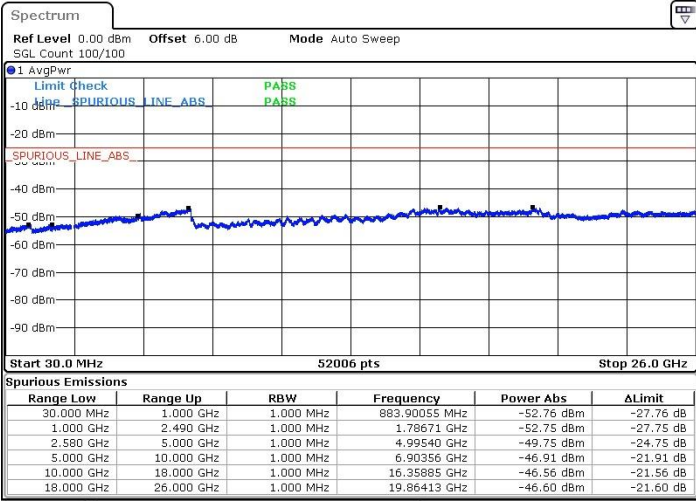

Date: 24.SEP.2019 21:23:42

LTE Band 7 / 10MHz+20MHz

MiddleChannel / QPSK

Middle Channel / 16QAM

Date: 24.SEP.2019 21:19:31

Date: 24.SEP.2019 21:21:03

Middle Channel / 64QAM

Date: 24.SEP.2019 21:22:14

LTE Band 7 / 10MHz+20MHz

Highest Channel / QPSK

Highest Channel / 16QAM

Date: 24.SEP.2019 21:17:07

Date: 24.SEP.2019 21:14:42

Highest Channel / 64QAM

Date: 24.SEP.2019 21:28:56

LTE Band 7 / 15MHz+10MHz