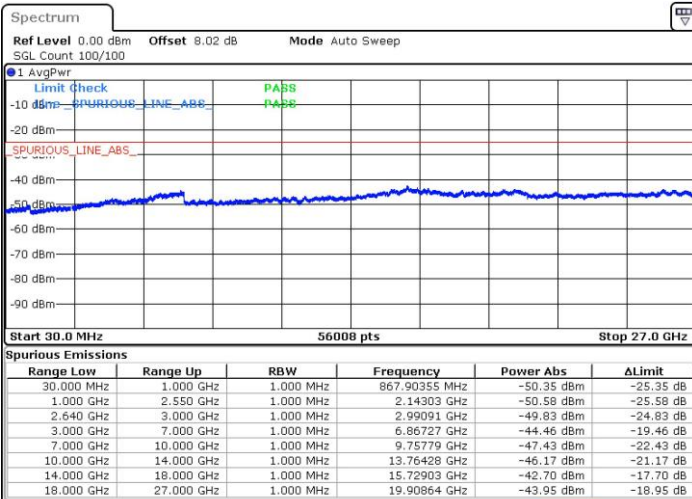

LTE Band 38 / 10MHz

Middle Channel / QPSK

Middle Channel / 16QAM

Date: 13.SEP.2019 15:21:39

Date: 13.SEP.2019 15:22:34

Highest Channel / QPSK

Highest Channel / 16QAM

Date: 13.SEP.2019 15:23:29

Date: 13.SEP.2019 15:24:24

LTE Band 38 / 15MHz

Lowest Channel / QPSK

Lowest Channel / 16QAM

Date: 13.SEP.2019 15:25:19

Date: 13.SEP.2019 15:26:15

Middle Channel / QPSK

Middle Channel / 16QAM

Date: 13.SEP.2019 15:27:10

Date: 13.SEP.2019 15:28:05

LTE Band 38 / 15MHz

Highest Channel / QPSK

Highest Channel / 16QAM

Date: 13.SEP.2019 15:29:00

Date: 13.SEP.2019 15:29:55

LTE Band 38 / 20MHz