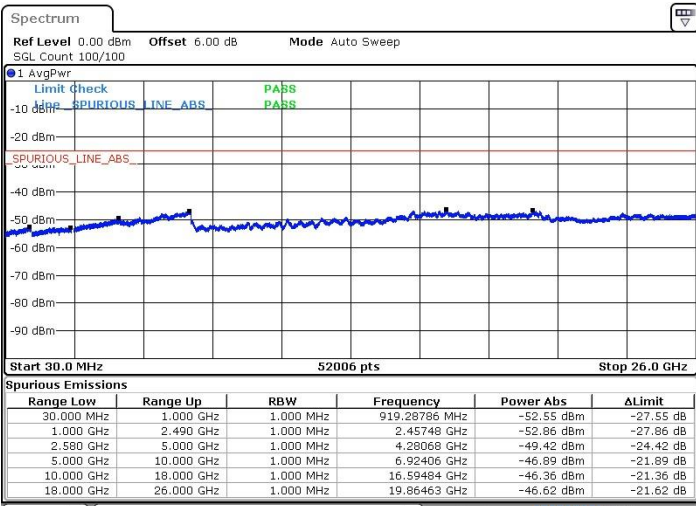

Date: 24.SEP.2019 21:23:42

LTE Band 7 / 10MHz+20MHz

MiddleChannel / QPSK

Middle Channel / 16QAM

Date: 24.SEP.2019 21:19:31

Date: 24.SEP.2019 21:21:03

Middle Channel / 64QAM

Date: 24.SEP.2019 21:22:14

LTE Band 7 / 10MHz+20MHz

Highest Channel / QPSK

Highest Channel / 16QAM

Date: 24.SEP.2019 21:17:07

Date: 24.SEP.2019 21:14:42

Highest Channel / 64QAM

Date: 24.SEP.2019 21:28:56

LTE Band 7 / 15MHz+10MHz