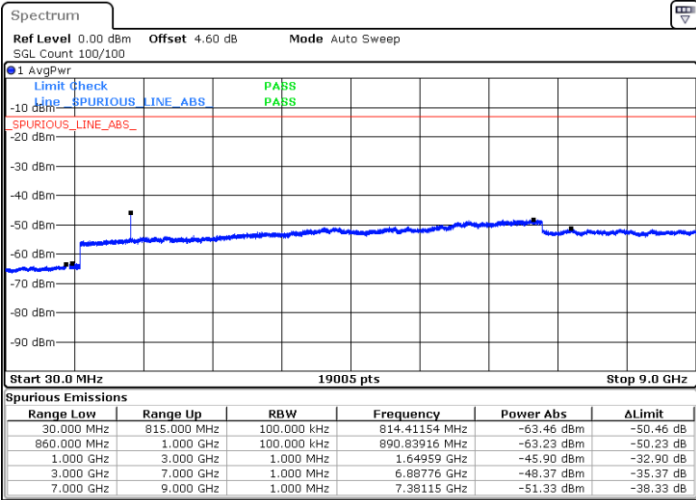

LTE Band 26 / 5MHz

Lowest Channel / 64QAM

Middle Channel / 64QAM

Date: 8 SEP.2019 20:23:09

Date: 8 SEP.2019 20:24:03

Highest Channel / 64QAM

Date: 8 SEP.2019 20:28:35

LTE Band 26 / 10MHz

Lowest Channel / 64QAM

Middle Channel / 64QAM

Date: 8 SEP.2019 20:34:17

Date: 8 SEP.2019 20:35:11

Highest Channel / 64QAM

Date: 8 SEP.2019 20:39:43

LTE Band 26 / 15MHz

Lowest Channel / 64QAM