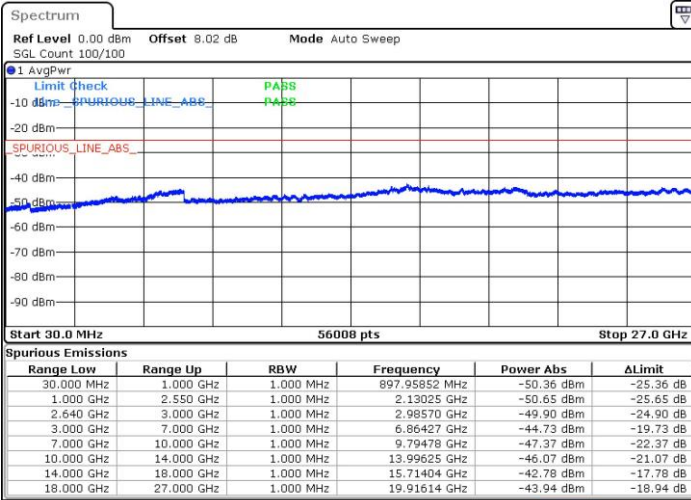

Lowest Channel / QPSK

Lowest Channel / 16QAM

Date: 13.SEP.2019 15:30:50

Date: 13.SEP.2019 15:31:46

LTE Band 38 / 20MHz

Middle Channel / QPSK

Middle Channel / 16QAM

Date: 13.SEP.2019 15:32:41

Date: 13.SEP.2019 15:33:36

Highest Channel / QPSK

Highest Channel / 16QAM

Date: 13.SEP.2019 15:34:31

Date: 13.SEP.2019 15:35:26

LTE Band 38 / 5MHz

Lowest Channel / 64QAM

Middle Channel / 64QAM