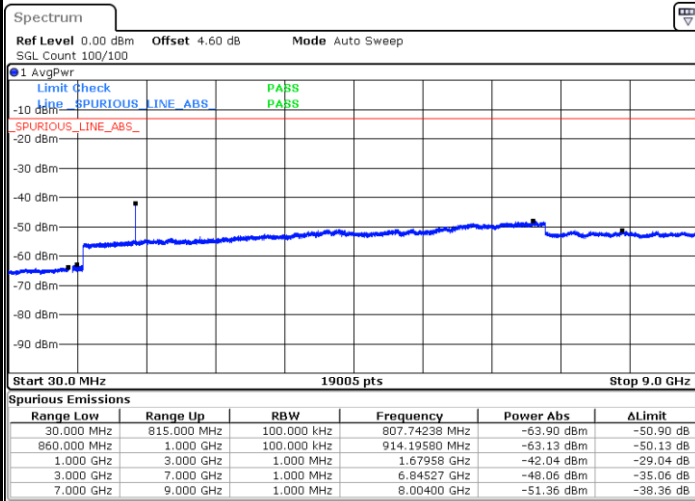

LTE Band 26 / 10MHz

Middle Channel / QPSK

Middle Channel / 16QAM

Date: 8 SEP.2019 20:37:00

Date: 8 SEP.2019 20:36:06

Highest Channel / QPSK

Highest Channel / 16QAM

Date: 8 SEP.2019 20:37:54

Date: 8 SEP.2019 20:38:49

LTE Band 26 / 15MHz

Lowest Channel / QPSK

Lowest Channel / 16QAM

Date: 8 SEP.2019 20:43:37

Date: 8 SEP.2019 20:44:31

Middle Channel / QPSK

Middle Channel / 16QAM