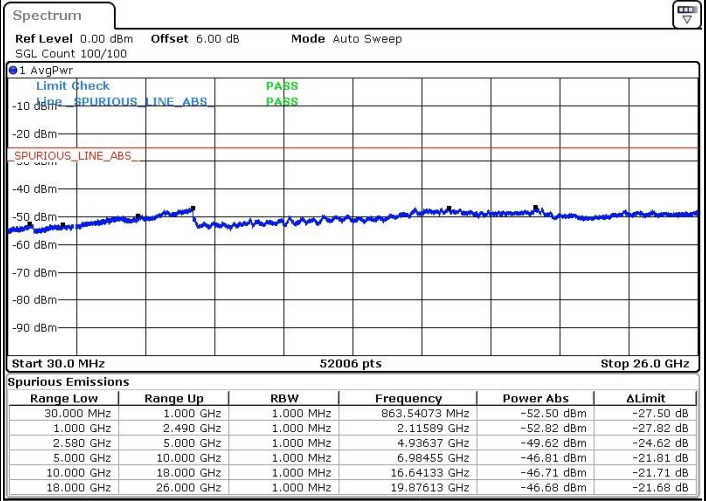

Date: 13.SEP.2019 15:46:27

For CA

LTE Band 7 / 10MHz+20MHz

Lowest Channel / QPSK

Lowest Channel / 16QAM

Date: 24.SEP.2019 21:26:08

Date: 24.SEP.2019 21:24:37

Lowest Channel / 64QAM

Date: 24.SEP.2019 21:23:42

LTE Band 7 / 10MHz+20MHz

MiddleChannel / QPSK

Middle Channel / 16QAM

Date: 24.SEP.2019 21:19:31

Date: 24.SEP.2019 21:21:03

Middle Channel / 64QAM

Date: 24.SEP.2019 21:22:14

LTE Band 7 / 10MHz+20MHz

Highest Channel / QPSK

Highest Channel / 16QAM

Date: 24.SEP.2019 21:17:07

Date: 24.SEP.2019 21:14:42

Highest Channel / 64QAM

Date: 24.SEP.2019 21:28:56

LTE Band 7 / 15MHz+10MHz