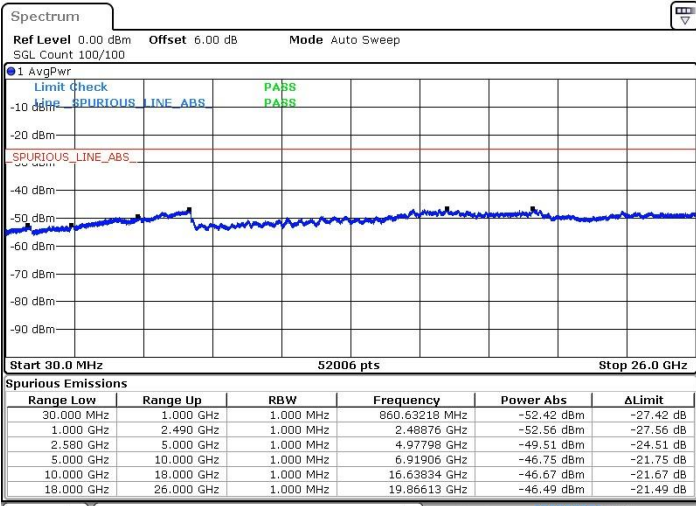

Highest Channel / 64QAM

Date: 13.SEP.2019 15:43:42

LTE Band 38 / 20MHz

Lowest Channel / 64QAM

Middle Channel / 64QAM

Date: 13.SEP.2019 15:44:37

Date: 13.SEP.2019 15:45:32

Highest Channel / 64QAM

Date: 13.SEP.2019 15:46:27

For CA

LTE Band 7 / 10MHz+20MHz

Lowest Channel / QPSK

Lowest Channel / 16QAM

Date: 24.SEP.2019 21:26:08

Date: 24.SEP.2019 21:24:37

Lowest Channel / 64QAM

Date: 24.SEP.2019 21:23:42

LTE Band 7 / 10MHz+20MHz

MiddleChannel / QPSK

Middle Channel / 16QAM

Date: 24.SEP.2019 21:19:31

Date: 24.SEP.2019 21:21:03

Middle Channel / 64QAM

Date: 24.SEP.2019 21:22:14

LTE Band 7 / 10MHz+20MHz

Highest Channel / QPSK

Highest Channel / 16QAM

Date: 24.SEP.2019 21:17:07

Date: 24.SEP.2019 21:14:42

Highest Channel / 64QAM

Date: 24.SEP.2019 21:28:56

LTE Band 7 / 15MHz+10MHz