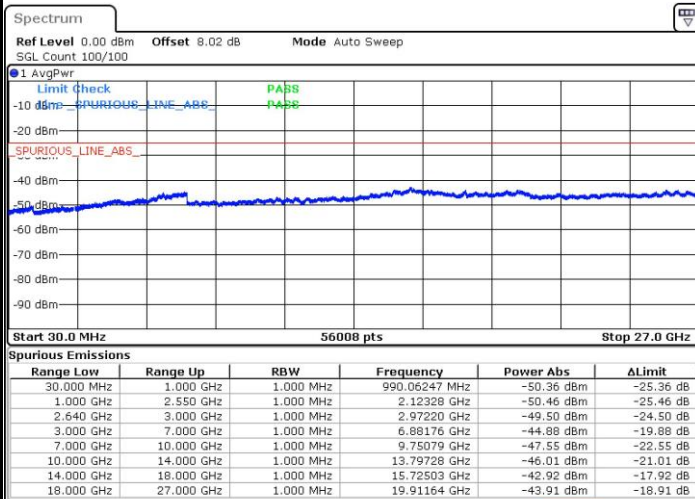

Date: 13.SEP.2019 15:17:58

Highest Channel / 16QAM

Date: 13.SEP.2019 15:18:53

LTE Band 38 / 10MHz

Lowest Channel / QPSK

Date: 13.SEP.2019 15:19:48

Lowest Channel / 16QAM

Date: 13.SEP.2019 15:20:43

LTE Band 38 / 10MHz

Middle Channel / QPSK

Middle Channel / 16QAM

Date: 13.SEP.2019 15:21:39

Date: 13.SEP.2019 15:22:34

Highest Channel / QPSK

Highest Channel / 16QAM

Date: 13.SEP.2019 15:23:29