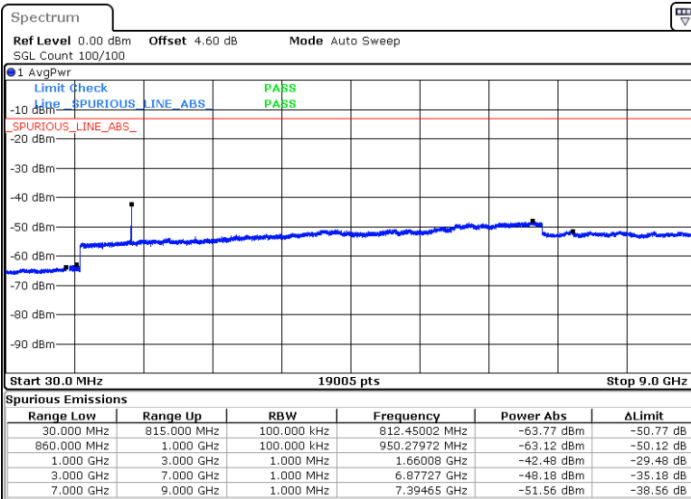

Date: 8 SEP.2019 20:38:49

LTE Band 26 / 15MHz

Lowest Channel / QPSK

Lowest Channel / 16QAM

Date: 8 SEP.2019 20:43:37

Date: 8 SEP.2019 20:44:31

Middle Channel / QPSK

Middle Channel / 16QAM

Date: 8 SEP.2019 20:48:09

Date: 8 SEP.2019 20:47:14

LTE Band 26 / 1.4MHz

Lowest Channel / 64QAM

Middle Channel / 64QAM

Date: 8 SEP.2019 19:58:52

Date: 8 SEP.2019 19:59:47

Highest Channel / 64QAM