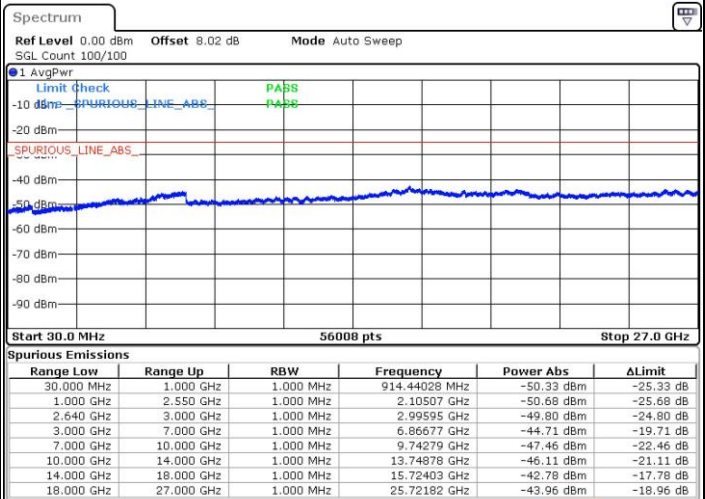

Date: 13.SEP.2019 15:17:58

Highest Channel / 16QAM

Date: 13.SEP.2019 15:18:53

LTE Band 38 / 10MHz

Lowest Channel / QPSK

Date: 13.SEP.2019 15:19:48

Lowest Channel / 16QAM

Date: 13.SEP.2019 15:20:43

LTE Band 38 / 10MHz

Middle Channel / QPSK

Middle Channel / 16QAM

Date: 13.SEP.2019 15:21:39

Date: 13.SEP.2019 15:22:34

Highest Channel / QPSK

Highest Channel / 16QAM

Date: 13.SEP.2019 15:23:29

Date: 13.SEP.2019 15:24:24

LTE Band 38 / 15MHz

Lowest Channel / QPSK

Lowest Channel / 16QAM

Date: 13.SEP.2019 15:25:19

Date: 13.SEP.2019 15:26:15

Middle Channel / QPSK

Middle Channel / 16QAM