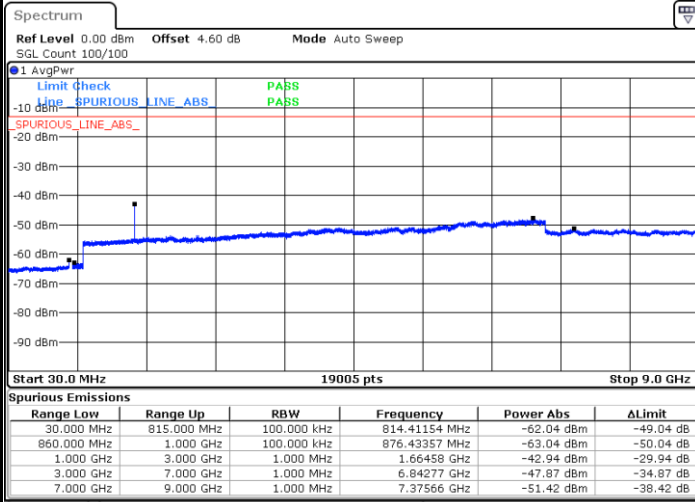

LTE Band 26 / 10MHz

Middle Channel / QPSK

Middle Channel / 16QAM

Date: 8 SEP.2019 20:37:00

Date: 8 SEP.2019 20:36:06

Highest Channel / QPSK

Highest Channel / 16QAM

Date: 8 SEP.2019 20:37:54

Date: 8 SEP.2019 20:38:49

LTE Band 26 / 15MHz

Lowest Channel / QPSK

Lowest Channel / 16QAM

Date: 8 SEP.2019 20:43:37

Date: 8 SEP.2019 20:44:31

Middle Channel / QPSK

Middle Channel / 16QAM