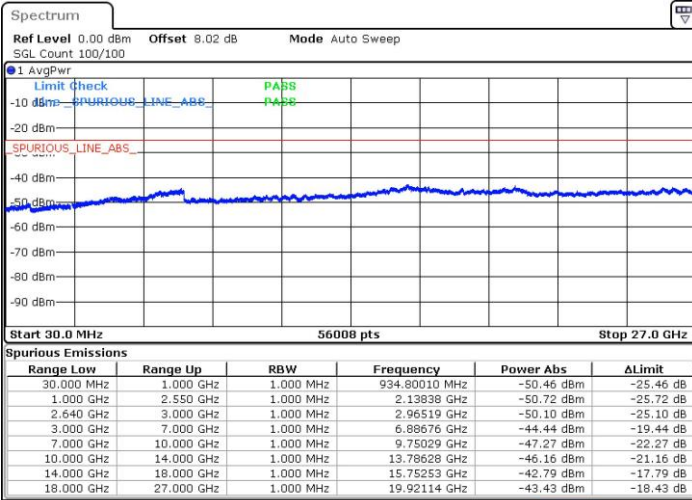

Date: 13.SEP.2019 15:27:10

Date: 13.SEP.2019 15:28:05

LTE Band 38 / 15MHz

Highest Channel / QPSK

Highest Channel / 16QAM

Date: 13.SEP.2019 15:29:00

Date: 13.SEP.2019 15:29:55

LTE Band 38 / 20MHz

Lowest Channel / QPSK

Lowest Channel / 16QAM

Date: 13.SEP.2019 15:30:50

Date: 13.SEP.2019 15:31:46

LTE Band 38 / 20MHz

Middle Channel / QPSK

Middle Channel / 16QAM

Date: 13.SEP.2019 15:32:41