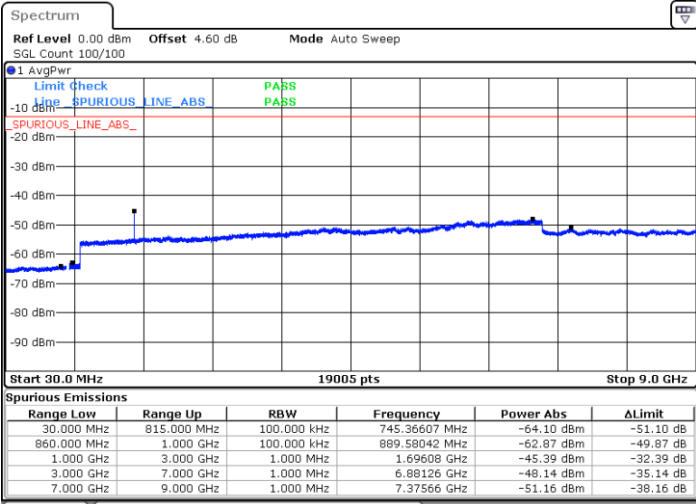

Date: 8 SEP.2019 20:48:09

Date: 8 SEP.2019 20:47:14

LTE Band 26 / 1.4MHz

Lowest Channel / 64QAM

Middle Channel / 64QAM

Date: 8 SEP.2019 19:58:52

Date: 8 SEP.2019 19:59:47

Highest Channel / 64QAM