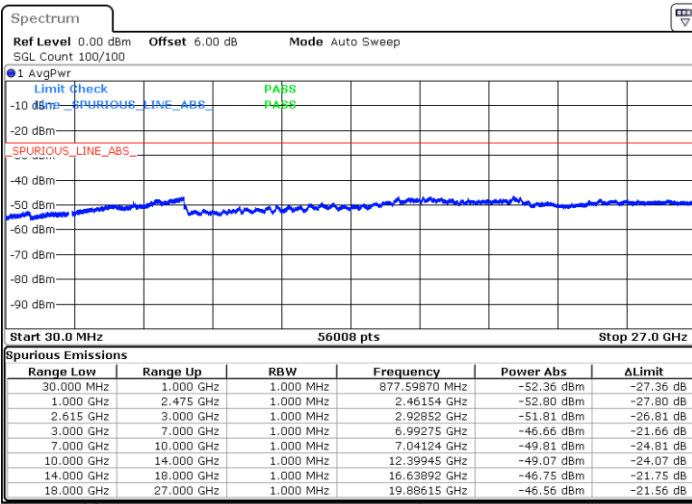

Date: 24.SEP.2019 21:23:42

LTE Band 7 / 10MHz+20MHz

MiddleChannel / QPSK

Middle Channel / 16QAM

Date: 24.SEP.2019 21:19:31

Date: 24.SEP.2019 21:21:03

Middle Channel / 64QAM

Date: 24.SEP.2019 21:22:14

LTE Band 7 / 10MHz+20MHz

Highest Channel / QPSK

Highest Channel / 16QAM

Date: 24.SEP.2019 21:17:07

Date: 24.SEP.2019 21:14:42

Highest Channel / 64QAM

Date: 24.SEP.2019 21:28:56

LTE Band 7 / 15MHz+10MHz

Lowest Channel / QPSK

Lowest Channel / 16QAM

Date: 24.SEP.2019 17:42:23

Date: 24.SEP.2019 17:43:39

Lowest Channel / 64QAM

Date: 24.SEP.2019 17:45:49

LTE Band 7 / 15MHz+10MHz

Middle Channel / QPSK