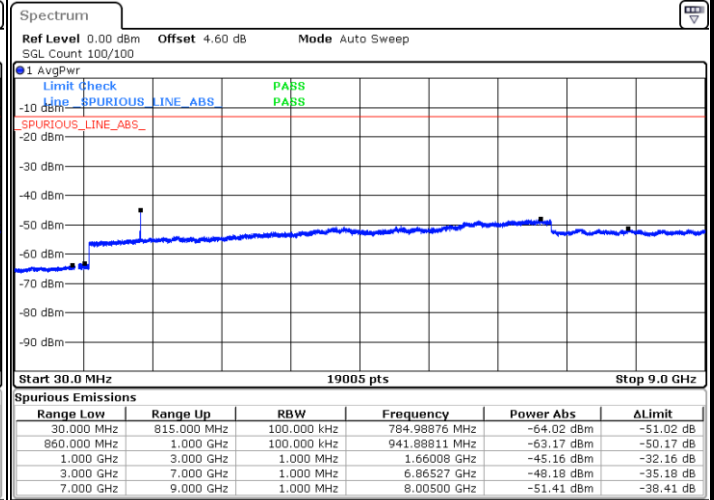

LTE Band 26 / 5MHz

Lowest Channel / 64QAM

Middle Channel / 64QAM

Date: 8 SEP.2019 20:23:09

Date: 8 SEP.2019 20:24:03

Highest Channel / 64QAM

Date: 8 SEP.2019 20:28:35

LTE Band 26 / 10MHz

Lowest Channel / 64QAM

Middle Channel / 64QAM

Date: 8 SEP.2019 20:34:17

Date: 8 SEP.2019 20:35:11

Highest Channel / 64QAM

Date: 8 SEP.2019 20:39:43

LTE Band 26 / 15MHz

Lowest Channel / 64QAM

Middle Channel / 64QAM

Date: 8 SEP.2019 20:45:26

Date: 8 SEP.2019 20:46:20

Highest Channel / 64QAM

Date: 8 SEP.2019 20:50:52

LTE Band 38 / 5MHz

Lowest Channel / QPSK

Date: 13.SEP.2019 15:14:17