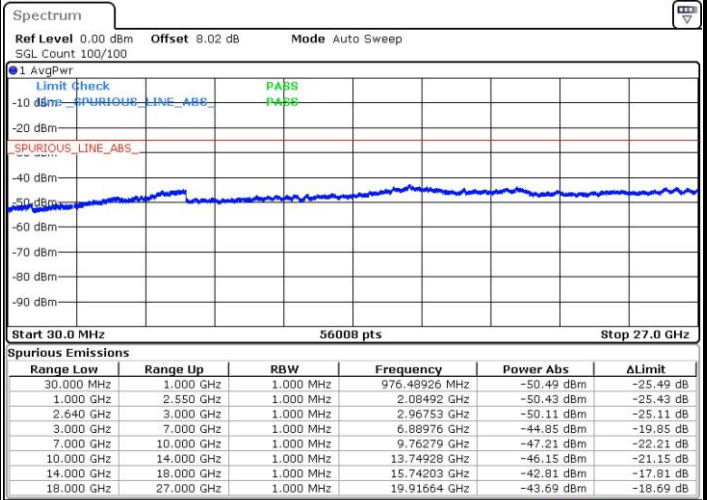

Date: 13.SEP.2019 15:27:10

Date: 13.SEP.2019 15:28:05

LTE Band 38 / 15MHz

Highest Channel / QPSK

Highest Channel / 16QAM

Date: 13.SEP.2019 15:29:00

Date: 13.SEP.2019 15:29:55

LTE Band 38 / 20MHz

Lowest Channel / QPSK

Lowest Channel / 16QAM

Date: 13.SEP.2019 15:30:50

Date: 13.SEP.2019 15:31:46

LTE Band 38 / 20MHz

Middle Channel / QPSK

Middle Channel / 16QAM

Date: 13.SEP.2019 15:32:41