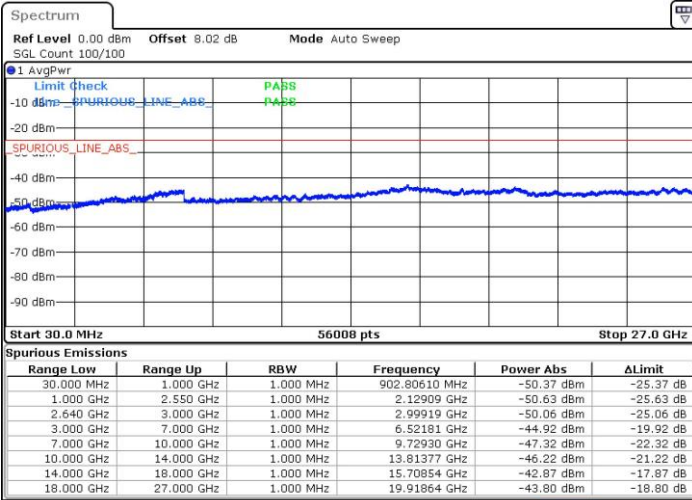

Date: 13.SEP.2019 15:33:36

Highest Channel / QPSK

Highest Channel / 16QAM

Date: 13.SEP.2019 15:34:31

Date: 13.SEP.2019 15:35:26

LTE Band 38 / 5MHz

Lowest Channel / 64QAM

Middle Channel / 64QAM

Date: 13.SEP.2019 15:36:21

Date: 13.SEP.2019 15:37:16

Highest Channel / 64QAM

Date: 13.SEP.2019 15:38:11

LTE Band 38 / 10MHz

Lowest Channel / 64QAM

Middle Channel / 64QAM

Date: 13.SEP.2019 15:39:06

Date: 13.SEP.2019 15:40:01

Highest Channel / 64QAM

Date: 13.SEP.2019 15:40:57

LTE Band 38 / 15MHz

Lowest Channel / 64QAM

Middle Channel / 64QAM

Date: 13.SEP.2019 15:41:52

Date: 13.SEP.2019 15:42:47