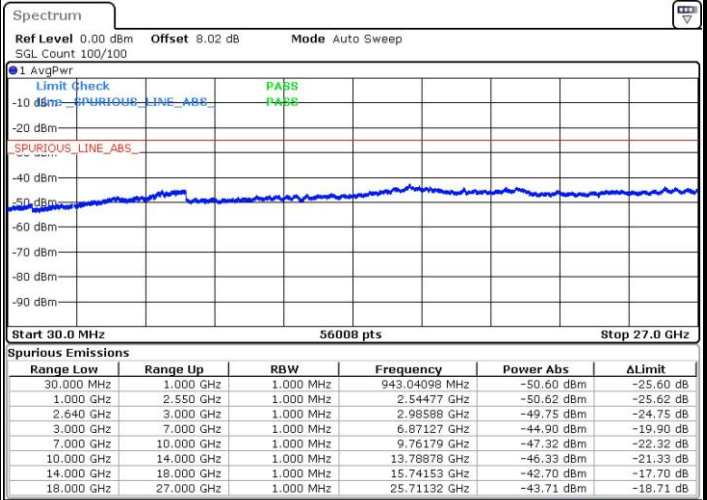

Date: 13.SEP.2019 15:17:58

Highest Channel / 16QAM

Date: 13.SEP.2019 15:18:53

LTE Band 38 / 10MHz

Lowest Channel / QPSK

Date: 13.SEP.2019 15:19:48

Lowest Channel / 16QAM

Date: 13.SEP.2019 15:20:43

LTE Band 38 / 10MHz

Middle Channel / QPSK

Middle Channel / 16QAM

Date: 13.SEP.2019 15:21:39

Date: 13.SEP.2019 15:22:34

Highest Channel / QPSK

Highest Channel / 16QAM

Date: 13.SEP.2019 15:23:29

Date: 13.SEP.2019 15:24:24

LTE Band 38 / 15MHz

Lowest Channel / QPSK

Lowest Channel / 16QAM

Date: 13.SEP.2019 15:25:19

Date: 13.SEP.2019 15:26:15

Middle Channel / QPSK

Middle Channel / 16QAM