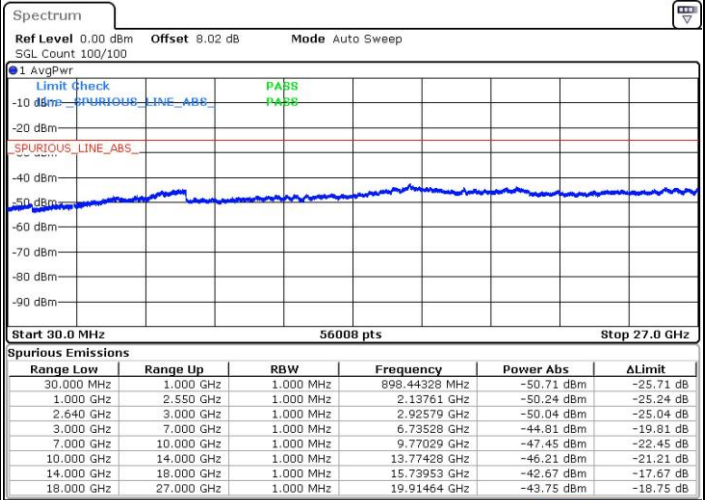

Lowest Channel / QPSK

Lowest Channel / 16QAM

Date: 13.SEP.2019 15:30:50

Date: 13.SEP.2019 15:31:46

LTE Band 38 / 20MHz

Middle Channel / QPSK

Middle Channel / 16QAM

Date: 13.SEP.2019 15:32:41

Date: 13.SEP.2019 15:33:36

Highest Channel / QPSK

Highest Channel / 16QAM

Date: 13.SEP.2019 15:34:31

Date: 13.SEP.2019 15:35:26

LTE Band 38 / 5MHz

Lowest Channel / 64QAM

Middle Channel / 64QAM