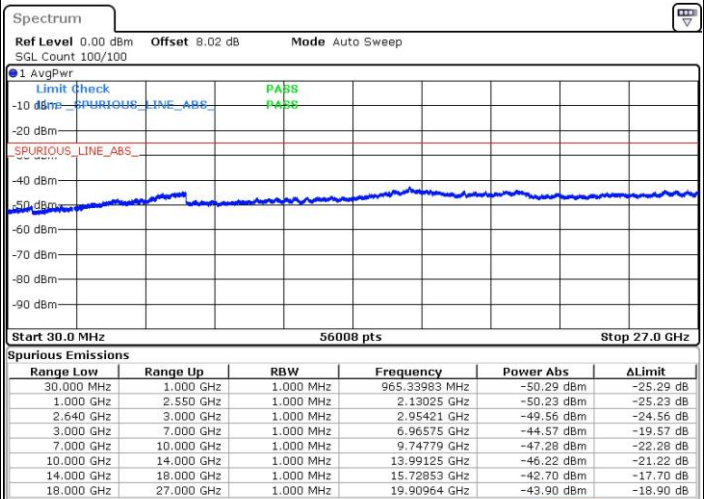

Lowest Channel / 16QAM

Date: 13.SEP.2019 15:15:12

Middle Channel / QPSK

Date: 13.SEP.2019 15:16:08

Middle Channel / 16QAM

Date: 13.SEP.2019 15:17:03

LTE Band 38 / 5MHz

Highest Channel / QPSK

Date: 13.SEP.2019 15:17:58

Highest Channel / 16QAM

Date: 13.SEP.2019 15:18:53

LTE Band 38 / 10MHz

Lowest Channel / QPSK

Date: 13.SEP.2019 15:19:48

Lowest Channel / 16QAM

Date: 13.SEP.2019 15:20:43

LTE Band 38 / 10MHz

Middle Channel / QPSK

Middle Channel / 16QAM

Date: 13.SEP.2019 15:21:39

Date: 13.SEP.2019 15:22:34

Highest Channel / QPSK

Highest Channel / 16QAM

Date: 13.SEP.2019 15:23:29