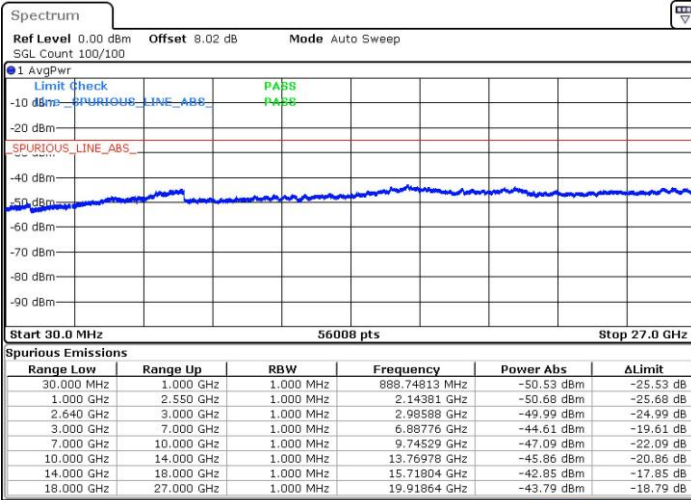

Date: 13.SEP.2019 15:17:58

Highest Channel / 16QAM

Date: 13.SEP.2019 15:18:53

LTE Band 38 / 10MHz

Lowest Channel / QPSK

Date: 13.SEP.2019 15:19:48

Lowest Channel / 16QAM

Date: 13.SEP.2019 15:20:43

LTE Band 38 / 10MHz

Middle Channel / QPSK

Middle Channel / 16QAM

Date: 13.SEP.2019 15:21:39

Date: 13.SEP.2019 15:22:34

Highest Channel / QPSK

Highest Channel / 16QAM

Date: 13.SEP.2019 15:23:29