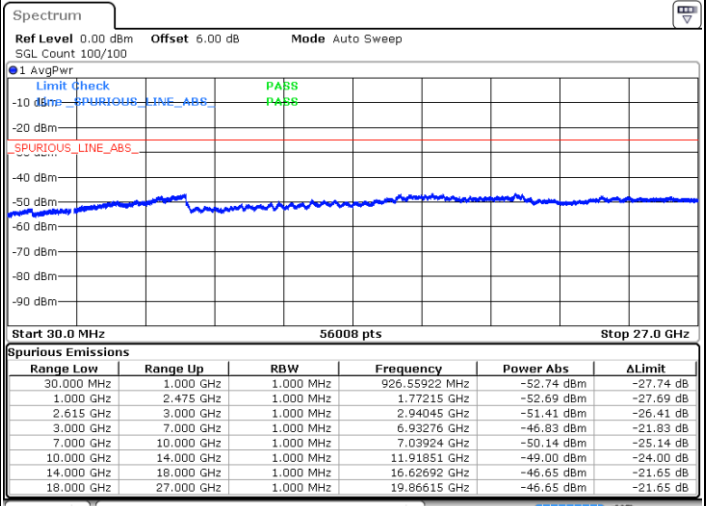

Date: 24.SEP.2019 17:58:33