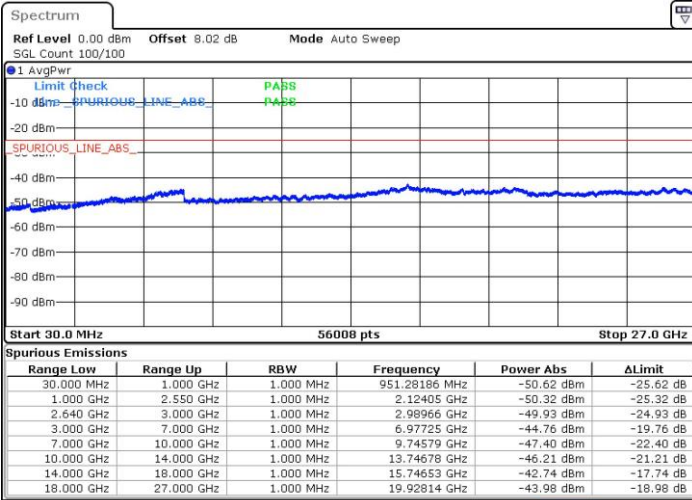

Date: 13.SEP.2019 15:36:21

Date: 13.SEP.2019 15:37:16

Highest Channel / 64QAM

Date: 13.SEP.2019 15:38:11

LTE Band 38 / 10MHz

Lowest Channel / 64QAM

Middle Channel / 64QAM

Date: 13.SEP.2019 15:39:06

Date: 13.SEP.2019 15:40:01

Highest Channel / 64QAM

Date: 13.SEP.2019 15:40:57

LTE Band 38 / 15MHz

Lowest Channel / 64QAM

Middle Channel / 64QAM

Date: 13.SEP.2019 15:41:52

Date: 13.SEP.2019 15:42:47

Highest Channel / 64QAM

Date: 13.SEP.2019 15:43:42

LTE Band 38 / 20MHz

Lowest Channel / 64QAM

Middle Channel / 64QAM

Date: 13.SEP.2019 15:44:37

Date: 13.SEP.2019 15:45:32

Highest Channel / 64QAM