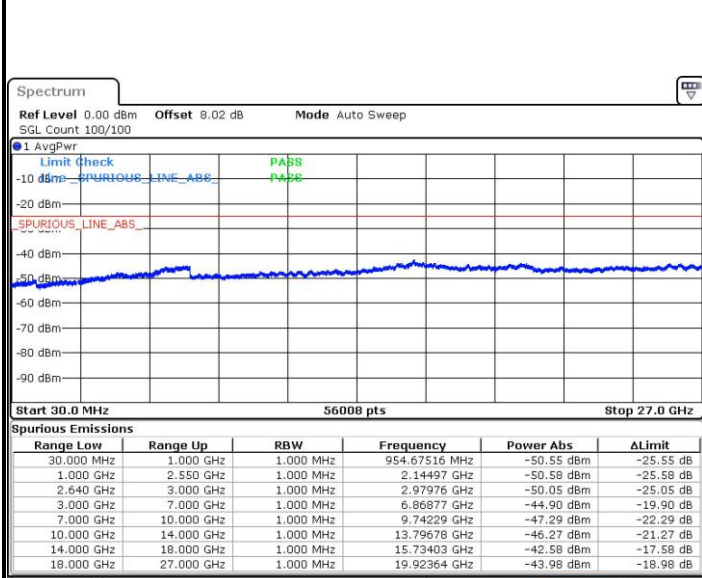

Lowest Channel / 64QAM

Middle Channel / 64QAM

Date: 8 SEP.2019 20:34:17

Date: 8 SEP.2019 20:35:11

Highest Channel / 64QAM

Date: 8 SEP.2019 20:39:43

LTE Band 26 / 15MHz

Lowest Channel / 64QAM

Middle Channel / 64QAM

Date: 8 SEP.2019 20:45:26

Date: 8 SEP.2019 20:46:20

Highest Channel / 64QAM

Date: 8 SEP.2019 20:50:52

LTE Band 38 / 5MHz

Lowest Channel / QPSK

Date: 13.SEP.2019 15:14:17

Lowest Channel / 16QAM

Date: 13.SEP.2019 15:15:12

Middle Channel / QPSK

Date: 13.SEP.2019 15:16:08

Middle Channel / 16QAM

Date: 13.SEP.2019 15:17:03

LTE Band 38 / 5MHz

Highest Channel / QPSK

Date: 13.SEP.2019 15:17:58

Highest Channel / 16QAM

Date: 13.SEP.2019 15:18:53

LTE Band 38 / 10MHz

Lowest Channel / QPSK

Date: 13.SEP.2019 15:19:48

Lowest Channel / 16QAM

Date: 13.SEP.2019 15:20:43