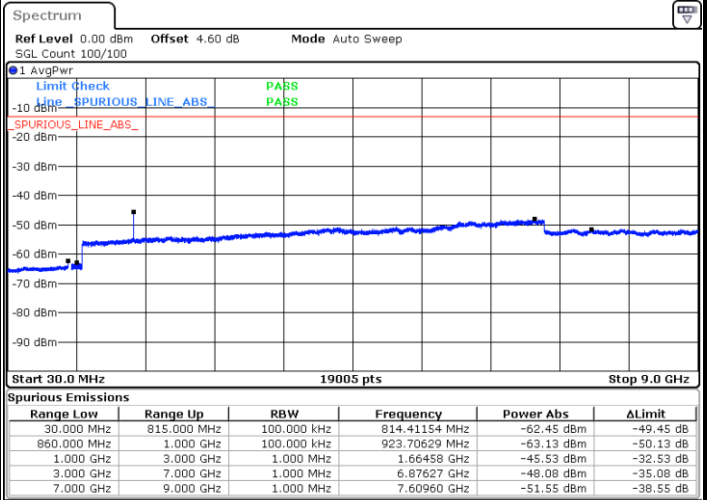

LTE Band 26 / 5MHz

Lowest Channel / 64QAM

Middle Channel / 64QAM

Date: 8 SEP.2019 20:23:09

Date: 8 SEP.2019 20:24:03

Highest Channel / 64QAM

Date: 8 SEP.2019 20:28:35

LTE Band 26 / 10MHz

Lowest Channel / 64QAM

Middle Channel / 64QAM

Date: 8 SEP.2019 20:34:17

Date: 8 SEP.2019 20:35:11

Highest Channel / 64QAM

Date: 8 SEP.2019 20:39:43

LTE Band 26 / 15MHz

Lowest Channel / 64QAM