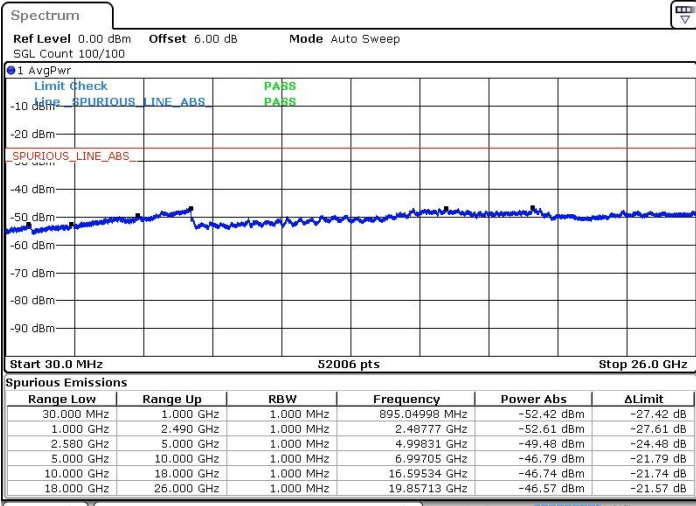

Highest Channel / 64QAM

Date: 13.SEP.2019 15:43:42

LTE Band 38 / 20MHz

Lowest Channel / 64QAM

Middle Channel / 64QAM

Date: 13.SEP.2019 15:44:37

Date: 13.SEP.2019 15:45:32

Highest Channel / 64QAM

Date: 13.SEP.2019 15:46:27

For CA

LTE Band 7 / 10MHz+20MHz

Lowest Channel / QPSK

Lowest Channel / 16QAM

Date: 24.SEP.2019 21:26:08

Date: 24.SEP.2019 21:24:37

Lowest Channel / 64QAM

Date: 24.SEP.2019 21:23:42

LTE Band 7 / 10MHz+20MHz

MiddleChannel / QPSK

Middle Channel / 16QAM

Date: 24.SEP.2019 21:19:31

Date: 24.SEP.2019 21:21:03

Middle Channel / 64QAM

Date: 24.SEP.2019 21:22:14

LTE Band 7 / 10MHz+20MHz

Highest Channel / QPSK

Highest Channel / 16QAM

Date: 24.SEP.2019 21:17:07

Date: 24.SEP.2019 21:14:42

Highest Channel / 64QAM

Date: 24.SEP.2019 21:28:56

LTE Band 7 / 15MHz+10MHz