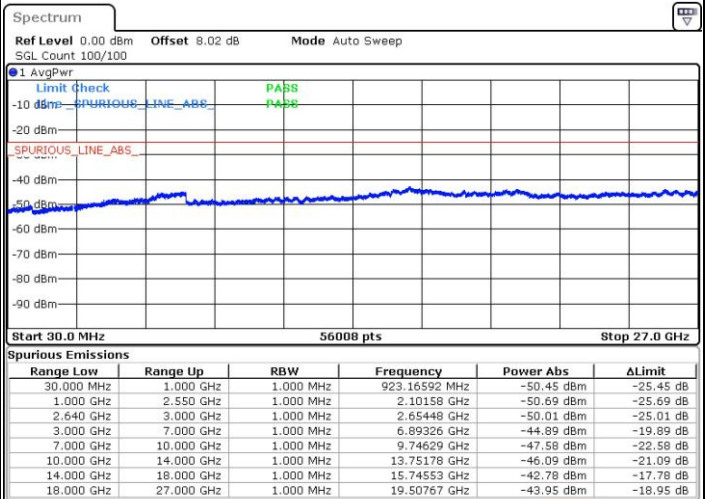

Date: 13.SEP.2019 15:27:10

Date: 13.SEP.2019 15:28:05

LTE Band 38 / 15MHz

Highest Channel / QPSK

Highest Channel / 16QAM

Date: 13.SEP.2019 15:29:00

Date: 13.SEP.2019 15:29:55

LTE Band 38 / 20MHz

Lowest Channel / QPSK

Lowest Channel / 16QAM

Date: 13.SEP.2019 15:30:50

Date: 13.SEP.2019 15:31:46

LTE Band 38 / 20MHz

Middle Channel / QPSK

Middle Channel / 16QAM

Date: 13.SEP.2019 15:32:41

Date: 13.SEP.2019 15:33:36

Highest Channel / QPSK

Highest Channel / 16QAM

Date: 13.SEP.2019 15:34:31

Date: 13.SEP.2019 15:35:26

LTE Band 38 / 5MHz

Lowest Channel / 64QAM

Middle Channel / 64QAM