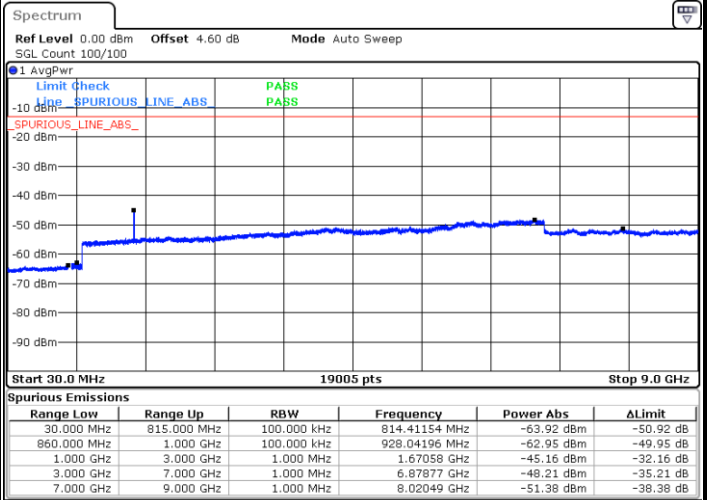

Date: 8 SEP.2019 20:04:18

LTE Band 26 / 3MHz

Lowest Channel / 64QAM

Middle Channel / 64QAM

Date: 8 SEP.2019 20:10:12

Date: 8 SEP.2019 20:14:44

Highest Channel / 64QAM

Date: 8 SEP.2019 20:15:38

LTE Band 26 / 5MHz

Lowest Channel / 64QAM

Middle Channel / 64QAM

Date: 8 SEP.2019 20:23:09

Date: 8 SEP.2019 20:24:03

Highest Channel / 64QAM

Date: 8 SEP.2019 20:28:35

LTE Band 26 / 10MHz