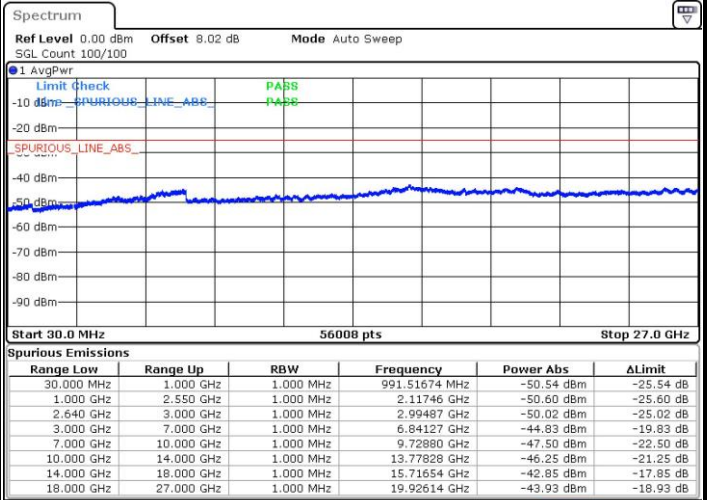

Date: 13.SEP.2019 15:33:36

Highest Channel / QPSK

Highest Channel / 16QAM

Date: 13.SEP.2019 15:34:31

Date: 13.SEP.2019 15:35:26

LTE Band 38 / 5MHz

Lowest Channel / 64QAM

Middle Channel / 64QAM

Date: 13.SEP.2019 15:36:21

Date: 13.SEP.2019 15:37:16

Highest Channel / 64QAM

Date: 13.SEP.2019 15:38:11

LTE Band 38 / 10MHz

Lowest Channel / 64QAM

Middle Channel / 64QAM

Date: 13.SEP.2019 15:39:06

Date: 13.SEP.2019 15:40:01

Highest Channel / 64QAM

Date: 13.SEP.2019 15:40:57

LTE Band 38 / 15MHz

Lowest Channel / 64QAM

Middle Channel / 64QAM

Date: 13.SEP.2019 15:41:52

Date: 13.SEP.2019 15:42:47