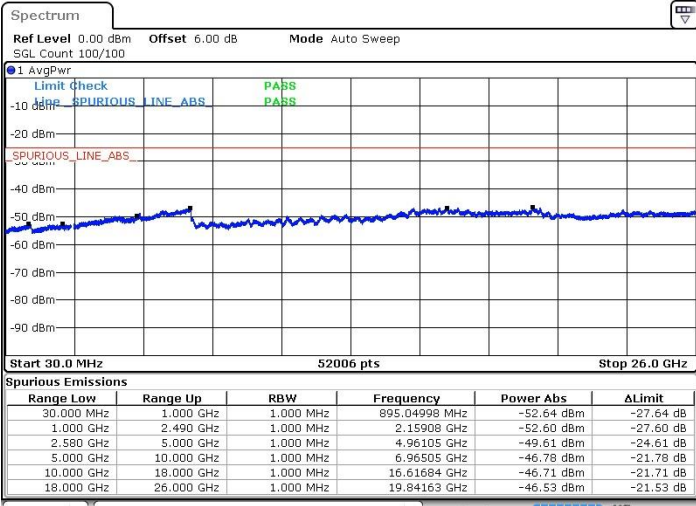

Highest Channel / 64QAM

Date: 13.SEP.2019 15:43:42

LTE Band 38 / 20MHz

Lowest Channel / 64QAM

Middle Channel / 64QAM

Date: 13.SEP.2019 15:44:37

Date: 13.SEP.2019 15:45:32

Highest Channel / 64QAM

Date: 13.SEP.2019 15:46:27

For CA

LTE Band 7 / 10MHz+20MHz

Lowest Channel / QPSK

Lowest Channel / 16QAM

Date: 24.SEP.2019 21:26:08

Date: 24.SEP.2019 21:24:37

Lowest Channel / 64QAM

Date: 24.SEP.2019 21:23:42

LTE Band 7 / 10MHz+20MHz

MiddleChannel / QPSK

Middle Channel / 16QAM

Date: 24.SEP.2019 21:19:31

Date: 24.SEP.2019 21:21:03

Middle Channel / 64QAM

Date: 24.SEP.2019 21:22:14

LTE Band 7 / 10MHz+20MHz

Highest Channel / QPSK

Highest Channel / 16QAM

Date: 24.SEP.2019 21:17:07

Date: 24.SEP.2019 21:14:42

Highest Channel / 64QAM

Date: 24.SEP.2019 21:28:56

LTE Band 7 / 15MHz+10MHz