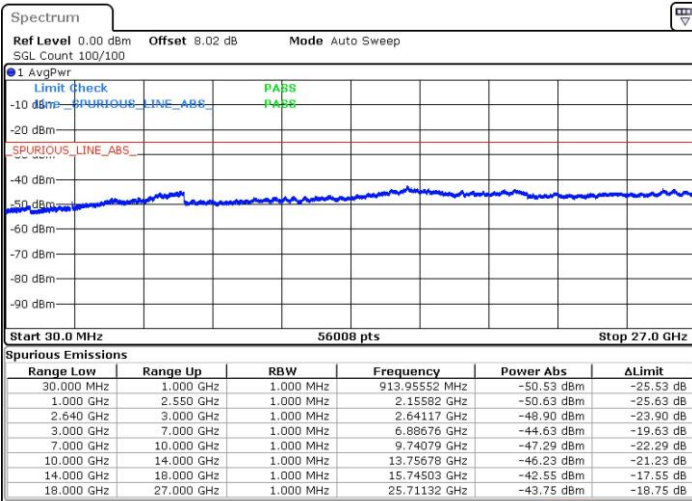

Lowest Channel / QPSK

Lowest Channel / 16QAM

Date: 13.SEP.2019 15:30:50

Date: 13.SEP.2019 15:31:46

LTE Band 38 / 20MHz

Middle Channel / QPSK

Middle Channel / 16QAM

Date: 13.SEP.2019 15:32:41

Date: 13.SEP.2019 15:33:36

Highest Channel / QPSK

Highest Channel / 16QAM

Date: 13.SEP.2019 15:34:31

Date: 13.SEP.2019 15:35:26

LTE Band 38 / 5MHz

Lowest Channel / 64QAM

Middle Channel / 64QAM

Date: 13.SEP.2019 15:36:21

Date: 13.SEP.2019 15:37:16

Highest Channel / 64QAM

Date: 13.SEP.2019 15:38:11

LTE Band 38 / 10MHz

Lowest Channel / 64QAM

Middle Channel / 64QAM

Date: 13.SEP.2019 15:39:06