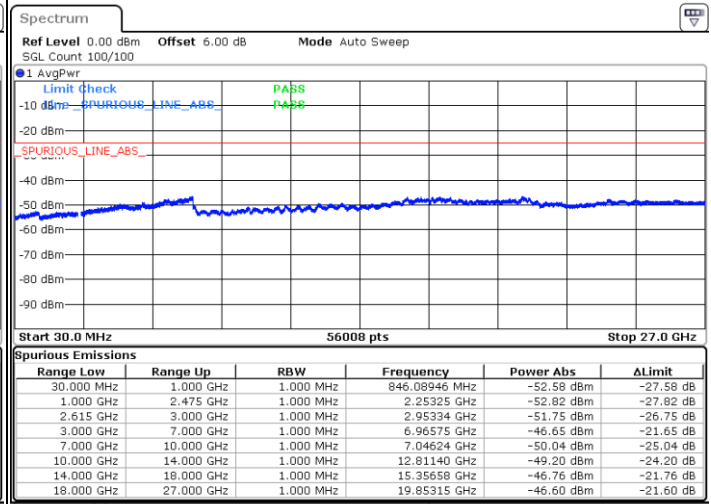

Date: 24.SEP.2019 21:23:42

LTE Band 7 / 10MHz+20MHz

MiddleChannel / QPSK

Middle Channel / 16QAM

Date: 24.SEP.2019 21:19:31

Date: 24.SEP.2019 21:21:03

Middle Channel / 64QAM

Date: 24.SEP.2019 21:22:14

LTE Band 7 / 10MHz+20MHz

Highest Channel / QPSK

Highest Channel / 16QAM

Date: 24.SEP.2019 21:17:07

Date: 24.SEP.2019 21:14:42

Highest Channel / 64QAM

Date: 24.SEP.2019 21:28:56

LTE Band 7 / 15MHz+10MHz

Lowest Channel / QPSK

Lowest Channel / 16QAM

Date: 24.SEP.2019 17:42:23

Date: 24.SEP.2019 17:43:39

Lowest Channel / 64QAM

Date: 24.SEP.2019 17:45:49

LTE Band 7 / 15MHz+10MHz

Middle Channel / QPSK