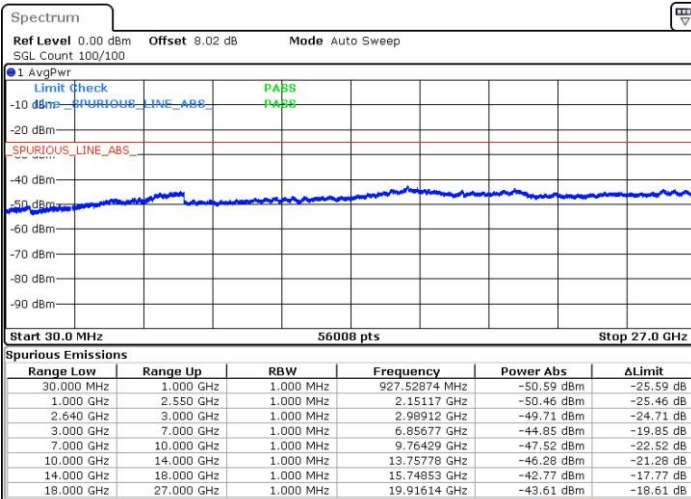

Date: 13.SEP.2019 15:27:10

Date: 13.SEP.2019 15:28:05

LTE Band 38 / 15MHz

Highest Channel / QPSK

Highest Channel / 16QAM

Date: 13.SEP.2019 15:29:00

Date: 13.SEP.2019 15:29:55

LTE Band 38 / 20MHz

Lowest Channel / QPSK

Lowest Channel / 16QAM

Date: 13.SEP.2019 15:30:50

Date: 13.SEP.2019 15:31:46

LTE Band 38 / 20MHz

Middle Channel / QPSK

Middle Channel / 16QAM

Date: 13.SEP.2019 15:32:41

Date: 13.SEP.2019 15:33:36

Highest Channel / QPSK

Highest Channel / 16QAM

Date: 13.SEP.2019 15:34:31

Date: 13.SEP.2019 15:35:26

LTE Band 38 / 5MHz

Lowest Channel / 64QAM

Middle Channel / 64QAM