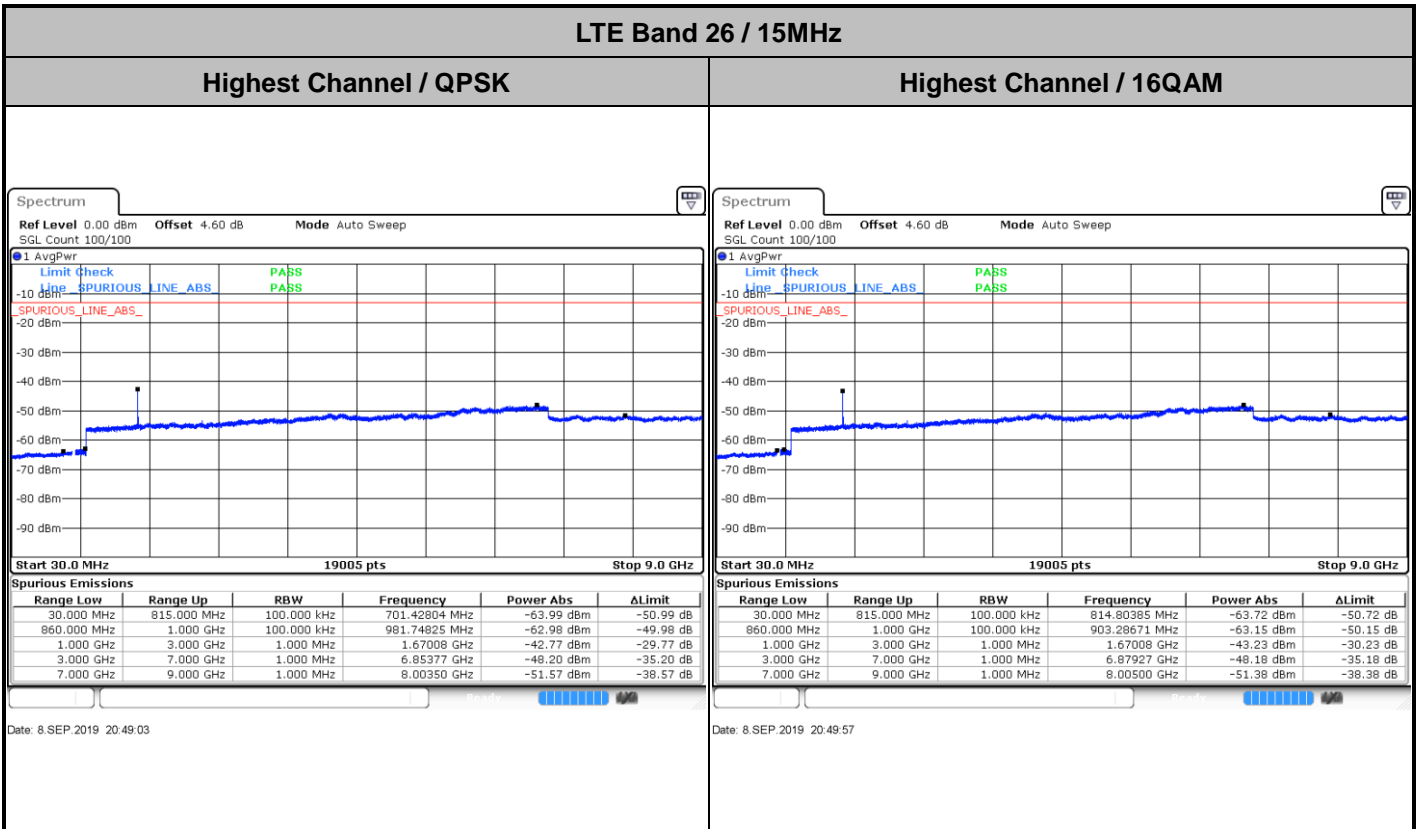

LTE Band 26 / 10MHz

Middle Channel / QPSK

Middle Channel / 16QAM

Date: 8 SEP.2019 20:37:00

Date: 8 SEP.2019 20:36:06

Highest Channel / QPSK

Highest Channel / 16QAM

Date: 8 SEP.2019 20:37:54

Date: 8 SEP.2019 20:38:49

LTE Band 26 / 15MHz

Lowest Channel / QPSK

Lowest Channel / 16QAM

Date: 8 SEP.2019 20:43:37

Date: 8 SEP.2019 20:44:31

Middle Channel / QPSK

Middle Channel / 16QAM

Date: 8 SEP.2019 20:48:09

Date: 8 SEP.2019 20:47:14

LTE Band 26 / 1.4MHz

Lowest Channel / 64QAM

Middle Channel / 64QAM

Date: 8 SEP.2019 19:58:52

Date: 8 SEP.2019 19:59:47

Highest Channel / 64QAM