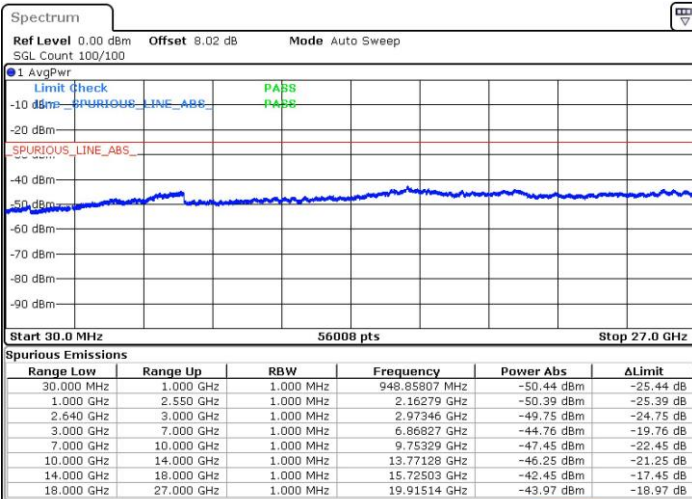

Date: 13.SEP.2019 15:40:01

Highest Channel / 64QAM

Date: 13.SEP.2019 15:40:57

LTE Band 38 / 15MHz

Lowest Channel / 64QAM

Middle Channel / 64QAM

Date: 13.SEP.2019 15:41:52

Date: 13.SEP.2019 15:42:47

Highest Channel / 64QAM

Date: 13.SEP.2019 15:43:42

LTE Band 38 / 20MHz

Lowest Channel / 64QAM

Middle Channel / 64QAM

Date: 13.SEP.2019 15:44:37

Date: 13.SEP.2019 15:45:32

Highest Channel / 64QAM

Date: 13.SEP.2019 15:46:27

For CA

LTE Band 7 / 10MHz+20MHz

Lowest Channel / QPSK

Lowest Channel / 16QAM

Date: 24.SEP.2019 21:26:08

Date: 24.SEP.2019 21:24:37

Lowest Channel / 64QAM