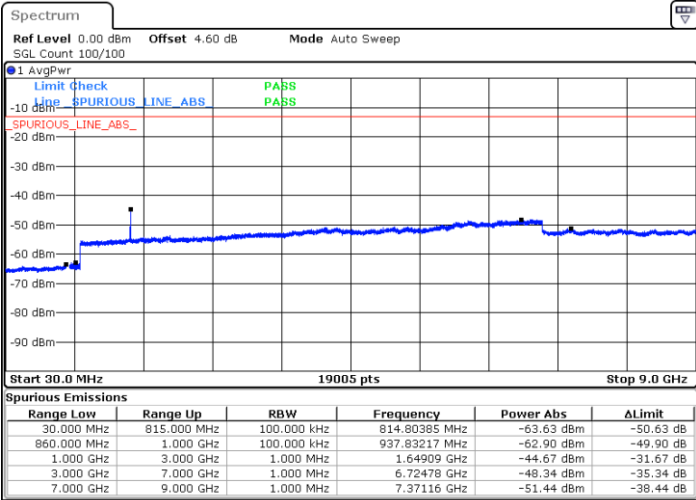

Date: 8 SEP.2019 20:48:09

Date: 8 SEP.2019 20:47:14

LTE Band 26 / 1.4MHz

Lowest Channel / 64QAM

Middle Channel / 64QAM

Date: 8 SEP.2019 19:58:52

Date: 8 SEP.2019 19:59:47

Highest Channel / 64QAM

Date: 8 SEP.2019 20:04:18

LTE Band 26 / 3MHz

Lowest Channel / 64QAM

Middle Channel / 64QAM

Date: 8 SEP.2019 20:10:12

Date: 8 SEP.2019 20:14:44

Highest Channel / 64QAM

Date: 8 SEP.2019 20:15:38

LTE Band 26 / 5MHz

Lowest Channel / 64QAM

Middle Channel / 64QAM

Date: 8 SEP.2019 20:23:09

Date: 8 SEP.2019 20:24:03

Highest Channel / 64QAM

Date: 8 SEP.2019 20:28:35

LTE Band 26 / 10MHz