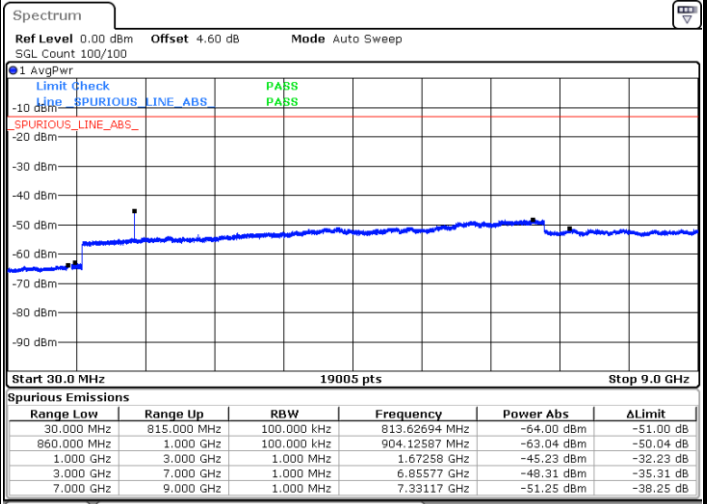

Date: 8 SEP.2019 20:48:09

Date: 8 SEP.2019 20:47:14

LTE Band 26 / 1.4MHz

Lowest Channel / 64QAM

Middle Channel / 64QAM

Date: 8 SEP.2019 19:58:52

Date: 8 SEP.2019 19:59:47

Highest Channel / 64QAM

Date: 8 SEP.2019 20:04:18

LTE Band 26 / 3MHz

Lowest Channel / 64QAM

Middle Channel / 64QAM

Date: 8 SEP.2019 20:10:12

Date: 8 SEP.2019 20:14:44

Highest Channel / 64QAM

Date: 8 SEP.2019 20:15:38