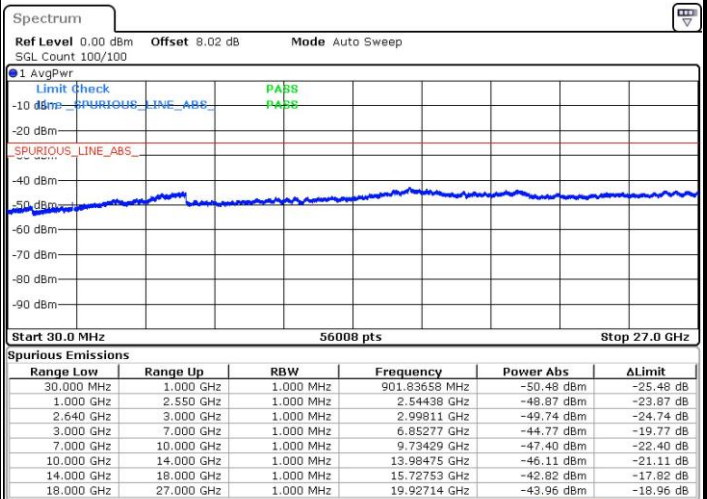

Date: 13.SEP.2019 15:27:10

Date: 13.SEP.2019 15:28:05

LTE Band 38 / 15MHz

Highest Channel / QPSK

Highest Channel / 16QAM

Date: 13.SEP.2019 15:29:00

Date: 13.SEP.2019 15:29:55

LTE Band 38 / 20MHz

Lowest Channel / QPSK

Lowest Channel / 16QAM

Date: 13.SEP.2019 15:30:50

Date: 13.SEP.2019 15:31:46

LTE Band 38 / 20MHz

Middle Channel / QPSK

Middle Channel / 16QAM

Date: 13.SEP.2019 15:32:41