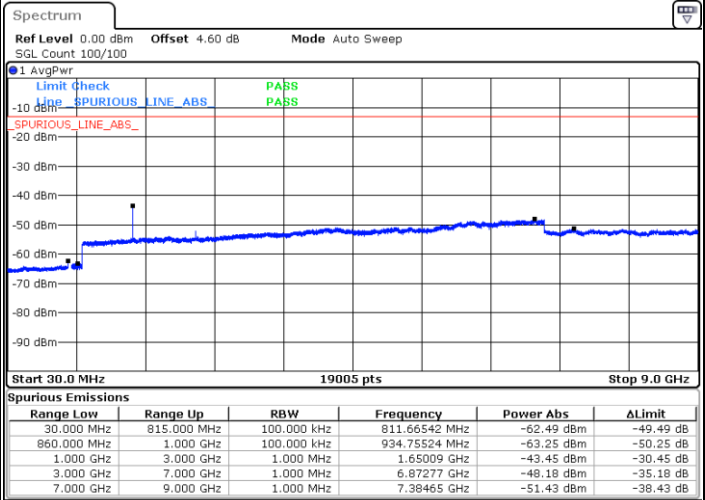

LTE Band 26 / 10MHz

Middle Channel / QPSK

Middle Channel / 16QAM

Date: 8 SEP.2019 20:37:00

Date: 8 SEP.2019 20:36:06

Highest Channel / QPSK

Highest Channel / 16QAM

Date: 8 SEP.2019 20:37:54

Date: 8 SEP.2019 20:38:49

LTE Band 26 / 15MHz

Lowest Channel / QPSK

Lowest Channel / 16QAM

Date: 8 SEP.2019 20:43:37

Date: 8 SEP.2019 20:44:31

Middle Channel / QPSK

Middle Channel / 16QAM