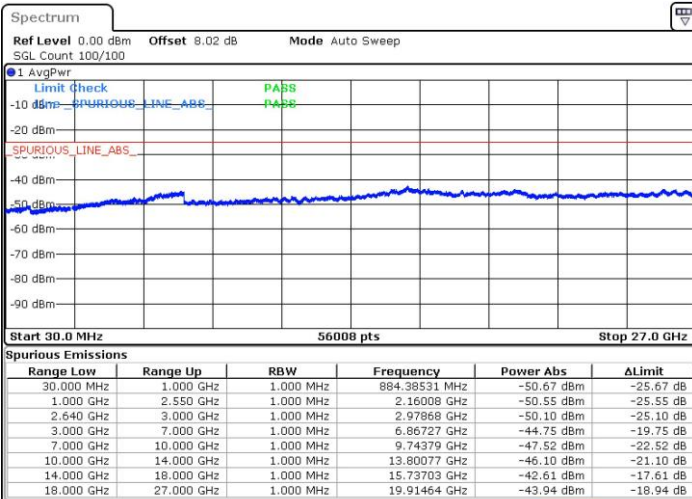

Date: 13.SEP.2019 15:33:36

Highest Channel / QPSK

Highest Channel / 16QAM

Date: 13.SEP.2019 15:34:31

Date: 13.SEP.2019 15:35:26

LTE Band 38 / 5MHz

Lowest Channel / 64QAM

Middle Channel / 64QAM

Date: 13.SEP.2019 15:36:21

Date: 13.SEP.2019 15:37:16

Highest Channel / 64QAM

Date: 13.SEP.2019 15:38:11

LTE Band 38 / 10MHz

Lowest Channel / 64QAM

Middle Channel / 64QAM

Date: 13.SEP.2019 15:39:06

Date: 13.SEP.2019 15:40:01

Highest Channel / 64QAM

Date: 13.SEP.2019 15:40:57

LTE Band 38 / 15MHz

Lowest Channel / 64QAM

Middle Channel / 64QAM

Date: 13.SEP.2019 15:41:52

Date: 13.SEP.2019 15:42:47