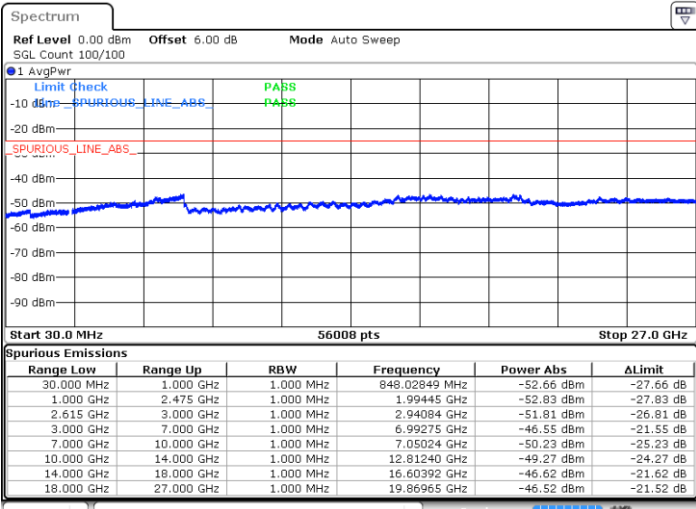

LTE Band 7 / 10MHz+20MHz

Highest Channel / QPSK

Highest Channel / 16QAM

Date: 24.SEP.2019 21:17:07

Date: 24.SEP.2019 21:14:42

Highest Channel / 64QAM

Date: 24.SEP.2019 21:28:56

LTE Band 7 / 15MHz+10MHz

Lowest Channel / QPSK

Lowest Channel / 16QAM

Date: 24.SEP.2019 17:42:23

Date: 24.SEP.2019 17:43:39

Lowest Channel / 64QAM

Date: 24.SEP.2019 17:45:49

LTE Band 7 / 15MHz+10MHz

Middle Channel / QPSK

Middle Channel / 16QAM

Date: 24.SEP.2019 17:40:18

Date: 24.SEP.2019 17:58:33

Middle Channel / 64QAM

Date: 24.SEP.2019 17:38:00