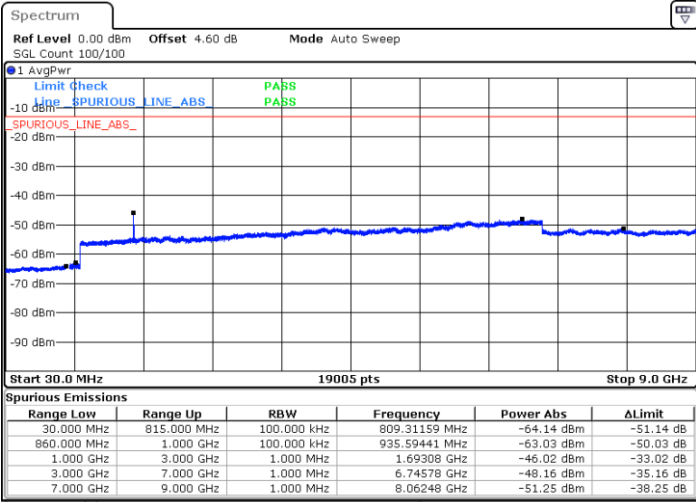

Date: 8 SEP.2019 20:04:18

LTE Band 26 / 3MHz

Lowest Channel / 64QAM

Middle Channel / 64QAM

Date: 8 SEP.2019 20:10:12

Date: 8 SEP.2019 20:14:44

Highest Channel / 64QAM

Date: 8 SEP.2019 20:15:38

LTE Band 26 / 5MHz

Lowest Channel / 64QAM

Middle Channel / 64QAM

Date: 8 SEP.2019 20:23:09

Date: 8 SEP.2019 20:24:03

Highest Channel / 64QAM

Date: 8 SEP.2019 20:28:35

LTE Band 26 / 10MHz