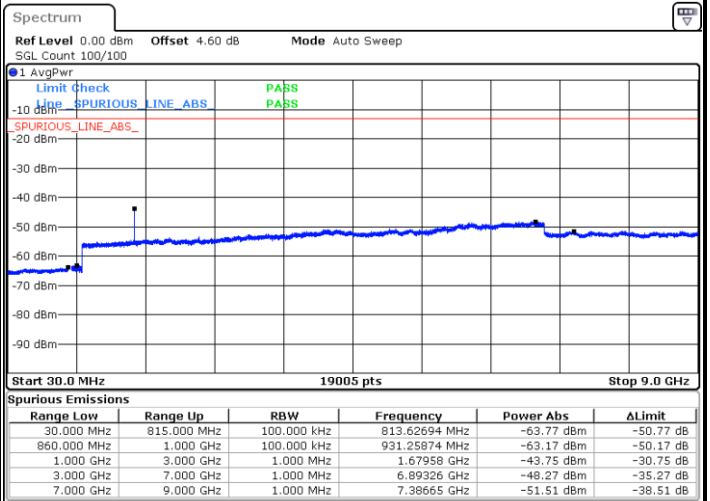

LTE Band 26 / 10MHz

Middle Channel / QPSK

Middle Channel / 16QAM

Date: 8 SEP.2019 20:37:00

Date: 8 SEP.2019 20:36:06

Highest Channel / QPSK

Highest Channel / 16QAM

Date: 8 SEP.2019 20:37:54

Date: 8 SEP.2019 20:38:49

LTE Band 26 / 15MHz

Lowest Channel / QPSK

Lowest Channel / 16QAM

Date: 8 SEP.2019 20:43:37

Date: 8 SEP.2019 20:44:31

Middle Channel / QPSK

Middle Channel / 16QAM