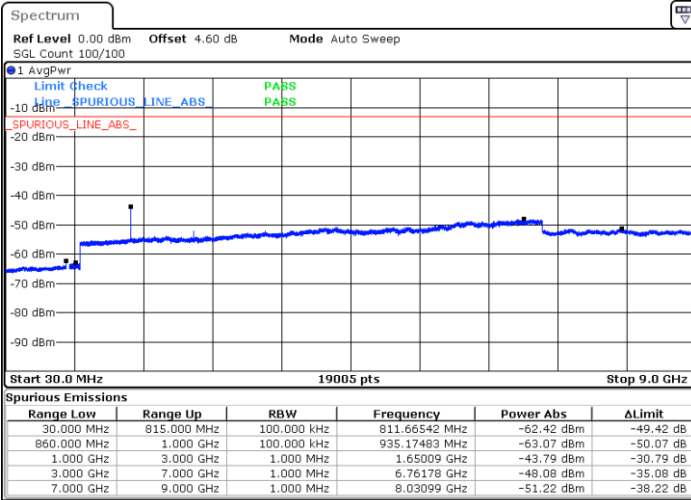

LTE Band 26 / 10MHz

Middle Channel / QPSK

Middle Channel / 16QAM

Date: 8 SEP.2019 20:37:00

Date: 8 SEP.2019 20:36:06

Highest Channel / QPSK

Highest Channel / 16QAM

Date: 8 SEP.2019 20:37:54

Date: 8 SEP.2019 20:38:49

LTE Band 26 / 15MHz

Lowest Channel / QPSK

Lowest Channel / 16QAM

Date: 8 SEP.2019 20:43:37

Date: 8 SEP.2019 20:44:31

Middle Channel / QPSK

Middle Channel / 16QAM