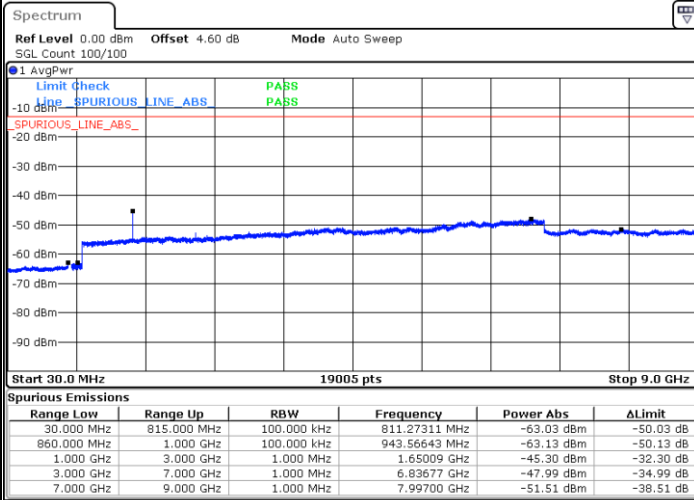

Lowest Channel / 64QAM

Middle Channel / 64QAM

Date: 8 SEP.2019 20:34:17

Date: 8 SEP.2019 20:35:11

Highest Channel / 64QAM

Date: 8 SEP.2019 20:39:43

LTE Band 26 / 15MHz

Lowest Channel / 64QAM

Middle Channel / 64QAM

Date: 8 SEP.2019 20:45:26

Date: 8 SEP.2019 20:46:20

Highest Channel / 64QAM

Date: 8 SEP.2019 20:50:52

LTE Band 38 / 5MHz

Lowest Channel / QPSK

Date: 13.SEP.2019 15:14:17