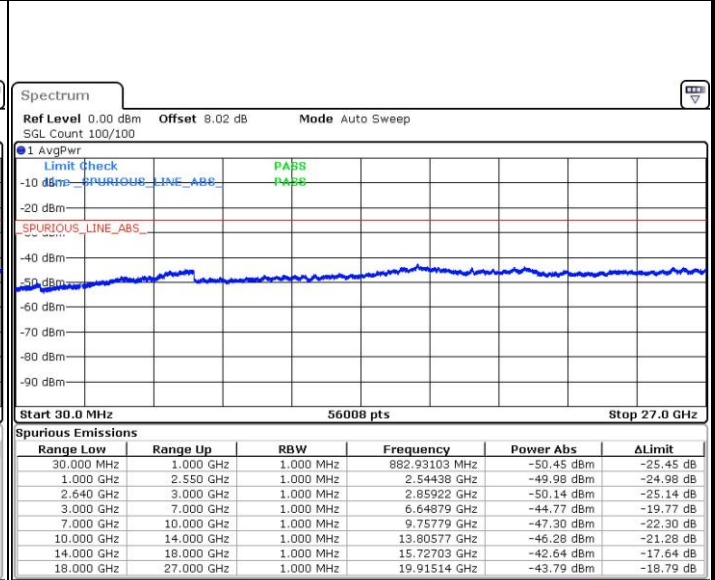

Lowest Channel / 64QAM

Middle Channel / 64QAM

Date: 8 SEP.2019 20:34:17

Date: 8 SEP.2019 20:35:11

Highest Channel / 64QAM

Date: 8 SEP.2019 20:39:43

LTE Band 26 / 15MHz

Lowest Channel / 64QAM

Middle Channel / 64QAM

Date: 8 SEP.2019 20:45:26

Date: 8 SEP.2019 20:46:20

Highest Channel / 64QAM

Date: 8 SEP.2019 20:50:52

LTE Band 38 / 5MHz

Lowest Channel / QPSK

Date: 13.SEP.2019 15:14:17

Lowest Channel / 16QAM

Date: 13.SEP.2019 15:15:12

Middle Channel / QPSK

Date: 13.SEP.2019 15:16:08

Middle Channel / 16QAM

Date: 13.SEP.2019 15:17:03

LTE Band 38 / 5MHz

Highest Channel / QPSK