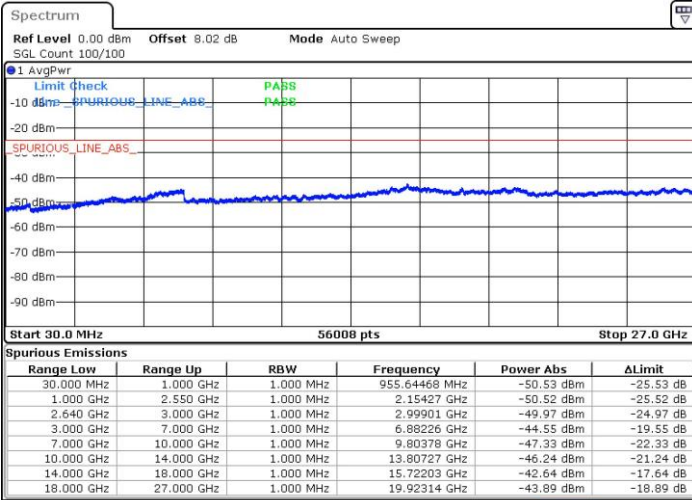

Date: 13.SEP.2019 15:17:58

Highest Channel / 16QAM

Date: 13.SEP.2019 15:18:53

LTE Band 38 / 10MHz

Lowest Channel / QPSK

Date: 13.SEP.2019 15:19:48

Lowest Channel / 16QAM

Date: 13.SEP.2019 15:20:43

LTE Band 38 / 10MHz

Middle Channel / QPSK

Middle Channel / 16QAM

Date: 13.SEP.2019 15:21:39

Date: 13.SEP.2019 15:22:34

Highest Channel / QPSK

Highest Channel / 16QAM

Date: 13.SEP.2019 15:23:29

Date: 13.SEP.2019 15:24:24

LTE Band 38 / 15MHz

Lowest Channel / QPSK

Lowest Channel / 16QAM

Date: 13.SEP.2019 15:25:19

Date: 13.SEP.2019 15:26:15

Middle Channel / QPSK

Middle Channel / 16QAM