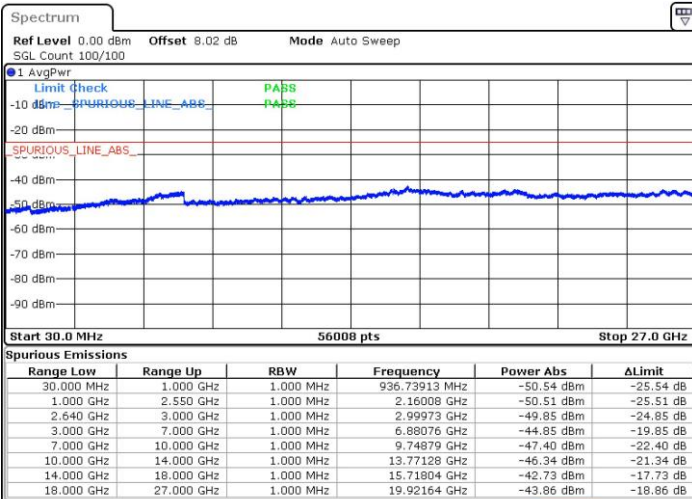

Date: 13.SEP.2019 15:36:21

Date: 13.SEP.2019 15:37:16

Highest Channel / 64QAM

Date: 13.SEP.2019 15:38:11

LTE Band 38 / 10MHz

Lowest Channel / 64QAM

Middle Channel / 64QAM

Date: 13.SEP.2019 15:39:06

Date: 13.SEP.2019 15:40:01

Highest Channel / 64QAM

Date: 13.SEP.2019 15:40:57

LTE Band 38 / 15MHz

Lowest Channel / 64QAM

Middle Channel / 64QAM

Date: 13.SEP.2019 15:41:52

Date: 13.SEP.2019 15:42:47

Highest Channel / 64QAM

Date: 13.SEP.2019 15:43:42

LTE Band 38 / 20MHz

Lowest Channel / 64QAM

Middle Channel / 64QAM

Date: 13.SEP.2019 15:44:37

Date: 13.SEP.2019 15:45:32

Highest Channel / 64QAM