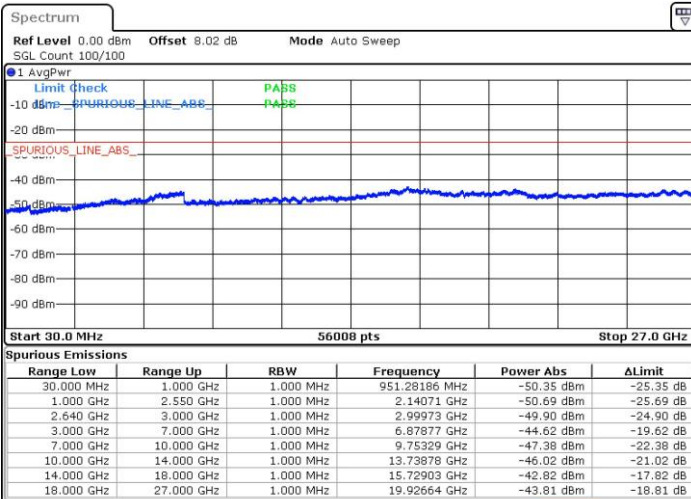

Date: 13.SEP.2019 15:17:58

Highest Channel / 16QAM

Date: 13.SEP.2019 15:18:53

LTE Band 38 / 10MHz

Lowest Channel / QPSK

Date: 13.SEP.2019 15:19:48

Lowest Channel / 16QAM

Date: 13.SEP.2019 15:20:43

LTE Band 38 / 10MHz

Middle Channel / QPSK

Middle Channel / 16QAM

Date: 13.SEP.2019 15:21:39

Date: 13.SEP.2019 15:22:34

Highest Channel / QPSK

Highest Channel / 16QAM

Date: 13.SEP.2019 15:23:29

Date: 13.SEP.2019 15:24:24

LTE Band 38 / 15MHz

Lowest Channel / QPSK

Lowest Channel / 16QAM

Date: 13.SEP.2019 15:25:19

Date: 13.SEP.2019 15:26:15

Middle Channel / QPSK

Middle Channel / 16QAM