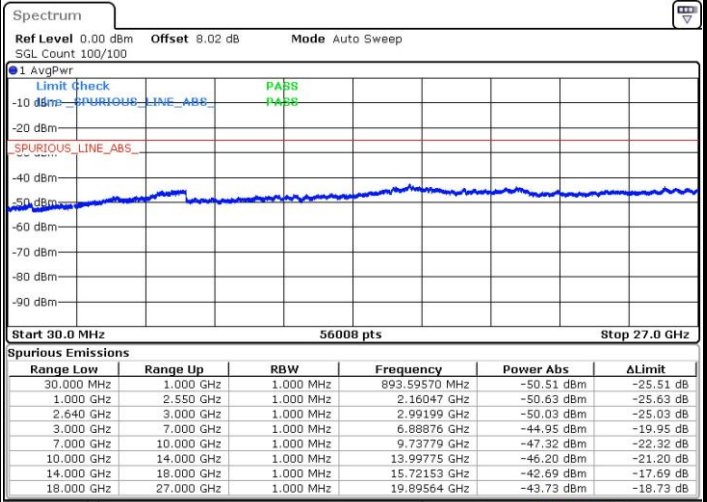

Date: 13.SEP.2019 15:40:01

Highest Channel / 64QAM

Date: 13.SEP.2019 15:40:57

LTE Band 38 / 15MHz

Lowest Channel / 64QAM

Middle Channel / 64QAM

Date: 13.SEP.2019 15:41:52

Date: 13.SEP.2019 15:42:47

Highest Channel / 64QAM

Date: 13.SEP.2019 15:43:42

LTE Band 38 / 20MHz

Lowest Channel / 64QAM

Middle Channel / 64QAM

Date: 13.SEP.2019 15:44:37

Date: 13.SEP.2019 15:45:32

Highest Channel / 64QAM

Date: 13.SEP.2019 15:46:27

For CA

LTE Band 7 / 10MHz+20MHz

Lowest Channel / QPSK

Lowest Channel / 16QAM

Date: 24.SEP.2019 21:26:08

Date: 24.SEP.2019 21:24:37

Lowest Channel / 64QAM