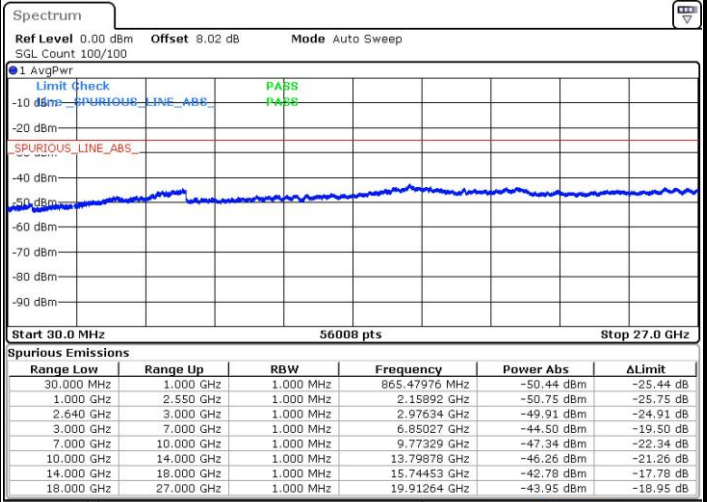

Lowest Channel / QPSK

Lowest Channel / 16QAM

Date: 13.SEP.2019 15:30:50

Date: 13.SEP.2019 15:31:46

LTE Band 38 / 20MHz

Middle Channel / QPSK

Middle Channel / 16QAM

Date: 13.SEP.2019 15:32:41

Date: 13.SEP.2019 15:33:36

Highest Channel / QPSK

Highest Channel / 16QAM

Date: 13.SEP.2019 15:34:31

Date: 13.SEP.2019 15:35:26

LTE Band 38 / 5MHz

Lowest Channel / 64QAM

Middle Channel / 64QAM

Date: 13.SEP.2019 15:36:21

Date: 13.SEP.2019 15:37:16

Highest Channel / 64QAM

Date: 13.SEP.2019 15:38:11

LTE Band 38 / 10MHz

Lowest Channel / 64QAM

Middle Channel / 64QAM

Date: 13.SEP.2019 15:39:06