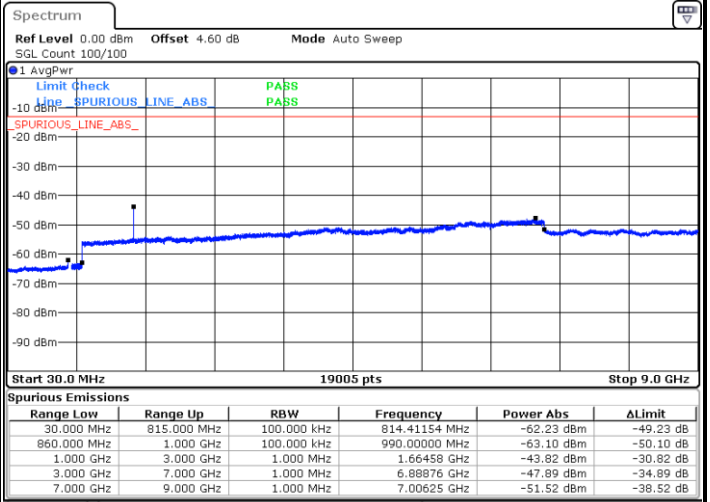

LTE Band 26 / 10MHz

Middle Channel / QPSK

Middle Channel / 16QAM

Date: 8 SEP.2019 20:37:00

Date: 8 SEP.2019 20:36:06

Highest Channel / QPSK

Highest Channel / 16QAM

Date: 8 SEP.2019 20:37:54

Date: 8 SEP.2019 20:38:49

LTE Band 26 / 15MHz

Lowest Channel / QPSK

Lowest Channel / 16QAM

Date: 8 SEP.2019 20:43:37

Date: 8 SEP.2019 20:44:31

Middle Channel / QPSK

Middle Channel / 16QAM