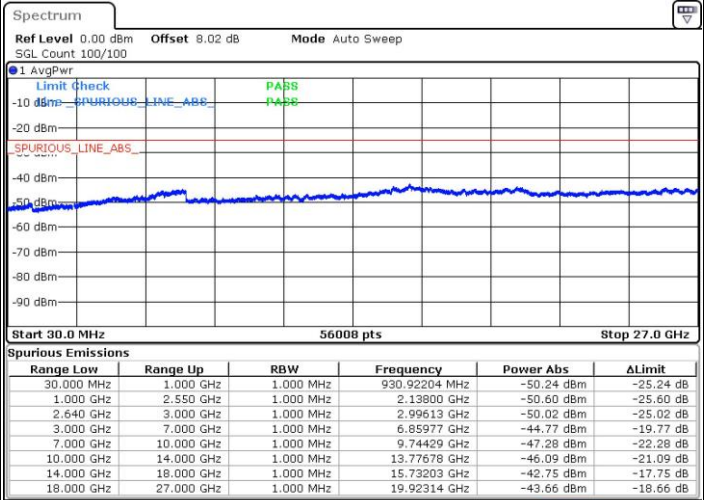

Lowest Channel / 16QAM

Date: 13.SEP.2019 15:15:12

Middle Channel / QPSK

Date: 13.SEP.2019 15:16:08

Middle Channel / 16QAM

Date: 13.SEP.2019 15:17:03

LTE Band 38 / 5MHz

Highest Channel / QPSK

Date: 13.SEP.2019 15:17:58

Highest Channel / 16QAM

Date: 13.SEP.2019 15:18:53

LTE Band 38 / 10MHz

Lowest Channel / QPSK

Date: 13.SEP.2019 15:19:48

Lowest Channel / 16QAM

Date: 13.SEP.2019 15:20:43