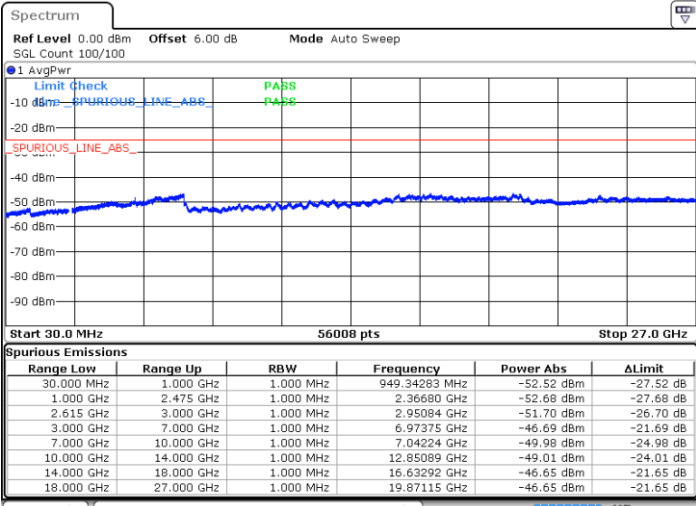

LTE Band 7 / 15MHz+10MHz

Middle Channel / QPSK

Middle Channel / 16QAM

Date: 24.SEP.2019 17:40:18