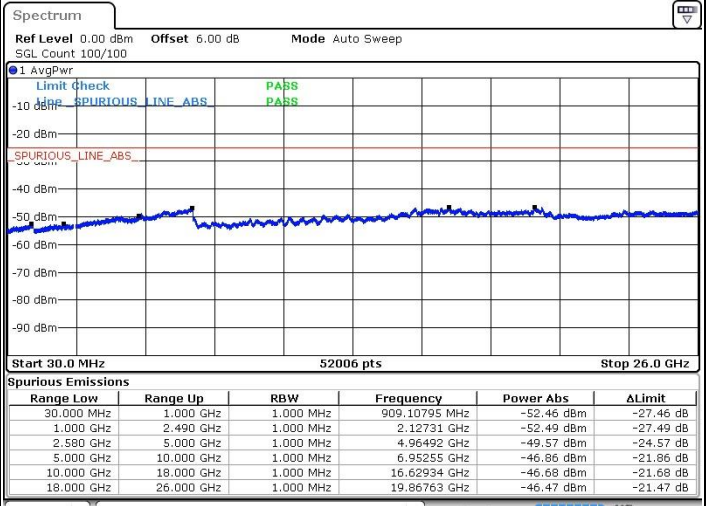

Date: 24.SEP.2019 21:23:42

LTE Band 7 / 10MHz+20MHz

MiddleChannel / QPSK

Middle Channel / 16QAM

Date: 24.SEP.2019 21:19:31

Date: 24.SEP.2019 21:21:03

Middle Channel / 64QAM

Date: 24.SEP.2019 21:22:14

LTE Band 7 / 10MHz+20MHz

Highest Channel / QPSK

Highest Channel / 16QAM

Date: 24.SEP.2019 21:17:07

Date: 24.SEP.2019 21:14:42

Highest Channel / 64QAM

Date: 24.SEP.2019 21:28:56

LTE Band 7 / 15MHz+10MHz