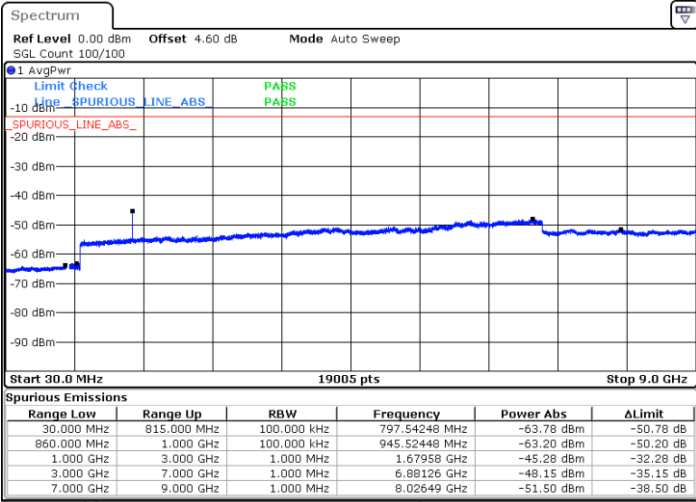

Lowest Channel / 64QAM

Middle Channel / 64QAM

Date: 8 SEP.2019 20:34:17

Date: 8 SEP.2019 20:35:11

Highest Channel / 64QAM

Date: 8 SEP.2019 20:39:43

LTE Band 26 / 15MHz

Lowest Channel / 64QAM

Middle Channel / 64QAM

Date: 8 SEP.2019 20:45:26

Date: 8 SEP.2019 20:46:20

Highest Channel / 64QAM

Date: 8 SEP.2019 20:50:52

LTE Band 38 / 5MHz

Lowest Channel / QPSK

Date: 13.SEP.2019 15:14:17