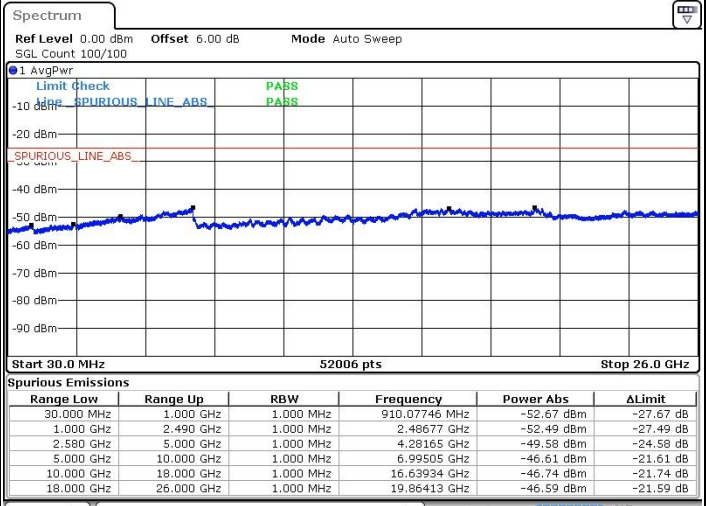

Highest Channel / 64QAM

Date: 13.SEP.2019 15:43:42

LTE Band 38 / 20MHz

Lowest Channel / 64QAM

Middle Channel / 64QAM

Date: 13.SEP.2019 15:44:37

Date: 13.SEP.2019 15:45:32

Highest Channel / 64QAM

Date: 13.SEP.2019 15:46:27

For CA

LTE Band 7 / 10MHz+20MHz

Lowest Channel / QPSK

Lowest Channel / 16QAM

Date: 24.SEP.2019 21:26:08

Date: 24.SEP.2019 21:24:37

Lowest Channel / 64QAM

Date: 24.SEP.2019 21:23:42

LTE Band 7 / 10MHz+20MHz

MiddleChannel / QPSK

Middle Channel / 16QAM

Date: 24.SEP.2019 21:19:31

Date: 24.SEP.2019 21:21:03

Middle Channel / 64QAM

Date: 24.SEP.2019 21:22:14

LTE Band 7 / 10MHz+20MHz

Highest Channel / QPSK

Highest Channel / 16QAM

Date: 24.SEP.2019 21:17:07

Date: 24.SEP.2019 21:14:42

Highest Channel / 64QAM

Date: 24.SEP.2019 21:28:56

LTE Band 7 / 15MHz+10MHz