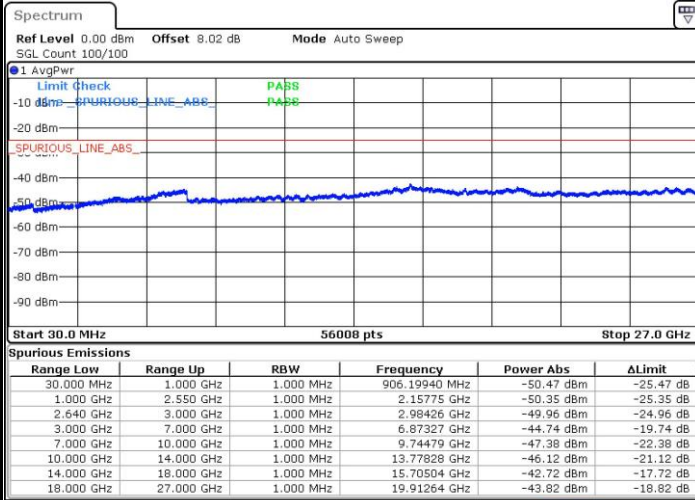

Lowest Channel / 16QAM

Date: 13.SEP.2019 15:15:12

Middle Channel / QPSK

Date: 13.SEP.2019 15:16:08

Middle Channel / 16QAM

Date: 13.SEP.2019 15:17:03

LTE Band 38 / 5MHz

Highest Channel / QPSK

Date: 13.SEP.2019 15:17:58

Highest Channel / 16QAM

Date: 13.SEP.2019 15:18:53

LTE Band 38 / 10MHz

Lowest Channel / QPSK

Date: 13.SEP.2019 15:19:48

Lowest Channel / 16QAM

Date: 13.SEP.2019 15:20:43