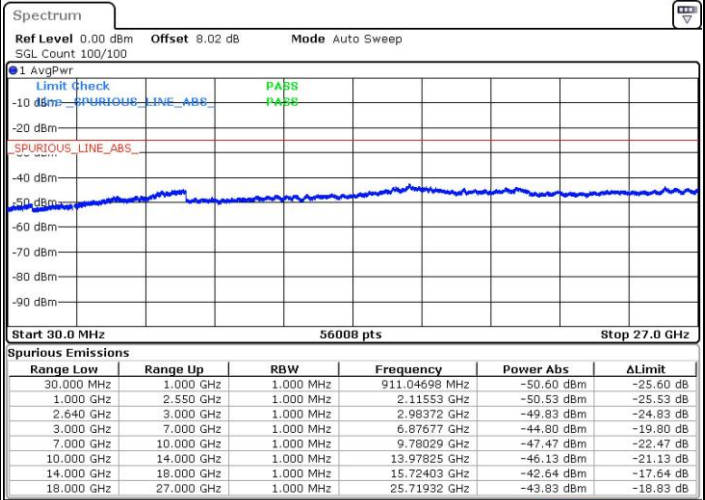

Date: 13.SEP.2019 15:17:58

Highest Channel / 16QAM

Date: 13.SEP.2019 15:18:53

LTE Band 38 / 10MHz

Lowest Channel / QPSK

Date: 13.SEP.2019 15:19:48

Lowest Channel / 16QAM

Date: 13.SEP.2019 15:20:43

LTE Band 38 / 10MHz

Middle Channel / QPSK

Middle Channel / 16QAM

Date: 13.SEP.2019 15:21:39

Date: 13.SEP.2019 15:22:34

Highest Channel / QPSK

Highest Channel / 16QAM

Date: 13.SEP.2019 15:23:29