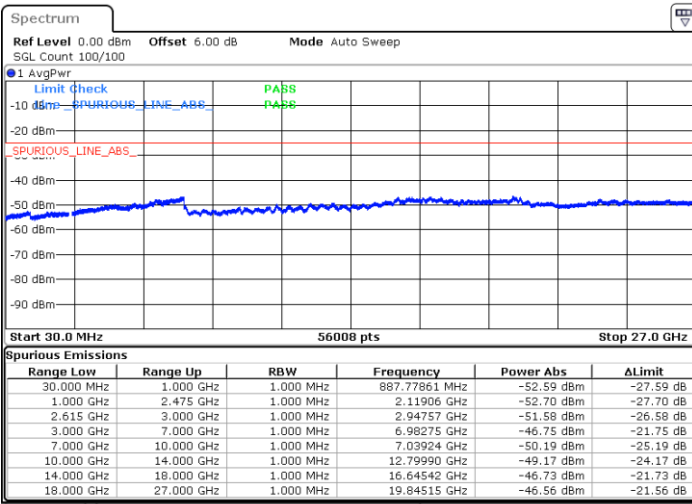

LTE Band 7 / 10MHz+20MHz

Highest Channel / QPSK

Highest Channel / 16QAM

Date: 24.SEP.2019 21:17:07

Date: 24.SEP.2019 21:14:42

Highest Channel / 64QAM

Date: 24.SEP.2019 21:28:56

LTE Band 7 / 15MHz+10MHz

Lowest Channel / QPSK

Lowest Channel / 16QAM

Date: 24.SEP.2019 17:42:23

Date: 24.SEP.2019 17:43:39

Lowest Channel / 64QAM

Date: 24.SEP.2019 17:45:49

LTE Band 7 / 15MHz+10MHz

Middle Channel / QPSK