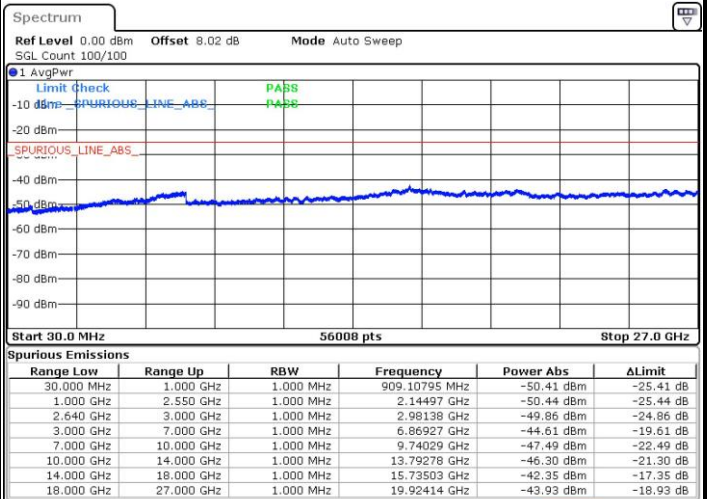

LTE Band 38 / 10MHz

Middle Channel / QPSK

Middle Channel / 16QAM

Date: 13.SEP.2019 15:21:39

Date: 13.SEP.2019 15:22:34

Highest Channel / QPSK

Highest Channel / 16QAM

Date: 13.SEP.2019 15:23:29

Date: 13.SEP.2019 15:24:24

LTE Band 38 / 15MHz

Lowest Channel / QPSK

Lowest Channel / 16QAM

Date: 13.SEP.2019 15:25:19

Date: 13.SEP.2019 15:26:15

Middle Channel / QPSK

Middle Channel / 16QAM

Date: 13.SEP.2019 15:27:10

Date: 13.SEP.2019 15:28:05

LTE Band 38 / 15MHz

Highest Channel / QPSK

Highest Channel / 16QAM

Date: 13.SEP.2019 15:29:00

Date: 13.SEP.2019 15:29:55

LTE Band 38 / 20MHz