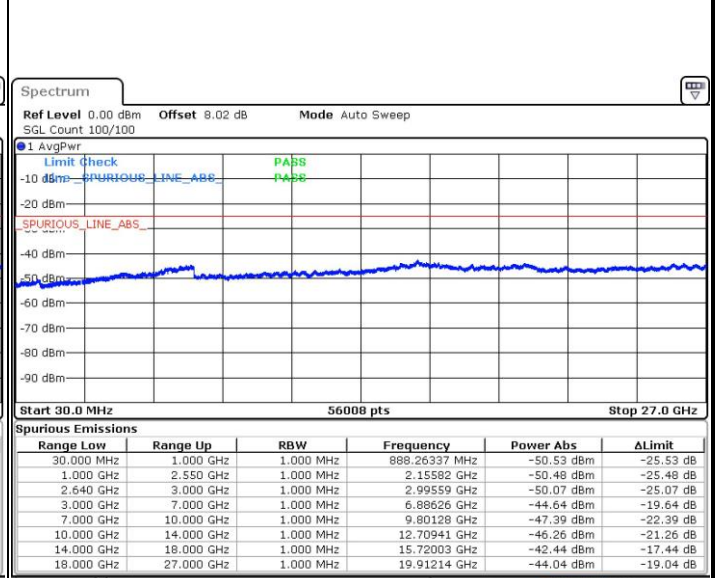

Middle Channel / 64QAM

Date: 8 SEP.2019 20:45:26

Date: 8 SEP.2019 20:46:20

Highest Channel / 64QAM

Date: 8 SEP.2019 20:50:52

LTE Band 38 / 5MHz

Lowest Channel / QPSK

Date: 13.SEP.2019 15:14:17

Lowest Channel / 16QAM

Date: 13.SEP.2019 15:15:12

Middle Channel / QPSK

Date: 13.SEP.2019 15:16:08

Middle Channel / 16QAM

Date: 13.SEP.2019 15:17:03

LTE Band 38 / 5MHz

Highest Channel / QPSK

Date: 13.SEP.2019 15:17:58

Highest Channel / 16QAM

Date: 13.SEP.2019 15:18:53

LTE Band 38 / 10MHz

Lowest Channel / QPSK

Date: 13.SEP.2019 15:19:48

Lowest Channel / 16QAM

Date: 13.SEP.2019 15:20:43