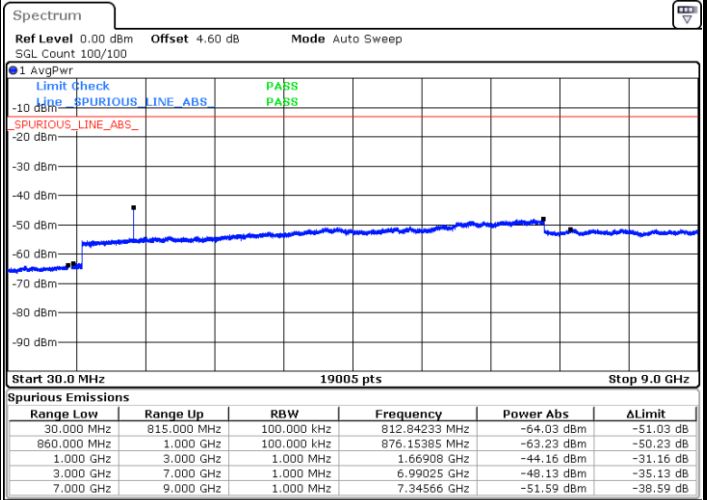

Date: 8 SEP.2019 20:04:18

LTE Band 26 / 3MHz

Lowest Channel / 64QAM

Middle Channel / 64QAM

Date: 8 SEP.2019 20:10:12

Date: 8 SEP.2019 20:14:44

Highest Channel / 64QAM

Date: 8 SEP.2019 20:15:38

LTE Band 26 / 5MHz

Lowest Channel / 64QAM

Middle Channel / 64QAM

Date: 8 SEP.2019 20:23:09

Date: 8 SEP.2019 20:24:03

Highest Channel / 64QAM

Date: 8 SEP.2019 20:28:35

LTE Band 26 / 10MHz