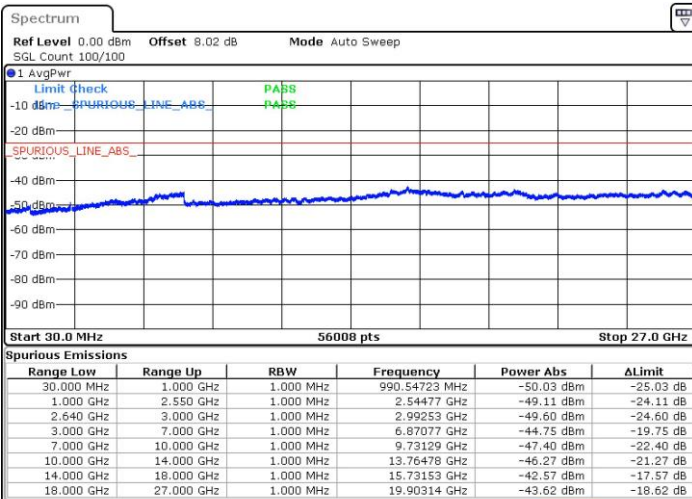

Date: 13.SEP.2019 15:27:10

Date: 13.SEP.2019 15:28:05

LTE Band 38 / 15MHz

Highest Channel / QPSK

Highest Channel / 16QAM

Date: 13.SEP.2019 15:29:00

Date: 13.SEP.2019 15:29:55

LTE Band 38 / 20MHz

Lowest Channel / QPSK

Lowest Channel / 16QAM

Date: 13.SEP.2019 15:30:50

Date: 13.SEP.2019 15:31:46

LTE Band 38 / 20MHz

Middle Channel / QPSK

Middle Channel / 16QAM

Date: 13.SEP.2019 15:32:41