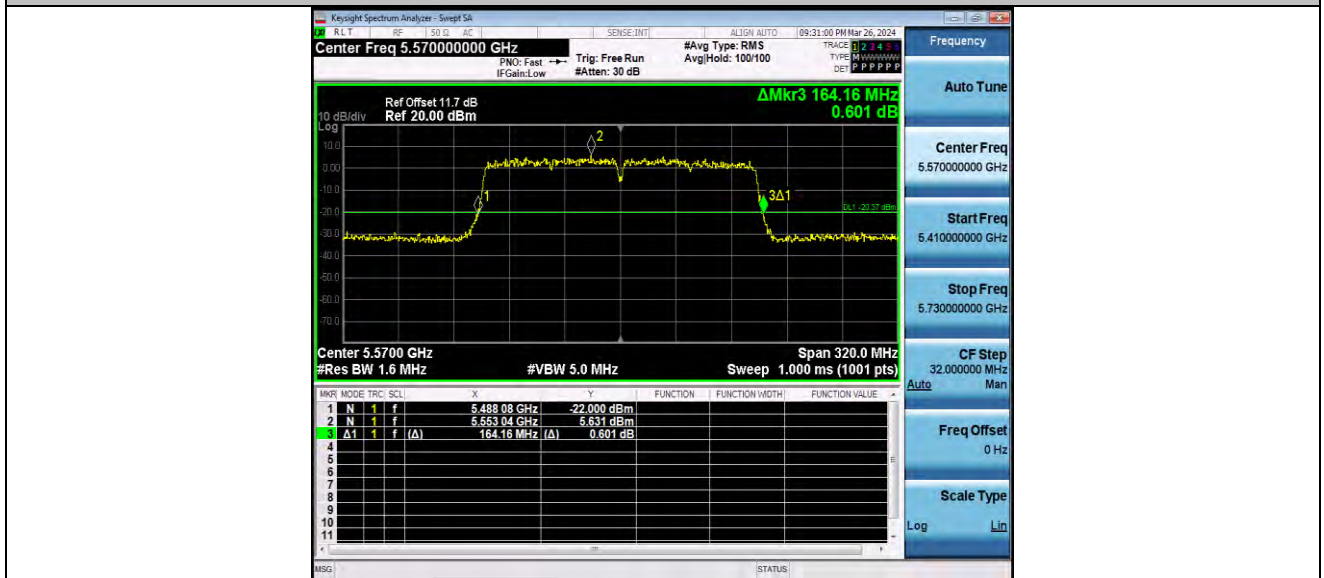

11AC160MIMO_Ant2_5250

11AC160MIMO_Ant1_5570

BUREAU VERITAS

Test Report No.: W7L-P24040006RF03

11AC160MIMO_Ant2_5570

11AX20MIMO_Ant1_5180

BUREAU VERITAS

Test Report No.: W7L-P24040006RF03