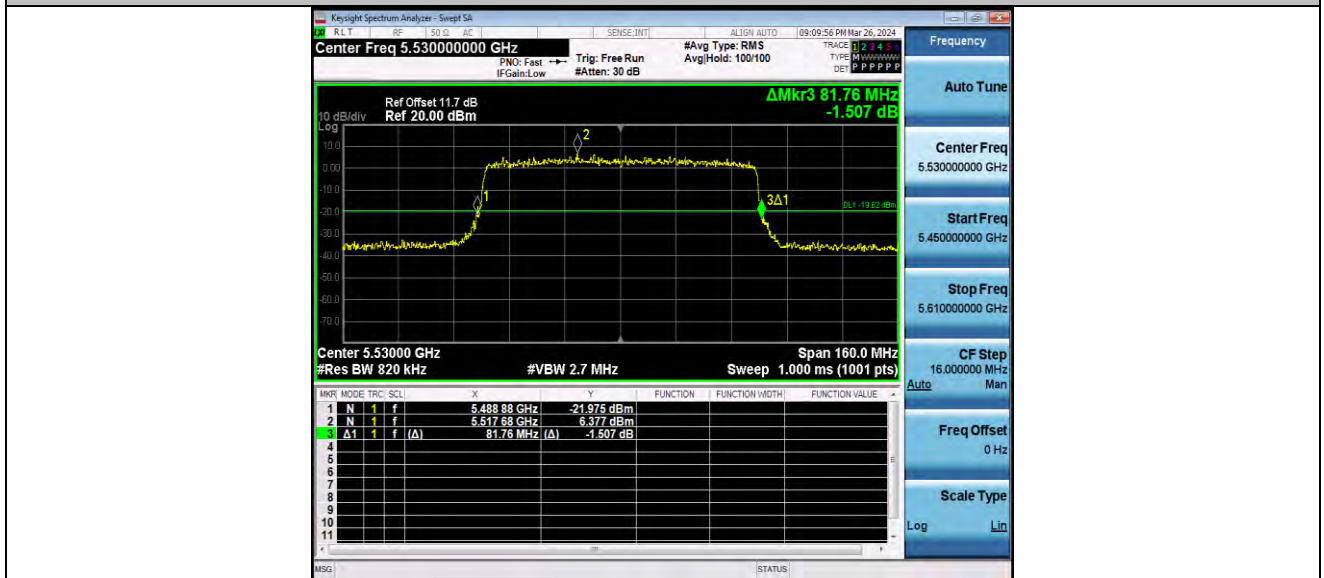

11AC80MIMO_Ant1_5610