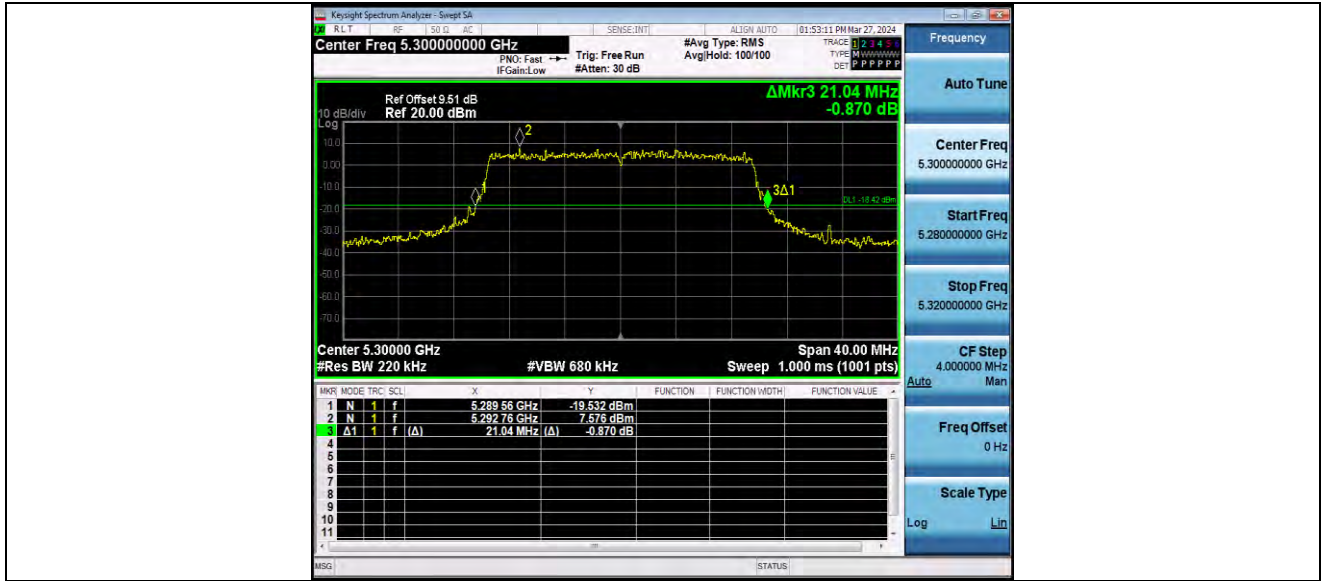

11AX20MIMO_Ant2_5240

11AX20MIMO_Ant1_5260

BUREAU VERITAS

Test Report No.: W7L-P24040006RF03

11AX20MIMO_Ant2_5260

11AX20MIMO_Ant1_5300

BUREAU VERITAS

Test Report No.: W7L-P24040006RF03