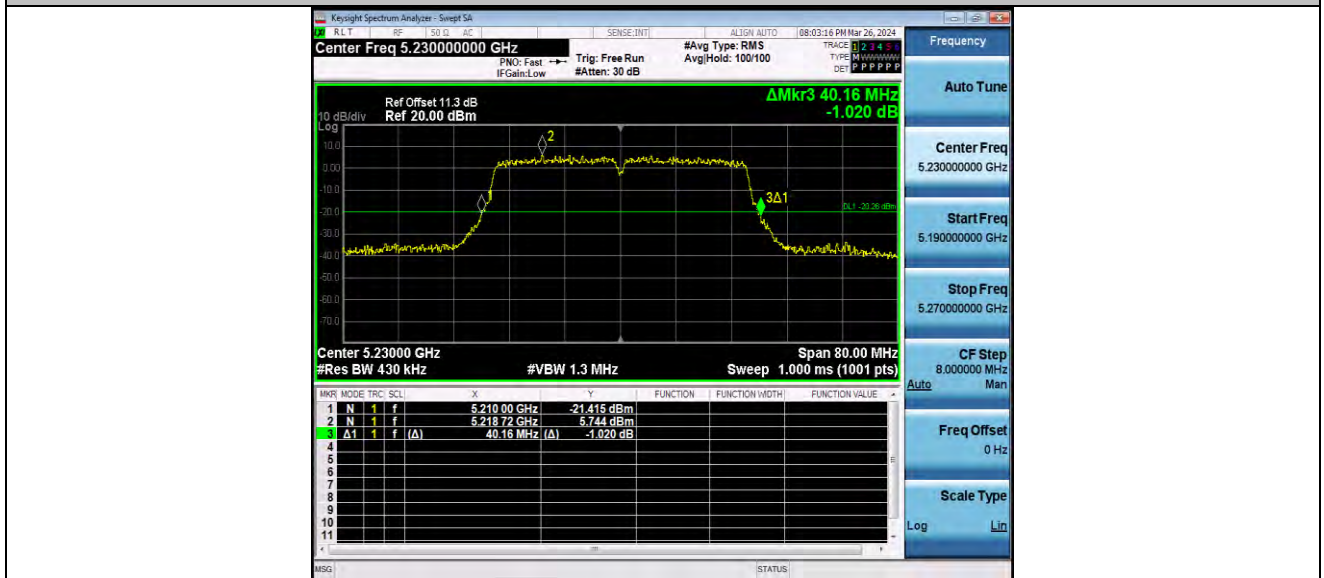

11N40MIMO_Ant1_5270