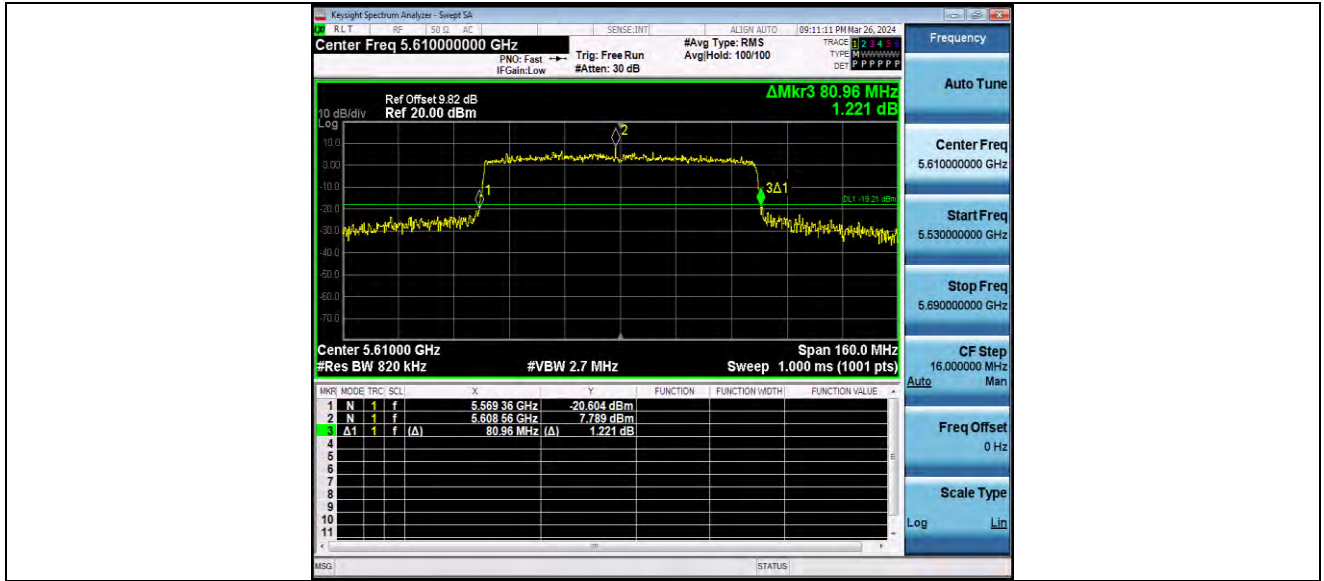

11AC80MIMO_Ant2_5610

11AC80MIMO_Ant1_5775

BUREAU VERITAS

Test Report No.: W7L-P24040006RF03

11AC80MIMO_Ant2_5775

11AC160MIMO_Ant1_5250

BUREAU VERITAS

Test Report No.: W7L-P24040006RF03