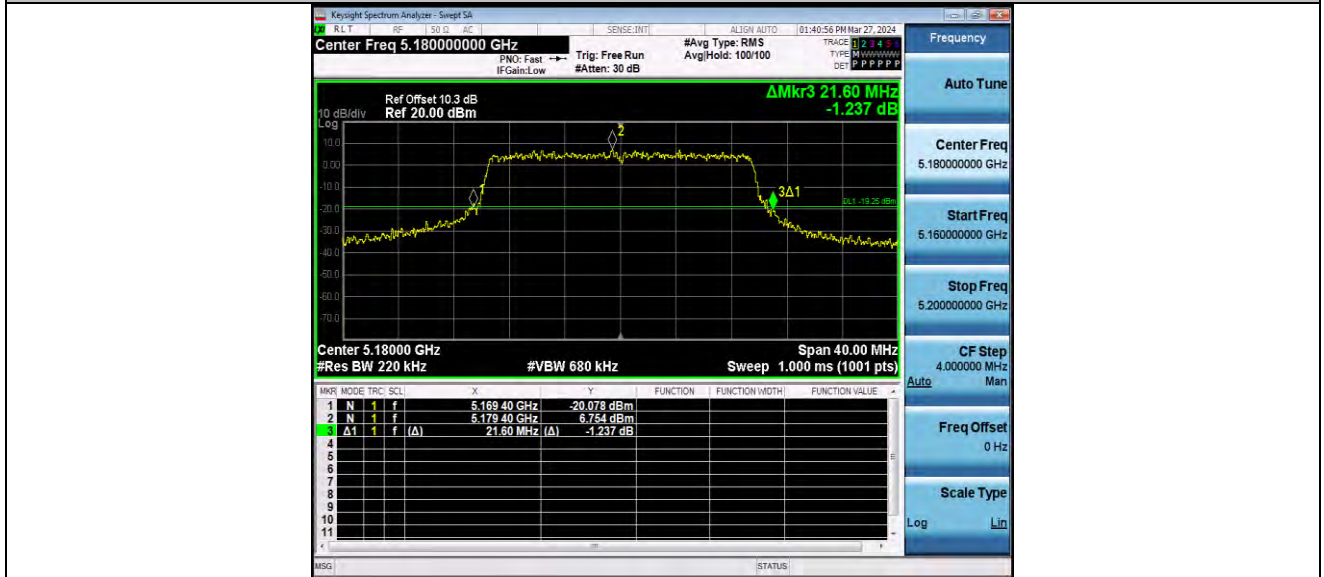

11AX20MIMO_Ant1_5200