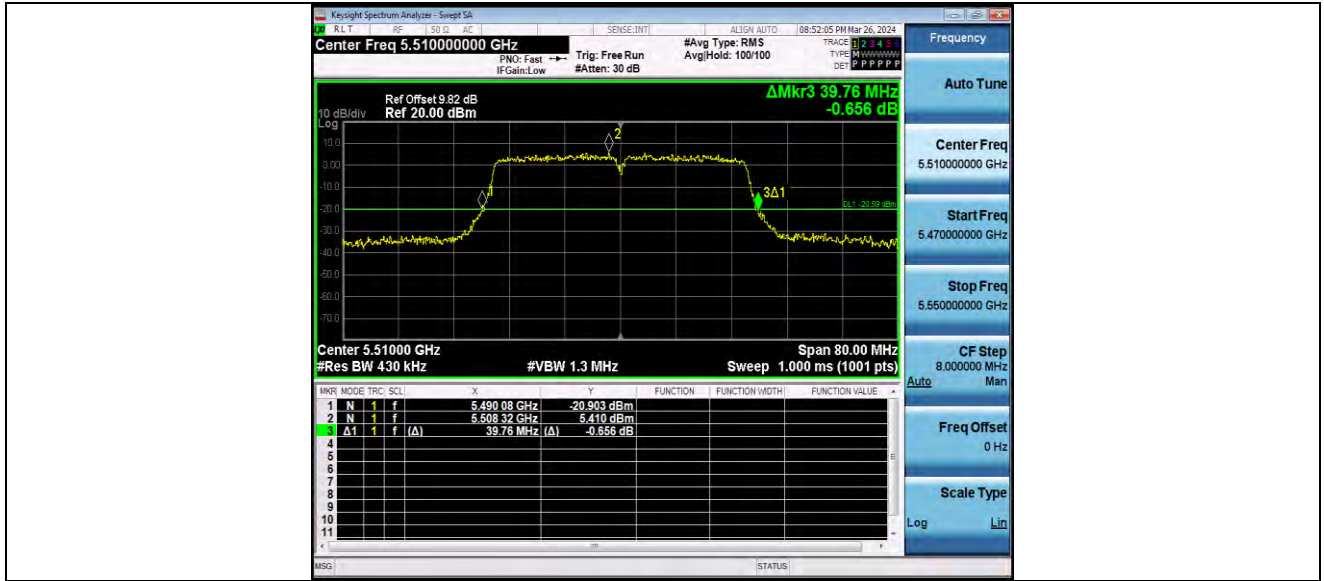

11AC40MIMO_Ant2_5270

11AC40MIMO_Ant1_5310

BUREAU VERITAS

Test Report No.: W7L-P24040006RF03

11AC40MIMO_Ant2_5310

11AC40MIMO_Ant1_5510

BUREAU VERITAS

Test Report No.: W7L-P24040006RF03