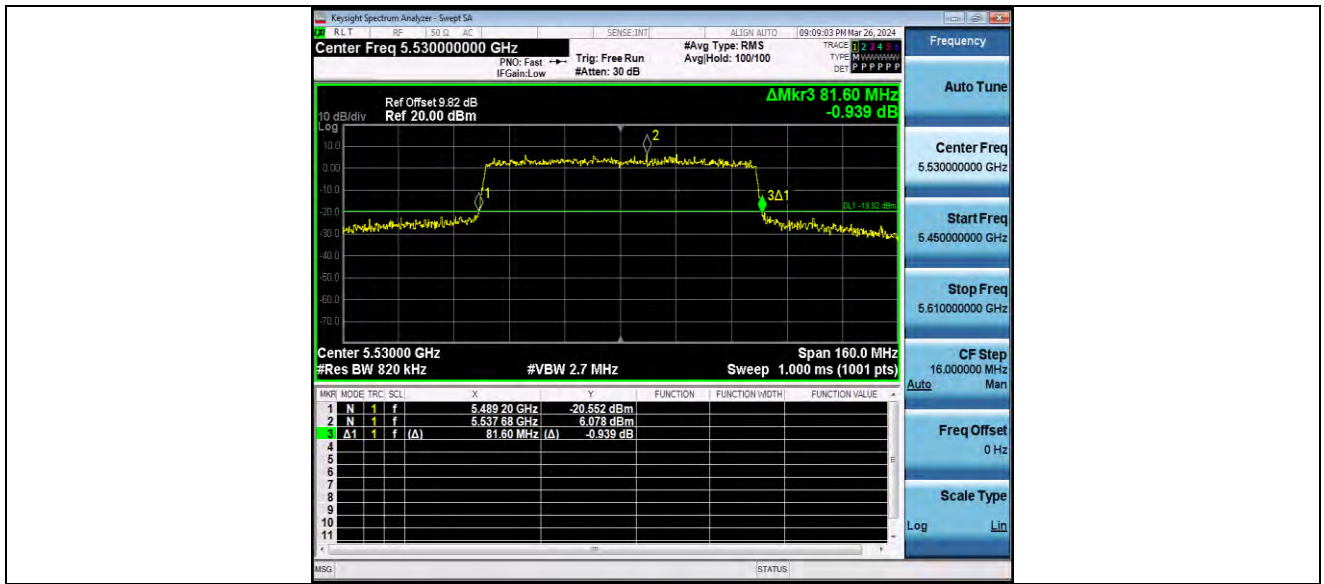

BUREAU VERITAS

Test Report No.: W7L-P24040006RF03

11AC80MIMO_Ant2_5530