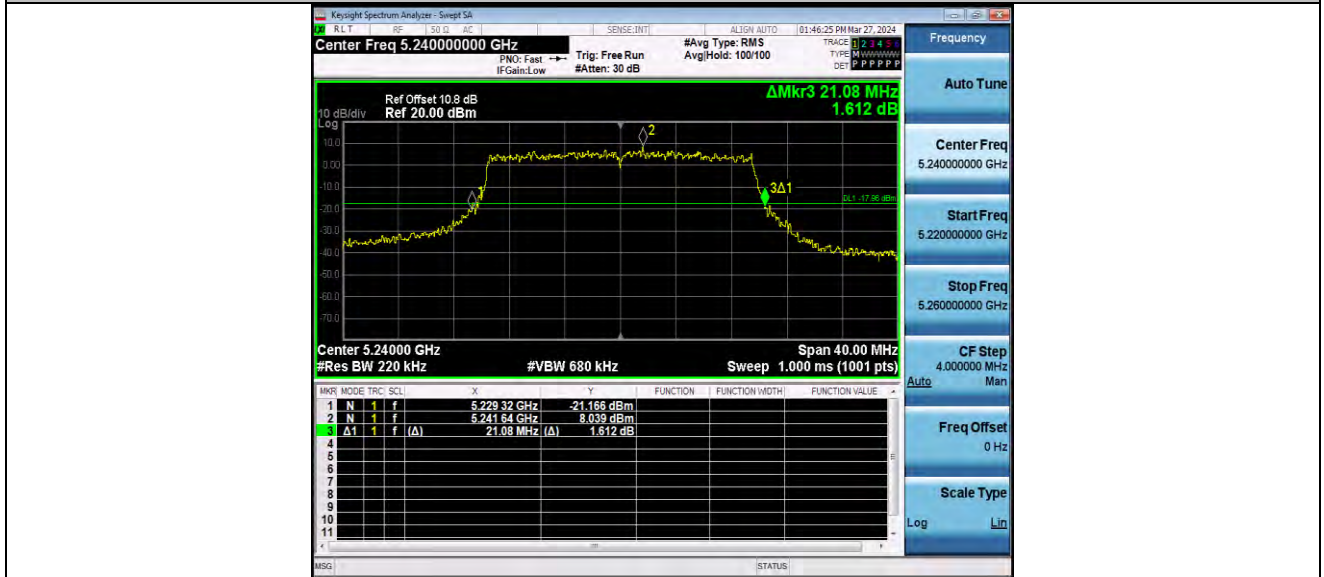

11AX20MIMO_Ant1_5260