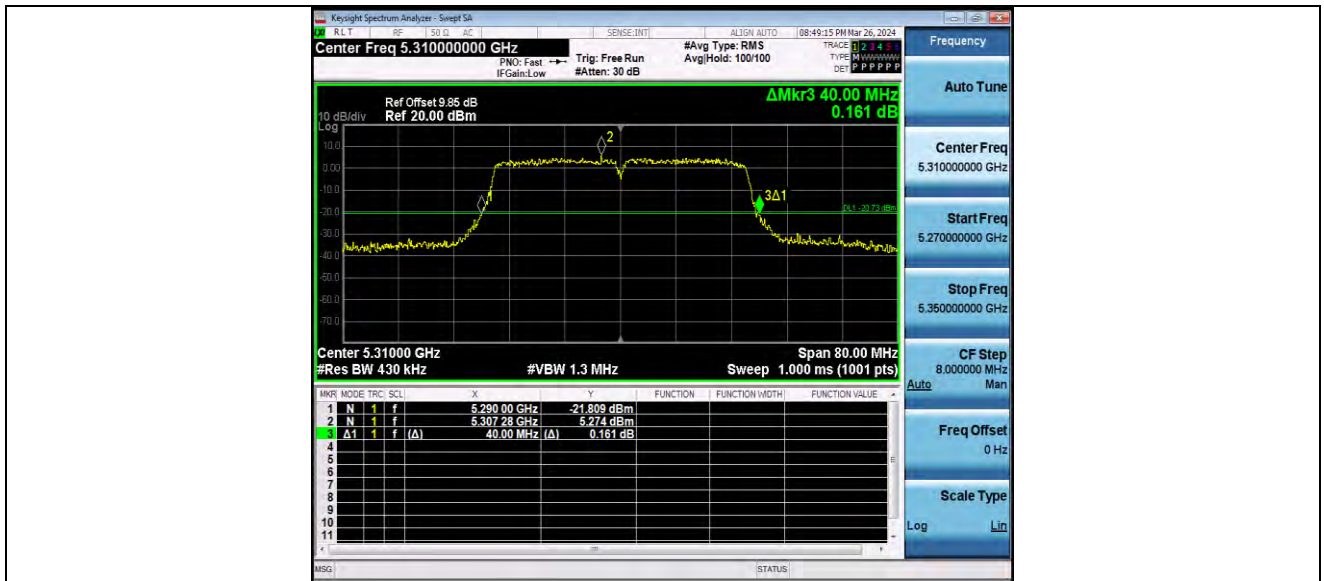

11AC40MIMO_Ant2_5270

11AC40MIMO_Ant1_5310

BUREAU VERITAS

Test Report No.: W7L-P24040006RF03

11AC40MIMO_Ant2_5310

11AC40MIMO_Ant1_5510

BUREAU VERITAS

Test Report No.: W7L-P24040006RF03