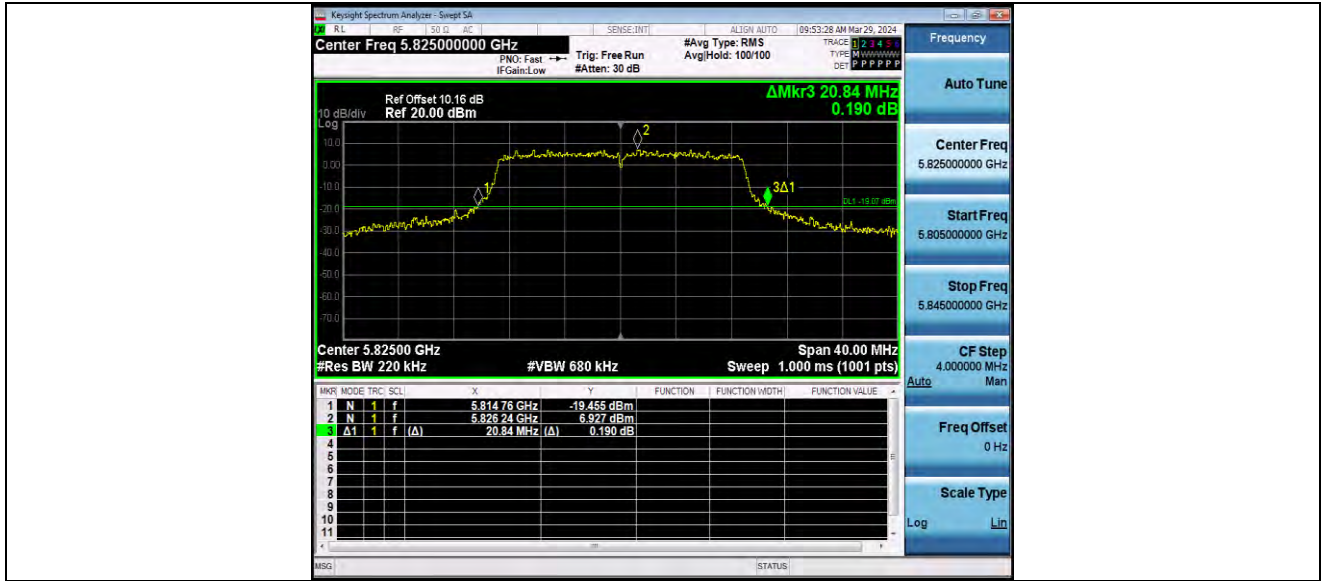

BUREAU VERITAS

Test Report No.: W7L-P24040006RF03

11N20MIMO_Ant2_5825

11N40MIMO_Ant1_5190

BV 7Layers Communications Technology (Shenzhen) Co., Ltd

Room B37, Warehouse A5, No.3 Chiwan 4th Road, Zhaoshang Street, Nanshan District Shenzhen, Guangdong, People's Republic of China