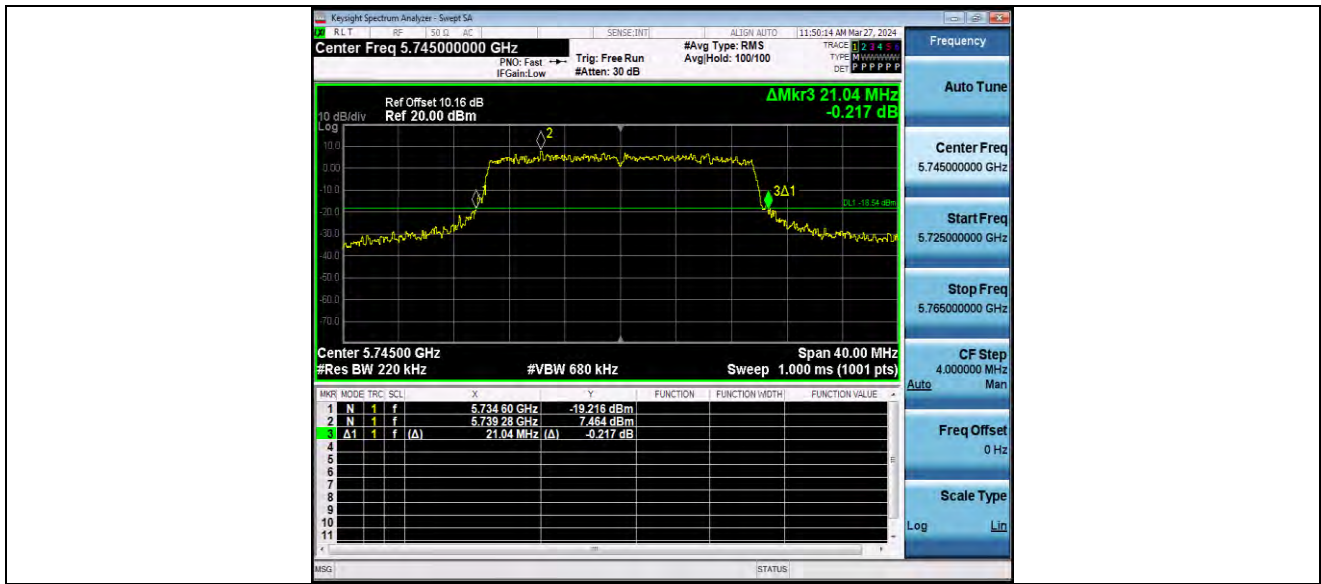

11AX20MIMO_Ant2_5700

11AX20MIMO_Ant1_5745

BUREAU VERITAS

Test Report No.: W7L-P24040006RF03

11AX20MIMO_Ant2_5745

11AX20MIMO_Ant1_5785

BUREAU VERITAS

Test Report No.: W7L-P24040006RF03