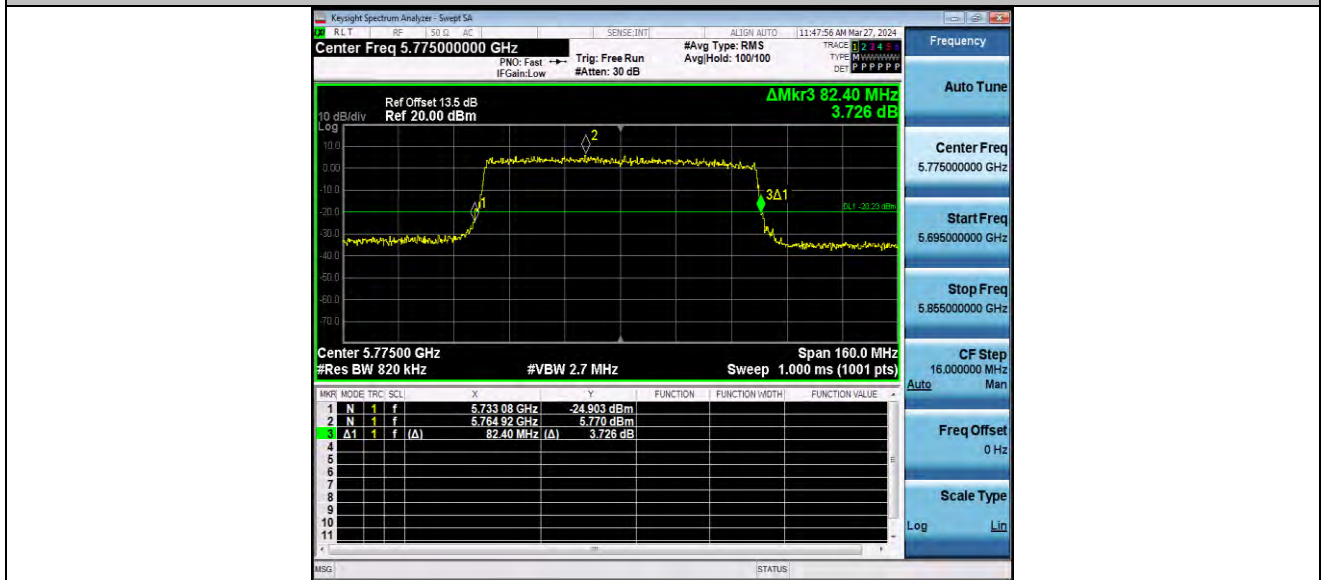

11AC80MIMO_Ant2_5610

11AC80MIMO_Ant1_5775

BUREAU VERITAS

Test Report No.: W7L-P24040006RF03

11AC80MIMO_Ant2_5775

11AC160MIMO_Ant1_5250

BUREAU VERITAS

Test Report No.: W7L-P24040006RF03