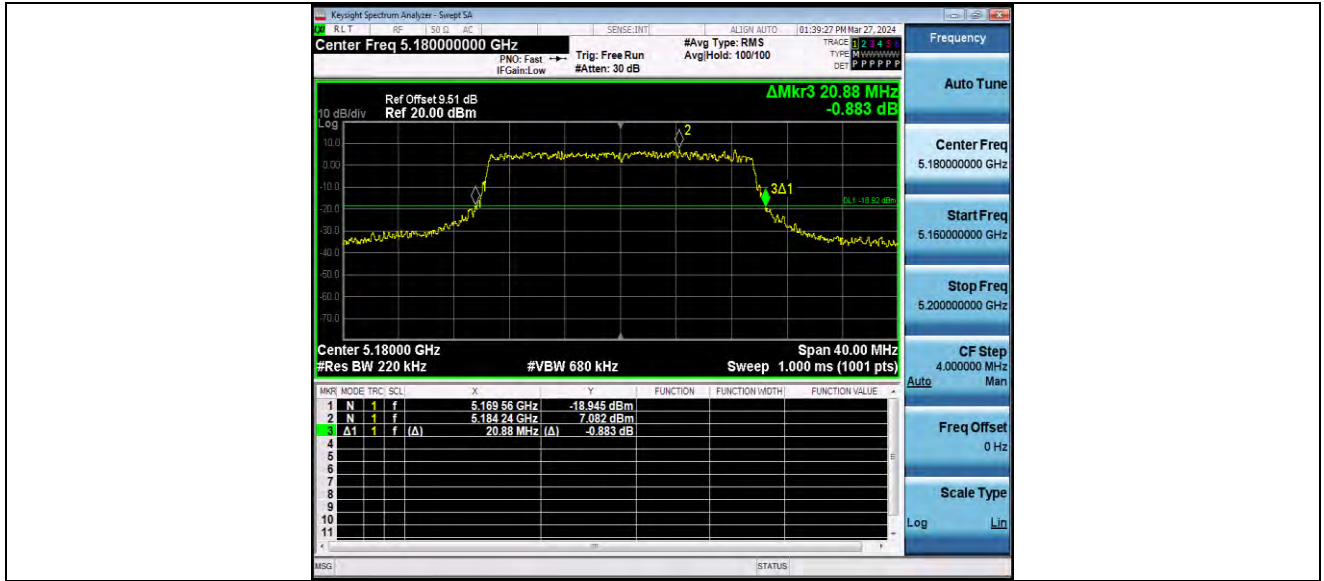

11AC160MIMO_Ant2_5250

11AC160MIMO_Ant1_5570

BUREAU VERITAS

Test Report No.: W7L-P24040006RF03

11AC160MIMO_Ant2_5570

11AX20MIMO_Ant1_5180

BUREAU VERITAS

Test Report No.: W7L-P24040006RF03