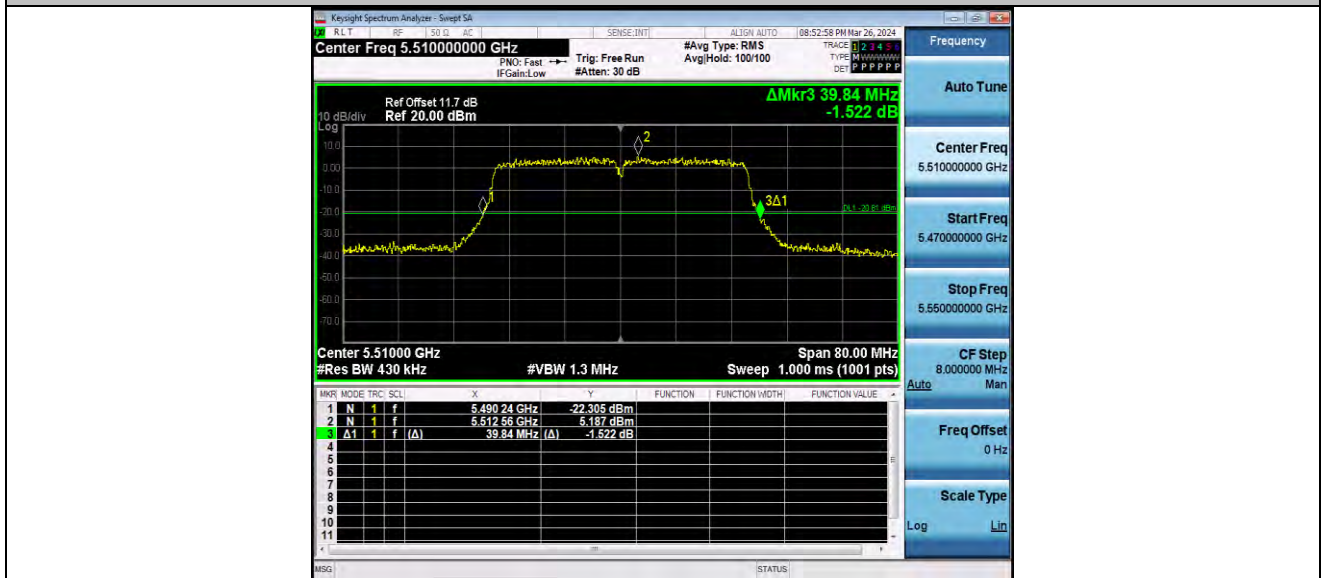

11AC40MIMO_Ant1_5550