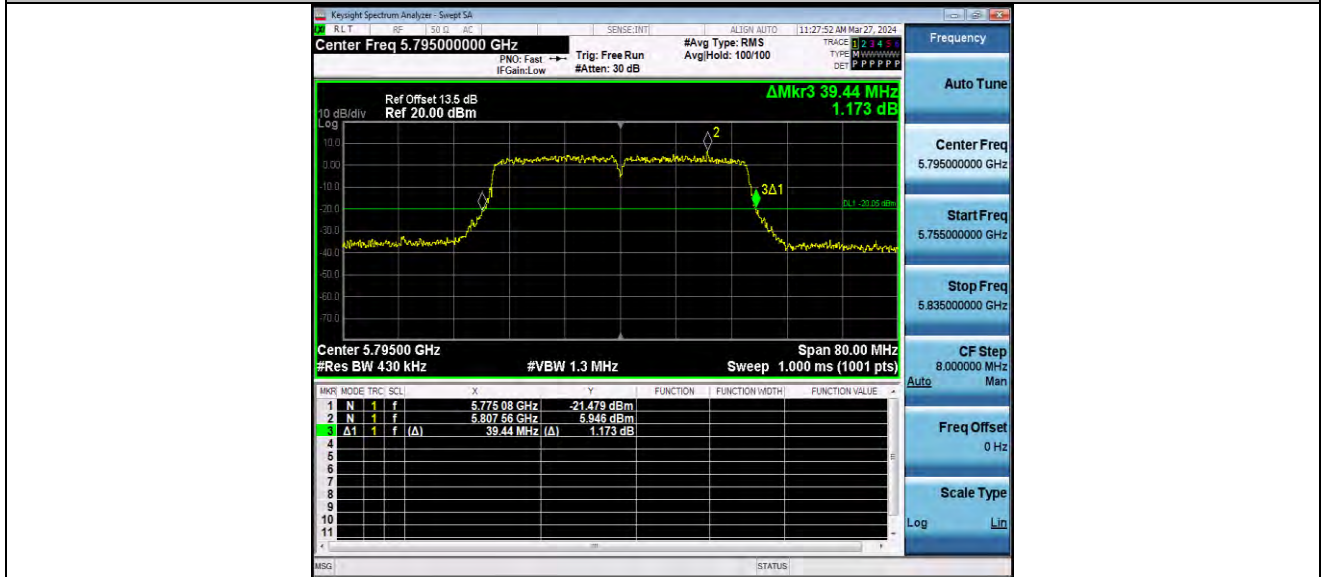

11N40MIMO_Ant2_5755

11N40MIMO_Ant1_5795

BUREAU VERITAS

Test Report No.: W7L-P24040006RF03

11N40MIMO_Ant2_5795

11AC20MIMO_Ant1_5180

BUREAU VERITAS

Test Report No.: W7L-P24040006RF03