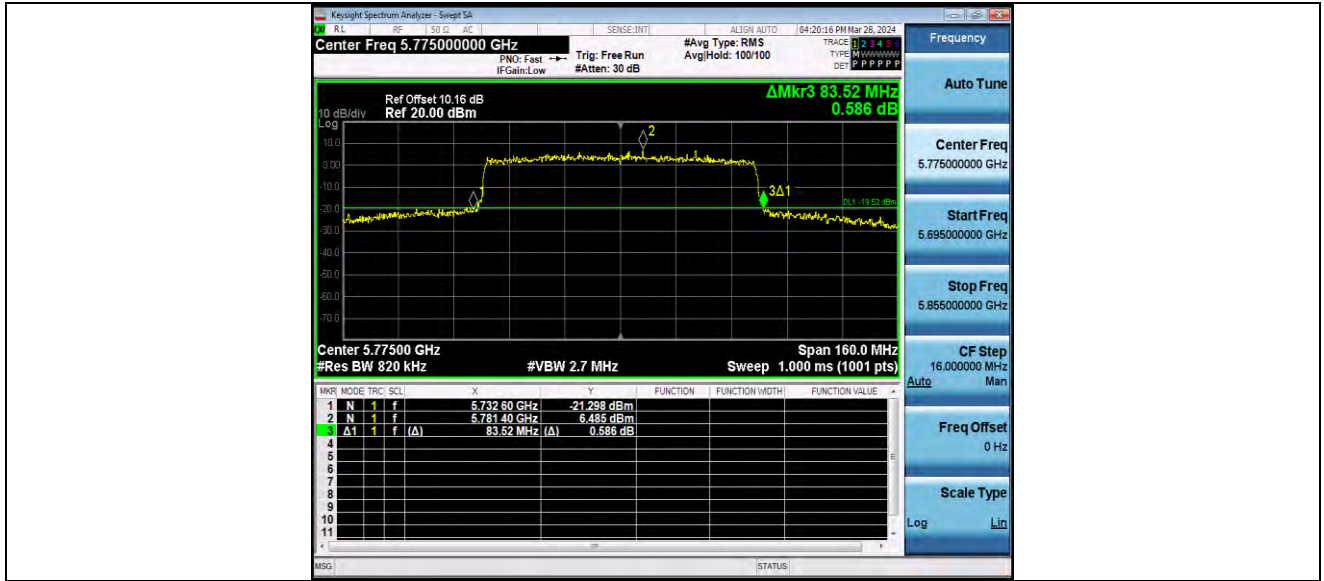

11AC80MIMO_Ant2_5610

11AC80MIMO_Ant1_5775

BUREAU VERITAS

Test Report No.: W7L-P24040006RF03

11AC80MIMO_Ant2_5775

11AC160MIMO_Ant1_5250

BUREAU VERITAS

Test Report No.: W7L-P24040006RF03