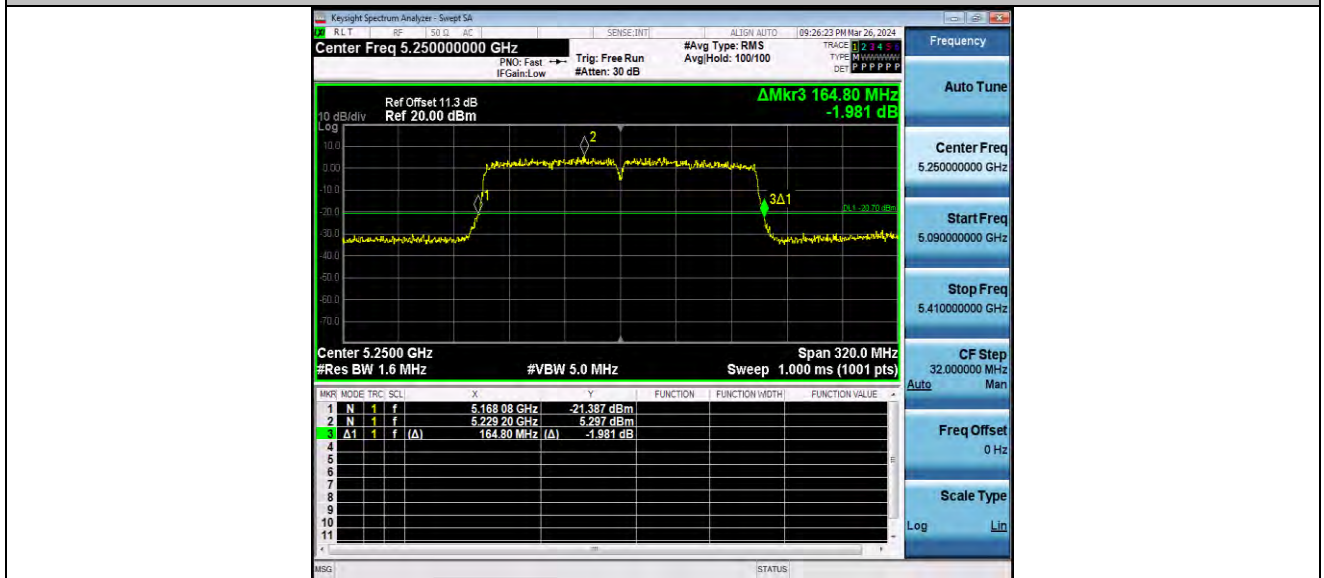

11AC160MIMO_Ant1_5570