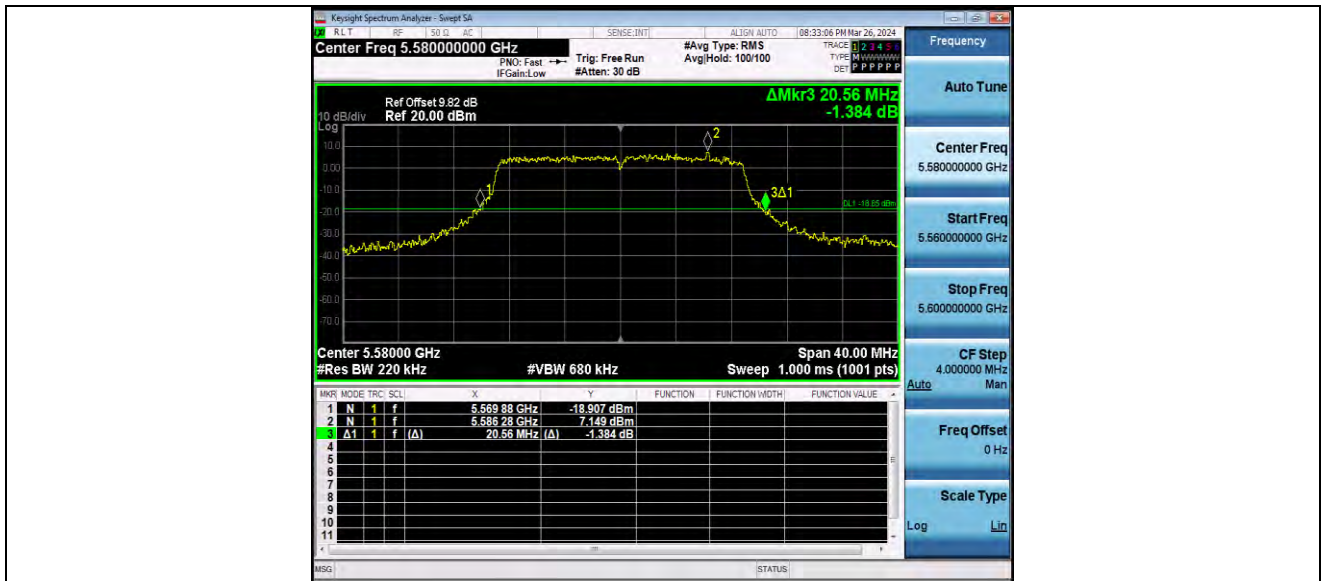

11AC20MIMO_Ant2_5500

11AC20MIMO_Ant1_5580

BUREAU VERITAS

Test Report No.: W7L-P24040006RF03

11AC20MIMO_Ant2_5580

11AC20MIMO_Ant1_5700

BUREAU VERITAS

Test Report No.: W7L-P24040006RF03