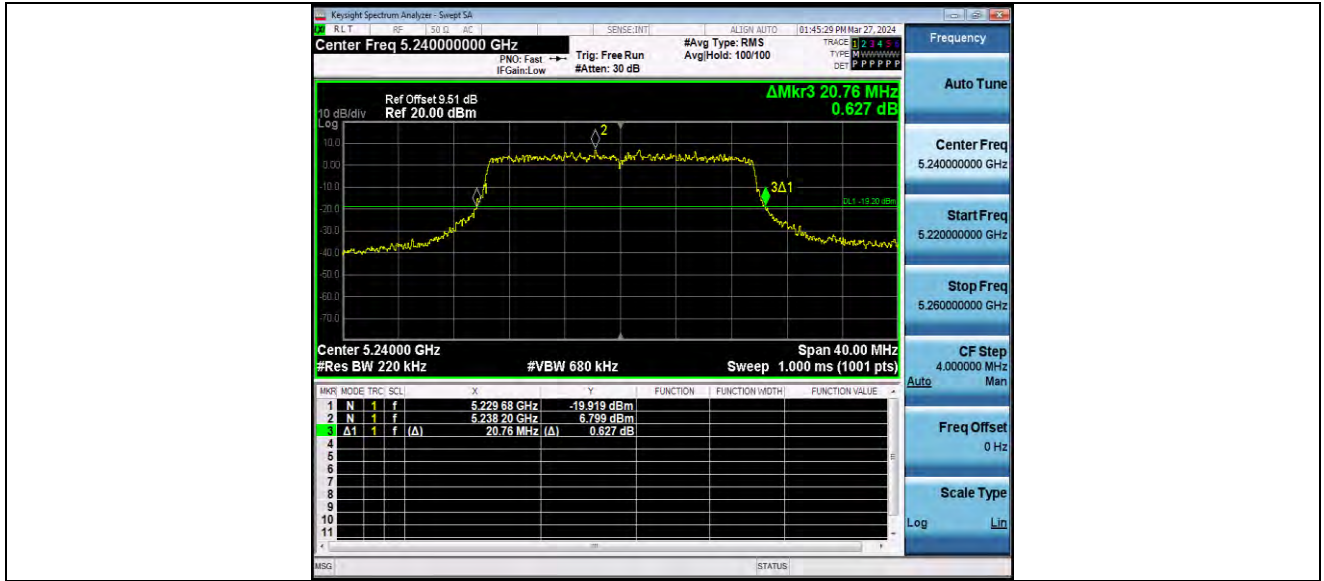

11AX20MIMO_Ant2_5180

11AX20MIMO_Ant1_5200

BUREAU VERITAS

Test Report No.: W7L-P24040006RF03

11AX20MIMO_Ant2_5200

11AX20MIMO_Ant1_5240

BUREAU VERITAS

Test Report No.: W7L-P24040006RF03