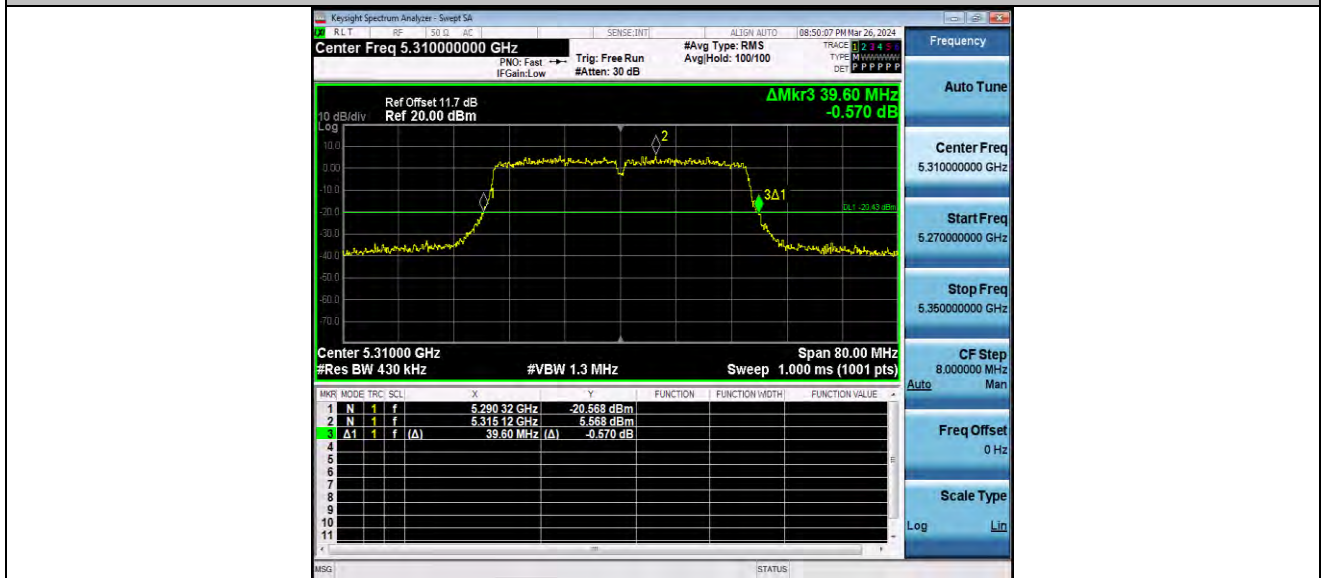

11AC40MIMO_Ant2_5270

11AC40MIMO_Ant1_5310

BUREAU VERITAS

Test Report No.: W7L-P24040006RF03

11AC40MIMO_Ant2_5310

11AC40MIMO_Ant1_5510

BUREAU VERITAS

Test Report No.: W7L-P24040006RF03