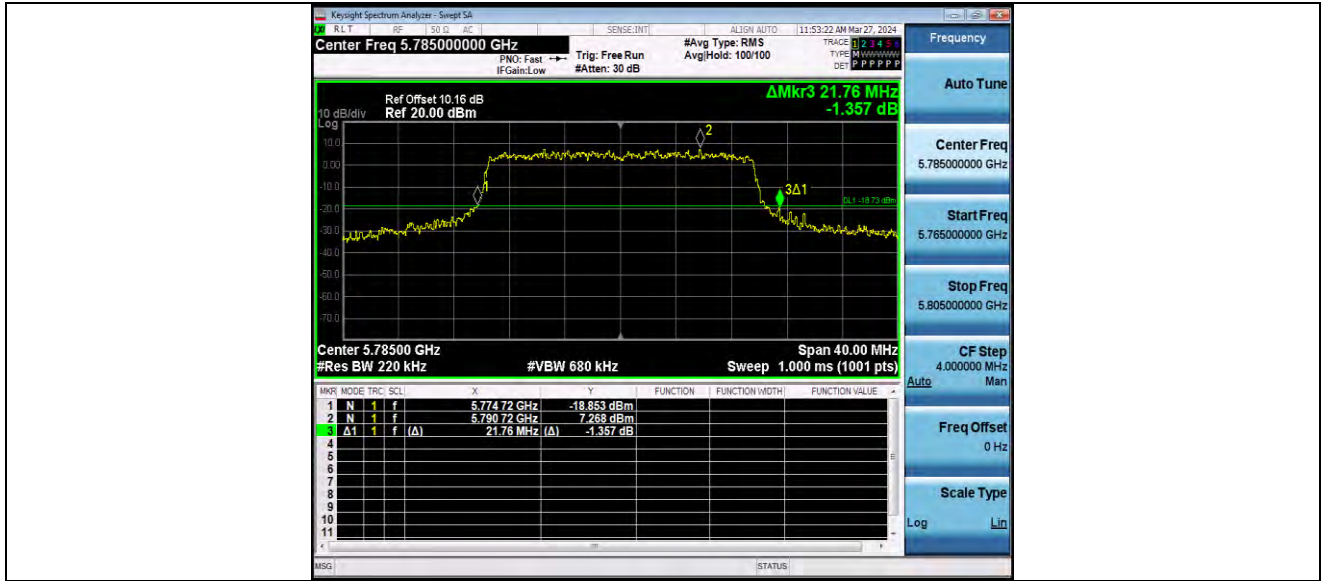

11AX20MIMO_Ant2_5700

11AX20MIMO_Ant1_5745

BUREAU VERITAS

Test Report No.: W7L-P24040006RF03

11AX20MIMO_Ant2_5745

11AX20MIMO_Ant1_5785

BUREAU VERITAS

Test Report No.: W7L-P24040006RF03