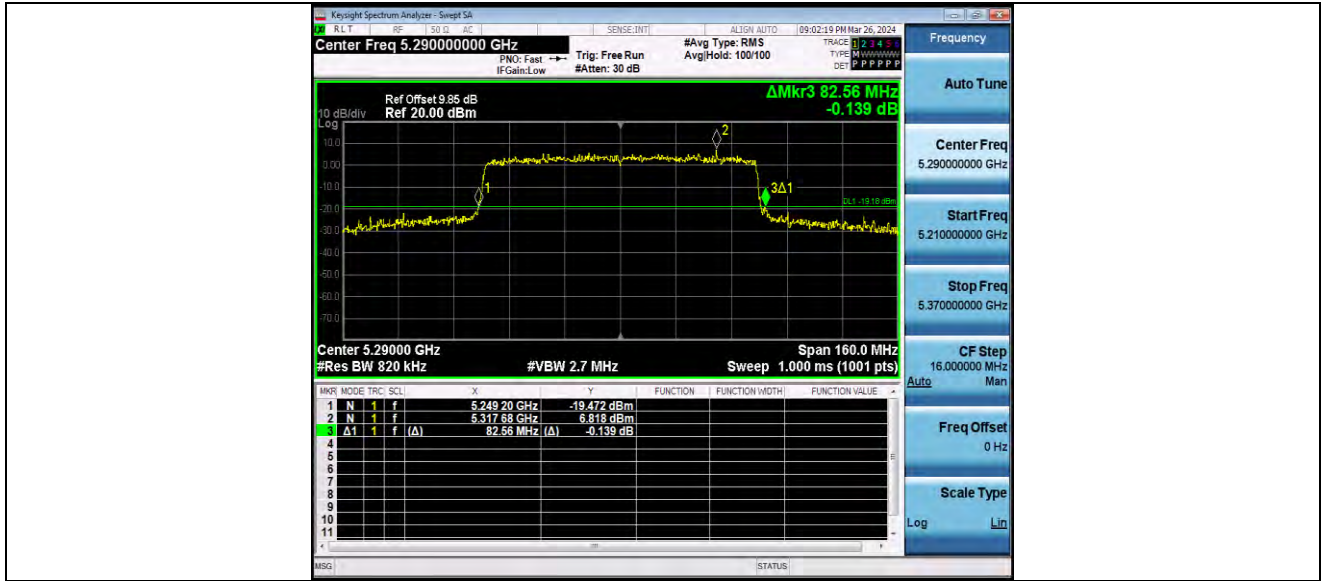

11AC40MIMO_Ant2_5795

11AC80MIMO_Ant1_5210

BUREAU VERITAS

Test Report No.: W7L-P24040006RF03

11AC80MIMO_Ant2_5210

11AC80MIMO_Ant1_5290

BUREAU VERITAS

Test Report No.: W7L-P24040006RF03