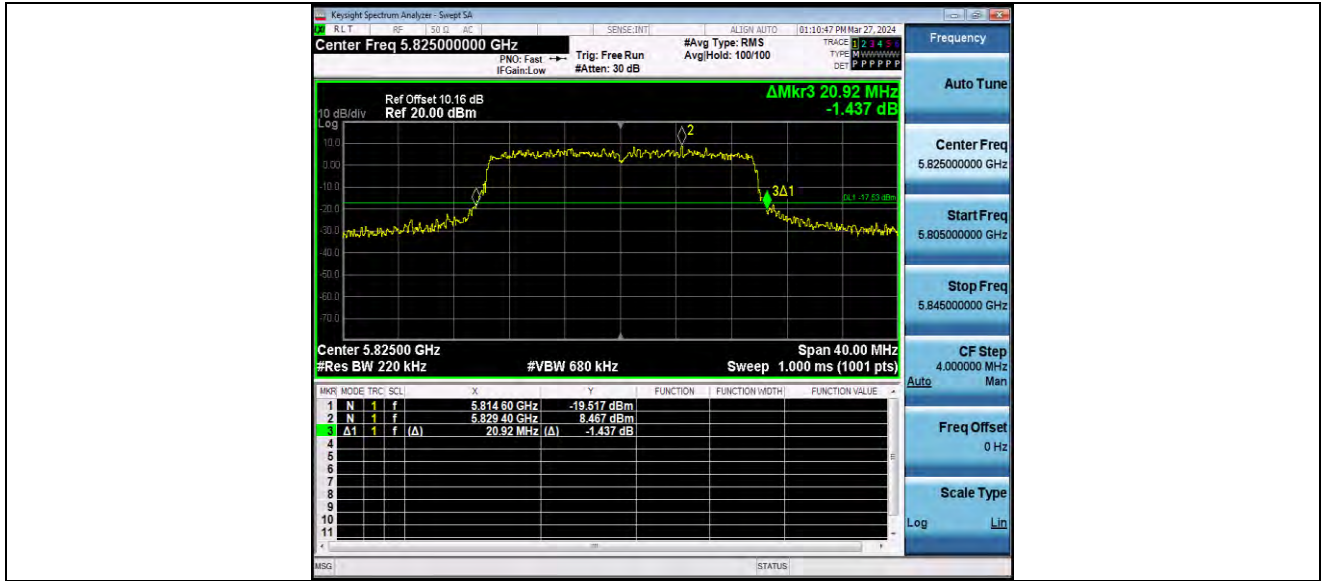

11AX20MIMO_Ant2_5785

11AX20MIMO_Ant1_5825

BUREAU VERITAS

Test Report No.: W7L-P24040006RF03

11AX20MIMO_Ant2_5825

11AX40MIMO_Ant1_5190

BUREAU VERITAS

Test Report No.: W7L-P24040006RF03