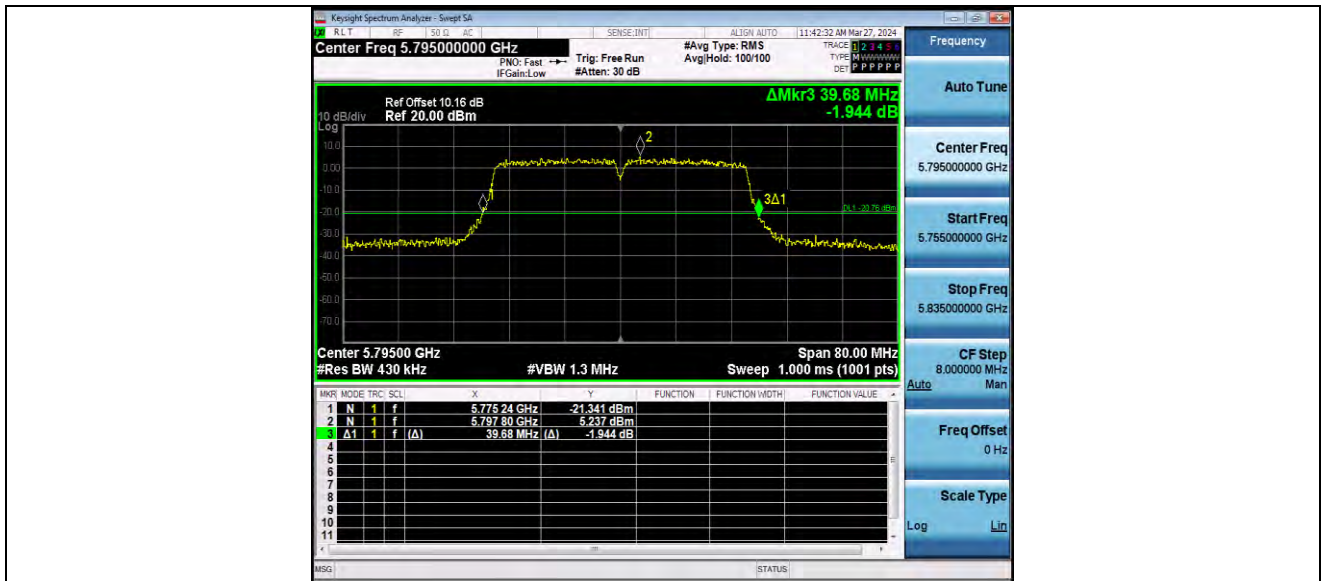

11AC40MIMO_Ant2_5670

11AC40MIMO_Ant1_5755

BUREAU VERITAS

Test Report No.: W7L-P24040006RF03

11AC40MIMO_Ant2_5755

11AC40MIMO_Ant1_5795

BUREAU VERITAS

Test Report No.: W7L-P24040006RF03