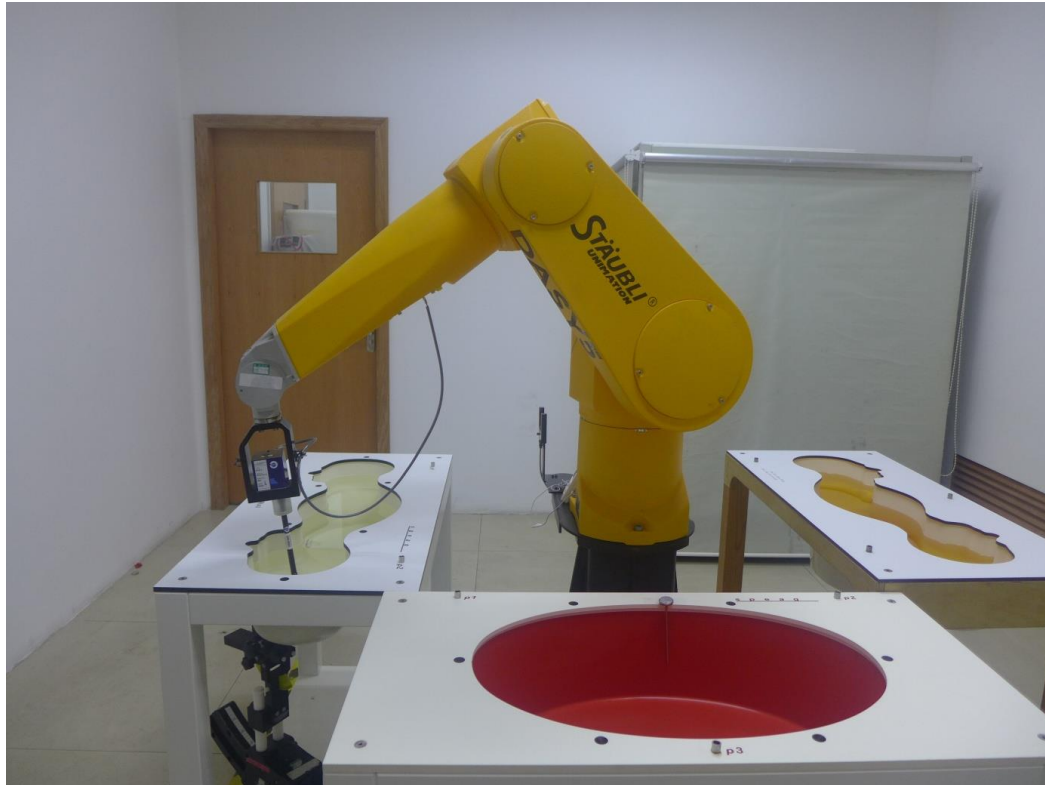

Appendix D

Photographs

1. SAR measurement System
2. Photographs of Tissue Simulate Liquid
3. Photographs of EUT test position
4. EUT Constructional Details

1. SAR measurement System

2. Photographs of Tissue Simulate Liquid

3. Photographs of EUT test position

<p>Photo 6: Left cheek</p>	<p>Photo 7: Left tilted</p>
	
<p>Photo 8: Right cheek</p>	<p>Photo 9: Right tilted</p>
	
<p>Photo 10: Front side 10mm</p>	<p>Photo 11: Back side 10mm</p>
	

Photo 18: Bottom side 15mm	NA
	NA

4. EUT Constructional Details

Photo 19: Front View	Photo 20: Back View
 <p>A photograph showing the front view of a black smartphone. The phone is centered on a blue textured background. A silver ruler is placed vertically to the left of the phone, showing a height of approximately 15.5 cm. Another ruler is placed horizontally at the bottom of the phone, showing a width of approximately 7.5 cm.</p>	 <p>A photograph showing the back view of a blue smartphone. The phone is centered on a blue textured background. A silver ruler is placed vertically to the left of the phone, showing a height of approximately 15.5 cm. Another ruler is placed horizontally at the bottom of the phone, showing a width of approximately 7.5 cm. The word "Redmi" is visible on the back of the phone.</p>