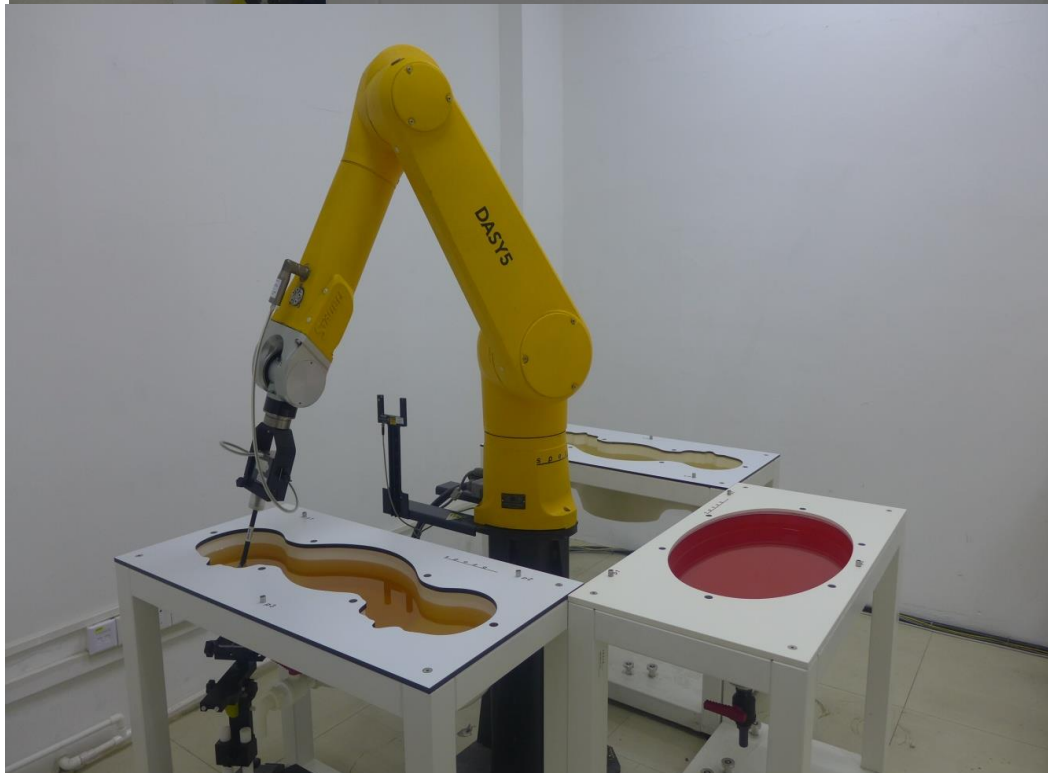

Appendix D

Photographs

1. SAR measurement System
2. Photographs of Tissue Simulate Liquid
3. Photographs of EUT test position
4. EUT Constructional Details

1. SAR measurement System

2. Photographs of Tissue Simulate Liquid

3. Photographs of EUT test position

<p>Photo 6: Left cheek</p>	<p>Photo 7: Left tilted</p>
	
<p>Photo 8: Right cheek</p>	<p>Photo 9: Right tilted</p>
	
<p>Photo 10: Front side 10mm</p>	<p>Photo 11: Back side 10mm</p>
	

<p>Photo 12: Left side 10mm</p>	<p>Photo 13: Right side 10mm</p>
	
<p>Photo 14: Top side 10mm</p>	<p>Photo 15: Bottom side 10mm</p>
	
<p>Photo 16: Front side 15mm</p>	<p>Photo 17: Back side 15mm</p>
	

Photo 18: Bottom side 15mm	NA
	NA

4. EUT Constructional Details

Photo 19: Front View	Photo 20: Back View
 <p>A photograph showing the front view of a black smartphone. The phone is centered on a blue textured background. A silver ruler is placed vertically to the left of the phone, showing a height of approximately 15.5 cm. Another ruler is placed horizontally at the bottom of the phone, showing a width of approximately 7.5 cm.</p>	 <p>A photograph showing the back view of a blue smartphone. The phone is centered on a blue textured background. A silver ruler is placed vertically to the left of the phone, showing a height of approximately 15.5 cm. Another ruler is placed horizontally at the bottom of the phone, showing a width of approximately 7.5 cm. The word "Redmi" is visible on the back of the phone.</p>