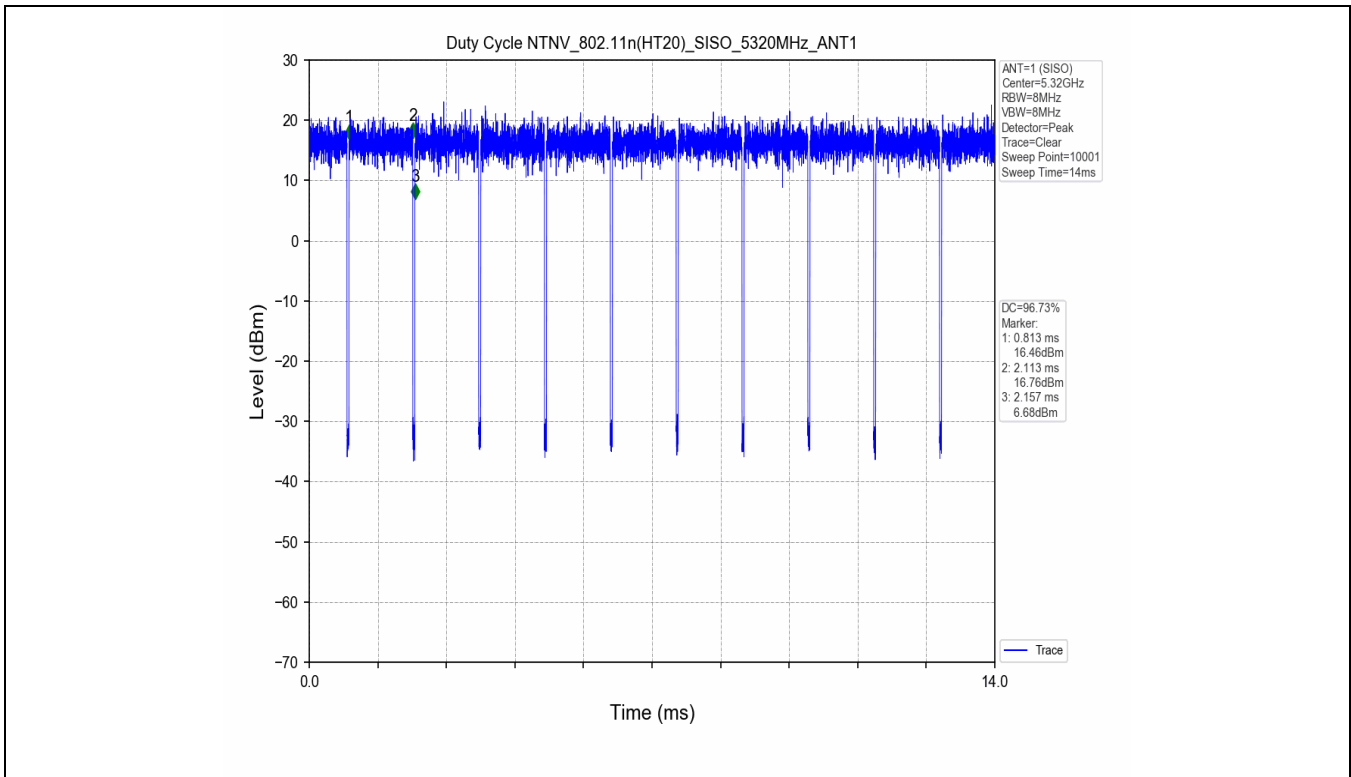

1.2 Test Graph

2. Bandwidth

2.1 Test Result

Test Mode	Frequency (MHz)	TX Type	ANT No.	Emission Bandwidth		Verdict
				Test Result (MHz)	Limits (MHz)	
802.11a	5180	SISO	1	20.324	Only for Report Use	PASS
	5240	SISO	1	19.936	Only for Report Use	PASS
	5260	SISO	1	19.567	Only for Report Use	PASS
	5320	SISO	1	19.731	Only for Report Use	PASS
	5500	SISO	1	19.740	Only for Report Use	PASS
	5580	SISO	1	19.797	Only for Report Use	PASS
	5660	SISO	1	19.819	Only for Report Use	PASS
	5700	SISO	1	19.732	Only for Report Use	PASS
802.11n(HT20)	5180	SISO	1	19.943	Only for Report Use	PASS
	5240	SISO	1	20.016	Only for Report Use	PASS
	5260	SISO	1	19.973	Only for Report Use	PASS
	5300	SISO	1	20.205	Only for Report Use	PASS
	5320	SISO	1	20.136	Only for Report Use	PASS
	5500	SISO	1	20.181	Only for Report Use	PASS
	5580	SISO	1	20.091	Only for Report Use	PASS
	5660	SISO	1	20.057	Only for Report Use	PASS
802.11n(HT40)	5190	SISO	1	40.155	Only for Report Use	PASS
	5230	SISO	1	40.264	Only for Report Use	PASS
	5270	SISO	1	40.570	Only for Report Use	PASS
	5310	SISO	1	40.313	Only for Report Use	PASS
	5510	SISO	1	40.417	Only for Report Use	PASS
	5550	SISO	1	40.359	Only for Report Use	PASS
	5590	SISO	1	40.378	Only for Report Use	PASS
	5670	SISO	1	40.435	Only for Report Use	PASS
802.11ac(VHT20)	5180	SISO	1	20.089	Only for Report Use	PASS
	5240	SISO	1	20.064	Only for Report Use	PASS
	5260	SISO	1	20.062	Only for Report Use	PASS
	5320	SISO	1	19.768	Only for Report Use	PASS
	5500	SISO	1	19.949	Only for Report Use	PASS
	5580	SISO	1	19.900	Only for Report Use	PASS
	5660	SISO	1	19.961	Only for Report Use	PASS
	5700	SISO	1	20.183	Only for Report Use	PASS
802.11ac(VHT40)	5190	SISO	1	40.249	Only for Report Use	PASS
	5230	SISO	1	40.393	Only for Report Use	PASS
	5270	SISO	1	40.054	Only for Report Use	PASS
	5310	SISO	1	40.171	Only for Report Use	PASS
	5510	SISO	1	39.727	Only for Report Use	PASS
	5550	SISO	1	39.859	Only for Report Use	PASS
	5590	SISO	1	39.693	Only for Report Use	PASS
	5670	SISO	1	40.007	Only for Report Use	PASS
802.11ac(VHT80)	5210	SISO	1	80.676	Only for Report Use	PASS
	5290	SISO	1	80.021	Only for Report Use	PASS
	5530	SISO	1	80.328	Only for Report Use	PASS
	5610	SISO	1	79.967	Only for Report Use	PASS