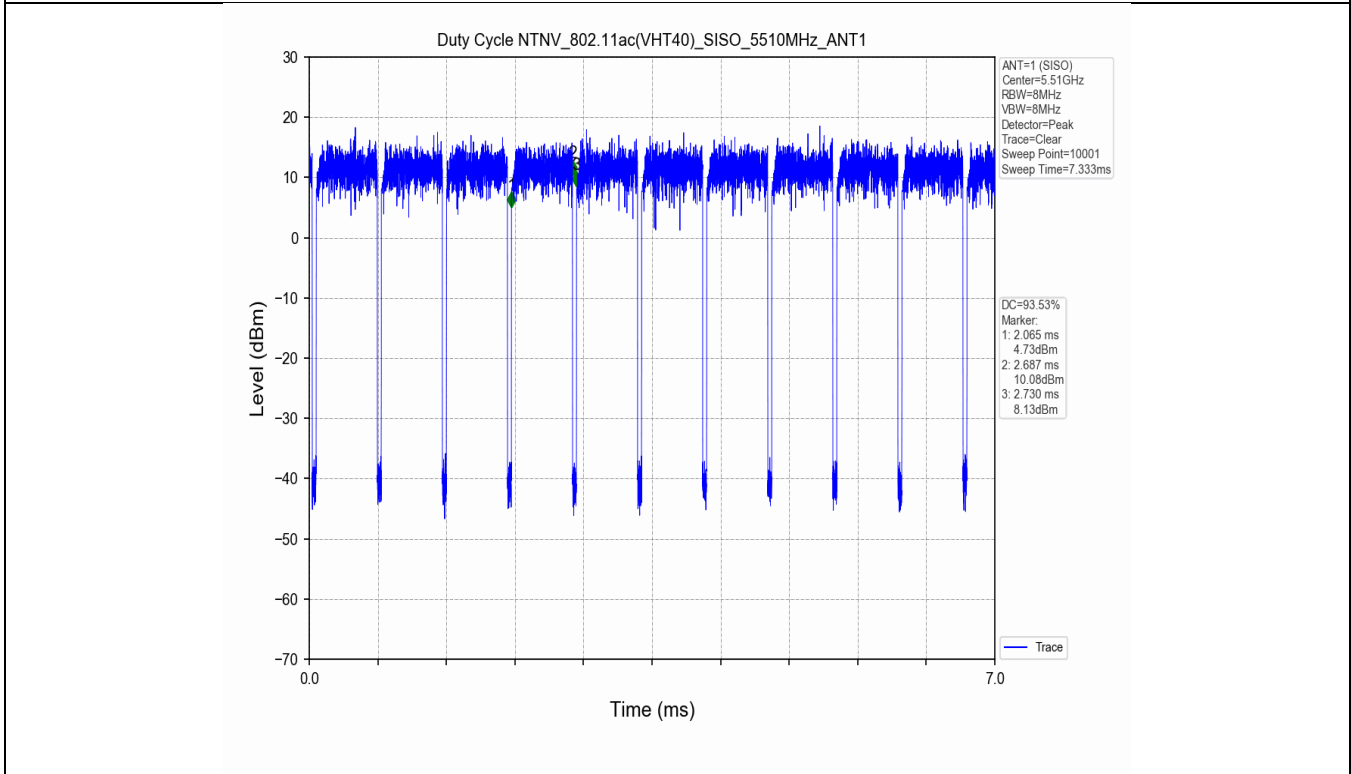

1.2 Test Graph

2. Bandwidth

2.1 Test Result

Test Mode	Frequency (MHz)	TX Type	ANT No.	Emission Bandwidth		Verdict
				Test Result (MHz)	Limits (MHz)	
802.11a	5180	SISO	1	20.324	Only for Report Use	PASS
	5240	SISO	1	19.936	Only for Report Use	PASS
	5260	SISO	1	19.567	Only for Report Use	PASS
	5320	SISO	1	19.731	Only for Report Use	PASS
	5500	SISO	1	19.740	Only for Report Use	PASS
	5580	SISO	1	19.797	Only for Report Use	PASS
	5660	SISO	1	19.819	Only for Report Use	PASS
	5700	SISO	1	19.732	Only for Report Use	PASS
802.11n(HT20)	5180	SISO	1	19.943	Only for Report Use	PASS
	5240	SISO	1	20.016	Only for Report Use	PASS
	5260	SISO	1	19.973	Only for Report Use	PASS
	5300	SISO	1	20.205	Only for Report Use	PASS
	5320	SISO	1	20.136	Only for Report Use	PASS
	5500	SISO	1	20.181	Only for Report Use	PASS
	5580	SISO	1	20.091	Only for Report Use	PASS
	5660	SISO	1	20.057	Only for Report Use	PASS
802.11n(HT40)	5190	SISO	1	40.155	Only for Report Use	PASS
	5230	SISO	1	40.264	Only for Report Use	PASS
	5270	SISO	1	40.570	Only for Report Use	PASS
	5310	SISO	1	40.313	Only for Report Use	PASS
	5510	SISO	1	40.417	Only for Report Use	PASS
	5550	SISO	1	40.359	Only for Report Use	PASS
	5590	SISO	1	40.378	Only for Report Use	PASS
	5670	SISO	1	40.435	Only for Report Use	PASS
802.11ac(VHT20)	5180	SISO	1	20.089	Only for Report Use	PASS
	5240	SISO	1	20.064	Only for Report Use	PASS
	5260	SISO	1	20.062	Only for Report Use	PASS
	5320	SISO	1	19.768	Only for Report Use	PASS
	5500	SISO	1	19.949	Only for Report Use	PASS
	5580	SISO	1	19.900	Only for Report Use	PASS
	5660	SISO	1	19.961	Only for Report Use	PASS
	5700	SISO	1	20.183	Only for Report Use	PASS
802.11ac(VHT40)	5190	SISO	1	40.249	Only for Report Use	PASS
	5230	SISO	1	40.393	Only for Report Use	PASS
	5270	SISO	1	40.054	Only for Report Use	PASS
	5310	SISO	1	40.171	Only for Report Use	PASS
	5510	SISO	1	39.727	Only for Report Use	PASS
	5550	SISO	1	39.859	Only for Report Use	PASS
	5590	SISO	1	39.693	Only for Report Use	PASS
	5670	SISO	1	40.007	Only for Report Use	PASS
802.11ac(VHT80)	5210	SISO	1	80.676	Only for Report Use	PASS
	5290	SISO	1	80.021	Only for Report Use	PASS
	5530	SISO	1	80.328	Only for Report Use	PASS
	5610	SISO	1	79.967	Only for Report Use	PASS