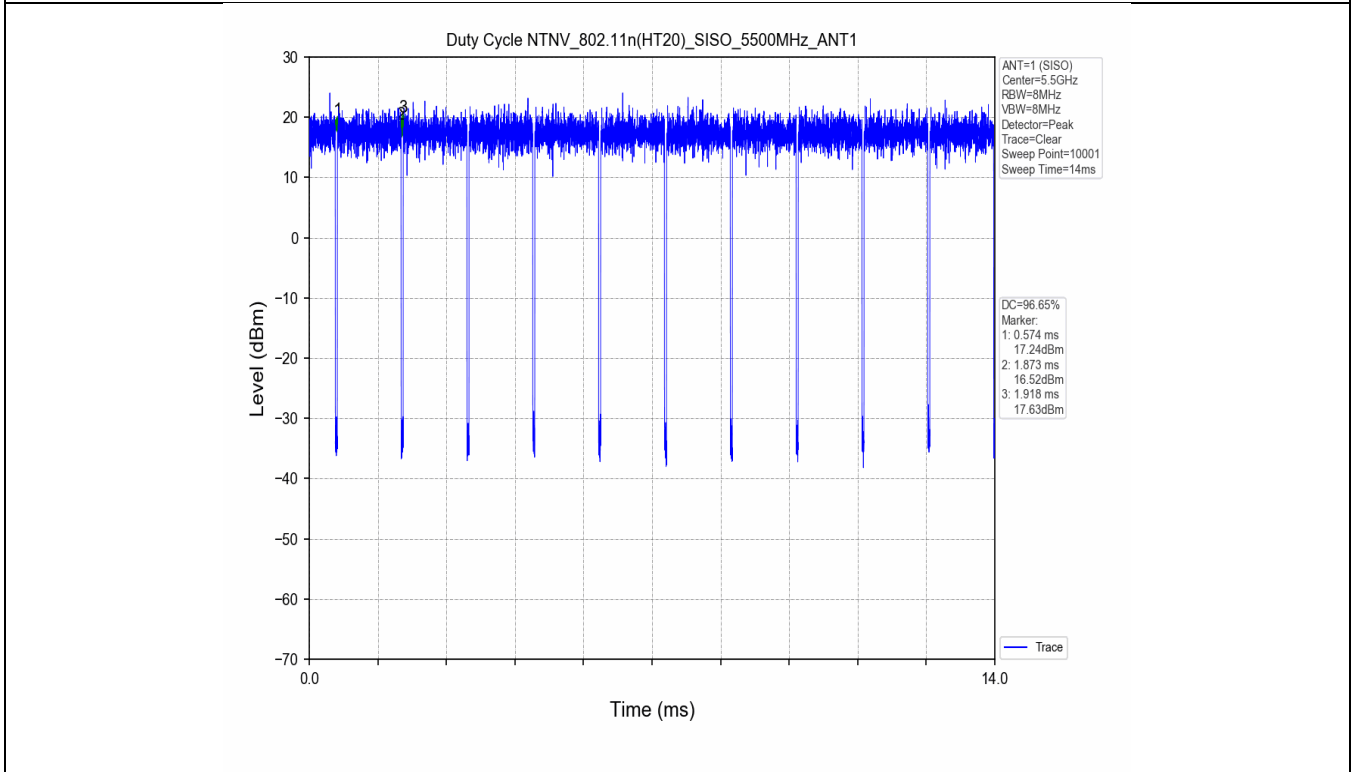

1.2 Test Graph

2. Bandwidth

2.1 Test Result

Test Mode	Frequency (MHz)	TX Type	ANT No.	Emission Bandwidth		Verdict
				Test Result (MHz)	Limits (MHz)	
802.11a	5180	SISO	1	20.324	Only for Report Use	PASS
	5240	SISO	1	19.936	Only for Report Use	PASS
	5260	SISO	1	19.567	Only for Report Use	PASS
	5320	SISO	1	19.731	Only for Report Use	PASS
	5500	SISO	1	19.740	Only for Report Use	PASS
	5580	SISO	1	19.797	Only for Report Use	PASS
	5660	SISO	1	19.819	Only for Report Use	PASS
	5700	SISO	1	19.732	Only for Report Use	PASS
802.11n(HT20)	5180	SISO	1	19.943	Only for Report Use	PASS
	5240	SISO	1	20.016	Only for Report Use	PASS
	5260	SISO	1	19.973	Only for Report Use	PASS
	5300	SISO	1	20.205	Only for Report Use	PASS
	5320	SISO	1	20.136	Only for Report Use	PASS
	5500	SISO	1	20.181	Only for Report Use	PASS
	5580	SISO	1	20.091	Only for Report Use	PASS
	5660	SISO	1	20.057	Only for Report Use	PASS
802.11n(HT40)	5190	SISO	1	40.155	Only for Report Use	PASS
	5230	SISO	1	40.264	Only for Report Use	PASS
	5270	SISO	1	40.570	Only for Report Use	PASS
	5310	SISO	1	40.313	Only for Report Use	PASS
	5510	SISO	1	40.417	Only for Report Use	PASS
	5550	SISO	1	40.359	Only for Report Use	PASS
	5590	SISO	1	40.378	Only for Report Use	PASS
	5670	SISO	1	40.435	Only for Report Use	PASS
802.11ac(VHT20)	5180	SISO	1	20.089	Only for Report Use	PASS
	5240	SISO	1	20.064	Only for Report Use	PASS
	5260	SISO	1	20.062	Only for Report Use	PASS
	5320	SISO	1	19.768	Only for Report Use	PASS
	5500	SISO	1	19.949	Only for Report Use	PASS
	5580	SISO	1	19.900	Only for Report Use	PASS
	5660	SISO	1	19.961	Only for Report Use	PASS
	5700	SISO	1	20.183	Only for Report Use	PASS
802.11ac(VHT40)	5190	SISO	1	40.249	Only for Report Use	PASS
	5230	SISO	1	40.393	Only for Report Use	PASS
	5270	SISO	1	40.054	Only for Report Use	PASS
	5310	SISO	1	40.171	Only for Report Use	PASS
	5510	SISO	1	39.727	Only for Report Use	PASS
	5550	SISO	1	39.859	Only for Report Use	PASS
	5590	SISO	1	39.693	Only for Report Use	PASS
	5670	SISO	1	40.007	Only for Report Use	PASS
802.11ac(VHT80)	5210	SISO	1	80.676	Only for Report Use	PASS
	5290	SISO	1	80.021	Only for Report Use	PASS
	5530	SISO	1	80.328	Only for Report Use	PASS
	5610	SISO	1	79.967	Only for Report Use	PASS