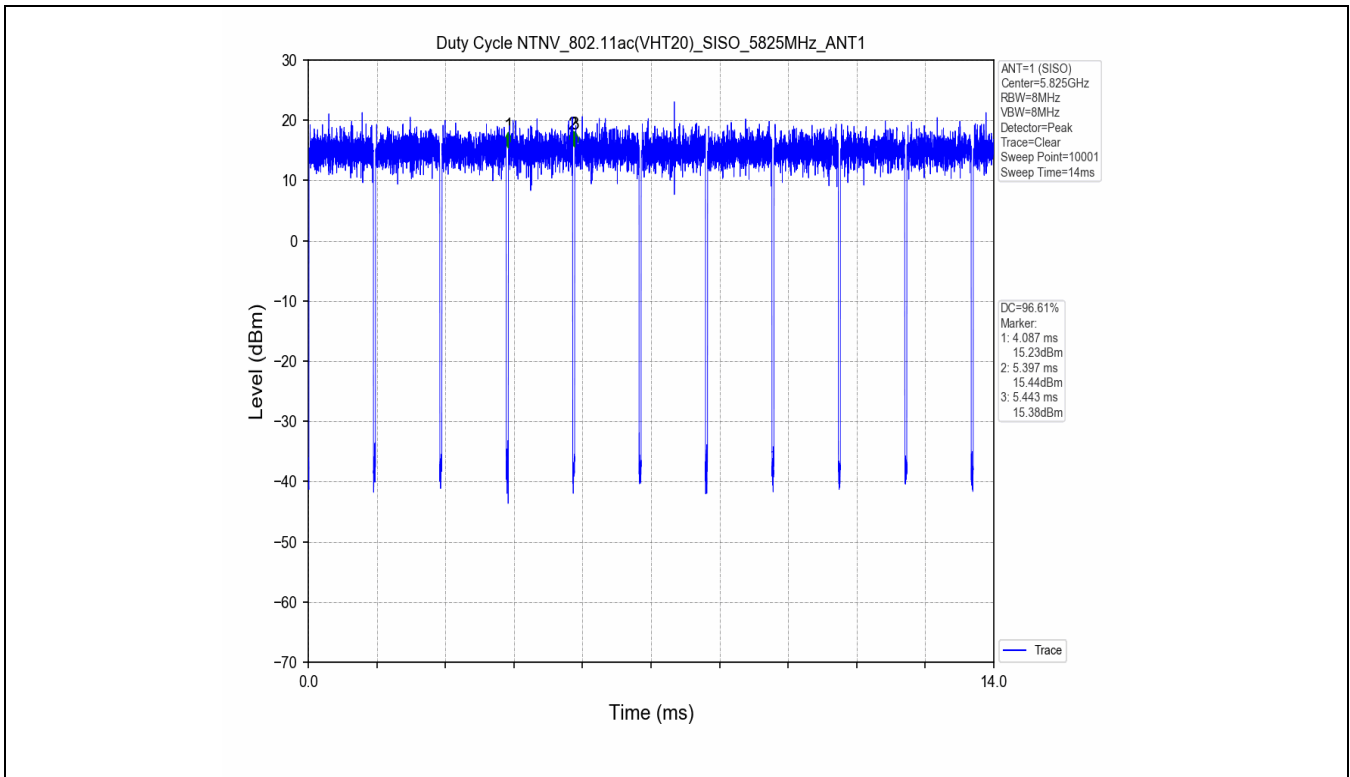

1.2 Test Graph

2. Bandwidth

2.1 Test Result

Test Mode	Frequency (MHz)	TX Type	ANT No.	Emission Bandwidth		Verdict
				Test Result (MHz)	Limits (MHz)	
802.11a	5180	SISO	1	20.324	Only for Report Use	PASS
	5240	SISO	1	19.936	Only for Report Use	PASS
	5260	SISO	1	19.567	Only for Report Use	PASS
	5320	SISO	1	19.731	Only for Report Use	PASS
	5500	SISO	1	19.740	Only for Report Use	PASS
	5580	SISO	1	19.797	Only for Report Use	PASS
	5660	SISO	1	19.819	Only for Report Use	PASS
	5700	SISO	1	19.732	Only for Report Use	PASS
802.11n(HT20)	5180	SISO	1	19.943	Only for Report Use	PASS
	5240	SISO	1	20.016	Only for Report Use	PASS
	5260	SISO	1	19.973	Only for Report Use	PASS
	5300	SISO	1	20.205	Only for Report Use	PASS
	5320	SISO	1	20.136	Only for Report Use	PASS
	5500	SISO	1	20.181	Only for Report Use	PASS
	5580	SISO	1	20.091	Only for Report Use	PASS
	5660	SISO	1	20.057	Only for Report Use	PASS
802.11n(HT40)	5190	SISO	1	40.155	Only for Report Use	PASS
	5230	SISO	1	40.264	Only for Report Use	PASS
	5270	SISO	1	40.570	Only for Report Use	PASS
	5310	SISO	1	40.313	Only for Report Use	PASS
	5510	SISO	1	40.417	Only for Report Use	PASS
	5550	SISO	1	40.359	Only for Report Use	PASS
	5590	SISO	1	40.378	Only for Report Use	PASS
	5670	SISO	1	40.435	Only for Report Use	PASS
802.11ac(VHT20)	5180	SISO	1	20.089	Only for Report Use	PASS
	5240	SISO	1	20.064	Only for Report Use	PASS
	5260	SISO	1	20.062	Only for Report Use	PASS
	5320	SISO	1	19.768	Only for Report Use	PASS
	5500	SISO	1	19.949	Only for Report Use	PASS
	5580	SISO	1	19.900	Only for Report Use	PASS
	5660	SISO	1	19.961	Only for Report Use	PASS
	5700	SISO	1	20.183	Only for Report Use	PASS
802.11ac(VHT40)	5190	SISO	1	40.249	Only for Report Use	PASS
	5230	SISO	1	40.393	Only for Report Use	PASS
	5270	SISO	1	40.054	Only for Report Use	PASS
	5310	SISO	1	40.171	Only for Report Use	PASS
	5510	SISO	1	39.727	Only for Report Use	PASS
	5550	SISO	1	39.859	Only for Report Use	PASS
	5590	SISO	1	39.693	Only for Report Use	PASS
	5670	SISO	1	40.007	Only for Report Use	PASS
802.11ac(VHT80)	5210	SISO	1	80.676	Only for Report Use	PASS
	5290	SISO	1	80.021	Only for Report Use	PASS
	5530	SISO	1	80.328	Only for Report Use	PASS
	5610	SISO	1	79.967	Only for Report Use	PASS