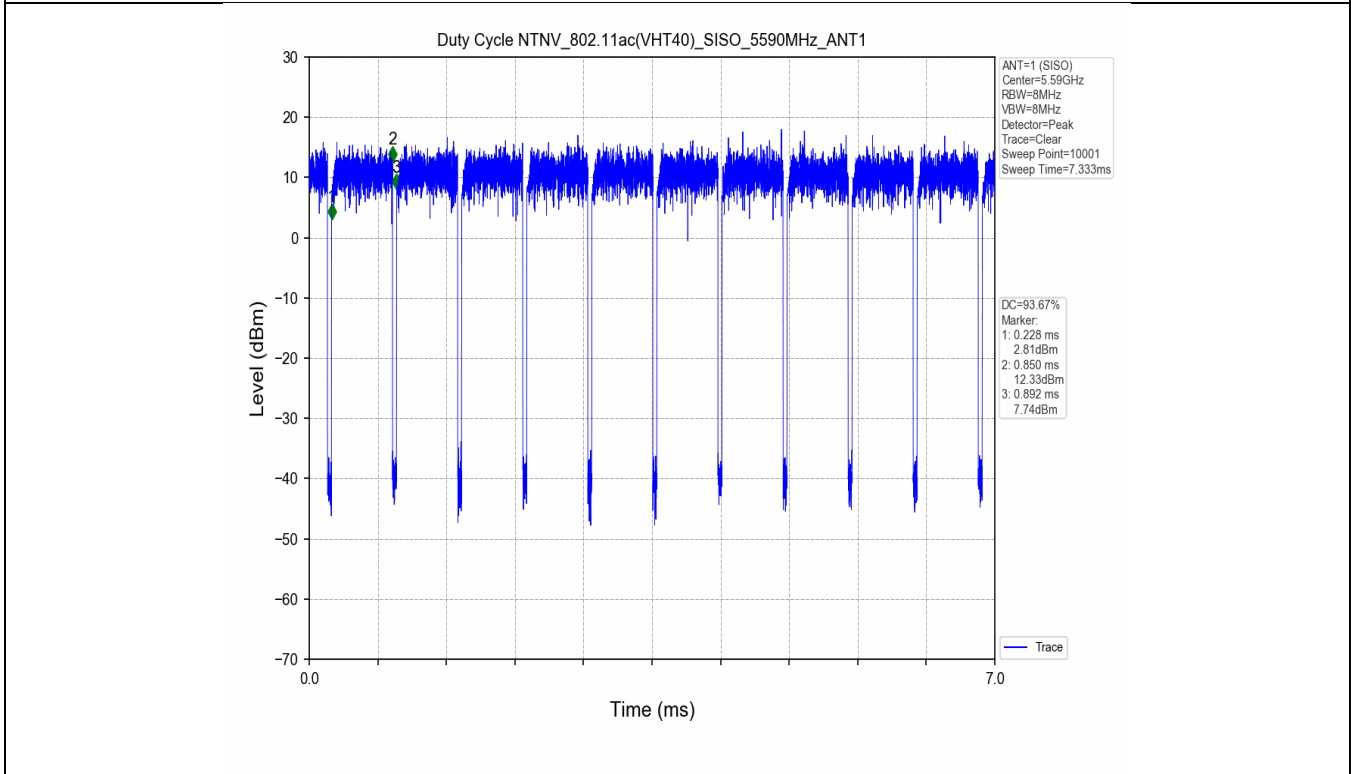

1.2 Test Graph

2. Bandwidth

2.1 Test Result

Test Mode	Frequency (MHz)	TX Type	ANT No.	Emission Bandwidth		Verdict
				Test Result (MHz)	Limits (MHz)	
802.11a	5180	SISO	1	20.324	Only for Report Use	PASS
	5240	SISO	1	19.936	Only for Report Use	PASS
	5260	SISO	1	19.567	Only for Report Use	PASS
	5320	SISO	1	19.731	Only for Report Use	PASS
	5500	SISO	1	19.740	Only for Report Use	PASS
	5580	SISO	1	19.797	Only for Report Use	PASS
	5660	SISO	1	19.819	Only for Report Use	PASS
	5700	SISO	1	19.732	Only for Report Use	PASS
802.11n(HT20)	5180	SISO	1	19.943	Only for Report Use	PASS
	5240	SISO	1	20.016	Only for Report Use	PASS
	5260	SISO	1	19.973	Only for Report Use	PASS
	5300	SISO	1	20.205	Only for Report Use	PASS
	5320	SISO	1	20.136	Only for Report Use	PASS
	5500	SISO	1	20.181	Only for Report Use	PASS
	5580	SISO	1	20.091	Only for Report Use	PASS
	5660	SISO	1	20.057	Only for Report Use	PASS
802.11n(HT40)	5190	SISO	1	40.155	Only for Report Use	PASS
	5230	SISO	1	40.264	Only for Report Use	PASS
	5270	SISO	1	40.570	Only for Report Use	PASS
	5310	SISO	1	40.313	Only for Report Use	PASS
	5510	SISO	1	40.417	Only for Report Use	PASS
	5550	SISO	1	40.359	Only for Report Use	PASS
	5590	SISO	1	40.378	Only for Report Use	PASS
	5670	SISO	1	40.435	Only for Report Use	PASS
802.11ac(VHT20)	5180	SISO	1	20.089	Only for Report Use	PASS
	5240	SISO	1	20.064	Only for Report Use	PASS
	5260	SISO	1	20.062	Only for Report Use	PASS
	5320	SISO	1	19.768	Only for Report Use	PASS
	5500	SISO	1	19.949	Only for Report Use	PASS
	5580	SISO	1	19.900	Only for Report Use	PASS
	5660	SISO	1	19.961	Only for Report Use	PASS
	5700	SISO	1	20.183	Only for Report Use	PASS
802.11ac(VHT40)	5190	SISO	1	40.249	Only for Report Use	PASS
	5230	SISO	1	40.393	Only for Report Use	PASS
	5270	SISO	1	40.054	Only for Report Use	PASS
	5310	SISO	1	40.171	Only for Report Use	PASS
	5510	SISO	1	39.727	Only for Report Use	PASS
	5550	SISO	1	39.859	Only for Report Use	PASS
	5590	SISO	1	39.693	Only for Report Use	PASS
	5670	SISO	1	40.007	Only for Report Use	PASS
802.11ac(VHT80)	5210	SISO	1	80.676	Only for Report Use	PASS
	5290	SISO	1	80.021	Only for Report Use	PASS
	5530	SISO	1	80.328	Only for Report Use	PASS
	5610	SISO	1	79.967	Only for Report Use	PASS