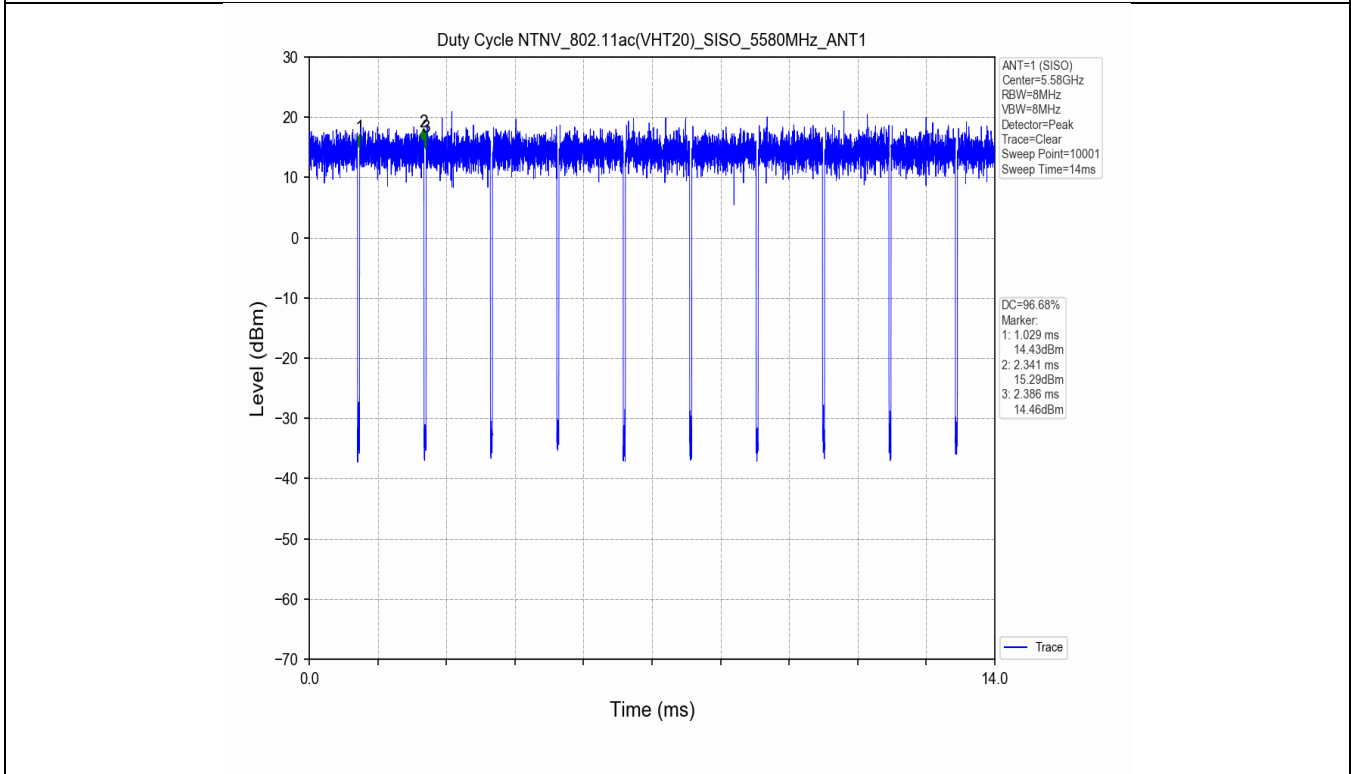

1.2 Test Graph

2. Bandwidth

2.1 Test Result

Test Mode	Frequency (MHz)	TX Type	ANT No.	Emission Bandwidth		Verdict
				Test Result (MHz)	Limits (MHz)	
802.11a	5180	SISO	1	20.324	Only for Report Use	PASS
	5240	SISO	1	19.936	Only for Report Use	PASS
	5260	SISO	1	19.567	Only for Report Use	PASS
	5320	SISO	1	19.731	Only for Report Use	PASS
	5500	SISO	1	19.740	Only for Report Use	PASS
	5580	SISO	1	19.797	Only for Report Use	PASS
	5660	SISO	1	19.819	Only for Report Use	PASS
	5700	SISO	1	19.732	Only for Report Use	PASS
802.11n(HT20)	5180	SISO	1	19.943	Only for Report Use	PASS
	5240	SISO	1	20.016	Only for Report Use	PASS
	5260	SISO	1	19.973	Only for Report Use	PASS
	5300	SISO	1	20.205	Only for Report Use	PASS
	5320	SISO	1	20.136	Only for Report Use	PASS
	5500	SISO	1	20.181	Only for Report Use	PASS
	5580	SISO	1	20.091	Only for Report Use	PASS
	5660	SISO	1	20.057	Only for Report Use	PASS
802.11n(HT40)	5190	SISO	1	40.155	Only for Report Use	PASS
	5230	SISO	1	40.264	Only for Report Use	PASS
	5270	SISO	1	40.570	Only for Report Use	PASS
	5310	SISO	1	40.313	Only for Report Use	PASS
	5510	SISO	1	40.417	Only for Report Use	PASS
	5550	SISO	1	40.359	Only for Report Use	PASS
	5590	SISO	1	40.378	Only for Report Use	PASS
	5670	SISO	1	40.435	Only for Report Use	PASS
802.11ac(VHT20)	5180	SISO	1	20.089	Only for Report Use	PASS
	5240	SISO	1	20.064	Only for Report Use	PASS
	5260	SISO	1	20.062	Only for Report Use	PASS
	5320	SISO	1	19.768	Only for Report Use	PASS
	5500	SISO	1	19.949	Only for Report Use	PASS
	5580	SISO	1	19.900	Only for Report Use	PASS
	5660	SISO	1	19.961	Only for Report Use	PASS
	5700	SISO	1	20.183	Only for Report Use	PASS
802.11ac(VHT40)	5190	SISO	1	40.249	Only for Report Use	PASS
	5230	SISO	1	40.393	Only for Report Use	PASS
	5270	SISO	1	40.054	Only for Report Use	PASS
	5310	SISO	1	40.171	Only for Report Use	PASS
	5510	SISO	1	39.727	Only for Report Use	PASS
	5550	SISO	1	39.859	Only for Report Use	PASS
	5590	SISO	1	39.693	Only for Report Use	PASS
	5670	SISO	1	40.007	Only for Report Use	PASS
802.11ac(VHT80)	5210	SISO	1	80.676	Only for Report Use	PASS
	5290	SISO	1	80.021	Only for Report Use	PASS
	5530	SISO	1	80.328	Only for Report Use	PASS
	5610	SISO	1	79.967	Only for Report Use	PASS