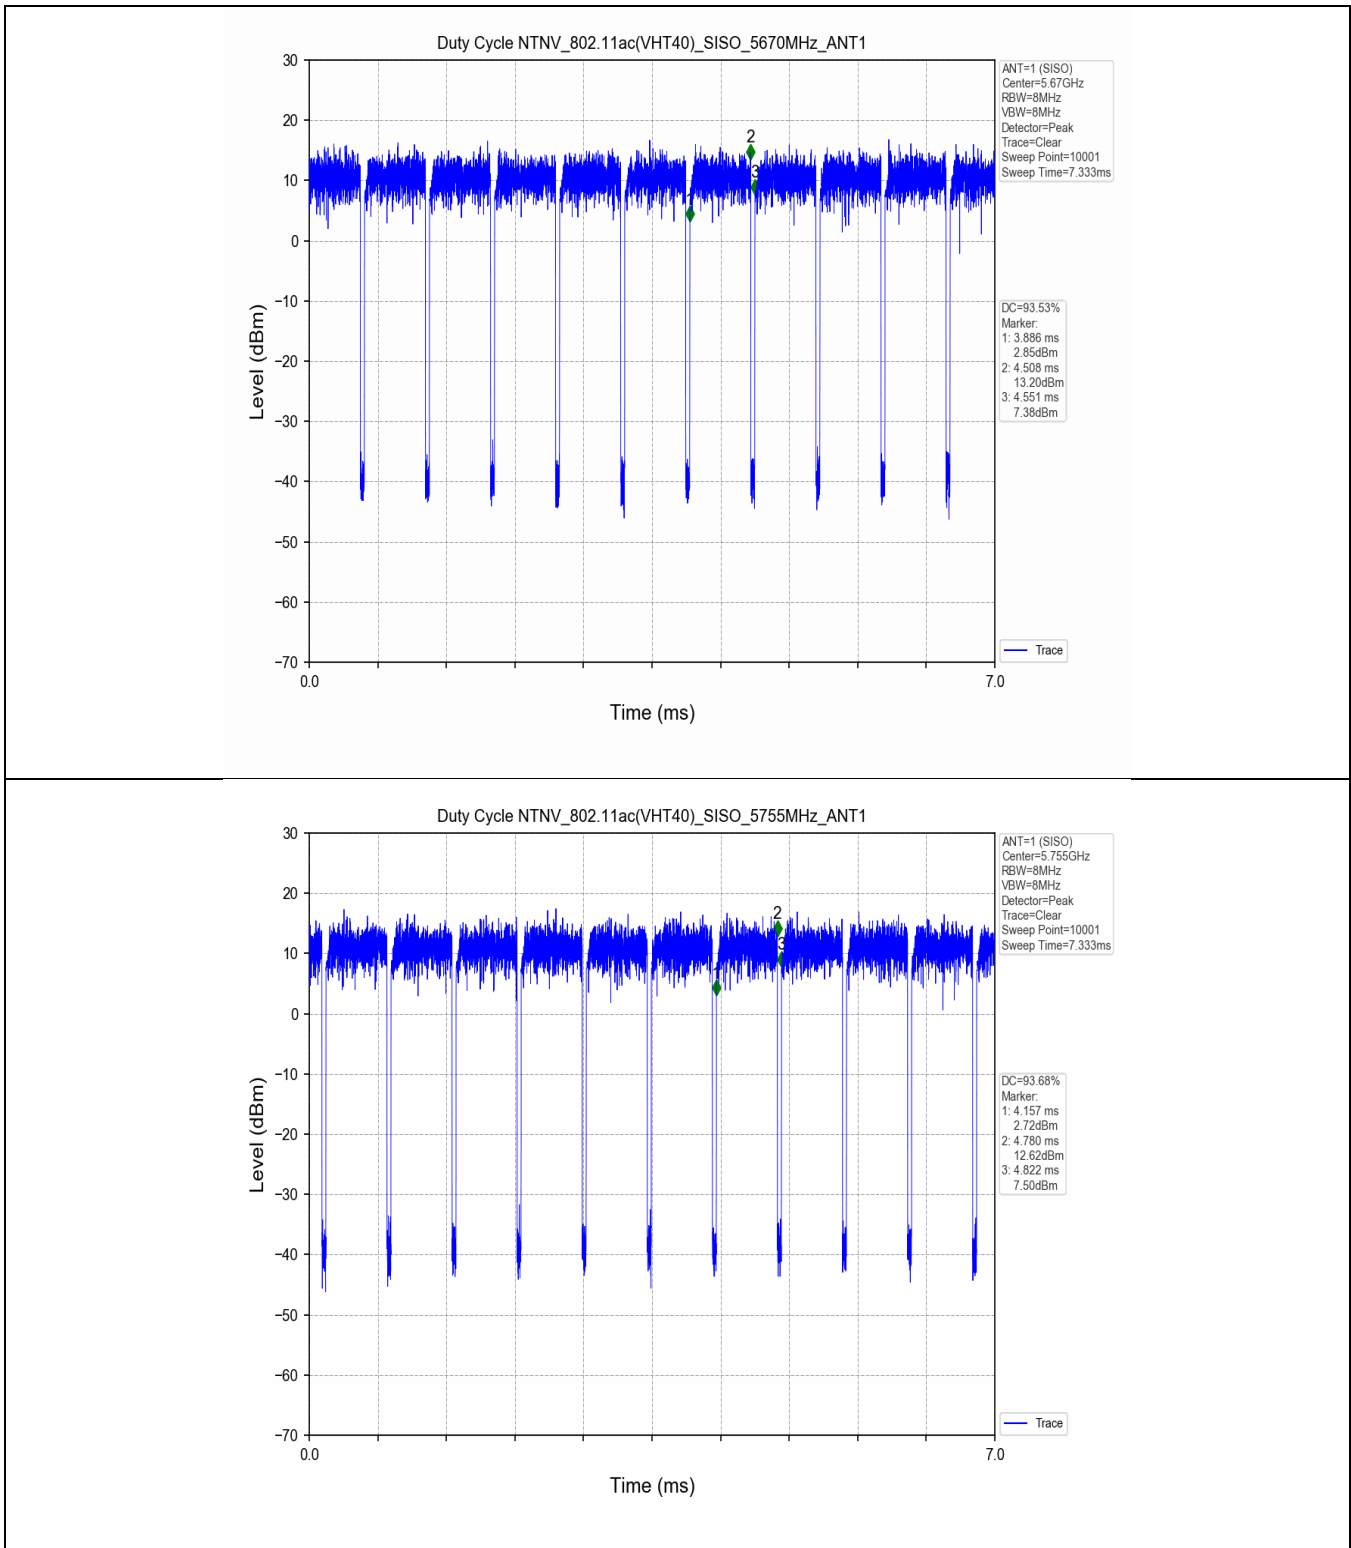

1.2 Test Graph

2. Bandwidth

2.1 Test Result

Test Mode	Frequency (MHz)	TX Type	ANT No.	Emission Bandwidth		Verdict
				Test Result (MHz)	Limits (MHz)	
802.11a	5180	SISO	1	20.324	Only for Report Use	PASS
	5240	SISO	1	19.936	Only for Report Use	PASS
	5260	SISO	1	19.567	Only for Report Use	PASS
	5320	SISO	1	19.731	Only for Report Use	PASS
	5500	SISO	1	19.740	Only for Report Use	PASS
	5580	SISO	1	19.797	Only for Report Use	PASS
	5660	SISO	1	19.819	Only for Report Use	PASS
	5700	SISO	1	19.732	Only for Report Use	PASS
802.11n(HT20)	5180	SISO	1	19.943	Only for Report Use	PASS
	5240	SISO	1	20.016	Only for Report Use	PASS
	5260	SISO	1	19.973	Only for Report Use	PASS
	5300	SISO	1	20.205	Only for Report Use	PASS
	5320	SISO	1	20.136	Only for Report Use	PASS
	5500	SISO	1	20.181	Only for Report Use	PASS
	5580	SISO	1	20.091	Only for Report Use	PASS
	5660	SISO	1	20.057	Only for Report Use	PASS
802.11n(HT40)	5190	SISO	1	40.155	Only for Report Use	PASS
	5230	SISO	1	40.264	Only for Report Use	PASS
	5270	SISO	1	40.570	Only for Report Use	PASS
	5310	SISO	1	40.313	Only for Report Use	PASS
	5510	SISO	1	40.417	Only for Report Use	PASS
	5550	SISO	1	40.359	Only for Report Use	PASS
	5590	SISO	1	40.378	Only for Report Use	PASS
	5670	SISO	1	40.435	Only for Report Use	PASS
802.11ac(VHT20)	5180	SISO	1	20.089	Only for Report Use	PASS
	5240	SISO	1	20.064	Only for Report Use	PASS
	5260	SISO	1	20.062	Only for Report Use	PASS
	5320	SISO	1	19.768	Only for Report Use	PASS
	5500	SISO	1	19.949	Only for Report Use	PASS
	5580	SISO	1	19.900	Only for Report Use	PASS
	5660	SISO	1	19.961	Only for Report Use	PASS
	5700	SISO	1	20.183	Only for Report Use	PASS
802.11ac(VHT40)	5190	SISO	1	40.249	Only for Report Use	PASS
	5230	SISO	1	40.393	Only for Report Use	PASS
	5270	SISO	1	40.054	Only for Report Use	PASS
	5310	SISO	1	40.171	Only for Report Use	PASS
	5510	SISO	1	39.727	Only for Report Use	PASS
	5550	SISO	1	39.859	Only for Report Use	PASS
	5590	SISO	1	39.693	Only for Report Use	PASS
	5670	SISO	1	40.007	Only for Report Use	PASS
802.11ac(VHT80)	5210	SISO	1	80.676	Only for Report Use	PASS
	5290	SISO	1	80.021	Only for Report Use	PASS
	5530	SISO	1	80.328	Only for Report Use	PASS
	5610	SISO	1	79.967	Only for Report Use	PASS