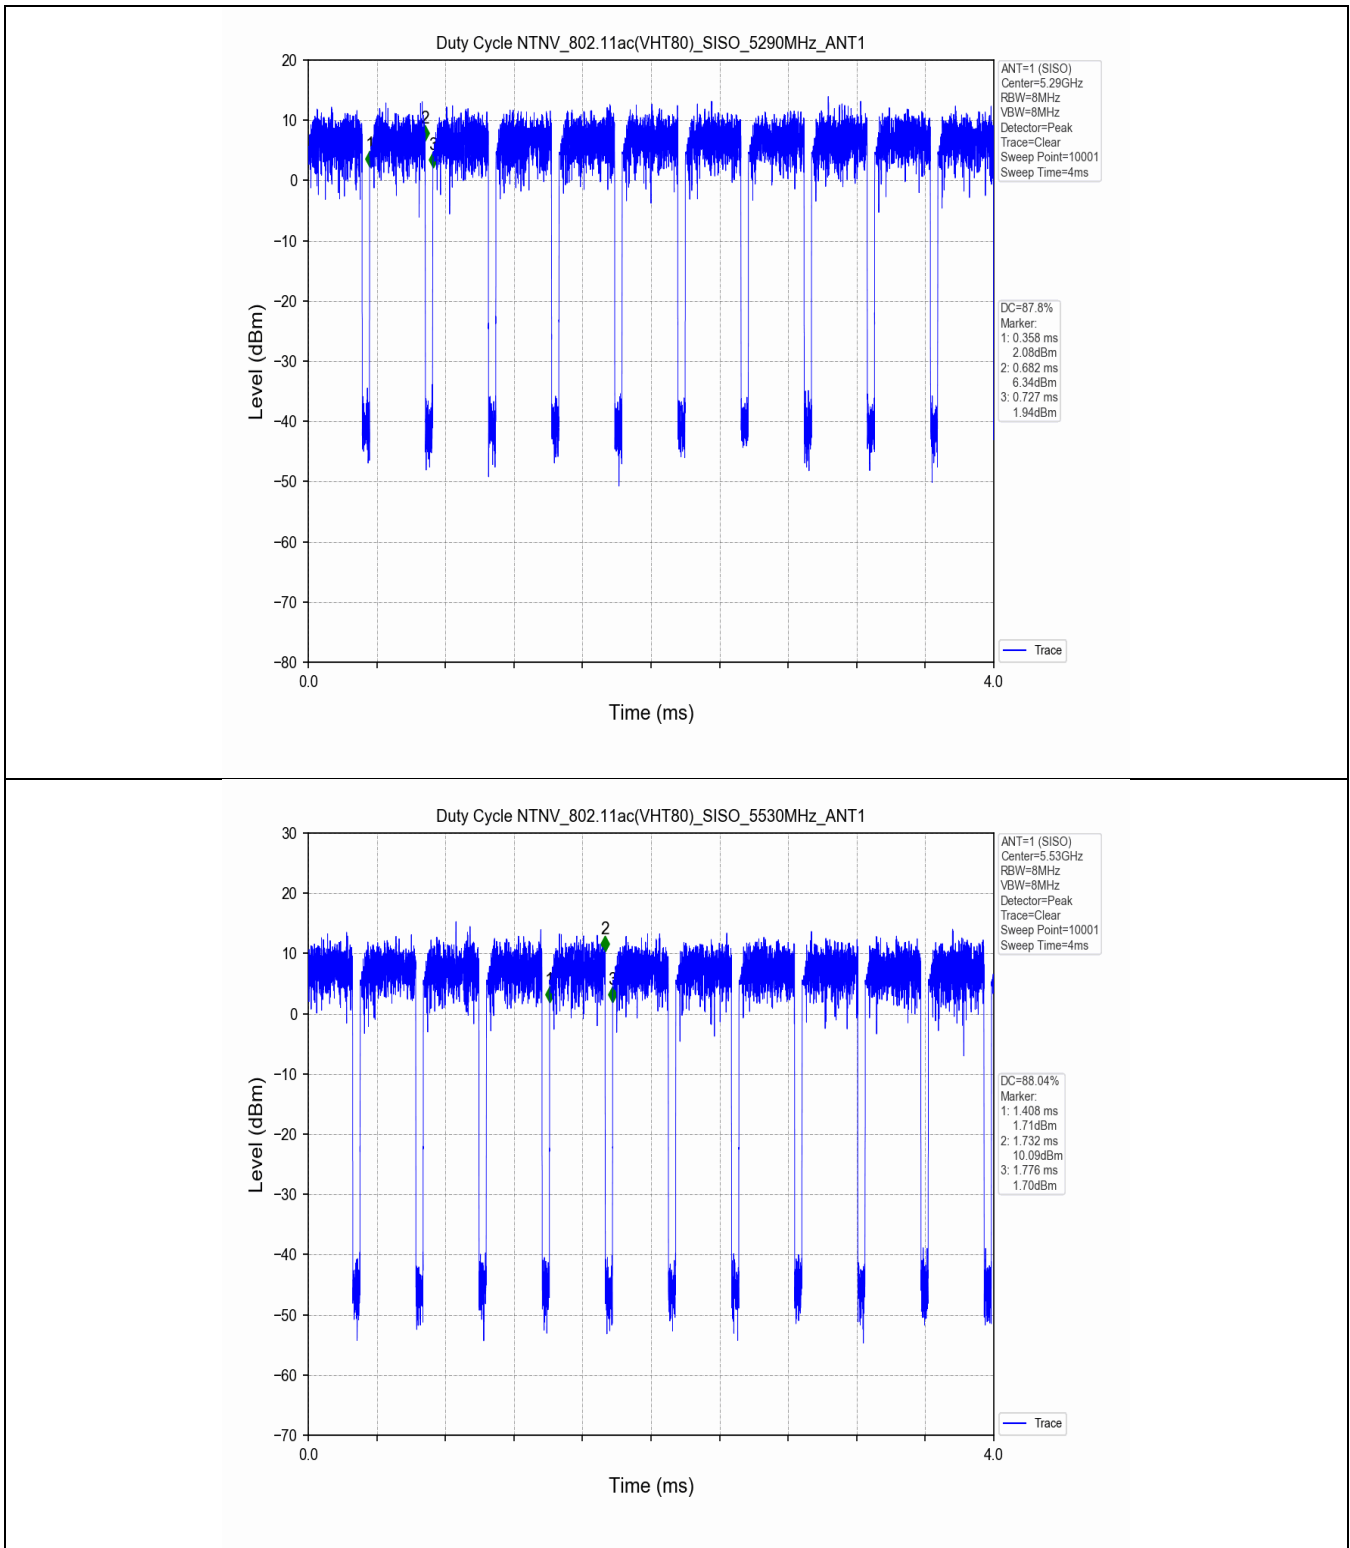

1.2 Test Graph

2. Bandwidth

2.1 Test Result

Test Mode	Frequency (MHz)	TX Type	ANT No.	Emission Bandwidth		Verdict
				Test Result (MHz)	Limits (MHz)	
802.11a	5180	SISO	1	20.324	Only for Report Use	PASS
	5240	SISO	1	19.936	Only for Report Use	PASS
	5260	SISO	1	19.567	Only for Report Use	PASS
	5320	SISO	1	19.731	Only for Report Use	PASS
	5500	SISO	1	19.740	Only for Report Use	PASS
	5580	SISO	1	19.797	Only for Report Use	PASS
	5660	SISO	1	19.819	Only for Report Use	PASS
	5700	SISO	1	19.732	Only for Report Use	PASS
802.11n(HT20)	5180	SISO	1	19.943	Only for Report Use	PASS
	5240	SISO	1	20.016	Only for Report Use	PASS
	5260	SISO	1	19.973	Only for Report Use	PASS
	5300	SISO	1	20.205	Only for Report Use	PASS
	5320	SISO	1	20.136	Only for Report Use	PASS
	5500	SISO	1	20.181	Only for Report Use	PASS
	5580	SISO	1	20.091	Only for Report Use	PASS
	5660	SISO	1	20.057	Only for Report Use	PASS
802.11n(HT40)	5190	SISO	1	40.155	Only for Report Use	PASS
	5230	SISO	1	40.264	Only for Report Use	PASS
	5270	SISO	1	40.570	Only for Report Use	PASS
	5310	SISO	1	40.313	Only for Report Use	PASS
	5510	SISO	1	40.417	Only for Report Use	PASS
	5550	SISO	1	40.359	Only for Report Use	PASS
	5590	SISO	1	40.378	Only for Report Use	PASS
	5670	SISO	1	40.435	Only for Report Use	PASS
802.11ac(VHT20)	5180	SISO	1	20.089	Only for Report Use	PASS
	5240	SISO	1	20.064	Only for Report Use	PASS
	5260	SISO	1	20.062	Only for Report Use	PASS
	5320	SISO	1	19.768	Only for Report Use	PASS
	5500	SISO	1	19.949	Only for Report Use	PASS
	5580	SISO	1	19.900	Only for Report Use	PASS
	5660	SISO	1	19.961	Only for Report Use	PASS
	5700	SISO	1	20.183	Only for Report Use	PASS
802.11ac(VHT40)	5190	SISO	1	40.249	Only for Report Use	PASS
	5230	SISO	1	40.393	Only for Report Use	PASS
	5270	SISO	1	40.054	Only for Report Use	PASS
	5310	SISO	1	40.171	Only for Report Use	PASS
	5510	SISO	1	39.727	Only for Report Use	PASS
	5550	SISO	1	39.859	Only for Report Use	PASS
	5590	SISO	1	39.693	Only for Report Use	PASS
	5670	SISO	1	40.007	Only for Report Use	PASS
802.11ac(VHT80)	5210	SISO	1	80.676	Only for Report Use	PASS
	5290	SISO	1	80.021	Only for Report Use	PASS
	5530	SISO	1	80.328	Only for Report Use	PASS
	5610	SISO	1	79.967	Only for Report Use	PASS