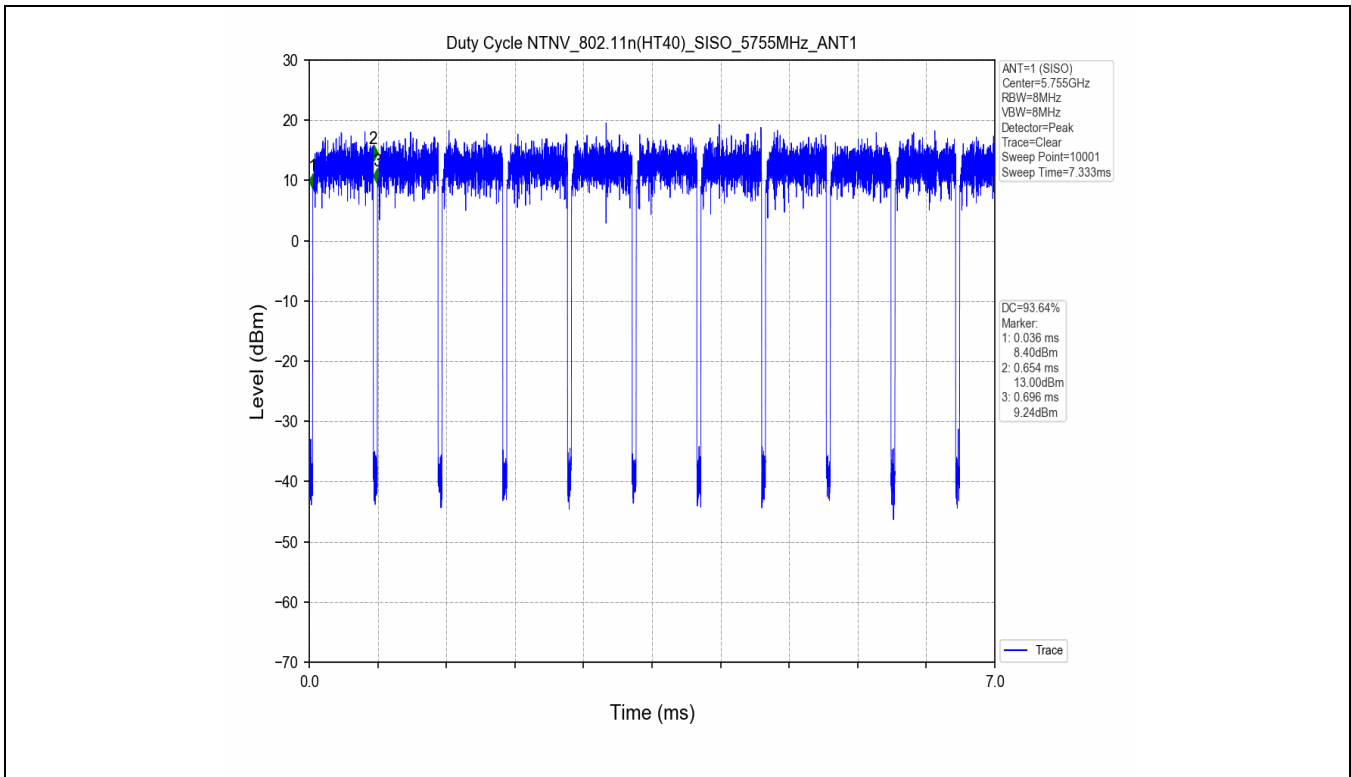

1.2 Test Graph

2. Bandwidth

2.1 Test Result

Test Mode	Frequency (MHz)	TX Type	ANT No.	Emission Bandwidth		Verdict
				Test Result (MHz)	Limits (MHz)	
802.11a	5180	SISO	1	20.324	Only for Report Use	PASS
	5240	SISO	1	19.936	Only for Report Use	PASS
	5260	SISO	1	19.567	Only for Report Use	PASS
	5320	SISO	1	19.731	Only for Report Use	PASS
	5500	SISO	1	19.740	Only for Report Use	PASS
	5580	SISO	1	19.797	Only for Report Use	PASS
	5660	SISO	1	19.819	Only for Report Use	PASS
	5700	SISO	1	19.732	Only for Report Use	PASS
802.11n(HT20)	5180	SISO	1	19.943	Only for Report Use	PASS
	5240	SISO	1	20.016	Only for Report Use	PASS
	5260	SISO	1	19.973	Only for Report Use	PASS
	5300	SISO	1	20.205	Only for Report Use	PASS
	5320	SISO	1	20.136	Only for Report Use	PASS
	5500	SISO	1	20.181	Only for Report Use	PASS
	5580	SISO	1	20.091	Only for Report Use	PASS
	5660	SISO	1	20.057	Only for Report Use	PASS
802.11n(HT40)	5190	SISO	1	40.155	Only for Report Use	PASS
	5230	SISO	1	40.264	Only for Report Use	PASS
	5270	SISO	1	40.570	Only for Report Use	PASS
	5310	SISO	1	40.313	Only for Report Use	PASS
	5510	SISO	1	40.417	Only for Report Use	PASS
	5550	SISO	1	40.359	Only for Report Use	PASS
	5590	SISO	1	40.378	Only for Report Use	PASS
	5670	SISO	1	40.435	Only for Report Use	PASS
802.11ac(VHT20)	5180	SISO	1	20.089	Only for Report Use	PASS
	5240	SISO	1	20.064	Only for Report Use	PASS
	5260	SISO	1	20.062	Only for Report Use	PASS
	5320	SISO	1	19.768	Only for Report Use	PASS
	5500	SISO	1	19.949	Only for Report Use	PASS
	5580	SISO	1	19.900	Only for Report Use	PASS
	5660	SISO	1	19.961	Only for Report Use	PASS
	5700	SISO	1	20.183	Only for Report Use	PASS
802.11ac(VHT40)	5190	SISO	1	40.249	Only for Report Use	PASS
	5230	SISO	1	40.393	Only for Report Use	PASS
	5270	SISO	1	40.054	Only for Report Use	PASS
	5310	SISO	1	40.171	Only for Report Use	PASS
	5510	SISO	1	39.727	Only for Report Use	PASS
	5550	SISO	1	39.859	Only for Report Use	PASS
	5590	SISO	1	39.693	Only for Report Use	PASS
	5670	SISO	1	40.007	Only for Report Use	PASS
802.11ac(VHT80)	5210	SISO	1	80.676	Only for Report Use	PASS
	5290	SISO	1	80.021	Only for Report Use	PASS
	5530	SISO	1	80.328	Only for Report Use	PASS
	5610	SISO	1	79.967	Only for Report Use	PASS