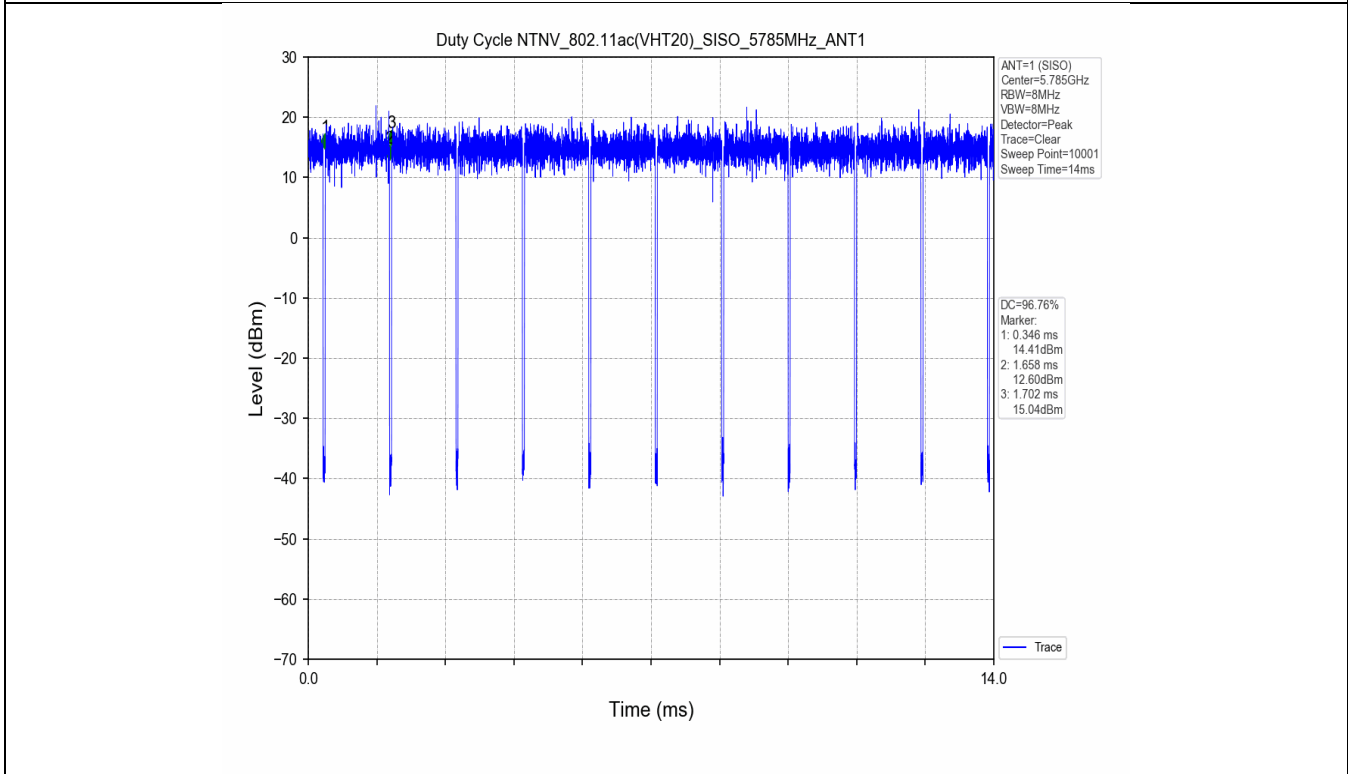

1.2 Test Graph

2. Bandwidth

2.1 Test Result

Test Mode	Frequency (MHz)	TX Type	ANT No.	Emission Bandwidth		Verdict
				Test Result (MHz)	Limits (MHz)	
802.11a	5180	SISO	1	20.324	Only for Report Use	PASS
	5240	SISO	1	19.936	Only for Report Use	PASS
	5260	SISO	1	19.567	Only for Report Use	PASS
	5320	SISO	1	19.731	Only for Report Use	PASS
	5500	SISO	1	19.740	Only for Report Use	PASS
	5580	SISO	1	19.797	Only for Report Use	PASS
	5660	SISO	1	19.819	Only for Report Use	PASS
	5700	SISO	1	19.732	Only for Report Use	PASS
802.11n(HT20)	5180	SISO	1	19.943	Only for Report Use	PASS
	5240	SISO	1	20.016	Only for Report Use	PASS
	5260	SISO	1	19.973	Only for Report Use	PASS
	5300	SISO	1	20.205	Only for Report Use	PASS
	5320	SISO	1	20.136	Only for Report Use	PASS
	5500	SISO	1	20.181	Only for Report Use	PASS
	5580	SISO	1	20.091	Only for Report Use	PASS
	5660	SISO	1	20.057	Only for Report Use	PASS
802.11n(HT40)	5190	SISO	1	40.155	Only for Report Use	PASS
	5230	SISO	1	40.264	Only for Report Use	PASS
	5270	SISO	1	40.570	Only for Report Use	PASS
	5310	SISO	1	40.313	Only for Report Use	PASS
	5510	SISO	1	40.417	Only for Report Use	PASS
	5550	SISO	1	40.359	Only for Report Use	PASS
	5590	SISO	1	40.378	Only for Report Use	PASS
	5670	SISO	1	40.435	Only for Report Use	PASS
802.11ac(VHT20)	5180	SISO	1	20.089	Only for Report Use	PASS
	5240	SISO	1	20.064	Only for Report Use	PASS
	5260	SISO	1	20.062	Only for Report Use	PASS
	5320	SISO	1	19.768	Only for Report Use	PASS
	5500	SISO	1	19.949	Only for Report Use	PASS
	5580	SISO	1	19.900	Only for Report Use	PASS
	5660	SISO	1	19.961	Only for Report Use	PASS
	5700	SISO	1	20.183	Only for Report Use	PASS
802.11ac(VHT40)	5190	SISO	1	40.249	Only for Report Use	PASS
	5230	SISO	1	40.393	Only for Report Use	PASS
	5270	SISO	1	40.054	Only for Report Use	PASS
	5310	SISO	1	40.171	Only for Report Use	PASS
	5510	SISO	1	39.727	Only for Report Use	PASS
	5550	SISO	1	39.859	Only for Report Use	PASS
	5590	SISO	1	39.693	Only for Report Use	PASS
	5670	SISO	1	40.007	Only for Report Use	PASS
802.11ac(VHT80)	5210	SISO	1	80.676	Only for Report Use	PASS
	5290	SISO	1	80.021	Only for Report Use	PASS
	5530	SISO	1	80.328	Only for Report Use	PASS
	5610	SISO	1	79.967	Only for Report Use	PASS