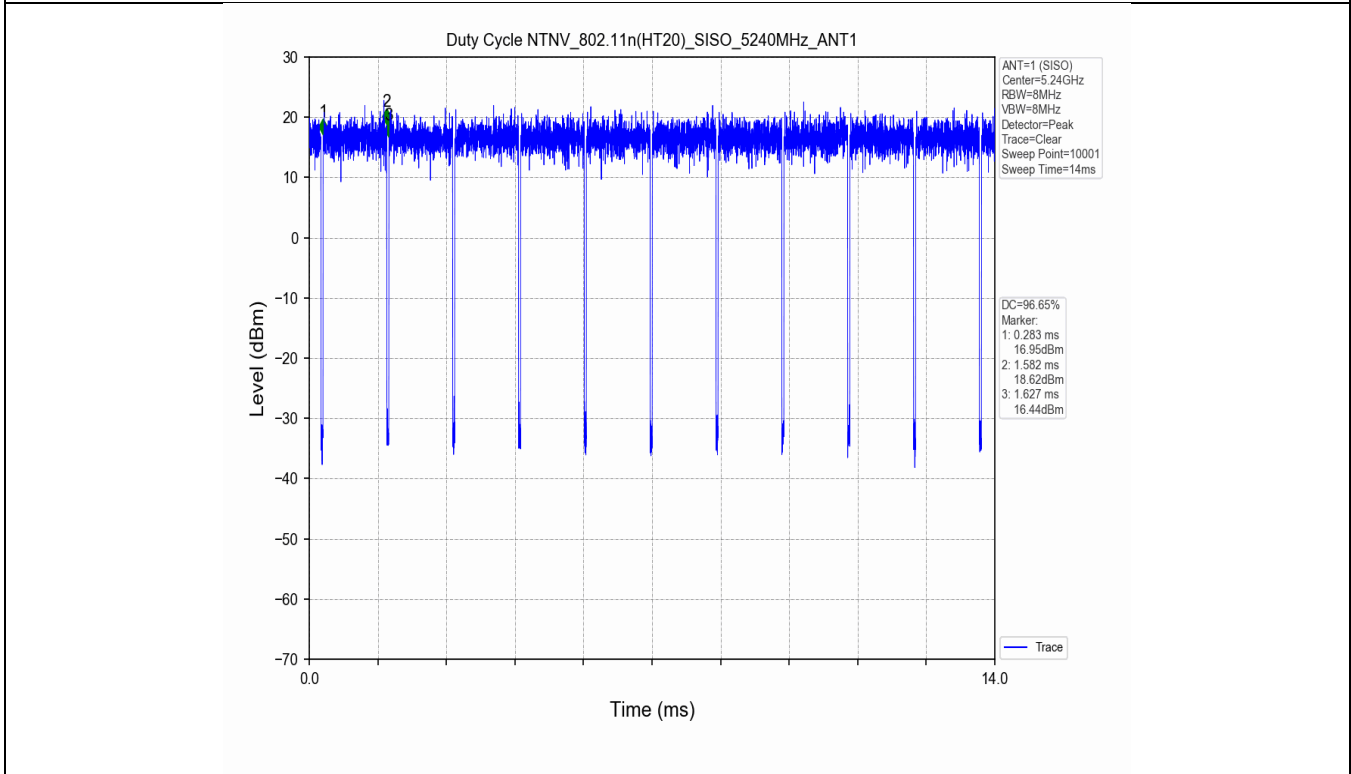

1.2 Test Graph

2. Bandwidth

2.1 Test Result

Test Mode	Frequency (MHz)	TX Type	ANT No.	Emission Bandwidth		Verdict
				Test Result (MHz)	Limits (MHz)	
802.11a	5180	SISO	1	20.324	Only for Report Use	PASS
	5240	SISO	1	19.936	Only for Report Use	PASS
	5260	SISO	1	19.567	Only for Report Use	PASS
	5320	SISO	1	19.731	Only for Report Use	PASS
	5500	SISO	1	19.740	Only for Report Use	PASS
	5580	SISO	1	19.797	Only for Report Use	PASS
	5660	SISO	1	19.819	Only for Report Use	PASS
	5700	SISO	1	19.732	Only for Report Use	PASS
802.11n(HT20)	5180	SISO	1	19.943	Only for Report Use	PASS
	5240	SISO	1	20.016	Only for Report Use	PASS
	5260	SISO	1	19.973	Only for Report Use	PASS
	5300	SISO	1	20.205	Only for Report Use	PASS
	5320	SISO	1	20.136	Only for Report Use	PASS
	5500	SISO	1	20.181	Only for Report Use	PASS
	5580	SISO	1	20.091	Only for Report Use	PASS
	5660	SISO	1	20.057	Only for Report Use	PASS
802.11n(HT40)	5190	SISO	1	40.155	Only for Report Use	PASS
	5230	SISO	1	40.264	Only for Report Use	PASS
	5270	SISO	1	40.570	Only for Report Use	PASS
	5310	SISO	1	40.313	Only for Report Use	PASS
	5510	SISO	1	40.417	Only for Report Use	PASS
	5550	SISO	1	40.359	Only for Report Use	PASS
	5590	SISO	1	40.378	Only for Report Use	PASS
	5670	SISO	1	40.435	Only for Report Use	PASS
802.11ac(VHT20)	5180	SISO	1	20.089	Only for Report Use	PASS
	5240	SISO	1	20.064	Only for Report Use	PASS
	5260	SISO	1	20.062	Only for Report Use	PASS
	5320	SISO	1	19.768	Only for Report Use	PASS
	5500	SISO	1	19.949	Only for Report Use	PASS
	5580	SISO	1	19.900	Only for Report Use	PASS
	5660	SISO	1	19.961	Only for Report Use	PASS
	5700	SISO	1	20.183	Only for Report Use	PASS
802.11ac(VHT40)	5190	SISO	1	40.249	Only for Report Use	PASS
	5230	SISO	1	40.393	Only for Report Use	PASS
	5270	SISO	1	40.054	Only for Report Use	PASS
	5310	SISO	1	40.171	Only for Report Use	PASS
	5510	SISO	1	39.727	Only for Report Use	PASS
	5550	SISO	1	39.859	Only for Report Use	PASS
	5590	SISO	1	39.693	Only for Report Use	PASS
	5670	SISO	1	40.007	Only for Report Use	PASS
802.11ac(VHT80)	5210	SISO	1	80.676	Only for Report Use	PASS
	5290	SISO	1	80.021	Only for Report Use	PASS
	5530	SISO	1	80.328	Only for Report Use	PASS
	5610	SISO	1	79.967	Only for Report Use	PASS