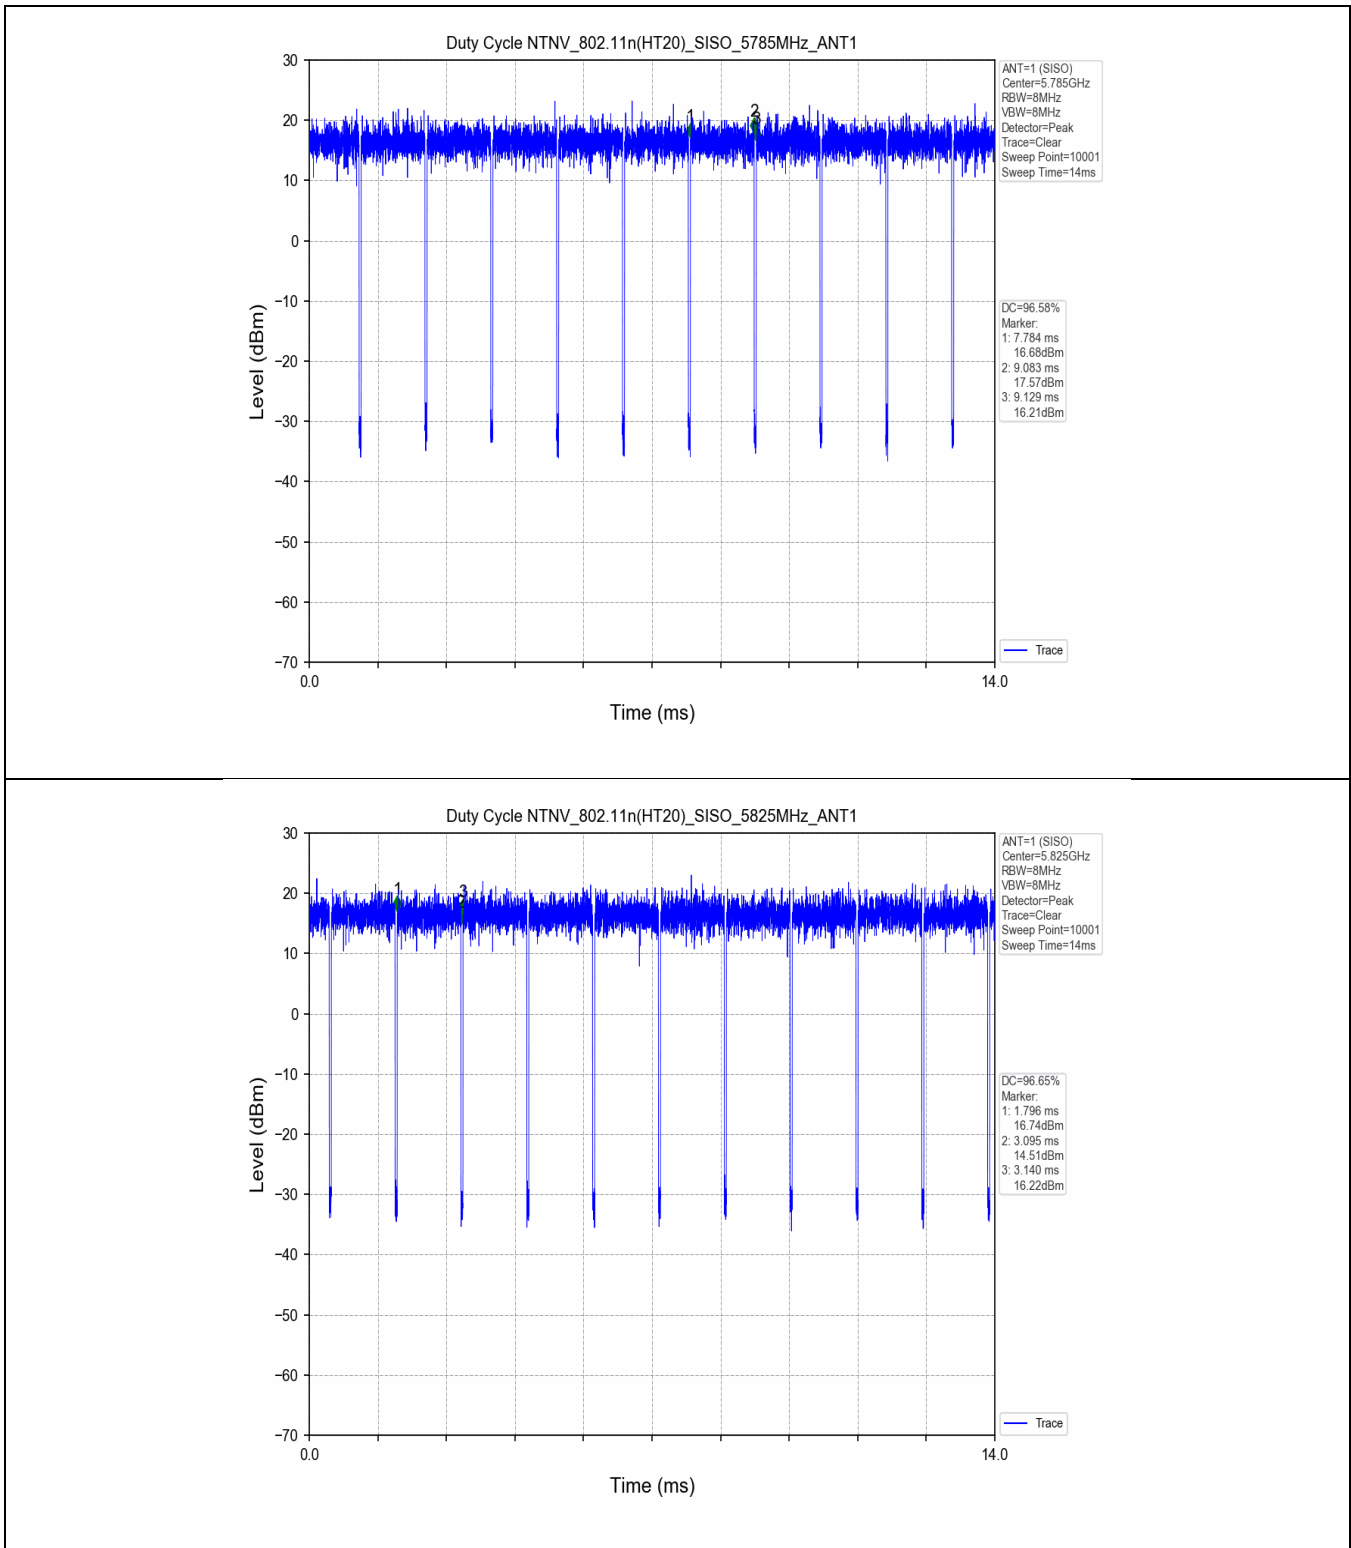

1.2 Test Graph

2. Bandwidth

2.1 Test Result

Test Mode	Frequency (MHz)	TX Type	ANT No.	Emission Bandwidth		Verdict
				Test Result (MHz)	Limits (MHz)	
802.11a	5180	SISO	1	20.324	Only for Report Use	PASS
	5240	SISO	1	19.936	Only for Report Use	PASS
	5260	SISO	1	19.567	Only for Report Use	PASS
	5320	SISO	1	19.731	Only for Report Use	PASS
	5500	SISO	1	19.740	Only for Report Use	PASS
	5580	SISO	1	19.797	Only for Report Use	PASS
	5660	SISO	1	19.819	Only for Report Use	PASS
	5700	SISO	1	19.732	Only for Report Use	PASS
802.11n(HT20)	5180	SISO	1	19.943	Only for Report Use	PASS
	5240	SISO	1	20.016	Only for Report Use	PASS
	5260	SISO	1	19.973	Only for Report Use	PASS
	5300	SISO	1	20.205	Only for Report Use	PASS
	5320	SISO	1	20.136	Only for Report Use	PASS
	5500	SISO	1	20.181	Only for Report Use	PASS
	5580	SISO	1	20.091	Only for Report Use	PASS
	5660	SISO	1	20.057	Only for Report Use	PASS
802.11n(HT40)	5190	SISO	1	40.155	Only for Report Use	PASS
	5230	SISO	1	40.264	Only for Report Use	PASS
	5270	SISO	1	40.570	Only for Report Use	PASS
	5310	SISO	1	40.313	Only for Report Use	PASS
	5510	SISO	1	40.417	Only for Report Use	PASS
	5550	SISO	1	40.359	Only for Report Use	PASS
	5590	SISO	1	40.378	Only for Report Use	PASS
	5670	SISO	1	40.435	Only for Report Use	PASS
802.11ac(VHT20)	5180	SISO	1	20.089	Only for Report Use	PASS
	5240	SISO	1	20.064	Only for Report Use	PASS
	5260	SISO	1	20.062	Only for Report Use	PASS
	5320	SISO	1	19.768	Only for Report Use	PASS
	5500	SISO	1	19.949	Only for Report Use	PASS
	5580	SISO	1	19.900	Only for Report Use	PASS
	5660	SISO	1	19.961	Only for Report Use	PASS
	5700	SISO	1	20.183	Only for Report Use	PASS
802.11ac(VHT40)	5190	SISO	1	40.249	Only for Report Use	PASS
	5230	SISO	1	40.393	Only for Report Use	PASS
	5270	SISO	1	40.054	Only for Report Use	PASS
	5310	SISO	1	40.171	Only for Report Use	PASS
	5510	SISO	1	39.727	Only for Report Use	PASS
	5550	SISO	1	39.859	Only for Report Use	PASS
	5590	SISO	1	39.693	Only for Report Use	PASS
	5670	SISO	1	40.007	Only for Report Use	PASS
802.11ac(VHT80)	5210	SISO	1	80.676	Only for Report Use	PASS
	5290	SISO	1	80.021	Only for Report Use	PASS
	5530	SISO	1	80.328	Only for Report Use	PASS
	5610	SISO	1	79.967	Only for Report Use	PASS