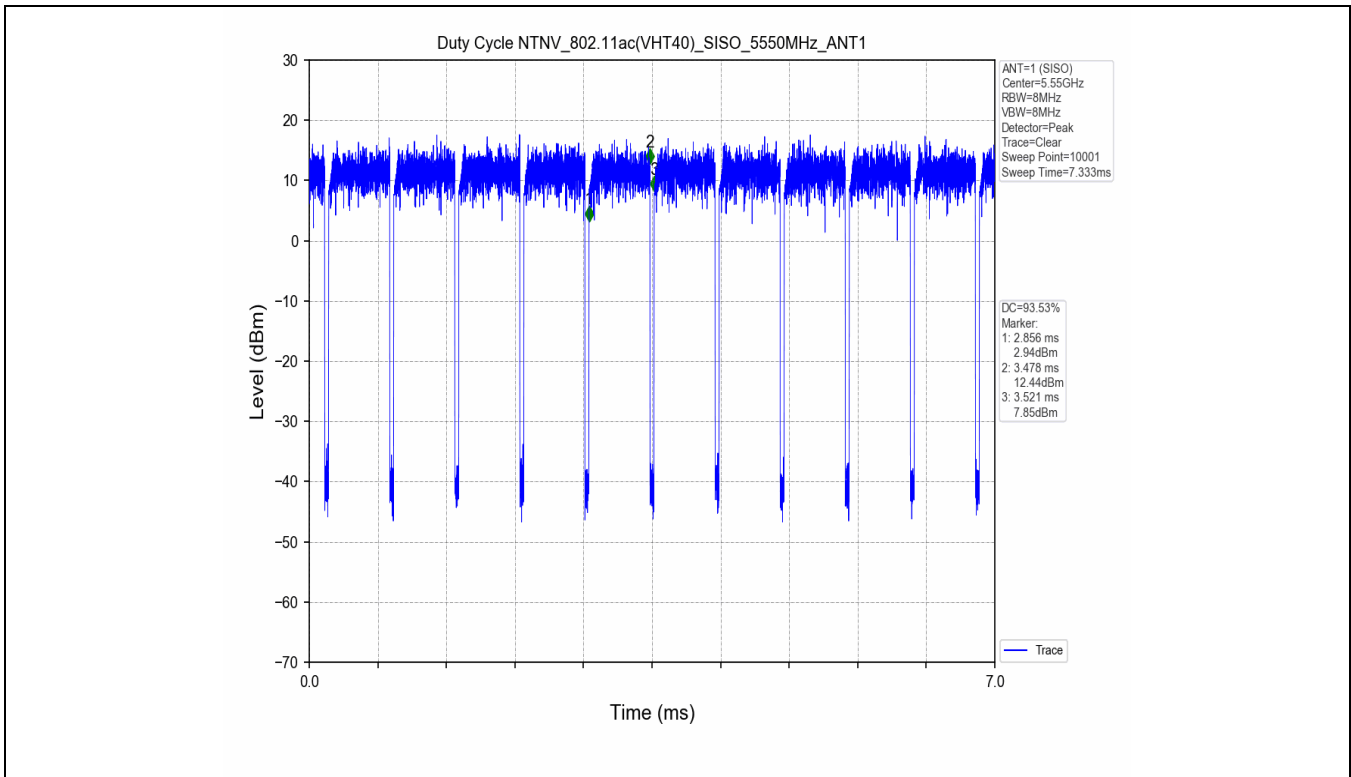

1.2 Test Graph

2. Bandwidth

2.1 Test Result

Test Mode	Frequency (MHz)	TX Type	ANT No.	Emission Bandwidth		Verdict
				Test Result (MHz)	Limits (MHz)	
802.11a	5180	SISO	1	20.324	Only for Report Use	PASS
	5240	SISO	1	19.936	Only for Report Use	PASS
	5260	SISO	1	19.567	Only for Report Use	PASS
	5320	SISO	1	19.731	Only for Report Use	PASS
	5500	SISO	1	19.740	Only for Report Use	PASS
	5580	SISO	1	19.797	Only for Report Use	PASS
	5660	SISO	1	19.819	Only for Report Use	PASS
	5700	SISO	1	19.732	Only for Report Use	PASS
802.11n(HT20)	5180	SISO	1	19.943	Only for Report Use	PASS
	5240	SISO	1	20.016	Only for Report Use	PASS
	5260	SISO	1	19.973	Only for Report Use	PASS
	5300	SISO	1	20.205	Only for Report Use	PASS
	5320	SISO	1	20.136	Only for Report Use	PASS
	5500	SISO	1	20.181	Only for Report Use	PASS
	5580	SISO	1	20.091	Only for Report Use	PASS
	5660	SISO	1	20.057	Only for Report Use	PASS
802.11n(HT40)	5190	SISO	1	40.155	Only for Report Use	PASS
	5230	SISO	1	40.264	Only for Report Use	PASS
	5270	SISO	1	40.570	Only for Report Use	PASS
	5310	SISO	1	40.313	Only for Report Use	PASS
	5510	SISO	1	40.417	Only for Report Use	PASS
	5550	SISO	1	40.359	Only for Report Use	PASS
	5590	SISO	1	40.378	Only for Report Use	PASS
	5670	SISO	1	40.435	Only for Report Use	PASS
802.11ac(VHT20)	5180	SISO	1	20.089	Only for Report Use	PASS
	5240	SISO	1	20.064	Only for Report Use	PASS
	5260	SISO	1	20.062	Only for Report Use	PASS
	5320	SISO	1	19.768	Only for Report Use	PASS
	5500	SISO	1	19.949	Only for Report Use	PASS
	5580	SISO	1	19.900	Only for Report Use	PASS
	5660	SISO	1	19.961	Only for Report Use	PASS
	5700	SISO	1	20.183	Only for Report Use	PASS
802.11ac(VHT40)	5190	SISO	1	40.249	Only for Report Use	PASS
	5230	SISO	1	40.393	Only for Report Use	PASS
	5270	SISO	1	40.054	Only for Report Use	PASS
	5310	SISO	1	40.171	Only for Report Use	PASS
	5510	SISO	1	39.727	Only for Report Use	PASS
	5550	SISO	1	39.859	Only for Report Use	PASS
	5590	SISO	1	39.693	Only for Report Use	PASS
	5670	SISO	1	40.007	Only for Report Use	PASS
802.11ac(VHT80)	5210	SISO	1	80.676	Only for Report Use	PASS
	5290	SISO	1	80.021	Only for Report Use	PASS
	5530	SISO	1	80.328	Only for Report Use	PASS
	5610	SISO	1	79.967	Only for Report Use	PASS