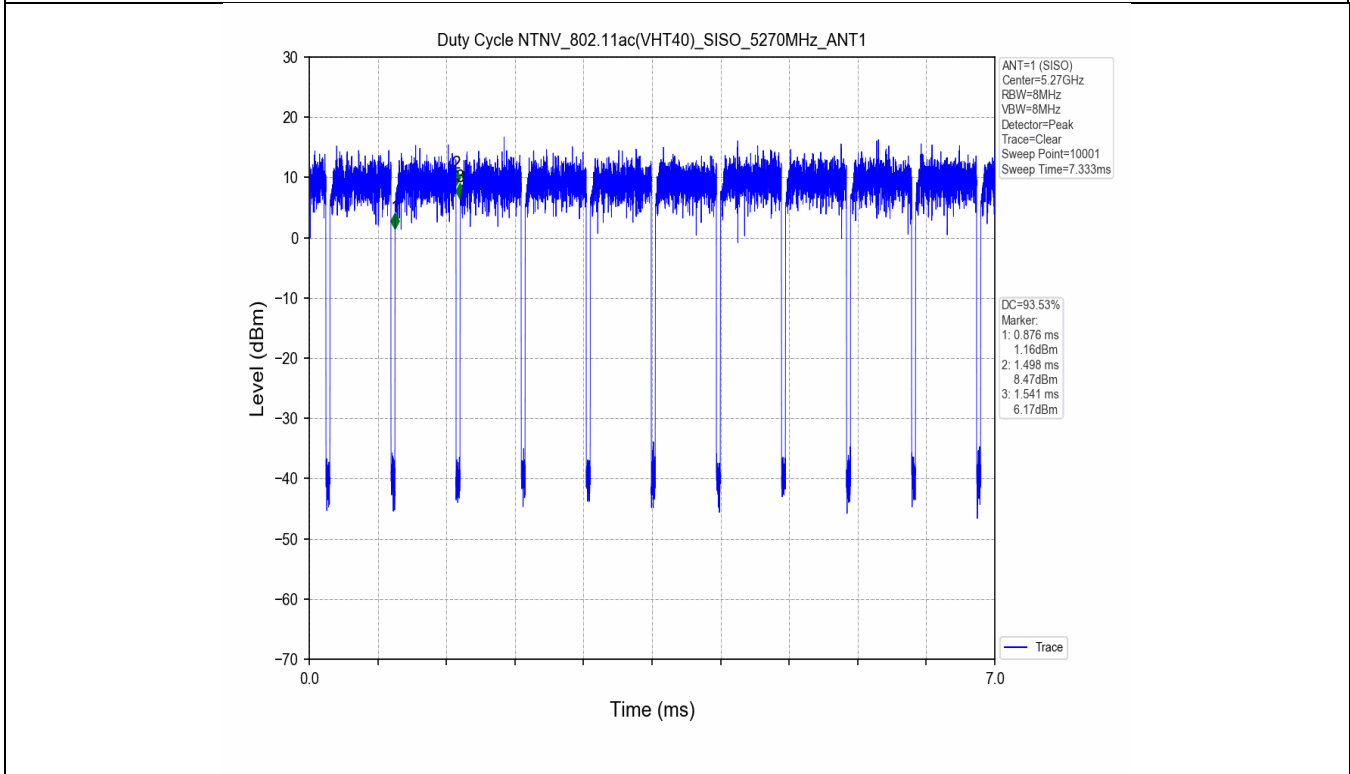

1.2 Test Graph

2. Bandwidth

2.1 Test Result

Test Mode	Frequency (MHz)	TX Type	ANT No.	Emission Bandwidth		Verdict
				Test Result (MHz)	Limits (MHz)	
802.11a	5180	SISO	1	20.324	Only for Report Use	PASS
	5240	SISO	1	19.936	Only for Report Use	PASS
	5260	SISO	1	19.567	Only for Report Use	PASS
	5320	SISO	1	19.731	Only for Report Use	PASS
	5500	SISO	1	19.740	Only for Report Use	PASS
	5580	SISO	1	19.797	Only for Report Use	PASS
	5660	SISO	1	19.819	Only for Report Use	PASS
	5700	SISO	1	19.732	Only for Report Use	PASS
802.11n(HT20)	5180	SISO	1	19.943	Only for Report Use	PASS
	5240	SISO	1	20.016	Only for Report Use	PASS
	5260	SISO	1	19.973	Only for Report Use	PASS
	5300	SISO	1	20.205	Only for Report Use	PASS
	5320	SISO	1	20.136	Only for Report Use	PASS
	5500	SISO	1	20.181	Only for Report Use	PASS
	5580	SISO	1	20.091	Only for Report Use	PASS
	5660	SISO	1	20.057	Only for Report Use	PASS
802.11n(HT40)	5190	SISO	1	40.155	Only for Report Use	PASS
	5230	SISO	1	40.264	Only for Report Use	PASS
	5270	SISO	1	40.570	Only for Report Use	PASS
	5310	SISO	1	40.313	Only for Report Use	PASS
	5510	SISO	1	40.417	Only for Report Use	PASS
	5550	SISO	1	40.359	Only for Report Use	PASS
	5590	SISO	1	40.378	Only for Report Use	PASS
	5670	SISO	1	40.435	Only for Report Use	PASS
802.11ac(VHT20)	5180	SISO	1	20.089	Only for Report Use	PASS
	5240	SISO	1	20.064	Only for Report Use	PASS
	5260	SISO	1	20.062	Only for Report Use	PASS
	5320	SISO	1	19.768	Only for Report Use	PASS
	5500	SISO	1	19.949	Only for Report Use	PASS
	5580	SISO	1	19.900	Only for Report Use	PASS
	5660	SISO	1	19.961	Only for Report Use	PASS
	5700	SISO	1	20.183	Only for Report Use	PASS
802.11ac(VHT40)	5190	SISO	1	40.249	Only for Report Use	PASS
	5230	SISO	1	40.393	Only for Report Use	PASS
	5270	SISO	1	40.054	Only for Report Use	PASS
	5310	SISO	1	40.171	Only for Report Use	PASS
	5510	SISO	1	39.727	Only for Report Use	PASS
	5550	SISO	1	39.859	Only for Report Use	PASS
	5590	SISO	1	39.693	Only for Report Use	PASS
	5670	SISO	1	40.007	Only for Report Use	PASS
802.11ac(VHT80)	5210	SISO	1	80.676	Only for Report Use	PASS
	5290	SISO	1	80.021	Only for Report Use	PASS
	5530	SISO	1	80.328	Only for Report Use	PASS
	5610	SISO	1	79.967	Only for Report Use	PASS