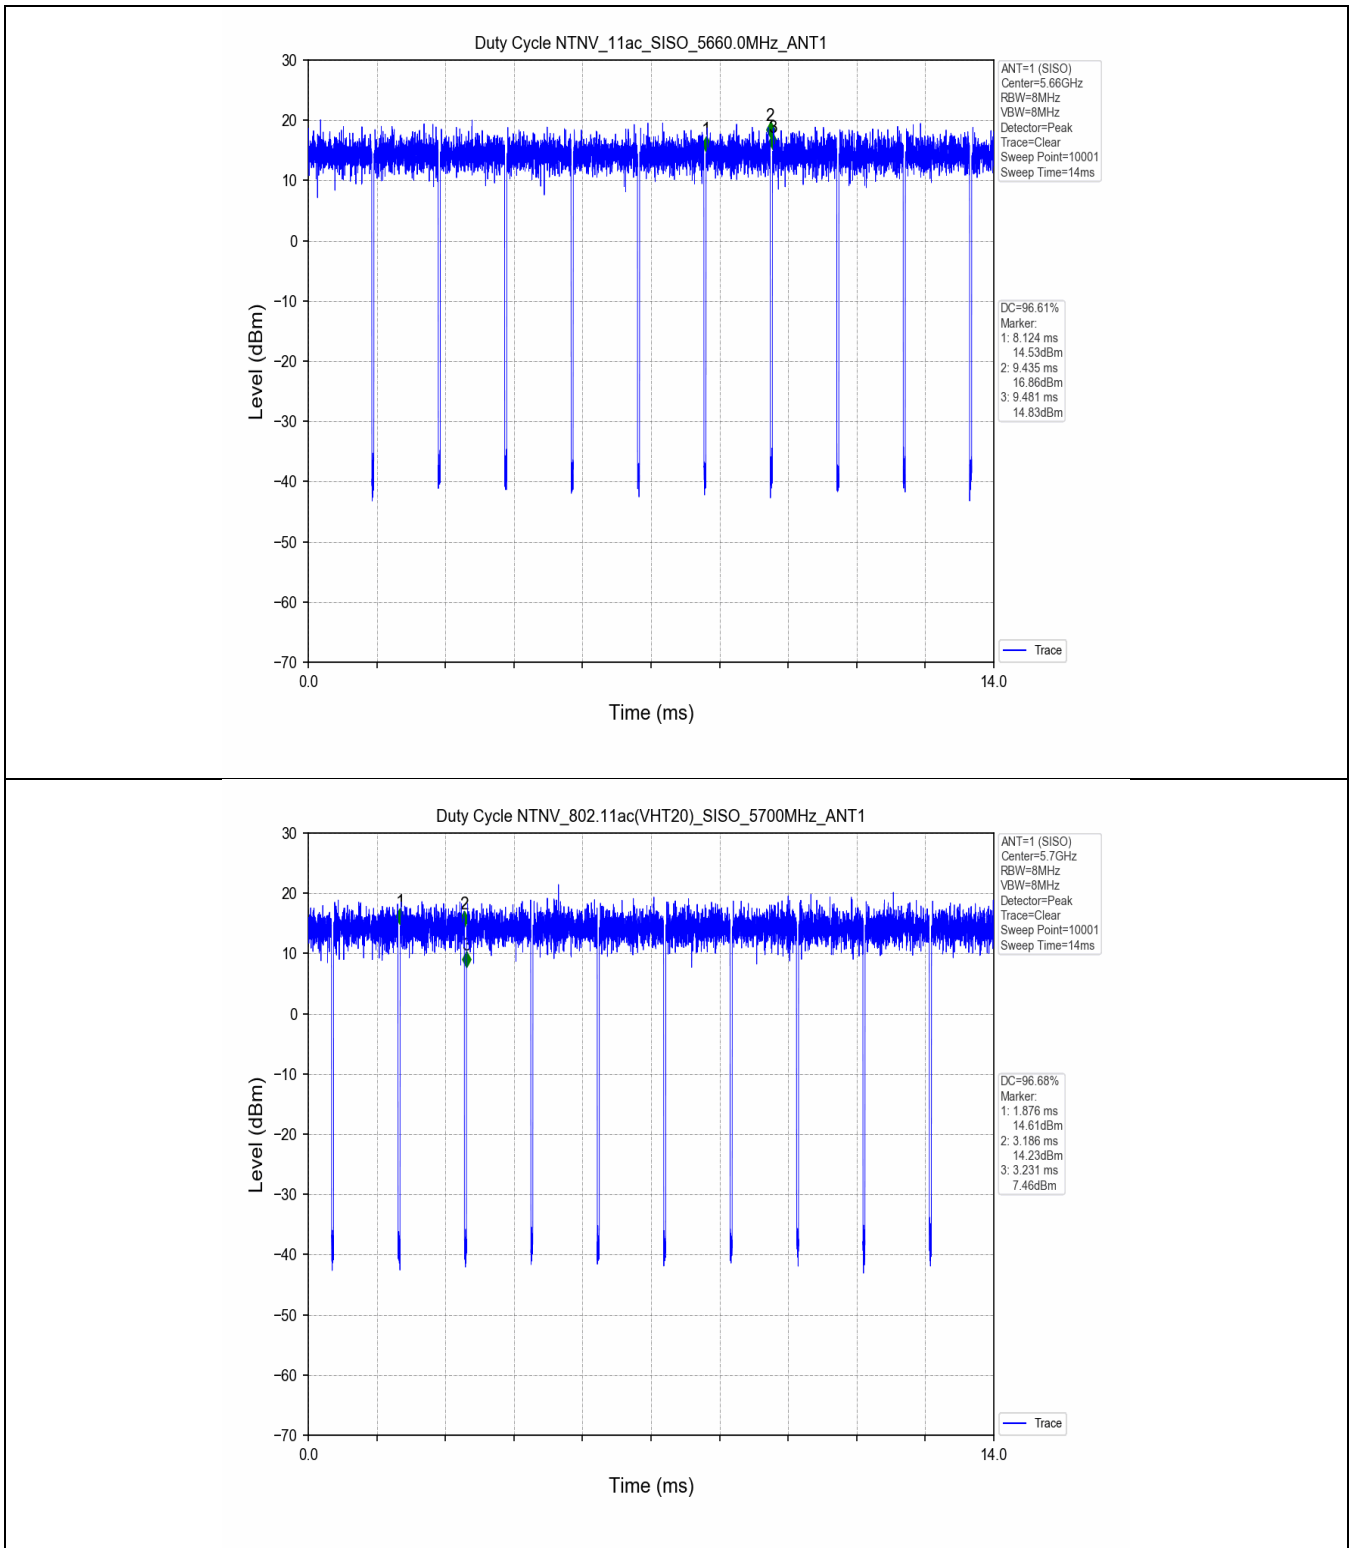

1.2 Test Graph

2. Bandwidth

2.1 Test Result

Test Mode	Frequency (MHz)	TX Type	ANT No.	Emission Bandwidth		Verdict
				Test Result (MHz)	Limits (MHz)	
802.11a	5180	SISO	1	20.324	Only for Report Use	PASS
	5240	SISO	1	19.936	Only for Report Use	PASS
	5260	SISO	1	19.567	Only for Report Use	PASS
	5320	SISO	1	19.731	Only for Report Use	PASS
	5500	SISO	1	19.740	Only for Report Use	PASS
	5580	SISO	1	19.797	Only for Report Use	PASS
	5660	SISO	1	19.819	Only for Report Use	PASS
	5700	SISO	1	19.732	Only for Report Use	PASS
802.11n(HT20)	5180	SISO	1	19.943	Only for Report Use	PASS
	5240	SISO	1	20.016	Only for Report Use	PASS
	5260	SISO	1	19.973	Only for Report Use	PASS
	5300	SISO	1	20.205	Only for Report Use	PASS
	5320	SISO	1	20.136	Only for Report Use	PASS
	5500	SISO	1	20.181	Only for Report Use	PASS
	5580	SISO	1	20.091	Only for Report Use	PASS
	5660	SISO	1	20.057	Only for Report Use	PASS
802.11n(HT40)	5190	SISO	1	40.155	Only for Report Use	PASS
	5230	SISO	1	40.264	Only for Report Use	PASS
	5270	SISO	1	40.570	Only for Report Use	PASS
	5310	SISO	1	40.313	Only for Report Use	PASS
	5510	SISO	1	40.417	Only for Report Use	PASS
	5550	SISO	1	40.359	Only for Report Use	PASS
	5590	SISO	1	40.378	Only for Report Use	PASS
	5670	SISO	1	40.435	Only for Report Use	PASS
802.11ac(VHT20)	5180	SISO	1	20.089	Only for Report Use	PASS
	5240	SISO	1	20.064	Only for Report Use	PASS
	5260	SISO	1	20.062	Only for Report Use	PASS
	5320	SISO	1	19.768	Only for Report Use	PASS
	5500	SISO	1	19.949	Only for Report Use	PASS
	5580	SISO	1	19.900	Only for Report Use	PASS
	5660	SISO	1	19.961	Only for Report Use	PASS
	5700	SISO	1	20.183	Only for Report Use	PASS
802.11ac(VHT40)	5190	SISO	1	40.249	Only for Report Use	PASS
	5230	SISO	1	40.393	Only for Report Use	PASS
	5270	SISO	1	40.054	Only for Report Use	PASS
	5310	SISO	1	40.171	Only for Report Use	PASS
	5510	SISO	1	39.727	Only for Report Use	PASS
	5550	SISO	1	39.859	Only for Report Use	PASS
	5590	SISO	1	39.693	Only for Report Use	PASS
	5670	SISO	1	40.007	Only for Report Use	PASS
802.11ac(VHT80)	5210	SISO	1	80.676	Only for Report Use	PASS
	5290	SISO	1	80.021	Only for Report Use	PASS
	5530	SISO	1	80.328	Only for Report Use	PASS
	5610	SISO	1	79.967	Only for Report Use	PASS