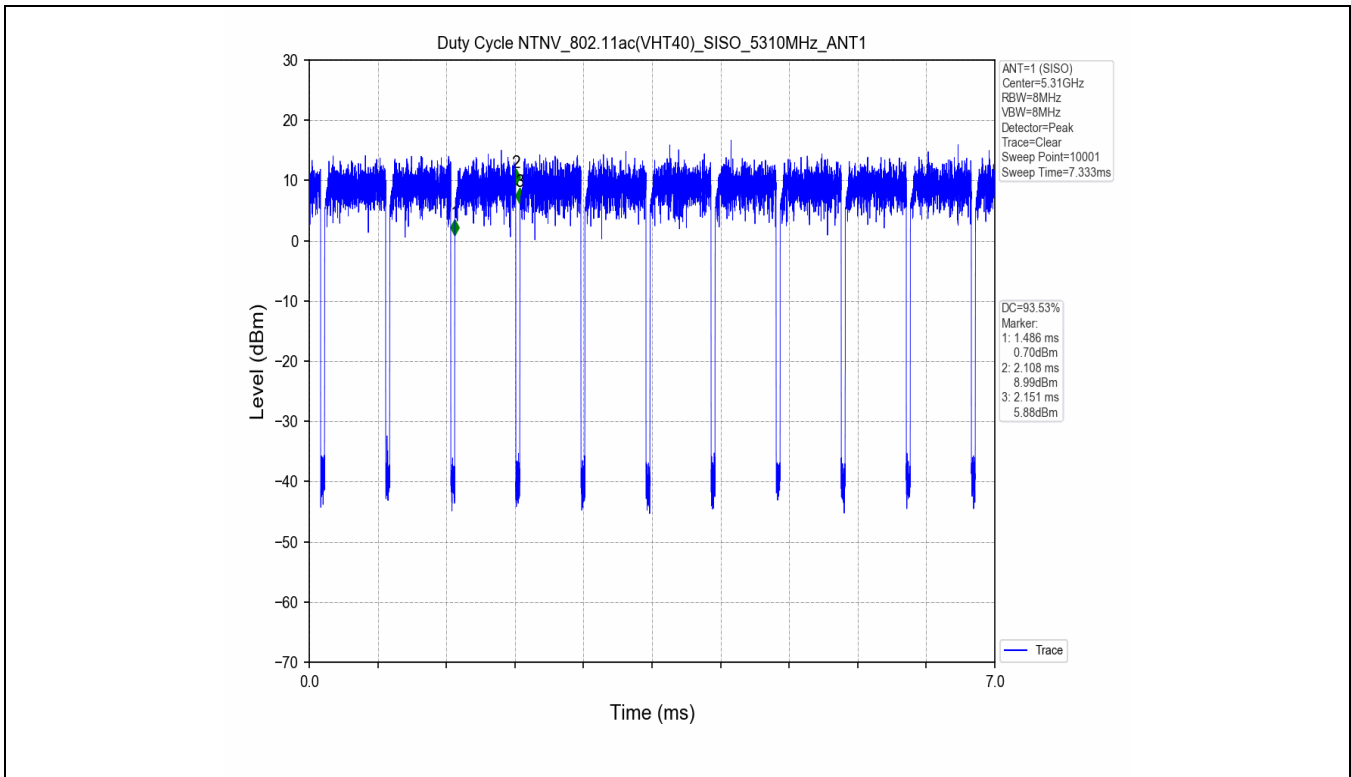

1.2 Test Graph

2. Bandwidth

2.1 Test Result

Test Mode	Frequency (MHz)	TX Type	ANT No.	Emission Bandwidth		Verdict
				Test Result (MHz)	Limits (MHz)	
802.11a	5180	SISO	1	20.324	Only for Report Use	PASS
	5240	SISO	1	19.936	Only for Report Use	PASS
	5260	SISO	1	19.567	Only for Report Use	PASS
	5320	SISO	1	19.731	Only for Report Use	PASS
	5500	SISO	1	19.740	Only for Report Use	PASS
	5580	SISO	1	19.797	Only for Report Use	PASS
	5660	SISO	1	19.819	Only for Report Use	PASS
	5700	SISO	1	19.732	Only for Report Use	PASS
802.11n(HT20)	5180	SISO	1	19.943	Only for Report Use	PASS
	5240	SISO	1	20.016	Only for Report Use	PASS
	5260	SISO	1	19.973	Only for Report Use	PASS
	5300	SISO	1	20.205	Only for Report Use	PASS
	5320	SISO	1	20.136	Only for Report Use	PASS
	5500	SISO	1	20.181	Only for Report Use	PASS
	5580	SISO	1	20.091	Only for Report Use	PASS
	5660	SISO	1	20.057	Only for Report Use	PASS
802.11n(HT40)	5190	SISO	1	40.155	Only for Report Use	PASS
	5230	SISO	1	40.264	Only for Report Use	PASS
	5270	SISO	1	40.570	Only for Report Use	PASS
	5310	SISO	1	40.313	Only for Report Use	PASS
	5510	SISO	1	40.417	Only for Report Use	PASS
	5550	SISO	1	40.359	Only for Report Use	PASS
	5590	SISO	1	40.378	Only for Report Use	PASS
	5670	SISO	1	40.435	Only for Report Use	PASS
802.11ac(VHT20)	5180	SISO	1	20.089	Only for Report Use	PASS
	5240	SISO	1	20.064	Only for Report Use	PASS
	5260	SISO	1	20.062	Only for Report Use	PASS
	5320	SISO	1	19.768	Only for Report Use	PASS
	5500	SISO	1	19.949	Only for Report Use	PASS
	5580	SISO	1	19.900	Only for Report Use	PASS
	5660	SISO	1	19.961	Only for Report Use	PASS
	5700	SISO	1	20.183	Only for Report Use	PASS
802.11ac(VHT40)	5190	SISO	1	40.249	Only for Report Use	PASS
	5230	SISO	1	40.393	Only for Report Use	PASS
	5270	SISO	1	40.054	Only for Report Use	PASS
	5310	SISO	1	40.171	Only for Report Use	PASS
	5510	SISO	1	39.727	Only for Report Use	PASS
	5550	SISO	1	39.859	Only for Report Use	PASS
	5590	SISO	1	39.693	Only for Report Use	PASS
	5670	SISO	1	40.007	Only for Report Use	PASS
802.11ac(VHT80)	5210	SISO	1	80.676	Only for Report Use	PASS
	5290	SISO	1	80.021	Only for Report Use	PASS
	5530	SISO	1	80.328	Only for Report Use	PASS
	5610	SISO	1	79.967	Only for Report Use	PASS