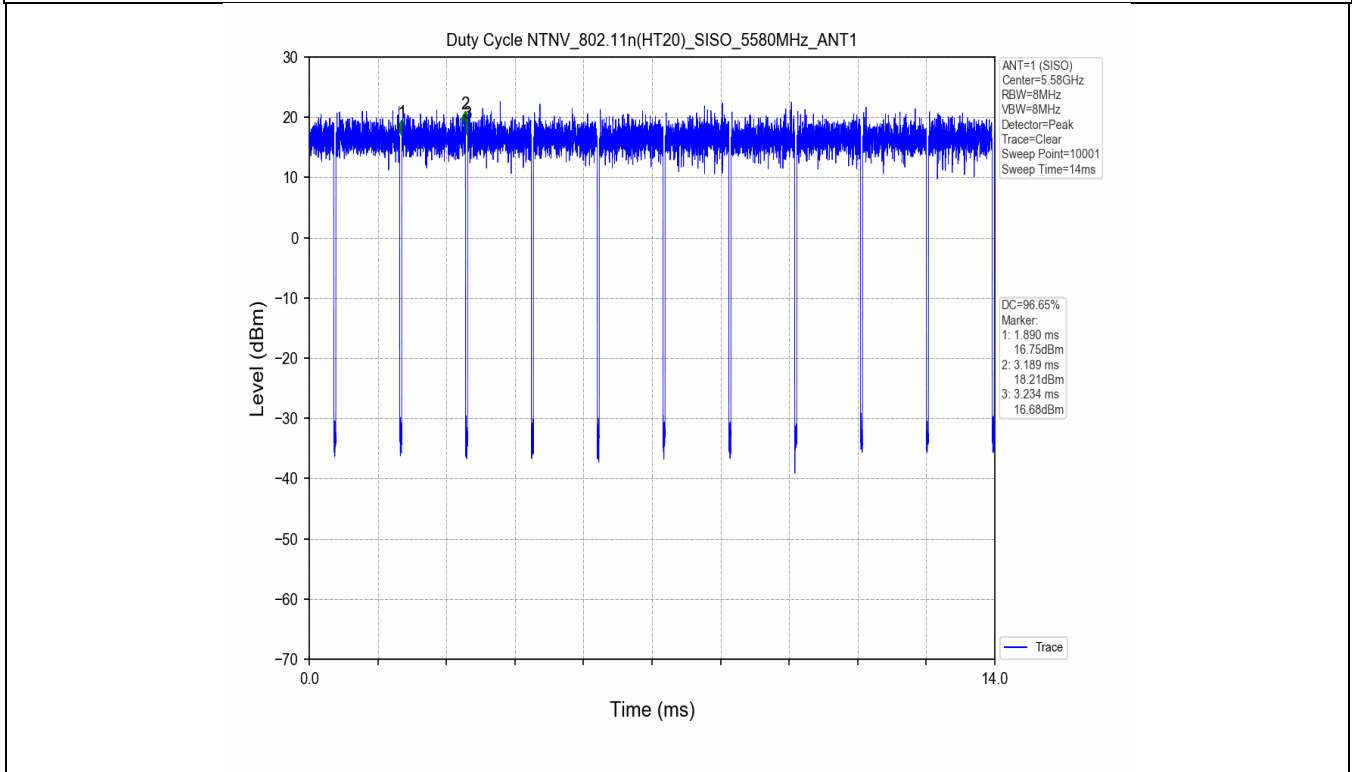

1.2 Test Graph

2. Bandwidth

2.1 Test Result

Test Mode	Frequency (MHz)	TX Type	ANT No.	Emission Bandwidth		Verdict
				Test Result (MHz)	Limits (MHz)	
802.11a	5180	SISO	1	20.324	Only for Report Use	PASS
	5240	SISO	1	19.936	Only for Report Use	PASS
	5260	SISO	1	19.567	Only for Report Use	PASS
	5320	SISO	1	19.731	Only for Report Use	PASS
	5500	SISO	1	19.740	Only for Report Use	PASS
	5580	SISO	1	19.797	Only for Report Use	PASS
	5660	SISO	1	19.819	Only for Report Use	PASS
	5700	SISO	1	19.732	Only for Report Use	PASS
802.11n(HT20)	5180	SISO	1	19.943	Only for Report Use	PASS
	5240	SISO	1	20.016	Only for Report Use	PASS
	5260	SISO	1	19.973	Only for Report Use	PASS
	5300	SISO	1	20.205	Only for Report Use	PASS
	5320	SISO	1	20.136	Only for Report Use	PASS
	5500	SISO	1	20.181	Only for Report Use	PASS
	5580	SISO	1	20.091	Only for Report Use	PASS
	5660	SISO	1	20.057	Only for Report Use	PASS
802.11n(HT40)	5190	SISO	1	40.155	Only for Report Use	PASS
	5230	SISO	1	40.264	Only for Report Use	PASS
	5270	SISO	1	40.570	Only for Report Use	PASS
	5310	SISO	1	40.313	Only for Report Use	PASS
	5510	SISO	1	40.417	Only for Report Use	PASS
	5550	SISO	1	40.359	Only for Report Use	PASS
	5590	SISO	1	40.378	Only for Report Use	PASS
	5670	SISO	1	40.435	Only for Report Use	PASS
802.11ac(VHT20)	5180	SISO	1	20.089	Only for Report Use	PASS
	5240	SISO	1	20.064	Only for Report Use	PASS
	5260	SISO	1	20.062	Only for Report Use	PASS
	5320	SISO	1	19.768	Only for Report Use	PASS
	5500	SISO	1	19.949	Only for Report Use	PASS
	5580	SISO	1	19.900	Only for Report Use	PASS
	5660	SISO	1	19.961	Only for Report Use	PASS
	5700	SISO	1	20.183	Only for Report Use	PASS
802.11ac(VHT40)	5190	SISO	1	40.249	Only for Report Use	PASS
	5230	SISO	1	40.393	Only for Report Use	PASS
	5270	SISO	1	40.054	Only for Report Use	PASS
	5310	SISO	1	40.171	Only for Report Use	PASS
	5510	SISO	1	39.727	Only for Report Use	PASS
	5550	SISO	1	39.859	Only for Report Use	PASS
	5590	SISO	1	39.693	Only for Report Use	PASS
	5670	SISO	1	40.007	Only for Report Use	PASS
802.11ac(VHT80)	5210	SISO	1	80.676	Only for Report Use	PASS
	5290	SISO	1	80.021	Only for Report Use	PASS
	5530	SISO	1	80.328	Only for Report Use	PASS
	5610	SISO	1	79.967	Only for Report Use	PASS