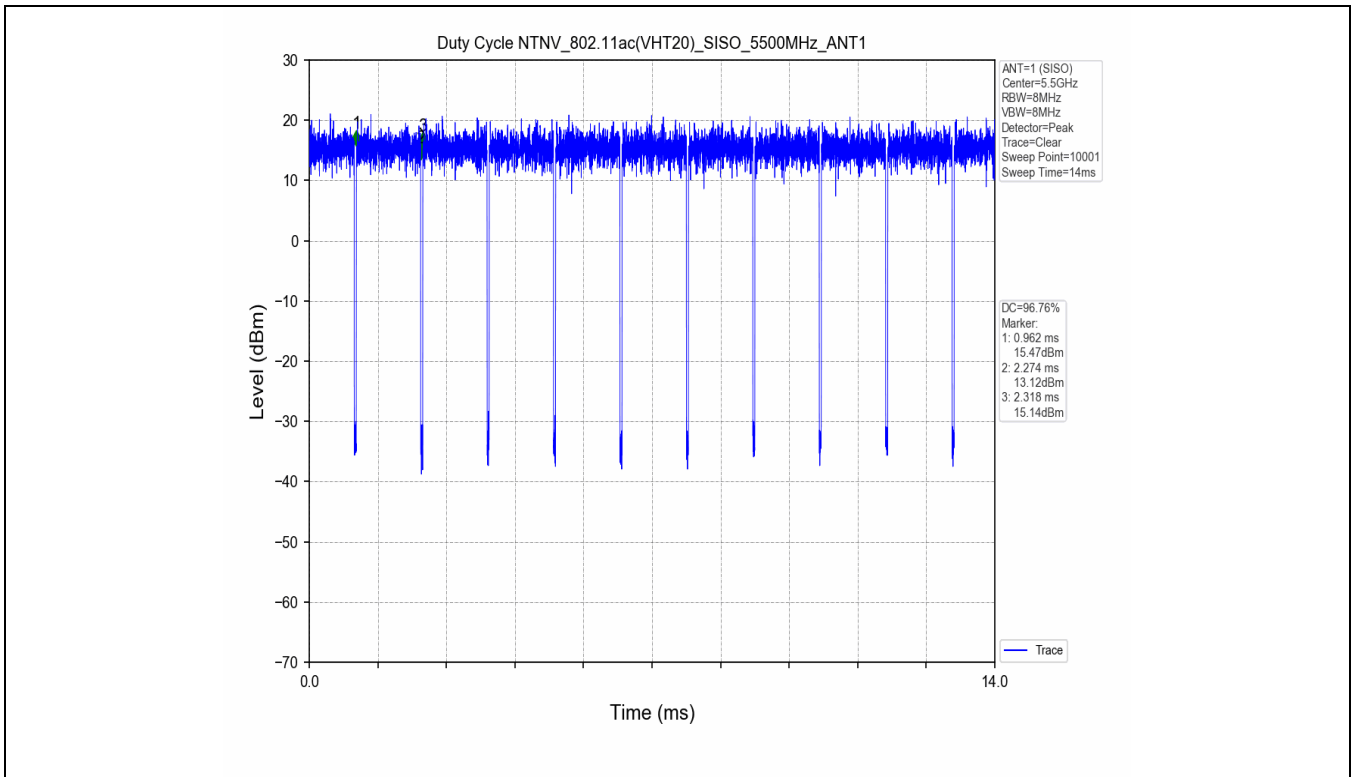

1.2 Test Graph

2. Bandwidth

2.1 Test Result

Test Mode	Frequency (MHz)	TX Type	ANT No.	Emission Bandwidth		Verdict
				Test Result (MHz)	Limits (MHz)	
802.11a	5180	SISO	1	20.324	Only for Report Use	PASS
	5240	SISO	1	19.936	Only for Report Use	PASS
	5260	SISO	1	19.567	Only for Report Use	PASS
	5320	SISO	1	19.731	Only for Report Use	PASS
	5500	SISO	1	19.740	Only for Report Use	PASS
	5580	SISO	1	19.797	Only for Report Use	PASS
	5660	SISO	1	19.819	Only for Report Use	PASS
	5700	SISO	1	19.732	Only for Report Use	PASS
802.11n(HT20)	5180	SISO	1	19.943	Only for Report Use	PASS
	5240	SISO	1	20.016	Only for Report Use	PASS
	5260	SISO	1	19.973	Only for Report Use	PASS
	5300	SISO	1	20.205	Only for Report Use	PASS
	5320	SISO	1	20.136	Only for Report Use	PASS
	5500	SISO	1	20.181	Only for Report Use	PASS
	5580	SISO	1	20.091	Only for Report Use	PASS
	5660	SISO	1	20.057	Only for Report Use	PASS
802.11n(HT40)	5190	SISO	1	40.155	Only for Report Use	PASS
	5230	SISO	1	40.264	Only for Report Use	PASS
	5270	SISO	1	40.570	Only for Report Use	PASS
	5310	SISO	1	40.313	Only for Report Use	PASS
	5510	SISO	1	40.417	Only for Report Use	PASS
	5550	SISO	1	40.359	Only for Report Use	PASS
	5590	SISO	1	40.378	Only for Report Use	PASS
	5670	SISO	1	40.435	Only for Report Use	PASS
802.11ac(VHT20)	5180	SISO	1	20.089	Only for Report Use	PASS
	5240	SISO	1	20.064	Only for Report Use	PASS
	5260	SISO	1	20.062	Only for Report Use	PASS
	5320	SISO	1	19.768	Only for Report Use	PASS
	5500	SISO	1	19.949	Only for Report Use	PASS
	5580	SISO	1	19.900	Only for Report Use	PASS
	5660	SISO	1	19.961	Only for Report Use	PASS
	5700	SISO	1	20.183	Only for Report Use	PASS
802.11ac(VHT40)	5190	SISO	1	40.249	Only for Report Use	PASS
	5230	SISO	1	40.393	Only for Report Use	PASS
	5270	SISO	1	40.054	Only for Report Use	PASS
	5310	SISO	1	40.171	Only for Report Use	PASS
	5510	SISO	1	39.727	Only for Report Use	PASS
	5550	SISO	1	39.859	Only for Report Use	PASS
	5590	SISO	1	39.693	Only for Report Use	PASS
	5670	SISO	1	40.007	Only for Report Use	PASS
802.11ac(VHT80)	5210	SISO	1	80.676	Only for Report Use	PASS
	5290	SISO	1	80.021	Only for Report Use	PASS
	5530	SISO	1	80.328	Only for Report Use	PASS
	5610	SISO	1	79.967	Only for Report Use	PASS