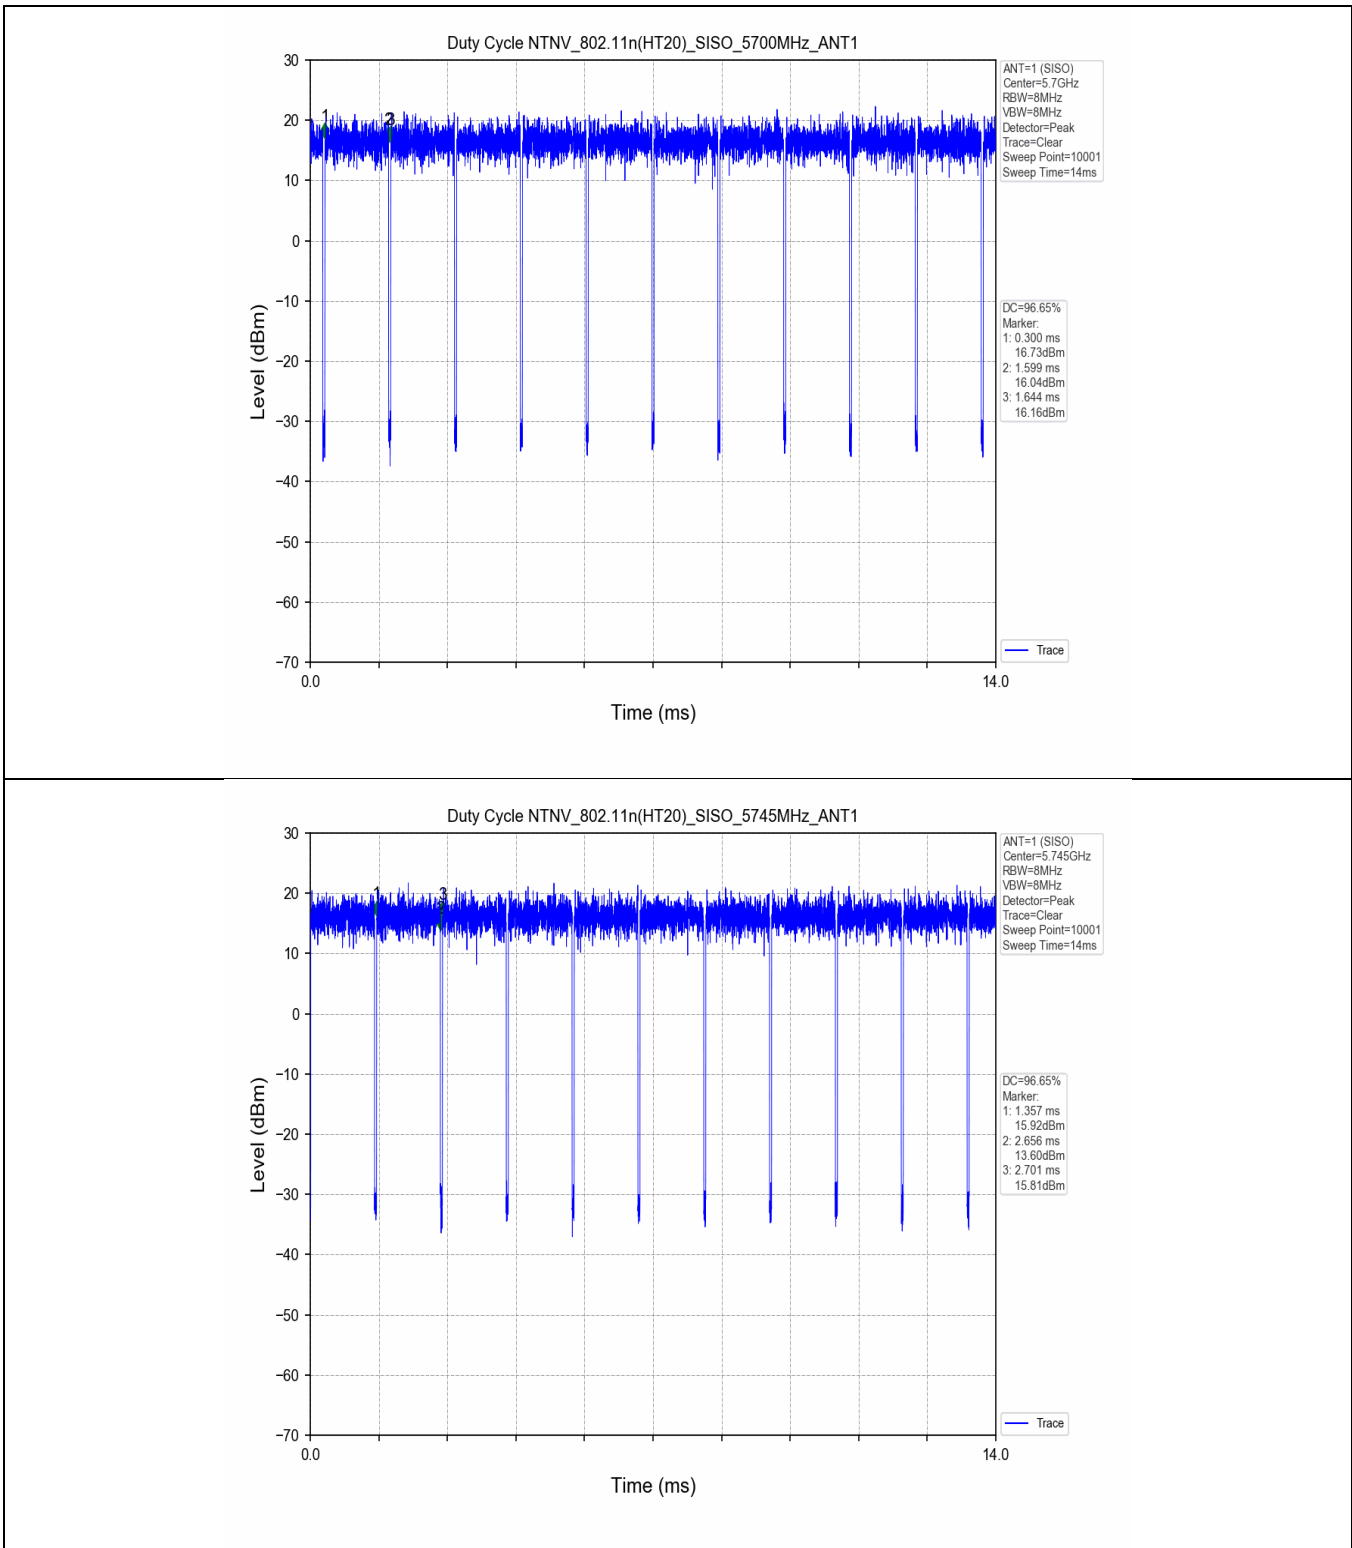

1.2 Test Graph

2. Bandwidth

2.1 Test Result

Test Mode	Frequency (MHz)	TX Type	ANT No.	Emission Bandwidth		Verdict
				Test Result (MHz)	Limits (MHz)	
802.11a	5180	SISO	1	20.324	Only for Report Use	PASS
	5240	SISO	1	19.936	Only for Report Use	PASS
	5260	SISO	1	19.567	Only for Report Use	PASS
	5320	SISO	1	19.731	Only for Report Use	PASS
	5500	SISO	1	19.740	Only for Report Use	PASS
	5580	SISO	1	19.797	Only for Report Use	PASS
	5660	SISO	1	19.819	Only for Report Use	PASS
	5700	SISO	1	19.732	Only for Report Use	PASS
802.11n(HT20)	5180	SISO	1	19.943	Only for Report Use	PASS
	5240	SISO	1	20.016	Only for Report Use	PASS
	5260	SISO	1	19.973	Only for Report Use	PASS
	5300	SISO	1	20.205	Only for Report Use	PASS
	5320	SISO	1	20.136	Only for Report Use	PASS
	5500	SISO	1	20.181	Only for Report Use	PASS
	5580	SISO	1	20.091	Only for Report Use	PASS
	5660	SISO	1	20.057	Only for Report Use	PASS
802.11n(HT40)	5190	SISO	1	40.155	Only for Report Use	PASS
	5230	SISO	1	40.264	Only for Report Use	PASS
	5270	SISO	1	40.570	Only for Report Use	PASS
	5310	SISO	1	40.313	Only for Report Use	PASS
	5510	SISO	1	40.417	Only for Report Use	PASS
	5550	SISO	1	40.359	Only for Report Use	PASS
	5590	SISO	1	40.378	Only for Report Use	PASS
	5670	SISO	1	40.435	Only for Report Use	PASS
802.11ac(VHT20)	5180	SISO	1	20.089	Only for Report Use	PASS
	5240	SISO	1	20.064	Only for Report Use	PASS
	5260	SISO	1	20.062	Only for Report Use	PASS
	5320	SISO	1	19.768	Only for Report Use	PASS
	5500	SISO	1	19.949	Only for Report Use	PASS
	5580	SISO	1	19.900	Only for Report Use	PASS
	5660	SISO	1	19.961	Only for Report Use	PASS
	5700	SISO	1	20.183	Only for Report Use	PASS
802.11ac(VHT40)	5190	SISO	1	40.249	Only for Report Use	PASS
	5230	SISO	1	40.393	Only for Report Use	PASS
	5270	SISO	1	40.054	Only for Report Use	PASS
	5310	SISO	1	40.171	Only for Report Use	PASS
	5510	SISO	1	39.727	Only for Report Use	PASS
	5550	SISO	1	39.859	Only for Report Use	PASS
	5590	SISO	1	39.693	Only for Report Use	PASS
	5670	SISO	1	40.007	Only for Report Use	PASS
802.11ac(VHT80)	5210	SISO	1	80.676	Only for Report Use	PASS
	5290	SISO	1	80.021	Only for Report Use	PASS
	5530	SISO	1	80.328	Only for Report Use	PASS
	5610	SISO	1	79.967	Only for Report Use	PASS