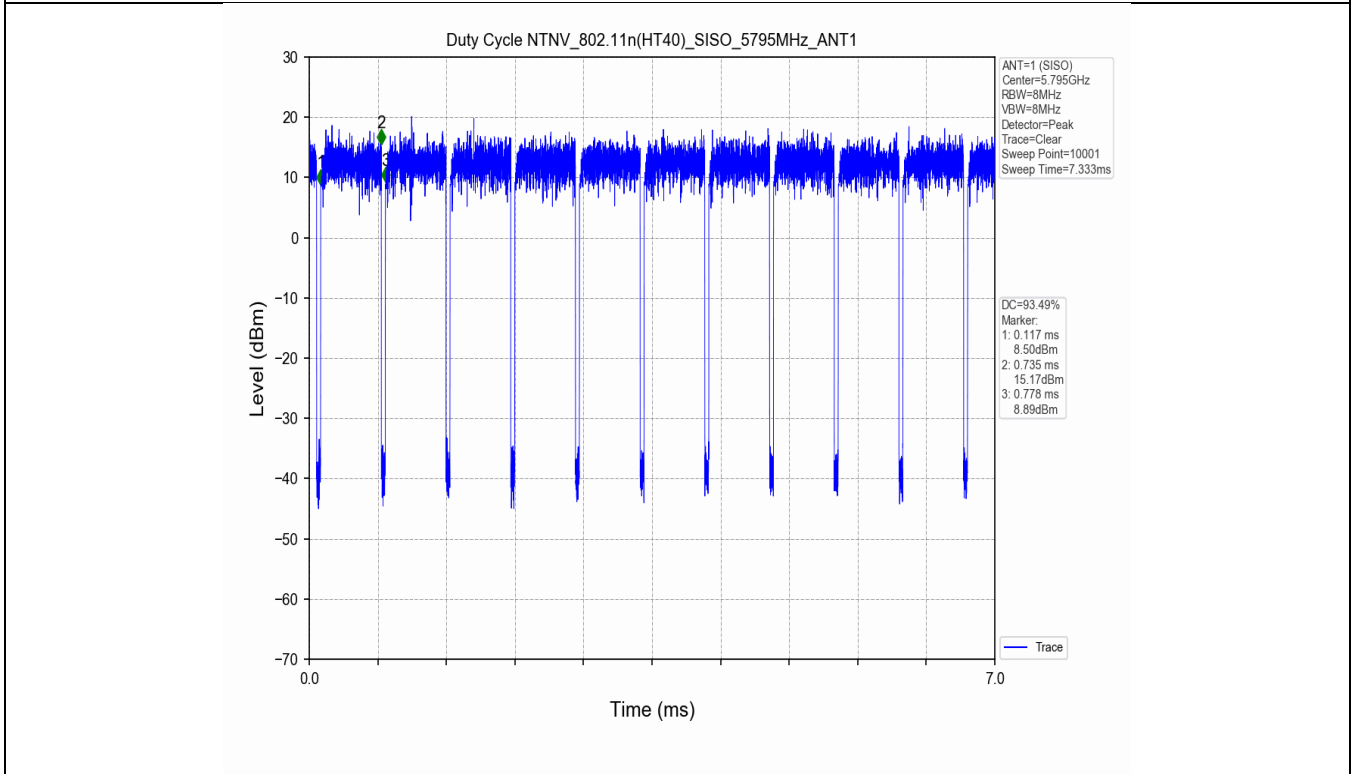

1.2 Test Graph

2. Bandwidth

2.1 Test Result

Test Mode	Frequency (MHz)	TX Type	ANT No.	Emission Bandwidth		Verdict
				Test Result (MHz)	Limits (MHz)	
802.11a	5180	SISO	1	20.324	Only for Report Use	PASS
	5240	SISO	1	19.936	Only for Report Use	PASS
	5260	SISO	1	19.567	Only for Report Use	PASS
	5320	SISO	1	19.731	Only for Report Use	PASS
	5500	SISO	1	19.740	Only for Report Use	PASS
	5580	SISO	1	19.797	Only for Report Use	PASS
	5660	SISO	1	19.819	Only for Report Use	PASS
	5700	SISO	1	19.732	Only for Report Use	PASS
802.11n(HT20)	5180	SISO	1	19.943	Only for Report Use	PASS
	5240	SISO	1	20.016	Only for Report Use	PASS
	5260	SISO	1	19.973	Only for Report Use	PASS
	5300	SISO	1	20.205	Only for Report Use	PASS
	5320	SISO	1	20.136	Only for Report Use	PASS
	5500	SISO	1	20.181	Only for Report Use	PASS
	5580	SISO	1	20.091	Only for Report Use	PASS
	5660	SISO	1	20.057	Only for Report Use	PASS
802.11n(HT40)	5190	SISO	1	40.155	Only for Report Use	PASS
	5230	SISO	1	40.264	Only for Report Use	PASS
	5270	SISO	1	40.570	Only for Report Use	PASS
	5310	SISO	1	40.313	Only for Report Use	PASS
	5510	SISO	1	40.417	Only for Report Use	PASS
	5550	SISO	1	40.359	Only for Report Use	PASS
	5590	SISO	1	40.378	Only for Report Use	PASS
	5670	SISO	1	40.435	Only for Report Use	PASS
802.11ac(VHT20)	5180	SISO	1	20.089	Only for Report Use	PASS
	5240	SISO	1	20.064	Only for Report Use	PASS
	5260	SISO	1	20.062	Only for Report Use	PASS
	5320	SISO	1	19.768	Only for Report Use	PASS
	5500	SISO	1	19.949	Only for Report Use	PASS
	5580	SISO	1	19.900	Only for Report Use	PASS
	5660	SISO	1	19.961	Only for Report Use	PASS
	5700	SISO	1	20.183	Only for Report Use	PASS
802.11ac(VHT40)	5190	SISO	1	40.249	Only for Report Use	PASS
	5230	SISO	1	40.393	Only for Report Use	PASS
	5270	SISO	1	40.054	Only for Report Use	PASS
	5310	SISO	1	40.171	Only for Report Use	PASS
	5510	SISO	1	39.727	Only for Report Use	PASS
	5550	SISO	1	39.859	Only for Report Use	PASS
	5590	SISO	1	39.693	Only for Report Use	PASS
	5670	SISO	1	40.007	Only for Report Use	PASS
802.11ac(VHT80)	5210	SISO	1	80.676	Only for Report Use	PASS
	5290	SISO	1	80.021	Only for Report Use	PASS
	5530	SISO	1	80.328	Only for Report Use	PASS
	5610	SISO	1	79.967	Only for Report Use	PASS