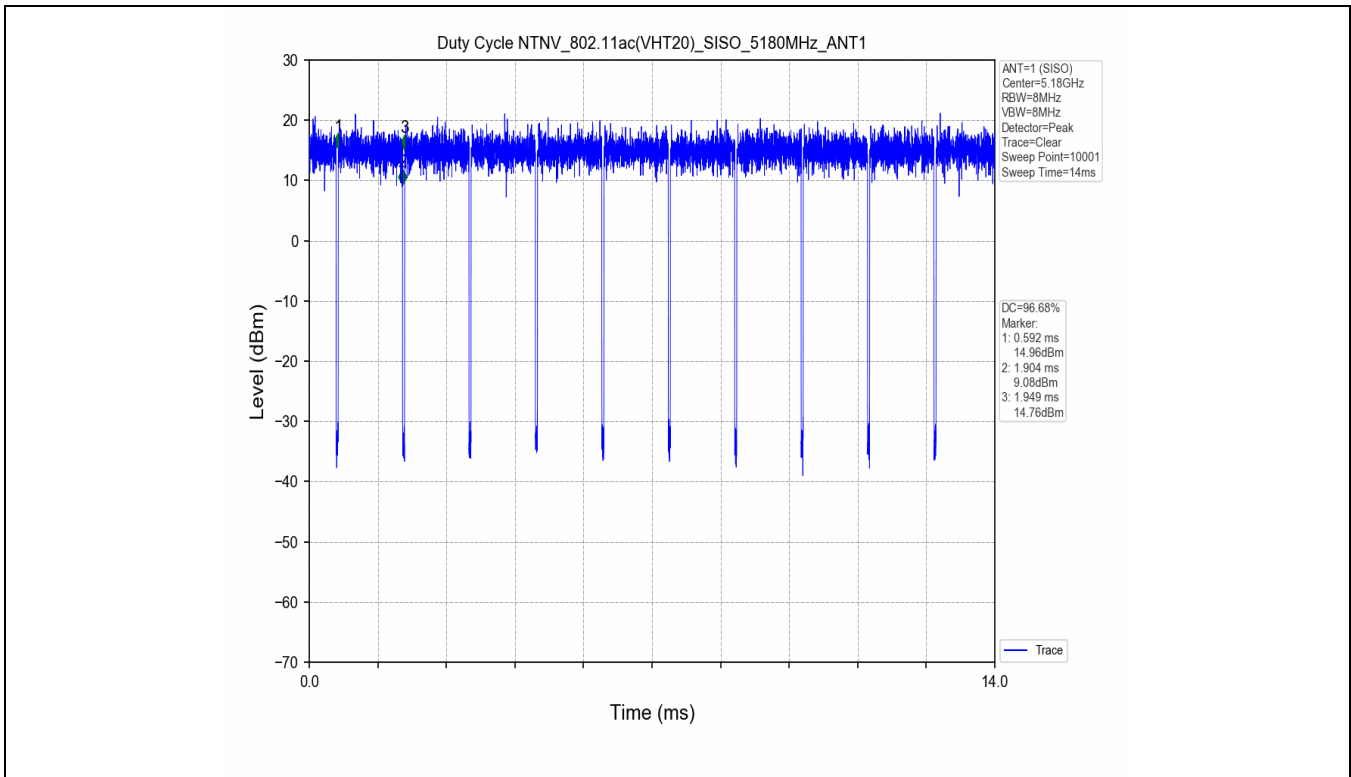

1.2 Test Graph

2. Bandwidth

2.1 Test Result

Test Mode	Frequency (MHz)	TX Type	ANT No.	Emission Bandwidth		Verdict
				Test Result (MHz)	Limits (MHz)	
802.11a	5180	SISO	1	20.324	Only for Report Use	PASS
	5240	SISO	1	19.936	Only for Report Use	PASS
	5260	SISO	1	19.567	Only for Report Use	PASS
	5320	SISO	1	19.731	Only for Report Use	PASS
	5500	SISO	1	19.740	Only for Report Use	PASS
	5580	SISO	1	19.797	Only for Report Use	PASS
	5660	SISO	1	19.819	Only for Report Use	PASS
	5700	SISO	1	19.732	Only for Report Use	PASS
802.11n(HT20)	5180	SISO	1	19.943	Only for Report Use	PASS
	5240	SISO	1	20.016	Only for Report Use	PASS
	5260	SISO	1	19.973	Only for Report Use	PASS
	5300	SISO	1	20.205	Only for Report Use	PASS
	5320	SISO	1	20.136	Only for Report Use	PASS
	5500	SISO	1	20.181	Only for Report Use	PASS
	5580	SISO	1	20.091	Only for Report Use	PASS
	5660	SISO	1	20.057	Only for Report Use	PASS
802.11n(HT40)	5190	SISO	1	40.155	Only for Report Use	PASS
	5230	SISO	1	40.264	Only for Report Use	PASS
	5270	SISO	1	40.570	Only for Report Use	PASS
	5310	SISO	1	40.313	Only for Report Use	PASS
	5510	SISO	1	40.417	Only for Report Use	PASS
	5550	SISO	1	40.359	Only for Report Use	PASS
	5590	SISO	1	40.378	Only for Report Use	PASS
	5670	SISO	1	40.435	Only for Report Use	PASS
802.11ac(VHT20)	5180	SISO	1	20.089	Only for Report Use	PASS
	5240	SISO	1	20.064	Only for Report Use	PASS
	5260	SISO	1	20.062	Only for Report Use	PASS
	5320	SISO	1	19.768	Only for Report Use	PASS
	5500	SISO	1	19.949	Only for Report Use	PASS
	5580	SISO	1	19.900	Only for Report Use	PASS
	5660	SISO	1	19.961	Only for Report Use	PASS
	5700	SISO	1	20.183	Only for Report Use	PASS
802.11ac(VHT40)	5190	SISO	1	40.249	Only for Report Use	PASS
	5230	SISO	1	40.393	Only for Report Use	PASS
	5270	SISO	1	40.054	Only for Report Use	PASS
	5310	SISO	1	40.171	Only for Report Use	PASS
	5510	SISO	1	39.727	Only for Report Use	PASS
	5550	SISO	1	39.859	Only for Report Use	PASS
	5590	SISO	1	39.693	Only for Report Use	PASS
	5670	SISO	1	40.007	Only for Report Use	PASS
802.11ac(VHT80)	5210	SISO	1	80.676	Only for Report Use	PASS
	5290	SISO	1	80.021	Only for Report Use	PASS
	5530	SISO	1	80.328	Only for Report Use	PASS
	5610	SISO	1	79.967	Only for Report Use	PASS