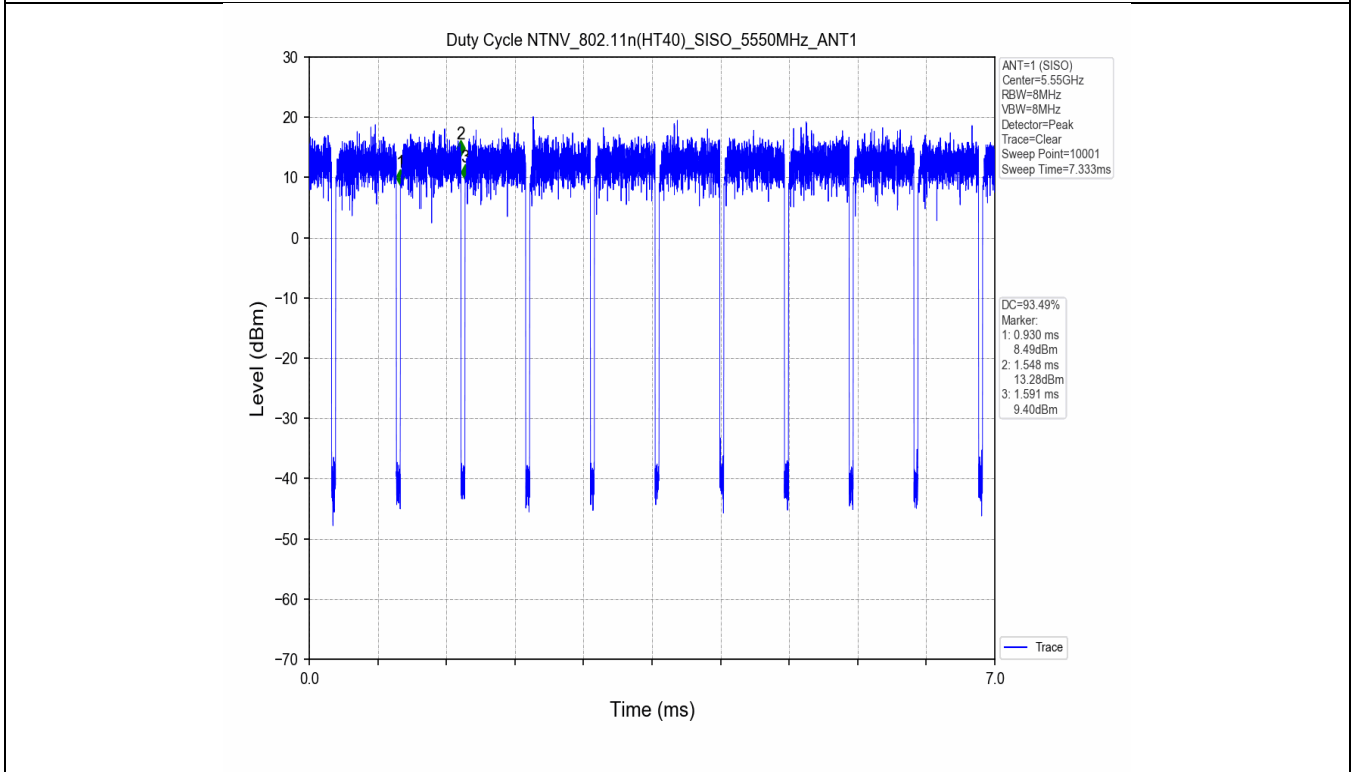

1.2 Test Graph

2. Bandwidth

2.1 Test Result

Test Mode	Frequency (MHz)	TX Type	ANT No.	Emission Bandwidth		Verdict
				Test Result (MHz)	Limits (MHz)	
802.11a	5180	SISO	1	20.324	Only for Report Use	PASS
	5240	SISO	1	19.936	Only for Report Use	PASS
	5260	SISO	1	19.567	Only for Report Use	PASS
	5320	SISO	1	19.731	Only for Report Use	PASS
	5500	SISO	1	19.740	Only for Report Use	PASS
	5580	SISO	1	19.797	Only for Report Use	PASS
	5660	SISO	1	19.819	Only for Report Use	PASS
	5700	SISO	1	19.732	Only for Report Use	PASS
802.11n(HT20)	5180	SISO	1	19.943	Only for Report Use	PASS
	5240	SISO	1	20.016	Only for Report Use	PASS
	5260	SISO	1	19.973	Only for Report Use	PASS
	5300	SISO	1	20.205	Only for Report Use	PASS
	5320	SISO	1	20.136	Only for Report Use	PASS
	5500	SISO	1	20.181	Only for Report Use	PASS
	5580	SISO	1	20.091	Only for Report Use	PASS
	5660	SISO	1	20.057	Only for Report Use	PASS
802.11n(HT40)	5190	SISO	1	40.155	Only for Report Use	PASS
	5230	SISO	1	40.264	Only for Report Use	PASS
	5270	SISO	1	40.570	Only for Report Use	PASS
	5310	SISO	1	40.313	Only for Report Use	PASS
	5510	SISO	1	40.417	Only for Report Use	PASS
	5550	SISO	1	40.359	Only for Report Use	PASS
	5590	SISO	1	40.378	Only for Report Use	PASS
	5670	SISO	1	40.435	Only for Report Use	PASS
802.11ac(VHT20)	5180	SISO	1	20.089	Only for Report Use	PASS
	5240	SISO	1	20.064	Only for Report Use	PASS
	5260	SISO	1	20.062	Only for Report Use	PASS
	5320	SISO	1	19.768	Only for Report Use	PASS
	5500	SISO	1	19.949	Only for Report Use	PASS
	5580	SISO	1	19.900	Only for Report Use	PASS
	5660	SISO	1	19.961	Only for Report Use	PASS
	5700	SISO	1	20.183	Only for Report Use	PASS
802.11ac(VHT40)	5190	SISO	1	40.249	Only for Report Use	PASS
	5230	SISO	1	40.393	Only for Report Use	PASS
	5270	SISO	1	40.054	Only for Report Use	PASS
	5310	SISO	1	40.171	Only for Report Use	PASS
	5510	SISO	1	39.727	Only for Report Use	PASS
	5550	SISO	1	39.859	Only for Report Use	PASS
	5590	SISO	1	39.693	Only for Report Use	PASS
	5670	SISO	1	40.007	Only for Report Use	PASS
802.11ac(VHT80)	5210	SISO	1	80.676	Only for Report Use	PASS
	5290	SISO	1	80.021	Only for Report Use	PASS
	5530	SISO	1	80.328	Only for Report Use	PASS
	5610	SISO	1	79.967	Only for Report Use	PASS