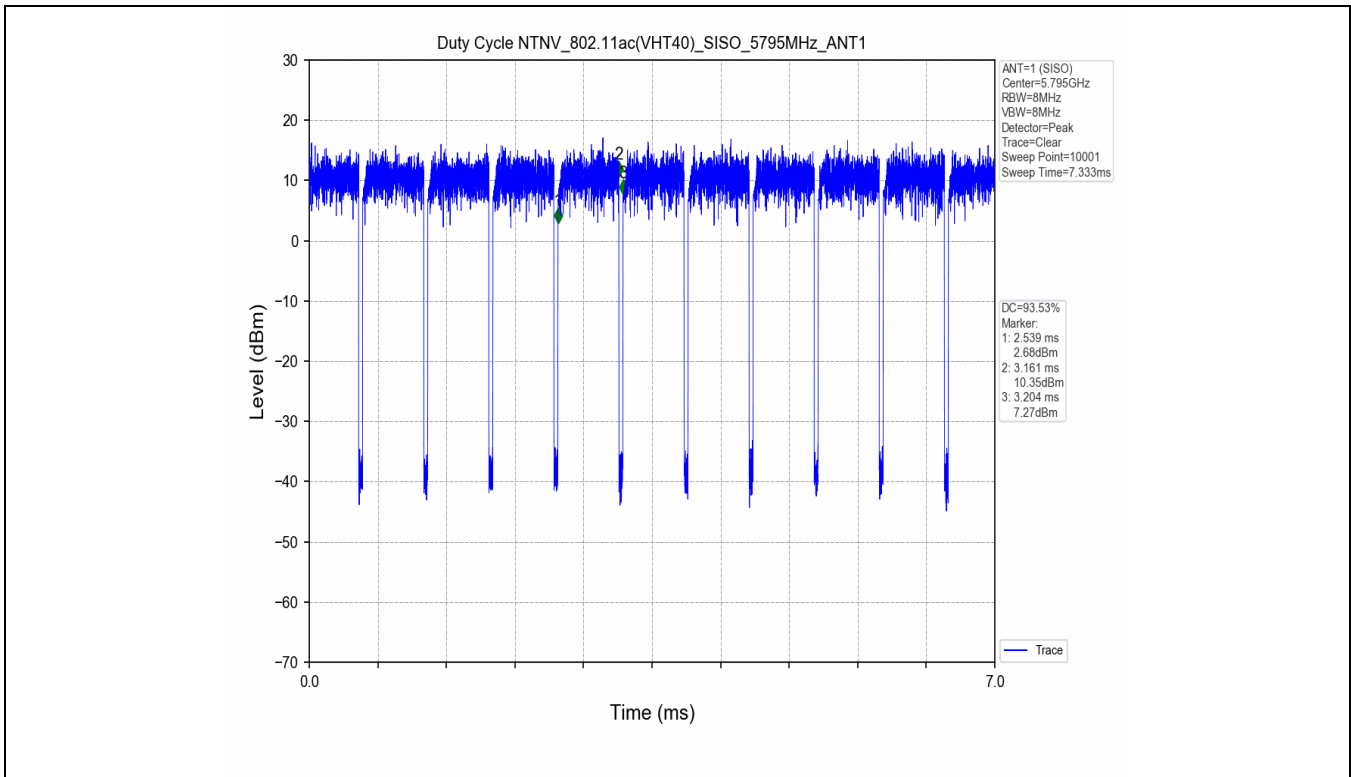

1.2 Test Graph

2. Bandwidth

2.1 Test Result

Test Mode	Frequency (MHz)	TX Type	ANT No.	Emission Bandwidth		Verdict
				Test Result (MHz)	Limits (MHz)	
802.11a	5180	SISO	1	20.324	Only for Report Use	PASS
	5240	SISO	1	19.936	Only for Report Use	PASS
	5260	SISO	1	19.567	Only for Report Use	PASS
	5320	SISO	1	19.731	Only for Report Use	PASS
	5500	SISO	1	19.740	Only for Report Use	PASS
	5580	SISO	1	19.797	Only for Report Use	PASS
	5660	SISO	1	19.819	Only for Report Use	PASS
	5700	SISO	1	19.732	Only for Report Use	PASS
802.11n(HT20)	5180	SISO	1	19.943	Only for Report Use	PASS
	5240	SISO	1	20.016	Only for Report Use	PASS
	5260	SISO	1	19.973	Only for Report Use	PASS
	5300	SISO	1	20.205	Only for Report Use	PASS
	5320	SISO	1	20.136	Only for Report Use	PASS
	5500	SISO	1	20.181	Only for Report Use	PASS
	5580	SISO	1	20.091	Only for Report Use	PASS
	5660	SISO	1	20.057	Only for Report Use	PASS
802.11n(HT40)	5190	SISO	1	40.155	Only for Report Use	PASS
	5230	SISO	1	40.264	Only for Report Use	PASS
	5270	SISO	1	40.570	Only for Report Use	PASS
	5310	SISO	1	40.313	Only for Report Use	PASS
	5510	SISO	1	40.417	Only for Report Use	PASS
	5550	SISO	1	40.359	Only for Report Use	PASS
	5590	SISO	1	40.378	Only for Report Use	PASS
	5670	SISO	1	40.435	Only for Report Use	PASS
802.11ac(VHT20)	5180	SISO	1	20.089	Only for Report Use	PASS
	5240	SISO	1	20.064	Only for Report Use	PASS
	5260	SISO	1	20.062	Only for Report Use	PASS
	5320	SISO	1	19.768	Only for Report Use	PASS
	5500	SISO	1	19.949	Only for Report Use	PASS
	5580	SISO	1	19.900	Only for Report Use	PASS
	5660	SISO	1	19.961	Only for Report Use	PASS
	5700	SISO	1	20.183	Only for Report Use	PASS
802.11ac(VHT40)	5190	SISO	1	40.249	Only for Report Use	PASS
	5230	SISO	1	40.393	Only for Report Use	PASS
	5270	SISO	1	40.054	Only for Report Use	PASS
	5310	SISO	1	40.171	Only for Report Use	PASS
	5510	SISO	1	39.727	Only for Report Use	PASS
	5550	SISO	1	39.859	Only for Report Use	PASS
	5590	SISO	1	39.693	Only for Report Use	PASS
	5670	SISO	1	40.007	Only for Report Use	PASS
802.11ac(VHT80)	5210	SISO	1	80.676	Only for Report Use	PASS
	5290	SISO	1	80.021	Only for Report Use	PASS
	5530	SISO	1	80.328	Only for Report Use	PASS
	5610	SISO	1	79.967	Only for Report Use	PASS