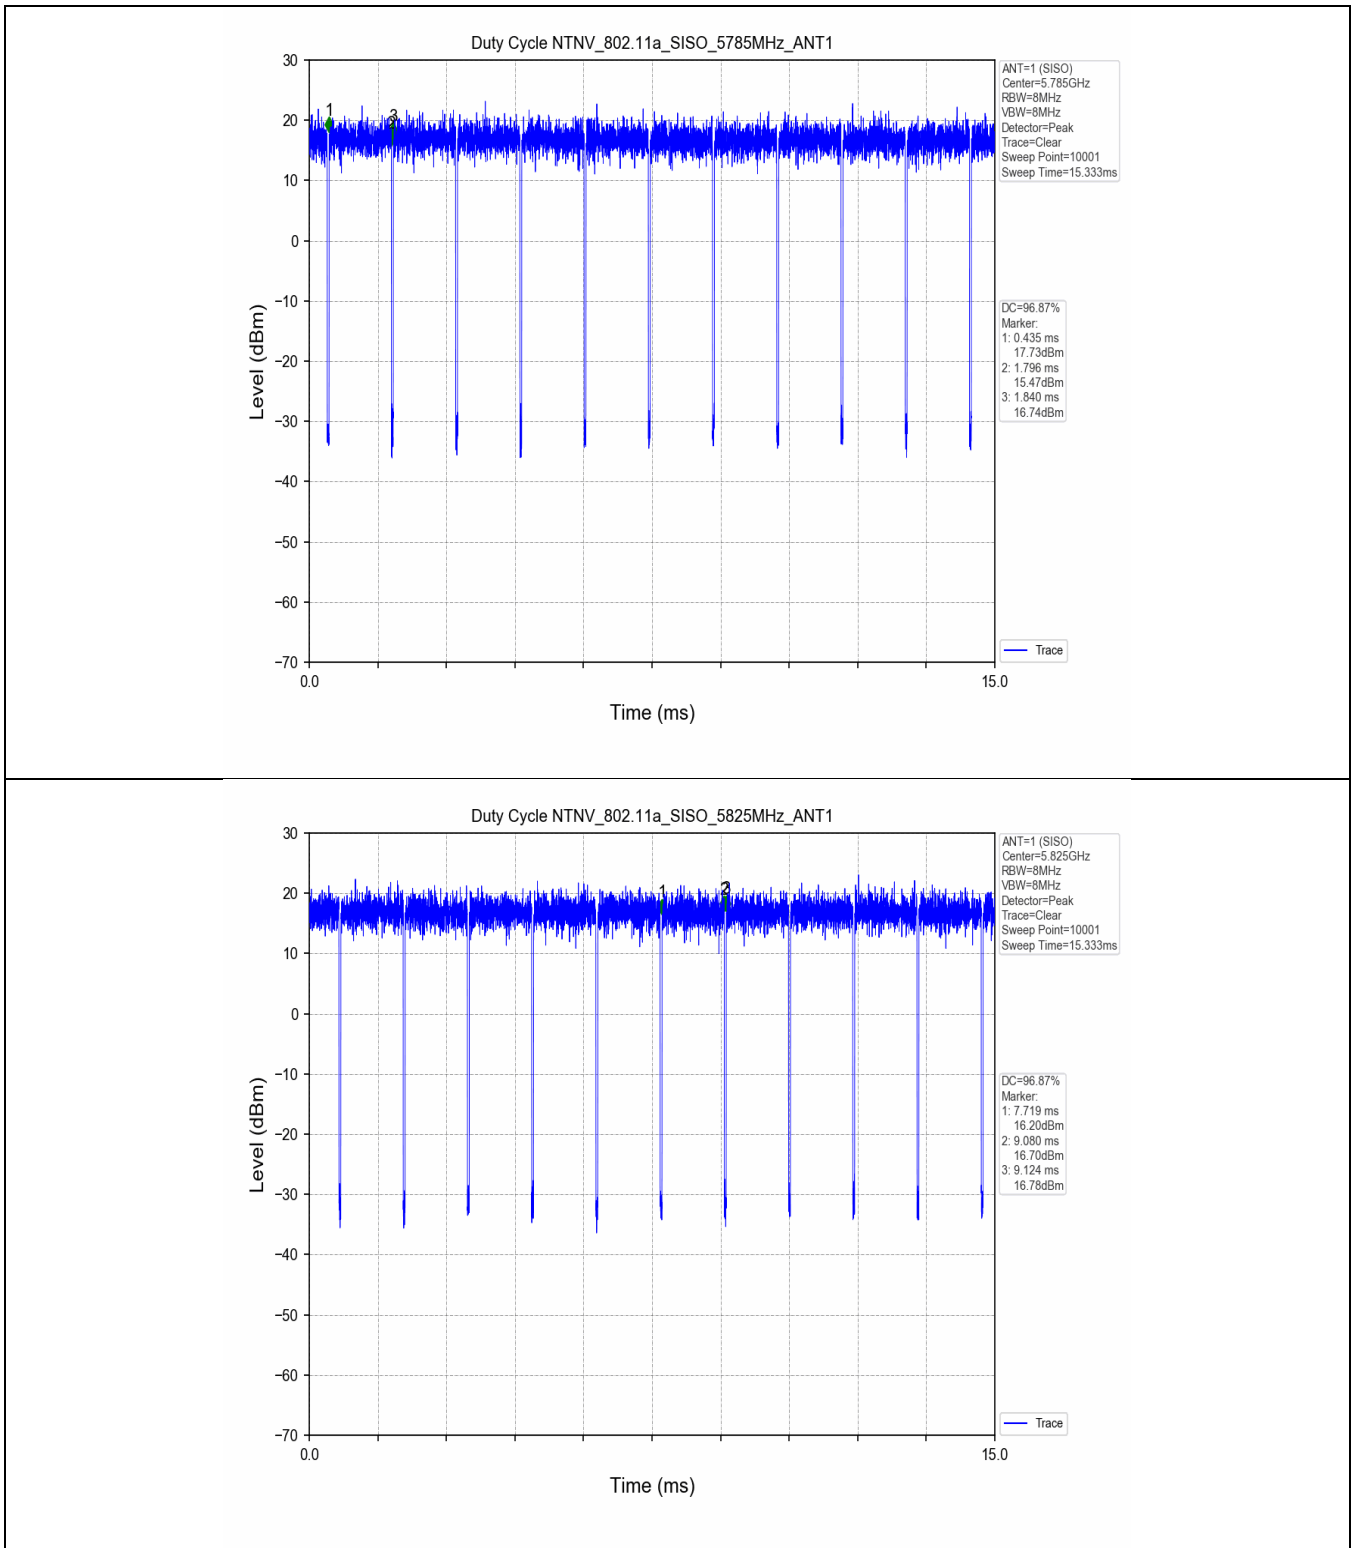

1.2 Test Graph

2. Bandwidth

2.1 Test Result

Test Mode	Frequency (MHz)	TX Type	ANT No.	Emission Bandwidth		Verdict
				Test Result (MHz)	Limits (MHz)	
802.11a	5180	SISO	1	20.324	Only for Report Use	PASS
	5240	SISO	1	19.936	Only for Report Use	PASS
	5260	SISO	1	19.567	Only for Report Use	PASS
	5320	SISO	1	19.731	Only for Report Use	PASS
	5500	SISO	1	19.740	Only for Report Use	PASS
	5580	SISO	1	19.797	Only for Report Use	PASS
	5660	SISO	1	19.819	Only for Report Use	PASS
	5700	SISO	1	19.732	Only for Report Use	PASS
802.11n(HT20)	5180	SISO	1	19.943	Only for Report Use	PASS
	5240	SISO	1	20.016	Only for Report Use	PASS
	5260	SISO	1	19.973	Only for Report Use	PASS
	5300	SISO	1	20.205	Only for Report Use	PASS
	5320	SISO	1	20.136	Only for Report Use	PASS
	5500	SISO	1	20.181	Only for Report Use	PASS
	5580	SISO	1	20.091	Only for Report Use	PASS
	5660	SISO	1	20.057	Only for Report Use	PASS
802.11n(HT40)	5190	SISO	1	40.155	Only for Report Use	PASS
	5230	SISO	1	40.264	Only for Report Use	PASS
	5270	SISO	1	40.570	Only for Report Use	PASS
	5310	SISO	1	40.313	Only for Report Use	PASS
	5510	SISO	1	40.417	Only for Report Use	PASS
	5550	SISO	1	40.359	Only for Report Use	PASS
	5590	SISO	1	40.378	Only for Report Use	PASS
	5670	SISO	1	40.435	Only for Report Use	PASS
802.11ac(VHT20)	5180	SISO	1	20.089	Only for Report Use	PASS
	5240	SISO	1	20.064	Only for Report Use	PASS
	5260	SISO	1	20.062	Only for Report Use	PASS
	5320	SISO	1	19.768	Only for Report Use	PASS
	5500	SISO	1	19.949	Only for Report Use	PASS
	5580	SISO	1	19.900	Only for Report Use	PASS
	5660	SISO	1	19.961	Only for Report Use	PASS
	5700	SISO	1	20.183	Only for Report Use	PASS
802.11ac(VHT40)	5190	SISO	1	40.249	Only for Report Use	PASS
	5230	SISO	1	40.393	Only for Report Use	PASS
	5270	SISO	1	40.054	Only for Report Use	PASS
	5310	SISO	1	40.171	Only for Report Use	PASS
	5510	SISO	1	39.727	Only for Report Use	PASS
	5550	SISO	1	39.859	Only for Report Use	PASS
	5590	SISO	1	39.693	Only for Report Use	PASS
	5670	SISO	1	40.007	Only for Report Use	PASS
802.11ac(VHT80)	5210	SISO	1	80.676	Only for Report Use	PASS
	5290	SISO	1	80.021	Only for Report Use	PASS
	5530	SISO	1	80.328	Only for Report Use	PASS
	5610	SISO	1	79.967	Only for Report Use	PASS