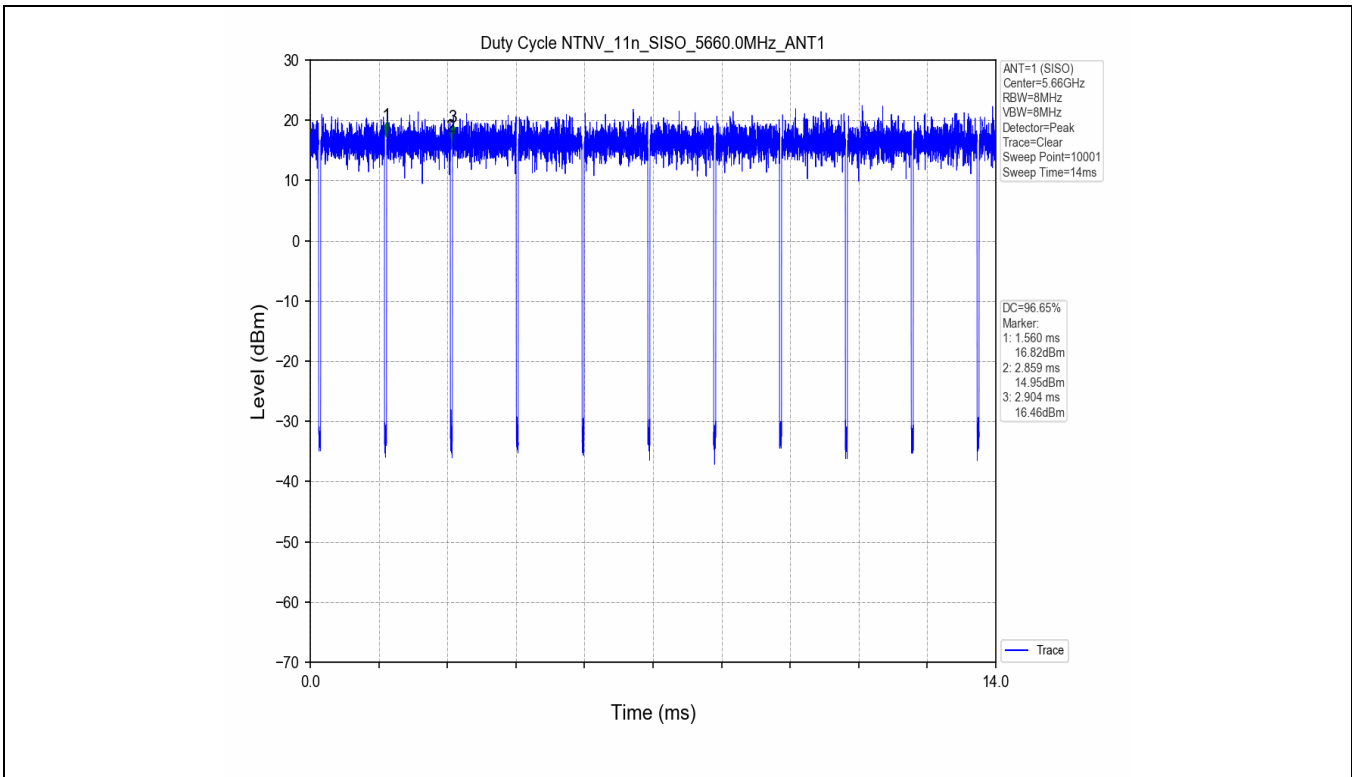

1.2 Test Graph

2. Bandwidth

2.1 Test Result

Test Mode	Frequency (MHz)	TX Type	ANT No.	Emission Bandwidth		Verdict
				Test Result (MHz)	Limits (MHz)	
802.11a	5180	SISO	1	20.324	Only for Report Use	PASS
	5240	SISO	1	19.936	Only for Report Use	PASS
	5260	SISO	1	19.567	Only for Report Use	PASS
	5320	SISO	1	19.731	Only for Report Use	PASS
	5500	SISO	1	19.740	Only for Report Use	PASS
	5580	SISO	1	19.797	Only for Report Use	PASS
	5660	SISO	1	19.819	Only for Report Use	PASS
	5700	SISO	1	19.732	Only for Report Use	PASS
802.11n(HT20)	5180	SISO	1	19.943	Only for Report Use	PASS
	5240	SISO	1	20.016	Only for Report Use	PASS
	5260	SISO	1	19.973	Only for Report Use	PASS
	5300	SISO	1	20.205	Only for Report Use	PASS
	5320	SISO	1	20.136	Only for Report Use	PASS
	5500	SISO	1	20.181	Only for Report Use	PASS
	5580	SISO	1	20.091	Only for Report Use	PASS
	5660	SISO	1	20.057	Only for Report Use	PASS
802.11n(HT40)	5190	SISO	1	40.155	Only for Report Use	PASS
	5230	SISO	1	40.264	Only for Report Use	PASS
	5270	SISO	1	40.570	Only for Report Use	PASS
	5310	SISO	1	40.313	Only for Report Use	PASS
	5510	SISO	1	40.417	Only for Report Use	PASS
	5550	SISO	1	40.359	Only for Report Use	PASS
	5590	SISO	1	40.378	Only for Report Use	PASS
	5670	SISO	1	40.435	Only for Report Use	PASS
802.11ac(VHT20)	5180	SISO	1	20.089	Only for Report Use	PASS
	5240	SISO	1	20.064	Only for Report Use	PASS
	5260	SISO	1	20.062	Only for Report Use	PASS
	5320	SISO	1	19.768	Only for Report Use	PASS
	5500	SISO	1	19.949	Only for Report Use	PASS
	5580	SISO	1	19.900	Only for Report Use	PASS
	5660	SISO	1	19.961	Only for Report Use	PASS
	5700	SISO	1	20.183	Only for Report Use	PASS
802.11ac(VHT40)	5190	SISO	1	40.249	Only for Report Use	PASS
	5230	SISO	1	40.393	Only for Report Use	PASS
	5270	SISO	1	40.054	Only for Report Use	PASS
	5310	SISO	1	40.171	Only for Report Use	PASS
	5510	SISO	1	39.727	Only for Report Use	PASS
	5550	SISO	1	39.859	Only for Report Use	PASS
	5590	SISO	1	39.693	Only for Report Use	PASS
	5670	SISO	1	40.007	Only for Report Use	PASS
802.11ac(VHT80)	5210	SISO	1	80.676	Only for Report Use	PASS
	5290	SISO	1	80.021	Only for Report Use	PASS
	5530	SISO	1	80.328	Only for Report Use	PASS
	5610	SISO	1	79.967	Only for Report Use	PASS