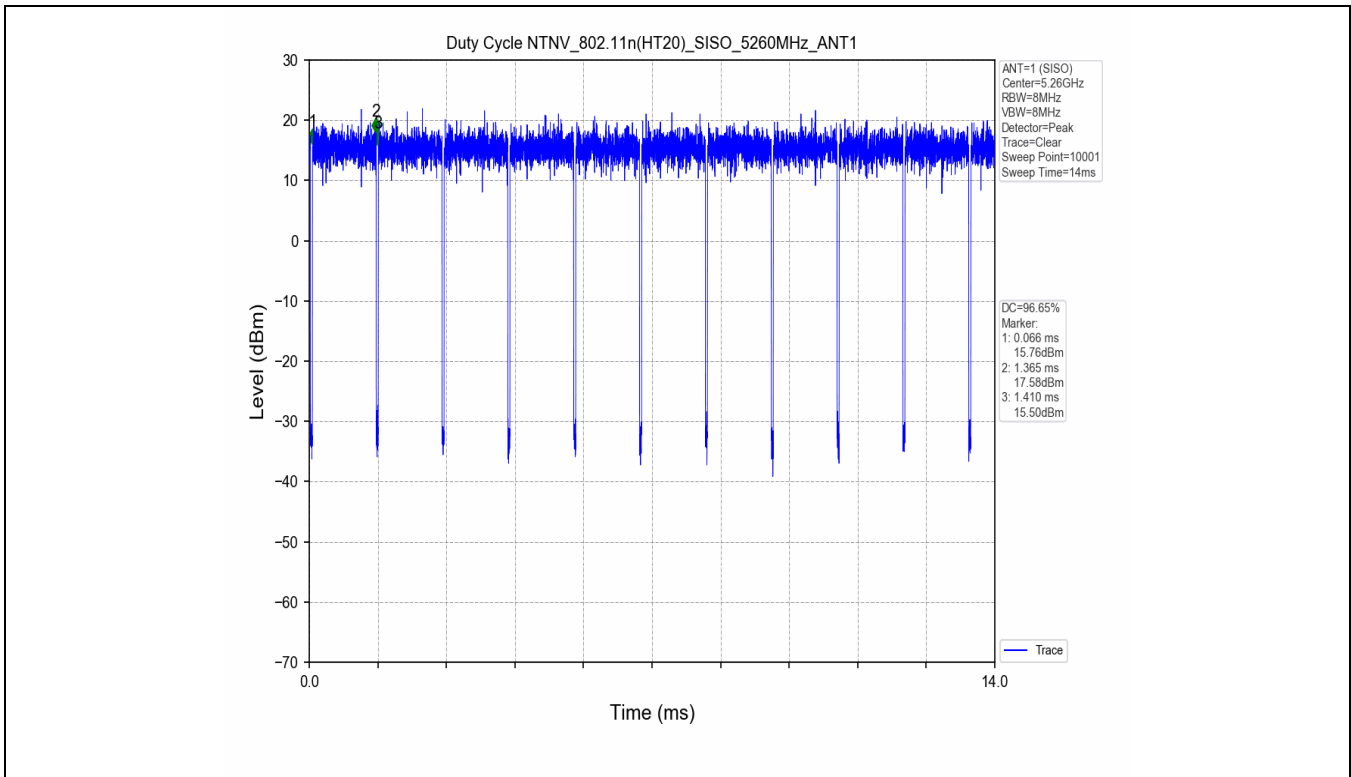

1.2 Test Graph

2. Bandwidth

2.1 Test Result

Test Mode	Frequency (MHz)	TX Type	ANT No.	Emission Bandwidth		Verdict
				Test Result (MHz)	Limits (MHz)	
802.11a	5180	SISO	1	20.324	Only for Report Use	PASS
	5240	SISO	1	19.936	Only for Report Use	PASS
	5260	SISO	1	19.567	Only for Report Use	PASS
	5320	SISO	1	19.731	Only for Report Use	PASS
	5500	SISO	1	19.740	Only for Report Use	PASS
	5580	SISO	1	19.797	Only for Report Use	PASS
	5660	SISO	1	19.819	Only for Report Use	PASS
	5700	SISO	1	19.732	Only for Report Use	PASS
802.11n(HT20)	5180	SISO	1	19.943	Only for Report Use	PASS
	5240	SISO	1	20.016	Only for Report Use	PASS
	5260	SISO	1	19.973	Only for Report Use	PASS
	5300	SISO	1	20.205	Only for Report Use	PASS
	5320	SISO	1	20.136	Only for Report Use	PASS
	5500	SISO	1	20.181	Only for Report Use	PASS
	5580	SISO	1	20.091	Only for Report Use	PASS
	5660	SISO	1	20.057	Only for Report Use	PASS
802.11n(HT40)	5190	SISO	1	40.155	Only for Report Use	PASS
	5230	SISO	1	40.264	Only for Report Use	PASS
	5270	SISO	1	40.570	Only for Report Use	PASS
	5310	SISO	1	40.313	Only for Report Use	PASS
	5510	SISO	1	40.417	Only for Report Use	PASS
	5550	SISO	1	40.359	Only for Report Use	PASS
	5590	SISO	1	40.378	Only for Report Use	PASS
	5670	SISO	1	40.435	Only for Report Use	PASS
802.11ac(VHT20)	5180	SISO	1	20.089	Only for Report Use	PASS
	5240	SISO	1	20.064	Only for Report Use	PASS
	5260	SISO	1	20.062	Only for Report Use	PASS
	5320	SISO	1	19.768	Only for Report Use	PASS
	5500	SISO	1	19.949	Only for Report Use	PASS
	5580	SISO	1	19.900	Only for Report Use	PASS
	5660	SISO	1	19.961	Only for Report Use	PASS
	5700	SISO	1	20.183	Only for Report Use	PASS
802.11ac(VHT40)	5190	SISO	1	40.249	Only for Report Use	PASS
	5230	SISO	1	40.393	Only for Report Use	PASS
	5270	SISO	1	40.054	Only for Report Use	PASS
	5310	SISO	1	40.171	Only for Report Use	PASS
	5510	SISO	1	39.727	Only for Report Use	PASS
	5550	SISO	1	39.859	Only for Report Use	PASS
	5590	SISO	1	39.693	Only for Report Use	PASS
	5670	SISO	1	40.007	Only for Report Use	PASS
802.11ac(VHT80)	5210	SISO	1	80.676	Only for Report Use	PASS
	5290	SISO	1	80.021	Only for Report Use	PASS
	5530	SISO	1	80.328	Only for Report Use	PASS
	5610	SISO	1	79.967	Only for Report Use	PASS