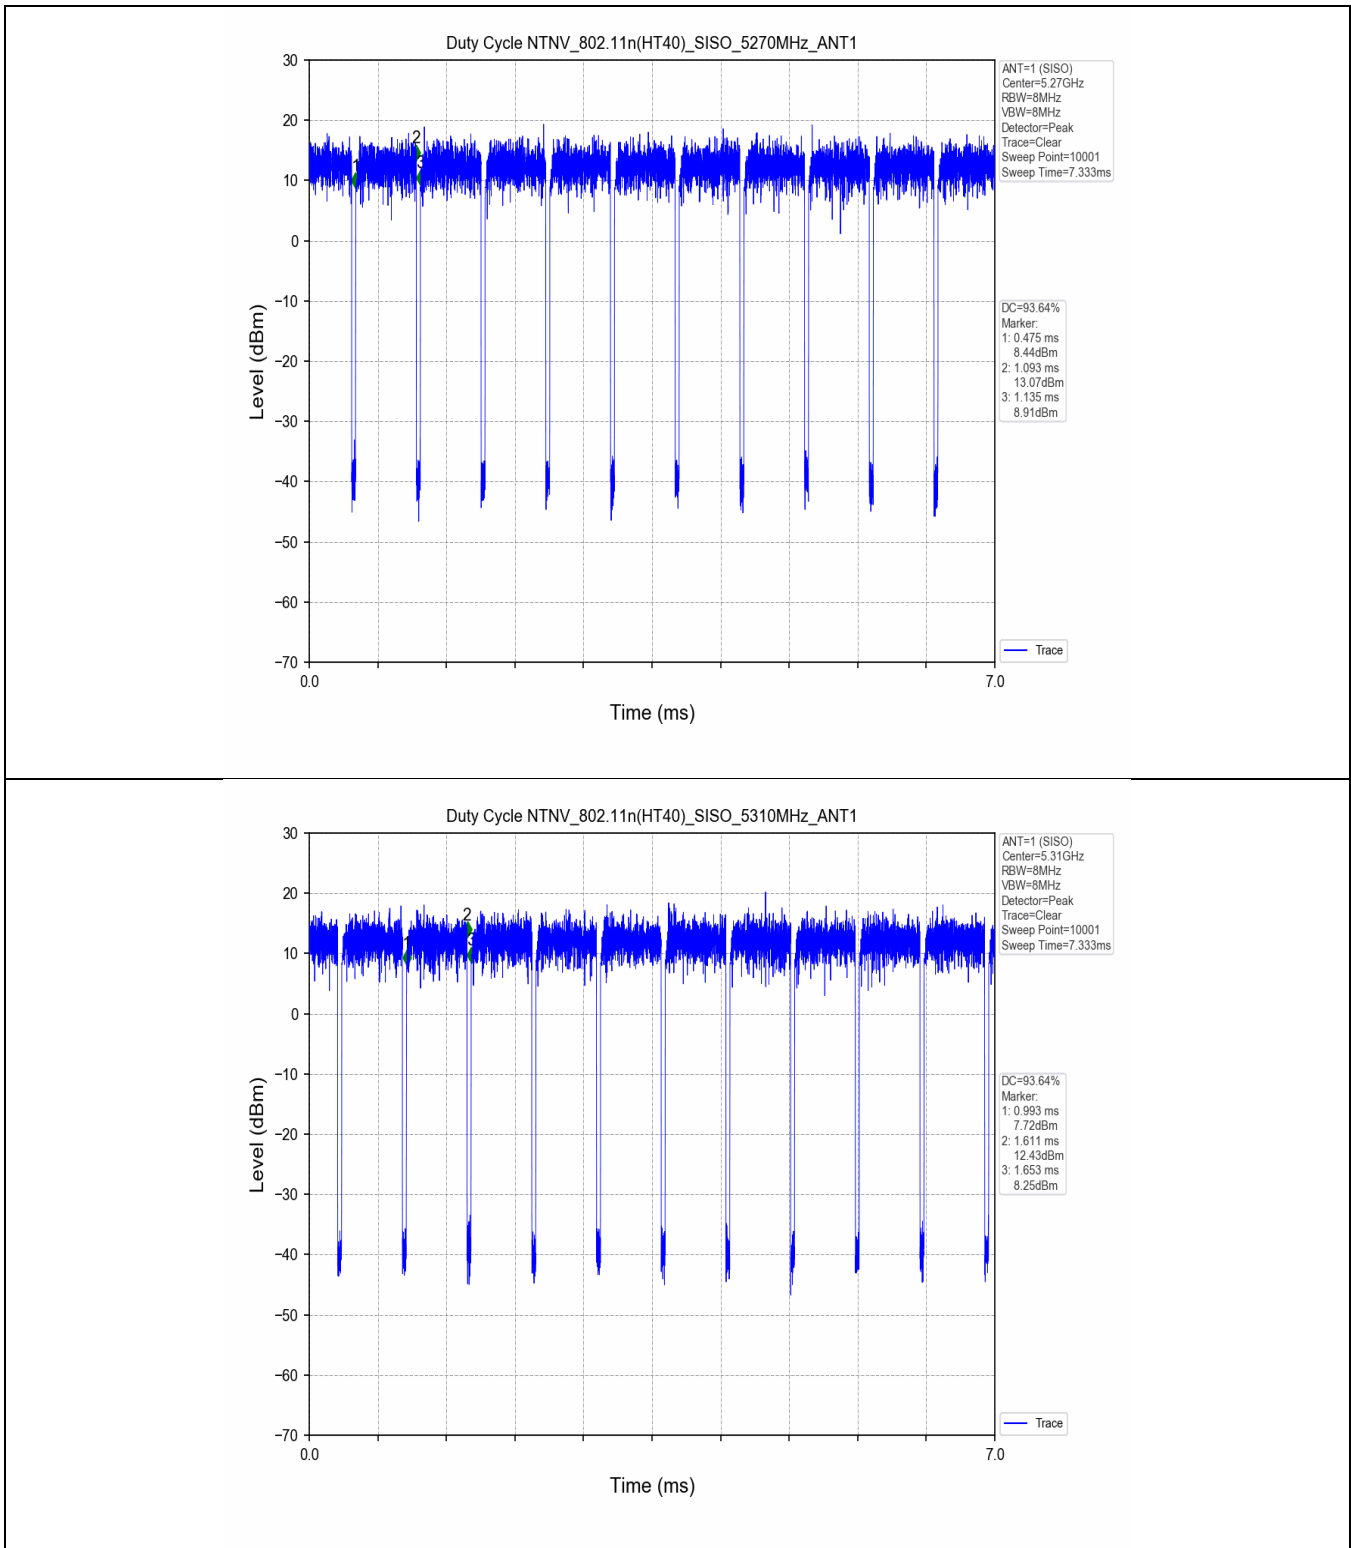

1.2 Test Graph

2. Bandwidth

2.1 Test Result

Test Mode	Frequency (MHz)	TX Type	ANT No.	Emission Bandwidth		Verdict
				Test Result (MHz)	Limits (MHz)	
802.11a	5180	SISO	1	20.324	Only for Report Use	PASS
	5240	SISO	1	19.936	Only for Report Use	PASS
	5260	SISO	1	19.567	Only for Report Use	PASS
	5320	SISO	1	19.731	Only for Report Use	PASS
	5500	SISO	1	19.740	Only for Report Use	PASS
	5580	SISO	1	19.797	Only for Report Use	PASS
	5660	SISO	1	19.819	Only for Report Use	PASS
	5700	SISO	1	19.732	Only for Report Use	PASS
802.11n(HT20)	5180	SISO	1	19.943	Only for Report Use	PASS
	5240	SISO	1	20.016	Only for Report Use	PASS
	5260	SISO	1	19.973	Only for Report Use	PASS
	5300	SISO	1	20.205	Only for Report Use	PASS
	5320	SISO	1	20.136	Only for Report Use	PASS
	5500	SISO	1	20.181	Only for Report Use	PASS
	5580	SISO	1	20.091	Only for Report Use	PASS
	5660	SISO	1	20.057	Only for Report Use	PASS
802.11n(HT40)	5190	SISO	1	40.155	Only for Report Use	PASS
	5230	SISO	1	40.264	Only for Report Use	PASS
	5270	SISO	1	40.570	Only for Report Use	PASS
	5310	SISO	1	40.313	Only for Report Use	PASS
	5510	SISO	1	40.417	Only for Report Use	PASS
	5550	SISO	1	40.359	Only for Report Use	PASS
	5590	SISO	1	40.378	Only for Report Use	PASS
	5670	SISO	1	40.435	Only for Report Use	PASS
802.11ac(VHT20)	5180	SISO	1	20.089	Only for Report Use	PASS
	5240	SISO	1	20.064	Only for Report Use	PASS
	5260	SISO	1	20.062	Only for Report Use	PASS
	5320	SISO	1	19.768	Only for Report Use	PASS
	5500	SISO	1	19.949	Only for Report Use	PASS
	5580	SISO	1	19.900	Only for Report Use	PASS
	5660	SISO	1	19.961	Only for Report Use	PASS
	5700	SISO	1	20.183	Only for Report Use	PASS
802.11ac(VHT40)	5190	SISO	1	40.249	Only for Report Use	PASS
	5230	SISO	1	40.393	Only for Report Use	PASS
	5270	SISO	1	40.054	Only for Report Use	PASS
	5310	SISO	1	40.171	Only for Report Use	PASS
	5510	SISO	1	39.727	Only for Report Use	PASS
	5550	SISO	1	39.859	Only for Report Use	PASS
	5590	SISO	1	39.693	Only for Report Use	PASS
	5670	SISO	1	40.007	Only for Report Use	PASS
802.11ac(VHT80)	5210	SISO	1	80.676	Only for Report Use	PASS
	5290	SISO	1	80.021	Only for Report Use	PASS
	5530	SISO	1	80.328	Only for Report Use	PASS
	5610	SISO	1	79.967	Only for Report Use	PASS