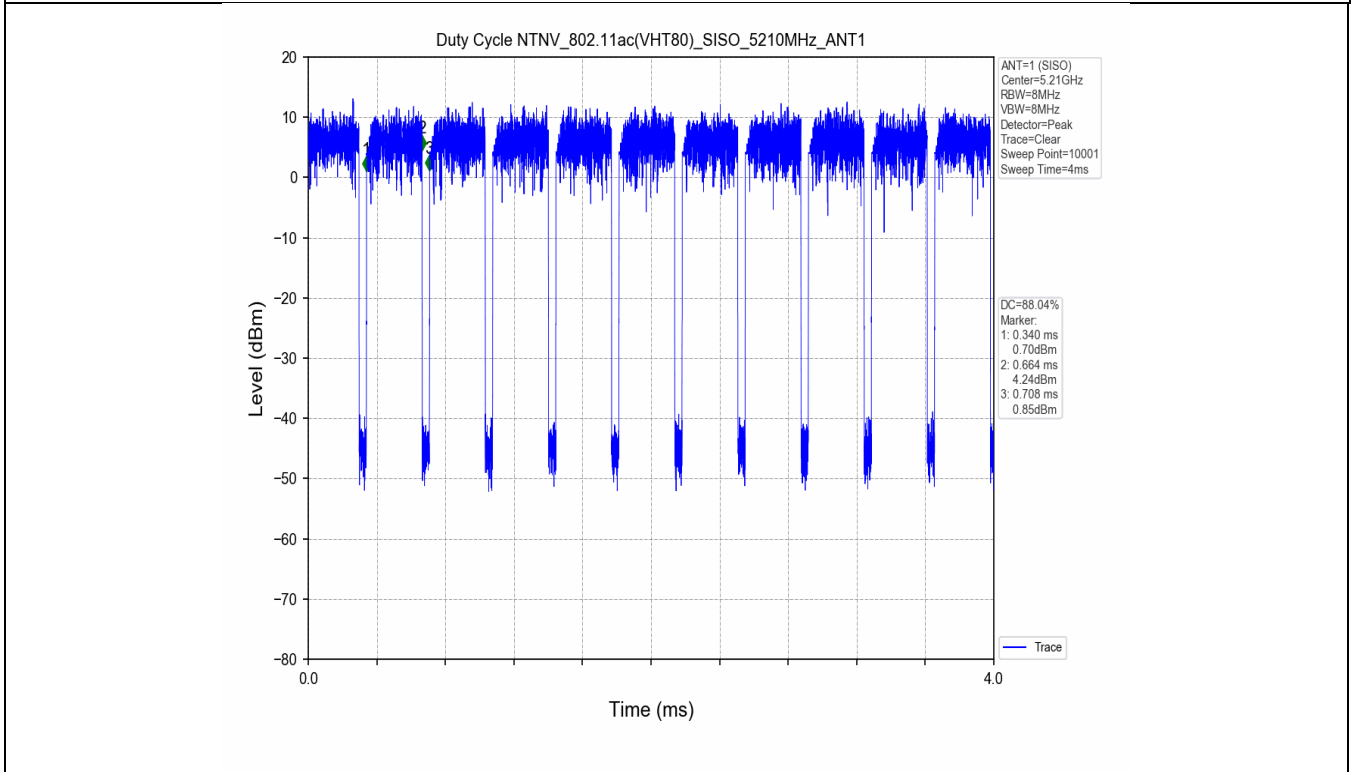

1.2 Test Graph

2. Bandwidth

2.1 Test Result

Test Mode	Frequency (MHz)	TX Type	ANT No.	Emission Bandwidth		Verdict
				Test Result (MHz)	Limits (MHz)	
802.11a	5180	SISO	1	20.324	Only for Report Use	PASS
	5240	SISO	1	19.936	Only for Report Use	PASS
	5260	SISO	1	19.567	Only for Report Use	PASS
	5320	SISO	1	19.731	Only for Report Use	PASS
	5500	SISO	1	19.740	Only for Report Use	PASS
	5580	SISO	1	19.797	Only for Report Use	PASS
	5660	SISO	1	19.819	Only for Report Use	PASS
	5700	SISO	1	19.732	Only for Report Use	PASS
802.11n(HT20)	5180	SISO	1	19.943	Only for Report Use	PASS
	5240	SISO	1	20.016	Only for Report Use	PASS
	5260	SISO	1	19.973	Only for Report Use	PASS
	5300	SISO	1	20.205	Only for Report Use	PASS
	5320	SISO	1	20.136	Only for Report Use	PASS
	5500	SISO	1	20.181	Only for Report Use	PASS
	5580	SISO	1	20.091	Only for Report Use	PASS
	5660	SISO	1	20.057	Only for Report Use	PASS
802.11n(HT40)	5190	SISO	1	40.155	Only for Report Use	PASS
	5230	SISO	1	40.264	Only for Report Use	PASS
	5270	SISO	1	40.570	Only for Report Use	PASS
	5310	SISO	1	40.313	Only for Report Use	PASS
	5510	SISO	1	40.417	Only for Report Use	PASS
	5550	SISO	1	40.359	Only for Report Use	PASS
	5590	SISO	1	40.378	Only for Report Use	PASS
	5670	SISO	1	40.435	Only for Report Use	PASS
802.11ac(VHT20)	5180	SISO	1	20.089	Only for Report Use	PASS
	5240	SISO	1	20.064	Only for Report Use	PASS
	5260	SISO	1	20.062	Only for Report Use	PASS
	5320	SISO	1	19.768	Only for Report Use	PASS
	5500	SISO	1	19.949	Only for Report Use	PASS
	5580	SISO	1	19.900	Only for Report Use	PASS
	5660	SISO	1	19.961	Only for Report Use	PASS
	5700	SISO	1	20.183	Only for Report Use	PASS
802.11ac(VHT40)	5190	SISO	1	40.249	Only for Report Use	PASS
	5230	SISO	1	40.393	Only for Report Use	PASS
	5270	SISO	1	40.054	Only for Report Use	PASS
	5310	SISO	1	40.171	Only for Report Use	PASS
	5510	SISO	1	39.727	Only for Report Use	PASS
	5550	SISO	1	39.859	Only for Report Use	PASS
	5590	SISO	1	39.693	Only for Report Use	PASS
	5670	SISO	1	40.007	Only for Report Use	PASS
802.11ac(VHT80)	5210	SISO	1	80.676	Only for Report Use	PASS
	5290	SISO	1	80.021	Only for Report Use	PASS
	5530	SISO	1	80.328	Only for Report Use	PASS
	5610	SISO	1	79.967	Only for Report Use	PASS