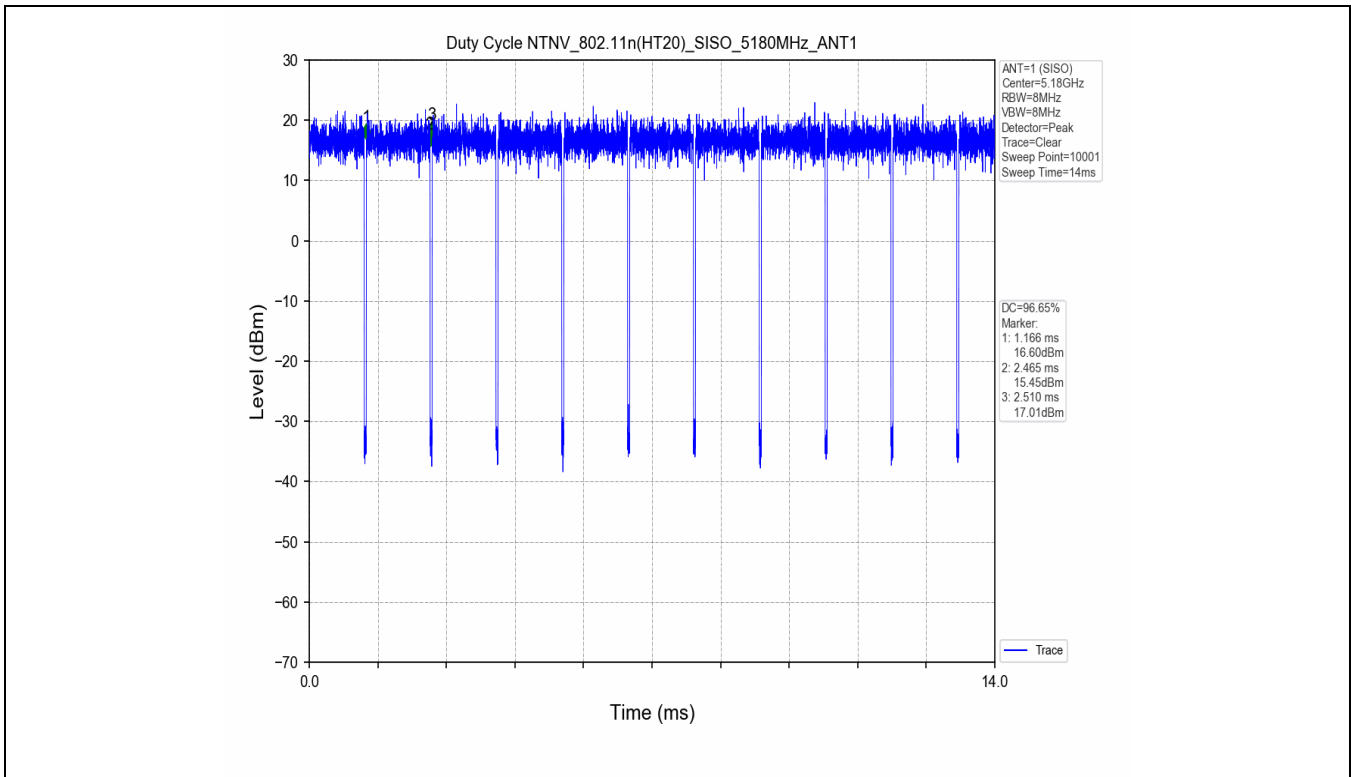

1.2 Test Graph

2. Bandwidth

2.1 Test Result

Test Mode	Frequency (MHz)	TX Type	ANT No.	Emission Bandwidth		Verdict
				Test Result (MHz)	Limits (MHz)	
802.11a	5180	SISO	1	20.324	Only for Report Use	PASS
	5240	SISO	1	19.936	Only for Report Use	PASS
	5260	SISO	1	19.567	Only for Report Use	PASS
	5320	SISO	1	19.731	Only for Report Use	PASS
	5500	SISO	1	19.740	Only for Report Use	PASS
	5580	SISO	1	19.797	Only for Report Use	PASS
	5660	SISO	1	19.819	Only for Report Use	PASS
	5700	SISO	1	19.732	Only for Report Use	PASS
802.11n(HT20)	5180	SISO	1	19.943	Only for Report Use	PASS
	5240	SISO	1	20.016	Only for Report Use	PASS
	5260	SISO	1	19.973	Only for Report Use	PASS
	5300	SISO	1	20.205	Only for Report Use	PASS
	5320	SISO	1	20.136	Only for Report Use	PASS
	5500	SISO	1	20.181	Only for Report Use	PASS
	5580	SISO	1	20.091	Only for Report Use	PASS
	5660	SISO	1	20.057	Only for Report Use	PASS
802.11n(HT40)	5190	SISO	1	40.155	Only for Report Use	PASS
	5230	SISO	1	40.264	Only for Report Use	PASS
	5270	SISO	1	40.570	Only for Report Use	PASS
	5310	SISO	1	40.313	Only for Report Use	PASS
	5510	SISO	1	40.417	Only for Report Use	PASS
	5550	SISO	1	40.359	Only for Report Use	PASS
	5590	SISO	1	40.378	Only for Report Use	PASS
	5670	SISO	1	40.435	Only for Report Use	PASS
802.11ac(VHT20)	5180	SISO	1	20.089	Only for Report Use	PASS
	5240	SISO	1	20.064	Only for Report Use	PASS
	5260	SISO	1	20.062	Only for Report Use	PASS
	5320	SISO	1	19.768	Only for Report Use	PASS
	5500	SISO	1	19.949	Only for Report Use	PASS
	5580	SISO	1	19.900	Only for Report Use	PASS
	5660	SISO	1	19.961	Only for Report Use	PASS
	5700	SISO	1	20.183	Only for Report Use	PASS
802.11ac(VHT40)	5190	SISO	1	40.249	Only for Report Use	PASS
	5230	SISO	1	40.393	Only for Report Use	PASS
	5270	SISO	1	40.054	Only for Report Use	PASS
	5310	SISO	1	40.171	Only for Report Use	PASS
	5510	SISO	1	39.727	Only for Report Use	PASS
	5550	SISO	1	39.859	Only for Report Use	PASS
	5590	SISO	1	39.693	Only for Report Use	PASS
	5670	SISO	1	40.007	Only for Report Use	PASS
802.11ac(VHT80)	5210	SISO	1	80.676	Only for Report Use	PASS
	5290	SISO	1	80.021	Only for Report Use	PASS
	5530	SISO	1	80.328	Only for Report Use	PASS
	5610	SISO	1	79.967	Only for Report Use	PASS