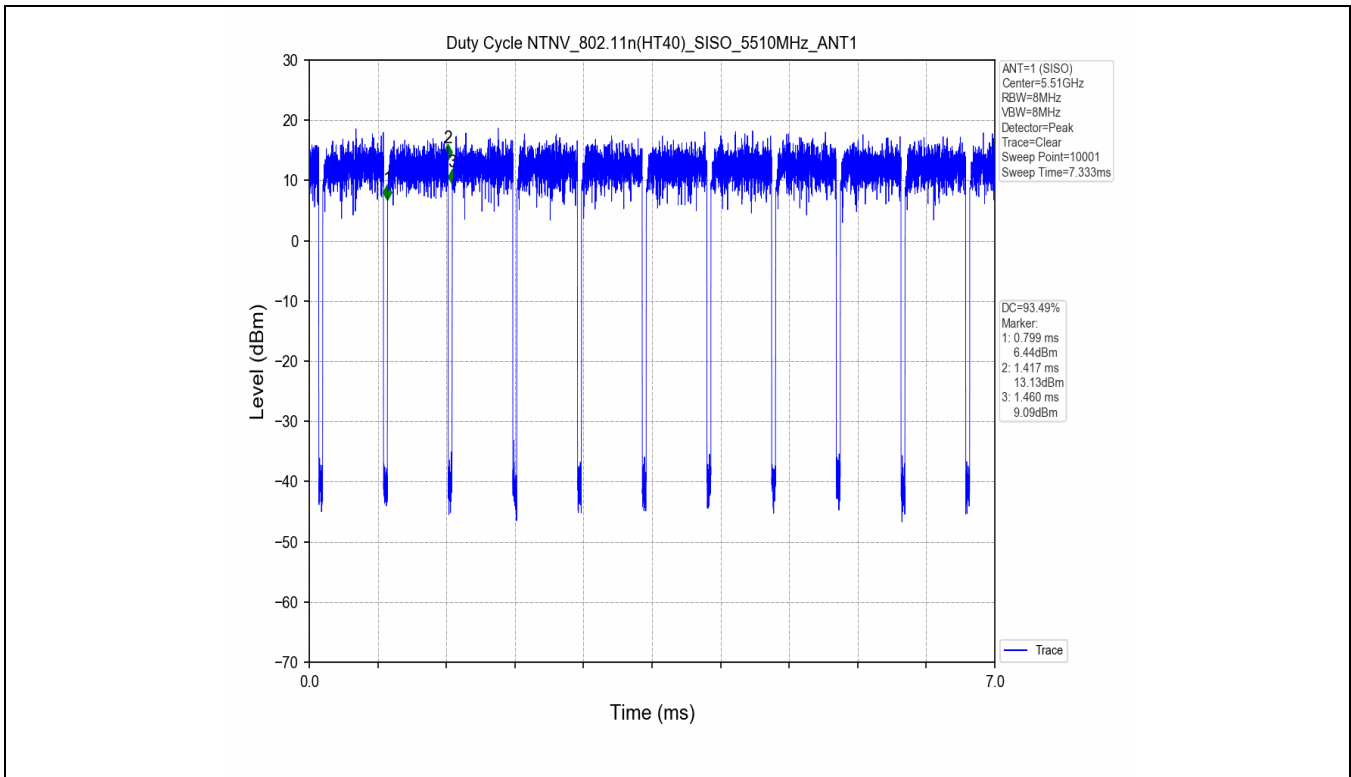

1.2 Test Graph

2. Bandwidth

2.1 Test Result

Test Mode	Frequency (MHz)	TX Type	ANT No.	Emission Bandwidth		Verdict
				Test Result (MHz)	Limits (MHz)	
802.11a	5180	SISO	1	20.324	Only for Report Use	PASS
	5240	SISO	1	19.936	Only for Report Use	PASS
	5260	SISO	1	19.567	Only for Report Use	PASS
	5320	SISO	1	19.731	Only for Report Use	PASS
	5500	SISO	1	19.740	Only for Report Use	PASS
	5580	SISO	1	19.797	Only for Report Use	PASS
	5660	SISO	1	19.819	Only for Report Use	PASS
	5700	SISO	1	19.732	Only for Report Use	PASS
802.11n(HT20)	5180	SISO	1	19.943	Only for Report Use	PASS
	5240	SISO	1	20.016	Only for Report Use	PASS
	5260	SISO	1	19.973	Only for Report Use	PASS
	5300	SISO	1	20.205	Only for Report Use	PASS
	5320	SISO	1	20.136	Only for Report Use	PASS
	5500	SISO	1	20.181	Only for Report Use	PASS
	5580	SISO	1	20.091	Only for Report Use	PASS
	5660	SISO	1	20.057	Only for Report Use	PASS
802.11n(HT40)	5190	SISO	1	40.155	Only for Report Use	PASS
	5230	SISO	1	40.264	Only for Report Use	PASS
	5270	SISO	1	40.570	Only for Report Use	PASS
	5310	SISO	1	40.313	Only for Report Use	PASS
	5510	SISO	1	40.417	Only for Report Use	PASS
	5550	SISO	1	40.359	Only for Report Use	PASS
	5590	SISO	1	40.378	Only for Report Use	PASS
	5670	SISO	1	40.435	Only for Report Use	PASS
802.11ac(VHT20)	5180	SISO	1	20.089	Only for Report Use	PASS
	5240	SISO	1	20.064	Only for Report Use	PASS
	5260	SISO	1	20.062	Only for Report Use	PASS
	5320	SISO	1	19.768	Only for Report Use	PASS
	5500	SISO	1	19.949	Only for Report Use	PASS
	5580	SISO	1	19.900	Only for Report Use	PASS
	5660	SISO	1	19.961	Only for Report Use	PASS
	5700	SISO	1	20.183	Only for Report Use	PASS
802.11ac(VHT40)	5190	SISO	1	40.249	Only for Report Use	PASS
	5230	SISO	1	40.393	Only for Report Use	PASS
	5270	SISO	1	40.054	Only for Report Use	PASS
	5310	SISO	1	40.171	Only for Report Use	PASS
	5510	SISO	1	39.727	Only for Report Use	PASS
	5550	SISO	1	39.859	Only for Report Use	PASS
	5590	SISO	1	39.693	Only for Report Use	PASS
	5670	SISO	1	40.007	Only for Report Use	PASS
802.11ac(VHT80)	5210	SISO	1	80.676	Only for Report Use	PASS
	5290	SISO	1	80.021	Only for Report Use	PASS
	5530	SISO	1	80.328	Only for Report Use	PASS
	5610	SISO	1	79.967	Only for Report Use	PASS