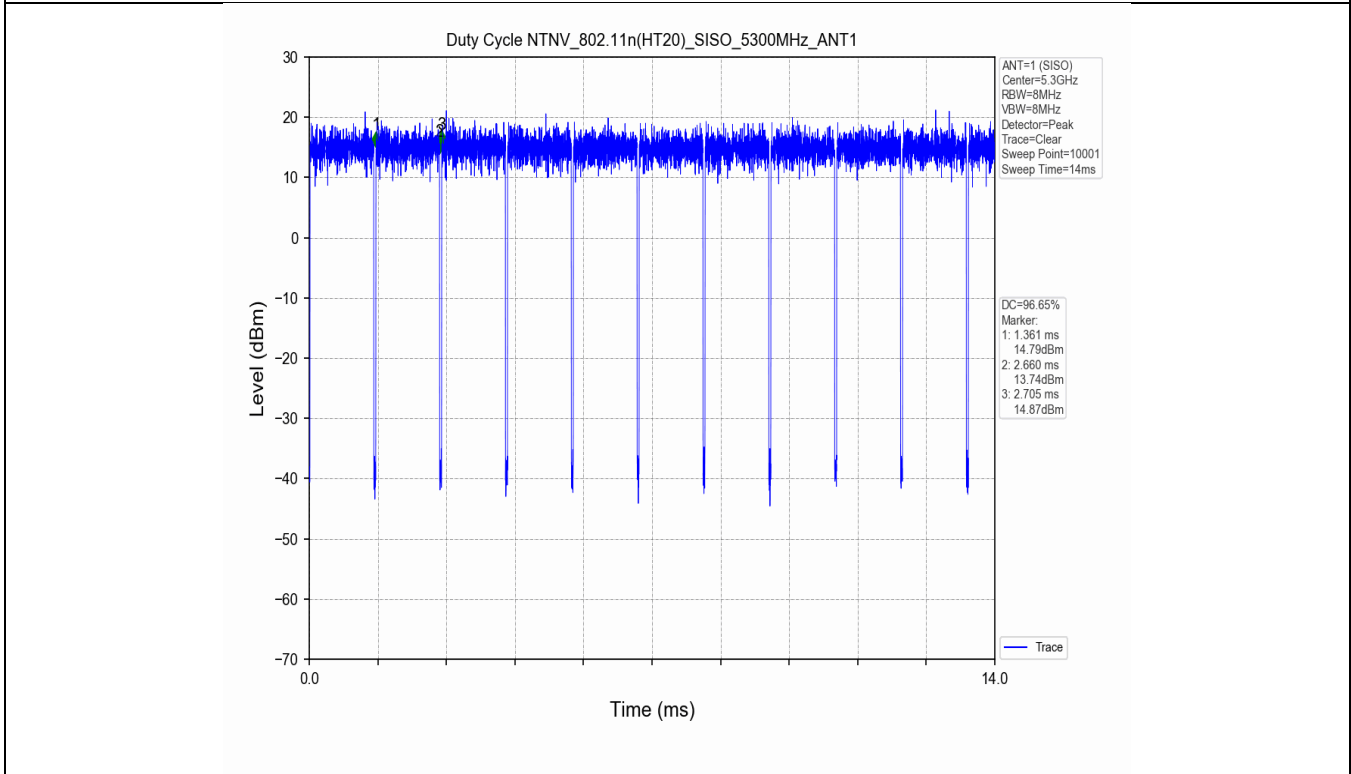

1.2 Test Graph

2. Bandwidth

2.1 Test Result

Test Mode	Frequency (MHz)	TX Type	ANT No.	Emission Bandwidth		Verdict
				Test Result (MHz)	Limits (MHz)	
802.11a	5180	SISO	1	20.324	Only for Report Use	PASS
	5240	SISO	1	19.936	Only for Report Use	PASS
	5260	SISO	1	19.567	Only for Report Use	PASS
	5320	SISO	1	19.731	Only for Report Use	PASS
	5500	SISO	1	19.740	Only for Report Use	PASS
	5580	SISO	1	19.797	Only for Report Use	PASS
	5660	SISO	1	19.819	Only for Report Use	PASS
	5700	SISO	1	19.732	Only for Report Use	PASS
802.11n(HT20)	5180	SISO	1	19.943	Only for Report Use	PASS
	5240	SISO	1	20.016	Only for Report Use	PASS
	5260	SISO	1	19.973	Only for Report Use	PASS
	5300	SISO	1	20.205	Only for Report Use	PASS
	5320	SISO	1	20.136	Only for Report Use	PASS
	5500	SISO	1	20.181	Only for Report Use	PASS
	5580	SISO	1	20.091	Only for Report Use	PASS
	5660	SISO	1	20.057	Only for Report Use	PASS
802.11n(HT40)	5190	SISO	1	40.155	Only for Report Use	PASS
	5230	SISO	1	40.264	Only for Report Use	PASS
	5270	SISO	1	40.570	Only for Report Use	PASS
	5310	SISO	1	40.313	Only for Report Use	PASS
	5510	SISO	1	40.417	Only for Report Use	PASS
	5550	SISO	1	40.359	Only for Report Use	PASS
	5590	SISO	1	40.378	Only for Report Use	PASS
	5670	SISO	1	40.435	Only for Report Use	PASS
802.11ac(VHT20)	5180	SISO	1	20.089	Only for Report Use	PASS
	5240	SISO	1	20.064	Only for Report Use	PASS
	5260	SISO	1	20.062	Only for Report Use	PASS
	5320	SISO	1	19.768	Only for Report Use	PASS
	5500	SISO	1	19.949	Only for Report Use	PASS
	5580	SISO	1	19.900	Only for Report Use	PASS
	5660	SISO	1	19.961	Only for Report Use	PASS
	5700	SISO	1	20.183	Only for Report Use	PASS
802.11ac(VHT40)	5190	SISO	1	40.249	Only for Report Use	PASS
	5230	SISO	1	40.393	Only for Report Use	PASS
	5270	SISO	1	40.054	Only for Report Use	PASS
	5310	SISO	1	40.171	Only for Report Use	PASS
	5510	SISO	1	39.727	Only for Report Use	PASS
	5550	SISO	1	39.859	Only for Report Use	PASS
	5590	SISO	1	39.693	Only for Report Use	PASS
	5670	SISO	1	40.007	Only for Report Use	PASS
802.11ac(VHT80)	5210	SISO	1	80.676	Only for Report Use	PASS
	5290	SISO	1	80.021	Only for Report Use	PASS
	5530	SISO	1	80.328	Only for Report Use	PASS
	5610	SISO	1	79.967	Only for Report Use	PASS