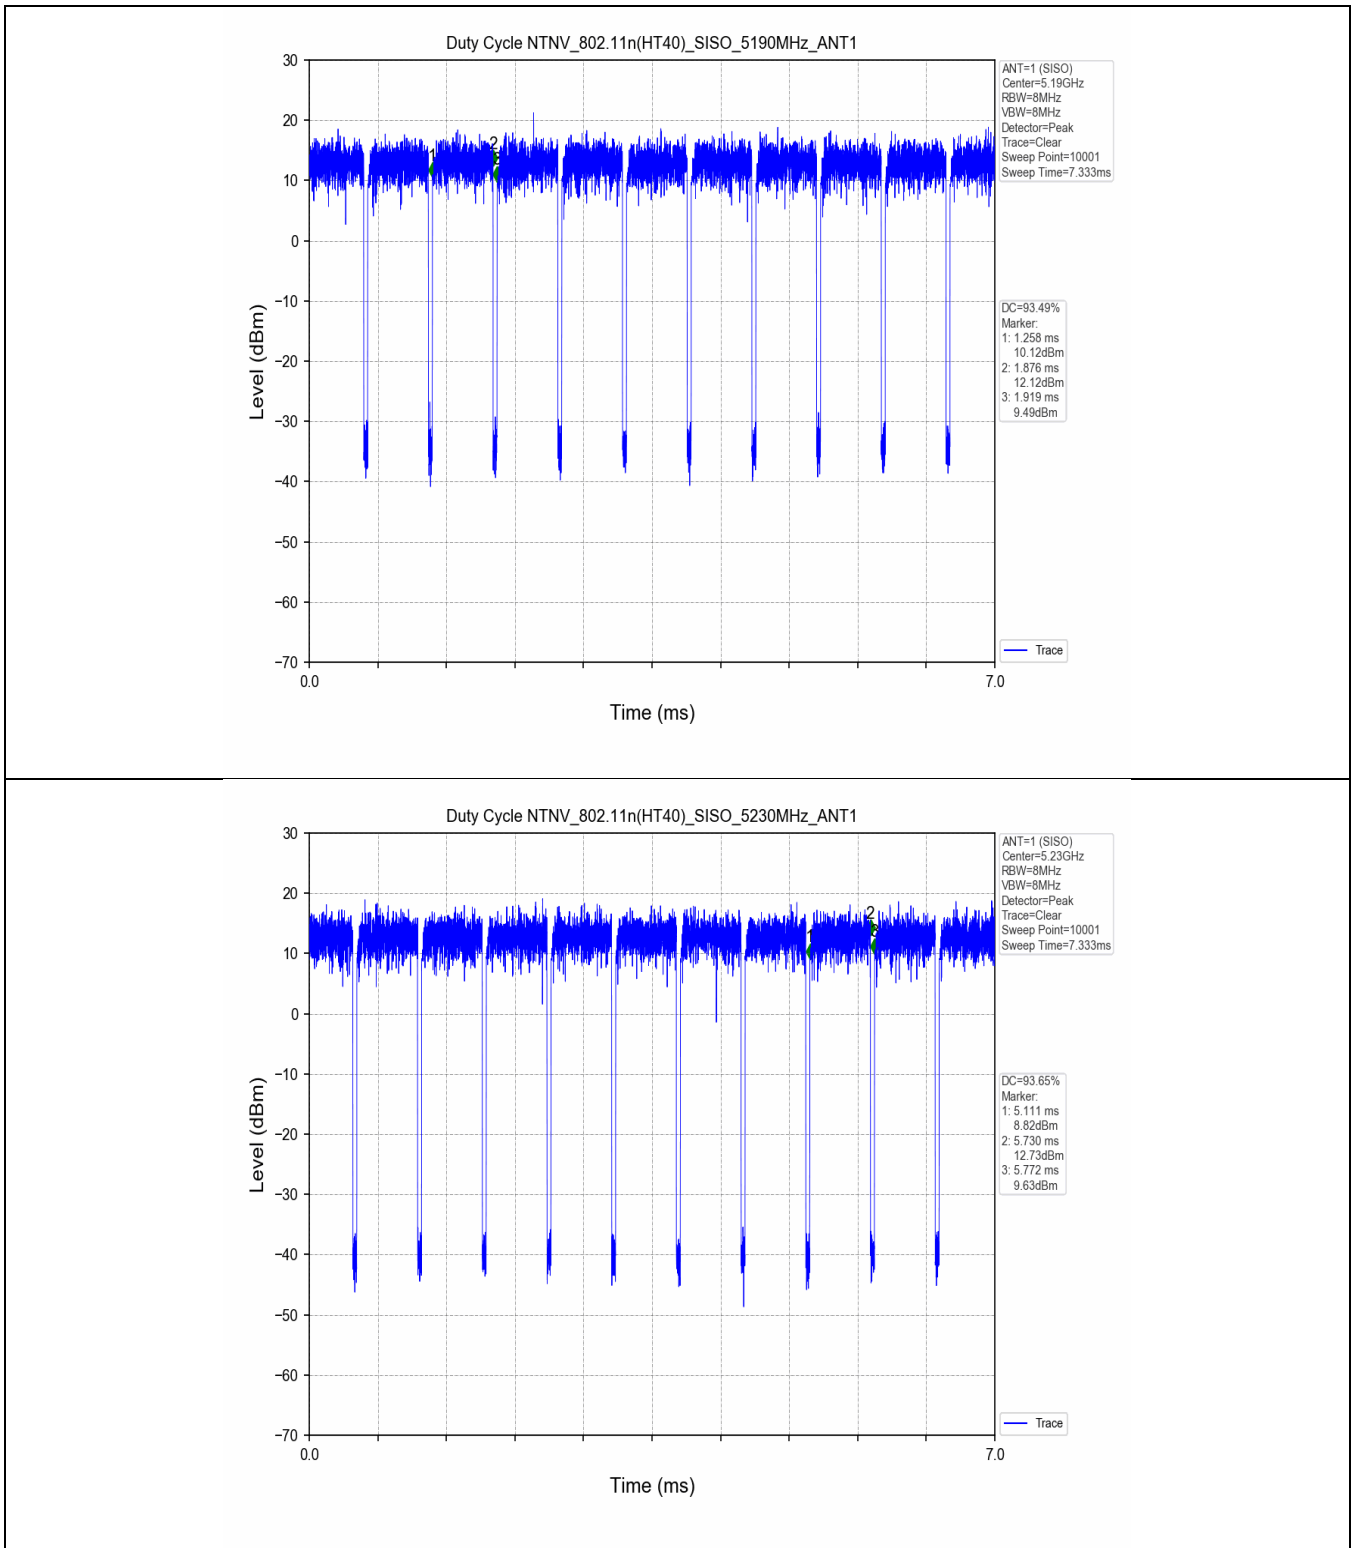

1.2 Test Graph

2. Bandwidth

2.1 Test Result

Test Mode	Frequency (MHz)	TX Type	ANT No.	Emission Bandwidth		Verdict
				Test Result (MHz)	Limits (MHz)	
802.11a	5180	SISO	1	20.324	Only for Report Use	PASS
	5240	SISO	1	19.936	Only for Report Use	PASS
	5260	SISO	1	19.567	Only for Report Use	PASS
	5320	SISO	1	19.731	Only for Report Use	PASS
	5500	SISO	1	19.740	Only for Report Use	PASS
	5580	SISO	1	19.797	Only for Report Use	PASS
	5660	SISO	1	19.819	Only for Report Use	PASS
	5700	SISO	1	19.732	Only for Report Use	PASS
802.11n(HT20)	5180	SISO	1	19.943	Only for Report Use	PASS
	5240	SISO	1	20.016	Only for Report Use	PASS
	5260	SISO	1	19.973	Only for Report Use	PASS
	5300	SISO	1	20.205	Only for Report Use	PASS
	5320	SISO	1	20.136	Only for Report Use	PASS
	5500	SISO	1	20.181	Only for Report Use	PASS
	5580	SISO	1	20.091	Only for Report Use	PASS
	5660	SISO	1	20.057	Only for Report Use	PASS
802.11n(HT40)	5190	SISO	1	40.155	Only for Report Use	PASS
	5230	SISO	1	40.264	Only for Report Use	PASS
	5270	SISO	1	40.570	Only for Report Use	PASS
	5310	SISO	1	40.313	Only for Report Use	PASS
	5510	SISO	1	40.417	Only for Report Use	PASS
	5550	SISO	1	40.359	Only for Report Use	PASS
	5590	SISO	1	40.378	Only for Report Use	PASS
	5670	SISO	1	40.435	Only for Report Use	PASS
802.11ac(VHT20)	5180	SISO	1	20.089	Only for Report Use	PASS
	5240	SISO	1	20.064	Only for Report Use	PASS
	5260	SISO	1	20.062	Only for Report Use	PASS
	5320	SISO	1	19.768	Only for Report Use	PASS
	5500	SISO	1	19.949	Only for Report Use	PASS
	5580	SISO	1	19.900	Only for Report Use	PASS
	5660	SISO	1	19.961	Only for Report Use	PASS
	5700	SISO	1	20.183	Only for Report Use	PASS
802.11ac(VHT40)	5190	SISO	1	40.249	Only for Report Use	PASS
	5230	SISO	1	40.393	Only for Report Use	PASS
	5270	SISO	1	40.054	Only for Report Use	PASS
	5310	SISO	1	40.171	Only for Report Use	PASS
	5510	SISO	1	39.727	Only for Report Use	PASS
	5550	SISO	1	39.859	Only for Report Use	PASS
	5590	SISO	1	39.693	Only for Report Use	PASS
	5670	SISO	1	40.007	Only for Report Use	PASS
802.11ac(VHT80)	5210	SISO	1	80.676	Only for Report Use	PASS
	5290	SISO	1	80.021	Only for Report Use	PASS
	5530	SISO	1	80.328	Only for Report Use	PASS
	5610	SISO	1	79.967	Only for Report Use	PASS