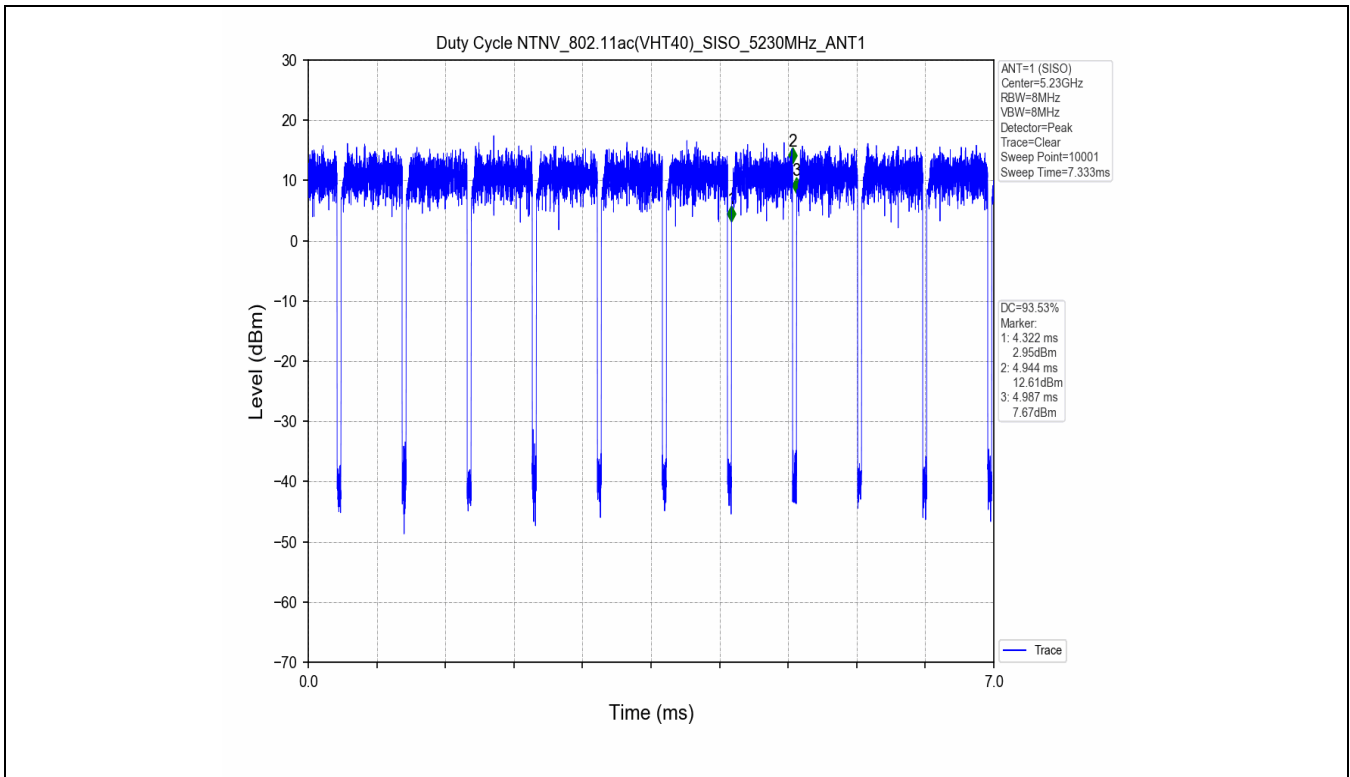

1.2 Test Graph

2. Bandwidth

2.1 Test Result

Test Mode	Frequency (MHz)	TX Type	ANT No.	Emission Bandwidth		Verdict
				Test Result (MHz)	Limits (MHz)	
802.11a	5180	SISO	1	20.324	Only for Report Use	PASS
	5240	SISO	1	19.936	Only for Report Use	PASS
	5260	SISO	1	19.567	Only for Report Use	PASS
	5320	SISO	1	19.731	Only for Report Use	PASS
	5500	SISO	1	19.740	Only for Report Use	PASS
	5580	SISO	1	19.797	Only for Report Use	PASS
	5660	SISO	1	19.819	Only for Report Use	PASS
	5700	SISO	1	19.732	Only for Report Use	PASS
802.11n(HT20)	5180	SISO	1	19.943	Only for Report Use	PASS
	5240	SISO	1	20.016	Only for Report Use	PASS
	5260	SISO	1	19.973	Only for Report Use	PASS
	5300	SISO	1	20.205	Only for Report Use	PASS
	5320	SISO	1	20.136	Only for Report Use	PASS
	5500	SISO	1	20.181	Only for Report Use	PASS
	5580	SISO	1	20.091	Only for Report Use	PASS
	5660	SISO	1	20.057	Only for Report Use	PASS
802.11n(HT40)	5190	SISO	1	40.155	Only for Report Use	PASS
	5230	SISO	1	40.264	Only for Report Use	PASS
	5270	SISO	1	40.570	Only for Report Use	PASS
	5310	SISO	1	40.313	Only for Report Use	PASS
	5510	SISO	1	40.417	Only for Report Use	PASS
	5550	SISO	1	40.359	Only for Report Use	PASS
	5590	SISO	1	40.378	Only for Report Use	PASS
	5670	SISO	1	40.435	Only for Report Use	PASS
802.11ac(VHT20)	5180	SISO	1	20.089	Only for Report Use	PASS
	5240	SISO	1	20.064	Only for Report Use	PASS
	5260	SISO	1	20.062	Only for Report Use	PASS
	5320	SISO	1	19.768	Only for Report Use	PASS
	5500	SISO	1	19.949	Only for Report Use	PASS
	5580	SISO	1	19.900	Only for Report Use	PASS
	5660	SISO	1	19.961	Only for Report Use	PASS
	5700	SISO	1	20.183	Only for Report Use	PASS
802.11ac(VHT40)	5190	SISO	1	40.249	Only for Report Use	PASS
	5230	SISO	1	40.393	Only for Report Use	PASS
	5270	SISO	1	40.054	Only for Report Use	PASS
	5310	SISO	1	40.171	Only for Report Use	PASS
	5510	SISO	1	39.727	Only for Report Use	PASS
	5550	SISO	1	39.859	Only for Report Use	PASS
	5590	SISO	1	39.693	Only for Report Use	PASS
	5670	SISO	1	40.007	Only for Report Use	PASS
802.11ac(VHT80)	5210	SISO	1	80.676	Only for Report Use	PASS
	5290	SISO	1	80.021	Only for Report Use	PASS
	5530	SISO	1	80.328	Only for Report Use	PASS
	5610	SISO	1	79.967	Only for Report Use	PASS