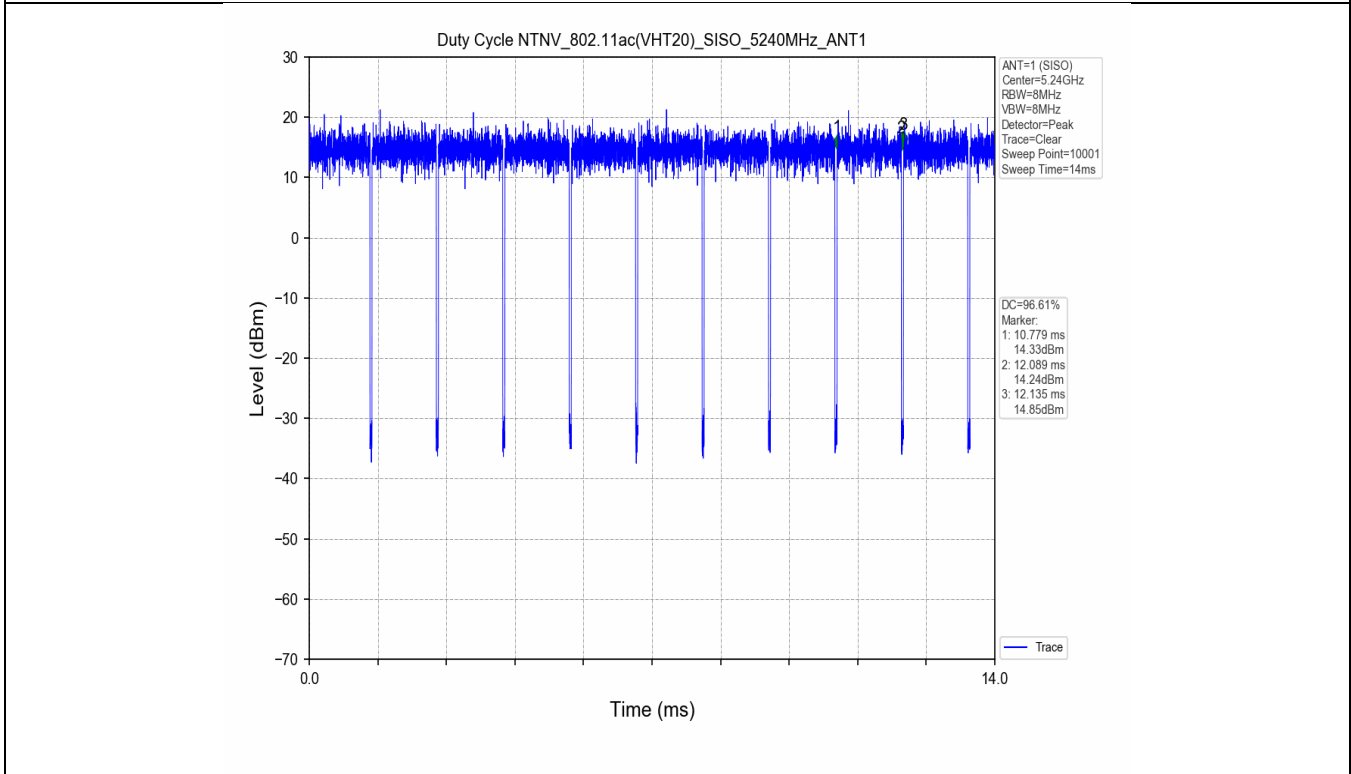

1.2 Test Graph

2. Bandwidth

2.1 Test Result

Test Mode	Frequency (MHz)	TX Type	ANT No.	Emission Bandwidth		Verdict
				Test Result (MHz)	Limits (MHz)	
802.11a	5180	SISO	1	20.324	Only for Report Use	PASS
	5240	SISO	1	19.936	Only for Report Use	PASS
	5260	SISO	1	19.567	Only for Report Use	PASS
	5320	SISO	1	19.731	Only for Report Use	PASS
	5500	SISO	1	19.740	Only for Report Use	PASS
	5580	SISO	1	19.797	Only for Report Use	PASS
	5660	SISO	1	19.819	Only for Report Use	PASS
	5700	SISO	1	19.732	Only for Report Use	PASS
802.11n(HT20)	5180	SISO	1	19.943	Only for Report Use	PASS
	5240	SISO	1	20.016	Only for Report Use	PASS
	5260	SISO	1	19.973	Only for Report Use	PASS
	5300	SISO	1	20.205	Only for Report Use	PASS
	5320	SISO	1	20.136	Only for Report Use	PASS
	5500	SISO	1	20.181	Only for Report Use	PASS
	5580	SISO	1	20.091	Only for Report Use	PASS
	5660	SISO	1	20.057	Only for Report Use	PASS
802.11n(HT40)	5190	SISO	1	40.155	Only for Report Use	PASS
	5230	SISO	1	40.264	Only for Report Use	PASS
	5270	SISO	1	40.570	Only for Report Use	PASS
	5310	SISO	1	40.313	Only for Report Use	PASS
	5510	SISO	1	40.417	Only for Report Use	PASS
	5550	SISO	1	40.359	Only for Report Use	PASS
	5590	SISO	1	40.378	Only for Report Use	PASS
	5670	SISO	1	40.435	Only for Report Use	PASS
802.11ac(VHT20)	5180	SISO	1	20.089	Only for Report Use	PASS
	5240	SISO	1	20.064	Only for Report Use	PASS
	5260	SISO	1	20.062	Only for Report Use	PASS
	5320	SISO	1	19.768	Only for Report Use	PASS
	5500	SISO	1	19.949	Only for Report Use	PASS
	5580	SISO	1	19.900	Only for Report Use	PASS
	5660	SISO	1	19.961	Only for Report Use	PASS
	5700	SISO	1	20.183	Only for Report Use	PASS
802.11ac(VHT40)	5190	SISO	1	40.249	Only for Report Use	PASS
	5230	SISO	1	40.393	Only for Report Use	PASS
	5270	SISO	1	40.054	Only for Report Use	PASS
	5310	SISO	1	40.171	Only for Report Use	PASS
	5510	SISO	1	39.727	Only for Report Use	PASS
	5550	SISO	1	39.859	Only for Report Use	PASS
	5590	SISO	1	39.693	Only for Report Use	PASS
	5670	SISO	1	40.007	Only for Report Use	PASS
802.11ac(VHT80)	5210	SISO	1	80.676	Only for Report Use	PASS
	5290	SISO	1	80.021	Only for Report Use	PASS
	5530	SISO	1	80.328	Only for Report Use	PASS
	5610	SISO	1	79.967	Only for Report Use	PASS