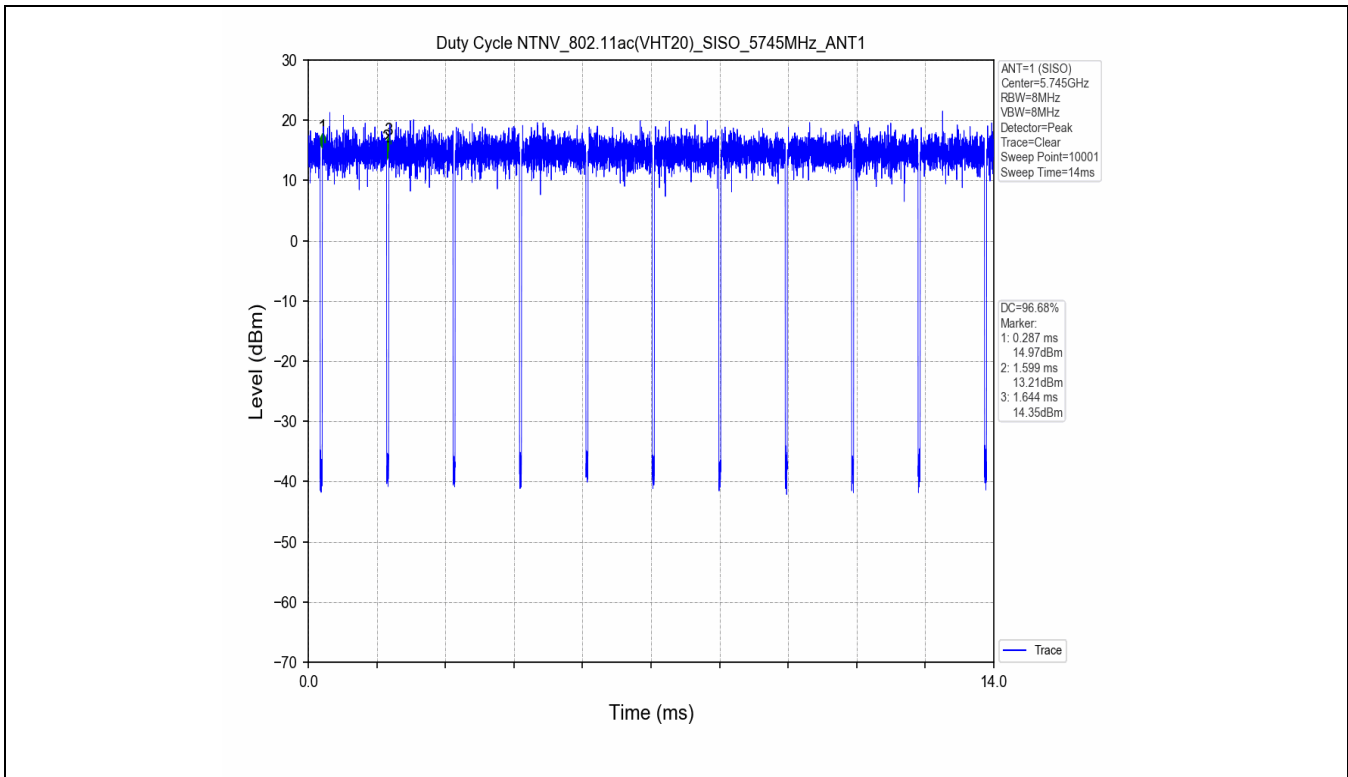

1.2 Test Graph

2. Bandwidth

2.1 Test Result

Test Mode	Frequency (MHz)	TX Type	ANT No.	Emission Bandwidth		Verdict
				Test Result (MHz)	Limits (MHz)	
802.11a	5180	SISO	1	20.324	Only for Report Use	PASS
	5240	SISO	1	19.936	Only for Report Use	PASS
	5260	SISO	1	19.567	Only for Report Use	PASS
	5320	SISO	1	19.731	Only for Report Use	PASS
	5500	SISO	1	19.740	Only for Report Use	PASS
	5580	SISO	1	19.797	Only for Report Use	PASS
	5660	SISO	1	19.819	Only for Report Use	PASS
	5700	SISO	1	19.732	Only for Report Use	PASS
802.11n(HT20)	5180	SISO	1	19.943	Only for Report Use	PASS
	5240	SISO	1	20.016	Only for Report Use	PASS
	5260	SISO	1	19.973	Only for Report Use	PASS
	5300	SISO	1	20.205	Only for Report Use	PASS
	5320	SISO	1	20.136	Only for Report Use	PASS
	5500	SISO	1	20.181	Only for Report Use	PASS
	5580	SISO	1	20.091	Only for Report Use	PASS
	5660	SISO	1	20.057	Only for Report Use	PASS
802.11n(HT40)	5190	SISO	1	40.155	Only for Report Use	PASS
	5230	SISO	1	40.264	Only for Report Use	PASS
	5270	SISO	1	40.570	Only for Report Use	PASS
	5310	SISO	1	40.313	Only for Report Use	PASS
	5510	SISO	1	40.417	Only for Report Use	PASS
	5550	SISO	1	40.359	Only for Report Use	PASS
	5590	SISO	1	40.378	Only for Report Use	PASS
	5670	SISO	1	40.435	Only for Report Use	PASS
802.11ac(VHT20)	5180	SISO	1	20.089	Only for Report Use	PASS
	5240	SISO	1	20.064	Only for Report Use	PASS
	5260	SISO	1	20.062	Only for Report Use	PASS
	5320	SISO	1	19.768	Only for Report Use	PASS
	5500	SISO	1	19.949	Only for Report Use	PASS
	5580	SISO	1	19.900	Only for Report Use	PASS
	5660	SISO	1	19.961	Only for Report Use	PASS
	5700	SISO	1	20.183	Only for Report Use	PASS
802.11ac(VHT40)	5190	SISO	1	40.249	Only for Report Use	PASS
	5230	SISO	1	40.393	Only for Report Use	PASS
	5270	SISO	1	40.054	Only for Report Use	PASS
	5310	SISO	1	40.171	Only for Report Use	PASS
	5510	SISO	1	39.727	Only for Report Use	PASS
	5550	SISO	1	39.859	Only for Report Use	PASS
	5590	SISO	1	39.693	Only for Report Use	PASS
	5670	SISO	1	40.007	Only for Report Use	PASS
802.11ac(VHT80)	5210	SISO	1	80.676	Only for Report Use	PASS
	5290	SISO	1	80.021	Only for Report Use	PASS
	5530	SISO	1	80.328	Only for Report Use	PASS
	5610	SISO	1	79.967	Only for Report Use	PASS