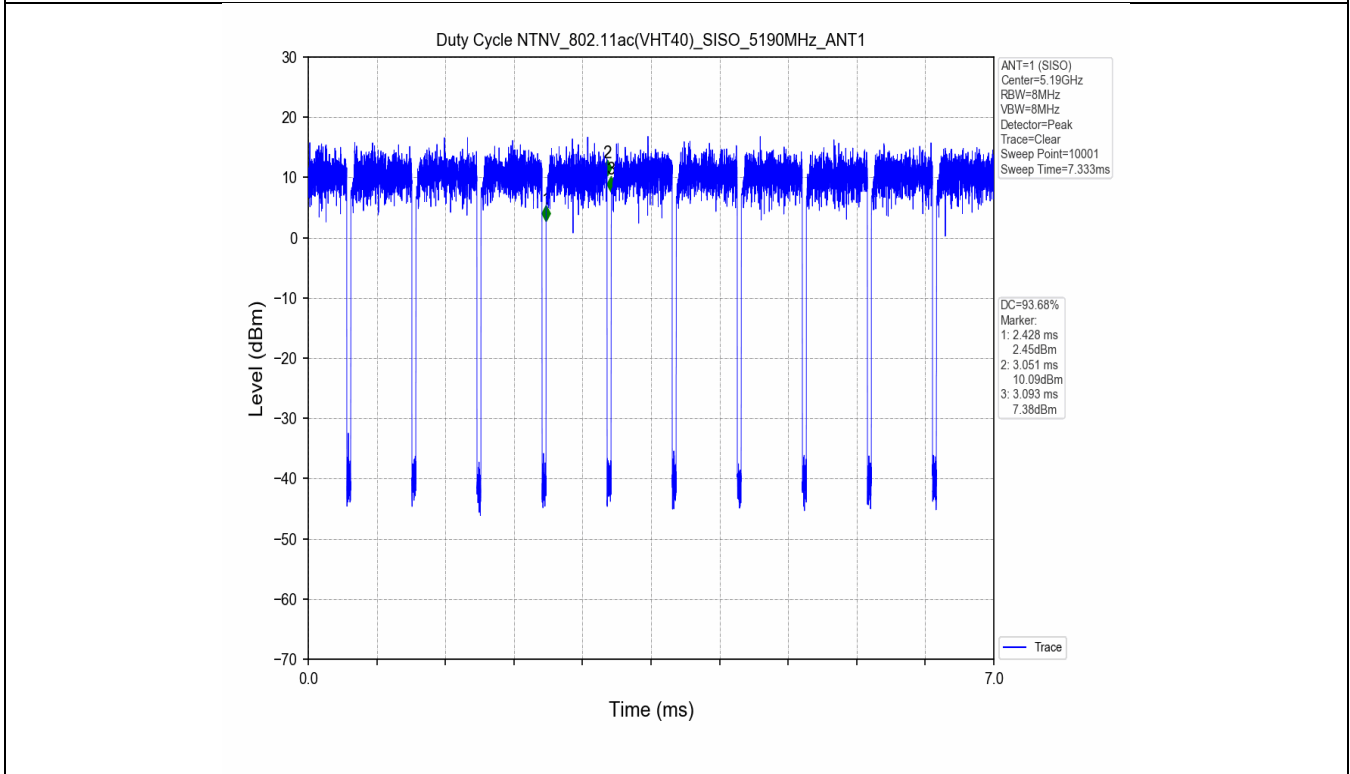

1.2 Test Graph

2. Bandwidth

2.1 Test Result

Test Mode	Frequency (MHz)	TX Type	ANT No.	Emission Bandwidth		Verdict
				Test Result (MHz)	Limits (MHz)	
802.11a	5180	SISO	1	20.324	Only for Report Use	PASS
	5240	SISO	1	19.936	Only for Report Use	PASS
	5260	SISO	1	19.567	Only for Report Use	PASS
	5320	SISO	1	19.731	Only for Report Use	PASS
	5500	SISO	1	19.740	Only for Report Use	PASS
	5580	SISO	1	19.797	Only for Report Use	PASS
	5660	SISO	1	19.819	Only for Report Use	PASS
	5700	SISO	1	19.732	Only for Report Use	PASS
802.11n(HT20)	5180	SISO	1	19.943	Only for Report Use	PASS
	5240	SISO	1	20.016	Only for Report Use	PASS
	5260	SISO	1	19.973	Only for Report Use	PASS
	5300	SISO	1	20.205	Only for Report Use	PASS
	5320	SISO	1	20.136	Only for Report Use	PASS
	5500	SISO	1	20.181	Only for Report Use	PASS
	5580	SISO	1	20.091	Only for Report Use	PASS
	5660	SISO	1	20.057	Only for Report Use	PASS
802.11n(HT40)	5190	SISO	1	40.155	Only for Report Use	PASS
	5230	SISO	1	40.264	Only for Report Use	PASS
	5270	SISO	1	40.570	Only for Report Use	PASS
	5310	SISO	1	40.313	Only for Report Use	PASS
	5510	SISO	1	40.417	Only for Report Use	PASS
	5550	SISO	1	40.359	Only for Report Use	PASS
	5590	SISO	1	40.378	Only for Report Use	PASS
	5670	SISO	1	40.435	Only for Report Use	PASS
802.11ac(VHT20)	5180	SISO	1	20.089	Only for Report Use	PASS
	5240	SISO	1	20.064	Only for Report Use	PASS
	5260	SISO	1	20.062	Only for Report Use	PASS
	5320	SISO	1	19.768	Only for Report Use	PASS
	5500	SISO	1	19.949	Only for Report Use	PASS
	5580	SISO	1	19.900	Only for Report Use	PASS
	5660	SISO	1	19.961	Only for Report Use	PASS
	5700	SISO	1	20.183	Only for Report Use	PASS
802.11ac(VHT40)	5190	SISO	1	40.249	Only for Report Use	PASS
	5230	SISO	1	40.393	Only for Report Use	PASS
	5270	SISO	1	40.054	Only for Report Use	PASS
	5310	SISO	1	40.171	Only for Report Use	PASS
	5510	SISO	1	39.727	Only for Report Use	PASS
	5550	SISO	1	39.859	Only for Report Use	PASS
	5590	SISO	1	39.693	Only for Report Use	PASS
	5670	SISO	1	40.007	Only for Report Use	PASS
802.11ac(VHT80)	5210	SISO	1	80.676	Only for Report Use	PASS
	5290	SISO	1	80.021	Only for Report Use	PASS
	5530	SISO	1	80.328	Only for Report Use	PASS
	5610	SISO	1	79.967	Only for Report Use	PASS