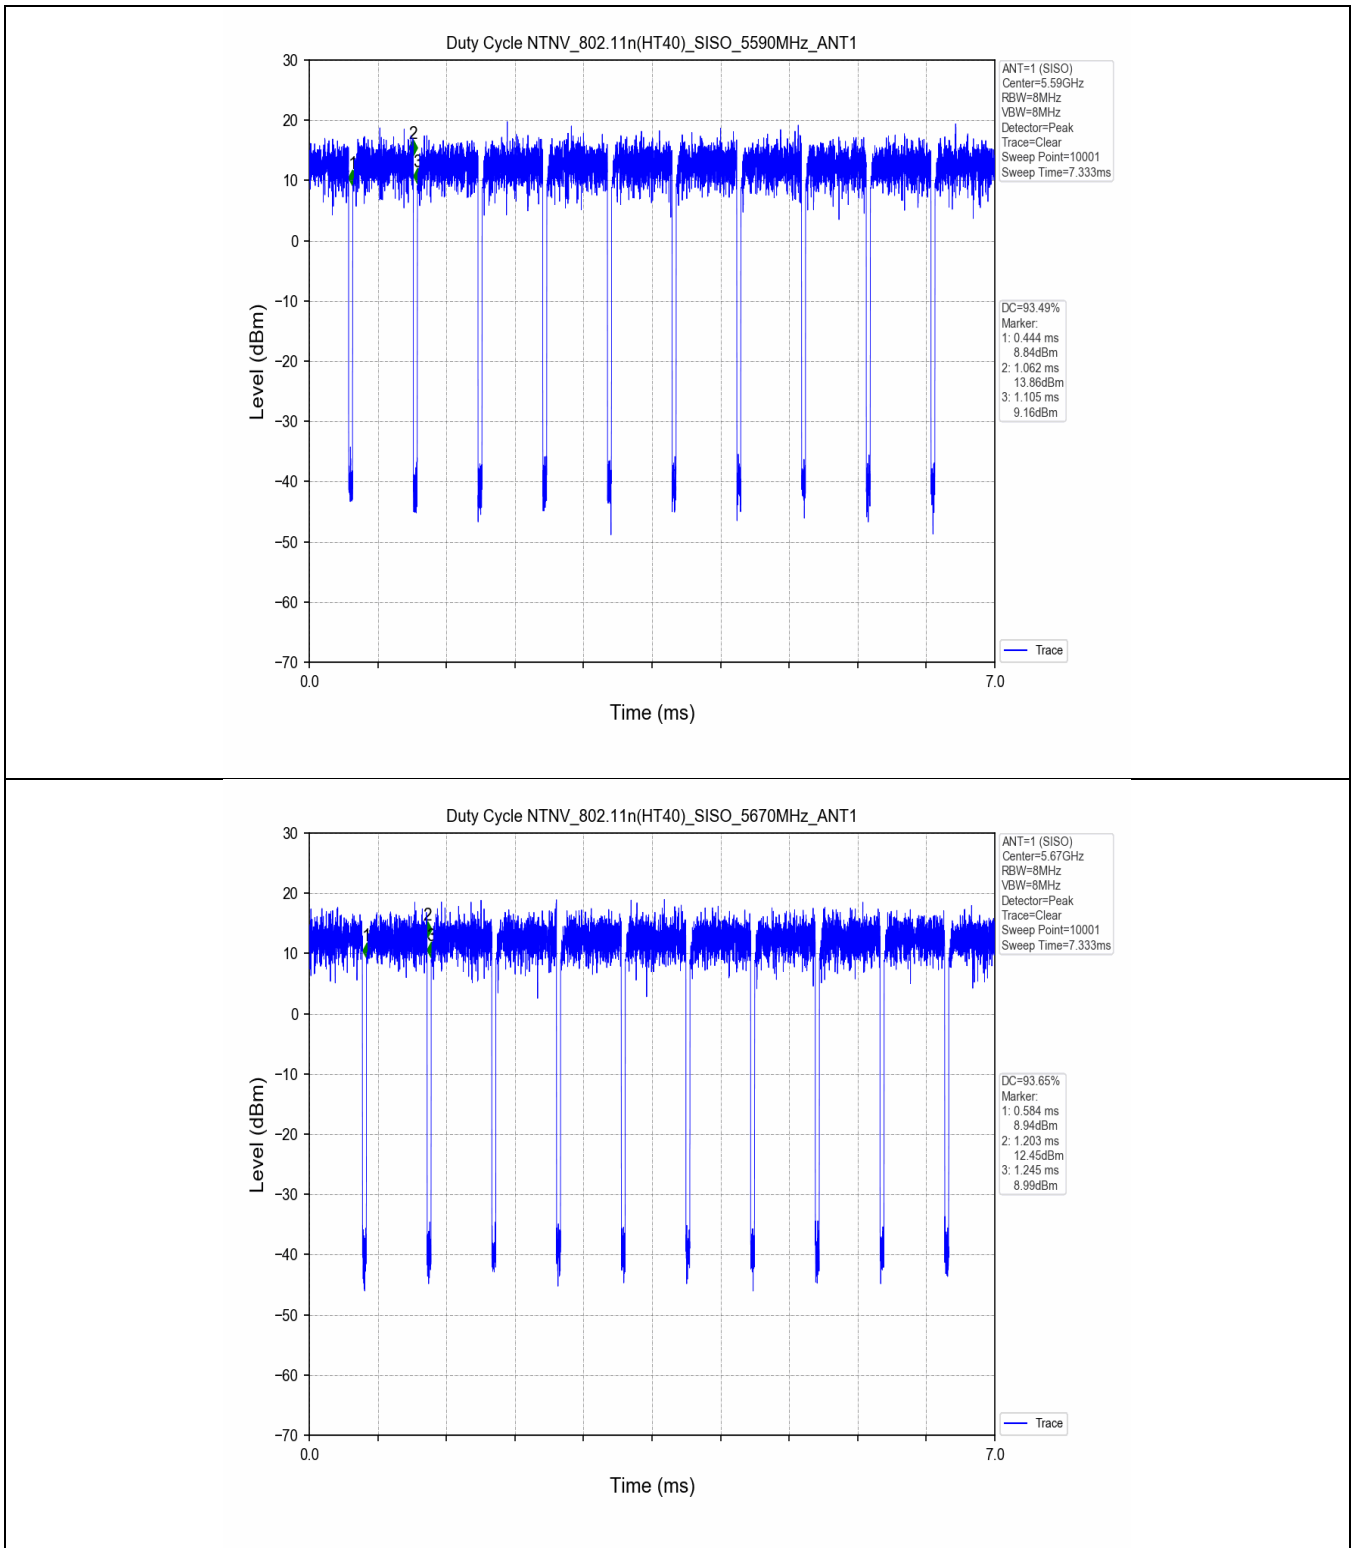

1.2 Test Graph

2. Bandwidth

2.1 Test Result

Test Mode	Frequency (MHz)	TX Type	ANT No.	Emission Bandwidth		Verdict
				Test Result (MHz)	Limits (MHz)	
802.11a	5180	SISO	1	20.324	Only for Report Use	PASS
	5240	SISO	1	19.936	Only for Report Use	PASS
	5260	SISO	1	19.567	Only for Report Use	PASS
	5320	SISO	1	19.731	Only for Report Use	PASS
	5500	SISO	1	19.740	Only for Report Use	PASS
	5580	SISO	1	19.797	Only for Report Use	PASS
	5660	SISO	1	19.819	Only for Report Use	PASS
	5700	SISO	1	19.732	Only for Report Use	PASS
802.11n(HT20)	5180	SISO	1	19.943	Only for Report Use	PASS
	5240	SISO	1	20.016	Only for Report Use	PASS
	5260	SISO	1	19.973	Only for Report Use	PASS
	5300	SISO	1	20.205	Only for Report Use	PASS
	5320	SISO	1	20.136	Only for Report Use	PASS
	5500	SISO	1	20.181	Only for Report Use	PASS
	5580	SISO	1	20.091	Only for Report Use	PASS
	5660	SISO	1	20.057	Only for Report Use	PASS
802.11n(HT40)	5190	SISO	1	40.155	Only for Report Use	PASS
	5230	SISO	1	40.264	Only for Report Use	PASS
	5270	SISO	1	40.570	Only for Report Use	PASS
	5310	SISO	1	40.313	Only for Report Use	PASS
	5510	SISO	1	40.417	Only for Report Use	PASS
	5550	SISO	1	40.359	Only for Report Use	PASS
	5590	SISO	1	40.378	Only for Report Use	PASS
	5670	SISO	1	40.435	Only for Report Use	PASS
802.11ac(VHT20)	5180	SISO	1	20.089	Only for Report Use	PASS
	5240	SISO	1	20.064	Only for Report Use	PASS
	5260	SISO	1	20.062	Only for Report Use	PASS
	5320	SISO	1	19.768	Only for Report Use	PASS
	5500	SISO	1	19.949	Only for Report Use	PASS
	5580	SISO	1	19.900	Only for Report Use	PASS
	5660	SISO	1	19.961	Only for Report Use	PASS
	5700	SISO	1	20.183	Only for Report Use	PASS
802.11ac(VHT40)	5190	SISO	1	40.249	Only for Report Use	PASS
	5230	SISO	1	40.393	Only for Report Use	PASS
	5270	SISO	1	40.054	Only for Report Use	PASS
	5310	SISO	1	40.171	Only for Report Use	PASS
	5510	SISO	1	39.727	Only for Report Use	PASS
	5550	SISO	1	39.859	Only for Report Use	PASS
	5590	SISO	1	39.693	Only for Report Use	PASS
	5670	SISO	1	40.007	Only for Report Use	PASS
802.11ac(VHT80)	5210	SISO	1	80.676	Only for Report Use	PASS
	5290	SISO	1	80.021	Only for Report Use	PASS
	5530	SISO	1	80.328	Only for Report Use	PASS
	5610	SISO	1	79.967	Only for Report Use	PASS