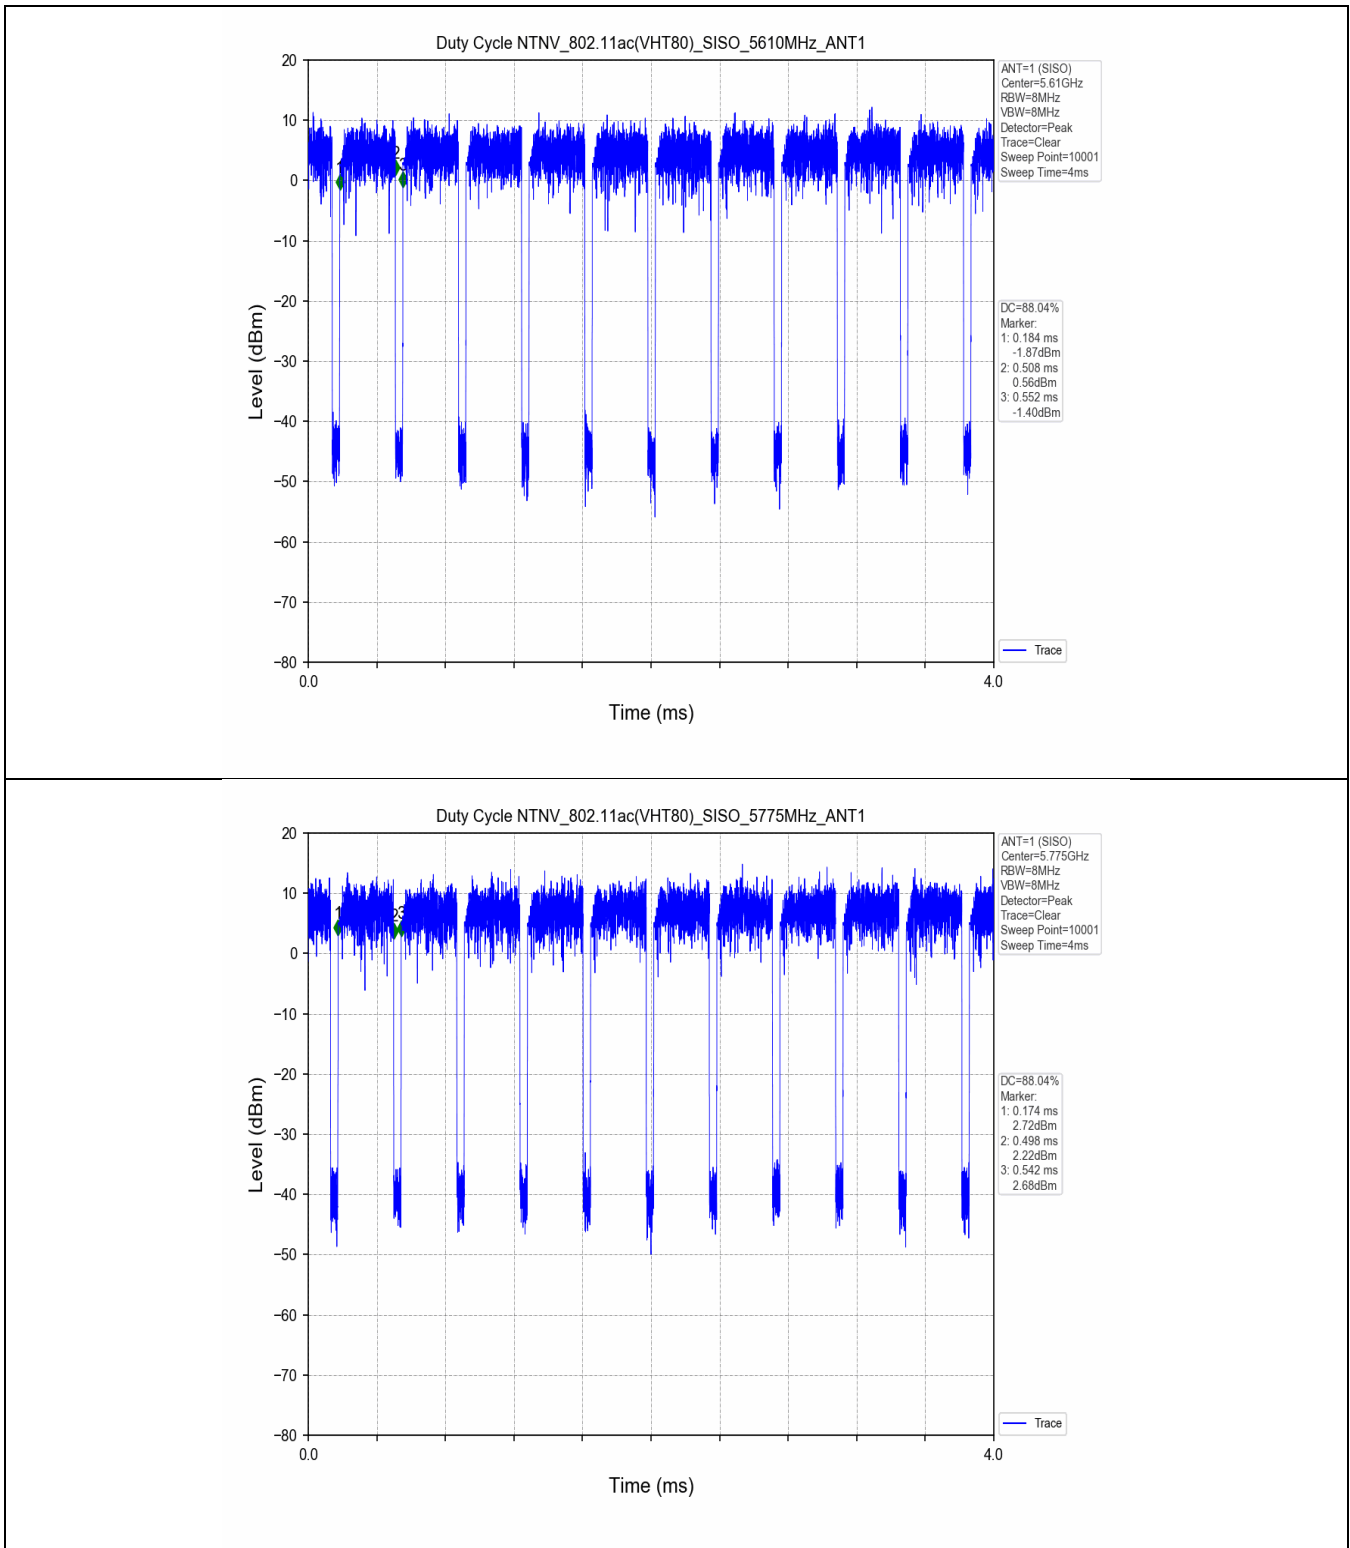

1.2 Test Graph

2. Bandwidth

2.1 Test Result

Test Mode	Frequency (MHz)	TX Type	ANT No.	Emission Bandwidth		Verdict
				Test Result (MHz)	Limits (MHz)	
802.11a	5180	SISO	1	20.324	Only for Report Use	PASS
	5240	SISO	1	19.936	Only for Report Use	PASS
	5260	SISO	1	19.567	Only for Report Use	PASS
	5320	SISO	1	19.731	Only for Report Use	PASS
	5500	SISO	1	19.740	Only for Report Use	PASS
	5580	SISO	1	19.797	Only for Report Use	PASS
	5660	SISO	1	19.819	Only for Report Use	PASS
	5700	SISO	1	19.732	Only for Report Use	PASS
802.11n(HT20)	5180	SISO	1	19.943	Only for Report Use	PASS
	5240	SISO	1	20.016	Only for Report Use	PASS
	5260	SISO	1	19.973	Only for Report Use	PASS
	5300	SISO	1	20.205	Only for Report Use	PASS
	5320	SISO	1	20.136	Only for Report Use	PASS
	5500	SISO	1	20.181	Only for Report Use	PASS
	5580	SISO	1	20.091	Only for Report Use	PASS
	5660	SISO	1	20.057	Only for Report Use	PASS
802.11n(HT40)	5190	SISO	1	40.155	Only for Report Use	PASS
	5230	SISO	1	40.264	Only for Report Use	PASS
	5270	SISO	1	40.570	Only for Report Use	PASS
	5310	SISO	1	40.313	Only for Report Use	PASS
	5510	SISO	1	40.417	Only for Report Use	PASS
	5550	SISO	1	40.359	Only for Report Use	PASS
	5590	SISO	1	40.378	Only for Report Use	PASS
	5670	SISO	1	40.435	Only for Report Use	PASS
802.11ac(VHT20)	5180	SISO	1	20.089	Only for Report Use	PASS
	5240	SISO	1	20.064	Only for Report Use	PASS
	5260	SISO	1	20.062	Only for Report Use	PASS
	5320	SISO	1	19.768	Only for Report Use	PASS
	5500	SISO	1	19.949	Only for Report Use	PASS
	5580	SISO	1	19.900	Only for Report Use	PASS
	5660	SISO	1	19.961	Only for Report Use	PASS
	5700	SISO	1	20.183	Only for Report Use	PASS
802.11ac(VHT40)	5190	SISO	1	40.249	Only for Report Use	PASS
	5230	SISO	1	40.393	Only for Report Use	PASS
	5270	SISO	1	40.054	Only for Report Use	PASS
	5310	SISO	1	40.171	Only for Report Use	PASS
	5510	SISO	1	39.727	Only for Report Use	PASS
	5550	SISO	1	39.859	Only for Report Use	PASS
	5590	SISO	1	39.693	Only for Report Use	PASS
	5670	SISO	1	40.007	Only for Report Use	PASS
802.11ac(VHT80)	5210	SISO	1	80.676	Only for Report Use	PASS
	5290	SISO	1	80.021	Only for Report Use	PASS
	5530	SISO	1	80.328	Only for Report Use	PASS
	5610	SISO	1	79.967	Only for Report Use	PASS