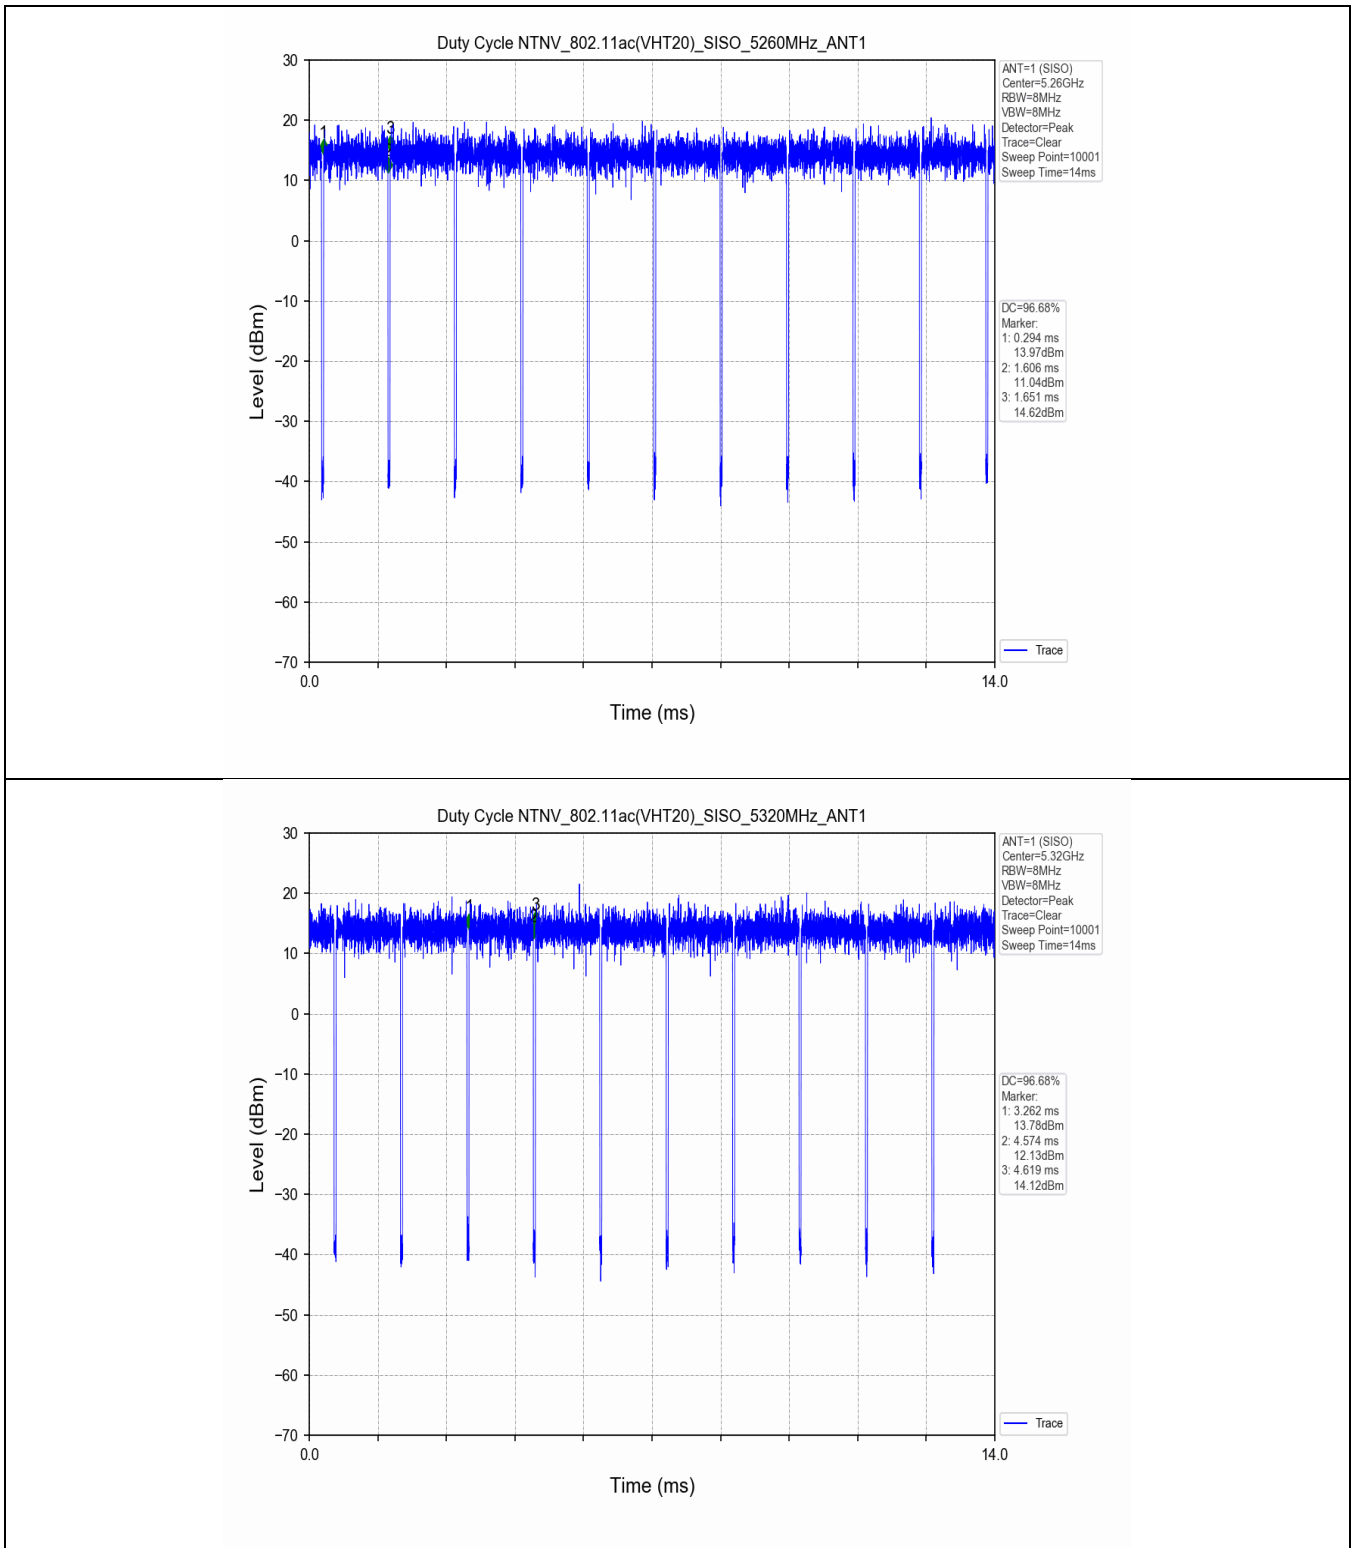

1.2 Test Graph

2. Bandwidth

2.1 Test Result

Test Mode	Frequency (MHz)	TX Type	ANT No.	Emission Bandwidth		Verdict
				Test Result (MHz)	Limits (MHz)	
802.11a	5180	SISO	1	20.324	Only for Report Use	PASS
	5240	SISO	1	19.936	Only for Report Use	PASS
	5260	SISO	1	19.567	Only for Report Use	PASS
	5320	SISO	1	19.731	Only for Report Use	PASS
	5500	SISO	1	19.740	Only for Report Use	PASS
	5580	SISO	1	19.797	Only for Report Use	PASS
	5660	SISO	1	19.819	Only for Report Use	PASS
	5700	SISO	1	19.732	Only for Report Use	PASS
802.11n(HT20)	5180	SISO	1	19.943	Only for Report Use	PASS
	5240	SISO	1	20.016	Only for Report Use	PASS
	5260	SISO	1	19.973	Only for Report Use	PASS
	5300	SISO	1	20.205	Only for Report Use	PASS
	5320	SISO	1	20.136	Only for Report Use	PASS
	5500	SISO	1	20.181	Only for Report Use	PASS
	5580	SISO	1	20.091	Only for Report Use	PASS
	5660	SISO	1	20.057	Only for Report Use	PASS
802.11n(HT40)	5190	SISO	1	40.155	Only for Report Use	PASS
	5230	SISO	1	40.264	Only for Report Use	PASS
	5270	SISO	1	40.570	Only for Report Use	PASS
	5310	SISO	1	40.313	Only for Report Use	PASS
	5510	SISO	1	40.417	Only for Report Use	PASS
	5550	SISO	1	40.359	Only for Report Use	PASS
	5590	SISO	1	40.378	Only for Report Use	PASS
	5670	SISO	1	40.435	Only for Report Use	PASS
802.11ac(VHT20)	5180	SISO	1	20.089	Only for Report Use	PASS
	5240	SISO	1	20.064	Only for Report Use	PASS
	5260	SISO	1	20.062	Only for Report Use	PASS
	5320	SISO	1	19.768	Only for Report Use	PASS
	5500	SISO	1	19.949	Only for Report Use	PASS
	5580	SISO	1	19.900	Only for Report Use	PASS
	5660	SISO	1	19.961	Only for Report Use	PASS
	5700	SISO	1	20.183	Only for Report Use	PASS
802.11ac(VHT40)	5190	SISO	1	40.249	Only for Report Use	PASS
	5230	SISO	1	40.393	Only for Report Use	PASS
	5270	SISO	1	40.054	Only for Report Use	PASS
	5310	SISO	1	40.171	Only for Report Use	PASS
	5510	SISO	1	39.727	Only for Report Use	PASS
	5550	SISO	1	39.859	Only for Report Use	PASS
	5590	SISO	1	39.693	Only for Report Use	PASS
	5670	SISO	1	40.007	Only for Report Use	PASS
802.11ac(VHT80)	5210	SISO	1	80.676	Only for Report Use	PASS
	5290	SISO	1	80.021	Only for Report Use	PASS
	5530	SISO	1	80.328	Only for Report Use	PASS
	5610	SISO	1	79.967	Only for Report Use	PASS