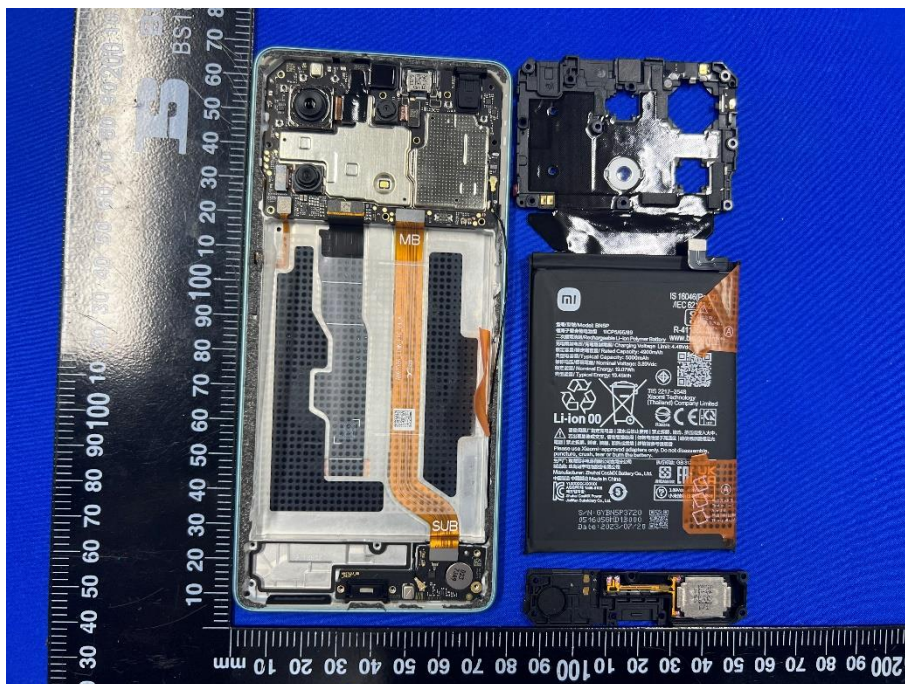

EUT INTERNAL PHOTOS

EUT UNCOVER VIEW

EUT UNCOVER VIEW

EUT UNCOVER VIEW

MAIN BOARD TOP VIEW (WITH SHIELDING)

MAIN BOARD REAR VIEW (WITH SHIELDING)

MAIN BOARD TOP VIEW (WITHOUT SHIELDING)

MAIN BOARD REAR VIEW (WITHOUT SHIELDING)

SUB BOARD TOP VIEW (WITH SHIELDING)

SUB BOARD REAR VIEW

SUB BOARD TOP VIEW (WITHOUT SHIELDING)

Battery 1 Photo (TOP)

Battery Photo 1 (REAR)

Battery 2 Photo (TOP)

Battery Photo 2 (REAR)

--BLANK BELOW--