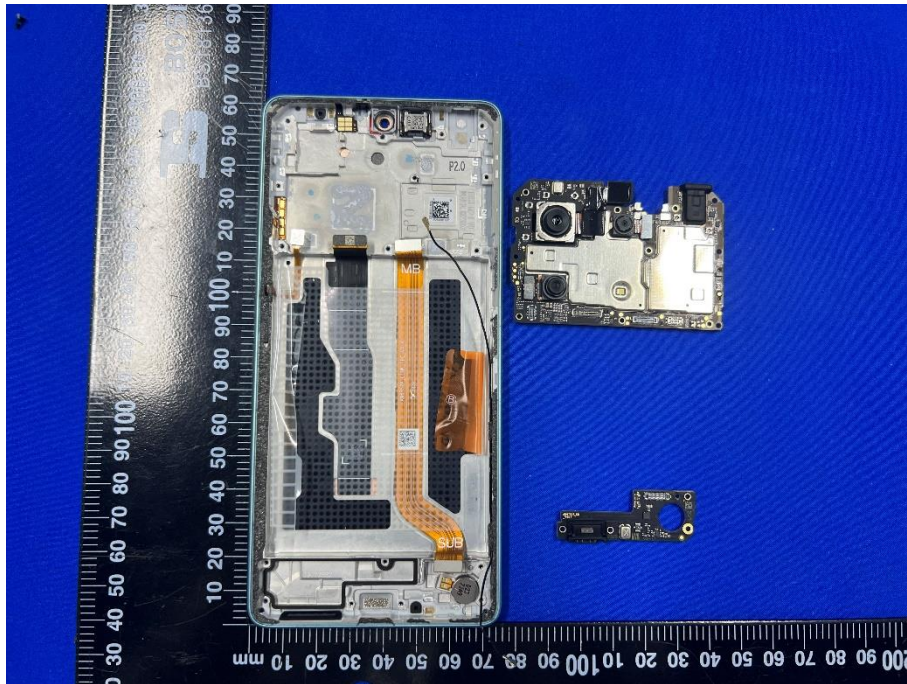

EUT INTERNAL PHOTOS

EUT UNCOVER VIEW

EUT UNCOVER VIEW

EUT UNCOVER VIEW

MAIN BOARD TOP VIEW (WITH SHIELDING)

MAIN BOARD REAR VIEW (WITH SHIELDING)

MAIN BOARD TOP VIEW (WITHOUT SHIELDING)

MAIN BOARD REAR VIEW (WITHOUT SHIELDING)

SUB BOARD TOP VIEW (WITH SHIELDING)

SUB BOARD REAR VIEW

SUB BOARD TOP VIEW (WITHOUT SHIELDING)

Battery 1 Photo (TOP)

Battery Photo 1 (REAR)

Battery 2 Photo (TOP)

Battery Photo 2 (REAR)

--BLANK BELOW--