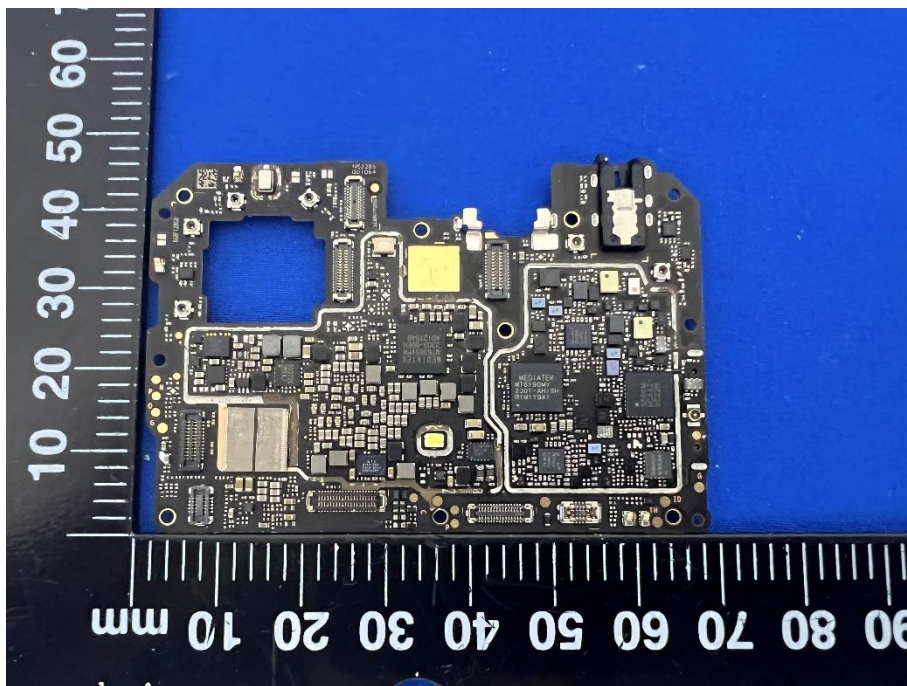

EUT INTERNAL PHOTOS

EUT UNCOVER VIEW

EUT UNCOVER VIEW

EUT UNCOVER VIEW

MAIN BOARD TOP VIEW (WITH SHIELDING)

MAIN BOARD REAR VIEW (WITH SHIELDING)

MAIN BOARD TOP VIEW (WITHOUT SHIELDING)

MAIN BOARD REAR VIEW (WITHOUT SHIELDING)

SUB BOARD TOP VIEW (WITH SHIELDING)

SUB BOARD REAR VIEW

SUB BOARD TOP VIEW (WITHOUT SHIELDING)

Battery 1 Photo (TOP)

Battery Photo 1 (REAR)

Battery 2 Photo (TOP)

Battery Photo 2 (REAR)

--BLANK BELOW--