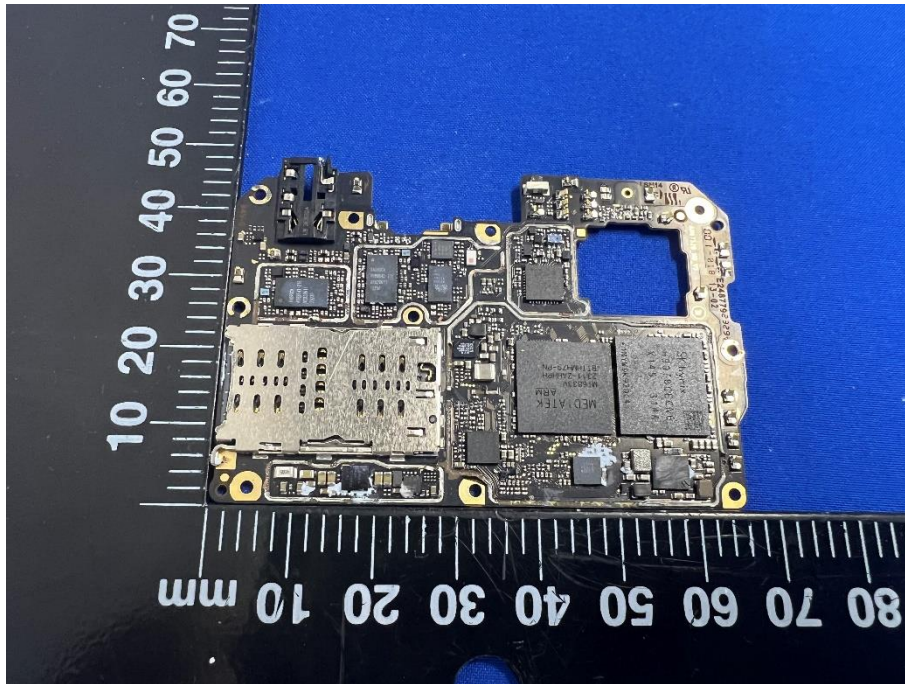

EUT INTERNAL PHOTOS

EUT UNCOVER VIEW

EUT UNCOVER VIEW

EUT UNCOVER VIEW

MAIN BOARD TOP VIEW (WITH SHIELDING)

MAIN BOARD REAR VIEW (WITH SHIELDING)

MAIN BOARD TOP VIEW (WITHOUT SHIELDING)

MAIN BOARD REAR VIEW (WITHOUT SHIELDING)

SUB BOARD TOP VIEW (WITH SHIELDING)

SUB BOARD REAR VIEW

SUB BOARD TOP VIEW (WITHOUT SHIELDING)

Battery 1 Photo (TOP)

Battery Photo 1 (REAR)

Battery 2 Photo (TOP)

Battery Photo 2 (REAR)

--BLANK BELOW--