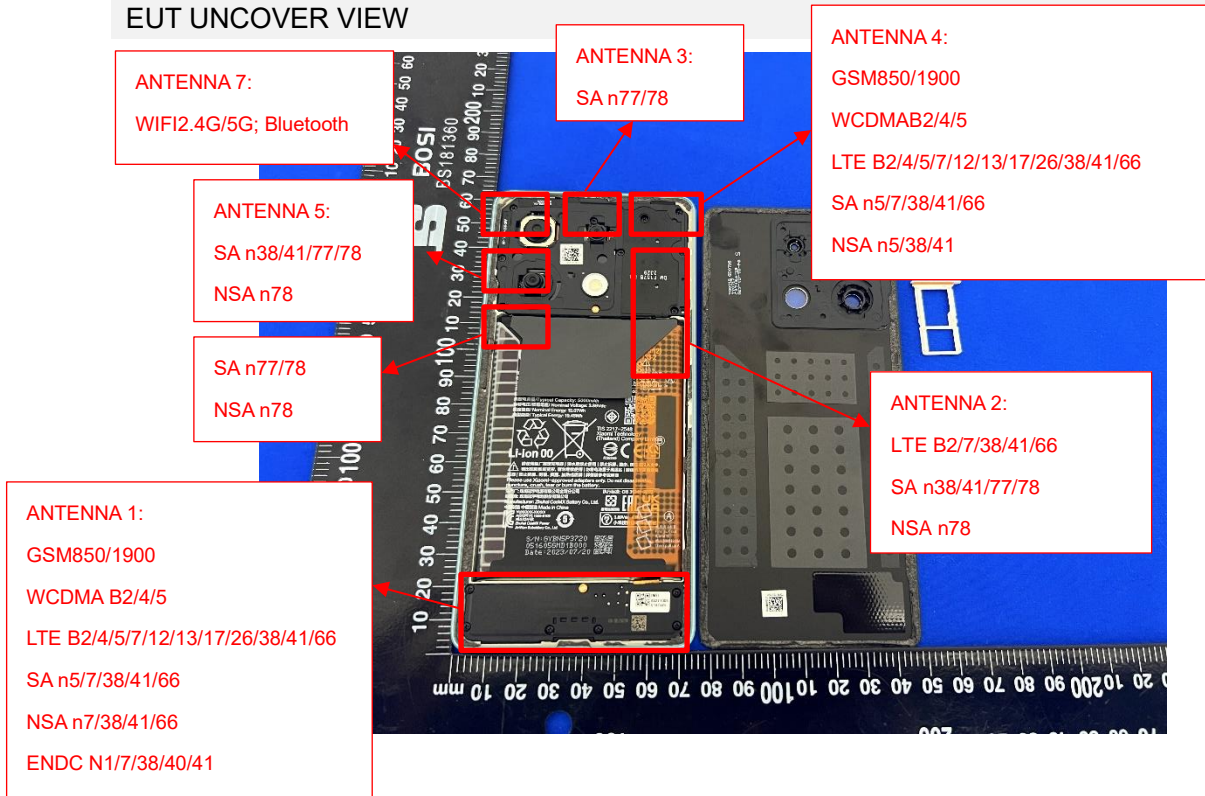

EUT INTERNAL PHOTOS

EUT UNCOVER VIEW

EUT UNCOVER VIEW

EUT UNCOVER VIEW

MAIN BOARD TOP VIEW (WITH SHIELDING)

MAIN BOARD REAR VIEW (WITH SHIELDING)

MAIN BOARD TOP VIEW (WITHOUT SHIELDING)

MAIN BOARD REAR VIEW (WITHOUT SHIELDING)

SUB BOARD TOP VIEW (WITH SHIELDING)

SUB BOARD REAR VIEW

SUB BOARD TOP VIEW (WITHOUT SHIELDING)

Battery 1 Photo (TOP)

Battery Photo 1 (REAR)

Battery 2 Photo (TOP)

Battery Photo 2 (REAR)

--BLANK BELOW--