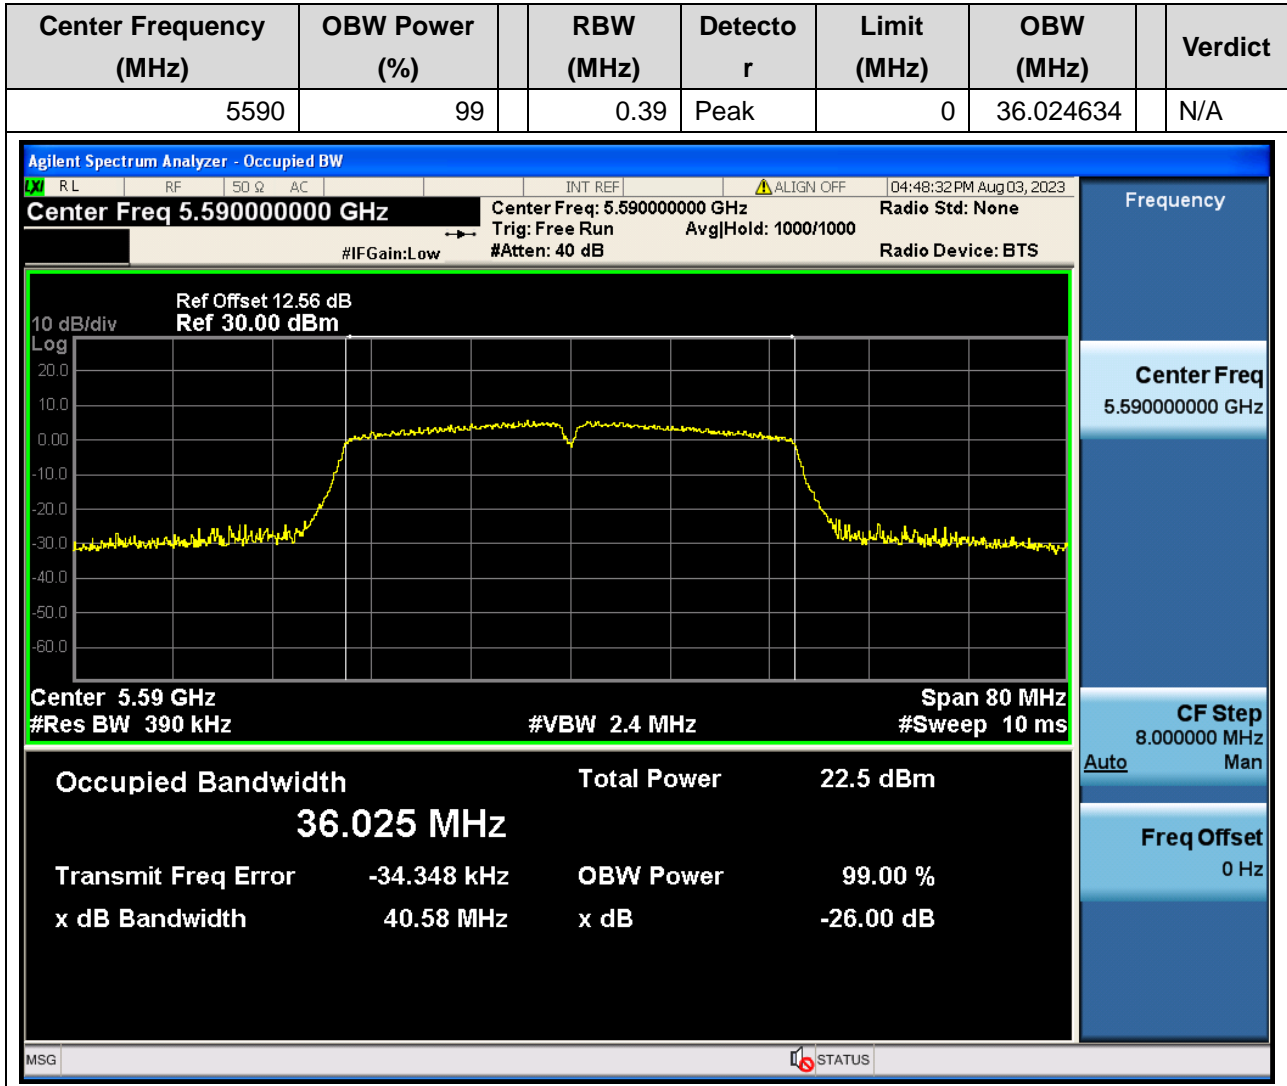

42. 802.11ac_40M_U-NII-2C_M

42.1. A.2.2-99% Bandwidth(NTNV)