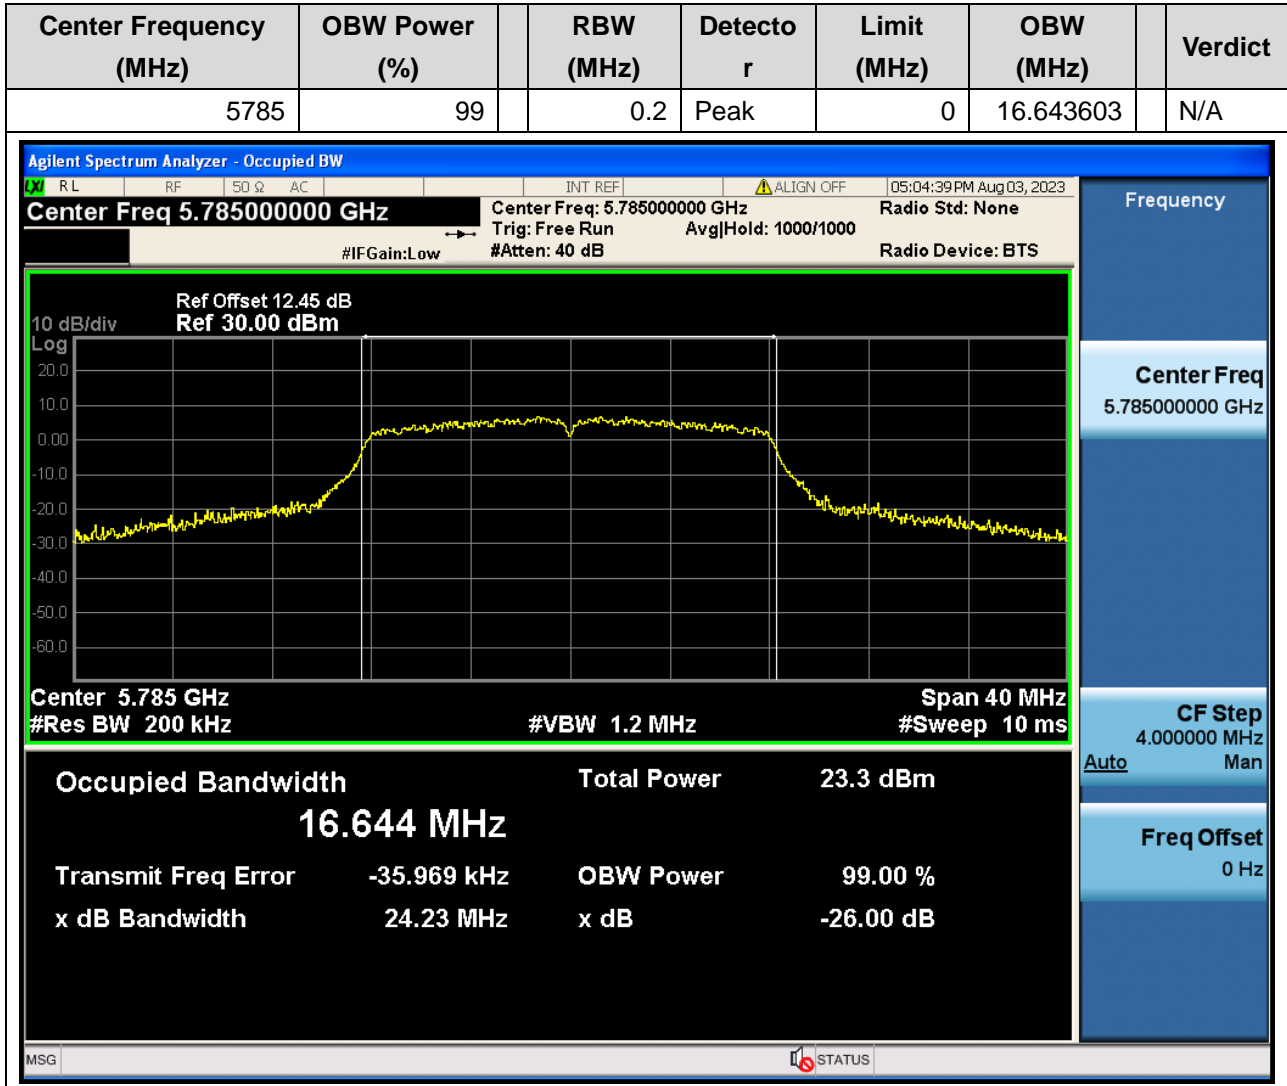

47. 802.11a_20M_U-NII-3_M

47.1. A.2.2-99% Bandwidth(NTNV)