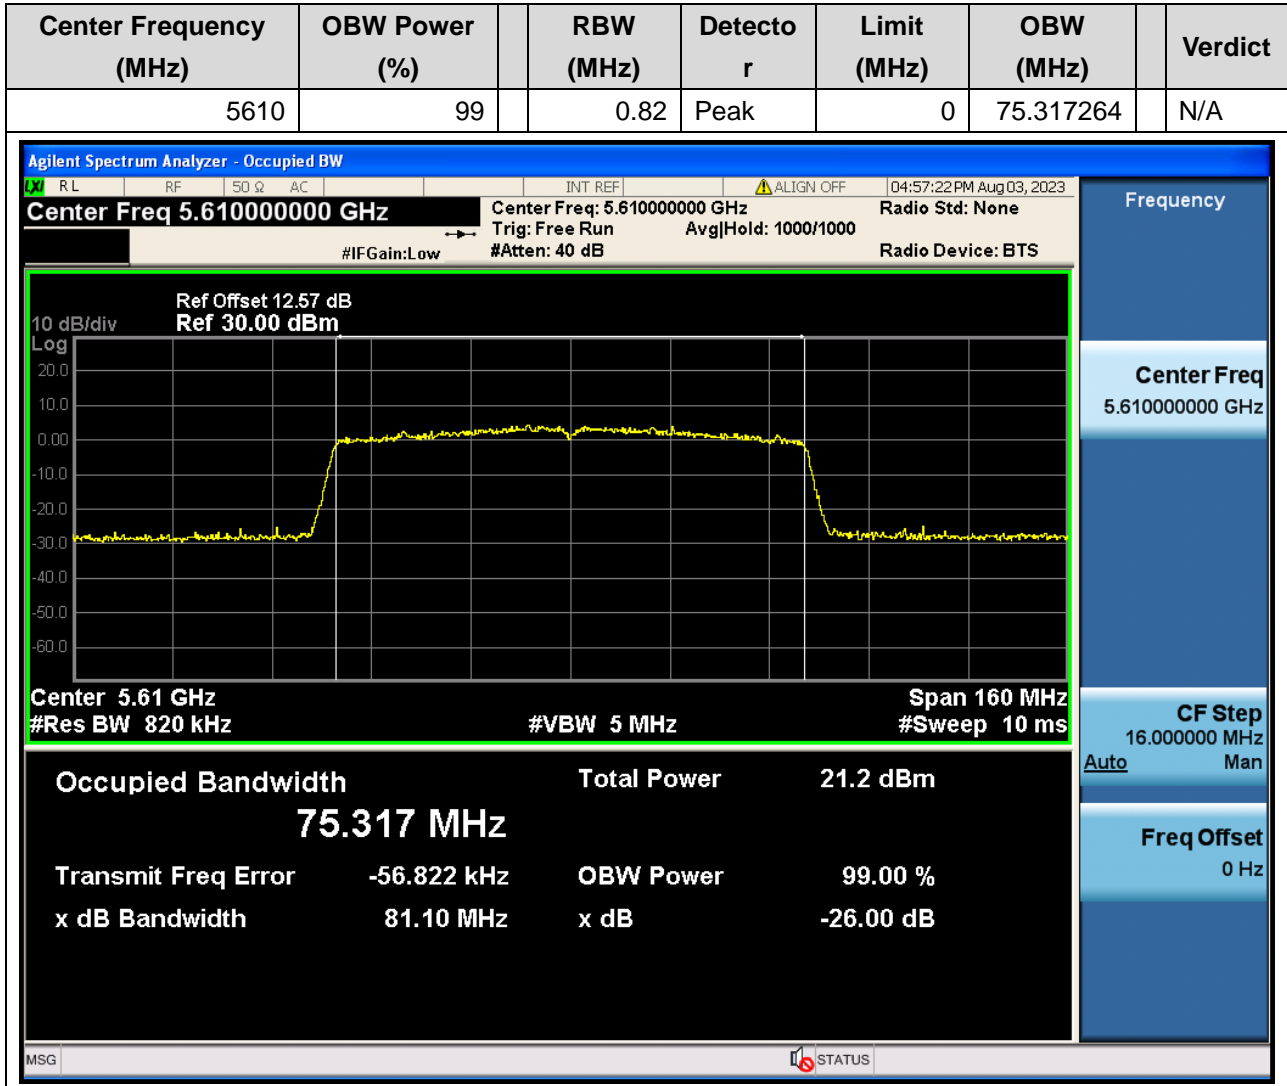

45. 802.11ac_80M_U-NII-2C_M

45.1. A.2.2-99% Bandwidth(NTNV)