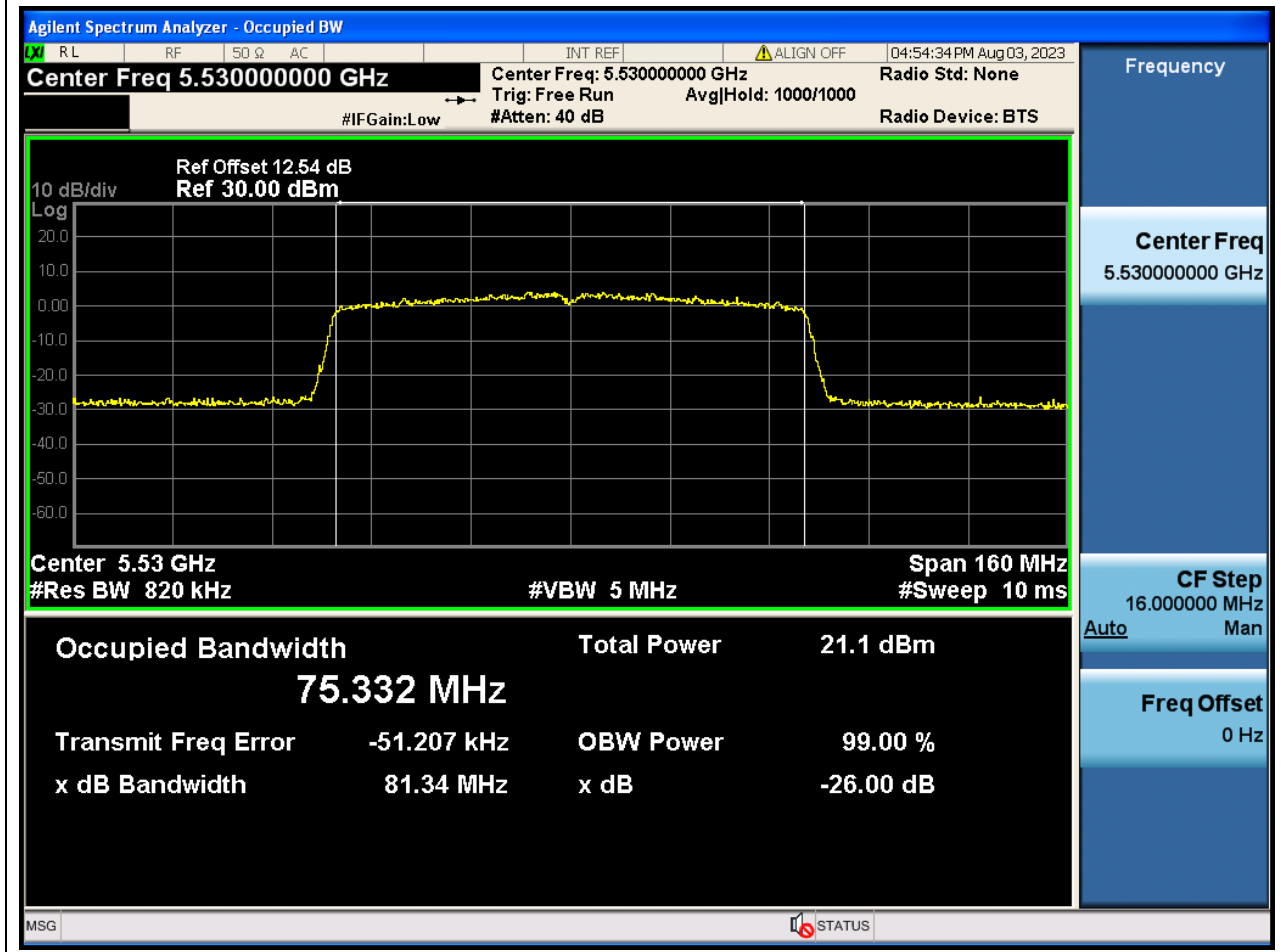

44. 802.11ac_80M_U-NII-2C_L

44.1. A.2.2-99% Bandwidth(NTNV)

Center Frequency (MHz)	OBW Power (%)	RBW (MHz)	Detector	Limit (MHz)	OBW (MHz)	Verdict
5530	99	0.82	Peak	0	75.331934	N/A