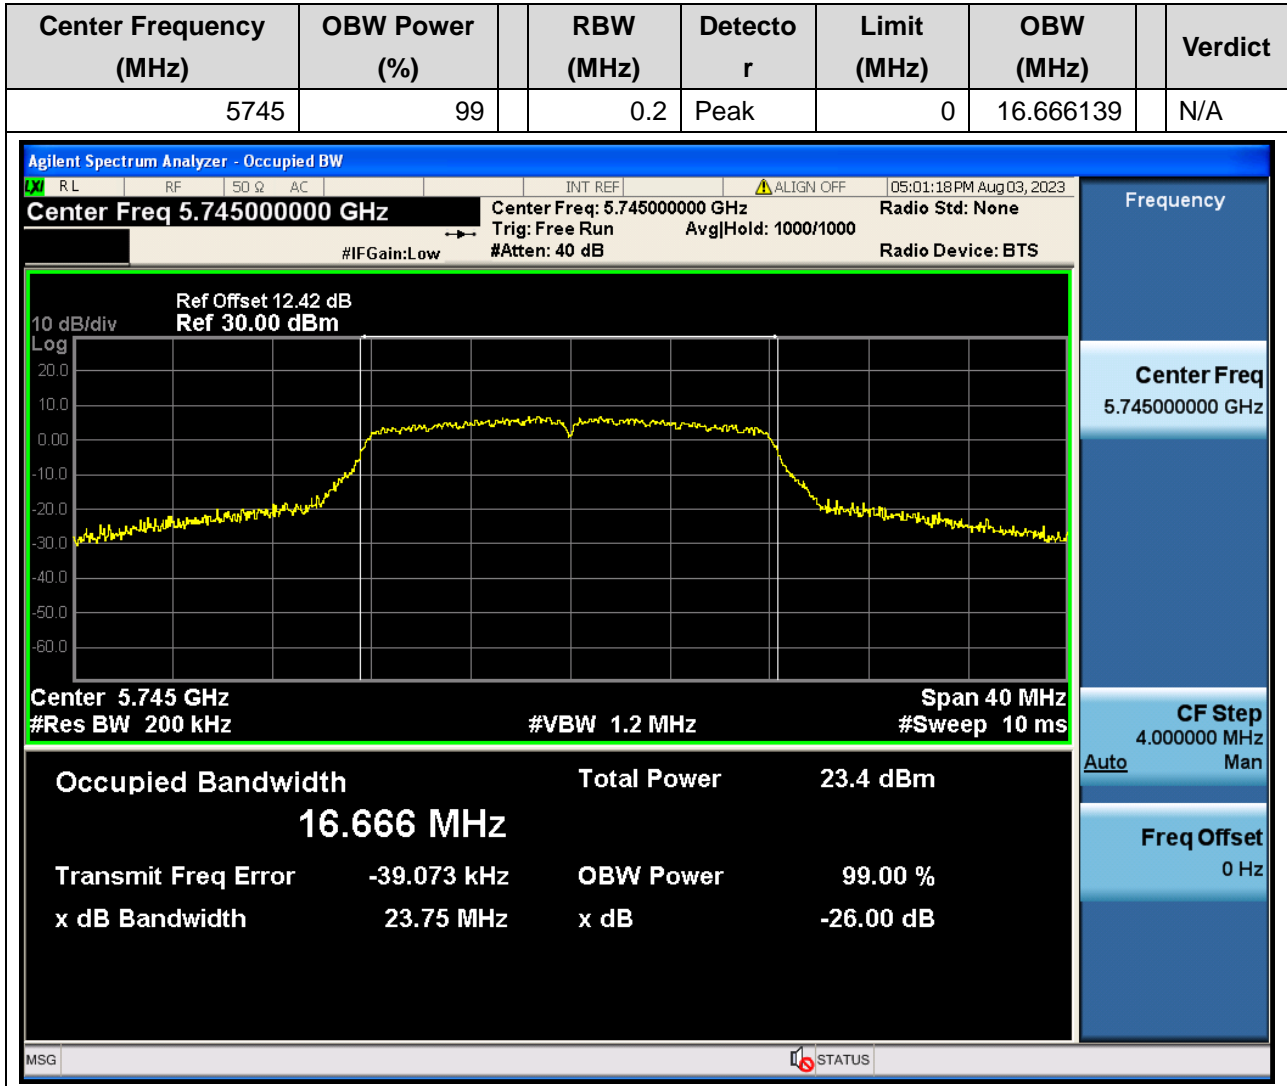

46. 802.11a_20M_U-NII-3_L

46.1. A.2.2-99% Bandwidth(NTNV)