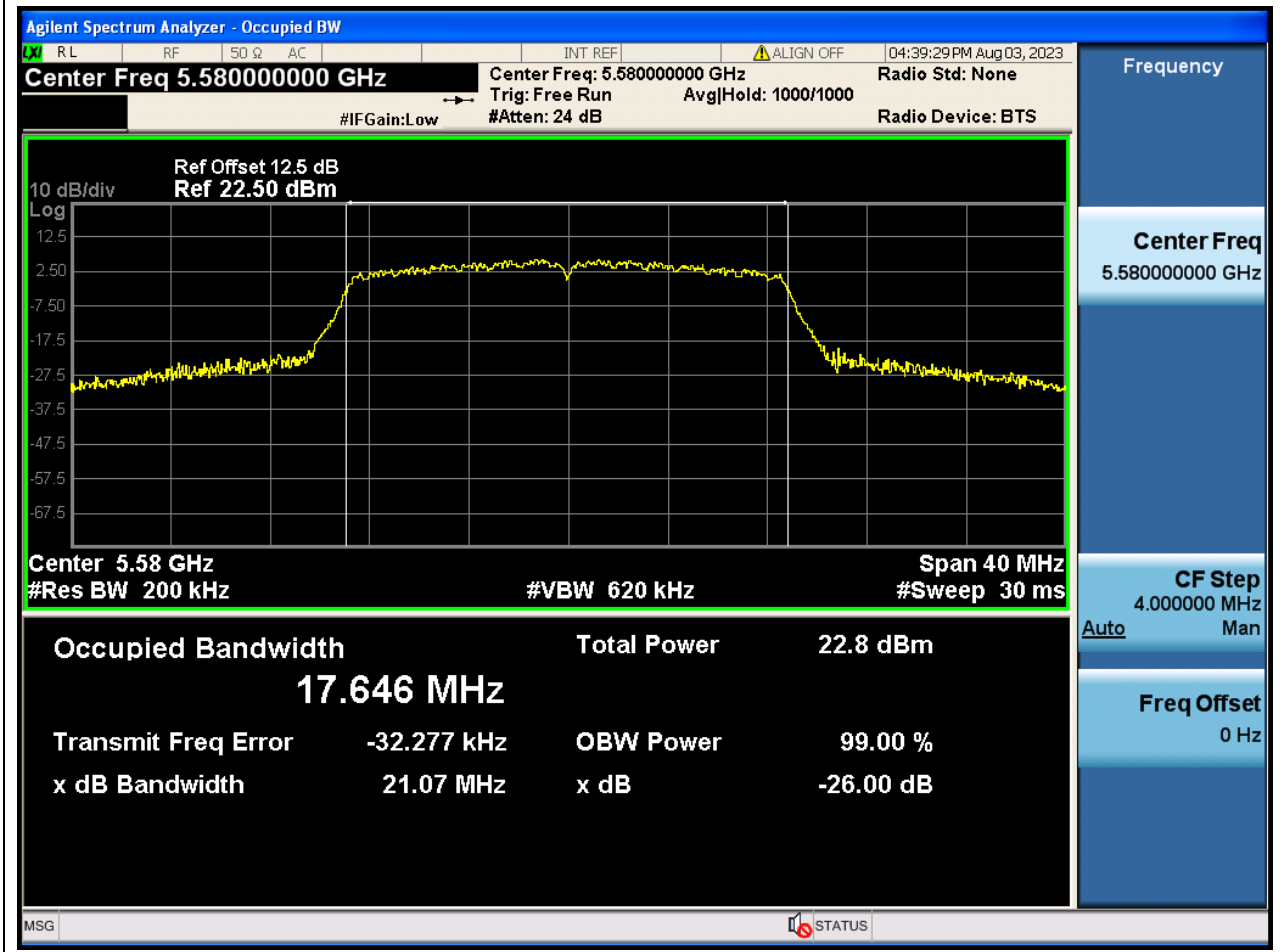

39. 802.11ac_20M_U-NII-2C_M

39.1. A.2-26dB Bandwidth(NTNV)

Center Frequency (MHz)	XdB Down	RBW (MHz)	Detector	Limit (MHz)	XdB BandWidth (MHz)	Verdict
5580	26	0.2	Peak	0	21.073559	N/A