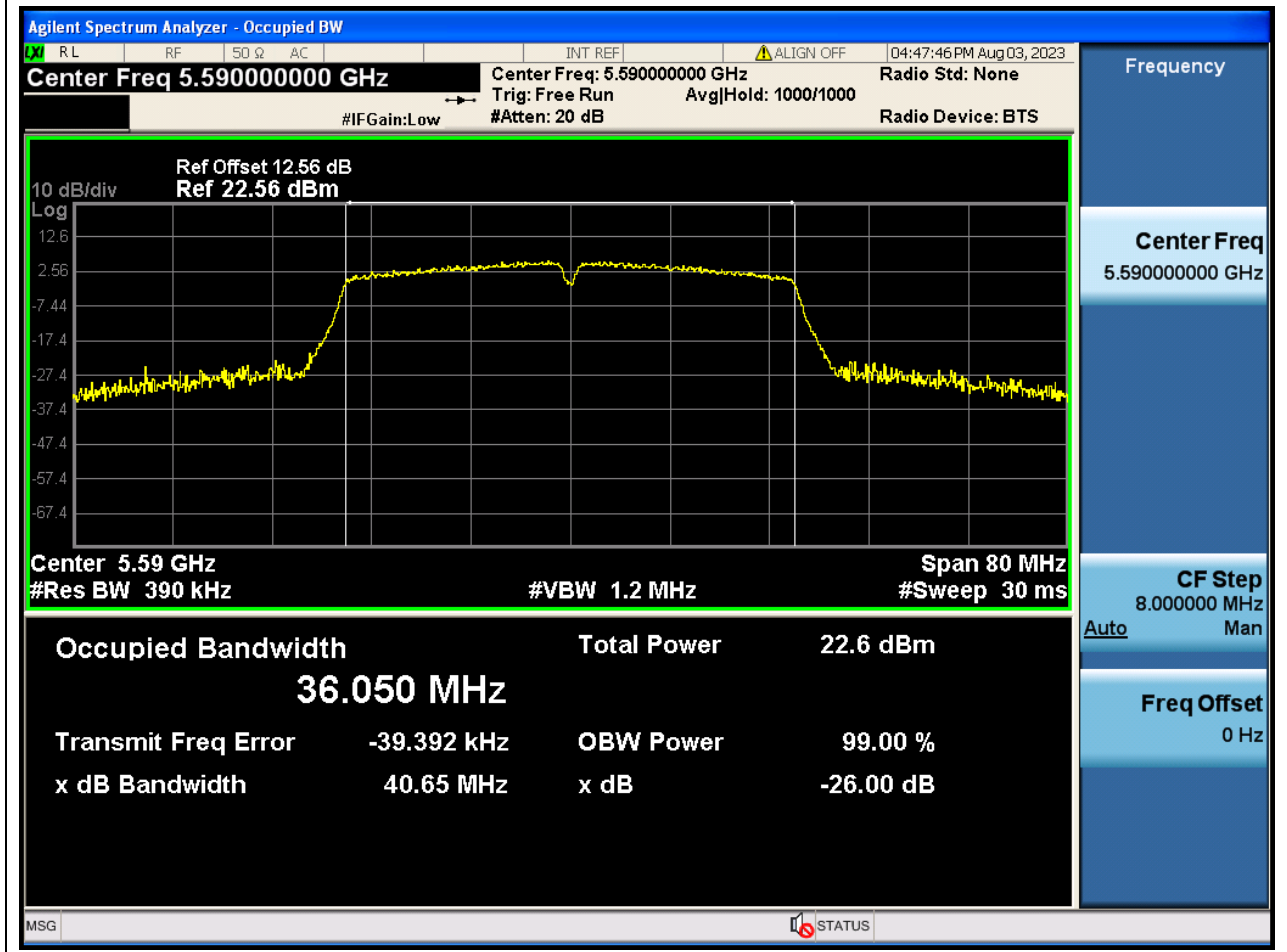

42. 802.11ac_40M_U-NII-2C_M

42.1. A.2-26dB Bandwidth(NTNV)

Center Frequency (MHz)	XdB Down	RBW (MHz)	Detector	Limit (MHz)	XdB BandWidth (MHz)	Verdict
5590	26	0.39	Peak	0	40.654724	N/A