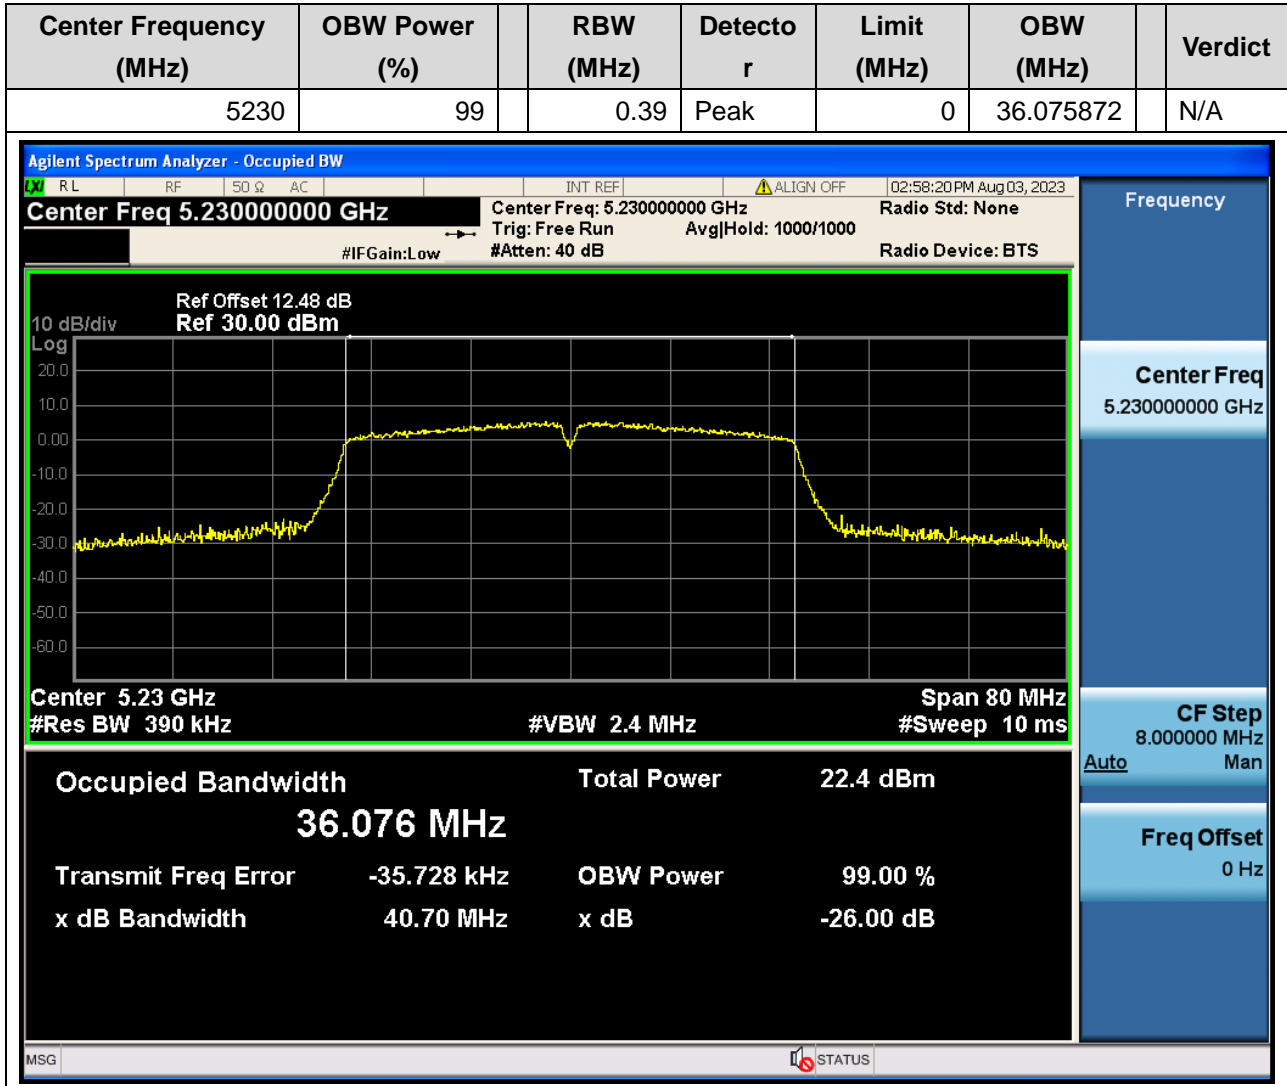

13. 802.11ac_40M_U-NII-1_H

13.1. A.2.2-99% Bandwidth(NTNV)