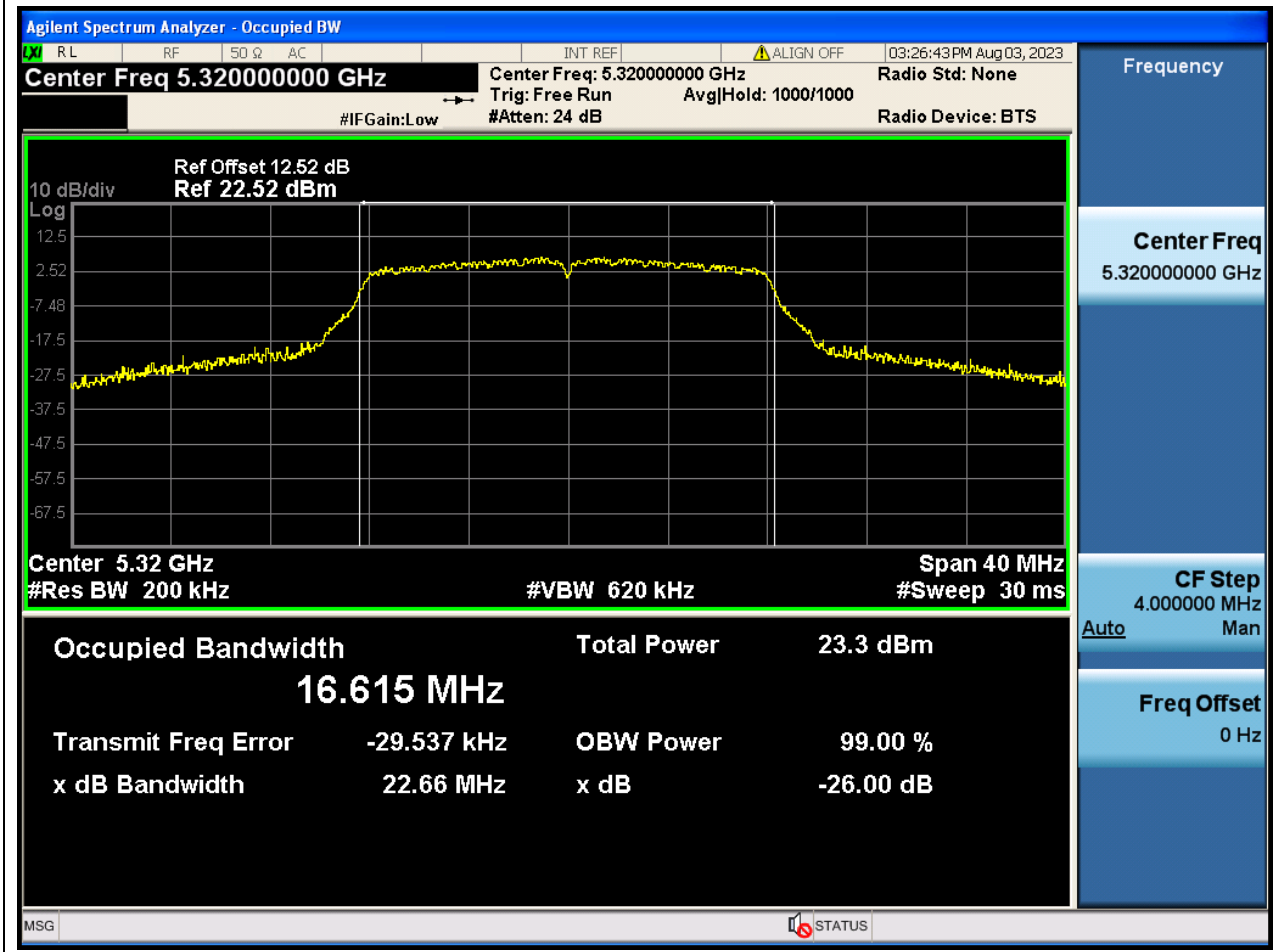

17. 802.11a_20M_U-NII-2A_H

17.1. A.2-26dB Bandwidth(NTNV)

Center Frequency (MHz)	XdB Down	RBW (MHz)	Detector	Limit (MHz)	XdB BandWidth (MHz)	Verdict
5320	26	0.2	Peak	0	22.660301	N/A