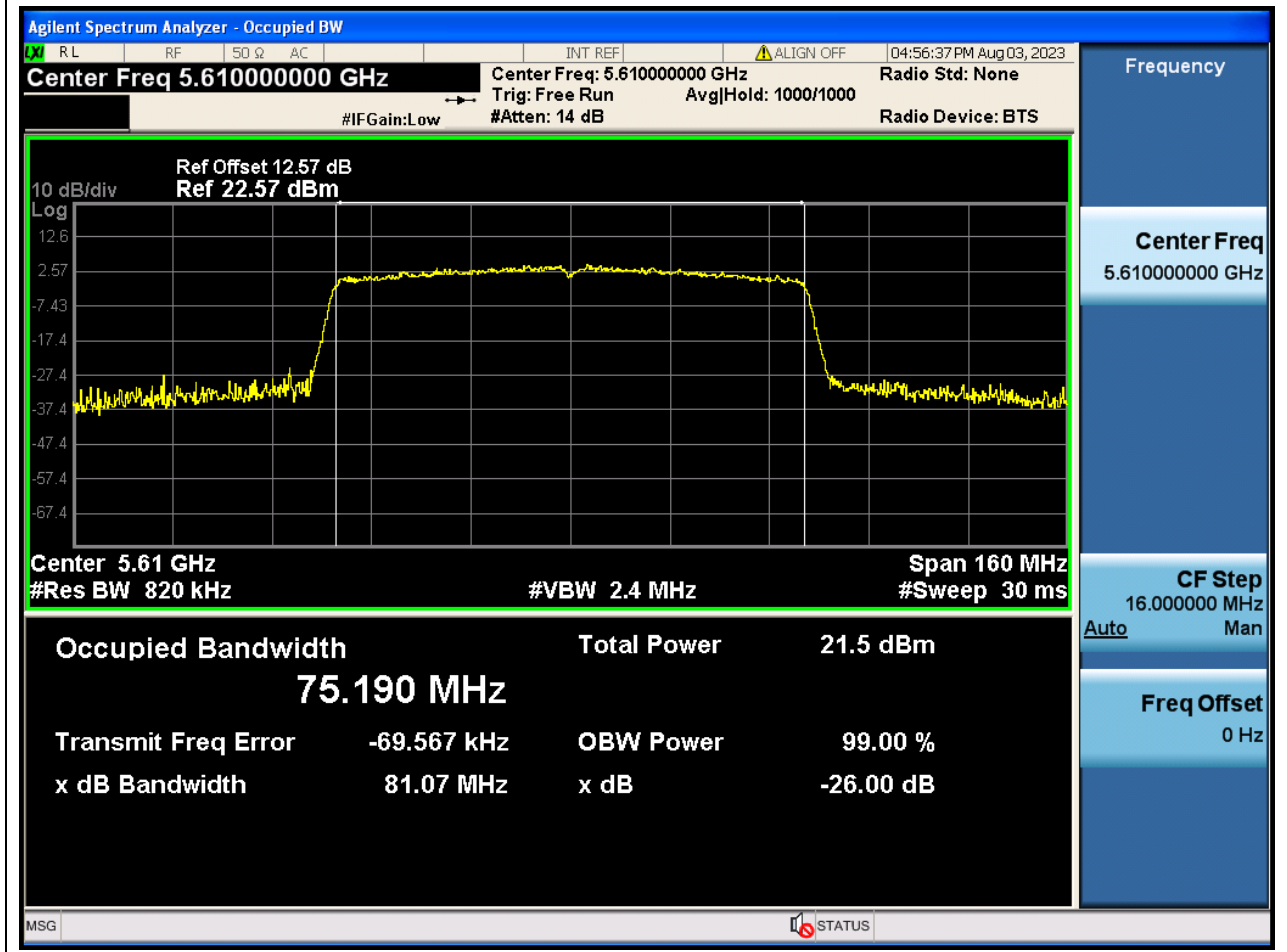

45. 802.11ac_80M_U-NII-2C_M

45.1. A.2-26dB Bandwidth(NTNV)

Center Frequency (MHz)	XdB Down	RBW (MHz)	Detector	Limit (MHz)	XdB BandWidth (MHz)	Verdict
5610	26	0.82	Peak	0	81.070736	N/A