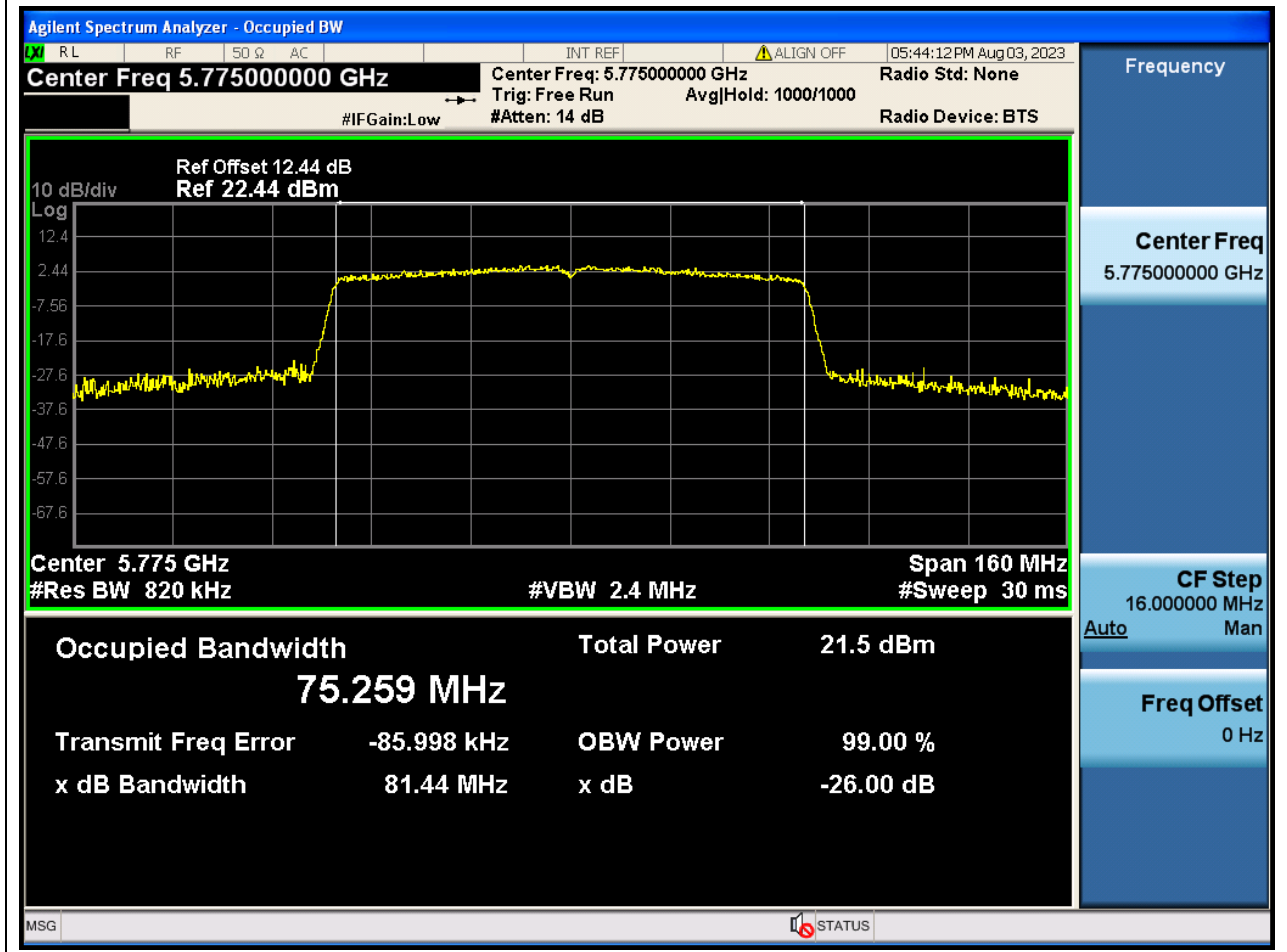

59. 802.11ac_80M_U-NII-3_M

59.1. A.2-26dB Bandwidth(NTNV)

Center Frequency (MHz)	XdB Down	RBW (MHz)	Detector	Limit (MHz)	XdB BandWidth (MHz)	Verdict
5775	26	0.82	Peak	0	81.439327	N/A