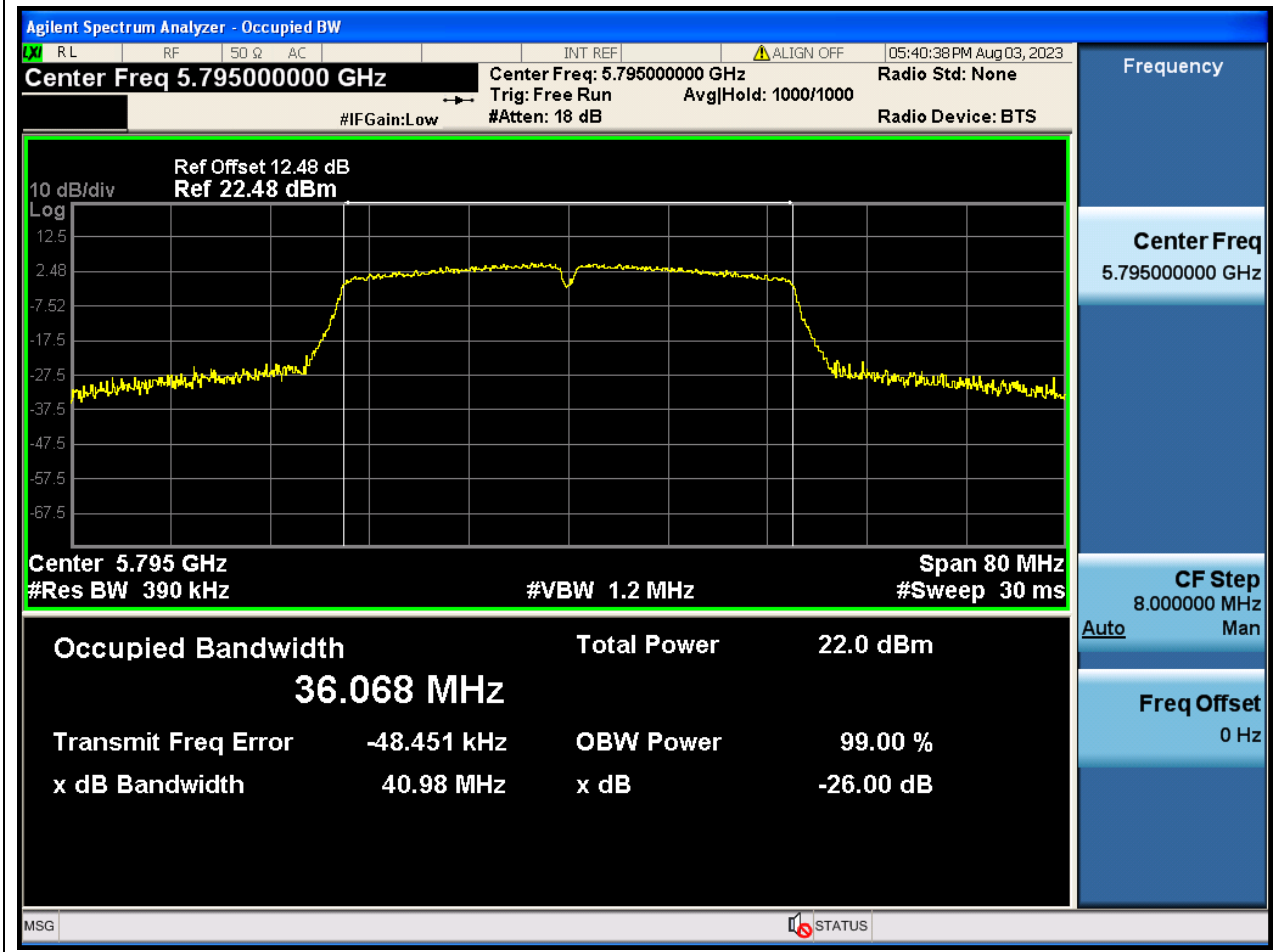

58. 802.11ac_40M_U-NII-3_H

58.1. A.2-26dB Bandwidth(NTNV)

Center Frequency (MHz)	XdB Down	RBW (MHz)	Detector	Limit (MHz)	XdB BandWidth (MHz)	Verdict
5795	26	0.39	Peak	0	40.976072	N/A