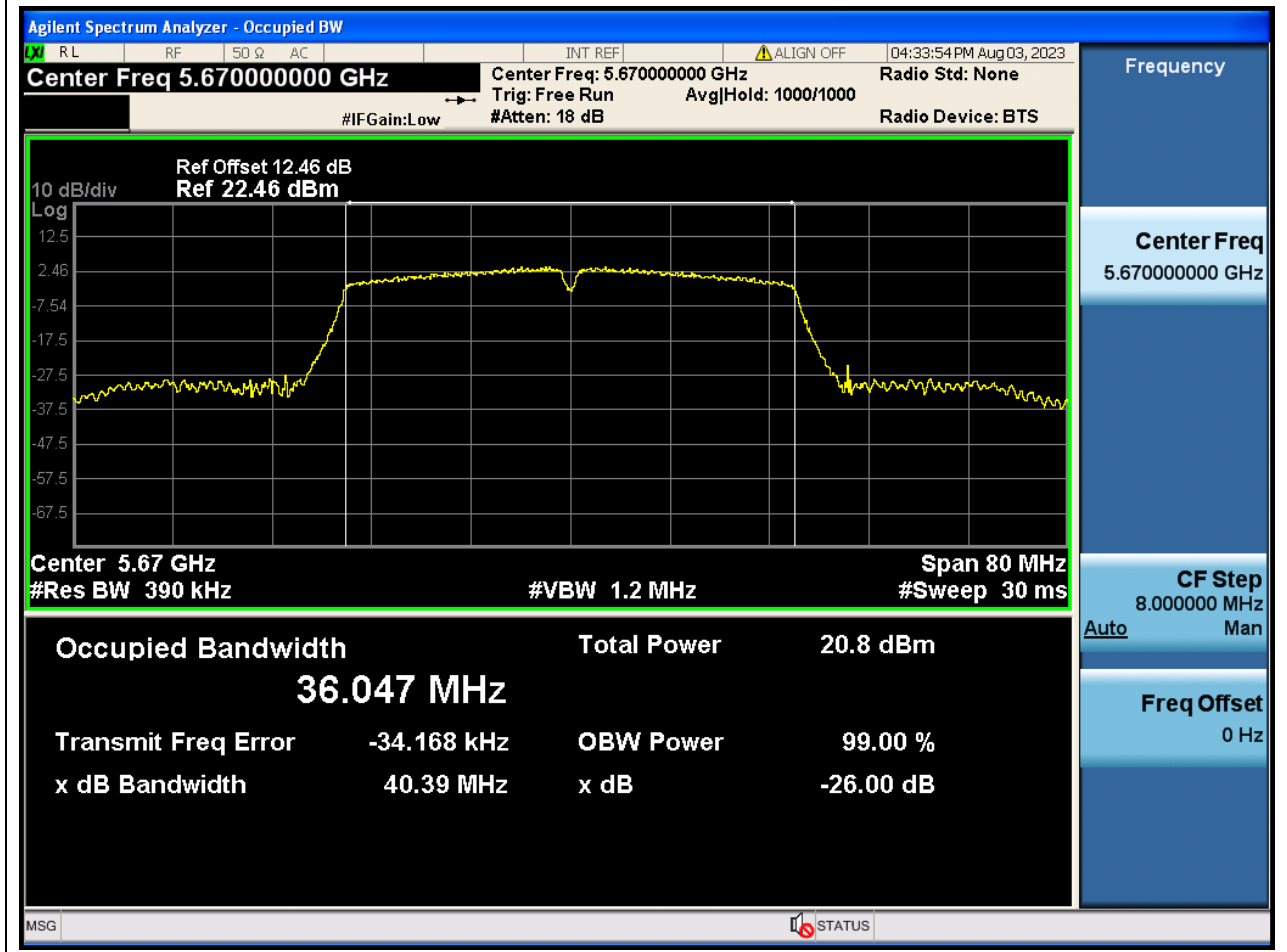

37. 802.11n_40M_U-NII-2C_H

37.1. A.2-26dB Bandwidth(NTNV)

Center Frequency (MHz)	XdB Down	RBW (MHz)	Detector	Limit (MHz)	XdB BandWidth (MHz)	Verdict
5670	26	0.39	Peak	0	40.385871	N/A