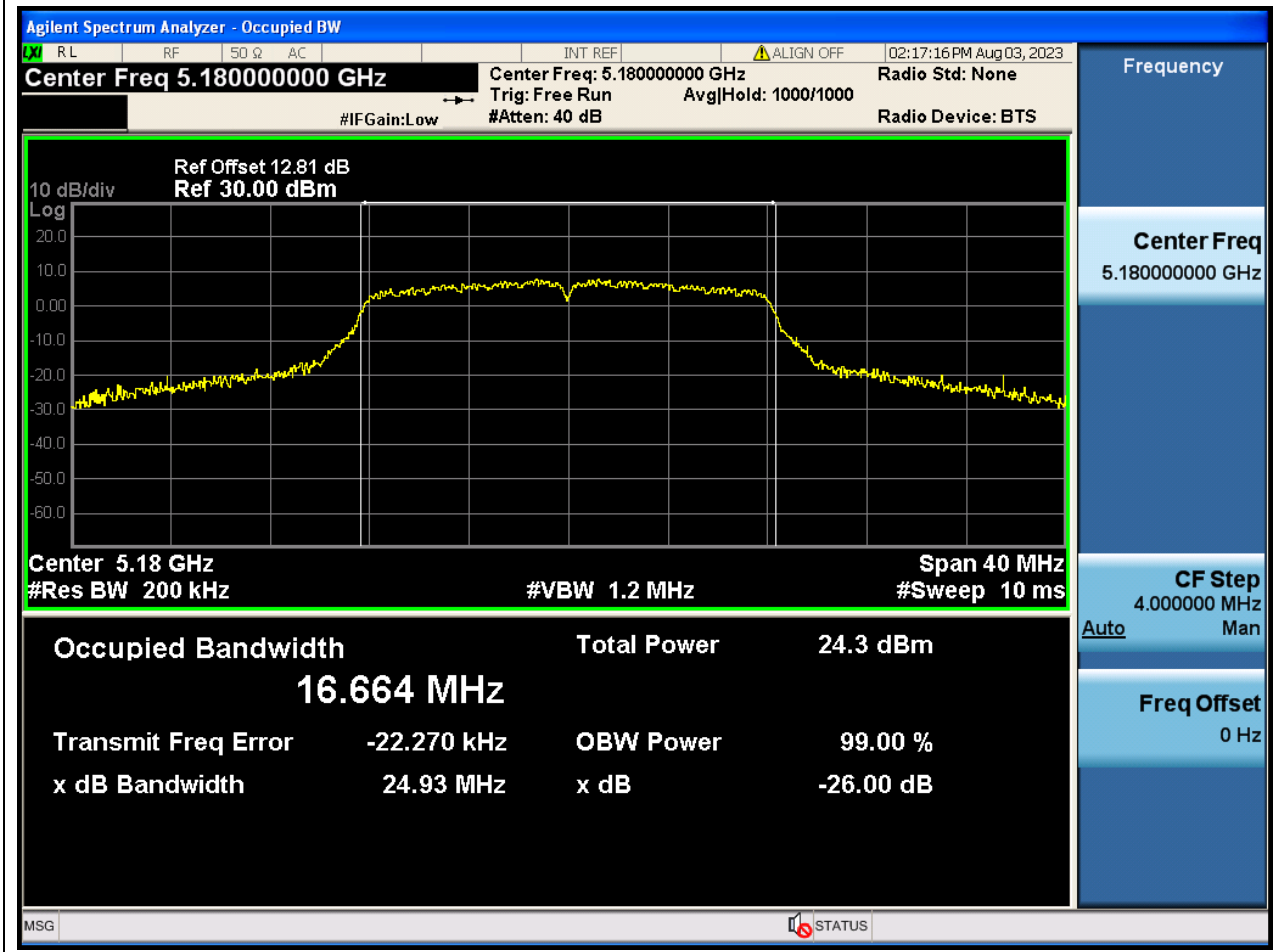

1. 802.11a_20M_U-NII-1_L

1.1. A.2.2-99% Bandwidth(NTNV)

Center Frequency (MHz)	OBW Power (%)	RBW (MHz)	Detector	Limit (MHz)	OBW (MHz)	Verdict
5180	99	0.2	Peak	0	16.663739	N/A