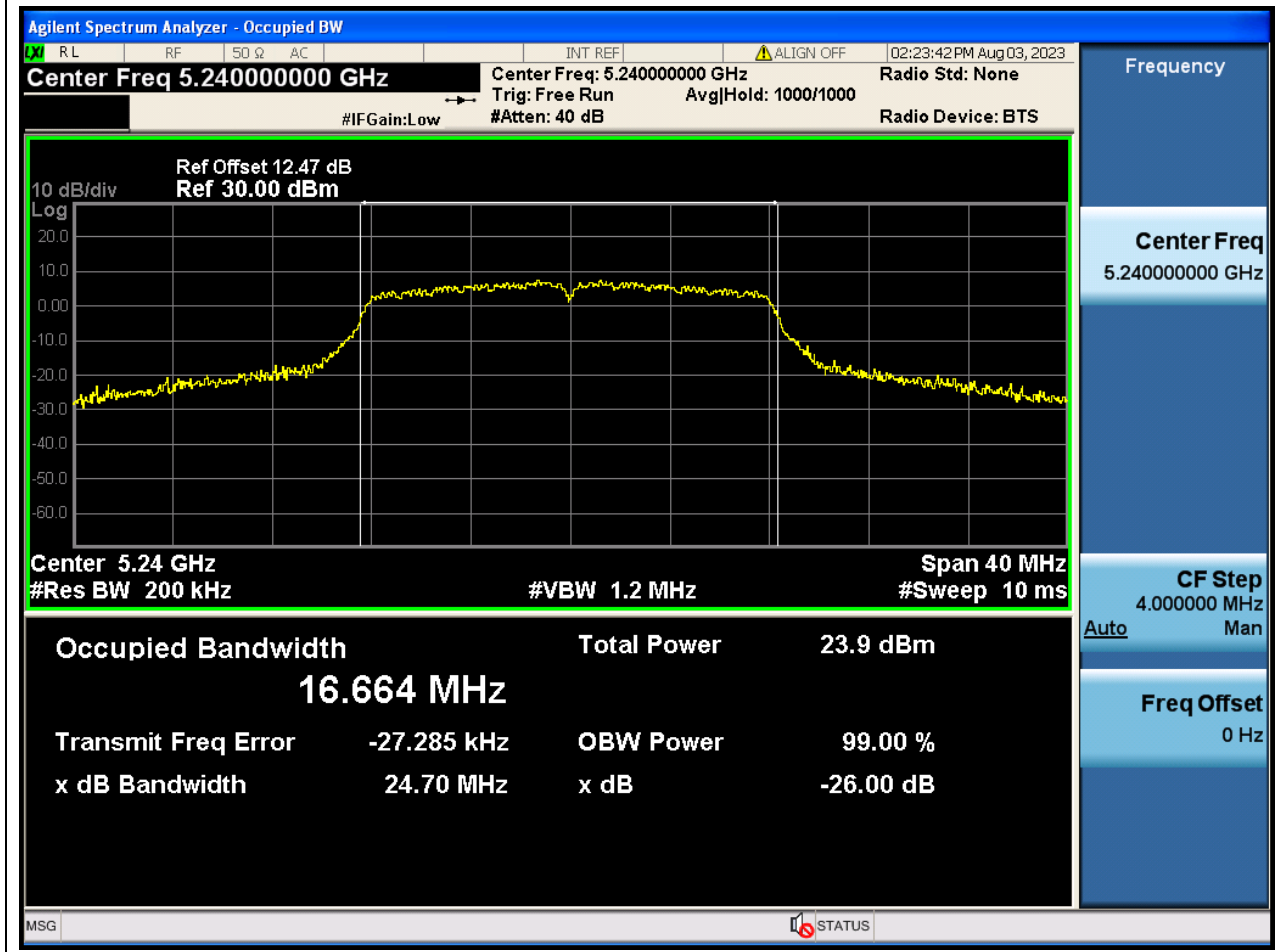

3. 802.11a_20M_U-NII-1_H

3.1. A.2.2-99% Bandwidth(NTNV)

Center Frequency (MHz)	OBW Power (%)	RBW (MHz)	Detector	Limit (MHz)	OBW (MHz)	Verdict
5240	99	0.2	Peak	0	16.663817	N/A