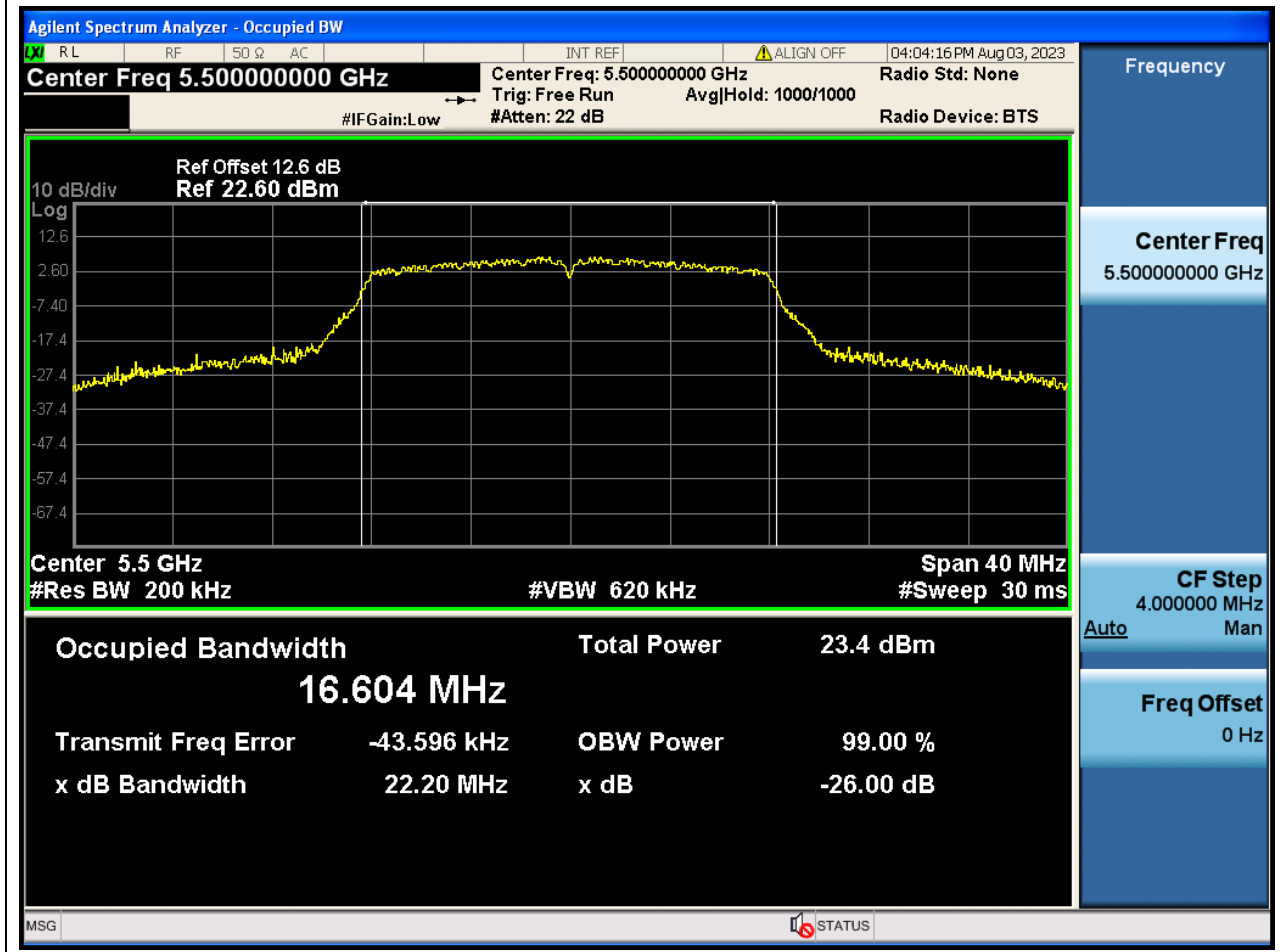

29. 802.11a_20M_U-NII-2C_L

29.1. A.2-26dB Bandwidth(NTNV)

Center Frequency (MHz)	XdB Down	RBW (MHz)	Detector	Limit (MHz)	XdB BandWidth (MHz)	Verdict
5500	26	0.2	Peak	0	22.201654	N/A