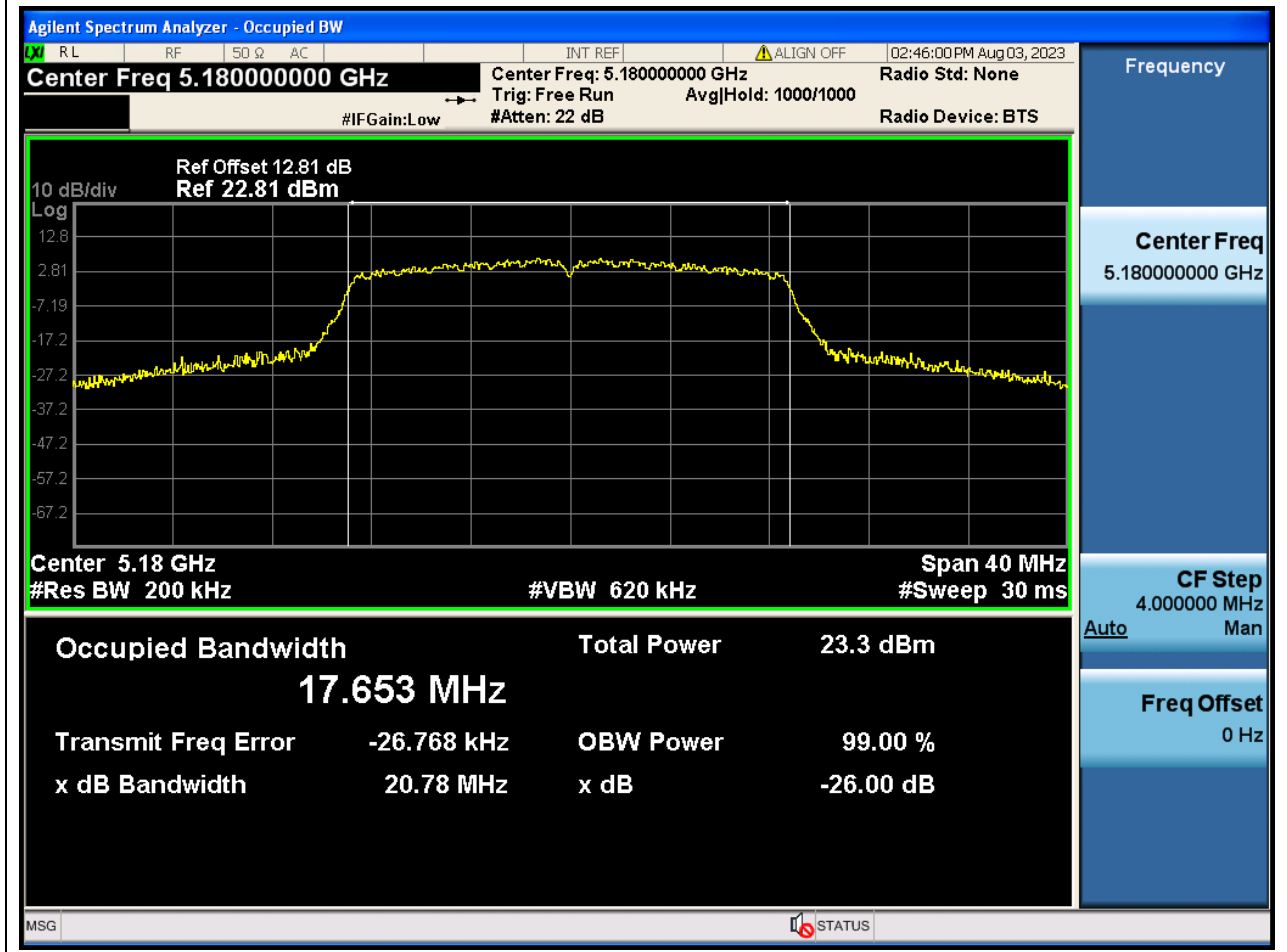

9. 802.11ac_20M_U-NII-1_L

9.1. A.2-26dB Bandwidth(NTNV)

Center Frequency (MHz)	XdB Down	RBW (MHz)	Detector	Limit (MHz)	XdB BandWidth (MHz)	Verdict
5180	26	0.2	Peak	0	20.775194	N/A