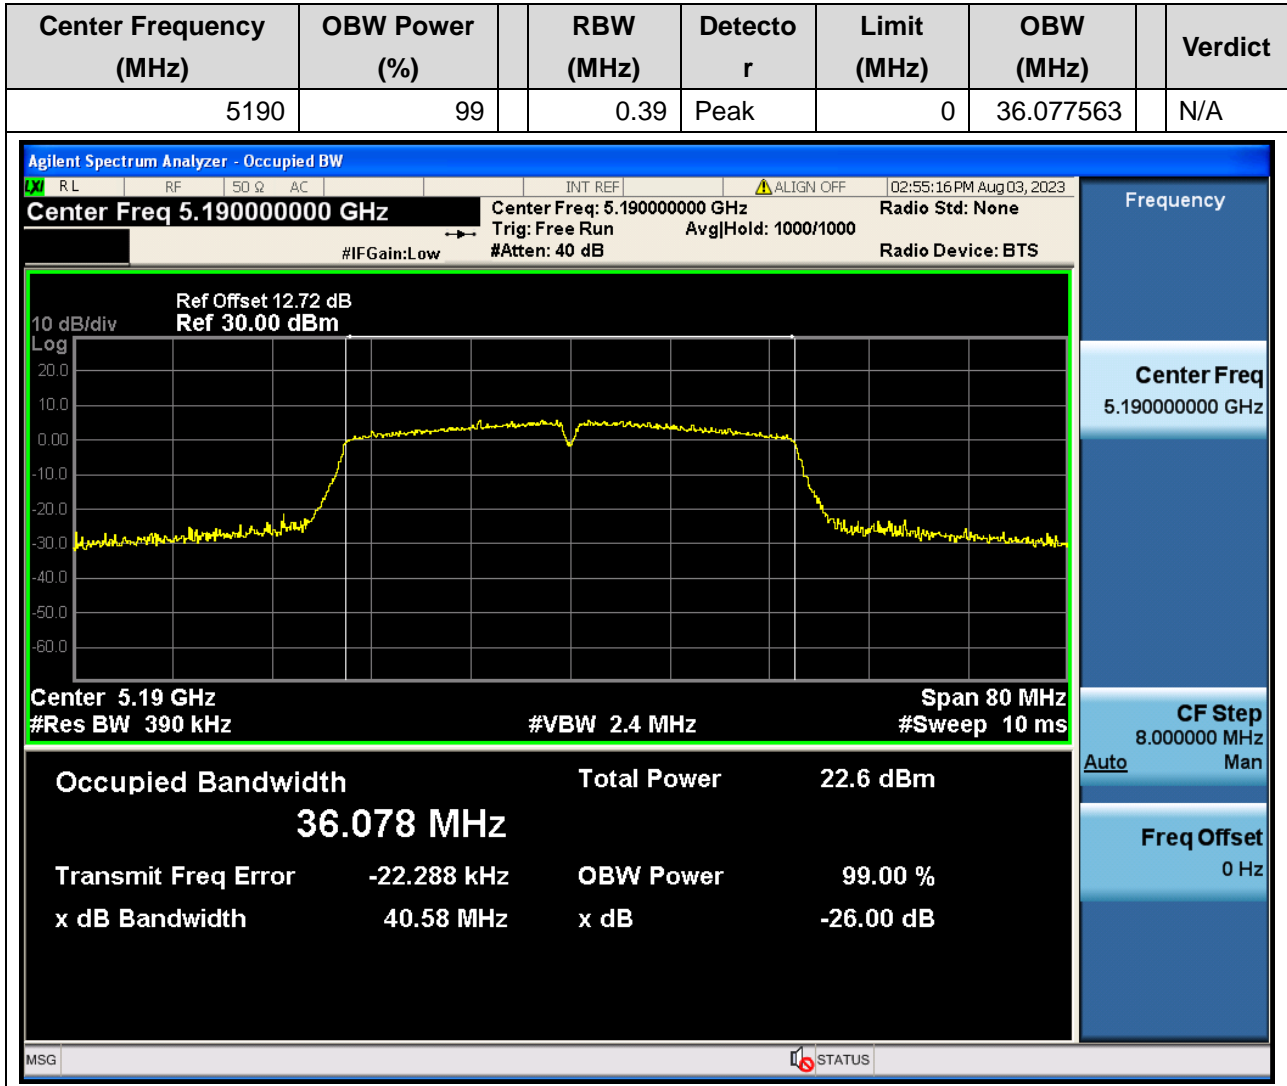

12. 802.11ac_40M_U-NII-1_L

12.1. A.2.2-99% Bandwidth(NTNV)