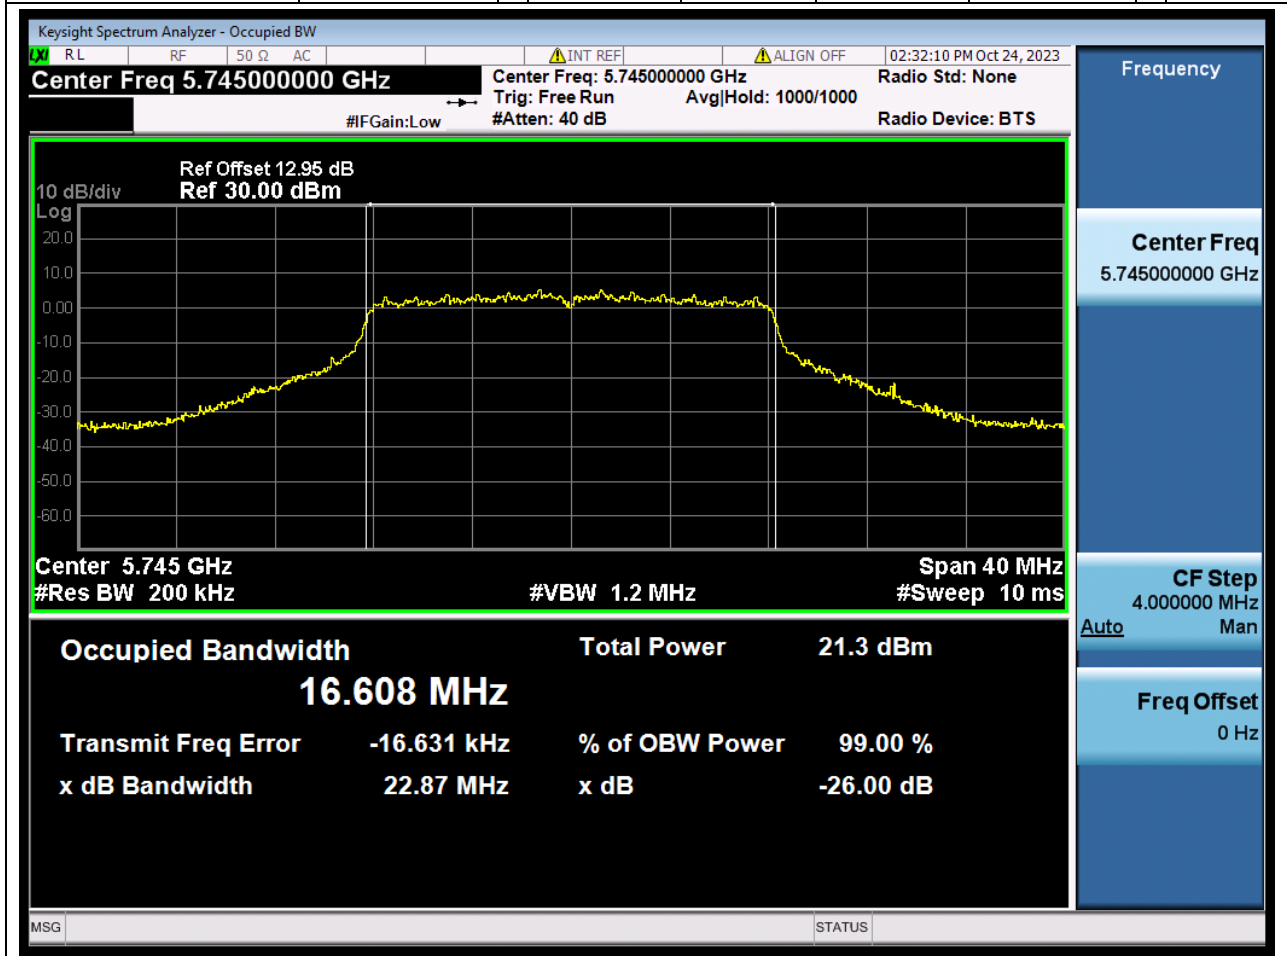

46. 802.11a_20M_U-NNI-3_L

46.1. A.2.2-99% Bandwidth(NTNV)

Center Frequency (MHz)	OBW Power (%)	RBW (MHz)	Detector	Limit (MHz)	OBW (MHz)	Verdict
5745	99	0.2	Peak	0	16.607927	N/A