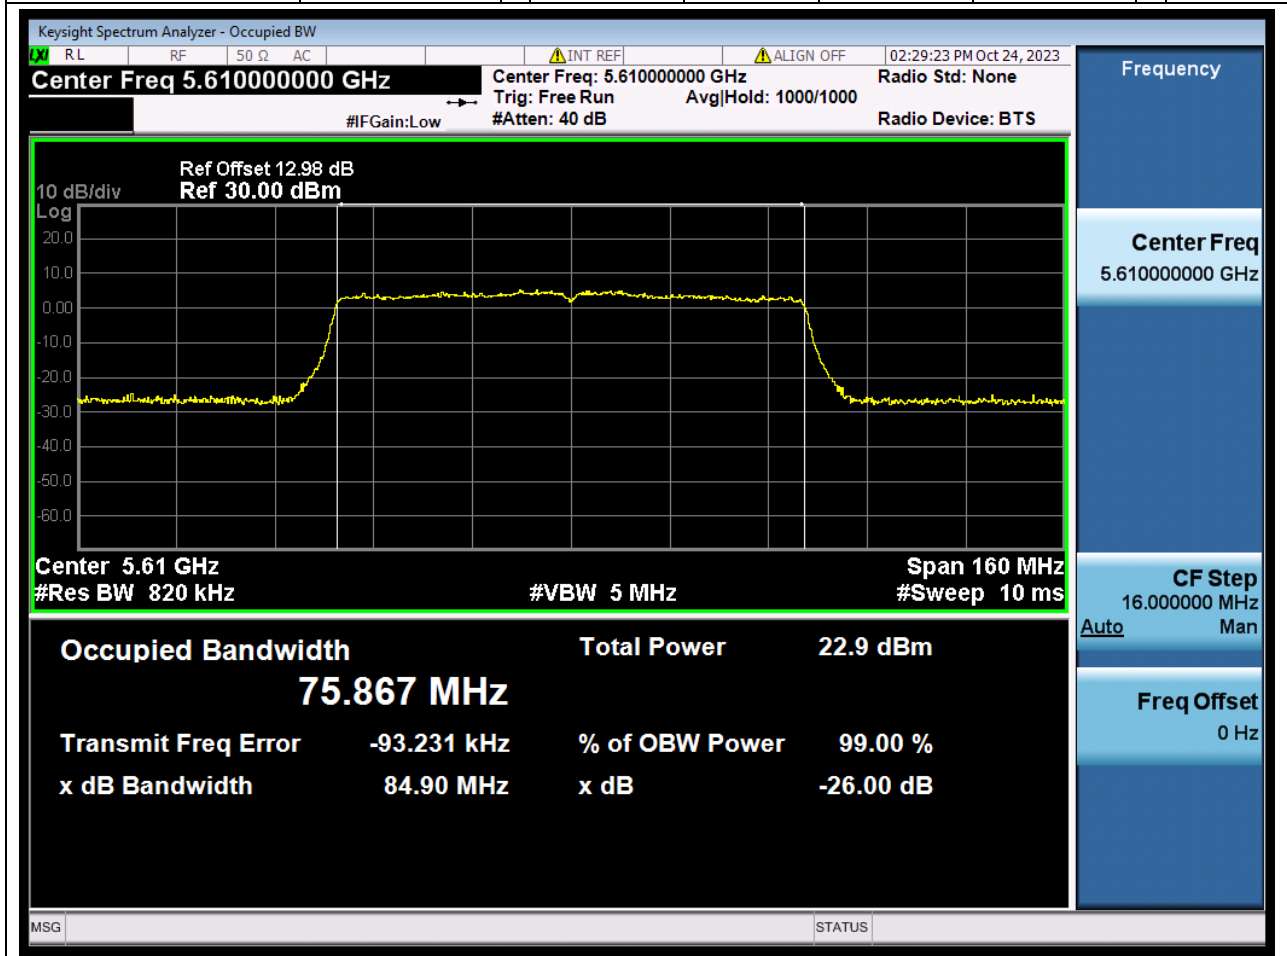

45. 802.11ac_80M_U-NNI-2C_M

45.1. A.2.2-99% Bandwidth(NTNV)

Center Frequency (MHz)	OBW Power (%)	RBW (MHz)	Detector	Limit (MHz)	OBW (MHz)	Verdict
5610	99	0.82	Peak	0	75.86702	N/A