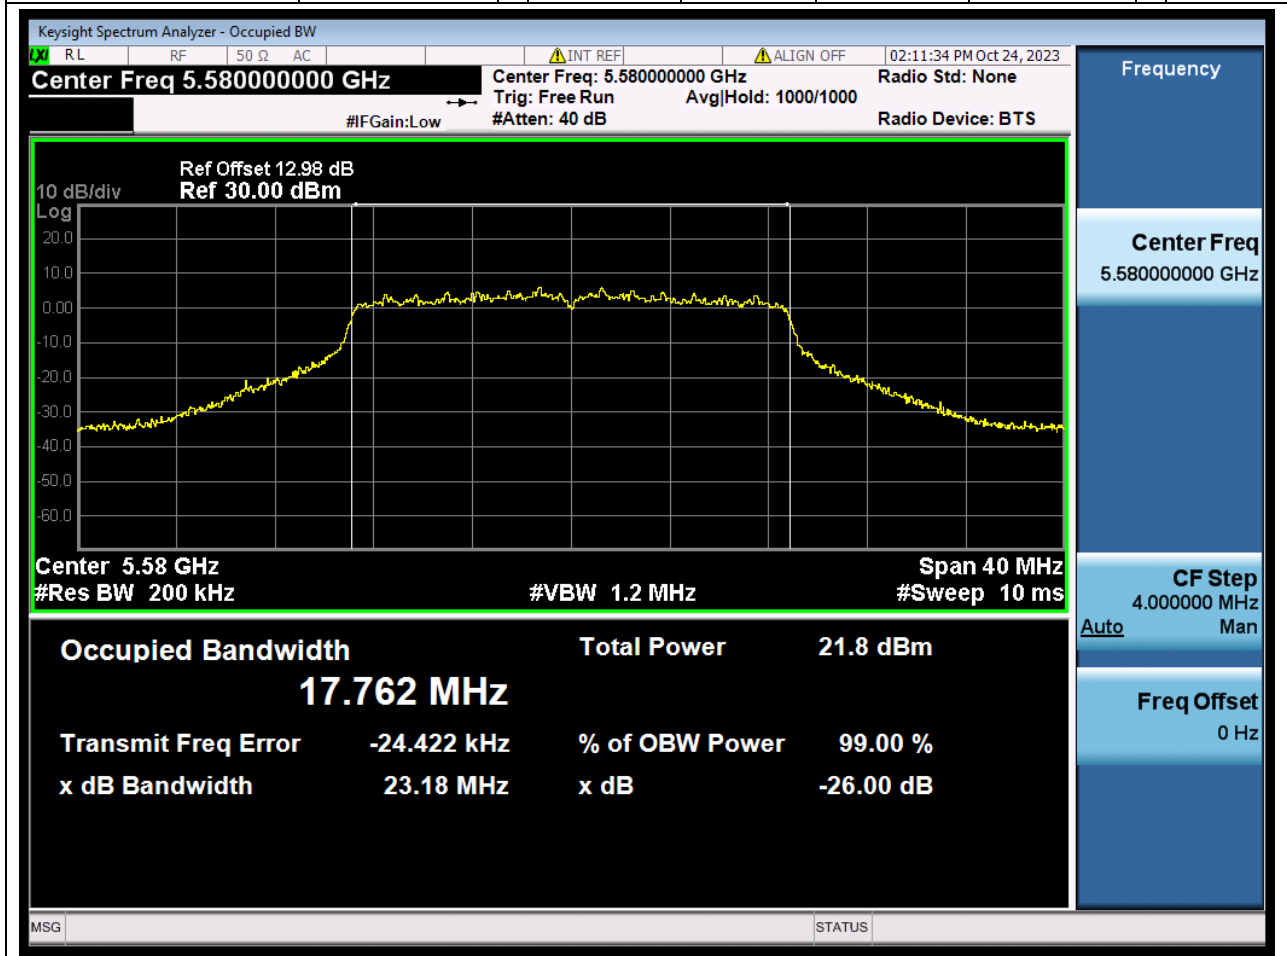

39. 802.11ac_20M_U-NNI-2C_M

39.1. A.2.2-99% Bandwidth(NTNV)

Center Frequency (MHz)	OBW Power (%)	RBW (MHz)	Detector	Limit (MHz)	OBW (MHz)	Verdict
5580	99	0.2	Peak	0	17.762014	N/A