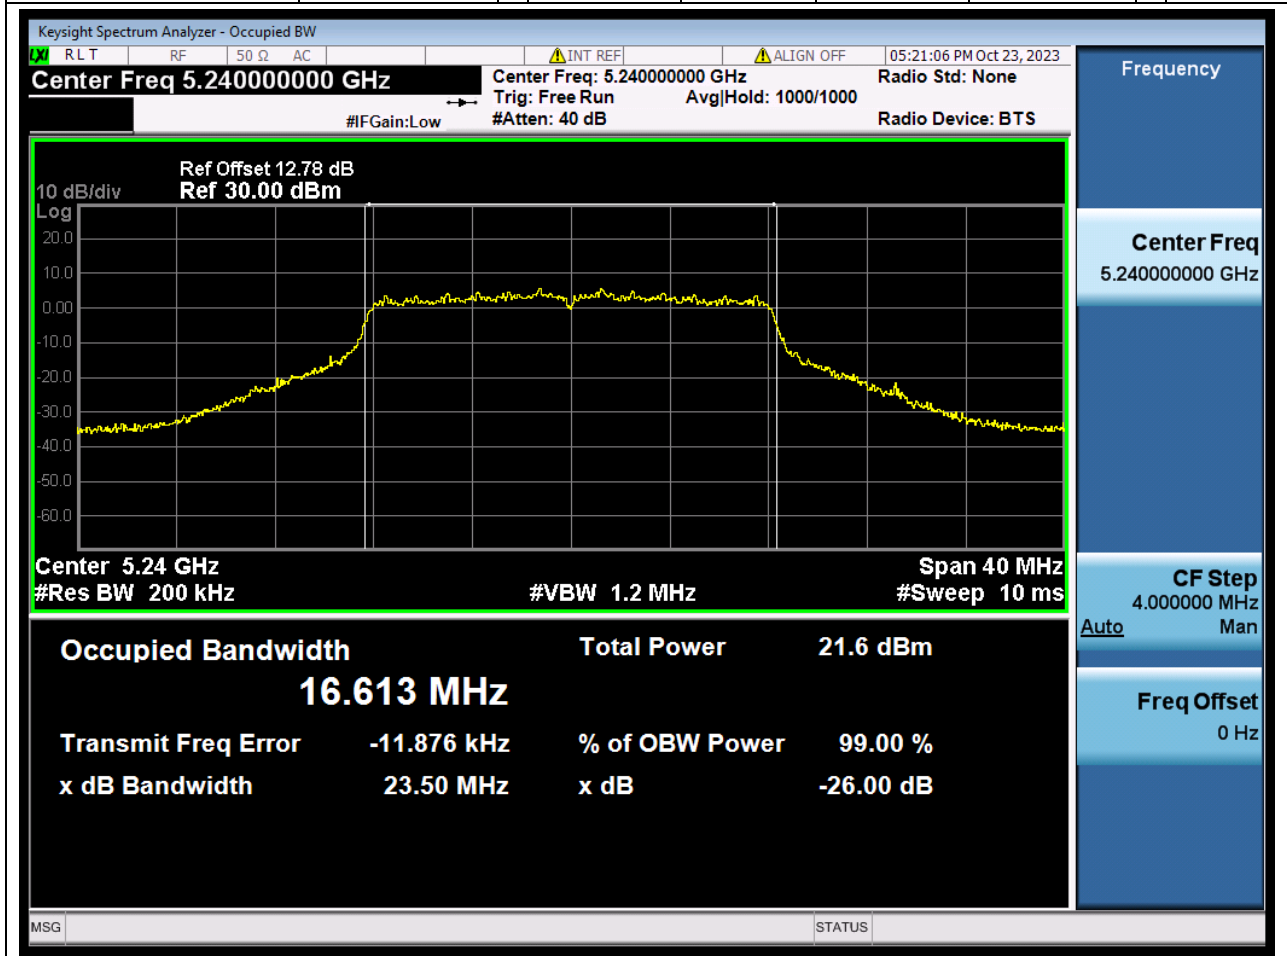

3. 802.11a_20M_U-NNI-1_H

3.1. A.2.2-99% Bandwidth(NTNV)

Center Frequency (MHz)	OBW Power (%)	RBW (MHz)	Detector	Limit (MHz)	OBW (MHz)	Verdict
5240	99	0.2	Peak	0	16.612921	N/A