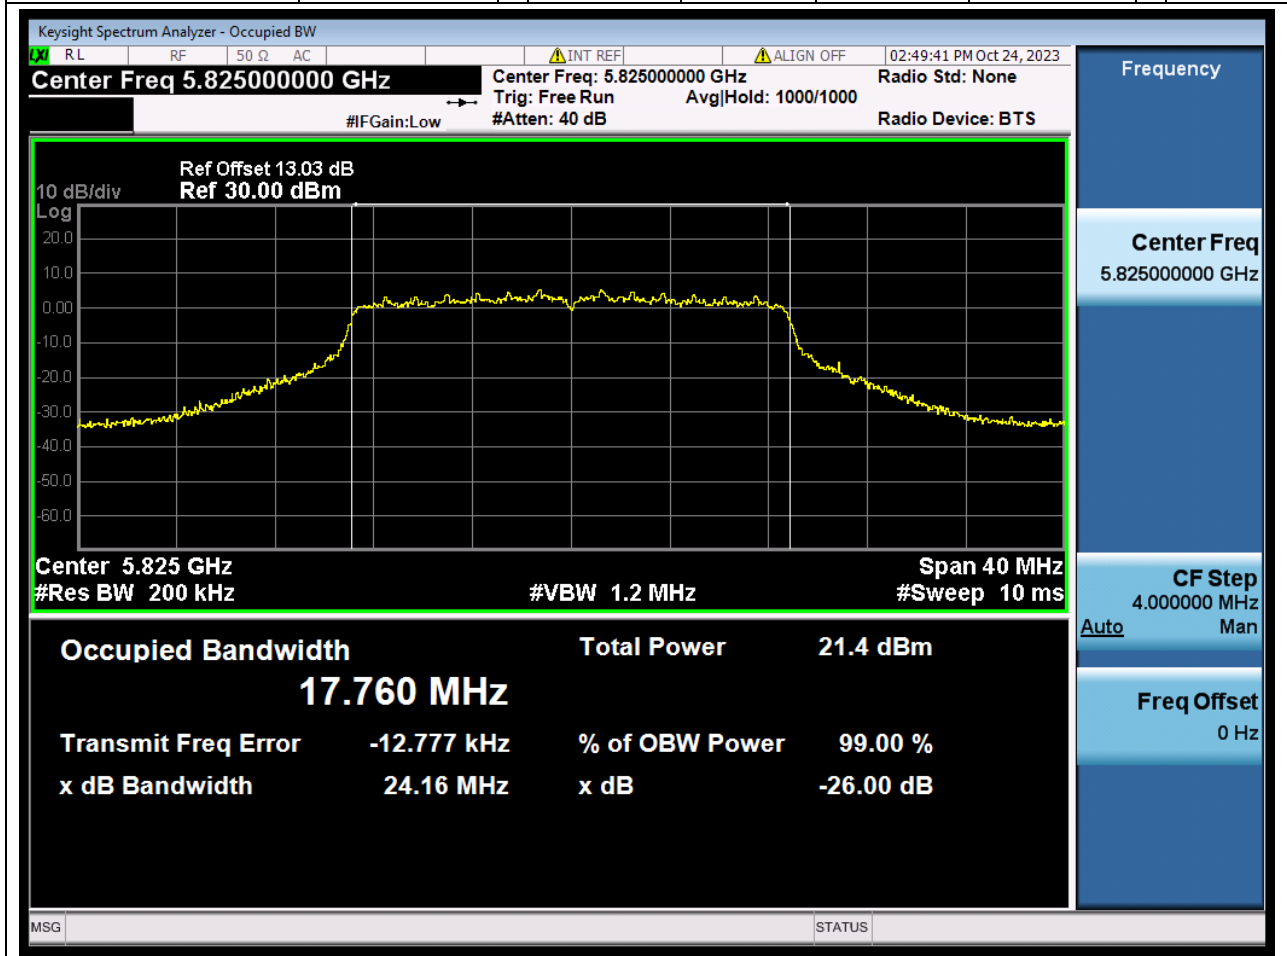

51. 802.11n_20M_U-NNI-3_H

51.1. A.2.2-99% Bandwidth(NTNV)

Center Frequency (MHz)	OBW Power (%)	RBW (MHz)	Detector	Limit (MHz)	OBW (MHz)	Verdict
5825	99	0.2	Peak	0	17.759745	N/A