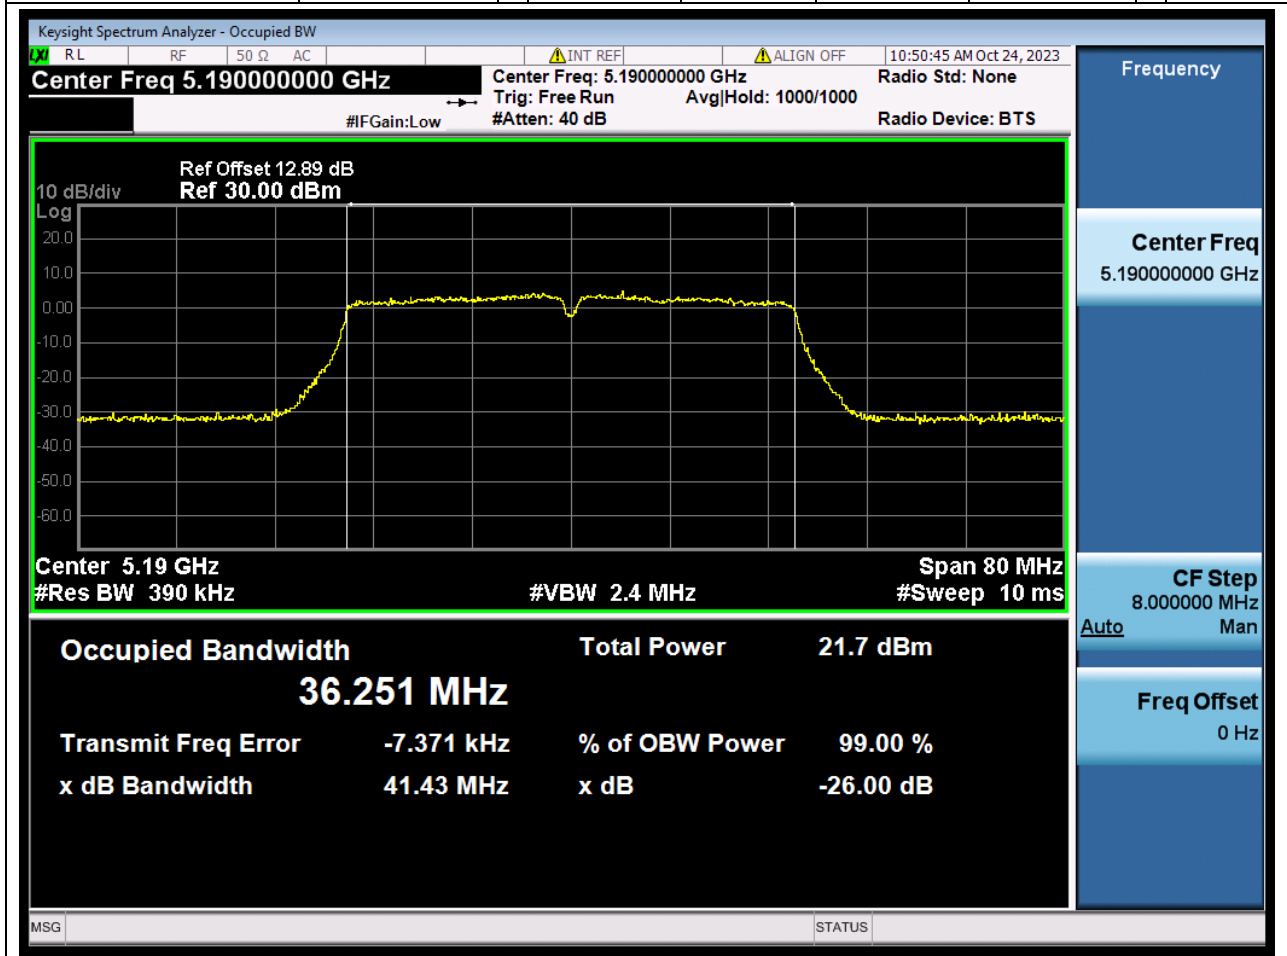

12. 802.11ac_40M_U-NNI-1_L

12.1. A.2.2-99% Bandwidth(NTNV)

Center Frequency (MHz)	OBW Power (%)	RBW (MHz)	Detector	Limit (MHz)	OBW (MHz)	Verdict
5190	99	0.39	Peak	0	36.250641	N/A