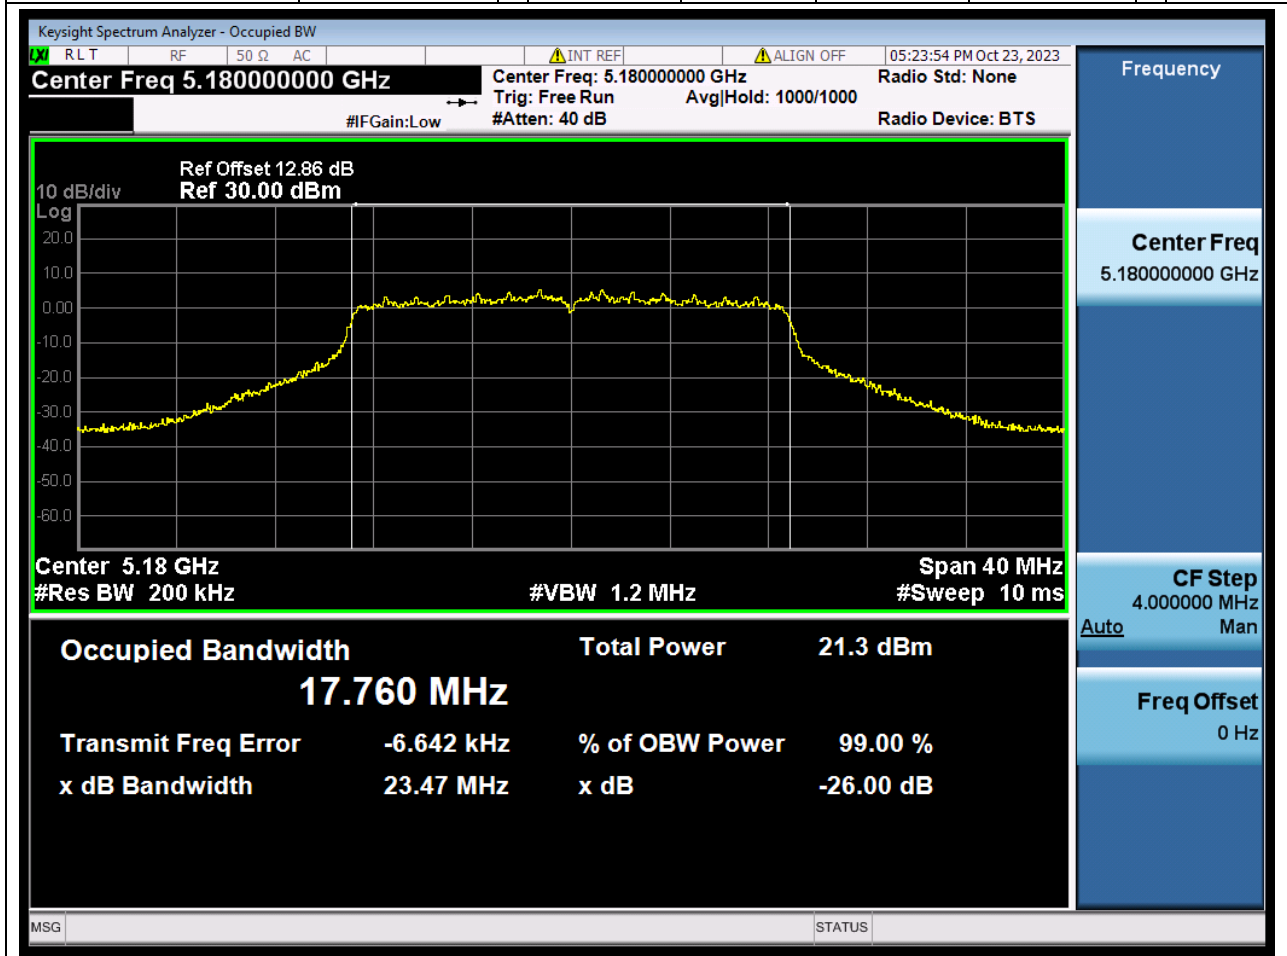

4. 802.11n_20M_U-NNI-1_L

4.1. A.2.2-99% Bandwidth(NTNV)

Center Frequency (MHz)	OBW Power (%)	RBW (MHz)	Detector	Limit (MHz)	OBW (MHz)	Verdict
5180	99	0.2	Peak	0	17.759561	N/A