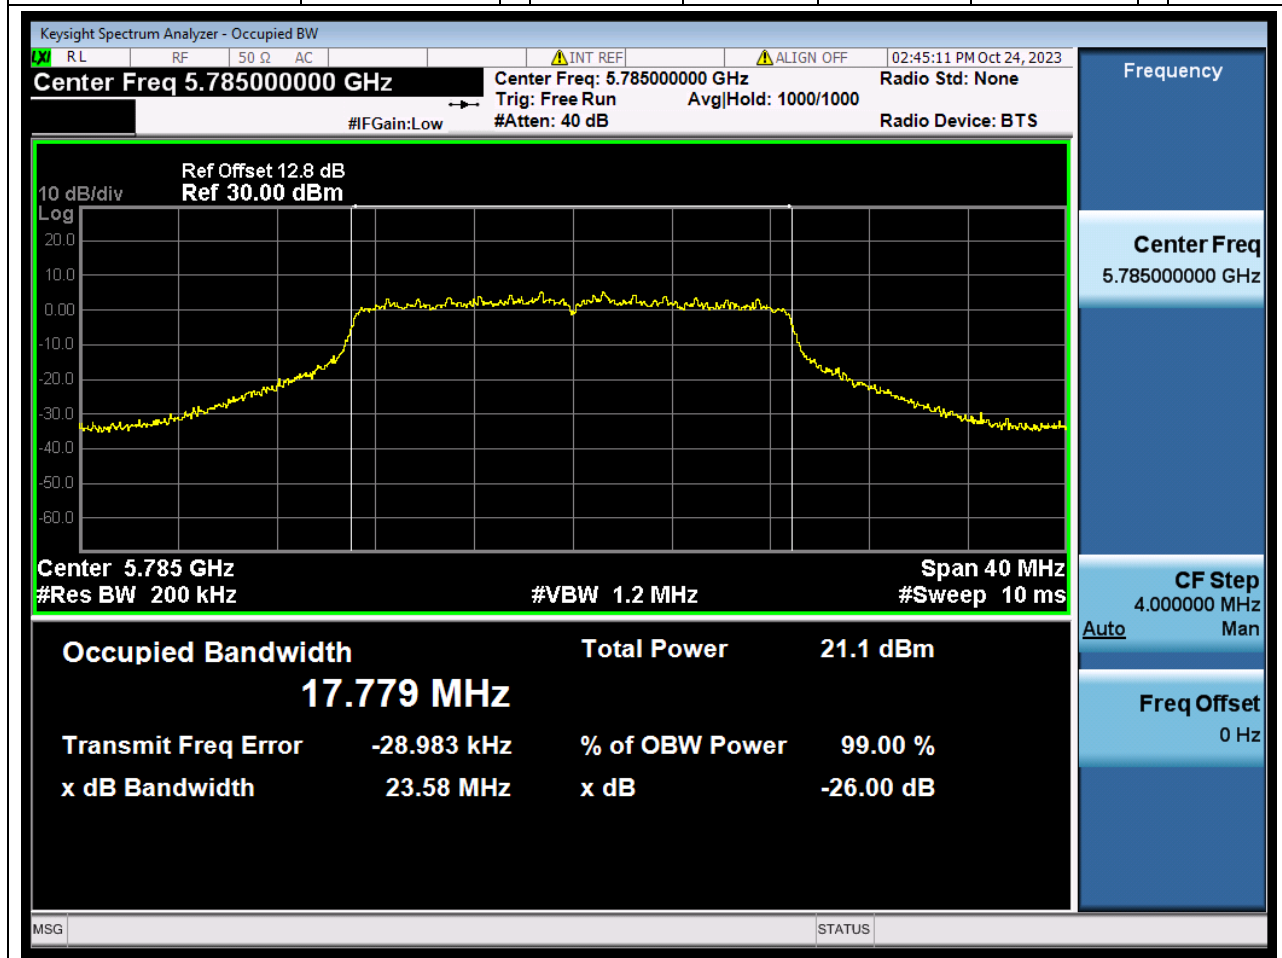

50. 802.11n_20M_U-NNI-3_M

50.1. A.2.2-99% Bandwidth(NTNV)

Center Frequency (MHz)	OBW Power (%)	RBW (MHz)	Detector	Limit (MHz)	OBW (MHz)	Verdict
5785	99	0.2	Peak	0	17.779223	N/A