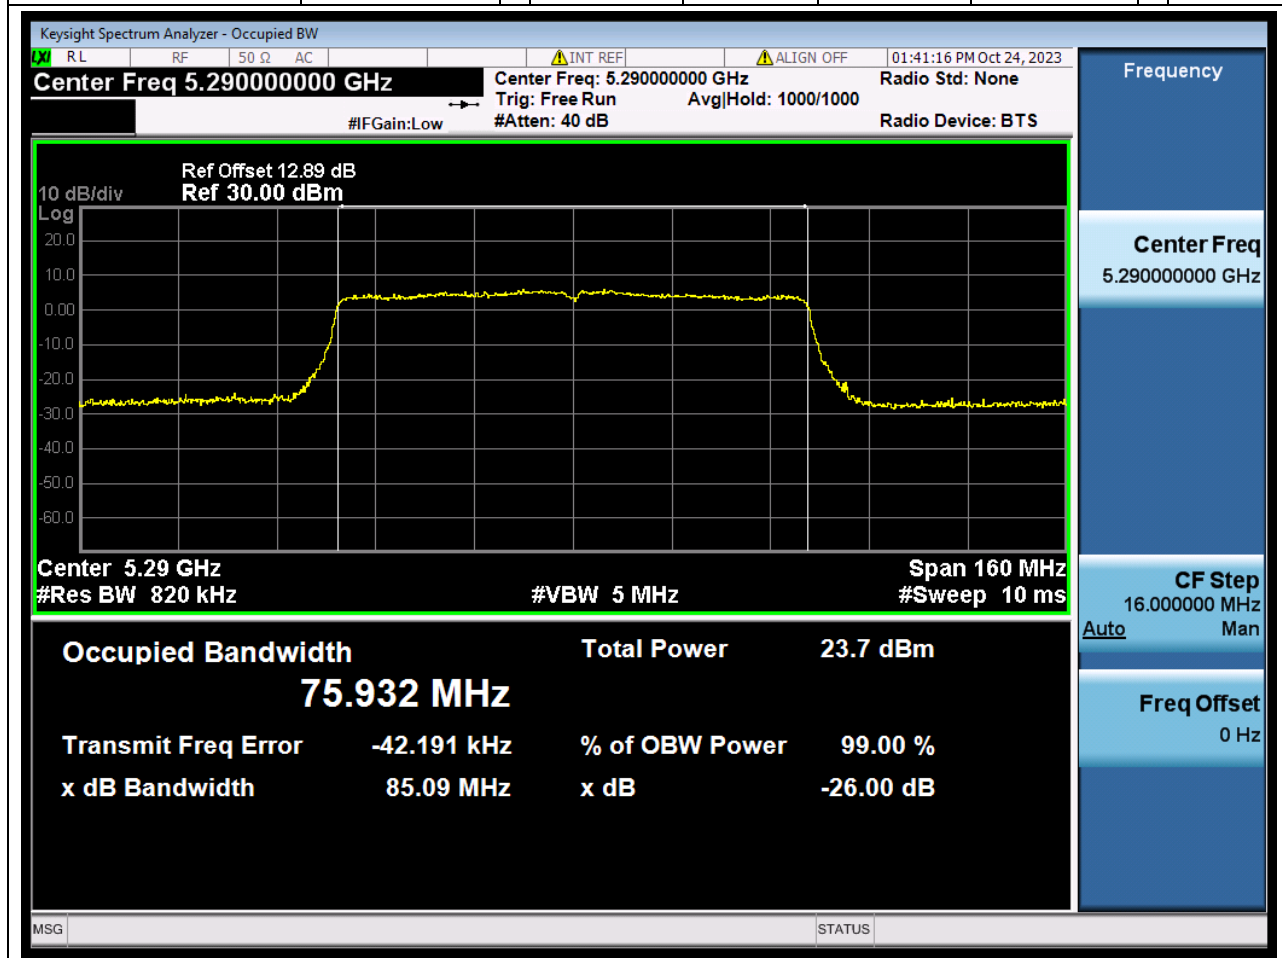

28. 802.11ac_80M_U-NNI-2A_M

28.1. A.2.2-99% Bandwidth(NTNV)

Center Frequency (MHz)	OBW Power (%)	RBW (MHz)	Detector	Limit (MHz)	OBW (MHz)	Verdict
5290	99	0.82	Peak	0	75.931554	N/A