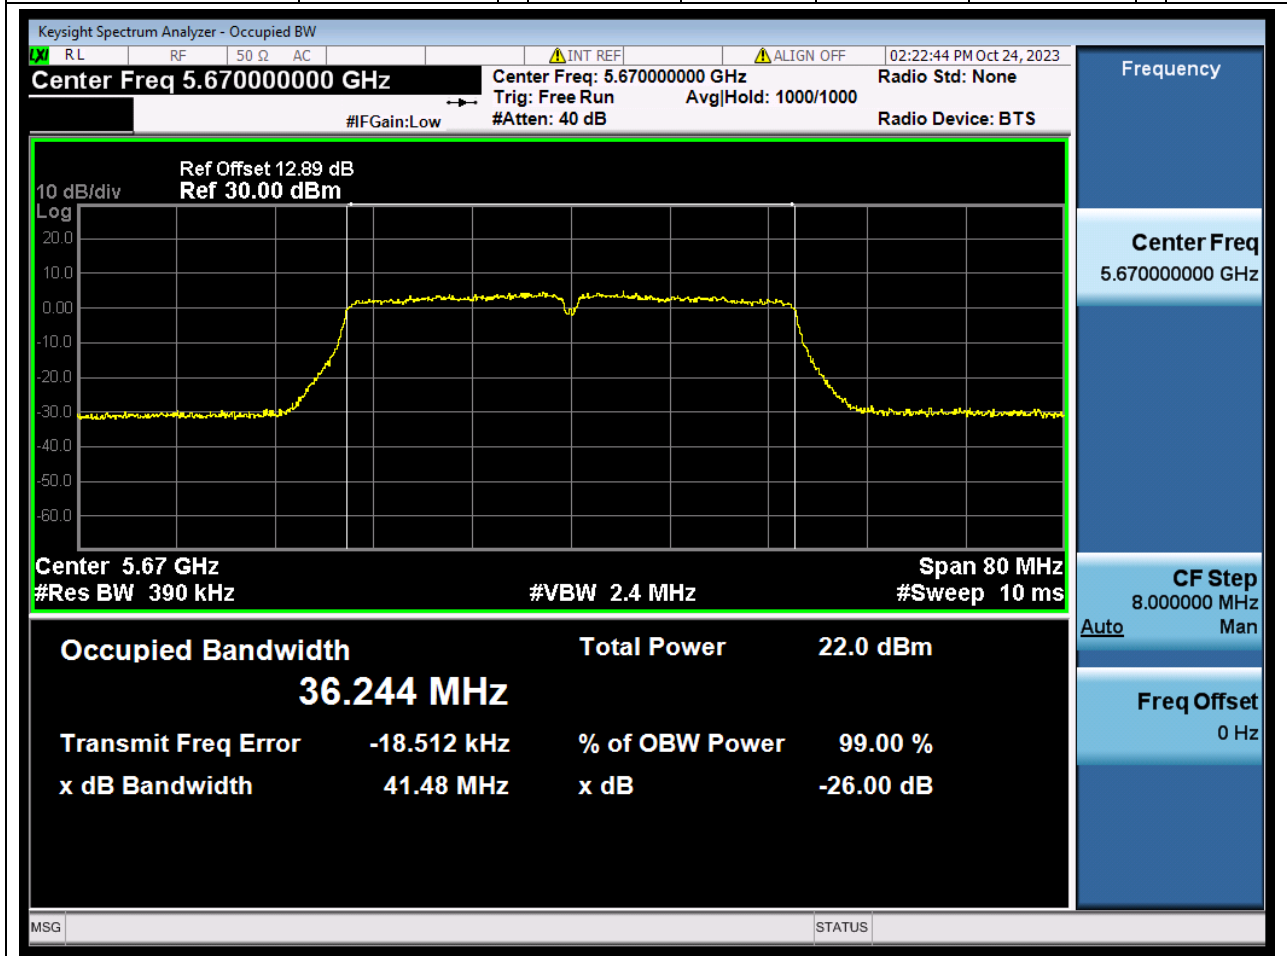

43. 802.11ac_40M_U-NNI-2C_H

43.1. A.2.2-99% Bandwidth(NTNV)

Center Frequency (MHz)	OBW Power (%)	RBW (MHz)	Detector	Limit (MHz)	OBW (MHz)	Verdict
5670	99	0.39	Peak	0	36.243878	N/A