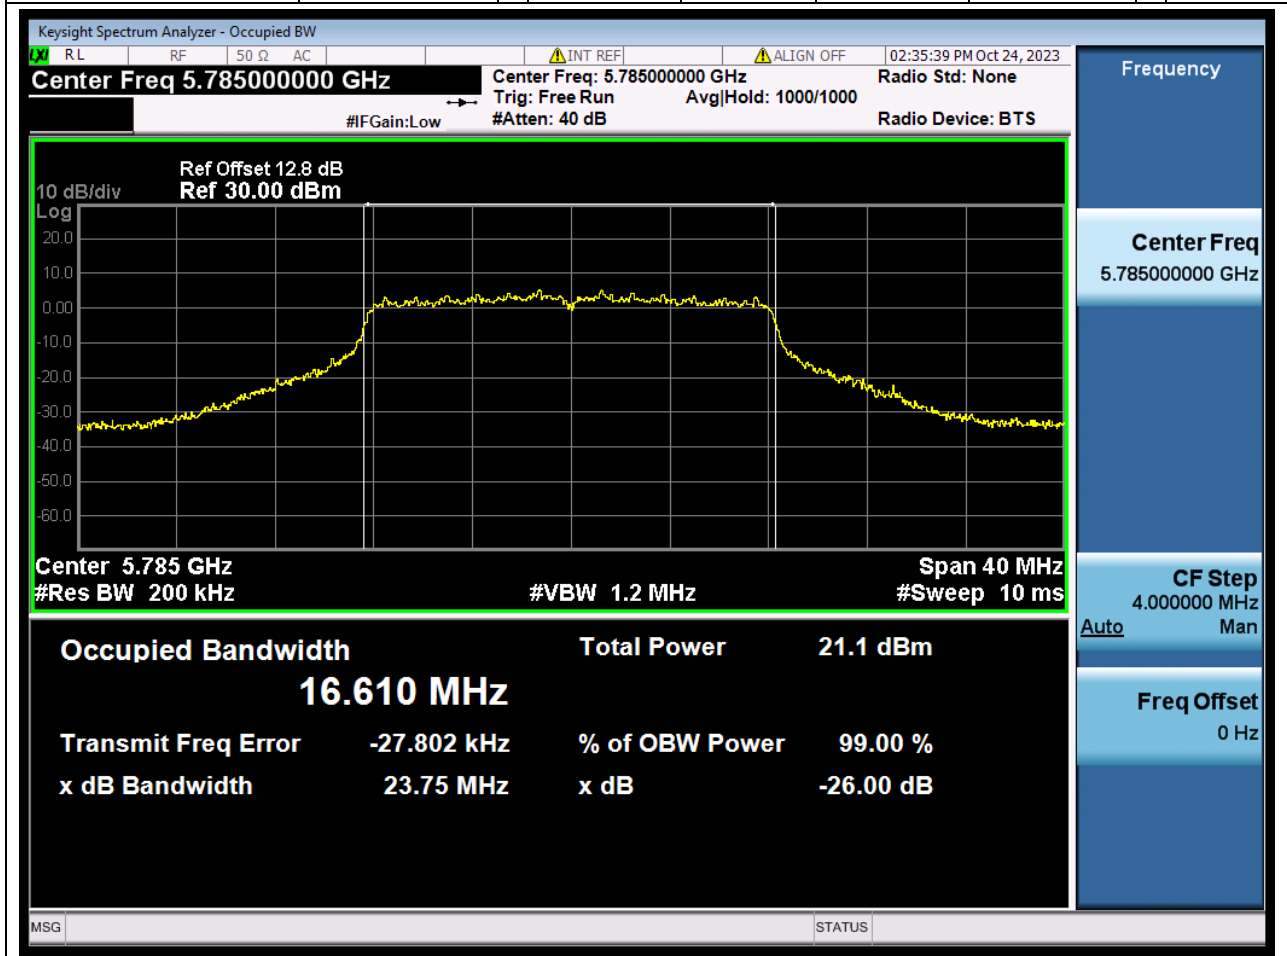

47. 802.11a_20M_U-NNI-3_M

47.1. A.2.2-99% Bandwidth(NTNV)

Center Frequency (MHz)	OBW Power (%)	RBW (MHz)	Detector	Limit (MHz)	OBW (MHz)	Verdict
5785	99	0.2	Peak	0	16.610425	N/A