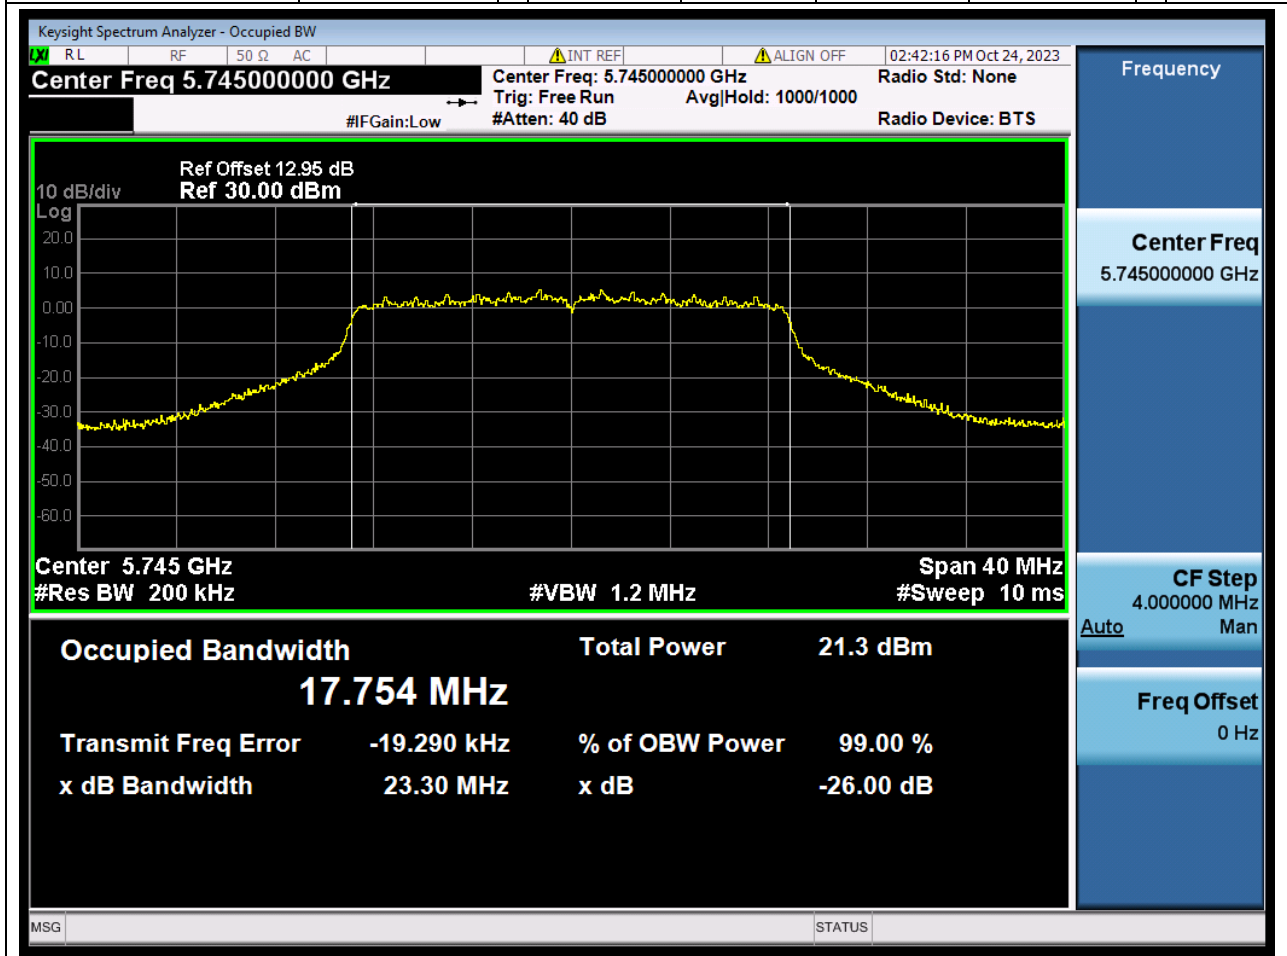

49. 802.11n_20M_U-NNI-3_L

49.1. A.2.2-99% Bandwidth(NTNV)

Center Frequency (MHz)	OBW Power (%)	RBW (MHz)	Detector	Limit (MHz)	OBW (MHz)	Verdict
5745	99	0.2	Peak	0	17.753807	N/A