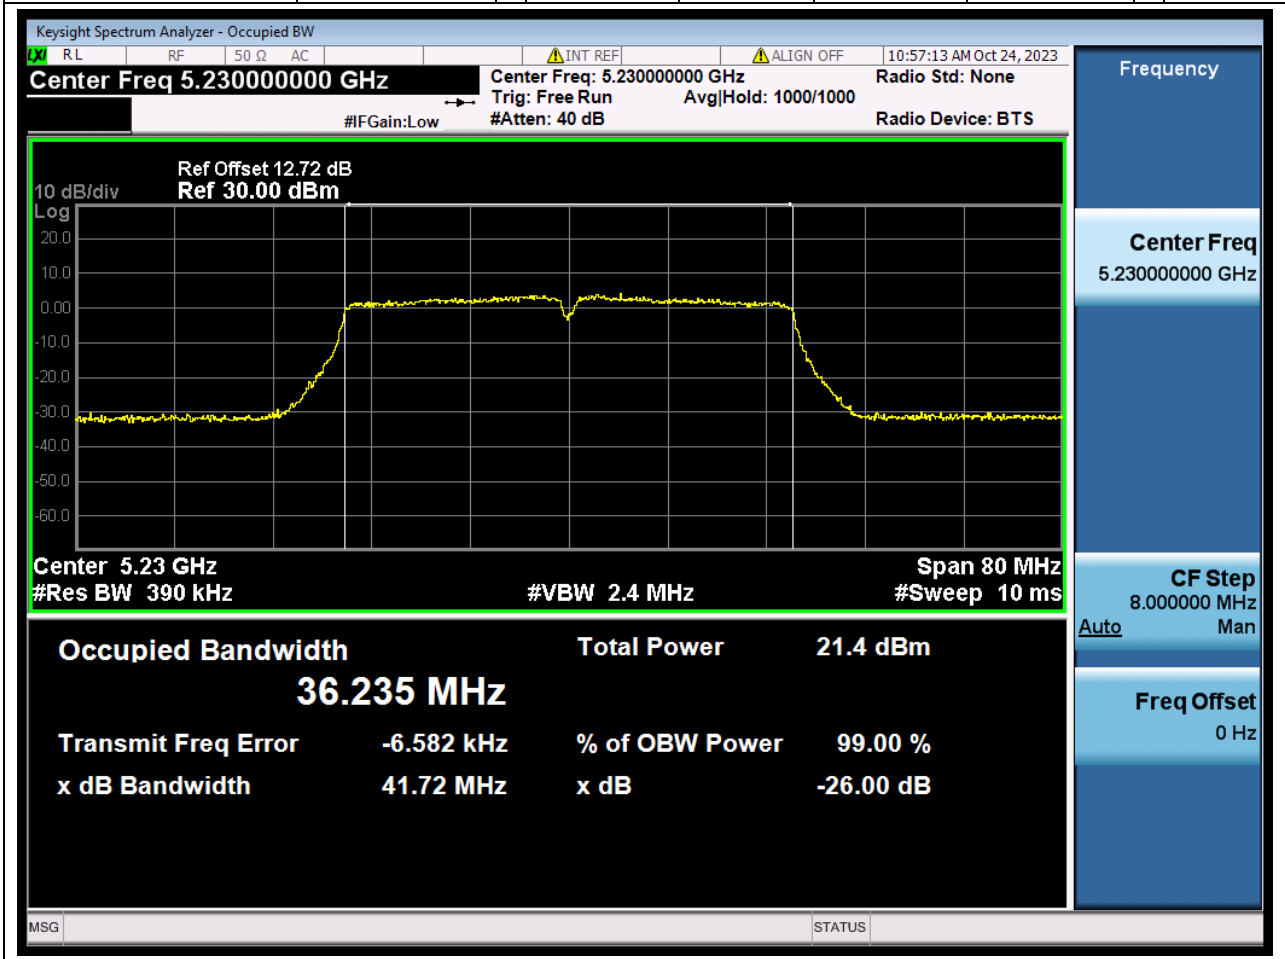

13. 802.11ac_40M_U-NNI-1_H

13.1. A.2.2-99% Bandwidth(NTNV)

Center Frequency (MHz)	OBW Power (%)	RBW (MHz)	Detector	Limit (MHz)	OBW (MHz)	Verdict
5230	99	0.39	Peak	0	36.235323	N/A