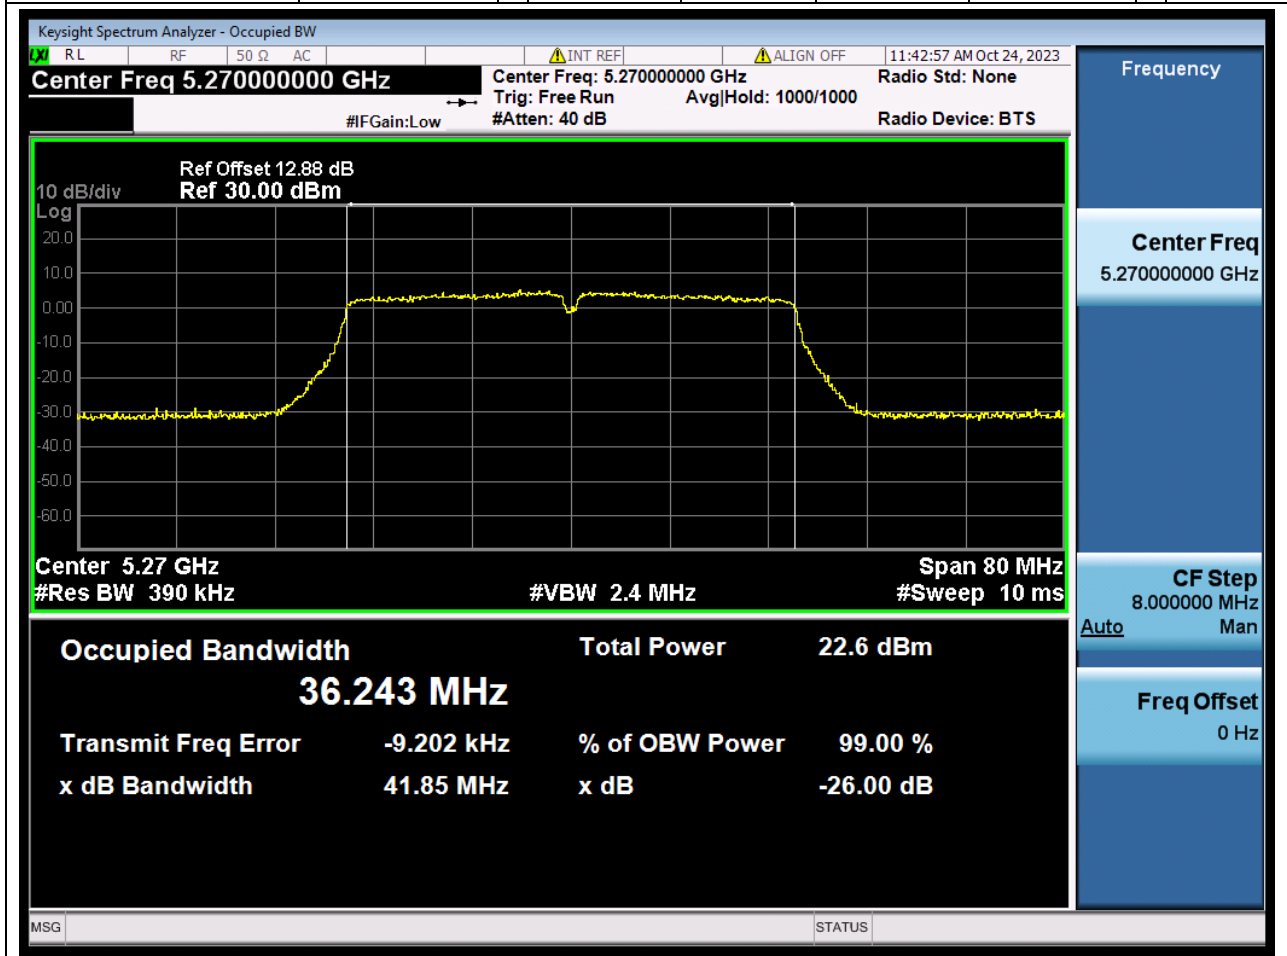

26. 802.11ac_40M_U-NNI-2A_L

26.1. A.2.2-99% Bandwidth(NTNV)

Center Frequency (MHz)	OBW Power (%)	RBW (MHz)	Detector	Limit (MHz)	OBW (MHz)	Verdict
5270	99	0.39	Peak	0	36.242995	N/A