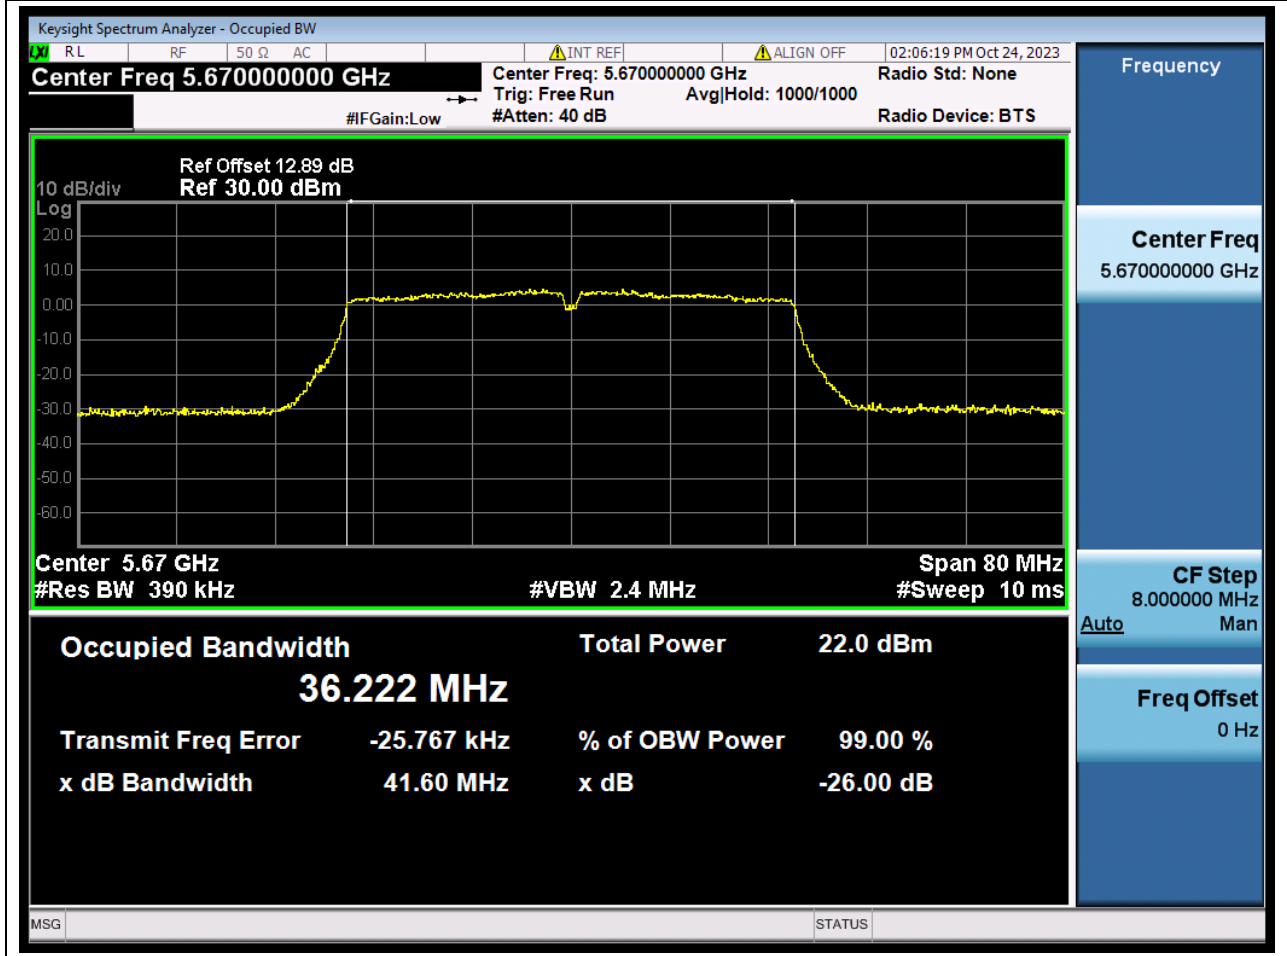

37. 802.11n_40M_U-NNI-2C_H

37.1. A.2.2-99% Bandwidth(NTNV)

Center Frequency (MHz)	OBW Power (%)	RBW (MHz)	Detector	Limit (MHz)	OBW (MHz)	Verdict
5670	99	0.39	Peak	0	36.222289	N/A