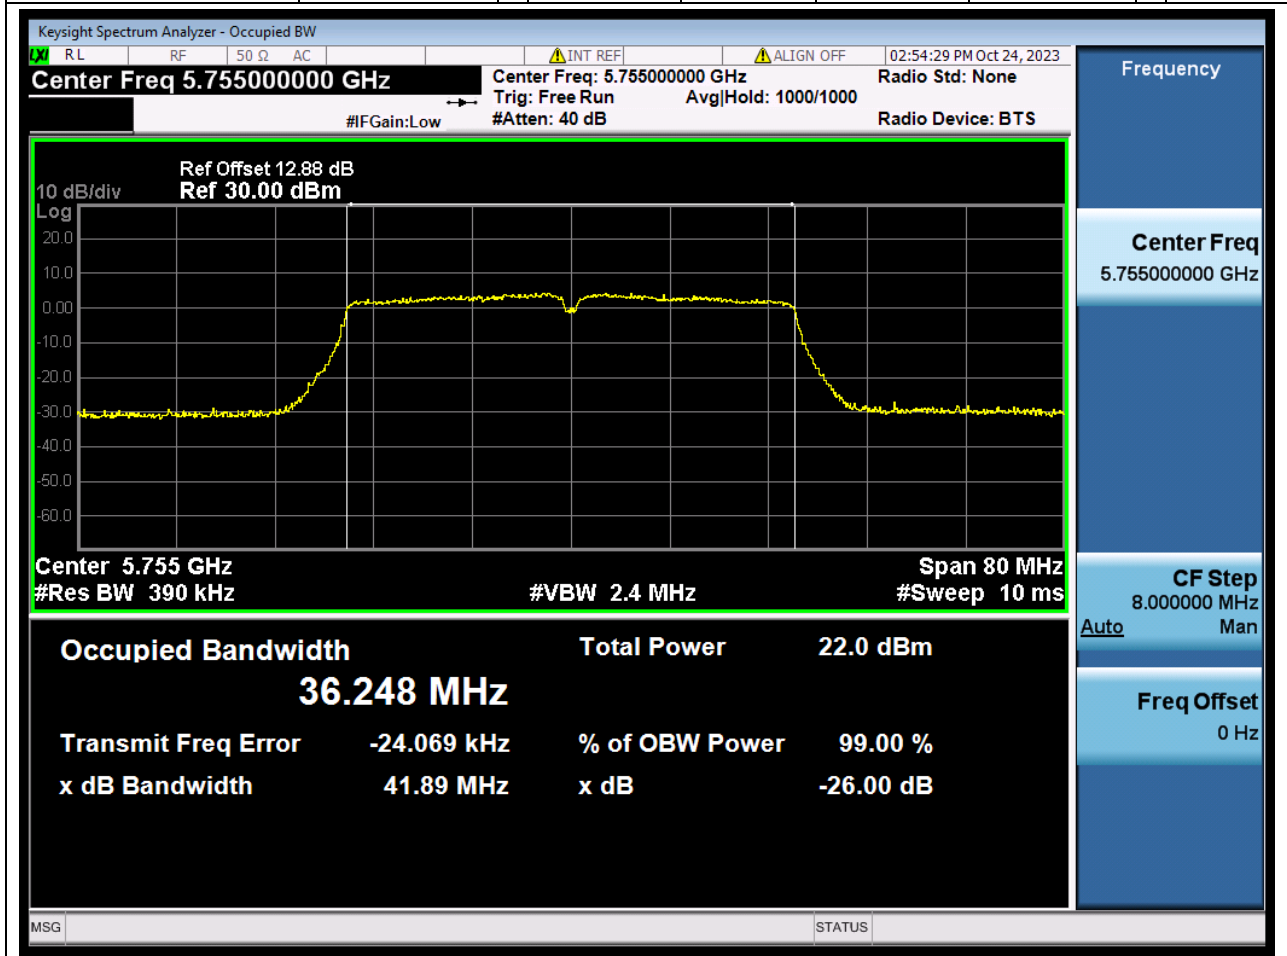

52. 802.11n_40M_U-NNI-3_L

52.1. A.2.2-99% Bandwidth(NTNV)

Center Frequency (MHz)	OBW Power (%)	RBW (MHz)	Detector	Limit (MHz)	OBW (MHz)	Verdict
5755	99	0.39	Peak	0	36.247542	N/A