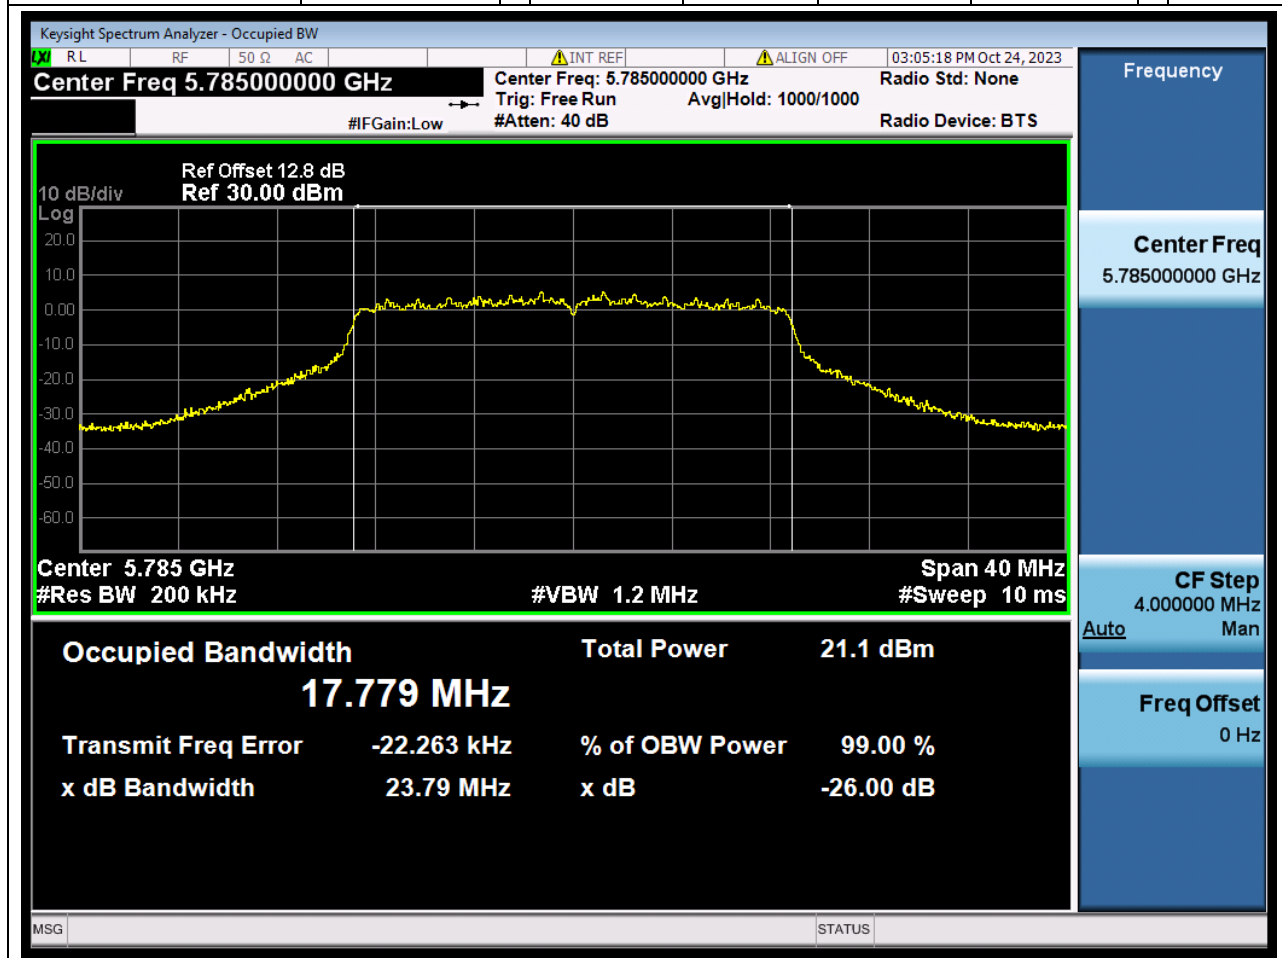

55. 802.11ac_20M_U-NNI-3_M

55.1. A.2.2-99% Bandwidth(NTNV)

Center Frequency (MHz)	OBW Power (%)	RBW (MHz)	Detector	Limit (MHz)	OBW (MHz)	Verdict
5785	99	0.2	Peak	0	17.778678	N/A