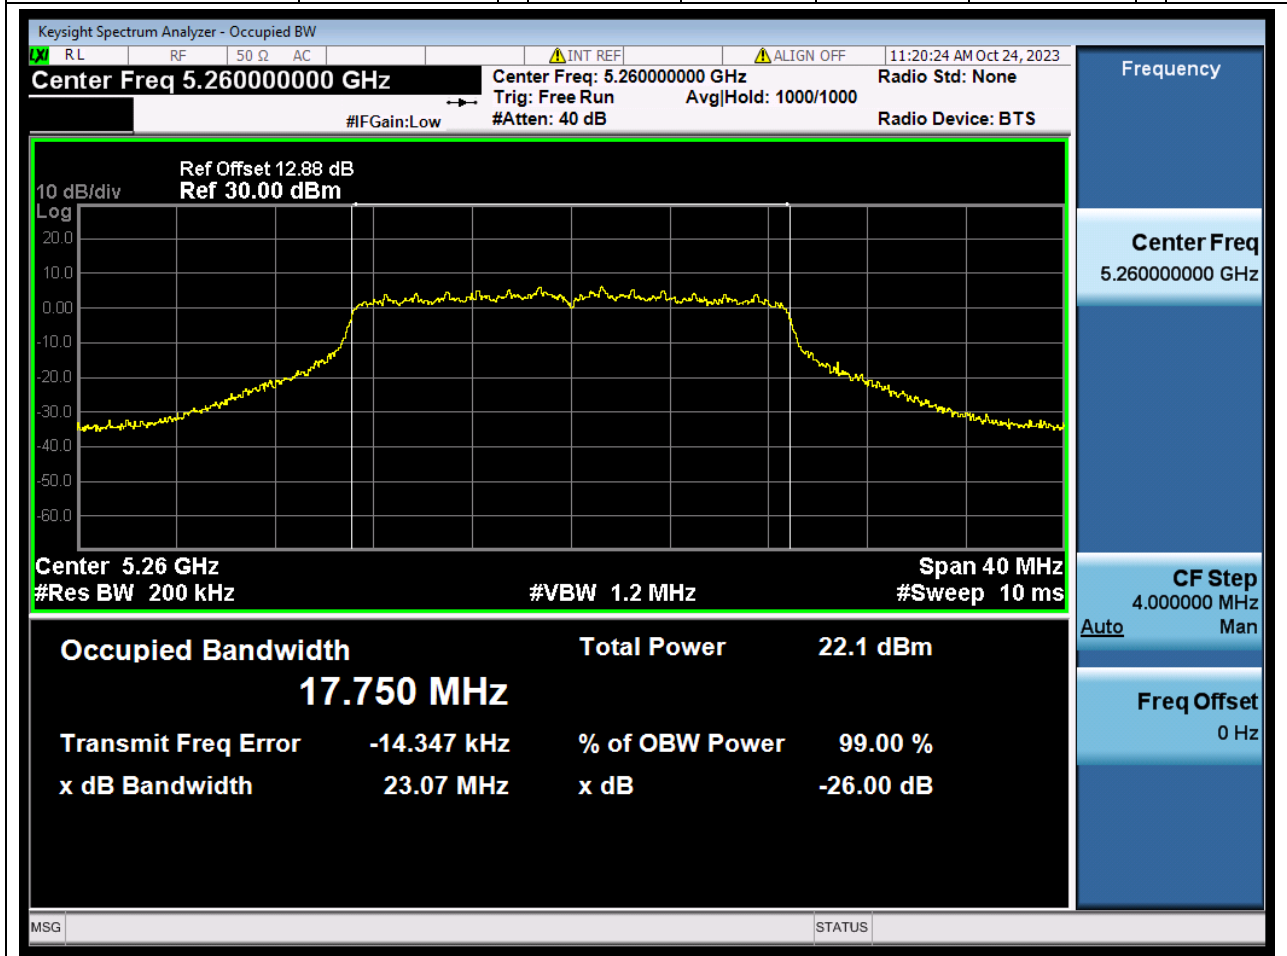

18. 802.11n_20M_U-NNI-2A_L

18.1. A.2.2-99% Bandwidth(NTNV)

Center Frequency (MHz)	OBW Power (%)	RBW (MHz)	Detector	Limit (MHz)	OBW (MHz)	Verdict
5260	99	0.2	Peak	0	17.749502	N/A