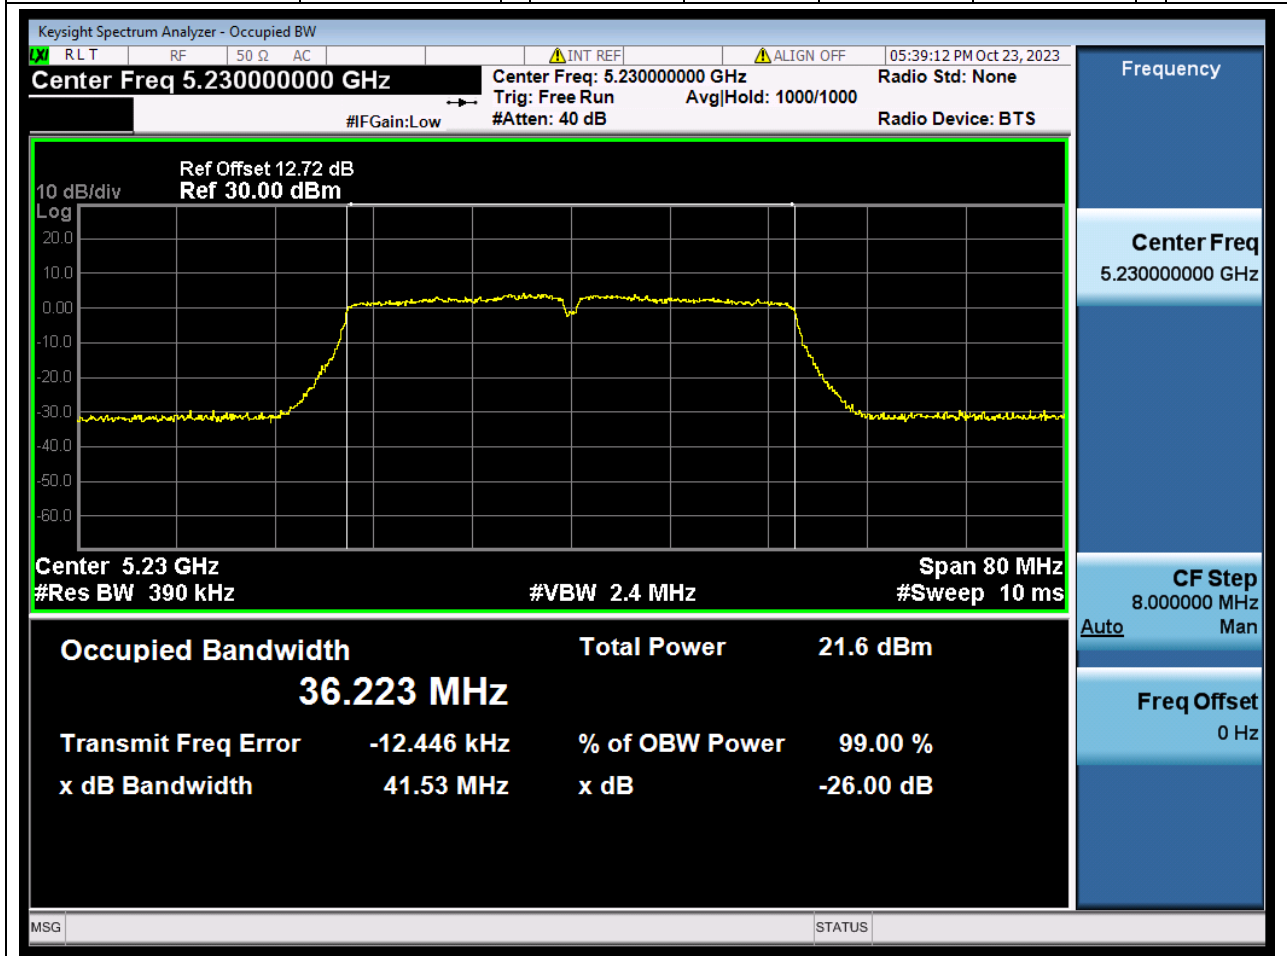

8. 802.11n_40M_U-NNI-1_H

8.1. A.2.2-99% Bandwidth(NTNV)

Center Frequency (MHz)	OBW Power (%)	RBW (MHz)	Detector	Limit (MHz)	OBW (MHz)	Verdict
5230	99	0.39	Peak	0	36.22308	N/A