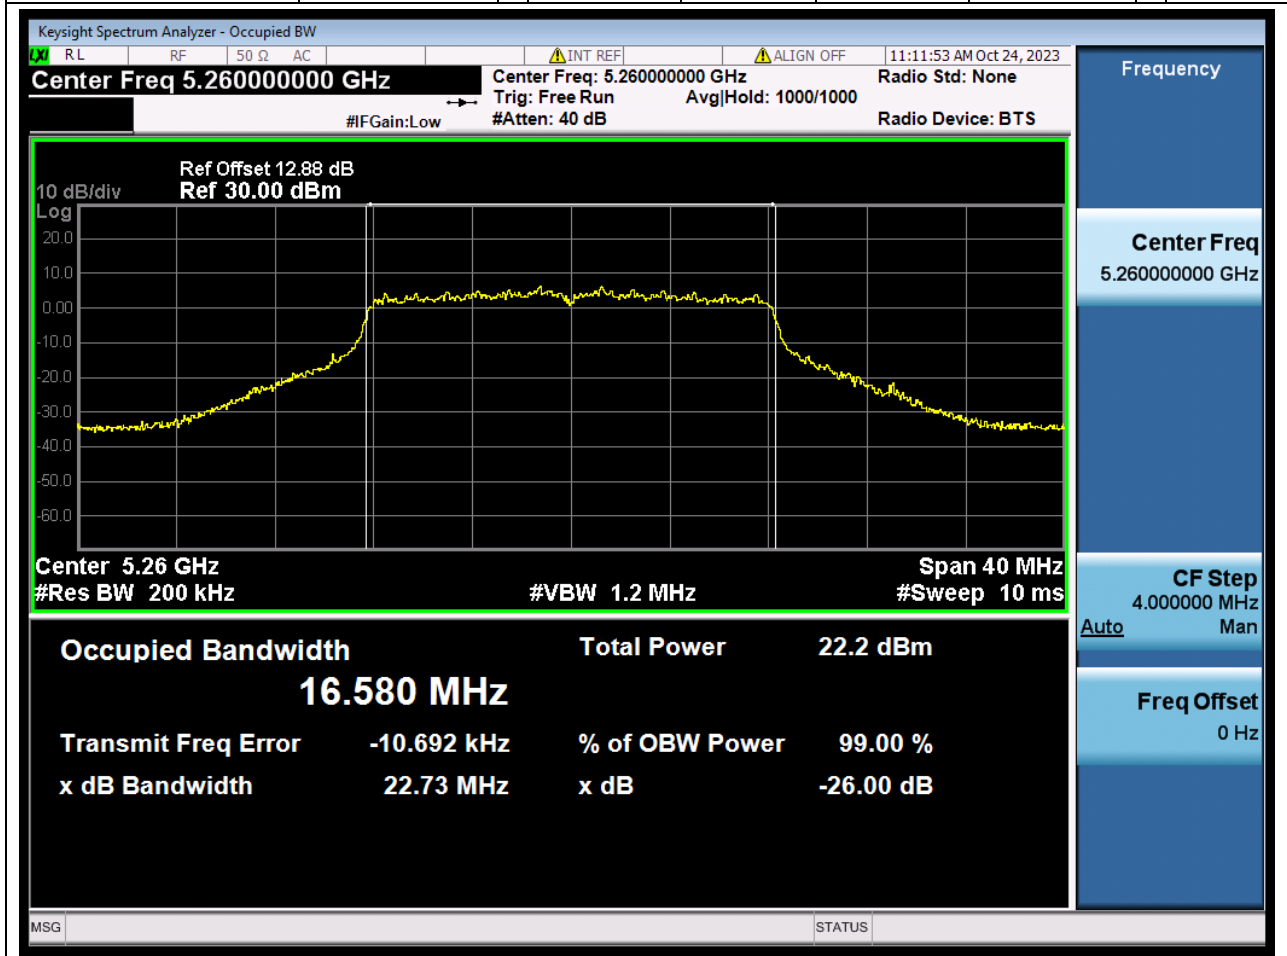

15. 802.11a_20M_U-NNI-2A_L

15.1. A.2.2-99% Bandwidth(NTNV)

Center Frequency (MHz)	OBW Power (%)	RBW (MHz)	Detector	Limit (MHz)	OBW (MHz)	Verdict
5260	99	0.2	Peak	0	16.580307	N/A