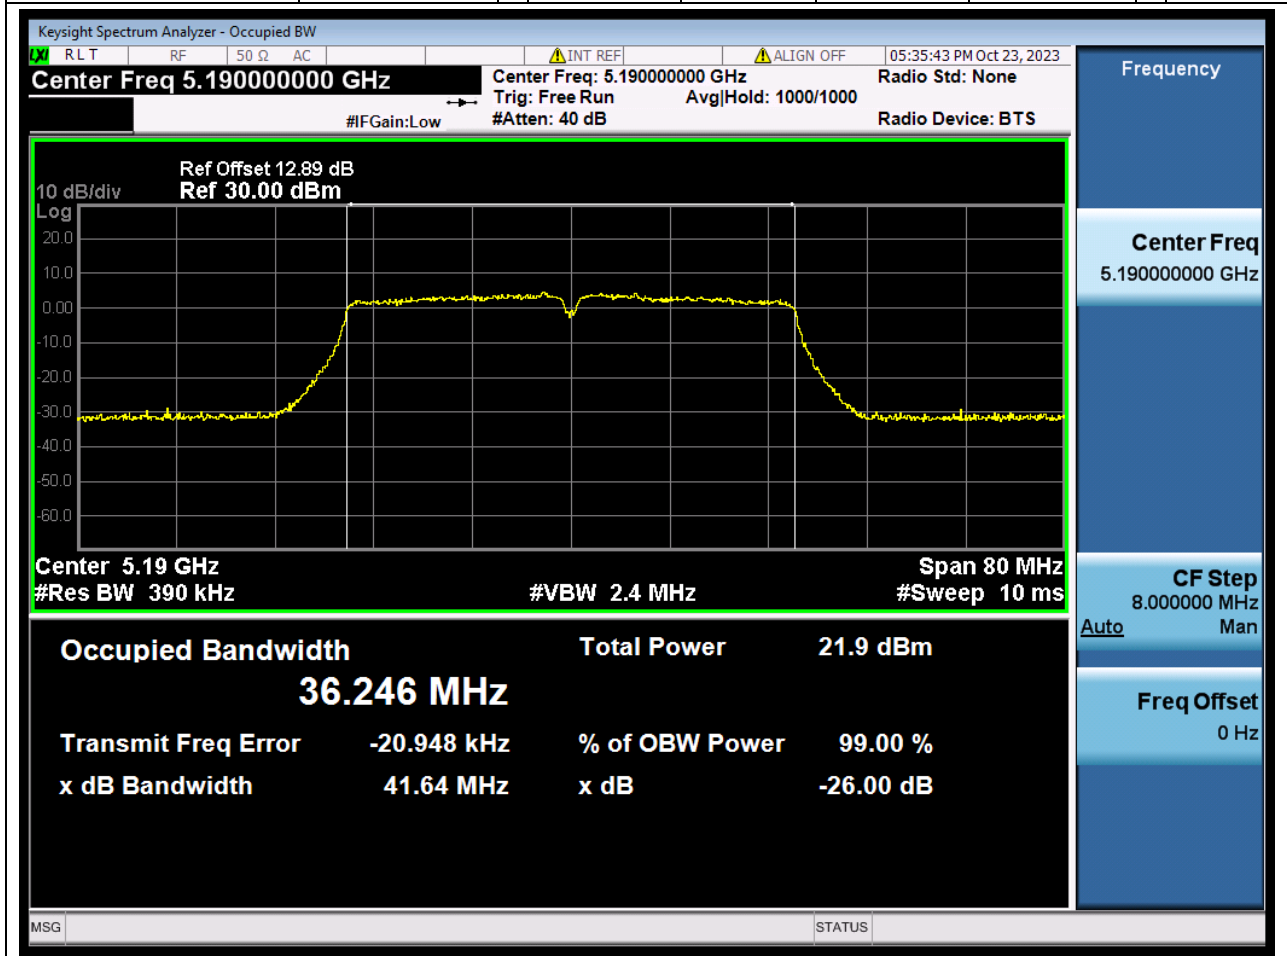

7. 802.11n_40M_U-NNI-1_L

7.1. A.2.2-99% Bandwidth(NTNV)

Center Frequency (MHz)	OBW Power (%)	RBW (MHz)	Detector	Limit (MHz)	OBW (MHz)	Verdict
5190	99	0.39	Peak	0	36.245645	N/A