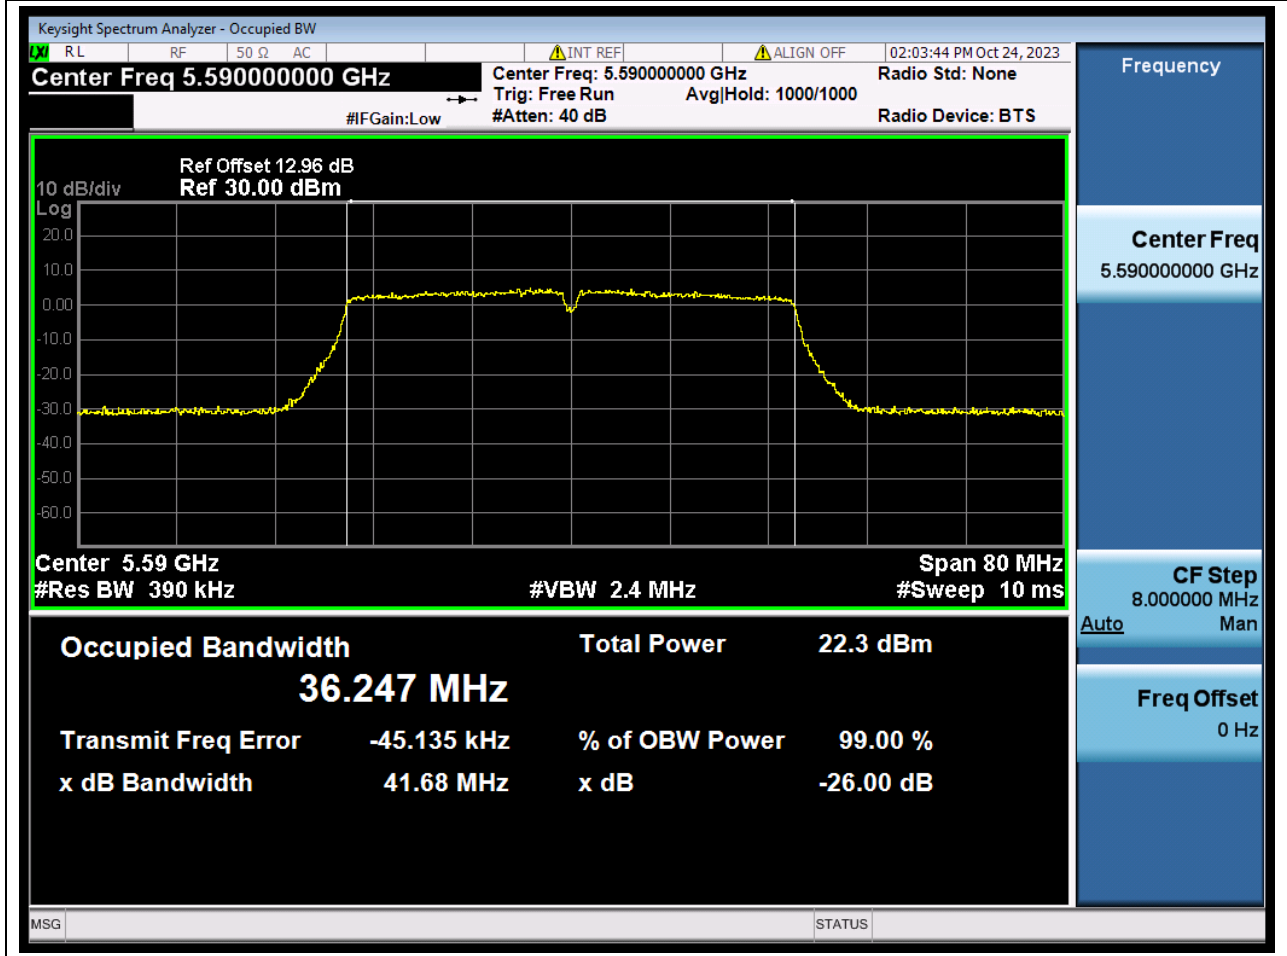

36. 802.11n_40M_U-NNI-2C_M

36.1. A.2.2-99% Bandwidth(NTNV)

Center Frequency (MHz)	OBW Power (%)	RBW (MHz)	Detector	Limit (MHz)	OBW (MHz)	Verdict
5590	99	0.39	Peak	0	36.24657	N/A