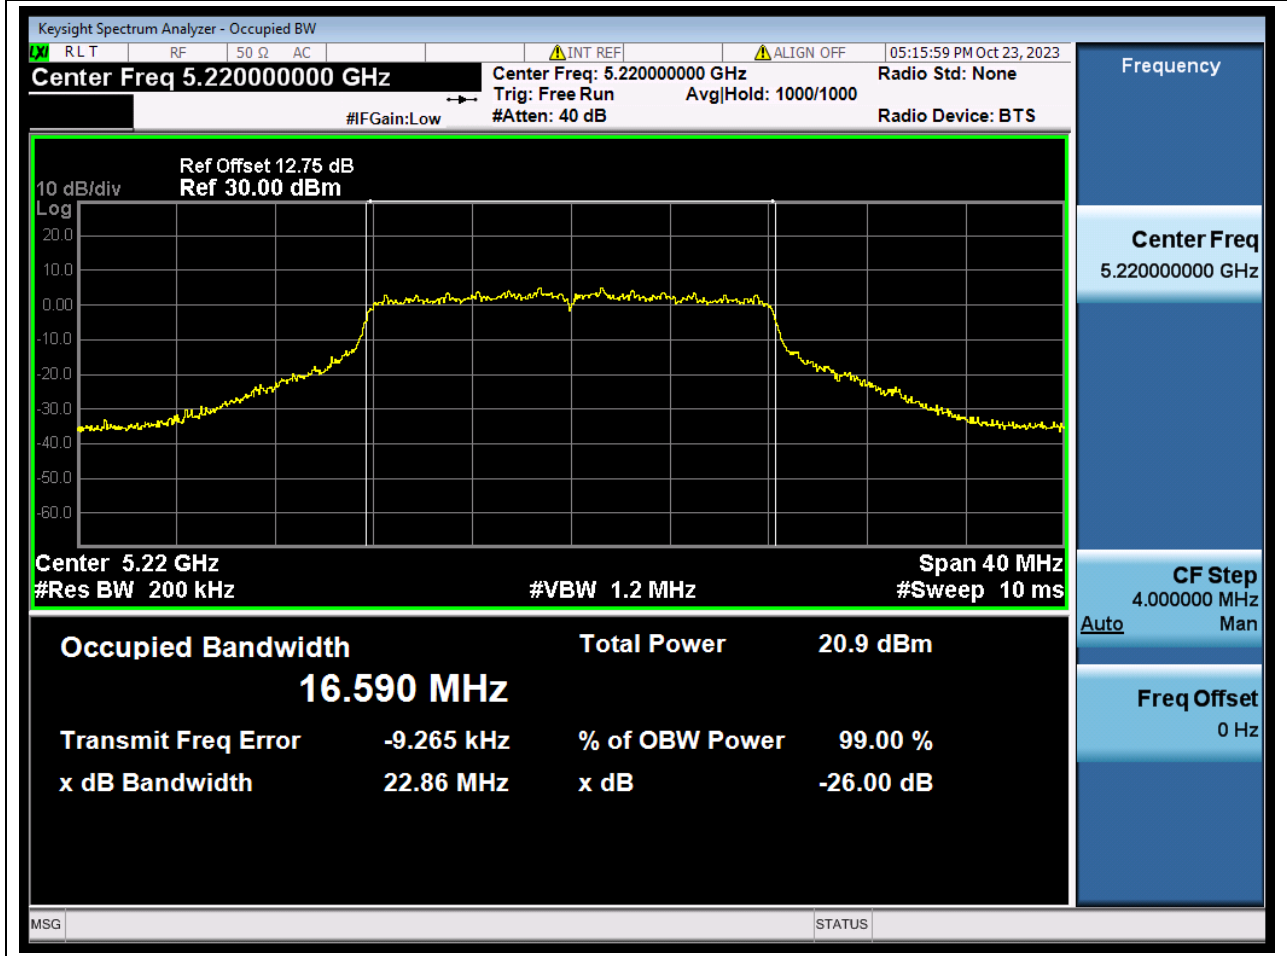

2. 802.11a_20M_U-NNI-1_M

2.1. A.2.2-99% Bandwidth(NTNV)

Center Frequency (MHz)	OBW Power (%)	RBW (MHz)	Detector	Limit (MHz)	OBW (MHz)	Verdict
5220	99	0.2	Peak	0	16.589653	N/A