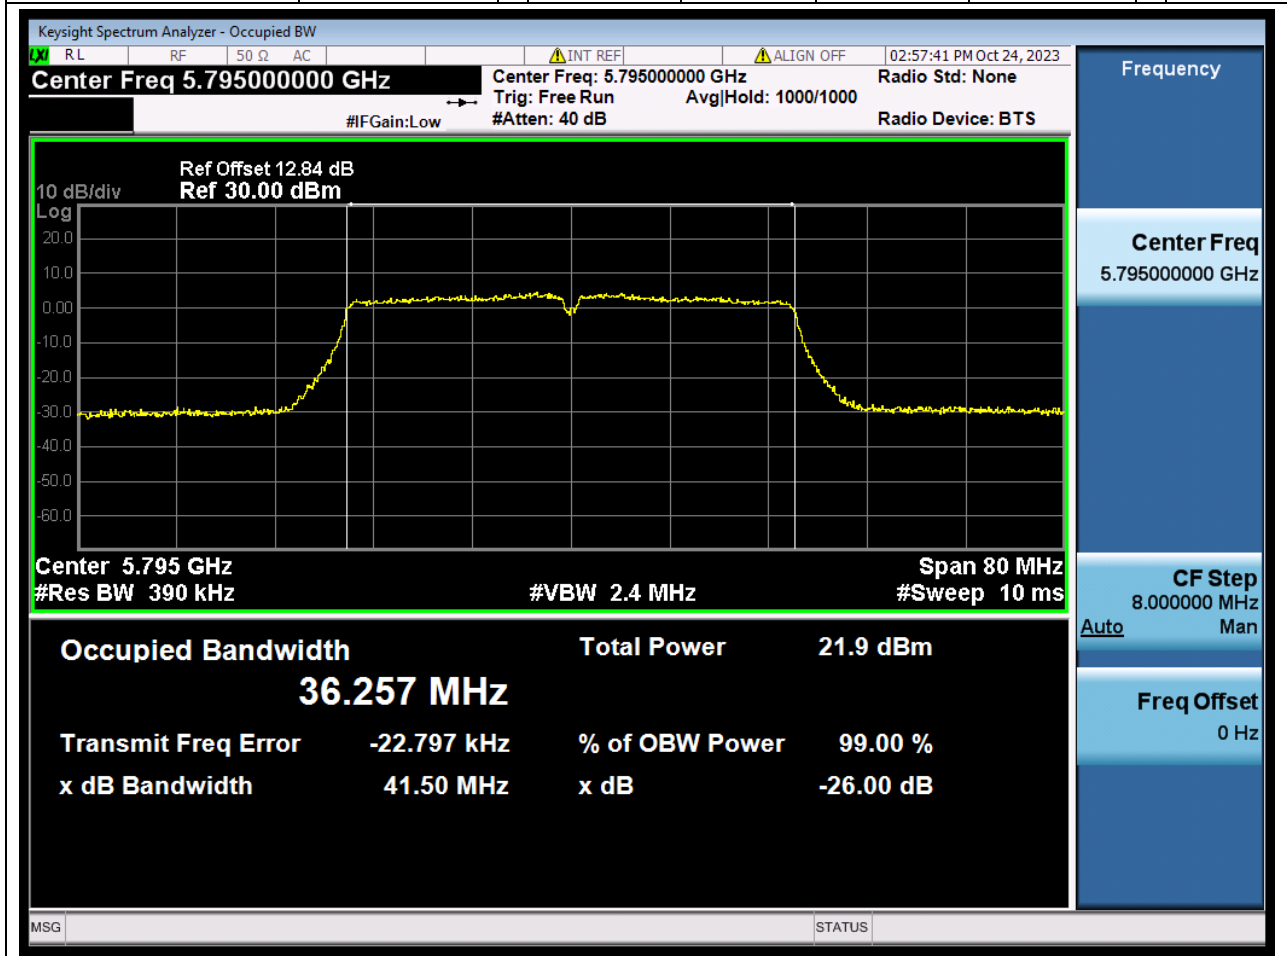

53. 802.11n_40M_U-NNI-3_H

53.1. A.2.2-99% Bandwidth(NTNV)

Center Frequency (MHz)	OBW Power (%)	RBW (MHz)	Detector	Limit (MHz)	OBW (MHz)	Verdict
5795	99	0.39	Peak	0	36.256971	N/A