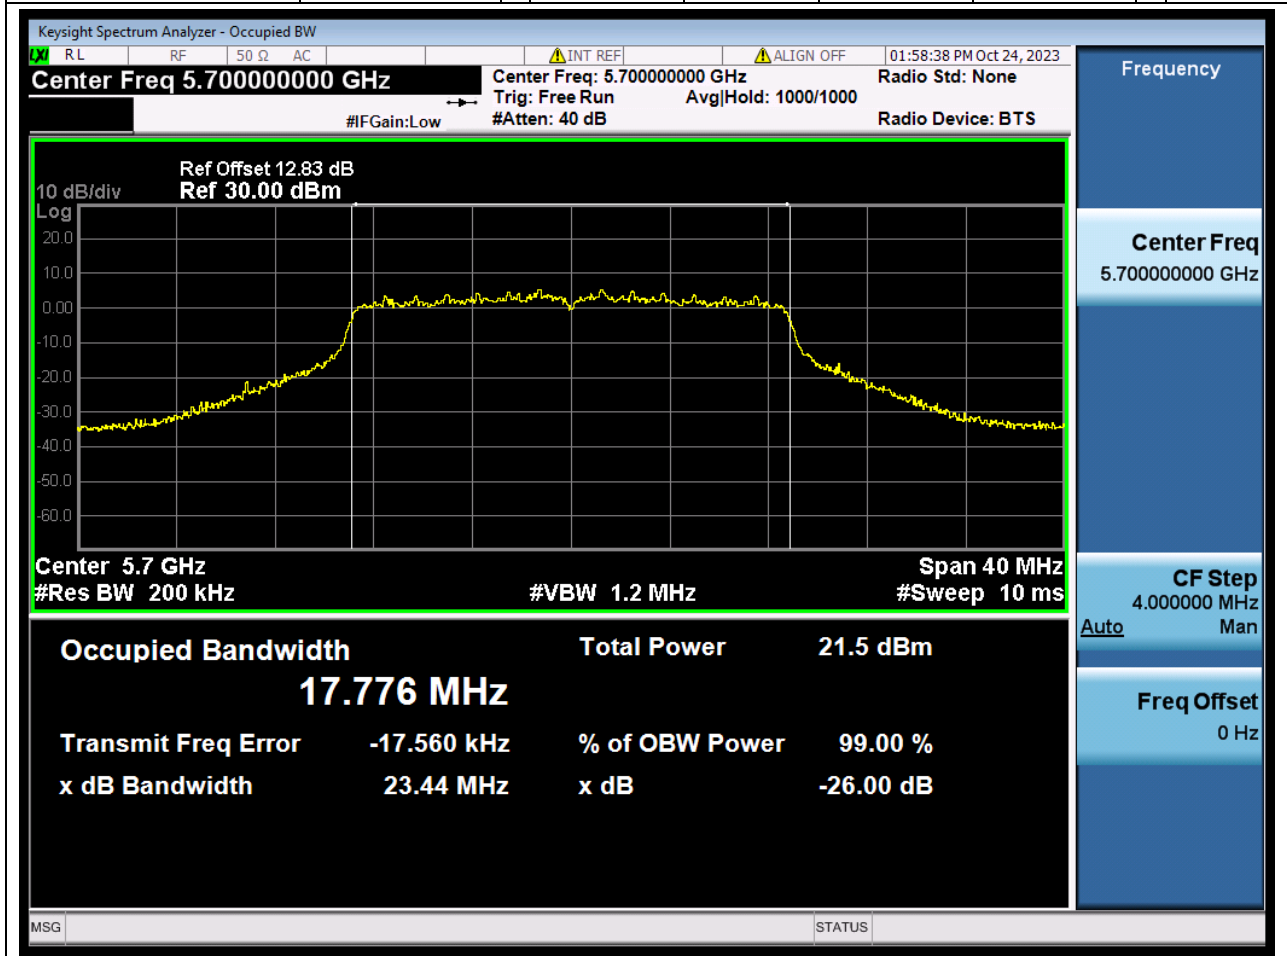

34. 802.11n_20M_U-NNI-2C_H

34.1. A.2.2-99% Bandwidth(NTNV)

Center Frequency (MHz)	OBW Power (%)	RBW (MHz)	Detector	Limit (MHz)	OBW (MHz)	Verdict
5700	99	0.2	Peak	0	17.77584	N/A