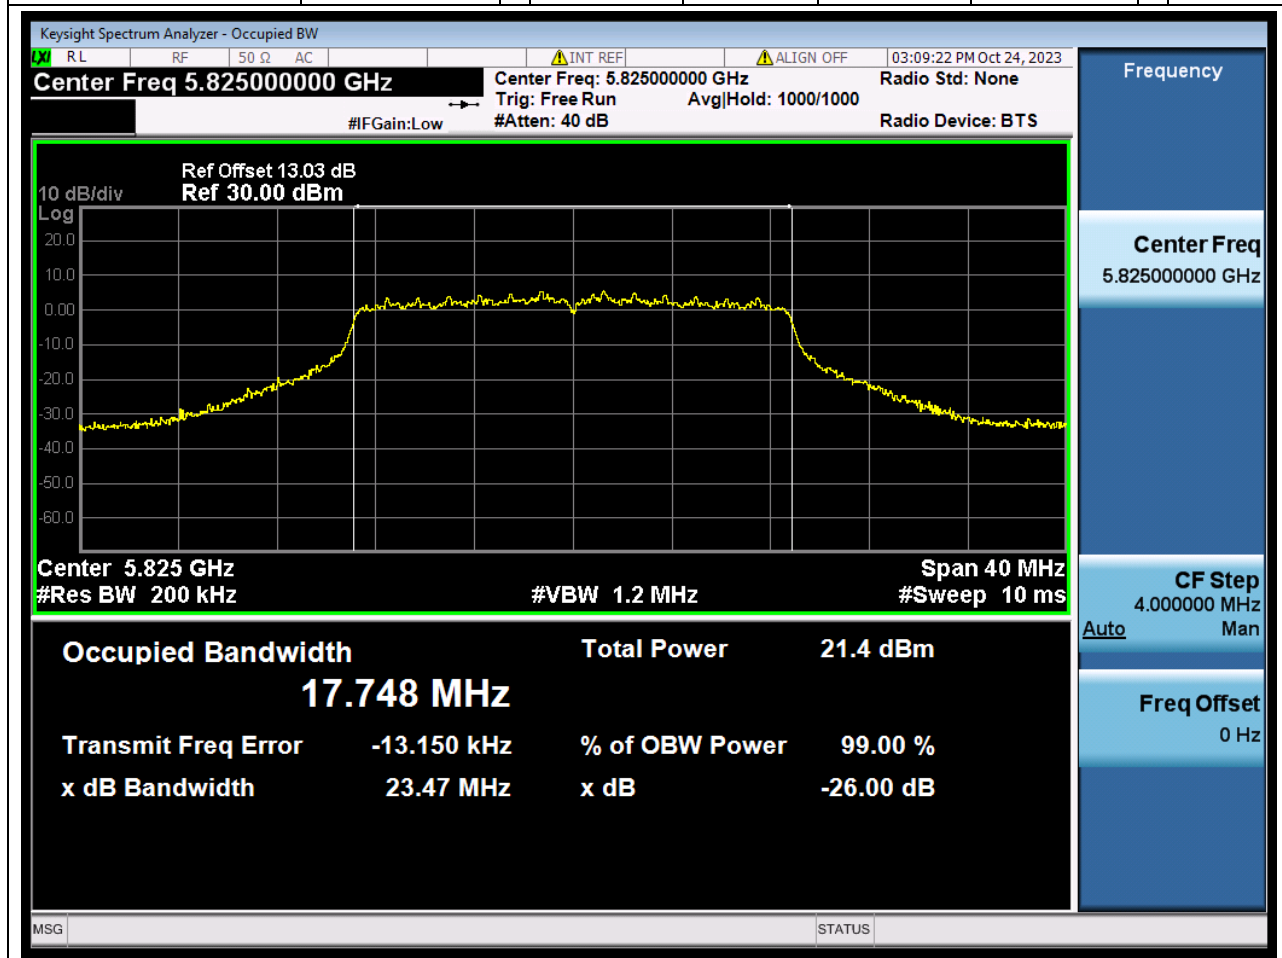

56. 802.11ac_20M_U-NNI-3_H

56.1. A.2.2-99% Bandwidth(NTNV)

Center Frequency (MHz)	OBW Power (%)	RBW (MHz)	Detector	Limit (MHz)	OBW (MHz)	Verdict
5825	99	0.2	Peak	0	17.747559	N/A