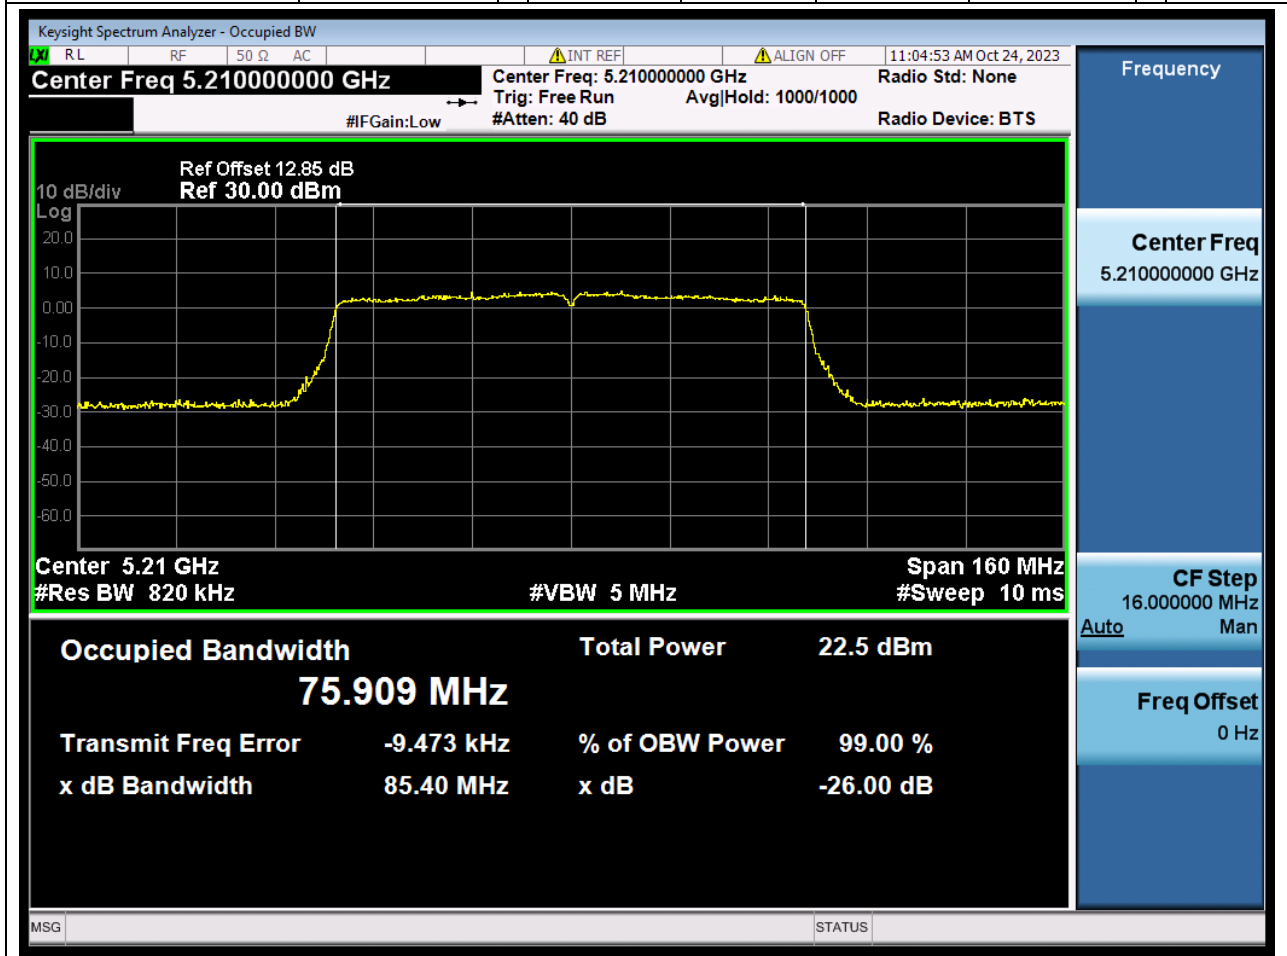

14. 802.11ac_80M_U-NNI-1_M

14.1. A.2.2-99% Bandwidth(NTNV)

Center Frequency (MHz)	OBW Power (%)	RBW (MHz)	Detector	Limit (MHz)	OBW (MHz)	Verdict
5210	99	0.82	Peak	0	75.909044	N/A