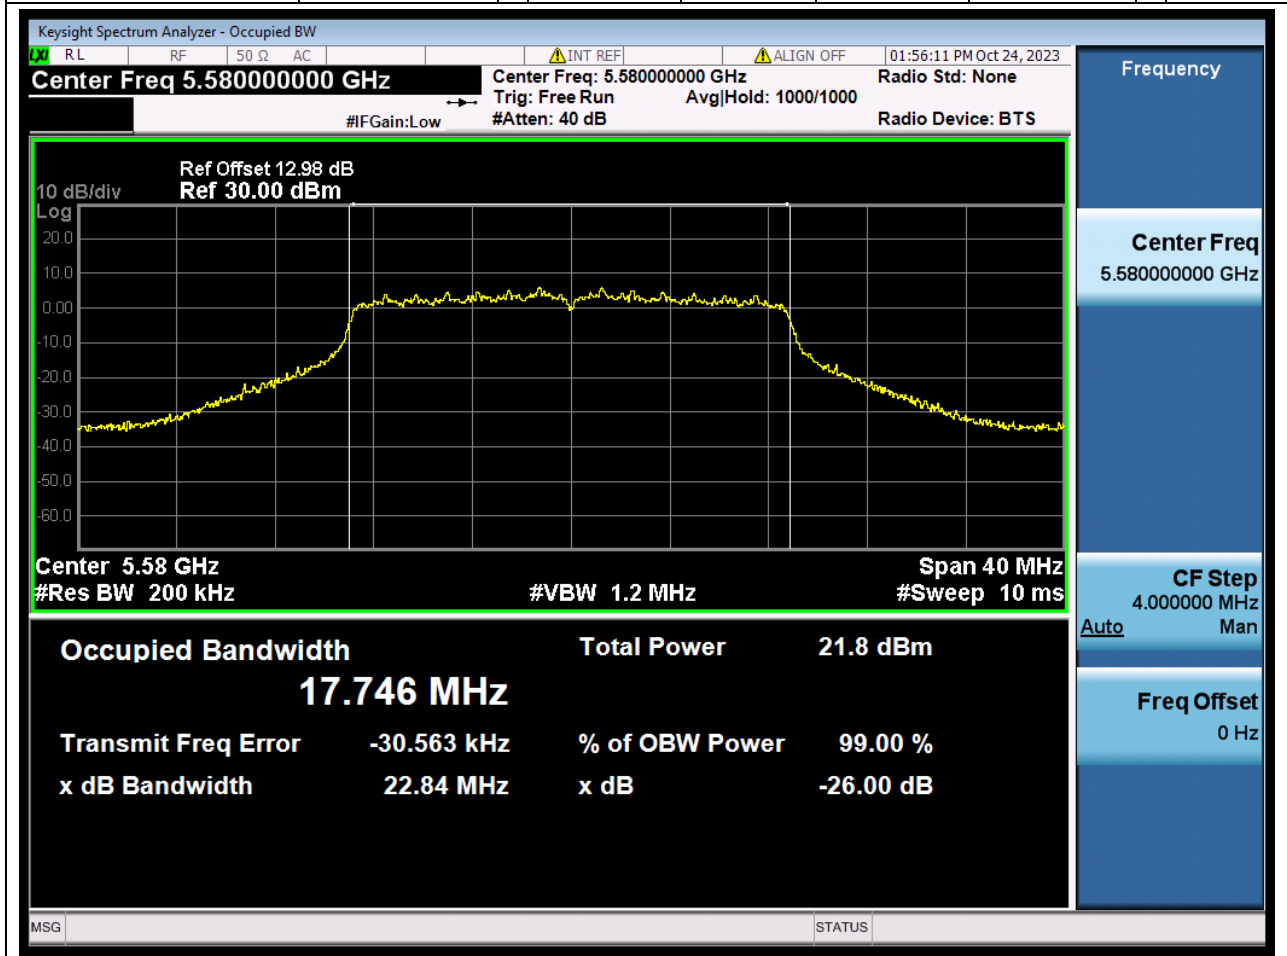

33. 802.11n_20M_U-NNI-2C_M

33.1. A.2.2-99% Bandwidth(NTNV)

Center Frequency (MHz)	OBW Power (%)	RBW (MHz)	Detector	Limit (MHz)	OBW (MHz)	Verdict
5580	99	0.2	Peak	0	17.746418	N/A