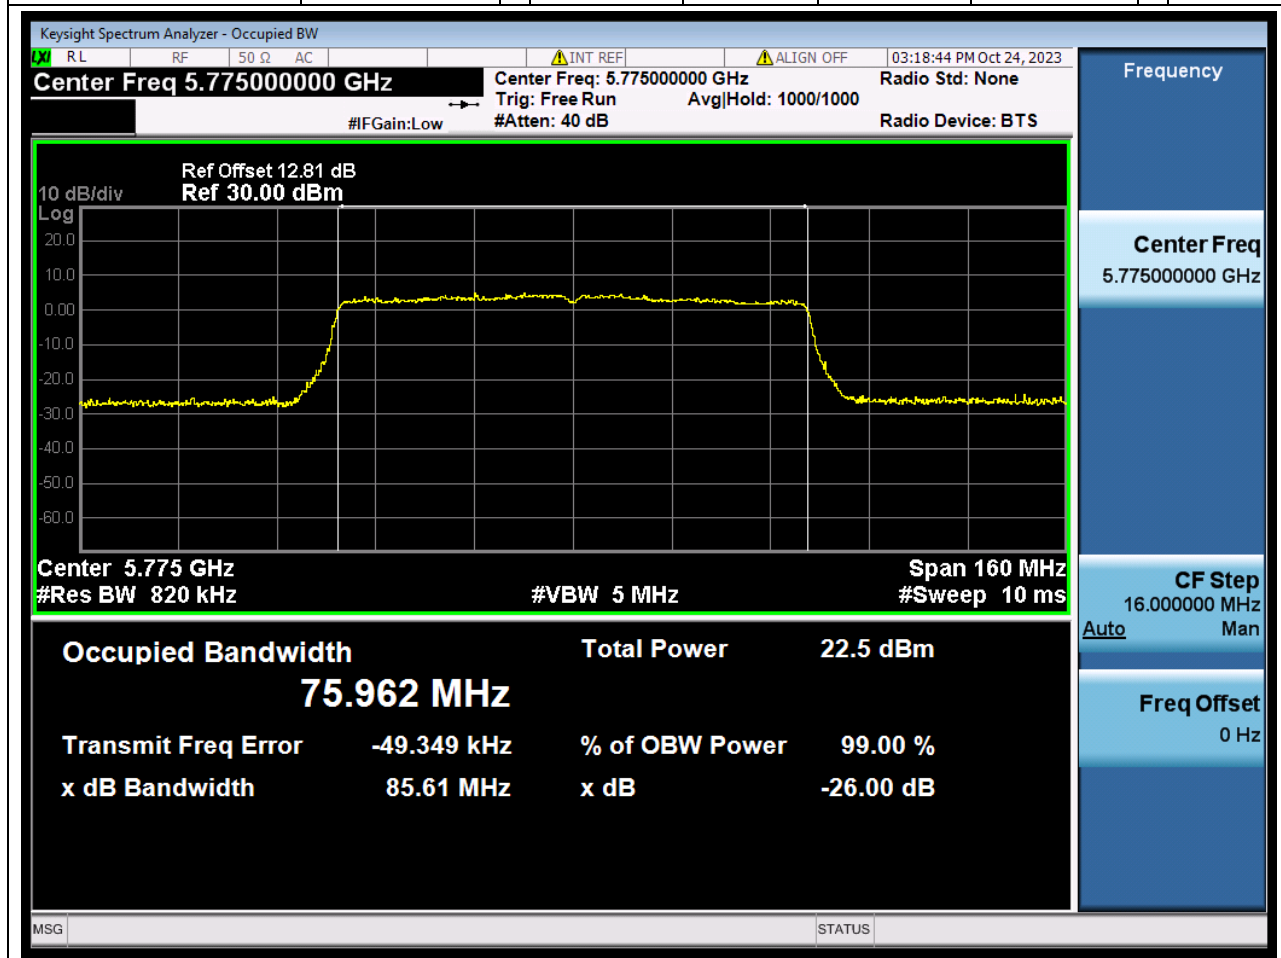

59. 802.11ac_80M_U-NNI-3_M

59.1. A.2.2-99% Bandwidth(NTNV)

Center Frequency (MHz)	OBW Power (%)	RBW (MHz)	Detector	Limit (MHz)	OBW (MHz)	Verdict
5775	99	0.82	Peak	0	75.962466	N/A

--BLANK BELOW--