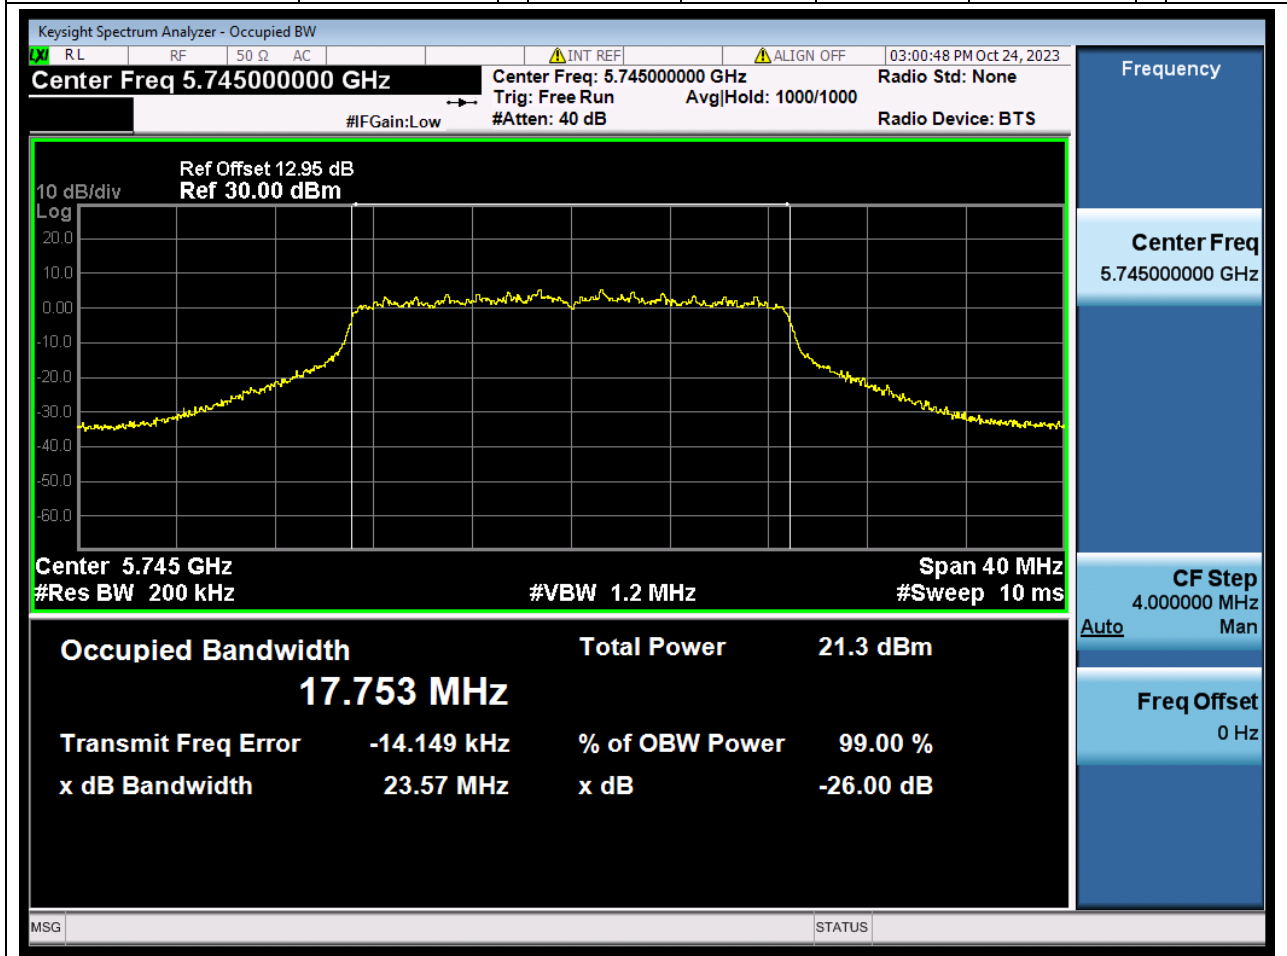

54. 802.11ac_20M_U-NNI-3_L

54.1. A.2.2-99% Bandwidth(NTNV)

Center Frequency (MHz)	OBW Power (%)	RBW (MHz)	Detector	Limit (MHz)	OBW (MHz)	Verdict
5745	99	0.2	Peak	0	17.752987	N/A