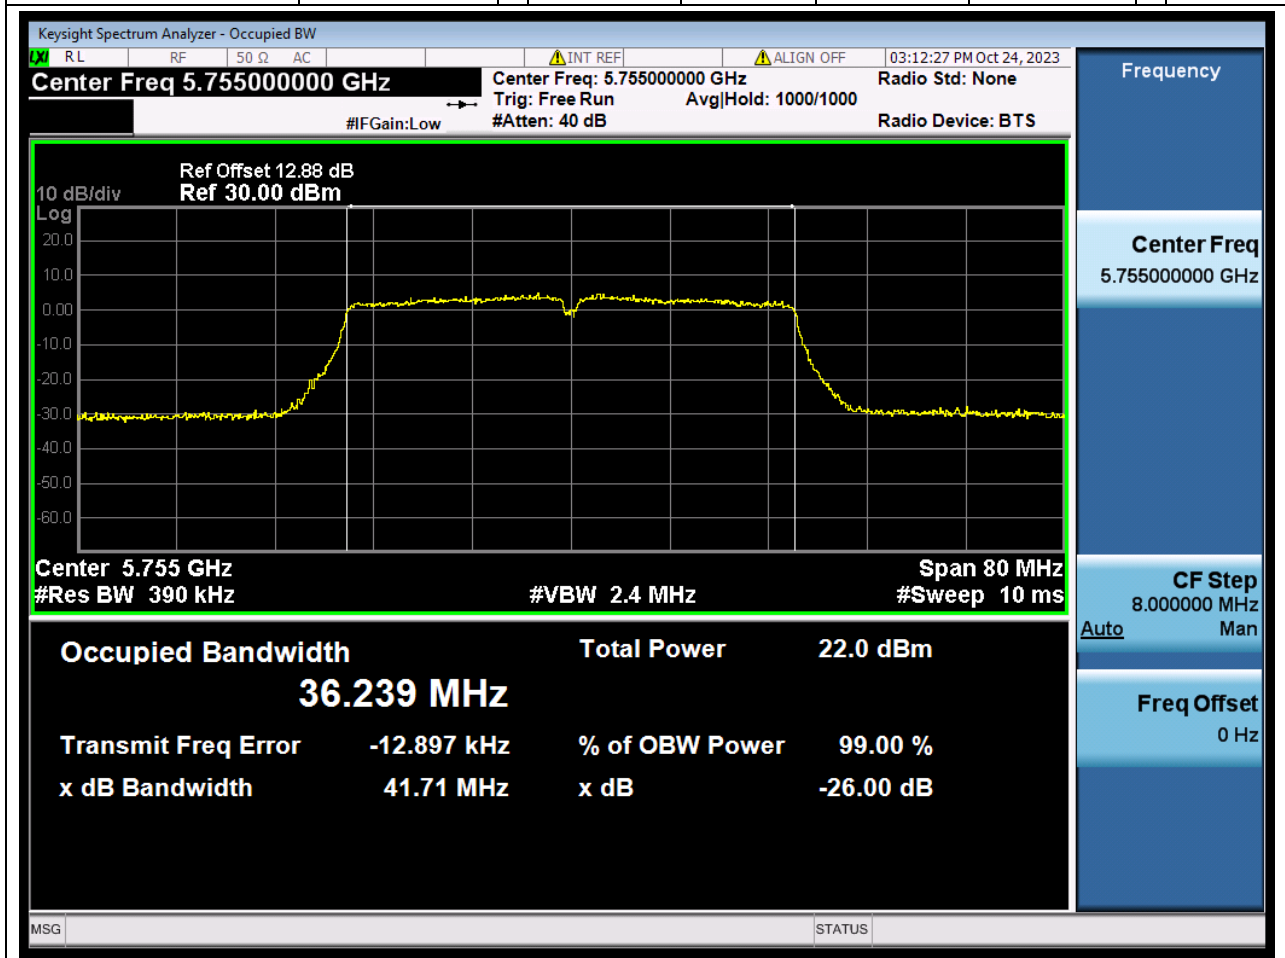

57. 802.11ac_40M_U-NNI-3_L

57.1. A.2.2-99% Bandwidth(NTNV)

Center Frequency (MHz)	OBW Power (%)	RBW (MHz)	Detector	Limit (MHz)	OBW (MHz)	Verdict
5755	99	0.39	Peak	0	36.239396	N/A