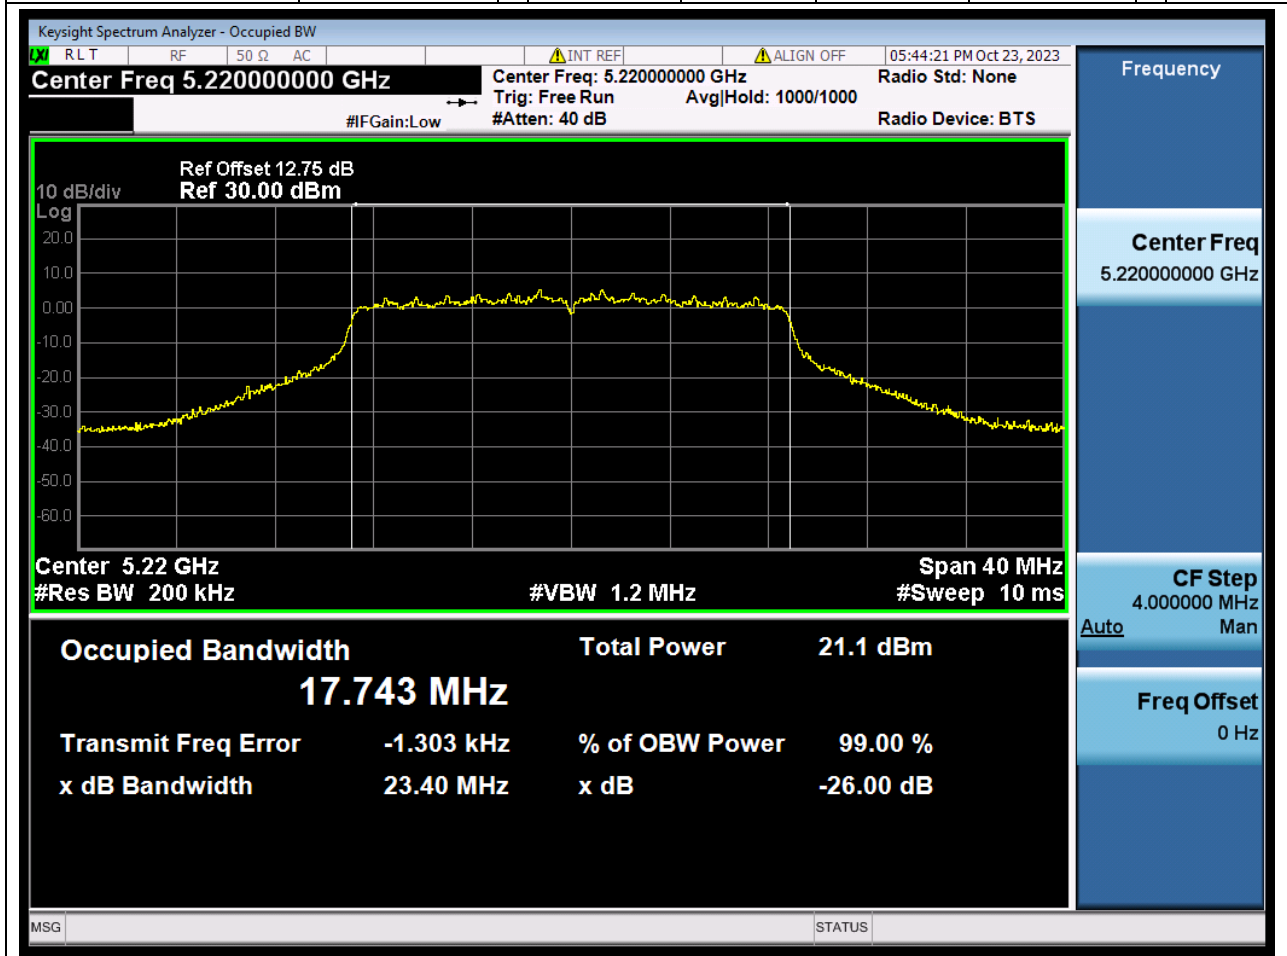

10. 802.11ac_20M_U-NNI-1_M

10.1. A.2.2-99% Bandwidth(NTNV)

Center Frequency (MHz)	OBW Power (%)	RBW (MHz)	Detector	Limit (MHz)	OBW (MHz)	Verdict
5220	99	0.2	Peak	0	17.743018	N/A