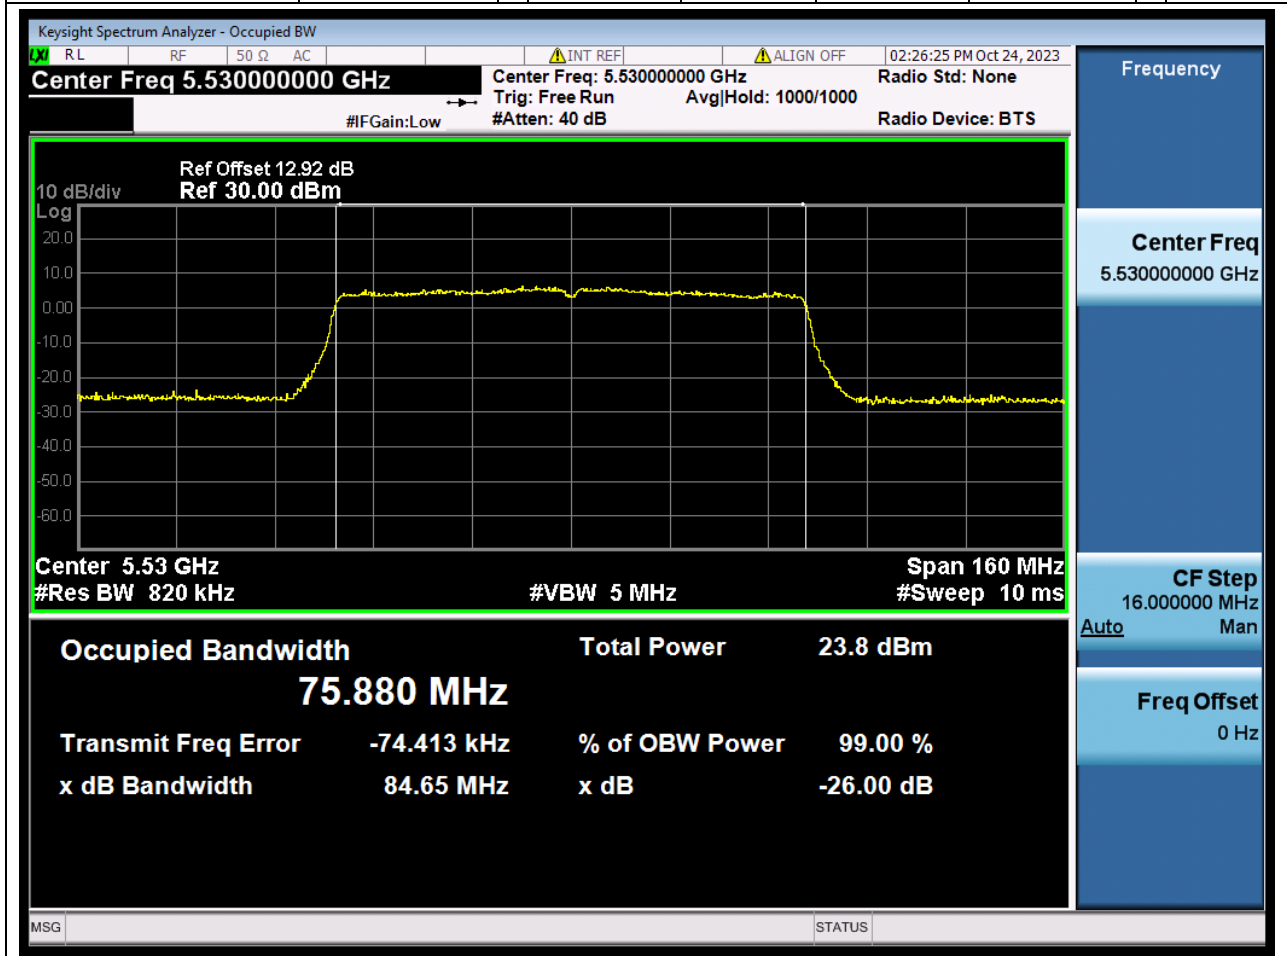

44. 802.11ac_80M_U-NNI-2C_L

44.1. A.2.2-99% Bandwidth(NTNV)

Center Frequency (MHz)	OBW Power (%)	RBW (MHz)	Detector	Limit (MHz)	OBW (MHz)	Verdict
5530	99	0.82	Peak	0	75.880222	N/A