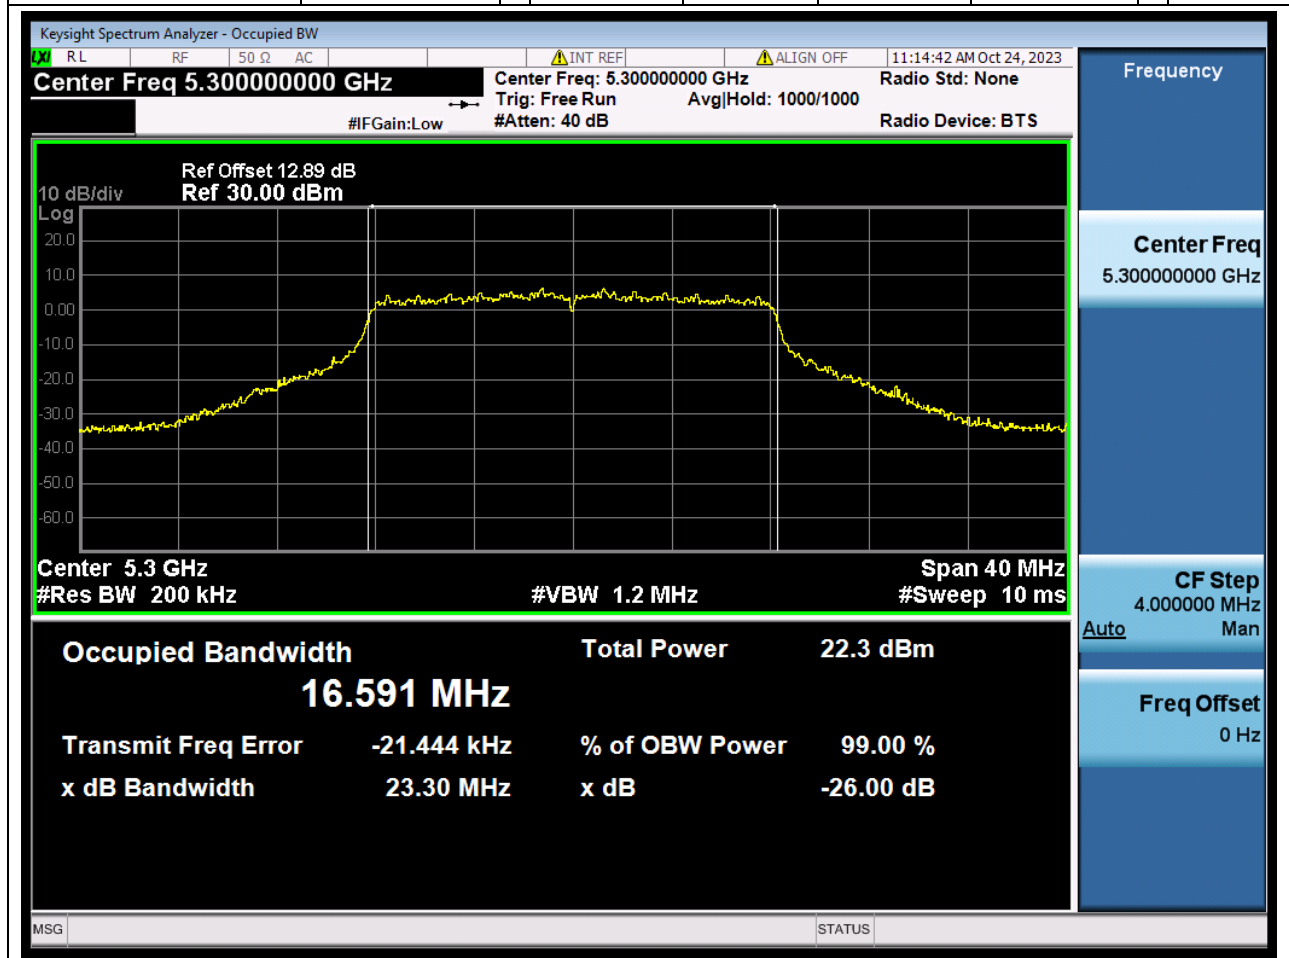

16. 802.11a_20M_U-NNI-2A_M

16.1. A.2.2-99% Bandwidth(NTNV)

Center Frequency (MHz)	OBW Power (%)	RBW (MHz)	Detector	Limit (MHz)	OBW (MHz)	Verdict
5300	99	0.2	Peak	0	16.591307	N/A