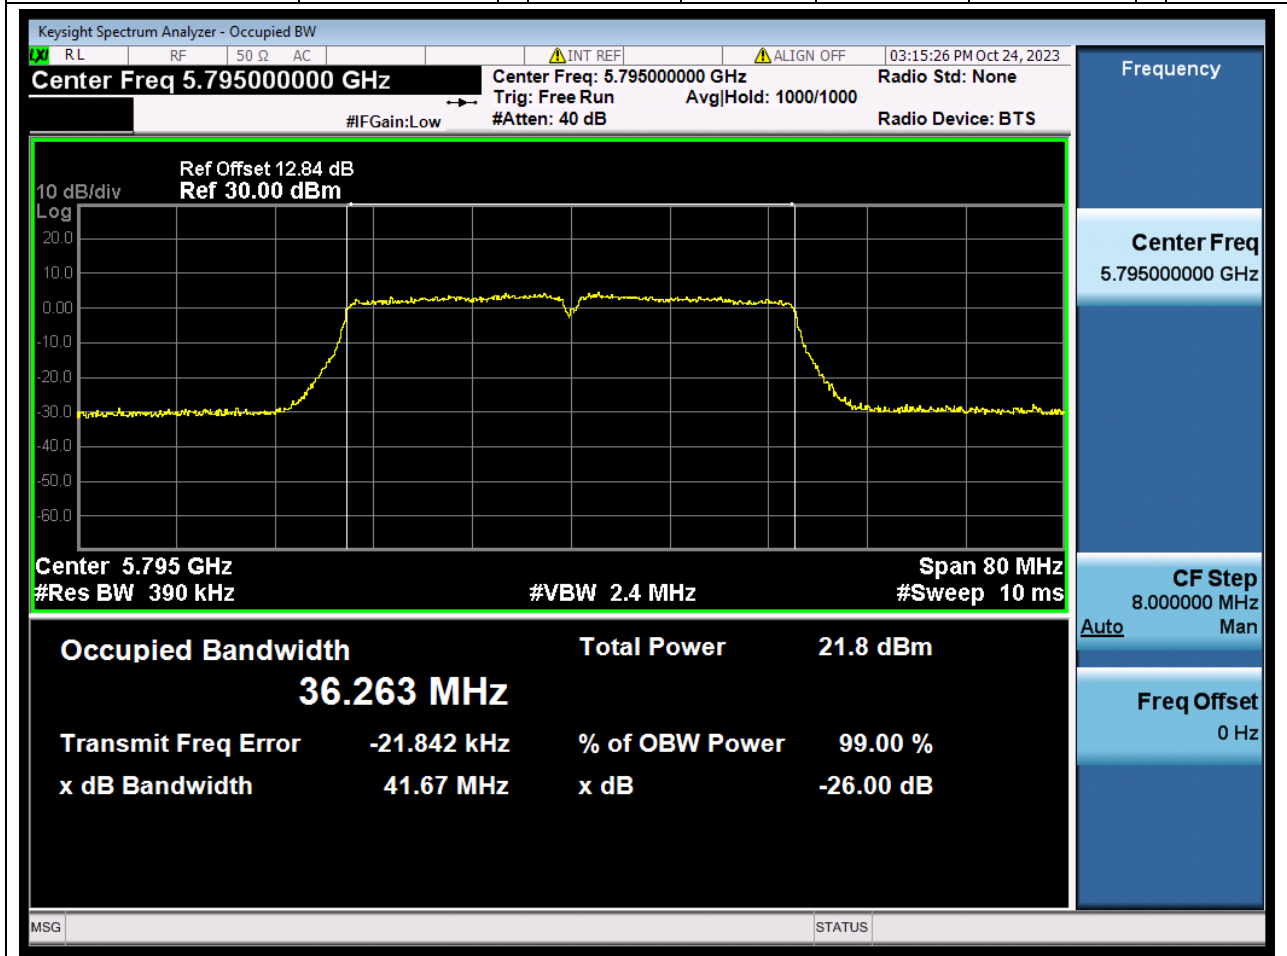

58. 802.11ac_40M_U-NNI-3_H

58.1. A.2.2-99% Bandwidth(NTNV)

Center Frequency (MHz)	OBW Power (%)	RBW (MHz)	Detector	Limit (MHz)	OBW (MHz)	Verdict
5795	99	0.39	Peak	0	36.263472	N/A