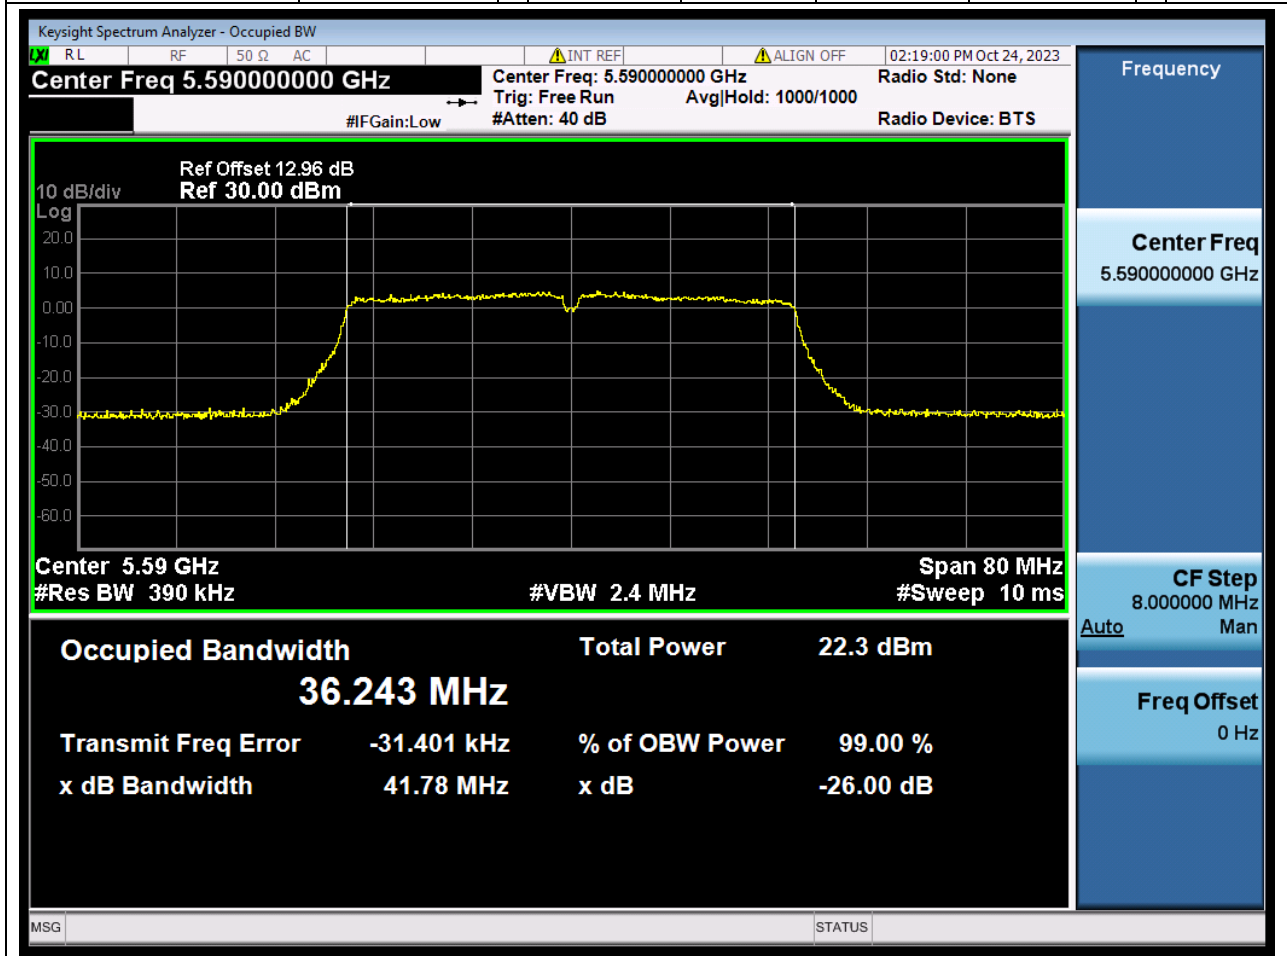

42. 802.11ac_40M_U-NNI-2C_M

42.1. A.2.2-99% Bandwidth(NTNV)

Center Frequency (MHz)	OBW Power (%)	RBW (MHz)	Detector	Limit (MHz)	OBW (MHz)	Verdict
5590	99	0.39	Peak	0	36.242886	N/A