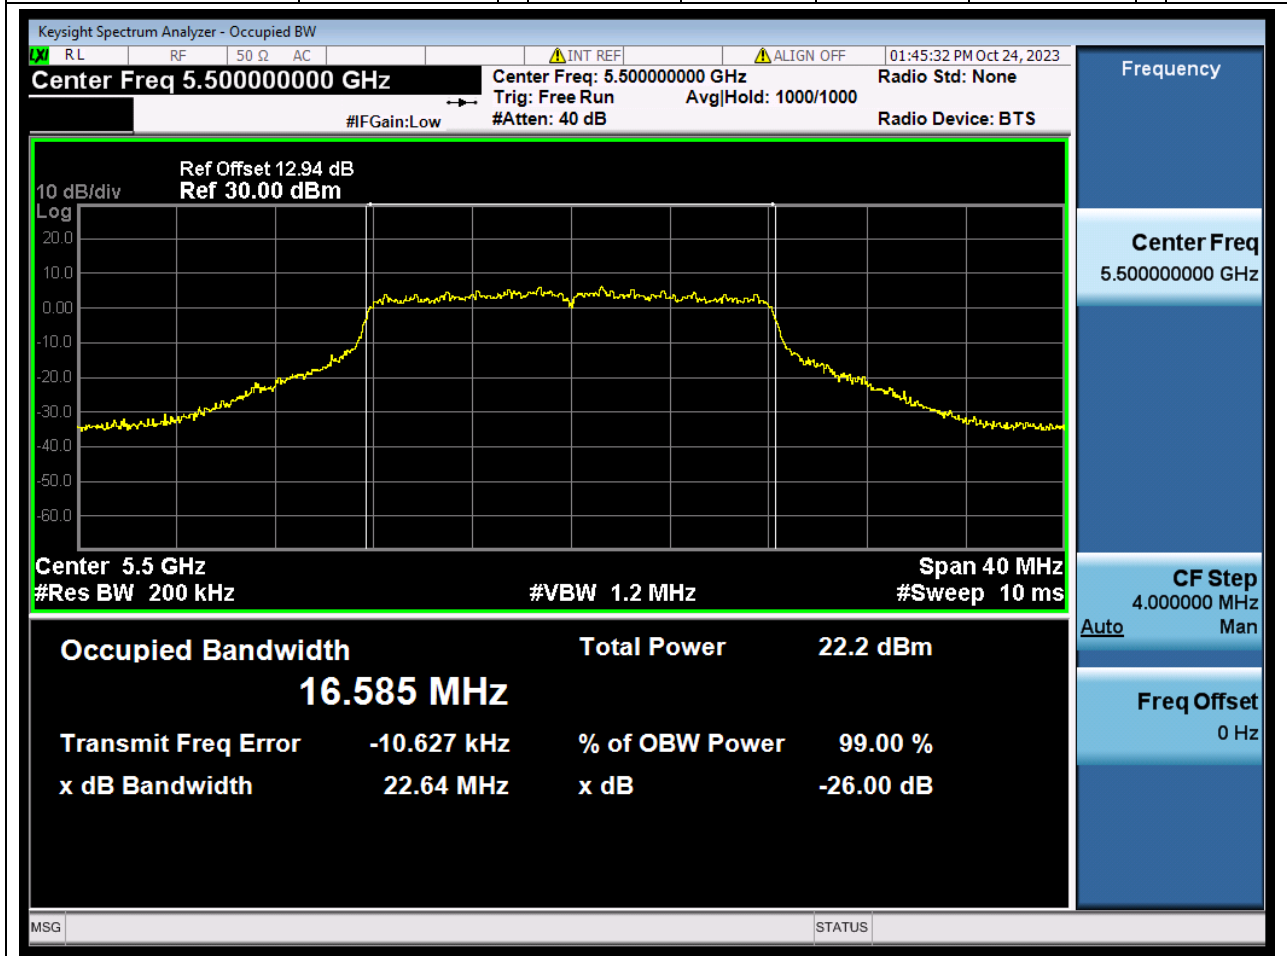

29. 802.11a_20M_U-NNI-2C_L

29.1. A.2.2-99% Bandwidth(NTNV)

Center Frequency (MHz)	OBW Power (%)	RBW (MHz)	Detector	Limit (MHz)	OBW (MHz)	Verdict
5500	99	0.2	Peak	0	16.585323	N/A