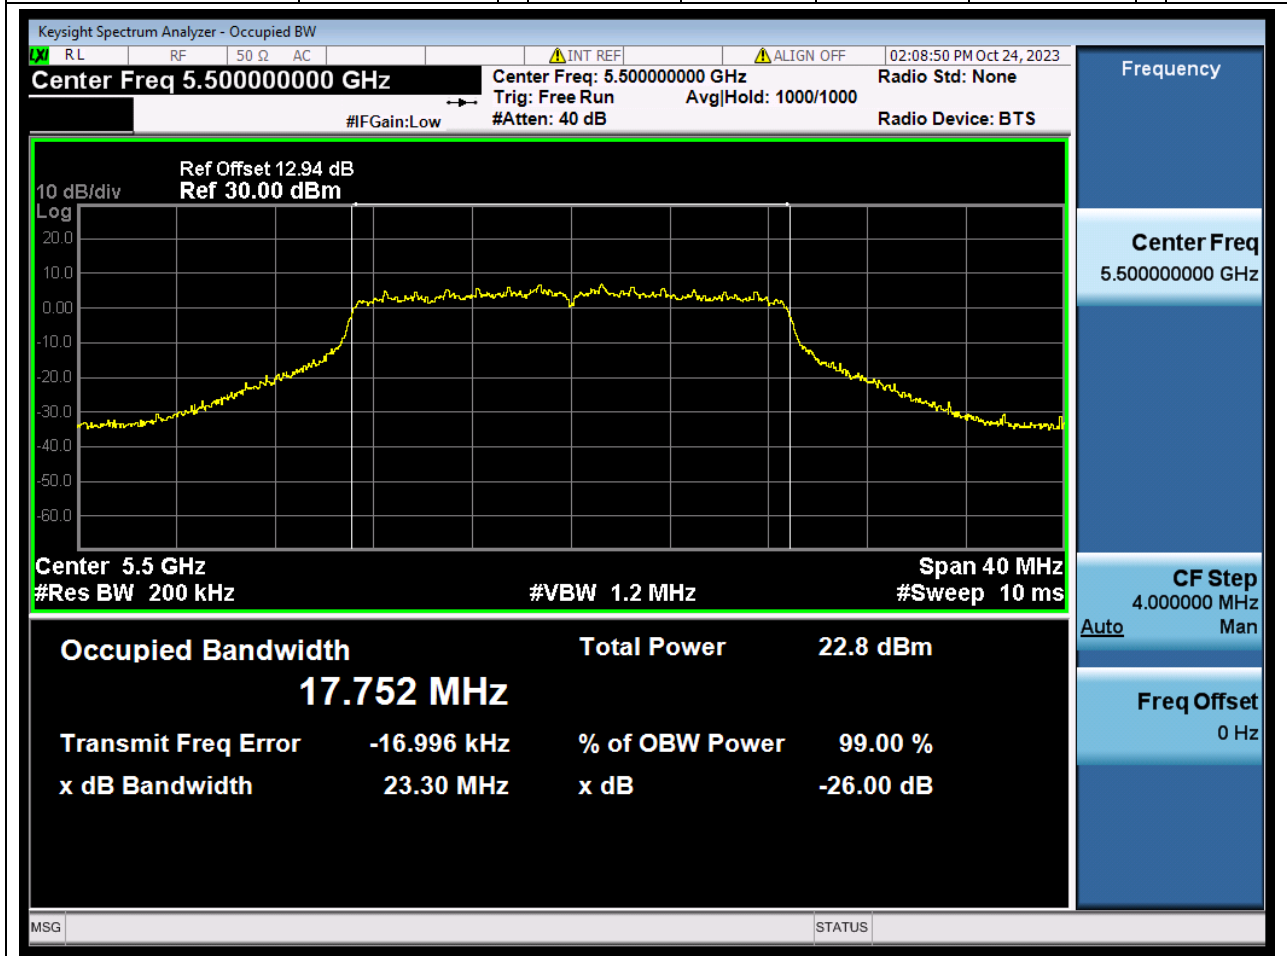

38. 802.11ac_20M_U-NNI-2C_L

38.1. A.2.2-99% Bandwidth(NTNV)

Center Frequency (MHz)	OBW Power (%)	RBW (MHz)	Detector	Limit (MHz)	OBW (MHz)	Verdict
5500	99	0.2	Peak	0	17.752371	N/A