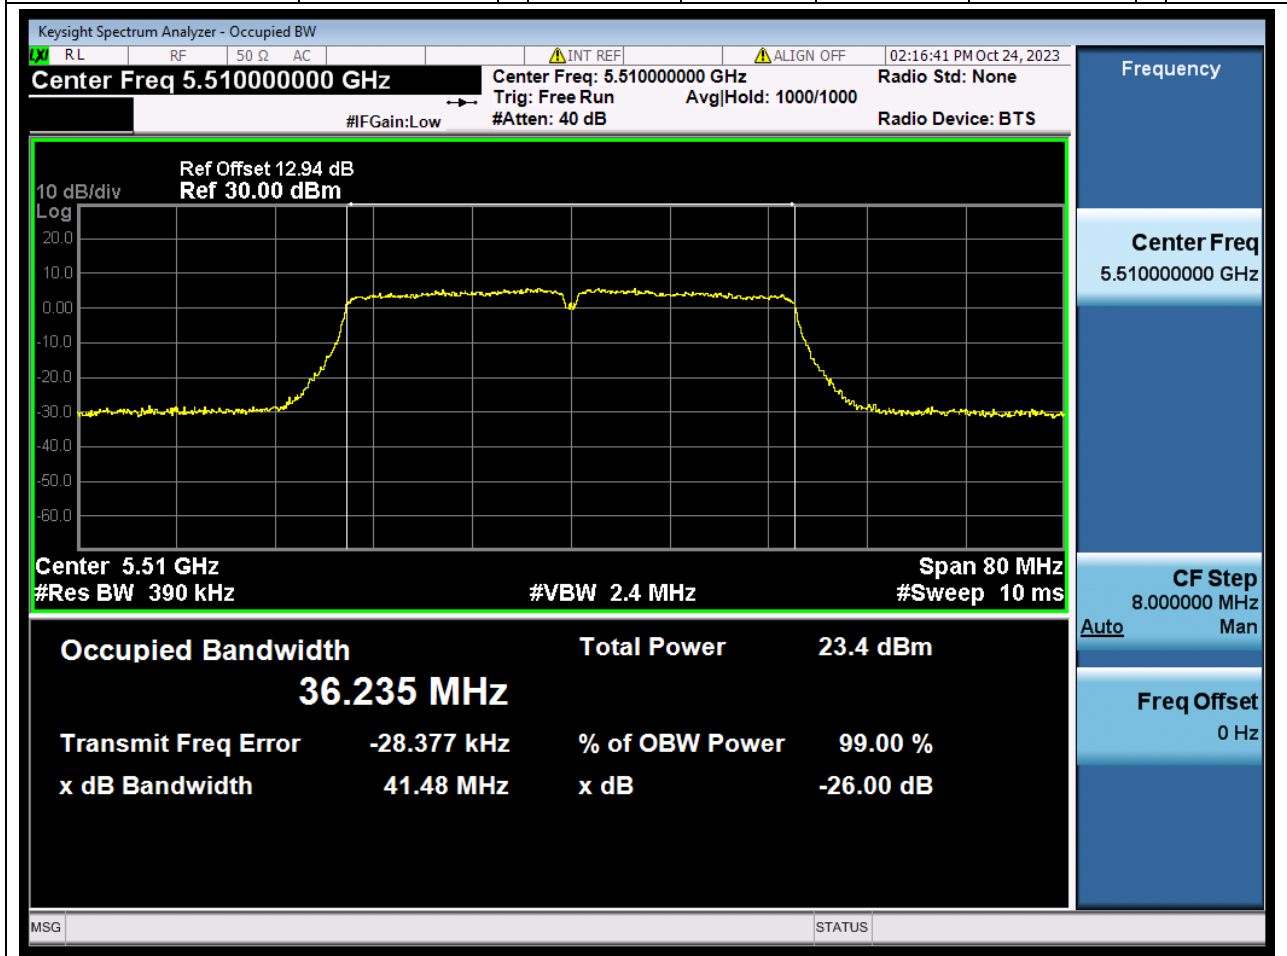

41. 802.11ac_40M_U-NNI-2C_L

41.1. A.2.2-99% Bandwidth(NTNV)

Center Frequency (MHz)	OBW Power (%)	RBW (MHz)	Detector	Limit (MHz)	OBW (MHz)	Verdict
5510	99	0.39	Peak	0	36.235328	N/A