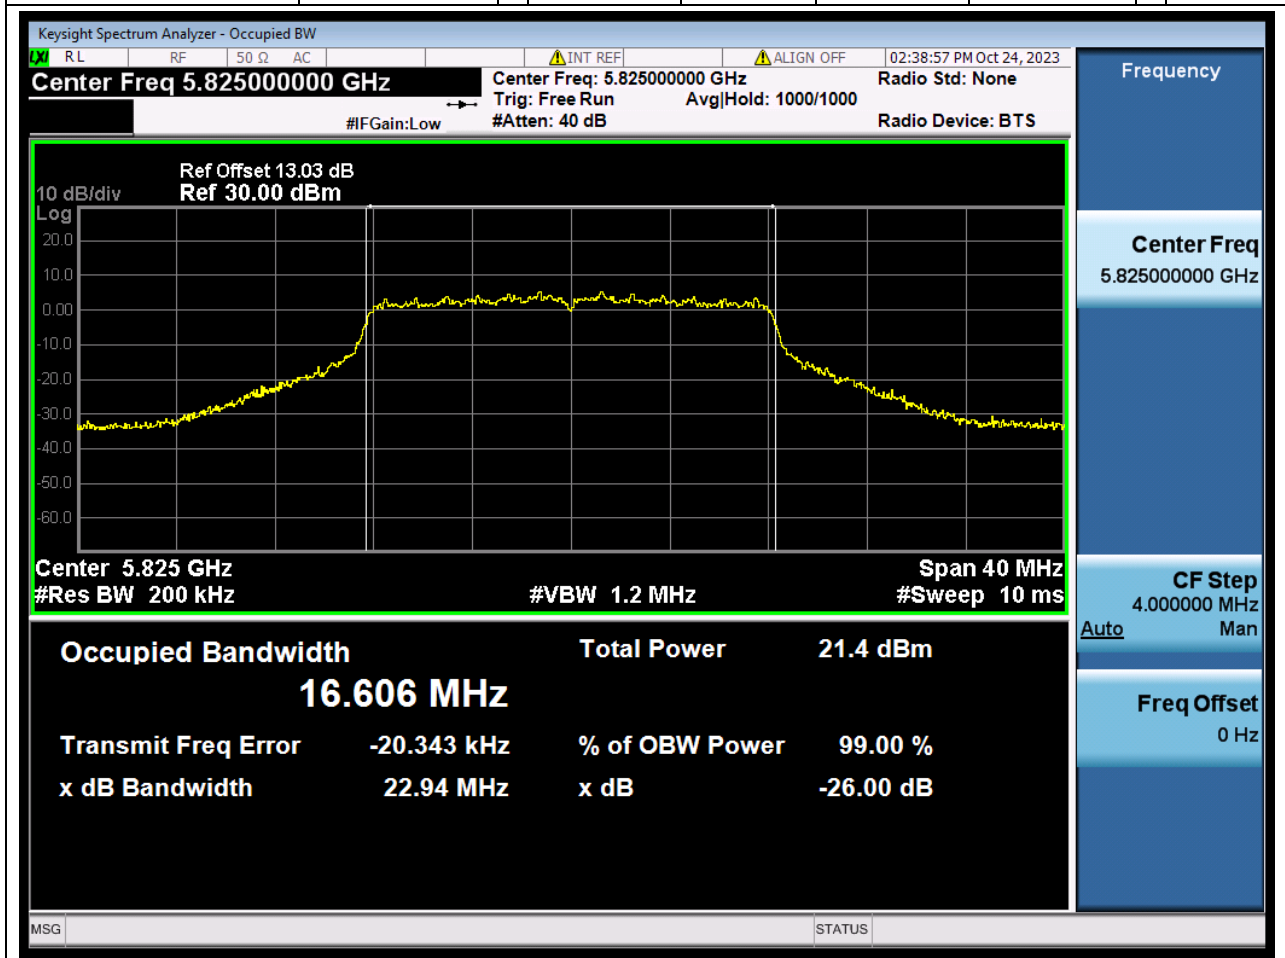

48. 802.11a_20M_U-NNI-3_H

48.1. A.2.2-99% Bandwidth(NTNV)

Center Frequency (MHz)	OBW Power (%)	RBW (MHz)	Detector	Limit (MHz)	OBW (MHz)	Verdict
5825	99	0.2	Peak	0	16.605905	N/A