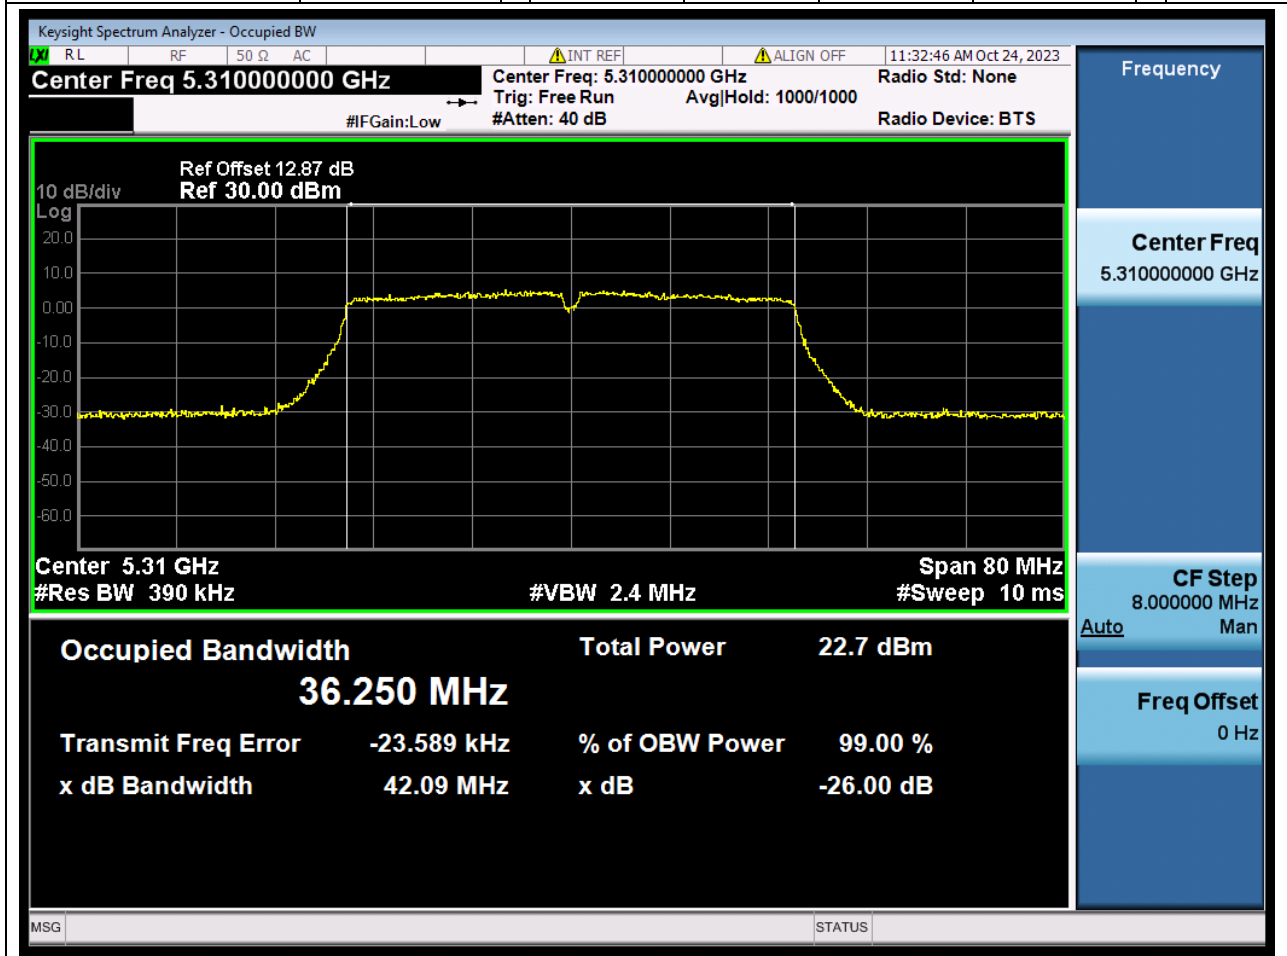

22. 802.11n_40M_U-NNI-2A_H

22.1. A.2.2-99% Bandwidth(NTNV)

Center Frequency (MHz)	OBW Power (%)	RBW (MHz)	Detector	Limit (MHz)	OBW (MHz)	Verdict
5310	99	0.39	Peak	0	36.25039	N/A