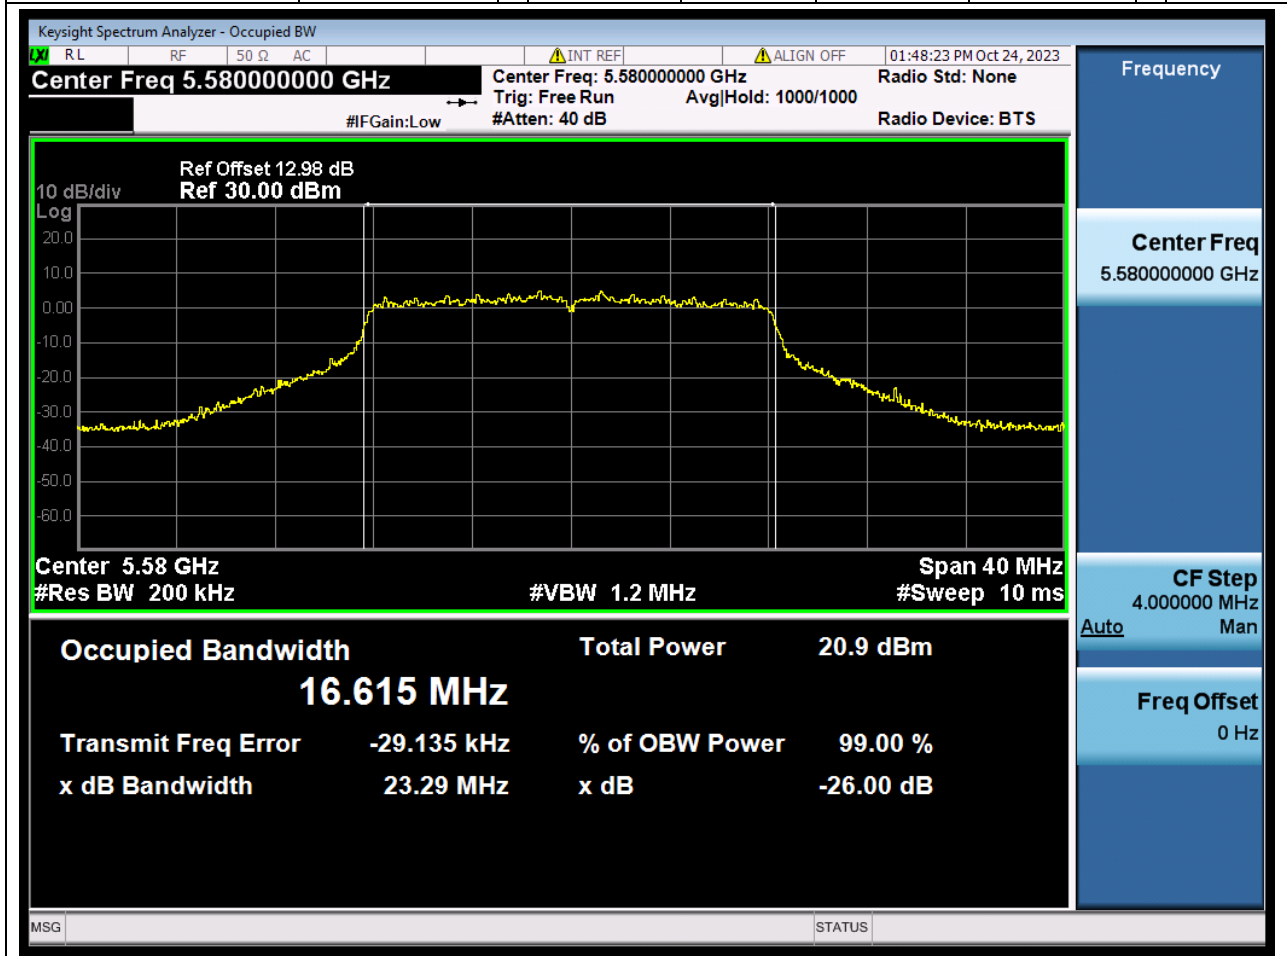

30. 802.11a_20M_U-NNI-2C_M

30.1. A.2.2-99% Bandwidth(NTNV)

Center Frequency (MHz)	OBW Power (%)	RBW (MHz)	Detector	Limit (MHz)	OBW (MHz)	Verdict
5580	99	0.2	Peak	0	16.615401	N/A