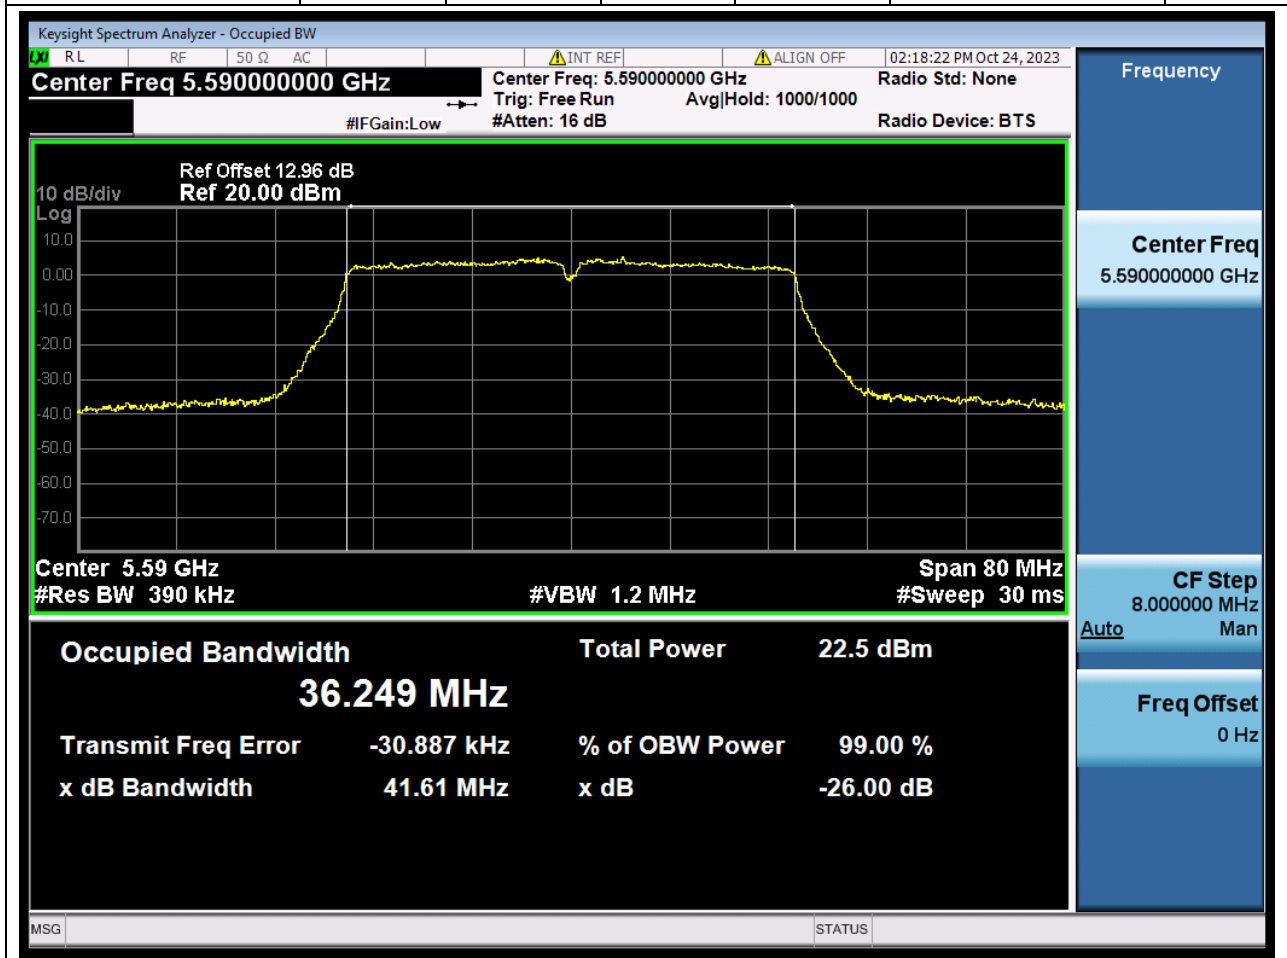

42. 802.11ac_40M_U-NNI-2C_M

42.1. A.2-26dB Bandwidth(NTNV)

Center Frequency (MHz)	XdB Down	RBW (MHz)	Detector	Limit (MHz)	XdB BandWidth (MHz)	Verdict
5590	26	0.39	Peak	0	41.6111	N/A