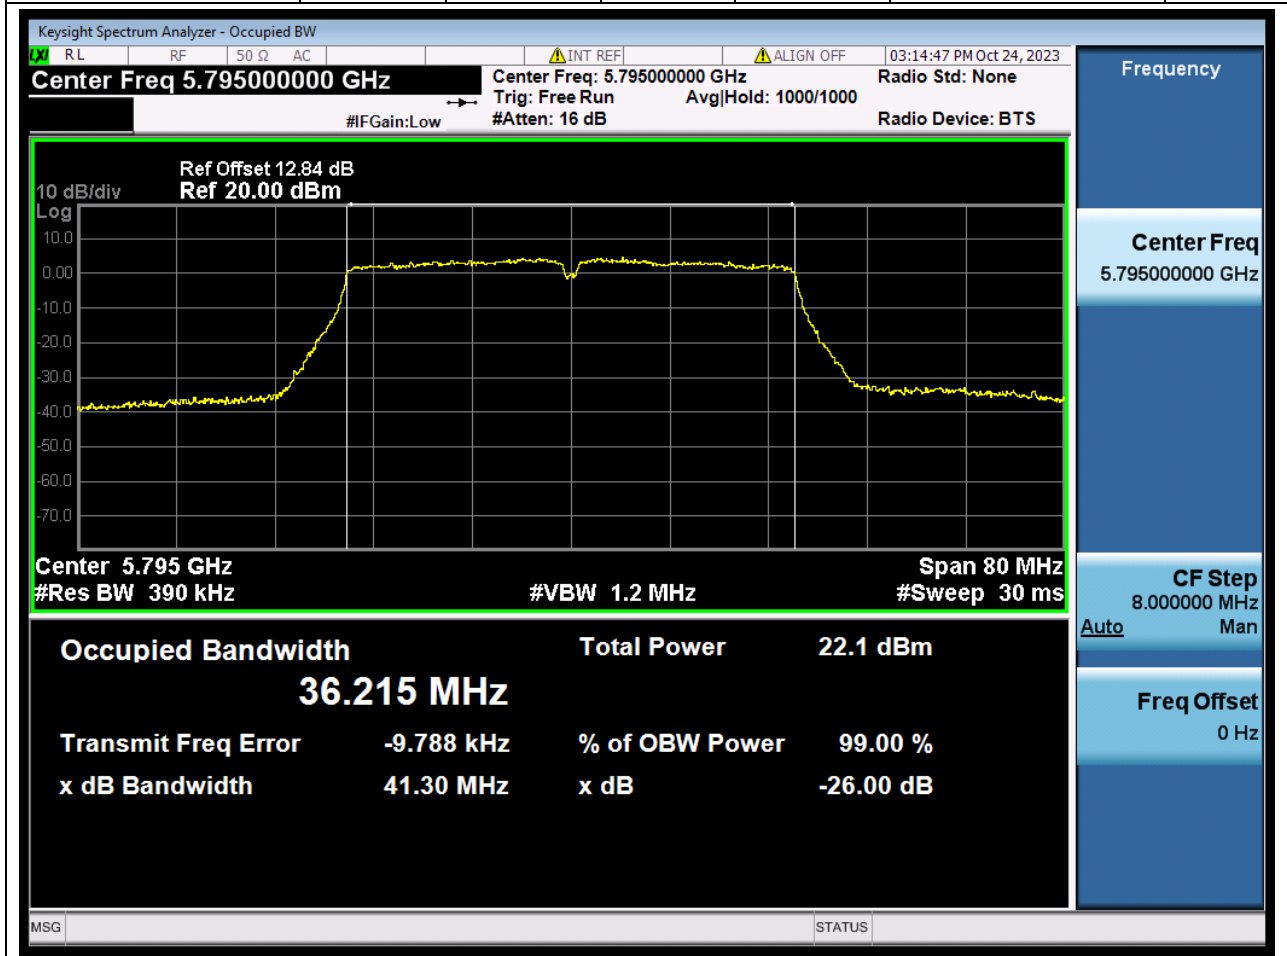

58. 802.11ac_40M_U-NNI-3_H

58.1. A.2-26dB Bandwidth(NTNV)

Center Frequency (MHz)	XdB Down	RBW (MHz)	Detector	Limit (MHz)	XdB BandWidth (MHz)	Verdict
5795	26	0.39	Peak	0	41.297328	N/A