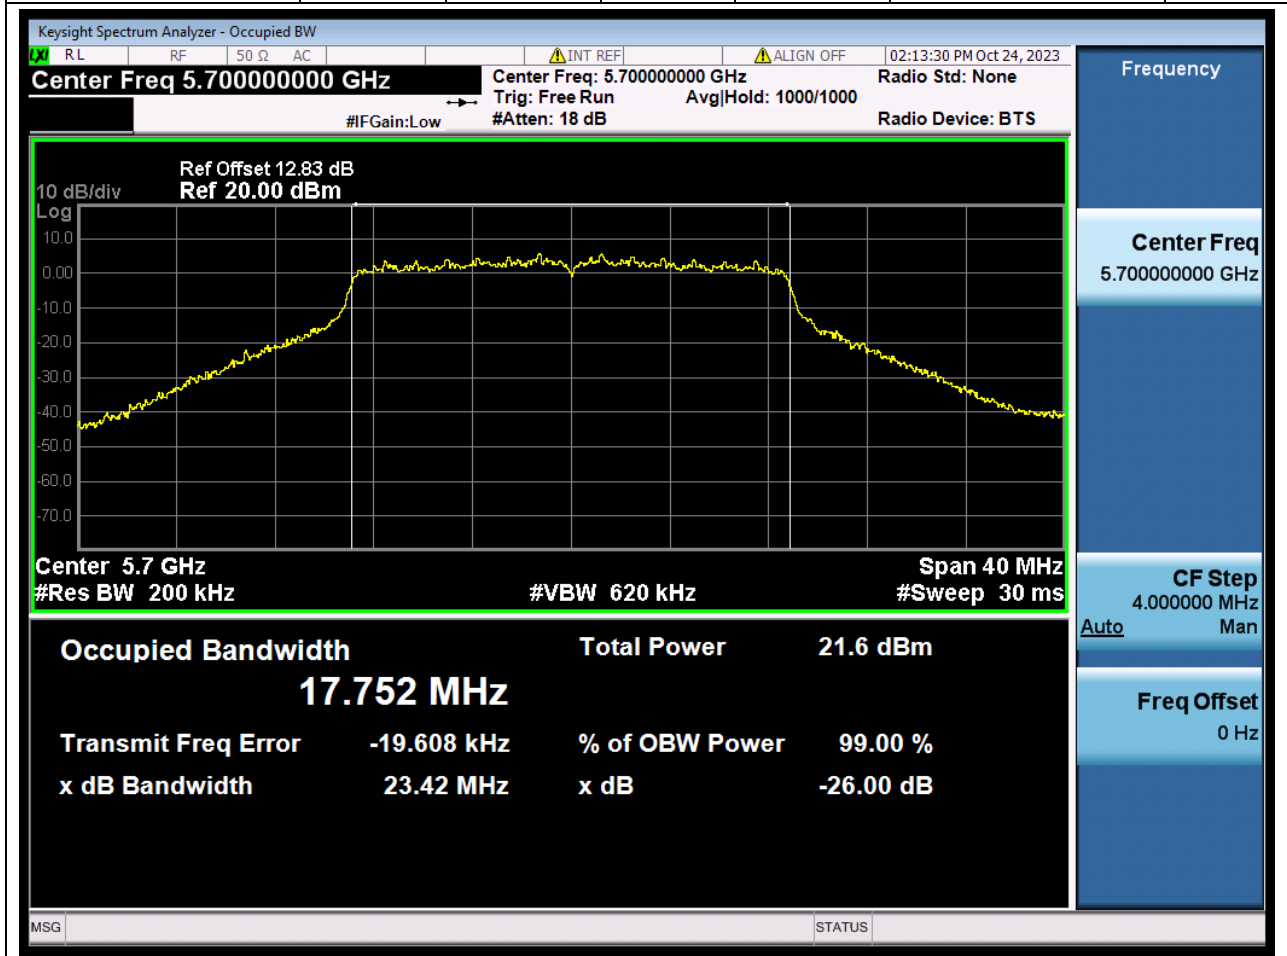

40. 802.11ac_20M_U-NNI-2C_H

40.1. A.2-26dB Bandwidth(NTNV)

Center Frequency (MHz)	XdB Down	RBW (MHz)	Detector	Limit (MHz)	XdB BandWidth (MHz)	Verdict
5700	26	0.2	Peak	0	23.41803	N/A