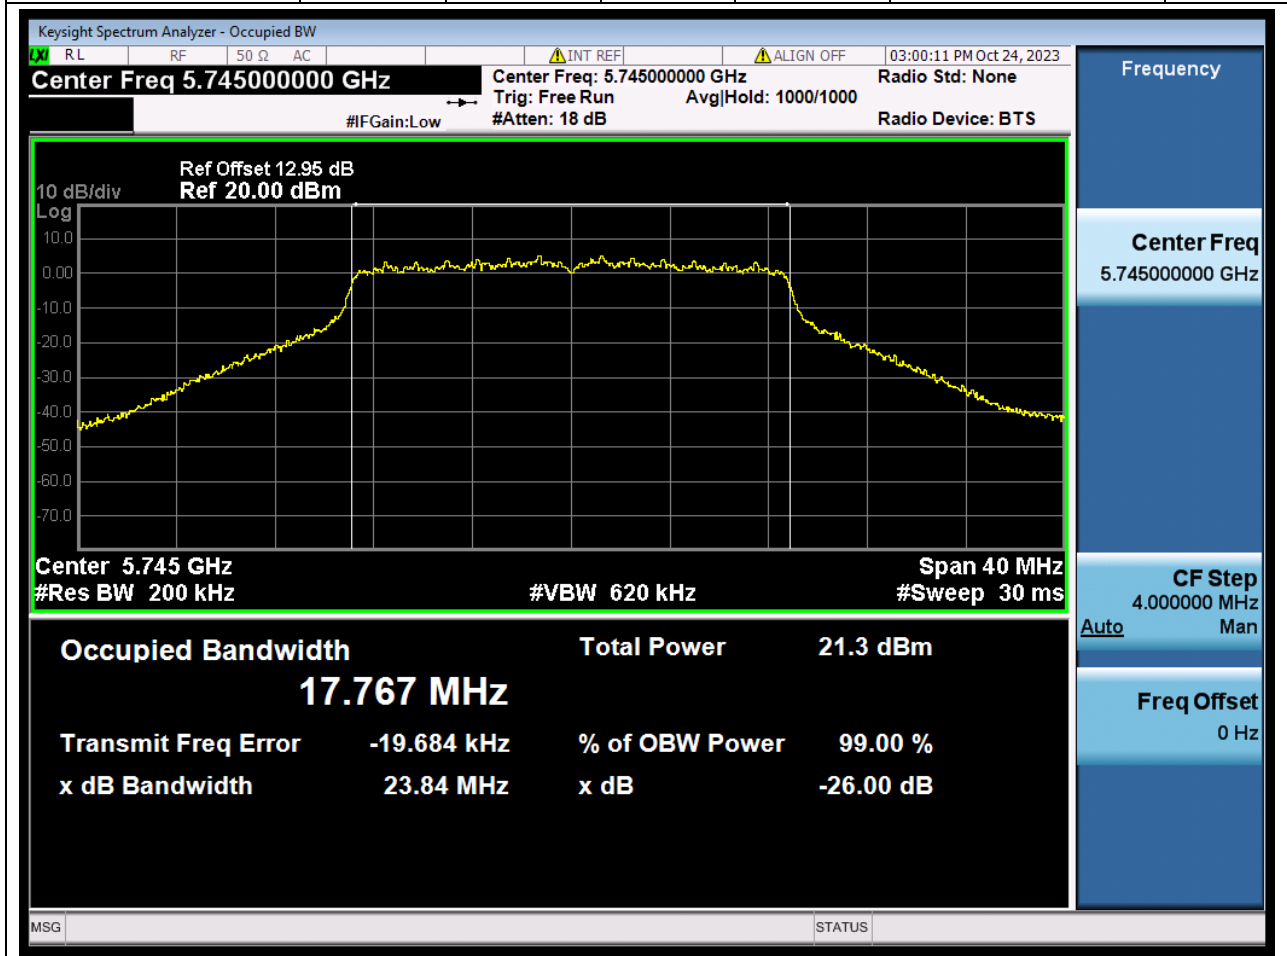

54. 802.11ac_20M_U-NNI-3_L

54.1. A.2-26dB Bandwidth(NTNV)

Center Frequency (MHz)	XdB Down	RBW (MHz)	Detector	Limit (MHz)	XdB BandWidth (MHz)	Verdict
5745	26	0.2	Peak	0	23.844167	N/A