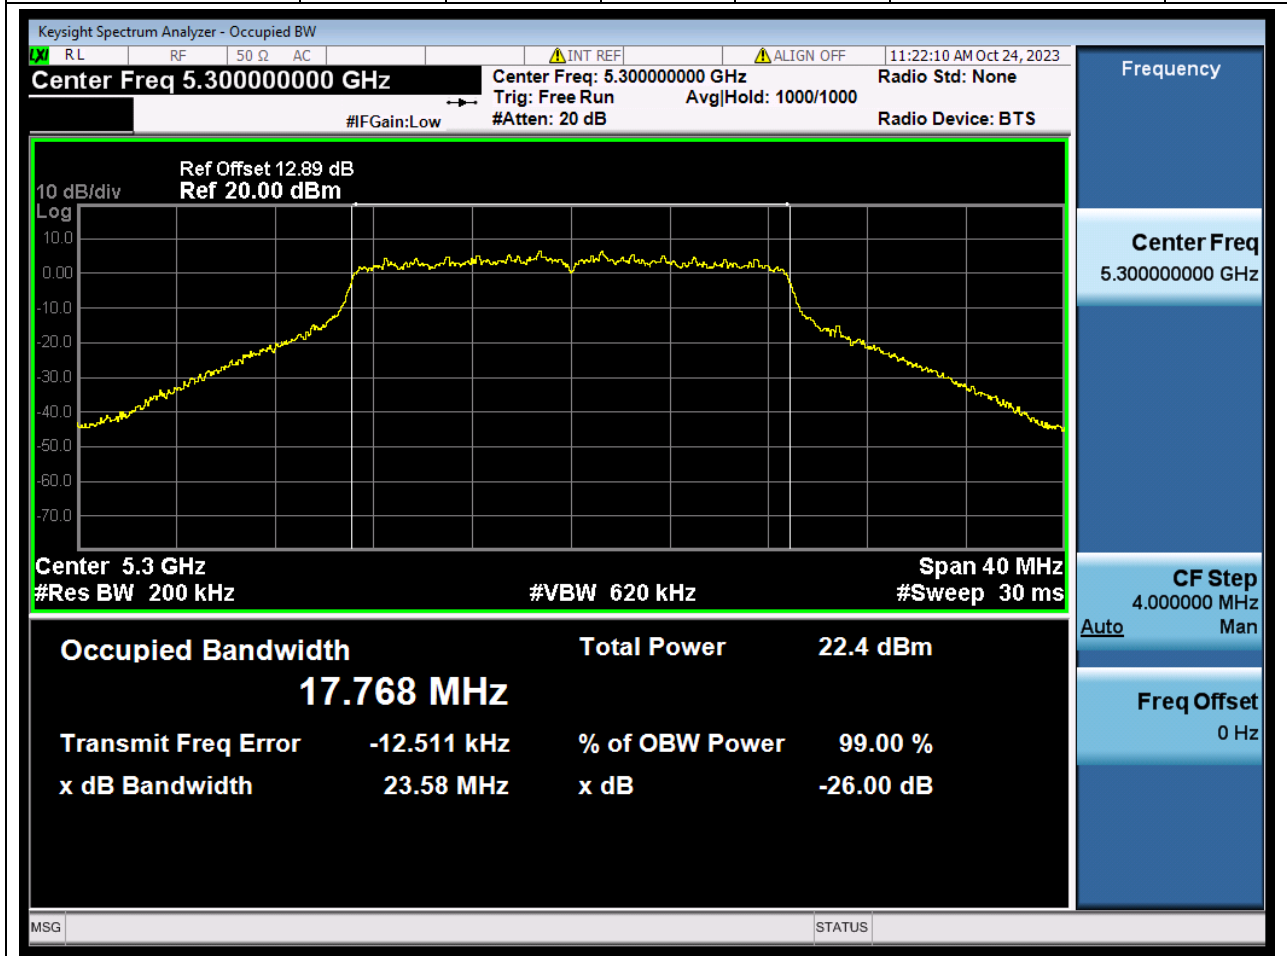

19. 802.11n_20M_U-NNI-2A_M

19.1. A.2-26dB Bandwidth(NTNV)

Center Frequency (MHz)	XdB Down	RBW (MHz)	Detector	Limit (MHz)	XdB BandWidth (MHz)	Verdict
5300	26	0.2	Peak	0	23.577903	N/A