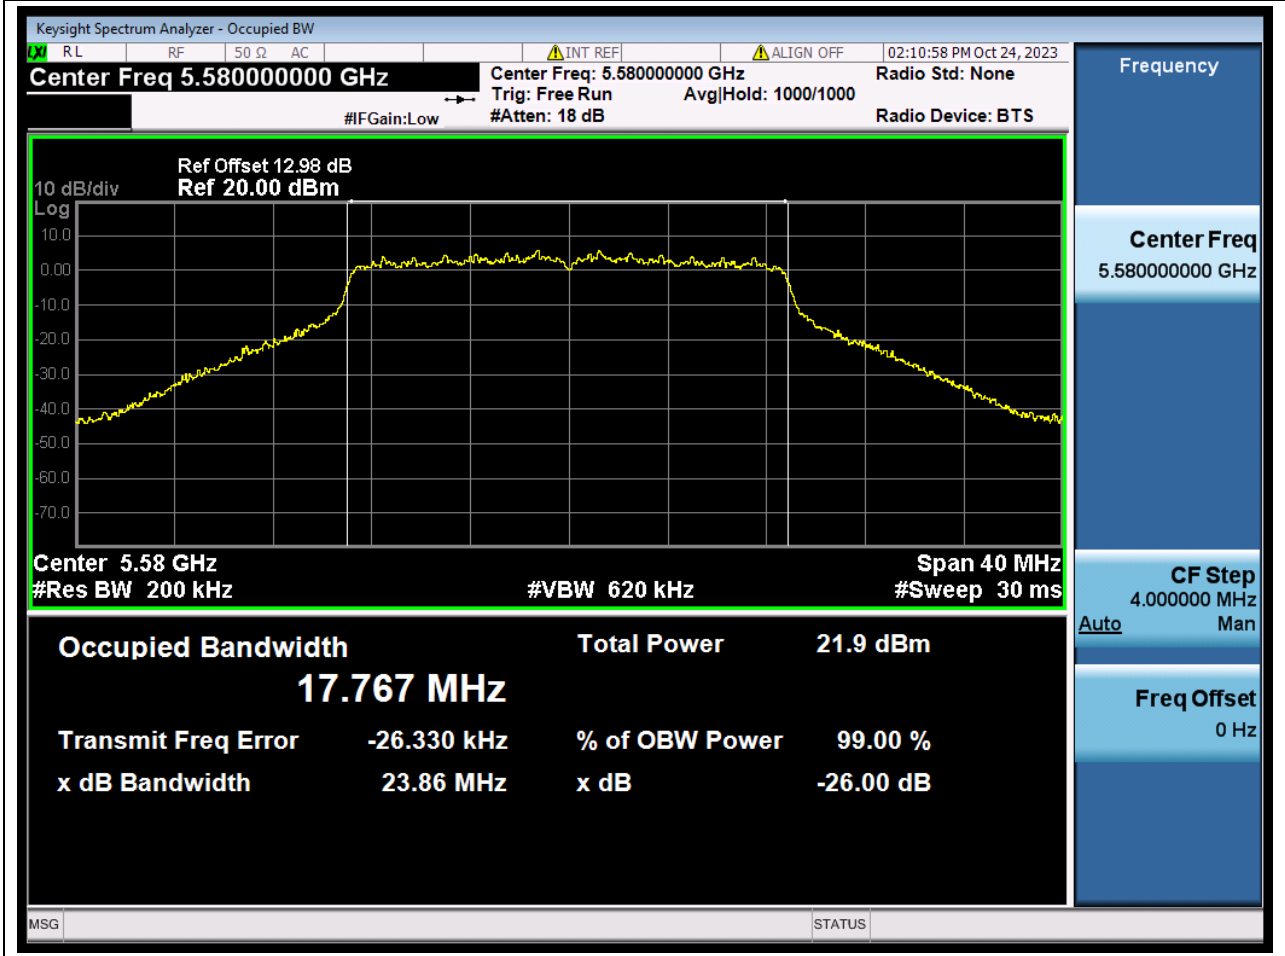

39. 802.11ac_20M_U-NNI-2C_M

39.1. A.2-26dB Bandwidth(NTNV)

Center Frequency (MHz)	XdB Down	RBW (MHz)	Detector	Limit (MHz)	XdB BandWidth (MHz)	Verdict
5580	26	0.2	Peak	0	23.861532	N/A