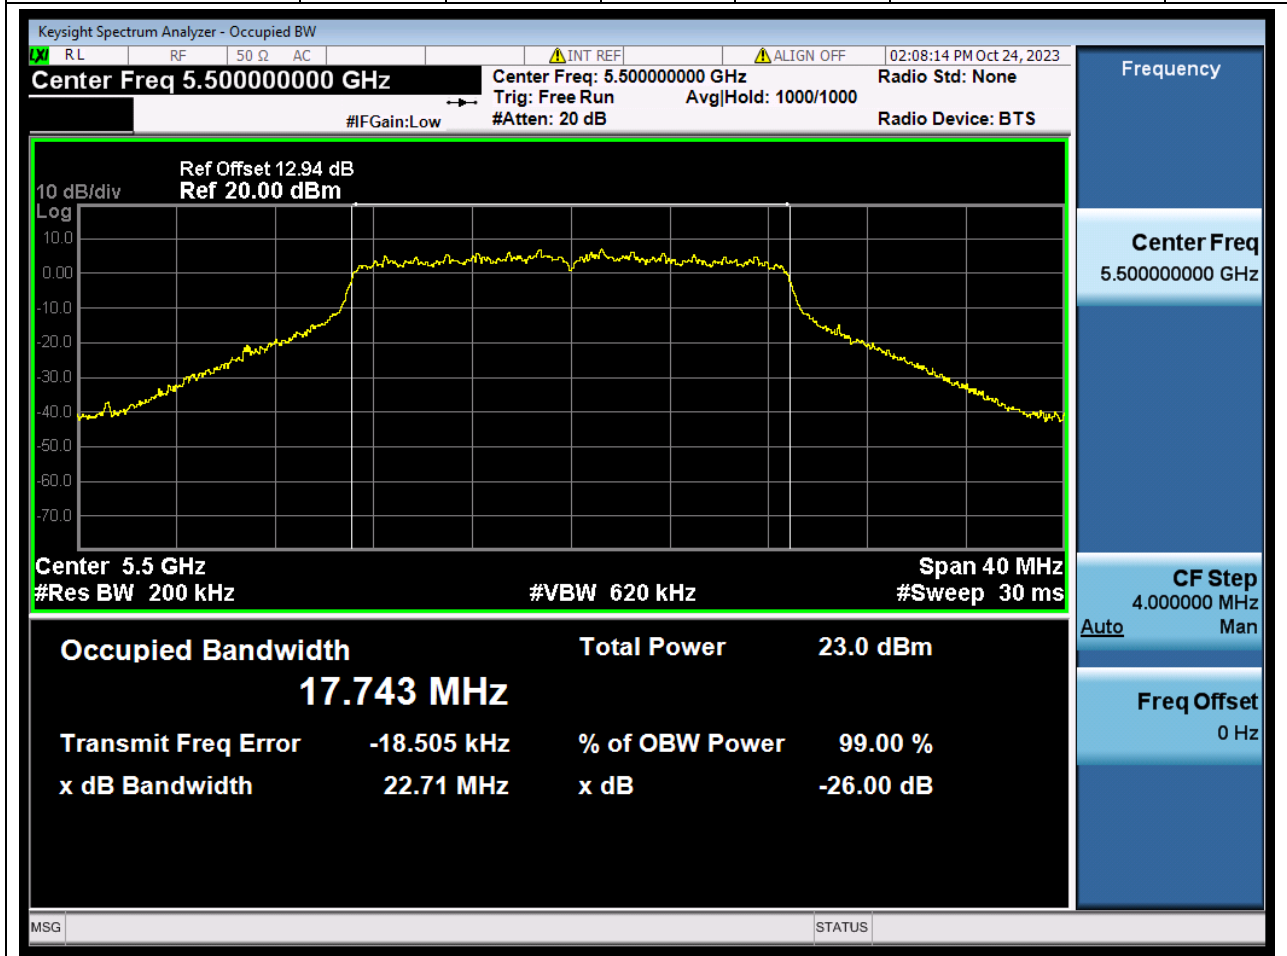

38. 802.11ac_20M_U-NNI-2C_L

38.1. A.2-26dB Bandwidth(NTNV)

Center Frequency (MHz)	XdB Down	RBW (MHz)	Detector	Limit (MHz)	XdB BandWidth (MHz)	Verdict
5500	26	0.2	Peak	0	22.711208	N/A