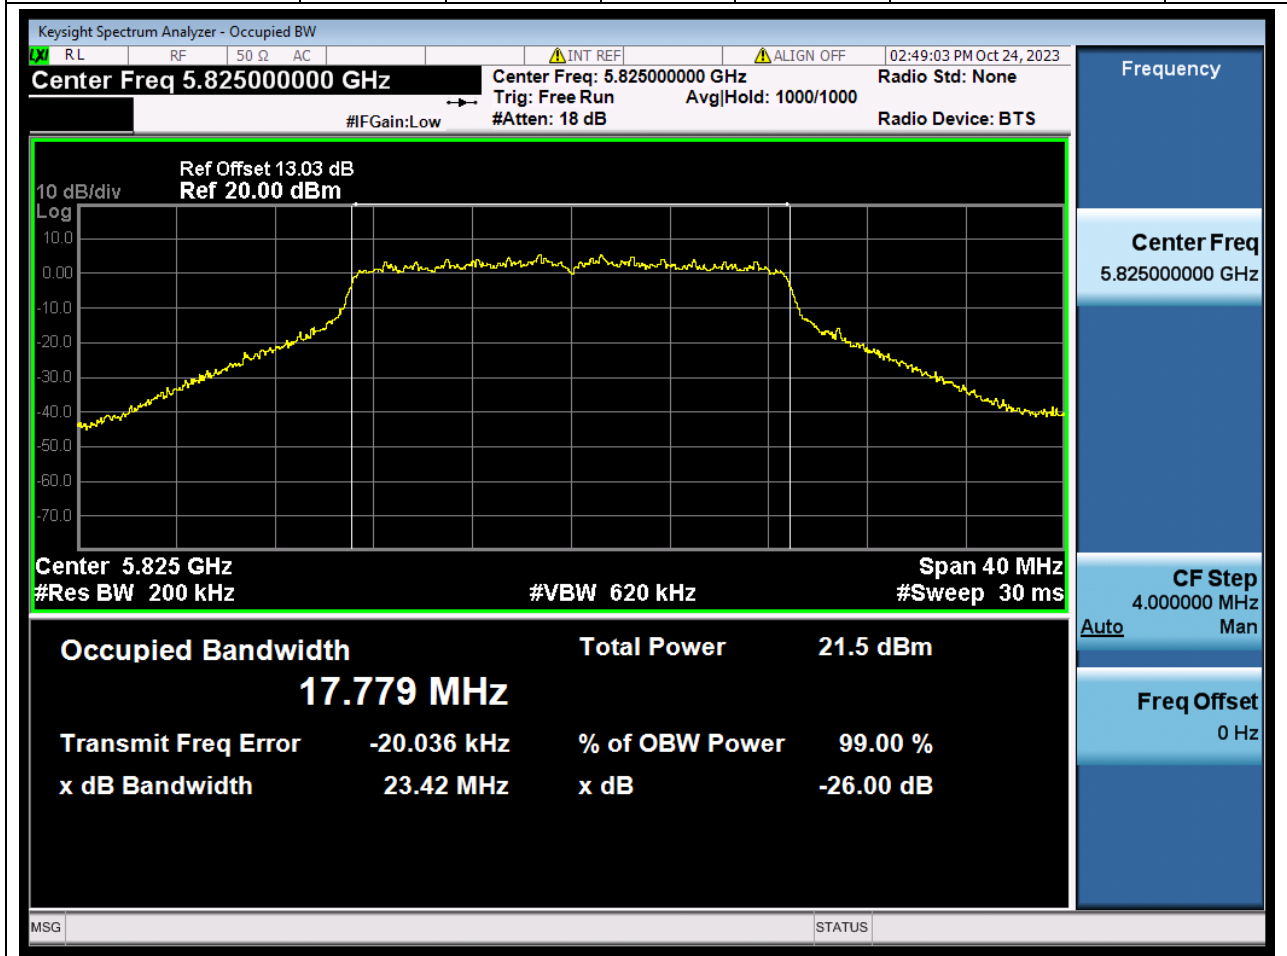

51. 802.11n_20M_U-NNI-3_H

51.1. A.2-26dB Bandwidth(NTNV)

Center Frequency (MHz)	XdB Down	RBW (MHz)	Detector	Limit (MHz)	XdB BandWidth (MHz)	Verdict
5825	26	0.2	Peak	0	23.41711	N/A