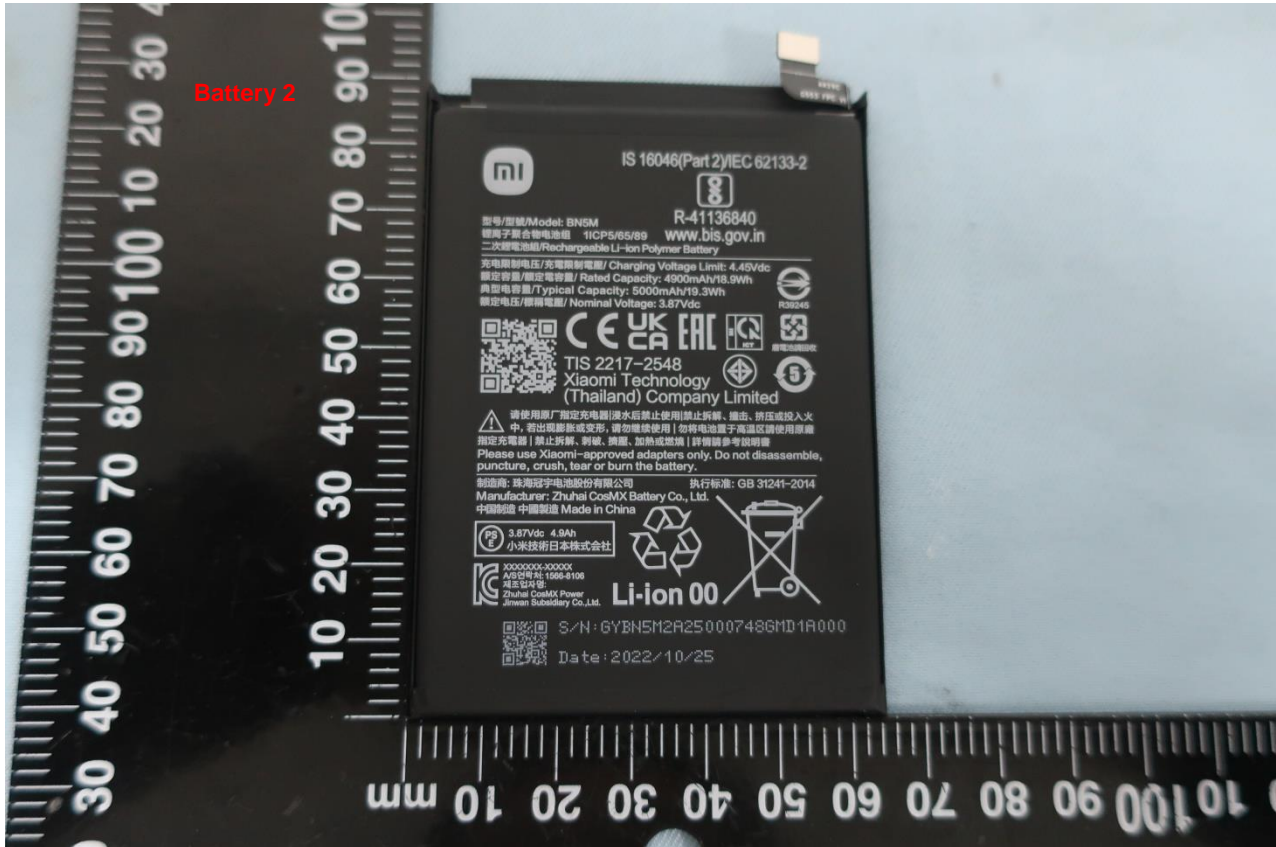

Brand Name: Redmi; Model Name: 23021RAA2Y