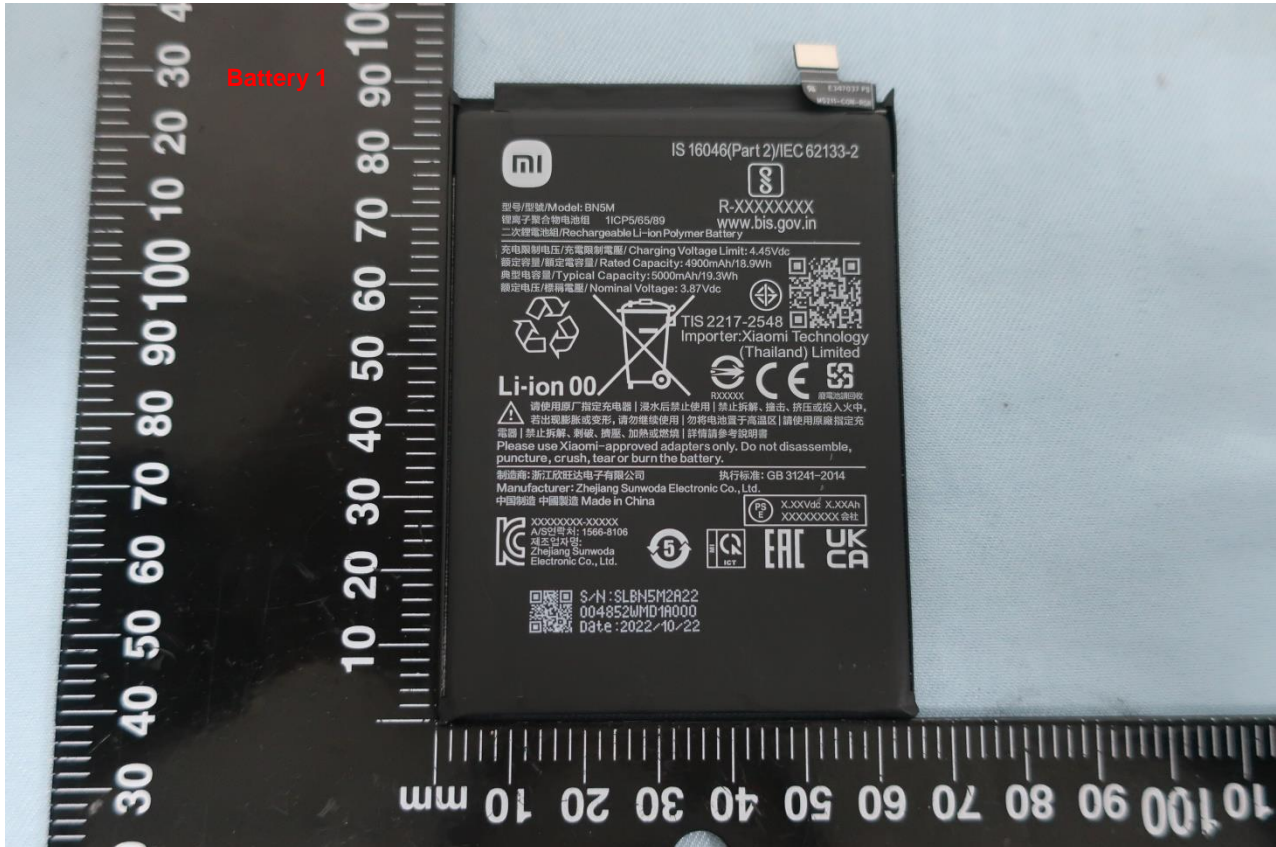

**Brand Name: Redmi; Model Name: 23021RAA2Y**

Brand Name: Redmi; Model Name: 23021RAA2Y

**2. Photograph of Accessory**

**Brand Name: Redmi; Model Name: 23021RAA2Y**

**List of Accessory:**

<b>Specification of Accessory</b>					
<b>AC Adapter US</b>	<b>Brand Name</b>	MI	<b>Model Name</b>	MDY-14-EM	
<b>Battery 1</b>	<b>Brand Name</b>	MI(SUNWODA)	<b>Model Name</b>	BN5M	
<b>Battery 2</b>	<b>Brand Name</b>	MI(CosMX)	<b>Model Name</b>	BN5M	
<b>USB Cable 1</b>	<b>Brand Name</b>	MI(Lixun)	<b>Model Name</b>	L23230	
<b>USB Cable 2</b>	<b>Brand Name</b>	MI(Fuhong)	<b>Model Name</b>	B23230	

**Remark:** For accessories equipped with this EUT, please refer to the following photos.

Brand Name: Redmi; Model Name: 23021RAA2Y

Brand Name: Redmi; Model Name: 23021RAA2Y

AC Adapter (US)

Brand Name: Redmi; Model Name: 23021RAA2Y