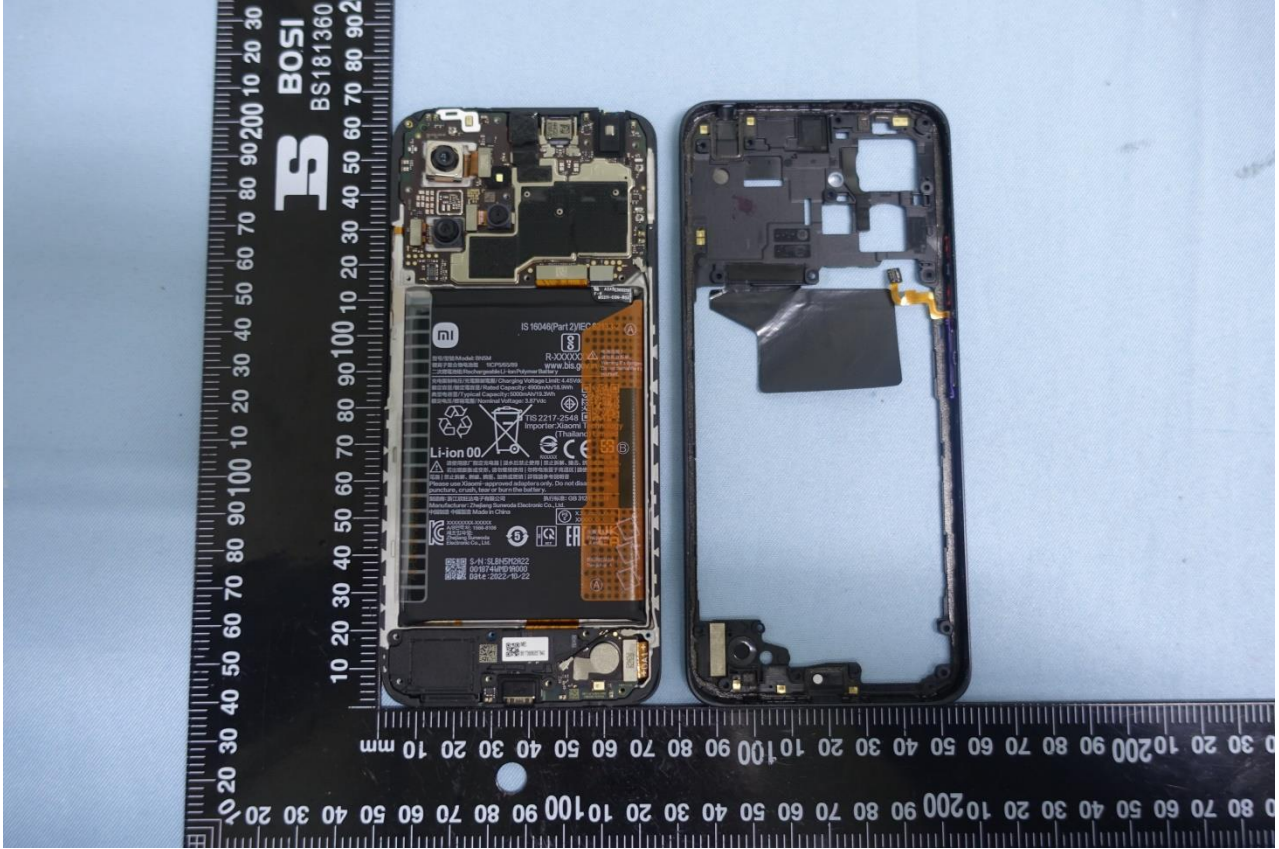

3. Internal Photograph of EUT

Brand Name: Redmi; Model Name: 23028RA60L

Brand Name: Redmi; Model Name: 23028RA60L

Brand Name: Redmi; Model Name: 23028RA60L

Brand Name: Redmi; Model Name: 23028RA60L

Brand Name: Redmi; Model Name: 23028RA60L

Brand Name: Redmi; Model Name: 23028RA60L

Brand Name: Redmi; Model Name: 23028RA60L

Brand Name: Redmi; Model Name: 23028RA60L

Brand Name: Redmi; Model Name: 23028RA60L

Brand Name: Redmi; Model Name: 23028RA60L