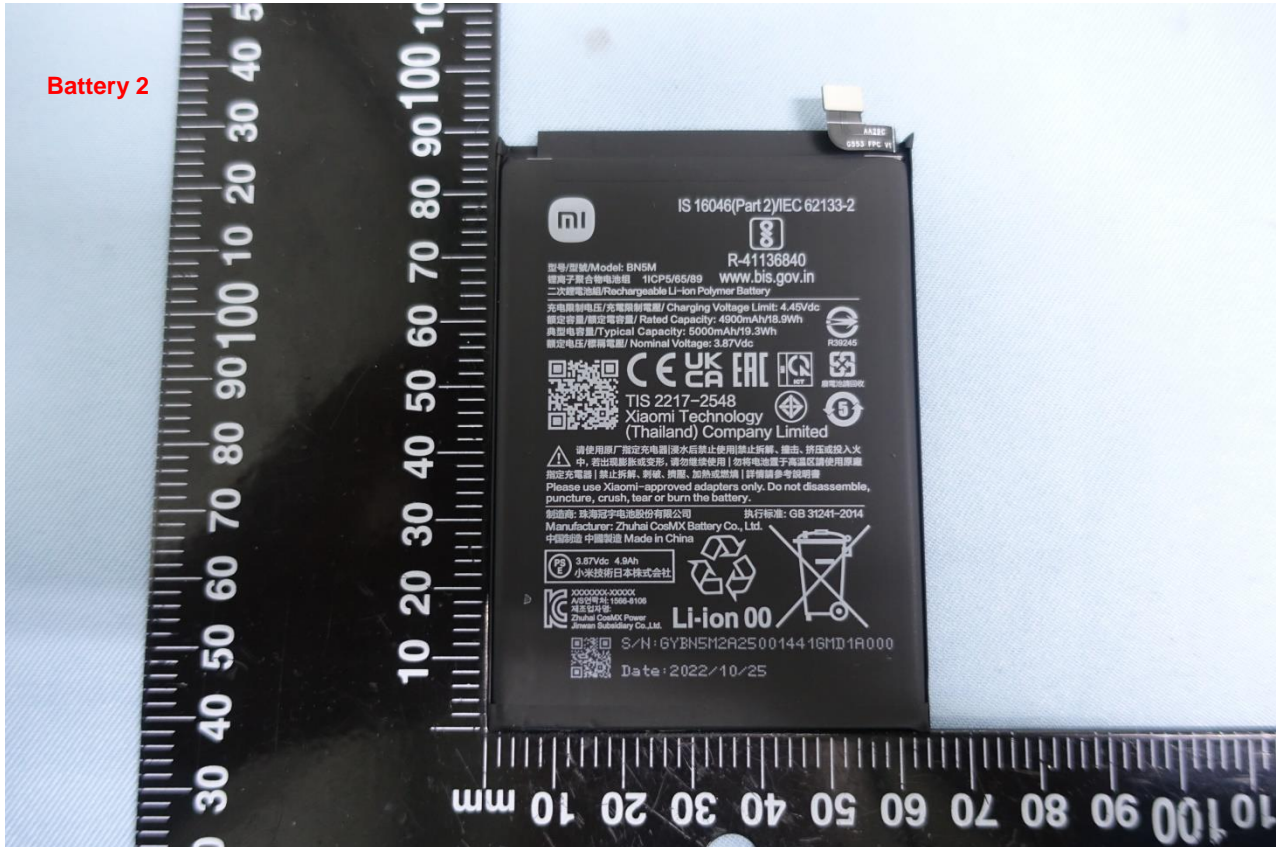

Brand Name: Redmi; Model Name: 23028RA60L