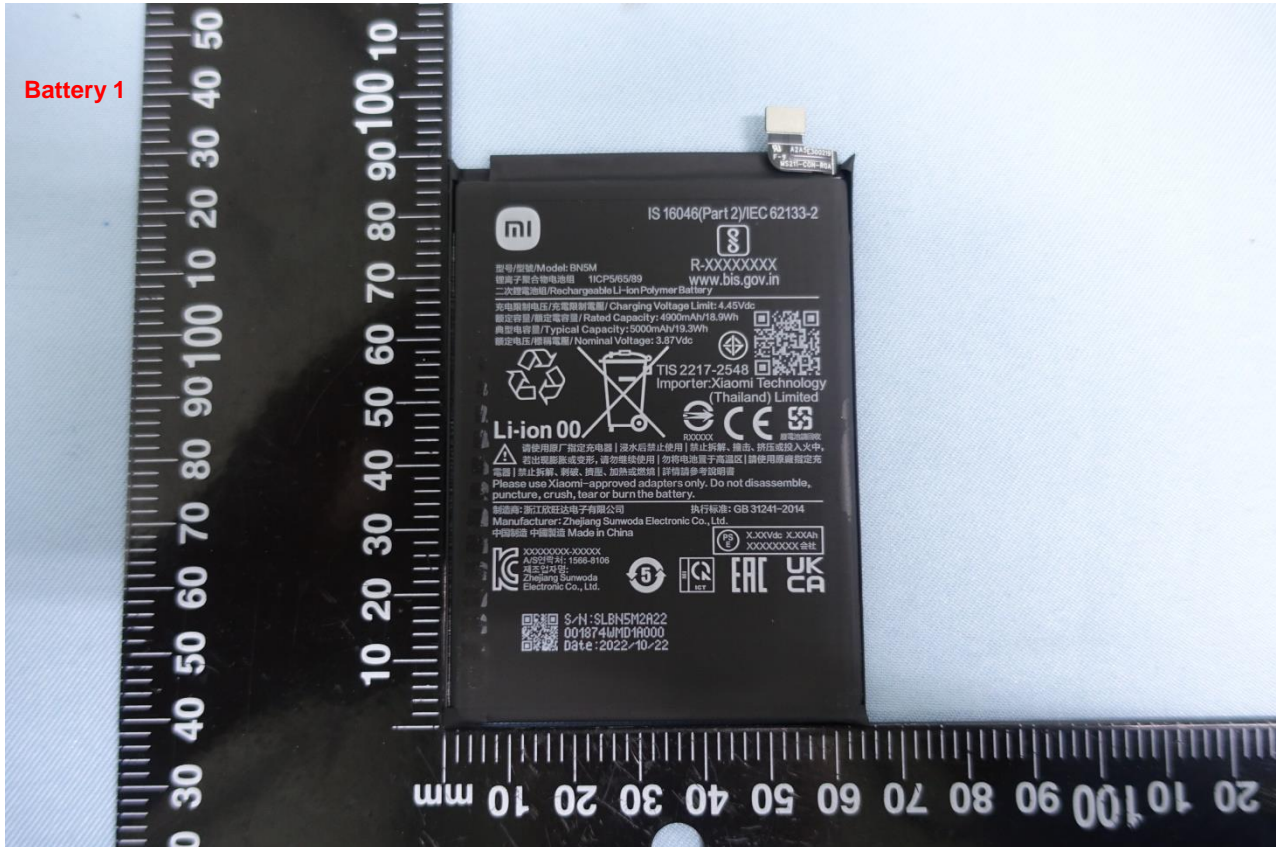

Remark: For accessories equipped with this EUT, please refer to the following photos.

Brand Name: Redmi; Model Name: 23028RA60L

Brand Name: Redmi; Model Name: 23028RA60L

AC Adapter(US)

Brand Name: Redmi; Model Name: 23028RA60L