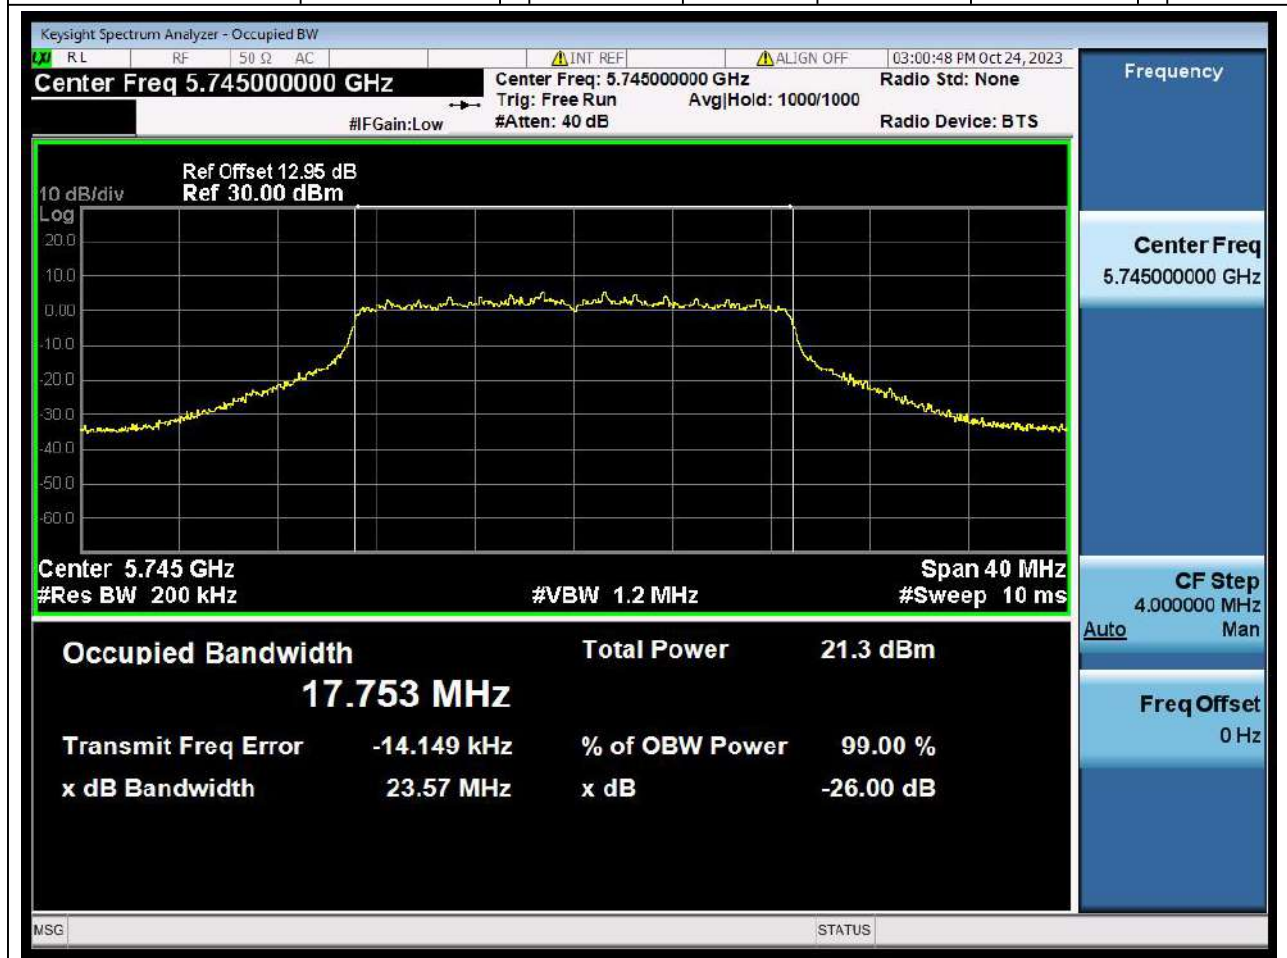

54. 802.11ac_20M_U-NNI-3_L

54.1. A.2.2-99% Bandwidth(NTNV)

Center Frequency (MHz)	OBW Power (%)	RBW (MHz)	Detector	Limit (MHz)	OBW (MHz)	Verdict
5745	99	0.2	Peak	0	17.752987	N/A