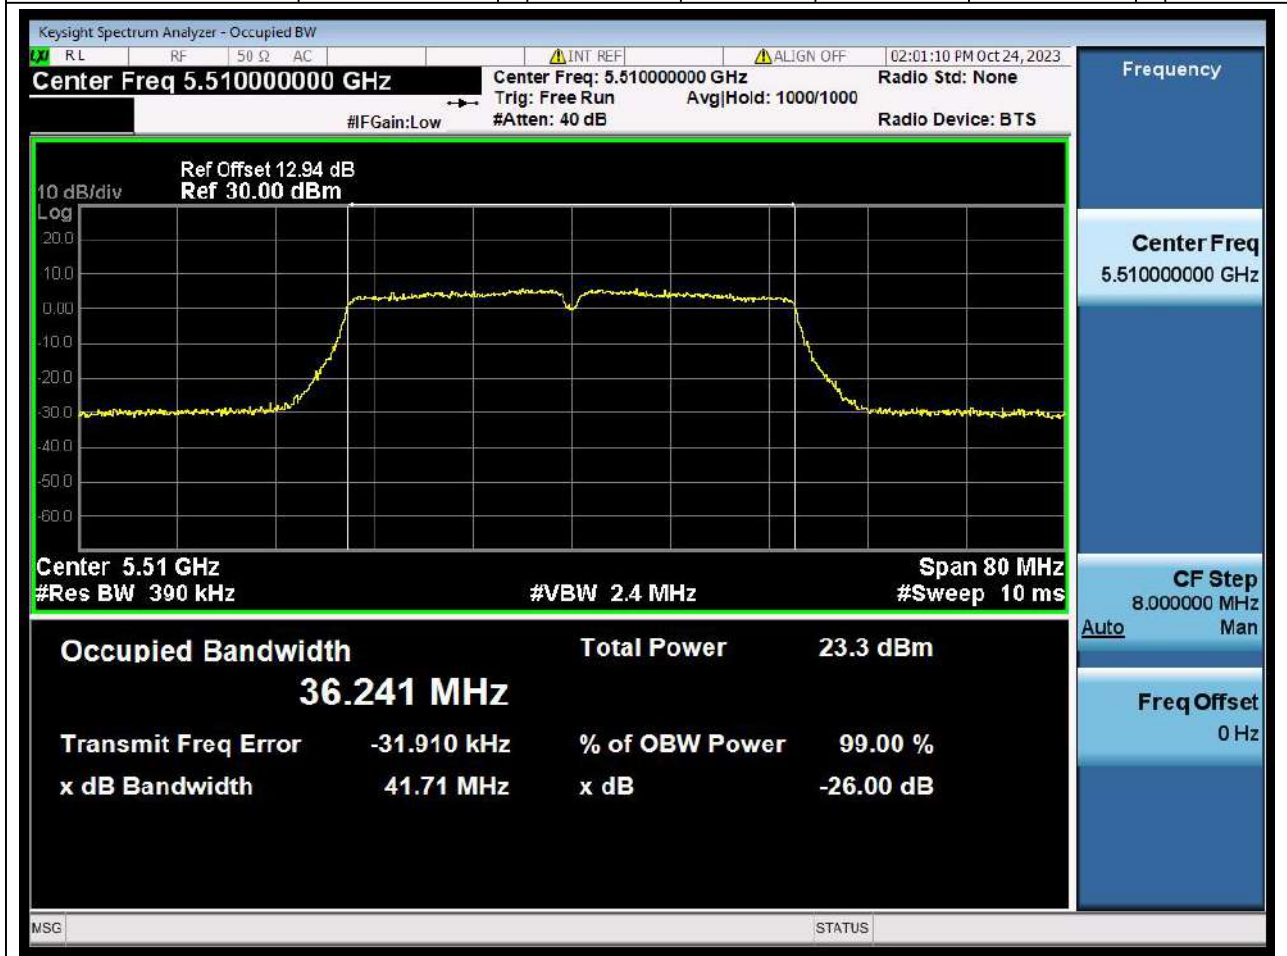

35. 802.11n_40M_U-NNI-2C_L

35.1. A.2.2-99% Bandwidth(NTNV)

Center Frequency (MHz)	OBW Power (%)	RBW (MHz)	Detector	Limit (MHz)	OBW (MHz)	Verdict
5510	99	0.39	Peak	0	36.241282	N/A