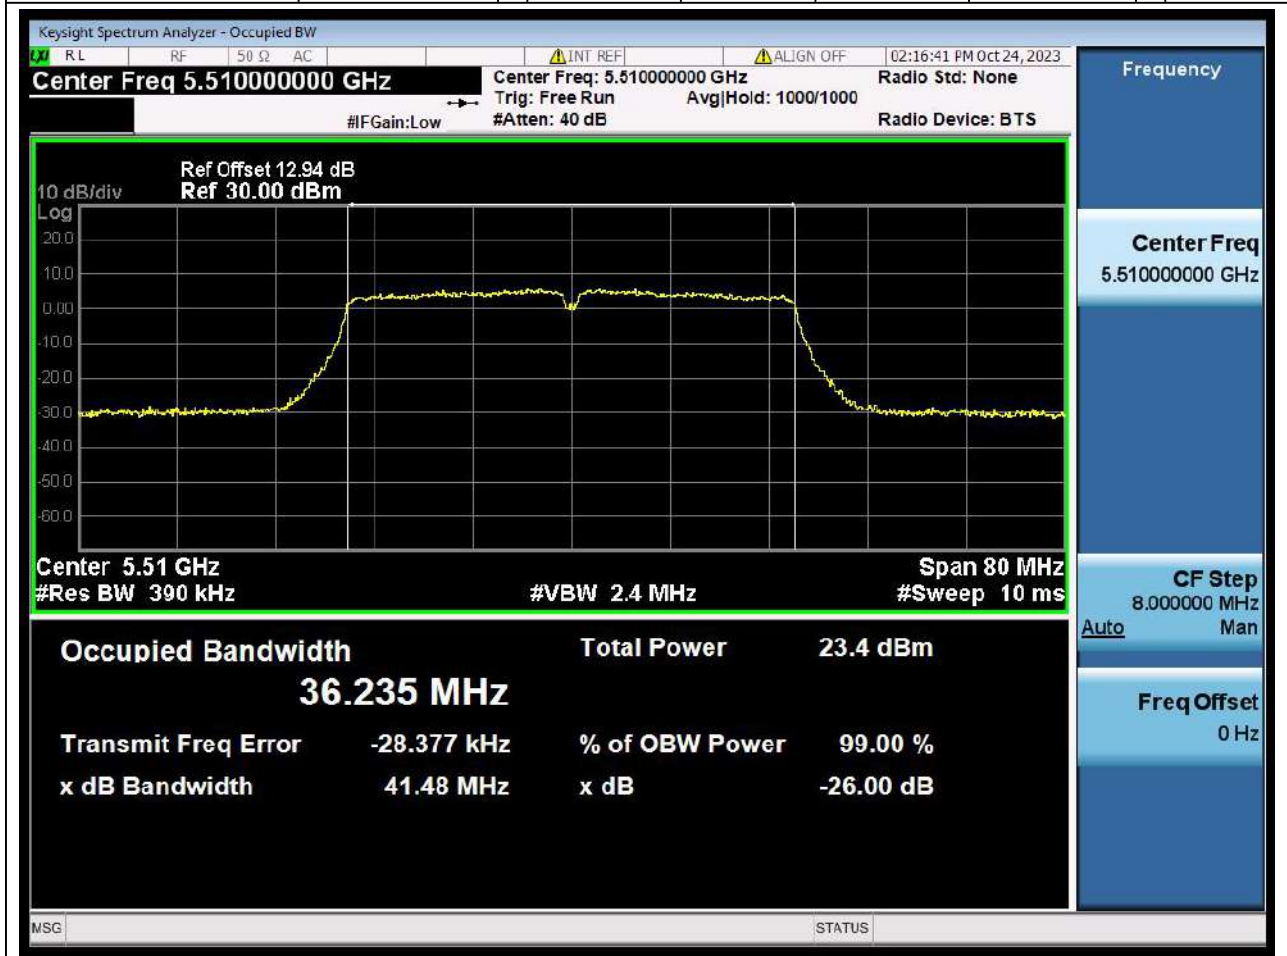

41. 802.11ac_40M_U-NNI-2C_L

41.1. A.2.2-99% Bandwidth(NTNV)

Center Frequency (MHz)	OBW Power (%)	RBW (MHz)	Detector	Limit (MHz)	OBW (MHz)	Verdict
5510	99	0.39	Peak	0	36.235328	N/A