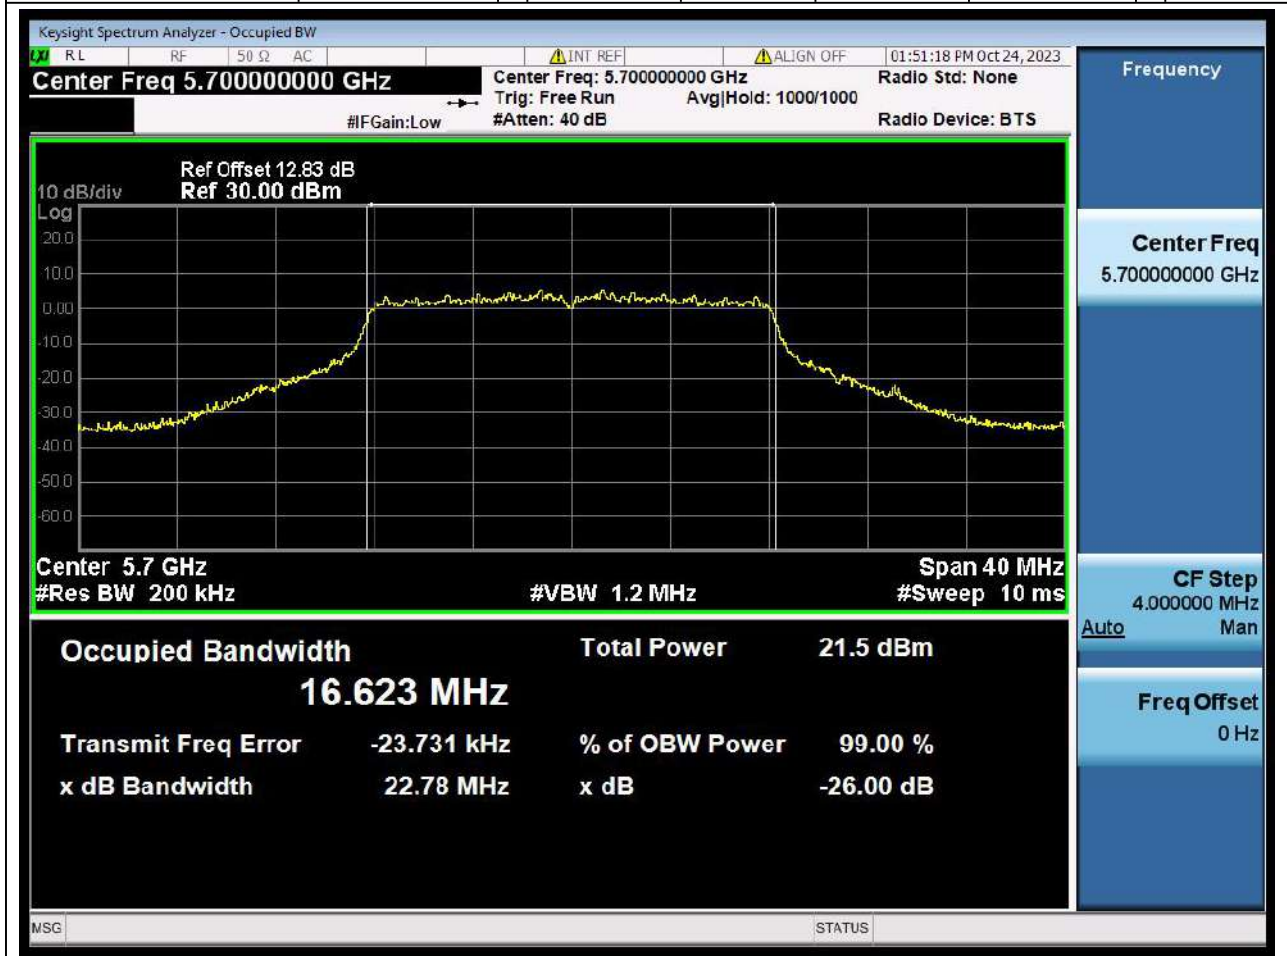

31. 802.11a_20M_U-NNI-2C_H

31.1. A.2.2-99% Bandwidth(NTNV)

Center Frequency (MHz)	OBW Power (%)	RBW (MHz)	Detector	Limit (MHz)	OBW (MHz)	Verdict
5700	99	0.2	Peak	0	16.622785	N/A