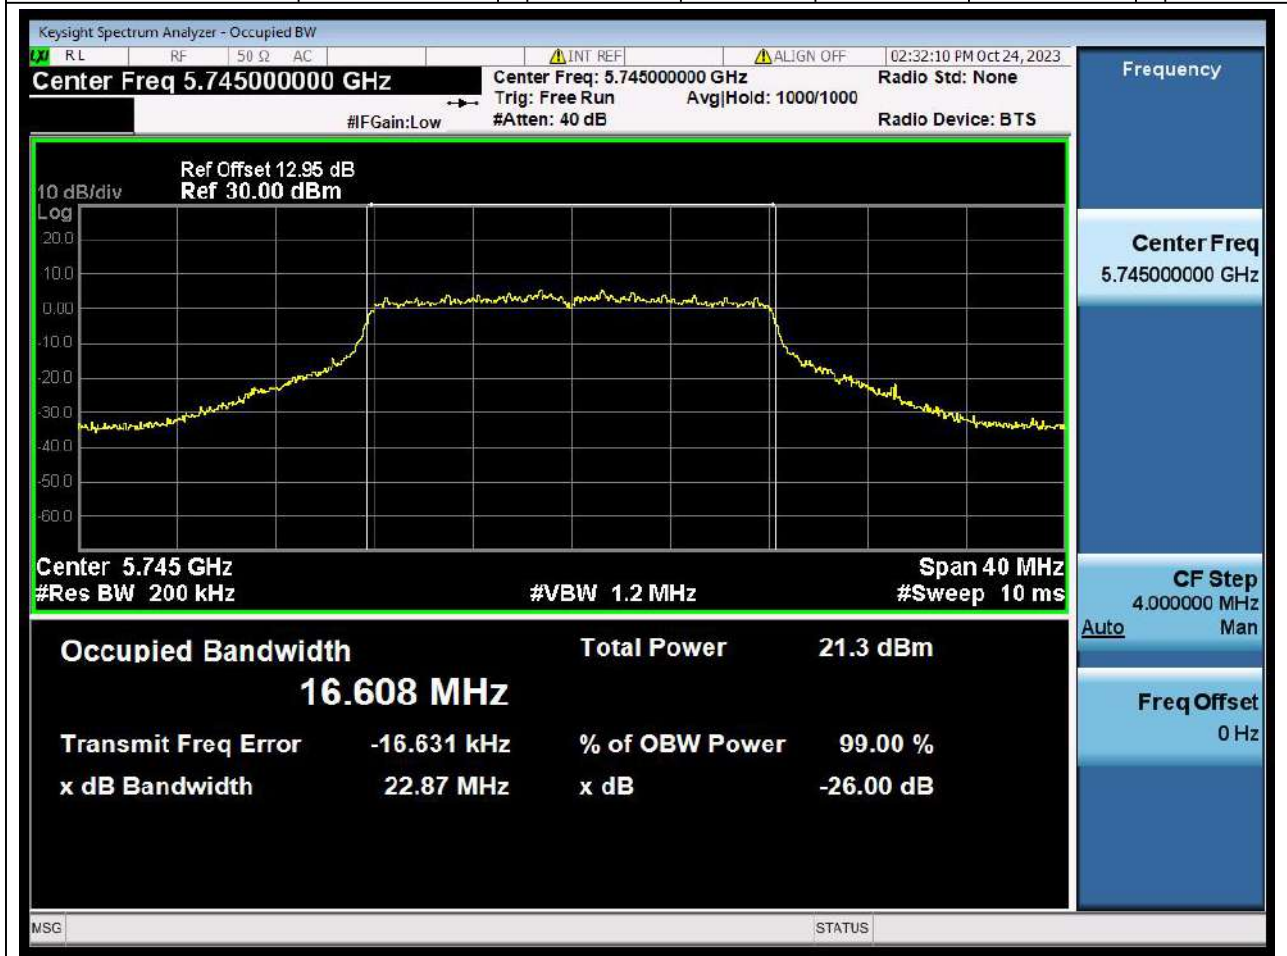

46. 802.11a_20M_U-NNI-3_L

46.1. A.2.2-99% Bandwidth(NTNV)

Center Frequency (MHz)	OBW Power (%)	RBW (MHz)	Detector	Limit (MHz)	OBW (MHz)	Verdict
5745	99	0.2	Peak	0	16.607927	N/A