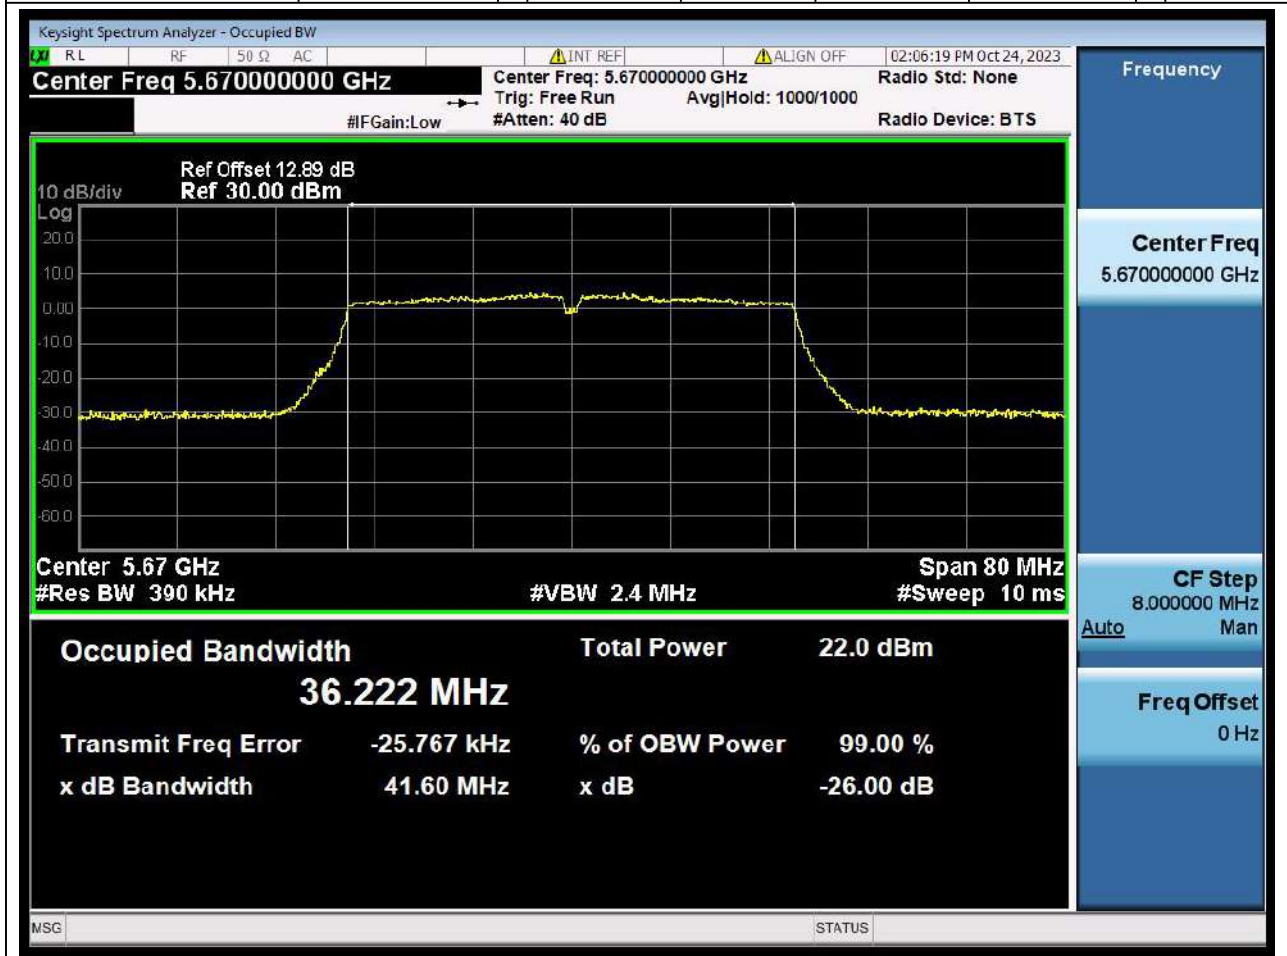

37. 802.11n_40M_U-NNI-2C_H

37.1. A.2.2-99% Bandwidth(NTNV)

Center Frequency (MHz)	OBW Power (%)	RBW (MHz)	Detector	Limit (MHz)	OBW (MHz)	Verdict
5670	99	0.39	Peak	0	36.222289	N/A