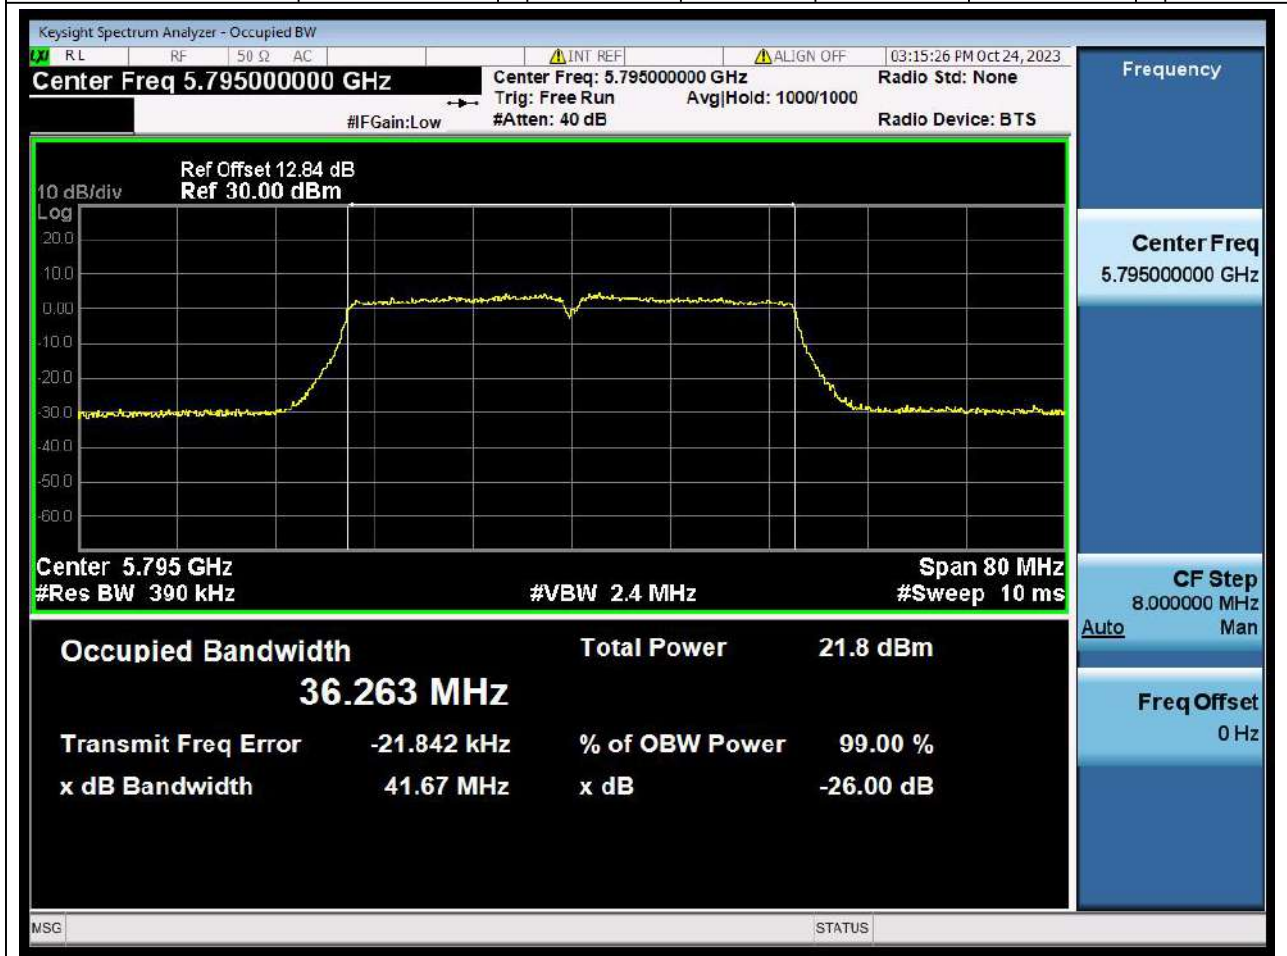

58. 802.11ac_40M_U-NNI-3_H

58.1. A.2.2-99% Bandwidth(NTNV)

Center Frequency (MHz)	OBW Power (%)	RBW (MHz)	Detector	Limit (MHz)	OBW (MHz)	Verdict
5795	99	0.39	Peak	0	36.263472	N/A