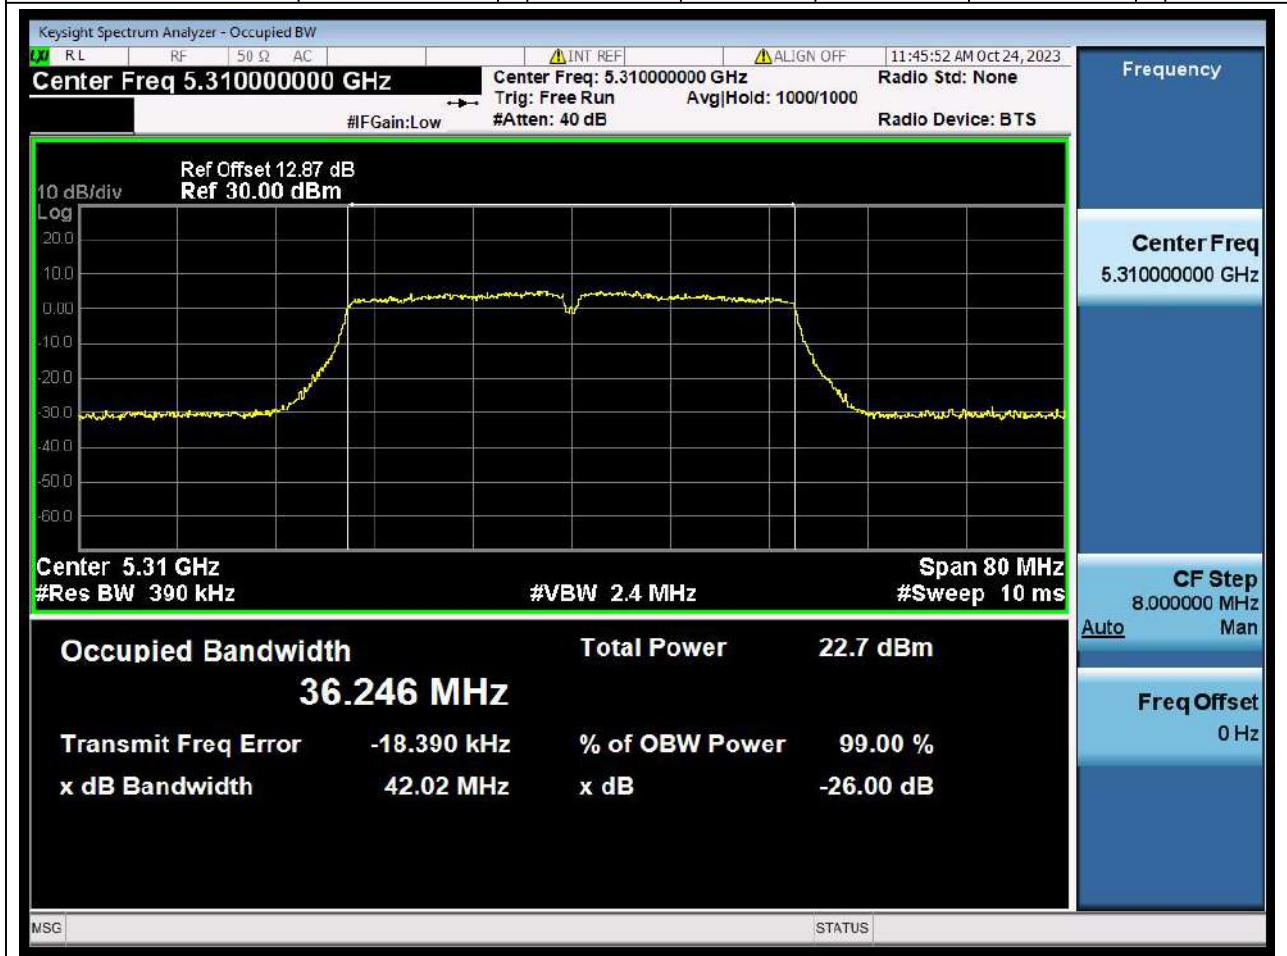

27. 802.11ac_40M_U-NNI-2A_H

27.1. A.2.2-99% Bandwidth(NTNV)

Center Frequency (MHz)	OBW Power (%)	RBW (MHz)	Detector	Limit (MHz)	OBW (MHz)	Verdict
5310	99	0.39	Peak	0	36.245745	N/A