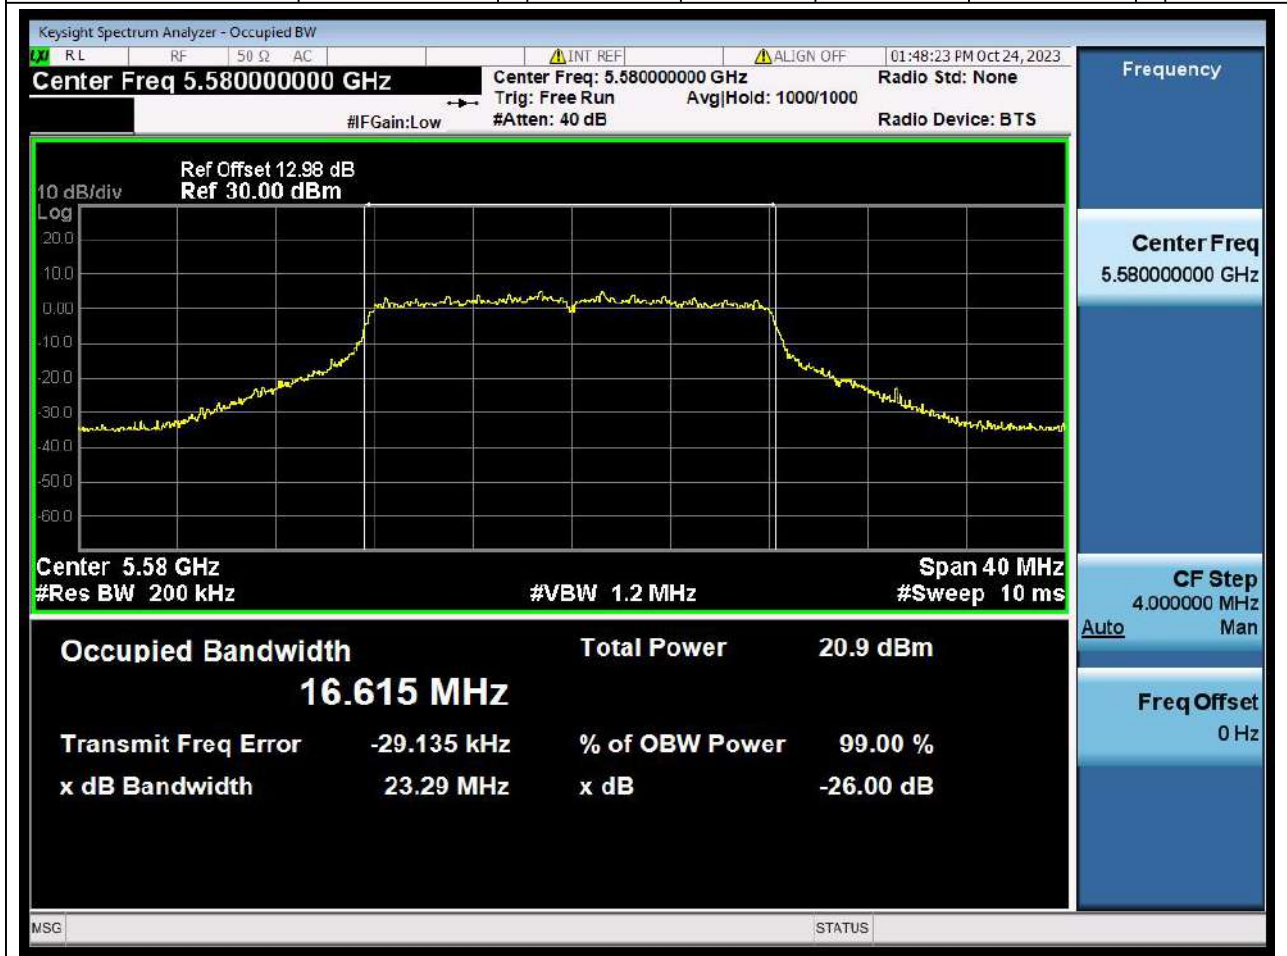

30. 802.11a_20M_U-NNI-2C_M

30.1. A.2.2-99% Bandwidth(NTNV)

Center Frequency (MHz)	OBW Power (%)	RBW (MHz)	Detector	Limit (MHz)	OBW (MHz)	Verdict
5580	99	0.2	Peak	0	16.615401	N/A