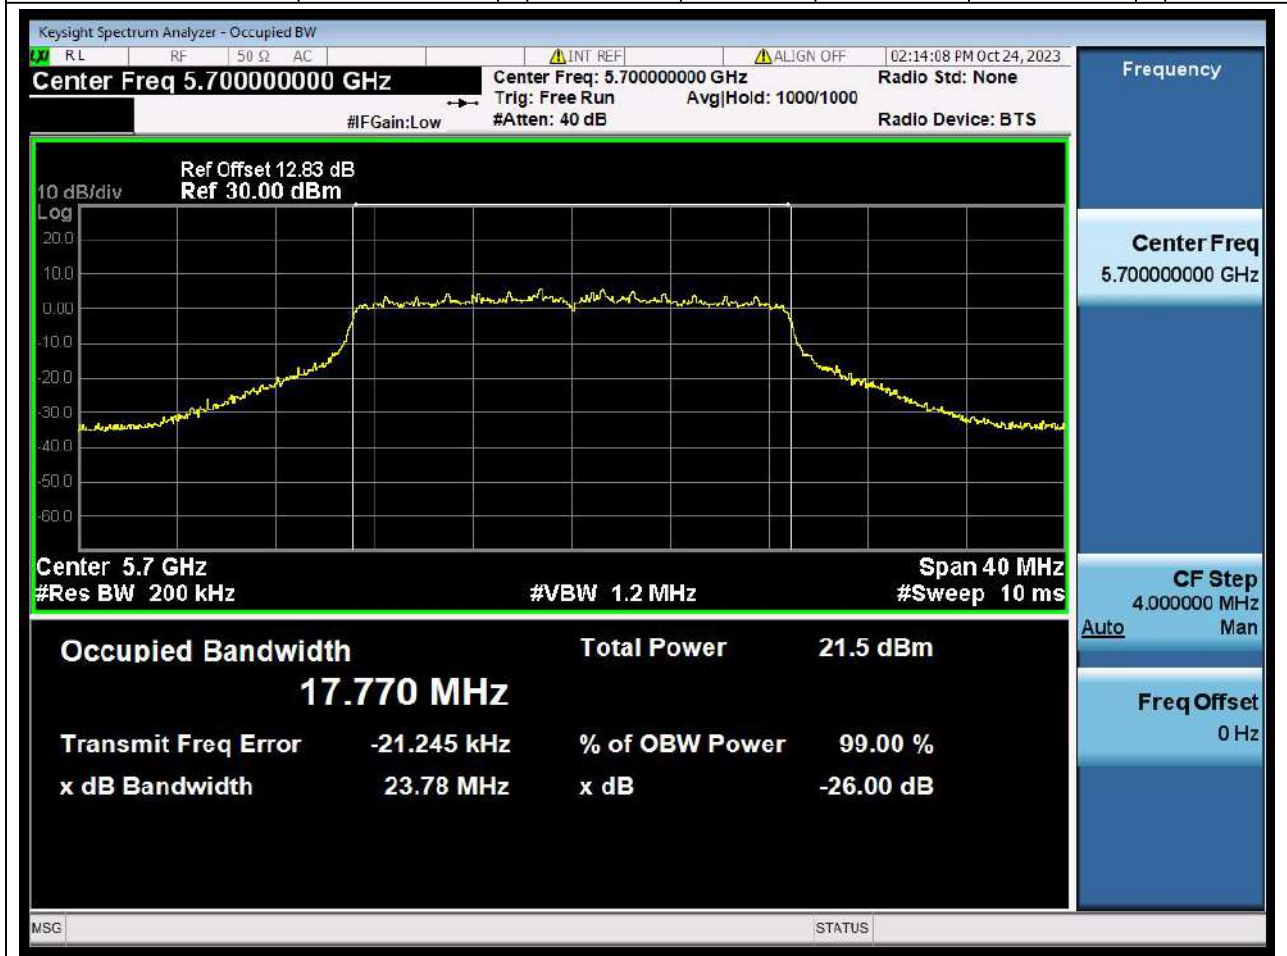

40. 802.11ac_20M_U-NNI-2C_H

40.1. A.2.2-99% Bandwidth(NTNV)

Center Frequency (MHz)	OBW Power (%)	RBW (MHz)	Detector	Limit (MHz)	OBW (MHz)	Verdict
5700	99	0.2	Peak	0	17.769528	N/A