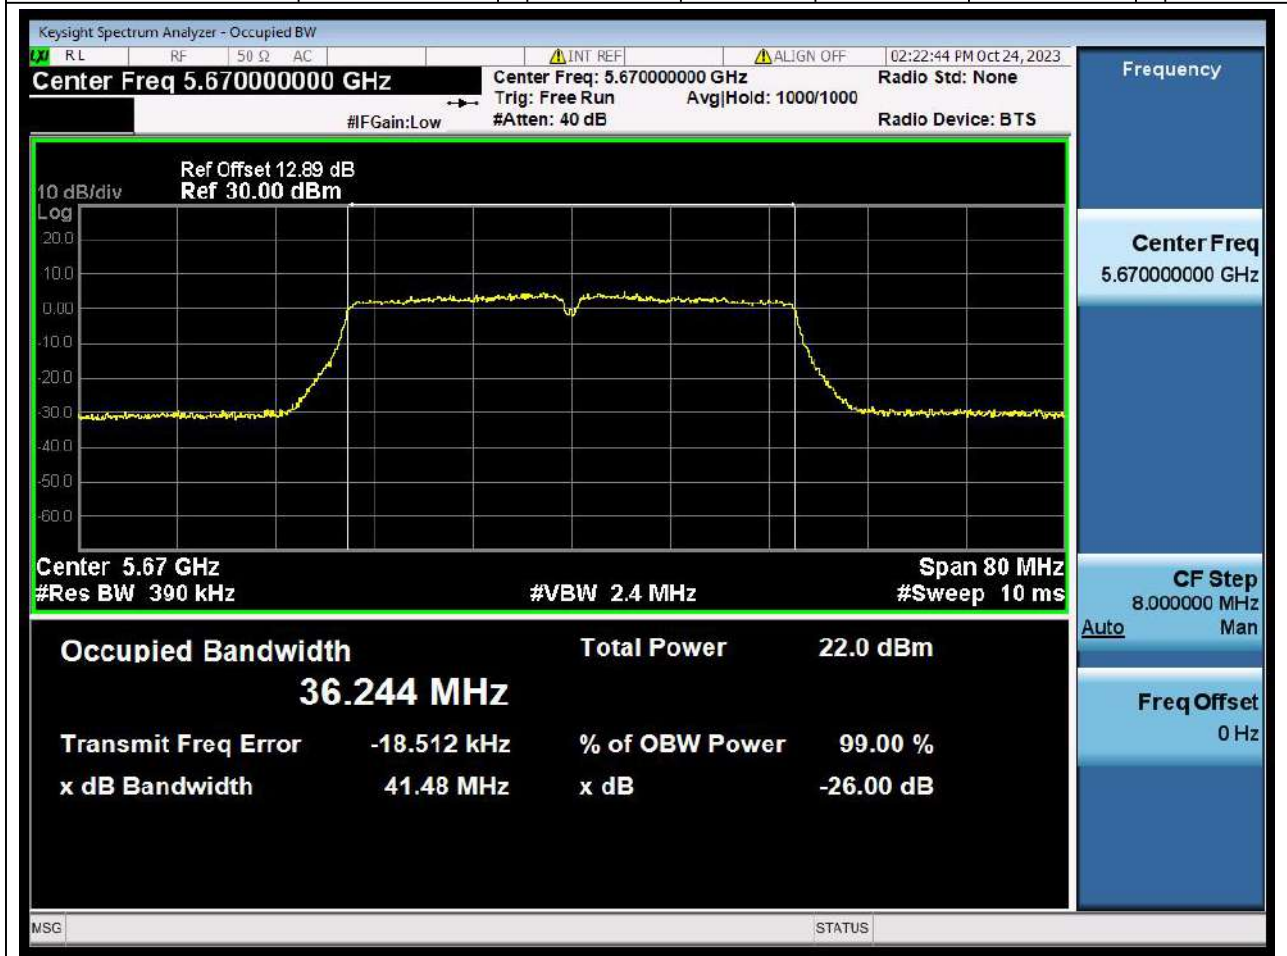

43. 802.11ac_40M_U-NNI-2C_H

43.1. A.2.2-99% Bandwidth(NTNV)

Center Frequency (MHz)	OBW Power (%)	RBW (MHz)	Detector	Limit (MHz)	OBW (MHz)	Verdict
5670	99	0.39	Peak	0	36.243878	N/A