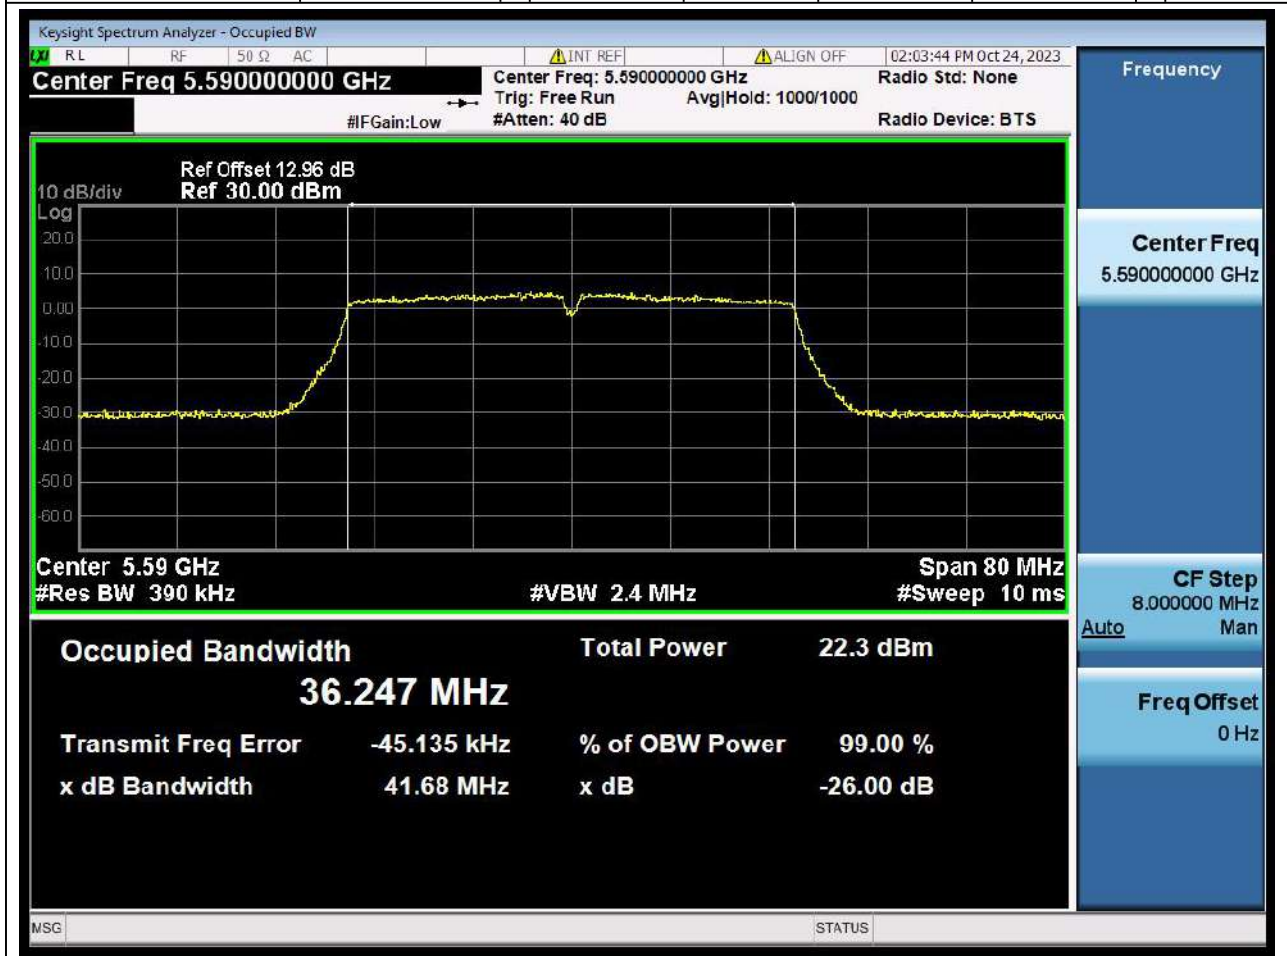

36. 802.11n_40M_U-NNI-2C_M

36.1. A.2.2-99% Bandwidth(NTNV)

Center Frequency (MHz)	OBW Power (%)	RBW (MHz)	Detector	Limit (MHz)	OBW (MHz)	Verdict
5590	99	0.39	Peak	0	36.24657	N/A