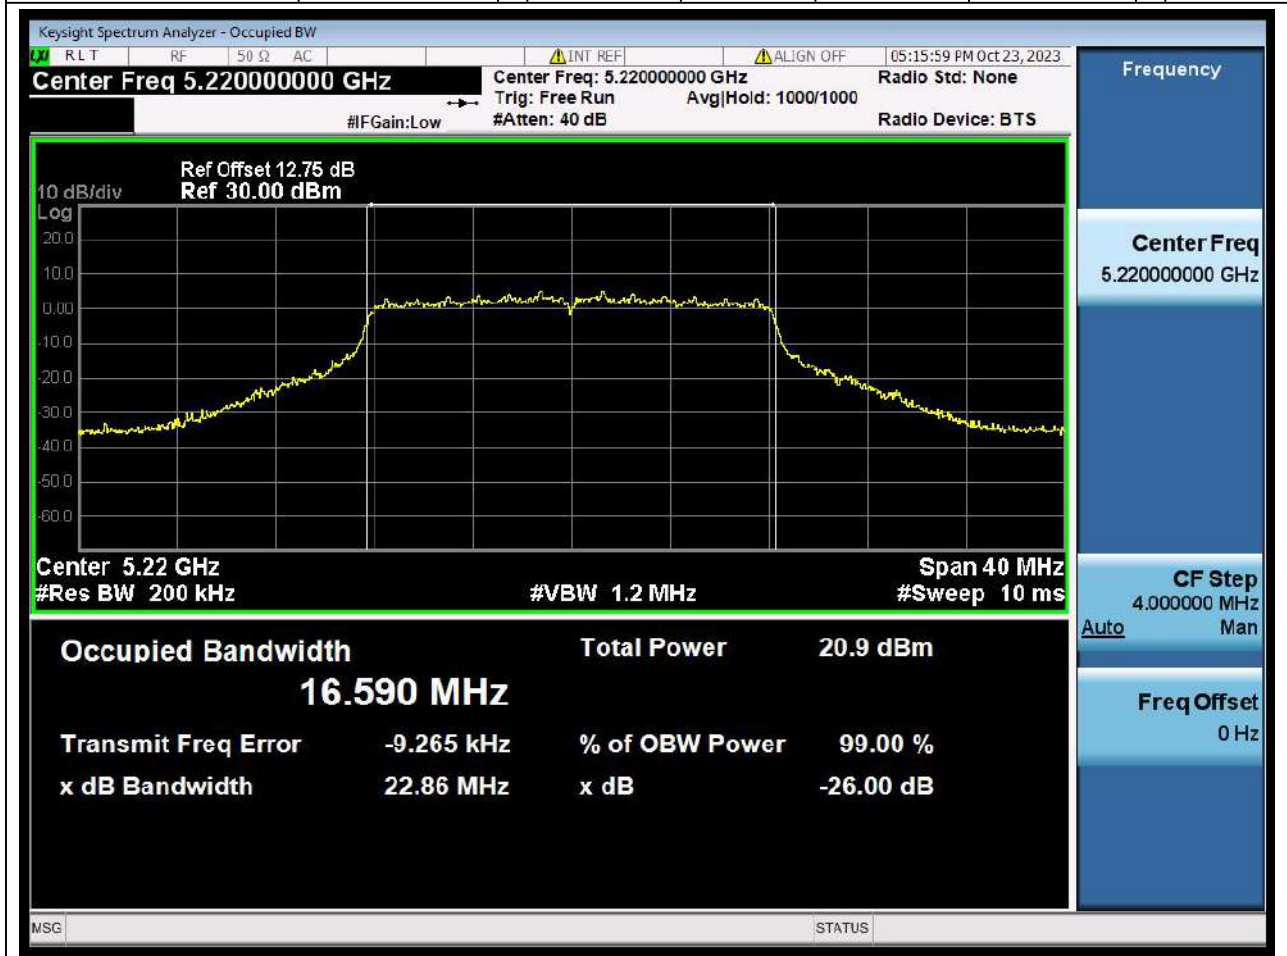

2. 802.11a_20M_U-NNI-1_M

2.1. A.2.2-99% Bandwidth(NTNV)

Center Frequency (MHz)	OBW Power (%)	RBW (MHz)	Detector	Limit (MHz)	OBW (MHz)	Verdict
5220	99	0.2	Peak	0	16.589653	N/A