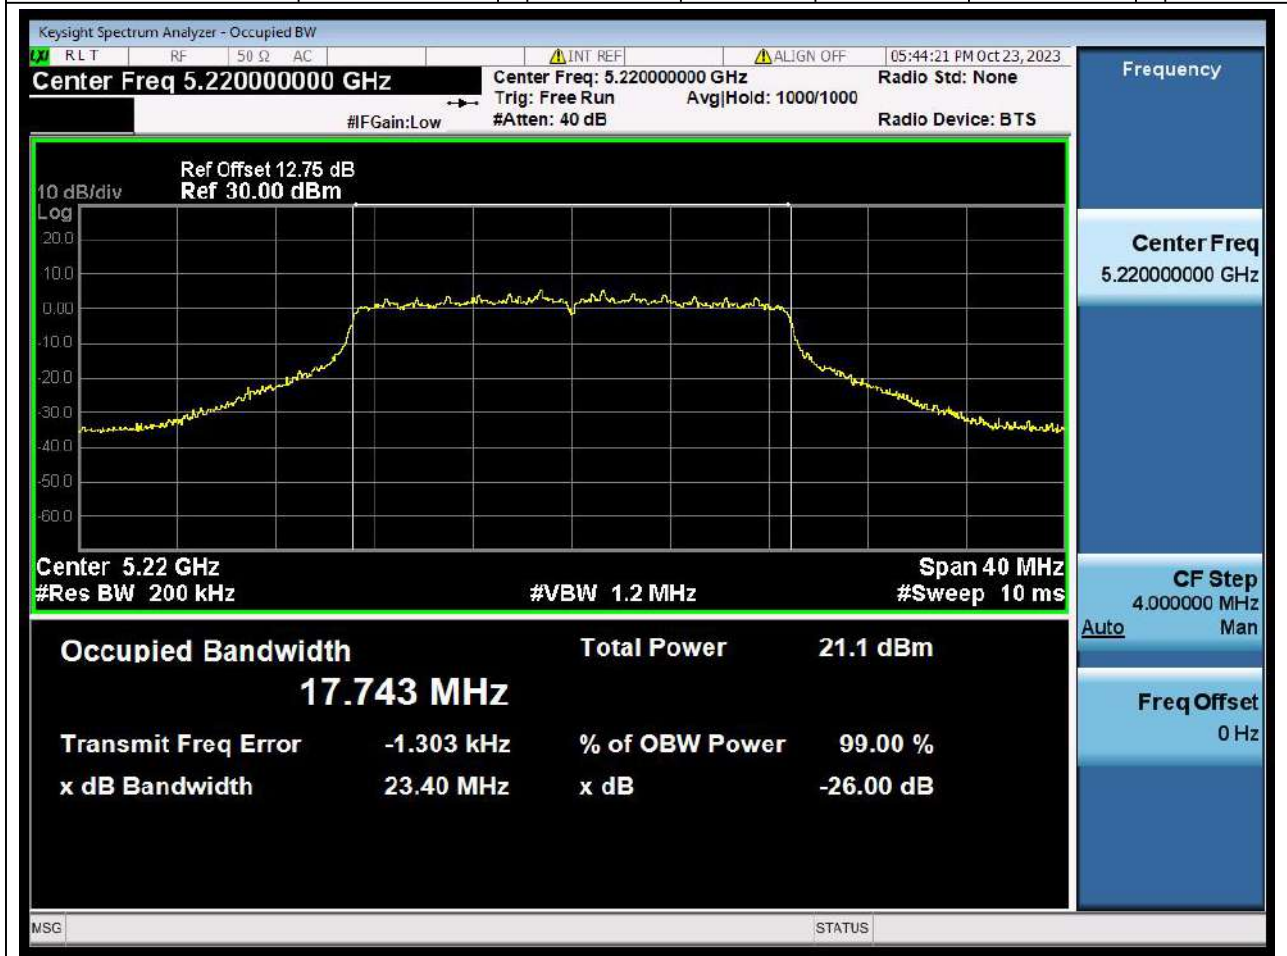

10. 802.11ac_20M_U-NNI-1_M

10.1. A.2.2-99% Bandwidth(NTNV)

Center Frequency (MHz)	OBW Power (%)	RBW (MHz)	Detector	Limit (MHz)	OBW (MHz)	Verdict
5220	99	0.2	Peak	0	17.743018	N/A