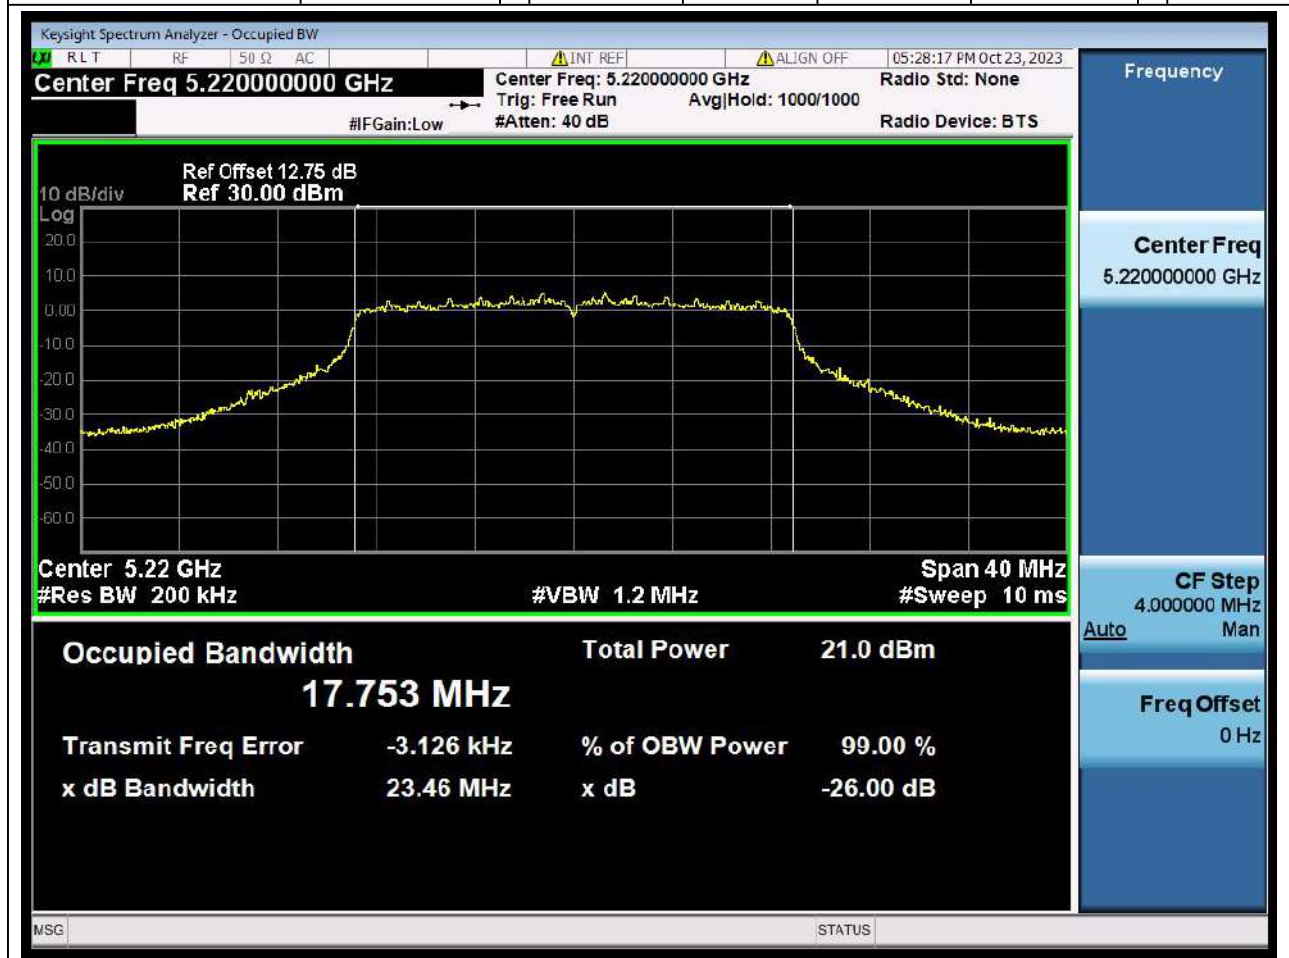

5. 802.11n_20M_U-NNI-1_M

5.1. A.2.2-99% Bandwidth(NTNV)

Center Frequency (MHz)	OBW Power (%)	RBW (MHz)	Detector	Limit (MHz)	OBW (MHz)	Verdict
5220	99	0.2	Peak	0	17.752777	N/A