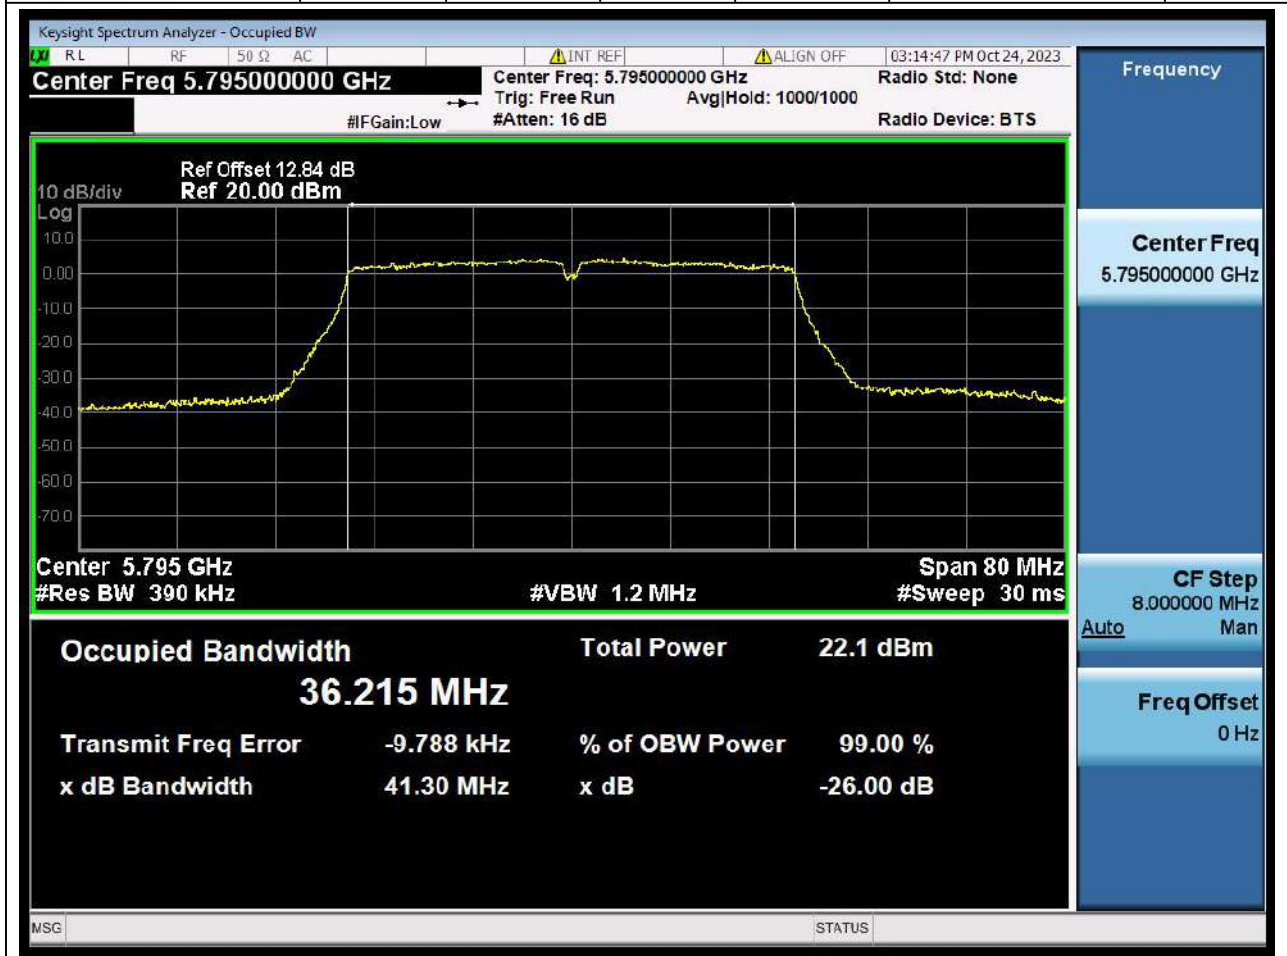

58. 802.11ac_40M_U-NNI-3_H

58.1. A.2-26dB Bandwidth(NTNV)

Center Frequency (MHz)	XdB Down	RBW (MHz)	Detector	Limit (MHz)	XdB BandWidth (MHz)	Verdict
5795	26	0.39	Peak	0	41.297328	N/A