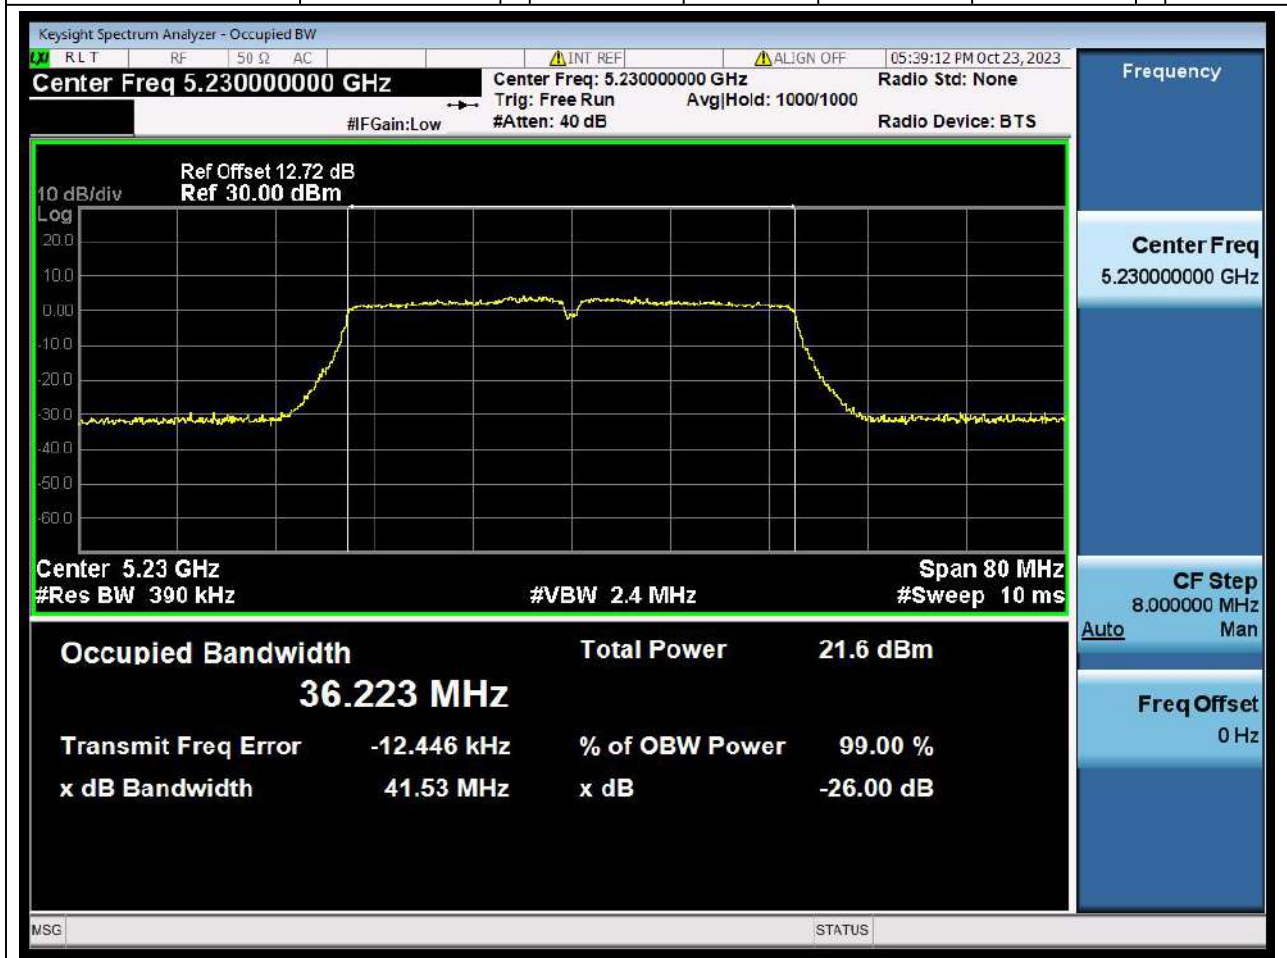

8. 802.11n_40M_U-NNI-1_H

8.1. A.2.2-99% Bandwidth(NTNV)

Center Frequency (MHz)	OBW Power (%)	RBW (MHz)	Detector	Limit (MHz)	OBW (MHz)	Verdict
5230	99	0.39	Peak	0	36.22308	N/A