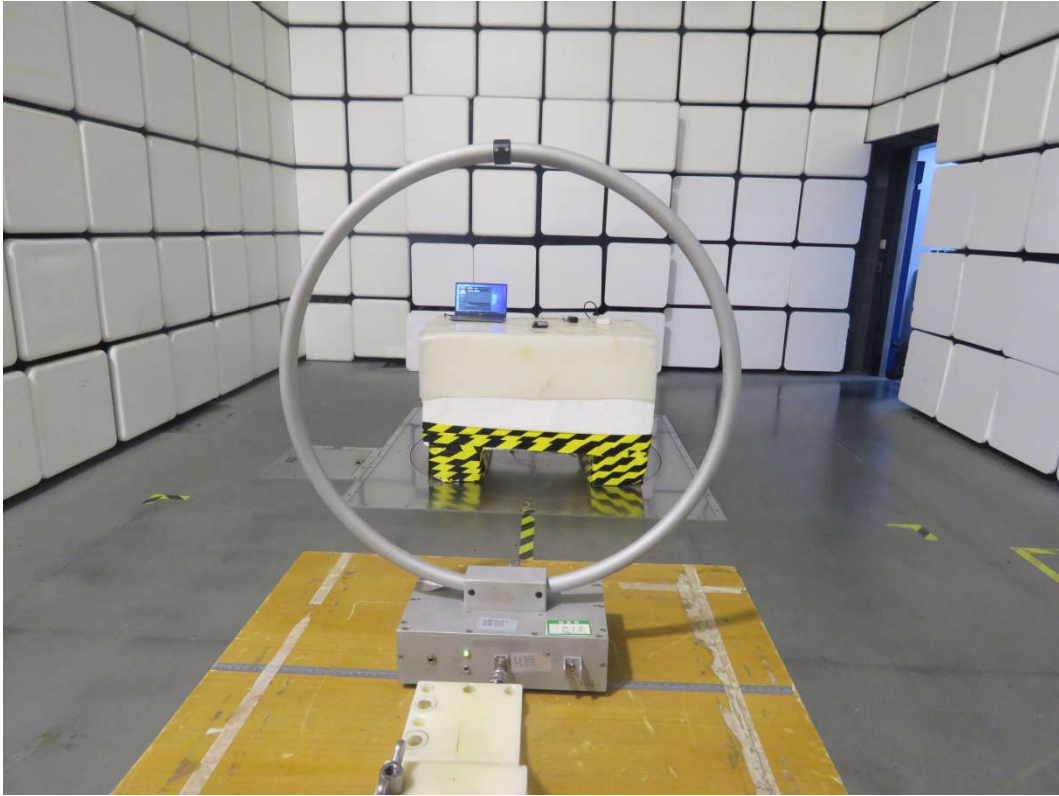

## Part15E Test Setup

9kHz-30MHz

30MHz-1GHz

1GHz-18GHz

18GHz - 26.5GHz

26.5GHz -40GHz

**Picture 1 Radiated Emission Test Setup**

**Picture 2 Conducted Emission Test Setup**