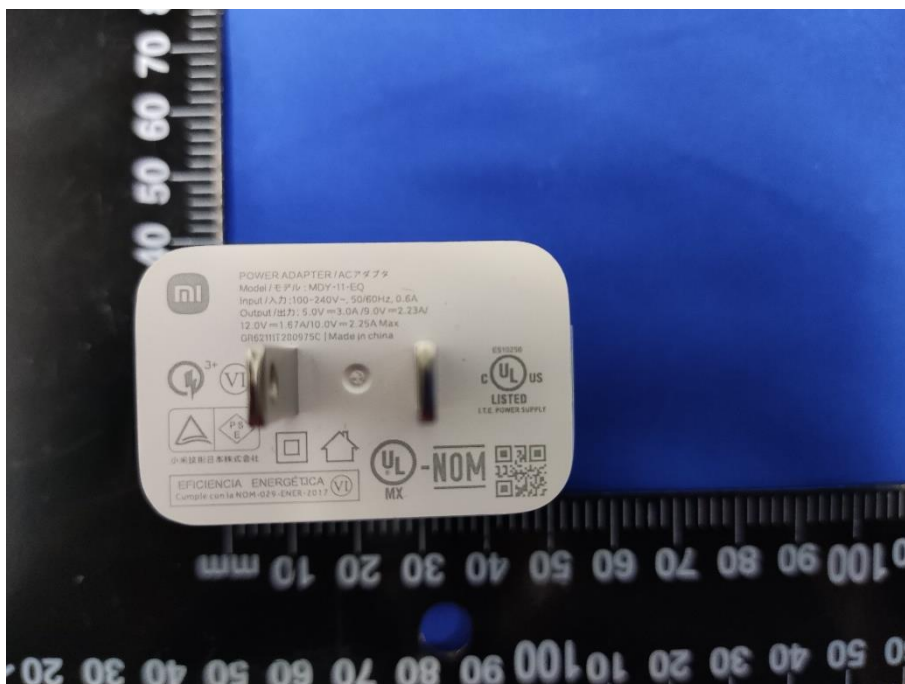

Accessory-USB Cable (K73312)

CLOSE-UP