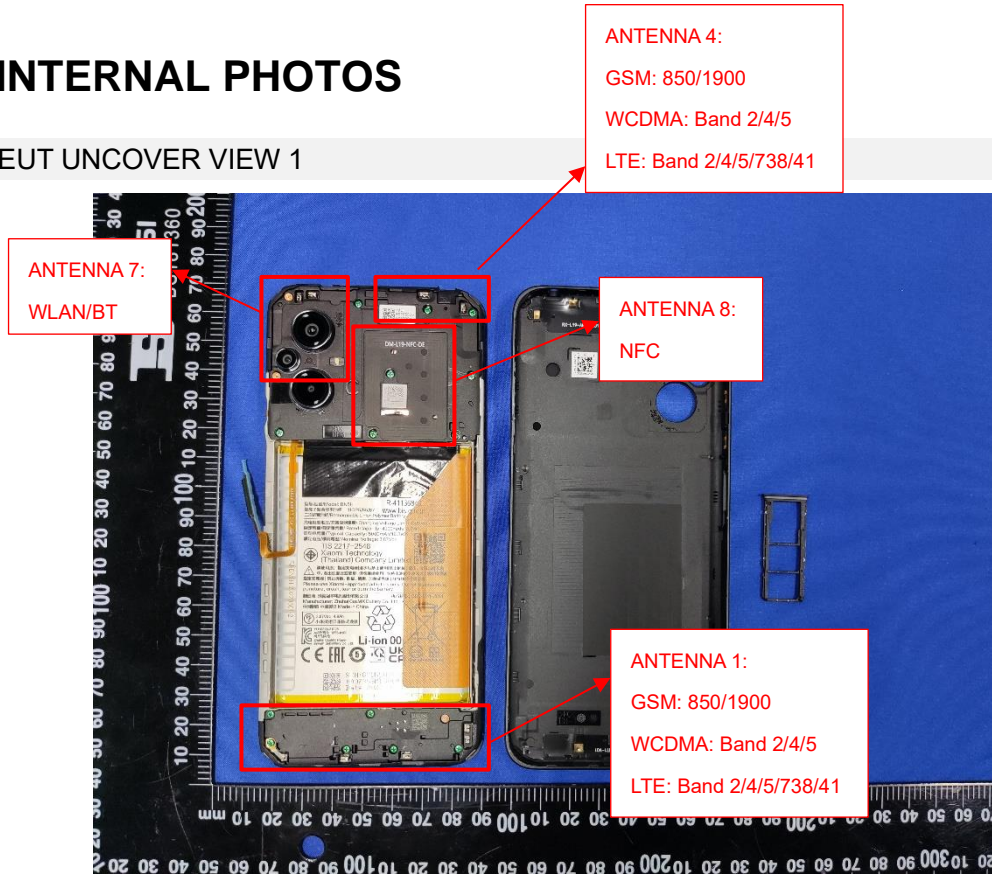

EUT INTERNAL PHOTOS

EUT UNCOVER VIEW 1

EUT UNCOVER VIEW 2

MAIN BOARD TOP VIEW (WITH SHIELD COVER)

MAIN BOARD REAR VIEW (WITH SHIELD COVER)

MAIN BOARD TOP VIEW (WITHOUT SHIELD COVER)

MAIN BOARD REAR VIEW (WITHOUT SHIELD COVER)

SECONDARY BOARD TOP VIEW

SECONDARY BOARD REAR VIEW

BATTERY 1 (FRONT)

BATTERY 1 (REAR)

BATTERY 2 (FRONT)

BATTERY 2 (REAR)