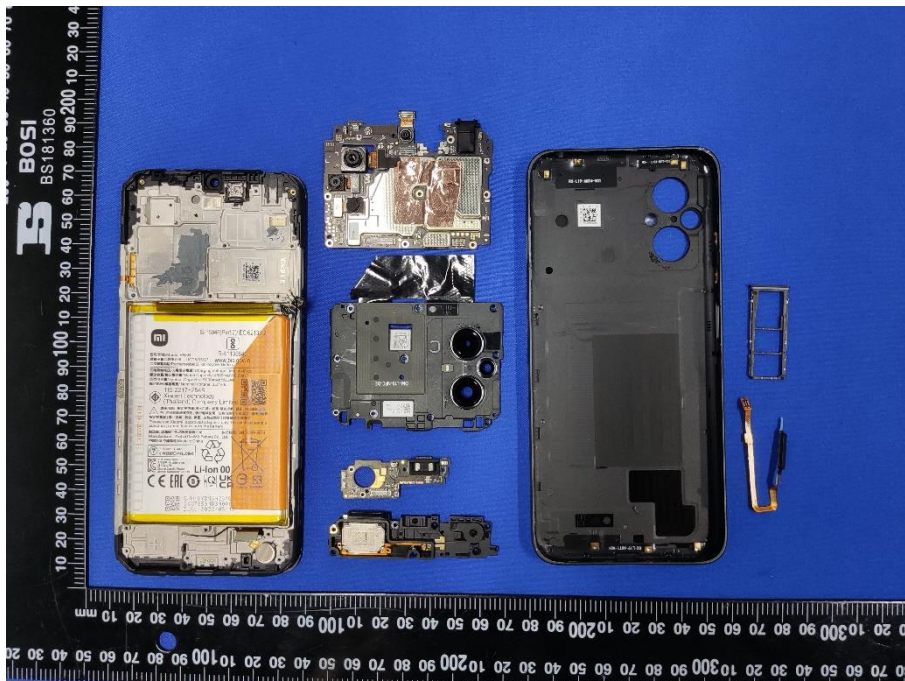

EUT INTERNAL PHOTOS

EUT UNCOVER VIEW 1

EUT UNCOVER VIEW 2

MAIN BOARD TOP VIEW (WITH SHIELD COVER)

MAIN BOARD REAR VIEW (WITH SHIELD COVER)

MAIN BOARD TOP VIEW (WITHOUT SHIELD COVER)

MAIN BOARD REAR VIEW (WITHOUT SHIELD COVER)

SECONDARY BOARD TOP VIEW

SECONDARY BOARD REAR VIEW

BATTERY 1 (FRONT)

BATTERY 1 (REAR)

BATTERY 2 (FRONT)

BATTERY 2 (REAR)