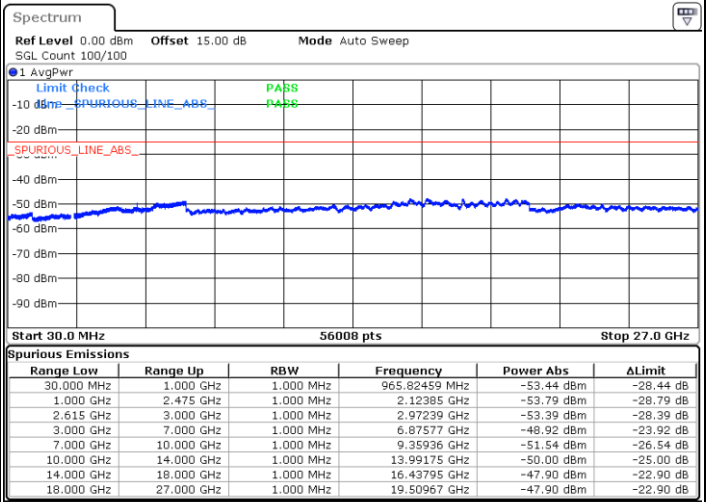

QPSK

Highest Channel / 1RB0 and 1RB74

Highest Channel / 1RB99 and 1RB0

Date: 27.SEP.2021 23:53:43

Date: 28.SEP.2021 00:00:04

Highest Channel / FullIRB

N/A

Date: 27.SEP.2021 23:52:26

LTE Band 7C_CA / 20MHz+20MHz

QPSK

Lowest Channel / 1RB0 and 1RB99

Lowest Channel / 1RB99 and 1RB0

Date: 28.SEP.2021 00:08:37

Date: 28.SEP.2021 00:10:07

Lowest Channel / FullIRB

N/A

Date: 28.SEP.2021 00:02:14

LTE Band 7C_CA / 20MHz+20MHz

QPSK

Middle Channel / 1RB0 and 1RB99

Middle Channel / 1RB99 and 1RB0

Date: 28.SEP.2021 00:18:19

Date: 28.SEP.2021 00:16:15

Middle Channel / FullIRB

N/A

Date: 28.SEP.2021 00:23:56

LTE Band 7C_CA / 20MHz+20MHz

QPSK

Highest Channel / 1RB0 and 1RB99

Highest Channel / 1RB99 and 1RB0

Date: 28.SEP.2021 00:32:08

Date: 28.SEP.2021 00:35:31