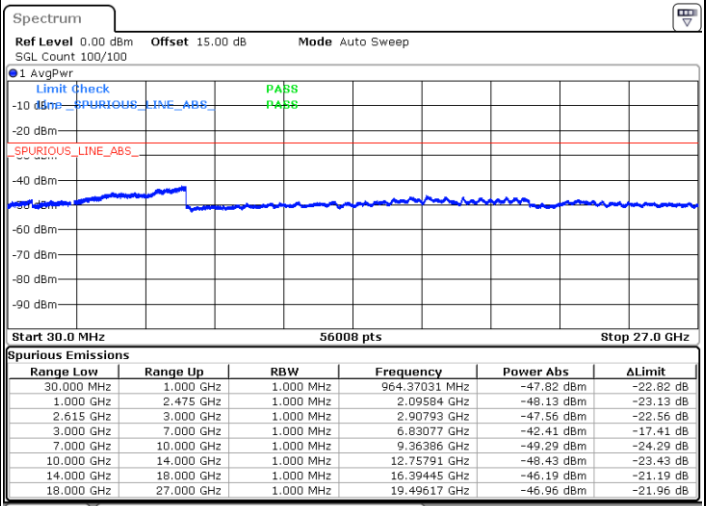

LTE Band 7C_CA / 10MHz+20MHz

QPSK

Highest Channel / 1RB0 and 1RB99

Highest Channel / 1RB49 and 1RB0

Date: 24.SEP.2021 12:00:14

Date: 24.SEP.2021 11:51:45

Highest Channel / FullIRB

N/A

Date: 24.SEP.2021 12:01:57

LTE Band 7C_CA / 15MHz+10MHz

QPSK

Lowest Channel / 1RB0 and 1RB49

Lowest Channel / 1RB74 and 1RB0

Date: 27.SEP.2021 22:38:38

Date: 27.SEP.2021 22:39:41

Lowest Channel / FullIRB

N/A

Date: 27.SEP.2021 22:33:08

LTE Band 7C_CA / 15MHz+10MHz

QPSK

Middle Channel / 1RB0 and 1RB49

Middle Channel / 1RB74 and 1RB0

Date: 27.SEP.2021 22:33:08

Date: 27.SEP.2021 22:45:14

Middle Channel / FullIRB

N/A

Date: 27.SEP.2021 22:59:36

LTE Band 7C_CA / 15MHz+10MHz

QPSK

Highest Channel / 1RB0 and 1RB49

Highest Channel / 1RB74 and 1RB0

Date: 27.SEP.2021 23:07:05