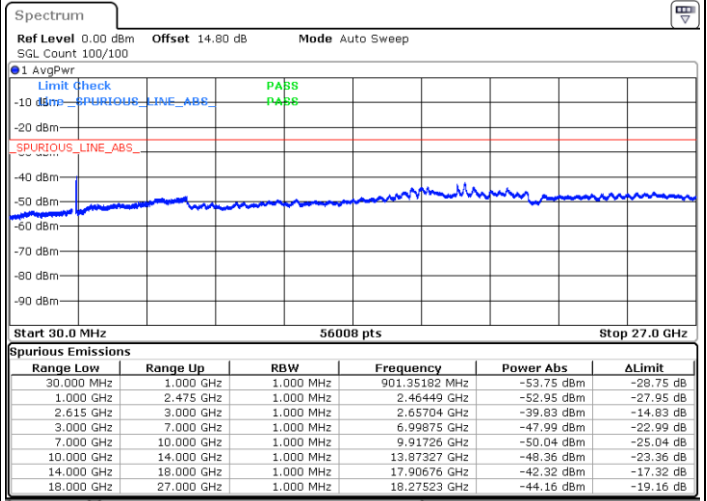

N/A

Date: 27.SEP.2021 21:47:01

LTE Band 7C_CA / 20MHz+10MHz

QPSK

Lowest Channel / 1RB0 and 1RB49

Lowest Channel / 1RB99 and 1RB0

Date: 24.SEP.2021 13:47:09

Date: 24.SEP.2021 13:45:27

Lowest Channel / FullRB

N/A

Date: 24.SEP.2021 13:55:39

LTE Band 7C_CA / 20MHz+10MHz

QPSK

Middle Channel / 1RB0 and 1RB49

Middle Channel / 1RB99 and 1RB0

Date: 24.SEP.2021 14:08:53

Date: 24.SEP.2021 14:10:33

Middle Channel / FullRB

N/A

Date: 24.SEP.2021 14:00:25

LTE Band 7C_CA / 20MHz+10MHz

QPSK

Highest Channel / 1RB0 and 1RB49

Highest Channel / 1RB99 and 1RB0

Date: 24.SEP.2021 15:09:13

Date: 24.SEP.2021 14:25:47

Highest Channel / FullIRB

N/A

Date: 24.SEP.2021 15:10:55

LTE Band 7C_CA / 20MHz+15MHz

QPSK

Lowest Channel / 1RB0 and 1RB74