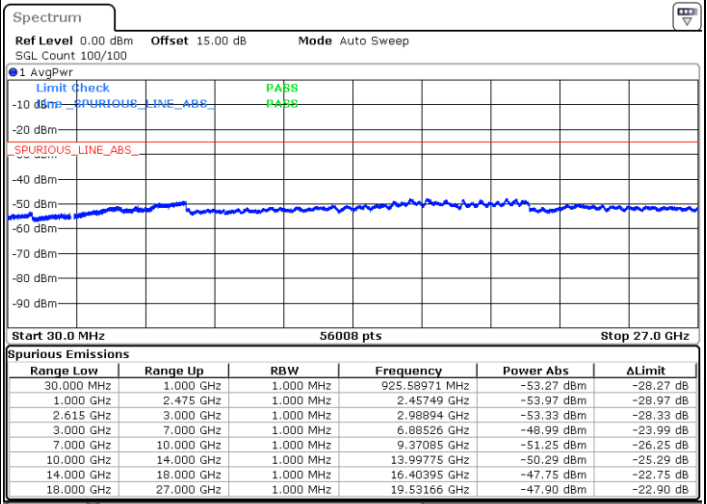

LTE Band 7C_CA / 15MHz+20MHz

QPSK

Middle Channel / 1RB0 and 1RB99

Middle Channel / 1RB74 and 1RB0

Date: 27.SEP.2021 21:36:47

Date: 27.SEP.2021 21:31:00

Middle Channel / FullIRB

N/A

Date: 27.SEP.2021 21:40:16

LTE Band 7C_CA / 15MHz+20MHz

QPSK

Highest Channel / 1RB0 and 1RB99

Highest Channel / 1RB74 and 1RB0

Date: 27.SEP.2021 21:48:06

Date: 27.SEP.2021 21:54:52

Highest Channel / FullIRB

N/A

Date: 27.SEP.2021 21:47:01

LTE Band 7C_CA / 20MHz+10MHz

QPSK

Lowest Channel / 1RB0 and 1RB49

Lowest Channel / 1RB99 and 1RB0

Date: 24.SEP.2021 13:47:09

Date: 24.SEP.2021 13:45:27