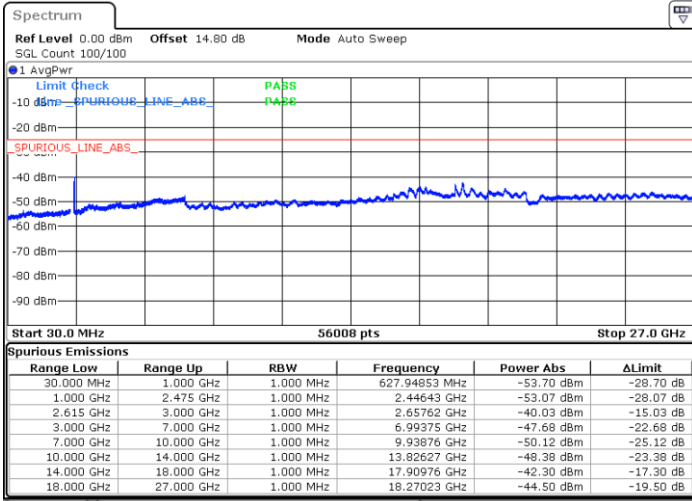

N/A

Date: 27.SEP.2021 21:47:01

LTE Band 7C_CA / 20MHz+10MHz

QPSK

Lowest Channel / 1RB0 and 1RB49

Lowest Channel / 1RB99 and 1RB0

Date: 24.SEP.2021 13:47:09

Date: 24.SEP.2021 13:45:27

Lowest Channel / FullRB

N/A

Date: 24.SEP.2021 13:55:39

LTE Band 7C_CA / 20MHz+10MHz

QPSK

Middle Channel / 1RB0 and 1RB49

Middle Channel / 1RB99 and 1RB0

Date: 24.SEP.2021 14:08:53

Date: 24.SEP.2021 14:10:33

Middle Channel / FullRB

N/A

Date: 24.SEP.2021 14:00:25

LTE Band 7C_CA / 20MHz+10MHz

QPSK

Highest Channel / 1RB0 and 1RB49

Highest Channel / 1RB99 and 1RB0

Date: 24.SEP.2021 15:09:13

Date: 24.SEP.2021 14:25:47

Highest Channel / FullIRB

N/A

Date: 24.SEP.2021 15:10:55

LTE Band 7C_CA / 20MHz+15MHz

QPSK

Lowest Channel / 1RB0 and 1RB74