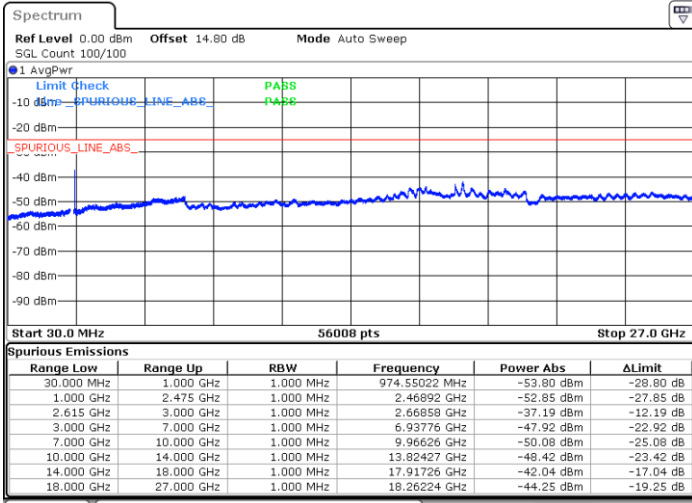

Date: 28 SEP 2021 00:12:28

Date: 28 SEP 2021 00:36:24

Lowest Band Edge / Full RB

Highest Band Edge / Full RB

Date: 28 SEP 2021 00:04:20

Date: 28 SEP 2021 00:27:29

Conducted Spurious Emission

LTE Band 7C_CA / 10MHz+20MHz

QPSK

MiddleChannel / 1RB0 and 1RB99

Middle Channel / 1RB49 and 1RB0

Date: 24.SEP.2021 11:34:51

Date: 24.SEP.2021 11:36:33

Middle Channel / FullIRB

N/A

Date: 24.SEP.2021 11:26:22

LTE Band 7C_CA / 10MHz+20MHz

QPSK

Highest Channel / 1RB0 and 1RB99

Highest Channel / 1RB49 and 1RB0

Date: 24.SEP.2021 12:00:14

Date: 24.SEP.2021 11:51:45

Highest Channel / FullIRB

N/A

Date: 24.SEP.2021 12:01:57

LTE Band 7C_CA / 15MHz+10MHz

QPSK

Lowest Channel / 1RB0 and 1RB49

Lowest Channel / 1RB74 and 1RB0

Date: 27.SEP.2021 22:38:38

Date: 27.SEP.2021 22:39:41

Lowest Channel / FullIRB