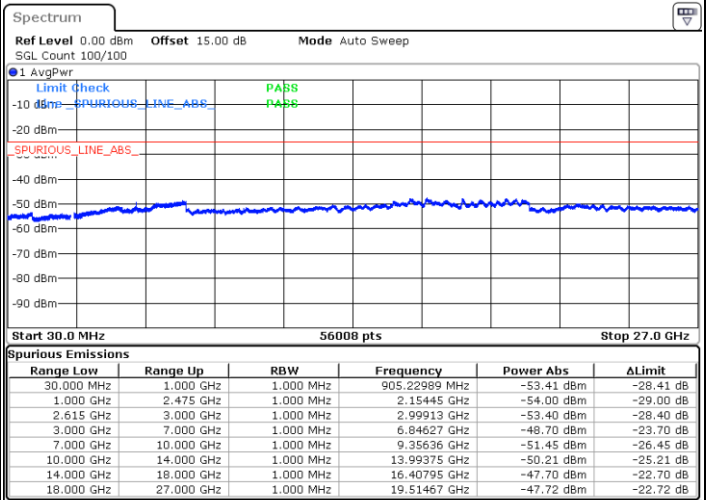

QPSK

Highest Channel / 1RB0 and 1RB74

Highest Channel / 1RB99 and 1RB0

Date: 27.SEP.2021 23:53:43

Date: 28.SEP.2021 00:00:04

Highest Channel / FullIRB

N/A

Date: 27.SEP.2021 23:52:26

LTE Band 7C_CA / 20MHz+20MHz

QPSK

Lowest Channel / 1RB0 and 1RB99

Lowest Channel / 1RB99 and 1RB0

Date: 28.SEP.2021 00:08:37

Date: 28.SEP.2021 00:10:07

Lowest Channel / FullIRB

N/A

Date: 28.SEP.2021 00:02:14

LTE Band 7C_CA / 20MHz+20MHz

QPSK

Middle Channel / 1RB0 and 1RB99

Middle Channel / 1RB99 and 1RB0

Date: 28.SEP.2021 00:18:19

Date: 28.SEP.2021 00:16:15

Middle Channel / FullIRB