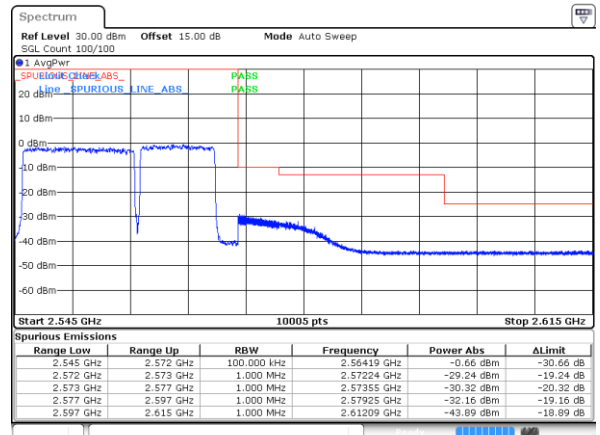

LTE Band 7C_CA / 15MHz+10MHz

64QAM

Lowest Band Edge / 1RB0 and 1RB49

Highest Band Edge / 1RB0 and 1RB49

Date: 27 SEP 2021 22:35:54

Date: 27 SEP 2021 23:04:20

Lowest Band Edge / 1RB74 and 1RB0

Highest Band Edge / 1RB74 and 1RB0

Date: 27 SEP 2021 22:41:14

Date: 27 SEP 2021 23:09:29

Lowest Band Edge / Full RB

Highest Band Edge / Full RB

Date: 27 SEP 2021 22:34:52

Date: 27 SEP 2021 23:03:29

LTE Band 7C_CA / 15MHz+15MHz

64QAM