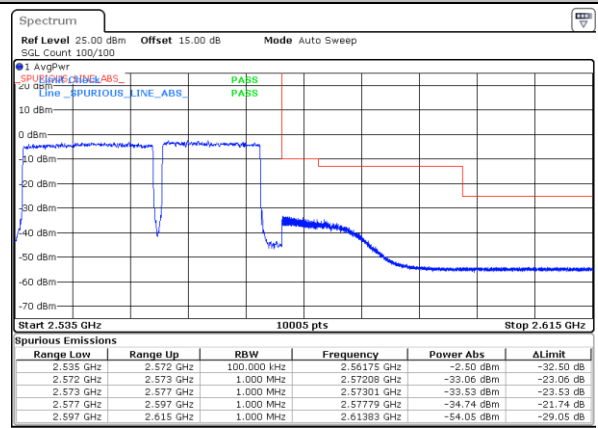

Date: 24_SEP.2021 13:35:39

Date: 24_SEP.2021 14:17:49

LTE Band 7C_CA / 20MHz+15MHz

64QAM

Lowest Band Edge / 1RB0 and 1RB74

Highest Band Edge / 1RB0 and 1RB74

Date: 27 SEP 2021 23:18:11

Date: 27 SEP 2021 23:55:16

Lowest Band Edge / 1RB99 and 1RB0

Highest Band Edge / 1RB99 and 1RB0

Date: 27 SEP 2021 23:20:24

Date: 27 SEP 2021 23:56:42

Lowest Band Edge / Full RB

Highest Band Edge / Full RB

Date: 27 SEP 2021 23:12:44

Date: 27 SEP 2021 23:34:49

LTE Band 7C_CA / 20MHz+20MHz

64QAM

Lowest Band Edge / 1RB0 and 1RB9

Highest Band Edge / 1RB0 and 1RB9

Date: 28 SEP 2021 00:05:44

Date: 28 SEP 2021 00:26:46

Lowest Band Edge / 1RB99 and 1RB0

Highest Band Edge / 1RB99 and 1RB0

Date: 28 SEP 2021 00:12:28

Date: 28 SEP 2021 00:36:24

Lowest Band Edge / Full RB

Highest Band Edge / Full RB

Date: 28 SEP 2021 00:04:20

Date: 28 SEP 2021 00:27:29

Conducted Spurious Emission

LTE Band 7C_CA / 10MHz+20MHz