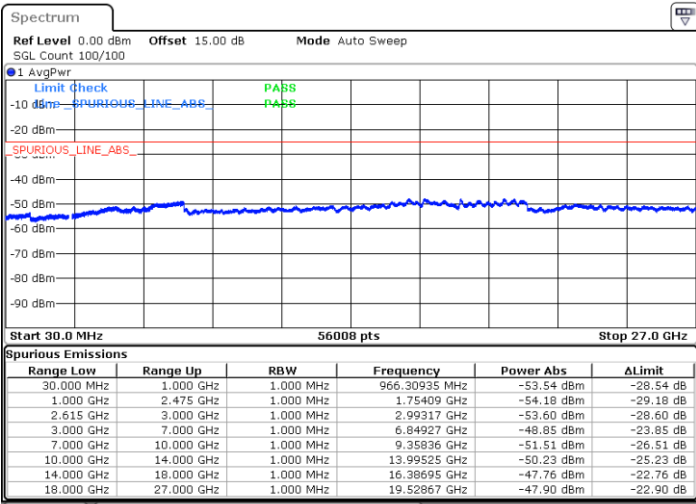

Highest Channel / 1RB0 and 1RB74

Highest Channel / 1RB74 and 1RB0

Date: 27.SEP.2021 20:54:44

Date: 27.SEP.2021 21:03:10

Highest Channel / FullIRB

N/A

Date: 27.SEP.2021 20:53:33

LTE Band 7C_CA / 15MHz+20MHz

QPSK

Lowest Channel / 1RB0 and 1RB9

Lowest Channel / 1RB74 and 1RB0

Date: 27.SEP.2021 21:21:56

Date: 27.SEP.2021 21:23:27

Lowest Channel / FullIRB

N/A

Date: 27.SEP.2021 21:05:25

LTE Band 7C_CA / 15MHz+20MHz

QPSK

Middle Channel / 1RB0 and 1RB99

Middle Channel / 1RB74 and 1RB0

Date: 27.SEP.2021 21:36:47

Date: 27.SEP.2021 21:31:00

Middle Channel / FullIRB

N/A