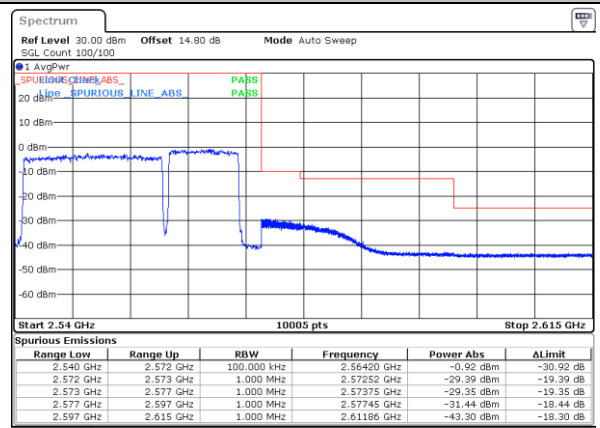

Lowest Band Edge / Full RB

Highest Band Edge / Full RB

Date: 27 SEP 2021 21:16:57

Date: 27 SEP 2021 21:43:22

LTE Band 7C_CA / 20MHz+10MHz

64QAM

Lowest Band Edge / 1RB0 and 1RB49

Highest Band Edge / 1RB0 and 1RB49

Date: 24_SEP.2021 13:36:27

Date: 24_SEP.2021 14:21:46

Lowest Band Edge / 1RB99 and 1RB0

Highest Band Edge / 1RB99 and 1RB0

Date: 24_SEP.2021 13:40:24

Date: 24_SEP.2021 14:22:33

Lowest Band Edge / Full RB

Highest Band Edge / Full RB

Date: 24_SEP.2021 13:35:39

Date: 24_SEP.2021 14:17:49

LTE Band 7C_CA / 20MHz+15MHz

64QAM

Lowest Band Edge / 1RB0 and 1RB74

Highest Band Edge / 1RB0 and 1RB74

Date: 27 SEP 2021 23:18:11

Date: 27 SEP 2021 23:55:16

Lowest Band Edge / 1RB99 and 1RB0

Highest Band Edge / 1RB99 and 1RB0

Date: 27 SEP 2021 23:20:24

Date: 27 SEP 2021 23:56:42

Lowest Band Edge / Full RB

Highest Band Edge / Full RB

Date: 27 SEP 2021 23:12:44

Date: 27 SEP 2021 23:34:49