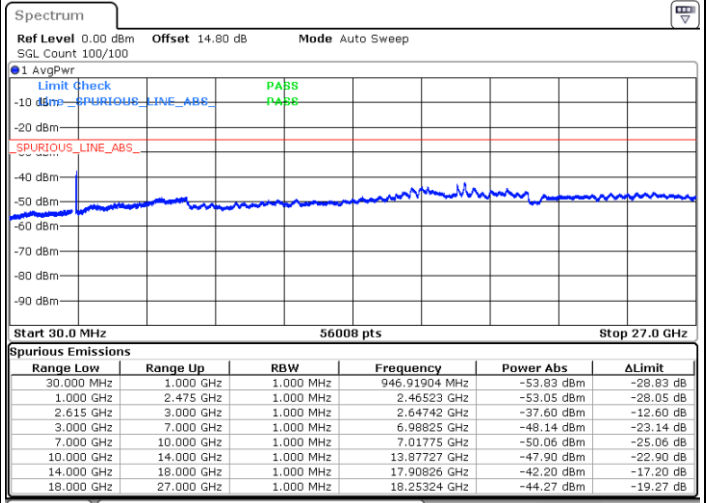

Date: 24.SEP.2021 11:36:33