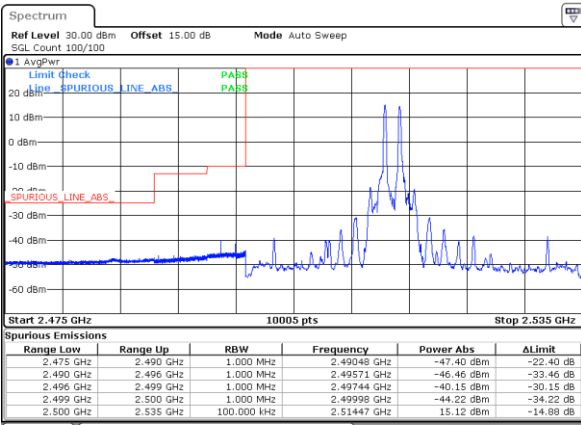

Date: 27 SEP 2021 20:59:01

Lowest Band Edge / Full RB

Highest Band Edge / Full RB

Date: 27 SEP 2021 20:24:15

Date: 27 SEP 2021 20:49:52

LTE Band 7C_CA / 15MHz+20MHz

64QAM

Lowest Band Edge / 1RB0 and 1RB9

Highest Band Edge / 1RB0 and 1RB9

Date: 27 SEP 2021 21:18:00

Date: 27 SEP 2021 21:48:28

Lowest Band Edge / 1RB74 and 1RB0

Highest Band Edge / 1RB74 and 1RB0

Date: 27 SEP 2021 21:27:48

Date: 27 SEP 2021 21:50:28

Lowest Band Edge / Full RB

Highest Band Edge / Full RB

Date: 27 SEP 2021 21:16:57

Date: 27 SEP 2021 21:43:22

LTE Band 7C_CA / 20MHz+10MHz

64QAM

Lowest Band Edge / 1RB0 and 1RB49

Highest Band Edge / 1RB0 and 1RB49