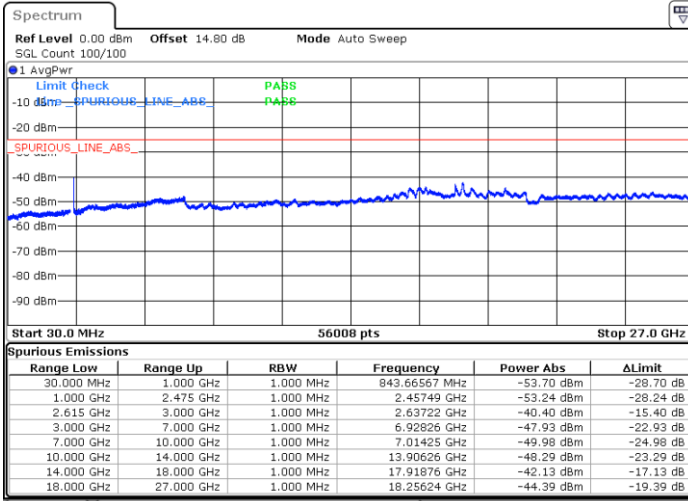

Date: 27.SEP.2021 21:40:16

LTE Band 7C_CA / 15MHz+20MHz

QPSK

Highest Channel / 1RB0 and 1RB99

Highest Channel / 1RB74 and 1RB0

Date: 27.SEP.2021 21:48:06

Date: 27.SEP.2021 21:54:52

Highest Channel / FullIRB

N/A

Date: 27.SEP.2021 21:47:01

LTE Band 7C_CA / 20MHz+10MHz

QPSK

Lowest Channel / 1RB0 and 1RB49

Lowest Channel / 1RB99 and 1RB0

Date: 24.SEP.2021 13:47:09

Date: 24.SEP.2021 13:45:27

Lowest Channel / FullRB

N/A

Date: 24.SEP.2021 13:55:39

LTE Band 7C_CA / 20MHz+10MHz

QPSK

Middle Channel / 1RB0 and 1RB49

Middle Channel / 1RB99 and 1RB0

Date: 24.SEP.2021 14:08:53