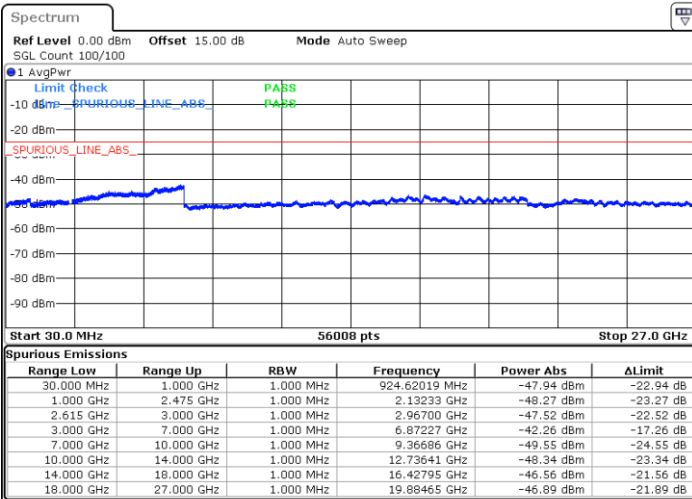

Middle Channel / FullIRB

N/A

Date: 27.SEP.2021 22:59:36

LTE Band 7C_CA / 15MHz+10MHz

QPSK

Highest Channel / 1RB0 and 1RB49

Highest Channel / 1RB74 and 1RB0

Date: 27.SEP.2021 23:07:05

Date: 27.SEP.2021 23:08:14

Highest Channel / FullIRB

N/A

Date: 27.SEP.2021 23:01:09

LTE Band 7C_CA / 15MHz+15MHz

QPSK

Lowest Channel / 1RB0 and 1RB74

Lowest Channel / 1RB74 and 1RB0

Date: 27.SEP.2021 20:31:28

Date: 27.SEP.2021 20:33:42

Lowest Channel / FullRB

N/A

Date: 27.SEP.2021 20:22:09

LTE Band 7C_CA / 15MHz+15MHz

QPSK

Middle Channel / 1RB0 and 1RB74