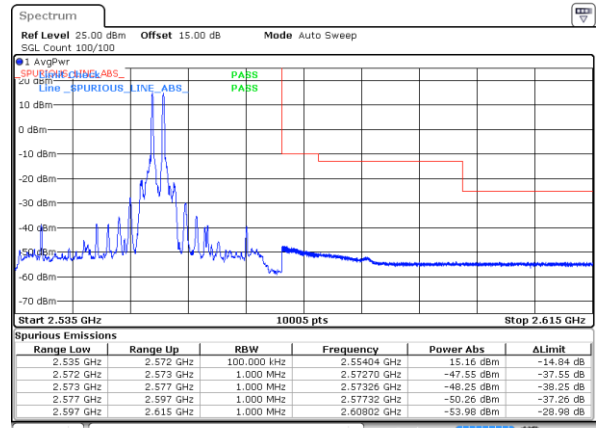

Date: 24_SEP.2021 13:36:27

Date: 24_SEP.2021 14:21:46

Lowest Band Edge / 1RB99 and 1RB0

Highest Band Edge / 1RB99 and 1RB0

Date: 24_SEP.2021 13:40:24

Date: 24_SEP.2021 14:22:33

Lowest Band Edge / Full RB

Highest Band Edge / Full RB

Date: 24_SEP.2021 13:35:39

Date: 24_SEP.2021 14:17:49

LTE Band 7C_CA / 20MHz+15MHz

64QAM

Lowest Band Edge / 1RB0 and 1RB74

Highest Band Edge / 1RB0 and 1RB74

Date: 27 SEP 2021 23:18:11

Date: 27 SEP 2021 23:55:16

Lowest Band Edge / 1RB99 and 1RB0

Highest Band Edge / 1RB99 and 1RB0

Date: 27 SEP 2021 23:20:24

Date: 27 SEP 2021 23:56:42

Lowest Band Edge / Full RB

Highest Band Edge / Full RB

Date: 27 SEP 2021 23:12:44

Date: 27 SEP 2021 23:34:49

LTE Band 7C_CA / 20MHz+20MHz

64QAM

Lowest Band Edge / 1RB0 and 1RB9

Highest Band Edge / 1RB0 and 1RB9

Date: 28 SEP 2021 00:05:44

Date: 28 SEP 2021 00:26:46

Lowest Band Edge / 1RB99 and 1RB0

Highest Band Edge / 1RB99 and 1RB0