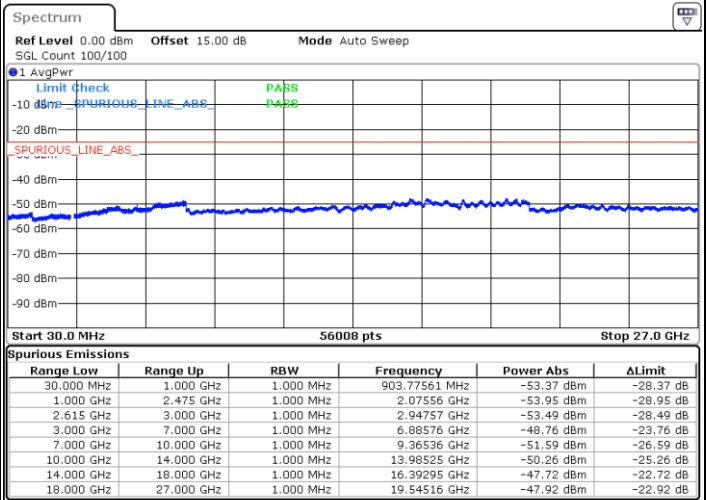

Date: 24.SEP.2021 15:09:13

Date: 24.SEP.2021 14:25:47

Highest Channel / FullIRB

N/A

Date: 24.SEP.2021 15:10:55

LTE Band 7C_CA / 20MHz+15MHz

QPSK

Lowest Channel / 1RB0 and 1RB74

Lowest Channel / 1RB99 and 1RB0

Date: 27.SEP.2021 23:16:55

Date: 27.SEP.2021 23:23:06

Lowest Channel / FullIRB

N/A

Date: 27.SEP.2021 23:15:53

LTE Band 7C_CA / 20MHz+15MHz

QPSK

MiddleChannel / 1RB0 and 1RB74

Middle Channel / 1RB99 and 1RB0

Date: 27.SEP.2021 23:28:52

Date: 27.SEP.2021 23:24:26

Middle Channel / FullIRB

N/A

Date: 27.SEP.2021 23:30:02

LTE Band 7C_CA / 20MHz+15MHz

QPSK

Highest Channel / 1RB0 and 1RB74

Highest Channel / 1RB99 and 1RB0

Date: 27.SEP.2021 23:53:43

Date: 28.SEP.2021 00:00:04

Highest Channel / FullIRB

N/A

Date: 27.SEP.2021 23:52:26