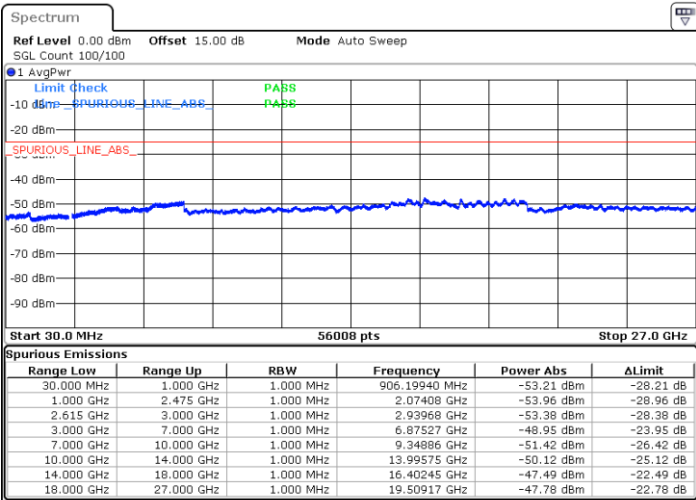

Middle Channel / 1RB74 and 1RB0

Date: 27.SEP.2021 20:44:05

Date: 27.SEP.2021 20:38:41

Middle Channel / FullIRB

N/A

Date: 27.SEP.2021 20:45:52

LTE Band 7C_CA / 15MHz+15MHz

QPSK

Highest Channel / 1RB0 and 1RB74

Highest Channel / 1RB74 and 1RB0

Date: 27.SEP.2021 20:54:44

Date: 27.SEP.2021 21:03:10

Highest Channel / FullIRB

N/A

Date: 27.SEP.2021 20:53:33

LTE Band 7C_CA / 15MHz+20MHz

QPSK

Lowest Channel / 1RB0 and 1RB9

Lowest Channel / 1RB74 and 1RB0

Date: 27.SEP.2021 21:21:56

Date: 27.SEP.2021 21:23:27

Lowest Channel / FullIRB

N/A

Date: 27.SEP.2021 21:05:25