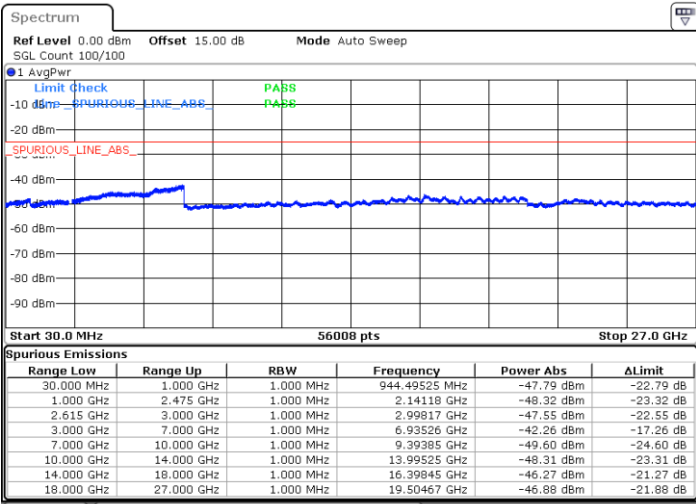

Date: 24.SEP.2021 12:01:57

LTE Band 7C_CA / 15MHz+10MHz

QPSK

Lowest Channel / 1RB0 and 1RB49

Lowest Channel / 1RB74 and 1RB0

Date: 27.SEP.2021 22:38:38

Date: 27.SEP.2021 22:39:41

Lowest Channel / FullIRB

N/A

Date: 27.SEP.2021 22:33:08

LTE Band 7C_CA / 15MHz+10MHz

QPSK

Middle Channel / 1RB0 and 1RB49

Middle Channel / 1RB74 and 1RB0

Date: 27.SEP.2021 22:33:08

Date: 27.SEP.2021 22:45:14

Middle Channel / FullIRB

N/A

Date: 27.SEP.2021 22:59:36

LTE Band 7C_CA / 15MHz+10MHz

QPSK

Highest Channel / 1RB0 and 1RB49

Highest Channel / 1RB74 and 1RB0

Date: 27.SEP.2021 23:07:05

Date: 27.SEP.2021 23:08:14

Highest Channel / FullIRB

N/A

Date: 27.SEP.2021 23:01:09

LTE Band 7C_CA / 15MHz+15MHz

QPSK

Lowest Channel / 1RB0 and 1RB74

Lowest Channel / 1RB74 and 1RB0