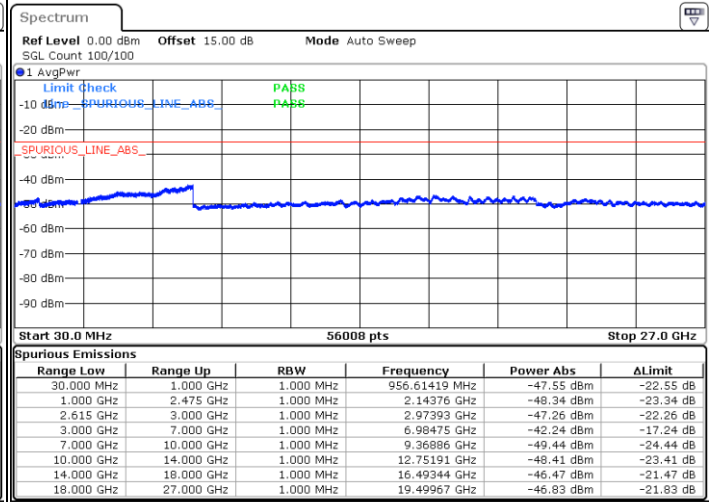

Middle Channel / FullIRB

N/A

Date: 27.SEP.2021 22:59:36

LTE Band 7C_CA / 15MHz+10MHz

QPSK

Highest Channel / 1RB0 and 1RB49

Highest Channel / 1RB74 and 1RB0

Date: 27.SEP.2021 23:07:05

Date: 27.SEP.2021 23:08:14

Highest Channel / FullIRB

N/A

Date: 27.SEP.2021 23:01:09

LTE Band 7C_CA / 15MHz+15MHz

QPSK

Lowest Channel / 1RB0 and 1RB74

Lowest Channel / 1RB74 and 1RB0

Date: 27.SEP.2021 20:31:28

Date: 27.SEP.2021 20:33:42

Lowest Channel / FullRB

N/A

Date: 27.SEP.2021 20:22:09

LTE Band 7C_CA / 15MHz+15MHz

QPSK

Middle Channel / 1RB0 and 1RB74