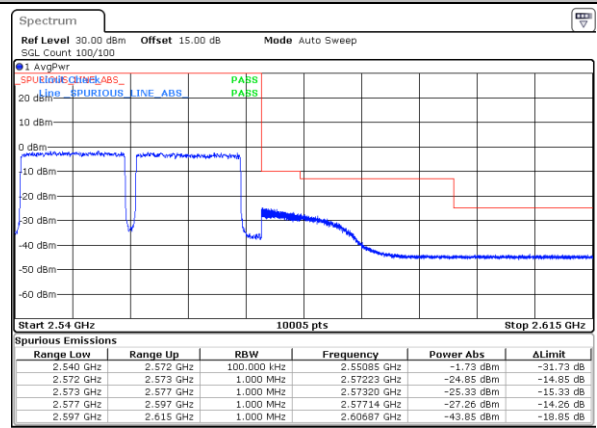

Date: 27 SEP 2021 22:41:14

Date: 27 SEP 2021 23:09:29

Lowest Band Edge / Full RB

Highest Band Edge / Full RB

Date: 27 SEP 2021 22:34:52

Date: 27 SEP 2021 23:03:29

LTE Band 7C_CA / 15MHz+15MHz

64QAM

Lowest Band Edge / 1RB0 and 1RB74

Highest Band Edge / 1RB0 and 1RB74

Date: 27 SEP 2021 20:27:32

Date: 27 SEP 2021 20:57:52

Lowest Band Edge / 1RB74 and 1RB0

Highest Band Edge / 1RB74 and 1RB0

Date: 27 SEP 2021 20:35:37

Date: 27 SEP 2021 20:59:01

Lowest Band Edge / Full RB

Highest Band Edge / Full RB

Date: 27 SEP 2021 20:24:15

Date: 27 SEP 2021 20:49:52

LTE Band 7C_CA / 15MHz+20MHz

64QAM

Lowest Band Edge / 1RB0 and 1RB9