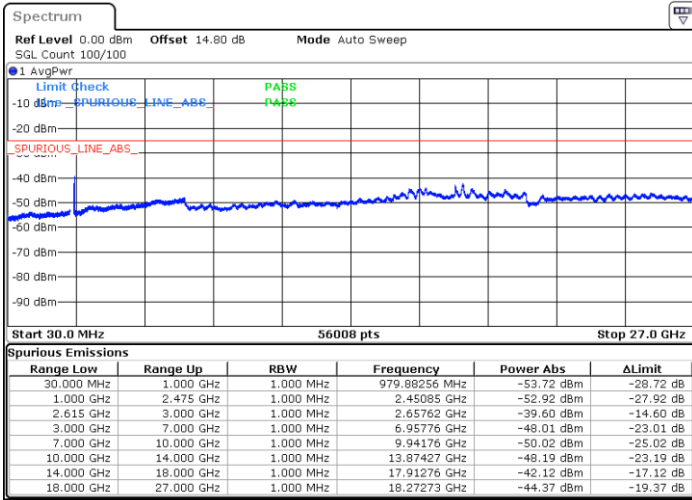

N/A

Date: 27.SEP.2021 21:47:01

LTE Band 7C_CA / 20MHz+10MHz

QPSK

Lowest Channel / 1RB0 and 1RB49

Lowest Channel / 1RB99 and 1RB0

Date: 24.SEP.2021 13:47:09

Date: 24.SEP.2021 13:45:27

Lowest Channel / FullRB

N/A

Date: 24.SEP.2021 13:55:39

LTE Band 7C_CA / 20MHz+10MHz

QPSK

Middle Channel / 1RB0 and 1RB49

Middle Channel / 1RB99 and 1RB0

Date: 24.SEP.2021 14:08:53

Date: 24.SEP.2021 14:10:33

Middle Channel / FullRB

N/A

Date: 24.SEP.2021 14:00:25

LTE Band 7C_CA / 20MHz+10MHz

QPSK

Highest Channel / 1RB0 and 1RB49

Highest Channel / 1RB99 and 1RB0

Date: 24.SEP.2021 15:09:13

Date: 24.SEP.2021 14:25:47

Highest Channel / FullIRB

N/A

Date: 24.SEP.2021 15:10:55

LTE Band 7C_CA / 20MHz+15MHz

QPSK

Lowest Channel / 1RB0 and 1RB74