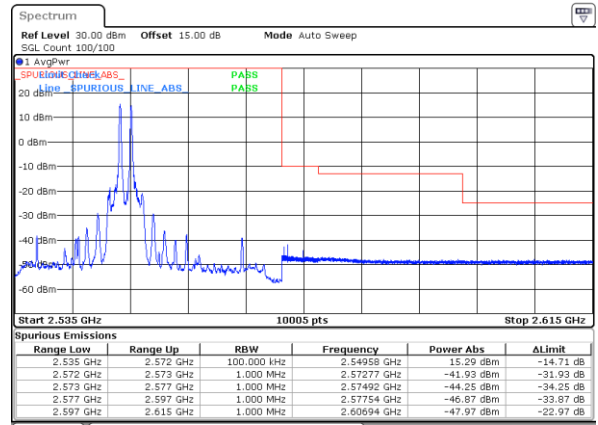

Date: 27 SEP 2021 20:59:01

Lowest Band Edge / Full RB

Highest Band Edge / Full RB

Date: 27 SEP 2021 20:24:15

Date: 27 SEP 2021 20:49:52

LTE Band 7C_CA / 15MHz+20MHz

64QAM

Lowest Band Edge / 1RB0 and 1RB9

Highest Band Edge / 1RB0 and 1RB9

Date: 27 SEP 2021 21:18:00

Date: 27 SEP 2021 21:48:28

Lowest Band Edge / 1RB74 and 1RB0

Highest Band Edge / 1RB74 and 1RB0

Date: 27 SEP 2021 21:27:48

Date: 27 SEP 2021 21:50:28

Lowest Band Edge / Full RB

Highest Band Edge / Full RB

Date: 27 SEP 2021 21:16:57

Date: 27 SEP 2021 21:43:22

LTE Band 7C_CA / 20MHz+10MHz

64QAM

Lowest Band Edge / 1RB0 and 1RB49

Highest Band Edge / 1RB0 and 1RB49