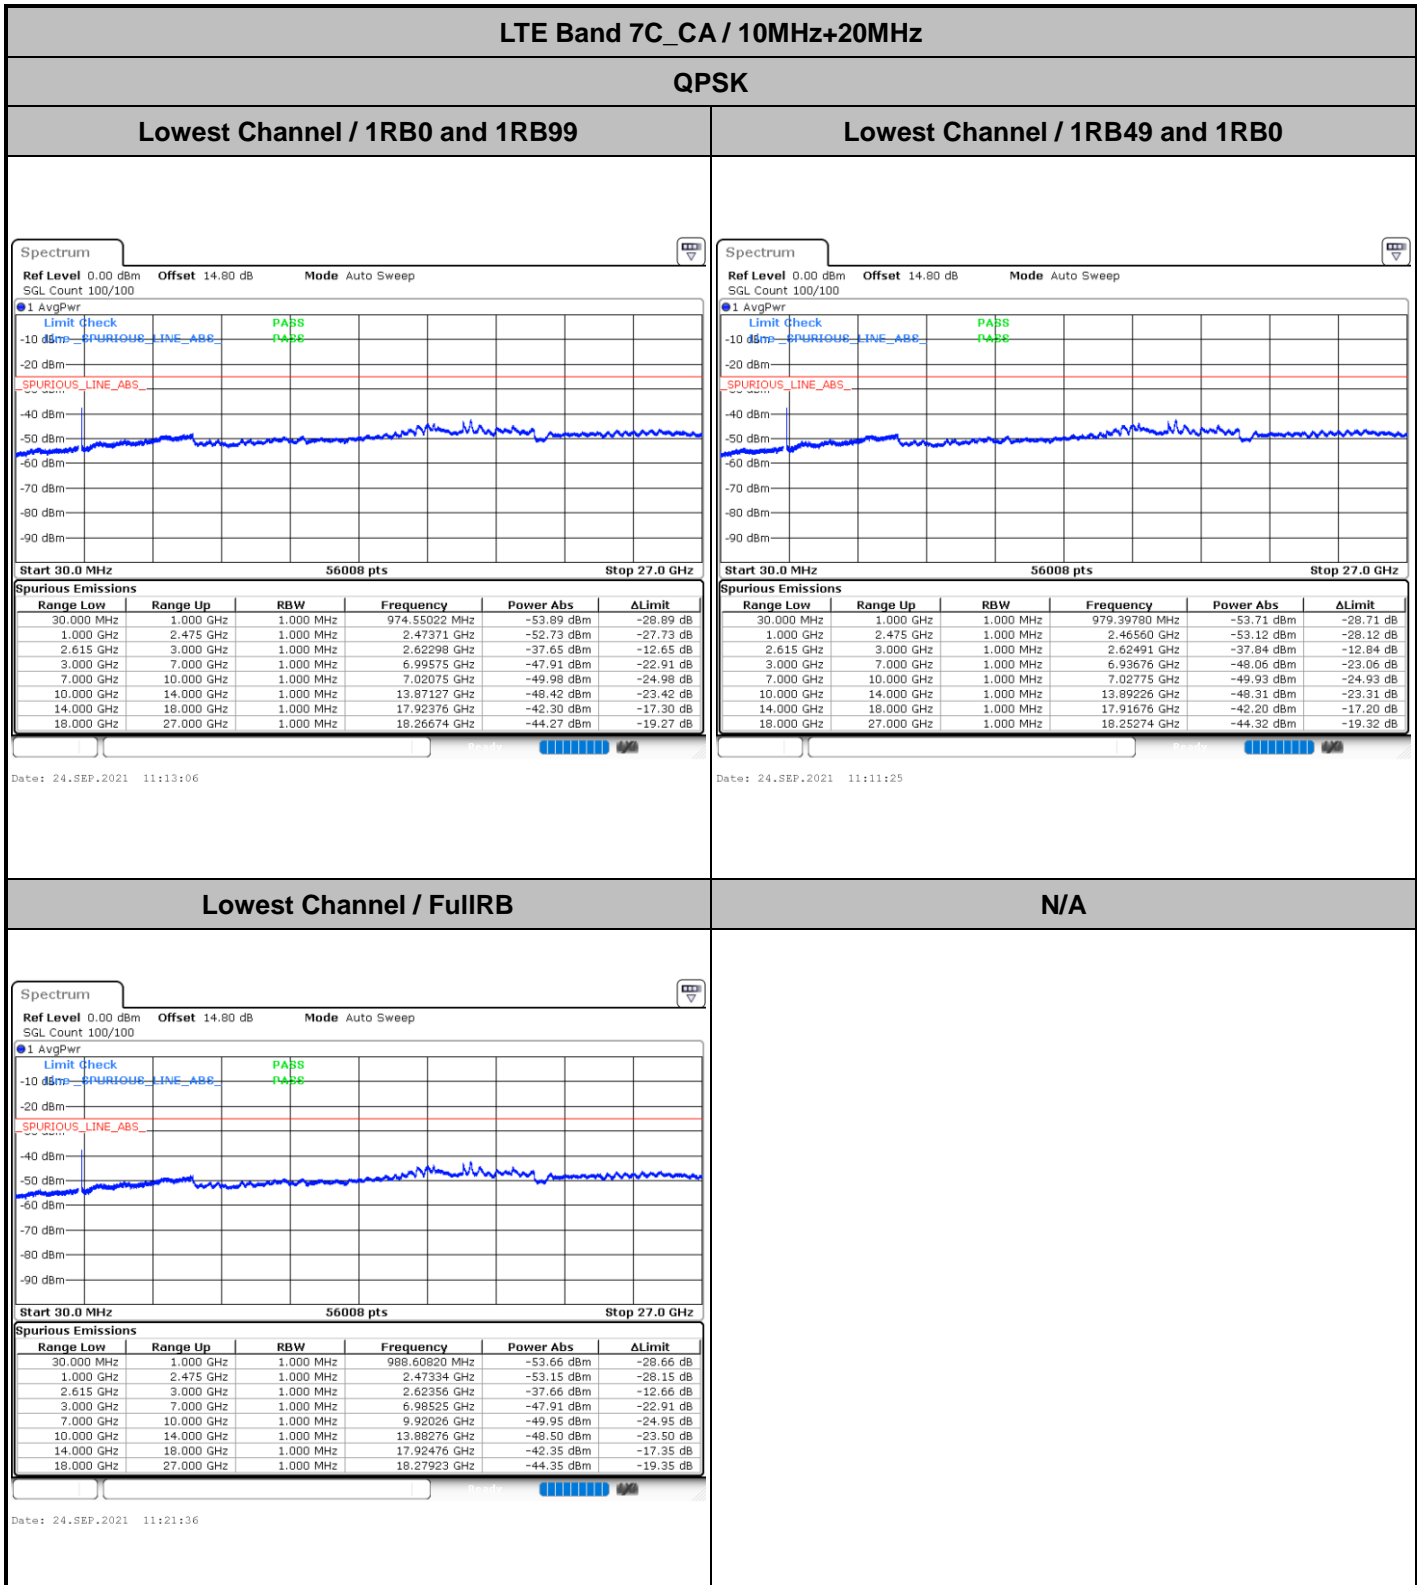

LTE Band 7C_CA / 20MHz+20MHz

64QAM

Lowest Band Edge / 1RB0 and 1RB9

Highest Band Edge / 1RB0 and 1RB9

Date: 28 SEP 2021 00:05:44

Date: 28 SEP 2021 00:26:46

Lowest Band Edge / 1RB99 and 1RB0

Highest Band Edge / 1RB99 and 1RB0

Date: 28 SEP 2021 00:12:28

Date: 28 SEP 2021 00:36:24

Lowest Band Edge / Full RB

Highest Band Edge / Full RB

Date: 28 SEP 2021 00:04:20

Date: 28 SEP 2021 00:27:29

Conducted Spurious Emission

LTE Band 7C_CA / 10MHz+20MHz

LTE Band 7C_CA / 10MHz+20MHz

QPSK

Highest Channel / 1RB0 and 1RB99

Highest Channel / 1RB49 and 1RB0

Date: 24.SEP.2021 12:00:14

Date: 24.SEP.2021 11:51:45

Highest Channel / FullIRB

N/A