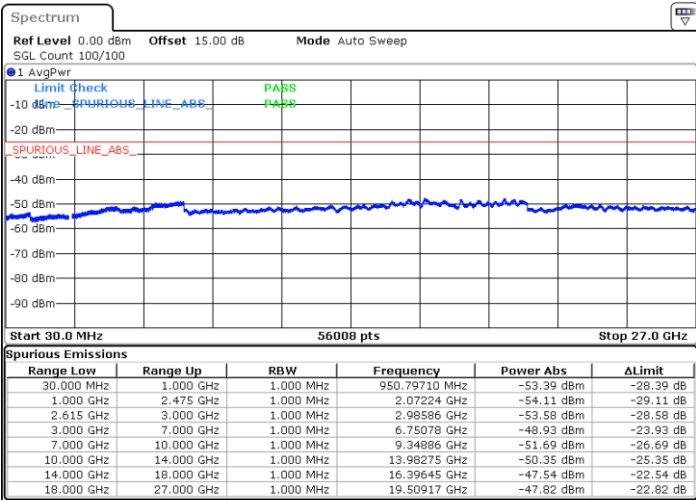

Date: 24.SEP.2021 15:09:13

Date: 24.SEP.2021 14:25:47

Highest Channel / FullIRB

N/A

Date: 24.SEP.2021 15:10:55

LTE Band 7C_CA / 20MHz+15MHz

QPSK

Lowest Channel / 1RB0 and 1RB74

Lowest Channel / 1RB99 and 1RB0

Date: 27.SEP.2021 23:16:55

Date: 27.SEP.2021 23:23:06

Lowest Channel / FullIRB

N/A

Date: 27.SEP.2021 23:15:53

LTE Band 7C_CA / 20MHz+15MHz

QPSK

MiddleChannel / 1RB0 and 1RB74

Middle Channel / 1RB99 and 1RB0

Date: 27.SEP.2021 23:28:52

Date: 27.SEP.2021 23:24:26

Middle Channel / FullIRB

N/A

Date: 27.SEP.2021 23:30:02

LTE Band 7C_CA / 20MHz+15MHz

QPSK

Highest Channel / 1RB0 and 1RB74

Highest Channel / 1RB99 and 1RB0

Date: 27.SEP.2021 23:53:43

Date: 28.SEP.2021 00:00:04

Highest Channel / FullIRB

N/A

Date: 27.SEP.2021 23:52:26