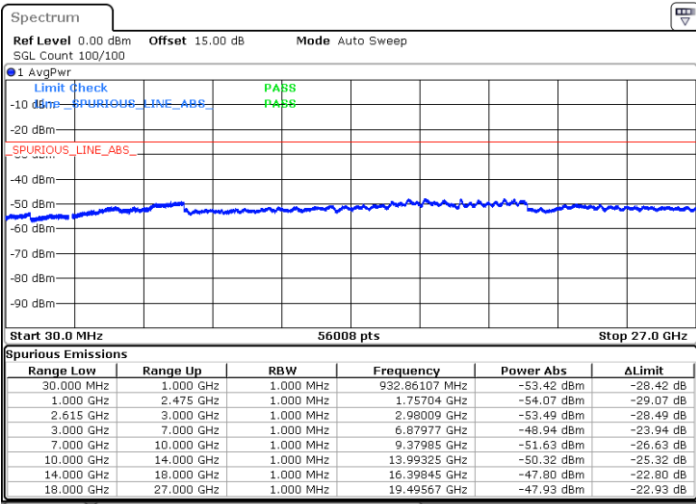

LTE Band 7C_CA / 15MHz+20MHz

QPSK

Middle Channel / 1RB0 and 1RB99

Middle Channel / 1RB74 and 1RB0

Date: 27.SEP.2021 21:36:47

Date: 27.SEP.2021 21:31:00

Middle Channel / FullIRB

N/A

Date: 27.SEP.2021 21:40:16

LTE Band 7C_CA / 15MHz+20MHz

QPSK

Highest Channel / 1RB0 and 1RB99

Highest Channel / 1RB74 and 1RB0

Date: 27.SEP.2021 21:48:06

Date: 27.SEP.2021 21:54:52

Highest Channel / FullIRB

N/A

Date: 27.SEP.2021 21:47:01

LTE Band 7C_CA / 20MHz+10MHz

QPSK

Lowest Channel / 1RB0 and 1RB49

Lowest Channel / 1RB99 and 1RB0

Date: 24.SEP.2021 13:47:09

Date: 24.SEP.2021 13:45:27