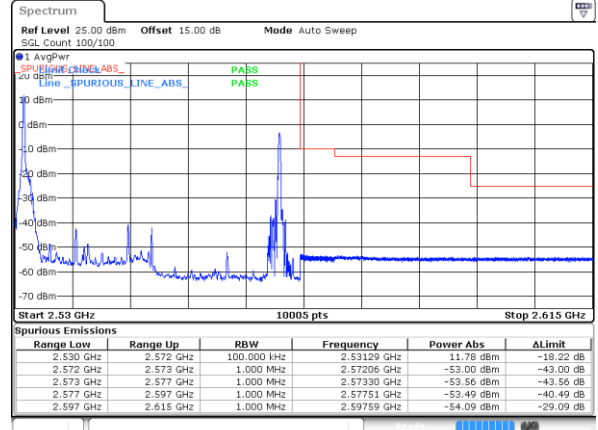

Date: 24_SEP.2021 13:35:39

Date: 24_SEP.2021 14:17:49

LTE Band 7C_CA / 20MHz+15MHz

64QAM

Lowest Band Edge / 1RB0 and 1RB74

Highest Band Edge / 1RB0 and 1RB74

Date: 27 SEP 2021 23:18:11

Date: 27 SEP 2021 23:55:16

Lowest Band Edge / 1RB99 and 1RB0

Highest Band Edge / 1RB99 and 1RB0

Date: 27 SEP 2021 23:20:24

Date: 27 SEP 2021 23:56:42

Lowest Band Edge / Full RB

Highest Band Edge / Full RB

Date: 27 SEP 2021 23:12:44

Date: 27 SEP 2021 23:34:49

LTE Band 7C_CA / 20MHz+20MHz

64QAM

Lowest Band Edge / 1RB0 and 1RB9

Highest Band Edge / 1RB0 and 1RB9

Date: 28 SEP 2021 00:05:44

Date: 28 SEP 2021 00:26:46

Lowest Band Edge / 1RB99 and 1RB0

Highest Band Edge / 1RB99 and 1RB0

Date: 28 SEP 2021 00:12:28

Date: 28 SEP 2021 00:36:24

Lowest Band Edge / Full RB

Highest Band Edge / Full RB

Date: 28 SEP 2021 00:04:20

Date: 28 SEP 2021 00:27:29

Conducted Spurious Emission

LTE Band 7C_CA / 10MHz+20MHz