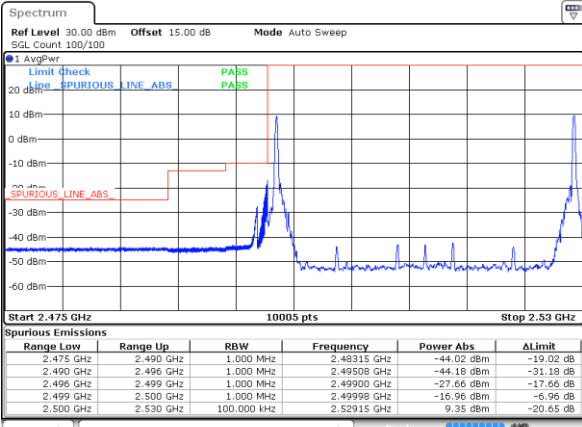

LTE Band 7C_CA / 15MHz+10MHz

64QAM

Lowest Band Edge / 1RB0 and 1RB49

Highest Band Edge / 1RB0 and 1RB49

Date: 27 SEP 2021 22:35:54

Date: 27 SEP 2021 23:04:20

Lowest Band Edge / 1RB74 and 1RB0

Highest Band Edge / 1RB74 and 1RB0

Date: 27 SEP 2021 22:41:14

Date: 27 SEP 2021 23:09:29

Lowest Band Edge / Full RB

Highest Band Edge / Full RB

Date: 27 SEP 2021 22:34:52

Date: 27 SEP 2021 23:03:29

LTE Band 7C_CA / 15MHz+15MHz

64QAM

Lowest Band Edge / 1RB0 and 1RB74

Highest Band Edge / 1RB0 and 1RB74

Date: 27 SEP 2021 20:27:32

Date: 27 SEP 2021 20:57:52

Lowest Band Edge / 1RB74 and 1RB0

Highest Band Edge / 1RB74 and 1RB0

Date: 27 SEP 2021 20:35:37

Date: 27 SEP 2021 20:59:01

Lowest Band Edge / Full RB

Highest Band Edge / Full RB

Date: 27 SEP 2021 20:24:15

Date: 27 SEP 2021 20:49:52

LTE Band 7C_CA / 15MHz+20MHz

64QAM

Lowest Band Edge / 1RB0 and 1RB9