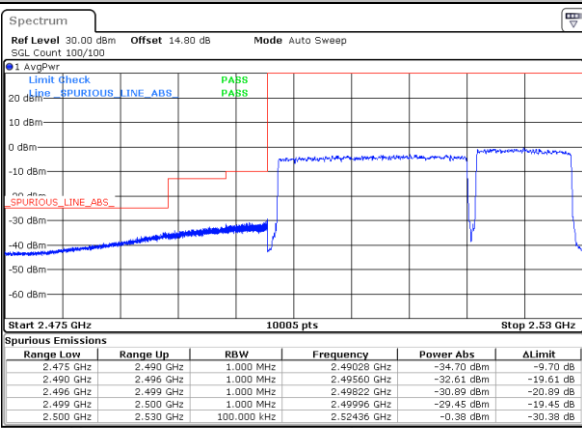

Date: 24_SEP.2021 13:36:27

Date: 24_SEP.2021 14:21:46

Lowest Band Edge / 1RB99 and 1RB0

Highest Band Edge / 1RB99 and 1RB0

Date: 24_SEP.2021 13:40:24

Date: 24_SEP.2021 14:22:33

Lowest Band Edge / Full RB

Highest Band Edge / Full RB

Date: 24_SEP.2021 13:35:39

Date: 24_SEP.2021 14:17:49

LTE Band 7C_CA / 20MHz+15MHz

64QAM

Lowest Band Edge / 1RB0 and 1RB74

Highest Band Edge / 1RB0 and 1RB74

Date: 27 SEP 2021 23:18:11

Date: 27 SEP 2021 23:55:16