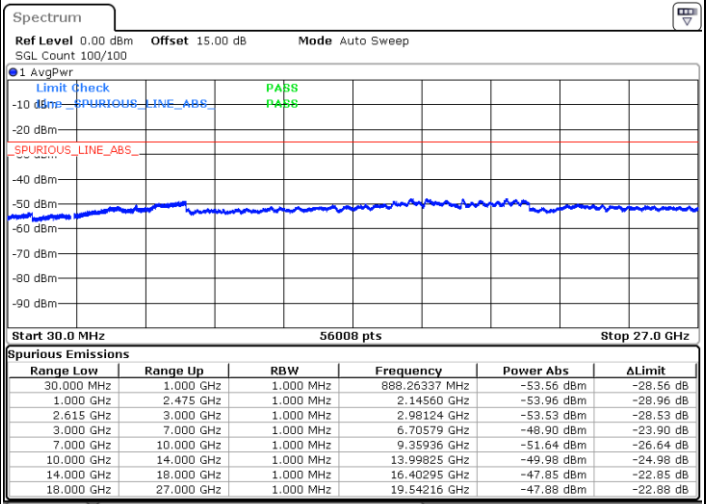

Highest Channel / 1RB0 and 1RB74

Highest Channel / 1RB74 and 1RB0

Date: 27.SEP.2021 20:54:44

Date: 27.SEP.2021 21:03:10

Highest Channel / FullIRB

N/A

Date: 27.SEP.2021 20:53:33

LTE Band 7C_CA / 15MHz+20MHz

QPSK

Lowest Channel / 1RB0 and 1RB9

Lowest Channel / 1RB74 and 1RB0

Date: 27.SEP.2021 21:21:56

Date: 27.SEP.2021 21:23:27

Lowest Channel / FullIRB

N/A

Date: 27.SEP.2021 21:05:25

LTE Band 7C_CA / 15MHz+20MHz

QPSK

Middle Channel / 1RB0 and 1RB99

Middle Channel / 1RB74 and 1RB0

Date: 27.SEP.2021 21:36:47

Date: 27.SEP.2021 21:31:00

Middle Channel / FullIRB

N/A

Date: 27.SEP.2021 21:40:16

LTE Band 7C_CA / 15MHz+20MHz

QPSK

Highest Channel / 1RB0 and 1RB99

Highest Channel / 1RB74 and 1RB0

Date: 27.SEP.2021 21:48:06

Date: 27.SEP.2021 21:54:52

Highest Channel / FullIRB