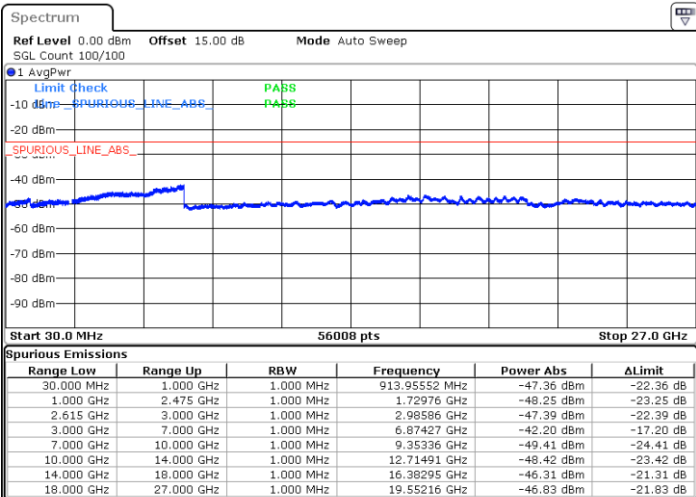

Date: 24.SEP.2021 12:01:57

LTE Band 7C_CA / 15MHz+10MHz

QPSK

Lowest Channel / 1RB0 and 1RB49

Lowest Channel / 1RB74 and 1RB0

Date: 27.SEP.2021 22:38:38

Date: 27.SEP.2021 22:39:41

Lowest Channel / FullIRB

N/A

Date: 27.SEP.2021 22:33:08

LTE Band 7C_CA / 15MHz+10MHz

QPSK

Middle Channel / 1RB0 and 1RB49

Middle Channel / 1RB74 and 1RB0

Date: 27.SEP.2021 22:33:08

Date: 27.SEP.2021 22:45:14

Middle Channel / FullIRB

N/A

Date: 27.SEP.2021 22:59:36

LTE Band 7C_CA / 15MHz+10MHz

QPSK

Highest Channel / 1RB0 and 1RB49

Highest Channel / 1RB74 and 1RB0

Date: 27.SEP.2021 23:07:05

Date: 27.SEP.2021 23:08:14

Highest Channel / FullIRB

N/A

Date: 27.SEP.2021 23:01:09

LTE Band 7C_CA / 15MHz+15MHz

QPSK

Lowest Channel / 1RB0 and 1RB74

Lowest Channel / 1RB74 and 1RB0