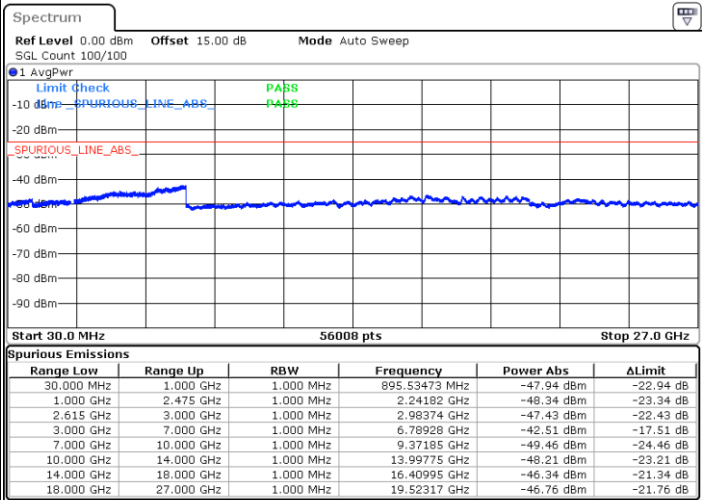

Date: 27.SEP.2021 23:08:14

Highest Channel / FullIRB

N/A

Date: 27.SEP.2021 23:01:09

LTE Band 7C_CA / 15MHz+15MHz

QPSK

Lowest Channel / 1RB0 and 1RB74

Lowest Channel / 1RB74 and 1RB0

Date: 27.SEP.2021 20:31:28

Date: 27.SEP.2021 20:33:42

Lowest Channel / FullRB

N/A

Date: 27.SEP.2021 20:22:09

LTE Band 7C_CA / 15MHz+15MHz

QPSK

Middle Channel / 1RB0 and 1RB74

Middle Channel / 1RB74 and 1RB0

Date: 27.SEP.2021 20:44:05

Date: 27.SEP.2021 20:38:41

Middle Channel / FullIRB

N/A

Date: 27.SEP.2021 20:45:52

LTE Band 7C_CA / 15MHz+15MHz

QPSK

Highest Channel / 1RB0 and 1RB74

Highest Channel / 1RB74 and 1RB0

Date: 27.SEP.2021 20:54:44

Date: 27.SEP.2021 21:03:10

Highest Channel / FullIRB

N/A

Date: 27.SEP.2021 20:53:33

LTE Band 7C_CA / 15MHz+20MHz