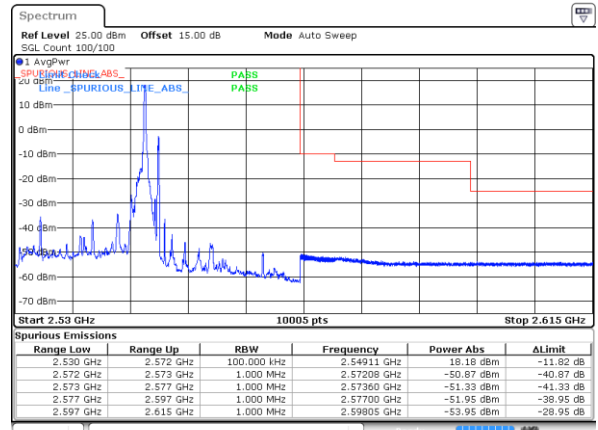

Lowest Band Edge / 1RB99 and 1RB0

Highest Band Edge / 1RB99 and 1RB0

Date: 27 SEP 2021 23:20:24

Date: 27 SEP 2021 23:56:42

Lowest Band Edge / Full RB

Highest Band Edge / Full RB

Date: 27 SEP 2021 23:12:44

Date: 27 SEP 2021 23:34:49

LTE Band 7C_CA / 20MHz+20MHz

64QAM

Lowest Band Edge / 1RB0 and 1RB9

Highest Band Edge / 1RB0 and 1RB9

Date: 28 SEP 2021 00:05:44

Date: 28 SEP 2021 00:26:46

Lowest Band Edge / 1RB99 and 1RB0

Highest Band Edge / 1RB99 and 1RB0

Date: 28 SEP 2021 00:12:28

Date: 28 SEP 2021 00:36:24

Lowest Band Edge / Full RB

Highest Band Edge / Full RB

Date: 28 SEP 2021 00:04:20

Date: 28 SEP 2021 00:27:29

Conducted Spurious Emission

LTE Band 7C_CA / 10MHz+20MHz