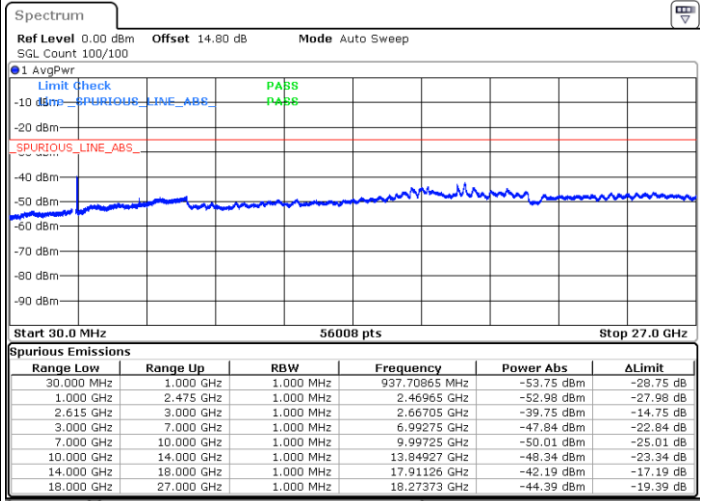

Lowest Channel / FullRB

N/A

Date: 24.SEP.2021 13:55:39

LTE Band 7C_CA / 20MHz+10MHz

QPSK

Middle Channel / 1RB0 and 1RB49

Middle Channel / 1RB99 and 1RB0

Date: 24.SEP.2021 14:08:53

Date: 24.SEP.2021 14:10:33

Middle Channel / FullRB

N/A

Date: 24.SEP.2021 14:00:25

LTE Band 7C_CA / 20MHz+10MHz

QPSK

Highest Channel / 1RB0 and 1RB49

Highest Channel / 1RB99 and 1RB0

Date: 24.SEP.2021 15:09:13

Date: 24.SEP.2021 14:25:47

Highest Channel / FullIRB

N/A

Date: 24.SEP.2021 15:10:55

LTE Band 7C_CA / 20MHz+15MHz

QPSK

Lowest Channel / 1RB0 and 1RB74

Lowest Channel / 1RB99 and 1RB0

Date: 27.SEP.2021 23:16:55

Date: 27.SEP.2021 23:23:06

Lowest Channel / FullIRB

N/A

Date: 27.SEP.2021 23:15:53

LTE Band 7C_CA / 20MHz+15MHz

QPSK