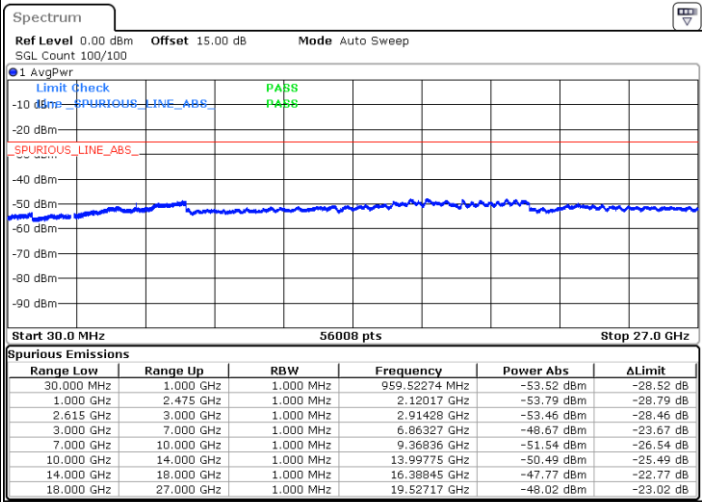

Date: 24.SEP.2021 14:10:33

Middle Channel / FullRB

N/A

Date: 24.SEP.2021 14:00:25

LTE Band 7C_CA / 20MHz+10MHz

QPSK

Highest Channel / 1RB0 and 1RB49

Highest Channel / 1RB99 and 1RB0

Date: 24.SEP.2021 15:09:13

Date: 24.SEP.2021 14:25:47

Highest Channel / FullIRB

N/A

Date: 24.SEP.2021 15:10:55

LTE Band 7C_CA / 20MHz+15MHz

QPSK

Lowest Channel / 1RB0 and 1RB74

Lowest Channel / 1RB99 and 1RB0

Date: 27.SEP.2021 23:16:55

Date: 27.SEP.2021 23:23:06

Lowest Channel / FullIRB

N/A

Date: 27.SEP.2021 23:15:53

LTE Band 7C_CA / 20MHz+15MHz

QPSK