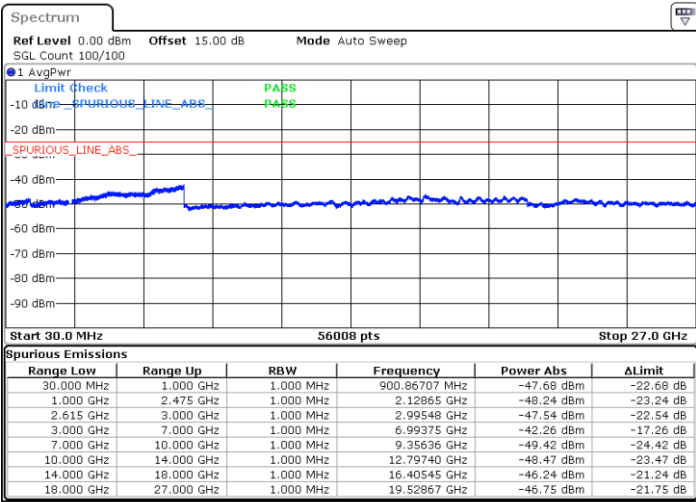

Date: 27.SEP.2021 23:08:14

Highest Channel / FullIRB

N/A

Date: 27.SEP.2021 23:01:09

LTE Band 7C_CA / 15MHz+15MHz

QPSK

Lowest Channel / 1RB0 and 1RB74

Lowest Channel / 1RB74 and 1RB0

Date: 27.SEP.2021 20:31:28

Date: 27.SEP.2021 20:33:42

Lowest Channel / FullRB

N/A

Date: 27.SEP.2021 20:22:09

LTE Band 7C_CA / 15MHz+15MHz

QPSK

Middle Channel / 1RB0 and 1RB74

Middle Channel / 1RB74 and 1RB0

Date: 27.SEP.2021 20:44:05

Date: 27.SEP.2021 20:38:41

Middle Channel / FullIRB

N/A

Date: 27.SEP.2021 20:45:52

LTE Band 7C_CA / 15MHz+15MHz

QPSK

Highest Channel / 1RB0 and 1RB74

Highest Channel / 1RB74 and 1RB0

Date: 27.SEP.2021 20:54:44

Date: 27.SEP.2021 21:03:10

Highest Channel / FullIRB

N/A

Date: 27.SEP.2021 20:53:33

LTE Band 7C_CA / 15MHz+20MHz