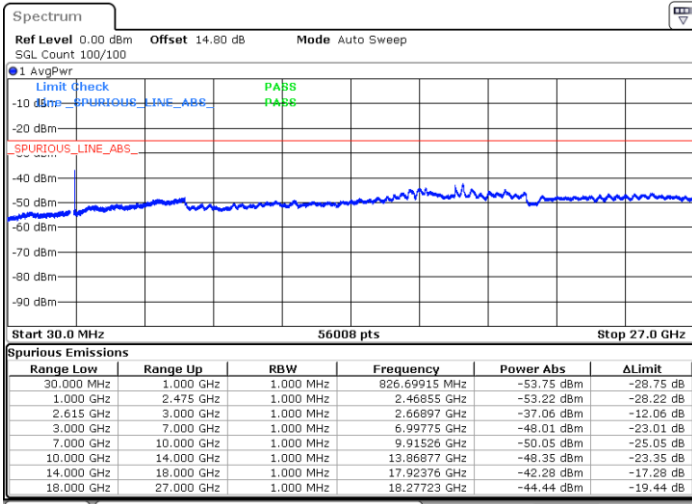

LTE Band 7C_CA / 10MHz+20MHz

QPSK

Highest Channel / 1RB0 and 1RB99

Highest Channel / 1RB49 and 1RB0

Date: 24.SEP.2021 12:00:14

Date: 24.SEP.2021 11:51:45

Highest Channel / FullIRB

N/A

Date: 24.SEP.2021 12:01:57

LTE Band 7C_CA / 15MHz+10MHz

QPSK

Lowest Channel / 1RB0 and 1RB49

Lowest Channel / 1RB74 and 1RB0

Date: 27.SEP.2021 22:38:38

Date: 27.SEP.2021 22:39:41

Lowest Channel / FullIRB