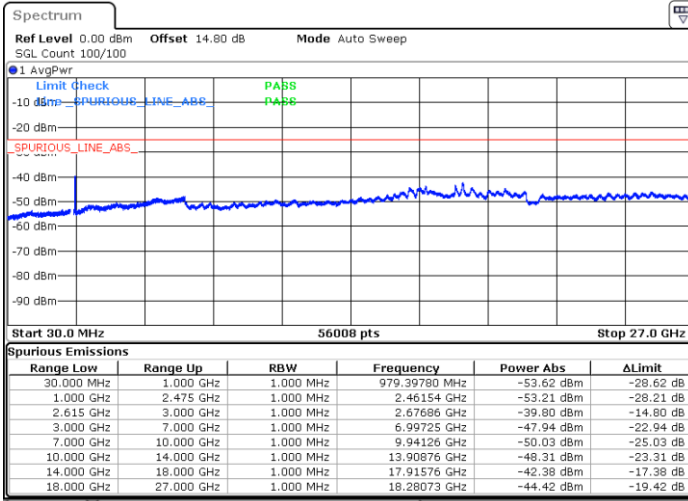

Lowest Channel / FullRB

N/A

Date: 24.SEP.2021 13:55:39

LTE Band 7C_CA / 20MHz+10MHz

QPSK

Middle Channel / 1RB0 and 1RB49

Middle Channel / 1RB99 and 1RB0

Date: 24.SEP.2021 14:08:53

Date: 24.SEP.2021 14:10:33

Middle Channel / FullRB

N/A

Date: 24.SEP.2021 14:00:25

LTE Band 7C_CA / 20MHz+10MHz

QPSK

Highest Channel / 1RB0 and 1RB49

Highest Channel / 1RB99 and 1RB0

Date: 24.SEP.2021 15:09:13

Date: 24.SEP.2021 14:25:47

Highest Channel / FullIRB

N/A

Date: 24.SEP.2021 15:10:55

LTE Band 7C_CA / 20MHz+15MHz

QPSK

Lowest Channel / 1RB0 and 1RB74

Lowest Channel / 1RB99 and 1RB0

Date: 27.SEP.2021 23:16:55

Date: 27.SEP.2021 23:23:06

Lowest Channel / FullIRB

N/A

Date: 27.SEP.2021 23:15:53

LTE Band 7C_CA / 20MHz+15MHz

QPSK