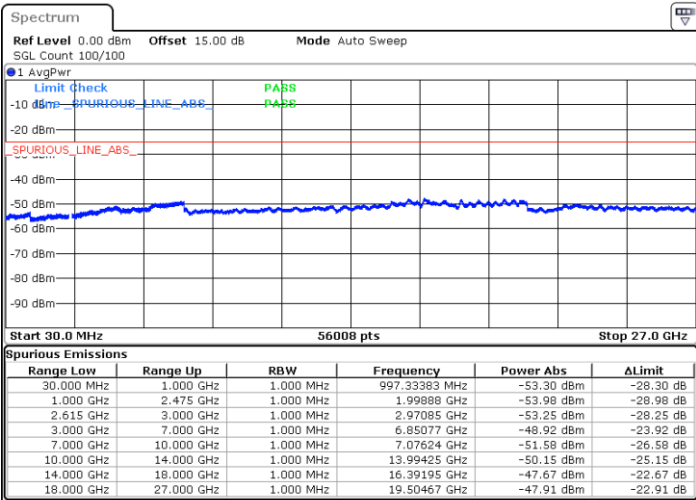

Lowest Channel / 1RB99 and 1RB0

Date: 27.SEP.2021 23:16:55

Date: 27.SEP.2021 23:23:06

Lowest Channel / FullIRB

N/A

Date: 27.SEP.2021 23:15:53

LTE Band 7C_CA / 20MHz+15MHz

QPSK

MiddleChannel / 1RB0 and 1RB74

Middle Channel / 1RB99 and 1RB0

Date: 27.SEP.2021 23:28:52

Date: 27.SEP.2021 23:24:26

Middle Channel / FullIRB

N/A

Date: 27.SEP.2021 23:30:02

LTE Band 7C_CA / 20MHz+15MHz

QPSK

Highest Channel / 1RB0 and 1RB74

Highest Channel / 1RB99 and 1RB0

Date: 27.SEP.2021 23:53:43

Date: 28.SEP.2021 00:00:04

Highest Channel / FullIRB

N/A

Date: 27.SEP.2021 23:52:26

LTE Band 7C_CA / 20MHz+20MHz

QPSK

Lowest Channel / 1RB0 and 1RB99

Lowest Channel / 1RB99 and 1RB0

Date: 28.SEP.2021 00:08:37

Date: 28.SEP.2021 00:10:07

Lowest Channel / FullIRB

N/A