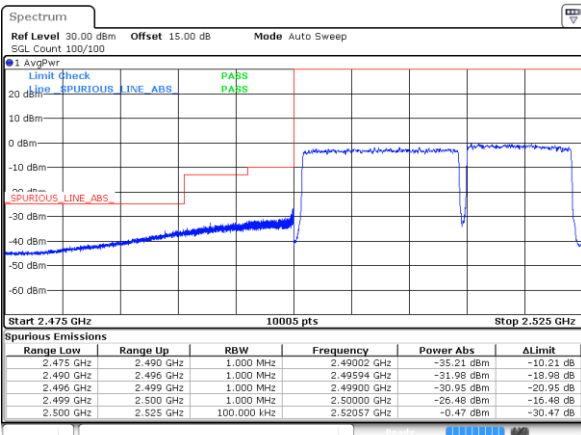

LTE Band 7C_CA / 15MHz+10MHz

64QAM

Lowest Band Edge / 1RB0 and 1RB49

Highest Band Edge / 1RB0 and 1RB49

Date: 27 SEP 2021 22:35:54

Date: 27 SEP 2021 23:04:20

Lowest Band Edge / 1RB74 and 1RB0

Highest Band Edge / 1RB74 and 1RB0

Date: 27 SEP 2021 22:41:14

Date: 27 SEP 2021 23:09:29

Lowest Band Edge / Full RB

Highest Band Edge / Full RB

Date: 27 SEP 2021 22:34:52

Date: 27 SEP 2021 23:03:29

LTE Band 7C_CA / 15MHz+15MHz

64QAM

Lowest Band Edge / 1RB0 and 1RB74

Highest Band Edge / 1RB0 and 1RB74

Date: 27 SEP 2021 20:27:32

Date: 27 SEP 2021 20:57:52

Lowest Band Edge / 1RB74 and 1RB0

Highest Band Edge / 1RB74 and 1RB0

Date: 27 SEP 2021 20:35:37