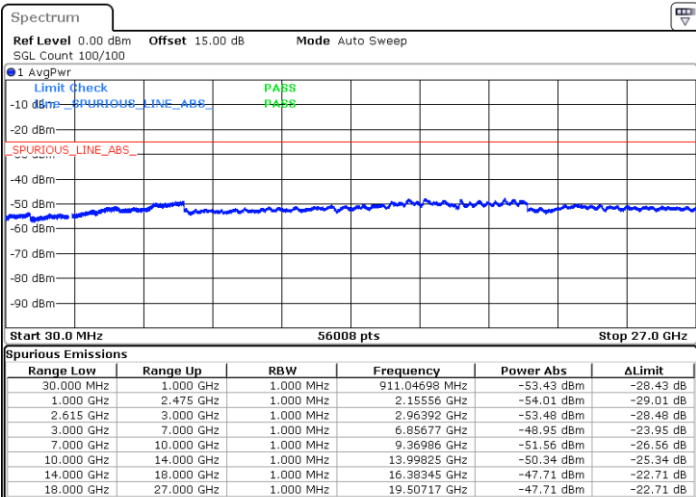

Highest Channel / 1RB0 and 1RB74

Highest Channel / 1RB74 and 1RB0

Date: 27.SEP.2021 20:54:44

Date: 27.SEP.2021 21:03:10

Highest Channel / FullIRB

N/A

Date: 27.SEP.2021 20:53:33

LTE Band 7C_CA / 15MHz+20MHz

QPSK

Lowest Channel / 1RB0 and 1RB9

Lowest Channel / 1RB74 and 1RB0

Date: 27.SEP.2021 21:21:56

Date: 27.SEP.2021 21:23:27

Lowest Channel / FullIRB

N/A

Date: 27.SEP.2021 21:05:25

LTE Band 7C_CA / 15MHz+20MHz

QPSK

Middle Channel / 1RB0 and 1RB99

Middle Channel / 1RB74 and 1RB0

Date: 27.SEP.2021 21:36:47

Date: 27.SEP.2021 21:31:00

Middle Channel / FullIRB

N/A

Date: 27.SEP.2021 21:40:16

LTE Band 7C_CA / 15MHz+20MHz

QPSK

Highest Channel / 1RB0 and 1RB99

Highest Channel / 1RB74 and 1RB0

Date: 27.SEP.2021 21:48:06

Date: 27.SEP.2021 21:54:52

Highest Channel / FullIRB