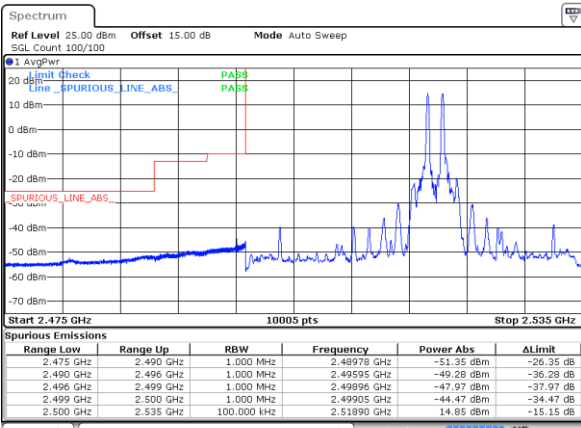

Date: 24_SEP.2021 13:35:39

Date: 24_SEP.2021 14:17:49

LTE Band 7C_CA / 20MHz+15MHz

64QAM

Lowest Band Edge / 1RB0 and 1RB74

Highest Band Edge / 1RB0 and 1RB74

Date: 27 SEP 2021 23:18:11

Date: 27 SEP 2021 23:55:16

Lowest Band Edge / 1RB99 and 1RB0

Highest Band Edge / 1RB99 and 1RB0

Date: 27 SEP 2021 23:20:24

Date: 27 SEP 2021 23:56:42

Lowest Band Edge / Full RB

Highest Band Edge / Full RB

Date: 27 SEP 2021 23:12:44

Date: 27 SEP 2021 23:34:49

LTE Band 7C_CA / 20MHz+20MHz

64QAM

Lowest Band Edge / 1RB0 and 1RB9

Highest Band Edge / 1RB0 and 1RB9

Date: 28 SEP 2021 00:05:44

Date: 28 SEP 2021 00:26:46

Lowest Band Edge / 1RB99 and 1RB0

Highest Band Edge / 1RB99 and 1RB0

Date: 28 SEP 2021 00:12:28

Date: 28 SEP 2021 00:36:24

Lowest Band Edge / Full RB

Highest Band Edge / Full RB

Date: 28 SEP 2021 00:04:20

Date: 28 SEP 2021 00:27:29

Conducted Spurious Emission

LTE Band 7C_CA / 10MHz+20MHz