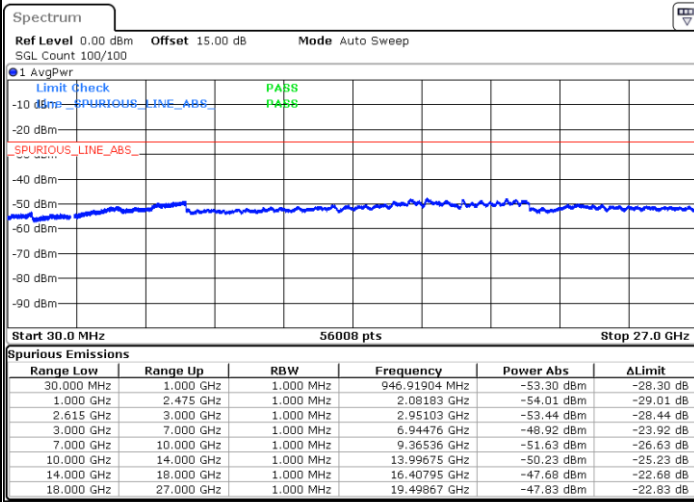

LTE Band 7C_CA / 20MHz+20MHz

QPSK

Lowest Channel / 1RB0 and 1RB99

Lowest Channel / 1RB99 and 1RB0

Date: 28.SEP.2021 00:08:37

Date: 28.SEP.2021 00:10:07

Lowest Channel / FullIRB

N/A

Date: 28.SEP.2021 00:02:14

LTE Band 7C_CA / 20MHz+20MHz

QPSK

Middle Channel / 1RB0 and 1RB99

Middle Channel / 1RB99 and 1RB0

Date: 28.SEP.2021 00:18:19

Date: 28.SEP.2021 00:16:15

Middle Channel / FullIRB

N/A

Date: 28.SEP.2021 00:23:56

LTE Band 7C_CA / 20MHz+20MHz

QPSK

Highest Channel / 1RB0 and 1RB99

Highest Channel / 1RB99 and 1RB0

Date: 28.SEP.2021 00:32:08

Date: 28.SEP.2021 00:35:31