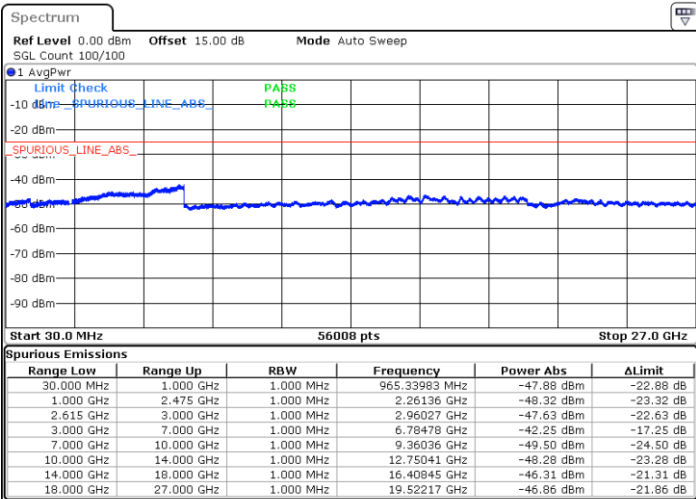

Date: 27.SEP.2021 23:08:14

Highest Channel / FullIRB

N/A

Date: 27.SEP.2021 23:01:09

LTE Band 7C_CA / 15MHz+15MHz

QPSK

Lowest Channel / 1RB0 and 1RB74

Lowest Channel / 1RB74 and 1RB0

Date: 27.SEP.2021 20:31:28

Date: 27.SEP.2021 20:33:42

Lowest Channel / FullRB

N/A

Date: 27.SEP.2021 20:22:09

LTE Band 7C_CA / 15MHz+15MHz

QPSK

Middle Channel / 1RB0 and 1RB74

Middle Channel / 1RB74 and 1RB0

Date: 27.SEP.2021 20:44:05

Date: 27.SEP.2021 20:38:41

Middle Channel / FullIRB

N/A

Date: 27.SEP.2021 20:45:52

LTE Band 7C_CA / 15MHz+15MHz

QPSK

Highest Channel / 1RB0 and 1RB74

Highest Channel / 1RB74 and 1RB0

Date: 27.SEP.2021 20:54:44

Date: 27.SEP.2021 21:03:10

Highest Channel / FullIRB

N/A

Date: 27.SEP.2021 20:53:33

LTE Band 7C_CA / 15MHz+20MHz