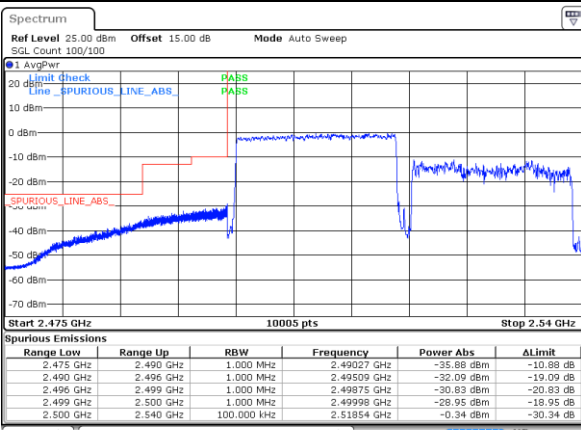

Lowest Band Edge / 1RB99 and 1RB0

Highest Band Edge / 1RB99 and 1RB0

Date: 27 SEP 2021 23:20:24

Date: 27 SEP 2021 23:56:42

Lowest Band Edge / Full RB

Highest Band Edge / Full RB

Date: 27 SEP 2021 23:12:44

Date: 27 SEP 2021 23:34:49

LTE Band 7C_CA / 20MHz+20MHz

64QAM

Lowest Band Edge / 1RB0 and 1RB9

Highest Band Edge / 1RB0 and 1RB9

Date: 28 SEP 2021 00:05:44

Date: 28 SEP 2021 00:26:46

Lowest Band Edge / 1RB99 and 1RB0

Highest Band Edge / 1RB99 and 1RB0

Date: 28 SEP 2021 00:12:28

Date: 28 SEP 2021 00:36:24

Lowest Band Edge / Full RB

Highest Band Edge / Full RB

Date: 28 SEP 2021 00:04:20

Date: 28 SEP 2021 00:27:29

Conducted Spurious Emission

LTE Band 7C_CA / 10MHz+20MHz