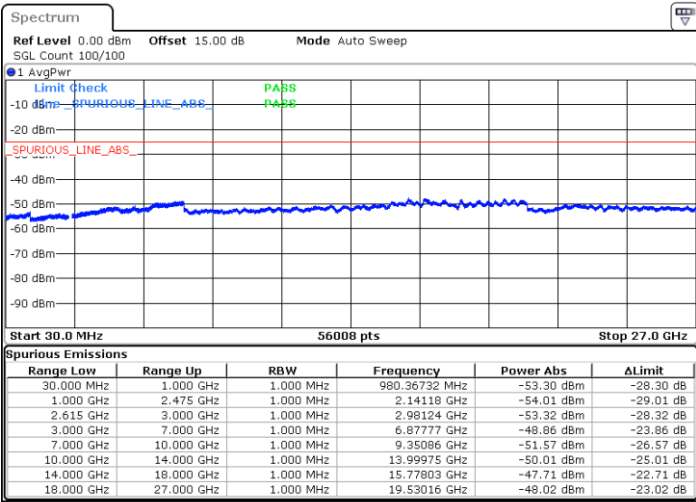

QPSK

Highest Channel / 1RB0 and 1RB74

Highest Channel / 1RB99 and 1RB0

Date: 27.SEP.2021 23:53:43

Date: 28.SEP.2021 00:00:04

Highest Channel / FullIRB

N/A

Date: 27.SEP.2021 23:52:26

LTE Band 7C_CA / 20MHz+20MHz

QPSK

Lowest Channel / 1RB0 and 1RB99

Lowest Channel / 1RB99 and 1RB0

Date: 28.SEP.2021 00:08:37

Date: 28.SEP.2021 00:10:07

Lowest Channel / FullIRB

N/A

Date: 28.SEP.2021 00:02:14

LTE Band 7C_CA / 20MHz+20MHz

QPSK

Middle Channel / 1RB0 and 1RB99

Middle Channel / 1RB99 and 1RB0

Date: 28.SEP.2021 00:18:19

Date: 28.SEP.2021 00:16:15

Middle Channel / FullIRB

N/A

Date: 28.SEP.2021 00:23:56

LTE Band 7C_CA / 20MHz+20MHz

QPSK

Highest Channel / 1RB0 and 1RB99

Highest Channel / 1RB99 and 1RB0

Date: 28.SEP.2021 00:32:08

Date: 28.SEP.2021 00:35:31