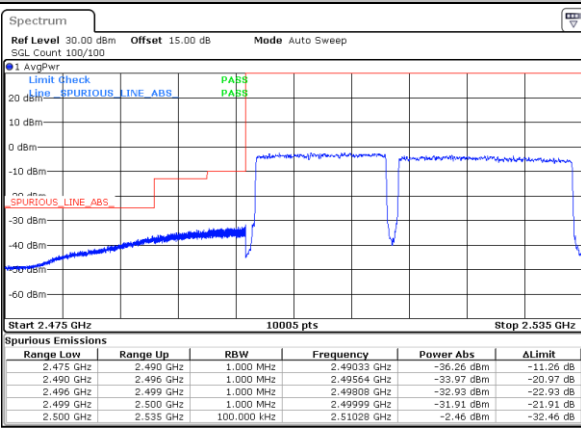

Date: 27 SEP 2021 20:59:01

Lowest Band Edge / Full RB

Highest Band Edge / Full RB

Date: 27 SEP 2021 20:24:15

Date: 27 SEP 2021 20:49:52

LTE Band 7C_CA / 15MHz+20MHz

64QAM

Lowest Band Edge / 1RB0 and 1RB9

Highest Band Edge / 1RB0 and 1RB9

Date: 27 SEP 2021 21:18:00

Date: 27 SEP 2021 21:48:28

Lowest Band Edge / 1RB74 and 1RB0

Highest Band Edge / 1RB74 and 1RB0

Date: 27 SEP 2021 21:27:48

Date: 27 SEP 2021 21:50:28

Lowest Band Edge / Full RB

Highest Band Edge / Full RB

Date: 27 SEP 2021 21:16:57

Date: 27 SEP 2021 21:43:22

LTE Band 7C_CA / 20MHz+10MHz

64QAM

Lowest Band Edge / 1RB0 and 1RB49

Highest Band Edge / 1RB0 and 1RB49