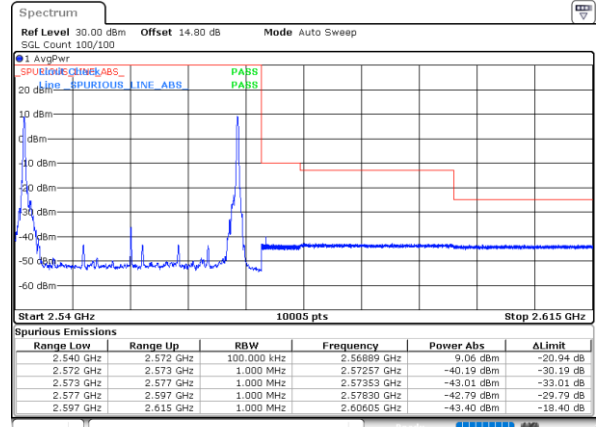

Lowest Band Edge / Full RB

Highest Band Edge / Full RB

Date: 27 SEP 2021 21:16:57

Date: 27 SEP 2021 21:43:22

LTE Band 7C_CA / 20MHz+10MHz

64QAM

Lowest Band Edge / 1RB0 and 1RB49

Highest Band Edge / 1RB0 and 1RB49

Date: 24_SEP.2021 13:36:27

Date: 24_SEP.2021 14:21:46

Lowest Band Edge / 1RB99 and 1RB0

Highest Band Edge / 1RB99 and 1RB0

Date: 24_SEP.2021 13:40:24

Date: 24_SEP.2021 14:22:33

Lowest Band Edge / Full RB

Highest Band Edge / Full RB