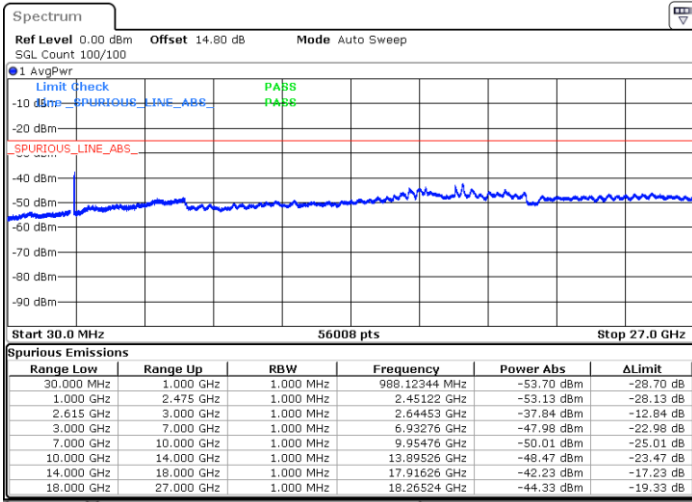

Date: 28 SEP 2021 00:12:28

Date: 28 SEP 2021 00:36:24

Lowest Band Edge / Full RB

Highest Band Edge / Full RB

Date: 28 SEP 2021 00:04:20

Date: 28 SEP 2021 00:27:29

Conducted Spurious Emission

LTE Band 7C_CA / 10MHz+20MHz

QPSK

MiddleChannel / 1RB0 and 1RB99

Middle Channel / 1RB49 and 1RB0

Date: 24.SEP.2021 11:34:51

Date: 24.SEP.2021 11:36:33

Middle Channel / FullIRB

N/A

Date: 24.SEP.2021 11:26:22

LTE Band 7C_CA / 10MHz+20MHz

QPSK

Highest Channel / 1RB0 and 1RB99

Highest Channel / 1RB49 and 1RB0

Date: 24.SEP.2021 12:00:14

Date: 24.SEP.2021 11:51:45

Highest Channel / FullIRB

N/A