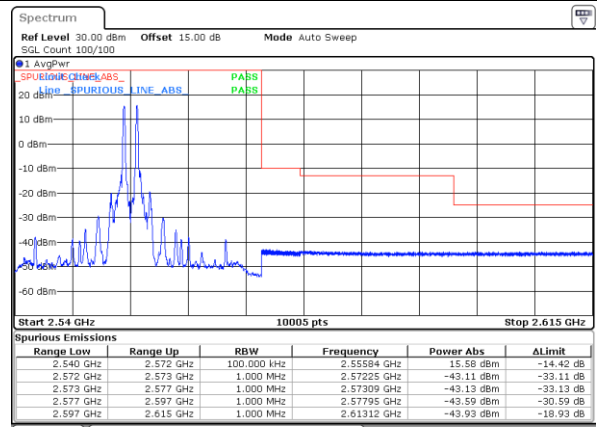

Date: 27 SEP 2021 22:41:14

Date: 27 SEP 2021 23:09:29

Lowest Band Edge / Full RB

Highest Band Edge / Full RB

Date: 27 SEP 2021 22:34:52

Date: 27 SEP 2021 23:03:29

LTE Band 7C_CA / 15MHz+15MHz

64QAM

Lowest Band Edge / 1RB0 and 1RB74

Highest Band Edge / 1RB0 and 1RB74

Date: 27 SEP 2021 20:27:32

Date: 27 SEP 2021 20:57:52

Lowest Band Edge / 1RB74 and 1RB0

Highest Band Edge / 1RB74 and 1RB0

Date: 27 SEP 2021 20:35:37

Date: 27 SEP 2021 20:59:01

Lowest Band Edge / Full RB

Highest Band Edge / Full RB

Date: 27 SEP 2021 20:24:15

Date: 27 SEP 2021 20:49:52

LTE Band 7C_CA / 15MHz+20MHz

64QAM

Lowest Band Edge / 1RB0 and 1RB9