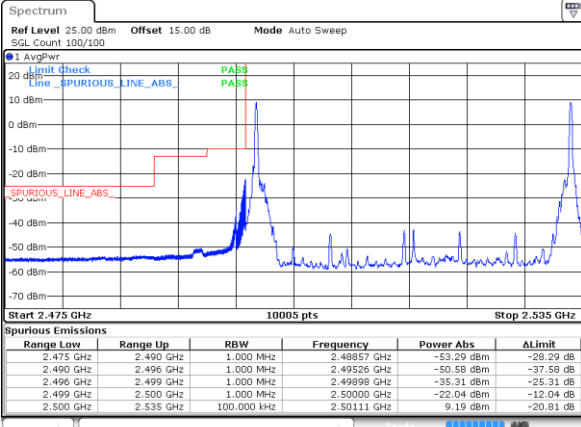

Date: 24_SEP.2021 13:35:39

Date: 24_SEP.2021 14:17:49

LTE Band 7C_CA / 20MHz+15MHz

64QAM

Lowest Band Edge / 1RB0 and 1RB74

Highest Band Edge / 1RB0 and 1RB74

Date: 27 SEP 2021 23:18:11

Date: 27 SEP 2021 23:55:16

Lowest Band Edge / 1RB99 and 1RB0

Highest Band Edge / 1RB99 and 1RB0

Date: 27 SEP 2021 23:20:24

Date: 27 SEP 2021 23:56:42

Lowest Band Edge / Full RB

Highest Band Edge / Full RB

Date: 27 SEP 2021 23:12:44

Date: 27 SEP 2021 23:34:49

LTE Band 7C_CA / 20MHz+20MHz

64QAM

Lowest Band Edge / 1RB0 and 1RB9

Highest Band Edge / 1RB0 and 1RB9

Date: 28 SEP 2021 00:05:44

Date: 28 SEP 2021 00:26:46

Lowest Band Edge / 1RB99 and 1RB0

Highest Band Edge / 1RB99 and 1RB0

Date: 28 SEP 2021 00:12:28

Date: 28 SEP 2021 00:36:24

Lowest Band Edge / Full RB

Highest Band Edge / Full RB

Date: 28 SEP 2021 00:04:20

Date: 28 SEP 2021 00:27:29

Conducted Spurious Emission

LTE Band 7C_CA / 10MHz+20MHz