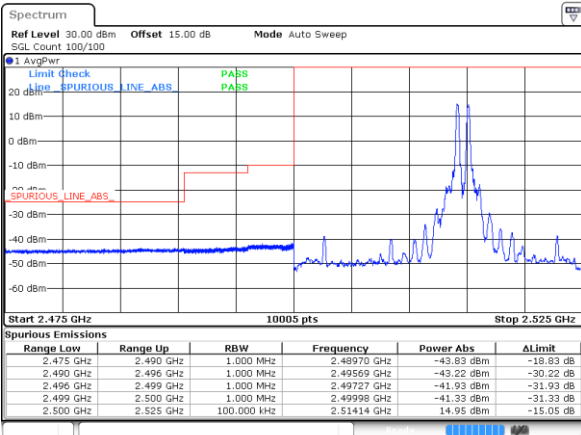

LTE Band 7C_CA / 15MHz+10MHz

64QAM

Lowest Band Edge / 1RB0 and 1RB49

Highest Band Edge / 1RB0 and 1RB49

Date: 27 SEP 2021 22:35:54

Date: 27 SEP 2021 23:04:20

Lowest Band Edge / 1RB74 and 1RB0

Highest Band Edge / 1RB74 and 1RB0

Date: 27 SEP 2021 22:41:14

Date: 27 SEP 2021 23:09:29

Lowest Band Edge / Full RB

Highest Band Edge / Full RB

Date: 27 SEP 2021 22:34:52

Date: 27 SEP 2021 23:03:29

LTE Band 7C_CA / 15MHz+15MHz

64QAM

Lowest Band Edge / 1RB0 and 1RB74

Highest Band Edge / 1RB0 and 1RB74

Date: 27 SEP 2021 20:27:32

Date: 27 SEP 2021 20:57:52

Lowest Band Edge / 1RB74 and 1RB0

Highest Band Edge / 1RB74 and 1RB0

Date: 27 SEP 2021 20:35:37