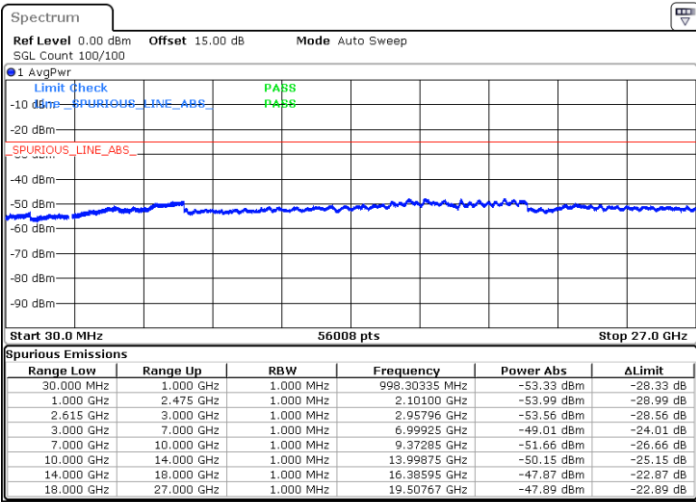

QPSK

Highest Channel / 1RB0 and 1RB74

Highest Channel / 1RB99 and 1RB0

Date: 27.SEP.2021 23:53:43

Date: 28.SEP.2021 00:00:04

Highest Channel / FullIRB

N/A

Date: 27.SEP.2021 23:52:26

LTE Band 7C_CA / 20MHz+20MHz

QPSK

Lowest Channel / 1RB0 and 1RB99

Lowest Channel / 1RB99 and 1RB0

Date: 28.SEP.2021 00:08:37

Date: 28.SEP.2021 00:10:07

Lowest Channel / FullIRB

N/A

Date: 28.SEP.2021 00:02:14

LTE Band 7C_CA / 20MHz+20MHz

QPSK

Middle Channel / 1RB0 and 1RB99

Middle Channel / 1RB99 and 1RB0

Date: 28.SEP.2021 00:18:19

Date: 28.SEP.2021 00:16:15

Middle Channel / FullIRB

N/A

Date: 28.SEP.2021 00:23:56

LTE Band 7C_CA / 20MHz+20MHz

QPSK

Highest Channel / 1RB0 and 1RB99

Highest Channel / 1RB99 and 1RB0

Date: 28.SEP.2021 00:32:08

Date: 28.SEP.2021 00:35:31