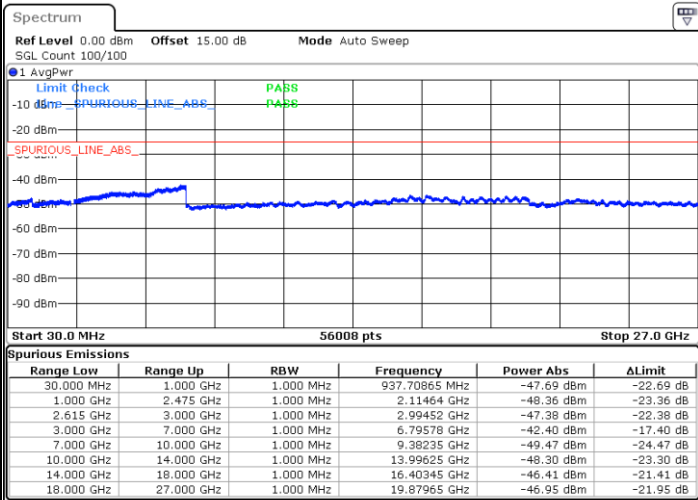

Date: 27.SEP.2021 23:08:14

Highest Channel / FullIRB

N/A

Date: 27.SEP.2021 23:01:09

LTE Band 7C_CA / 15MHz+15MHz

QPSK

Lowest Channel / 1RB0 and 1RB74

Lowest Channel / 1RB74 and 1RB0

Date: 27.SEP.2021 20:31:28

Date: 27.SEP.2021 20:33:42

Lowest Channel / FullRB

N/A

Date: 27.SEP.2021 20:22:09

LTE Band 7C_CA / 15MHz+15MHz

QPSK

Middle Channel / 1RB0 and 1RB74

Middle Channel / 1RB74 and 1RB0

Date: 27.SEP.2021 20:44:05

Date: 27.SEP.2021 20:38:41

Middle Channel / FullIRB

N/A

Date: 27.SEP.2021 20:45:52

LTE Band 7C_CA / 15MHz+15MHz

QPSK

Highest Channel / 1RB0 and 1RB74

Highest Channel / 1RB74 and 1RB0

Date: 27.SEP.2021 20:54:44

Date: 27.SEP.2021 21:03:10

Highest Channel / FullIRB

N/A

Date: 27.SEP.2021 20:53:33

LTE Band 7C_CA / 15MHz+20MHz