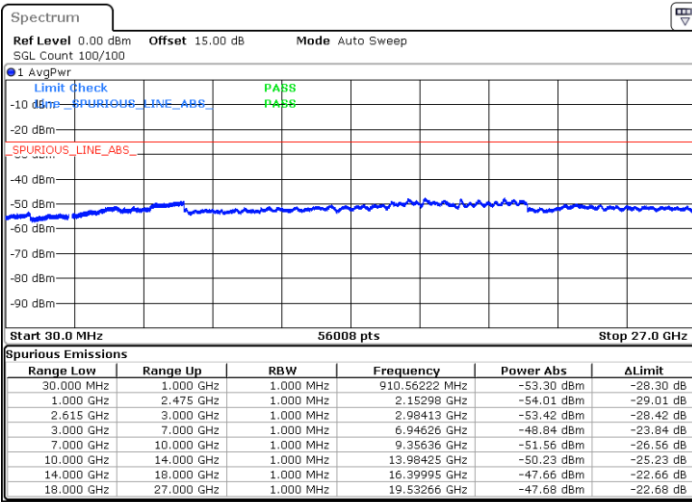

Date: 24.SEP.2021 15:09:13

Date: 24.SEP.2021 14:25:47

Highest Channel / FullIRB

N/A

Date: 24.SEP.2021 15:10:55

LTE Band 7C_CA / 20MHz+15MHz

QPSK

Lowest Channel / 1RB0 and 1RB74

Lowest Channel / 1RB99 and 1RB0

Date: 27.SEP.2021 23:16:55

Date: 27.SEP.2021 23:23:06

Lowest Channel / FullIRB

N/A

Date: 27.SEP.2021 23:15:53

LTE Band 7C_CA / 20MHz+15MHz

QPSK

MiddleChannel / 1RB0 and 1RB74

Middle Channel / 1RB99 and 1RB0

Date: 27.SEP.2021 23:28:52

Date: 27.SEP.2021 23:24:26

Middle Channel / FullIRB

N/A

Date: 27.SEP.2021 23:30:02

LTE Band 7C_CA / 20MHz+15MHz

QPSK

Highest Channel / 1RB0 and 1RB74

Highest Channel / 1RB99 and 1RB0

Date: 27.SEP.2021 23:53:43

Date: 28.SEP.2021 00:00:04

Highest Channel / FullIRB

N/A

Date: 27.SEP.2021 23:52:26