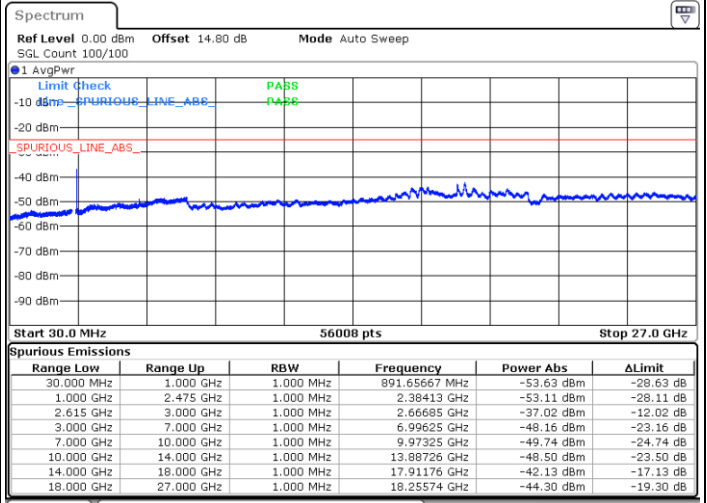

Date: 28 SEP 2021 00:12:28

Date: 28 SEP 2021 00:36:24

Lowest Band Edge / Full RB

Highest Band Edge / Full RB

Date: 28 SEP 2021 00:04:20

Date: 28 SEP 2021 00:27:29

Conducted Spurious Emission

LTE Band 7C_CA / 10MHz+20MHz

QPSK

MiddleChannel / 1RB0 and 1RB99

Middle Channel / 1RB49 and 1RB0

Date: 24.SEP.2021 11:34:51

Date: 24.SEP.2021 11:36:33

Middle Channel / FullIRB

N/A

Date: 24.SEP.2021 11:26:22

LTE Band 7C_CA / 10MHz+20MHz

QPSK

Highest Channel / 1RB0 and 1RB99

Highest Channel / 1RB49 and 1RB0

Date: 24.SEP.2021 12:00:14

Date: 24.SEP.2021 11:51:45

Highest Channel / FullIRB

N/A

Date: 24.SEP.2021 12:01:57

LTE Band 7C_CA / 15MHz+10MHz

QPSK

Lowest Channel / 1RB0 and 1RB49

Lowest Channel / 1RB74 and 1RB0

Date: 27.SEP.2021 22:38:38

Date: 27.SEP.2021 22:39:41

Lowest Channel / FullIRB