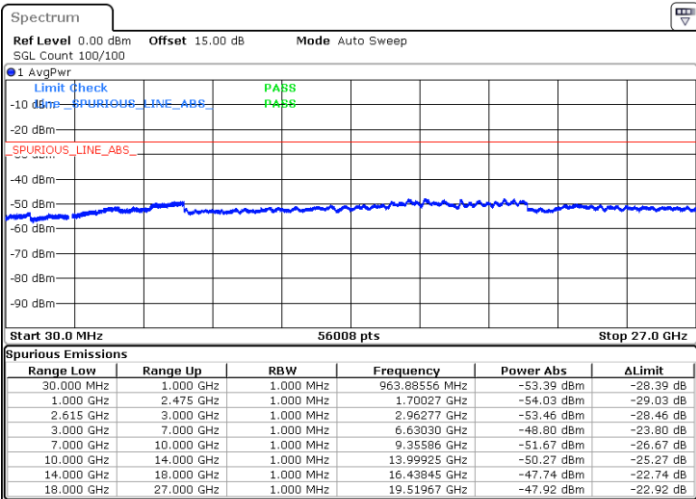

Date: 24.SEP.2021 15:09:13

Date: 24.SEP.2021 14:25:47

Highest Channel / FullIRB

N/A

Date: 24.SEP.2021 15:10:55

LTE Band 7C_CA / 20MHz+15MHz

QPSK

Lowest Channel / 1RB0 and 1RB74

Lowest Channel / 1RB99 and 1RB0

Date: 27.SEP.2021 23:16:55

Date: 27.SEP.2021 23:23:06

Lowest Channel / FullIRB

N/A

Date: 27.SEP.2021 23:15:53

LTE Band 7C_CA / 20MHz+15MHz

QPSK

MiddleChannel / 1RB0 and 1RB74

Middle Channel / 1RB99 and 1RB0

Date: 27.SEP.2021 23:28:52

Date: 27.SEP.2021 23:24:26

Middle Channel / FullIRB

N/A

Date: 27.SEP.2021 23:30:02

LTE Band 7C_CA / 20MHz+15MHz

QPSK

Highest Channel / 1RB0 and 1RB74

Highest Channel / 1RB99 and 1RB0

Date: 27.SEP.2021 23:53:43

Date: 28.SEP.2021 00:00:04

Highest Channel / FullIRB

N/A

Date: 27.SEP.2021 23:52:26