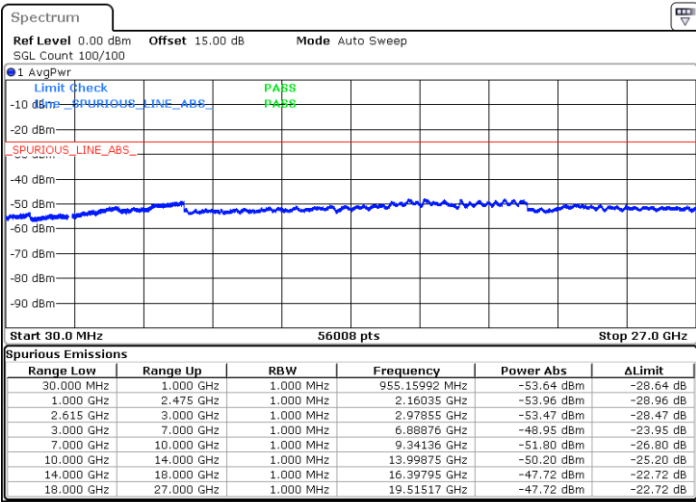

Date: 24.SEP.2021 15:09:13

Date: 24.SEP.2021 14:25:47

Highest Channel / FullIRB

N/A

Date: 24.SEP.2021 15:10:55

LTE Band 7C_CA / 20MHz+15MHz

QPSK

Lowest Channel / 1RB0 and 1RB74

Lowest Channel / 1RB99 and 1RB0

Date: 27.SEP.2021 23:16:55

Date: 27.SEP.2021 23:23:06

Lowest Channel / FullIRB

N/A

Date: 27.SEP.2021 23:15:53

LTE Band 7C_CA / 20MHz+15MHz

QPSK

MiddleChannel / 1RB0 and 1RB74

Middle Channel / 1RB99 and 1RB0

Date: 27.SEP.2021 23:28:52

Date: 27.SEP.2021 23:24:26

Middle Channel / FullIRB

N/A

Date: 27.SEP.2021 23:30:02

LTE Band 7C_CA / 20MHz+15MHz

QPSK

Highest Channel / 1RB0 and 1RB74

Highest Channel / 1RB99 and 1RB0

Date: 27.SEP.2021 23:53:43

Date: 28.SEP.2021 00:00:04

Highest Channel / FullIRB

N/A

Date: 27.SEP.2021 23:52:26