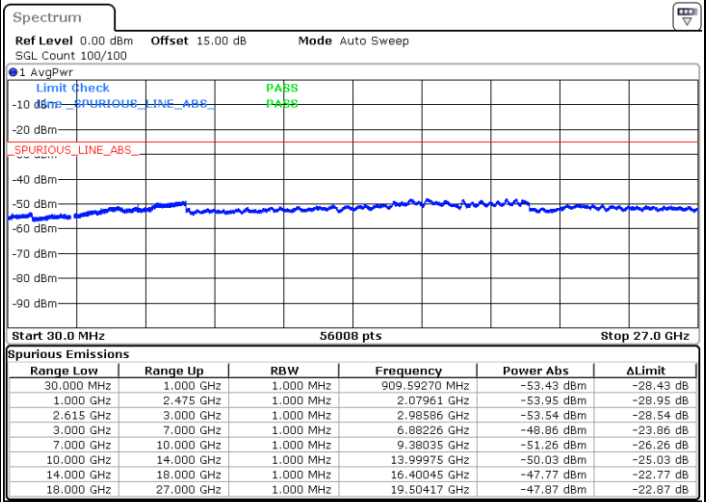

Date: 24.SEP.2021 15:09:13

Date: 24.SEP.2021 14:25:47

Highest Channel / FullIRB

N/A

Date: 24.SEP.2021 15:10:55

LTE Band 7C_CA / 20MHz+15MHz

QPSK

Lowest Channel / 1RB0 and 1RB74

Lowest Channel / 1RB99 and 1RB0

Date: 27.SEP.2021 23:16:55

Date: 27.SEP.2021 23:23:06

Lowest Channel / FullIRB

N/A

Date: 27.SEP.2021 23:15:53

LTE Band 7C_CA / 20MHz+15MHz

QPSK

MiddleChannel / 1RB0 and 1RB74

Middle Channel / 1RB99 and 1RB0

Date: 27.SEP.2021 23:28:52

Date: 27.SEP.2021 23:24:26

Middle Channel / FullIRB

N/A

Date: 27.SEP.2021 23:30:02

LTE Band 7C_CA / 20MHz+15MHz

QPSK

Highest Channel / 1RB0 and 1RB74

Highest Channel / 1RB99 and 1RB0

Date: 27.SEP.2021 23:53:43

Date: 28.SEP.2021 00:00:04

Highest Channel / FullIRB

N/A

Date: 27.SEP.2021 23:52:26