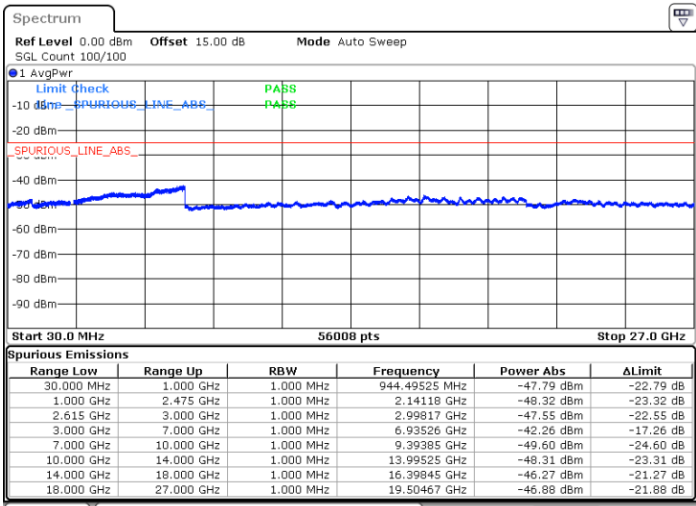

LTE Band 7C_CA / 10MHz+20MHz

QPSK

Highest Channel / 1RB0 and 1RB99

Highest Channel / 1RB49 and 1RB0

Date: 24.SEP.2021 12:00:14

Date: 24.SEP.2021 11:51:45

Highest Channel / FullIRB

N/A

Date: 24.SEP.2021 12:01:57

LTE Band 7C_CA / 15MHz+10MHz

QPSK

Lowest Channel / 1RB0 and 1RB49

Lowest Channel / 1RB74 and 1RB0

Date: 27.SEP.2021 22:38:38

Date: 27.SEP.2021 22:39:41

Lowest Channel / FullIRB

N/A

Date: 27.SEP.2021 22:33:08

LTE Band 7C_CA / 15MHz+10MHz

QPSK

Middle Channel / 1RB0 and 1RB49

Middle Channel / 1RB74 and 1RB0

Date: 27.SEP.2021 22:33:08

Date: 27.SEP.2021 22:45:14

Middle Channel / FullIRB

N/A

Date: 27.SEP.2021 22:59:36

LTE Band 7C_CA / 15MHz+10MHz

QPSK

Highest Channel / 1RB0 and 1RB49

Highest Channel / 1RB74 and 1RB0

Date: 27.SEP.2021 23:07:05