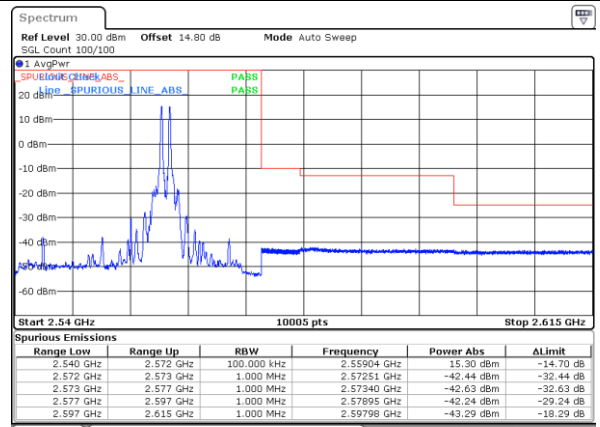

Highest Band Edge / 1RB0 and 1RB9

Date: 27 SEP 2021 21:18:00

Date: 27 SEP 2021 21:48:28

Lowest Band Edge / 1RB74 and 1RB0

Highest Band Edge / 1RB74 and 1RB0

Date: 27 SEP 2021 21:27:48

Date: 27 SEP 2021 21:50:28

Lowest Band Edge / Full RB

Highest Band Edge / Full RB

Date: 27 SEP 2021 21:16:57

Date: 27 SEP 2021 21:43:22

LTE Band 7C_CA / 20MHz+10MHz

64QAM

Lowest Band Edge / 1RB0 and 1RB49

Highest Band Edge / 1RB0 and 1RB49

Date: 24_SEP.2021 13:36:27

Date: 24_SEP.2021 14:21:46

Lowest Band Edge / 1RB99 and 1RB0

Highest Band Edge / 1RB99 and 1RB0

Date: 24_SEP.2021 13:40:24

Date: 24_SEP.2021 14:22:33

Lowest Band Edge / Full RB

Highest Band Edge / Full RB

Date: 24_SEP.2021 13:35:39

Date: 24_SEP.2021 14:17:49

LTE Band 7C_CA / 20MHz+15MHz

64QAM

Lowest Band Edge / 1RB0 and 1RB74

Highest Band Edge / 1RB0 and 1RB74

Date: 27 SEP 2021 23:18:11

Date: 27 SEP 2021 23:55:16