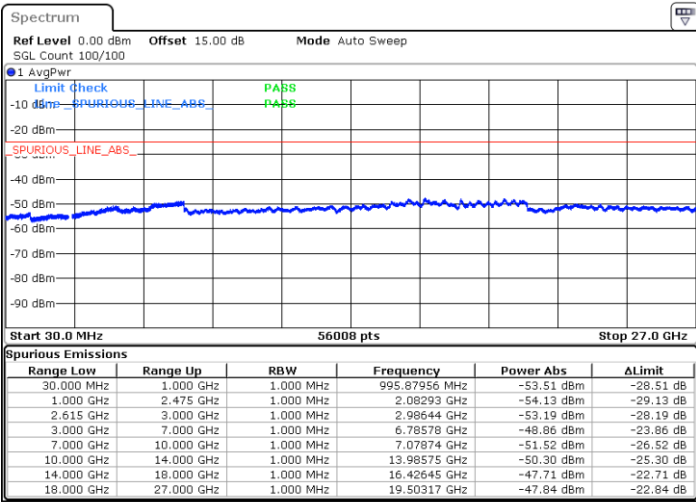

Date: 24.SEP.2021 14:10:33

Middle Channel / FullRB

N/A

Date: 24.SEP.2021 14:00:25

LTE Band 7C_CA / 20MHz+10MHz

QPSK

Highest Channel / 1RB0 and 1RB49

Highest Channel / 1RB99 and 1RB0

Date: 24.SEP.2021 15:09:13

Date: 24.SEP.2021 14:25:47

Highest Channel / FullIRB

N/A

Date: 24.SEP.2021 15:10:55

LTE Band 7C_CA / 20MHz+15MHz

QPSK

Lowest Channel / 1RB0 and 1RB74

Lowest Channel / 1RB99 and 1RB0

Date: 27.SEP.2021 23:16:55

Date: 27.SEP.2021 23:23:06

Lowest Channel / FullIRB

N/A

Date: 27.SEP.2021 23:15:53

LTE Band 7C_CA / 20MHz+15MHz

QPSK