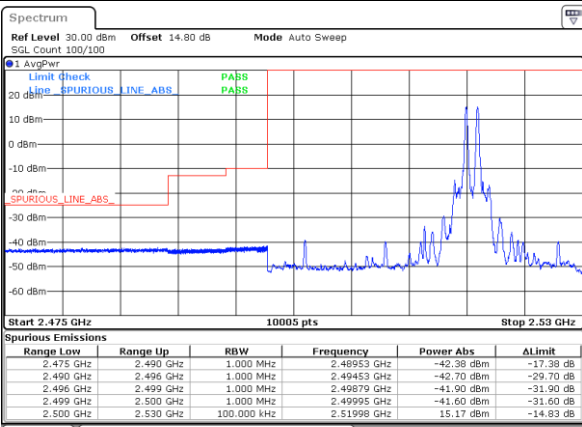

Lowest Band Edge / 1RB99 and 1RB0

Highest Band Edge / 1RB99 and 1RB0

Date: 24_SEP.2021 13:40:24

Date: 24_SEP.2021 14:22:33