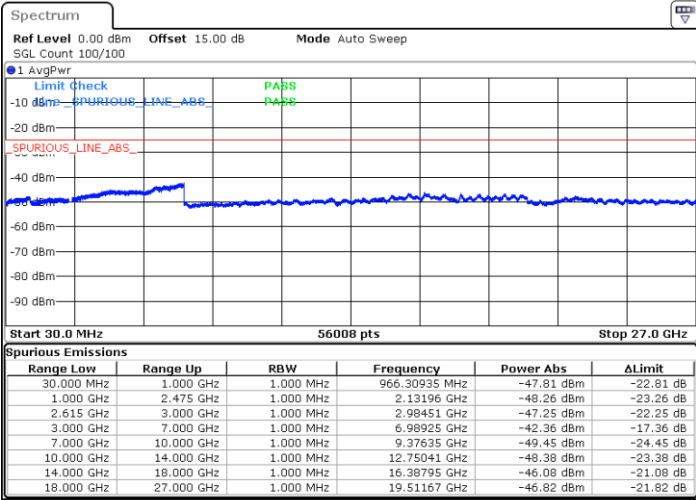

Date: 24.SEP.2021 12:01:57

LTE Band 7C_CA / 15MHz+10MHz

QPSK

Lowest Channel / 1RB0 and 1RB49

Lowest Channel / 1RB74 and 1RB0

Date: 27.SEP.2021 22:38:38

Date: 27.SEP.2021 22:39:41

Lowest Channel / FullIRB

N/A

Date: 27.SEP.2021 22:33:08

LTE Band 7C_CA / 15MHz+10MHz

QPSK

Middle Channel / 1RB0 and 1RB49

Middle Channel / 1RB74 and 1RB0

Date: 27.SEP.2021 22:33:08

Date: 27.SEP.2021 22:45:14

Middle Channel / FullIRB

N/A

Date: 27.SEP.2021 22:59:36

LTE Band 7C_CA / 15MHz+10MHz

QPSK

Highest Channel / 1RB0 and 1RB49

Highest Channel / 1RB74 and 1RB0

Date: 27.SEP.2021 23:07:05

Date: 27.SEP.2021 23:08:14

Highest Channel / FullIRB

N/A

Date: 27.SEP.2021 23:01:09

LTE Band 7C_CA / 15MHz+15MHz

QPSK

Lowest Channel / 1RB0 and 1RB74

Lowest Channel / 1RB74 and 1RB0