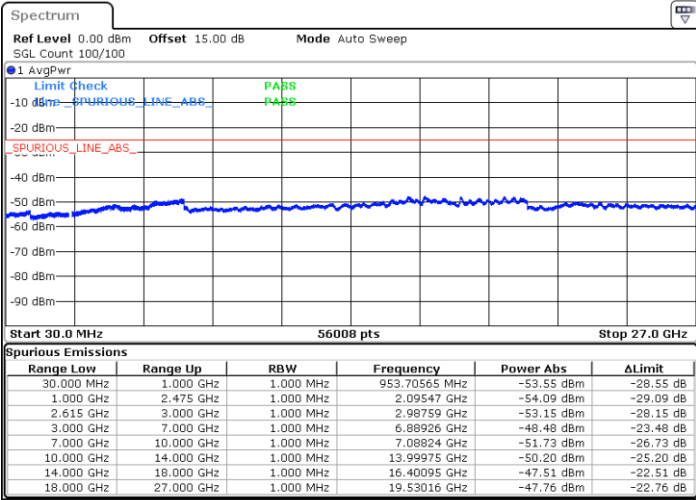

Highest Channel / 1RB0 and 1RB74

Highest Channel / 1RB74 and 1RB0

Date: 27.SEP.2021 20:54:44

Date: 27.SEP.2021 21:03:10

Highest Channel / FullIRB

N/A

Date: 27.SEP.2021 20:53:33

LTE Band 7C_CA / 15MHz+20MHz

QPSK

Lowest Channel / 1RB0 and 1RB9

Lowest Channel / 1RB74 and 1RB0

Date: 27.SEP.2021 21:21:56

Date: 27.SEP.2021 21:23:27

Lowest Channel / FullIRB

N/A

Date: 27.SEP.2021 21:05:25

LTE Band 7C_CA / 15MHz+20MHz

QPSK

Middle Channel / 1RB0 and 1RB99

Middle Channel / 1RB74 and 1RB0

Date: 27.SEP.2021 21:36:47

Date: 27.SEP.2021 21:31:00

Middle Channel / FullIRB

N/A

Date: 27.SEP.2021 21:40:16

LTE Band 7C_CA / 15MHz+20MHz

QPSK

Highest Channel / 1RB0 and 1RB99

Highest Channel / 1RB74 and 1RB0

Date: 27.SEP.2021 21:48:06

Date: 27.SEP.2021 21:54:52

Highest Channel / FullIRB