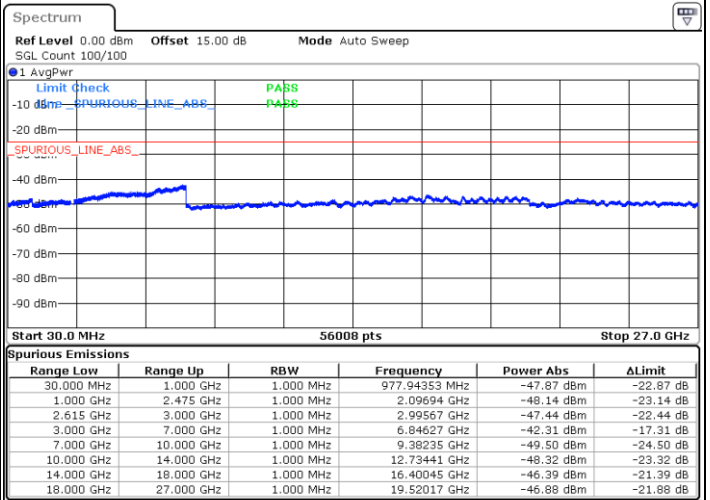

N/A

Date: 27.SEP.2021 22:33:08

LTE Band 7C_CA / 15MHz+10MHz

QPSK

Middle Channel / 1RB0 and 1RB49

Middle Channel / 1RB74 and 1RB0

Date: 27.SEP.2021 22:33:08

Date: 27.SEP.2021 22:45:14

Middle Channel / FullIRB

N/A

Date: 27.SEP.2021 22:59:36

LTE Band 7C_CA / 15MHz+10MHz

QPSK

Highest Channel / 1RB0 and 1RB49

Highest Channel / 1RB74 and 1RB0

Date: 27.SEP.2021 23:07:05

Date: 27.SEP.2021 23:08:14

Highest Channel / FullIRB

N/A

Date: 27.SEP.2021 23:01:09

LTE Band 7C_CA / 15MHz+15MHz

QPSK

Lowest Channel / 1RB0 and 1RB74

Lowest Channel / 1RB74 and 1RB0