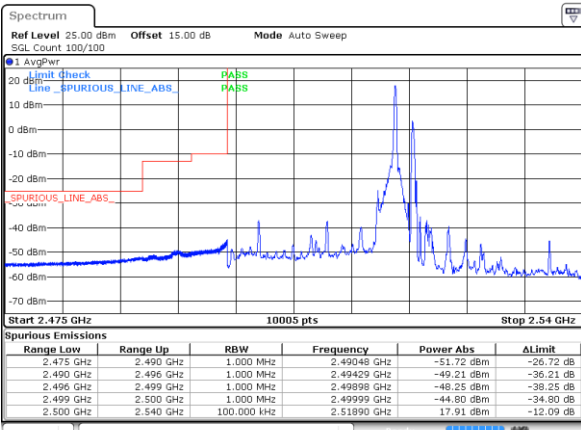

Lowest Band Edge / 1RB99 and 1RB0

Highest Band Edge / 1RB99 and 1RB0

Date: 27 SEP 2021 23:20:24

Date: 27 SEP 2021 23:56:42

Lowest Band Edge / Full RB

Highest Band Edge / Full RB

Date: 27 SEP 2021 23:12:44

Date: 27 SEP 2021 23:34:49

LTE Band 7C_CA / 20MHz+20MHz

64QAM

Lowest Band Edge / 1RB0 and 1RB9

Highest Band Edge / 1RB0 and 1RB9

Date: 28 SEP 2021 00:05:44

Date: 28 SEP 2021 00:26:46

Lowest Band Edge / 1RB99 and 1RB0

Highest Band Edge / 1RB99 and 1RB0

Date: 28 SEP 2021 00:12:28

Date: 28 SEP 2021 00:36:24

Lowest Band Edge / Full RB

Highest Band Edge / Full RB

Date: 28 SEP 2021 00:04:20

Date: 28 SEP 2021 00:27:29

Conducted Spurious Emission

LTE Band 7C_CA / 10MHz+20MHz