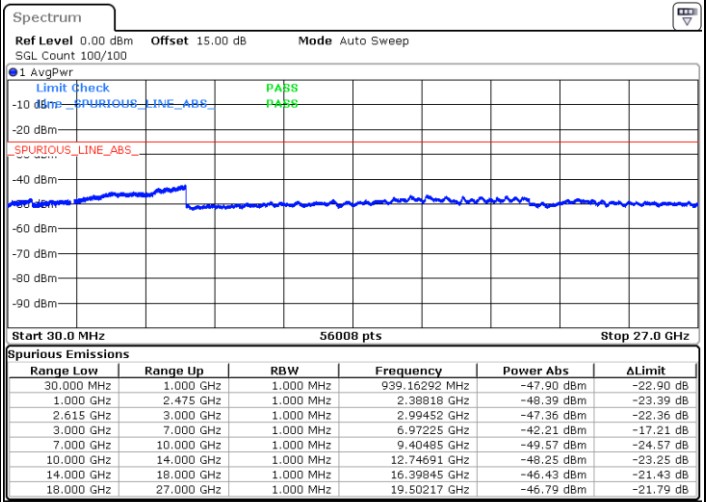

Date: 27.SEP.2021 23:08:14

Highest Channel / FullIRB

N/A

Date: 27.SEP.2021 23:01:09

LTE Band 7C_CA / 15MHz+15MHz

QPSK

Lowest Channel / 1RB0 and 1RB74

Lowest Channel / 1RB74 and 1RB0

Date: 27.SEP.2021 20:31:28

Date: 27.SEP.2021 20:33:42

Lowest Channel / FullRB

N/A

Date: 27.SEP.2021 20:22:09

LTE Band 7C_CA / 15MHz+15MHz

QPSK

Middle Channel / 1RB0 and 1RB74

Middle Channel / 1RB74 and 1RB0

Date: 27.SEP.2021 20:44:05

Date: 27.SEP.2021 20:38:41

Middle Channel / FullIRB

N/A

Date: 27.SEP.2021 20:45:52

LTE Band 7C_CA / 15MHz+15MHz

QPSK

Highest Channel / 1RB0 and 1RB74

Highest Channel / 1RB74 and 1RB0

Date: 27.SEP.2021 20:54:44

Date: 27.SEP.2021 21:03:10

Highest Channel / FullIRB

N/A

Date: 27.SEP.2021 20:53:33

LTE Band 7C_CA / 15MHz+20MHz