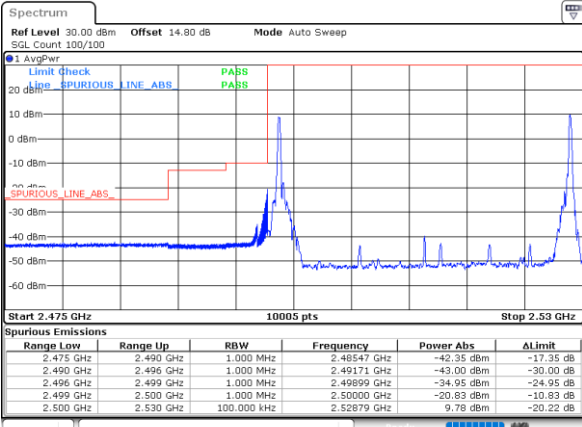

Lowest Band Edge / Full RB

Highest Band Edge / Full RB

Date: 27 SEP 2021 21:16:57

Date: 27 SEP 2021 21:43:22

LTE Band 7C_CA / 20MHz+10MHz

64QAM

Lowest Band Edge / 1RB0 and 1RB49

Highest Band Edge / 1RB0 and 1RB49