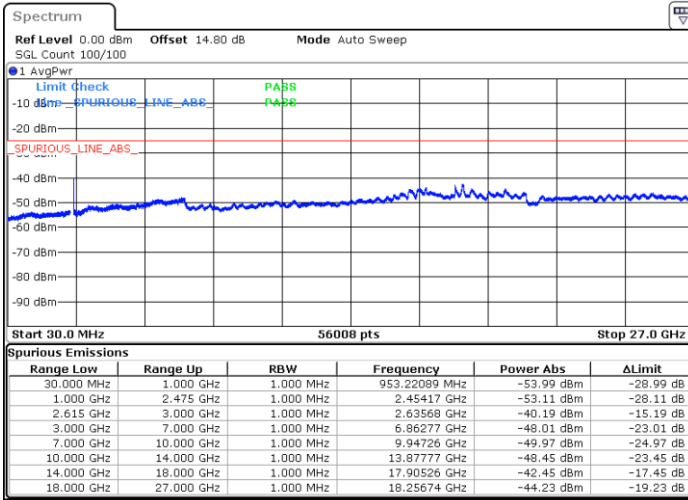

Date: 27.SEP.2021 21:40:16

LTE Band 7C_CA / 15MHz+20MHz

QPSK

Highest Channel / 1RB0 and 1RB99

Highest Channel / 1RB74 and 1RB0

Date: 27.SEP.2021 21:48:06

Date: 27.SEP.2021 21:54:52

Highest Channel / FullIRB

N/A

Date: 27.SEP.2021 21:47:01

LTE Band 7C_CA / 20MHz+10MHz

QPSK

Lowest Channel / 1RB0 and 1RB49

Lowest Channel / 1RB99 and 1RB0

Date: 24.SEP.2021 13:47:09

Date: 24.SEP.2021 13:45:27

Lowest Channel / FullRB

N/A

Date: 24.SEP.2021 13:55:39

LTE Band 7C_CA / 20MHz+10MHz

QPSK

Middle Channel / 1RB0 and 1RB49

Middle Channel / 1RB99 and 1RB0

Date: 24.SEP.2021 14:08:53