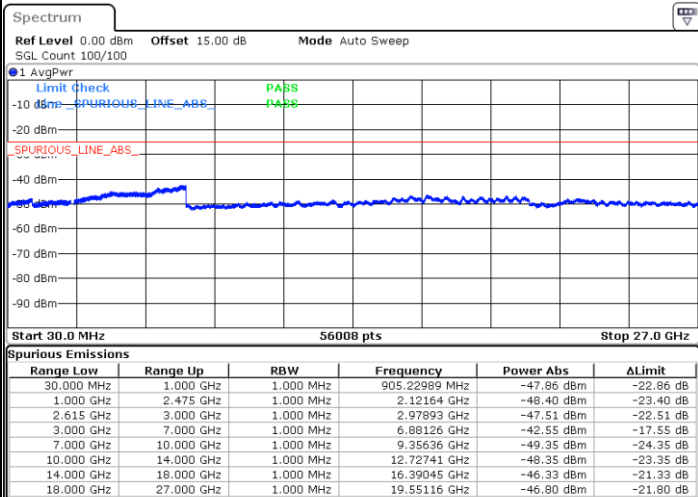

Middle Channel / 1RB74 and 1RB0

Date: 27.SEP.2021 20:44:05

Date: 27.SEP.2021 20:38:41

Middle Channel / FullIRB

N/A

Date: 27.SEP.2021 20:45:52

LTE Band 7C_CA / 15MHz+15MHz

QPSK

Highest Channel / 1RB0 and 1RB74

Highest Channel / 1RB74 and 1RB0

Date: 27.SEP.2021 20:54:44

Date: 27.SEP.2021 21:03:10

Highest Channel / FullIRB

N/A

Date: 27.SEP.2021 20:53:33

LTE Band 7C_CA / 15MHz+20MHz

QPSK

Lowest Channel / 1RB0 and 1RB9

Lowest Channel / 1RB74 and 1RB0

Date: 27.SEP.2021 21:21:56

Date: 27.SEP.2021 21:23:27

Lowest Channel / FullIRB

N/A

Date: 27.SEP.2021 21:05:25