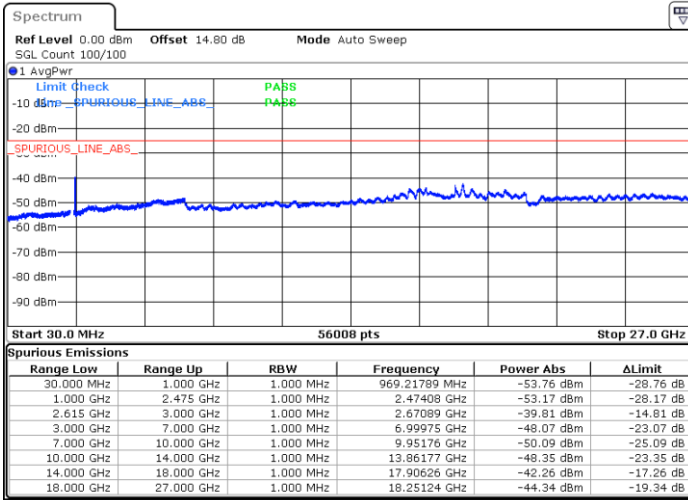

Lowest Channel / FullRB

N/A

Date: 24.SEP.2021 13:55:39

LTE Band 7C_CA / 20MHz+10MHz

QPSK

Middle Channel / 1RB0 and 1RB49

Middle Channel / 1RB99 and 1RB0

Date: 24.SEP.2021 14:08:53

Date: 24.SEP.2021 14:10:33

Middle Channel / FullRB

N/A

Date: 24.SEP.2021 14:00:25

LTE Band 7C_CA / 20MHz+10MHz

QPSK

Highest Channel / 1RB0 and 1RB49

Highest Channel / 1RB99 and 1RB0

Date: 24.SEP.2021 15:09:13

Date: 24.SEP.2021 14:25:47

Highest Channel / FullIRB

N/A

Date: 24.SEP.2021 15:10:55

LTE Band 7C_CA / 20MHz+15MHz

QPSK

Lowest Channel / 1RB0 and 1RB74

Lowest Channel / 1RB99 and 1RB0

Date: 27.SEP.2021 23:16:55

Date: 27.SEP.2021 23:23:06

Lowest Channel / FullIRB

N/A

Date: 27.SEP.2021 23:15:53

LTE Band 7C_CA / 20MHz+15MHz

QPSK