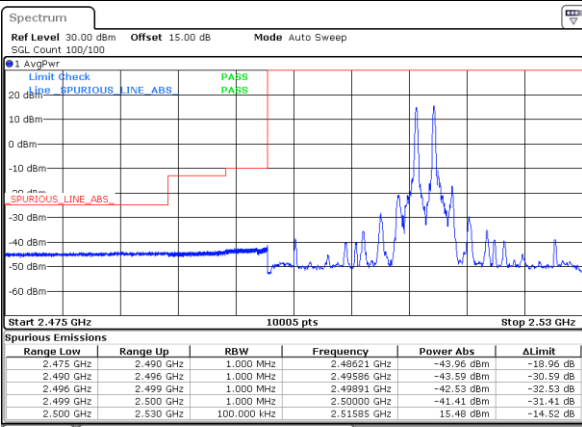

Date: 27 SEP 2021 22:41:14

Date: 27 SEP 2021 23:09:29

Lowest Band Edge / Full RB

Highest Band Edge / Full RB

Date: 27 SEP 2021 22:34:52

Date: 27 SEP 2021 23:03:29

LTE Band 7C_CA / 15MHz+15MHz

64QAM

Lowest Band Edge / 1RB0 and 1RB74

Highest Band Edge / 1RB0 and 1RB74

Date: 27 SEP 2021 20:27:32

Date: 27 SEP 2021 20:57:52

Lowest Band Edge / 1RB74 and 1RB0

Highest Band Edge / 1RB74 and 1RB0

Date: 27 SEP 2021 20:35:37

Date: 27 SEP 2021 20:59:01

Lowest Band Edge / Full RB

Highest Band Edge / Full RB

Date: 27 SEP 2021 20:24:15

Date: 27 SEP 2021 20:49:52

LTE Band 7C_CA / 15MHz+20MHz

64QAM

Lowest Band Edge / 1RB0 and 1RB9