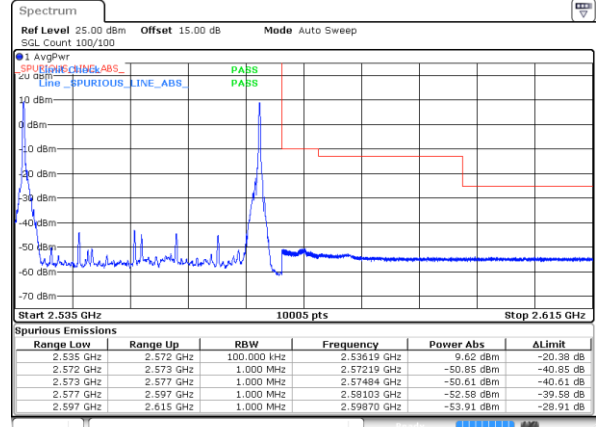

Date: 24_SEP.2021 13:35:39

Date: 24_SEP.2021 14:17:49

LTE Band 7C_CA / 20MHz+15MHz

64QAM

Lowest Band Edge / 1RB0 and 1RB74

Highest Band Edge / 1RB0 and 1RB74

Date: 27 SEP 2021 23:18:11

Date: 27 SEP 2021 23:55:16

Lowest Band Edge / 1RB99 and 1RB0

Highest Band Edge / 1RB99 and 1RB0

Date: 27 SEP 2021 23:20:24

Date: 27 SEP 2021 23:56:42

Lowest Band Edge / Full RB

Highest Band Edge / Full RB

Date: 27 SEP 2021 23:12:44

Date: 27 SEP 2021 23:34:49

LTE Band 7C_CA / 20MHz+20MHz

64QAM

Lowest Band Edge / 1RB0 and 1RB9

Highest Band Edge / 1RB0 and 1RB9

Date: 28 SEP 2021 00:05:44

Date: 28 SEP 2021 00:26:46

Lowest Band Edge / 1RB99 and 1RB0

Highest Band Edge / 1RB99 and 1RB0