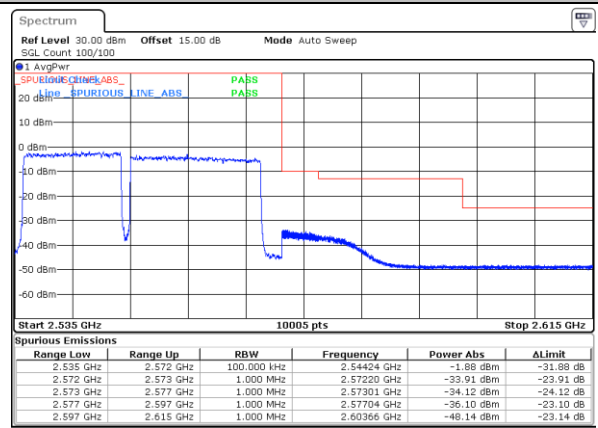

Date: 27 SEP 2021 20:59:01

Lowest Band Edge / Full RB

Highest Band Edge / Full RB

Date: 27 SEP 2021 20:24:15

Date: 27 SEP 2021 20:49:52

LTE Band 7C_CA / 15MHz+20MHz

64QAM

Lowest Band Edge / 1RB0 and 1RB9

Highest Band Edge / 1RB0 and 1RB9

Date: 27 SEP 2021 21:18:00

Date: 27 SEP 2021 21:48:28

Lowest Band Edge / 1RB74 and 1RB0

Highest Band Edge / 1RB74 and 1RB0

Date: 27 SEP 2021 21:27:48

Date: 27 SEP 2021 21:50:28

Lowest Band Edge / Full RB

Highest Band Edge / Full RB

Date: 27 SEP 2021 21:16:57

Date: 27 SEP 2021 21:43:22

LTE Band 7C_CA / 20MHz+10MHz

64QAM

Lowest Band Edge / 1RB0 and 1RB49

Highest Band Edge / 1RB0 and 1RB49