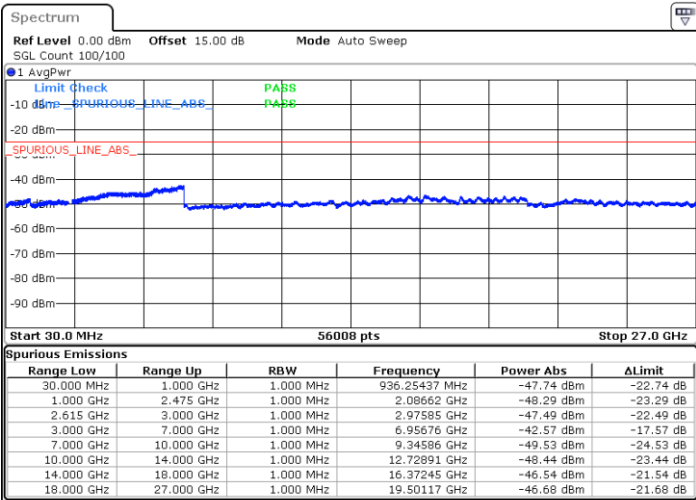

Date: 24.SEP.2021 12:01:57

LTE Band 7C_CA / 15MHz+10MHz

QPSK

Lowest Channel / 1RB0 and 1RB49

Lowest Channel / 1RB74 and 1RB0

Date: 27.SEP.2021 22:38:38

Date: 27.SEP.2021 22:39:41

Lowest Channel / FullIRB

N/A

Date: 27.SEP.2021 22:33:08

LTE Band 7C_CA / 15MHz+10MHz

QPSK

Middle Channel / 1RB0 and 1RB49

Middle Channel / 1RB74 and 1RB0

Date: 27.SEP.2021 22:33:08

Date: 27.SEP.2021 22:45:14

Middle Channel / FullIRB

N/A

Date: 27.SEP.2021 22:59:36

LTE Band 7C_CA / 15MHz+10MHz

QPSK

Highest Channel / 1RB0 and 1RB49

Highest Channel / 1RB74 and 1RB0

Date: 27.SEP.2021 23:07:05

Date: 27.SEP.2021 23:08:14

Highest Channel / FullIRB

N/A

Date: 27.SEP.2021 23:01:09

LTE Band 7C_CA / 15MHz+15MHz

QPSK

Lowest Channel / 1RB0 and 1RB74

Lowest Channel / 1RB74 and 1RB0