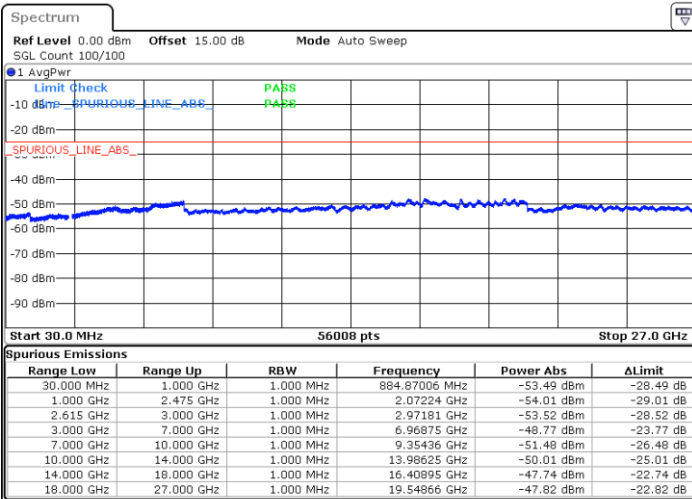

Lowest Channel / 1RB99 and 1RB0

Date: 27.SEP.2021 23:16:55

Date: 27.SEP.2021 23:23:06

Lowest Channel / FullIRB

N/A

Date: 27.SEP.2021 23:15:53

LTE Band 7C_CA / 20MHz+15MHz

QPSK

MiddleChannel / 1RB0 and 1RB74

Middle Channel / 1RB99 and 1RB0

Date: 27.SEP.2021 23:28:52

Date: 27.SEP.2021 23:24:26

Middle Channel / FullIRB

N/A

Date: 27.SEP.2021 23:30:02

LTE Band 7C_CA / 20MHz+15MHz

QPSK

Highest Channel / 1RB0 and 1RB74

Highest Channel / 1RB99 and 1RB0

Date: 27.SEP.2021 23:53:43

Date: 28.SEP.2021 00:00:04

Highest Channel / FullIRB

N/A

Date: 27.SEP.2021 23:52:26

LTE Band 7C_CA / 20MHz+20MHz

QPSK

Lowest Channel / 1RB0 and 1RB99

Lowest Channel / 1RB99 and 1RB0

Date: 28.SEP.2021 00:08:37

Date: 28.SEP.2021 00:10:07

Lowest Channel / FullIRB

N/A