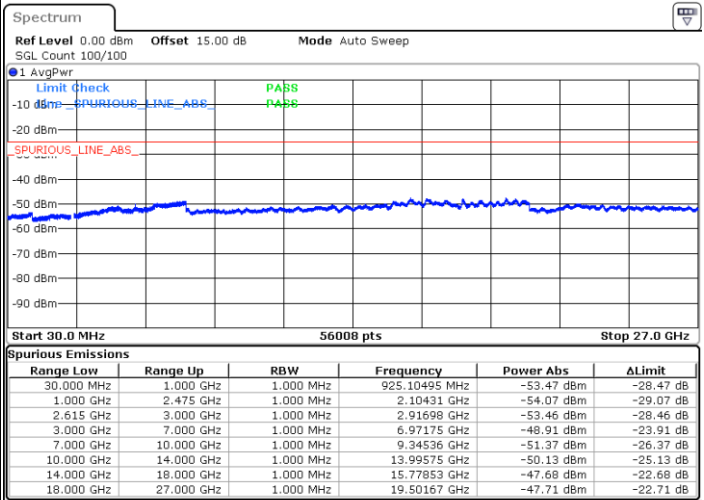

Middle Channel / 1RB74 and 1RB0

Date: 27.SEP.2021 20:44:05

Date: 27.SEP.2021 20:38:41

Middle Channel / FullIRB

N/A

Date: 27.SEP.2021 20:45:52

LTE Band 7C_CA / 15MHz+15MHz

QPSK

Highest Channel / 1RB0 and 1RB74

Highest Channel / 1RB74 and 1RB0

Date: 27.SEP.2021 20:54:44

Date: 27.SEP.2021 21:03:10

Highest Channel / FullIRB

N/A

Date: 27.SEP.2021 20:53:33

LTE Band 7C_CA / 15MHz+20MHz

QPSK

Lowest Channel / 1RB0 and 1RB9

Lowest Channel / 1RB74 and 1RB0

Date: 27.SEP.2021 21:21:56

Date: 27.SEP.2021 21:23:27

Lowest Channel / FullIRB

N/A

Date: 27.SEP.2021 21:05:25