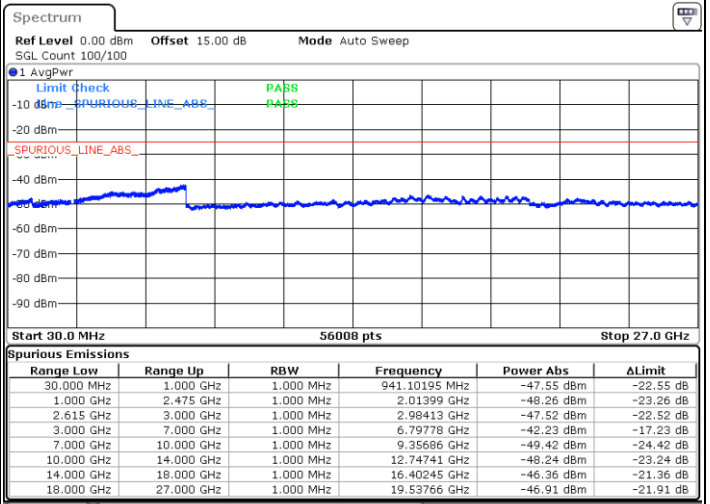

Date: 24.SEP.2021 12:01:57

LTE Band 7C_CA / 15MHz+10MHz

QPSK

Lowest Channel / 1RB0 and 1RB49

Lowest Channel / 1RB74 and 1RB0

Date: 27.SEP.2021 22:38:38

Date: 27.SEP.2021 22:39:41

Lowest Channel / FullIRB

N/A

Date: 27.SEP.2021 22:33:08

LTE Band 7C_CA / 15MHz+10MHz

QPSK

Middle Channel / 1RB0 and 1RB49

Middle Channel / 1RB74 and 1RB0

Date: 27.SEP.2021 22:33:08

Date: 27.SEP.2021 22:45:14

Middle Channel / FullIRB

N/A

Date: 27.SEP.2021 22:59:36

LTE Band 7C_CA / 15MHz+10MHz

QPSK

Highest Channel / 1RB0 and 1RB49

Highest Channel / 1RB74 and 1RB0

Date: 27.SEP.2021 23:07:05

Date: 27.SEP.2021 23:08:14

Highest Channel / FullIRB

N/A

Date: 27.SEP.2021 23:01:09

LTE Band 7C_CA / 15MHz+15MHz

QPSK

Lowest Channel / 1RB0 and 1RB74

Lowest Channel / 1RB74 and 1RB0