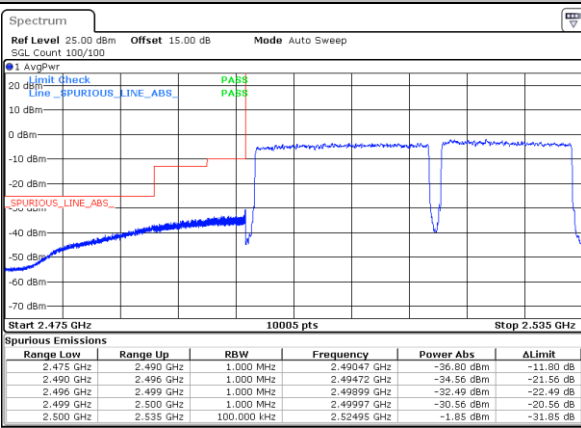

Date: 24_SEP.2021 13:35:39

Date: 24_SEP.2021 14:17:49

LTE Band 7C_CA / 20MHz+15MHz

64QAM

Lowest Band Edge / 1RB0 and 1RB74

Highest Band Edge / 1RB0 and 1RB74

Date: 27 SEP 2021 23:18:11

Date: 27 SEP 2021 23:55:16

Lowest Band Edge / 1RB99 and 1RB0

Highest Band Edge / 1RB99 and 1RB0

Date: 27 SEP 2021 23:20:24

Date: 27 SEP 2021 23:56:42

Lowest Band Edge / Full RB

Highest Band Edge / Full RB

Date: 27 SEP 2021 23:12:44

Date: 27 SEP 2021 23:34:49

LTE Band 7C_CA / 20MHz+20MHz

64QAM

Lowest Band Edge / 1RB0 and 1RB9

Highest Band Edge / 1RB0 and 1RB9

Date: 28 SEP 2021 00:05:44

Date: 28 SEP 2021 00:26:46

Lowest Band Edge / 1RB99 and 1RB0

Highest Band Edge / 1RB99 and 1RB0

Date: 28 SEP 2021 00:12:28

Date: 28 SEP 2021 00:36:24

Lowest Band Edge / Full RB

Highest Band Edge / Full RB

Date: 28 SEP 2021 00:04:20

Date: 28 SEP 2021 00:27:29

Conducted Spurious Emission

LTE Band 7C_CA / 10MHz+20MHz