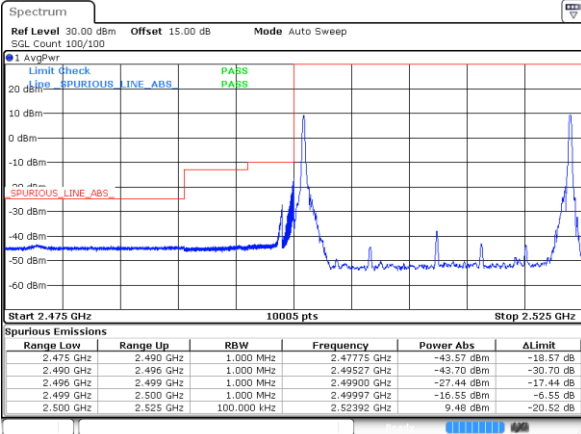

LTE Band 7C_CA / 15MHz+10MHz

64QAM

Lowest Band Edge / 1RB0 and 1RB49

Highest Band Edge / 1RB0 and 1RB49

Date: 27 SEP 2021 22:35:54

Date: 27 SEP 2021 23:04:20

Lowest Band Edge / 1RB74 and 1RB0

Highest Band Edge / 1RB74 and 1RB0

Date: 27 SEP 2021 22:41:14

Date: 27 SEP 2021 23:09:29

Lowest Band Edge / Full RB

Highest Band Edge / Full RB

Date: 27 SEP 2021 22:34:52

Date: 27 SEP 2021 23:03:29

LTE Band 7C_CA / 15MHz+15MHz

64QAM