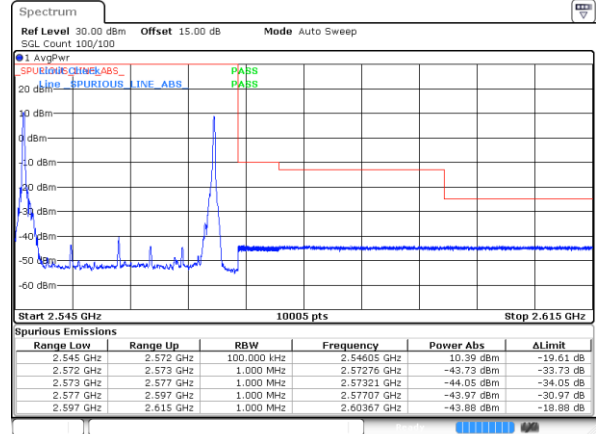

LTE Band 7C_CA / 15MHz+10MHz

64QAM

Lowest Band Edge / 1RB0 and 1RB49

Highest Band Edge / 1RB0 and 1RB49

Date: 27 SEP 2021 22:35:54

Date: 27 SEP 2021 23:04:20

Lowest Band Edge / 1RB74 and 1RB0

Highest Band Edge / 1RB74 and 1RB0

Date: 27 SEP 2021 22:41:14

Date: 27 SEP 2021 23:09:29

Lowest Band Edge / Full RB

Highest Band Edge / Full RB

Date: 27 SEP 2021 22:34:52

Date: 27 SEP 2021 23:03:29

LTE Band 7C_CA / 15MHz+15MHz

64QAM