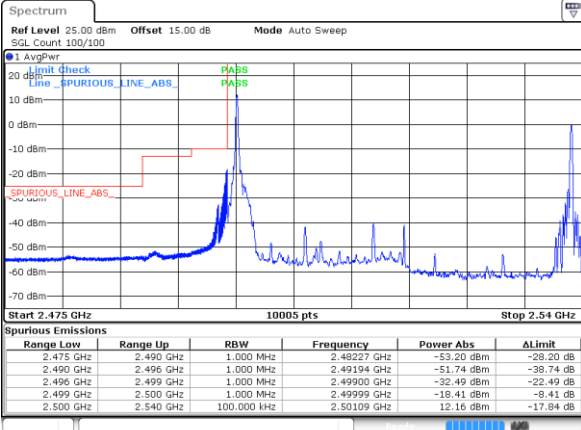

Date: 24_SEP.2021 13:35:39

Date: 24_SEP.2021 14:17:49

LTE Band 7C_CA / 20MHz+15MHz

64QAM

Lowest Band Edge / 1RB0 and 1RB74

Highest Band Edge / 1RB0 and 1RB74

Date: 27 SEP 2021 23:18:11

Date: 27 SEP 2021 23:55:16

Lowest Band Edge / 1RB99 and 1RB0

Highest Band Edge / 1RB99 and 1RB0

Date: 27 SEP 2021 23:20:24

Date: 27 SEP 2021 23:56:42

Lowest Band Edge / Full RB

Highest Band Edge / Full RB

Date: 27 SEP 2021 23:12:44

Date: 27 SEP 2021 23:34:49

LTE Band 7C_CA / 20MHz+20MHz

64QAM

Lowest Band Edge / 1RB0 and 1RB9

Highest Band Edge / 1RB0 and 1RB9

Date: 28 SEP 2021 00:05:44

Date: 28 SEP 2021 00:26:46

Lowest Band Edge / 1RB99 and 1RB0

Highest Band Edge / 1RB99 and 1RB0

Date: 28 SEP 2021 00:12:28

Date: 28 SEP 2021 00:36:24

Lowest Band Edge / Full RB

Highest Band Edge / Full RB

Date: 28 SEP 2021 00:04:20

Date: 28 SEP 2021 00:27:29

Conducted Spurious Emission

LTE Band 7C_CA / 10MHz+20MHz