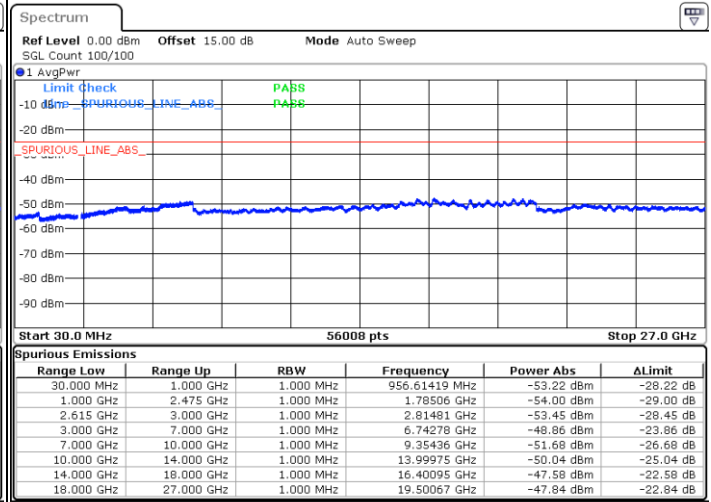

Date: 28.SEP.2021 00:02:14

LTE Band 7C_CA / 20MHz+20MHz

QPSK

Middle Channel / 1RB0 and 1RB99

Middle Channel / 1RB99 and 1RB0

Date: 28.SEP.2021 00:18:19

Date: 28.SEP.2021 00:16:15

Middle Channel / FullIRB

N/A

Date: 28.SEP.2021 00:23:56

LTE Band 7C_CA / 20MHz+20MHz

QPSK

Highest Channel / 1RB0 and 1RB99

Highest Channel / 1RB99 and 1RB0

Date: 28.SEP.2021 00:32:08

Date: 28.SEP.2021 00:35:31