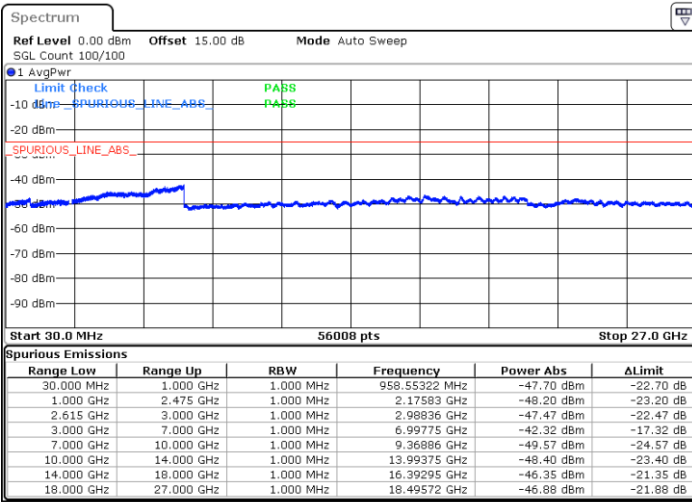

Middle Channel / FullIRB

N/A

Date: 27.SEP.2021 22:59:36

LTE Band 7C_CA / 15MHz+10MHz

QPSK

Highest Channel / 1RB0 and 1RB49

Highest Channel / 1RB74 and 1RB0

Date: 27.SEP.2021 23:07:05

Date: 27.SEP.2021 23:08:14

Highest Channel / FullIRB

N/A

Date: 27.SEP.2021 23:01:09

LTE Band 7C_CA / 15MHz+15MHz

QPSK

Lowest Channel / 1RB0 and 1RB74

Lowest Channel / 1RB74 and 1RB0

Date: 27.SEP.2021 20:31:28

Date: 27.SEP.2021 20:33:42

Lowest Channel / FullRB

N/A

Date: 27.SEP.2021 20:22:09

LTE Band 7C_CA / 15MHz+15MHz

QPSK

Middle Channel / 1RB0 and 1RB74