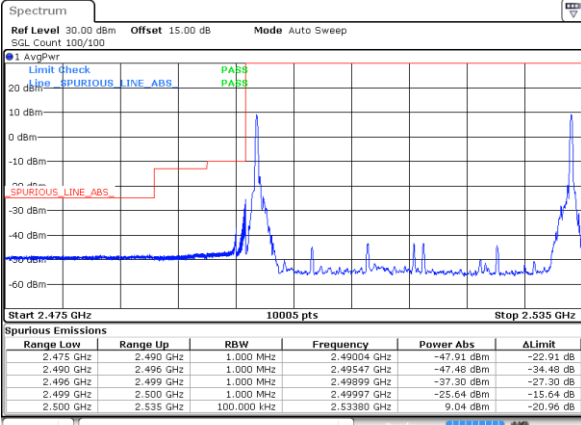

Lowest Band Edge / 1RB0 and 1RB74

Highest Band Edge / 1RB0 and 1RB74

Date: 27 SEP 2021 20:27:32

Date: 27 SEP 2021 20:57:52

Lowest Band Edge / 1RB74 and 1RB0

Highest Band Edge / 1RB74 and 1RB0

Date: 27 SEP 2021 20:35:37

Date: 27 SEP 2021 20:59:01

Lowest Band Edge / Full RB

Highest Band Edge / Full RB

Date: 27 SEP 2021 20:24:15

Date: 27 SEP 2021 20:49:52

LTE Band 7C_CA / 15MHz+20MHz

64QAM

Lowest Band Edge / 1RB0 and 1RB9

Highest Band Edge / 1RB0 and 1RB9

Date: 27 SEP 2021 21:18:00

Date: 27 SEP 2021 21:48:28

Lowest Band Edge / 1RB74 and 1RB0

Highest Band Edge / 1RB74 and 1RB0

Date: 27 SEP 2021 21:27:48

Date: 27 SEP 2021 21:50:28