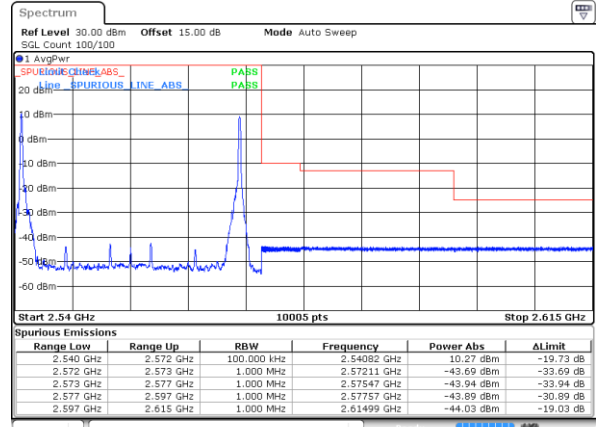

LTE Band 7C_CA / 15MHz+10MHz

64QAM

Lowest Band Edge / 1RB0 and 1RB49

Highest Band Edge / 1RB0 and 1RB49

Date: 27 SEP 2021 22:35:54

Date: 27 SEP 2021 23:04:20

Lowest Band Edge / 1RB74 and 1RB0

Highest Band Edge / 1RB74 and 1RB0

Date: 27 SEP 2021 22:41:14

Date: 27 SEP 2021 23:09:29

Lowest Band Edge / Full RB

Highest Band Edge / Full RB

Date: 27 SEP 2021 22:34:52

Date: 27 SEP 2021 23:03:29

LTE Band 7C_CA / 15MHz+15MHz

64QAM

Lowest Band Edge / 1RB0 and 1RB74

Highest Band Edge / 1RB0 and 1RB74

Date: 27 SEP 2021 20:27:32

Date: 27 SEP 2021 20:57:52

Lowest Band Edge / 1RB74 and 1RB0

Highest Band Edge / 1RB74 and 1RB0

Date: 27 SEP 2021 20:35:37

Date: 27 SEP 2021 20:59:01

Lowest Band Edge / Full RB

Highest Band Edge / Full RB

Date: 27 SEP 2021 20:24:15

Date: 27 SEP 2021 20:49:52

LTE Band 7C_CA / 15MHz+20MHz

64QAM

Lowest Band Edge / 1RB0 and 1RB9