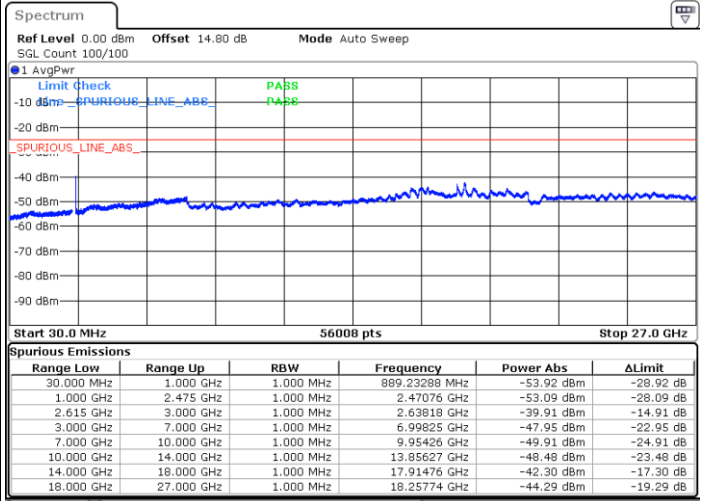

Date: 27.SEP.2021 21:40:16

LTE Band 7C_CA / 15MHz+20MHz

QPSK

Highest Channel / 1RB0 and 1RB99

Highest Channel / 1RB74 and 1RB0

Date: 27.SEP.2021 21:48:06

Date: 27.SEP.2021 21:54:52

Highest Channel / FullIRB

N/A

Date: 27.SEP.2021 21:47:01

LTE Band 7C_CA / 20MHz+10MHz

QPSK

Lowest Channel / 1RB0 and 1RB49

Lowest Channel / 1RB99 and 1RB0

Date: 24.SEP.2021 13:47:09

Date: 24.SEP.2021 13:45:27

Lowest Channel / FullRB

N/A

Date: 24.SEP.2021 13:55:39

LTE Band 7C_CA / 20MHz+10MHz

QPSK

Middle Channel / 1RB0 and 1RB49

Middle Channel / 1RB99 and 1RB0

Date: 24.SEP.2021 14:08:53

Date: 24.SEP.2021 14:10:33

Middle Channel / FullRB

N/A

Date: 24.SEP.2021 14:00:25

LTE Band 7C_CA / 20MHz+10MHz

QPSK

Highest Channel / 1RB0 and 1RB49

Highest Channel / 1RB99 and 1RB0