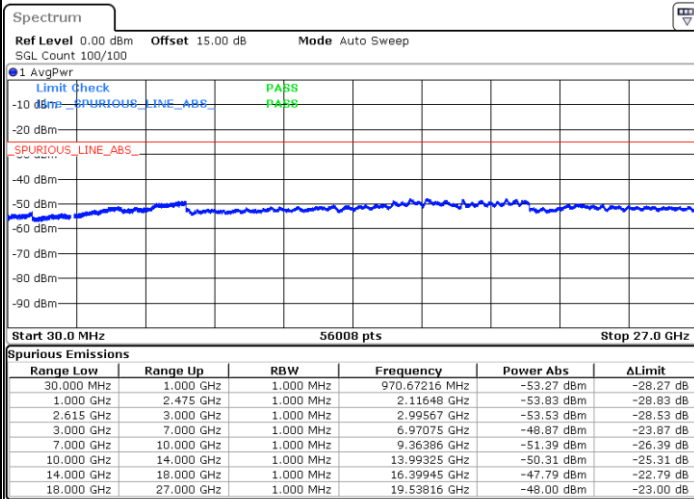

Highest Channel / FullIRB

N/A

Date: 28.SEP.2021 00:25:37