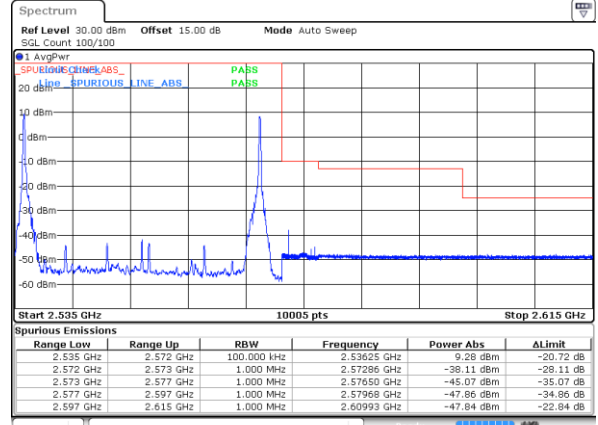

Lowest Band Edge / 1RB0 and 1RB74

Highest Band Edge / 1RB0 and 1RB74

Date: 27 SEP 2021 20:27:32

Date: 27 SEP 2021 20:57:52

Lowest Band Edge / 1RB74 and 1RB0

Highest Band Edge / 1RB74 and 1RB0

Date: 27 SEP 2021 20:35:37

Date: 27 SEP 2021 20:59:01

Lowest Band Edge / Full RB

Highest Band Edge / Full RB

Date: 27 SEP 2021 20:24:15

Date: 27 SEP 2021 20:49:52

LTE Band 7C_CA / 15MHz+20MHz

64QAM

Lowest Band Edge / 1RB0 and 1RB9

Highest Band Edge / 1RB0 and 1RB9

Date: 27 SEP 2021 21:18:00

Date: 27 SEP 2021 21:48:28

Lowest Band Edge / 1RB74 and 1RB0

Highest Band Edge / 1RB74 and 1RB0

Date: 27 SEP 2021 21:27:48

Date: 27 SEP 2021 21:50:28

Lowest Band Edge / Full RB

Highest Band Edge / Full RB

Date: 27 SEP 2021 21:16:57

Date: 27 SEP 2021 21:43:22

LTE Band 7C_CA / 20MHz+10MHz

64QAM

Lowest Band Edge / 1RB0 and 1RB49

Highest Band Edge / 1RB0 and 1RB49