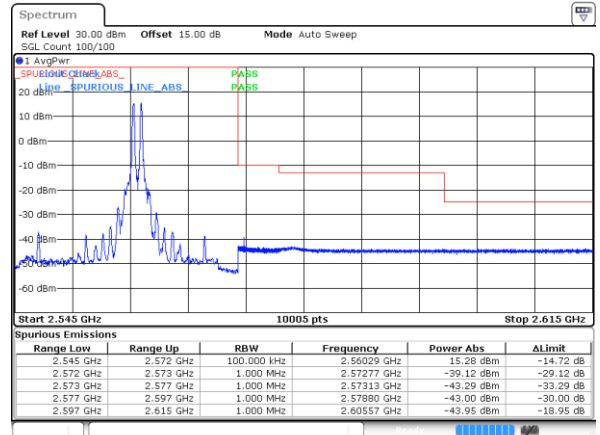

LTE Band 7C_CA / 15MHz+10MHz

64QAM

Lowest Band Edge / 1RB0 and 1RB49

Highest Band Edge / 1RB0 and 1RB49

Date: 27 SEP 2021 22:35:54

Date: 27 SEP 2021 23:04:20

Lowest Band Edge / 1RB74 and 1RB0

Highest Band Edge / 1RB74 and 1RB0

Date: 27 SEP 2021 22:41:14

Date: 27 SEP 2021 23:09:29

Lowest Band Edge / Full RB

Highest Band Edge / Full RB

Date: 27 SEP 2021 22:34:52

Date: 27 SEP 2021 23:03:29

LTE Band 7C_CA / 15MHz+15MHz

64QAM