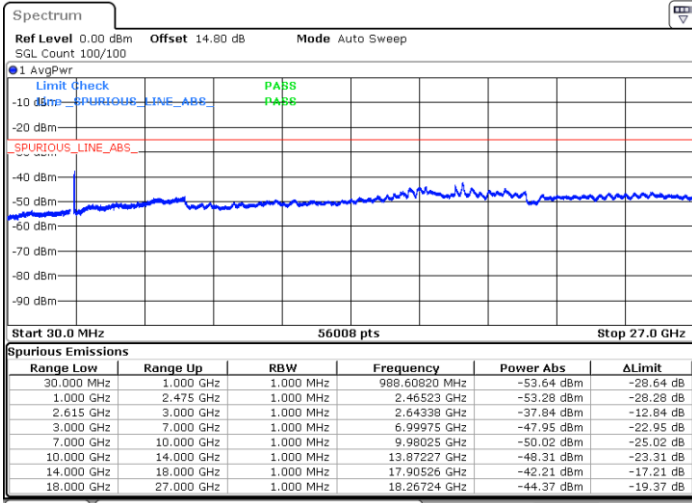

LTE Band 7C_CA / 10MHz+20MHz

QPSK

MiddleChannel / 1RB0 and 1RB99

Middle Channel / 1RB49 and 1RB0

Date: 24.SEP.2021 11:34:51