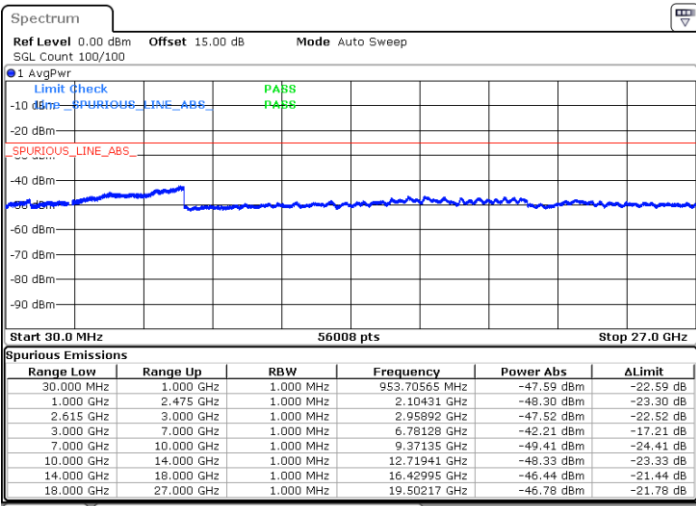

LTE Band 7C_CA / 10MHz+20MHz

QPSK

Highest Channel / 1RB0 and 1RB99

Highest Channel / 1RB49 and 1RB0

Date: 24.SEP.2021 12:00:14

Date: 24.SEP.2021 11:51:45

Highest Channel / FullIRB

N/A

Date: 24.SEP.2021 12:01:57

LTE Band 7C_CA / 15MHz+10MHz

QPSK

Lowest Channel / 1RB0 and 1RB49

Lowest Channel / 1RB74 and 1RB0

Date: 27.SEP.2021 22:38:38

Date: 27.SEP.2021 22:39:41

Lowest Channel / FullIRB

N/A

Date: 27.SEP.2021 22:33:08

LTE Band 7C_CA / 15MHz+10MHz

QPSK

Middle Channel / 1RB0 and 1RB49

Middle Channel / 1RB74 and 1RB0

Date: 27.SEP.2021 22:33:08

Date: 27.SEP.2021 22:45:14

Middle Channel / FullIRB

N/A

Date: 27.SEP.2021 22:59:36

LTE Band 7C_CA / 15MHz+10MHz

QPSK

Highest Channel / 1RB0 and 1RB49

Highest Channel / 1RB74 and 1RB0

Date: 27.SEP.2021 23:07:05