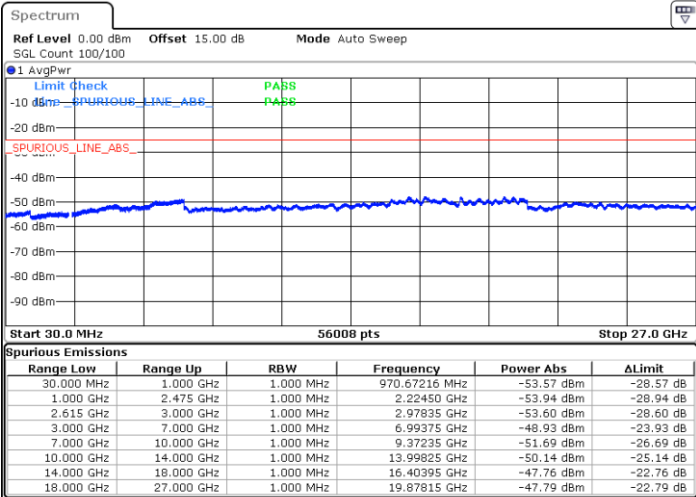

LTE Band 7C_CA / 15MHz+20MHz

QPSK

Middle Channel / 1RB0 and 1RB99

Middle Channel / 1RB74 and 1RB0

Date: 27.SEP.2021 21:36:47

Date: 27.SEP.2021 21:31:00

Middle Channel / FullIRB

N/A

Date: 27.SEP.2021 21:40:16

LTE Band 7C_CA / 15MHz+20MHz

QPSK

Highest Channel / 1RB0 and 1RB99

Highest Channel / 1RB74 and 1RB0

Date: 27.SEP.2021 21:48:06

Date: 27.SEP.2021 21:54:52

Highest Channel / FullIRB

N/A

Date: 27.SEP.2021 21:47:01

LTE Band 7C_CA / 20MHz+10MHz

QPSK

Lowest Channel / 1RB0 and 1RB49

Lowest Channel / 1RB99 and 1RB0

Date: 24.SEP.2021 13:47:09

Date: 24.SEP.2021 13:45:27