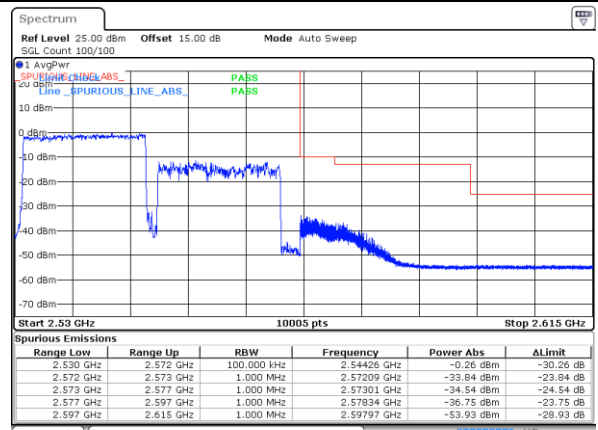

Lowest Band Edge / 1RB99 and 1RB0

Highest Band Edge / 1RB99 and 1RB0

Date: 27 SEP 2021 23:20:24

Date: 27 SEP 2021 23:56:42

Lowest Band Edge / Full RB

Highest Band Edge / Full RB

Date: 27 SEP 2021 23:12:44

Date: 27 SEP 2021 23:34:49

LTE Band 7C_CA / 20MHz+20MHz

64QAM

Lowest Band Edge / 1RB0 and 1RB9

Highest Band Edge / 1RB0 and 1RB9

Date: 28 SEP 2021 00:05:44

Date: 28 SEP 2021 00:26:46

Lowest Band Edge / 1RB99 and 1RB0

Highest Band Edge / 1RB99 and 1RB0

Date: 28 SEP 2021 00:12:28

Date: 28 SEP 2021 00:36:24

Lowest Band Edge / Full RB

Highest Band Edge / Full RB

Date: 28 SEP 2021 00:04:20

Date: 28 SEP 2021 00:27:29

Conducted Spurious Emission

LTE Band 7C_CA / 10MHz+20MHz