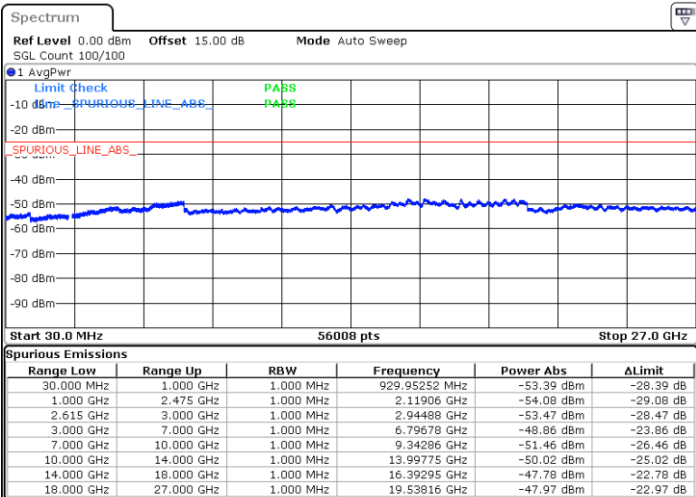

QPSK

Highest Channel / 1RB0 and 1RB74

Highest Channel / 1RB99 and 1RB0

Date: 27.SEP.2021 23:53:43

Date: 28.SEP.2021 00:00:04

Highest Channel / FullIRB

N/A

Date: 27.SEP.2021 23:52:26

LTE Band 7C_CA / 20MHz+20MHz

QPSK

Lowest Channel / 1RB0 and 1RB99

Lowest Channel / 1RB99 and 1RB0

Date: 28.SEP.2021 00:08:37

Date: 28.SEP.2021 00:10:07

Lowest Channel / FullIRB

N/A

Date: 28.SEP.2021 00:02:14

LTE Band 7C_CA / 20MHz+20MHz

QPSK

Middle Channel / 1RB0 and 1RB99

Middle Channel / 1RB99 and 1RB0

Date: 28.SEP.2021 00:18:19

Date: 28.SEP.2021 00:16:15

Middle Channel / FullIRB