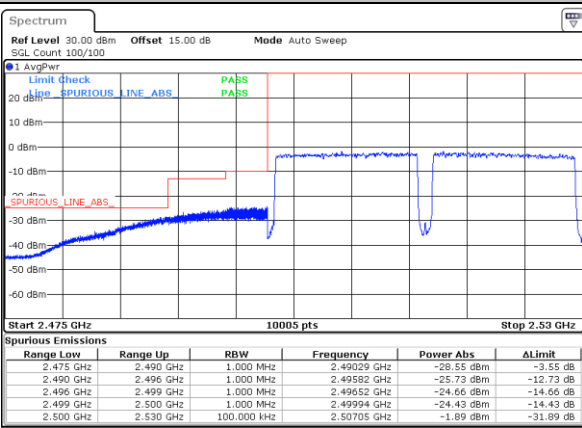

Date: 27 SEP 2021 22:41:14

Date: 27 SEP 2021 23:09:29

Lowest Band Edge / Full RB

Highest Band Edge / Full RB

Date: 27 SEP 2021 22:34:52

Date: 27 SEP 2021 23:03:29

LTE Band 7C_CA / 15MHz+15MHz

64QAM

Lowest Band Edge / 1RB0 and 1RB74

Highest Band Edge / 1RB0 and 1RB74

Date: 27 SEP 2021 20:27:32

Date: 27 SEP 2021 20:57:52

Lowest Band Edge / 1RB74 and 1RB0

Highest Band Edge / 1RB74 and 1RB0

Date: 27 SEP 2021 20:35:37

Date: 27 SEP 2021 20:59:01

Lowest Band Edge / Full RB

Highest Band Edge / Full RB

Date: 27 SEP 2021 20:24:15

Date: 27 SEP 2021 20:49:52

LTE Band 7C_CA / 15MHz+20MHz

64QAM

Lowest Band Edge / 1RB0 and 1RB9