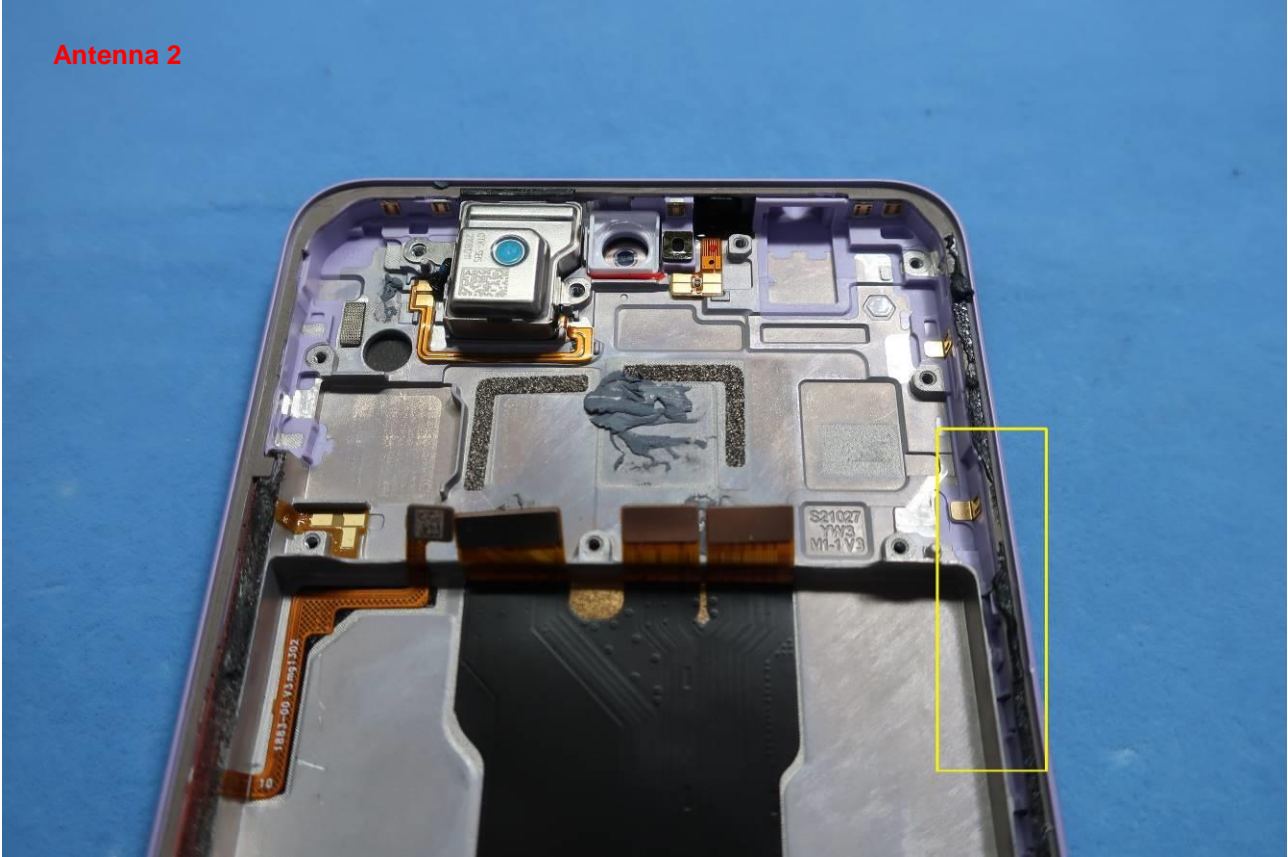

Brand Name: Redmi / Model Name: 21091116UG

Brand Name: Redmi / Model Name: 21091116UG

Brand Name: Redmi / Model Name: 21091116UG

Brand Name: Redmi / Model Name: 21091116UG

Brand Name: Redmi / Model Name: 21091116UG

Brand Name: Redmi / Model Name: 21091116UG

Brand Name: Redmi / Model Name: 21091116UG

Antenna 2

Brand Name: Redmi / Model Name: 21091116UG

Antenna 3

Brand Name: Redmi / Model Name: 21091116UG

Antenna 4&5

Brand Name: Redmi / Model Name: 21091116UG