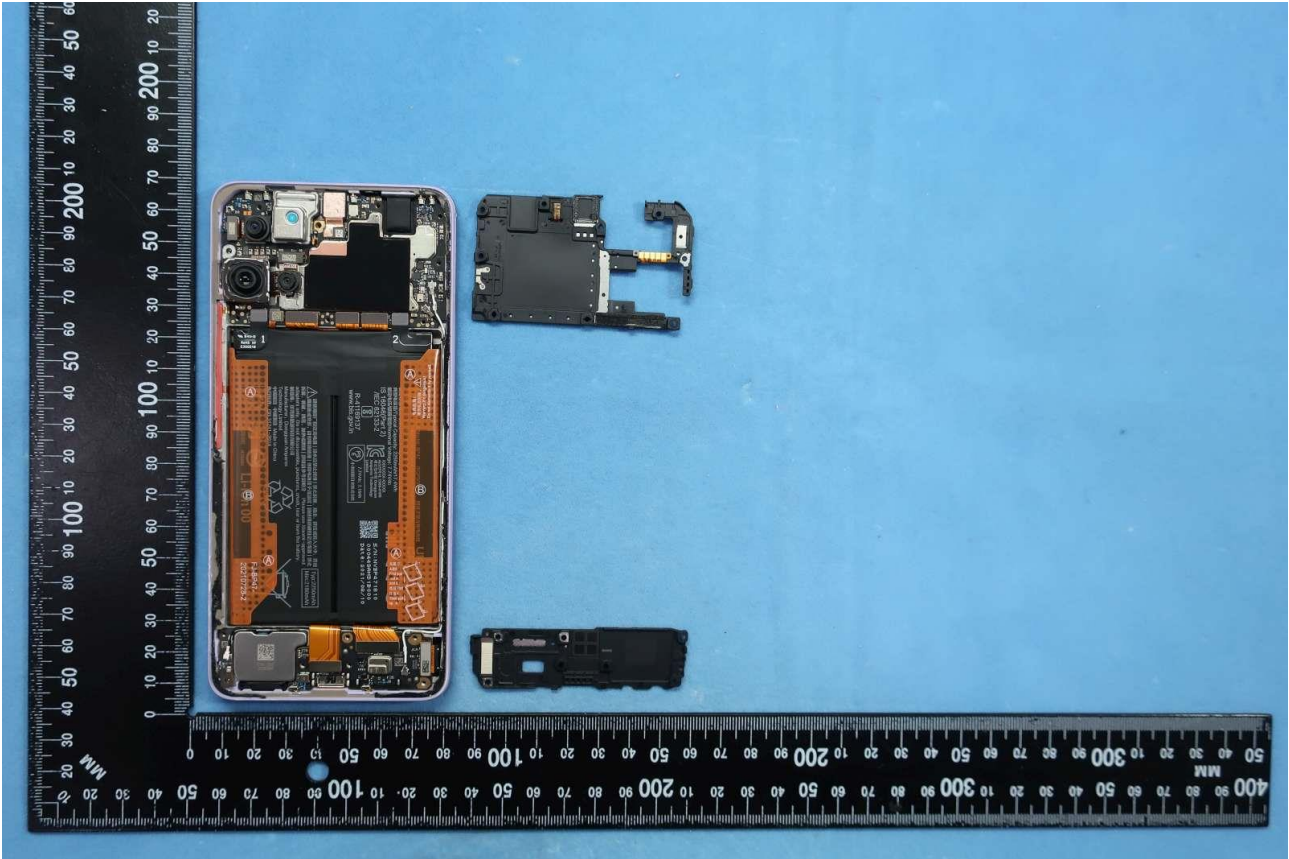

Brand Name: Redmi / Model Name: 21091116UG

Brand Name: Redmi / Model Name: 21091116UG

SPORTON LAB. PHOTOGRAPHY

Brand Name: Redmi / Model Name: 21091116UG

Brand Name: Redmi / Model Name: 21091116UG

Brand Name: Redmi / Model Name: 21091116UG

Brand Name: Redmi / Model Name: 21091116UG

Brand Name: Redmi / Model Name: 21091116UG

Brand Name: Redmi / Model Name: 21091116UG

Brand Name: Redmi / Model Name: 21091116UG

Brand Name: Redmi / Model Name: 21091116UG

Brand Name: Redmi / Model Name: 21091116UG