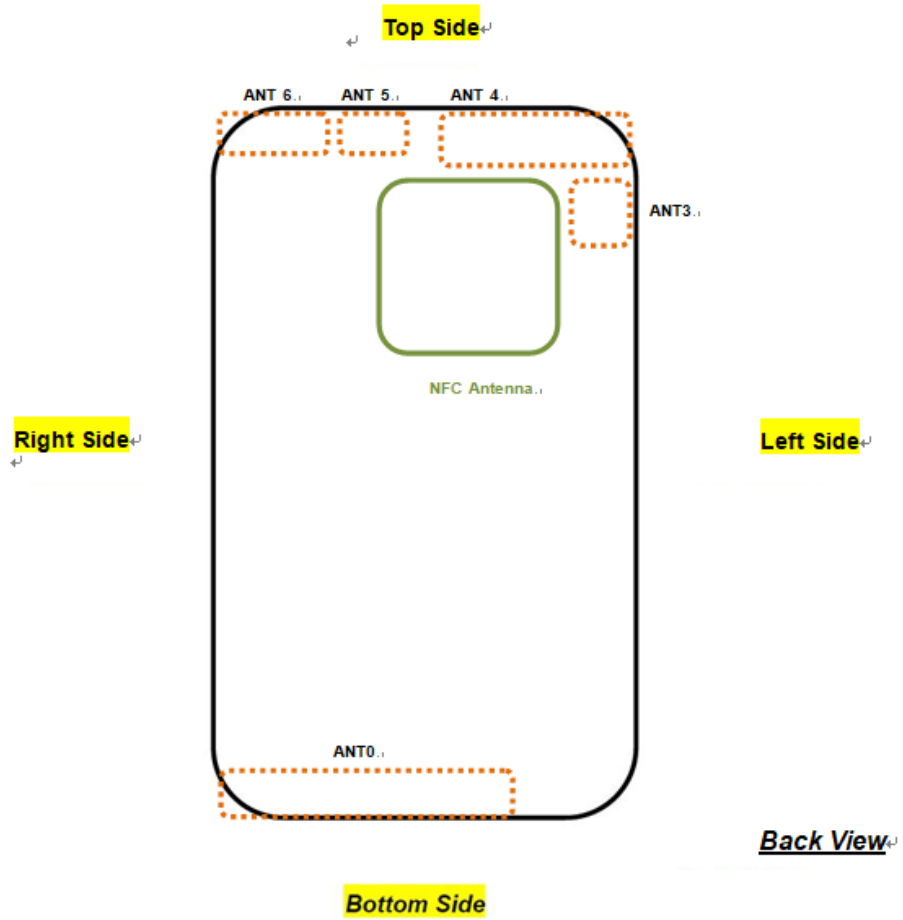

Front, Test Separation 15 mm(sensor off)

Back, Test Separation 20 mm(sensor off)

Top Side, Test Separation 15 mm(sensor off)

Bottom Side, Test Separation 15 mm(sensor off)

**Body-worn Exposure Condition**

**Front, Test Separation 10 mm**

**Back, Test Separation 10 mm**

**Front, Test Separation 15 mm(sensor off)**

**Back, Test Separation 15 mm(sensor off)**

**Back, Test Separation 20 mm(sensor off)**

Product Specific 10g SAR

Front, Test Separation 0 mm

Back, Test Separation 0 mm

Top Side, Test Separation 0 mm

Right Side, Test Separation 0 mm

### Antenna Location

Length: 164.2mm  
Width: 76.1mm  
Diagonal: 175.7mm

Antenna	Support Band
Antenna 0	GSM: 850/1900 WCDMA: B2 / B4 / B5 LTE: B2 / B4 / B5 / B7 / B12 / B13 / B17 / B26 / B38 / B41
Antenna 3	NR: n77/ n78
Antenna 4	GSM: 850/1900 WCDMA: B2 / B4 / B5 LTE: B2 / B4 / B5 / B7 / B12 / B13 / B17 / B26 / B38 / B41
Antenna 5	LTE: B42 NR: n77/ n78
Antenna 6	WLAN 2.4GHz WLAN 5GHz Bluetooth
NFC Antenna	NFC