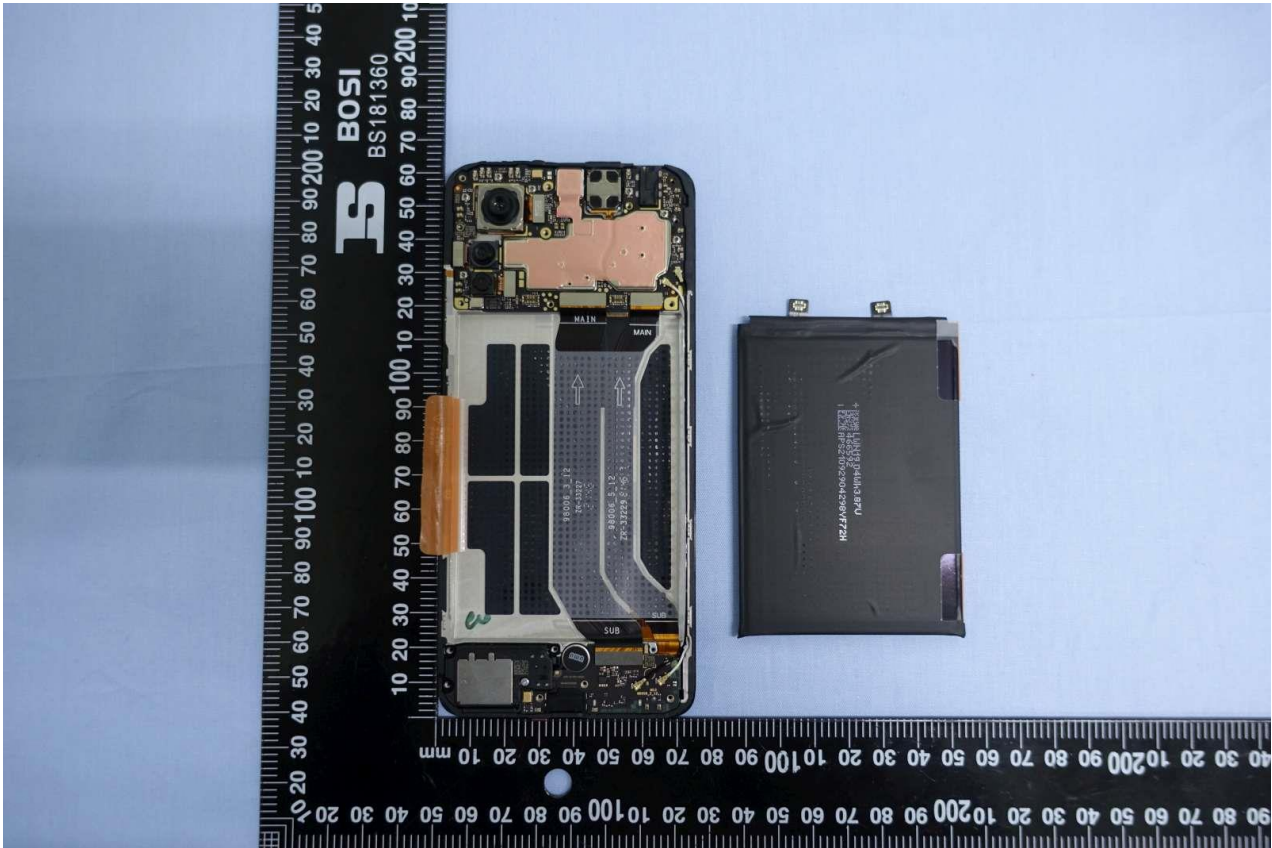

3. Internal Photograph of EUT

Brand Name: Redmi / Model Name: 2201116SR

Brand Name: Redmi / Model Name: 2201116SR

Brand Name: Redmi / Model Name: 2201116SR

Brand Name: Redmi / Model Name: 2201116SR

Brand Name: Redmi / Model Name: 2201116SR

Brand Name: Redmi / Model Name: 2201116SR

Brand Name: Redmi / Model Name: 2201116SR

Brand Name: Redmi / Model Name: 2201116SR

Brand Name: Redmi / Model Name: 2201116SR

Brand Name: Redmi / Model Name: 2201116SR