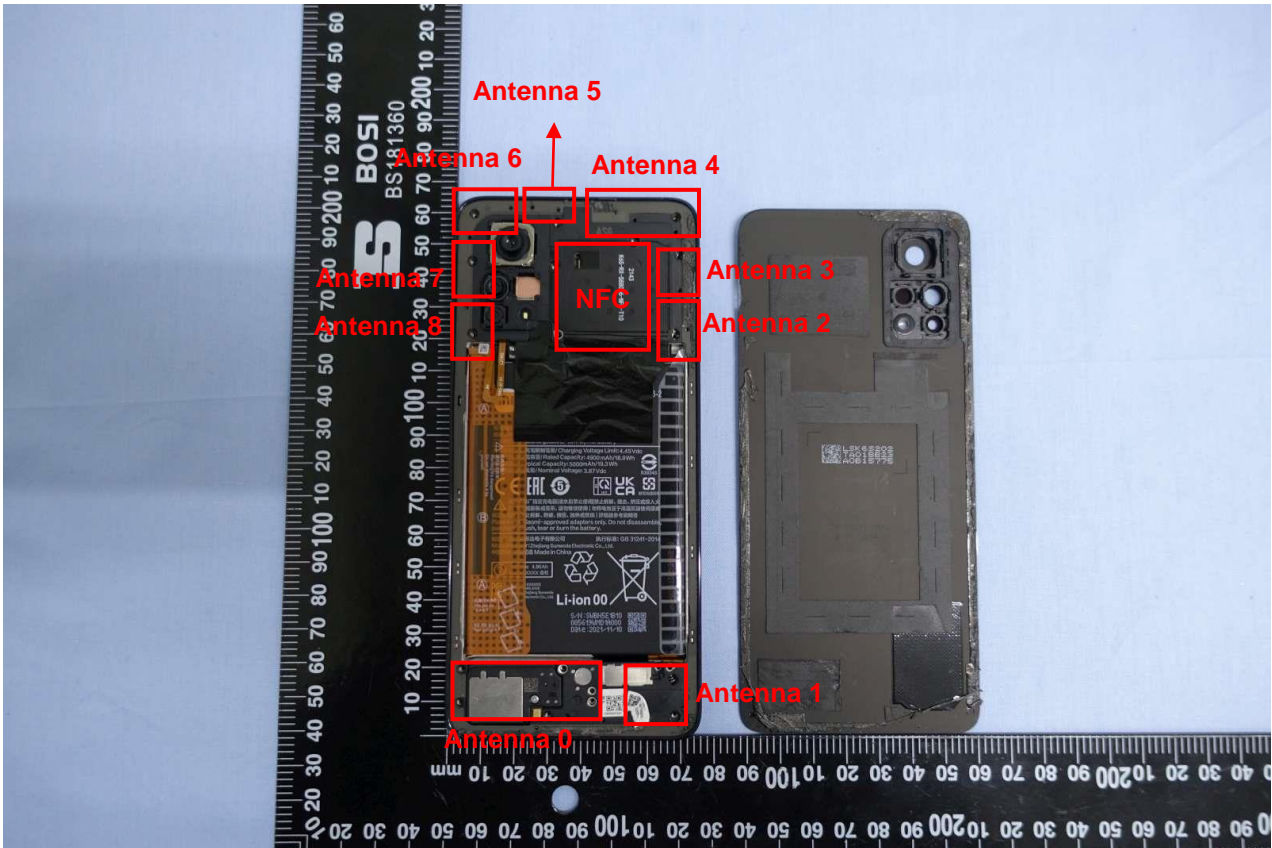

3. Internal Photograph of EUT

Brand Name: Redmi / Model Name: 2201116SR

Brand Name: Redmi / Model Name: 2201116SR

Brand Name: Redmi / Model Name: 2201116SR

Brand Name: Redmi / Model Name: 2201116SR

Brand Name: Redmi / Model Name: 2201116SR

Brand Name: Redmi / Model Name: 2201116SR

Brand Name: Redmi / Model Name: 2201116SR

Brand Name: Redmi / Model Name: 2201116SR

Brand Name: Redmi / Model Name: 2201116SR

Brand Name: Redmi / Model Name: 2201116SR