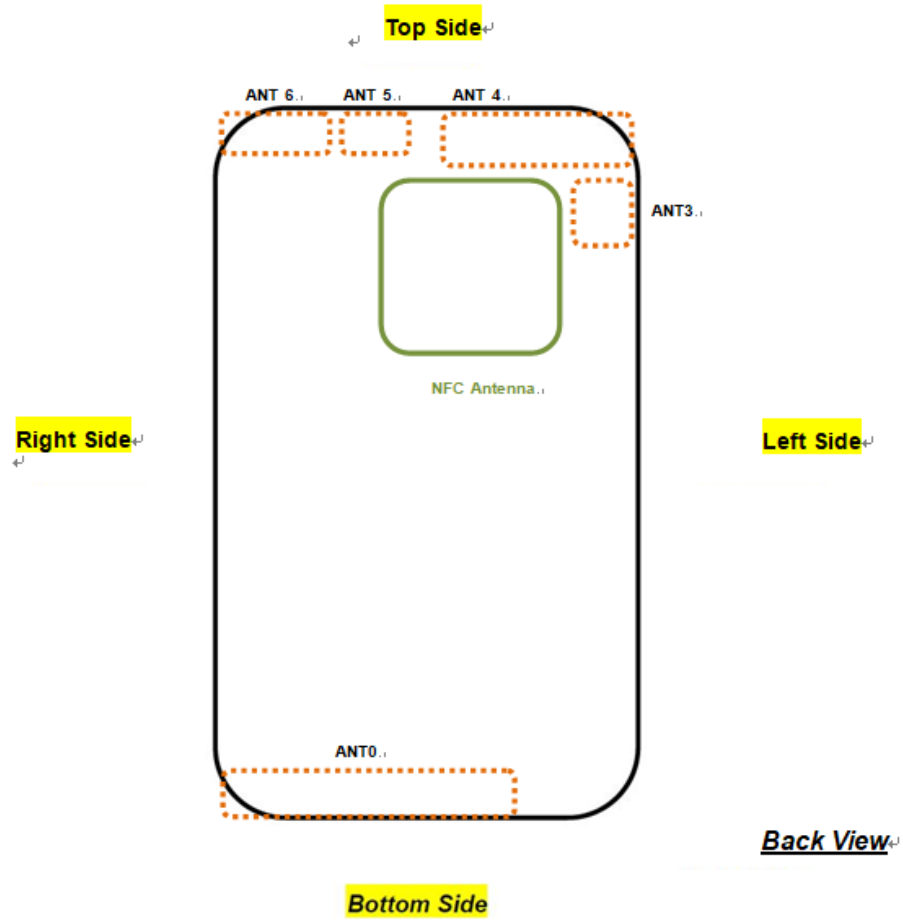

Front, Test Separation 10 mm

Back, Test Separation 10 mm

Left Side, Test Separation 10 mm

Right Side, Test Separation 10 mm

Top Side, Test Separation 10 mm

Bottom Side, Test Separation 10 mm

Front, Test Separation 15 mm(sensor off)

Back, Test Separation 15 mm(sensor off)

Top Side, Test Separation 15 mm(sensor off)

Bottom Side, Test Separation 15 mm(sensor off)

Back, Test Separation 20 mm(sensor off)

Body-worn Exposure Condition

Front, Test Separation 10 mm

Back, Test Separation 10 mm

Front, Test Separation 15 mm(sensor off)

Back, Test Separation 15 mm(sensor off)

Back, Test Separation 20 mm(sensor off)

Product Specific 10g SAR

Front, Test Separation 0 mm

Back, Test Separation 0 mm

Top Side, Test Separation 0 mm

Right Side, Test Separation 0 mm

Antenna Location

Length: 164.2mm
Width: 76.1mm
Diagonal: 175.7mm

Antenna	Support Band
Antenna 0	GSM: 850/1900 WCDMA: B2 / B4 / B5 LTE: B2 / B4 / B5 / B7 / B12 / B13 / B17 / B26 / B38 / B41 / B66 NR: n5 / n7 / n66 / n38 / n41
Antenna 3	NR: n77/ n78
Antenna 4	GSM: 850/1900 WCDMA: B2 / B4 / B5 LTE: B2 / B4 / B5 / B7 / B12 / B13 / B17 / B26 / B38 / B41 / B66 NR: n5 / n7 / n66 / n38 / n41
Antenna 5	NR: n77/ n78
Antenna 6	WLAN 2.4GHz WLAN 5GHz Bluetooth
NFC Antenna	NFC