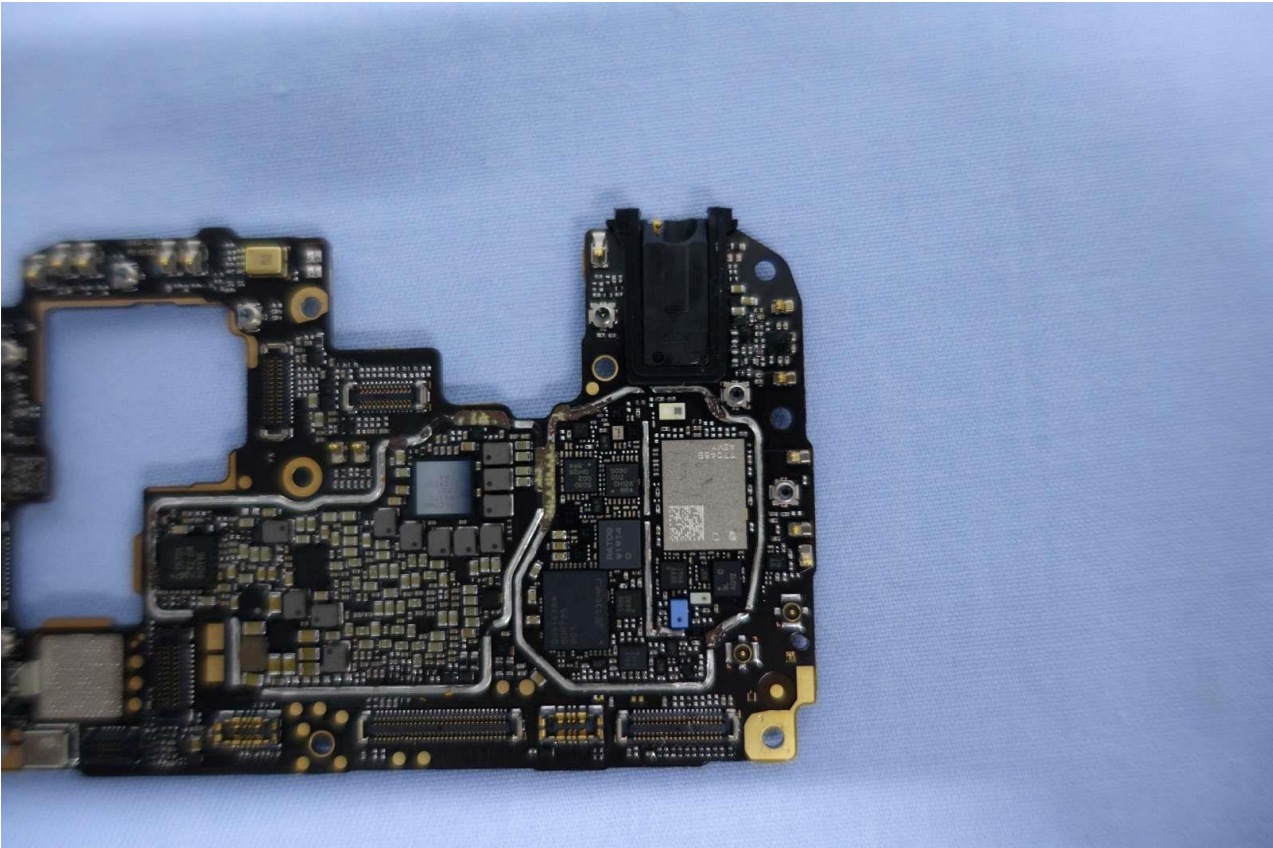

3. Internal Photograph of EUT

Brand Name: Redmi / Model Name: 2201116SG

Brand Name: Redmi / Model Name: 2201116SG

Brand Name: Redmi / Model Name: 2201116SG

Brand Name: Redmi / Model Name: 2201116SG

Brand Name: Redmi / Model Name: 2201116SG

Brand Name: Redmi / Model Name: 2201116SG

Brand Name: Redmi / Model Name: 2201116SG

Brand Name: Redmi / Model Name: 2201116SG

Brand Name: Redmi / Model Name: 2201116SG

Brand Name: Redmi / Model Name: 2201116SG