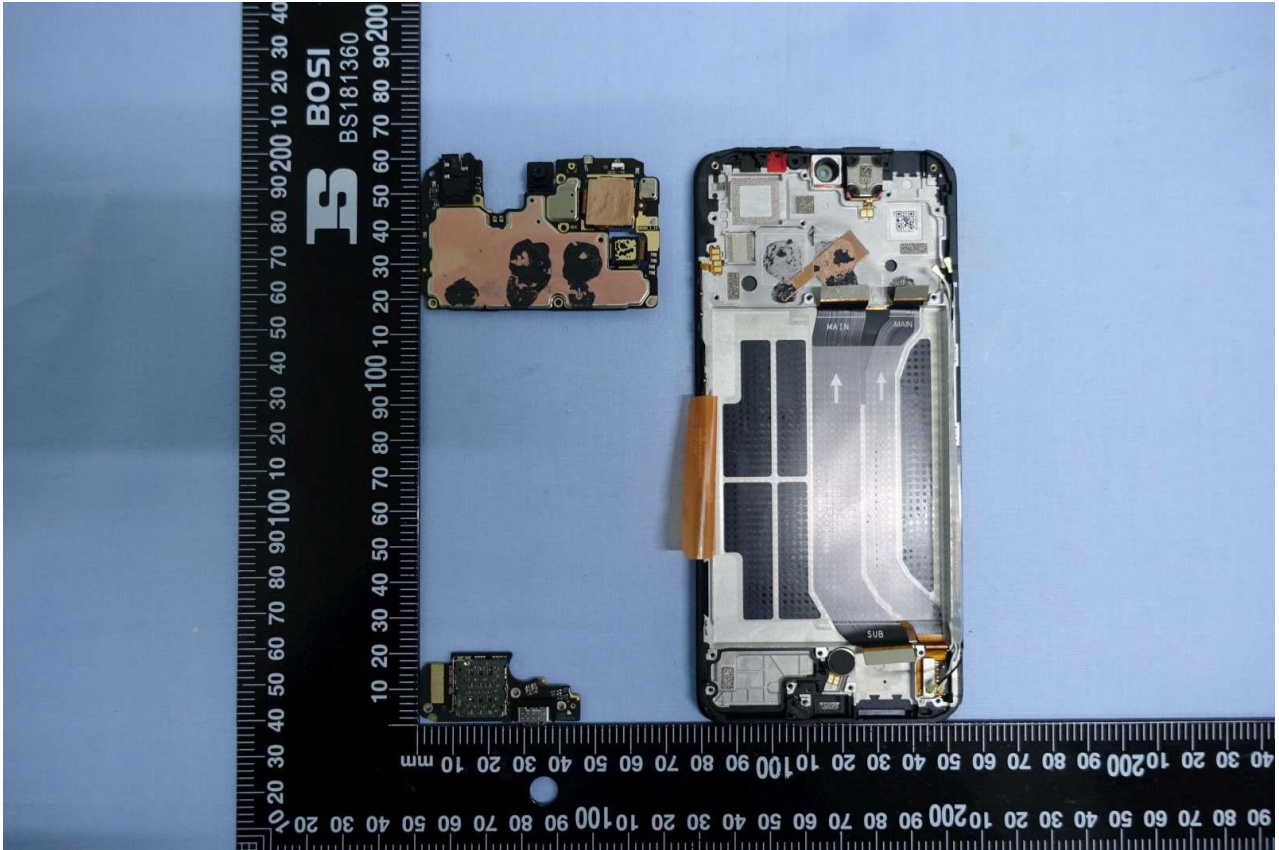

3. Internal Photograph of EUT

Brand Name: Redmi / Model Name: 2201116SG

Brand Name: Redmi / Model Name: 2201116SG

Brand Name: Redmi / Model Name: 2201116SG

Brand Name: Redmi / Model Name: 2201116SG

Brand Name: Redmi / Model Name: 2201116SG

Brand Name: Redmi / Model Name: 2201116SG

Brand Name: Redmi / Model Name: 2201116SG

Brand Name: Redmi / Model Name: 2201116SG

Brand Name: Redmi / Model Name: 2201116SG

Brand Name: Redmi / Model Name: 2201116SG