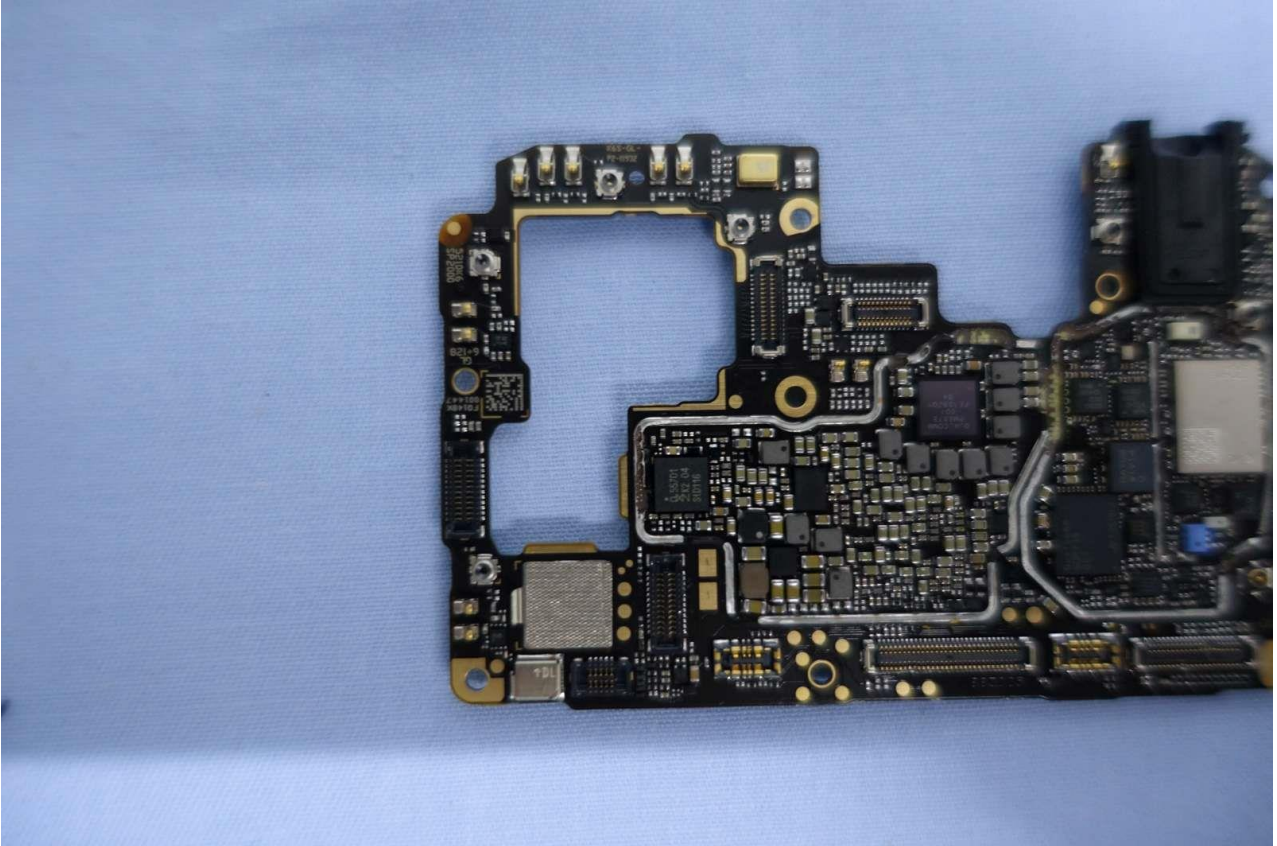

3. Internal Photograph of EUT

Brand Name: Redmi / Model Name: 2201116SG

Brand Name: Redmi / Model Name: 2201116SG

Brand Name: Redmi / Model Name: 2201116SG

Brand Name: Redmi / Model Name: 2201116SG

Brand Name: Redmi / Model Name: 2201116SG

Brand Name: Redmi / Model Name: 2201116SG

Brand Name: Redmi / Model Name: 2201116SG

Brand Name: Redmi / Model Name: 2201116SG

Brand Name: Redmi / Model Name: 2201116SG

Brand Name: Redmi / Model Name: 2201116SG