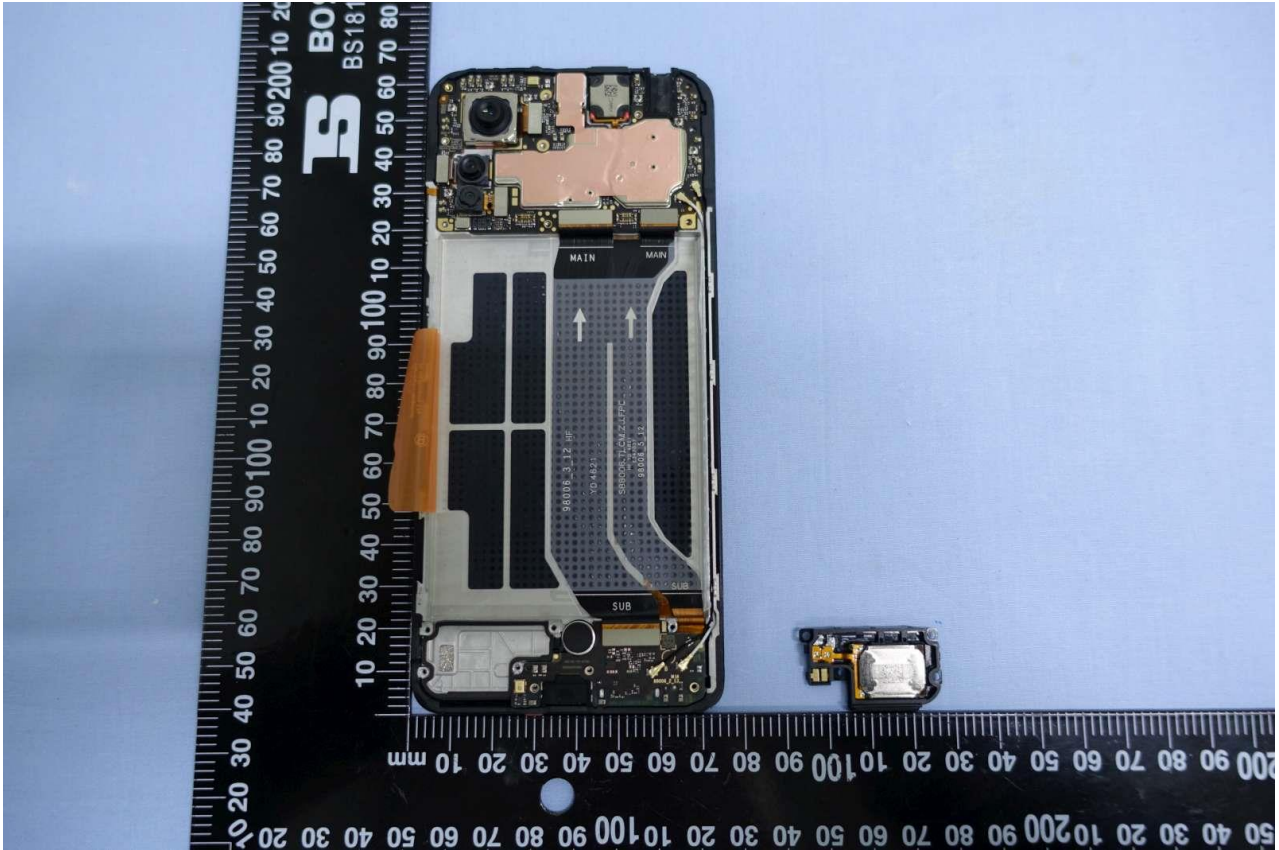

3. Internal Photograph of EUT

Brand Name: Redmi / Model Name: 2201116SG

Brand Name: Redmi / Model Name: 2201116SG

Brand Name: Redmi / Model Name: 2201116SG

Brand Name: Redmi / Model Name: 2201116SG

Brand Name: Redmi / Model Name: 2201116SG

Brand Name: Redmi / Model Name: 2201116SG

Brand Name: Redmi / Model Name: 2201116SG

Brand Name: Redmi / Model Name: 2201116SG

Brand Name: Redmi / Model Name: 2201116SG

Brand Name: Redmi / Model Name: 2201116SG