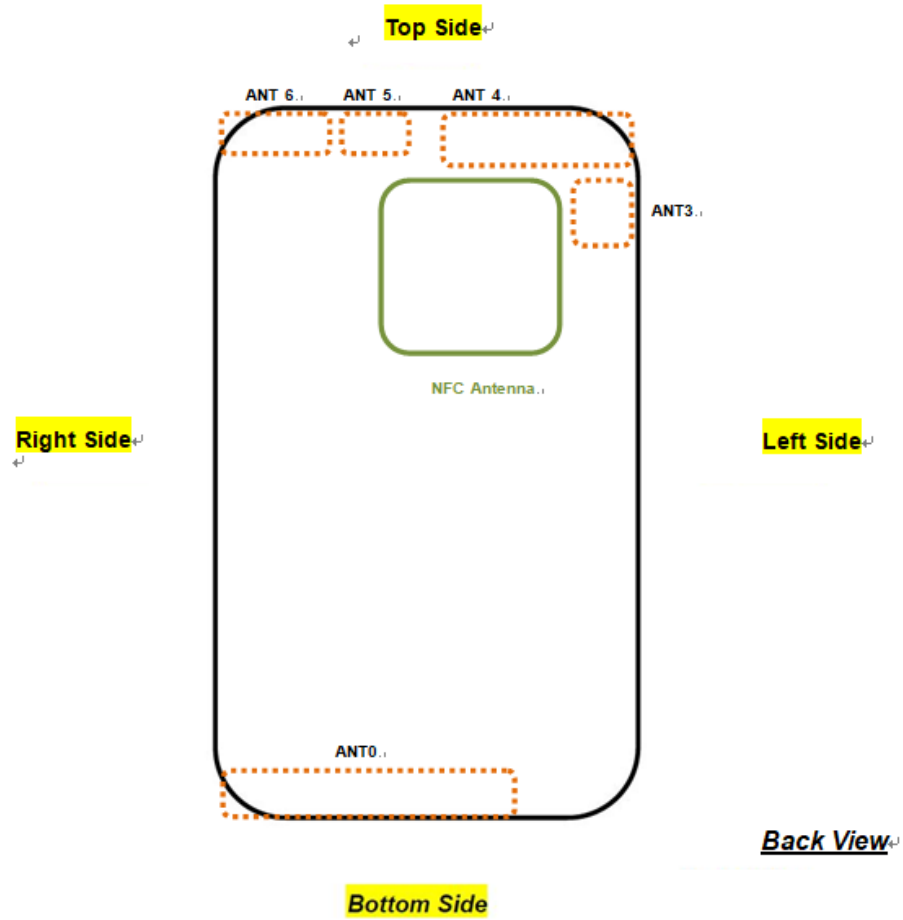

Front, Test Separation 10 mm

Back, Test Separation 10 mm

Left Side, Test Separation 10 mm

Right Side, Test Separation 10 mm

Top Side, Test Separation 10 mm

Bottom Side, Test Separation 10 mm

Front, Test Separation 15 mm(sensor off)

Back, Test Separation 20mm(sensor off)

Top Side, Test Separation 15 mm(sensor off)

Bottom Side, Test Separation 15 mm(sensor off)

Body-worn Exposure Condition

Front, Test Separation 10 mm

Back, Test Separation 10 mm

Front, Test Separation 15 mm(sensor off)

Back, Test Separation 15 mm(sensor off)

Product Specific 10g SAR

Front, Test Separation 0 mm

Back, Test Separation 0 mm

Top Side, Test Separation 0 mm

Right Side, Test Separation 0 mm

Antenna Location

Length: 164.2mm
Width: 76.1mm
Diagonal: 175.7mm

Antenna	Support Band
Antenna 0	GSM: 850/1900 WCDMA: B2 / B4 / B5 LTE: B2 / B4 / B5 / B7 / B12 / B17 / B26 / B38 / B41 NR: n5 / n7 / n38 / n41
Antenna 3	NR: n77/ n78
Antenna 4	GSM: 850/1900 WCDMA: B2 / B4 / B5 LTE: B2 / B4 / B5 / B7 / B12 / B17 / B26 / B38 / B41 NR: n5 / n7 / n38 / n41
Antenna 5	NR: n77/ n78
Antenna 6	WLAN 2.4GHz WLAN 5GHz Bluetooth
NFC Antenna	NFC