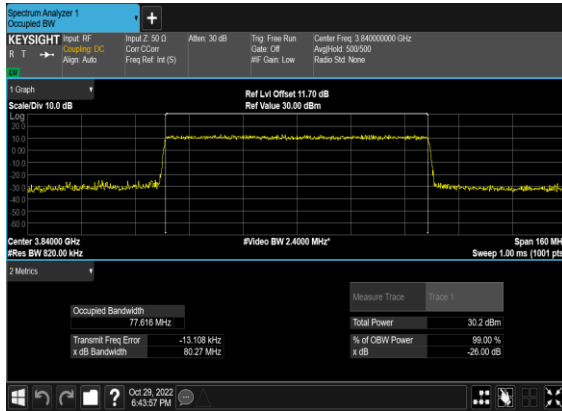

N77(80M)_CP- OFDM_QPSK_Outer_Full_Mid_CH