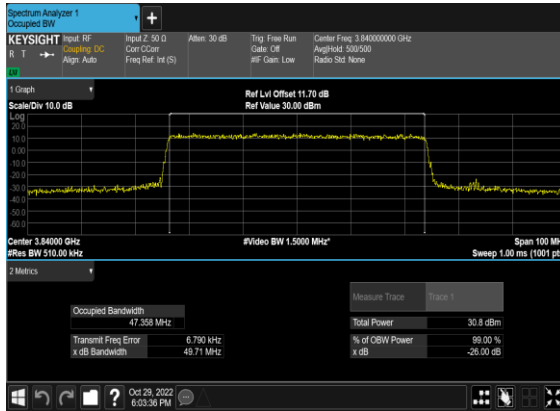

N77(50M)_CP- OFDM_QPSK_Outer_Full_Mid_CH