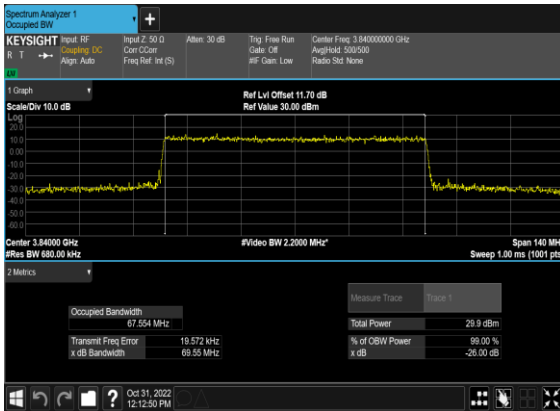

N77(60M)_CP-OFDM_16QAM_Outer_Full_Mid_CH

N77(60M)_CP-OFDM_64QAM_Outer_Full_Mid_CH

N77(60M)_CP-OFDM_256QAM_Outer_Full_Mid_CH

N77(70M)_CP-OFDM_QPSK_Outer_Full_Mid_CH

N77(70M)_CP-OFDM_16QAM_Outer_Full_Mid_CH