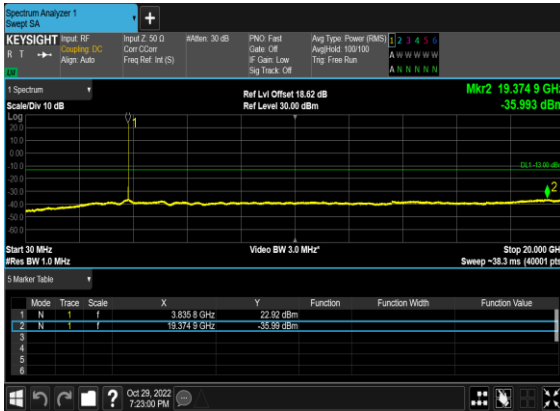

N77(10M)_CP- OFDM_QPSK_Edge_1RB_Left_Mid_CH