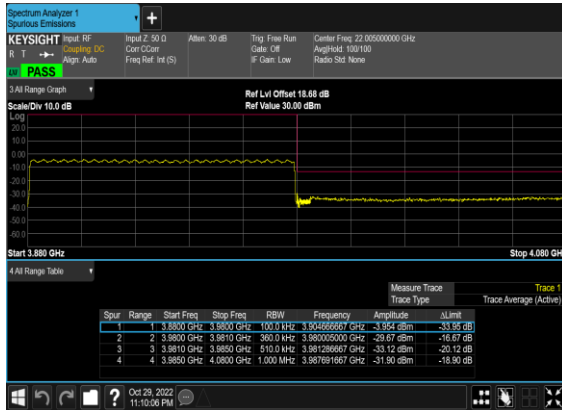

N77(100M)_CP- OFDM_QPSK_Outer_Full_High_CH

FR1 N77 MIMO-ANT10

Frequency Stability

NR Band	SCS (kHz)	Bandwidth (MHz)	Arfcn	Freq (MHz)	Modulation	RB	Deviation (ppm)	Verdict	Environment
77	30	20	656000	3840.0	CP-OFDM QPSK	51@0	0.0054	PASS	NV
77	30	20	656000	3840.0	CP-OFDM QPSK	51@0	0.0031	PASS	LV
77	30	20	656000	3840.0	CP-OFDM QPSK	51@0	0.0032	PASS	HV
77	30	20	656000	3840.0	CP-OFDM QPSK	51@0	0.0043	PASS	-30°C
77	30	20	656000	3840.0	CP-OFDM QPSK	51@0	0.0069	PASS	-20°C
77	30	20	656000	3840.0	CP-OFDM QPSK	51@0	0.0064	PASS	-10°C
77	30	20	656000	3840.0	CP-OFDM QPSK	51@0	0.0068	PASS	0°C
77	30	20	656000	3840.0	CP-OFDM QPSK	51@0	0.0036	PASS	10°C
77	30	20	656000	3840.0	CP-OFDM QPSK	51@0	0.0054	PASS	20°C
77	30	20	656000	3840.0	CP-OFDM QPSK	51@0	0.0055	PASS	30°C
77	30	20	656000	3840.0	CP-OFDM QPSK	51@0	0.0023	PASS	40°C
77	30	20	656000	3840.0	CP-OFDM QPSK	51@0	0.0038	PASS	50°C