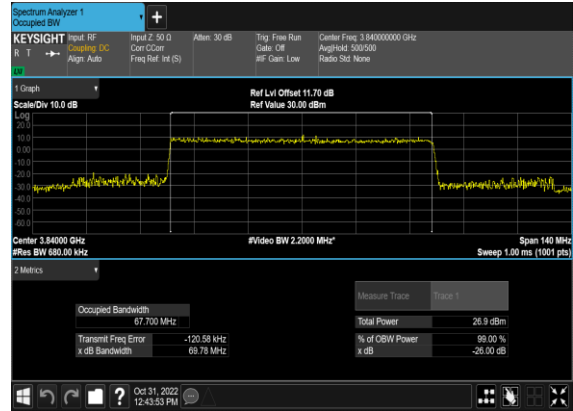

N77(70M)_CP-OFDM_256 QAM_Outer_Full_Mid_CH