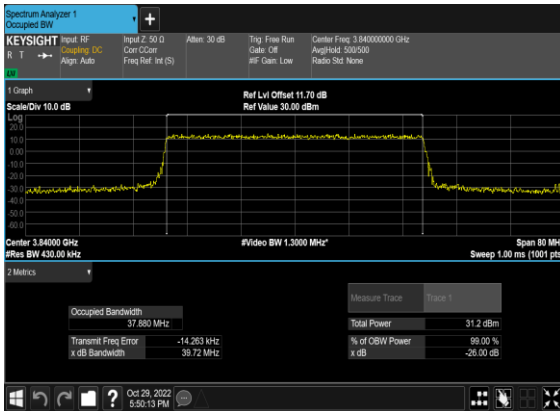

N77(40M)_CP-OFDM_QPSK_Outer_Full_Mid_CH