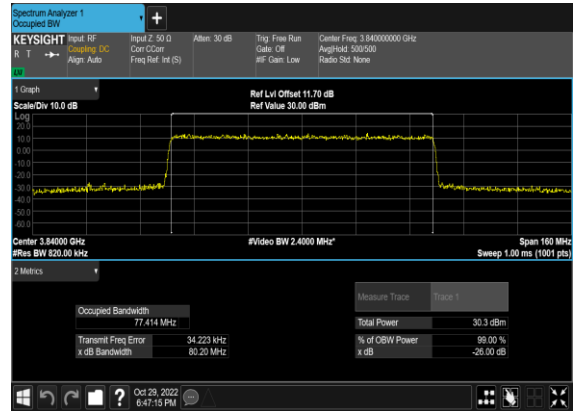

N77(70M)_CP-OFDM_64 QAM_Outer_Full_Mid_CH

N77(70M)_CP-OFDM_256 QAM_Outer_Full_Mid_CH

N77(80M)_CP- OFDM_QPSK_Outer_Full_Mid_CH

N77(80M)_CP-OFDM_16 QAM_Outer_Full_Mid_CH

N77(80M)_CP-OFDM_64 QAM_Outer_Full_Mid_CH