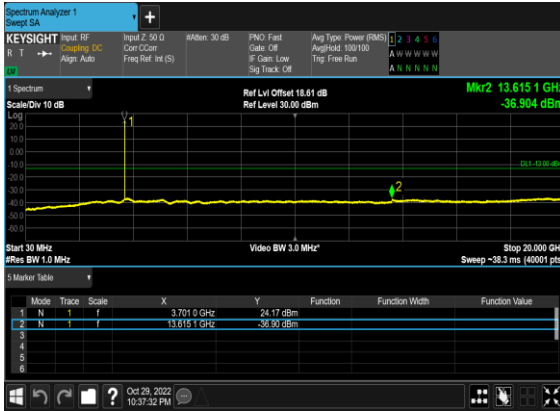

N77(10M)_CP- OFDM_QPSK_Edge_1RB_Left_Low_CH

N77(10M)_CP- OFDM_QPSK_Edge_1RB_Left_Low_CH

N77(10M)_CP- OFDM_QPSK_Edge_1RB_Left_Mid_CH

N77(10M)_CP- OFDM_QPSK_Edge_1RB_Left_Mid_CH

N77(10M)_CP- OFDM_QPSK_Edge_1RB_Left_High_CH