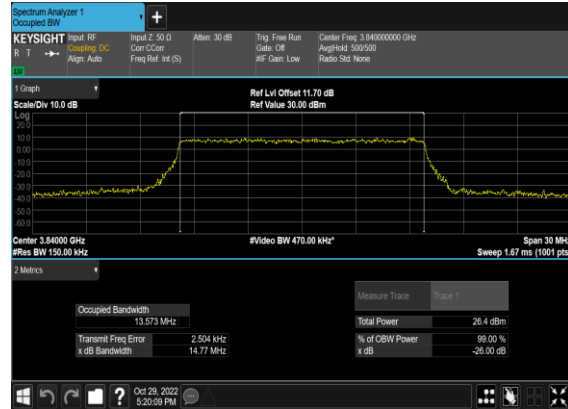

N77(15M)_CP-OFDM_256 QAM_Outer_Full_Mid_CH