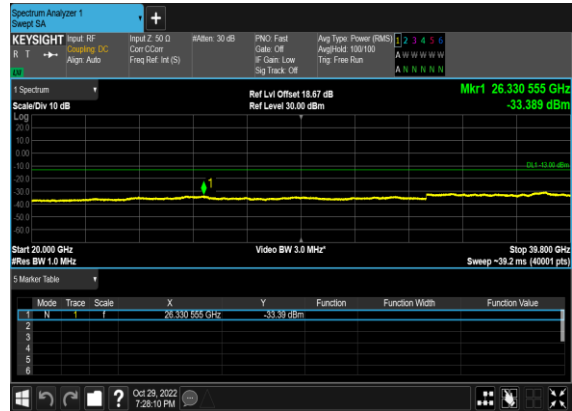

N77(10M)_CP- OFDM_QPSK_Edge_1RB_Left_High_CH

N77(50M)_CP- OFDM_QPSK_Edge_1RB_Left_Low_CH

N77(50M)_CP- OFDM_QPSK_Edge_1RB_Left_Low_CH

N77(50M)_CP- OFDM_QPSK_Edge_1RB_Left_Mid_CH

N77(50M)_CP- OFDM_QPSK_Edge_1RB_Left_Mid_CH