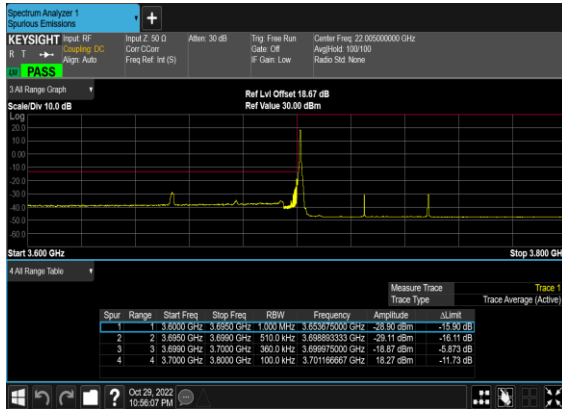

N77(10M)_CP- OFDM_QPSK_Edge_1RB_Left_Low_CH

N77(10M)_CP- OFDM_QPSK_Outer_Full_Low_CH

N77(10M)_CP- OFDM_QPSK_Edge_1RB_Right_High_CH

N77(10M)_CP- OFDM_QPSK_Outer_Full_High_CH

N77(50M)_CP- OFDM_QPSK_Edge_1RB_Left_Low_CH