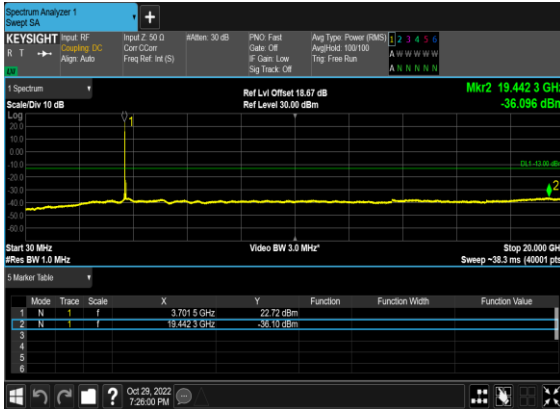

N77(50M)_CP- OFDM_QPSK_Edge_1RB_Left_Low_CH