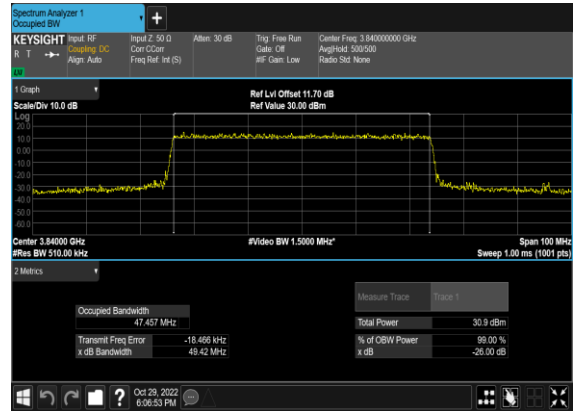

N77(50M)_CP-OFDM_16 QAM_Outer_Full_Mid_CH