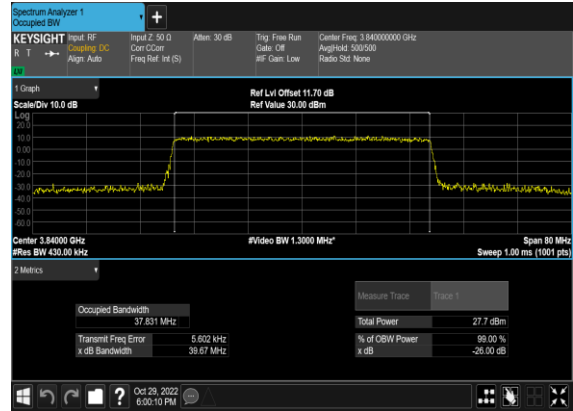

N77(30M)_CP-OFDM_256QAM_Outer_Full_Mid_CH

N77(40M)_CP-OFDM_QPSK_Outer_Full_Mid_CH

N77(40M)_CP-OFDM_16QAM_Outer_Full_Mid_CH

N77(40M)_CP-OFDM_64 QAM_Outer_Full_Mid_CH

N77(40M)_CP-OFDM_256 QAM_Outer_Full_Mid_CH