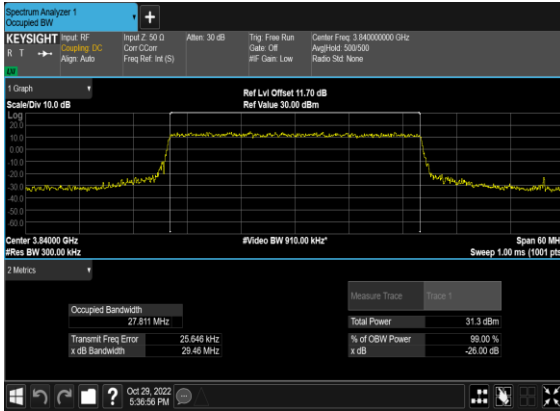

N77(30M)_CP-OFDM_QPSK_Outer_Full_Mid_CH