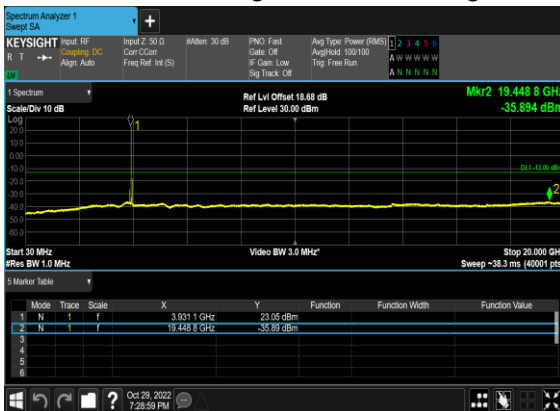

N77(50M)_CP- OFDM_QPSK_Edge_1RB_Left_High_CH