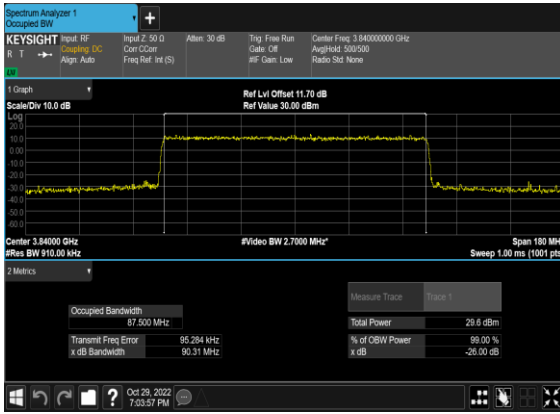

N77(90M)_CP-OFDM_64 QAM_Outer_Full_Mid_CH