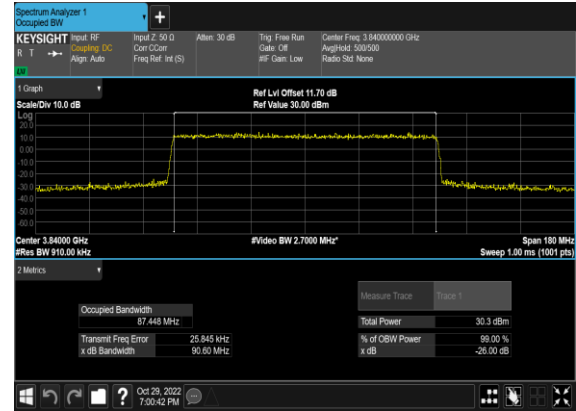

N77(90M)_CP-OFDM_16 QAM_Outer_Full_Mid_CH