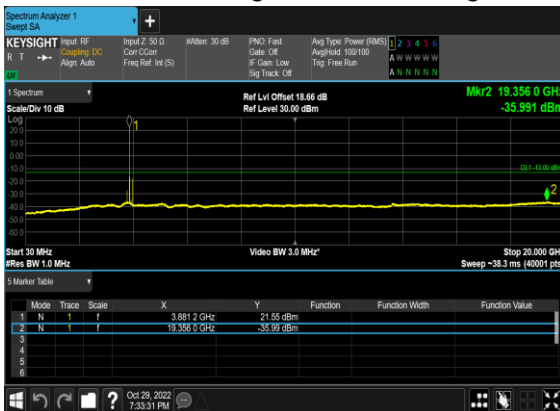

N77(100M)_CP-
OFDM_QPSK_Edge_1RB_Left_High_CH