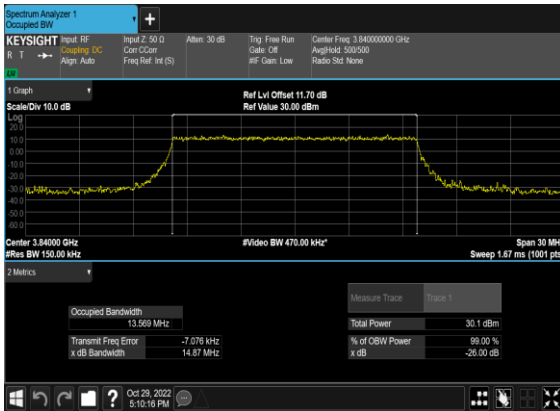

N77(15M)_CP-OFDM_QPSK_Outer_Full_Mid_CH