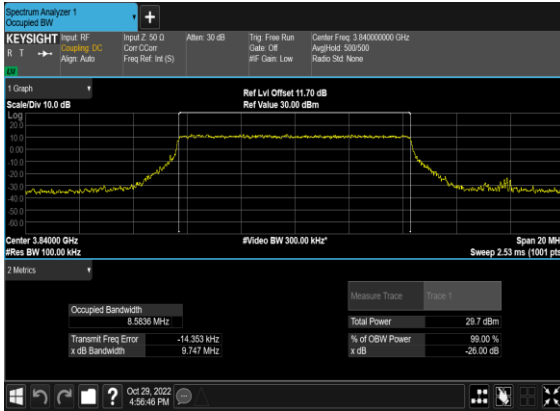

N77(10M)_CP-OFDM_QPSK_Outer_Full_Mid_CH