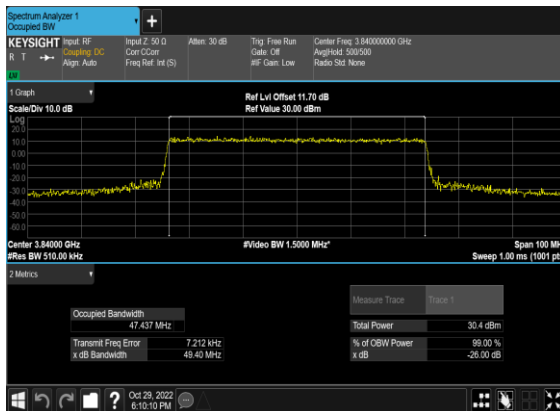

N77(50M)_CP-OFDM_64 QAM_Outer_Full_Mid_CH