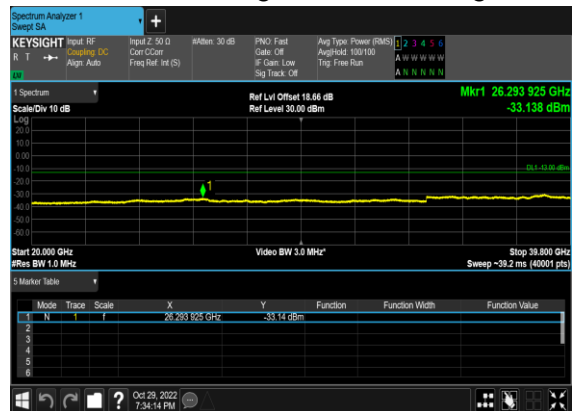

N77(100M)_CP-
OFDM_QPSK_Edge_1RB_Left_High_CH