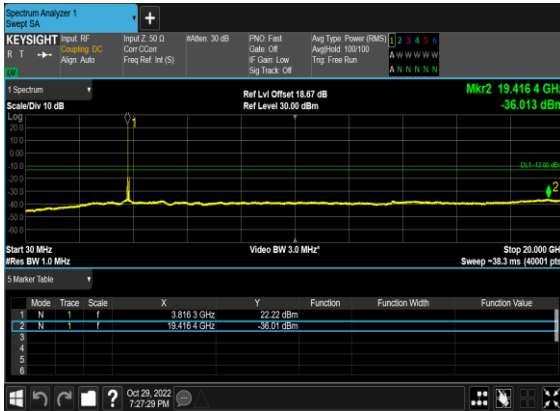

N77(10M)_CP- OFDM_QPSK_Edge_1RB_Left_High_CH

N77(50M)_CP- OFDM_QPSK_Edge_1RB_Left_Low_CH

N77(50M)_CP- OFDM_QPSK_Edge_1RB_Left_Low_CH

N77(50M)_CP- OFDM_QPSK_Edge_1RB_Left_Mid_CH

N77(50M)_CP- OFDM_QPSK_Edge_1RB_Left_Mid_CH