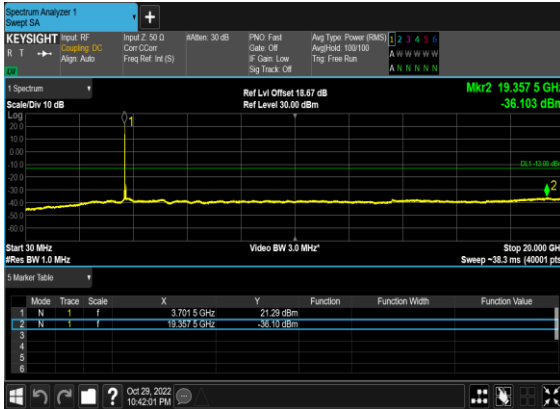

N77(50M)_CP- OFDM_QPSK_Edge_1RB_Left_Low_CH