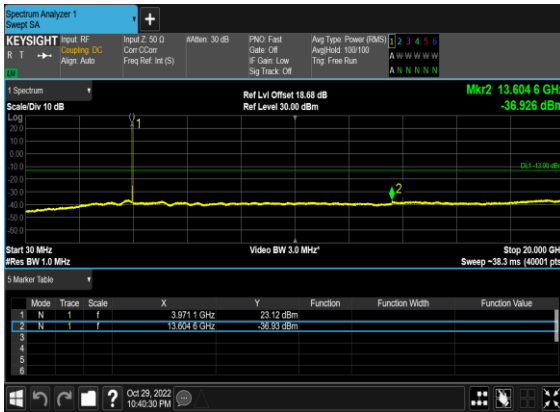

N77(10M)_CP- OFDM_QPSK_Edge_1RB_Left_Low_CH

N77(10M)_CP- OFDM_QPSK_Edge_1RB_Left_Low_CH

N77(10M)_CP- OFDM_QPSK_Edge_1RB_Left_Mid_CH

N77(10M)_CP- OFDM_QPSK_Edge_1RB_Left_Mid_CH

N77(10M)_CP- OFDM_QPSK_Edge_1RB_Left_High_CH