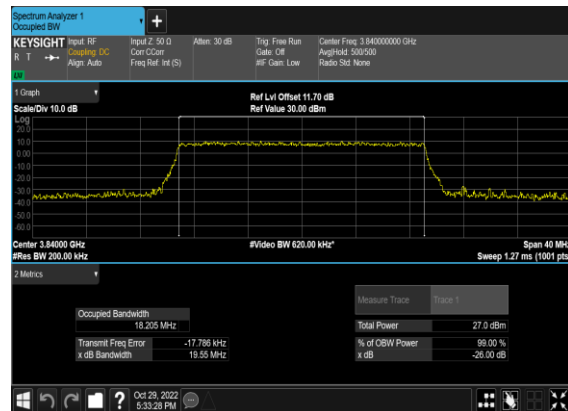

N77(20M)_CP-OFDM_256 QAM_Outer_Full_Mid_CH