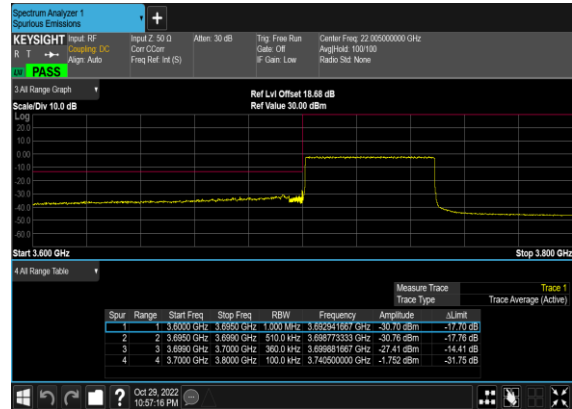

N77(50M)_CP- OFDM_QPSK_Outer_Full_Low_CH