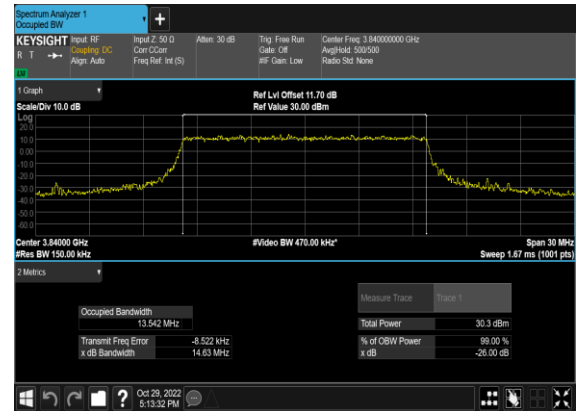

N77(15M)_CP-OFDM_16 QAM_Outer_Full_Mid_CH