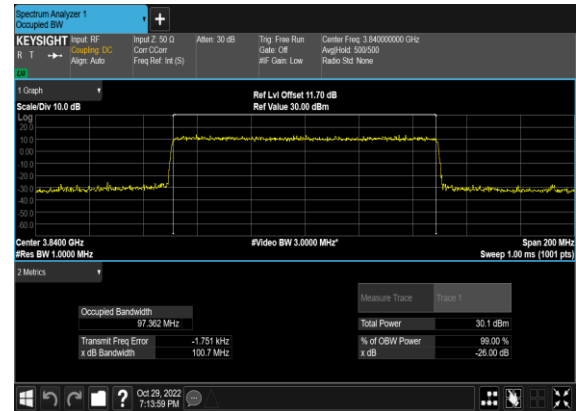

N77(100M)_CP-OFDM_16 QAM_Outer_Full_Mid_CH