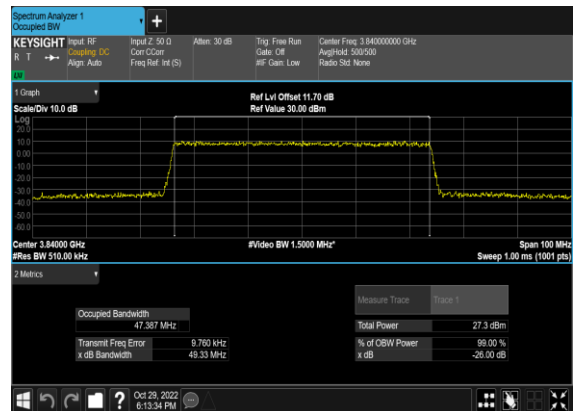

N77(50M)_CP- OFDM_QPSK_Outer_Full_Mid_CH

N77(50M)_CP-OFDM_16 QAM_Outer_Full_Mid_CH

N77(50M)_CP-OFDM_64 QAM_Outer_Full_Mid_CH

N77(50M)_CP-OFDM_256 QAM_Outer_Full_Mid_CH

N77(60M)_CP-OFDM_QPSK_Outer_Full_Mid_CH