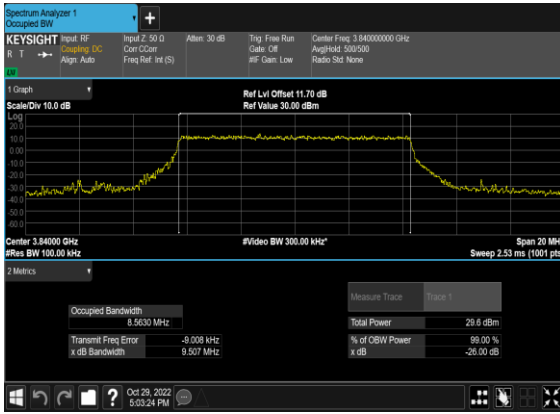

N77(10M)_CP-OFDM_64 QAM_Outer_Full_Mid_CH