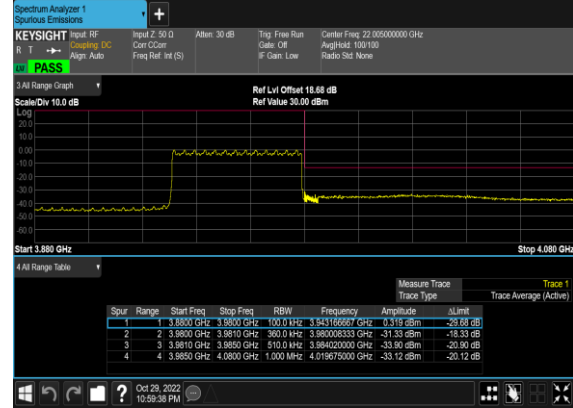

N77(50M)_CP- OFDM_QPSK_Edge_1RB_Left_High_CH

N77(50M)_CP- OFDM_QPSK_Edge_1RB_Left_High_CH

Conducted Band Edge

NR Band	SCS (kHz)	Bandwidth (MHz)	Arfcn	Freq (MHz)	Modulation	RB	Result	Verdict
77	30	10	647000	3705.0	CP-OFDM QPSK	1@0	see graph	PASS
77	30	10	647000	3705.0	CP-OFDM QPSK	24@0	see graph	PASS
77	30	10	665000	3975.0	CP-OFDM QPSK	1@23	see graph	PASS
77	30	10	665000	3975.0	CP-OFDM QPSK	24@0	see graph	PASS
77	30	50	648334	3725.01	CP-OFDM QPSK	1@0	see graph	PASS
77	30	50	648334	3725.01	CP-OFDM QPSK	133@0	see graph	PASS
77	30	50	663666	3954.99	CP-OFDM QPSK	1@132	see graph	PASS
77	30	50	663666	3954.99	CP-OFDM QPSK	133@0	see graph	PASS
77	30	100	650000	3750.0	CP-OFDM QPSK	1@0	see graph	PASS
77	30	100	650000	3750.0	CP-OFDM QPSK	273@0	see graph	PASS
77	30	100	662000	3930.0	CP-OFDM QPSK	1@272	see graph	PASS
77	30	100	662000	3930.0	CP-OFDM QPSK	273@0	see graph	PASS

N77(10M)_CP- OFDM_QPSK_Edge_1RB_Left_Low_CH

N77(10M)_CP- OFDM_QPSK_Outer_Full_Low_CH

N77(10M)_CP- OFDM_QPSK_Edge_1RB_Right_High_CH

N77(10M)_CP- OFDM_QPSK_Outer_Full_High_CH

N77(50M)_CP- OFDM_QPSK_Edge_1RB_Left_Low_CH

N77(50M)_CP- OFDM_QPSK_Outer_Full_Low_CH

N77(50M)_CP-
OFDM_QPSK_Edge_1RB_Right_High_CH

N77(50M)_CP-
OFDM_QPSK_Outer_Full_High_CH

N77(100M)_CP-
OFDM_QPSK_Edge_1RB_Left_Low_CH

N77(100M)_CP-
OFDM_QPSK_Edge_1RB_Left_Low_CH_CHP_PA
SS