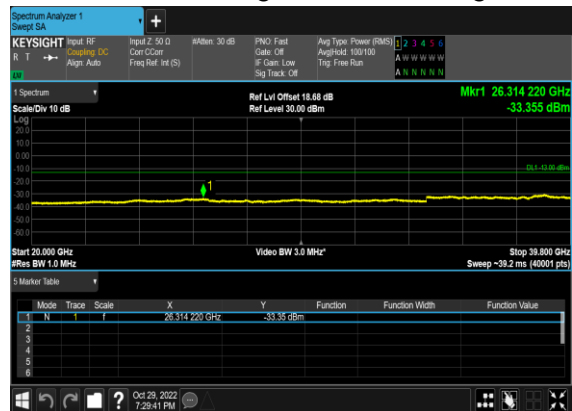

N77(50M)_CP- OFDM_QPSK_Edge_1RB_Left_High_CH