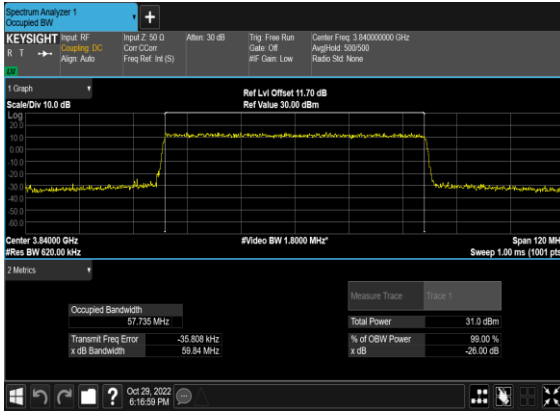

N77(50M)_CP- OFDM_QPSK_Outer_Full_Mid_CH

N77(50M)_CP-OFDM_16 QAM_Outer_Full_Mid_CH

N77(50M)_CP-OFDM_64 QAM_Outer_Full_Mid_CH

N77(50M)_CP-OFDM_256 QAM_Outer_Full_Mid_CH

N77(60M)_CP-OFDM_QPSK_Outer_Full_Mid_CH