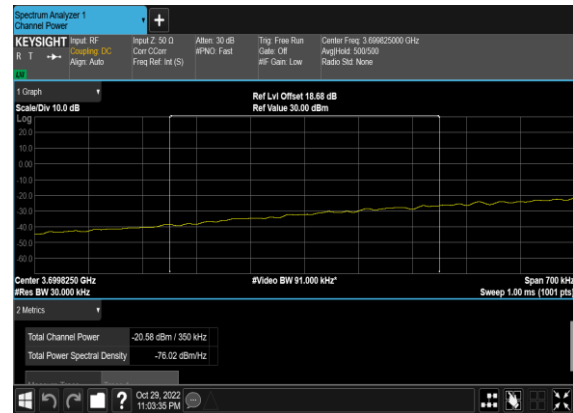

N77(50M)_CP- OFDM_QPSK_Outer_Full_Low_CH

N77(50M)_CP-
OFDM_QPSK_Edge_1RB_Right_High_CH

N77(50M)_CP-
OFDM_QPSK_Outer_Full_High_CH

N77(100M)_CP-
OFDM_QPSK_Edge_1RB_Left_Low_CH

N77(100M)_CP-
OFDM_QPSK_Edge_1RB_Left_Low_CH_CHP_PA
SS