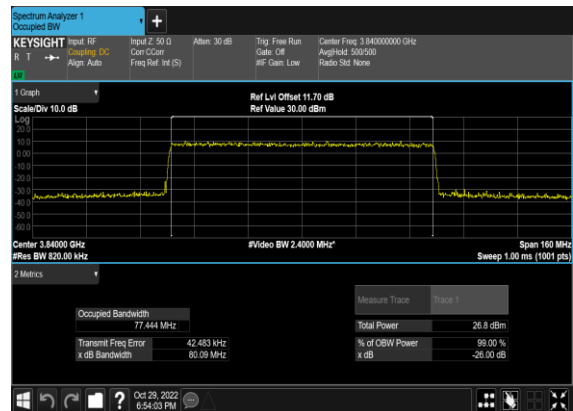

N77(80M)_CP-OFDM_256 QAM_Outer_Full_Mid_CH