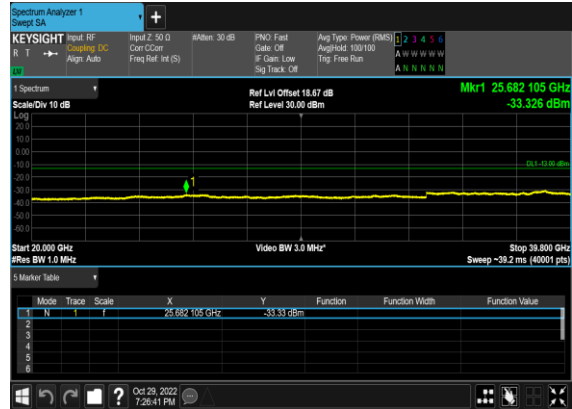

N77(50M)_CP- OFDM_QPSK_Edge_1RB_Left_Low_CH