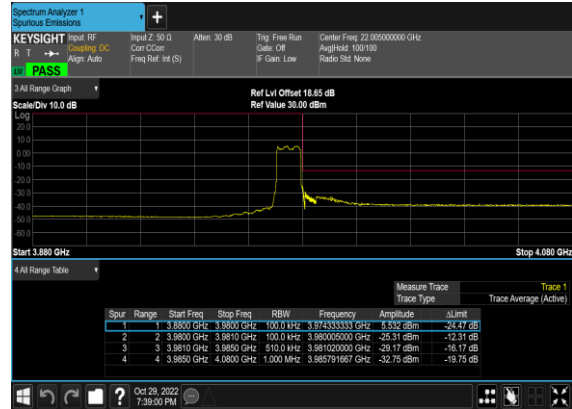

N77(10M)_CP- OFDM_QPSK_Edge_1RB_Left_Low_CH

N77(10M)_CP- OFDM_QPSK_Outer_Full_Low_CH

N77(10M)_CP- OFDM_QPSK_Edge_1RB_Right_High_CH

N77(10M)_CP- OFDM_QPSK_Outer_Full_High_CH

N77(50M)_CP- OFDM_QPSK_Edge_1RB_Left_Low_CH