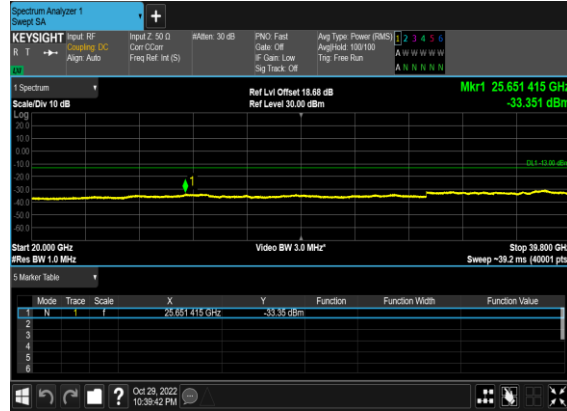

N77(10M)_CP- OFDM_QPSK_Edge_1RB_Left_Low_CH

N77(10M)_CP- OFDM_QPSK_Edge_1RB_Left_Low_CH

N77(10M)_CP- OFDM_QPSK_Edge_1RB_Left_Mid_CH

N77(10M)_CP- OFDM_QPSK_Edge_1RB_Left_Mid_CH

N77(10M)_CP- OFDM_QPSK_Edge_1RB_Left_High_CH