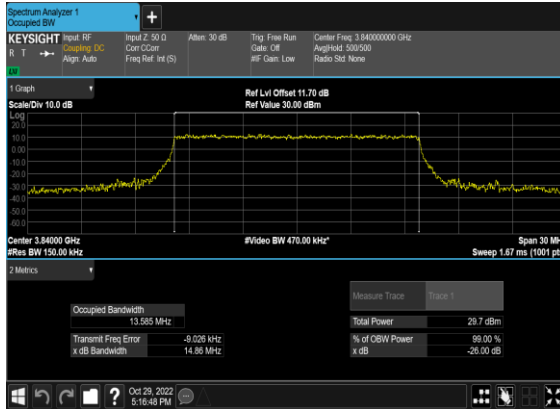

N77(15M)_CP-OFDM_64 QAM_Outer_Full_Mid_CH