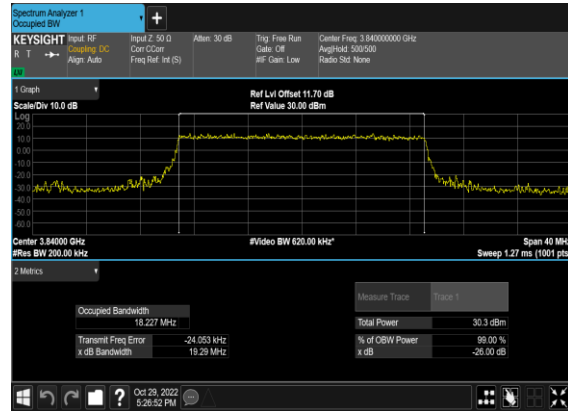

N77(20M)_CP-OFDM_16 QAM_Outer_Full_Mid_CH