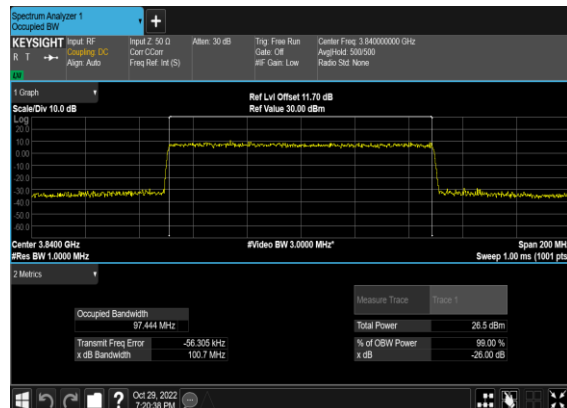

N77(100M)_CP- OFDM_QPSK_Outer_Full_Mid_CH

N77(100M)_CP-OFDM_16 QAM_Outer_Full_Mid_CH

N77(100M)_CP-OFDM_64 QAM_Outer_Full_Mid_CH

N77(100M)_CP-OFDM_256 QAM_Outer_Full_Mid_CH

Conducted Spurious Emissions

NR Band	SCS (kHz)	Bandwidth (MHz)	Arfcn	Freq (MHz)	Modulation	RB	Result	Verdict
77	30	10	647000	3705.0	CP-OFDM QPSK	1@0	see graph	---
77	30	10	647000	3705.0	CP-OFDM QPSK	1@0	see graph	PASS
77	30	10	647000	3705.0	CP-OFDM QPSK	1@0	see graph	PASS
77	30	10	656000	3840.0	CP-OFDM QPSK	1@0	see graph	---
77	30	10	656000	3840.0	CP-OFDM QPSK	1@0	see graph	PASS
77	30	10	656000	3840.0	CP-OFDM QPSK	1@0	see graph	PASS
77	30	10	665000	3975.0	CP-OFDM QPSK	1@0	see graph	---
77	30	10	665000	3975.0	CP-OFDM QPSK	1@0	see graph	PASS
77	30	10	665000	3975.0	CP-OFDM QPSK	1@0	see graph	PASS
77	30	50	648334	3725.01	CP-OFDM QPSK	1@0	see graph	---
77	30	50	648334	3725.01	CP-OFDM QPSK	1@0	see graph	PASS
77	30	50	648334	3725.01	CP-OFDM QPSK	1@0	see graph	PASS
77	30	50	656000	3840.0	CP-OFDM QPSK	1@0	see graph	---
77	30	50	656000	3840.0	CP-OFDM QPSK	1@0	see graph	PASS
77	30	50	656000	3840.0	CP-OFDM QPSK	1@0	see graph	PASS
77	30	50	663666	3954.99	CP-OFDM QPSK	1@0	see graph	---
77	30	50	663666	3954.99	CP-OFDM QPSK	1@0	see graph	PASS
77	30	50	663666	3954.99	CP-OFDM QPSK	1@0	see graph	PASS
77	30	100	650000	3750.0	CP-OFDM QPSK	1@0	see graph	---
77	30	100	650000	3750.0	CP-OFDM QPSK	1@0	see graph	PASS
77	30	100	650000	3750.0	CP-OFDM QPSK	1@0	see graph	PASS
77	30	100	656000	3840.0	CP-OFDM QPSK	1@0	see graph	---