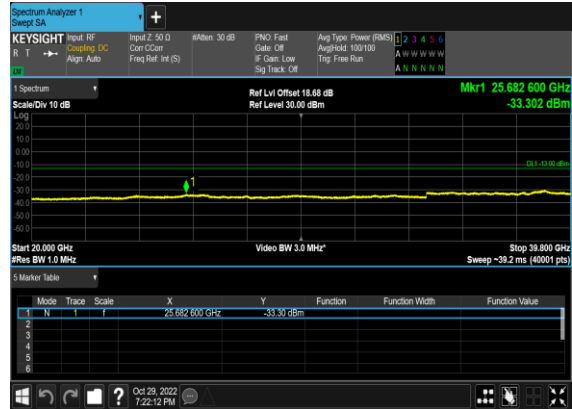

N77(10M)_CP- OFDM_QPSK_Edge_1RB_Left_Low_CH