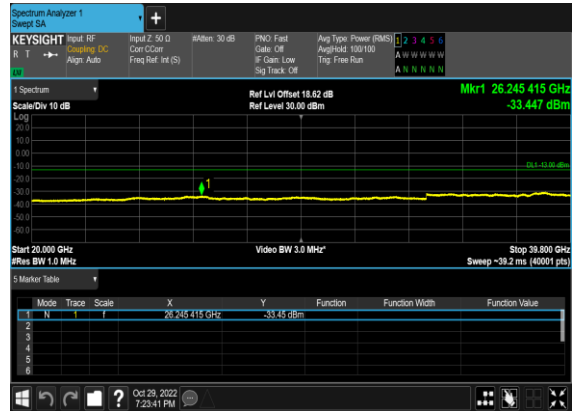

N77(10M)_CP- OFDM_QPSK_Edge_1RB_Left_Low_CH

N77(10M)_CP- OFDM_QPSK_Edge_1RB_Left_Low_CH

N77(10M)_CP- OFDM_QPSK_Edge_1RB_Left_Mid_CH

N77(10M)_CP- OFDM_QPSK_Edge_1RB_Left_Mid_CH

N77(10M)_CP- OFDM_QPSK_Edge_1RB_Left_High_CH