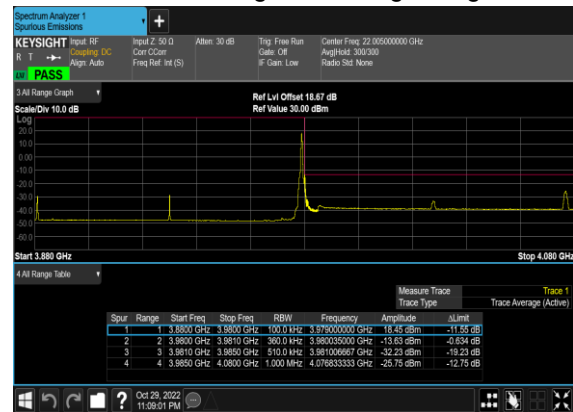

N77(100M)_CP-
OFDM_QPSK_Edge_1RB_Right_High_CH