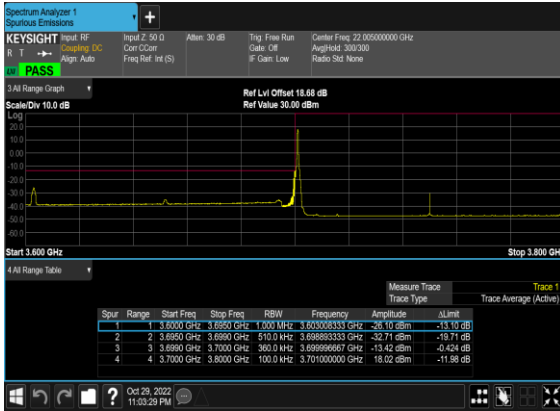

N77(50M)_CP- OFDM_QPSK_Outer_Full_Low_CH

N77(50M)_CP-
OFDM_QPSK_Edge_1RB_Right_High_CH

N77(50M)_CP-
OFDM_QPSK_Outer_Full_High_CH

N77(100M)_CP-
OFDM_QPSK_Edge_1RB_Left_Low_CH

N77(100M)_CP-
OFDM_QPSK_Edge_1RB_Left_Low_CH_CHP_PA
SS