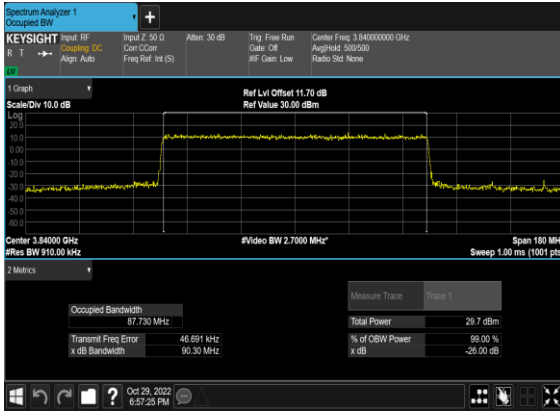

N77(90M)_CP- OFDM_QPSK_Outer_Full_Mid_CH