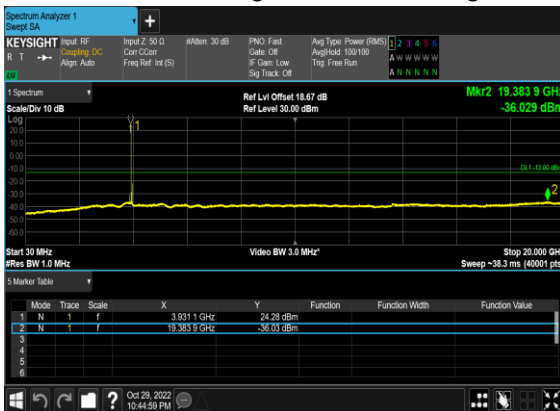

N77(10M)_CP- OFDM_QPSK_Edge_1RB_Left_High_CH

N77(50M)_CP- OFDM_QPSK_Edge_1RB_Left_Low_CH

N77(50M)_CP- OFDM_QPSK_Edge_1RB_Left_Low_CH

N77(50M)_CP- OFDM_QPSK_Edge_1RB_Left_Mid_CH

N77(50M)_CP- OFDM_QPSK_Edge_1RB_Left_Mid_CH

N77(50M)_CP- OFDM_QPSK_Edge_1RB_Left_High_CH

N77(50M)_CP- OFDM_QPSK_Edge_1RB_Left_High_CH

Conducted Band Edge

NR Band	SCS (kHz)	Bandwidth (MHz)	Arfcn	Freq (MHz)	Modulation	RB	Result	Verdict
77	30	10	647000	3705.0	CP-OFDM QPSK	1@0	see graph	PASS
77	30	10	647000	3705.0	CP-OFDM QPSK	24@0	see graph	PASS
77	30	10	665000	3975.0	CP-OFDM QPSK	1@23	see graph	PASS
77	30	10	665000	3975.0	CP-OFDM QPSK	24@0	see graph	PASS
77	30	50	648334	3725.01	CP-OFDM QPSK	1@0	see graph	PASS
77	30	50	648334	3725.01	CP-OFDM QPSK	133@0	see graph	PASS
77	30	50	663666	3954.99	CP-OFDM QPSK	1@132	see graph	PASS
77	30	50	663666	3954.99	CP-OFDM QPSK	133@0	see graph	PASS
77	30	100	650000	3750.0	CP-OFDM QPSK	1@0	see graph	PASS
77	30	100	650000	3750.0	CP-OFDM QPSK	273@0	see graph	PASS
77	30	100	662000	3930.0	CP-OFDM QPSK	1@272	see graph	PASS
77	30	100	662000	3930.0	CP-OFDM QPSK	273@0	see graph	PASS