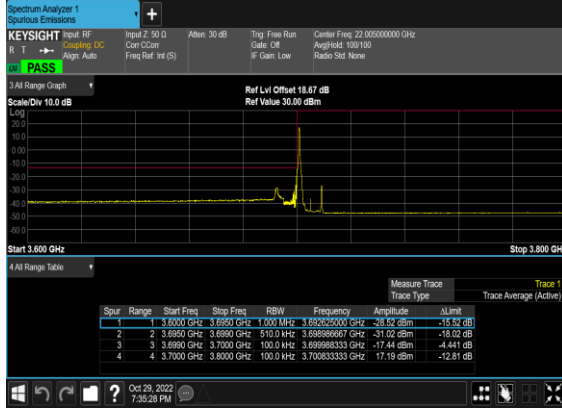

N77(10M)_CP- OFDM_QPSK_Edge_1RB_Left_Low_CH