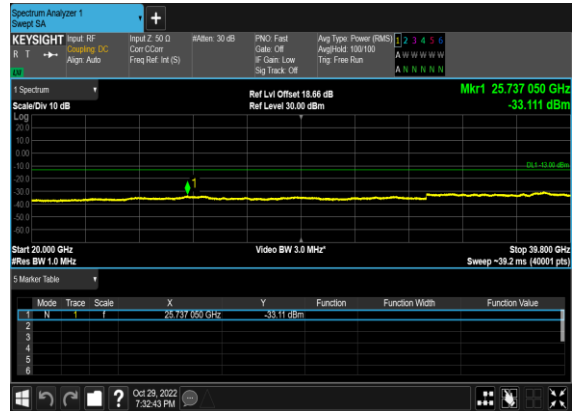

N77(100M)_CP-
OFDM_QPSK_Edge_1RB_Left_Mid_CH