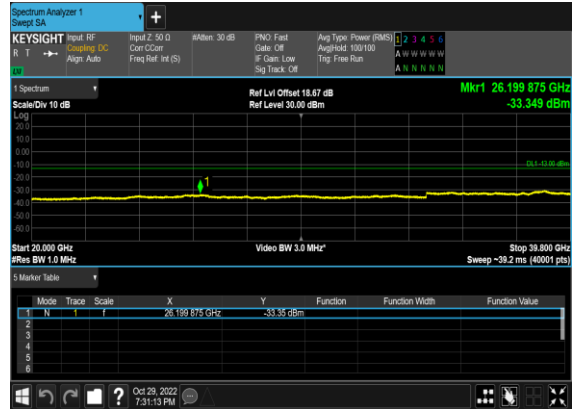

N77(50M)_CP- OFDM_QPSK_Edge_1RB_Left_High_CH

N77(50M)_CP- OFDM_QPSK_Edge_1RB_Left_High_CH

N77(100M)_CP-
OFDM_QPSK_Edge_1RB_Left_Low_CH

N77(100M)_CP-
OFDM_QPSK_Edge_1RB_Left_Low_CH

N77(100M)_CP-
OFDM_QPSK_Edge_1RB_Left_Mid_CH