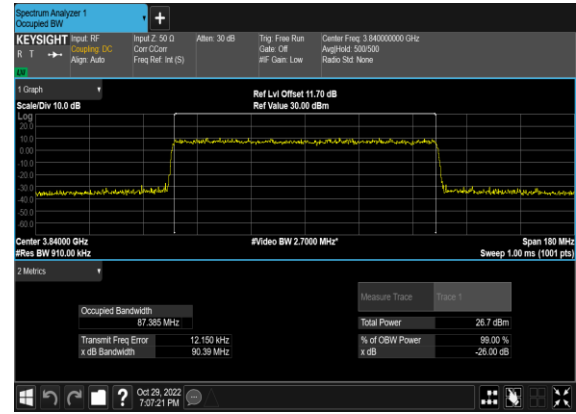

N77(80M)_CP-OFDM_256 QAM_Outer_Full_Mid_CH

N77(90M)_CP- OFDM_QPSK_Outer_Full_Mid_CH

N77(90M)_CP-OFDM_16 QAM_Outer_Full_Mid_CH

N77(90M)_CP-OFDM_64 QAM_Outer_Full_Mid_CH

N77(90M)_CP-OFDM_256 QAM_Outer_Full_Mid_CH