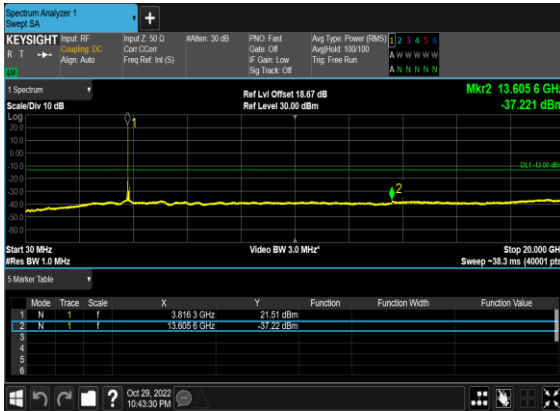

N77(10M)_CP- OFDM_QPSK_Edge_1RB_Left_High_CH

N77(50M)_CP- OFDM_QPSK_Edge_1RB_Left_Low_CH

N77(50M)_CP- OFDM_QPSK_Edge_1RB_Left_Low_CH

N77(50M)_CP- OFDM_QPSK_Edge_1RB_Left_Mid_CH

N77(50M)_CP- OFDM_QPSK_Edge_1RB_Left_Mid_CH

N77(50M)_CP- OFDM_QPSK_Edge_1RB_Left_High_CH

N77(50M)_CP- OFDM_QPSK_Edge_1RB_Left_High_CH

Conducted Band Edge

NR Band	SCS (kHz)	Bandwidth (MHz)	Arfcn	Freq (MHz)	Modulation	RB	Result	Verdict
77	30	10	647000	3705.0	CP-OFDM QPSK	1@0	see graph	PASS
77	30	10	647000	3705.0	CP-OFDM QPSK	24@0	see graph	PASS
77	30	10	665000	3975.0	CP-OFDM QPSK	1@23	see graph	PASS
77	30	10	665000	3975.0	CP-OFDM QPSK	24@0	see graph	PASS
77	30	50	648334	3725.01	CP-OFDM QPSK	1@0	see graph	PASS
77	30	50	648334	3725.01	CP-OFDM QPSK	133@0	see graph	PASS
77	30	50	663666	3954.99	CP-OFDM QPSK	1@132	see graph	PASS
77	30	50	663666	3954.99	CP-OFDM QPSK	133@0	see graph	PASS
77	30	100	650000	3750.0	CP-OFDM QPSK	1@0	see graph	PASS
77	30	100	650000	3750.0	CP-OFDM QPSK	273@0	see graph	PASS
77	30	100	662000	3930.0	CP-OFDM QPSK	1@272	see graph	PASS
77	30	100	662000	3930.0	CP-OFDM QPSK	273@0	see graph	PASS