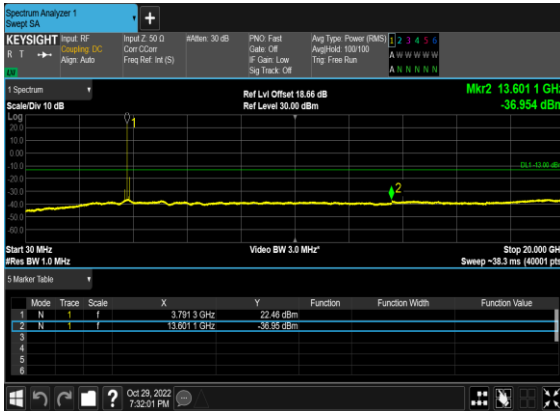

N77(50M)_CP- OFDM_QPSK_Edge_1RB_Left_High_CH

N77(50M)_CP- OFDM_QPSK_Edge_1RB_Left_High_CH

N77(100M)_CP-
OFDM_QPSK_Edge_1RB_Left_Low_CH

N77(100M)_CP-
OFDM_QPSK_Edge_1RB_Left_Low_CH

N77(100M)_CP-
OFDM_QPSK_Edge_1RB_Left_Mid_CH