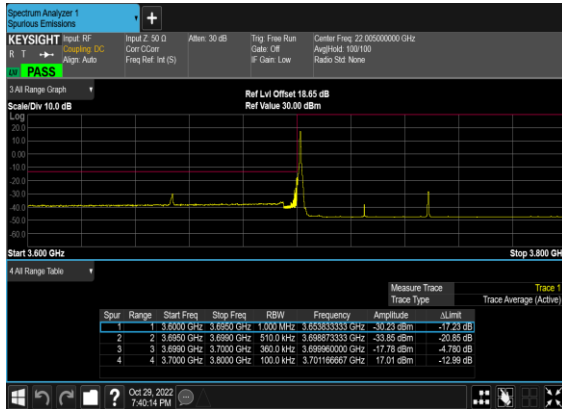

N77(10M)_CP- OFDM_QPSK_Edge_1RB_Left_Low_CH

N77(10M)_CP- OFDM_QPSK_Outer_Full_Low_CH

N77(10M)_CP- OFDM_QPSK_Edge_1RB_Right_High_CH

N77(10M)_CP- OFDM_QPSK_Outer_Full_High_CH

N77(50M)_CP- OFDM_QPSK_Edge_1RB_Left_Low_CH