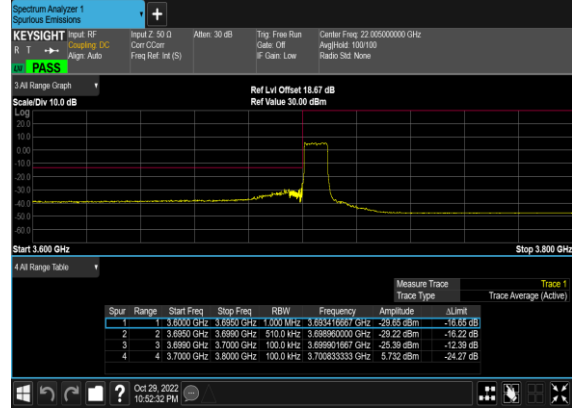

N77(10M)_CP- OFDM_QPSK_Outer_Full_Low_CH