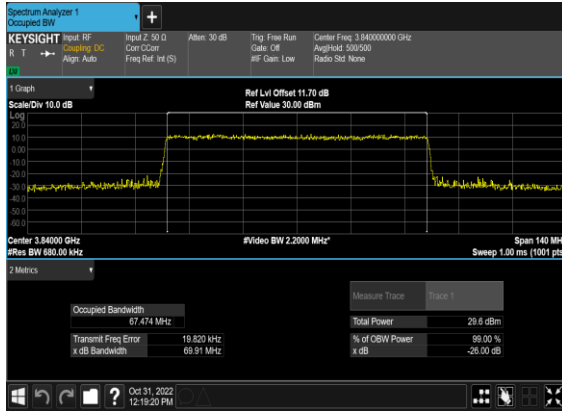

N77(70M)_CP-OFDM_64 QAM_Outer_Full_Mid_CH