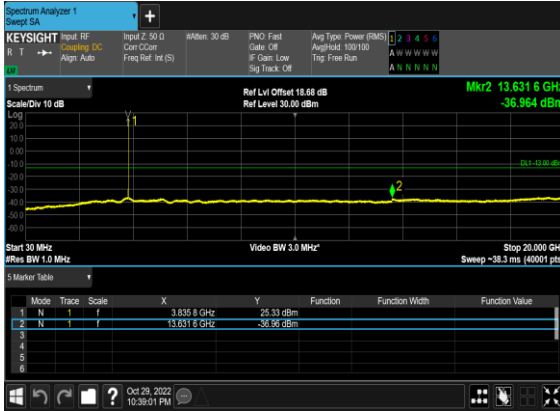

N77(10M)_CP- OFDM_QPSK_Edge_1RB_Left_Low_CH

N77(10M)_CP- OFDM_QPSK_Edge_1RB_Left_Low_CH

N77(10M)_CP- OFDM_QPSK_Edge_1RB_Left_Mid_CH

N77(10M)_CP- OFDM_QPSK_Edge_1RB_Left_Mid_CH

N77(10M)_CP- OFDM_QPSK_Edge_1RB_Left_High_CH