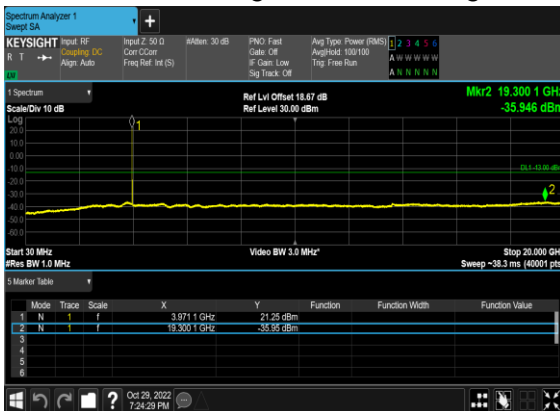

N77(10M)_CP- OFDM_QPSK_Edge_1RB_Left_Low_CH

N77(10M)_CP- OFDM_QPSK_Edge_1RB_Left_Low_CH

N77(10M)_CP- OFDM_QPSK_Edge_1RB_Left_Mid_CH

N77(10M)_CP- OFDM_QPSK_Edge_1RB_Left_Mid_CH

N77(10M)_CP- OFDM_QPSK_Edge_1RB_Left_High_CH