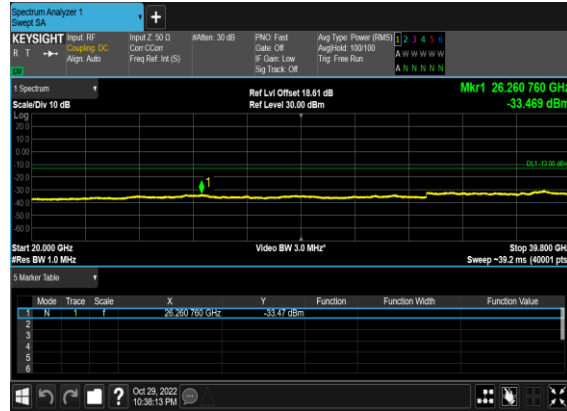

N77(10M)_CP- OFDM_QPSK_Edge_1RB_Left_Low_CH

N77(10M)_CP- OFDM_QPSK_Edge_1RB_Left_Low_CH

N77(10M)_CP- OFDM_QPSK_Edge_1RB_Left_Mid_CH

N77(10M)_CP- OFDM_QPSK_Edge_1RB_Left_Mid_CH

N77(10M)_CP- OFDM_QPSK_Edge_1RB_Left_High_CH