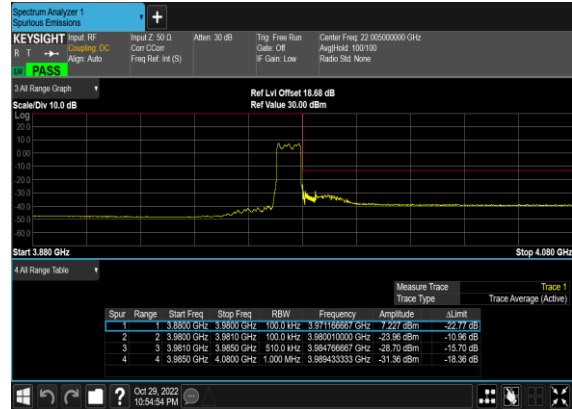

N77(50M)_CP- OFDM_QPSK_Edge_1RB_Left_High_CH

N77(50M)_CP- OFDM_QPSK_Edge_1RB_Left_High_CH

Conducted Band Edge

NR Band	SCS (kHz)	Bandwidth (MHz)	Arfcn	Freq (MHz)	Modulation	RB	Result	Verdict
77	30	10	647000	3705.0	CP-OFDM QPSK	1@0	see graph	PASS
77	30	10	647000	3705.0	CP-OFDM QPSK	24@0	see graph	PASS
77	30	10	665000	3975.0	CP-OFDM QPSK	1@23	see graph	PASS
77	30	10	665000	3975.0	CP-OFDM QPSK	24@0	see graph	PASS
77	30	50	648334	3725.01	CP-OFDM QPSK	1@0	see graph	PASS
77	30	50	648334	3725.01	CP-OFDM QPSK	133@0	see graph	PASS
77	30	50	663666	3954.99	CP-OFDM QPSK	1@132	see graph	PASS
77	30	50	663666	3954.99	CP-OFDM QPSK	133@0	see graph	PASS
77	30	100	650000	3750.0	CP-OFDM QPSK	1@0	see graph	PASS
77	30	100	650000	3750.0	CP-OFDM QPSK	273@0	see graph	PASS
77	30	100	662000	3930.0	CP-OFDM QPSK	1@272	see graph	PASS
77	30	100	662000	3930.0	CP-OFDM QPSK	273@0	see graph	PASS

N77(10M)_CP- OFDM_QPSK_Edge_1RB_Left_Low_CH

N77(10M)_CP- OFDM_QPSK_Outer_Full_Low_CH

N77(10M)_CP- OFDM_QPSK_Edge_1RB_Right_High_CH

N77(10M)_CP- OFDM_QPSK_Outer_Full_High_CH

N77(50M)_CP- OFDM_QPSK_Edge_1RB_Left_Low_CH

N77(50M)_CP- OFDM_QPSK_Outer_Full_Low_CH

N77(50M)_CP-
OFDM_QPSK_Edge_1RB_Right_High_CH

N77(50M)_CP-
OFDM_QPSK_Outer_Full_High_CH

N77(100M)_CP-
OFDM_QPSK_Edge_1RB_Left_Low_CH

N77(100M)_CP-
OFDM_QPSK_Edge_1RB_Left_Low_CH_CHP_PA
SS