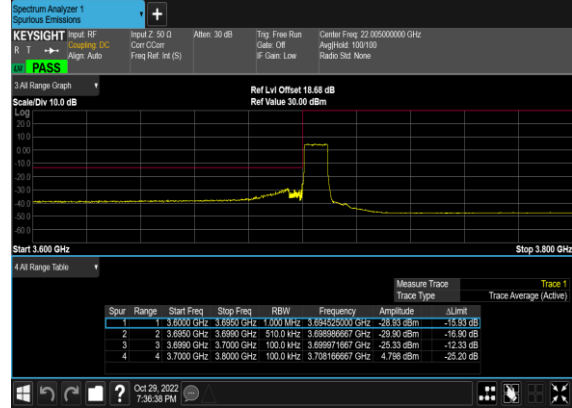

N77(10M)_CP- OFDM_QPSK_Outer_Full_Low_CH