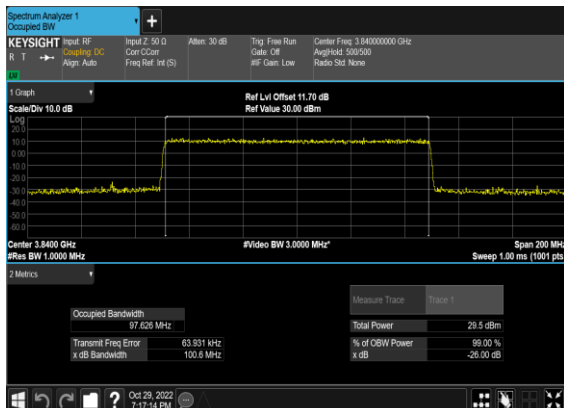

N77(100M)_CP-OFDM_64 QAM_Outer_Full_Mid_CH