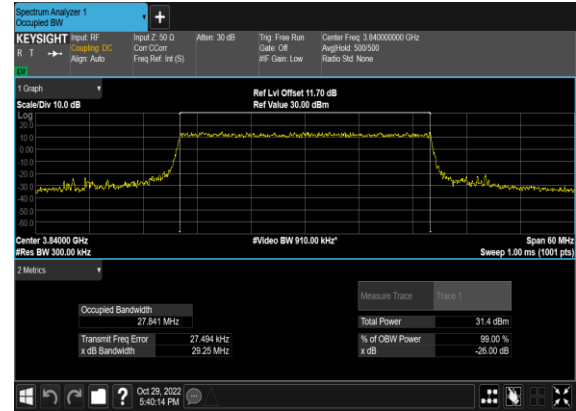

N77(20M)_CP-OFDM_64 QAM_Outer_Full_Mid_CH

N77(20M)_CP-OFDM_256 QAM_Outer_Full_Mid_CH

N77(30M)_CP-OFDM_QPSK_Outer_Full_Mid_CH

N77(30M)_CP-OFDM_16QAM_Outer_Full_Mid_CH

N77(30M)_CP-OFDM_64QAM_Outer_Full_Mid_CH