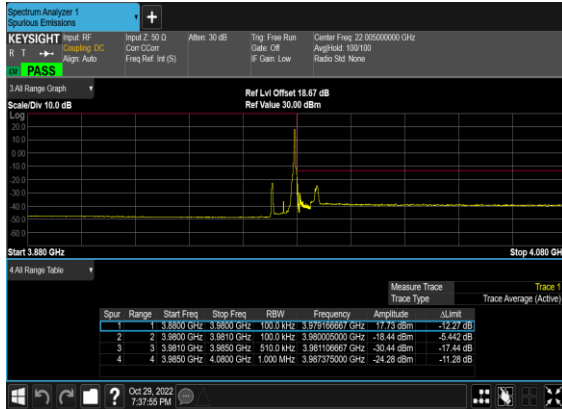

N77(10M)_CP- OFDM_QPSK_Edge_1RB_Right_High_CH