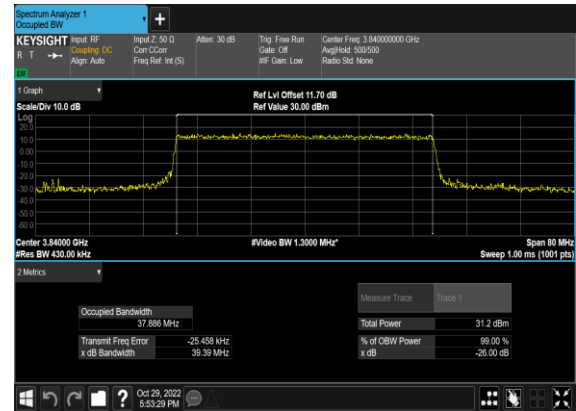

N77(40M)_CP-OFDM_16QAM_Outer_Full_Mid_CH