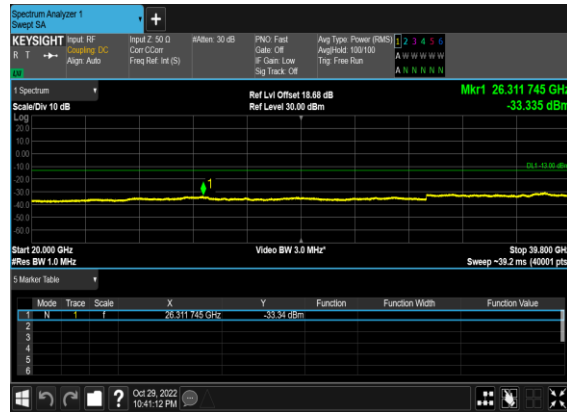

N77(10M)_CP- OFDM_QPSK_Edge_1RB_Left_High_CH