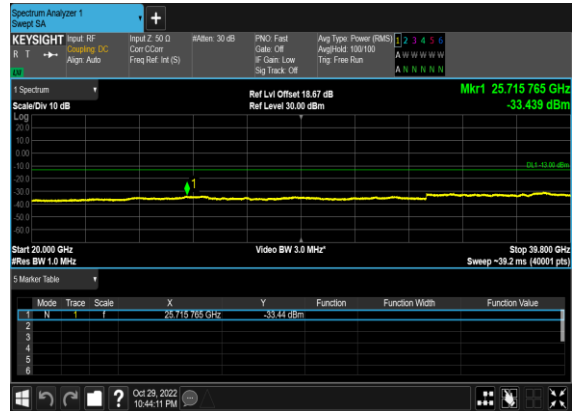

N77(10M)_CP- OFDM_QPSK_Edge_1RB_Left_High_CH

N77(50M)_CP- OFDM_QPSK_Edge_1RB_Left_Low_CH

N77(50M)_CP- OFDM_QPSK_Edge_1RB_Left_Low_CH

N77(50M)_CP- OFDM_QPSK_Edge_1RB_Left_Mid_CH

N77(50M)_CP- OFDM_QPSK_Edge_1RB_Left_Mid_CH

N77(50M)_CP- OFDM_QPSK_Edge_1RB_Left_High_CH

N77(50M)_CP- OFDM_QPSK_Edge_1RB_Left_High_CH

Conducted Band Edge

NR Band	SCS (kHz)	Bandwidth (MHz)	Arfcn	Freq (MHz)	Modulation	RB	Result	Verdict
77	30	10	647000	3705.0	CP-OFDM QPSK	1@0	see graph	PASS
77	30	10	647000	3705.0	CP-OFDM QPSK	24@0	see graph	PASS
77	30	10	665000	3975.0	CP-OFDM QPSK	1@23	see graph	PASS
77	30	10	665000	3975.0	CP-OFDM QPSK	24@0	see graph	PASS
77	30	50	648334	3725.01	CP-OFDM QPSK	1@0	see graph	PASS
77	30	50	648334	3725.01	CP-OFDM QPSK	133@0	see graph	PASS
77	30	50	663666	3954.99	CP-OFDM QPSK	1@132	see graph	PASS
77	30	50	663666	3954.99	CP-OFDM QPSK	133@0	see graph	PASS
77	30	100	650000	3750.0	CP-OFDM QPSK	1@0	see graph	PASS
77	30	100	650000	3750.0	CP-OFDM QPSK	273@0	see graph	PASS
77	30	100	662000	3930.0	CP-OFDM QPSK	1@272	see graph	PASS
77	30	100	662000	3930.0	CP-OFDM QPSK	273@0	see graph	PASS