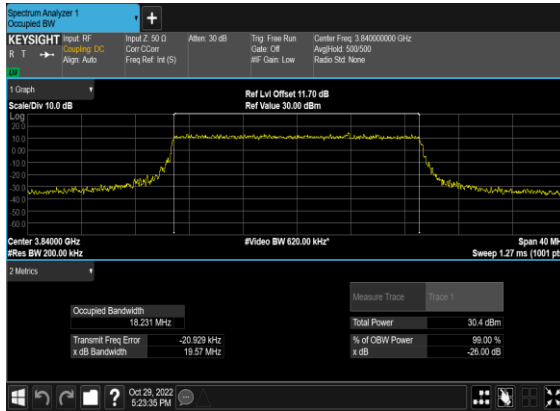

N77(20M)_CP- OFDM_QPSK_Outer_Full_Mid_CH