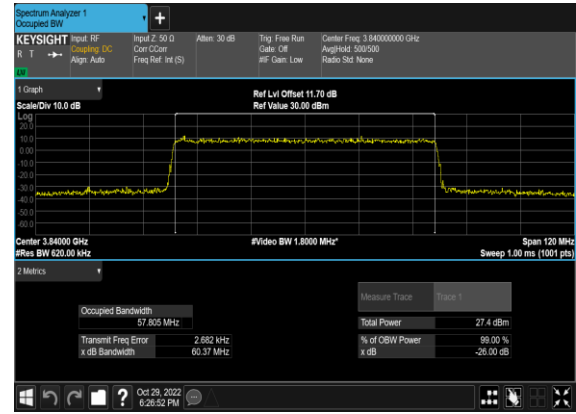

N77(60M)_CP-OFDM_256QAM_Outer_Full_Mid_CH