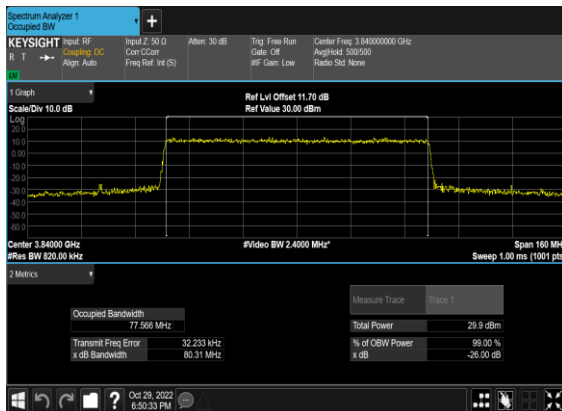

N77(70M)_CP-OFDM_64 QAM_Outer_Full_Mid_CH

N77(70M)_CP-OFDM_256 QAM_Outer_Full_Mid_CH

N77(80M)_CP- OFDM_QPSK_Outer_Full_Mid_CH

N77(80M)_CP-OFDM_16 QAM_Outer_Full_Mid_CH

N77(80M)_CP-OFDM_64 QAM_Outer_Full_Mid_CH