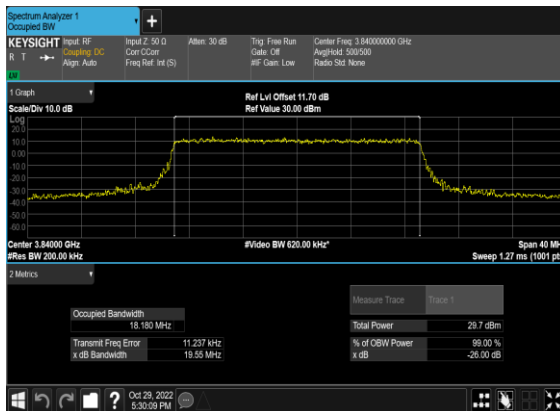

N77(20M)_CP-OFDM_64 QAM_Outer_Full_Mid_CH