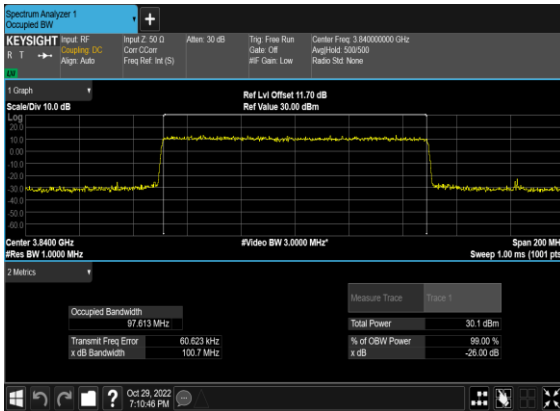

N77(100M)_CP- OFDM_QPSK_Outer_Full_Mid_CH

N77(100M)_CP-OFDM_16 QAM_Outer_Full_Mid_CH

N77(100M)_CP-OFDM_64 QAM_Outer_Full_Mid_CH

N77(100M)_CP-OFDM_256 QAM_Outer_Full_Mid_CH

Conducted Spurious Emissions

NR Band	SCS (kHz)	Bandwidth (MHz)	Arfcn	Freq (MHz)	Modulation	RB	Result	Verdict
77	30	10	647000	3705.0	CP-OFDM QPSK	1@0	see graph	---
77	30	10	647000	3705.0	CP-OFDM QPSK	1@0	see graph	PASS
77	30	10	647000	3705.0	CP-OFDM QPSK	1@0	see graph	PASS
77	30	10	656000	3840.0	CP-OFDM QPSK	1@0	see graph	---
77	30	10	656000	3840.0	CP-OFDM QPSK	1@0	see graph	PASS
77	30	10	656000	3840.0	CP-OFDM QPSK	1@0	see graph	PASS
77	30	10	665000	3975.0	CP-OFDM QPSK	1@0	see graph	---
77	30	10	665000	3975.0	CP-OFDM QPSK	1@0	see graph	PASS
77	30	10	665000	3975.0	CP-OFDM QPSK	1@0	see graph	PASS
77	30	50	648334	3725.01	CP-OFDM QPSK	1@0	see graph	---
77	30	50	648334	3725.01	CP-OFDM QPSK	1@0	see graph	PASS
77	30	50	648334	3725.01	CP-OFDM QPSK	1@0	see graph	PASS
77	30	50	656000	3840.0	CP-OFDM QPSK	1@0	see graph	---
77	30	50	656000	3840.0	CP-OFDM QPSK	1@0	see graph	PASS
77	30	50	656000	3840.0	CP-OFDM QPSK	1@0	see graph	PASS
77	30	50	663666	3954.99	CP-OFDM QPSK	1@0	see graph	---
77	30	50	663666	3954.99	CP-OFDM QPSK	1@0	see graph	PASS
77	30	50	663666	3954.99	CP-OFDM QPSK	1@0	see graph	PASS
77	30	100	650000	3750.0	CP-OFDM QPSK	1@0	see graph	---
77	30	100	650000	3750.0	CP-OFDM QPSK	1@0	see graph	PASS
77	30	100	650000	3750.0	CP-OFDM QPSK	1@0	see graph	PASS
77	30	100	656000	3840.0	CP-OFDM QPSK	1@0	see graph	---