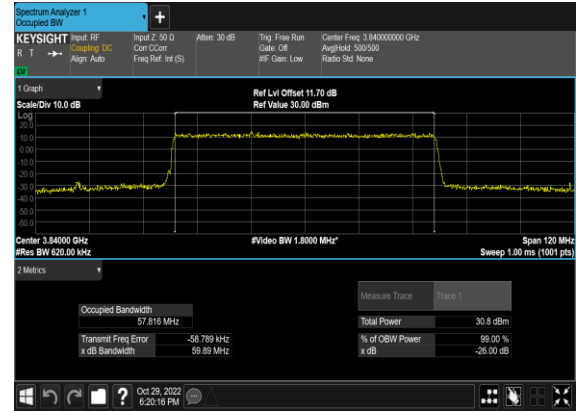

N77(60M)_CP-OFDM_16QAM_Outer_Full_Mid_CH