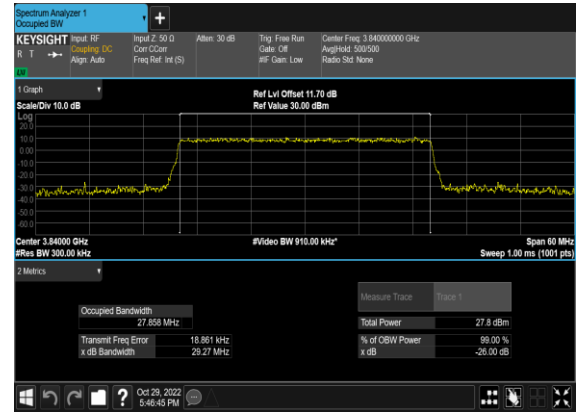

N77(30M)_CP-OFDM_256QAM_Outer_Full_Mid_CH