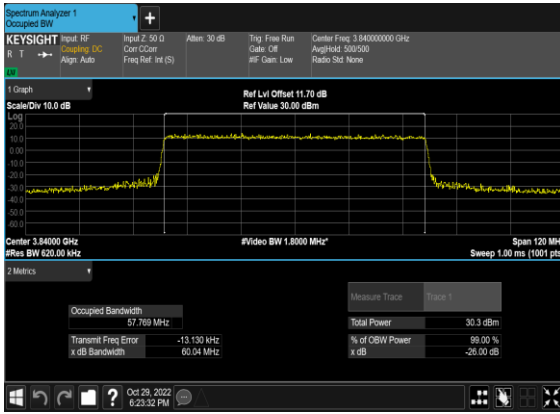

N77(60M)_CP-OFDM_64QAM_Outer_Full_Mid_CH