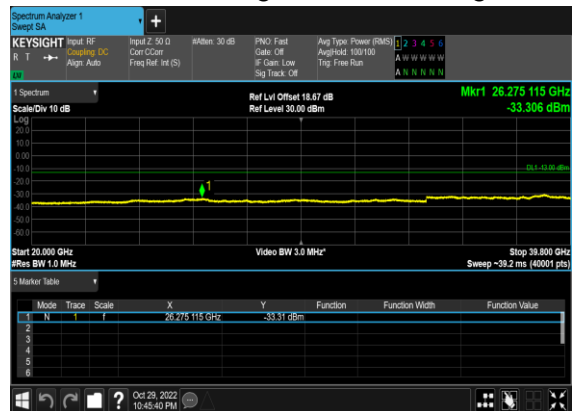

N77(10M)_CP- OFDM_QPSK_Edge_1RB_Left_High_CH

N77(50M)_CP- OFDM_QPSK_Edge_1RB_Left_Low_CH

N77(50M)_CP- OFDM_QPSK_Edge_1RB_Left_Low_CH

N77(50M)_CP- OFDM_QPSK_Edge_1RB_Left_Mid_CH

N77(50M)_CP- OFDM_QPSK_Edge_1RB_Left_Mid_CH

N77(50M)_CP- OFDM_QPSK_Edge_1RB_Left_High_CH

N77(50M)_CP- OFDM_QPSK_Edge_1RB_Left_High_CH

Conducted Band Edge

NR Band	SCS (kHz)	Bandwidth (MHz)	Arfcn	Freq (MHz)	Modulation	RB	Result	Verdict
77	30	10	647000	3705.0	CP-OFDM QPSK	1@0	see graph	PASS
77	30	10	647000	3705.0	CP-OFDM QPSK	24@0	see graph	PASS
77	30	10	665000	3975.0	CP-OFDM QPSK	1@23	see graph	PASS
77	30	10	665000	3975.0	CP-OFDM QPSK	24@0	see graph	PASS
77	30	50	648334	3725.01	CP-OFDM QPSK	1@0	see graph	PASS
77	30	50	648334	3725.01	CP-OFDM QPSK	133@0	see graph	PASS
77	30	50	663666	3954.99	CP-OFDM QPSK	1@132	see graph	PASS
77	30	50	663666	3954.99	CP-OFDM QPSK	133@0	see graph	PASS
77	30	100	650000	3750.0	CP-OFDM QPSK	1@0	see graph	PASS
77	30	100	650000	3750.0	CP-OFDM QPSK	273@0	see graph	PASS
77	30	100	662000	3930.0	CP-OFDM QPSK	1@272	see graph	PASS
77	30	100	662000	3930.0	CP-OFDM QPSK	273@0	see graph	PASS