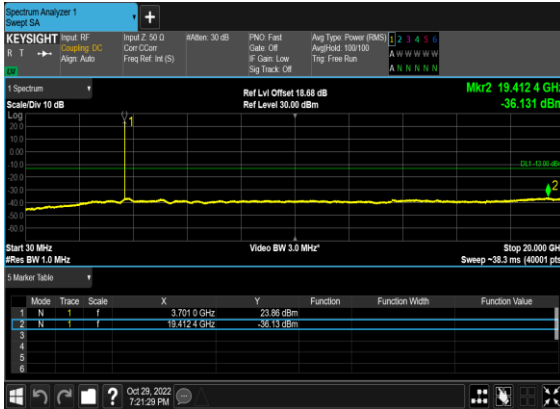

N77(10M)_CP- OFDM_QPSK_Edge_1RB_Left_Low_CH