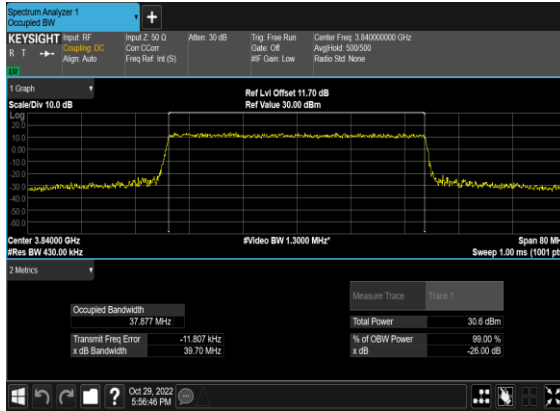

N77(30M)_CP-OFDM_256QAM_Outer_Full_Mid_CH

N77(40M)_CP-OFDM_QPSK_Outer_Full_Mid_CH

N77(40M)_CP-OFDM_16QAM_Outer_Full_Mid_CH

N77(40M)_CP-OFDM_64 QAM_Outer_Full_Mid_CH

N77(40M)_CP-OFDM_256 QAM_Outer_Full_Mid_CH