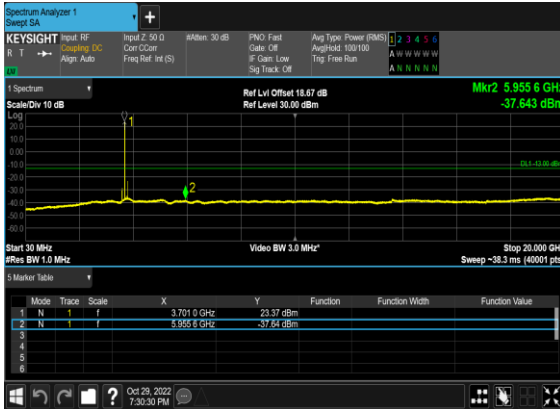

N77(100M)_CP-
OFDM_QPSK_Edge_1RB_Left_Low_CH