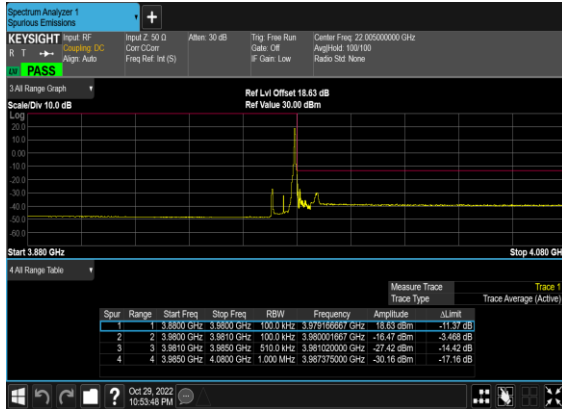

N77(10M)_CP- OFDM_QPSK_Edge_1RB_Right_High_CH