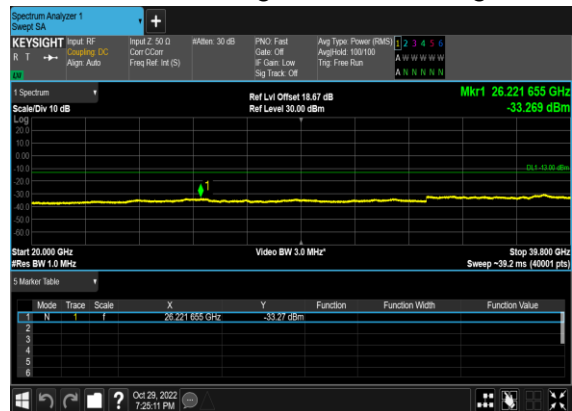

N77(10M)_CP- OFDM_QPSK_Edge_1RB_Left_High_CH