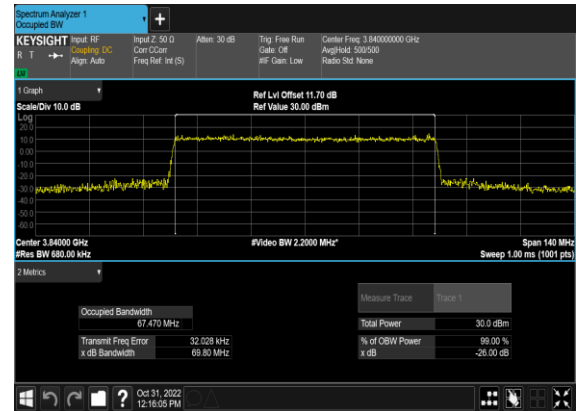

N77(60M)_CP-OFDM_16QAM_Outer_Full_Mid_CH

N77(60M)_CP-OFDM_64QAM_Outer_Full_Mid_CH

N77(60M)_CP-OFDM_256QAM_Outer_Full_Mid_CH

N77(70M)_CP-OFDM_QPSK_Outer_Full_Mid_CH

N77(70M)_CP-OFDM_16QAM_Outer_Full_Mid_CH