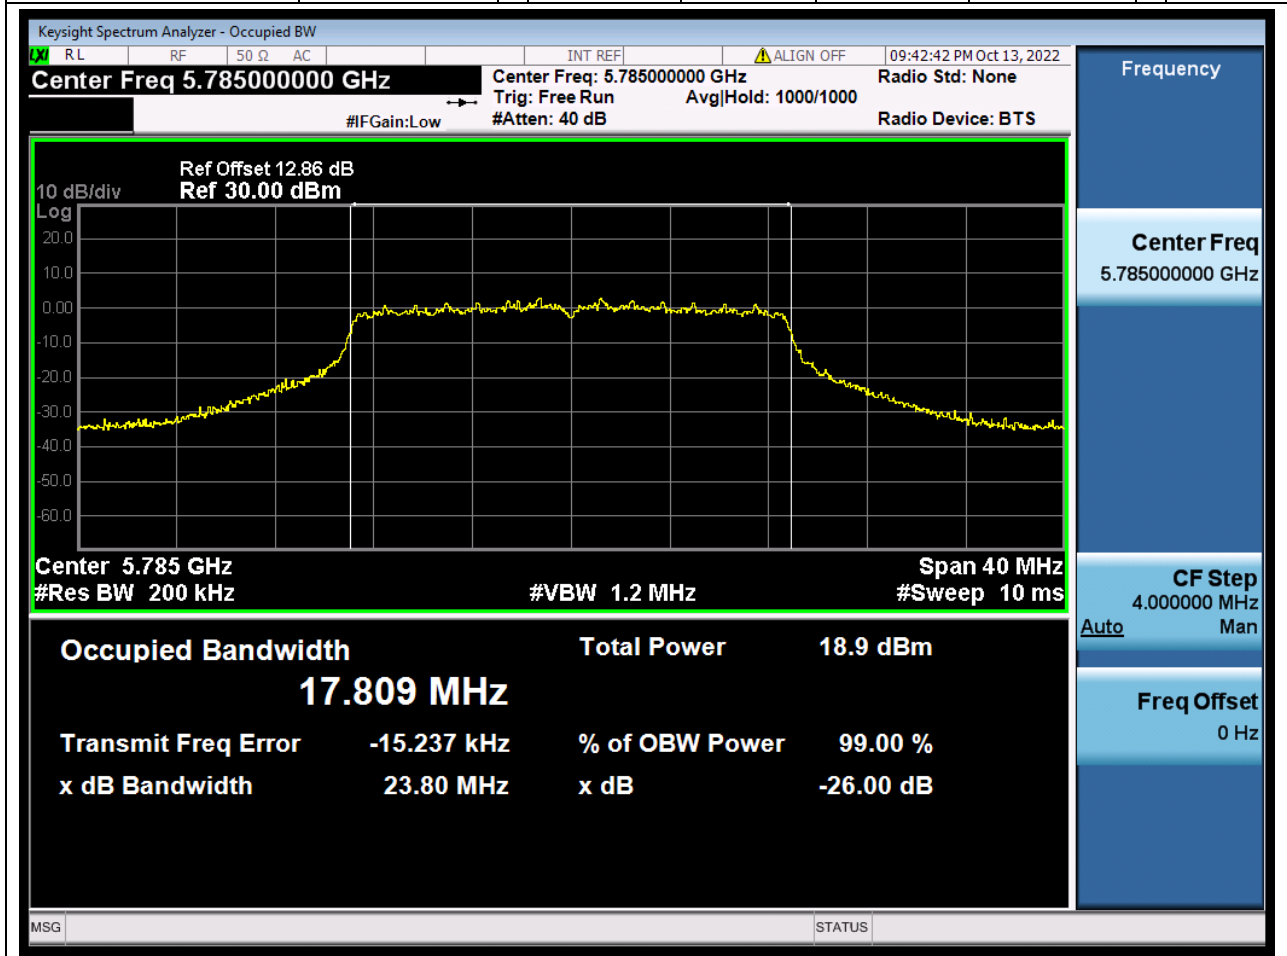

50. 802.11n_20M_U-NII-3_M

50.1. A.2.2-99% Bandwidth(NTNV)

Center Frequency (MHz)	OBW Power (%)	RBW (MHz)	Detector	Limit (MHz)	OBW (MHz)	Verdict
5785	99	0.2	Peak	0	17.808895	N/A