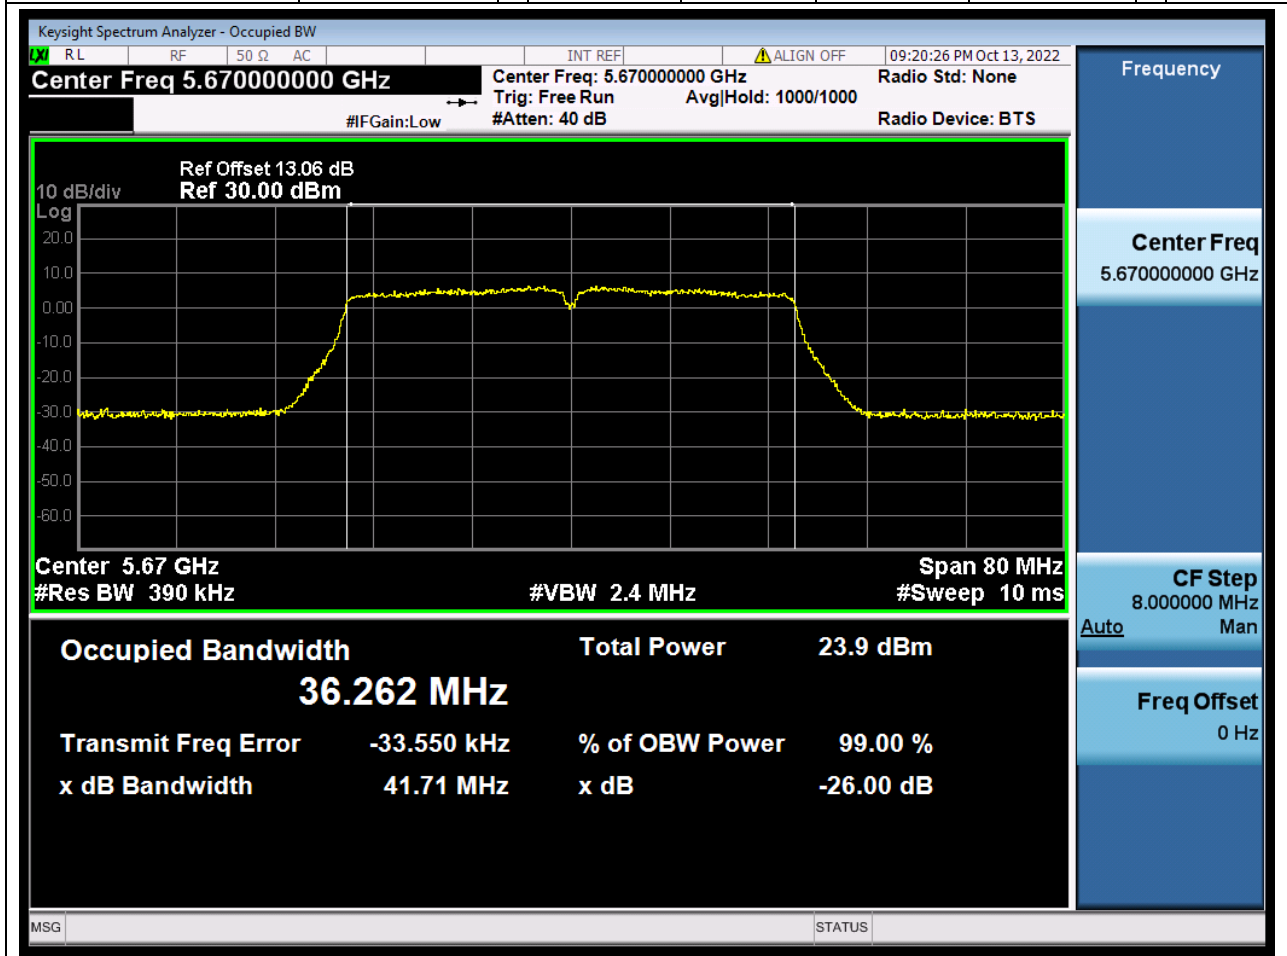

43. 802.11ac_40M_U-NII-2C_H

43.1. A.2.2-99% Bandwidth(NTNV)

Center Frequency (MHz)	OBW Power (%)	RBW (MHz)	Detector	Limit (MHz)	OBW (MHz)	Verdict
5670	99	0.39	Peak	0	36.262348	N/A