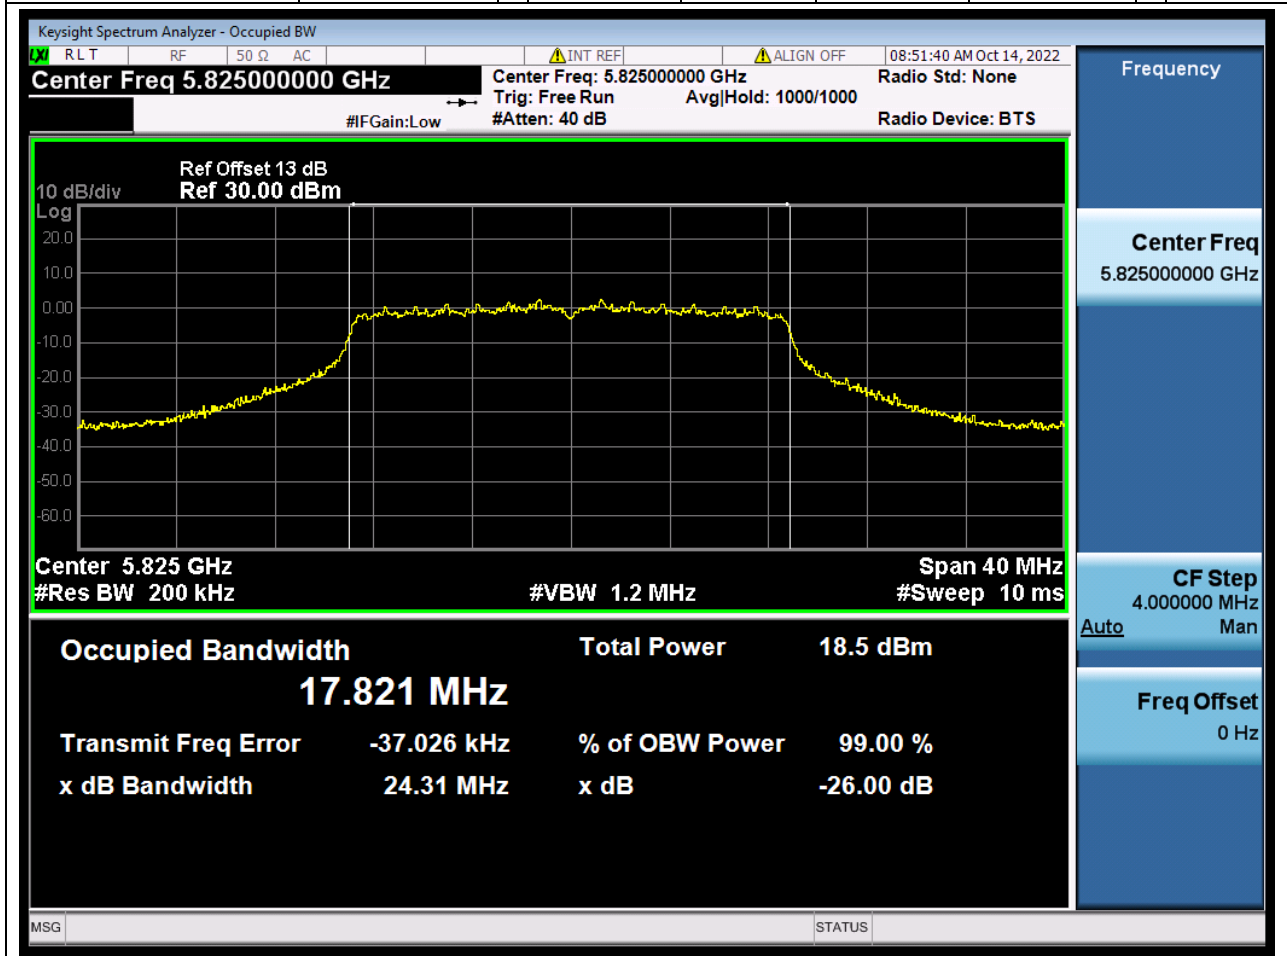

56. 802.11ac_20M_U-NII-3_H

56.1. A.2.2-99% Bandwidth(NTNV)

Center Frequency (MHz)	OBW Power (%)	RBW (MHz)	Detector	Limit (MHz)	OBW (MHz)	Verdict
5825	99	0.2	Peak	0	17.821338	N/A