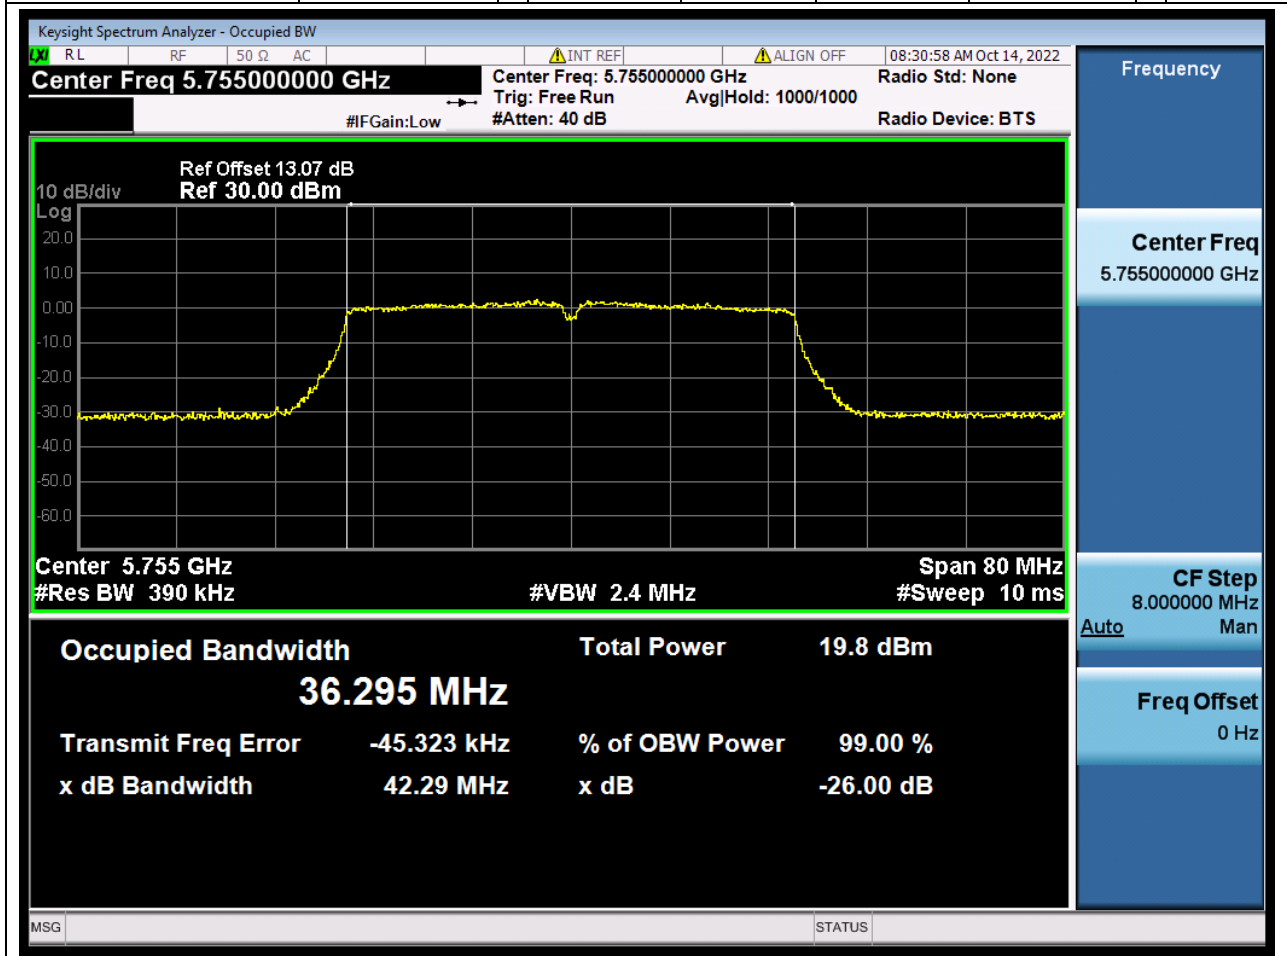

52. 802.11n_40M_U-NII-3_L

52.1. A.2.2-99% Bandwidth(NTNV)

Center Frequency (MHz)	OBW Power (%)	RBW (MHz)	Detector	Limit (MHz)	OBW (MHz)	Verdict
5755	99	0.39	Peak	0	36.294983	N/A