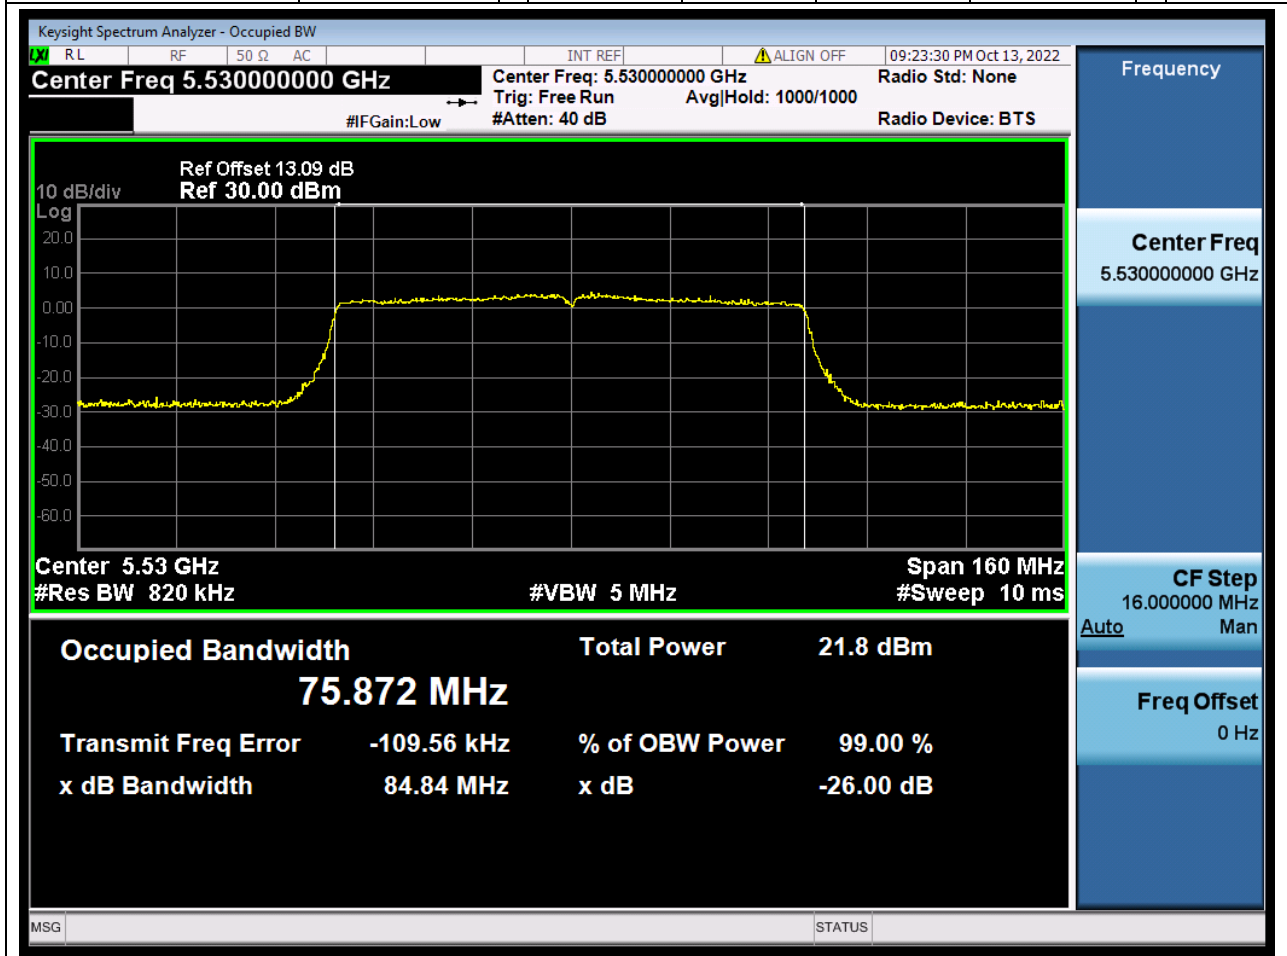

44. 802.11ac_80M_U-NII-2C_L

44.1. A.2.2-99% Bandwidth(NTNV)

Center Frequency (MHz)	OBW Power (%)	RBW (MHz)	Detector	Limit (MHz)	OBW (MHz)	Verdict
5530	99	0.82	Peak	0	75.872112	N/A