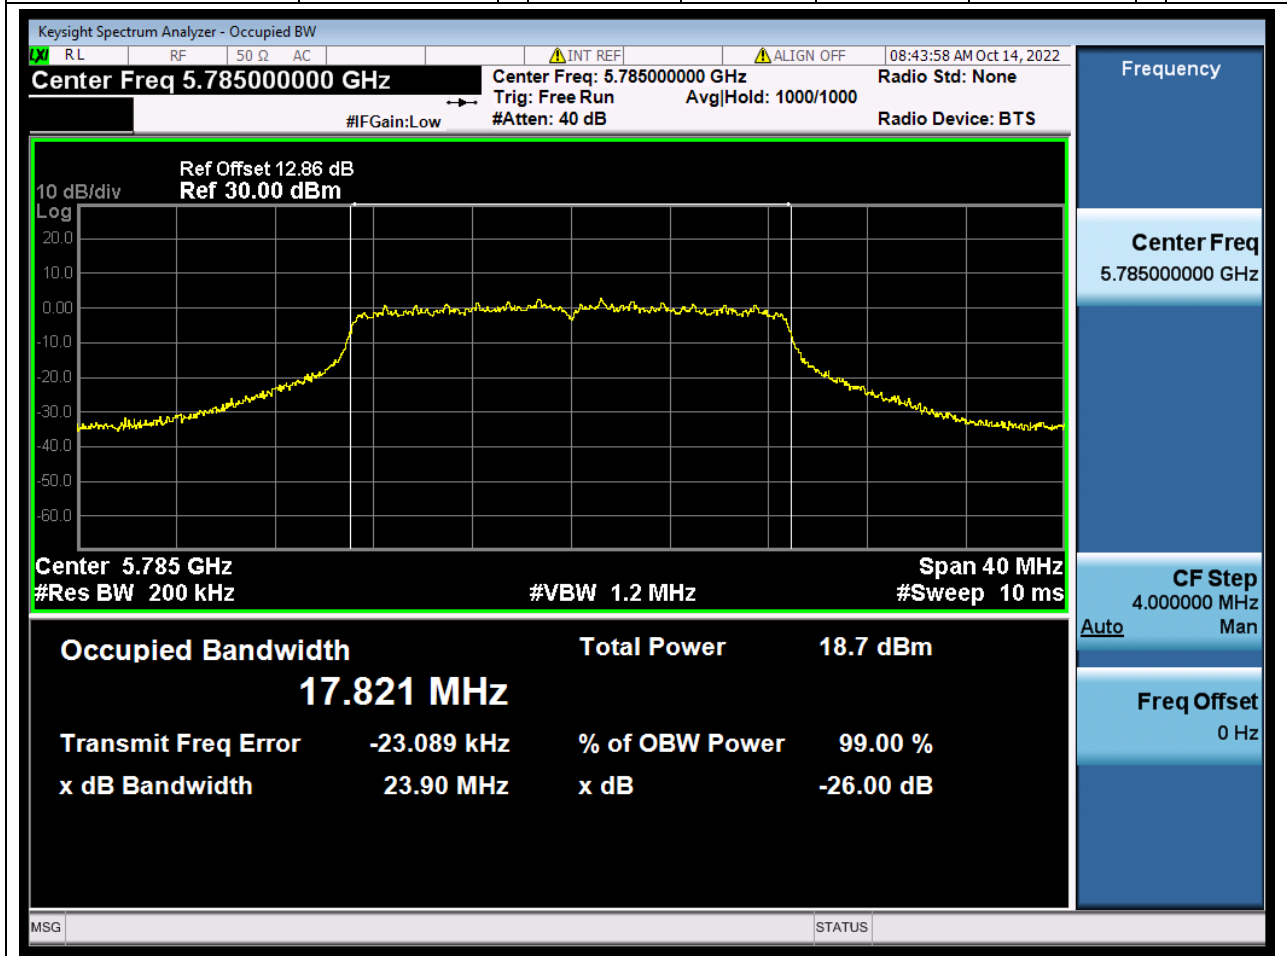

55. 802.11ac_20M_U-NII-3_M

55.1. A.2.2-99% Bandwidth(NTNV)

Center Frequency (MHz)	OBW Power (%)	RBW (MHz)	Detector	Limit (MHz)	OBW (MHz)	Verdict
5785	99	0.2	Peak	0	17.820833	N/A