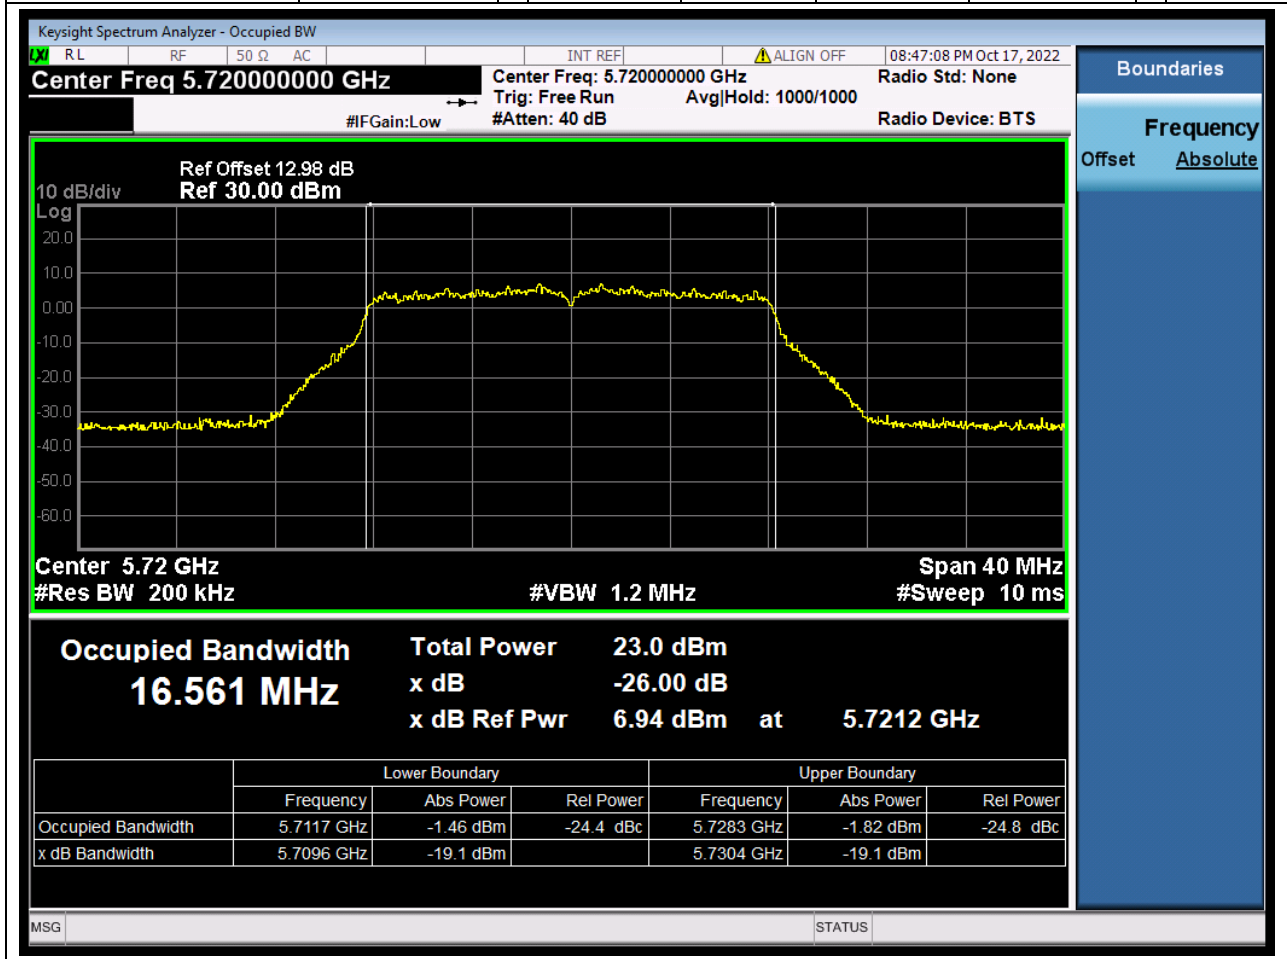

1. 802.11a_20M_U-NII-2C&U-NII-3_CH144

1.2. A.2.2-99% Bandwidth(NTNV)

Center Frequency (MHz)	OBW Power (%)	RBW (MHz)	Detector	Limit (MHz)	OBW (MHz)	Verdict
5720	99	0.2	Peak	0	16.560688	N/A