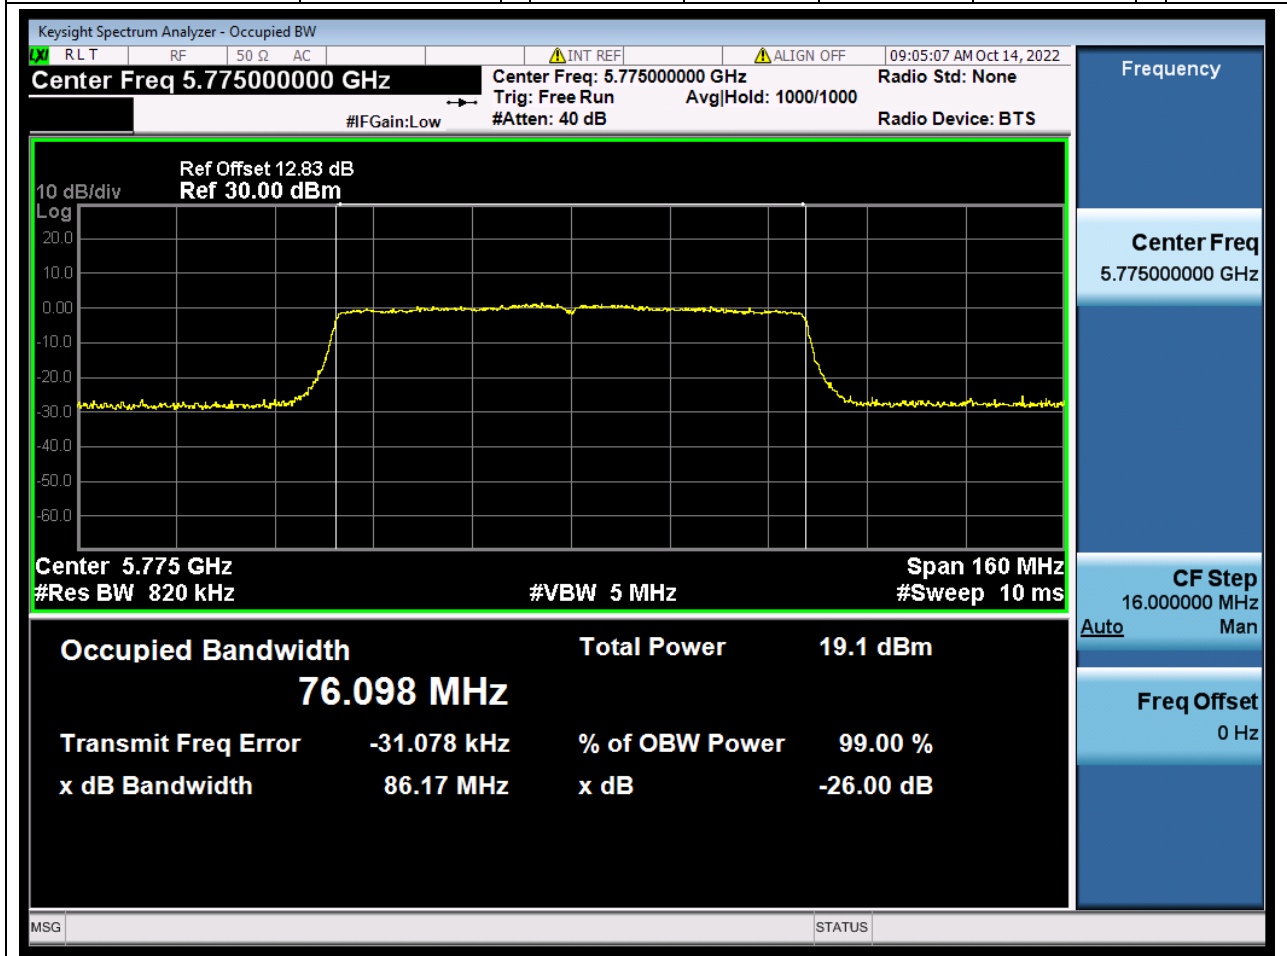

59. 802.11ac_80M_U-NII-3_M

59.1. A.2.2-99% Bandwidth(NTNV)

Center Frequency (MHz)	OBW Power (%)	RBW (MHz)	Detector	Limit (MHz)	OBW (MHz)	Verdict
5775	99	0.82	Peak	0	76.09825	N/A