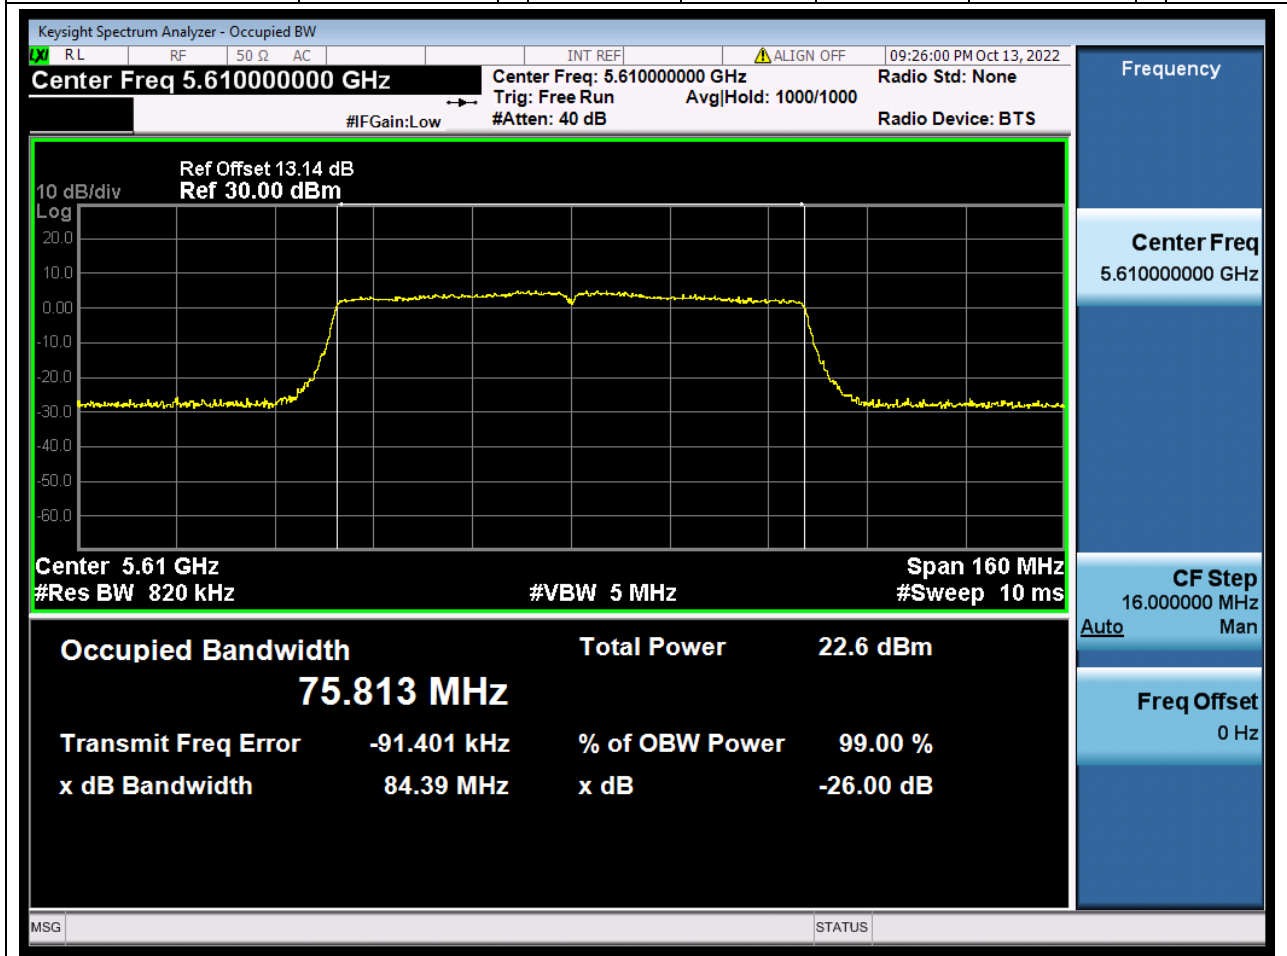

45. 802.11ac_80M_U-NII-2C_M

45.1. A.2.2-99% Bandwidth(NTNV)

Center Frequency (MHz)	OBW Power (%)	RBW (MHz)	Detector	Limit (MHz)	OBW (MHz)	Verdict
5610	99	0.82	Peak	0	75.812793	N/A