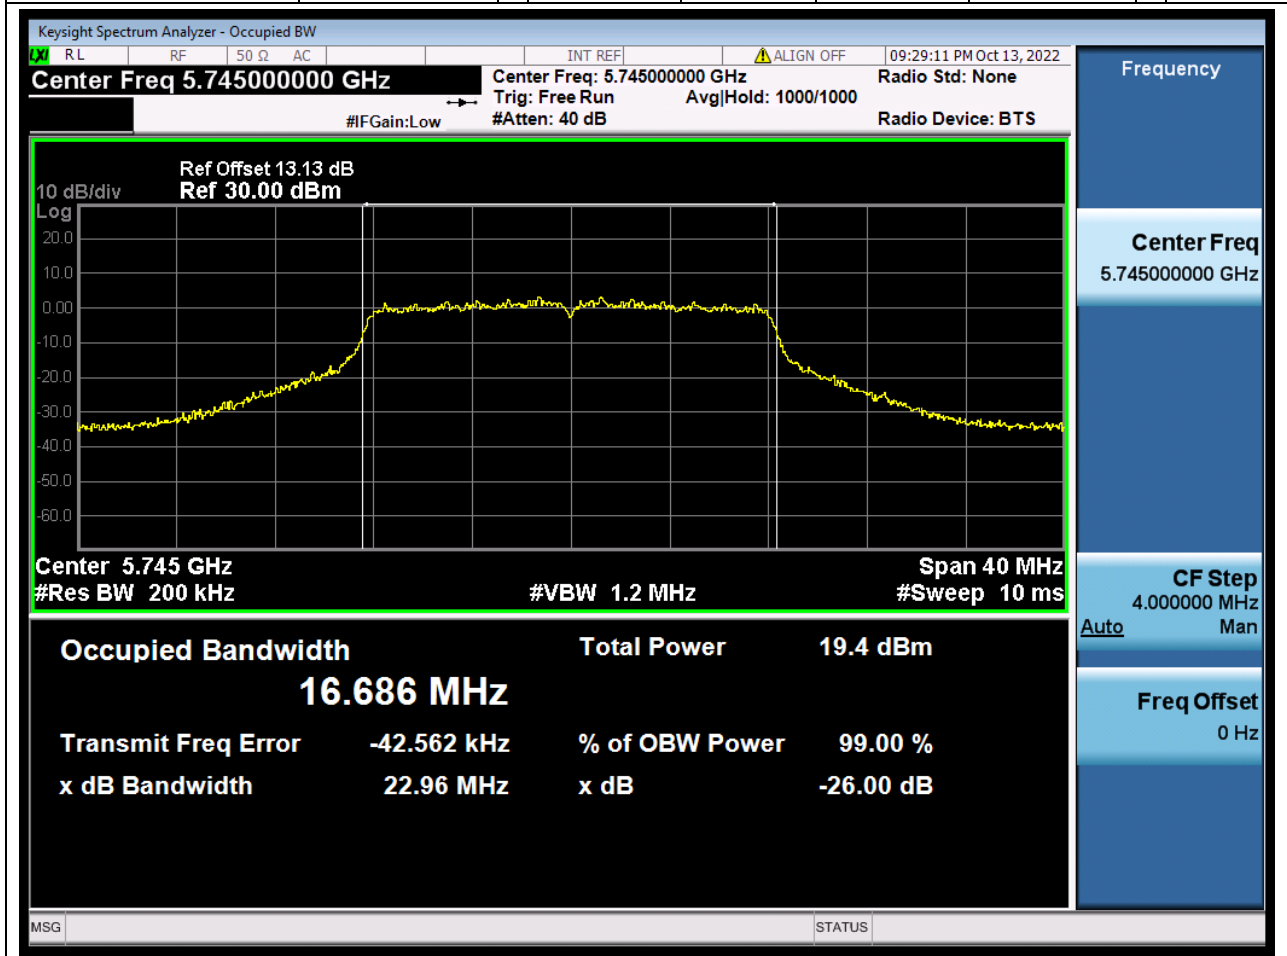

46. 802.11a_20M_U-NII-3_L

46.1. A.2.2-99% Bandwidth(NTNV)

Center Frequency (MHz)	OBW Power (%)	RBW (MHz)	Detector	Limit (MHz)	OBW (MHz)	Verdict
5745	99	0.2	Peak	0	16.685646	N/A