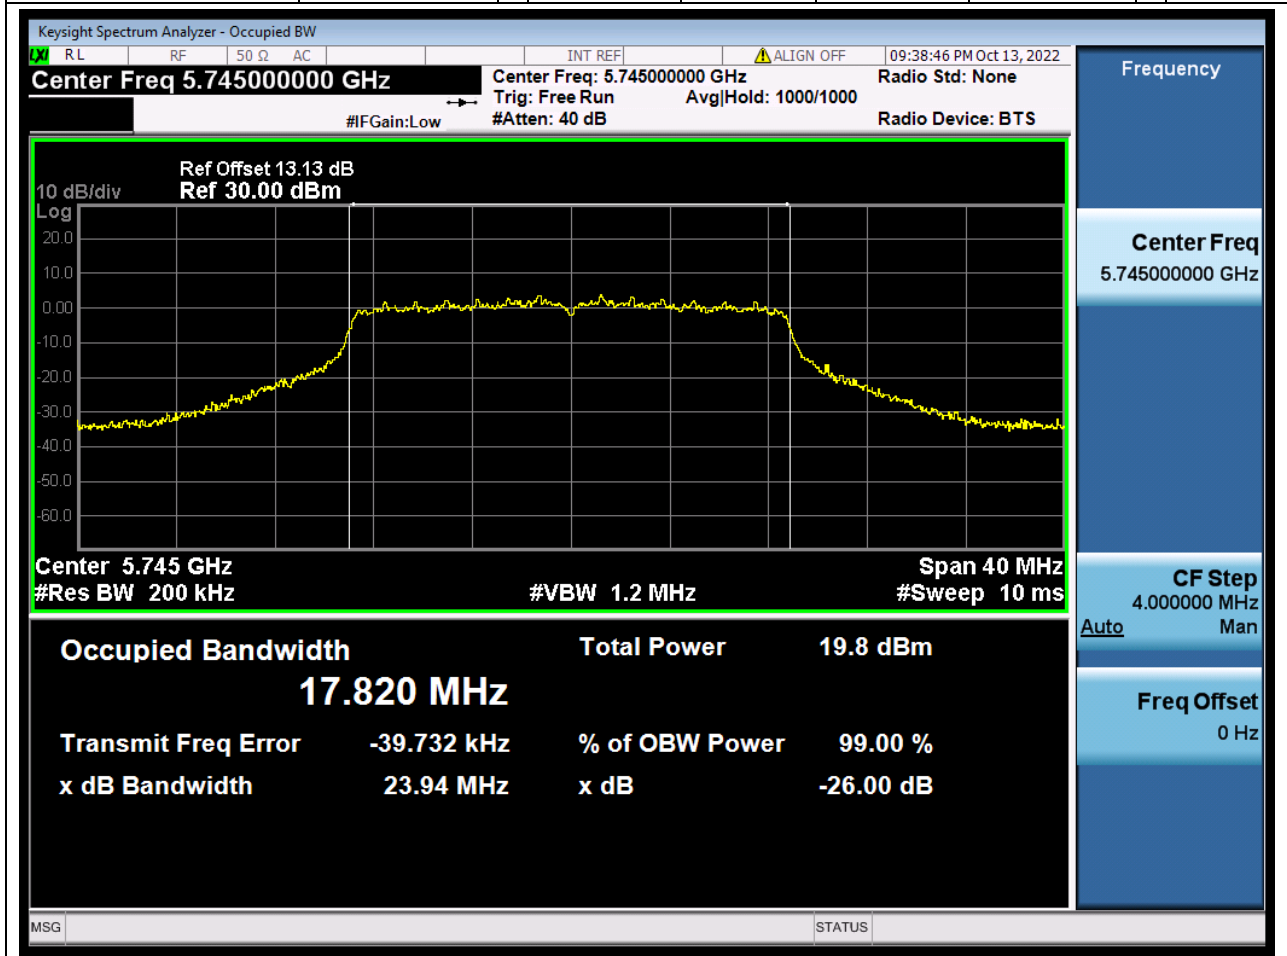

49. 802.11n_20M_U-NII-3_L

49.1. A.2.2-99% Bandwidth(NTNV)

Center Frequency (MHz)	OBW Power (%)	RBW (MHz)	Detector	Limit (MHz)	OBW (MHz)	Verdict
5745	99	0.2	Peak	0	17.820259	N/A