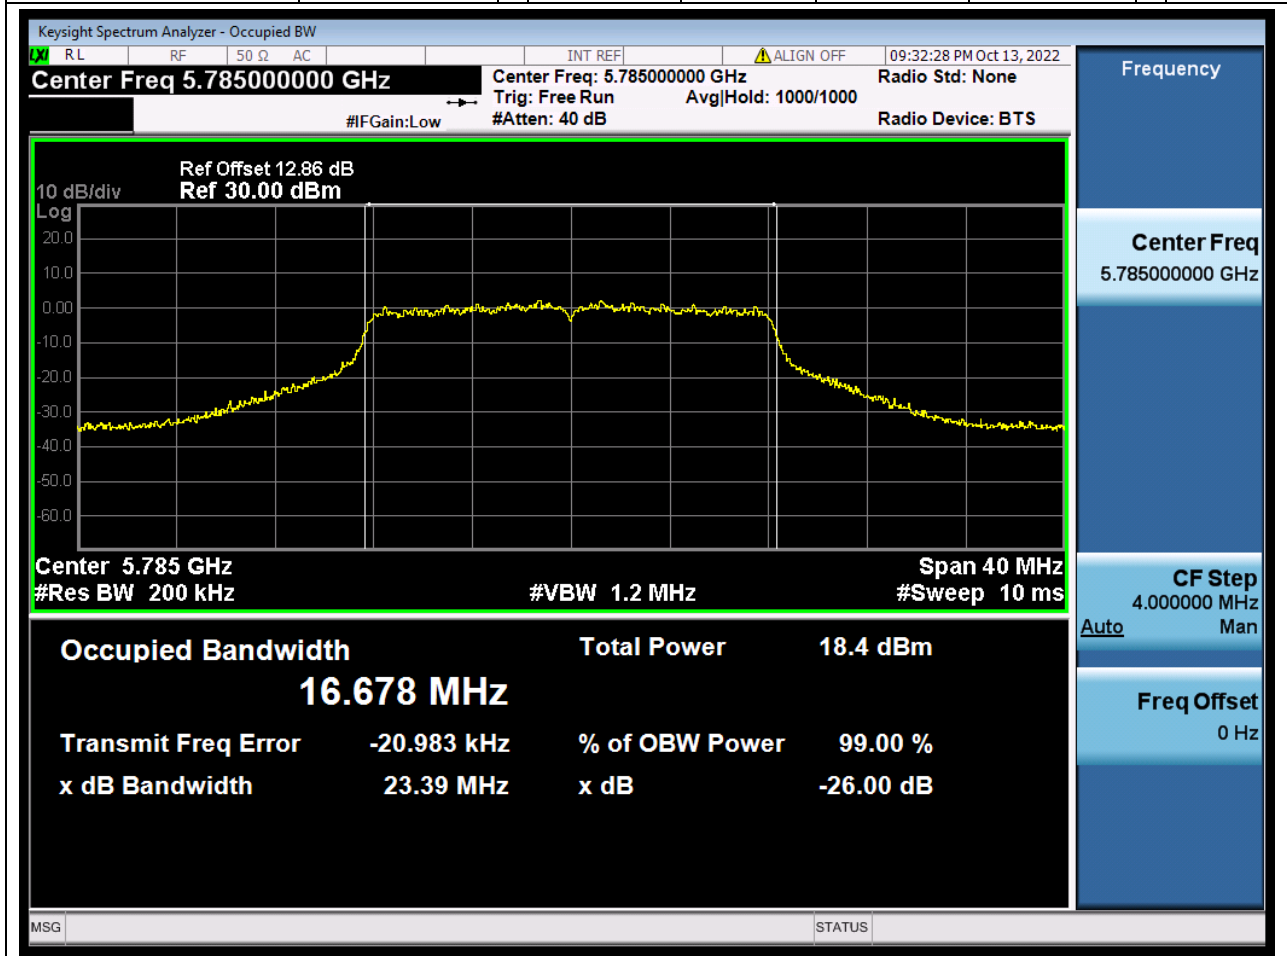

47. 802.11a_20M_U-NII-3_M

47.1. A.2.2-99% Bandwidth(NTNV)

Center Frequency (MHz)	OBW Power (%)	RBW (MHz)	Detector	Limit (MHz)	OBW (MHz)	Verdict
5785	99	0.2	Peak	0	16.677597	N/A