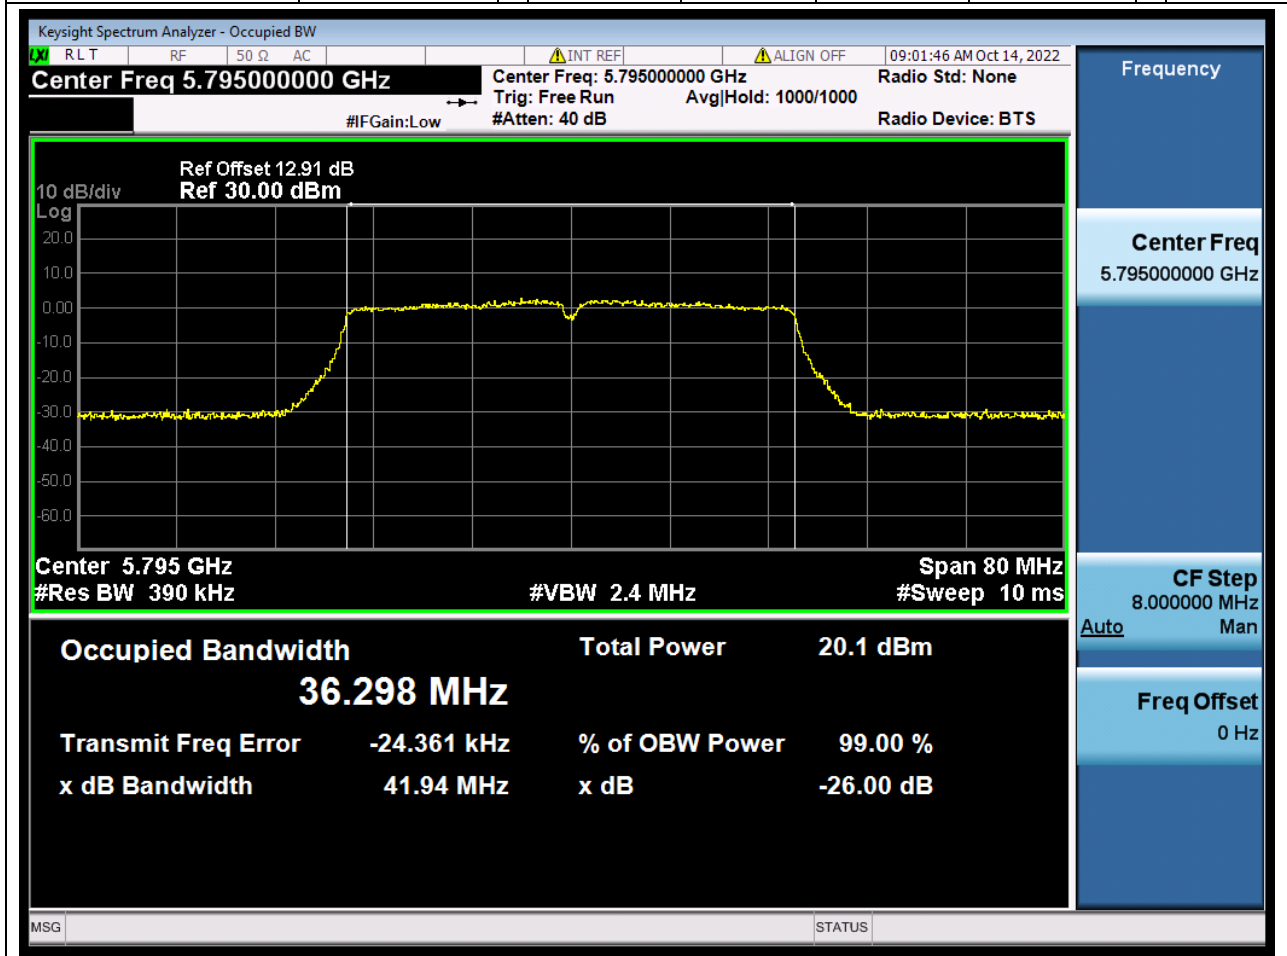

58. 802.11ac_40M_U-NII-3_H

58.1. A.2.2-99% Bandwidth(NTNV)

Center Frequency (MHz)	OBW Power (%)	RBW (MHz)	Detector	Limit (MHz)	OBW (MHz)	Verdict
5795	99	0.39	Peak	0	36.298315	N/A