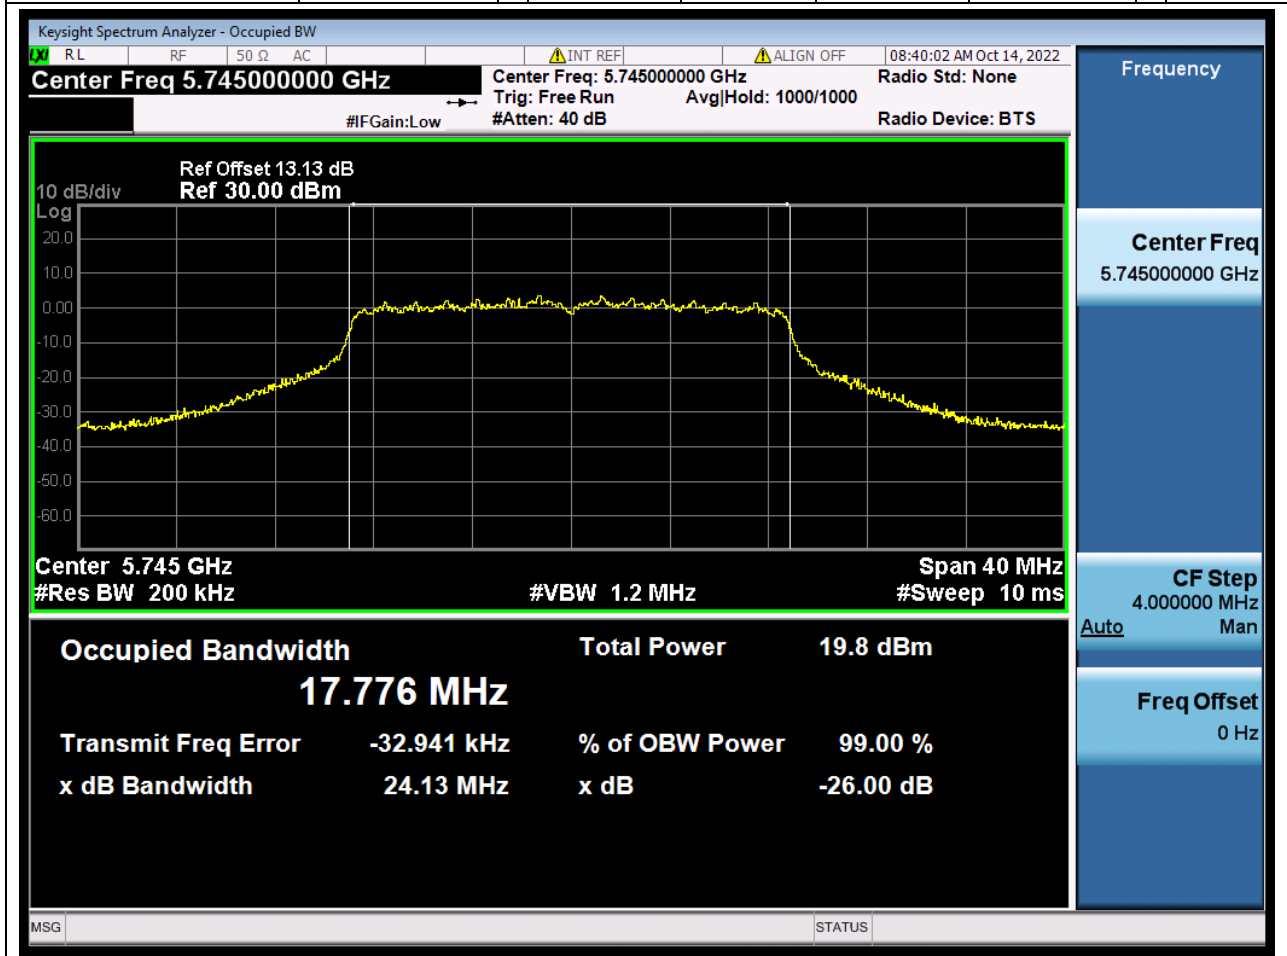

54. 802.11ac_20M_U-NII-3_L

54.1. A.2.2-99% Bandwidth(NTNV)

Center Frequency (MHz)	OBW Power (%)	RBW (MHz)	Detector	Limit (MHz)	OBW (MHz)	Verdict
5745	99	0.2	Peak	0	17.776415	N/A