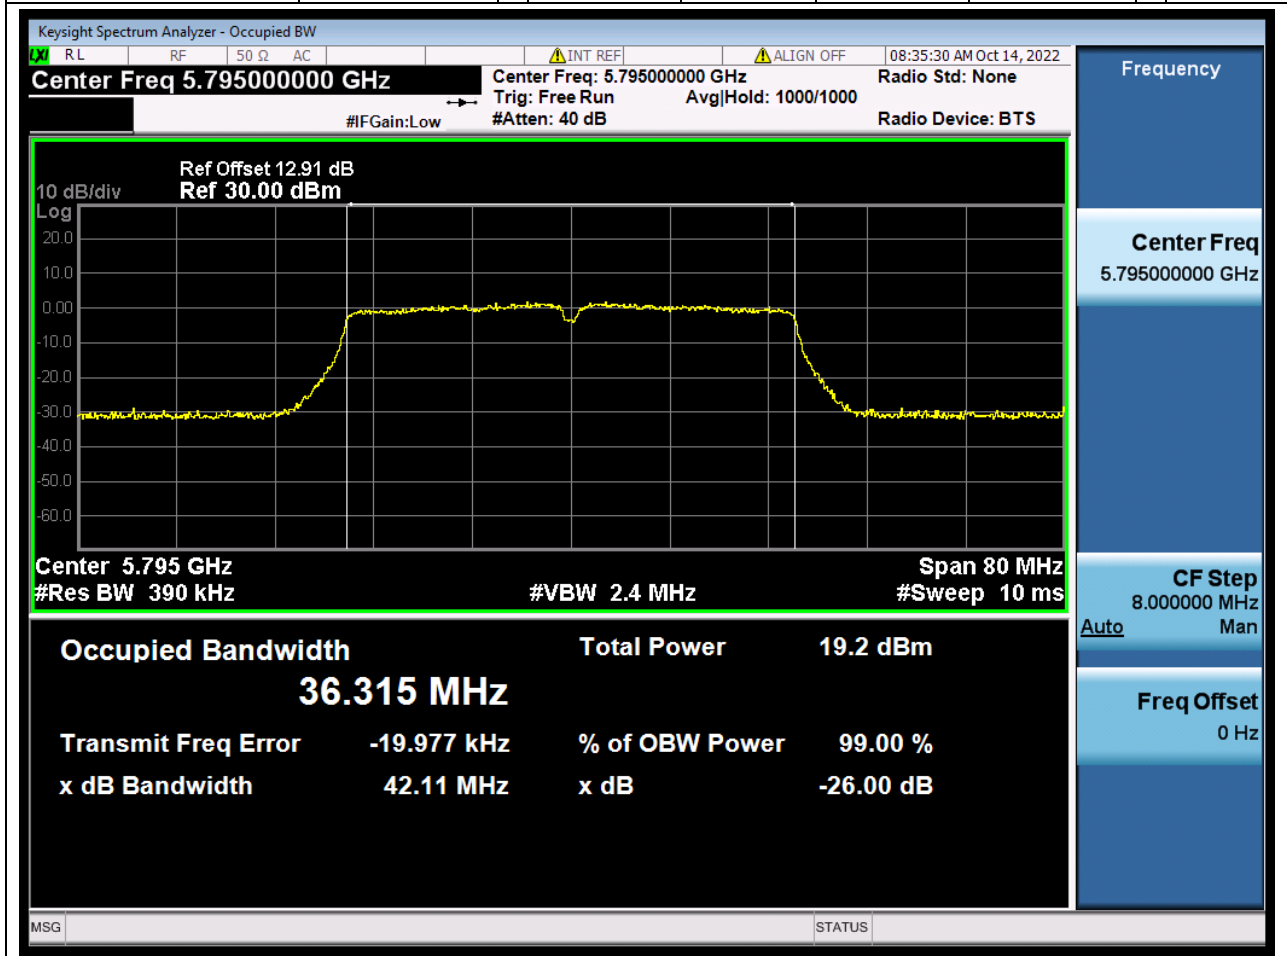

53. 802.11n_40M_U-NII-3_H

53.1. A.2.2-99% Bandwidth(NTNV)

Center Frequency (MHz)	OBW Power (%)	RBW (MHz)	Detector	Limit (MHz)	OBW (MHz)	Verdict
5795	99	0.39	Peak	0	36.314732	N/A